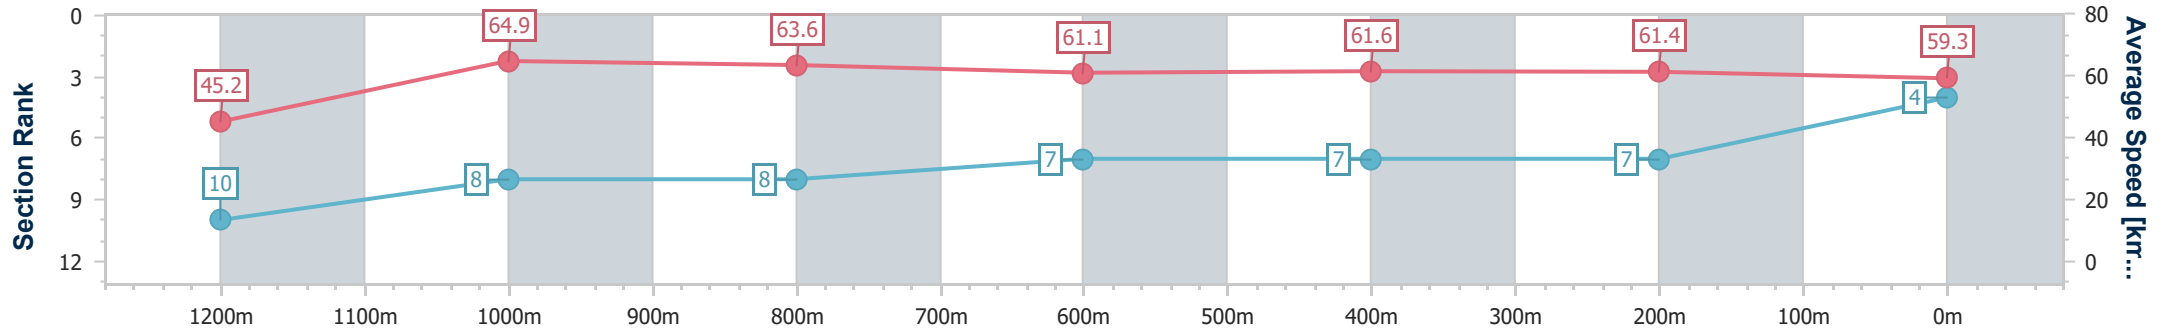

Horse/Jockey Name	Star Anthem
Final Rank	4
Fastest Section Time (Section)	0:11.10 (1200m)
Top Speed [km/h] (Section)	65.7 (1200m)
Race State	Finished

Ipswich QLD Professional
Race 6: SCHWEPPE'S Colts, Geldings and Entires BM58
Handicap - 1350m

01 November 2024 - 16:42

Track Rating: Good 4, Weather: Fine, Rail Position: +8m Entire

Section	Overall	1200m	1000m	800m	600m	400m	200m
Section Times	1:21.46 [4] (0:11.94)	1:09.52 [10] (0:11.10)	0:58.42 [8] (0:11.28)	0:47.14 [8] (0:11.77)	0:35.37 [7] (0:11.56)	0:23.81 [7] (0:11.68)	0:12.13 [7] (0:12.13)
Average Speed [km/h]	45.2	64.9	63.6	61.1	61.6	61.4	59.3
Top Speed [km/h]	64.7	65.7	65.7	61.8	63.5	62.3	61.1
Avg. Dist. to Rail [m]	3.7	0.9	0.8	1.3	1.7	0.9	0.6
Avg. Stride Freq. [Hz]	2.2	2.4	2.3	2.2	2.3	2.3	2.3
Avg. Stride Length [m]	5.6	7.6	7.7	7.5	7.4	7.3	7.2

- [ ] Ranking at each section and finish
- -.-.- No data available at this section
- NA No data available