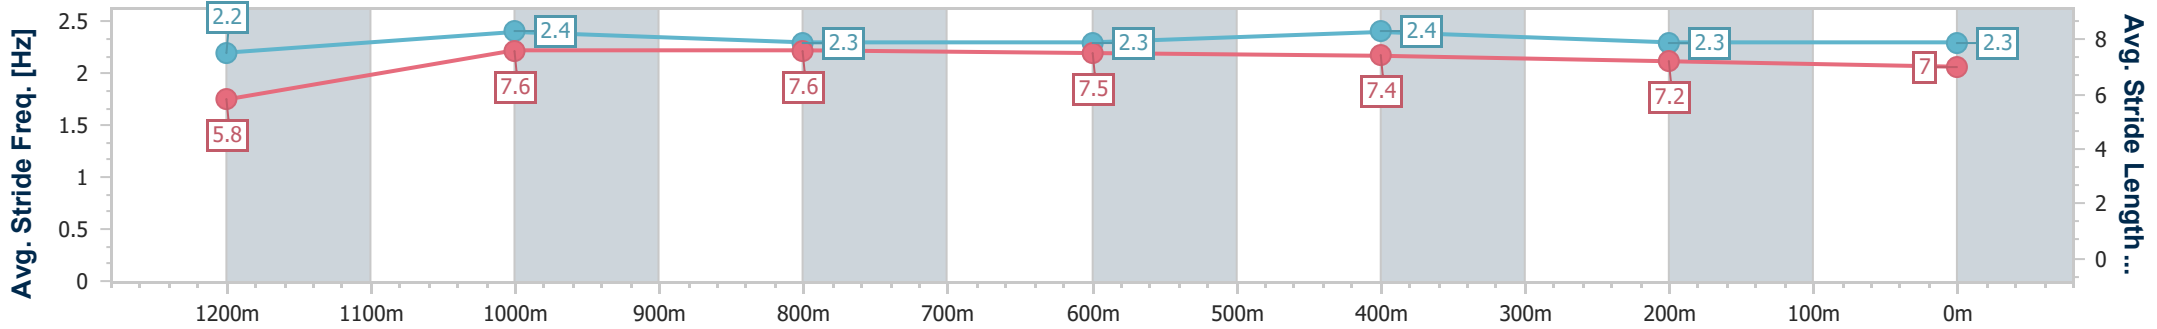

Ipswich QLD Professional
 Race 6: SCHWEPPE'S Colts, Geldings and Entires BM58
 Handicap - 1350m

01 November 2024 - 16:42

Track Rating: Good 4, Weather: Fine, Rail Position: +8m Entire

Section	Overall	1200m	1000m	800m	600m	400m	200m
Section Times	1:21.64 [8] (0:11.84)	1:09.80 [9] (0:11.29)	0:58.51 [9] (0:11.39)	0:47.12 [9] (0:11.86)	0:35.26 [9] (0:11.48)	0:23.78 [10] (0:11.71)	0:12.07 [10] (0:12.07)
Average Speed [km/h]	45.8	63.6	63.3	60.6	62.6	62.2	59.7
Top Speed [km/h]	62.7	64.4	64.4	62.0	63.6	63.2	61.7
Avg. Dist. to Rail [m]	1.0	0.4	0.3	0.5	0.4	2.9	6.8
Avg. Stride Freq. [Hz]	2.3	2.4	2.4	2.3	2.4	2.4	2.4
Avg. Stride Length [m]	5.6	7.3	7.4	7.3	7.2	7.3	6.9

- [] Ranking at each section and finish
- .-.- No data available at this section
- NA No data available

Horse/Jockey Name	Nails And Pride
Final Rank	9
Fastest Section Time (Section)	0:11.12 (1200m)
Top Speed [km/h] (Section)	65.7 (1000m)
Race State	Finished

Ipswich QLD Professional
 Race 6: SCHWEPPE'S Colts, Geldings and Entires BM58
 Handicap - 1350m

01 November 2024 - 16:42

Track Rating: Good 4, Weather: Fine, Rail Position: +8m Entire

Section	Overall	1200m	1000m	800m	600m	400m	200m
Section Times	1:21.72 [9] (0:11.52)	1:10.20 [5] (0:11.12)	0:59.08 [4] (0:11.24)	0:47.84 [4] (0:11.79)	0:36.05 [4] (0:11.55)	0:24.50 [4] (0:12.02)	0:12.48 [5] (0:12.48)
Average Speed [km/h]	46.7	65.1	63.9	61.0	62.1	59.7	57.9
Top Speed [km/h]	65.3	65.6	65.7	61.6	63.0	61.6	59.4
Avg. Dist. to Rail [m]	3.6	1.1	0.5	0.7	0.9	0.6	2.3
Avg. Stride Freq. [Hz]	2.2	2.4	2.3	2.3	2.4	2.3	2.3
Avg. Stride Length [m]	5.8	7.6	7.6	7.5	7.4	7.2	7.0