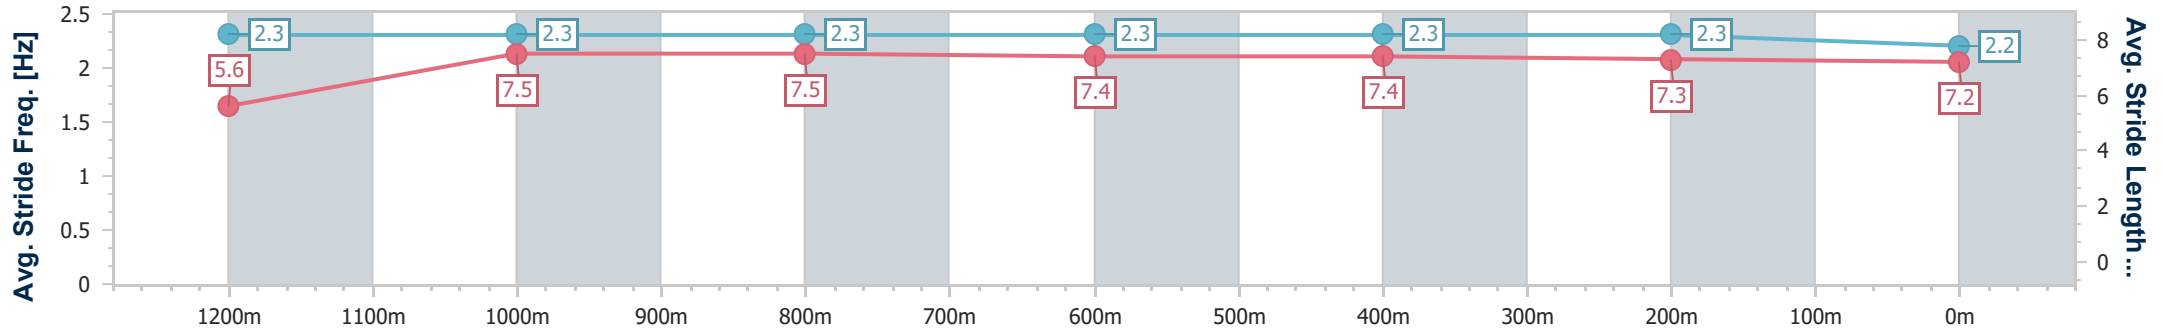

Ipswich QLD Professional
 Race 6: SCHWEPPE'S Colts, Geldings and Entires BM58
 Handicap - 1350m

01 November 2024 - 16:42

Track Rating: Good 4, Weather: Fine, Rail Position: +8m Entire

Section	Overall	1200m	1000m	800m	600m	400m	200m
Section Times	1:21.72 [9] (0:11.52)	1:10.20 [5] (0:11.12)	0:59.08 [4] (0:11.24)	0:47.84 [4] (0:11.79)	0:36.05 [4] (0:11.55)	0:24.50 [4] (0:12.02)	0:12.48 [5] (0:12.48)
Average Speed [km/h]	46.7	65.1	63.9	61.0	62.1	59.7	57.9
Top Speed [km/h]	65.3	65.6	65.7	61.6	63.0	61.6	59.4
Avg. Dist. to Rail [m]	3.6	1.1	0.5	0.7	0.9	0.6	2.3
Avg. Stride Freq. [Hz]	2.2	2.4	2.3	2.3	2.4	2.3	2.3
Avg. Stride Length [m]	5.8	7.6	7.6	7.5	7.4	7.2	7.0

- [] Ranking at each section and finish
- .-.- No data available at this section
- NA No data available

Horse/Jockey Name	Claudius
Final Rank	10
Fastest Section Time (Section)	0:11.40 (600m)
Top Speed [km/h] (Section)	64.3 (1000m)
Race State	Finished

Ipswich QLD Professional
 Race 6: SCHWEPPE'S Colts, Geldings and Entires BM58
 Handicap - 1350m

01 November 2024 - 16:42

Track Rating: Good 4, Weather: Fine, Rail Position: +8m Entire

Section	Overall	1200m	1000m	800m	600m	400m	200m
Section Times	1:21.74 [10] (0:11.80)	1:09.94 [8] (0:11.44)	0:58.50 [10] (0:11.44)	0:47.06 [10] (0:11.77)	0:35.29 [10] (0:11.40)	0:23.89 [9] (0:11.71)	0:12.18 [9] (0:12.18)
Average Speed [km/h]	45.9	63.1	62.8	60.8	62.7	61.5	59.0
Top Speed [km/h]	63.0	64.0	64.3	63.3	63.8	62.7	61.3
Avg. Dist. to Rail [m]	2.8	1.7	1.0	1.3	1.7	1.0	1.0
Avg. Stride Freq. [Hz]	2.3	2.3	2.3	2.3	2.3	2.3	2.2
Avg. Stride Length [m]	5.6	7.5	7.5	7.4	7.4	7.3	7.2

- [] Ranking at each section and finish
- .-.- No data available at this section
- NA No data available