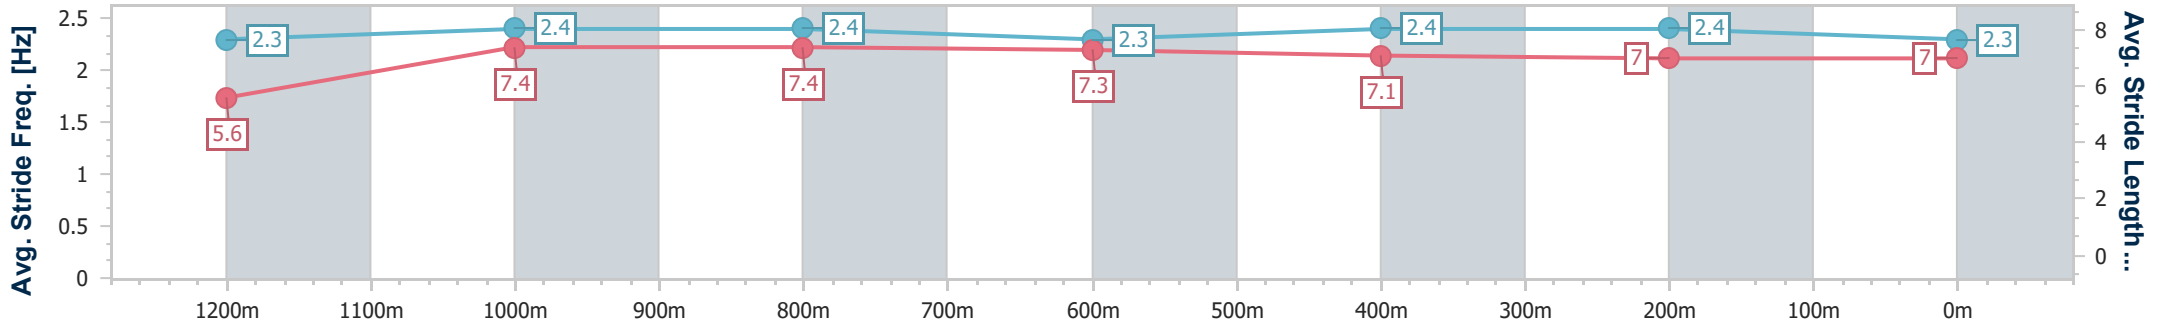

- [] Ranking at each section and finish
- .-.- No data available at this section
- NA No data available

Horse/Jockey Name	Watermelon
Final Rank	5
Fastest Section Time (Section)	0:11.08 (1200m)
Top Speed [km/h] (Section)	65.8 (1200m)
Race State	Finished

Ipswich QLD Professional
 Race 6: SCHWEPPE'S Colts, Geldings and Entires BM58
 Handicap - 1350m

01 November 2024 - 16:42

Track Rating: Good 4, Weather: Fine, Rail Position: +8m Entire

Section	Overall	1200m	1000m	800m	600m	400m	200m
Section Times	1:21.48 [5] (0:11.67)	1:09.81 [6] (0:11.08)	0:58.73 [6] (0:11.31)	0:47.42 [5] (0:11.71)	0:35.71 [5] (0:11.45)	0:24.26 [5] (0:11.82)	0:12.44 [4] (0:12.44)
Average Speed [km/h]	46.3	65.1	63.4	61.1	62.5	60.8	58.0
Top Speed [km/h]	63.3	65.8	65.0	62.6	63.6	62.4	59.4
Avg. Dist. to Rail [m]	1.8	0.8	1.1	1.4	1.5	0.4	2.6
Avg. Stride Freq. [Hz]	2.3	2.4	2.4	2.3	2.4	2.4	2.3
Avg. Stride Length [m]	5.6	7.4	7.4	7.3	7.1	7.0	7.0