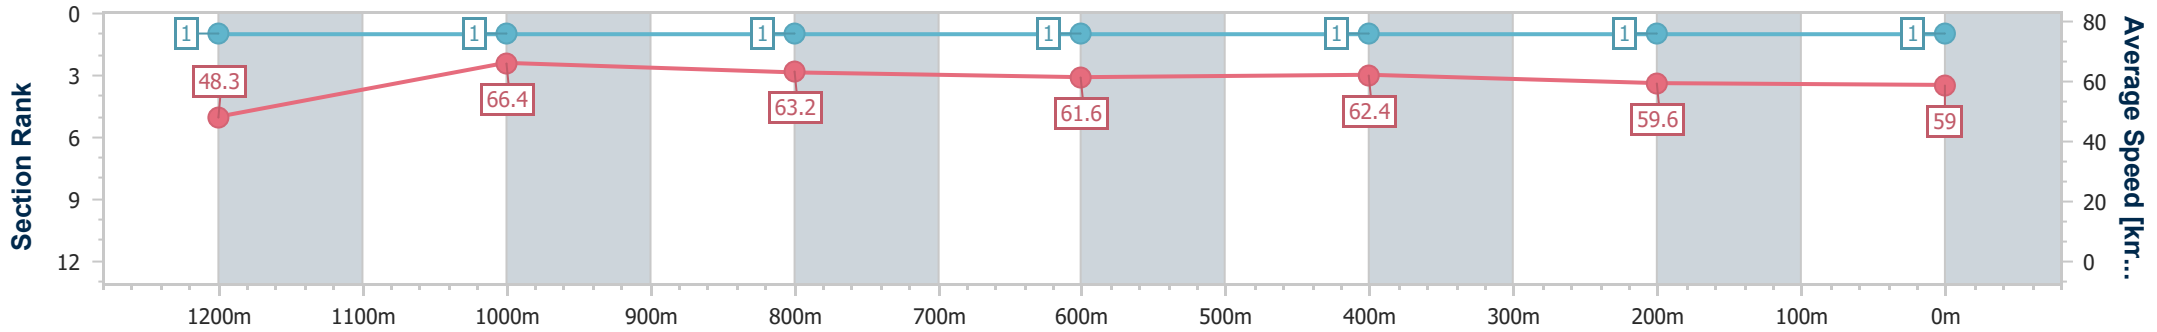

01 November 2024 - 16:42

Track Rating: Good 4, Weather: Fine, Rail Position: +8m Entire

Section	Overall	1200m	1000m	800m	600m	400m	200m
Section Times	1:20.67 [1] (0:11.19)	1:09.48 [1] (0:10.87)	0:58.61 [1] (0:11.38)	0:47.23 [1] (0:11.61)	0:35.62 [1] (0:11.44)	0:24.18 [1] (0:11.97)	0:12.21 [1] (0:12.21)
Average Speed [km/h]	48.3	66.4	63.2	61.6	62.4	59.6	59.0
Top Speed [km/h]	68.7	67.4	65.1	62.3	63.0	61.4	60.5
Avg. Dist. to Rail [m]	7.0	3.4	0.7	1.3	1.8	2.3	2.6
Avg. Stride Freq. [Hz]	2.3	2.4	2.3	2.3	2.3	2.3	2.2
Avg. Stride Length [m]	5.8	7.7	7.6	7.6	7.5	7.3	7.3