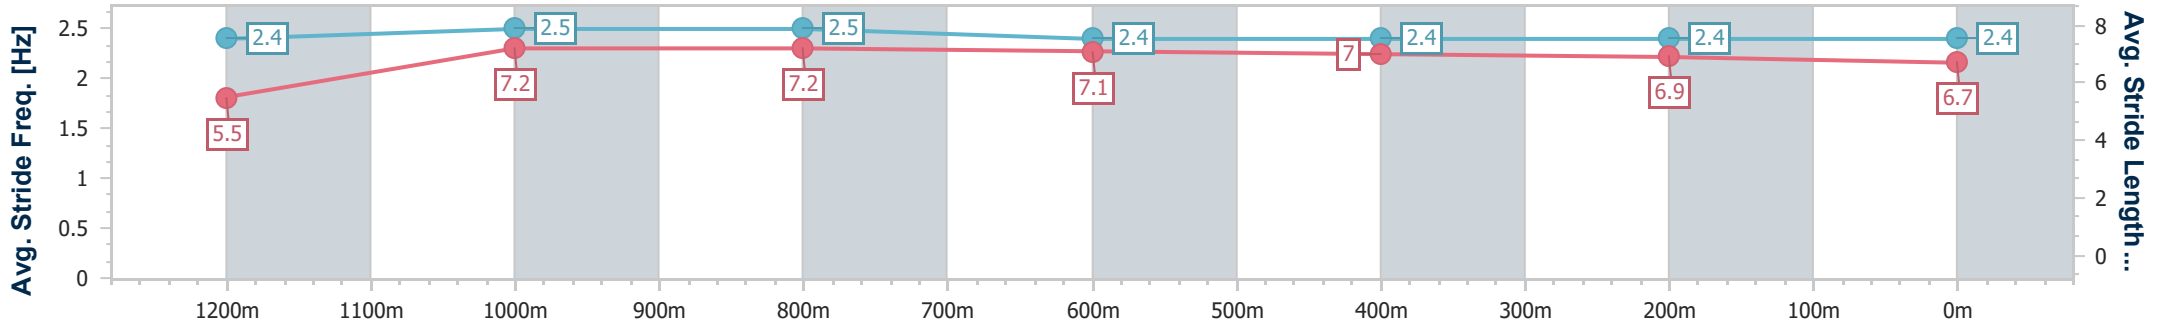

Horse/Jockey Name	Recanati
Final Rank	2
Fastest Section Time (Section)	0:11.05 (1200m)
Top Speed [km/h] (Section)	66.1 (1200m)
Race State	Finished

Ipswich QLD Professional
Race 6: SCHWEPPE'S Colts, Geldings and Entires BM58
Handicap - 1350m

01 November 2024 - 16:42

Track Rating: Good 4, Weather: Fine, Rail Position: +8m Entire

Section	Overall	1200m	1000m	800m	600m	400m	200m
Section Times	1:21.11 [2] (0:11.36)	1:09.75 [3] (0:11.05)	0:58.70 [3] (0:11.24)	0:47.46 [2] (0:11.69)	0:35.77 [2] (0:11.58)	0:24.19 [2] (0:11.70)	0:12.49 [2] (0:12.49)
Average Speed [km/h]	47.5	65.0	63.8	61.3	61.8	60.8	57.7
Top Speed [km/h]	64.6	66.1	65.2	63.0	63.2	63.6	60.2
Avg. Dist. to Rail [m]	4.2	0.8	1.5	1.2	1.1	2.1	1.3
Avg. Stride Freq. [Hz]	2.4	2.5	2.5	2.4	2.4	2.4	2.4
Avg. Stride Length [m]	5.5	7.2	7.2	7.1	7.0	6.9	6.7

- [ ] Ranking at each section and finish
- -.-.- No data available at this section
- NA No data available