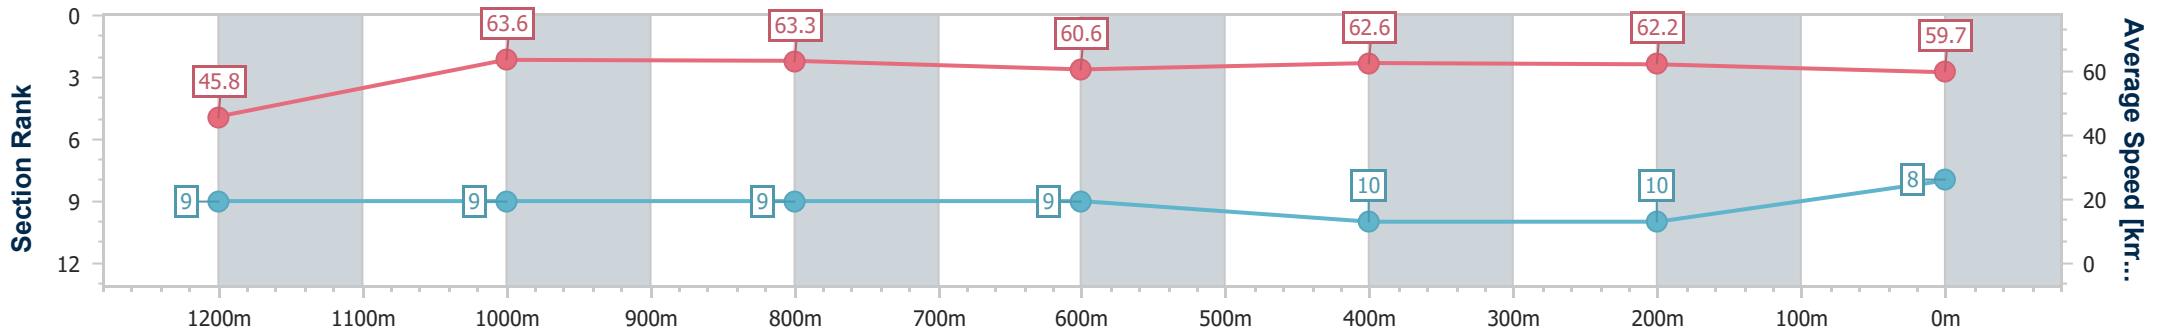

- [] Ranking at each section and finish
- .-.- No data available at this section
- NA No data available

Horse/Jockey Name	Del Campo
Final Rank	8
Fastest Section Time (Section)	0:11.29 (1200m)
Top Speed [km/h] (Section)	64.4 (1200m)
Race State	Finished

Ipswich QLD Professional
 Race 6: SCHWEPPE'S Colts, Geldings and Entires BM58
 Handicap - 1350m

01 November 2024 - 16:42

Track Rating: Good 4, Weather: Fine, Rail Position: +8m Entire

Section	Overall	1200m	1000m	800m	600m	400m	200m
Section Times	1:21.64 [8] (0:11.84)	1:09.80 [9] (0:11.29)	0:58.51 [9] (0:11.39)	0:47.12 [9] (0:11.86)	0:35.26 [9] (0:11.48)	0:23.78 [10] (0:11.71)	0:12.07 [10] (0:12.07)
Average Speed [km/h]	45.8	63.6	63.3	60.6	62.6	62.2	59.7
Top Speed [km/h]	62.7	64.4	64.4	62.0	63.6	63.2	61.7
Avg. Dist. to Rail [m]	1.0	0.4	0.3	0.5	0.4	2.9	6.8
Avg. Stride Freq. [Hz]	2.3	2.4	2.4	2.3	2.4	2.4	2.4
Avg. Stride Length [m]	5.6	7.3	7.4	7.3	7.2	7.3	6.9