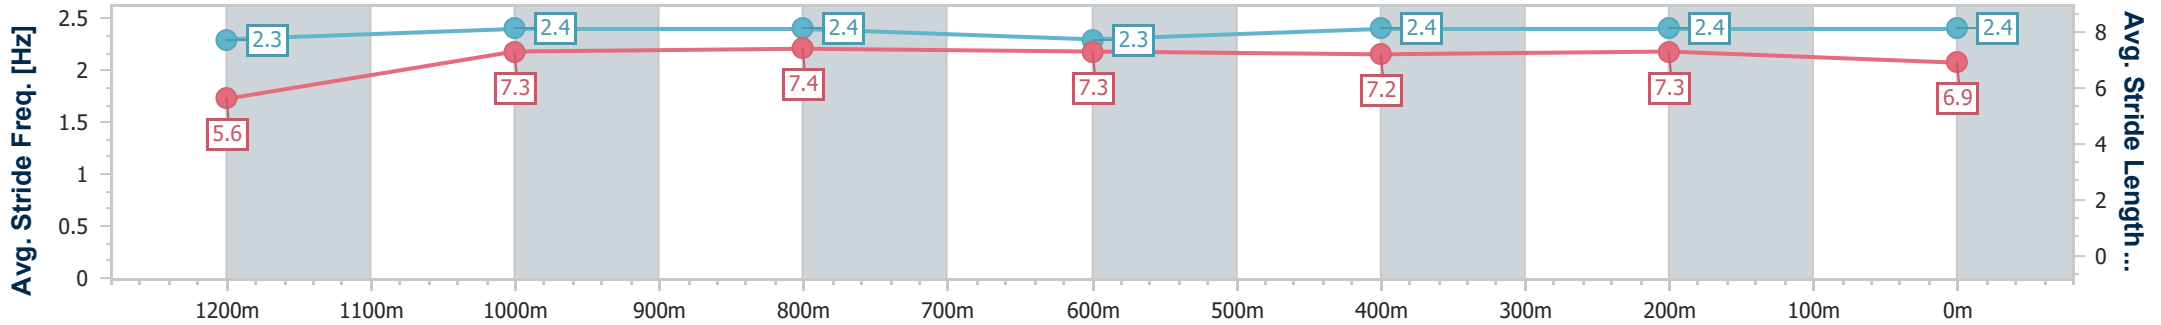

Ipswich QLD Professional
 Race 6: SCHWEPPEES Colts, Geldings and Entires BM58
 Handicap - 1350m

01 November 2024 - 16:42

Track Rating: Good 4, Weather: Fine, Rail Position: +8m Entire

Section	Overall	1200m	1000m	800m	600m	400m	200m
Section Times	1:21.52 [7] (0:11.68)	1:09.84 [7] (0:11.20)	0:58.64 [7] (0:11.41)	0:47.23 [7] (0:11.87)	0:35.36 [8] (0:11.53)	0:23.83 [8] (0:11.69)	0:12.14 [8] (0:12.14)
Average Speed [km/h]	46.1	64.3	63.1	60.4	62.6	61.9	59.2
Top Speed [km/h]	62.8	65.0	64.2	61.2	63.2	63.2	61.3
Avg. Dist. to Rail [m]	2.1	0.3	0.1	0.6	0.4	2.3	5.4
Avg. Stride Freq. [Hz]	2.2	2.4	2.3	2.3	2.3	2.3	2.3
Avg. Stride Length [m]	5.7	7.6	7.6	7.4	7.4	7.4	7.2

- [] Ranking at each section and finish
- .-.- No data available at this section
- NA No data available

Horse/Jockey Name	Del Campo
Final Rank	8
Fastest Section Time (Section)	0:11.29 (1200m)
Top Speed [km/h] (Section)	64.4 (1200m)
Race State	Finished

Ipswich QLD Professional
 Race 6: SCHWEPPE'S Colts, Geldings and Entires BM58
 Handicap - 1350m

01 November 2024 - 16:42

Track Rating: Good 4, Weather: Fine, Rail Position: +8m Entire

Section	Overall	1200m	1000m	800m	600m	400m	200m
Section Times	1:21.64 [8] (0:11.84)	1:09.80 [9] (0:11.29)	0:58.51 [9] (0:11.39)	0:47.12 [9] (0:11.86)	0:35.26 [9] (0:11.48)	0:23.78 [10] (0:11.71)	0:12.07 [10] (0:12.07)
Average Speed [km/h]	45.8	63.6	63.3	60.6	62.6	62.2	59.7
Top Speed [km/h]	62.7	64.4	64.4	62.0	63.6	63.2	61.7
Avg. Dist. to Rail [m]	1.0	0.4	0.3	0.5	0.4	2.9	6.8
Avg. Stride Freq. [Hz]	2.3	2.4	2.4	2.3	2.4	2.4	2.4
Avg. Stride Length [m]	5.6	7.3	7.4	7.3	7.2	7.3	6.9