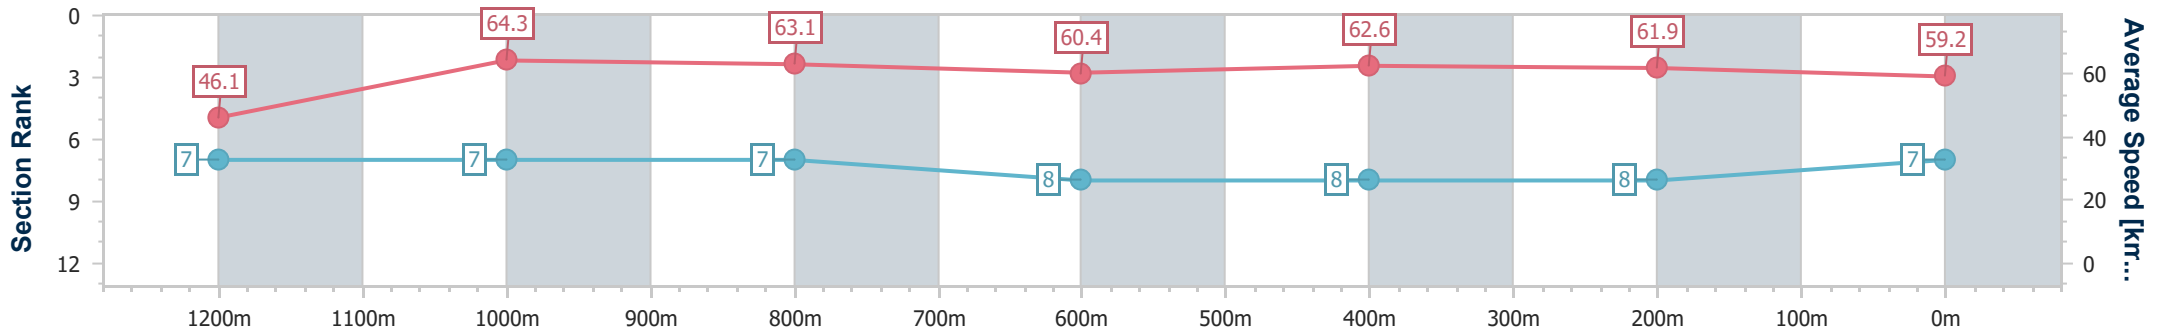

Horse/Jockey Name	Capital Cee
Final Rank	7
Fastest Section Time (Section)	0:11.20 (1200m)
Top Speed [km/h] (Section)	65.0 (1200m)
Race State	Finished

Ipswich QLD Professional
Race 6: SCHWEPPEES Colts, Geldings and Entires BM58
Handicap - 1350m

01 November 2024 - 16:42

Track Rating: Good 4, Weather: Fine, Rail Position: +8m Entire

Section	Overall	1200m	1000m	800m	600m	400m	200m
Section Times	1:21.52 [7] (0:11.68)	1:09.84 [7] (0:11.20)	0:58.64 [7] (0:11.41)	0:47.23 [7] (0:11.87)	0:35.36 [8] (0:11.53)	0:23.83 [8] (0:11.69)	0:12.14 [8] (0:12.14)
Average Speed [km/h]	46.1	64.3	63.1	60.4	62.6	61.9	59.2
Top Speed [km/h]	62.8	65.0	64.2	61.2	63.2	63.2	61.3
Avg. Dist. to Rail [m]	2.1	0.3	0.1	0.6	0.4	2.3	5.4
Avg. Stride Freq. [Hz]	2.2	2.4	2.3	2.3	2.3	2.3	2.3
Avg. Stride Length [m]	5.7	7.6	7.6	7.4	7.4	7.4	7.2

- [ ] Ranking at each section and finish
- -.-.- No data available at this section
- NA No data available