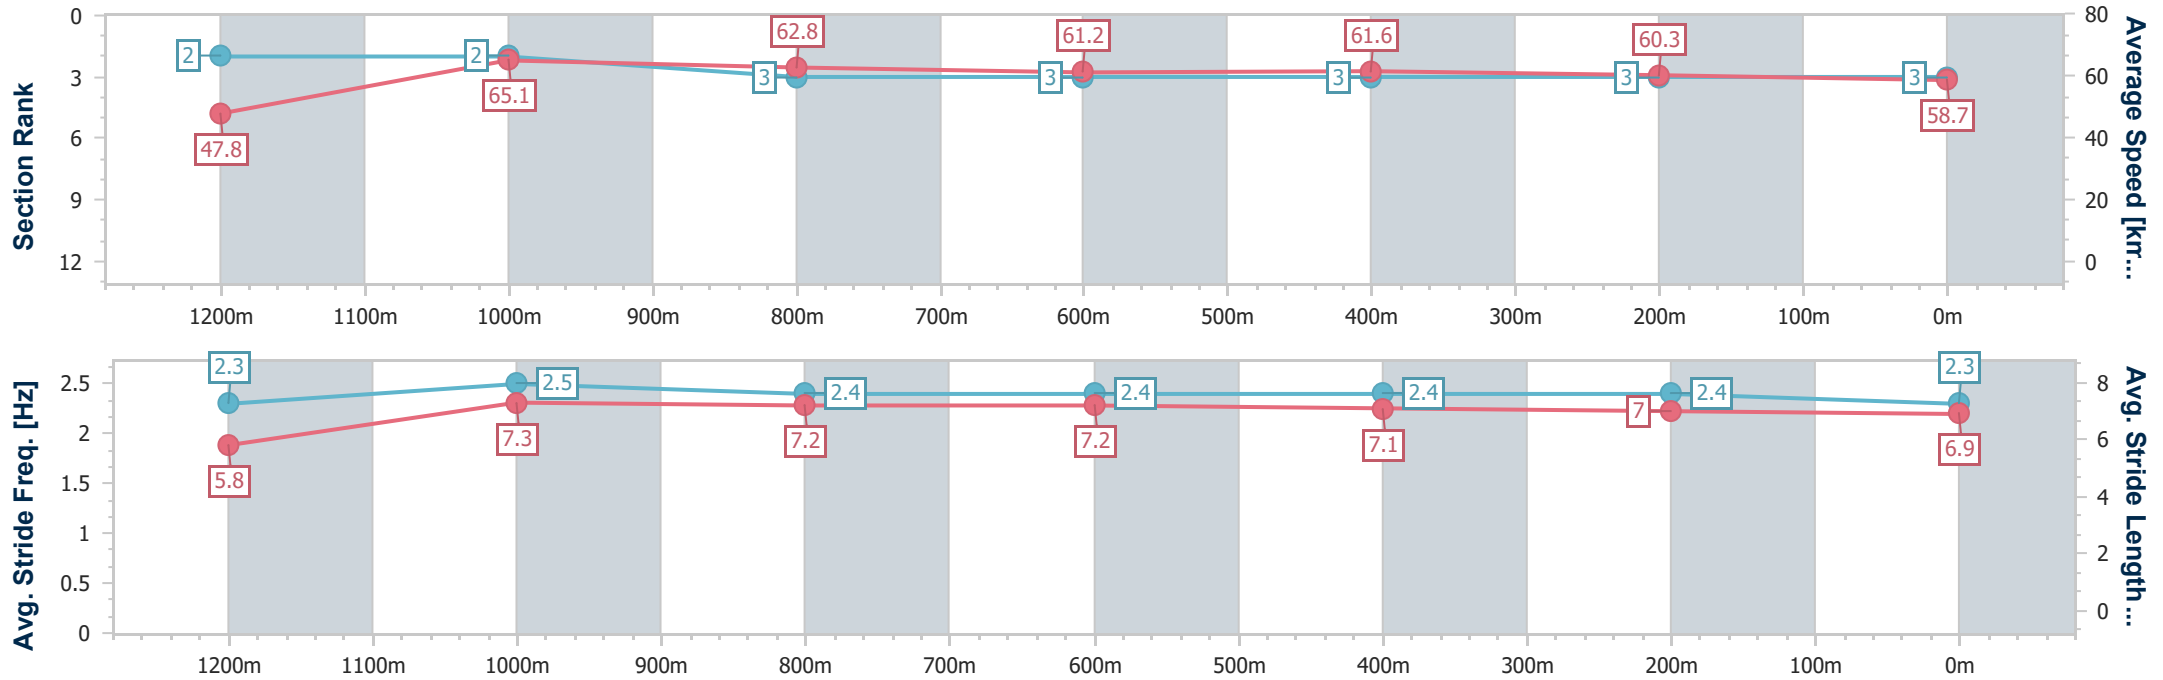

Horse/Jockey Name	Italian Virtuoso
Final Rank	3
Fastest Section Time (Section)	0:11.07 (1200m)
Top Speed [km/h] (Section)	65.7 (1200m)
Race State	Finished

Ipswich QLD Professional
Race 6: SCHWEPPEES Colts, Geldings and Entires BM58
Handicap - 1350m

01 November 2024 - 16:42

Track Rating: Good 4, Weather: Fine, Rail Position: +8m Entire

Section	Overall	1200m	1000m	800m	600m	400m	200m
Section Times	1:21.15 [3] (0:11.28)	1:09.87 [2] (0:11.07)	0:58.80 [2] (0:11.39)	0:47.41 [3] (0:11.67)	0:35.74 [3] (0:11.63)	0:24.11 [3] (0:11.86)	0:12.25 [3] (0:12.25)
Average Speed [km/h]	47.8	65.1	62.8	61.2	61.6	60.3	58.7
Top Speed [km/h]	64.8	65.7	64.3	62.3	62.7	61.3	60.9
Avg. Dist. to Rail [m]	1.4	1.3	1.6	1.8	2.1	1.7	1.6
Avg. Stride Freq. [Hz]	2.3	2.5	2.4	2.4	2.4	2.4	2.3
Avg. Stride Length [m]	5.8	7.3	7.2	7.2	7.1	7.0	6.9

- [ ] Ranking at each section and finish
- -.-.- No data available at this section
- NA No data available