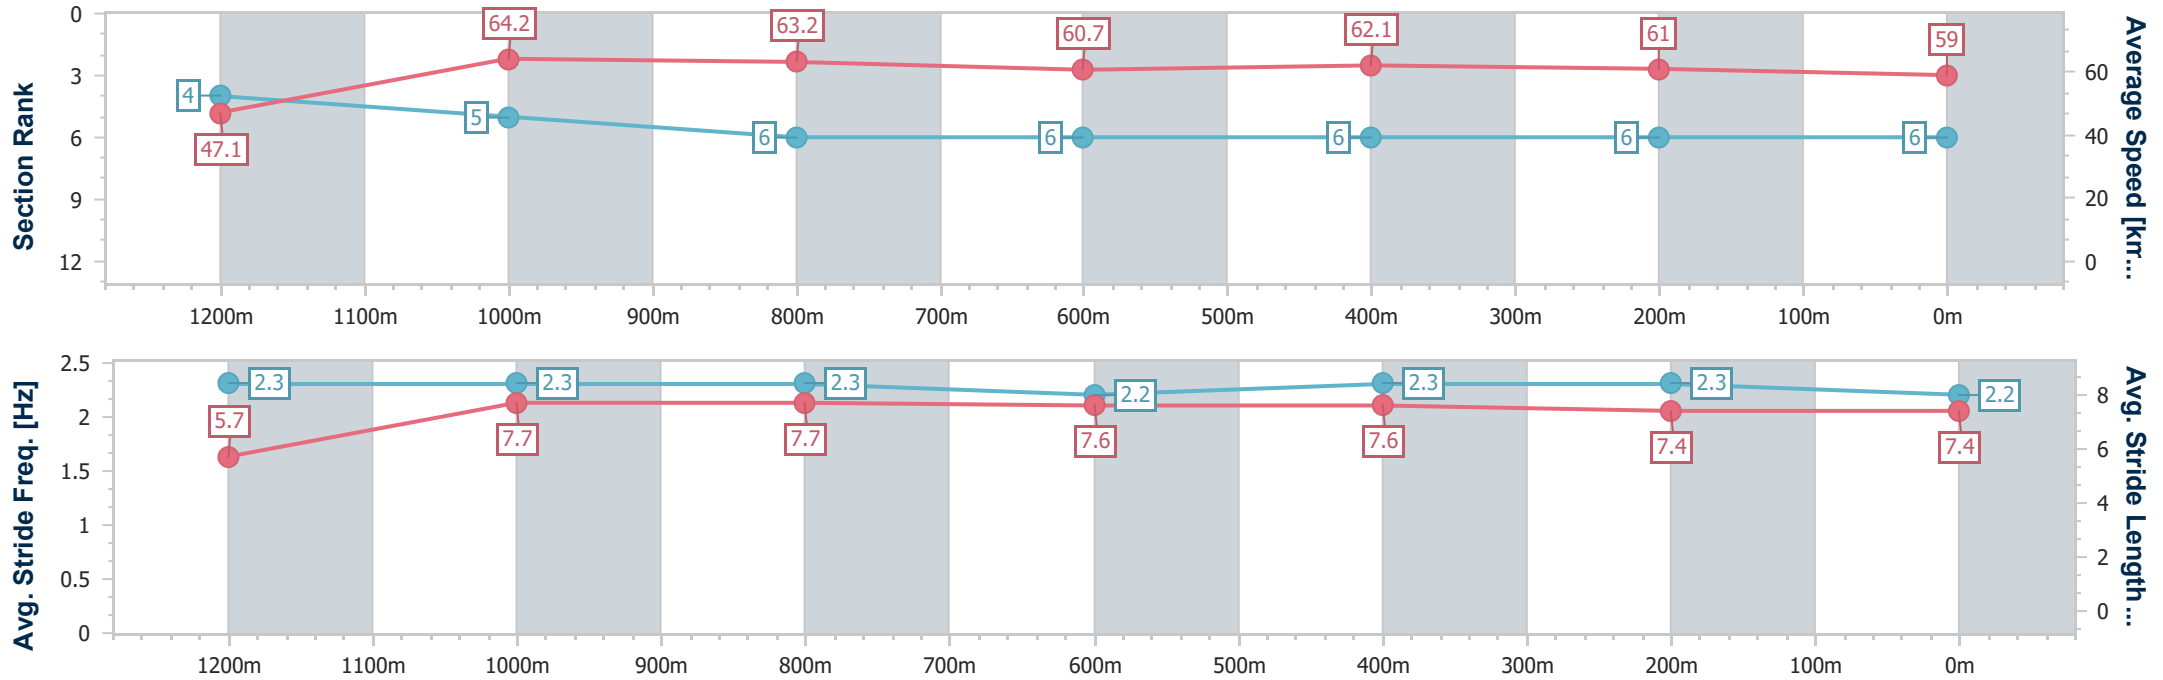

- [] Ranking at each section and finish
- .-.- No data available at this section
- NA No data available

Horse/Jockey Name	Bambalam
Final Rank	6
Fastest Section Time (Section)	0:11.21 (1200m)
Top Speed [km/h] (Section)	64.9 (1200m)
Race State	Finished

Ipswich QLD Professional
 Race 6: SCHWEPPE'S Colts, Geldings and Entires BM58
 Handicap - 1350m

01 November 2024 - 16:42

Track Rating: Good 4, Weather: Fine, Rail Position: +8m Entire

Section	Overall	1200m	1000m	800m	600m	400m	200m
Section Times	1:21.51 [6] (0:11.48)	1:10.03 [4] (0:11.21)	0:58.82 [5] (0:11.42)	0:47.40 [6] (0:11.79)	0:35.61 [6] (0:11.59)	0:24.02 [6] (0:11.81)	0:12.21 [6] (0:12.21)
Average Speed [km/h]	47.1	64.2	63.2	60.7	62.1	61.0	59.0
Top Speed [km/h]	63.1	64.9	64.3	61.7	62.4	61.8	61.2
Avg. Dist. to Rail [m]	0.8	0.5	0.3	0.6	0.7	1.5	4.5
Avg. Stride Freq. [Hz]	2.3	2.3	2.3	2.2	2.3	2.3	2.2
Avg. Stride Length [m]	5.7	7.7	7.7	7.6	7.6	7.4	7.4