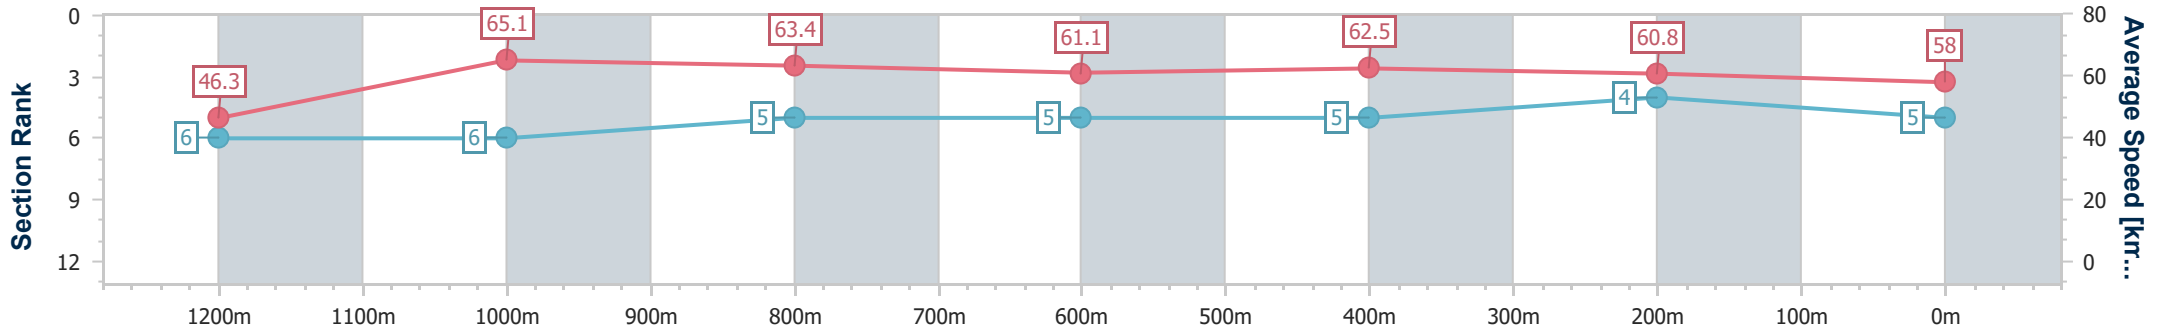

Horse/Jockey Name	Watermelon
Final Rank	5
Fastest Section Time (Section)	0:11.08 (1200m)
Top Speed [km/h] (Section)	65.8 (1200m)
Race State	Finished

Ipswich QLD Professional
Race 6: SCHWEPPE'S Colts, Geldings and Entires BM58
Handicap - 1350m

01 November 2024 - 16:42

Track Rating: Good 4, Weather: Fine, Rail Position: +8m Entire

Section	Overall	1200m	1000m	800m	600m	400m	200m
Section Times	1:21.48 [5] (0:11.67)	1:09.81 [6] (0:11.08)	0:58.73 [6] (0:11.31)	0:47.42 [5] (0:11.71)	0:35.71 [5] (0:11.45)	0:24.26 [5] (0:11.82)	0:12.44 [4] (0:12.44)
Average Speed [km/h]	46.3	65.1	63.4	61.1	62.5	60.8	58.0
Top Speed [km/h]	63.3	65.8	65.0	62.6	63.6	62.4	59.4
Avg. Dist. to Rail [m]	1.8	0.8	1.1	1.4	1.5	0.4	2.6
Avg. Stride Freq. [Hz]	2.3	2.4	2.4	2.3	2.4	2.4	2.3
Avg. Stride Length [m]	5.6	7.4	7.4	7.3	7.1	7.0	7.0

- [ ] Ranking at each section and finish
- -.-.- No data available at this section
- NA No data available