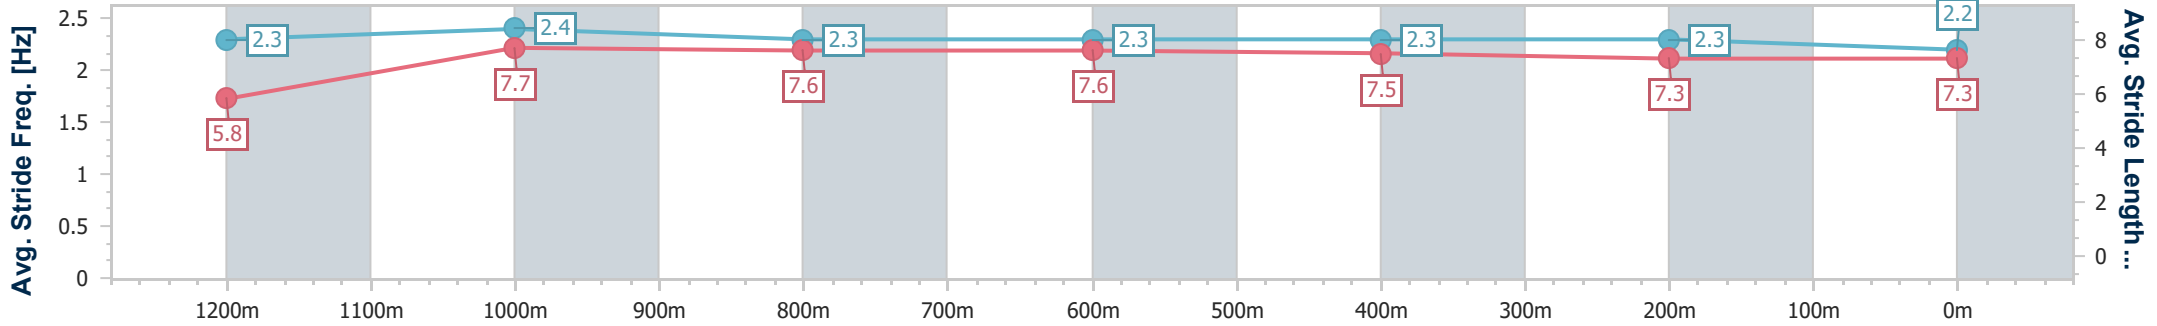

01 November 2024 - 16:42

Track Rating: Good 4, Weather: Fine, Rail Position: +8m Entire

Section	Overall	1200m	1000m	800m	600m	400m	200m
Section Times	1:20.67 [1] (0:11.19)	1:09.48 [1] (0:10.87)	0:58.61 [1] (0:11.38)	0:47.23 [1] (0:11.61)	0:35.62 [1] (0:11.44)	0:24.18 [1] (0:11.97)	0:12.21 [1] (0:12.21)
Average Speed [km/h]	48.3	66.4	63.2	61.6	62.4	59.6	59.0
Top Speed [km/h]	68.7	67.4	65.1	62.3	63.0	61.4	60.5
Avg. Dist. to Rail [m]	7.0	3.4	0.7	1.3	1.8	2.3	2.6
Avg. Stride Freq. [Hz]	2.3	2.4	2.3	2.3	2.3	2.3	2.2
Avg. Stride Length [m]	5.8	7.7	7.6	7.6	7.5	7.3	7.3