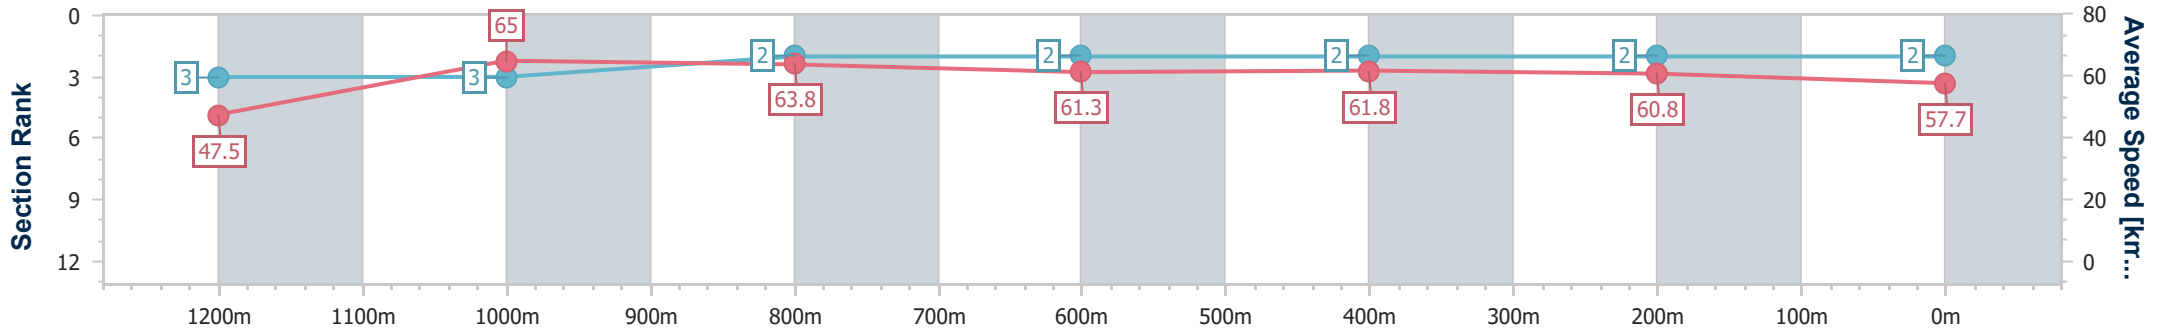

Horse/Jockey Name	Recanati
Final Rank	2
Fastest Section Time (Section)	0:11.05 (1200m)
Top Speed [km/h] (Section)	66.1 (1200m)
Race State	Finished

Ipswich QLD Professional
Race 6: SCHWEPPE'S Colts, Geldings and Entires BM58
Handicap - 1350m

01 November 2024 - 16:42

Track Rating: Good 4, Weather: Fine, Rail Position: +8m Entire

Section	Overall	1200m	1000m	800m	600m	400m	200m
Section Times	1:21.11 [2] (0:11.36)	1:09.75 [3] (0:11.05)	0:58.70 [3] (0:11.24)	0:47.46 [2] (0:11.69)	0:35.77 [2] (0:11.58)	0:24.19 [2] (0:11.70)	0:12.49 [2] (0:12.49)
Average Speed [km/h]	47.5	65.0	63.8	61.3	61.8	60.8	57.7
Top Speed [km/h]	64.6	66.1	65.2	63.0	63.2	63.6	60.2
Avg. Dist. to Rail [m]	4.2	0.8	1.5	1.2	1.1	2.1	1.3
Avg. Stride Freq. [Hz]	2.4	2.5	2.5	2.4	2.4	2.4	2.4
Avg. Stride Length [m]	5.5	7.2	7.2	7.1	7.0	6.9	6.7

- [ ] Ranking at each section and finish
- -.-.- No data available at this section
- NA No data available