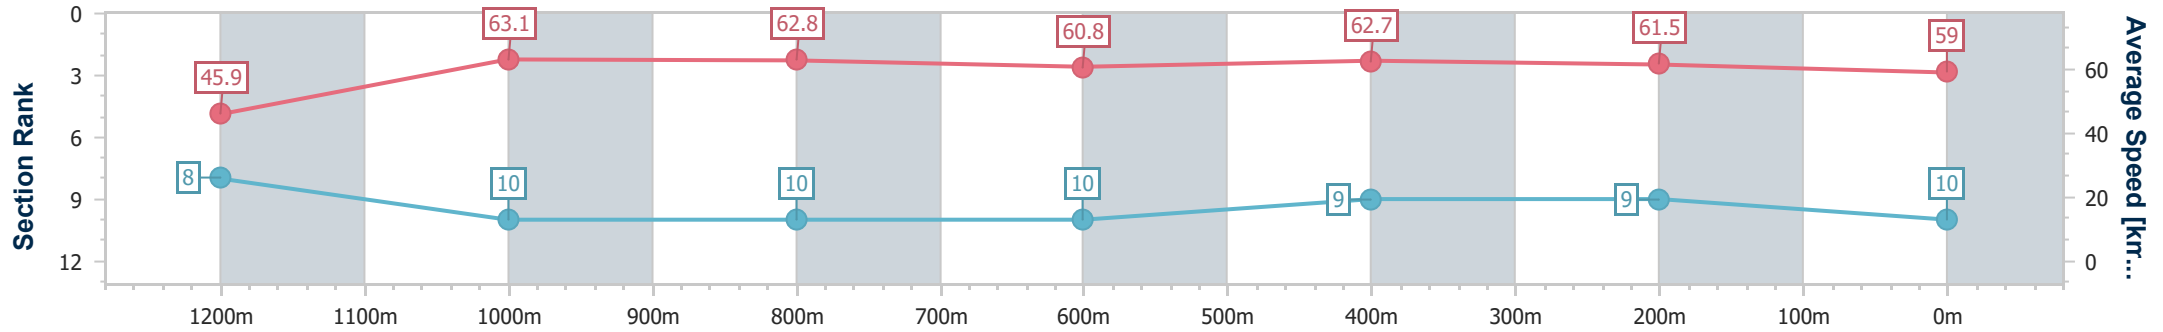

Ipswich QLD Professional
 Race 6: SCHWEPPE'S Colts, Geldings and Entires BM58
 Handicap - 1350m

01 November 2024 - 16:42

Track Rating: Good 4, Weather: Fine, Rail Position: +8m Entire

Section	Overall	1200m	1000m	800m	600m	400m	200m
Section Times	1:21.72 [9] (0:11.52)	1:10.20 [5] (0:11.12)	0:59.08 [4] (0:11.24)	0:47.84 [4] (0:11.79)	0:36.05 [4] (0:11.55)	0:24.50 [4] (0:12.02)	0:12.48 [5] (0:12.48)
Average Speed [km/h]	46.7	65.1	63.9	61.0	62.1	59.7	57.9
Top Speed [km/h]	65.3	65.6	65.7	61.6	63.0	61.6	59.4
Avg. Dist. to Rail [m]	3.6	1.1	0.5	0.7	0.9	0.6	2.3
Avg. Stride Freq. [Hz]	2.2	2.4	2.3	2.3	2.4	2.3	2.3
Avg. Stride Length [m]	5.8	7.6	7.6	7.5	7.4	7.2	7.0

- [] Ranking at each section and finish
- .-.- No data available at this section
- NA No data available

Horse/Jockey Name	Claudius
Final Rank	10
Fastest Section Time (Section)	0:11.40 (600m)
Top Speed [km/h] (Section)	64.3 (1000m)
Race State	Finished

Ipswich QLD Professional
 Race 6: SCHWEPPE'S Colts, Geldings and Entires BM58
 Handicap - 1350m

01 November 2024 - 16:42

Track Rating: Good 4, Weather: Fine, Rail Position: +8m Entire

Section	Overall	1200m	1000m	800m	600m	400m	200m
Section Times	1:21.74 [10] (0:11.80)	1:09.94 [8] (0:11.44)	0:58.50 [10] (0:11.44)	0:47.06 [10] (0:11.77)	0:35.29 [10] (0:11.40)	0:23.89 [9] (0:11.71)	0:12.18 [9] (0:12.18)
Average Speed [km/h]	45.9	63.1	62.8	60.8	62.7	61.5	59.0
Top Speed [km/h]	63.0	64.0	64.3	63.3	63.8	62.7	61.3
Avg. Dist. to Rail [m]	2.8	1.7	1.0	1.3	1.7	1.0	1.0
Avg. Stride Freq. [Hz]	2.3	2.3	2.3	2.3	2.3	2.3	2.2
Avg. Stride Length [m]	5.6	7.5	7.5	7.4	7.4	7.3	7.2