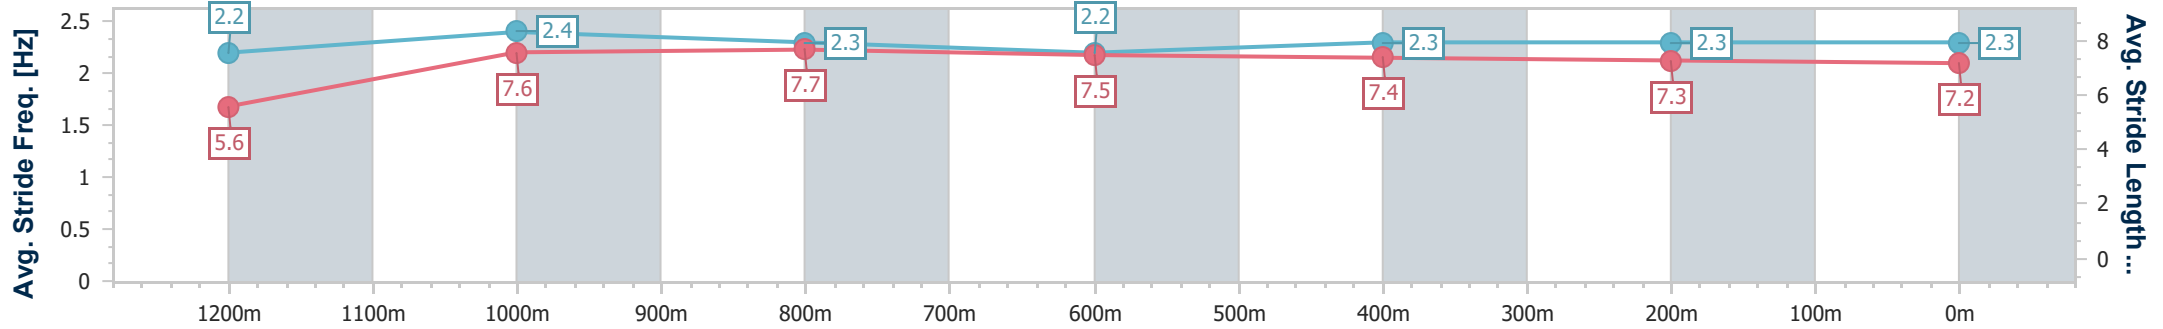

Horse/Jockey Name	Star Anthem
Final Rank	4
Fastest Section Time (Section)	0:11.10 (1200m)
Top Speed [km/h] (Section)	65.7 (1200m)
Race State	Finished

Ipswich QLD Professional
Race 6: SCHWEPPE'S Colts, Geldings and Entires BM58
Handicap - 1350m

01 November 2024 - 16:42

Track Rating: Good 4, Weather: Fine, Rail Position: +8m Entire

Section	Overall	1200m	1000m	800m	600m	400m	200m
Section Times	1:21.46 [4] (0:11.94)	1:09.52 [10] (0:11.10)	0:58.42 [8] (0:11.28)	0:47.14 [8] (0:11.77)	0:35.37 [7] (0:11.56)	0:23.81 [7] (0:11.68)	0:12.13 [7] (0:12.13)
Average Speed [km/h]	45.2	64.9	63.6	61.1	61.6	61.4	59.3
Top Speed [km/h]	64.7	65.7	65.7	61.8	63.5	62.3	61.1
Avg. Dist. to Rail [m]	3.7	0.9	0.8	1.3	1.7	0.9	0.6
Avg. Stride Freq. [Hz]	2.2	2.4	2.3	2.2	2.3	2.3	2.3
Avg. Stride Length [m]	5.6	7.6	7.7	7.5	7.4	7.3	7.2

- [ ] Ranking at each section and finish
- -.-.- No data available at this section
- NA No data available