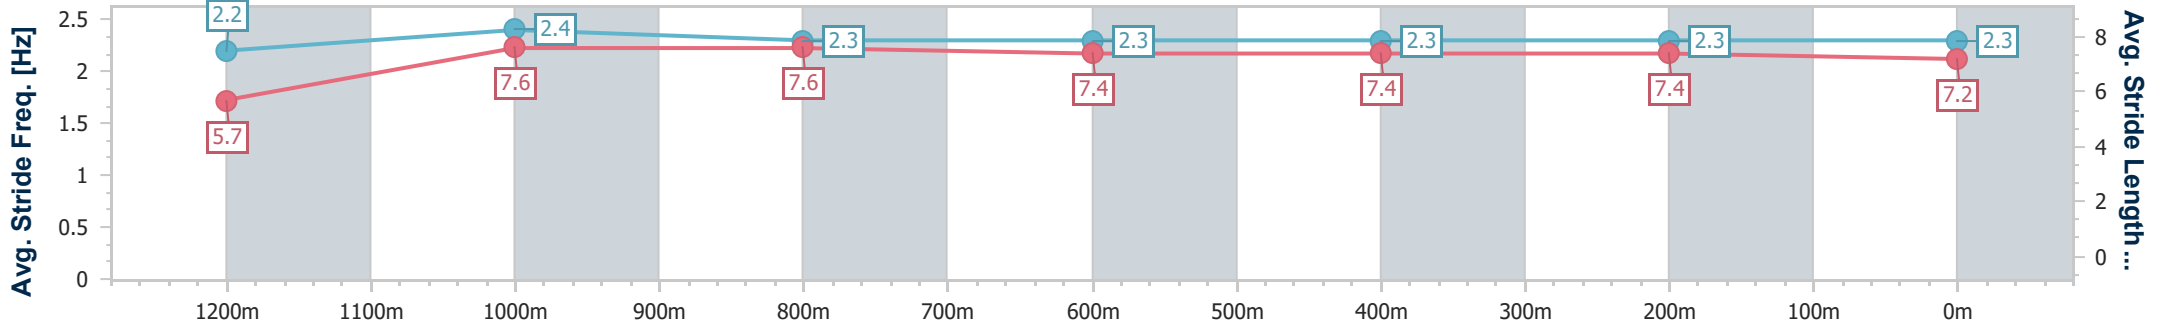

Ipswich QLD Professional
 Race 6: SCHWEPPE'S Colts, Geldings and Entires BM58
 Handicap - 1350m

01 November 2024 - 16:42

Track Rating: Good 4, Weather: Fine, Rail Position: +8m Entire

Section	Overall	1200m	1000m	800m	600m	400m	200m
Section Times	1:21.51 [6] (0:11.48)	1:10.03 [4] (0:11.21)	0:58.82 [5] (0:11.42)	0:47.40 [6] (0:11.79)	0:35.61 [6] (0:11.59)	0:24.02 [6] (0:11.81)	0:12.21 [6] (0:12.21)
Average Speed [km/h]	47.1	64.2	63.2	60.7	62.1	61.0	59.0
Top Speed [km/h]	63.1	64.9	64.3	61.7	62.4	61.8	61.2
Avg. Dist. to Rail [m]	0.8	0.5	0.3	0.6	0.7	1.5	4.5
Avg. Stride Freq. [Hz]	2.3	2.3	2.3	2.2	2.3	2.3	2.2
Avg. Stride Length [m]	5.7	7.7	7.7	7.6	7.6	7.4	7.4

- [] Ranking at each section and finish
- .-.- No data available at this section
- NA No data available

Horse/Jockey Name	Capital Cee
Final Rank	7
Fastest Section Time (Section)	0:11.20 (1200m)
Top Speed [km/h] (Section)	65.0 (1200m)
Race State	Finished

Ipswich QLD Professional
 Race 6: SCHWEPPEES Colts, Geldings and Entires BM58
 Handicap - 1350m

01 November 2024 - 16:42

Track Rating: Good 4, Weather: Fine, Rail Position: +8m Entire

Section	Overall	1200m	1000m	800m	600m	400m	200m
Section Times	1:21.52 [7] (0:11.68)	1:09.84 [7] (0:11.20)	0:58.64 [7] (0:11.41)	0:47.23 [7] (0:11.87)	0:35.36 [8] (0:11.53)	0:23.83 [8] (0:11.69)	0:12.14 [8] (0:12.14)
Average Speed [km/h]	46.1	64.3	63.1	60.4	62.6	61.9	59.2
Top Speed [km/h]	62.8	65.0	64.2	61.2	63.2	63.2	61.3
Avg. Dist. to Rail [m]	2.1	0.3	0.1	0.6	0.4	2.3	5.4
Avg. Stride Freq. [Hz]	2.2	2.4	2.3	2.3	2.3	2.3	2.3
Avg. Stride Length [m]	5.7	7.6	7.6	7.4	7.4	7.4	7.2