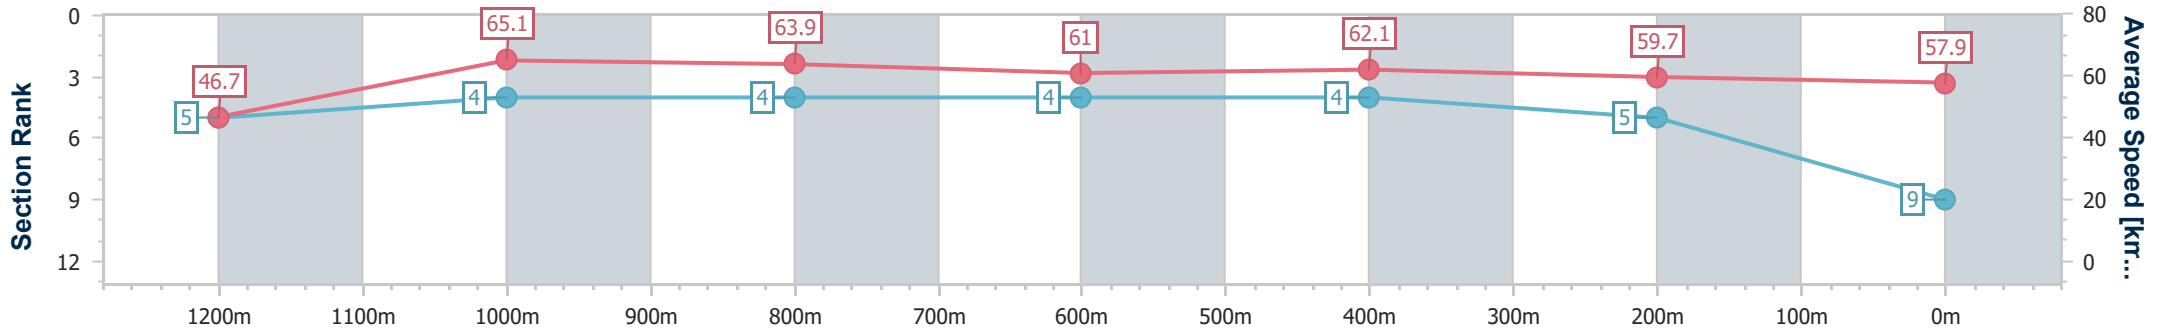

Ipswich QLD Professional
 Race 6: SCHWEPPE'S Colts, Geldings and Entires BM58
 Handicap - 1350m

01 November 2024 - 16:42

Track Rating: Good 4, Weather: Fine, Rail Position: +8m Entire

Section	Overall	1200m	1000m	800m	600m	400m	200m
Section Times	1:21.64 [8] (0:11.84)	1:09.80 [9] (0:11.29)	0:58.51 [9] (0:11.39)	0:47.12 [9] (0:11.86)	0:35.26 [9] (0:11.48)	0:23.78 [10] (0:11.71)	0:12.07 [10] (0:12.07)
Average Speed [km/h]	45.8	63.6	63.3	60.6	62.6	62.2	59.7
Top Speed [km/h]	62.7	64.4	64.4	62.0	63.6	63.2	61.7
Avg. Dist. to Rail [m]	1.0	0.4	0.3	0.5	0.4	2.9	6.8
Avg. Stride Freq. [Hz]	2.3	2.4	2.4	2.3	2.4	2.4	2.4
Avg. Stride Length [m]	5.6	7.3	7.4	7.3	7.2	7.3	6.9

- [] Ranking at each section and finish
- .-.- No data available at this section
- NA No data available

Horse/Jockey Name	Nails And Pride
Final Rank	9
Fastest Section Time (Section)	0:11.12 (1200m)
Top Speed [km/h] (Section)	65.7 (1000m)
Race State	Finished

Ipswich QLD Professional
 Race 6: SCHWEPPE'S Colts, Geldings and Entires BM58
 Handicap - 1350m

01 November 2024 - 16:42

Track Rating: Good 4, Weather: Fine, Rail Position: +8m Entire

Section	Overall	1200m	1000m	800m	600m	400m	200m
Section Times	1:21.72 [9] (0:11.52)	1:10.20 [5] (0:11.12)	0:59.08 [4] (0:11.24)	0:47.84 [4] (0:11.79)	0:36.05 [4] (0:11.55)	0:24.50 [4] (0:12.02)	0:12.48 [5] (0:12.48)
Average Speed [km/h]	46.7	65.1	63.9	61.0	62.1	59.7	57.9
Top Speed [km/h]	65.3	65.6	65.7	61.6	63.0	61.6	59.4
Avg. Dist. to Rail [m]	3.6	1.1	0.5	0.7	0.9	0.6	2.3
Avg. Stride Freq. [Hz]	2.2	2.4	2.3	2.3	2.4	2.3	2.3
Avg. Stride Length [m]	5.8	7.6	7.6	7.5	7.4	7.2	7.0