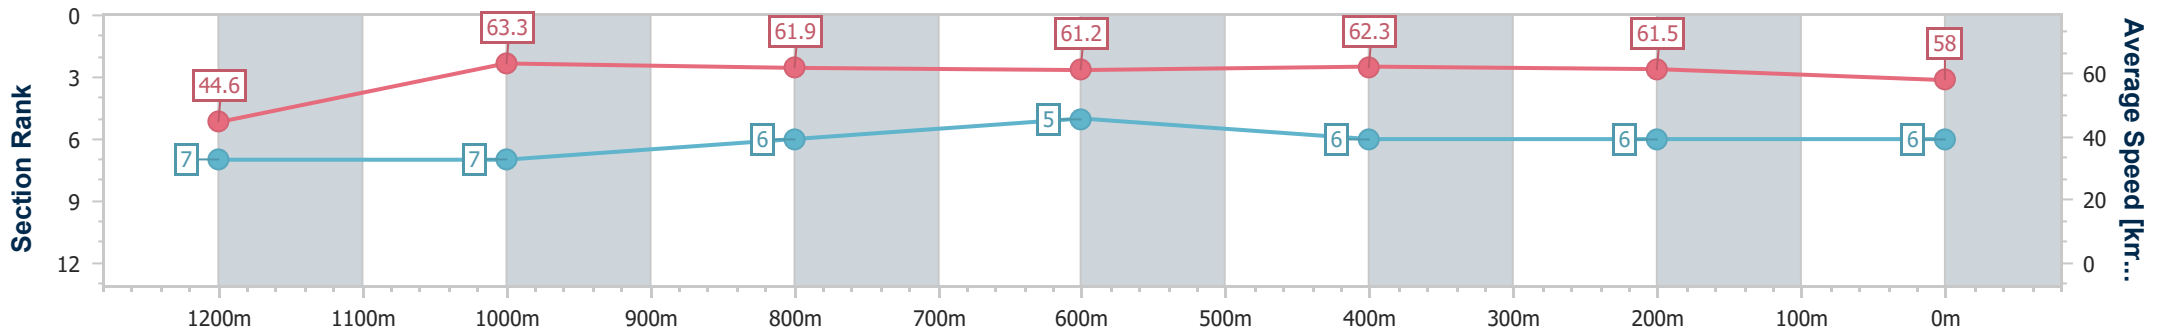

Ipswich QLD Professional

Race 3: GREAT NORTHERN Maiden Handicap - 1350m

01 November 2024 - 14:47

Track Rating: Good 4, Weather: Fine, Rail Position: +8m Entire

Section	Overall	1200m	1000m	800m	600m	400m	200m
Section Times	1:22.25 [6] (0:12.12)	1:10.13 [7] (0:11.40)	0:58.73 [7] (0:11.54)	0:47.19 [6] (0:11.70)	0:35.49 [5] (0:11.45)	0:24.04 [6] (0:11.63)	0:12.41 [6] (0:12.41)
Average Speed [km/h]	44.6	63.3	61.9	61.2	62.3	61.5	58.0
Top Speed [km/h]	61.0	64.6	63.1	61.7	62.7	62.4	60.1
Avg. Dist. to Rail [m]	1.4	1.1	1.4	1.8	2.1	1.8	0.5
Avg. Stride Freq. [Hz]	2.1	2.2	2.2	2.2	2.2	2.2	2.2
Avg. Stride Length [m]	5.8	7.9	7.8	7.8	7.7	7.7	7.4

- [] Ranking at each section and finish
- .-.- No data available at this section
- NA No data available

Horse/Jockey Name	Take Me Out
Final Rank	7
Fastest Section Time (Section)	0:11.39 (600m)
Top Speed [km/h] (Section)	63.4 (1200m)
Race State	Finished