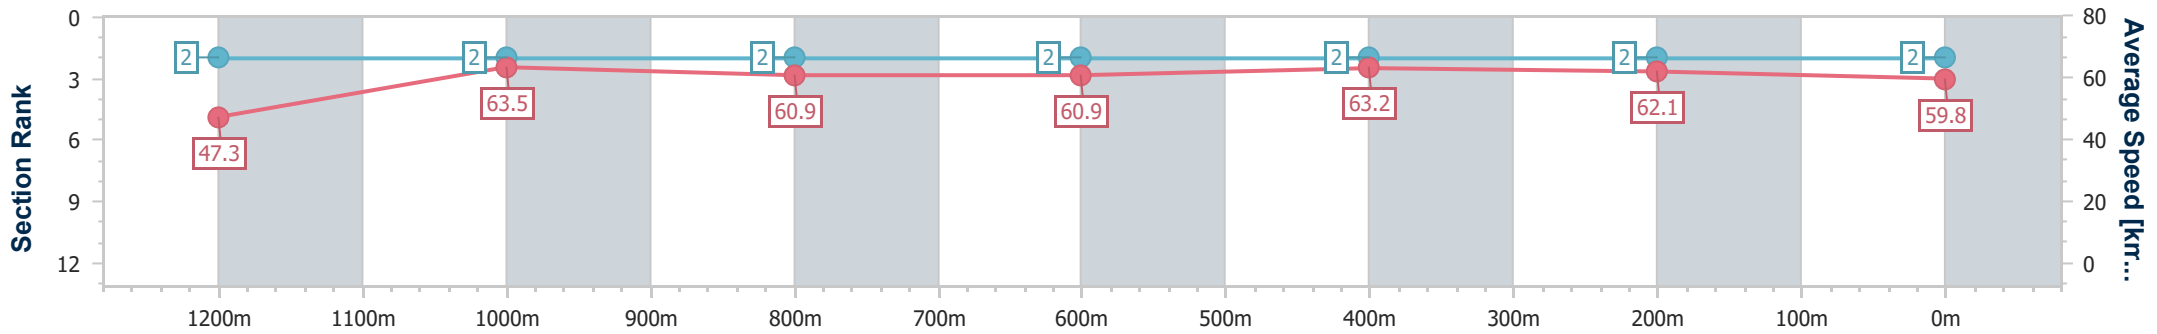

Ipswich QLD Professional

Race 3: GREAT NORTHERN Maiden Handicap - 1350m

01 November 2024 - 14:47

Track Rating: Good 4, Weather: Fine, Rail Position: +8m Entire

Section	Overall	1200m	1000m	800m	600m	400m	200m
Section Times	1:21.21 [2] (0:11.43)	1:09.78 [2] (0:11.31)	0:58.47 [2] (0:11.79)	0:46.68 [2] (0:11.76)	0:34.92 [2] (0:11.32)	0:23.60 [2] (0:11.58)	0:12.02 [2] (0:12.02)
Average Speed [km/h]	47.3	63.5	60.9	60.9	63.2	62.1	59.8
Top Speed [km/h]	66.3	66.3	62.7	62.4	64.0	63.9	61.2
Avg. Dist. to Rail [m]	3.6	0.8	1.1	1.5	1.1	0.5	1.0
Avg. Stride Freq. [Hz]	2.4	2.4	2.3	2.3	2.3	2.3	2.3
Avg. Stride Length [m]	5.5	7.5	7.4	7.5	7.5	7.3	7.2