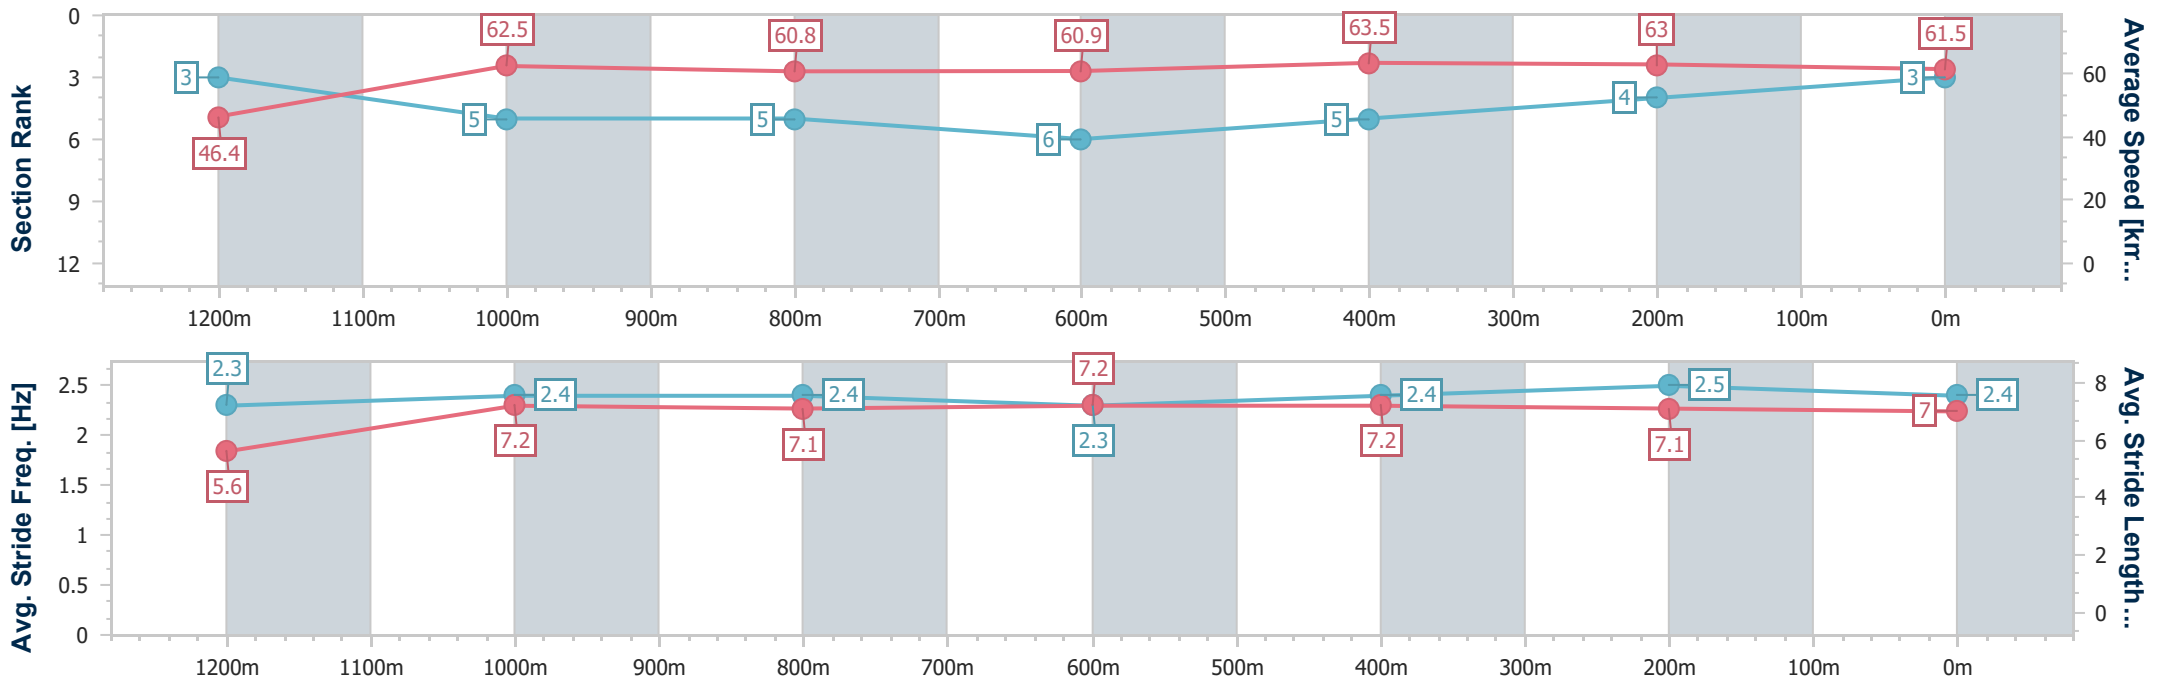

Ipswich QLD Professional

Race 3: GREAT NORTHERN Maiden Handicap - 1350m

01 November 2024 - 14:47

Track Rating: Good 4, Weather: Fine, Rail Position: +8m Entire

Section	Overall	1200m	1000m	800m	600m	400m	200m
Section Times	1:21.22 [3] (0:11.64)	1:09.58 [3] (0:11.56)	0:58.02 [5] (0:11.78)	0:46.24 [5] (0:11.82)	0:34.42 [6] (0:11.30)	0:23.12 [5] (0:11.43)	0:11.69 [4] (0:11.69)
Average Speed [km/h]	46.4	62.5	60.8	60.9	63.5	63.0	61.5
Top Speed [km/h]	62.4	62.9	62.4	62.2	64.8	63.2	62.8
Avg. Dist. to Rail [m]	0.8	0.5	0.5	0.7	0.6	1.2	4.3
Avg. Stride Freq. [Hz]	2.3	2.4	2.4	2.3	2.4	2.5	2.4
Avg. Stride Length [m]	5.6	7.2	7.1	7.2	7.2	7.1	7.0

- [] Ranking at each section and finish
- .-.- No data available at this section
- NA No data available

Horse/Jockey Name	Be Friendly
Final Rank	4
Fastest Section Time (Section)	0:11.21 (1200m)
Top Speed [km/h] (Section)	65.3 (1200m)
Race State	Finished