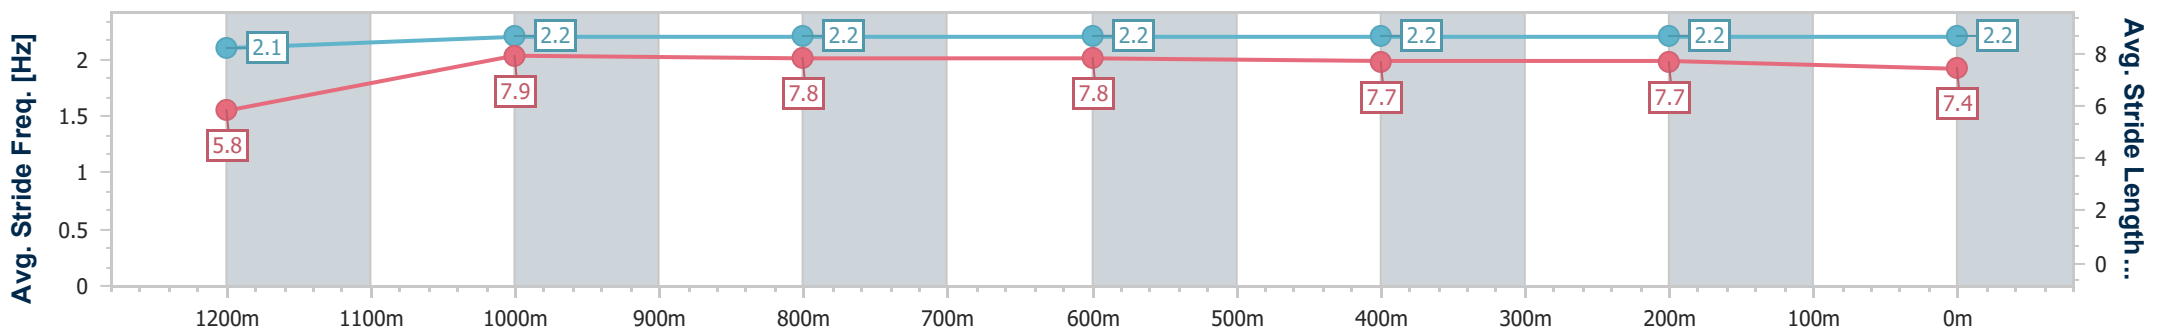

Ipswich QLD Professional

Race 3: GREAT NORTHERN Maiden Handicap - 1350m

01 November 2024 - 14:47

Track Rating: Good 4, Weather: Fine, Rail Position: +8m Entire

Section	Overall	1200m	1000m	800m	600m	400m	200m
Section Times	1:22.25 [6] (0:12.12)	1:10.13 [7] (0:11.40)	0:58.73 [7] (0:11.54)	0:47.19 [6] (0:11.70)	0:35.49 [5] (0:11.45)	0:24.04 [6] (0:11.63)	0:12.41 [6] (0:12.41)
Average Speed [km/h]	44.6	63.3	61.9	61.2	62.3	61.5	58.0
Top Speed [km/h]	61.0	64.6	63.1	61.7	62.7	62.4	60.1
Avg. Dist. to Rail [m]	1.4	1.1	1.4	1.8	2.1	1.8	0.5
Avg. Stride Freq. [Hz]	2.1	2.2	2.2	2.2	2.2	2.2	2.2
Avg. Stride Length [m]	5.8	7.9	7.8	7.8	7.7	7.7	7.4

- [] Ranking at each section and finish
- .-.- No data available at this section
- NA No data available

Horse/Jockey Name	Take Me Out
Final Rank	7
Fastest Section Time (Section)	0:11.39 (600m)
Top Speed [km/h] (Section)	63.4 (1200m)
Race State	Finished