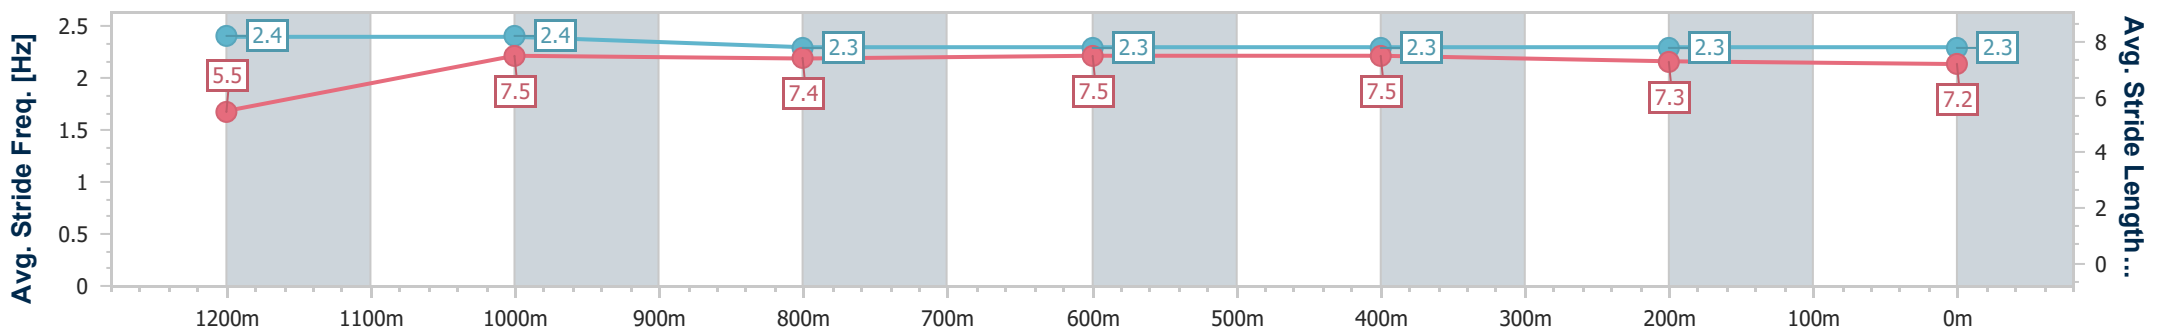

Ipswich QLD Professional

Race 3: GREAT NORTHERN Maiden Handicap - 1350m

01 November 2024 - 14:47

Track Rating: Good 4, Weather: Fine, Rail Position: +8m Entire

Section	Overall	1200m	1000m	800m	600m	400m	200m
Section Times	1:21.21 [2] (0:11.43)	1:09.78 [2] (0:11.31)	0:58.47 [2] (0:11.79)	0:46.68 [2] (0:11.76)	0:34.92 [2] (0:11.32)	0:23.60 [2] (0:11.58)	0:12.02 [2] (0:12.02)
Average Speed [km/h]	47.3	63.5	60.9	60.9	63.2	62.1	59.8
Top Speed [km/h]	66.3	66.3	62.7	62.4	64.0	63.9	61.2
Avg. Dist. to Rail [m]	3.6	0.8	1.1	1.5	1.1	0.5	1.0
Avg. Stride Freq. [Hz]	2.4	2.4	2.3	2.3	2.3	2.3	2.3
Avg. Stride Length [m]	5.5	7.5	7.4	7.5	7.5	7.3	7.2