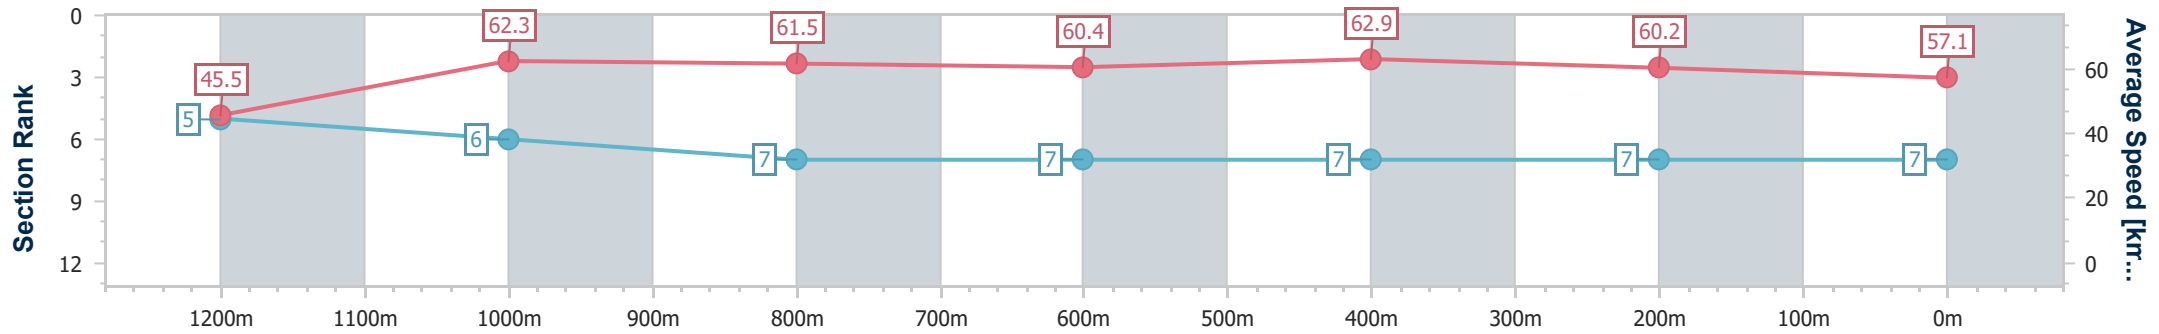

- [] Ranking at each section and finish
- .-.- No data available at this section
- NA No data available

Horse/Jockey Name	Take Me Out
Final Rank	7
Fastest Section Time (Section)	0:11.39 (600m)
Top Speed [km/h] (Section)	63.4 (1200m)
Race State	Finished

Ipswich QLD Professional

Race 3: GREAT NORTHERN Maiden Handicap - 1350m

01 November 2024 - 14:47

Track Rating: Good 4, Weather: Fine, Rail Position: +8m Entire

Section	Overall	1200m	1000m	800m	600m	400m	200m
Section Times	1:22.90 [7] (0:11.89)	1:11.01 [5] (0:11.56)	0:59.45 [6] (0:11.72)	0:47.73 [7] (0:11.89)	0:35.84 [7] (0:11.39)	0:24.45 [7] (0:11.84)	0:12.61 [7] (0:12.61)
Average Speed [km/h]	45.5	62.3	61.5	60.4	62.9	60.2	57.1
Top Speed [km/h]	62.6	63.4	62.8	61.5	63.3	62.6	58.7
Avg. Dist. to Rail [m]	4.3	0.7	0.2	1.1	1.5	1.0	0.5
Avg. Stride Freq. [Hz]	2.2	2.3	2.2	2.2	2.3	2.3	2.2
Avg. Stride Length [m]	5.7	7.6	7.6	7.6	7.5	7.3	7.1

- [] Ranking at each section and finish
- .-.- No data available at this section
- NA No data available