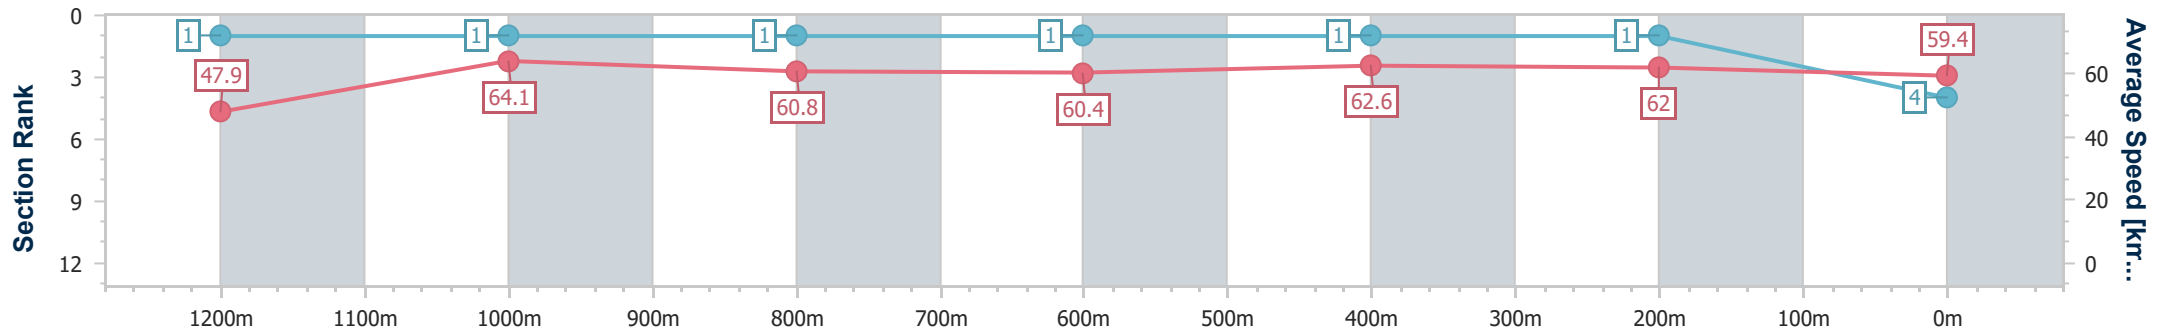

Ipswich QLD Professional

Race 3: GREAT NORTHERN Maiden Handicap - 1350m

01 November 2024 - 14:47

Track Rating: Good 4, Weather: Fine, Rail Position: +8m Entire

Section	Overall	1200m	1000m	800m	600m	400m	200m
Section Times	1:21.29 [4] (0:11.29)	1:10.00 [1] (0:11.21)	0:58.79 [1] (0:11.82)	0:46.97 [1] (0:11.83)	0:35.14 [1] (0:11.42)	0:23.72 [1] (0:11.60)	0:12.12 [1] (0:12.12)
Average Speed [km/h]	47.9	64.1	60.8	60.4	62.6	62.0	59.4
Top Speed [km/h]	64.3	65.3	63.5	62.0	63.3	63.1	61.0
Avg. Dist. to Rail [m]	2.8	0.6	1.4	1.6	1.4	1.2	0.3
Avg. Stride Freq. [Hz]	2.2	2.3	2.2	2.2	2.3	2.3	2.2
Avg. Stride Length [m]	6.0	7.8	7.7	7.7	7.7	7.4	7.4

- [] Ranking at each section and finish
- .-.- No data available at this section
- NA No data available

Horse/Jockey Name	Exfoliate
Final Rank	5
Fastest Section Time (Section)	0:11.25 (1200m)
Top Speed [km/h] (Section)	65.9 (1200m)
Race State	Finished