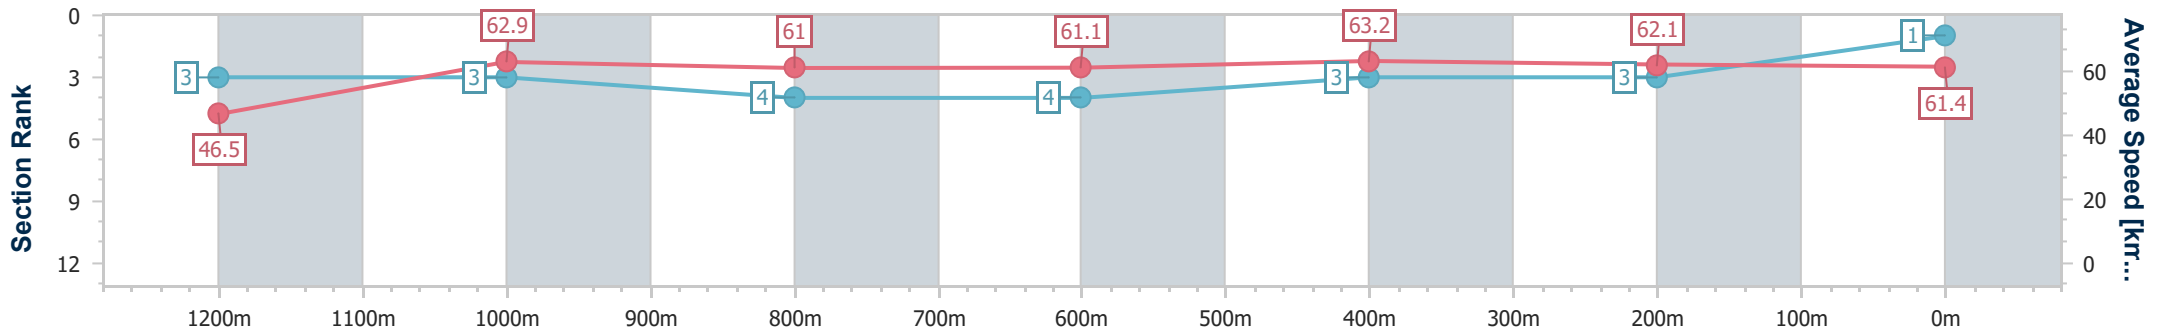

- [] Ranking at each section and finish
- .-.- No data available at this section
- NA No data available

Horse/Jockey Name	Tipped Off
Final Rank	2
Fastest Section Time (Section)	0:11.31 (1200m)
Top Speed [km/h] (Section)	66.3 (Overall)
Race State	Finished