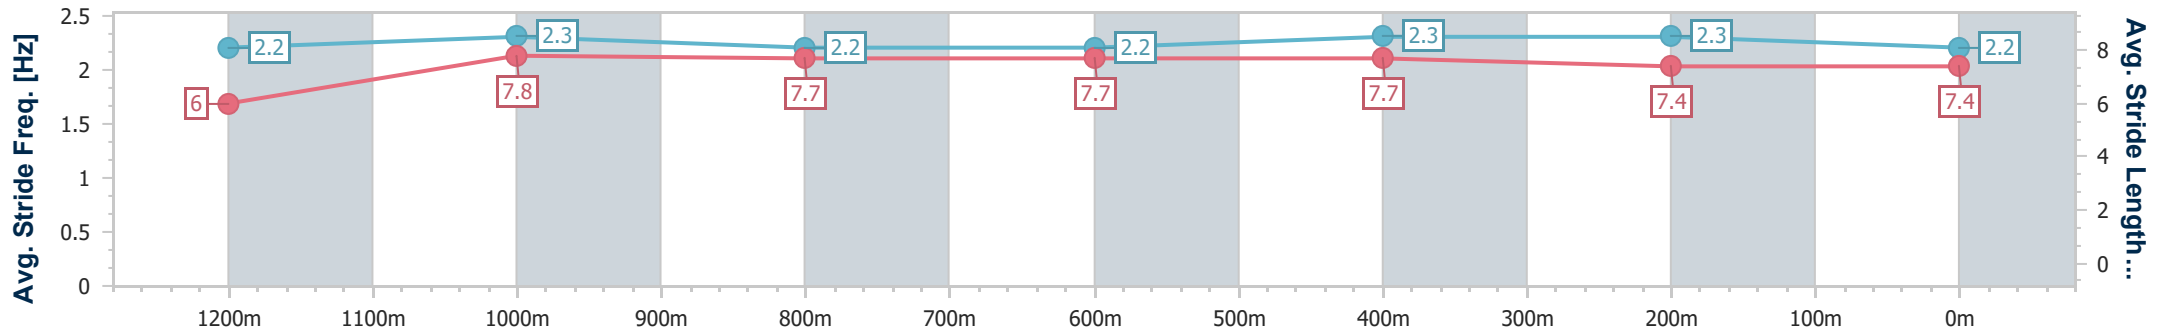

Ipswich QLD Professional

Race 3: GREAT NORTHERN Maiden Handicap - 1350m

01 November 2024 - 14:47

Track Rating: Good 4, Weather: Fine, Rail Position: +8m Entire

Section	Overall	1200m	1000m	800m	600m	400m	200m
Section Times	1:21.29 [4] (0:11.29)	1:10.00 [1] (0:11.21)	0:58.79 [1] (0:11.82)	0:46.97 [1] (0:11.83)	0:35.14 [1] (0:11.42)	0:23.72 [1] (0:11.60)	0:12.12 [1] (0:12.12)
Average Speed [km/h]	47.9	64.1	60.8	60.4	62.6	62.0	59.4
Top Speed [km/h]	64.3	65.3	63.5	62.0	63.3	63.1	61.0
Avg. Dist. to Rail [m]	2.8	0.6	1.4	1.6	1.4	1.2	0.3
Avg. Stride Freq. [Hz]	2.2	2.3	2.2	2.2	2.3	2.3	2.2
Avg. Stride Length [m]	6.0	7.8	7.7	7.7	7.7	7.4	7.4

- [] Ranking at each section and finish
- .-.- No data available at this section
- NA No data available

Horse/Jockey Name	Exfoliate
Final Rank	5
Fastest Section Time (Section)	0:11.25 (1200m)
Top Speed [km/h] (Section)	65.9 (1200m)
Race State	Finished