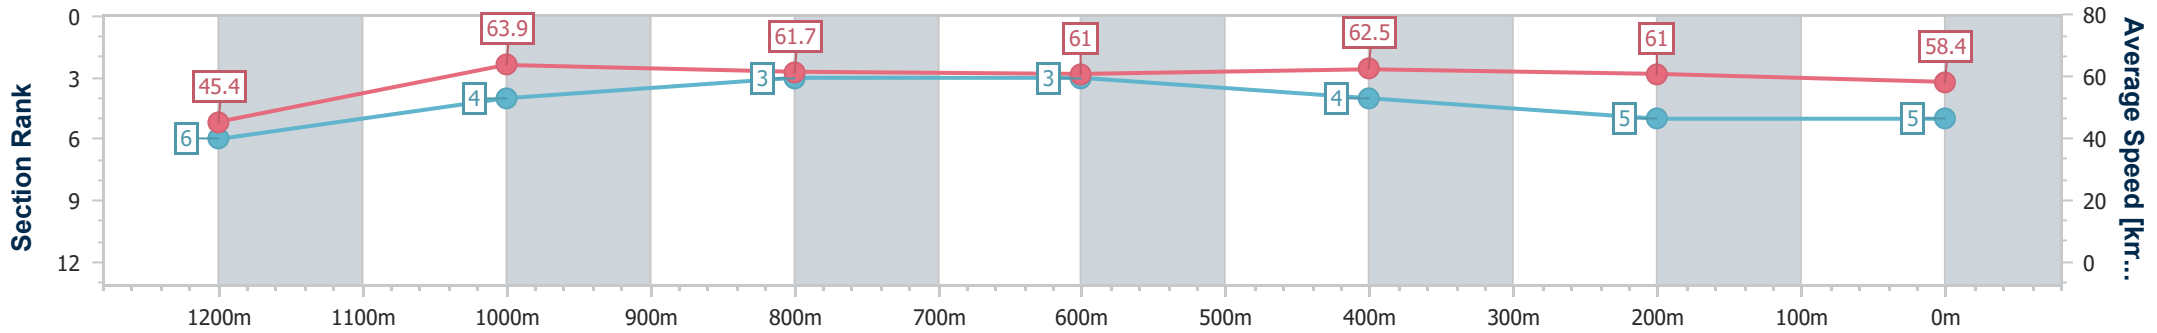

- [] Ranking at each section and finish
- .-.- No data available at this section
- NA No data available

Horse/Jockey Name	Exfoliate
Final Rank	5
Fastest Section Time (Section)	0:11.25 (1200m)
Top Speed [km/h] (Section)	65.9 (1200m)
Race State	Finished

Ipswich QLD Professional

Race 3: GREAT NORTHERN Maiden Handicap - 1350m

01 November 2024 - 14:47

Track Rating: Good 4, Weather: Fine, Rail Position: +8m Entire

Section	Overall	1200m	1000m	800m	600m	400m	200m
Section Times	1:21.97 [5] (0:11.93)	1:10.04 [6] (0:11.25)	0:58.79 [4] (0:11.57)	0:47.22 [3] (0:11.73)	0:35.49 [3] (0:11.44)	0:24.05 [4] (0:11.73)	0:12.32 [5] (0:12.32)
Average Speed [km/h]	45.4	63.9	61.7	61.0	62.5	61.0	58.4
Top Speed [km/h]	62.8	65.9	63.0	61.6	63.7	62.3	60.4
Avg. Dist. to Rail [m]	1.0	1.5	1.8	1.9	1.8	1.8	1.7
Avg. Stride Freq. [Hz]	2.2	2.3	2.3	2.2	2.3	2.3	2.2
Avg. Stride Length [m]	5.7	7.6	7.5	7.6	7.6	7.3	7.2