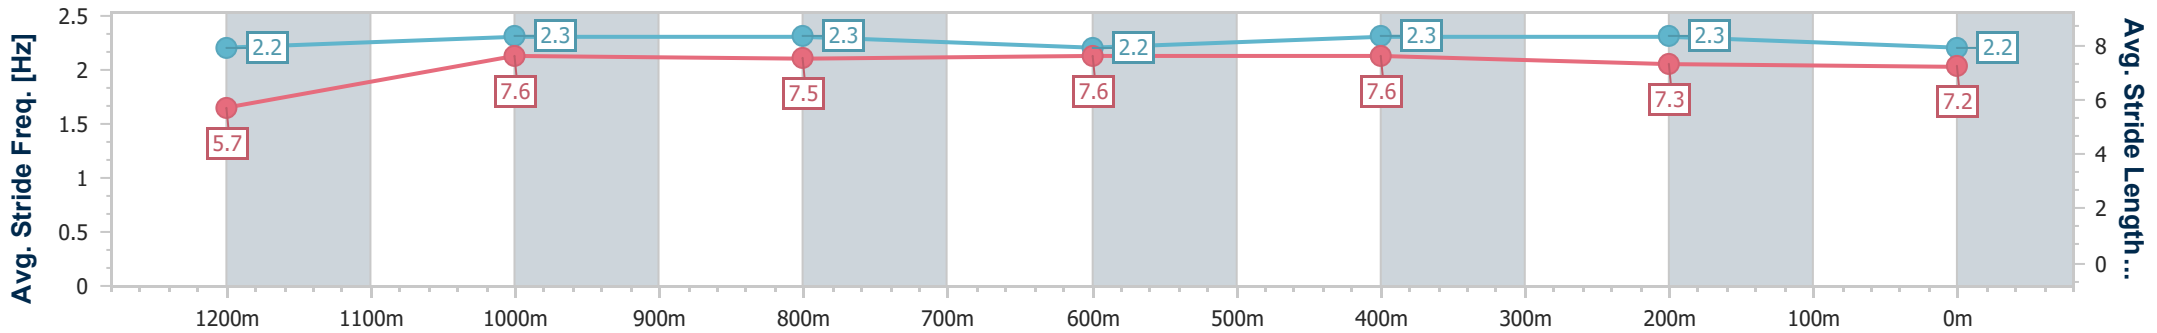

- [] Ranking at each section and finish
- .-.- No data available at this section
- NA No data available

Horse/Jockey Name	Exfoliate
Final Rank	5
Fastest Section Time (Section)	0:11.25 (1200m)
Top Speed [km/h] (Section)	65.9 (1200m)
Race State	Finished

Ipswich QLD Professional

Race 3: GREAT NORTHERN Maiden Handicap - 1350m

01 November 2024 - 14:47

Track Rating: Good 4, Weather: Fine, Rail Position: +8m Entire

Section	Overall	1200m	1000m	800m	600m	400m	200m
Section Times	1:21.97 [5] (0:11.93)	1:10.04 [6] (0:11.25)	0:58.79 [4] (0:11.57)	0:47.22 [3] (0:11.73)	0:35.49 [3] (0:11.44)	0:24.05 [4] (0:11.73)	0:12.32 [5] (0:12.32)
Average Speed [km/h]	45.4	63.9	61.7	61.0	62.5	61.0	58.4
Top Speed [km/h]	62.8	65.9	63.0	61.6	63.7	62.3	60.4
Avg. Dist. to Rail [m]	1.0	1.5	1.8	1.9	1.8	1.8	1.7
Avg. Stride Freq. [Hz]	2.2	2.3	2.3	2.2	2.3	2.3	2.2
Avg. Stride Length [m]	5.7	7.6	7.5	7.6	7.6	7.3	7.2

- [] Ranking at each section and finish
- .-.- No data available at this section
- NA No data available

Horse/Jockey Name	Allezbec
Final Rank	6
Fastest Section Time (Section)	0:11.40 (1200m)
Top Speed [km/h] (Section)	64.6 (1200m)
Race State	Finished