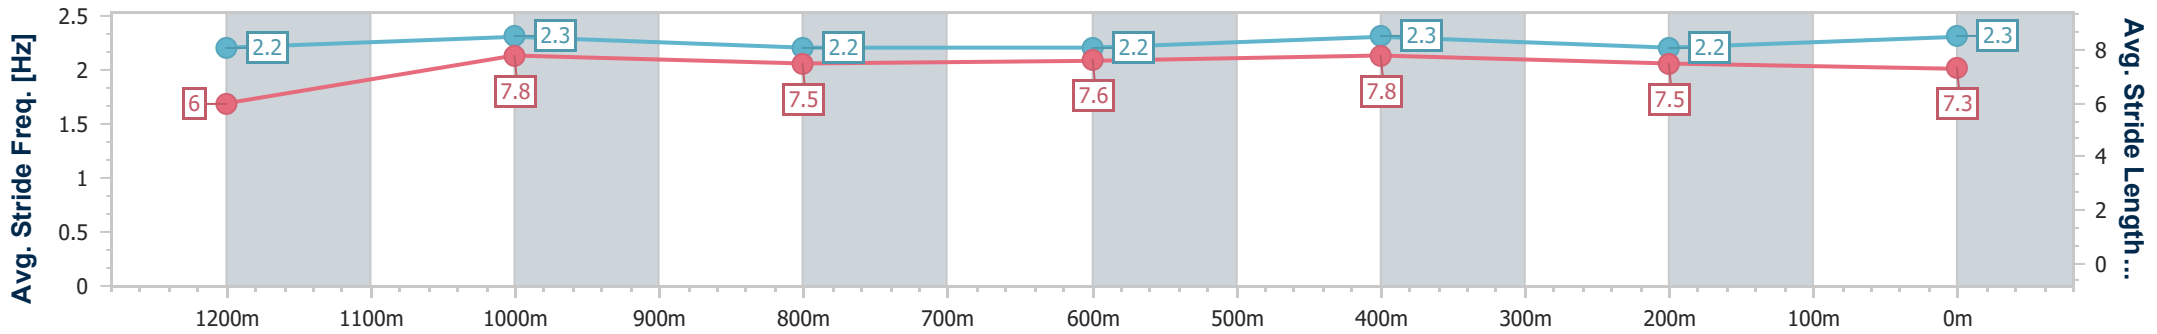

Ipswich QLD Professional

Race 3: GREAT NORTHERN Maiden Handicap - 1350m

01 November 2024 - 14:47

Track Rating: Good 4, Weather: Fine, Rail Position: +8m Entire

Section	Overall	1200m	1000m	800m	600m	400m	200m
Section Times	1:21.19 [1] (0:11.64)	1:09.55 [3] (0:11.47)	0:58.08 [3] (0:11.73)	0:46.35 [4] (0:11.72)	0:34.63 [4] (0:11.29)	0:23.34 [3] (0:11.59)	0:11.75 [3] (0:11.75)
Average Speed [km/h]	46.5	62.9	61.0	61.1	63.2	62.1	61.4
Top Speed [km/h]	63.6	64.3	63.0	62.8	64.4	63.1	62.7
Avg. Dist. to Rail [m]	1.9	0.8	1.1	2.2	1.2	0.8	3.3
Avg. Stride Freq. [Hz]	2.2	2.3	2.2	2.2	2.3	2.2	2.3
Avg. Stride Length [m]	6.0	7.8	7.5	7.6	7.8	7.5	7.3

- [] Ranking at each section and finish
- .-.- No data available at this section
- NA No data available

Horse/Jockey Name	Tipped Off
Final Rank	2
Fastest Section Time (Section)	0:11.31 (1200m)
Top Speed [km/h] (Section)	66.3 (Overall)
Race State	Finished