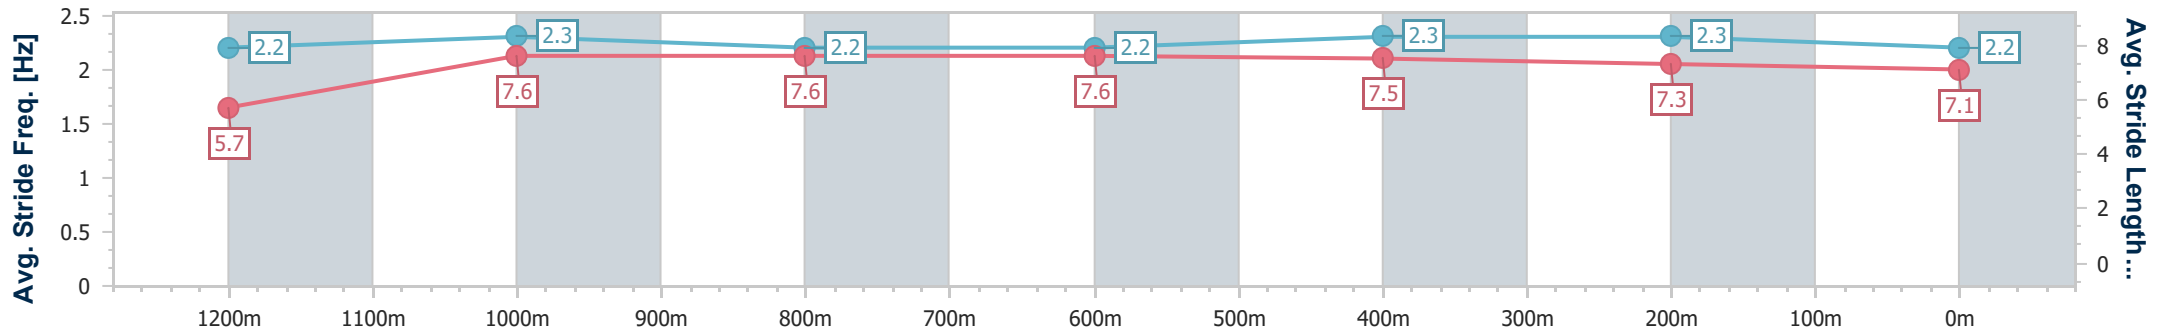

- [] Ranking at each section and finish
- .-.- No data available at this section
- NA No data available

Horse/Jockey Name	Take Me Out
Final Rank	7
Fastest Section Time (Section)	0:11.39 (600m)
Top Speed [km/h] (Section)	63.4 (1200m)
Race State	Finished

Ipswich QLD Professional

Race 3: GREAT NORTHERN Maiden Handicap - 1350m

01 November 2024 - 14:47

Track Rating: Good 4, Weather: Fine, Rail Position: +8m Entire

Section	Overall	1200m	1000m	800m	600m	400m	200m
Section Times	1:22.90 [7] (0:11.89)	1:11.01 [5] (0:11.56)	0:59.45 [6] (0:11.72)	0:47.73 [7] (0:11.89)	0:35.84 [7] (0:11.39)	0:24.45 [7] (0:11.84)	0:12.61 [7] (0:12.61)
Average Speed [km/h]	45.5	62.3	61.5	60.4	62.9	60.2	57.1
Top Speed [km/h]	62.6	63.4	62.8	61.5	63.3	62.6	58.7
Avg. Dist. to Rail [m]	4.3	0.7	0.2	1.1	1.5	1.0	0.5
Avg. Stride Freq. [Hz]	2.2	2.3	2.2	2.2	2.3	2.3	2.2
Avg. Stride Length [m]	5.7	7.6	7.6	7.6	7.5	7.3	7.1

- [] Ranking at each section and finish
- .-.- No data available at this section
- NA No data available