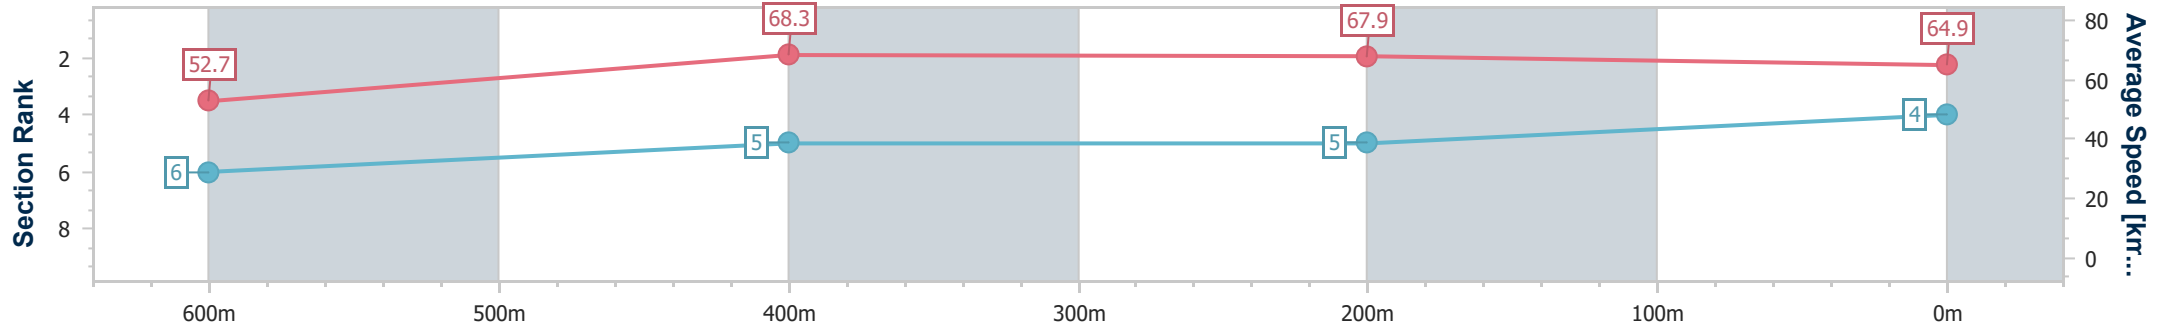

Ipswich QLD Professional

Race 2: TAB BM58 Handicap - 800m

01 November 2024 - 14:12

Track Rating: Good 4, Weather: Fine, Rail Position: +8m Entire

Section	Overall	600m	400m	200m
Section Times	0:45.85 [4] (0:13.67)	0:32.18 [6] (0:10.50)	0:21.68 [5] (0:10.63)	0:11.05 [5] (0:11.05)
Average Speed [km/h]	52.7	68.3	67.9	64.9
Top Speed [km/h]	69.0	69.3	69.1	68.9
Avg. Dist. to Rail [m]	0.9	0.7	0.5	1.1
Avg. Stride Freq. [Hz]	2.3	2.6	2.5	2.5
Avg. Stride Length [m]	6.3	7.4	7.4	7.3