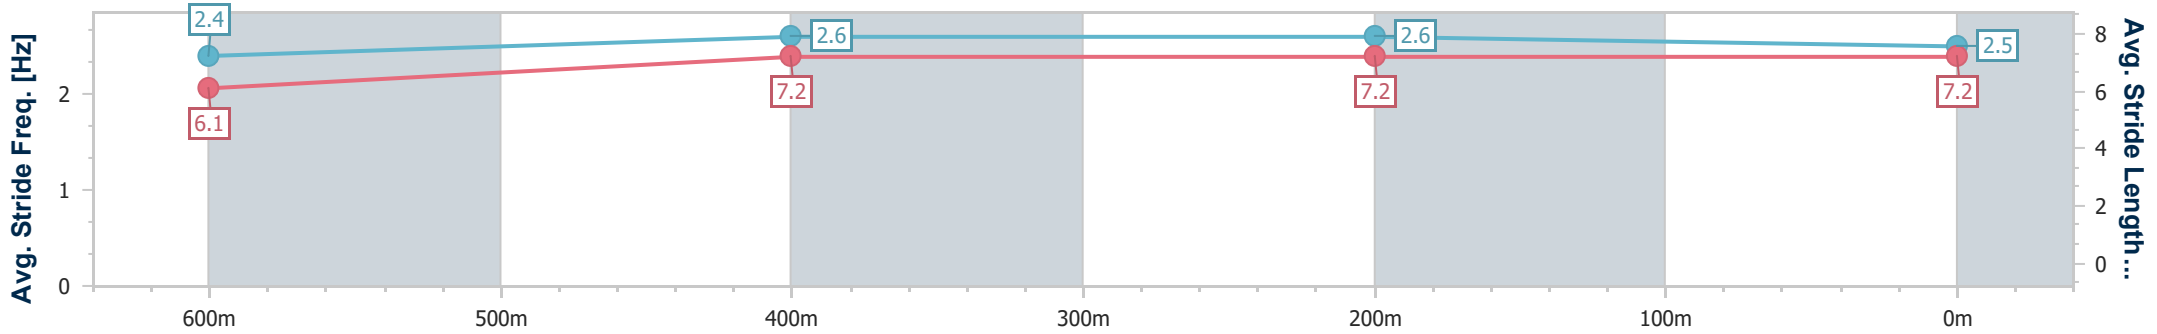

Horse/Jockey Name	Albion Square
Final Rank	2
Fastest Section Time (Section)	0:10.57 (600m)
Top Speed [km/h] (Section)	69.9 (600m)
Race State	Finished

Ipswich QLD Professional
Race 2: TAB BM58 Handicap - 800m
01 November 2024 - 14:12
Track Rating: Good 4, Weather: Fine, Rail Position: +8m Entire

Section	Overall	600m	400m	200m
Section Times	0:45.82 [2] (0:13.58)	0:32.24 [4] (0:10.57)	0:21.67 [4] (0:10.67)	0:11.00 [6] (0:11.00)
Average Speed [km/h]	53.0	68.4	67.7	65.6
Top Speed [km/h]	69.7	69.9	68.6	67.1
Avg. Dist. to Rail [m]	5.8	1.7	2.3	4.4
Avg. Stride Freq. [Hz]	2.4	2.6	2.6	2.5
Avg. Stride Length [m]	6.1	7.2	7.2	7.2

- [ ] Ranking at each section and finish
- -.-.- No data available at this section
- NA No data available