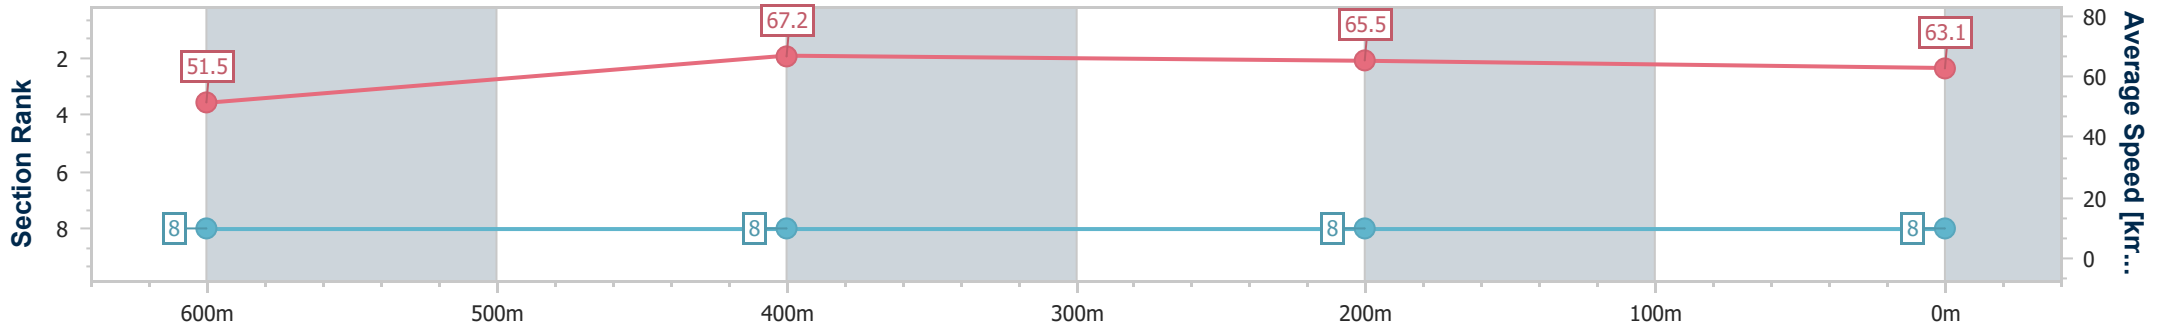

- [] Ranking at each section and finish
- .-.- No data available at this section
- NA No data available

Horse/Jockey Name	Asgoodasyougett
Final Rank	8
Fastest Section Time (Section)	0:10.57 (600m)
Top Speed [km/h] (Section)	68.9 (600m)
Race State	Finished

Ipswich QLD Professional
 Race 2: TAB BM58 Handicap - 800m
 01 November 2024 - 14:12
 Track Rating: Good 4, Weather: Fine, Rail Position: +8m Entire

Section	Overall	600m	400m	200m
Section Times	0:46.82 [8] (0:13.98)	0:32.84 [8] (0:10.57)	0:22.27 [8] (0:10.85)	0:11.42 [8] (0:11.42)
Average Speed [km/h]	51.5	67.2	65.5	63.1
Top Speed [km/h]	67.8	68.9	66.0	65.1
Avg. Dist. to Rail [m]	2.0	2.6	3.2	1.7
Avg. Stride Freq. [Hz]	2.3	2.4	2.3	2.2
Avg. Stride Length [m]	6.3	7.8	7.8	7.8

- [] Ranking at each section and finish
- .-.- No data available at this section
- NA No data available