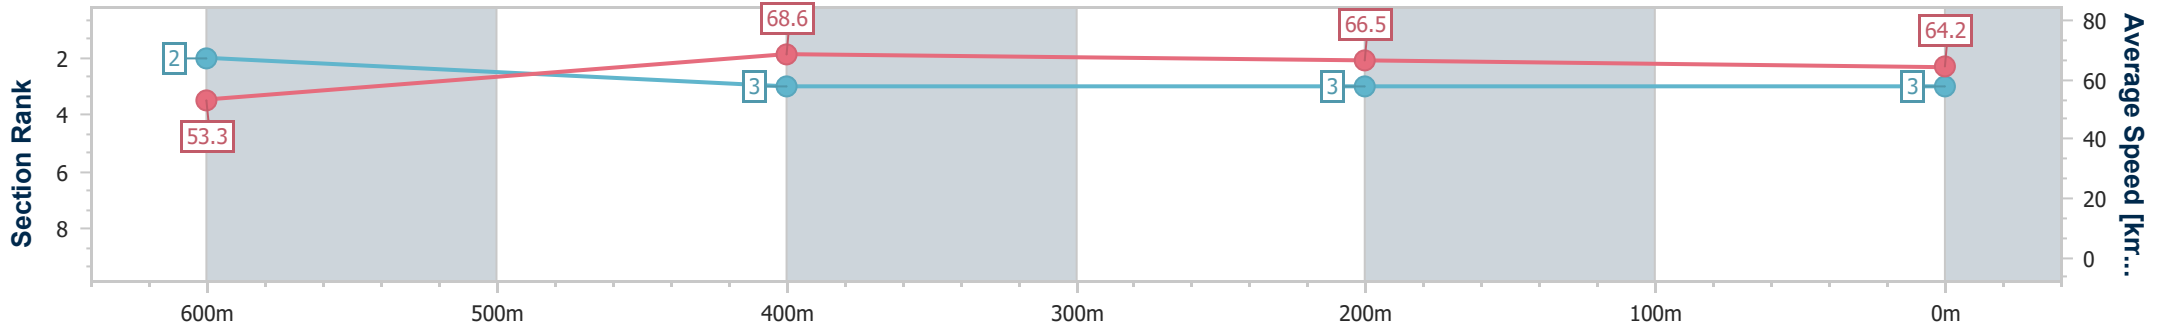

Horse/Jockey Name	Angelic Boom
Final Rank	3
Fastest Section Time (Section)	0:10.37 (600m)
Top Speed [km/h] (Section)	69.6 (600m)
Race State	Finished

Ipswich QLD Professional
Race 2: TAB BM58 Handicap - 800m
01 November 2024 - 14:12
Track Rating: Good 4, Weather: Fine, Rail Position: +8m Entire

Section	Overall	600m	400m	200m
Section Times	0:45.84 [3] (0:13.53)	0:32.31 [2] (0:10.37)	0:21.94 [3] (0:10.73)	0:11.21 [3] (0:11.21)
Average Speed [km/h]	53.3	68.6	66.5	64.2
Top Speed [km/h]	69.5	69.6	67.5	66.6
Avg. Dist. to Rail [m]	1.7	2.4	1.2	0.9
Avg. Stride Freq. [Hz]	2.4	2.5	2.5	2.5
Avg. Stride Length [m]	6.1	7.5	7.3	7.1

- [ ] Ranking at each section and finish
- -.-.- No data available at this section
- NA No data available