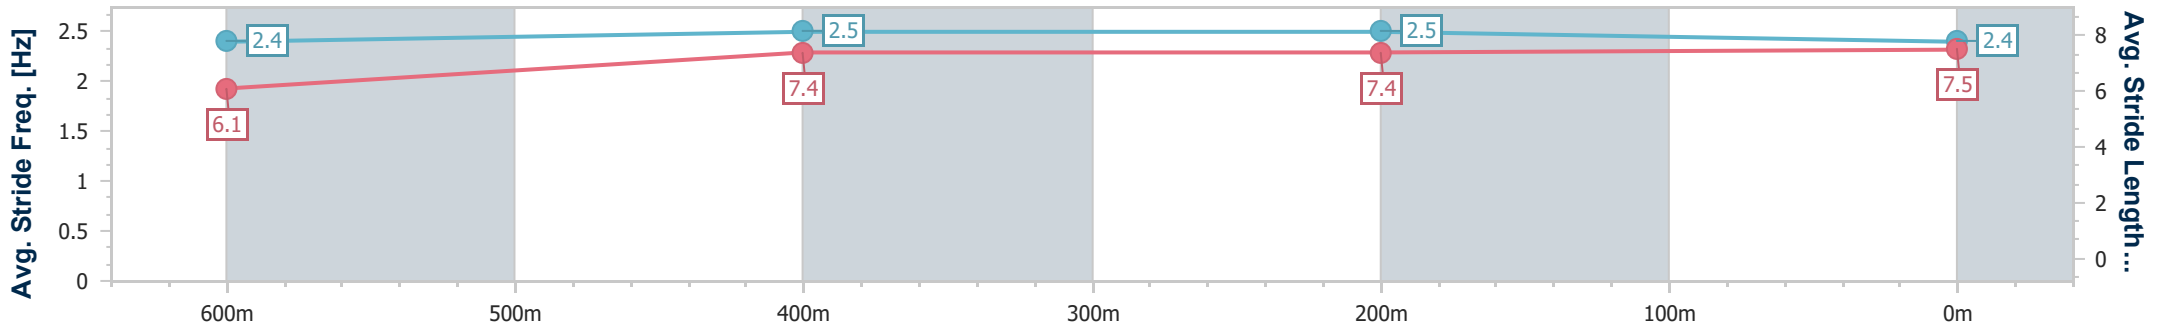

Ipswich QLD Professional
 Race 2: TAB BM58 Handicap - 800m
 01 November 2024 - 14:12
 Track Rating: Good 4, Weather: Fine, Rail Position: +8m Entire

Section	Overall	600m	400m	200m
Section Times	0:46.05 [6] (0:13.77)	0:32.28 [7] (0:10.44)	0:21.84 [7] (0:10.73)	0:11.11 [7] (0:11.11)
Average Speed [km/h]	52.3	68.9	66.7	64.8
Top Speed [km/h]	68.3	70.2	68.5	66.6
Avg. Dist. to Rail [m]	4.1	0.9	0.7	1.7
Avg. Stride Freq. [Hz]	2.3	2.5	2.4	2.4
Avg. Stride Length [m]	6.3	7.7	7.7	7.6

- [] Ranking at each section and finish
- .-.- No data available at this section
- NA No data available

Horse/Jockey Name	Machine Head
Final Rank	7
Fastest Section Time (Section)	0:10.53 (600m)
Top Speed [km/h] (Section)	69.0 (600m)
Race State	Finished

Ipswich QLD Professional
 Race 2: TAB BM58 Handicap - 800m
 01 November 2024 - 14:12
 Track Rating: Good 4, Weather: Fine, Rail Position: +8m Entire

Section	Overall	600m	400m	200m
Section Times	0:46.06 [7] (0:13.67)	0:32.39 [5] (0:10.53)	0:21.86 [6] (0:10.58)	0:11.28 [4] (0:11.28)
Average Speed [km/h]	52.7	67.7	67.5	63.8
Top Speed [km/h]	68.8	69.0	68.2	67.3
Avg. Dist. to Rail [m]	0.5	2.4	1.9	0.2
Avg. Stride Freq. [Hz]	2.4	2.5	2.5	2.4
Avg. Stride Length [m]	6.1	7.4	7.4	7.5