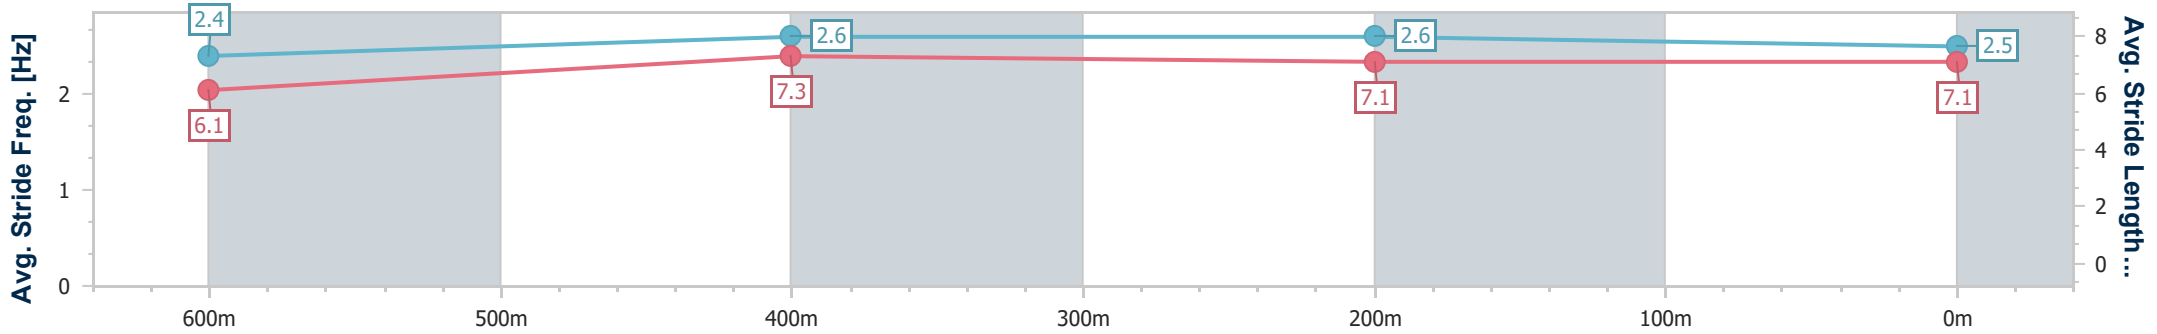

Ipswich QLD Professional

Race 2: TAB BM58 Handicap - 800m

01 November 2024 - 14:12

Track Rating: Good 4, Weather: Fine, Rail Position: +8m Entire

Section	Overall	600m	400m	200m
Section Times	0:45.92 [5] (0:13.44)	0:32.48 [1] (0:10.43)	0:22.05 [2] (0:10.72)	0:11.33 [2] (0:11.33)
Average Speed [km/h]	53.7	68.7	66.6	63.7
Top Speed [km/h]	68.2	69.3	67.3	66.2
Avg. Dist. to Rail [m]	3.3	1.3	1.6	1.1
Avg. Stride Freq. [Hz]	2.4	2.6	2.6	2.5
Avg. Stride Length [m]	6.1	7.3	7.1	7.1

- [] Ranking at each section and finish
- .-.- No data available at this section
- NA No data available

Horse/Jockey Name	Mission Ridge
Final Rank	6
Fastest Section Time (Section)	0:10.44 (600m)
Top Speed [km/h] (Section)	70.2 (600m)
Race State	Finished