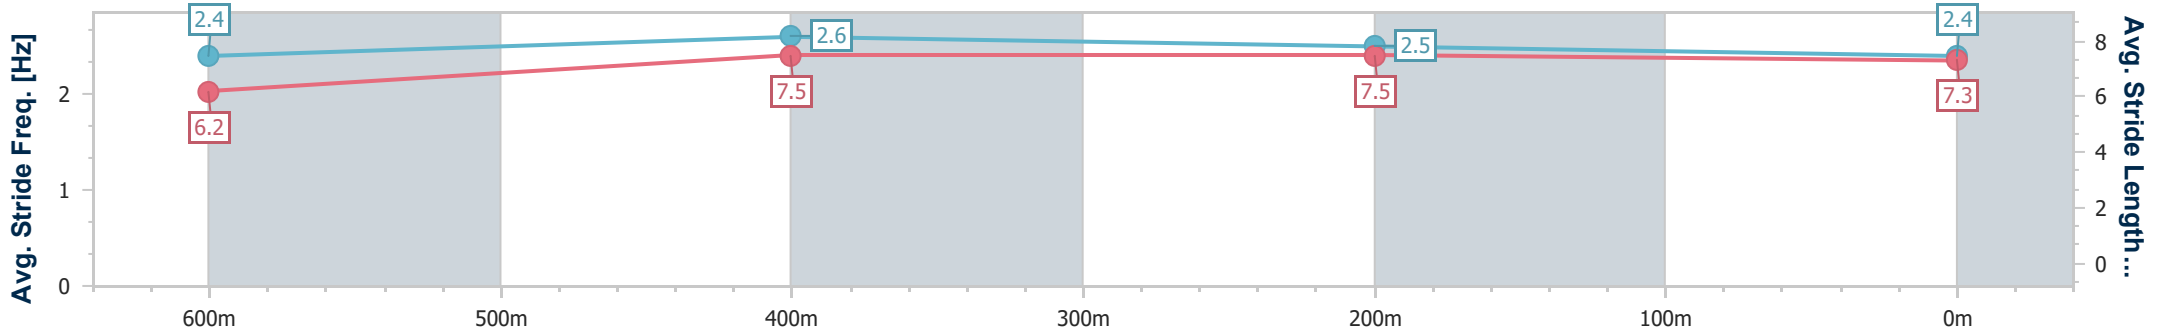

01 November 2024 - 14:12

Track Rating: Good 4, Weather: Fine, Rail Position: +8m Entire

Section	Overall	600m	400m	200m
Section Times	0:45.80 [1] (0:13.54)	0:32.26 [3] (0:10.28)	0:21.98 [1] (0:10.71)	0:11.27 [1] (0:11.27)
Average Speed [km/h]	53.2	70.1	67.2	63.8
Top Speed [km/h]	71.0	72.0	68.6	66.0
Avg. Dist. to Rail [m]	3.2	0.6	0.7	1.7
Avg. Stride Freq. [Hz]	2.4	2.6	2.5	2.4
Avg. Stride Length [m]	6.2	7.5	7.5	7.3