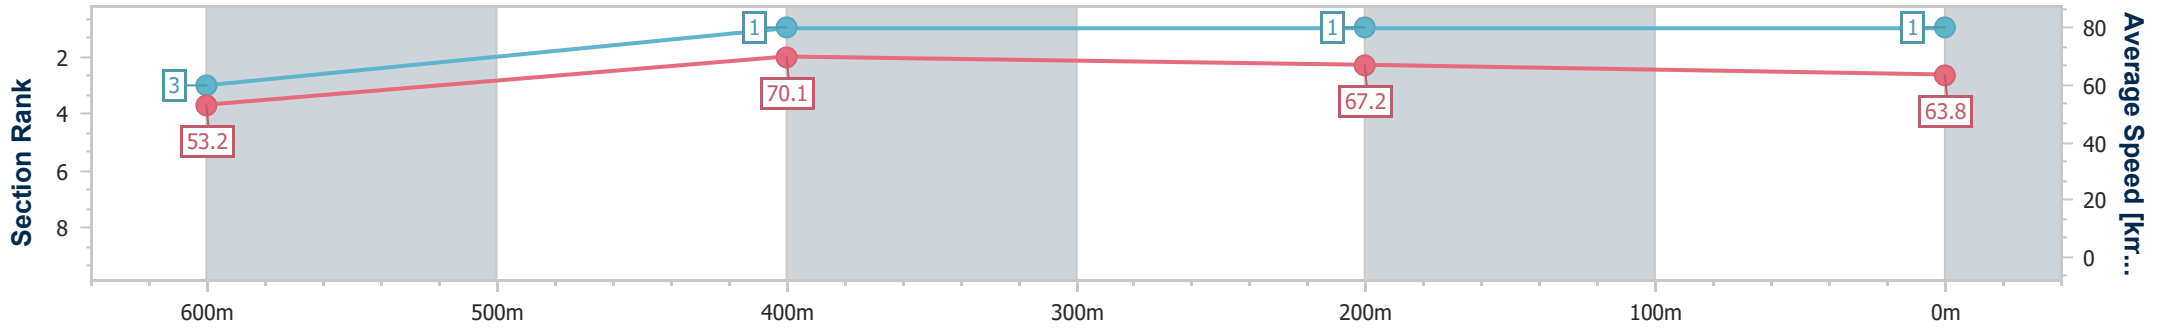

01 November 2024 - 14:12

Track Rating: Good 4, Weather: Fine, Rail Position: +8m Entire

Section	Overall	600m	400m	200m
Section Times	0:45.80 [1] (0:13.54)	0:32.26 [3] (0:10.28)	0:21.98 [1] (0:10.71)	0:11.27 [1] (0:11.27)
Average Speed [km/h]	53.2	70.1	67.2	63.8
Top Speed [km/h]	71.0	72.0	68.6	66.0
Avg. Dist. to Rail [m]	3.2	0.6	0.7	1.7
Avg. Stride Freq. [Hz]	2.4	2.6	2.5	2.4
Avg. Stride Length [m]	6.2	7.5	7.5	7.3