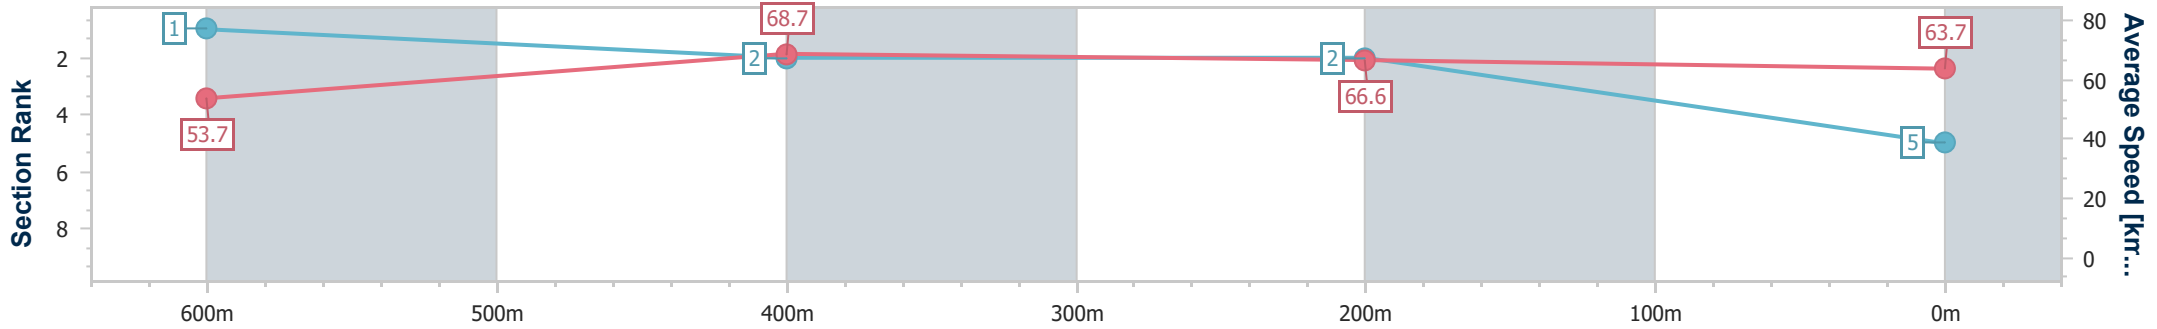

Ipswich QLD Professional

Race 2: TAB BM58 Handicap - 800m

01 November 2024 - 14:12

Track Rating: Good 4, Weather: Fine, Rail Position: +8m Entire

Section	Overall	600m	400m	200m
Section Times	0:45.92 [5] (0:13.44)	0:32.48 [1] (0:10.43)	0:22.05 [2] (0:10.72)	0:11.33 [2] (0:11.33)
Average Speed [km/h]	53.7	68.7	66.6	63.7
Top Speed [km/h]	68.2	69.3	67.3	66.2
Avg. Dist. to Rail [m]	3.3	1.3	1.6	1.1
Avg. Stride Freq. [Hz]	2.4	2.6	2.6	2.5
Avg. Stride Length [m]	6.1	7.3	7.1	7.1

- [] Ranking at each section and finish
- .-.- No data available at this section
- NA No data available

Horse/Jockey Name	Mission Ridge
Final Rank	6
Fastest Section Time (Section)	0:10.44 (600m)
Top Speed [km/h] (Section)	70.2 (600m)
Race State	Finished