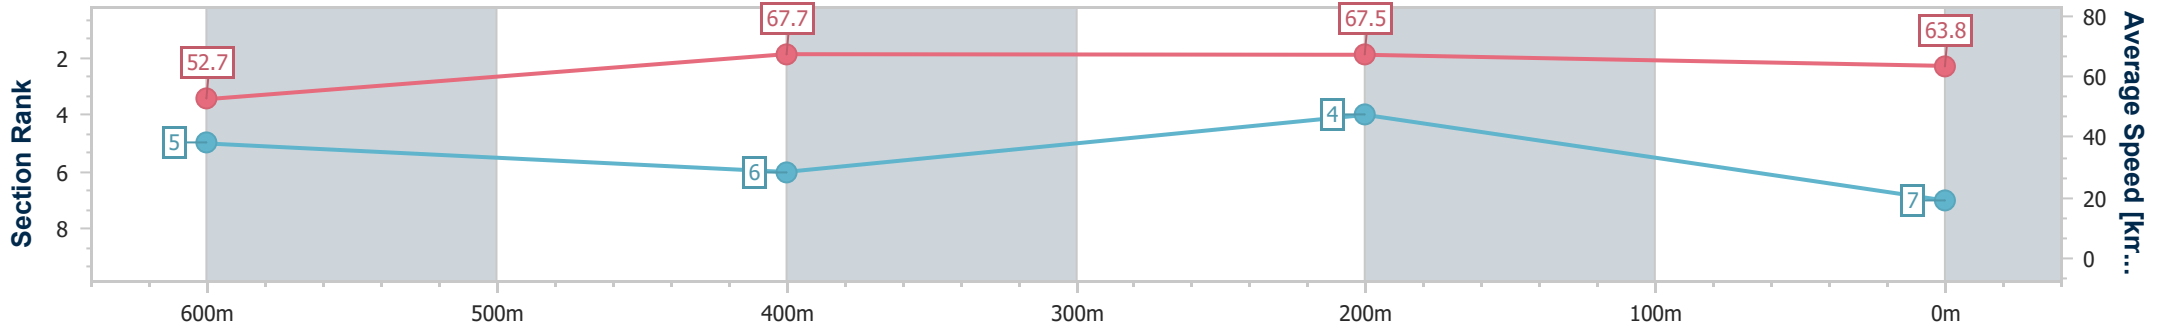

- [] Ranking at each section and finish
- .-.- No data available at this section
- NA No data available

Horse/Jockey Name	Machine Head
Final Rank	7
Fastest Section Time (Section)	0:10.53 (600m)
Top Speed [km/h] (Section)	69.0 (600m)
Race State	Finished

Ipswich QLD Professional
 Race 2: TAB BM58 Handicap - 800m
 01 November 2024 - 14:12
 Track Rating: Good 4, Weather: Fine, Rail Position: +8m Entire

Section	Overall	600m	400m	200m
Section Times	0:46.06 [7] (0:13.67)	0:32.39 [5] (0:10.53)	0:21.86 [6] (0:10.58)	0:11.28 [4] (0:11.28)
Average Speed [km/h]	52.7	67.7	67.5	63.8
Top Speed [km/h]	68.8	69.0	68.2	67.3
Avg. Dist. to Rail [m]	0.5	2.4	1.9	0.2
Avg. Stride Freq. [Hz]	2.4	2.5	2.5	2.4
Avg. Stride Length [m]	6.1	7.4	7.4	7.5