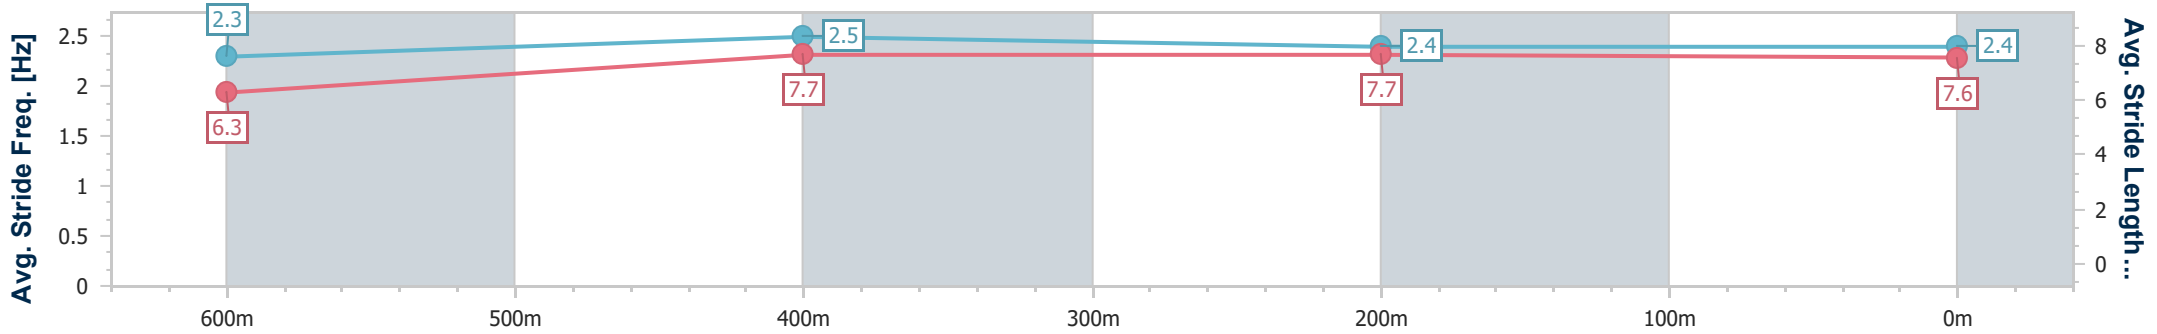

- [] Ranking at each section and finish
- .-.- No data available at this section
- NA No data available

Horse/Jockey Name	Mission Ridge
Final Rank	6
Fastest Section Time (Section)	0:10.44 (600m)
Top Speed [km/h] (Section)	70.2 (600m)
Race State	Finished

Ipswich QLD Professional
 Race 2: TAB BM58 Handicap - 800m
 01 November 2024 - 14:12
 Track Rating: Good 4, Weather: Fine, Rail Position: +8m Entire

Section	Overall	600m	400m	200m
Section Times	0:46.05 [6] (0:13.77)	0:32.28 [7] (0:10.44)	0:21.84 [7] (0:10.73)	0:11.11 [7] (0:11.11)
Average Speed [km/h]	52.3	68.9	66.7	64.8
Top Speed [km/h]	68.3	70.2	68.5	66.6
Avg. Dist. to Rail [m]	4.1	0.9	0.7	1.7
Avg. Stride Freq. [Hz]	2.3	2.5	2.4	2.4
Avg. Stride Length [m]	6.3	7.7	7.7	7.6