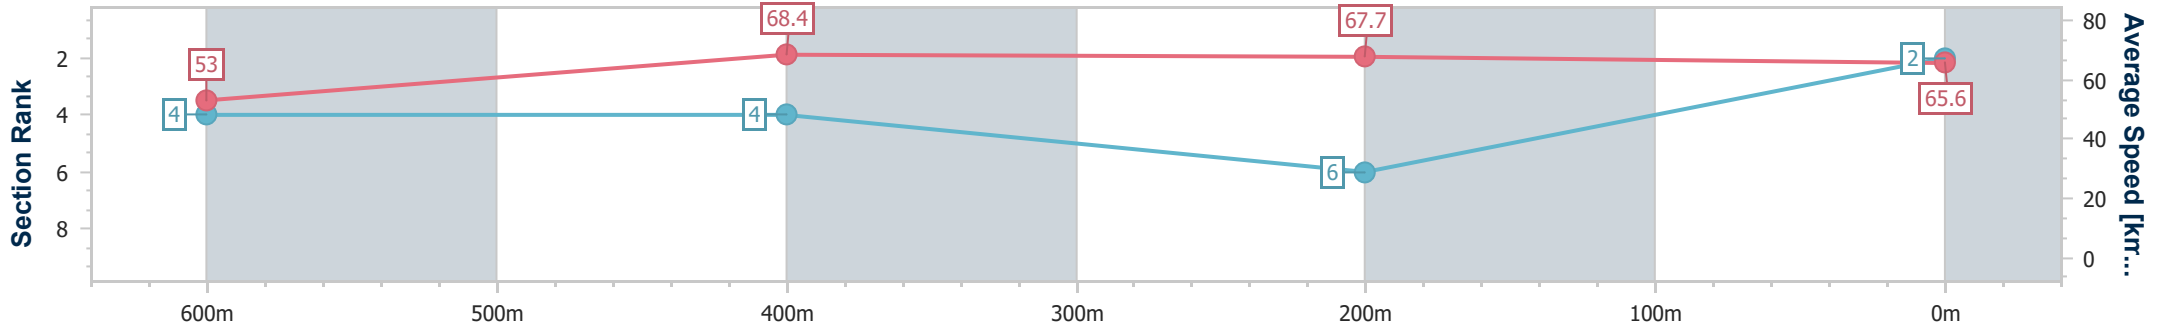

Horse/Jockey Name	Albion Square
Final Rank	2
Fastest Section Time (Section)	0:10.57 (600m)
Top Speed [km/h] (Section)	69.9 (600m)
Race State	Finished

Ipswich QLD Professional
Race 2: TAB BM58 Handicap - 800m
01 November 2024 - 14:12
Track Rating: Good 4, Weather: Fine, Rail Position: +8m Entire

Section	Overall	600m	400m	200m
Section Times	0:45.82 [2] (0:13.58)	0:32.24 [4] (0:10.57)	0:21.67 [4] (0:10.67)	0:11.00 [6] (0:11.00)
Average Speed [km/h]	53.0	68.4	67.7	65.6
Top Speed [km/h]	69.7	69.9	68.6	67.1
Avg. Dist. to Rail [m]	5.8	1.7	2.3	4.4
Avg. Stride Freq. [Hz]	2.4	2.6	2.6	2.5
Avg. Stride Length [m]	6.1	7.2	7.2	7.2

- [ ] Ranking at each section and finish
- -.-.- No data available at this section
- NA No data available