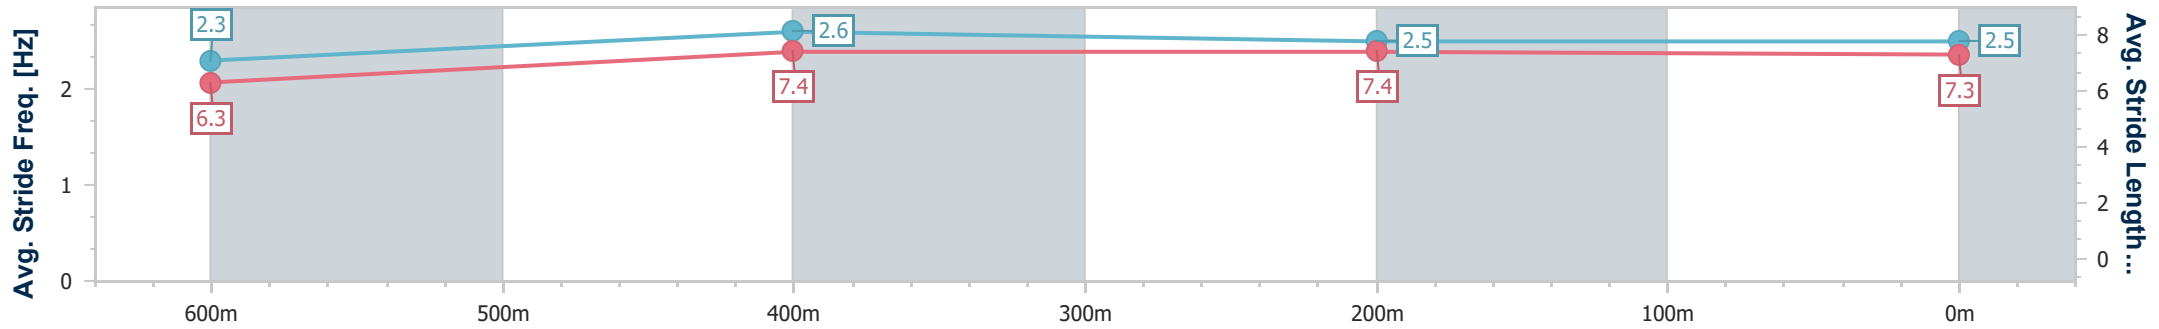

Ipswich QLD Professional

Race 2: TAB BM58 Handicap - 800m

01 November 2024 - 14:12

Track Rating: Good 4, Weather: Fine, Rail Position: +8m Entire

Section	Overall	600m	400m	200m
Section Times	0:45.85 [4] (0:13.67)	0:32.18 [6] (0:10.50)	0:21.68 [5] (0:10.63)	0:11.05 [5] (0:11.05)
Average Speed [km/h]	52.7	68.3	67.9	64.9
Top Speed [km/h]	69.0	69.3	69.1	68.9
Avg. Dist. to Rail [m]	0.9	0.7	0.5	1.1
Avg. Stride Freq. [Hz]	2.3	2.6	2.5	2.5
Avg. Stride Length [m]	6.3	7.4	7.4	7.3