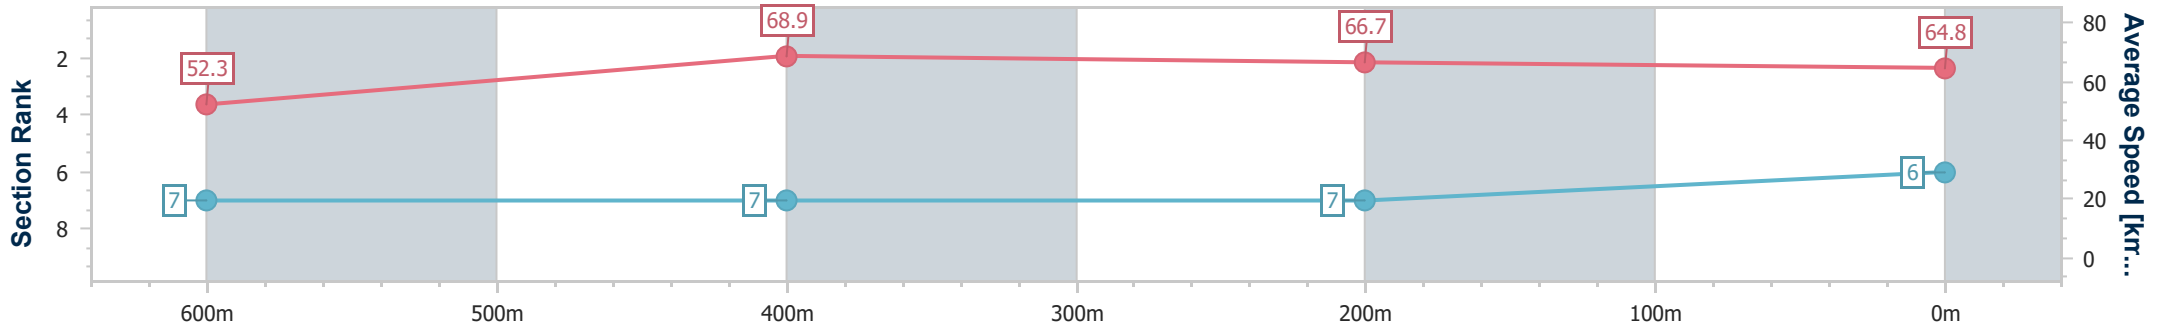

- [] Ranking at each section and finish
- .-.- No data available at this section
- NA No data available

Horse/Jockey Name	Mission Ridge
Final Rank	6
Fastest Section Time (Section)	0:10.44 (600m)
Top Speed [km/h] (Section)	70.2 (600m)
Race State	Finished

Ipswich QLD Professional
 Race 2: TAB BM58 Handicap - 800m
 01 November 2024 - 14:12
 Track Rating: Good 4, Weather: Fine, Rail Position: +8m Entire

Section	Overall	600m	400m	200m
Section Times	0:46.05 [6] (0:13.77)	0:32.28 [7] (0:10.44)	0:21.84 [7] (0:10.73)	0:11.11 [7] (0:11.11)
Average Speed [km/h]	52.3	68.9	66.7	64.8
Top Speed [km/h]	68.3	70.2	68.5	66.6
Avg. Dist. to Rail [m]	4.1	0.9	0.7	1.7
Avg. Stride Freq. [Hz]	2.3	2.5	2.4	2.4
Avg. Stride Length [m]	6.3	7.7	7.7	7.6