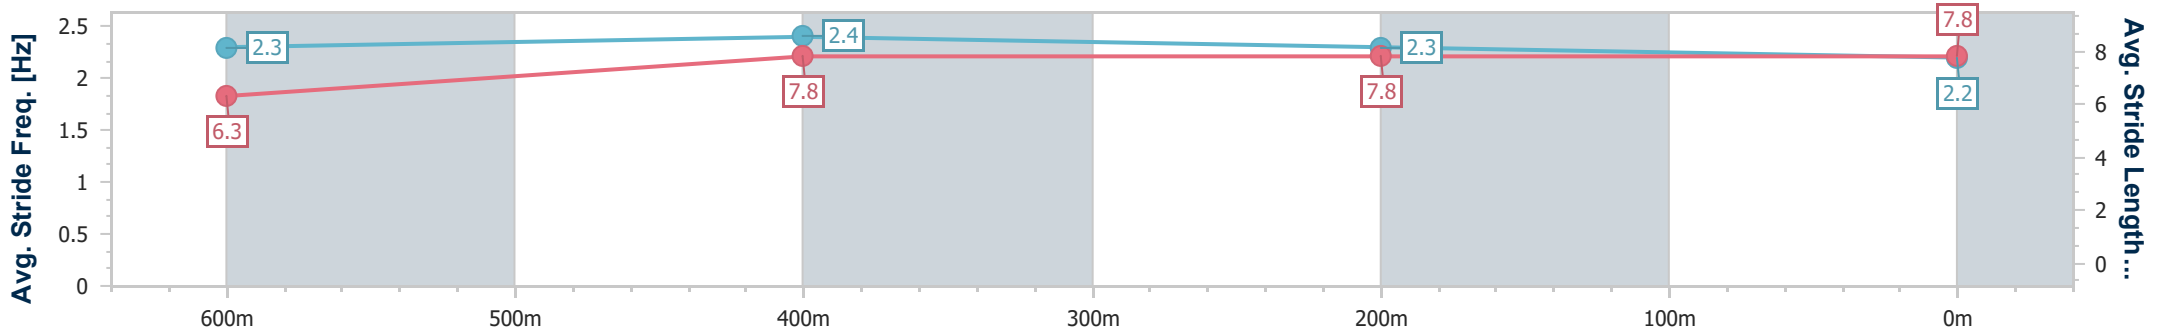

Ipswich QLD Professional
 Race 2: TAB BM58 Handicap - 800m
 01 November 2024 - 14:12
 Track Rating: Good 4, Weather: Fine, Rail Position: +8m Entire

Section	Overall	600m	400m	200m
Section Times	0:46.06 [7] (0:13.67)	0:32.39 [5] (0:10.53)	0:21.86 [6] (0:10.58)	0:11.28 [4] (0:11.28)
Average Speed [km/h]	52.7	67.7	67.5	63.8
Top Speed [km/h]	68.8	69.0	68.2	67.3
Avg. Dist. to Rail [m]	0.5	2.4	1.9	0.2
Avg. Stride Freq. [Hz]	2.4	2.5	2.5	2.4
Avg. Stride Length [m]	6.1	7.4	7.4	7.5

- [] Ranking at each section and finish
- .-.- No data available at this section
- NA No data available

Horse/Jockey Name	Asgoodasyougett
Final Rank	8
Fastest Section Time (Section)	0:10.57 (600m)
Top Speed [km/h] (Section)	68.9 (600m)
Race State	Finished

Ipswich QLD Professional
 Race 2: TAB BM58 Handicap - 800m
 01 November 2024 - 14:12
 Track Rating: Good 4, Weather: Fine, Rail Position: +8m Entire

Section	Overall	600m	400m	200m
Section Times	0:46.82 [8] (0:13.98)	0:32.84 [8] (0:10.57)	0:22.27 [8] (0:10.85)	0:11.42 [8] (0:11.42)
Average Speed [km/h]	51.5	67.2	65.5	63.1
Top Speed [km/h]	67.8	68.9	66.0	65.1
Avg. Dist. to Rail [m]	2.0	2.6	3.2	1.7
Avg. Stride Freq. [Hz]	2.3	2.4	2.3	2.2
Avg. Stride Length [m]	6.3	7.8	7.8	7.8

- [] Ranking at each section and finish
- .-.- No data available at this section
- NA No data available