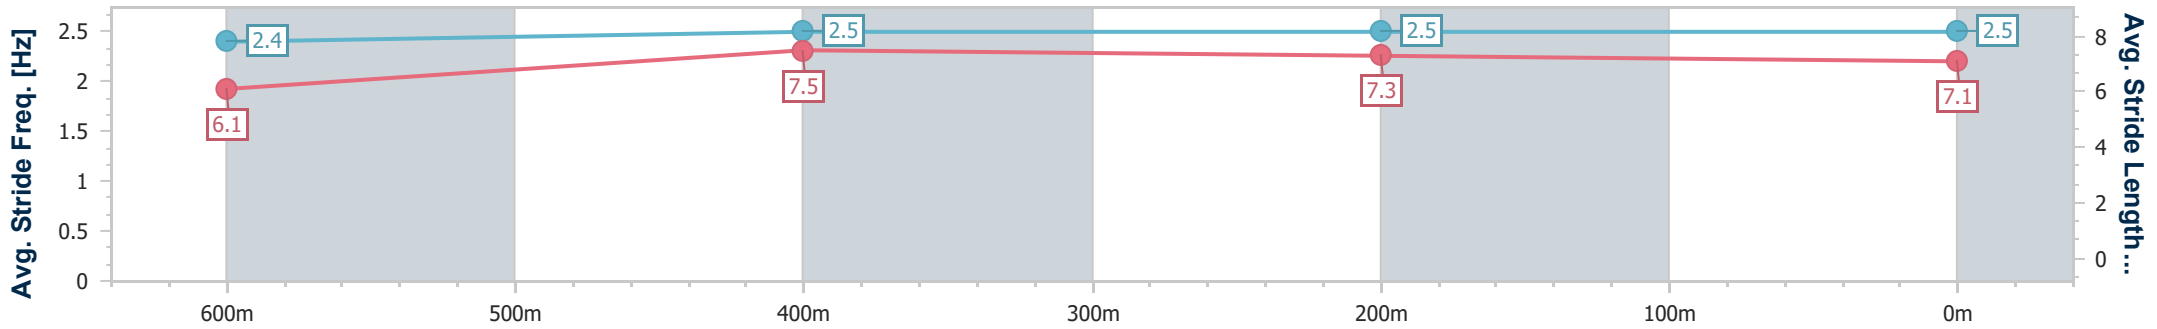

Horse/Jockey Name	Angelic Boom
Final Rank	3
Fastest Section Time (Section)	0:10.37 (600m)
Top Speed [km/h] (Section)	69.6 (600m)
Race State	Finished

Ipswich QLD Professional
Race 2: TAB BM58 Handicap - 800m
01 November 2024 - 14:12
Track Rating: Good 4, Weather: Fine, Rail Position: +8m Entire

Section	Overall	600m	400m	200m
Section Times	0:45.84 [3] (0:13.53)	0:32.31 [2] (0:10.37)	0:21.94 [3] (0:10.73)	0:11.21 [3] (0:11.21)
Average Speed [km/h]	53.3	68.6	66.5	64.2
Top Speed [km/h]	69.5	69.6	67.5	66.6
Avg. Dist. to Rail [m]	1.7	2.4	1.2	0.9
Avg. Stride Freq. [Hz]	2.4	2.5	2.5	2.5
Avg. Stride Length [m]	6.1	7.5	7.3	7.1

- [ ] Ranking at each section and finish
- -.-.- No data available at this section
- NA No data available