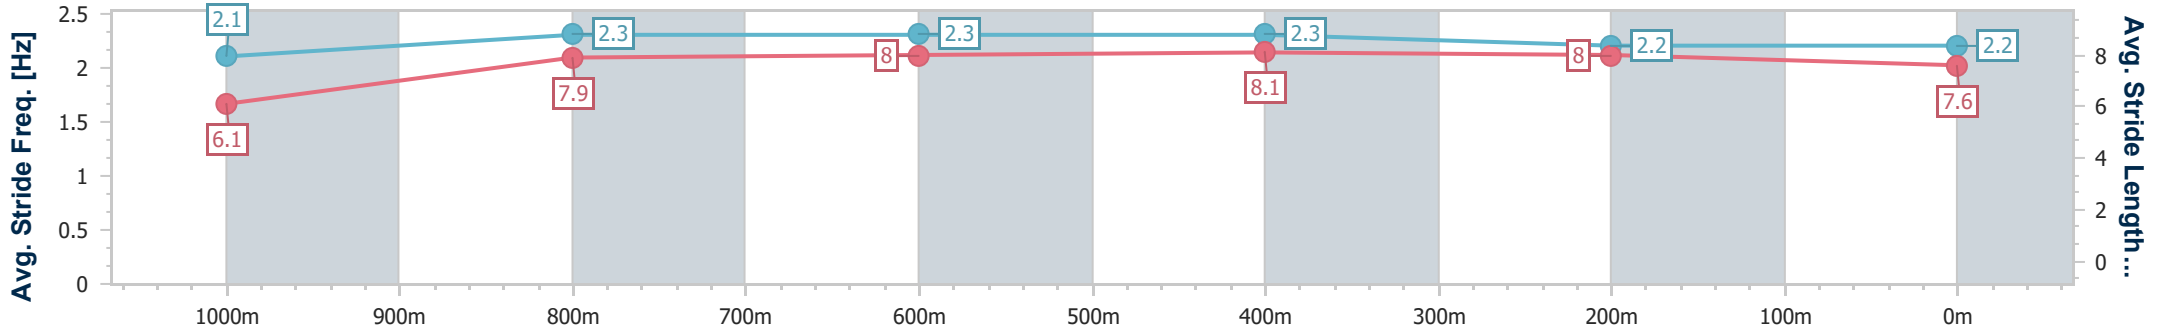

Section	Overall	1000m	800m	600m	400m	200m
Section Times	1:03.10 [1] (0:07.41)	0:55.69 [3] (0:10.89)	0:44.80 [2] (0:10.87)	0:33.93 [1] (0:10.73)	0:23.20 [1] (0:11.12)	0:12.08 [1] (0:12.08)
Average Speed [km/h]	48.7	65.9	66.4	67.2	64.8	59.5
Top Speed [km/h]	63.9	67.0	67.1	67.7	66.1	63.1
Avg. Dist. to Rail [m]	2.3	0.5	1.0	1.7	2.2	2.1
Avg. Stride Freq. [Hz]	2.1	2.3	2.3	2.3	2.2	2.2
Avg. Stride Length [m]	6.1	7.9	8.0	8.1	8.0	7.6