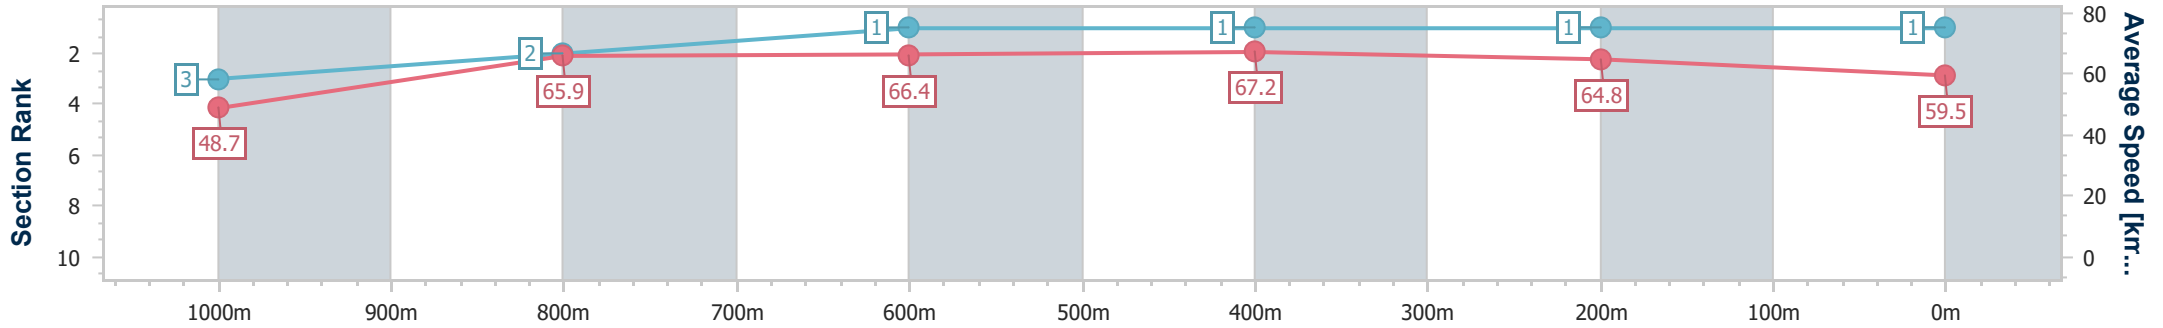

Section	Overall	1000m	800m	600m	400m	200m
Section Times	1:03.10 [1] (0:07.41)	0:55.69 [3] (0:10.89)	0:44.80 [2] (0:10.87)	0:33.93 [1] (0:10.73)	0:23.20 [1] (0:11.12)	0:12.08 [1] (0:12.08)
Average Speed [km/h]	48.7	65.9	66.4	67.2	64.8	59.5
Top Speed [km/h]	63.9	67.0	67.1	67.7	66.1	63.1
Avg. Dist. to Rail [m]	2.3	0.5	1.0	1.7	2.2	2.1
Avg. Stride Freq. [Hz]	2.1	2.3	2.3	2.3	2.2	2.2
Avg. Stride Length [m]	6.1	7.9	8.0	8.1	8.0	7.6