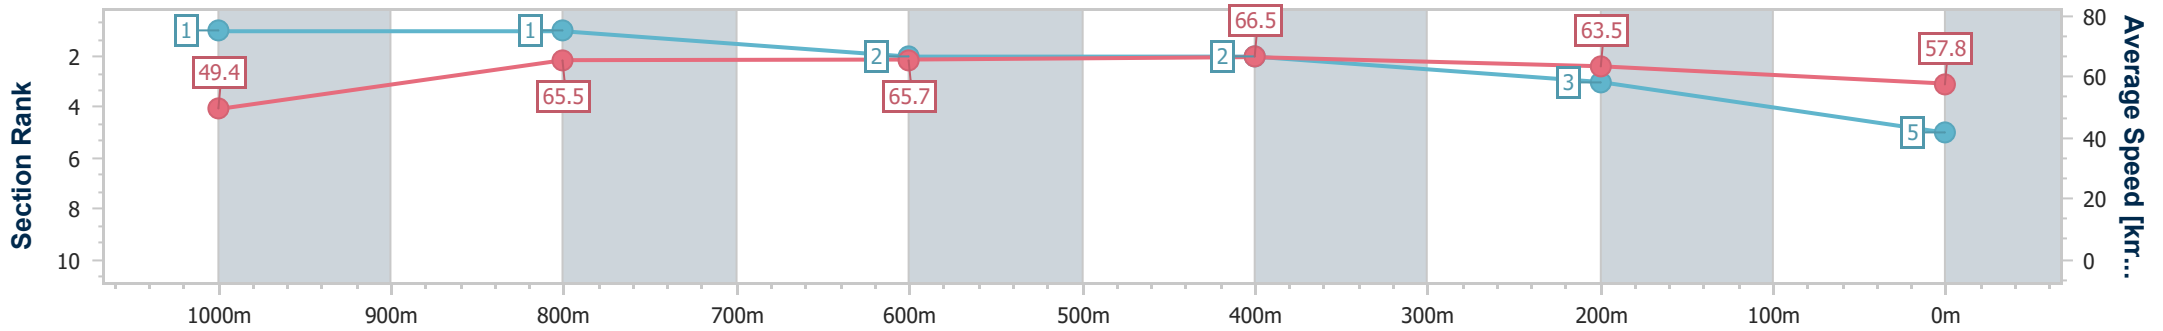

Horse/Jockey Name	Rubunkar
Final Rank	5
Fastest Section Time (Section)	0:07.29 (Overall)
Top Speed [km/h] (Section)	67.4 (600m)
Race State	Finished

Rockhampton QLD Professional
Race 6: Tony McMahon Recognition BM60 Handicap - 1100m
29 October 2024 - 16:47
Track Rating: Soft 5, Weather: Fine, Rail Position: +7.5m Entire

Section	Overall	1000m	800m	600m	400m	200m
Section Times	1:03.79 [5] (0:07.29)	0:56.50 [1] (0:10.91)	0:45.59 [1] (0:10.97)	0:34.62 [2] (0:10.82)	0:23.80 [2] (0:11.35)	0:12.45 [3] (0:12.45)
Average Speed [km/h]	49.4	65.5	65.7	66.5	63.5	57.8
Top Speed [km/h]	63.5	66.2	66.7	67.4	66.1	61.1
Avg. Dist. to Rail [m]	1.5	0.8	0.6	1.4	1.6	1.5
Avg. Stride Freq. [Hz]	2.2	2.4	2.4	2.4	2.3	2.2
Avg. Stride Length [m]	6.0	7.7	7.7	7.7	7.6	7.2

- [ ] Ranking at each section and finish
- -.-.- No data available at this section
- NA No data available