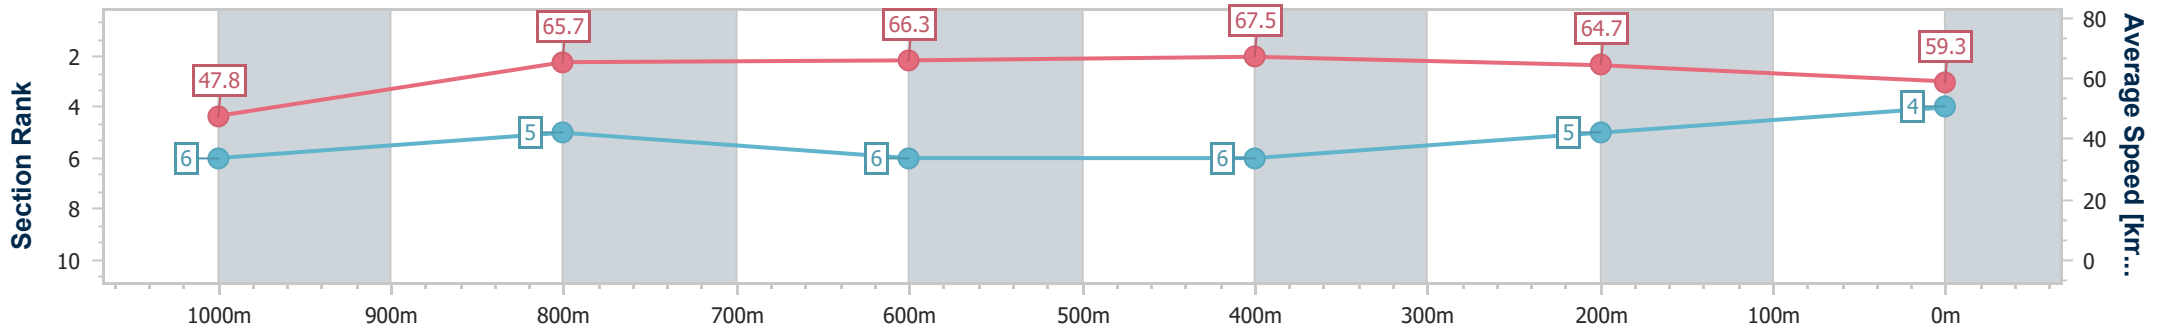

Horse/Jockey Name	The Hairdresser
Final Rank	4
Fastest Section Time (Section)	0:07.55 (Overall)
Top Speed [km/h] (Section)	68.3 (600m)
Race State	Finished

Rockhampton QLD Professional
Race 6: Tony McMahon Recognition BM60 Handicap - 1100m
29 October 2024 - 16:47
Track Rating: Soft 5, Weather: Fine, Rail Position: +7.5m Entire

Section	Overall	1000m	800m	600m	400m	200m
Section Times	1:03.74 [4] (0:07.55)	0:56.19 [6] (0:11.11)	0:45.08 [5] (0:11.13)	0:33.95 [6] (0:10.69)	0:23.26 [6] (0:11.13)	0:12.13 [5] (0:12.13)
Average Speed [km/h]	47.8	65.7	66.3	67.5	64.7	59.3
Top Speed [km/h]	63.6	67.4	67.1	68.3	67.9	62.5
Avg. Dist. to Rail [m]	7.1	2.6	3.0	5.1	6.6	5.1
Avg. Stride Freq. [Hz]	2.1	2.5	2.4	2.4	2.4	2.3
Avg. Stride Length [m]	6.0	7.4	7.6	7.7	7.5	7.1

- [ ] Ranking at each section and finish
- -.-.- No data available at this section
- NA No data available