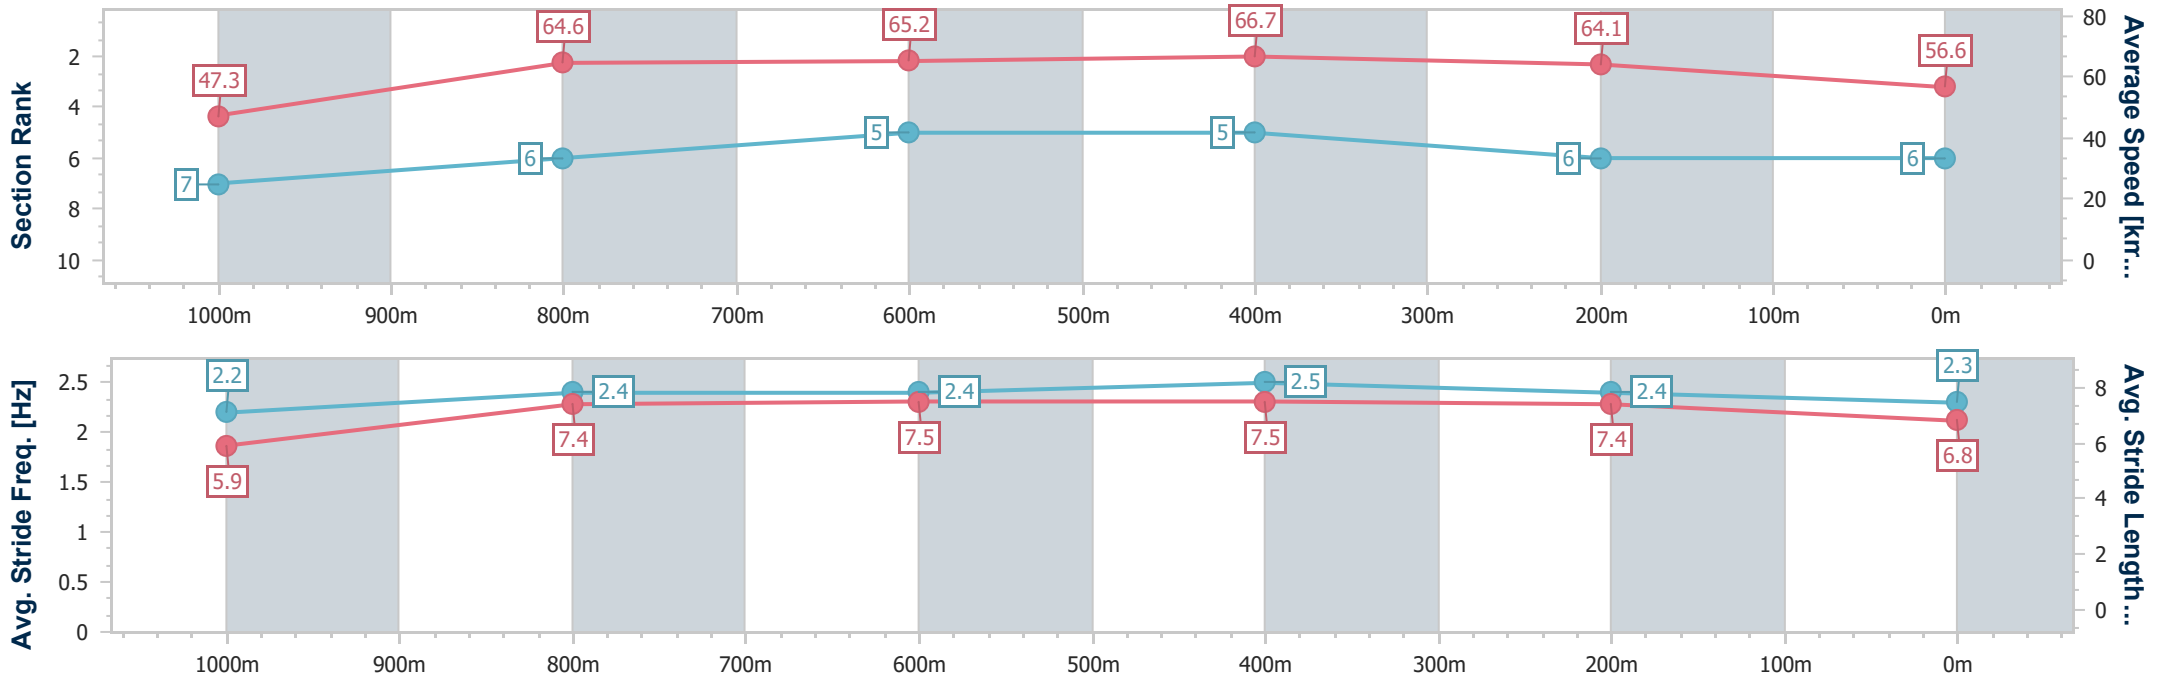

- [ ] Ranking at each section and finish
- .-.- No data available at this section
- NA No data available

Horse/Jockey Name	Defrosted
Final Rank	6
Fastest Section Time (Section)	0:07.64 (Overall)
Top Speed [km/h] (Section)	67.7 (600m)
Race State	Finished

Rockhampton QLD Professional  
 Race 6: Tony McMahon Recognition BM60 Handicap - 1100m  
 29 October 2024 - 16:47  
 Track Rating: Soft 5, Weather: Fine, Rail Position: +7.5m Entire

Section	Overall	1000m	800m	600m	400m	200m
Section Times	1:04.38 [6] (0:07.64)	0:56.74 [7] (0:11.10)	0:45.64 [6] (0:10.89)	0:34.75 [5] (0:10.78)	0:23.97 [5] (0:11.24)	0:12.73 [6] (0:12.73)
Average Speed [km/h]	47.3	64.6	65.2	66.7	64.1	56.6
Top Speed [km/h]	63.1	67.1	67.3	67.7	67.2	60.6
Avg. Dist. to Rail [m]	4.6	0.9	1.7	1.2	4.4	5.2
Avg. Stride Freq. [Hz]	2.2	2.4	2.4	2.5	2.4	2.3
Avg. Stride Length [m]	5.9	7.4	7.5	7.5	7.4	6.8