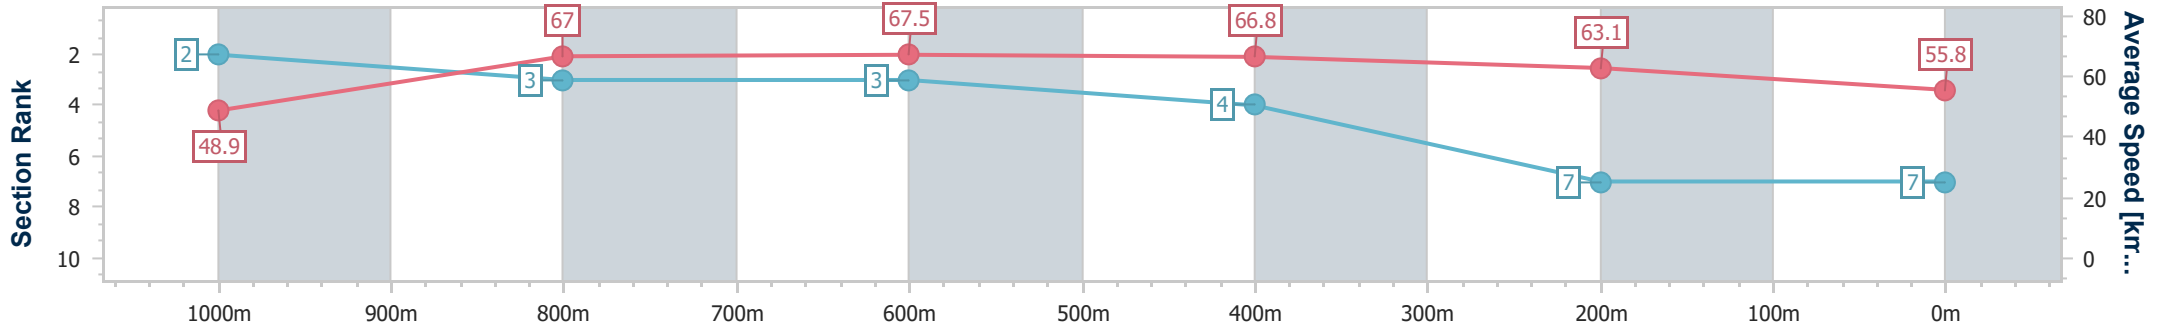

- [ ] Ranking at each section and finish
- .-.- No data available at this section
- NA No data available

Horse/Jockey Name	Joey D'or
Final Rank	7
Fastest Section Time (Section)	0:07.36 (Overall)
Top Speed [km/h] (Section)	68.6 (1000m)
Race State	Finished

Rockhampton QLD Professional  
 Race 6: Tony McMahon Recognition BM60 Handicap - 1100m  
 29 October 2024 - 16:47  
 Track Rating: Soft 5, Weather: Fine, Rail Position: +7.5m Entire

Section	Overall	1000m	800m	600m	400m	200m
Section Times	1:04.55 [7] (0:07.36)	0:57.19 [2] (0:11.00)	0:46.19 [3] (0:11.09)	0:35.10 [3] (0:10.80)	0:24.30 [4] (0:11.42)	0:12.88 [7] (0:12.88)
Average Speed [km/h]	48.9	67.0	67.5	66.8	63.1	55.8
Top Speed [km/h]	63.7	68.6	68.6	67.3	65.8	59.8
Avg. Dist. to Rail [m]	5.7	3.3	5.1	5.1	5.7	3.2
Avg. Stride Freq. [Hz]	2.3	2.4	2.4	2.4	2.4	2.2
Avg. Stride Length [m]	5.8	7.5	7.6	7.6	7.4	7.0