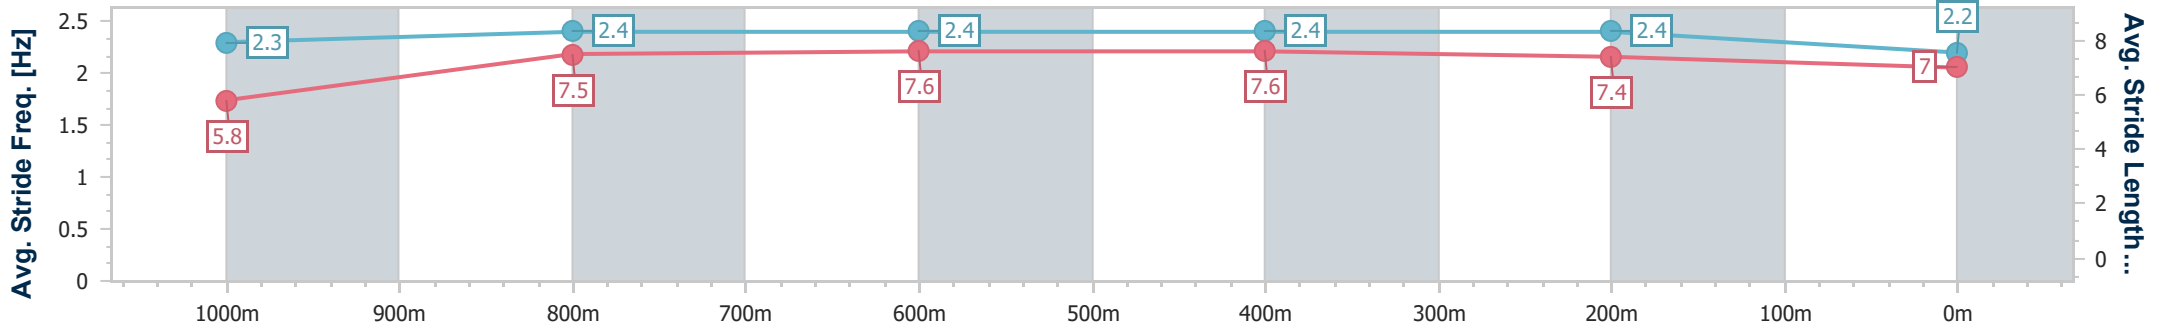

- [ ] Ranking at each section and finish
- .-.- No data available at this section
- NA No data available

Horse/Jockey Name	Joey D'or
Final Rank	7
Fastest Section Time (Section)	0:07.36 (Overall)
Top Speed [km/h] (Section)	68.6 (1000m)
Race State	Finished

Rockhampton QLD Professional  
 Race 6: Tony McMahon Recognition BM60 Handicap - 1100m  
 29 October 2024 - 16:47  
 Track Rating: Soft 5, Weather: Fine, Rail Position: +7.5m Entire

Section	Overall	1000m	800m	600m	400m	200m
Section Times	1:04.55 [7] (0:07.36)	0:57.19 [2] (0:11.00)	0:46.19 [3] (0:11.09)	0:35.10 [3] (0:10.80)	0:24.30 [4] (0:11.42)	0:12.88 [7] (0:12.88)
Average Speed [km/h]	48.9	67.0	67.5	66.8	63.1	55.8
Top Speed [km/h]	63.7	68.6	68.6	67.3	65.8	59.8
Avg. Dist. to Rail [m]	5.7	3.3	5.1	5.1	5.7	3.2
Avg. Stride Freq. [Hz]	2.3	2.4	2.4	2.4	2.4	2.2
Avg. Stride Length [m]	5.8	7.5	7.6	7.6	7.4	7.0

- [ ] Ranking at each section and finish
- .-.- No data available at this section
- NA No data available