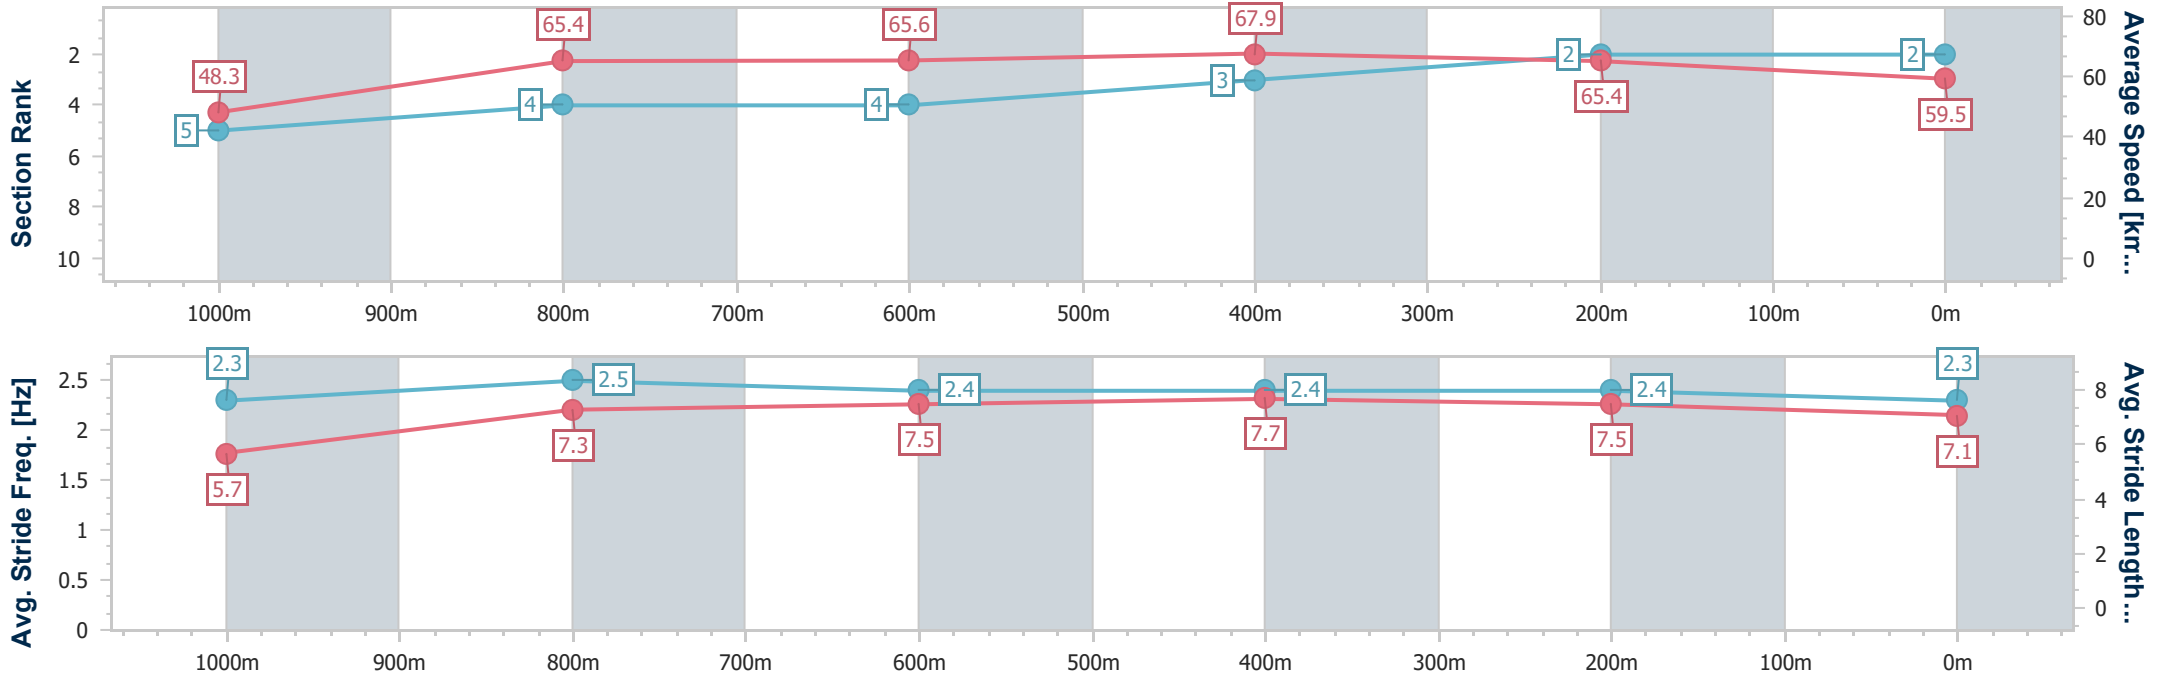

Horse/Jockey Name	Bold And Smooth
Final Rank	2
Fastest Section Time (Section)	0:07.47 (Overall)
Top Speed [km/h] (Section)	68.3 (600m)
Race State	Finished

Rockhampton QLD Professional
Race 6: Tony McMahon Recognition BM60 Handicap - 1100m
29 October 2024 - 16:47
Track Rating: Soft 5, Weather: Fine, Rail Position: +7.5m Entire

Section	Overall	1000m	800m	600m	400m	200m
Section Times	1:03.29 [2] (0:07.47)	0:55.82 [5] (0:11.06)	0:44.76 [4] (0:11.05)	0:33.71 [4] (0:10.63)	0:23.08 [3] (0:11.00)	0:12.08 [2] (0:12.08)
Average Speed [km/h]	48.3	65.4	65.6	67.9	65.4	59.5
Top Speed [km/h]	63.7	66.7	66.7	68.3	67.9	62.9
Avg. Dist. to Rail [m]	4.0	0.8	1.1	2.4	3.5	3.1
Avg. Stride Freq. [Hz]	2.3	2.5	2.4	2.4	2.4	2.3
Avg. Stride Length [m]	5.7	7.3	7.5	7.7	7.5	7.1

- [ ] Ranking at each section and finish
- -.-.- No data available at this section
- NA No data available