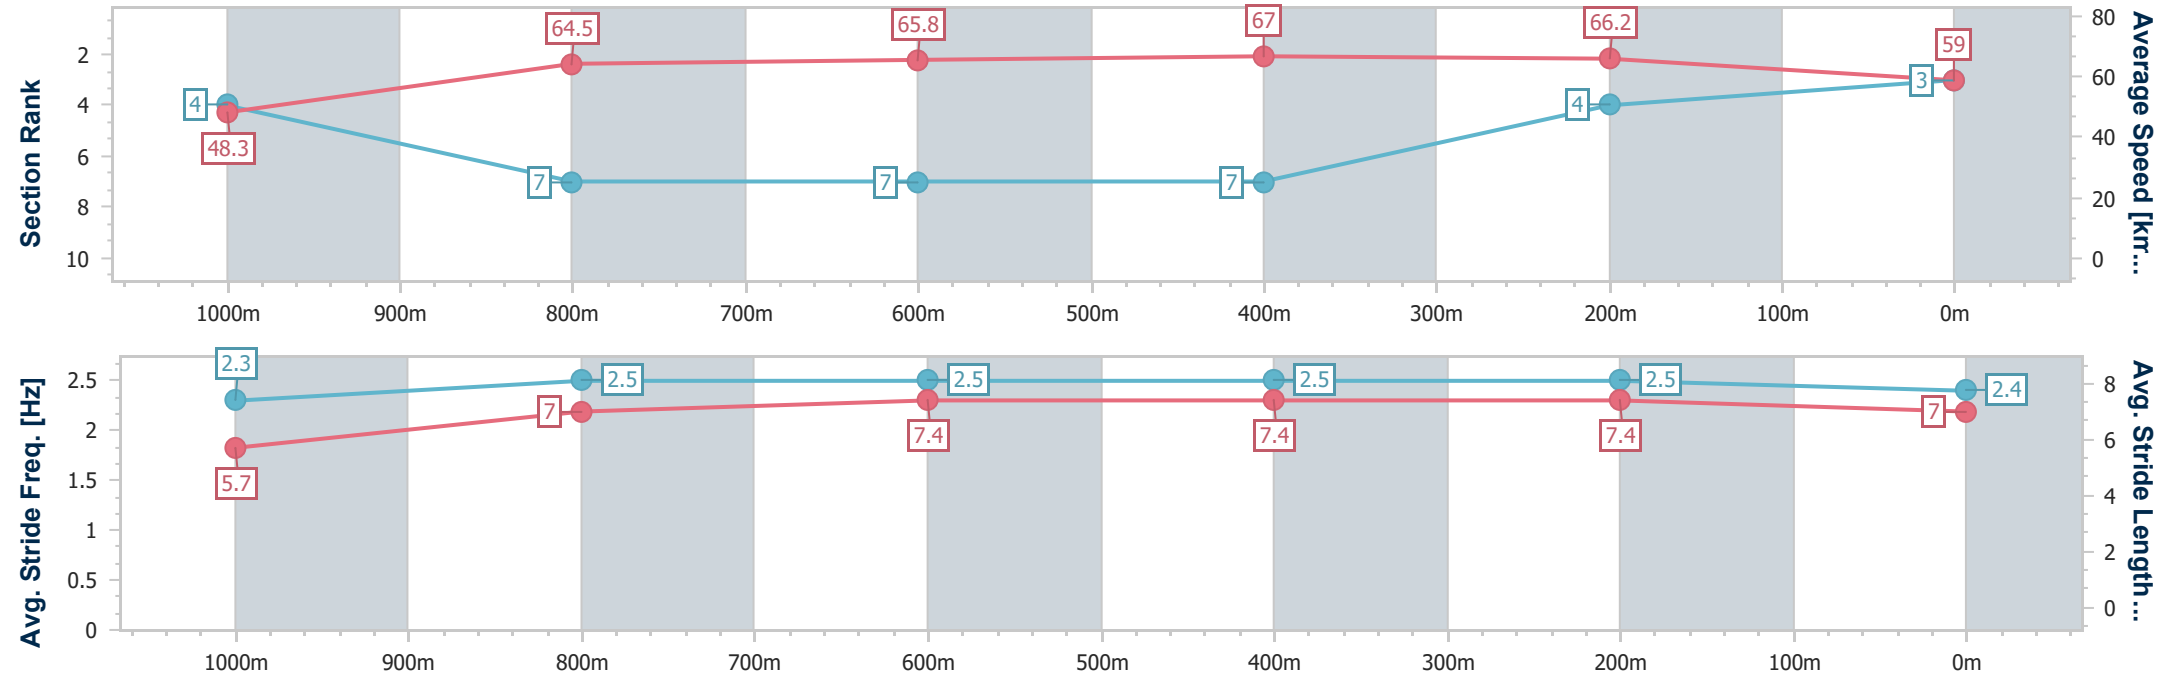

Horse/Jockey Name	Craiglea Etna
Final Rank	3
Fastest Section Time (Section)	0:07.46 (Overall)
Top Speed [km/h] (Section)	68.8 (600m)
Race State	Finished

Rockhampton QLD Professional
Race 6: Tony McMahon Recognition BM60 Handicap - 1100m
29 October 2024 - 16:47
Track Rating: Soft 5, Weather: Fine, Rail Position: +7.5m Entire

Section	Overall	1000m	800m	600m	400m	200m
Section Times	1:03.71 [3] (0:07.46)	0:56.25 [4] (0:11.30)	0:44.95 [7] (0:11.12)	0:33.83 [7] (0:10.75)	0:23.08 [7] (0:10.90)	0:12.18 [4] (0:12.18)
Average Speed [km/h]	48.3	64.5	65.8	67.0	66.2	59.0
Top Speed [km/h]	61.2	66.0	66.7	68.8	68.3	62.4
Avg. Dist. to Rail [m]	5.1	2.0	2.2	4.0	8.1	7.8
Avg. Stride Freq. [Hz]	2.3	2.5	2.5	2.5	2.5	2.4
Avg. Stride Length [m]	5.7	7.0	7.4	7.4	7.4	7.0

- [ ] Ranking at each section and finish
- -.-.- No data available at this section
- NA No data available