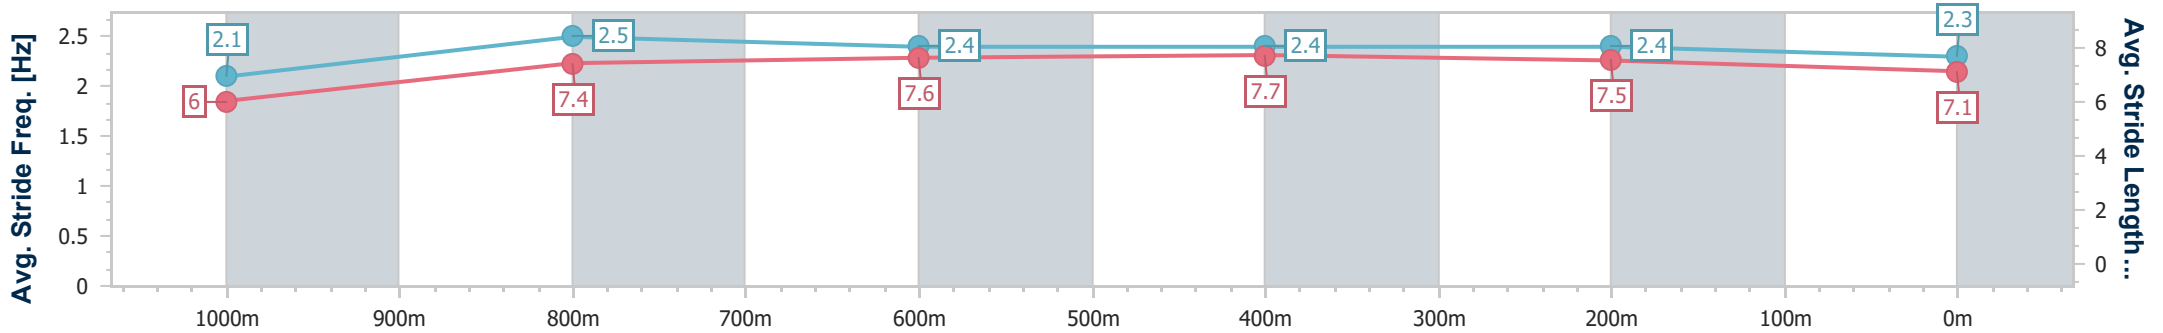

Horse/Jockey Name	The Hairdresser
Final Rank	4
Fastest Section Time (Section)	0:07.55 (Overall)
Top Speed [km/h] (Section)	68.3 (600m)
Race State	Finished

Rockhampton QLD Professional
Race 6: Tony McMahon Recognition BM60 Handicap - 1100m
29 October 2024 - 16:47
Track Rating: Soft 5, Weather: Fine, Rail Position: +7.5m Entire

Section	Overall	1000m	800m	600m	400m	200m
Section Times	1:03.74 [4] (0:07.55)	0:56.19 [6] (0:11.11)	0:45.08 [5] (0:11.13)	0:33.95 [6] (0:10.69)	0:23.26 [6] (0:11.13)	0:12.13 [5] (0:12.13)
Average Speed [km/h]	47.8	65.7	66.3	67.5	64.7	59.3
Top Speed [km/h]	63.6	67.4	67.1	68.3	67.9	62.5
Avg. Dist. to Rail [m]	7.1	2.6	3.0	5.1	6.6	5.1
Avg. Stride Freq. [Hz]	2.1	2.5	2.4	2.4	2.4	2.3
Avg. Stride Length [m]	6.0	7.4	7.6	7.7	7.5	7.1

- [ ] Ranking at each section and finish
- -.-.- No data available at this section
- NA No data available