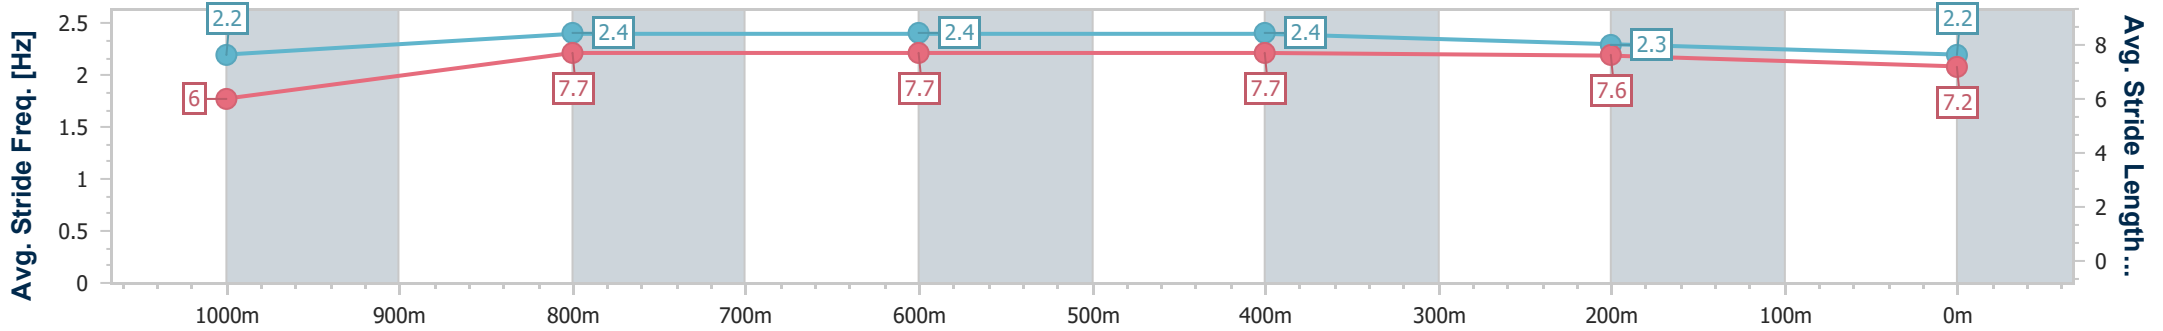

Horse/Jockey Name	Rubunkar
Final Rank	5
Fastest Section Time (Section)	0:07.29 (Overall)
Top Speed [km/h] (Section)	67.4 (600m)
Race State	Finished

Rockhampton QLD Professional
Race 6: Tony McMahon Recognition BM60 Handicap - 1100m
29 October 2024 - 16:47
Track Rating: Soft 5, Weather: Fine, Rail Position: +7.5m Entire

Section	Overall	1000m	800m	600m	400m	200m
Section Times	1:03.79 [5] (0:07.29)	0:56.50 [1] (0:10.91)	0:45.59 [1] (0:10.97)	0:34.62 [2] (0:10.82)	0:23.80 [2] (0:11.35)	0:12.45 [3] (0:12.45)
Average Speed [km/h]	49.4	65.5	65.7	66.5	63.5	57.8
Top Speed [km/h]	63.5	66.2	66.7	67.4	66.1	61.1
Avg. Dist. to Rail [m]	1.5	0.8	0.6	1.4	1.6	1.5
Avg. Stride Freq. [Hz]	2.2	2.4	2.4	2.4	2.3	2.2
Avg. Stride Length [m]	6.0	7.7	7.7	7.7	7.6	7.2

- [ ] Ranking at each section and finish
- -.-.- No data available at this section
- NA No data available