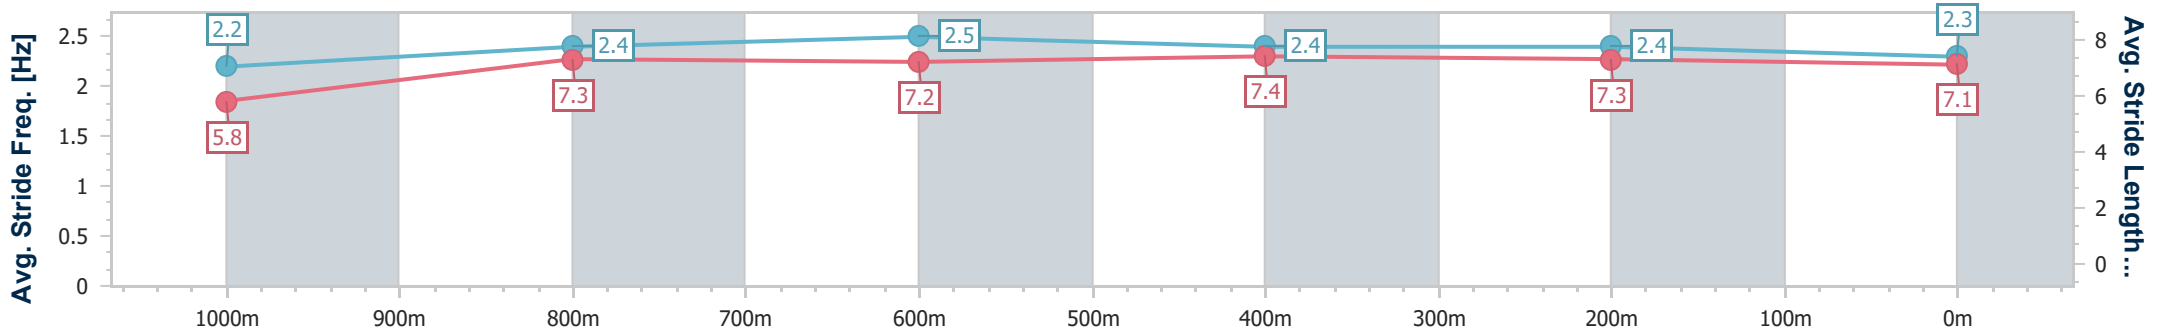

- [] Ranking at each section and finish
- .-.- No data available at this section
- NA No data available

Horse/Jockey Name	Heroic Desire
Final Rank	7
Fastest Section Time (Section)	0:07.58 (Overall)
Top Speed [km/h] (Section)	67.5 (800m)
Race State	Finished

Rockhampton QLD Professional
Race 5: Paradis Imperial Maiden Handicap - 1100m

29 October 2024 - 16:10

Track Rating: Soft 5, Weather: Fine, Rail Position: +7.5m Entire

Section	Overall	1000m	800m	600m	400m	200m
Section Times	1:04.49 [7] (0:07.58)	0:56.91 [6] (0:11.27)	0:45.64 [6] (0:11.18)	0:34.46 [6] (0:11.12)	0:23.34 [6] (0:11.15)	0:12.19 [7] (0:12.19)
Average Speed [km/h]	47.5	63.5	64.7	64.8	64.6	59.1
Top Speed [km/h]	61.2	66.4	67.5	66.4	66.4	62.6
Avg. Dist. to Rail [m]	5.8	1.3	2.1	3.8	5.4	5.6
Avg. Stride Freq. [Hz]	2.2	2.4	2.5	2.4	2.4	2.3
Avg. Stride Length [m]	5.8	7.3	7.2	7.4	7.3	7.1