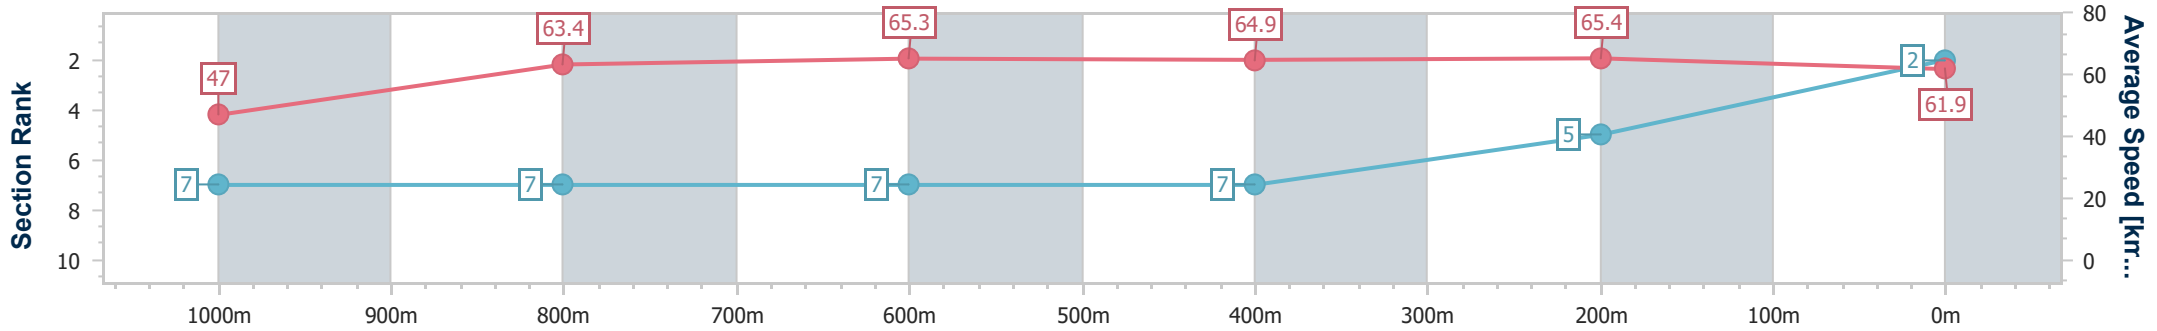

Horse/Jockey Name	Shekinah
Final Rank	2
Fastest Section Time (Section)	0:07.66 (Overall)
Top Speed [km/h] (Section)	66.0 (600m)
Race State	Finished

Rockhampton QLD Professional
Race 5: Paradis Imperial Maiden Handicap - 1100m

29 October 2024 - 16:10

Track Rating: Soft 5, Weather: Fine, Rail Position: +7.5m Entire

Section	Overall	1000m	800m	600m	400m	200m
Section Times	1:03.80 [2] (0:07.66)	0:56.14 [7] (0:11.27)	0:44.87 [7] (0:11.14)	0:33.73 [7] (0:11.11)	0:22.62 [7] (0:11.00)	0:11.62 [5] (0:11.62)
Average Speed [km/h]	47.0	63.4	65.3	64.9	65.4	61.9
Top Speed [km/h]	61.9	64.9	65.5	66.0	66.0	64.4
Avg. Dist. to Rail [m]	1.9	0.9	1.5	3.3	5.5	6.3
Avg. Stride Freq. [Hz]	2.1	2.4	2.4	2.4	2.4	2.3
Avg. Stride Length [m]	5.9	6.9	7.1	7.2	7.2	7.1

- [ ] Ranking at each section and finish
- -.-.- No data available at this section
- NA No data available