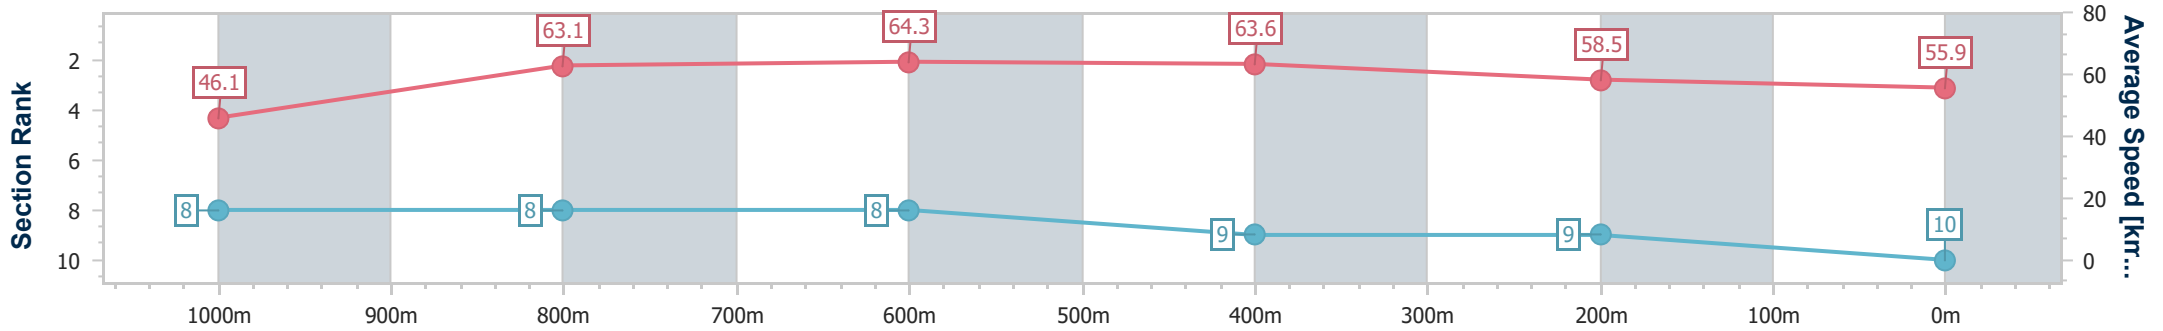

Rockhampton QLD Professional
Race 5: Paradis Imperial Maiden Handicap - 1100m

29 October 2024 - 16:10

Track Rating: Soft 5, Weather: Fine, Rail Position: +7.5m Entire

Section	Overall	1000m	800m	600m	400m	200m
Section Times	1:06.91 [9] (0:07.84)	0:59.07 [9] (0:11.46)	0:47.61 [10] (0:11.57)	0:36.04 [10] (0:11.46)	0:24.58 [10] (0:12.09)	0:12.49 [10] (0:12.49)
Average Speed [km/h]	46.0	63.1	64.1	62.9	59.6	57.7
Top Speed [km/h]	61.6	65.4	65.3	63.4	61.9	59.5
Avg. Dist. to Rail [m]	8.7	1.3	3.8	3.3	1.9	1.2
Avg. Stride Freq. [Hz]	2.3	2.5	2.5	2.4	2.3	2.3
Avg. Stride Length [m]	5.4	7.0	7.0	7.4	7.1	6.9

- [] Ranking at each section and finish
- .-.- No data available at this section
- NA No data available

Horse/Jockey Name	Street Needs
Final Rank	10
Fastest Section Time (Section)	0:07.80 (Overall)
Top Speed [km/h] (Section)	65.7 (600m)
Race State	Finished

Rockhampton QLD Professional
Race 5: Paradis Imperial Maiden Handicap - 1100m

29 October 2024 - 16:10

Track Rating: Soft 5, Weather: Fine, Rail Position: +7.5m Entire

Section	Overall	1000m	800m	600m	400m	200m
Section Times	1:06.99 [10] (0:07.80)	0:59.19 [8] (0:11.36)	0:47.83 [8] (0:11.31)	0:36.52 [8] (0:11.33)	0:25.19 [9] (0:12.30)	0:12.89 [9] (0:12.89)
Average Speed [km/h]	46.1	63.1	64.3	63.6	58.5	55.9
Top Speed [km/h]	60.9	64.3	65.0	65.7	62.0	56.9
Avg. Dist. to Rail [m]	2.5	0.6	1.2	3.8	3.5	3.6
Avg. Stride Freq. [Hz]	2.2	2.7	2.7	2.7	2.5	2.4
Avg. Stride Length [m]	5.5	6.5	6.6	6.6	6.4	6.4