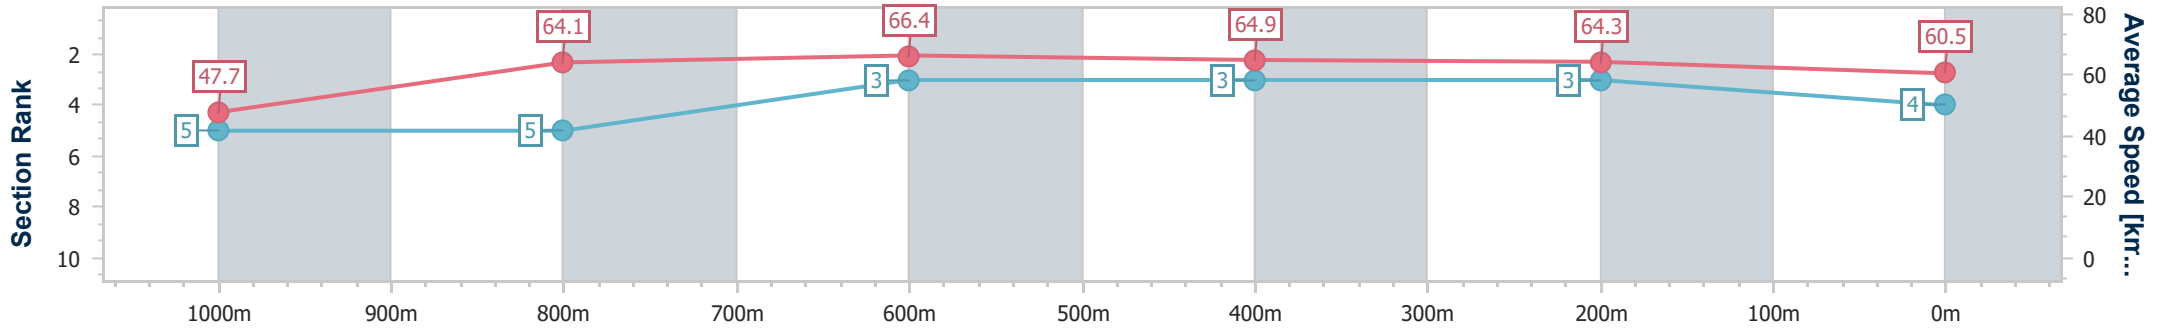

Horse/Jockey Name	Peaking Tom
Final Rank	4
Fastest Section Time (Section)	0:07.55 (Overall)
Top Speed [km/h] (Section)	67.5 (800m)
Race State	Finished

Rockhampton QLD Professional
Race 5: Paradis Imperial Maiden Handicap - 1100m

29 October 2024 - 16:10

Track Rating: Soft 5, Weather: Fine, Rail Position: +7.5m Entire

Section	Overall	1000m	800m	600m	400m	200m
Section Times	1:03.95 [4] (0:07.55)	0:56.40 [5] (0:11.24)	0:45.16 [5] (0:10.94)	0:34.22 [3] (0:11.11)	0:23.11 [3] (0:11.19)	0:11.92 [3] (0:11.92)
Average Speed [km/h]	47.7	64.1	66.4	64.9	64.3	60.5
Top Speed [km/h]	61.7	67.5	67.5	65.6	65.3	63.5
Avg. Dist. to Rail [m]	6.6	0.8	1.4	3.3	3.6	3.5
Avg. Stride Freq. [Hz]	2.2	2.5	2.2	2.5	2.5	2.4
Avg. Stride Length [m]	5.7	7.0	8.5	7.2	7.2	7.0

- [ ] Ranking at each section and finish
- -.-.- No data available at this section
- NA No data available