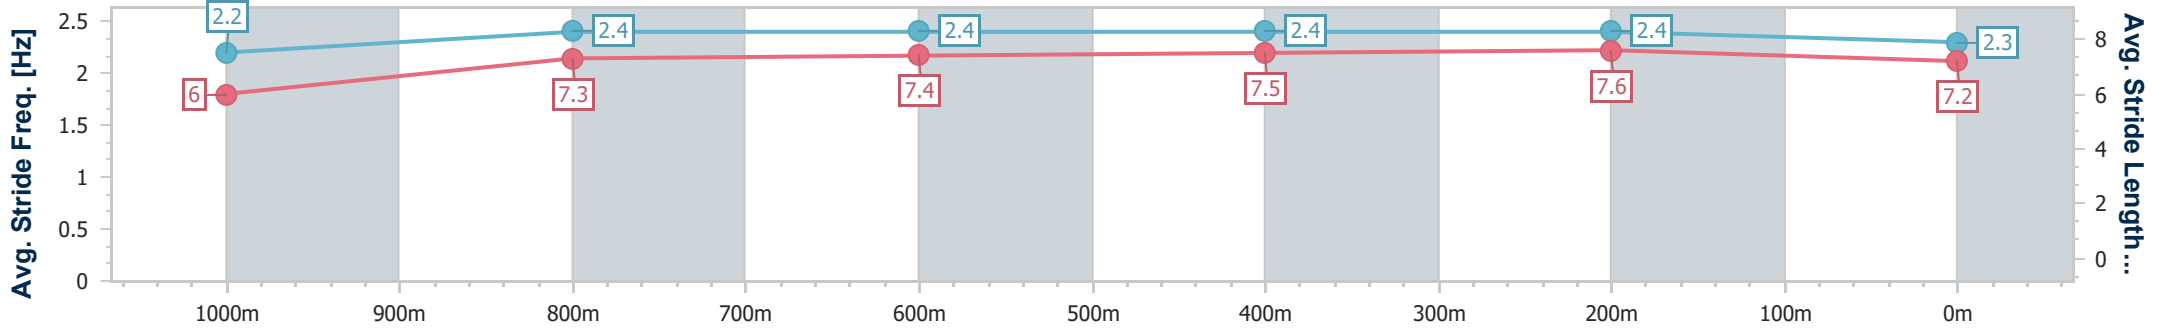

Rockhampton QLD Professional

Race 5: Paradis Imperial Maiden Handicap - 1100m

29 October 2024 - 16:10

Track Rating: Soft 5, Weather: Fine, Rail Position: +7.5m Entire

Section	Overall	1000m	800m	600m	400m	200m
Section Times	1:03.81 [3] (0:07.36)	0:56.45 [1] (0:11.36)	0:45.09 [4] (0:11.22)	0:33.87 [5] (0:11.10)	0:22.77 [5] (0:10.99)	0:11.78 [4]
Average Speed [km/h]	48.9	63.1	64.7	65.0	65.5	61.1
Top Speed [km/h]	61.4	65.4	65.7	66.7	66.9	63.7
Avg. Dist. to Rail [m]	2.1	0.8	1.3	3.2	3.2	3.4
Avg. Stride Freq. [Hz]	2.2	2.4	2.4	2.4	2.4	2.3
Avg. Stride Length [m]	6.0	7.3	7.4	7.5	7.6	7.2

- [] Ranking at each section and finish
- .-.- No data available at this section
- NA No data available

Horse/Jockey Name	Peaking Tom
Final Rank	4
Fastest Section Time (Section)	0:07.55 (Overall)
Top Speed [km/h] (Section)	67.5 (800m)
Race State	Finished