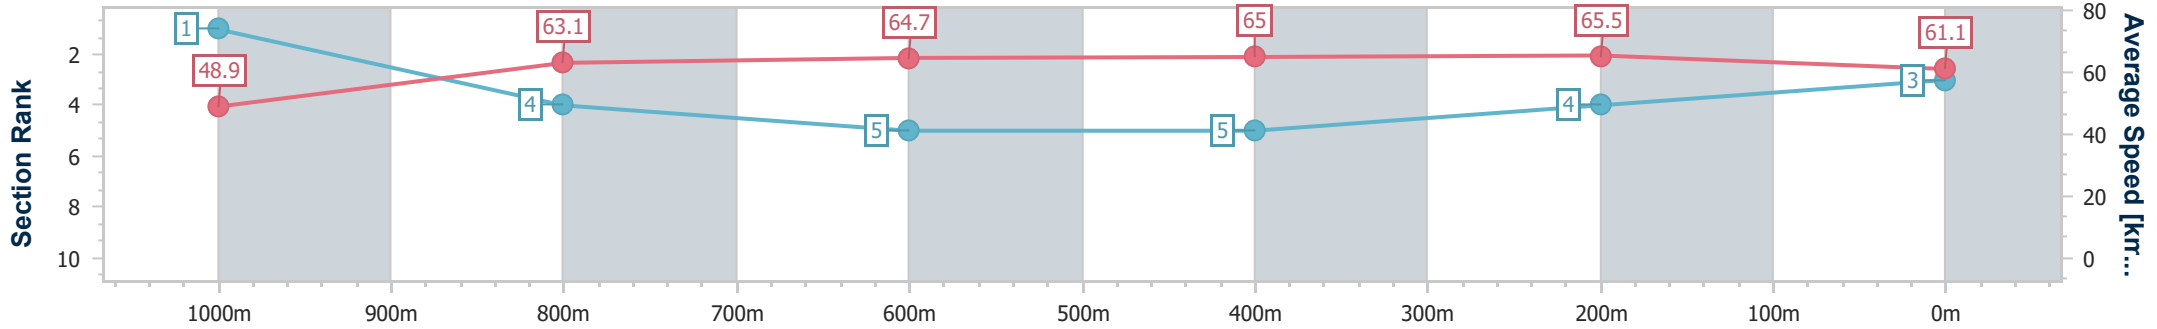

- [] Ranking at each section and finish
- .-.- No data available at this section
- NA No data available

Horse/Jockey Name	Peaking Tom
Final Rank	4
Fastest Section Time (Section)	0:07.55 (Overall)
Top Speed [km/h] (Section)	67.5 (800m)
Race State	Finished