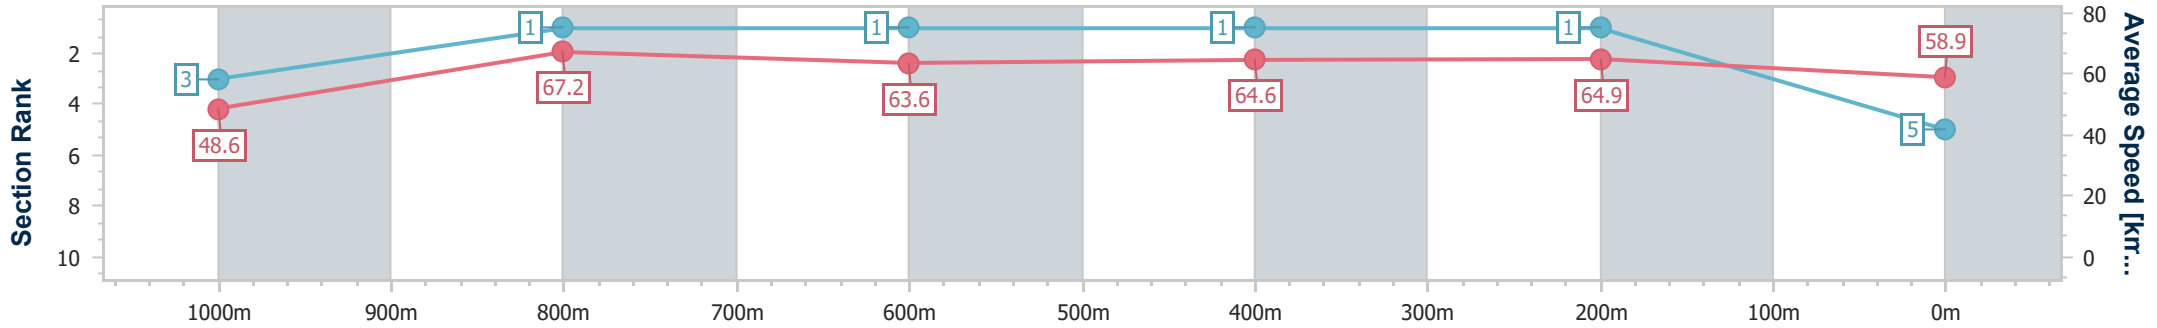

Horse/Jockey Name	Fly Trap
Final Rank	5
Fastest Section Time (Section)	0:07.43 (Overall)
Top Speed [km/h] (Section)	68.0 (1000m)
Race State	Finished

Rockhampton QLD Professional
Race 5: Paradis Imperial Maiden Handicap - 1100m

29 October 2024 - 16:10

Track Rating: Soft 5, Weather: Fine, Rail Position: +7.5m Entire

Section	Overall	1000m	800m	600m	400m	200m
Section Times	1:04.02 [5] (0:07.43)	0:56.59 [3] (0:10.80)	0:45.79 [1] (0:11.32)	0:34.47 [1] (0:11.16)	0:23.31 [1] (0:11.10)	0:12.21 [1] (0:12.21)
Average Speed [km/h]	48.6	67.2	63.6	64.6	64.9	58.9
Top Speed [km/h]	64.3	68.0	66.9	66.1	66.3	63.1
Avg. Dist. to Rail [m]	9.8	2.1	0.4	0.7	0.8	0.7
Avg. Stride Freq. [Hz]	2.2	2.5	2.4	2.4	2.4	2.3
Avg. Stride Length [m]	6.0	7.3	7.3	7.5	7.5	7.1

- [ ] Ranking at each section and finish
- -.-.- No data available at this section
- NA No data available