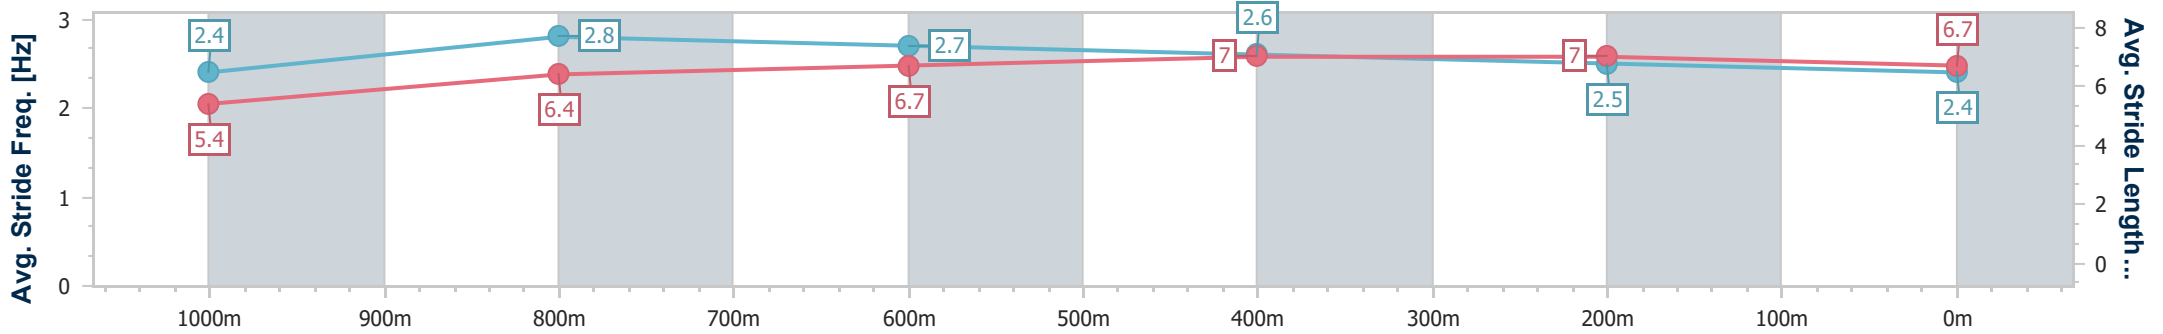

- [] Ranking at each section and finish
- .-.- No data available at this section
- NA No data available

Horse/Jockey Name	Craiglea Bronte
Final Rank	6
Fastest Section Time (Section)	0:07.44 (Overall)
Top Speed [km/h] (Section)	67.1 (1000m)
Race State	Finished

Rockhampton QLD Professional
Race 5: Paradis Imperial Maiden Handicap - 1100m

29 October 2024 - 16:10

Track Rating: Soft 5, Weather: Fine, Rail Position: +7.5m Entire

Section	Overall	1000m	800m	600m	400m	200m
Section Times	1:04.40 [6] (0:07.44)	0:56.96 [4] (0:10.98)	0:45.98 [3] (0:11.35)	0:34.63 [4] (0:11.27)	0:23.36 [4] (0:11.21)	0:12.15 [6] (0:12.15)
Average Speed [km/h]	48.3	65.4	64.3	63.9	64.3	59.3
Top Speed [km/h]	62.4	67.1	65.9	65.7	65.3	62.0
Avg. Dist. to Rail [m]	4.4	0.4	1.7	1.9	2.6	2.8
Avg. Stride Freq. [Hz]	2.4	2.8	2.7	2.6	2.5	2.4
Avg. Stride Length [m]	5.4	6.4	6.7	7.0	7.0	6.7