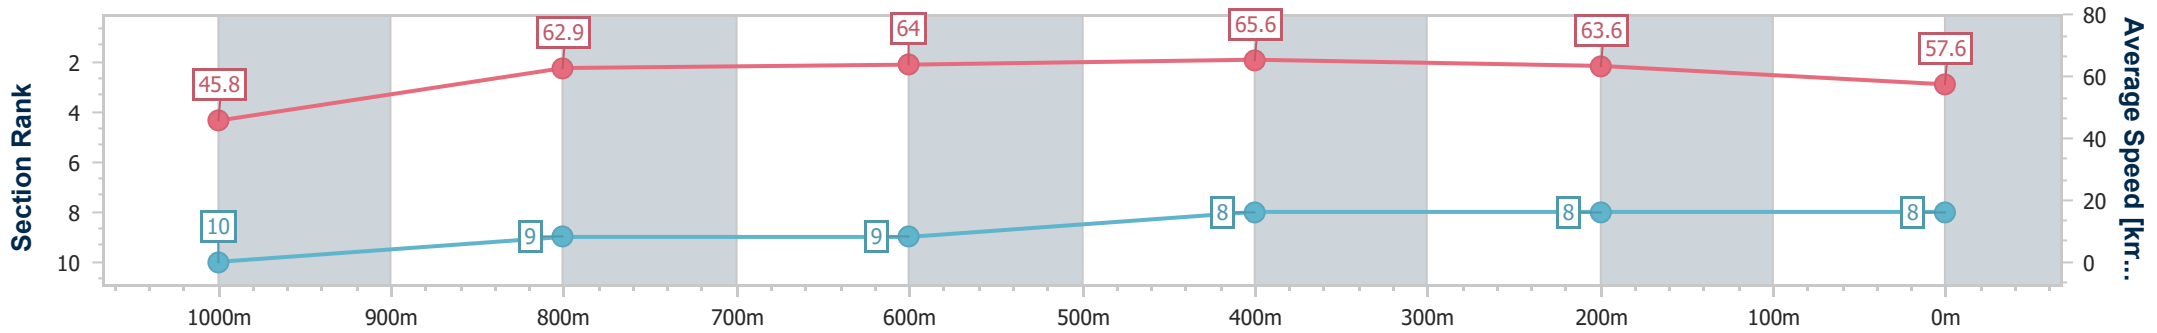

- [] Ranking at each section and finish
- .-.- No data available at this section
- NA No data available

Horse/Jockey Name	Pitleco Lass
Final Rank	8
Fastest Section Time (Section)	0:07.86 (Overall)
Top Speed [km/h] (Section)	66.1 (600m)
Race State	Finished

Rockhampton QLD Professional
Race 5: Paradis Imperial Maiden Handicap - 1100m

29 October 2024 - 16:10

Track Rating: Soft 5, Weather: Fine, Rail Position: +7.5m Entire

Section	Overall	1000m	800m	600m	400m	200m
Section Times	1:05.44 [8] (0:07.86)	0:57.58 [10] (0:11.39)	0:46.19 [9] (0:11.35)	0:34.84 [9] (0:11.00)	0:23.84 [8] (0:11.34)	0:12.50 [8] (0:12.50)
Average Speed [km/h]	45.8	62.9	64.0	65.6	63.6	57.6
Top Speed [km/h]	60.4	64.7	65.6	66.1	65.6	61.0
Avg. Dist. to Rail [m]	7.6	1.0	1.6	2.7	2.1	2.3
Avg. Stride Freq. [Hz]	2.1	2.3	2.3	2.3	2.2	2.2
Avg. Stride Length [m]	5.8	7.5	7.7	8.0	7.9	7.5