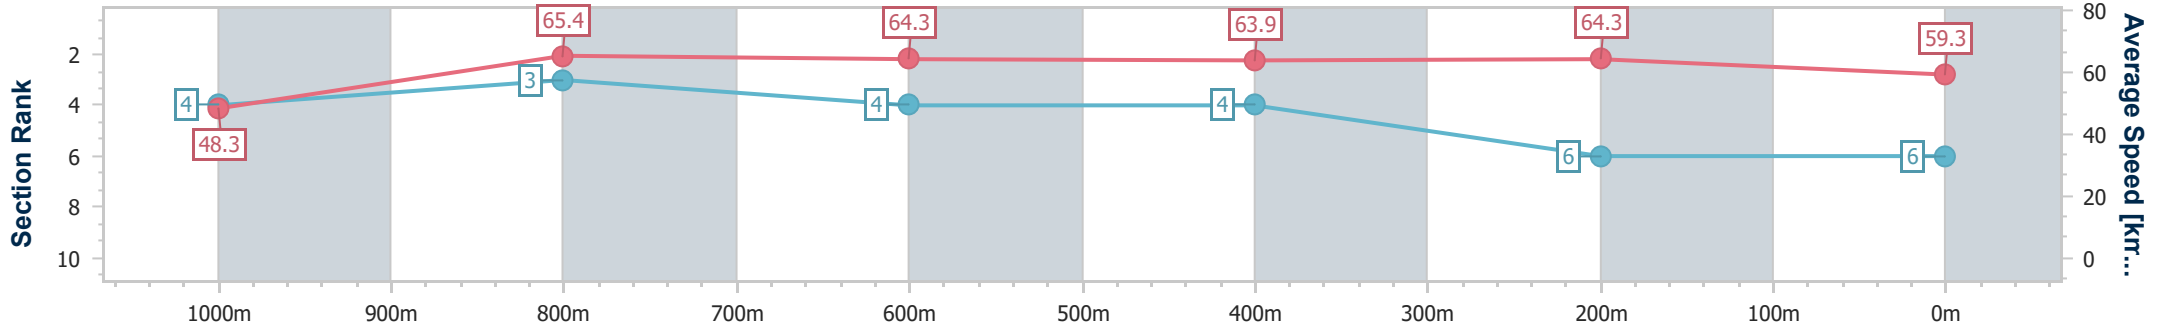

Horse/Jockey Name	Craiglea Bronte
Final Rank	6
Fastest Section Time (Section)	0:07.44 (Overall)
Top Speed [km/h] (Section)	67.1 (1000m)
Race State	Finished

Rockhampton QLD Professional
Race 5: Paradis Imperial Maiden Handicap - 1100m

29 October 2024 - 16:10

Track Rating: Soft 5, Weather: Fine, Rail Position: +7.5m Entire

Section	Overall	1000m	800m	600m	400m	200m
Section Times	1:04.40 [6] (0:07.44)	0:56.96 [4] (0:10.98)	0:45.98 [3] (0:11.35)	0:34.63 [4] (0:11.27)	0:23.36 [4] (0:11.21)	0:12.15 [6] (0:12.15)
Average Speed [km/h]	48.3	65.4	64.3	63.9	64.3	59.3
Top Speed [km/h]	62.4	67.1	65.9	65.7	65.3	62.0
Avg. Dist. to Rail [m]	4.4	0.4	1.7	1.9	2.6	2.8
Avg. Stride Freq. [Hz]	2.4	2.8	2.7	2.6	2.5	2.4
Avg. Stride Length [m]	5.4	6.4	6.7	7.0	7.0	6.7

- [ ] Ranking at each section and finish
- -.-.- No data available at this section
- NA No data available