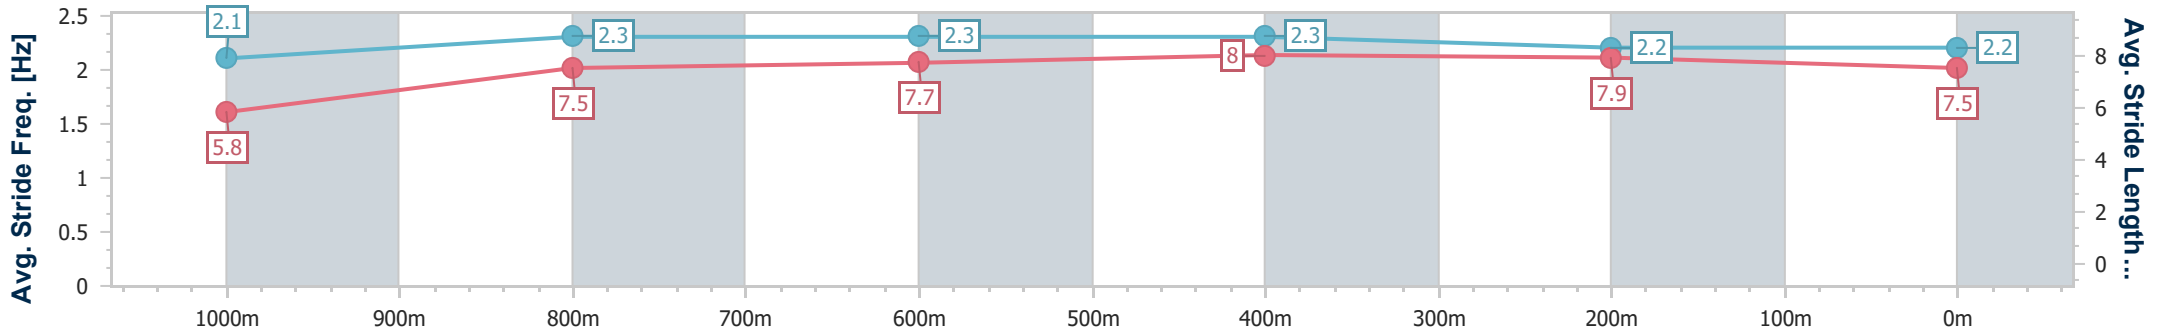

- [] Ranking at each section and finish
- .-.- No data available at this section
- NA No data available

Horse/Jockey Name	Pitleco Lass
Final Rank	8
Fastest Section Time (Section)	0:07.86 (Overall)
Top Speed [km/h] (Section)	66.1 (600m)
Race State	Finished

Rockhampton QLD Professional
Race 5: Paradis Imperial Maiden Handicap - 1100m

29 October 2024 - 16:10

Track Rating: Soft 5, Weather: Fine, Rail Position: +7.5m Entire

Section	Overall	1000m	800m	600m	400m	200m
Section Times	1:05.44 [8] (0:07.86)	0:57.58 [10] (0:11.39)	0:46.19 [9] (0:11.35)	0:34.84 [9] (0:11.00)	0:23.84 [8] (0:11.34)	0:12.50 [8] (0:12.50)
Average Speed [km/h]	45.8	62.9	64.0	65.6	63.6	57.6
Top Speed [km/h]	60.4	64.7	65.6	66.1	65.6	61.0
Avg. Dist. to Rail [m]	7.6	1.0	1.6	2.7	2.1	2.3
Avg. Stride Freq. [Hz]	2.1	2.3	2.3	2.3	2.2	2.2
Avg. Stride Length [m]	5.8	7.5	7.7	8.0	7.9	7.5