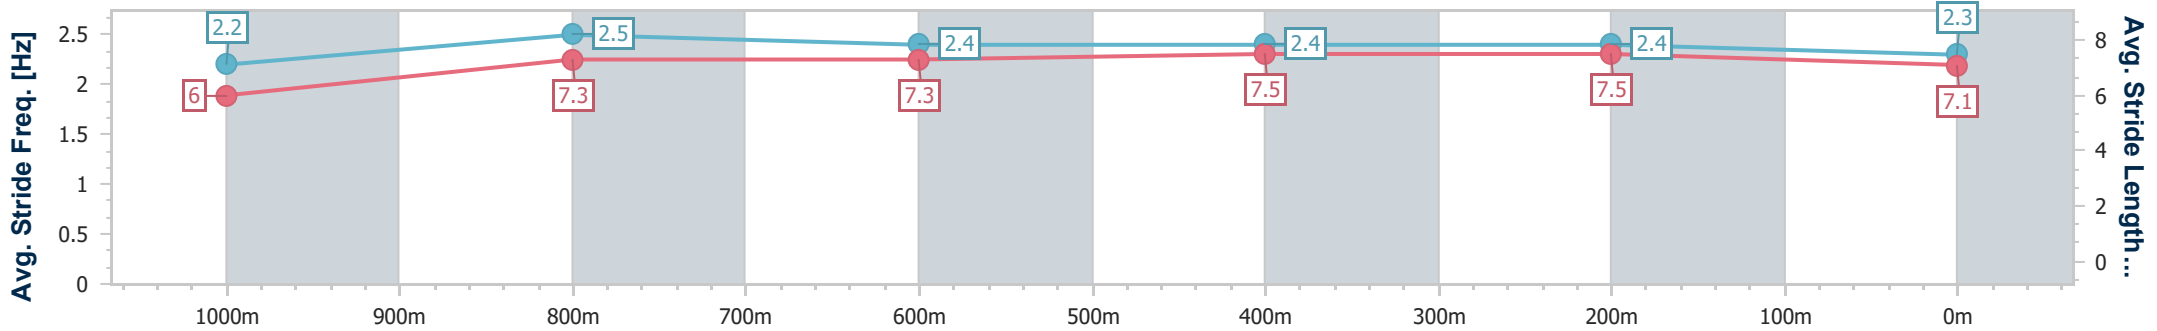

Horse/Jockey Name	Fly Trap
Final Rank	5
Fastest Section Time (Section)	0:07.43 (Overall)
Top Speed [km/h] (Section)	68.0 (1000m)
Race State	Finished

Rockhampton QLD Professional
Race 5: Paradis Imperial Maiden Handicap - 1100m

29 October 2024 - 16:10

Track Rating: Soft 5, Weather: Fine, Rail Position: +7.5m Entire

Section	Overall	1000m	800m	600m	400m	200m
Section Times	1:04.02 [5] (0:07.43)	0:56.59 [3] (0:10.80)	0:45.79 [1] (0:11.32)	0:34.47 [1] (0:11.16)	0:23.31 [1] (0:11.10)	0:12.21 [1] (0:12.21)
Average Speed [km/h]	48.6	67.2	63.6	64.6	64.9	58.9
Top Speed [km/h]	64.3	68.0	66.9	66.1	66.3	63.1
Avg. Dist. to Rail [m]	9.8	2.1	0.4	0.7	0.8	0.7
Avg. Stride Freq. [Hz]	2.2	2.5	2.4	2.4	2.4	2.3
Avg. Stride Length [m]	6.0	7.3	7.3	7.5	7.5	7.1

- [ ] Ranking at each section and finish
- -.-.- No data available at this section
- NA No data available