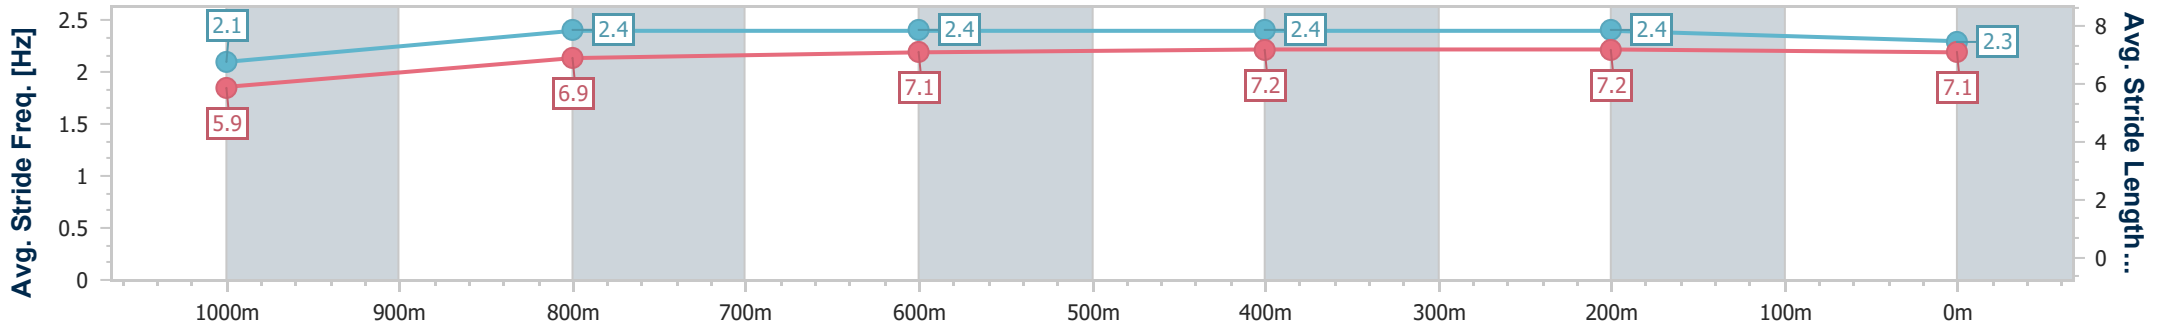

Horse/Jockey Name	Shekinah
Final Rank	2
Fastest Section Time (Section)	0:07.66 (Overall)
Top Speed [km/h] (Section)	66.0 (600m)
Race State	Finished

Rockhampton QLD Professional
Race 5: Paradis Imperial Maiden Handicap - 1100m

29 October 2024 - 16:10

Track Rating: Soft 5, Weather: Fine, Rail Position: +7.5m Entire

Section	Overall	1000m	800m	600m	400m	200m
Section Times	1:03.80 [2] (0:07.66)	0:56.14 [7] (0:11.27)	0:44.87 [7] (0:11.14)	0:33.73 [7] (0:11.11)	0:22.62 [7] (0:11.00)	0:11.62 [5] (0:11.62)
Average Speed [km/h]	47.0	63.4	65.3	64.9	65.4	61.9
Top Speed [km/h]	61.9	64.9	65.5	66.0	66.0	64.4
Avg. Dist. to Rail [m]	1.9	0.9	1.5	3.3	5.5	6.3
Avg. Stride Freq. [Hz]	2.1	2.4	2.4	2.4	2.4	2.3
Avg. Stride Length [m]	5.9	6.9	7.1	7.2	7.2	7.1

- [ ] Ranking at each section and finish
- -.-.- No data available at this section
- NA No data available