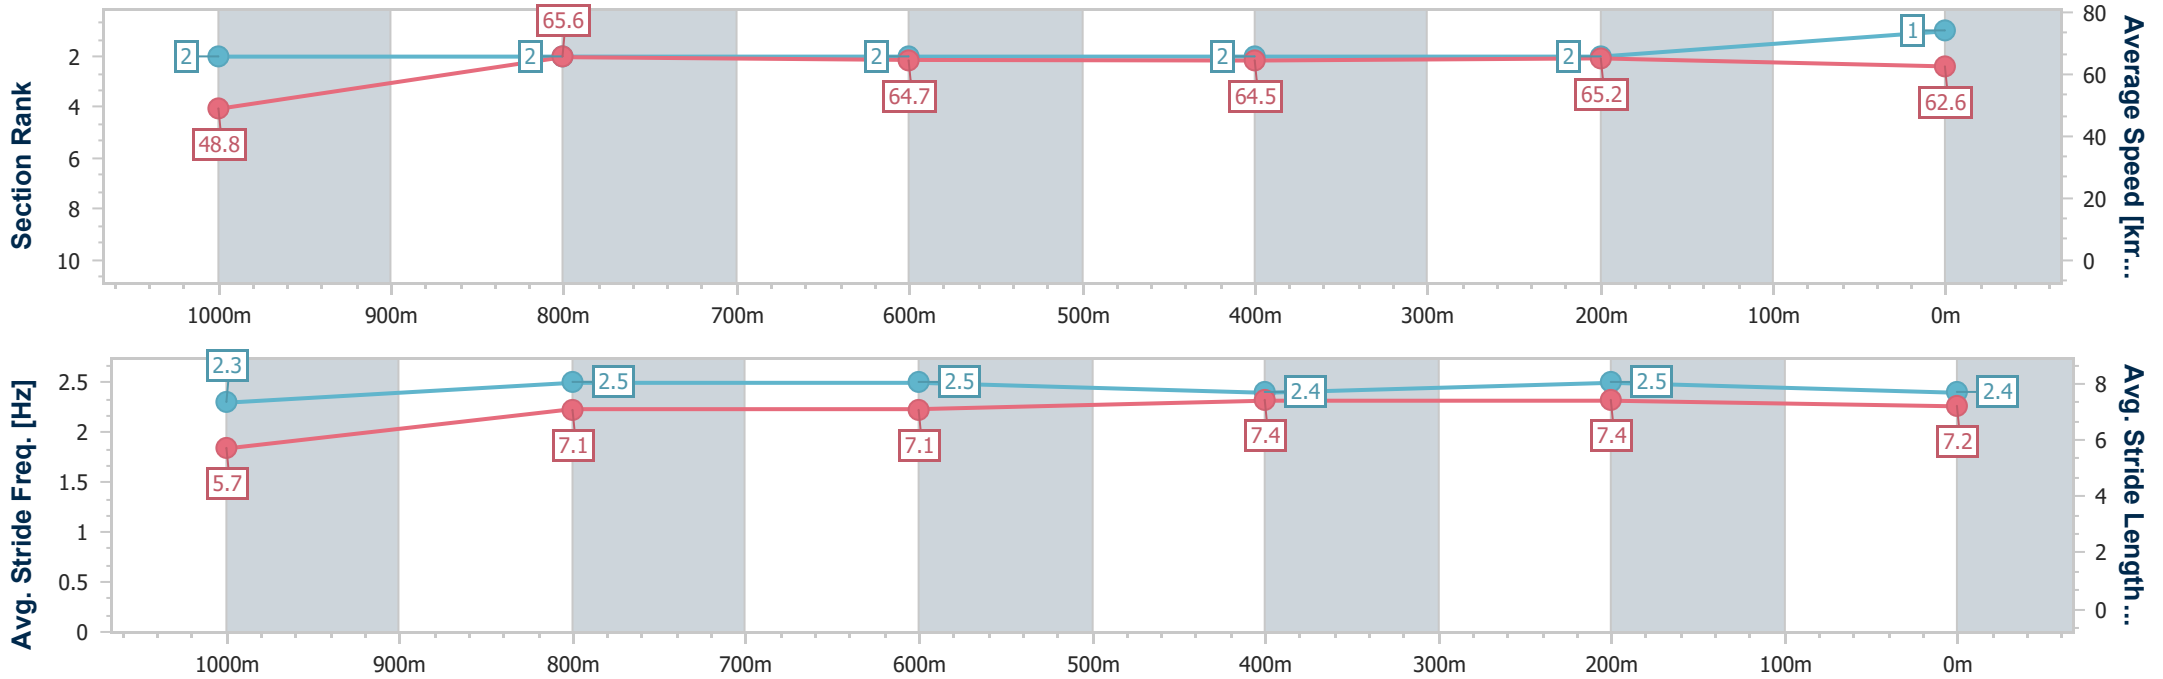

Horse/Jockey Name	Bigcat
Final Rank	1
Fastest Section Time (Section)	0:07.38 (Overall)
Top Speed [km/h] (Section)	66.8 (800m)
Race State	Finished

Rockhampton QLD Professional
Race 5: Paradis Imperial Maiden Handicap - 1100m

29 October 2024 - 16:10

Track Rating: Soft 5, Weather: Fine, Rail Position: +7.5m Entire

Section	Overall	1000m	800m	600m	400m	200m
Section Times	1:03.37 [1] (0:07.38)	0:55.99 [2] (0:10.96)	0:45.03 [2] (0:11.32)	0:33.71 [2] (0:11.18)	0:22.53 [2] (0:11.04)	0:11.49 [2] (0:11.49)
Average Speed [km/h]	48.8	65.6	64.7	64.5	65.2	62.6
Top Speed [km/h]	62.9	66.3	66.8	66.3	66.0	64.7
Avg. Dist. to Rail [m]	5.4	0.8	2.5	3.3	3.3	3.4
Avg. Stride Freq. [Hz]	2.3	2.5	2.5	2.4	2.5	2.4
Avg. Stride Length [m]	5.7	7.1	7.1	7.4	7.4	7.2

- [ ] Ranking at each section and finish
- -.-.- No data available at this section
- NA No data available