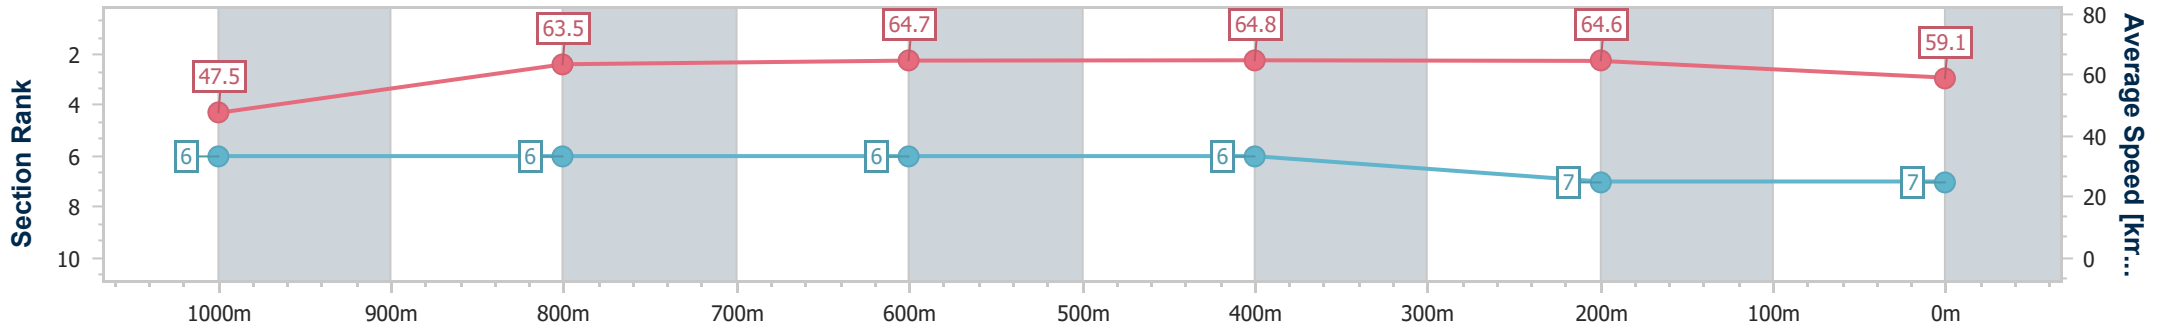

- [] Ranking at each section and finish
- .-.- No data available at this section
- NA No data available

Horse/Jockey Name	Heroic Desire
Final Rank	7
Fastest Section Time (Section)	0:07.58 (Overall)
Top Speed [km/h] (Section)	67.5 (800m)
Race State	Finished

Rockhampton QLD Professional
Race 5: Paradis Imperial Maiden Handicap - 1100m

29 October 2024 - 16:10

Track Rating: Soft 5, Weather: Fine, Rail Position: +7.5m Entire

Section	Overall	1000m	800m	600m	400m	200m
Section Times	1:04.49 [7] (0:07.58)	0:56.91 [6] (0:11.27)	0:45.64 [6] (0:11.18)	0:34.46 [6] (0:11.12)	0:23.34 [6] (0:11.15)	0:12.19 [7] (0:12.19)
Average Speed [km/h]	47.5	63.5	64.7	64.8	64.6	59.1
Top Speed [km/h]	61.2	66.4	67.5	66.4	66.4	62.6
Avg. Dist. to Rail [m]	5.8	1.3	2.1	3.8	5.4	5.6
Avg. Stride Freq. [Hz]	2.2	2.4	2.5	2.4	2.4	2.3
Avg. Stride Length [m]	5.8	7.3	7.2	7.4	7.3	7.1