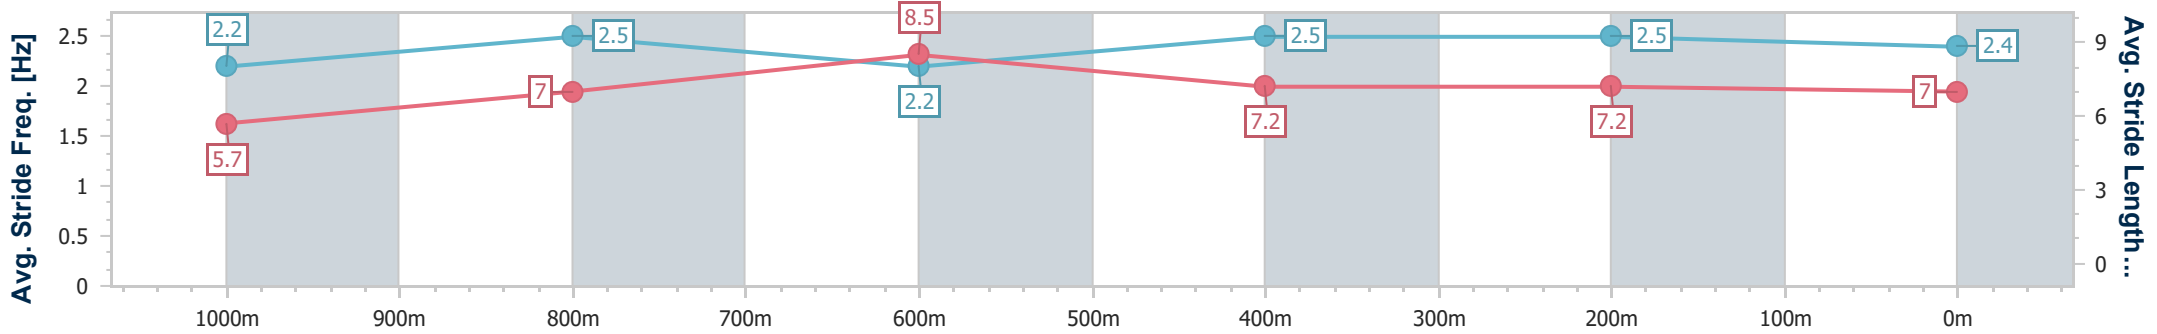

Horse/Jockey Name	Peaking Tom
Final Rank	4
Fastest Section Time (Section)	0:07.55 (Overall)
Top Speed [km/h] (Section)	67.5 (800m)
Race State	Finished

Rockhampton QLD Professional
Race 5: Paradis Imperial Maiden Handicap - 1100m

29 October 2024 - 16:10

Track Rating: Soft 5, Weather: Fine, Rail Position: +7.5m Entire

Section	Overall	1000m	800m	600m	400m	200m
Section Times	1:03.95 [4] (0:07.55)	0:56.40 [5] (0:11.24)	0:45.16 [5] (0:10.94)	0:34.22 [3] (0:11.11)	0:23.11 [3] (0:11.19)	0:11.92 [3] (0:11.92)
Average Speed [km/h]	47.7	64.1	66.4	64.9	64.3	60.5
Top Speed [km/h]	61.7	67.5	67.5	65.6	65.3	63.5
Avg. Dist. to Rail [m]	6.6	0.8	1.4	3.3	3.6	3.5
Avg. Stride Freq. [Hz]	2.2	2.5	2.2	2.5	2.5	2.4
Avg. Stride Length [m]	5.7	7.0	8.5	7.2	7.2	7.0

- [ ] Ranking at each section and finish
- -.-.- No data available at this section
- NA No data available