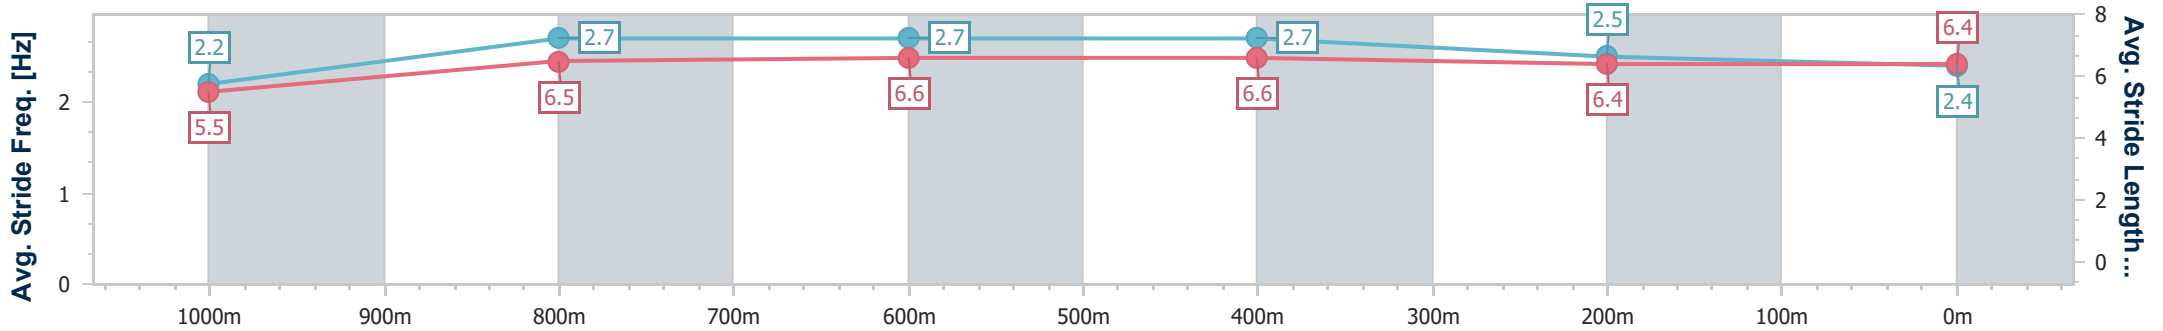

Rockhampton QLD Professional
Race 5: Paradis Imperial Maiden Handicap - 1100m

29 October 2024 - 16:10

Track Rating: Soft 5, Weather: Fine, Rail Position: +7.5m Entire

Section	Overall	1000m	800m	600m	400m	200m
Section Times	1:06.91 [9] (0:07.84)	0:59.07 [9] (0:11.46)	0:47.61 [10] (0:11.57)	0:36.04 [10] (0:11.46)	0:24.58 [10] (0:12.09)	0:12.49 [10] (0:12.49)
Average Speed [km/h]	46.0	63.1	64.1	62.9	59.6	57.7
Top Speed [km/h]	61.6	65.4	65.3	63.4	61.9	59.5
Avg. Dist. to Rail [m]	8.7	1.3	3.8	3.3	1.9	1.2
Avg. Stride Freq. [Hz]	2.3	2.5	2.5	2.4	2.3	2.3
Avg. Stride Length [m]	5.4	7.0	7.0	7.4	7.1	6.9

- [] Ranking at each section and finish
- .-.- No data available at this section
- NA No data available

Horse/Jockey Name	Street Needs
Final Rank	10
Fastest Section Time (Section)	0:07.80 (Overall)
Top Speed [km/h] (Section)	65.7 (600m)
Race State	Finished

Rockhampton QLD Professional
Race 5: Paradis Imperial Maiden Handicap - 1100m

29 October 2024 - 16:10

Track Rating: Soft 5, Weather: Fine, Rail Position: +7.5m Entire

Section	Overall	1000m	800m	600m	400m	200m
Section Times	1:06.99 [10] (0:07.80)	0:59.19 [8] (0:11.36)	0:47.83 [8] (0:11.31)	0:36.52 [8] (0:11.33)	0:25.19 [9] (0:12.30)	0:12.89 [9] (0:12.89)
Average Speed [km/h]	46.1	63.1	64.3	63.6	58.5	55.9
Top Speed [km/h]	60.9	64.3	65.0	65.7	62.0	56.9
Avg. Dist. to Rail [m]	2.5	0.6	1.2	3.8	3.5	3.6
Avg. Stride Freq. [Hz]	2.2	2.7	2.7	2.7	2.5	2.4
Avg. Stride Length [m]	5.5	6.5	6.6	6.6	6.4	6.4

- [] Ranking at each section and finish
- .-.- No data available at this section
- NA No data available