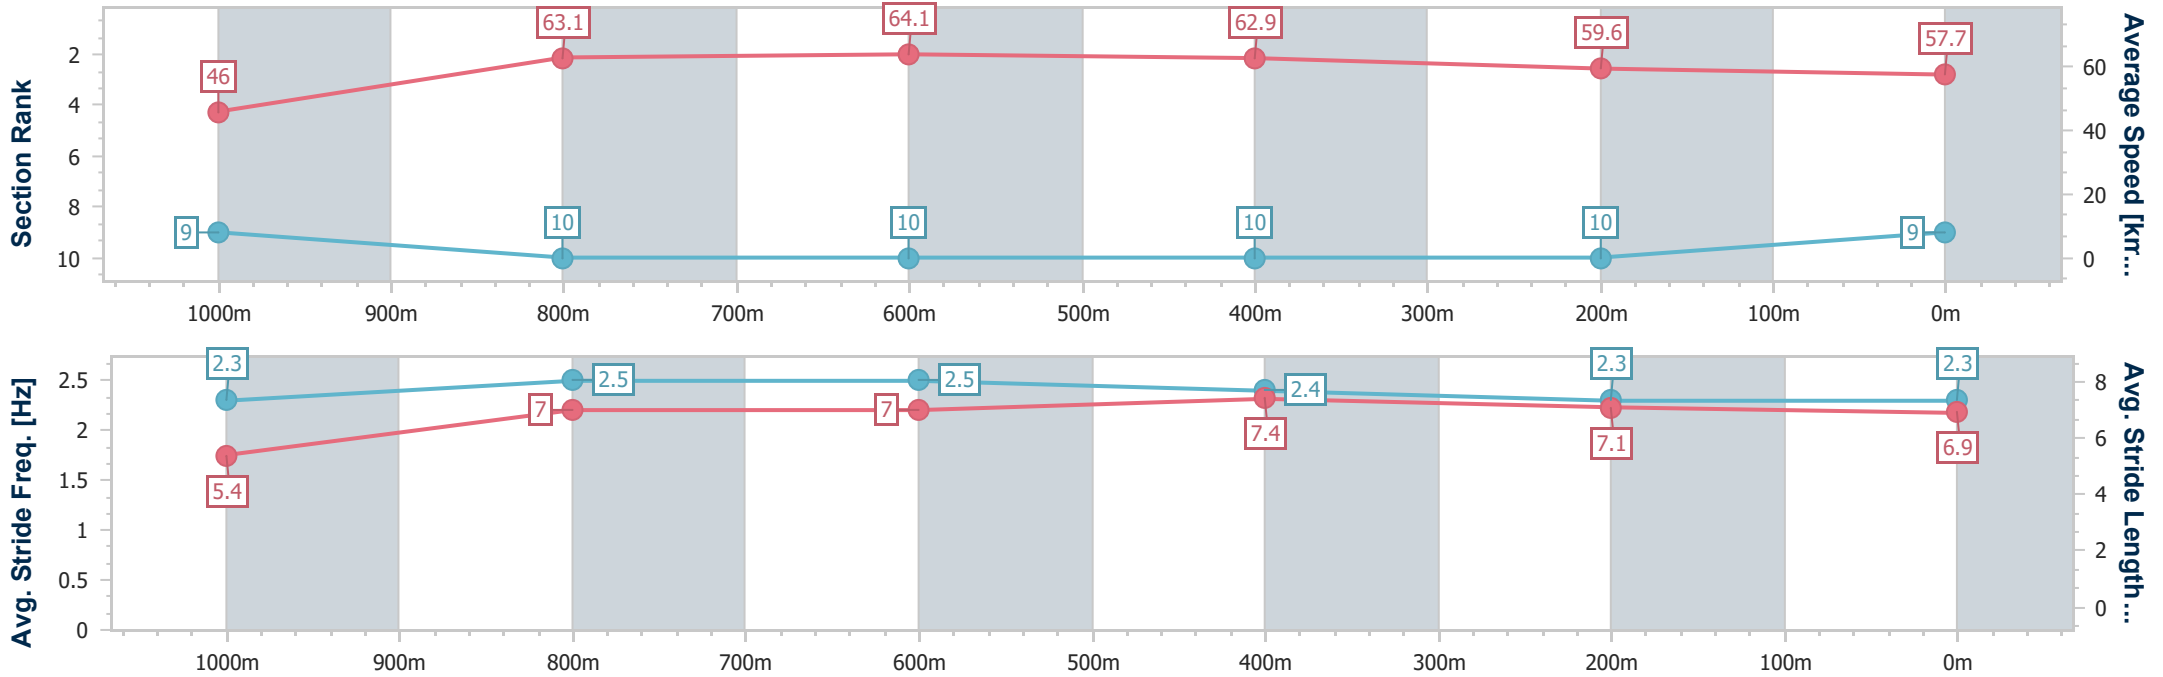

Rockhampton QLD Professional
Race 5: Paradis Imperial Maiden Handicap - 1100m

29 October 2024 - 16:10

Track Rating: Soft 5, Weather: Fine, Rail Position: +7.5m Entire

Section	Overall	1000m	800m	600m	400m	200m
Section Times	1:05.44 [8] (0:07.86)	0:57.58 [10] (0:11.39)	0:46.19 [9] (0:11.35)	0:34.84 [9] (0:11.00)	0:23.84 [8] (0:11.34)	0:12.50 [8] (0:12.50)
Average Speed [km/h]	45.8	62.9	64.0	65.6	63.6	57.6
Top Speed [km/h]	60.4	64.7	65.6	66.1	65.6	61.0
Avg. Dist. to Rail [m]	7.6	1.0	1.6	2.7	2.1	2.3
Avg. Stride Freq. [Hz]	2.1	2.3	2.3	2.3	2.2	2.2
Avg. Stride Length [m]	5.8	7.5	7.7	8.0	7.9	7.5

- [] Ranking at each section and finish
- .-.- No data available at this section
- NA No data available

Horse/Jockey Name	Gee Em Cee
Final Rank	9
Fastest Section Time (Section)	0:07.84 (Overall)
Top Speed [km/h] (Section)	65.4 (1000m)
Race State	Finished

Rockhampton QLD Professional
Race 5: Paradis Imperial Maiden Handicap - 1100m

29 October 2024 - 16:10

Track Rating: Soft 5, Weather: Fine, Rail Position: +7.5m Entire

Section	Overall	1000m	800m	600m	400m	200m
Section Times	1:06.91 [9] (0:07.84)	0:59.07 [9] (0:11.46)	0:47.61 [10] (0:11.57)	0:36.04 [10] (0:11.46)	0:24.58 [10] (0:12.09)	0:12.49 [10] (0:12.49)
Average Speed [km/h]	46.0	63.1	64.1	62.9	59.6	57.7
Top Speed [km/h]	61.6	65.4	65.3	63.4	61.9	59.5
Avg. Dist. to Rail [m]	8.7	1.3	3.8	3.3	1.9	1.2
Avg. Stride Freq. [Hz]	2.3	2.5	2.5	2.4	2.3	2.3
Avg. Stride Length [m]	5.4	7.0	7.0	7.4	7.1	6.9

- [] Ranking at each section and finish
- .-.- No data available at this section
- NA No data available

Horse/Jockey Name	Street Needs
Final Rank	10
Fastest Section Time (Section)	0:07.80 (Overall)
Top Speed [km/h] (Section)	65.7 (600m)
Race State	Finished