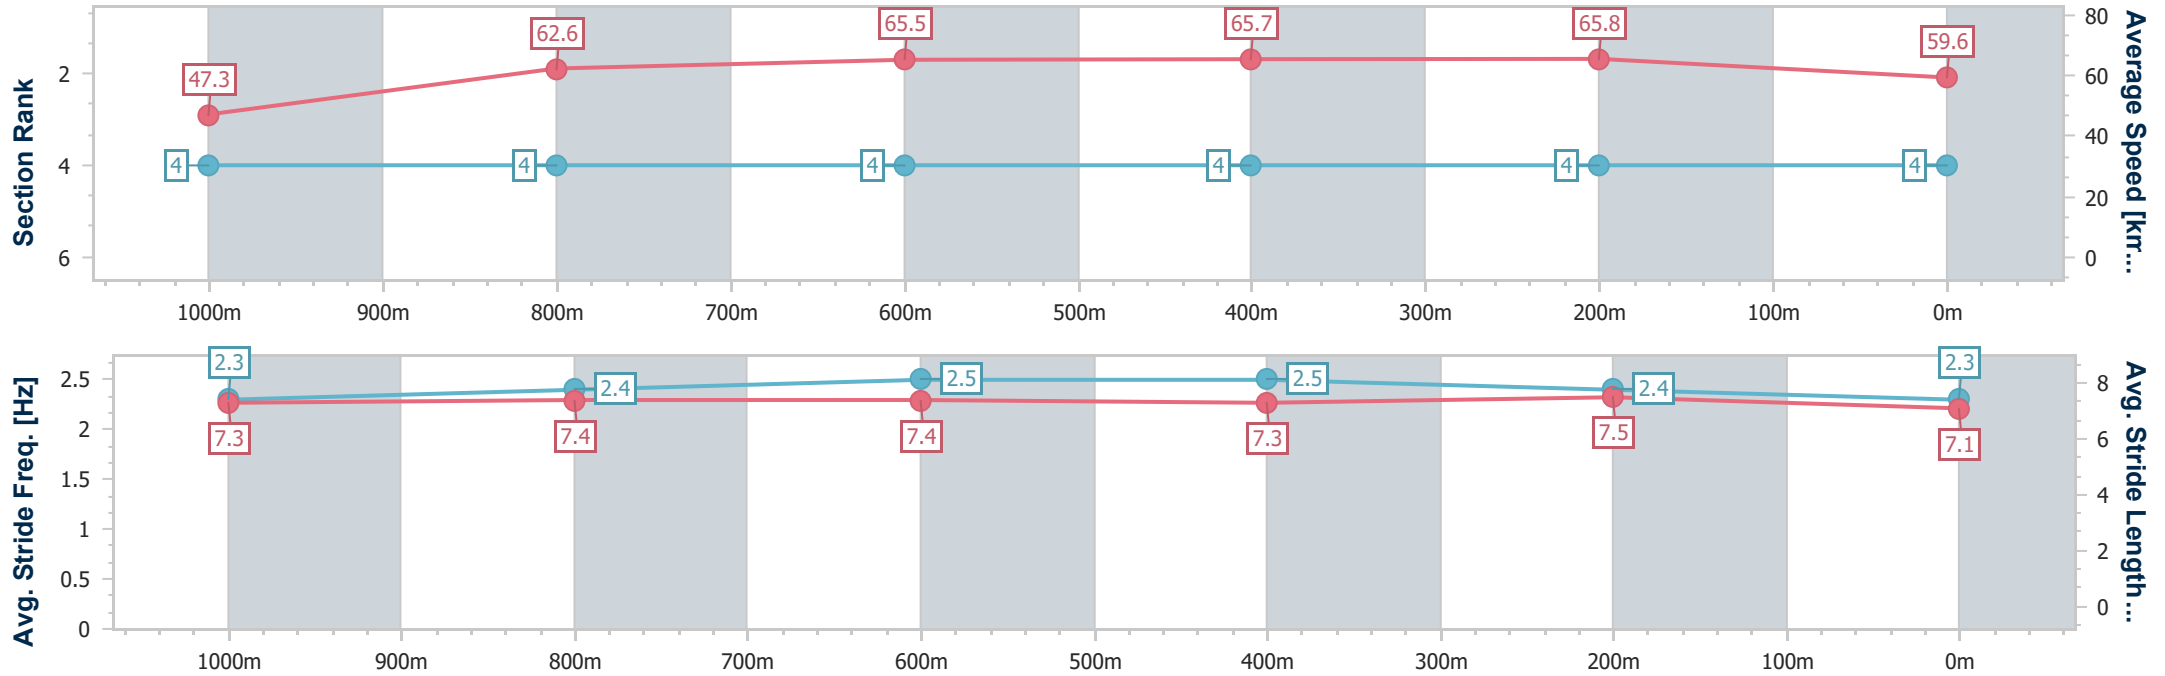

Rockhampton QLD Professional
Race 2: Great Northern OPEN Handicap - 1100m

29 October 2024 - 14:20

Track Rating: Soft 5, Weather: Fine, Rail Position: +7.5m Entire

Section	Overall	1000m	800m	600m	400m	200m
Section Times	1:03.82 [3] (0:07.18)	0:56.64 [2] (0:11.33)	0:45.31 [2] (0:11.31)	0:34.00 [2] (0:10.80)	0:23.20 [2] (0:11.02)	0:12.18 [3] (0:12.18)
Average Speed [km/h]	50.1	63.6	64.2	66.8	65.3	59.1
Top Speed [km/h]	61.5	65.3	65.5	67.8	67.4	61.8
Avg. Dist. to Rail [m]	2.4	0.4	1.1	2.3	3.1	4.2
Avg. Stride Freq. [Hz]	2.4	2.4	2.5	2.5	2.5	2.4
Avg. Stride Length [m]	7.4	7.3	7.1	7.3	7.2	7.0

- [] Ranking at each section and finish
- .-.- No data available at this section
- NA No data available

Horse/Jockey Name	Masonry Man
Final Rank	4
Fastest Section Time (Section)	0:07.62 (Overall)
Top Speed [km/h] (Section)	68.2 (400m)
Race State	Finished

Rockhampton QLD Professional
Race 2: Great Northern OPEN Handicap - 1100m

29 October 2024 - 14:20

Track Rating: Soft 5, Weather: Fine, Rail Position: +7.5m Entire

Section	Overall	1000m	800m	600m	400m	200m
Section Times	1:04.04 [4] (0:07.62)	0:56.42 [4] (0:11.37)	0:45.05 [4] (0:11.04)	0:34.01 [4] (0:10.97)	0:23.04 [4] (0:10.95)	0:12.09 [4] (0:12.09)
Average Speed [km/h]	47.3	62.6	65.5	65.7	65.8	59.6
Top Speed [km/h]	58.5	66.0	66.9	66.5	68.2	64.7
Avg. Dist. to Rail [m]	2.5	1.6	1.2	3.0	4.3	3.3
Avg. Stride Freq. [Hz]	2.3	2.4	2.5	2.5	2.4	2.3
Avg. Stride Length [m]	7.3	7.4	7.4	7.3	7.5	7.1

- [] Ranking at each section and finish
- .-.- No data available at this section
- NA No data available