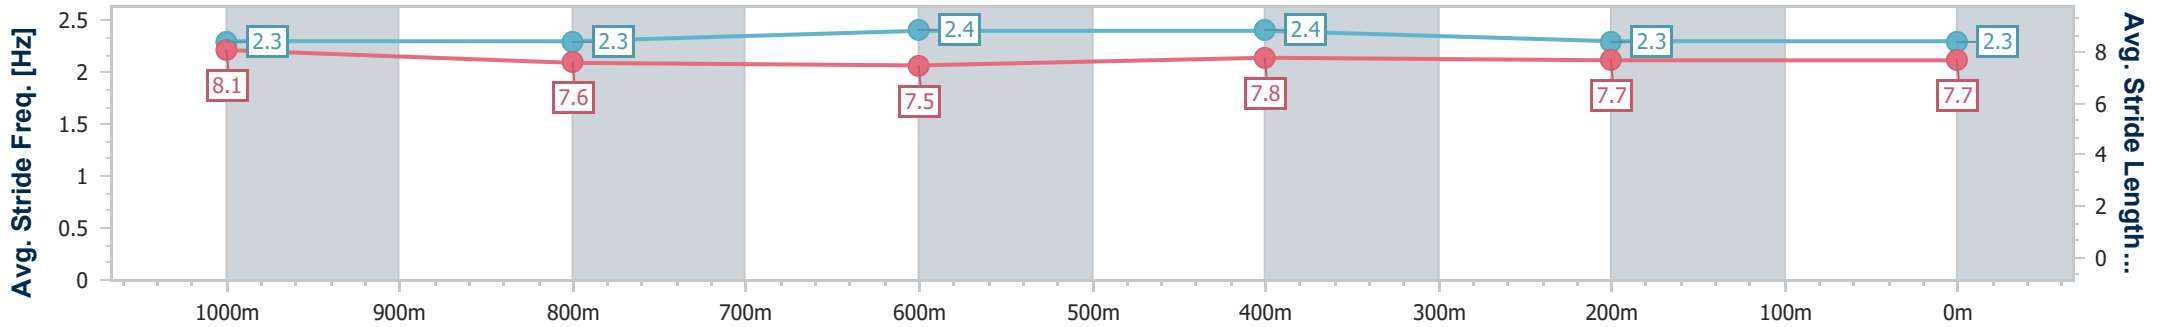

29 October 2024 - 14:20

Track Rating: Soft 5, Weather: Fine, Rail Position: +7.5m Entire

Section	Overall	1000m	800m	600m	400m	200m
Section Times	1:02.73 [1] (0:06.99)	0:55.74 [1] (0:11.39)	0:44.35 [1] (0:11.07)	0:33.28 [1] (0:10.85)	0:22.43 [1] (0:10.98)	0:11.45 [1] (0:11.45)
Average Speed [km/h]	51.3	62.6	64.8	66.3	65.5	62.9
Top Speed [km/h]	59.6	65.0	66.8	67.5	66.6	65.4
Avg. Dist. to Rail [m]	1.1	1.5	0.8	0.4	0.4	1.6
Avg. Stride Freq. [Hz]	2.3	2.3	2.4	2.4	2.3	2.3
Avg. Stride Length [m]	8.1	7.6	7.5	7.8	7.7	7.7