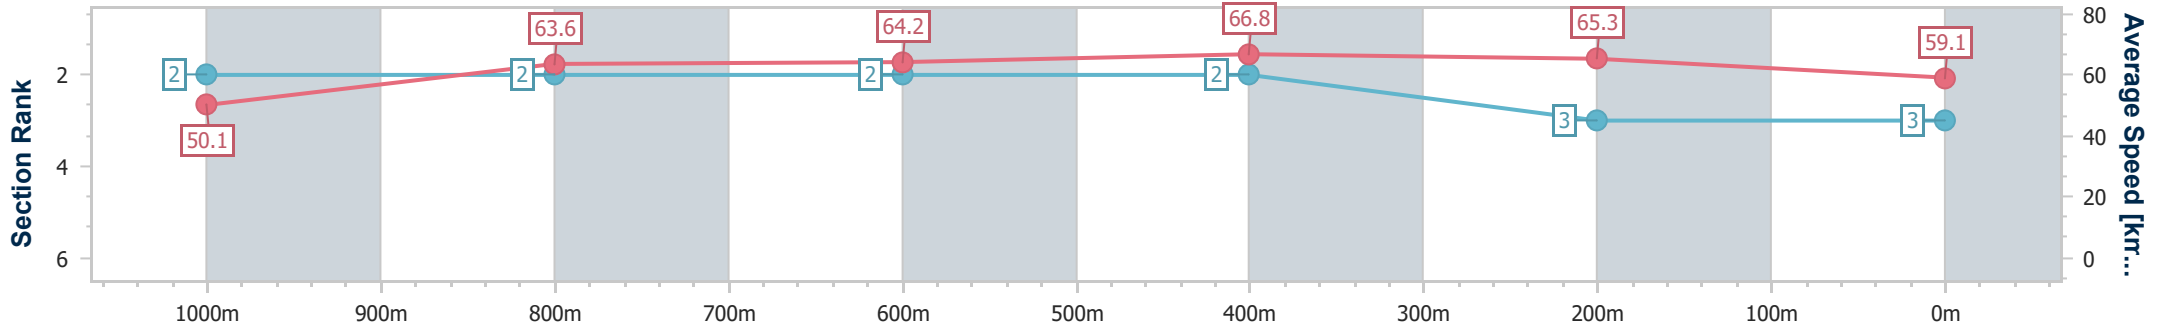

- [] Ranking at each section and finish
- .-.- No data available at this section
- NA No data available

Horse/Jockey Name	Media Empire
Final Rank	3
Fastest Section Time (Section)	0:07.18 (Overall)
Top Speed [km/h] (Section)	67.8 (600m)
Race State	Finished

Rockhampton QLD Professional
Race 2: Great Northern OPEN Handicap - 1100m

29 October 2024 - 14:20

Track Rating: Soft 5, Weather: Fine, Rail Position: +7.5m Entire

Section	Overall	1000m	800m	600m	400m	200m
Section Times	1:03.82 [3] (0:07.18)	0:56.64 [2] (0:11.33)	0:45.31 [2] (0:11.31)	0:34.00 [2] (0:10.80)	0:23.20 [2] (0:11.02)	0:12.18 [3] (0:12.18)
Average Speed [km/h]	50.1	63.6	64.2	66.8	65.3	59.1
Top Speed [km/h]	61.5	65.3	65.5	67.8	67.4	61.8
Avg. Dist. to Rail [m]	2.4	0.4	1.1	2.3	3.1	4.2
Avg. Stride Freq. [Hz]	2.4	2.4	2.5	2.5	2.5	2.4
Avg. Stride Length [m]	7.4	7.3	7.1	7.3	7.2	7.0