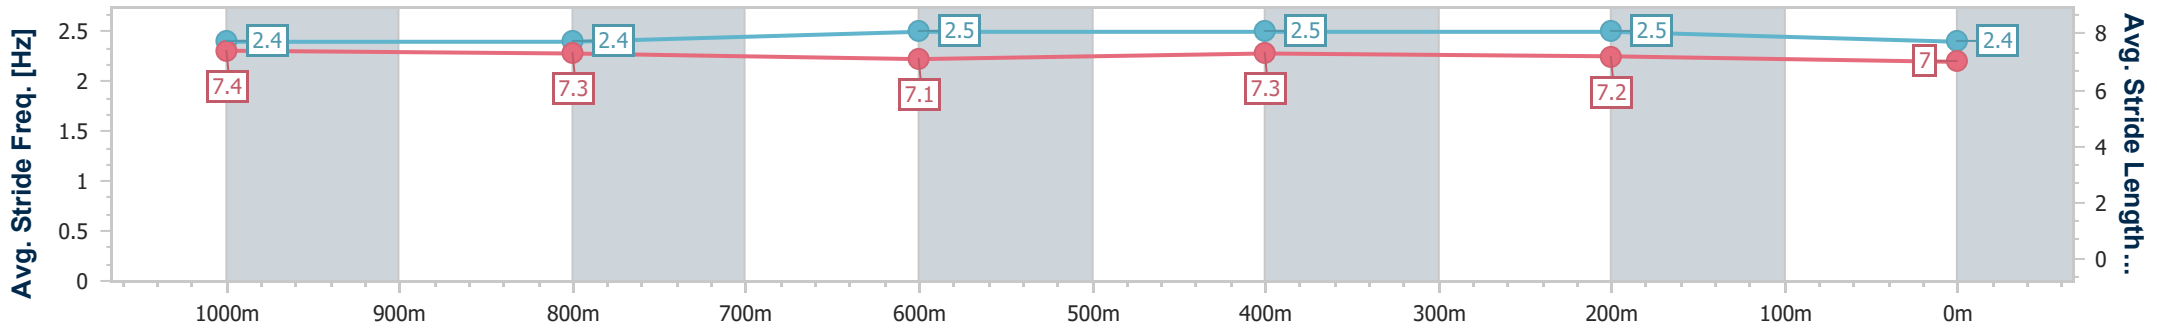

- [] Ranking at each section and finish
- .-.- No data available at this section
- NA No data available

Horse/Jockey Name	Media Empire
Final Rank	3
Fastest Section Time (Section)	0:07.18 (Overall)
Top Speed [km/h] (Section)	67.8 (600m)
Race State	Finished

Rockhampton QLD Professional
Race 2: Great Northern OPEN Handicap - 1100m

29 October 2024 - 14:20

Track Rating: Soft 5, Weather: Fine, Rail Position: +7.5m Entire

Section	Overall	1000m	800m	600m	400m	200m
Section Times	1:03.82 [3] (0:07.18)	0:56.64 [2] (0:11.33)	0:45.31 [2] (0:11.31)	0:34.00 [2] (0:10.80)	0:23.20 [2] (0:11.02)	0:12.18 [3] (0:12.18)
Average Speed [km/h]	50.1	63.6	64.2	66.8	65.3	59.1
Top Speed [km/h]	61.5	65.3	65.5	67.8	67.4	61.8
Avg. Dist. to Rail [m]	2.4	0.4	1.1	2.3	3.1	4.2
Avg. Stride Freq. [Hz]	2.4	2.4	2.5	2.5	2.5	2.4
Avg. Stride Length [m]	7.4	7.3	7.1	7.3	7.2	7.0