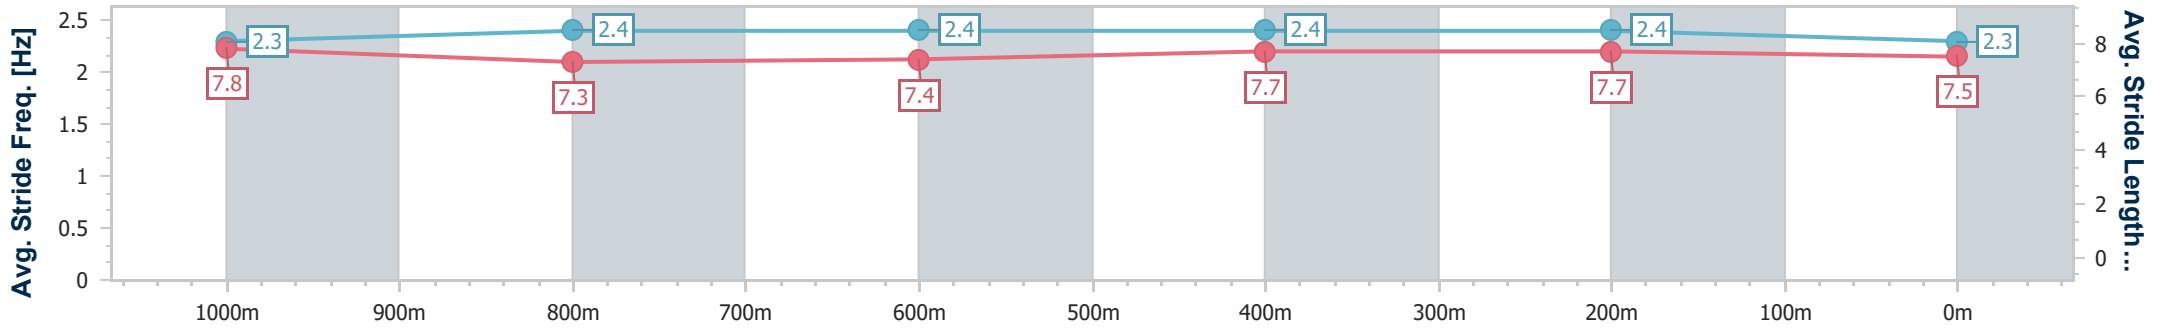

Horse/Jockey Name	Doubting Eye
Final Rank	2
Fastest Section Time (Section)	0:07.32 (Overall)
Top Speed [km/h] (Section)	69.2 (400m)
Race State	Finished

Rockhampton QLD Professional
Race 2: Great Northern OPEN Handicap - 1100m

29 October 2024 - 14:20

Track Rating: Soft 5, Weather: Fine, Rail Position: +7.5m Entire

Section	Overall	1000m	800m	600m	400m	200m
Section Times	1:02.87 [2] (0:07.32)	0:55.55 [3] (0:11.38)	0:44.17 [3] (0:11.23)	0:32.94 [3] (0:10.70)	0:22.24 [3] (0:10.75)	0:11.49 [2] (0:11.49)
Average Speed [km/h]	49.3	62.9	65.0	67.3	67.0	62.6
Top Speed [km/h]	59.4	66.1	66.5	69.0	69.2	65.0
Avg. Dist. to Rail [m]	0.4	0.9	1.5	1.8	2.9	4.2
Avg. Stride Freq. [Hz]	2.3	2.4	2.4	2.4	2.4	2.3
Avg. Stride Length [m]	7.8	7.3	7.4	7.7	7.7	7.5

- [ ] Ranking at each section and finish
- -.-.- No data available at this section
- NA No data available