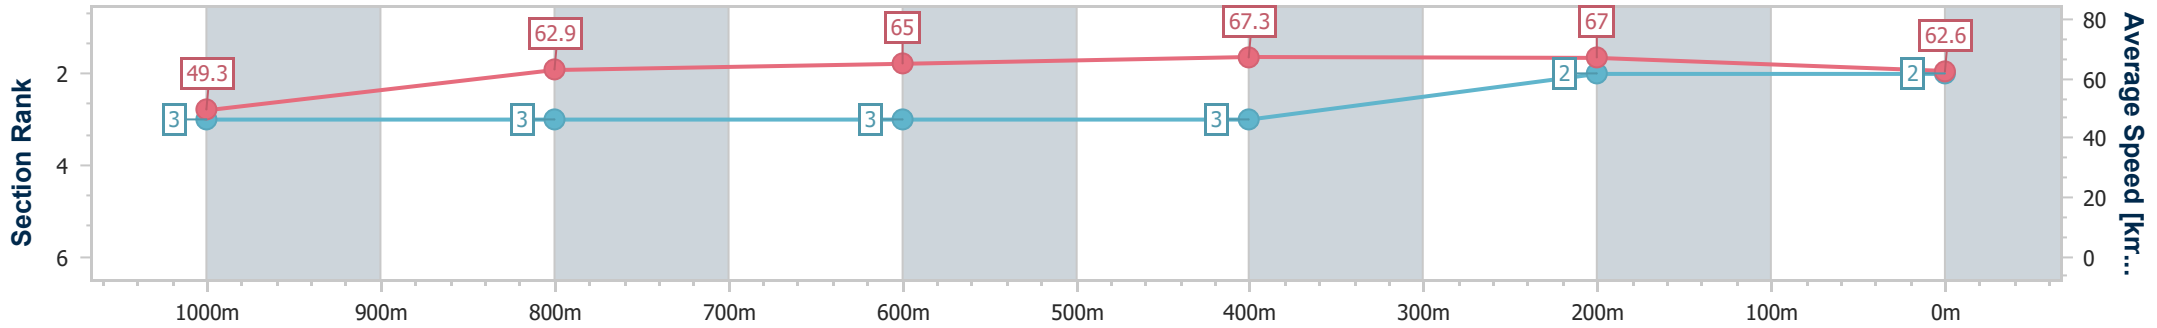

29 October 2024 - 14:20

Track Rating: Soft 5, Weather: Fine, Rail Position: +7.5m Entire

Section	Overall	1000m	800m	600m	400m	200m
Section Times	1:02.73 [1] (0:06.99)	0:55.74 [1] (0:11.39)	0:44.35 [1] (0:11.07)	0:33.28 [1] (0:10.85)	0:22.43 [1] (0:10.98)	0:11.45 [1] (0:11.45)
Average Speed [km/h]	51.3	62.6	64.8	66.3	65.5	62.9
Top Speed [km/h]	59.6	65.0	66.8	67.5	66.6	65.4
Avg. Dist. to Rail [m]	1.1	1.5	0.8	0.4	0.4	1.6
Avg. Stride Freq. [Hz]	2.3	2.3	2.4	2.4	2.3	2.3
Avg. Stride Length [m]	8.1	7.6	7.5	7.8	7.7	7.7

Rockhampton QLD Professional
Race 2: Great Northern OPEN Handicap - 1100m

29 October 2024 - 14:20

Track Rating: Soft 5, Weather: Fine, Rail Position: +7.5m Entire

Section	Overall	1000m	800m	600m	400m	200m
Section Times	1:02.87 [2] (0:07.32)	0:55.55 [3] (0:11.38)	0:44.17 [3] (0:11.23)	0:32.94 [3] (0:10.70)	0:22.24 [3] (0:10.75)	0:11.49 [2] (0:11.49)
Average Speed [km/h]	49.3	62.9	65.0	67.3	67.0	62.6
Top Speed [km/h]	59.4	66.1	66.5	69.0	69.2	65.0
Avg. Dist. to Rail [m]	0.4	0.9	1.5	1.8	2.9	4.2
Avg. Stride Freq. [Hz]	2.3	2.4	2.4	2.4	2.4	2.3
Avg. Stride Length [m]	7.8	7.3	7.4	7.7	7.7	7.5