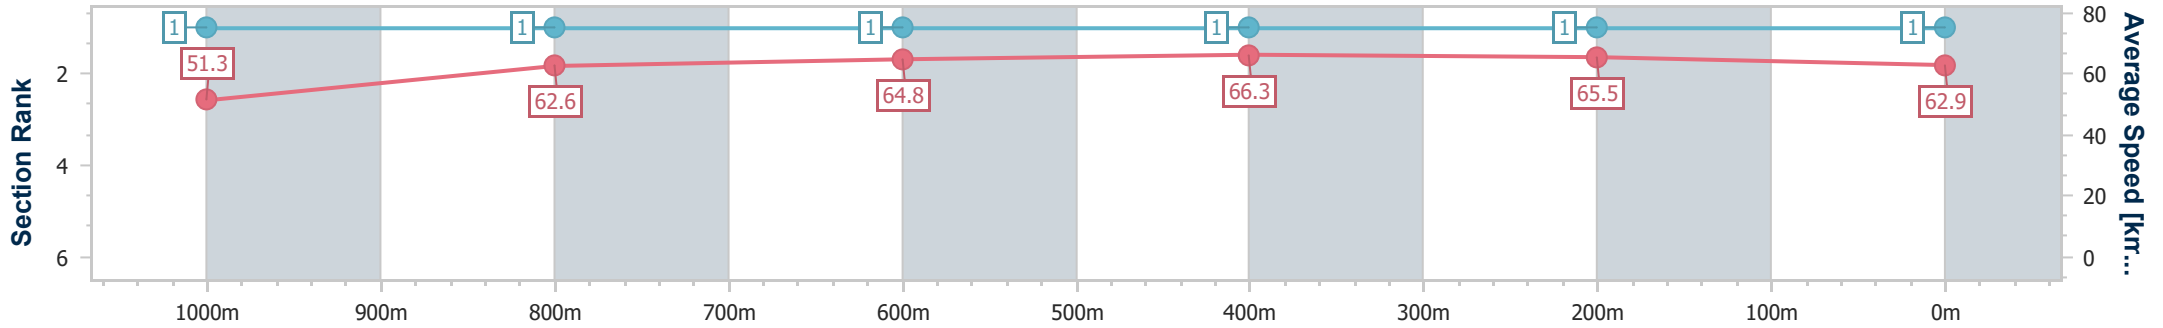

29 October 2024 - 14:20

Track Rating: Soft 5, Weather: Fine, Rail Position: +7.5m Entire

Section	Overall	1000m	800m	600m	400m	200m
Section Times	1:02.73 [1] (0:06.99)	0:55.74 [1] (0:11.39)	0:44.35 [1] (0:11.07)	0:33.28 [1] (0:10.85)	0:22.43 [1] (0:10.98)	0:11.45 [1] (0:11.45)
Average Speed [km/h]	51.3	62.6	64.8	66.3	65.5	62.9
Top Speed [km/h]	59.6	65.0	66.8	67.5	66.6	65.4
Avg. Dist. to Rail [m]	1.1	1.5	0.8	0.4	0.4	1.6
Avg. Stride Freq. [Hz]	2.3	2.3	2.4	2.4	2.3	2.3
Avg. Stride Length [m]	8.1	7.6	7.5	7.8	7.7	7.7