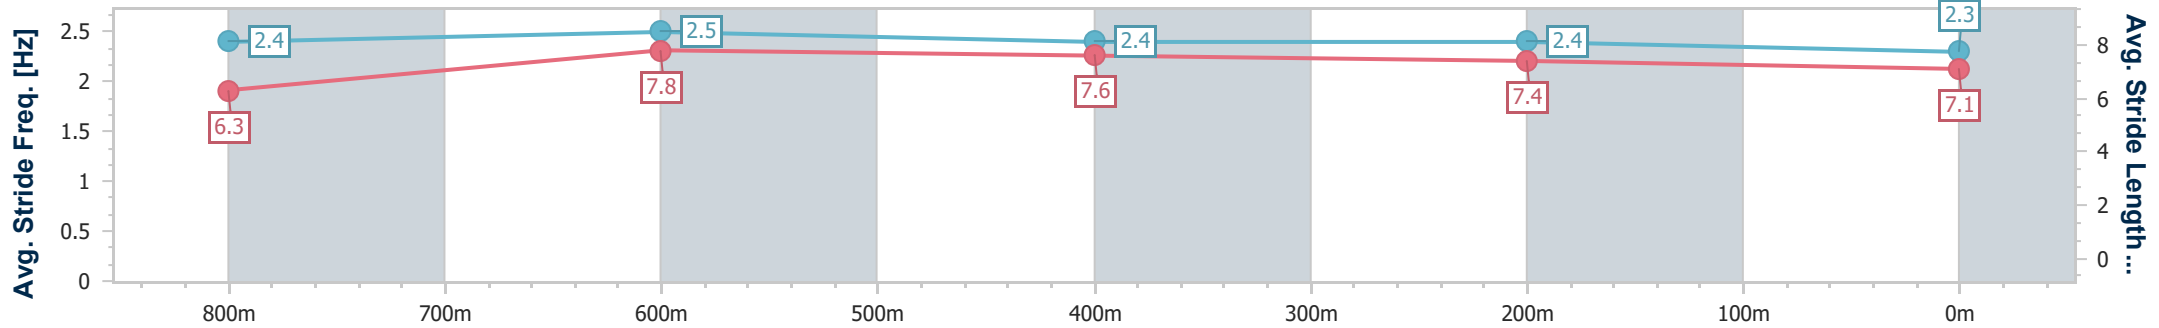

Horse/Jockey Name	Bold Artic
Final Rank	1
Fastest Section Time (Section)	0:10.53 (800m)
Top Speed [km/h] (Section)	70.0 (800m)
Race State	Finished

Sunshine Coast QLD Professional
Race 6: ITI - Innovative Timber Ideas QTIS Three-Years-Old
Maiden Plate - 1000m

27 October 2024 - 16:25

Track Rating: Good 4, Weather: Fine, Rail Position: True

Section	Overall	800m	600m	400m	200m
Section Times	0:58.37 [1] (0:13.15)	0:45.22 [1] (0:10.53)	0:34.69 [1] (0:11.10)	0:23.59 [1] (0:11.27)	0:12.32 [1] (0:12.32)
Average Speed [km/h]	54.8	68.9	65.2	63.8	58.4
Top Speed [km/h]	69.7	70.0	67.9	66.1	61.9
Avg. Dist. to Rail [m]	8.4	2.4	1.0	1.5	1.5
Avg. Stride Freq. [Hz]	2.4	2.5	2.4	2.4	2.3
Avg. Stride Length [m]	6.3	7.8	7.6	7.4	7.1

- [ ] Ranking at each section and finish
- -.-.- No data available at this section
- NA No data available