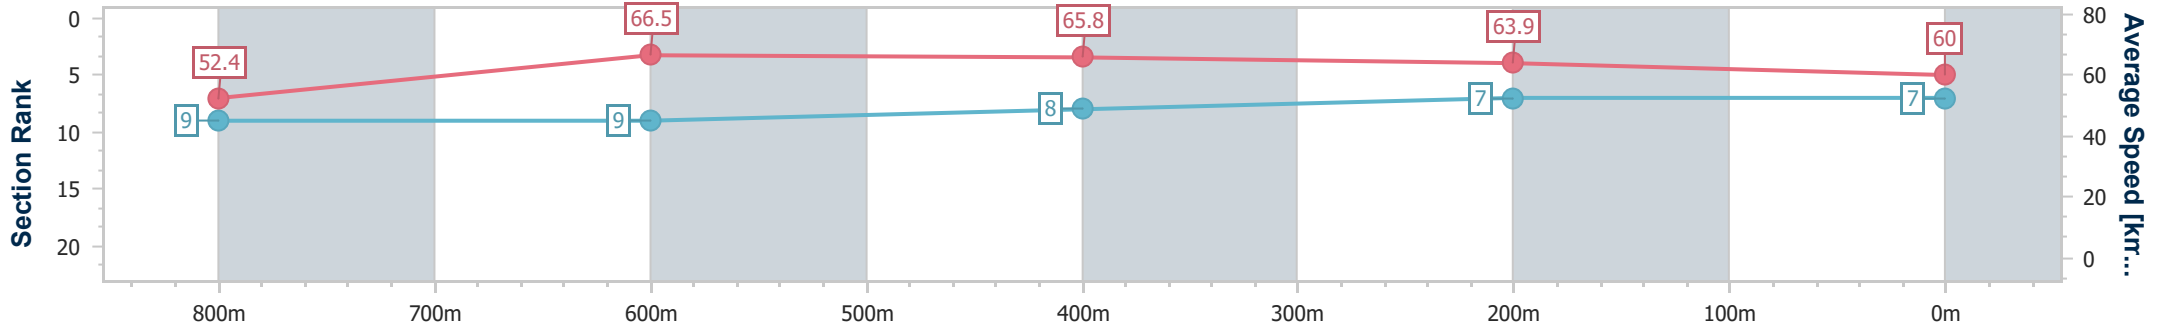

- [ ] Ranking at each section and finish
- .-.- No data available at this section
- NA No data available

Horse/Jockey Name	Six Of Wands
Final Rank	7
Fastest Section Time (Section)	0:10.88 (800m)
Top Speed [km/h] (Section)	67.6 (600m)
Race State	Finished

Sunshine Coast QLD Professional  
 Race 6: ITI - Innovative Timber Ideas QTIS Three-Years-Old  
 Maiden Plate - 1000m

27 October 2024 - 16:25

Track Rating: Good 4, Weather: Fine, Rail Position: True

Section	Overall	800m	600m	400m	200m
Section Times	0:58.91 [7] (0:13.75)	0:45.16 [9] (0:10.88)	0:34.28 [9] (0:11.01)	0:23.27 [8] (0:11.26)	0:12.01 [7] (0:12.01)
Average Speed [km/h]	52.4	66.5	65.8	63.9	60.0
Top Speed [km/h]	66.7	67.5	67.6	64.4	63.0
Avg. Dist. to Rail [m]	7.6	2.1	1.0	3.6	5.5
Avg. Stride Freq. [Hz]	2.4	2.6	2.6	2.5	2.5
Avg. Stride Length [m]	5.9	7.1	7.0	7.0	6.8