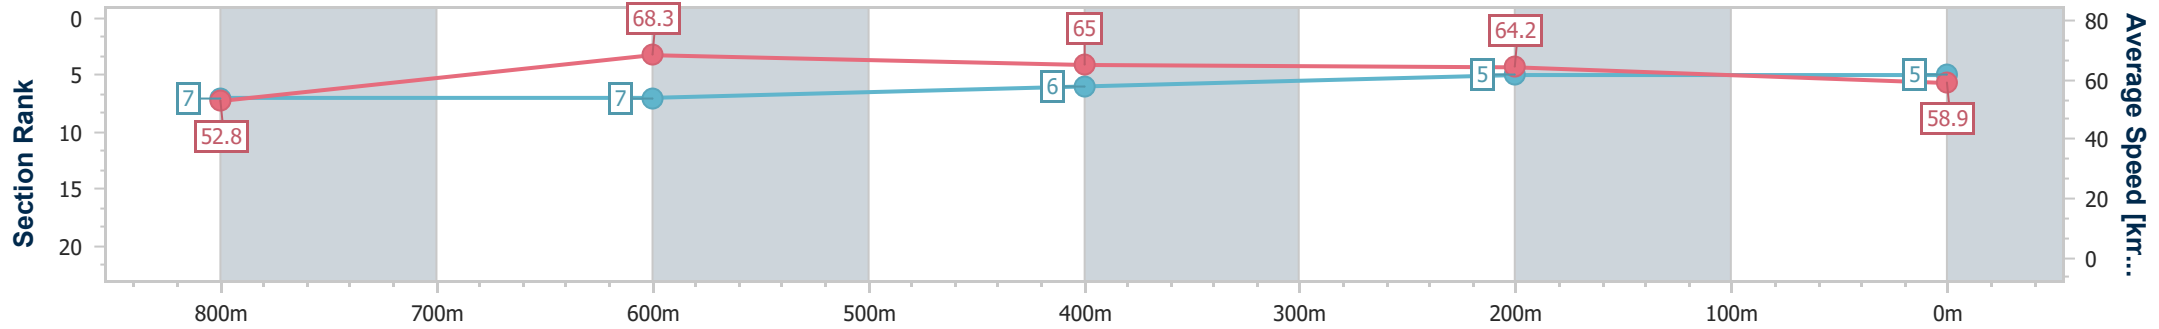

Horse/Jockey Name	Bee Two
Final Rank	5
Fastest Section Time (Section)	0:10.63 (800m)
Top Speed [km/h] (Section)	69.5 (800m)
Race State	Finished

Sunshine Coast QLD Professional
Race 6: ITI - Innovative Timber Ideas QTIS Three-Years-Old
Maiden Plate - 1000m

27 October 2024 - 16:25

Track Rating: Good 4, Weather: Fine, Rail Position: True

Section	Overall	800m	600m	400m	200m
Section Times	0:58.75 [5] (0:13.60)	0:45.15 [7] (0:10.63)	0:34.52 [7] (0:11.07)	0:23.45 [6] (0:11.23)	0:12.22 [5] (0:12.22)
Average Speed [km/h]	52.8	68.3	65.0	64.2	58.9
Top Speed [km/h]	67.2	69.5	67.0	65.0	61.7
Avg. Dist. to Rail [m]	4.9	1.5	0.6	1.6	1.7
Avg. Stride Freq. [Hz]	2.3	2.4	2.4	2.4	2.3
Avg. Stride Length [m]	6.3	7.8	7.4	7.4	7.0

- [ ] Ranking at each section and finish
- -.-.- No data available at this section
- NA No data available