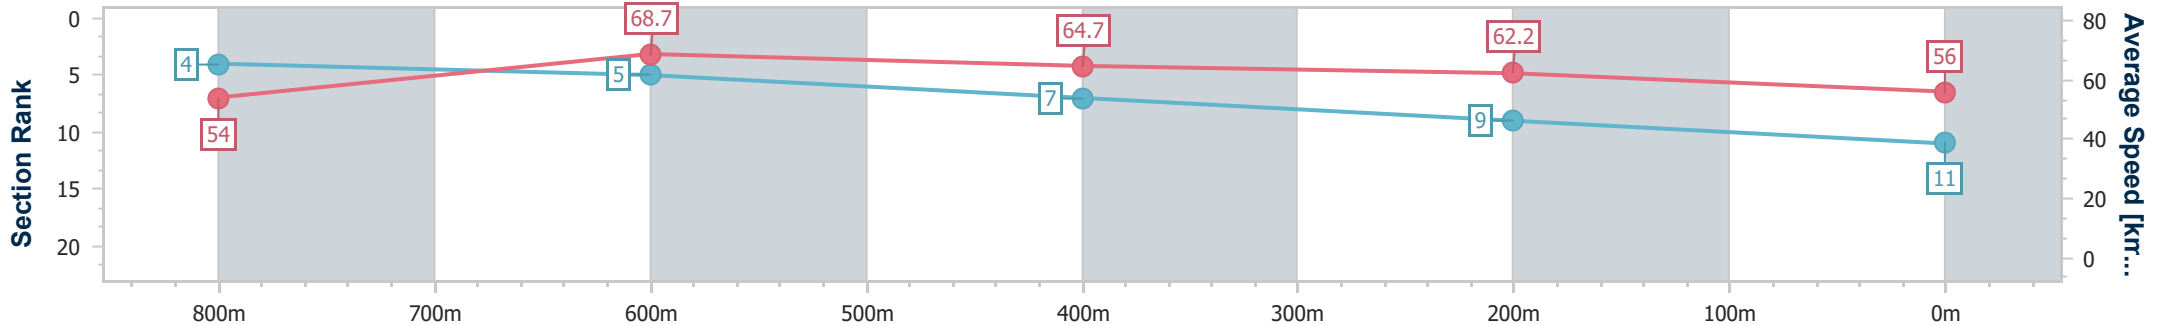

Sunshine Coast QLD Professional  
 Race 6: ITI - Innovative Timber Ideas QTIS Three-Years-Old  
 Maiden Plate - 1000m

27 October 2024 - 16:25

Track Rating: Good 4, Weather: Fine, Rail Position: True

Section	Overall	800m	600m	400m	200m
Section Times	0:59.71 [10] (0:13.32)	0:46.39 [5] (0:10.60)	0:35.79 [3] (0:11.15)	0:24.64 [4] (0:11.72)	0:12.92 [6] (0:12.92)
Average Speed [km/h]	54.0	68.2	64.8	61.3	55.7
Top Speed [km/h]	68.6	69.0	67.4	62.8	58.9
Avg. Dist. to Rail [m]	2.8	1.5	0.4	0.6	1.8
Avg. Stride Freq. [Hz]	2.3	2.4	2.3	2.3	2.2
Avg. Stride Length [m]	6.4	7.8	7.6	7.4	7.0

- [ ] Ranking at each section and finish
- .-.- No data available at this section
- NA No data available

Horse/Jockey Name	Chilpur
Final Rank	11
Fastest Section Time (Section)	0:10.70 (800m)
Top Speed [km/h] (Section)	69.3 (800m)
Race State	Finished

Sunshine Coast QLD Professional  
 Race 6: ITI - Innovative Timber Ideas QTIS Three-Years-Old  
 Maiden Plate - 1000m

27 October 2024 - 16:25

Track Rating: Good 4, Weather: Fine, Rail Position: True

Section	Overall	800m	600m	400m	200m
Section Times	0:59.81 [11] (0:13.31)	0:46.50 [4] (0:10.70)	0:35.80 [5] (0:11.35)	0:24.45 [7] (0:11.59)	0:12.86 [9] (0:12.86)
Average Speed [km/h]	54.0	68.7	64.7	62.2	56.0
Top Speed [km/h]	68.7	69.3	68.0	64.5	59.6
Avg. Dist. to Rail [m]	10.7	5.1	3.7	4.7	5.4
Avg. Stride Freq. [Hz]	2.4	2.5	2.5	2.4	2.3
Avg. Stride Length [m]	6.2	7.5	7.3	7.1	6.8