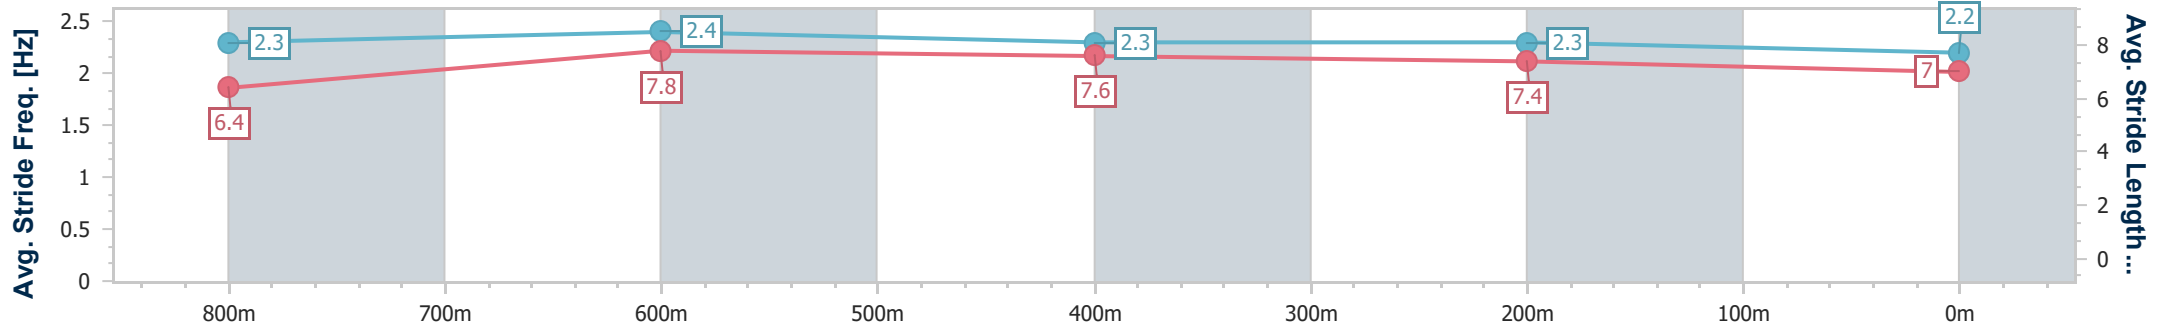

Sunshine Coast QLD Professional  
 Race 6: ITI - Innovative Timber Ideas QTIS Three-Years-Old  
 Maiden Plate - 1000m

27 October 2024 - 16:25

Track Rating: Good 4, Weather: Fine, Rail Position: True

Section	Overall	800m	600m	400m	200m
Section Times	0:59.67 [9] (0:14.22)	0:45.45 [11] (0:11.10)	0:34.35 [11] (0:11.05)	0:23.30 [11] (0:11.20)	0:12.10 [11] (0:12.10)
Average Speed [km/h]	50.5	65.3	65.7	64.2	59.6
Top Speed [km/h]	63.2	67.3	66.5	66.6	63.2
Avg. Dist. to Rail [m]	4.2	2.9	1.1	0.7	2.4
Avg. Stride Freq. [Hz]	2.3	2.4	2.5	2.4	2.3
Avg. Stride Length [m]	6.1	7.5	7.3	7.4	7.0

- [ ] Ranking at each section and finish
- .-.- No data available at this section
- NA No data available

Horse/Jockey Name	Lady Zaydi
Final Rank	10
Fastest Section Time (Section)	0:10.60 (800m)
Top Speed [km/h] (Section)	69.0 (800m)
Race State	Finished

Sunshine Coast QLD Professional  
 Race 6: ITI - Innovative Timber Ideas QTIS Three-Years-Old  
 Maiden Plate - 1000m

27 October 2024 - 16:25

Track Rating: Good 4, Weather: Fine, Rail Position: True

Section	Overall	800m	600m	400m	200m
Section Times	0:59.71 [10] (0:13.32)	0:46.39 [5] (0:10.60)	0:35.79 [3] (0:11.15)	0:24.64 [4] (0:11.72)	0:12.92 [6] (0:12.92)
Average Speed [km/h]	54.0	68.2	64.8	61.3	55.7
Top Speed [km/h]	68.6	69.0	67.4	62.8	58.9
Avg. Dist. to Rail [m]	2.8	1.5	0.4	0.6	1.8
Avg. Stride Freq. [Hz]	2.3	2.4	2.3	2.3	2.2
Avg. Stride Length [m]	6.4	7.8	7.6	7.4	7.0