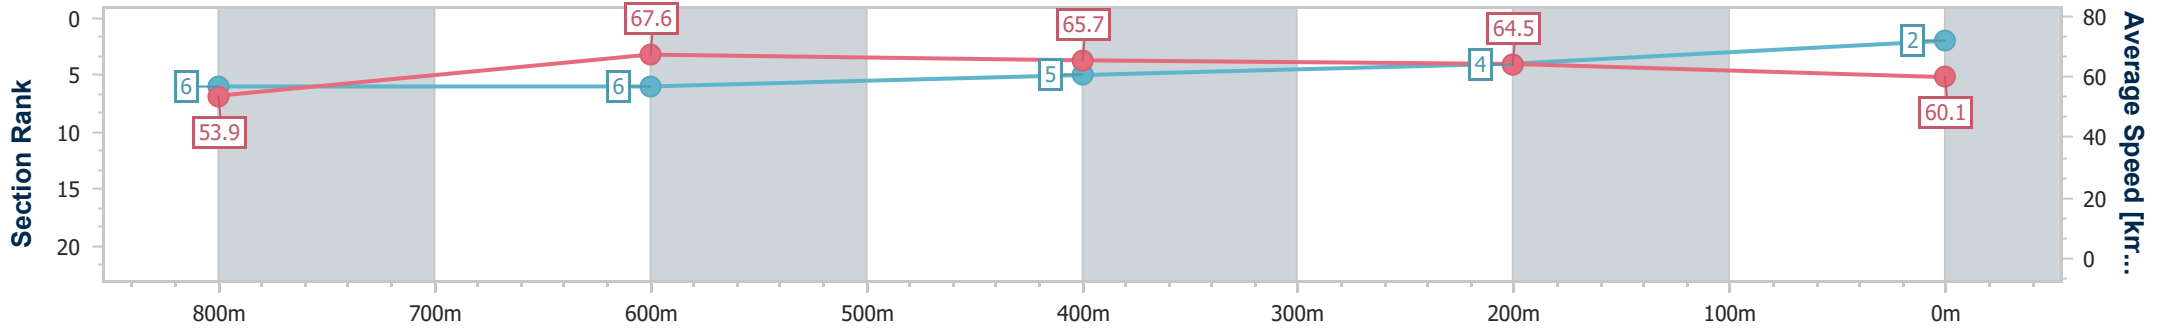

Horse/Jockey Name	Noble Decree
Final Rank	2
Fastest Section Time (Section)	0:10.76 (800m)
Top Speed [km/h] (Section)	69.1 (800m)
Race State	Finished

Sunshine Coast QLD Professional
Race 6: ITI - Innovative Timber Ideas QTIS Three-Years-Old
Maiden Plate - 1000m

27 October 2024 - 16:25

Track Rating: Good 4, Weather: Fine, Rail Position: True

Section	Overall	800m	600m	400m	200m
Section Times	0:58.45 [2] (0:13.41)	0:45.04 [6] (0:10.76)	0:34.28 [6] (0:11.13)	0:23.15 [5] (0:11.18)	0:11.97 [4] (0:11.97)
Average Speed [km/h]	53.9	67.6	65.7	64.5	60.1
Top Speed [km/h]	67.9	69.1	67.2	65.4	62.9
Avg. Dist. to Rail [m]	6.3	3.9	2.9	4.4	4.8
Avg. Stride Freq. [Hz]	2.4	2.4	2.4	2.4	2.3
Avg. Stride Length [m]	6.2	7.7	7.6	7.6	7.2

- [ ] Ranking at each section and finish
- -.-.- No data available at this section
- NA No data available