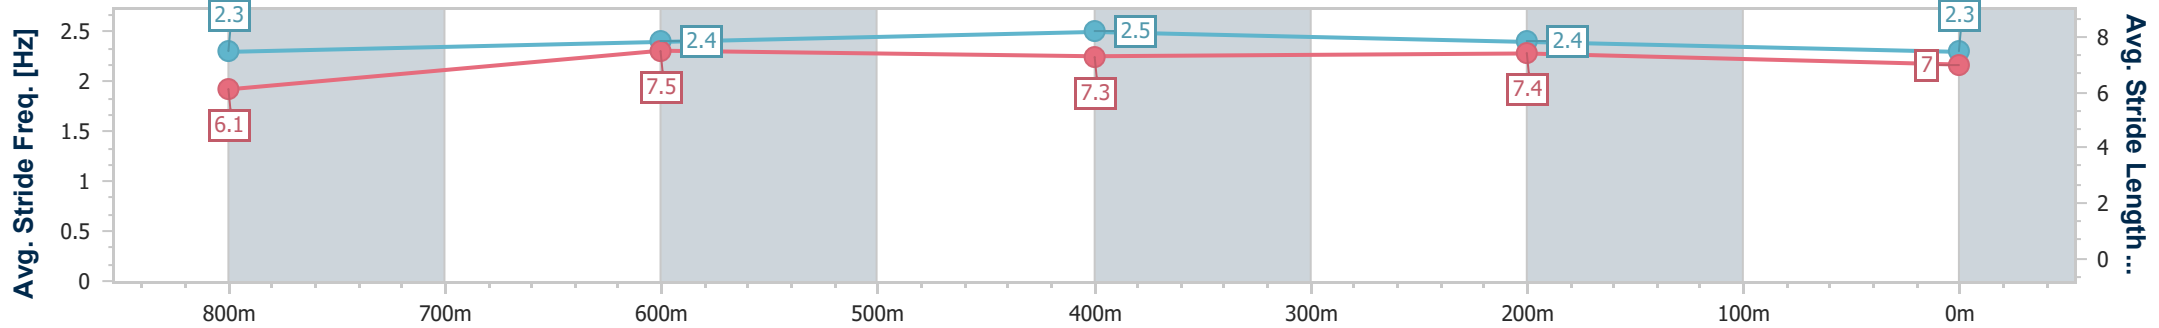

Sunshine Coast QLD Professional  
 Race 6: ITI - Innovative Timber Ideas QTIS Three-Years-Old  
 Maiden Plate - 1000m

27 October 2024 - 16:25

Track Rating: Good 4, Weather: Fine, Rail Position: True

Section	Overall	800m	600m	400m	200m
Section Times	0:59.03 [8] (0:13.71)	0:45.32 [8] (0:10.89)	0:34.43 [8] (0:11.13)	0:23.30 [9] (0:11.20)	0:12.10 [8] (0:12.10)
Average Speed [km/h]	52.8	67.0	65.9	64.3	59.6
Top Speed [km/h]	68.6	69.7	67.6	65.7	62.9
Avg. Dist. to Rail [m]	9.5	4.1	3.1	4.8	5.8
Avg. Stride Freq. [Hz]	2.4	2.5	2.5	2.5	2.4
Avg. Stride Length [m]	6.1	7.5	7.3	7.2	6.9

- [ ] Ranking at each section and finish
- .-.- No data available at this section
- NA No data available

Horse/Jockey Name	Cool Running
Final Rank	9
Fastest Section Time (Section)	0:11.05 (600m)
Top Speed [km/h] (Section)	67.3 (800m)
Race State	Finished

Sunshine Coast QLD Professional  
 Race 6: ITI - Innovative Timber Ideas QTIS Three-Years-Old  
 Maiden Plate - 1000m

27 October 2024 - 16:25

Track Rating: Good 4, Weather: Fine, Rail Position: True

Section	Overall	800m	600m	400m	200m
Section Times	0:59.67 [9] (0:14.22)	0:45.45 [11] (0:11.10)	0:34.35 [11] (0:11.05)	0:23.30 [11] (0:11.20)	0:12.10 [11] (0:12.10)
Average Speed [km/h]	50.5	65.3	65.7	64.2	59.6
Top Speed [km/h]	63.2	67.3	66.5	66.6	63.2
Avg. Dist. to Rail [m]	4.2	2.9	1.1	0.7	2.4
Avg. Stride Freq. [Hz]	2.3	2.4	2.5	2.4	2.3
Avg. Stride Length [m]	6.1	7.5	7.3	7.4	7.0