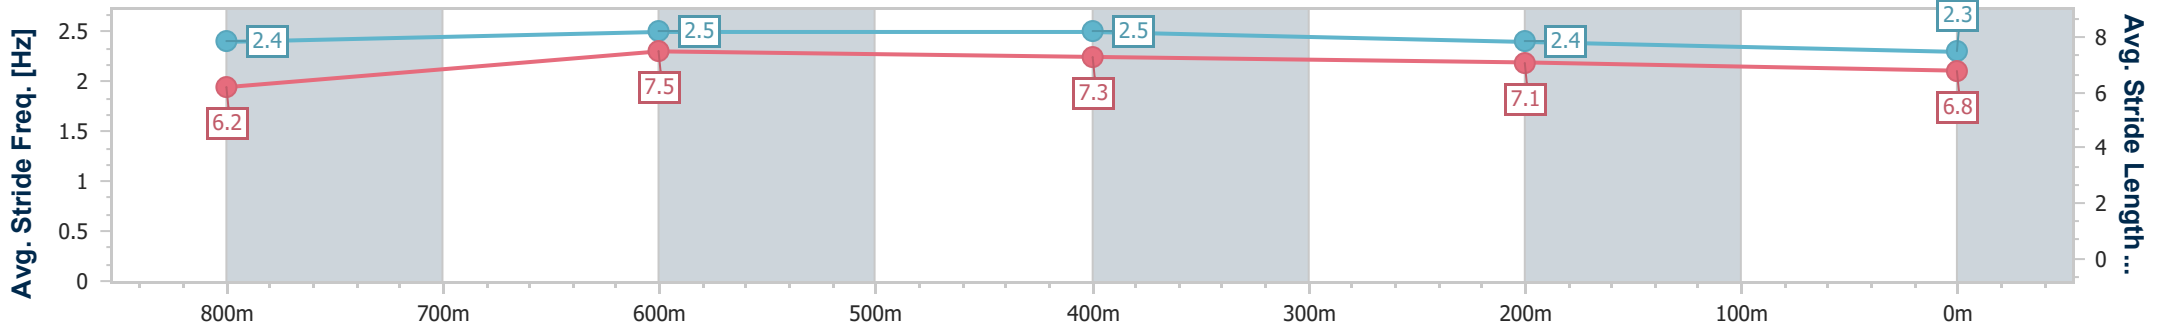

Sunshine Coast QLD Professional  
 Race 6: ITI - Innovative Timber Ideas QTIS Three-Years-Old  
 Maiden Plate - 1000m

27 October 2024 - 16:25

Track Rating: Good 4, Weather: Fine, Rail Position: True

Section	Overall	800m	600m	400m	200m
Section Times	0:59.71 [10] (0:13.32)	0:46.39 [5] (0:10.60)	0:35.79 [3] (0:11.15)	0:24.64 [4] (0:11.72)	0:12.92 [6] (0:12.92)
Average Speed [km/h]	54.0	68.2	64.8	61.3	55.7
Top Speed [km/h]	68.6	69.0	67.4	62.8	58.9
Avg. Dist. to Rail [m]	2.8	1.5	0.4	0.6	1.8
Avg. Stride Freq. [Hz]	2.3	2.4	2.3	2.3	2.2
Avg. Stride Length [m]	6.4	7.8	7.6	7.4	7.0

- [ ] Ranking at each section and finish
- .-.- No data available at this section
- NA No data available

Horse/Jockey Name	Chilpur
Final Rank	11
Fastest Section Time (Section)	0:10.70 (800m)
Top Speed [km/h] (Section)	69.3 (800m)
Race State	Finished

Sunshine Coast QLD Professional  
 Race 6: ITI - Innovative Timber Ideas QTIS Three-Years-Old  
 Maiden Plate - 1000m

27 October 2024 - 16:25

Track Rating: Good 4, Weather: Fine, Rail Position: True

Section	Overall	800m	600m	400m	200m
Section Times	0:59.81 [11] (0:13.31)	0:46.50 [4] (0:10.70)	0:35.80 [5] (0:11.35)	0:24.45 [7] (0:11.59)	0:12.86 [9] (0:12.86)
Average Speed [km/h]	54.0	68.7	64.7	62.2	56.0
Top Speed [km/h]	68.7	69.3	68.0	64.5	59.6
Avg. Dist. to Rail [m]	10.7	5.1	3.7	4.7	5.4
Avg. Stride Freq. [Hz]	2.4	2.5	2.5	2.4	2.3
Avg. Stride Length [m]	6.2	7.5	7.3	7.1	6.8