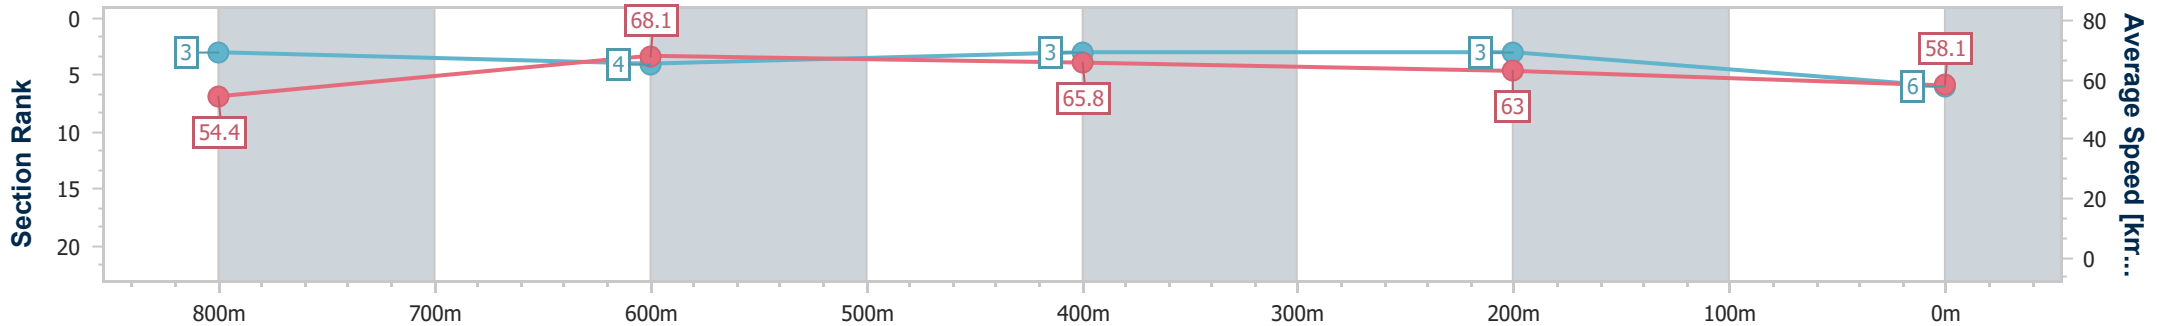

Horse/Jockey Name	Apteria
Final Rank	6
Fastest Section Time (Section)	0:10.70 (800m)
Top Speed [km/h] (Section)	69.4 (800m)
Race State	Finished

Sunshine Coast QLD Professional
Race 6: ITI - Innovative Timber Ideas QTIS Three-Years-Old
Maiden Plate - 1000m

27 October 2024 - 16:25

Track Rating: Good 4, Weather: Fine, Rail Position: True

Section	Overall	800m	600m	400m	200m
Section Times	0:58.88 [6] (0:13.26)	0:45.62 [3] (0:10.70)	0:34.92 [4] (0:11.10)	0:23.82 [3] (0:11.41)	0:12.41 [3] (0:12.41)
Average Speed [km/h]	54.4	68.1	65.8	63.0	58.1
Top Speed [km/h]	69.2	69.4	67.2	65.0	61.1
Avg. Dist. to Rail [m]	4.5	3.2	2.2	1.9	2.5
Avg. Stride Freq. [Hz]	2.5	2.6	2.5	2.5	2.4
Avg. Stride Length [m]	6.1	7.4	7.4	7.1	6.7

- [ ] Ranking at each section and finish
- -.-.- No data available at this section
- NA No data available