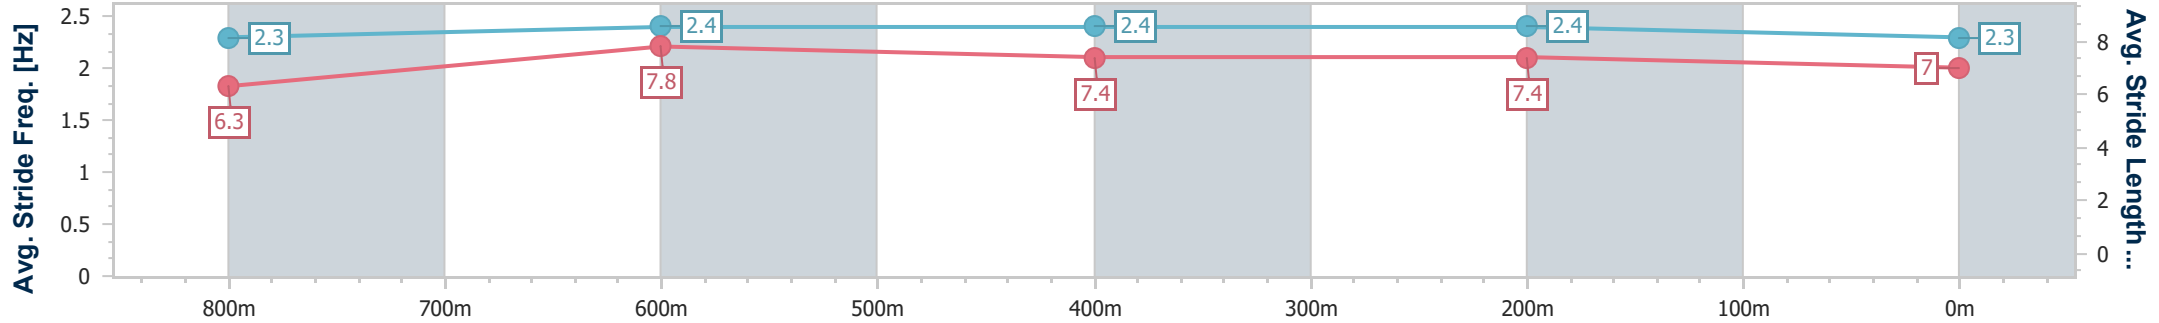

Horse/Jockey Name	Bee Two
Final Rank	5
Fastest Section Time (Section)	0:10.63 (800m)
Top Speed [km/h] (Section)	69.5 (800m)
Race State	Finished

Sunshine Coast QLD Professional
Race 6: ITI - Innovative Timber Ideas QTIS Three-Years-Old
Maiden Plate - 1000m

27 October 2024 - 16:25

Track Rating: Good 4, Weather: Fine, Rail Position: True

Section	Overall	800m	600m	400m	200m
Section Times	0:58.75 [5] (0:13.60)	0:45.15 [7] (0:10.63)	0:34.52 [7] (0:11.07)	0:23.45 [6] (0:11.23)	0:12.22 [5] (0:12.22)
Average Speed [km/h]	52.8	68.3	65.0	64.2	58.9
Top Speed [km/h]	67.2	69.5	67.0	65.0	61.7
Avg. Dist. to Rail [m]	4.9	1.5	0.6	1.6	1.7
Avg. Stride Freq. [Hz]	2.3	2.4	2.4	2.4	2.3
Avg. Stride Length [m]	6.3	7.8	7.4	7.4	7.0

- [ ] Ranking at each section and finish
- -.-.- No data available at this section
- NA No data available