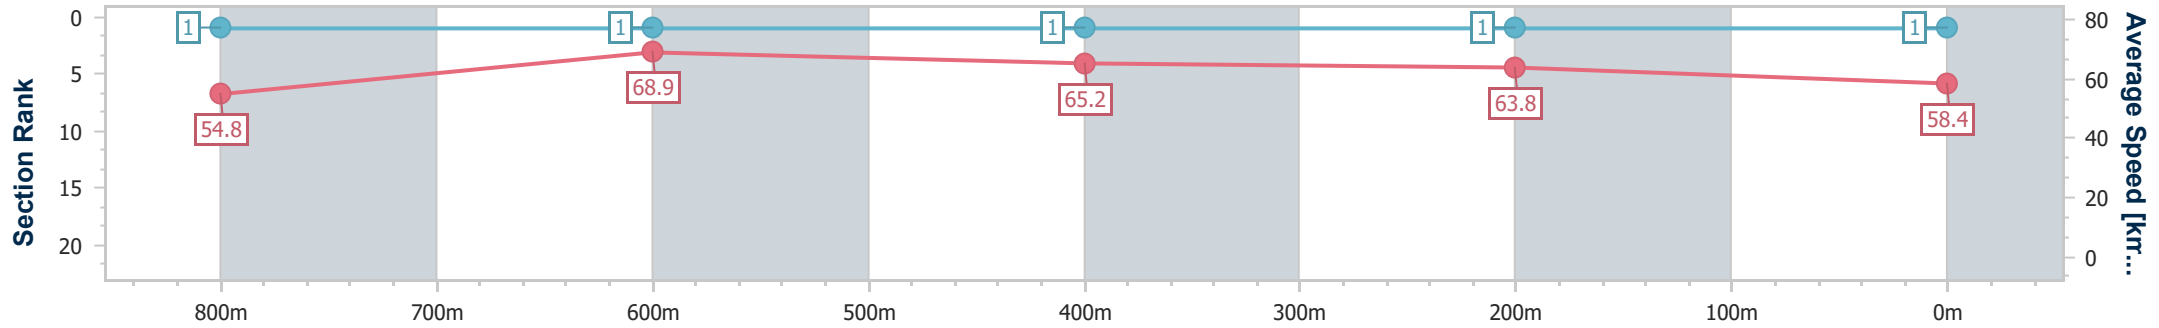

Horse/Jockey Name	Bold Artic
Final Rank	1
Fastest Section Time (Section)	0:10.53 (800m)
Top Speed [km/h] (Section)	70.0 (800m)
Race State	Finished

Sunshine Coast QLD Professional
Race 6: ITI - Innovative Timber Ideas QTIS Three-Years-Old
Maiden Plate - 1000m

27 October 2024 - 16:25

Track Rating: Good 4, Weather: Fine, Rail Position: True

Section	Overall	800m	600m	400m	200m
Section Times	0:58.37 [1] (0:13.15)	0:45.22 [1] (0:10.53)	0:34.69 [1] (0:11.10)	0:23.59 [1] (0:11.27)	0:12.32 [1] (0:12.32)
Average Speed [km/h]	54.8	68.9	65.2	63.8	58.4
Top Speed [km/h]	69.7	70.0	67.9	66.1	61.9
Avg. Dist. to Rail [m]	8.4	2.4	1.0	1.5	1.5
Avg. Stride Freq. [Hz]	2.4	2.5	2.4	2.4	2.3
Avg. Stride Length [m]	6.3	7.8	7.6	7.4	7.1

- [ ] Ranking at each section and finish
- -.-.- No data available at this section
- NA No data available