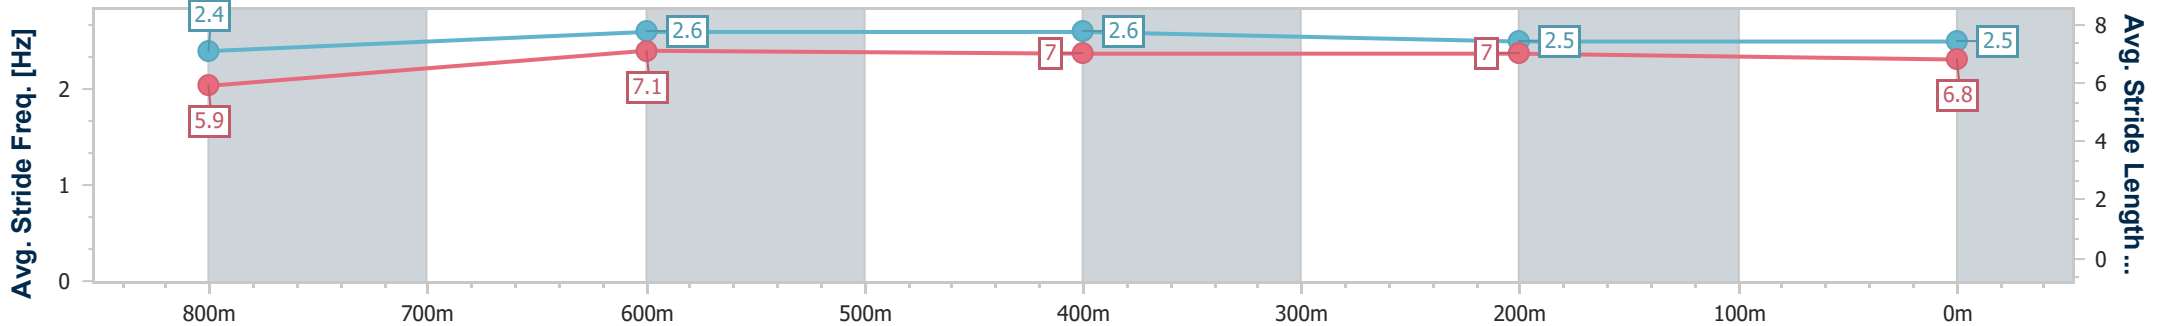

- [ ] Ranking at each section and finish
- .-.- No data available at this section
- NA No data available

Horse/Jockey Name	Six Of Wands
Final Rank	7
Fastest Section Time (Section)	0:10.88 (800m)
Top Speed [km/h] (Section)	67.6 (600m)
Race State	Finished

Sunshine Coast QLD Professional  
 Race 6: ITI - Innovative Timber Ideas QTIS Three-Years-Old  
 Maiden Plate - 1000m

27 October 2024 - 16:25

Track Rating: Good 4, Weather: Fine, Rail Position: True

Section	Overall	800m	600m	400m	200m
Section Times	0:58.91 [7] (0:13.75)	0:45.16 [9] (0:10.88)	0:34.28 [9] (0:11.01)	0:23.27 [8] (0:11.26)	0:12.01 [7] (0:12.01)
Average Speed [km/h]	52.4	66.5	65.8	63.9	60.0
Top Speed [km/h]	66.7	67.5	67.6	64.4	63.0
Avg. Dist. to Rail [m]	7.6	2.1	1.0	3.6	5.5
Avg. Stride Freq. [Hz]	2.4	2.6	2.6	2.5	2.5
Avg. Stride Length [m]	5.9	7.1	7.0	7.0	6.8