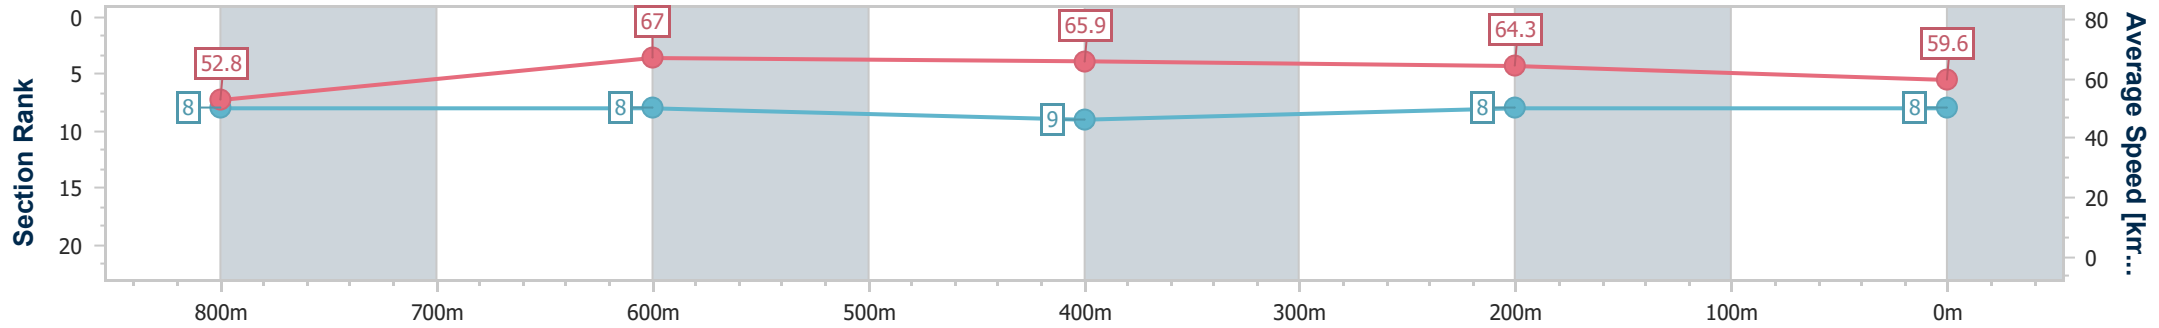

- [ ] Ranking at each section and finish
- .-.- No data available at this section
- NA No data available

Horse/Jockey Name	She's Got Grace
Final Rank	8
Fastest Section Time (Section)	0:10.89 (800m)
Top Speed [km/h] (Section)	69.7 (800m)
Race State	Finished

Sunshine Coast QLD Professional  
 Race 6: ITI - Innovative Timber Ideas QTIS Three-Years-Old  
 Maiden Plate - 1000m

27 October 2024 - 16:25

Track Rating: Good 4, Weather: Fine, Rail Position: True

Section	Overall	800m	600m	400m	200m
Section Times	0:59.03 [8] (0:13.71)	0:45.32 [8] (0:10.89)	0:34.43 [8] (0:11.13)	0:23.30 [9] (0:11.20)	0:12.10 [8] (0:12.10)
Average Speed [km/h]	52.8	67.0	65.9	64.3	59.6
Top Speed [km/h]	68.6	69.7	67.6	65.7	62.9
Avg. Dist. to Rail [m]	9.5	4.1	3.1	4.8	5.8
Avg. Stride Freq. [Hz]	2.4	2.5	2.5	2.5	2.4
Avg. Stride Length [m]	6.1	7.5	7.3	7.2	6.9