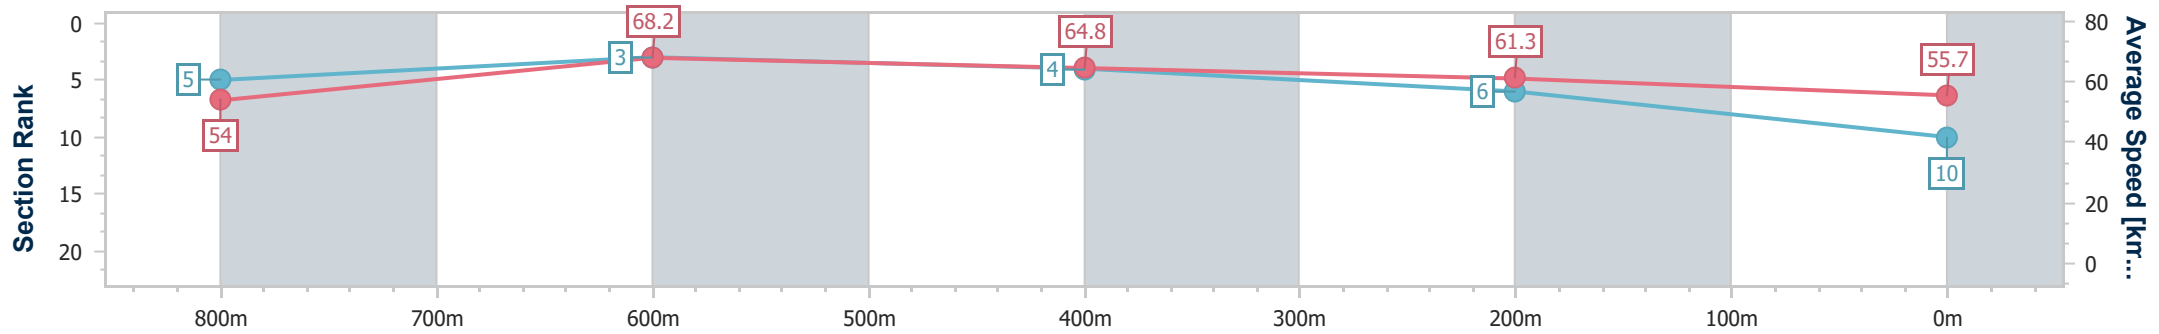

- [ ] Ranking at each section and finish
- .-.- No data available at this section
- NA No data available

Horse/Jockey Name	Lady Zaydi
Final Rank	10
Fastest Section Time (Section)	0:10.60 (800m)
Top Speed [km/h] (Section)	69.0 (800m)
Race State	Finished

Sunshine Coast QLD Professional  
 Race 6: ITI - Innovative Timber Ideas QTIS Three-Years-Old  
 Maiden Plate - 1000m

27 October 2024 - 16:25

Track Rating: Good 4, Weather: Fine, Rail Position: True

Section	Overall	800m	600m	400m	200m
Section Times	0:59.71 [10] (0:13.32)	0:46.39 [5] (0:10.60)	0:35.79 [3] (0:11.15)	0:24.64 [4] (0:11.72)	0:12.92 [6] (0:12.92)
Average Speed [km/h]	54.0	68.2	64.8	61.3	55.7
Top Speed [km/h]	68.6	69.0	67.4	62.8	58.9
Avg. Dist. to Rail [m]	2.8	1.5	0.4	0.6	1.8
Avg. Stride Freq. [Hz]	2.3	2.4	2.3	2.3	2.2
Avg. Stride Length [m]	6.4	7.8	7.6	7.4	7.0