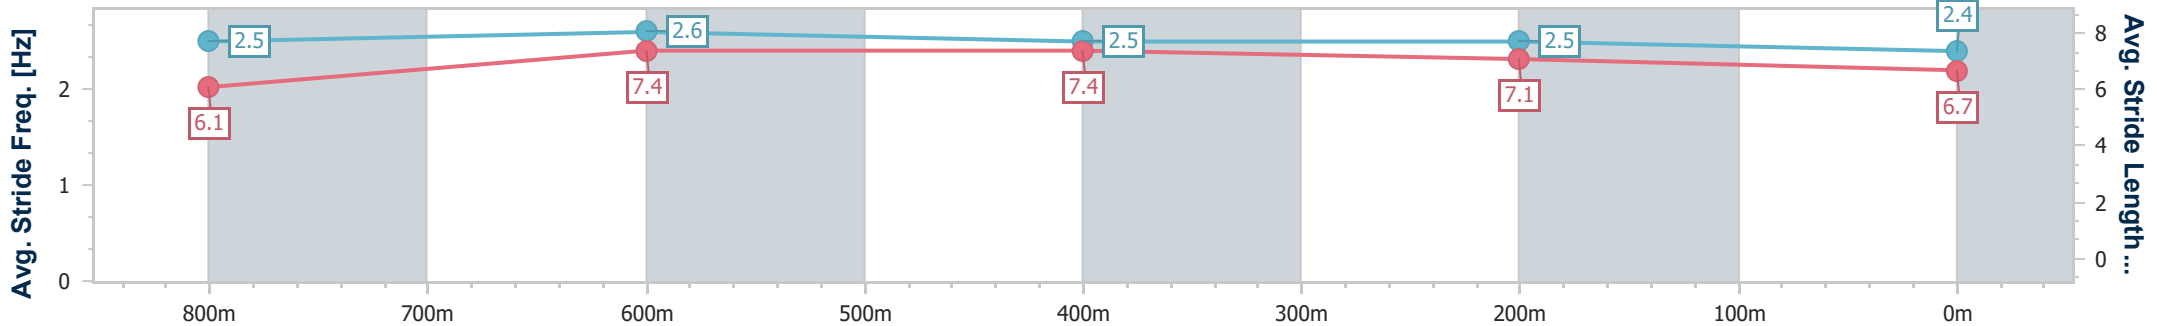

- [ ] Ranking at each section and finish
- .-.- No data available at this section
- NA No data available

Horse/Jockey Name	Apteria
Final Rank	6
Fastest Section Time (Section)	0:10.70 (800m)
Top Speed [km/h] (Section)	69.4 (800m)
Race State	Finished

Sunshine Coast QLD Professional  
 Race 6: ITI - Innovative Timber Ideas QTIS Three-Years-Old  
 Maiden Plate - 1000m

27 October 2024 - 16:25

Track Rating: Good 4, Weather: Fine, Rail Position: True

Section	Overall	800m	600m	400m	200m
Section Times	0:58.88 [6] (0:13.26)	0:45.62 [3] (0:10.70)	0:34.92 [4] (0:11.10)	0:23.82 [3] (0:11.41)	0:12.41 [3] (0:12.41)
Average Speed [km/h]	54.4	68.1	65.8	63.0	58.1
Top Speed [km/h]	69.2	69.4	67.2	65.0	61.1
Avg. Dist. to Rail [m]	4.5	3.2	2.2	1.9	2.5
Avg. Stride Freq. [Hz]	2.5	2.6	2.5	2.5	2.4
Avg. Stride Length [m]	6.1	7.4	7.4	7.1	6.7