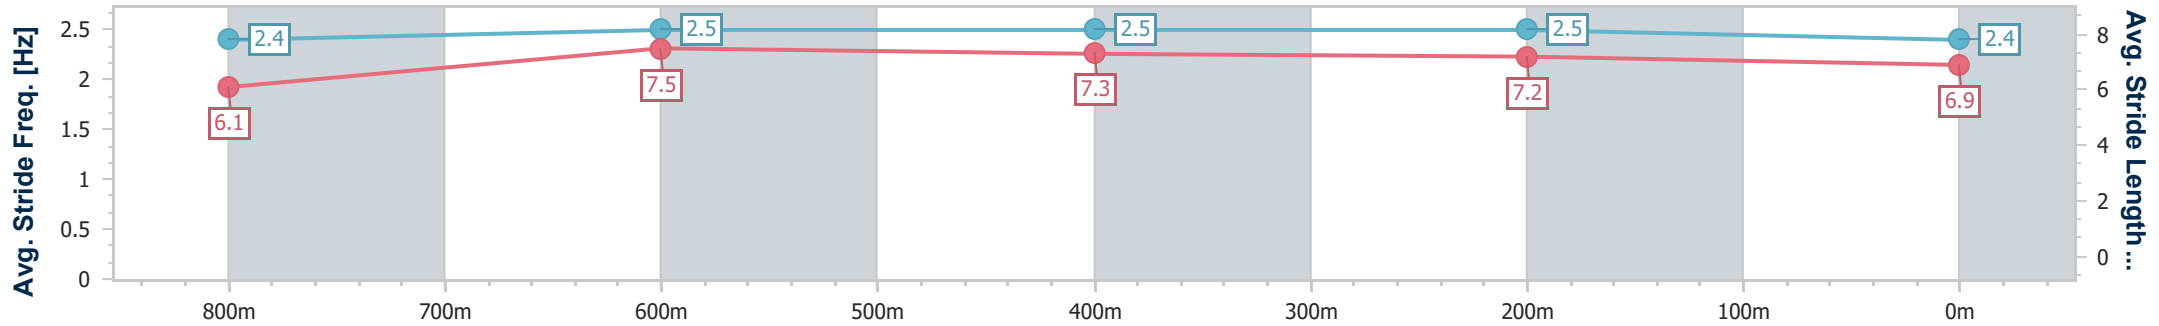

- [ ] Ranking at each section and finish
- .-.- No data available at this section
- NA No data available

Horse/Jockey Name	She's Got Grace
Final Rank	8
Fastest Section Time (Section)	0:10.89 (800m)
Top Speed [km/h] (Section)	69.7 (800m)
Race State	Finished

Sunshine Coast QLD Professional  
 Race 6: ITI - Innovative Timber Ideas QTIS Three-Years-Old  
 Maiden Plate - 1000m

27 October 2024 - 16:25

Track Rating: Good 4, Weather: Fine, Rail Position: True

Section	Overall	800m	600m	400m	200m
Section Times	0:59.03 [8] (0:13.71)	0:45.32 [8] (0:10.89)	0:34.43 [8] (0:11.13)	0:23.30 [9] (0:11.20)	0:12.10 [8] (0:12.10)
Average Speed [km/h]	52.8	67.0	65.9	64.3	59.6
Top Speed [km/h]	68.6	69.7	67.6	65.7	62.9
Avg. Dist. to Rail [m]	9.5	4.1	3.1	4.8	5.8
Avg. Stride Freq. [Hz]	2.4	2.5	2.5	2.5	2.4
Avg. Stride Length [m]	6.1	7.5	7.3	7.2	6.9