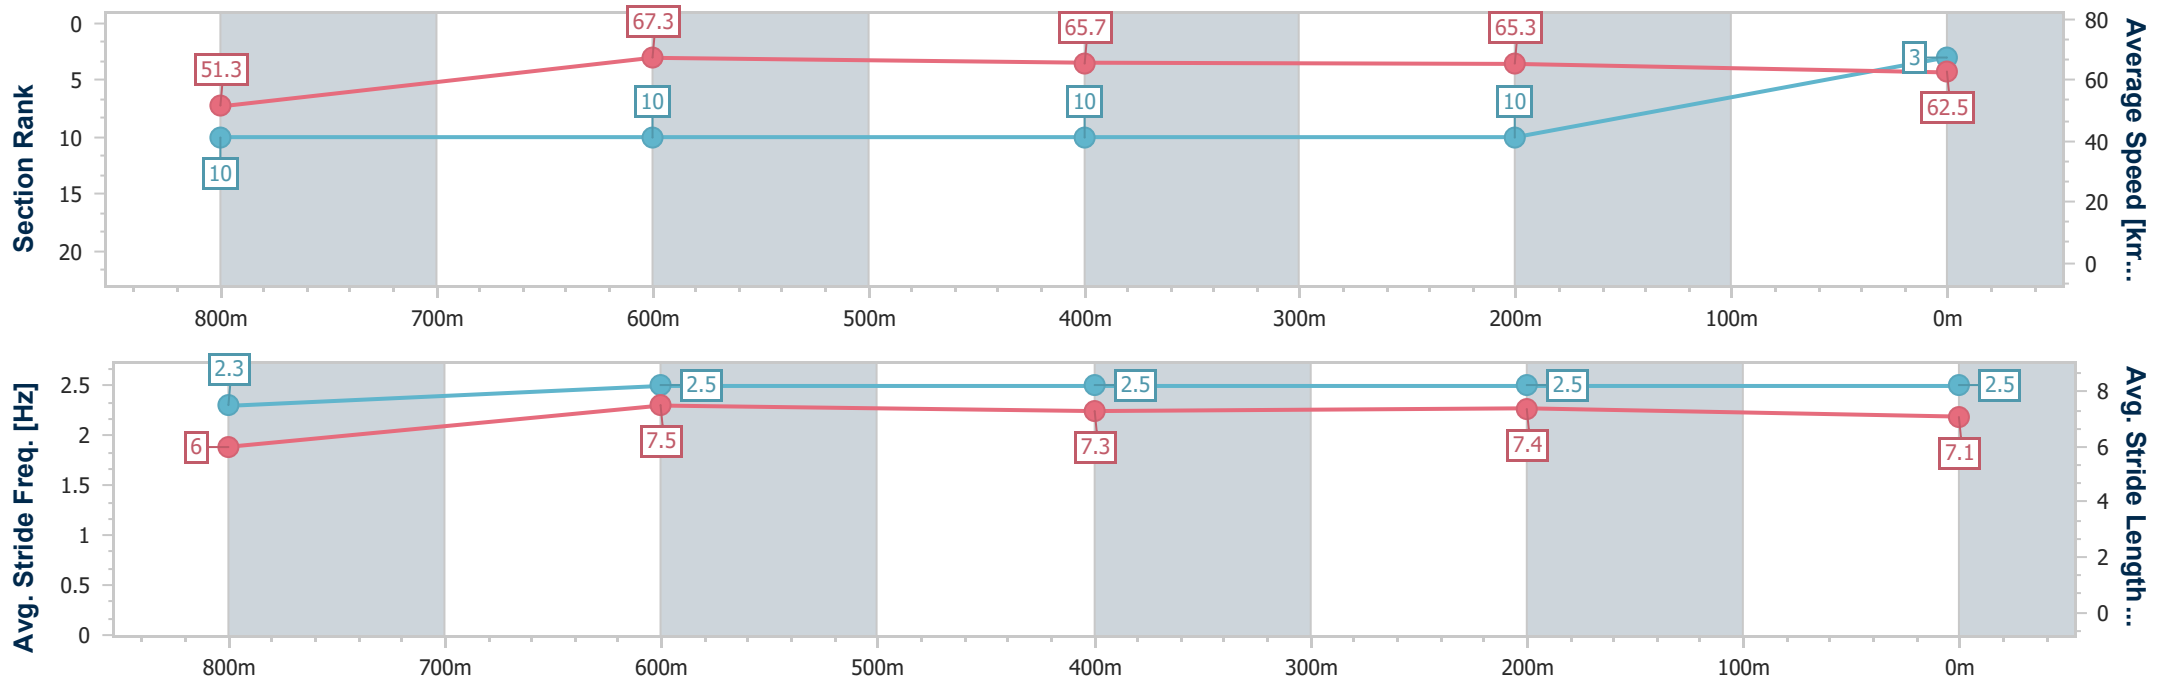

Horse/Jockey Name	Oohlalouvre
Final Rank	3
Fastest Section Time (Section)	0:10.83 (800m)
Top Speed [km/h] (Section)	68.1 (800m)
Race State	Finished

Sunshine Coast QLD Professional
Race 6: ITI - Innovative Timber Ideas QTIS Three-Years-Old
Maiden Plate - 1000m

27 October 2024 - 16:25

Track Rating: Good 4, Weather: Fine, Rail Position: True

Section	Overall	800m	600m	400m	200m
Section Times	0:58.50 [3] (0:14.03)	0:44.47 [10] (0:10.83)	0:33.64 [10] (0:11.09)	0:22.55 [10] (0:11.01)	0:11.54 [10] (0:11.54)
Average Speed [km/h]	51.3	67.3	65.7	65.3	62.5
Top Speed [km/h]	66.7	68.1	66.9	66.3	65.4
Avg. Dist. to Rail [m]	9.2	2.6	2.6	4.7	5.5
Avg. Stride Freq. [Hz]	2.3	2.5	2.5	2.5	2.5
Avg. Stride Length [m]	6.0	7.5	7.3	7.4	7.1

- [ ] Ranking at each section and finish
- -.-.- No data available at this section
- NA No data available