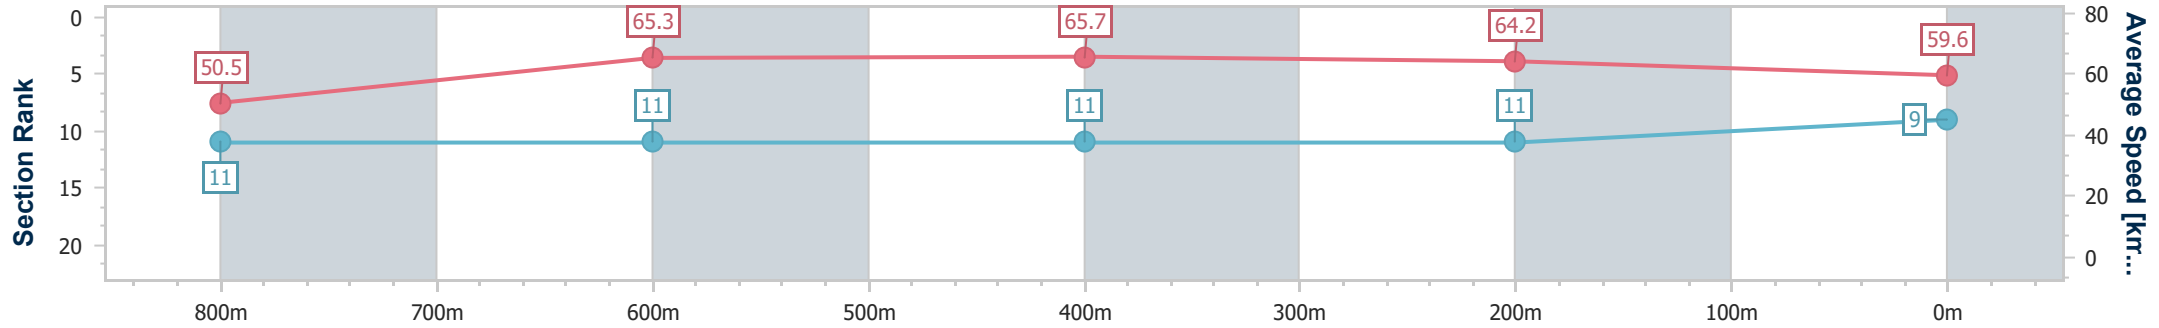

- [ ] Ranking at each section and finish
- .-.- No data available at this section
- NA No data available

Horse/Jockey Name	Cool Running
Final Rank	9
Fastest Section Time (Section)	0:11.05 (600m)
Top Speed [km/h] (Section)	67.3 (800m)
Race State	Finished

Sunshine Coast QLD Professional  
 Race 6: ITI - Innovative Timber Ideas QTIS Three-Years-Old  
 Maiden Plate - 1000m

27 October 2024 - 16:25

Track Rating: Good 4, Weather: Fine, Rail Position: True

Section	Overall	800m	600m	400m	200m
Section Times	0:59.67 [9] (0:14.22)	0:45.45 [11] (0:11.10)	0:34.35 [11] (0:11.05)	0:23.30 [11] (0:11.20)	0:12.10 [11] (0:12.10)
Average Speed [km/h]	50.5	65.3	65.7	64.2	59.6
Top Speed [km/h]	63.2	67.3	66.5	66.6	63.2
Avg. Dist. to Rail [m]	4.2	2.9	1.1	0.7	2.4
Avg. Stride Freq. [Hz]	2.3	2.4	2.5	2.4	2.3
Avg. Stride Length [m]	6.1	7.5	7.3	7.4	7.0