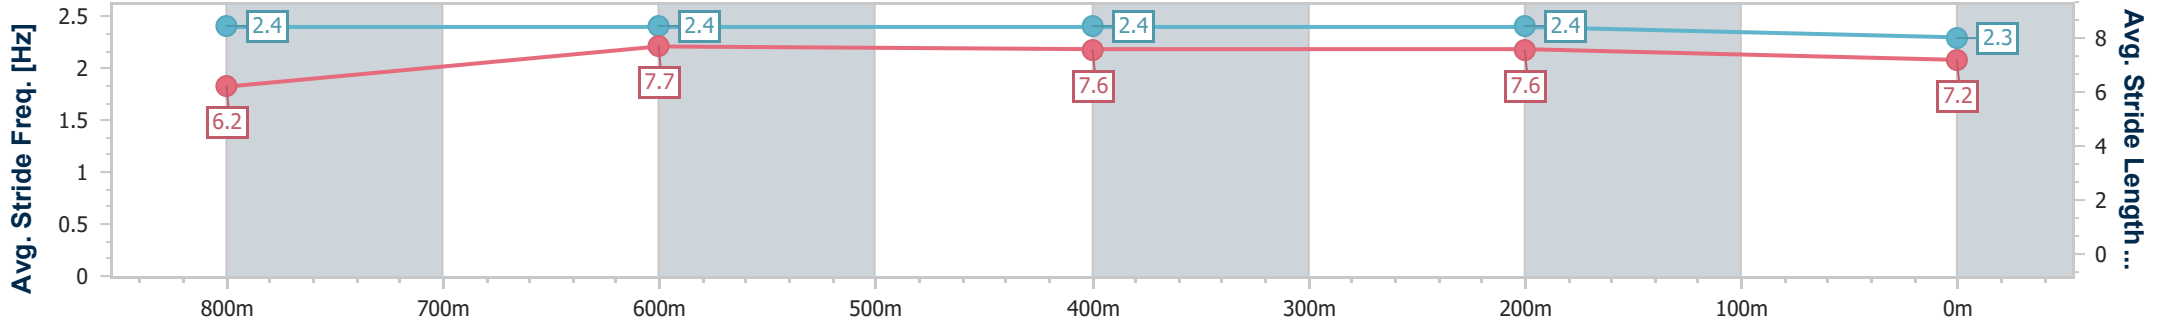

Horse/Jockey Name	Noble Decree
Final Rank	2
Fastest Section Time (Section)	0:10.76 (800m)
Top Speed [km/h] (Section)	69.1 (800m)
Race State	Finished

Sunshine Coast QLD Professional
Race 6: ITI - Innovative Timber Ideas QTIS Three-Years-Old
Maiden Plate - 1000m

27 October 2024 - 16:25

Track Rating: Good 4, Weather: Fine, Rail Position: True

Section	Overall	800m	600m	400m	200m
Section Times	0:58.45 [2] (0:13.41)	0:45.04 [6] (0:10.76)	0:34.28 [6] (0:11.13)	0:23.15 [5] (0:11.18)	0:11.97 [4] (0:11.97)
Average Speed [km/h]	53.9	67.6	65.7	64.5	60.1
Top Speed [km/h]	67.9	69.1	67.2	65.4	62.9
Avg. Dist. to Rail [m]	6.3	3.9	2.9	4.4	4.8
Avg. Stride Freq. [Hz]	2.4	2.4	2.4	2.4	2.3
Avg. Stride Length [m]	6.2	7.7	7.6	7.6	7.2

- [ ] Ranking at each section and finish
- -.-.- No data available at this section
- NA No data available