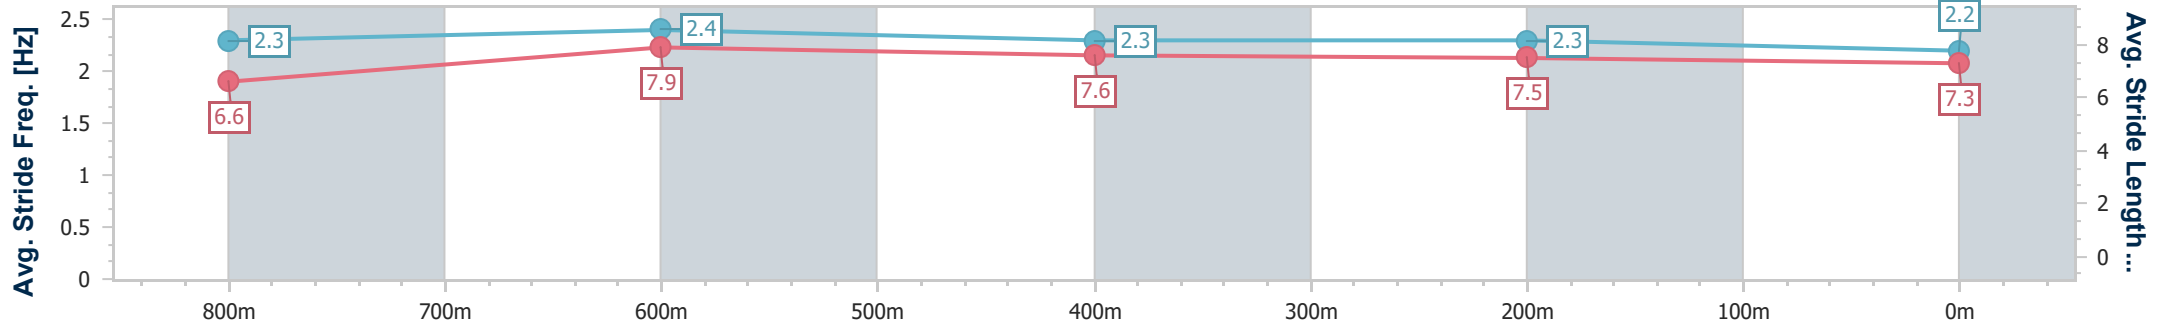

Horse/Jockey Name	Watertight
Final Rank	4
Fastest Section Time (Section)	0:10.54 (800m)
Top Speed [km/h] (Section)	73.0 (800m)
Race State	Finished

Sunshine Coast QLD Professional
Race 6: ITI - Innovative Timber Ideas QTIS Three-Years-Old
Maiden Plate - 1000m

27 October 2024 - 16:25

Track Rating: Good 4, Weather: Fine, Rail Position: True

Section	Overall	800m	600m	400m	200m
Section Times	0:58.53 [4] (0:13.15)	0:45.38 [2] (0:10.54)	0:34.84 [2] (0:11.22)	0:23.62 [2] (0:11.21)	0:12.41 [2] (0:12.41)
Average Speed [km/h]	54.8	68.7	64.5	64.1	58.1
Top Speed [km/h]	71.7	73.0	67.0	65.4	62.4
Avg. Dist. to Rail [m]	6.1	2.5	0.8	0.2	0.3
Avg. Stride Freq. [Hz]	2.3	2.4	2.3	2.3	2.2
Avg. Stride Length [m]	6.6	7.9	7.6	7.5	7.3

- [ ] Ranking at each section and finish
- -.-.- No data available at this section
- NA No data available