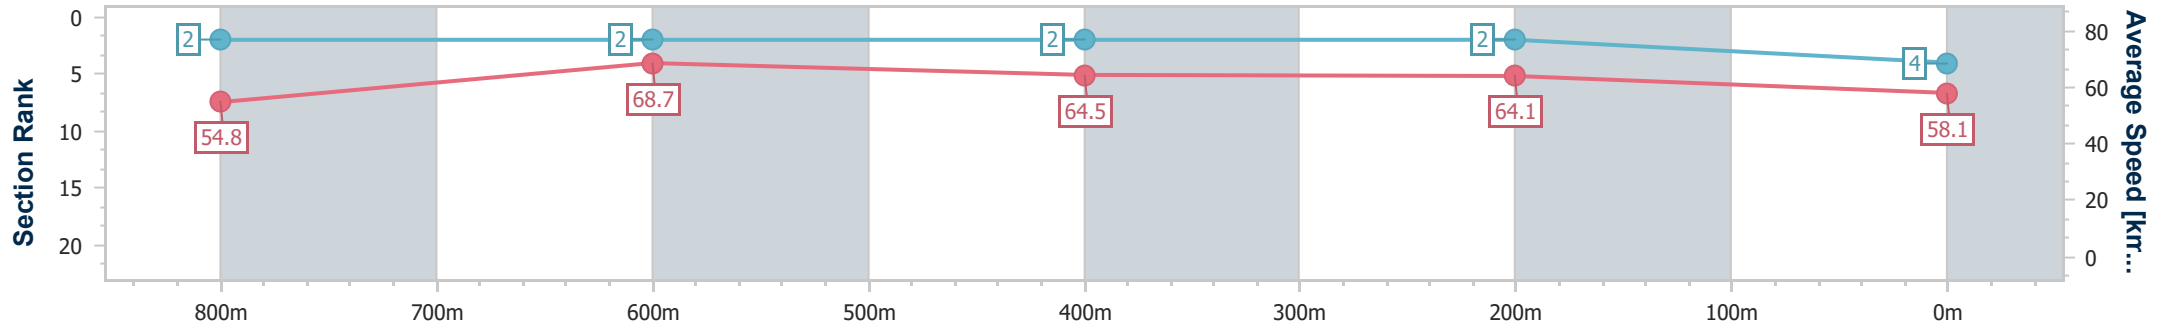

Horse/Jockey Name	Watertight
Final Rank	4
Fastest Section Time (Section)	0:10.54 (800m)
Top Speed [km/h] (Section)	73.0 (800m)
Race State	Finished

Sunshine Coast QLD Professional
Race 6: ITI - Innovative Timber Ideas QTIS Three-Years-Old
Maiden Plate - 1000m

27 October 2024 - 16:25

Track Rating: Good 4, Weather: Fine, Rail Position: True

Section	Overall	800m	600m	400m	200m
Section Times	0:58.53 [4] (0:13.15)	0:45.38 [2] (0:10.54)	0:34.84 [2] (0:11.22)	0:23.62 [2] (0:11.21)	0:12.41 [2] (0:12.41)
Average Speed [km/h]	54.8	68.7	64.5	64.1	58.1
Top Speed [km/h]	71.7	73.0	67.0	65.4	62.4
Avg. Dist. to Rail [m]	6.1	2.5	0.8	0.2	0.3
Avg. Stride Freq. [Hz]	2.3	2.4	2.3	2.3	2.2
Avg. Stride Length [m]	6.6	7.9	7.6	7.5	7.3

- [ ] Ranking at each section and finish
- -.-.- No data available at this section
- NA No data available