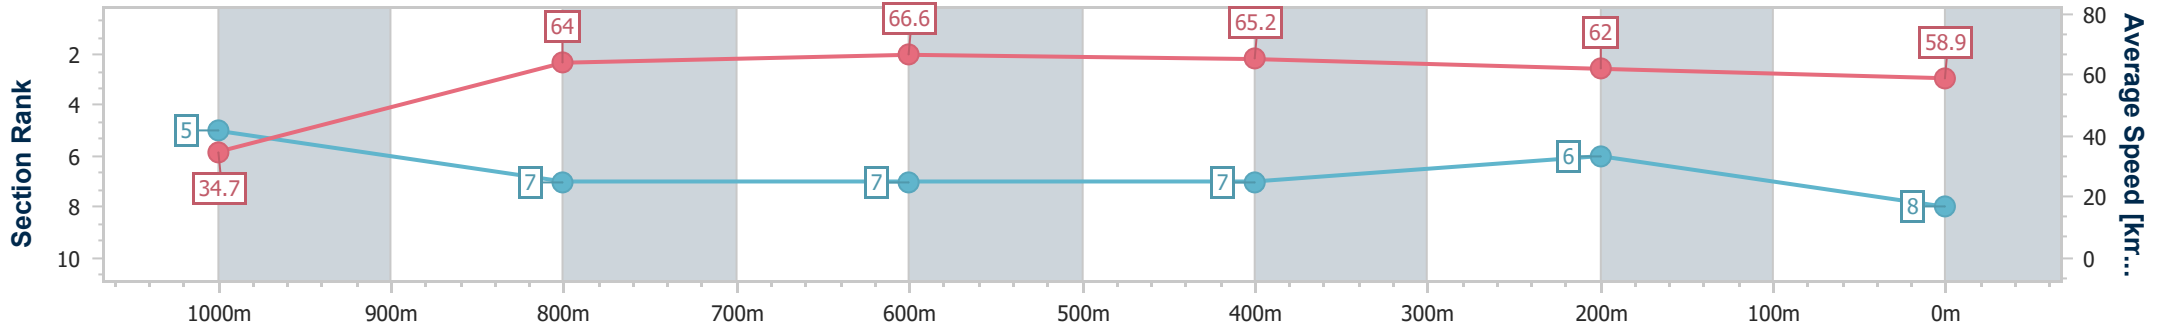

- [ ] Ranking at each section and finish
- .-.- No data available at this section
- NA No data available

Horse/Jockey Name	Sambuca
Final Rank	8
Fastest Section Time (Section)	0:05.16 (Overall)
Top Speed [km/h] (Section)	67.8 (1000m)
Race State	Finished

Aquis Park Gold Coast Poly QLD Professional

Race 7: Coastal Tipper Hire Class 1 Handicap - 1050m

26 October 2024 - 16:59

Track Rating: Synthetic, Weather: Fine, Rail Position: True

Section	Overall	1000m	800m	600m	400m	200m
Section Times	1:02.31 [8] (0:05.16)	0:57.15 [5] (0:11.28)	0:45.87 [7] (0:10.87)	0:35.00 [7] (0:11.08)	0:23.92 [7] (0:11.61)	0:12.31 [6] (0:12.31)
Average Speed [km/h]	34.7	64.0	66.6	65.2	62.0	58.9
Top Speed [km/h]	53.9	67.8	67.4	66.9	62.6	60.9
Avg. Dist. to Rail [m]	5.7	3.1	0.9	0.5	0.8	1.8
Avg. Stride Freq. [Hz]	2.2	2.6	2.5	2.4	2.4	2.4
Avg. Stride Length [m]	4.3	6.9	7.5	7.5	7.1	6.8

- [ ] Ranking at each section and finish
- .-.- No data available at this section
- NA No data available