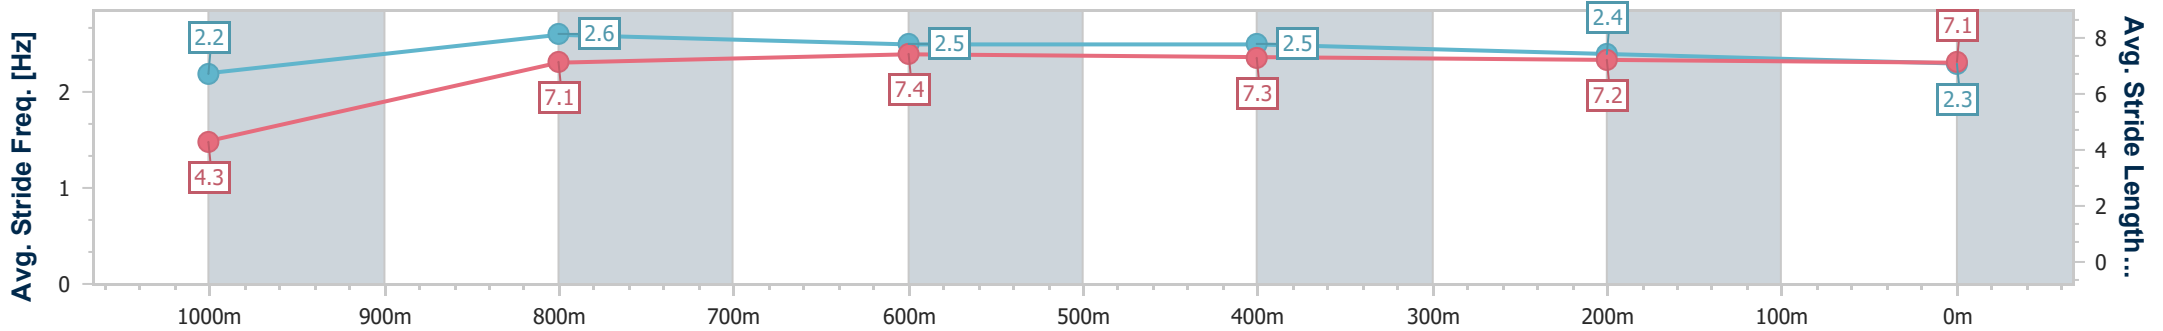

Aquis Park Gold Coast Poly QLD Professional

Race 7: Coastal Tipper Hire Class 1 Handicap - 1050m

26 October 2024 - 16:59

Track Rating: Synthetic, Weather: Fine, Rail Position: True

Section	Overall	1000m	800m	600m	400m	200m
Section Times	1:02.07 [4] (0:05.16)	0:56.91 [6] (0:10.92)	0:45.99 [4] (0:10.77)	0:35.22 [2] (0:11.29)	0:23.93 [3] (0:11.54)	0:12.39 [3] (0:12.39)
Average Speed [km/h]	35.4	66.1	67.3	65.0	62.9	58.1
Top Speed [km/h]	56.6	69.2	69.1	66.5	64.1	61.0
Avg. Dist. to Rail [m]	3.4	2.4	1.1	3.6	6.1	6.0
Avg. Stride Freq. [Hz]	2.2	2.6	2.5	2.5	2.4	2.3
Avg. Stride Length [m]	4.3	7.1	7.4	7.3	7.2	7.1