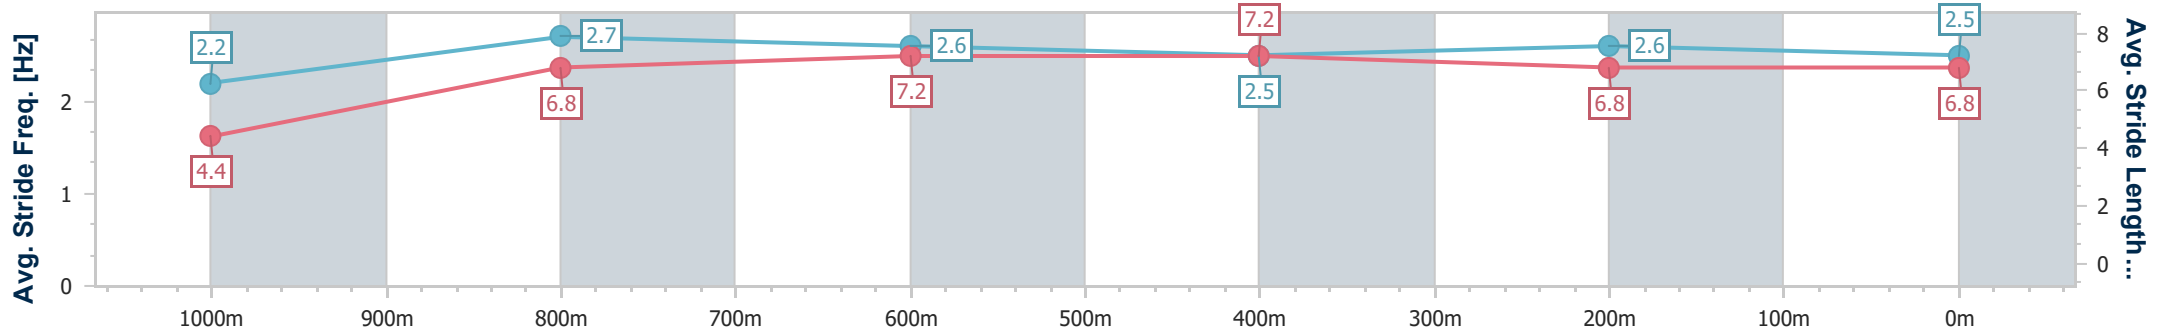

Race 7: Coastal Tipper Hire Class 1 Handicap - 1050m

26 October 2024 - 16:59

Track Rating: Synthetic, Weather: Fine, Rail Position: True

Section	Overall	1000m	800m	600m	400m	200m
Section Times	1:01.32 [1] (0:05.00)	0:56.32 [2] (0:10.98)	0:45.34 [2] (0:10.91)	0:34.43 [3] (0:11.12)	0:23.31 [2] (0:11.38)	0:11.93 [1] (0:11.93)
Average Speed [km/h]	35.7	66.0	66.3	65.1	63.6	60.9
Top Speed [km/h]	56.9	69.0	67.9	67.5	64.8	62.3
Avg. Dist. to Rail [m]	2.6	1.6	1.5	1.7	3.5	5.9
Avg. Stride Freq. [Hz]	2.2	2.7	2.6	2.5	2.6	2.5
Avg. Stride Length [m]	4.4	6.8	7.2	7.2	6.8	6.8