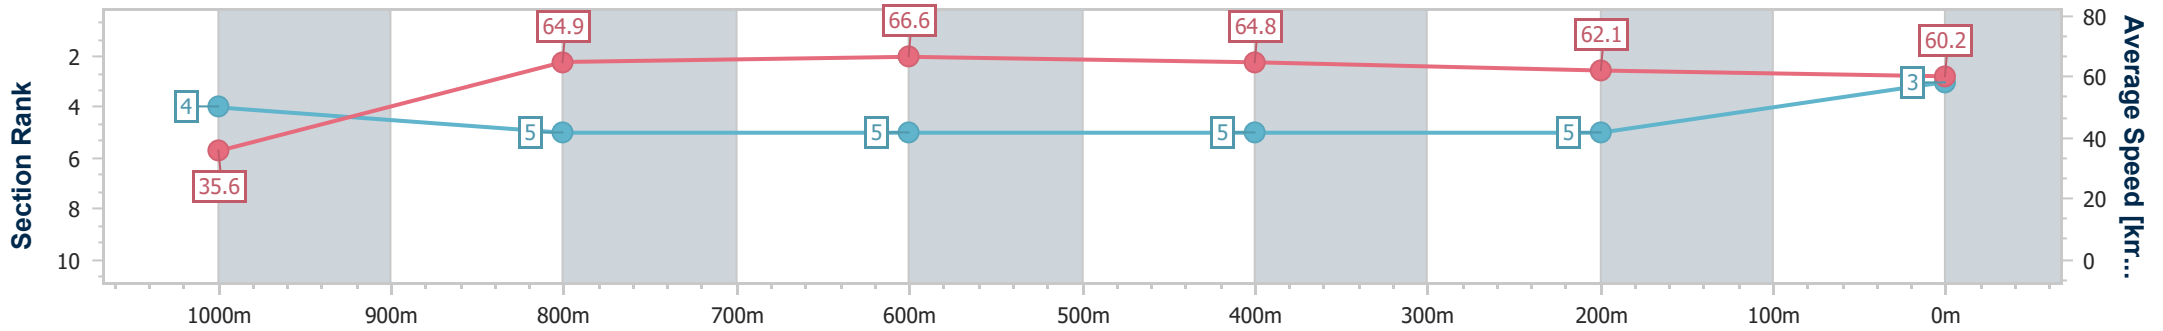

- [ ] Ranking at each section and finish
- .-.- No data available at this section
- NA No data available

Horse/Jockey Name	The Bell Jar
Final Rank	4
Fastest Section Time (Section)	0:05.16 (Overall)
Top Speed [km/h] (Section)	69.2 (1000m)
Race State	Finished