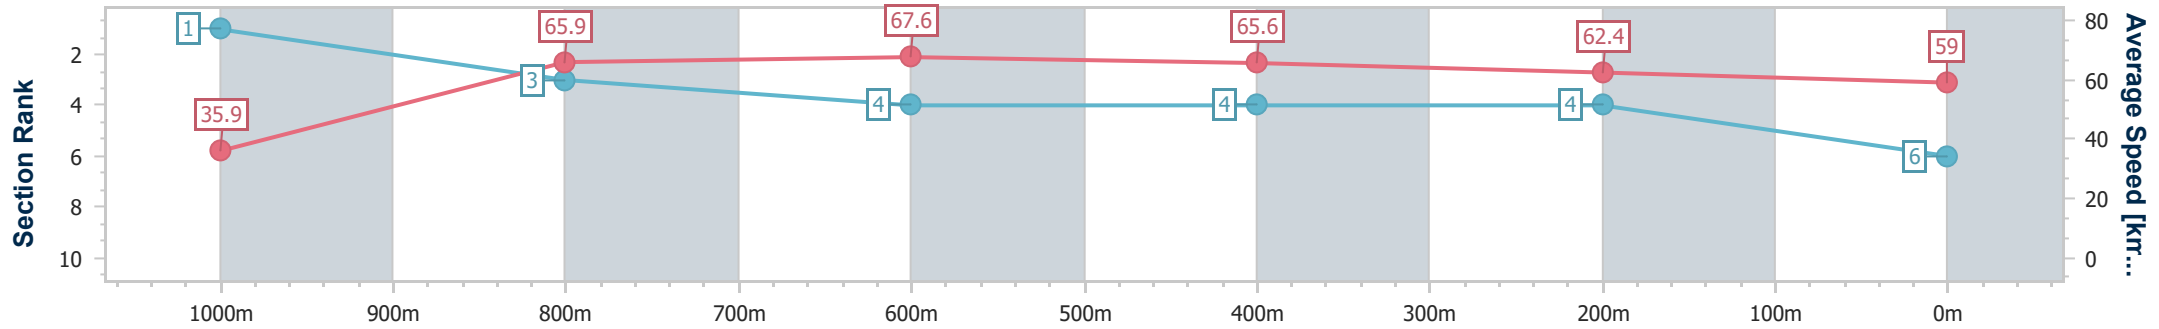

- [ ] Ranking at each section and finish
- .-.- No data available at this section
- NA No data available

Horse/Jockey Name	Archers Reign
Final Rank	6
Fastest Section Time (Section)	0:04.99 (Overall)
Top Speed [km/h] (Section)	69.2 (1000m)
Race State	Finished

### Race 7: Coastal Tipper Hire Class 1 Handicap - 1050m

26 October 2024 - 16:59

Track Rating: Synthetic, Weather: Fine, Rail Position: True

Section	Overall	1000m	800m	600m	400m	200m
Section Times	1:02.10 [6] (0:04.99)	0:57.11 [1] (0:11.08)	0:46.03 [3] (0:10.91)	0:35.12 [4] (0:11.19)	0:23.93 [4] (0:11.64)	0:12.29 [4] (0:12.29)
Average Speed [km/h]	35.9	65.9	67.6	65.6	62.4	59.0
Top Speed [km/h]	56.0	69.2	68.8	67.3	64.0	60.5
Avg. Dist. to Rail [m]	7.5	5.7	4.1	4.1	6.1	7.2
Avg. Stride Freq. [Hz]	2.2	2.5	2.4	2.4	2.4	2.3
Avg. Stride Length [m]	4.5	7.3	7.6	7.6	7.3	7.2