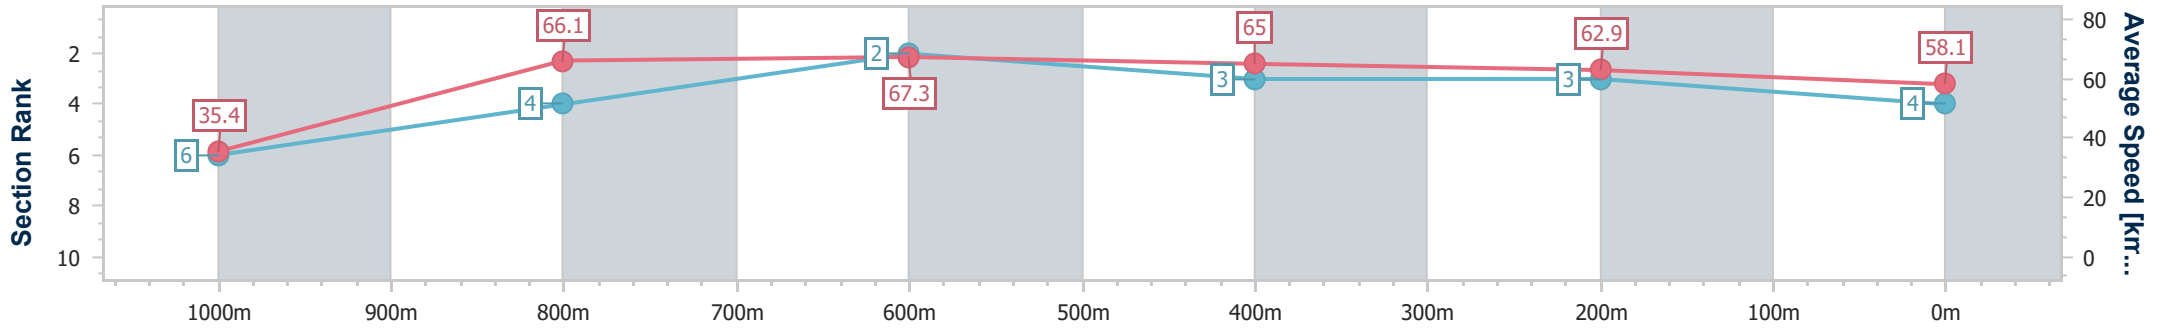

Aquis Park Gold Coast Poly QLD Professional

Race 7: Coastal Tipper Hire Class 1 Handicap - 1050m

26 October 2024 - 16:59

Track Rating: Synthetic, Weather: Fine, Rail Position: True

Section	Overall	1000m	800m	600m	400m	200m
Section Times	1:02.07 [4] (0:05.16)	0:56.91 [6] (0:10.92)	0:45.99 [4] (0:10.77)	0:35.22 [2] (0:11.29)	0:23.93 [3] (0:11.54)	0:12.39 [3] (0:12.39)
Average Speed [km/h]	35.4	66.1	67.3	65.0	62.9	58.1
Top Speed [km/h]	56.6	69.2	69.1	66.5	64.1	61.0
Avg. Dist. to Rail [m]	3.4	2.4	1.1	3.6	6.1	6.0
Avg. Stride Freq. [Hz]	2.2	2.6	2.5	2.5	2.4	2.3
Avg. Stride Length [m]	4.3	7.1	7.4	7.3	7.2	7.1