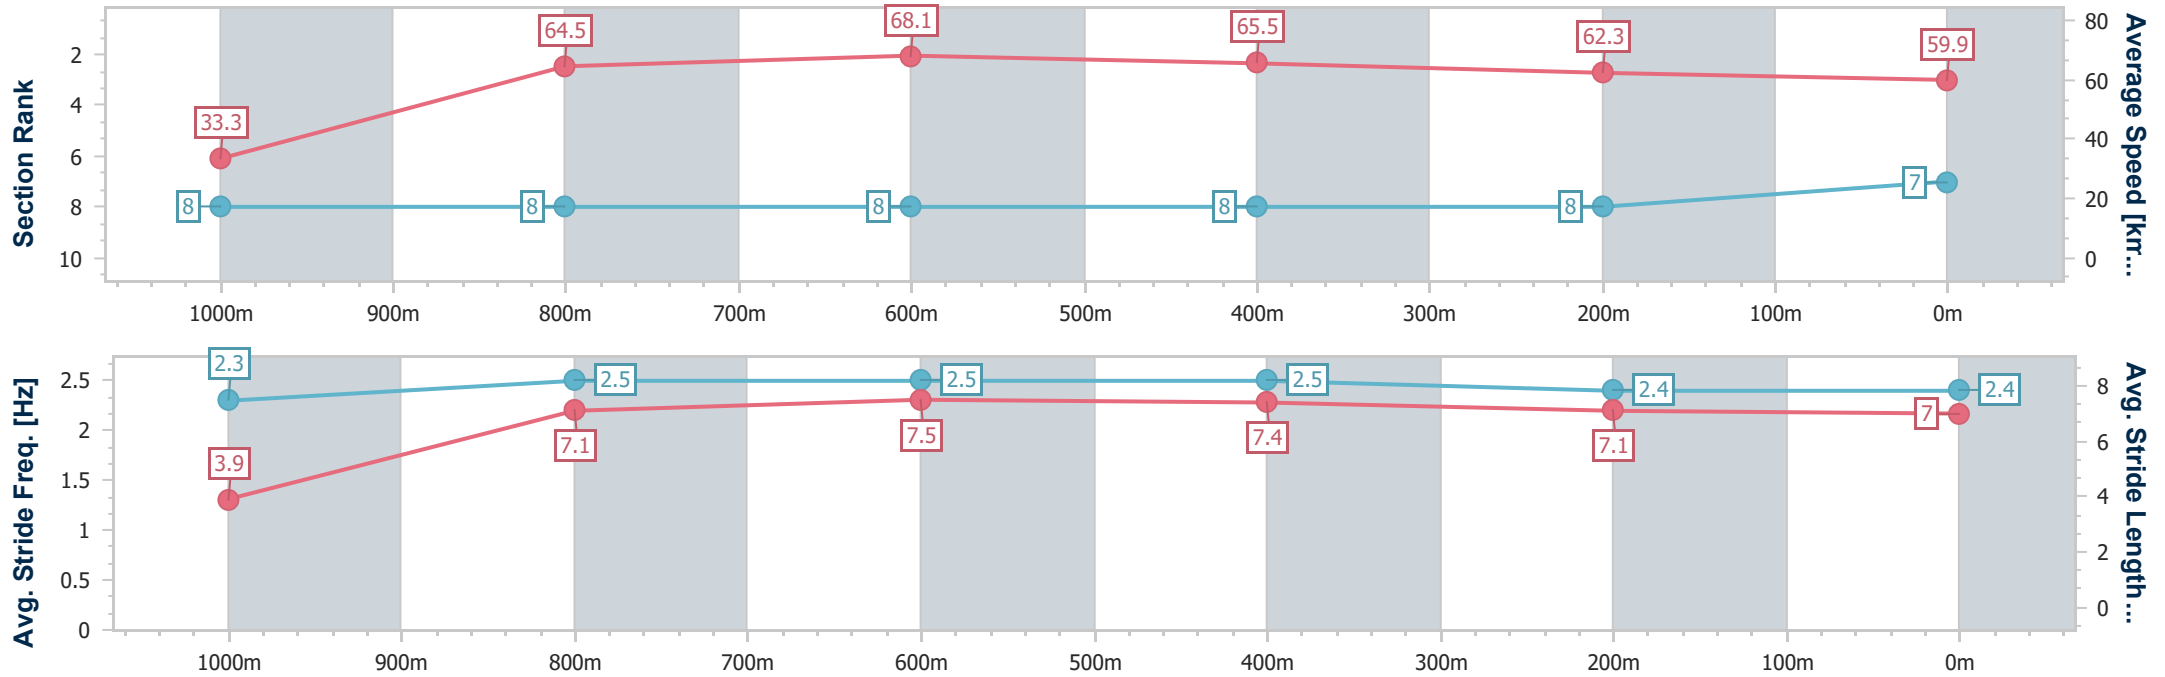

- [ ] Ranking at each section and finish
- .-.- No data available at this section
- NA No data available

Horse/Jockey Name	South Boambee
Final Rank	7
Fastest Section Time (Section)	0:05.50 (Overall)
Top Speed [km/h] (Section)	70.0 (800m)
Race State	Finished

Aquis Park Gold Coast Poly QLD Professional

Race 7: Coastal Tipper Hire Class 1 Handicap - 1050m

26 October 2024 - 16:59

Track Rating: Synthetic, Weather: Fine, Rail Position: True

Section	Overall	1000m	800m	600m	400m	200m
Section Times	1:02.31 [7] (0:05.50)	0:56.81 [8] (0:11.19)	0:45.62 [8] (0:10.66)	0:34.96 [8] (0:11.17)	0:23.79 [8] (0:11.69)	0:12.10 [8] (0:12.10)
Average Speed [km/h]	33.3	64.5	68.1	65.5	62.3	59.9
Top Speed [km/h]	51.1	69.8	70.0	67.3	63.7	61.4
Avg. Dist. to Rail [m]	5.7	3.1	1.4	3.2	5.7	7.7
Avg. Stride Freq. [Hz]	2.3	2.5	2.5	2.5	2.4	2.4
Avg. Stride Length [m]	3.9	7.1	7.5	7.4	7.1	7.0

- [ ] Ranking at each section and finish
- .-.- No data available at this section
- NA No data available

Horse/Jockey Name	Sambuca
Final Rank	8
Fastest Section Time (Section)	0:05.16 (Overall)
Top Speed [km/h] (Section)	67.8 (1000m)
Race State	Finished