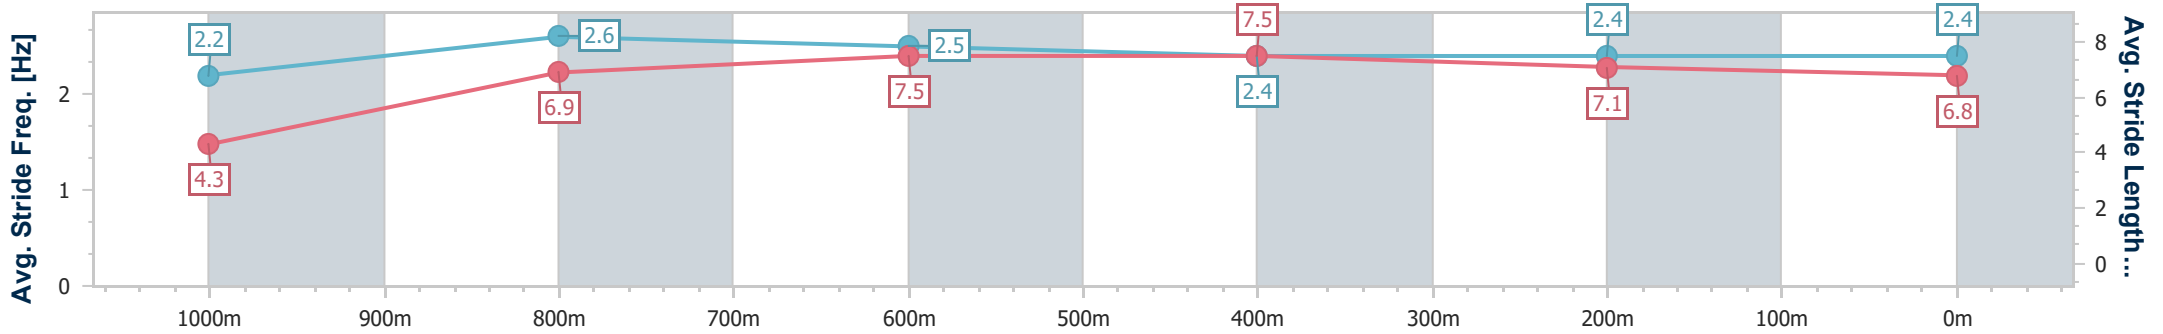

- [ ] Ranking at each section and finish
- .-.- No data available at this section
- NA No data available

Horse/Jockey Name	Sambuca
Final Rank	8
Fastest Section Time (Section)	0:05.16 (Overall)
Top Speed [km/h] (Section)	67.8 (1000m)
Race State	Finished

Aquis Park Gold Coast Poly QLD Professional

Race 7: Coastal Tipper Hire Class 1 Handicap - 1050m

26 October 2024 - 16:59

Track Rating: Synthetic, Weather: Fine, Rail Position: True

Section	Overall	1000m	800m	600m	400m	200m
Section Times	1:02.31 [8] (0:05.16)	0:57.15 [5] (0:11.28)	0:45.87 [7] (0:10.87)	0:35.00 [7] (0:11.08)	0:23.92 [7] (0:11.61)	0:12.31 [6] (0:12.31)
Average Speed [km/h]	34.7	64.0	66.6	65.2	62.0	58.9
Top Speed [km/h]	53.9	67.8	67.4	66.9	62.6	60.9
Avg. Dist. to Rail [m]	5.7	3.1	0.9	0.5	0.8	1.8
Avg. Stride Freq. [Hz]	2.2	2.6	2.5	2.4	2.4	2.4
Avg. Stride Length [m]	4.3	6.9	7.5	7.5	7.1	6.8

- [ ] Ranking at each section and finish
- .-.- No data available at this section
- NA No data available