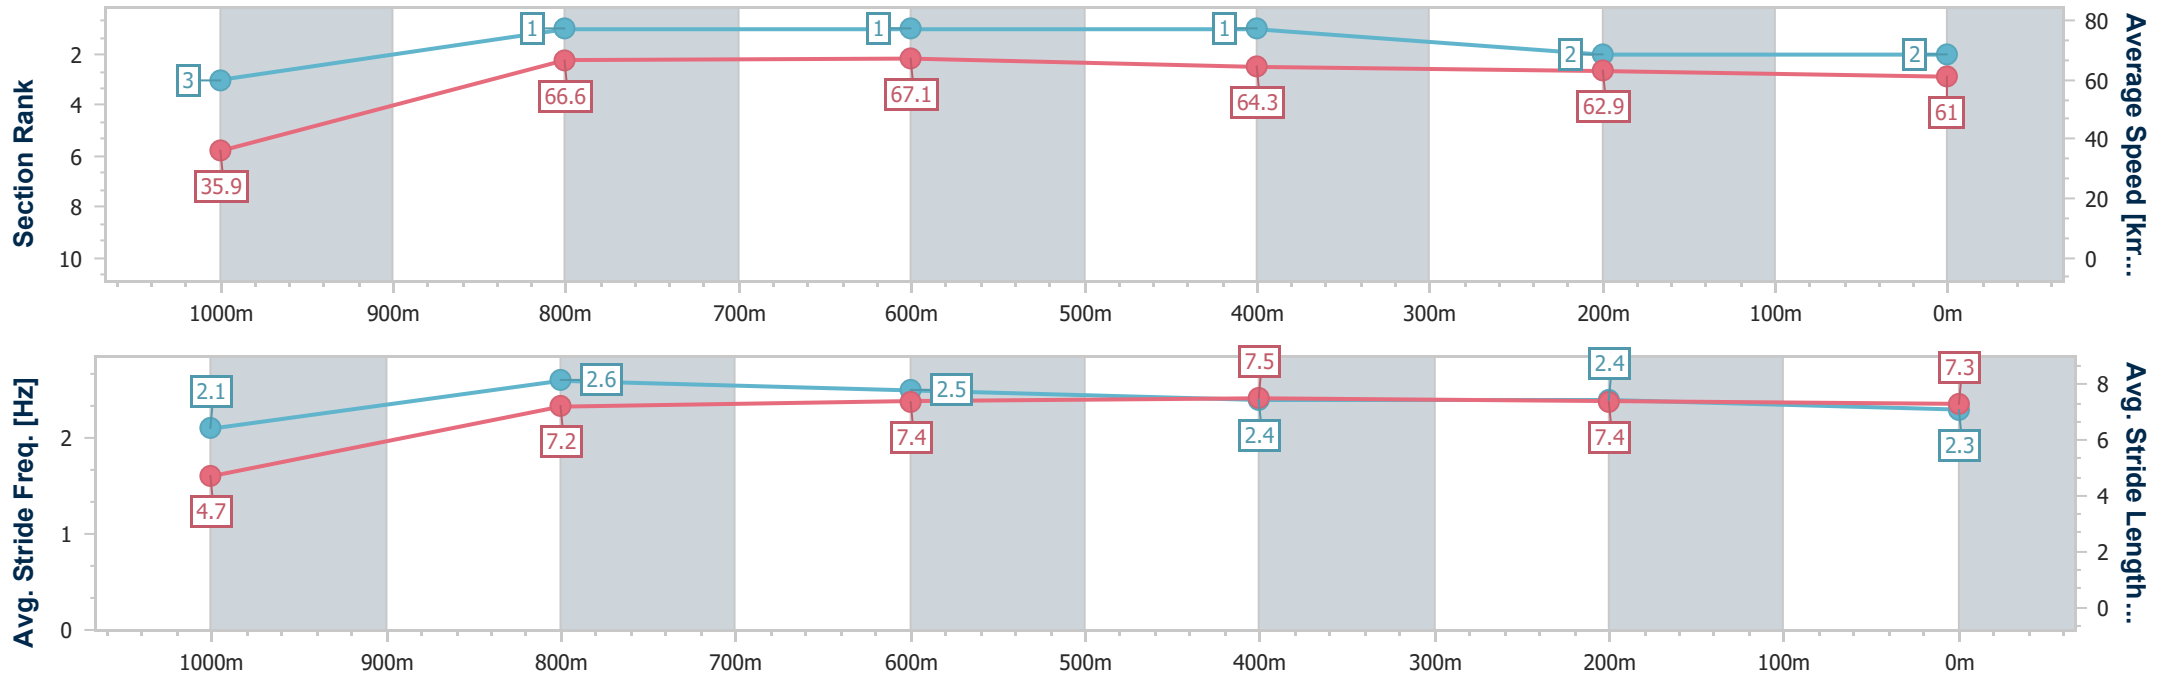

- [ ] Ranking at each section and finish
- .-.- No data available at this section
- NA No data available

Horse/Jockey Name	Seventies Hit
Final Rank	3
Fastest Section Time (Section)	0:05.07 (Overall)
Top Speed [km/h] (Section)	67.8 (800m)
Race State	Finished