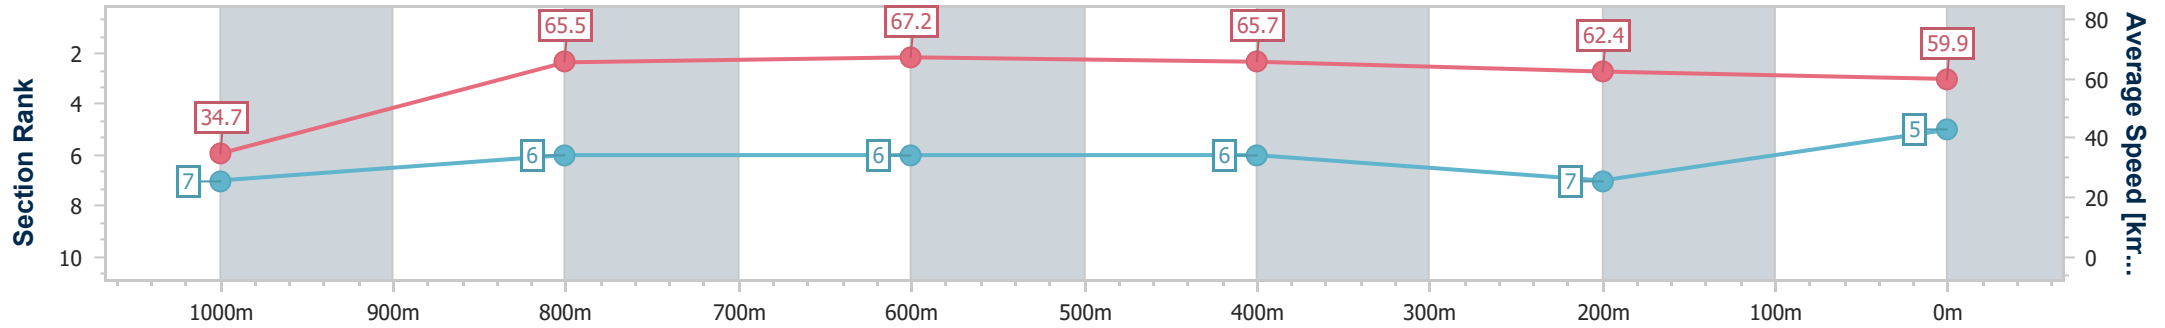

- [ ] Ranking at each section and finish
- .-.- No data available at this section
- NA No data available

Horse/Jockey Name	Archers Reign
Final Rank	6
Fastest Section Time (Section)	0:04.99 (Overall)
Top Speed [km/h] (Section)	69.2 (1000m)
Race State	Finished