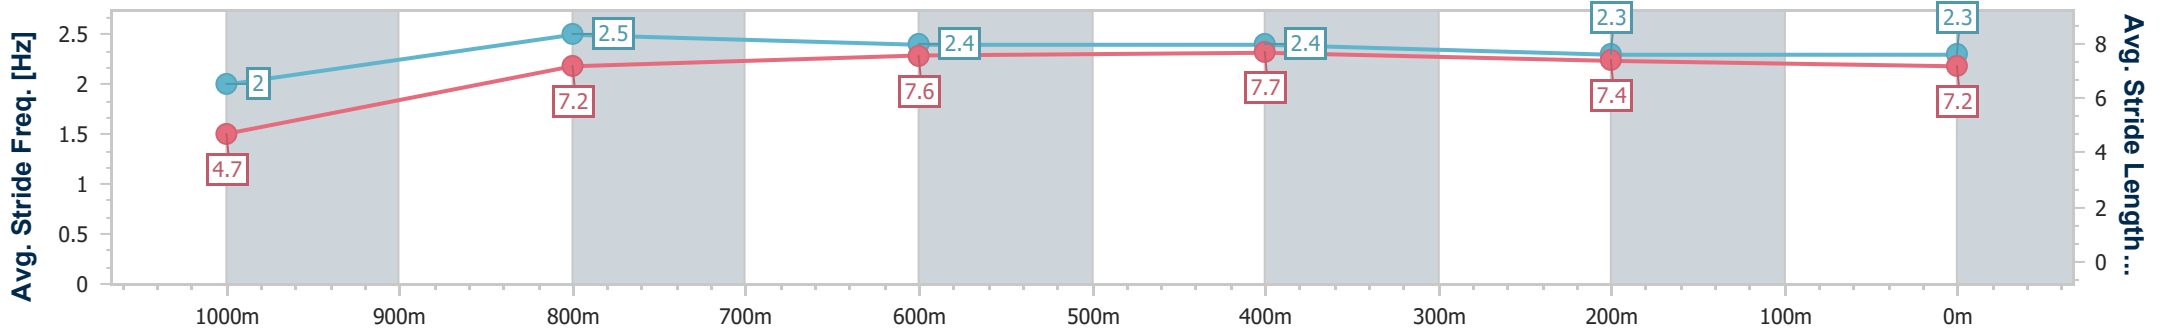

Aquis Park Gold Coast Poly QLD Professional

Race 7: Coastal Tipper Hire Class 1 Handicap - 1050m

26 October 2024 - 16:59

Track Rating: Synthetic, Weather: Fine, Rail Position: True

Section	Overall	1000m	800m	600m	400m	200m
Section Times	1:01.88 [3] (0:05.07)	0:56.81 [4] (0:11.16)	0:45.65 [5] (0:10.83)	0:34.82 [5] (0:11.17)	0:23.65 [5] (0:11.61)	0:12.04 [5] (0:12.04)
Average Speed [km/h]	35.6	64.9	66.6	64.8	62.1	60.2
Top Speed [km/h]	55.1	67.2	67.8	67.7	62.9	61.4
Avg. Dist. to Rail [m]	3.7	1.8	0.8	1.2	2.3	3.1
Avg. Stride Freq. [Hz]	2.0	2.5	2.4	2.4	2.3	2.3
Avg. Stride Length [m]	4.7	7.2	7.6	7.7	7.4	7.2