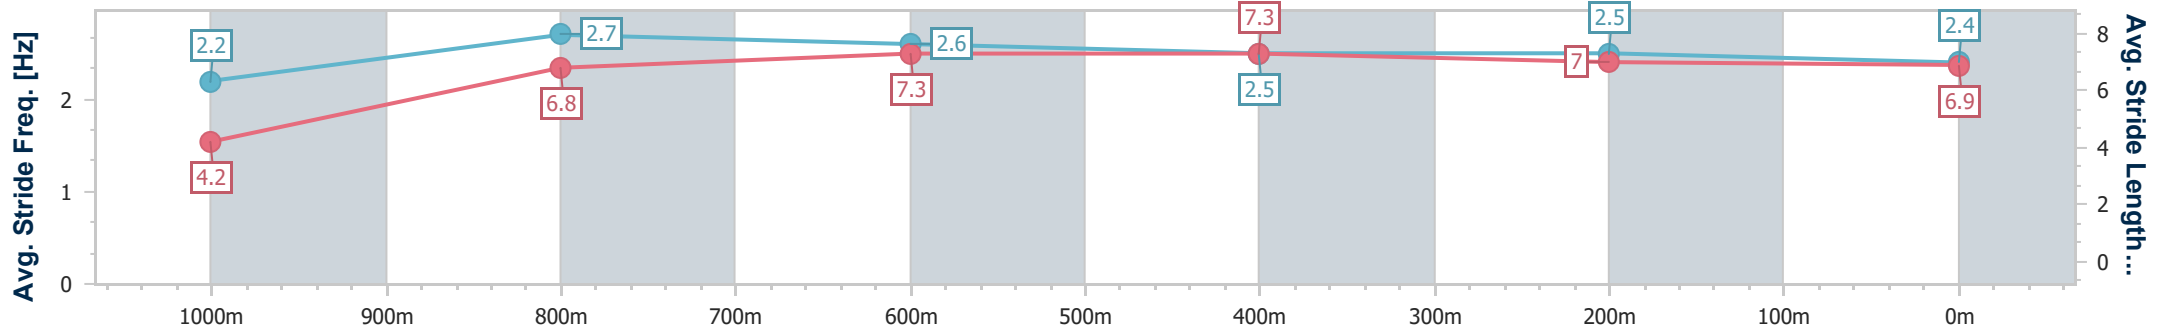

Aquis Park Gold Coast Poly QLD Professional

Race 7: Coastal Tipper Hire Class 1 Handicap - 1050m

26 October 2024 - 16:59

Track Rating: Synthetic, Weather: Fine, Rail Position: True

Section	Overall	1000m	800m	600m	400m	200m
Section Times	1:02.10 [5] (0:05.20)	0:56.90 [7] (0:11.09)	0:45.81 [6] (0:10.91)	0:34.90 [6] (0:11.13)	0:23.77 [6] (0:11.70)	0:12.07 [7] (0:12.07)
Average Speed [km/h]	34.7	65.5	67.2	65.7	62.4	59.9
Top Speed [km/h]	55.3	69.3	69.3	67.7	63.7	61.7
Avg. Dist. to Rail [m]	6.4	4.3	3.2	3.5	6.8	7.2
Avg. Stride Freq. [Hz]	2.2	2.7	2.6	2.5	2.5	2.4
Avg. Stride Length [m]	4.2	6.8	7.3	7.3	7.0	6.9

- [ ] Ranking at each section and finish
- .-.- No data available at this section
- NA No data available

Horse/Jockey Name	Archers Reign
Final Rank	6
Fastest Section Time (Section)	0:04.99 (Overall)
Top Speed [km/h] (Section)	69.2 (1000m)
Race State	Finished