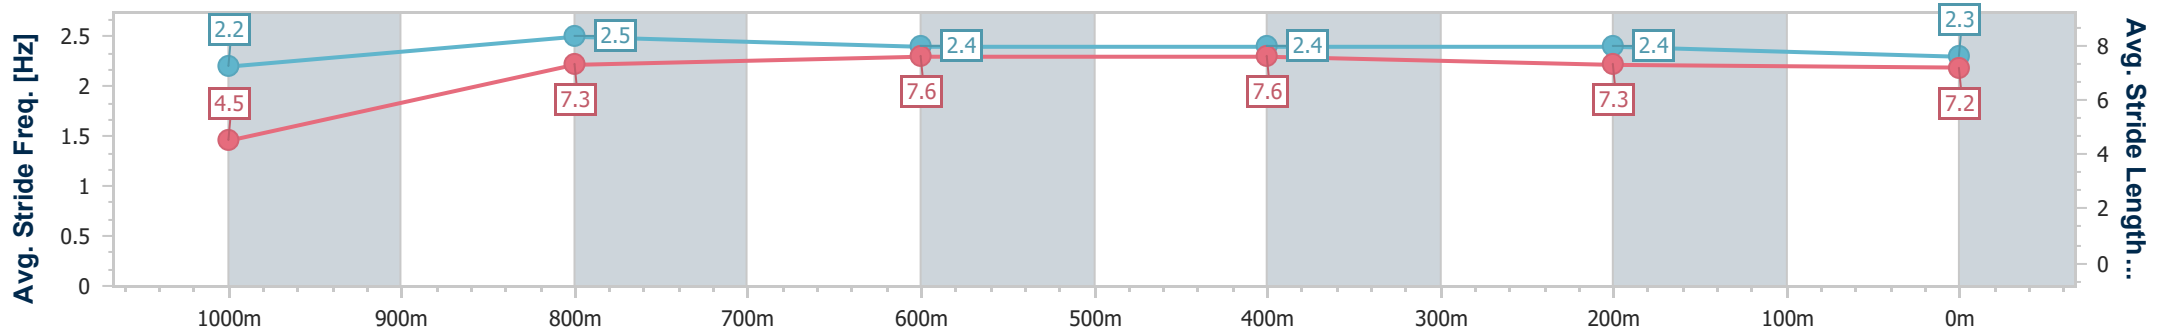

- [ ] Ranking at each section and finish
- .-.- No data available at this section
- NA No data available

Horse/Jockey Name	Archers Reign
Final Rank	6
Fastest Section Time (Section)	0:04.99 (Overall)
Top Speed [km/h] (Section)	69.2 (1000m)
Race State	Finished

### Race 7: Coastal Tipper Hire Class 1 Handicap - 1050m

26 October 2024 - 16:59

Track Rating: Synthetic, Weather: Fine, Rail Position: True

Section	Overall	1000m	800m	600m	400m	200m
Section Times	1:02.10 [6] (0:04.99)	0:57.11 [1] (0:11.08)	0:46.03 [3] (0:10.91)	0:35.12 [4] (0:11.19)	0:23.93 [4] (0:11.64)	0:12.29 [4] (0:12.29)
Average Speed [km/h]	35.9	65.9	67.6	65.6	62.4	59.0
Top Speed [km/h]	56.0	69.2	68.8	67.3	64.0	60.5
Avg. Dist. to Rail [m]	7.5	5.7	4.1	4.1	6.1	7.2
Avg. Stride Freq. [Hz]	2.2	2.5	2.4	2.4	2.4	2.3
Avg. Stride Length [m]	4.5	7.3	7.6	7.6	7.3	7.2