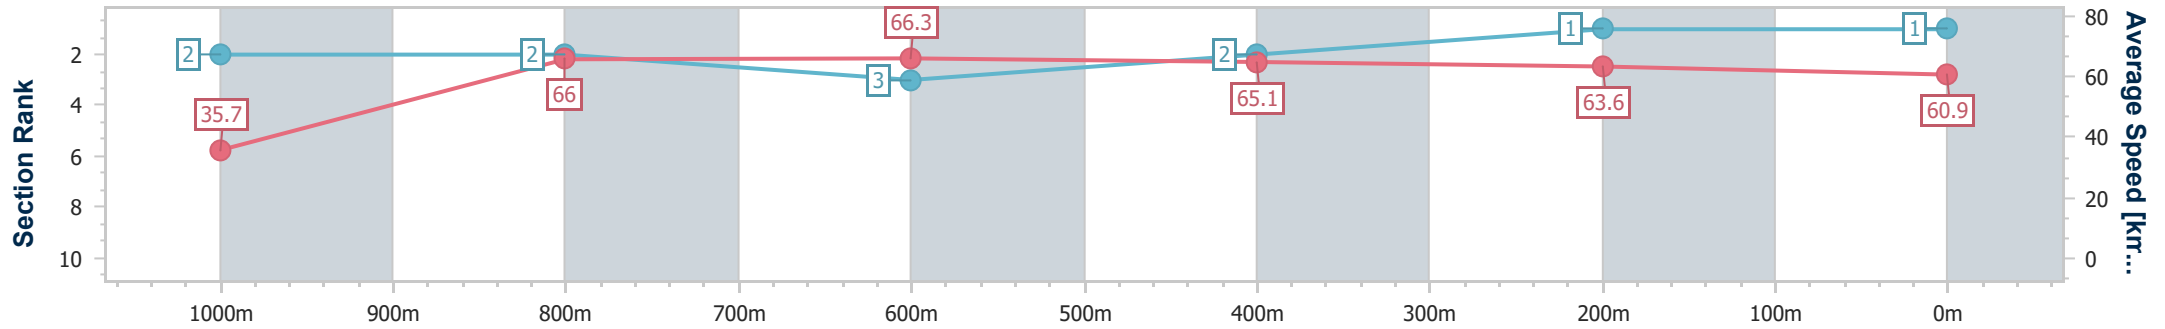

Race 7: Coastal Tipper Hire Class 1 Handicap - 1050m

26 October 2024 - 16:59

Track Rating: Synthetic, Weather: Fine, Rail Position: True

Section	Overall	1000m	800m	600m	400m	200m
Section Times	1:01.32 [1] (0:05.00)	0:56.32 [2] (0:10.98)	0:45.34 [2] (0:10.91)	0:34.43 [3] (0:11.12)	0:23.31 [2] (0:11.38)	0:11.93 [1] (0:11.93)
Average Speed [km/h]	35.7	66.0	66.3	65.1	63.6	60.9
Top Speed [km/h]	56.9	69.0	67.9	67.5	64.8	62.3
Avg. Dist. to Rail [m]	2.6	1.6	1.5	1.7	3.5	5.9
Avg. Stride Freq. [Hz]	2.2	2.7	2.6	2.5	2.6	2.5
Avg. Stride Length [m]	4.4	6.8	7.2	7.2	6.8	6.8