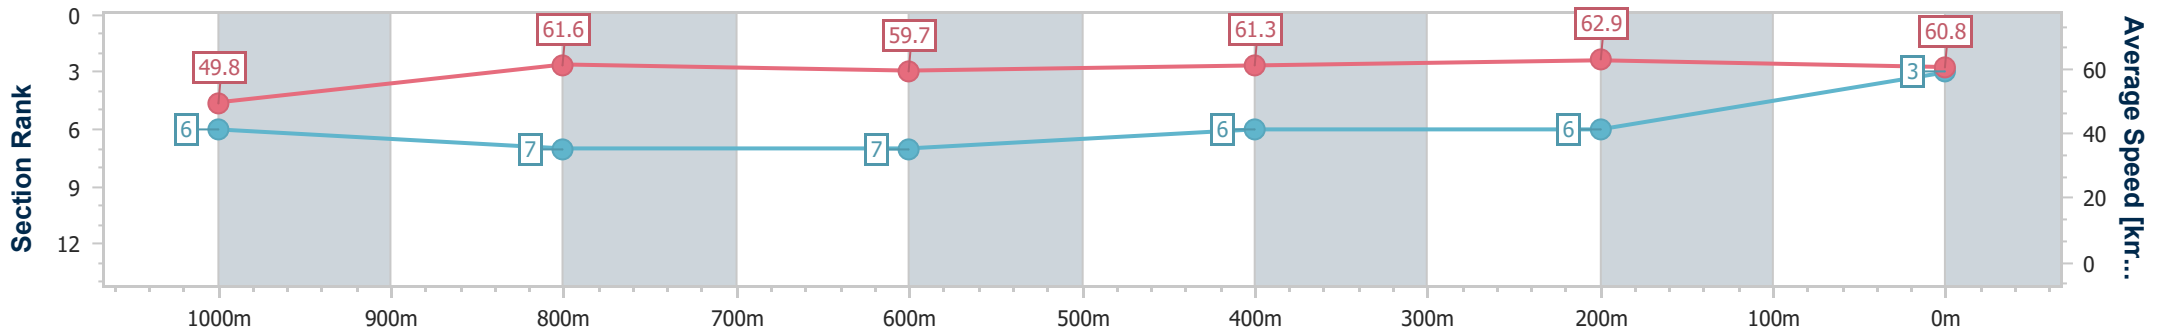

Sunshine Coast QLD Professional

Race 7: Cellar Maintenance Australia Class 1 Handicap - 1200m

25 October 2024 - 21:04

Track Rating: Soft 5, Weather: Fine, Rail Position: True

Section	Overall	1000m	800m	600m	400m	200m
Section Times	1:13.46 [3] (0:14.42)	0:59.04 [6] (0:11.82)	0:47.22 [7] (0:12.16)	0:35.06 [7] (0:11.81)	0:23.25 [6] (0:11.42)	0:11.83 [6] (0:11.83)
Average Speed [km/h]	49.8	61.6	59.7	61.3	62.9	60.8
Top Speed [km/h]	63.0	62.6	61.7	62.6	63.8	62.7
Avg. Dist. to Rail [m]	4.8	3.7	1.6	0.6	5.5	8.0
Avg. Stride Freq. [Hz]	2.4	2.4	2.4	2.4	2.4	2.4
Avg. Stride Length [m]	5.8	7.1	7.0	7.2	7.3	7.1