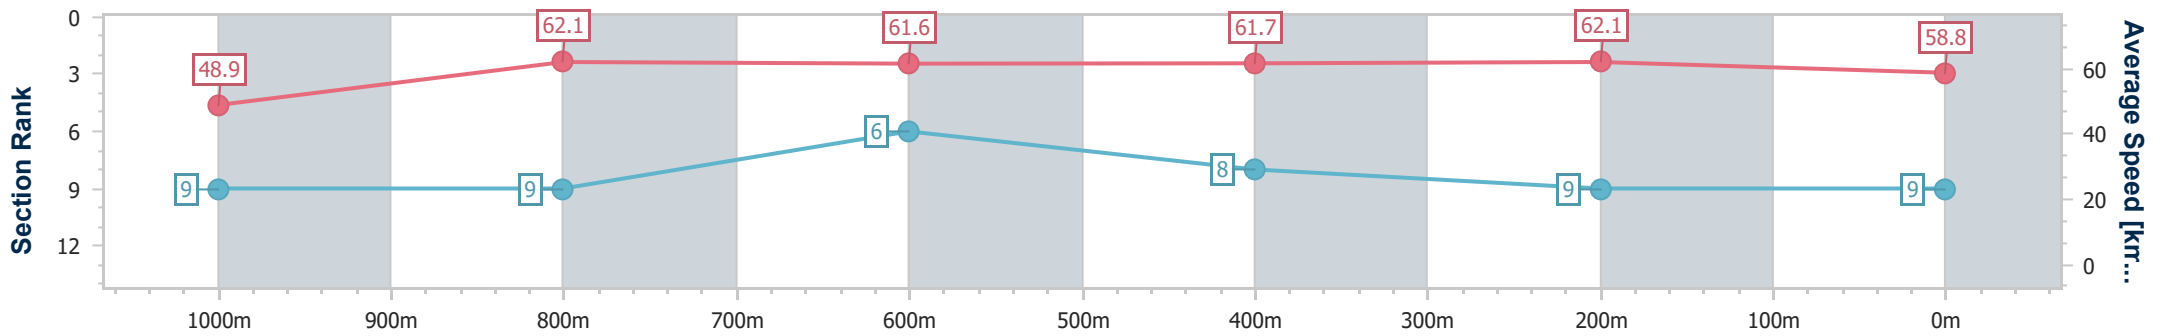

Sunshine Coast QLD Professional

Race 7: Cellar Maintenance Australia Class 1 Handicap - 1200m

25 October 2024 - 21:04

Track Rating: Soft 5, Weather: Fine, Rail Position: True

Section	Overall	1000m	800m	600m	400m	200m
Section Times	1:14.21 [9] (0:14.73)	0:59.48 [9] (0:11.71)	0:47.77 [9] (0:11.94)	0:35.83 [6] (0:11.95)	0:23.88 [8] (0:11.60)	0:12.28 [9] (0:12.28)
Average Speed [km/h]	48.9	62.1	61.6	61.7	62.1	58.8
Top Speed [km/h]	63.0	63.0	62.9	62.9	63.5	60.8
Avg. Dist. to Rail [m]	8.2	4.8	3.8	4.2	8.0	9.1
Avg. Stride Freq. [Hz]	2.2	2.3	2.4	2.4	2.4	2.3
Avg. Stride Length [m]	6.2	7.4	7.2	7.2	7.3	7.2

- [] Ranking at each section and finish
- .-.- No data available at this section
- NA No data available