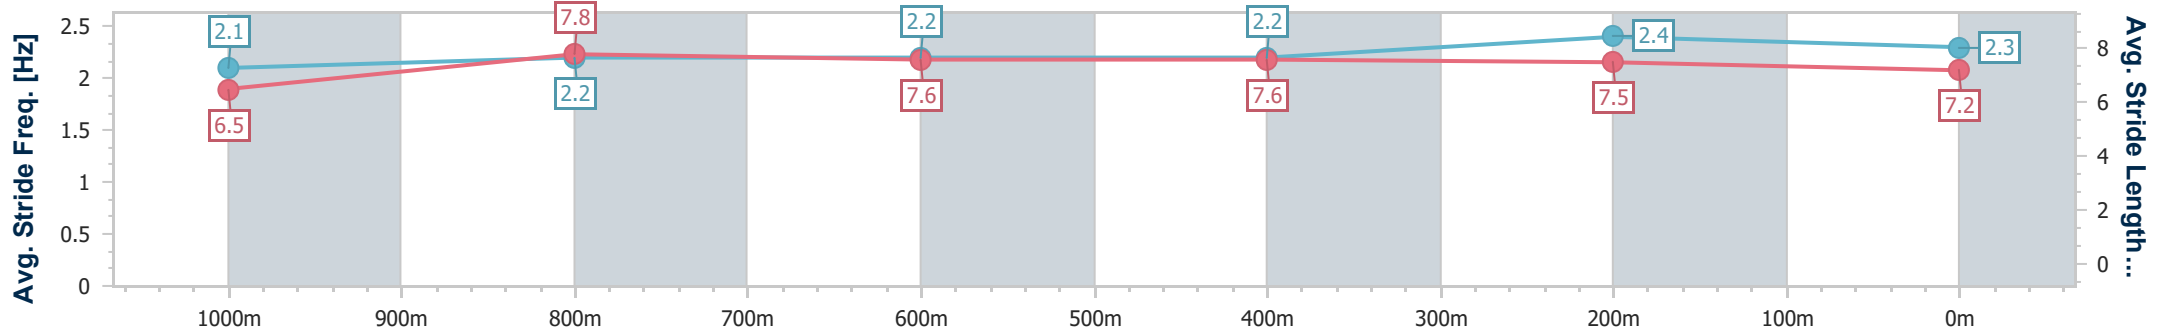

Sunshine Coast QLD Professional

Race 7: Cellar Maintenance Australia Class 1 Handicap - 1200m

25 October 2024 - 21:04

Track Rating: Soft 5, Weather: Fine, Rail Position: True

Section	Overall	1000m	800m	600m	400m	200m
Section Times	1:13.69 [5] (0:14.51)	0:59.18 [7] (0:11.70)	0:47.48 [6] (0:12.23)	0:35.25 [9] (0:12.03)	0:23.22 [9] (0:11.22)	0:12.00 [8] (0:12.00)
Average Speed [km/h]	49.7	62.1	60.2	61.0	64.1	60.0
Top Speed [km/h]	62.2	62.8	61.1	62.2	65.2	63.0
Avg. Dist. to Rail [m]	8.4	4.3	3.3	2.8	2.8	3.0
Avg. Stride Freq. [Hz]	2.1	2.2	2.2	2.2	2.4	2.3
Avg. Stride Length [m]	6.5	7.8	7.6	7.6	7.5	7.2