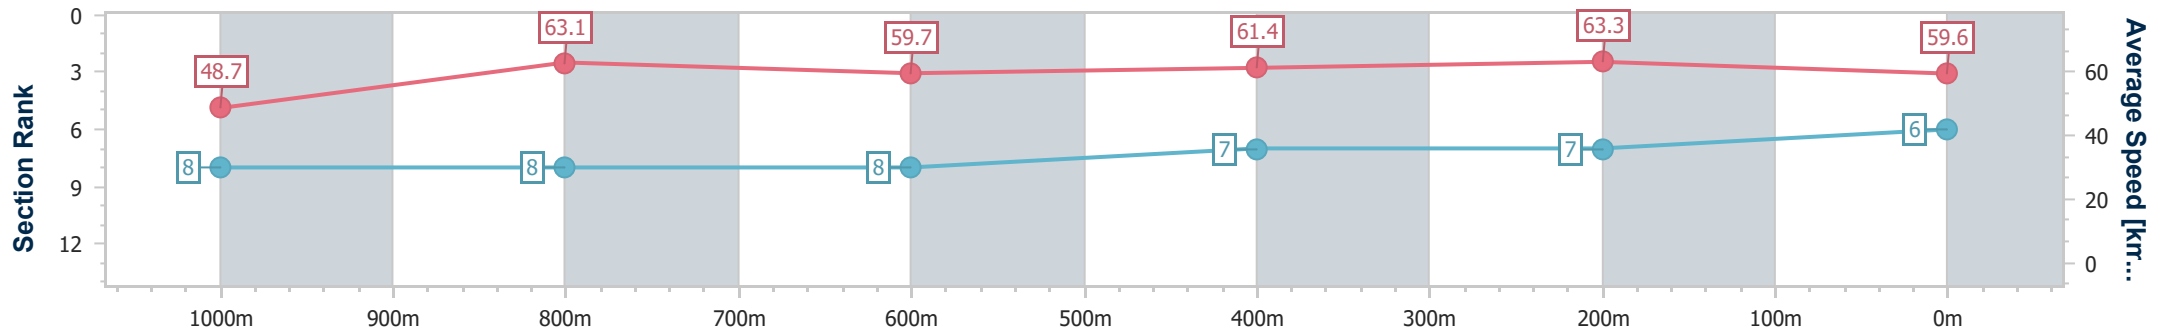

Sunshine Coast QLD Professional

Race 7: Cellar Maintenance Australia Class 1 Handicap - 1200m

25 October 2024 - 21:04

Track Rating: Soft 5, Weather: Fine, Rail Position: True

Section	Overall	1000m	800m	600m	400m	200m
Section Times	1:13.70 [6] (0:14.72)	0:58.98 [8] (0:11.52)	0:47.46 [8] (0:12.18)	0:35.28 [8] (0:11.83)	0:23.45 [7] (0:11.39)	0:12.06 [7] (0:12.06)
Average Speed [km/h]	48.7	63.1	59.7	61.4	63.3	59.6
Top Speed [km/h]	64.8	64.6	62.1	62.4	64.2	62.6
Avg. Dist. to Rail [m]	3.6	2.5	1.9	1.8	3.6	4.4
Avg. Stride Freq. [Hz]	2.3	2.3	2.3	2.3	2.4	2.3
Avg. Stride Length [m]	6.0	7.6	7.3	7.4	7.4	7.1