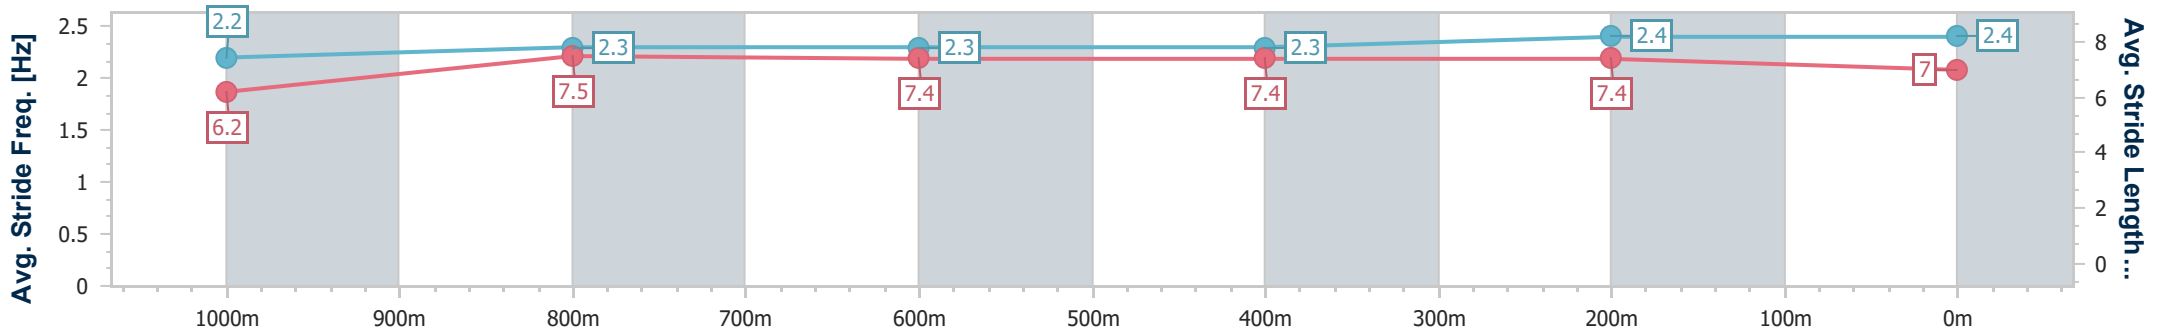

Sunshine Coast QLD Professional

Race 7: Cellar Maintenance Australia Class 1 Handicap - 1200m

25 October 2024 - 21:04

Track Rating: Soft 5, Weather: Fine, Rail Position: True

Section	Overall	1000m	800m	600m	400m	200m
Section Times	1:13.53 [4] (0:14.34)	0:59.19 [5] (0:11.60)	0:47.59 [5] (0:12.20)	0:35.39 [5] (0:11.89)	0:23.50 [4] (0:11.46)	0:12.04 [4] (0:12.04)
Average Speed [km/h]	50.2	62.4	59.8	61.5	62.9	59.7
Top Speed [km/h]	62.5	63.2	61.6	63.7	63.9	62.3
Avg. Dist. to Rail [m]	2.2	2.4	2.2	2.3	5.2	7.2
Avg. Stride Freq. [Hz]	2.2	2.3	2.3	2.3	2.4	2.4
Avg. Stride Length [m]	6.2	7.5	7.4	7.4	7.4	7.0

- [] Ranking at each section and finish
- .-.- No data available at this section
- NA No data available

Horse/Jockey Name	Lone Force
Final Rank	5
Fastest Section Time (Section)	0:11.22 (400m)
Top Speed [km/h] (Section)	65.2 (400m)
Race State	Finished