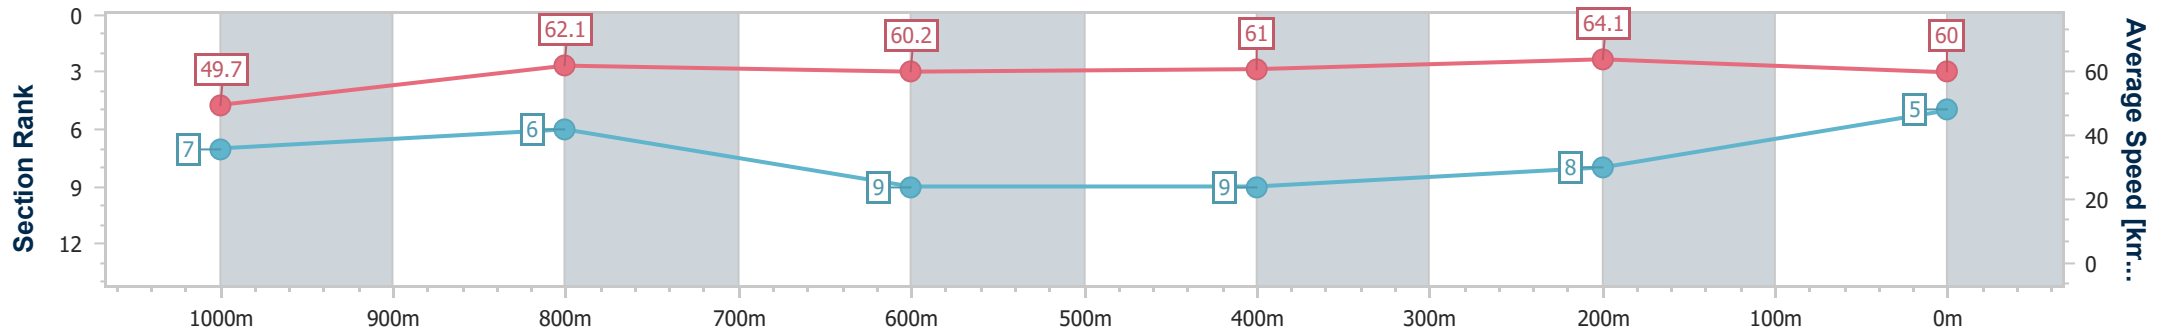

Sunshine Coast QLD Professional

Race 7: Cellar Maintenance Australia Class 1 Handicap - 1200m

25 October 2024 - 21:04

Track Rating: Soft 5, Weather: Fine, Rail Position: True

Section	Overall	1000m	800m	600m	400m	200m
Section Times	1:13.69 [5] (0:14.51)	0:59.18 [7] (0:11.70)	0:47.48 [6] (0:12.23)	0:35.25 [9] (0:12.03)	0:23.22 [9] (0:11.22)	0:12.00 [8] (0:12.00)
Average Speed [km/h]	49.7	62.1	60.2	61.0	64.1	60.0
Top Speed [km/h]	62.2	62.8	61.1	62.2	65.2	63.0
Avg. Dist. to Rail [m]	8.4	4.3	3.3	2.8	2.8	3.0
Avg. Stride Freq. [Hz]	2.1	2.2	2.2	2.2	2.4	2.3
Avg. Stride Length [m]	6.5	7.8	7.6	7.6	7.5	7.2