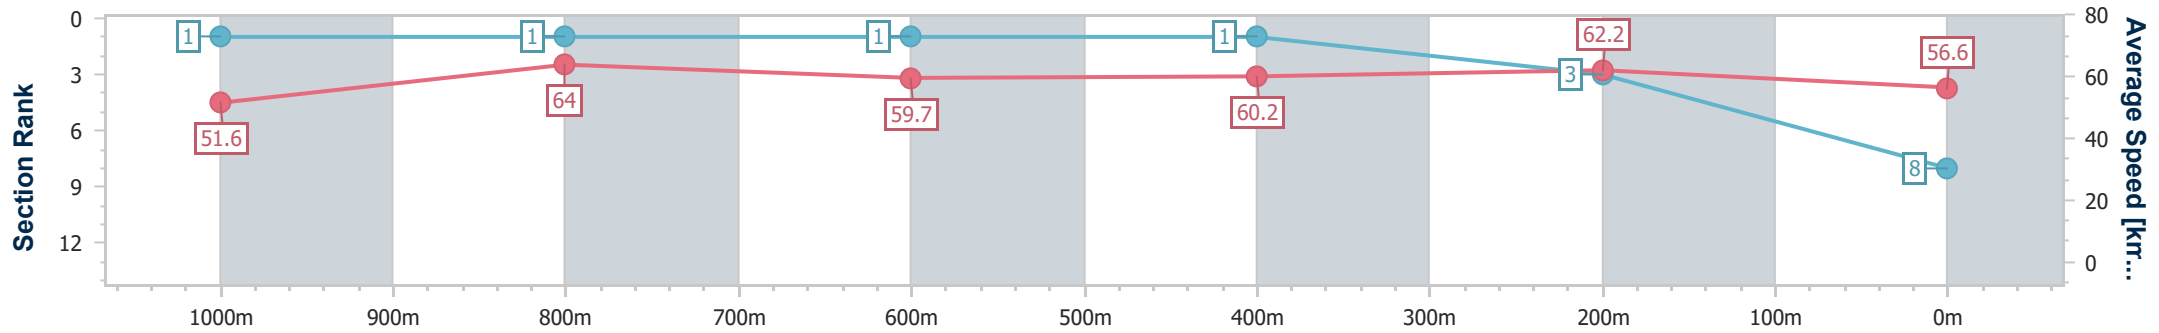

- [] Ranking at each section and finish
- .-.- No data available at this section
- NA No data available

Horse/Jockey Name	Crumpets
Final Rank	8
Fastest Section Time (Section)	0:11.40 (1000m)
Top Speed [km/h] (Section)	65.8 (1000m)
Race State	Finished

Sunshine Coast QLD Professional

Race 7: Cellar Maintenance Australia Class 1 Handicap - 1200m

25 October 2024 - 21:04

Track Rating: Soft 5, Weather: Fine, Rail Position: True

Section	Overall	1000m	800m	600m	400m	200m
Section Times	1:14.08 [8] (0:13.94)	1:00.14 [1] (0:11.40)	0:48.74 [1] (0:12.31)	0:36.43 [1] (0:12.10)	0:24.33 [1] (0:11.62)	0:12.71 [3] (0:12.71)
Average Speed [km/h]	51.6	64.0	59.7	60.2	62.2	56.6
Top Speed [km/h]	65.6	65.8	61.5	61.8	62.8	60.7
Avg. Dist. to Rail [m]	5.5	4.8	3.6	2.3	5.3	5.8
Avg. Stride Freq. [Hz]	2.3	2.4	2.2	2.3	2.4	2.3
Avg. Stride Length [m]	6.3	7.6	7.3	7.4	7.2	6.9