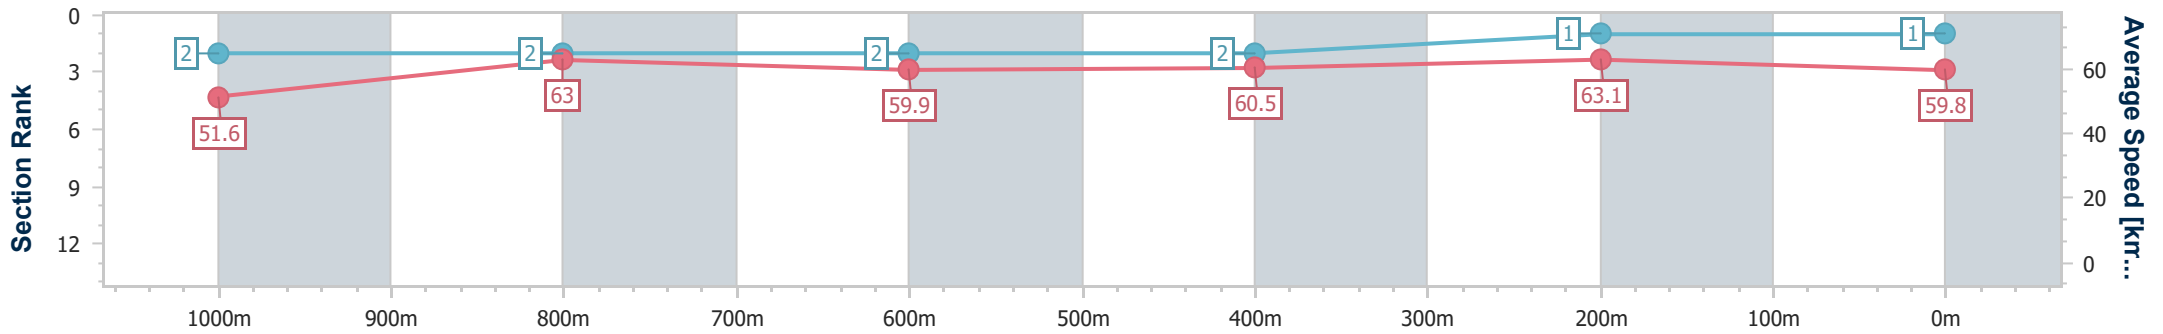

25 October 2024 - 21:04

Track Rating: Soft 5, Weather: Fine, Rail Position: True

Section	Overall	1000m	800m	600m	400m	200m
Section Times	1:13.28 [1] (0:13.97)	0:59.31 [2] (0:11.54)	0:47.77 [2] (0:12.22)	0:35.55 [2] (0:12.08)	0:23.47 [2] (0:11.39)	0:12.08 [1] (0:12.08)
Average Speed [km/h]	51.6	63.0	59.9	60.5	63.1	59.8
Top Speed [km/h]	63.4	64.4	61.0	62.0	64.4	62.1
Avg. Dist. to Rail [m]	6.9	4.7	3.0	2.4	5.2	5.4
Avg. Stride Freq. [Hz]	2.3	2.3	2.3	2.3	2.4	2.3
Avg. Stride Length [m]	6.2	7.4	7.2	7.3	7.4	7.3