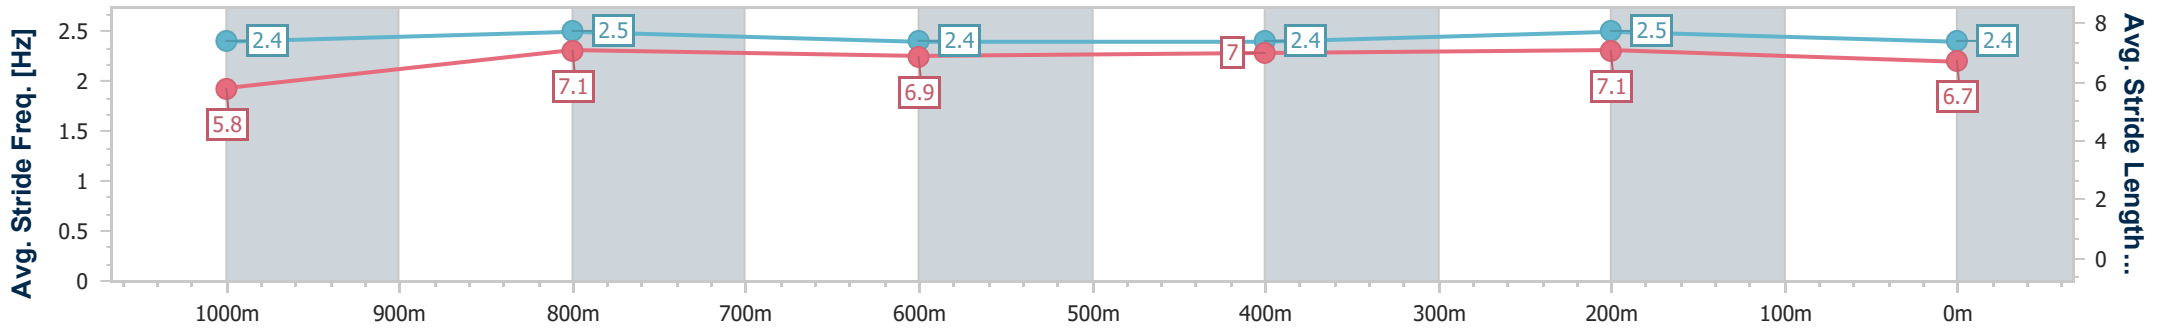

Sunshine Coast QLD Professional

Race 7: Cellar Maintenance Australia Class 1 Handicap - 1200m

25 October 2024 - 21:04

Track Rating: Soft 5, Weather: Fine, Rail Position: True

Section	Overall	1000m	800m	600m	400m	200m
Section Times	1:13.98 [7] (0:14.28)	0:59.70 [4] (0:11.56)	0:48.14 [4] (0:12.24)	0:35.90 [4] (0:11.98)	0:23.92 [5] (0:11.48)	0:12.44 [5] (0:12.44)
Average Speed [km/h]	50.4	62.6	59.7	61.2	62.9	57.7
Top Speed [km/h]	62.5	64.2	60.8	62.2	64.7	61.7
Avg. Dist. to Rail [m]	7.2	3.2	2.3	3.1	7.6	7.8
Avg. Stride Freq. [Hz]	2.4	2.5	2.4	2.4	2.5	2.4
Avg. Stride Length [m]	5.8	7.1	6.9	7.0	7.1	6.7

- [] Ranking at each section and finish
- .-.- No data available at this section
- NA No data available

Horse/Jockey Name	Crumpets
Final Rank	8
Fastest Section Time (Section)	0:11.40 (1000m)
Top Speed [km/h] (Section)	65.8 (1000m)
Race State	Finished