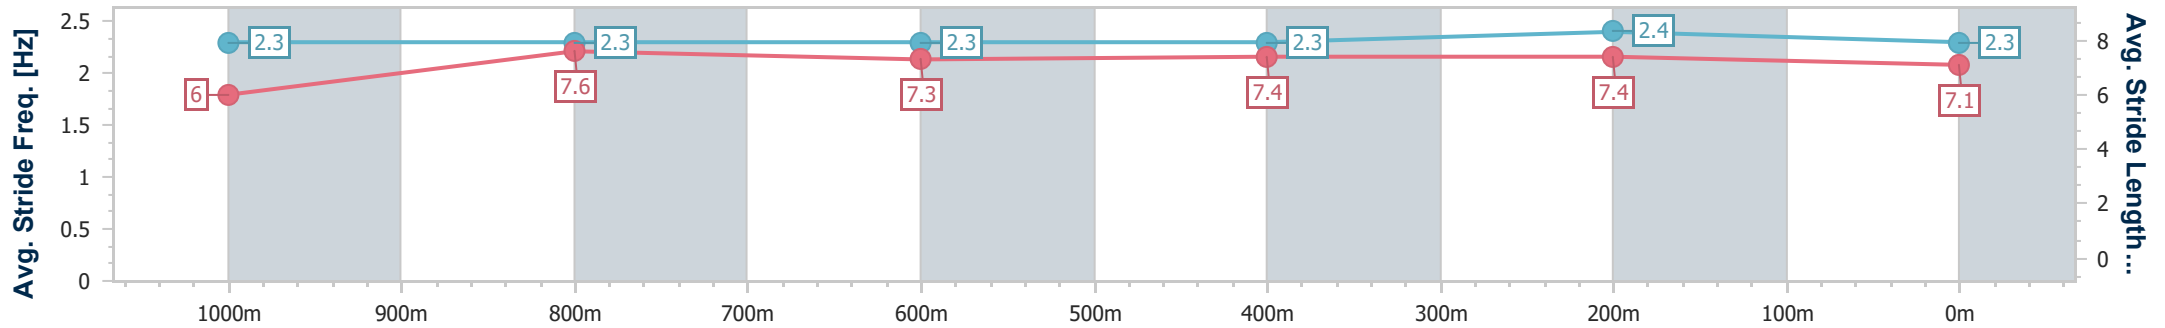

Sunshine Coast QLD Professional

Race 7: Cellar Maintenance Australia Class 1 Handicap - 1200m

25 October 2024 - 21:04

Track Rating: Soft 5, Weather: Fine, Rail Position: True

Section	Overall	1000m	800m	600m	400m	200m
Section Times	1:13.70 [6] (0:14.72)	0:58.98 [8] (0:11.52)	0:47.46 [8] (0:12.18)	0:35.28 [8] (0:11.83)	0:23.45 [7] (0:11.39)	0:12.06 [7] (0:12.06)
Average Speed [km/h]	48.7	63.1	59.7	61.4	63.3	59.6
Top Speed [km/h]	64.8	64.6	62.1	62.4	64.2	62.6
Avg. Dist. to Rail [m]	3.6	2.5	1.9	1.8	3.6	4.4
Avg. Stride Freq. [Hz]	2.3	2.3	2.3	2.3	2.4	2.3
Avg. Stride Length [m]	6.0	7.6	7.3	7.4	7.4	7.1