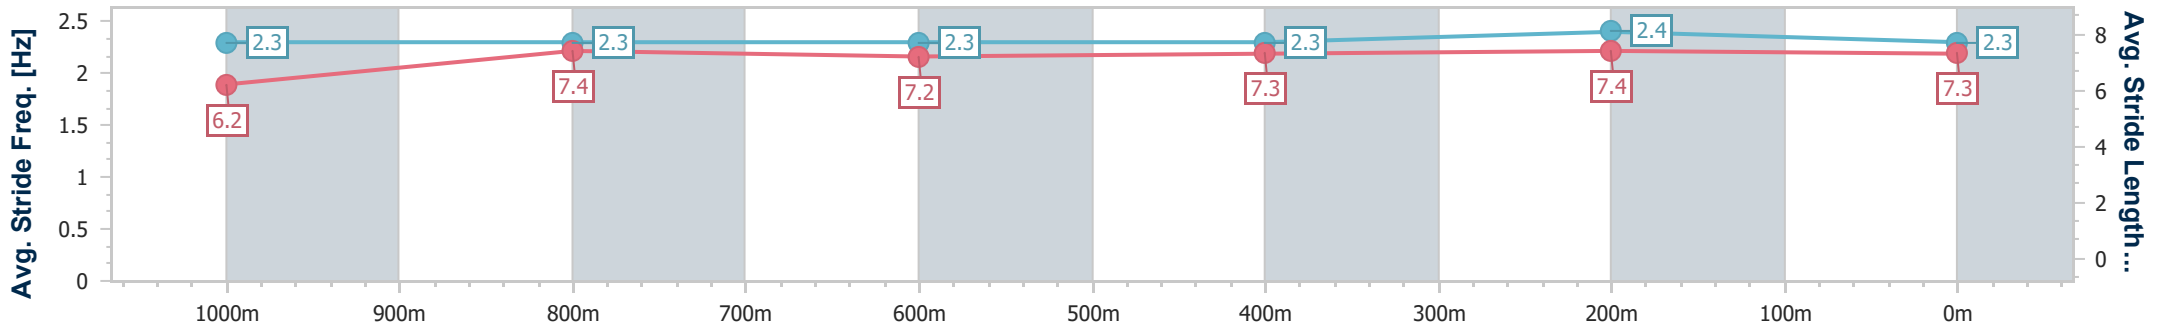

25 October 2024 - 21:04

Track Rating: Soft 5, Weather: Fine, Rail Position: True

Section	Overall	1000m	800m	600m	400m	200m
Section Times	1:13.28 [1] (0:13.97)	0:59.31 [2] (0:11.54)	0:47.77 [2] (0:12.22)	0:35.55 [2] (0:12.08)	0:23.47 [2] (0:11.39)	0:12.08 [1] (0:12.08)
Average Speed [km/h]	51.6	63.0	59.9	60.5	63.1	59.8
Top Speed [km/h]	63.4	64.4	61.0	62.0	64.4	62.1
Avg. Dist. to Rail [m]	6.9	4.7	3.0	2.4	5.2	5.4
Avg. Stride Freq. [Hz]	2.3	2.3	2.3	2.3	2.4	2.3
Avg. Stride Length [m]	6.2	7.4	7.2	7.3	7.4	7.3