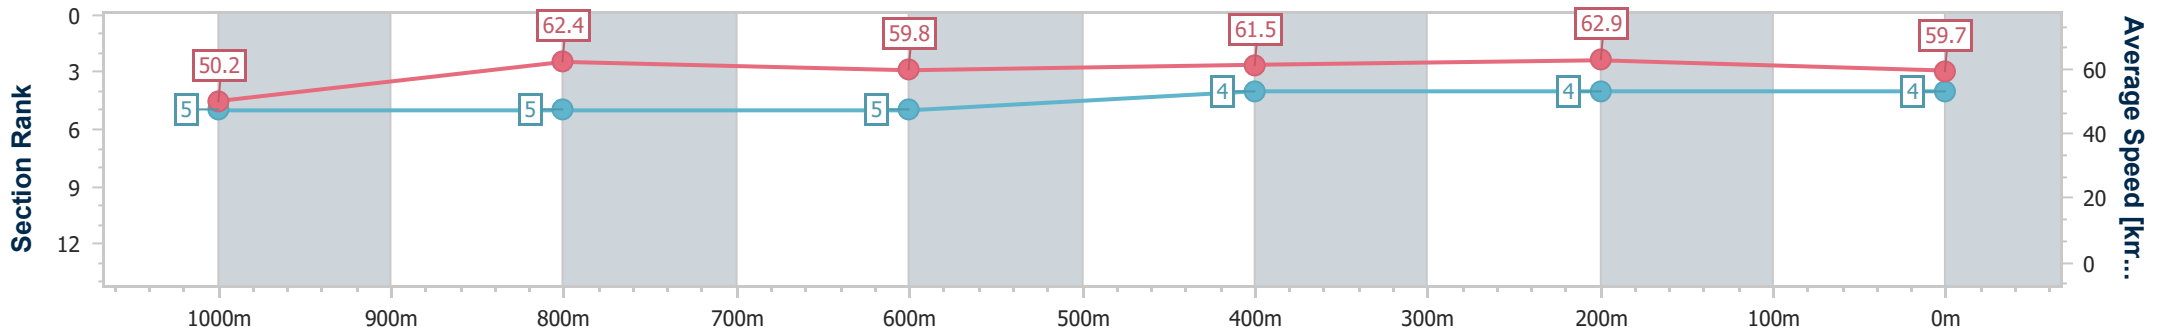

Sunshine Coast QLD Professional

Race 7: Cellar Maintenance Australia Class 1 Handicap - 1200m

25 October 2024 - 21:04

Track Rating: Soft 5, Weather: Fine, Rail Position: True

Section	Overall	1000m	800m	600m	400m	200m
Section Times	1:13.53 [4] (0:14.34)	0:59.19 [5] (0:11.60)	0:47.59 [5] (0:12.20)	0:35.39 [5] (0:11.89)	0:23.50 [4] (0:11.46)	0:12.04 [4] (0:12.04)
Average Speed [km/h]	50.2	62.4	59.8	61.5	62.9	59.7
Top Speed [km/h]	62.5	63.2	61.6	63.7	63.9	62.3
Avg. Dist. to Rail [m]	2.2	2.4	2.2	2.3	5.2	7.2
Avg. Stride Freq. [Hz]	2.2	2.3	2.3	2.3	2.4	2.4
Avg. Stride Length [m]	6.2	7.5	7.4	7.4	7.4	7.0