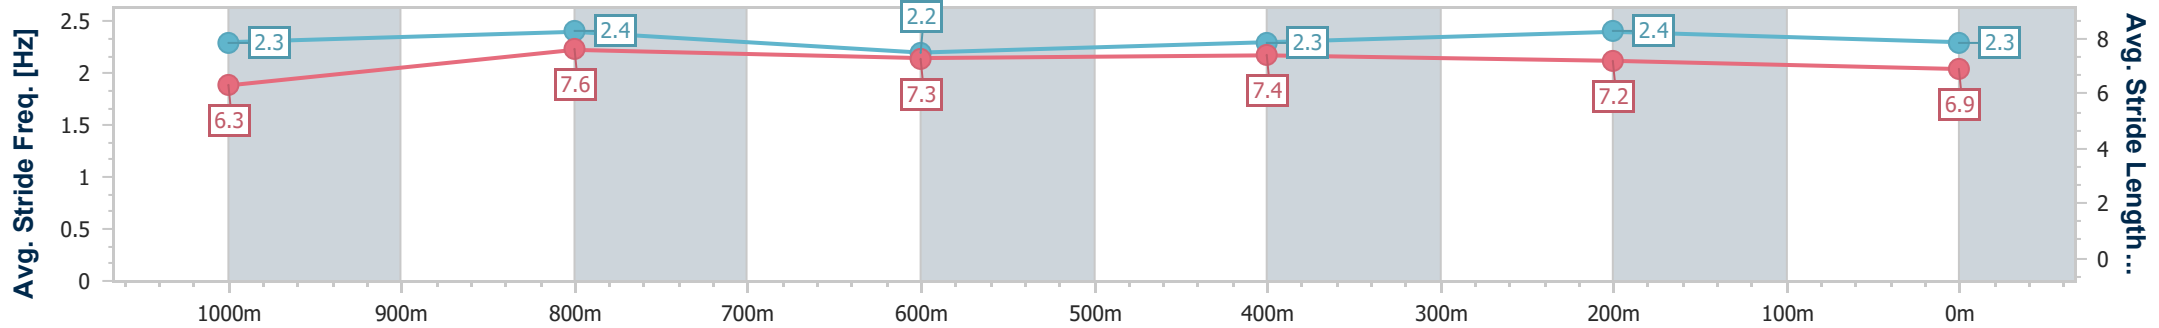

- [] Ranking at each section and finish
- .-.- No data available at this section
- NA No data available

Horse/Jockey Name	Crumpets
Final Rank	8
Fastest Section Time (Section)	0:11.40 (1000m)
Top Speed [km/h] (Section)	65.8 (1000m)
Race State	Finished

Sunshine Coast QLD Professional

Race 7: Cellar Maintenance Australia Class 1 Handicap - 1200m

25 October 2024 - 21:04

Track Rating: Soft 5, Weather: Fine, Rail Position: True

Section	Overall	1000m	800m	600m	400m	200m
Section Times	1:14.08 [8] (0:13.94)	1:00.14 [1] (0:11.40)	0:48.74 [1] (0:12.31)	0:36.43 [1] (0:12.10)	0:24.33 [1] (0:11.62)	0:12.71 [3] (0:12.71)
Average Speed [km/h]	51.6	64.0	59.7	60.2	62.2	56.6
Top Speed [km/h]	65.6	65.8	61.5	61.8	62.8	60.7
Avg. Dist. to Rail [m]	5.5	4.8	3.6	2.3	5.3	5.8
Avg. Stride Freq. [Hz]	2.3	2.4	2.2	2.3	2.4	2.3
Avg. Stride Length [m]	6.3	7.6	7.3	7.4	7.2	6.9