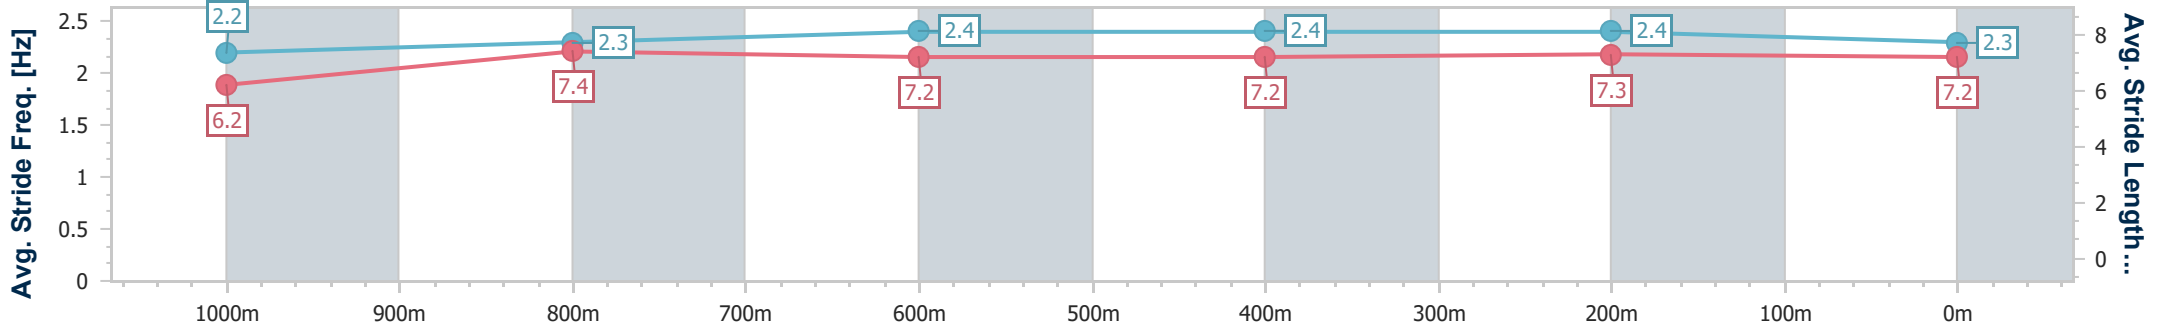

Sunshine Coast QLD Professional

Race 7: Cellar Maintenance Australia Class 1 Handicap - 1200m

25 October 2024 - 21:04

Track Rating: Soft 5, Weather: Fine, Rail Position: True

Section	Overall	1000m	800m	600m	400m	200m
Section Times	1:14.21 [9] (0:14.73)	0:59.48 [9] (0:11.71)	0:47.77 [9] (0:11.94)	0:35.83 [6] (0:11.95)	0:23.88 [8] (0:11.60)	0:12.28 [9] (0:12.28)
Average Speed [km/h]	48.9	62.1	61.6	61.7	62.1	58.8
Top Speed [km/h]	63.0	63.0	62.9	62.9	63.5	60.8
Avg. Dist. to Rail [m]	8.2	4.8	3.8	4.2	8.0	9.1
Avg. Stride Freq. [Hz]	2.2	2.3	2.4	2.4	2.4	2.3
Avg. Stride Length [m]	6.2	7.4	7.2	7.2	7.3	7.2

- [] Ranking at each section and finish
- .-.- No data available at this section
- NA No data available