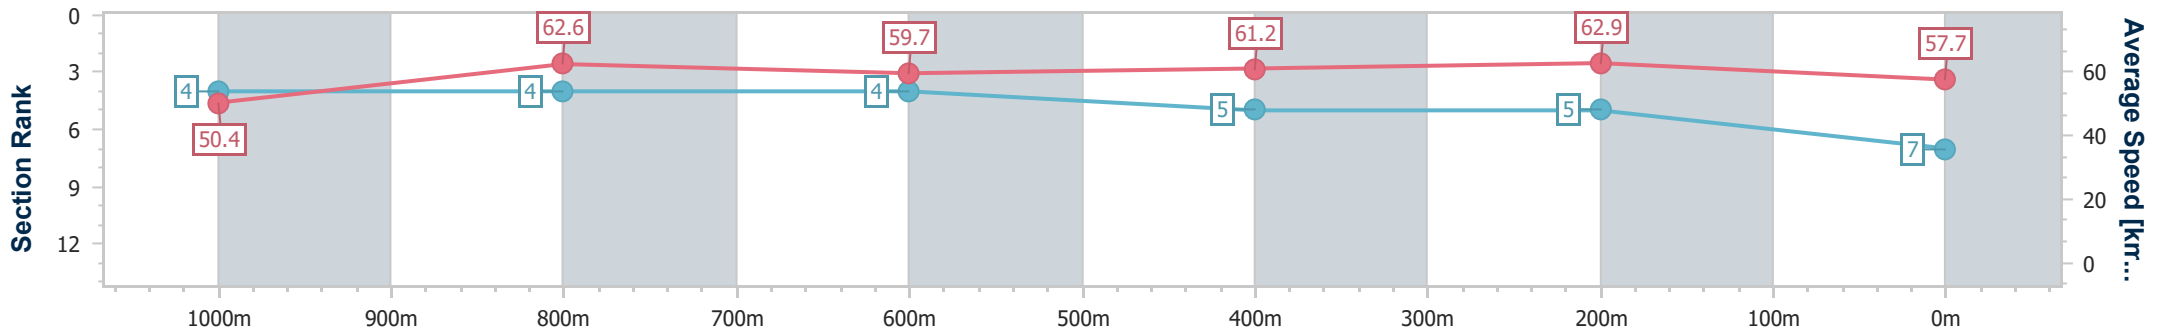

Sunshine Coast QLD Professional

Race 7: Cellar Maintenance Australia Class 1 Handicap - 1200m

25 October 2024 - 21:04

Track Rating: Soft 5, Weather: Fine, Rail Position: True

Section	Overall	1000m	800m	600m	400m	200m
Section Times	1:13.98 [7] (0:14.28)	0:59.70 [4] (0:11.56)	0:48.14 [4] (0:12.24)	0:35.90 [4] (0:11.98)	0:23.92 [5] (0:11.48)	0:12.44 [5] (0:12.44)
Average Speed [km/h]	50.4	62.6	59.7	61.2	62.9	57.7
Top Speed [km/h]	62.5	64.2	60.8	62.2	64.7	61.7
Avg. Dist. to Rail [m]	7.2	3.2	2.3	3.1	7.6	7.8
Avg. Stride Freq. [Hz]	2.4	2.5	2.4	2.4	2.5	2.4
Avg. Stride Length [m]	5.8	7.1	6.9	7.0	7.1	6.7

- [] Ranking at each section and finish
- .-.- No data available at this section
- NA No data available

Horse/Jockey Name	Crumpets
Final Rank	8
Fastest Section Time (Section)	0:11.40 (1000m)
Top Speed [km/h] (Section)	65.8 (1000m)
Race State	Finished