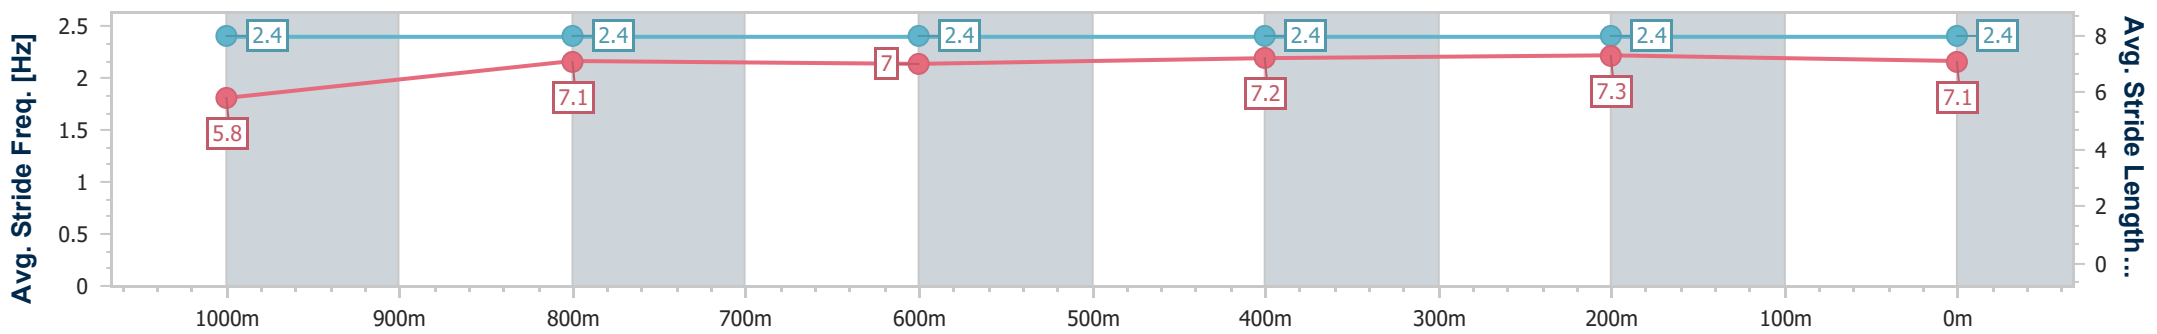

Sunshine Coast QLD Professional

Race 7: Cellar Maintenance Australia Class 1 Handicap - 1200m

25 October 2024 - 21:04

Track Rating: Soft 5, Weather: Fine, Rail Position: True

Section	Overall	1000m	800m	600m	400m	200m
Section Times	1:13.46 [3] (0:14.42)	0:59.04 [6] (0:11.82)	0:47.22 [7] (0:12.16)	0:35.06 [7] (0:11.81)	0:23.25 [6] (0:11.42)	0:11.83 [6] (0:11.83)
Average Speed [km/h]	49.8	61.6	59.7	61.3	62.9	60.8
Top Speed [km/h]	63.0	62.6	61.7	62.6	63.8	62.7
Avg. Dist. to Rail [m]	4.8	3.7	1.6	0.6	5.5	8.0
Avg. Stride Freq. [Hz]	2.4	2.4	2.4	2.4	2.4	2.4
Avg. Stride Length [m]	5.8	7.1	7.0	7.2	7.3	7.1