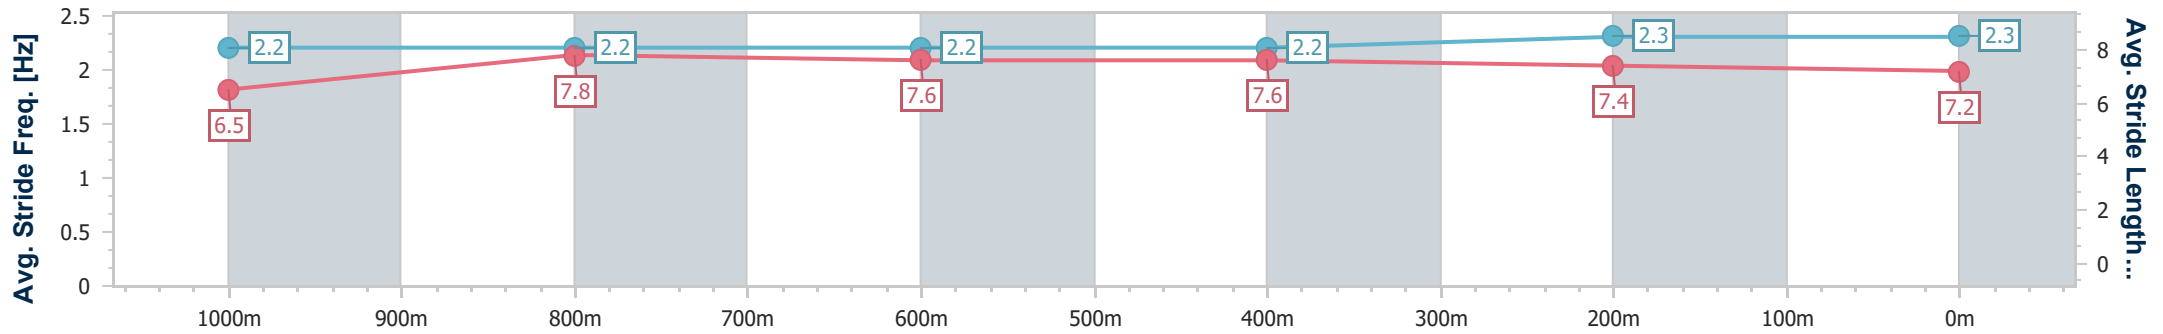

Sunshine Coast QLD Professional

Race 7: Cellar Maintenance Australia Class 1 Handicap - 1200m

25 October 2024 - 21:04

Track Rating: Soft 5, Weather: Fine, Rail Position: True

Section	Overall	1000m	800m	600m	400m	200m
Section Times	1:13.41 [2] (0:14.05)	0:59.36 [3] (0:11.65)	0:47.71 [3] (0:12.20)	0:35.51 [3] (0:11.95)	0:23.56 [3] (0:11.44)	0:12.12 [2] (0:12.12)
Average Speed [km/h]	51.4	62.3	59.4	60.6	63.0	59.3
Top Speed [km/h]	63.3	63.2	61.1	61.7	63.7	62.8
Avg. Dist. to Rail [m]	3.8	2.6	1.5	0.6	2.7	3.6
Avg. Stride Freq. [Hz]	2.2	2.2	2.2	2.2	2.3	2.3
Avg. Stride Length [m]	6.5	7.8	7.6	7.6	7.4	7.2