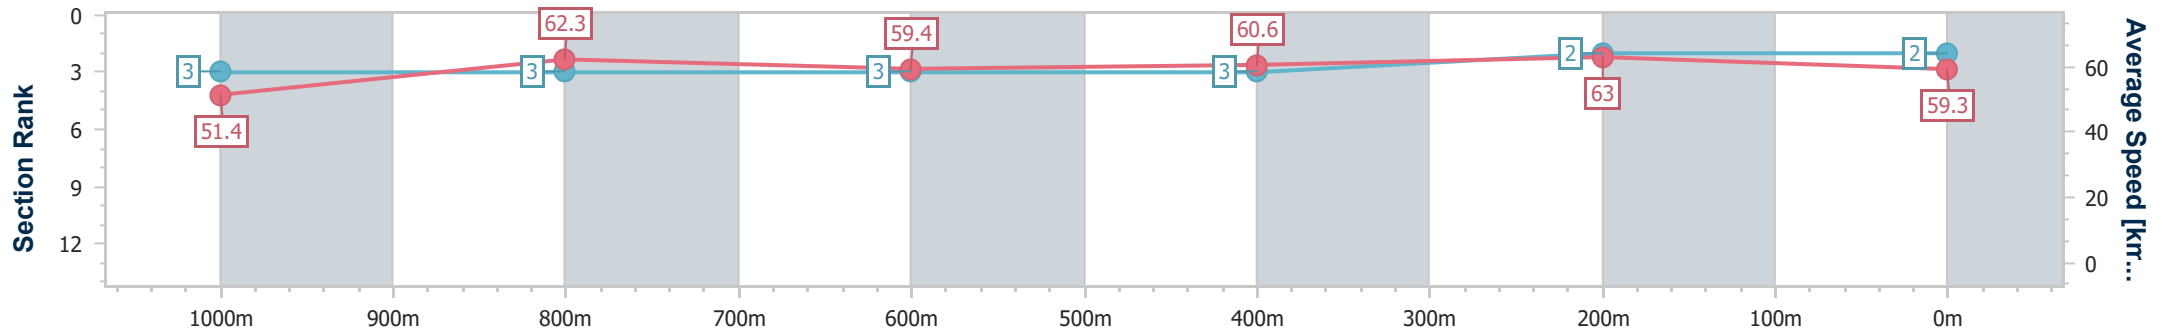

Sunshine Coast QLD Professional

Race 7: Cellar Maintenance Australia Class 1 Handicap - 1200m

25 October 2024 - 21:04

Track Rating: Soft 5, Weather: Fine, Rail Position: True

Section	Overall	1000m	800m	600m	400m	200m
Section Times	1:13.41 [2] (0:14.05)	0:59.36 [3] (0:11.65)	0:47.71 [3] (0:12.20)	0:35.51 [3] (0:11.95)	0:23.56 [3] (0:11.44)	0:12.12 [2] (0:12.12)
Average Speed [km/h]	51.4	62.3	59.4	60.6	63.0	59.3
Top Speed [km/h]	63.3	63.2	61.1	61.7	63.7	62.8
Avg. Dist. to Rail [m]	3.8	2.6	1.5	0.6	2.7	3.6
Avg. Stride Freq. [Hz]	2.2	2.2	2.2	2.2	2.3	2.3
Avg. Stride Length [m]	6.5	7.8	7.6	7.6	7.4	7.2