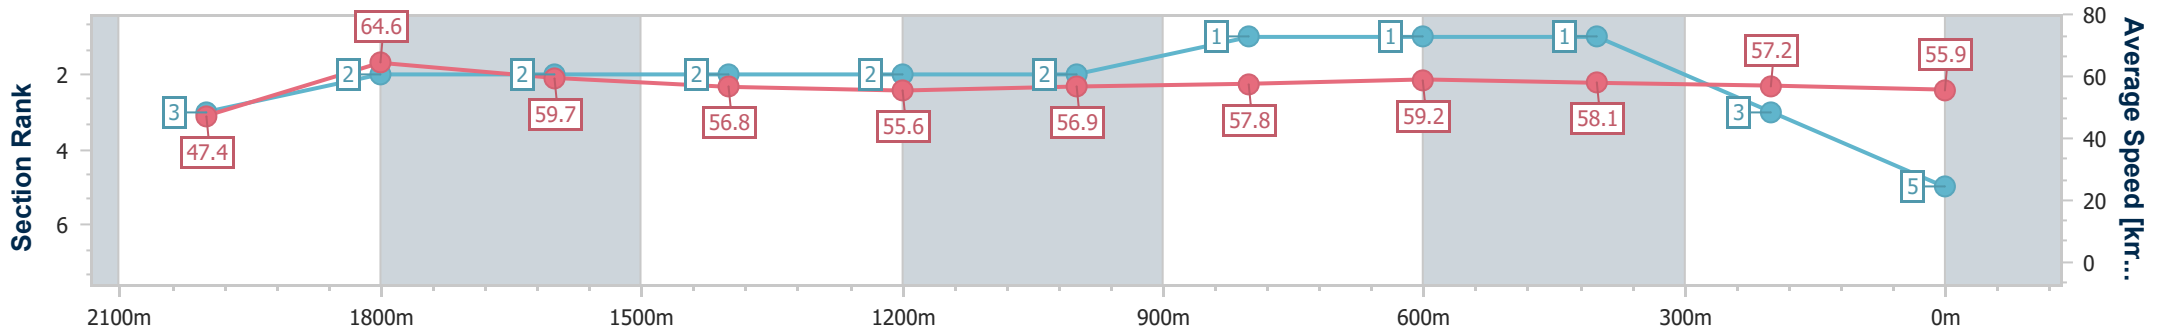

### Ipswich QLD Professional

Race 1: TAB Maiden Plate - 2180m

24 October 2024 - 13:45

Track Rating: Good 4, Weather: Fine, Rail Position: +6m Entire

Section	Overall	2000m	1800m	1600m	1400m	1200m	1000m	800m	600m	400m	200m
Section Times	2:17.46 [5] (0:13.68)	2:03.78 [3] (0:11.12)	1:52.66 [2] (0:12.04)	1:40.62 [2] (0:12.66)	1:27.96 [2] (0:12.98)	1:14.98 [2] (0:12.68)	1:02.30 [2] (0:12.43)	0:49.87 [1] (0:12.13)	0:37.74 [1] (0:12.28)	0:25.46 [1] (0:12.56)	0:12.90 [3] (0:12.90)
Average Speed [km/h]	47.4	64.6	59.7	56.8	55.6	56.9	57.8	59.2	58.1	57.2	55.9
Top Speed [km/h]	64.5	65.6	63.6	57.9	55.9	57.7	58.9	59.7	59.8	57.2	56.9
Avg. Dist. to Rail [m]	1.1	0.7	0.4	0.3	0.1	0.2	0.1	1.2	1.6	1.3	1.7
Avg. Stride Freq. [Hz]	2.2	2.3	2.2	2.1	2.1	2.1	2.2	2.2	2.2	2.2	2.2
Avg. Stride Length [m]	6.6	7.8	7.4	7.4	7.4	7.3	7.4	7.5	7.2	7.3	7.2