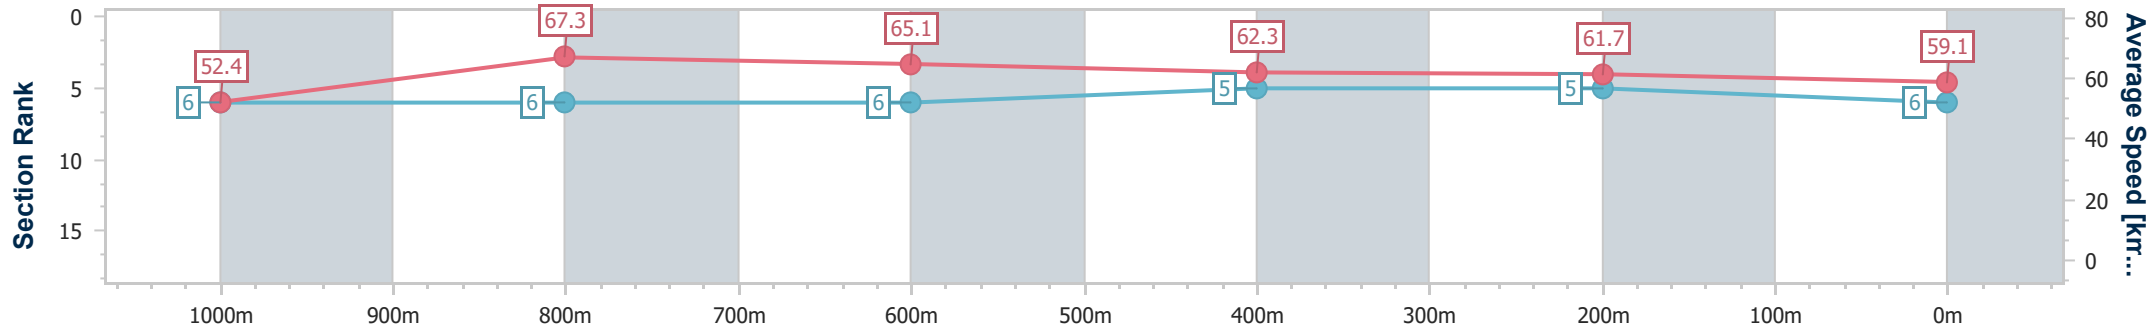

### Ipswich QLD Professional

Race 7: RAY WHITE IPSWICH BM62 Handicap - 1200m

24 October 2024 - 17:30

Track Rating: Good 3, Weather: Overcast, Rail Position: +6m Entire

Section	Overall	1000m	800m	600m	400m	200m
Section Times	1:10.74 [6] (0:13.74)	0:57.00 [6] (0:10.70)	0:46.30 [6] (0:11.04)	0:35.26 [6] (0:11.49)	0:23.77 [5] (0:11.60)	0:12.17 [5] (0:12.17)
Average Speed [km/h]	52.4	67.3	65.1	62.3	61.7	59.1
Top Speed [km/h]	67.1	68.8	65.8	64.6	62.3	61.6
Avg. Dist. to Rail [m]	4.4	1.0	0.9	1.4	1.7	1.9
Avg. Stride Freq. [Hz]	2.4	2.4	2.3	2.3	2.3	2.2
Avg. Stride Length [m]	6.8	7.8	7.9	7.7	7.6	7.5