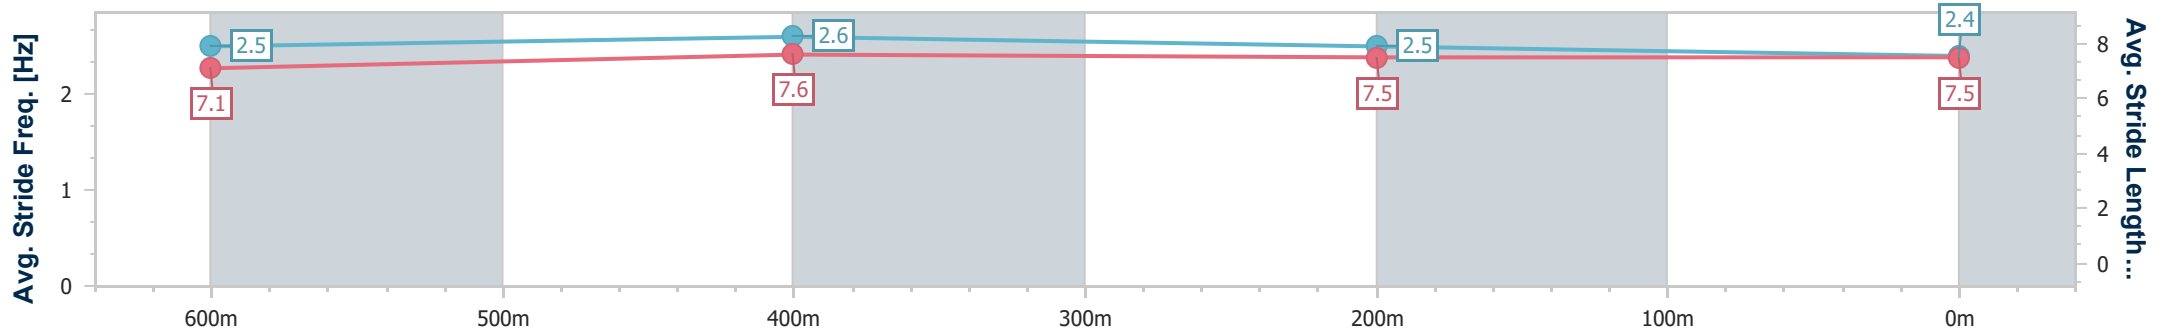

### Ipswich QLD Professional

Race 3: GREAT NORTHERN Class 1 Handicap - 800m

24 October 2024 - 15:05

Track Rating: Good 4, Weather: Fine, Rail Position: +6m Entire

Section	Overall	600m	400m	200m
Section Times	0:45.47 [3] (0:13.55)	0:31.92 [5] (0:10.27)	0:21.65 [5] (0:10.73)	0:10.92 [5] (0:10.92)
Average Speed [km/h]	53.2	69.3	67.2	66.2
Top Speed [km/h]	71.4	71.3	68.1	67.7
Avg. Dist. to Rail [m]	0.4	1.9	0.6	0.6
Avg. Stride Freq. [Hz]	2.5	2.6	2.5	2.4
Avg. Stride Length [m]	7.1	7.6	7.5	7.5