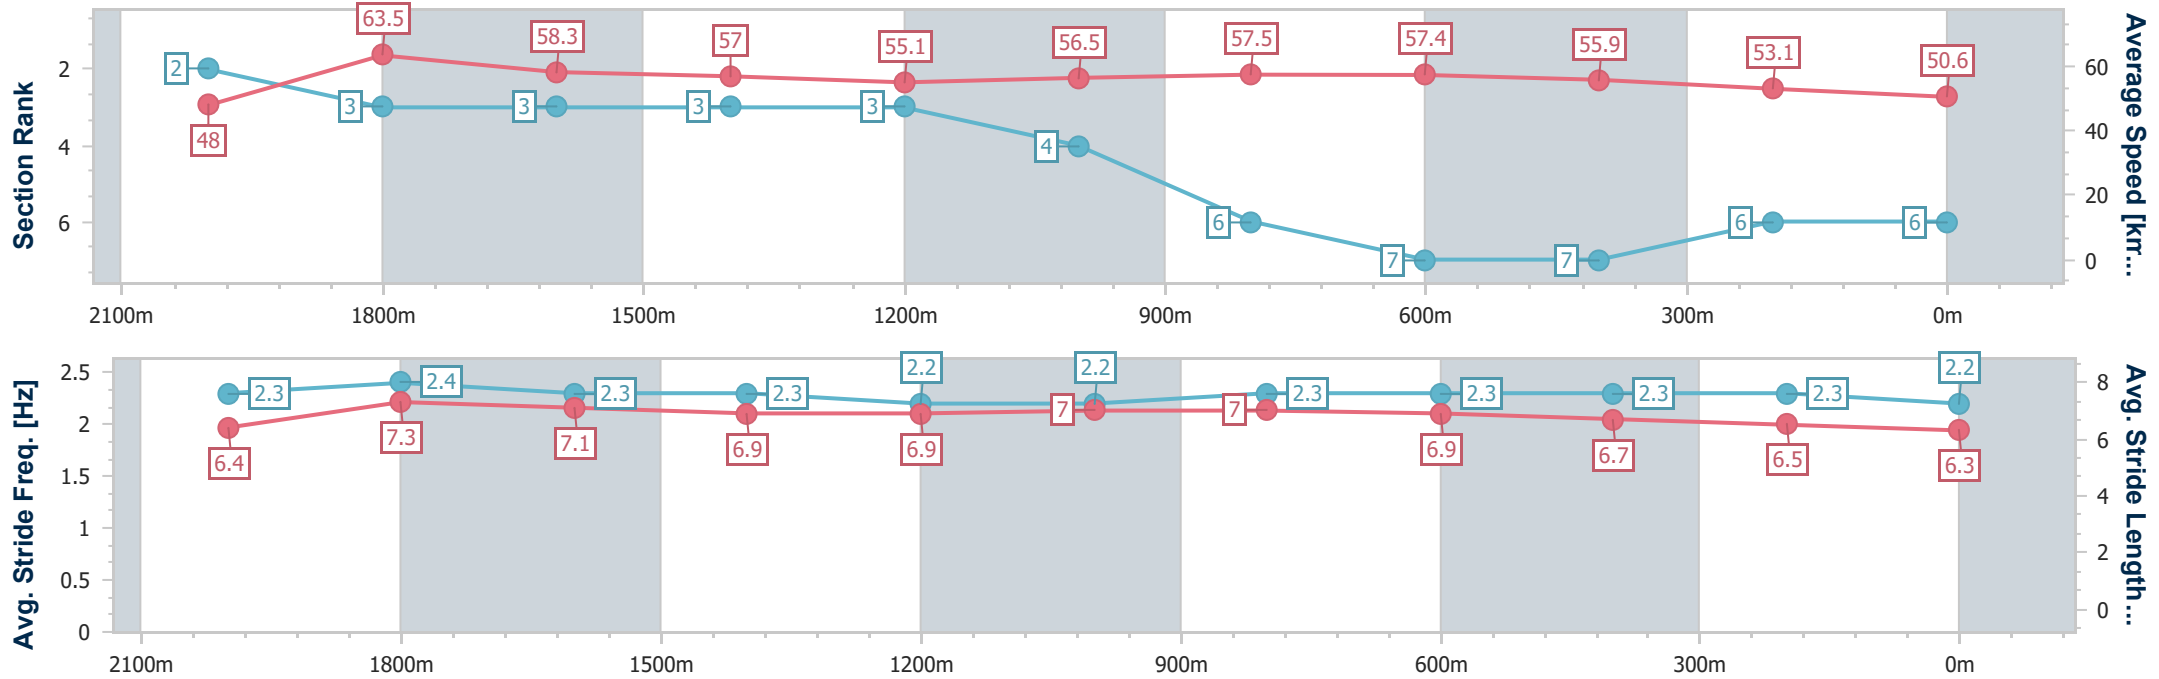

### Ipswich QLD Professional

Race 1: TAB Maiden Plate - 2180m

24 October 2024 - 13:45

Track Rating: Good 4, Weather: Fine, Rail Position: +6m Entire

Section	Overall	2000m	1800m	1600m	1400m	1200m	1000m	800m	600m	400m	200m
Section Times	2:21.09 [6] (0:13.50)	2:07.59 [2] (0:11.34)	1:56.25 [3] (0:12.25)	1:44.00 [3] (0:12.63)	1:31.37 [3] (0:12.97)	1:18.40 [3] (0:12.73)	1:05.67 [4] (0:12.48)	0:53.19 [6] (0:12.56)	0:40.63 [7] (0:12.86)	0:27.77 [7] (0:13.53)	0:14.24 [6] (0:14.24)
Average Speed [km/h]	48.0	63.5	58.3	57.0	55.1	56.5	57.5	57.4	55.9	53.1	50.6
Top Speed [km/h]	63.2	64.2	62.5	58.3	55.9	57.6	58.1	57.8	57.7	54.4	52.3
Avg. Dist. to Rail [m]	1.5	1.0	0.9	1.2	1.2	0.7	0.3	0.6	0.2	1.1	1.1
Avg. Stride Freq. [Hz]	2.3	2.4	2.3	2.3	2.2	2.2	2.3	2.3	2.3	2.3	2.2
Avg. Stride Length [m]	6.4	7.3	7.1	6.9	6.9	7.0	7.0	6.9	6.7	6.5	6.3