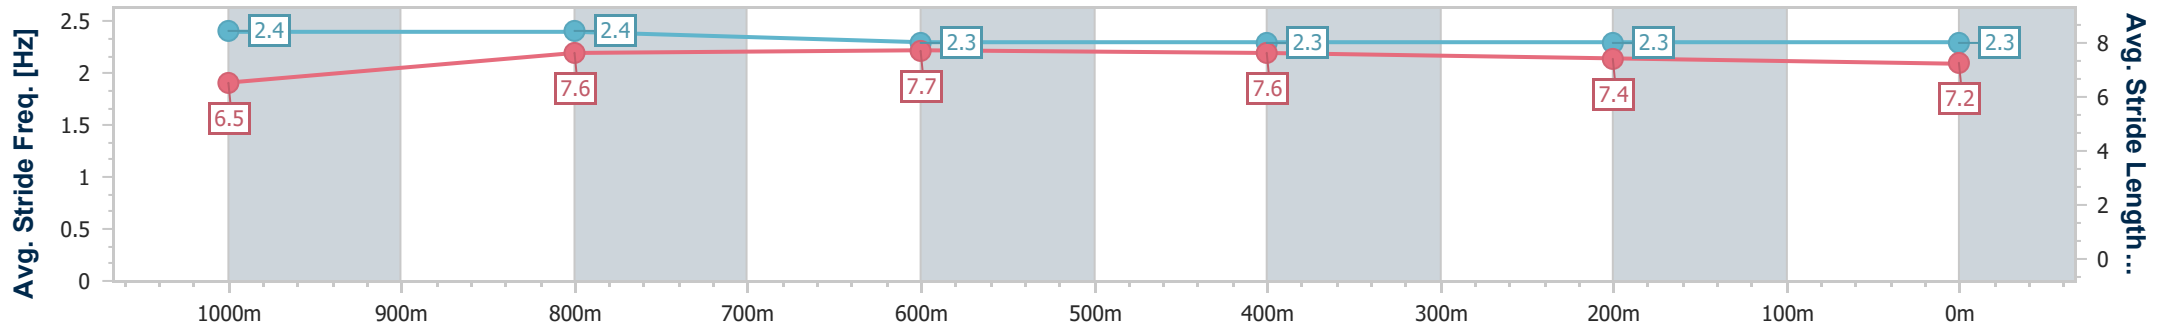

### Ipswich QLD Professional

Race 4: BARRIER REEF POOLS Maiden Handicap - 1200m

24 October 2024 - 15:40

Track Rating: Good 3, Weather: Overcast, Rail Position: +6m Entire

Section	Overall	1000m	800m	600m	400m	200m
Section Times	1:11.47 [4] (0:14.48)	0:56.99 [6] (0:10.97)	0:46.02 [7] (0:11.00)	0:35.02 [7] (0:11.31)	0:23.71 [7] (0:11.61)	0:12.10 [7] (0:12.10)
Average Speed [km/h]	49.7	65.7	65.3	63.3	62.2	59.6
Top Speed [km/h]	65.4	66.7	65.7	63.7	62.8	62.2
Avg. Dist. to Rail [m]	4.1	0.4	1.1	1.2	2.6	7.3
Avg. Stride Freq. [Hz]	2.4	2.4	2.3	2.3	2.3	2.3
Avg. Stride Length [m]	6.5	7.6	7.7	7.6	7.4	7.2