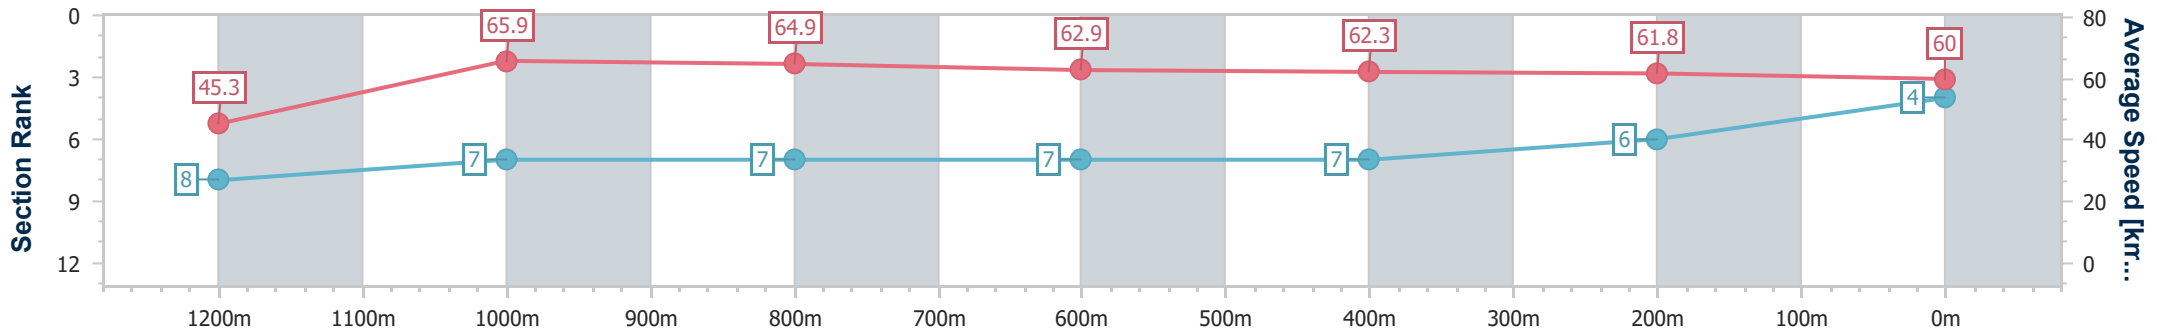

### Ipswich QLD Professional

Race 6: IMPERIAL RACING Class 4 Handicap - 1350m

24 October 2024 - 16:55

Track Rating: Good 3, Weather: Overcast, Rail Position: +6m Entire

Section	Overall	1200m	1000m	800m	600m	400m	200m
Section Times	1:20.51 [4] (0:11.89)	1:08.62 [8] (0:10.94)	0:57.68 [7] (0:11.13)	0:46.55 [7] (0:11.39)	0:35.16 [7] (0:11.51)	0:23.65 [7] (0:11.65)	0:12.00 [6]
Average Speed [km/h]	45.3	65.9	64.9	62.9	62.3	61.8	60.0
Top Speed [km/h]	63.7	67.0	65.4	65.3	64.2	62.4	61.7
Avg. Dist. to Rail [m]	5.2	1.1	0.4	0.6	0.8	0.3	1.5
Avg. Stride Freq. [Hz]	2.3	2.5	2.4	2.4	2.4	2.4	2.4
Avg. Stride Length [m]	6.3	7.4	7.4	7.3	7.3	7.1	7.0