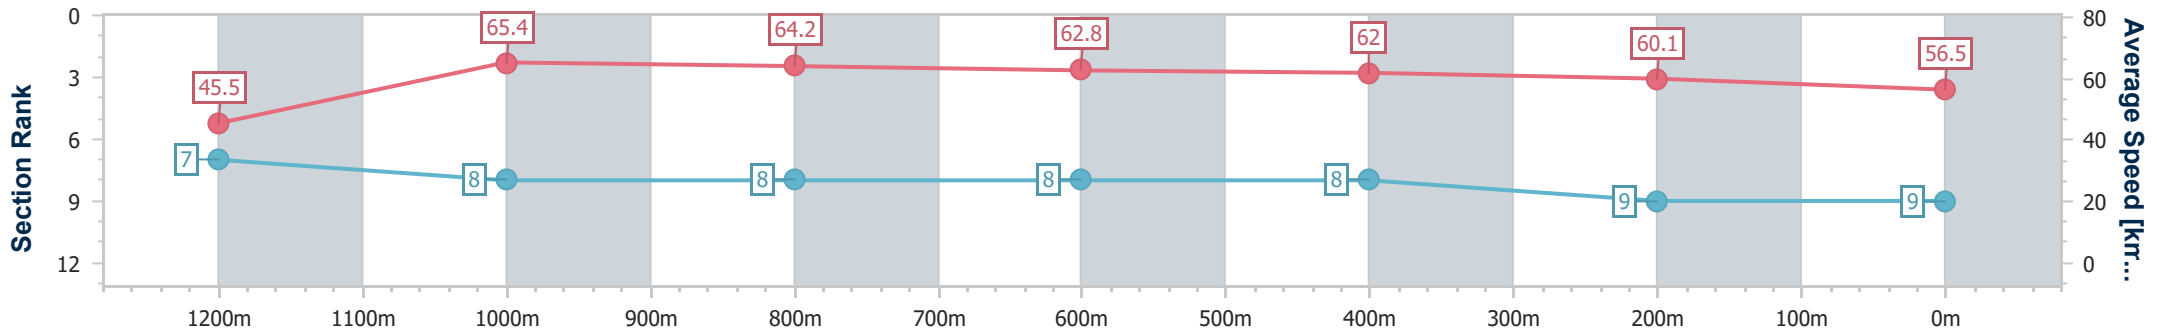

### Ipswich QLD Professional

Race 6: IMPERIAL RACING Class 4 Handicap - 1350m

24 October 2024 - 16:55

Track Rating: Good 3, Weather: Overcast, Rail Position: +6m Entire

Section	Overall	1200m	1000m	800m	600m	400m	200m
Section Times	1:21.61 [9] (0:11.87)	1:09.74 [7] (0:11.00)	0:58.74 [8] (0:11.16)	0:47.58 [8] (0:11.36)	0:36.22 [8] (0:11.51)	0:24.71 [8] (0:11.93)	0:12.78 [9] (0:12.78)
Average Speed [km/h]	45.5	65.4	64.2	62.8	62.0	60.1	56.5
Top Speed [km/h]	64.4	66.6	64.8	64.0	62.9	61.4	58.7
Avg. Dist. to Rail [m]	3.0	1.2	1.5	2.1	2.1	1.1	0.7
Avg. Stride Freq. [Hz]	2.3	2.3	2.3	2.3	2.3	2.3	2.2
Avg. Stride Length [m]	6.4	7.8	7.8	7.7	7.5	7.3	7.1