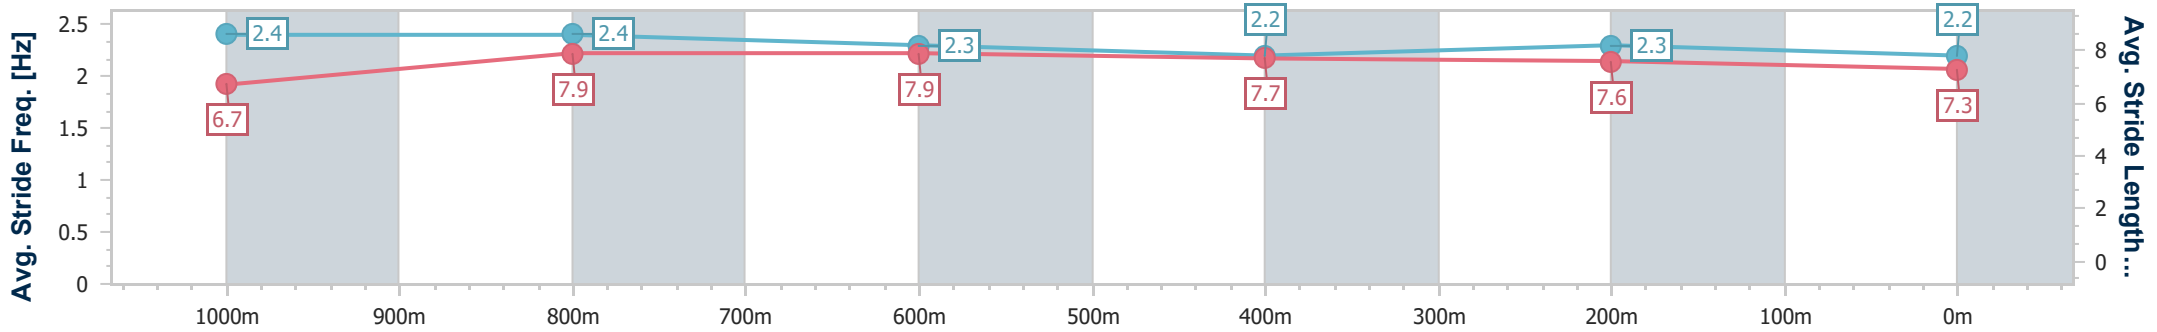

### Ipswich QLD Professional

Race 7: RAY WHITE IPSWICH BM62 Handicap - 1200m

24 October 2024 - 17:30

Track Rating: Good 3, Weather: Overcast, Rail Position: +6m Entire

Section	Overall	1000m	800m	600m	400m	200m
Section Times	1:10.71 [5] (0:13.80)	0:56.91 [7] (0:10.84)	0:46.07 [7] (0:11.08)	0:34.99 [8] (0:11.47)	0:23.52 [8] (0:11.47)	0:12.05 [6] (0:12.05)
Average Speed [km/h]	52.2	66.9	64.9	62.5	63.4	59.6
Top Speed [km/h]	66.1	68.0	65.5	64.1	63.5	62.9
Avg. Dist. to Rail [m]	10.1	3.1	0.7	0.8	2.8	6.2
Avg. Stride Freq. [Hz]	2.4	2.4	2.3	2.2	2.3	2.2
Avg. Stride Length [m]	6.7	7.9	7.9	7.7	7.6	7.3