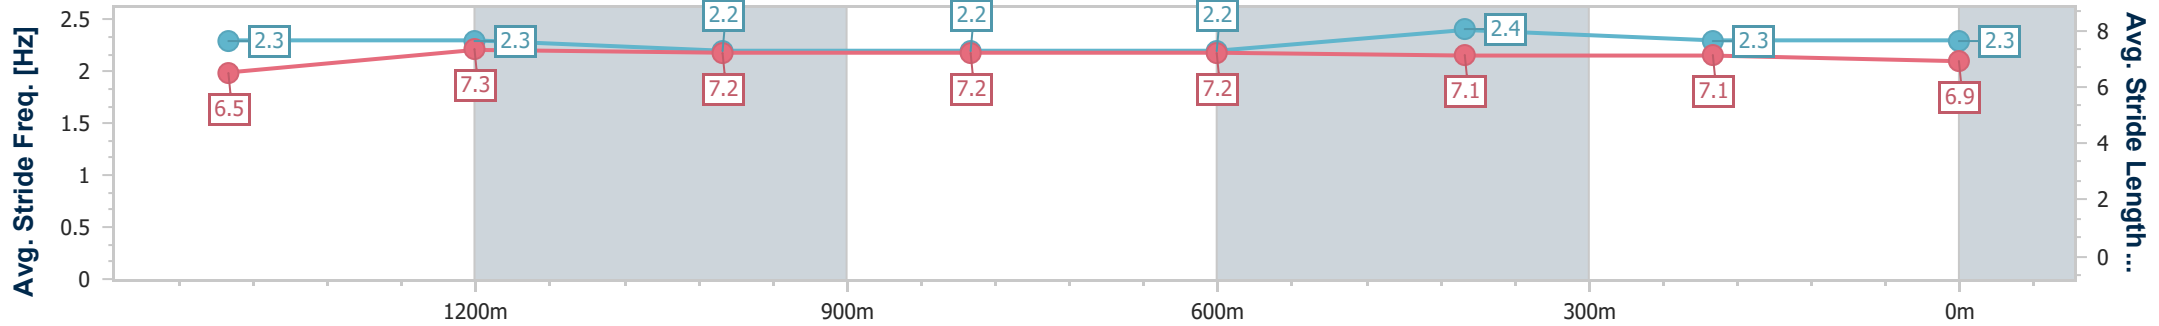

Horse/Jockey Name	Secret Caviar
Final Rank	7
Fastest Section Time (Section)	0:11.83 (600m)
Top Speed [km/h] (Section)	62.3 (1400m)
Race State	Finished

Ipswich QLD Professional
Race 2: SCHWEPPES QTIS Three-Years-Old Maiden Plate - 1690m

24 October 2024 - 14:25

Track Rating: Good 4, Weather: Fine, Rail Position: +6m Entire

Section	Overall	1400m	1200m	1000m	800m	600m	400m	200m
Section Times	1:46.56 [7] (0:20.66)	1:25.90 [5] (0:11.88)	1:14.02 [5] (0:12.31)	1:01.71 [4] (0:12.57)	0:49.14 [4] (0:12.54)	0:36.60 [6] (0:11.83)	0:24.77 [6] (0:12.11)	0:12.66 [6] (0:12.66)
Average Speed [km/h]	50.6	60.1	58.1	57.3	57.3	60.5	59.2	57.1
Top Speed [km/h]	62.1	62.3	58.8	58.5	59.1	61.3	60.0	59.6
Avg. Dist. to Rail [m]	2.0	1.2	1.5	1.0	0.8	0.6	1.0	1.7
Avg. Stride Freq. [Hz]	2.3	2.3	2.2	2.2	2.2	2.4	2.3	2.3
Avg. Stride Length [m]	6.5	7.3	7.2	7.2	7.2	7.1	7.1	6.9

- [ ] Ranking at each section and finish
- -.-.- No data available at this section
- NA No data available