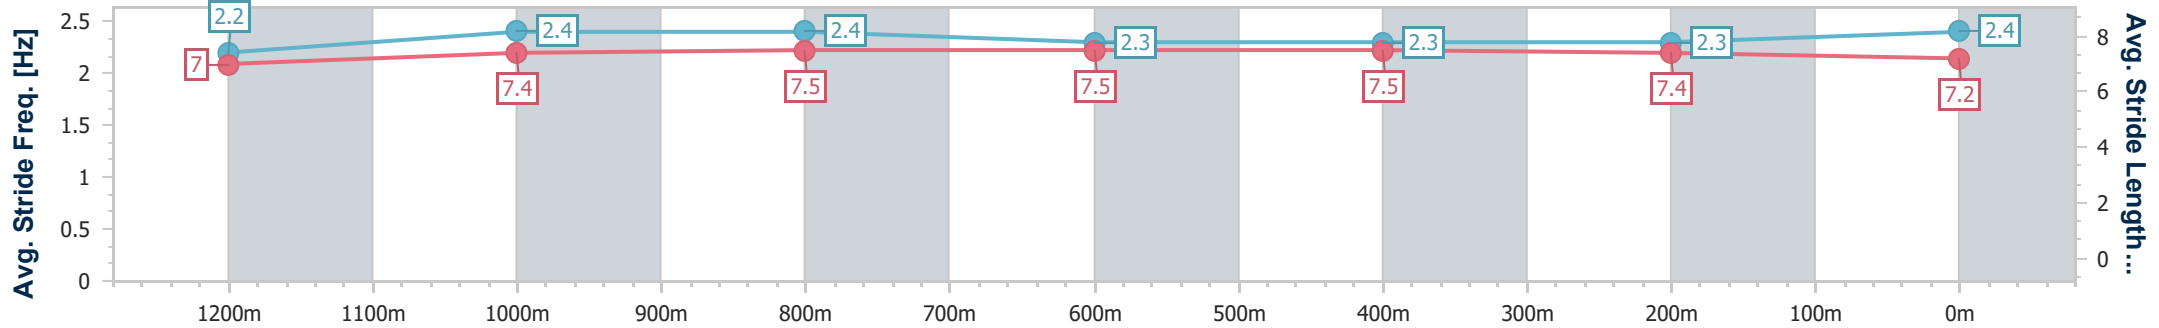

### Ipswich QLD Professional

Race 6: IMPERIAL RACING Class 4 Handicap - 1350m

24 October 2024 - 16:55

Track Rating: Good 3, Weather: Overcast, Rail Position: +6m Entire

Section	Overall	1200m	1000m	800m	600m	400m	200m
Section Times	1:19.98 [2] (0:11.30)	1:08.68 [3] (0:11.16)	0:57.52 [4] (0:11.23)	0:46.29 [5] (0:11.50)	0:34.79 [5] (0:11.43)	0:23.36 [5] (0:11.66)	0:11.70 [4] (0:11.70)
Average Speed [km/h]	47.8	64.5	64.2	62.4	62.5	62.0	61.3
Top Speed [km/h]	63.5	66.1	65.7	63.3	63.7	63.0	63.7
Avg. Dist. to Rail [m]	1.9	0.7	0.5	0.7	1.1	1.8	2.9
Avg. Stride Freq. [Hz]	2.2	2.4	2.4	2.3	2.3	2.3	2.4
Avg. Stride Length [m]	7.0	7.4	7.5	7.5	7.5	7.4	7.2