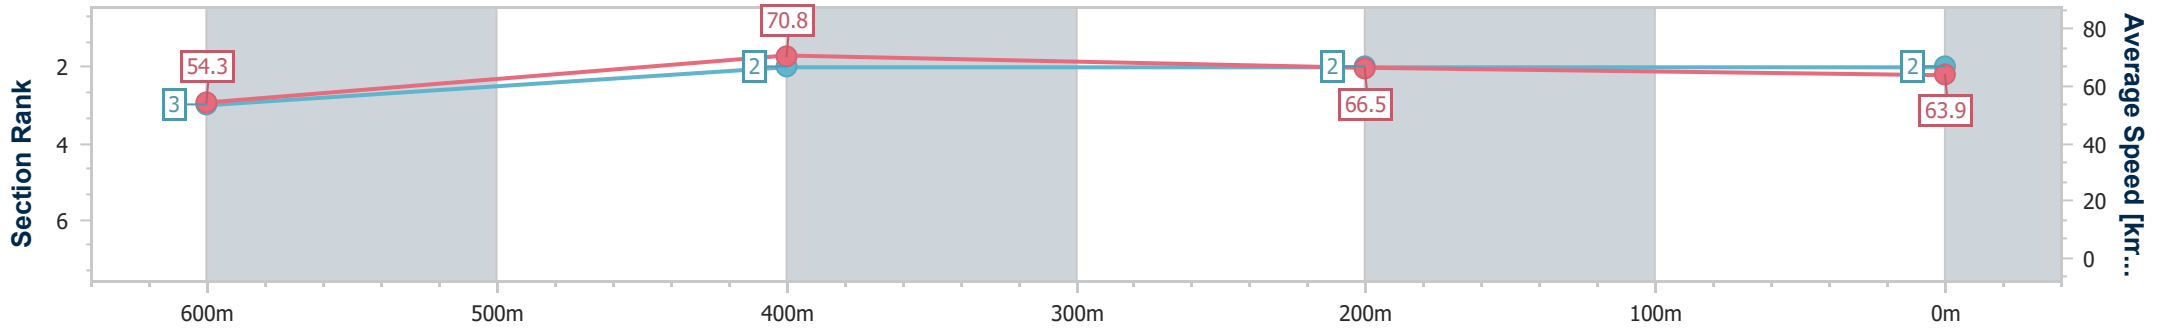

- [ ] Ranking at each section and finish
- .-.- No data available at this section
- NA No data available

Horse/Jockey Name	Yemean
Final Rank	3
Fastest Section Time (Section)	0:10.27 (600m)
Top Speed [km/h] (Section)	71.4 (Overall)
Race State	Finished