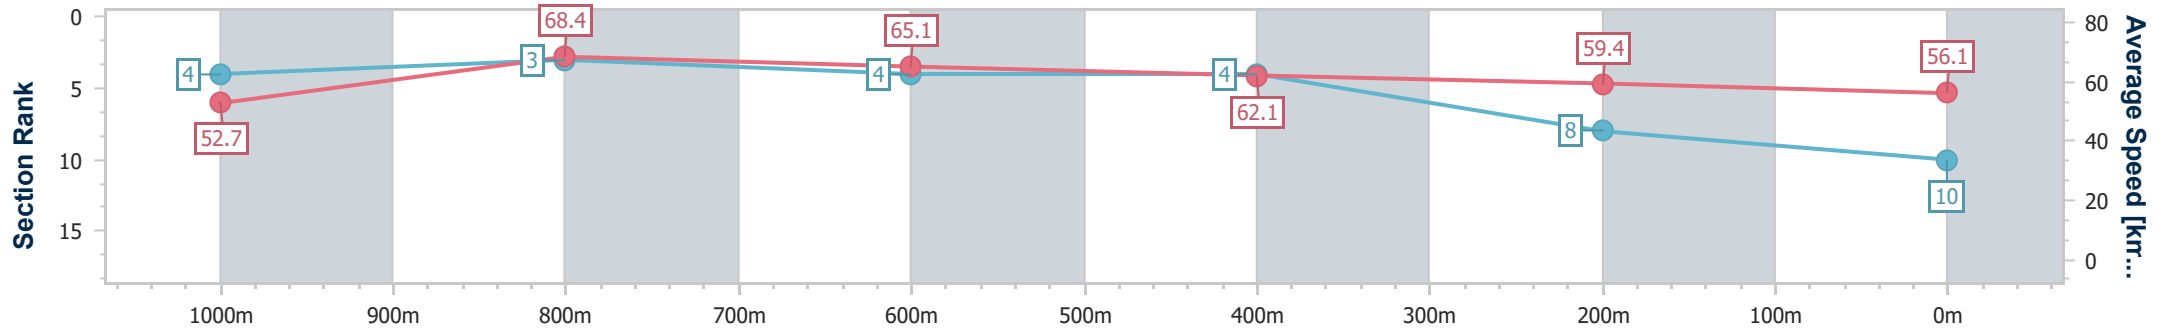

### Ipswich QLD Professional

Race 7: RAY WHITE IPSWICH BM62 Handicap - 1200m

24 October 2024 - 17:30

Track Rating: Good 3, Weather: Overcast, Rail Position: +6m Entire

Section	Overall	1000m	800m	600m	400m	200m
Section Times	1:11.74 [10] (0:13.67)	0:58.07 [4] (0:10.55)	0:47.52 [3] (0:10.99)	0:36.53 [4] (0:11.58)	0:24.95 [4] (0:12.13)	0:12.82 [8] (0:12.82)
Average Speed [km/h]	52.7	68.4	65.1	62.1	59.4	56.1
Top Speed [km/h]	69.8	69.9	66.1	64.5	61.0	58.1
Avg. Dist. to Rail [m]	4.1	1.1	0.7	0.5	0.7	1.3
Avg. Stride Freq. [Hz]	2.6	2.5	2.4	2.3	2.3	2.2
Avg. Stride Length [m]	6.3	7.7	7.7	7.6	7.3	7.0