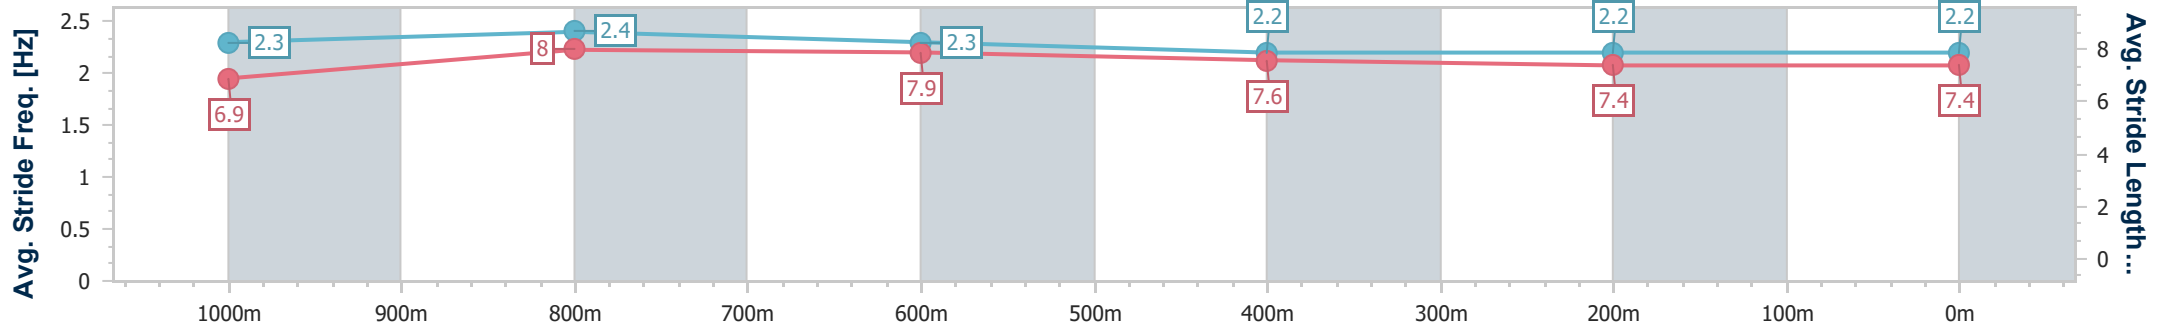

### Ipswich QLD Professional

Race 4: BARRIER REEF POOLS Maiden Handicap - 1200m

24 October 2024 - 15:40

Track Rating: Good 3, Weather: Overcast, Rail Position: +6m Entire

Section	Overall	1000m	800m	600m	400m	200m
Section Times	1:11.41 [3] (0:14.10)	0:57.31 [3] (0:10.46)	0:46.85 [1] (0:10.85)	0:36.00 [1] (0:11.63)	0:24.37 [1] (0:11.97)	0:12.40 [1] (0:12.40)
Average Speed [km/h]	51.0	69.2	66.2	61.8	59.9	58.1
Top Speed [km/h]	67.9	70.2	69.2	63.4	61.1	60.7
Avg. Dist. to Rail [m]	5.4	1.9	0.7	1.3	0.7	3.0
Avg. Stride Freq. [Hz]	2.3	2.4	2.3	2.2	2.2	2.2
Avg. Stride Length [m]	6.9	8.0	7.9	7.6	7.4	7.4