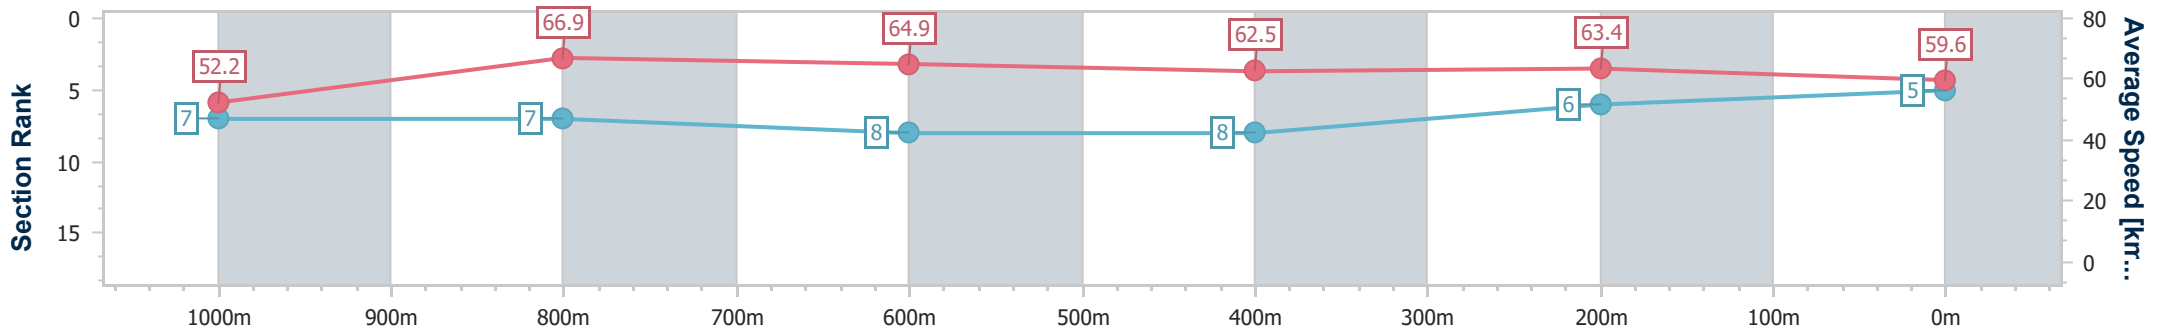

### Ipswich QLD Professional

Race 7: RAY WHITE IPSWICH BM62 Handicap - 1200m

24 October 2024 - 17:30

Track Rating: Good 3, Weather: Overcast, Rail Position: +6m Entire

Section	Overall	1000m	800m	600m	400m	200m
Section Times	1:10.71 [5] (0:13.80)	0:56.91 [7] (0:10.84)	0:46.07 [7] (0:11.08)	0:34.99 [8] (0:11.47)	0:23.52 [8] (0:11.47)	0:12.05 [6] (0:12.05)
Average Speed [km/h]	52.2	66.9	64.9	62.5	63.4	59.6
Top Speed [km/h]	66.1	68.0	65.5	64.1	63.5	62.9
Avg. Dist. to Rail [m]	10.1	3.1	0.7	0.8	2.8	6.2
Avg. Stride Freq. [Hz]	2.4	2.4	2.3	2.2	2.3	2.2
Avg. Stride Length [m]	6.7	7.9	7.9	7.7	7.6	7.3