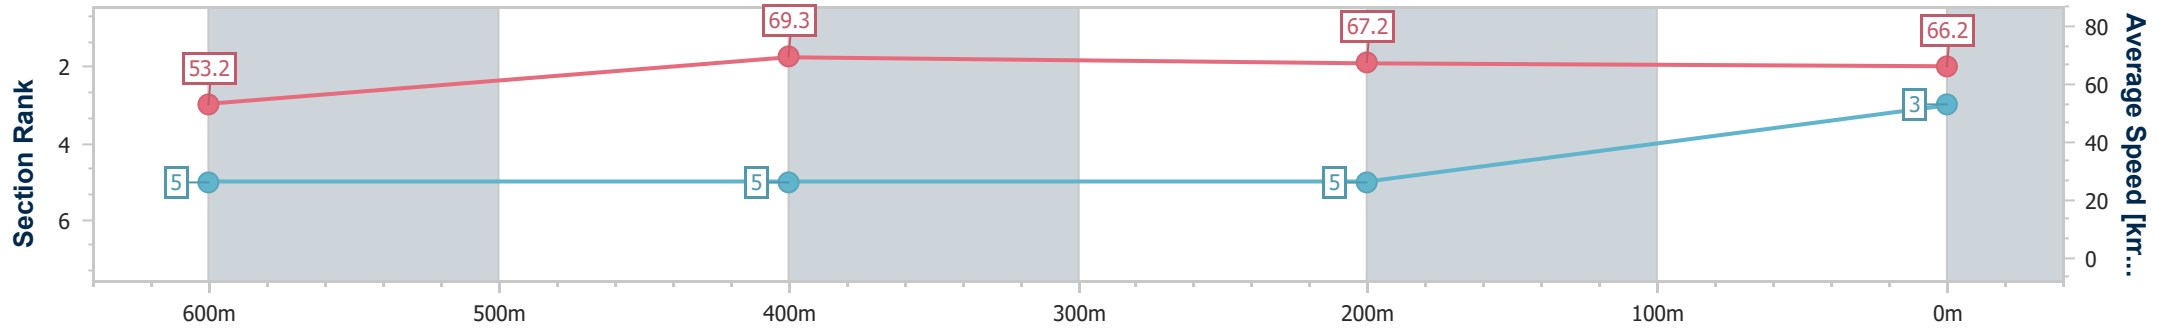

### Ipswich QLD Professional

Race 3: GREAT NORTHERN Class 1 Handicap - 800m

24 October 2024 - 15:05

Track Rating: Good 4, Weather: Fine, Rail Position: +6m Entire

Section	Overall	600m	400m	200m
Section Times	0:45.47 [3] (0:13.55)	0:31.92 [5] (0:10.27)	0:21.65 [5] (0:10.73)	0:10.92 [5] (0:10.92)
Average Speed [km/h]	53.2	69.3	67.2	66.2
Top Speed [km/h]	71.4	71.3	68.1	67.7
Avg. Dist. to Rail [m]	0.4	1.9	0.6	0.6
Avg. Stride Freq. [Hz]	2.5	2.6	2.5	2.4
Avg. Stride Length [m]	7.1	7.6	7.5	7.5