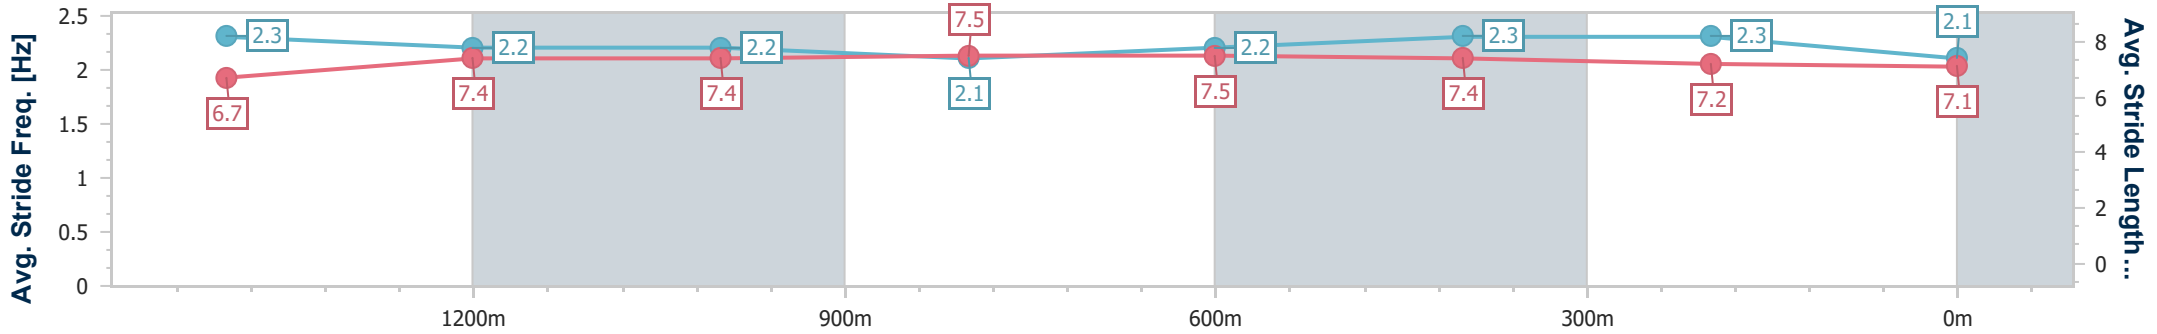

Horse/Jockey Name	City Playboy
Final Rank	8
Fastest Section Time (Section)	0:11.89 (600m)
Top Speed [km/h] (Section)	61.3 (Overall)
Race State	Finished

Ipswich QLD Professional
Race 5: GORDON'S GIN BM62 Handicap - 1690m

24 October 2024 - 16:15

Track Rating: Good 3, Weather: Overcast, Rail Position: +6m Entire

Section	Overall	1400m	1200m	1000m	800m	600m	400m	200m					
Section Times	1:46.46 [8] (0:19.87)	1:26.59 [1] (0:12.17)	1:14.42 [1] (0:12.46)	1:01.96 [1] (0:12.40)	0:49.56 [1] (0:12.06)	0:37.50 [1] (0:11.89)	0:25.61 [1] (0:12.22)	0:13.39 [5] (0:13.39)					
Average Speed [km/h]	52.5	58.5	57.8	58.0	59.5	60.3	58.6	53.9					
Top Speed [km/h]	61.3	59.5	58.1	58.7	60.4	60.9	60.1	57.4					
Avg. Dist. to Rail [m]	2.5	2.0	0.7	0.3	0.6	1.0	0.8	0.7					
Avg. Stride Freq. [Hz]	2.3	2.2	2.2	2.1	2.2	2.3	2.3	2.1					
Avg. Stride Length [m]	6.7	7.4	7.4	7.5	7.5	7.4	7.2	7.1					

- [ ] Ranking at each section and finish
- -.-.- No data available at this section
- NA No data available