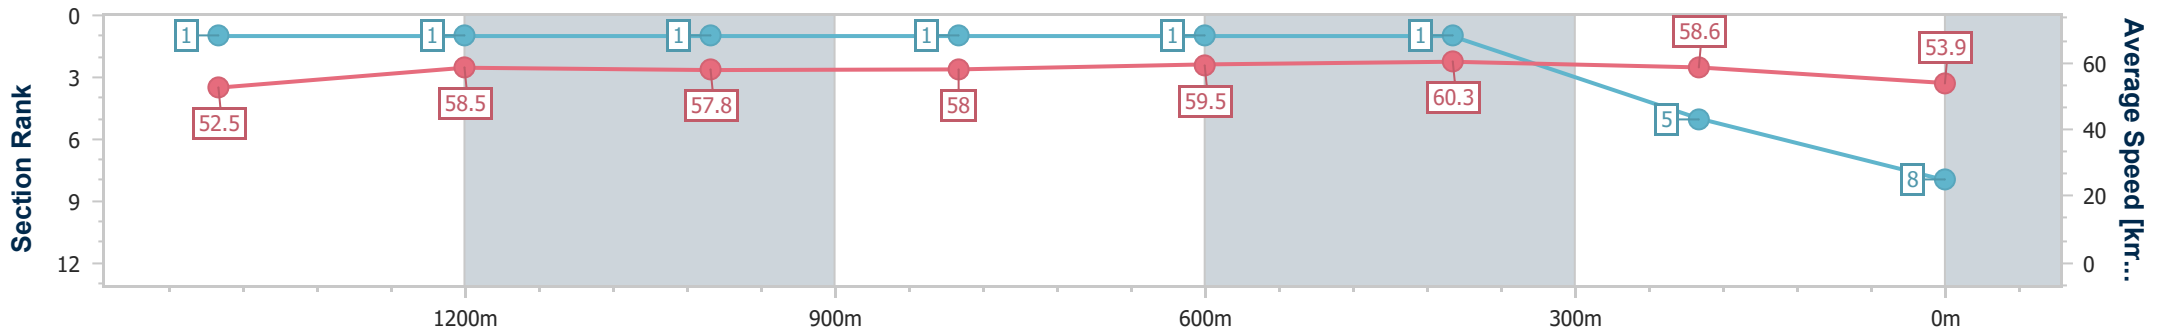

Horse/Jockey Name	City Playboy
Final Rank	8
Fastest Section Time (Section)	0:11.89 (600m)
Top Speed [km/h] (Section)	61.3 (Overall)
Race State	Finished

Ipswich QLD Professional
Race 5: GORDON'S GIN BM62 Handicap - 1690m

24 October 2024 - 16:15

Track Rating: Good 3, Weather: Overcast, Rail Position: +6m Entire

Section	Overall	1400m	1200m	1000m	800m	600m	400m	200m					
Section Times	1:46.46 [8] (0:19.87)	1:26.59 [1] (0:12.17)	1:14.42 [1] (0:12.46)	1:01.96 [1] (0:12.40)	0:49.56 [1] (0:12.06)	0:37.50 [1] (0:11.89)	0:25.61 [1] (0:12.22)	0:13.39 [5] (0:13.39)					
Average Speed [km/h]	52.5	58.5	57.8	58.0	59.5	60.3	58.6	53.9					
Top Speed [km/h]	61.3	59.5	58.1	58.7	60.4	60.9	60.1	57.4					
Avg. Dist. to Rail [m]	2.5	2.0	0.7	0.3	0.6	1.0	0.8	0.7					
Avg. Stride Freq. [Hz]	2.3	2.2	2.2	2.1	2.2	2.3	2.3	2.1					
Avg. Stride Length [m]	6.7	7.4	7.4	7.5	7.5	7.4	7.2	7.1					

- [ ] Ranking at each section and finish
- -.-.- No data available at this section
- NA No data available