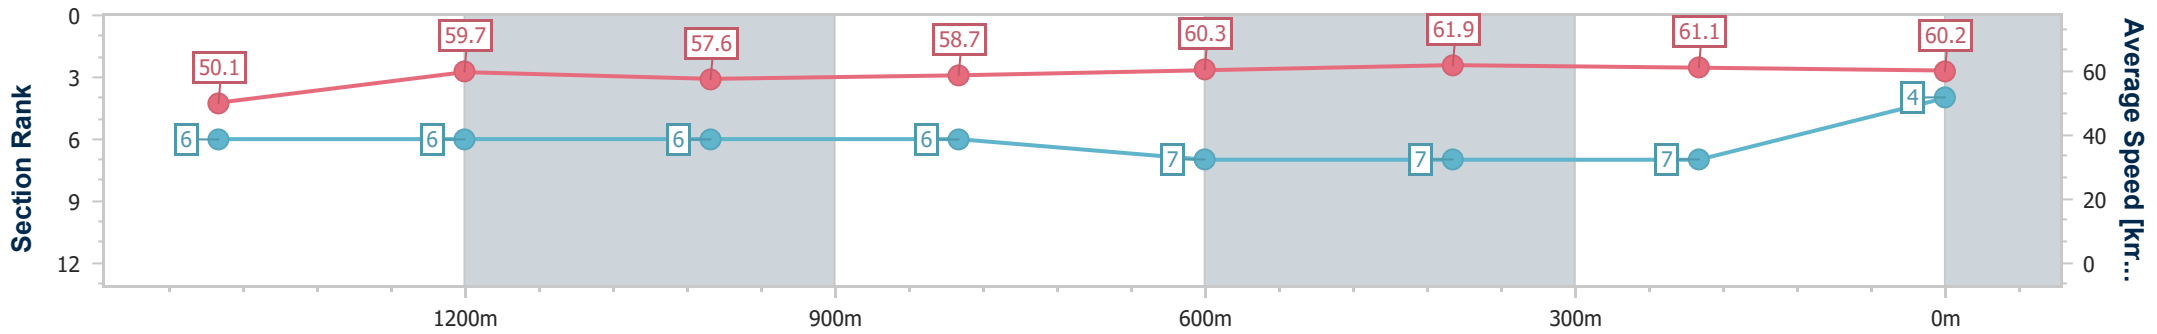

Horse/Jockey Name	Star Chance
Final Rank	4
Fastest Section Time (Section)	0:11.69 (600m)
Top Speed [km/h] (Section)	63.9 (600m)
Race State	Finished

Ipswich QLD Professional
Race 5: GORDON'S GIN BM62 Handicap - 1690m

24 October 2024 - 16:15

Track Rating: Good 3, Weather: Overcast, Rail Position: +6m Entire

Section	Overall	1400m	1200m	1000m	800m	600m	400m	200m
Section Times	1:45.19 [4] (0:20.83)	1:24.36 [6] (0:12.06)	1:12.30 [6] (0:12.48)	0:59.82 [6] (0:12.31)	0:47.51 [6] (0:11.98)	0:35.53 [7] (0:11.69)	0:23.84 [7] (0:11.91)	0:11.93 [7] (0:11.93)
Average Speed [km/h]	50.1	59.7	57.6	58.7	60.3	61.9	61.1	60.2
Top Speed [km/h]	60.1	60.6	58.8	59.4	62.6	63.9	62.2	63.0
Avg. Dist. to Rail [m]	1.0	0.6	0.6	0.9	0.6	2.3	2.1	2.9
Avg. Stride Freq. [Hz]	2.2	2.3	2.2	2.2	2.3	2.4	2.3	2.3
Avg. Stride Length [m]	6.5	7.2	7.2	7.4	7.4	7.3	7.3	7.2

- [ ] Ranking at each section and finish
- -.-.- No data available at this section
- NA No data available