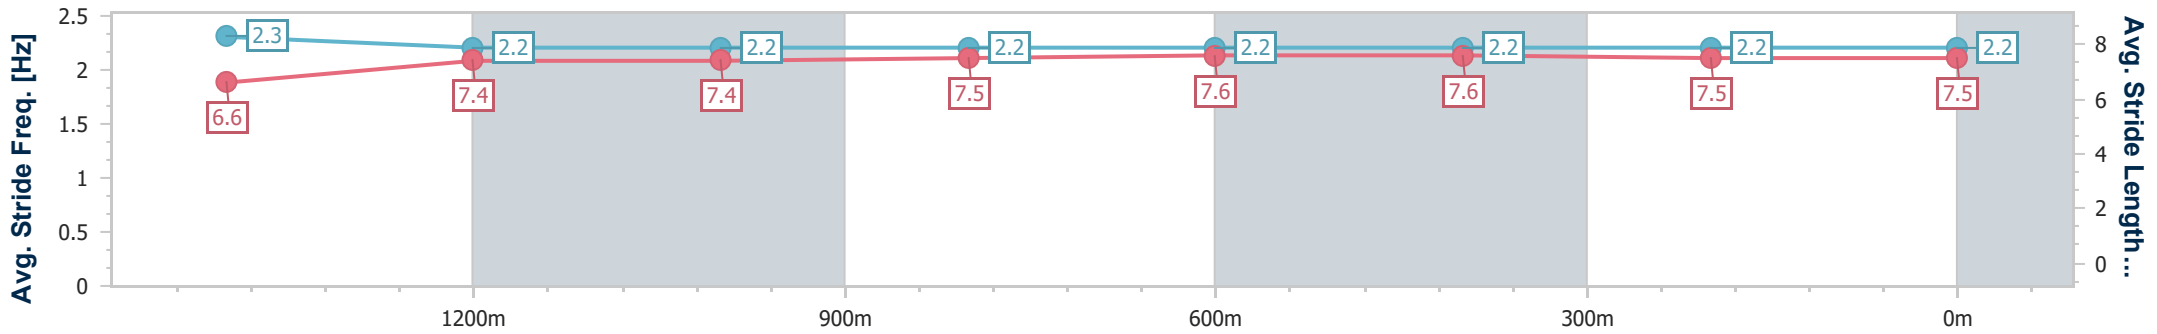

Horse/Jockey Name	Rhodes
Final Rank	1
Fastest Section Time (Section)	0:11.77 (400m)
Top Speed [km/h] (Section)	62.1 (400m)
Race State	Finished

Ipswich QLD Professional
Race 5: GORDON'S GIN BM62 Handicap - 1690m

24 October 2024 - 16:15

Track Rating: Good 3, Weather: Overcast, Rail Position: +6m Entire

Section	Overall	1400m	1200m	1000m	800m	600m	400m	200m
Section Times	1:44.77 [1] (0:20.10)	1:24.67 [2] (0:12.24)	1:12.43 [2] (0:12.37)	1:00.06 [2] (0:12.36)	0:47.70 [2] (0:12.03)	0:35.67 [2] (0:11.80)	0:23.87 [2] (0:11.77)	0:12.10 [1] (0:12.10)
Average Speed [km/h]	51.9	58.6	58.0	58.1	59.5	60.9	60.9	59.3
Top Speed [km/h]	60.5	59.5	58.3	59.1	60.5	61.9	62.1	61.4
Avg. Dist. to Rail [m]	3.0	1.2	1.3	1.0	0.9	1.0	0.8	1.6
Avg. Stride Freq. [Hz]	2.3	2.2	2.2	2.2	2.2	2.2	2.2	2.2
Avg. Stride Length [m]	6.6	7.4	7.4	7.5	7.6	7.6	7.5	7.5

- [ ] Ranking at each section and finish
- -.-.- No data available at this section
- NA No data available