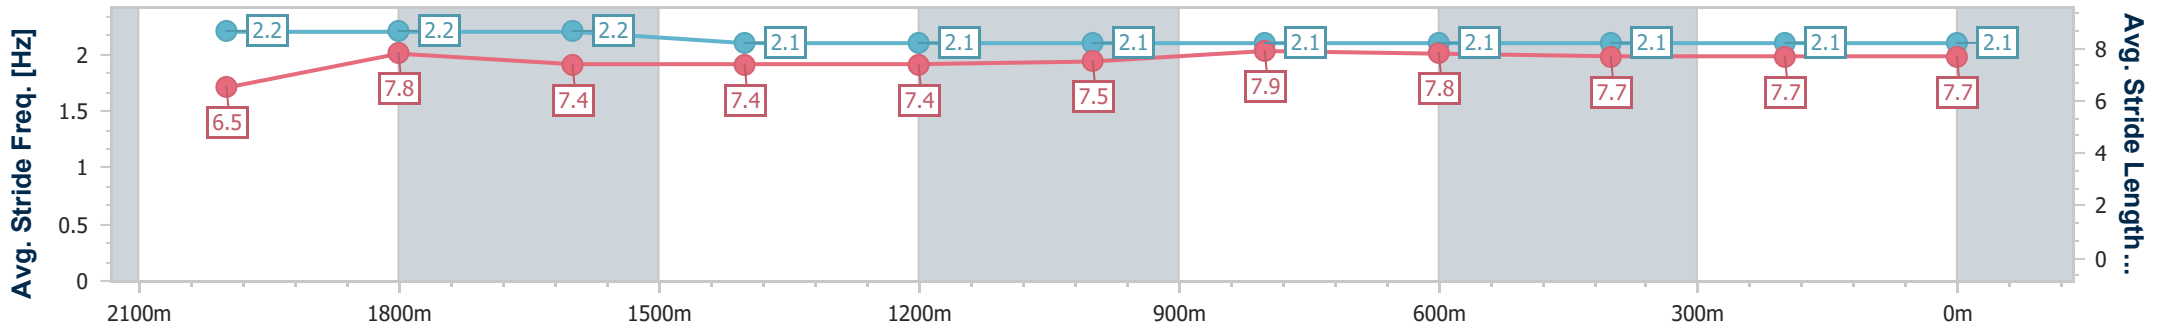

### Ipswich QLD Professional

Race 1: TAB Maiden Plate - 2180m

24 October 2024 - 13:45

Track Rating: Good 4, Weather: Fine, Rail Position: +6m Entire

Section	Overall	2000m	1800m	1600m	1400m	1200m	1000m	800m	600m	400m	200m
Section Times	2:16.63 [2] (0:14.03)	2:02.60 [5] (0:11.42)	1:51.18 [5] (0:12.13)	1:39.05 [5] (0:12.68)	1:26.37 [6] (0:12.85)	1:13.52 [6] (0:12.71)	1:00.81 [6] (0:12.07)	0:48.74 [5] (0:12.05)	0:36.69 [3] (0:12.16)	0:24.53 [3] (0:12.35)	0:12.18 [2] (0:12.18)
Average Speed [km/h]	46.1	63.3	58.9	56.9	56.0	56.5	59.8	59.8	59.3	58.6	59.0
Top Speed [km/h]	63.4	64.4	61.3	57.5	57.0	58.1	60.6	60.4	61.3	60.0	59.9
Avg. Dist. to Rail [m]	3.7	0.9	0.6	0.2	0.2	0.5	0.2	0.2	0.5	1.6	3.0
Avg. Stride Freq. [Hz]	2.2	2.2	2.2	2.1	2.1	2.1	2.1	2.1	2.1	2.1	2.1
Avg. Stride Length [m]	6.5	7.8	7.4	7.4	7.4	7.5	7.9	7.8	7.7	7.7	7.7