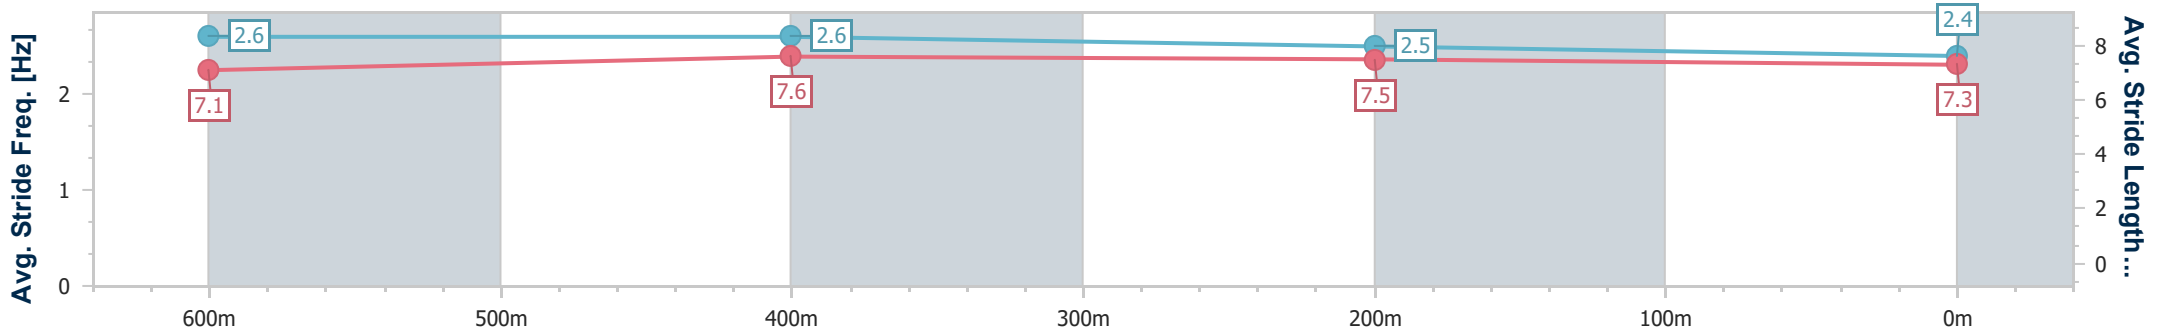

- [ ] Ranking at each section and finish
- .-.- No data available at this section
- NA No data available

Horse/Jockey Name	Yemean
Final Rank	3
Fastest Section Time (Section)	0:10.27 (600m)
Top Speed [km/h] (Section)	71.4 (Overall)
Race State	Finished