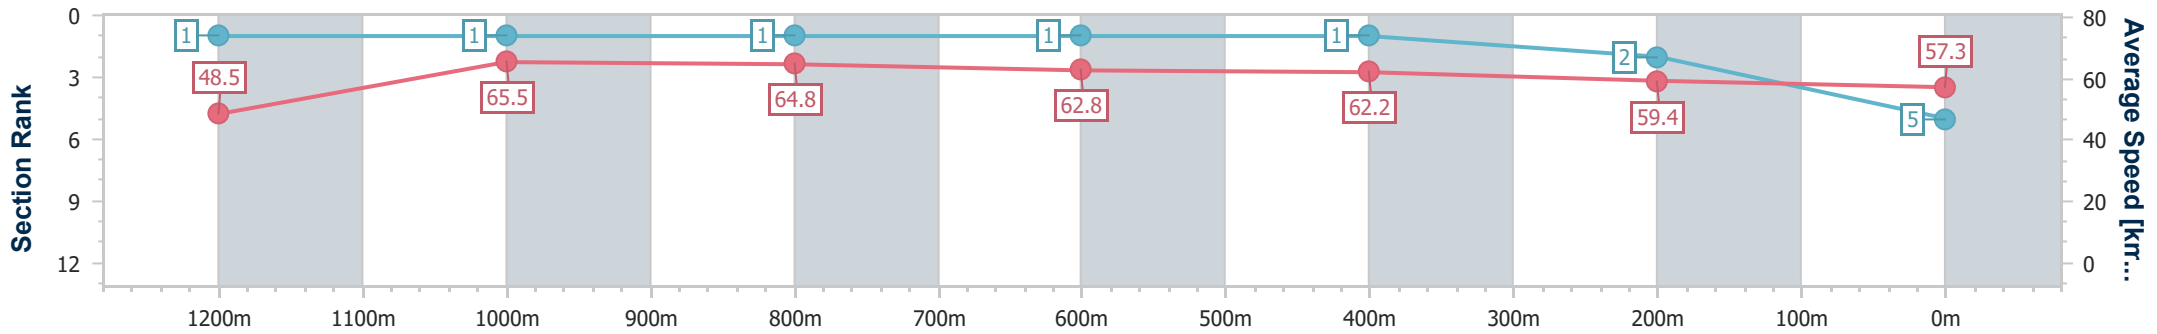

### Ipswich QLD Professional

Race 6: IMPERIAL RACING Class 4 Handicap - 1350m

24 October 2024 - 16:55

Track Rating: Good 3, Weather: Overcast, Rail Position: +6m Entire

Section	Overall	1200m	1000m	800m	600m	400m	200m
Section Times	1:20.60 [5] (0:11.14)	1:09.46 [1] (0:10.96)	0:58.50 [1] (0:11.09)	0:47.41 [1] (0:11.36)	0:36.05 [1] (0:11.50)	0:24.55 [1] (0:11.95)	0:12.60 [2] (0:12.60)
Average Speed [km/h]	48.5	65.5	64.8	62.8	62.2	59.4	57.3
Top Speed [km/h]	65.2	66.3	66.5	63.5	63.2	60.9	59.1
Avg. Dist. to Rail [m]	1.5	1.1	1.0	1.8	2.2	2.2	1.9
Avg. Stride Freq. [Hz]	2.5	2.5	2.4	2.4	2.4	2.4	2.3
Avg. Stride Length [m]	6.3	7.3	7.3	7.4	7.3	6.9	6.9