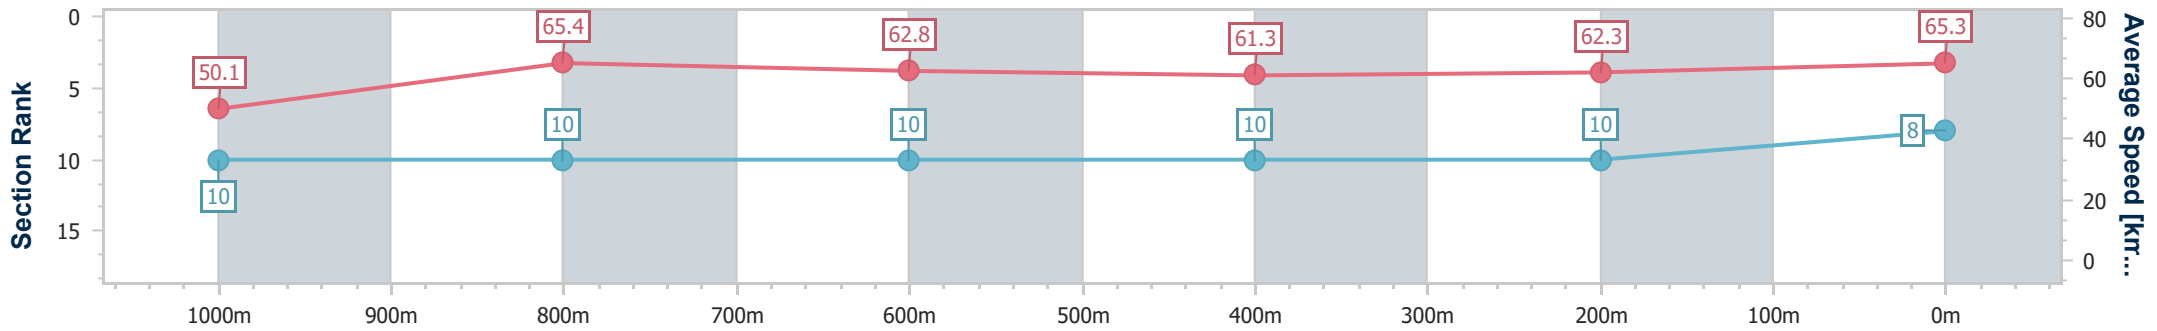

### Ipswich QLD Professional

Race 7: RAY WHITE IPSWICH BM62 Handicap - 1200m

24 October 2024 - 17:30

Track Rating: Good 3, Weather: Overcast, Rail Position: +6m Entire

Section	Overall	1000m	800m	600m	400m	200m
Section Times	1:11.06 [8] (0:14.37)	0:56.69 [10] (0:11.00)	0:45.69 [10] (0:11.44)	0:34.25 [10] (0:11.68)	0:22.57 [10] (0:11.52)	0:11.05 [10] (0:11.05)
Average Speed [km/h]	50.1	65.4	62.8	61.3	62.3	65.3
Top Speed [km/h]	68.7	68.7	65.7	64.5	63.6	68.8
Avg. Dist. to Rail [m]	5.9	0.8	1.0	1.4	0.5	0.3
Avg. Stride Freq. [Hz]	2.5	2.5	2.4	2.4	2.5	2.4
Avg. Stride Length [m]	6.4	7.3	7.3	7.1	7.1	7.5