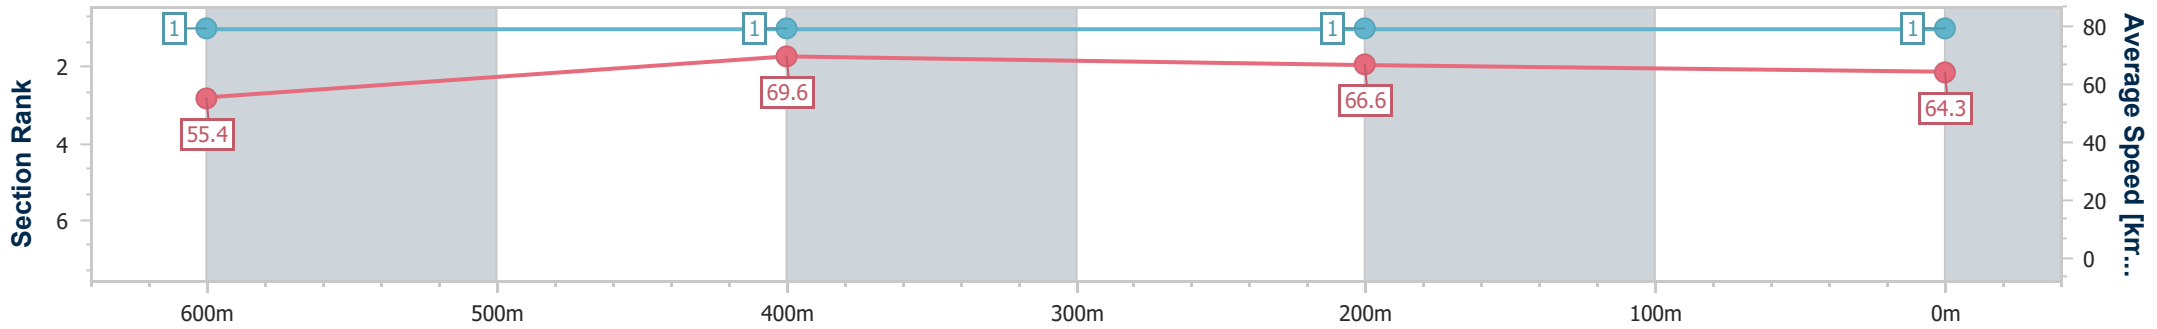

### Ipswich QLD Professional

Race 3: GREAT NORTHERN Class 1 Handicap - 800m

24 October 2024 - 15:05

Track Rating: Good 4, Weather: Fine, Rail Position: +6m Entire

Section	Overall	600m	400m	200m
Section Times	0:45.31 [1] (0:13.03)	0:32.28 [1] (0:10.26)	0:22.02 [1] (0:10.74)	0:11.28 [1] (0:11.28)
Average Speed [km/h]	55.4	69.6	66.6	64.3
Top Speed [km/h]	70.9	71.3	67.6	65.9
Avg. Dist. to Rail [m]	4.3	1.8	1.6	0.8
Avg. Stride Freq. [Hz]	2.6	2.5	2.5	2.3
Avg. Stride Length [m]	7.1	7.7	7.5	7.6