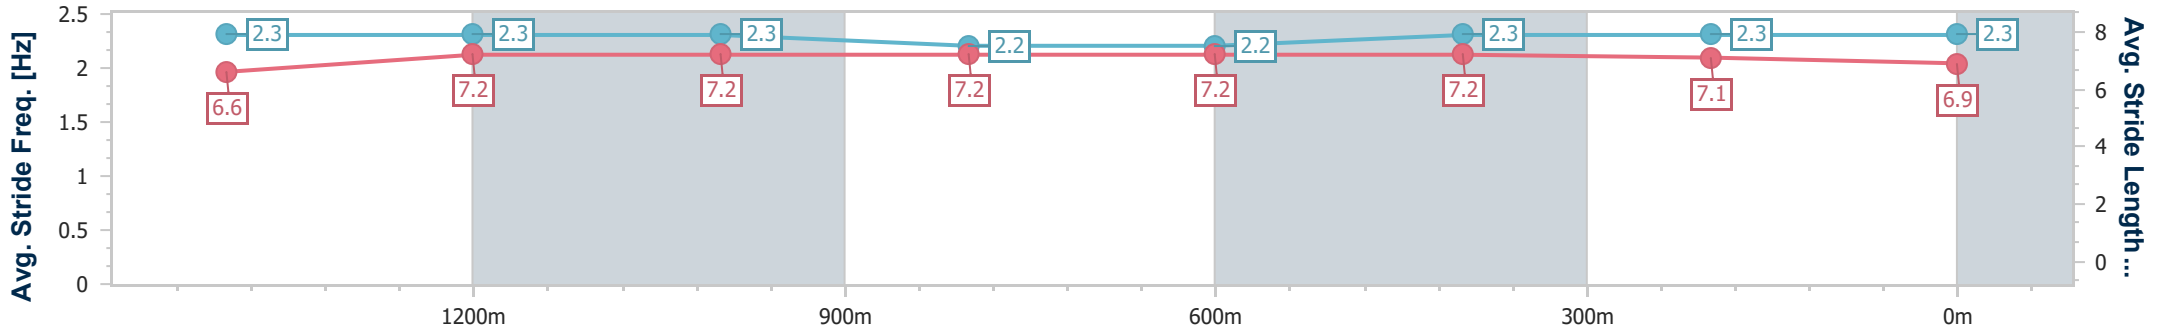

Horse/Jockey Name	Octoboom
Final Rank	5
Fastest Section Time (Section)	0:11.84 (600m)
Top Speed [km/h] (Section)	62.5 (Overall)
Race State	Finished

Ipswich QLD Professional
Race 2: SCHWEPPES QTIS Three-Years-Old Maiden Plate - 1690m

24 October 2024 - 14:25

Track Rating: Good 4, Weather: Fine, Rail Position: +6m Entire

Section	Overall	1400m	1200m	1000m	800m	600m	400m	200m						
Section Times	1:46.13 [5] (0:20.30)	1:25.83 [2] (0:11.88)	1:13.95 [2] (0:12.30)	1:01.65 [2] (0:12.56)	0:49.09 [2] (0:12.44)	0:36.65 [2] (0:11.84)	0:24.81 [2] (0:12.13)	0:12.68 [2] (0:12.68)						
Average Speed [km/h]	51.6	60.3	58.3	57.3	57.8	60.9	59.3	56.7						
Top Speed [km/h]	62.5	62.4	59.2	58.1	59.6	61.9	61.0	58.2						
Avg. Dist. to Rail [m]	3.7	0.6	0.8	0.3	0.2	0.3	0.3	0.3						
Avg. Stride Freq. [Hz]	2.3	2.3	2.3	2.2	2.2	2.3	2.3	2.3						
Avg. Stride Length [m]	6.6	7.2	7.2	7.2	7.2	7.2	7.1	6.9						

- [ ] Ranking at each section and finish
- -.-.- No data available at this section
- NA No data available