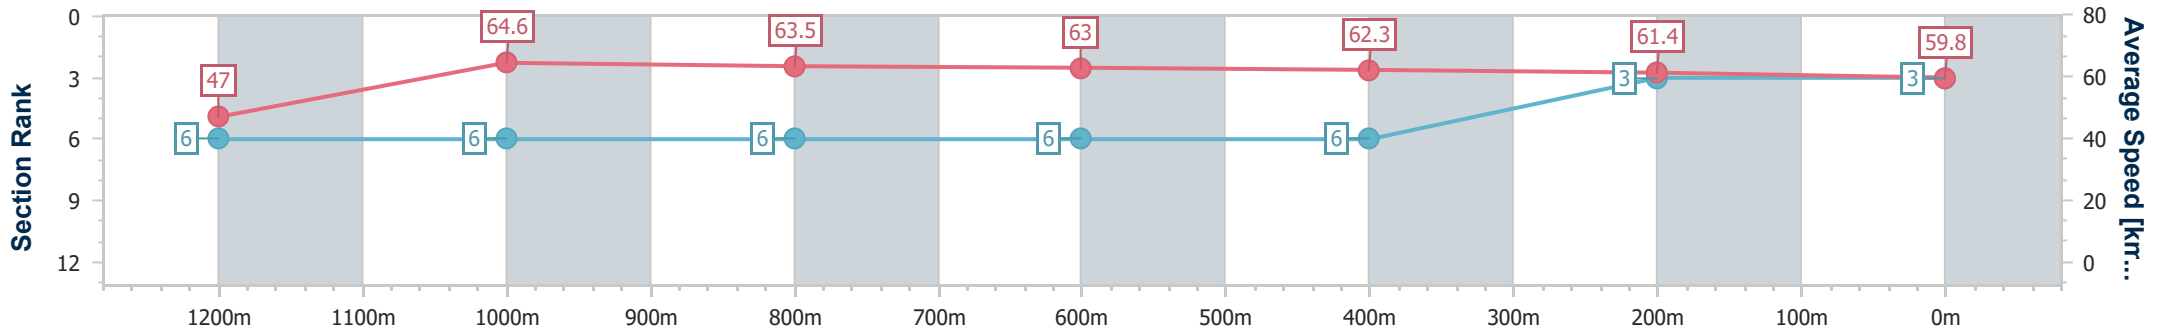

### Ipswich QLD Professional

Race 6: IMPERIAL RACING Class 4 Handicap - 1350m

24 October 2024 - 16:55

Track Rating: Good 3, Weather: Overcast, Rail Position: +6m Entire

Section	Overall	1200m	1000m	800m	600m	400m	200m
Section Times	1:20.25 [3] (0:11.51)	1:08.74 [6] (0:11.12)	0:57.62 [6] (0:11.28)	0:46.34 [6] (0:11.32)	0:35.02 [6] (0:11.40)	0:23.62 [6] (0:11.58)	0:12.04 [3] (0:12.04)
Average Speed [km/h]	47.0	64.6	63.5	63.0	62.3	61.4	59.8
Top Speed [km/h]	63.8	65.8	64.6	63.4	63.8	62.3	61.8
Avg. Dist. to Rail [m]	1.2	0.9	1.8	3.1	3.3	2.0	0.6
Avg. Stride Freq. [Hz]	2.3	2.3	2.2	2.2	2.2	2.2	2.2
Avg. Stride Length [m]	6.6	7.9	7.9	7.9	7.8	7.7	7.5