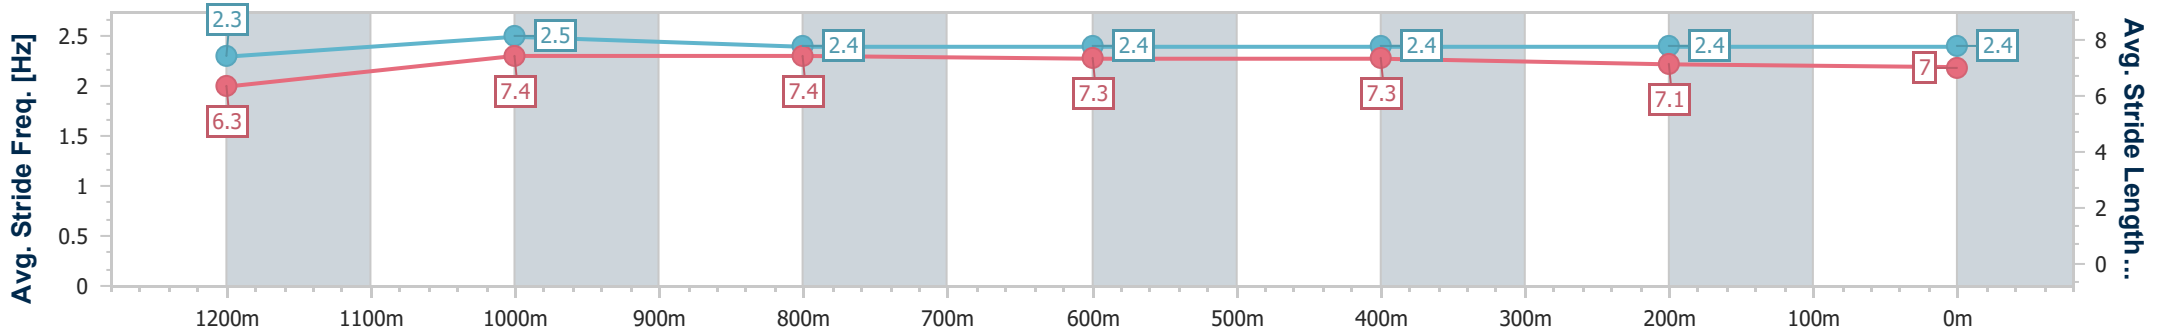

### Ipswich QLD Professional

Race 6: IMPERIAL RACING Class 4 Handicap - 1350m

24 October 2024 - 16:55

Track Rating: Good 3, Weather: Overcast, Rail Position: +6m Entire

Section	Overall	1200m	1000m	800m	600m	400m	200m
Section Times	1:20.51 [4] (0:11.89)	1:08.62 [8] (0:10.94)	0:57.68 [7] (0:11.13)	0:46.55 [7] (0:11.39)	0:35.16 [7] (0:11.51)	0:23.65 [7] (0:11.65)	0:12.00 [6]
Average Speed [km/h]	45.3	65.9	64.9	62.9	62.3	61.8	60.0
Top Speed [km/h]	63.7	67.0	65.4	65.3	64.2	62.4	61.7
Avg. Dist. to Rail [m]	5.2	1.1	0.4	0.6	0.8	0.3	1.5
Avg. Stride Freq. [Hz]	2.3	2.5	2.4	2.4	2.4	2.4	2.4
Avg. Stride Length [m]	6.3	7.4	7.4	7.3	7.3	7.1	7.0