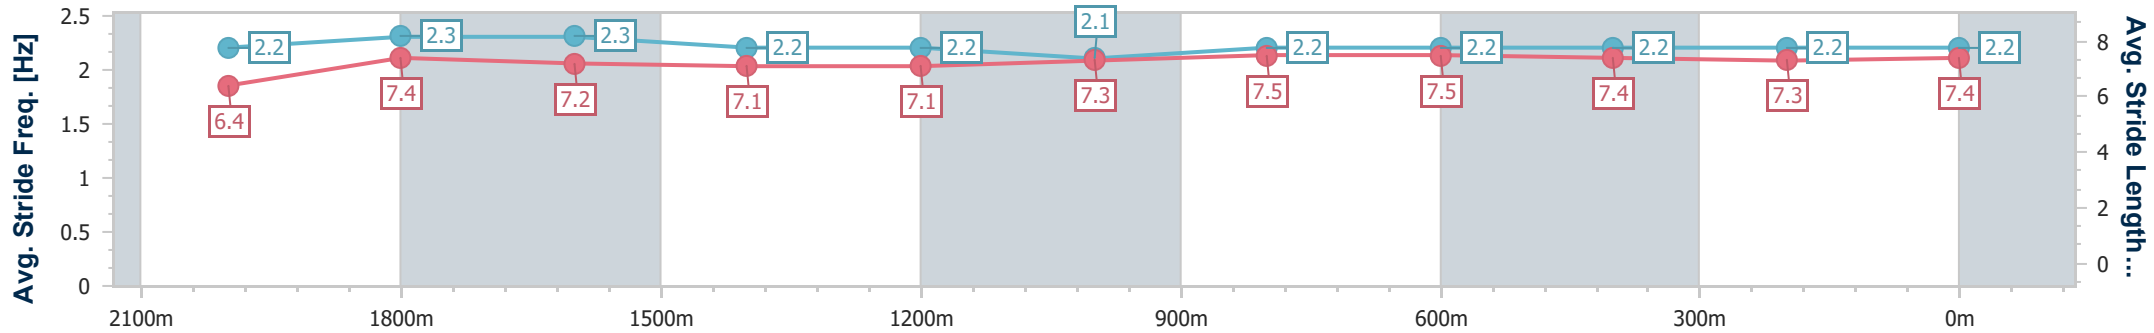

### Ipswich QLD Professional

Race 1: TAB Maiden Plate - 2180m

24 October 2024 - 13:45

Track Rating: Good 4, Weather: Fine, Rail Position: +6m Entire

Section	Overall	2000m	1800m	1600m	1400m	1200m	1000m	800m	600m	400m	200m
Section Times	2:17.08 [3] (0:14.28)	2:02.80 [7] (0:11.48)	1:51.32 [7] (0:11.83)	1:39.49 [6] (0:12.60)	1:26.89 [5] (0:12.85)	1:14.04 [5] (0:12.75)	1:01.29 [5] (0:12.05)	0:49.24 [4] (0:12.15)	0:37.09 [4] (0:12.24)	0:24.85 [4] (0:12.53)	0:12.32 [5] (0:12.32)
Average Speed [km/h]	45.5	62.6	59.8	57.0	55.9	56.4	59.7	59.2	58.7	57.1	58.6
Top Speed [km/h]	62.0	63.4	61.7	57.4	56.9	57.8	61.0	59.9	59.9	58.3	58.8
Avg. Dist. to Rail [m]	2.5	2.3	2.4	1.6	0.7	0.5	0.2	0.5	1.0	0.8	2.9
Avg. Stride Freq. [Hz]	2.2	2.3	2.3	2.2	2.2	2.1	2.2	2.2	2.2	2.2	2.2
Avg. Stride Length [m]	6.4	7.4	7.2	7.1	7.1	7.3	7.5	7.5	7.4	7.3	7.4