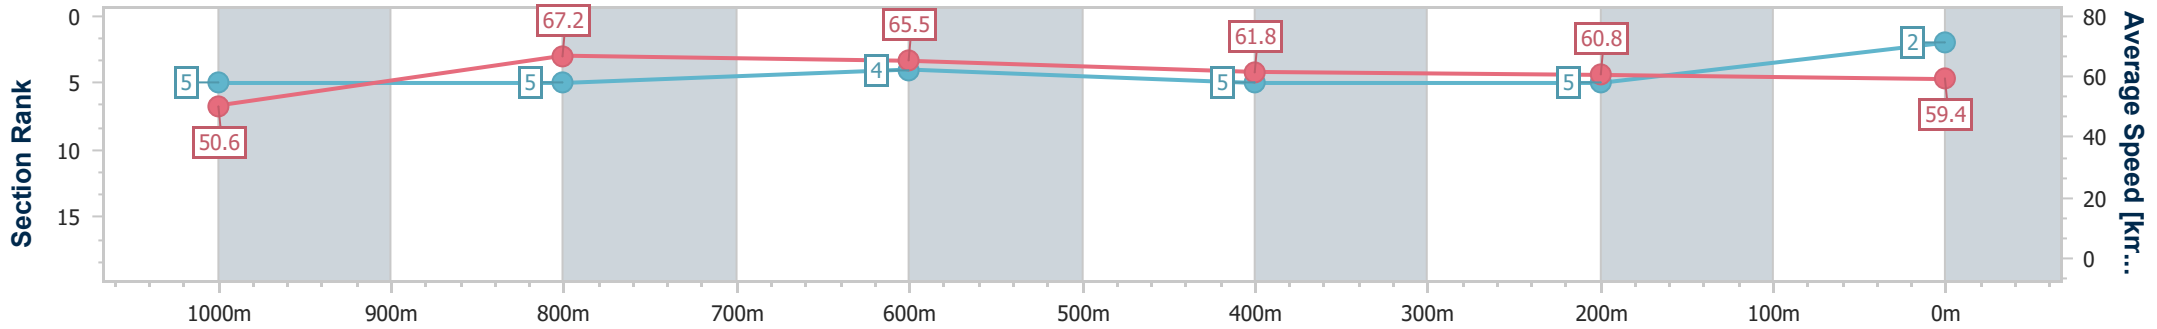

### Ipswich QLD Professional

Race 4: BARRIER REEF POOLS Maiden Handicap - 1200m

24 October 2024 - 15:40

Track Rating: Good 3, Weather: Overcast, Rail Position: +6m Entire

Section	Overall	1000m	800m	600m	400m	200m
Section Times	1:11.40 [2] (0:14.24)	0:57.16 [5] (0:10.70)	0:46.46 [5] (0:10.93)	0:35.53 [4] (0:11.64)	0:23.89 [5] (0:11.80)	0:12.09 [5] (0:12.09)
Average Speed [km/h]	50.6	67.2	65.5	61.8	60.8	59.4
Top Speed [km/h]	66.9	68.3	68.5	63.9	62.2	61.6
Avg. Dist. to Rail [m]	0.8	1.0	1.2	0.9	1.0	0.9
Avg. Stride Freq. [Hz]	2.4	2.4	2.4	2.3	2.3	2.3
Avg. Stride Length [m]	6.7	7.6	7.5	7.4	7.2	7.0