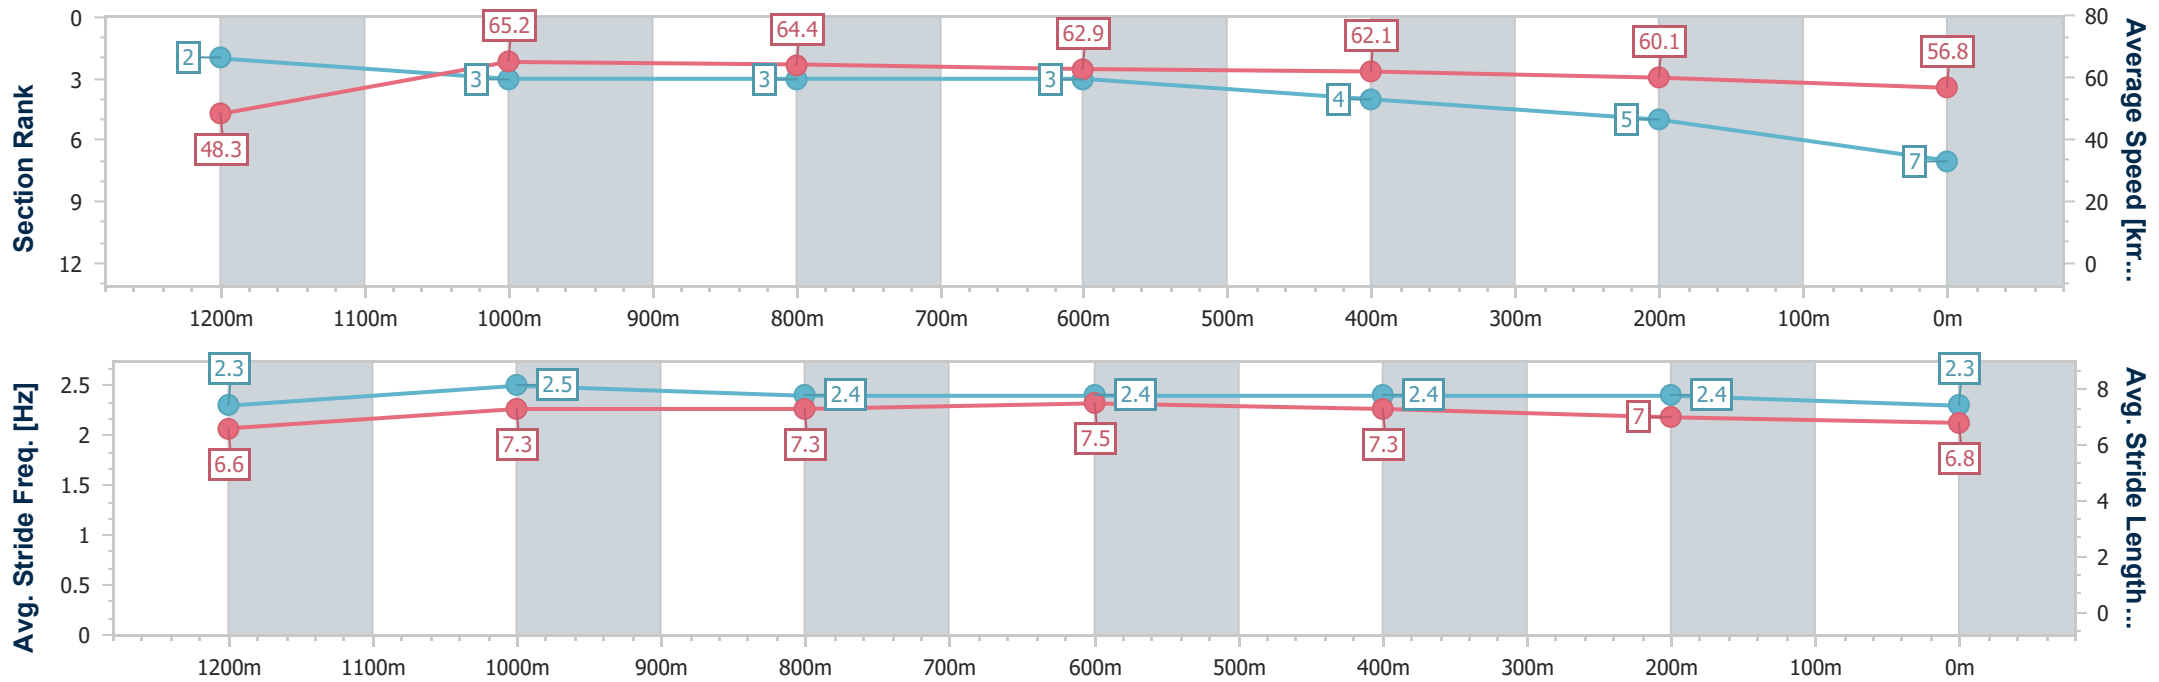

### Ipswich QLD Professional

Race 6: IMPERIAL RACING Class 4 Handicap - 1350m

24 October 2024 - 16:55

Track Rating: Good 3, Weather: Overcast, Rail Position: +6m Entire

Section	Overall	1200m	1000m	800m	600m	400m	200m
Section Times	1:21.07 [7] (0:11.24)	1:09.83 [2] (0:11.03)	0:58.80 [3] (0:11.17)	0:47.63 [3] (0:11.44)	0:36.19 [3] (0:11.55)	0:24.64 [4] (0:11.98)	0:12.66 [5]
Average Speed [km/h]	48.3	65.2	64.4	62.9	62.1	60.1	56.8
Top Speed [km/h]	64.4	65.9	66.2	64.4	63.5	61.6	59.5
Avg. Dist. to Rail [m]	0.7	0.7	0.4	0.5	0.9	1.7	4.3
Avg. Stride Freq. [Hz]	2.3	2.5	2.4	2.4	2.4	2.4	2.3
Avg. Stride Length [m]	6.6	7.3	7.3	7.5	7.3	7.0	6.8