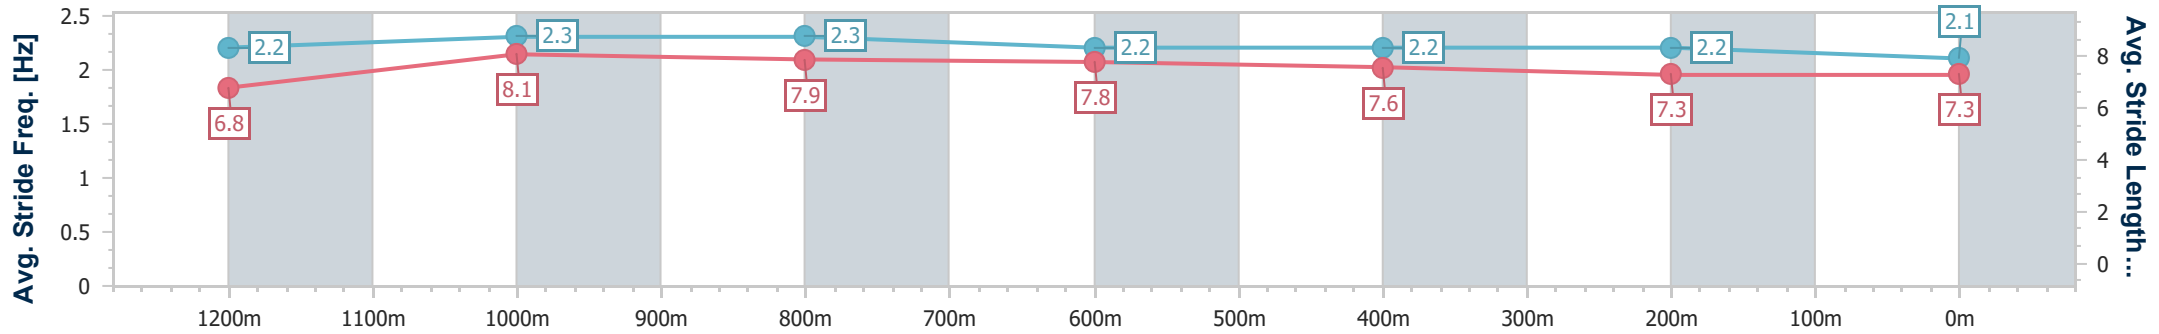

### Ipswich QLD Professional

Race 6: IMPERIAL RACING Class 4 Handicap - 1350m

24 October 2024 - 16:55

Track Rating: Good 3, Weather: Overcast, Rail Position: +6m Entire

Section	Overall	1200m	1000m	800m	600m	400m	200m
Section Times	1:21.24 [8] (0:11.34)	1:09.90 [4] (0:10.84)	0:59.06 [2] (0:11.08)	0:47.98 [2] (0:11.41)	0:36.57 [2] (0:11.67)	0:24.90 [2] (0:12.17)	0:12.73 [7] (0:12.73)
Average Speed [km/h]	47.7	66.4	65.2	62.8	61.5	58.6	56.4
Top Speed [km/h]	65.0	67.3	66.9	63.6	62.8	60.6	58.0
Avg. Dist. to Rail [m]	3.9	2.8	0.9	0.5	1.4	1.2	0.6
Avg. Stride Freq. [Hz]	2.2	2.3	2.3	2.2	2.2	2.2	2.1
Avg. Stride Length [m]	6.8	8.1	7.9	7.8	7.6	7.3	7.3