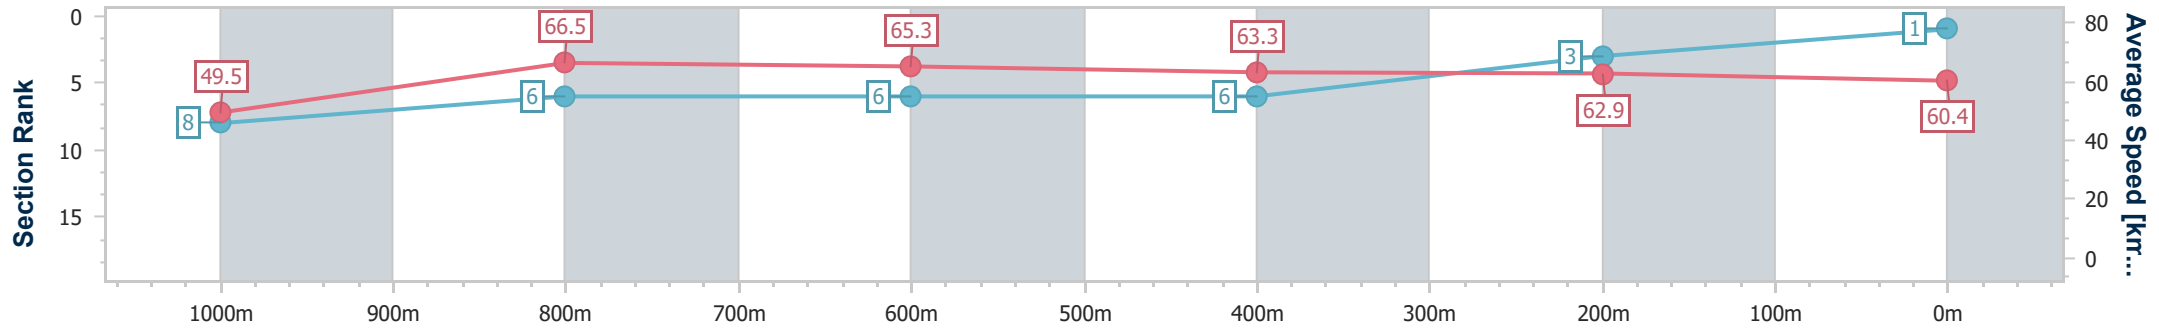

### Ipswich QLD Professional

Race 4: BARRIER REEF POOLS Maiden Handicap - 1200m

24 October 2024 - 15:40

Track Rating: Good 3, Weather: Overcast, Rail Position: +6m Entire

Section	Overall	1000m	800m	600m	400m	200m
Section Times	1:11.08 [1] (0:14.55)	0:56.53 [8] (0:10.81)	0:45.72 [6] (0:10.98)	0:34.74 [6] (0:11.31)	0:23.43 [6] (0:11.54)	0:11.89 [3] (0:11.89)
Average Speed [km/h]	49.5	66.5	65.3	63.3	62.9	60.4
Top Speed [km/h]	70.9	68.3	66.4	64.7	63.7	62.8
Avg. Dist. to Rail [m]	5.0	0.7	1.6	1.4	2.8	6.2
Avg. Stride Freq. [Hz]	2.4	2.4	2.4	2.4	2.4	2.3
Avg. Stride Length [m]	6.2	7.6	7.6	7.4	7.4	7.2