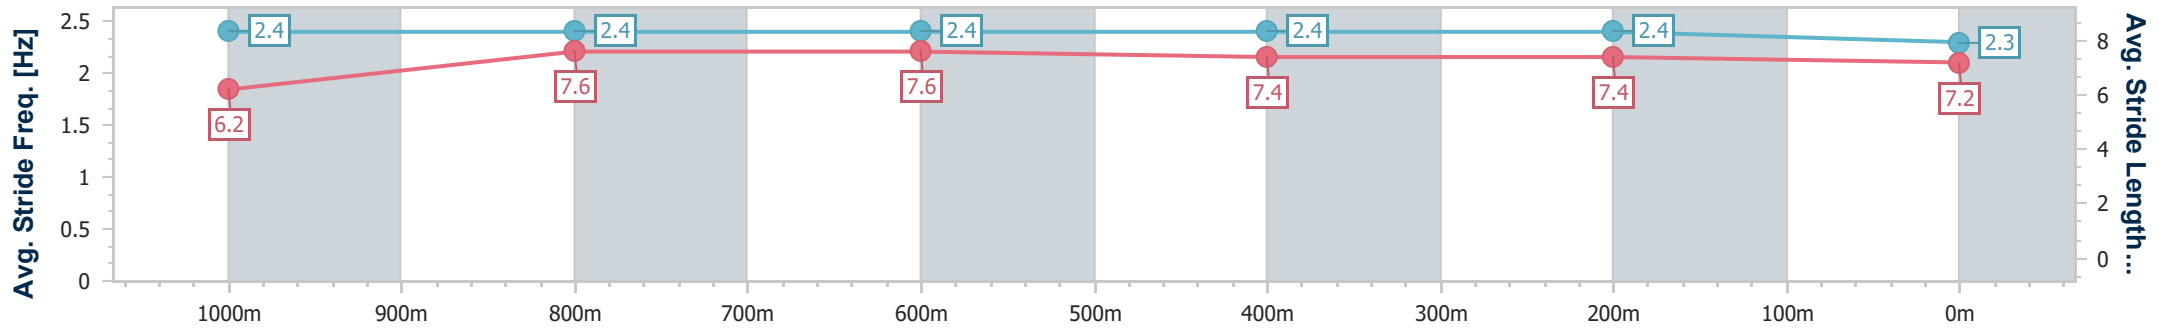

### Ipswich QLD Professional

Race 4: BARRIER REEF POOLS Maiden Handicap - 1200m

24 October 2024 - 15:40

Track Rating: Good 3, Weather: Overcast, Rail Position: +6m Entire

Section	Overall	1000m	800m	600m	400m	200m
Section Times	1:11.08 [1] (0:14.55)	0:56.53 [8] (0:10.81)	0:45.72 [6] (0:10.98)	0:34.74 [6] (0:11.31)	0:23.43 [6] (0:11.54)	0:11.89 [3] (0:11.89)
Average Speed [km/h]	49.5	66.5	65.3	63.3	62.9	60.4
Top Speed [km/h]	70.9	68.3	66.4	64.7	63.7	62.8
Avg. Dist. to Rail [m]	5.0	0.7	1.6	1.4	2.8	6.2
Avg. Stride Freq. [Hz]	2.4	2.4	2.4	2.4	2.4	2.3
Avg. Stride Length [m]	6.2	7.6	7.6	7.4	7.4	7.2