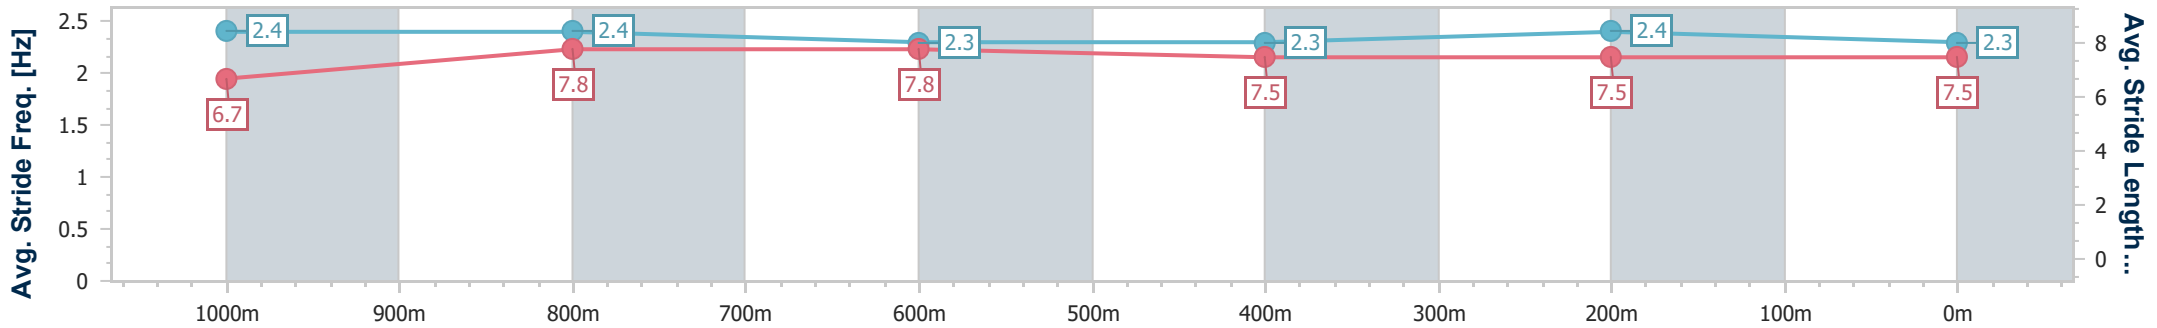

### Ipswich QLD Professional

Race 7: RAY WHITE IPSWICH BM62 Handicap - 1200m

24 October 2024 - 17:30

Track Rating: Good 3, Weather: Overcast, Rail Position: +6m Entire

Section	Overall	1000m	800m	600m	400m	200m
Section Times	1:10.17 [1] (0:13.98)	0:56.19 [8] (0:10.68)	0:45.51 [8] (0:11.05)	0:34.46 [7] (0:11.47)	0:22.99 [7] (0:11.27)	0:11.72 [3] (0:11.72)
Average Speed [km/h]	51.6	67.2	64.9	62.5	63.5	61.4
Top Speed [km/h]	68.7	69.2	65.4	64.3	64.4	63.6
Avg. Dist. to Rail [m]	6.9	0.7	1.3	1.6	0.7	0.6
Avg. Stride Freq. [Hz]	2.4	2.4	2.3	2.3	2.4	2.3
Avg. Stride Length [m]	6.7	7.8	7.8	7.5	7.5	7.5