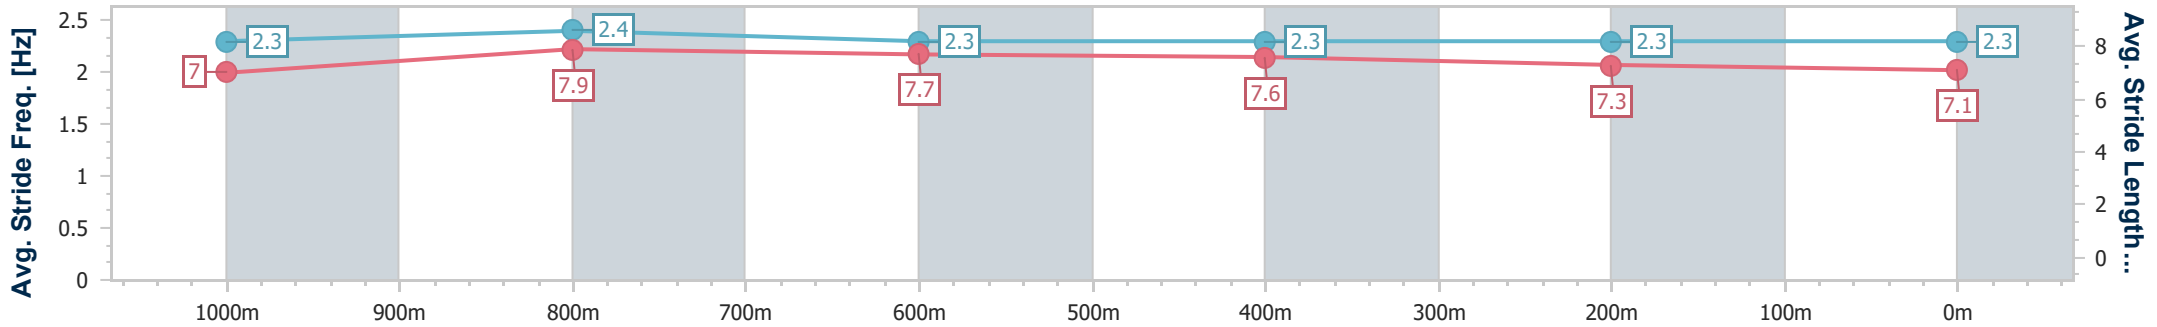

### Ipswich QLD Professional

Race 7: RAY WHITE IPSWICH BM62 Handicap - 1200m

24 October 2024 - 17:30

Track Rating: Good 3, Weather: Overcast, Rail Position: +6m Entire

Section	Overall	1000m	800m	600m	400m	200m
Section Times	1:11.13 [9] (0:13.66)	0:57.47 [2] (0:10.66)	0:46.81 [5] (0:11.16)	0:35.65 [5] (0:11.51)	0:24.14 [6] (0:11.76)	0:12.38 [7] (0:12.38)
Average Speed [km/h]	52.7	68.0	64.6	62.4	61.6	58.1
Top Speed [km/h]	68.9	69.3	66.3	64.0	62.1	61.3
Avg. Dist. to Rail [m]	5.9	2.0	0.7	0.3	1.4	4.8
Avg. Stride Freq. [Hz]	2.3	2.4	2.3	2.3	2.3	2.3
Avg. Stride Length [m]	7.0	7.9	7.7	7.6	7.3	7.1