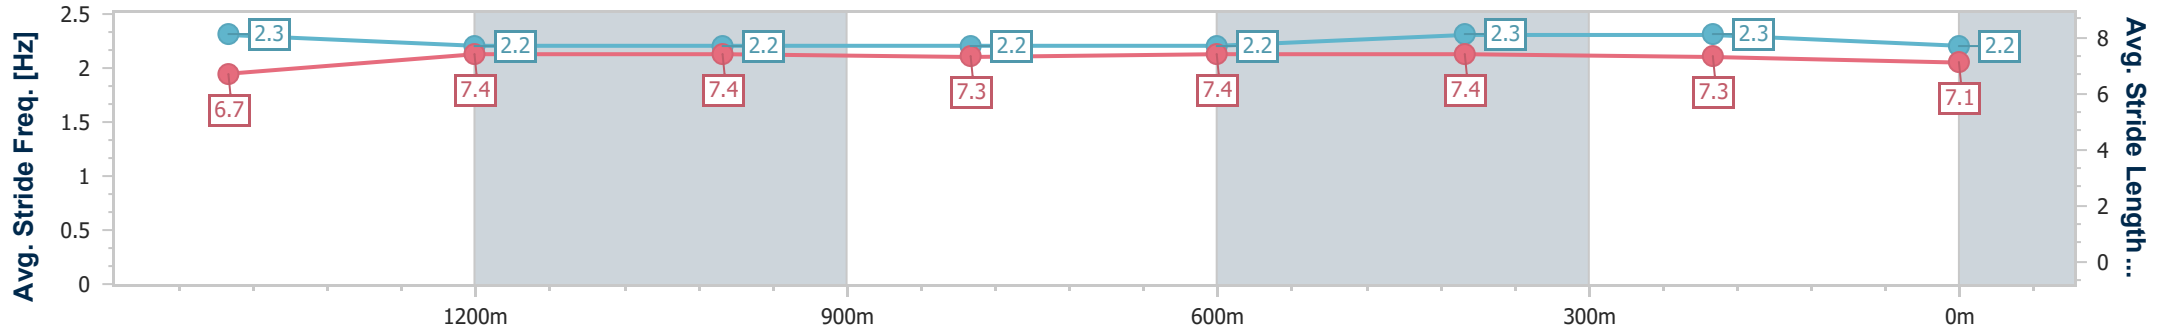

Horse/Jockey Name	As Expected
Final Rank	6
Fastest Section Time (Section)	0:11.84 (600m)
Top Speed [km/h] (Section)	62.9 (Overall)
Race State	Finished

Ipswich QLD Professional
Race 2: SCHWEPPES QTIS Three-Years-Old Maiden Plate - 1690m

24 October 2024 - 14:25

Track Rating: Good 4, Weather: Fine, Rail Position: +6m Entire

Section	Overall	1400m	1200m	1000m	800m	600m	400m	200m
Section Times	1:46.31 [6] (0:20.34)	1:25.97 [3] (0:11.95)	1:14.02 [3] (0:12.31)	1:01.71 [3] (0:12.59)	0:49.12 [3] (0:12.54)	0:36.58 [3] (0:11.84)	0:24.74 [3] (0:12.11)	0:12.63 [5] (0:12.63)
Average Speed [km/h]	51.4	60.0	58.0	57.0	57.2	60.3	59.5	56.9
Top Speed [km/h]	62.9	62.5	58.7	57.7	59.6	61.2	60.2	58.6
Avg. Dist. to Rail [m]	1.7	1.2	2.0	1.6	1.4	1.0	0.5	1.2
Avg. Stride Freq. [Hz]	2.3	2.2	2.2	2.2	2.2	2.3	2.3	2.2
Avg. Stride Length [m]	6.7	7.4	7.4	7.3	7.4	7.4	7.3	7.1

- [ ] Ranking at each section and finish
- -.-.- No data available at this section
- NA No data available