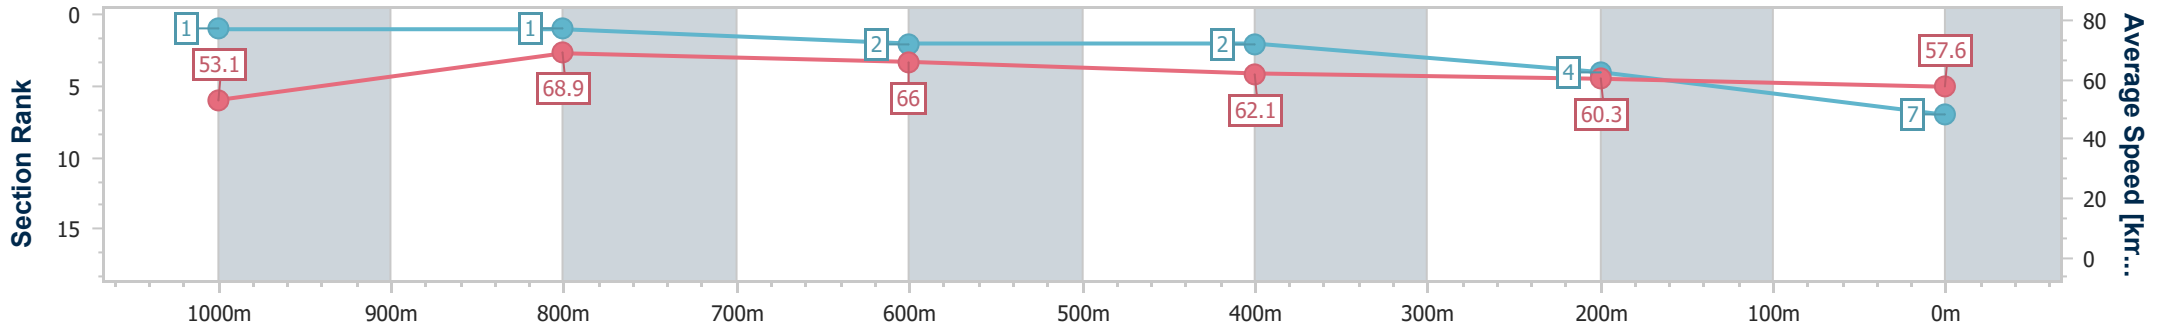

### Ipswich QLD Professional

Race 7: RAY WHITE IPSWICH BM62 Handicap - 1200m

24 October 2024 - 17:30

Track Rating: Good 3, Weather: Overcast, Rail Position: +6m Entire

Section	Overall	1000m	800m	600m	400m	200m
Section Times	1:10.97 [7] (0:13.57)	0:57.40 [1] (0:10.47)	0:46.93 [1] (0:10.92)	0:36.01 [2] (0:11.56)	0:24.45 [2] (0:11.94)	0:12.51 [4] (0:12.51)
Average Speed [km/h]	53.1	68.9	66.0	62.1	60.3	57.6
Top Speed [km/h]	68.0	69.9	67.8	64.0	61.2	59.2
Avg. Dist. to Rail [m]	8.4	2.7	1.0	0.8	1.2	3.7
Avg. Stride Freq. [Hz]	2.5	2.5	2.4	2.4	2.4	2.3
Avg. Stride Length [m]	6.6	7.5	7.5	7.2	7.1	6.8