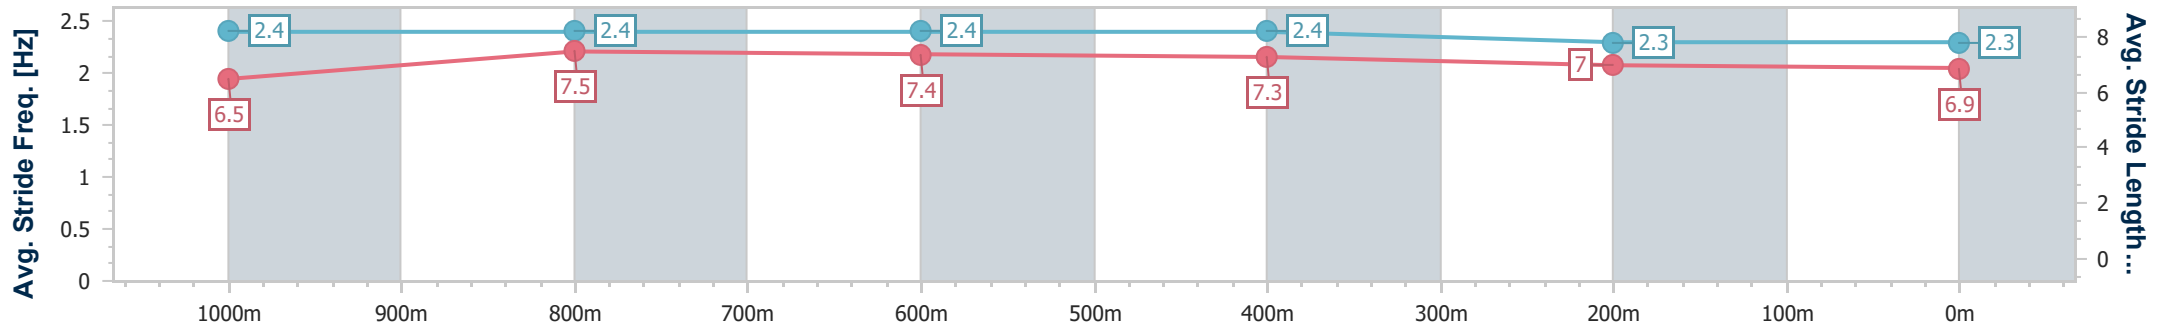

### Ipswich QLD Professional

Race 4: BARRIER REEF POOLS Maiden Handicap - 1200m

24 October 2024 - 15:40

Track Rating: Good 3, Weather: Overcast, Rail Position: +6m Entire

Section	Overall	1000m	800m	600m	400m	200m
Section Times	1:12.41 [11] (0:14.60)	0:57.81 [9] (0:10.88)	0:46.93 [8] (0:11.08)	0:35.85 [8] (0:11.21)	0:24.64 [8] (0:12.04)	0:12.60 [10]
Average Speed [km/h]	49.4	65.9	64.5	63.5	59.6	57.2
Top Speed [km/h]	67.0	67.1	64.9	64.4	61.2	59.1
Avg. Dist. to Rail [m]	2.7	0.7	1.7	2.3	1.1	0.8
Avg. Stride Freq. [Hz]	2.4	2.4	2.4	2.4	2.3	2.3
Avg. Stride Length [m]	6.5	7.5	7.4	7.3	7.0	6.9