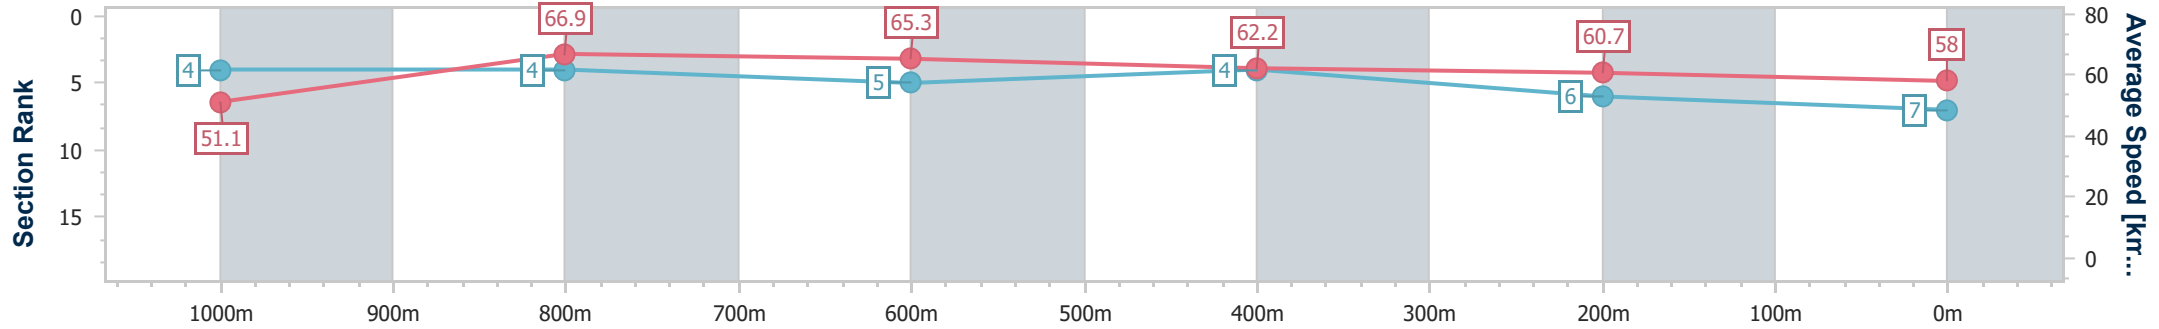

### Ipswich QLD Professional

Race 4: BARRIER REEF POOLS Maiden Handicap - 1200m

24 October 2024 - 15:40

Track Rating: Good 3, Weather: Overcast, Rail Position: +6m Entire

Section	Overall	1000m	800m	600m	400m	200m
Section Times	1:11.80 [7] (0:14.12)	0:57.68 [4] (0:10.75)	0:46.93 [4] (0:11.01)	0:35.92 [5] (0:11.58)	0:24.34 [4] (0:11.90)	0:12.44 [6] (0:12.44)
Average Speed [km/h]	51.1	66.9	65.3	62.2	60.7	58.0
Top Speed [km/h]	67.7	68.1	68.1	63.7	61.7	58.8
Avg. Dist. to Rail [m]	3.0	0.6	0.1	0.3	2.1	6.3
Avg. Stride Freq. [Hz]	2.5	2.6	2.6	2.5	2.5	2.5
Avg. Stride Length [m]	6.3	7.0	7.1	6.9	6.7	6.5