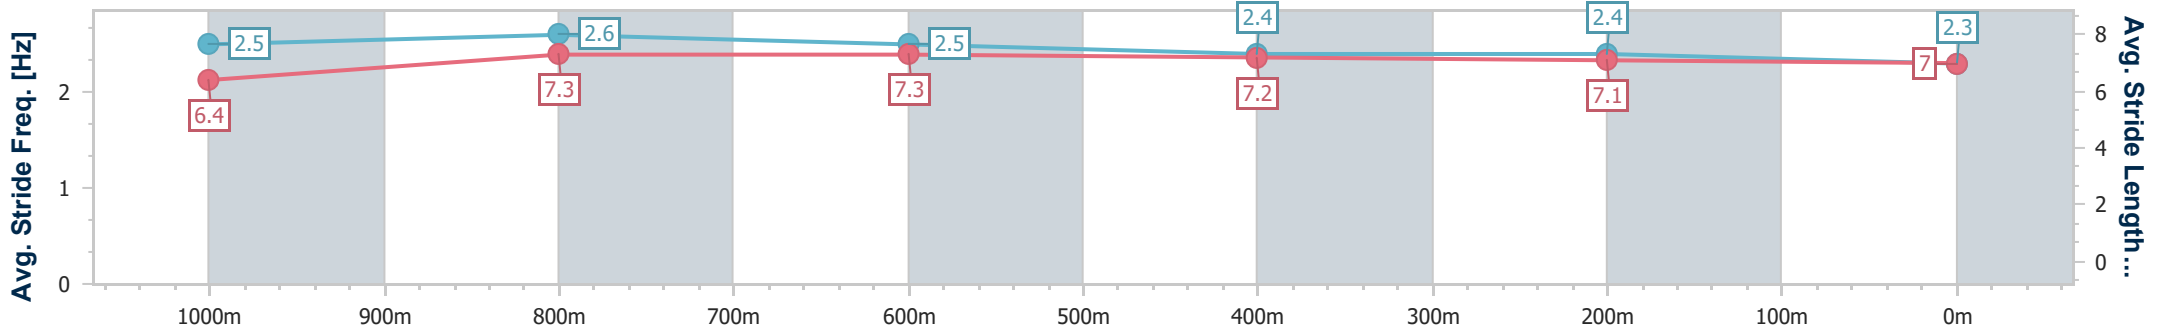

### Ipswich QLD Professional

Race 4: BARRIER REEF POOLS Maiden Handicap - 1200m

24 October 2024 - 15:40

Track Rating: Good 3, Weather: Overcast, Rail Position: +6m Entire

Section	Overall	1000m	800m	600m	400m	200m
Section Times	1:11.65 [6] (0:14.02)	0:57.63 [1] (0:10.61)	0:47.02 [2] (0:10.92)	0:36.10 [3] (0:11.69)	0:24.41 [3] (0:11.98)	0:12.43 [4] (0:12.43)
Average Speed [km/h]	51.5	67.4	65.3	61.3	59.9	58.1
Top Speed [km/h]	67.3	67.9	67.6	63.2	60.6	59.4
Avg. Dist. to Rail [m]	1.9	1.6	2.3	1.8	1.7	4.9
Avg. Stride Freq. [Hz]	2.5	2.6	2.5	2.4	2.4	2.3
Avg. Stride Length [m]	6.4	7.3	7.3	7.2	7.1	7.0