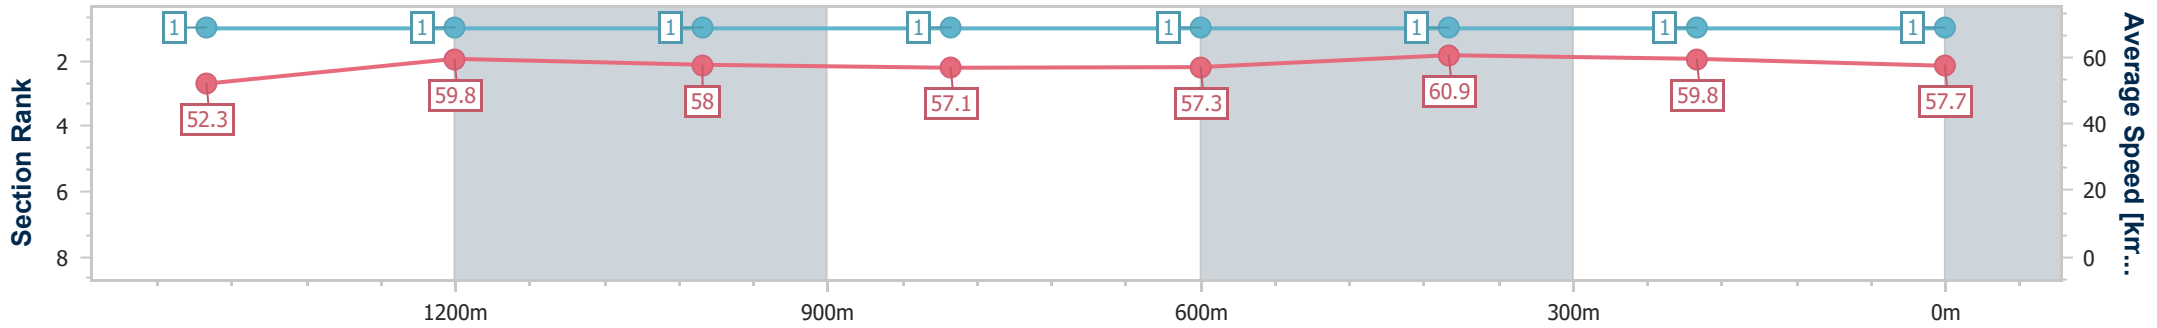

24 October 2024 - 14:25

Track Rating: Good 4, Weather: Fine, Rail Position: +6m Entire

Section	Overall	1400m	1200m	1000m	800m	600m	400m	200m
Section Times	1:45.60 [1] (0:19.96)	1:25.64 [1] (0:12.02)	1:13.62 [1] (0:12.36)	1:01.26 [1] (0:12.59)	0:48.67 [1] (0:12.48)	0:36.19 [1] (0:11.74)	0:24.45 [1] (0:11.98)	0:12.47 [1] (0:12.47)
Average Speed [km/h]	52.3	59.8	58.0	57.1	57.3	60.9	59.8	57.7
Top Speed [km/h]	62.6	62.2	58.8	57.5	59.9	61.3	61.1	58.8
Avg. Dist. to Rail [m]	1.0	0.7	0.6	0.5	1.2	1.5	2.0	2.0
Avg. Stride Freq. [Hz]	2.4	2.3	2.3	2.3	2.2	2.4	2.3	2.3
Avg. Stride Length [m]	6.6	7.0	7.1	7.1	7.1	7.1	7.1	7.1