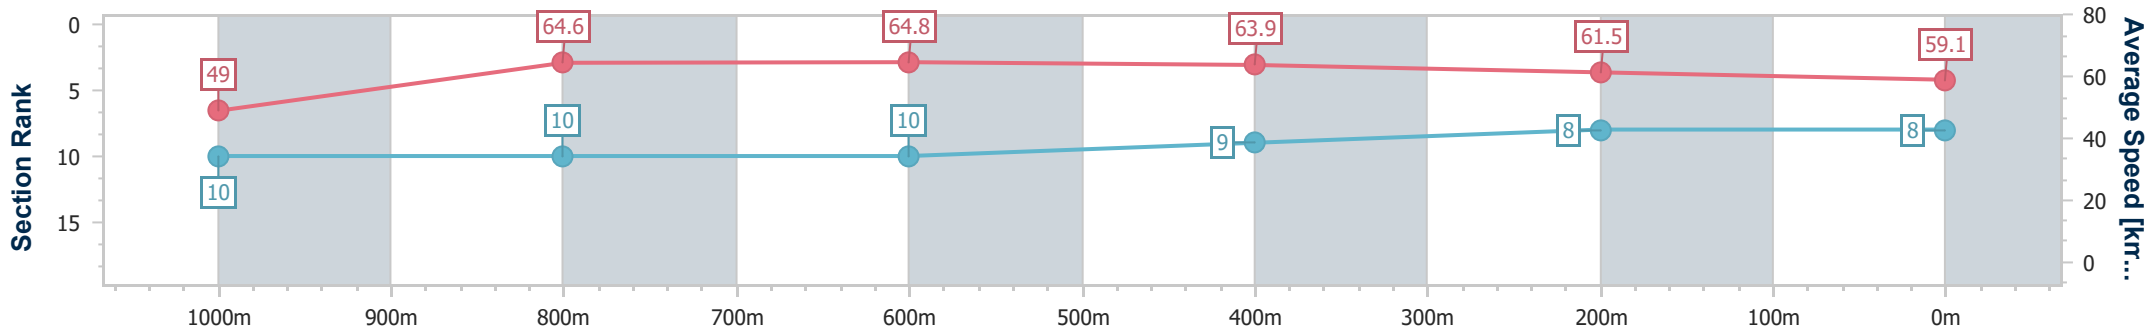

### Ipswich QLD Professional

Race 4: BARRIER REEF POOLS Maiden Handicap - 1200m

24 October 2024 - 15:40

Track Rating: Good 3, Weather: Overcast, Rail Position: +6m Entire

Section	Overall	1000m	800m	600m	400m	200m
Section Times	1:11.83 [8] (0:14.75)	0:57.08 [10] (0:11.11)	0:45.97 [10] (0:11.02)	0:34.95 [10] (0:11.15)	0:23.80 [9] (0:11.61)	0:12.19 [8] (0:12.19)
Average Speed [km/h]	49.0	64.6	64.8	63.9	61.5	59.1
Top Speed [km/h]	65.3	65.8	65.4	64.4	63.1	60.6
Avg. Dist. to Rail [m]	5.7	0.7	2.0	2.4	2.0	0.8
Avg. Stride Freq. [Hz]	2.2	2.2	2.2	2.2	2.2	2.1
Avg. Stride Length [m]	7.0	8.2	8.2	8.1	7.8	7.8