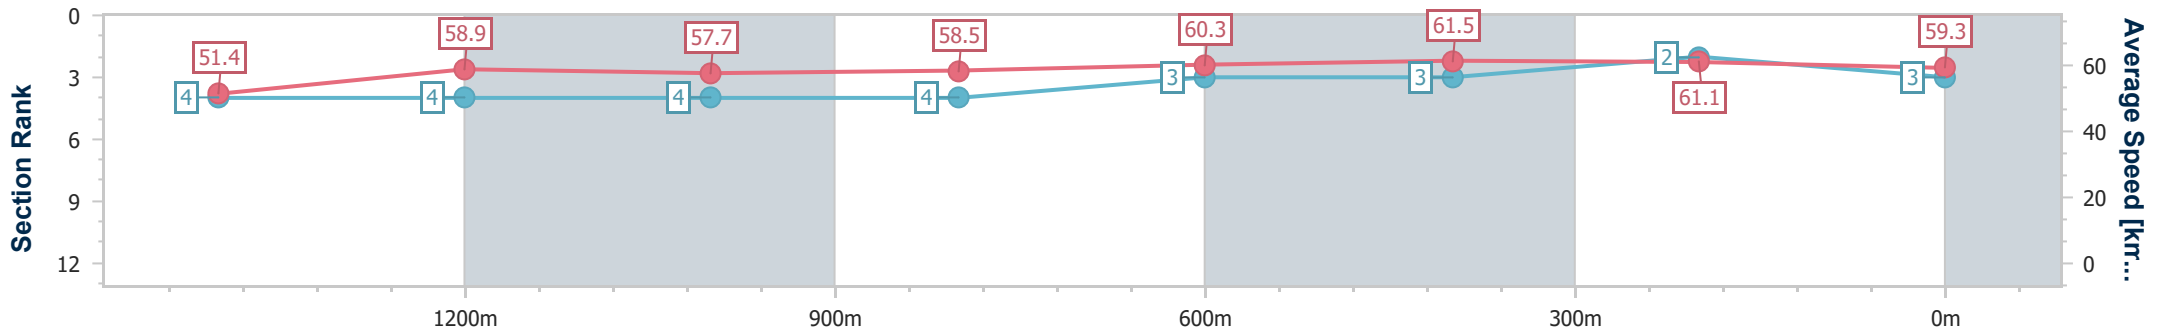

Horse/Jockey Name	Eastown
Final Rank	3
Fastest Section Time (Section)	0:11.74 (600m)
Top Speed [km/h] (Section)	62.0 (600m)
Race State	Finished

Ipswich QLD Professional
Race 5: GORDON'S GIN BM62 Handicap - 1690m

24 October 2024 - 16:15

Track Rating: Good 3, Weather: Overcast, Rail Position: +6m Entire

Section	Overall	1400m	1200m	1000m	800m	600m	400m	200m				
Section Times	1:44.99 [3] (0:20.33)	1:24.66 [4] (0:12.21)	1:12.45 [4] (0:12.45)	1:00.00 [4] (0:12.35)	0:47.65 [4] (0:11.92)	0:35.73 [3] (0:11.74)	0:23.99 [3] (0:11.82)	0:12.17 [2] (0:12.17)				
Average Speed [km/h]	51.4	58.9	57.7	58.5	60.3	61.5	61.1	59.3				
Top Speed [km/h]	59.9	60.1	58.7	59.7	61.4	62.0	61.9	61.6				
Avg. Dist. to Rail [m]	3.3	0.4	0.2	0.4	0.1	0.6	1.3	1.2				
Avg. Stride Freq. [Hz]	2.2	2.2	2.1	2.1	2.2	2.2	2.2	2.2				
Avg. Stride Length [m]	6.9	7.6	7.5	7.6	7.7	7.7	7.6	7.6				

- [ ] Ranking at each section and finish
- -.-.- No data available at this section
- NA No data available