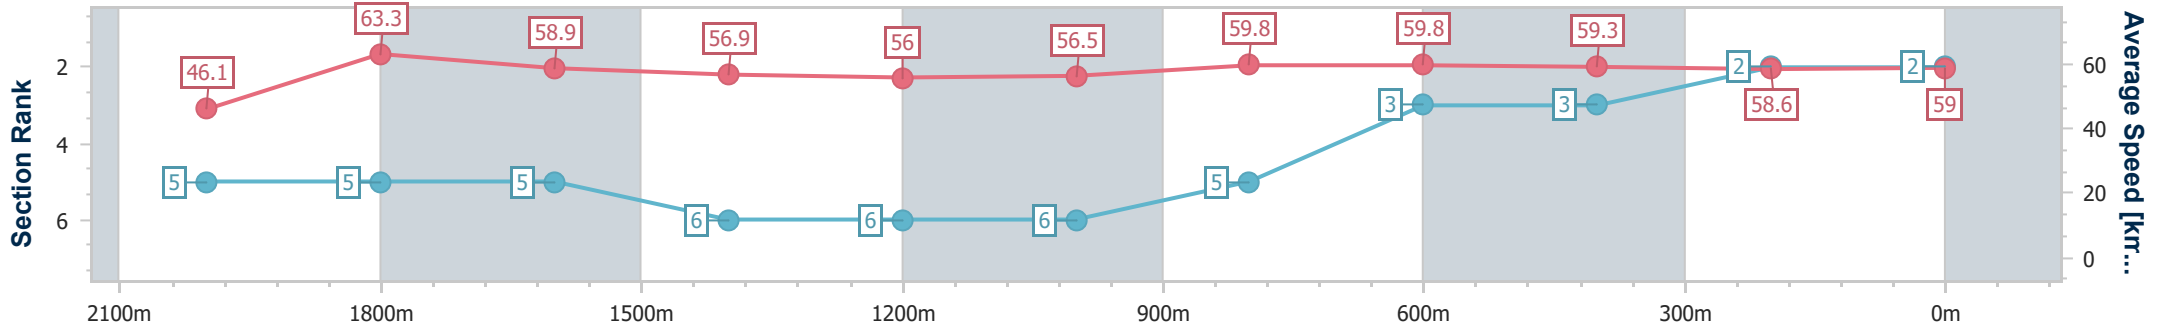

### Ipswich QLD Professional

Race 1: TAB Maiden Plate - 2180m

24 October 2024 - 13:45

Track Rating: Good 4, Weather: Fine, Rail Position: +6m Entire

Section	Overall	2000m	1800m	1600m	1400m	1200m	1000m	800m	600m	400m	200m
Section Times	2:16.63 [2] (0:14.03)	2:02.60 [5] (0:11.42)	1:51.18 [5] (0:12.13)	1:39.05 [5] (0:12.68)	1:26.37 [6] (0:12.85)	1:13.52 [6] (0:12.71)	1:00.81 [6] (0:12.07)	0:48.74 [5] (0:12.05)	0:36.69 [3] (0:12.16)	0:24.53 [3] (0:12.35)	0:12.18 [2] (0:12.18)
Average Speed [km/h]	46.1	63.3	58.9	56.9	56.0	56.5	59.8	59.8	59.3	58.6	59.0
Top Speed [km/h]	63.4	64.4	61.3	57.5	57.0	58.1	60.6	60.4	61.3	60.0	59.9
Avg. Dist. to Rail [m]	3.7	0.9	0.6	0.2	0.2	0.5	0.2	0.2	0.5	1.6	3.0
Avg. Stride Freq. [Hz]	2.2	2.2	2.2	2.1	2.1	2.1	2.1	2.1	2.1	2.1	2.1
Avg. Stride Length [m]	6.5	7.8	7.4	7.4	7.4	7.5	7.9	7.8	7.7	7.7	7.7