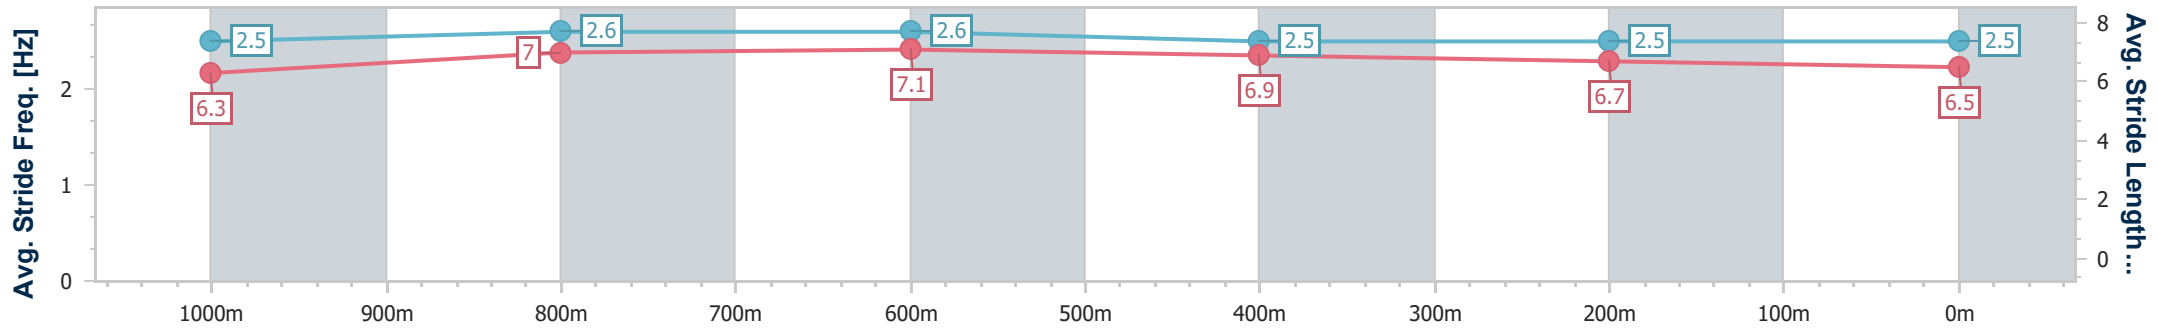

### Ipswich QLD Professional

Race 4: BARRIER REEF POOLS Maiden Handicap - 1200m

24 October 2024 - 15:40

Track Rating: Good 3, Weather: Overcast, Rail Position: +6m Entire

Section	Overall	1000m	800m	600m	400m	200m
Section Times	1:11.80 [7] (0:14.12)	0:57.68 [4] (0:10.75)	0:46.93 [4] (0:11.01)	0:35.92 [5] (0:11.58)	0:24.34 [4] (0:11.90)	0:12.44 [6] (0:12.44)
Average Speed [km/h]	51.1	66.9	65.3	62.2	60.7	58.0
Top Speed [km/h]	67.7	68.1	68.1	63.7	61.7	58.8
Avg. Dist. to Rail [m]	3.0	0.6	0.1	0.3	2.1	6.3
Avg. Stride Freq. [Hz]	2.5	2.6	2.6	2.5	2.5	2.5
Avg. Stride Length [m]	6.3	7.0	7.1	6.9	6.7	6.5