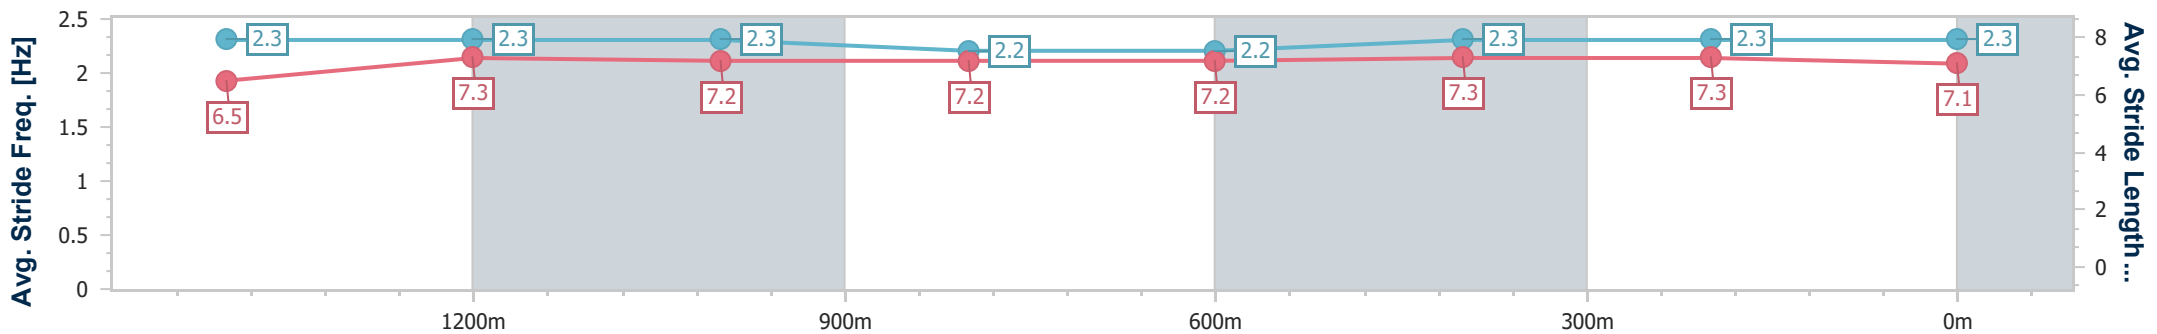

Horse/Jockey Name	Top Rooster
Final Rank	4
Fastest Section Time (Section)	0:11.89 (600m)
Top Speed [km/h] (Section)	62.8 (1400m)
Race State	Finished

Ipswich QLD Professional
Race 2: SCHWEPPES QTIS Three-Years-Old Maiden Plate - 1690m

24 October 2024 - 14:25

Track Rating: Good 4, Weather: Fine, Rail Position: +6m Entire

Section	Overall	1400m	1200m	1000m	800m	600m	400m	200m
Section Times	1:46.03 [4] (0:20.51)	1:25.52 [4] (0:11.92)	1:13.60 [4] (0:12.43)	1:01.17 [5] (0:12.56)	0:48.61 [4] (0:12.40)	0:36.21 [4] (0:11.89)	0:24.32 [5] (0:11.93)	0:12.39 [3] (0:12.39)
Average Speed [km/h]	51.0	60.5	58.0	57.3	58.1	60.6	60.3	58.2
Top Speed [km/h]	62.4	62.8	58.9	58.4	59.6	61.4	60.8	59.9
Avg. Dist. to Rail [m]	3.2	0.7	0.3	0.2	0.2	0.4	0.6	0.9
Avg. Stride Freq. [Hz]	2.3	2.3	2.3	2.2	2.2	2.3	2.3	2.3
Avg. Stride Length [m]	6.5	7.3	7.2	7.2	7.2	7.3	7.3	7.1

- [ ] Ranking at each section and finish
- -.-.- No data available at this section
- NA No data available