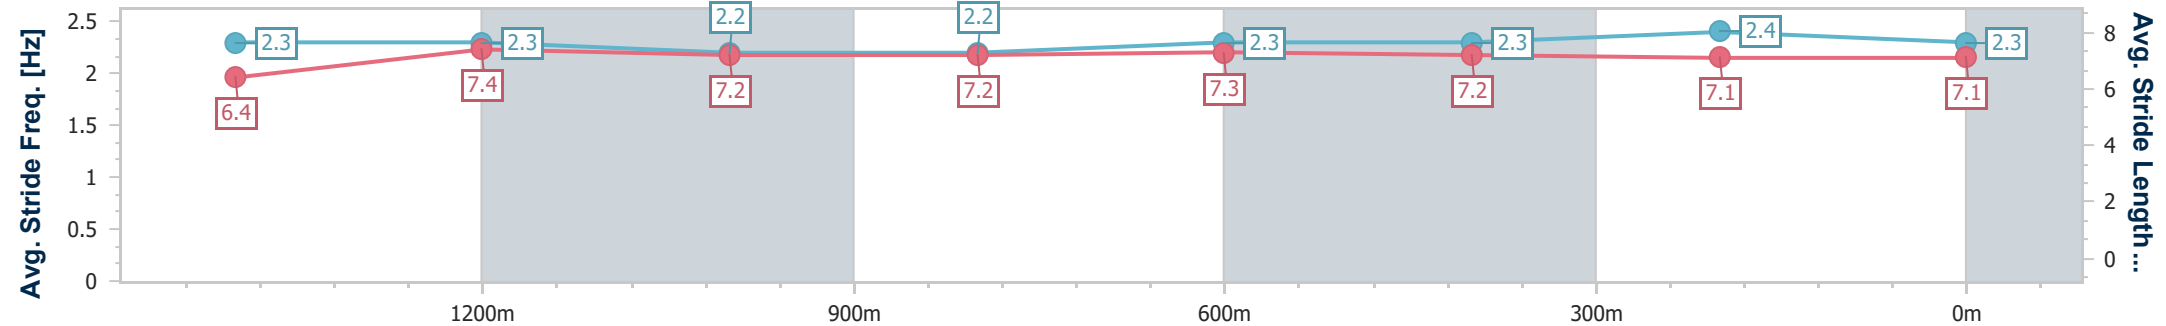

Horse/Jockey Name	Top Level
Final Rank	3
Fastest Section Time (Section)	0:11.79 (600m)
Top Speed [km/h] (Section)	62.4 (1400m)
Race State	Finished

Ipswich QLD Professional
Race 2: SCHWEPPES QTIS Three-Years-Old Maiden Plate - 1690m

24 October 2024 - 14:25

Track Rating: Good 4, Weather: Fine, Rail Position: +6m Entire

Section	Overall	1400m	1200m	1000m	800m	600m	400m	200m					
Section Times	1:45.90 [3] (0:20.88)	1:25.02 [6] (0:11.88)	1:13.14 [6] (0:12.38)	1:00.76 [6] (0:12.48)	0:48.28 [6] (0:12.22)	0:36.06 [5] (0:11.79)	0:24.27 [4] (0:12.05)	0:12.22 [4] (0:12.22)					
Average Speed [km/h]	50.1	60.5	57.9	57.4	59.1	61.4	60.0	58.8					
Top Speed [km/h]	61.4	62.4	58.9	59.4	60.6	61.9	61.2	60.6					
Avg. Dist. to Rail [m]	2.1	0.6	1.2	0.8	0.6	1.4	1.6	2.6					
Avg. Stride Freq. [Hz]	2.3	2.3	2.2	2.2	2.3	2.3	2.4	2.3					
Avg. Stride Length [m]	6.4	7.4	7.2	7.2	7.3	7.2	7.1	7.1					

- [ ] Ranking at each section and finish
- -.-.- No data available at this section
- NA No data available