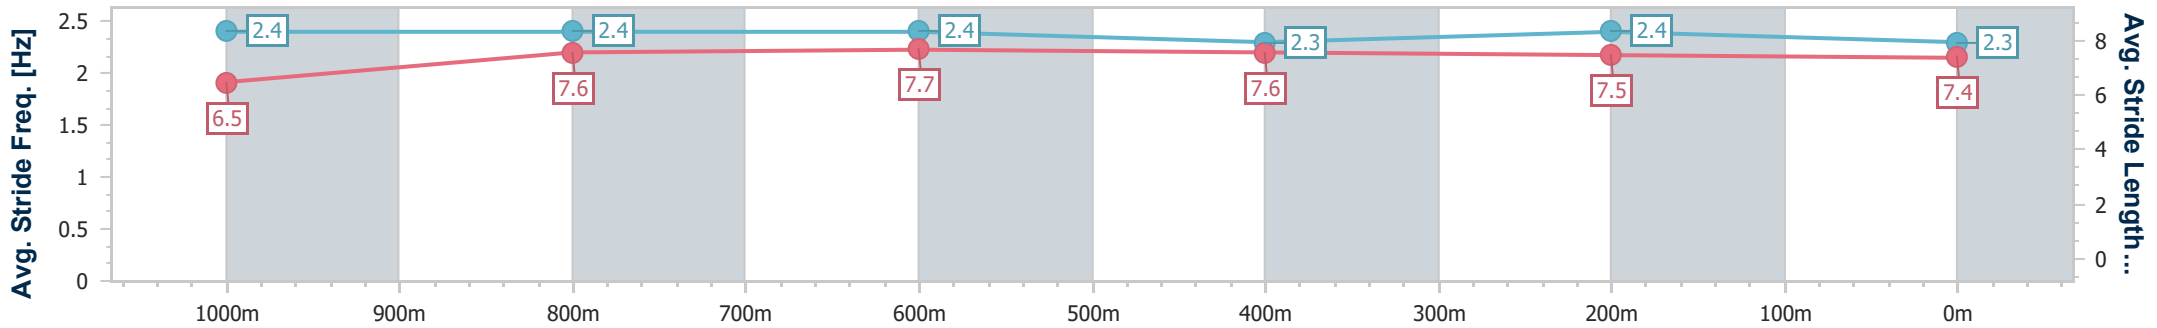

### Ipswich QLD Professional

Race 7: RAY WHITE IPSWICH BM62 Handicap - 1200m

24 October 2024 - 17:30

Track Rating: Good 3, Weather: Overcast, Rail Position: +6m Entire

Section	Overall	1000m	800m	600m	400m	200m
Section Times	1:10.55 [3] (0:14.31)	0:56.24 [9] (0:10.96)	0:45.28 [9] (0:11.05)	0:34.23 [9] (0:11.28)	0:22.95 [9] (0:11.35)	0:11.60 [9] (0:11.60)
Average Speed [km/h]	50.4	65.6	65.0	63.8	63.6	62.2
Top Speed [km/h]	64.5	67.0	66.6	65.2	64.2	63.8
Avg. Dist. to Rail [m]	1.5	0.2	0.7	0.7	1.6	7.6
Avg. Stride Freq. [Hz]	2.4	2.4	2.4	2.3	2.4	2.3
Avg. Stride Length [m]	6.5	7.6	7.7	7.6	7.5	7.4