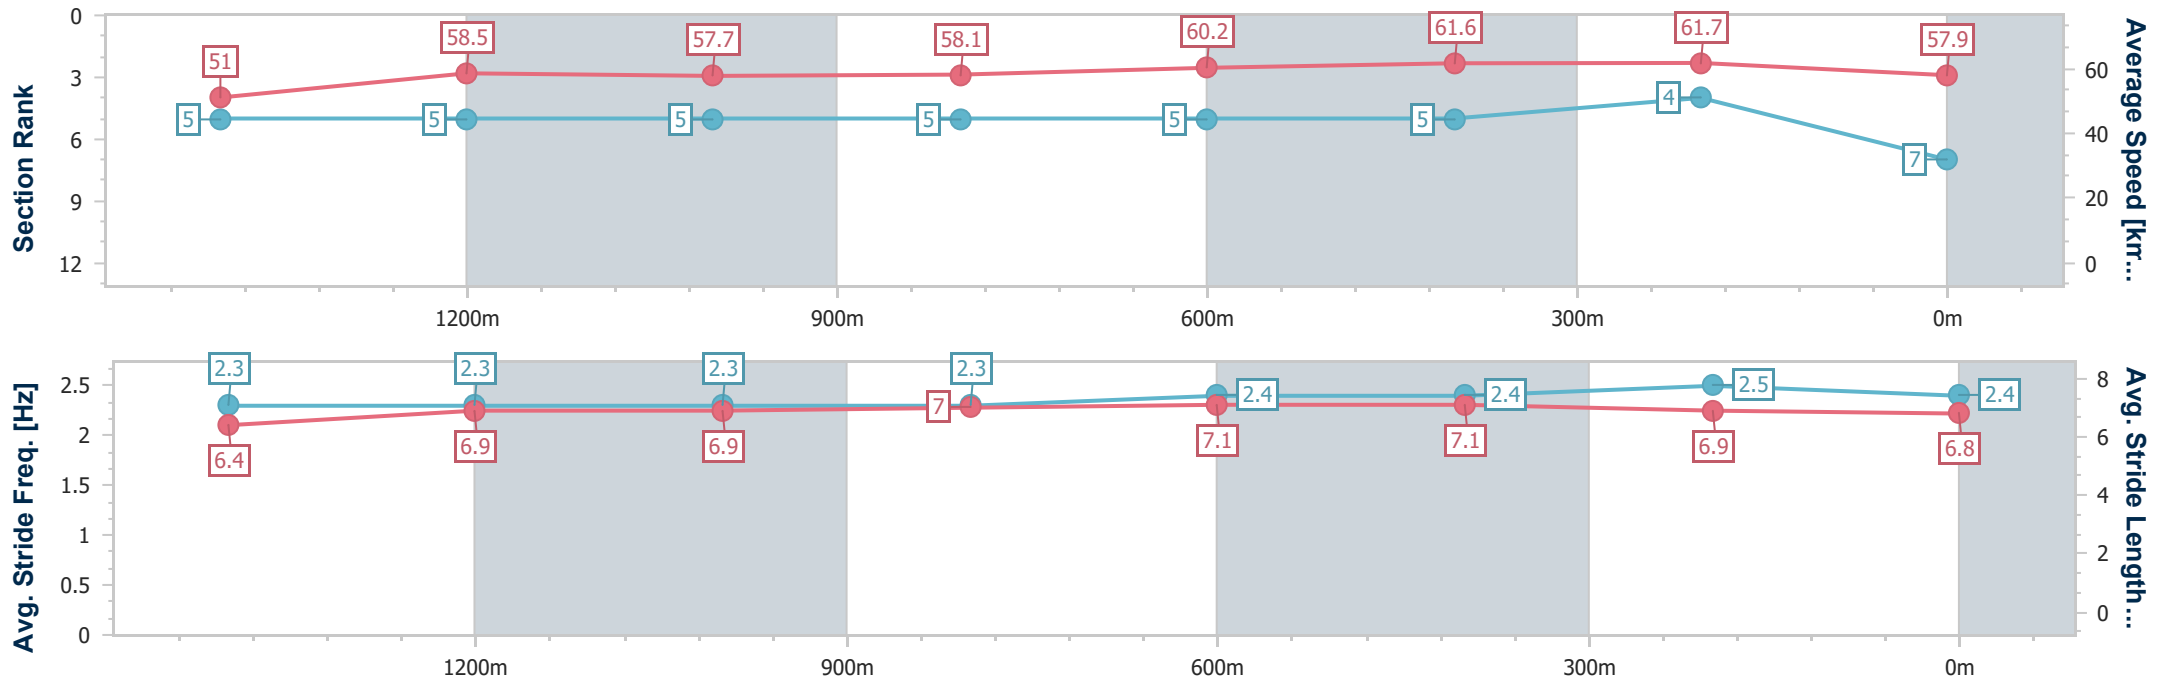

Horse/Jockey Name	Grandcoeur
Final Rank	7
Fastest Section Time (Section)	0:11.78 (600m)
Top Speed [km/h] (Section)	62.8 (400m)
Race State	Finished

Ipswich QLD Professional
Race 5: GORDON'S GIN BM62 Handicap - 1690m

24 October 2024 - 16:15

Track Rating: Good 3, Weather: Overcast, Rail Position: +6m Entire

Section	Overall	1400m	1200m	1000m	800m	600m	400m	200m
Section Times	1:45.41 [7] (0:20.47)	1:24.94 [5] (0:12.20)	1:12.74 [5] (0:12.46)	1:00.28 [5] (0:12.35)	0:47.93 [5] (0:11.91)	0:36.02 [5] (0:11.78)	0:24.24 [5] (0:11.80)	0:12.44 [4] (0:12.44)
Average Speed [km/h]	51.0	58.5	57.7	58.1	60.2	61.6	61.7	57.9
Top Speed [km/h]	60.5	60.0	58.8	59.3	62.2	62.5	62.8	61.3
Avg. Dist. to Rail [m]	1.4	1.8	1.0	0.8	0.6	1.4	3.1	1.9
Avg. Stride Freq. [Hz]	2.3	2.3	2.3	2.3	2.4	2.4	2.5	2.4
Avg. Stride Length [m]	6.4	6.9	6.9	7.0	7.1	7.1	6.9	6.8

- [ ] Ranking at each section and finish
- -.-.- No data available at this section
- NA No data available