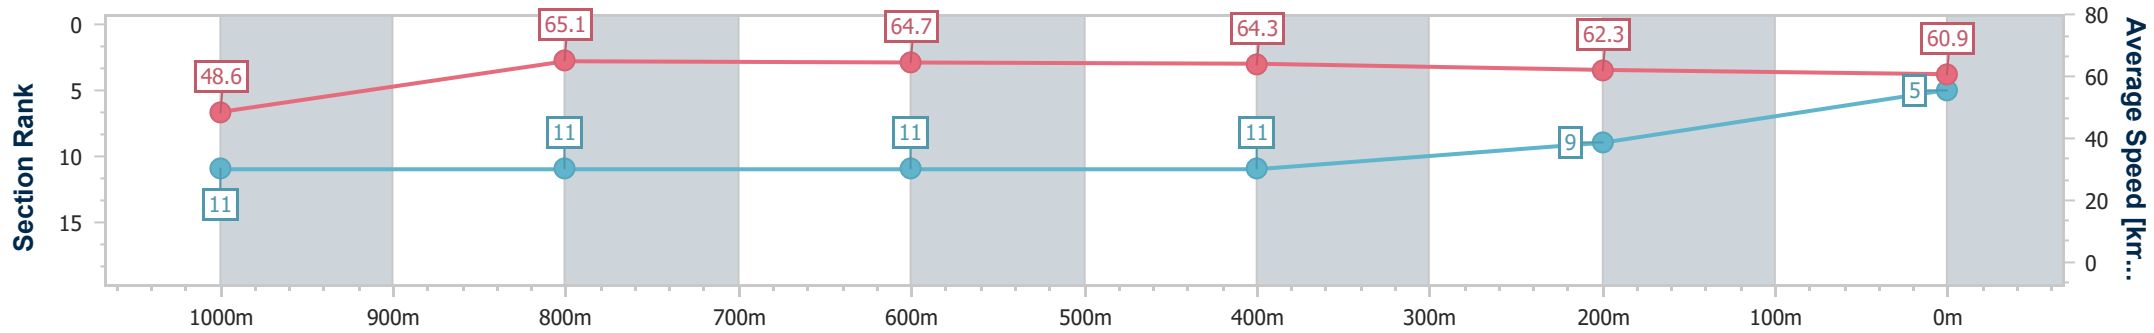

### Ipswich QLD Professional

Race 4: BARRIER REEF POOLS Maiden Handicap - 1200m

24 October 2024 - 15:40

Track Rating: Good 3, Weather: Overcast, Rail Position: +6m Entire

Section	Overall	1000m	800m	600m	400m	200m
Section Times	1:11.60 [5] (0:14.83)	0:56.77 [11] (0:11.07)	0:45.70 [11] (0:11.12)	0:34.58 [11] (0:11.16)	0:23.42 [11] (0:11.55)	0:11.87 [9] (0:11.87)
Average Speed [km/h]	48.6	65.1	64.7	64.3	62.3	60.9
Top Speed [km/h]	64.8	66.0	65.6	65.1	64.0	62.5
Avg. Dist. to Rail [m]	7.7	0.8	1.0	0.9	2.1	7.9
Avg. Stride Freq. [Hz]	2.4	2.5	2.5	2.5	2.5	2.5
Avg. Stride Length [m]	6.3	7.2	7.3	7.2	6.9	6.9