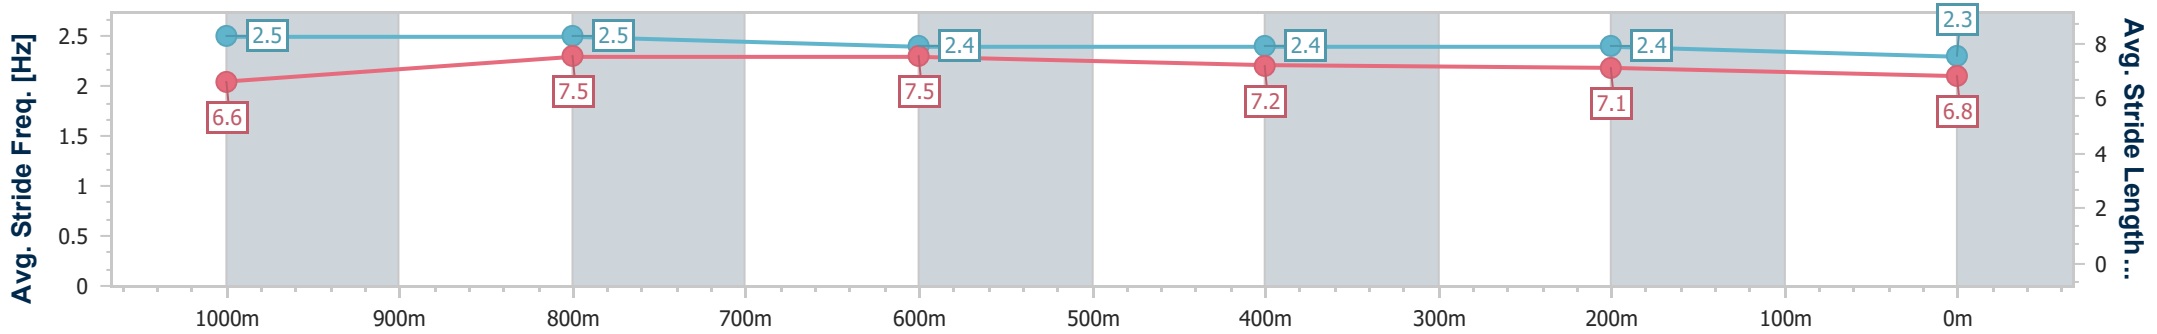

### Ipswich QLD Professional

Race 7: RAY WHITE IPSWICH BM62 Handicap - 1200m

24 October 2024 - 17:30

Track Rating: Good 3, Weather: Overcast, Rail Position: +6m Entire

Section	Overall	1000m	800m	600m	400m	200m
Section Times	1:10.97 [7] (0:13.57)	0:57.40 [1] (0:10.47)	0:46.93 [1] (0:10.92)	0:36.01 [2] (0:11.56)	0:24.45 [2] (0:11.94)	0:12.51 [4] (0:12.51)
Average Speed [km/h]	53.1	68.9	66.0	62.1	60.3	57.6
Top Speed [km/h]	68.0	69.9	67.8	64.0	61.2	59.2
Avg. Dist. to Rail [m]	8.4	2.7	1.0	0.8	1.2	3.7
Avg. Stride Freq. [Hz]	2.5	2.5	2.4	2.4	2.4	2.3
Avg. Stride Length [m]	6.6	7.5	7.5	7.2	7.1	6.8