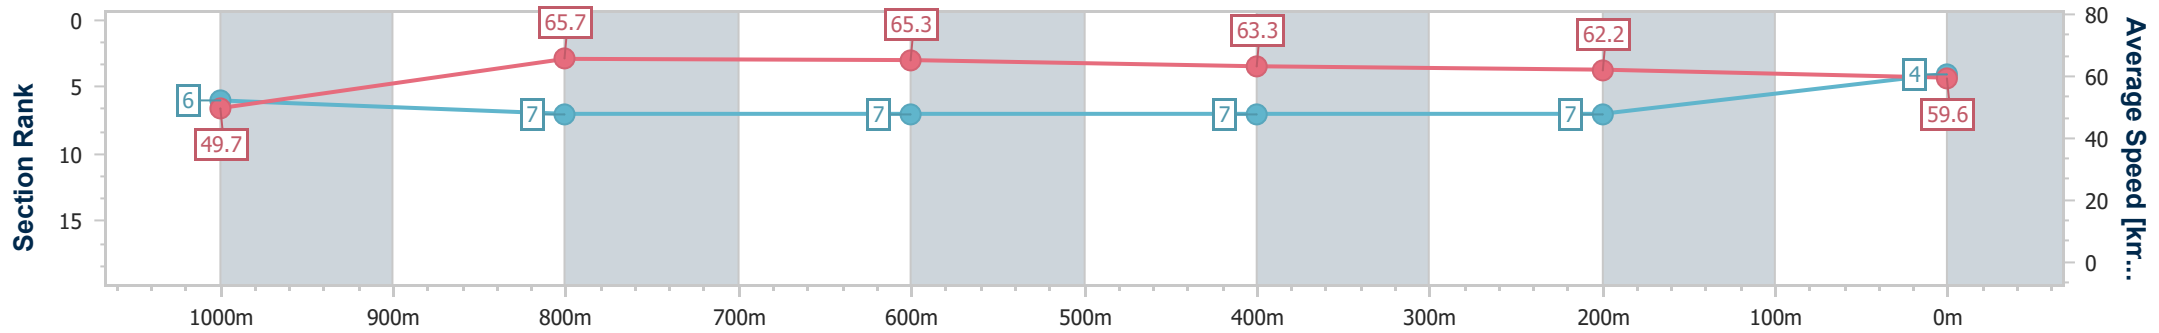

### Ipswich QLD Professional

Race 4: BARRIER REEF POOLS Maiden Handicap - 1200m

24 October 2024 - 15:40

Track Rating: Good 3, Weather: Overcast, Rail Position: +6m Entire

Section	Overall	1000m	800m	600m	400m	200m
Section Times	1:11.47 [4] (0:14.48)	0:56.99 [6] (0:10.97)	0:46.02 [7] (0:11.00)	0:35.02 [7] (0:11.31)	0:23.71 [7] (0:11.61)	0:12.10 [7] (0:12.10)
Average Speed [km/h]	49.7	65.7	65.3	63.3	62.2	59.6
Top Speed [km/h]	65.4	66.7	65.7	63.7	62.8	62.2
Avg. Dist. to Rail [m]	4.1	0.4	1.1	1.2	2.6	7.3
Avg. Stride Freq. [Hz]	2.4	2.4	2.3	2.3	2.3	2.3
Avg. Stride Length [m]	6.5	7.6	7.7	7.6	7.4	7.2