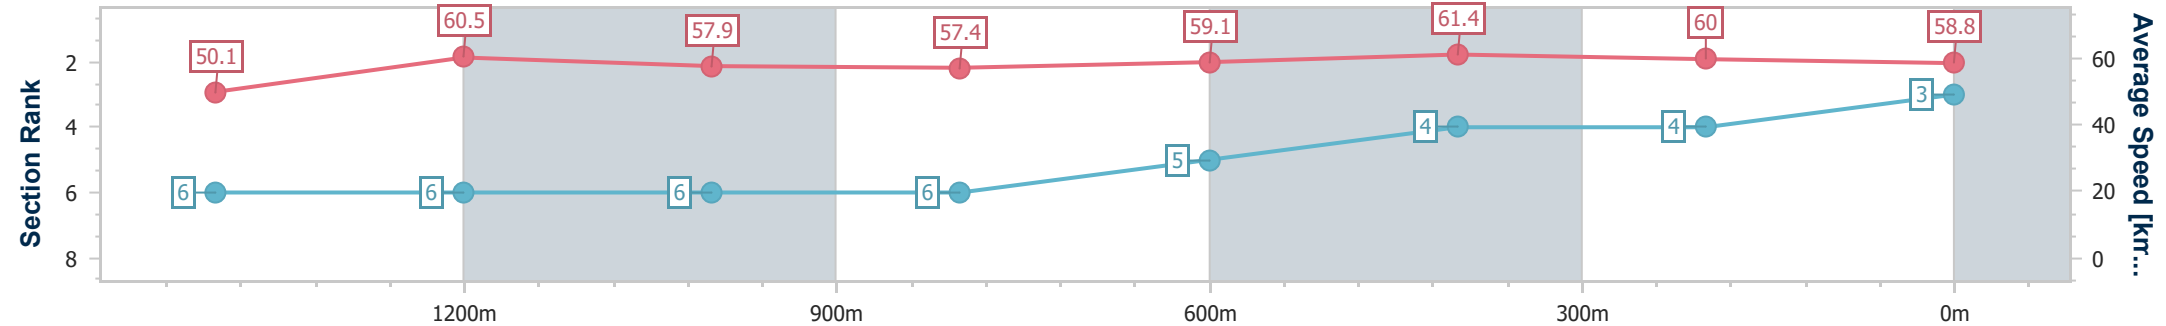

Horse/Jockey Name	Top Level
Final Rank	3
Fastest Section Time (Section)	0:11.79 (600m)
Top Speed [km/h] (Section)	62.4 (1400m)
Race State	Finished

Ipswich QLD Professional
Race 2: SCHWEPPES QTIS Three-Years-Old Maiden Plate - 1690m

24 October 2024 - 14:25

Track Rating: Good 4, Weather: Fine, Rail Position: +6m Entire

Section	Overall	1400m	1200m	1000m	800m	600m	400m	200m					
Section Times	1:45.90 [3] (0:20.88)	1:25.02 [6] (0:11.88)	1:13.14 [6] (0:12.38)	1:00.76 [6] (0:12.48)	0:48.28 [6] (0:12.22)	0:36.06 [5] (0:11.79)	0:24.27 [4] (0:12.05)	0:12.22 [4] (0:12.22)					
Average Speed [km/h]	50.1	60.5	57.9	57.4	59.1	61.4	60.0	58.8					
Top Speed [km/h]	61.4	62.4	58.9	59.4	60.6	61.9	61.2	60.6					
Avg. Dist. to Rail [m]	2.1	0.6	1.2	0.8	0.6	1.4	1.6	2.6					
Avg. Stride Freq. [Hz]	2.3	2.3	2.2	2.2	2.3	2.3	2.4	2.3					
Avg. Stride Length [m]	6.4	7.4	7.2	7.2	7.3	7.2	7.1	7.1					

- [ ] Ranking at each section and finish
- -.-.- No data available at this section
- NA No data available