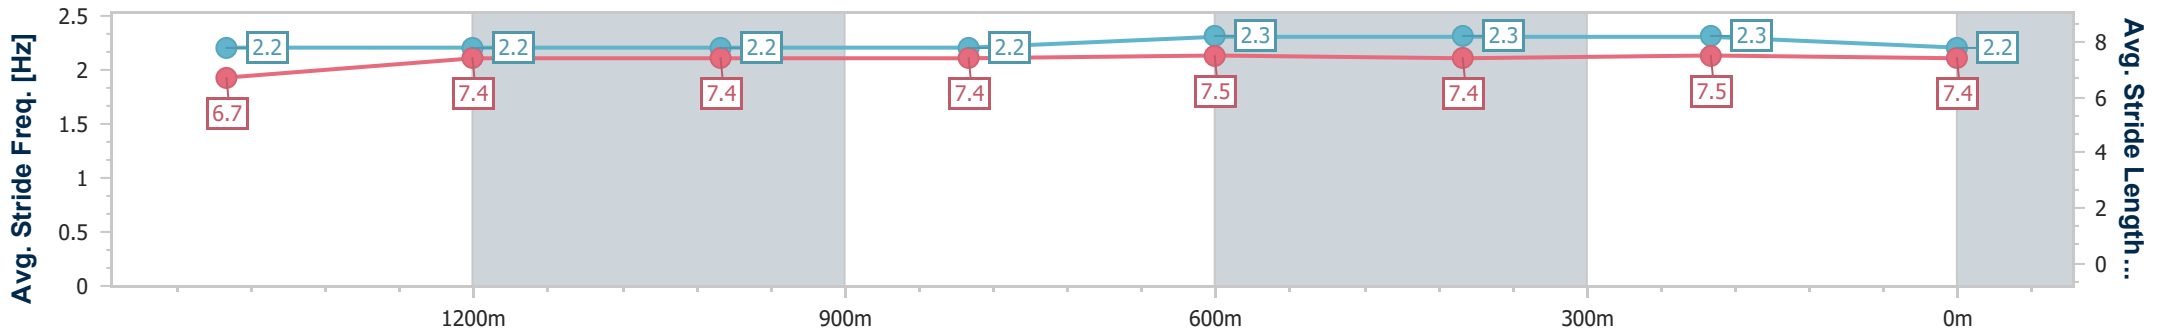

Horse/Jockey Name	Brief Sojourn
Final Rank	5
Fastest Section Time (Section)	0:11.69 (600m)
Top Speed [km/h] (Section)	62.8 (800m)
Race State	Finished

Ipswich QLD Professional
Race 5: GORDON'S GIN BM62 Handicap - 1690m

24 October 2024 - 16:15

Track Rating: Good 3, Weather: Overcast, Rail Position: +6m Entire

Section	Overall	1400m	1200m	1000m	800m	600m	400m	200m
Section Times	1:45.30 [5] (0:20.91)	1:24.39 [7] (0:12.10)	1:12.29 [7] (0:12.44)	0:59.85 [7] (0:12.29)	0:47.56 [7] (0:11.84)	0:35.72 [6] (0:11.69)	0:24.03 [6] (0:11.87)	0:12.16 [6] (0:12.16)
Average Speed [km/h]	50.0	59.2	57.8	58.4	60.3	61.8	61.1	59.2
Top Speed [km/h]	60.2	60.9	58.3	58.7	62.8	62.2	61.5	61.0
Avg. Dist. to Rail [m]	2.6	1.0	0.8	1.0	0.9	0.5	1.2	1.1
Avg. Stride Freq. [Hz]	2.2	2.2	2.2	2.2	2.3	2.3	2.3	2.2
Avg. Stride Length [m]	6.7	7.4	7.4	7.4	7.5	7.4	7.5	7.4

- [ ] Ranking at each section and finish
- -.-.- No data available at this section
- NA No data available