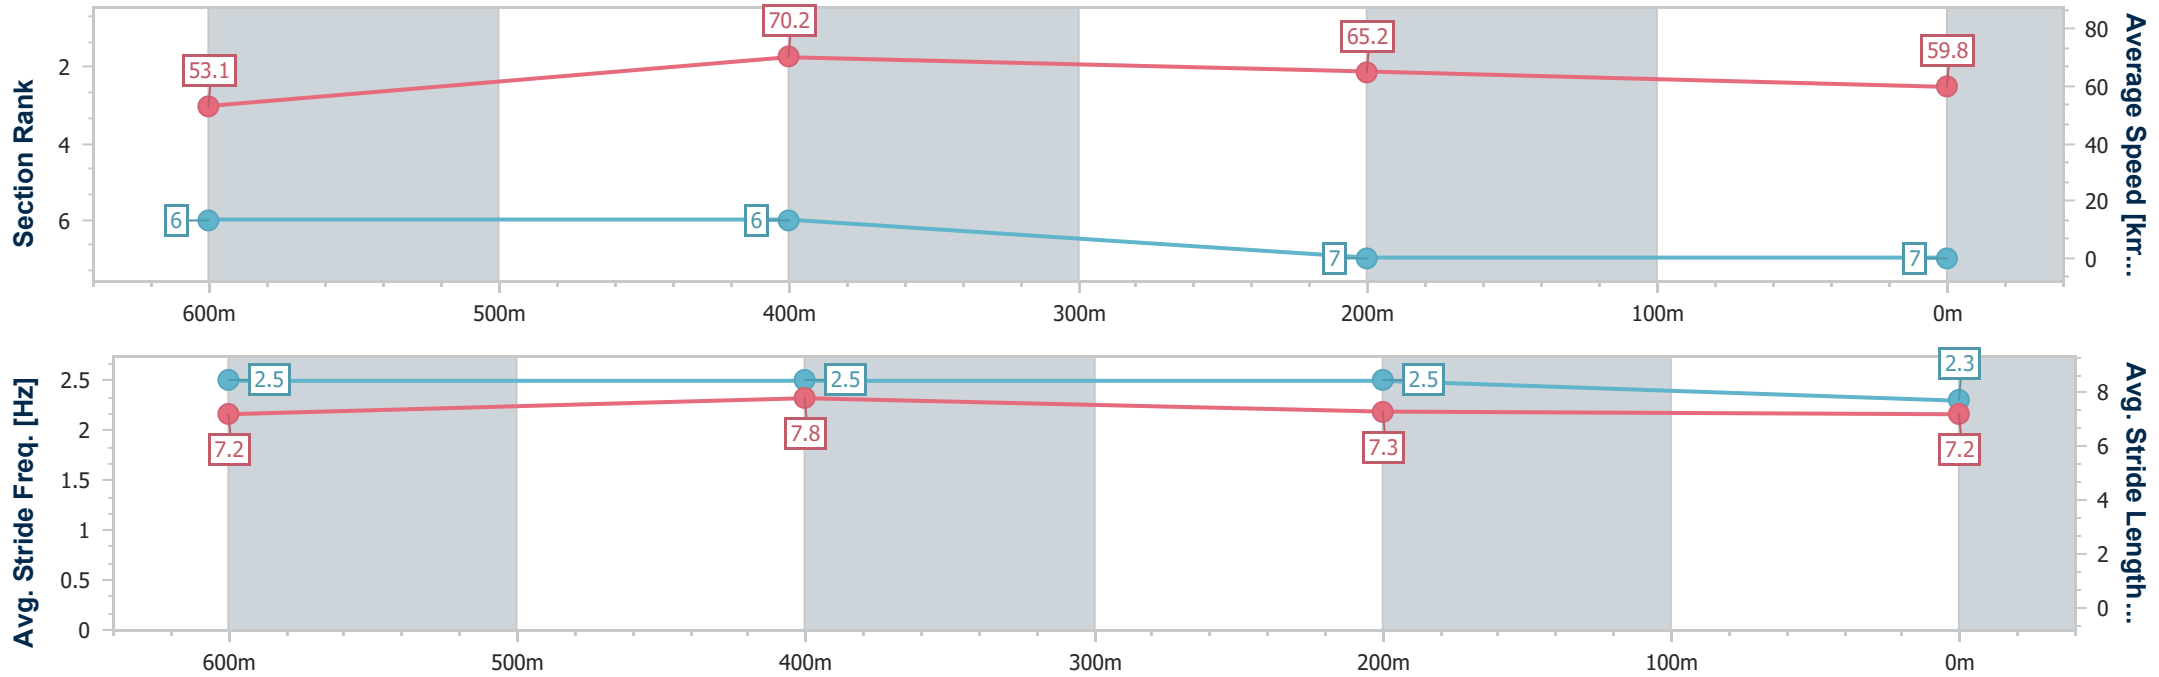

### Ipswich QLD Professional

Race 3: GREAT NORTHERN Class 1 Handicap - 800m

24 October 2024 - 15:05

Track Rating: Good 4, Weather: Fine, Rail Position: +6m Entire

Section	Overall	600m	400m	200m
Section Times	0:47.02 [7] (0:13.56)	0:33.46 [6] (0:10.30)	0:23.16 [6] (0:11.06)	0:12.10 [7] (0:12.10)
Average Speed [km/h]	53.1	70.2	65.2	59.8
Top Speed [km/h]	71.0	72.0	67.4	63.0
Avg. Dist. to Rail [m]	7.3	1.9	1.6	2.6
Avg. Stride Freq. [Hz]	2.5	2.5	2.5	2.3
Avg. Stride Length [m]	7.2	7.8	7.3	7.2