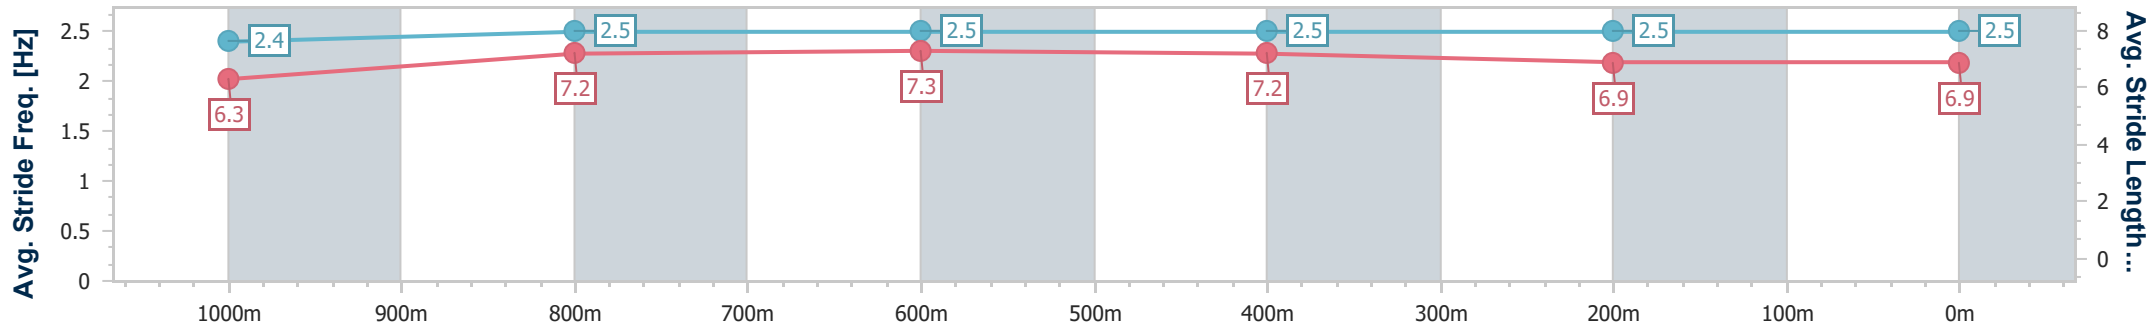

### Ipswich QLD Professional

Race 4: BARRIER REEF POOLS Maiden Handicap - 1200m

24 October 2024 - 15:40

Track Rating: Good 3, Weather: Overcast, Rail Position: +6m Entire

Section	Overall	1000m	800m	600m	400m	200m
Section Times	1:11.60 [5] (0:14.83)	0:56.77 [11] (0:11.07)	0:45.70 [11] (0:11.12)	0:34.58 [11] (0:11.16)	0:23.42 [11] (0:11.55)	0:11.87 [9] (0:11.87)
Average Speed [km/h]	48.6	65.1	64.7	64.3	62.3	60.9
Top Speed [km/h]	64.8	66.0	65.6	65.1	64.0	62.5
Avg. Dist. to Rail [m]	7.7	0.8	1.0	0.9	2.1	7.9
Avg. Stride Freq. [Hz]	2.4	2.5	2.5	2.5	2.5	2.5
Avg. Stride Length [m]	6.3	7.2	7.3	7.2	6.9	6.9