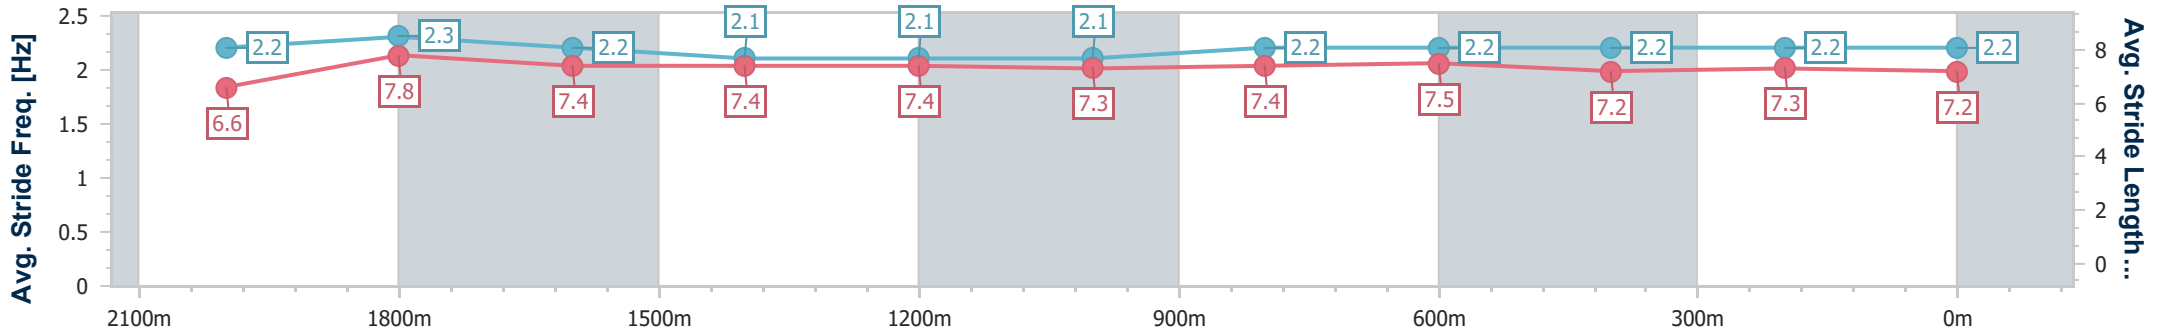

### Ipswich QLD Professional

Race 1: TAB Maiden Plate - 2180m

24 October 2024 - 13:45

Track Rating: Good 4, Weather: Fine, Rail Position: +6m Entire

Section	Overall	2000m	1800m	1600m	1400m	1200m	1000m	800m	600m	400m	200m
Section Times	2:17.46 [5] (0:13.68)	2:03.78 [3] (0:11.12)	1:52.66 [2] (0:12.04)	1:40.62 [2] (0:12.66)	1:27.96 [2] (0:12.98)	1:14.98 [2] (0:12.68)	1:02.30 [2] (0:12.43)	0:49.87 [1] (0:12.13)	0:37.74 [1] (0:12.28)	0:25.46 [1] (0:12.56)	0:12.90 [3] (0:12.90)
Average Speed [km/h]	47.4	64.6	59.7	56.8	55.6	56.9	57.8	59.2	58.1	57.2	55.9
Top Speed [km/h]	64.5	65.6	63.6	57.9	55.9	57.7	58.9	59.7	59.8	57.2	56.9
Avg. Dist. to Rail [m]	1.1	0.7	0.4	0.3	0.1	0.2	0.1	1.2	1.6	1.3	1.7
Avg. Stride Freq. [Hz]	2.2	2.3	2.2	2.1	2.1	2.1	2.2	2.2	2.2	2.2	2.2
Avg. Stride Length [m]	6.6	7.8	7.4	7.4	7.4	7.3	7.4	7.5	7.2	7.3	7.2