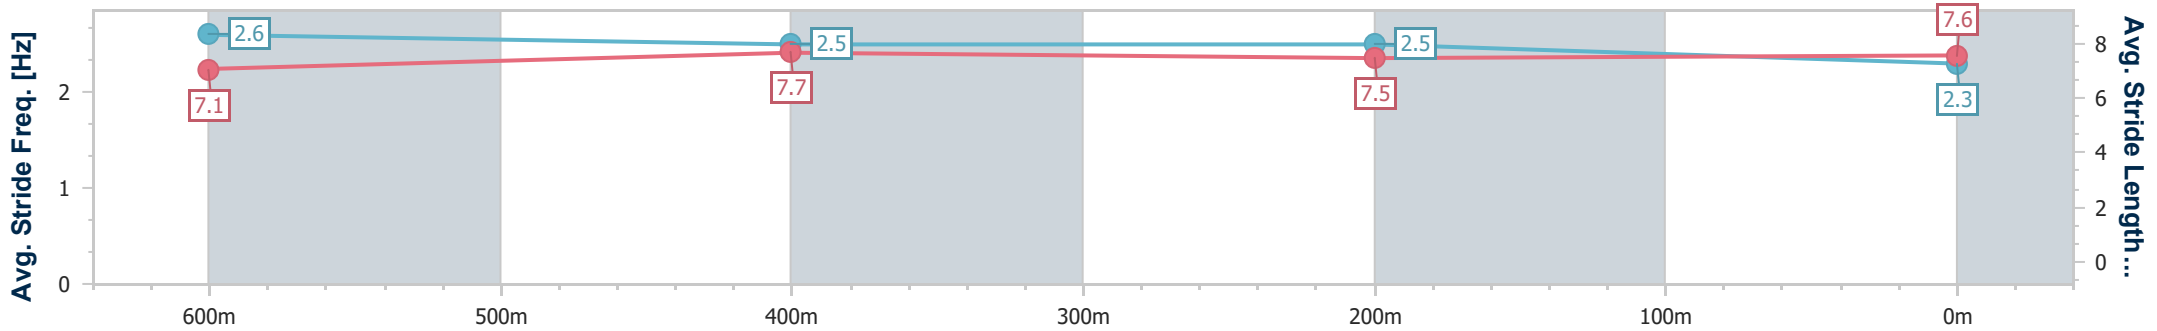

### Ipswich QLD Professional

Race 3: GREAT NORTHERN Class 1 Handicap - 800m

24 October 2024 - 15:05

Track Rating: Good 4, Weather: Fine, Rail Position: +6m Entire

Section	Overall	600m	400m	200m
Section Times	0:45.31 [1] (0:13.03)	0:32.28 [1] (0:10.26)	0:22.02 [1] (0:10.74)	0:11.28 [1] (0:11.28)
Average Speed [km/h]	55.4	69.6	66.6	64.3
Top Speed [km/h]	70.9	71.3	67.6	65.9
Avg. Dist. to Rail [m]	4.3	1.8	1.6	0.8
Avg. Stride Freq. [Hz]	2.6	2.5	2.5	2.3
Avg. Stride Length [m]	7.1	7.7	7.5	7.6