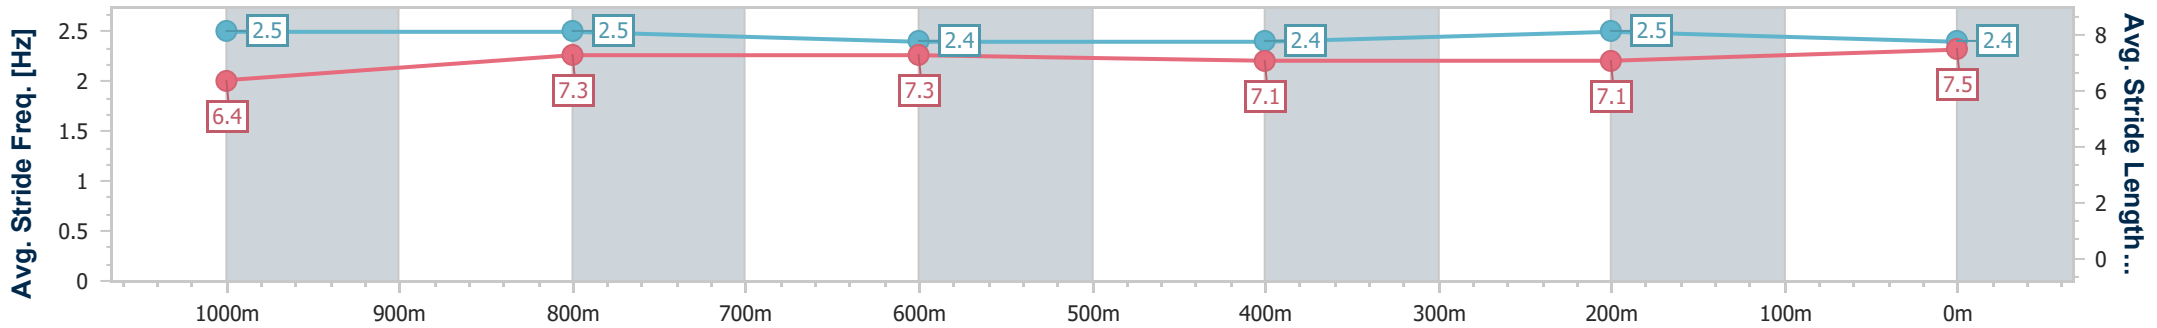

### Ipswich QLD Professional

Race 7: RAY WHITE IPSWICH BM62 Handicap - 1200m

24 October 2024 - 17:30

Track Rating: Good 3, Weather: Overcast, Rail Position: +6m Entire

Section	Overall	1000m	800m	600m	400m	200m
Section Times	1:11.06 [8] (0:14.37)	0:56.69 [10] (0:11.00)	0:45.69 [10] (0:11.44)	0:34.25 [10] (0:11.68)	0:22.57 [10] (0:11.52)	0:11.05 [10] (0:11.05)
Average Speed [km/h]	50.1	65.4	62.8	61.3	62.3	65.3
Top Speed [km/h]	68.7	68.7	65.7	64.5	63.6	68.8
Avg. Dist. to Rail [m]	5.9	0.8	1.0	1.4	0.5	0.3
Avg. Stride Freq. [Hz]	2.5	2.5	2.4	2.4	2.5	2.4
Avg. Stride Length [m]	6.4	7.3	7.3	7.1	7.1	7.5