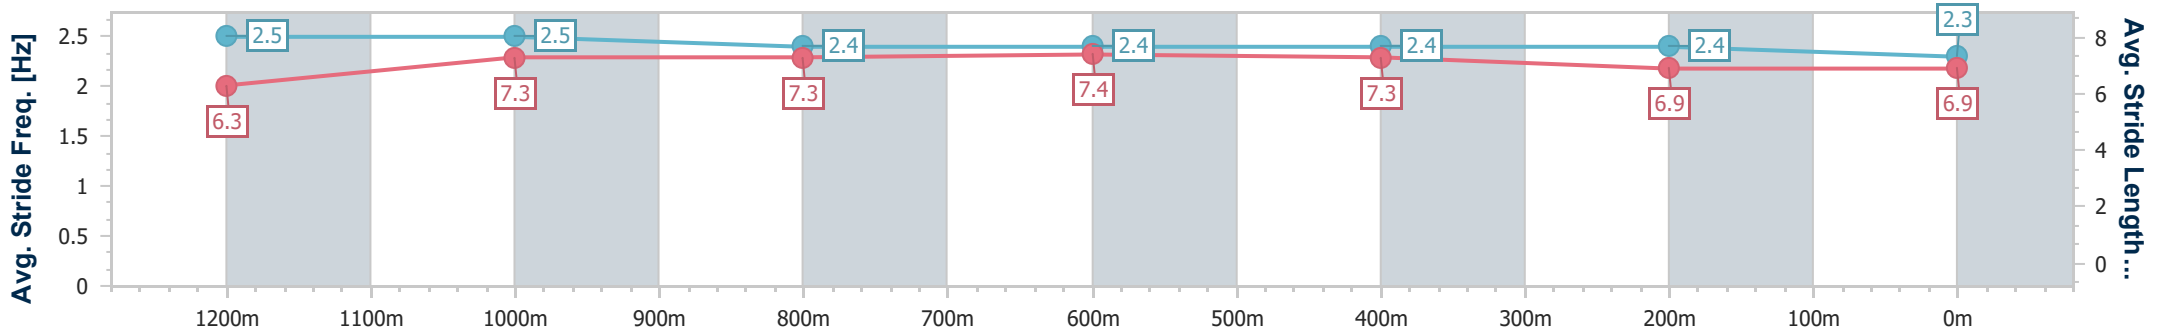

### Ipswich QLD Professional

Race 6: IMPERIAL RACING Class 4 Handicap - 1350m

24 October 2024 - 16:55

Track Rating: Good 3, Weather: Overcast, Rail Position: +6m Entire

Section	Overall	1200m	1000m	800m	600m	400m	200m
Section Times	1:20.60 [5] (0:11.14)	1:09.46 [1] (0:10.96)	0:58.50 [1] (0:11.09)	0:47.41 [1] (0:11.36)	0:36.05 [1] (0:11.50)	0:24.55 [1] (0:11.95)	0:12.60 [2] (0:12.60)
Average Speed [km/h]	48.5	65.5	64.8	62.8	62.2	59.4	57.3
Top Speed [km/h]	65.2	66.3	66.5	63.5	63.2	60.9	59.1
Avg. Dist. to Rail [m]	1.5	1.1	1.0	1.8	2.2	2.2	1.9
Avg. Stride Freq. [Hz]	2.5	2.5	2.4	2.4	2.4	2.4	2.3
Avg. Stride Length [m]	6.3	7.3	7.3	7.4	7.3	6.9	6.9