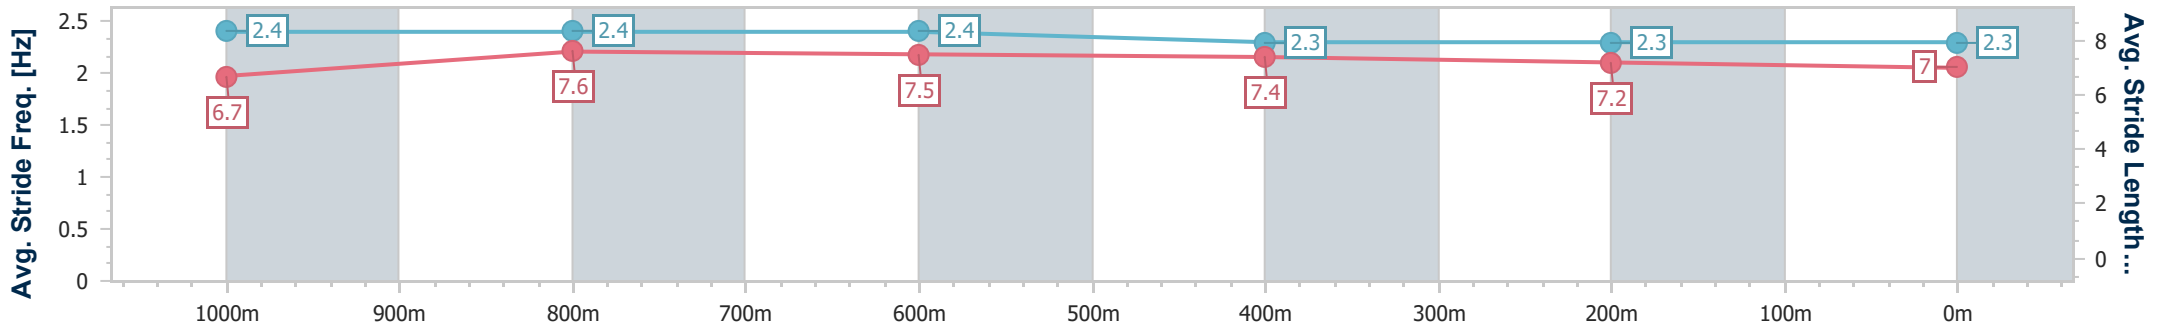

### Ipswich QLD Professional

Race 4: BARRIER REEF POOLS Maiden Handicap - 1200m

24 October 2024 - 15:40

Track Rating: Good 3, Weather: Overcast, Rail Position: +6m Entire

Section	Overall	1000m	800m	600m	400m	200m
Section Times	1:11.40 [2] (0:14.24)	0:57.16 [5] (0:10.70)	0:46.46 [5] (0:10.93)	0:35.53 [4] (0:11.64)	0:23.89 [5] (0:11.80)	0:12.09 [5] (0:12.09)
Average Speed [km/h]	50.6	67.2	65.5	61.8	60.8	59.4
Top Speed [km/h]	66.9	68.3	68.5	63.9	62.2	61.6
Avg. Dist. to Rail [m]	0.8	1.0	1.2	0.9	1.0	0.9
Avg. Stride Freq. [Hz]	2.4	2.4	2.4	2.3	2.3	2.3
Avg. Stride Length [m]	6.7	7.6	7.5	7.4	7.2	7.0