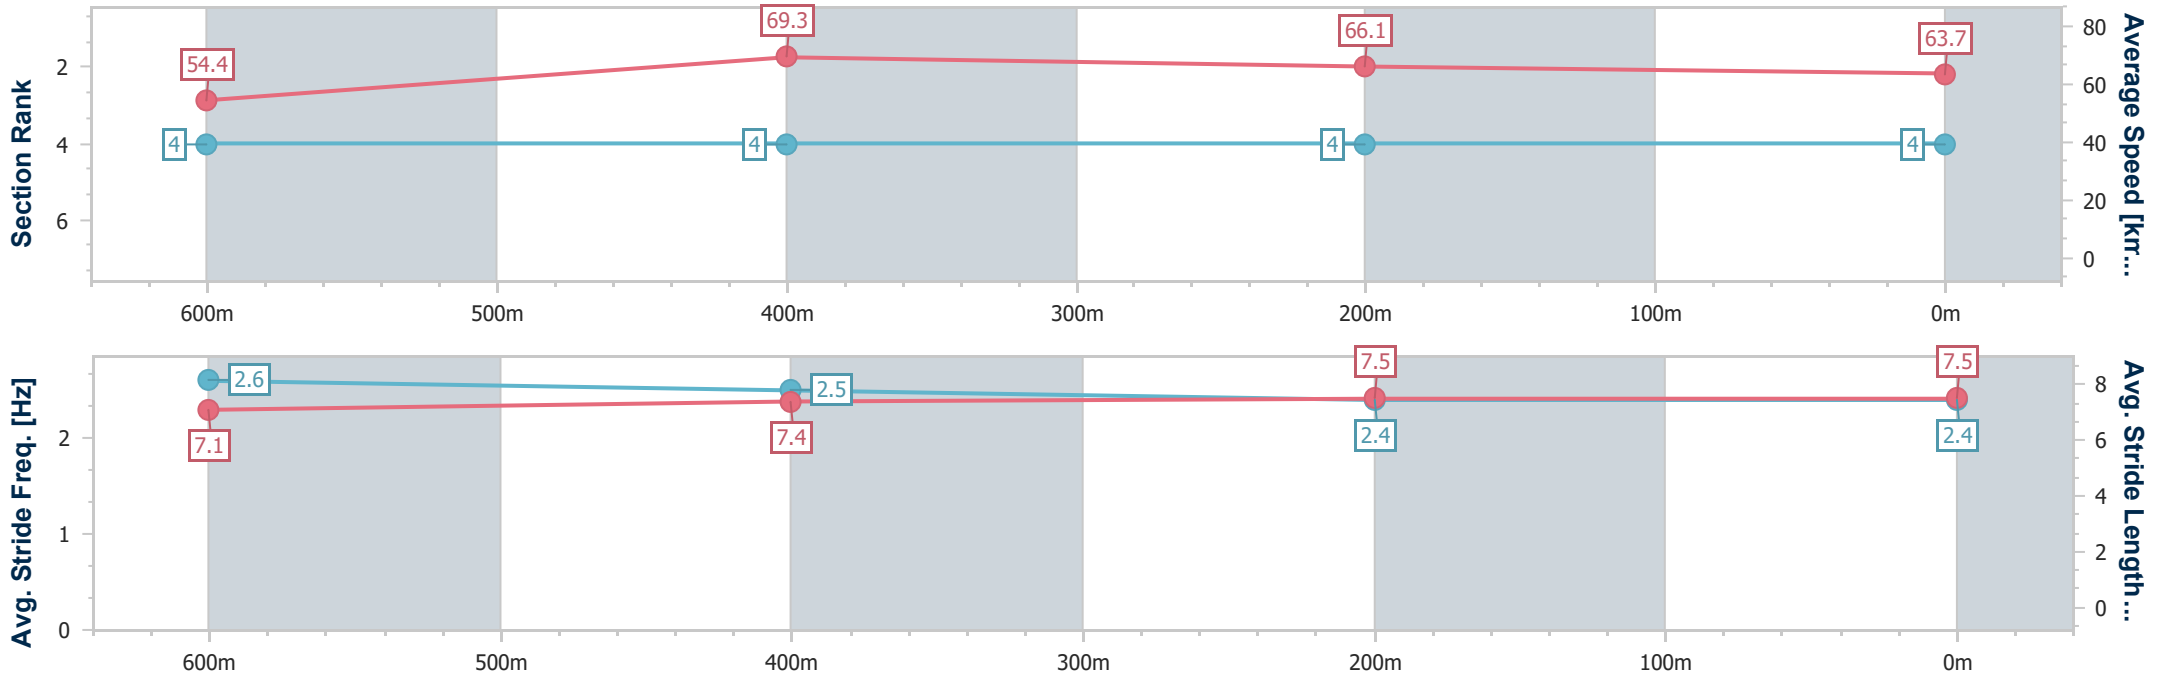

### Ipswich QLD Professional

Race 3: GREAT NORTHERN Class 1 Handicap - 800m

24 October 2024 - 15:05

Track Rating: Good 4, Weather: Fine, Rail Position: +6m Entire

Section	Overall	600m	400m	200m
Section Times	0:45.81 [4] (0:13.24)	0:32.57 [4] (0:10.36)	0:22.21 [4] (0:10.88)	0:11.33 [4] (0:11.33)
Average Speed [km/h]	54.4	69.3	66.1	63.7
Top Speed [km/h]	71.3	71.4	67.0	66.5
Avg. Dist. to Rail [m]	3.3	1.0	0.5	1.3
Avg. Stride Freq. [Hz]	2.6	2.5	2.4	2.4
Avg. Stride Length [m]	7.1	7.4	7.5	7.5