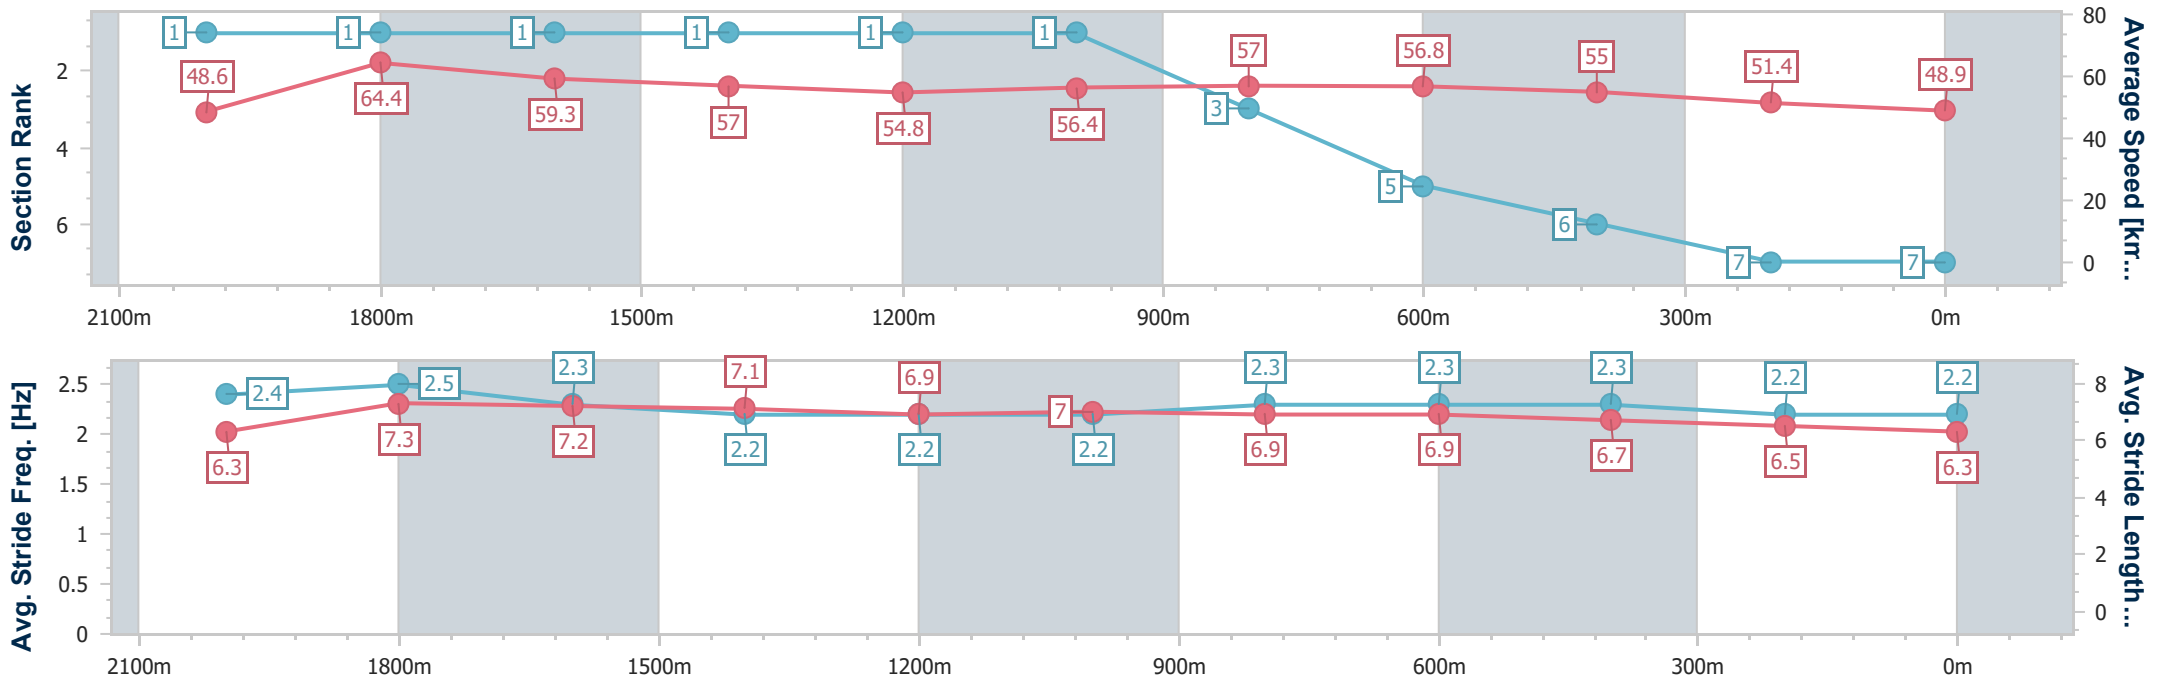

### Ipswich QLD Professional

Race 1: TAB Maiden Plate - 2180m

24 October 2024 - 13:45

Track Rating: Good 4, Weather: Fine, Rail Position: +6m Entire

Section	Overall	2000m	1800m	1600m	1400m	1200m	1000m	800m	600m	400m	200m
Section Times	2:21.91 [7] (0:13.40)	2:08.51 [1] (0:11.17)	1:57.34 [1] (0:12.04)	1:45.30 [1] (0:12.64)	1:32.66 [1] (0:13.11)	1:19.55 [1] (0:12.73)	1:06.82 [1] (0:12.58)	0:54.24 [3] (0:12.63)	0:41.61 [5] (0:13.00)	0:28.61 [6] (0:13.92)	0:14.69 [7] (0:14.69)
Average Speed [km/h]	48.6	64.4	59.3	57.0	54.8	56.4	57.0	56.8	55.0	51.4	48.9
Top Speed [km/h]	66.9	66.7	62.9	58.0	55.8	57.0	57.7	57.6	57.1	53.9	50.3
Avg. Dist. to Rail [m]	2.0	2.4	1.2	0.2	0.4	0.8	0.7	1.2	1.7	1.9	1.9
Avg. Stride Freq. [Hz]	2.4	2.5	2.3	2.2	2.2	2.2	2.3	2.3	2.3	2.2	2.2
Avg. Stride Length [m]	6.3	7.3	7.2	7.1	6.9	7.0	6.9	6.9	6.7	6.5	6.3

- [ ] Ranking at each section and finish
- .-.- No data available at this section
- NA No data available