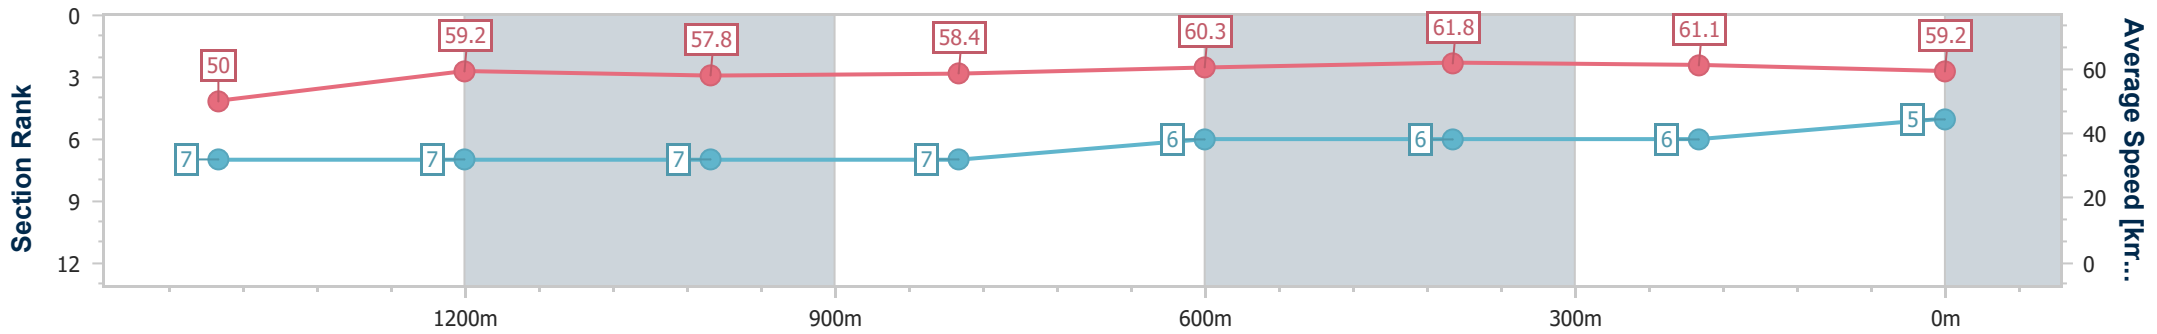

Horse/Jockey Name	Brief Sojourn
Final Rank	5
Fastest Section Time (Section)	0:11.69 (600m)
Top Speed [km/h] (Section)	62.8 (800m)
Race State	Finished

Ipswich QLD Professional
Race 5: GORDON'S GIN BM62 Handicap - 1690m

24 October 2024 - 16:15

Track Rating: Good 3, Weather: Overcast, Rail Position: +6m Entire

Section	Overall	1400m	1200m	1000m	800m	600m	400m	200m
Section Times	1:45.30 [5] (0:20.91)	1:24.39 [7] (0:12.10)	1:12.29 [7] (0:12.44)	0:59.85 [7] (0:12.29)	0:47.56 [7] (0:11.84)	0:35.72 [6] (0:11.69)	0:24.03 [6] (0:11.87)	0:12.16 [6] (0:12.16)
Average Speed [km/h]	50.0	59.2	57.8	58.4	60.3	61.8	61.1	59.2
Top Speed [km/h]	60.2	60.9	58.3	58.7	62.8	62.2	61.5	61.0
Avg. Dist. to Rail [m]	2.6	1.0	0.8	1.0	0.9	0.5	1.2	1.1
Avg. Stride Freq. [Hz]	2.2	2.2	2.2	2.2	2.3	2.3	2.3	2.2
Avg. Stride Length [m]	6.7	7.4	7.4	7.4	7.5	7.4	7.5	7.4

- [ ] Ranking at each section and finish
- -.-.- No data available at this section
- NA No data available