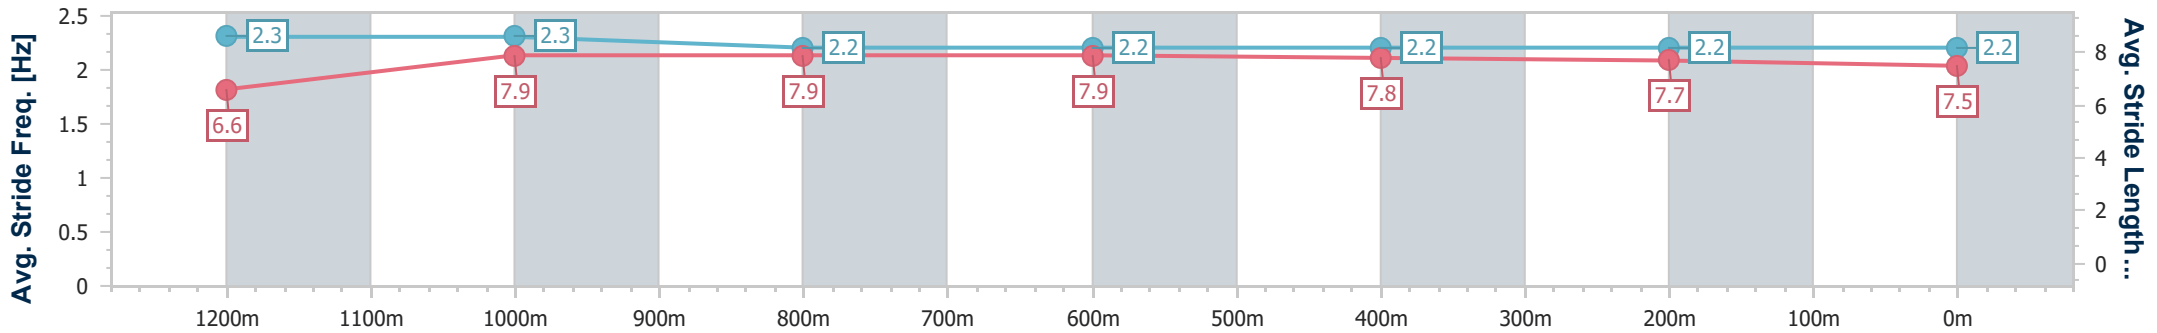

### Ipswich QLD Professional

Race 6: IMPERIAL RACING Class 4 Handicap - 1350m

24 October 2024 - 16:55

Track Rating: Good 3, Weather: Overcast, Rail Position: +6m Entire

Section	Overall	1200m	1000m	800m	600m	400m	200m
Section Times	1:20.25 [3] (0:11.51)	1:08.74 [6] (0:11.12)	0:57.62 [6] (0:11.28)	0:46.34 [6] (0:11.32)	0:35.02 [6] (0:11.40)	0:23.62 [6] (0:11.58)	0:12.04 [3] (0:12.04)
Average Speed [km/h]	47.0	64.6	63.5	63.0	62.3	61.4	59.8
Top Speed [km/h]	63.8	65.8	64.6	63.4	63.8	62.3	61.8
Avg. Dist. to Rail [m]	1.2	0.9	1.8	3.1	3.3	2.0	0.6
Avg. Stride Freq. [Hz]	2.3	2.3	2.2	2.2	2.2	2.2	2.2
Avg. Stride Length [m]	6.6	7.9	7.9	7.9	7.8	7.7	7.5