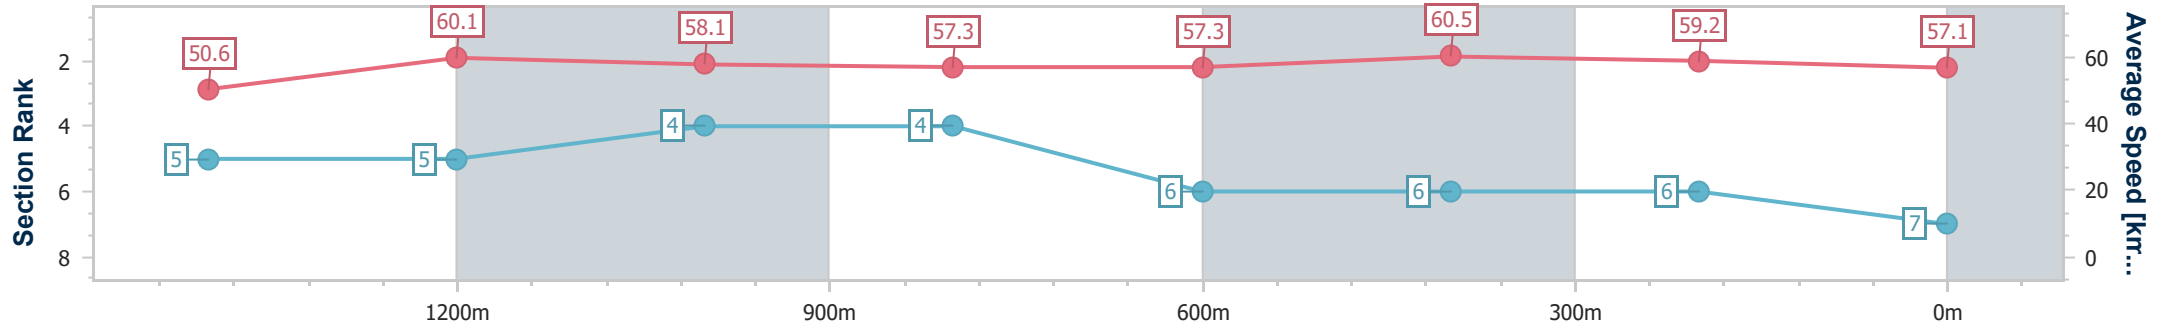

Horse/Jockey Name	Secret Caviar
Final Rank	7
Fastest Section Time (Section)	0:11.83 (600m)
Top Speed [km/h] (Section)	62.3 (1400m)
Race State	Finished

Ipswich QLD Professional
Race 2: SCHWEPPES QTIS Three-Years-Old Maiden Plate - 1690m

24 October 2024 - 14:25

Track Rating: Good 4, Weather: Fine, Rail Position: +6m Entire

Section	Overall	1400m	1200m	1000m	800m	600m	400m	200m
Section Times	1:46.56 [7] (0:20.66)	1:25.90 [5] (0:11.88)	1:14.02 [5] (0:12.31)	1:01.71 [4] (0:12.57)	0:49.14 [4] (0:12.54)	0:36.60 [6] (0:11.83)	0:24.77 [6] (0:12.11)	0:12.66 [6] (0:12.66)
Average Speed [km/h]	50.6	60.1	58.1	57.3	57.3	60.5	59.2	57.1
Top Speed [km/h]	62.1	62.3	58.8	58.5	59.1	61.3	60.0	59.6
Avg. Dist. to Rail [m]	2.0	1.2	1.5	1.0	0.8	0.6	1.0	1.7
Avg. Stride Freq. [Hz]	2.3	2.3	2.2	2.2	2.2	2.4	2.3	2.3
Avg. Stride Length [m]	6.5	7.3	7.2	7.2	7.2	7.1	7.1	6.9

- [ ] Ranking at each section and finish
- -.-.- No data available at this section
- NA No data available