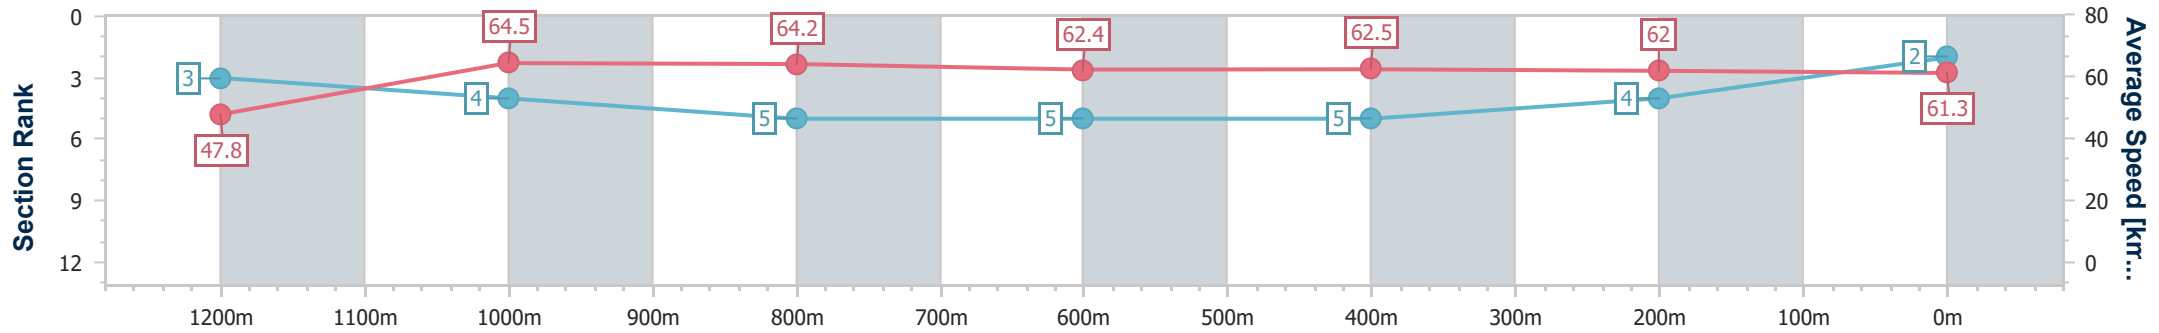

### Ipswich QLD Professional

Race 6: IMPERIAL RACING Class 4 Handicap - 1350m

24 October 2024 - 16:55

Track Rating: Good 3, Weather: Overcast, Rail Position: +6m Entire

Section	Overall	1200m	1000m	800m	600m	400m	200m
Section Times	1:19.98 [2] (0:11.30)	1:08.68 [3] (0:11.16)	0:57.52 [4] (0:11.23)	0:46.29 [5] (0:11.50)	0:34.79 [5] (0:11.43)	0:23.36 [5] (0:11.66)	0:11.70 [4] (0:11.70)
Average Speed [km/h]	47.8	64.5	64.2	62.4	62.5	62.0	61.3
Top Speed [km/h]	63.5	66.1	65.7	63.3	63.7	63.0	63.7
Avg. Dist. to Rail [m]	1.9	0.7	0.5	0.7	1.1	1.8	2.9
Avg. Stride Freq. [Hz]	2.2	2.4	2.4	2.3	2.3	2.3	2.4
Avg. Stride Length [m]	7.0	7.4	7.5	7.5	7.5	7.4	7.2