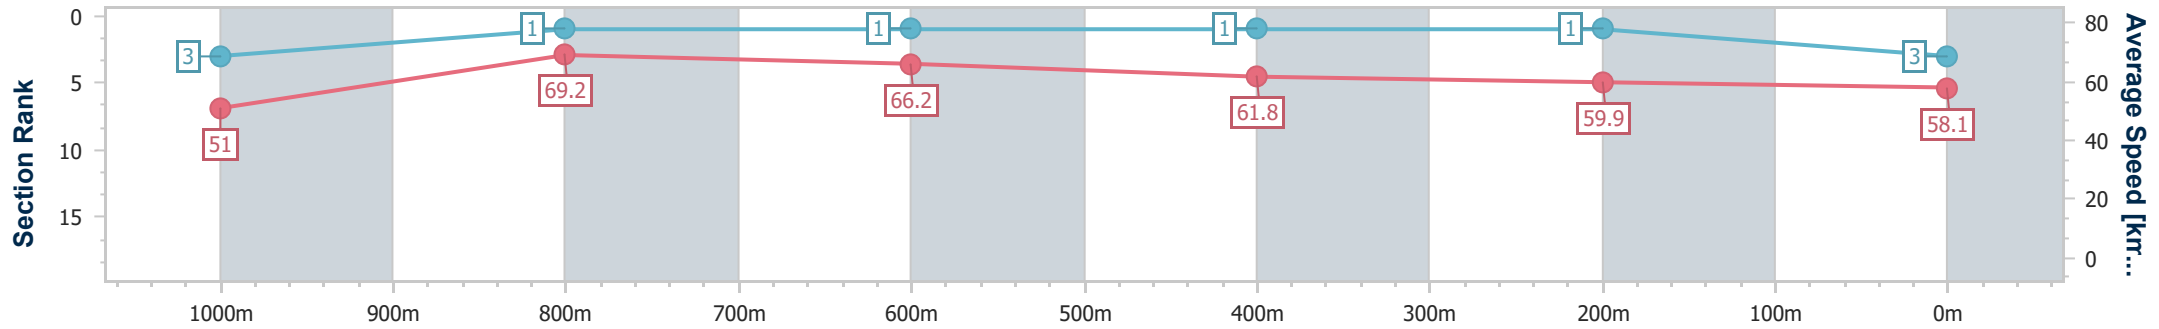

### Ipswich QLD Professional

Race 4: BARRIER REEF POOLS Maiden Handicap - 1200m

24 October 2024 - 15:40

Track Rating: Good 3, Weather: Overcast, Rail Position: +6m Entire

Section	Overall	1000m	800m	600m	400m	200m
Section Times	1:11.41 [3] (0:14.10)	0:57.31 [3] (0:10.46)	0:46.85 [1] (0:10.85)	0:36.00 [1] (0:11.63)	0:24.37 [1] (0:11.97)	0:12.40 [1] (0:12.40)
Average Speed [km/h]	51.0	69.2	66.2	61.8	59.9	58.1
Top Speed [km/h]	67.9	70.2	69.2	63.4	61.1	60.7
Avg. Dist. to Rail [m]	5.4	1.9	0.7	1.3	0.7	3.0
Avg. Stride Freq. [Hz]	2.3	2.4	2.3	2.2	2.2	2.2
Avg. Stride Length [m]	6.9	8.0	7.9	7.6	7.4	7.4