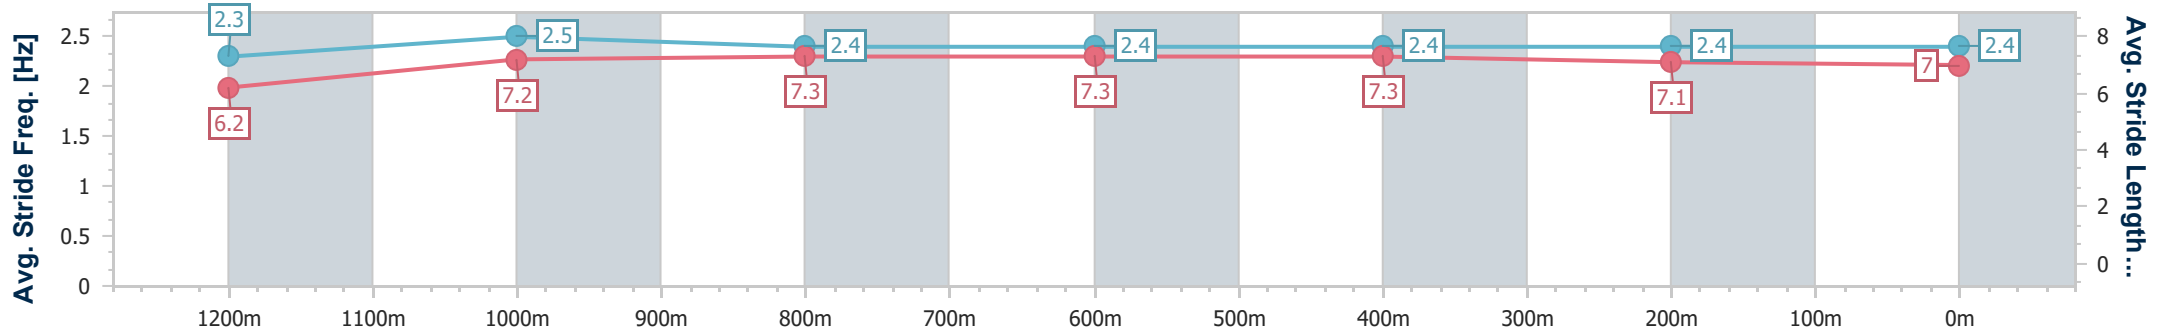

### Ipswich QLD Professional

Race 6: IMPERIAL RACING Class 4 Handicap - 1350m

24 October 2024 - 16:55

Track Rating: Good 3, Weather: Overcast, Rail Position: +6m Entire

Section	Overall	1200m	1000m	800m	600m	400m	200m
Section Times	1:20.66 [6] (0:11.99)	1:08.67 [9] (0:11.05)	0:57.62 [9] (0:11.25)	0:46.37 [9] (0:11.33)	0:35.04 [9] (0:11.42)	0:23.62 [9] (0:11.62)	0:12.00 [8]
Average Speed [km/h]	45.0	65.2	64.0	63.1	62.7	62.4	59.8
Top Speed [km/h]	65.1	66.0	64.8	64.8	64.4	62.9	61.8
Avg. Dist. to Rail [m]	4.3	0.5	0.5	1.5	1.0	1.5	3.4
Avg. Stride Freq. [Hz]	2.3	2.5	2.4	2.4	2.4	2.4	2.4
Avg. Stride Length [m]	6.2	7.2	7.3	7.3	7.3	7.1	7.0