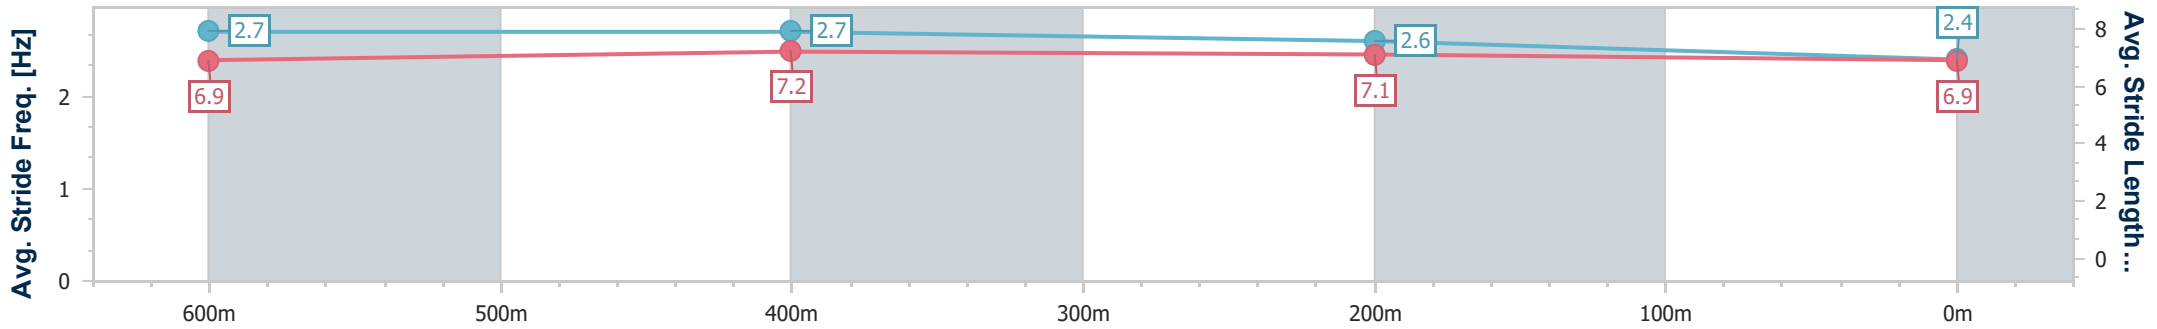

### Ipswich QLD Professional

Race 3: GREAT NORTHERN Class 1 Handicap - 800m

24 October 2024 - 15:05

Track Rating: Good 4, Weather: Fine, Rail Position: +6m Entire

Section	Overall	600m	400m	200m
Section Times	0:46.12 [6] (0:13.23)	0:32.89 [2] (0:10.28)	0:22.61 [3] (0:10.85)	0:11.76 [3] (0:11.76)
Average Speed [km/h]	54.5	69.8	66.1	61.5
Top Speed [km/h]	70.7	71.6	68.1	64.4
Avg. Dist. to Rail [m]	2.0	0.7	1.0	1.1
Avg. Stride Freq. [Hz]	2.7	2.7	2.6	2.4
Avg. Stride Length [m]	6.9	7.2	7.1	6.9