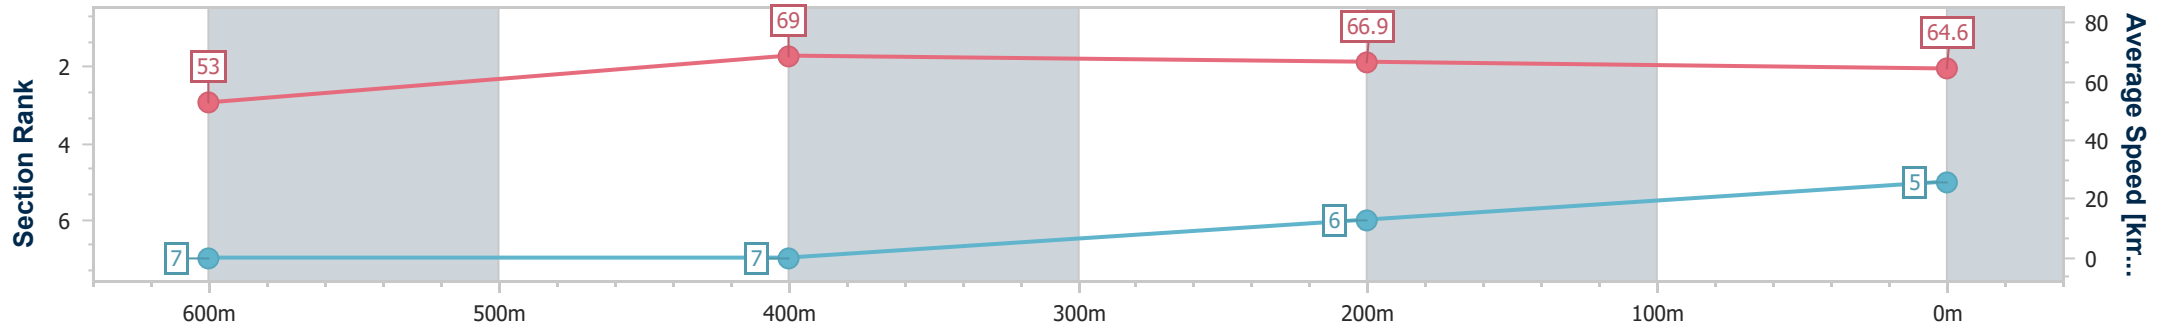

### Ipswich QLD Professional

Race 3: GREAT NORTHERN Class 1 Handicap - 800m

24 October 2024 - 15:05

Track Rating: Good 4, Weather: Fine, Rail Position: +6m Entire

Section	Overall	600m	400m	200m
Section Times	0:45.92 [5] (0:13.60)	0:32.32 [7] (0:10.38)	0:21.94 [7] (0:10.74)	0:11.20 [6] (0:11.20)
Average Speed [km/h]	53.0	69.0	66.9	64.6
Top Speed [km/h]	70.3	70.6	67.9	66.5
Avg. Dist. to Rail [m]	2.8	1.3	1.1	2.7
Avg. Stride Freq. [Hz]	2.5	2.6	2.5	2.4
Avg. Stride Length [m]	7.1	7.4	7.5	7.3