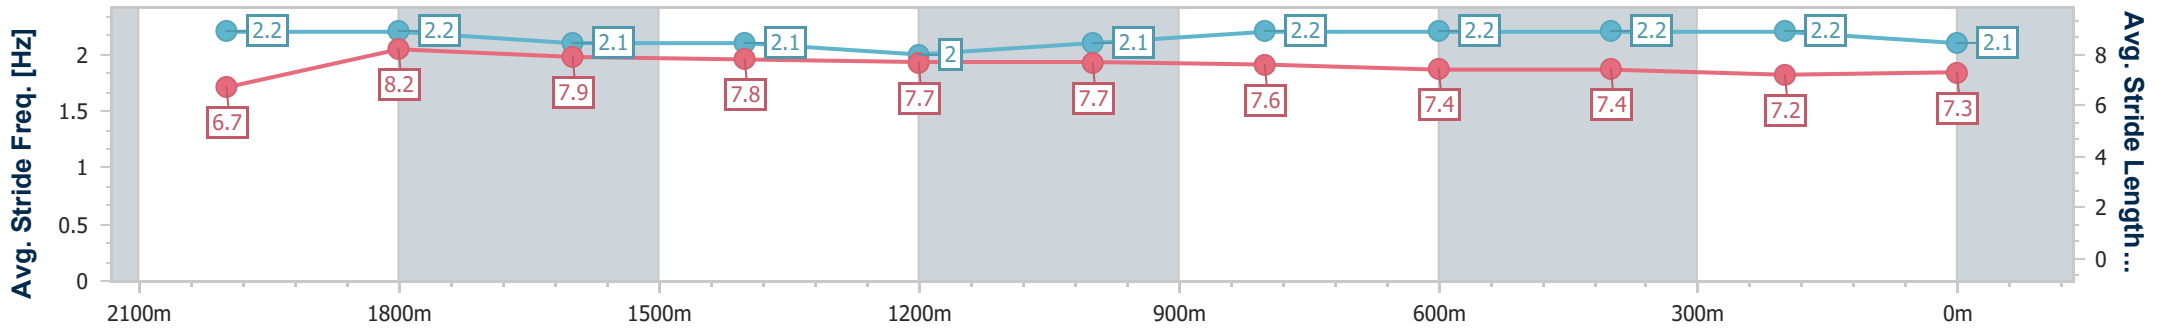

### Ipswich QLD Professional

Race 1: TAB Maiden Plate - 2180m

24 October 2024 - 13:45

Track Rating: Good 4, Weather: Fine, Rail Position: +6m Entire

Section	Overall	2000m	1800m	1600m	1400m	1200m	1000m	800m	600m	400m	200m
Section Times	2:17.38 [4] (0:13.78)	2:03.60 [4] (0:11.37)	1:52.23 [4] (0:12.01)	1:40.22 [4] (0:12.58)	1:27.64 [4] (0:12.99)	1:14.65 [4] (0:12.67)	1:01.98 [3] (0:12.19)	0:49.79 [2] (0:12.23)	0:37.56 [2] (0:12.27)	0:25.29 [2] (0:12.51)	0:12.78 [4] (0:12.78)
Average Speed [km/h]	47.2	63.2	59.5	57.4	55.5	56.8	59.2	58.7	58.7	57.3	56.2
Top Speed [km/h]	63.2	64.2	62.8	58.4	56.3	57.8	59.7	59.8	59.9	58.0	57.4
Avg. Dist. to Rail [m]	1.1	2.1	0.8	0.2	0.3	0.2	1.0	0.5	0.8	0.5	0.8
Avg. Stride Freq. [Hz]	2.2	2.2	2.1	2.1	2.0	2.1	2.2	2.2	2.2	2.2	2.1
Avg. Stride Length [m]	6.7	8.2	7.9	7.8	7.7	7.7	7.6	7.4	7.4	7.2	7.3