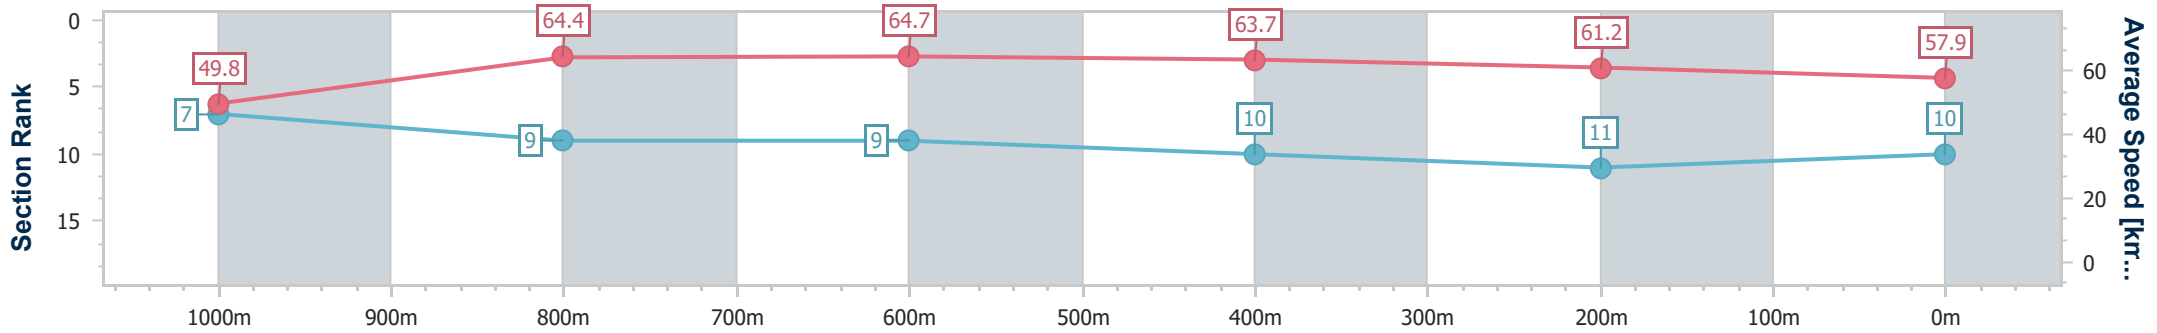

Ipswich QLD Professional

Race 4: BARRIER REEF POOLS Maiden Handicap - 1200m

24 October 2024 - 15:40

Track Rating: Good 3, Weather: Overcast, Rail Position: +6m Entire

Section	Overall	1000m	800m	600m	400m	200m
Section Times	1:12.21 [10] (0:14.51)	0:57.70 [7] (0:11.19)	0:46.51 [9] (0:11.11)	0:35.40 [9] (0:11.23)	0:24.17 [10] (0:11.78)	0:12.39 [11] (0:12.39)
Average Speed [km/h]	49.8	64.4	64.7	63.7	61.2	57.9
Top Speed [km/h]	65.4	65.4	65.3	64.7	62.9	60.4
Avg. Dist. to Rail [m]	6.7	1.4	0.5	1.1	1.0	3.4
Avg. Stride Freq. [Hz]	2.2	2.3	2.3	2.3	2.2	2.2
Avg. Stride Length [m]	7.0	7.9	7.9	7.7	7.5	7.3