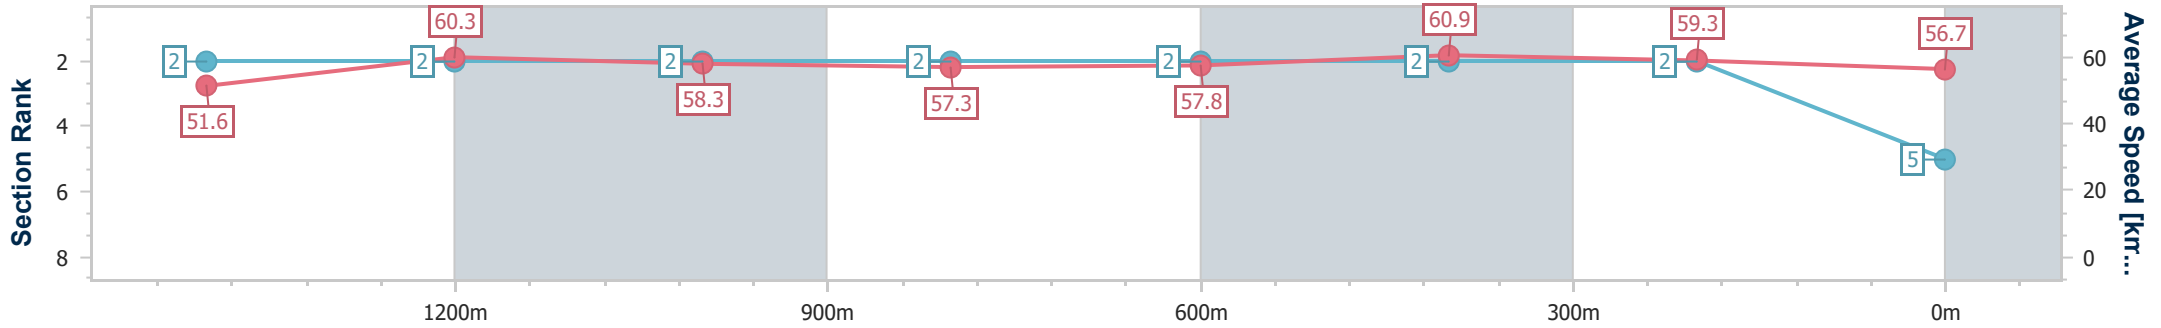

Horse/Jockey Name	Octoboom
Final Rank	5
Fastest Section Time (Section)	0:11.84 (600m)
Top Speed [km/h] (Section)	62.5 (Overall)
Race State	Finished

Ipswich QLD Professional
Race 2: SCHWEPPES QTIS Three-Years-Old Maiden Plate - 1690m

24 October 2024 - 14:25

Track Rating: Good 4, Weather: Fine, Rail Position: +6m Entire

Section	Overall	1400m	1200m	1000m	800m	600m	400m	200m						
Section Times	1:46.13 [5] (0:20.30)	1:25.83 [2] (0:11.88)	1:13.95 [2] (0:12.30)	1:01.65 [2] (0:12.56)	0:49.09 [2] (0:12.44)	0:36.65 [2] (0:11.84)	0:24.81 [2] (0:12.13)	0:12.68 [2] (0:12.68)						
Average Speed [km/h]	51.6	60.3	58.3	57.3	57.8	60.9	59.3	56.7						
Top Speed [km/h]	62.5	62.4	59.2	58.1	59.6	61.9	61.0	58.2						
Avg. Dist. to Rail [m]	3.7	0.6	0.8	0.3	0.2	0.3	0.3	0.3						
Avg. Stride Freq. [Hz]	2.3	2.3	2.3	2.2	2.2	2.3	2.3	2.3						
Avg. Stride Length [m]	6.6	7.2	7.2	7.2	7.2	7.2	7.1	6.9						

- [ ] Ranking at each section and finish
- -.-.- No data available at this section
- NA No data available