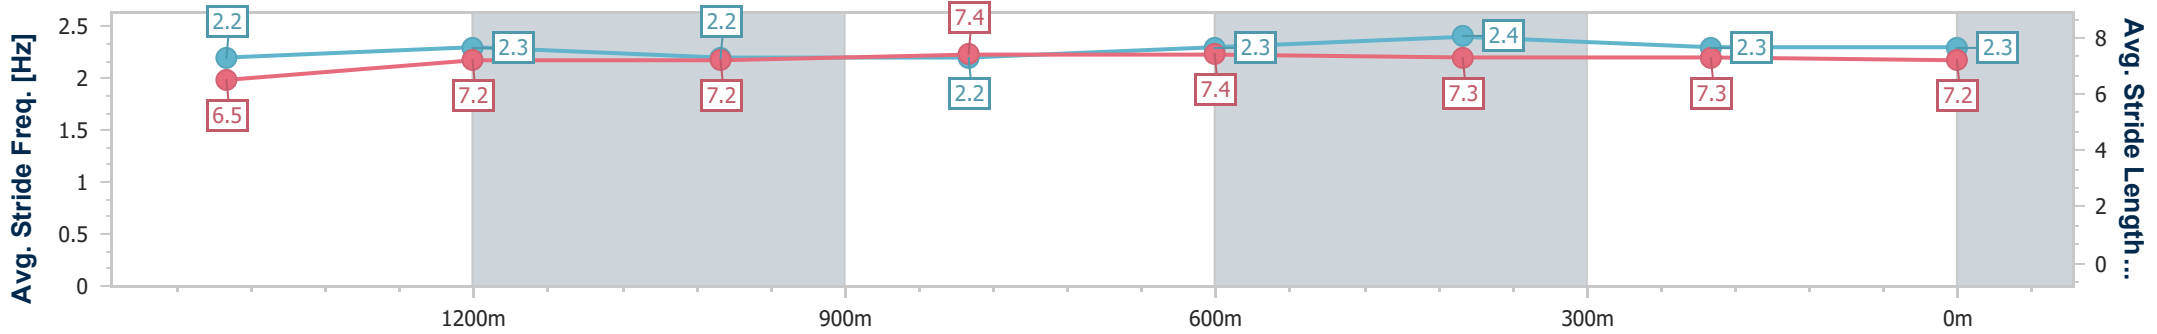

Horse/Jockey Name	Star Chance
Final Rank	4
Fastest Section Time (Section)	0:11.69 (600m)
Top Speed [km/h] (Section)	63.9 (600m)
Race State	Finished

Ipswich QLD Professional
Race 5: GORDON'S GIN BM62 Handicap - 1690m

24 October 2024 - 16:15

Track Rating: Good 3, Weather: Overcast, Rail Position: +6m Entire

Section	Overall	1400m	1200m	1000m	800m	600m	400m	200m
Section Times	1:45.19 [4] (0:20.83)	1:24.36 [6] (0:12.06)	1:12.30 [6] (0:12.48)	0:59.82 [6] (0:12.31)	0:47.51 [6] (0:11.98)	0:35.53 [7] (0:11.69)	0:23.84 [7] (0:11.91)	0:11.93 [7] (0:11.93)
Average Speed [km/h]	50.1	59.7	57.6	58.7	60.3	61.9	61.1	60.2
Top Speed [km/h]	60.1	60.6	58.8	59.4	62.6	63.9	62.2	63.0
Avg. Dist. to Rail [m]	1.0	0.6	0.6	0.9	0.6	2.3	2.1	2.9
Avg. Stride Freq. [Hz]	2.2	2.3	2.2	2.2	2.3	2.4	2.3	2.3
Avg. Stride Length [m]	6.5	7.2	7.2	7.4	7.4	7.3	7.3	7.2

- [ ] Ranking at each section and finish
- -.-.- No data available at this section
- NA No data available