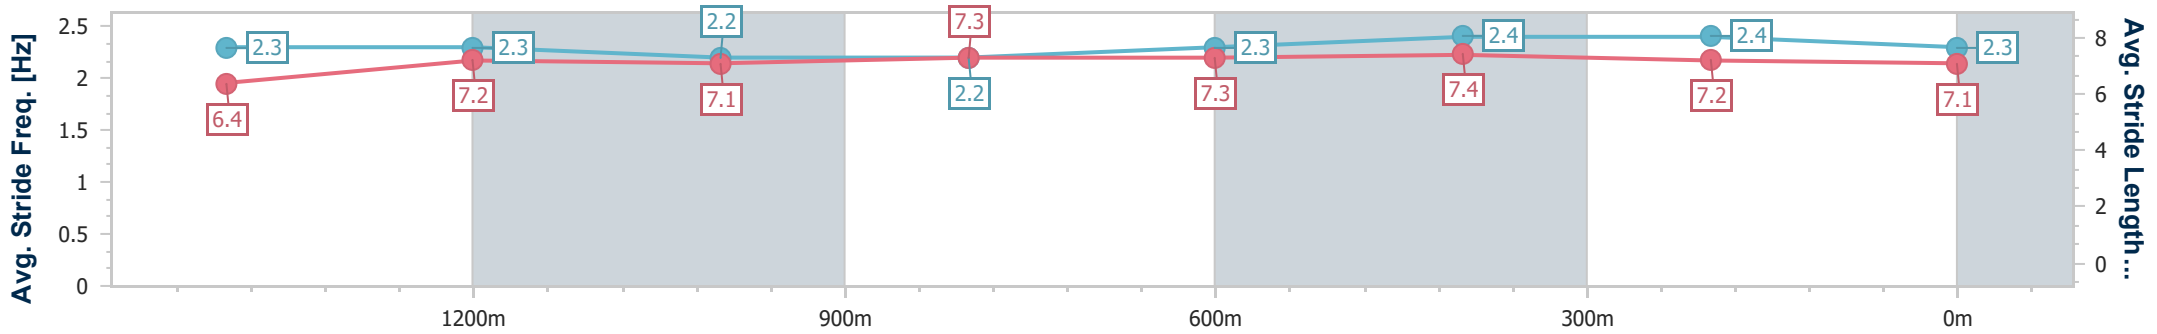

Horse/Jockey Name	Nippa's Nightcap
Final Rank	6
Fastest Section Time (Section)	0:11.70 (600m)
Top Speed [km/h] (Section)	63.7 (800m)
Race State	Finished

Ipswich QLD Professional
Race 5: GORDON'S GIN BM62 Handicap - 1690m

24 October 2024 - 16:15

Track Rating: Good 3, Weather: Overcast, Rail Position: +6m Entire

Section	Overall	1400m	1200m	1000m	800m	600m	400m	200m
Section Times	1:45.33 [6] (0:21.11)	1:24.22 [8] (0:12.05)	1:12.17 [8] (0:12.49)	0:59.68 [8] (0:12.23)	0:47.45 [8] (0:11.82)	0:35.63 [8] (0:11.70)	0:23.93 [8] (0:11.93)	0:12.00 [8] (0:12.00)
Average Speed [km/h]	49.6	59.8	57.5	59.0	60.9	62.2	61.2	60.1
Top Speed [km/h]	59.7	60.9	58.4	59.5	63.7	63.6	61.9	61.6
Avg. Dist. to Rail [m]	2.8	0.2	0.3	0.1	0.8	2.6	4.0	3.7
Avg. Stride Freq. [Hz]	2.3	2.3	2.2	2.2	2.3	2.4	2.4	2.3
Avg. Stride Length [m]	6.4	7.2	7.1	7.3	7.3	7.4	7.2	7.1

- [ ] Ranking at each section and finish
- -.-.- No data available at this section
- NA No data available