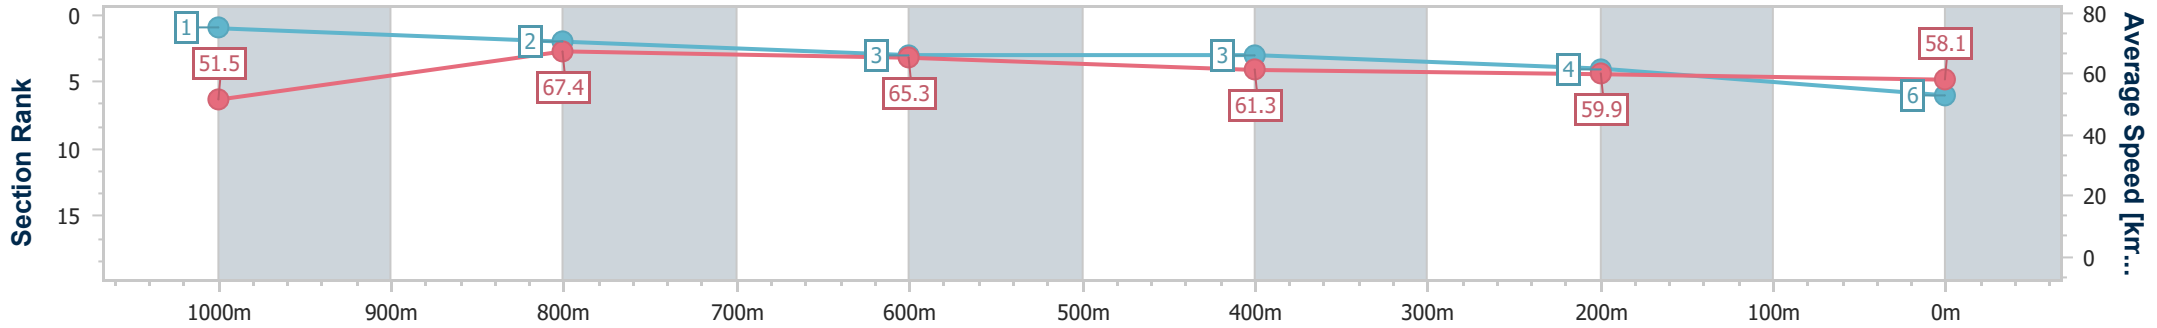

### Ipswich QLD Professional

Race 4: BARRIER REEF POOLS Maiden Handicap - 1200m

24 October 2024 - 15:40

Track Rating: Good 3, Weather: Overcast, Rail Position: +6m Entire

Section	Overall	1000m	800m	600m	400m	200m
Section Times	1:11.65 [6] (0:14.02)	0:57.63 [1] (0:10.61)	0:47.02 [2] (0:10.92)	0:36.10 [3] (0:11.69)	0:24.41 [3] (0:11.98)	0:12.43 [4] (0:12.43)
Average Speed [km/h]	51.5	67.4	65.3	61.3	59.9	58.1
Top Speed [km/h]	67.3	67.9	67.6	63.2	60.6	59.4
Avg. Dist. to Rail [m]	1.9	1.6	2.3	1.8	1.7	4.9
Avg. Stride Freq. [Hz]	2.5	2.6	2.5	2.4	2.4	2.3
Avg. Stride Length [m]	6.4	7.3	7.3	7.2	7.1	7.0