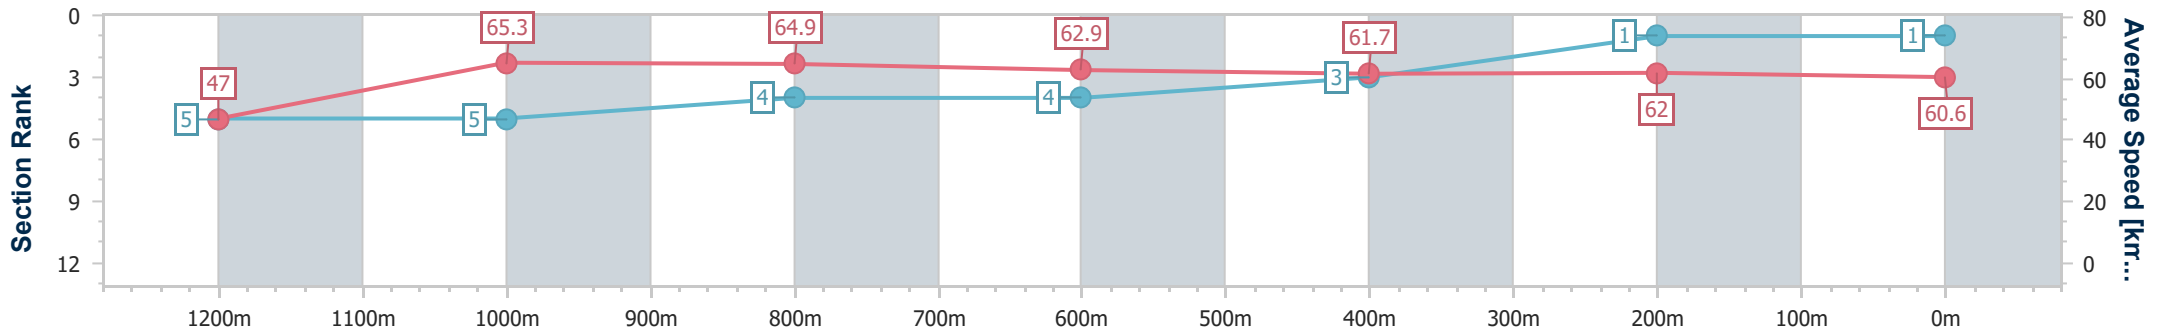

### Ipswich QLD Professional

Race 6: IMPERIAL RACING Class 4 Handicap - 1350m

24 October 2024 - 16:55

Track Rating: Good 3, Weather: Overcast, Rail Position: +6m Entire

Section	Overall	1200m	1000m	800m	600m	400m	200m
Section Times	1:19.82 [1] (0:11.42)	1:08.40 [5] (0:11.06)	0:57.34 [5] (0:11.03)	0:46.31 [4] (0:11.39)	0:34.92 [4] (0:11.51)	0:23.41 [3] (0:11.51)	0:11.90 [1] (0:11.90)
Average Speed [km/h]	47.0	65.3	64.9	62.9	61.7	62.0	60.6
Top Speed [km/h]	64.8	66.7	66.7	63.4	63.2	63.4	62.1
Avg. Dist. to Rail [m]	1.2	1.0	1.0	1.5	2.4	1.9	0.9
Avg. Stride Freq. [Hz]	2.2	2.2	2.2	2.1	2.1	2.2	2.2
Avg. Stride Length [m]	6.8	8.2	8.2	8.2	8.0	7.8	7.7