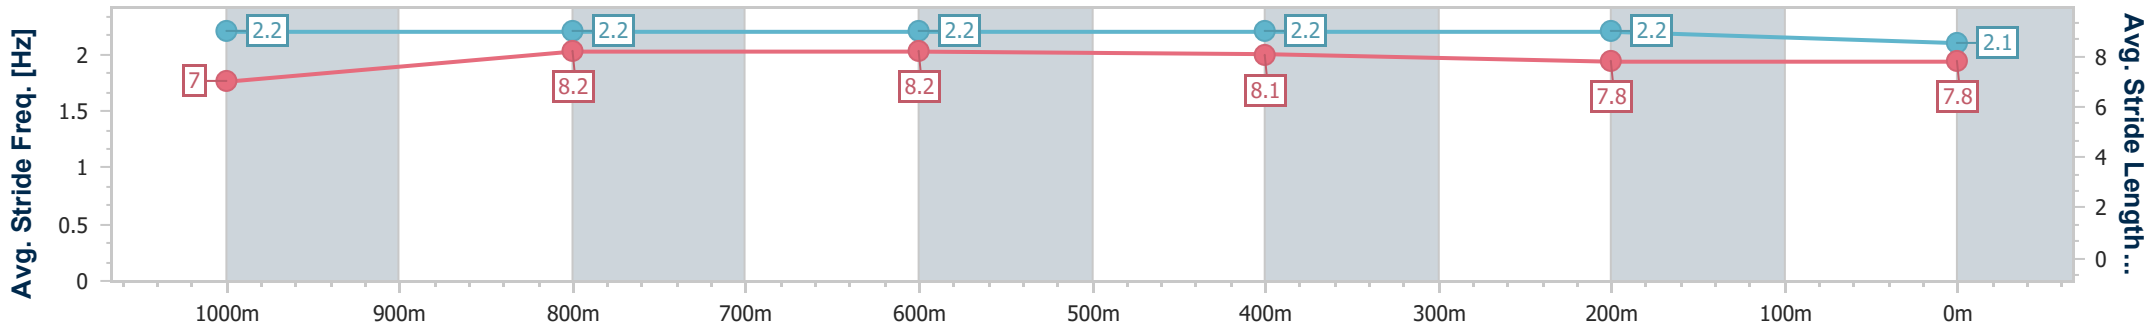

### Ipswich QLD Professional

Race 4: BARRIER REEF POOLS Maiden Handicap - 1200m

24 October 2024 - 15:40

Track Rating: Good 3, Weather: Overcast, Rail Position: +6m Entire

Section	Overall	1000m	800m	600m	400m	200m
Section Times	1:11.83 [8] (0:14.75)	0:57.08 [10] (0:11.11)	0:45.97 [10] (0:11.02)	0:34.95 [10] (0:11.15)	0:23.80 [9] (0:11.61)	0:12.19 [8] (0:12.19)
Average Speed [km/h]	49.0	64.6	64.8	63.9	61.5	59.1
Top Speed [km/h]	65.3	65.8	65.4	64.4	63.1	60.6
Avg. Dist. to Rail [m]	5.7	0.7	2.0	2.4	2.0	0.8
Avg. Stride Freq. [Hz]	2.2	2.2	2.2	2.2	2.2	2.1
Avg. Stride Length [m]	7.0	8.2	8.2	8.1	7.8	7.8