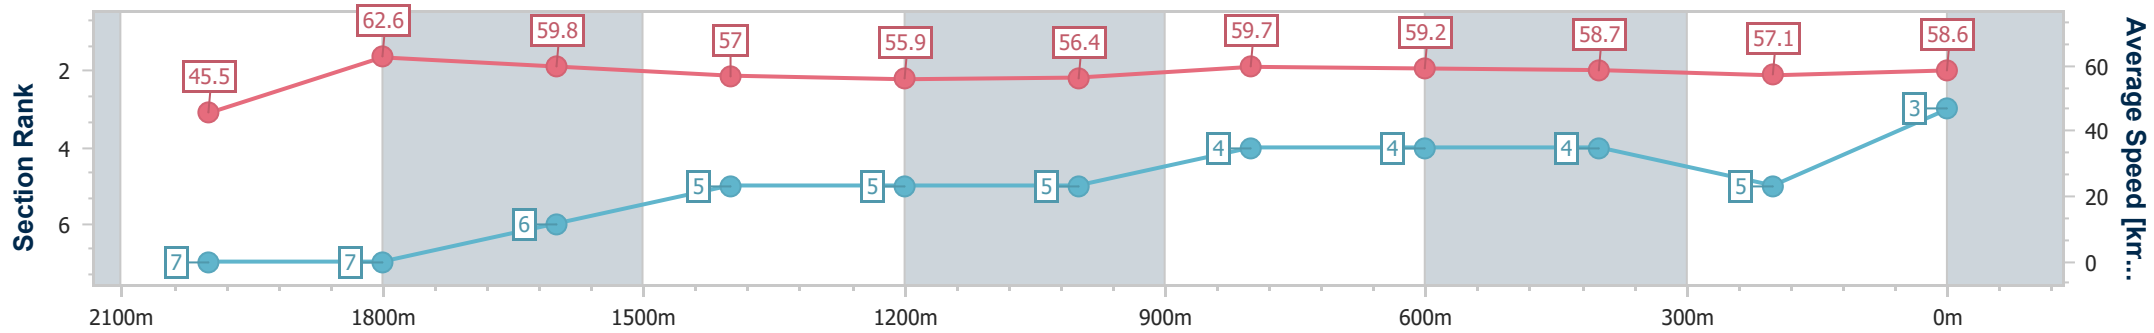

### Ipswich QLD Professional

Race 1: TAB Maiden Plate - 2180m

24 October 2024 - 13:45

Track Rating: Good 4, Weather: Fine, Rail Position: +6m Entire

Section	Overall	2000m	1800m	1600m	1400m	1200m	1000m	800m	600m	400m	200m
Section Times	2:17.08 [3] (0:14.28)	2:02.80 [7] (0:11.48)	1:51.32 [7] (0:11.83)	1:39.49 [6] (0:12.60)	1:26.89 [5] (0:12.85)	1:14.04 [5] (0:12.75)	1:01.29 [5] (0:12.05)	0:49.24 [4] (0:12.15)	0:37.09 [4] (0:12.24)	0:24.85 [4] (0:12.53)	0:12.32 [5] (0:12.32)
Average Speed [km/h]	45.5	62.6	59.8	57.0	55.9	56.4	59.7	59.2	58.7	57.1	58.6
Top Speed [km/h]	62.0	63.4	61.7	57.4	56.9	57.8	61.0	59.9	59.9	58.3	58.8
Avg. Dist. to Rail [m]	2.5	2.3	2.4	1.6	0.7	0.5	0.2	0.5	1.0	0.8	2.9
Avg. Stride Freq. [Hz]	2.2	2.3	2.3	2.2	2.2	2.1	2.2	2.2	2.2	2.2	2.2
Avg. Stride Length [m]	6.4	7.4	7.2	7.1	7.1	7.3	7.5	7.5	7.4	7.3	7.4