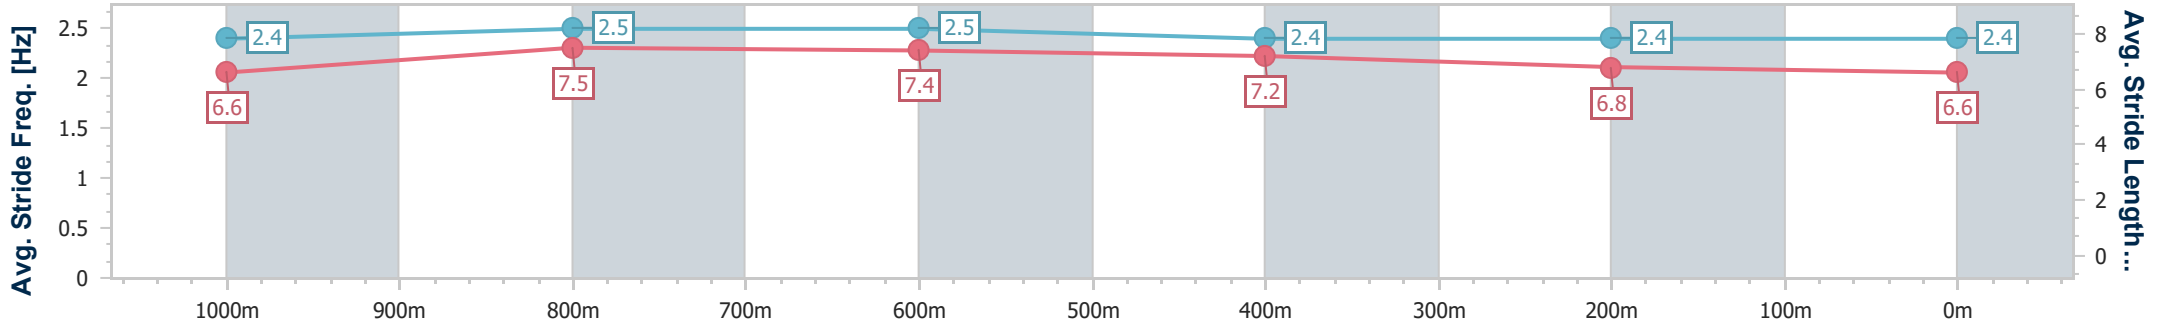

### Ipswich QLD Professional

Race 4: BARRIER REEF POOLS Maiden Handicap - 1200m

24 October 2024 - 15:40

Track Rating: Good 3, Weather: Overcast, Rail Position: +6m Entire

Section	Overall	1000m	800m	600m	400m	200m
Section Times	1:11.84 [9] (0:14.03)	0:57.81 [2] (0:10.62)	0:47.19 [3] (0:10.89)	0:36.30 [2] (0:11.51)	0:24.79 [2] (0:12.02)	0:12.77 [2] (0:12.77)
Average Speed [km/h]	51.3	67.7	66.1	62.3	59.6	56.4
Top Speed [km/h]	67.2	68.2	67.3	65.2	61.4	58.8
Avg. Dist. to Rail [m]	2.9	0.2	0.5	0.7	1.4	3.4
Avg. Stride Freq. [Hz]	2.4	2.5	2.5	2.4	2.4	2.4
Avg. Stride Length [m]	6.6	7.5	7.4	7.2	6.8	6.6