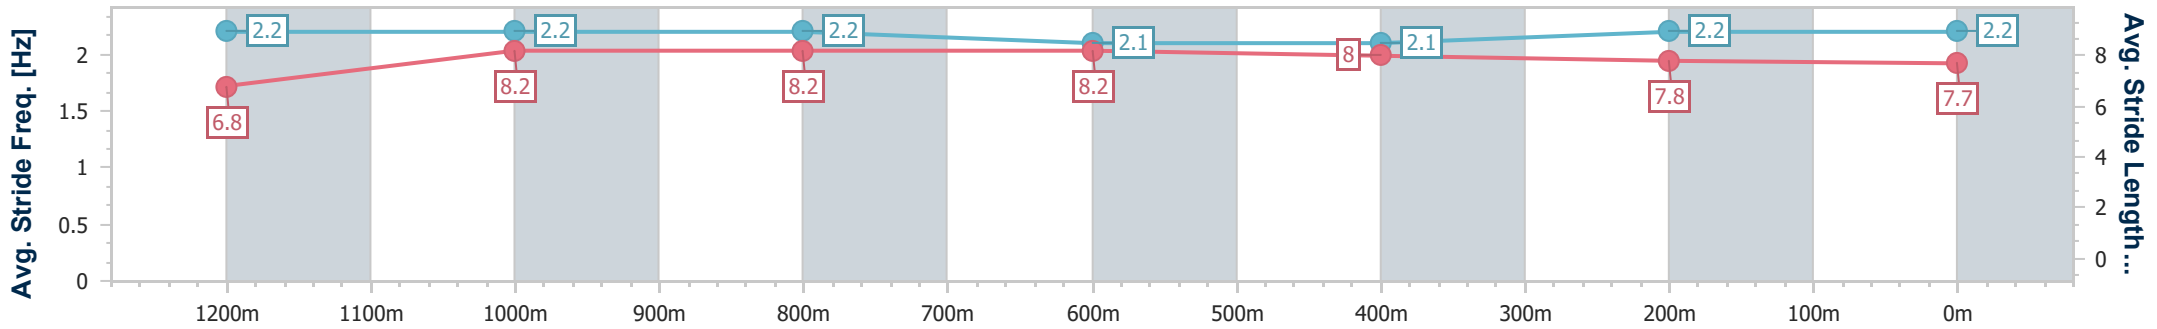

### Ipswich QLD Professional

Race 6: IMPERIAL RACING Class 4 Handicap - 1350m

24 October 2024 - 16:55

Track Rating: Good 3, Weather: Overcast, Rail Position: +6m Entire

Section	Overall	1200m	1000m	800m	600m	400m	200m
Section Times	1:19.82 [1] (0:11.42)	1:08.40 [5] (0:11.06)	0:57.34 [5] (0:11.03)	0:46.31 [4] (0:11.39)	0:34.92 [4] (0:11.51)	0:23.41 [3] (0:11.51)	0:11.90 [1] (0:11.90)
Average Speed [km/h]	47.0	65.3	64.9	62.9	61.7	62.0	60.6
Top Speed [km/h]	64.8	66.7	66.7	63.4	63.2	63.4	62.1
Avg. Dist. to Rail [m]	1.2	1.0	1.0	1.5	2.4	1.9	0.9
Avg. Stride Freq. [Hz]	2.2	2.2	2.2	2.1	2.1	2.2	2.2
Avg. Stride Length [m]	6.8	8.2	8.2	8.2	8.0	7.8	7.7