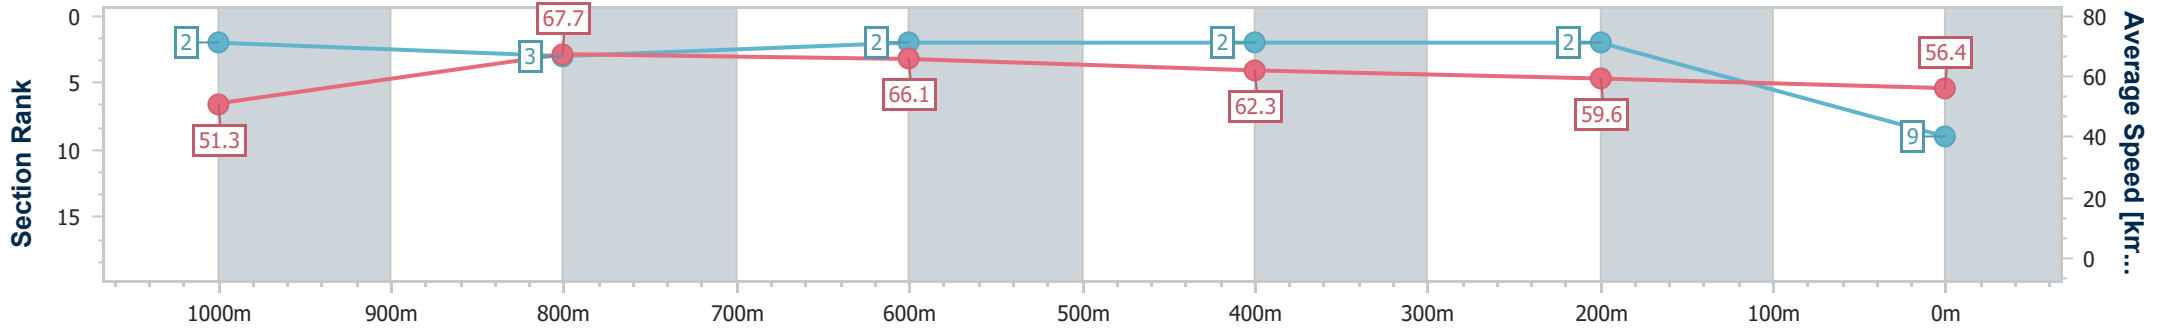

### Ipswich QLD Professional

Race 4: BARRIER REEF POOLS Maiden Handicap - 1200m

24 October 2024 - 15:40

Track Rating: Good 3, Weather: Overcast, Rail Position: +6m Entire

Section	Overall	1000m	800m	600m	400m	200m
Section Times	1:11.84 [9] (0:14.03)	0:57.81 [2] (0:10.62)	0:47.19 [3] (0:10.89)	0:36.30 [2] (0:11.51)	0:24.79 [2] (0:12.02)	0:12.77 [2] (0:12.77)
Average Speed [km/h]	51.3	67.7	66.1	62.3	59.6	56.4
Top Speed [km/h]	67.2	68.2	67.3	65.2	61.4	58.8
Avg. Dist. to Rail [m]	2.9	0.2	0.5	0.7	1.4	3.4
Avg. Stride Freq. [Hz]	2.4	2.5	2.5	2.4	2.4	2.4
Avg. Stride Length [m]	6.6	7.5	7.4	7.2	6.8	6.6