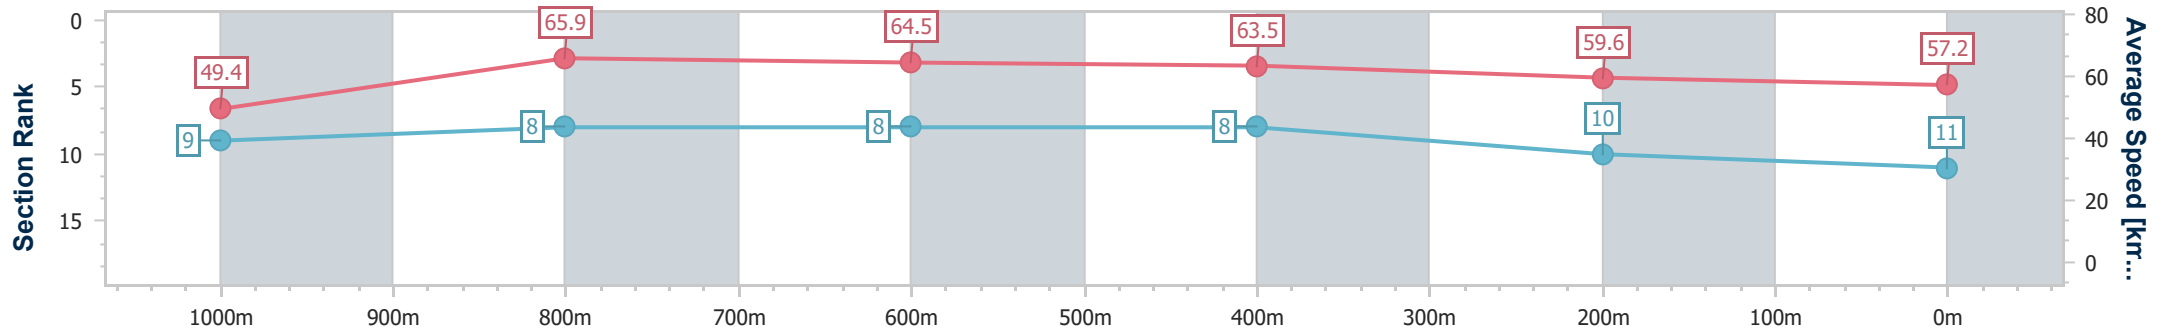

### Ipswich QLD Professional

Race 4: BARRIER REEF POOLS Maiden Handicap - 1200m

24 October 2024 - 15:40

Track Rating: Good 3, Weather: Overcast, Rail Position: +6m Entire

Section	Overall	1000m	800m	600m	400m	200m
Section Times	1:12.41 [11] (0:14.60)	0:57.81 [9] (0:10.88)	0:46.93 [8] (0:11.08)	0:35.85 [8] (0:11.21)	0:24.64 [8] (0:12.04)	0:12.60 [10]
Average Speed [km/h]	49.4	65.9	64.5	63.5	59.6	57.2
Top Speed [km/h]	67.0	67.1	64.9	64.4	61.2	59.1
Avg. Dist. to Rail [m]	2.7	0.7	1.7	2.3	1.1	0.8
Avg. Stride Freq. [Hz]	2.4	2.4	2.4	2.4	2.3	2.3
Avg. Stride Length [m]	6.5	7.5	7.4	7.3	7.0	6.9