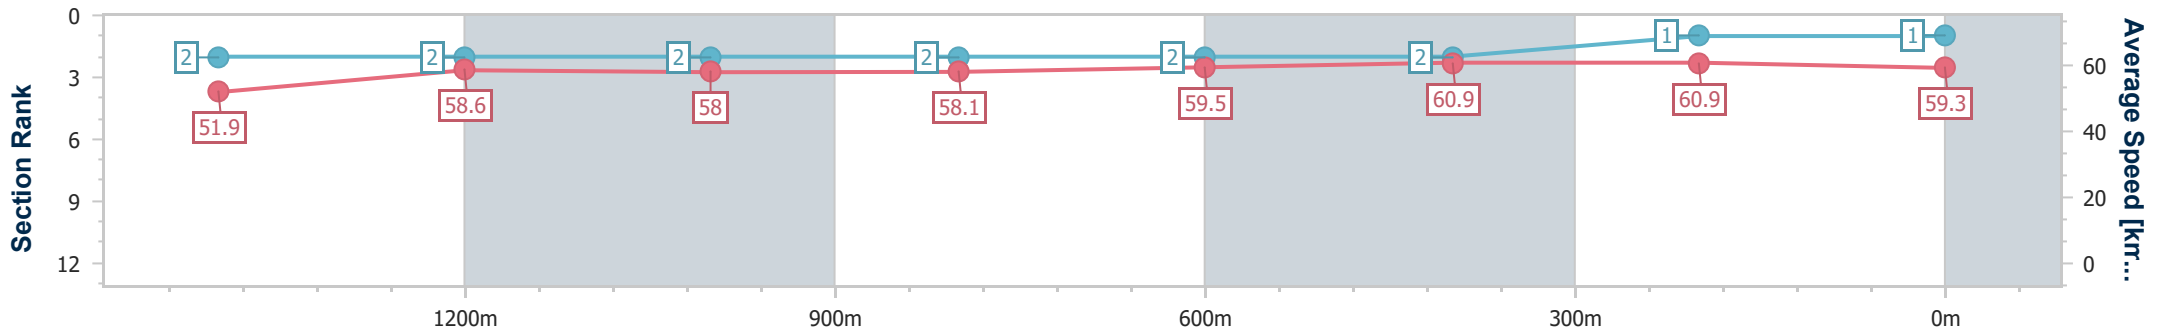

Horse/Jockey Name	Rhodes
Final Rank	1
Fastest Section Time (Section)	0:11.77 (400m)
Top Speed [km/h] (Section)	62.1 (400m)
Race State	Finished

Ipswich QLD Professional
Race 5: GORDON'S GIN BM62 Handicap - 1690m

24 October 2024 - 16:15

Track Rating: Good 3, Weather: Overcast, Rail Position: +6m Entire

Section	Overall	1400m	1200m	1000m	800m	600m	400m	200m
Section Times	1:44.77 [1] (0:20.10)	1:24.67 [2] (0:12.24)	1:12.43 [2] (0:12.37)	1:00.06 [2] (0:12.36)	0:47.70 [2] (0:12.03)	0:35.67 [2] (0:11.80)	0:23.87 [2] (0:11.77)	0:12.10 [1] (0:12.10)
Average Speed [km/h]	51.9	58.6	58.0	58.1	59.5	60.9	60.9	59.3
Top Speed [km/h]	60.5	59.5	58.3	59.1	60.5	61.9	62.1	61.4
Avg. Dist. to Rail [m]	3.0	1.2	1.3	1.0	0.9	1.0	0.8	1.6
Avg. Stride Freq. [Hz]	2.3	2.2	2.2	2.2	2.2	2.2	2.2	2.2
Avg. Stride Length [m]	6.6	7.4	7.4	7.5	7.6	7.6	7.5	7.5

- [ ] Ranking at each section and finish
- -.-.- No data available at this section
- NA No data available