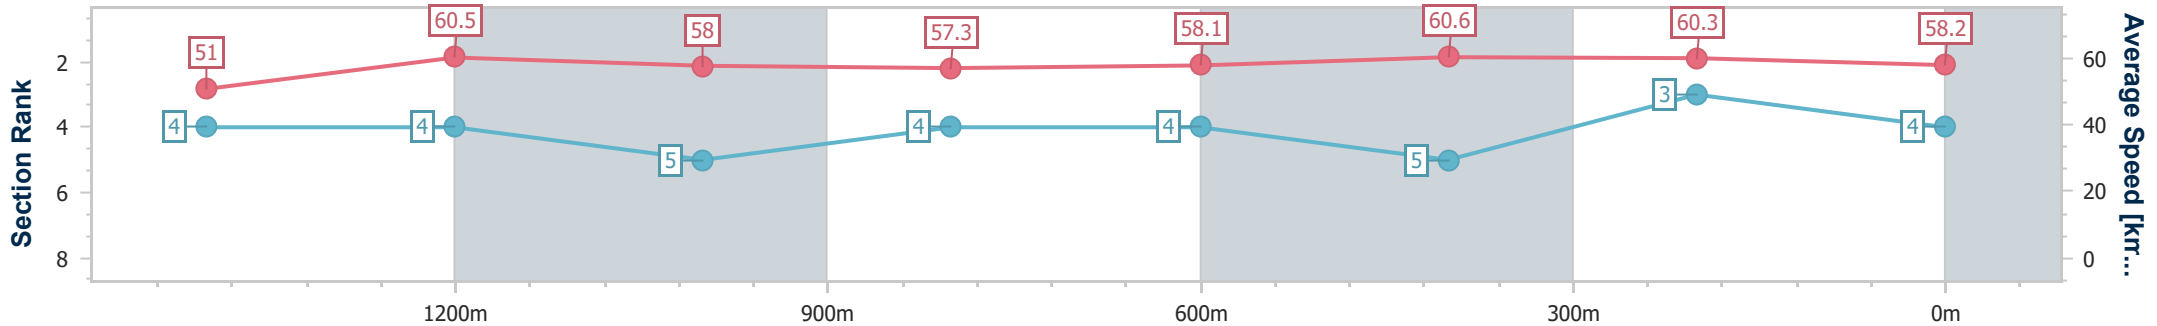

Horse/Jockey Name	Top Rooster
Final Rank	4
Fastest Section Time (Section)	0:11.89 (600m)
Top Speed [km/h] (Section)	62.8 (1400m)
Race State	Finished

Ipswich QLD Professional
Race 2: SCHWEPPES QTIS Three-Years-Old Maiden Plate - 1690m

24 October 2024 - 14:25

Track Rating: Good 4, Weather: Fine, Rail Position: +6m Entire

Section	Overall	1400m	1200m	1000m	800m	600m	400m	200m
Section Times	1:46.03 [4] (0:20.51)	1:25.52 [4] (0:11.92)	1:13.60 [4] (0:12.43)	1:01.17 [5] (0:12.56)	0:48.61 [4] (0:12.40)	0:36.21 [4] (0:11.89)	0:24.32 [5] (0:11.93)	0:12.39 [3] (0:12.39)
Average Speed [km/h]	51.0	60.5	58.0	57.3	58.1	60.6	60.3	58.2
Top Speed [km/h]	62.4	62.8	58.9	58.4	59.6	61.4	60.8	59.9
Avg. Dist. to Rail [m]	3.2	0.7	0.3	0.2	0.2	0.4	0.6	0.9
Avg. Stride Freq. [Hz]	2.3	2.3	2.3	2.2	2.2	2.3	2.3	2.3
Avg. Stride Length [m]	6.5	7.3	7.2	7.2	7.2	7.3	7.3	7.1

- [ ] Ranking at each section and finish
- -.-.- No data available at this section
- NA No data available