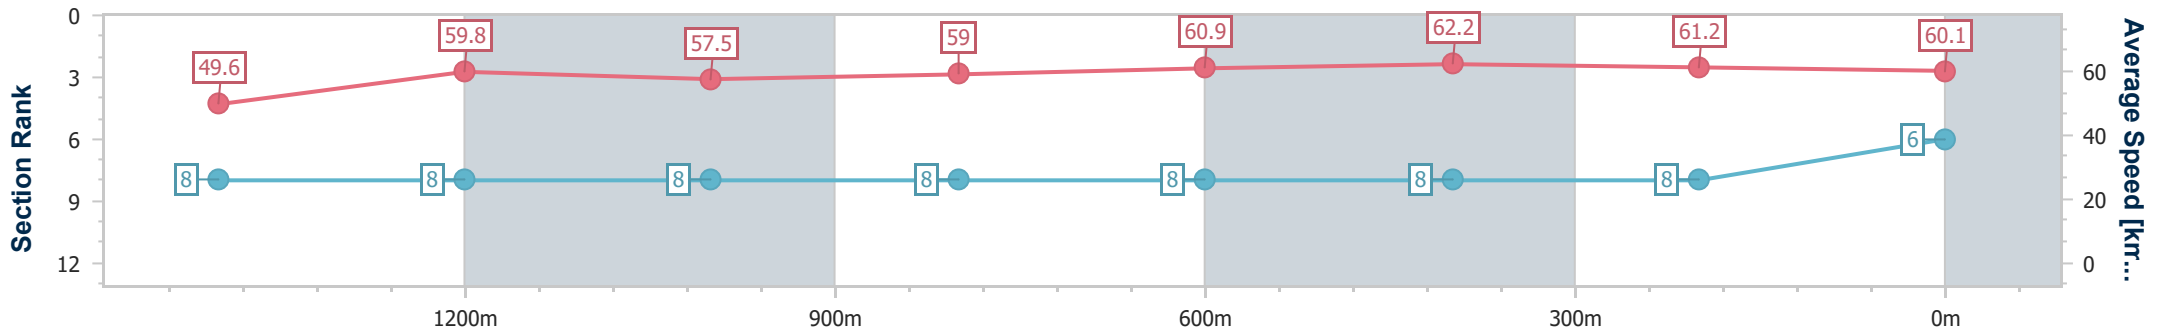

Horse/Jockey Name	Nippa's Nightcap
Final Rank	6
Fastest Section Time (Section)	0:11.70 (600m)
Top Speed [km/h] (Section)	63.7 (800m)
Race State	Finished

Ipswich QLD Professional
Race 5: GORDON'S GIN BM62 Handicap - 1690m

24 October 2024 - 16:15

Track Rating: Good 3, Weather: Overcast, Rail Position: +6m Entire

Section	Overall	1400m	1200m	1000m	800m	600m	400m	200m
Section Times	1:45.33 [6] (0:21.11)	1:24.22 [8] (0:12.05)	1:12.17 [8] (0:12.49)	0:59.68 [8] (0:12.23)	0:47.45 [8] (0:11.82)	0:35.63 [8] (0:11.70)	0:23.93 [8] (0:11.93)	0:12.00 [8] (0:12.00)
Average Speed [km/h]	49.6	59.8	57.5	59.0	60.9	62.2	61.2	60.1
Top Speed [km/h]	59.7	60.9	58.4	59.5	63.7	63.6	61.9	61.6
Avg. Dist. to Rail [m]	2.8	0.2	0.3	0.1	0.8	2.6	4.0	3.7
Avg. Stride Freq. [Hz]	2.3	2.3	2.2	2.2	2.3	2.4	2.4	2.3
Avg. Stride Length [m]	6.4	7.2	7.1	7.3	7.3	7.4	7.2	7.1

- [ ] Ranking at each section and finish
- -.-.- No data available at this section
- NA No data available