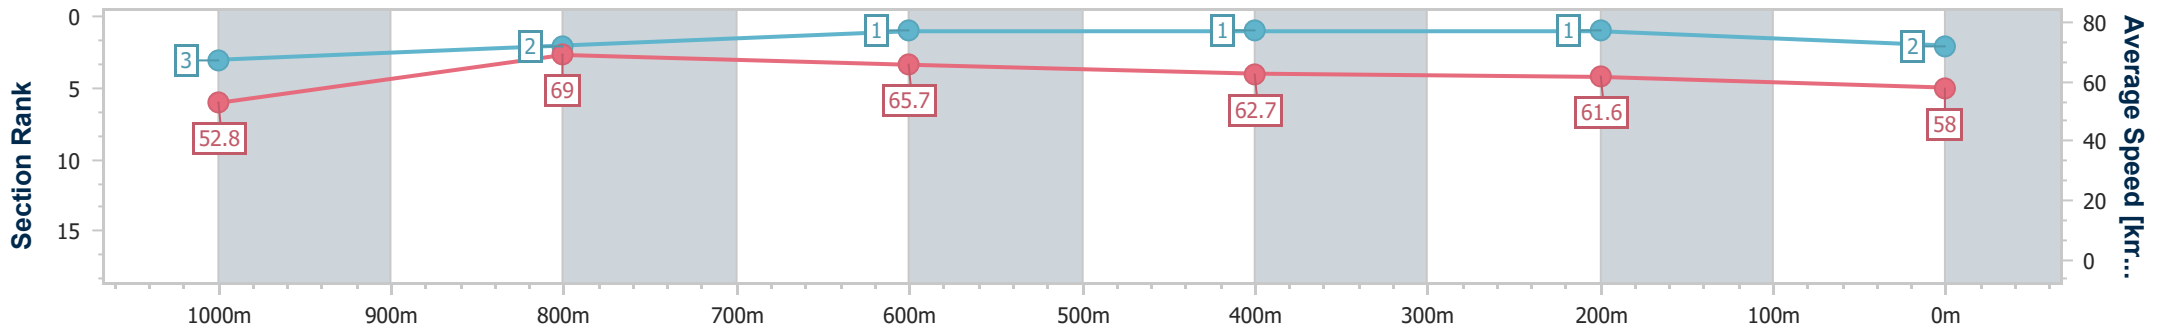

### Ipswich QLD Professional

Race 7: RAY WHITE IPSWICH BM62 Handicap - 1200m

24 October 2024 - 17:30

Track Rating: Good 3, Weather: Overcast, Rail Position: +6m Entire

Section	Overall	1000m	800m	600m	400m	200m
Section Times	1:10.34 [2] (0:13.67)	0:56.67 [3] (0:10.39)	0:46.28 [2] (0:10.86)	0:35.42 [1] (0:11.38)	0:24.04 [1] (0:11.63)	0:12.41 [1] (0:12.41)
Average Speed [km/h]	52.8	69.0	65.7	62.7	61.6	58.0
Top Speed [km/h]	68.3	70.0	68.2	63.8	62.8	60.2
Avg. Dist. to Rail [m]	2.6	1.5	1.9	1.3	1.8	1.7
Avg. Stride Freq. [Hz]	2.4	2.5	2.4	2.3	2.3	2.2
Avg. Stride Length [m]	6.7	7.7	7.7	7.5	7.3	7.1