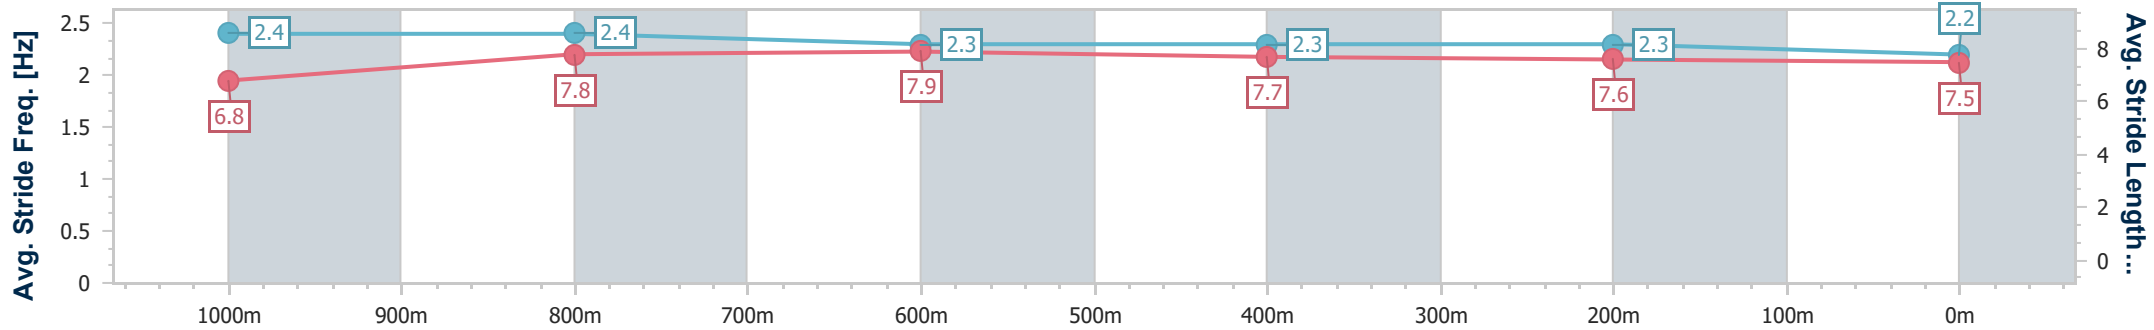

### Ipswich QLD Professional

Race 7: RAY WHITE IPSWICH BM62 Handicap - 1200m

24 October 2024 - 17:30

Track Rating: Good 3, Weather: Overcast, Rail Position: +6m Entire

Section	Overall	1000m	800m	600m	400m	200m
Section Times	1:10.74 [6] (0:13.74)	0:57.00 [6] (0:10.70)	0:46.30 [6] (0:11.04)	0:35.26 [6] (0:11.49)	0:23.77 [5] (0:11.60)	0:12.17 [5] (0:12.17)
Average Speed [km/h]	52.4	67.3	65.1	62.3	61.7	59.1
Top Speed [km/h]	67.1	68.8	65.8	64.6	62.3	61.6
Avg. Dist. to Rail [m]	4.4	1.0	0.9	1.4	1.7	1.9
Avg. Stride Freq. [Hz]	2.4	2.4	2.3	2.3	2.3	2.2
Avg. Stride Length [m]	6.8	7.8	7.9	7.7	7.6	7.5