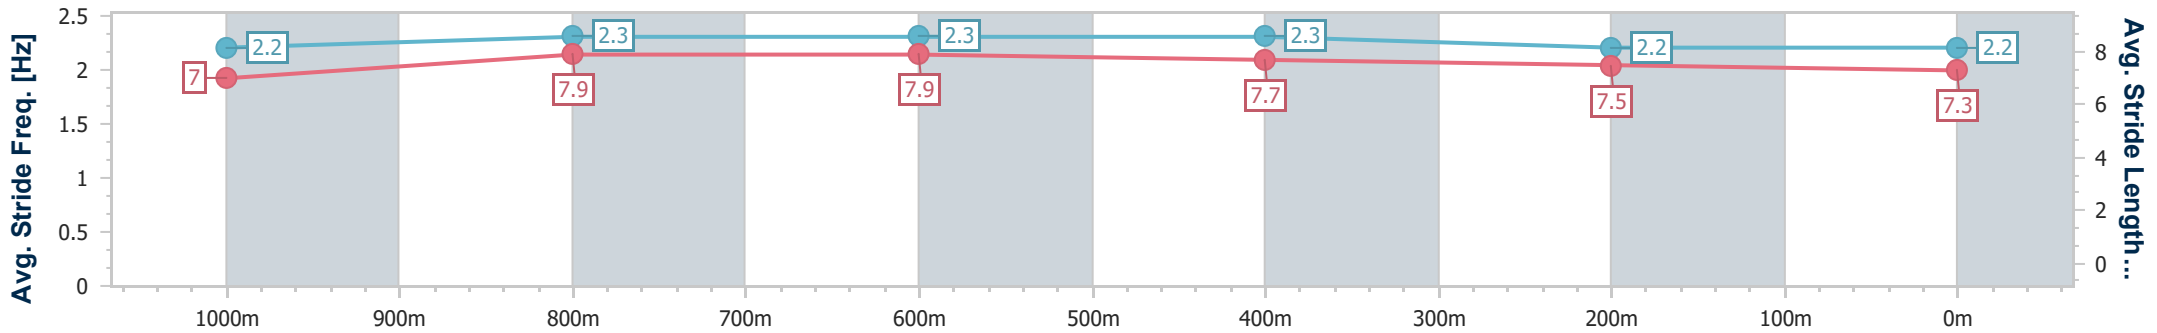

Ipswich QLD Professional

Race 4: BARRIER REEF POOLS Maiden Handicap - 1200m

24 October 2024 - 15:40

Track Rating: Good 3, Weather: Overcast, Rail Position: +6m Entire

Section	Overall	1000m	800m	600m	400m	200m
Section Times	1:12.21 [10] (0:14.51)	0:57.70 [7] (0:11.19)	0:46.51 [9] (0:11.11)	0:35.40 [9] (0:11.23)	0:24.17 [10] (0:11.78)	0:12.39 [11] (0:12.39)
Average Speed [km/h]	49.8	64.4	64.7	63.7	61.2	57.9
Top Speed [km/h]	65.4	65.4	65.3	64.7	62.9	60.4
Avg. Dist. to Rail [m]	6.7	1.4	0.5	1.1	1.0	3.4
Avg. Stride Freq. [Hz]	2.2	2.3	2.3	2.3	2.2	2.2
Avg. Stride Length [m]	7.0	7.9	7.9	7.7	7.5	7.3