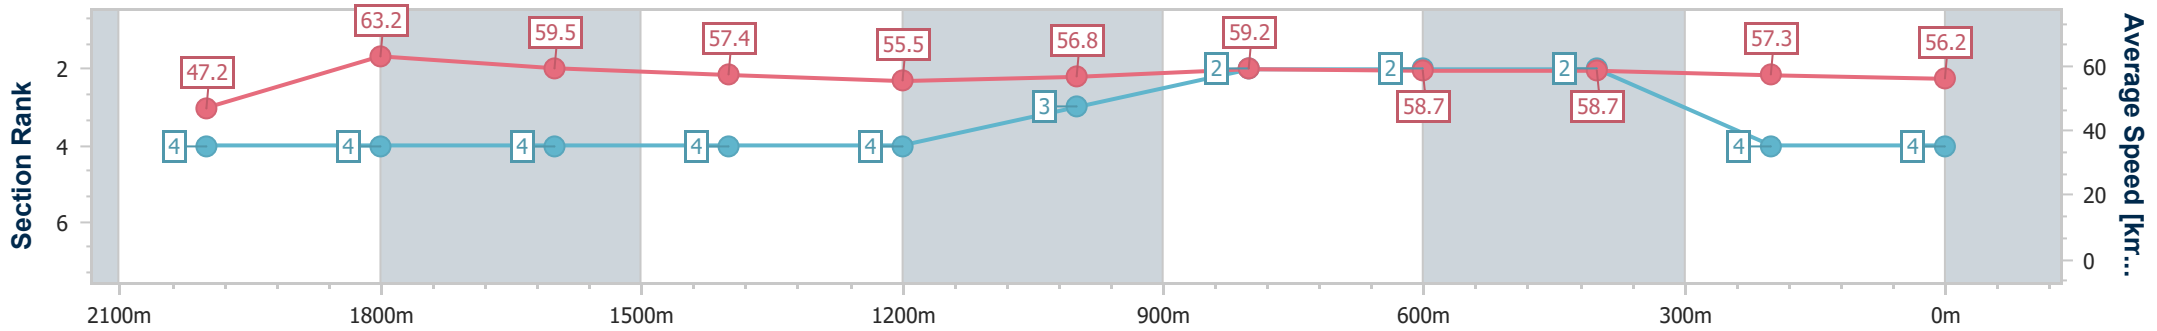

### Ipswich QLD Professional

Race 1: TAB Maiden Plate - 2180m

24 October 2024 - 13:45

Track Rating: Good 4, Weather: Fine, Rail Position: +6m Entire

Section	Overall	2000m	1800m	1600m	1400m	1200m	1000m	800m	600m	400m	200m
Section Times	2:17.38 [4] (0:13.78)	2:03.60 [4] (0:11.37)	1:52.23 [4] (0:12.01)	1:40.22 [4] (0:12.58)	1:27.64 [4] (0:12.99)	1:14.65 [4] (0:12.67)	1:01.98 [3] (0:12.19)	0:49.79 [2] (0:12.23)	0:37.56 [2] (0:12.27)	0:25.29 [2] (0:12.51)	0:12.78 [4] (0:12.78)
Average Speed [km/h]	47.2	63.2	59.5	57.4	55.5	56.8	59.2	58.7	58.7	57.3	56.2
Top Speed [km/h]	63.2	64.2	62.8	58.4	56.3	57.8	59.7	59.8	59.9	58.0	57.4
Avg. Dist. to Rail [m]	1.1	2.1	0.8	0.2	0.3	0.2	1.0	0.5	0.8	0.5	0.8
Avg. Stride Freq. [Hz]	2.2	2.2	2.1	2.1	2.0	2.1	2.2	2.2	2.2	2.2	2.1
Avg. Stride Length [m]	6.7	8.2	7.9	7.8	7.7	7.7	7.6	7.4	7.4	7.2	7.3