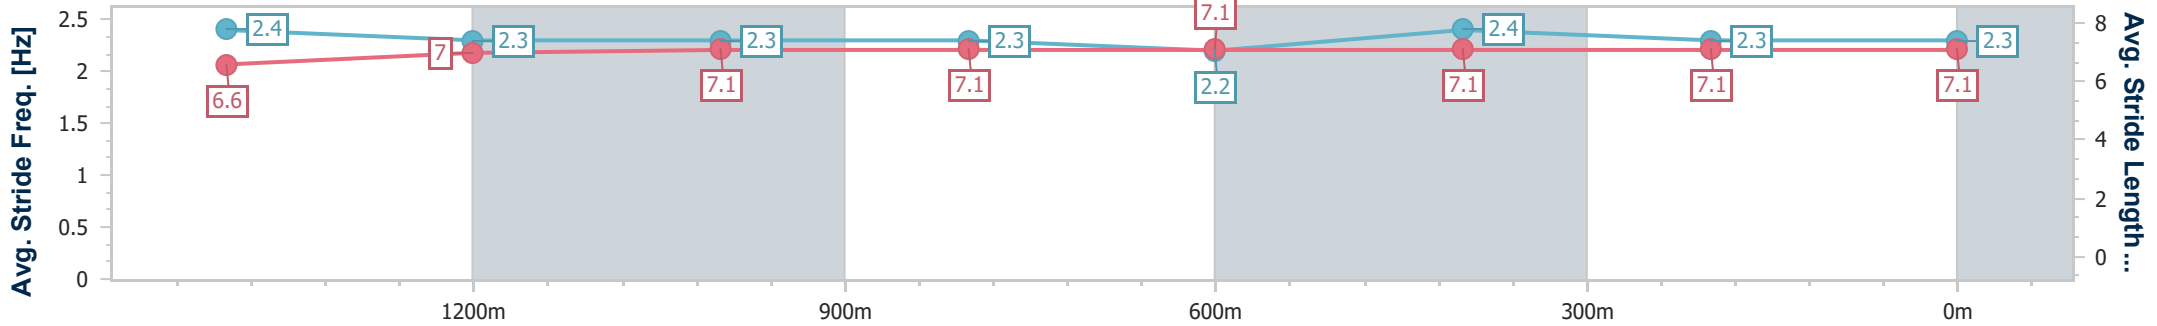

24 October 2024 - 14:25

Track Rating: Good 4, Weather: Fine, Rail Position: +6m Entire

Section	Overall	1400m	1200m	1000m	800m	600m	400m	200m
Section Times	1:45.60 [1] (0:19.96)	1:25.64 [1] (0:12.02)	1:13.62 [1] (0:12.36)	1:01.26 [1] (0:12.59)	0:48.67 [1] (0:12.48)	0:36.19 [1] (0:11.74)	0:24.45 [1] (0:11.98)	0:12.47 [1] (0:12.47)
Average Speed [km/h]	52.3	59.8	58.0	57.1	57.3	60.9	59.8	57.7
Top Speed [km/h]	62.6	62.2	58.8	57.5	59.9	61.3	61.1	58.8
Avg. Dist. to Rail [m]	1.0	0.7	0.6	0.5	1.2	1.5	2.0	2.0
Avg. Stride Freq. [Hz]	2.4	2.3	2.3	2.3	2.2	2.4	2.3	2.3
Avg. Stride Length [m]	6.6	7.0	7.1	7.1	7.1	7.1	7.1	7.1