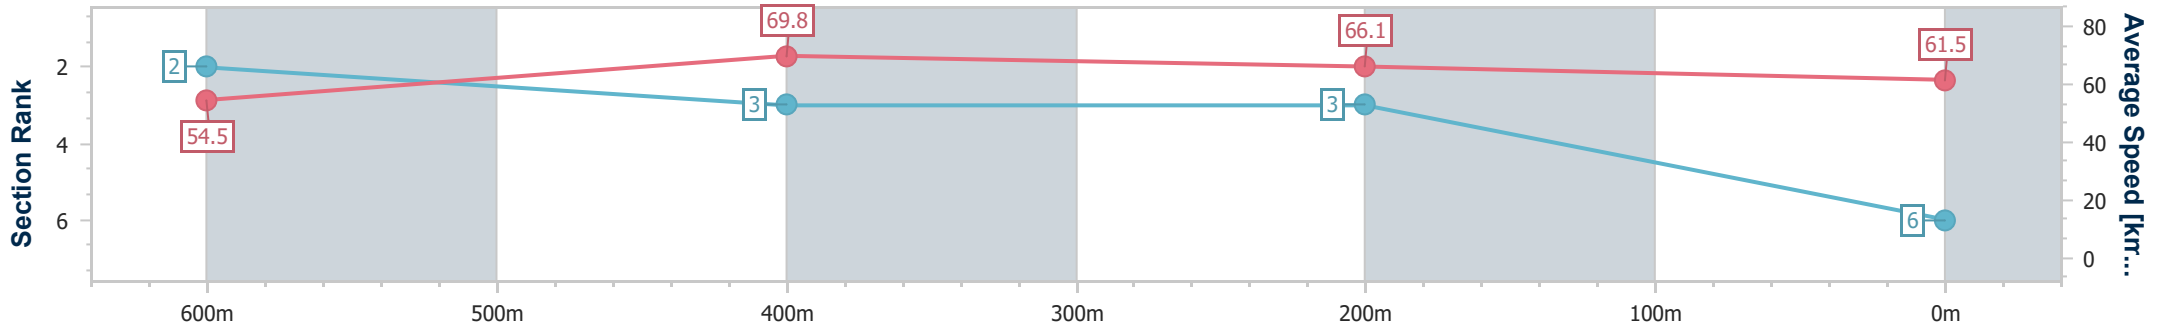

### Ipswich QLD Professional

Race 3: GREAT NORTHERN Class 1 Handicap - 800m

24 October 2024 - 15:05

Track Rating: Good 4, Weather: Fine, Rail Position: +6m Entire

Section	Overall	600m	400m	200m
Section Times	0:46.12 [6] (0:13.23)	0:32.89 [2] (0:10.28)	0:22.61 [3] (0:10.85)	0:11.76 [3] (0:11.76)
Average Speed [km/h]	54.5	69.8	66.1	61.5
Top Speed [km/h]	70.7	71.6	68.1	64.4
Avg. Dist. to Rail [m]	2.0	0.7	1.0	1.1
Avg. Stride Freq. [Hz]	2.7	2.7	2.6	2.4
Avg. Stride Length [m]	6.9	7.2	7.1	6.9