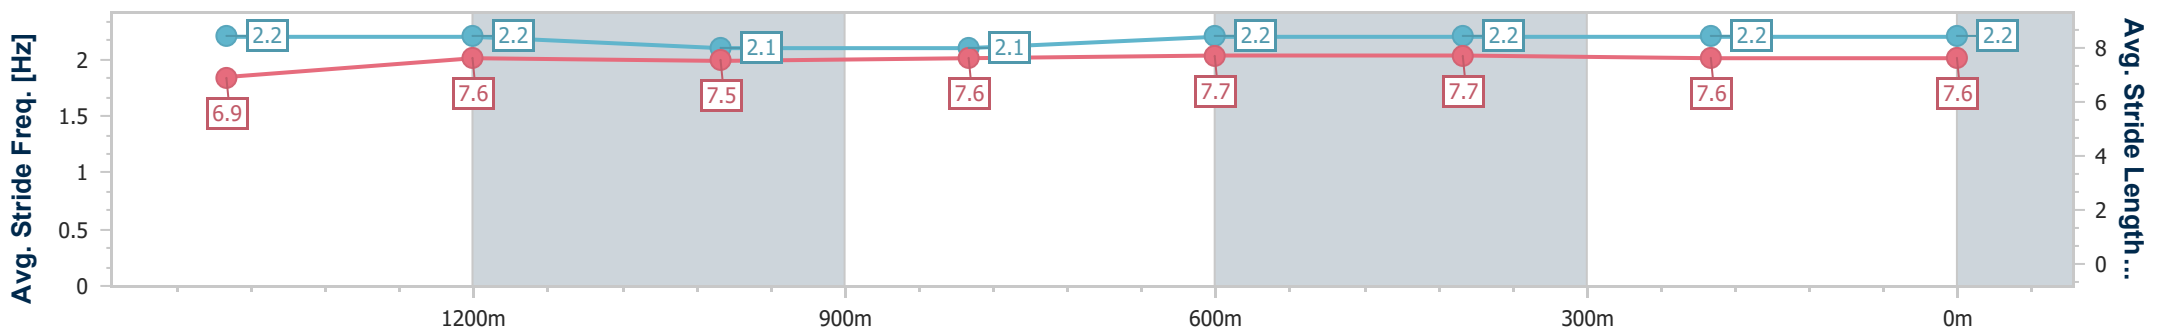

Horse/Jockey Name	Eastown
Final Rank	3
Fastest Section Time (Section)	0:11.74 (600m)
Top Speed [km/h] (Section)	62.0 (600m)
Race State	Finished

Ipswich QLD Professional
Race 5: GORDON'S GIN BM62 Handicap - 1690m

24 October 2024 - 16:15

Track Rating: Good 3, Weather: Overcast, Rail Position: +6m Entire

Section	Overall	1400m	1200m	1000m	800m	600m	400m	200m				
Section Times	1:44.99 [3] (0:20.33)	1:24.66 [4] (0:12.21)	1:12.45 [4] (0:12.45)	1:00.00 [4] (0:12.35)	0:47.65 [4] (0:11.92)	0:35.73 [3] (0:11.74)	0:23.99 [3] (0:11.82)	0:12.17 [2] (0:12.17)				
Average Speed [km/h]	51.4	58.9	57.7	58.5	60.3	61.5	61.1	59.3				
Top Speed [km/h]	59.9	60.1	58.7	59.7	61.4	62.0	61.9	61.6				
Avg. Dist. to Rail [m]	3.3	0.4	0.2	0.4	0.1	0.6	1.3	1.2				
Avg. Stride Freq. [Hz]	2.2	2.2	2.1	2.1	2.2	2.2	2.2	2.2				
Avg. Stride Length [m]	6.9	7.6	7.5	7.6	7.7	7.7	7.6	7.6				

- [ ] Ranking at each section and finish
- -.-.- No data available at this section
- NA No data available