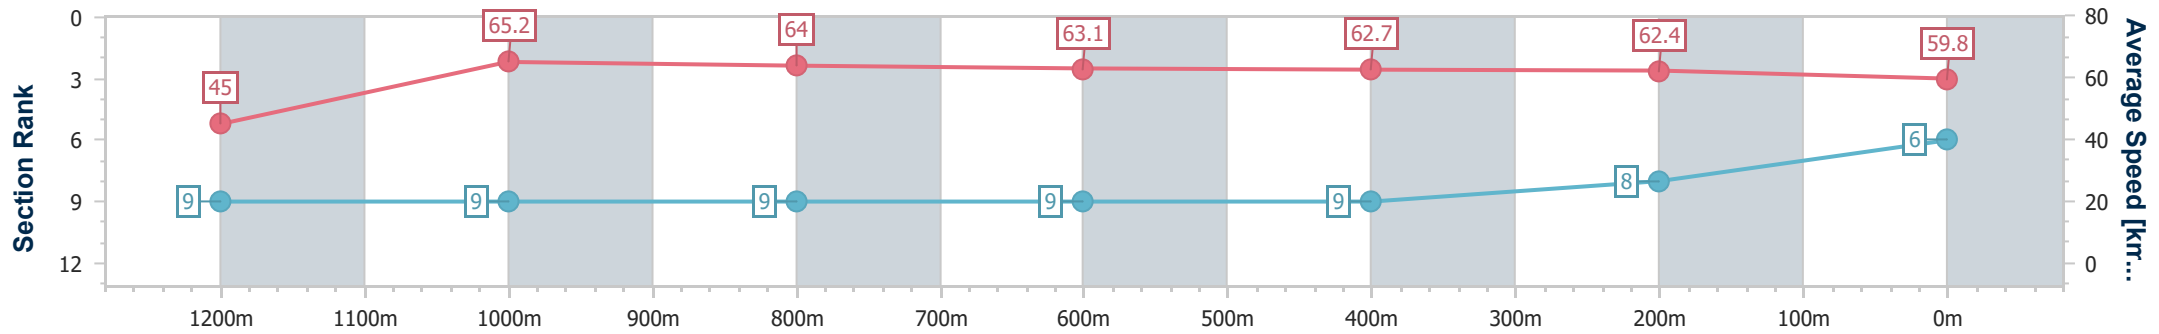

### Ipswich QLD Professional

Race 6: IMPERIAL RACING Class 4 Handicap - 1350m

24 October 2024 - 16:55

Track Rating: Good 3, Weather: Overcast, Rail Position: +6m Entire

Section	Overall	1200m	1000m	800m	600m	400m	200m
Section Times	1:20.66 [6] (0:11.99)	1:08.67 [9] (0:11.05)	0:57.62 [9] (0:11.25)	0:46.37 [9] (0:11.33)	0:35.04 [9] (0:11.42)	0:23.62 [9] (0:11.62)	0:12.00 [8]
Average Speed [km/h]	45.0	65.2	64.0	63.1	62.7	62.4	59.8
Top Speed [km/h]	65.1	66.0	64.8	64.8	64.4	62.9	61.8
Avg. Dist. to Rail [m]	4.3	0.5	0.5	1.5	1.0	1.5	3.4
Avg. Stride Freq. [Hz]	2.3	2.5	2.4	2.4	2.4	2.4	2.4
Avg. Stride Length [m]	6.2	7.2	7.3	7.3	7.3	7.1	7.0