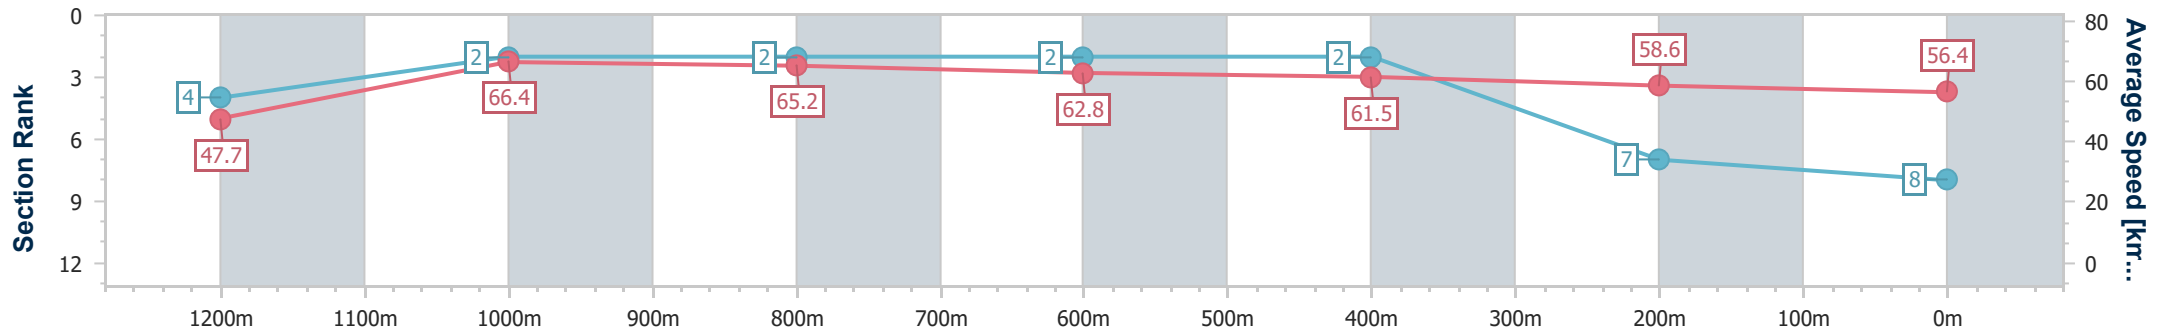

### Ipswich QLD Professional

Race 6: IMPERIAL RACING Class 4 Handicap - 1350m

24 October 2024 - 16:55

Track Rating: Good 3, Weather: Overcast, Rail Position: +6m Entire

Section	Overall	1200m	1000m	800m	600m	400m	200m
Section Times	1:21.24 [8] (0:11.34)	1:09.90 [4] (0:10.84)	0:59.06 [2] (0:11.08)	0:47.98 [2] (0:11.41)	0:36.57 [2] (0:11.67)	0:24.90 [2] (0:12.17)	0:12.73 [7] (0:12.73)
Average Speed [km/h]	47.7	66.4	65.2	62.8	61.5	58.6	56.4
Top Speed [km/h]	65.0	67.3	66.9	63.6	62.8	60.6	58.0
Avg. Dist. to Rail [m]	3.9	2.8	0.9	0.5	1.4	1.2	0.6
Avg. Stride Freq. [Hz]	2.2	2.3	2.3	2.2	2.2	2.2	2.1
Avg. Stride Length [m]	6.8	8.1	7.9	7.8	7.6	7.3	7.3