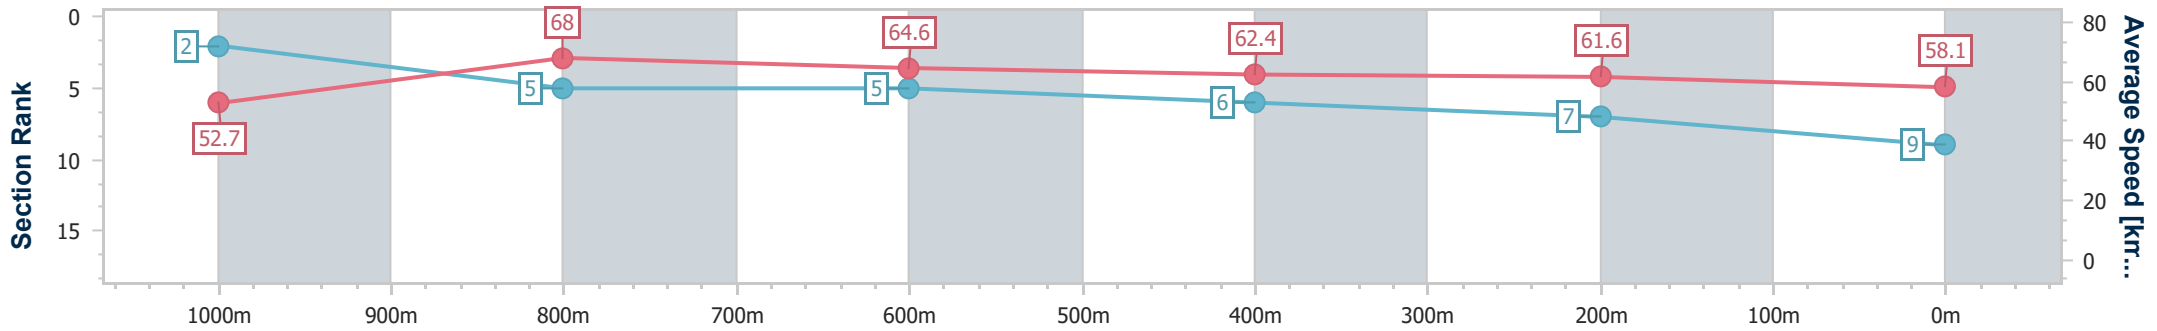

### Ipswich QLD Professional

Race 7: RAY WHITE IPSWICH BM62 Handicap - 1200m

24 October 2024 - 17:30

Track Rating: Good 3, Weather: Overcast, Rail Position: +6m Entire

Section	Overall	1000m	800m	600m	400m	200m
Section Times	1:11.13 [9] (0:13.66)	0:57.47 [2] (0:10.66)	0:46.81 [5] (0:11.16)	0:35.65 [5] (0:11.51)	0:24.14 [6] (0:11.76)	0:12.38 [7] (0:12.38)
Average Speed [km/h]	52.7	68.0	64.6	62.4	61.6	58.1
Top Speed [km/h]	68.9	69.3	66.3	64.0	62.1	61.3
Avg. Dist. to Rail [m]	5.9	2.0	0.7	0.3	1.4	4.8
Avg. Stride Freq. [Hz]	2.3	2.4	2.3	2.3	2.3	2.3
Avg. Stride Length [m]	7.0	7.9	7.7	7.6	7.3	7.1