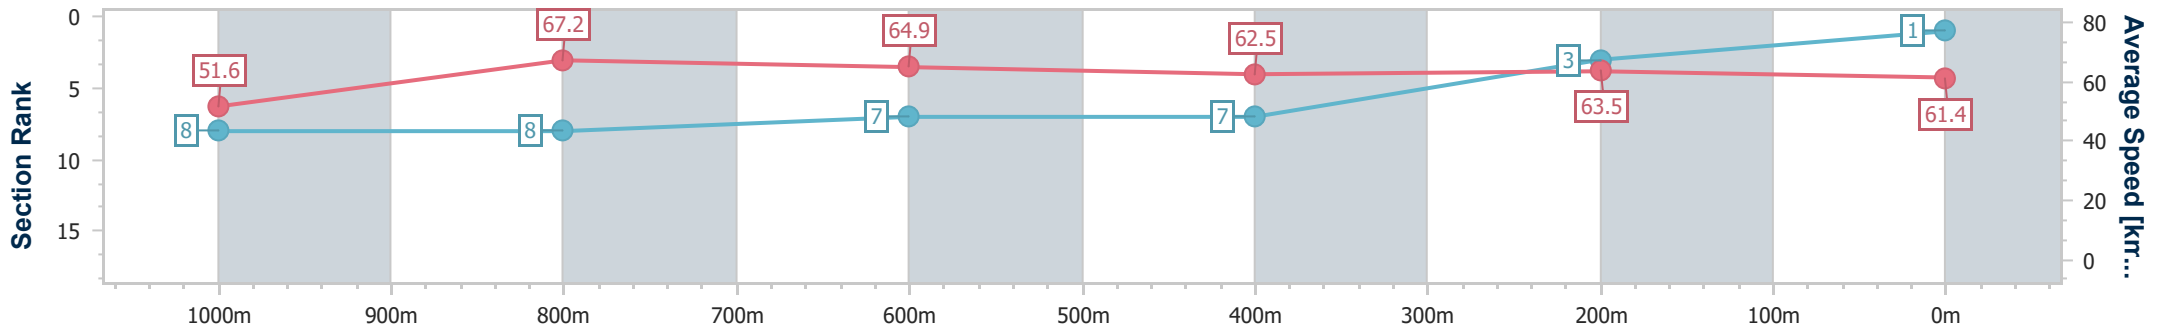

Horse/Jockey Name	Zelgaria
Final Rank	1
Fastest Section Time (Section)	0:10.68 (1000m)
Top Speed [km/h] (Section)	69.2 (1000m)
Race State	Finished

Ipswich QLD Professional

Race 7: RAY WHITE IPSWICH BM62 Handicap - 1200m

24 October 2024 - 17:30

Track Rating: Good 3, Weather: Overcast, Rail Position: +6m Entire

Section	Overall	1000m	800m	600m	400m	200m
Section Times	1:10.17 [1] (0:13.98)	0:56.19 [8] (0:10.68)	0:45.51 [8] (0:11.05)	0:34.46 [7] (0:11.47)	0:22.99 [7] (0:11.27)	0:11.72 [3] (0:11.72)
Average Speed [km/h]	51.6	67.2	64.9	62.5	63.5	61.4
Top Speed [km/h]	68.7	69.2	65.4	64.3	64.4	63.6
Avg. Dist. to Rail [m]	6.9	0.7	1.3	1.6	0.7	0.6
Avg. Stride Freq. [Hz]	2.4	2.4	2.3	2.3	2.4	2.3
Avg. Stride Length [m]	6.7	7.8	7.8	7.5	7.5	7.5

- [ ] Ranking at each section and finish
- -.-.- No data available at this section
- NA No data available