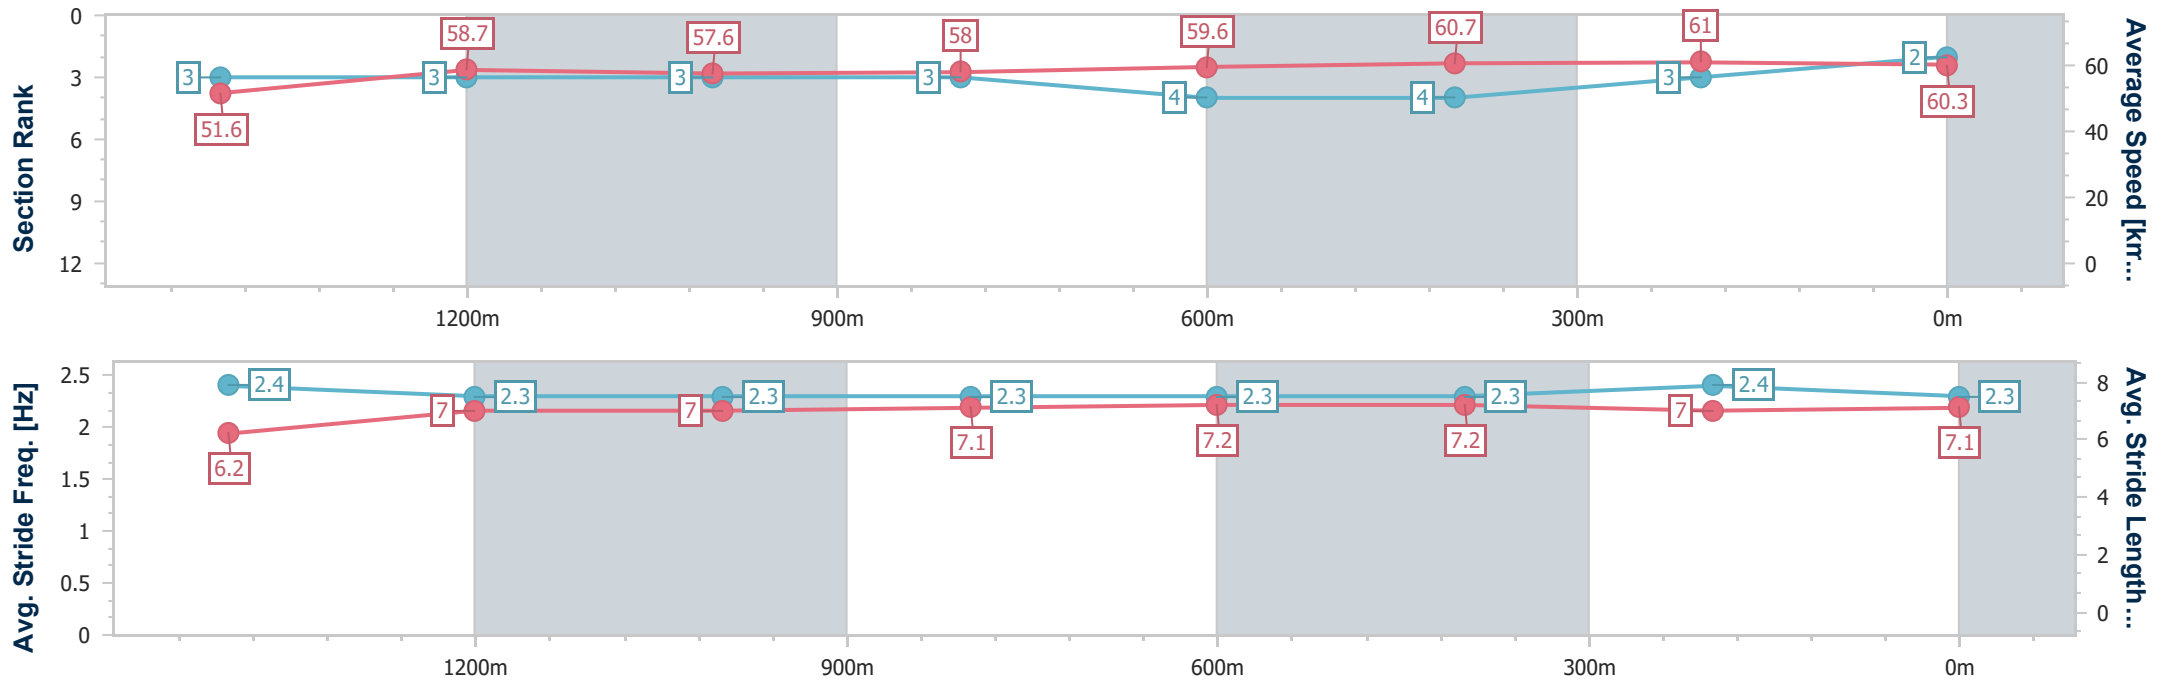

Horse/Jockey Name	Miss Shu
Final Rank	2
Fastest Section Time (Section)	0:11.78 (400m)
Top Speed [km/h] (Section)	62.2 (400m)
Race State	Finished

Ipswich QLD Professional
Race 5: GORDON'S GIN BM62 Handicap - 1690m

24 October 2024 - 16:15

Track Rating: Good 3, Weather: Overcast, Rail Position: +6m Entire

Section	Overall	1400m	1200m	1000m	800m	600m	400m	200m
Section Times	1:44.80 [2] (0:20.16)	1:24.64 [3] (0:12.24)	1:12.40 [3] (0:12.48)	0:59.92 [3] (0:12.37)	0:47.55 [3] (0:12.04)	0:35.51 [4] (0:11.79)	0:23.72 [4] (0:11.78)	0:11.94 [3] (0:11.94)
Average Speed [km/h]	51.6	58.7	57.6	58.0	59.6	60.7	61.0	60.3
Top Speed [km/h]	61.6	59.4	58.0	58.7	60.5	61.2	62.2	61.2
Avg. Dist. to Rail [m]	1.7	1.0	0.7	0.8	1.2	1.4	0.4	0.7
Avg. Stride Freq. [Hz]	2.4	2.3	2.3	2.3	2.3	2.3	2.4	2.3
Avg. Stride Length [m]	6.2	7.0	7.0	7.1	7.2	7.2	7.0	7.1

- [ ] Ranking at each section and finish
- -.-.- No data available at this section
- NA No data available