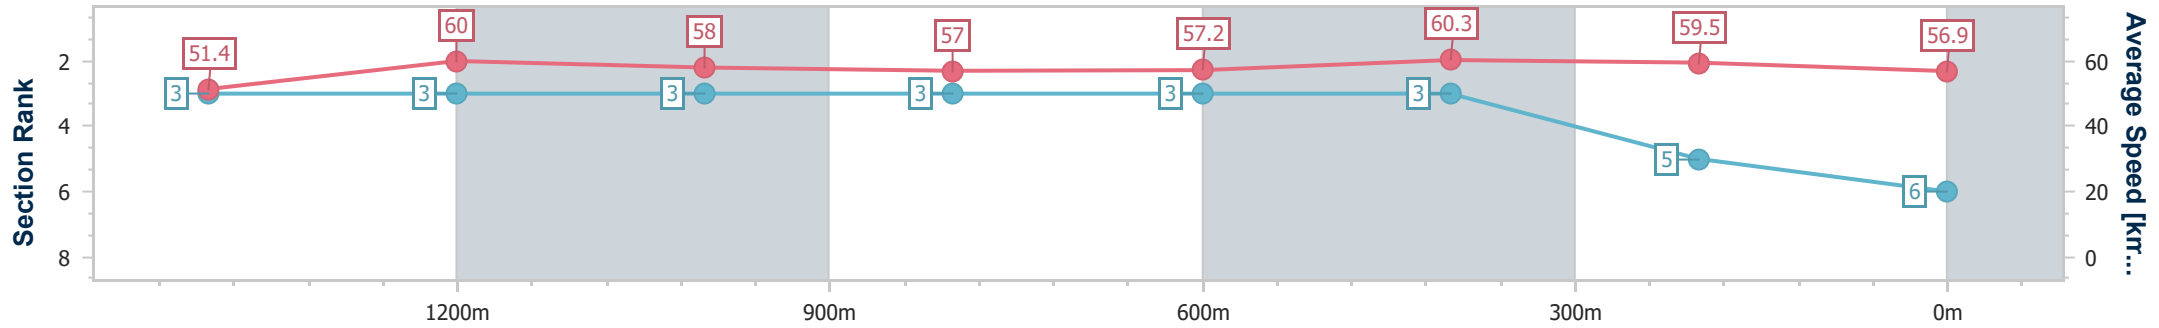

Horse/Jockey Name	As Expected
Final Rank	6
Fastest Section Time (Section)	0:11.84 (600m)
Top Speed [km/h] (Section)	62.9 (Overall)
Race State	Finished

Ipswich QLD Professional
Race 2: SCHWEPPES QTIS Three-Years-Old Maiden Plate - 1690m

24 October 2024 - 14:25

Track Rating: Good 4, Weather: Fine, Rail Position: +6m Entire

Section	Overall	1400m	1200m	1000m	800m	600m	400m	200m
Section Times	1:46.31 [6] (0:20.34)	1:25.97 [3] (0:11.95)	1:14.02 [3] (0:12.31)	1:01.71 [3] (0:12.59)	0:49.12 [3] (0:12.54)	0:36.58 [3] (0:11.84)	0:24.74 [3] (0:12.11)	0:12.63 [5] (0:12.63)
Average Speed [km/h]	51.4	60.0	58.0	57.0	57.2	60.3	59.5	56.9
Top Speed [km/h]	62.9	62.5	58.7	57.7	59.6	61.2	60.2	58.6
Avg. Dist. to Rail [m]	1.7	1.2	2.0	1.6	1.4	1.0	0.5	1.2
Avg. Stride Freq. [Hz]	2.3	2.2	2.2	2.2	2.2	2.3	2.3	2.2
Avg. Stride Length [m]	6.7	7.4	7.4	7.3	7.4	7.4	7.3	7.1

- [ ] Ranking at each section and finish
- -.-.- No data available at this section
- NA No data available