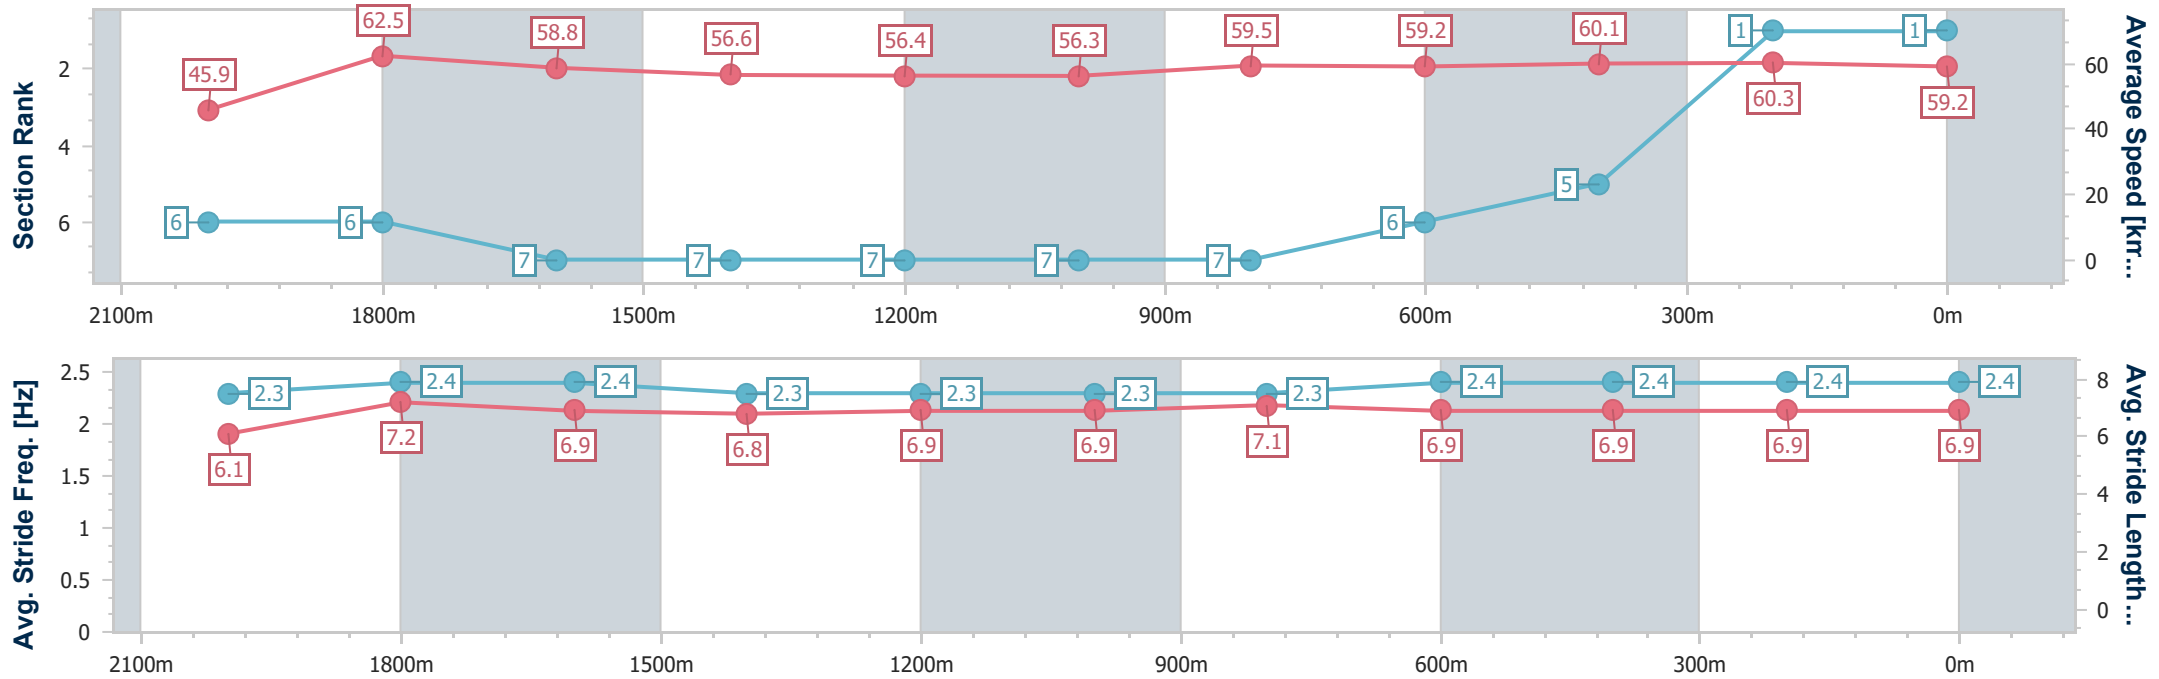

### Ipswich QLD Professional

Race 1: TAB Maiden Plate - 2180m

24 October 2024 - 13:45

Track Rating: Good 4, Weather: Fine, Rail Position: +6m Entire

Section	Overall	2000m	1800m	1600m	1400m	1200m	1000m	800m	600m	400m	200m
Section Times	2:16.53 [1] (0:14.15)	2:02.38 [6] (0:11.56)	1:50.82 [6] (0:12.14)	1:38.68 [7] (0:12.71)	1:25.97 [7] (0:12.73)	1:13.24 [7] (0:12.78)	1:00.46 [7] (0:12.10)	0:48.36 [7] (0:12.16)	0:36.20 [6] (0:12.00)	0:24.20 [5] (0:12.04)	0:12.16 [1] (0:12.16)
Average Speed [km/h]	45.9	62.5	58.8	56.6	56.4	56.3	59.5	59.2	60.1	60.3	59.2
Top Speed [km/h]	62.4	63.4	61.4	57.5	57.4	57.6	60.7	61.0	61.0	61.8	60.7
Avg. Dist. to Rail [m]	3.0	0.8	0.6	0.9	0.7	0.7	0.2	0.2	0.5	2.4	4.9
Avg. Stride Freq. [Hz]	2.3	2.4	2.4	2.3	2.3	2.3	2.3	2.4	2.4	2.4	2.4
Avg. Stride Length [m]	6.1	7.2	6.9	6.8	6.9	6.9	7.1	6.9	6.9	6.9	6.9