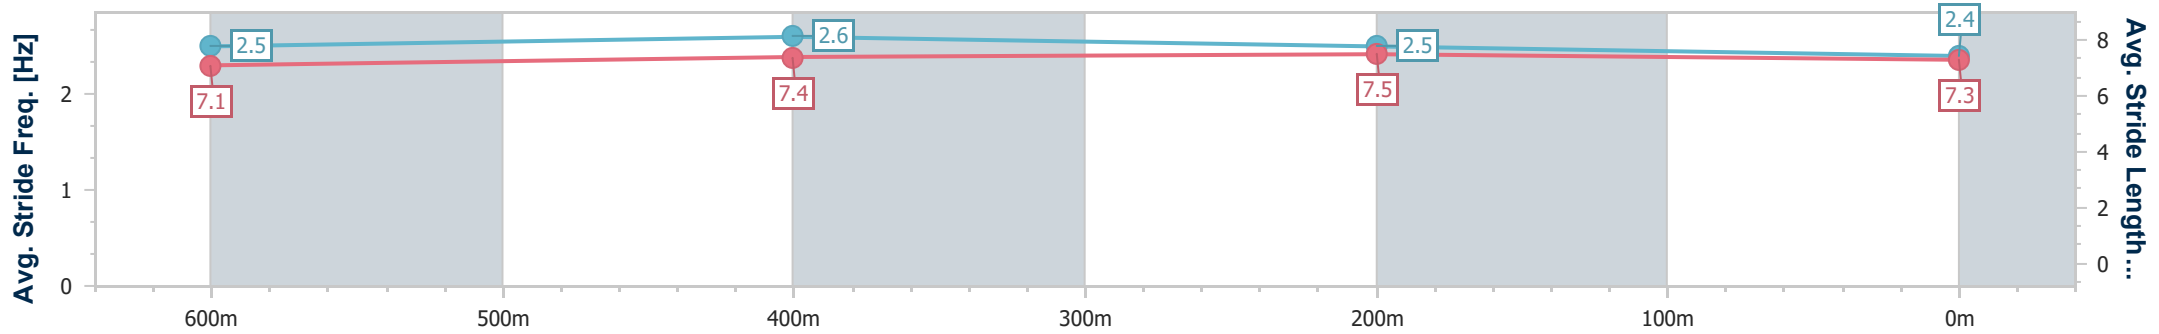

### Ipswich QLD Professional

Race 3: GREAT NORTHERN Class 1 Handicap - 800m

24 October 2024 - 15:05

Track Rating: Good 4, Weather: Fine, Rail Position: +6m Entire

Section	Overall	600m	400m	200m
Section Times	0:45.92 [5] (0:13.60)	0:32.32 [7] (0:10.38)	0:21.94 [7] (0:10.74)	0:11.20 [6] (0:11.20)
Average Speed [km/h]	53.0	69.0	66.9	64.6
Top Speed [km/h]	70.3	70.6	67.9	66.5
Avg. Dist. to Rail [m]	2.8	1.3	1.1	2.7
Avg. Stride Freq. [Hz]	2.5	2.6	2.5	2.4
Avg. Stride Length [m]	7.1	7.4	7.5	7.3