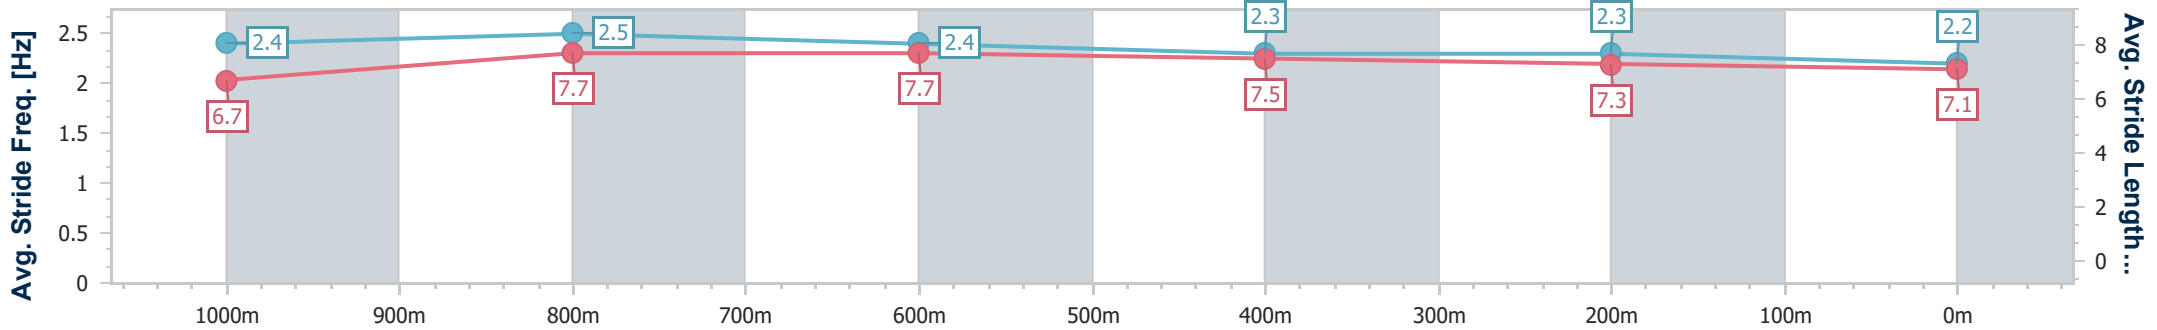

### Ipswich QLD Professional

Race 7: RAY WHITE IPSWICH BM62 Handicap - 1200m

24 October 2024 - 17:30

Track Rating: Good 3, Weather: Overcast, Rail Position: +6m Entire

Section	Overall	1000m	800m	600m	400m	200m
Section Times	1:10.34 [2] (0:13.67)	0:56.67 [3] (0:10.39)	0:46.28 [2] (0:10.86)	0:35.42 [1] (0:11.38)	0:24.04 [1] (0:11.63)	0:12.41 [1] (0:12.41)
Average Speed [km/h]	52.8	69.0	65.7	62.7	61.6	58.0
Top Speed [km/h]	68.3	70.0	68.2	63.8	62.8	60.2
Avg. Dist. to Rail [m]	2.6	1.5	1.9	1.3	1.8	1.7
Avg. Stride Freq. [Hz]	2.4	2.5	2.4	2.3	2.3	2.2
Avg. Stride Length [m]	6.7	7.7	7.7	7.5	7.3	7.1