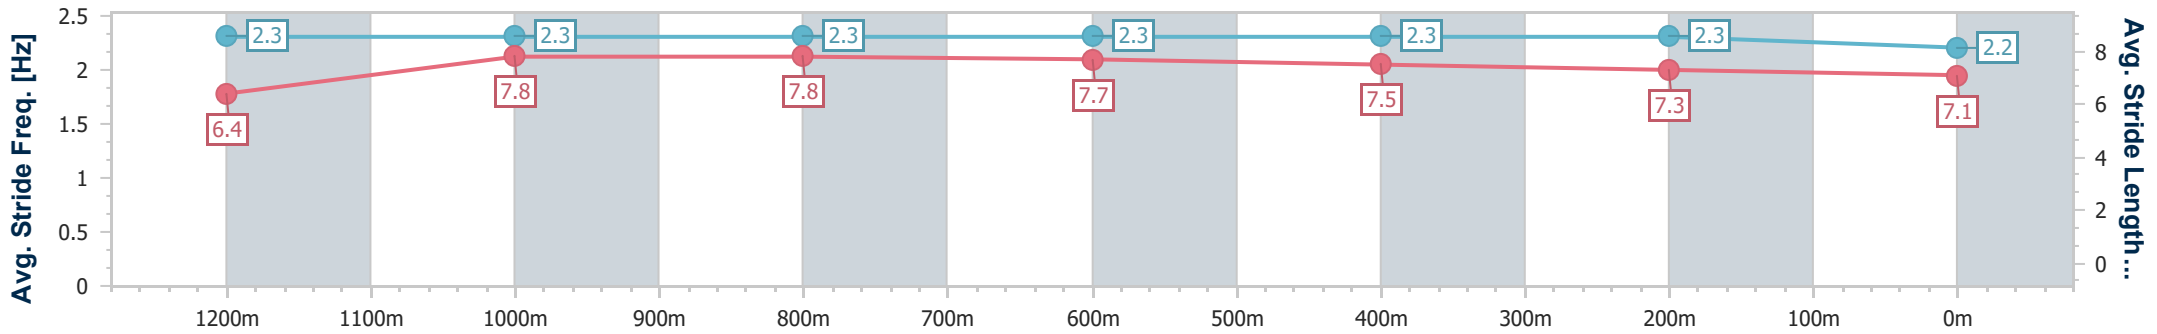

### Ipswich QLD Professional

Race 6: IMPERIAL RACING Class 4 Handicap - 1350m

24 October 2024 - 16:55

Track Rating: Good 3, Weather: Overcast, Rail Position: +6m Entire

Section	Overall	1200m	1000m	800m	600m	400m	200m
Section Times	1:21.61 [9] (0:11.87)	1:09.74 [7] (0:11.00)	0:58.74 [8] (0:11.16)	0:47.58 [8] (0:11.36)	0:36.22 [8] (0:11.51)	0:24.71 [8] (0:11.93)	0:12.78 [9] (0:12.78)
Average Speed [km/h]	45.5	65.4	64.2	62.8	62.0	60.1	56.5
Top Speed [km/h]	64.4	66.6	64.8	64.0	62.9	61.4	58.7
Avg. Dist. to Rail [m]	3.0	1.2	1.5	2.1	2.1	1.1	0.7
Avg. Stride Freq. [Hz]	2.3	2.3	2.3	2.3	2.3	2.3	2.2
Avg. Stride Length [m]	6.4	7.8	7.8	7.7	7.5	7.3	7.1