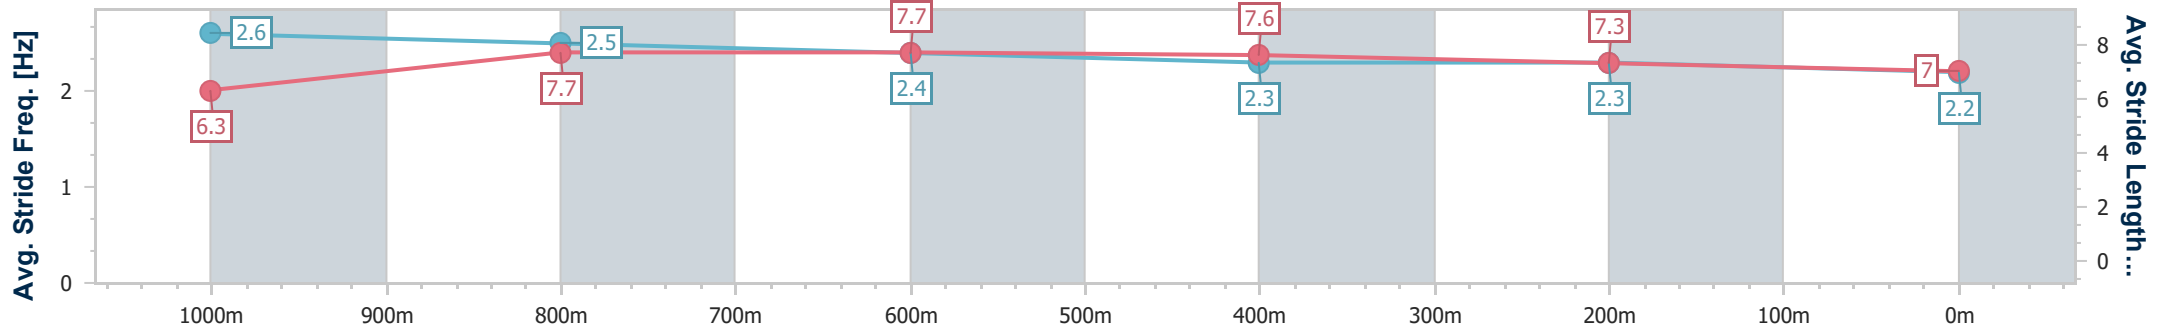

### Ipswich QLD Professional

Race 7: RAY WHITE IPSWICH BM62 Handicap - 1200m

24 October 2024 - 17:30

Track Rating: Good 3, Weather: Overcast, Rail Position: +6m Entire

Section	Overall	1000m	800m	600m	400m	200m
Section Times	1:11.74 [10] (0:13.67)	0:58.07 [4] (0:10.55)	0:47.52 [3] (0:10.99)	0:36.53 [4] (0:11.58)	0:24.95 [4] (0:12.13)	0:12.82 [8] (0:12.82)
Average Speed [km/h]	52.7	68.4	65.1	62.1	59.4	56.1
Top Speed [km/h]	69.8	69.9	66.1	64.5	61.0	58.1
Avg. Dist. to Rail [m]	4.1	1.1	0.7	0.5	0.7	1.3
Avg. Stride Freq. [Hz]	2.6	2.5	2.4	2.3	2.3	2.2
Avg. Stride Length [m]	6.3	7.7	7.7	7.6	7.3	7.0