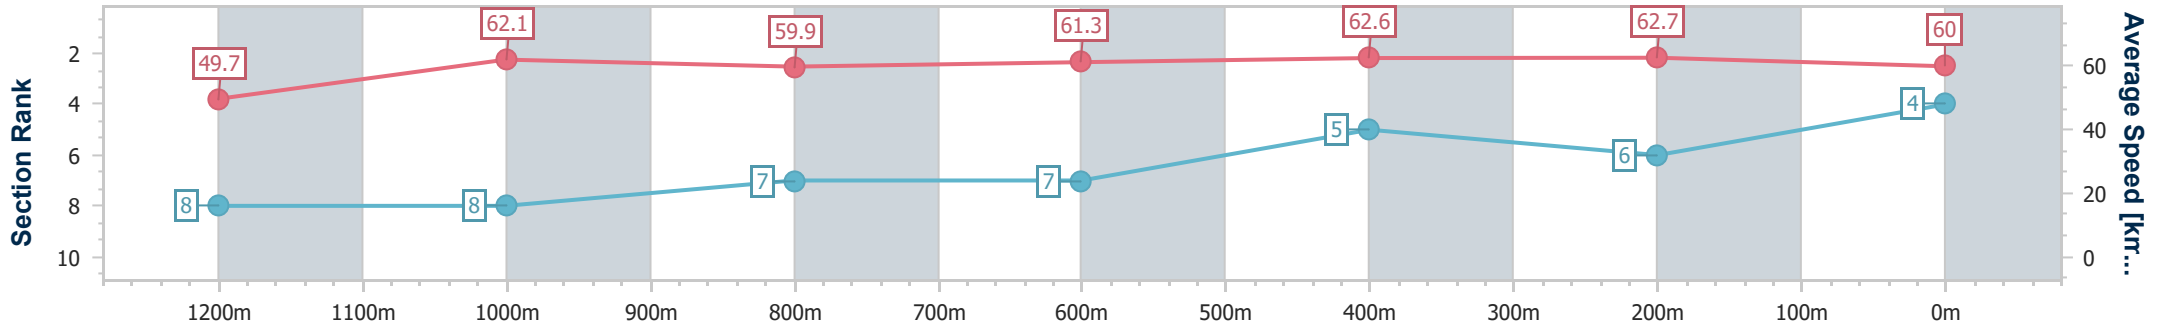

Horse/Jockey Name	Californian
Final Rank	4
Fastest Section Time (Section)	0:11.47 (400m)
Top Speed [km/h] (Section)	64.7 (400m)
Race State	Finished

Rockhampton QLD Professional
Race 5: TAB BM60 Handicap - 1400m
19 October 2024 - 15:32
Track Rating: Soft 5, Weather: Fine, Rail Position: +5.5m Entire

Section	Overall	1200m	1000m	800m	600m	400m	200m
Section Times	1:25.10 [4] (0:14.51)	1:10.59 [8] (0:11.60)	0:58.99 [8] (0:12.03)	0:46.96 [7] (0:11.95)	0:35.01 [7] (0:11.53)	0:23.48 [5] (0:11.47)	0:12.01 [6] (0:12.01)
Average Speed [km/h]	49.7	62.1	59.9	61.3	62.6	62.7	60.0
Top Speed [km/h]	60.4	63.3	61.5	62.2	63.9	64.7	62.2
Avg. Dist. to Rail [m]	3.6	0.8	0.4	2.2	4.0	5.6	5.7
Avg. Stride Freq. [Hz]	2.2	2.4	2.3	2.4	2.4	2.4	2.4
Avg. Stride Length [m]	6.0	7.3	7.2	7.2	7.4	7.4	7.1

- [ ] Ranking at each section and finish
- -.-.- No data available at this section
- NA No data available