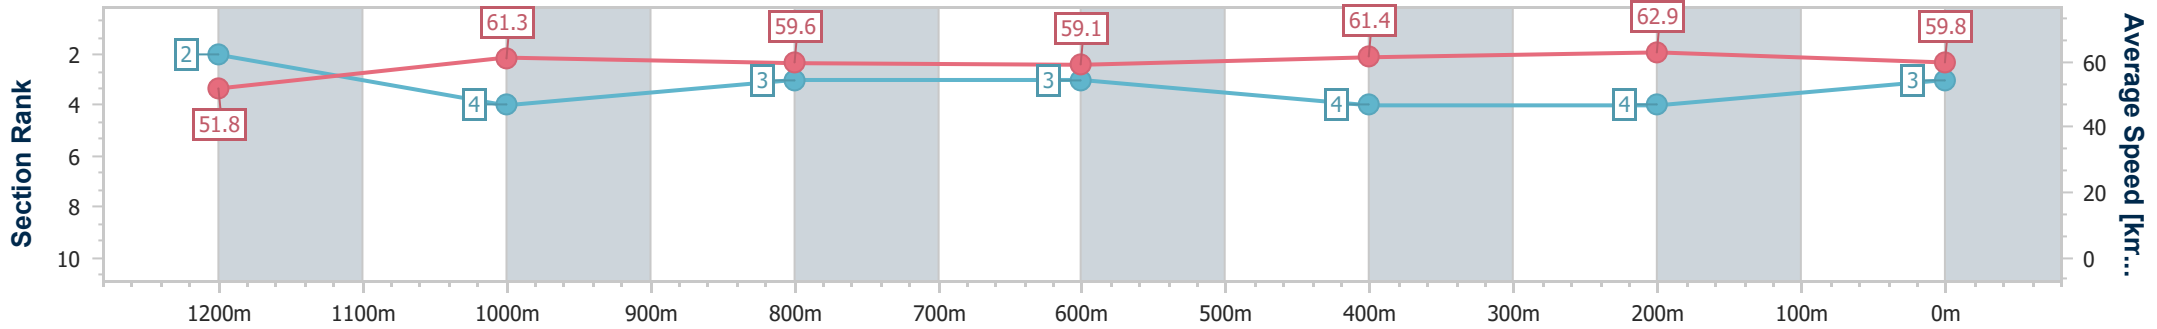

Horse/Jockey Name	Aleaco
Final Rank	3
Fastest Section Time (Section)	0:11.44 (400m)
Top Speed [km/h] (Section)	63.5 (400m)
Race State	Finished

Rockhampton QLD Professional
Race 5: TAB BM60 Handicap - 1400m
19 October 2024 - 15:32
Track Rating: Soft 5, Weather: Fine, Rail Position: +5.5m Entire

Section	Overall	1200m	1000m	800m	600m	400m	200m
Section Times	1:25.03 [3] (0:13.90)	1:11.13 [2] (0:11.71)	0:59.42 [4] (0:11.98)	0:47.44 [3] (0:12.22)	0:35.22 [3] (0:11.76)	0:23.46 [4] (0:11.44)	0:12.02 [4] (0:12.02)
Average Speed [km/h]	51.8	61.3	59.6	59.1	61.4	62.9	59.8
Top Speed [km/h]	61.2	62.8	62.1	60.0	62.6	63.5	61.6
Avg. Dist. to Rail [m]	1.4	0.5	1.2	1.0	2.2	3.0	3.4
Avg. Stride Freq. [Hz]	2.2	2.3	2.2	2.2	2.3	2.3	2.2
Avg. Stride Length [m]	6.3	7.4	7.5	7.4	7.5	7.6	7.5

- [ ] Ranking at each section and finish
- -.-.- No data available at this section
- NA No data available