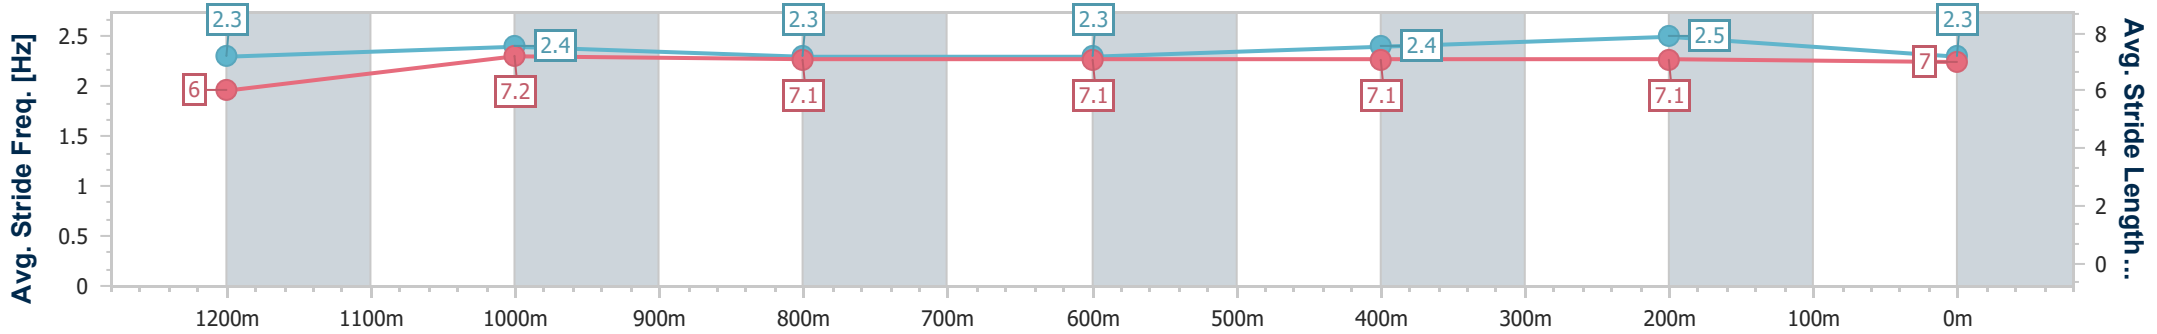

- [] Ranking at each section and finish
- .-.- No data available at this section
- NA No data available

Horse/Jockey Name	Luvin' Our Grace
Final Rank	5
Fastest Section Time (Section)	0:11.41 (1200m)
Top Speed [km/h] (Section)	64.6 (1200m)
Race State	Finished

Rockhampton QLD Professional
 Race 5: TAB BM60 Handicap - 1400m
 19 October 2024 - 15:32
 Track Rating: Soft 5, Weather: Fine, Rail Position: +5.5m Entire

Section	Overall	1200m	1000m	800m	600m	400m	200m
Section Times	1:25.10 [5] (0:13.94)	1:11.16 [3] (0:11.41)	0:59.75 [2] (0:12.08)	0:47.67 [2] (0:12.22)	0:35.45 [2] (0:11.68)	0:23.77 [1] (0:11.47)	0:12.30 [1] (0:12.30)
Average Speed [km/h]	51.7	63.1	59.5	59.4	61.8	62.7	58.6
Top Speed [km/h]	64.6	64.6	61.6	61.1	63.1	63.4	62.0
Avg. Dist. to Rail [m]	3.2	1.0	0.4	1.4	2.5	2.9	4.5
Avg. Stride Freq. [Hz]	2.3	2.4	2.3	2.3	2.4	2.5	2.3
Avg. Stride Length [m]	6.0	7.2	7.1	7.1	7.1	7.1	7.0