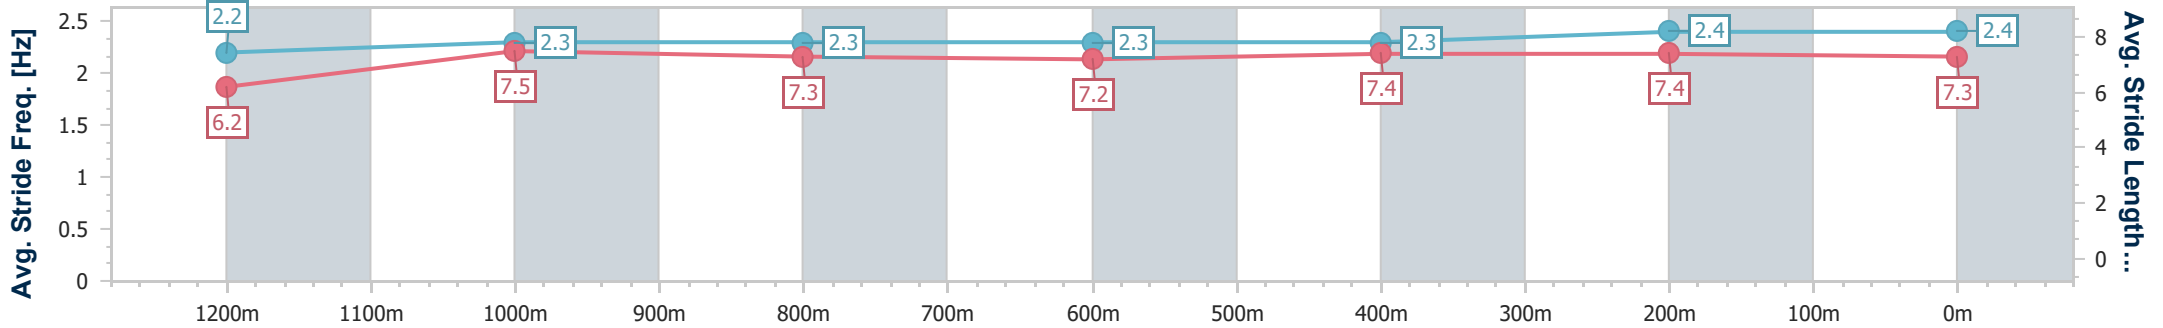

Section	Overall	1200m	1000m	800m	600m	400m	200m
Section Times	1:24.68 [1] (0:14.38)	1:10.30 [7] (0:11.42)	0:58.88 [6] (0:12.02)	0:46.86 [6] (0:11.99)	0:34.87 [4] (0:11.62)	0:23.25 [3] (0:11.43)	0:11.82 [3] (0:11.82)
Average Speed [km/h]	50.1	63.1	59.9	61.2	62.1	63.0	60.9
Top Speed [km/h]	63.7	64.7	62.7	62.9	63.1	63.8	62.7
Avg. Dist. to Rail [m]	4.7	0.3	0.2	2.6	3.5	4.7	5.2
Avg. Stride Freq. [Hz]	2.2	2.3	2.3	2.3	2.3	2.4	2.4
Avg. Stride Length [m]	6.2	7.5	7.3	7.2	7.4	7.4	7.3