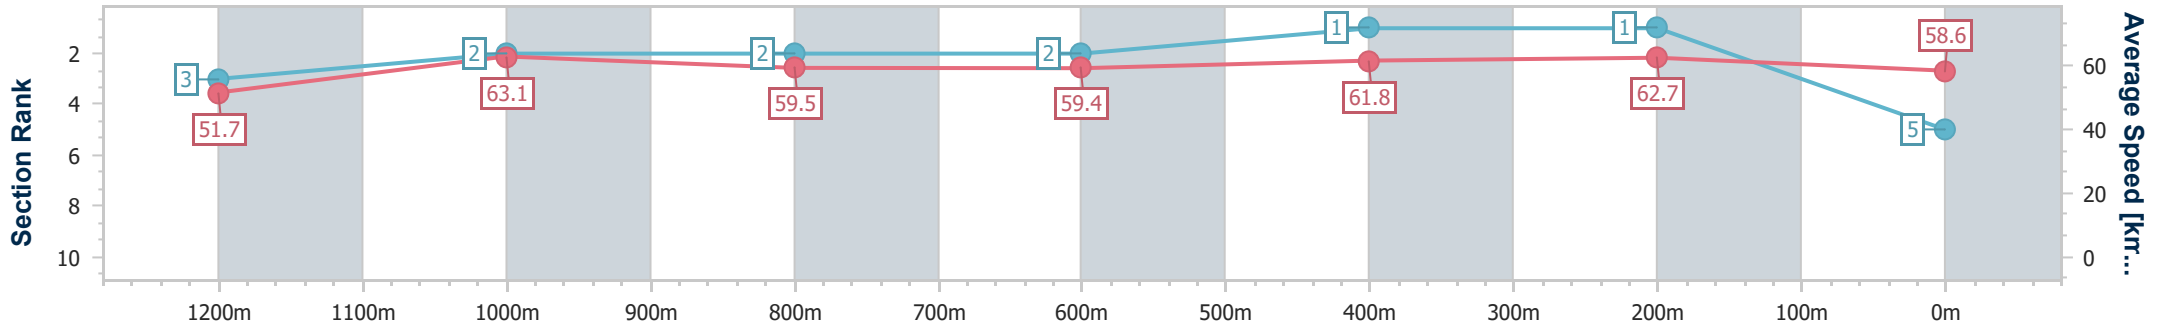

- [] Ranking at each section and finish
- .-.- No data available at this section
- NA No data available

Horse/Jockey Name	Luvin' Our Grace
Final Rank	5
Fastest Section Time (Section)	0:11.41 (1200m)
Top Speed [km/h] (Section)	64.6 (1200m)
Race State	Finished

Rockhampton QLD Professional
 Race 5: TAB BM60 Handicap - 1400m
 19 October 2024 - 15:32
 Track Rating: Soft 5, Weather: Fine, Rail Position: +5.5m Entire

Section	Overall	1200m	1000m	800m	600m	400m	200m
Section Times	1:25.10 [5] (0:13.94)	1:11.16 [3] (0:11.41)	0:59.75 [2] (0:12.08)	0:47.67 [2] (0:12.22)	0:35.45 [2] (0:11.68)	0:23.77 [1] (0:11.47)	0:12.30 [1] (0:12.30)
Average Speed [km/h]	51.7	63.1	59.5	59.4	61.8	62.7	58.6
Top Speed [km/h]	64.6	64.6	61.6	61.1	63.1	63.4	62.0
Avg. Dist. to Rail [m]	3.2	1.0	0.4	1.4	2.5	2.9	4.5
Avg. Stride Freq. [Hz]	2.3	2.4	2.3	2.3	2.4	2.5	2.3
Avg. Stride Length [m]	6.0	7.2	7.1	7.1	7.1	7.1	7.0