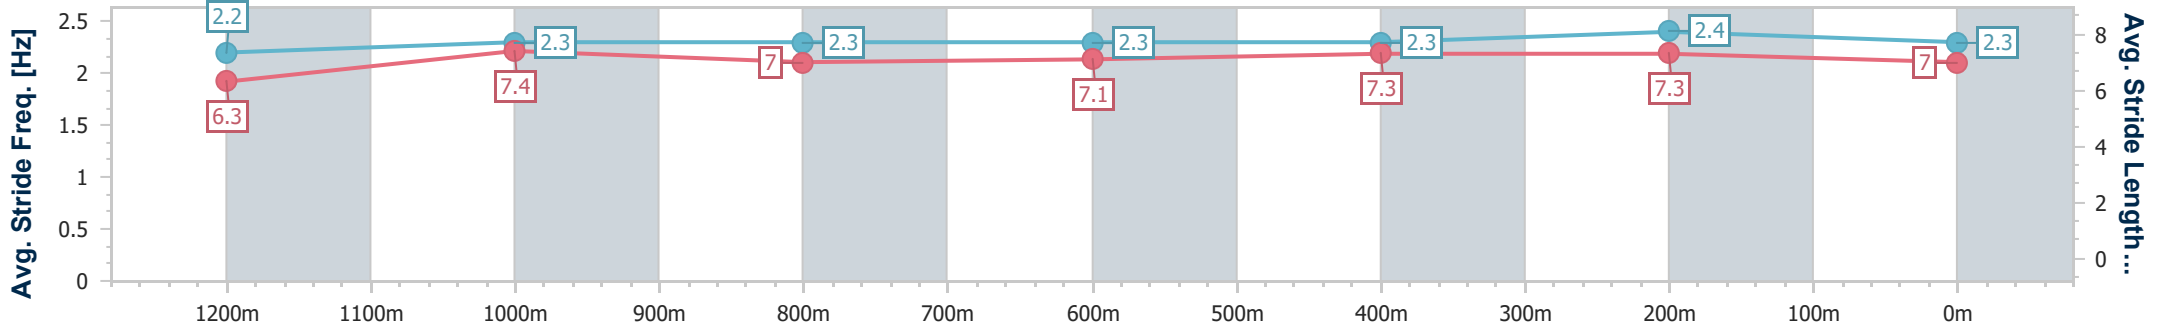

Rockhampton QLD Professional
 Race 5: TAB BM60 Handicap - 1400m
 19 October 2024 - 15:32
 Track Rating: Soft 5, Weather: Fine, Rail Position: +5.5m Entire

Section	Overall	1200m	1000m	800m	600m	400m	200m
Section Times	1:25.39 [7] (0:14.14)	1:11.25 [5] (0:11.66)	0:59.59 [5] (0:12.00)	0:47.59 [5] (0:12.18)	0:35.41 [6] (0:11.72)	0:23.69 [7] (0:11.34)	0:12.35 [5] (0:12.35)
Average Speed [km/h]	50.9	61.7	59.2	58.8	61.4	63.5	58.3
Top Speed [km/h]	62.5	62.7	61.5	60.6	62.5	65.0	61.9
Avg. Dist. to Rail [m]	1.3	1.0	1.9	1.2	1.8	1.5	1.9
Avg. Stride Freq. [Hz]	2.3	2.3	2.3	2.3	2.4	2.5	2.4
Avg. Stride Length [m]	6.0	7.4	7.1	7.1	7.2	7.0	6.9

- [] Ranking at each section and finish
- .-.- No data available at this section
- NA No data available

Horse/Jockey Name	Step This Way
Final Rank	8
Fastest Section Time (Section)	0:11.53 (400m)
Top Speed [km/h] (Section)	63.2 (600m)
Race State	Finished

Rockhampton QLD Professional
 Race 5: TAB BM60 Handicap - 1400m
 19 October 2024 - 15:32
 Track Rating: Soft 5, Weather: Fine, Rail Position: +5.5m Entire

Section	Overall	1200m	1000m	800m	600m	400m	200m
Section Times	1:25.46 [8] (0:14.03)	1:11.43 [4] (0:11.54)	0:59.89 [3] (0:12.11)	0:47.78 [4] (0:12.29)	0:35.49 [5] (0:11.67)	0:23.82 [6] (0:11.53)	0:12.29 [8] (0:12.29)
Average Speed [km/h]	51.4	62.4	59.6	59.9	61.7	62.5	58.6
Top Speed [km/h]	62.3	63.2	62.0	60.9	63.2	62.9	62.5
Avg. Dist. to Rail [m]	2.2	0.3	0.7	2.6	3.3	3.9	4.0
Avg. Stride Freq. [Hz]	2.2	2.3	2.3	2.3	2.3	2.4	2.3
Avg. Stride Length [m]	6.3	7.4	7.0	7.1	7.3	7.3	7.0

- [] Ranking at each section and finish
- .-.- No data available at this section
- NA No data available