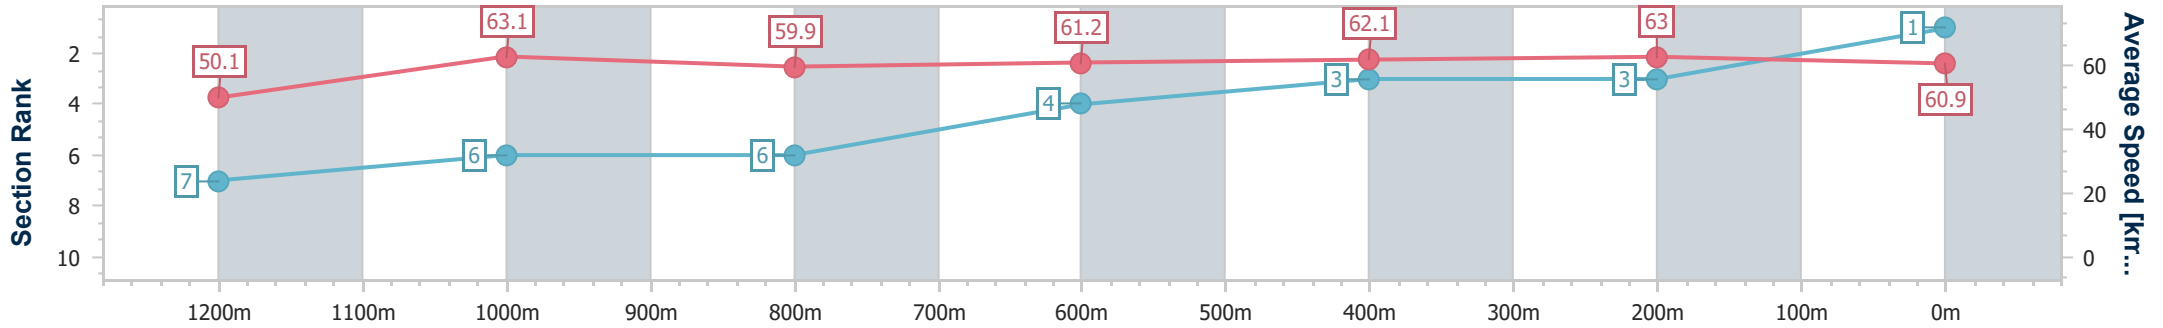

Section	Overall	1200m	1000m	800m	600m	400m	200m
Section Times	1:24.68 [1] (0:14.38)	1:10.30 [7] (0:11.42)	0:58.88 [6] (0:12.02)	0:46.86 [6] (0:11.99)	0:34.87 [4] (0:11.62)	0:23.25 [3] (0:11.43)	0:11.82 [3] (0:11.82)
Average Speed [km/h]	50.1	63.1	59.9	61.2	62.1	63.0	60.9
Top Speed [km/h]	63.7	64.7	62.7	62.9	63.1	63.8	62.7
Avg. Dist. to Rail [m]	4.7	0.3	0.2	2.6	3.5	4.7	5.2
Avg. Stride Freq. [Hz]	2.2	2.3	2.3	2.3	2.3	2.4	2.4
Avg. Stride Length [m]	6.2	7.5	7.3	7.2	7.4	7.4	7.3