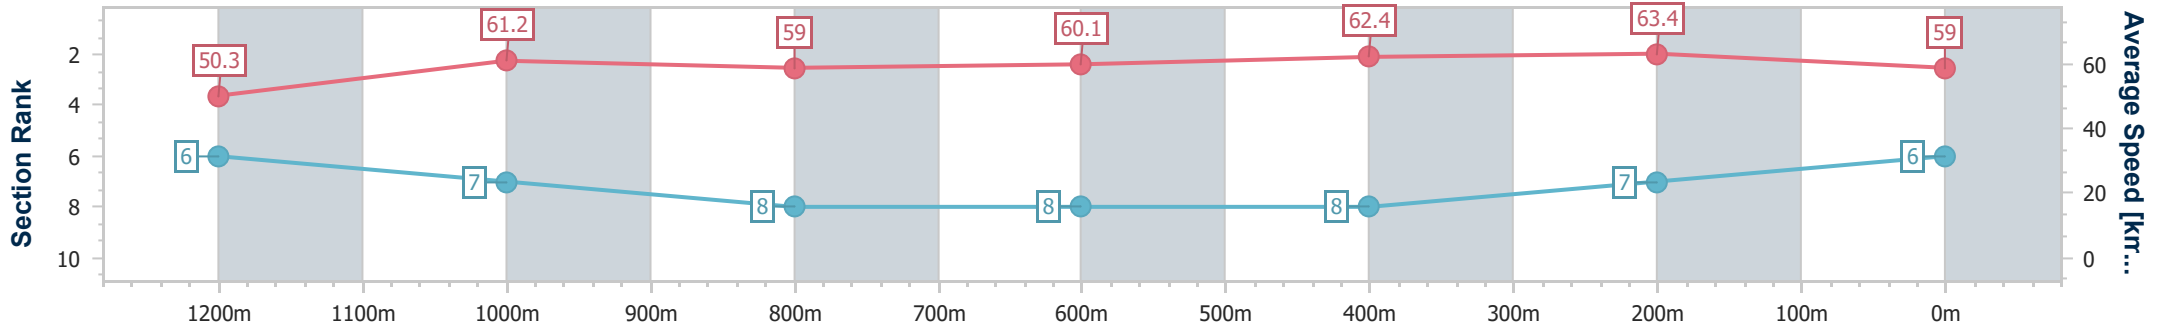

- [] Ranking at each section and finish
- .-.- No data available at this section
- NA No data available

Horse/Jockey Name	Our Heart Throb
Final Rank	6
Fastest Section Time (Section)	0:11.36 (400m)
Top Speed [km/h] (Section)	64.4 (400m)
Race State	Finished

Rockhampton QLD Professional
 Race 5: TAB BM60 Handicap - 1400m
 19 October 2024 - 15:32
 Track Rating: Soft 5, Weather: Fine, Rail Position: +5.5m Entire

Section	Overall	1200m	1000m	800m	600m	400m	200m
Section Times	1:25.34 [6] (0:14.31)	1:11.03 [6] (0:11.76)	0:59.27 [7] (0:12.13)	0:47.14 [8] (0:12.04)	0:35.10 [8] (0:11.56)	0:23.54 [8] (0:11.36)	0:12.18 [7] (0:12.18)
Average Speed [km/h]	50.3	61.2	59.0	60.1	62.4	63.4	59.0
Top Speed [km/h]	61.1	62.8	61.0	61.9	64.3	64.4	62.4
Avg. Dist. to Rail [m]	1.4	0.5	1.0	1.3	3.3	5.0	5.2
Avg. Stride Freq. [Hz]	2.2	2.4	2.4	2.4	2.4	2.4	2.3
Avg. Stride Length [m]	6.0	7.0	7.0	7.1	7.2	7.3	7.1