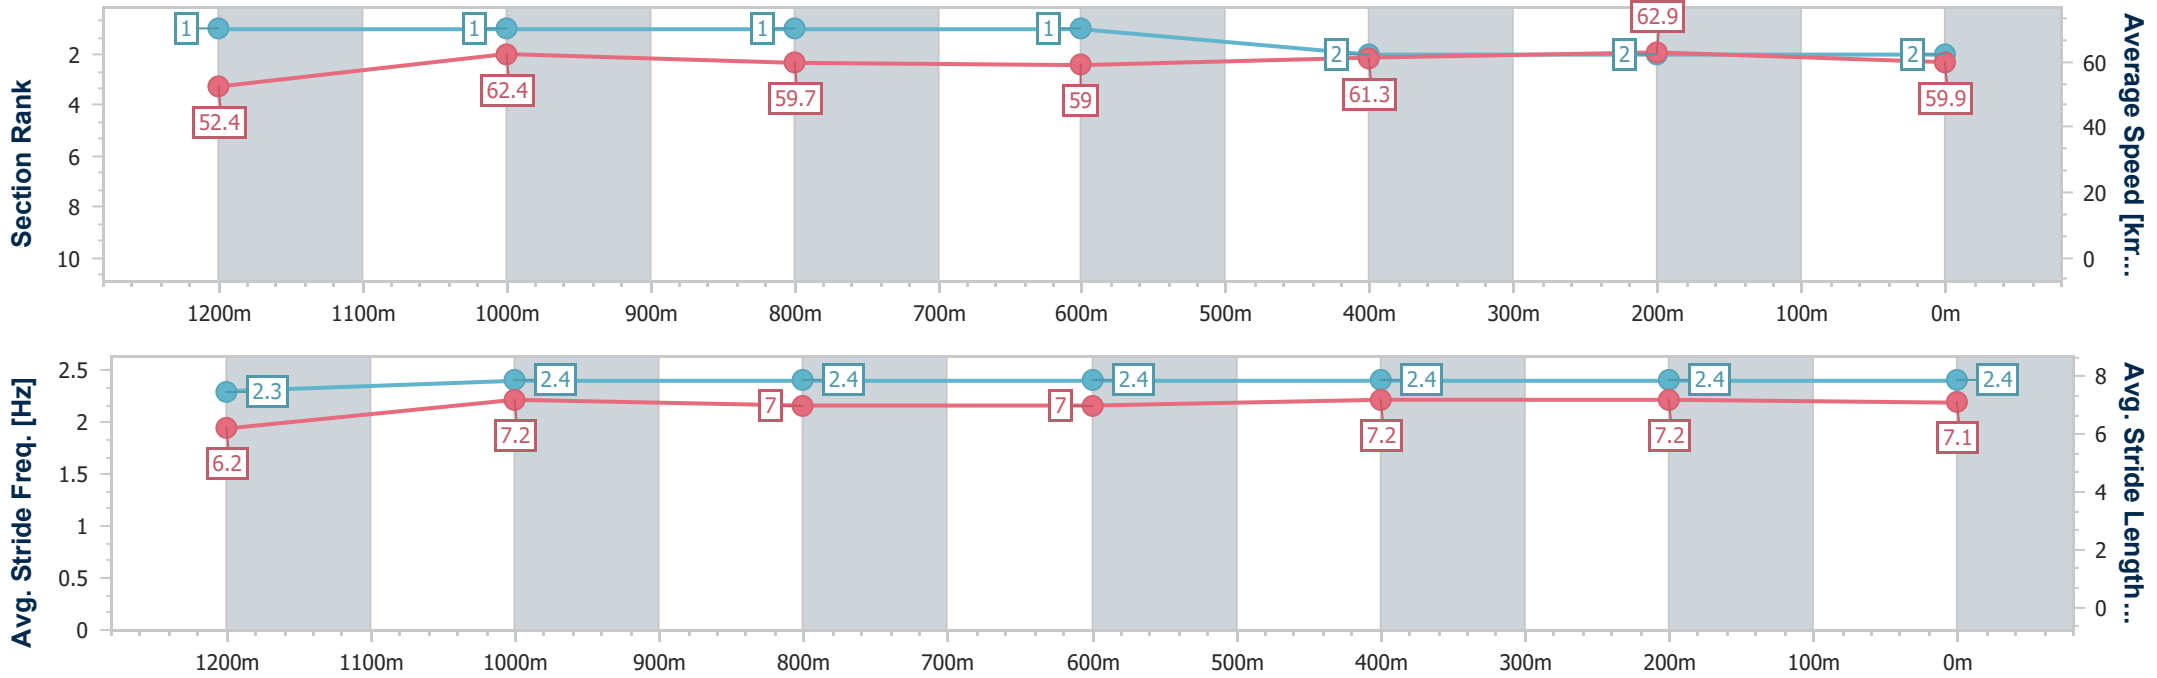

Horse/Jockey Name	All Business
Final Rank	2
Fastest Section Time (Section)	0:11.45 (400m)
Top Speed [km/h] (Section)	63.6 (400m)
Race State	Finished

Rockhampton QLD Professional
Race 5: TAB BM60 Handicap - 1400m
19 October 2024 - 15:32
Track Rating: Soft 5, Weather: Fine, Rail Position: +5.5m Entire

Section	Overall	1200m	1000m	800m	600m	400m	200m
Section Times	1:24.81 [2] (0:13.76)	1:11.05 [1] (0:11.51)	0:59.54 [1] (0:11.99)	0:47.55 [1] (0:12.34)	0:35.21 [1] (0:11.75)	0:23.46 [2] (0:11.45)	0:12.01 [2] (0:12.01)
Average Speed [km/h]	52.4	62.4	59.7	59.0	61.3	62.9	59.9
Top Speed [km/h]	62.9	63.0	61.5	60.5	63.4	63.6	62.1
Avg. Dist. to Rail [m]	1.2	1.1	1.2	1.5	2.7	3.1	3.4
Avg. Stride Freq. [Hz]	2.3	2.4	2.4	2.4	2.4	2.4	2.4
Avg. Stride Length [m]	6.2	7.2	7.0	7.0	7.2	7.2	7.1

- [ ] Ranking at each section and finish
- -.-.- No data available at this section
- NA No data available