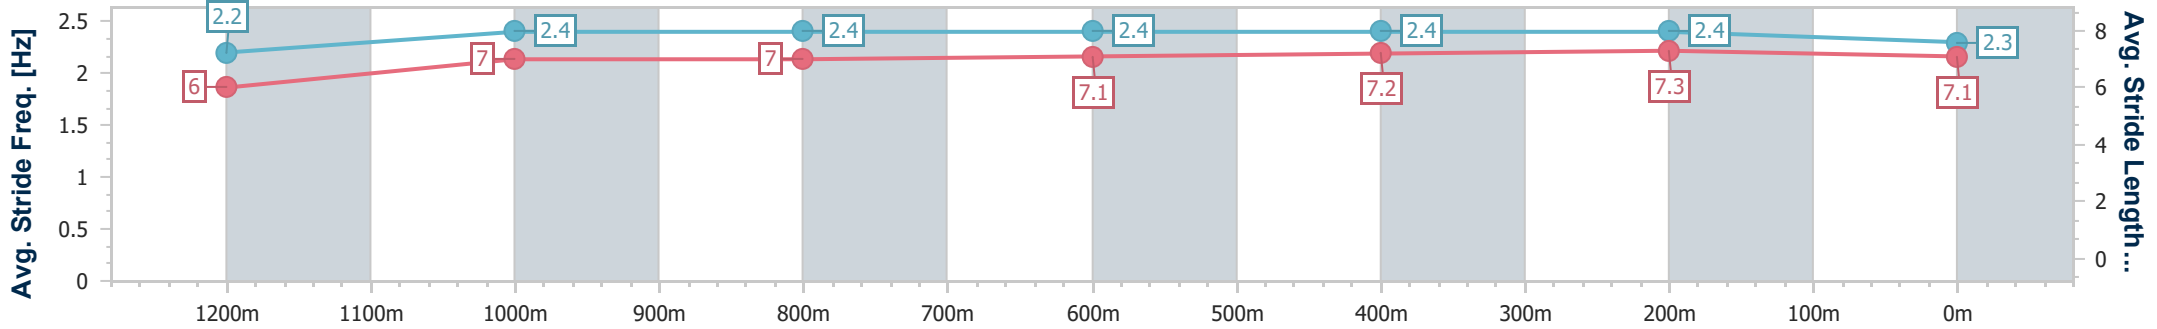

Rockhampton QLD Professional
 Race 5: TAB BM60 Handicap - 1400m
 19 October 2024 - 15:32
 Track Rating: Soft 5, Weather: Fine, Rail Position: +5.5m Entire

Section	Overall	1200m	1000m	800m	600m	400m	200m
Section Times	1:25.10 [5] (0:13.94)	1:11.16 [3] (0:11.41)	0:59.75 [2] (0:12.08)	0:47.67 [2] (0:12.22)	0:35.45 [2] (0:11.68)	0:23.77 [1] (0:11.47)	0:12.30 [1] (0:12.30)
Average Speed [km/h]	51.7	63.1	59.5	59.4	61.8	62.7	58.6
Top Speed [km/h]	64.6	64.6	61.6	61.1	63.1	63.4	62.0
Avg. Dist. to Rail [m]	3.2	1.0	0.4	1.4	2.5	2.9	4.5
Avg. Stride Freq. [Hz]	2.3	2.4	2.3	2.3	2.4	2.5	2.3
Avg. Stride Length [m]	6.0	7.2	7.1	7.1	7.1	7.1	7.0

- [] Ranking at each section and finish
- .-.- No data available at this section
- NA No data available

Horse/Jockey Name	Our Heart Throb
Final Rank	6
Fastest Section Time (Section)	0:11.36 (400m)
Top Speed [km/h] (Section)	64.4 (400m)
Race State	Finished

Rockhampton QLD Professional
 Race 5: TAB BM60 Handicap - 1400m
 19 October 2024 - 15:32
 Track Rating: Soft 5, Weather: Fine, Rail Position: +5.5m Entire

Section	Overall	1200m	1000m	800m	600m	400m	200m
Section Times	1:25.34 [6] (0:14.31)	1:11.03 [6] (0:11.76)	0:59.27 [7] (0:12.13)	0:47.14 [8] (0:12.04)	0:35.10 [8] (0:11.56)	0:23.54 [8] (0:11.36)	0:12.18 [7] (0:12.18)
Average Speed [km/h]	50.3	61.2	59.0	60.1	62.4	63.4	59.0
Top Speed [km/h]	61.1	62.8	61.0	61.9	64.3	64.4	62.4
Avg. Dist. to Rail [m]	1.4	0.5	1.0	1.3	3.3	5.0	5.2
Avg. Stride Freq. [Hz]	2.2	2.4	2.4	2.4	2.4	2.4	2.3
Avg. Stride Length [m]	6.0	7.0	7.0	7.1	7.2	7.3	7.1