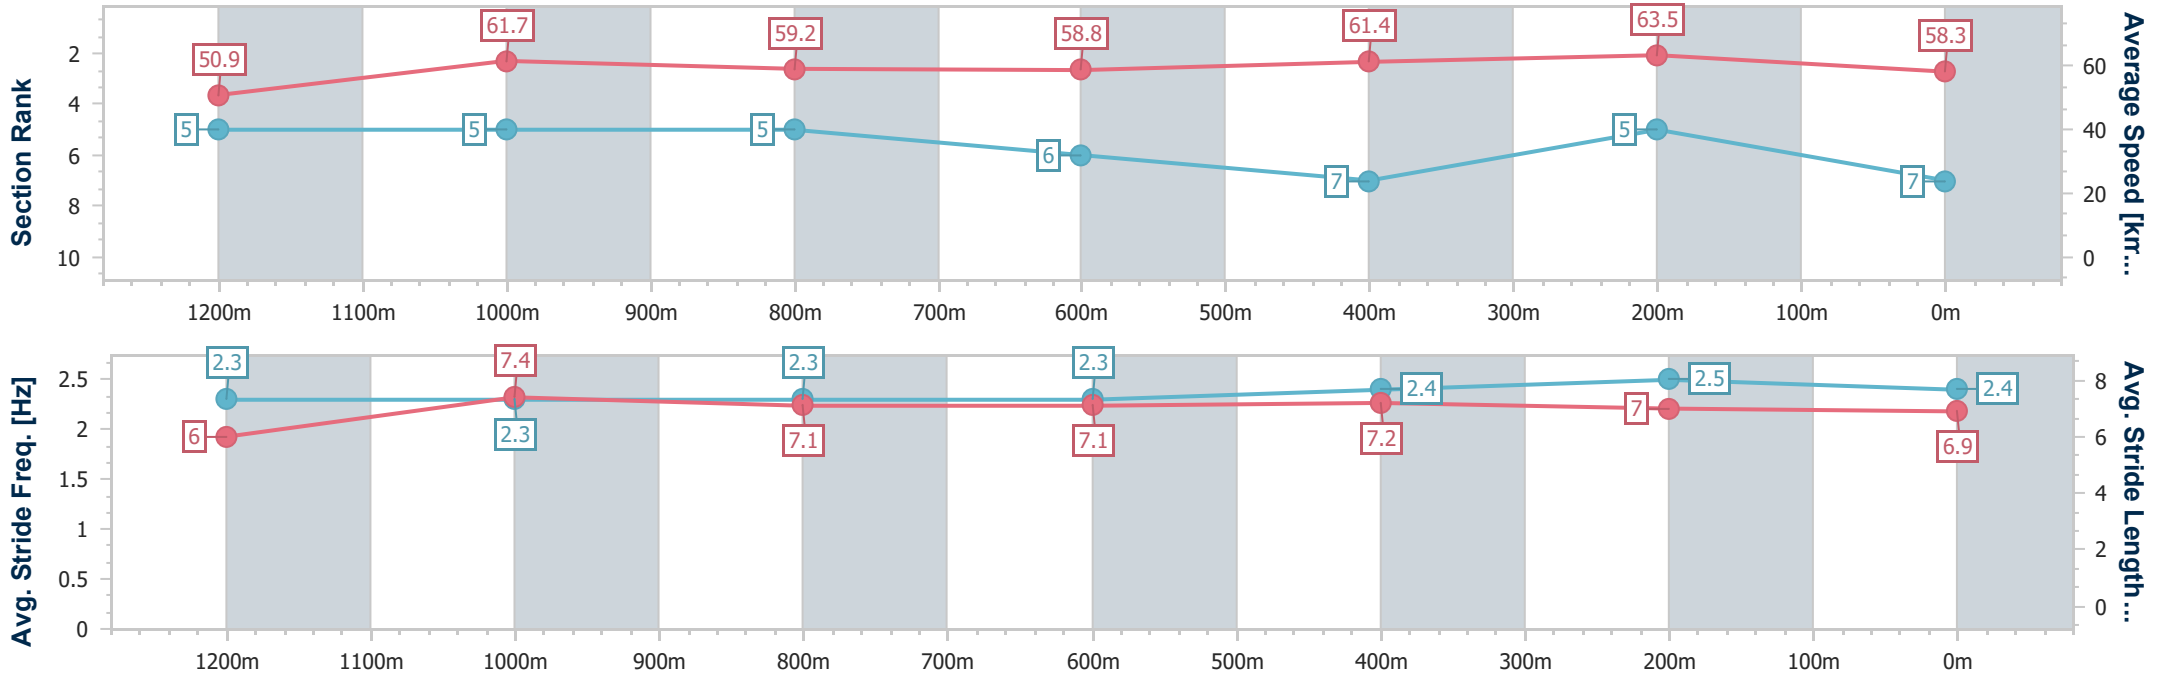

Rockhampton QLD Professional
 Race 5: TAB BM60 Handicap - 1400m
 19 October 2024 - 15:32
 Track Rating: Soft 5, Weather: Fine, Rail Position: +5.5m Entire

Section	Overall	1200m	1000m	800m	600m	400m	200m
Section Times	1:25.34 [6] (0:14.31)	1:11.03 [6] (0:11.76)	0:59.27 [7] (0:12.13)	0:47.14 [8] (0:12.04)	0:35.10 [8] (0:11.56)	0:23.54 [8] (0:11.36)	0:12.18 [7] (0:12.18)
Average Speed [km/h]	50.3	61.2	59.0	60.1	62.4	63.4	59.0
Top Speed [km/h]	61.1	62.8	61.0	61.9	64.3	64.4	62.4
Avg. Dist. to Rail [m]	1.4	0.5	1.0	1.3	3.3	5.0	5.2
Avg. Stride Freq. [Hz]	2.2	2.4	2.4	2.4	2.4	2.4	2.3
Avg. Stride Length [m]	6.0	7.0	7.0	7.1	7.2	7.3	7.1

- [] Ranking at each section and finish
- .-.- No data available at this section
- NA No data available

Horse/Jockey Name	Rose Of Taormina
Final Rank	7
Fastest Section Time (Section)	0:11.34 (400m)
Top Speed [km/h] (Section)	65.0 (400m)
Race State	Finished

Rockhampton QLD Professional
 Race 5: TAB BM60 Handicap - 1400m
 19 October 2024 - 15:32
 Track Rating: Soft 5, Weather: Fine, Rail Position: +5.5m Entire

Section	Overall	1200m	1000m	800m	600m	400m	200m
Section Times	1:25.39 [7] (0:14.14)	1:11.25 [5] (0:11.66)	0:59.59 [5] (0:12.00)	0:47.59 [5] (0:12.18)	0:35.41 [6] (0:11.72)	0:23.69 [7] (0:11.34)	0:12.35 [5] (0:12.35)
Average Speed [km/h]	50.9	61.7	59.2	58.8	61.4	63.5	58.3
Top Speed [km/h]	62.5	62.7	61.5	60.6	62.5	65.0	61.9
Avg. Dist. to Rail [m]	1.3	1.0	1.9	1.2	1.8	1.5	1.9
Avg. Stride Freq. [Hz]	2.3	2.3	2.3	2.3	2.4	2.5	2.4
Avg. Stride Length [m]	6.0	7.4	7.1	7.1	7.2	7.0	6.9