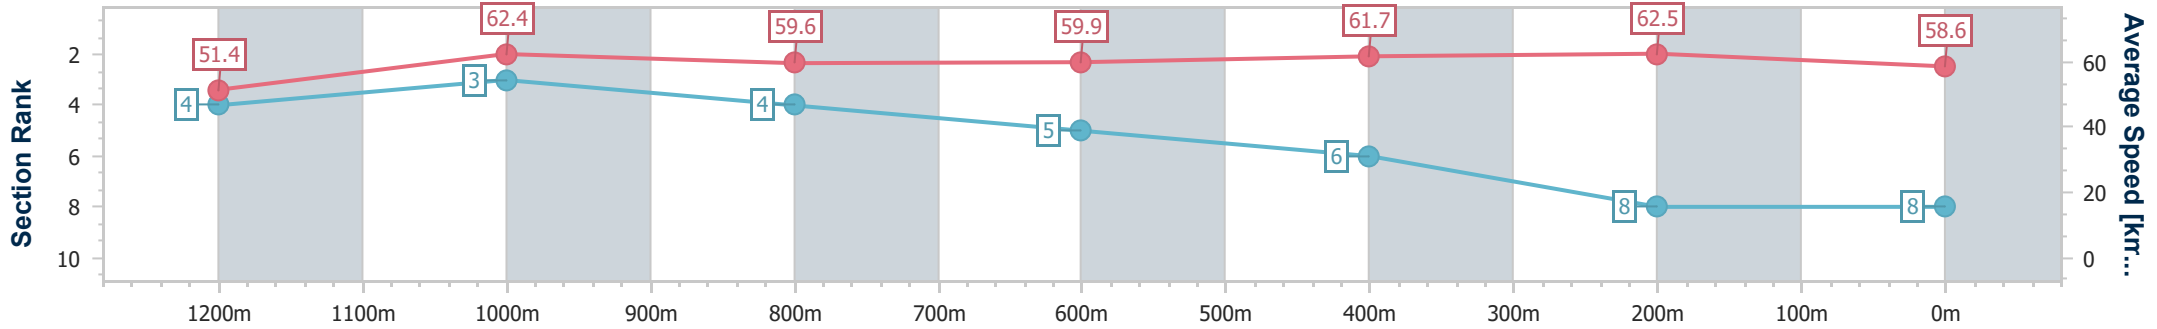

Rockhampton QLD Professional
 Race 5: TAB BM60 Handicap - 1400m
 19 October 2024 - 15:32
 Track Rating: Soft 5, Weather: Fine, Rail Position: +5.5m Entire

Section	Overall	1200m	1000m	800m	600m	400m	200m
Section Times	1:25.39 [7] (0:14.14)	1:11.25 [5] (0:11.66)	0:59.59 [5] (0:12.00)	0:47.59 [5] (0:12.18)	0:35.41 [6] (0:11.72)	0:23.69 [7] (0:11.34)	0:12.35 [5] (0:12.35)
Average Speed [km/h]	50.9	61.7	59.2	58.8	61.4	63.5	58.3
Top Speed [km/h]	62.5	62.7	61.5	60.6	62.5	65.0	61.9
Avg. Dist. to Rail [m]	1.3	1.0	1.9	1.2	1.8	1.5	1.9
Avg. Stride Freq. [Hz]	2.3	2.3	2.3	2.3	2.4	2.5	2.4
Avg. Stride Length [m]	6.0	7.4	7.1	7.1	7.2	7.0	6.9

- [] Ranking at each section and finish
- .-.- No data available at this section
- NA No data available

Horse/Jockey Name	Step This Way
Final Rank	8
Fastest Section Time (Section)	0:11.53 (400m)
Top Speed [km/h] (Section)	63.2 (600m)
Race State	Finished

Rockhampton QLD Professional
 Race 5: TAB BM60 Handicap - 1400m
 19 October 2024 - 15:32
 Track Rating: Soft 5, Weather: Fine, Rail Position: +5.5m Entire

Section	Overall	1200m	1000m	800m	600m	400m	200m
Section Times	1:25.46 [8] (0:14.03)	1:11.43 [4] (0:11.54)	0:59.89 [3] (0:12.11)	0:47.78 [4] (0:12.29)	0:35.49 [5] (0:11.67)	0:23.82 [6] (0:11.53)	0:12.29 [8] (0:12.29)
Average Speed [km/h]	51.4	62.4	59.6	59.9	61.7	62.5	58.6
Top Speed [km/h]	62.3	63.2	62.0	60.9	63.2	62.9	62.5
Avg. Dist. to Rail [m]	2.2	0.3	0.7	2.6	3.3	3.9	4.0
Avg. Stride Freq. [Hz]	2.2	2.3	2.3	2.3	2.3	2.4	2.3
Avg. Stride Length [m]	6.3	7.4	7.0	7.1	7.3	7.3	7.0