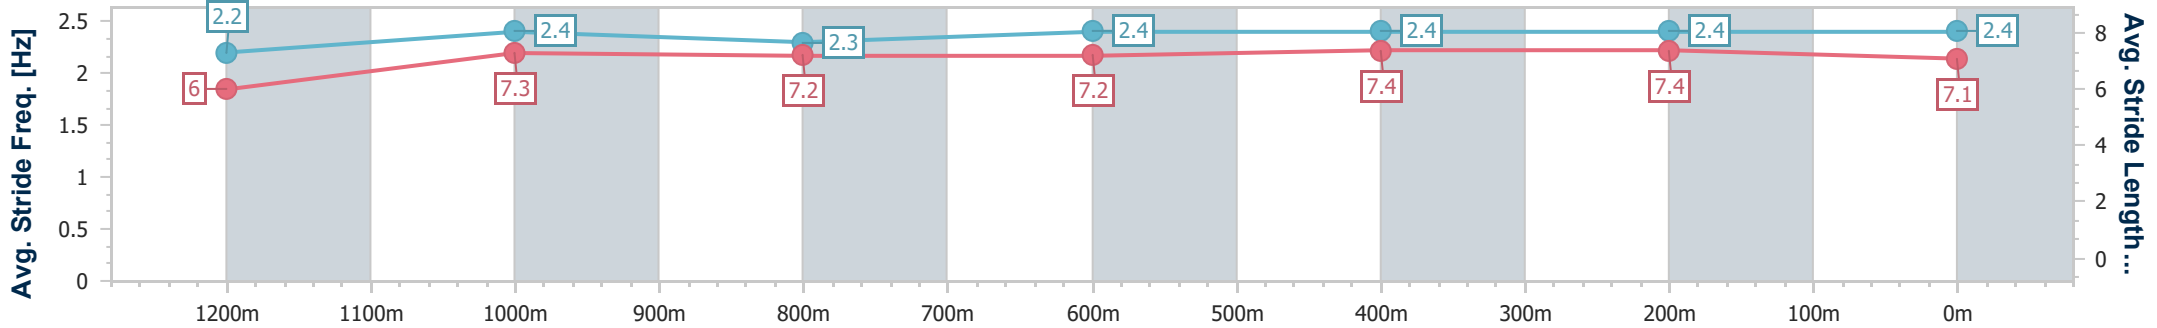

- [] Ranking at each section and finish
- .-.- No data available at this section
- NA No data available

Horse/Jockey Name	Californian
Final Rank	4
Fastest Section Time (Section)	0:11.47 (400m)
Top Speed [km/h] (Section)	64.7 (400m)
Race State	Finished

Rockhampton QLD Professional
 Race 5: TAB BM60 Handicap - 1400m
 19 October 2024 - 15:32
 Track Rating: Soft 5, Weather: Fine, Rail Position: +5.5m Entire

Section	Overall	1200m	1000m	800m	600m	400m	200m
Section Times	1:25.10 [4] (0:14.51)	1:10.59 [8] (0:11.60)	0:58.99 [8] (0:12.03)	0:46.96 [7] (0:11.95)	0:35.01 [7] (0:11.53)	0:23.48 [5] (0:11.47)	0:12.01 [6] (0:12.01)
Average Speed [km/h]	49.7	62.1	59.9	61.3	62.6	62.7	60.0
Top Speed [km/h]	60.4	63.3	61.5	62.2	63.9	64.7	62.2
Avg. Dist. to Rail [m]	3.6	0.8	0.4	2.2	4.0	5.6	5.7
Avg. Stride Freq. [Hz]	2.2	2.4	2.3	2.4	2.4	2.4	2.4
Avg. Stride Length [m]	6.0	7.3	7.2	7.2	7.4	7.4	7.1