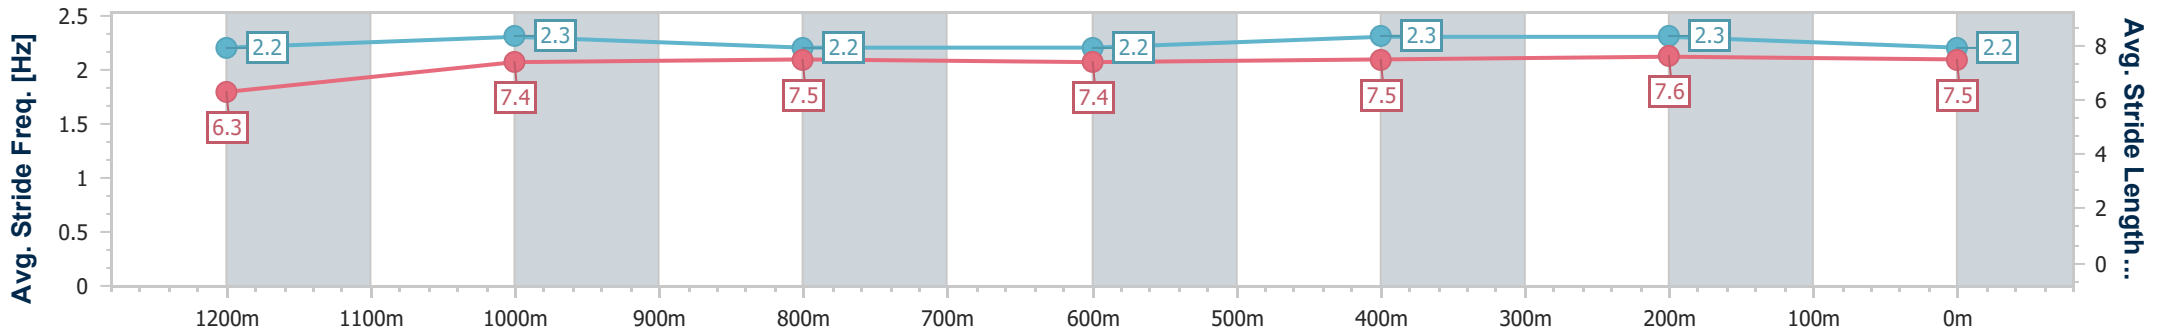

- [] Ranking at each section and finish
- .-.- No data available at this section
- NA No data available

Horse/Jockey Name	Aleaco
Final Rank	3
Fastest Section Time (Section)	0:11.44 (400m)
Top Speed [km/h] (Section)	63.5 (400m)
Race State	Finished

Rockhampton QLD Professional
 Race 5: TAB BM60 Handicap - 1400m
 19 October 2024 - 15:32
 Track Rating: Soft 5, Weather: Fine, Rail Position: +5.5m Entire

Section	Overall	1200m	1000m	800m	600m	400m	200m
Section Times	1:25.03 [3] (0:13.90)	1:11.13 [2] (0:11.71)	0:59.42 [4] (0:11.98)	0:47.44 [3] (0:12.22)	0:35.22 [3] (0:11.76)	0:23.46 [4] (0:11.44)	0:12.02 [4] (0:12.02)
Average Speed [km/h]	51.8	61.3	59.6	59.1	61.4	62.9	59.8
Top Speed [km/h]	61.2	62.8	62.1	60.0	62.6	63.5	61.6
Avg. Dist. to Rail [m]	1.4	0.5	1.2	1.0	2.2	3.0	3.4
Avg. Stride Freq. [Hz]	2.2	2.3	2.2	2.2	2.3	2.3	2.2
Avg. Stride Length [m]	6.3	7.4	7.5	7.4	7.5	7.6	7.5