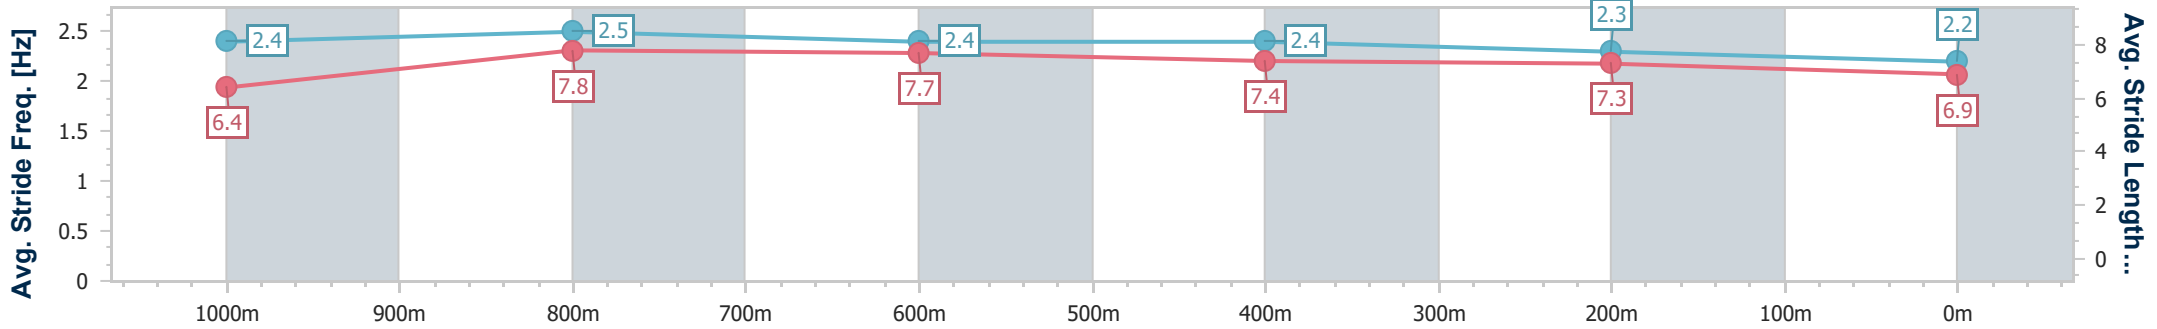

- [] Ranking at each section and finish
- .-.-.- No data available at this section
- NA No data available

Horse/Jockey Name	Torabella
Final Rank	9
Fastest Section Time (Section)	0:10.41 (1000m)
Top Speed [km/h] (Section)	72.0 (1000m)
Race State	Finished

Eagle Farm QLD Professional

Race 6: CLEAR TO WORK ST RITA'S Class 2 Handicap - 1200m

19 October 2024 - 14:33

Track Rating: Good 4, Weather: Fine, Rail Position: +6m Entire

BRISBANE RACING CLUB

Section	Overall	1000m	800m	600m	400m	200m
Section Times	1:11.16 [9] (0:13.25)	0:57.91 [1] (0:10.41)	0:47.50 [1] (0:10.92)	0:36.58 [3] (0:11.53)	0:25.05 [6] (0:11.98)	0:13.07 [10] (0:13.07)
Average Speed [km/h]	54.6	70.9	66.7	63.2	60.2	55.0
Top Speed [km/h]	70.3	72.0	69.5	65.2	62.8	57.6
Avg. Dist. to Rail [m]	7.7	4.9	2.5	2.8	5.3	1.5
Avg. Stride Freq. [Hz]	2.4	2.5	2.4	2.4	2.3	2.2
Avg. Stride Length [m]	6.4	7.8	7.7	7.4	7.3	6.9