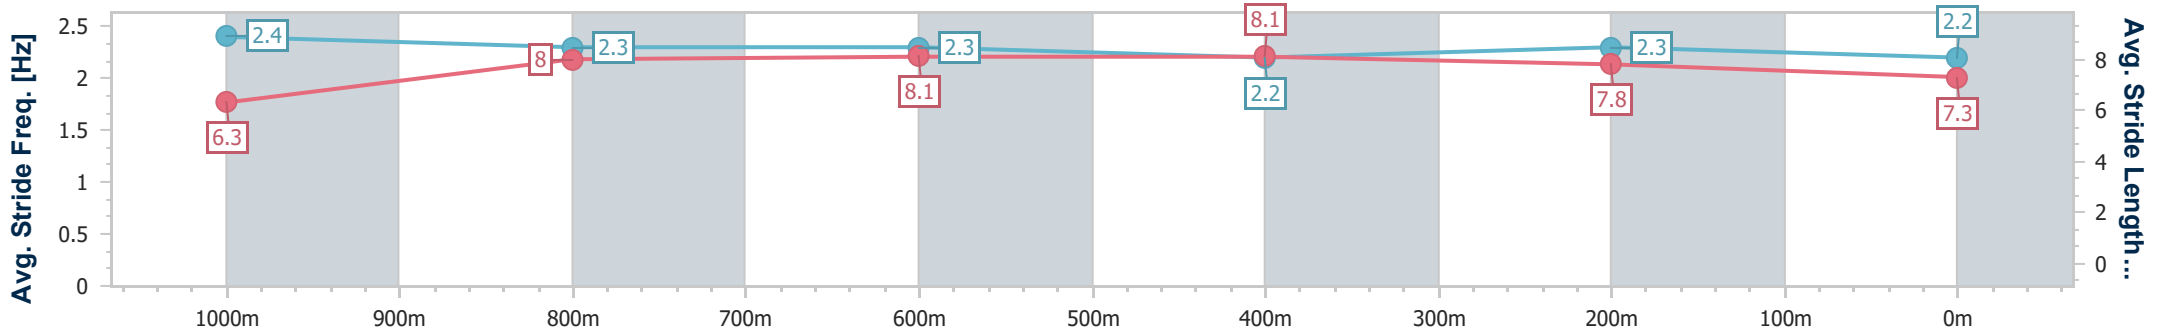

Eagle Farm QLD Professional

Race 6: CLEAR TO WORK ST RITA'S Class 2 Handicap - 1200m

19 October 2024 - 14:33

Track Rating: Good 4, Weather: Fine, Rail Position: +6m Entire

BRISBANE RACING CLUB

Section	Overall	1000m	800m	600m	400m	200m
Section Times	1:10.03 [2] (0:13.43)	0:56.60 [6] (0:10.76)	0:45.84 [7] (0:10.70)	0:35.14 [7] (0:11.12)	0:24.02 [4] (0:11.31)	0:12.71 [2] (0:12.71)
Average Speed [km/h]	54.0	67.8	67.3	64.7	63.5	56.6
Top Speed [km/h]	68.1	70.2	68.8	66.2	65.6	60.1
Avg. Dist. to Rail [m]	4.1	2.7	0.3	0.4	2.2	2.4
Avg. Stride Freq. [Hz]	2.4	2.3	2.3	2.2	2.3	2.2
Avg. Stride Length [m]	6.3	8.0	8.1	8.1	7.8	7.3