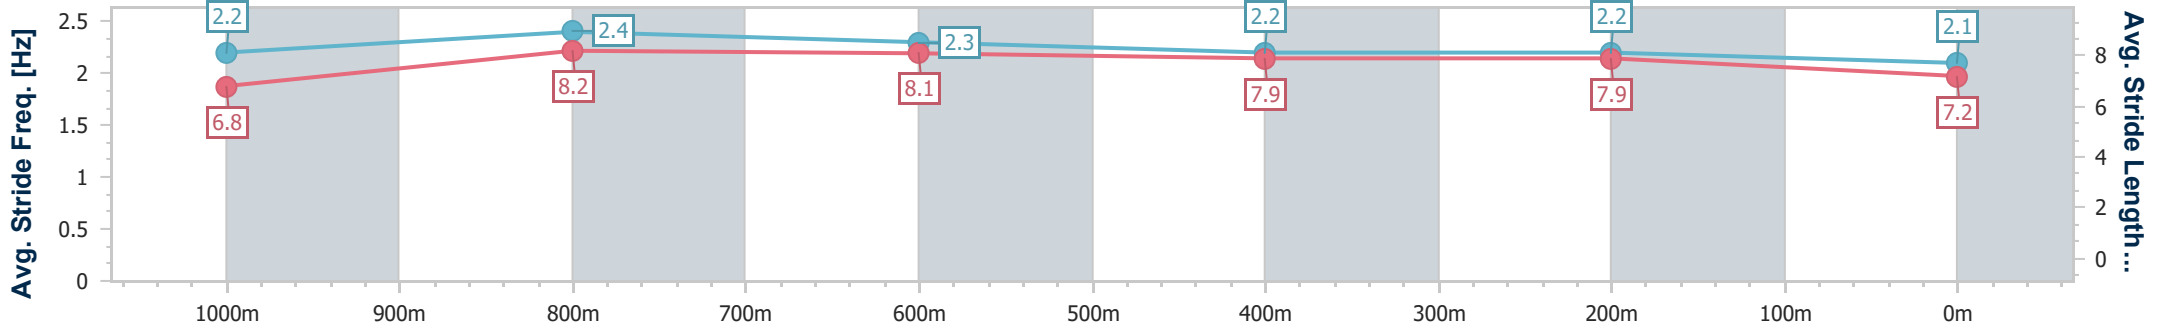

Eagle Farm QLD Professional

Race 6: CLEAR TO WORK ST RITA'S Class 2 Handicap - 1200m

19 October 2024 - 14:33

Track Rating: Good 4, Weather: Fine, Rail Position: +6m Entire

BRISBANE RACING CLUB

Section	Overall	1000m	800m	600m	400m	200m
Section Times	1:10.03 [3] (0:13.32)	0:56.71 [3] (0:10.43)	0:46.28 [3] (0:10.58)	0:35.70 [1] (0:11.22)	0:24.48 [1] (0:11.53)	0:12.95 [1] (0:12.95)
Average Speed [km/h]	54.1	69.5	67.8	64.3	62.5	55.4
Top Speed [km/h]	69.9	70.3	69.2	66.3	64.0	60.2
Avg. Dist. to Rail [m]	1.1	1.4	0.5	0.4	1.9	1.7
Avg. Stride Freq. [Hz]	2.2	2.4	2.3	2.2	2.2	2.1
Avg. Stride Length [m]	6.8	8.2	8.1	7.9	7.9	7.2