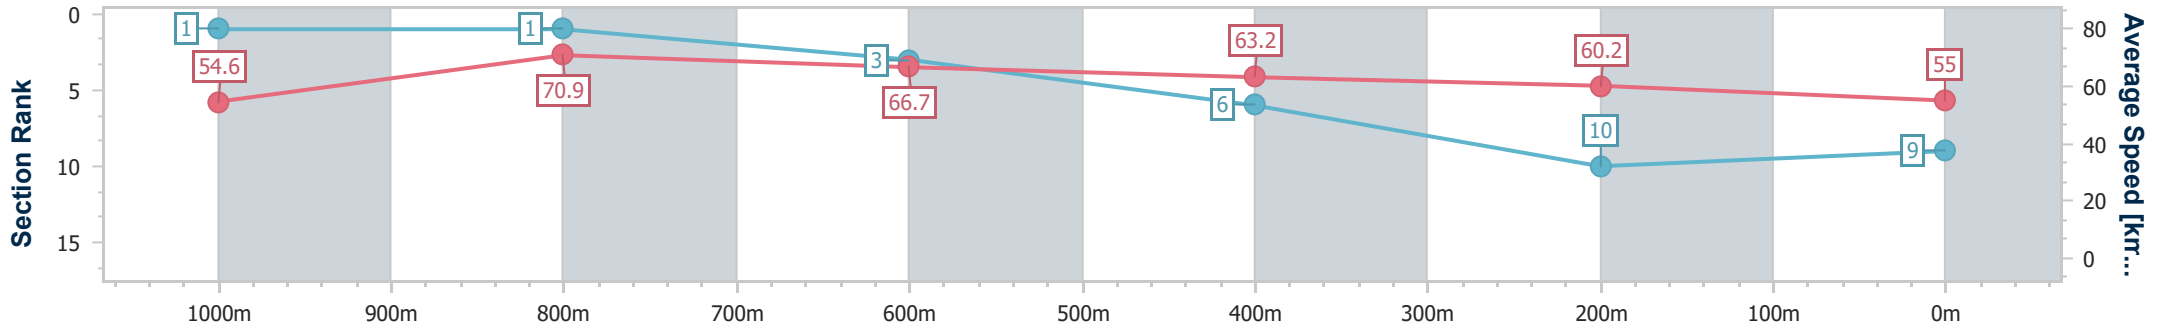

Eagle Farm QLD Professional

Race 6: CLEAR TO WORK ST RITA'S Class 2 Handicap - 1200m

19 October 2024 - 14:33

Track Rating: Good 4, Weather: Fine, Rail Position: +6m Entire

BRISBANE RACING CLUB

Section	Overall	1000m	800m	600m	400m	200m
Section Times	1:11.16 [9] (0:13.25)	0:57.91 [1] (0:10.41)	0:47.50 [1] (0:10.92)	0:36.58 [3] (0:11.53)	0:25.05 [6] (0:11.98)	0:13.07 [10] (0:13.07)
Average Speed [km/h]	54.6	70.9	66.7	63.2	60.2	55.0
Top Speed [km/h]	70.3	72.0	69.5	65.2	62.8	57.6
Avg. Dist. to Rail [m]	7.7	4.9	2.5	2.8	5.3	1.5
Avg. Stride Freq. [Hz]	2.4	2.5	2.4	2.4	2.3	2.2
Avg. Stride Length [m]	6.4	7.8	7.7	7.4	7.3	6.9