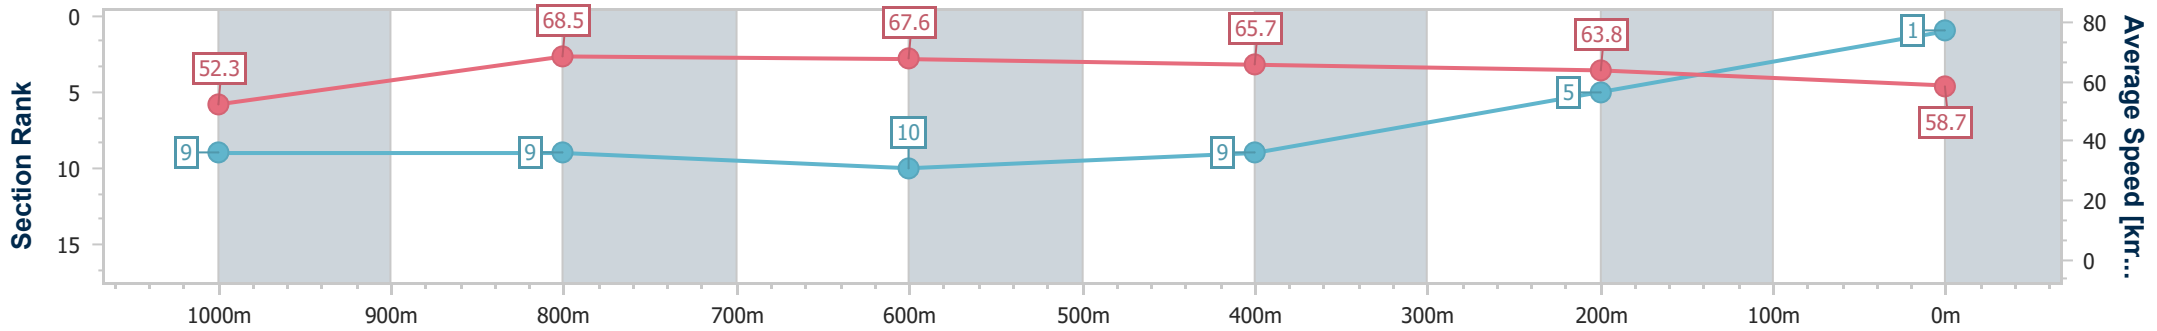

Eagle Farm QLD Professional

Race 6: CLEAR TO WORK ST RITA'S Class 2 Handicap - 1200m

19 October 2024 - 14:33

Track Rating: Good 4, Weather: Fine, Rail Position: +6m Entire

BRISBANE RACING CLUB

Section	Overall	1000m	800m	600m	400m	200m
Section Times	1:09.88 [1] (0:13.83)	0:56.05 [9] (0:10.67)	0:45.38 [9] (0:10.76)	0:34.62 [10] (0:11.06)	0:23.56 [9] (0:11.24)	0:12.32 [5]
Average Speed [km/h]	52.3	68.5	67.6	65.7	63.8	58.7
Top Speed [km/h]	69.0	69.9	68.9	67.9	65.6	61.9
Avg. Dist. to Rail [m]	4.3	3.4	1.8	2.1	5.1	4.7
Avg. Stride Freq. [Hz]	2.3	2.4	2.4	2.4	2.4	2.3
Avg. Stride Length [m]	6.3	7.8	7.7	7.6	7.4	7.0