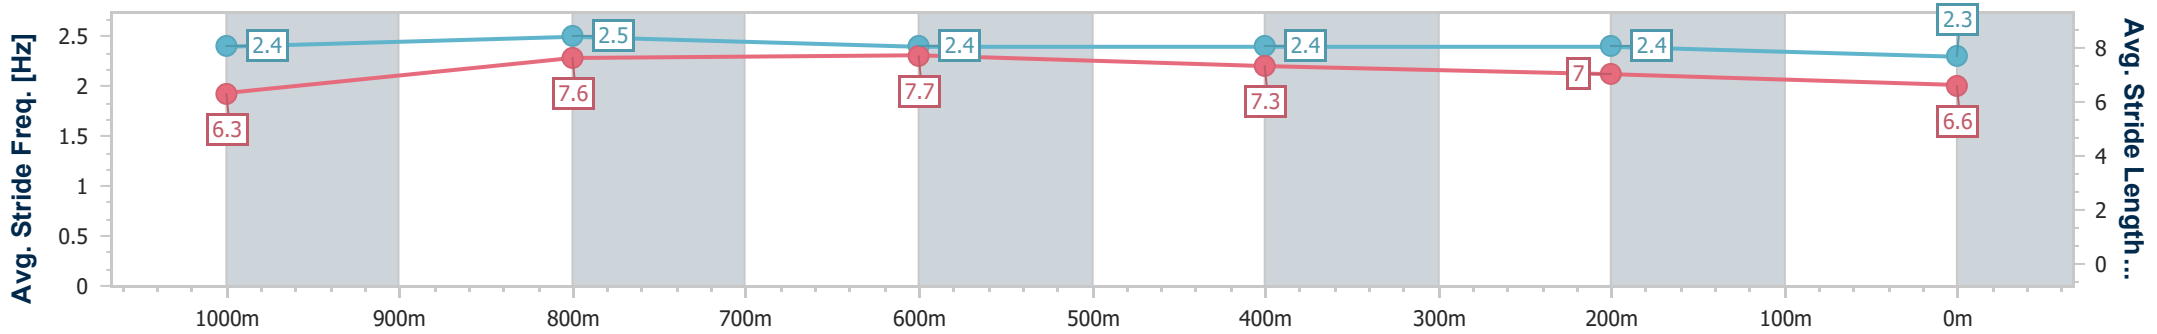

Eagle Farm QLD Professional

Race 6: CLEAR TO WORK ST RITA'S Class 2 Handicap - 1200m

19 October 2024 - 14:33

Track Rating: Good 4, Weather: Fine, Rail Position: +6m Entire

BRISBANE RACING CLUB

Section	Overall	1000m	800m	600m	400m	200m
Section Times	1:11.30 [10] (0:13.43)	0:57.87 [7] (0:10.56)	0:47.31 [6] (0:10.84)	0:36.47 [6] (0:11.40)	0:25.07 [7] (0:11.85)	0:13.22 [9] (0:13.22)
Average Speed [km/h]	53.8	69.1	66.8	63.9	60.5	54.6
Top Speed [km/h]	69.8	71.4	68.0	66.9	63.4	58.3
Avg. Dist. to Rail [m]	2.0	2.9	1.1	2.5	6.3	3.7
Avg. Stride Freq. [Hz]	2.4	2.5	2.4	2.4	2.4	2.3
Avg. Stride Length [m]	6.3	7.6	7.7	7.3	7.0	6.6

- [] Ranking at each section and finish
- .-.- No data available at this section
- NA No data available