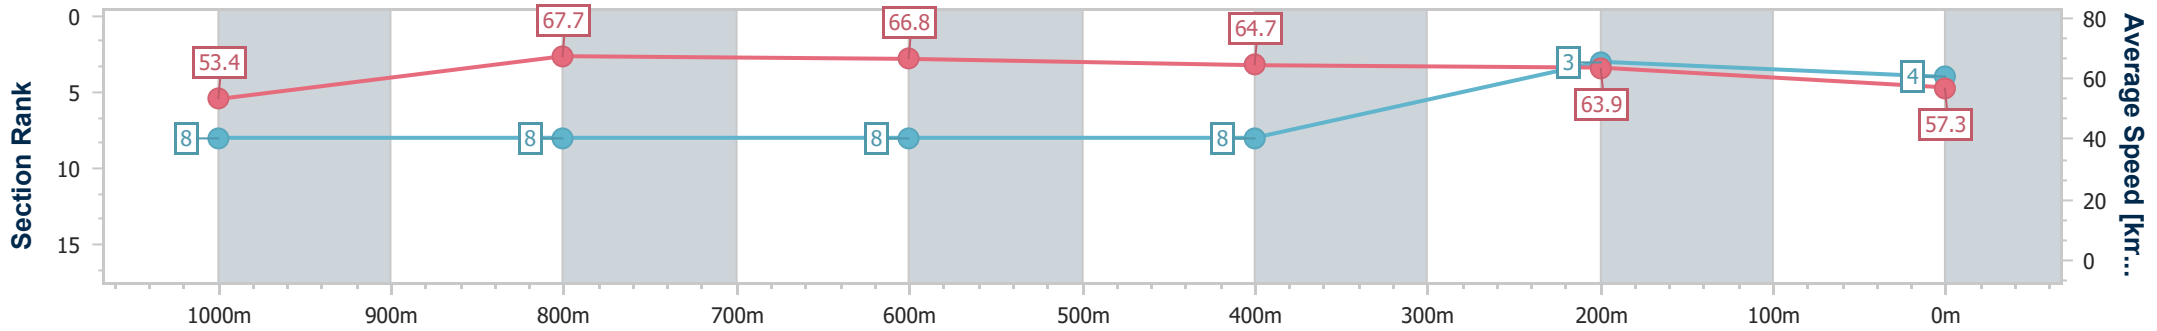

Eagle Farm QLD Professional

Race 6: CLEAR TO WORK ST RITA'S Class 2 Handicap - 1200m

19 October 2024 - 14:33

Track Rating: Good 4, Weather: Fine, Rail Position: +6m Entire

BRISBANE RACING CLUB

Section	Overall	1000m	800m	600m	400m	200m
Section Times	1:10.08 [4] (0:13.53)	0:56.55 [8] (0:10.71)	0:45.84 [8] (0:10.86)	0:34.98 [8] (0:11.13)	0:23.85 [8] (0:11.29)	0:12.56 [3] (0:12.56)
Average Speed [km/h]	53.4	67.7	66.8	64.7	63.9	57.3
Top Speed [km/h]	68.7	69.1	67.2	65.6	66.3	60.8
Avg. Dist. to Rail [m]	2.1	1.7	0.9	0.7	2.4	1.2
Avg. Stride Freq. [Hz]	2.3	2.4	2.4	2.4	2.4	2.2
Avg. Stride Length [m]	6.4	7.7	7.6	7.5	7.4	7.2