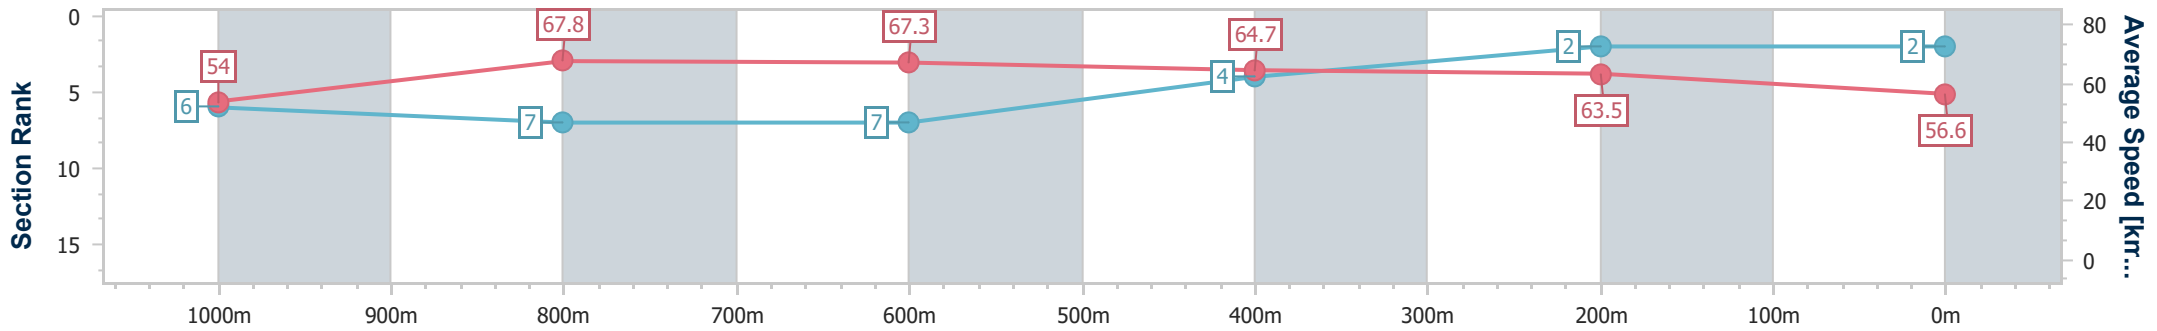

Eagle Farm QLD Professional

Race 6: CLEAR TO WORK ST RITA'S Class 2 Handicap - 1200m

19 October 2024 - 14:33

Track Rating: Good 4, Weather: Fine, Rail Position: +6m Entire

BRISBANE RACING CLUB

Section	Overall	1000m	800m	600m	400m	200m
Section Times	1:10.03 [2] (0:13.43)	0:56.60 [6] (0:10.76)	0:45.84 [7] (0:10.70)	0:35.14 [7] (0:11.12)	0:24.02 [4] (0:11.31)	0:12.71 [2] (0:12.71)
Average Speed [km/h]	54.0	67.8	67.3	64.7	63.5	56.6
Top Speed [km/h]	68.1	70.2	68.8	66.2	65.6	60.1
Avg. Dist. to Rail [m]	4.1	2.7	0.3	0.4	2.2	2.4
Avg. Stride Freq. [Hz]	2.4	2.3	2.3	2.2	2.3	2.2
Avg. Stride Length [m]	6.3	8.0	8.1	8.1	7.8	7.3