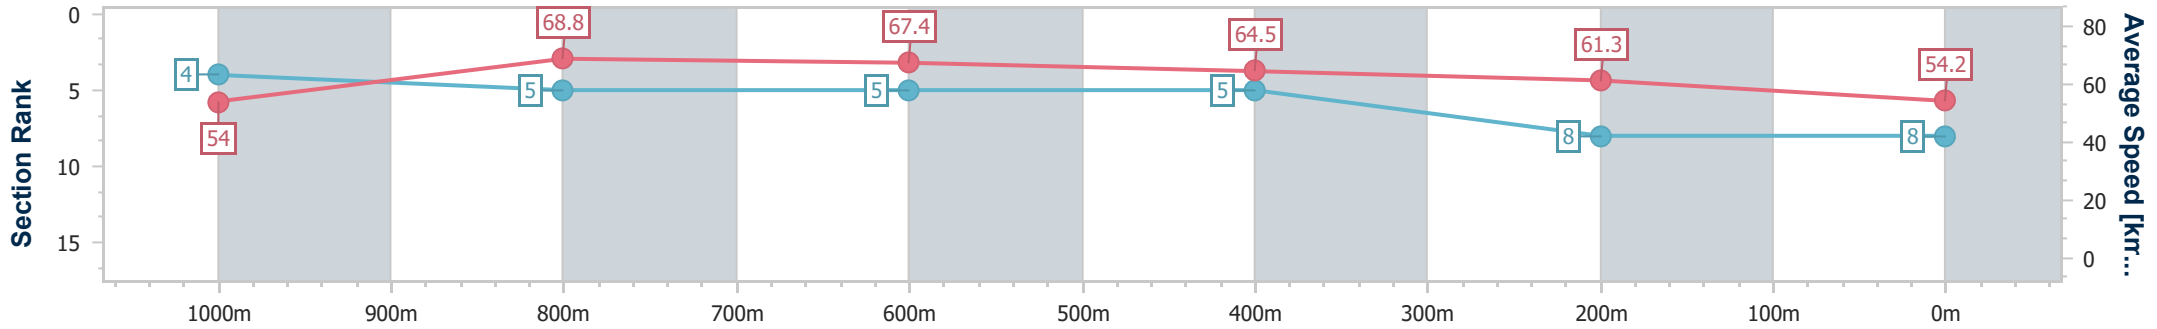

Eagle Farm QLD Professional

Race 6: CLEAR TO WORK ST RITA'S Class 2 Handicap - 1200m

19 October 2024 - 14:33

Track Rating: Good 4, Weather: Fine, Rail Position: +6m Entire

BRISBANE RACING CLUB

Section	Overall	1000m	800m	600m	400m	200m
Section Times	1:11.09 [8] (0:13.34)	0:57.75 [4] (0:10.62)	0:47.13 [5] (0:10.83)	0:36.30 [5] (0:11.28)	0:25.02 [5] (0:11.72)	0:13.30 [8]
Average Speed [km/h]	54.0	68.8	67.4	64.5	61.3	54.2
Top Speed [km/h]	71.2	71.2	68.3	66.5	63.3	58.3
Avg. Dist. to Rail [m]	5.4	2.9	1.8	2.7	6.0	3.5
Avg. Stride Freq. [Hz]	2.4	2.5	2.4	2.4	2.4	2.2
Avg. Stride Length [m]	6.3	7.7	7.8	7.4	7.2	6.8

- [] Ranking at each section and finish
- .-.-.- No data available at this section
- NA No data available

Horse/Jockey Name	Torabella
Final Rank	9
Fastest Section Time (Section)	0:10.41 (1000m)
Top Speed [km/h] (Section)	72.0 (1000m)
Race State	Finished