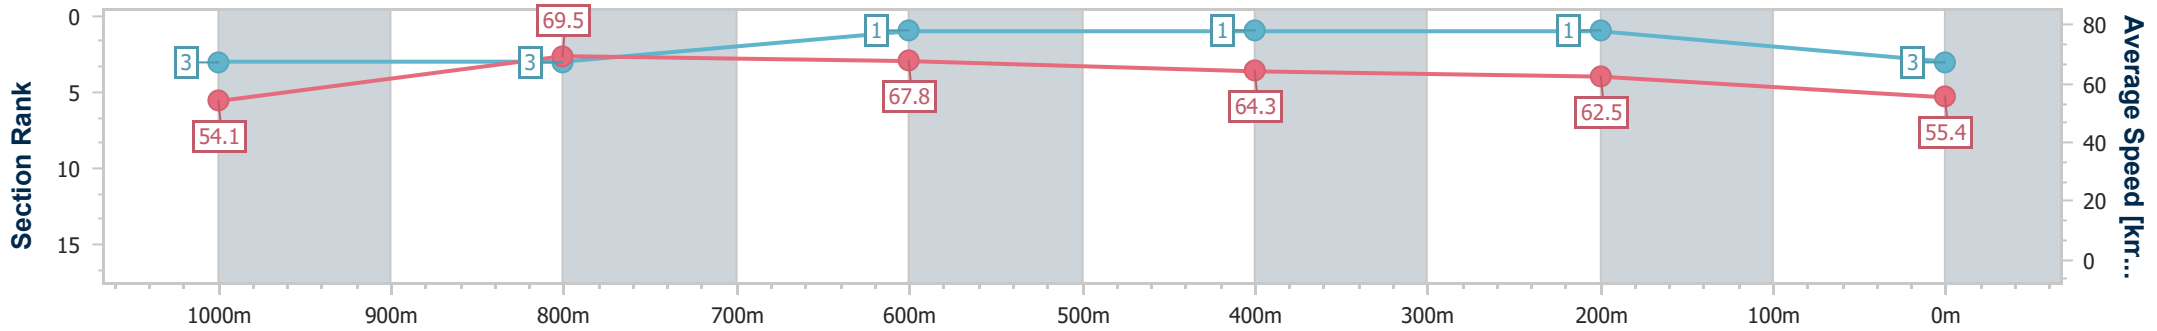

Eagle Farm QLD Professional

Race 6: CLEAR TO WORK ST RITA'S Class 2 Handicap - 1200m

19 October 2024 - 14:33

Track Rating: Good 4, Weather: Fine, Rail Position: +6m Entire

BRISBANE RACING CLUB

Section	Overall	1000m	800m	600m	400m	200m
Section Times	1:10.03 [3] (0:13.32)	0:56.71 [3] (0:10.43)	0:46.28 [3] (0:10.58)	0:35.70 [1] (0:11.22)	0:24.48 [1] (0:11.53)	0:12.95 [1] (0:12.95)
Average Speed [km/h]	54.1	69.5	67.8	64.3	62.5	55.4
Top Speed [km/h]	69.9	70.3	69.2	66.3	64.0	60.2
Avg. Dist. to Rail [m]	1.1	1.4	0.5	0.4	1.9	1.7
Avg. Stride Freq. [Hz]	2.2	2.4	2.3	2.2	2.2	2.1
Avg. Stride Length [m]	6.8	8.2	8.1	7.9	7.9	7.2