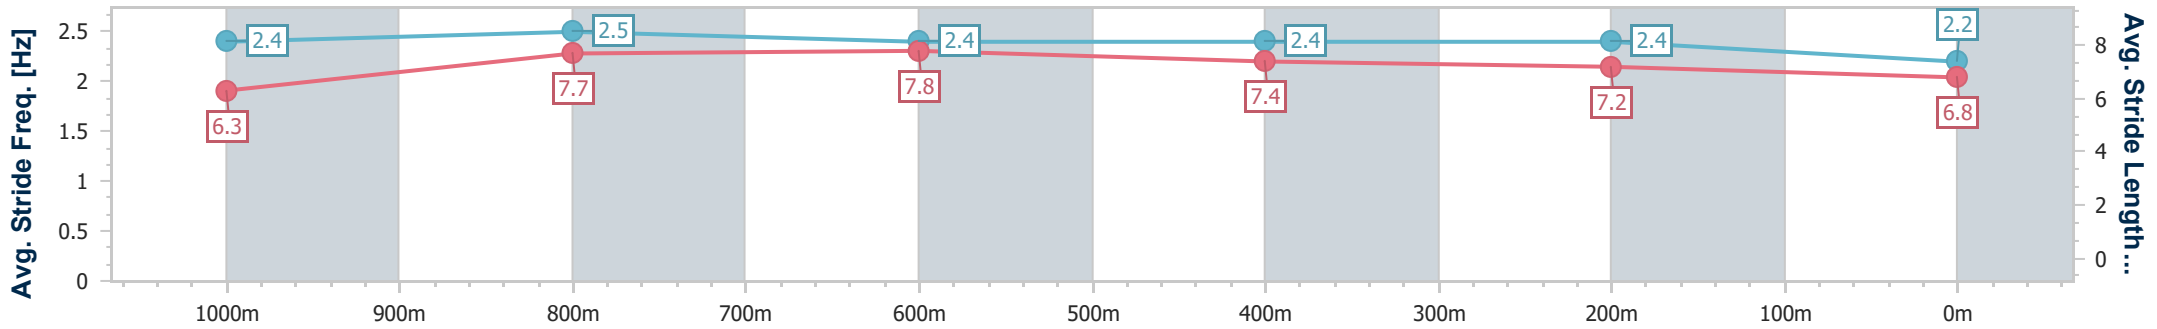

Eagle Farm QLD Professional

Race 6: CLEAR TO WORK ST RITA'S Class 2 Handicap - 1200m

19 October 2024 - 14:33

Track Rating: Good 4, Weather: Fine, Rail Position: +6m Entire

BRISBANE RACING CLUB

Section	Overall	1000m	800m	600m	400m	200m
Section Times	1:11.09 [8] (0:13.34)	0:57.75 [4] (0:10.62)	0:47.13 [5] (0:10.83)	0:36.30 [5] (0:11.28)	0:25.02 [5] (0:11.72)	0:13.30 [8]
Average Speed [km/h]	54.0	68.8	67.4	64.5	61.3	54.2
Top Speed [km/h]	71.2	71.2	68.3	66.5	63.3	58.3
Avg. Dist. to Rail [m]	5.4	2.9	1.8	2.7	6.0	3.5
Avg. Stride Freq. [Hz]	2.4	2.5	2.4	2.4	2.4	2.2
Avg. Stride Length [m]	6.3	7.7	7.8	7.4	7.2	6.8

- [] Ranking at each section and finish
- .-.-.- No data available at this section
- NA No data available

Horse/Jockey Name	Torabella
Final Rank	9
Fastest Section Time (Section)	0:10.41 (1000m)
Top Speed [km/h] (Section)	72.0 (1000m)
Race State	Finished