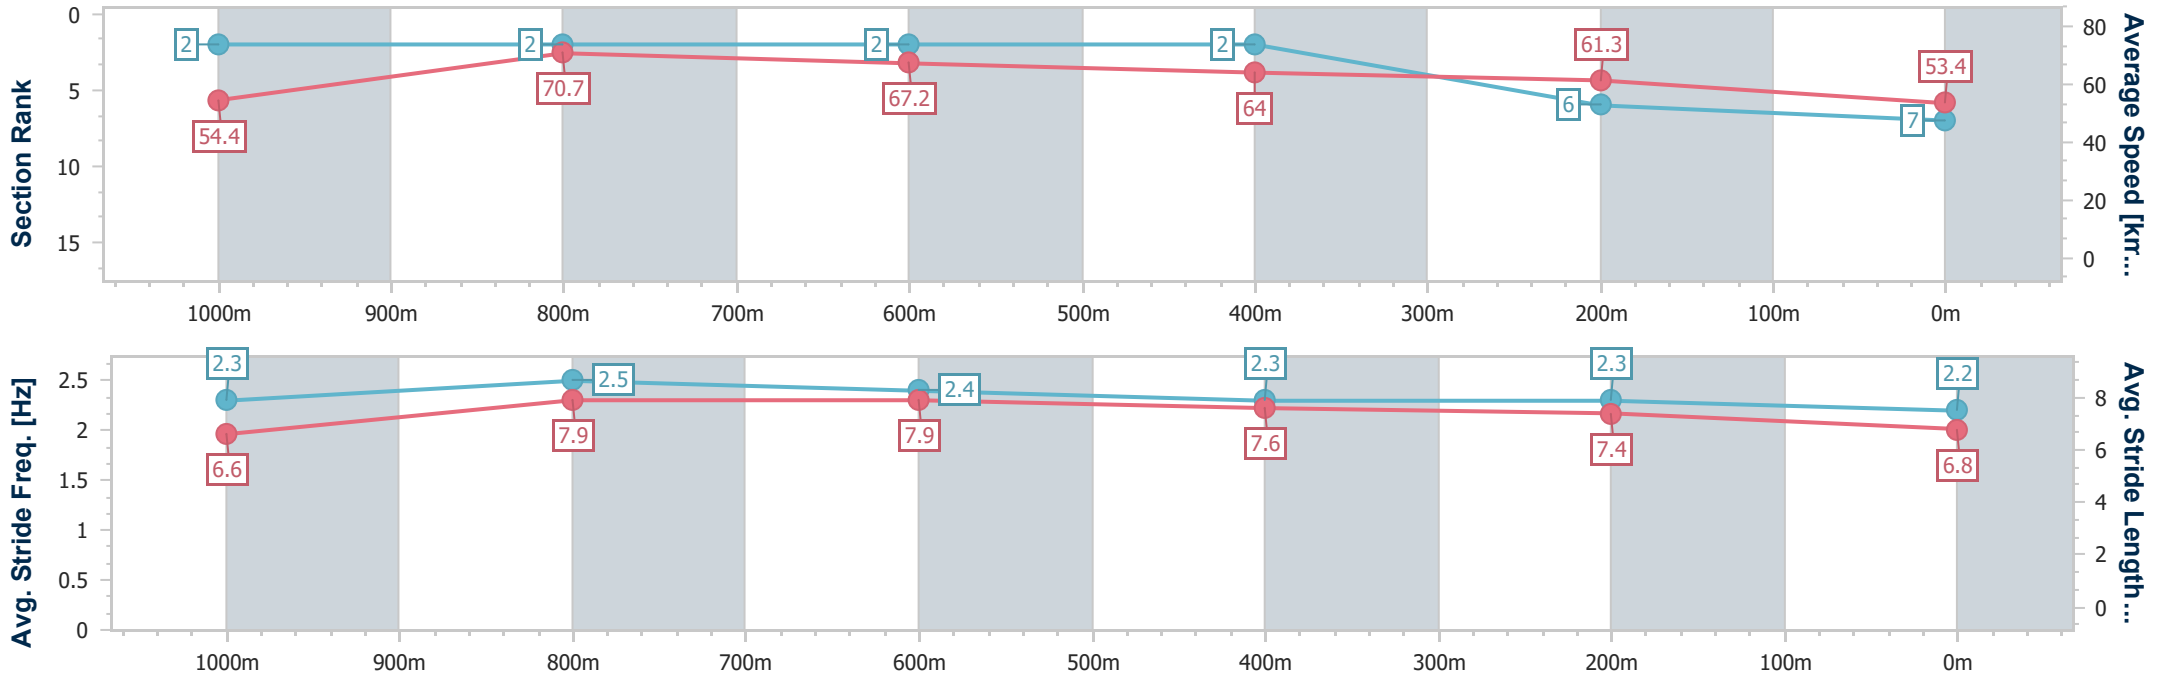

- [] Ranking at each section and finish
- .-.- No data available at this section
- NA No data available

Horse/Jockey Name	Runwiththetide
Final Rank	7
Fastest Section Time (Section)	0:10.44 (1000m)
Top Speed [km/h] (Section)	71.0 (1000m)
Race State	Finished

Eagle Farm QLD Professional

Race 6: CLEAR TO WORK ST RITA'S Class 2 Handicap - 1200m

19 October 2024 - 14:33

Track Rating: Good 4, Weather: Fine, Rail Position: +6m Entire

BRISBANE RACING CLUB

Section	Overall	1000m	800m	600m	400m	200m
Section Times	1:11.08 [7] (0:13.30)	0:57.78 [2] (0:10.44)	0:47.34 [2] (0:10.81)	0:36.53 [2] (0:11.28)	0:25.25 [2] (0:11.78)	0:13.47 [6] (0:13.47)
Average Speed [km/h]	54.4	70.7	67.2	64.0	61.3	53.4
Top Speed [km/h]	70.6	71.0	69.6	65.0	63.9	57.6
Avg. Dist. to Rail [m]	6.6	4.6	2.1	1.3	1.7	1.7
Avg. Stride Freq. [Hz]	2.3	2.5	2.4	2.3	2.3	2.2
Avg. Stride Length [m]	6.6	7.9	7.9	7.6	7.4	6.8