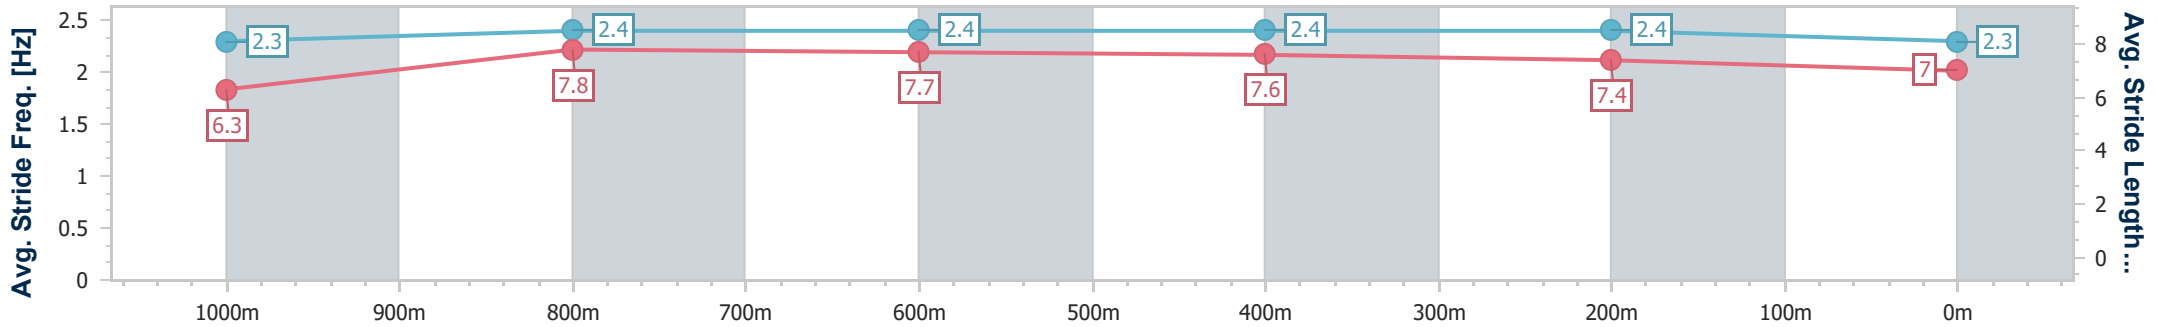

Eagle Farm QLD Professional

Race 6: CLEAR TO WORK ST RITA'S Class 2 Handicap - 1200m

19 October 2024 - 14:33

Track Rating: Good 4, Weather: Fine, Rail Position: +6m Entire

BRISBANE RACING CLUB

Section	Overall	1000m	800m	600m	400m	200m
Section Times	1:09.88 [1] (0:13.83)	0:56.05 [9] (0:10.67)	0:45.38 [9] (0:10.76)	0:34.62 [10] (0:11.06)	0:23.56 [9] (0:11.24)	0:12.32 [5]
Average Speed [km/h]	52.3	68.5	67.6	65.7	63.8	58.7
Top Speed [km/h]	69.0	69.9	68.9	67.9	65.6	61.9
Avg. Dist. to Rail [m]	4.3	3.4	1.8	2.1	5.1	4.7
Avg. Stride Freq. [Hz]	2.3	2.4	2.4	2.4	2.4	2.3
Avg. Stride Length [m]	6.3	7.8	7.7	7.6	7.4	7.0