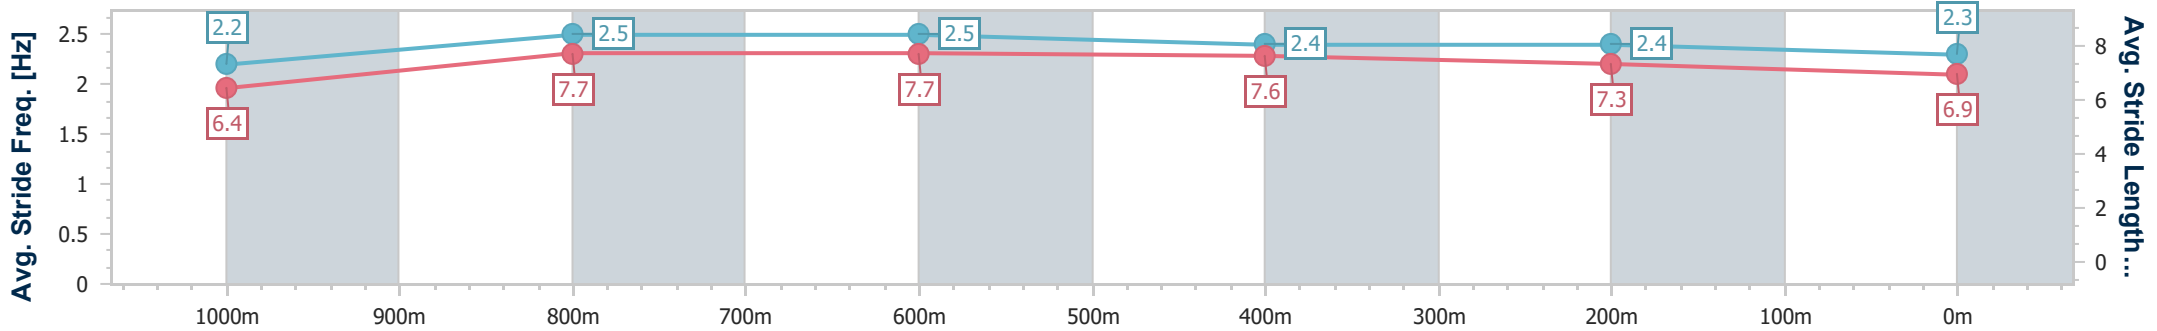

Eagle Farm QLD Professional

Race 6: CLEAR TO WORK ST RITA'S Class 2 Handicap - 1200m

19 October 2024 - 14:33

Track Rating: Good 4, Weather: Fine, Rail Position: +6m Entire

BRISBANE RACING CLUB

Section	Overall	1000m	800m	600m	400m	200m
Section Times	1:10.33 [5] (0:13.90)	0:56.43 [10] (0:10.68)	0:45.75 [10] (0:10.65)	0:35.10 [9] (0:11.19)	0:23.91 [10] (0:11.25)	0:12.66 [7] (0:12.66)
Average Speed [km/h]	52.0	69.1	68.0	65.3	63.9	56.9
Top Speed [km/h]	69.7	69.8	69.5	66.8	66.2	61.1
Avg. Dist. to Rail [m]	6.1	4.4	2.3	2.8	6.8	5.6
Avg. Stride Freq. [Hz]	2.2	2.5	2.5	2.4	2.4	2.3
Avg. Stride Length [m]	6.4	7.7	7.7	7.6	7.3	6.9