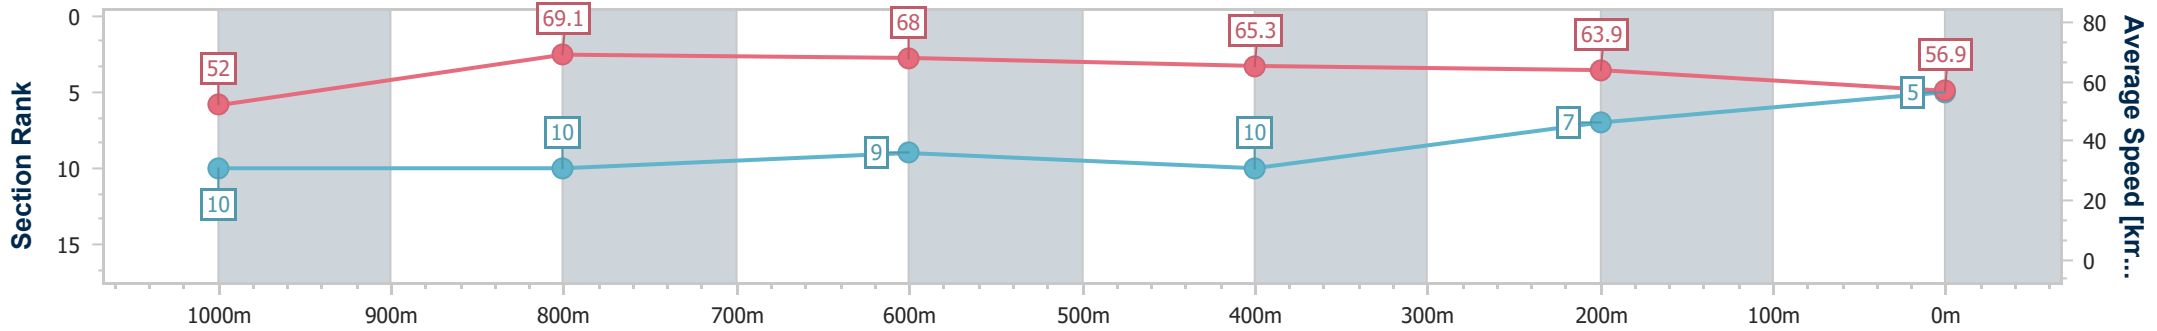

Eagle Farm QLD Professional

Race 6: CLEAR TO WORK ST RITA'S Class 2 Handicap - 1200m

19 October 2024 - 14:33

Track Rating: Good 4, Weather: Fine, Rail Position: +6m Entire

BRISBANE RACING CLUB

Section	Overall	1000m	800m	600m	400m	200m
Section Times	1:10.33 [5] (0:13.90)	0:56.43 [10] (0:10.68)	0:45.75 [10] (0:10.65)	0:35.10 [9] (0:11.19)	0:23.91 [10] (0:11.25)	0:12.66 [7] (0:12.66)
Average Speed [km/h]	52.0	69.1	68.0	65.3	63.9	56.9
Top Speed [km/h]	69.7	69.8	69.5	66.8	66.2	61.1
Avg. Dist. to Rail [m]	6.1	4.4	2.3	2.8	6.8	5.6
Avg. Stride Freq. [Hz]	2.2	2.5	2.5	2.4	2.4	2.3
Avg. Stride Length [m]	6.4	7.7	7.7	7.6	7.3	6.9