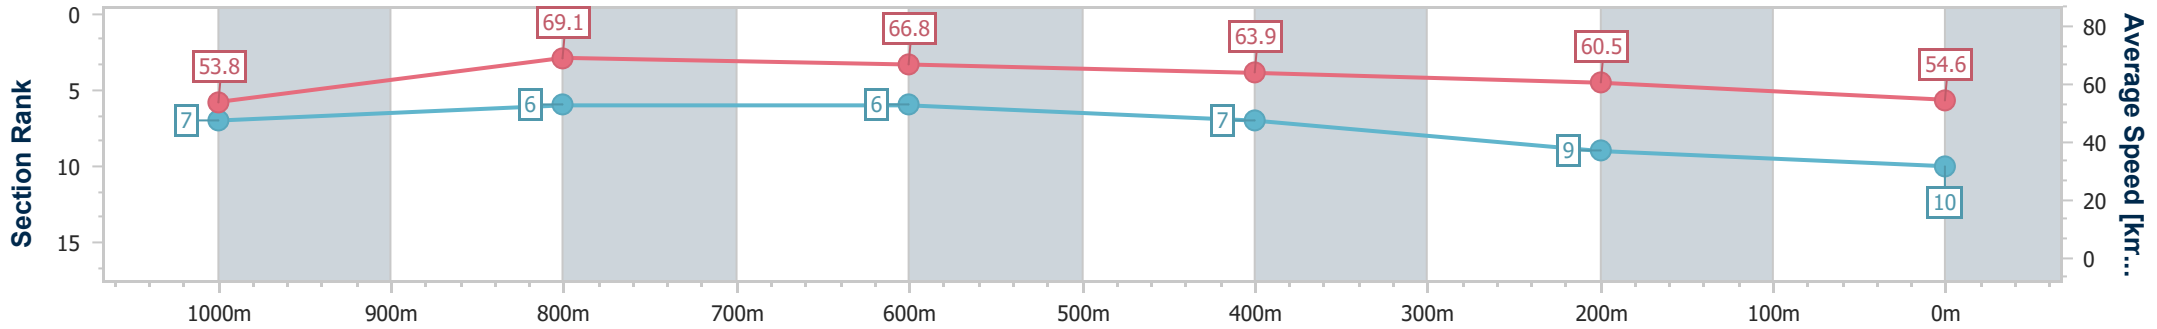

Eagle Farm QLD Professional

Race 6: CLEAR TO WORK ST RITA'S Class 2 Handicap - 1200m

19 October 2024 - 14:33

Track Rating: Good 4, Weather: Fine, Rail Position: +6m Entire

BRISBANE RACING CLUB

Section	Overall	1000m	800m	600m	400m	200m
Section Times	1:11.30 [10] (0:13.43)	0:57.87 [7] (0:10.56)	0:47.31 [6] (0:10.84)	0:36.47 [6] (0:11.40)	0:25.07 [7] (0:11.85)	0:13.22 [9] (0:13.22)
Average Speed [km/h]	53.8	69.1	66.8	63.9	60.5	54.6
Top Speed [km/h]	69.8	71.4	68.0	66.9	63.4	58.3
Avg. Dist. to Rail [m]	2.0	2.9	1.1	2.5	6.3	3.7
Avg. Stride Freq. [Hz]	2.4	2.5	2.4	2.4	2.4	2.3
Avg. Stride Length [m]	6.3	7.6	7.7	7.3	7.0	6.6

- [] Ranking at each section and finish
- .-.- No data available at this section
- NA No data available