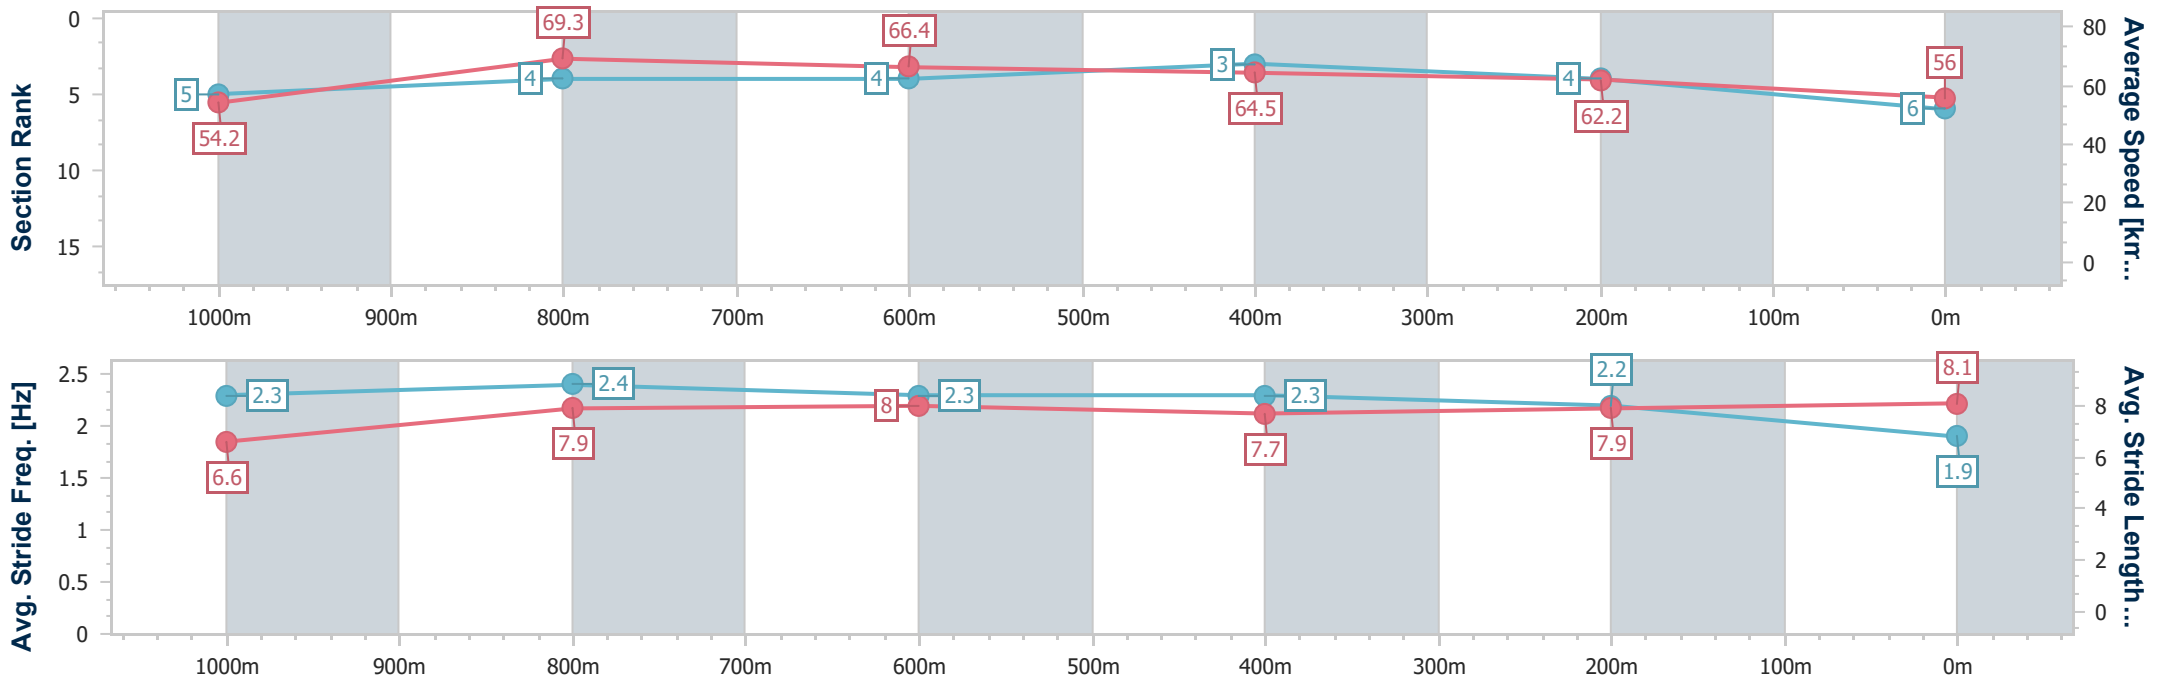

Eagle Farm QLD Professional

Race 6: CLEAR TO WORK ST RITA'S Class 2 Handicap - 1200m

19 October 2024 - 14:33

Track Rating: Good 4, Weather: Fine, Rail Position: +6m Entire

BRISBANE RACING CLUB

Section	Overall	1000m	800m	600m	400m	200m
Section Times	1:10.44 [6] (0:13.34)	0:57.10 [5] (0:10.57)	0:46.53 [4] (0:10.87)	0:35.66 [4] (0:11.21)	0:24.45 [3] (0:11.56)	0:12.89 [4] (0:12.89)
Average Speed [km/h]	54.2	69.3	66.4	64.5	62.2	56.0
Top Speed [km/h]	70.3	70.1	68.3	65.4	65.3	59.5
Avg. Dist. to Rail [m]	2.9	3.5	1.0	0.7	4.0	4.6
Avg. Stride Freq. [Hz]	2.3	2.4	2.3	2.3	2.2	1.9
Avg. Stride Length [m]	6.6	7.9	8.0	7.7	7.9	8.1

- [] Ranking at each section and finish
- .-.- No data available at this section
- NA No data available

Horse/Jockey Name	Runwiththetide
Final Rank	7
Fastest Section Time (Section)	0:10.44 (1000m)
Top Speed [km/h] (Section)	71.0 (1000m)
Race State	Finished