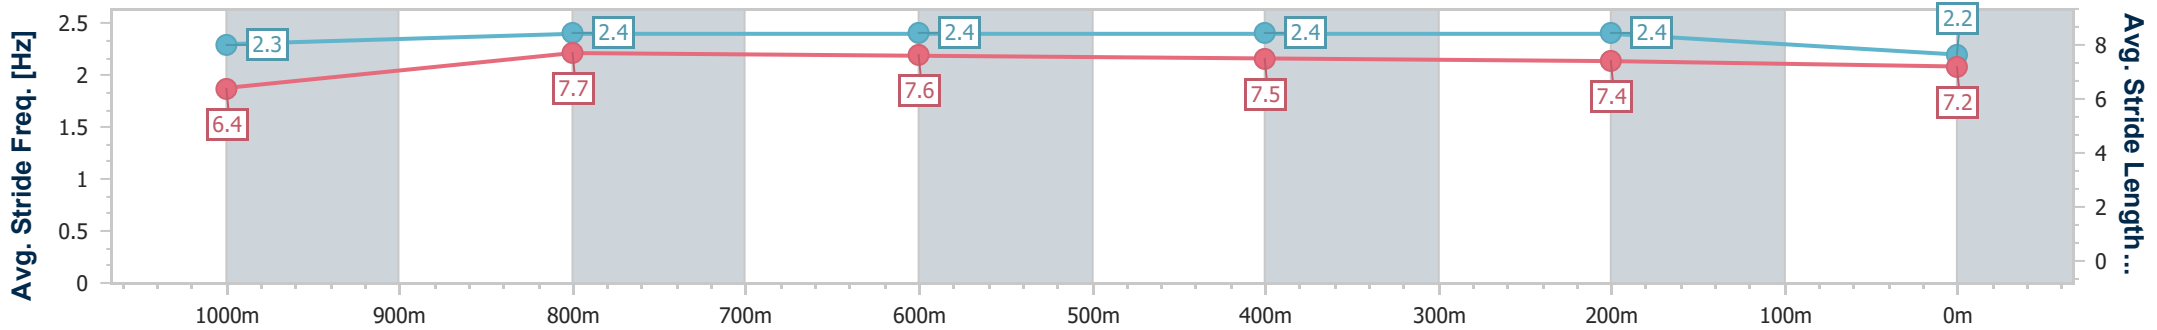

Eagle Farm QLD Professional

Race 6: CLEAR TO WORK ST RITA'S Class 2 Handicap - 1200m

19 October 2024 - 14:33

Track Rating: Good 4, Weather: Fine, Rail Position: +6m Entire

BRISBANE RACING CLUB

Section	Overall	1000m	800m	600m	400m	200m
Section Times	1:10.08 [4] (0:13.53)	0:56.55 [8] (0:10.71)	0:45.84 [8] (0:10.86)	0:34.98 [8] (0:11.13)	0:23.85 [8] (0:11.29)	0:12.56 [3] (0:12.56)
Average Speed [km/h]	53.4	67.7	66.8	64.7	63.9	57.3
Top Speed [km/h]	68.7	69.1	67.2	65.6	66.3	60.8
Avg. Dist. to Rail [m]	2.1	1.7	0.9	0.7	2.4	1.2
Avg. Stride Freq. [Hz]	2.3	2.4	2.4	2.4	2.4	2.2
Avg. Stride Length [m]	6.4	7.7	7.6	7.5	7.4	7.2