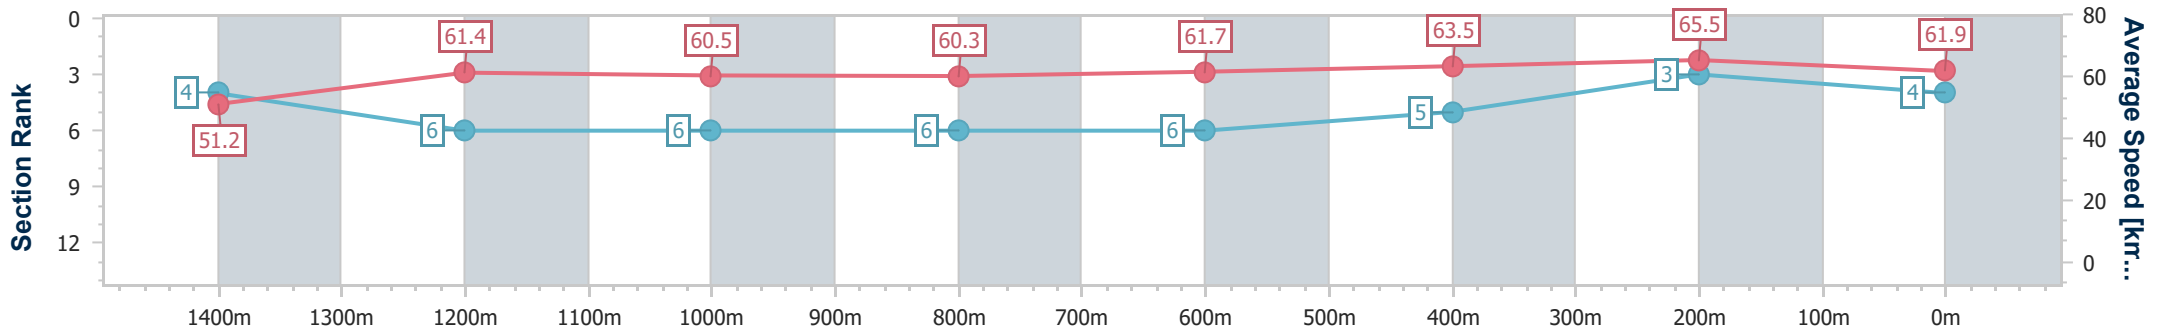

Eagle Farm QLD Professional

Race 5: Southern Pacific Sands BM78 Handicap - 1600m

19 October 2024 - 13:59

Track Rating: Good 4, Weather: Fine, Rail Position: +6m Entire

BRISBANE RACING CLUB

Section	Overall	1400m	1200m	1000m	800m	600m	400m	200m
Section Times	1:35.77 [4] (0:14.19)	1:21.58 [4] (0:11.72)	1:09.86 [6] (0:11.91)	0:57.95 [6] (0:12.09)	0:45.86 [6] (0:11.74)	0:34.12 [6] (0:11.45)	0:22.67 [5] (0:11.00)	0:11.67 [3] (0:11.67)
Average Speed [km/h]	51.2	61.4	60.5	60.3	61.7	63.5	65.5	61.9
Top Speed [km/h]	62.8	62.9	61.7	61.6	63.1	65.7	66.1	64.4
Avg. Dist. to Rail [m]	9.2	2.5	3.1	2.4	1.1	2.3	4.8	3.0
Avg. Stride Freq. [Hz]	2.2	2.3	2.2	2.2	2.2	2.3	2.3	2.3
Avg. Stride Length [m]	6.5	7.5	7.6	7.6	7.7	7.8	7.8	7.5