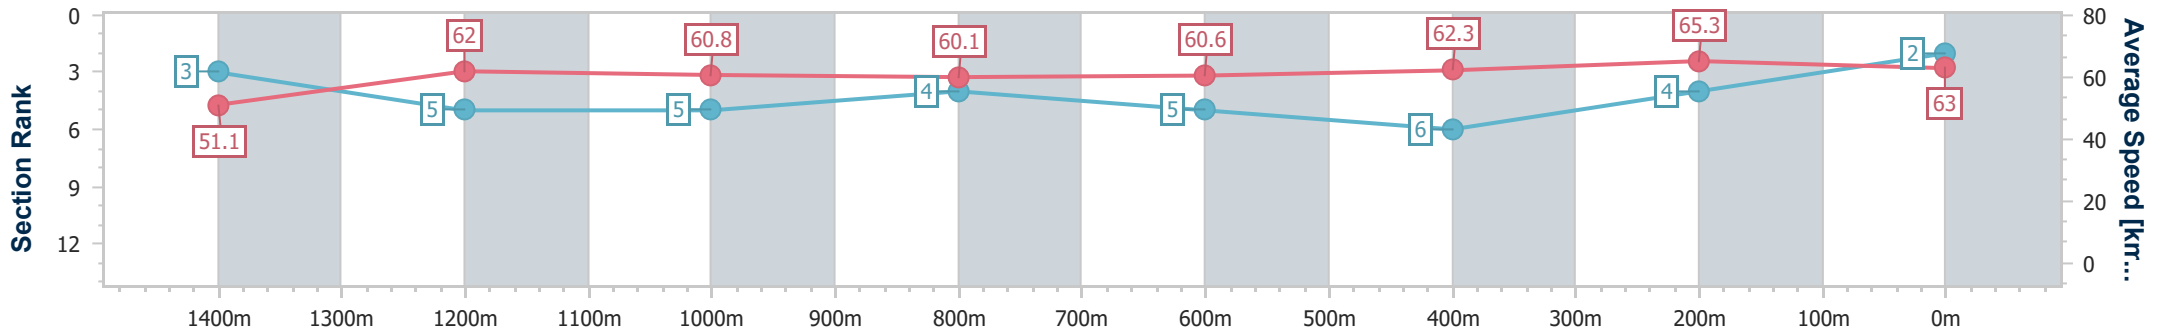

Eagle Farm QLD Professional

Race 5: Southern Pacific Sands BM78 Handicap - 1600m

19 October 2024 - 13:59

Track Rating: Good 4, Weather: Fine, Rail Position: +6m Entire

BRISBANE RACING CLUB

Section	Overall	1400m	1200m	1000m	800m	600m	400m	200m
Section Times	1:35.56 [2] (0:14.14)	1:21.42 [3] (0:11.62)	1:09.80 [5] (0:11.89)	0:57.91 [5] (0:12.07)	0:45.84 [4] (0:11.84)	0:34.00 [5] (0:11.55)	0:22.45 [6] (0:11.01)	0:11.44 [4]
Average Speed [km/h]	51.1	62.0	60.8	60.1	60.6	62.3	65.3	63.0
Top Speed [km/h]	63.3	63.5	61.7	61.2	61.7	64.5	66.4	65.1
Avg. Dist. to Rail [m]	6.1	2.2	2.4	1.0	0.1	0.4	1.3	1.6
Avg. Stride Freq. [Hz]	2.1	2.2	2.1	2.1	2.1	2.1	2.2	2.2
Avg. Stride Length [m]	6.7	8.1	8.0	8.0	8.0	8.1	8.1	7.8