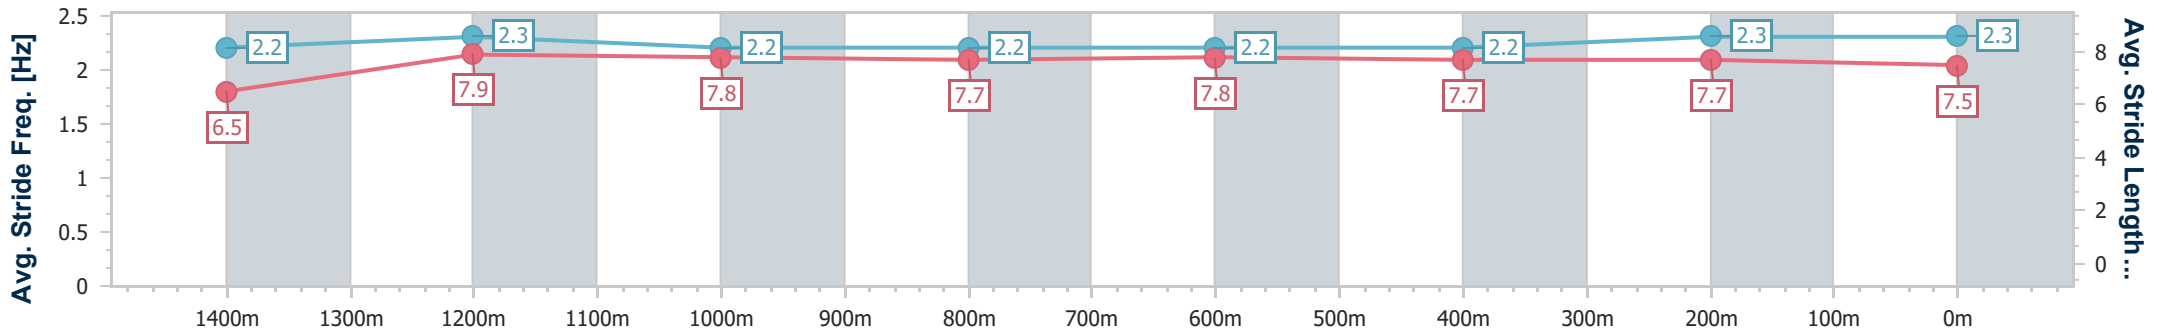

Eagle Farm QLD Professional

Race 5: Southern Pacific Sands BM78 Handicap - 1600m

19 October 2024 - 13:59

Track Rating: Good 4, Weather: Fine, Rail Position: +6m Entire

BRISBANE RACING CLUB

Section	Overall	1400m	1200m	1000m	800m	600m	400m	200m
Section Times	1:35.76 [3] (0:14.24)	1:21.52 [5] (0:11.27)	1:10.25 [2] (0:11.72)	0:58.53 [2] (0:12.14)	0:46.39 [2] (0:11.85)	0:34.54 [2] (0:11.58)	0:22.96 [2] (0:11.22)	0:11.74 [2] (0:11.74)
Average Speed [km/h]	50.8	64.2	61.5	59.7	61.0	62.5	64.1	61.4
Top Speed [km/h]	65.6	65.4	63.2	60.7	61.5	63.4	65.3	63.6
Avg. Dist. to Rail [m]	11.6	4.4	3.6	1.8	1.1	0.7	1.8	1.7
Avg. Stride Freq. [Hz]	2.2	2.3	2.2	2.2	2.2	2.2	2.3	2.3
Avg. Stride Length [m]	6.5	7.9	7.8	7.7	7.8	7.7	7.7	7.5

- [] Ranking at each section and finish
- .-.- No data available at this section
- NA No data available

Horse/Jockey Name	Talk Time
Final Rank	4
Fastest Section Time (Section)	0:11.00 (400m)
Top Speed [km/h] (Section)	66.1 (400m)
Race State	Finished