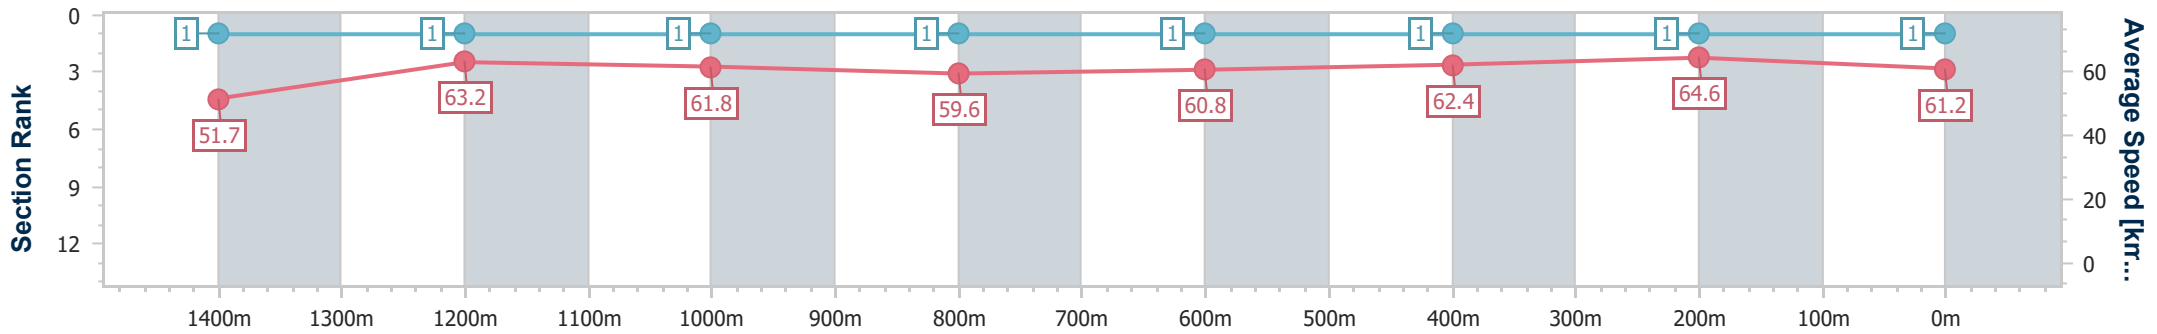

19 October 2024 - 13:59

Track Rating: Good 4, Weather: Fine, Rail Position: +6m Entire

BRISBANE RACING CLUB

Section	Overall	1400m	1200m	1000m	800m	600m	400m	200m
Section Times	1:35.54 [1] (0:13.95)	1:21.59 [1] (0:11.43)	1:10.16 [1] (0:11.68)	0:58.48 [1] (0:12.17)	0:46.31 [1] (0:11.86)	0:34.45 [1] (0:11.57)	0:22.88 [1] (0:11.12)	0:11.76 [1] (0:11.76)
Average Speed [km/h]	51.7	63.2	61.8	59.6	60.8	62.4	64.6	61.2
Top Speed [km/h]	64.4	64.5	62.9	60.9	61.1	64.2	65.5	63.6
Avg. Dist. to Rail [m]	5.6	1.7	1.9	1.5	0.7	0.2	0.1	0.4
Avg. Stride Freq. [Hz]	2.3	2.3	2.2	2.2	2.2	2.2	2.3	2.3
Avg. Stride Length [m]	6.2	7.7	7.6	7.6	7.7	7.8	7.7	7.6