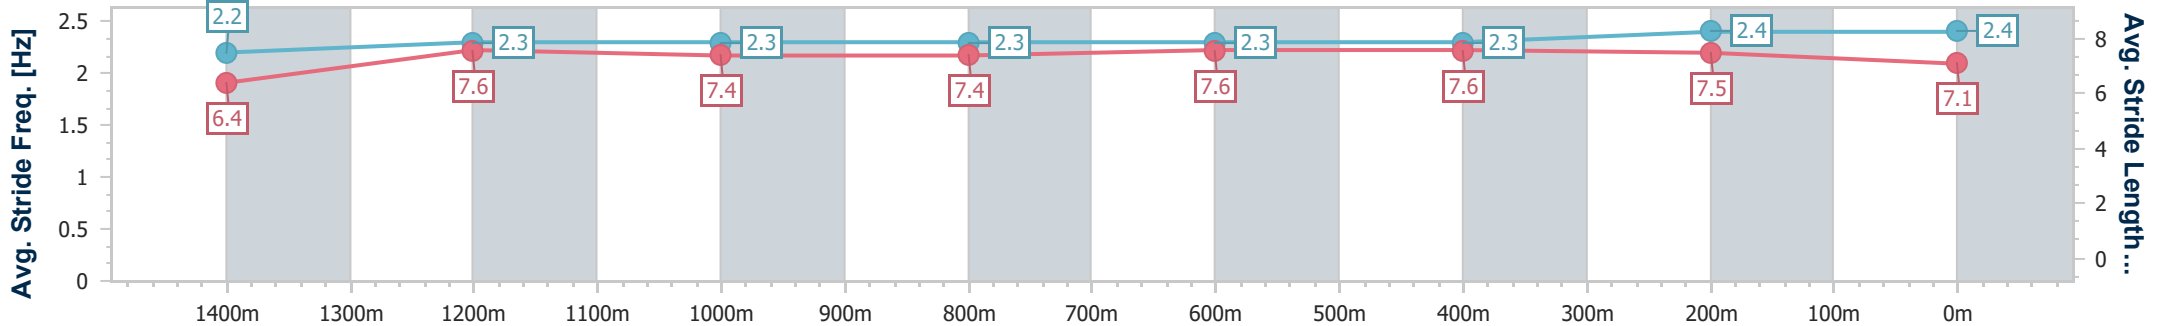

Eagle Farm QLD Professional

Race 5: Southern Pacific Sands BM78 Handicap - 1600m

19 October 2024 - 13:59

Track Rating: Good 4, Weather: Fine, Rail Position: +6m Entire

BRISBANE RACING CLUB

Section	Overall	1400m	1200m	1000m	800m	600m	400m	200m
Section Times	1:36.19 [7] (0:14.55)	1:21.64 [7] (0:11.57)	1:10.07 [7] (0:11.88)	0:58.19 [8] (0:12.13)	0:46.06 [8] (0:11.72)	0:34.34 [7] (0:11.42)	0:22.92 [7] (0:11.03)	0:11.89 [7] (0:11.89)
Average Speed [km/h]	49.8	62.3	60.8	60.1	62.2	63.8	65.4	60.4
Top Speed [km/h]	64.9	64.8	61.4	62.3	63.3	66.8	66.7	63.8
Avg. Dist. to Rail [m]	10.6	3.0	3.5	3.0	2.5	2.7	5.3	4.1
Avg. Stride Freq. [Hz]	2.2	2.3	2.3	2.3	2.3	2.3	2.4	2.4
Avg. Stride Length [m]	6.4	7.6	7.4	7.4	7.6	7.6	7.5	7.1

- [] Ranking at each section and finish
- .-.- No data available at this section
- NA No data available

Horse/Jockey Name	Evocator
Final Rank	8
Fastest Section Time (Section)	0:10.95 (400m)
Top Speed [km/h] (Section)	67.6 (400m)
Race State	Finished