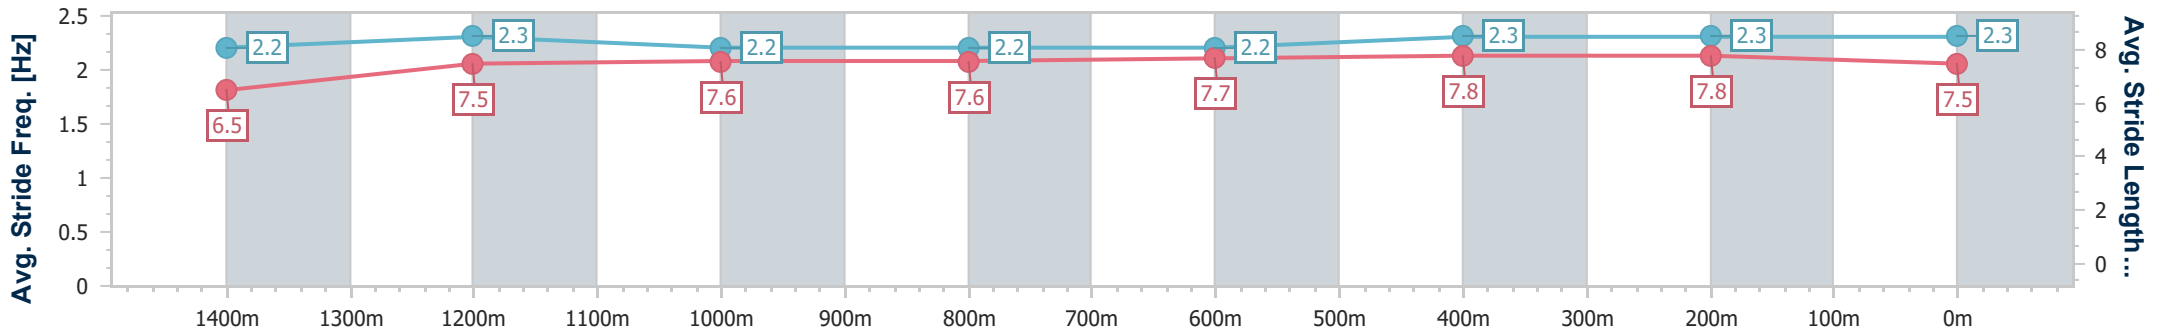

Eagle Farm QLD Professional

Race 5: Southern Pacific Sands BM78 Handicap - 1600m

19 October 2024 - 13:59

Track Rating: Good 4, Weather: Fine, Rail Position: +6m Entire

BRISBANE RACING CLUB

Section	Overall	1400m	1200m	1000m	800m	600m	400m	200m
Section Times	1:35.77 [4] (0:14.19)	1:21.58 [4] (0:11.72)	1:09.86 [6] (0:11.91)	0:57.95 [6] (0:12.09)	0:45.86 [6] (0:11.74)	0:34.12 [6] (0:11.45)	0:22.67 [5] (0:11.00)	0:11.67 [3] (0:11.67)
Average Speed [km/h]	51.2	61.4	60.5	60.3	61.7	63.5	65.5	61.9
Top Speed [km/h]	62.8	62.9	61.7	61.6	63.1	65.7	66.1	64.4
Avg. Dist. to Rail [m]	9.2	2.5	3.1	2.4	1.1	2.3	4.8	3.0
Avg. Stride Freq. [Hz]	2.2	2.3	2.2	2.2	2.2	2.3	2.3	2.3
Avg. Stride Length [m]	6.5	7.5	7.6	7.6	7.7	7.8	7.8	7.5

- [] Ranking at each section and finish
- .-.- No data available at this section
- NA No data available

Horse/Jockey Name	Iverson
Final Rank	5
Fastest Section Time (Section)	0:11.18 (400m)
Top Speed [km/h] (Section)	65.6 (400m)
Race State	Finished