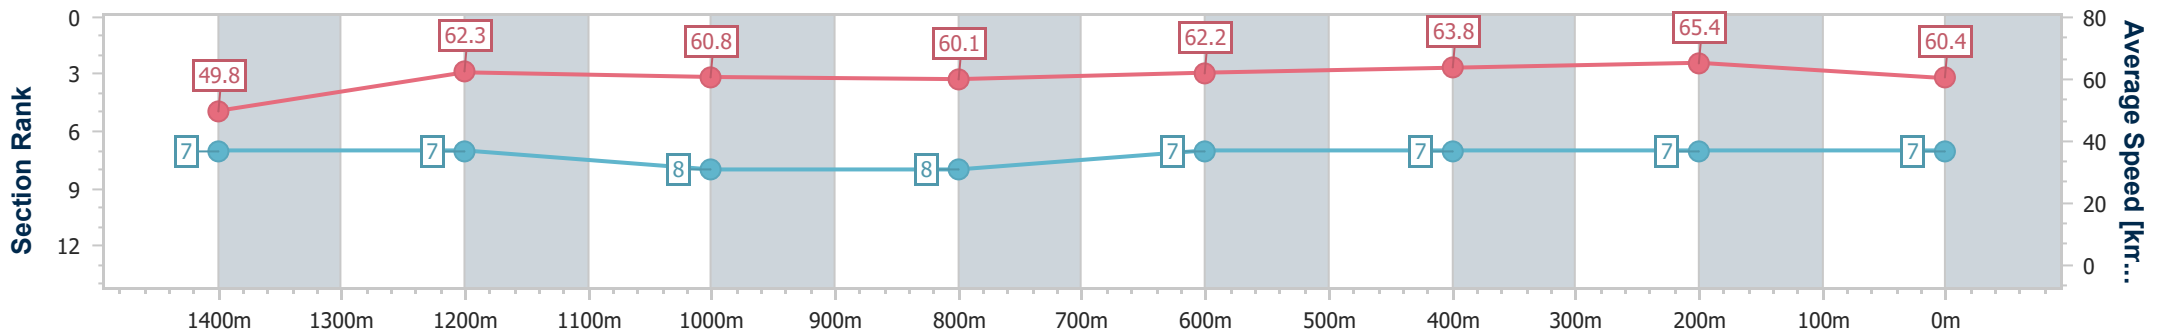

Eagle Farm QLD Professional

Race 5: Southern Pacific Sands BM78 Handicap - 1600m

19 October 2024 - 13:59

Track Rating: Good 4, Weather: Fine, Rail Position: +6m Entire

BRISBANE RACING CLUB

Section	Overall	1400m	1200m	1000m	800m	600m	400m	200m
Section Times	1:36.19 [7] (0:14.55)	1:21.64 [7] (0:11.57)	1:10.07 [7] (0:11.88)	0:58.19 [8] (0:12.13)	0:46.06 [8] (0:11.72)	0:34.34 [7] (0:11.42)	0:22.92 [7] (0:11.03)	0:11.89 [7] (0:11.89)
Average Speed [km/h]	49.8	62.3	60.8	60.1	62.2	63.8	65.4	60.4
Top Speed [km/h]	64.9	64.8	61.4	62.3	63.3	66.8	66.7	63.8
Avg. Dist. to Rail [m]	10.6	3.0	3.5	3.0	2.5	2.7	5.3	4.1
Avg. Stride Freq. [Hz]	2.2	2.3	2.3	2.3	2.3	2.3	2.4	2.4
Avg. Stride Length [m]	6.4	7.6	7.4	7.4	7.6	7.6	7.5	7.1

- [] Ranking at each section and finish
- .-.- No data available at this section
- NA No data available

Horse/Jockey Name	Evocator
Final Rank	8
Fastest Section Time (Section)	0:10.95 (400m)
Top Speed [km/h] (Section)	67.6 (400m)
Race State	Finished