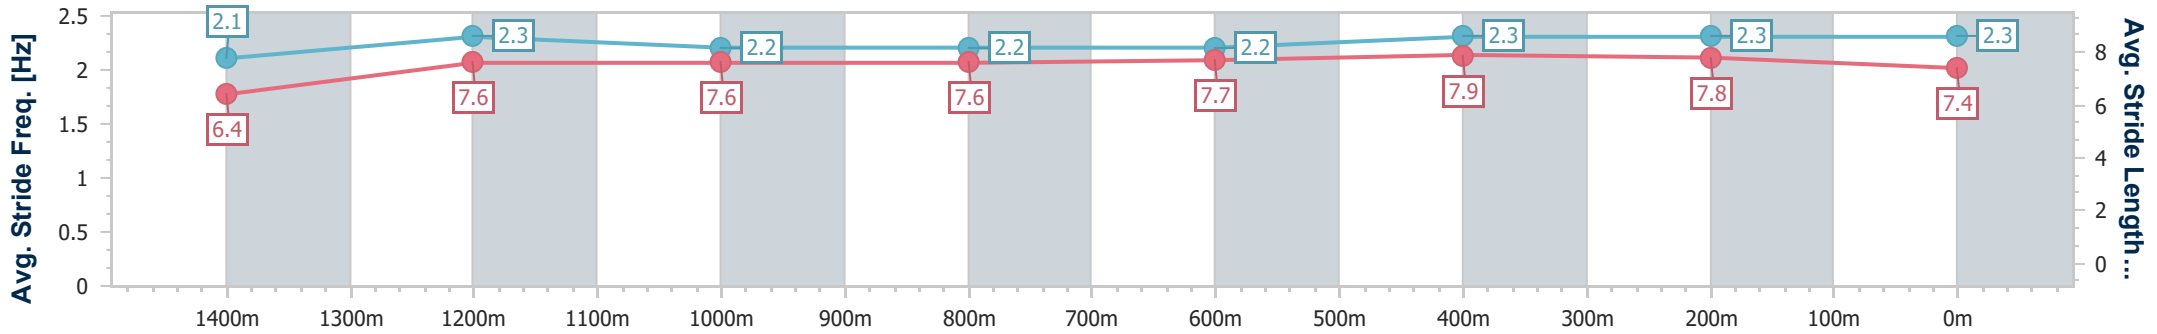

- [] Ranking at each section and finish
- .-.- No data available at this section
- NA No data available

Horse/Jockey Name	Evocator
Final Rank	8
Fastest Section Time (Section)	0:10.95 (400m)
Top Speed [km/h] (Section)	67.6 (400m)
Race State	Finished

Eagle Farm QLD Professional

Race 5: Southern Pacific Sands BM78 Handicap - 1600m

19 October 2024 - 13:59

Track Rating: Good 4, Weather: Fine, Rail Position: +6m Entire

BRISBANE RACING CLUB

Section	Overall	1400m	1200m	1000m	800m	600m	400m	200m
Section Times	1:36.30 [8] (0:14.97)	1:21.33 [9] (0:11.32)	1:10.01 [9] (0:11.91)	0:58.10 [9] (0:12.10)	0:46.00 [9] (0:11.80)	0:34.20 [9] (0:11.33)	0:22.87 [9] (0:10.95)	0:11.92 [8] (0:11.92)
Average Speed [km/h]	48.3	63.5	60.4	59.6	61.1	63.9	65.8	60.3
Top Speed [km/h]	64.2	64.5	62.0	61.2	62.9	65.6	67.6	64.1
Avg. Dist. to Rail [m]	10.0	0.7	0.8	0.5	0.2	1.0	5.8	7.2
Avg. Stride Freq. [Hz]	2.1	2.3	2.2	2.2	2.2	2.3	2.3	2.3
Avg. Stride Length [m]	6.4	7.6	7.6	7.6	7.7	7.9	7.8	7.4

- [] Ranking at each section and finish
- .-.- No data available at this section
- NA No data available

Horse/Jockey Name	Indian Dreamer
Final Rank	9
Fastest Section Time (Section)	0:11.24 (400m)
Top Speed [km/h] (Section)	65.4 (400m)
Race State	Finished