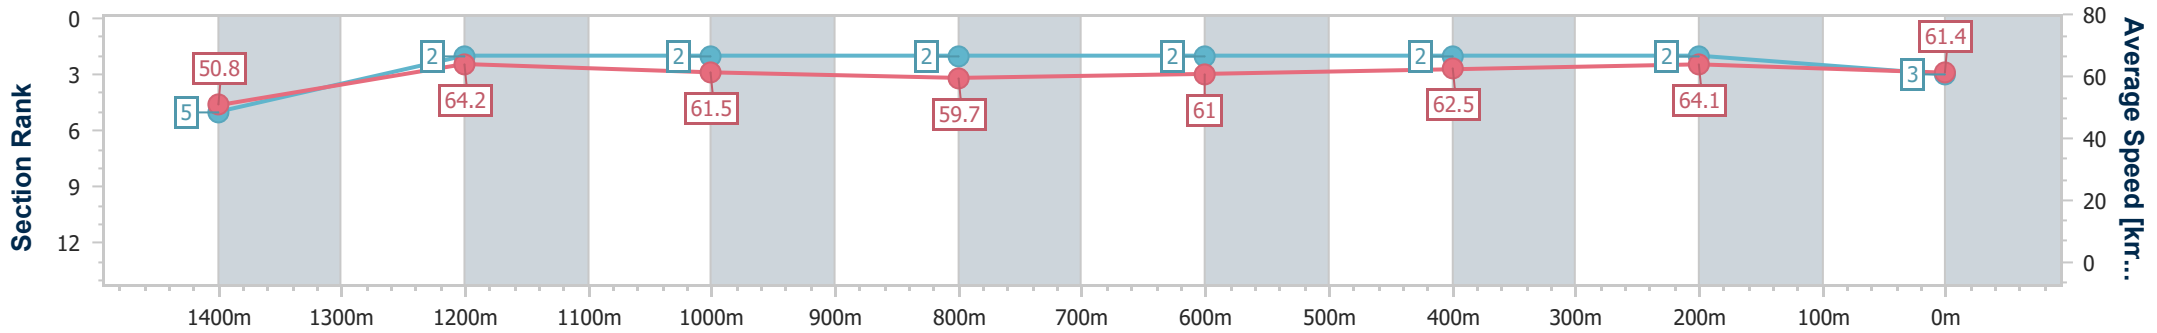

Eagle Farm QLD Professional

Race 5: Southern Pacific Sands BM78 Handicap - 1600m

19 October 2024 - 13:59

Track Rating: Good 4, Weather: Fine, Rail Position: +6m Entire

BRISBANE RACING CLUB

Section	Overall	1400m	1200m	1000m	800m	600m	400m	200m
Section Times	1:35.76 [3] (0:14.24)	1:21.52 [5] (0:11.27)	1:10.25 [2] (0:11.72)	0:58.53 [2] (0:12.14)	0:46.39 [2] (0:11.85)	0:34.54 [2] (0:11.58)	0:22.96 [2] (0:11.22)	0:11.74 [2] (0:11.74)
Average Speed [km/h]	50.8	64.2	61.5	59.7	61.0	62.5	64.1	61.4
Top Speed [km/h]	65.6	65.4	63.2	60.7	61.5	63.4	65.3	63.6
Avg. Dist. to Rail [m]	11.6	4.4	3.6	1.8	1.1	0.7	1.8	1.7
Avg. Stride Freq. [Hz]	2.2	2.3	2.2	2.2	2.2	2.2	2.3	2.3
Avg. Stride Length [m]	6.5	7.9	7.8	7.7	7.8	7.7	7.7	7.5