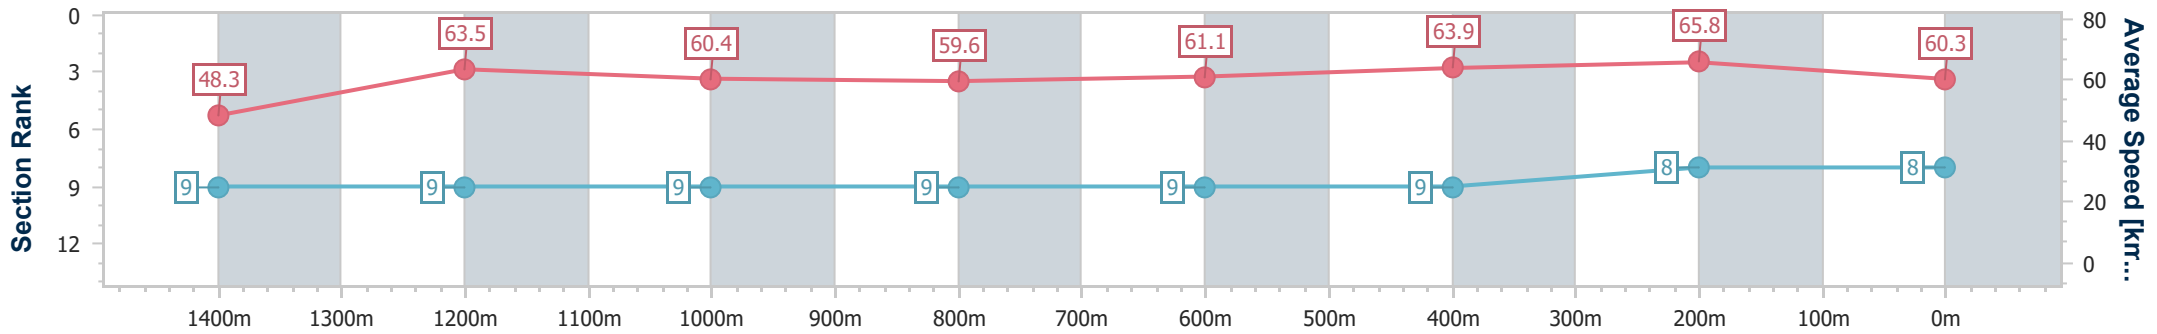

- [] Ranking at each section and finish
- .-.- No data available at this section
- NA No data available

Horse/Jockey Name	Evocator
Final Rank	8
Fastest Section Time (Section)	0:10.95 (400m)
Top Speed [km/h] (Section)	67.6 (400m)
Race State	Finished

Eagle Farm QLD Professional

Race 5: Southern Pacific Sands BM78 Handicap - 1600m

19 October 2024 - 13:59

Track Rating: Good 4, Weather: Fine, Rail Position: +6m Entire

BRISBANE RACING CLUB

Section	Overall	1400m	1200m	1000m	800m	600m	400m	200m
Section Times	1:36.30 [8] (0:14.97)	1:21.33 [9] (0:11.32)	1:10.01 [9] (0:11.91)	0:58.10 [9] (0:12.10)	0:46.00 [9] (0:11.80)	0:34.20 [9] (0:11.33)	0:22.87 [9] (0:10.95)	0:11.92 [8] (0:11.92)
Average Speed [km/h]	48.3	63.5	60.4	59.6	61.1	63.9	65.8	60.3
Top Speed [km/h]	64.2	64.5	62.0	61.2	62.9	65.6	67.6	64.1
Avg. Dist. to Rail [m]	10.0	0.7	0.8	0.5	0.2	1.0	5.8	7.2
Avg. Stride Freq. [Hz]	2.1	2.3	2.2	2.2	2.2	2.3	2.3	2.3
Avg. Stride Length [m]	6.4	7.6	7.6	7.6	7.7	7.9	7.8	7.4

- [] Ranking at each section and finish
- .-.- No data available at this section
- NA No data available

Horse/Jockey Name	Indian Dreamer
Final Rank	9
Fastest Section Time (Section)	0:11.24 (400m)
Top Speed [km/h] (Section)	65.4 (400m)
Race State	Finished