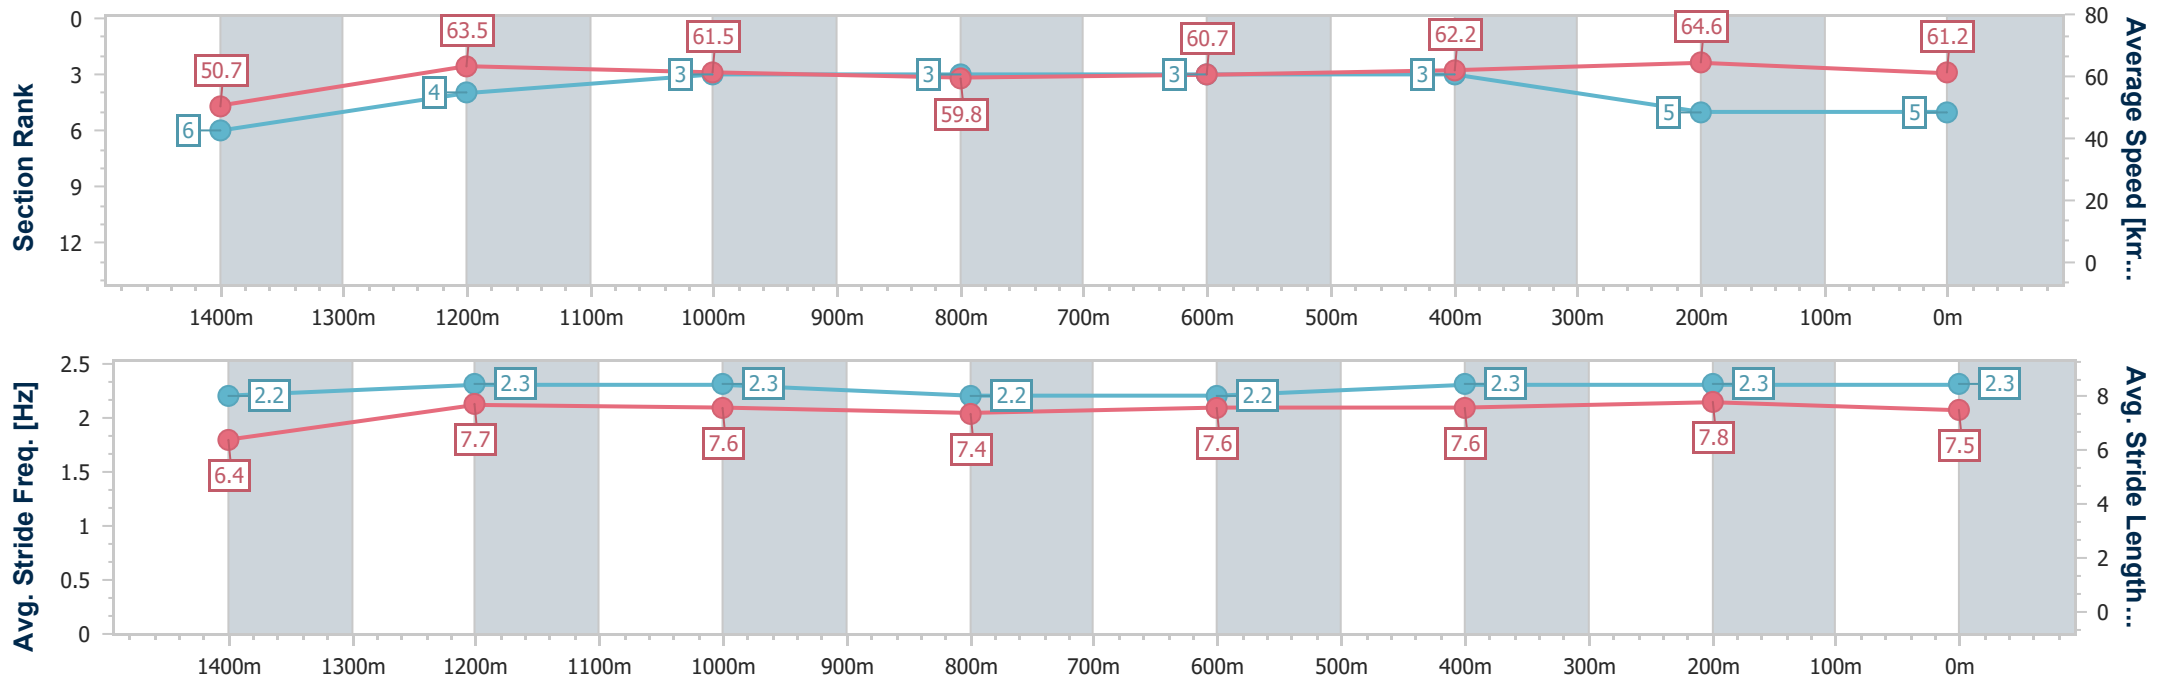

- [] Ranking at each section and finish
- .-.- No data available at this section
- NA No data available

Horse/Jockey Name	Iverson
Final Rank	5
Fastest Section Time (Section)	0:11.18 (400m)
Top Speed [km/h] (Section)	65.6 (400m)
Race State	Finished

Eagle Farm QLD Professional

Race 5: Southern Pacific Sands BM78 Handicap - 1600m

19 October 2024 - 13:59

Track Rating: Good 4, Weather: Fine, Rail Position: +6m Entire

BRISBANE RACING CLUB

Section	Overall	1400m	1200m	1000m	800m	600m	400m	200m
Section Times	1:35.90 [5] (0:14.27)	1:21.63 [6] (0:11.32)	1:10.31 [4] (0:11.74)	0:58.57 [3] (0:12.16)	0:46.41 [3] (0:11.88)	0:34.53 [3] (0:11.59)	0:22.94 [3] (0:11.18)	0:11.76 [5] (0:11.76)
Average Speed [km/h]	50.7	63.5	61.5	59.8	60.7	62.2	64.6	61.2
Top Speed [km/h]	64.8	65.5	62.3	60.8	61.4	63.8	65.6	63.7
Avg. Dist. to Rail [m]	6.2	1.0	2.0	2.0	1.0	0.2	0.4	0.9
Avg. Stride Freq. [Hz]	2.2	2.3	2.3	2.2	2.2	2.3	2.3	2.3
Avg. Stride Length [m]	6.4	7.7	7.6	7.4	7.6	7.6	7.8	7.5

- [] Ranking at each section and finish
- .-.- No data available at this section
- NA No data available

Horse/Jockey Name	Thesecondatportsea
Final Rank	6
Fastest Section Time (Section)	0:11.22 (400m)
Top Speed [km/h] (Section)	65.3 (400m)
Race State	Finished