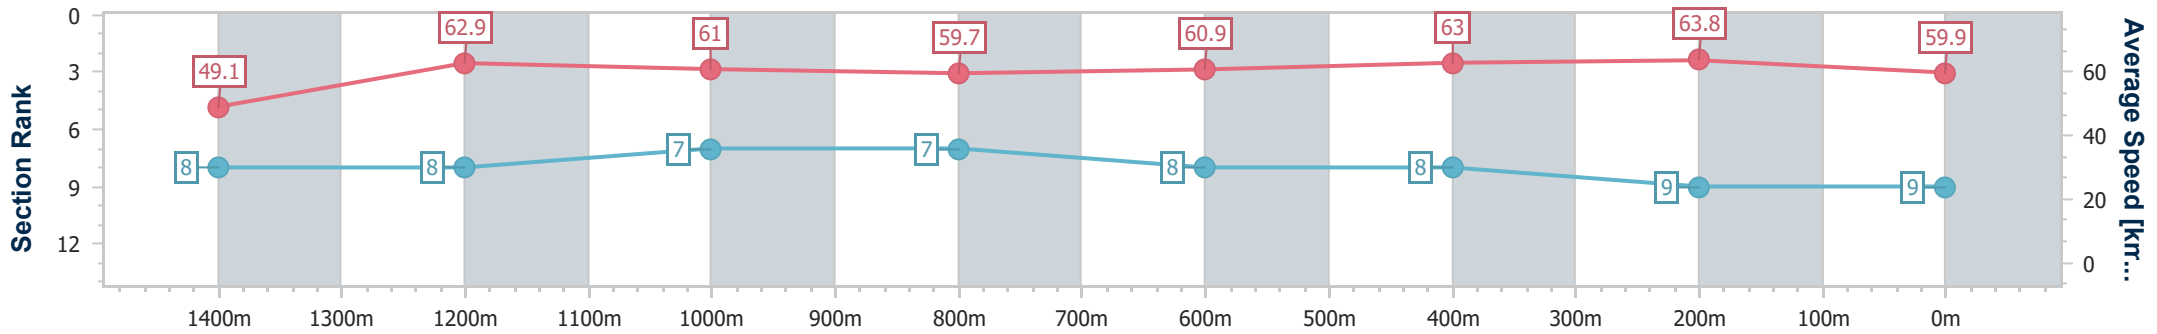

Eagle Farm QLD Professional

Race 5: Southern Pacific Sands BM78 Handicap - 1600m

19 October 2024 - 13:59

Track Rating: Good 4, Weather: Fine, Rail Position: +6m Entire

BRISBANE RACING CLUB

Section	Overall	1400m	1200m	1000m	800m	600m	400m	200m
Section Times	1:36.63 [9] (0:14.70)	1:21.93 [8] (0:11.46)	1:10.47 [8] (0:11.84)	0:58.63 [7] (0:12.07)	0:46.56 [7] (0:11.81)	0:34.75 [8] (0:11.48)	0:23.27 [8] (0:11.24)	0:12.03 [9] (0:12.03)
Average Speed [km/h]	49.1	62.9	61.0	59.7	60.9	63.0	63.8	59.9
Top Speed [km/h]	64.3	64.6	62.3	61.6	62.0	64.1	65.4	63.1
Avg. Dist. to Rail [m]	7.7	1.4	1.4	0.4	0.2	0.6	3.8	3.7
Avg. Stride Freq. [Hz]	2.1	2.2	2.2	2.2	2.2	2.3	2.3	2.3
Avg. Stride Length [m]	6.6	7.8	7.6	7.7	7.7	7.8	7.6	7.3

- [] Ranking at each section and finish
- .-.- No data available at this section
- NA No data available