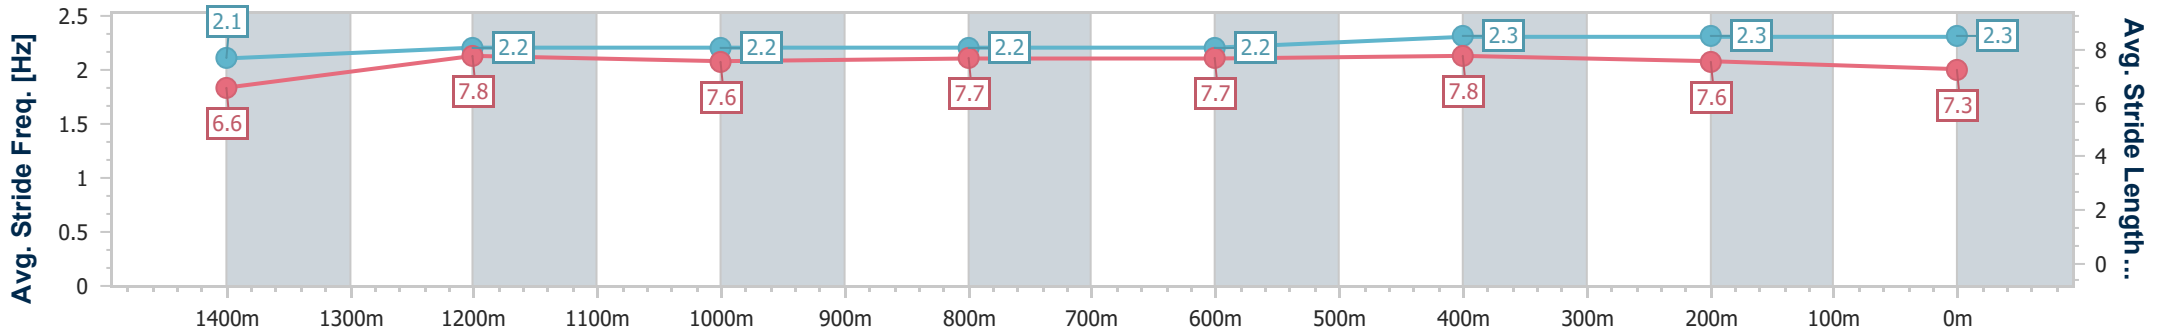

- [] Ranking at each section and finish
- .-.- No data available at this section
- NA No data available

Horse/Jockey Name	Indian Dreamer
Final Rank	9
Fastest Section Time (Section)	0:11.24 (400m)
Top Speed [km/h] (Section)	65.4 (400m)
Race State	Finished

Eagle Farm QLD Professional

Race 5: Southern Pacific Sands BM78 Handicap - 1600m

19 October 2024 - 13:59

Track Rating: Good 4, Weather: Fine, Rail Position: +6m Entire

BRISBANE RACING CLUB

Section	Overall	1400m	1200m	1000m	800m	600m	400m	200m
Section Times	1:36.63 [9] (0:14.70)	1:21.93 [8] (0:11.46)	1:10.47 [8] (0:11.84)	0:58.63 [7] (0:12.07)	0:46.56 [7] (0:11.81)	0:34.75 [8] (0:11.48)	0:23.27 [8] (0:11.24)	0:12.03 [9] (0:12.03)
Average Speed [km/h]	49.1	62.9	61.0	59.7	60.9	63.0	63.8	59.9
Top Speed [km/h]	64.3	64.6	62.3	61.6	62.0	64.1	65.4	63.1
Avg. Dist. to Rail [m]	7.7	1.4	1.4	0.4	0.2	0.6	3.8	3.7
Avg. Stride Freq. [Hz]	2.1	2.2	2.2	2.2	2.2	2.3	2.3	2.3
Avg. Stride Length [m]	6.6	7.8	7.6	7.7	7.7	7.8	7.6	7.3

- [] Ranking at each section and finish
- .-.- No data available at this section
- NA No data available