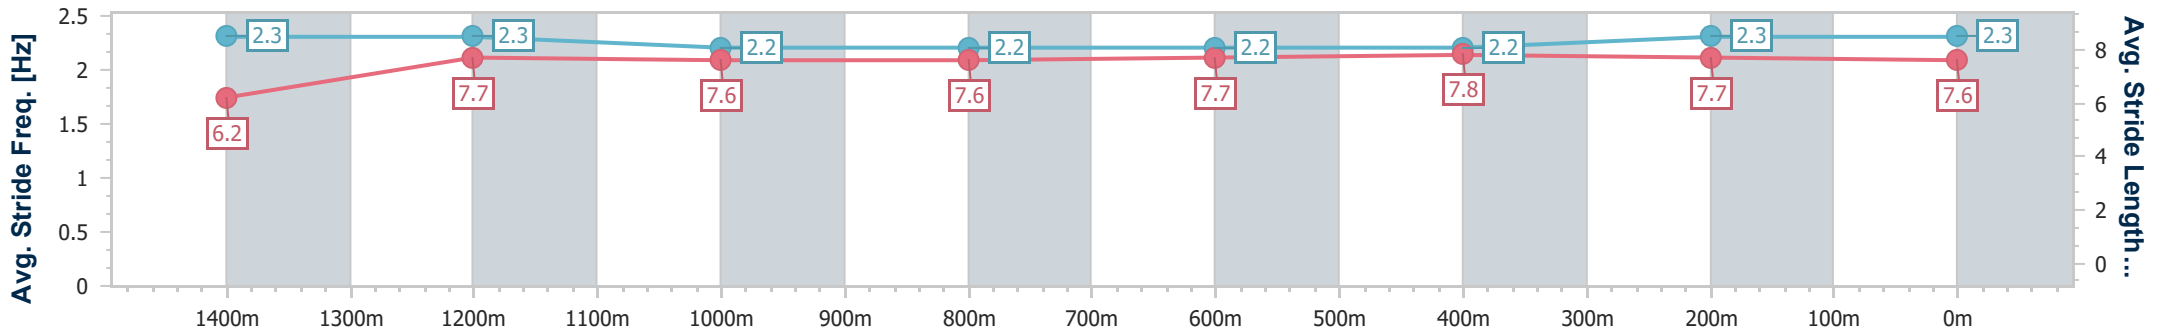

19 October 2024 - 13:59

Track Rating: Good 4, Weather: Fine, Rail Position: +6m Entire

BRISBANE RACING CLUB

Section	Overall	1400m	1200m	1000m	800m	600m	400m	200m
Section Times	1:35.54 [1] (0:13.95)	1:21.59 [1] (0:11.43)	1:10.16 [1] (0:11.68)	0:58.48 [1] (0:12.17)	0:46.31 [1] (0:11.86)	0:34.45 [1] (0:11.57)	0:22.88 [1] (0:11.12)	0:11.76 [1] (0:11.76)
Average Speed [km/h]	51.7	63.2	61.8	59.6	60.8	62.4	64.6	61.2
Top Speed [km/h]	64.4	64.5	62.9	60.9	61.1	64.2	65.5	63.6
Avg. Dist. to Rail [m]	5.6	1.7	1.9	1.5	0.7	0.2	0.1	0.4
Avg. Stride Freq. [Hz]	2.3	2.3	2.2	2.2	2.2	2.2	2.3	2.3
Avg. Stride Length [m]	6.2	7.7	7.6	7.6	7.7	7.8	7.7	7.6