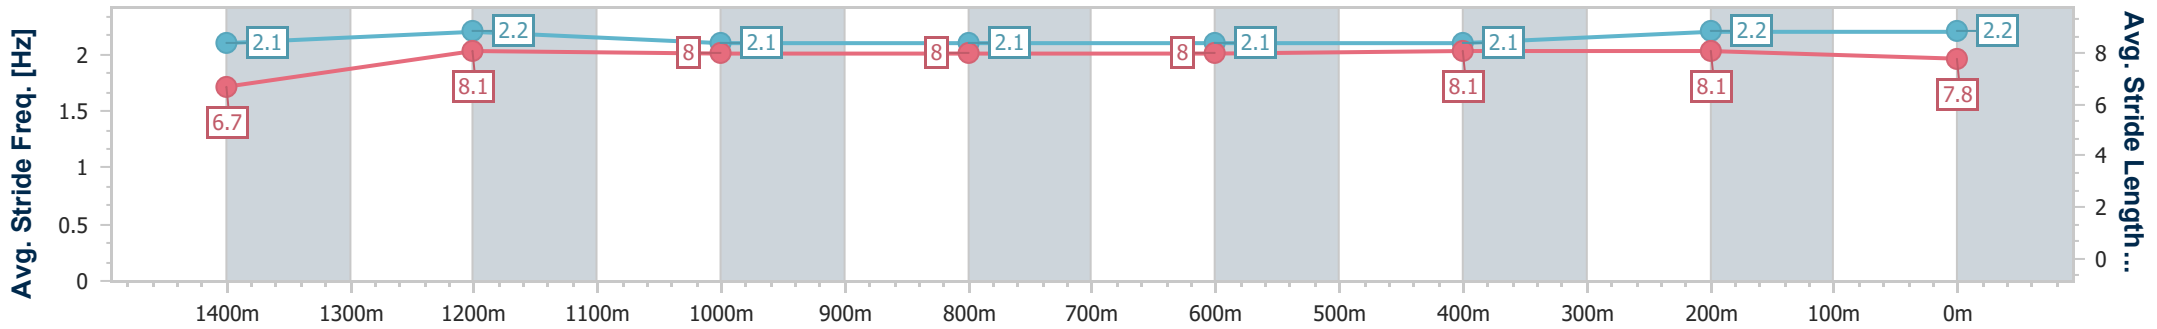

Eagle Farm QLD Professional

Race 5: Southern Pacific Sands BM78 Handicap - 1600m

19 October 2024 - 13:59

Track Rating: Good 4, Weather: Fine, Rail Position: +6m Entire

BRISBANE RACING CLUB

Section	Overall	1400m	1200m	1000m	800m	600m	400m	200m
Section Times	1:35.56 [2] (0:14.14)	1:21.42 [3] (0:11.62)	1:09.80 [5] (0:11.89)	0:57.91 [5] (0:12.07)	0:45.84 [4] (0:11.84)	0:34.00 [5] (0:11.55)	0:22.45 [6] (0:11.01)	0:11.44 [4]
Average Speed [km/h]	51.1	62.0	60.8	60.1	60.6	62.3	65.3	63.0
Top Speed [km/h]	63.3	63.5	61.7	61.2	61.7	64.5	66.4	65.1
Avg. Dist. to Rail [m]	6.1	2.2	2.4	1.0	0.1	0.4	1.3	1.6
Avg. Stride Freq. [Hz]	2.1	2.2	2.1	2.1	2.1	2.1	2.2	2.2
Avg. Stride Length [m]	6.7	8.1	8.0	8.0	8.0	8.1	8.1	7.8