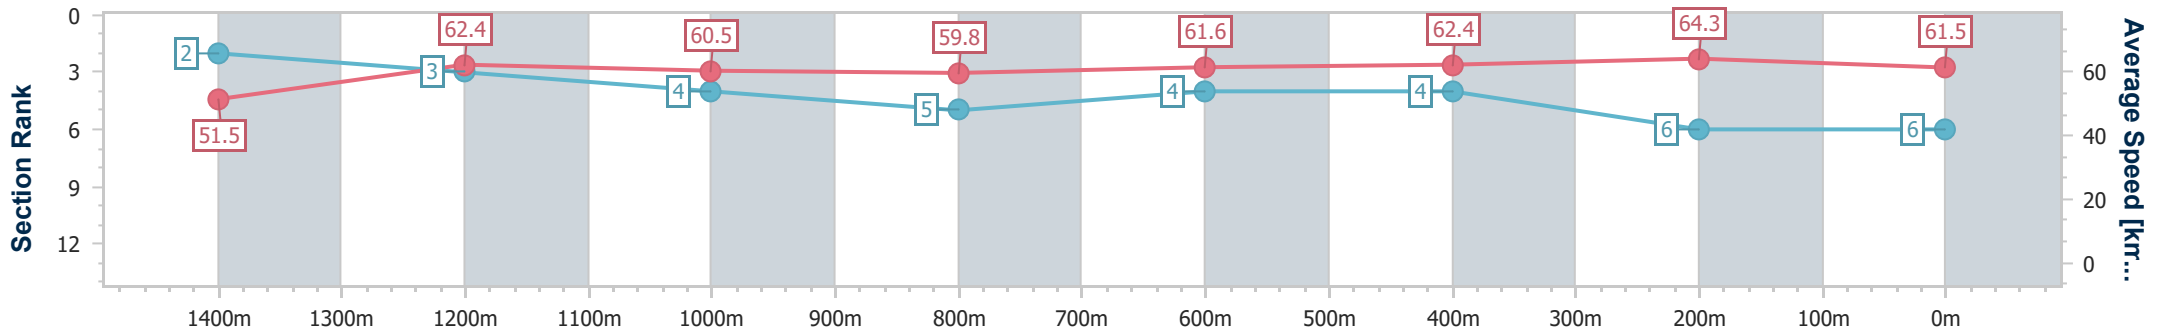

Eagle Farm QLD Professional

Race 5: Southern Pacific Sands BM78 Handicap - 1600m

19 October 2024 - 13:59

Track Rating: Good 4, Weather: Fine, Rail Position: +6m Entire

BRISBANE RACING CLUB

Section	Overall	1400m	1200m	1000m	800m	600m	400m	200m
Section Times	1:35.93 [6] (0:14.02)	1:21.91 [2] (0:11.55)	1:10.36 [3] (0:11.94)	0:58.42 [4] (0:12.23)	0:46.19 [5] (0:11.71)	0:34.48 [4] (0:11.57)	0:22.91 [4] (0:11.22)	0:11.69 [6] (0:11.69)
Average Speed [km/h]	51.5	62.4	60.5	59.8	61.6	62.4	64.3	61.5
Top Speed [km/h]	64.2	64.5	61.4	61.3	62.7	63.8	65.3	63.8
Avg. Dist. to Rail [m]	8.0	2.8	4.0	2.7	1.3	0.9	3.9	4.3
Avg. Stride Freq. [Hz]	2.2	2.2	2.2	2.2	2.2	2.2	2.3	2.3
Avg. Stride Length [m]	6.6	7.9	7.7	7.7	7.8	7.7	7.8	7.6