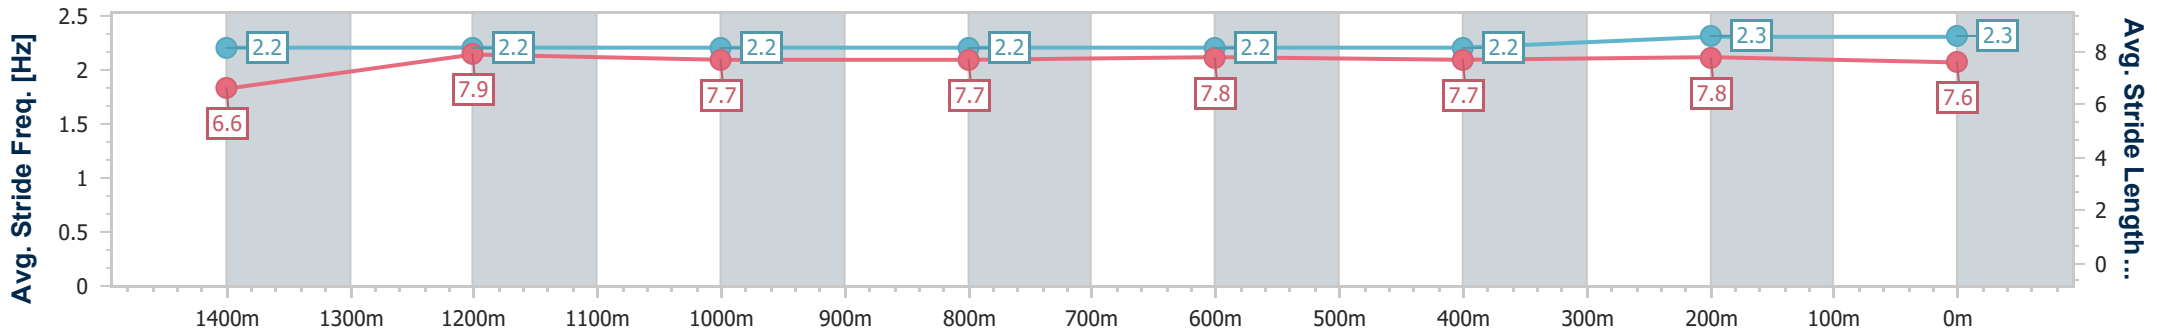

Eagle Farm QLD Professional

Race 5: Southern Pacific Sands BM78 Handicap - 1600m

19 October 2024 - 13:59

Track Rating: Good 4, Weather: Fine, Rail Position: +6m Entire

BRISBANE RACING CLUB

Section	Overall	1400m	1200m	1000m	800m	600m	400m	200m
Section Times	1:35.93 [6] (0:14.02)	1:21.91 [2] (0:11.55)	1:10.36 [3] (0:11.94)	0:58.42 [4] (0:12.23)	0:46.19 [5] (0:11.71)	0:34.48 [4] (0:11.57)	0:22.91 [4] (0:11.22)	0:11.69 [6] (0:11.69)
Average Speed [km/h]	51.5	62.4	60.5	59.8	61.6	62.4	64.3	61.5
Top Speed [km/h]	64.2	64.5	61.4	61.3	62.7	63.8	65.3	63.8
Avg. Dist. to Rail [m]	8.0	2.8	4.0	2.7	1.3	0.9	3.9	4.3
Avg. Stride Freq. [Hz]	2.2	2.2	2.2	2.2	2.2	2.2	2.3	2.3
Avg. Stride Length [m]	6.6	7.9	7.7	7.7	7.8	7.7	7.8	7.6