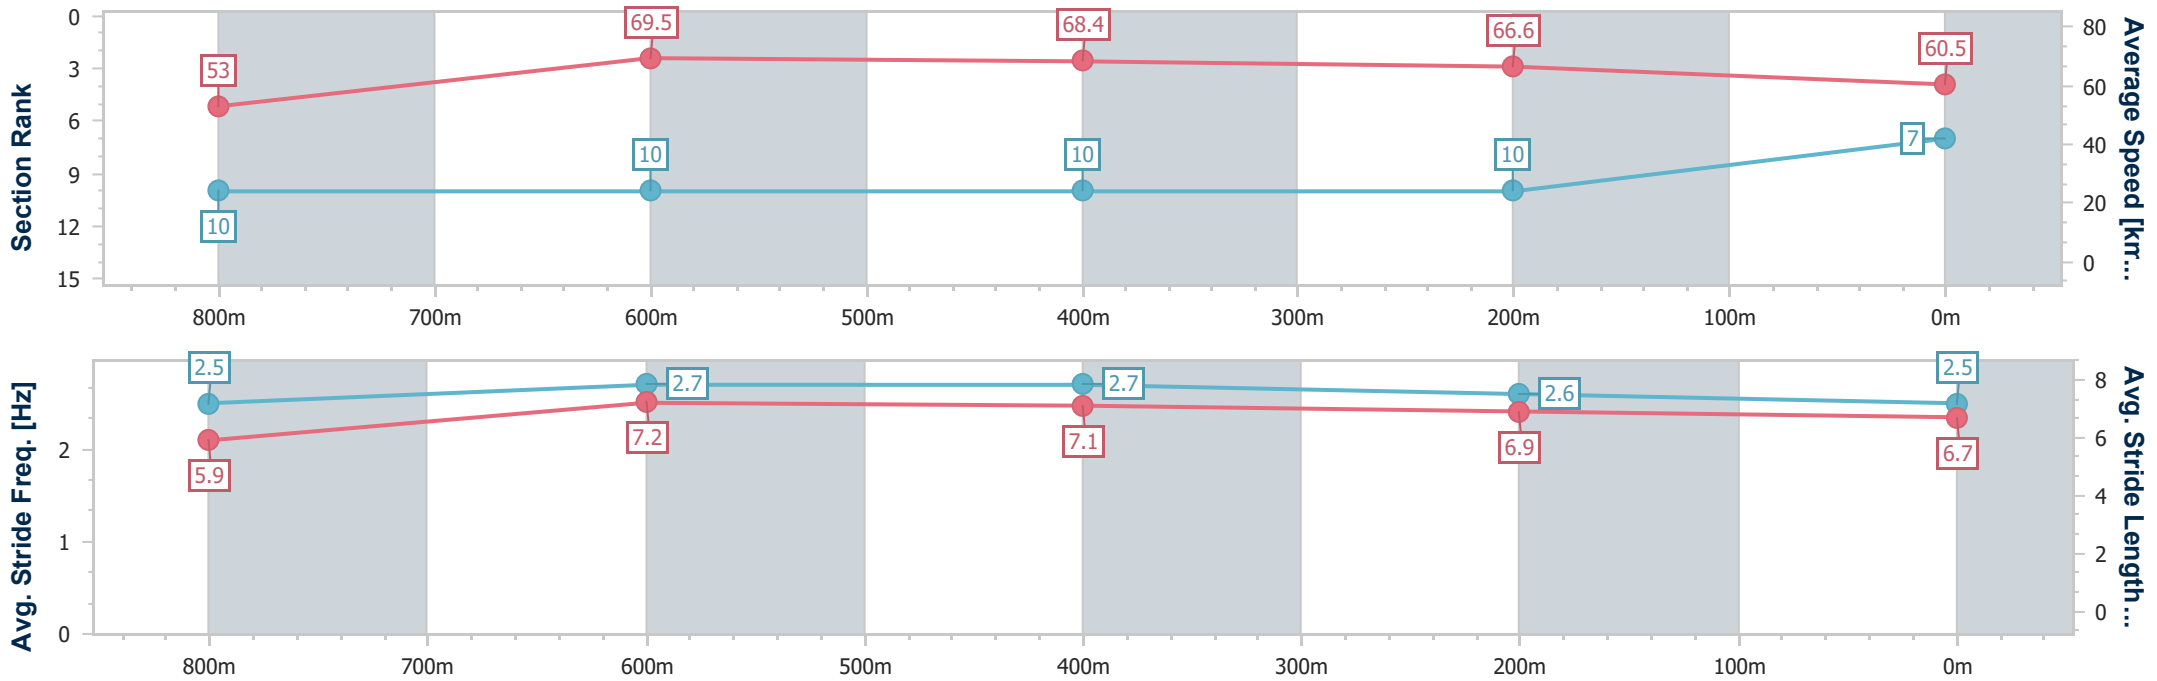

Eagle Farm QLD Professional

Race 1: ST RITA'S COLLEGE Class 4 Plate - 1000m

19 October 2024 - 11:38

Track Rating: Good 4, Weather: Fine, Rail Position: +6m Entire

BRISBANE RACING CLUB

Section	Overall	800m	600m	400m	200m
Section Times	0:57.46 [7] (0:13.68)	0:43.78 [10] (0:10.44)	0:33.34 [10] (0:10.62)	0:22.72 [10] (0:10.81)	0:11.91 [10] (0:11.91)
Average Speed [km/h]	53.0	69.5	68.4	66.6	60.5
Top Speed [km/h]	69.0	70.1	69.5	68.6	63.0
Avg. Dist. to Rail [m]	6.4	1.6	1.9	5.9	5.9
Avg. Stride Freq. [Hz]	2.5	2.7	2.7	2.6	2.5
Avg. Stride Length [m]	5.9	7.2	7.1	6.9	6.7

- [] Ranking at each section and finish
- .-.- No data available at this section
- NA No data available

Horse/Jockey Name	Biographer
Final Rank	8
Fastest Section Time (Section)	0:10.44 (800m)
Top Speed [km/h] (Section)	71.3 (800m)
Race State	Finished