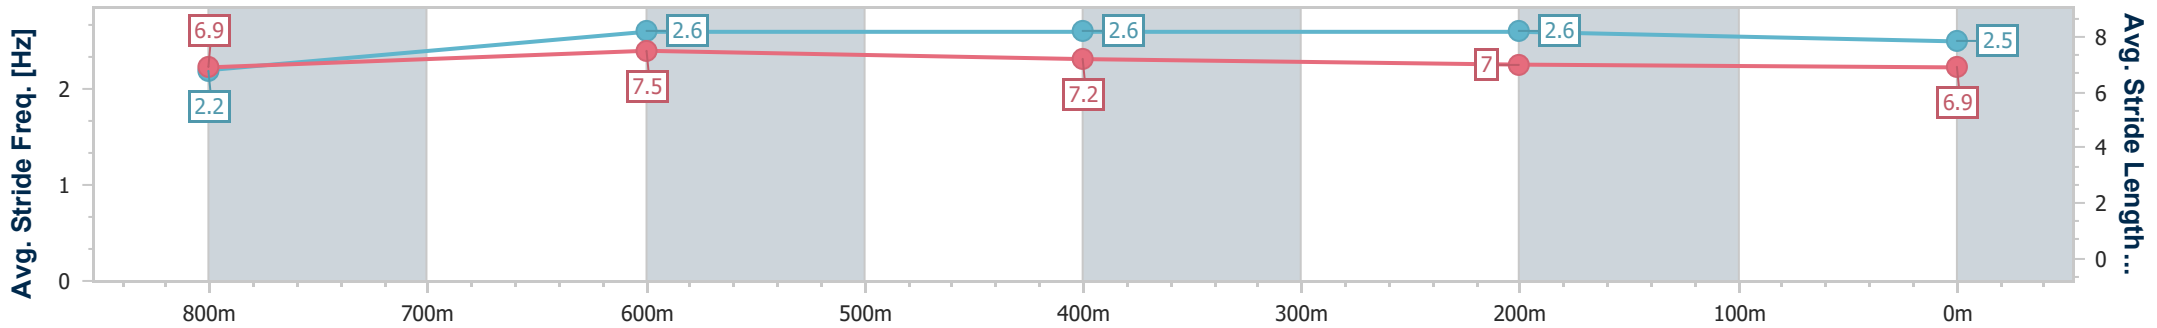

Eagle Farm QLD Professional

Race 1: ST RITA'S COLLEGE Class 4 Plate - 1000m

19 October 2024 - 11:38

Track Rating: Good 4, Weather: Fine, Rail Position: +6m Entire

BRISBANE RACING CLUB

Section	Overall	800m	600m	400m	200m
Section Times	0:56.71 [4] (0:12.97)	0:43.74 [2] (0:10.41)	0:33.33 [3] (0:10.73)	0:22.60 [3] (0:10.83)	0:11.77 [3] (0:11.77)
Average Speed [km/h]	55.8	69.8	68.0	66.6	61.1
Top Speed [km/h]	72.4	71.8	69.3	68.7	64.4
Avg. Dist. to Rail [m]	3.2	2.3	2.1	3.6	0.6
Avg. Stride Freq. [Hz]	2.2	2.6	2.6	2.6	2.5
Avg. Stride Length [m]	6.9	7.5	7.2	7.0	6.9