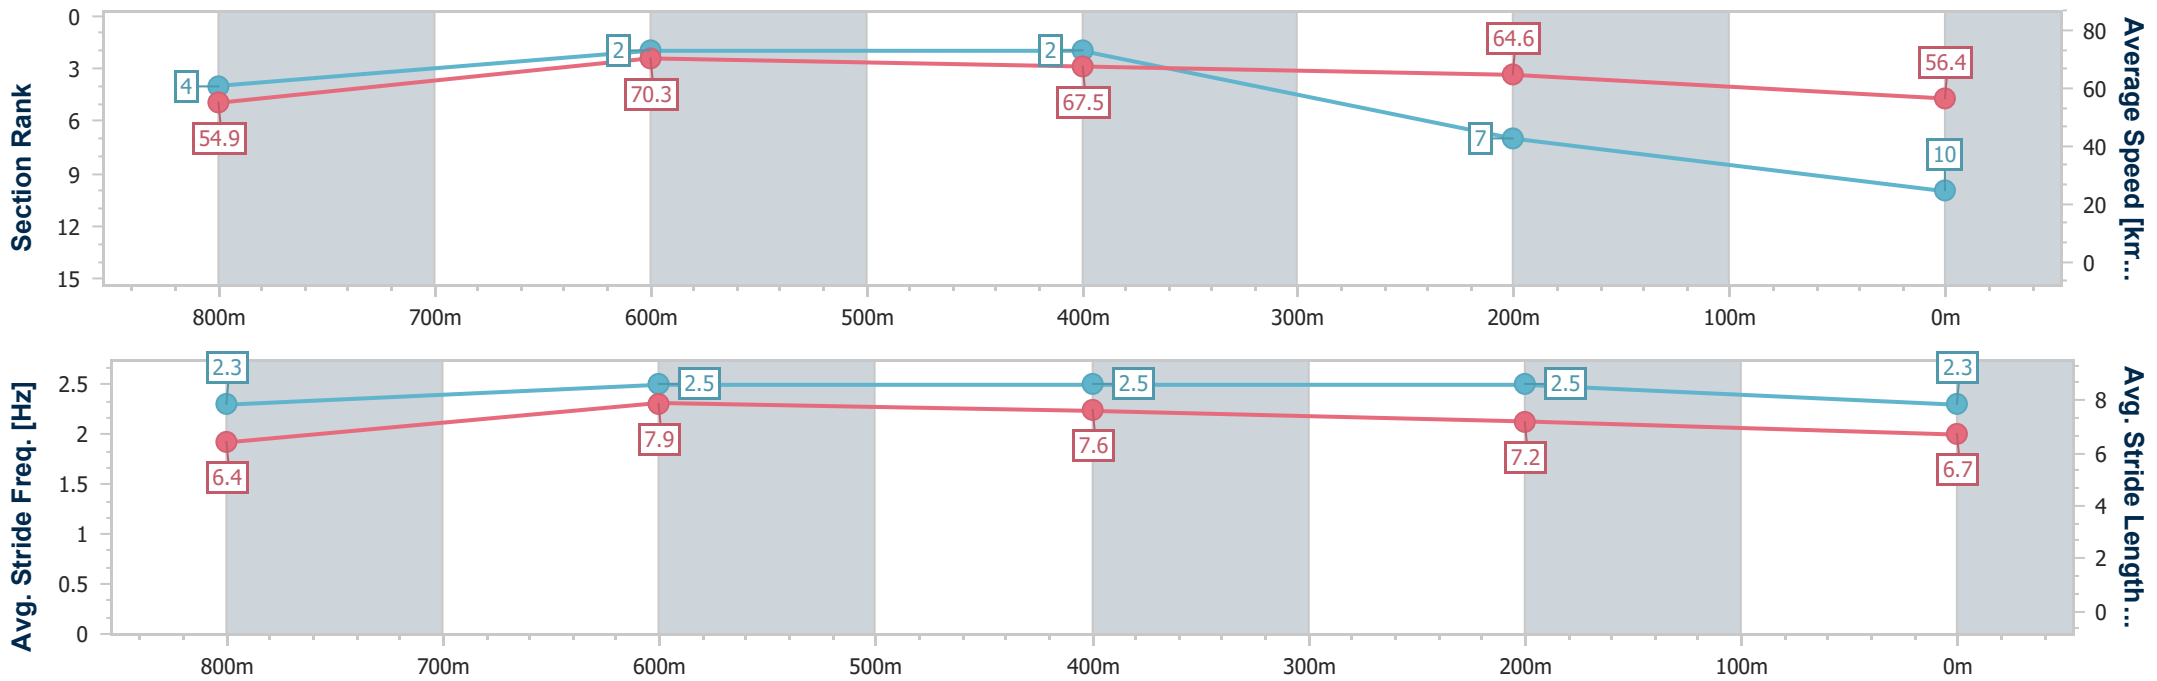

Eagle Farm QLD Professional

Race 1: ST RITA'S COLLEGE Class 4 Plate - 1000m

19 October 2024 - 11:38

Track Rating: Good 4, Weather: Fine, Rail Position: +6m Entire

BRISBANE RACING CLUB

Section	Overall	800m	600m	400m	200m
Section Times	0:58.00 [10] (0:13.14)	0:44.86 [4] (0:10.22)	0:34.64 [2] (0:10.73)	0:23.91 [2] (0:11.12)	0:12.79 [7] (0:12.79)
Average Speed [km/h]	54.9	70.3	67.5	64.6	56.4
Top Speed [km/h]	70.9	71.7	68.2	67.4	61.5
Avg. Dist. to Rail [m]	1.4	0.7	1.1	1.7	1.1
Avg. Stride Freq. [Hz]	2.3	2.5	2.5	2.5	2.3
Avg. Stride Length [m]	6.4	7.9	7.6	7.2	6.7

- [] Ranking at each section and finish
- .-.- No data available at this section
- NA No data available