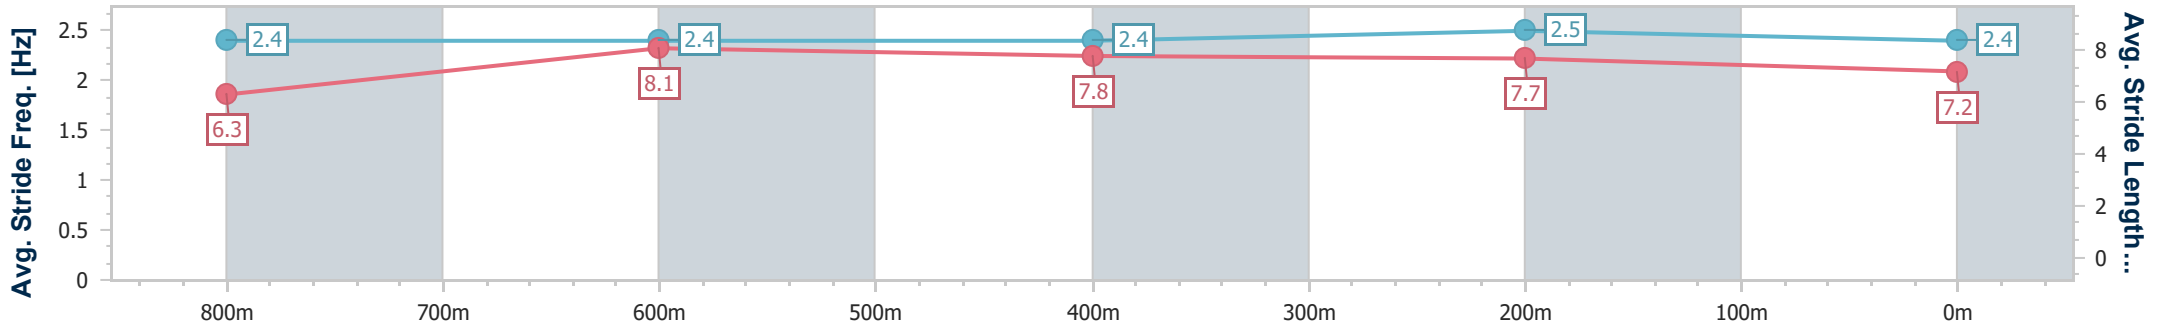

Eagle Farm QLD Professional

Race 1: ST RITA'S COLLEGE Class 4 Plate - 1000m

19 October 2024 - 11:38

Track Rating: Good 4, Weather: Fine, Rail Position: +6m Entire

BRISBANE RACING CLUB

Section	Overall	800m	600m	400m	200m
Section Times	0:56.42 [3] (0:13.41)	0:43.01 [8] (0:10.42)	0:32.59 [8] (0:10.57)	0:22.02 [6] (0:10.47)	0:11.55 [2] (0:11.55)
Average Speed [km/h]	54.3	69.8	68.6	68.9	62.4
Top Speed [km/h]	69.1	68.8	70.4	71.1	65.8
Avg. Dist. to Rail [m]	8.1	2.1	1.9	4.9	4.9
Avg. Stride Freq. [Hz]	2.4	2.4	2.4	2.5	2.4
Avg. Stride Length [m]	6.3	8.1	7.8	7.7	7.2