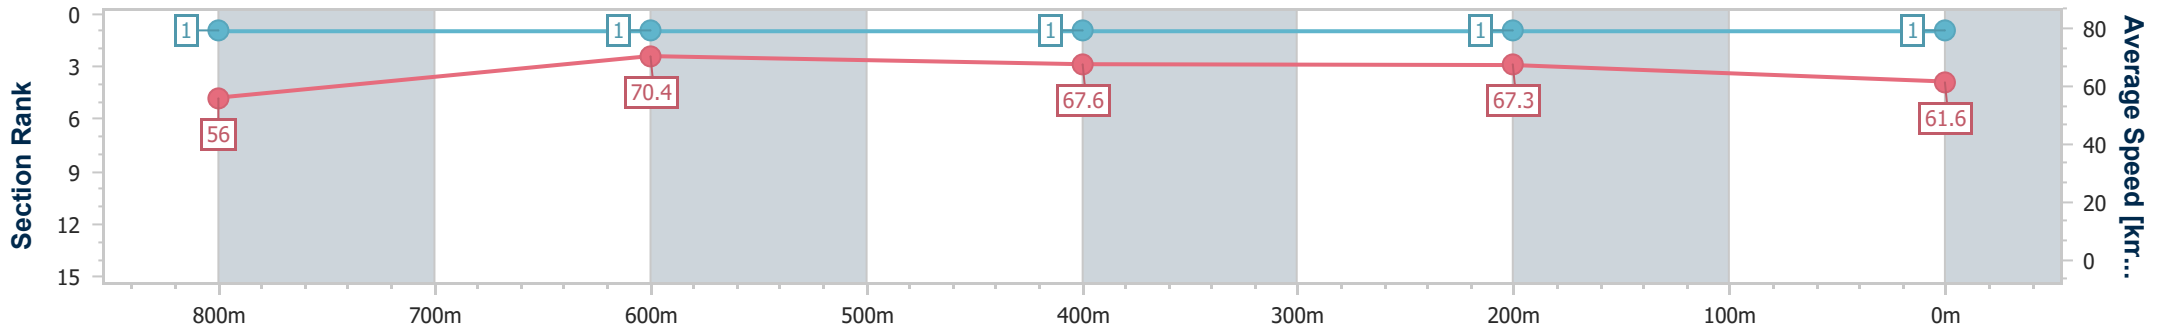

Eagle Farm QLD Professional

Race 1: ST RITA'S COLLEGE Class 4 Plate - 1000m

19 October 2024 - 11:38

Track Rating: Good 4, Weather: Fine, Rail Position: +6m Entire

BRISBANE RACING CLUB

Section	Overall	800m	600m	400m	200m
Section Times	0:56.18 [1] (0:12.87)	0:43.31 [1] (0:10.28)	0:33.03 [1] (0:10.66)	0:22.37 [1] (0:10.69)	0:11.68 [1] (0:11.68)
Average Speed [km/h]	56.0	70.4	67.6	67.3	61.6
Top Speed [km/h]	70.5	71.2	68.7	68.5	65.4
Avg. Dist. to Rail [m]	1.9	1.0	0.4	1.1	1.2
Avg. Stride Freq. [Hz]	2.4	2.5	2.4	2.4	2.4
Avg. Stride Length [m]	6.4	7.7	7.8	7.8	7.3