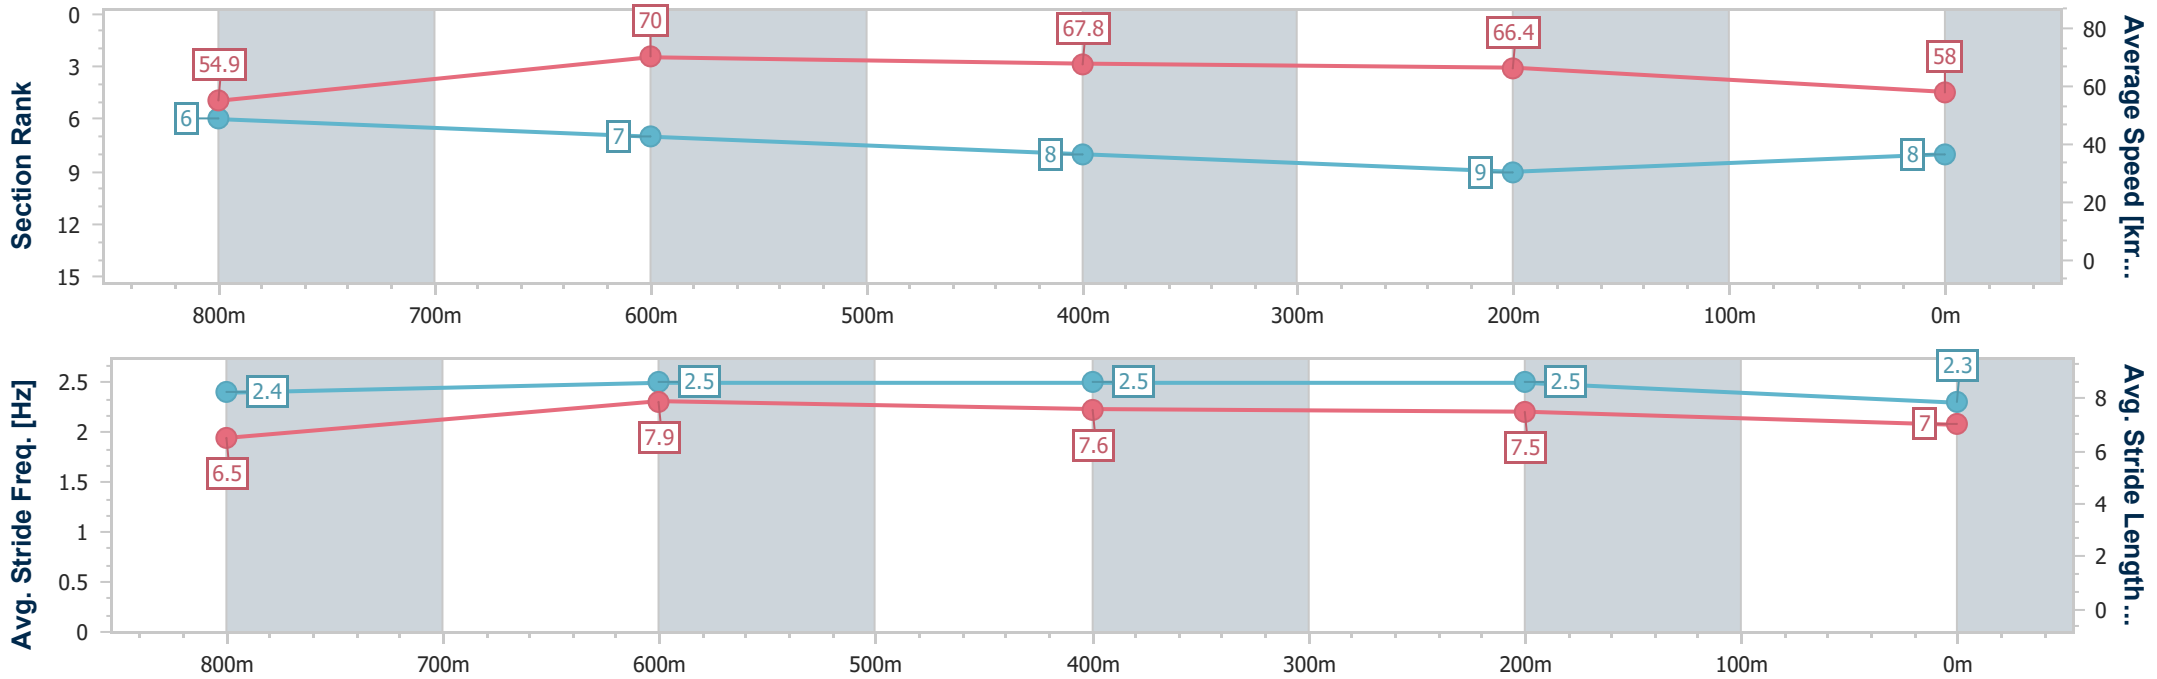

- [] Ranking at each section and finish
- .-.- No data available at this section
- NA No data available

Horse/Jockey Name	Biographer
Final Rank	8
Fastest Section Time (Section)	0:10.44 (800m)
Top Speed [km/h] (Section)	71.3 (800m)
Race State	Finished

Eagle Farm QLD Professional

Race 1: ST RITA'S COLLEGE Class 4 Plate - 1000m

19 October 2024 - 11:38

Track Rating: Good 4, Weather: Fine, Rail Position: +6m Entire

BRISBANE RACING CLUB

Section	Overall	800m	600m	400m	200m
Section Times	0:57.67 [8] (0:13.28)	0:44.39 [6] (0:10.44)	0:33.95 [7] (0:10.73)	0:23.22 [8] (0:10.82)	0:12.40 [9] (0:12.40)
Average Speed [km/h]	54.9	70.0	67.8	66.4	58.0
Top Speed [km/h]	69.8	71.3	70.9	69.1	62.9
Avg. Dist. to Rail [m]	5.5	2.8	2.2	4.4	4.4
Avg. Stride Freq. [Hz]	2.4	2.5	2.5	2.5	2.3
Avg. Stride Length [m]	6.5	7.9	7.6	7.5	7.0

- [] Ranking at each section and finish
- .-.- No data available at this section
- NA No data available

Horse/Jockey Name	Spiritualised
Final Rank	9
Fastest Section Time (Section)	0:10.43 (800m)
Top Speed [km/h] (Section)	71.1 (800m)
Race State	Finished