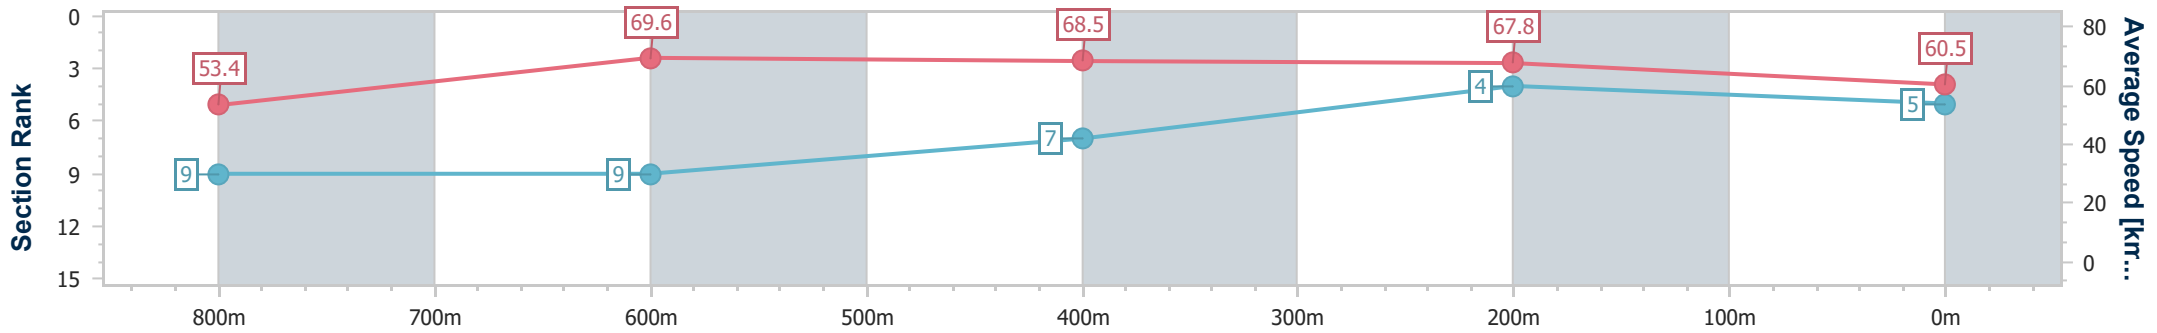

Eagle Farm QLD Professional

Race 1: ST RITA'S COLLEGE Class 4 Plate - 1000m

19 October 2024 - 11:38

Track Rating: Good 4, Weather: Fine, Rail Position: +6m Entire

BRISBANE RACING CLUB

Section	Overall	800m	600m	400m	200m
Section Times	0:56.98 [5] (0:13.52)	0:43.46 [9] (0:10.33)	0:33.13 [9] (0:10.60)	0:22.53 [7] (0:10.60)	0:11.93 [4] (0:11.93)
Average Speed [km/h]	53.4	69.6	68.5	67.8	60.5
Top Speed [km/h]	69.7	70.6	70.7	70.9	64.4
Avg. Dist. to Rail [m]	4.1	0.5	1.2	6.4	6.7
Avg. Stride Freq. [Hz]	2.2	2.5	2.5	2.5	2.4
Avg. Stride Length [m]	6.6	7.6	7.6	7.5	6.9