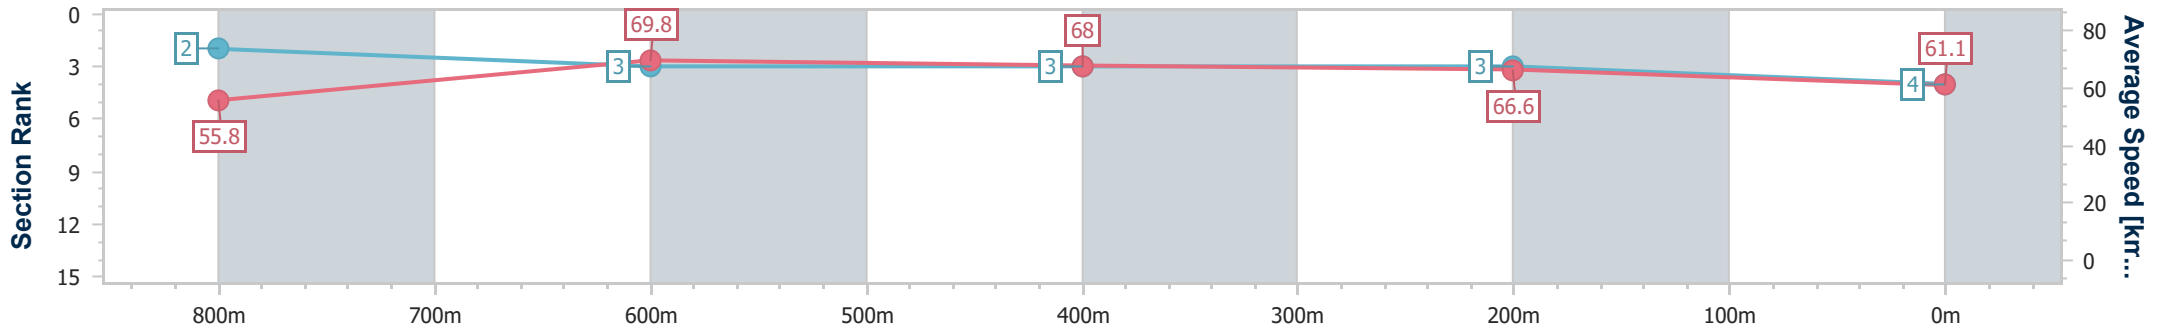

Eagle Farm QLD Professional

Race 1: ST RITA'S COLLEGE Class 4 Plate - 1000m

19 October 2024 - 11:38

Track Rating: Good 4, Weather: Fine, Rail Position: +6m Entire

BRISBANE RACING CLUB

Section	Overall	800m	600m	400m	200m
Section Times	0:56.71 [4] (0:12.97)	0:43.74 [2] (0:10.41)	0:33.33 [3] (0:10.73)	0:22.60 [3] (0:10.83)	0:11.77 [3] (0:11.77)
Average Speed [km/h]	55.8	69.8	68.0	66.6	61.1
Top Speed [km/h]	72.4	71.8	69.3	68.7	64.4
Avg. Dist. to Rail [m]	3.2	2.3	2.1	3.6	0.6
Avg. Stride Freq. [Hz]	2.2	2.6	2.6	2.6	2.5
Avg. Stride Length [m]	6.9	7.5	7.2	7.0	6.9