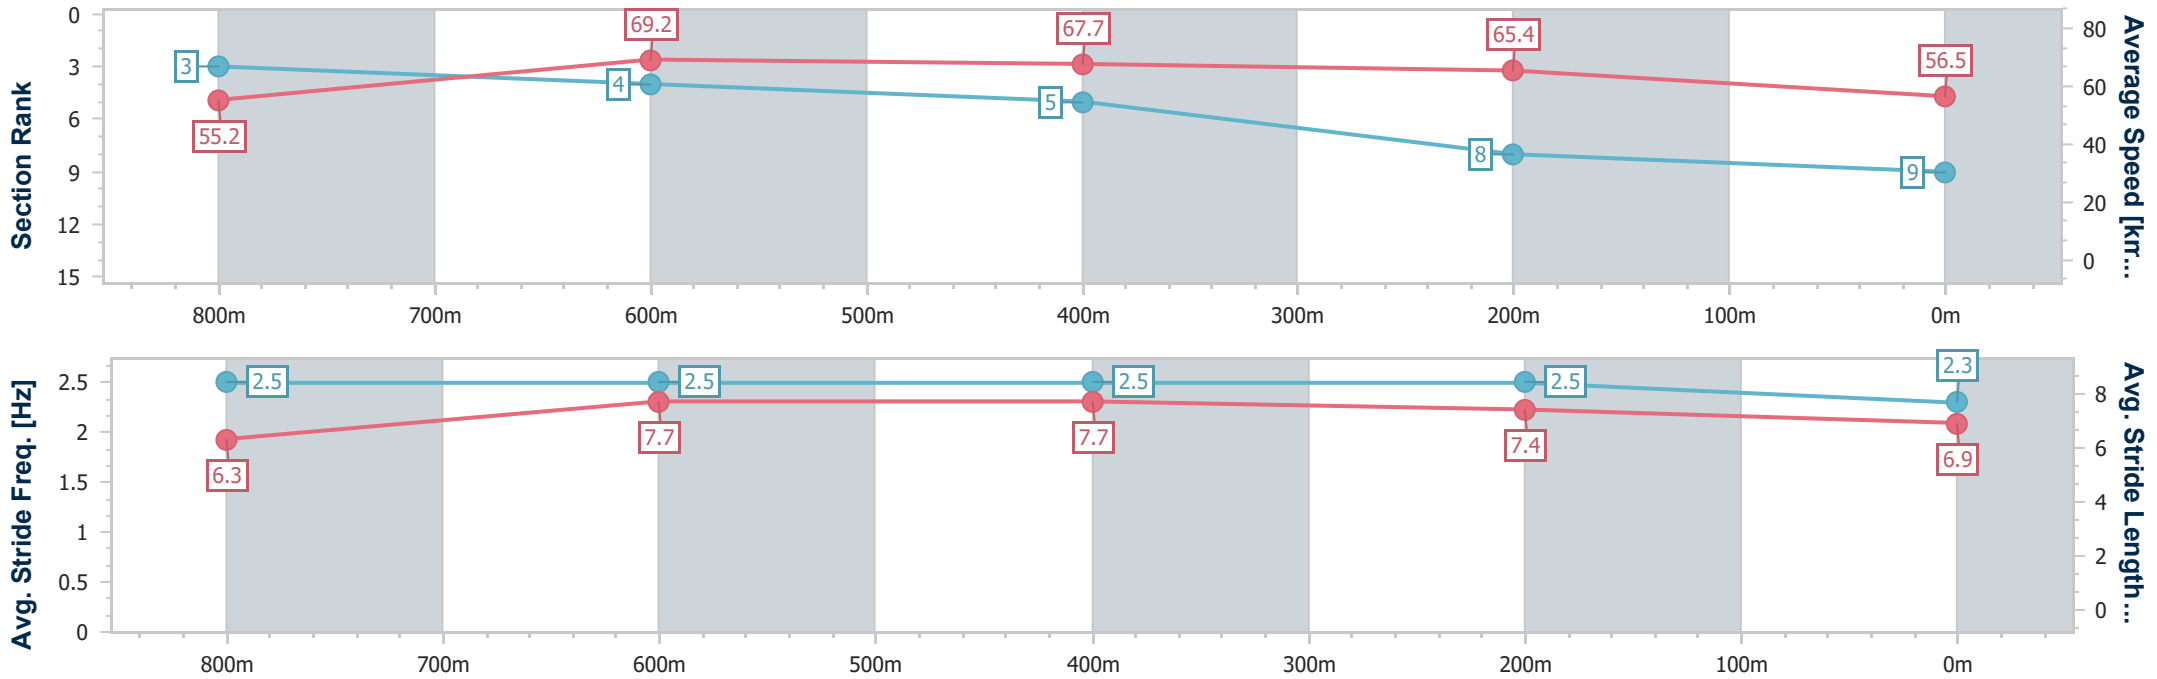

- [] Ranking at each section and finish
- .-.- No data available at this section
- NA No data available

Horse/Jockey Name	Spiritualised
Final Rank	9
Fastest Section Time (Section)	0:10.43 (800m)
Top Speed [km/h] (Section)	71.1 (800m)
Race State	Finished

Eagle Farm QLD Professional

Race 1: ST RITA'S COLLEGE Class 4 Plate - 1000m

19 October 2024 - 11:38

Track Rating: Good 4, Weather: Fine, Rail Position: +6m Entire

BRISBANE RACING CLUB

Section	Overall	800m	600m	400m	200m
Section Times	0:57.99 [9] (0:13.11)	0:44.88 [3] (0:10.43)	0:34.45 [4] (0:10.67)	0:23.78 [5] (0:11.03)	0:12.75 [8] (0:12.75)
Average Speed [km/h]	55.2	69.2	67.7	65.4	56.5
Top Speed [km/h]	70.5	71.1	70.0	67.9	62.4
Avg. Dist. to Rail [m]	4.2	0.7	1.3	4.9	3.1
Avg. Stride Freq. [Hz]	2.5	2.5	2.5	2.5	2.3
Avg. Stride Length [m]	6.3	7.7	7.7	7.4	6.9

- [] Ranking at each section and finish
- .-.- No data available at this section
- NA No data available

Horse/Jockey Name	Russian Mint
Final Rank	10
Fastest Section Time (Section)	0:10.22 (800m)
Top Speed [km/h] (Section)	71.7 (800m)
Race State	Finished