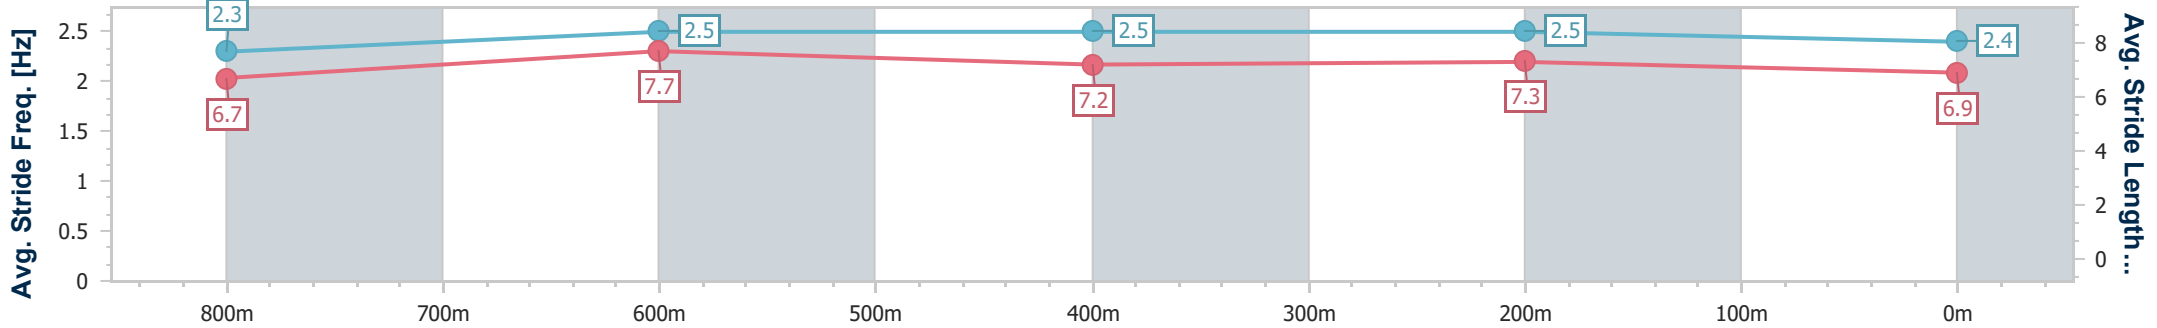

Eagle Farm QLD Professional

Race 1: ST RITA'S COLLEGE Class 4 Plate - 1000m

19 October 2024 - 11:38

Track Rating: Good 4, Weather: Fine, Rail Position: +6m Entire

BRISBANE RACING CLUB

Section	Overall	800m	600m	400m	200m
Section Times	0:57.26 [6] (0:13.24)	0:44.02 [5] (0:10.31)	0:33.71 [5] (0:10.56)	0:23.15 [3] (0:11.00)	0:12.15 [5] (0:12.15)
Average Speed [km/h]	55.2	70.2	69.2	65.7	59.0
Top Speed [km/h]	69.8	71.7	70.6	68.3	63.7
Avg. Dist. to Rail [m]	6.7	2.4	2.8	4.8	4.8
Avg. Stride Freq. [Hz]	2.3	2.5	2.5	2.5	2.4
Avg. Stride Length [m]	6.7	7.7	7.2	7.3	6.9