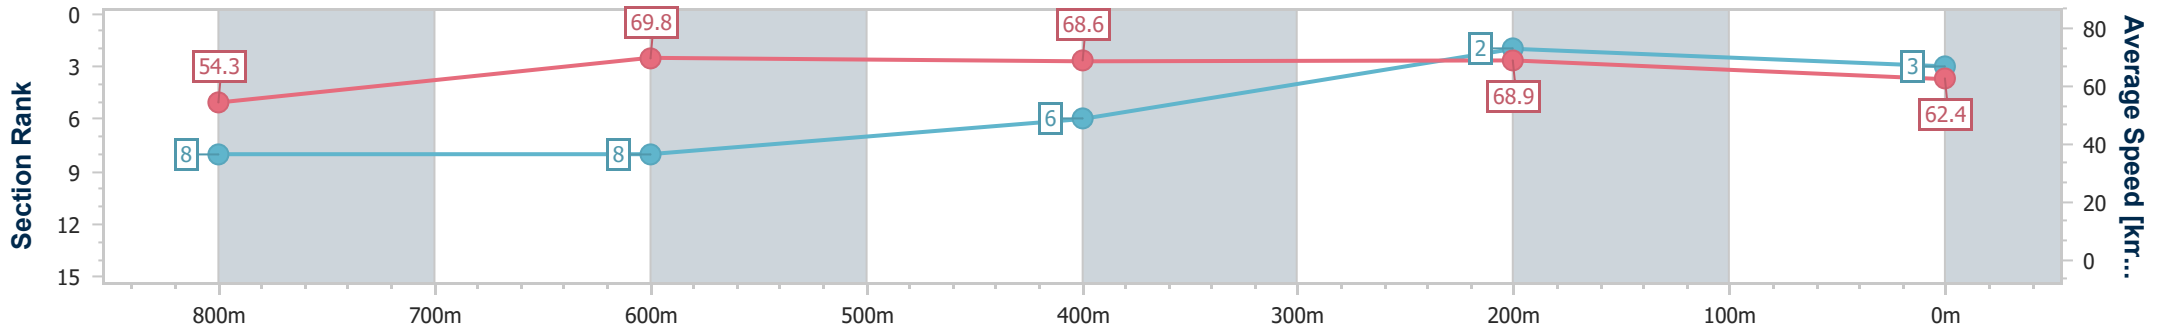

Eagle Farm QLD Professional

Race 1: ST RITA'S COLLEGE Class 4 Plate - 1000m

19 October 2024 - 11:38

Track Rating: Good 4, Weather: Fine, Rail Position: +6m Entire

BRISBANE RACING CLUB

Section	Overall	800m	600m	400m	200m
Section Times	0:56.42 [3] (0:13.41)	0:43.01 [8] (0:10.42)	0:32.59 [8] (0:10.57)	0:22.02 [6] (0:10.47)	0:11.55 [2] (0:11.55)
Average Speed [km/h]	54.3	69.8	68.6	68.9	62.4
Top Speed [km/h]	69.1	68.8	70.4	71.1	65.8
Avg. Dist. to Rail [m]	8.1	2.1	1.9	4.9	4.9
Avg. Stride Freq. [Hz]	2.4	2.4	2.4	2.5	2.4
Avg. Stride Length [m]	6.3	8.1	7.8	7.7	7.2