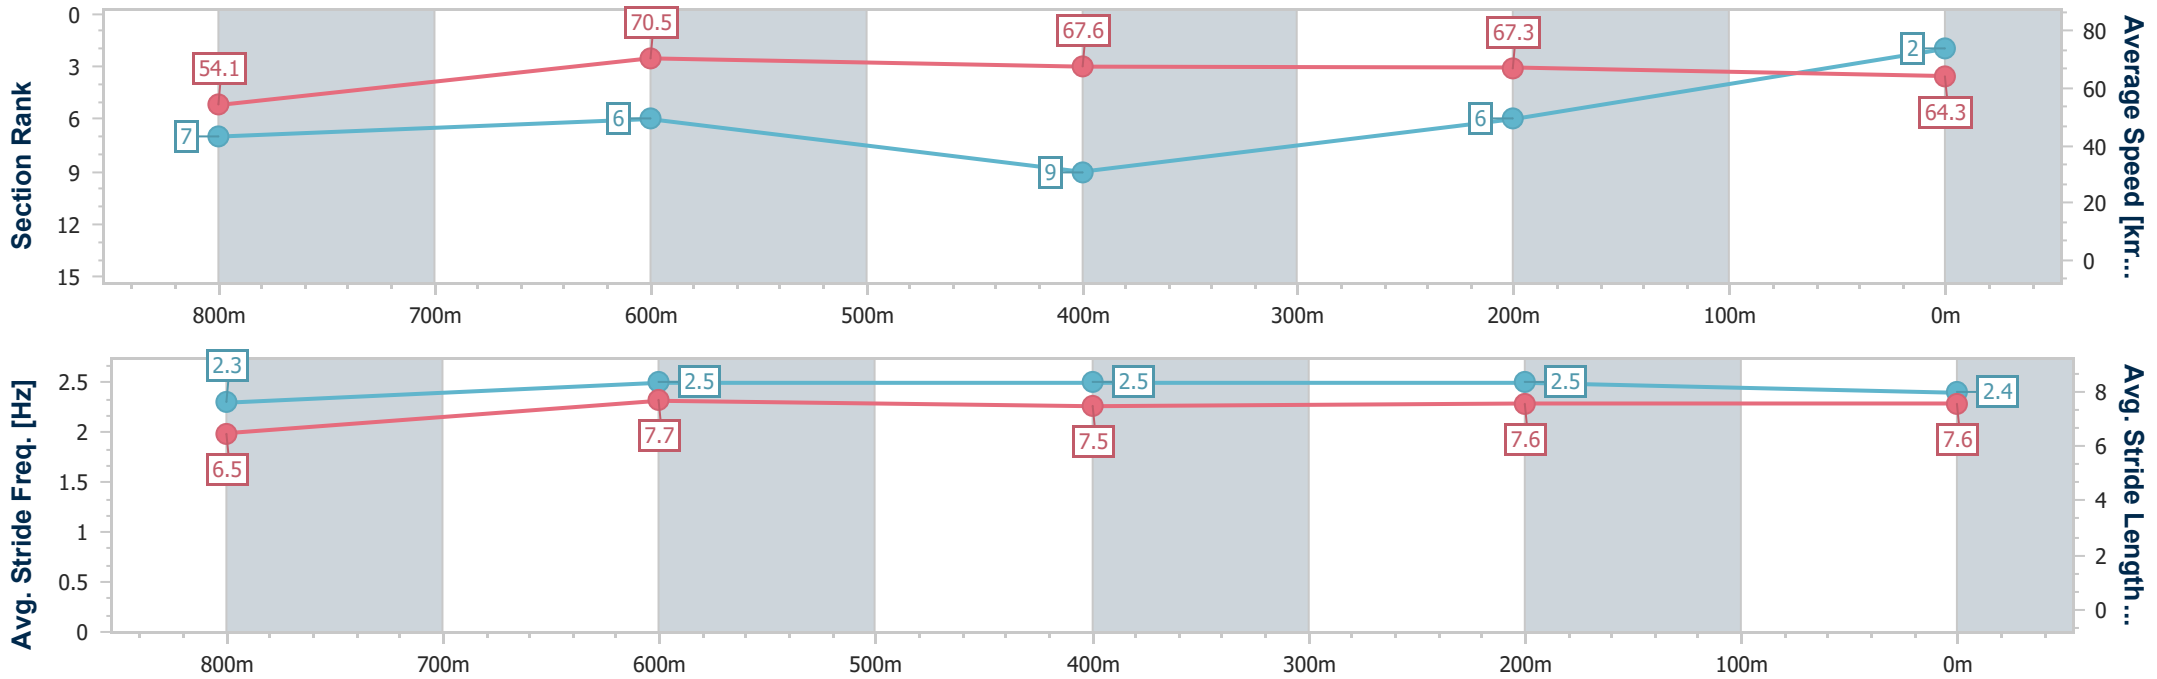

Eagle Farm QLD Professional

Race 1: ST RITA'S COLLEGE Class 4 Plate - 1000m

19 October 2024 - 11:38

Track Rating: Good 4, Weather: Fine, Rail Position: +6m Entire

BRISBANE RACING CLUB

Section	Overall	800m	600m	400m	200m
Section Times	0:56.37 [2] (0:13.39)	0:42.98 [7] (0:10.27)	0:32.71 [6] (0:10.80)	0:21.91 [9] (0:10.68)	0:11.23 [6] (0:11.23)
Average Speed [km/h]	54.1	70.5	67.6	67.3	64.3
Top Speed [km/h]	70.7	72.4	69.2	68.5	66.9
Avg. Dist. to Rail [m]	2.6	1.7	2.5	1.2	0.2
Avg. Stride Freq. [Hz]	2.3	2.5	2.5	2.5	2.4
Avg. Stride Length [m]	6.5	7.7	7.5	7.6	7.6