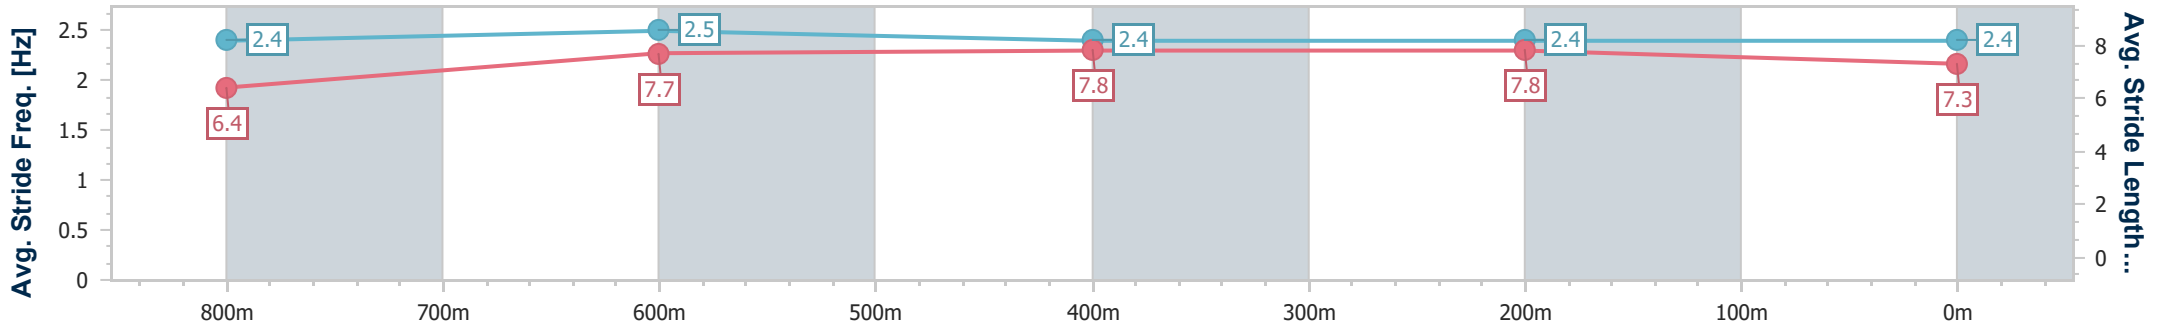

Eagle Farm QLD Professional

Race 1: ST RITA'S COLLEGE Class 4 Plate - 1000m

19 October 2024 - 11:38

Track Rating: Good 4, Weather: Fine, Rail Position: +6m Entire

BRISBANE RACING CLUB

Section	Overall	800m	600m	400m	200m
Section Times	0:56.18 [1] (0:12.87)	0:43.31 [1] (0:10.28)	0:33.03 [1] (0:10.66)	0:22.37 [1] (0:10.69)	0:11.68 [1] (0:11.68)
Average Speed [km/h]	56.0	70.4	67.6	67.3	61.6
Top Speed [km/h]	70.5	71.2	68.7	68.5	65.4
Avg. Dist. to Rail [m]	1.9	1.0	0.4	1.1	1.2
Avg. Stride Freq. [Hz]	2.4	2.5	2.4	2.4	2.4
Avg. Stride Length [m]	6.4	7.7	7.8	7.8	7.3