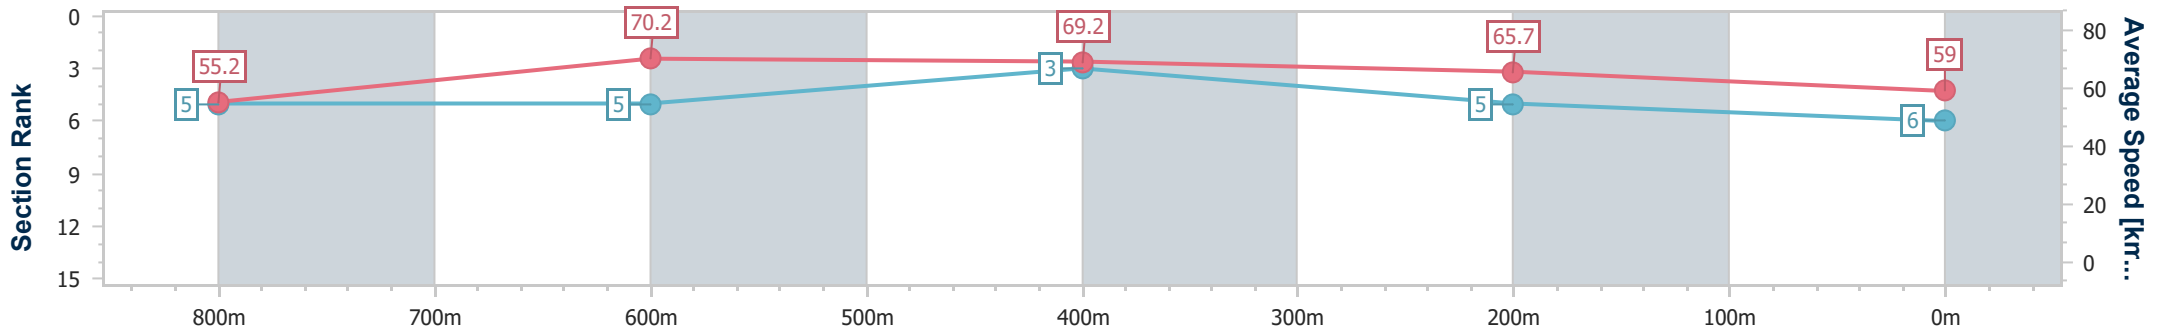

Eagle Farm QLD Professional

Race 1: ST RITA'S COLLEGE Class 4 Plate - 1000m

19 October 2024 - 11:38

Track Rating: Good 4, Weather: Fine, Rail Position: +6m Entire

BRISBANE RACING CLUB

Section	Overall	800m	600m	400m	200m
Section Times	0:57.26 [6] (0:13.24)	0:44.02 [5] (0:10.31)	0:33.71 [5] (0:10.56)	0:23.15 [3] (0:11.00)	0:12.15 [5] (0:12.15)
Average Speed [km/h]	55.2	70.2	69.2	65.7	59.0
Top Speed [km/h]	69.8	71.7	70.6	68.3	63.7
Avg. Dist. to Rail [m]	6.7	2.4	2.8	4.8	4.8
Avg. Stride Freq. [Hz]	2.3	2.5	2.5	2.5	2.4
Avg. Stride Length [m]	6.7	7.7	7.2	7.3	6.9