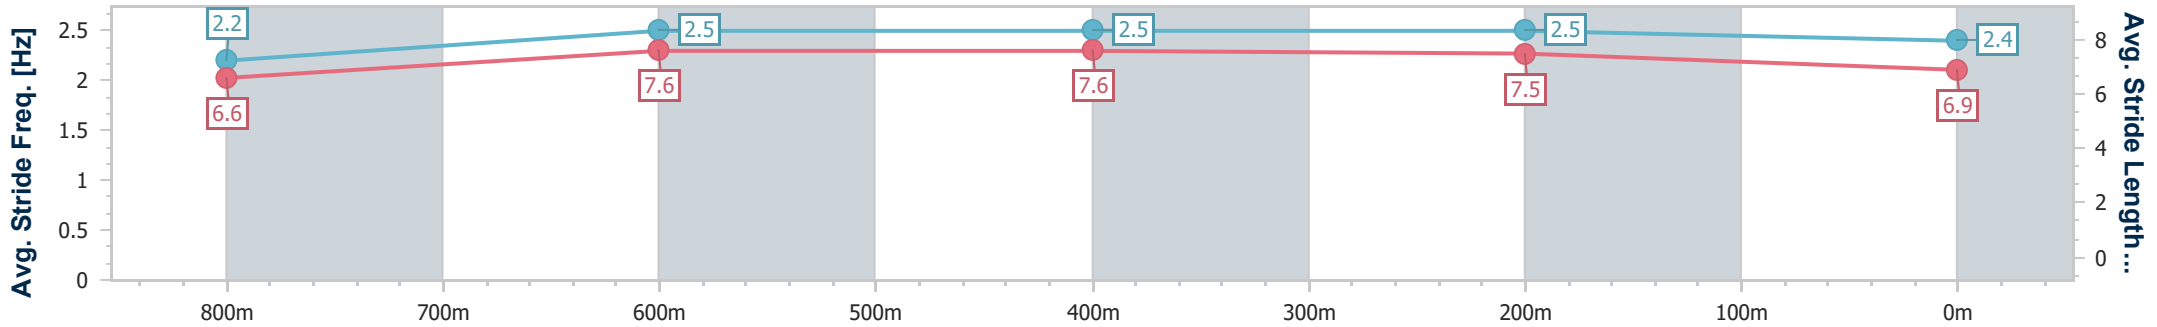

Eagle Farm QLD Professional

Race 1: ST RITA'S COLLEGE Class 4 Plate - 1000m

19 October 2024 - 11:38

Track Rating: Good 4, Weather: Fine, Rail Position: +6m Entire

BRISBANE RACING CLUB

Section	Overall	800m	600m	400m	200m
Section Times	0:56.98 [5] (0:13.52)	0:43.46 [9] (0:10.33)	0:33.13 [9] (0:10.60)	0:22.53 [7] (0:10.60)	0:11.93 [4] (0:11.93)
Average Speed [km/h]	53.4	69.6	68.5	67.8	60.5
Top Speed [km/h]	69.7	70.6	70.7	70.9	64.4
Avg. Dist. to Rail [m]	4.1	0.5	1.2	6.4	6.7
Avg. Stride Freq. [Hz]	2.2	2.5	2.5	2.5	2.4
Avg. Stride Length [m]	6.6	7.6	7.6	7.5	6.9