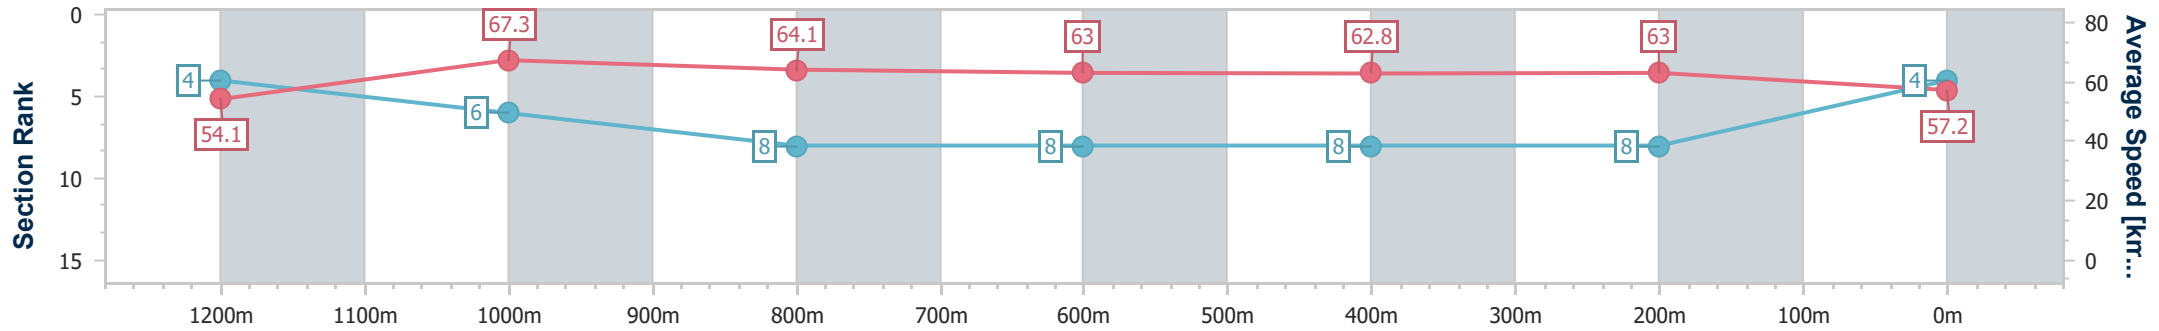

Eagle Farm QLD Professional
Race 10: TATTERSALLS MEMBERS CUP (L) QTISx Handicap - 1400m

12 October 2024 - 17:13

Track Rating: Good 4, Weather: Fine, Rail Position: +4m Entire

BRISBANE RACING CLUB

Section	Overall	1200m	1000m	800m	600m	400m	200m
Section Times	1:22.43 [4] (0:13.36)	1:09.07 [4] (0:10.70)	0:58.37 [6] (0:11.37)	0:47.00 [8] (0:11.46)	0:35.54 [8] (0:11.53)	0:24.01 [8] (0:11.44)	0:12.57 [8] (0:12.57)
Average Speed [km/h]	54.1	67.3	64.1	63.0	62.8	63.0	57.2
Top Speed [km/h]	69.4	69.4	64.4	64.1	63.8	64.4	60.8
Avg. Dist. to Rail [m]	4.6	3.4	2.1	1.1	1.0	3.9	5.3
Avg. Stride Freq. [Hz]	2.2	2.3	2.3	2.3	2.3	2.3	2.2
Avg. Stride Length [m]	6.8	8.1	7.8	7.7	7.7	7.7	7.3