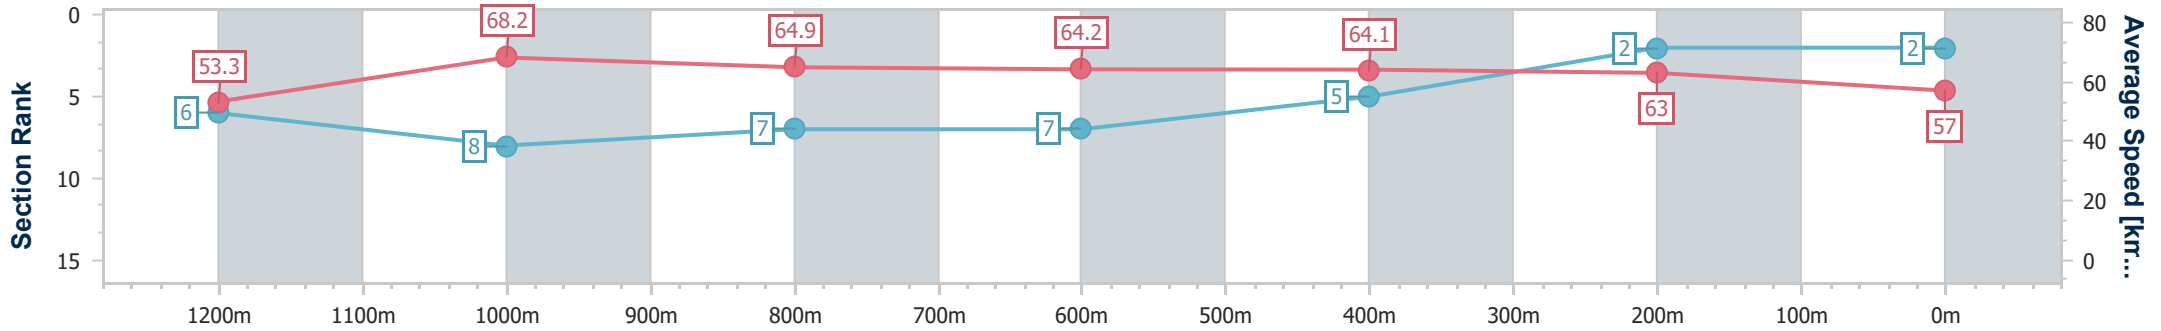

Eagle Farm QLD Professional
Race 10: TATTERSALLS MEMBERS CUP (L) QTISx Handicap - 1400m

12 October 2024 - 17:13

BRISBANE RACING CLUB

Track Rating: Good 4, Weather: Fine, Rail Position: +4m Entire

Section	Overall	1200m	1000m	800m	600m	400m	200m
Section Times	1:22.16 [2] (0:13.55)	1:08.61 [6] (0:10.60)	0:58.01 [8] (0:11.25)	0:46.76 [7] (0:11.31)	0:35.45 [7] (0:11.37)	0:24.08 [5] (0:11.46)	0:12.62 [2] (0:12.62)
Average Speed [km/h]	53.3	68.2	64.9	64.2	64.1	63.0	57.0
Top Speed [km/h]	66.9	69.8	65.7	65.2	66.6	65.8	61.0
Avg. Dist. to Rail [m]	7.5	4.4	2.3	2.3	3.2	4.9	3.8
Avg. Stride Freq. [Hz]	2.2	2.4	2.3	2.3	2.3	2.4	2.2
Avg. Stride Length [m]	6.6	7.9	7.8	7.8	7.6	7.5	7.0