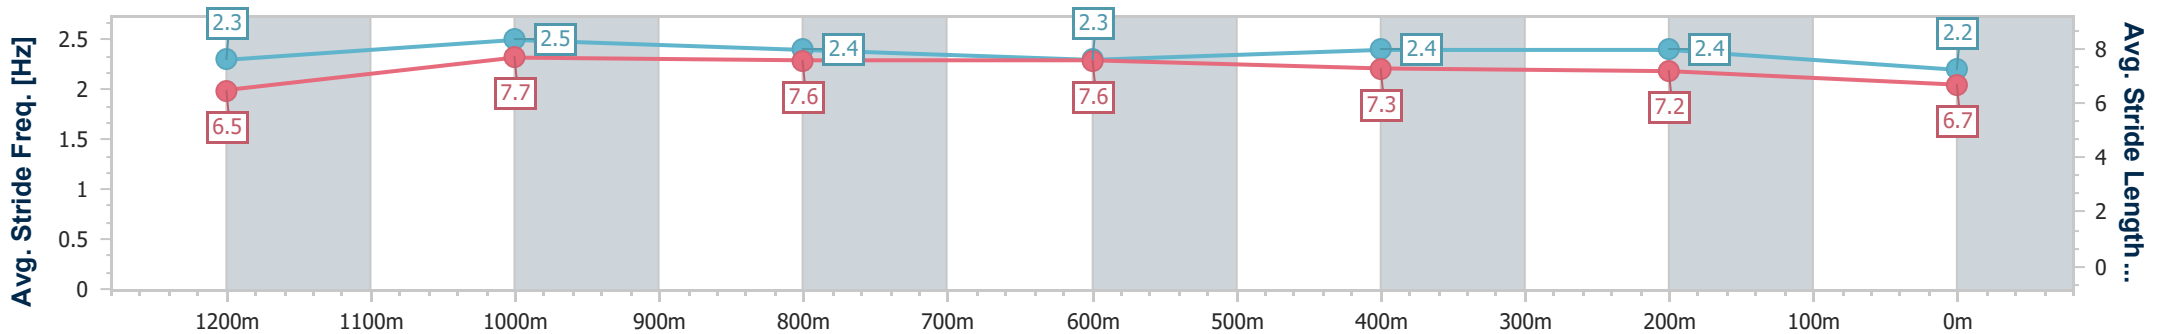

Eagle Farm QLD Professional
Race 10: TATTERSALLS MEMBERS CUP (L) QTISx Handicap - 1400m

12 October 2024 - 17:13

Track Rating: Good 4, Weather: Fine, Rail Position: +4m Entire

BRISBANE RACING CLUB

Section	Overall	1200m	1000m	800m	600m	400m	200m
Section Times	1:23.21 [10] (0:13.41)	1:09.80 [5] (0:10.54)	0:59.26 [4] (0:11.21)	0:48.05 [5] (0:11.44)	0:36.61 [5] (0:11.48)	0:25.13 [7] (0:11.68)	0:13.45 [4] (0:13.45)
Average Speed [km/h]	54.0	68.3	65.3	63.3	63.1	61.5	53.5
Top Speed [km/h]	67.7	67.7	66.9	65.4	64.7	64.3	58.3
Avg. Dist. to Rail [m]	4.0	5.8	3.5	1.0	1.0	2.8	3.6
Avg. Stride Freq. [Hz]	2.3	2.5	2.4	2.3	2.4	2.4	2.2
Avg. Stride Length [m]	6.5	7.7	7.6	7.6	7.3	7.2	6.7