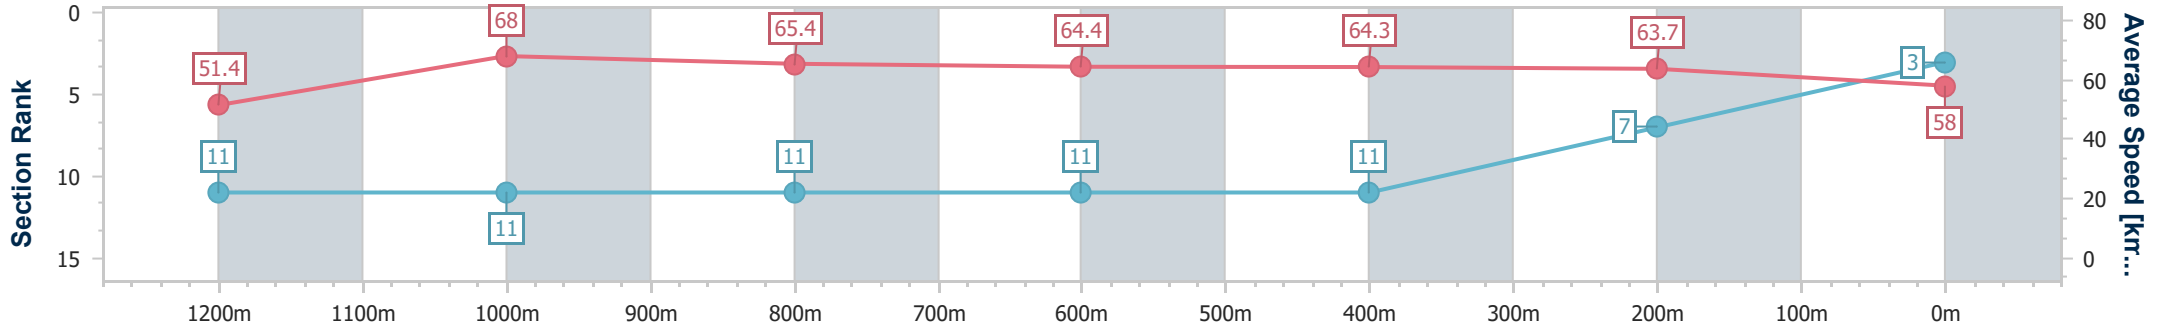

Eagle Farm QLD Professional
Race 10: TATTERSALLS MEMBERS CUP (L) QTISx Handicap - 1400m

12 October 2024 - 17:13

BRISBANE RACING CLUB

Track Rating: Good 4, Weather: Fine, Rail Position: +4m Entire

Section	Overall	1200m	1000m	800m	600m	400m	200m
Section Times	1:22.22 [3] (0:14.04)	1:08.18 [11] (0:10.60)	0:57.58 [11] (0:11.19)	0:46.39 [11] (0:11.29)	0:35.10 [11] (0:11.41)	0:23.69 [11] (0:11.29)	0:12.40 [7] (0:12.40)
Average Speed [km/h]	51.4	68.0	65.4	64.4	64.3	63.7	58.0
Top Speed [km/h]	67.9	69.6	67.5	65.9	65.8	66.1	61.0
Avg. Dist. to Rail [m]	8.6	3.9	3.2	2.2	3.5	6.9	8.7
Avg. Stride Freq. [Hz]	2.2	2.3	2.3	2.3	2.3	2.4	2.3
Avg. Stride Length [m]	6.6	8.1	7.8	7.8	7.7	7.4	7.0