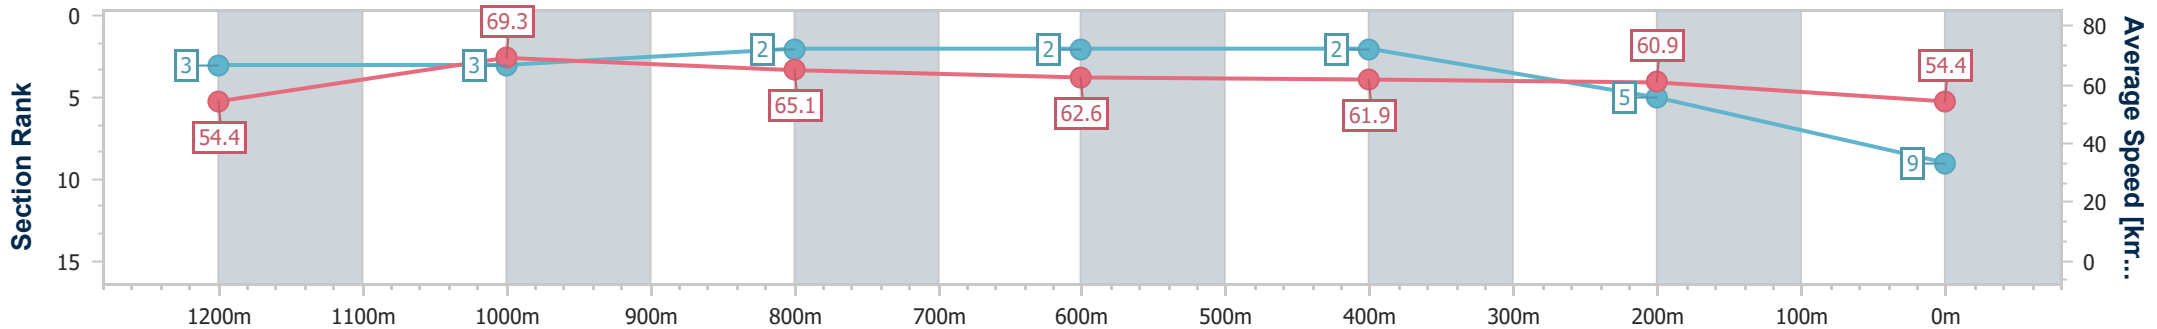

Eagle Farm QLD Professional
Race 10: TATTERSALLS MEMBERS CUP (L) QTISx Handicap - 1400m

12 October 2024 - 17:13

BRISBANE RACING CLUB

Track Rating: Good 4, Weather: Fine, Rail Position: +4m Entire

Section	Overall	1200m	1000m	800m	600m	400m	200m
Section Times	1:23.03 [9] (0:13.33)	1:09.70 [3] (0:10.40)	0:59.30 [3] (0:11.11)	0:48.19 [2] (0:11.54)	0:36.65 [2] (0:11.59)	0:25.06 [2] (0:11.81)	0:13.25 [5] (0:13.25)
Average Speed [km/h]	54.4	69.3	65.1	62.6	61.9	60.9	54.4
Top Speed [km/h]	69.1	70.7	67.6	64.1	63.0	63.0	58.8
Avg. Dist. to Rail [m]	8.3	4.4	0.9	0.4	0.7	0.9	1.3
Avg. Stride Freq. [Hz]	2.3	2.5	2.4	2.3	2.3	2.3	2.2
Avg. Stride Length [m]	6.5	7.7	7.6	7.5	7.3	7.3	6.8