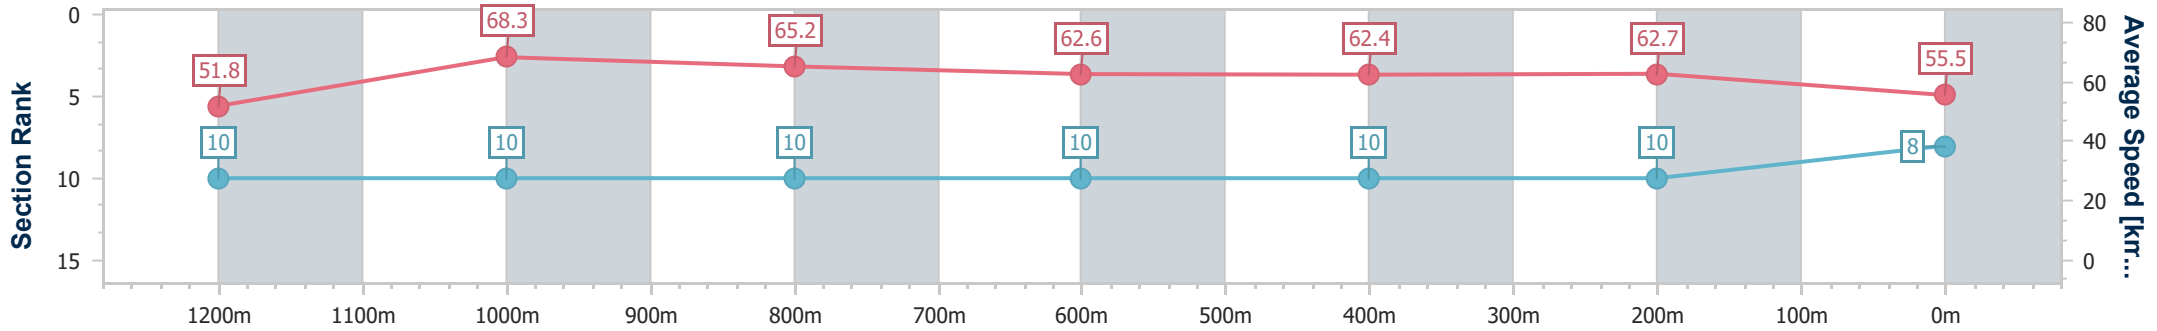

Eagle Farm QLD Professional
Race 10: TATTERSALLS MEMBERS CUP (L) QTISx Handicap - 1400m

12 October 2024 - 17:13

BRISBANE RACING CLUB

Track Rating: Good 4, Weather: Fine, Rail Position: +4m Entire

Section	Overall	1200m	1000m	800m	600m	400m	200m
Section Times	1:22.94 [8] (0:13.94)	1:09.00 [10] (0:10.58)	0:58.42 [10] (0:11.02)	0:47.40 [10] (0:11.46)	0:35.94 [10] (0:11.47)	0:24.47 [10] (0:11.51)	0:12.96 [10] (0:12.96)
Average Speed [km/h]	51.8	68.3	65.2	62.6	62.4	62.7	55.5
Top Speed [km/h]	67.8	69.1	66.3	64.1	63.7	64.3	59.0
Avg. Dist. to Rail [m]	5.5	1.9	0.2	1.2	0.9	0.3	1.4
Avg. Stride Freq. [Hz]	2.2	2.3	2.3	2.2	2.3	2.3	2.2
Avg. Stride Length [m]	6.4	8.1	8.0	7.9	7.7	7.6	7.1

- [] Ranking at each section and finish
- .-.- No data available at this section
- NA No data available

Horse/Jockey Name	Winston Smurfhill
Final Rank	9
Fastest Section Time (Section)	0:10.40 (1200m)
Top Speed [km/h] (Section)	70.7 (1200m)
Race State	Finished