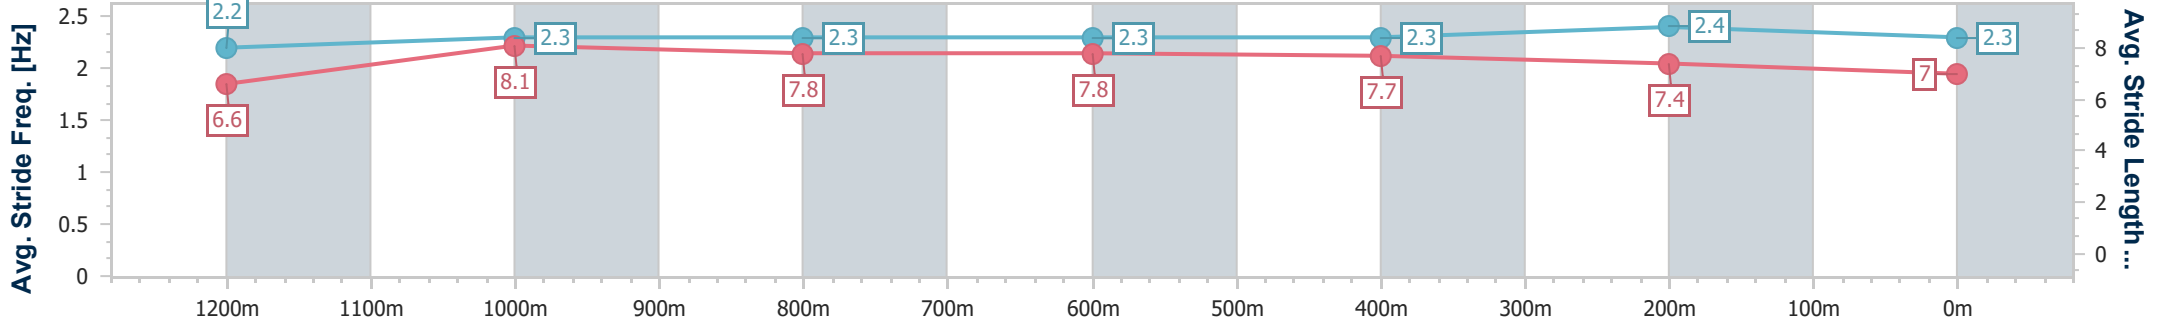

Eagle Farm QLD Professional
Race 10: TATTERSALLS MEMBERS CUP (L) QTISx Handicap - 1400m

12 October 2024 - 17:13

BRISBANE RACING CLUB

Track Rating: Good 4, Weather: Fine, Rail Position: +4m Entire

Section	Overall	1200m	1000m	800m	600m	400m	200m
Section Times	1:22.22 [3] (0:14.04)	1:08.18 [11] (0:10.60)	0:57.58 [11] (0:11.19)	0:46.39 [11] (0:11.29)	0:35.10 [11] (0:11.41)	0:23.69 [11] (0:11.29)	0:12.40 [7] (0:12.40)
Average Speed [km/h]	51.4	68.0	65.4	64.4	64.3	63.7	58.0
Top Speed [km/h]	67.9	69.6	67.5	65.9	65.8	66.1	61.0
Avg. Dist. to Rail [m]	8.6	3.9	3.2	2.2	3.5	6.9	8.7
Avg. Stride Freq. [Hz]	2.2	2.3	2.3	2.3	2.3	2.4	2.3
Avg. Stride Length [m]	6.6	8.1	7.8	7.8	7.7	7.4	7.0