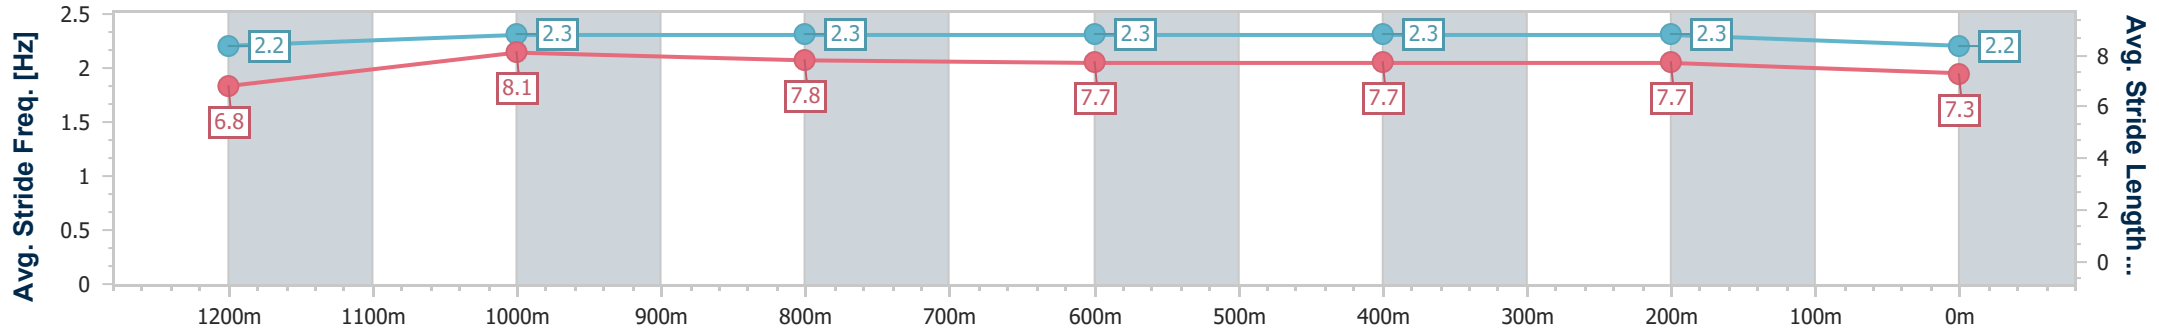

Eagle Farm QLD Professional
Race 10: TATTERSALLS MEMBERS CUP (L) QTISx Handicap - 1400m

12 October 2024 - 17:13

Track Rating: Good 4, Weather: Fine, Rail Position: +4m Entire

BRISBANE RACING CLUB

Section	Overall	1200m	1000m	800m	600m	400m	200m
Section Times	1:22.43 [4] (0:13.36)	1:09.07 [4] (0:10.70)	0:58.37 [6] (0:11.37)	0:47.00 [8] (0:11.46)	0:35.54 [8] (0:11.53)	0:24.01 [8] (0:11.44)	0:12.57 [8] (0:12.57)
Average Speed [km/h]	54.1	67.3	64.1	63.0	62.8	63.0	57.2
Top Speed [km/h]	69.4	69.4	64.4	64.1	63.8	64.4	60.8
Avg. Dist. to Rail [m]	4.6	3.4	2.1	1.1	1.0	3.9	5.3
Avg. Stride Freq. [Hz]	2.2	2.3	2.3	2.3	2.3	2.3	2.2
Avg. Stride Length [m]	6.8	8.1	7.8	7.7	7.7	7.7	7.3