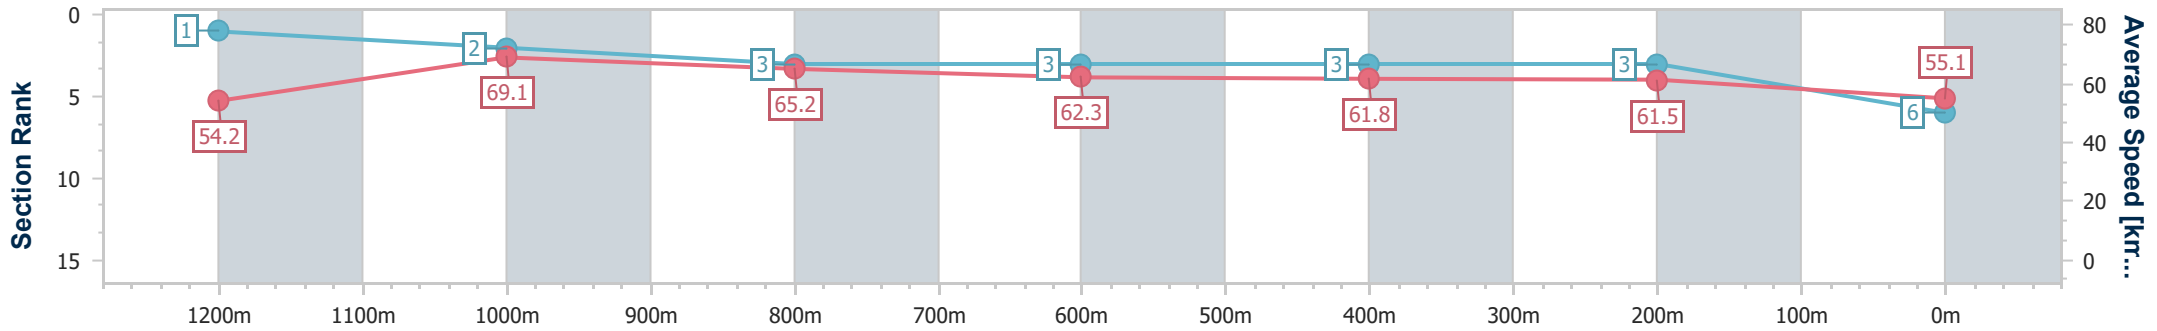

Horse/Jockey Name	Ned's Gully
Final Rank	6
Fastest Section Time (Section)	0:10.42 (1200m)
Top Speed [km/h] (Section)	70.2 (1200m)
Race State	Finished

Eagle Farm QLD Professional
Race 10: TATTERSALLS MEMBERS CUP (L) QTISx Handicap - 1400m
12 October 2024 - 17:13
Track Rating: Good 4, Weather: Fine, Rail Position: +4m Entire

BRISBANE RACING CLUB

Section	Overall	1200m	1000m	800m	600m	400m	200m
Section Times	1:22.83 [6] (0:13.31)	1:09.52 [1] (0:10.42)	0:59.10 [2] (0:11.13)	0:47.97 [3] (0:11.55)	0:36.42 [3] (0:11.62)	0:24.80 [3] (0:11.68)	0:13.12 [3] (0:13.12)
Average Speed [km/h]	54.2	69.1	65.2	62.3	61.8	61.5	55.1
Top Speed [km/h]	69.8	70.2	65.8	63.9	62.6	63.4	59.1
Avg. Dist. to Rail [m]	2.8	2.4	1.3	0.3	0.7	0.6	0.8
Avg. Stride Freq. [Hz]	2.4	2.6	2.5	2.4	2.4	2.4	2.3
Avg. Stride Length [m]	6.4	7.5	7.4	7.2	7.1	7.0	6.6

- [ ] Ranking at each section and finish
- -.-.- No data available at this section
- NA No data available