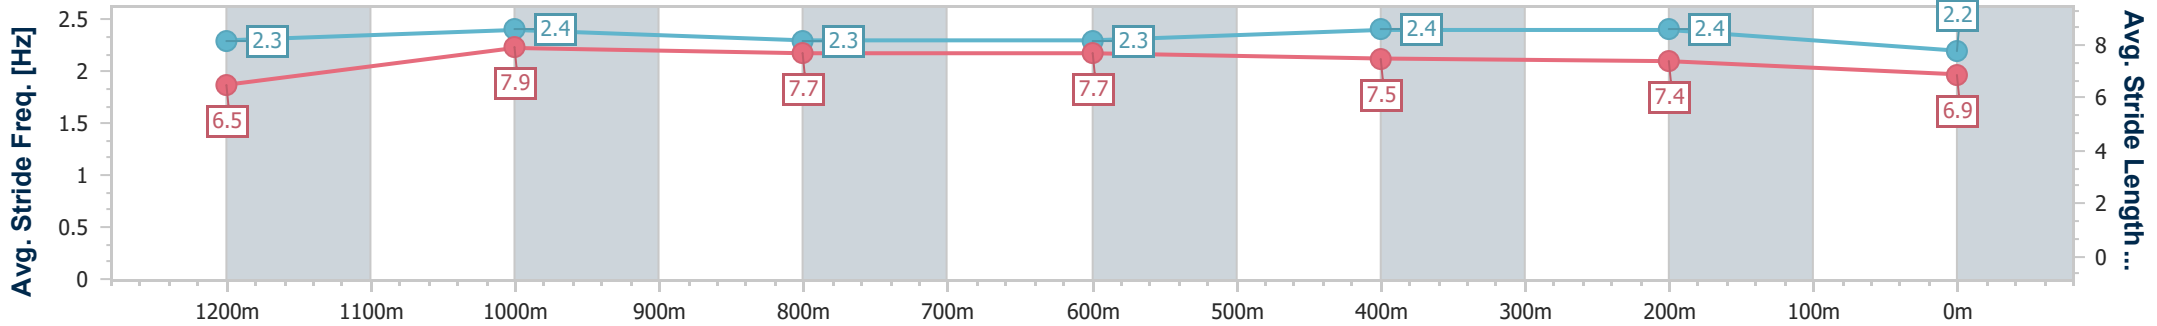

Eagle Farm QLD Professional
 Race 10: TATTERSALLS MEMBERS CUP (L) QTISx Handicap - 1400m
 12 October 2024 - 17:13
 Track Rating: Good 4, Weather: Fine, Rail Position: +4m Entire

BRISBANE RACING CLUB

Section	Overall	1200m	1000m	800m	600m	400m	200m
Section Times	1:22.83 [6] (0:13.31)	1:09.52 [1] (0:10.42)	0:59.10 [2] (0:11.13)	0:47.97 [3] (0:11.55)	0:36.42 [3] (0:11.62)	0:24.80 [3] (0:11.68)	0:13.12 [3] (0:13.12)
Average Speed [km/h]	54.2	69.1	65.2	62.3	61.8	61.5	55.1
Top Speed [km/h]	69.8	70.2	65.8	63.9	62.6	63.4	59.1
Avg. Dist. to Rail [m]	2.8	2.4	1.3	0.3	0.7	0.6	0.8
Avg. Stride Freq. [Hz]	2.4	2.6	2.5	2.4	2.4	2.4	2.3
Avg. Stride Length [m]	6.4	7.5	7.4	7.2	7.1	7.0	6.6

- [] Ranking at each section and finish
- .-.- No data available at this section
- NA No data available

Horse/Jockey Name	Ucalledit
Final Rank	7
Fastest Section Time (Section)	0:10.68 (1200m)
Top Speed [km/h] (Section)	68.5 (1200m)
Race State	Finished

Eagle Farm QLD Professional
 Race 10: TATTERSALLS MEMBERS CUP (L) QTISx Handicap - 1400m
 12 October 2024 - 17:13
 Track Rating: Good 4, Weather: Fine, Rail Position: +4m Entire

BRISBANE RACING CLUB

Section	Overall	1200m	1000m	800m	600m	400m	200m
Section Times	1:22.94 [7] (0:13.77)	1:09.17 [9] (0:10.68)	0:58.49 [9] (0:11.07)	0:47.42 [9] (0:11.43)	0:35.99 [9] (0:11.48)	0:24.51 [9] (0:11.49)	0:13.02 [9] (0:13.02)
Average Speed [km/h]	52.6	67.3	65.6	63.1	63.3	62.7	55.2
Top Speed [km/h]	67.9	68.5	66.6	65.3	65.4	64.7	59.8
Avg. Dist. to Rail [m]	5.8	2.7	1.3	0.8	1.6	4.2	5.5
Avg. Stride Freq. [Hz]	2.3	2.4	2.3	2.3	2.4	2.4	2.2
Avg. Stride Length [m]	6.5	7.9	7.7	7.7	7.5	7.4	6.9