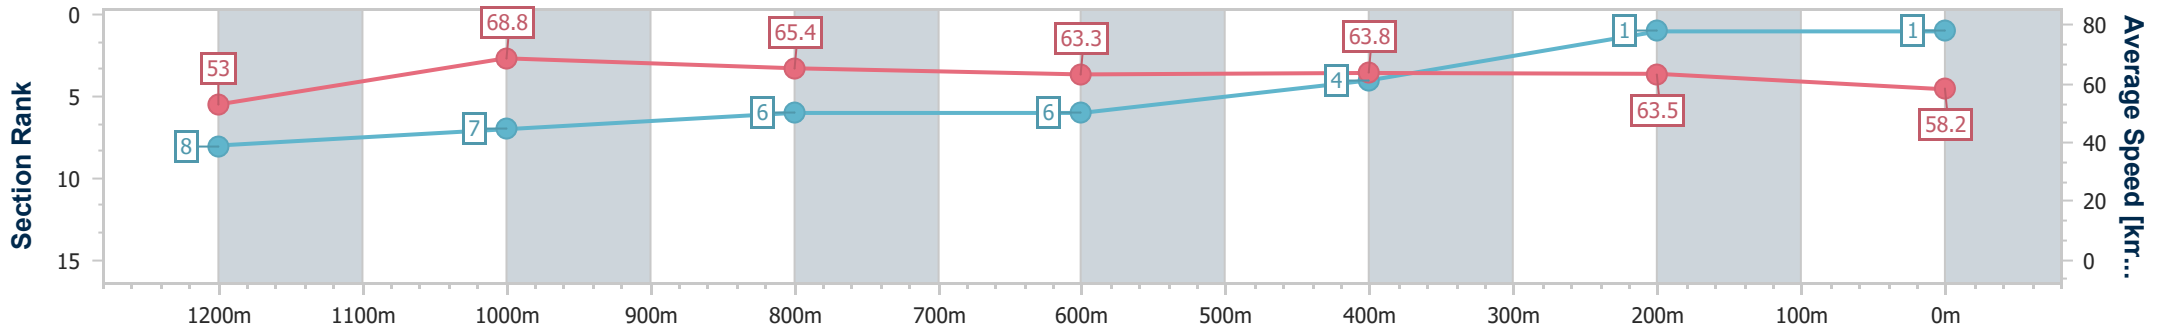

12 October 2024 - 17:13

Track Rating: Good 4, Weather: Fine, Rail Position: +4m Entire

BRISBANE RACING CLUB

Section	Overall	1200m	1000m	800m	600m	400m	200m
Section Times	1:21.78 [1] (0:13.63)	1:08.15 [8] (0:10.47)	0:57.68 [7] (0:11.16)	0:46.52 [6] (0:11.45)	0:35.07 [6] (0:11.36)	0:23.71 [4] (0:11.32)	0:12.39 [1] (0:12.39)
Average Speed [km/h]	53.0	68.8	65.4	63.3	63.8	63.5	58.2
Top Speed [km/h]	69.4	70.3	66.3	64.6	65.0	64.7	61.5
Avg. Dist. to Rail [m]	8.9	3.6	2.1	1.3	1.7	3.7	3.2
Avg. Stride Freq. [Hz]	2.2	2.4	2.3	2.3	2.3	2.3	2.2
Avg. Stride Length [m]	6.6	7.9	7.9	7.7	7.6	7.5	7.3