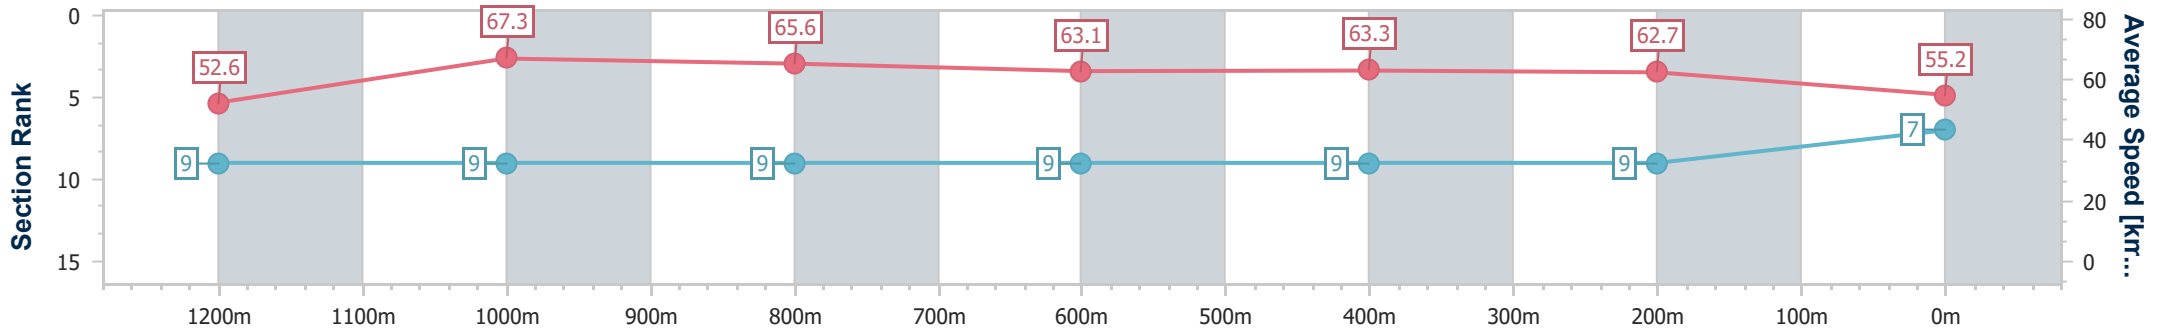

- [] Ranking at each section and finish
- .-.- No data available at this section
- NA No data available

Horse/Jockey Name	Ucalledit
Final Rank	7
Fastest Section Time (Section)	0:10.68 (1200m)
Top Speed [km/h] (Section)	68.5 (1200m)
Race State	Finished

Eagle Farm QLD Professional
 Race 10: TATTERSALLS MEMBERS CUP (L) QTISx Handicap - 1400m
 12 October 2024 - 17:13
 Track Rating: Good 4, Weather: Fine, Rail Position: +4m Entire

BRISBANE RACING CLUB

Section	Overall	1200m	1000m	800m	600m	400m	200m
Section Times	1:22.94 [7] (0:13.77)	1:09.17 [9] (0:10.68)	0:58.49 [9] (0:11.07)	0:47.42 [9] (0:11.43)	0:35.99 [9] (0:11.48)	0:24.51 [9] (0:11.49)	0:13.02 [9] (0:13.02)
Average Speed [km/h]	52.6	67.3	65.6	63.1	63.3	62.7	55.2
Top Speed [km/h]	67.9	68.5	66.6	65.3	65.4	64.7	59.8
Avg. Dist. to Rail [m]	5.8	2.7	1.3	0.8	1.6	4.2	5.5
Avg. Stride Freq. [Hz]	2.3	2.4	2.3	2.3	2.4	2.4	2.2
Avg. Stride Length [m]	6.5	7.9	7.7	7.7	7.5	7.4	6.9