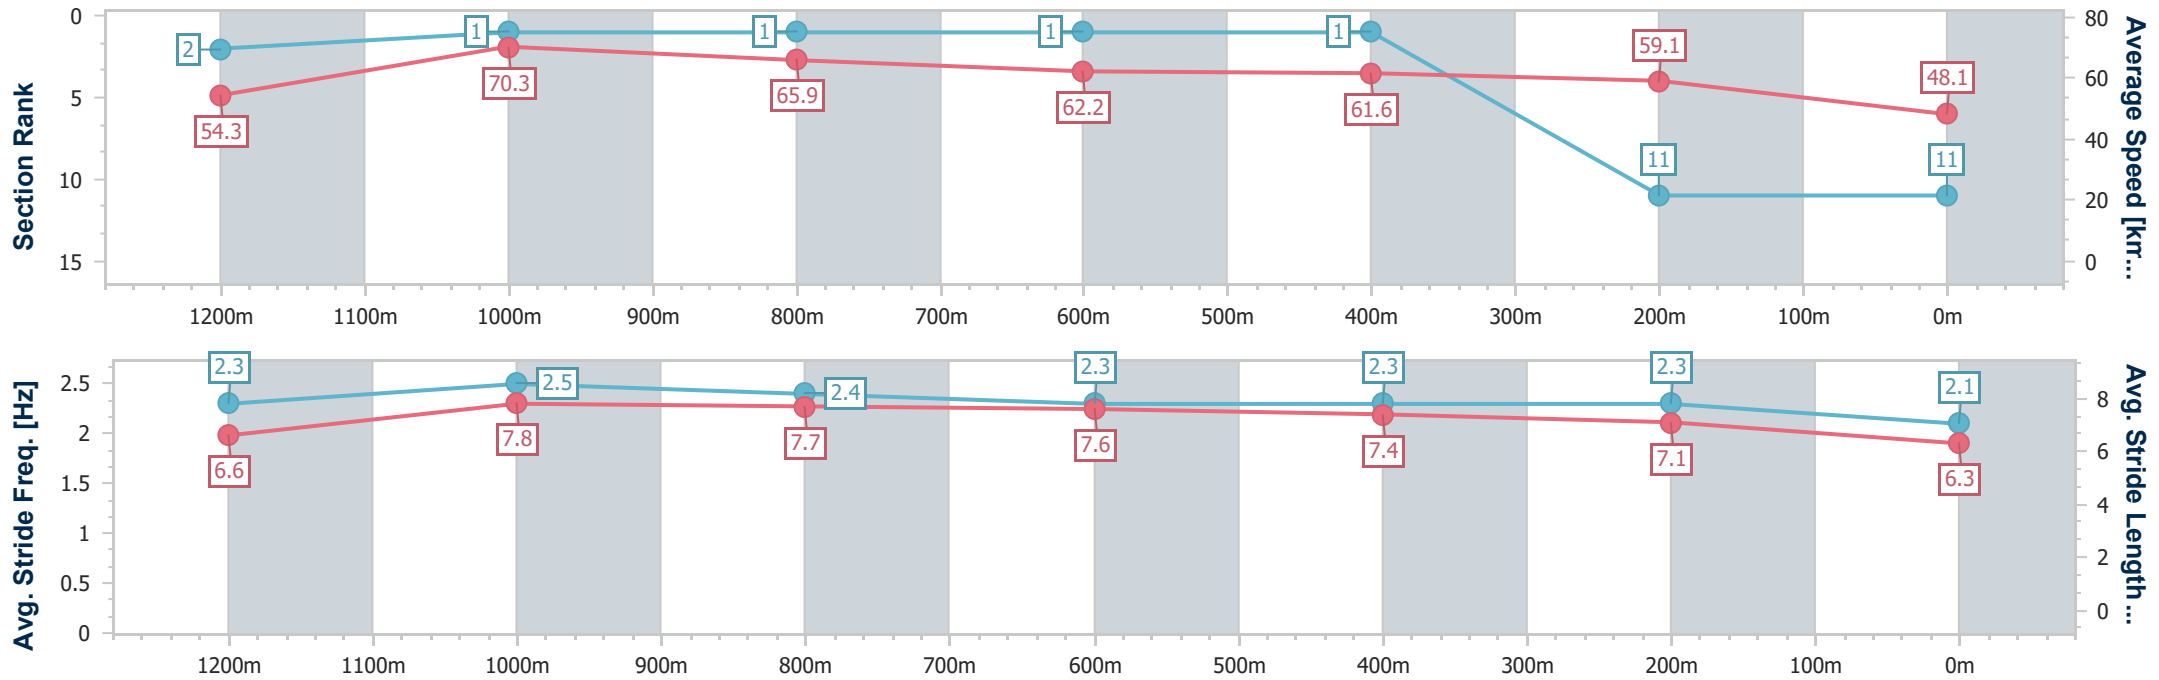

Eagle Farm QLD Professional
Race 10: TATTERSALLS MEMBERS CUP (L) QTISx Handicap - 1400m

12 October 2024 - 17:13

BRISBANE RACING CLUB

Track Rating: Good 4, Weather: Fine, Rail Position: +4m Entire

Section	Overall	1200m	1000m	800m	600m	400m	200m
Section Times	1:24.96 [11] (0:13.33)	1:11.63 [2] (0:10.29)	1:01.34 [1] (0:11.04)	0:50.30 [1] (0:11.56)	0:38.74 [1] (0:11.60)	0:27.14 [1] (0:12.20)	0:14.94 [11] (0:14.94)
Average Speed [km/h]	54.3	70.3	65.9	62.2	61.6	59.1	48.1
Top Speed [km/h]	67.0	68.0	64.8	64.2	62.5	61.8	54.3
Avg. Dist. to Rail [m]	6.7	4.9	1.9	0.4	1.3	1.0	0.9
Avg. Stride Freq. [Hz]	2.3	2.5	2.4	2.3	2.3	2.3	2.1
Avg. Stride Length [m]	6.6	7.8	7.7	7.6	7.4	7.1	6.3

- [] Ranking at each section and finish
- .-.- No data available at this section
- NA No data available