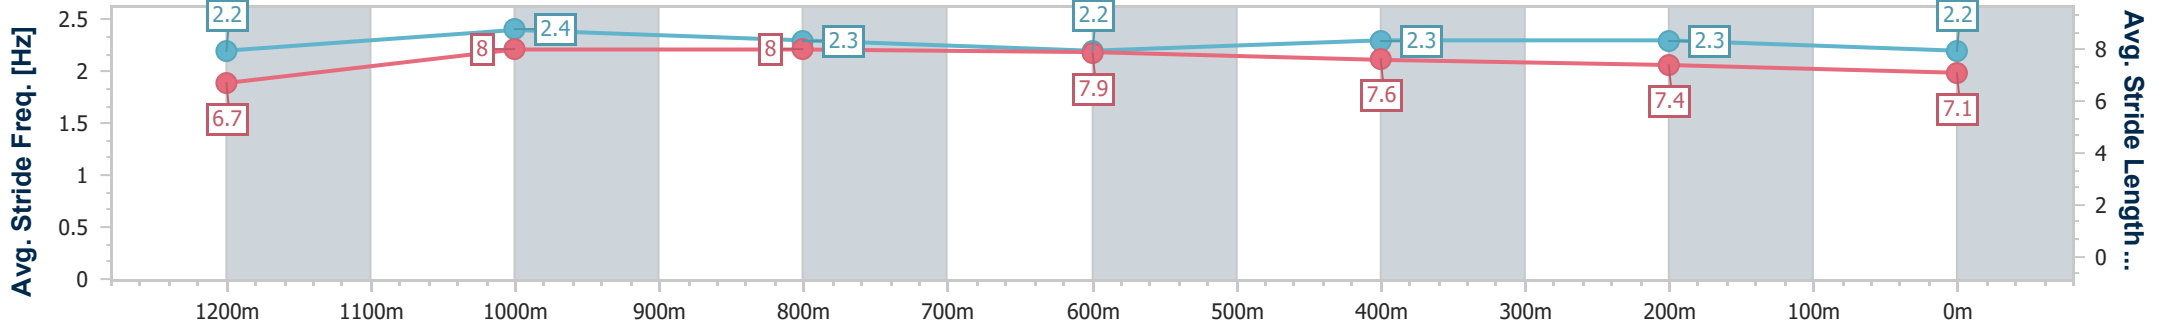

Eagle Farm QLD Professional
Race 10: TATTERSALLS MEMBERS CUP (L) QTISx Handicap - 1400m

12 October 2024 - 17:13

Track Rating: Good 4, Weather: Fine, Rail Position: +4m Entire

BRISBANE RACING CLUB

Section	Overall	1200m	1000m	800m	600m	400m	200m
Section Times	1:22.67 [5] (0:13.60)	1:09.07 [7] (0:10.43)	0:58.64 [5] (0:11.09)	0:47.55 [4] (0:11.44)	0:36.11 [4] (0:11.52)	0:24.59 [5] (0:11.71)	0:12.88 [6] (0:12.88)
Average Speed [km/h]	53.1	68.8	65.1	62.9	62.7	61.4	56.0
Top Speed [km/h]	68.7	70.2	66.3	63.9	63.3	63.2	59.0
Avg. Dist. to Rail [m]	3.7	1.6	0.5	0.2	0.5	2.4	2.6
Avg. Stride Freq. [Hz]	2.2	2.4	2.3	2.2	2.3	2.3	2.2
Avg. Stride Length [m]	6.7	8.0	8.0	7.9	7.6	7.4	7.1