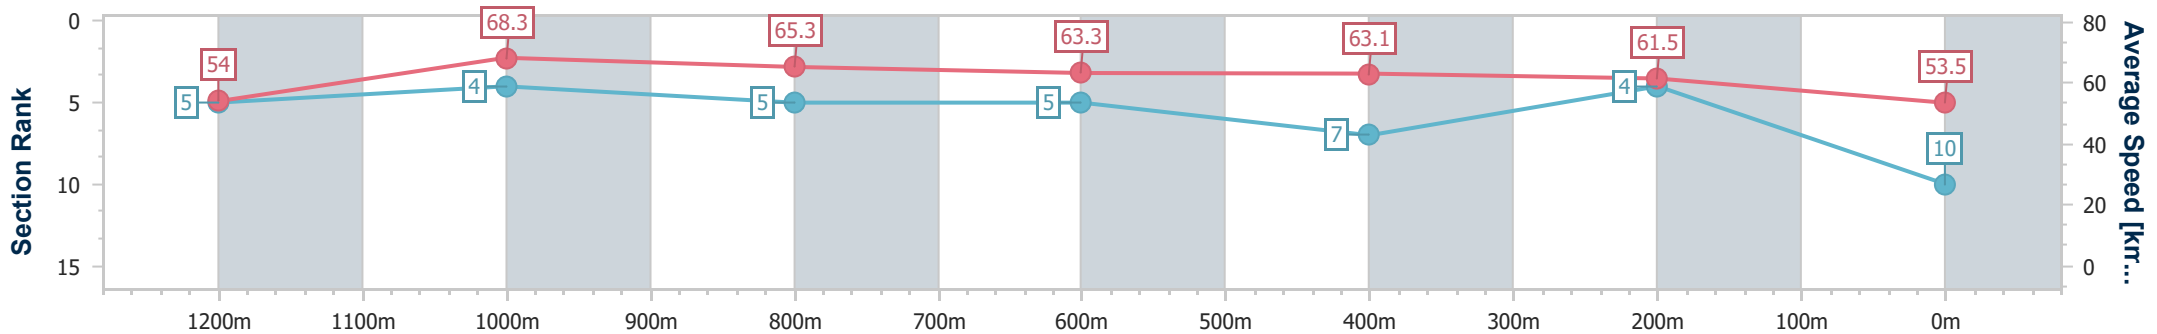

Eagle Farm QLD Professional
Race 10: TATTERSALLS MEMBERS CUP (L) QTISx Handicap - 1400m

12 October 2024 - 17:13

Track Rating: Good 4, Weather: Fine, Rail Position: +4m Entire

BRISBANE RACING CLUB

Section	Overall	1200m	1000m	800m	600m	400m	200m
Section Times	1:23.21 [10] (0:13.41)	1:09.80 [5] (0:10.54)	0:59.26 [4] (0:11.21)	0:48.05 [5] (0:11.44)	0:36.61 [5] (0:11.48)	0:25.13 [7] (0:11.68)	0:13.45 [4] (0:13.45)
Average Speed [km/h]	54.0	68.3	65.3	63.3	63.1	61.5	53.5
Top Speed [km/h]	67.7	67.7	66.9	65.4	64.7	64.3	58.3
Avg. Dist. to Rail [m]	4.0	5.8	3.5	1.0	1.0	2.8	3.6
Avg. Stride Freq. [Hz]	2.3	2.5	2.4	2.3	2.4	2.4	2.2
Avg. Stride Length [m]	6.5	7.7	7.6	7.6	7.3	7.2	6.7