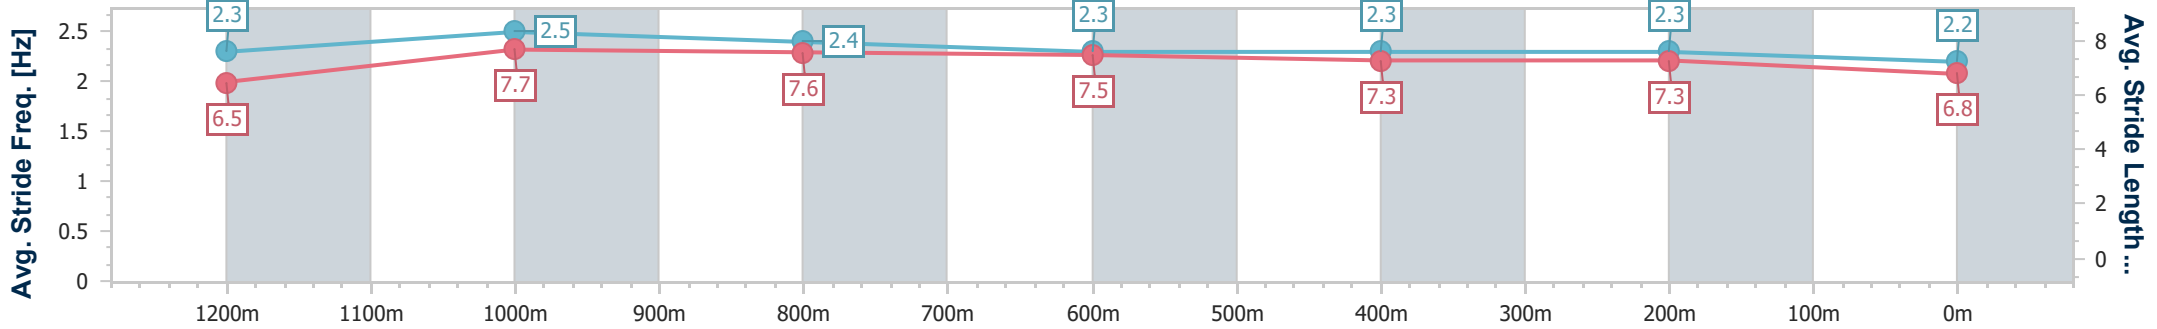

- [] Ranking at each section and finish
- .-.- No data available at this section
- NA No data available

Horse/Jockey Name	Winston Smurfhill
Final Rank	9
Fastest Section Time (Section)	0:10.40 (1200m)
Top Speed [km/h] (Section)	70.7 (1200m)
Race State	Finished

Eagle Farm QLD Professional
Race 10: TATTERSALLS MEMBERS CUP (L) QTISx Handicap - 1400m

12 October 2024 - 17:13

BRISBANE RACING CLUB

Track Rating: Good 4, Weather: Fine, Rail Position: +4m Entire

Section	Overall	1200m	1000m	800m	600m	400m	200m
Section Times	1:23.03 [9] (0:13.33)	1:09.70 [3] (0:10.40)	0:59.30 [3] (0:11.11)	0:48.19 [2] (0:11.54)	0:36.65 [2] (0:11.59)	0:25.06 [2] (0:11.81)	0:13.25 [5] (0:13.25)
Average Speed [km/h]	54.4	69.3	65.1	62.6	61.9	60.9	54.4
Top Speed [km/h]	69.1	70.7	67.6	64.1	63.0	63.0	58.8
Avg. Dist. to Rail [m]	8.3	4.4	0.9	0.4	0.7	0.9	1.3
Avg. Stride Freq. [Hz]	2.3	2.5	2.4	2.3	2.3	2.3	2.2
Avg. Stride Length [m]	6.5	7.7	7.6	7.5	7.3	7.3	6.8

- [] Ranking at each section and finish
- .-.- No data available at this section
- NA No data available

Horse/Jockey Name	Arentee
Final Rank	10
Fastest Section Time (Section)	0:10.54 (1200m)
Top Speed [km/h] (Section)	67.7 (Overall)
Race State	Finished