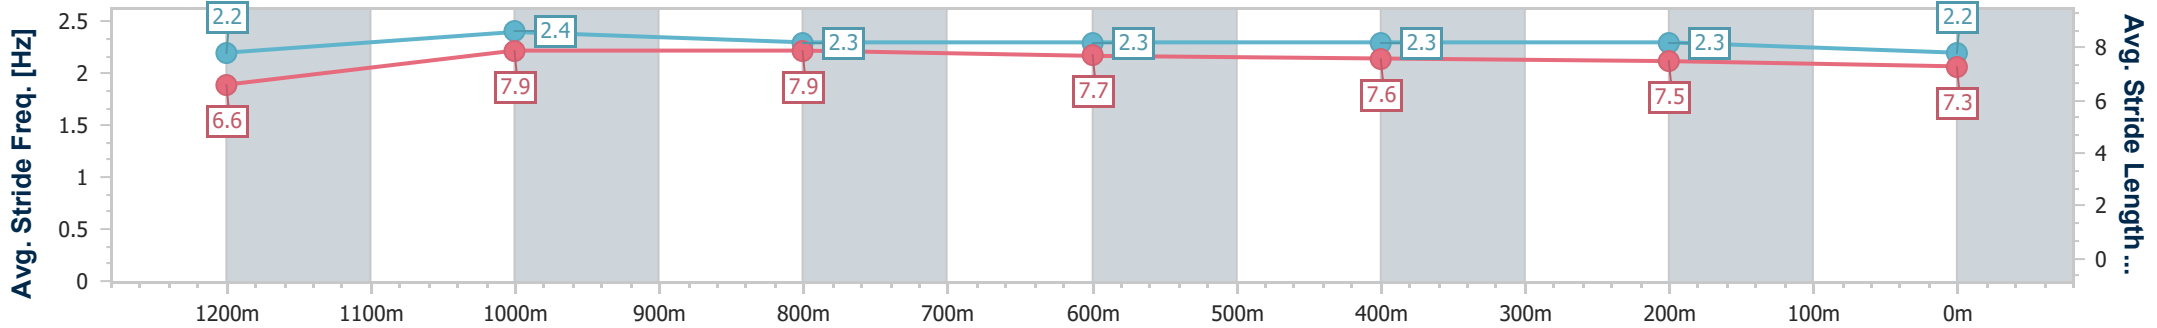

12 October 2024 - 17:13

Track Rating: Good 4, Weather: Fine, Rail Position: +4m Entire

BRISBANE RACING CLUB

Section	Overall	1200m	1000m	800m	600m	400m	200m
Section Times	1:21.78 [1] (0:13.63)	1:08.15 [8] (0:10.47)	0:57.68 [7] (0:11.16)	0:46.52 [6] (0:11.45)	0:35.07 [6] (0:11.36)	0:23.71 [4] (0:11.32)	0:12.39 [1] (0:12.39)
Average Speed [km/h]	53.0	68.8	65.4	63.3	63.8	63.5	58.2
Top Speed [km/h]	69.4	70.3	66.3	64.6	65.0	64.7	61.5
Avg. Dist. to Rail [m]	8.9	3.6	2.1	1.3	1.7	3.7	3.2
Avg. Stride Freq. [Hz]	2.2	2.4	2.3	2.3	2.3	2.3	2.2
Avg. Stride Length [m]	6.6	7.9	7.9	7.7	7.6	7.5	7.3