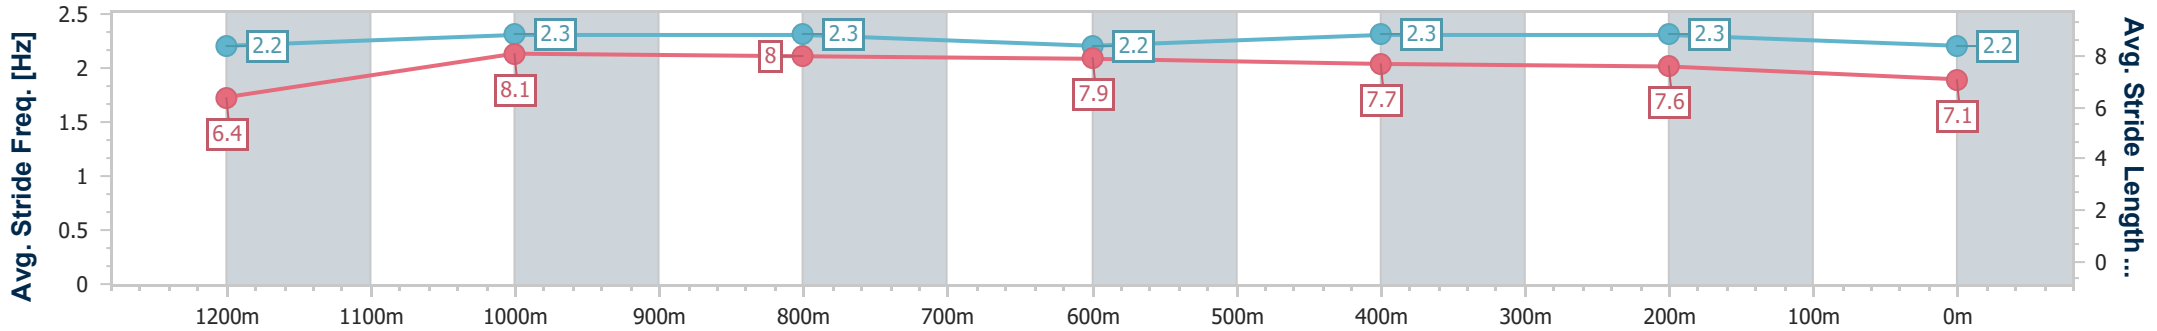

Eagle Farm QLD Professional
Race 10: TATTERSALLS MEMBERS CUP (L) QTISx Handicap - 1400m

12 October 2024 - 17:13

BRISBANE RACING CLUB

Track Rating: Good 4, Weather: Fine, Rail Position: +4m Entire

Section	Overall	1200m	1000m	800m	600m	400m	200m
Section Times	1:22.94 [8] (0:13.94)	1:09.00 [10] (0:10.58)	0:58.42 [10] (0:11.02)	0:47.40 [10] (0:11.46)	0:35.94 [10] (0:11.47)	0:24.47 [10] (0:11.51)	0:12.96 [10] (0:12.96)
Average Speed [km/h]	51.8	68.3	65.2	62.6	62.4	62.7	55.5
Top Speed [km/h]	67.8	69.1	66.3	64.1	63.7	64.3	59.0
Avg. Dist. to Rail [m]	5.5	1.9	0.2	1.2	0.9	0.3	1.4
Avg. Stride Freq. [Hz]	2.2	2.3	2.3	2.2	2.3	2.3	2.2
Avg. Stride Length [m]	6.4	8.1	8.0	7.9	7.7	7.6	7.1

- [] Ranking at each section and finish
- .-.- No data available at this section
- NA No data available

Horse/Jockey Name	Winston Smurfhill
Final Rank	9
Fastest Section Time (Section)	0:10.40 (1200m)
Top Speed [km/h] (Section)	70.7 (1200m)
Race State	Finished