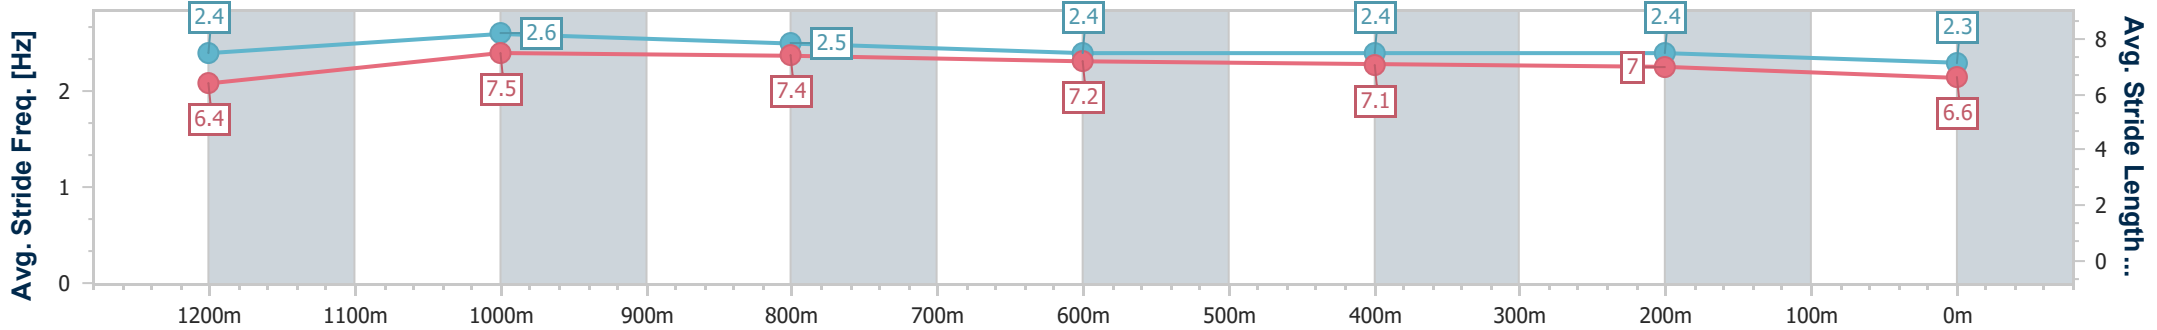

Eagle Farm QLD Professional
Race 10: TATTERSALLS MEMBERS CUP (L) QTISx Handicap - 1400m

12 October 2024 - 17:13

Track Rating: Good 4, Weather: Fine, Rail Position: +4m Entire

BRISBANE RACING CLUB

Section	Overall	1200m	1000m	800m	600m	400m	200m
Section Times	1:22.67 [5] (0:13.60)	1:09.07 [7] (0:10.43)	0:58.64 [5] (0:11.09)	0:47.55 [4] (0:11.44)	0:36.11 [4] (0:11.52)	0:24.59 [5] (0:11.71)	0:12.88 [6] (0:12.88)
Average Speed [km/h]	53.1	68.8	65.1	62.9	62.7	61.4	56.0
Top Speed [km/h]	68.7	70.2	66.3	63.9	63.3	63.2	59.0
Avg. Dist. to Rail [m]	3.7	1.6	0.5	0.2	0.5	2.4	2.6
Avg. Stride Freq. [Hz]	2.2	2.4	2.3	2.2	2.3	2.3	2.2
Avg. Stride Length [m]	6.7	8.0	8.0	7.9	7.6	7.4	7.1

- [] Ranking at each section and finish
- .-.- No data available at this section
- NA No data available

Horse/Jockey Name	Ned's Gully
Final Rank	6
Fastest Section Time (Section)	0:10.42 (1200m)
Top Speed [km/h] (Section)	70.2 (1200m)
Race State	Finished

Eagle Farm QLD Professional
 Race 10: TATTERSALLS MEMBERS CUP (L) QTISx Handicap - 1400m
 12 October 2024 - 17:13
 Track Rating: Good 4, Weather: Fine, Rail Position: +4m Entire

BRISBANE RACING CLUB

Section	Overall	1200m	1000m	800m	600m	400m	200m
Section Times	1:22.83 [6] (0:13.31)	1:09.52 [1] (0:10.42)	0:59.10 [2] (0:11.13)	0:47.97 [3] (0:11.55)	0:36.42 [3] (0:11.62)	0:24.80 [3] (0:11.68)	0:13.12 [3] (0:13.12)
Average Speed [km/h]	54.2	69.1	65.2	62.3	61.8	61.5	55.1
Top Speed [km/h]	69.8	70.2	65.8	63.9	62.6	63.4	59.1
Avg. Dist. to Rail [m]	2.8	2.4	1.3	0.3	0.7	0.6	0.8
Avg. Stride Freq. [Hz]	2.4	2.6	2.5	2.4	2.4	2.4	2.3
Avg. Stride Length [m]	6.4	7.5	7.4	7.2	7.1	7.0	6.6