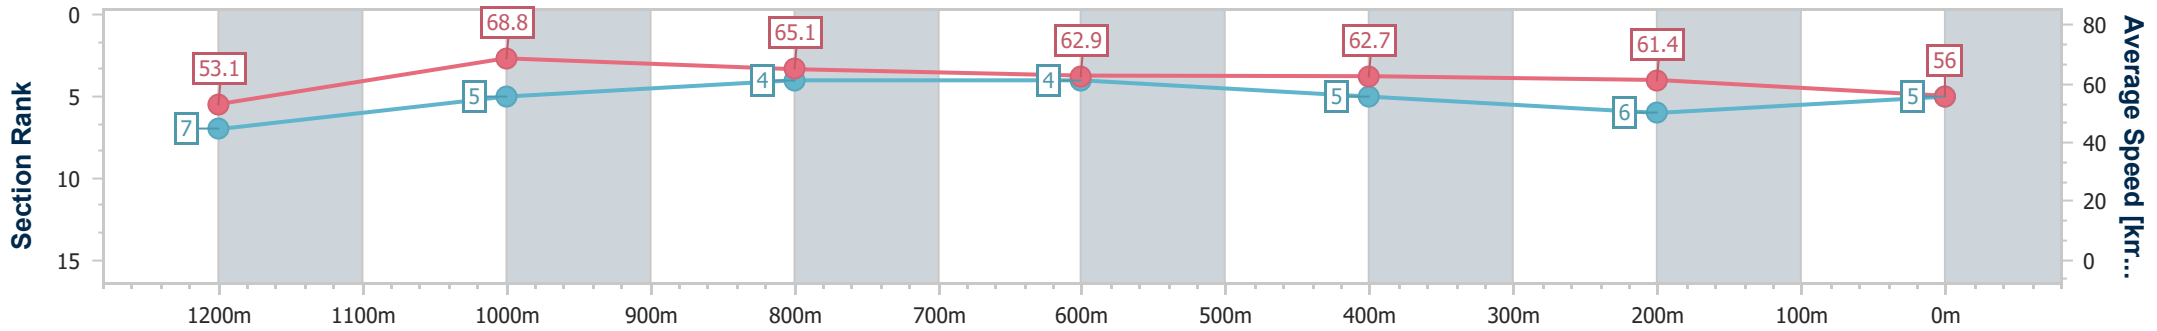

Eagle Farm QLD Professional
Race 10: TATTERSALLS MEMBERS CUP (L) QTISx Handicap - 1400m

12 October 2024 - 17:13

Track Rating: Good 4, Weather: Fine, Rail Position: +4m Entire

BRISBANE RACING CLUB

Section	Overall	1200m	1000m	800m	600m	400m	200m
Section Times	1:22.67 [5] (0:13.60)	1:09.07 [7] (0:10.43)	0:58.64 [5] (0:11.09)	0:47.55 [4] (0:11.44)	0:36.11 [4] (0:11.52)	0:24.59 [5] (0:11.71)	0:12.88 [6] (0:12.88)
Average Speed [km/h]	53.1	68.8	65.1	62.9	62.7	61.4	56.0
Top Speed [km/h]	68.7	70.2	66.3	63.9	63.3	63.2	59.0
Avg. Dist. to Rail [m]	3.7	1.6	0.5	0.2	0.5	2.4	2.6
Avg. Stride Freq. [Hz]	2.2	2.4	2.3	2.2	2.3	2.3	2.2
Avg. Stride Length [m]	6.7	8.0	8.0	7.9	7.6	7.4	7.1