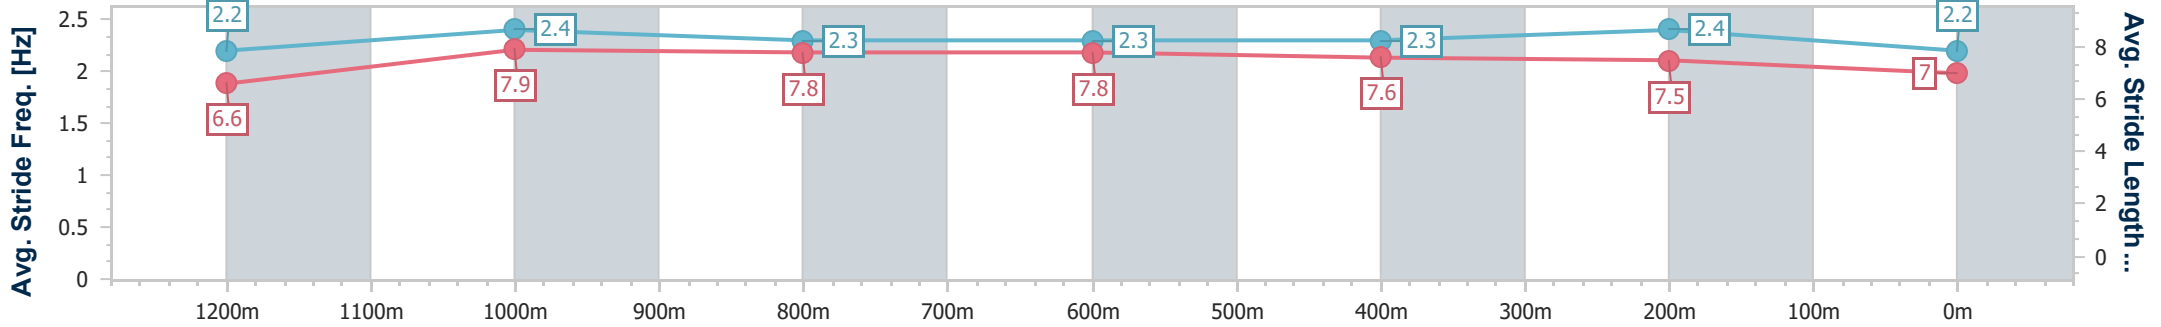

Eagle Farm QLD Professional
Race 10: TATTERSALLS MEMBERS CUP (L) QTISx Handicap - 1400m

12 October 2024 - 17:13

BRISBANE RACING CLUB

Track Rating: Good 4, Weather: Fine, Rail Position: +4m Entire

Section	Overall	1200m	1000m	800m	600m	400m	200m
Section Times	1:22.16 [2] (0:13.55)	1:08.61 [6] (0:10.60)	0:58.01 [8] (0:11.25)	0:46.76 [7] (0:11.31)	0:35.45 [7] (0:11.37)	0:24.08 [5] (0:11.46)	0:12.62 [2] (0:12.62)
Average Speed [km/h]	53.3	68.2	64.9	64.2	64.1	63.0	57.0
Top Speed [km/h]	66.9	69.8	65.7	65.2	66.6	65.8	61.0
Avg. Dist. to Rail [m]	7.5	4.4	2.3	2.3	3.2	4.9	3.8
Avg. Stride Freq. [Hz]	2.2	2.4	2.3	2.3	2.3	2.4	2.2
Avg. Stride Length [m]	6.6	7.9	7.8	7.8	7.6	7.5	7.0