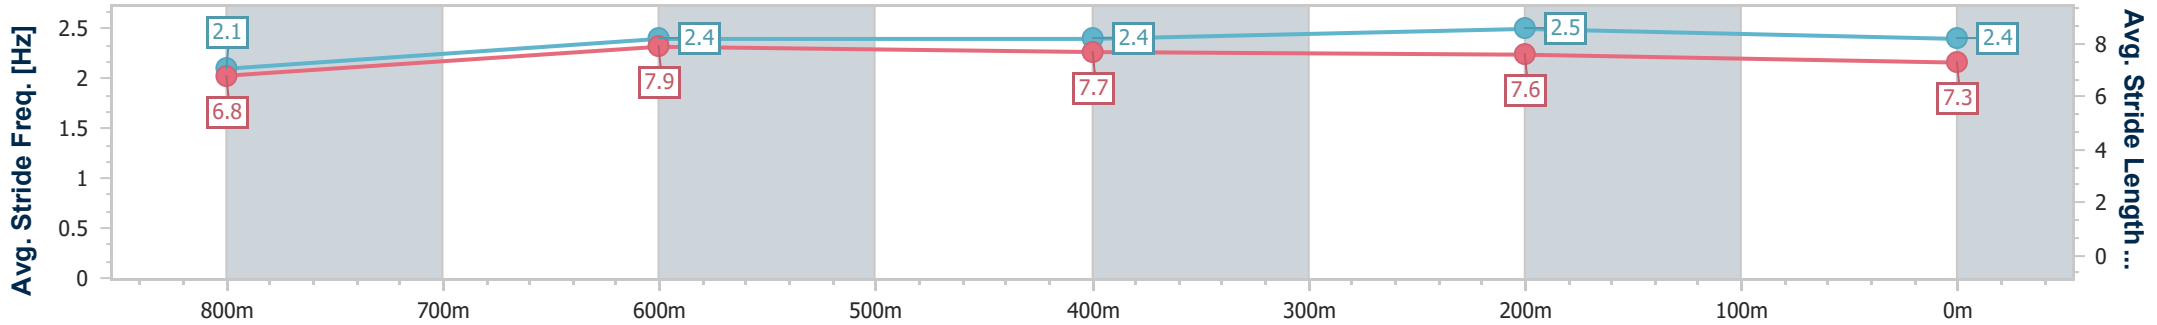

- [ ] Ranking at each section and finish
- .-.- No data available at this section
- NA No data available

Horse/Jockey Name	Tara Jasmine
Final Rank	6
Fastest Section Time (Section)	0:10.56 (800m)
Top Speed [km/h] (Section)	70.1 (800m)
Race State	Finished

Section	Overall	800m	600m	400m	200m
Section Times	0:57.13 [6] (0:13.66)	0:43.47 [6] (0:10.56)	0:32.91 [6] (0:10.80)	0:22.11 [6] (0:10.56)	0:11.55 [6] (0:11.55)
Average Speed [km/h]	52.9	68.0	66.9	68.1	62.4
Top Speed [km/h]	69.1	70.1	68.3	69.0	66.1
Avg. Dist. to Rail [m]	2.7	0.3	1.1	3.7	3.2
Avg. Stride Freq. [Hz]	2.1	2.4	2.4	2.5	2.4
Avg. Stride Length [m]	6.8	7.9	7.7	7.6	7.3

- [ ] Ranking at each section and finish
- .-.- No data available at this section
- NA No data available