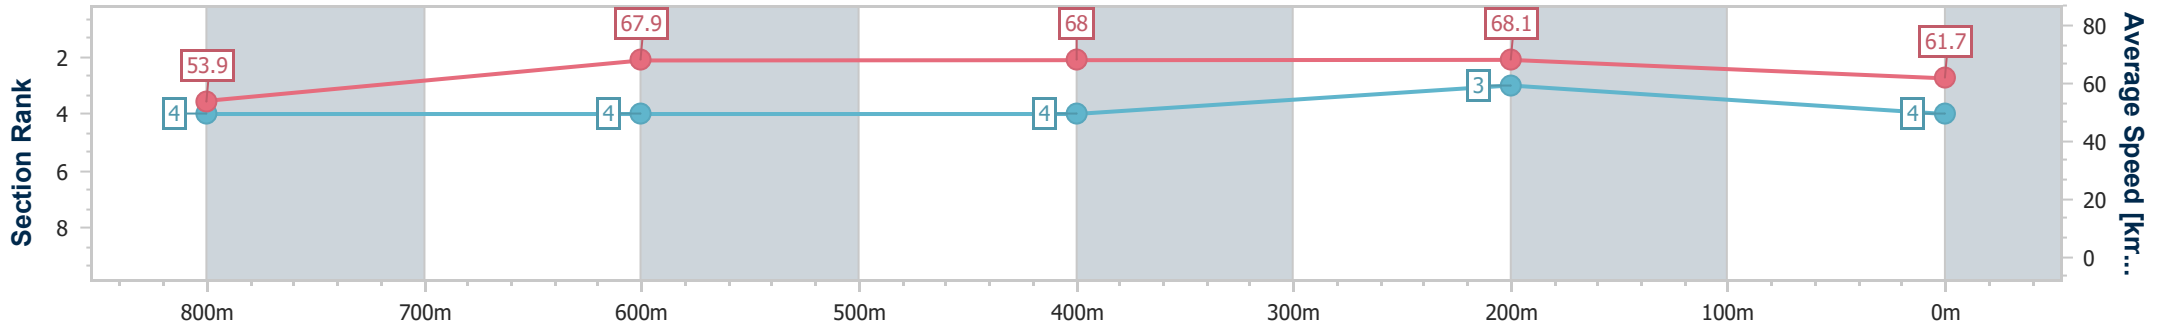

Section	Overall	800m	600m	400m	200m
Section Times	0:56.87 [4] (0:13.42)	0:43.45 [4] (0:10.60)	0:32.85 [4] (0:10.63)	0:22.22 [4] (0:10.56)	0:11.66 [3] (0:11.66)
Average Speed [km/h]	53.9	67.9	68.0	68.1	61.7
Top Speed [km/h]	68.8	70.3	70.5	71.4	65.5
Avg. Dist. to Rail [m]	4.7	0.5	0.6	4.0	5.0
Avg. Stride Freq. [Hz]	2.2	2.4	2.4	2.5	2.3
Avg. Stride Length [m]	6.6	8.0	7.8	7.6	7.3