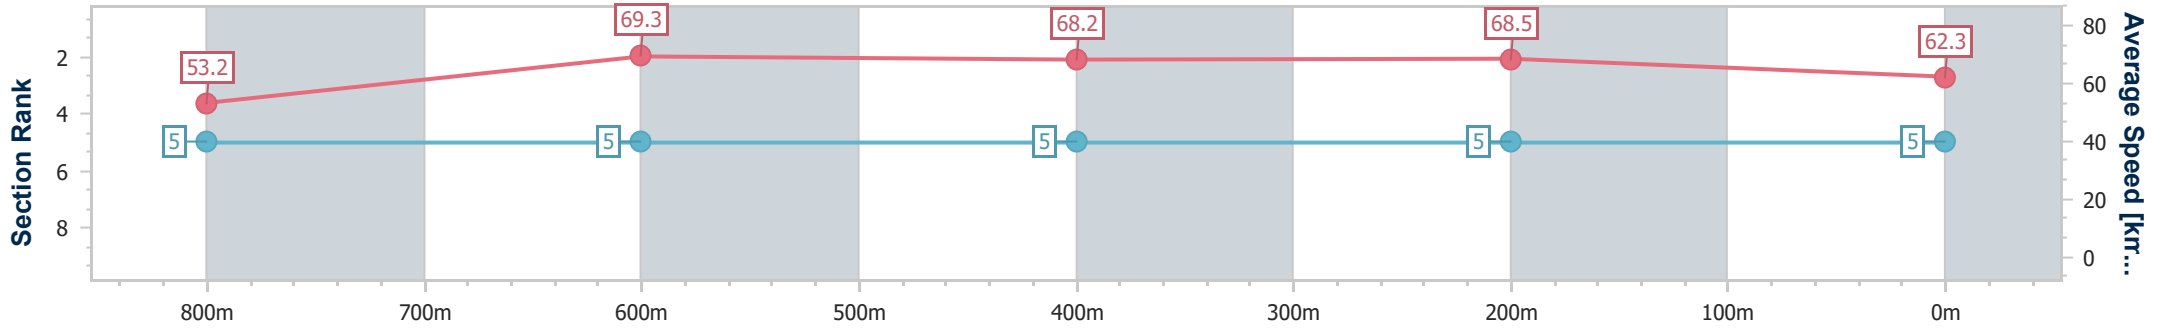

Section	Overall	800m	600m	400m	200m
Section Times	0:56.91 [5] (0:13.65)	0:43.26 [5] (0:10.45)	0:32.81 [5] (0:10.75)	0:22.06 [5] (0:10.51)	0:11.55 [5] (0:11.55)
Average Speed [km/h]	53.2	69.3	68.2	68.5	62.3
Top Speed [km/h]	68.9	71.3	70.6	70.6	66.6
Avg. Dist. to Rail [m]	6.1	1.9	3.1	5.0	6.6
Avg. Stride Freq. [Hz]	2.3	2.4	2.4	2.5	2.4
Avg. Stride Length [m]	6.4	8.0	7.9	7.6	7.3