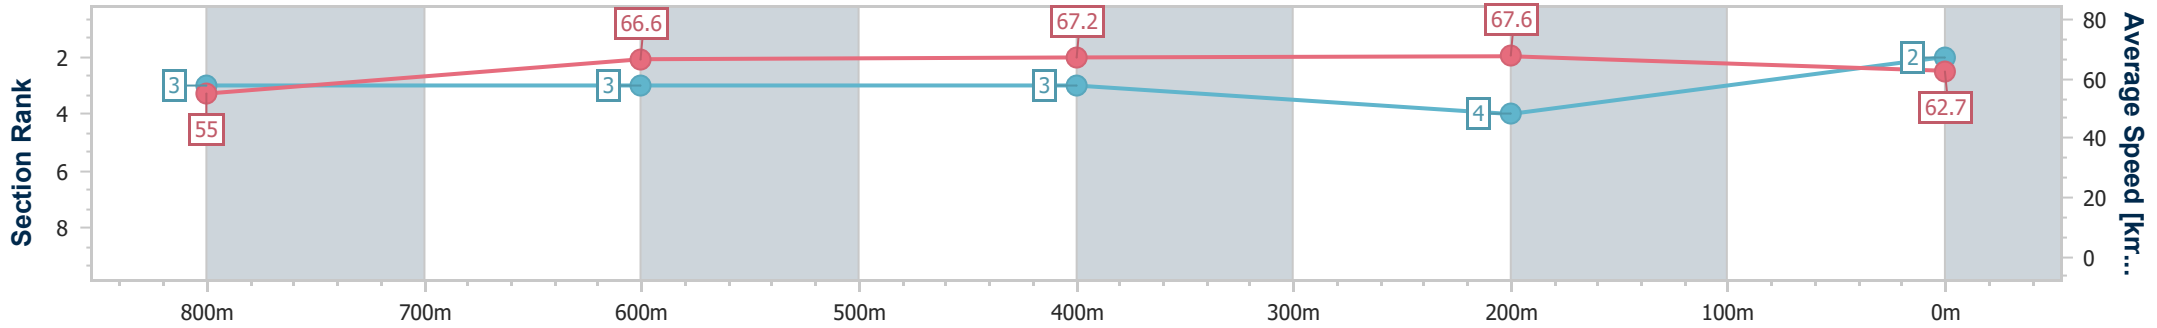

Section	Overall	800m	600m	400m	200m
Section Times	0:56.75 [2] (0:13.17)	0:43.58 [3] (0:10.80)	0:32.78 [3] (0:10.67)	0:22.11 [3] (0:10.62)	0:11.49 [4] (0:11.49)
Average Speed [km/h]	55.0	66.6	67.2	67.6	62.7
Top Speed [km/h]	68.3	68.1	69.7	69.7	66.2
Avg. Dist. to Rail [m]	4.3	0.4	1.4	0.7	1.7
Avg. Stride Freq. [Hz]	2.2	2.3	2.4	2.4	2.3
Avg. Stride Length [m]	7.0	8.1	7.9	7.9	7.7