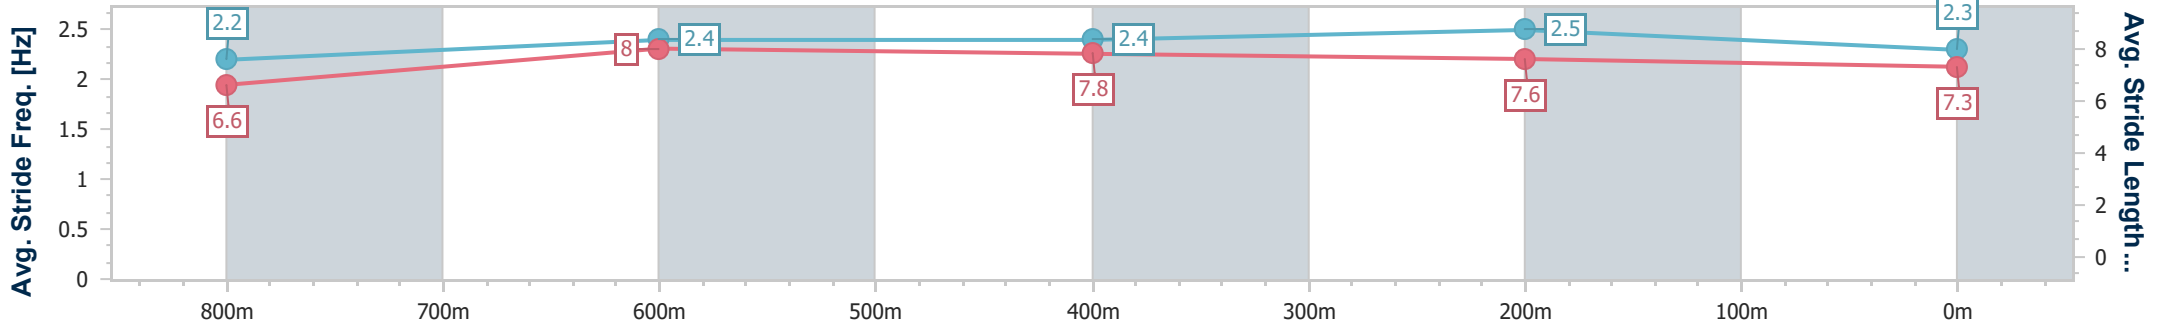

Section	Overall	800m	600m	400m	200m
Section Times	0:56.87 [4] (0:13.42)	0:43.45 [4] (0:10.60)	0:32.85 [4] (0:10.63)	0:22.22 [4] (0:10.56)	0:11.66 [3] (0:11.66)
Average Speed [km/h]	53.9	67.9	68.0	68.1	61.7
Top Speed [km/h]	68.8	70.3	70.5	71.4	65.5
Avg. Dist. to Rail [m]	4.7	0.5	0.6	4.0	5.0
Avg. Stride Freq. [Hz]	2.2	2.4	2.4	2.5	2.3
Avg. Stride Length [m]	6.6	8.0	7.8	7.6	7.3