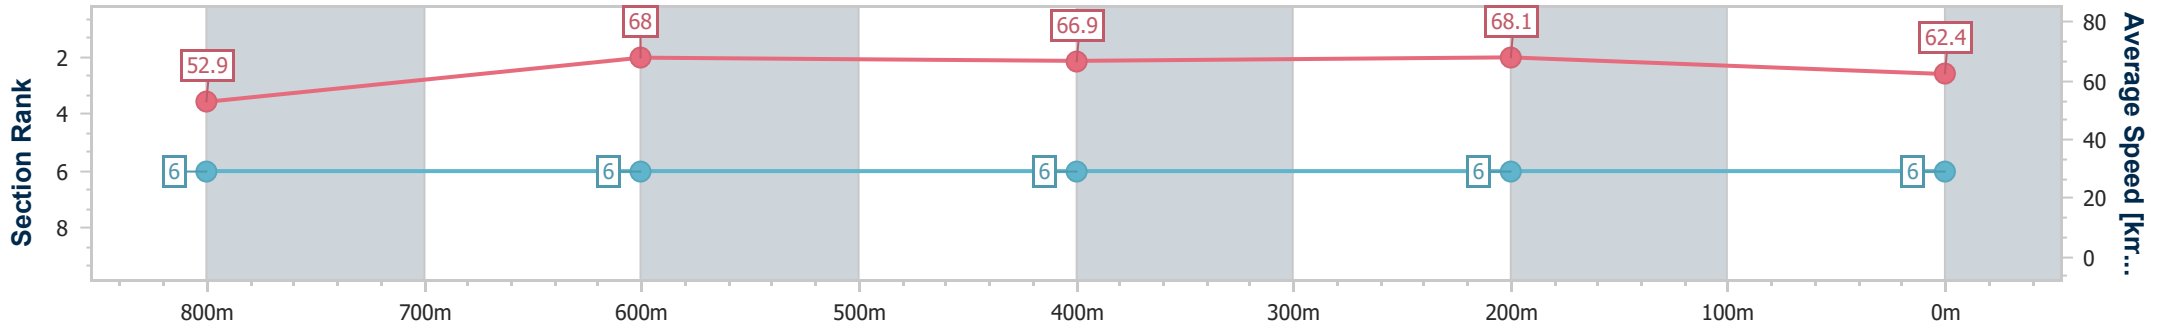

Section	Overall	800m	600m	400m	200m
Section Times	0:57.13 [6] (0:13.66)	0:43.47 [6] (0:10.56)	0:32.91 [6] (0:10.80)	0:22.11 [6] (0:10.56)	0:11.55 [6] (0:11.55)
Average Speed [km/h]	52.9	68.0	66.9	68.1	62.4
Top Speed [km/h]	69.1	70.1	68.3	69.0	66.1
Avg. Dist. to Rail [m]	2.7	0.3	1.1	3.7	3.2
Avg. Stride Freq. [Hz]	2.1	2.4	2.4	2.5	2.4
Avg. Stride Length [m]	6.8	7.9	7.7	7.6	7.3