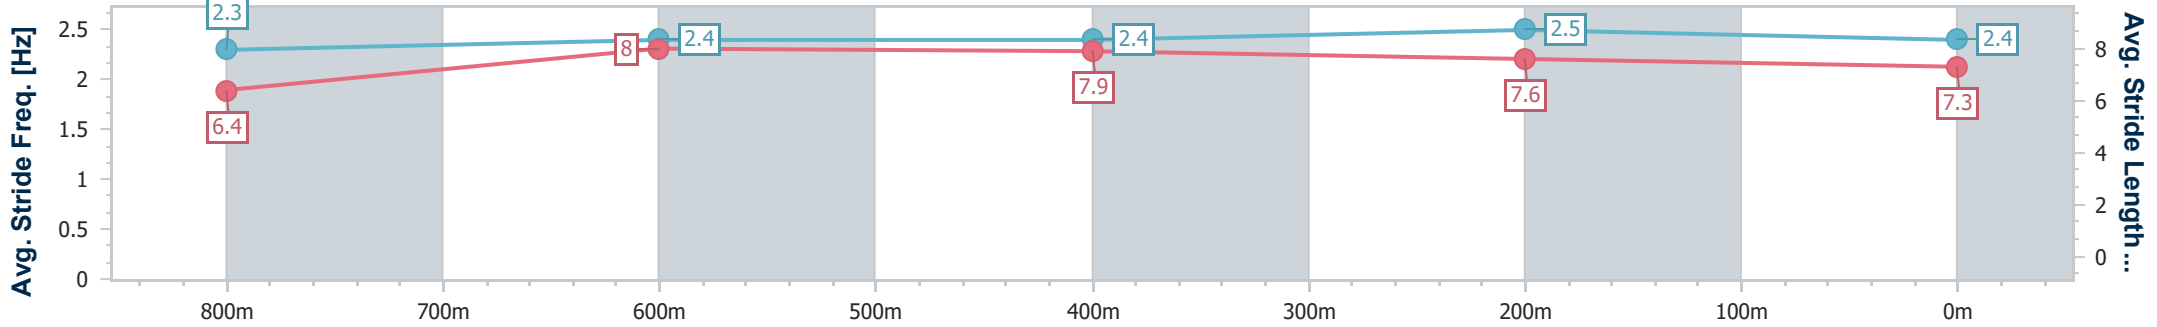

Section	Overall	800m	600m	400m	200m
Section Times	0:56.91 [5] (0:13.65)	0:43.26 [5] (0:10.45)	0:32.81 [5] (0:10.75)	0:22.06 [5] (0:10.51)	0:11.55 [5] (0:11.55)
Average Speed [km/h]	53.2	69.3	68.2	68.5	62.3
Top Speed [km/h]	68.9	71.3	70.6	70.6	66.6
Avg. Dist. to Rail [m]	6.1	1.9	3.1	5.0	6.6
Avg. Stride Freq. [Hz]	2.3	2.4	2.4	2.5	2.4
Avg. Stride Length [m]	6.4	8.0	7.9	7.6	7.3