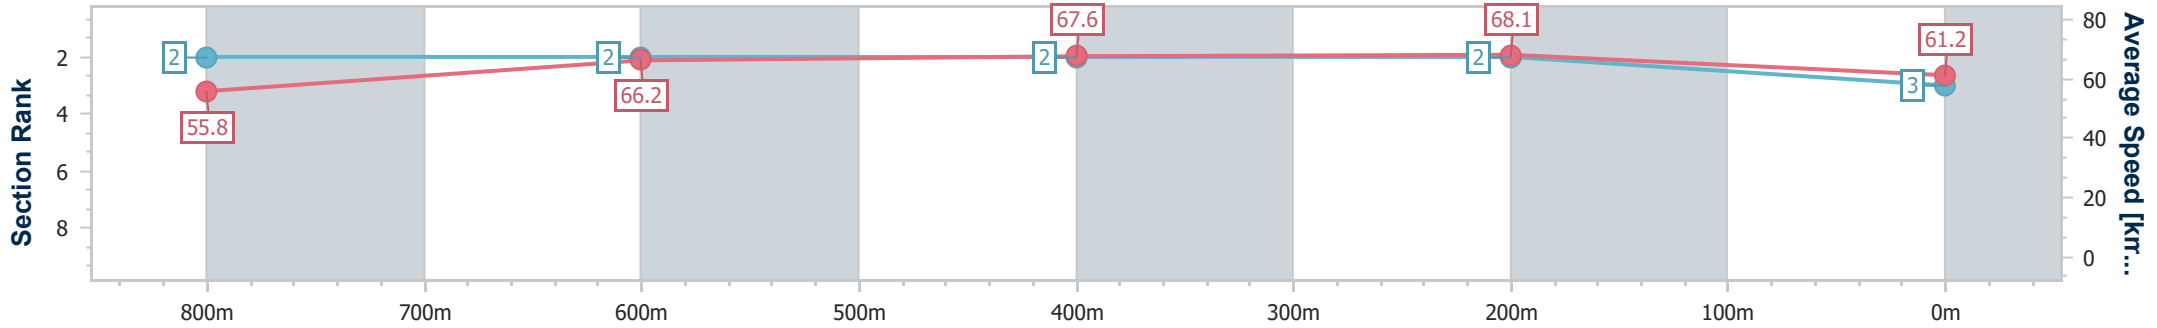

Section	Overall	800m	600m	400m	200m
Section Times	0:56.84 [3] (0:12.97)	0:43.87 [2] (0:10.90)	0:32.97 [2] (0:10.65)	0:22.32 [2] (0:10.56)	0:11.76 [2] (0:11.76)
Average Speed [km/h]	55.8	66.2	67.6	68.1	61.2
Top Speed [km/h]	67.6	67.3	70.0	69.5	66.8
Avg. Dist. to Rail [m]	3.1	0.2	0.3	2.5	4.0
Avg. Stride Freq. [Hz]	2.3	2.2	2.4	2.5	2.4
Avg. Stride Length [m]	6.6	8.4	7.7	7.5	7.1