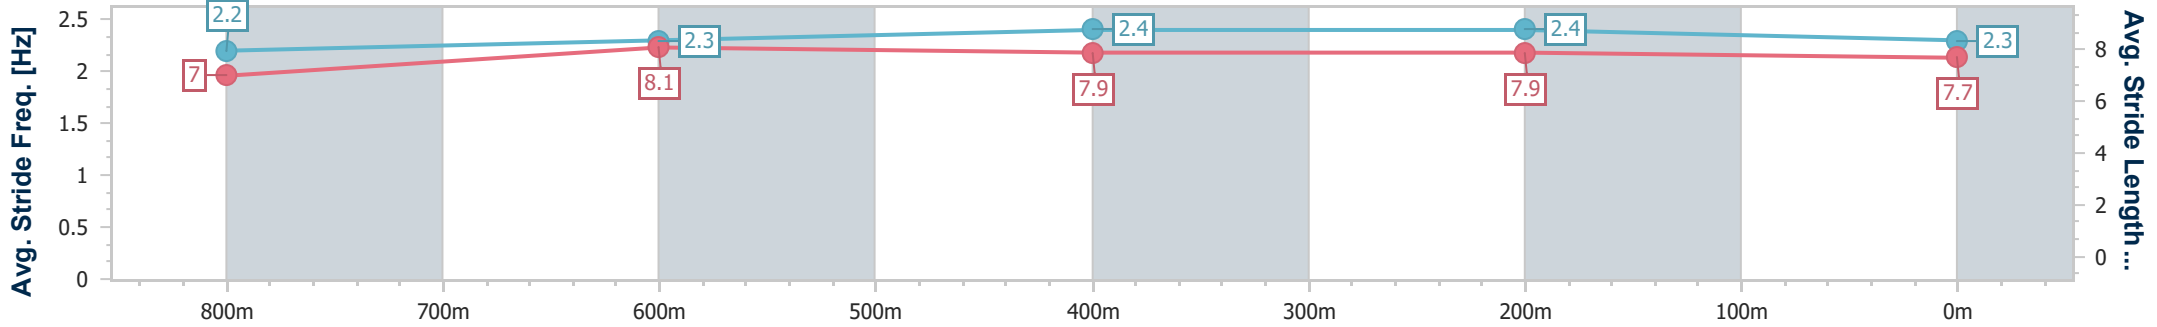

Section	Overall	800m	600m	400m	200m
Section Times	0:56.75 [2] (0:13.17)	0:43.58 [3] (0:10.80)	0:32.78 [3] (0:10.67)	0:22.11 [3] (0:10.62)	0:11.49 [4] (0:11.49)
Average Speed [km/h]	55.0	66.6	67.2	67.6	62.7
Top Speed [km/h]	68.3	68.1	69.7	69.7	66.2
Avg. Dist. to Rail [m]	4.3	0.4	1.4	0.7	1.7
Avg. Stride Freq. [Hz]	2.2	2.3	2.4	2.4	2.3
Avg. Stride Length [m]	7.0	8.1	7.9	7.9	7.7