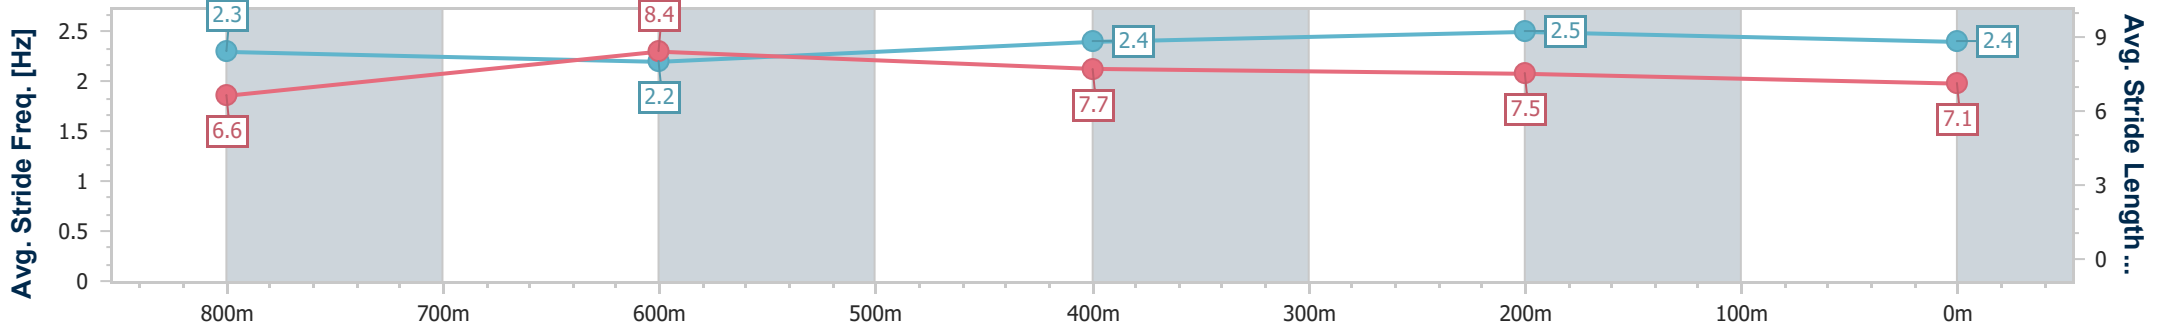

Section	Overall	800m	600m	400m	200m
Section Times	0:56.84 [3] (0:12.97)	0:43.87 [2] (0:10.90)	0:32.97 [2] (0:10.65)	0:22.32 [2] (0:10.56)	0:11.76 [2] (0:11.76)
Average Speed [km/h]	55.8	66.2	67.6	68.1	61.2
Top Speed [km/h]	67.6	67.3	70.0	69.5	66.8
Avg. Dist. to Rail [m]	3.1	0.2	0.3	2.5	4.0
Avg. Stride Freq. [Hz]	2.3	2.2	2.4	2.5	2.4
Avg. Stride Length [m]	6.6	8.4	7.7	7.5	7.1