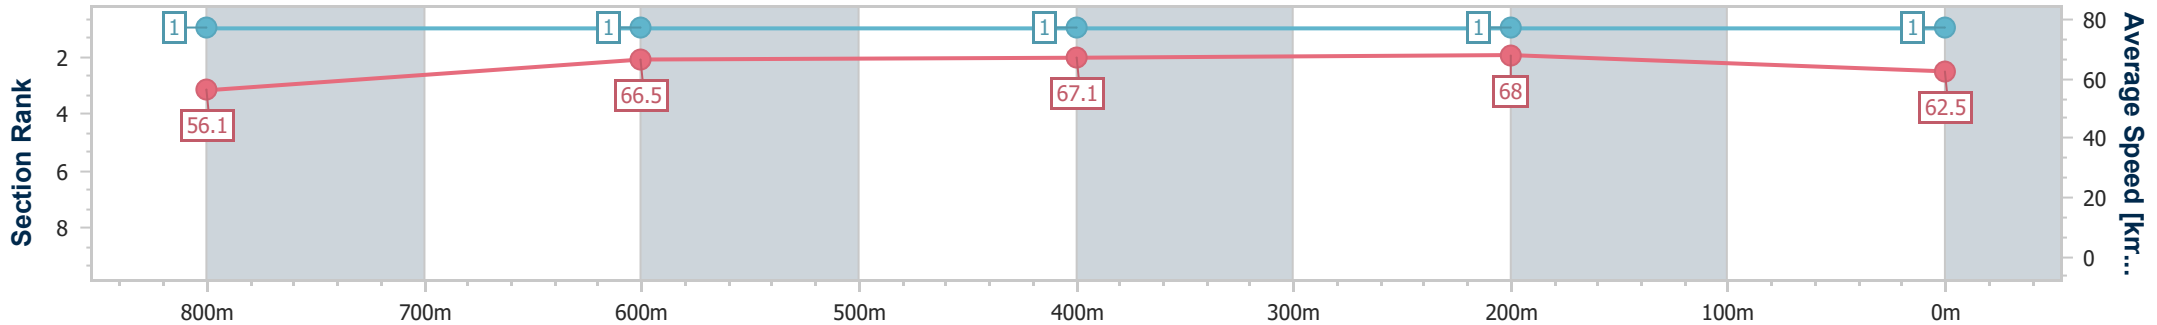

12 October 2024 - 14:07

Track Rating: Good 4, Weather: Fine, Rail Position: +4m Entire

BRISBANE  
RACING CLUB

Section	Overall	800m	600m	400m	200m
Section Times	0:56.54 [1] (0:12.86)	0:43.68 [1] (0:10.91)	0:32.77 [1] (0:10.67)	0:22.10 [1] (0:10.57)	0:11.53 [1] (0:11.53)
Average Speed [km/h]	56.1	66.5	67.1	68.0	62.5
Top Speed [km/h]	69.7	68.2	68.3	69.7	66.7
Avg. Dist. to Rail [m]	2.7	0.9	0.9	1.1	2.7
Avg. Stride Freq. [Hz]	2.4	2.5	2.6	2.6	2.5
Avg. Stride Length [m]	6.4	7.4	7.1	7.2	7.0