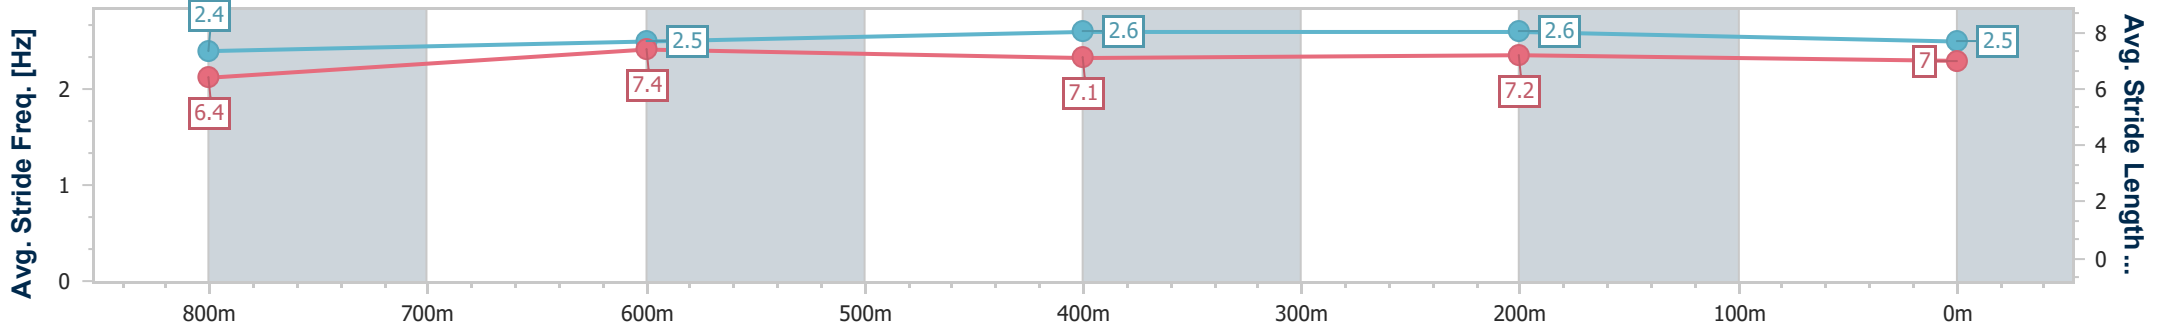

12 October 2024 - 14:07

Track Rating: Good 4, Weather: Fine, Rail Position: +4m Entire

BRISBANE  
RACING CLUB

Section	Overall	800m	600m	400m	200m
Section Times	0:56.54 [1] (0:12.86)	0:43.68 [1] (0:10.91)	0:32.77 [1] (0:10.67)	0:22.10 [1] (0:10.57)	0:11.53 [1] (0:11.53)
Average Speed [km/h]	56.1	66.5	67.1	68.0	62.5
Top Speed [km/h]	69.7	68.2	68.3	69.7	66.7
Avg. Dist. to Rail [m]	2.7	0.9	0.9	1.1	2.7
Avg. Stride Freq. [Hz]	2.4	2.5	2.6	2.6	2.5
Avg. Stride Length [m]	6.4	7.4	7.1	7.2	7.0