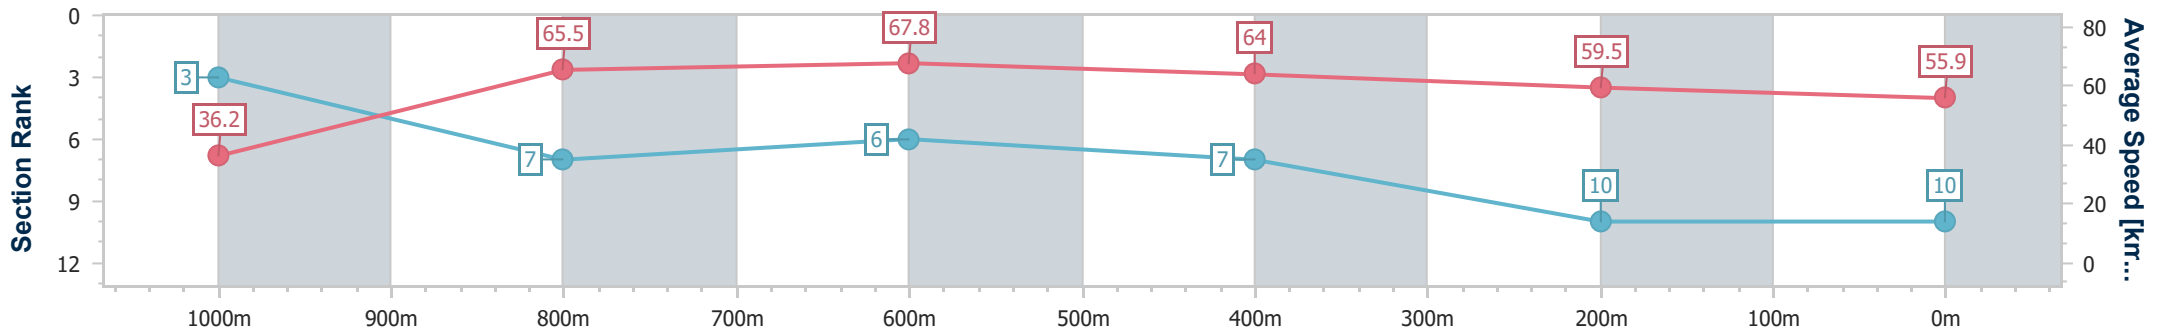

Horse/Jockey Name	Joyous Steps
Final Rank	10
Fastest Section Time (Section)	0:05.04 (Overall)
Top Speed [km/h] (Section)	69.6 (800m)
Race State	Finished

Aquis Park Gold Coast Poly QLD Professional
Race 4: RAYMOR – TAP INTO A WINNER Maiden Plate - 1050m

12 October 2024 - 14:59

Track Rating: Synthetic, Weather: Fine, Rail Position: True

Section	Overall	1000m	800m	600m	400m	200m
Section Times	1:03.46 [10] (0:05.04)	0:58.42 [3] (0:11.08)	0:47.34 [7] (0:10.81)	0:36.53 [6] (0:11.37)	0:25.16 [7] (0:12.19)	0:12.97 [10] (0:12.97)
Average Speed [km/h]	36.2	65.5	67.8	64.0	59.5	55.9
Top Speed [km/h]	55.1	69.3	69.6	67.3	60.3	59.1
Avg. Dist. to Rail [m]	5.0	3.0	3.1	3.1	3.1	3.3
Avg. Stride Freq. [Hz]	2.0	2.5	2.5	2.4	2.4	2.3
Avg. Stride Length [m]	4.9	7.2	7.4	7.3	7.0	6.8

- [ ] Ranking at each section and finish
- -.-.- No data available at this section
- NA No data available