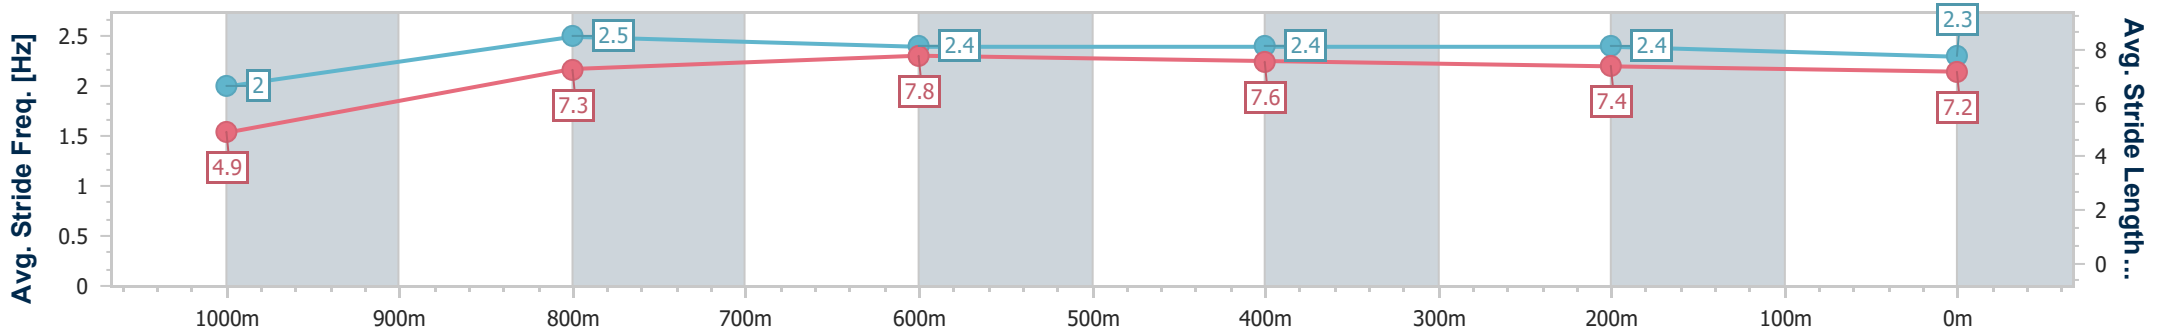

Aquis Park Gold Coast Poly QLD Professional

Race 4: RAYMOR – TAP INTO A WINNER Maiden Plate - 1050m

12 October 2024 - 14:59

Track Rating: Synthetic, Weather: Fine, Rail Position: True

| Section                | Overall                  | 1000m                    | 800m                     | 600m                     | 400m                     | 200m                     |
|------------------------|--------------------------|--------------------------|--------------------------|--------------------------|--------------------------|--------------------------|
| Section Times          | 1:01.83 [4]<br>(0:05.05) | 0:56.78 [4]<br>(0:11.05) | 0:45.73 [6]<br>(0:10.93) | 0:34.80 [8]<br>(0:11.21) | 0:23.59 [6]<br>(0:11.43) | 0:12.16 [5]<br>(0:12.16) |
| Average Speed [km/h]   | 35.5                     | 65.6                     | 66.6                     | 64.7                     | 63.3                     | 59.7                     |
| Top Speed [km/h]       | 56.1                     | 69.6                     | 69.8                     | 66.4                     | 64.9                     | 64.6                     |
| Avg. Dist. to Rail [m] | 1.2                      | 0.9                      | 2.1                      | 2.3                      | 2.3                      | 3.3                      |
| Avg. Stride Freq. [Hz] | 2.0                      | 2.5                      | 2.4                      | 2.4                      | 2.4                      | 2.3                      |
| Avg. Stride Length [m] | 4.9                      | 7.3                      | 7.8                      | 7.6                      | 7.4                      | 7.2                      |