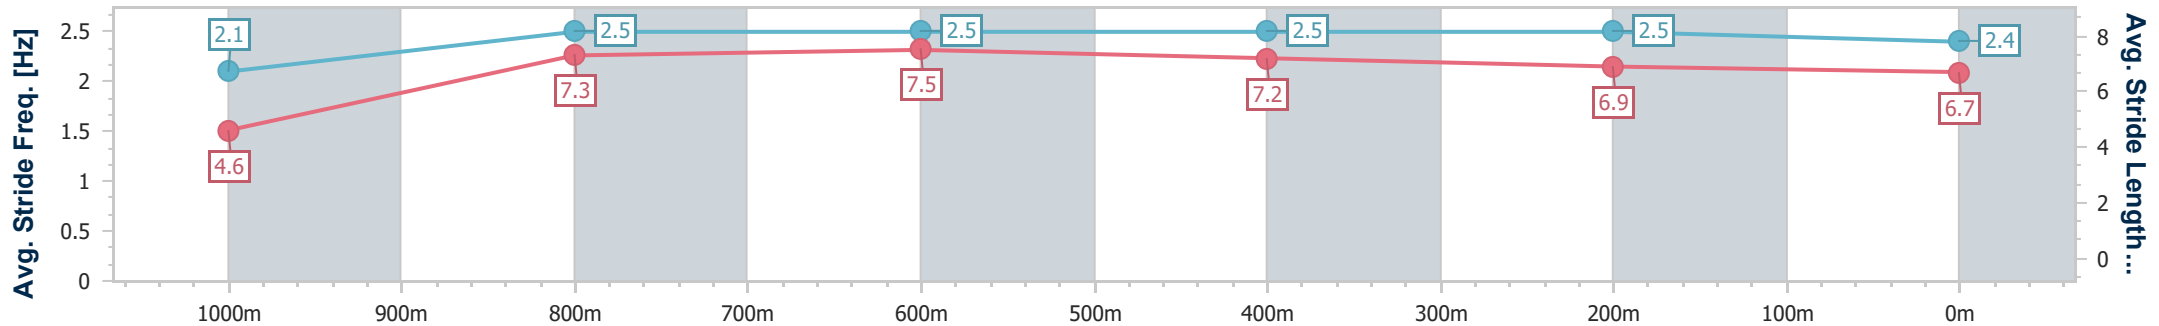

Horse/Jockey Name	Southern Draw
Final Rank	9
Fastest Section Time (Section)	0:05.17 (Overall)
Top Speed [km/h] (Section)	69.8 (800m)
Race State	Finished

Aquis Park Gold Coast Poly QLD Professional
Race 4: RAYMOR – TAP INTO A WINNER Maiden Plate - 1050m

12 October 2024 - 14:59

Track Rating: Synthetic, Weather: Fine, Rail Position: True

Section	Overall	1000m	800m	600m	400m	200m
Section Times	1:03.02 [9] (0:05.17)	0:57.85 [9] (0:11.10)	0:46.75 [8] (0:10.65)	0:36.10 [4] (0:11.58)	0:24.52 [8] (0:11.98)	0:12.54 [9] (0:12.54)
Average Speed [km/h]	34.8	65.4	69.0	64.2	61.0	57.6
Top Speed [km/h]	55.7	67.8	69.8	68.6	62.3	60.6
Avg. Dist. to Rail [m]	7.7	3.6	3.8	6.7	5.8	7.3
Avg. Stride Freq. [Hz]	2.1	2.5	2.5	2.5	2.5	2.4
Avg. Stride Length [m]	4.6	7.3	7.5	7.2	6.9	6.7

- [ ] Ranking at each section and finish
- -.-.- No data available at this section
- NA No data available