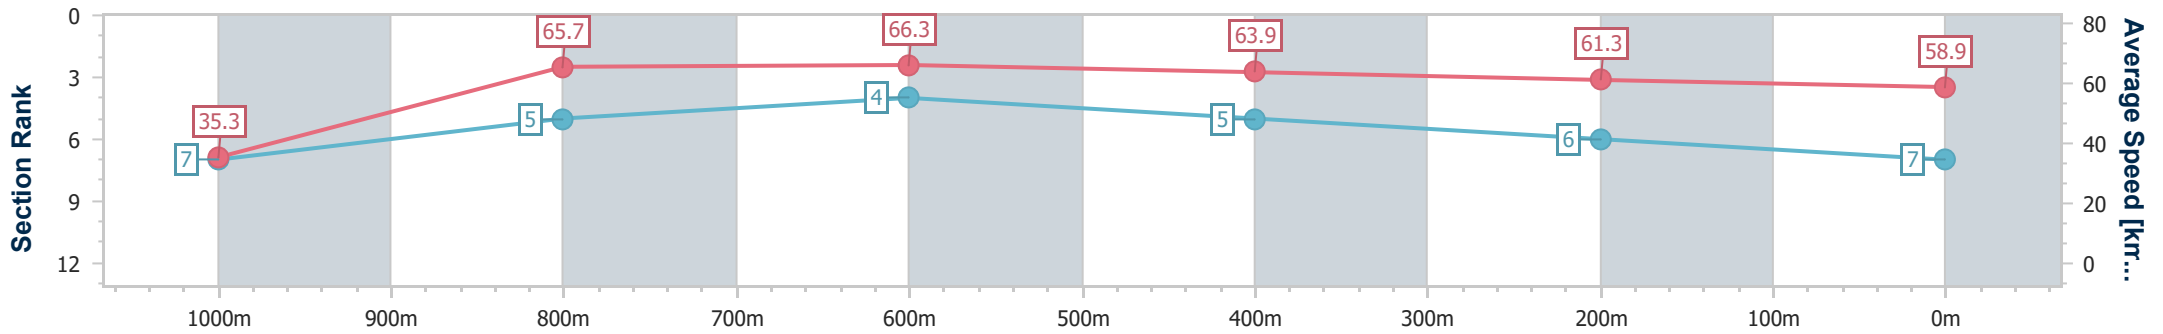

Horse/Jockey Name	Making History
Final Rank	7
Fastest Section Time (Section)	0:05.12 (Overall)
Top Speed [km/h] (Section)	69.1 (1000m)
Race State	Finished

Aquis Park Gold Coast Poly QLD Professional
Race 4: RAYMOR – TAP INTO A WINNER Maiden Plate - 1050m

12 October 2024 - 14:59

Track Rating: Synthetic, Weather: Fine, Rail Position: True

Section	Overall	1000m	800m	600m	400m	200m
Section Times	1:02.24 [7] (0:05.12)	0:57.12 [7] (0:10.93)	0:46.19 [5] (0:10.87)	0:35.32 [4] (0:11.28)	0:24.04 [5] (0:11.76)	0:12.28 [6] (0:12.28)
Average Speed [km/h]	35.3	65.7	66.3	63.9	61.3	58.9
Top Speed [km/h]	57.0	69.1	69.0	65.4	63.1	60.2
Avg. Dist. to Rail [m]	0.5	0.2	0.6	0.7	0.9	1.9
Avg. Stride Freq. [Hz]	2.2	2.6	2.4	2.4	2.4	2.4
Avg. Stride Length [m]	4.3	7.1	7.6	7.5	7.2	6.9

- [ ] Ranking at each section and finish
- -.-.- No data available at this section
- NA No data available