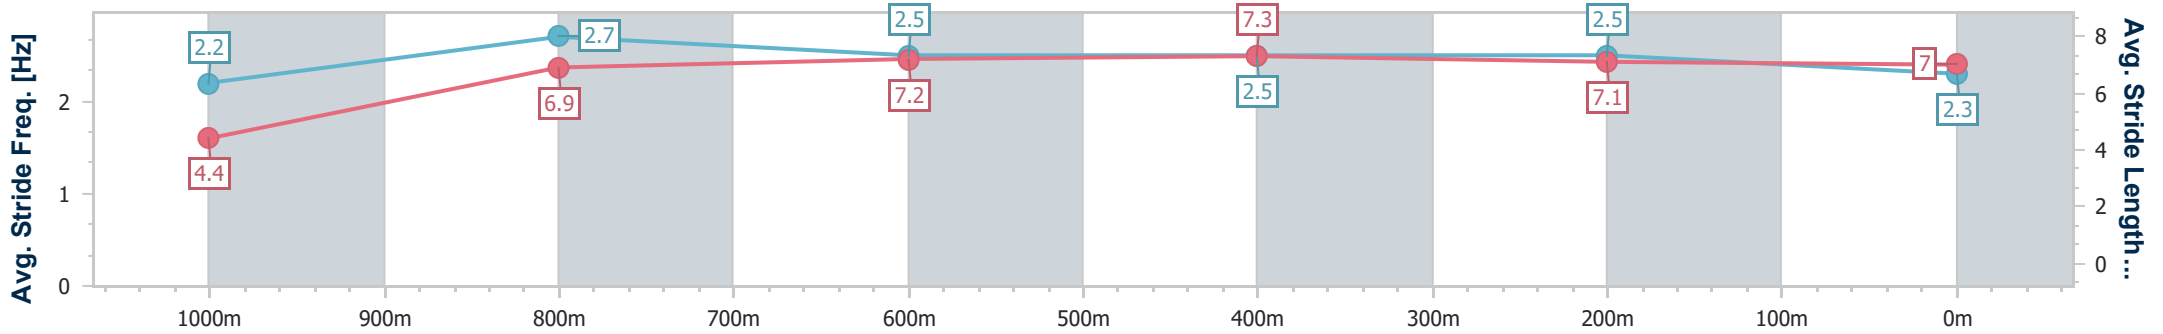

Horse/Jockey Name	Bun In The Oven
Final Rank	1
Fastest Section Time (Section)	0:04.94 (Overall)
Top Speed [km/h] (Section)	69.4 (1000m)
Race State	Finished

Aquis Park Gold Coast Poly QLD Professional
Race 4: RAYMOR – TAP INTO A WINNER Maiden Plate - 1050m

12 October 2024 - 14:59

Track Rating: Synthetic, Weather: Fine, Rail Position: True

Section	Overall	1000m	800m	600m	400m	200m
Section Times	1:01.59 [1] (0:04.94)	0:56.65 [2] (0:10.93)	0:45.72 [3] (0:11.07)	0:34.65 [7] (0:10.98)	0:23.67 [3] (0:11.41)	0:12.26 [1] (0:12.26)
Average Speed [km/h]	36.2	66.2	65.3	65.5	63.0	59.1
Top Speed [km/h]	56.1	69.4	67.9	66.7	64.0	61.1
Avg. Dist. to Rail [m]	3.9	1.9	0.8	0.7	1.2	2.2
Avg. Stride Freq. [Hz]	2.2	2.7	2.5	2.5	2.5	2.3
Avg. Stride Length [m]	4.4	6.9	7.2	7.3	7.1	7.0

- [ ] Ranking at each section and finish
- -.-.- No data available at this section
- NA No data available