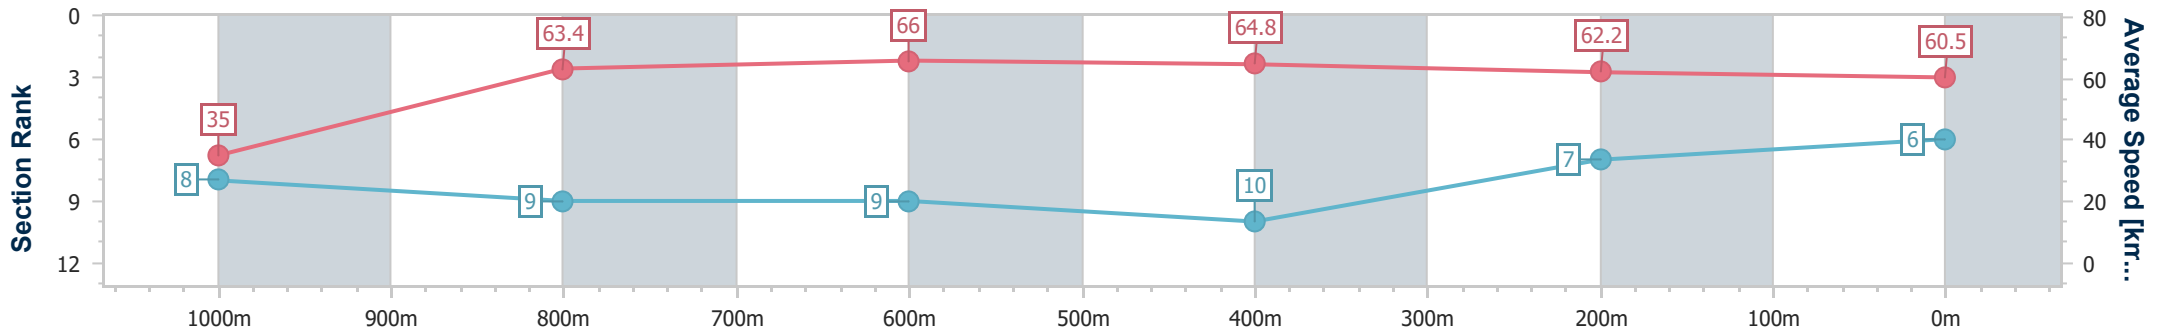

Horse/Jockey Name	Modiste
Final Rank	6
Fastest Section Time (Section)	0:05.17 (Overall)
Top Speed [km/h] (Section)	67.2 (800m)
Race State	Finished

Aquis Park Gold Coast Poly QLD Professional
Race 4: RAYMOR – TAP INTO A WINNER Maiden Plate - 1050m

12 October 2024 - 14:59

Track Rating: Synthetic, Weather: Fine, Rail Position: True

Section	Overall	1000m	800m	600m	400m	200m
Section Times	1:02.06 [6] (0:05.17)	0:56.89 [8] (0:11.35)	0:45.54 [9] (0:10.90)	0:34.64 [9] (0:11.11)	0:23.53 [10] (0:11.54)	0:11.99 [7]
Average Speed [km/h]	35.0	63.4	66.0	64.8	62.2	60.5
Top Speed [km/h]	54.0	67.1	67.2	65.8	63.0	63.0
Avg. Dist. to Rail [m]	6.9	1.5	0.4	0.6	1.4	3.4
Avg. Stride Freq. [Hz]	2.2	2.6	2.6	2.5	2.5	2.5
Avg. Stride Length [m]	4.3	6.9	7.1	7.1	6.9	6.8

- [ ] Ranking at each section and finish
- -.-.- No data available at this section
- NA No data available