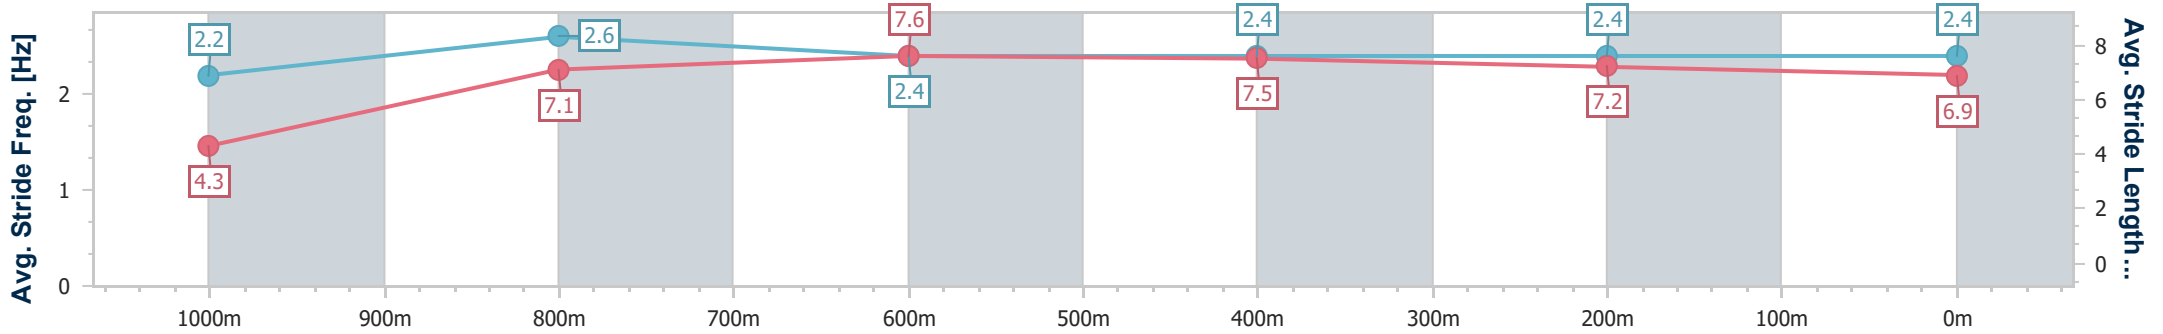

Horse/Jockey Name	Making History
Final Rank	7
Fastest Section Time (Section)	0:05.12 (Overall)
Top Speed [km/h] (Section)	69.1 (1000m)
Race State	Finished

Aquis Park Gold Coast Poly QLD Professional
Race 4: RAYMOR – TAP INTO A WINNER Maiden Plate - 1050m

12 October 2024 - 14:59

Track Rating: Synthetic, Weather: Fine, Rail Position: True

Section	Overall	1000m	800m	600m	400m	200m
Section Times	1:02.24 [7] (0:05.12)	0:57.12 [7] (0:10.93)	0:46.19 [5] (0:10.87)	0:35.32 [4] (0:11.28)	0:24.04 [5] (0:11.76)	0:12.28 [6] (0:12.28)
Average Speed [km/h]	35.3	65.7	66.3	63.9	61.3	58.9
Top Speed [km/h]	57.0	69.1	69.0	65.4	63.1	60.2
Avg. Dist. to Rail [m]	0.5	0.2	0.6	0.7	0.9	1.9
Avg. Stride Freq. [Hz]	2.2	2.6	2.4	2.4	2.4	2.4
Avg. Stride Length [m]	4.3	7.1	7.6	7.5	7.2	6.9

- [ ] Ranking at each section and finish
- -.-.- No data available at this section
- NA No data available