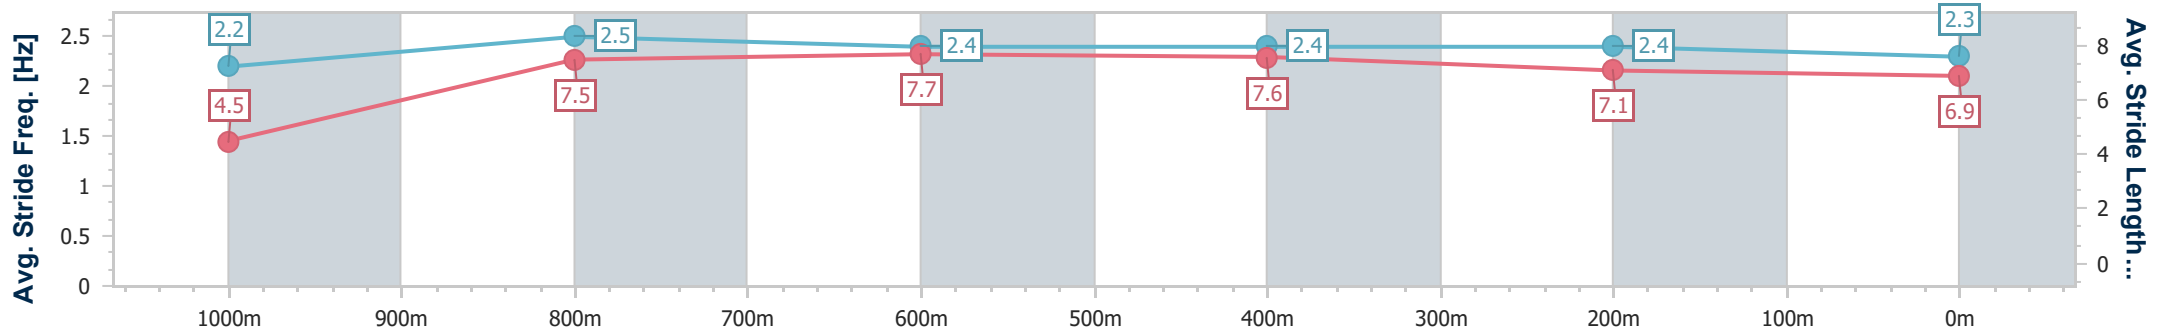

Horse/Jockey Name	Minto's Power
Final Rank	3
Fastest Section Time (Section)	0:04.93 (Overall)
Top Speed [km/h] (Section)	70.1 (1000m)
Race State	Finished

Aquis Park Gold Coast Poly QLD Professional
Race 4: RAYMOR – TAP INTO A WINNER Maiden Plate - 1050m

12 October 2024 - 14:59

Track Rating: Synthetic, Weather: Fine, Rail Position: True

Section	Overall	1000m	800m	600m	400m	200m
Section Times	1:01.82 [3] (0:04.93)	0:56.89 [1] (0:10.74)	0:46.15 [1] (0:10.96)	0:35.19 [1] (0:11.22)	0:23.97 [2] (0:11.60)	0:12.37 [2] (0:12.37)
Average Speed [km/h]	36.5	67.4	66.1	64.6	62.3	58.5
Top Speed [km/h]	57.7	70.1	69.4	65.8	63.1	61.0
Avg. Dist. to Rail [m]	5.7	2.8	1.3	1.8	2.1	3.2
Avg. Stride Freq. [Hz]	2.2	2.5	2.4	2.4	2.4	2.3
Avg. Stride Length [m]	4.5	7.5	7.7	7.6	7.1	6.9

- [ ] Ranking at each section and finish
- -.-.- No data available at this section
- NA No data available