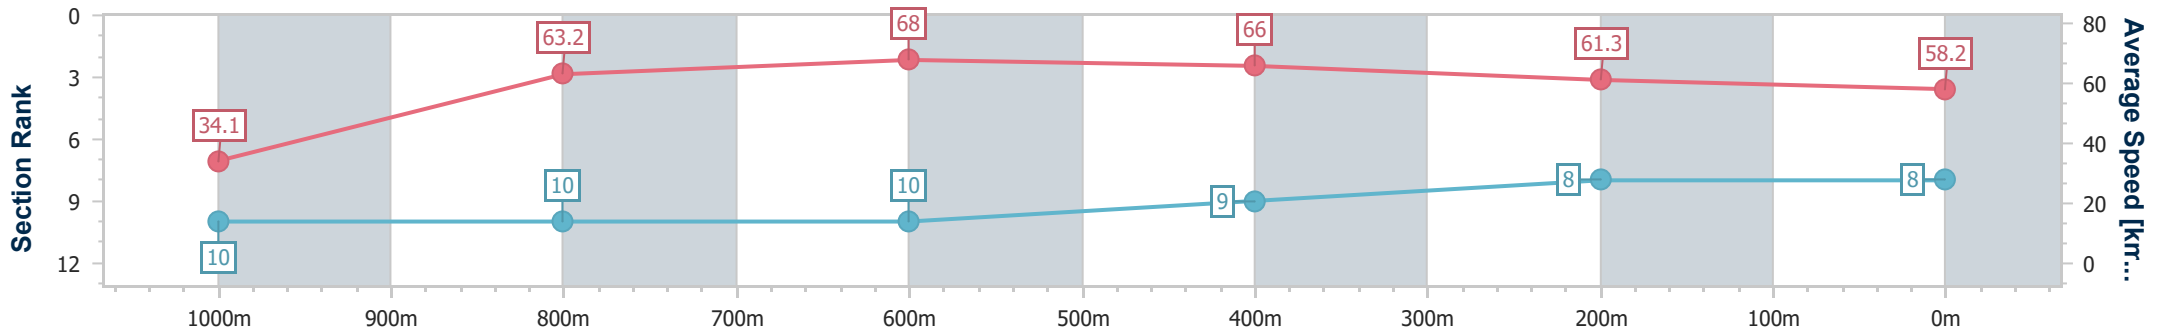

- [ ] Ranking at each section and finish
- .-.- No data available at this section
- NA No data available

|                                |                   |
|--------------------------------|-------------------|
| Horse/Jockey Name              | Gold Coast Millo  |
| Final Rank                     | 8                 |
| Fastest Section Time (Section) | 0:05.31 (Overall) |
| Top Speed [km/h] (Section)     | 69.0 (800m)       |
| Race State                     | Finished          |

- [ ] Ranking at each section and finish
- .-.- No data available at this section
- NA No data available

|                                |                   |
|--------------------------------|-------------------|
| Horse/Jockey Name              | Southern Draw     |
| Final Rank                     | 9                 |
| Fastest Section Time (Section) | 0:05.17 (Overall) |
| Top Speed [km/h] (Section)     | 69.8 (800m)       |
| Race State                     | Finished          |