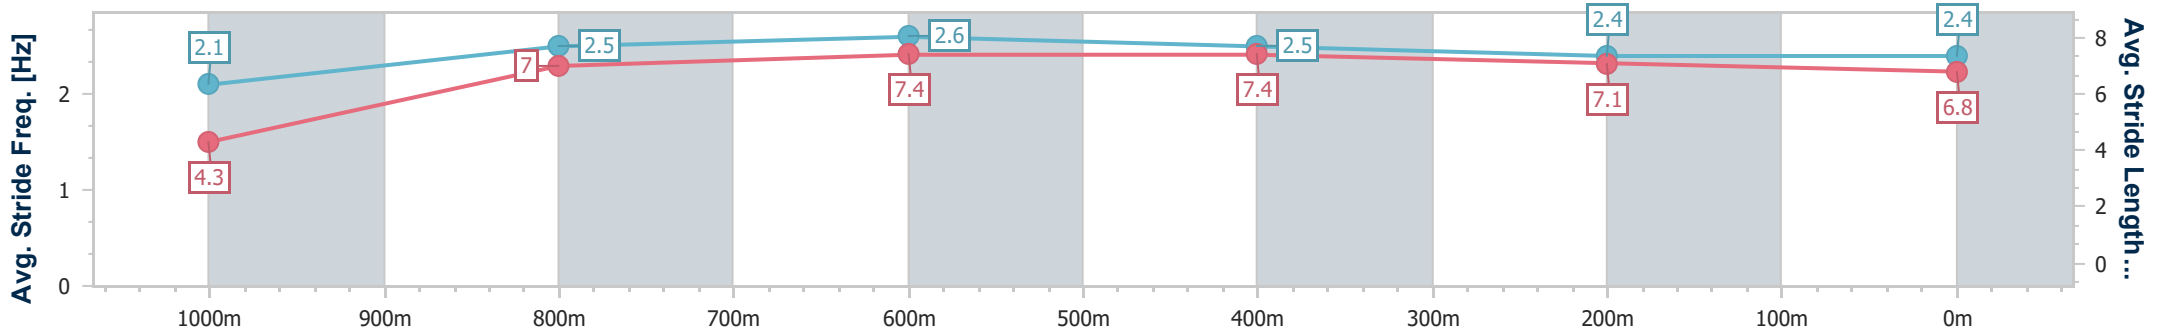

- [ ] Ranking at each section and finish
- .-.- No data available at this section
- NA No data available

|                                |                   |
|--------------------------------|-------------------|
| Horse/Jockey Name              | Gold Coast Millo  |
| Final Rank                     | 8                 |
| Fastest Section Time (Section) | 0:05.31 (Overall) |
| Top Speed [km/h] (Section)     | 69.0 (800m)       |
| Race State                     | Finished          |

- [ ] Ranking at each section and finish
- .-.- No data available at this section
- NA No data available

|                                |                   |
|--------------------------------|-------------------|
| Horse/Jockey Name              | Southern Draw     |
| Final Rank                     | 9                 |
| Fastest Section Time (Section) | 0:05.17 (Overall) |
| Top Speed [km/h] (Section)     | 69.8 (800m)       |
| Race State                     | Finished          |