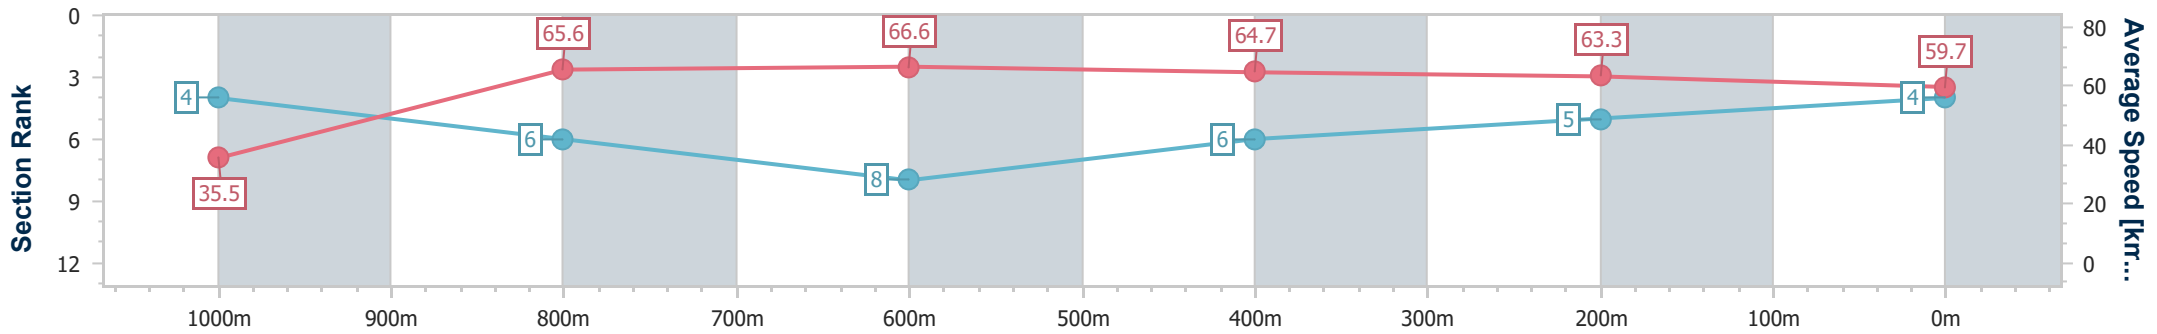

Aquis Park Gold Coast Poly QLD Professional

Race 4: RAYMOR – TAP INTO A WINNER Maiden Plate - 1050m

12 October 2024 - 14:59

Track Rating: Synthetic, Weather: Fine, Rail Position: True

| Section                | Overall                  | 1000m                    | 800m                     | 600m                     | 400m                     | 200m                     |
|------------------------|--------------------------|--------------------------|--------------------------|--------------------------|--------------------------|--------------------------|
| Section Times          | 1:01.83 [4]<br>(0:05.05) | 0:56.78 [4]<br>(0:11.05) | 0:45.73 [6]<br>(0:10.93) | 0:34.80 [8]<br>(0:11.21) | 0:23.59 [6]<br>(0:11.43) | 0:12.16 [5]<br>(0:12.16) |
| Average Speed [km/h]   | 35.5                     | 65.6                     | 66.6                     | 64.7                     | 63.3                     | 59.7                     |
| Top Speed [km/h]       | 56.1                     | 69.6                     | 69.8                     | 66.4                     | 64.9                     | 64.6                     |
| Avg. Dist. to Rail [m] | 1.2                      | 0.9                      | 2.1                      | 2.3                      | 2.3                      | 3.3                      |
| Avg. Stride Freq. [Hz] | 2.0                      | 2.5                      | 2.4                      | 2.4                      | 2.4                      | 2.3                      |
| Avg. Stride Length [m] | 4.9                      | 7.3                      | 7.8                      | 7.6                      | 7.4                      | 7.2                      |