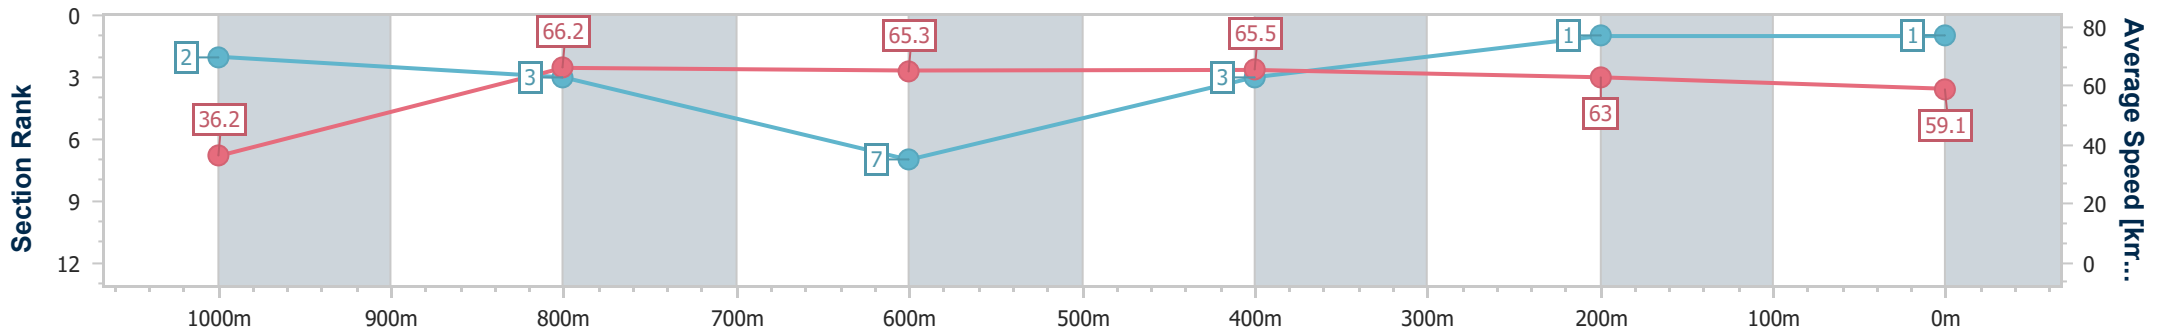

Horse/Jockey Name	Bun In The Oven
Final Rank	1
Fastest Section Time (Section)	0:04.94 (Overall)
Top Speed [km/h] (Section)	69.4 (1000m)
Race State	Finished

Aquis Park Gold Coast Poly QLD Professional
Race 4: RAYMOR – TAP INTO A WINNER Maiden Plate - 1050m

12 October 2024 - 14:59

Track Rating: Synthetic, Weather: Fine, Rail Position: True

Section	Overall	1000m	800m	600m	400m	200m
Section Times	1:01.59 [1] (0:04.94)	0:56.65 [2] (0:10.93)	0:45.72 [3] (0:11.07)	0:34.65 [7] (0:10.98)	0:23.67 [3] (0:11.41)	0:12.26 [1] (0:12.26)
Average Speed [km/h]	36.2	66.2	65.3	65.5	63.0	59.1
Top Speed [km/h]	56.1	69.4	67.9	66.7	64.0	61.1
Avg. Dist. to Rail [m]	3.9	1.9	0.8	0.7	1.2	2.2
Avg. Stride Freq. [Hz]	2.2	2.7	2.5	2.5	2.5	2.3
Avg. Stride Length [m]	4.4	6.9	7.2	7.3	7.1	7.0

- [ ] Ranking at each section and finish
- -.-.- No data available at this section
- NA No data available