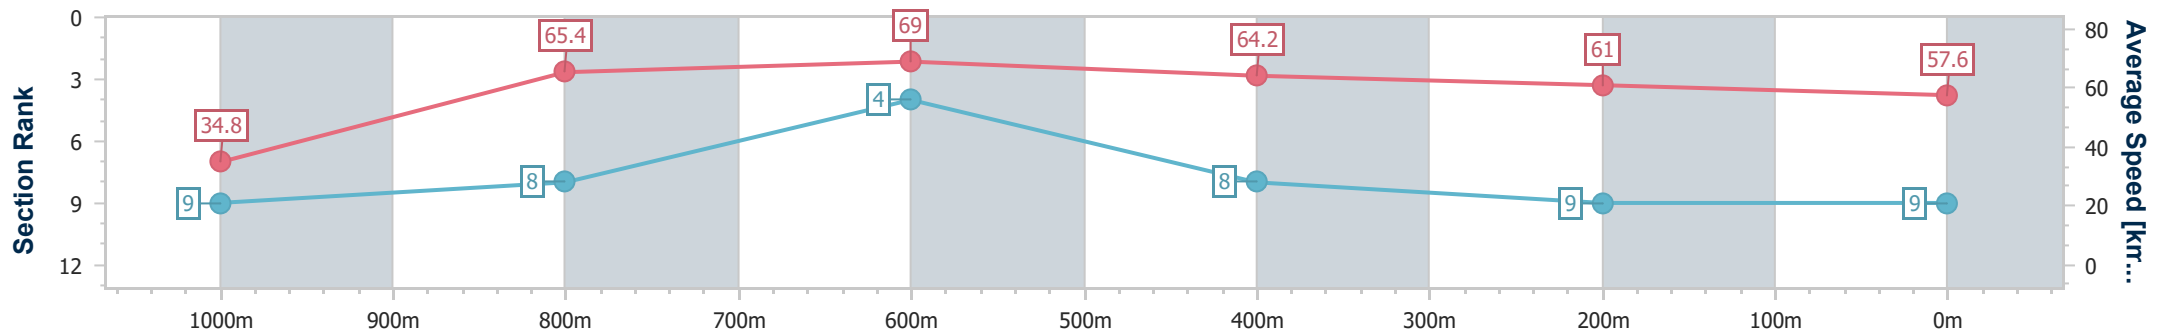

Horse/Jockey Name	Southern Draw
Final Rank	9
Fastest Section Time (Section)	0:05.17 (Overall)
Top Speed [km/h] (Section)	69.8 (800m)
Race State	Finished

Aquis Park Gold Coast Poly QLD Professional
Race 4: RAYMOR – TAP INTO A WINNER Maiden Plate - 1050m

12 October 2024 - 14:59

Track Rating: Synthetic, Weather: Fine, Rail Position: True

Section	Overall	1000m	800m	600m	400m	200m
Section Times	1:03.02 [9] (0:05.17)	0:57.85 [9] (0:11.10)	0:46.75 [8] (0:10.65)	0:36.10 [4] (0:11.58)	0:24.52 [8] (0:11.98)	0:12.54 [9] (0:12.54)
Average Speed [km/h]	34.8	65.4	69.0	64.2	61.0	57.6
Top Speed [km/h]	55.7	67.8	69.8	68.6	62.3	60.6
Avg. Dist. to Rail [m]	7.7	3.6	3.8	6.7	5.8	7.3
Avg. Stride Freq. [Hz]	2.1	2.5	2.5	2.5	2.5	2.4
Avg. Stride Length [m]	4.6	7.3	7.5	7.2	6.9	6.7

- [ ] Ranking at each section and finish
- -.-.- No data available at this section
- NA No data available