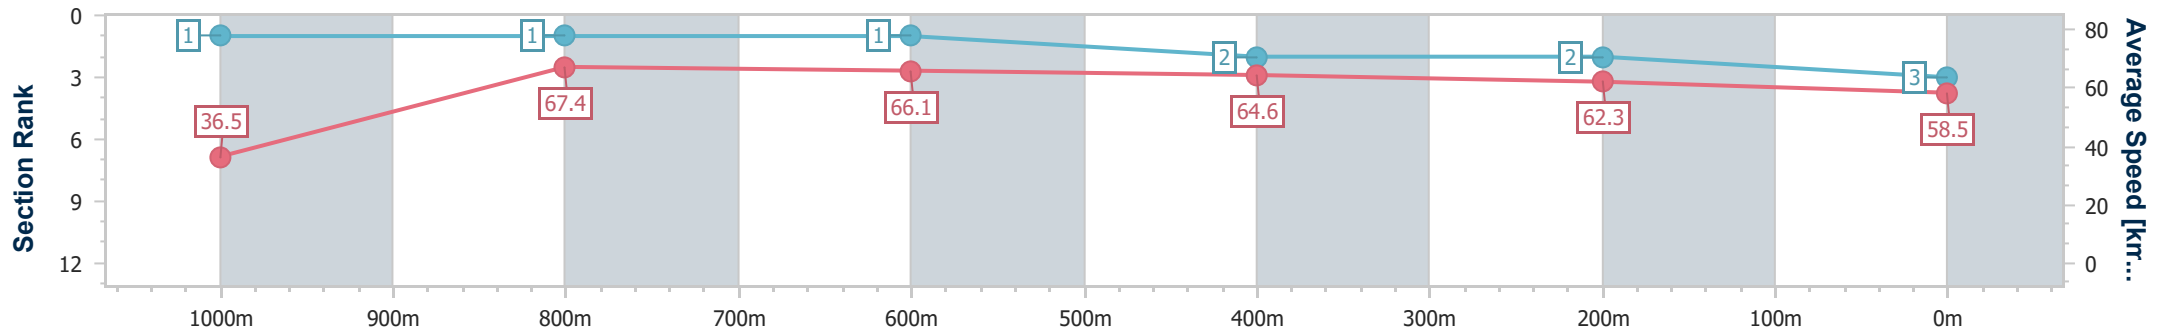

Horse/Jockey Name	Minto's Power
Final Rank	3
Fastest Section Time (Section)	0:04.93 (Overall)
Top Speed [km/h] (Section)	70.1 (1000m)
Race State	Finished

Aquis Park Gold Coast Poly QLD Professional
Race 4: RAYMOR – TAP INTO A WINNER Maiden Plate - 1050m

12 October 2024 - 14:59

Track Rating: Synthetic, Weather: Fine, Rail Position: True

Section	Overall	1000m	800m	600m	400m	200m
Section Times	1:01.82 [3] (0:04.93)	0:56.89 [1] (0:10.74)	0:46.15 [1] (0:10.96)	0:35.19 [1] (0:11.22)	0:23.97 [2] (0:11.60)	0:12.37 [2] (0:12.37)
Average Speed [km/h]	36.5	67.4	66.1	64.6	62.3	58.5
Top Speed [km/h]	57.7	70.1	69.4	65.8	63.1	61.0
Avg. Dist. to Rail [m]	5.7	2.8	1.3	1.8	2.1	3.2
Avg. Stride Freq. [Hz]	2.2	2.5	2.4	2.4	2.4	2.3
Avg. Stride Length [m]	4.5	7.5	7.7	7.6	7.1	6.9

- [ ] Ranking at each section and finish
- -.-.- No data available at this section
- NA No data available