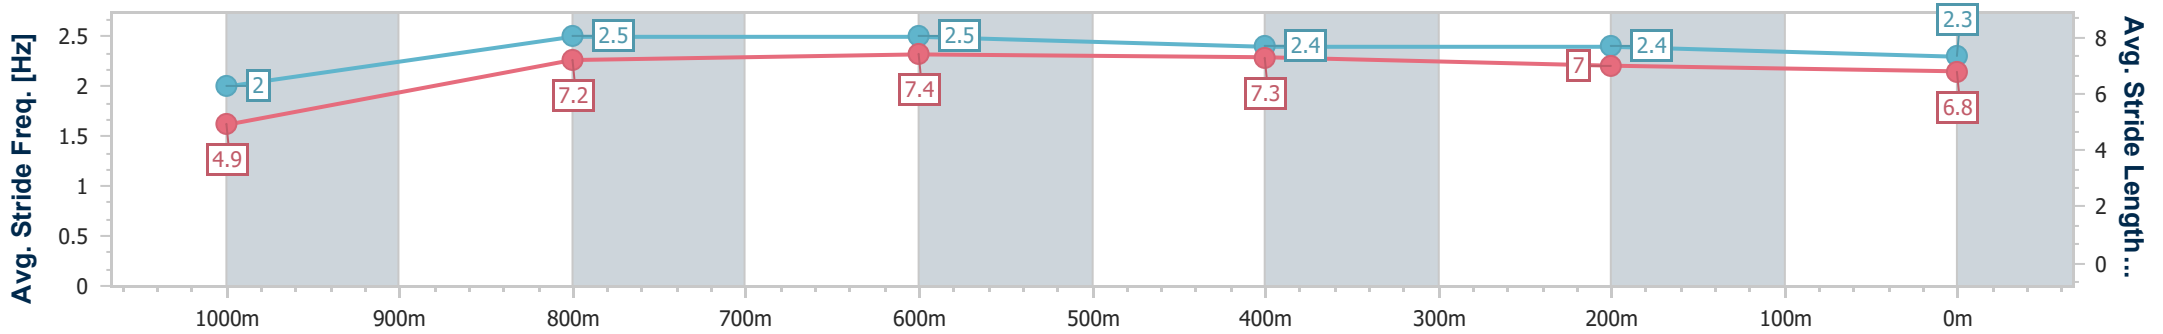

Horse/Jockey Name	Joyous Steps
Final Rank	10
Fastest Section Time (Section)	0:05.04 (Overall)
Top Speed [km/h] (Section)	69.6 (800m)
Race State	Finished

Aquis Park Gold Coast Poly QLD Professional
Race 4: RAYMOR – TAP INTO A WINNER Maiden Plate - 1050m

12 October 2024 - 14:59

Track Rating: Synthetic, Weather: Fine, Rail Position: True

Section	Overall	1000m	800m	600m	400m	200m
Section Times	1:03.46 [10] (0:05.04)	0:58.42 [3] (0:11.08)	0:47.34 [7] (0:10.81)	0:36.53 [6] (0:11.37)	0:25.16 [7] (0:12.19)	0:12.97 [10] (0:12.97)
Average Speed [km/h]	36.2	65.5	67.8	64.0	59.5	55.9
Top Speed [km/h]	55.1	69.3	69.6	67.3	60.3	59.1
Avg. Dist. to Rail [m]	5.0	3.0	3.1	3.1	3.1	3.3
Avg. Stride Freq. [Hz]	2.0	2.5	2.5	2.4	2.4	2.3
Avg. Stride Length [m]	4.9	7.2	7.4	7.3	7.0	6.8

- [ ] Ranking at each section and finish
- -.-.- No data available at this section
- NA No data available