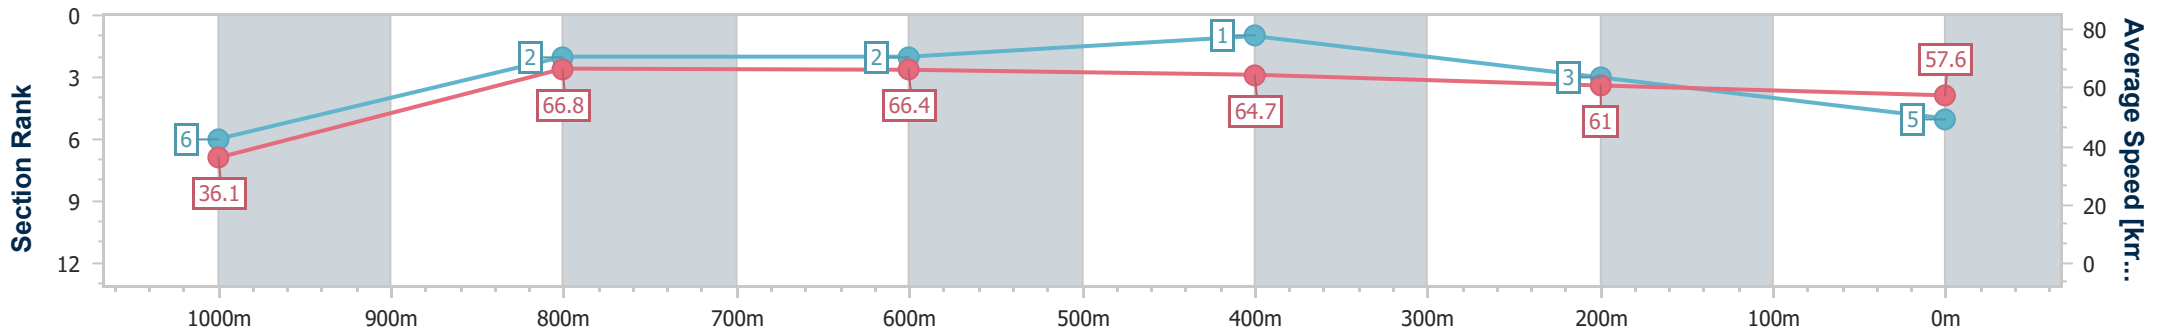

Aquis Park Gold Coast Poly QLD Professional

Race 4: RAYMOR – TAP INTO A WINNER Maiden Plate - 1050m

12 October 2024 - 14:59

Track Rating: Synthetic, Weather: Fine, Rail Position: True

| Section                | Overall                  | 1000m                    | 800m                     | 600m                     | 400m                     | 200m                     |
|------------------------|--------------------------|--------------------------|--------------------------|--------------------------|--------------------------|--------------------------|
| Section Times          | 1:01.97 [5]<br>(0:05.08) | 0:56.89 [6]<br>(0:10.77) | 0:46.12 [2]<br>(0:10.91) | 0:35.21 [2]<br>(0:10.97) | 0:24.24 [1]<br>(0:11.78) | 0:12.46 [3]<br>(0:12.46) |
| Average Speed [km/h]   | 36.1                     | 66.8                     | 66.4                     | 64.7                     | 61.0                     | 57.6                     |
| Top Speed [km/h]       | 59.1                     | 70.7                     | 66.7                     | 66.7                     | 62.6                     | 60.0                     |
| Avg. Dist. to Rail [m] | 3.9                      | 1.4                      | 1.0                      | 2.0                      | 1.2                      | 0.7                      |
| Avg. Stride Freq. [Hz] | 2.2                      | 2.6                      | 2.5                      | 2.5                      | 2.5                      | 2.4                      |
| Avg. Stride Length [m] | 4.4                      | 7.1                      | 7.4                      | 7.2                      | 6.8                      | 6.6                      |