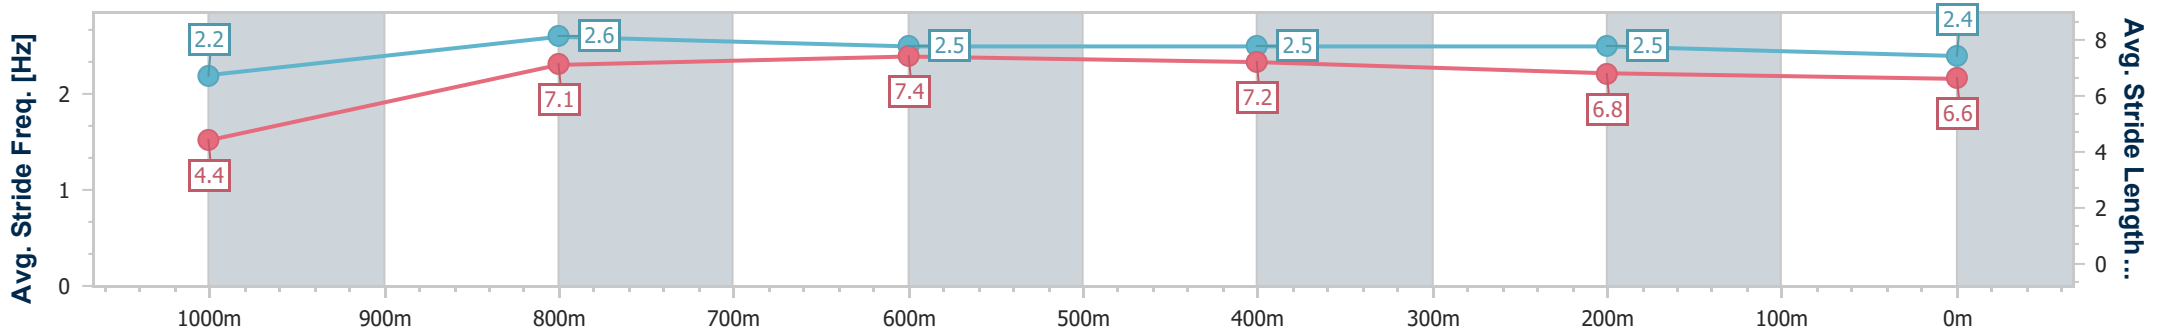

Aquis Park Gold Coast Poly QLD Professional

Race 4: RAYMOR – TAP INTO A WINNER Maiden Plate - 1050m

12 October 2024 - 14:59

Track Rating: Synthetic, Weather: Fine, Rail Position: True

| Section                | Overall                  | 1000m                    | 800m                     | 600m                     | 400m                     | 200m                     |
|------------------------|--------------------------|--------------------------|--------------------------|--------------------------|--------------------------|--------------------------|
| Section Times          | 1:01.97 [5]<br>(0:05.08) | 0:56.89 [6]<br>(0:10.77) | 0:46.12 [2]<br>(0:10.91) | 0:35.21 [2]<br>(0:10.97) | 0:24.24 [1]<br>(0:11.78) | 0:12.46 [3]<br>(0:12.46) |
| Average Speed [km/h]   | 36.1                     | 66.8                     | 66.4                     | 64.7                     | 61.0                     | 57.6                     |
| Top Speed [km/h]       | 59.1                     | 70.7                     | 66.7                     | 66.7                     | 62.6                     | 60.0                     |
| Avg. Dist. to Rail [m] | 3.9                      | 1.4                      | 1.0                      | 2.0                      | 1.2                      | 0.7                      |
| Avg. Stride Freq. [Hz] | 2.2                      | 2.6                      | 2.5                      | 2.5                      | 2.5                      | 2.4                      |
| Avg. Stride Length [m] | 4.4                      | 7.1                      | 7.4                      | 7.2                      | 6.8                      | 6.6                      |