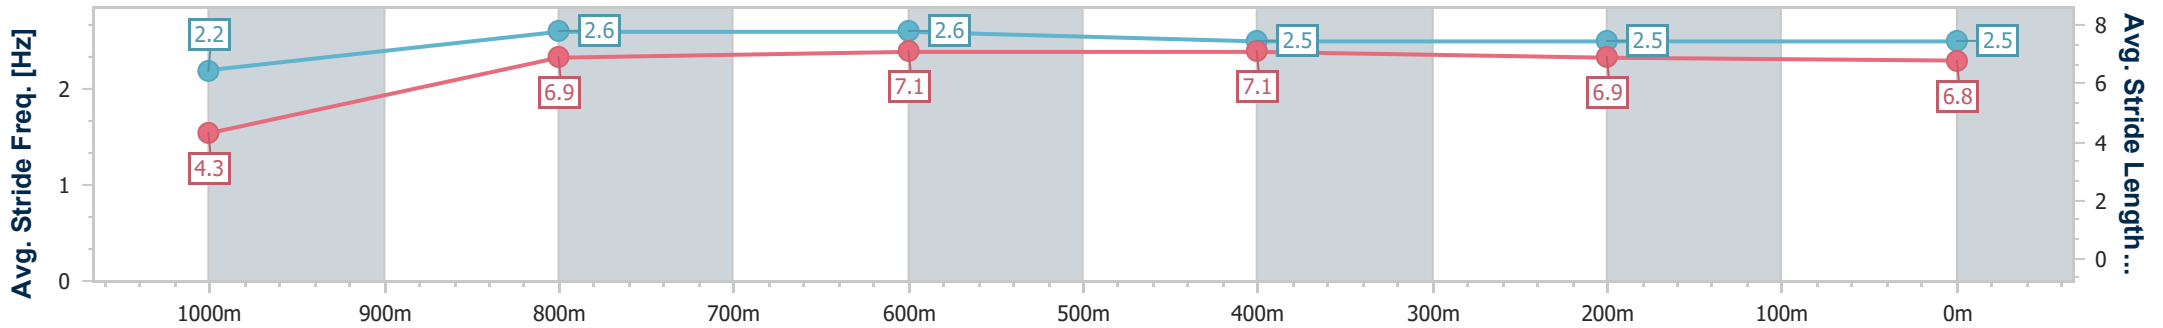

Horse/Jockey Name	Modiste
Final Rank	6
Fastest Section Time (Section)	0:05.17 (Overall)
Top Speed [km/h] (Section)	67.2 (800m)
Race State	Finished

Aquis Park Gold Coast Poly QLD Professional
Race 4: RAYMOR – TAP INTO A WINNER Maiden Plate - 1050m

12 October 2024 - 14:59

Track Rating: Synthetic, Weather: Fine, Rail Position: True

Section	Overall	1000m	800m	600m	400m	200m
Section Times	1:02.06 [6] (0:05.17)	0:56.89 [8] (0:11.35)	0:45.54 [9] (0:10.90)	0:34.64 [9] (0:11.11)	0:23.53 [10] (0:11.54)	0:11.99 [7]
Average Speed [km/h]	35.0	63.4	66.0	64.8	62.2	60.5
Top Speed [km/h]	54.0	67.1	67.2	65.8	63.0	63.0
Avg. Dist. to Rail [m]	6.9	1.5	0.4	0.6	1.4	3.4
Avg. Stride Freq. [Hz]	2.2	2.6	2.6	2.5	2.5	2.5
Avg. Stride Length [m]	4.3	6.9	7.1	7.1	6.9	6.8

- [ ] Ranking at each section and finish
- -.-.- No data available at this section
- NA No data available