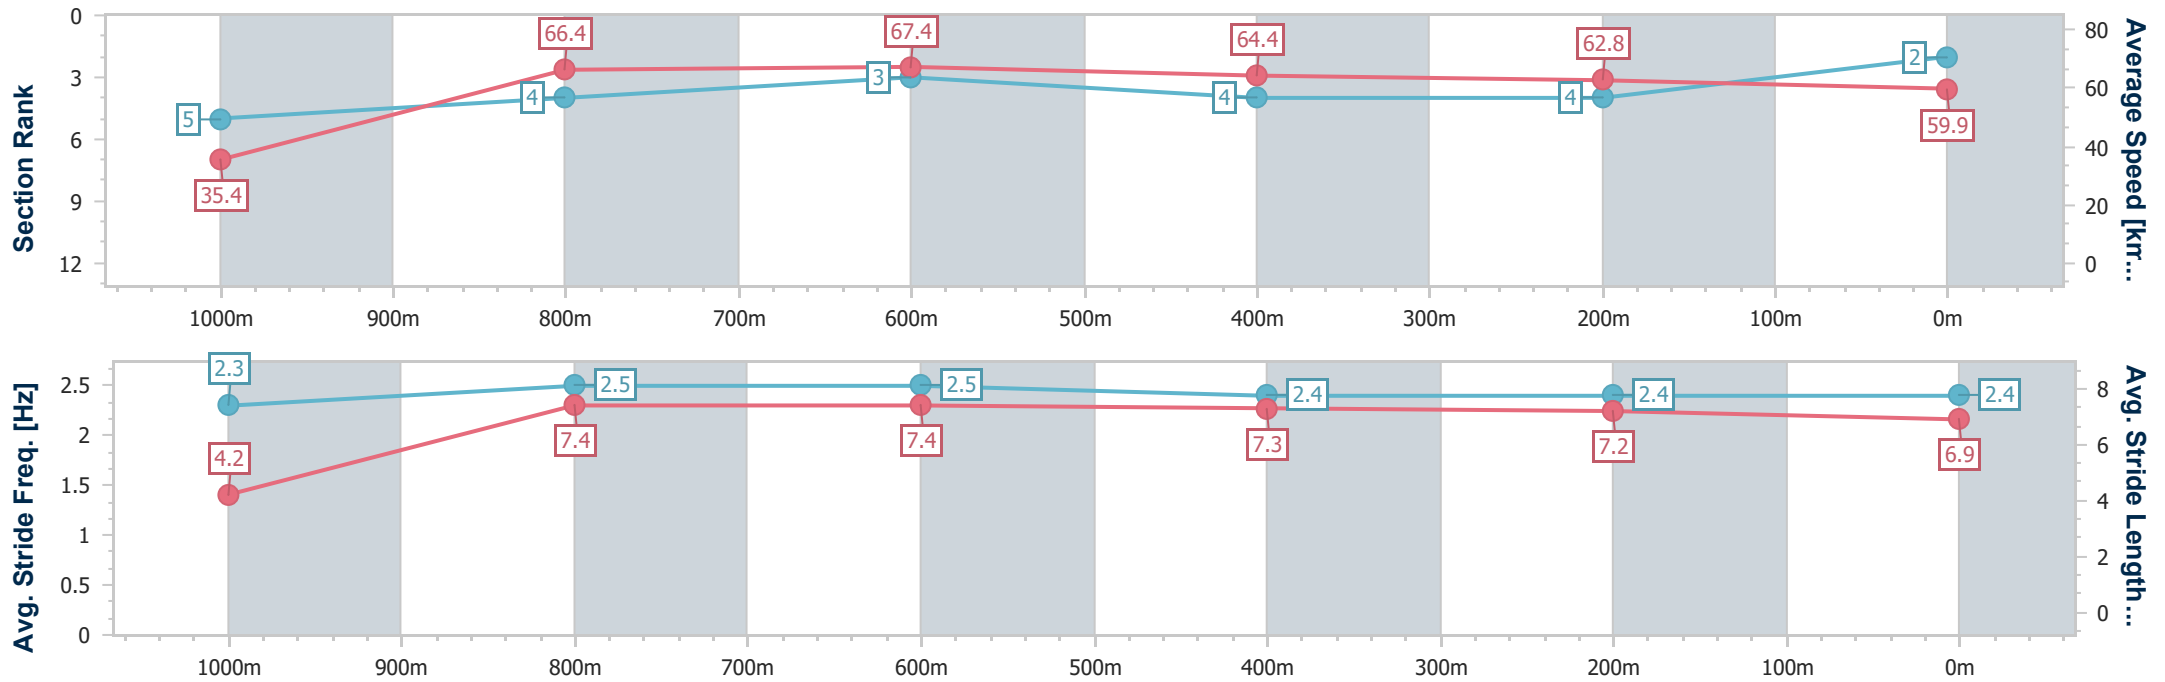

Horse/Jockey Name	Pearl In Hay
Final Rank	2
Fastest Section Time (Section)	0:05.08 (Overall)
Top Speed [km/h] (Section)	70.2 (1000m)
Race State	Finished

Aquis Park Gold Coast Poly QLD Professional
Race 4: RAYMOR – TAP INTO A WINNER Maiden Plate - 1050m

12 October 2024 - 14:59

Track Rating: Synthetic, Weather: Fine, Rail Position: True

Section	Overall	1000m	800m	600m	400m	200m
Section Times	1:01.75 [2] (0:05.08)	0:56.67 [5] (0:10.97)	0:45.70 [4] (0:10.84)	0:34.86 [3] (0:11.24)	0:23.62 [4] (0:11.52)	0:12.10 [4]
Average Speed [km/h]	35.4	66.4	67.4	64.4	62.8	59.9
Top Speed [km/h]	55.1	70.2	69.8	66.7	63.7	61.4
Avg. Dist. to Rail [m]	2.2	2.3	2.9	1.9	2.6	4.1
Avg. Stride Freq. [Hz]	2.3	2.5	2.5	2.4	2.4	2.4
Avg. Stride Length [m]	4.2	7.4	7.4	7.3	7.2	6.9

- [ ] Ranking at each section and finish
- -.-.- No data available at this section
- NA No data available