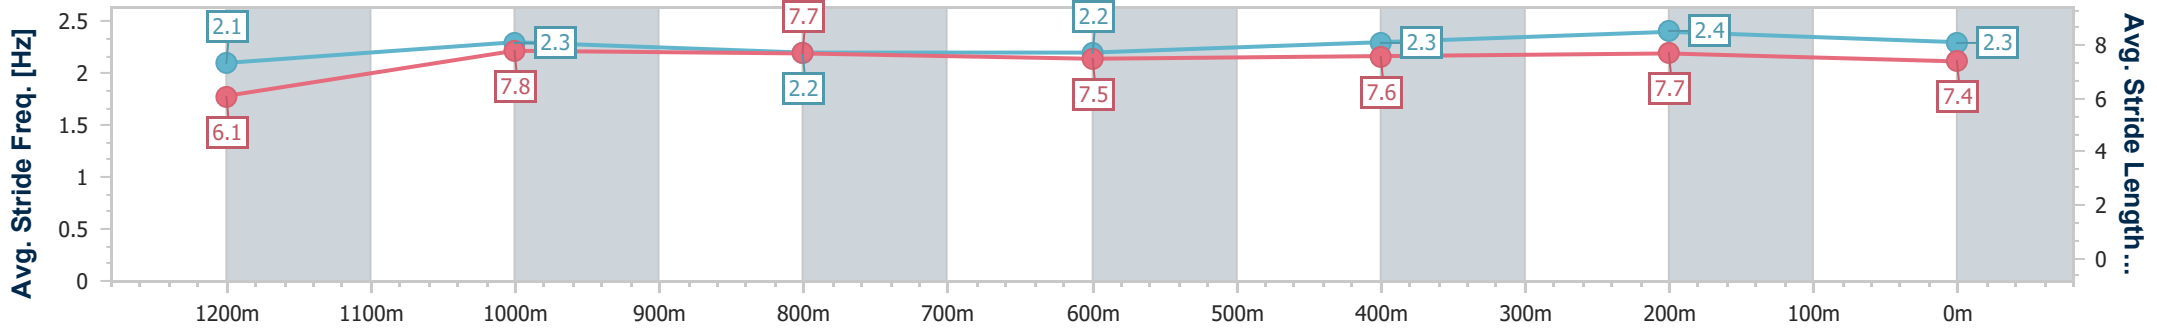

Doomben QLD Professional
Race 2: Sky Racing Maiden Plate - 1350m
 09 October 2024 - 14:28
 Track Rating: Soft 7, Weather: Overcast, Rail Position: +8.5m Entire

BRISBANE
RACING CLUB

Section	Overall	1200m	1000m	800m	600m	400m	200m
Section Times	1:21.56 [6] (0:11.48)	1:10.08 [5] (0:11.32)	0:58.76 [4] (0:11.85)	0:46.91 [3] (0:12.14)	0:34.77 [3] (0:11.93)	0:22.84 [6] (0:11.09)	0:11.75 [7] (0:11.75)
Average Speed [km/h]	47.0	63.7	61.2	59.9	60.5	64.3	61.4
Top Speed [km/h]	61.6	64.5	63.7	61.5	62.1	66.5	66.1
Avg. Dist. to Rail [m]	5.2	2.0	2.2	1.8	0.9	2.2	1.4
Avg. Stride Freq. [Hz]	2.2	2.4	2.3	2.3	2.4	2.4	2.3
Avg. Stride Length [m]	5.8	7.4	7.3	7.2	7.1	7.5	7.3

- [] Ranking at each section and finish
- .-.- No data available at this section
- NA No data available

Horse/Jockey Name	Elroy
Final Rank	7
Fastest Section Time (Section)	0:10.97 (400m)
Top Speed [km/h] (Section)	67.2 (400m)
Race State	Finished

Doomben QLD Professional
Race 2: Sky Racing Maiden Plate - 1350m
 09 October 2024 - 14:28
 Track Rating: Soft 7, Weather: Overcast, Rail Position: +8.5m Entire

BRISBANE
RACING CLUB

Section	Overall	1200m	1000m	800m	600m	400m	200m
Section Times	1:21.64 [7] (0:11.82)	1:09.82 [7] (0:11.24)	0:58.58 [6] (0:11.83)	0:46.75 [5] (0:12.13)	0:34.62 [6] (0:11.65)	0:22.97 [5] (0:10.97)	0:12.00 [4] (0:12.00)
Average Speed [km/h]	45.8	63.8	61.4	60.0	62.4	65.7	59.9
Top Speed [km/h]	62.9	65.0	63.5	61.0	64.8	67.2	65.0
Avg. Dist. to Rail [m]	4.6	1.9	1.7	2.3	1.7	1.1	1.7
Avg. Stride Freq. [Hz]	2.1	2.3	2.2	2.2	2.3	2.4	2.3
Avg. Stride Length [m]	6.1	7.8	7.7	7.5	7.6	7.7	7.4