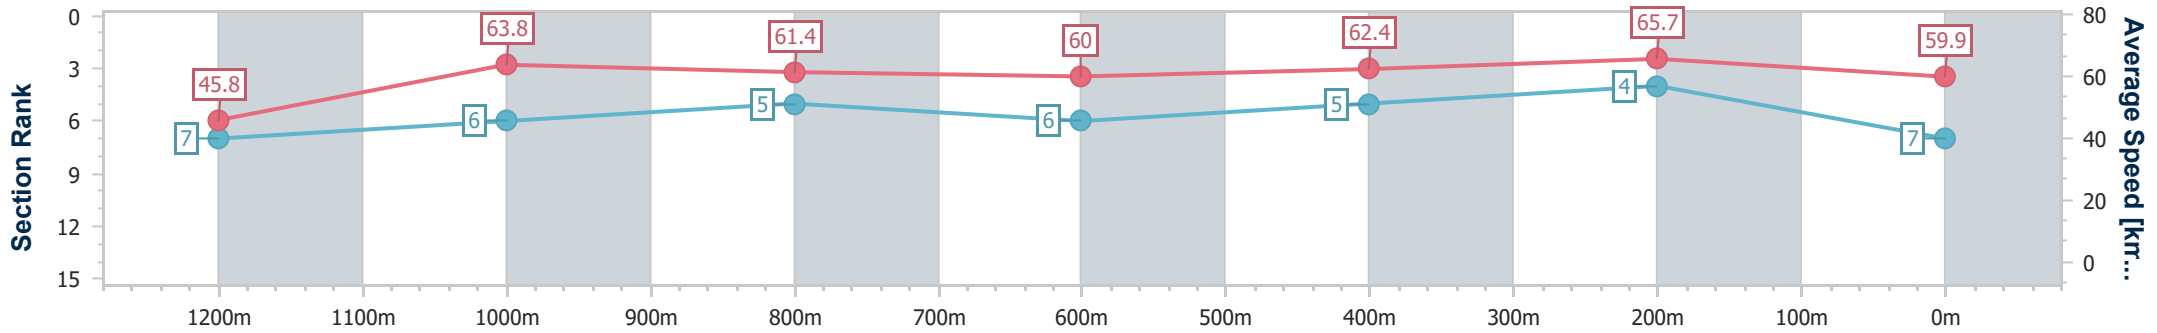

Doomben QLD Professional
Race 2: Sky Racing Maiden Plate - 1350m
 09 October 2024 - 14:28
 Track Rating: Soft 7, Weather: Overcast, Rail Position: +8.5m Entire

BRISBANE
RACING CLUB

Section	Overall	1200m	1000m	800m	600m	400m	200m
Section Times	1:21.56 [6] (0:11.48)	1:10.08 [5] (0:11.32)	0:58.76 [4] (0:11.85)	0:46.91 [3] (0:12.14)	0:34.77 [3] (0:11.93)	0:22.84 [6] (0:11.09)	0:11.75 [7] (0:11.75)
Average Speed [km/h]	47.0	63.7	61.2	59.9	60.5	64.3	61.4
Top Speed [km/h]	61.6	64.5	63.7	61.5	62.1	66.5	66.1
Avg. Dist. to Rail [m]	5.2	2.0	2.2	1.8	0.9	2.2	1.4
Avg. Stride Freq. [Hz]	2.2	2.4	2.3	2.3	2.4	2.4	2.3
Avg. Stride Length [m]	5.8	7.4	7.3	7.2	7.1	7.5	7.3

- [] Ranking at each section and finish
- .-.- No data available at this section
- NA No data available

Horse/Jockey Name	Elroy
Final Rank	7
Fastest Section Time (Section)	0:10.97 (400m)
Top Speed [km/h] (Section)	67.2 (400m)
Race State	Finished

Doomben QLD Professional
Race 2: Sky Racing Maiden Plate - 1350m
 09 October 2024 - 14:28
 Track Rating: Soft 7, Weather: Overcast, Rail Position: +8.5m Entire

BRISBANE
RACING CLUB

Section	Overall	1200m	1000m	800m	600m	400m	200m
Section Times	1:21.64 [7] (0:11.82)	1:09.82 [7] (0:11.24)	0:58.58 [6] (0:11.83)	0:46.75 [5] (0:12.13)	0:34.62 [6] (0:11.65)	0:22.97 [5] (0:10.97)	0:12.00 [4] (0:12.00)
Average Speed [km/h]	45.8	63.8	61.4	60.0	62.4	65.7	59.9
Top Speed [km/h]	62.9	65.0	63.5	61.0	64.8	67.2	65.0
Avg. Dist. to Rail [m]	4.6	1.9	1.7	2.3	1.7	1.1	1.7
Avg. Stride Freq. [Hz]	2.1	2.3	2.2	2.2	2.3	2.4	2.3
Avg. Stride Length [m]	6.1	7.8	7.7	7.5	7.6	7.7	7.4