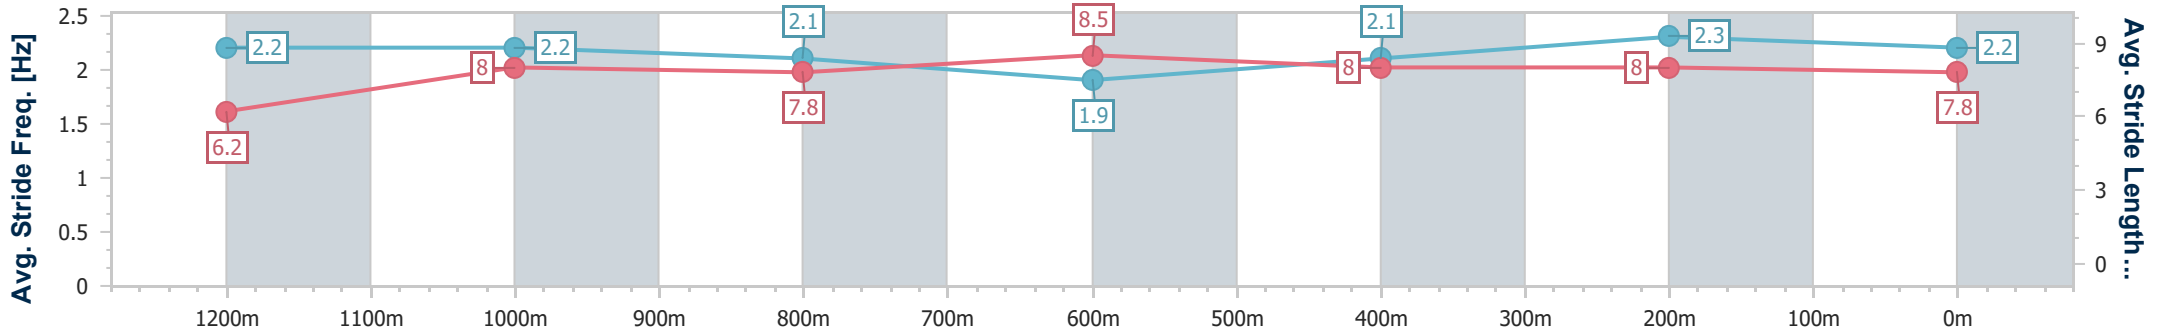

Doomben QLD Professional
Race 2: Sky Racing Maiden Plate - 1350m
 09 October 2024 - 14:28
 Track Rating: Soft 7, Weather: Overcast, Rail Position: +8.5m Entire

BRISBANE
RACING CLUB

Section	Overall	1200m	1000m	800m	600m	400m	200m
Section Times	1:20.49 [1] (0:11.04)	1:09.45 [1] (0:11.34)	0:58.11 [1] (0:12.01)	0:46.10 [1] (0:12.16)	0:33.94 [1] (0:11.67)	0:22.27 [2] (0:10.81)	0:11.46 [1] (0:11.46)
Average Speed [km/h]	48.9	63.6	60.0	59.6	61.4	66.4	62.9
Top Speed [km/h]	64.0	64.4	62.4	60.6	64.5	67.6	67.2
Avg. Dist. to Rail [m]	1.7	0.6	0.4	0.5	0.7	1.1	1.0
Avg. Stride Freq. [Hz]	2.2	2.2	2.1	1.9	2.1	2.3	2.2
Avg. Stride Length [m]	6.2	8.0	7.8	8.5	8.0	8.0	7.8