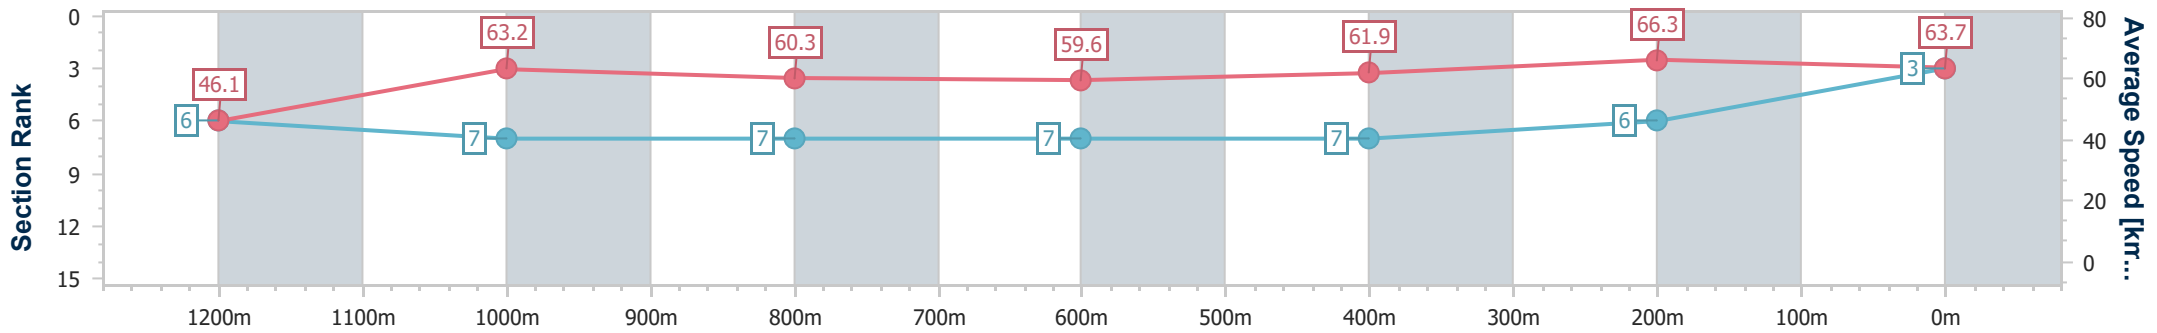

Horse/Jockey Name	Victory Command
Final Rank	3
Fastest Section Time (Section)	0:10.86 (400m)
Top Speed [km/h] (Section)	68.2 (400m)
Race State	Finished

Doomben QLD Professional
Race 2: Sky Racing Maiden Plate - 1350m
09 October 2024 - 14:28
Track Rating: Soft 7, Weather: Overcast, Rail Position: +8.5m Entire

BRISBANE
RACING CLUB

Section	Overall	1200m	1000m	800m	600m	400m	200m
Section Times	1:21.03 [3] (0:11.74)	1:09.29 [6] (0:11.39)	0:57.90 [7] (0:11.99)	0:45.91 [7] (0:12.11)	0:33.80 [7] (0:11.64)	0:22.16 [7] (0:10.86)	0:11.30 [6] (0:11.30)
Average Speed [km/h]	46.1	63.2	60.3	59.6	61.9	66.3	63.7
Top Speed [km/h]	62.4	64.9	62.2	61.2	64.2	68.2	66.6
Avg. Dist. to Rail [m]	2.5	0.8	0.7	0.8	0.2	2.1	3.0
Avg. Stride Freq. [Hz]	2.2	2.3	2.3	2.3	2.3	2.4	2.4
Avg. Stride Length [m]	5.9	7.5	7.4	7.3	7.5	7.6	7.5

- [ ] Ranking at each section and finish
- -.-.- No data available at this section
- NA No data available