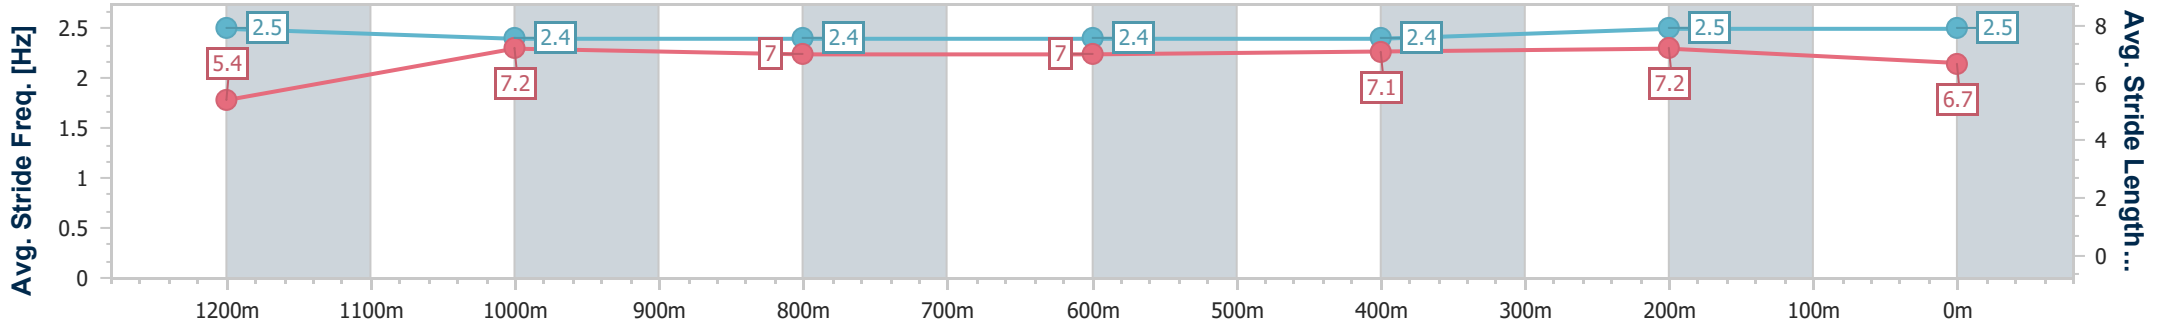

Doomben QLD Professional
Race 2: Sky Racing Maiden Plate - 1350m
 09 October 2024 - 14:28
 Track Rating: Soft 7, Weather: Overcast, Rail Position: +8.5m Entire

BRISBANE
RACING CLUB

Section	Overall	1200m	1000m	800m	600m	400m	200m
Section Times	1:21.03 [3] (0:11.74)	1:09.29 [6] (0:11.39)	0:57.90 [7] (0:11.99)	0:45.91 [7] (0:12.11)	0:33.80 [7] (0:11.64)	0:22.16 [7] (0:10.86)	0:11.30 [6] (0:11.30)
Average Speed [km/h]	46.1	63.2	60.3	59.6	61.9	66.3	63.7
Top Speed [km/h]	62.4	64.9	62.2	61.2	64.2	68.2	66.6
Avg. Dist. to Rail [m]	2.5	0.8	0.7	0.8	0.2	2.1	3.0
Avg. Stride Freq. [Hz]	2.2	2.3	2.3	2.3	2.3	2.4	2.4
Avg. Stride Length [m]	5.9	7.5	7.4	7.3	7.5	7.6	7.5

- [] Ranking at each section and finish
- .-.- No data available at this section
- NA No data available

Horse/Jockey Name	Big Demeanor
Final Rank	4
Fastest Section Time (Section)	0:10.93 (400m)
Top Speed [km/h] (Section)	67.5 (400m)
Race State	Finished

Doomben QLD Professional
Race 2: Sky Racing Maiden Plate - 1350m
 09 October 2024 - 14:28
 Track Rating: Soft 7, Weather: Overcast, Rail Position: +8.5m Entire

BRISBANE
RACING CLUB

Section	Overall	1200m	1000m	800m	600m	400m	200m
Section Times	1:21.12 [4] (0:11.12)	1:10.00 [2] (0:11.41)	0:58.59 [2] (0:11.98)	0:46.61 [2] (0:12.06)	0:34.55 [2] (0:11.61)	0:22.94 [1] (0:10.93)	0:12.01 [2] (0:12.01)
Average Speed [km/h]	48.6	63.1	60.2	59.9	61.7	65.9	59.8
Top Speed [km/h]	64.1	64.3	62.5	60.8	63.9	67.5	63.4
Avg. Dist. to Rail [m]	4.3	1.4	0.8	0.2	0.5	0.4	0.2
Avg. Stride Freq. [Hz]	2.5	2.4	2.4	2.4	2.4	2.5	2.5
Avg. Stride Length [m]	5.4	7.2	7.0	7.0	7.1	7.2	6.7