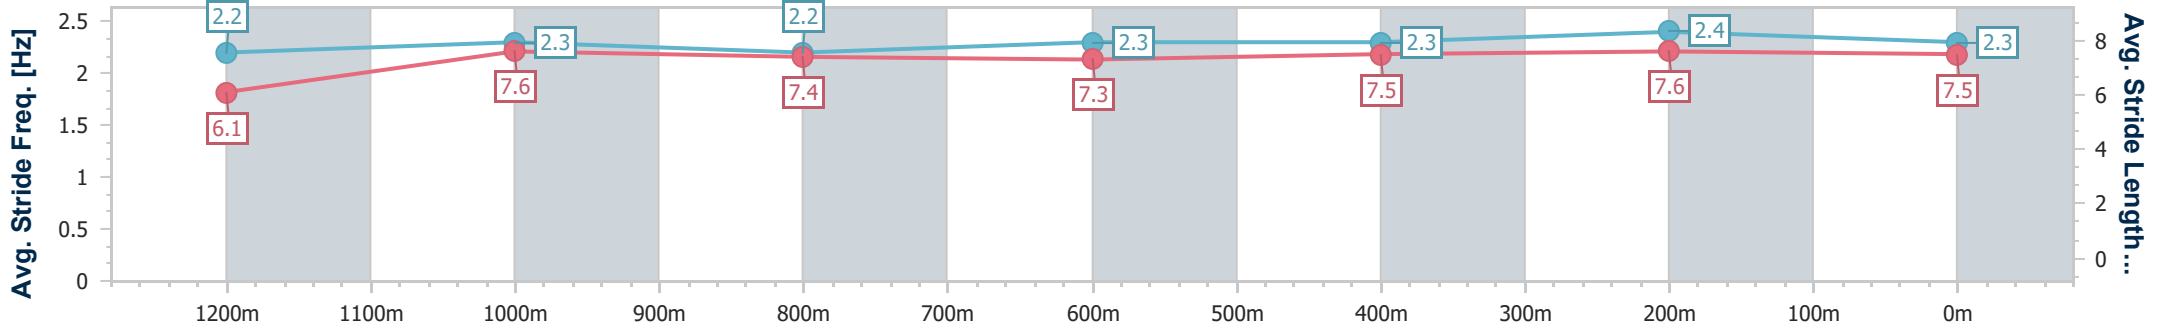

- [] Ranking at each section and finish
- .-.- No data available at this section
- NA No data available

Horse/Jockey Name	Free As The Wind
Final Rank	2
Fastest Section Time (Section)	0:11.04 (400m)
Top Speed [km/h] (Section)	66.1 (400m)
Race State	Finished

Doomben QLD Professional
Race 2: Sky Racing Maiden Plate - 1350m
09 October 2024 - 14:28
Track Rating: Soft 7, Weather: Overcast, Rail Position: +8.5m Entire

BRISBANE
RACING CLUB

Section	Overall	1200m	1000m	800m	600m	400m	200m
Section Times	1:20.97 [2] (0:11.20)	1:09.77 [3] (0:11.41)	0:58.36 [3] (0:12.13)	0:46.23 [4] (0:12.09)	0:34.14 [4] (0:11.66)	0:22.48 [3] (0:11.04)	0:11.44 [3] (0:11.44)
Average Speed [km/h]	48.2	63.1	59.7	59.4	61.4	65.1	62.9
Top Speed [km/h]	62.3	64.1	62.6	60.1	64.2	66.1	65.5
Avg. Dist. to Rail [m]	3.4	1.8	1.9	0.6	1.4	0.6	0.3
Avg. Stride Freq. [Hz]	2.2	2.3	2.2	2.3	2.3	2.4	2.3
Avg. Stride Length [m]	6.1	7.6	7.4	7.3	7.5	7.6	7.5