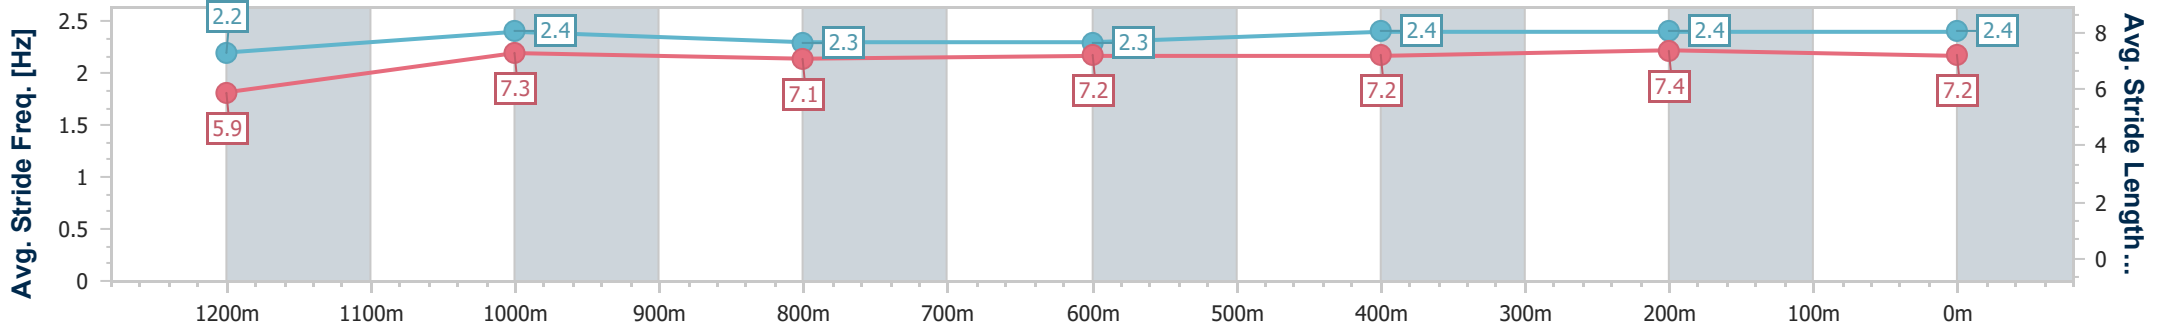

Doomben QLD Professional
Race 2: Sky Racing Maiden Plate - 1350m
 09 October 2024 - 14:28
 Track Rating: Soft 7, Weather: Overcast, Rail Position: +8.5m Entire

BRISBANE
RACING CLUB

Section	Overall	1200m	1000m	800m	600m	400m	200m
Section Times	1:21.12 [4] (0:11.12)	1:10.00 [2] (0:11.41)	0:58.59 [2] (0:11.98)	0:46.61 [2] (0:12.06)	0:34.55 [2] (0:11.61)	0:22.94 [1] (0:10.93)	0:12.01 [2] (0:12.01)
Average Speed [km/h]	48.6	63.1	60.2	59.9	61.7	65.9	59.8
Top Speed [km/h]	64.1	64.3	62.5	60.8	63.9	67.5	63.4
Avg. Dist. to Rail [m]	4.3	1.4	0.8	0.2	0.5	0.4	0.2
Avg. Stride Freq. [Hz]	2.5	2.4	2.4	2.4	2.4	2.5	2.5
Avg. Stride Length [m]	5.4	7.2	7.0	7.0	7.1	7.2	6.7

- [] Ranking at each section and finish
- .-.- No data available at this section
- NA No data available

Horse/Jockey Name	She's Worth It
Final Rank	5
Fastest Section Time (Section)	0:11.03 (400m)
Top Speed [km/h] (Section)	66.6 (400m)
Race State	Finished

Doomben QLD Professional
Race 2: Sky Racing Maiden Plate - 1350m
 09 October 2024 - 14:28
 Track Rating: Soft 7, Weather: Overcast, Rail Position: +8.5m Entire

BRISBANE
RACING CLUB

Section	Overall	1200m	1000m	800m	600m	400m	200m
Section Times	1:21.27 [5] (0:11.38)	1:09.89 [4] (0:11.48)	0:58.41 [5] (0:12.04)	0:46.37 [6] (0:12.07)	0:34.30 [5] (0:11.70)	0:22.60 [4] (0:11.03)	0:11.57 [5] (0:11.57)
Average Speed [km/h]	47.5	62.8	59.9	59.7	61.3	65.0	62.3
Top Speed [km/h]	63.8	63.6	62.9	60.9	63.5	66.6	65.8
Avg. Dist. to Rail [m]	2.8	0.5	0.4	0.1	0.5	0.6	0.2
Avg. Stride Freq. [Hz]	2.2	2.4	2.3	2.3	2.4	2.4	2.4
Avg. Stride Length [m]	5.9	7.3	7.1	7.2	7.2	7.4	7.2

- [] Ranking at each section and finish
- .-.- No data available at this section
- NA No data available

Horse/Jockey Name	Wife Is Right
Final Rank	6
Fastest Section Time (Section)	0:11.09 (400m)
Top Speed [km/h] (Section)	66.5 (400m)
Race State	Finished