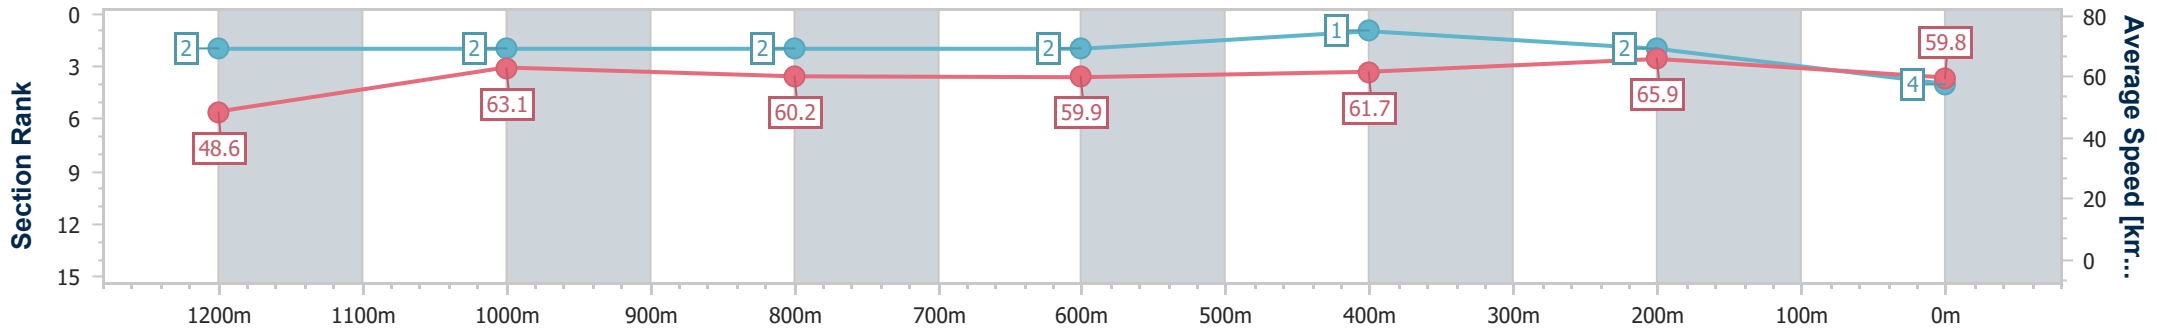

- [] Ranking at each section and finish
- .-.- No data available at this section
- NA No data available

Horse/Jockey Name	Big Demeanor
Final Rank	4
Fastest Section Time (Section)	0:10.93 (400m)
Top Speed [km/h] (Section)	67.5 (400m)
Race State	Finished

Doomben QLD Professional
Race 2: Sky Racing Maiden Plate - 1350m
 09 October 2024 - 14:28
 Track Rating: Soft 7, Weather: Overcast, Rail Position: +8.5m Entire

BRISBANE
RACING CLUB

Section	Overall	1200m	1000m	800m	600m	400m	200m
Section Times	1:21.12 [4] (0:11.12)	1:10.00 [2] (0:11.41)	0:58.59 [2] (0:11.98)	0:46.61 [2] (0:12.06)	0:34.55 [2] (0:11.61)	0:22.94 [1] (0:10.93)	0:12.01 [2] (0:12.01)
Average Speed [km/h]	48.6	63.1	60.2	59.9	61.7	65.9	59.8
Top Speed [km/h]	64.1	64.3	62.5	60.8	63.9	67.5	63.4
Avg. Dist. to Rail [m]	4.3	1.4	0.8	0.2	0.5	0.4	0.2
Avg. Stride Freq. [Hz]	2.5	2.4	2.4	2.4	2.4	2.5	2.5
Avg. Stride Length [m]	5.4	7.2	7.0	7.0	7.1	7.2	6.7