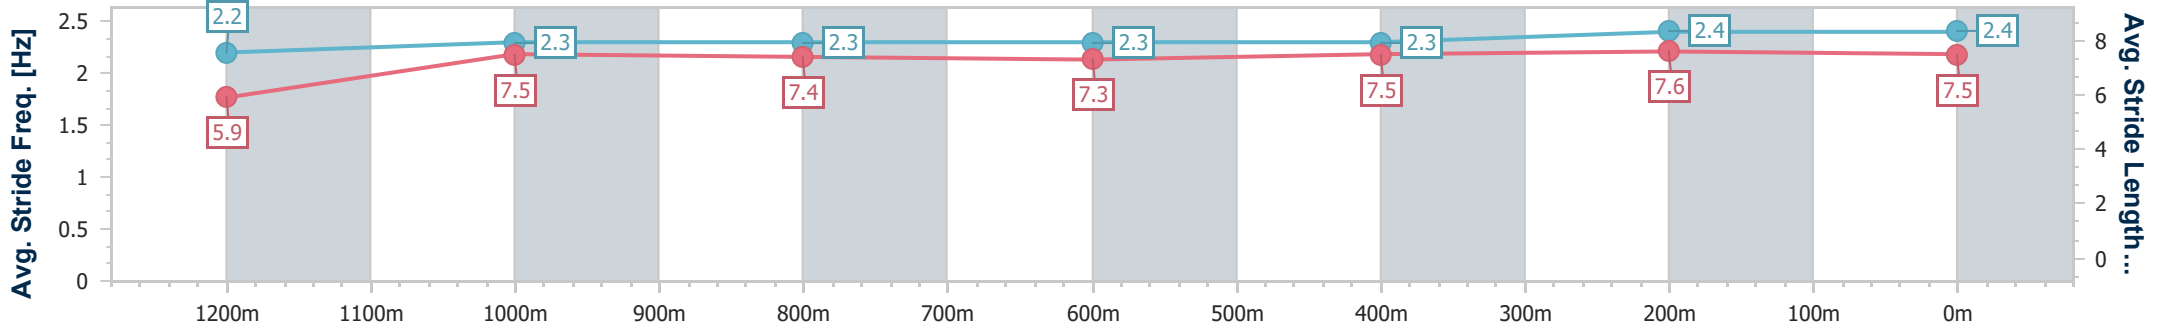

- [] Ranking at each section and finish
- .-.- No data available at this section
- NA No data available

Horse/Jockey Name	Victory Command
Final Rank	3
Fastest Section Time (Section)	0:10.86 (400m)
Top Speed [km/h] (Section)	68.2 (400m)
Race State	Finished

Doomben QLD Professional
Race 2: Sky Racing Maiden Plate - 1350m
 09 October 2024 - 14:28
 Track Rating: Soft 7, Weather: Overcast, Rail Position: +8.5m Entire

BRISBANE
RACING CLUB

Section	Overall	1200m	1000m	800m	600m	400m	200m
Section Times	1:21.03 [3] (0:11.74)	1:09.29 [6] (0:11.39)	0:57.90 [7] (0:11.99)	0:45.91 [7] (0:12.11)	0:33.80 [7] (0:11.64)	0:22.16 [7] (0:10.86)	0:11.30 [6] (0:11.30)
Average Speed [km/h]	46.1	63.2	60.3	59.6	61.9	66.3	63.7
Top Speed [km/h]	62.4	64.9	62.2	61.2	64.2	68.2	66.6
Avg. Dist. to Rail [m]	2.5	0.8	0.7	0.8	0.2	2.1	3.0
Avg. Stride Freq. [Hz]	2.2	2.3	2.3	2.3	2.3	2.4	2.4
Avg. Stride Length [m]	5.9	7.5	7.4	7.3	7.5	7.6	7.5