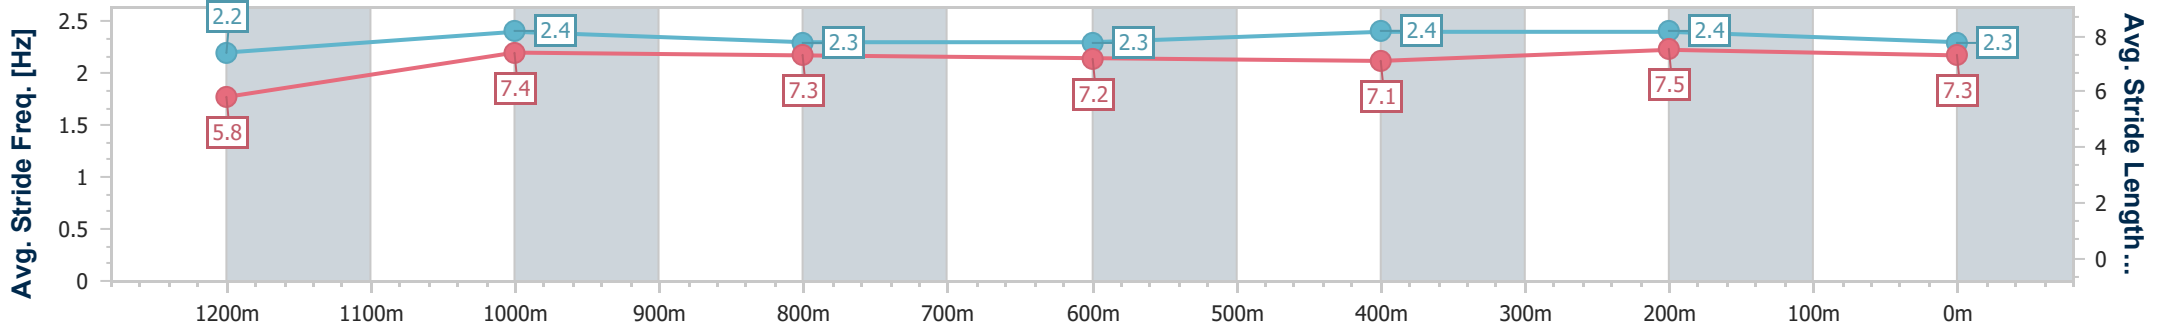

Doomben QLD Professional
Race 2: Sky Racing Maiden Plate - 1350m
 09 October 2024 - 14:28
 Track Rating: Soft 7, Weather: Overcast, Rail Position: +8.5m Entire

BRISBANE
RACING CLUB

Section	Overall	1200m	1000m	800m	600m	400m	200m
Section Times	1:21.27 [5] (0:11.38)	1:09.89 [4] (0:11.48)	0:58.41 [5] (0:12.04)	0:46.37 [6] (0:12.07)	0:34.30 [5] (0:11.70)	0:22.60 [4] (0:11.03)	0:11.57 [5] (0:11.57)
Average Speed [km/h]	47.5	62.8	59.9	59.7	61.3	65.0	62.3
Top Speed [km/h]	63.8	63.6	62.9	60.9	63.5	66.6	65.8
Avg. Dist. to Rail [m]	2.8	0.5	0.4	0.1	0.5	0.6	0.2
Avg. Stride Freq. [Hz]	2.2	2.4	2.3	2.3	2.4	2.4	2.4
Avg. Stride Length [m]	5.9	7.3	7.1	7.2	7.2	7.4	7.2

- [] Ranking at each section and finish
- .-.- No data available at this section
- NA No data available

Horse/Jockey Name	Wife Is Right
Final Rank	6
Fastest Section Time (Section)	0:11.09 (400m)
Top Speed [km/h] (Section)	66.5 (400m)
Race State	Finished

Doomben QLD Professional
Race 2: Sky Racing Maiden Plate - 1350m
 09 October 2024 - 14:28
 Track Rating: Soft 7, Weather: Overcast, Rail Position: +8.5m Entire

BRISBANE
RACING CLUB

Section	Overall	1200m	1000m	800m	600m	400m	200m
Section Times	1:21.56 [6] (0:11.48)	1:10.08 [5] (0:11.32)	0:58.76 [4] (0:11.85)	0:46.91 [3] (0:12.14)	0:34.77 [3] (0:11.93)	0:22.84 [6] (0:11.09)	0:11.75 [7] (0:11.75)
Average Speed [km/h]	47.0	63.7	61.2	59.9	60.5	64.3	61.4
Top Speed [km/h]	61.6	64.5	63.7	61.5	62.1	66.5	66.1
Avg. Dist. to Rail [m]	5.2	2.0	2.2	1.8	0.9	2.2	1.4
Avg. Stride Freq. [Hz]	2.2	2.4	2.3	2.3	2.4	2.4	2.3
Avg. Stride Length [m]	5.8	7.4	7.3	7.2	7.1	7.5	7.3