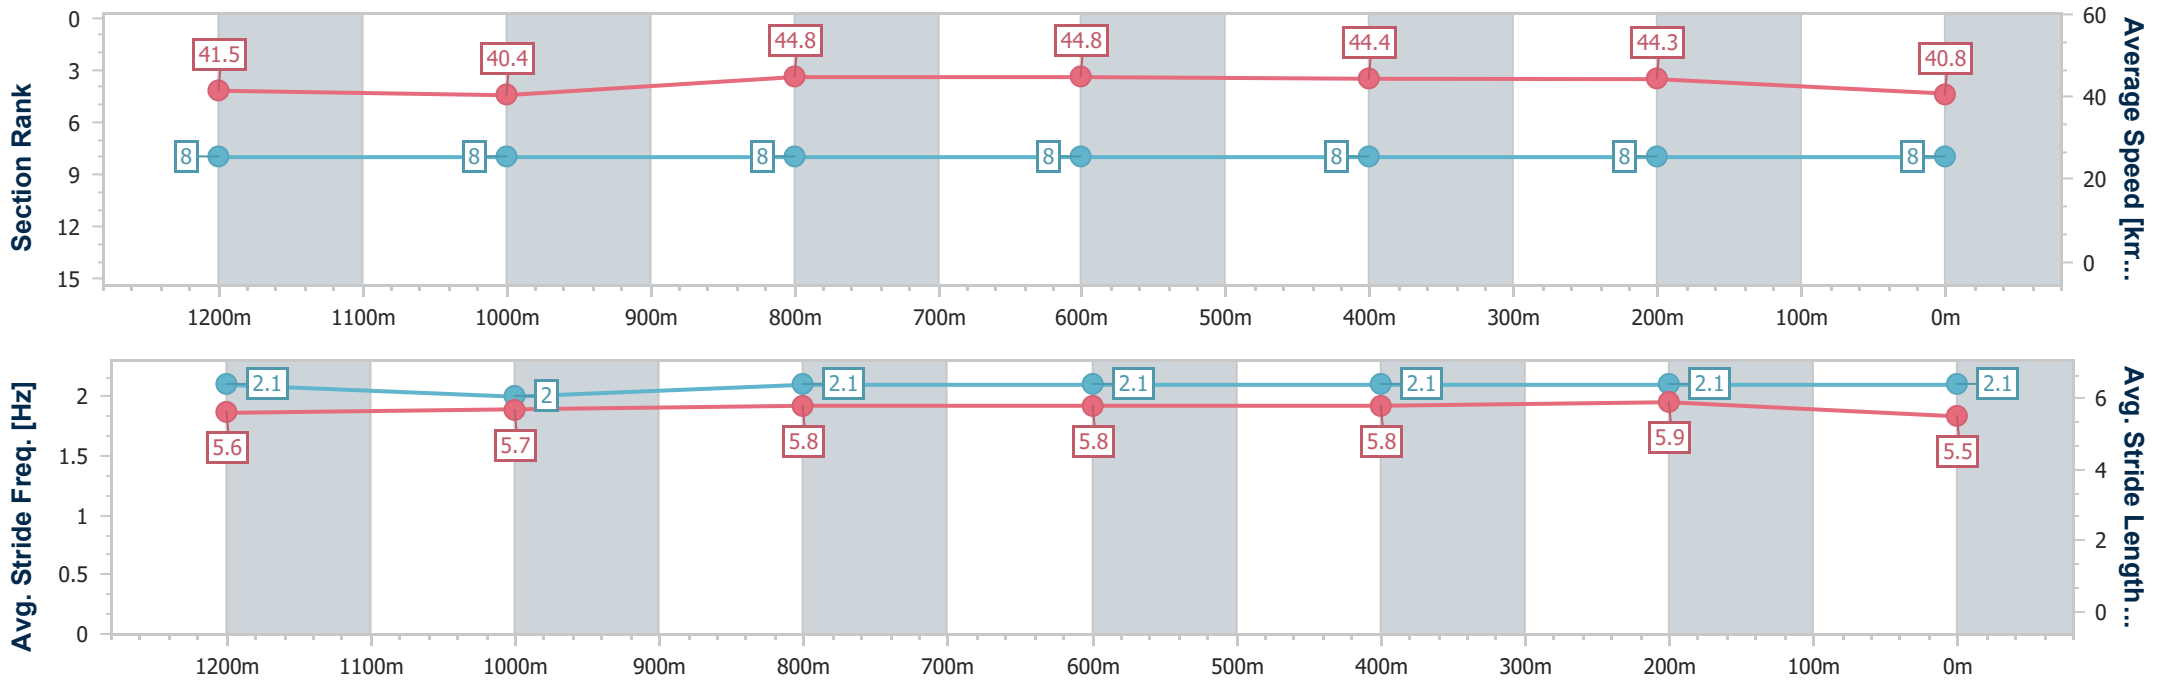

Doomben QLD Professional
Race 2: Sky Racing Maiden Plate - 1350m
 09 October 2024 - 14:28
 Track Rating: Soft 7, Weather: Overcast, Rail Position: +8.5m Entire

BRISBANE
RACING CLUB

Section	Overall	1200m	1000m	800m	600m	400m	200m
Section Times	1:21.64 [7] (0:11.82)	1:09.82 [7] (0:11.24)	0:58.58 [6] (0:11.83)	0:46.75 [5] (0:12.13)	0:34.62 [6] (0:11.65)	0:22.97 [5] (0:10.97)	0:12.00 [4] (0:12.00)
Average Speed [km/h]	45.8	63.8	61.4	60.0	62.4	65.7	59.9
Top Speed [km/h]	62.9	65.0	63.5	61.0	64.8	67.2	65.0
Avg. Dist. to Rail [m]	4.6	1.9	1.7	2.3	1.7	1.1	1.7
Avg. Stride Freq. [Hz]	2.1	2.3	2.2	2.2	2.3	2.4	2.3
Avg. Stride Length [m]	6.1	7.8	7.7	7.5	7.6	7.7	7.4

- [] Ranking at each section and finish
- .-.- No data available at this section
- NA No data available

Horse/Jockey Name	More For Ready
Final Rank	8
Fastest Section Time (Section)	0:13.03 (Overall)
Top Speed [km/h] (Section)	49.2 (Overall)
Race State	Finished

Doomben QLD Professional
Race 2: Sky Racing Maiden Plate - 1350m
 09 October 2024 - 14:28
 Track Rating: Soft 7, Weather: Overcast, Rail Position: +8.5m Entire

BRISBANE
RACING CLUB

Section	Overall	1200m	1000m	800m	600m	400m	200m
Section Times	1:53.39 [8] (0:13.03)	1:40.36 [8] (0:17.79)	1:22.57 [8] (0:16.14)	1:06.43 [8] (0:16.25)	0:50.18 [8] (0:16.31)	0:33.87 [8] (0:16.18)	0:17.69 [8] (0:17.69)
Average Speed [km/h]	41.5	40.4	44.8	44.8	44.4	44.3	40.8
Top Speed [km/h]	49.2	43.8	45.9	46.2	46.6	46.4	45.3
Avg. Dist. to Rail [m]	8.3	1.7	1.9	2.0	1.0	0.8	1.6
Avg. Stride Freq. [Hz]	2.1	2.0	2.1	2.1	2.1	2.1	2.1
Avg. Stride Length [m]	5.6	5.7	5.8	5.8	5.8	5.9	5.5

- [] Ranking at each section and finish
- .-.- No data available at this section
- NA No data available