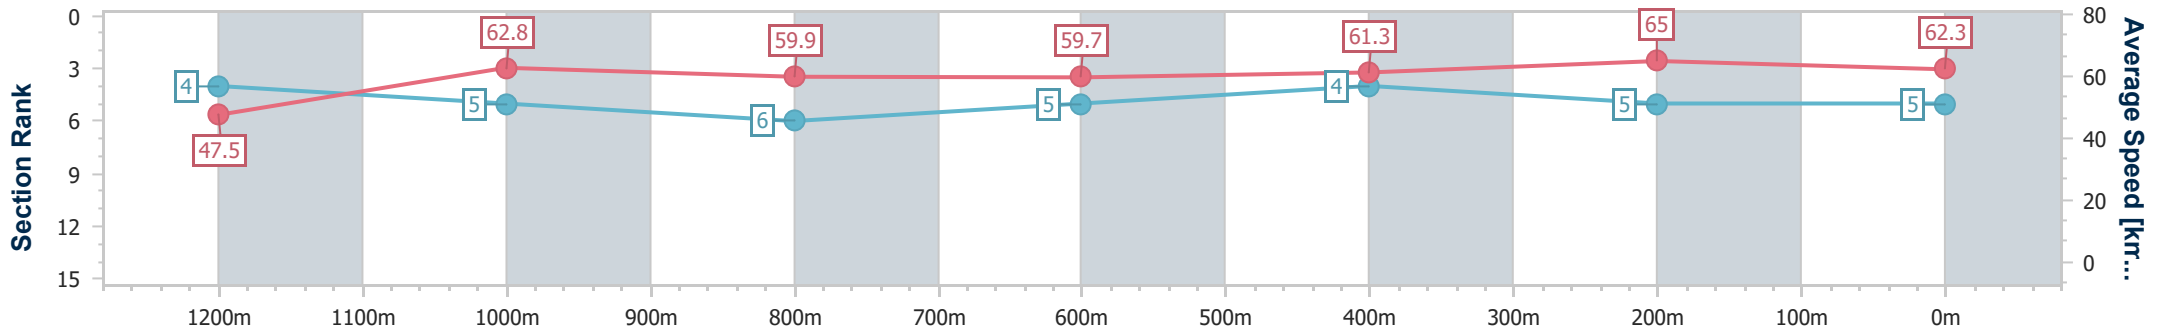

- [] Ranking at each section and finish
- .-.- No data available at this section
- NA No data available

Horse/Jockey Name	She's Worth It
Final Rank	5
Fastest Section Time (Section)	0:11.03 (400m)
Top Speed [km/h] (Section)	66.6 (400m)
Race State	Finished

Doomben QLD Professional
Race 2: Sky Racing Maiden Plate - 1350m
 09 October 2024 - 14:28
 Track Rating: Soft 7, Weather: Overcast, Rail Position: +8.5m Entire

BRISBANE
RACING CLUB

Section	Overall	1200m	1000m	800m	600m	400m	200m
Section Times	1:21.27 [5] (0:11.38)	1:09.89 [4] (0:11.48)	0:58.41 [5] (0:12.04)	0:46.37 [6] (0:12.07)	0:34.30 [5] (0:11.70)	0:22.60 [4] (0:11.03)	0:11.57 [5] (0:11.57)
Average Speed [km/h]	47.5	62.8	59.9	59.7	61.3	65.0	62.3
Top Speed [km/h]	63.8	63.6	62.9	60.9	63.5	66.6	65.8
Avg. Dist. to Rail [m]	2.8	0.5	0.4	0.1	0.5	0.6	0.2
Avg. Stride Freq. [Hz]	2.2	2.4	2.3	2.3	2.4	2.4	2.4
Avg. Stride Length [m]	5.9	7.3	7.1	7.2	7.2	7.4	7.2

- [] Ranking at each section and finish
- .-.- No data available at this section
- NA No data available

Horse/Jockey Name	Wife Is Right
Final Rank	6
Fastest Section Time (Section)	0:11.09 (400m)
Top Speed [km/h] (Section)	66.5 (400m)
Race State	Finished