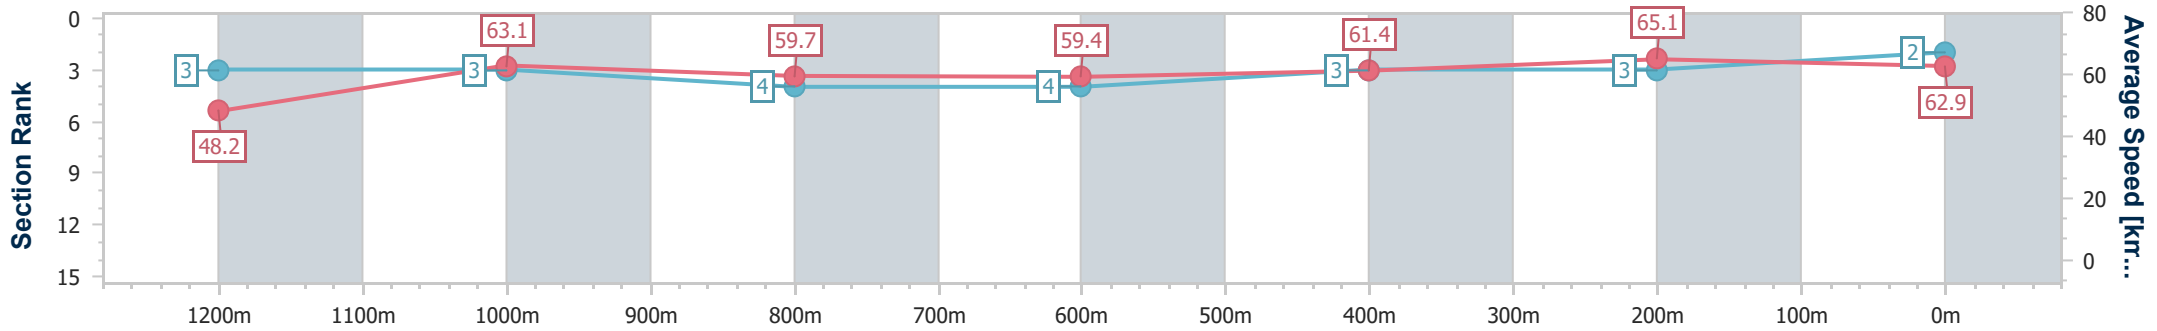

Horse/Jockey Name	Free As The Wind
Final Rank	2
Fastest Section Time (Section)	0:11.04 (400m)
Top Speed [km/h] (Section)	66.1 (400m)
Race State	Finished

Doomben QLD Professional
Race 2: Sky Racing Maiden Plate - 1350m
09 October 2024 - 14:28
Track Rating: Soft 7, Weather: Overcast, Rail Position: +8.5m Entire

BRISBANE
RACING CLUB

Section	Overall	1200m	1000m	800m	600m	400m	200m
Section Times	1:20.97 [2] (0:11.20)	1:09.77 [3] (0:11.41)	0:58.36 [3] (0:12.13)	0:46.23 [4] (0:12.09)	0:34.14 [4] (0:11.66)	0:22.48 [3] (0:11.04)	0:11.44 [3] (0:11.44)
Average Speed [km/h]	48.2	63.1	59.7	59.4	61.4	65.1	62.9
Top Speed [km/h]	62.3	64.1	62.6	60.1	64.2	66.1	65.5
Avg. Dist. to Rail [m]	3.4	1.8	1.9	0.6	1.4	0.6	0.3
Avg. Stride Freq. [Hz]	2.2	2.3	2.2	2.3	2.3	2.4	2.3
Avg. Stride Length [m]	6.1	7.6	7.4	7.3	7.5	7.6	7.5

- [ ] Ranking at each section and finish
- -.-.- No data available at this section
- NA No data available