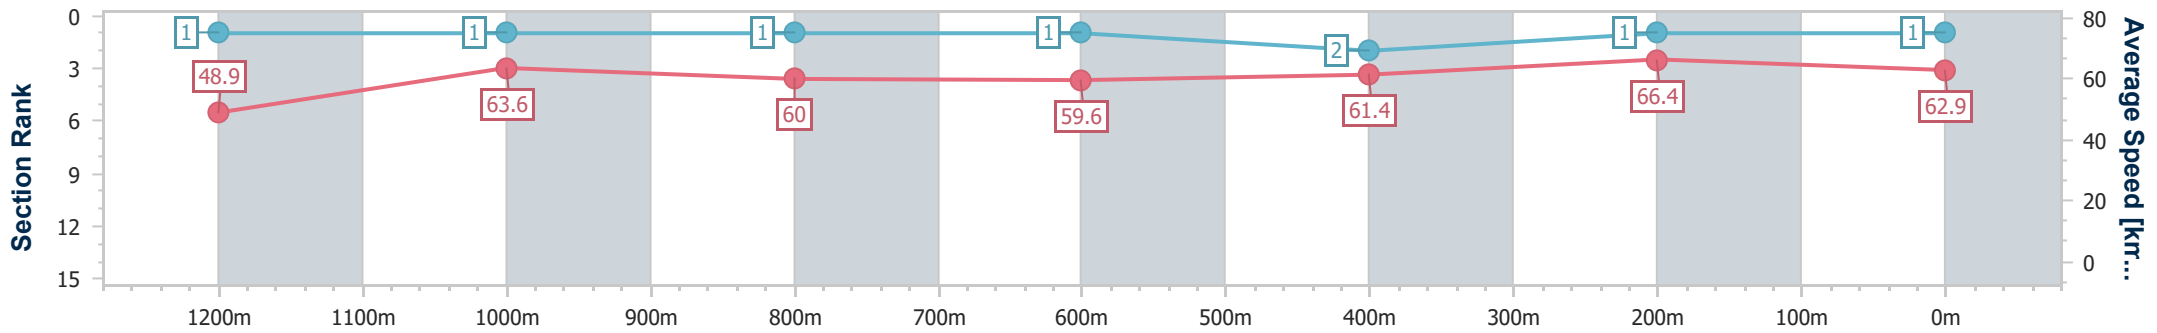

Doomben QLD Professional
Race 2: Sky Racing Maiden Plate - 1350m
 09 October 2024 - 14:28
 Track Rating: Soft 7, Weather: Overcast, Rail Position: +8.5m Entire

BRISBANE
RACING CLUB

Section	Overall	1200m	1000m	800m	600m	400m	200m
Section Times	1:20.49 [1] (0:11.04)	1:09.45 [1] (0:11.34)	0:58.11 [1] (0:12.01)	0:46.10 [1] (0:12.16)	0:33.94 [1] (0:11.67)	0:22.27 [2] (0:10.81)	0:11.46 [1] (0:11.46)
Average Speed [km/h]	48.9	63.6	60.0	59.6	61.4	66.4	62.9
Top Speed [km/h]	64.0	64.4	62.4	60.6	64.5	67.6	67.2
Avg. Dist. to Rail [m]	1.7	0.6	0.4	0.5	0.7	1.1	1.0
Avg. Stride Freq. [Hz]	2.2	2.2	2.1	1.9	2.1	2.3	2.2
Avg. Stride Length [m]	6.2	8.0	7.8	8.5	8.0	8.0	7.8