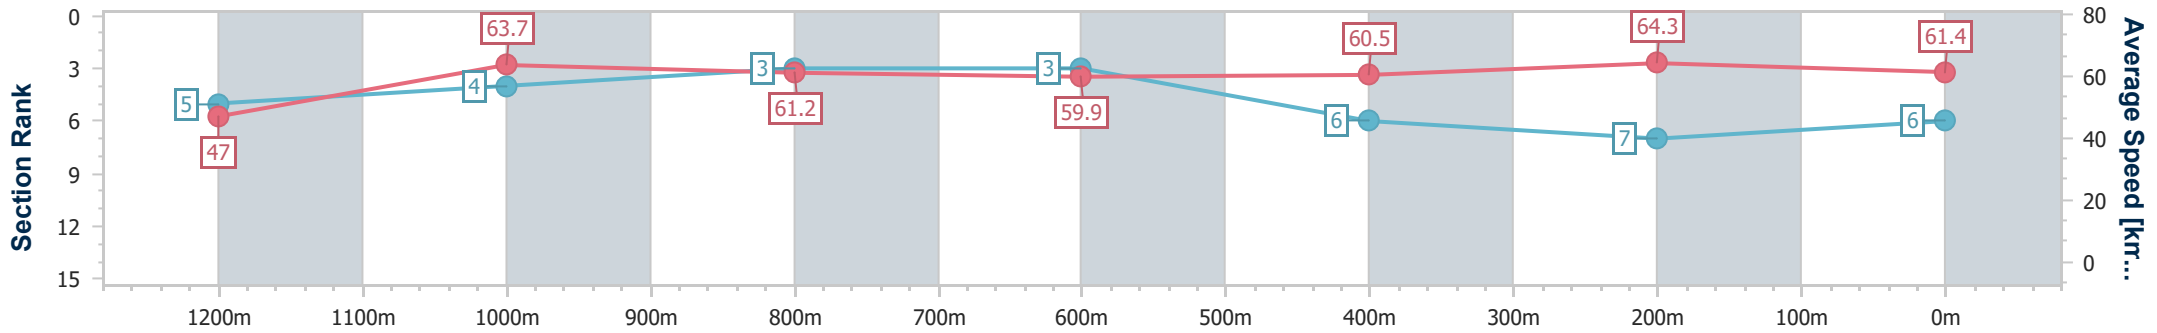

- [] Ranking at each section and finish
- .-.- No data available at this section
- NA No data available

Horse/Jockey Name	Wife Is Right
Final Rank	6
Fastest Section Time (Section)	0:11.09 (400m)
Top Speed [km/h] (Section)	66.5 (400m)
Race State	Finished

Doomben QLD Professional
Race 2: Sky Racing Maiden Plate - 1350m
 09 October 2024 - 14:28
 Track Rating: Soft 7, Weather: Overcast, Rail Position: +8.5m Entire

BRISBANE
RACING CLUB

Section	Overall	1200m	1000m	800m	600m	400m	200m
Section Times	1:21.56 [6] (0:11.48)	1:10.08 [5] (0:11.32)	0:58.76 [4] (0:11.85)	0:46.91 [3] (0:12.14)	0:34.77 [3] (0:11.93)	0:22.84 [6] (0:11.09)	0:11.75 [7] (0:11.75)
Average Speed [km/h]	47.0	63.7	61.2	59.9	60.5	64.3	61.4
Top Speed [km/h]	61.6	64.5	63.7	61.5	62.1	66.5	66.1
Avg. Dist. to Rail [m]	5.2	2.0	2.2	1.8	0.9	2.2	1.4
Avg. Stride Freq. [Hz]	2.2	2.4	2.3	2.3	2.4	2.4	2.3
Avg. Stride Length [m]	5.8	7.4	7.3	7.2	7.1	7.5	7.3