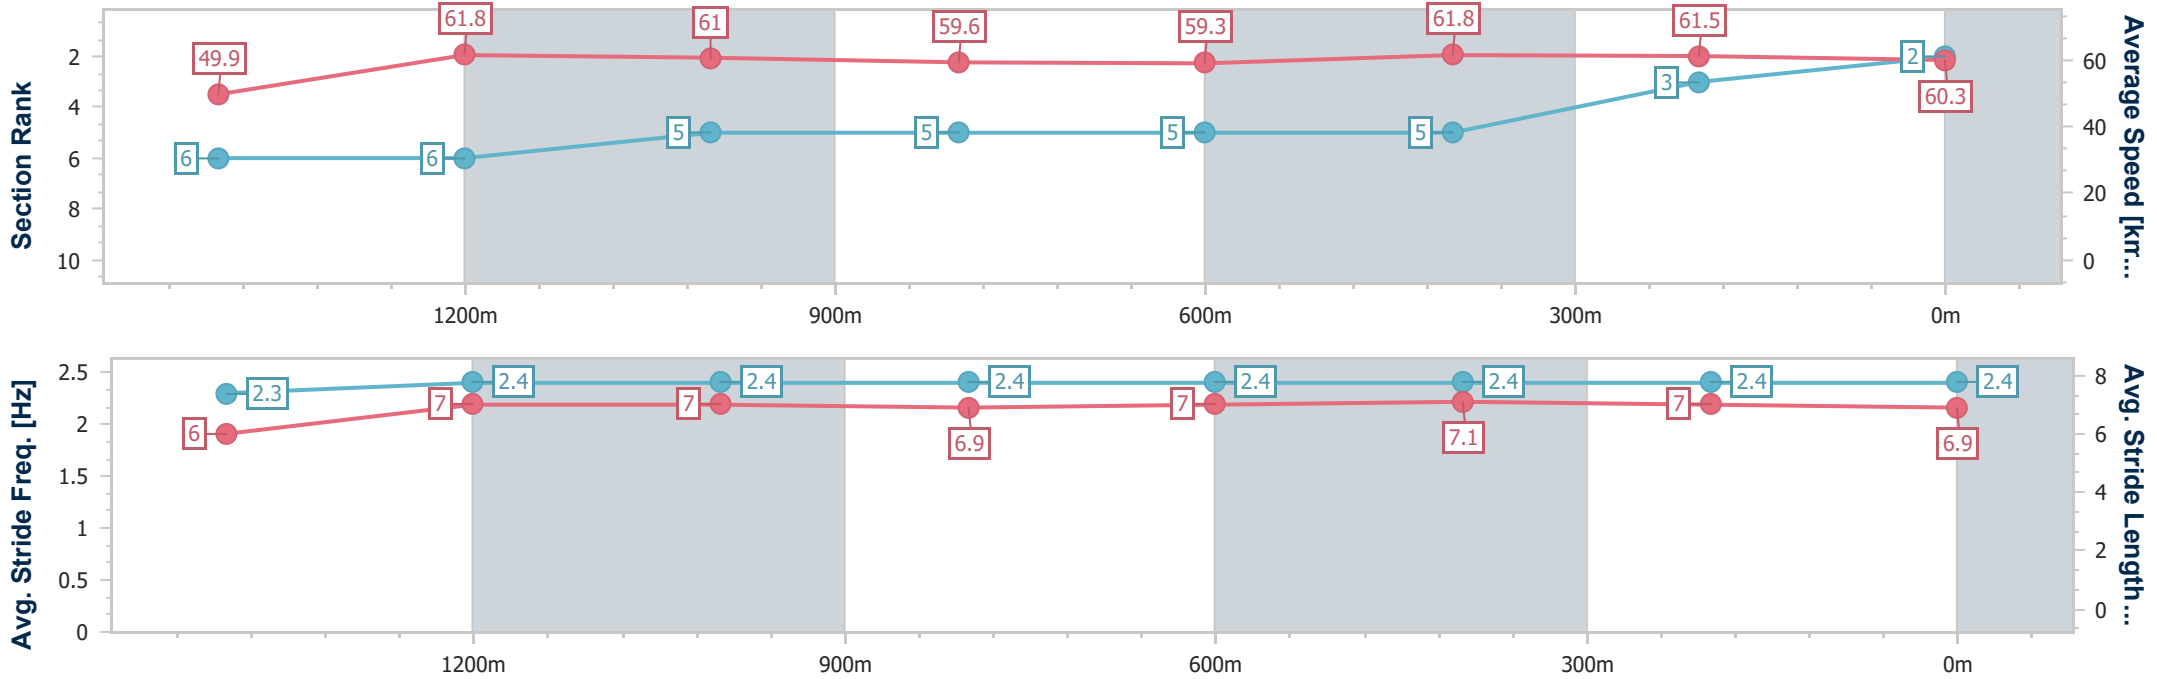

Horse/Jockey Name	Wanda's Outlaw
Final Rank	2
Fastest Section Time (Section)	0:11.61 (1400m)
Top Speed [km/h] (Section)	62.8 (Overall)
Race State	Finished

Ipswich QLD Professional
Race 2: GREAT NORTHERN BM65 Handicap - 1666m
07 October 2024 - 14:06
Track Rating: Soft 5, Weather: Fine, Rail Position: True

Section	Overall	1400m	1200m	1000m	800m	600m	400m	200m
Section Times	1:42.06 [2] (0:19.26)	1:22.80 [6] (0:11.61)	1:11.19 [6] (0:11.78)	0:59.41 [5] (0:12.05)	0:47.36 [5] (0:12.07)	0:35.29 [5] (0:11.66)	0:23.63 [5] (0:11.71)	0:11.92 [3] (0:11.92)
Average Speed [km/h]	49.9	61.8	61.0	59.6	59.3	61.8	61.5	60.3
Top Speed [km/h]	62.8	62.2	61.9	61.2	60.0	62.7	62.4	62.2
Avg. Dist. to Rail [m]	5.3	0.4	1.0	0.7	0.7	0.2	0.4	2.3
Avg. Stride Freq. [Hz]	2.3	2.4	2.4	2.4	2.4	2.4	2.4	2.4
Avg. Stride Length [m]	6.0	7.0	7.0	6.9	7.0	7.1	7.0	6.9

- [ ] Ranking at each section and finish
- -.-.- No data available at this section
- NA No data available