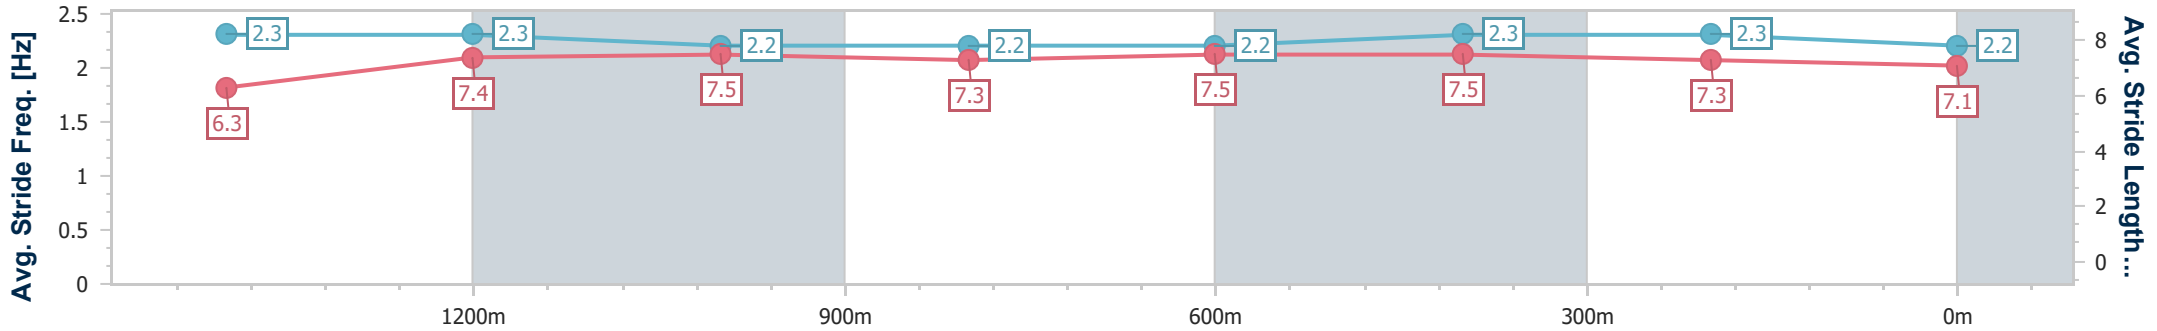

Ipswich QLD Professional  
 Race 2: GREAT NORTHERN BM65 Handicap - 1666m  
 07 October 2024 - 14:06  
 Track Rating: Soft 5, Weather: Fine, Rail Position: True

Section	Overall	1400m	1200m	1000m	800m	600m	400m	200m
Section Times	1:42.88 [5] (0:19.07)	1:23.81 [5] (0:11.74)	1:12.07 [5] (0:11.87)	1:00.20 [6] (0:12.09)	0:48.11 [6] (0:12.03)	0:36.08 [6] (0:11.71)	0:24.37 [6] (0:12.06)	0:12.31 [6] (0:12.31)
Average Speed [km/h]	50.3	61.6	61.1	59.7	60.1	61.8	60.1	58.4
Top Speed [km/h]	62.5	61.9	61.3	60.5	61.1	62.6	61.7	59.4
Avg. Dist. to Rail [m]	4.4	1.0	1.2	1.3	0.7	1.7	2.7	5.5
Avg. Stride Freq. [Hz]	2.3	2.3	2.3	2.3	2.2	2.3	2.3	2.3
Avg. Stride Length [m]	6.1	7.3	7.5	7.4	7.4	7.4	7.3	7.1

- [ ] Ranking at each section and finish
- .-.- No data available at this section
- NA No data available

Horse/Jockey Name	Resurrected
Final Rank	6
Fastest Section Time (Section)	0:11.69 (1400m)
Top Speed [km/h] (Section)	62.8 (Overall)
Race State	Finished

Ipswich QLD Professional  
 Race 2: GREAT NORTHERN BM65 Handicap - 1666m  
 07 October 2024 - 14:06  
 Track Rating: Soft 5, Weather: Fine, Rail Position: True

Section	Overall	1400m	1200m	1000m	800m	600m	400m	200m
Section Times	1:43.19 [6] (0:18.51)	1:24.68 [2] (0:11.69)	1:12.99 [2] (0:11.93)	1:01.06 [2] (0:12.14)	0:48.92 [2] (0:12.08)	0:36.84 [2] (0:11.84)	0:25.00 [2] (0:12.10)	0:12.90 [5] (0:12.90)
Average Speed [km/h]	51.8	61.8	60.7	59.5	59.7	60.8	59.5	55.8
Top Speed [km/h]	62.8	62.1	61.2	60.2	60.4	61.3	60.8	59.0
Avg. Dist. to Rail [m]	6.4	1.2	1.2	1.3	0.5	0.4	1.1	3.4
Avg. Stride Freq. [Hz]	2.3	2.3	2.2	2.2	2.2	2.3	2.3	2.2
Avg. Stride Length [m]	6.3	7.4	7.5	7.3	7.5	7.5	7.3	7.1