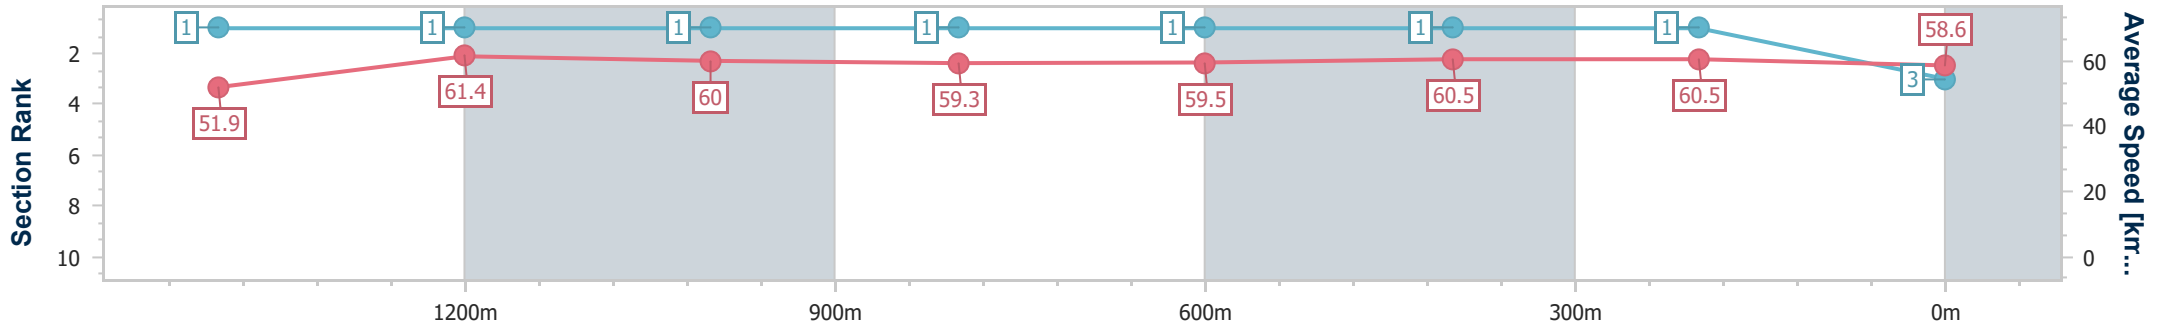

Horse/Jockey Name	Eastown
Final Rank	3
Fastest Section Time (Section)	0:11.66 (1400m)
Top Speed [km/h] (Section)	62.8 (Overall)
Race State	Finished

Ipswich QLD Professional
Race 2: GREAT NORTHERN BM65 Handicap - 1666m
07 October 2024 - 14:06
Track Rating: Soft 5, Weather: Fine, Rail Position: True

Section	Overall	1400m	1200m	1000m	800m	600m	400m	200m
Section Times	1:42.19 [3] (0:18.48)	1:23.71 [1] (0:11.66)	1:12.05 [1] (0:11.93)	1:00.12 [1] (0:12.09)	0:48.03 [1] (0:12.02)	0:36.01 [1] (0:11.81)	0:24.20 [1] (0:11.88)	0:12.32 [1] (0:12.32)
Average Speed [km/h]	51.9	61.4	60.0	59.3	59.5	60.5	60.5	58.6
Top Speed [km/h]	62.8	62.1	61.7	59.8	60.2	61.2	61.5	60.1
Avg. Dist. to Rail [m]	4.1	0.9	1.1	1.2	2.0	0.8	0.7	0.3
Avg. Stride Freq. [Hz]	2.1	2.2	2.2	2.2	2.1	2.2	2.2	2.2
Avg. Stride Length [m]	6.9	7.8	7.6	7.6	7.7	7.7	7.6	7.5

- [ ] Ranking at each section and finish
- -.-.- No data available at this section
- NA No data available