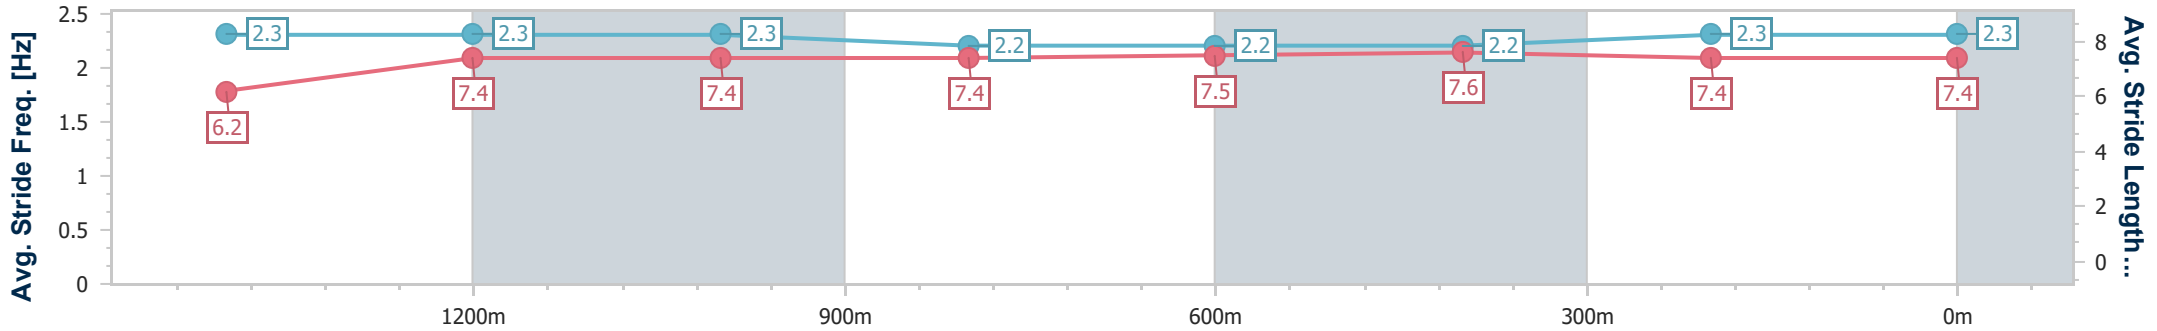

Horse/Jockey Name	Johnny Dash
Final Rank	1
Fastest Section Time (Section)	0:11.68 (1400m)
Top Speed [km/h] (Section)	64.5 (Overall)
Race State	Finished

Ipswich QLD Professional
Race 2: GREAT NORTHERN BM65 Handicap - 1666m
07 October 2024 - 14:06
Track Rating: Soft 5, Weather: Fine, Rail Position: True

Section	Overall	1400m	1200m	1000m	800m	600m	400m	200m
Section Times	1:41.85 [1] (0:18.67)	1:23.18 [3] (0:11.68)	1:11.50 [3] (0:11.93)	0:59.57 [3] (0:12.16)	0:47.41 [3] (0:12.11)	0:35.30 [4] (0:11.73)	0:23.57 [3] (0:11.69)	0:11.88 [2] (0:11.88)
Average Speed [km/h]	51.4	61.5	60.5	59.3	59.3	61.2	61.5	60.4
Top Speed [km/h]	64.5	62.6	61.2	60.3	60.2	62.1	62.2	61.3
Avg. Dist. to Rail [m]	2.5	0.3	0.3	0.5	0.3	0.9	0.6	1.5
Avg. Stride Freq. [Hz]	2.3	2.3	2.3	2.2	2.2	2.2	2.3	2.3
Avg. Stride Length [m]	6.2	7.4	7.4	7.4	7.5	7.6	7.4	7.4

- [ ] Ranking at each section and finish
- -.-.- No data available at this section
- NA No data available