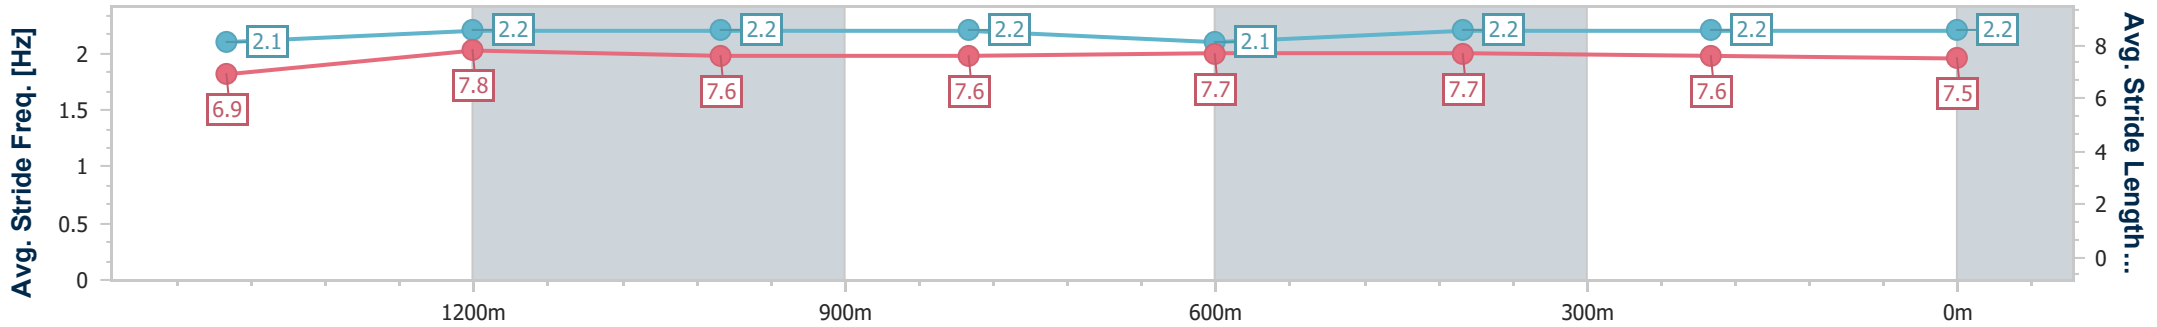

Horse/Jockey Name	Eastown
Final Rank	3
Fastest Section Time (Section)	0:11.66 (1400m)
Top Speed [km/h] (Section)	62.8 (Overall)
Race State	Finished

Ipswich QLD Professional
Race 2: GREAT NORTHERN BM65 Handicap - 1666m
07 October 2024 - 14:06
Track Rating: Soft 5, Weather: Fine, Rail Position: True

Section	Overall	1400m	1200m	1000m	800m	600m	400m	200m
Section Times	1:42.19 [3] (0:18.48)	1:23.71 [1] (0:11.66)	1:12.05 [1] (0:11.93)	1:00.12 [1] (0:12.09)	0:48.03 [1] (0:12.02)	0:36.01 [1] (0:11.81)	0:24.20 [1] (0:11.88)	0:12.32 [1] (0:12.32)
Average Speed [km/h]	51.9	61.4	60.0	59.3	59.5	60.5	60.5	58.6
Top Speed [km/h]	62.8	62.1	61.7	59.8	60.2	61.2	61.5	60.1
Avg. Dist. to Rail [m]	4.1	0.9	1.1	1.2	2.0	0.8	0.7	0.3
Avg. Stride Freq. [Hz]	2.1	2.2	2.2	2.2	2.1	2.2	2.2	2.2
Avg. Stride Length [m]	6.9	7.8	7.6	7.6	7.7	7.7	7.6	7.5

- [ ] Ranking at each section and finish
- -.-.- No data available at this section
- NA No data available