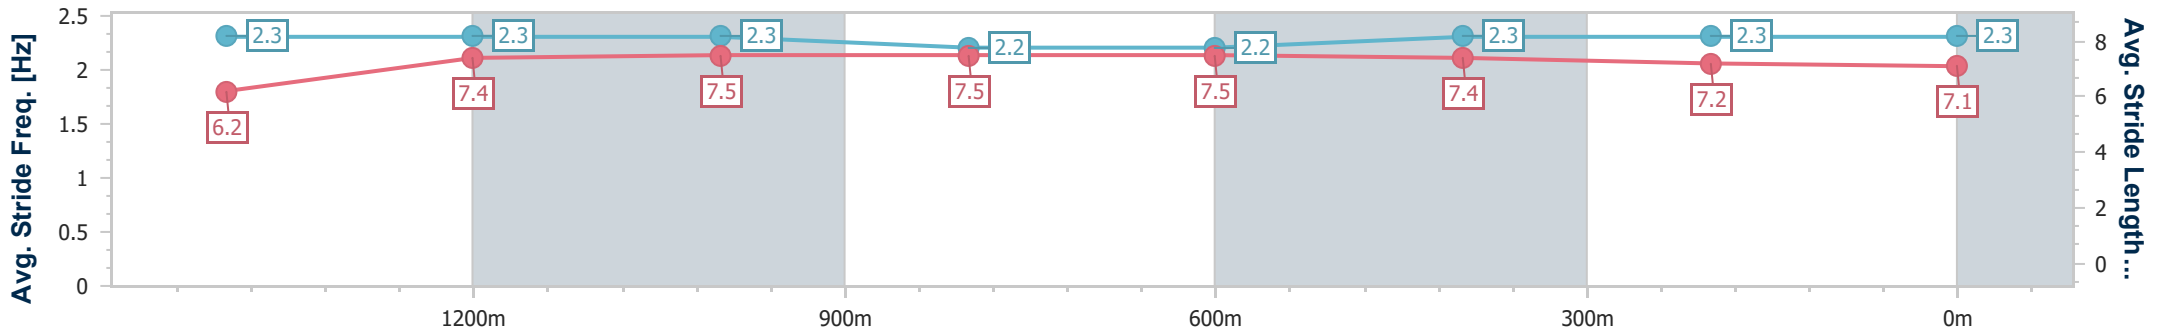

Horse/Jockey Name	Yukanuma
Final Rank	4
Fastest Section Time (Section)	0:11.71 (1400m)
Top Speed [km/h] (Section)	66.8 (Overall)
Race State	Finished

Ipswich QLD Professional
Race 2: GREAT NORTHERN BM65 Handicap - 1666m
07 October 2024 - 14:06
Track Rating: Soft 5, Weather: Fine, Rail Position: True

Section	Overall	1400m	1200m	1000m	800m	600m	400m	200m
Section Times	1:42.60 [4] (0:18.79)	1:23.81 [4] (0:11.71)	1:12.10 [4] (0:11.86)	1:00.24 [4] (0:12.14)	0:48.10 [4] (0:12.04)	0:36.06 [3] (0:11.76)	0:24.30 [4] (0:11.96)	0:12.34 [4] (0:12.34)
Average Speed [km/h]	51.2	61.6	61.1	59.5	59.9	61.5	60.8	58.4
Top Speed [km/h]	66.8	62.1	61.4	60.4	60.6	62.0	61.3	60.8
Avg. Dist. to Rail [m]	3.6	1.3	1.3	1.5	0.8	1.1	3.4	5.0
Avg. Stride Freq. [Hz]	2.3	2.3	2.3	2.2	2.2	2.3	2.3	2.3
Avg. Stride Length [m]	6.2	7.4	7.5	7.5	7.5	7.4	7.2	7.1

- [ ] Ranking at each section and finish
- -.-.- No data available at this section
- NA No data available