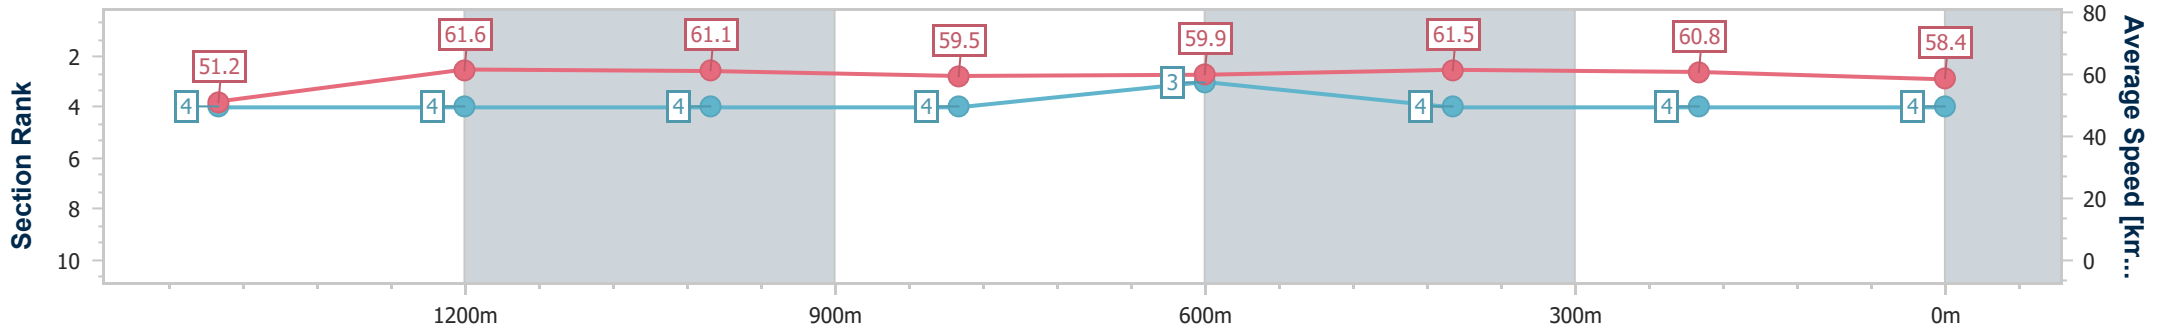

Horse/Jockey Name	Yukanuma
Final Rank	4
Fastest Section Time (Section)	0:11.71 (1400m)
Top Speed [km/h] (Section)	66.8 (Overall)
Race State	Finished

Ipswich QLD Professional
Race 2: GREAT NORTHERN BM65 Handicap - 1666m
07 October 2024 - 14:06
Track Rating: Soft 5, Weather: Fine, Rail Position: True

Section	Overall	1400m	1200m	1000m	800m	600m	400m	200m
Section Times	1:42.60 [4] (0:18.79)	1:23.81 [4] (0:11.71)	1:12.10 [4] (0:11.86)	1:00.24 [4] (0:12.14)	0:48.10 [4] (0:12.04)	0:36.06 [3] (0:11.76)	0:24.30 [4] (0:11.96)	0:12.34 [4] (0:12.34)
Average Speed [km/h]	51.2	61.6	61.1	59.5	59.9	61.5	60.8	58.4
Top Speed [km/h]	66.8	62.1	61.4	60.4	60.6	62.0	61.3	60.8
Avg. Dist. to Rail [m]	3.6	1.3	1.3	1.5	0.8	1.1	3.4	5.0
Avg. Stride Freq. [Hz]	2.3	2.3	2.3	2.2	2.2	2.3	2.3	2.3
Avg. Stride Length [m]	6.2	7.4	7.5	7.5	7.5	7.4	7.2	7.1

- [ ] Ranking at each section and finish
- -.-.- No data available at this section
- NA No data available