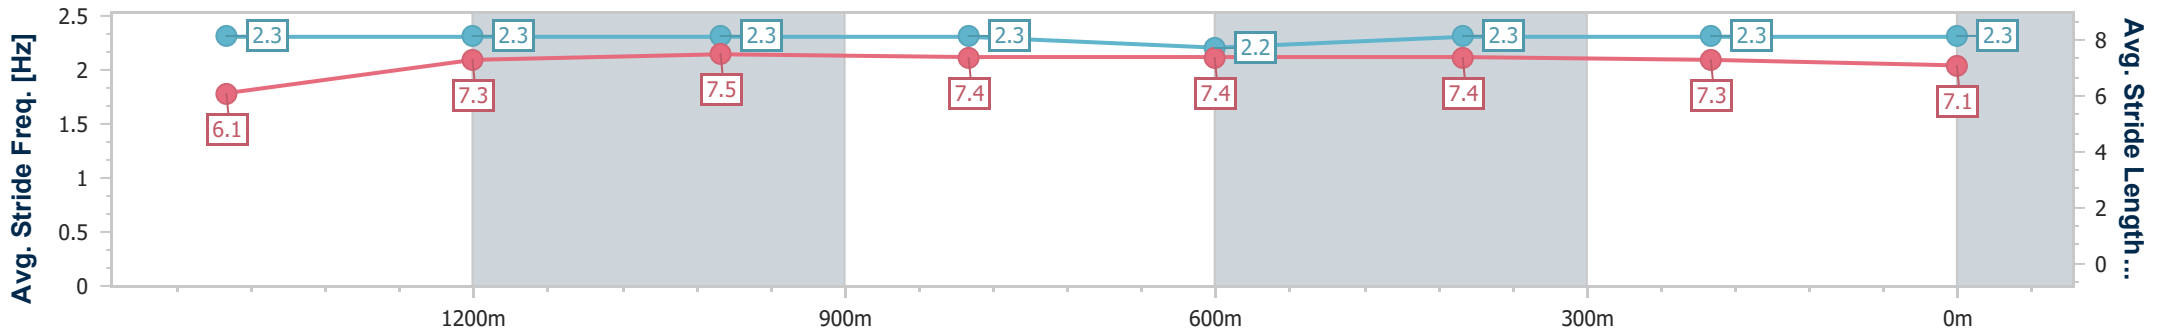

Horse/Jockey Name	Arizona Dreaming
Final Rank	5
Fastest Section Time (Section)	0:11.71 (600m)
Top Speed [km/h] (Section)	62.6 (600m)
Race State	Finished

Ipswich QLD Professional
Race 2: GREAT NORTHERN BM65 Handicap - 1666m
07 October 2024 - 14:06
Track Rating: Soft 5, Weather: Fine, Rail Position: True

Section	Overall	1400m	1200m	1000m	800m	600m	400m	200m
Section Times	1:42.88 [5] (0:19.07)	1:23.81 [5] (0:11.74)	1:12.07 [5] (0:11.87)	1:00.20 [6] (0:12.09)	0:48.11 [6] (0:12.03)	0:36.08 [6] (0:11.71)	0:24.37 [6] (0:12.06)	0:12.31 [6] (0:12.31)
Average Speed [km/h]	50.3	61.6	61.1	59.7	60.1	61.8	60.1	58.4
Top Speed [km/h]	62.5	61.9	61.3	60.5	61.1	62.6	61.7	59.4
Avg. Dist. to Rail [m]	4.4	1.0	1.2	1.3	0.7	1.7	2.7	5.5
Avg. Stride Freq. [Hz]	2.3	2.3	2.3	2.3	2.2	2.3	2.3	2.3
Avg. Stride Length [m]	6.1	7.3	7.5	7.4	7.4	7.4	7.3	7.1

- [ ] Ranking at each section and finish
- -.-.- No data available at this section
- NA No data available