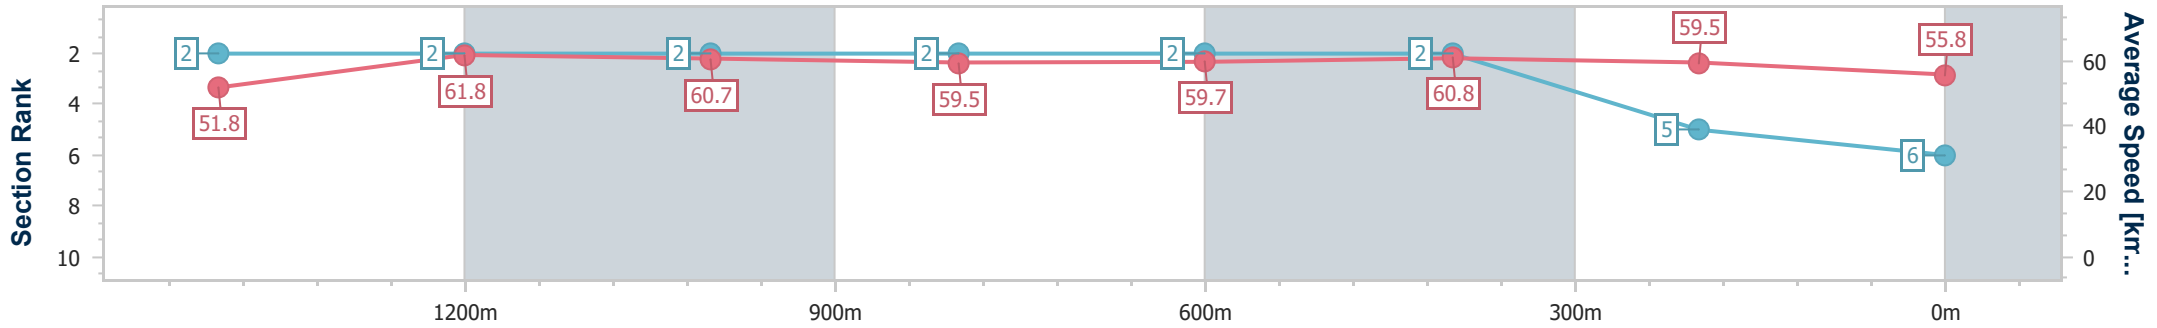

Horse/Jockey Name	Resurrected
Final Rank	6
Fastest Section Time (Section)	0:11.69 (1400m)
Top Speed [km/h] (Section)	62.8 (Overall)
Race State	Finished

Ipswich QLD Professional
Race 2: GREAT NORTHERN BM65 Handicap - 1666m
07 October 2024 - 14:06
Track Rating: Soft 5, Weather: Fine, Rail Position: True

Section	Overall	1400m	1200m	1000m	800m	600m	400m	200m
Section Times	1:43.19 [6] (0:18.51)	1:24.68 [2] (0:11.69)	1:12.99 [2] (0:11.93)	1:01.06 [2] (0:12.14)	0:48.92 [2] (0:12.08)	0:36.84 [2] (0:11.84)	0:25.00 [2] (0:12.10)	0:12.90 [5] (0:12.90)
Average Speed [km/h]	51.8	61.8	60.7	59.5	59.7	60.8	59.5	55.8
Top Speed [km/h]	62.8	62.1	61.2	60.2	60.4	61.3	60.8	59.0
Avg. Dist. to Rail [m]	6.4	1.2	1.2	1.3	0.5	0.4	1.1	3.4
Avg. Stride Freq. [Hz]	2.3	2.3	2.2	2.2	2.2	2.3	2.3	2.2
Avg. Stride Length [m]	6.3	7.4	7.5	7.3	7.5	7.5	7.3	7.1

- [ ] Ranking at each section and finish
- -.-.-.- No data available at this section
- NA No data available