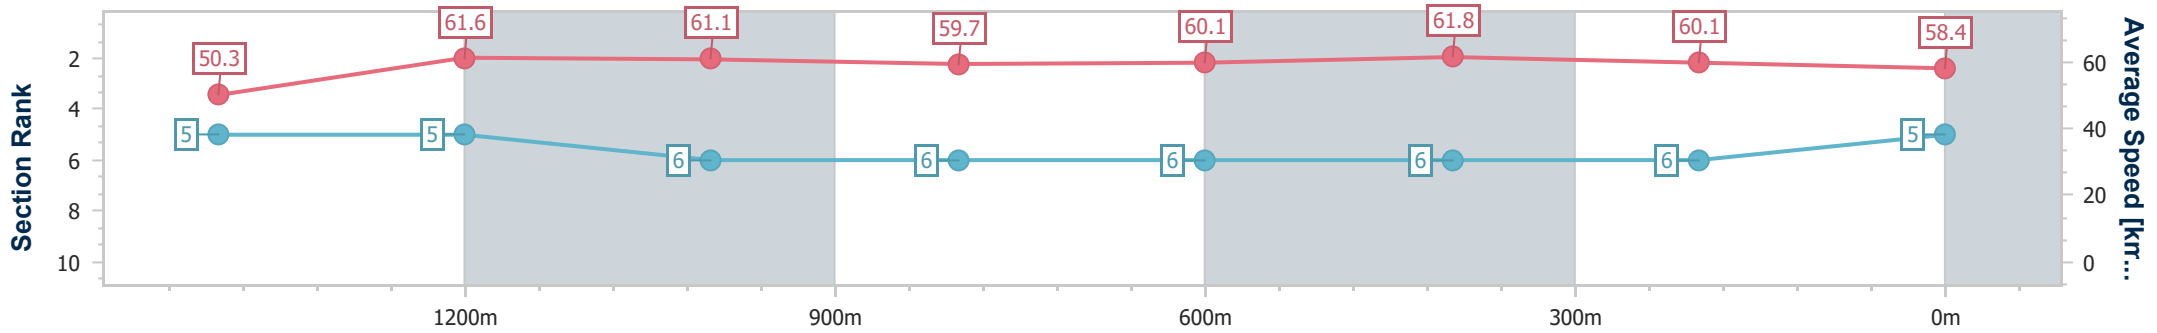

Horse/Jockey Name	Arizona Dreaming
Final Rank	5
Fastest Section Time (Section)	0:11.71 (600m)
Top Speed [km/h] (Section)	62.6 (600m)
Race State	Finished

Ipswich QLD Professional
Race 2: GREAT NORTHERN BM65 Handicap - 1666m
07 October 2024 - 14:06
Track Rating: Soft 5, Weather: Fine, Rail Position: True

Section	Overall	1400m	1200m	1000m	800m	600m	400m	200m
Section Times	1:42.88 [5] (0:19.07)	1:23.81 [5] (0:11.74)	1:12.07 [5] (0:11.87)	1:00.20 [6] (0:12.09)	0:48.11 [6] (0:12.03)	0:36.08 [6] (0:11.71)	0:24.37 [6] (0:12.06)	0:12.31 [6] (0:12.31)
Average Speed [km/h]	50.3	61.6	61.1	59.7	60.1	61.8	60.1	58.4
Top Speed [km/h]	62.5	61.9	61.3	60.5	61.1	62.6	61.7	59.4
Avg. Dist. to Rail [m]	4.4	1.0	1.2	1.3	0.7	1.7	2.7	5.5
Avg. Stride Freq. [Hz]	2.3	2.3	2.3	2.3	2.2	2.3	2.3	2.3
Avg. Stride Length [m]	6.1	7.3	7.5	7.4	7.4	7.4	7.3	7.1

- [ ] Ranking at each section and finish
- -.-.- No data available at this section
- NA No data available