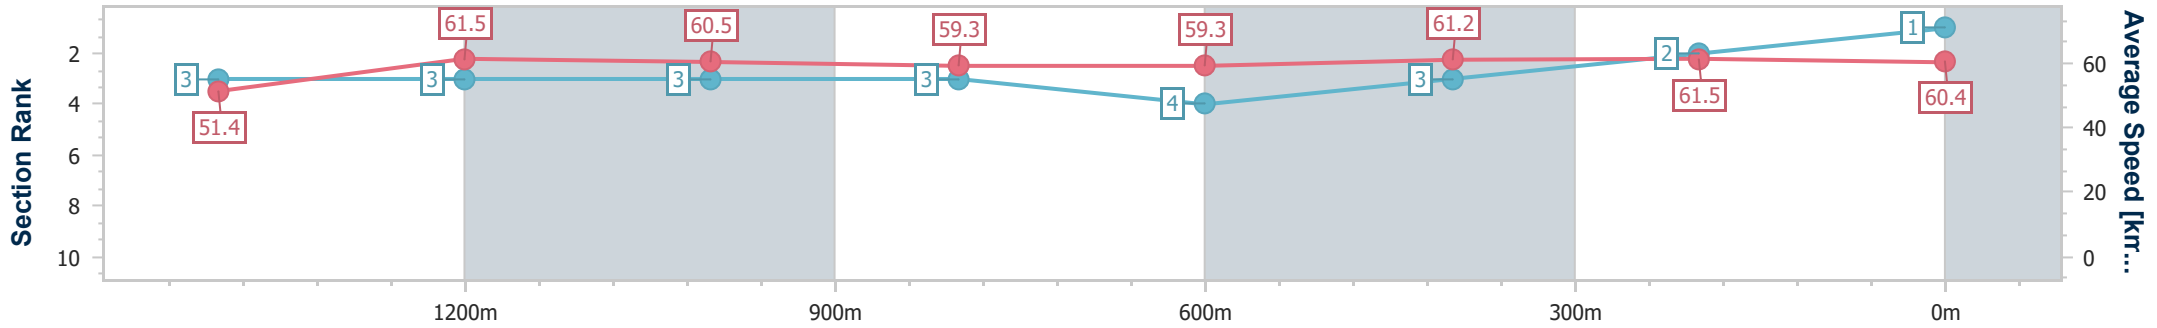

Horse/Jockey Name	Johnny Dash
Final Rank	1
Fastest Section Time (Section)	0:11.68 (1400m)
Top Speed [km/h] (Section)	64.5 (Overall)
Race State	Finished

Ipswich QLD Professional
Race 2: GREAT NORTHERN BM65 Handicap - 1666m
07 October 2024 - 14:06
Track Rating: Soft 5, Weather: Fine, Rail Position: True

Section	Overall	1400m	1200m	1000m	800m	600m	400m	200m
Section Times	1:41.85 [1] (0:18.67)	1:23.18 [3] (0:11.68)	1:11.50 [3] (0:11.93)	0:59.57 [3] (0:12.16)	0:47.41 [3] (0:12.11)	0:35.30 [4] (0:11.73)	0:23.57 [3] (0:11.69)	0:11.88 [2] (0:11.88)
Average Speed [km/h]	51.4	61.5	60.5	59.3	59.3	61.2	61.5	60.4
Top Speed [km/h]	64.5	62.6	61.2	60.3	60.2	62.1	62.2	61.3
Avg. Dist. to Rail [m]	2.5	0.3	0.3	0.5	0.3	0.9	0.6	1.5
Avg. Stride Freq. [Hz]	2.3	2.3	2.3	2.2	2.2	2.2	2.3	2.3
Avg. Stride Length [m]	6.2	7.4	7.4	7.4	7.5	7.6	7.4	7.4

- [ ] Ranking at each section and finish
- -.-.- No data available at this section
- NA No data available