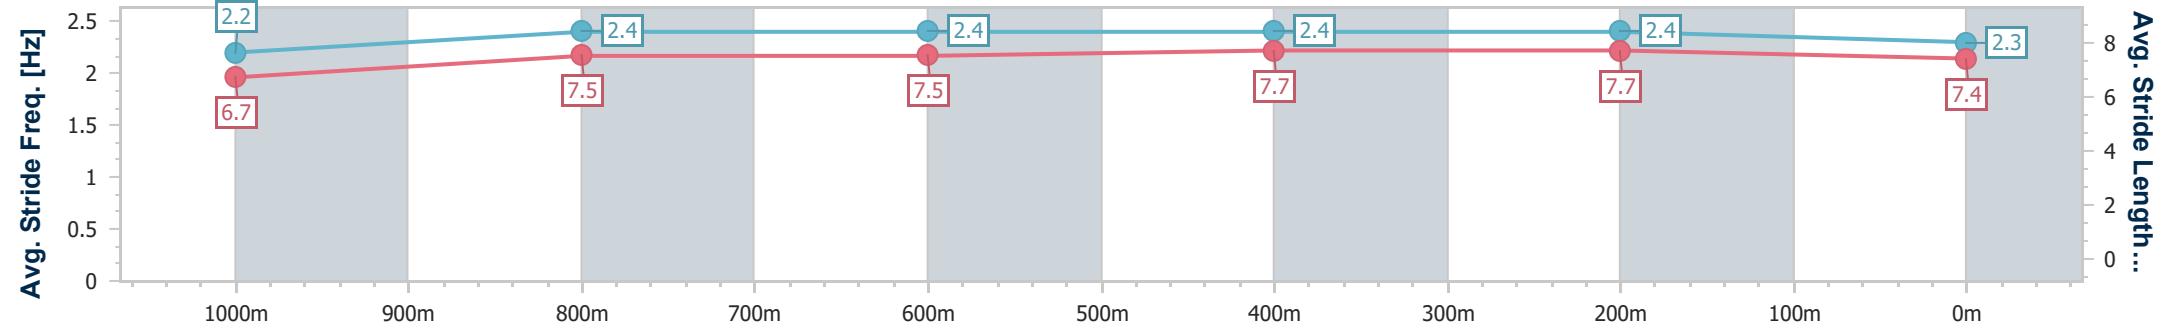

Horse/Jockey Name	Doubting Eye
Final Rank	1
Fastest Section Time (Section)	0:10.80 (600m)
Top Speed [km/h] (Section)	68.0 (600m)
Race State	Finished

Rockhampton QLD Professional
Race 2: Great Northern Handicap - 1200m
04 October 2024 - 13:57
Track Rating: Soft 5, Weather: Fine, Rail Position: +0.5m Entire

Section	Overall	1000m	800m	600m	400m	200m
Section Times	1:09.53 [1] (0:13.33)	0:56.20 [4] (0:11.17)	0:45.03 [3] (0:11.27)	0:33.76 [2] (0:10.80)	0:22.96 [1] (0:10.97)	0:11.99 [1] (0:11.99)
Average Speed [km/h]	54.1	65.4	64.8	66.9	65.6	60.1
Top Speed [km/h]	65.1	67.8	66.8	68.0	67.5	63.8
Avg. Dist. to Rail [m]	1.4	2.2	1.9	3.6	5.3	6.8
Avg. Stride Freq. [Hz]	2.2	2.4	2.4	2.4	2.4	2.3
Avg. Stride Length [m]	6.7	7.5	7.5	7.7	7.7	7.4

- [ ] Ranking at each section and finish
- -.-.- No data available at this section
- NA No data available