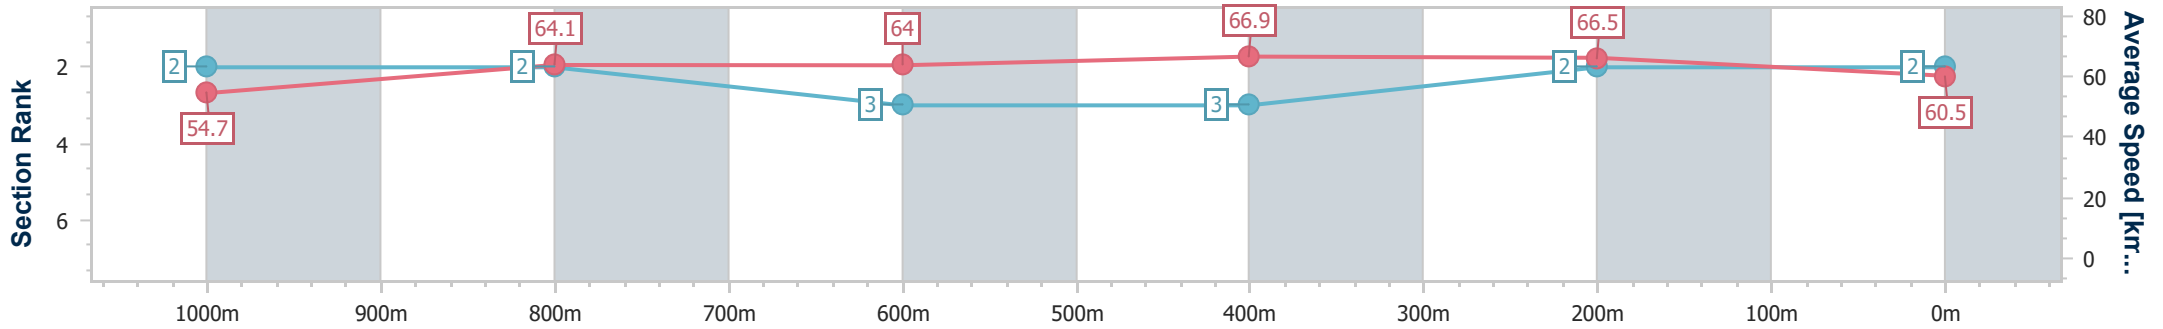

Horse/Jockey Name	Letmeletgo
Final Rank	2
Fastest Section Time (Section)	0:10.78 (600m)
Top Speed [km/h] (Section)	68.7 (400m)
Race State	Finished

Rockhampton QLD Professional
Race 2: Great Northern Handicap - 1200m
04 October 2024 - 13:57
Track Rating: Soft 5, Weather: Fine, Rail Position: +0.5m Entire

Section	Overall	1000m	800m	600m	400m	200m
Section Times	1:09.53 [2] (0:13.18)	0:56.35 [2] (0:11.29)	0:45.06 [2] (0:11.53)	0:33.53 [3] (0:10.78)	0:22.75 [3] (0:10.84)	0:11.91 [2]
Average Speed [km/h]	54.7	64.1	64.0	66.9	66.5	60.5
Top Speed [km/h]	65.7	65.6	66.2	68.1	68.7	64.3
Avg. Dist. to Rail [m]	3.6	1.1	3.0	3.5	4.8	5.7
Avg. Stride Freq. [Hz]	2.2	2.4	2.3	2.4	2.4	2.3
Avg. Stride Length [m]	6.7	7.5	7.6	7.7	7.7	7.3

- [ ] Ranking at each section and finish
- -.-.- No data available at this section
- NA No data available