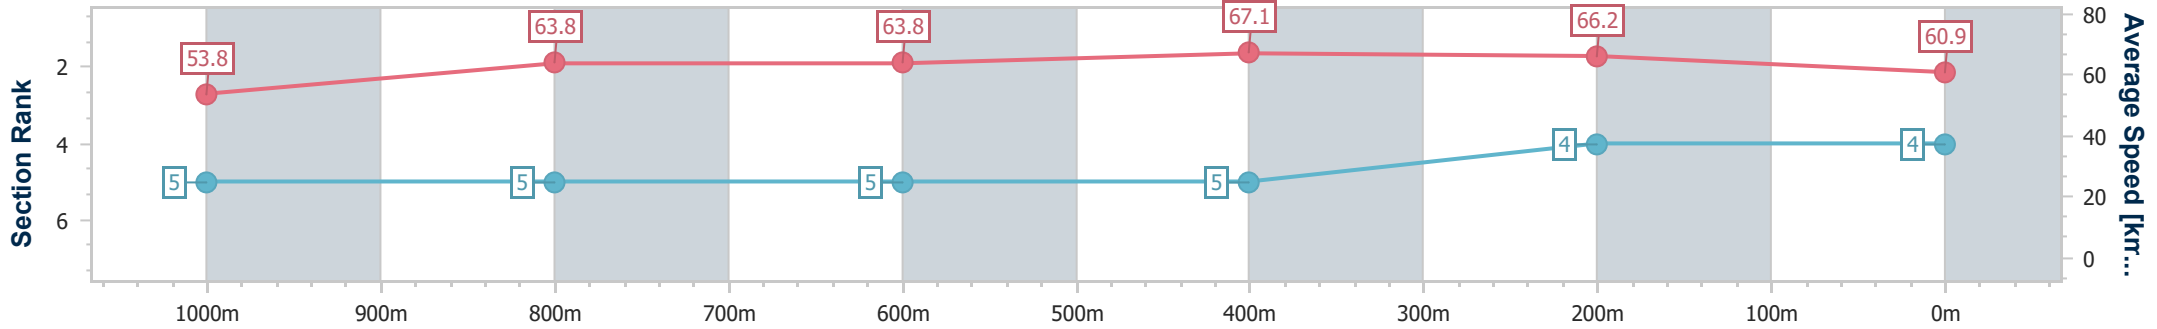

Horse/Jockey Name	Shamedy
Final Rank	4
Fastest Section Time (Section)	0:10.74 (600m)
Top Speed [km/h] (Section)	67.9 (600m)
Race State	Finished

Rockhampton QLD Professional
Race 2: Great Northern Handicap - 1200m
04 October 2024 - 13:57
Track Rating: Soft 5, Weather: Fine, Rail Position: +0.5m Entire

Section	Overall	1000m	800m	600m	400m	200m
Section Times	1:09.70 [4] (0:13.40)	0:56.30 [5] (0:11.29)	0:45.01 [5] (0:11.56)	0:33.45 [5] (0:10.74)	0:22.71 [5] (0:10.89)	0:11.82 [4] (0:11.82)
Average Speed [km/h]	53.8	63.8	63.8	67.1	66.2	60.9
Top Speed [km/h]	64.8	65.5	65.8	67.9	67.5	63.4
Avg. Dist. to Rail [m]	0.4	0.7	2.9	3.9	5.2	6.0
Avg. Stride Freq. [Hz]	2.3	2.5	2.4	2.5	2.5	2.4
Avg. Stride Length [m]	6.4	7.2	7.3	7.5	7.5	7.2

- [ ] Ranking at each section and finish
- -.-.- No data available at this section
- NA No data available