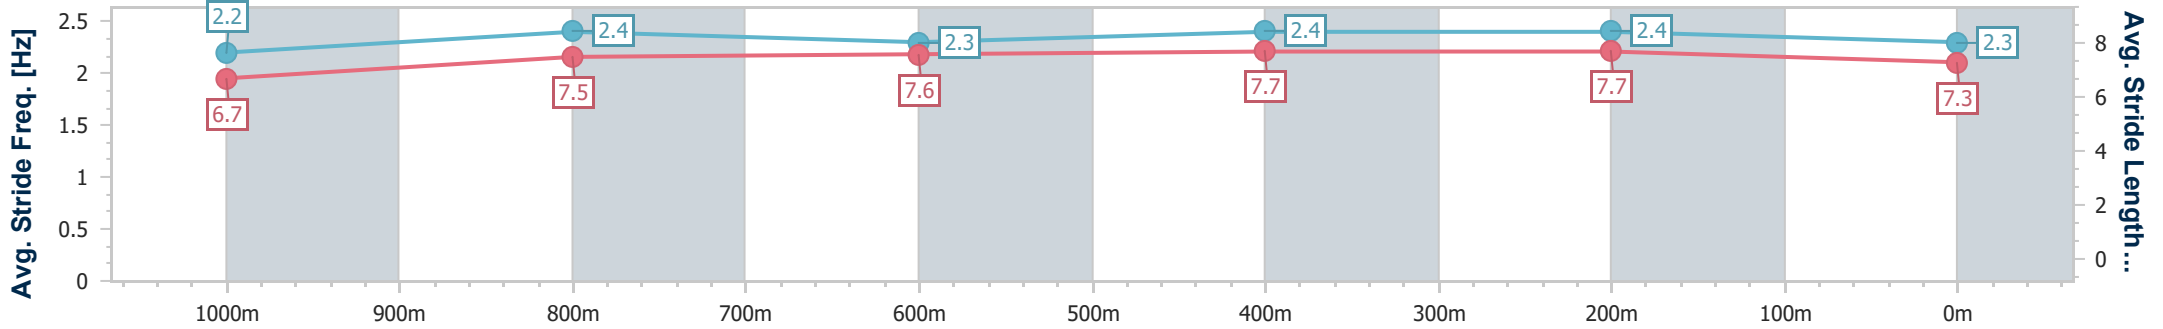

Horse/Jockey Name	Letmeletgo
Final Rank	2
Fastest Section Time (Section)	0:10.78 (600m)
Top Speed [km/h] (Section)	68.7 (400m)
Race State	Finished

Rockhampton QLD Professional
Race 2: Great Northern Handicap - 1200m
04 October 2024 - 13:57
Track Rating: Soft 5, Weather: Fine, Rail Position: +0.5m Entire

Section	Overall	1000m	800m	600m	400m	200m
Section Times	1:09.53 [2] (0:13.18)	0:56.35 [2] (0:11.29)	0:45.06 [2] (0:11.53)	0:33.53 [3] (0:10.78)	0:22.75 [3] (0:10.84)	0:11.91 [2]
Average Speed [km/h]	54.7	64.1	64.0	66.9	66.5	60.5
Top Speed [km/h]	65.7	65.6	66.2	68.1	68.7	64.3
Avg. Dist. to Rail [m]	3.6	1.1	3.0	3.5	4.8	5.7
Avg. Stride Freq. [Hz]	2.2	2.4	2.3	2.4	2.4	2.3
Avg. Stride Length [m]	6.7	7.5	7.6	7.7	7.7	7.3

- [ ] Ranking at each section and finish
- -.-.- No data available at this section
- NA No data available