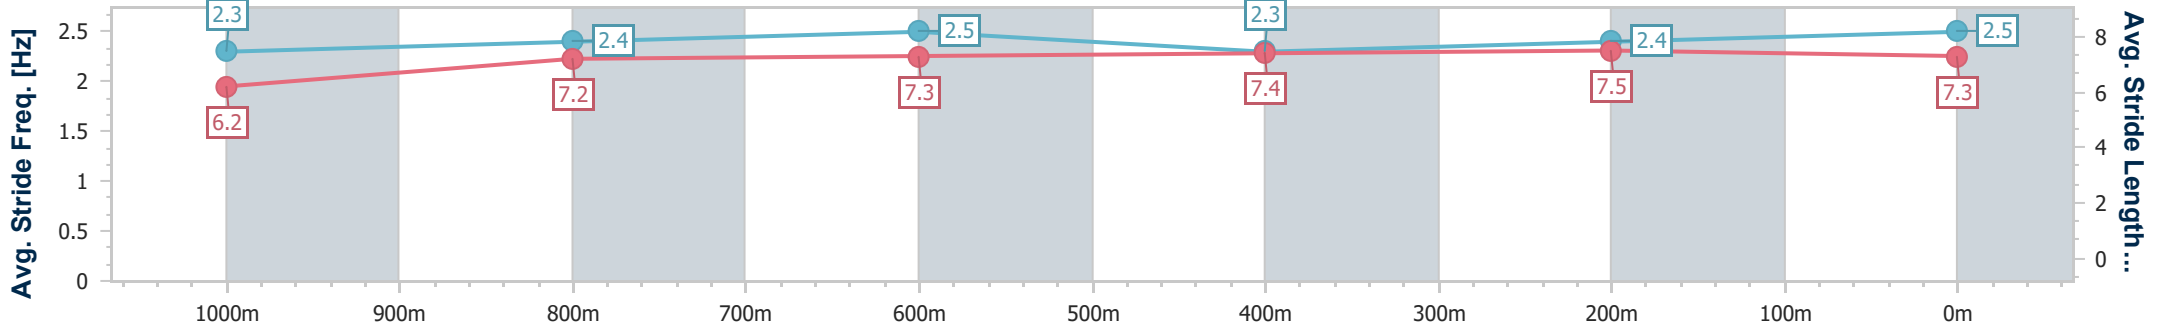

Rockhampton QLD Professional
 Race 2: Great Northern Handicap - 1200m
 04 October 2024 - 13:57
 Track Rating: Soft 5, Weather: Fine, Rail Position: +0.5m Entire

Section	Overall	1000m	800m	600m	400m	200m
Section Times	1:09.97 [5] (0:13.11)	0:56.86 [1] (0:11.41)	0:45.45 [4] (0:11.49)	0:33.96 [4] (0:10.92)	0:23.04 [4] (0:11.15)	0:11.89 [6] (0:11.89)
Average Speed [km/h]	54.8	63.0	63.3	66.1	64.5	60.6
Top Speed [km/h]	64.7	64.1	65.2	67.8	66.9	63.1
Avg. Dist. to Rail [m]	0.8	0.7	1.3	2.2	3.6	4.5
Avg. Stride Freq. [Hz]	2.3	2.4	2.4	2.4	2.4	2.3
Avg. Stride Length [m]	6.5	7.3	7.4	7.6	7.5	7.3

- [] Ranking at each section and finish
- .-.- No data available at this section
- NA No data available

Horse/Jockey Name	Leadership Spill
Final Rank	6
Fastest Section Time (Section)	0:11.03 (600m)
Top Speed [km/h] (Section)	68.1 (1000m)
Race State	Finished

Rockhampton QLD Professional
 Race 2: Great Northern Handicap - 1200m
 04 October 2024 - 13:57
 Track Rating: Soft 5, Weather: Fine, Rail Position: +0.5m Entire

Section	Overall	1000m	800m	600m	400m	200m
Section Times	1:09.98 [6] (0:13.26)	0:56.72 [3] (0:11.05)	0:45.67 [1] (0:11.31)	0:34.36 [1] (0:11.03)	0:23.33 [2] (0:11.21)	0:12.12 [3] (0:12.12)
Average Speed [km/h]	54.2	64.8	63.2	65.3	64.3	59.3
Top Speed [km/h]	65.2	68.1	64.9	66.1	66.3	63.3
Avg. Dist. to Rail [m]	1.5	1.1	0.9	0.7	1.5	1.7
Avg. Stride Freq. [Hz]	2.3	2.4	2.5	2.3	2.4	2.5
Avg. Stride Length [m]	6.2	7.2	7.3	7.4	7.5	7.3

- [] Ranking at each section and finish
- .-.- No data available at this section
- NA No data available