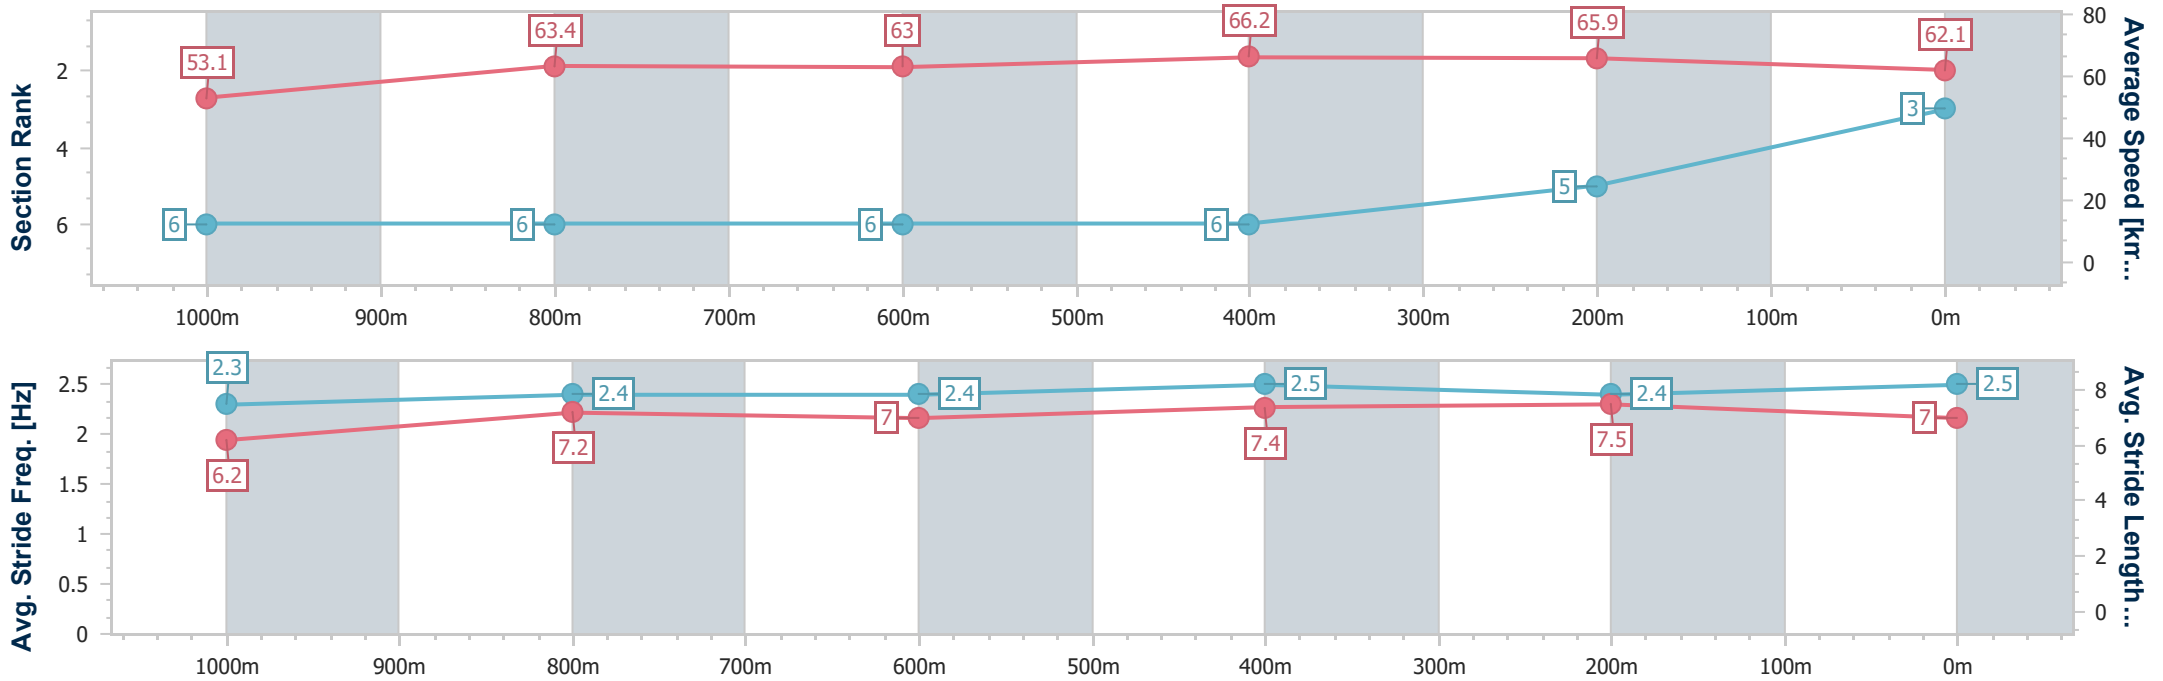

- [] Ranking at each section and finish
- .-.- No data available at this section
- NA No data available

Horse/Jockey Name	Dollar Dollar
Final Rank	3
Fastest Section Time (Section)	0:10.86 (600m)
Top Speed [km/h] (Section)	67.0 (600m)
Race State	Finished

Rockhampton QLD Professional
 Race 2: Great Northern Handicap - 1200m
 04 October 2024 - 13:57
 Track Rating: Soft 5, Weather: Fine, Rail Position: +0.5m Entire

Section	Overall	1000m	800m	600m	400m	200m
Section Times	1:09.67 [3] (0:13.54)	0:56.13 [6] (0:11.27)	0:44.86 [6] (0:11.47)	0:33.39 [6] (0:10.86)	0:22.53 [6] (0:10.93)	0:11.60 [5] (0:11.60)
Average Speed [km/h]	53.1	63.4	63.0	66.2	65.9	62.1
Top Speed [km/h]	64.8	65.0	64.9	67.0	66.7	65.5
Avg. Dist. to Rail [m]	1.1	1.4	0.7	1.6	4.0	8.0
Avg. Stride Freq. [Hz]	2.3	2.4	2.4	2.5	2.4	2.5
Avg. Stride Length [m]	6.2	7.2	7.0	7.4	7.5	7.0