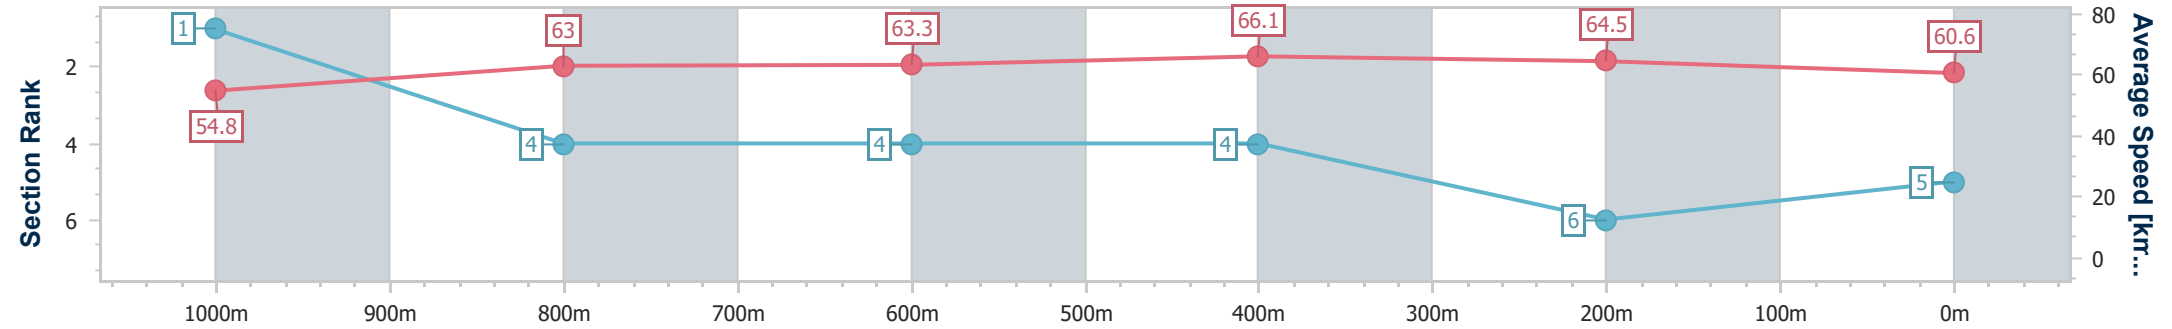

- [] Ranking at each section and finish
- .-.- No data available at this section
- NA No data available

Horse/Jockey Name	Mill Rossa
Final Rank	5
Fastest Section Time (Section)	0:10.92 (600m)
Top Speed [km/h] (Section)	67.8 (600m)
Race State	Finished

Rockhampton QLD Professional
 Race 2: Great Northern Handicap - 1200m
 04 October 2024 - 13:57
 Track Rating: Soft 5, Weather: Fine, Rail Position: +0.5m Entire

Section	Overall	1000m	800m	600m	400m	200m
Section Times	1:09.97 [5] (0:13.11)	0:56.86 [1] (0:11.41)	0:45.45 [4] (0:11.49)	0:33.96 [4] (0:10.92)	0:23.04 [4] (0:11.15)	0:11.89 [6] (0:11.89)
Average Speed [km/h]	54.8	63.0	63.3	66.1	64.5	60.6
Top Speed [km/h]	64.7	64.1	65.2	67.8	66.9	63.1
Avg. Dist. to Rail [m]	0.8	0.7	1.3	2.2	3.6	4.5
Avg. Stride Freq. [Hz]	2.3	2.4	2.4	2.4	2.4	2.3
Avg. Stride Length [m]	6.5	7.3	7.4	7.6	7.5	7.3