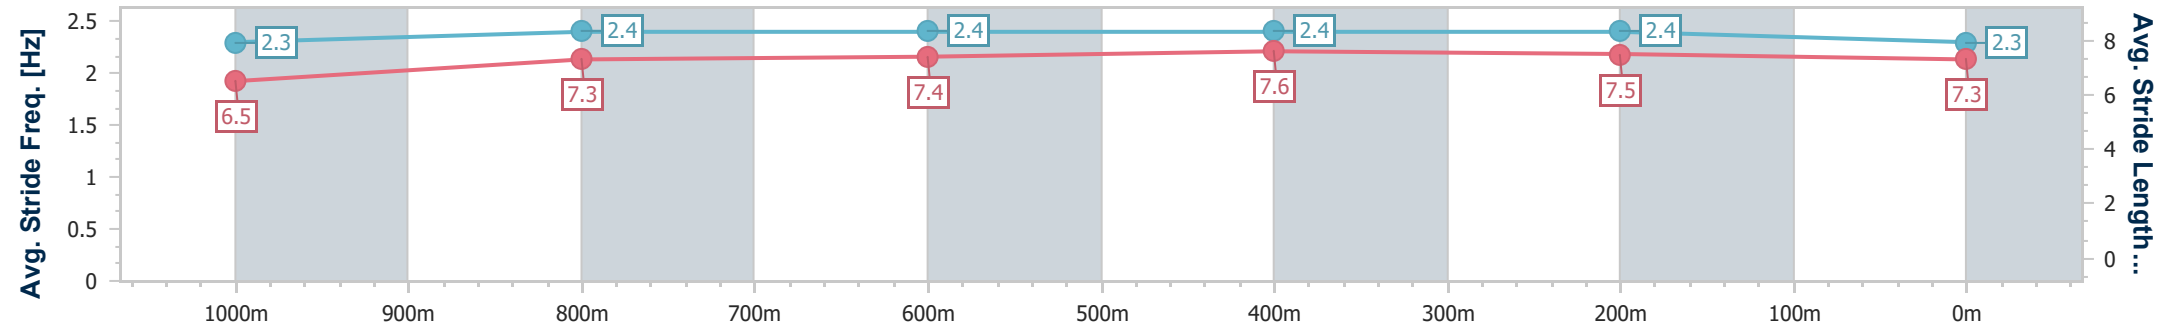

- [] Ranking at each section and finish
- .-.- No data available at this section
- NA No data available

Horse/Jockey Name	Mill Rossa
Final Rank	5
Fastest Section Time (Section)	0:10.92 (600m)
Top Speed [km/h] (Section)	67.8 (600m)
Race State	Finished

Rockhampton QLD Professional
 Race 2: Great Northern Handicap - 1200m
 04 October 2024 - 13:57
 Track Rating: Soft 5, Weather: Fine, Rail Position: +0.5m Entire

Section	Overall	1000m	800m	600m	400m	200m
Section Times	1:09.97 [5] (0:13.11)	0:56.86 [1] (0:11.41)	0:45.45 [4] (0:11.49)	0:33.96 [4] (0:10.92)	0:23.04 [4] (0:11.15)	0:11.89 [6] (0:11.89)
Average Speed [km/h]	54.8	63.0	63.3	66.1	64.5	60.6
Top Speed [km/h]	64.7	64.1	65.2	67.8	66.9	63.1
Avg. Dist. to Rail [m]	0.8	0.7	1.3	2.2	3.6	4.5
Avg. Stride Freq. [Hz]	2.3	2.4	2.4	2.4	2.4	2.3
Avg. Stride Length [m]	6.5	7.3	7.4	7.6	7.5	7.3