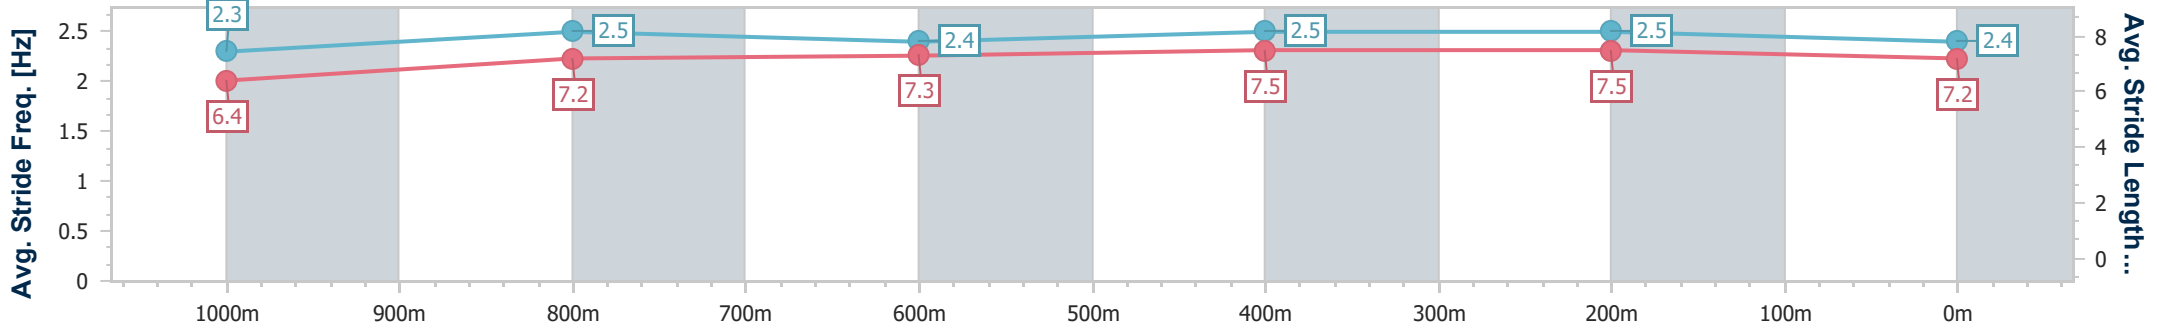

Horse/Jockey Name	Shamedy
Final Rank	4
Fastest Section Time (Section)	0:10.74 (600m)
Top Speed [km/h] (Section)	67.9 (600m)
Race State	Finished

Rockhampton QLD Professional
Race 2: Great Northern Handicap - 1200m
04 October 2024 - 13:57
Track Rating: Soft 5, Weather: Fine, Rail Position: +0.5m Entire

Section	Overall	1000m	800m	600m	400m	200m
Section Times	1:09.70 [4] (0:13.40)	0:56.30 [5] (0:11.29)	0:45.01 [5] (0:11.56)	0:33.45 [5] (0:10.74)	0:22.71 [5] (0:10.89)	0:11.82 [4] (0:11.82)
Average Speed [km/h]	53.8	63.8	63.8	67.1	66.2	60.9
Top Speed [km/h]	64.8	65.5	65.8	67.9	67.5	63.4
Avg. Dist. to Rail [m]	0.4	0.7	2.9	3.9	5.2	6.0
Avg. Stride Freq. [Hz]	2.3	2.5	2.4	2.5	2.5	2.4
Avg. Stride Length [m]	6.4	7.2	7.3	7.5	7.5	7.2

- [ ] Ranking at each section and finish
- -.-.- No data available at this section
- NA No data available