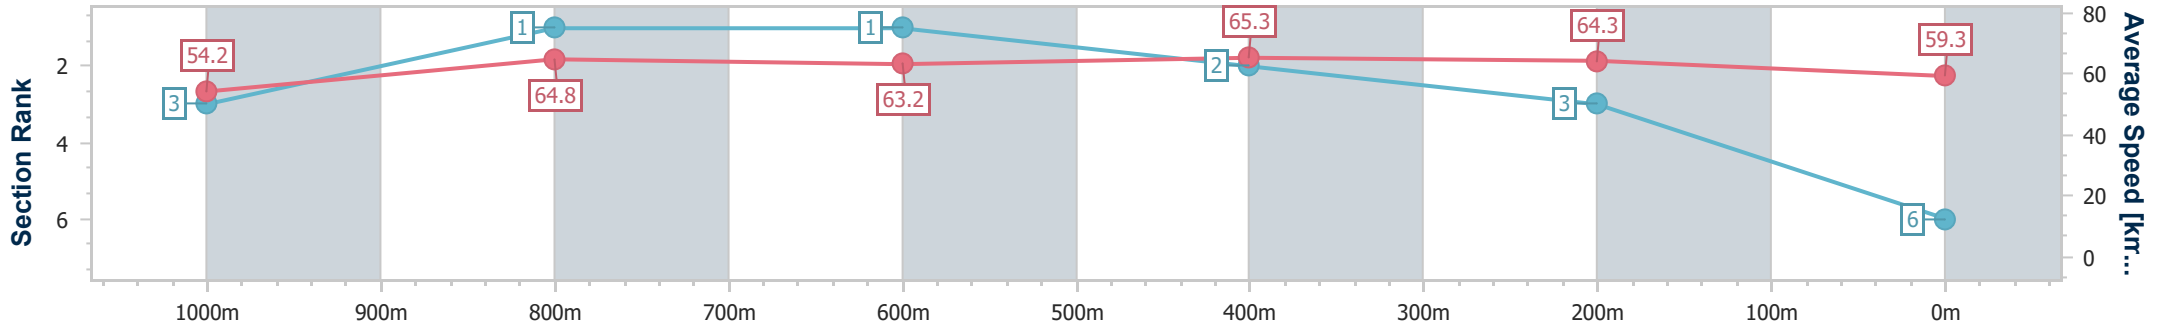

Rockhampton QLD Professional
 Race 2: Great Northern Handicap - 1200m
 04 October 2024 - 13:57
 Track Rating: Soft 5, Weather: Fine, Rail Position: +0.5m Entire

Section	Overall	1000m	800m	600m	400m	200m
Section Times	1:09.97 [5] (0:13.11)	0:56.86 [1] (0:11.41)	0:45.45 [4] (0:11.49)	0:33.96 [4] (0:10.92)	0:23.04 [4] (0:11.15)	0:11.89 [6] (0:11.89)
Average Speed [km/h]	54.8	63.0	63.3	66.1	64.5	60.6
Top Speed [km/h]	64.7	64.1	65.2	67.8	66.9	63.1
Avg. Dist. to Rail [m]	0.8	0.7	1.3	2.2	3.6	4.5
Avg. Stride Freq. [Hz]	2.3	2.4	2.4	2.4	2.4	2.3
Avg. Stride Length [m]	6.5	7.3	7.4	7.6	7.5	7.3

- [] Ranking at each section and finish
- .-.- No data available at this section
- NA No data available

Horse/Jockey Name	Leadership Spill
Final Rank	6
Fastest Section Time (Section)	0:11.03 (600m)
Top Speed [km/h] (Section)	68.1 (1000m)
Race State	Finished

Rockhampton QLD Professional
 Race 2: Great Northern Handicap - 1200m
 04 October 2024 - 13:57
 Track Rating: Soft 5, Weather: Fine, Rail Position: +0.5m Entire

Section	Overall	1000m	800m	600m	400m	200m
Section Times	1:09.98 [6] (0:13.26)	0:56.72 [3] (0:11.05)	0:45.67 [1] (0:11.31)	0:34.36 [1] (0:11.03)	0:23.33 [2] (0:11.21)	0:12.12 [3] (0:12.12)
Average Speed [km/h]	54.2	64.8	63.2	65.3	64.3	59.3
Top Speed [km/h]	65.2	68.1	64.9	66.1	66.3	63.3
Avg. Dist. to Rail [m]	1.5	1.1	0.9	0.7	1.5	1.7
Avg. Stride Freq. [Hz]	2.3	2.4	2.5	2.3	2.4	2.5
Avg. Stride Length [m]	6.2	7.2	7.3	7.4	7.5	7.3