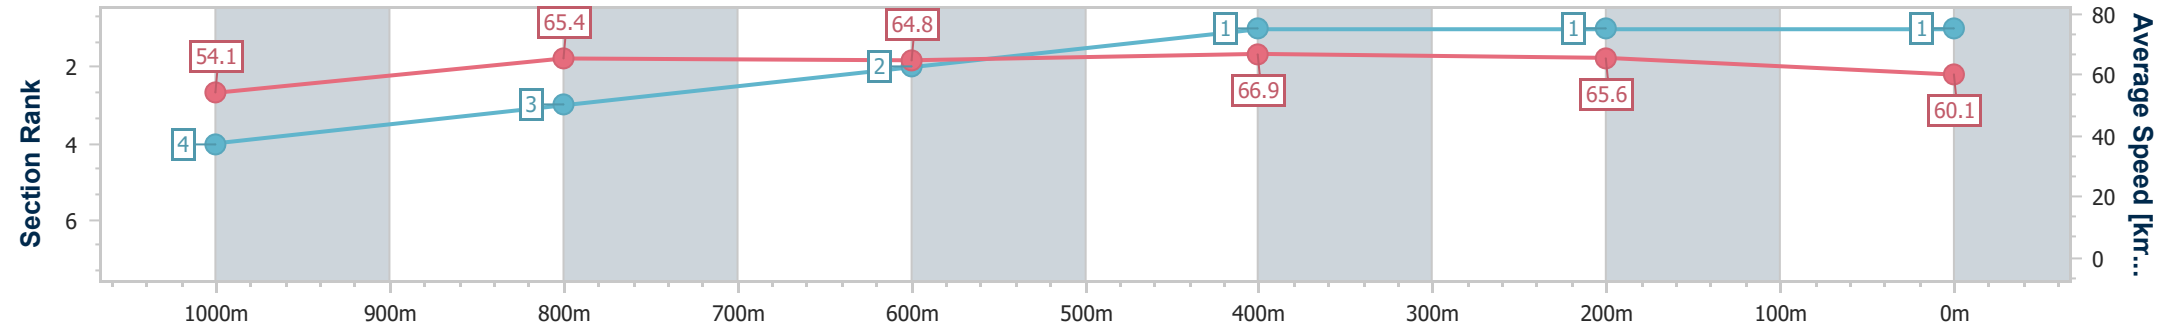

Horse/Jockey Name	Doubting Eye
Final Rank	1
Fastest Section Time (Section)	0:10.80 (600m)
Top Speed [km/h] (Section)	68.0 (600m)
Race State	Finished

Rockhampton QLD Professional
Race 2: Great Northern Handicap - 1200m
04 October 2024 - 13:57
Track Rating: Soft 5, Weather: Fine, Rail Position: +0.5m Entire

Section	Overall	1000m	800m	600m	400m	200m
Section Times	1:09.53 [1] (0:13.33)	0:56.20 [4] (0:11.17)	0:45.03 [3] (0:11.27)	0:33.76 [2] (0:10.80)	0:22.96 [1] (0:10.97)	0:11.99 [1] (0:11.99)
Average Speed [km/h]	54.1	65.4	64.8	66.9	65.6	60.1
Top Speed [km/h]	65.1	67.8	66.8	68.0	67.5	63.8
Avg. Dist. to Rail [m]	1.4	2.2	1.9	3.6	5.3	6.8
Avg. Stride Freq. [Hz]	2.2	2.4	2.4	2.4	2.4	2.3
Avg. Stride Length [m]	6.7	7.5	7.5	7.7	7.7	7.4

- [ ] Ranking at each section and finish
- -.-.- No data available at this section
- NA No data available