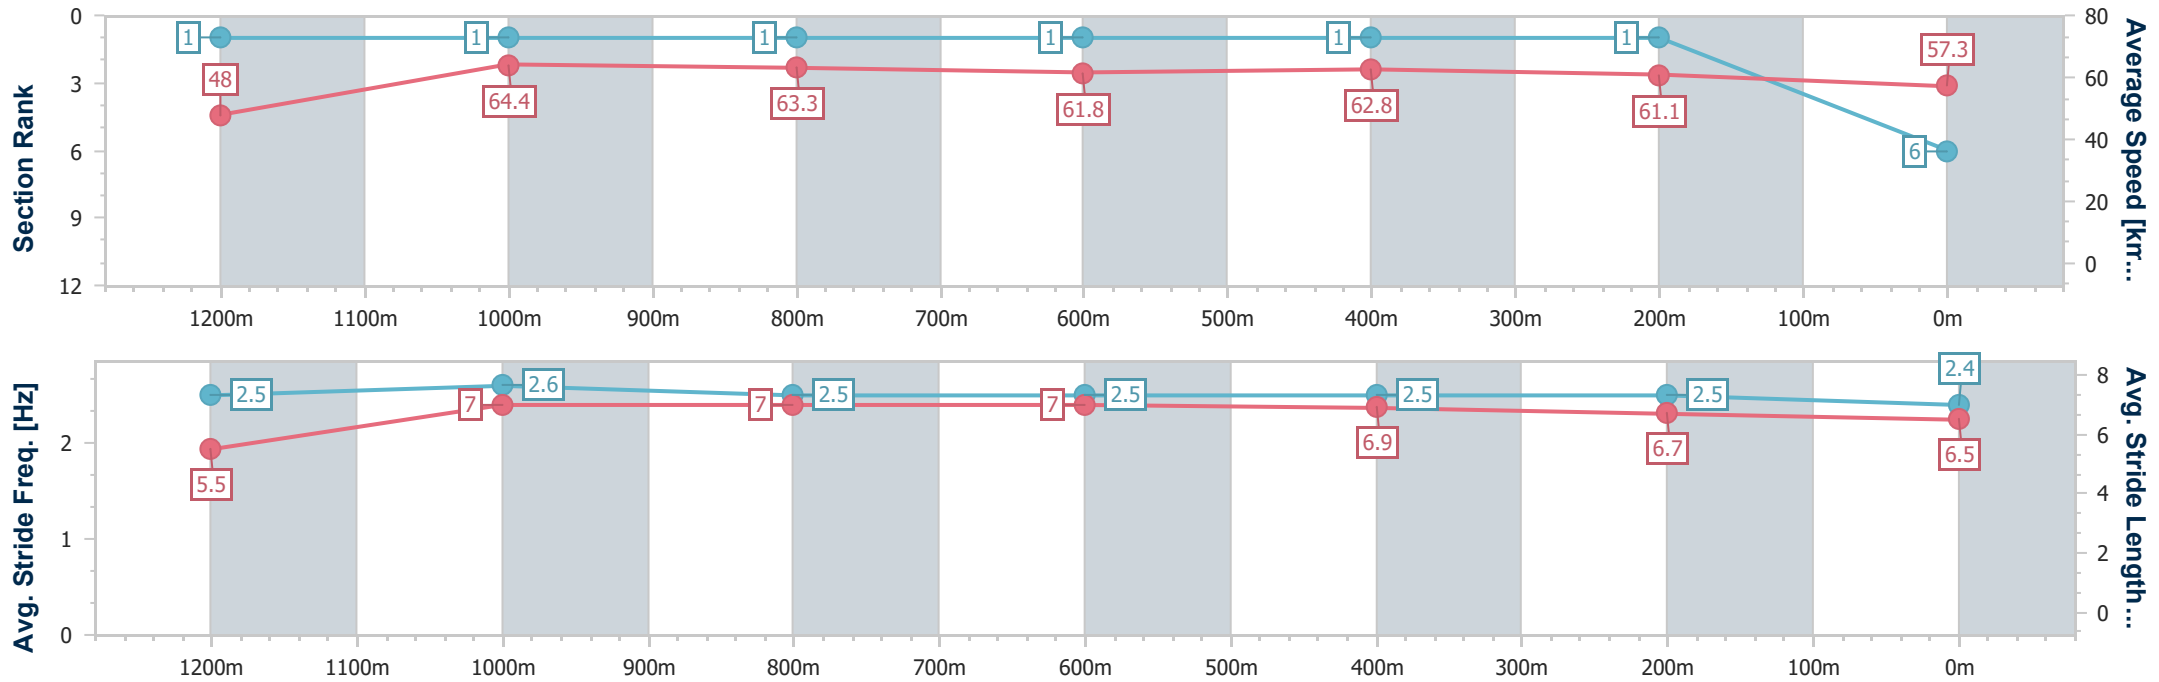

Ipswich QLD Professional

Race 5: GORDON'S GIN Class 2 Plate - 1350m

03 October 2024 - 15:10

Track Rating: Soft 5, Weather: Overcast, Rail Position: +7m Entire

Section	Overall	1200m	1000m	800m	600m	400m	200m
Section Times	1:21.16 [6] (0:11.27)	1:09.89 [1] (0:11.17)	0:58.72 [1] (0:11.30)	0:47.42 [1] (0:11.61)	0:35.81 [1] (0:11.46)	0:24.35 [1] (0:11.81)	0:12.54 [1] (0:12.54)
Average Speed [km/h]	48.0	64.4	63.3	61.8	62.8	61.1	57.3
Top Speed [km/h]	62.2	66.1	66.1	63.1	64.1	62.4	59.9
Avg. Dist. to Rail [m]	1.9	0.6	1.0	0.8	0.4	1.2	3.8
Avg. Stride Freq. [Hz]	2.5	2.6	2.5	2.5	2.5	2.5	2.4
Avg. Stride Length [m]	5.5	7.0	7.0	7.0	6.9	6.7	6.5

- [] Ranking at each section and finish
- .-.- No data available at this section
- NA No data available

Horse/Jockey Name	He's Essential
Final Rank	7
Fastest Section Time (Section)	0:11.18 (1200m)
Top Speed [km/h] (Section)	65.1 (1000m)
Race State	Finished