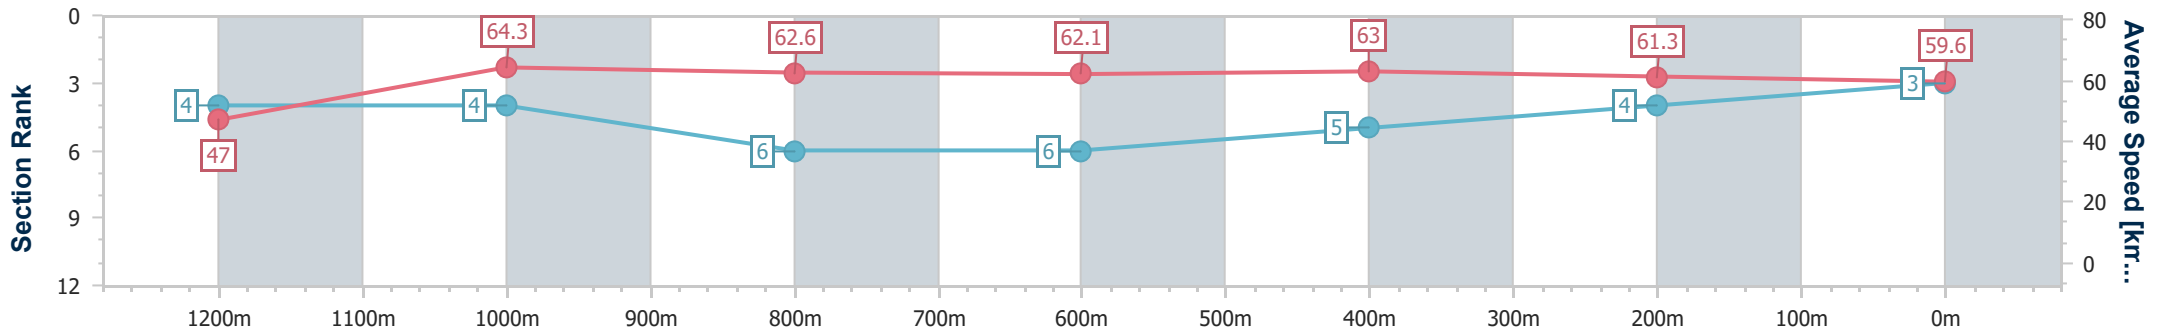

Ipswich QLD Professional

Race 5: GORDON'S GIN Class 2 Plate - 1350m

03 October 2024 - 15:10

Track Rating: Soft 5, Weather: Overcast, Rail Position: +7m Entire

Section	Overall	1200m	1000m	800m	600m	400m	200m
Section Times	1:21.07 [3] (0:11.45)	1:09.62 [4] (0:11.23)	0:58.39 [4] (0:11.51)	0:46.88 [6] (0:11.62)	0:35.26 [6] (0:11.40)	0:23.86 [5] (0:11.76)	0:12.10 [4] (0:12.10)
Average Speed [km/h]	47.0	64.3	62.6	62.1	63.0	61.3	59.6
Top Speed [km/h]	63.2	66.7	63.9	62.9	63.9	62.1	61.4
Avg. Dist. to Rail [m]	1.2	1.3	0.9	0.2	0.5	1.4	4.7
Avg. Stride Freq. [Hz]	2.3	2.4	2.3	2.3	2.3	2.3	2.3
Avg. Stride Length [m]	5.7	7.5	7.5	7.6	7.6	7.3	7.1

- [] Ranking at each section and finish
- .-.- No data available at this section
- NA No data available

Horse/Jockey Name	Millward
Final Rank	4
Fastest Section Time (Section)	0:11.20 (1200m)
Top Speed [km/h] (Section)	65.9 (1200m)
Race State	Finished