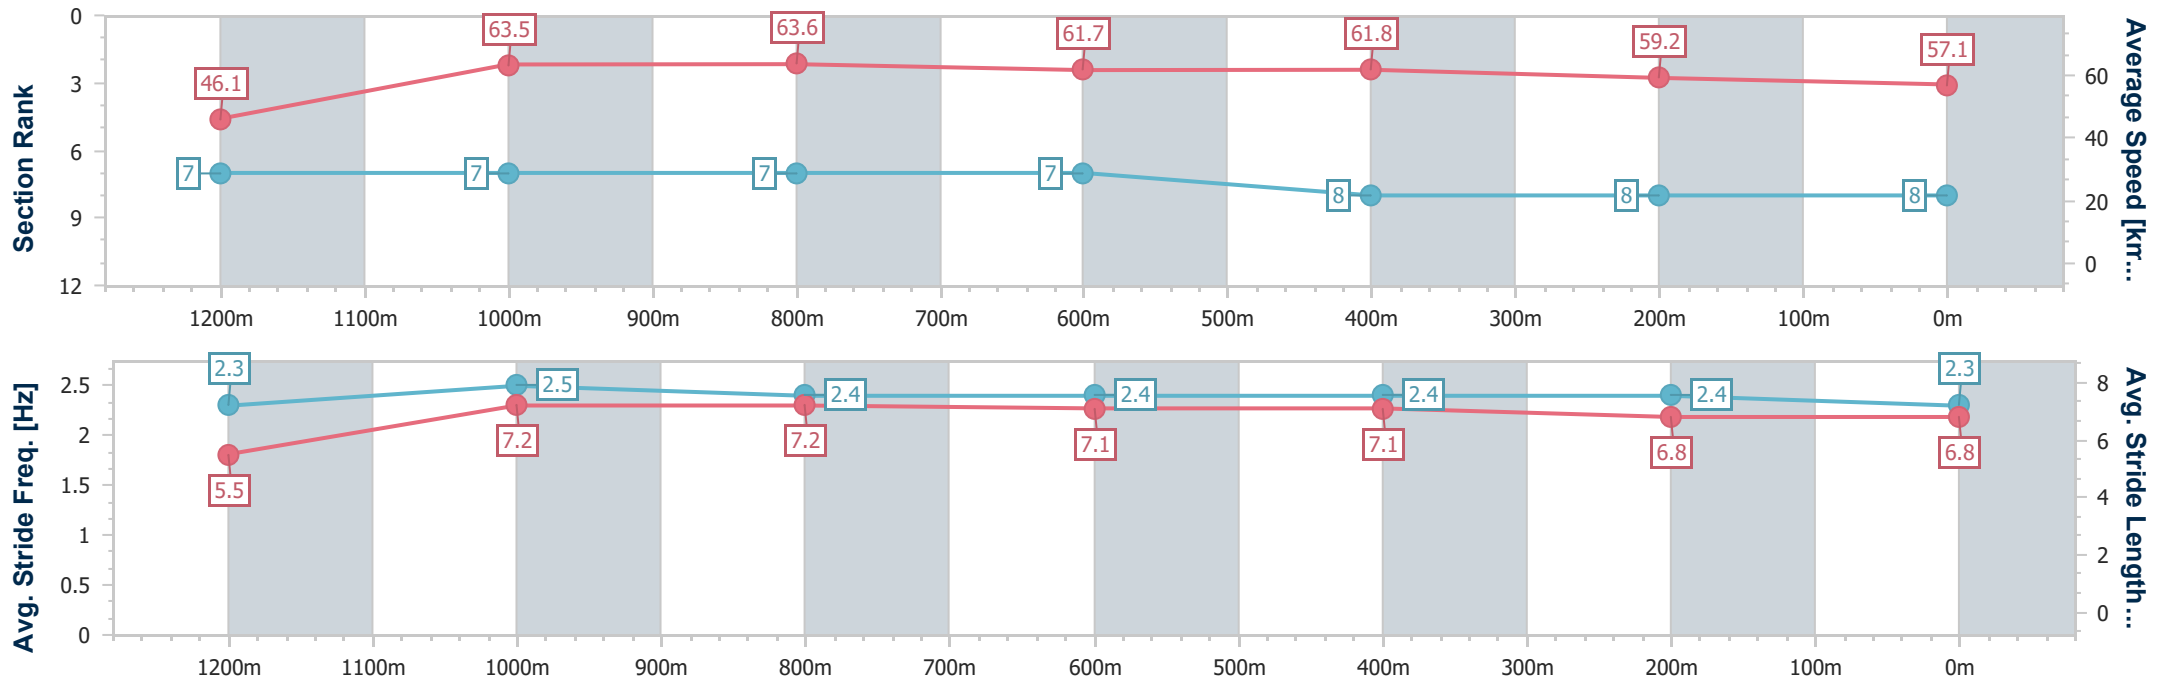

Ipswich QLD Professional

Race 5: GORDON'S GIN Class 2 Plate - 1350m

03 October 2024 - 15:10

Track Rating: Soft 5, Weather: Overcast, Rail Position: +7m Entire

Section	Overall	1200m	1000m	800m	600m	400m	200m
Section Times	1:22.20 [8] (0:11.71)	1:10.49 [7] (0:11.35)	0:59.14 [7] (0:11.31)	0:47.83 [7] (0:11.57)	0:36.26 [7] (0:11.55)	0:24.71 [8] (0:12.07)	0:12.64 [8] (0:12.64)
Average Speed [km/h]	46.1	63.5	63.6	61.7	61.8	59.2	57.1
Top Speed [km/h]	62.1	64.6	64.7	62.8	62.4	60.4	58.9
Avg. Dist. to Rail [m]	2.5	0.9	0.7	1.7	1.9	1.4	2.9
Avg. Stride Freq. [Hz]	2.3	2.5	2.4	2.4	2.4	2.4	2.3
Avg. Stride Length [m]	5.5	7.2	7.2	7.1	7.1	6.8	6.8