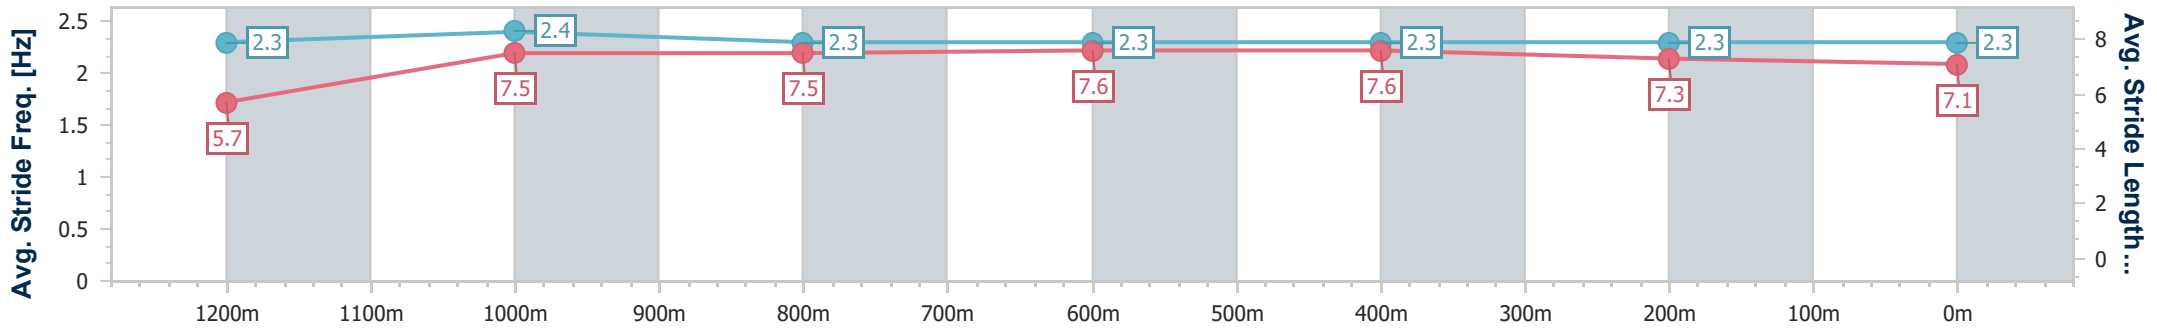

Ipswich QLD Professional

Race 5: GORDON'S GIN Class 2 Plate - 1350m

03 October 2024 - 15:10

Track Rating: Soft 5, Weather: Overcast, Rail Position: +7m Entire

Section	Overall	1200m	1000m	800m	600m	400m	200m
Section Times	1:21.07 [3] (0:11.45)	1:09.62 [4] (0:11.23)	0:58.39 [4] (0:11.51)	0:46.88 [6] (0:11.62)	0:35.26 [6] (0:11.40)	0:23.86 [5] (0:11.76)	0:12.10 [4] (0:12.10)
Average Speed [km/h]	47.0	64.3	62.6	62.1	63.0	61.3	59.6
Top Speed [km/h]	63.2	66.7	63.9	62.9	63.9	62.1	61.4
Avg. Dist. to Rail [m]	1.2	1.3	0.9	0.2	0.5	1.4	4.7
Avg. Stride Freq. [Hz]	2.3	2.4	2.3	2.3	2.3	2.3	2.3
Avg. Stride Length [m]	5.7	7.5	7.5	7.6	7.6	7.3	7.1

- [] Ranking at each section and finish
- .-.- No data available at this section
- NA No data available

Horse/Jockey Name	Millward
Final Rank	4
Fastest Section Time (Section)	0:11.20 (1200m)
Top Speed [km/h] (Section)	65.9 (1200m)
Race State	Finished