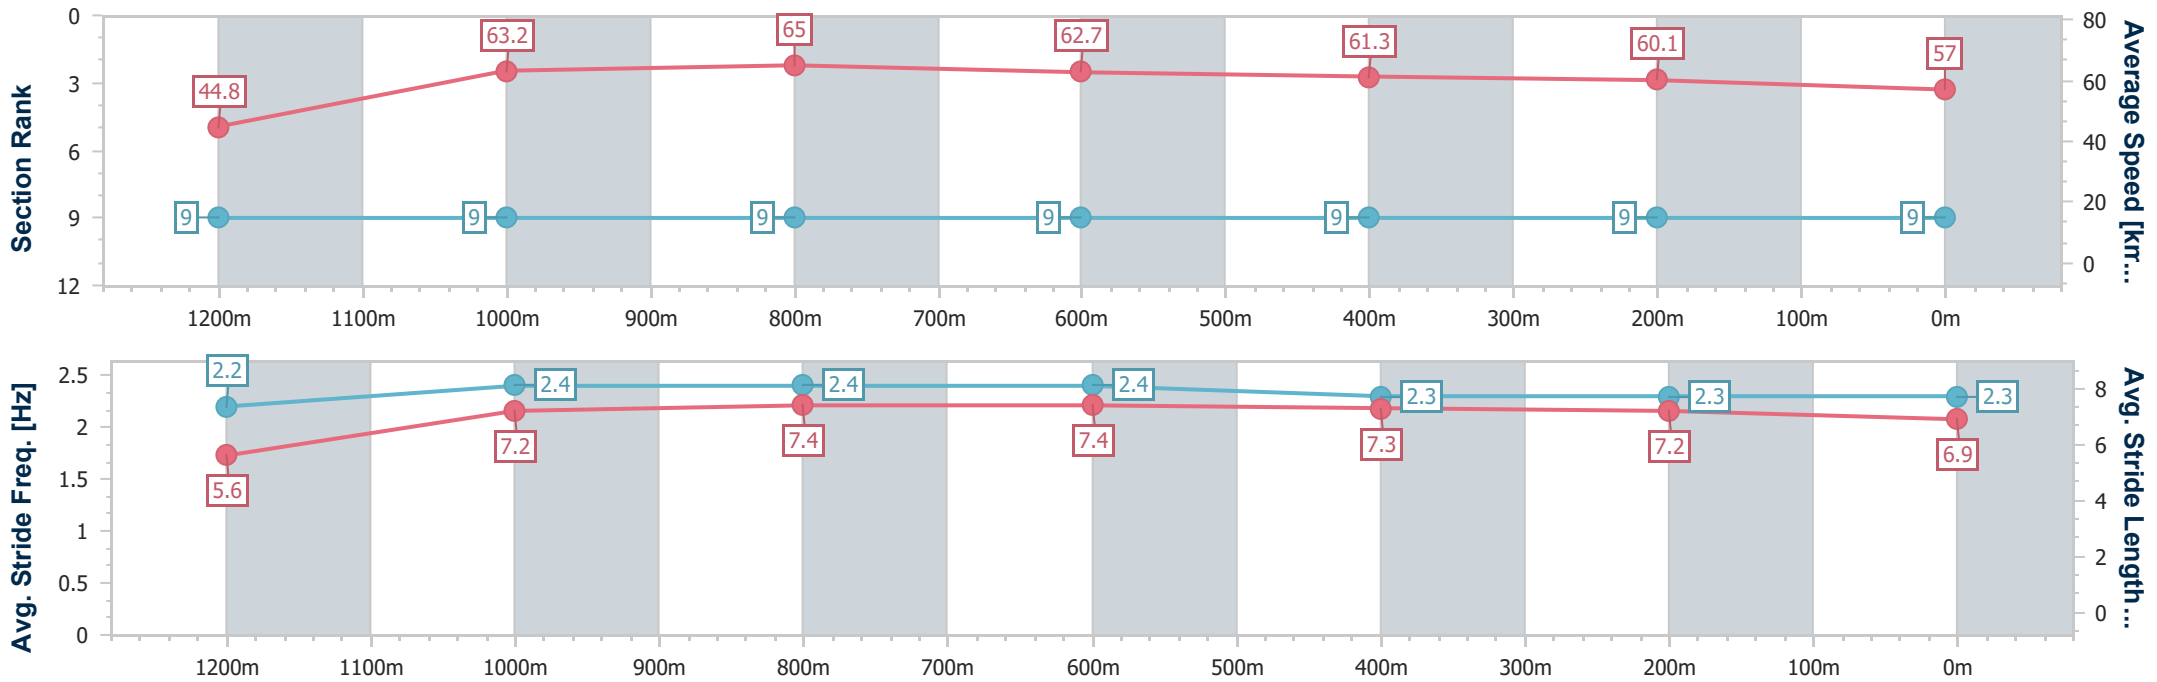

Ipswich QLD Professional

Race 5: GORDON'S GIN Class 2 Plate - 1350m

03 October 2024 - 15:10

Track Rating: Soft 5, Weather: Overcast, Rail Position: +7m Entire

Section	Overall	1200m	1000m	800m	600m	400m	200m
Section Times	1:22.47 [9] (0:12.06)	1:10.41 [9] (0:11.44)	0:58.97 [9] (0:11.08)	0:47.89 [9] (0:11.52)	0:36.37 [9] (0:11.72)	0:24.65 [9] (0:12.03)	0:12.62 [9] (0:12.62)
Average Speed [km/h]	44.8	63.2	65.0	62.7	61.3	60.1	57.0
Top Speed [km/h]	61.8	63.8	67.2	64.2	62.3	60.6	59.4
Avg. Dist. to Rail [m]	5.0	2.0	1.1	0.9	0.6	1.8	5.3
Avg. Stride Freq. [Hz]	2.2	2.4	2.4	2.4	2.3	2.3	2.3
Avg. Stride Length [m]	5.6	7.2	7.4	7.4	7.3	7.2	6.9

- [] Ranking at each section and finish
- .-.- No data available at this section
- NA No data available