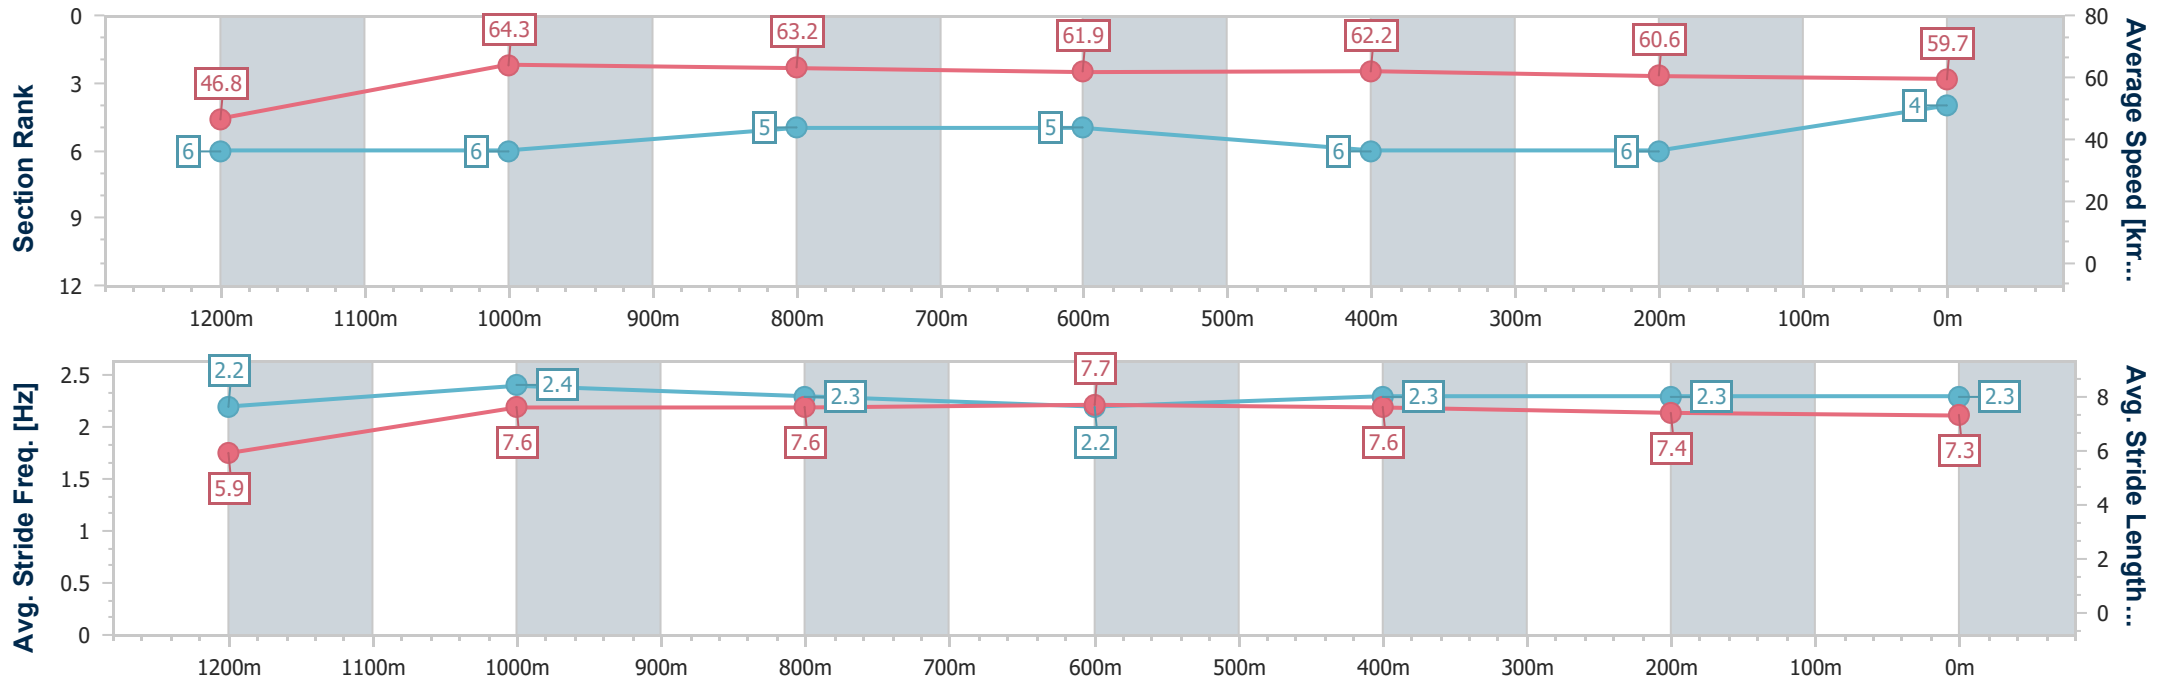

- [] Ranking at each section and finish
- .-.- No data available at this section
- NA No data available

Horse/Jockey Name	Millward
Final Rank	4
Fastest Section Time (Section)	0:11.20 (1200m)
Top Speed [km/h] (Section)	65.9 (1200m)
Race State	Finished

Ipswich QLD Professional

Race 5: GORDON'S GIN Class 2 Plate - 1350m

03 October 2024 - 15:10

Track Rating: Soft 5, Weather: Overcast, Rail Position: +7m Entire

Section	Overall	1200m	1000m	800m	600m	400m	200m
Section Times	1:21.10 [4] (0:11.53)	1:09.57 [6] (0:11.20)	0:58.37 [6] (0:11.35)	0:47.02 [5] (0:11.62)	0:35.40 [5] (0:11.52)	0:23.88 [6] (0:11.82)	0:12.06 [6] (0:12.06)
Average Speed [km/h]	46.8	64.3	63.2	61.9	62.2	60.6	59.7
Top Speed [km/h]	62.4	65.9	65.2	62.8	63.0	61.6	60.7
Avg. Dist. to Rail [m]	0.8	0.4	0.4	0.9	1.1	1.0	1.1
Avg. Stride Freq. [Hz]	2.2	2.4	2.3	2.2	2.3	2.3	2.3
Avg. Stride Length [m]	5.9	7.6	7.6	7.7	7.6	7.4	7.3

- [] Ranking at each section and finish
- .-.- No data available at this section
- NA No data available

Horse/Jockey Name	The Deputy
Final Rank	5
Fastest Section Time (Section)	0:11.19 (1200m)
Top Speed [km/h] (Section)	66.3 (1200m)
Race State	Finished