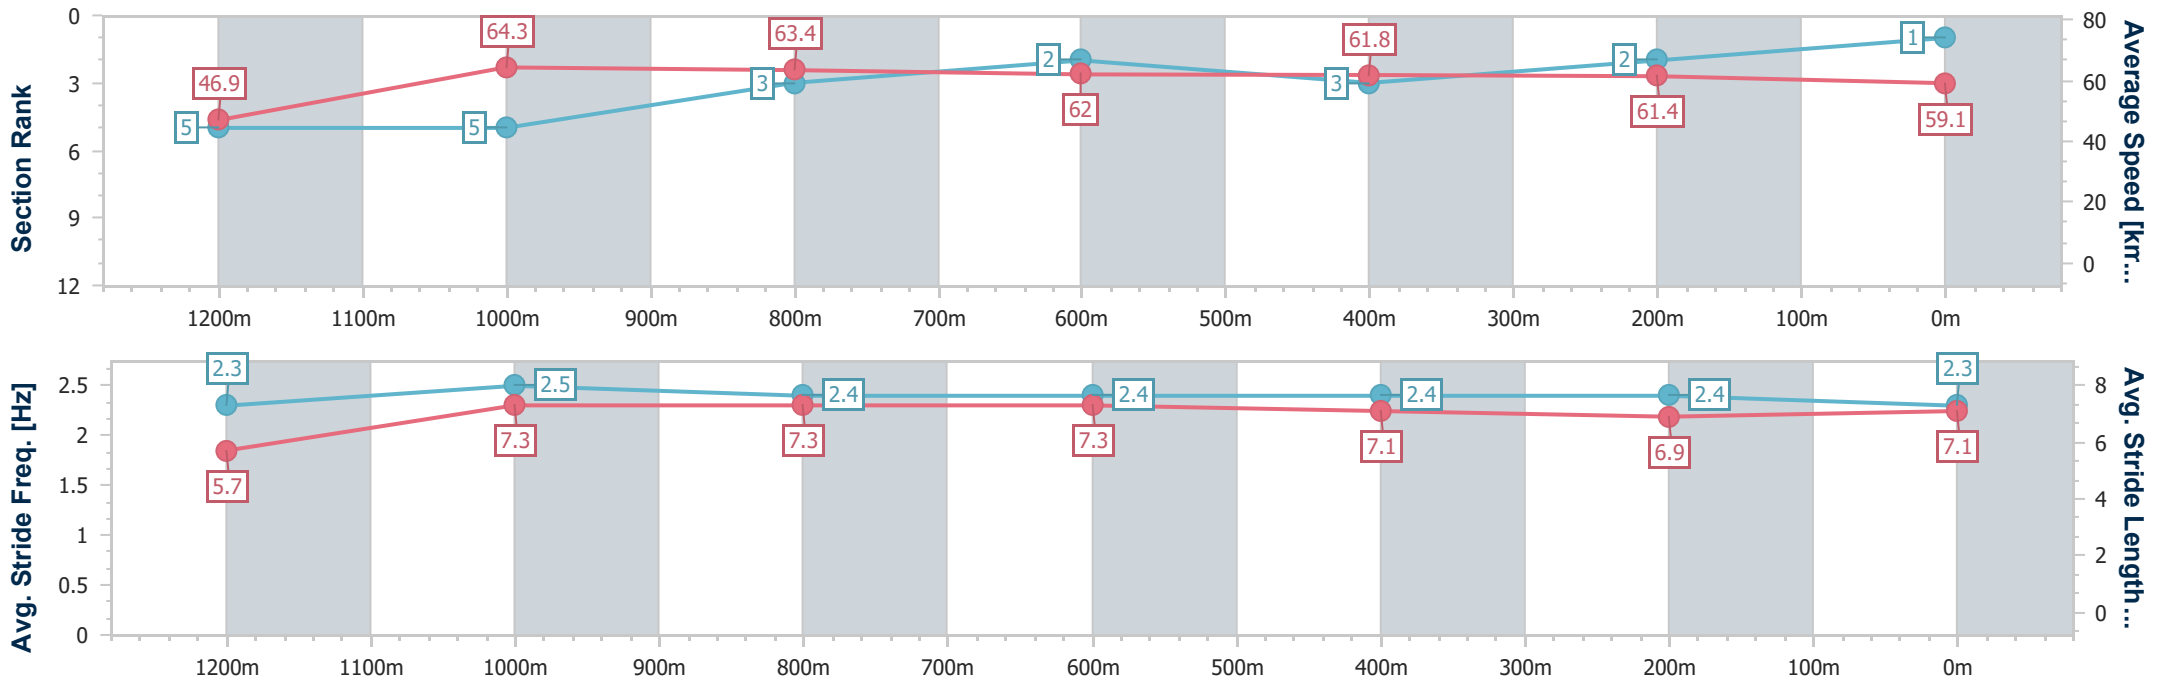

Horse/Jockey Name	Bravely
Final Rank	1
Fastest Section Time (Section)	0:11.22 (1200m)
Top Speed [km/h] (Section)	66.6 (1200m)
Race State	Finished

Ipswich QLD Professional

Race 5: GORDON'S GIN Class 2 Plate - 1350m

03 October 2024 - 15:10

Track Rating: Soft 5, Weather: Overcast, Rail Position: +7m Entire

Section	Overall	1200m	1000m	800m	600m	400m	200m
Section Times	1:20.92 [1] (0:11.49)	1:09.43 [5] (0:11.22)	0:58.21 [5] (0:11.29)	0:46.92 [3] (0:11.53)	0:35.39 [2] (0:11.56)	0:23.83 [3] (0:11.64)	0:12.19 [2] (0:12.19)
Average Speed [km/h]	46.9	64.3	63.4	62.0	61.8	61.4	59.1
Top Speed [km/h]	62.2	66.6	65.7	64.1	63.7	61.9	61.8
Avg. Dist. to Rail [m]	0.9	0.5	1.0	2.2	1.8	2.2	0.6
Avg. Stride Freq. [Hz]	2.3	2.5	2.4	2.4	2.4	2.4	2.3
Avg. Stride Length [m]	5.7	7.3	7.3	7.3	7.1	6.9	7.1