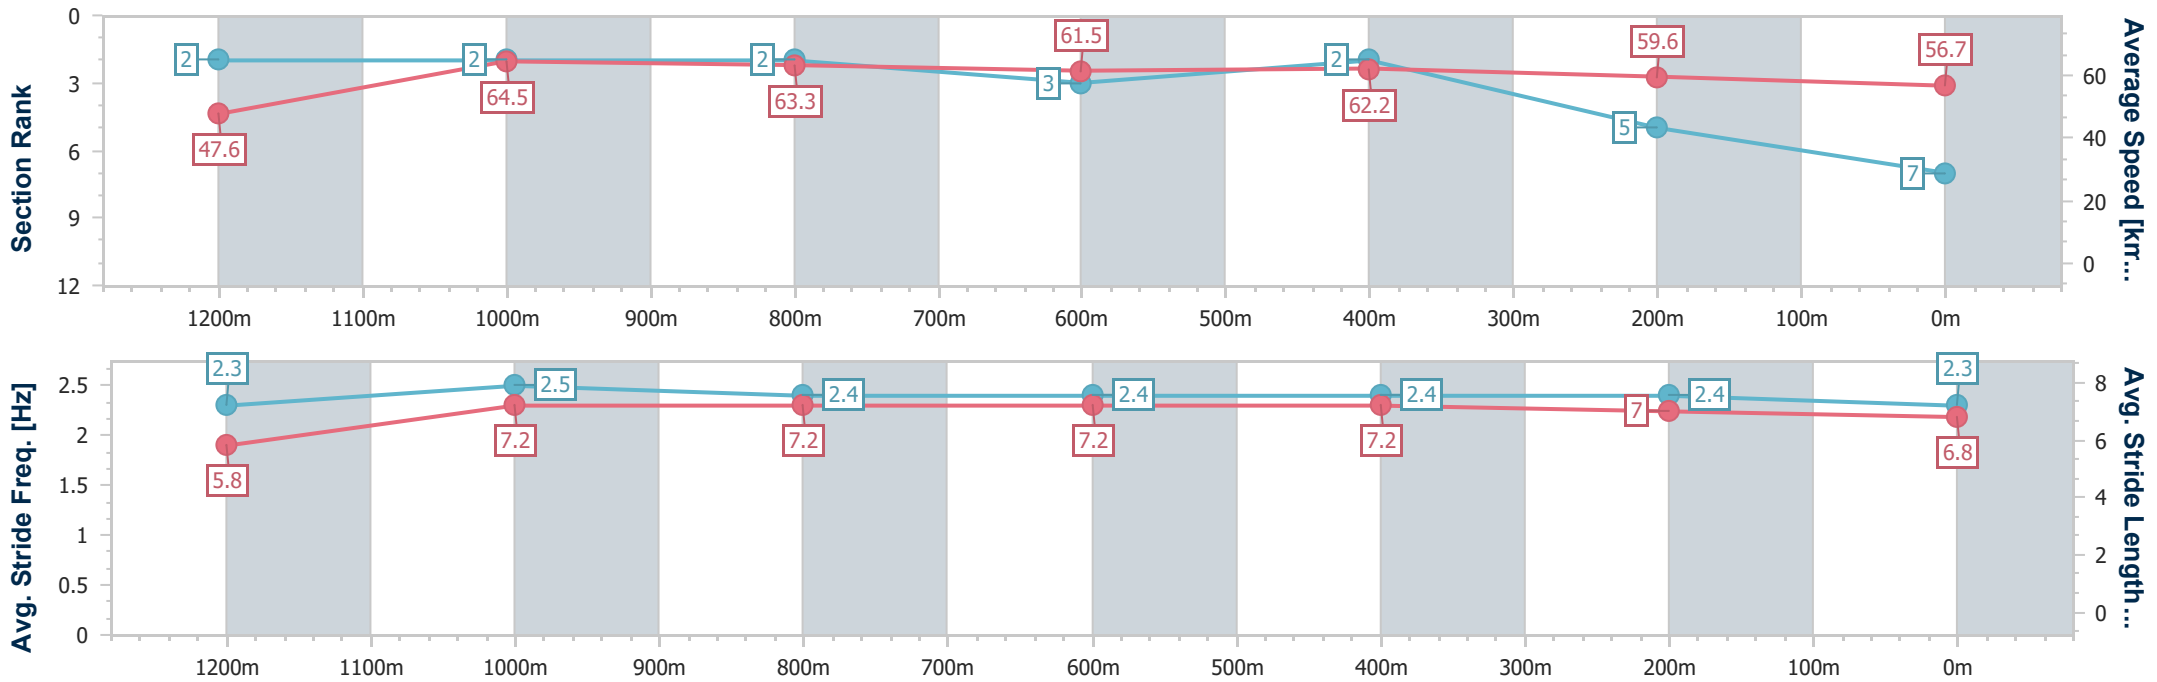

- [] Ranking at each section and finish
- .-.- No data available at this section
- NA No data available

Horse/Jockey Name	He's Essential
Final Rank	7
Fastest Section Time (Section)	0:11.18 (1200m)
Top Speed [km/h] (Section)	65.1 (1000m)
Race State	Finished

Ipswich QLD Professional

Race 5: GORDON'S GIN Class 2 Plate - 1350m

03 October 2024 - 15:10

Track Rating: Soft 5, Weather: Overcast, Rail Position: +7m Entire

Section	Overall	1200m	1000m	800m	600m	400m	200m
Section Times	1:21.70 [7] (0:11.39)	1:10.31 [2] (0:11.18)	0:59.13 [2] (0:11.36)	0:47.77 [2] (0:11.61)	0:36.16 [3] (0:11.48)	0:24.68 [2] (0:11.97)	0:12.71 [5] (0:12.71)
Average Speed [km/h]	47.6	64.5	63.3	61.5	62.2	59.6	56.7
Top Speed [km/h]	63.7	64.9	65.1	63.4	63.7	62.6	58.7
Avg. Dist. to Rail [m]	3.4	1.2	0.4	1.9	2.3	1.2	0.5
Avg. Stride Freq. [Hz]	2.3	2.5	2.4	2.4	2.4	2.4	2.3
Avg. Stride Length [m]	5.8	7.2	7.2	7.2	7.2	7.0	6.8