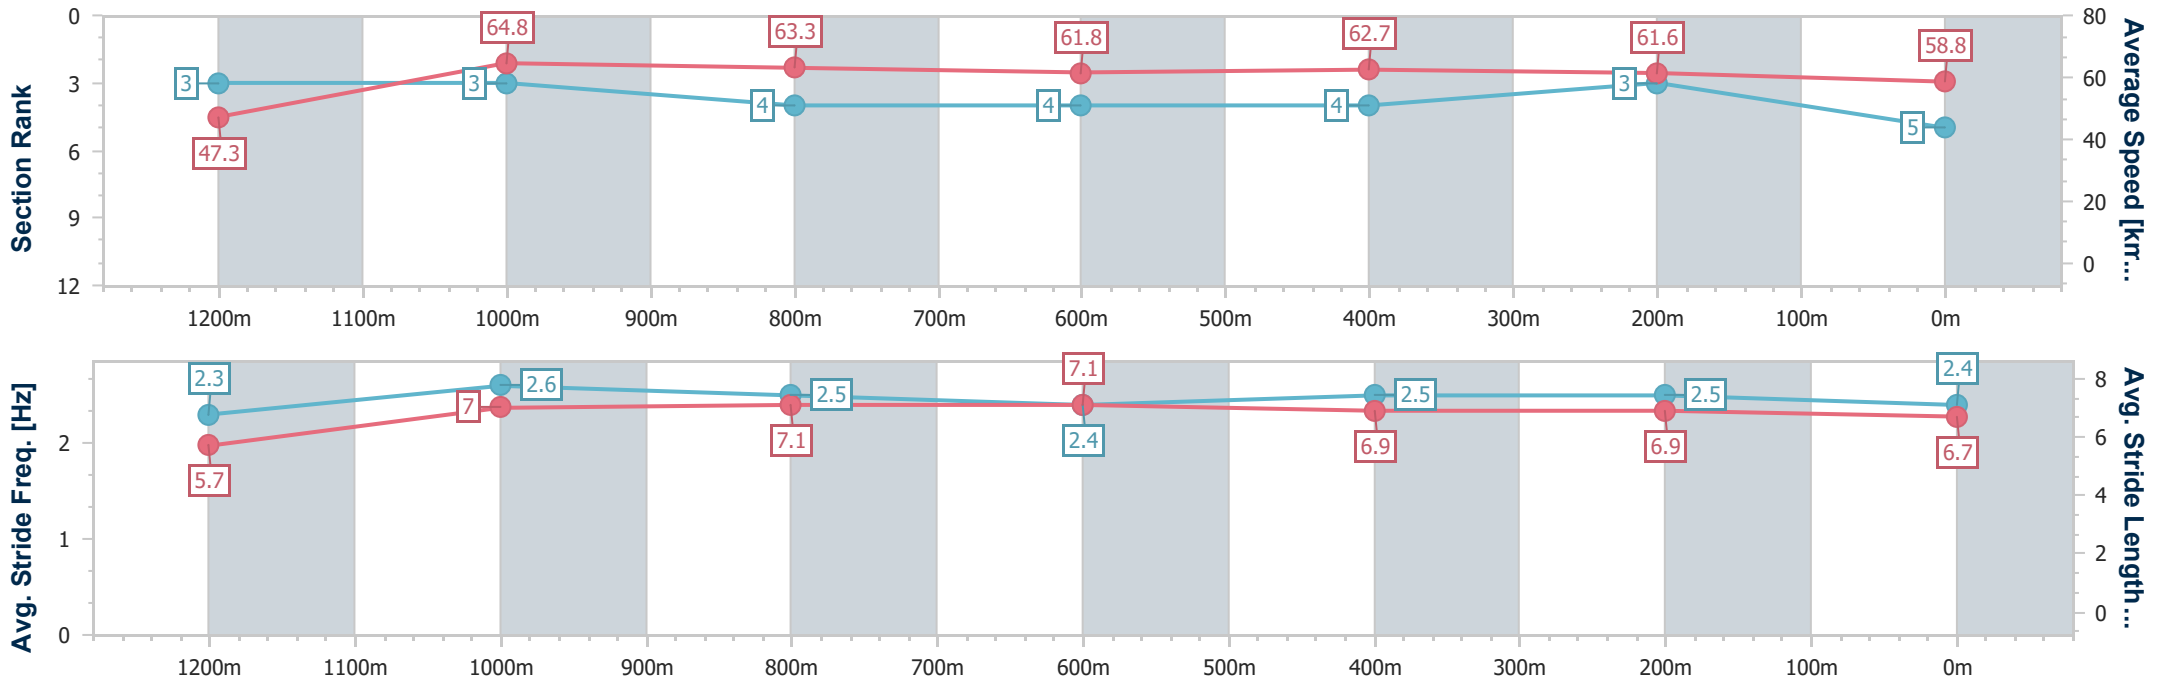

- [] Ranking at each section and finish
- .-.- No data available at this section
- NA No data available

Horse/Jockey Name	The Deputy
Final Rank	5
Fastest Section Time (Section)	0:11.19 (1200m)
Top Speed [km/h] (Section)	66.3 (1200m)
Race State	Finished

Ipswich QLD Professional

Race 5: GORDON'S GIN Class 2 Plate - 1350m

03 October 2024 - 15:10

Track Rating: Soft 5, Weather: Overcast, Rail Position: +7m Entire

Section	Overall	1200m	1000m	800m	600m	400m	200m
Section Times	1:21.15 [5] (0:11.41)	1:09.74 [3] (0:11.19)	0:58.55 [3] (0:11.41)	0:47.14 [4] (0:11.67)	0:35.47 [4] (0:11.50)	0:23.97 [4] (0:11.74)	0:12.23 [3] (0:12.23)
Average Speed [km/h]	47.3	64.8	63.3	61.8	62.7	61.6	58.8
Top Speed [km/h]	64.1	66.3	64.6	62.9	64.4	62.5	60.2
Avg. Dist. to Rail [m]	5.6	2.9	2.3	0.5	0.3	1.2	1.0
Avg. Stride Freq. [Hz]	2.3	2.6	2.5	2.4	2.5	2.5	2.4
Avg. Stride Length [m]	5.7	7.0	7.1	7.1	6.9	6.9	6.7