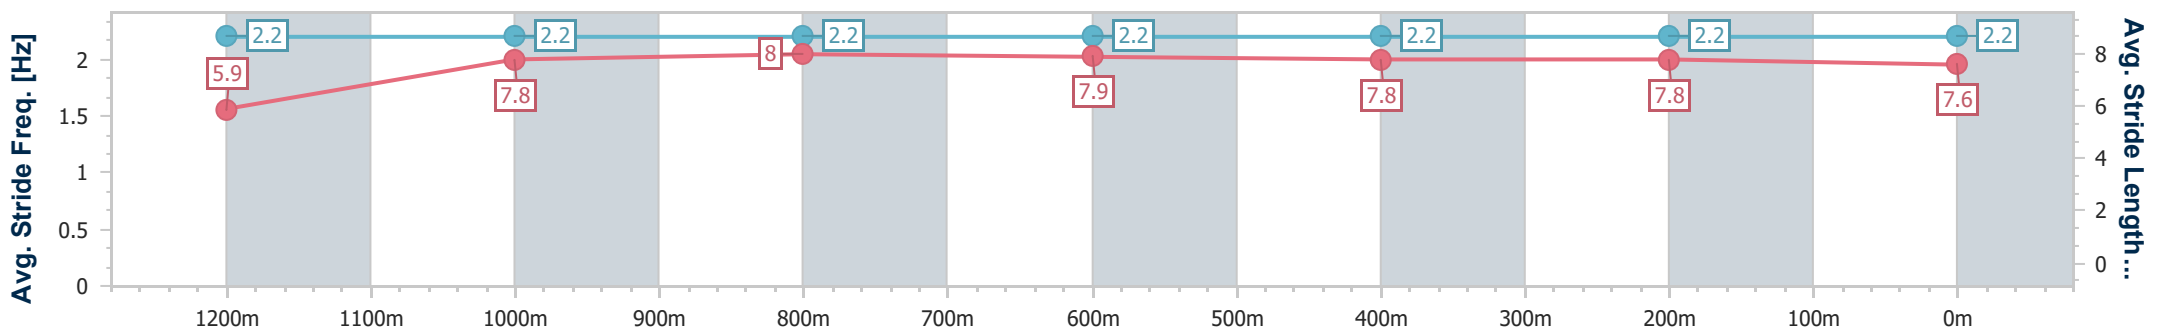

Ipswich QLD Professional

Race 5: GORDON'S GIN Class 2 Plate - 1350m

03 October 2024 - 15:10

Track Rating: Soft 5, Weather: Overcast, Rail Position: +7m Entire

Section	Overall	1200m	1000m	800m	600m	400m	200m
Section Times	1:21.01 [2] (0:11.78)	1:09.23 [8] (0:11.34)	0:57.89 [8] (0:11.29)	0:46.60 [8] (0:11.55)	0:35.05 [8] (0:11.51)	0:23.54 [7] (0:11.71)	0:11.83 [7] (0:11.83)
Average Speed [km/h]	45.9	63.6	63.7	61.8	62.0	61.3	60.7
Top Speed [km/h]	63.0	64.6	65.7	62.6	62.5	62.4	61.7
Avg. Dist. to Rail [m]	4.0	1.2	0.4	2.0	1.8	1.9	5.4
Avg. Stride Freq. [Hz]	2.2	2.2	2.2	2.2	2.2	2.2	2.2
Avg. Stride Length [m]	5.9	7.8	8.0	7.9	7.8	7.8	7.6