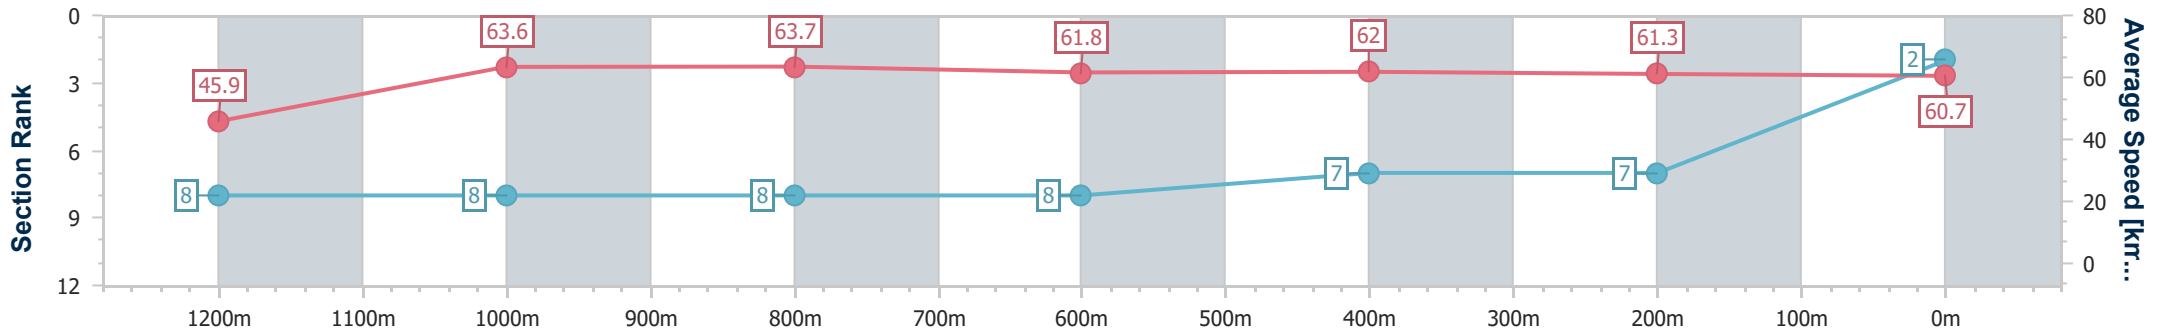

Ipswich QLD Professional

Race 5: GORDON'S GIN Class 2 Plate - 1350m

03 October 2024 - 15:10

Track Rating: Soft 5, Weather: Overcast, Rail Position: +7m Entire

Section	Overall	1200m	1000m	800m	600m	400m	200m
Section Times	1:21.01 [2] (0:11.78)	1:09.23 [8] (0:11.34)	0:57.89 [8] (0:11.29)	0:46.60 [8] (0:11.55)	0:35.05 [8] (0:11.51)	0:23.54 [7] (0:11.71)	0:11.83 [7] (0:11.83)
Average Speed [km/h]	45.9	63.6	63.7	61.8	62.0	61.3	60.7
Top Speed [km/h]	63.0	64.6	65.7	62.6	62.5	62.4	61.7
Avg. Dist. to Rail [m]	4.0	1.2	0.4	2.0	1.8	1.9	5.4
Avg. Stride Freq. [Hz]	2.2	2.2	2.2	2.2	2.2	2.2	2.2
Avg. Stride Length [m]	5.9	7.8	8.0	7.9	7.8	7.8	7.6