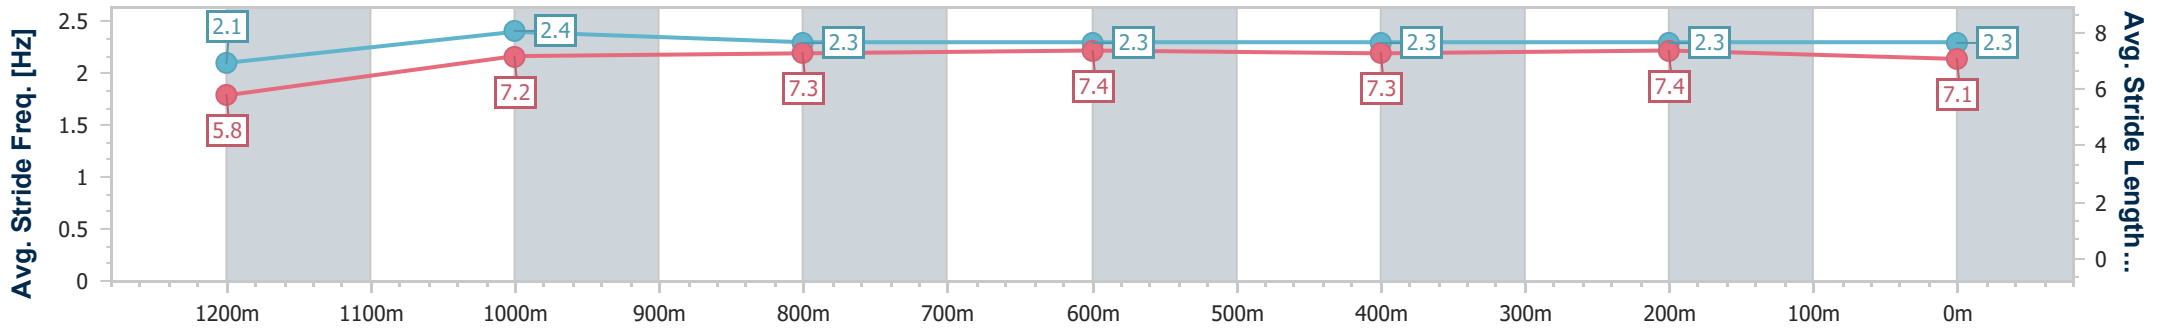

### Ipswich QLD Professional

Race 1: SCHWEPPE'S Maiden Handicap - 1350m

03 October 2024 - 12:46

Track Rating: Soft 5, Weather: Overcast, Rail Position: +7m Entire

Section	Overall	1200m	1000m	800m	600m	400m	200m
Section Times	1:23.06 [9] (0:12.16)	1:10.90 [12] (0:11.63)	0:59.27 [12] (0:11.83)	0:47.44 [12] (0:11.60)	0:35.84 [13] (0:11.66)	0:24.18 [13] (0:11.83)	0:12.35 [11] (0:12.35)
Average Speed [km/h]	44.6	62.1	61.1	62.1	61.8	61.3	58.4
Top Speed [km/h]	62.3	63.6	62.9	63.5	63.0	62.4	60.3
Avg. Dist. to Rail [m]	8.4	2.2	1.0	0.3	0.7	2.6	5.3
Avg. Stride Freq. [Hz]	2.1	2.4	2.3	2.3	2.3	2.3	2.3
Avg. Stride Length [m]	5.8	7.2	7.3	7.4	7.3	7.4	7.1

- [ ] Ranking at each section and finish
- .-.- No data available at this section
- NA No data available

Horse/Jockey Name	Ready To Flirt
Final Rank	10
Fastest Section Time (Section)	0:11.62 (800m)
Top Speed [km/h] (Section)	62.6 (800m)
Race State	Finished