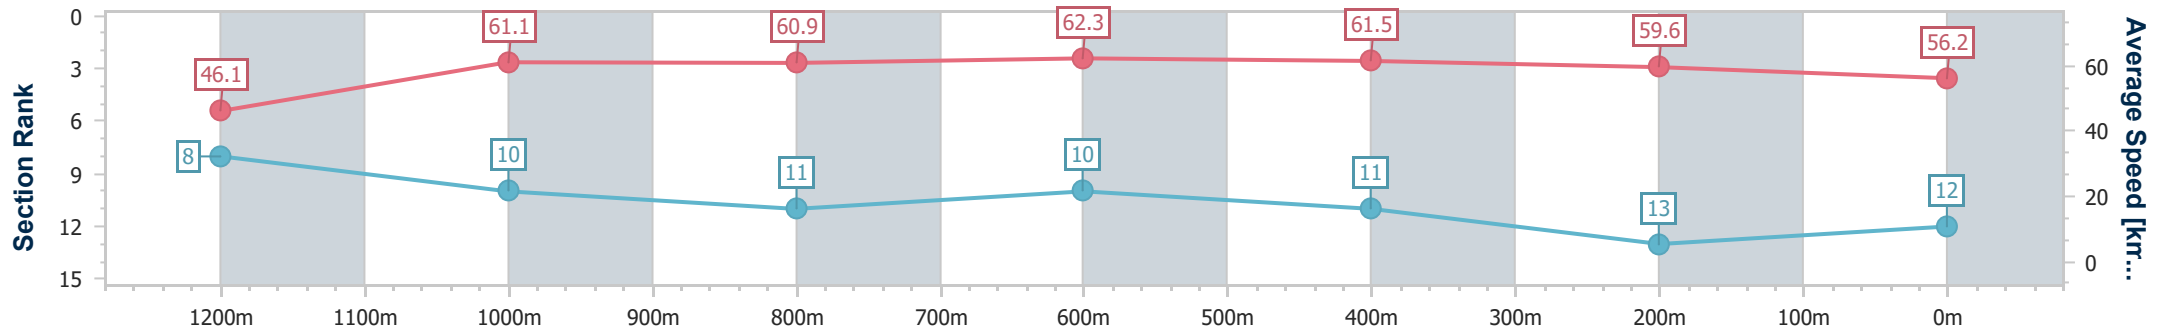

- [ ] Ranking at each section and finish
- .-.-.- No data available at this section
- NA No data available

Horse/Jockey Name	Whisky Tycoon
Final Rank	12
Fastest Section Time (Section)	0:11.57 (800m)
Top Speed [km/h] (Section)	63.6 (Overall)
Race State	Finished

### Ipswich QLD Professional

Race 1: SCHWEPPE'S Maiden Handicap - 1350m

03 October 2024 - 12:46

Track Rating: Soft 5, Weather: Overcast, Rail Position: +7m Entire

Section	Overall	1200m	1000m	800m	600m	400m	200m
Section Times	1:23.54 [12] (0:11.72)	1:11.82 [8] (0:11.82)	1:00.00 [10] (0:11.82)	0:48.18 [11] (0:11.57)	0:36.61 [10] (0:11.74)	0:24.87 [11] (0:12.09)	0:12.78 [13] (0:12.78)
Average Speed [km/h]	46.1	61.1	60.9	62.3	61.5	59.6	56.2
Top Speed [km/h]	63.6	62.8	61.8	62.7	62.6	60.5	58.6
Avg. Dist. to Rail [m]	2.4	0.6	0.8	0.4	0.8	0.8	4.2
Avg. Stride Freq. [Hz]	2.2	2.2	2.2	2.2	2.3	2.2	2.2
Avg. Stride Length [m]	5.8	7.6	7.5	7.6	7.4	7.5	7.2