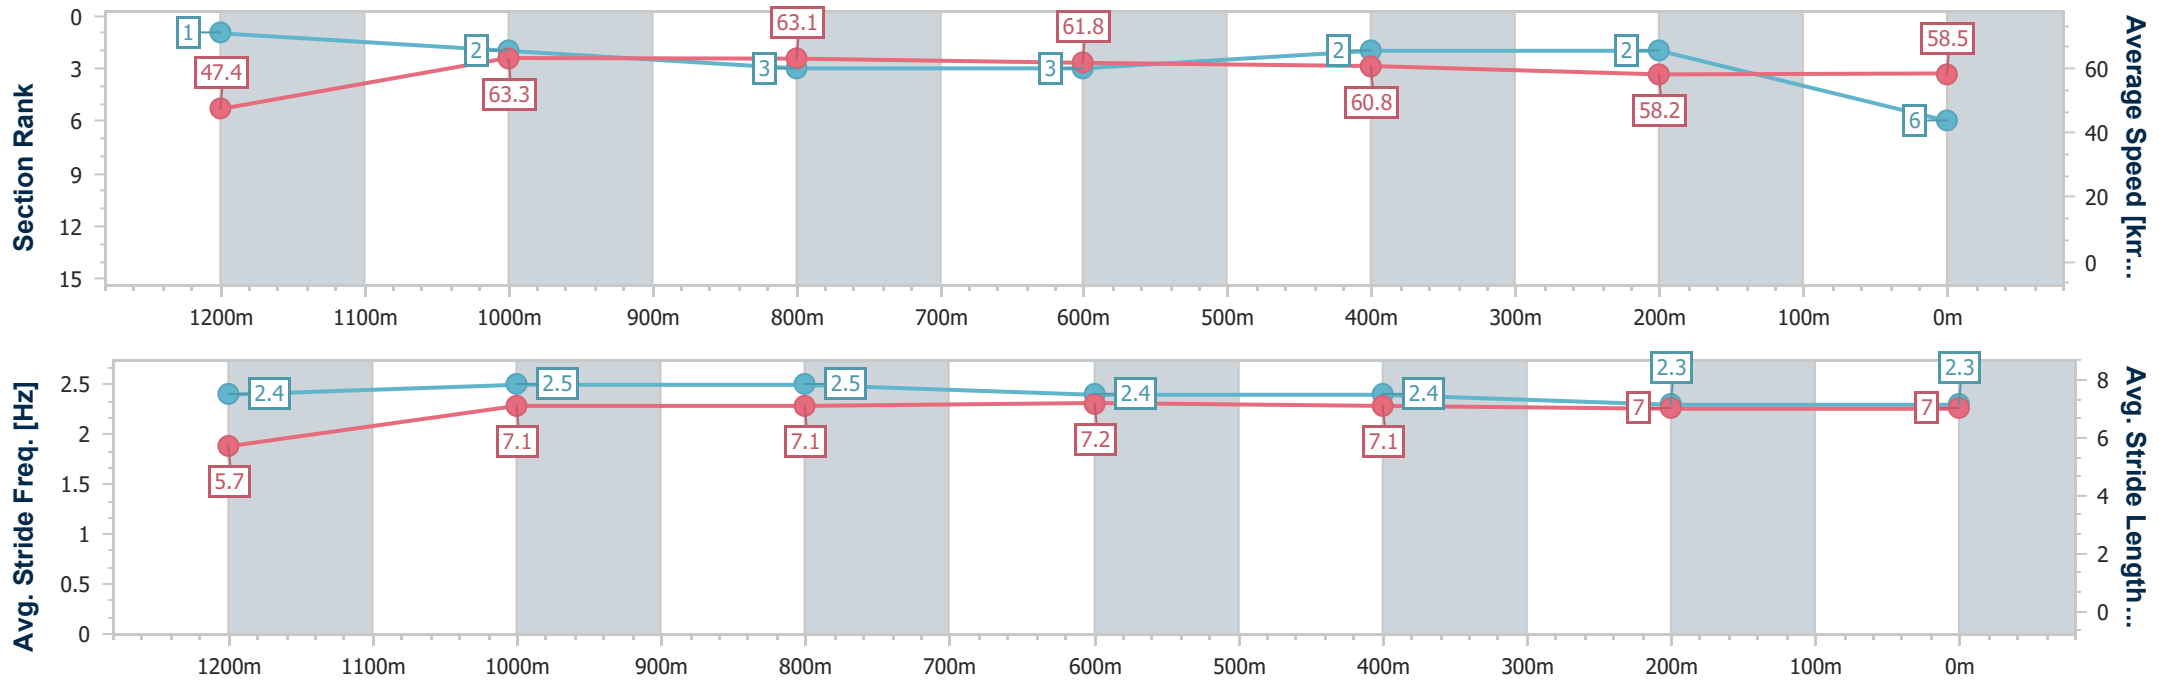

### Ipswich QLD Professional

Race 1: SCHWEPPE'S Maiden Handicap - 1350m

03 October 2024 - 12:46

Track Rating: Soft 5, Weather: Overcast, Rail Position: +7m Entire

Section	Overall	1200m	1000m	800m	600m	400m	200m
Section Times	1:22.31 [6] (0:11.39)	1:10.92 [1] (0:11.41)	0:59.51 [2] (0:11.42)	0:48.09 [3] (0:11.59)	0:36.50 [3] (0:11.84)	0:24.66 [2] (0:12.36)	0:12.30 [2] (0:12.30)
Average Speed [km/h]	47.4	63.3	63.1	61.8	60.8	58.2	58.5
Top Speed [km/h]	63.7	63.7	63.8	63.7	61.6	59.7	59.8
Avg. Dist. to Rail [m]	3.4	0.6	0.2	0.3	0.6	0.3	1.1
Avg. Stride Freq. [Hz]	2.4	2.5	2.5	2.4	2.4	2.3	2.3
Avg. Stride Length [m]	5.7	7.1	7.1	7.2	7.1	7.0	7.0