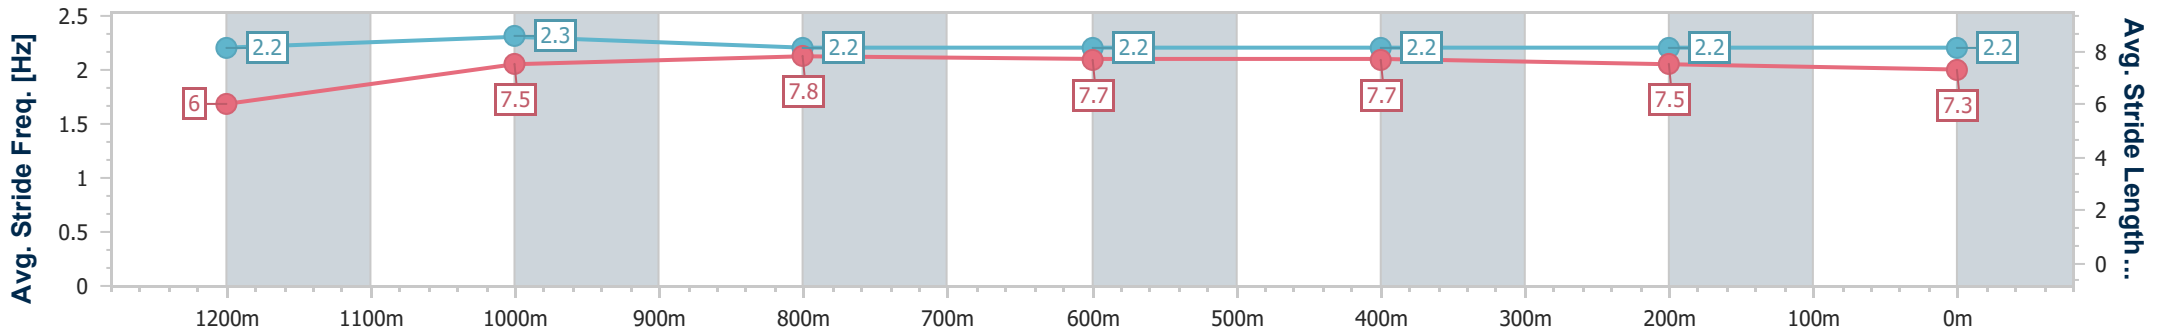

### Ipswich QLD Professional

Race 1: SCHWEPPE'S Maiden Handicap - 1350m

03 October 2024 - 12:46

Track Rating: Soft 5, Weather: Overcast, Rail Position: +7m Entire

Section	Overall	1200m	1000m	800m	600m	400m	200m
Section Times	1:22.31 [6] (0:11.39)	1:10.92 [1] (0:11.41)	0:59.51 [2] (0:11.42)	0:48.09 [3] (0:11.59)	0:36.50 [3] (0:11.84)	0:24.66 [2] (0:12.36)	0:12.30 [2] (0:12.30)
Average Speed [km/h]	47.4	63.3	63.1	61.8	60.8	58.2	58.5
Top Speed [km/h]	63.7	63.7	63.8	63.7	61.6	59.7	59.8
Avg. Dist. to Rail [m]	3.4	0.6	0.2	0.3	0.6	0.3	1.1
Avg. Stride Freq. [Hz]	2.4	2.5	2.5	2.4	2.4	2.3	2.3
Avg. Stride Length [m]	5.7	7.1	7.1	7.2	7.1	7.0	7.0

- [ ] Ranking at each section and finish
- .-.- No data available at this section
- NA No data available

Horse/Jockey Name	Thunder Shanghai
Final Rank	7
Fastest Section Time (Section)	0:11.59 (1200m)
Top Speed [km/h] (Section)	63.0 (1200m)
Race State	Finished

Ipswich QLD Professional  
Race 1: SCHWEPPE'S Maiden Handicap - 1350m

03 October 2024 - 12:46

Track Rating: Soft 5, Weather: Overcast, Rail Position: +7m Entire

Section	Overall	1200m	1000m	800m	600m	400m	200m
Section Times	1:22.70 [7] (0:11.81)	1:10.89 [10] (0:11.59)	0:59.30 [9] (0:11.60)	0:47.70 [8] (0:11.67)	0:36.03 [8] (0:11.60)	0:24.43 [8] (0:11.96)	0:12.47 [7] (0:12.47)
Average Speed [km/h]	46.0	62.0	61.8	61.5	61.7	59.8	57.7
Top Speed [km/h]	61.3	63.0	62.6	62.6	62.8	60.9	58.5
Avg. Dist. to Rail [m]	0.7	0.8	1.3	1.3	1.0	1.2	0.9
Avg. Stride Freq. [Hz]	2.2	2.3	2.2	2.2	2.2	2.2	2.2
Avg. Stride Length [m]	6.0	7.5	7.8	7.7	7.7	7.5	7.3