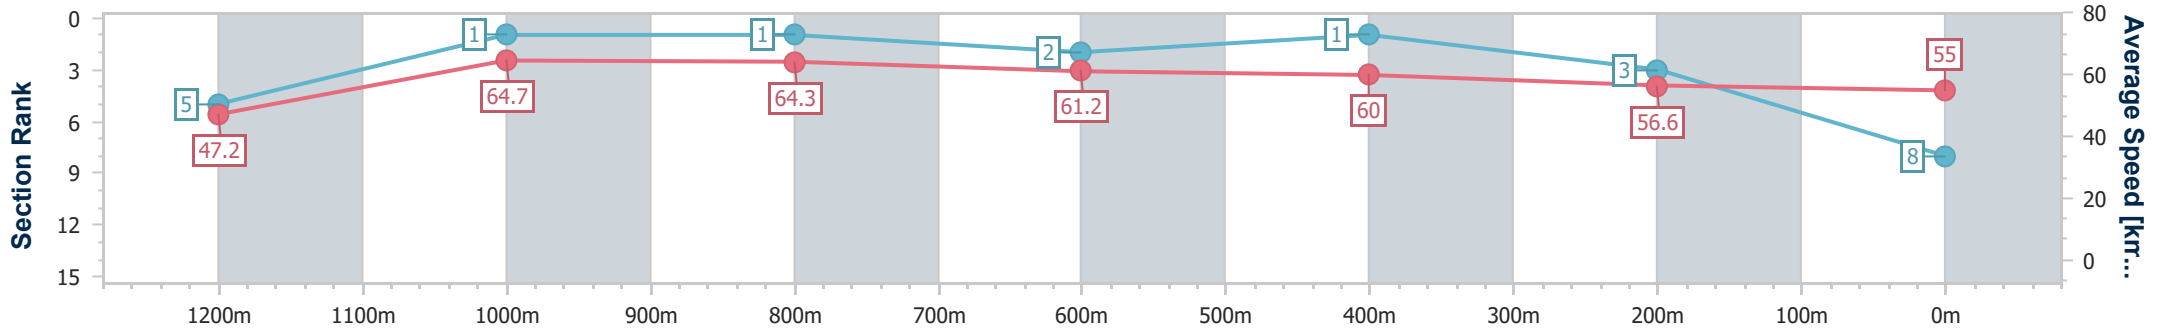

### Ipswich QLD Professional

Race 1: SCHWEPPE'S Maiden Handicap - 1350m

03 October 2024 - 12:46

Track Rating: Soft 5, Weather: Overcast, Rail Position: +7m Entire

Section	Overall	1200m	1000m	800m	600m	400m	200m
Section Times	1:22.75 [8] (0:11.59)	1:11.16 [5] (0:11.15)	1:00.01 [1] (0:11.27)	0:48.74 [1] (0:11.68)	0:37.06 [2] (0:11.92)	0:25.14 [1] (0:12.49)	0:12.65 [3] (0:12.65)
Average Speed [km/h]	47.2	64.7	64.3	61.2	60.0	56.6	55.0
Top Speed [km/h]	53.8	65.8	66.2	64.9	62.3	60.9	58.8
Avg. Dist. to Rail [m]	7.6	3.1	1.1	1.3	1.6	2.1	1.9
Avg. Stride Freq. [Hz]	2.2	2.3	2.3	2.2	2.2	2.2	2.2
Avg. Stride Length [m]	5.9	7.7	7.8	7.7	7.6	7.2	7.0