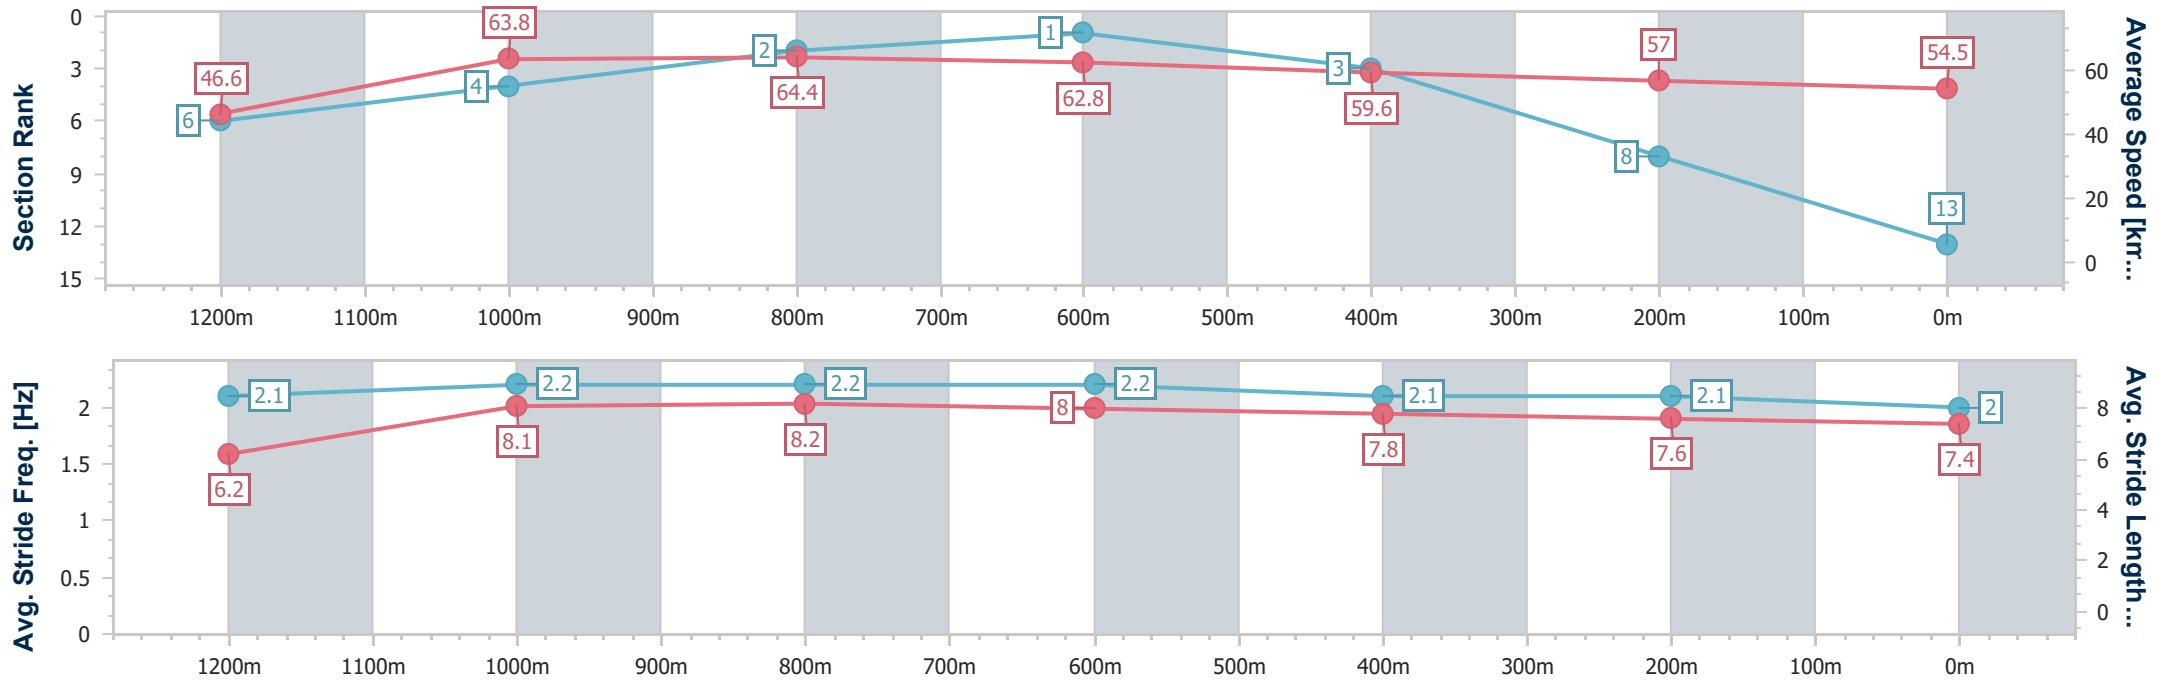

### Ipswich QLD Professional

Race 1: SCHWEPPE'S Maiden Handicap - 1350m

03 October 2024 - 12:46

Track Rating: Soft 5, Weather: Overcast, Rail Position: +7m Entire

Section	Overall	1200m	1000m	800m	600m	400m	200m
Section Times	1:23.63 [13] (0:11.65)	1:11.98 [6] (0:11.31)	1:00.67 [4] (0:11.23)	0:49.44 [2] (0:11.48)	0:37.96 [1] (0:12.06)	0:25.90 [3] (0:12.69)	0:13.21 [8] (0:13.21)
Average Speed [km/h]	46.6	63.8	64.4	62.8	59.6	57.0	54.5
Top Speed [km/h]	63.7	64.8	64.8	64.1	61.7	58.1	56.2
Avg. Dist. to Rail [m]	9.1	4.3	1.6	0.4	0.2	1.6	3.2
Avg. Stride Freq. [Hz]	2.1	2.2	2.2	2.2	2.1	2.1	2.0
Avg. Stride Length [m]	6.2	8.1	8.2	8.0	7.8	7.6	7.4

- [ ] Ranking at each section and finish
- .-.- No data available at this section
- NA No data available