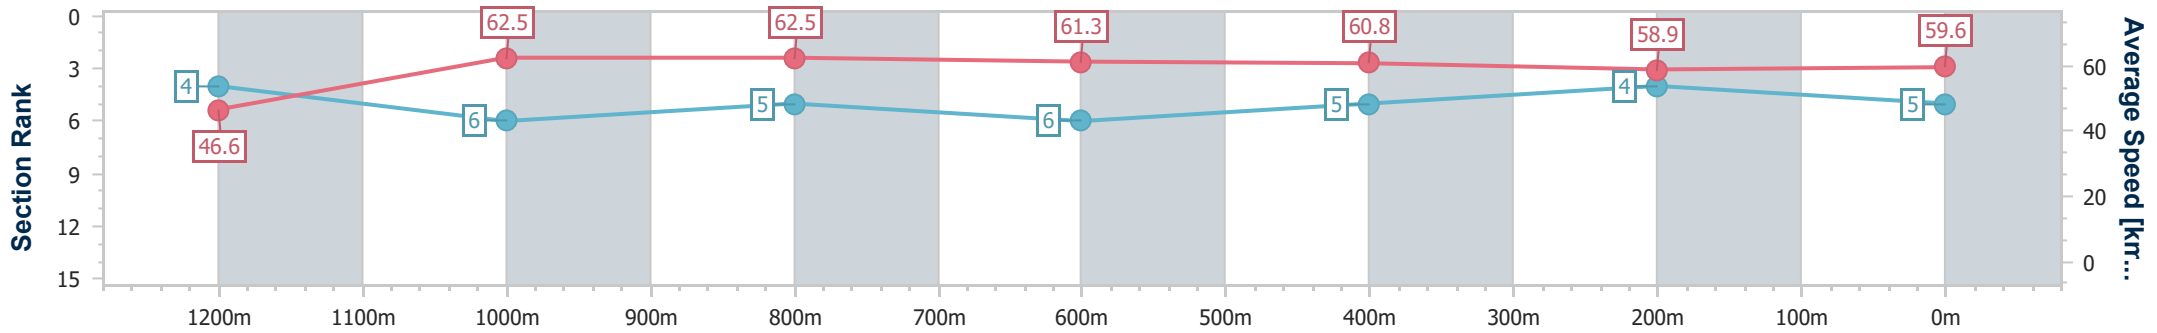

Horse/Jockey Name	Antilles
Final Rank	5
Fastest Section Time (Section)	0:11.47 (1200m)
Top Speed [km/h] (Section)	63.4 (1200m)
Race State	Finished

Ipswich QLD Professional
Race 1: SCHWEPPE'S Maiden Handicap - 1350m

03 October 2024 - 12:46

Track Rating: Soft 5, Weather: Overcast, Rail Position: +7m Entire

Section	Overall	1200m	1000m	800m	600m	400m	200m
Section Times	1:22.21 [5] (0:11.57)	1:10.64 [4] (0:11.47)	0:59.17 [6] (0:11.52)	0:47.65 [5] (0:11.65)	0:36.00 [6] (0:11.78)	0:24.22 [5] (0:12.15)	0:12.07 [4] (0:12.07)
Average Speed [km/h]	46.6	62.5	62.5	61.3	60.8	58.9	59.6
Top Speed [km/h]	62.7	63.4	62.9	62.7	61.5	59.8	60.4
Avg. Dist. to Rail [m]	1.0	0.4	0.7	1.6	1.9	1.3	0.6
Avg. Stride Freq. [Hz]	2.3	2.4	2.3	2.3	2.3	2.3	2.3
Avg. Stride Length [m]	5.8	7.3	7.4	7.4	7.3	7.1	7.1

- [ ] Ranking at each section and finish
- -.-.- No data available at this section
- NA No data available