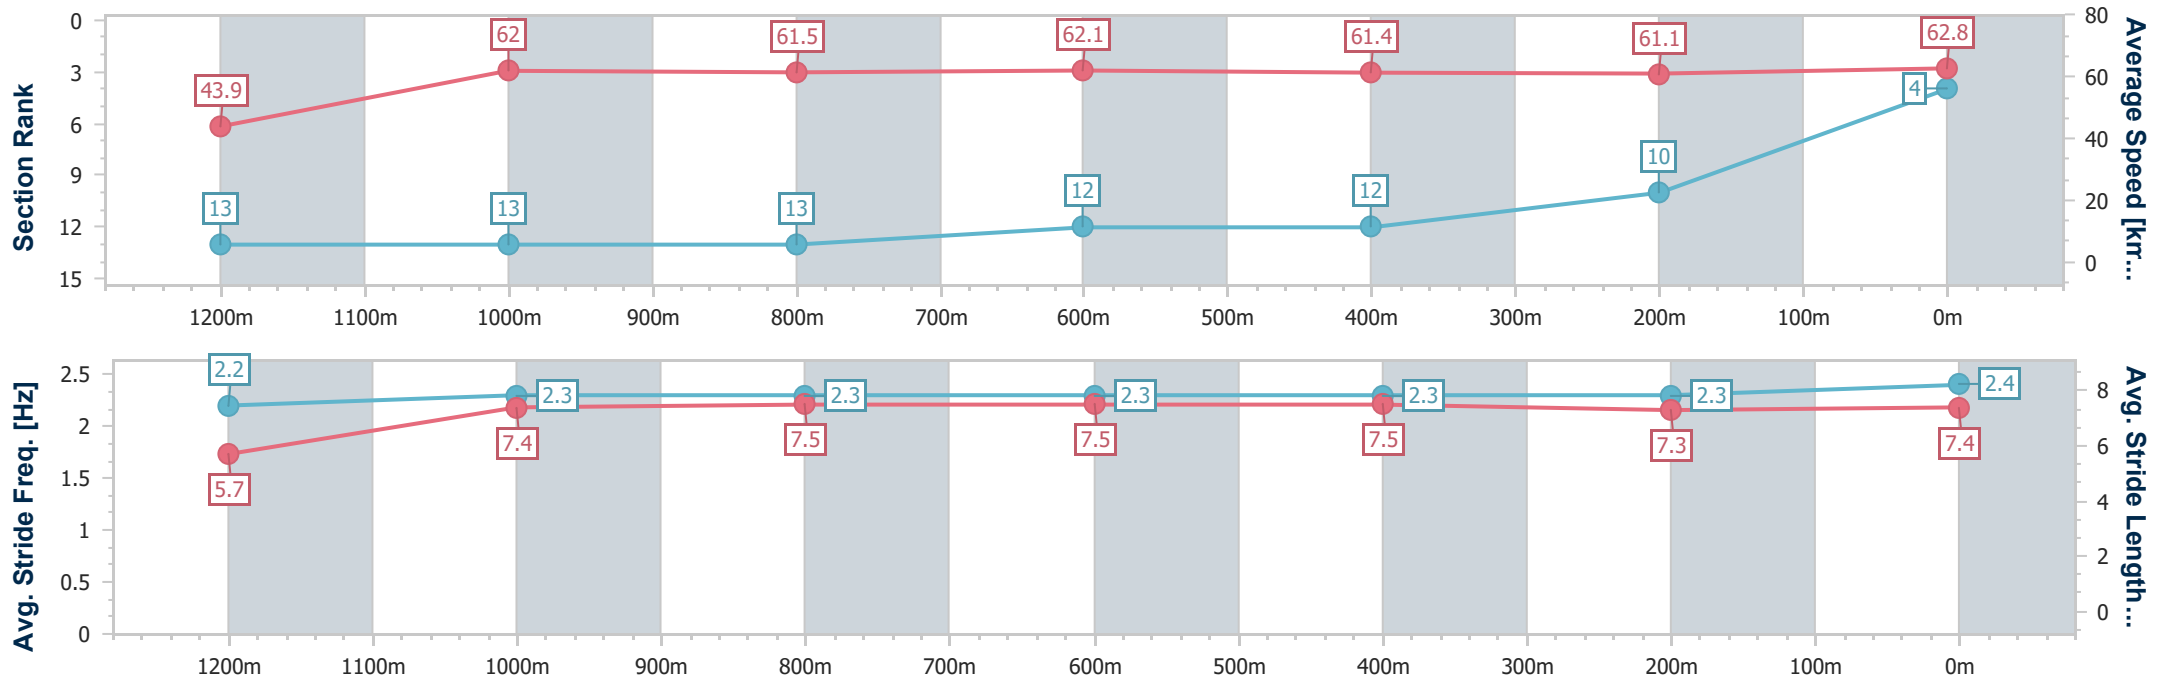

### Ipswich QLD Professional

Race 1: SCHWEPPE'S Maiden Handicap - 1350m

03 October 2024 - 12:46

Track Rating: Soft 5, Weather: Overcast, Rail Position: +7m Entire

Section	Overall	1200m	1000m	800m	600m	400m	200m
Section Times	1:22.10 [4] (0:12.41)	1:09.69 [13] (0:11.57)	0:58.12 [13] (0:11.70)	0:46.42 [13] (0:11.50)	0:34.92 [12] (0:11.68)	0:23.24 [12] (0:11.75)	0:11.49 [10] (0:11.49)
Average Speed [km/h]	43.9	62.0	61.5	62.1	61.4	61.1	62.8
Top Speed [km/h]	65.2	65.7	62.7	63.4	62.4	63.3	63.3
Avg. Dist. to Rail [m]	8.1	0.4	0.9	1.4	1.1	0.7	2.4
Avg. Stride Freq. [Hz]	2.2	2.3	2.3	2.3	2.3	2.3	2.4
Avg. Stride Length [m]	5.7	7.4	7.5	7.5	7.5	7.3	7.4