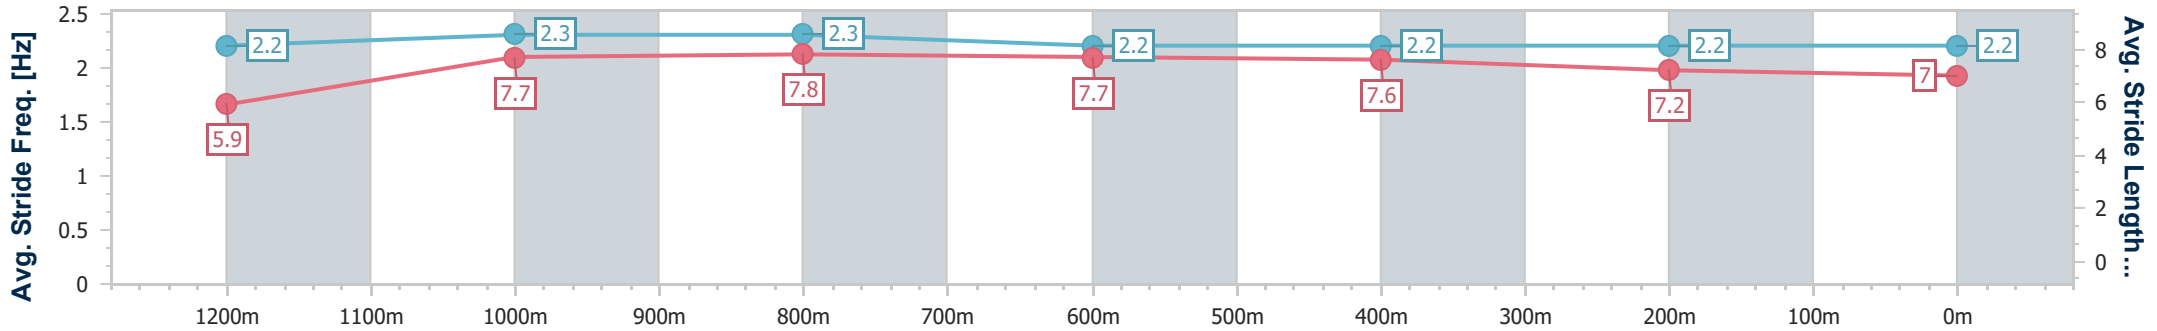

### Ipswich QLD Professional

Race 1: SCHWEPPE'S Maiden Handicap - 1350m

03 October 2024 - 12:46

Track Rating: Soft 5, Weather: Overcast, Rail Position: +7m Entire

Section	Overall	1200m	1000m	800m	600m	400m	200m
Section Times	1:22.75 [8] (0:11.59)	1:11.16 [5] (0:11.15)	1:00.01 [1] (0:11.27)	0:48.74 [1] (0:11.68)	0:37.06 [2] (0:11.92)	0:25.14 [1] (0:12.49)	0:12.65 [3] (0:12.65)
Average Speed [km/h]	47.2	64.7	64.3	61.2	60.0	56.6	55.0
Top Speed [km/h]	53.8	65.8	66.2	64.9	62.3	60.9	58.8
Avg. Dist. to Rail [m]	7.6	3.1	1.1	1.3	1.6	2.1	1.9
Avg. Stride Freq. [Hz]	2.2	2.3	2.3	2.2	2.2	2.2	2.2
Avg. Stride Length [m]	5.9	7.7	7.8	7.7	7.6	7.2	7.0