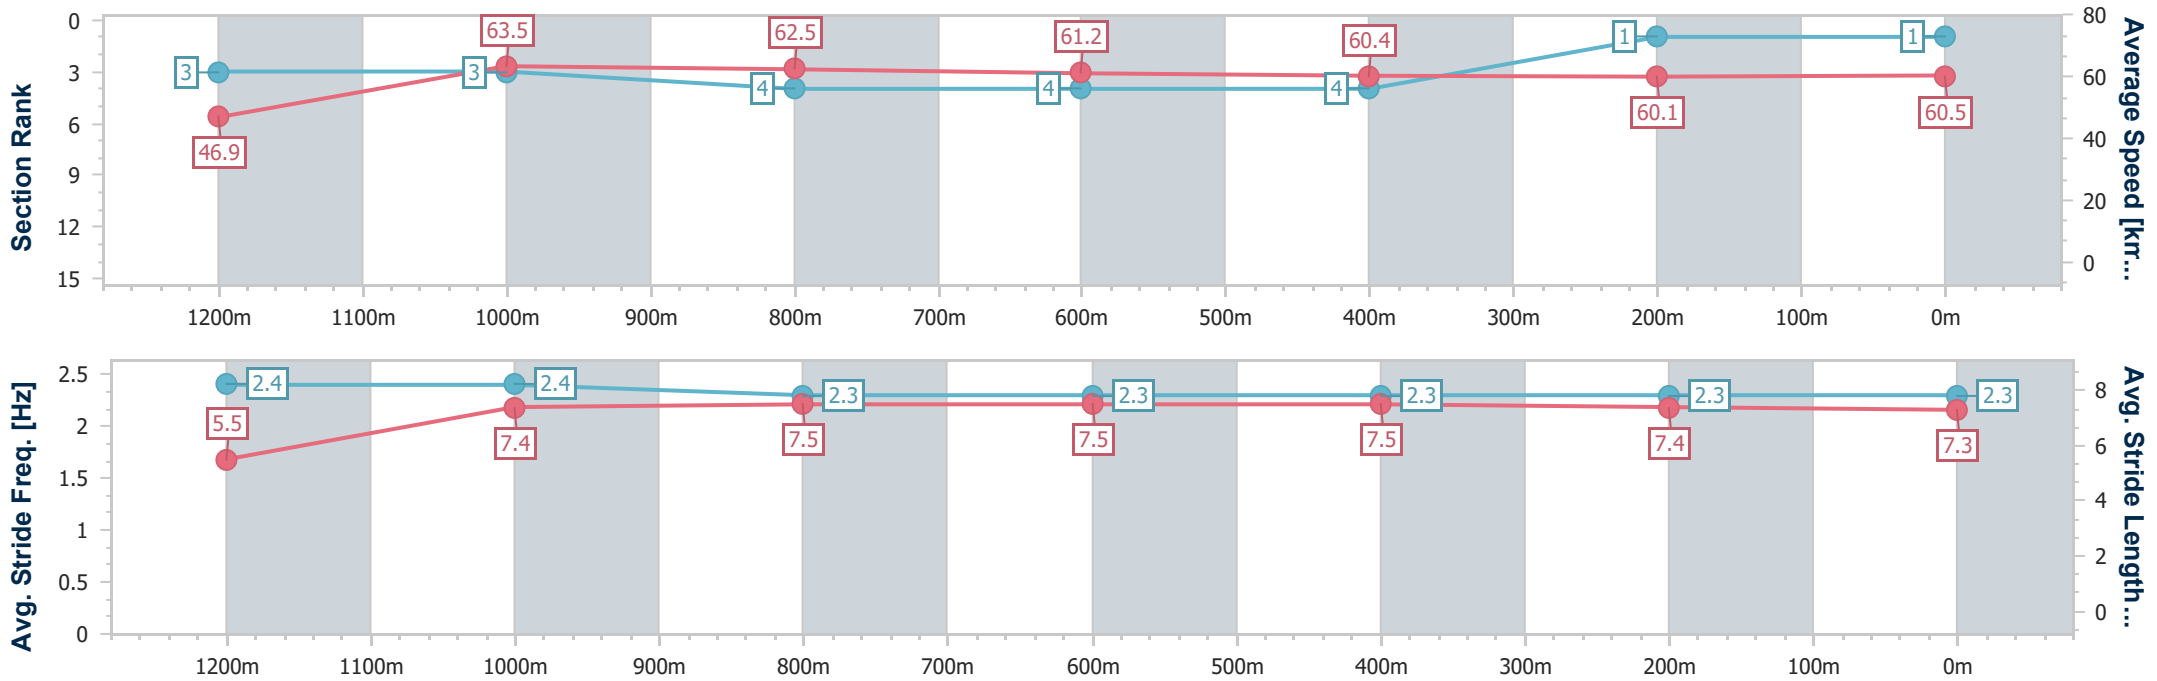

### Ipswich QLD Professional

Race 1: SCHWEPPE'S Maiden Handicap - 1350m

03 October 2024 - 12:46

Track Rating: Soft 5, Weather: Overcast, Rail Position: +7m Entire

Section	Overall	1200m	1000m	800m	600m	400m	200m
Section Times	1:21.79 [1] (0:11.54)	1:10.25 [3] (0:11.30)	0:58.95 [3] (0:11.50)	0:47.45 [4] (0:11.69)	0:35.76 [4] (0:11.87)	0:23.89 [4] (0:12.01)	0:11.88 [1] (0:11.88)
Average Speed [km/h]	46.9	63.5	62.5	61.2	60.4	60.1	60.5
Top Speed [km/h]	65.5	65.0	63.1	62.4	61.8	61.4	62.4
Avg. Dist. to Rail [m]	1.1	1.2	1.2	1.5	1.0	1.9	2.2
Avg. Stride Freq. [Hz]	2.4	2.4	2.3	2.3	2.3	2.3	2.3
Avg. Stride Length [m]	5.5	7.4	7.5	7.5	7.5	7.4	7.3

- [ ] Ranking at each section and finish
- .-.- No data available at this section
- NA No data available

Horse/Jockey Name	Migratory
Final Rank	2
Fastest Section Time (Section)	0:11.40 (1200m)
Top Speed [km/h] (Section)	65.4 (1200m)
Race State	Finished