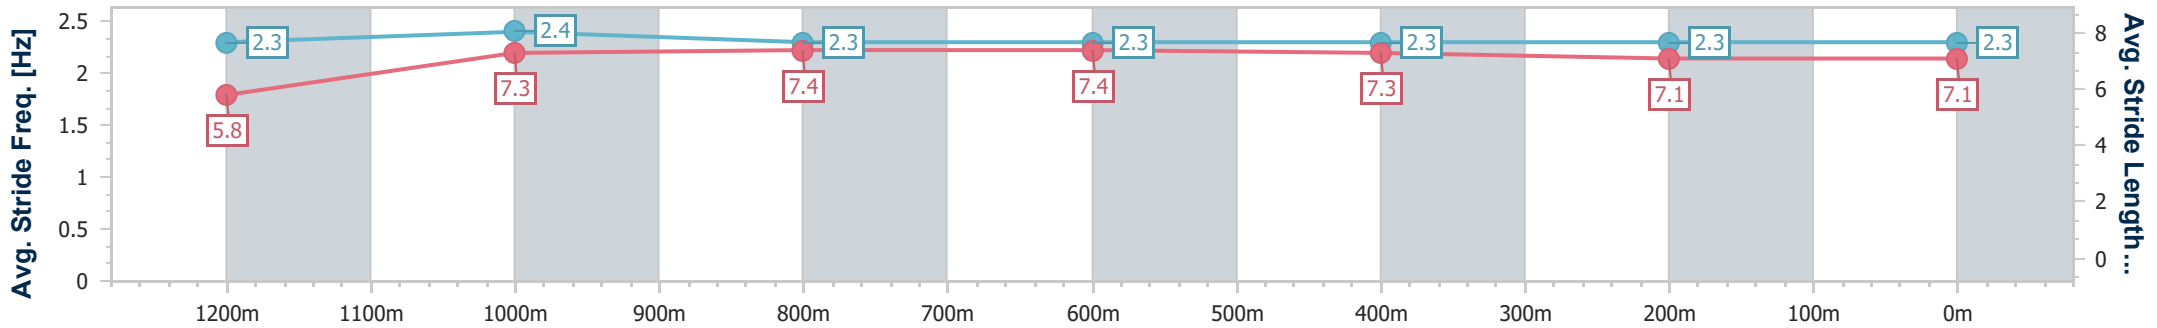

Ipswich QLD Professional  
Race 1: SCHWEPPE'S Maiden Handicap - 1350m

03 October 2024 - 12:46

Track Rating: Soft 5, Weather: Overcast, Rail Position: +7m Entire

Section	Overall	1200m	1000m	800m	600m	400m	200m
Section Times	1:22.21 [5] (0:11.57)	1:10.64 [4] (0:11.47)	0:59.17 [6] (0:11.52)	0:47.65 [5] (0:11.65)	0:36.00 [6] (0:11.78)	0:24.22 [5] (0:12.15)	0:12.07 [4] (0:12.07)
Average Speed [km/h]	46.6	62.5	62.5	61.3	60.8	58.9	59.6
Top Speed [km/h]	62.7	63.4	62.9	62.7	61.5	59.8	60.4
Avg. Dist. to Rail [m]	1.0	0.4	0.7	1.6	1.9	1.3	0.6
Avg. Stride Freq. [Hz]	2.3	2.4	2.3	2.3	2.3	2.3	2.3
Avg. Stride Length [m]	5.8	7.3	7.4	7.4	7.3	7.1	7.1