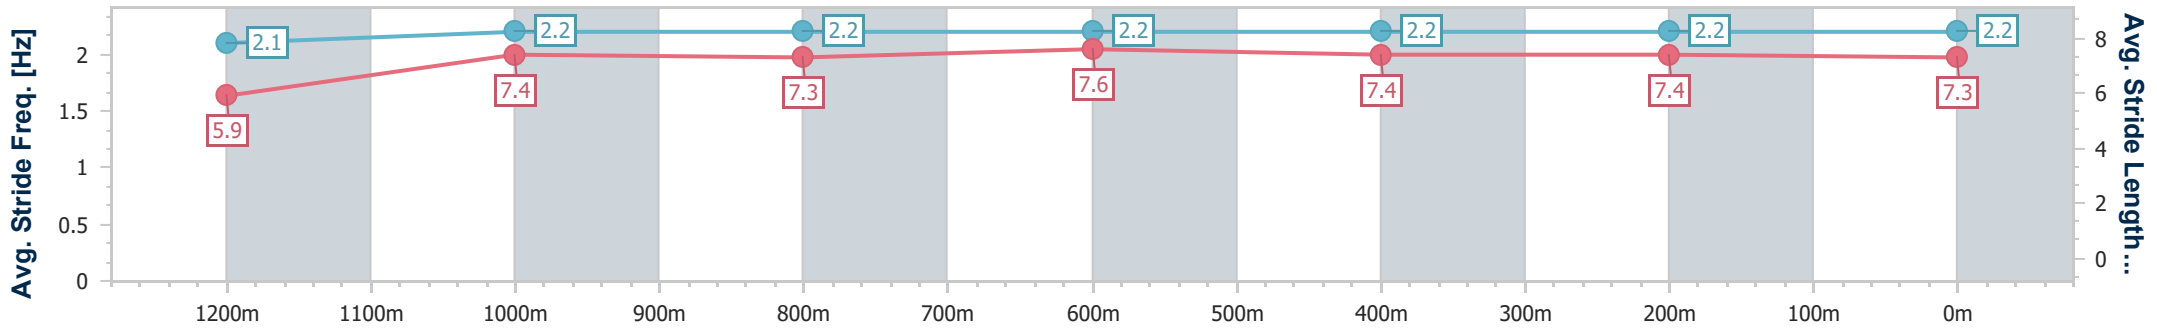

- [ ] Ranking at each section and finish
- .-.- No data available at this section
- NA No data available

Horse/Jockey Name	Ready To Flirt
Final Rank	10
Fastest Section Time (Section)	0:11.62 (800m)
Top Speed [km/h] (Section)	62.6 (800m)
Race State	Finished

### Ipswich QLD Professional

Race 1: SCHWEPPE'S Maiden Handicap - 1350m

03 October 2024 - 12:46

Track Rating: Soft 5, Weather: Overcast, Rail Position: +7m Entire

Section	Overall	1200m	1000m	800m	600m	400m	200m
Section Times	1:23.12 [10] (0:11.94)	1:11.18 [11] (0:11.68)	0:59.50 [11] (0:11.73)	0:47.77 [10] (0:11.62)	0:36.15 [11] (0:11.69)	0:24.46 [10] (0:12.07)	0:12.39 [12] (0:12.39)
Average Speed [km/h]	45.1	61.6	61.2	61.8	61.3	59.5	58.0
Top Speed [km/h]	62.3	62.3	62.2	62.6	62.3	60.3	59.2
Avg. Dist. to Rail [m]	0.4	0.4	0.5	0.9	0.9	1.1	0.6
Avg. Stride Freq. [Hz]	2.1	2.2	2.2	2.2	2.2	2.2	2.2
Avg. Stride Length [m]	5.9	7.4	7.3	7.6	7.4	7.4	7.3

- [ ] Ranking at each section and finish
- .-.-.- No data available at this section
- NA No data available

Horse/Jockey Name	He's Finesse
Final Rank	11
Fastest Section Time (Section)	0:11.60 (800m)
Top Speed [km/h] (Section)	62.7 (800m)
Race State	Finished