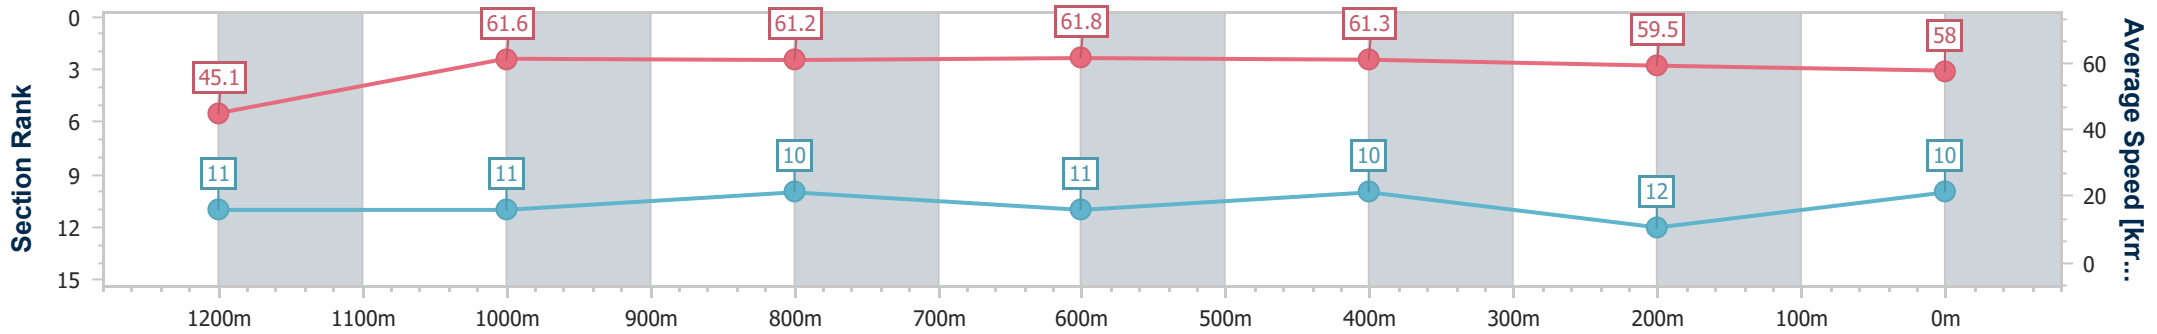

- [ ] Ranking at each section and finish
- .-.- No data available at this section
- NA No data available

Horse/Jockey Name	Ready To Flirt
Final Rank	10
Fastest Section Time (Section)	0:11.62 (800m)
Top Speed [km/h] (Section)	62.6 (800m)
Race State	Finished

### Ipswich QLD Professional

Race 1: SCHWEPPE'S Maiden Handicap - 1350m

03 October 2024 - 12:46

Track Rating: Soft 5, Weather: Overcast, Rail Position: +7m Entire

Section	Overall	1200m	1000m	800m	600m	400m	200m
Section Times	1:23.12 [10] (0:11.94)	1:11.18 [11] (0:11.68)	0:59.50 [11] (0:11.73)	0:47.77 [10] (0:11.62)	0:36.15 [11] (0:11.69)	0:24.46 [10] (0:12.07)	0:12.39 [12] (0:12.39)
Average Speed [km/h]	45.1	61.6	61.2	61.8	61.3	59.5	58.0
Top Speed [km/h]	62.3	62.3	62.2	62.6	62.3	60.3	59.2
Avg. Dist. to Rail [m]	0.4	0.4	0.5	0.9	0.9	1.1	0.6
Avg. Stride Freq. [Hz]	2.1	2.2	2.2	2.2	2.2	2.2	2.2
Avg. Stride Length [m]	5.9	7.4	7.3	7.6	7.4	7.4	7.3

- [ ] Ranking at each section and finish
- .-.-.- No data available at this section
- NA No data available

Horse/Jockey Name	He's Finesse
Final Rank	11
Fastest Section Time (Section)	0:11.60 (800m)
Top Speed [km/h] (Section)	62.7 (800m)
Race State	Finished