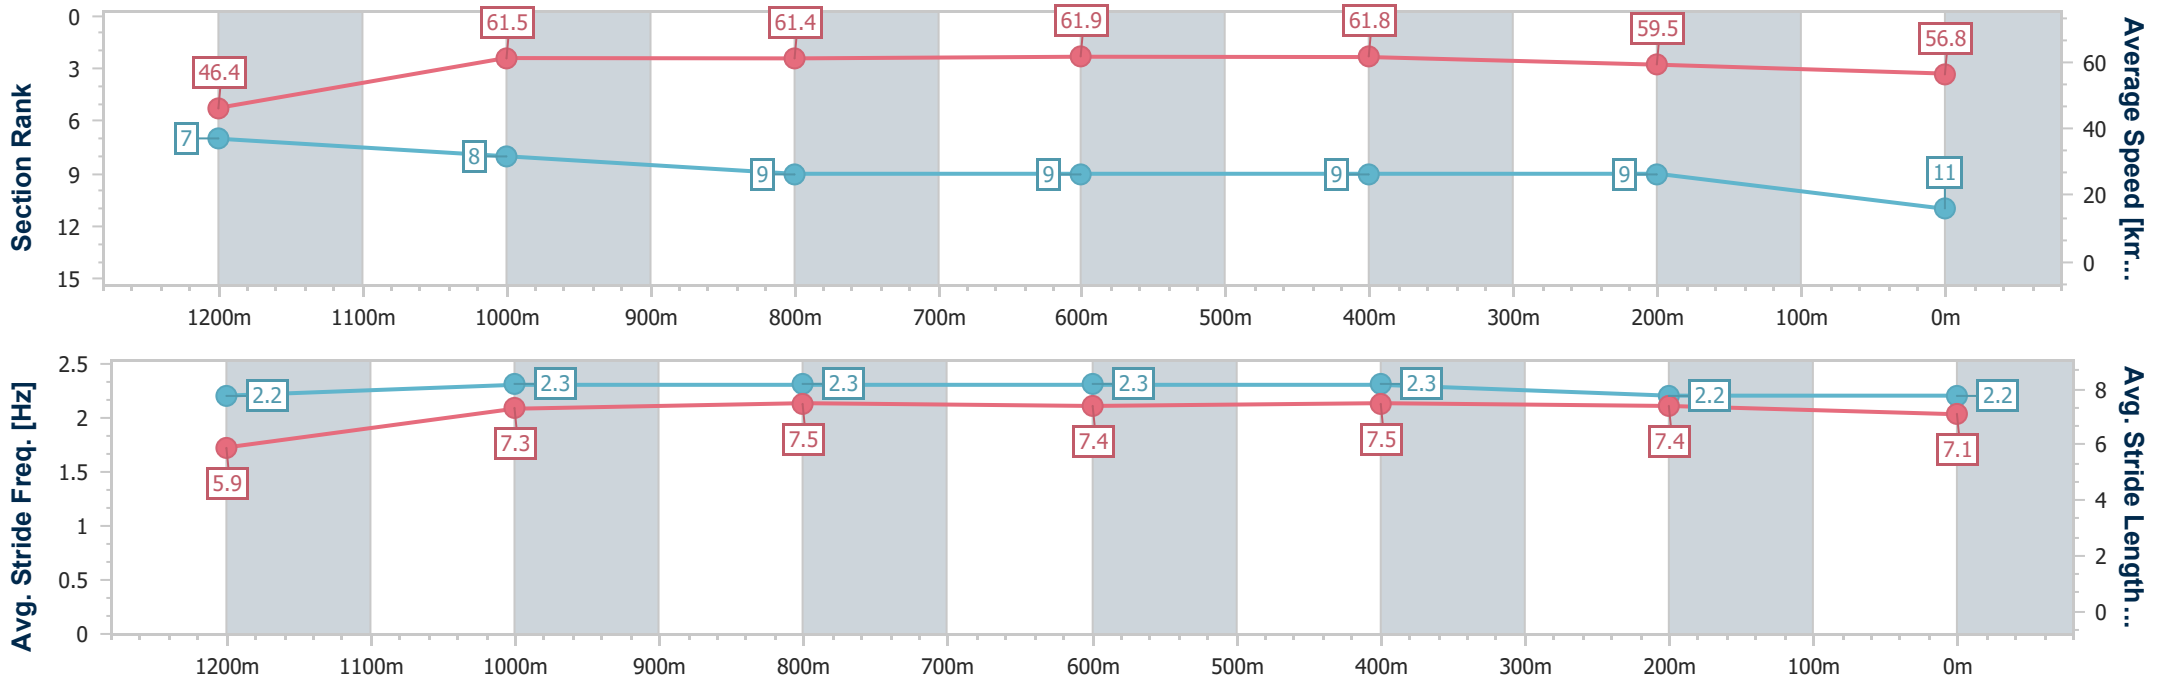

- [ ] Ranking at each section and finish
- .-.-.- No data available at this section
- NA No data available

Horse/Jockey Name	He's Finesse
Final Rank	11
Fastest Section Time (Section)	0:11.60 (800m)
Top Speed [km/h] (Section)	62.7 (800m)
Race State	Finished

### Ipswich QLD Professional

Race 1: SCHWEPPE'S Maiden Handicap - 1350m

03 October 2024 - 12:46

Track Rating: Soft 5, Weather: Overcast, Rail Position: +7m Entire

Section	Overall	1200m	1000m	800m	600m	400m	200m
Section Times	1:23.22 [11] (0:11.66)	1:11.56 [7] (0:11.71)	0:59.85 [8] (0:11.73)	0:48.12 [9] (0:11.60)	0:36.52 [9] (0:11.64)	0:24.88 [9] (0:12.21)	0:12.67 [9] (0:12.67)
Average Speed [km/h]	46.4	61.5	61.4	61.9	61.8	59.5	56.8
Top Speed [km/h]	62.7	62.7	62.4	62.7	62.4	60.9	58.2
Avg. Dist. to Rail [m]	4.8	1.3	0.5	0.3	0.4	2.2	2.4
Avg. Stride Freq. [Hz]	2.2	2.3	2.3	2.3	2.3	2.2	2.2
Avg. Stride Length [m]	5.9	7.3	7.5	7.4	7.5	7.4	7.1

- [ ] Ranking at each section and finish
- .-.-.- No data available at this section
- NA No data available

Horse/Jockey Name	Whisky Tycoon
Final Rank	12
Fastest Section Time (Section)	0:11.57 (800m)
Top Speed [km/h] (Section)	63.6 (Overall)
Race State	Finished