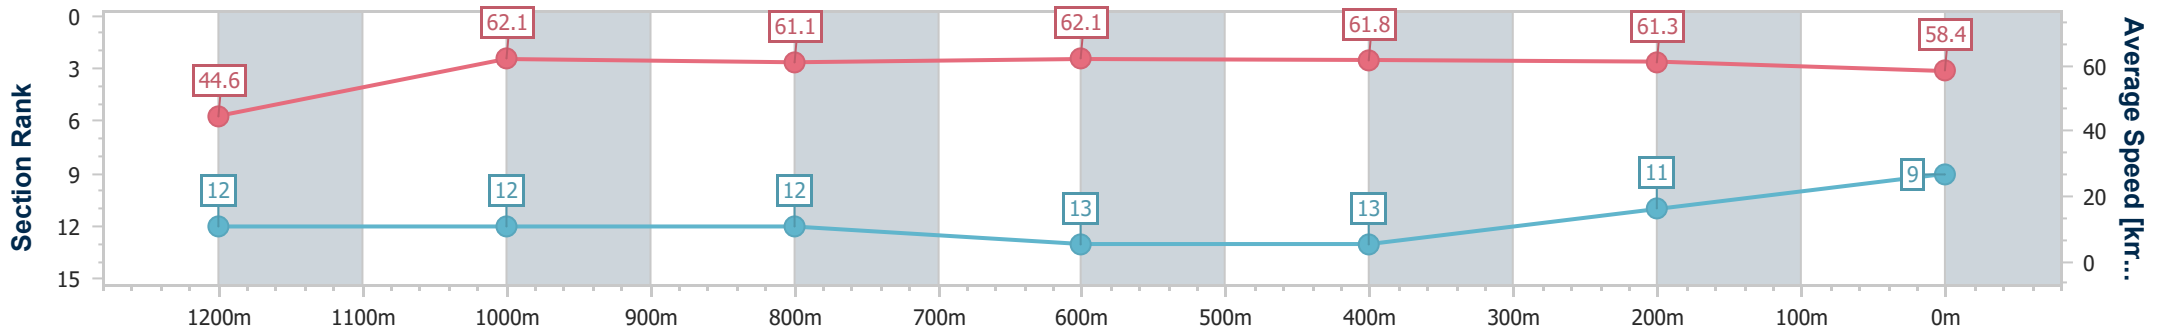

### Ipswich QLD Professional

Race 1: SCHWEPPE'S Maiden Handicap - 1350m

03 October 2024 - 12:46

Track Rating: Soft 5, Weather: Overcast, Rail Position: +7m Entire

Section	Overall	1200m	1000m	800m	600m	400m	200m
Section Times	1:23.06 [9] (0:12.16)	1:10.90 [12] (0:11.63)	0:59.27 [12] (0:11.83)	0:47.44 [12] (0:11.60)	0:35.84 [13] (0:11.66)	0:24.18 [13] (0:11.83)	0:12.35 [11] (0:12.35)
Average Speed [km/h]	44.6	62.1	61.1	62.1	61.8	61.3	58.4
Top Speed [km/h]	62.3	63.6	62.9	63.5	63.0	62.4	60.3
Avg. Dist. to Rail [m]	8.4	2.2	1.0	0.3	0.7	2.6	5.3
Avg. Stride Freq. [Hz]	2.1	2.4	2.3	2.3	2.3	2.3	2.3
Avg. Stride Length [m]	5.8	7.2	7.3	7.4	7.3	7.4	7.1

- [ ] Ranking at each section and finish
- .-.- No data available at this section
- NA No data available

Horse/Jockey Name	Ready To Flirt
Final Rank	10
Fastest Section Time (Section)	0:11.62 (800m)
Top Speed [km/h] (Section)	62.6 (800m)
Race State	Finished