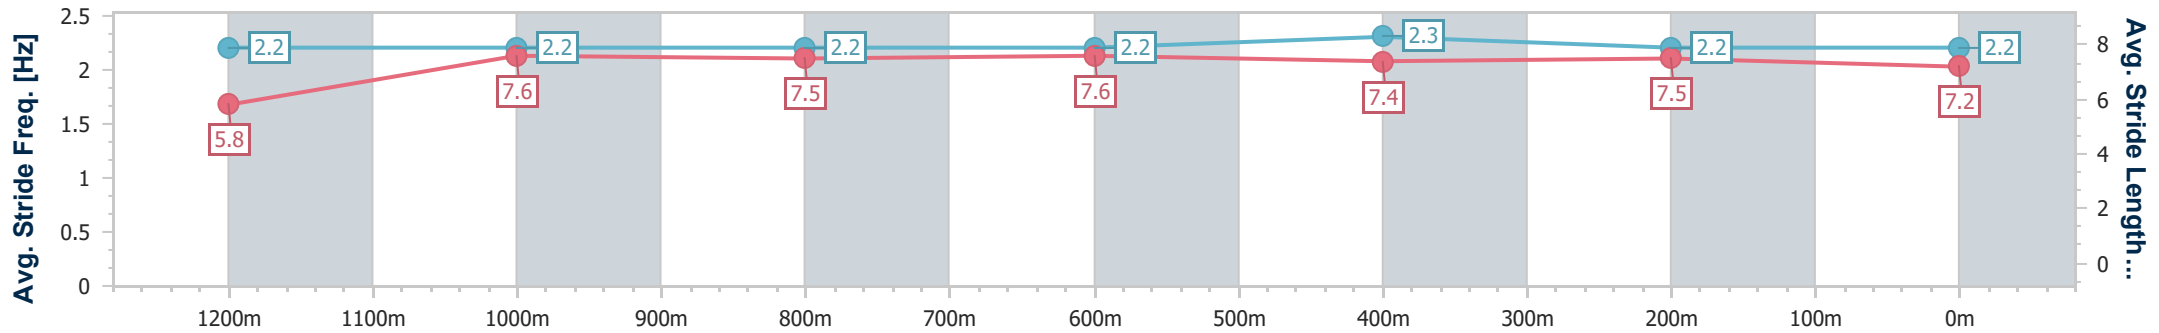

- [ ] Ranking at each section and finish
- .-.-.- No data available at this section
- NA No data available

Horse/Jockey Name	Whisky Tycoon
Final Rank	12
Fastest Section Time (Section)	0:11.57 (800m)
Top Speed [km/h] (Section)	63.6 (Overall)
Race State	Finished

### Ipswich QLD Professional

Race 1: SCHWEPPE'S Maiden Handicap - 1350m

03 October 2024 - 12:46

Track Rating: Soft 5, Weather: Overcast, Rail Position: +7m Entire

Section	Overall	1200m	1000m	800m	600m	400m	200m
Section Times	1:23.54 [12] (0:11.72)	1:11.82 [8] (0:11.82)	1:00.00 [10] (0:11.82)	0:48.18 [11] (0:11.57)	0:36.61 [10] (0:11.74)	0:24.87 [11] (0:12.09)	0:12.78 [13] (0:12.78)
Average Speed [km/h]	46.1	61.1	60.9	62.3	61.5	59.6	56.2
Top Speed [km/h]	63.6	62.8	61.8	62.7	62.6	60.5	58.6
Avg. Dist. to Rail [m]	2.4	0.6	0.8	0.4	0.8	0.8	4.2
Avg. Stride Freq. [Hz]	2.2	2.2	2.2	2.2	2.3	2.2	2.2
Avg. Stride Length [m]	5.8	7.6	7.5	7.6	7.4	7.5	7.2