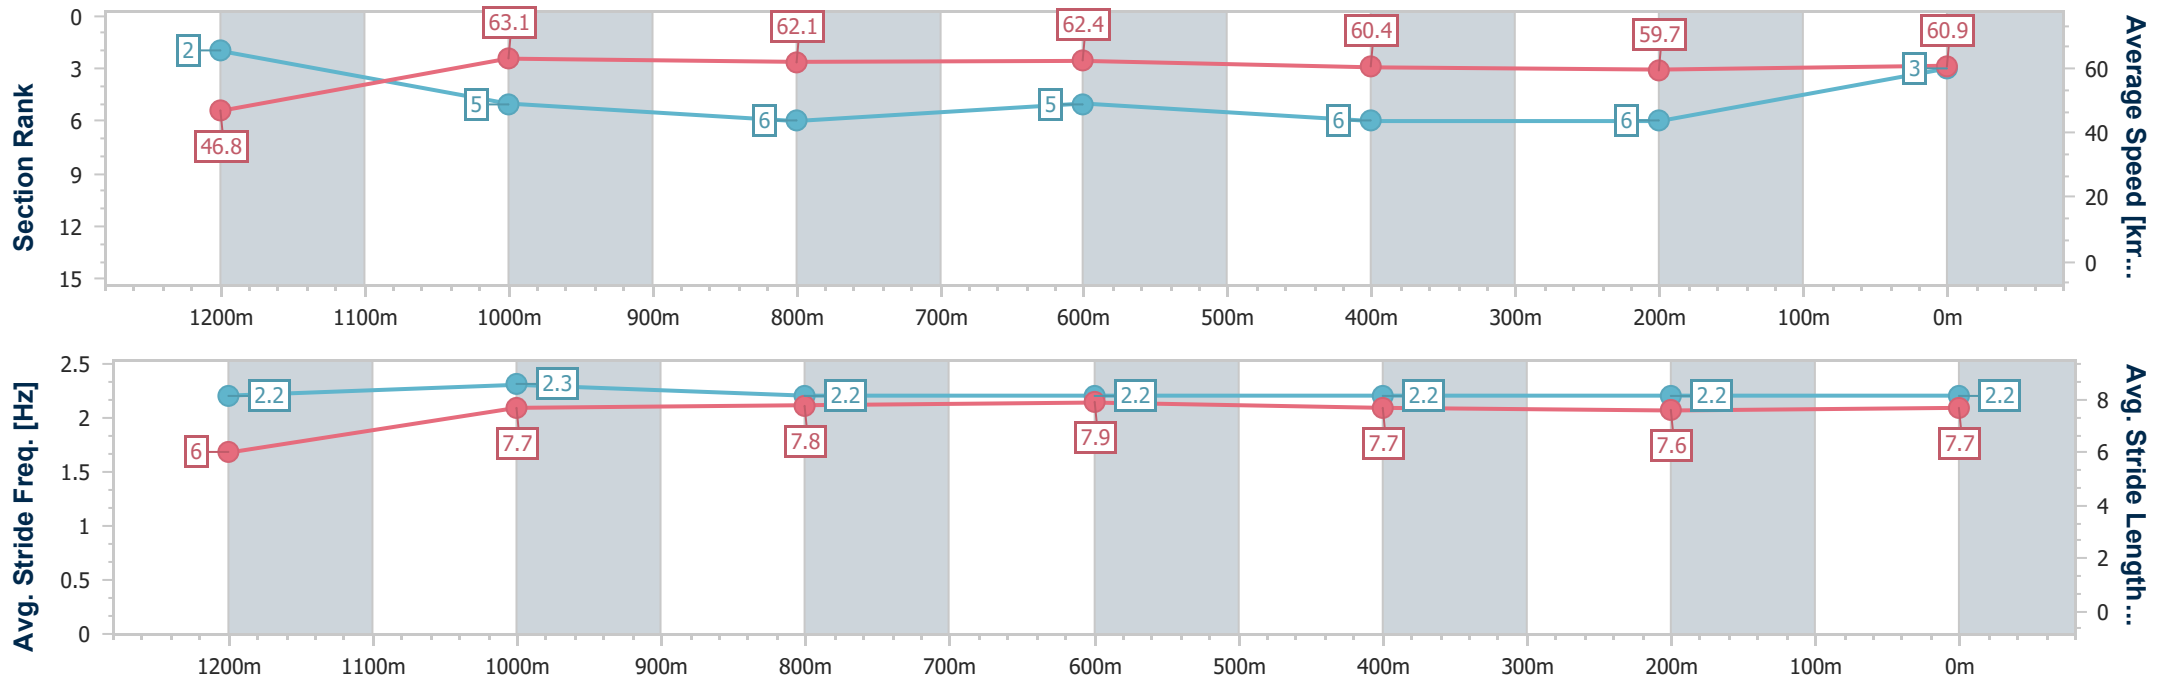

### Ipswich QLD Professional

Race 1: SCHWEPPE'S Maiden Handicap - 1350m

03 October 2024 - 12:46

Track Rating: Soft 5, Weather: Overcast, Rail Position: +7m Entire

Section	Overall	1200m	1000m	800m	600m	400m	200m
Section Times	1:22.02 [3] (0:11.54)	1:10.48 [2] (0:11.45)	0:59.03 [5] (0:11.57)	0:47.46 [6] (0:11.56)	0:35.90 [5] (0:11.88)	0:24.02 [6] (0:12.18)	0:11.84 [6] (0:11.84)
Average Speed [km/h]	46.8	63.1	62.1	62.4	60.4	59.7	60.9
Top Speed [km/h]	63.4	63.4	63.3	63.9	62.1	60.5	61.8
Avg. Dist. to Rail [m]	5.5	1.3	0.4	0.3	0.3	2.9	3.6
Avg. Stride Freq. [Hz]	2.2	2.3	2.2	2.2	2.2	2.2	2.2
Avg. Stride Length [m]	6.0	7.7	7.8	7.9	7.7	7.6	7.7