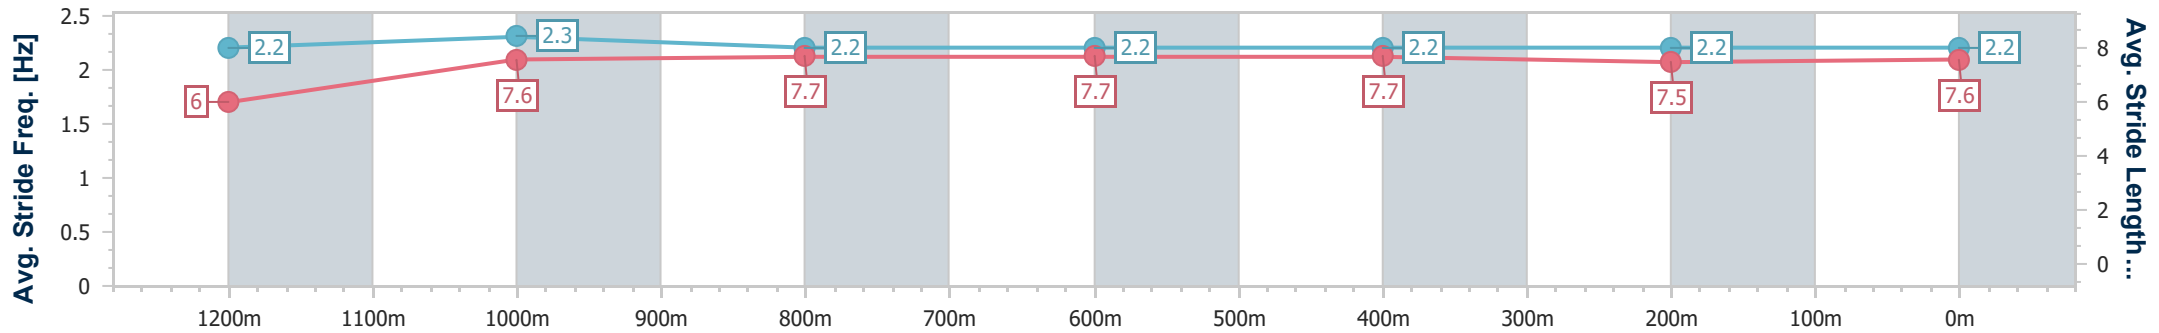

### Ipswich QLD Professional

Race 1: SCHWEPPE'S Maiden Handicap - 1350m

03 October 2024 - 12:46

Track Rating: Soft 5, Weather: Overcast, Rail Position: +7m Entire

Section	Overall	1200m	1000m	800m	600m	400m	200m
Section Times	1:22.00 [2] (0:11.78)	1:10.22 [9] (0:11.40)	0:58.82 [7] (0:11.63)	0:47.19 [7] (0:11.61)	0:35.58 [7] (0:11.73)	0:23.85 [7] (0:12.01)	0:11.84 [5] (0:11.84)
Average Speed [km/h]	45.7	63.0	61.9	62.0	61.4	60.0	60.6
Top Speed [km/h]	63.7	65.4	62.4	63.7	62.5	61.0	61.1
Avg. Dist. to Rail [m]	3.8	0.4	0.3	0.8	0.4	1.0	2.3
Avg. Stride Freq. [Hz]	2.2	2.3	2.2	2.2	2.2	2.2	2.2
Avg. Stride Length [m]	6.0	7.6	7.7	7.7	7.7	7.5	7.6