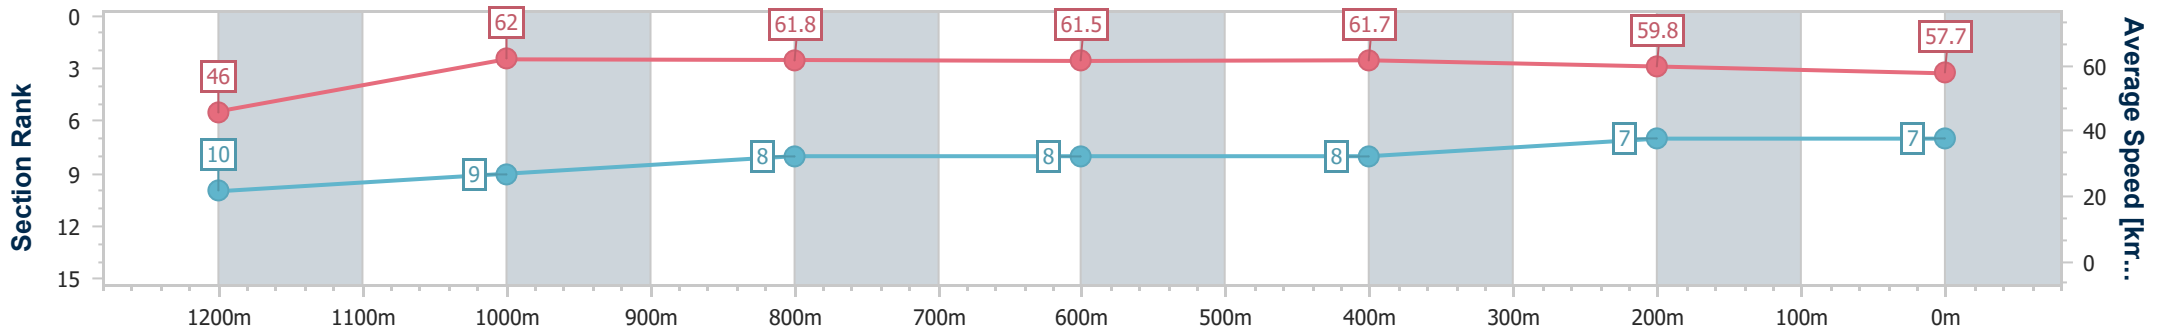

- [ ] Ranking at each section and finish
- .-.- No data available at this section
- NA No data available

Horse/Jockey Name	Thunder Shanghai
Final Rank	7
Fastest Section Time (Section)	0:11.59 (1200m)
Top Speed [km/h] (Section)	63.0 (1200m)
Race State	Finished

Ipswich QLD Professional  
Race 1: SCHWEPPE'S Maiden Handicap - 1350m

03 October 2024 - 12:46

Track Rating: Soft 5, Weather: Overcast, Rail Position: +7m Entire

Section	Overall	1200m	1000m	800m	600m	400m	200m
Section Times	1:22.70 [7] (0:11.81)	1:10.89 [10] (0:11.59)	0:59.30 [9] (0:11.60)	0:47.70 [8] (0:11.67)	0:36.03 [8] (0:11.60)	0:24.43 [8] (0:11.96)	0:12.47 [7] (0:12.47)
Average Speed [km/h]	46.0	62.0	61.8	61.5	61.7	59.8	57.7
Top Speed [km/h]	61.3	63.0	62.6	62.6	62.8	60.9	58.5
Avg. Dist. to Rail [m]	0.7	0.8	1.3	1.3	1.0	1.2	0.9
Avg. Stride Freq. [Hz]	2.2	2.3	2.2	2.2	2.2	2.2	2.2
Avg. Stride Length [m]	6.0	7.5	7.8	7.7	7.7	7.5	7.3