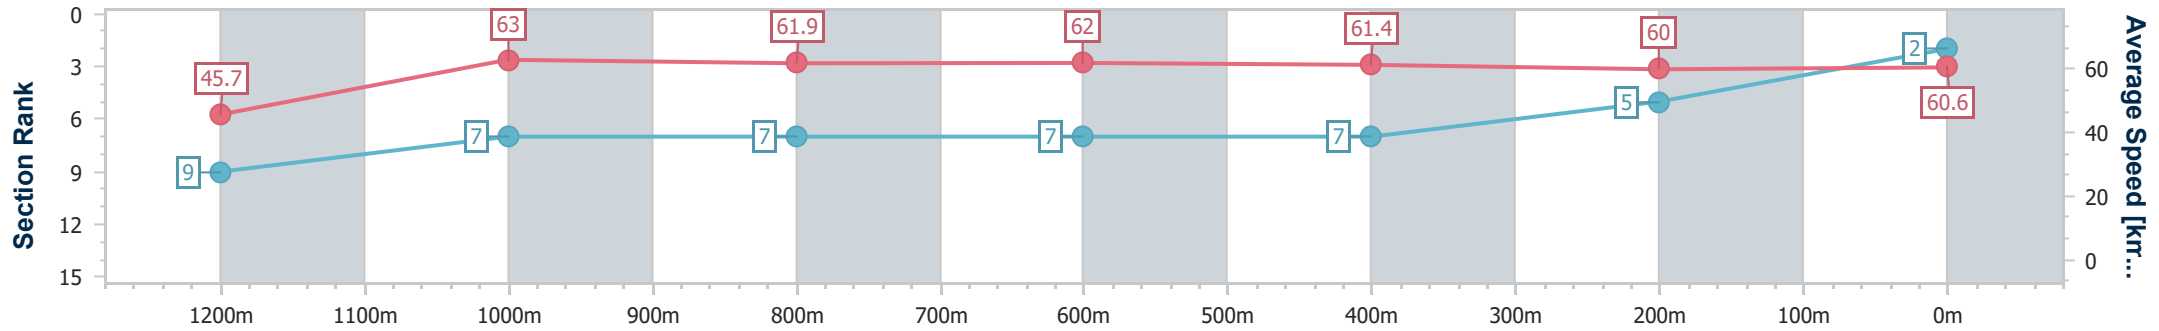

### Ipswich QLD Professional

Race 1: SCHWEPPE'S Maiden Handicap - 1350m

03 October 2024 - 12:46

Track Rating: Soft 5, Weather: Overcast, Rail Position: +7m Entire

Section	Overall	1200m	1000m	800m	600m	400m	200m
Section Times	1:22.00 [2] (0:11.78)	1:10.22 [9] (0:11.40)	0:58.82 [7] (0:11.63)	0:47.19 [7] (0:11.61)	0:35.58 [7] (0:11.73)	0:23.85 [7] (0:12.01)	0:11.84 [5] (0:11.84)
Average Speed [km/h]	45.7	63.0	61.9	62.0	61.4	60.0	60.6
Top Speed [km/h]	63.7	65.4	62.4	63.7	62.5	61.0	61.1
Avg. Dist. to Rail [m]	3.8	0.4	0.3	0.8	0.4	1.0	2.3
Avg. Stride Freq. [Hz]	2.2	2.3	2.2	2.2	2.2	2.2	2.2
Avg. Stride Length [m]	6.0	7.6	7.7	7.7	7.7	7.5	7.6