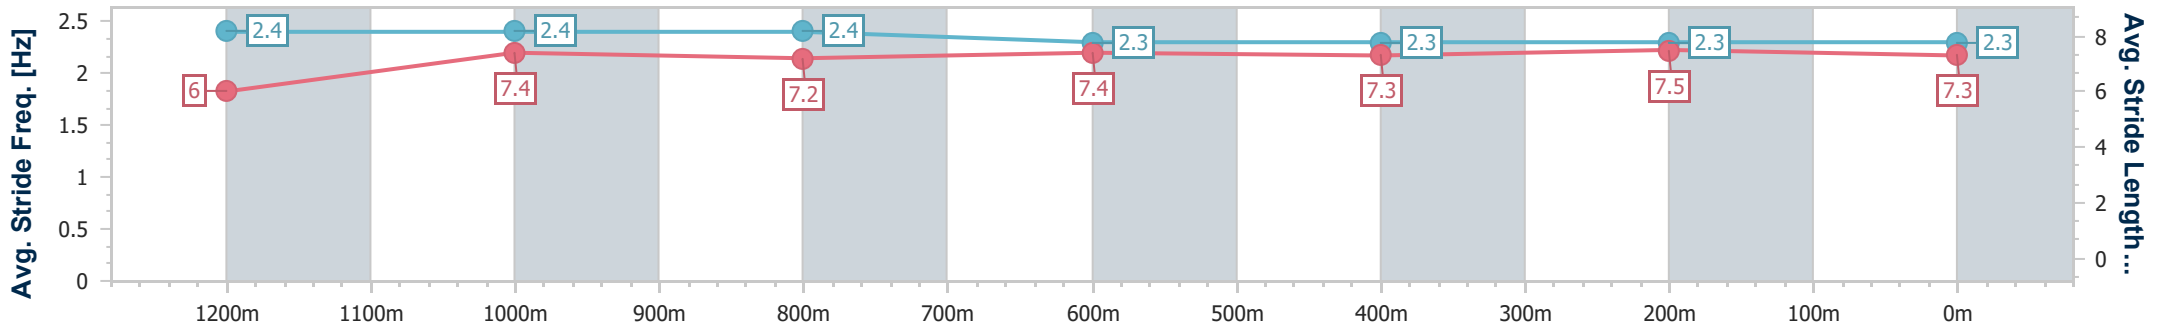

- [] Ranking at each section and finish
- .-.- No data available at this section
- NA No data available

Horse/Jockey Name	Drop The Mic
Final Rank	5
Fastest Section Time (Section)	0:11.22 (1200m)
Top Speed [km/h] (Section)	65.8 (1200m)
Race State	Finished

Eagle Farm QLD Professional

Race 6: Ladbrokes Odds Surge BM68 Handicap - 1400m

02 October 2024 - 17:13

Track Rating: Good 4, Weather: Fine, Rail Position: +9m Entire

BRISBANE RACING CLUB

Section	Overall	1200m	1000m	800m	600m	400m	200m
Section Times	1:24.40 [5] (0:13.86)	1:10.54 [4] (0:11.22)	0:59.32 [4] (0:11.81)	0:47.51 [4] (0:11.93)	0:35.58 [4] (0:11.94)	0:23.64 [5] (0:11.53)	0:12.11 [4] (0:12.11)
Average Speed [km/h]	52.2	64.3	61.0	60.6	60.4	62.6	59.9
Top Speed [km/h]	64.1	65.8	63.1	61.9	62.0	62.8	62.1
Avg. Dist. to Rail [m]	2.3	1.6	0.9	0.8	0.3	0.3	0.7
Avg. Stride Freq. [Hz]	2.4	2.4	2.4	2.3	2.3	2.3	2.3
Avg. Stride Length [m]	6.0	7.4	7.2	7.4	7.3	7.5	7.3