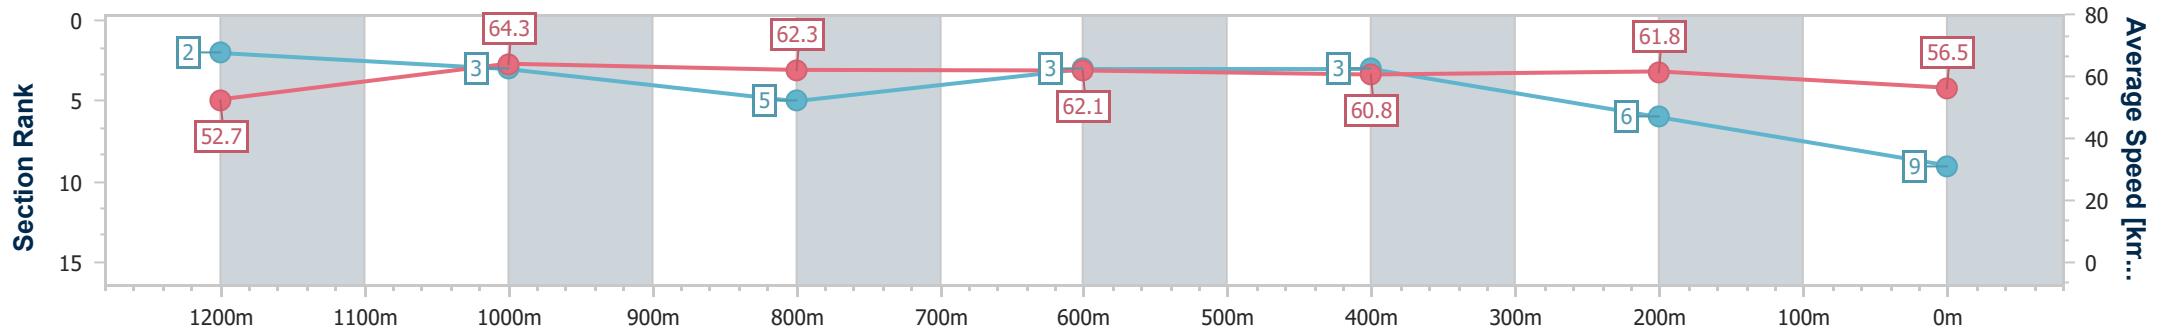

Eagle Farm QLD Professional

Race 6: Ladbrokes Odds Surge BM68 Handicap - 1400m

02 October 2024 - 17:13

Track Rating: Good 4, Weather: Fine, Rail Position: +9m Entire

BRISBANE RACING CLUB

Section	Overall	1200m	1000m	800m	600m	400m	200m
Section Times	1:25.13 [9] (0:13.78)	1:11.35 [2] (0:11.25)	1:00.10 [3] (0:11.91)	0:48.19 [5] (0:11.81)	0:36.38 [3] (0:11.93)	0:24.45 [3] (0:11.62)	0:12.83 [6] (0:12.83)
Average Speed [km/h]	52.7	64.3	62.3	62.1	60.8	61.8	56.5
Top Speed [km/h]	63.6	65.9	63.7	64.0	62.6	64.0	60.8
Avg. Dist. to Rail [m]	8.8	6.9	6.1	3.8	1.7	2.0	2.9
Avg. Stride Freq. [Hz]	2.4	2.5	2.4	2.4	2.4	2.5	2.3
Avg. Stride Length [m]	6.1	7.1	7.2	7.2	7.1	7.0	6.8

- [] Ranking at each section and finish
- .-.- No data available at this section
- NA No data available