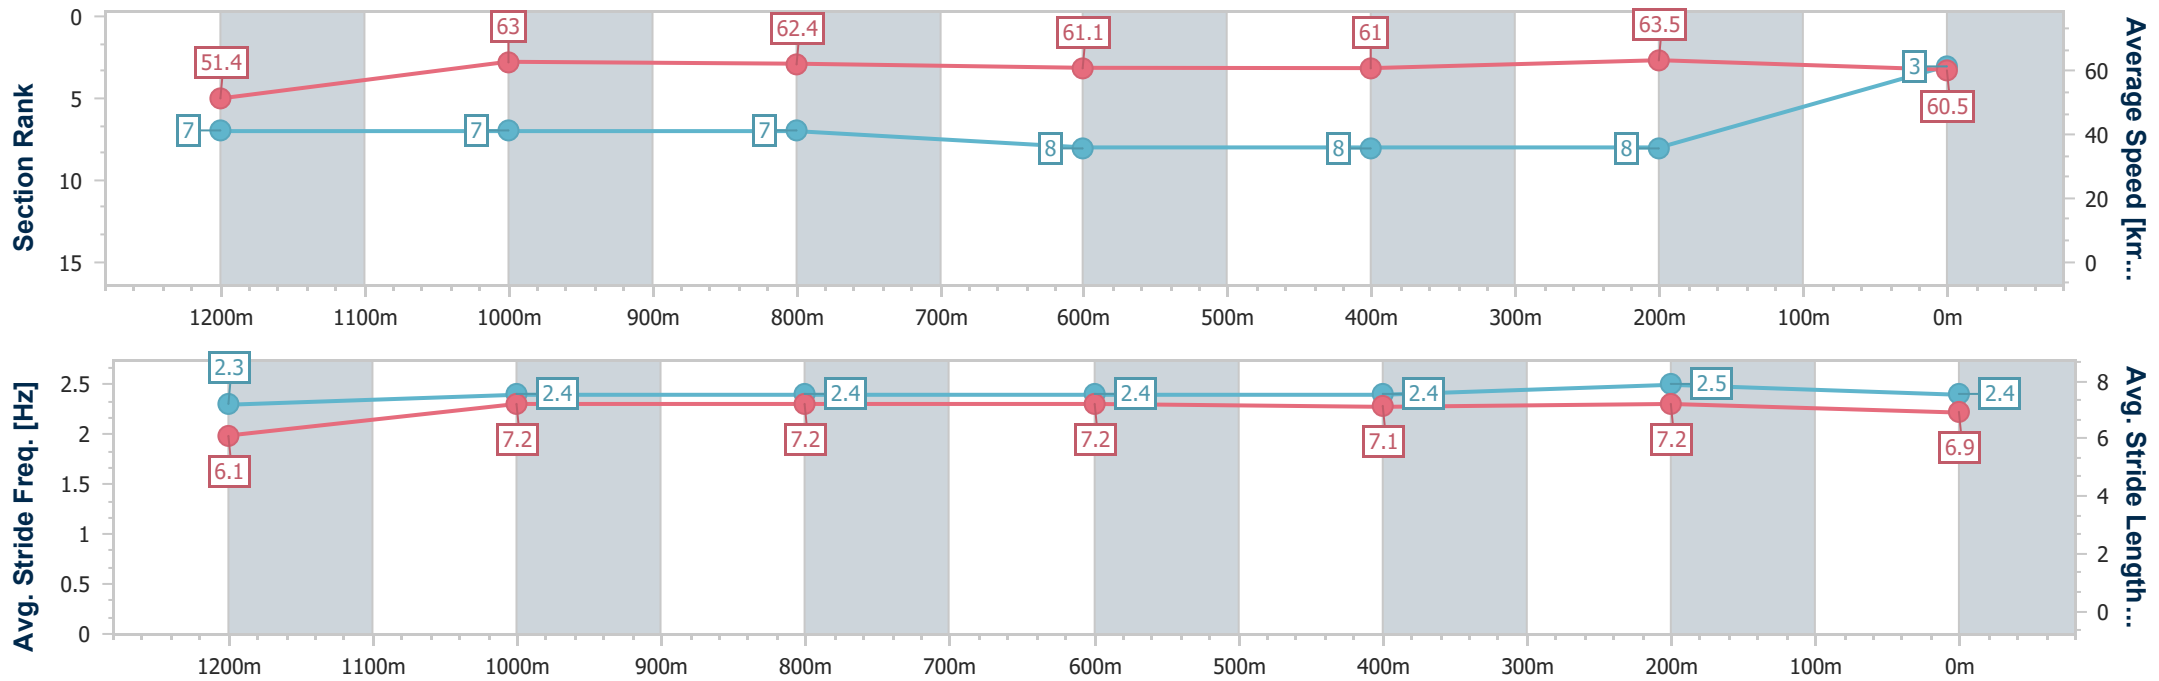

Eagle Farm QLD Professional

Race 6: Ladbrokes Odds Surge BM68 Handicap - 1400m

02 October 2024 - 17:13

Track Rating: Good 4, Weather: Fine, Rail Position: +9m Entire

BRISBANE RACING CLUB

Section	Overall	1200m	1000m	800m	600m	400m	200m
Section Times	1:24.39 [3] (0:14.06)	1:10.33 [7] (0:11.47)	0:58.86 [7] (0:11.69)	0:47.17 [7] (0:11.96)	0:35.21 [8] (0:11.89)	0:23.32 [8] (0:11.34)	0:11.98 [8] (0:11.98)
Average Speed [km/h]	51.4	63.0	62.4	61.1	61.0	63.5	60.5
Top Speed [km/h]	64.2	64.3	64.7	62.5	62.8	64.6	63.7
Avg. Dist. to Rail [m]	4.2	2.7	3.1	3.2	1.6	4.2	4.4
Avg. Stride Freq. [Hz]	2.3	2.4	2.4	2.4	2.4	2.5	2.4
Avg. Stride Length [m]	6.1	7.2	7.2	7.2	7.1	7.2	6.9

- [] Ranking at each section and finish
- .-.- No data available at this section
- NA No data available

Horse/Jockey Name	Poseidon Ruler
Final Rank	4
Fastest Section Time (Section)	0:11.41 (1200m)
Top Speed [km/h] (Section)	64.3 (1000m)
Race State	Finished