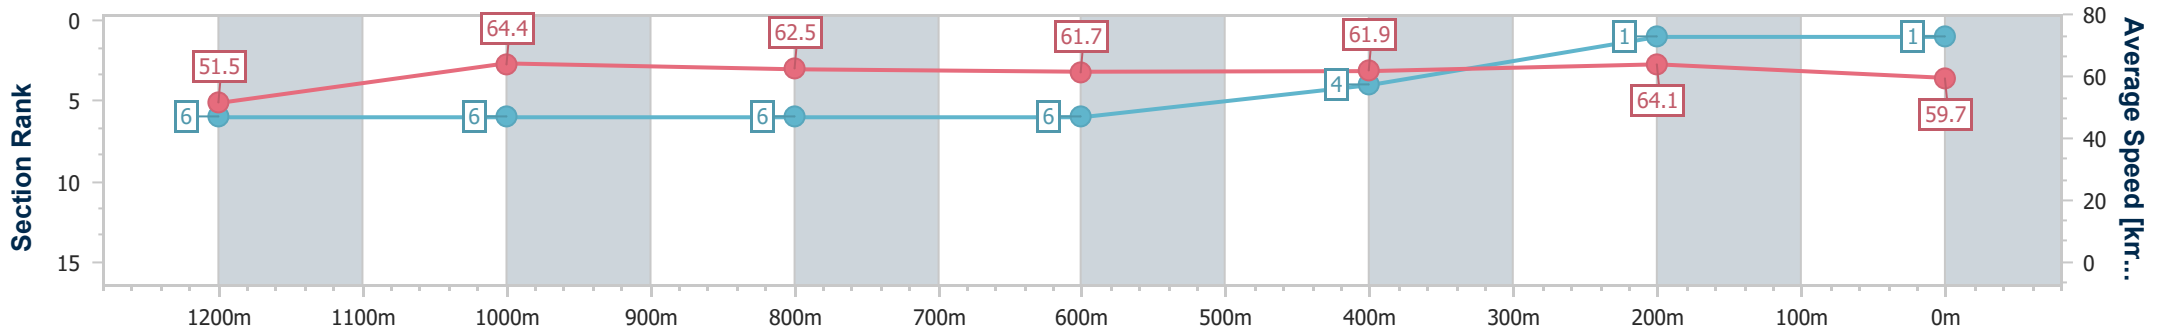

Eagle Farm QLD Professional

Race 6: Ladbrokes Odds Surge BM68 Handicap - 1400m

02 October 2024 - 17:13

Track Rating: Good 4, Weather: Fine, Rail Position: +9m Entire

BRISBANE RACING CLUB

Section	Overall	1200m	1000m	800m	600m	400m	200m
Section Times	1:24.17 [1] (0:14.02)	1:10.15 [6] (0:11.21)	0:58.94 [6] (0:11.77)	0:47.17 [6] (0:12.01)	0:35.16 [6] (0:11.74)	0:23.42 [4] (0:11.27)	0:12.15 [1] (0:12.15)
Average Speed [km/h]	51.5	64.4	62.5	61.7	61.9	64.1	59.7
Top Speed [km/h]	64.6	65.6	64.7	62.3	64.6	65.1	61.5
Avg. Dist. to Rail [m]	2.2	2.1	5.2	5.3	2.9	5.0	5.1
Avg. Stride Freq. [Hz]	2.2	2.2	2.2	2.2	2.2	2.3	2.2
Avg. Stride Length [m]	6.4	8.0	7.9	7.9	7.9	7.8	7.7