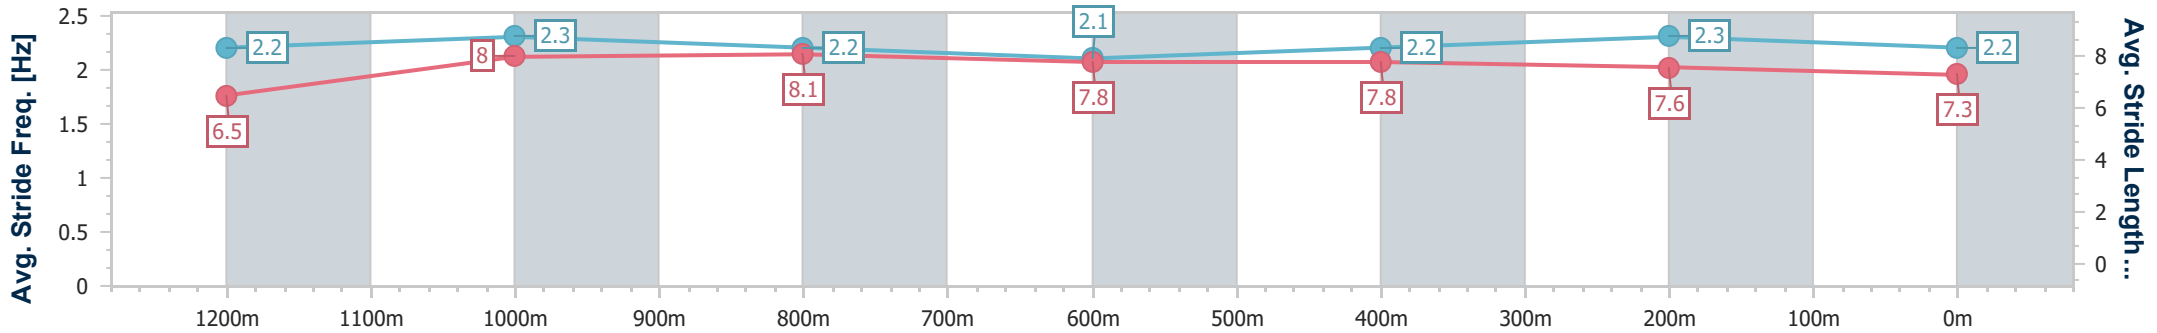

Eagle Farm QLD Professional

Race 6: Ladbrokes Odds Surge BM68 Handicap - 1400m

02 October 2024 - 17:13

Track Rating: Good 4, Weather: Fine, Rail Position: +9m Entire

BRISBANE RACING CLUB

Section	Overall	1200m	1000m	800m	600m	400m	200m
Section Times	1:24.49 [6] (0:13.76)	1:10.73 [1] (0:11.13)	0:59.60 [1] (0:11.68)	0:47.92 [1] (0:12.00)	0:35.92 [1] (0:11.95)	0:23.97 [1] (0:11.54)	0:12.43 [2] (0:12.43)
Average Speed [km/h]	52.5	64.9	62.2	60.4	60.2	62.5	58.5
Top Speed [km/h]	64.6	65.6	63.7	61.4	62.3	63.1	61.0
Avg. Dist. to Rail [m]	6.4	2.7	2.0	1.7	0.4	0.5	0.4
Avg. Stride Freq. [Hz]	2.2	2.3	2.2	2.1	2.2	2.3	2.2
Avg. Stride Length [m]	6.5	8.0	8.1	7.8	7.8	7.6	7.3

- [] Ranking at each section and finish
- .-.- No data available at this section
- NA No data available

Horse/Jockey Name	Magic Island
Final Rank	7
Fastest Section Time (Section)	0:11.22 (1200m)
Top Speed [km/h] (Section)	65.5 (1200m)
Race State	Finished