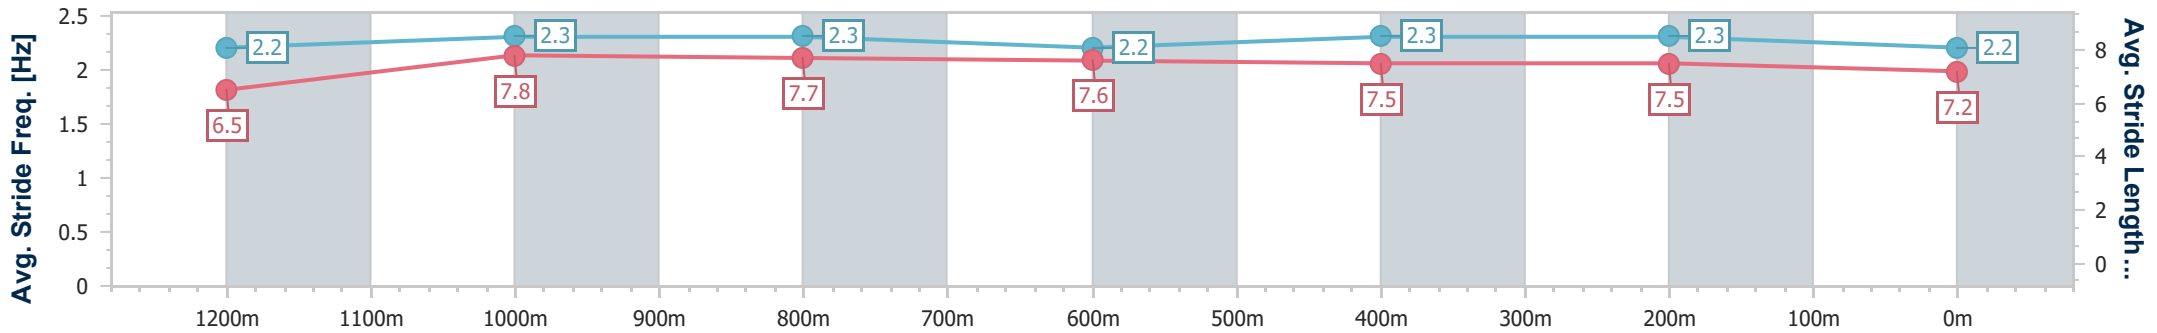

- [] Ranking at each section and finish
- .-.- No data available at this section
- NA No data available

Horse/Jockey Name	Sunlord
Final Rank	8
Fastest Section Time (Section)	0:11.15 (1200m)
Top Speed [km/h] (Section)	66.1 (1200m)
Race State	Finished

Eagle Farm QLD Professional

Race 6: Ladbrokes Odds Surge BM68 Handicap - 1400m

02 October 2024 - 17:13

Track Rating: Good 4, Weather: Fine, Rail Position: +9m Entire

BRISBANE RACING CLUB

Section	Overall	1200m	1000m	800m	600m	400m	200m
Section Times	1:24.67 [8] (0:13.80)	1:10.87 [3] (0:11.15)	0:59.72 [2] (0:11.70)	0:48.02 [2] (0:12.06)	0:35.96 [2] (0:11.90)	0:24.06 [2] (0:11.57)	0:12.49 [3] (0:12.49)
Average Speed [km/h]	52.5	64.9	62.7	60.5	60.3	62.1	58.2
Top Speed [km/h]	64.7	66.1	64.1	62.4	62.8	63.1	60.3
Avg. Dist. to Rail [m]	8.8	5.5	4.1	2.2	0.6	0.4	1.7
Avg. Stride Freq. [Hz]	2.2	2.3	2.3	2.2	2.3	2.3	2.2
Avg. Stride Length [m]	6.5	7.8	7.7	7.6	7.5	7.5	7.2