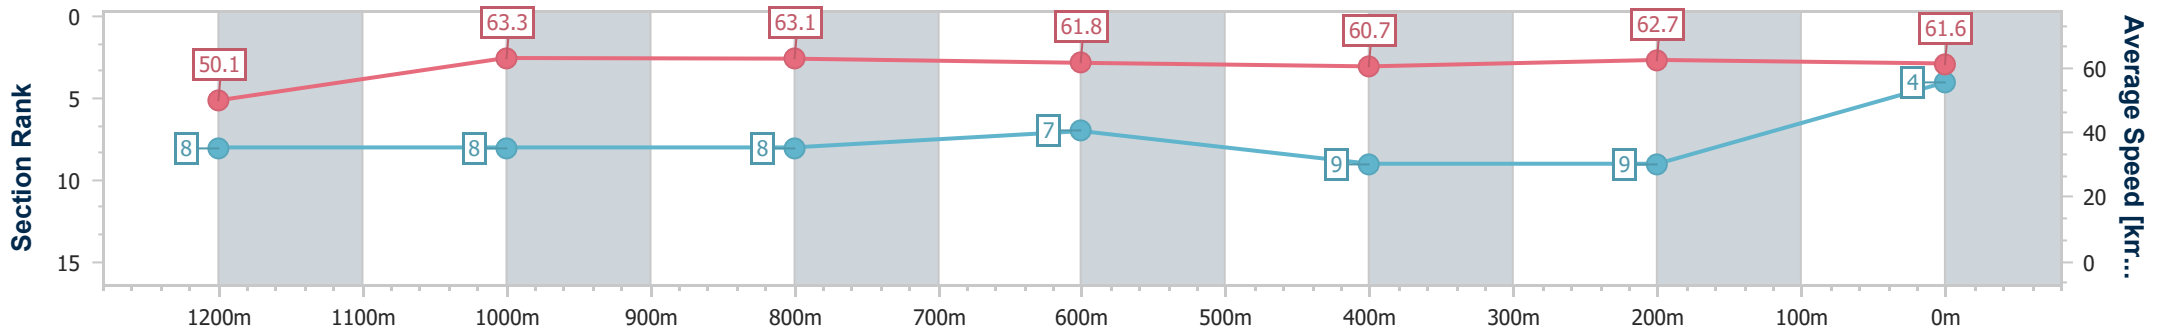

Eagle Farm QLD Professional

Race 6: Ladbrokes Odds Surge BM68 Handicap - 1400m

02 October 2024 - 17:13

Track Rating: Good 4, Weather: Fine, Rail Position: +9m Entire

BRISBANE RACING CLUB

Section	Overall	1200m	1000m	800m	600m	400m	200m
Section Times	1:24.40 [4] (0:14.39)	1:10.01 [8] (0:11.41)	0:58.60 [8] (0:11.54)	0:47.06 [8] (0:11.79)	0:35.27 [7] (0:11.95)	0:23.32 [9] (0:11.49)	0:11.83 [9] (0:11.83)
Average Speed [km/h]	50.1	63.3	63.1	61.8	60.7	62.7	61.6
Top Speed [km/h]	62.0	63.9	64.3	63.5	62.7	63.4	61.4
Avg. Dist. to Rail [m]	4.9	1.7	2.0	2.5	1.9	2.0	4.5
Avg. Stride Freq. [Hz]	2.2	2.3	2.3	2.2	2.2	2.2	2.3
Avg. Stride Length [m]	6.4	7.7	7.7	7.7	7.6	7.8	7.5

- [] Ranking at each section and finish
- .-.- No data available at this section
- NA No data available

Horse/Jockey Name	Drop The Mic
Final Rank	5
Fastest Section Time (Section)	0:11.22 (1200m)
Top Speed [km/h] (Section)	65.8 (1200m)
Race State	Finished