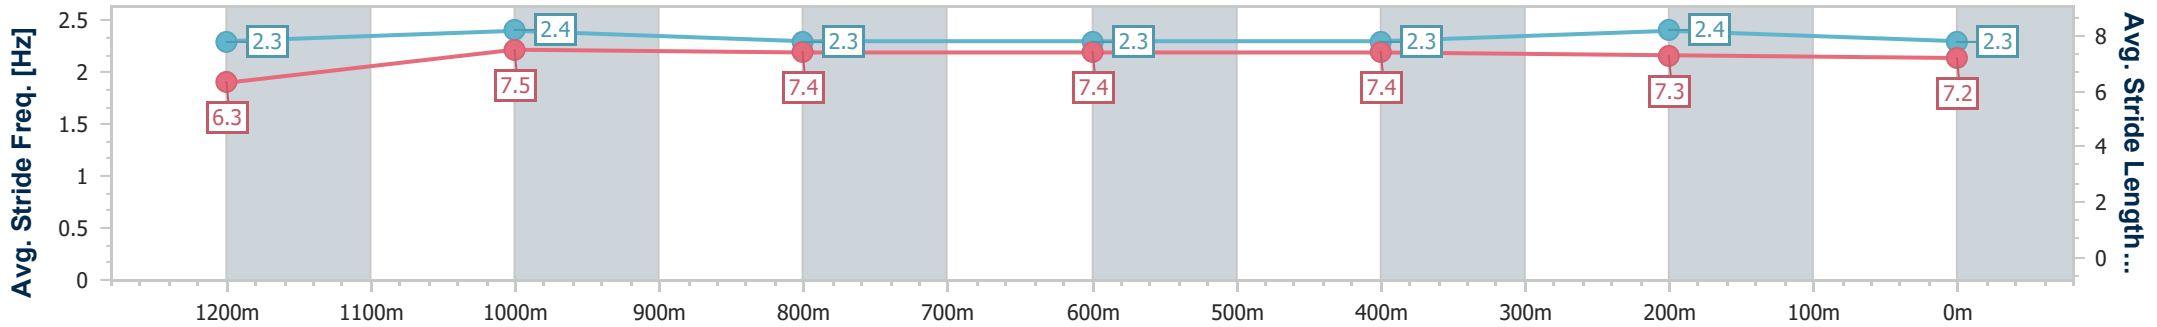

Eagle Farm QLD Professional

Race 6: Ladbrokes Odds Surge BM68 Handicap - 1400m

02 October 2024 - 17:13

Track Rating: Good 4, Weather: Fine, Rail Position: +9m Entire

BRISBANE RACING CLUB

Section	Overall	1200m	1000m	800m	600m	400m	200m
Section Times	1:24.57 [7] (0:13.93)	1:10.64 [5] (0:11.22)	0:59.42 [5] (0:11.64)	0:47.78 [3] (0:12.11)	0:35.67 [5] (0:12.06)	0:23.61 [6] (0:11.43)	0:12.18 [7] (0:12.18)
Average Speed [km/h]	51.9	64.3	62.1	60.1	60.5	62.9	59.6
Top Speed [km/h]	64.5	65.5	63.6	62.0	62.9	63.6	62.0
Avg. Dist. to Rail [m]	3.1	1.2	1.0	2.9	2.2	2.1	0.9
Avg. Stride Freq. [Hz]	2.3	2.4	2.3	2.3	2.3	2.4	2.3
Avg. Stride Length [m]	6.3	7.5	7.4	7.4	7.4	7.3	7.2

- [] Ranking at each section and finish
- .-.- No data available at this section
- NA No data available

Horse/Jockey Name	Sunlord
Final Rank	8
Fastest Section Time (Section)	0:11.15 (1200m)
Top Speed [km/h] (Section)	66.1 (1200m)
Race State	Finished