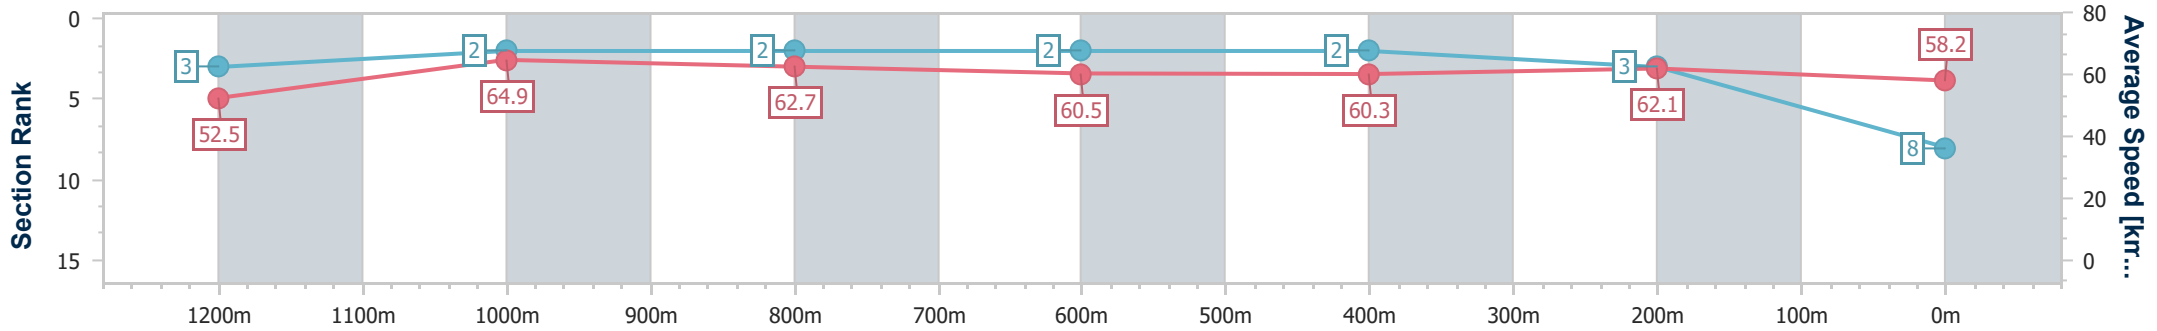

- [] Ranking at each section and finish
- .-.- No data available at this section
- NA No data available

Horse/Jockey Name	Sunlord
Final Rank	8
Fastest Section Time (Section)	0:11.15 (1200m)
Top Speed [km/h] (Section)	66.1 (1200m)
Race State	Finished

Eagle Farm QLD Professional

Race 6: Ladbrokes Odds Surge BM68 Handicap - 1400m

02 October 2024 - 17:13

Track Rating: Good 4, Weather: Fine, Rail Position: +9m Entire

BRISBANE RACING CLUB

Section	Overall	1200m	1000m	800m	600m	400m	200m
Section Times	1:24.67 [8] (0:13.80)	1:10.87 [3] (0:11.15)	0:59.72 [2] (0:11.70)	0:48.02 [2] (0:12.06)	0:35.96 [2] (0:11.90)	0:24.06 [2] (0:11.57)	0:12.49 [3] (0:12.49)
Average Speed [km/h]	52.5	64.9	62.7	60.5	60.3	62.1	58.2
Top Speed [km/h]	64.7	66.1	64.1	62.4	62.8	63.1	60.3
Avg. Dist. to Rail [m]	8.8	5.5	4.1	2.2	0.6	0.4	1.7
Avg. Stride Freq. [Hz]	2.2	2.3	2.3	2.2	2.3	2.3	2.2
Avg. Stride Length [m]	6.5	7.8	7.7	7.6	7.5	7.5	7.2