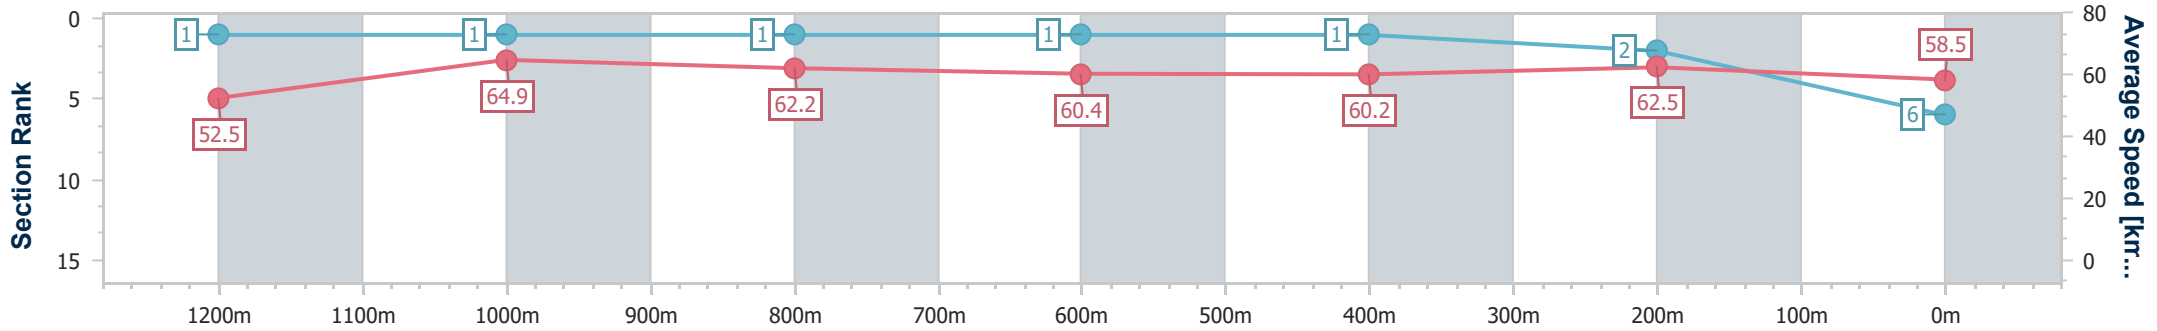

Eagle Farm QLD Professional

Race 6: Ladbrokes Odds Surge BM68 Handicap - 1400m

02 October 2024 - 17:13

Track Rating: Good 4, Weather: Fine, Rail Position: +9m Entire

BRISBANE RACING CLUB

Section	Overall	1200m	1000m	800m	600m	400m	200m
Section Times	1:24.49 [6] (0:13.76)	1:10.73 [1] (0:11.13)	0:59.60 [1] (0:11.68)	0:47.92 [1] (0:12.00)	0:35.92 [1] (0:11.95)	0:23.97 [1] (0:11.54)	0:12.43 [2] (0:12.43)
Average Speed [km/h]	52.5	64.9	62.2	60.4	60.2	62.5	58.5
Top Speed [km/h]	64.6	65.6	63.7	61.4	62.3	63.1	61.0
Avg. Dist. to Rail [m]	6.4	2.7	2.0	1.7	0.4	0.5	0.4
Avg. Stride Freq. [Hz]	2.2	2.3	2.2	2.1	2.2	2.3	2.2
Avg. Stride Length [m]	6.5	8.0	8.1	7.8	7.8	7.6	7.3