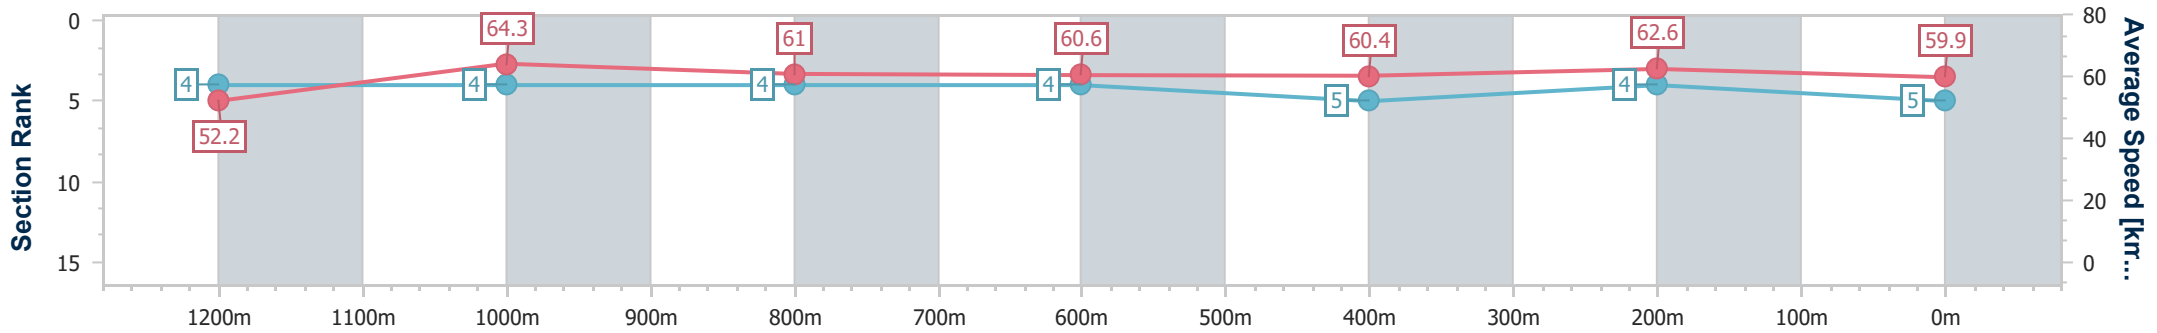

- [] Ranking at each section and finish
- .-.- No data available at this section
- NA No data available

Horse/Jockey Name	Drop The Mic
Final Rank	5
Fastest Section Time (Section)	0:11.22 (1200m)
Top Speed [km/h] (Section)	65.8 (1200m)
Race State	Finished

Eagle Farm QLD Professional

Race 6: Ladbrokes Odds Surge BM68 Handicap - 1400m

02 October 2024 - 17:13

Track Rating: Good 4, Weather: Fine, Rail Position: +9m Entire

BRISBANE RACING CLUB

Section	Overall	1200m	1000m	800m	600m	400m	200m
Section Times	1:24.40 [5] (0:13.86)	1:10.54 [4] (0:11.22)	0:59.32 [4] (0:11.81)	0:47.51 [4] (0:11.93)	0:35.58 [4] (0:11.94)	0:23.64 [5] (0:11.53)	0:12.11 [4] (0:12.11)
Average Speed [km/h]	52.2	64.3	61.0	60.6	60.4	62.6	59.9
Top Speed [km/h]	64.1	65.8	63.1	61.9	62.0	62.8	62.1
Avg. Dist. to Rail [m]	2.3	1.6	0.9	0.8	0.3	0.3	0.7
Avg. Stride Freq. [Hz]	2.4	2.4	2.4	2.3	2.3	2.3	2.3
Avg. Stride Length [m]	6.0	7.4	7.2	7.4	7.3	7.5	7.3