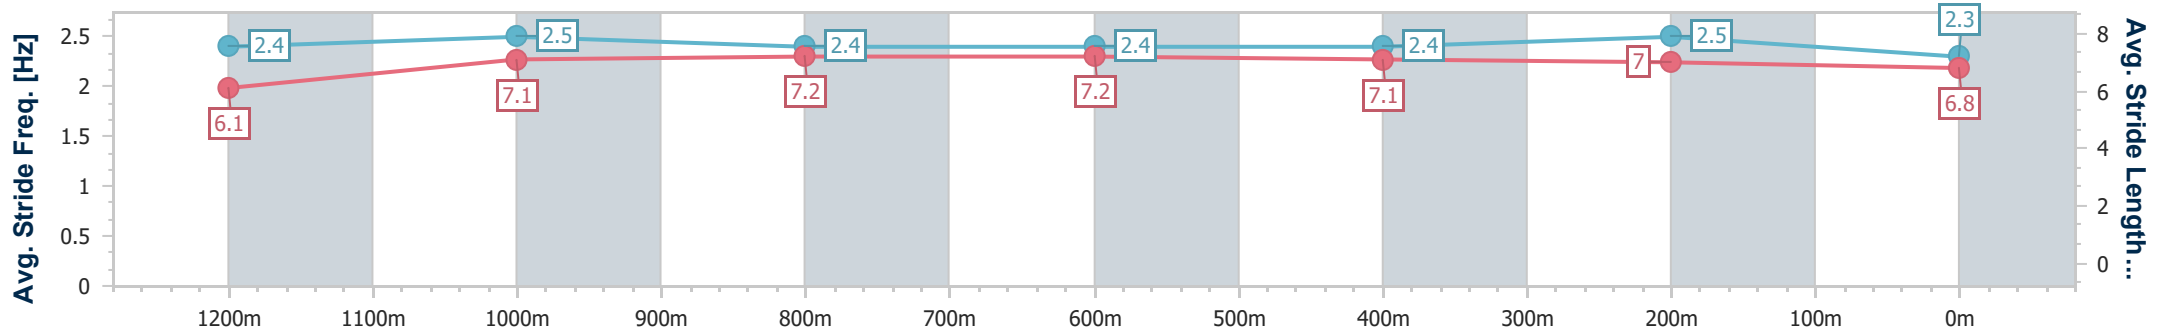

Eagle Farm QLD Professional

Race 6: Ladbrokes Odds Surge BM68 Handicap - 1400m

02 October 2024 - 17:13

Track Rating: Good 4, Weather: Fine, Rail Position: +9m Entire

BRISBANE RACING CLUB

Section	Overall	1200m	1000m	800m	600m	400m	200m
Section Times	1:25.13 [9] (0:13.78)	1:11.35 [2] (0:11.25)	1:00.10 [3] (0:11.91)	0:48.19 [5] (0:11.81)	0:36.38 [3] (0:11.93)	0:24.45 [3] (0:11.62)	0:12.83 [6] (0:12.83)
Average Speed [km/h]	52.7	64.3	62.3	62.1	60.8	61.8	56.5
Top Speed [km/h]	63.6	65.9	63.7	64.0	62.6	64.0	60.8
Avg. Dist. to Rail [m]	8.8	6.9	6.1	3.8	1.7	2.0	2.9
Avg. Stride Freq. [Hz]	2.4	2.5	2.4	2.4	2.4	2.5	2.3
Avg. Stride Length [m]	6.1	7.1	7.2	7.2	7.1	7.0	6.8

- [] Ranking at each section and finish
- .-.- No data available at this section
- NA No data available