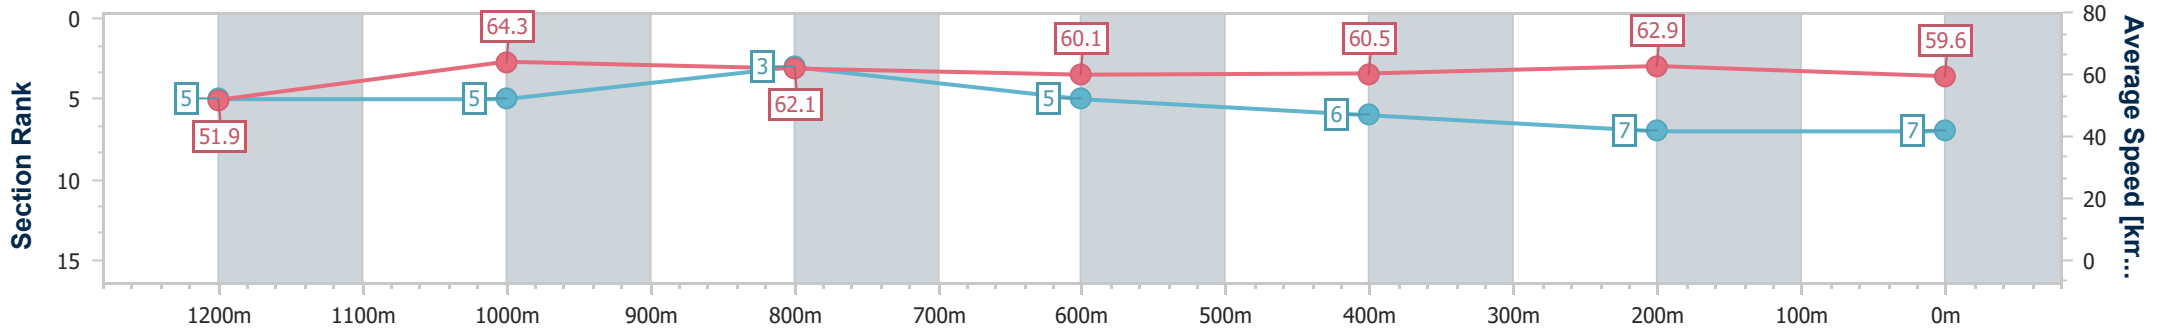

Eagle Farm QLD Professional

Race 6: Ladbrokes Odds Surge BM68 Handicap - 1400m

02 October 2024 - 17:13

Track Rating: Good 4, Weather: Fine, Rail Position: +9m Entire

BRISBANE RACING CLUB

Section	Overall	1200m	1000m	800m	600m	400m	200m
Section Times	1:24.57 [7] (0:13.93)	1:10.64 [5] (0:11.22)	0:59.42 [5] (0:11.64)	0:47.78 [3] (0:12.11)	0:35.67 [5] (0:12.06)	0:23.61 [6] (0:11.43)	0:12.18 [7] (0:12.18)
Average Speed [km/h]	51.9	64.3	62.1	60.1	60.5	62.9	59.6
Top Speed [km/h]	64.5	65.5	63.6	62.0	62.9	63.6	62.0
Avg. Dist. to Rail [m]	3.1	1.2	1.0	2.9	2.2	2.1	0.9
Avg. Stride Freq. [Hz]	2.3	2.4	2.3	2.3	2.3	2.4	2.3
Avg. Stride Length [m]	6.3	7.5	7.4	7.4	7.4	7.3	7.2

- [] Ranking at each section and finish
- .-.- No data available at this section
- NA No data available

Horse/Jockey Name	Sunlord
Final Rank	8
Fastest Section Time (Section)	0:11.15 (1200m)
Top Speed [km/h] (Section)	66.1 (1200m)
Race State	Finished