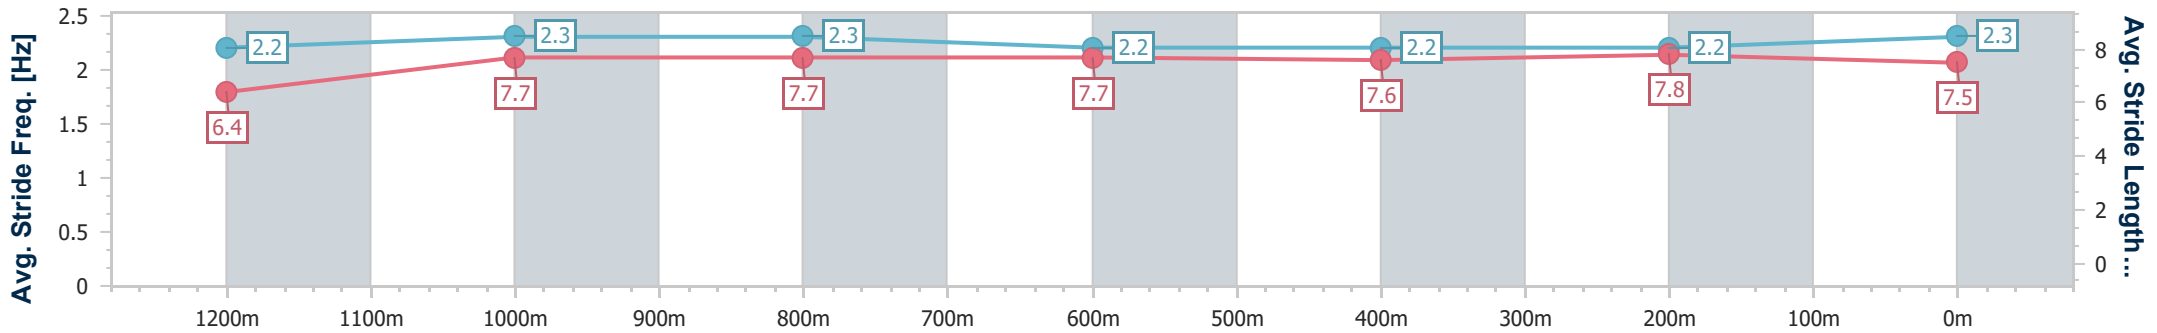

Eagle Farm QLD Professional

Race 6: Ladbrokes Odds Surge BM68 Handicap - 1400m

02 October 2024 - 17:13

Track Rating: Good 4, Weather: Fine, Rail Position: +9m Entire

BRISBANE RACING CLUB

Section	Overall	1200m	1000m	800m	600m	400m	200m
Section Times	1:24.40 [4] (0:14.39)	1:10.01 [8] (0:11.41)	0:58.60 [8] (0:11.54)	0:47.06 [8] (0:11.79)	0:35.27 [7] (0:11.95)	0:23.32 [9] (0:11.49)	0:11.83 [9] (0:11.83)
Average Speed [km/h]	50.1	63.3	63.1	61.8	60.7	62.7	61.6
Top Speed [km/h]	62.0	63.9	64.3	63.5	62.7	63.4	61.4
Avg. Dist. to Rail [m]	4.9	1.7	2.0	2.5	1.9	2.0	4.5
Avg. Stride Freq. [Hz]	2.2	2.3	2.3	2.2	2.2	2.2	2.3
Avg. Stride Length [m]	6.4	7.7	7.7	7.7	7.6	7.8	7.5

- [] Ranking at each section and finish
- .-.- No data available at this section
- NA No data available

Horse/Jockey Name	Drop The Mic
Final Rank	5
Fastest Section Time (Section)	0:11.22 (1200m)
Top Speed [km/h] (Section)	65.8 (1200m)
Race State	Finished