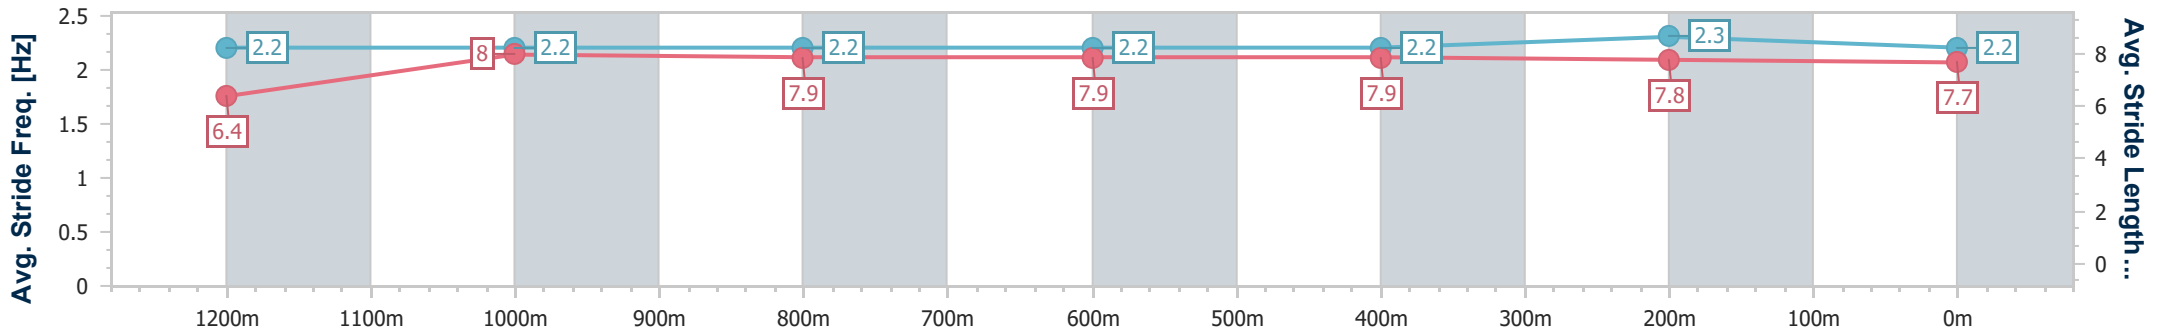

Eagle Farm QLD Professional

Race 6: Ladbrokes Odds Surge BM68 Handicap - 1400m

02 October 2024 - 17:13

Track Rating: Good 4, Weather: Fine, Rail Position: +9m Entire

BRISBANE RACING CLUB

Section	Overall	1200m	1000m	800m	600m	400m	200m
Section Times	1:24.17 [1] (0:14.02)	1:10.15 [6] (0:11.21)	0:58.94 [6] (0:11.77)	0:47.17 [6] (0:12.01)	0:35.16 [6] (0:11.74)	0:23.42 [4] (0:11.27)	0:12.15 [1] (0:12.15)
Average Speed [km/h]	51.5	64.4	62.5	61.7	61.9	64.1	59.7
Top Speed [km/h]	64.6	65.6	64.7	62.3	64.6	65.1	61.5
Avg. Dist. to Rail [m]	2.2	2.1	5.2	5.3	2.9	5.0	5.1
Avg. Stride Freq. [Hz]	2.2	2.2	2.2	2.2	2.2	2.3	2.2
Avg. Stride Length [m]	6.4	8.0	7.9	7.9	7.9	7.8	7.7