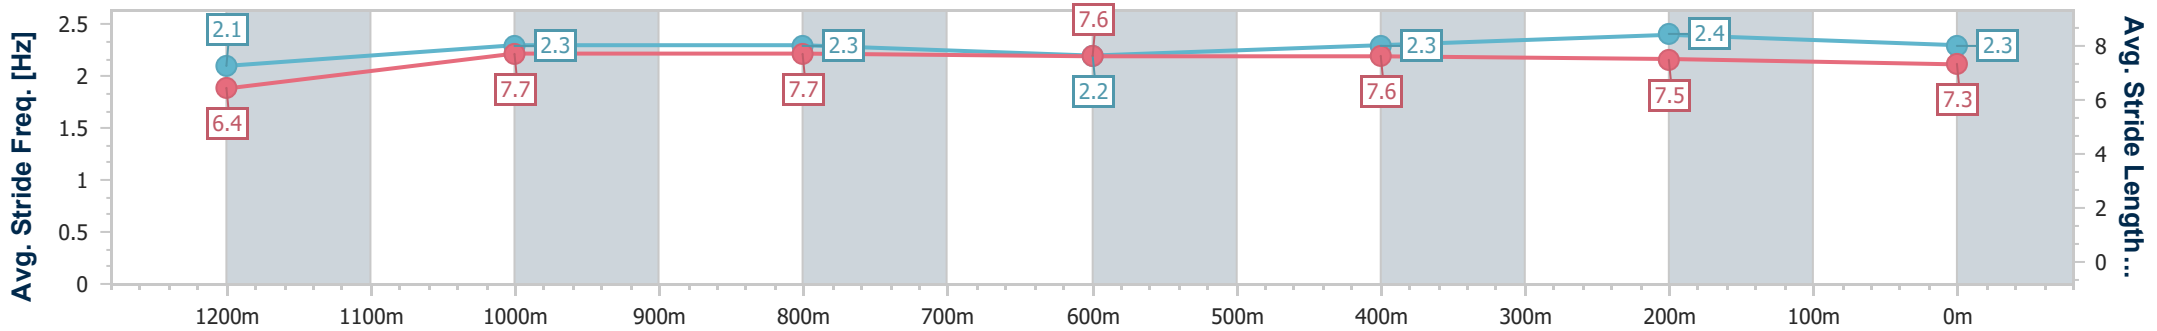

Eagle Farm QLD Professional

Race 6: Ladbrokes Odds Surge BM68 Handicap - 1400m

02 October 2024 - 17:13

Track Rating: Good 4, Weather: Fine, Rail Position: +9m Entire

BRISBANE RACING CLUB

Section	Overall	1200m	1000m	800m	600m	400m	200m
Section Times	1:24.38 [2] (0:14.61)	1:09.77 [9] (0:11.54)	0:58.23 [9] (0:11.51)	0:46.72 [9] (0:11.89)	0:34.83 [9] (0:11.44)	0:23.39 [7] (0:11.31)	0:12.08 [5]
Average Speed [km/h]	49.4	62.4	63.1	60.8	63.2	63.6	60.0
Top Speed [km/h]	61.7	63.8	64.7	62.6	64.7	64.7	62.2
Avg. Dist. to Rail [m]	6.2	2.4	1.5	1.0	0.5	3.5	4.9
Avg. Stride Freq. [Hz]	2.1	2.3	2.3	2.2	2.3	2.4	2.3
Avg. Stride Length [m]	6.4	7.7	7.7	7.6	7.6	7.5	7.3