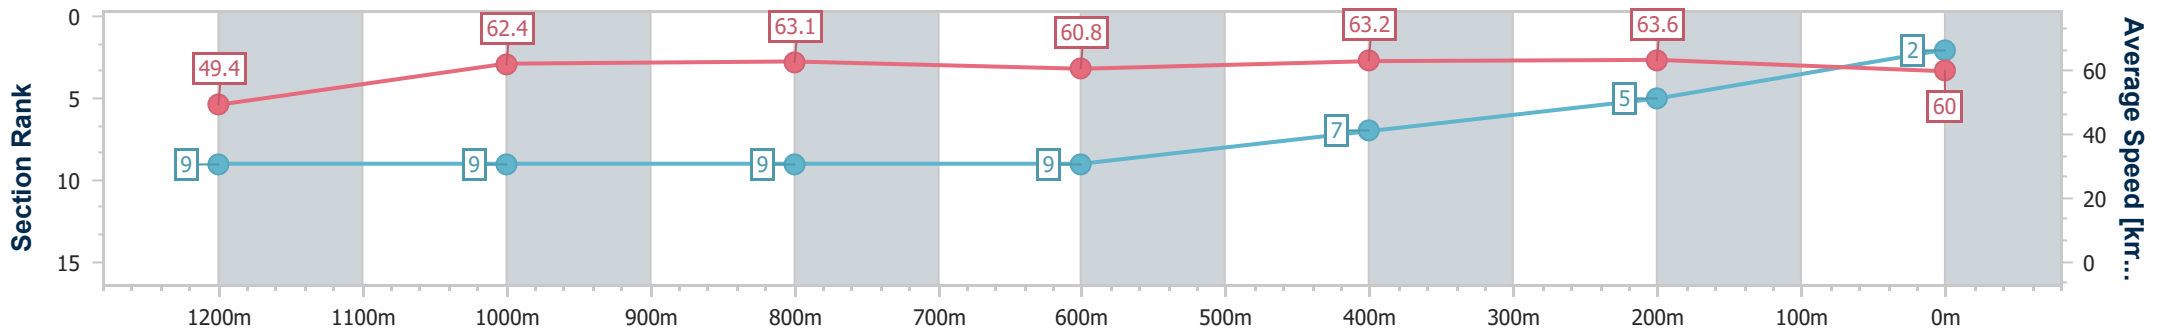

Eagle Farm QLD Professional

Race 6: Ladbrokes Odds Surge BM68 Handicap - 1400m

02 October 2024 - 17:13

Track Rating: Good 4, Weather: Fine, Rail Position: +9m Entire

BRISBANE RACING CLUB

Section	Overall	1200m	1000m	800m	600m	400m	200m
Section Times	1:24.38 [2] (0:14.61)	1:09.77 [9] (0:11.54)	0:58.23 [9] (0:11.51)	0:46.72 [9] (0:11.89)	0:34.83 [9] (0:11.44)	0:23.39 [7] (0:11.31)	0:12.08 [5]
Average Speed [km/h]	49.4	62.4	63.1	60.8	63.2	63.6	60.0
Top Speed [km/h]	61.7	63.8	64.7	62.6	64.7	64.7	62.2
Avg. Dist. to Rail [m]	6.2	2.4	1.5	1.0	0.5	3.5	4.9
Avg. Stride Freq. [Hz]	2.1	2.3	2.3	2.2	2.3	2.4	2.3
Avg. Stride Length [m]	6.4	7.7	7.7	7.6	7.6	7.5	7.3

- [] Ranking at each section and finish
- .-.- No data available at this section
- NA No data available

Horse/Jockey Name	Striking Plains
Final Rank	3
Fastest Section Time (Section)	0:11.34 (400m)
Top Speed [km/h] (Section)	64.7 (1000m)
Race State	Finished