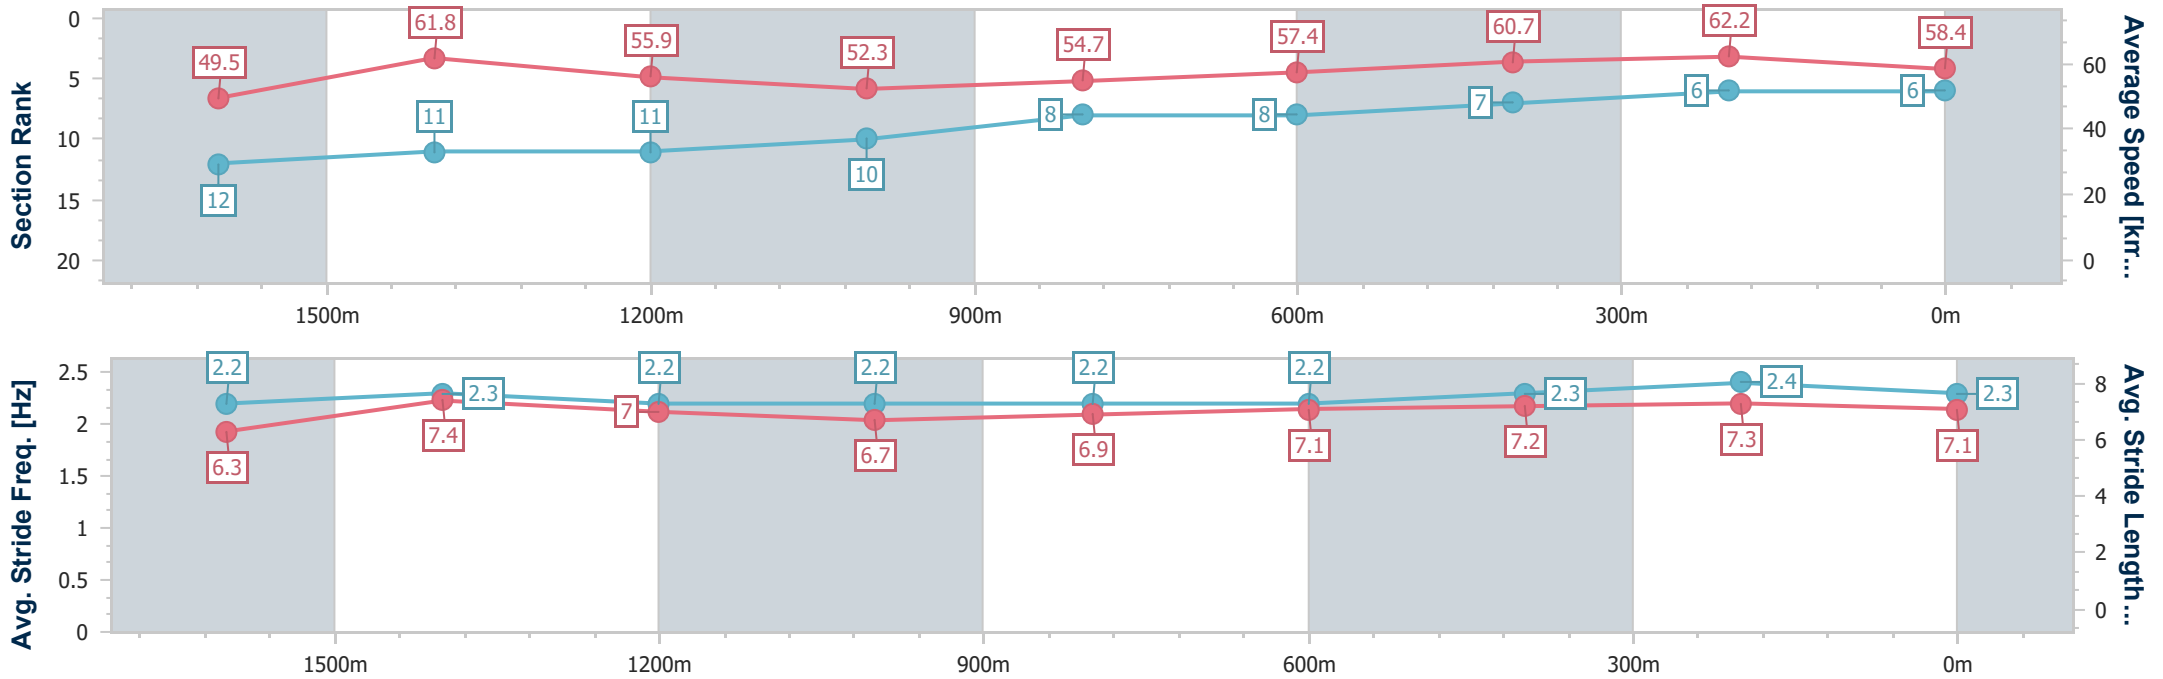

Horse/Jockey Name	Divine Charm
Final Rank	6
Fastest Section Time (Section)	0:11.56 (400m)
Top Speed [km/h] (Section)	63.6 (400m)
Race State	Finished

Sunshine Coast QLD Professional
Race 3: BLI BLI HOTEL Maiden Plate - 1800m
29 September 2024 - 13:56
Track Rating: Soft 5, Weather: Fine, Rail Position: +2m

Section	Overall	1600m	1400m	1200m	1000m	800m	600m	400m	200m
Section Times	1:55.25 [6] (0:14.58)	1:40.67 [12] (0:11.73)	1:28.94 [11] (0:12.87)	1:16.07 [11] (0:13.80)	1:02.27 [10] (0:13.23)	0:49.04 [8] (0:12.86)	0:36.18 [8] (0:12.27)	0:23.91 [7] (0:11.56)	0:12.35 [6] (0:12.35)
Average Speed [km/h]	49.5	61.8	55.9	52.3	54.7	57.4	60.7	62.2	58.4
Top Speed [km/h]	63.3	62.8	60.0	54.9	55.8	60.0	62.8	63.6	61.0
Avg. Dist. to Rail [m]	7.6	1.4	1.1	1.9	2.5	4.1	5.8	6.9	5.3
Avg. Stride Freq. [Hz]	2.2	2.3	2.2	2.2	2.2	2.2	2.3	2.4	2.3
Avg. Stride Length [m]	6.3	7.4	7.0	6.7	6.9	7.1	7.2	7.3	7.1

- [ ] Ranking at each section and finish
- -.-.- No data available at this section
- NA No data available