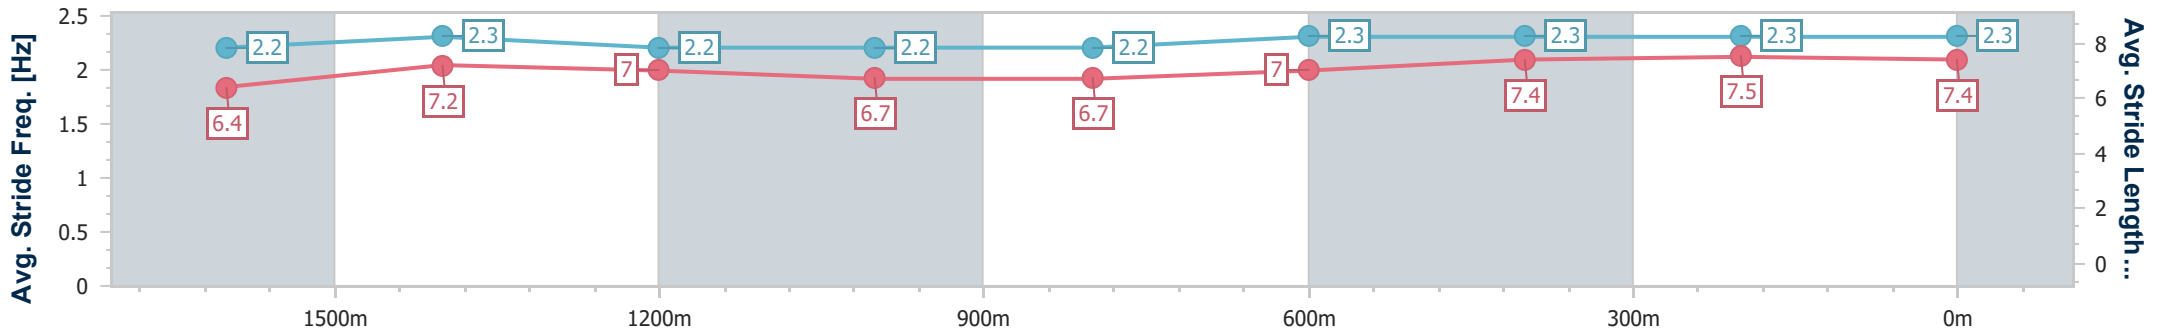

### Sunshine Coast QLD Professional

Race 3: BLI BLI HOTEL Maiden Plate - 1800m

29 September 2024 - 13:56

Track Rating: Soft 5, Weather: Fine, Rail Position: +2m

Section	Overall	1600m	1400m	1200m	1000m	800m	600m	400m	200m
Section Times	1:54.73 [3] (0:13.89)	1:40.84 [5] (0:12.05)	1:28.79 [8] (0:13.00)	1:15.79 [8] (0:13.99)	1:01.80 [9] (0:13.58)	0:48.22 [10] (0:12.89)	0:35.33 [10] (0:12.09)	0:23.24 [10] (0:11.53)	0:11.71 [7] (0:11.71)
Average Speed [km/h]	52.3	60.6	55.6	51.6	53.3	56.6	60.8	62.3	61.6
Top Speed [km/h]	65.6	63.3	59.7	52.5	55.0	59.0	62.3	63.2	63.2
Avg. Dist. to Rail [m]	6.3	3.3	2.7	2.2	1.8	2.5	3.0	3.6	2.4
Avg. Stride Freq. [Hz]	2.2	2.3	2.2	2.2	2.2	2.3	2.3	2.3	2.3
Avg. Stride Length [m]	6.4	7.2	7.0	6.7	6.7	7.0	7.4	7.5	7.4