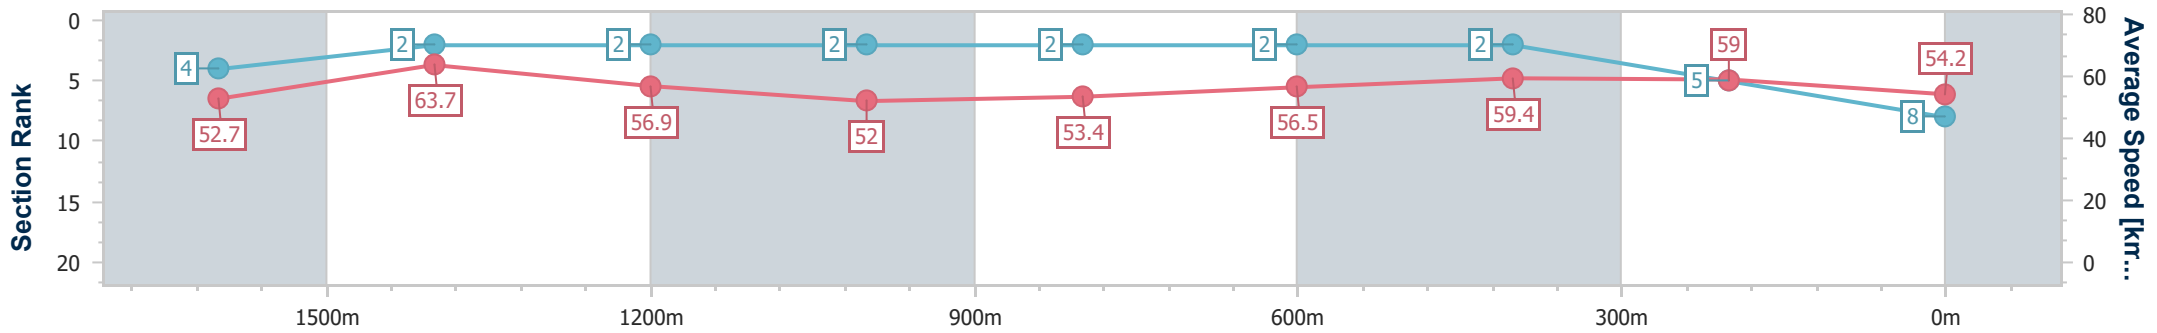

Sunshine Coast QLD Professional

Race 3: BLI BLI HOTEL Maiden Plate - 1800m

29 September 2024 - 13:56

Track Rating: Soft 5, Weather: Fine, Rail Position: +2m

Section	Overall	1600m	1400m	1200m	1000m	800m	600m	400m	200m
Section Times	1:56.08 [8] (0:13.82)	1:42.26 [4] (0:11.42)	1:30.84 [2] (0:12.72)	1:18.12 [2] (0:13.88)	1:04.24 [2] (0:13.55)	0:50.69 [2] (0:12.89)	0:37.80 [2] (0:12.28)	0:25.52 [2] (0:12.22)	0:13.30 [5] (0:13.30)
Average Speed [km/h]	52.7	63.7	56.9	52.0	53.4	56.5	59.4	59.0	54.2
Top Speed [km/h]	65.5	66.6	60.6	53.7	55.1	58.7	60.5	59.9	56.9
Avg. Dist. to Rail [m]	7.0	3.3	2.1	1.8	1.6	2.0	2.6	4.4	4.1
Avg. Stride Freq. [Hz]	2.3	2.4	2.2	2.2	2.2	2.3	2.3	2.3	2.2
Avg. Stride Length [m]	6.2	7.4	7.0	6.7	6.7	7.0	7.0	7.1	6.7

- [ ] Ranking at each section and finish
- .-.- No data available at this section
- NA No data available

Horse/Jockey Name	Cardiatic
Final Rank	9
Fastest Section Time (Section)	0:12.10 (1600m)
Top Speed [km/h] (Section)	63.7 (Overall)
Race State	Finished