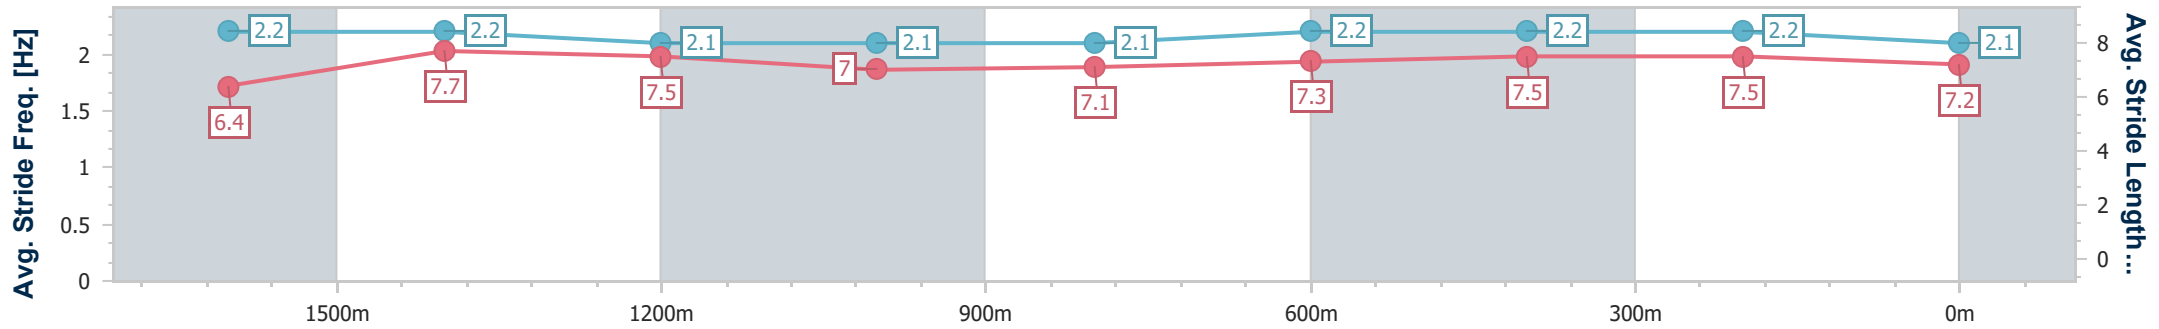

- [ ] Ranking at each section and finish
- .-.- No data available at this section
- NA No data available

Horse/Jockey Name	More You Think
Final Rank	11
Fastest Section Time (Section)	0:11.69 (1600m)
Top Speed [km/h] (Section)	68.0 (Overall)
Race State	Finished

Sunshine Coast QLD Professional

Race 3: BLI BLI HOTEL Maiden Plate - 1800m

29 September 2024 - 13:56

Track Rating: Soft 5, Weather: Fine, Rail Position: +2m

Section	Overall	1600m	1400m	1200m	1000m	800m	600m	400m	200m
Section Times	1:56.51 [11] (0:14.09)	1:42.42 [7] (0:11.69)	1:30.73 [6] (0:12.84)	1:17.89 [6] (0:13.90)	1:03.99 [6] (0:13.61)	0:50.38 [7] (0:12.79)	0:37.59 [5] (0:12.18)	0:25.41 [6] (0:12.06)	0:13.35 [9] (0:13.35)
Average Speed [km/h]	51.7	62.4	56.8	51.9	53.5	57.4	59.9	59.7	54.0
Top Speed [km/h]	68.0	64.1	60.8	52.7	56.3	58.7	61.2	61.4	57.7
Avg. Dist. to Rail [m]	7.1	4.7	4.7	4.6	4.1	3.2	2.3	4.4	4.5
Avg. Stride Freq. [Hz]	2.2	2.2	2.1	2.1	2.1	2.2	2.2	2.2	2.1
Avg. Stride Length [m]	6.4	7.7	7.5	7.0	7.1	7.3	7.5	7.5	7.2