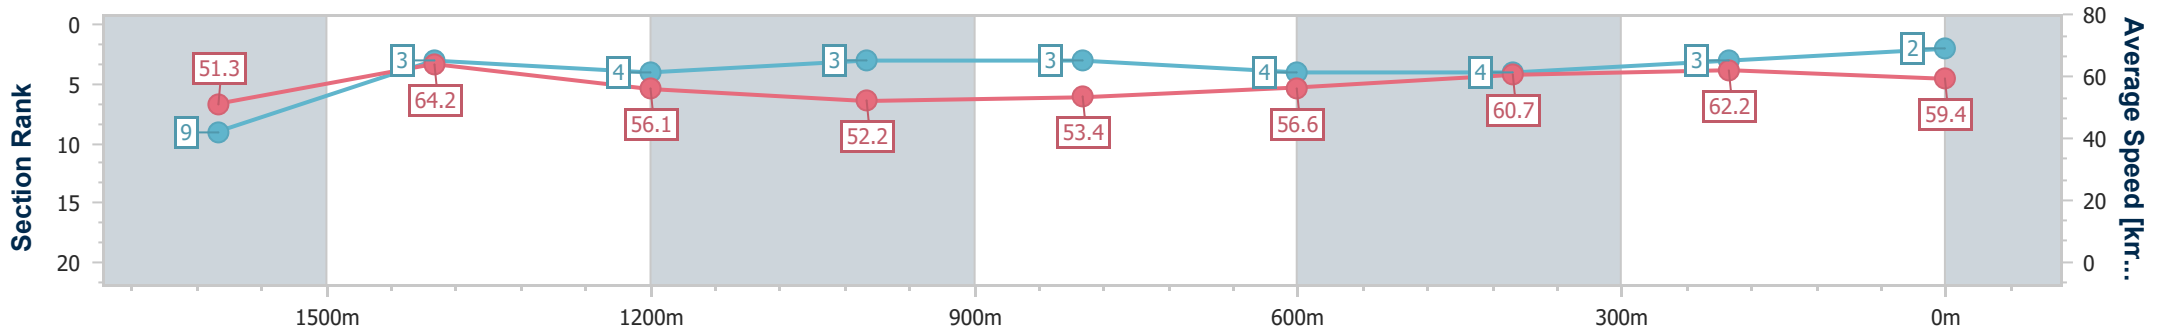

Horse/Jockey Name	Cypher Prince
Final Rank	2
Fastest Section Time (Section)	0:11.30 (1600m)
Top Speed [km/h] (Section)	66.2 (1600m)
Race State	Finished

Sunshine Coast QLD Professional
Race 3: BLI BLI HOTEL Maiden Plate - 1800m
29 September 2024 - 13:56
Track Rating: Soft 5, Weather: Fine, Rail Position: +2m

Section	Overall	1600m	1400m	1200m	1000m	800m	600m	400m	200m				
Section Times	1:54.65 [2] (0:14.13)	1:40.52 [9] (0:11.30)	1:29.22 [3] (0:12.91)	1:16.31 [4] (0:13.82)	1:02.49 [3] (0:13.54)	0:48.95 [3] (0:13.00)	0:35.95 [4] (0:12.21)	0:23.74 [4] (0:11.60)	0:12.14 [3] (0:12.14)				
Average Speed [km/h]	51.3	64.2	56.1	52.2	53.4	56.6	60.7	62.2	59.4				
Top Speed [km/h]	65.4	66.2	62.4	54.0	55.0	60.0	61.9	63.0	62.3				
Avg. Dist. to Rail [m]	7.3	2.2	2.2	2.3	1.8	4.2	4.9	5.3	3.5				
Avg. Stride Freq. [Hz]	2.2	2.3	2.1	2.1	2.1	2.2	2.3	2.3	2.2				
Avg. Stride Length [m]	6.3	7.9	7.3	7.0	7.1	7.3	7.4	7.6	7.4				

- [ ] Ranking at each section and finish
- -.-.- No data available at this section
- NA No data available