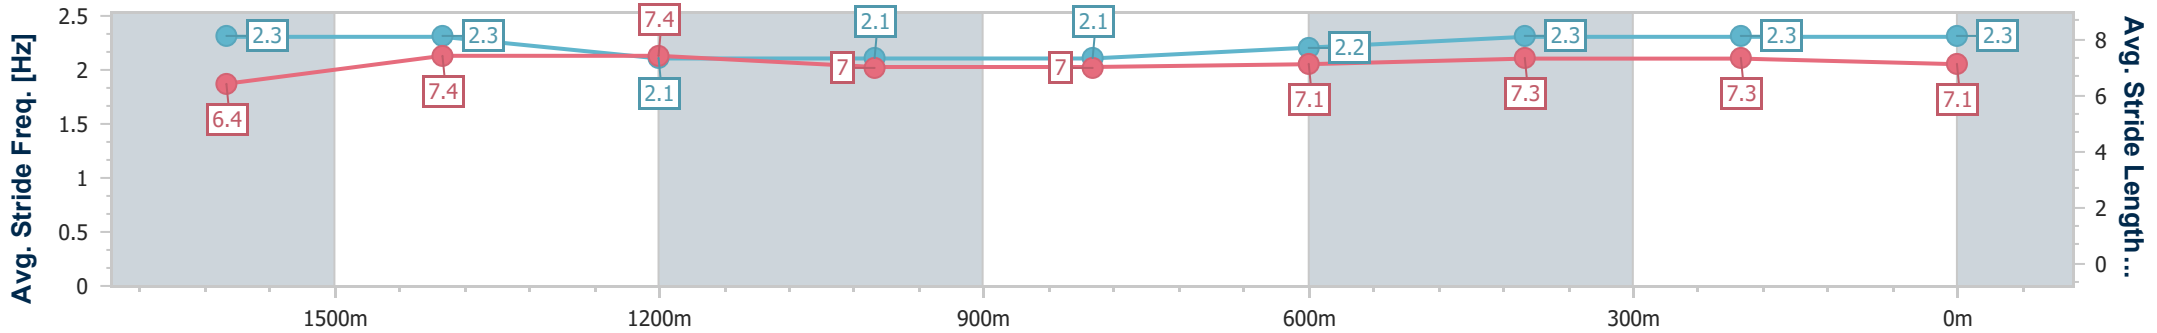

Sunshine Coast QLD Professional

Race 3: BLI BLI HOTEL Maiden Plate - 1800m

29 September 2024 - 13:56

Track Rating: Soft 5, Weather: Fine, Rail Position: +2m

Section	Overall	1600m	1400m	1200m	1000m	800m	600m	400m	200m
Section Times	1:54.38 [1] (0:13.54)	1:40.84 [1] (0:11.67)	1:29.17 [1] (0:12.69)	1:16.48 [1] (0:13.86)	1:02.62 [1] (0:13.50)	0:49.12 [1] (0:12.91)	0:36.21 [1] (0:12.17)	0:24.04 [1] (0:11.78)	0:12.26 [1] (0:12.26)
Average Speed [km/h]	53.7	62.0	56.9	52.0	53.4	56.4	59.8	61.0	59.0
Top Speed [km/h]	65.9	64.5	60.6	53.2	54.3	58.8	60.7	61.9	60.3
Avg. Dist. to Rail [m]	11.4	1.7	0.9	0.8	0.7	1.2	2.2	4.4	4.8
Avg. Stride Freq. [Hz]	2.3	2.3	2.1	2.1	2.1	2.2	2.3	2.3	2.3
Avg. Stride Length [m]	6.4	7.4	7.4	7.0	7.0	7.1	7.3	7.3	7.1