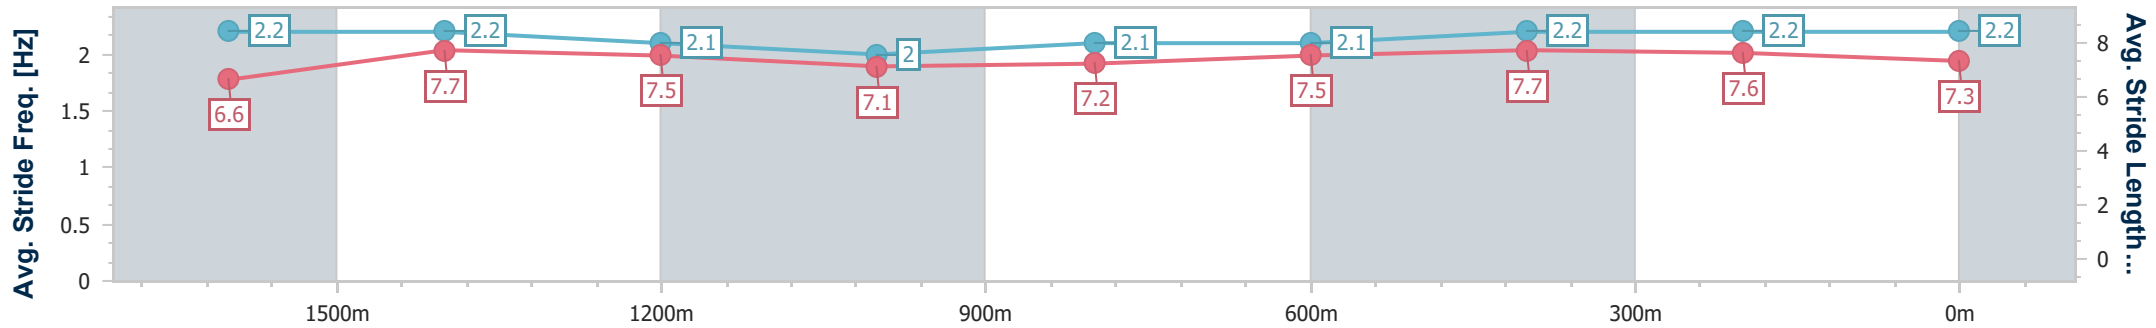

Horse/Jockey Name	Gypsidazzler
Final Rank	5
Fastest Section Time (Section)	0:11.71 (400m)
Top Speed [km/h] (Section)	62.5 (Overall)
Race State	Finished

Sunshine Coast QLD Professional
Race 3: BLI BLI HOTEL Maiden Plate - 1800m

29 September 2024 - 13:56

Track Rating: Soft 5, Weather: Fine, Rail Position: +2m

Section	Overall	1600m	1400m	1200m	1000m	800m	600m	400m	200m
Section Times	1:55.10 [5] (0:13.96)	1:41.14 [6] (0:11.96)	1:29.18 [7] (0:12.75)	1:16.43 [7] (0:13.93)	1:02.50 [7] (0:13.45)	0:49.05 [5] (0:12.89)	0:36.16 [6] (0:12.11)	0:24.05 [5] (0:11.71)	0:12.34 [4] (0:12.34)
Average Speed [km/h]	51.4	60.2	56.2	51.8	53.5	56.4	60.2	61.4	58.3
Top Speed [km/h]	62.5	61.6	59.9	53.4	54.6	59.3	61.4	62.4	60.2
Avg. Dist. to Rail [m]	1.6	0.8	0.4	0.4	0.2	1.6	1.8	3.4	3.4
Avg. Stride Freq. [Hz]	2.2	2.2	2.1	2.0	2.1	2.1	2.2	2.2	2.2
Avg. Stride Length [m]	6.6	7.7	7.5	7.1	7.2	7.5	7.7	7.6	7.3

- [ ] Ranking at each section and finish
- -.-.- No data available at this section
- NA No data available