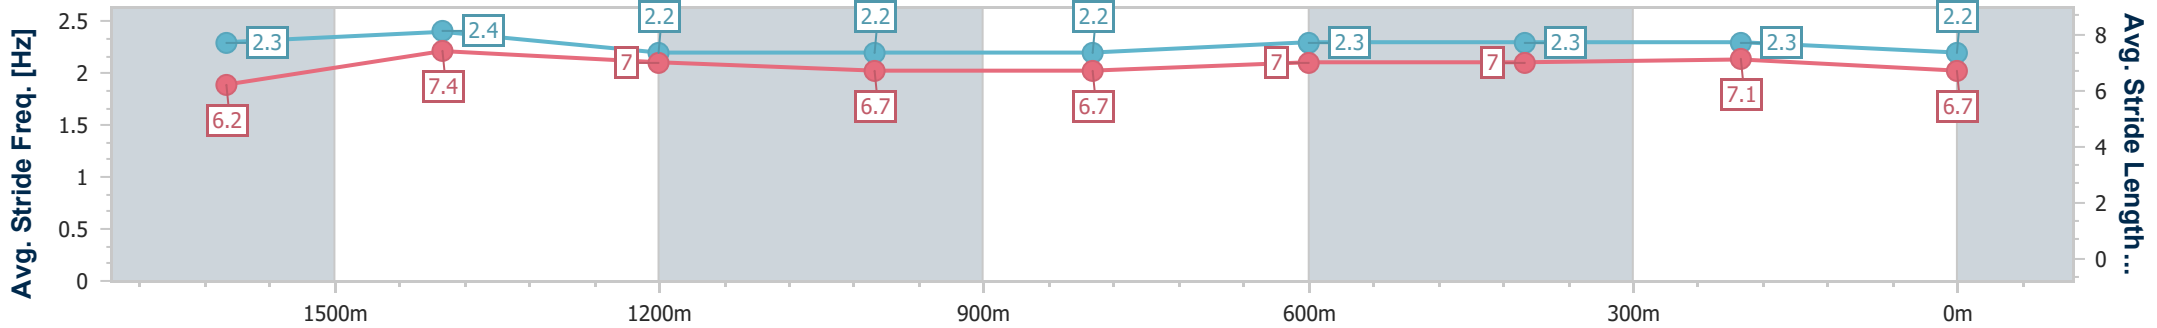

- [ ] Ranking at each section and finish
- .-.- No data available at this section
- NA No data available

Horse/Jockey Name	Show 'Em Norm
Final Rank	8
Fastest Section Time (Section)	0:11.42 (1600m)
Top Speed [km/h] (Section)	66.6 (1600m)
Race State	Finished

Sunshine Coast QLD Professional

Race 3: BLI BLI HOTEL Maiden Plate - 1800m

29 September 2024 - 13:56

Track Rating: Soft 5, Weather: Fine, Rail Position: +2m

Section	Overall	1600m	1400m	1200m	1000m	800m	600m	400m	200m
Section Times	1:56.08 [8] (0:13.82)	1:42.26 [4] (0:11.42)	1:30.84 [2] (0:12.72)	1:18.12 [2] (0:13.88)	1:04.24 [2] (0:13.55)	0:50.69 [2] (0:12.89)	0:37.80 [2] (0:12.28)	0:25.52 [2] (0:12.22)	0:13.30 [5] (0:13.30)
Average Speed [km/h]	52.7	63.7	56.9	52.0	53.4	56.5	59.4	59.0	54.2
Top Speed [km/h]	65.5	66.6	60.6	53.7	55.1	58.7	60.5	59.9	56.9
Avg. Dist. to Rail [m]	7.0	3.3	2.1	1.8	1.6	2.0	2.6	4.4	4.1
Avg. Stride Freq. [Hz]	2.3	2.4	2.2	2.2	2.2	2.3	2.3	2.3	2.2
Avg. Stride Length [m]	6.2	7.4	7.0	6.7	6.7	7.0	7.0	7.1	6.7

- [ ] Ranking at each section and finish
- .-.- No data available at this section
- NA No data available

Horse/Jockey Name	Cardiatic
Final Rank	9
Fastest Section Time (Section)	0:12.10 (1600m)
Top Speed [km/h] (Section)	63.7 (Overall)
Race State	Finished