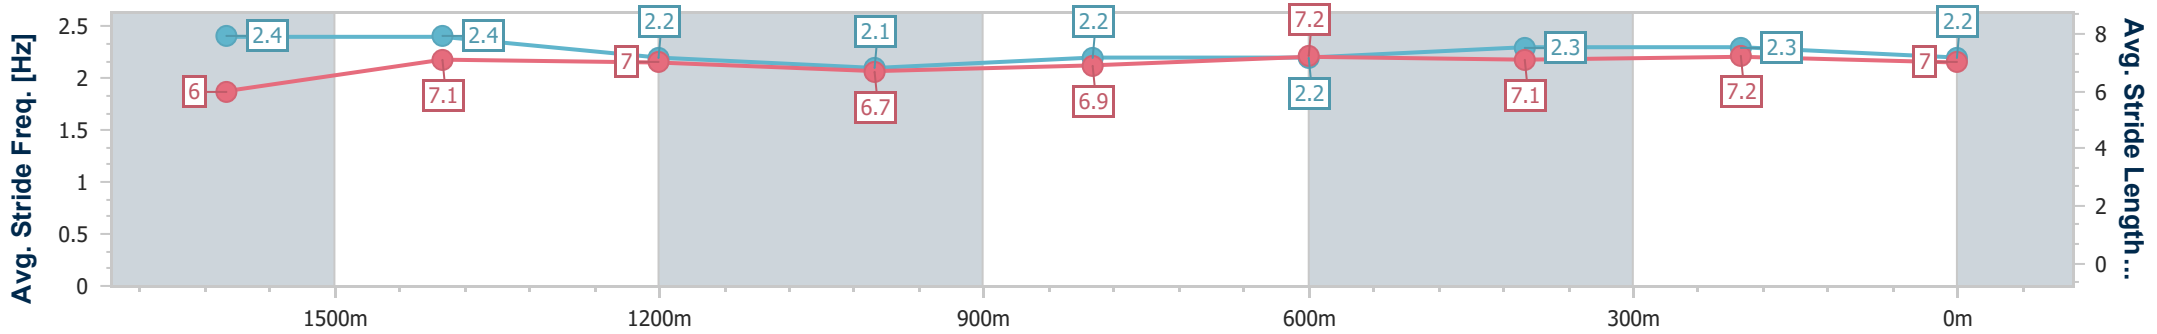

Sunshine Coast QLD Professional

Race 3: BLI BLI HOTEL Maiden Plate - 1800m

29 September 2024 - 13:56

Track Rating: Soft 5, Weather: Fine, Rail Position: +2m

Section	Overall	1600m	1400m	1200m	1000m	800m	600m	400m	200m			
Section Times	1:56.51 [12] (0:13.70)	1:42.81 [3] (0:11.92)	1:30.89 [5] (0:12.91)	1:17.98 [5] (0:13.96)	1:04.02 [5] (0:13.59)	0:50.43 [6] (0:12.89)	0:37.54 [7] (0:12.44)	0:25.10 [8] (0:12.19)	0:12.91 [11] (0:12.91)			
Average Speed [km/h]	53.0	61.0	56.2	51.7	53.5	57.0	59.6	59.0	55.9			
Top Speed [km/h]	64.1	62.9	61.0	52.9	54.7	59.1	61.0	60.7	57.8			
Avg. Dist. to Rail [m]	7.8	3.5	3.4	3.3	2.8	3.5	5.1	5.2	7.3			
Avg. Stride Freq. [Hz]	2.4	2.4	2.2	2.1	2.2	2.2	2.3	2.3	2.2			
Avg. Stride Length [m]	6.0	7.1	7.0	6.7	6.9	7.2	7.1	7.2	7.0			

- [ ] Ranking at each section and finish
- .-.- No data available at this section
- NA No data available