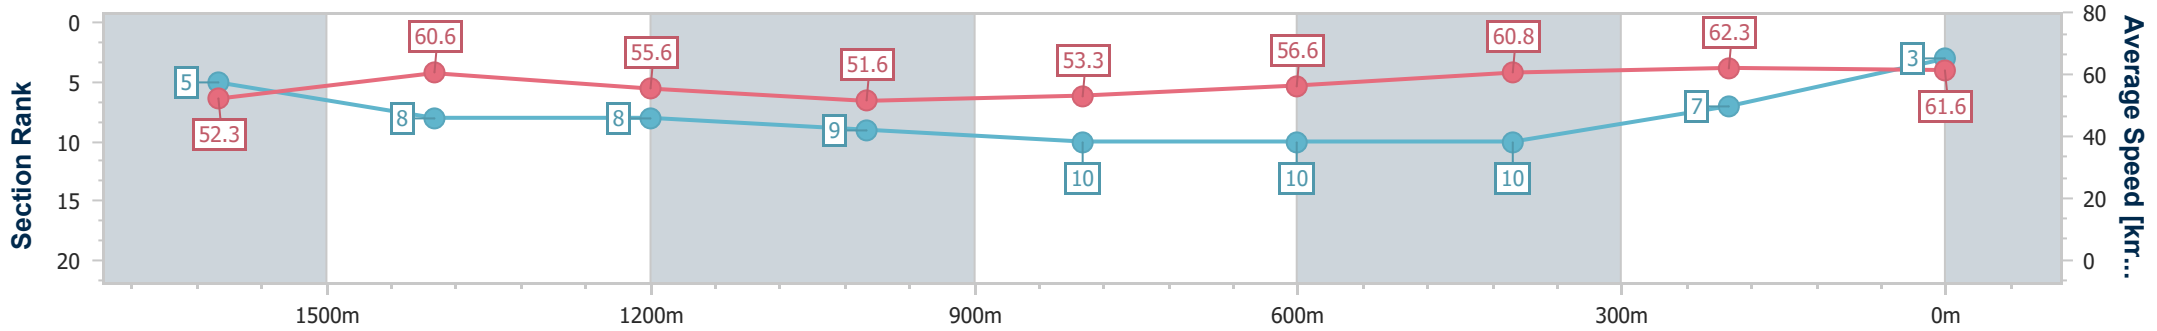

### Sunshine Coast QLD Professional

Race 3: BLI BLI HOTEL Maiden Plate - 1800m

29 September 2024 - 13:56

Track Rating: Soft 5, Weather: Fine, Rail Position: +2m

Section	Overall	1600m	1400m	1200m	1000m	800m	600m	400m	200m
Section Times	1:54.73 [3] (0:13.89)	1:40.84 [5] (0:12.05)	1:28.79 [8] (0:13.00)	1:15.79 [8] (0:13.99)	1:01.80 [9] (0:13.58)	0:48.22 [10] (0:12.89)	0:35.33 [10] (0:12.09)	0:23.24 [10] (0:11.53)	0:11.71 [7] (0:11.71)
Average Speed [km/h]	52.3	60.6	55.6	51.6	53.3	56.6	60.8	62.3	61.6
Top Speed [km/h]	65.6	63.3	59.7	52.5	55.0	59.0	62.3	63.2	63.2
Avg. Dist. to Rail [m]	6.3	3.3	2.7	2.2	1.8	2.5	3.0	3.6	2.4
Avg. Stride Freq. [Hz]	2.2	2.3	2.2	2.2	2.2	2.3	2.3	2.3	2.3
Avg. Stride Length [m]	6.4	7.2	7.0	6.7	6.7	7.0	7.4	7.5	7.4