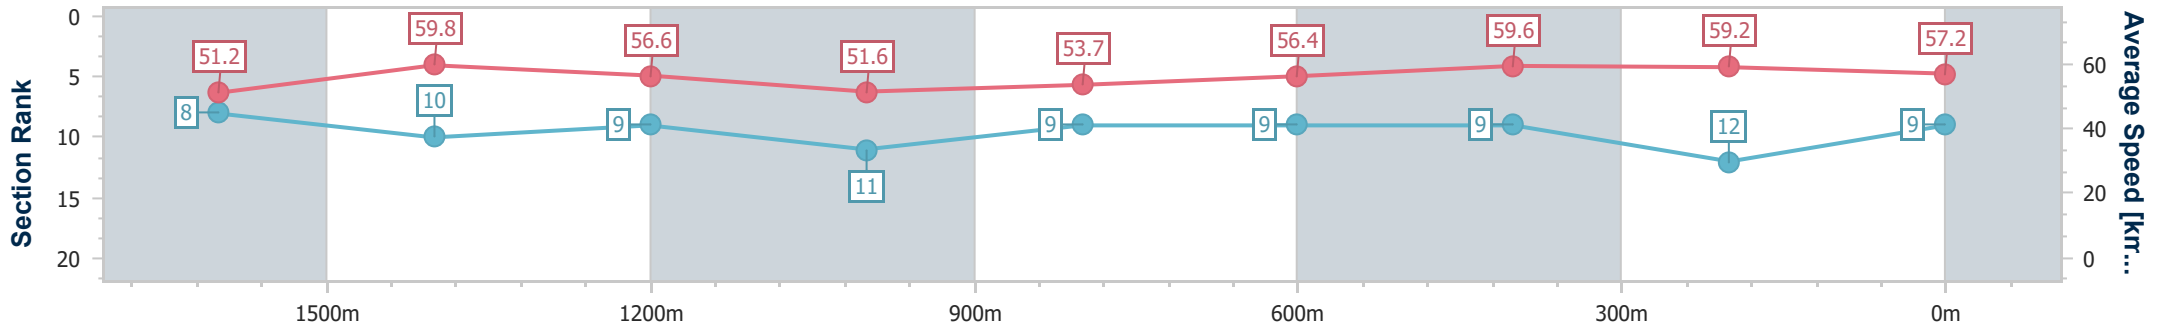

Horse/Jockey Name	Cardiatic
Final Rank	9
Fastest Section Time (Section)	0:12.10 (1600m)
Top Speed [km/h] (Section)	63.7 (Overall)
Race State	Finished

Sunshine Coast QLD Professional
Race 3: BLI BLI HOTEL Maiden Plate - 1800m
29 September 2024 - 13:56
Track Rating: Soft 5, Weather: Fine, Rail Position: +2m

Section	Overall	1600m	1400m	1200m	1000m	800m	600m	400m	200m
Section Times	1:56.23 [9] (0:14.09)	1:42.14 [8] (0:12.10)	1:30.04 [10] (0:12.81)	1:17.23 [9] (0:14.00)	1:03.23 [11] (0:13.47)	0:49.76 [9] (0:12.91)	0:36.85 [9] (0:12.11)	0:24.74 [9] (0:12.16)	0:12.58 [12] (0:12.58)
Average Speed [km/h]	51.2	59.8	56.6	51.6	53.7	56.4	59.6	59.2	57.2
Top Speed [km/h]	63.7	60.7	60.0	53.0	55.1	58.7	60.5	60.5	59.4
Avg. Dist. to Rail [m]	3.0	2.4	2.4	2.5	2.3	1.6	0.6	1.0	0.9
Avg. Stride Freq. [Hz]	2.2	2.3	2.2	2.1	2.2	2.2	2.3	2.3	2.2
Avg. Stride Length [m]	6.4	7.3	7.2	6.8	6.9	7.1	7.3	7.3	7.1

- [ ] Ranking at each section and finish
- -.-.- No data available at this section
- NA No data available