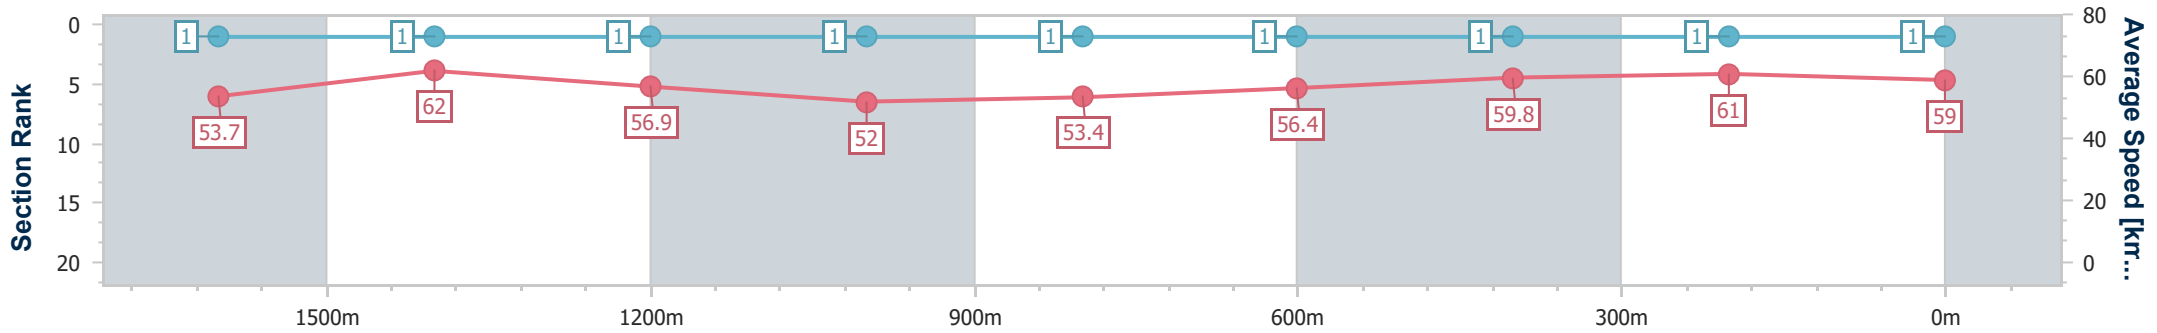

Sunshine Coast QLD Professional

Race 3: BLI BLI HOTEL Maiden Plate - 1800m

29 September 2024 - 13:56

Track Rating: Soft 5, Weather: Fine, Rail Position: +2m

Section	Overall	1600m	1400m	1200m	1000m	800m	600m	400m	200m
Section Times	1:54.38 [1] (0:13.54)	1:40.84 [1] (0:11.67)	1:29.17 [1] (0:12.69)	1:16.48 [1] (0:13.86)	1:02.62 [1] (0:13.50)	0:49.12 [1] (0:12.91)	0:36.21 [1] (0:12.17)	0:24.04 [1] (0:11.78)	0:12.26 [1] (0:12.26)
Average Speed [km/h]	53.7	62.0	56.9	52.0	53.4	56.4	59.8	61.0	59.0
Top Speed [km/h]	65.9	64.5	60.6	53.2	54.3	58.8	60.7	61.9	60.3
Avg. Dist. to Rail [m]	11.4	1.7	0.9	0.8	0.7	1.2	2.2	4.4	4.8
Avg. Stride Freq. [Hz]	2.3	2.3	2.1	2.1	2.1	2.2	2.3	2.3	2.3
Avg. Stride Length [m]	6.4	7.4	7.4	7.0	7.0	7.1	7.3	7.3	7.1