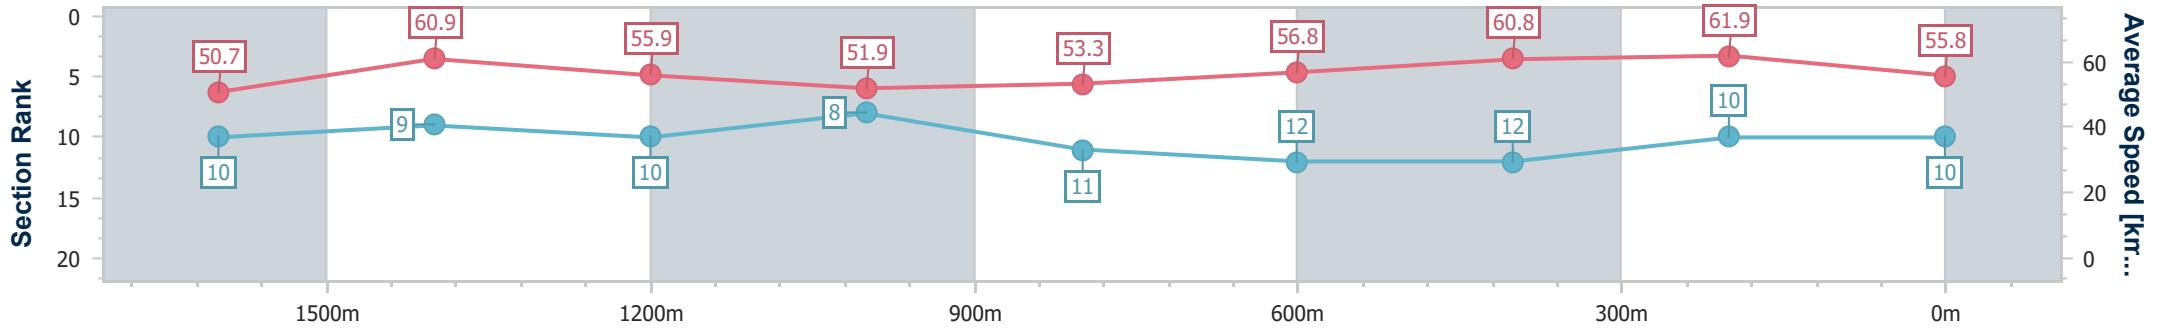

Sunshine Coast QLD Professional

Race 3: BLI BLI HOTEL Maiden Plate - 1800m

29 September 2024 - 13:56

Track Rating: Soft 5, Weather: Fine, Rail Position: +2m

Section	Overall	1600m	1400m	1200m	1000m	800m	600m	400m	200m			
Section Times	1:56.31 [10] (0:14.24)	1:42.07 [10] (0:11.85)	1:30.22 [9] (0:12.91)	1:17.31 [10] (0:13.92)	1:03.39 [8] (0:13.61)	0:49.78 [11] (0:13.02)	0:36.76 [12] (0:12.20)	0:24.56 [12] (0:11.62)	0:12.94 [10] (0:12.94)			
Average Speed [km/h]	50.7	60.9	55.9	51.9	53.3	56.8	60.8	61.9	55.8			
Top Speed [km/h]	62.9	63.0	58.8	53.3	54.8	58.1	62.3	63.3	59.8			
Avg. Dist. to Rail [m]	3.2	1.5	1.2	2.2	2.7	4.7	5.0	5.6	3.7			
Avg. Stride Freq. [Hz]	2.2	2.3	2.2	2.1	2.1	2.2	2.3	2.3	2.2			
Avg. Stride Length [m]	6.3	7.5	7.2	6.9	7.0	7.2	7.4	7.5	7.1			

- [ ] Ranking at each section and finish
- .-.- No data available at this section
- NA No data available

Horse/Jockey Name	More You Think
Final Rank	11
Fastest Section Time (Section)	0:11.69 (1600m)
Top Speed [km/h] (Section)	68.0 (Overall)
Race State	Finished