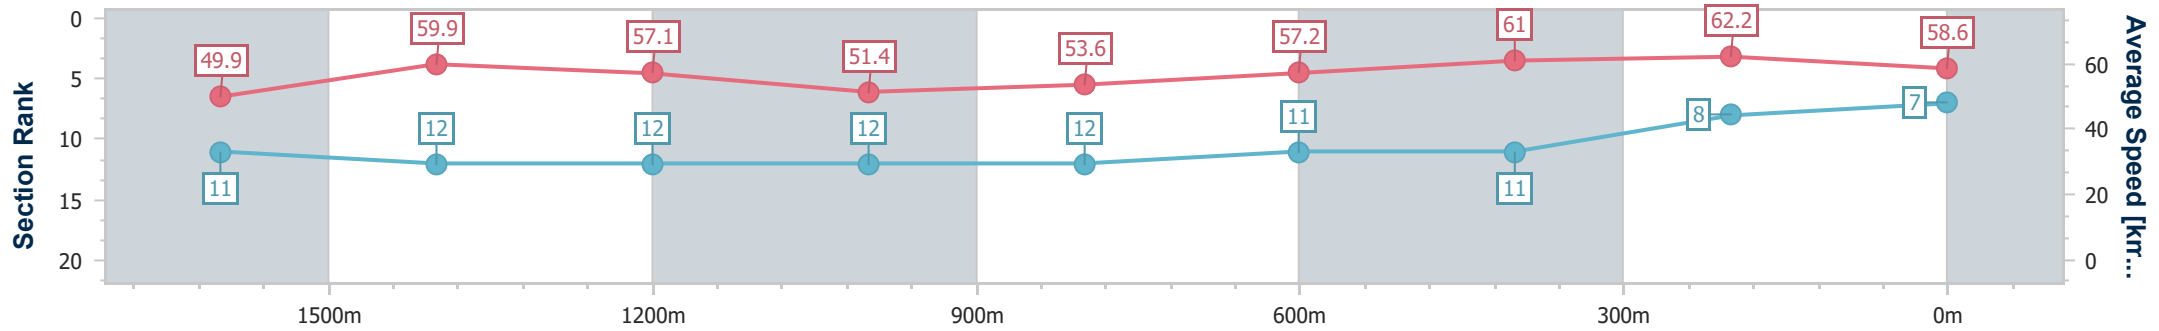

Horse/Jockey Name	Beau Monde
Final Rank	7
Fastest Section Time (Section)	0:11.59 (400m)
Top Speed [km/h] (Section)	63.7 (400m)
Race State	Finished

Sunshine Coast QLD Professional
Race 3: BLI BLI HOTEL Maiden Plate - 1800m

29 September 2024 - 13:56

Track Rating: Soft 5, Weather: Fine, Rail Position: +2m

Section	Overall	1600m	1400m	1200m	1000m	800m	600m	400m	200m
Section Times	1:55.38 [7] (0:14.42)	1:40.96 [11] (0:12.09)	1:28.87 [12] (0:12.68)	1:16.19 [12] (0:13.98)	1:02.21 [12] (0:13.45)	0:48.76 [12] (0:12.84)	0:35.92 [11] (0:12.08)	0:23.84 [11] (0:11.59)	0:12.25 [8] (0:12.25)
Average Speed [km/h]	49.9	59.9	57.1	51.4	53.6	57.2	61.0	62.2	58.6
Top Speed [km/h]	62.0	60.5	59.7	53.6	55.9	60.5	62.3	63.7	61.6
Avg. Dist. to Rail [m]	1.7	1.4	1.3	0.6	0.6	2.9	3.8	5.5	4.8
Avg. Stride Freq. [Hz]	2.2	2.3	2.2	2.1	2.2	2.3	2.3	2.4	2.3
Avg. Stride Length [m]	6.3	7.1	7.1	6.8	6.8	7.1	7.4	7.3	6.9

- [ ] Ranking at each section and finish
- -.-.- No data available at this section
- NA No data available