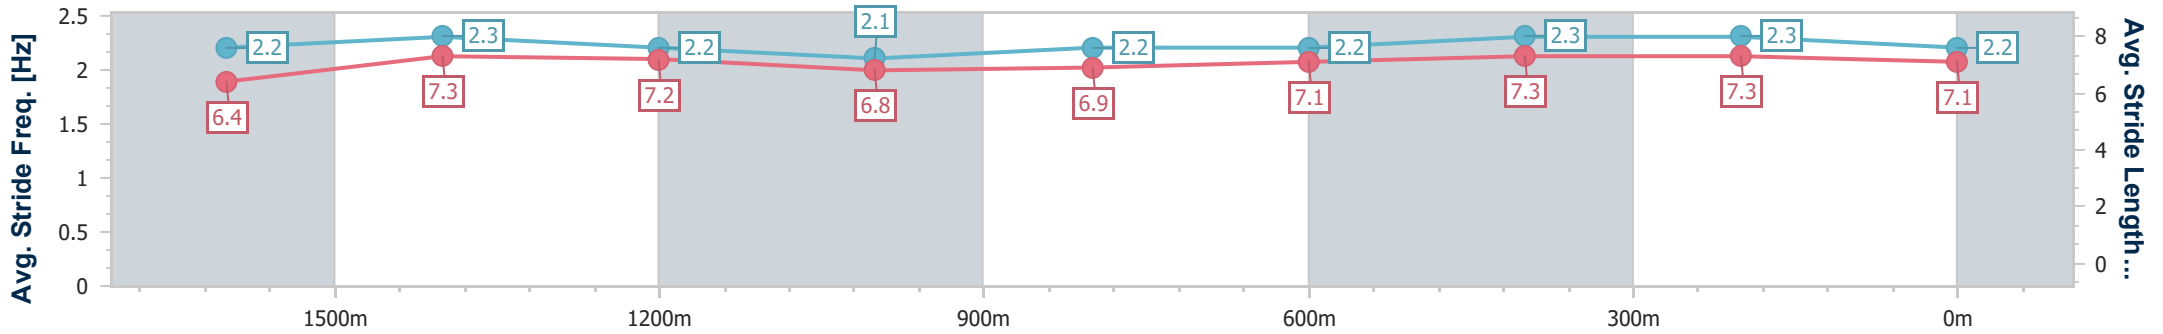

Horse/Jockey Name	Cardiatic
Final Rank	9
Fastest Section Time (Section)	0:12.10 (1600m)
Top Speed [km/h] (Section)	63.7 (Overall)
Race State	Finished

Sunshine Coast QLD Professional
Race 3: BLI BLI HOTEL Maiden Plate - 1800m
29 September 2024 - 13:56
Track Rating: Soft 5, Weather: Fine, Rail Position: +2m

Section	Overall	1600m	1400m	1200m	1000m	800m	600m	400m	200m
Section Times	1:56.23 [9] (0:14.09)	1:42.14 [8] (0:12.10)	1:30.04 [10] (0:12.81)	1:17.23 [9] (0:14.00)	1:03.23 [11] (0:13.47)	0:49.76 [9] (0:12.91)	0:36.85 [9] (0:12.11)	0:24.74 [9] (0:12.16)	0:12.58 [12] (0:12.58)
Average Speed [km/h]	51.2	59.8	56.6	51.6	53.7	56.4	59.6	59.2	57.2
Top Speed [km/h]	63.7	60.7	60.0	53.0	55.1	58.7	60.5	60.5	59.4
Avg. Dist. to Rail [m]	3.0	2.4	2.4	2.5	2.3	1.6	0.6	1.0	0.9
Avg. Stride Freq. [Hz]	2.2	2.3	2.2	2.1	2.2	2.2	2.3	2.3	2.2
Avg. Stride Length [m]	6.4	7.3	7.2	6.8	6.9	7.1	7.3	7.3	7.1

- [ ] Ranking at each section and finish
- -.-.- No data available at this section
- NA No data available