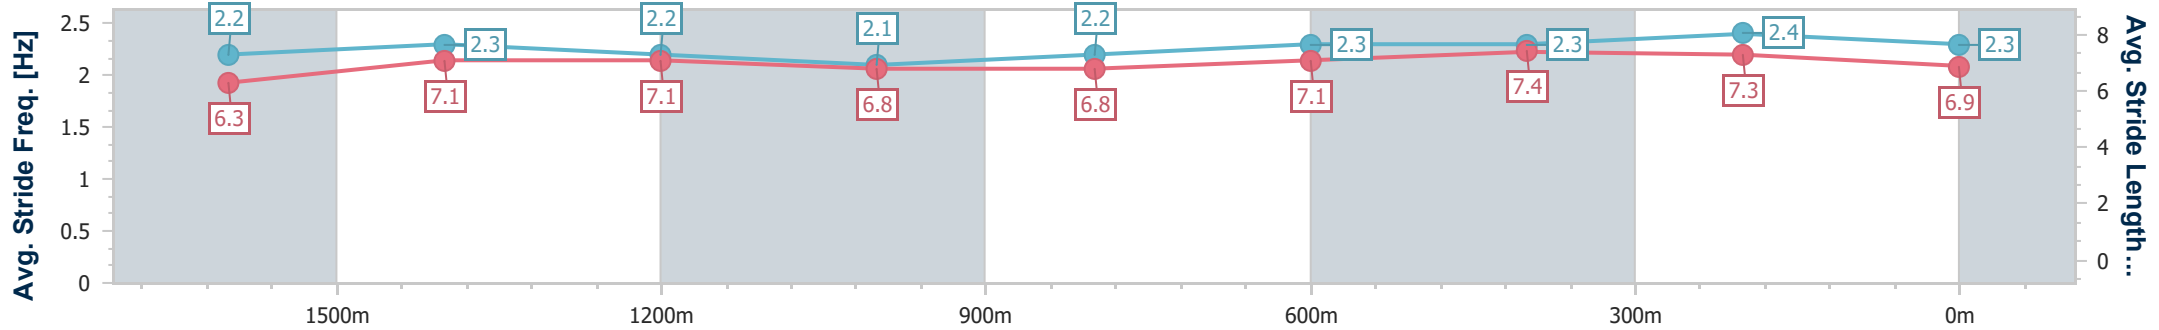

Horse/Jockey Name	Beau Monde
Final Rank	7
Fastest Section Time (Section)	0:11.59 (400m)
Top Speed [km/h] (Section)	63.7 (400m)
Race State	Finished

Sunshine Coast QLD Professional
Race 3: BLI BLI HOTEL Maiden Plate - 1800m

29 September 2024 - 13:56

Track Rating: Soft 5, Weather: Fine, Rail Position: +2m

Section	Overall	1600m	1400m	1200m	1000m	800m	600m	400m	200m
Section Times	1:55.38 [7] (0:14.42)	1:40.96 [11] (0:12.09)	1:28.87 [12] (0:12.68)	1:16.19 [12] (0:13.98)	1:02.21 [12] (0:13.45)	0:48.76 [12] (0:12.84)	0:35.92 [11] (0:12.08)	0:23.84 [11] (0:11.59)	0:12.25 [8] (0:12.25)
Average Speed [km/h]	49.9	59.9	57.1	51.4	53.6	57.2	61.0	62.2	58.6
Top Speed [km/h]	62.0	60.5	59.7	53.6	55.9	60.5	62.3	63.7	61.6
Avg. Dist. to Rail [m]	1.7	1.4	1.3	0.6	0.6	2.9	3.8	5.5	4.8
Avg. Stride Freq. [Hz]	2.2	2.3	2.2	2.1	2.2	2.3	2.3	2.4	2.3
Avg. Stride Length [m]	6.3	7.1	7.1	6.8	6.8	7.1	7.4	7.3	6.9

- [ ] Ranking at each section and finish
- -.-.- No data available at this section
- NA No data available