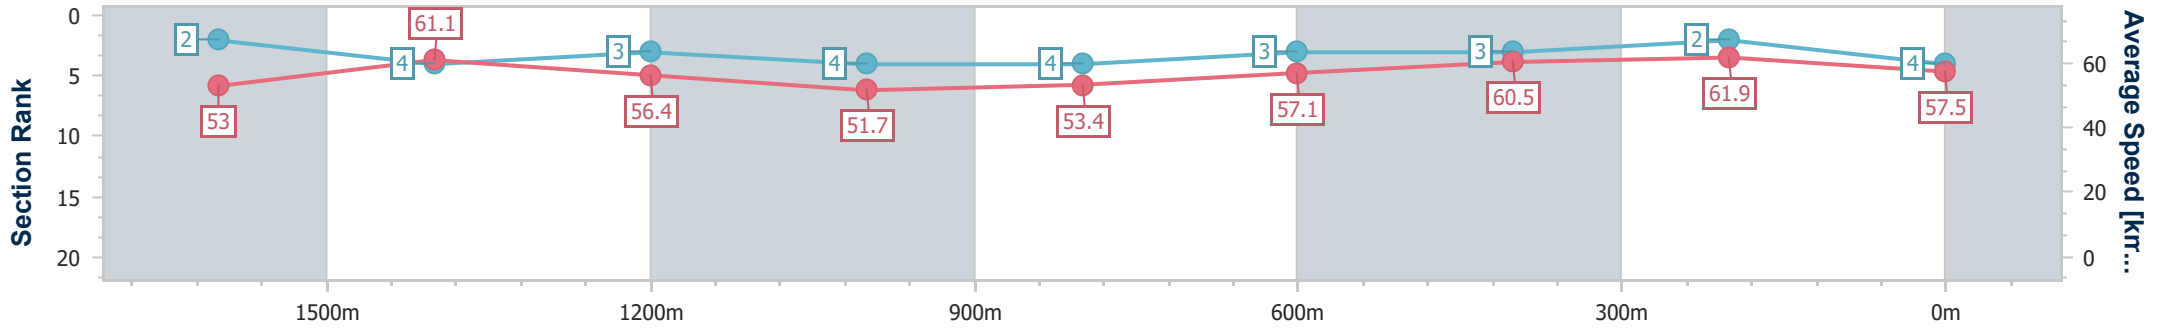

Sunshine Coast QLD Professional

Race 3: BLI BLI HOTEL Maiden Plate - 1800m

29 September 2024 - 13:56

Track Rating: Soft 5, Weather: Fine, Rail Position: +2m

Section	Overall	1600m	1400m	1200m	1000m	800m	600m	400m	200m
Section Times	1:54.82 [4] (0:13.65)	1:41.17 [2] (0:11.89)	1:29.28 [4] (0:12.78)	1:16.50 [3] (0:13.97)	1:02.53 [4] (0:13.55)	0:48.98 [4] (0:12.81)	0:36.17 [3] (0:12.01)	0:24.16 [3] (0:11.62)	0:12.54 [2] (0:12.54)
Average Speed [km/h]	53.0	61.1	56.4	51.7	53.4	57.1	60.5	61.9	57.5
Top Speed [km/h]	63.1	62.7	60.8	52.4	54.2	59.3	62.0	64.3	59.8
Avg. Dist. to Rail [m]	7.2	2.2	2.5	2.6	2.5	2.0	1.8	2.8	3.5
Avg. Stride Freq. [Hz]	2.3	2.4	2.2	2.2	2.2	2.2	2.3	2.4	2.3
Avg. Stride Length [m]	6.4	7.2	7.0	6.6	6.8	7.1	7.3	7.2	6.9