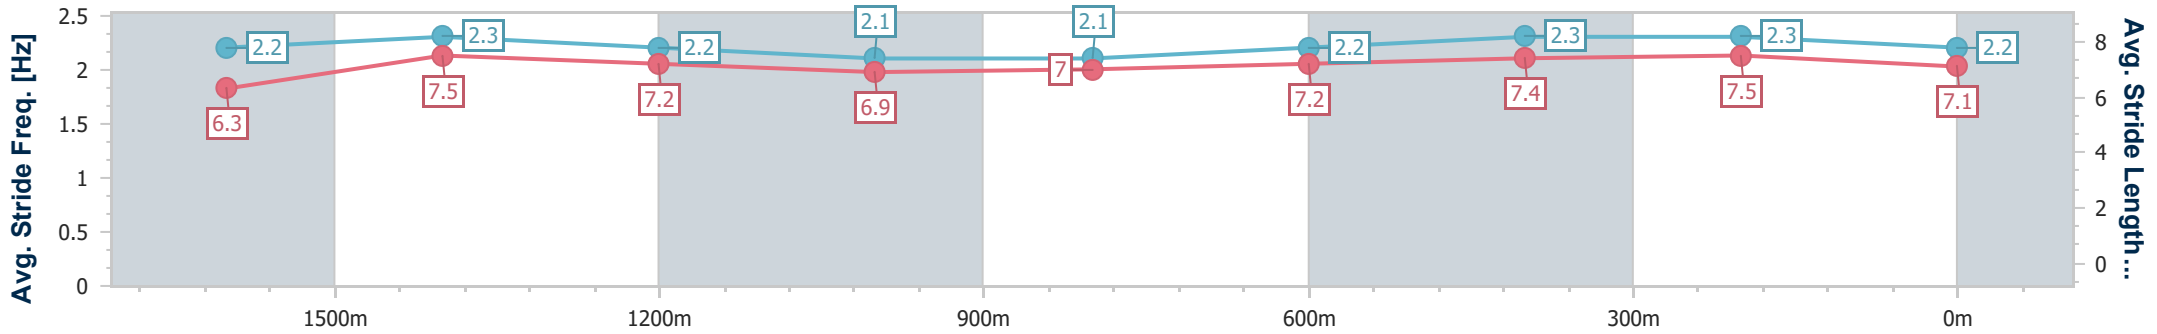

Sunshine Coast QLD Professional

Race 3: BLI BLI HOTEL Maiden Plate - 1800m

29 September 2024 - 13:56

Track Rating: Soft 5, Weather: Fine, Rail Position: +2m

Section	Overall	1600m	1400m	1200m	1000m	800m	600m	400m	200m			
Section Times	1:56.31 [10] (0:14.24)	1:42.07 [10] (0:11.85)	1:30.22 [9] (0:12.91)	1:17.31 [10] (0:13.92)	1:03.39 [8] (0:13.61)	0:49.78 [11] (0:13.02)	0:36.76 [12] (0:12.20)	0:24.56 [12] (0:11.62)	0:12.94 [10] (0:12.94)			
Average Speed [km/h]	50.7	60.9	55.9	51.9	53.3	56.8	60.8	61.9	55.8			
Top Speed [km/h]	62.9	63.0	58.8	53.3	54.8	58.1	62.3	63.3	59.8			
Avg. Dist. to Rail [m]	3.2	1.5	1.2	2.2	2.7	4.7	5.0	5.6	3.7			
Avg. Stride Freq. [Hz]	2.2	2.3	2.2	2.1	2.1	2.2	2.3	2.3	2.2			
Avg. Stride Length [m]	6.3	7.5	7.2	6.9	7.0	7.2	7.4	7.5	7.1			

- [ ] Ranking at each section and finish
- .-.- No data available at this section
- NA No data available

Horse/Jockey Name	More You Think
Final Rank	11
Fastest Section Time (Section)	0:11.69 (1600m)
Top Speed [km/h] (Section)	68.0 (Overall)
Race State	Finished