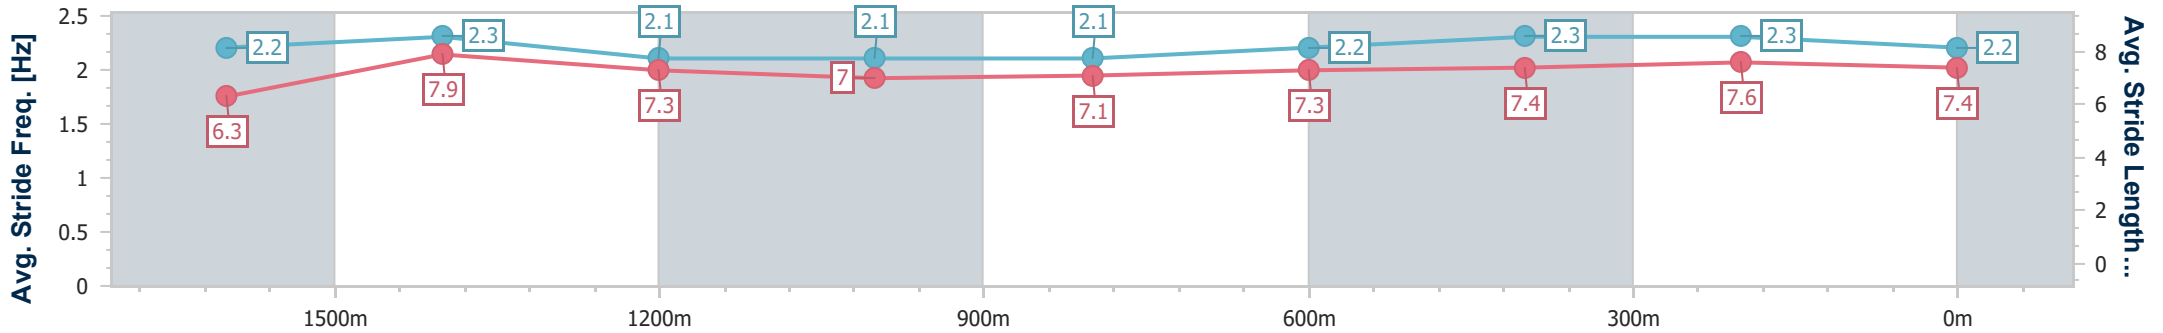

Horse/Jockey Name	Cypher Prince
Final Rank	2
Fastest Section Time (Section)	0:11.30 (1600m)
Top Speed [km/h] (Section)	66.2 (1600m)
Race State	Finished

Sunshine Coast QLD Professional
Race 3: BLI BLI HOTEL Maiden Plate - 1800m
29 September 2024 - 13:56
Track Rating: Soft 5, Weather: Fine, Rail Position: +2m

Section	Overall	1600m	1400m	1200m	1000m	800m	600m	400m	200m				
Section Times	1:54.65 [2] (0:14.13)	1:40.52 [9] (0:11.30)	1:29.22 [3] (0:12.91)	1:16.31 [4] (0:13.82)	1:02.49 [3] (0:13.54)	0:48.95 [3] (0:13.00)	0:35.95 [4] (0:12.21)	0:23.74 [4] (0:11.60)	0:12.14 [3] (0:12.14)				
Average Speed [km/h]	51.3	64.2	56.1	52.2	53.4	56.6	60.7	62.2	59.4				
Top Speed [km/h]	65.4	66.2	62.4	54.0	55.0	60.0	61.9	63.0	62.3				
Avg. Dist. to Rail [m]	7.3	2.2	2.2	2.3	1.8	4.2	4.9	5.3	3.5				
Avg. Stride Freq. [Hz]	2.2	2.3	2.1	2.1	2.1	2.2	2.3	2.3	2.2				
Avg. Stride Length [m]	6.3	7.9	7.3	7.0	7.1	7.3	7.4	7.6	7.4				

- [ ] Ranking at each section and finish
- -.-.- No data available at this section
- NA No data available