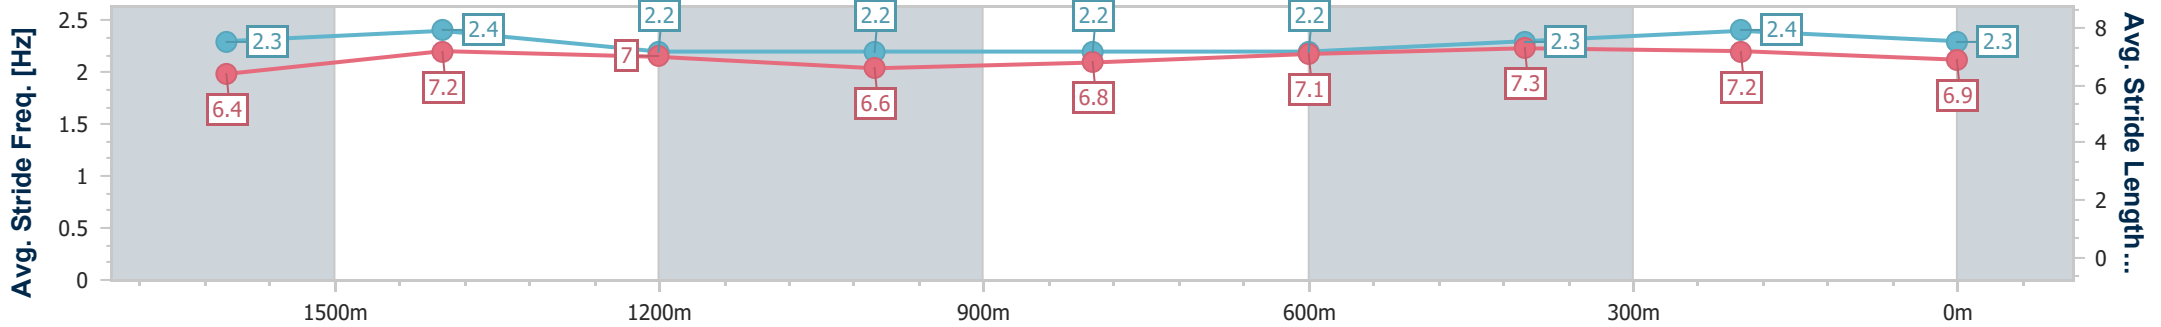

Sunshine Coast QLD Professional

Race 3: BLI BLI HOTEL Maiden Plate - 1800m

29 September 2024 - 13:56

Track Rating: Soft 5, Weather: Fine, Rail Position: +2m

Section	Overall	1600m	1400m	1200m	1000m	800m	600m	400m	200m
Section Times	1:54.82 [4] (0:13.65)	1:41.17 [2] (0:11.89)	1:29.28 [4] (0:12.78)	1:16.50 [3] (0:13.97)	1:02.53 [4] (0:13.55)	0:48.98 [4] (0:12.81)	0:36.17 [3] (0:12.01)	0:24.16 [3] (0:11.62)	0:12.54 [2] (0:12.54)
Average Speed [km/h]	53.0	61.1	56.4	51.7	53.4	57.1	60.5	61.9	57.5
Top Speed [km/h]	63.1	62.7	60.8	52.4	54.2	59.3	62.0	64.3	59.8
Avg. Dist. to Rail [m]	7.2	2.2	2.5	2.6	2.5	2.0	1.8	2.8	3.5
Avg. Stride Freq. [Hz]	2.3	2.4	2.2	2.2	2.2	2.2	2.3	2.4	2.3
Avg. Stride Length [m]	6.4	7.2	7.0	6.6	6.8	7.1	7.3	7.2	6.9