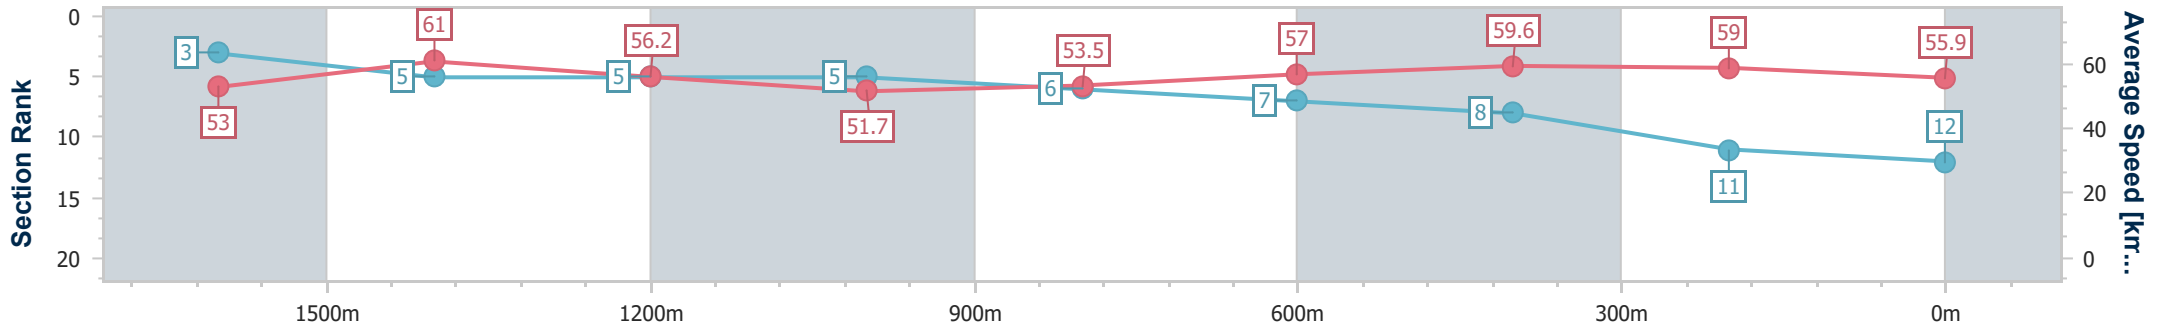

Sunshine Coast QLD Professional

Race 3: BLI BLI HOTEL Maiden Plate - 1800m

29 September 2024 - 13:56

Track Rating: Soft 5, Weather: Fine, Rail Position: +2m

Section	Overall	1600m	1400m	1200m	1000m	800m	600m	400m	200m			
Section Times	1:56.51 [12] (0:13.70)	1:42.81 [3] (0:11.92)	1:30.89 [5] (0:12.91)	1:17.98 [5] (0:13.96)	1:04.02 [5] (0:13.59)	0:50.43 [6] (0:12.89)	0:37.54 [7] (0:12.44)	0:25.10 [8] (0:12.19)	0:12.91 [11] (0:12.91)			
Average Speed [km/h]	53.0	61.0	56.2	51.7	53.5	57.0	59.6	59.0	55.9			
Top Speed [km/h]	64.1	62.9	61.0	52.9	54.7	59.1	61.0	60.7	57.8			
Avg. Dist. to Rail [m]	7.8	3.5	3.4	3.3	2.8	3.5	5.1	5.2	7.3			
Avg. Stride Freq. [Hz]	2.4	2.4	2.2	2.1	2.2	2.2	2.3	2.3	2.2			
Avg. Stride Length [m]	6.0	7.1	7.0	6.7	6.9	7.2	7.1	7.2	7.0			

- [ ] Ranking at each section and finish
- .-.- No data available at this section
- NA No data available