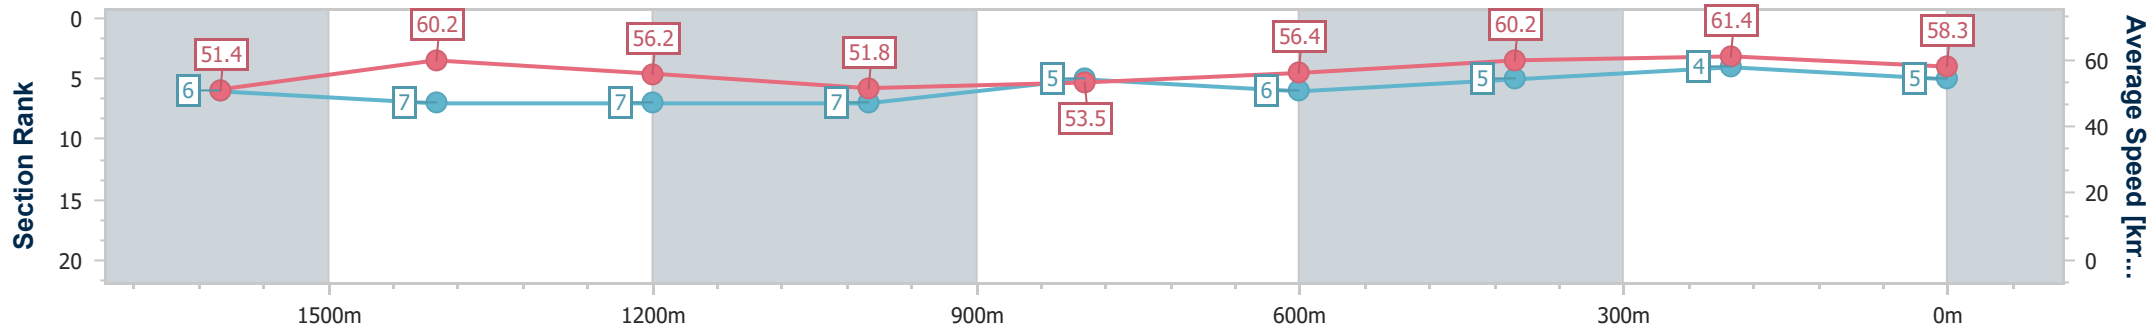

Horse/Jockey Name	Gypsidazzler
Final Rank	5
Fastest Section Time (Section)	0:11.71 (400m)
Top Speed [km/h] (Section)	62.5 (Overall)
Race State	Finished

Sunshine Coast QLD Professional
Race 3: BLI BLI HOTEL Maiden Plate - 1800m

29 September 2024 - 13:56

Track Rating: Soft 5, Weather: Fine, Rail Position: +2m

Section	Overall	1600m	1400m	1200m	1000m	800m	600m	400m	200m
Section Times	1:55.10 [5] (0:13.96)	1:41.14 [6] (0:11.96)	1:29.18 [7] (0:12.75)	1:16.43 [7] (0:13.93)	1:02.50 [7] (0:13.45)	0:49.05 [5] (0:12.89)	0:36.16 [6] (0:12.11)	0:24.05 [5] (0:11.71)	0:12.34 [4] (0:12.34)
Average Speed [km/h]	51.4	60.2	56.2	51.8	53.5	56.4	60.2	61.4	58.3
Top Speed [km/h]	62.5	61.6	59.9	53.4	54.6	59.3	61.4	62.4	60.2
Avg. Dist. to Rail [m]	1.6	0.8	0.4	0.4	0.2	1.6	1.8	3.4	3.4
Avg. Stride Freq. [Hz]	2.2	2.2	2.1	2.0	2.1	2.1	2.2	2.2	2.2
Avg. Stride Length [m]	6.6	7.7	7.5	7.1	7.2	7.5	7.7	7.6	7.3

- [ ] Ranking at each section and finish
- -.-.- No data available at this section
- NA No data available