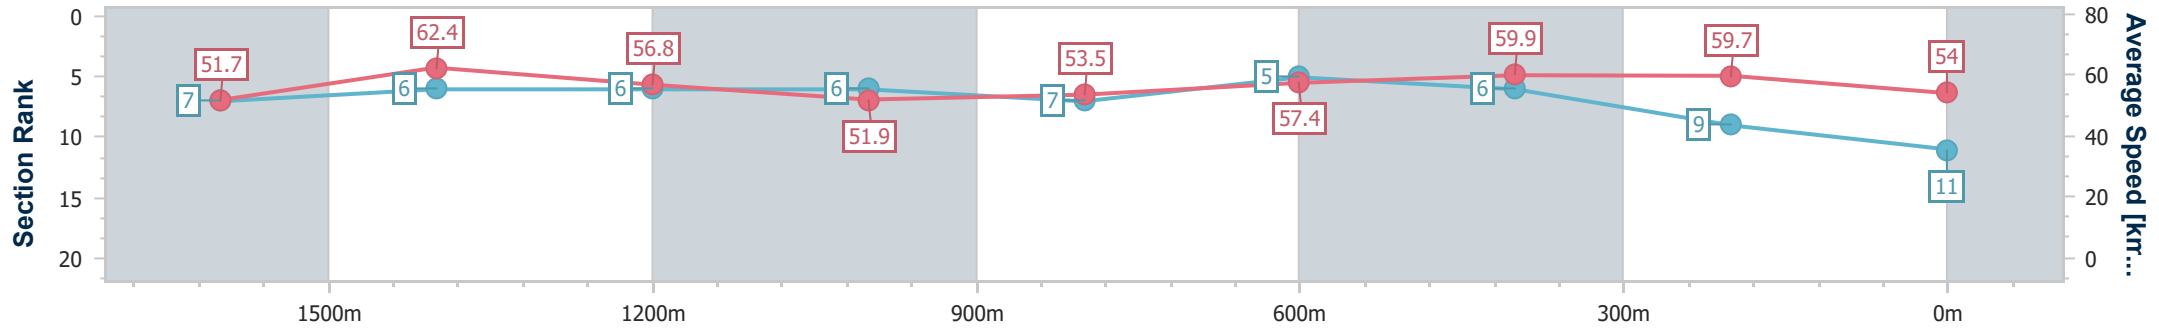

Sunshine Coast QLD Professional

Race 3: BLI BLI HOTEL Maiden Plate - 1800m

29 September 2024 - 13:56

Track Rating: Soft 5, Weather: Fine, Rail Position: +2m

Section	Overall	1600m	1400m	1200m	1000m	800m	600m	400m	200m
Section Times	1:56.51 [11] (0:14.09)	1:42.42 [7] (0:11.69)	1:30.73 [6] (0:12.84)	1:17.89 [6] (0:13.90)	1:03.99 [6] (0:13.61)	0:50.38 [7] (0:12.79)	0:37.59 [5] (0:12.18)	0:25.41 [6] (0:12.06)	0:13.35 [9] (0:13.35)
Average Speed [km/h]	51.7	62.4	56.8	51.9	53.5	57.4	59.9	59.7	54.0
Top Speed [km/h]	68.0	64.1	60.8	52.7	56.3	58.7	61.2	61.4	57.7
Avg. Dist. to Rail [m]	7.1	4.7	4.7	4.6	4.1	3.2	2.3	4.4	4.5
Avg. Stride Freq. [Hz]	2.2	2.2	2.1	2.1	2.1	2.2	2.2	2.2	2.1
Avg. Stride Length [m]	6.4	7.7	7.5	7.0	7.1	7.3	7.5	7.5	7.2