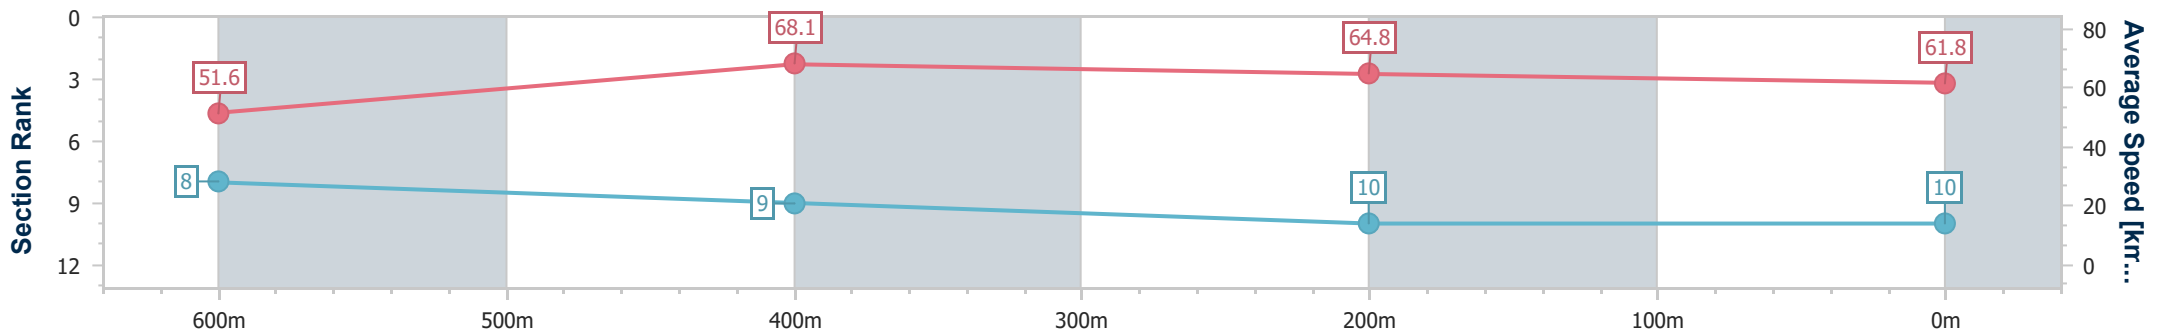

- [ ] Ranking at each section and finish
- .-.- No data available at this section
- NA No data available

Horse/Jockey Name	Casual Man
Final Rank	10
Fastest Section Time (Section)	0:10.62 (600m)
Top Speed [km/h] (Section)	70.0 (600m)
Race State	Finished

### Ipswich QLD Professional

Race 2: GREAT NORTHERN Maiden Plate - 800m

26 September 2024 - 13:23

Track Rating: Good 4, Weather: Fine, Rail Position: +5m Entire

Section	Overall	600m	400m	200m
Section Times	0:47.32 [10] (0:13.96)	0:33.36 [8] (0:10.62)	0:22.74 [9] (0:11.13)	0:11.61 [10] (0:11.61)
Average Speed [km/h]	51.6	68.1	64.8	61.8
Top Speed [km/h]	69.8	70.0	65.6	64.0
Avg. Dist. to Rail [m]	6.9	1.9	0.2	0.9
Avg. Stride Freq. [Hz]	2.6	2.7	2.6	2.5
Avg. Stride Length [m]	6.3	7.1	7.0	6.8

- [ ] Ranking at each section and finish
- .-.- No data available at this section
- NA No data available

Horse/Jockey Name	Miss Honeycomb
Final Rank	11
Fastest Section Time (Section)	0:10.63 (600m)
Top Speed [km/h] (Section)	68.7 (600m)
Race State	Finished