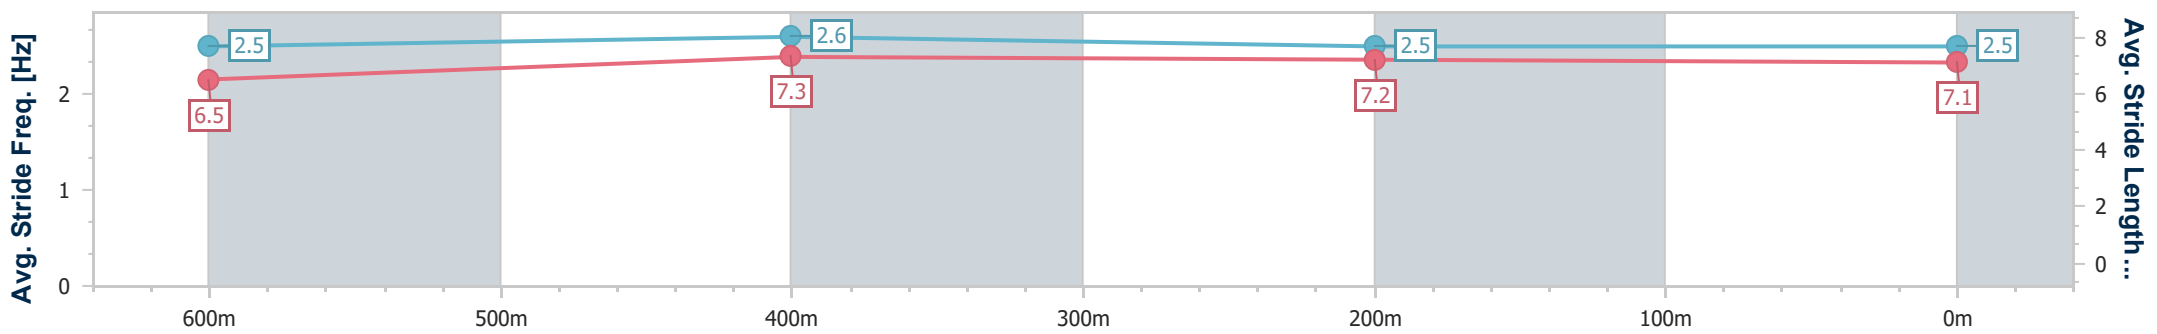

- [ ] Ranking at each section and finish
- .-.- No data available at this section
- NA No data available

Horse/Jockey Name	Miss Honeycomb
Final Rank	11
Fastest Section Time (Section)	0:10.63 (600m)
Top Speed [km/h] (Section)	68.7 (600m)
Race State	Finished

### Ipswich QLD Professional

Race 2: GREAT NORTHERN Maiden Plate - 800m

26 September 2024 - 13:23

Track Rating: Good 4, Weather: Fine, Rail Position: +5m Entire

Section	Overall	600m	400m	200m
Section Times	0:47.48 [11] (0:14.11)	0:33.37 [10] (0:10.63)	0:22.74 [11] (0:11.32)	0:11.42 [11] (0:11.42)
Average Speed [km/h]	51.1	67.6	63.8	63.0
Top Speed [km/h]	68.3	68.7	66.4	64.3
Avg. Dist. to Rail [m]	6.1	1.0	0.6	4.7
Avg. Stride Freq. [Hz]	2.5	2.6	2.5	2.5
Avg. Stride Length [m]	6.5	7.3	7.2	7.1

- [ ] Ranking at each section and finish
- .-.- No data available at this section
- NA No data available

Horse/Jockey Name	She'll Go Boom
Final Rank	12
Fastest Section Time (Section)	0:10.87 (600m)
Top Speed [km/h] (Section)	66.9 (600m)
Race State	Finished