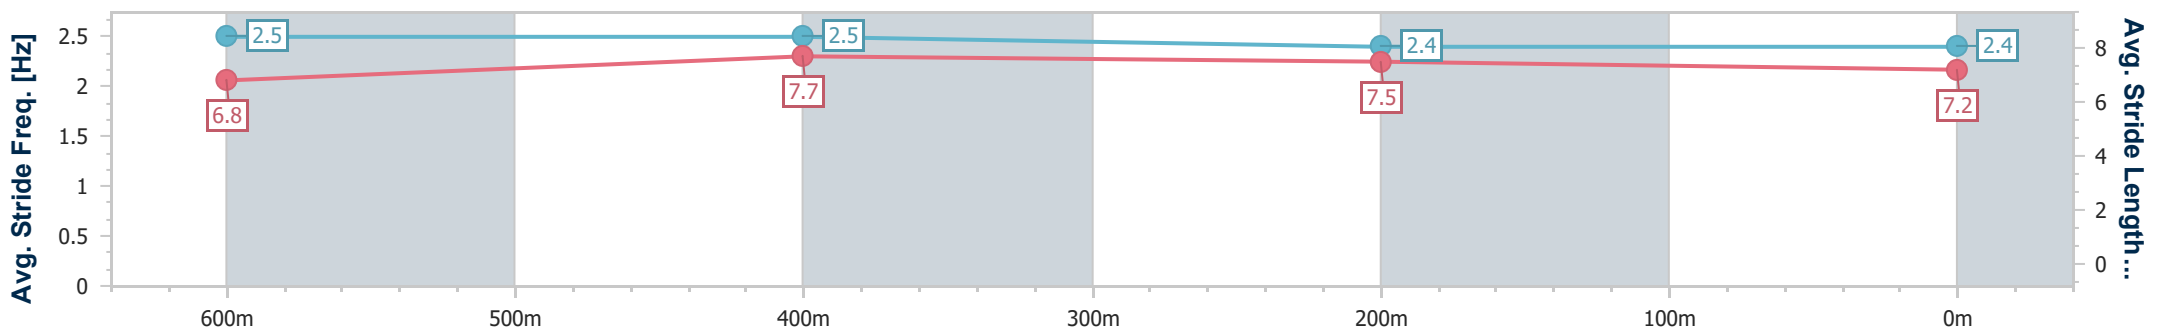

### Ipswich QLD Professional

Race 2: GREAT NORTHERN Maiden Plate - 800m

26 September 2024 - 13:23

Track Rating: Good 4, Weather: Fine, Rail Position: +5m Entire

Section	Overall	600m	400m	200m
Section Times	0:46.46 [2] (0:13.38)	0:33.08 [1] (0:10.38)	0:22.70 [1] (0:11.03)	0:11.67 [1] (0:11.67)
Average Speed [km/h]	54.0	69.2	65.4	61.6
Top Speed [km/h]	70.2	70.6	67.1	63.9
Avg. Dist. to Rail [m]	8.3	1.9	0.3	0.3
Avg. Stride Freq. [Hz]	2.5	2.5	2.4	2.4
Avg. Stride Length [m]	6.8	7.7	7.5	7.2