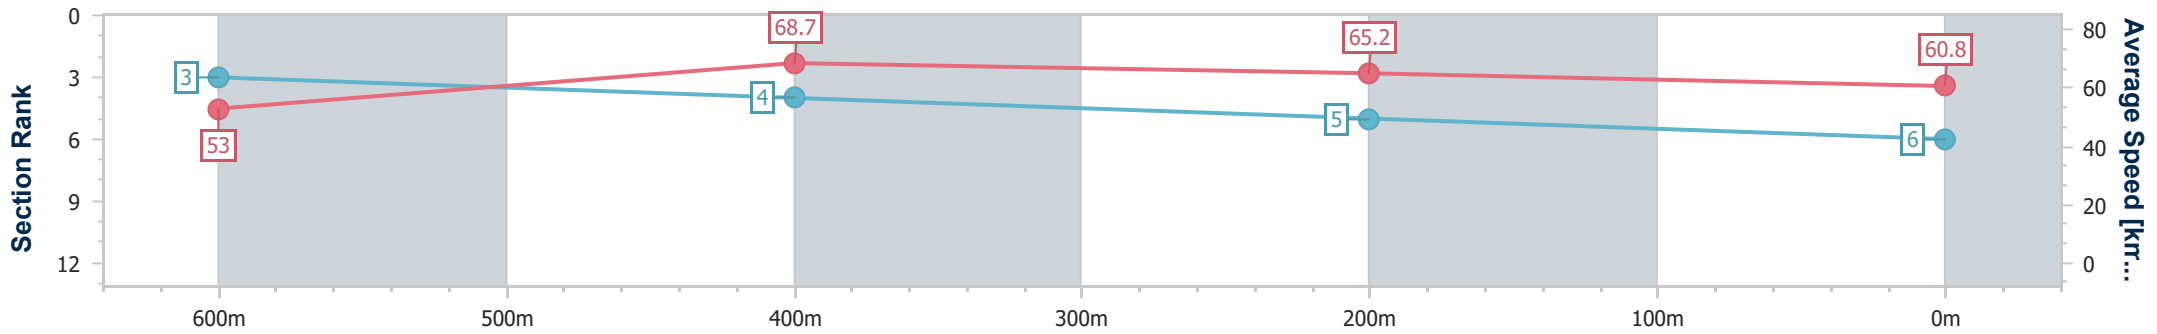

### Ipswich QLD Professional

Race 2: GREAT NORTHERN Maiden Plate - 800m

26 September 2024 - 13:23

Track Rating: Good 4, Weather: Fine, Rail Position: +5m Entire

Section	Overall	600m	400m	200m
Section Times	0:46.96 [6] (0:13.55)	0:33.41 [3] (0:10.48)	0:22.93 [4] (0:11.11)	0:11.82 [5] (0:11.82)
Average Speed [km/h]	53.0	68.7	65.2	60.8
Top Speed [km/h]	70.2	70.6	67.3	63.8
Avg. Dist. to Rail [m]	3.3	0.5	2.5	4.4
Avg. Stride Freq. [Hz]	2.7	2.8	2.6	2.5
Avg. Stride Length [m]	6.3	6.9	6.9	6.8