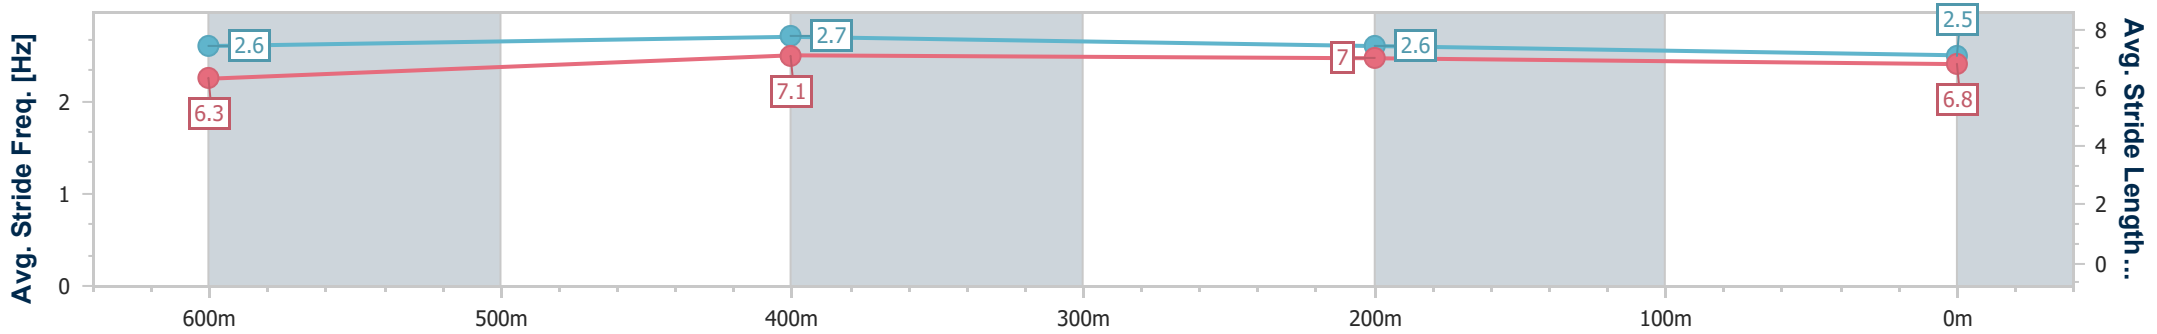

- [ ] Ranking at each section and finish
- .-.- No data available at this section
- NA No data available

Horse/Jockey Name	Casual Man
Final Rank	10
Fastest Section Time (Section)	0:10.62 (600m)
Top Speed [km/h] (Section)	70.0 (600m)
Race State	Finished

### Ipswich QLD Professional

Race 2: GREAT NORTHERN Maiden Plate - 800m

26 September 2024 - 13:23

Track Rating: Good 4, Weather: Fine, Rail Position: +5m Entire

Section	Overall	600m	400m	200m
Section Times	0:47.32 [10] (0:13.96)	0:33.36 [8] (0:10.62)	0:22.74 [9] (0:11.13)	0:11.61 [10] (0:11.61)
Average Speed [km/h]	51.6	68.1	64.8	61.8
Top Speed [km/h]	69.8	70.0	65.6	64.0
Avg. Dist. to Rail [m]	6.9	1.9	0.2	0.9
Avg. Stride Freq. [Hz]	2.6	2.7	2.6	2.5
Avg. Stride Length [m]	6.3	7.1	7.0	6.8

- [ ] Ranking at each section and finish
- .-.- No data available at this section
- NA No data available

Horse/Jockey Name	Miss Honeycomb
Final Rank	11
Fastest Section Time (Section)	0:10.63 (600m)
Top Speed [km/h] (Section)	68.7 (600m)
Race State	Finished