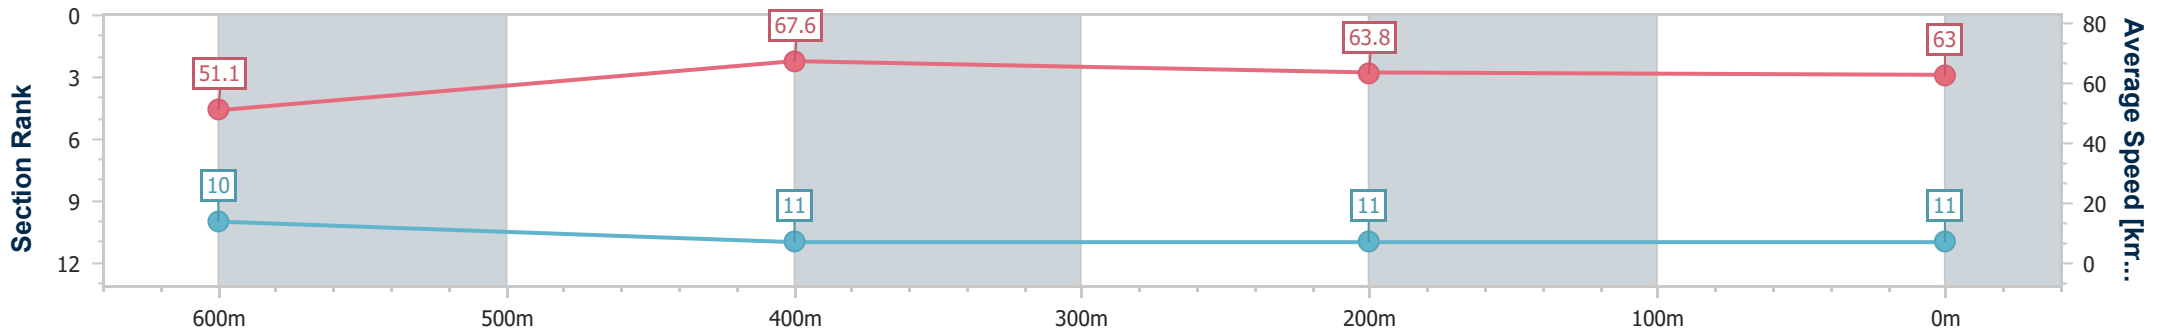

- [ ] Ranking at each section and finish
- .-.- No data available at this section
- NA No data available

Horse/Jockey Name	Miss Honeycomb
Final Rank	11
Fastest Section Time (Section)	0:10.63 (600m)
Top Speed [km/h] (Section)	68.7 (600m)
Race State	Finished

### Ipswich QLD Professional

Race 2: GREAT NORTHERN Maiden Plate - 800m

26 September 2024 - 13:23

Track Rating: Good 4, Weather: Fine, Rail Position: +5m Entire

Section	Overall	600m	400m	200m
Section Times	0:47.48 [11] (0:14.11)	0:33.37 [10] (0:10.63)	0:22.74 [11] (0:11.32)	0:11.42 [11] (0:11.42)
Average Speed [km/h]	51.1	67.6	63.8	63.0
Top Speed [km/h]	68.3	68.7	66.4	64.3
Avg. Dist. to Rail [m]	6.1	1.0	0.6	4.7
Avg. Stride Freq. [Hz]	2.5	2.6	2.5	2.5
Avg. Stride Length [m]	6.5	7.3	7.2	7.1

- [ ] Ranking at each section and finish
- .-.- No data available at this section
- NA No data available

Horse/Jockey Name	She'll Go Boom
Final Rank	12
Fastest Section Time (Section)	0:10.87 (600m)
Top Speed [km/h] (Section)	66.9 (600m)
Race State	Finished