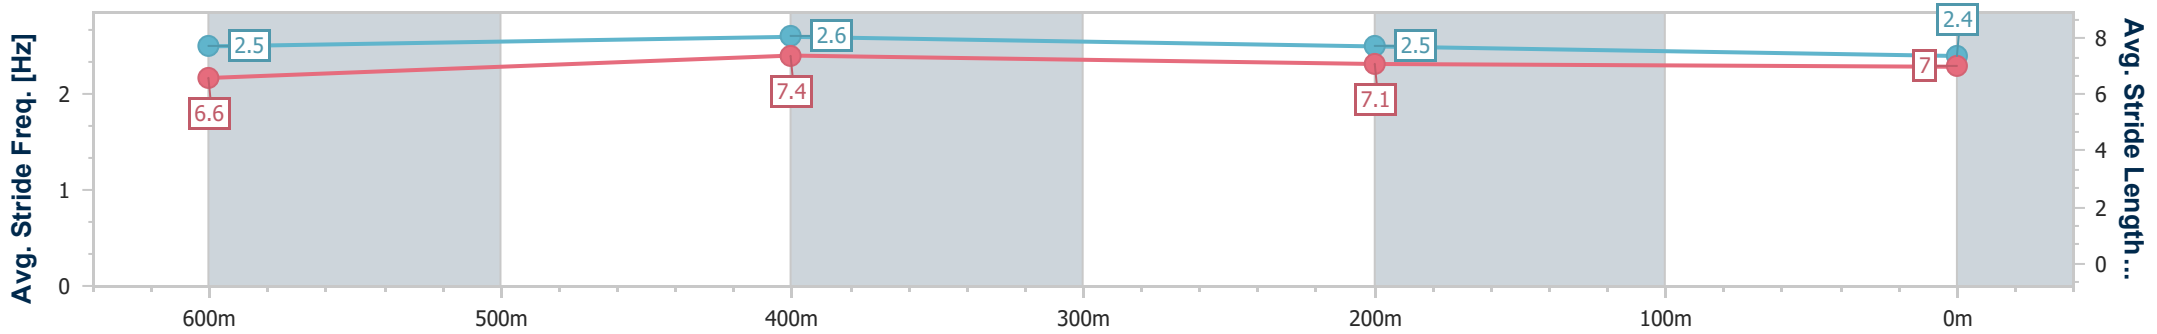

### Ipswich QLD Professional

Race 2: GREAT NORTHERN Maiden Plate - 800m

26 September 2024 - 13:23

Track Rating: Good 4, Weather: Fine, Rail Position: +5m Entire

Section	Overall	600m	400m	200m
Section Times	0:46.99 [7] (0:13.97)	0:33.02 [9] (0:10.42)	0:22.60 [7] (0:11.00)	0:11.60 [6] (0:11.60)
Average Speed [km/h]	51.7	68.6	65.2	61.9
Top Speed [km/h]	70.0	70.8	67.0	63.3
Avg. Dist. to Rail [m]	3.5	1.3	1.1	0.9
Avg. Stride Freq. [Hz]	2.5	2.6	2.5	2.4
Avg. Stride Length [m]	6.6	7.4	7.1	7.0