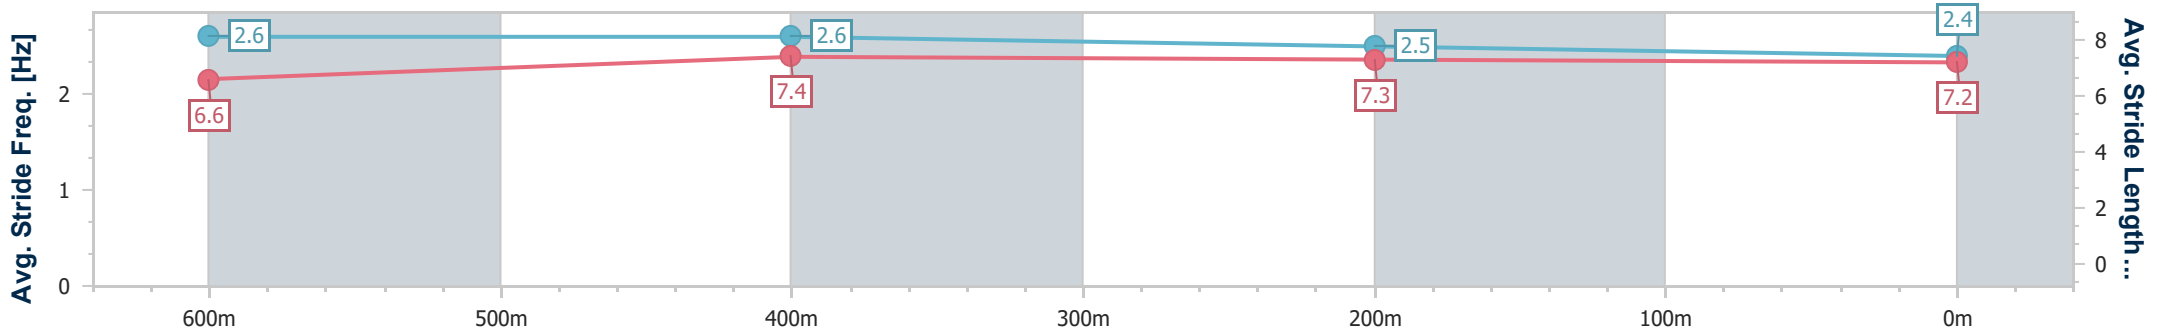

### Ipswich QLD Professional

Race 2: GREAT NORTHERN Maiden Plate - 800m

26 September 2024 - 13:23

Track Rating: Good 4, Weather: Fine, Rail Position: +5m Entire

Section	Overall	600m	400m	200m
Section Times	0:46.26 [1] (0:13.42)	0:32.84 [2] (0:10.38)	0:22.46 [2] (0:11.00)	0:11.46 [2] (0:11.46)
Average Speed [km/h]	54.0	69.1	65.5	62.9
Top Speed [km/h]	70.9	70.4	67.8	65.4
Avg. Dist. to Rail [m]	8.4	1.5	1.1	1.5
Avg. Stride Freq. [Hz]	2.6	2.6	2.5	2.4
Avg. Stride Length [m]	6.6	7.4	7.3	7.2