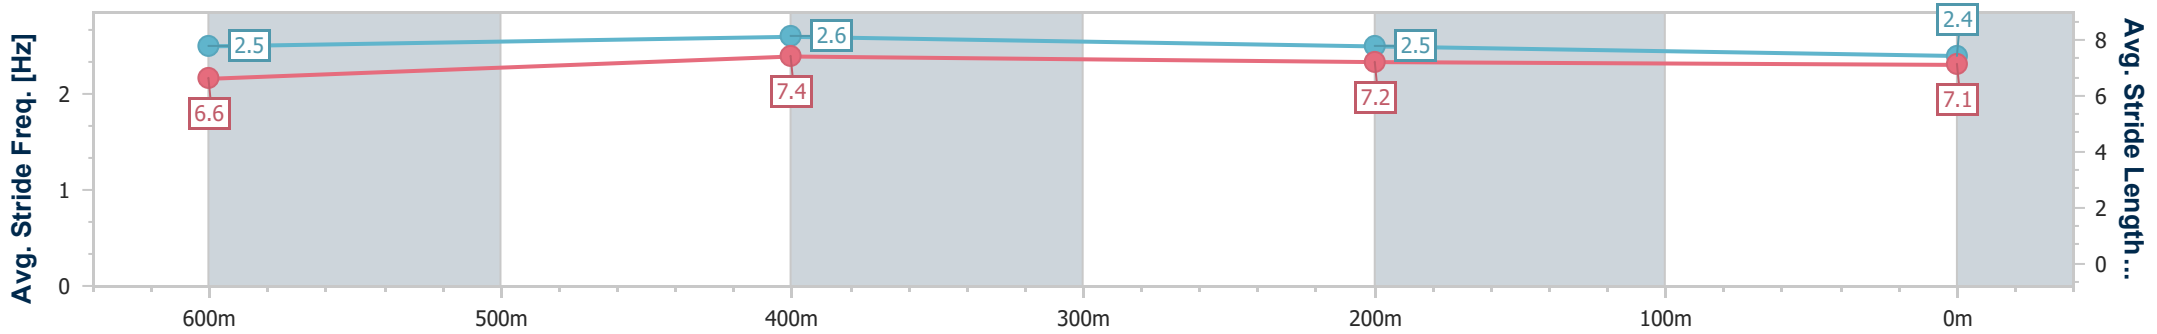

### Ipswich QLD Professional

Race 2: GREAT NORTHERN Maiden Plate - 800m

26 September 2024 - 13:23

Track Rating: Good 4, Weather: Fine, Rail Position: +5m Entire

Section	Overall	600m	400m	200m
Section Times	0:47.11 [8] (0:13.84)	0:33.27 [6] (0:10.44)	0:22.83 [6] (0:11.12)	0:11.71 [7] (0:11.71)
Average Speed [km/h]	52.2	69.5	65.2	61.5
Top Speed [km/h]	71.0	70.9	68.0	63.9
Avg. Dist. to Rail [m]	8.6	2.8	3.2	6.0
Avg. Stride Freq. [Hz]	2.5	2.6	2.5	2.4
Avg. Stride Length [m]	6.6	7.4	7.2	7.1