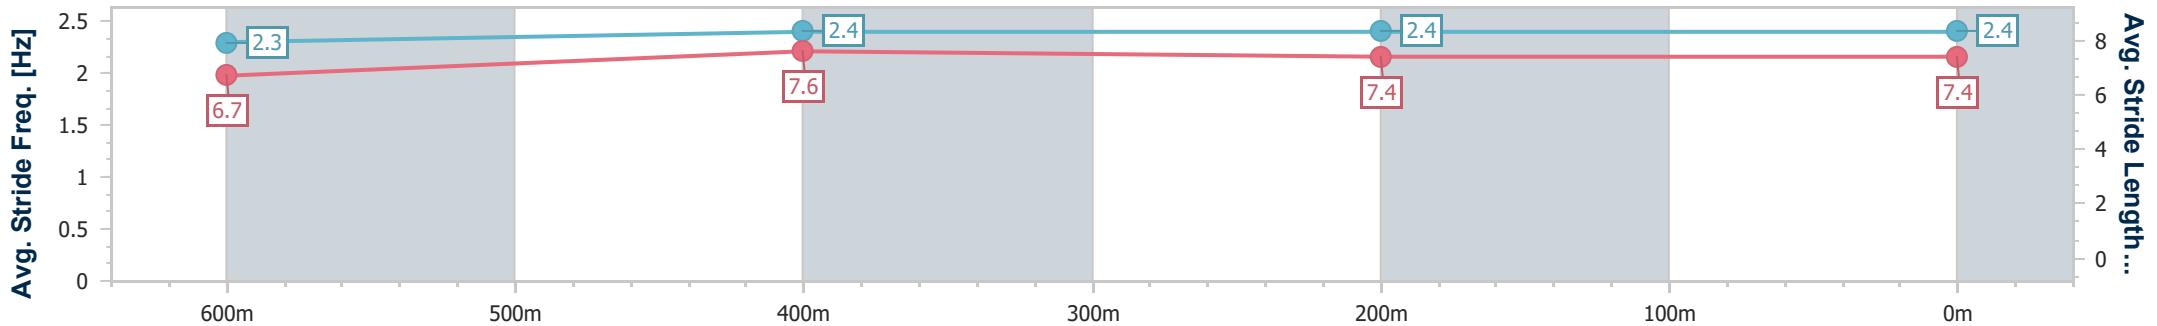

- [ ] Ranking at each section and finish
- .-.- No data available at this section
- NA No data available

Horse/Jockey Name	She'll Go Boom
Final Rank	12
Fastest Section Time (Section)	0:10.87 (600m)
Top Speed [km/h] (Section)	66.9 (600m)
Race State	Finished

### Ipswich QLD Professional

Race 2: GREAT NORTHERN Maiden Plate - 800m

26 September 2024 - 13:23

Track Rating: Good 4, Weather: Fine, Rail Position: +5m Entire

Section	Overall	600m	400m	200m
Section Times	0:47.61 [12] (0:14.48)	0:33.13 [12] (0:10.87)	0:22.26 [12] (0:11.07)	0:11.19 [12] (0:11.19)
Average Speed [km/h]	49.9	65.8	64.7	64.5
Top Speed [km/h]	66.2	66.9	66.4	65.1
Avg. Dist. to Rail [m]	1.5	1.3	0.8	0.9
Avg. Stride Freq. [Hz]	2.3	2.4	2.4	2.4
Avg. Stride Length [m]	6.7	7.6	7.4	7.4

- [ ] Ranking at each section and finish
- .-.- No data available at this section
- NA No data available