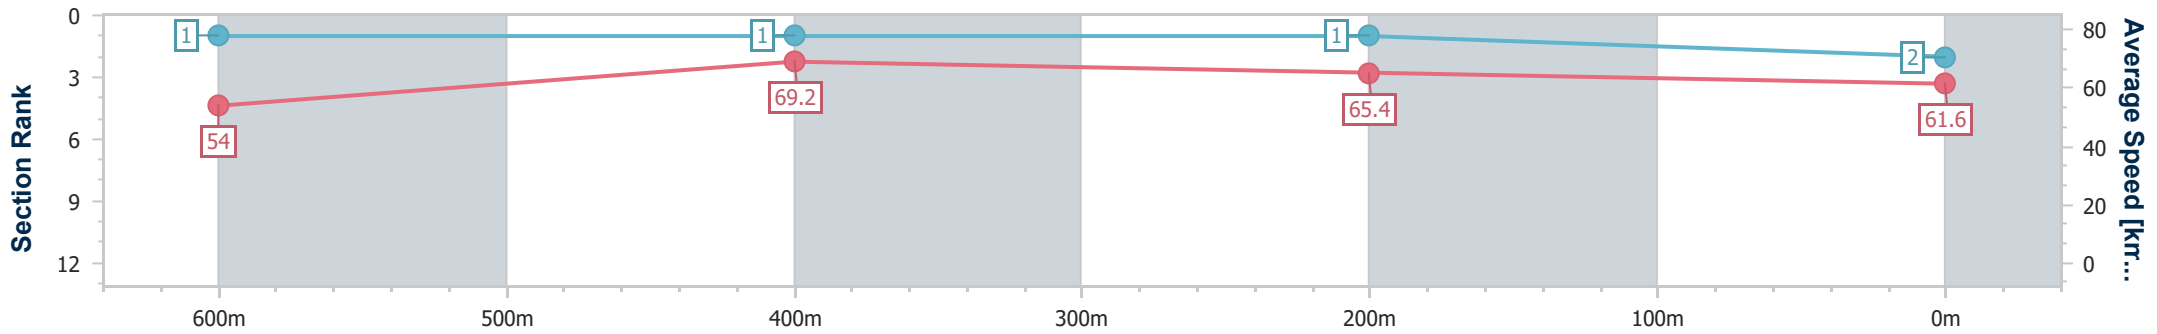

### Ipswich QLD Professional

Race 2: GREAT NORTHERN Maiden Plate - 800m

26 September 2024 - 13:23

Track Rating: Good 4, Weather: Fine, Rail Position: +5m Entire

Section	Overall	600m	400m	200m
Section Times	0:46.46 [2] (0:13.38)	0:33.08 [1] (0:10.38)	0:22.70 [1] (0:11.03)	0:11.67 [1] (0:11.67)
Average Speed [km/h]	54.0	69.2	65.4	61.6
Top Speed [km/h]	70.2	70.6	67.1	63.9
Avg. Dist. to Rail [m]	8.3	1.9	0.3	0.3
Avg. Stride Freq. [Hz]	2.5	2.5	2.4	2.4
Avg. Stride Length [m]	6.8	7.7	7.5	7.2