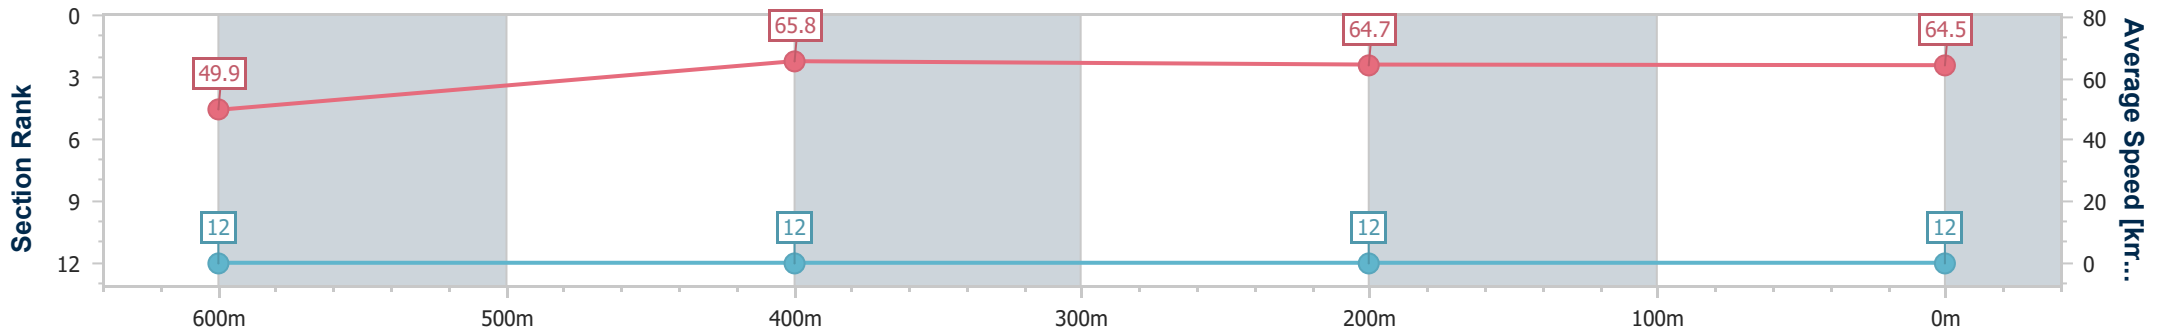

- [ ] Ranking at each section and finish
- .-.- No data available at this section
- NA No data available

Horse/Jockey Name	She'll Go Boom
Final Rank	12
Fastest Section Time (Section)	0:10.87 (600m)
Top Speed [km/h] (Section)	66.9 (600m)
Race State	Finished

### Ipswich QLD Professional

Race 2: GREAT NORTHERN Maiden Plate - 800m

26 September 2024 - 13:23

Track Rating: Good 4, Weather: Fine, Rail Position: +5m Entire

Section	Overall	600m	400m	200m
Section Times	0:47.61 [12] (0:14.48)	0:33.13 [12] (0:10.87)	0:22.26 [12] (0:11.07)	0:11.19 [12] (0:11.19)
Average Speed [km/h]	49.9	65.8	64.7	64.5
Top Speed [km/h]	66.2	66.9	66.4	65.1
Avg. Dist. to Rail [m]	1.5	1.3	0.8	0.9
Avg. Stride Freq. [Hz]	2.3	2.4	2.4	2.4
Avg. Stride Length [m]	6.7	7.6	7.4	7.4

- [ ] Ranking at each section and finish
- .-.- No data available at this section
- NA No data available