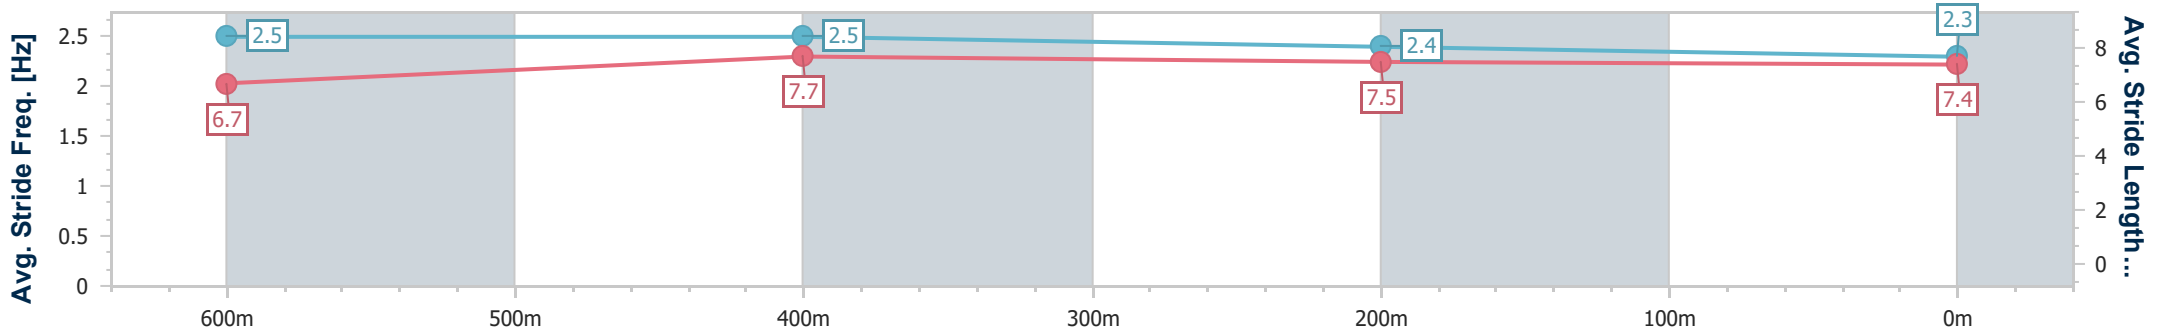

### Ipswich QLD Professional

Race 2: GREAT NORTHERN Maiden Plate - 800m

26 September 2024 - 13:23

Track Rating: Good 4, Weather: Fine, Rail Position: +5m Entire

Section	Overall	600m	400m	200m
Section Times	0:46.55 [3] (0:13.85)	0:32.70 [7] (0:10.25)	0:22.45 [5] (0:10.76)	0:11.69 [4] (0:11.69)
Average Speed [km/h]	52.2	69.8	66.4	61.5
Top Speed [km/h]	70.6	70.7	67.4	64.4
Avg. Dist. to Rail [m]	4.4	1.8	1.1	0.4
Avg. Stride Freq. [Hz]	2.5	2.5	2.4	2.3
Avg. Stride Length [m]	6.7	7.7	7.5	7.4