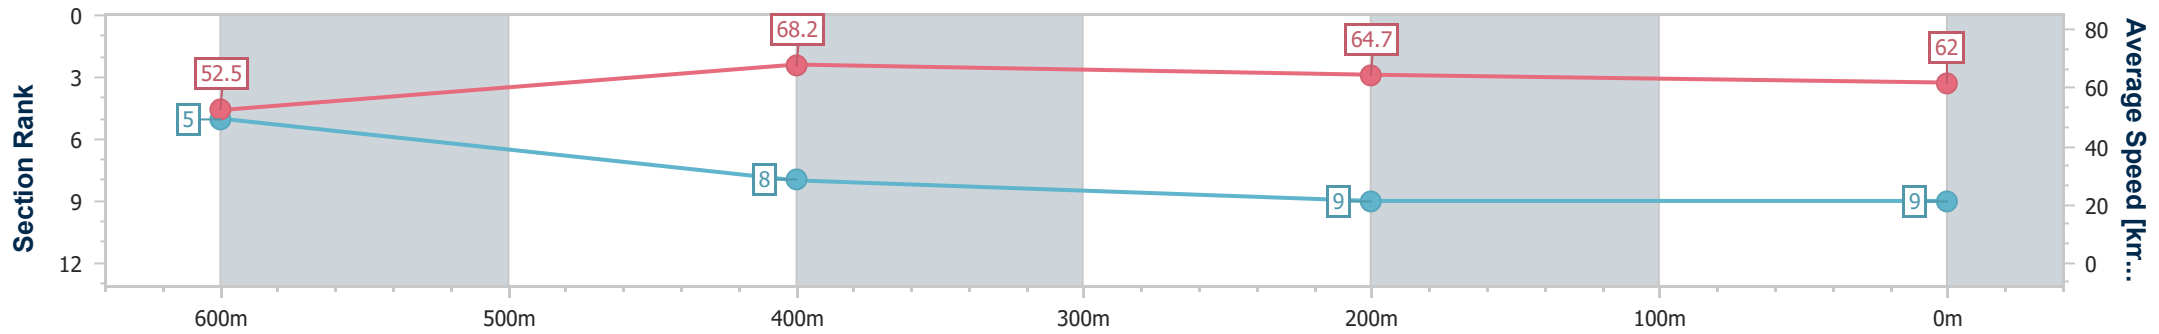

### Ipswich QLD Professional

Race 2: GREAT NORTHERN Maiden Plate - 800m

26 September 2024 - 13:23

Track Rating: Good 4, Weather: Fine, Rail Position: +5m Entire

Section	Overall	600m	400m	200m
Section Times	0:47.24 [9] (0:13.78)	0:33.46 [5] (0:10.63)	0:22.83 [8] (0:11.22)	0:11.61 [9] (0:11.61)
Average Speed [km/h]	52.5	68.2	64.7	62.0
Top Speed [km/h]	69.8	70.0	66.2	64.9
Avg. Dist. to Rail [m]	5.3	1.8	3.1	5.0
Avg. Stride Freq. [Hz]	2.6	2.6	2.5	2.4
Avg. Stride Length [m]	6.3	7.1	7.2	7.0

- [ ] Ranking at each section and finish
- .-.- No data available at this section
- NA No data available

Horse/Jockey Name	Casual Man
Final Rank	10
Fastest Section Time (Section)	0:10.62 (600m)
Top Speed [km/h] (Section)	70.0 (600m)
Race State	Finished