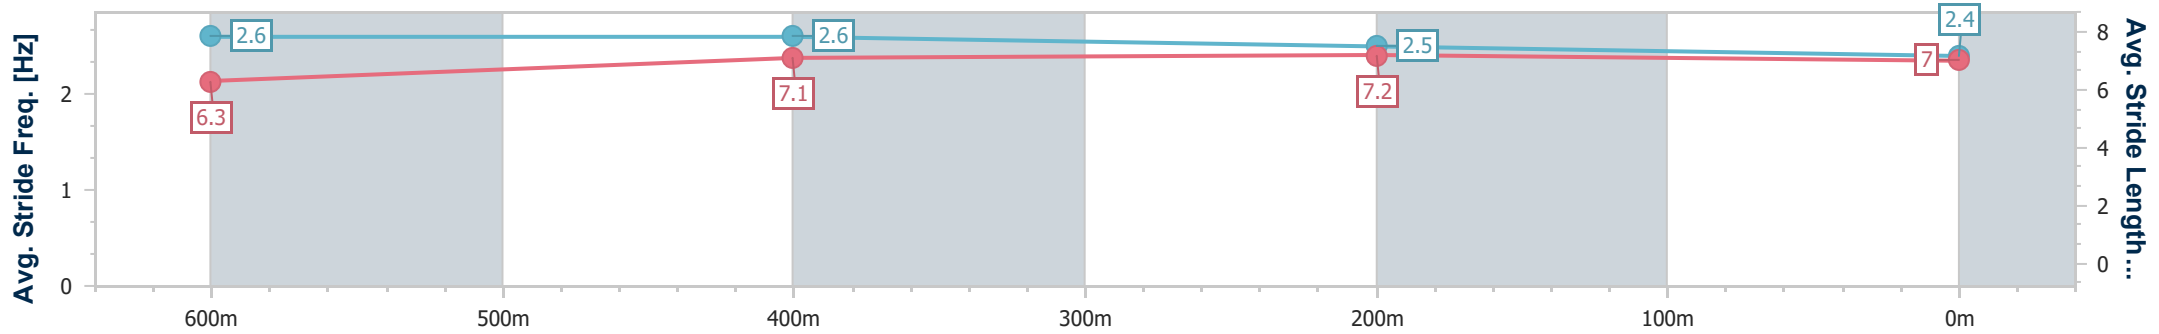

### Ipswich QLD Professional

Race 2: GREAT NORTHERN Maiden Plate - 800m

26 September 2024 - 13:23

Track Rating: Good 4, Weather: Fine, Rail Position: +5m Entire

Section	Overall	600m	400m	200m
Section Times	0:47.24 [9] (0:13.78)	0:33.46 [5] (0:10.63)	0:22.83 [8] (0:11.22)	0:11.61 [9] (0:11.61)
Average Speed [km/h]	52.5	68.2	64.7	62.0
Top Speed [km/h]	69.8	70.0	66.2	64.9
Avg. Dist. to Rail [m]	5.3	1.8	3.1	5.0
Avg. Stride Freq. [Hz]	2.6	2.6	2.5	2.4
Avg. Stride Length [m]	6.3	7.1	7.2	7.0

- [ ] Ranking at each section and finish
- .-.- No data available at this section
- NA No data available

Horse/Jockey Name	Casual Man
Final Rank	10
Fastest Section Time (Section)	0:10.62 (600m)
Top Speed [km/h] (Section)	70.0 (600m)
Race State	Finished