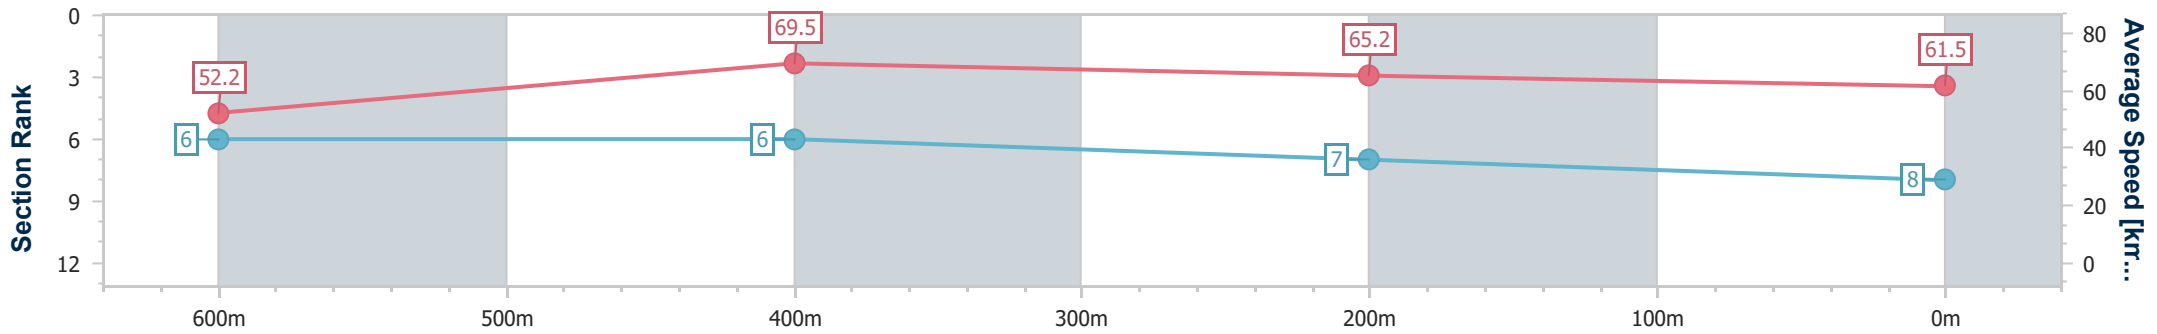

### Ipswich QLD Professional

Race 2: GREAT NORTHERN Maiden Plate - 800m

26 September 2024 - 13:23

Track Rating: Good 4, Weather: Fine, Rail Position: +5m Entire

Section	Overall	600m	400m	200m
Section Times	0:47.11 [8] (0:13.84)	0:33.27 [6] (0:10.44)	0:22.83 [6] (0:11.12)	0:11.71 [7] (0:11.71)
Average Speed [km/h]	52.2	69.5	65.2	61.5
Top Speed [km/h]	71.0	70.9	68.0	63.9
Avg. Dist. to Rail [m]	8.6	2.8	3.2	6.0
Avg. Stride Freq. [Hz]	2.5	2.6	2.5	2.4
Avg. Stride Length [m]	6.6	7.4	7.2	7.1