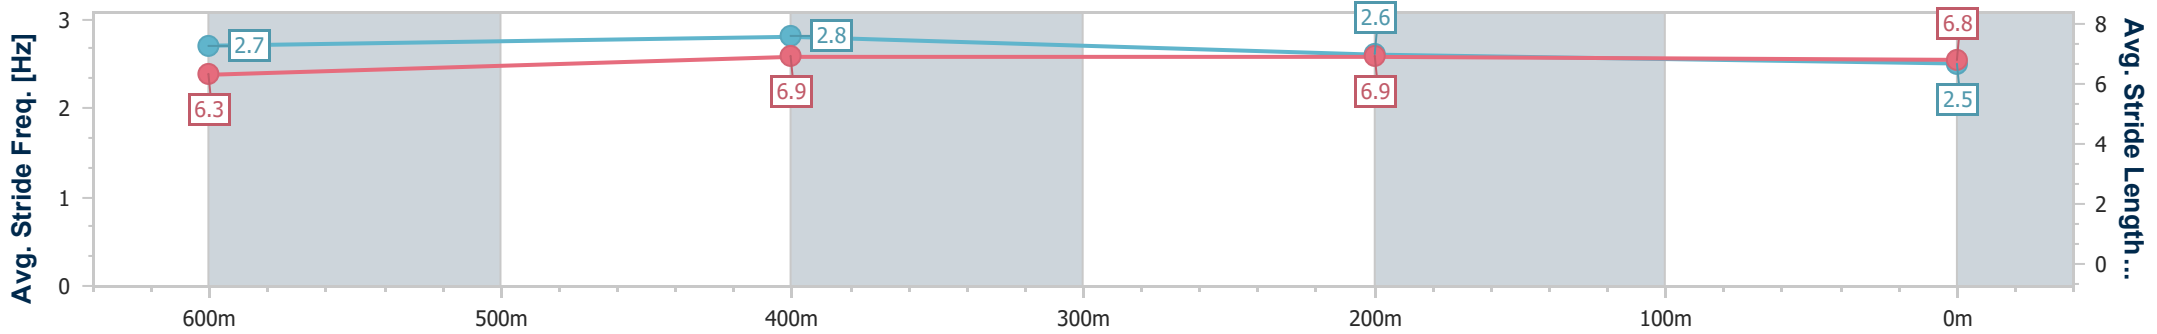

### Ipswich QLD Professional

Race 2: GREAT NORTHERN Maiden Plate - 800m

26 September 2024 - 13:23

Track Rating: Good 4, Weather: Fine, Rail Position: +5m Entire

Section	Overall	600m	400m	200m
Section Times	0:46.96 [6] (0:13.55)	0:33.41 [3] (0:10.48)	0:22.93 [4] (0:11.11)	0:11.82 [5] (0:11.82)
Average Speed [km/h]	53.0	68.7	65.2	60.8
Top Speed [km/h]	70.2	70.6	67.3	63.8
Avg. Dist. to Rail [m]	3.3	0.5	2.5	4.4
Avg. Stride Freq. [Hz]	2.7	2.8	2.6	2.5
Avg. Stride Length [m]	6.3	6.9	6.9	6.8