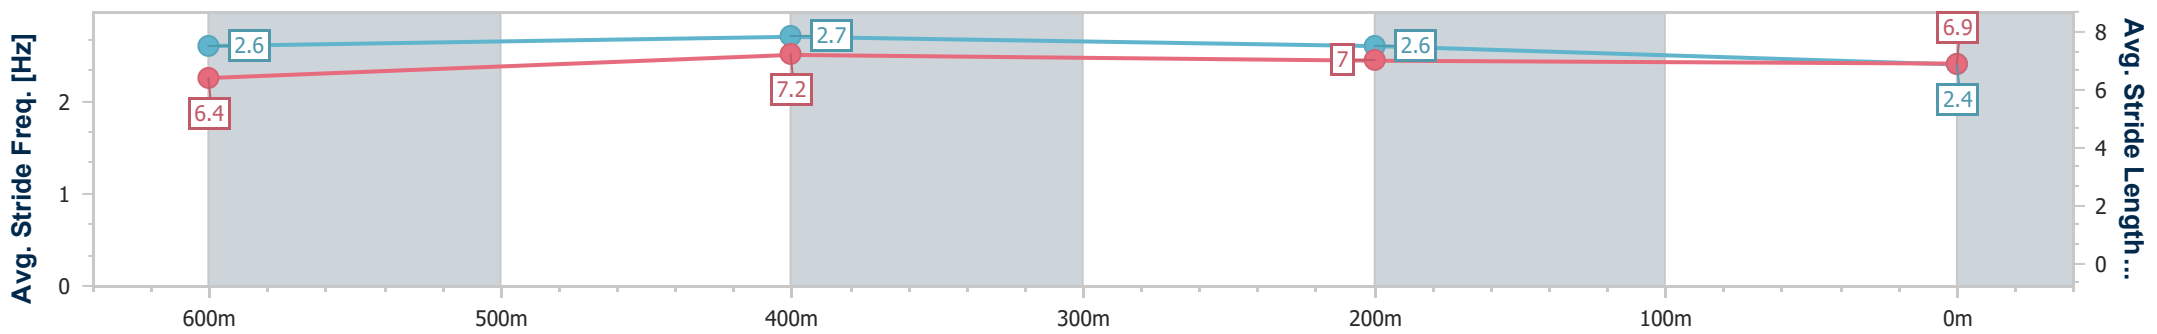

### Ipswich QLD Professional

Race 2: GREAT NORTHERN Maiden Plate - 800m

26 September 2024 - 13:23

Track Rating: Good 4, Weather: Fine, Rail Position: +5m Entire

Section	Overall	600m	400m	200m
Section Times	0:46.65 [4] (0:13.57)	0:33.08 [4] (0:10.24)	0:22.84 [3] (0:11.02)	0:11.82 [3] (0:11.82)
Average Speed [km/h]	52.9	70.1	65.2	60.8
Top Speed [km/h]	71.2	72.2	66.9	64.4
Avg. Dist. to Rail [m]	3.0	1.1	1.1	0.4
Avg. Stride Freq. [Hz]	2.6	2.7	2.6	2.4
Avg. Stride Length [m]	6.4	7.2	7.0	6.9