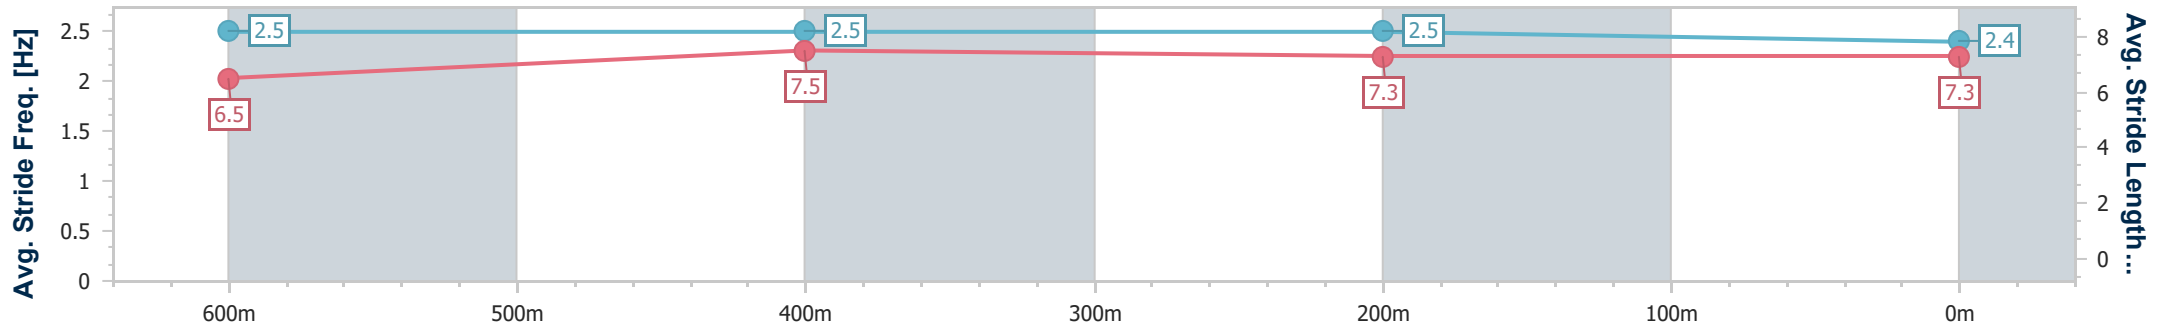

### Ipswich QLD Professional

Race 2: GREAT NORTHERN Maiden Plate - 800m

26 September 2024 - 13:23

Track Rating: Good 4, Weather: Fine, Rail Position: +5m Entire

Section	Overall	600m	400m	200m
Section Times	0:46.85 [5] (0:14.17)	0:32.68 [11] (0:10.51)	0:22.17 [10] (0:10.90)	0:11.27 [8] (0:11.27)
Average Speed [km/h]	50.8	67.9	65.6	63.8
Top Speed [km/h]	67.9	69.3	66.5	66.2
Avg. Dist. to Rail [m]	0.9	2.3	1.2	1.9
Avg. Stride Freq. [Hz]	2.5	2.5	2.5	2.4
Avg. Stride Length [m]	6.5	7.5	7.3	7.3