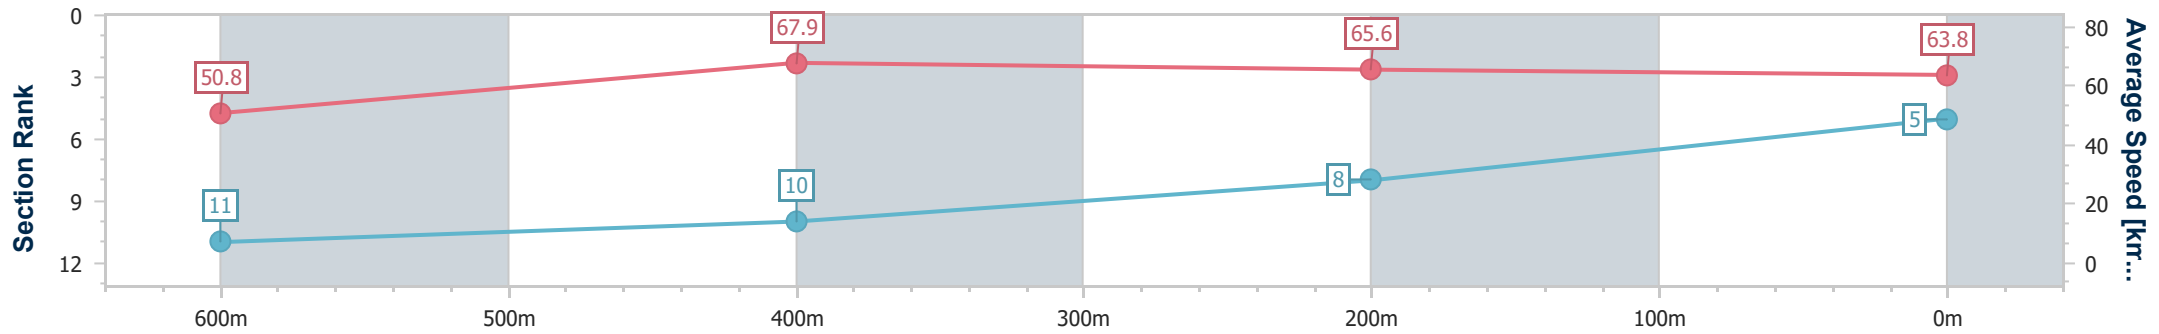

### Ipswich QLD Professional

Race 2: GREAT NORTHERN Maiden Plate - 800m

26 September 2024 - 13:23

Track Rating: Good 4, Weather: Fine, Rail Position: +5m Entire

Section	Overall	600m	400m	200m
Section Times	0:46.85 [5] (0:14.17)	0:32.68 [11] (0:10.51)	0:22.17 [10] (0:10.90)	0:11.27 [8] (0:11.27)
Average Speed [km/h]	50.8	67.9	65.6	63.8
Top Speed [km/h]	67.9	69.3	66.5	66.2
Avg. Dist. to Rail [m]	0.9	2.3	1.2	1.9
Avg. Stride Freq. [Hz]	2.5	2.5	2.5	2.4
Avg. Stride Length [m]	6.5	7.5	7.3	7.3