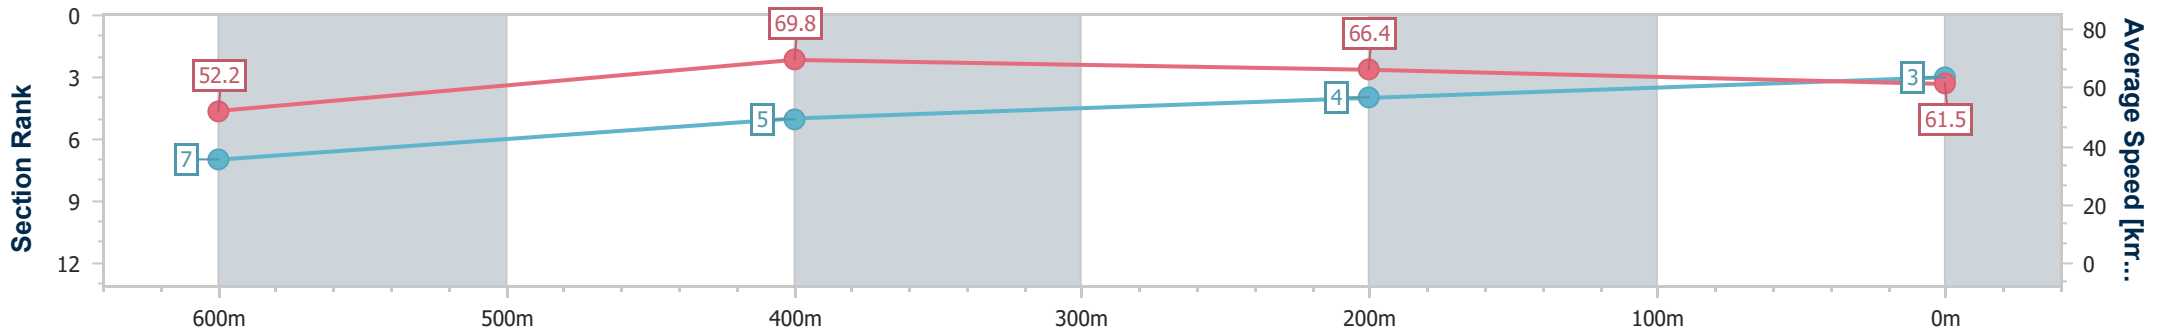

### Ipswich QLD Professional

Race 2: GREAT NORTHERN Maiden Plate - 800m

26 September 2024 - 13:23

Track Rating: Good 4, Weather: Fine, Rail Position: +5m Entire

Section	Overall	600m	400m	200m
Section Times	0:46.55 [3] (0:13.85)	0:32.70 [7] (0:10.25)	0:22.45 [5] (0:10.76)	0:11.69 [4] (0:11.69)
Average Speed [km/h]	52.2	69.8	66.4	61.5
Top Speed [km/h]	70.6	70.7	67.4	64.4
Avg. Dist. to Rail [m]	4.4	1.8	1.1	0.4
Avg. Stride Freq. [Hz]	2.5	2.5	2.4	2.3
Avg. Stride Length [m]	6.7	7.7	7.5	7.4