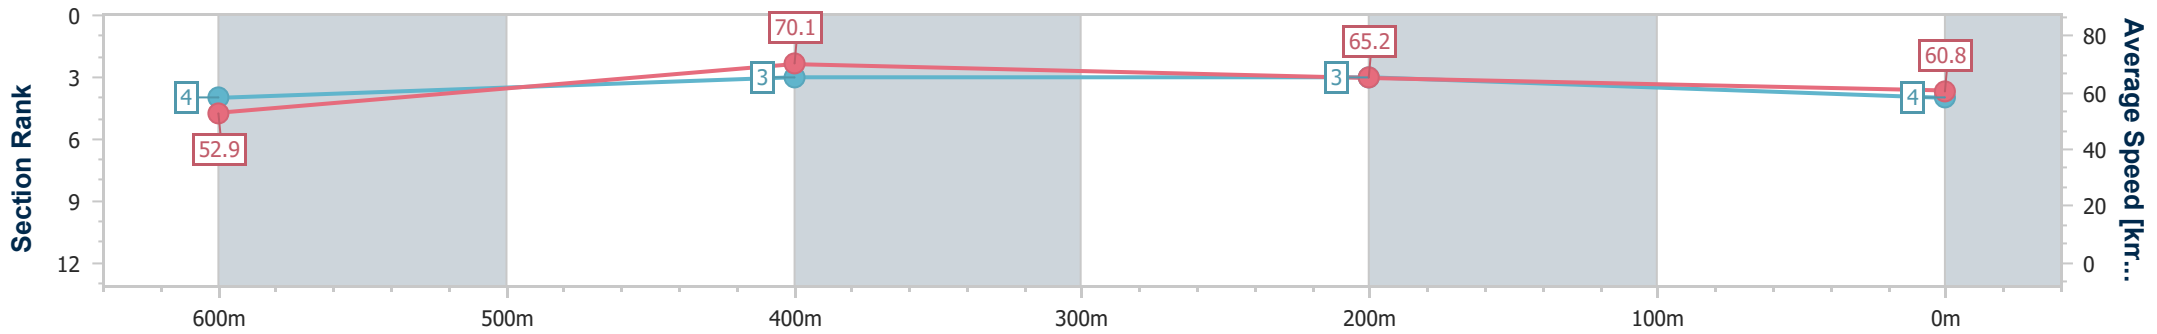

### Ipswich QLD Professional

Race 2: GREAT NORTHERN Maiden Plate - 800m

26 September 2024 - 13:23

Track Rating: Good 4, Weather: Fine, Rail Position: +5m Entire

Section	Overall	600m	400m	200m
Section Times	0:46.65 [4] (0:13.57)	0:33.08 [4] (0:10.24)	0:22.84 [3] (0:11.02)	0:11.82 [3] (0:11.82)
Average Speed [km/h]	52.9	70.1	65.2	60.8
Top Speed [km/h]	71.2	72.2	66.9	64.4
Avg. Dist. to Rail [m]	3.0	1.1	1.1	0.4
Avg. Stride Freq. [Hz]	2.6	2.7	2.6	2.4
Avg. Stride Length [m]	6.4	7.2	7.0	6.9