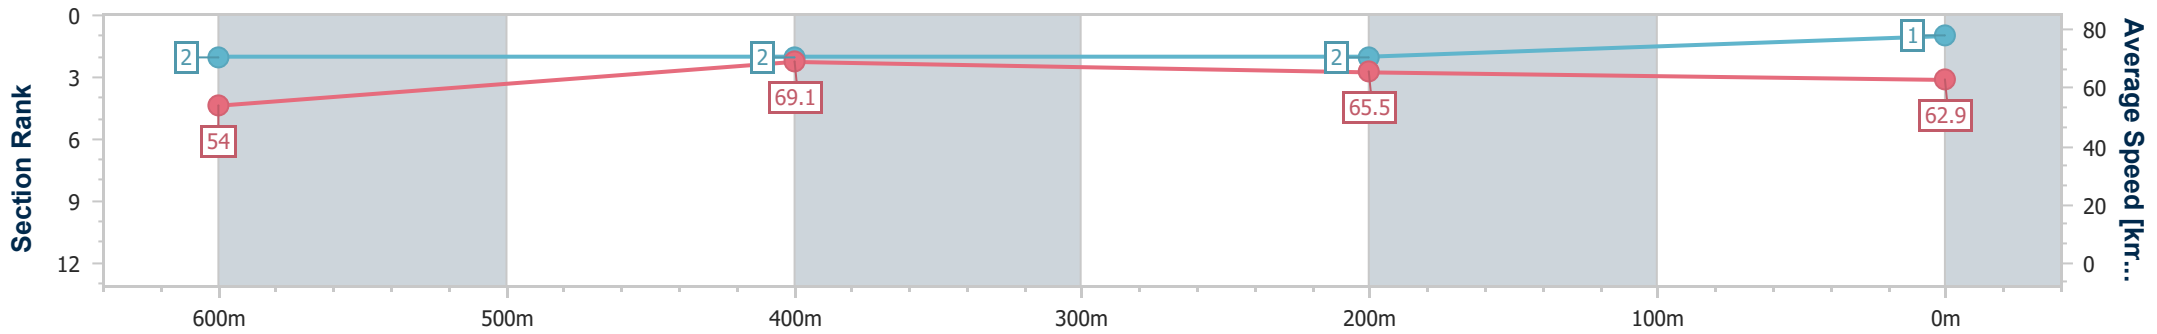

### Ipswich QLD Professional

Race 2: GREAT NORTHERN Maiden Plate - 800m

26 September 2024 - 13:23

Track Rating: Good 4, Weather: Fine, Rail Position: +5m Entire

Section	Overall	600m	400m	200m
Section Times	0:46.26 [1] (0:13.42)	0:32.84 [2] (0:10.38)	0:22.46 [2] (0:11.00)	0:11.46 [2] (0:11.46)
Average Speed [km/h]	54.0	69.1	65.5	62.9
Top Speed [km/h]	70.9	70.4	67.8	65.4
Avg. Dist. to Rail [m]	8.4	1.5	1.1	1.5
Avg. Stride Freq. [Hz]	2.6	2.6	2.5	2.4
Avg. Stride Length [m]	6.6	7.4	7.3	7.2