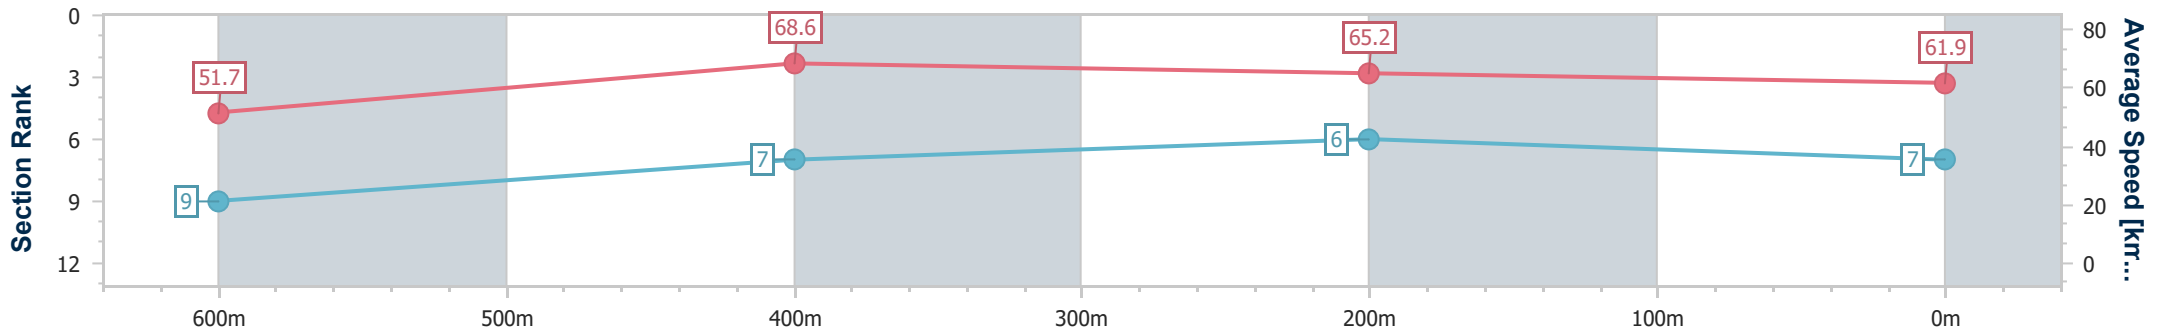

### Ipswich QLD Professional

Race 2: GREAT NORTHERN Maiden Plate - 800m

26 September 2024 - 13:23

Track Rating: Good 4, Weather: Fine, Rail Position: +5m Entire

Section	Overall	600m	400m	200m
Section Times	0:46.99 [7] (0:13.97)	0:33.02 [9] (0:10.42)	0:22.60 [7] (0:11.00)	0:11.60 [6] (0:11.60)
Average Speed [km/h]	51.7	68.6	65.2	61.9
Top Speed [km/h]	70.0	70.8	67.0	63.3
Avg. Dist. to Rail [m]	3.5	1.3	1.1	0.9
Avg. Stride Freq. [Hz]	2.5	2.6	2.5	2.4
Avg. Stride Length [m]	6.6	7.4	7.1	7.0