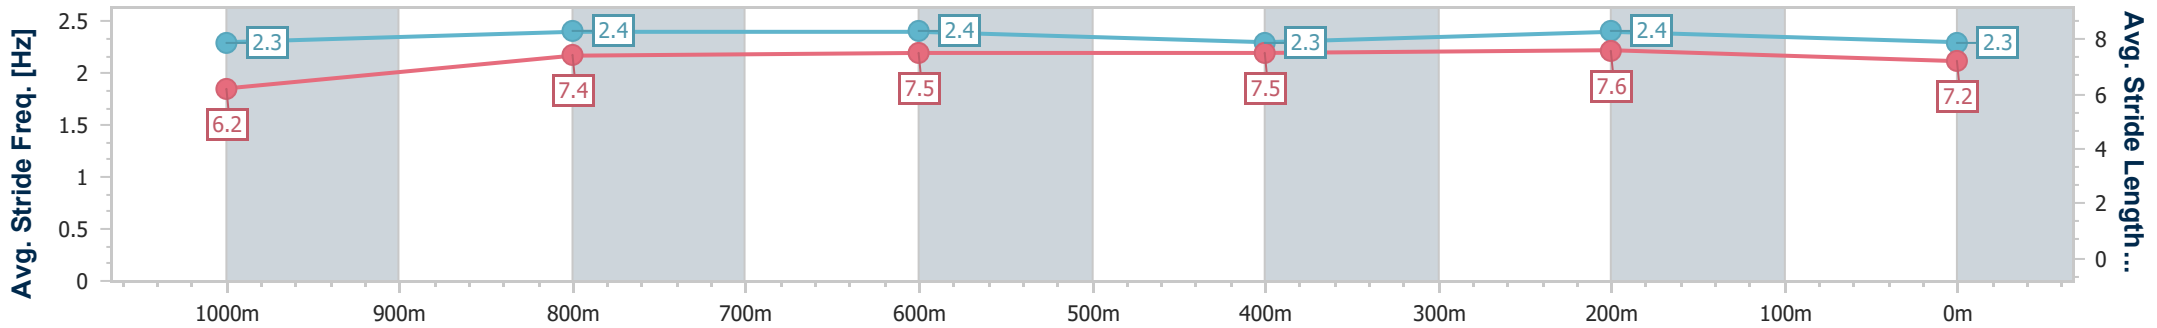

Doomben QLD Professional

Race 3: RACECOURSE VILLAGE Maiden Handicap - 1200m

25 September 2024 - 14:54

Track Rating: Good 4, Weather: Fine, Rail Position: +6.5m Entire

BRISBANE RACING CLUB

Section	Overall	1000m	800m	600m	400m	200m
Section Times	1:10.75 [8] (0:14.08)	0:56.67 [7] (0:11.17)	0:45.50 [9] (0:11.08)	0:34.42 [8] (0:11.22)	0:23.20 [8] (0:11.16)	0:12.04 [8] (0:12.04)
Average Speed [km/h]	51.2	64.6	65.1	64.0	64.7	59.8
Top Speed [km/h]	64.2	65.4	65.7	65.0	65.8	63.6
Avg. Dist. to Rail [m]	1.1	0.8	0.4	0.3	0.5	1.3
Avg. Stride Freq. [Hz]	2.3	2.4	2.4	2.3	2.4	2.3
Avg. Stride Length [m]	6.2	7.4	7.5	7.5	7.6	7.2

- [ ] Ranking at each section and finish
- .-.- No data available at this section
- NA No data available

Horse/Jockey Name	Duke Of Lancaster
Final Rank	9
Fastest Section Time (Section)	0:11.07 (1000m)
Top Speed [km/h] (Section)	66.5 (800m)
Race State	Finished