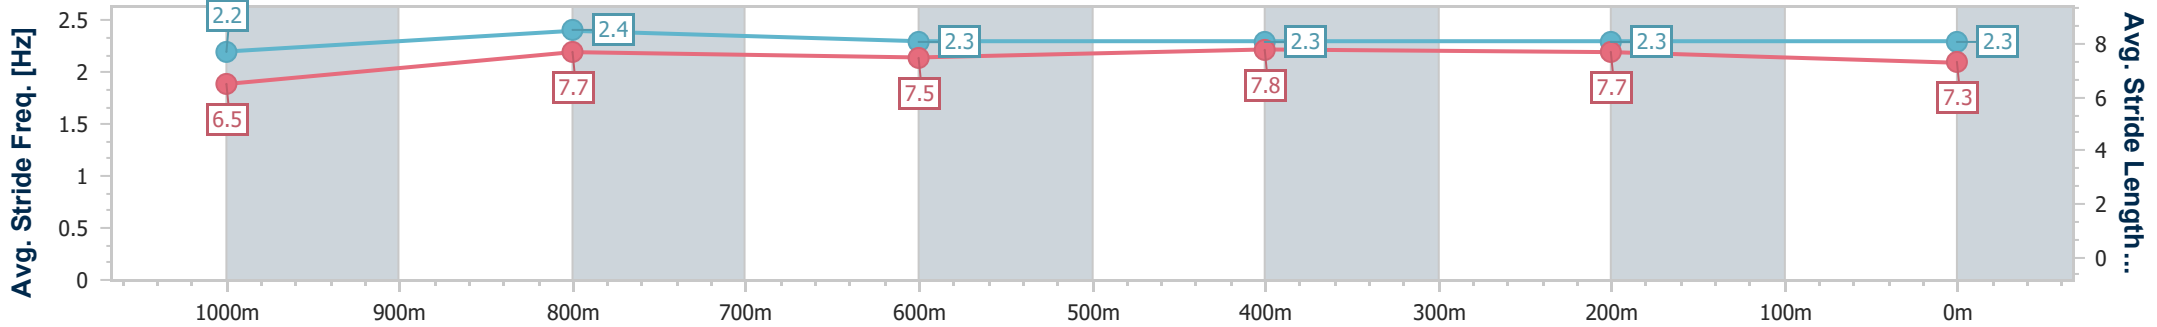

Horse/Jockey Name	Kamariya
Final Rank	6
Fastest Section Time (Section)	0:10.91 (1000m)
Top Speed [km/h] (Section)	67.5 (1000m)
Race State	Finished

Doomben QLD Professional
Race 3: RACECOURSE VILLAGE Maiden Handicap - 1200m
25 September 2024 - 14:54
Track Rating: Good 4, Weather: Fine, Rail Position: +6.5m Entire

BRISBANE
RACING CLUB

Section	Overall	1000m	800m	600m	400m	200m
Section Times	1:10.29 [6] (0:13.74)	0:56.55 [4] (0:10.91)	0:45.64 [5] (0:11.30)	0:34.34 [5] (0:10.95)	0:23.39 [5] (0:11.22)	0:12.17 [5] (0:12.17)
Average Speed [km/h]	52.4	66.4	63.9	65.6	64.1	59.2
Top Speed [km/h]	66.0	67.5	65.2	66.8	66.6	61.4
Avg. Dist. to Rail [m]	4.0	1.9	0.9	0.5	1.9	2.8
Avg. Stride Freq. [Hz]	2.2	2.4	2.3	2.3	2.3	2.3
Avg. Stride Length [m]	6.5	7.7	7.5	7.8	7.7	7.3

- [ ] Ranking at each section and finish
- -.-.- No data available at this section
- NA No data available