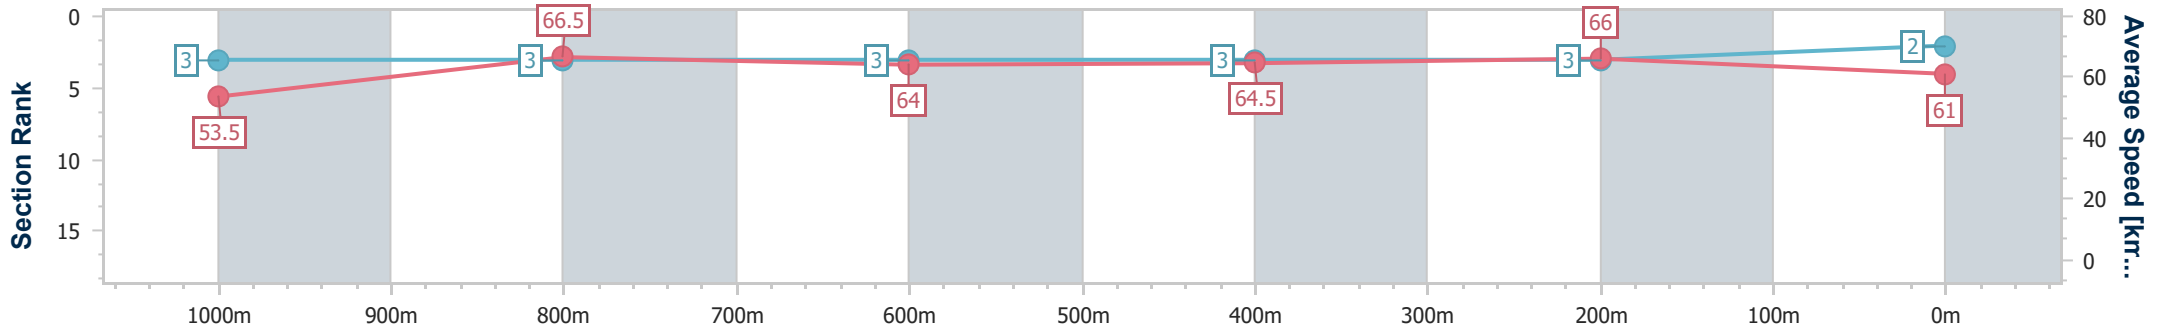

Doomben QLD Professional

Race 3: RACECOURSE VILLAGE Maiden Handicap - 1200m

25 September 2024 - 14:54

Track Rating: Good 4, Weather: Fine, Rail Position: +6.5m Entire

BRISBANE RACING CLUB

Section	Overall	1000m	800m	600m	400m	200m
Section Times	1:09.44 [2] (0:13.49)	0:55.95 [3] (0:10.82)	0:45.13 [3] (0:11.27)	0:33.86 [3] (0:11.11)	0:22.75 [3] (0:10.91)	0:11.84 [3] (0:11.84)
Average Speed [km/h]	53.5	66.5	64.0	64.5	66.0	61.0
Top Speed [km/h]	66.3	67.6	65.5	65.3	68.0	64.7
Avg. Dist. to Rail [m]	4.6	1.0	0.3	0.3	1.2	2.4
Avg. Stride Freq. [Hz]	2.5	2.5	2.4	2.5	2.5	2.5
Avg. Stride Length [m]	6.1	7.3	7.3	7.3	7.2	6.8