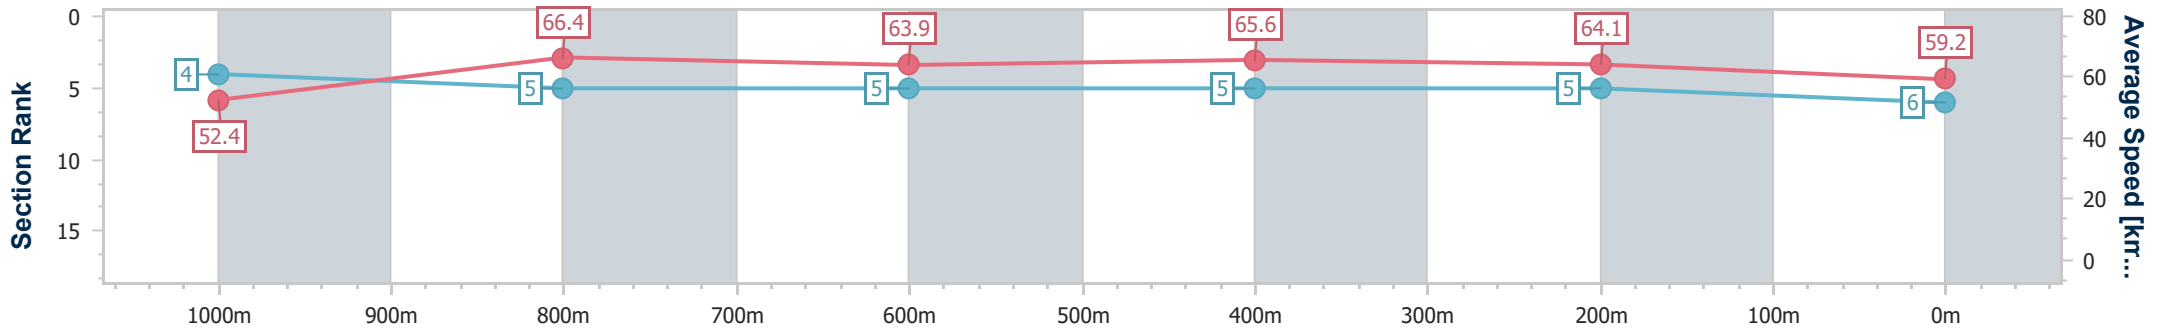

Horse/Jockey Name	Kamariya
Final Rank	6
Fastest Section Time (Section)	0:10.91 (1000m)
Top Speed [km/h] (Section)	67.5 (1000m)
Race State	Finished

Doomben QLD Professional
Race 3: RACECOURSE VILLAGE Maiden Handicap - 1200m
25 September 2024 - 14:54
Track Rating: Good 4, Weather: Fine, Rail Position: +6.5m Entire

BRISBANE
RACING CLUB

Section	Overall	1000m	800m	600m	400m	200m
Section Times	1:10.29 [6] (0:13.74)	0:56.55 [4] (0:10.91)	0:45.64 [5] (0:11.30)	0:34.34 [5] (0:10.95)	0:23.39 [5] (0:11.22)	0:12.17 [5] (0:12.17)
Average Speed [km/h]	52.4	66.4	63.9	65.6	64.1	59.2
Top Speed [km/h]	66.0	67.5	65.2	66.8	66.6	61.4
Avg. Dist. to Rail [m]	4.0	1.9	0.9	0.5	1.9	2.8
Avg. Stride Freq. [Hz]	2.2	2.4	2.3	2.3	2.3	2.3
Avg. Stride Length [m]	6.5	7.7	7.5	7.8	7.7	7.3

- [ ] Ranking at each section and finish
- -.-.- No data available at this section
- NA No data available