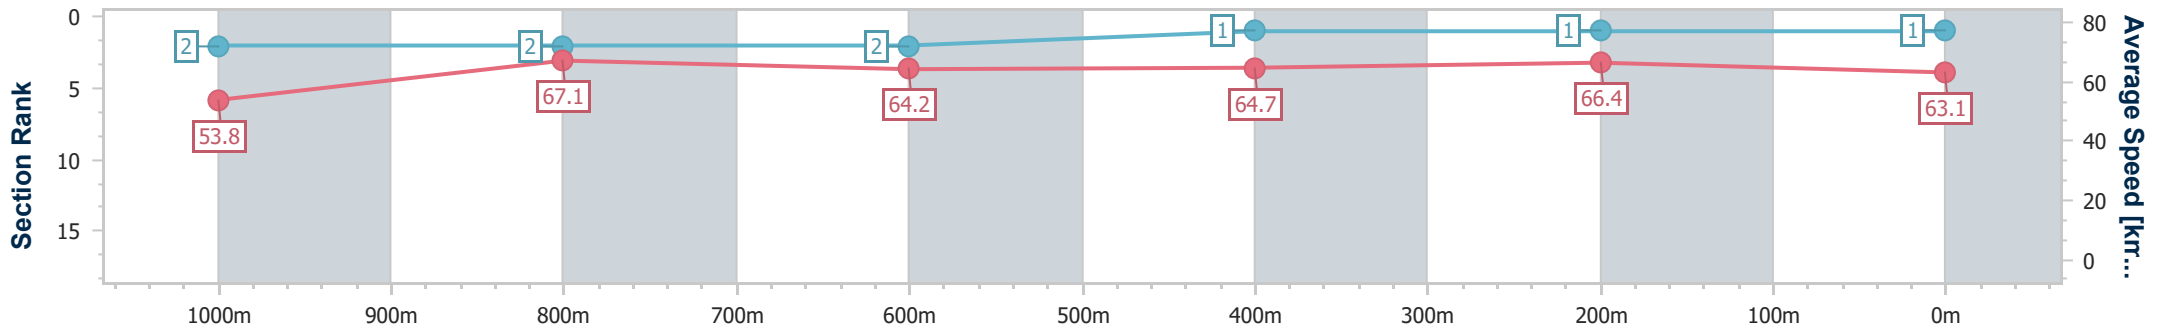

Doomben QLD Professional

Race 3: RACECOURSE VILLAGE Maiden Handicap - 1200m

25 September 2024 - 14:54

Track Rating: Good 4, Weather: Fine, Rail Position: +6.5m Entire

BRISBANE RACING CLUB

Section	Overall	1000m	800m	600m	400m	200m
Section Times	1:08.87 [1] (0:13.38)	0:55.49 [2] (0:10.75)	0:44.74 [2] (0:11.26)	0:33.48 [2] (0:11.18)	0:22.30 [1] (0:10.91)	0:11.39 [1] (0:11.39)
Average Speed [km/h]	53.8	67.1	64.2	64.7	66.4	63.1
Top Speed [km/h]	67.5	69.2	64.8	65.2	67.0	66.6
Avg. Dist. to Rail [m]	5.5	1.8	0.7	0.8	1.4	1.6
Avg. Stride Freq. [Hz]	2.3	2.4	2.3	2.3	2.4	2.3
Avg. Stride Length [m]	6.6	7.8	7.7	7.8	7.8	7.5