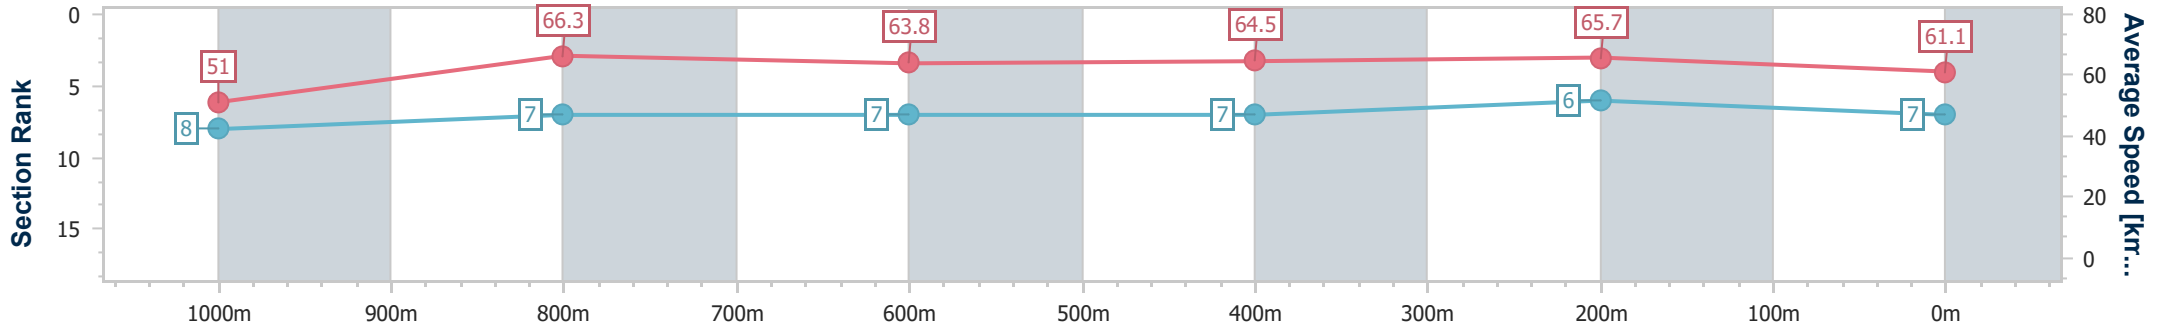

Doomben QLD Professional

Race 3: RACECOURSE VILLAGE Maiden Handicap - 1200m

25 September 2024 - 14:54

Track Rating: Good 4, Weather: Fine, Rail Position: +6.5m Entire

BRISBANE RACING CLUB

Section	Overall	1000m	800m	600m	400m	200m
Section Times	1:10.30 [7] (0:14.11)	0:56.19 [8] (0:10.85)	0:45.34 [7] (0:11.30)	0:34.04 [7] (0:11.27)	0:22.77 [7] (0:11.01)	0:11.76 [6] (0:11.76)
Average Speed [km/h]	51.0	66.3	63.8	64.5	65.7	61.1
Top Speed [km/h]	65.8	67.6	66.6	65.5	66.4	65.3
Avg. Dist. to Rail [m]	3.3	0.7	0.3	1.2	4.4	7.5
Avg. Stride Freq. [Hz]	2.2	2.3	2.3	2.3	2.3	2.2
Avg. Stride Length [m]	6.6	7.8	8.0	7.8	7.9	7.6

- [ ] Ranking at each section and finish
- .-.- No data available at this section
- NA No data available

Horse/Jockey Name	Top Act
Final Rank	8
Fastest Section Time (Section)	0:11.08 (800m)
Top Speed [km/h] (Section)	65.8 (400m)
Race State	Finished