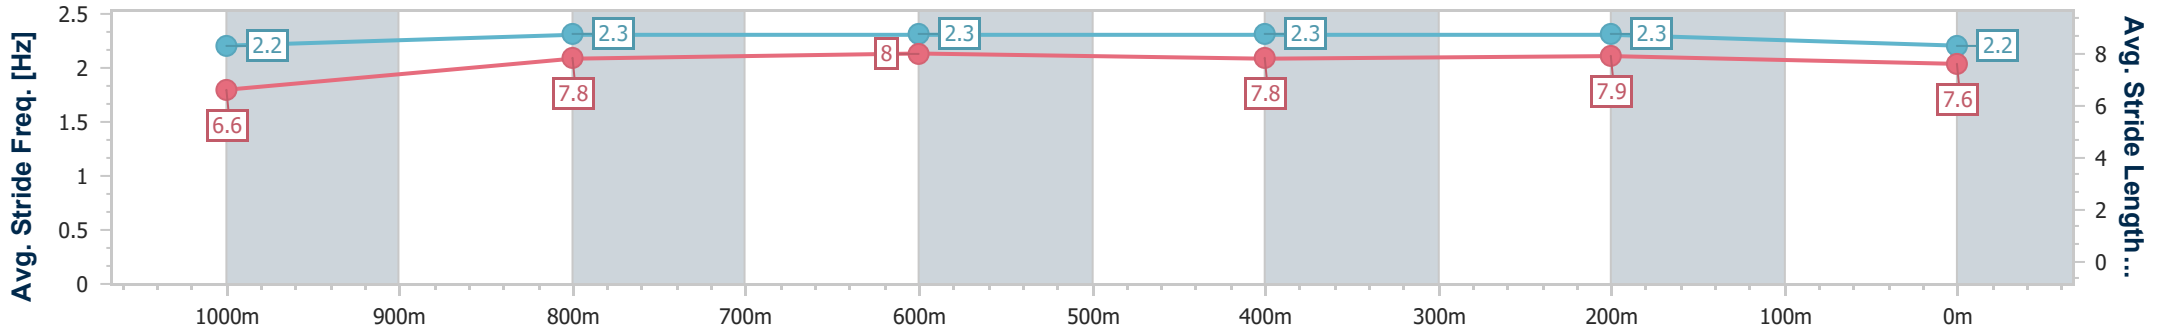

Doomben QLD Professional

Race 3: RACECOURSE VILLAGE Maiden Handicap - 1200m

25 September 2024 - 14:54

Track Rating: Good 4, Weather: Fine, Rail Position: +6.5m Entire

BRISBANE RACING CLUB

Section	Overall	1000m	800m	600m	400m	200m
Section Times	1:10.30 [7] (0:14.11)	0:56.19 [8] (0:10.85)	0:45.34 [7] (0:11.30)	0:34.04 [7] (0:11.27)	0:22.77 [7] (0:11.01)	0:11.76 [6] (0:11.76)
Average Speed [km/h]	51.0	66.3	63.8	64.5	65.7	61.1
Top Speed [km/h]	65.8	67.6	66.6	65.5	66.4	65.3
Avg. Dist. to Rail [m]	3.3	0.7	0.3	1.2	4.4	7.5
Avg. Stride Freq. [Hz]	2.2	2.3	2.3	2.3	2.3	2.2
Avg. Stride Length [m]	6.6	7.8	8.0	7.8	7.9	7.6

- [ ] Ranking at each section and finish
- .-.- No data available at this section
- NA No data available

Horse/Jockey Name	Top Act
Final Rank	8
Fastest Section Time (Section)	0:11.08 (800m)
Top Speed [km/h] (Section)	65.8 (400m)
Race State	Finished