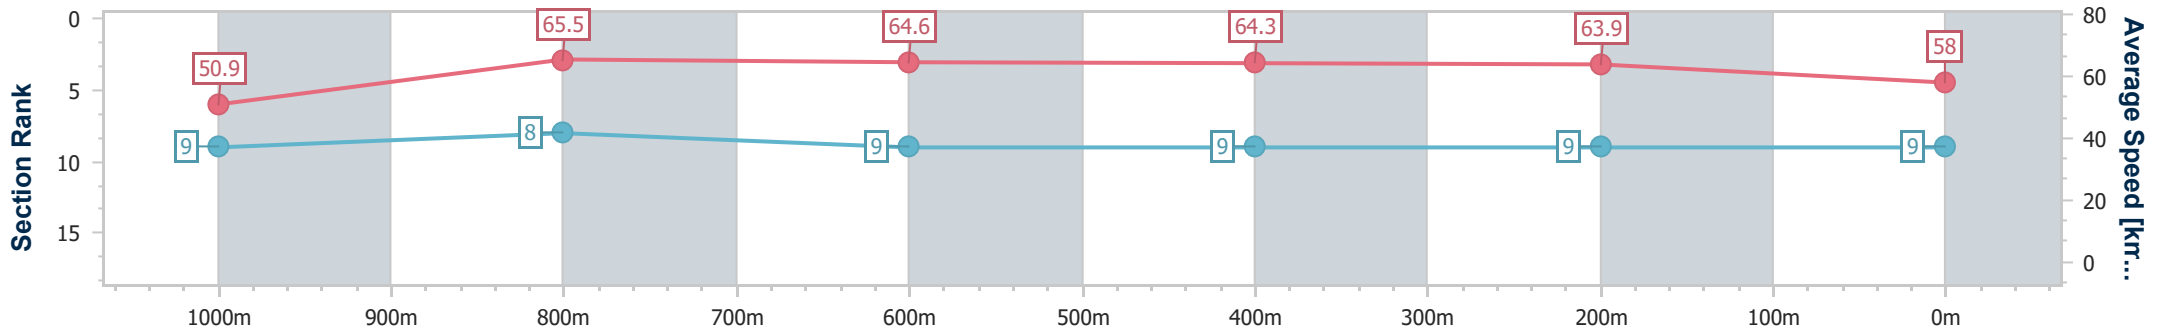

- [ ] Ranking at each section and finish
- .-.- No data available at this section
- NA No data available

Horse/Jockey Name	Duke Of Lancaster
Final Rank	9
Fastest Section Time (Section)	0:11.07 (1000m)
Top Speed [km/h] (Section)	66.5 (800m)
Race State	Finished

Doomben QLD Professional

Race 3: RACECOURSE VILLAGE Maiden Handicap - 1200m

25 September 2024 - 14:54

Track Rating: Good 4, Weather: Fine, Rail Position: +6.5m Entire

BRISBANE RACING CLUB

Section	Overall	1000m	800m	600m	400m	200m
Section Times	1:11.43 [9] (0:14.18)	0:57.25 [9] (0:11.07)	0:46.18 [8] (0:11.24)	0:34.94 [9] (0:11.25)	0:23.69 [9] (0:11.27)	0:12.42 [9] (0:12.42)
Average Speed [km/h]	50.9	65.5	64.6	64.3	63.9	58.0
Top Speed [km/h]	65.0	66.2	66.5	64.5	66.0	62.3
Avg. Dist. to Rail [m]	6.9	2.5	1.8	0.4	1.8	1.8
Avg. Stride Freq. [Hz]	2.3	2.5	2.5	2.4	2.4	2.3
Avg. Stride Length [m]	6.1	7.2	7.1	7.3	7.3	6.9

- [ ] Ranking at each section and finish
- .-.- No data available at this section
- NA No data available