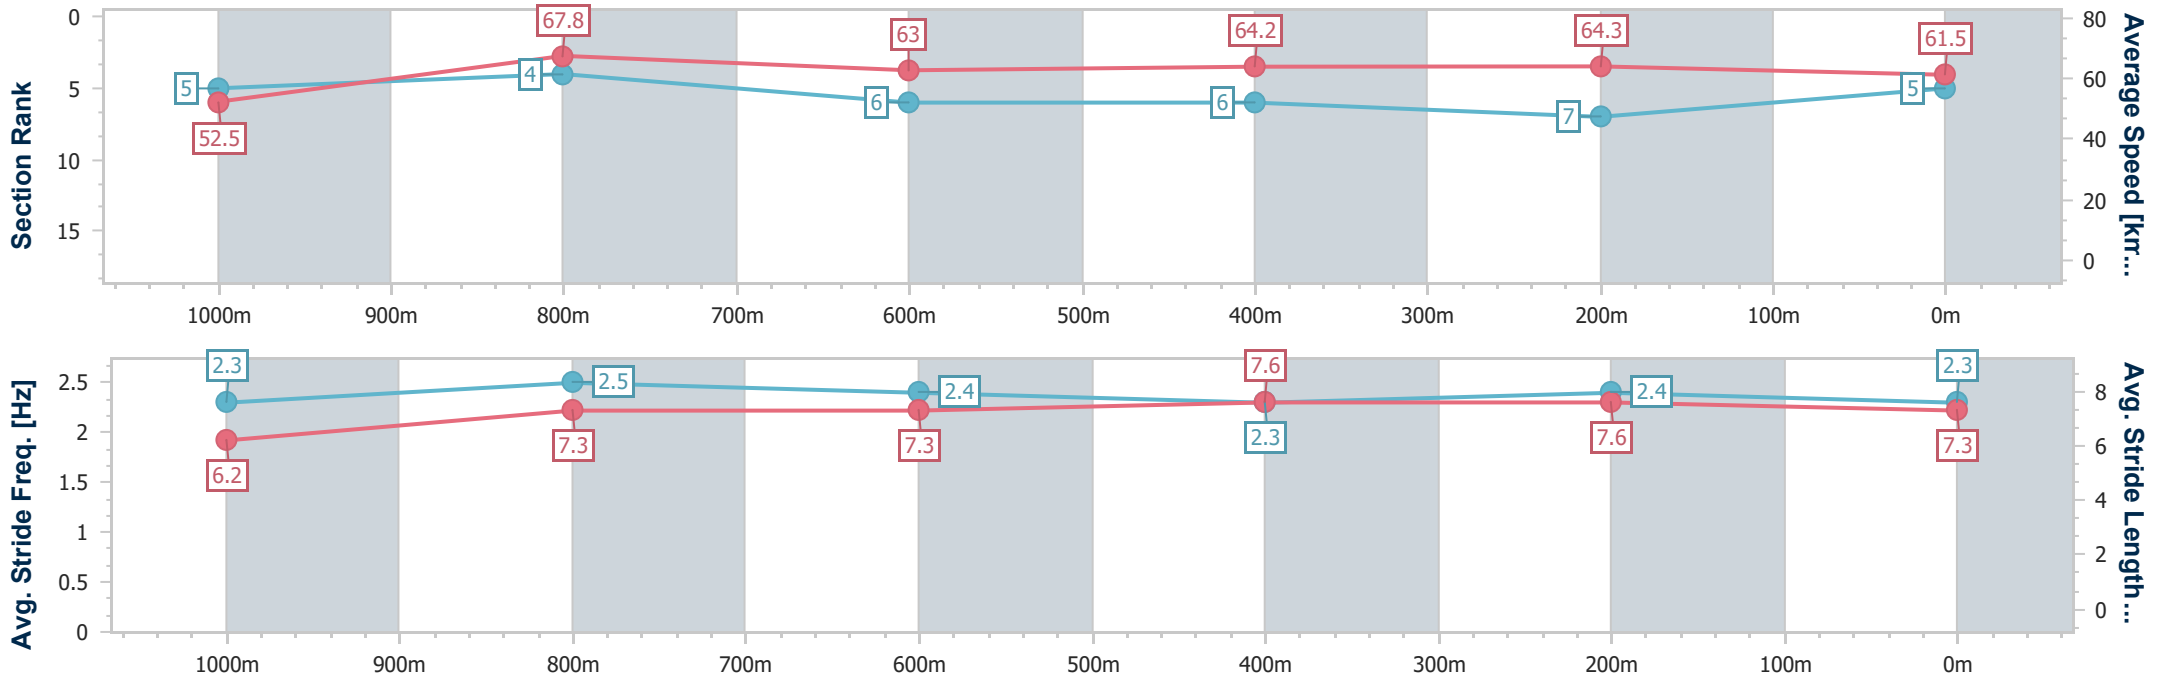

- [ ] Ranking at each section and finish
- .-.-.- No data available at this section
- NA No data available

Horse/Jockey Name	Our Benefactor
Final Rank	5
Fastest Section Time (Section)	0:10.69 (1000m)
Top Speed [km/h] (Section)	68.9 (1000m)
Race State	Finished

Section	Overall	1000m	800m	600m	400m	200m
Section Times	1:10.25 [5] (0:13.81)	0:56.44 [5] (0:10.69)	0:45.75 [4] (0:11.54)	0:34.21 [6] (0:11.30)	0:22.91 [6] (0:11.22)	0:11.69 [7] (0:11.69)
Average Speed [km/h]	52.5	67.8	63.0	64.2	64.3	61.5
Top Speed [km/h]	67.2	68.9	65.6	64.9	66.1	64.2
Avg. Dist. to Rail [m]	5.5	2.6	1.9	1.0	1.8	3.0
Avg. Stride Freq. [Hz]	2.3	2.5	2.4	2.3	2.4	2.3
Avg. Stride Length [m]	6.2	7.3	7.3	7.6	7.6	7.3