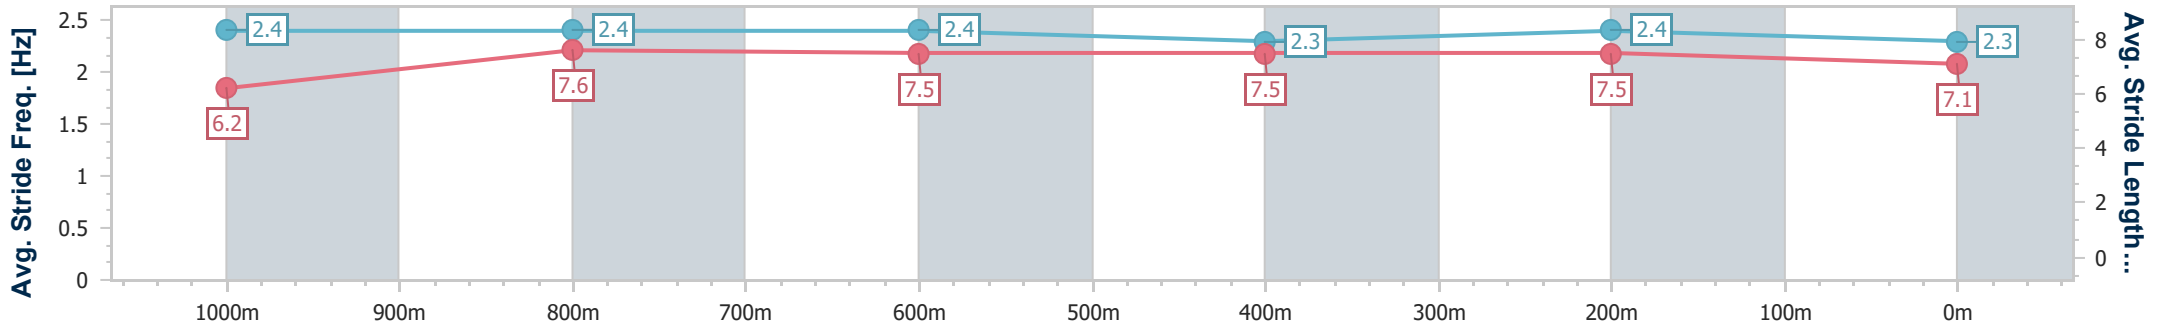

Horse/Jockey Name	Miss Personality
Final Rank	3
Fastest Section Time (Section)	0:10.74 (1000m)
Top Speed [km/h] (Section)	69.4 (1000m)
Race State	Finished

Doomben QLD Professional
Race 3: RACECOURSE VILLAGE Maiden Handicap - 1200m
25 September 2024 - 14:54
Track Rating: Good 4, Weather: Fine, Rail Position: +6.5m Entire

BRISBANE
RACING CLUB

Section	Overall	1000m	800m	600m	400m	200m
Section Times	1:09.63 [3] (0:13.31)	0:56.32 [1] (0:10.74)	0:45.58 [1] (0:11.24)	0:34.34 [1] (0:11.29)	0:23.05 [2] (0:10.97)	0:12.08 [2] (0:12.08)
Average Speed [km/h]	54.2	67.1	64.2	63.7	65.4	59.6
Top Speed [km/h]	69.4	69.4	64.8	64.5	67.3	65.1
Avg. Dist. to Rail [m]	2.9	1.1	0.2	0.2	0.5	0.3
Avg. Stride Freq. [Hz]	2.4	2.4	2.4	2.3	2.4	2.3
Avg. Stride Length [m]	6.2	7.6	7.5	7.5	7.5	7.1

- [ ] Ranking at each section and finish
- -.-.- No data available at this section
- NA No data available