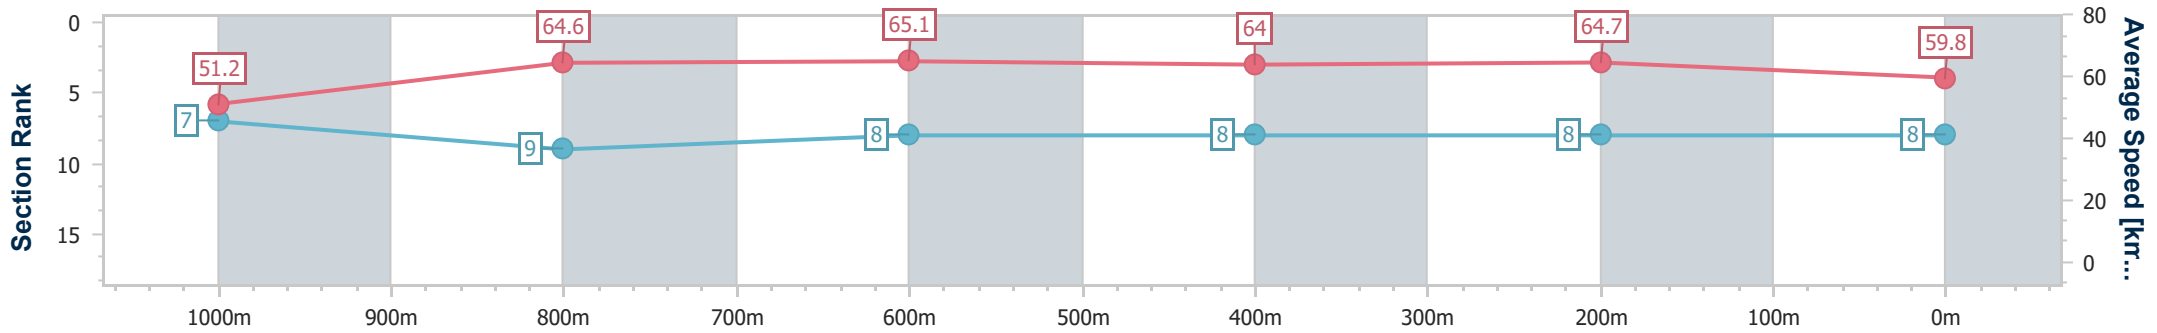

Doomben QLD Professional

Race 3: RACECOURSE VILLAGE Maiden Handicap - 1200m

25 September 2024 - 14:54

Track Rating: Good 4, Weather: Fine, Rail Position: +6.5m Entire

BRISBANE RACING CLUB

Section	Overall	1000m	800m	600m	400m	200m
Section Times	1:10.75 [8] (0:14.08)	0:56.67 [7] (0:11.17)	0:45.50 [9] (0:11.08)	0:34.42 [8] (0:11.22)	0:23.20 [8] (0:11.16)	0:12.04 [8] (0:12.04)
Average Speed [km/h]	51.2	64.6	65.1	64.0	64.7	59.8
Top Speed [km/h]	64.2	65.4	65.7	65.0	65.8	63.6
Avg. Dist. to Rail [m]	1.1	0.8	0.4	0.3	0.5	1.3
Avg. Stride Freq. [Hz]	2.3	2.4	2.4	2.3	2.4	2.3
Avg. Stride Length [m]	6.2	7.4	7.5	7.5	7.6	7.2

- [ ] Ranking at each section and finish
- .-.- No data available at this section
- NA No data available

Horse/Jockey Name	Duke Of Lancaster
Final Rank	9
Fastest Section Time (Section)	0:11.07 (1000m)
Top Speed [km/h] (Section)	66.5 (800m)
Race State	Finished