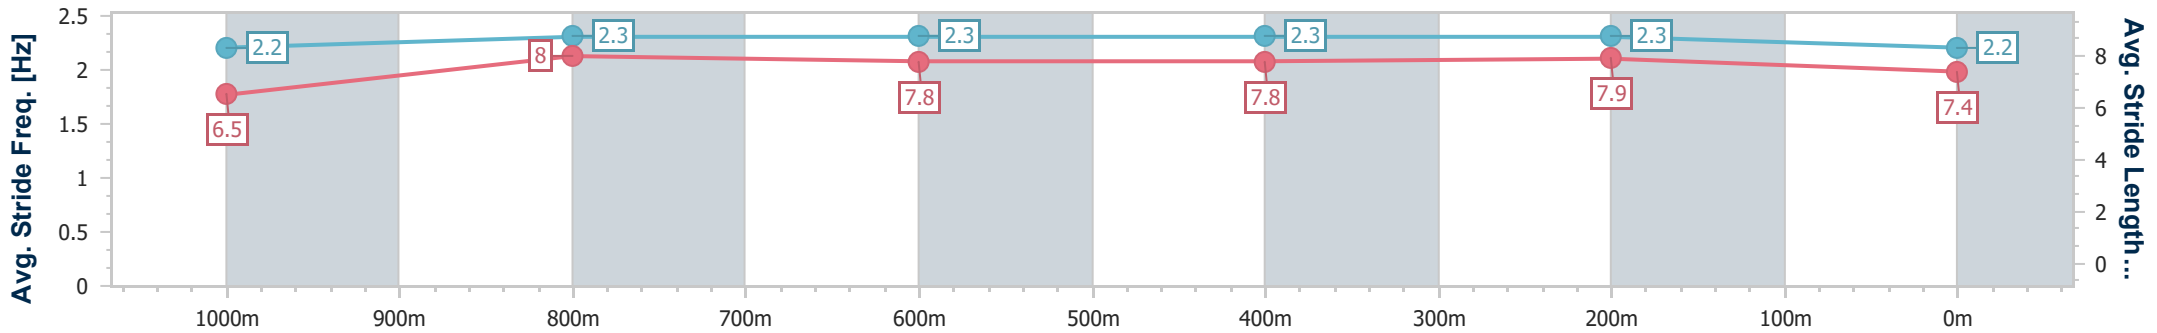

Doomben QLD Professional

Race 3: RACECOURSE VILLAGE Maiden Handicap - 1200m

25 September 2024 - 14:54

Track Rating: Good 4, Weather: Fine, Rail Position: +6.5m Entire

BRISBANE RACING CLUB

Section	Overall	1000m	800m	600m	400m	200m
Section Times	1:10.04 [4] (0:13.87)	0:56.17 [6] (0:10.85)	0:45.32 [6] (0:11.07)	0:34.25 [4] (0:11.10)	0:23.15 [4] (0:10.99)	0:12.16 [4] (0:12.16)
Average Speed [km/h]	51.7	66.4	65.1	65.2	65.9	59.1
Top Speed [km/h]	66.3	66.6	66.0	65.8	67.2	64.2
Avg. Dist. to Rail [m]	1.9	0.2	0.2	0.8	3.5	3.9
Avg. Stride Freq. [Hz]	2.2	2.3	2.3	2.3	2.3	2.2
Avg. Stride Length [m]	6.5	8.0	7.8	7.8	7.9	7.4