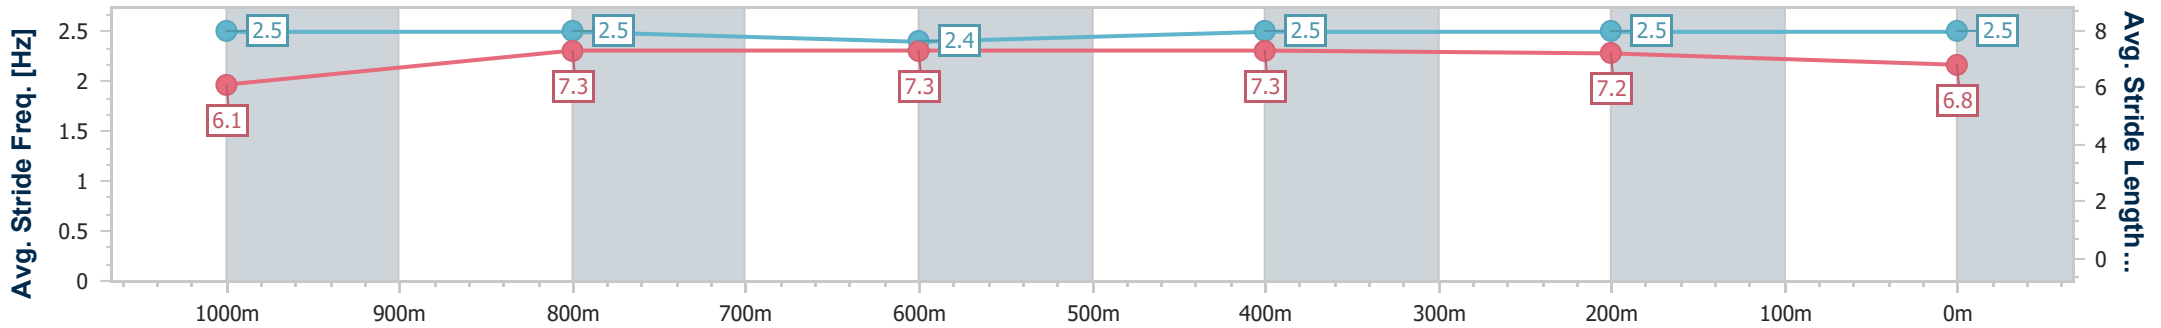

Doomben QLD Professional

Race 3: RACECOURSE VILLAGE Maiden Handicap - 1200m

25 September 2024 - 14:54

Track Rating: Good 4, Weather: Fine, Rail Position: +6.5m Entire

BRISBANE RACING CLUB

Section	Overall	1000m	800m	600m	400m	200m
Section Times	1:09.44 [2] (0:13.49)	0:55.95 [3] (0:10.82)	0:45.13 [3] (0:11.27)	0:33.86 [3] (0:11.11)	0:22.75 [3] (0:10.91)	0:11.84 [3] (0:11.84)
Average Speed [km/h]	53.5	66.5	64.0	64.5	66.0	61.0
Top Speed [km/h]	66.3	67.6	65.5	65.3	68.0	64.7
Avg. Dist. to Rail [m]	4.6	1.0	0.3	0.3	1.2	2.4
Avg. Stride Freq. [Hz]	2.5	2.5	2.4	2.5	2.5	2.5
Avg. Stride Length [m]	6.1	7.3	7.3	7.3	7.2	6.8