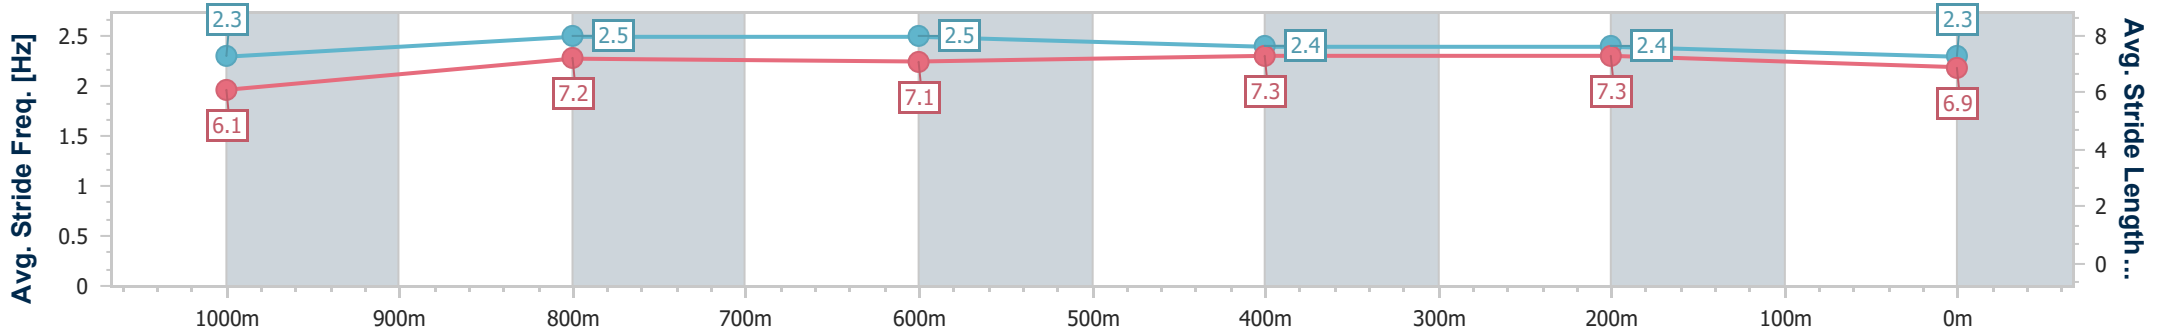

- [ ] Ranking at each section and finish
- .-.- No data available at this section
- NA No data available

Horse/Jockey Name	Duke Of Lancaster
Final Rank	9
Fastest Section Time (Section)	0:11.07 (1000m)
Top Speed [km/h] (Section)	66.5 (800m)
Race State	Finished

Doomben QLD Professional

Race 3: RACECOURSE VILLAGE Maiden Handicap - 1200m

25 September 2024 - 14:54

Track Rating: Good 4, Weather: Fine, Rail Position: +6.5m Entire

BRISBANE RACING CLUB

Section	Overall	1000m	800m	600m	400m	200m
Section Times	1:11.43 [9] (0:14.18)	0:57.25 [9] (0:11.07)	0:46.18 [8] (0:11.24)	0:34.94 [9] (0:11.25)	0:23.69 [9] (0:11.27)	0:12.42 [9] (0:12.42)
Average Speed [km/h]	50.9	65.5	64.6	64.3	63.9	58.0
Top Speed [km/h]	65.0	66.2	66.5	64.5	66.0	62.3
Avg. Dist. to Rail [m]	6.9	2.5	1.8	0.4	1.8	1.8
Avg. Stride Freq. [Hz]	2.3	2.5	2.5	2.4	2.4	2.3
Avg. Stride Length [m]	6.1	7.2	7.1	7.3	7.3	6.9

- [ ] Ranking at each section and finish
- .-.- No data available at this section
- NA No data available