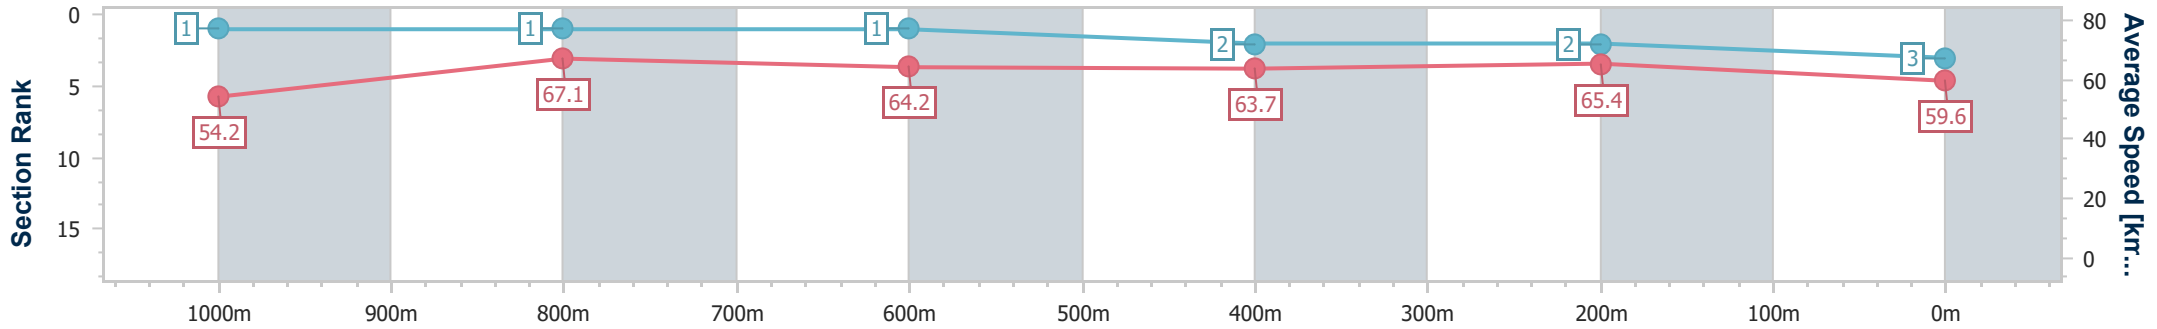

Horse/Jockey Name	Miss Personality
Final Rank	3
Fastest Section Time (Section)	0:10.74 (1000m)
Top Speed [km/h] (Section)	69.4 (1000m)
Race State	Finished

Doomben QLD Professional
Race 3: RACECOURSE VILLAGE Maiden Handicap - 1200m
25 September 2024 - 14:54
Track Rating: Good 4, Weather: Fine, Rail Position: +6.5m Entire

BRISBANE
RACING CLUB

Section	Overall	1000m	800m	600m	400m	200m
Section Times	1:09.63 [3] (0:13.31)	0:56.32 [1] (0:10.74)	0:45.58 [1] (0:11.24)	0:34.34 [1] (0:11.29)	0:23.05 [2] (0:10.97)	0:12.08 [2] (0:12.08)
Average Speed [km/h]	54.2	67.1	64.2	63.7	65.4	59.6
Top Speed [km/h]	69.4	69.4	64.8	64.5	67.3	65.1
Avg. Dist. to Rail [m]	2.9	1.1	0.2	0.2	0.5	0.3
Avg. Stride Freq. [Hz]	2.4	2.4	2.4	2.3	2.4	2.3
Avg. Stride Length [m]	6.2	7.6	7.5	7.5	7.5	7.1

- [ ] Ranking at each section and finish
- -.-.- No data available at this section
- NA No data available