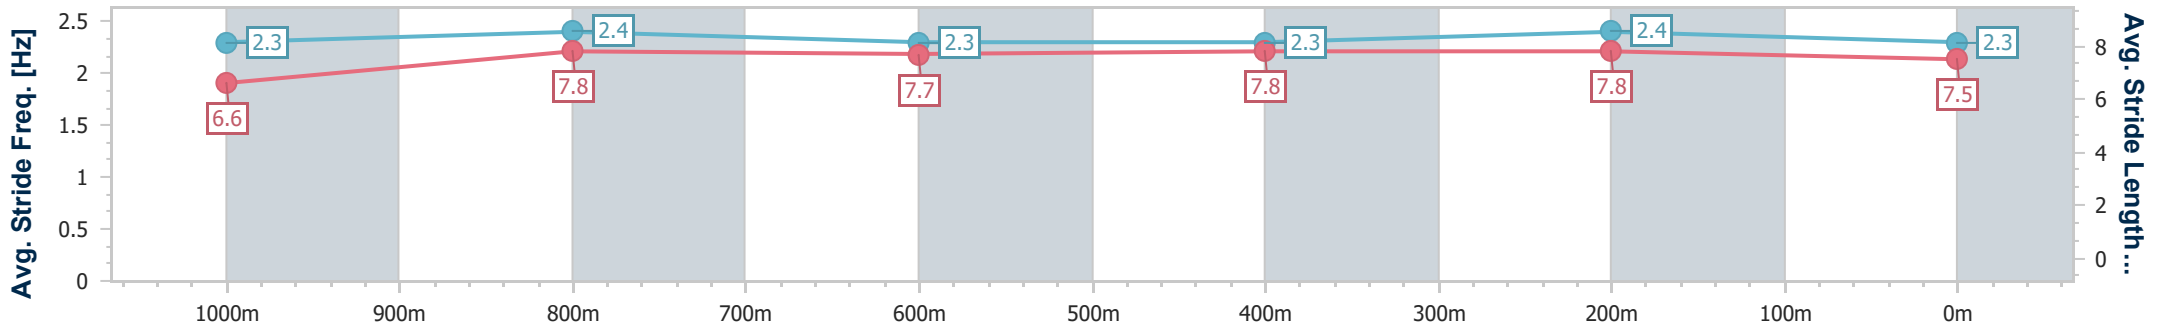

Doomben QLD Professional

Race 3: RACECOURSE VILLAGE Maiden Handicap - 1200m

25 September 2024 - 14:54

Track Rating: Good 4, Weather: Fine, Rail Position: +6.5m Entire

BRISBANE RACING CLUB

Section	Overall	1000m	800m	600m	400m	200m
Section Times	1:08.87 [1] (0:13.38)	0:55.49 [2] (0:10.75)	0:44.74 [2] (0:11.26)	0:33.48 [2] (0:11.18)	0:22.30 [1] (0:10.91)	0:11.39 [1] (0:11.39)
Average Speed [km/h]	53.8	67.1	64.2	64.7	66.4	63.1
Top Speed [km/h]	67.5	69.2	64.8	65.2	67.0	66.6
Avg. Dist. to Rail [m]	5.5	1.8	0.7	0.8	1.4	1.6
Avg. Stride Freq. [Hz]	2.3	2.4	2.3	2.3	2.4	2.3
Avg. Stride Length [m]	6.6	7.8	7.7	7.8	7.8	7.5