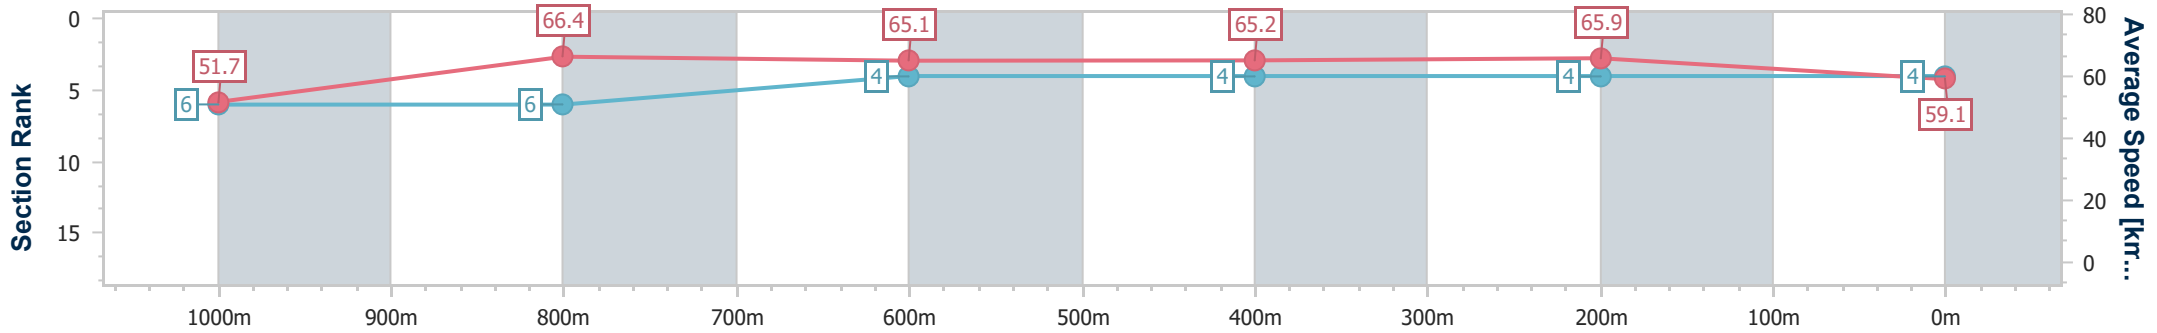

Doomben QLD Professional

Race 3: RACECOURSE VILLAGE Maiden Handicap - 1200m

25 September 2024 - 14:54

Track Rating: Good 4, Weather: Fine, Rail Position: +6.5m Entire

BRISBANE RACING CLUB

Section	Overall	1000m	800m	600m	400m	200m
Section Times	1:10.04 [4] (0:13.87)	0:56.17 [6] (0:10.85)	0:45.32 [6] (0:11.07)	0:34.25 [4] (0:11.10)	0:23.15 [4] (0:10.99)	0:12.16 [4] (0:12.16)
Average Speed [km/h]	51.7	66.4	65.1	65.2	65.9	59.1
Top Speed [km/h]	66.3	66.6	66.0	65.8	67.2	64.2
Avg. Dist. to Rail [m]	1.9	0.2	0.2	0.8	3.5	3.9
Avg. Stride Freq. [Hz]	2.2	2.3	2.3	2.3	2.3	2.2
Avg. Stride Length [m]	6.5	8.0	7.8	7.8	7.9	7.4