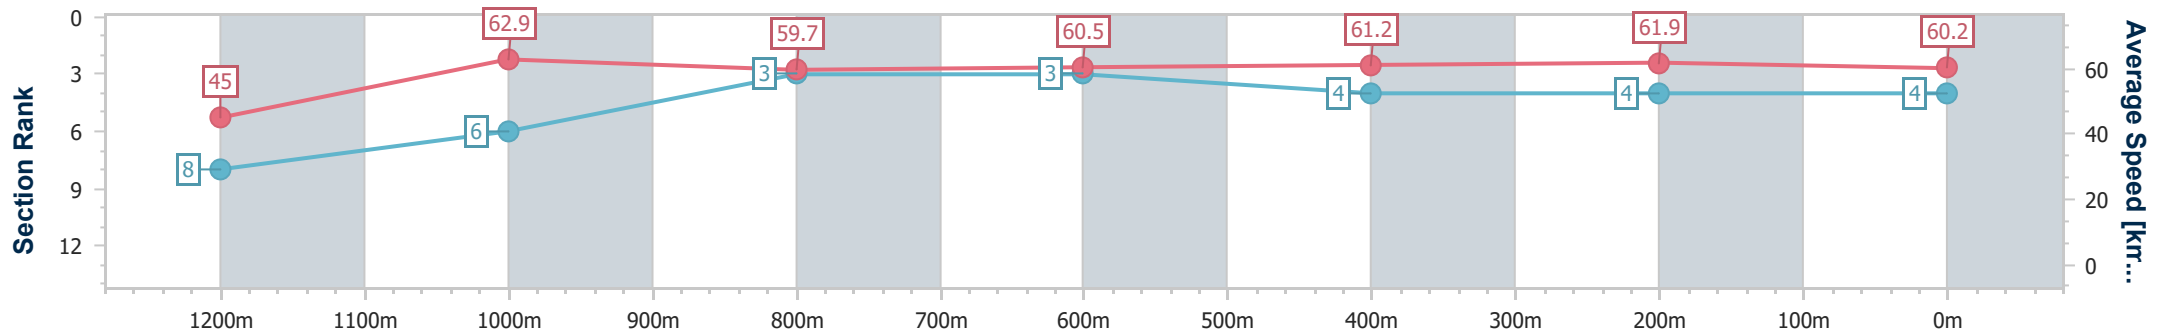

Ipswich QLD Professional

Race 7: GREAT NORTHERN Class 5 Plate - 1350m

19 September 2024 - 16:17

Track Rating: Good 4, Weather: Fine, Rail Position: +1m Entire

Section	Overall	1200m	1000m	800m	600m	400m	200m
Section Times	1:22.67 [4] (0:12.03)	1:10.64 [8] (0:11.45)	0:59.19 [6] (0:12.02)	0:47.17 [3] (0:11.87)	0:35.30 [3] (0:11.70)	0:23.60 [4] (0:11.67)	0:11.93 [4] (0:11.93)
Average Speed [km/h]	45.0	62.9	59.7	60.5	61.2	61.9	60.2
Top Speed [km/h]	62.4	63.4	62.6	61.1	61.8	62.3	61.7
Avg. Dist. to Rail [m]	4.9	2.4	0.4	0.8	1.0	1.0	2.5
Avg. Stride Freq. [Hz]	2.2	2.4	2.4	2.3	2.4	2.4	2.4
Avg. Stride Length [m]	5.7	7.3	7.0	7.2	7.1	7.0	6.8