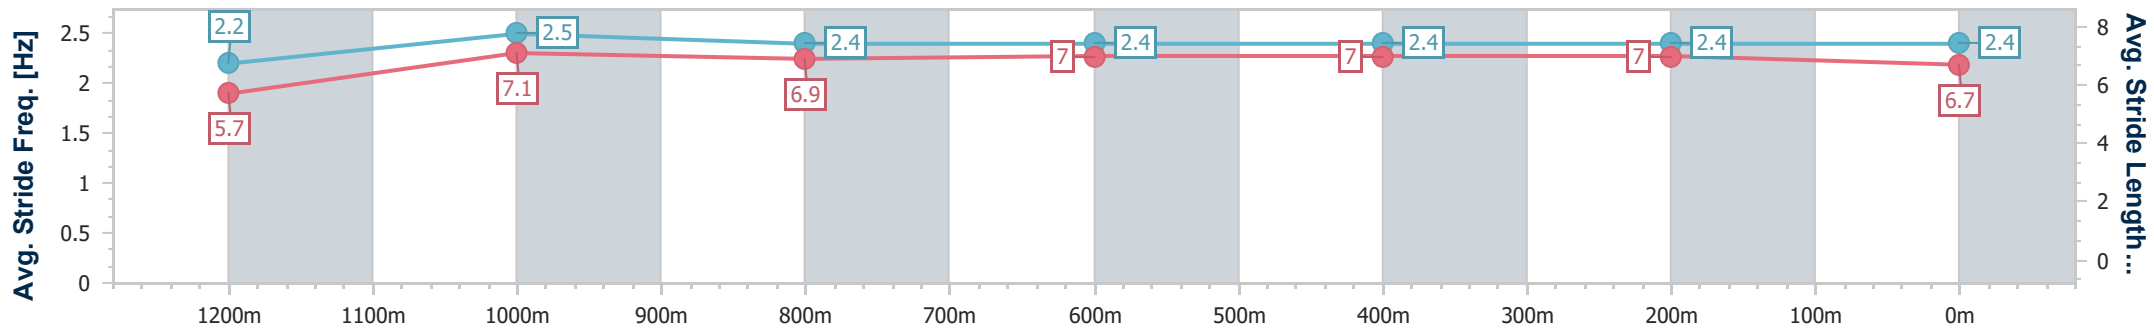

- [] Ranking at each section and finish
- .-.- No data available at this section
- NA No data available

Horse/Jockey Name	Sleigh Queen
Final Rank	9
Fastest Section Time (Section)	0:11.51 (1200m)
Top Speed [km/h] (Section)	63.3 (1200m)
Race State	Finished

Ipswich QLD Professional

Race 7: GREAT NORTHERN Class 5 Plate - 1350m

19 September 2024 - 16:17

Track Rating: Good 4, Weather: Fine, Rail Position: +1m Entire

Section	Overall	1200m	1000m	800m	600m	400m	200m
Section Times	1:23.52 [9] (0:11.93)	1:11.59 [5] (0:11.51)	1:00.08 [4] (0:12.20)	0:47.88 [5] (0:11.90)	0:35.98 [5] (0:11.73)	0:24.25 [6] (0:11.65)	0:12.60 [8] (0:12.60)
Average Speed [km/h]	45.3	62.7	58.8	60.4	61.0	61.7	57.1
Top Speed [km/h]	62.2	63.3	60.2	61.0	61.8	62.2	60.7
Avg. Dist. to Rail [m]	3.3	2.0	0.4	0.9	1.1	0.6	0.9
Avg. Stride Freq. [Hz]	2.2	2.5	2.4	2.4	2.4	2.4	2.4
Avg. Stride Length [m]	5.7	7.1	6.9	7.0	7.0	7.0	6.7

- [] Ranking at each section and finish
- .-.- No data available at this section
- NA No data available