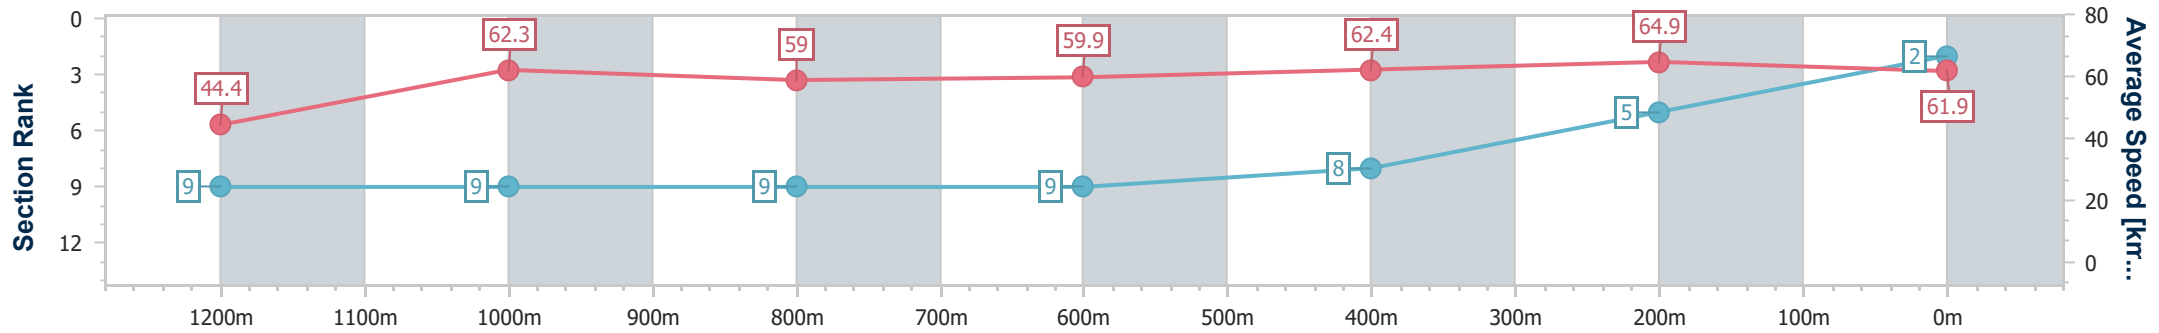

- [] Ranking at each section and finish
- .-.- No data available at this section
- NA No data available

Horse/Jockey Name	Broken Hill
Final Rank	3
Fastest Section Time (Section)	0:11.45 (400m)
Top Speed [km/h] (Section)	64.0 (600m)
Race State	Finished