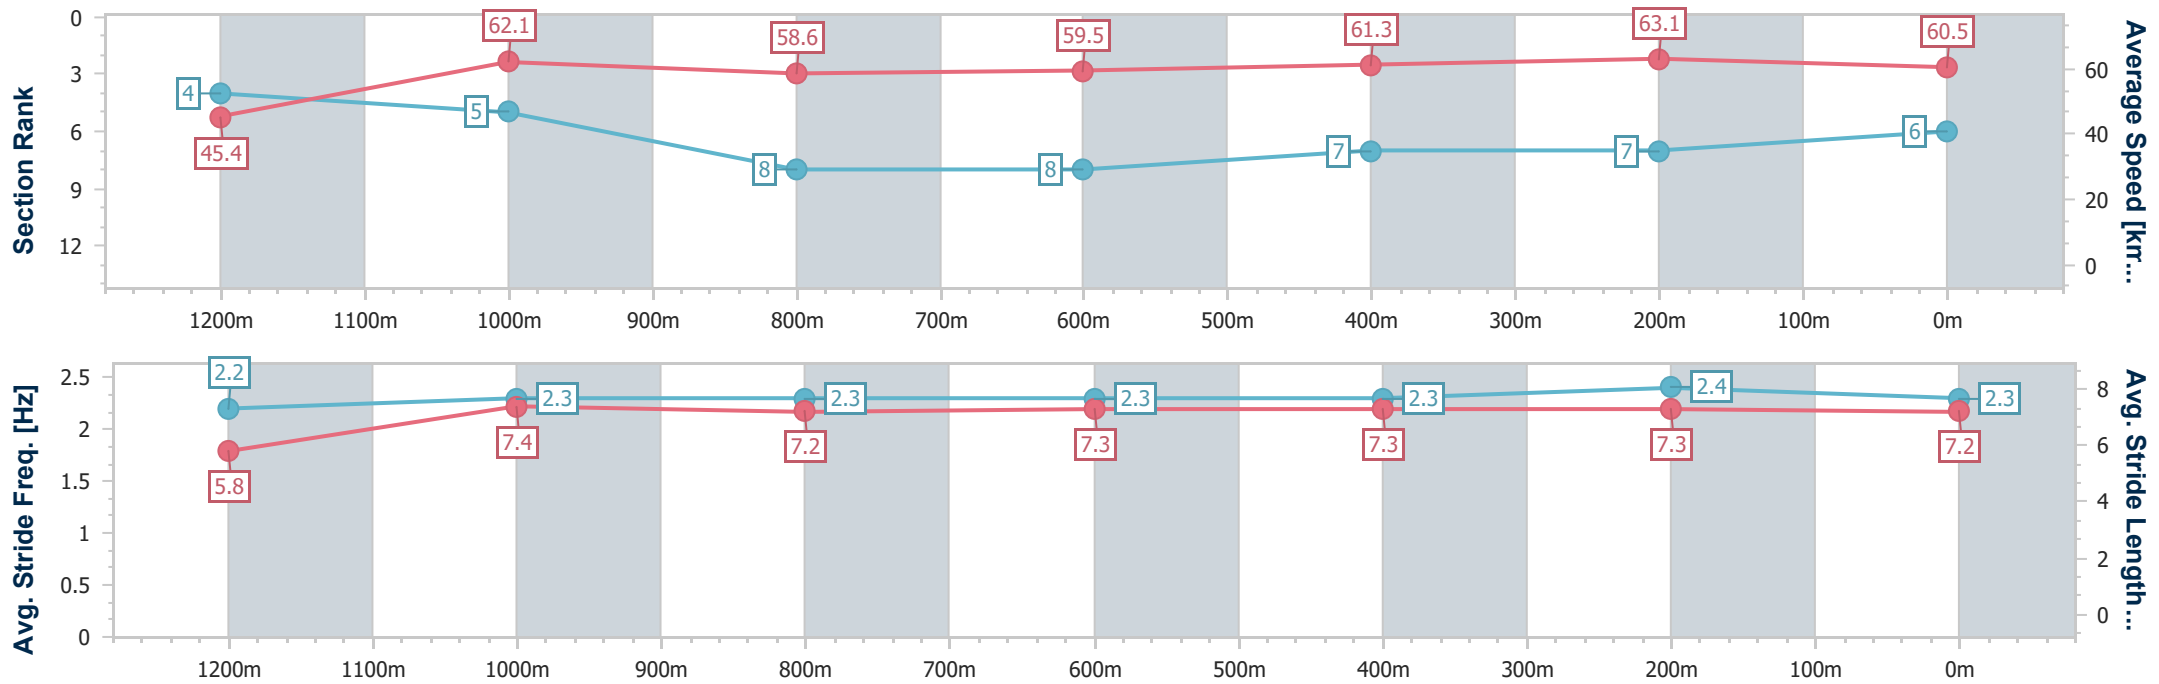

Ipswich QLD Professional

Race 7: GREAT NORTHERN Class 5 Plate - 1350m

19 September 2024 - 16:17

Track Rating: Good 4, Weather: Fine, Rail Position: +1m Entire

Section	Overall	1200m	1000m	800m	600m	400m	200m
Section Times	1:22.70 [6] (0:11.88)	1:10.82 [4] (0:11.59)	0:59.23 [5] (0:12.34)	0:46.89 [8] (0:12.01)	0:34.88 [8] (0:11.67)	0:23.21 [7] (0:11.34)	0:11.87 [7] (0:11.87)
Average Speed [km/h]	45.4	62.1	58.6	59.5	61.3	63.1	60.5
Top Speed [km/h]	60.8	63.2	59.8	60.2	63.0	63.7	63.4
Avg. Dist. to Rail [m]	1.4	1.3	0.3	1.1	1.9	1.5	1.5
Avg. Stride Freq. [Hz]	2.2	2.3	2.3	2.3	2.3	2.4	2.3
Avg. Stride Length [m]	5.8	7.4	7.2	7.3	7.3	7.3	7.2

- [] Ranking at each section and finish
- .-.- No data available at this section
- NA No data available

Horse/Jockey Name	Byron Eyes
Final Rank	7
Fastest Section Time (Section)	0:11.49 (1200m)
Top Speed [km/h] (Section)	64.4 (1200m)
Race State	Finished