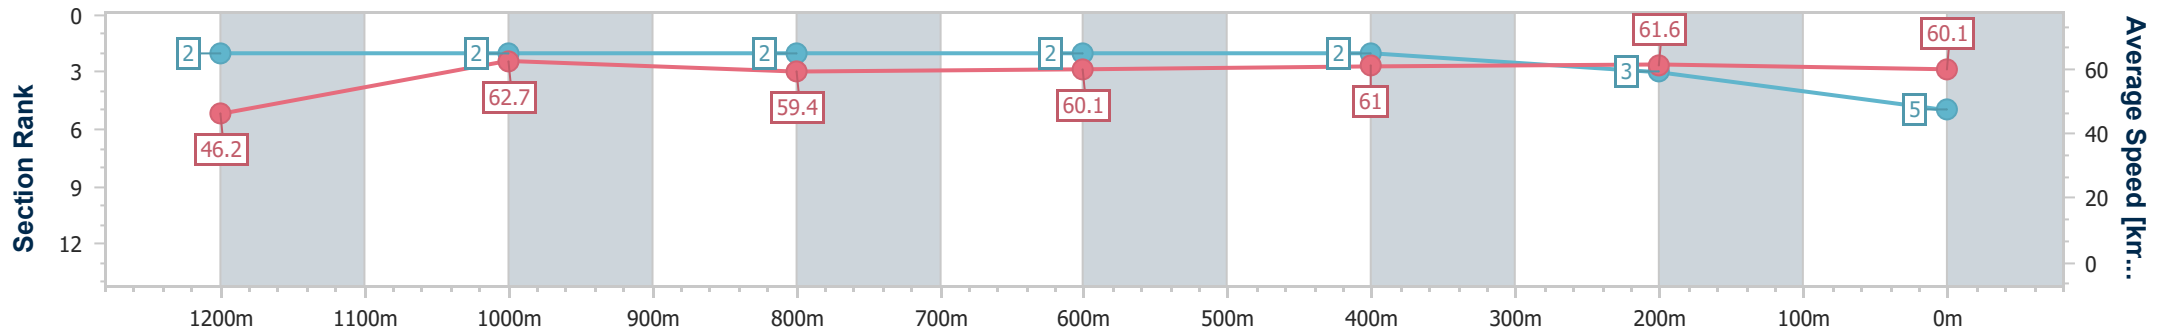

Ipswich QLD Professional

Race 7: GREAT NORTHERN Class 5 Plate - 1350m

19 September 2024 - 16:17

Track Rating: Good 4, Weather: Fine, Rail Position: +1m Entire

Section	Overall	1200m	1000m	800m	600m	400m	200m
Section Times	1:22.68 [5] (0:11.68)	1:11.00 [2] (0:11.52)	0:59.48 [2] (0:12.12)	0:47.36 [2] (0:11.94)	0:35.42 [2] (0:11.76)	0:23.66 [2] (0:11.66)	0:12.00 [3] (0:12.00)
Average Speed [km/h]	46.2	62.7	59.4	60.1	61.0	61.6	60.1
Top Speed [km/h]	62.6	63.7	59.9	60.9	62.3	63.0	62.5
Avg. Dist. to Rail [m]	6.6	3.3	0.4	0.6	0.9	0.8	2.3
Avg. Stride Freq. [Hz]	2.3	2.3	2.2	2.3	2.3	2.4	2.4
Avg. Stride Length [m]	5.8	7.6	7.4	7.4	7.3	7.1	7.0