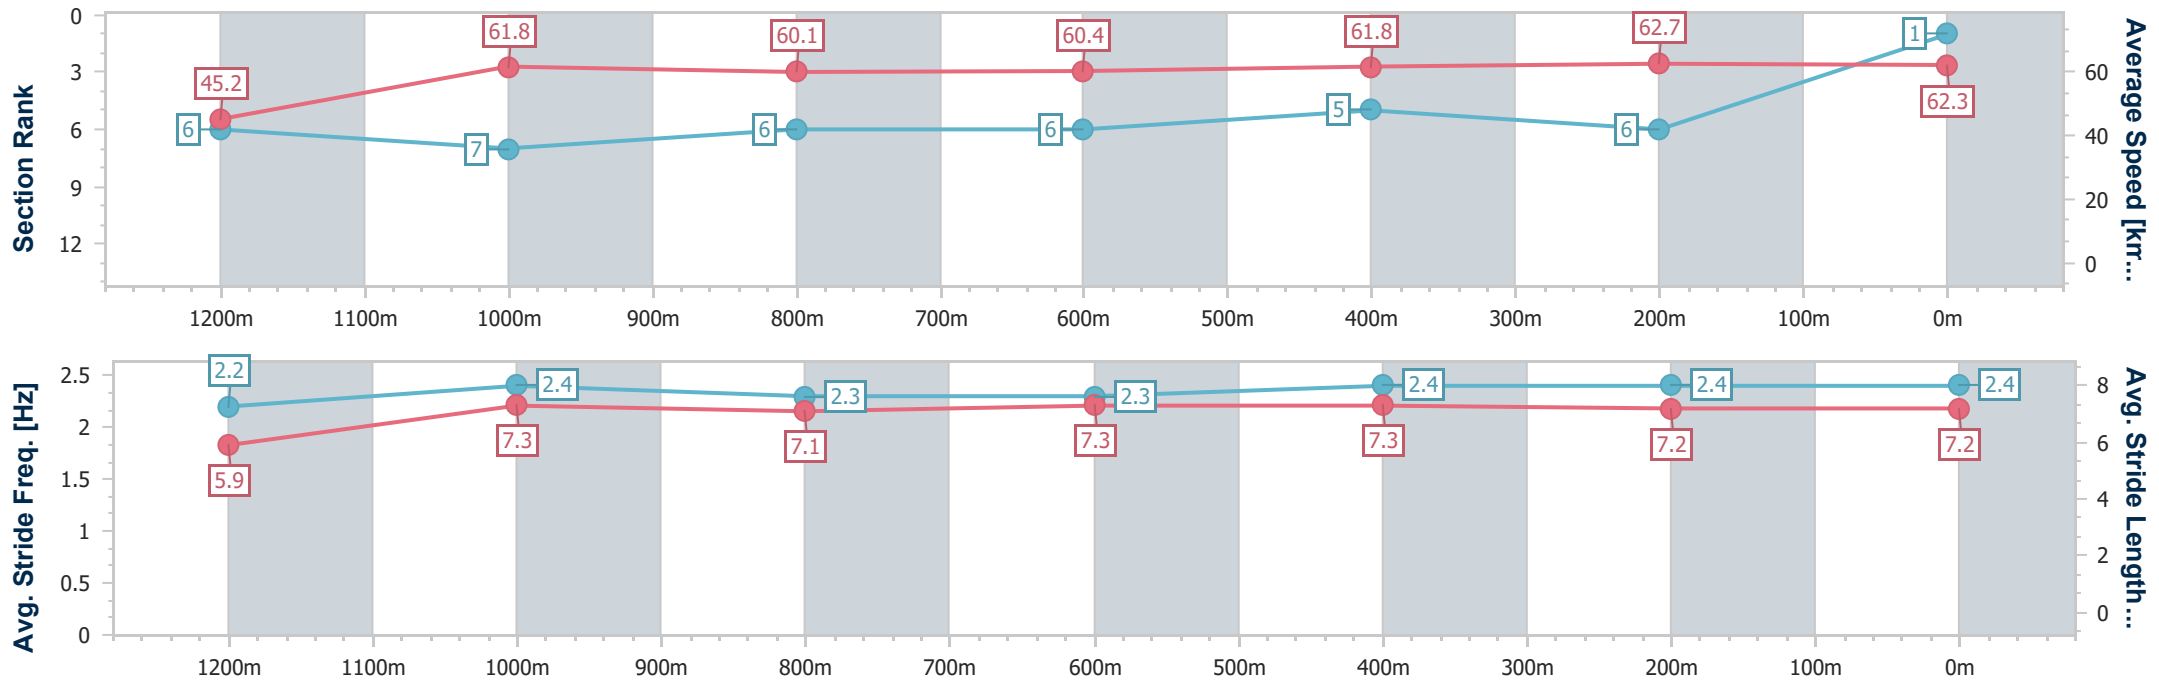

Horse/Jockey Name	Genetic Freak
Final Rank	1
Fastest Section Time (Section)	0:11.51 (400m)
Top Speed [km/h] (Section)	64.9 (200m)
Race State	Finished

Ipswich QLD Professional

Race 7: GREAT NORTHERN Class 5 Plate - 1350m

19 September 2024 - 16:17

Track Rating: Good 4, Weather: Fine, Rail Position: +1m Entire

Section	Overall	1200m	1000m	800m	600m	400m	200m
Section Times	1:22.35 [1] (0:11.95)	1:10.40 [6] (0:11.68)	0:58.72 [7] (0:12.06)	0:46.66 [6] (0:11.90)	0:34.76 [6] (0:11.67)	0:23.09 [5] (0:11.51)	0:11.58 [6] (0:11.58)
Average Speed [km/h]	45.2	61.8	60.1	60.4	61.8	62.7	62.3
Top Speed [km/h]	61.3	62.4	61.6	61.6	63.1	64.9	64.9
Avg. Dist. to Rail [m]	7.1	3.3	1.4	0.4	0.3	1.6	3.4
Avg. Stride Freq. [Hz]	2.2	2.4	2.3	2.3	2.4	2.4	2.4
Avg. Stride Length [m]	5.9	7.3	7.1	7.3	7.3	7.2	7.2