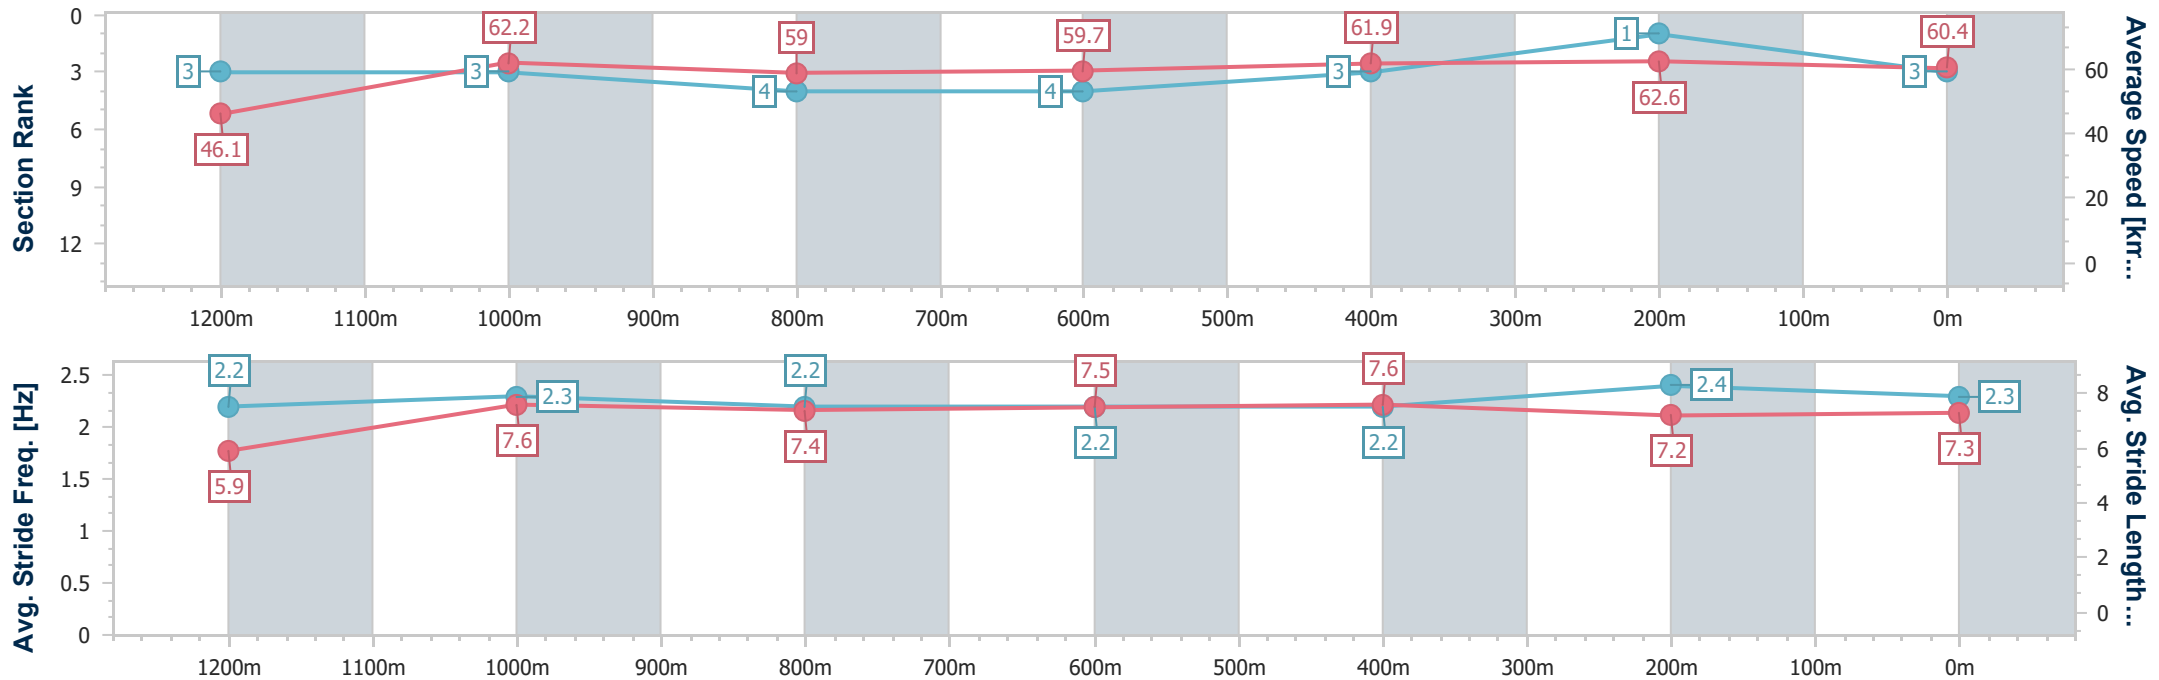

Ipswich QLD Professional

Race 7: GREAT NORTHERN Class 5 Plate - 1350m

19 September 2024 - 16:17

Track Rating: Good 4, Weather: Fine, Rail Position: +1m Entire

Section	Overall	1200m	1000m	800m	600m	400m	200m
Section Times	1:22.44 [3] (0:11.71)	1:10.73 [3] (0:11.60)	0:59.13 [3] (0:12.20)	0:46.93 [4] (0:11.99)	0:34.94 [4] (0:11.57)	0:23.37 [3] (0:11.45)	0:11.92 [1] (0:11.92)
Average Speed [km/h]	46.1	62.2	59.0	59.7	61.9	62.6	60.4
Top Speed [km/h]	62.5	63.1	59.3	60.5	64.0	63.9	62.6
Avg. Dist. to Rail [m]	3.0	2.0	0.2	1.3	2.1	0.6	0.9
Avg. Stride Freq. [Hz]	2.2	2.3	2.2	2.2	2.2	2.4	2.3
Avg. Stride Length [m]	5.9	7.6	7.4	7.5	7.6	7.2	7.3