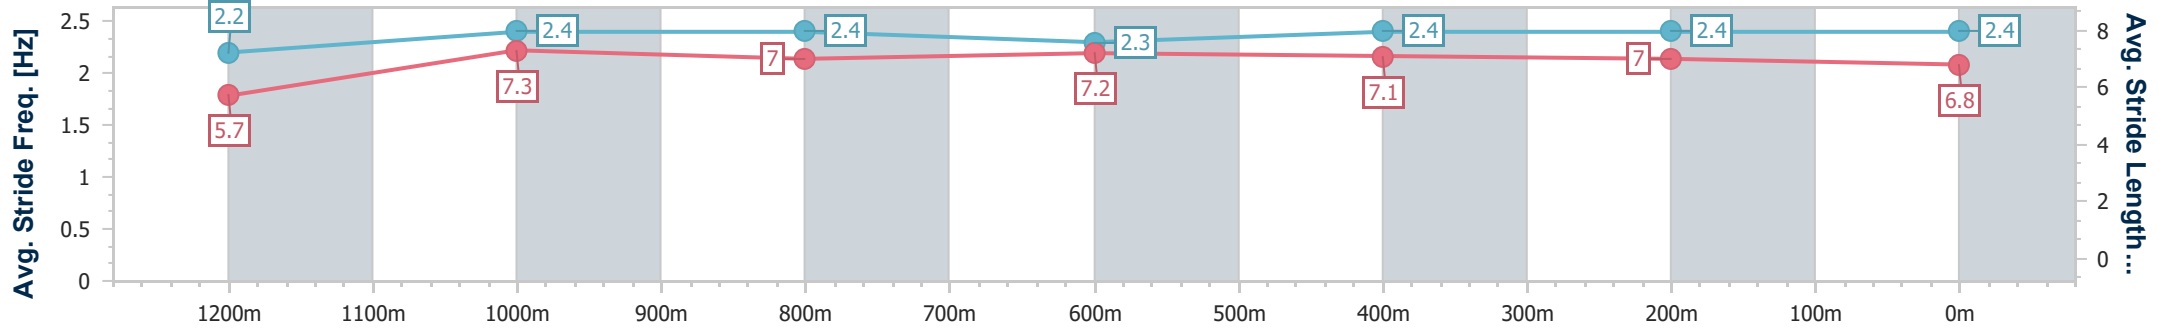

Ipswich QLD Professional

Race 7: GREAT NORTHERN Class 5 Plate - 1350m

19 September 2024 - 16:17

Track Rating: Good 4, Weather: Fine, Rail Position: +1m Entire

Section	Overall	1200m	1000m	800m	600m	400m	200m
Section Times	1:22.67 [4] (0:12.03)	1:10.64 [8] (0:11.45)	0:59.19 [6] (0:12.02)	0:47.17 [3] (0:11.87)	0:35.30 [3] (0:11.70)	0:23.60 [4] (0:11.67)	0:11.93 [4] (0:11.93)
Average Speed [km/h]	45.0	62.9	59.7	60.5	61.2	61.9	60.2
Top Speed [km/h]	62.4	63.4	62.6	61.1	61.8	62.3	61.7
Avg. Dist. to Rail [m]	4.9	2.4	0.4	0.8	1.0	1.0	2.5
Avg. Stride Freq. [Hz]	2.2	2.4	2.4	2.3	2.4	2.4	2.4
Avg. Stride Length [m]	5.7	7.3	7.0	7.2	7.1	7.0	6.8