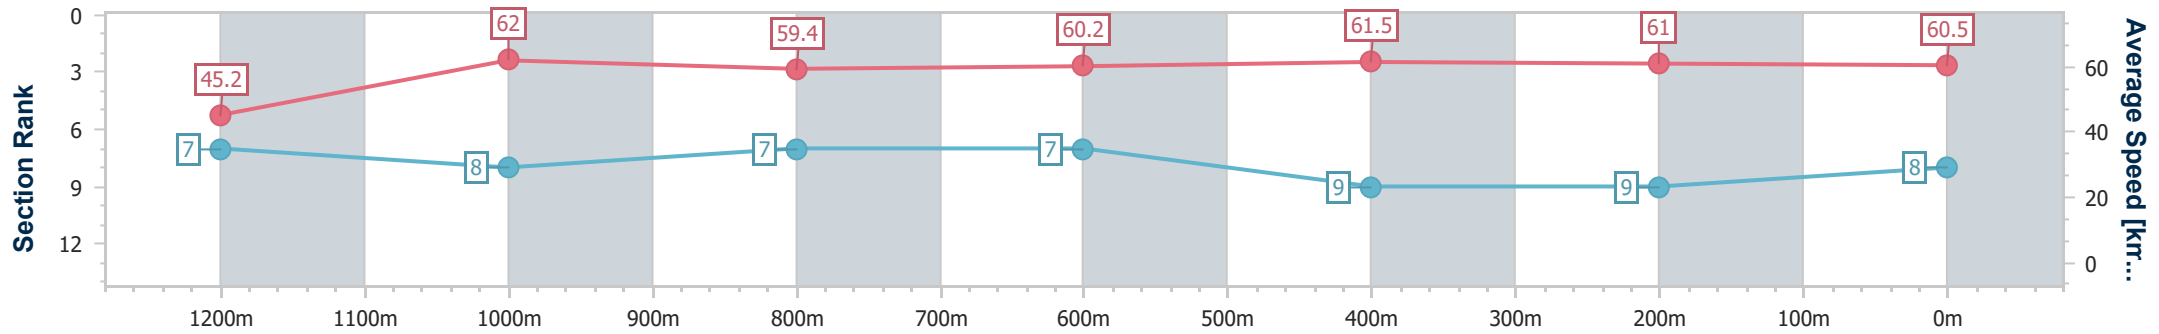

- [] Ranking at each section and finish
- .-.- No data available at this section
- NA No data available

Horse/Jockey Name	Believe So
Final Rank	8
Fastest Section Time (Section)	0:11.66 (1200m)
Top Speed [km/h] (Section)	63.0 (200m)
Race State	Finished

Ipswich QLD Professional

Race 7: GREAT NORTHERN Class 5 Plate - 1350m

19 September 2024 - 16:17

Track Rating: Good 4, Weather: Fine, Rail Position: +1m Entire

Section	Overall	1200m	1000m	800m	600m	400m	200m
Section Times	1:23.35 [8] (0:11.99)	1:11.36 [7] (0:11.66)	0:59.70 [8] (0:12.14)	0:47.56 [7] (0:12.02)	0:35.54 [7] (0:11.80)	0:23.74 [9] (0:11.86)	0:11.88 [9] (0:11.88)
Average Speed [km/h]	45.2	62.0	59.4	60.2	61.5	61.0	60.5
Top Speed [km/h]	62.9	62.3	61.1	61.1	61.9	61.9	63.0
Avg. Dist. to Rail [m]	8.3	4.6	2.1	1.1	1.4	1.7	3.1
Avg. Stride Freq. [Hz]	2.2	2.3	2.2	2.2	2.2	2.3	2.2
Avg. Stride Length [m]	5.9	7.5	7.5	7.5	7.6	7.4	7.5

- [] Ranking at each section and finish
- .-.- No data available at this section
- NA No data available

Horse/Jockey Name	Sleigh Queen
Final Rank	9
Fastest Section Time (Section)	0:11.51 (1200m)
Top Speed [km/h] (Section)	63.3 (1200m)
Race State	Finished