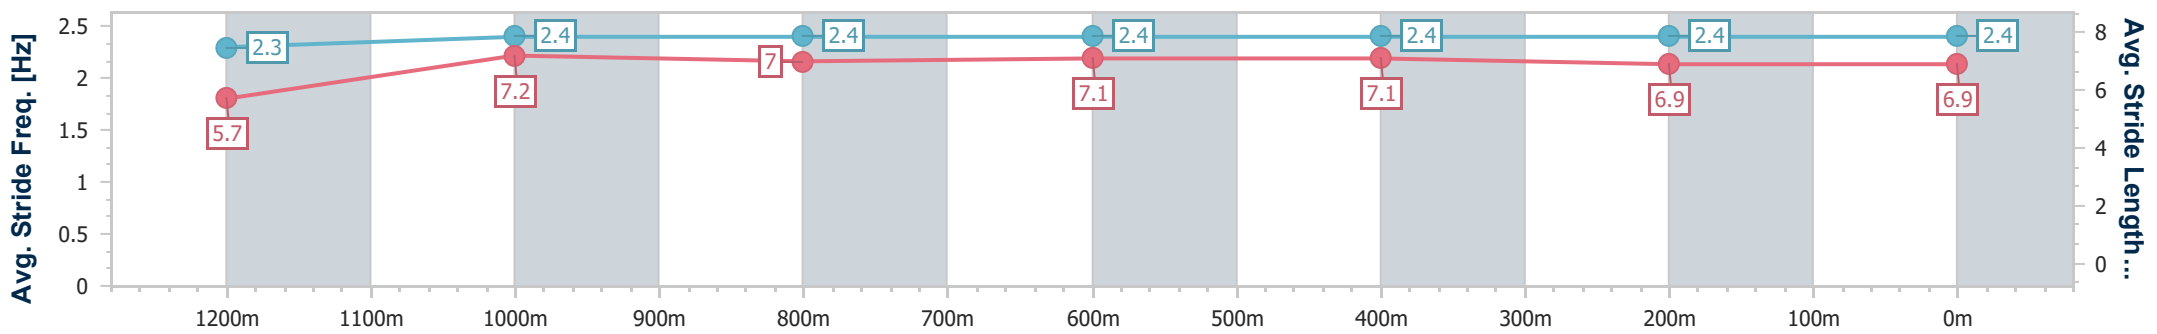

- [] Ranking at each section and finish
- .-.- No data available at this section
- NA No data available

Horse/Jockey Name	Byron Eyes
Final Rank	7
Fastest Section Time (Section)	0:11.49 (1200m)
Top Speed [km/h] (Section)	64.4 (1200m)
Race State	Finished

Ipswich QLD Professional

Race 7: GREAT NORTHERN Class 5 Plate - 1350m

19 September 2024 - 16:17

Track Rating: Good 4, Weather: Fine, Rail Position: +1m Entire

Section	Overall	1200m	1000m	800m	600m	400m	200m
Section Times	1:22.74 [7] (0:11.55)	1:11.19 [1] (0:11.49)	0:59.70 [1] (0:12.18)	0:47.52 [1] (0:11.96)	0:35.56 [1] (0:11.67)	0:23.89 [1] (0:11.70)	0:12.19 [2] (0:12.19)
Average Speed [km/h]	46.8	62.8	59.0	60.1	61.4	61.1	59.1
Top Speed [km/h]	63.8	64.4	59.3	60.9	62.6	62.4	60.7
Avg. Dist. to Rail [m]	3.9	1.9	0.3	0.7	0.9	1.3	0.7
Avg. Stride Freq. [Hz]	2.3	2.4	2.4	2.4	2.4	2.4	2.4
Avg. Stride Length [m]	5.7	7.2	7.0	7.1	7.1	6.9	6.9

- [] Ranking at each section and finish
- .-.- No data available at this section
- NA No data available

Horse/Jockey Name	Believe So
Final Rank	8
Fastest Section Time (Section)	0:11.66 (1200m)
Top Speed [km/h] (Section)	63.0 (200m)
Race State	Finished