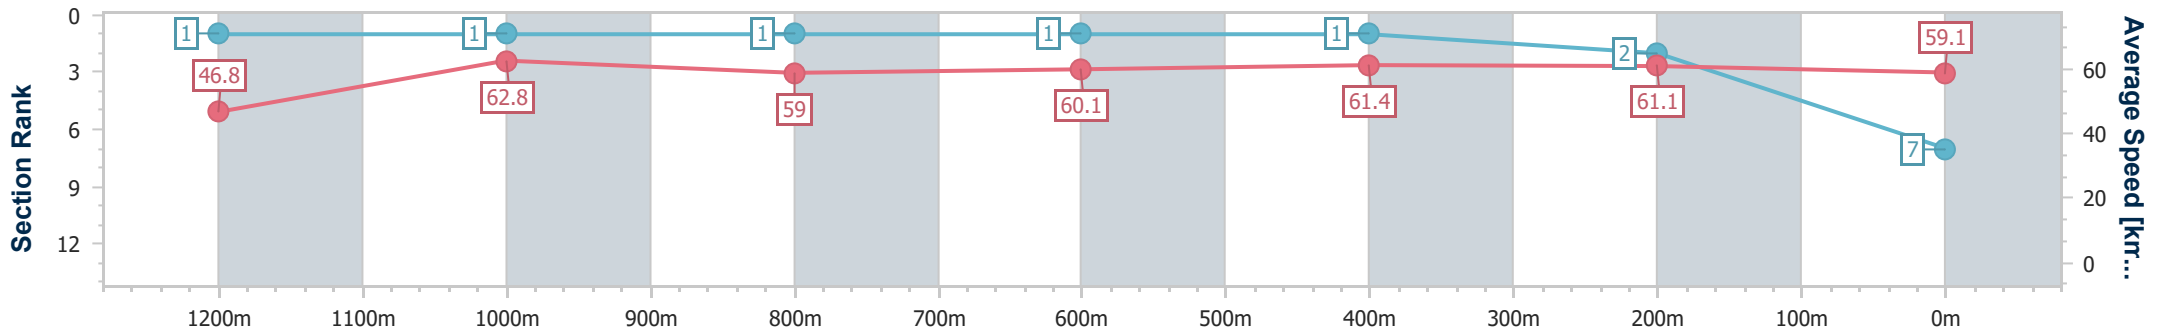

- [] Ranking at each section and finish
- .-.- No data available at this section
- NA No data available

Horse/Jockey Name	Byron Eyes
Final Rank	7
Fastest Section Time (Section)	0:11.49 (1200m)
Top Speed [km/h] (Section)	64.4 (1200m)
Race State	Finished

Ipswich QLD Professional

Race 7: GREAT NORTHERN Class 5 Plate - 1350m

19 September 2024 - 16:17

Track Rating: Good 4, Weather: Fine, Rail Position: +1m Entire

Section	Overall	1200m	1000m	800m	600m	400m	200m
Section Times	1:22.74 [7] (0:11.55)	1:11.19 [1] (0:11.49)	0:59.70 [1] (0:12.18)	0:47.52 [1] (0:11.96)	0:35.56 [1] (0:11.67)	0:23.89 [1] (0:11.70)	0:12.19 [2] (0:12.19)
Average Speed [km/h]	46.8	62.8	59.0	60.1	61.4	61.1	59.1
Top Speed [km/h]	63.8	64.4	59.3	60.9	62.6	62.4	60.7
Avg. Dist. to Rail [m]	3.9	1.9	0.3	0.7	0.9	1.3	0.7
Avg. Stride Freq. [Hz]	2.3	2.4	2.4	2.4	2.4	2.4	2.4
Avg. Stride Length [m]	5.7	7.2	7.0	7.1	7.1	6.9	6.9

- [] Ranking at each section and finish
- .-.- No data available at this section
- NA No data available

Horse/Jockey Name	Believe So
Final Rank	8
Fastest Section Time (Section)	0:11.66 (1200m)
Top Speed [km/h] (Section)	63.0 (200m)
Race State	Finished