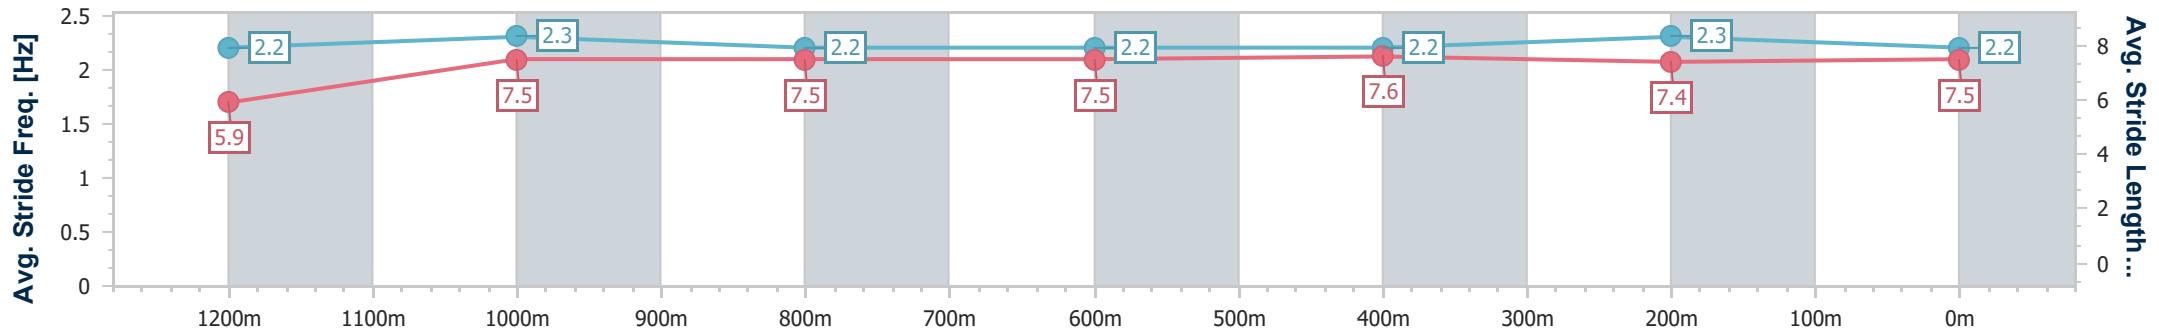

- [] Ranking at each section and finish
- .-.- No data available at this section
- NA No data available

Horse/Jockey Name	Believe So
Final Rank	8
Fastest Section Time (Section)	0:11.66 (1200m)
Top Speed [km/h] (Section)	63.0 (200m)
Race State	Finished

Ipswich QLD Professional

Race 7: GREAT NORTHERN Class 5 Plate - 1350m

19 September 2024 - 16:17

Track Rating: Good 4, Weather: Fine, Rail Position: +1m Entire

Section	Overall	1200m	1000m	800m	600m	400m	200m
Section Times	1:23.35 [8] (0:11.99)	1:11.36 [7] (0:11.66)	0:59.70 [8] (0:12.14)	0:47.56 [7] (0:12.02)	0:35.54 [7] (0:11.80)	0:23.74 [9] (0:11.86)	0:11.88 [9] (0:11.88)
Average Speed [km/h]	45.2	62.0	59.4	60.2	61.5	61.0	60.5
Top Speed [km/h]	62.9	62.3	61.1	61.1	61.9	61.9	63.0
Avg. Dist. to Rail [m]	8.3	4.6	2.1	1.1	1.4	1.7	3.1
Avg. Stride Freq. [Hz]	2.2	2.3	2.2	2.2	2.2	2.3	2.2
Avg. Stride Length [m]	5.9	7.5	7.5	7.5	7.6	7.4	7.5

- [] Ranking at each section and finish
- .-.- No data available at this section
- NA No data available

Horse/Jockey Name	Sleigh Queen
Final Rank	9
Fastest Section Time (Section)	0:11.51 (1200m)
Top Speed [km/h] (Section)	63.3 (1200m)
Race State	Finished