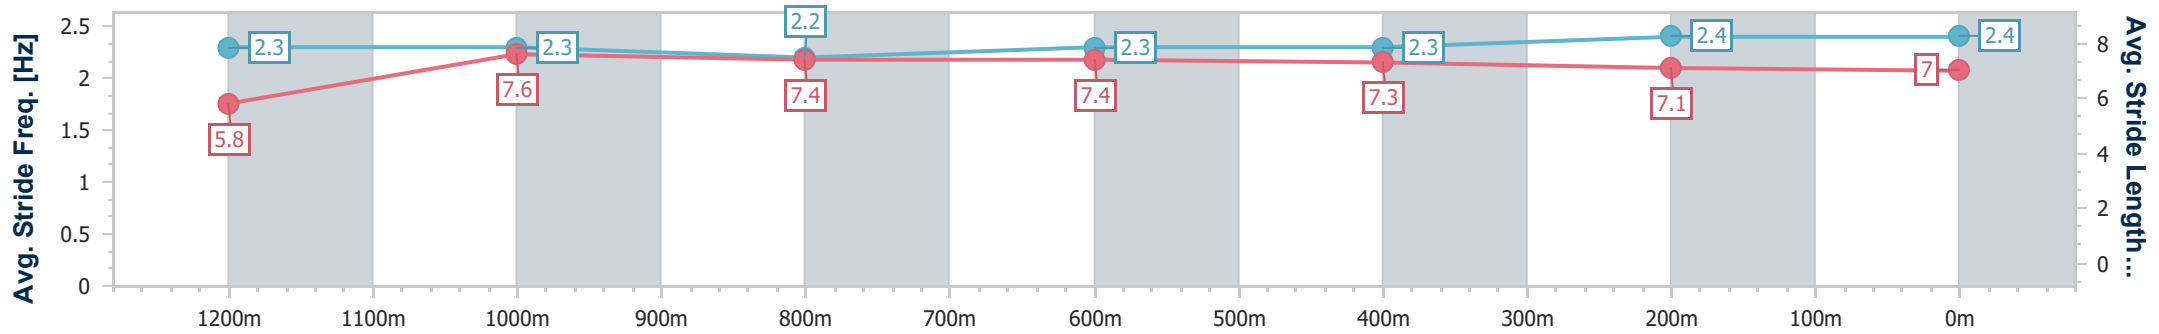

Ipswich QLD Professional

Race 7: GREAT NORTHERN Class 5 Plate - 1350m

19 September 2024 - 16:17

Track Rating: Good 4, Weather: Fine, Rail Position: +1m Entire

Section	Overall	1200m	1000m	800m	600m	400m	200m
Section Times	1:22.68 [5] (0:11.68)	1:11.00 [2] (0:11.52)	0:59.48 [2] (0:12.12)	0:47.36 [2] (0:11.94)	0:35.42 [2] (0:11.76)	0:23.66 [2] (0:11.66)	0:12.00 [3] (0:12.00)
Average Speed [km/h]	46.2	62.7	59.4	60.1	61.0	61.6	60.1
Top Speed [km/h]	62.6	63.7	59.9	60.9	62.3	63.0	62.5
Avg. Dist. to Rail [m]	6.6	3.3	0.4	0.6	0.9	0.8	2.3
Avg. Stride Freq. [Hz]	2.3	2.3	2.2	2.3	2.3	2.4	2.4
Avg. Stride Length [m]	5.8	7.6	7.4	7.4	7.3	7.1	7.0

- [] Ranking at each section and finish
- .-.- No data available at this section
- NA No data available

Horse/Jockey Name	Time To Testify
Final Rank	6
Fastest Section Time (Section)	0:11.34 (400m)
Top Speed [km/h] (Section)	63.7 (400m)
Race State	Finished