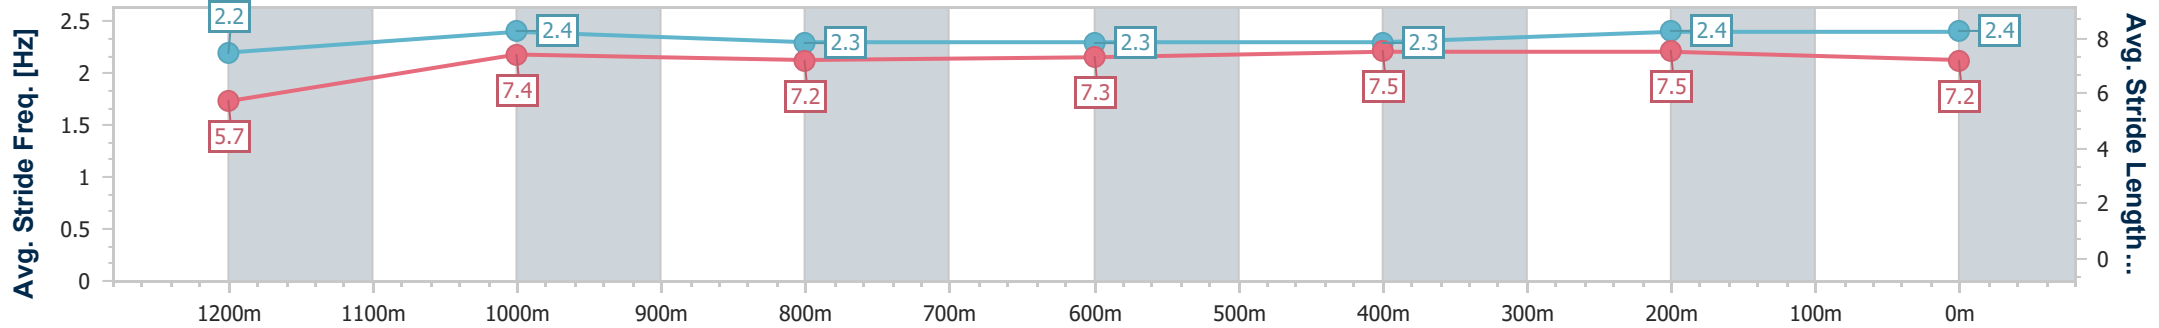

Ipswich QLD Professional

Race 7: GREAT NORTHERN Class 5 Plate - 1350m

19 September 2024 - 16:17

Track Rating: Good 4, Weather: Fine, Rail Position: +1m Entire

Section	Overall	1200m	1000m	800m	600m	400m	200m
Section Times	1:22.35 [2] (0:12.14)	1:10.21 [9] (0:11.59)	0:58.62 [9] (0:12.23)	0:46.39 [9] (0:11.99)	0:34.40 [9] (0:11.61)	0:22.79 [8] (0:11.20)	0:11.59 [5] (0:11.59)
Average Speed [km/h]	44.4	62.3	59.0	59.9	62.4	64.9	61.9
Top Speed [km/h]	61.9	63.1	60.4	61.4	65.4	66.4	65.8
Avg. Dist. to Rail [m]	3.7	2.5	0.5	0.2	0.7	3.2	4.7
Avg. Stride Freq. [Hz]	2.2	2.4	2.3	2.3	2.3	2.4	2.4
Avg. Stride Length [m]	5.7	7.4	7.2	7.3	7.5	7.5	7.2

- [] Ranking at each section and finish
- .-.- No data available at this section
- NA No data available

Horse/Jockey Name	Broken Hill
Final Rank	3
Fastest Section Time (Section)	0:11.45 (400m)
Top Speed [km/h] (Section)	64.0 (600m)
Race State	Finished