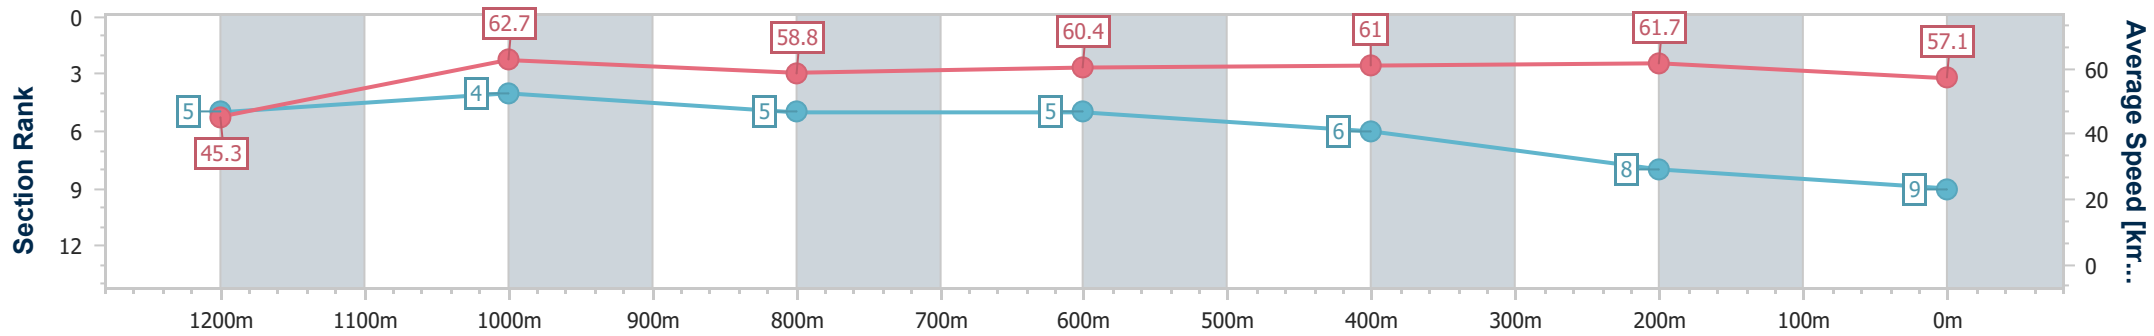

- [] Ranking at each section and finish
- .-.- No data available at this section
- NA No data available

Horse/Jockey Name	Sleigh Queen
Final Rank	9
Fastest Section Time (Section)	0:11.51 (1200m)
Top Speed [km/h] (Section)	63.3 (1200m)
Race State	Finished

Ipswich QLD Professional

Race 7: GREAT NORTHERN Class 5 Plate - 1350m

19 September 2024 - 16:17

Track Rating: Good 4, Weather: Fine, Rail Position: +1m Entire

Section	Overall	1200m	1000m	800m	600m	400m	200m
Section Times	1:23.52 [9] (0:11.93)	1:11.59 [5] (0:11.51)	1:00.08 [4] (0:12.20)	0:47.88 [5] (0:11.90)	0:35.98 [5] (0:11.73)	0:24.25 [6] (0:11.65)	0:12.60 [8] (0:12.60)
Average Speed [km/h]	45.3	62.7	58.8	60.4	61.0	61.7	57.1
Top Speed [km/h]	62.2	63.3	60.2	61.0	61.8	62.2	60.7
Avg. Dist. to Rail [m]	3.3	2.0	0.4	0.9	1.1	0.6	0.9
Avg. Stride Freq. [Hz]	2.2	2.5	2.4	2.4	2.4	2.4	2.4
Avg. Stride Length [m]	5.7	7.1	6.9	7.0	7.0	7.0	6.7

- [] Ranking at each section and finish
- .-.- No data available at this section
- NA No data available