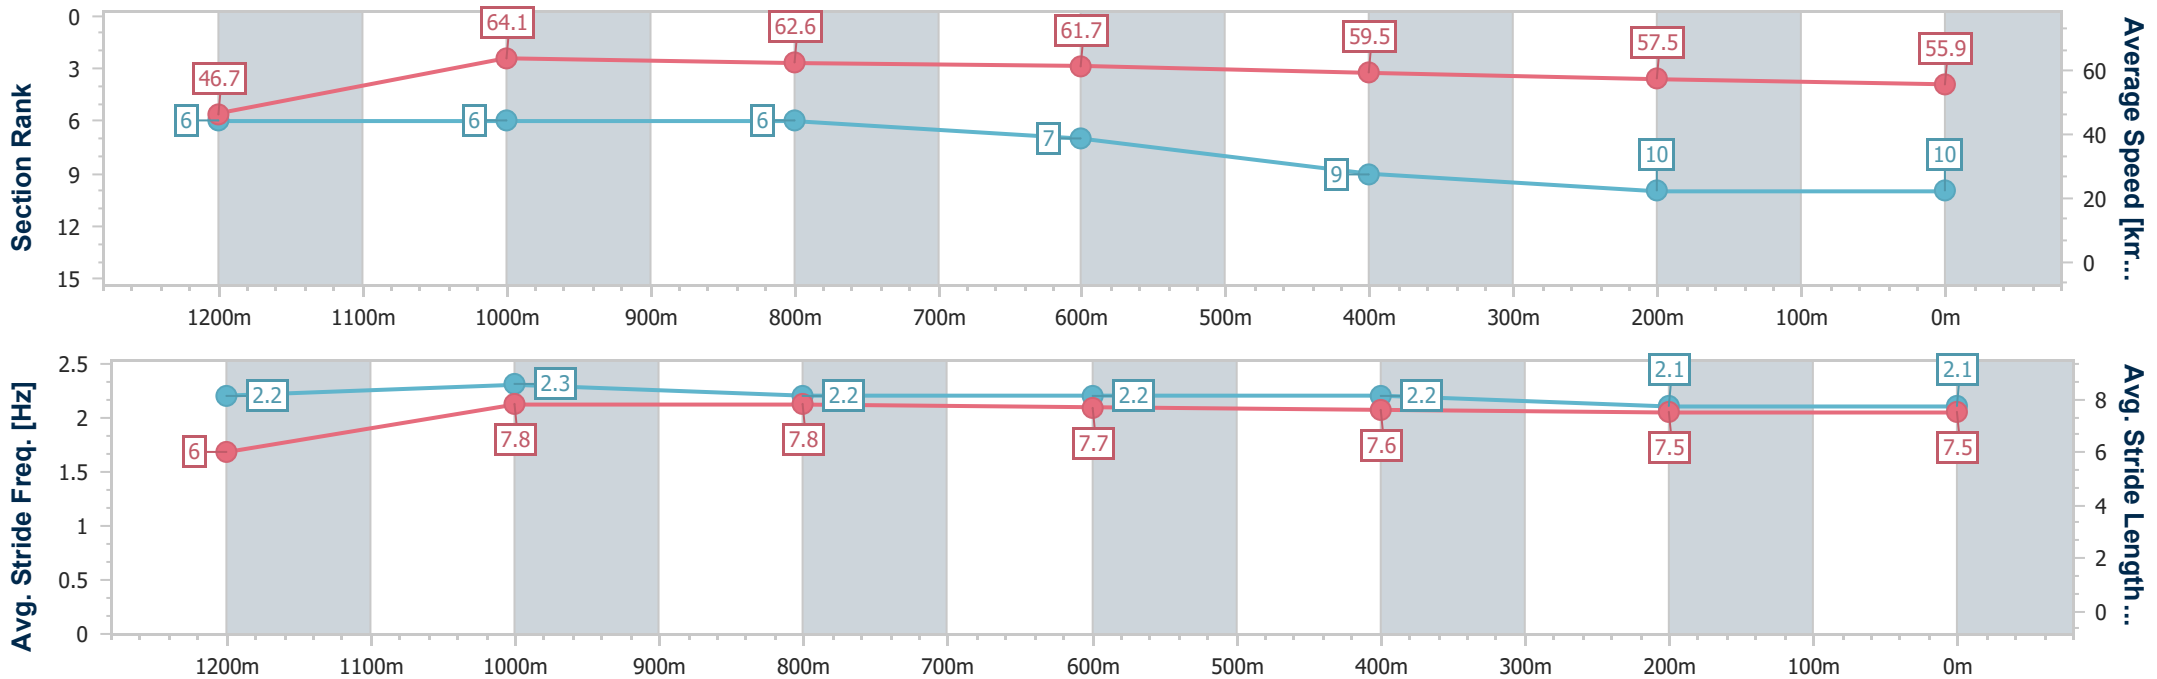

- [] Ranking at each section and finish
- .-.- No data available at this section
- NA No data available

Horse/Jockey Name	Press Lightly
Final Rank	10
Fastest Section Time (Section)	0:11.25 (1200m)
Top Speed [km/h] (Section)	65.0 (1200m)
Race State	Finished

Ipswich QLD Professional

Race 6: SEVEN Class 2 Plate - 1350m

19 September 2024 - 15:42

Track Rating: Good 4, Weather: Fine, Rail Position: +1m Entire

Section	Overall	1200m	1000m	800m	600m	400m	200m
Section Times	1:23.72 [10] (0:11.60)	1:12.12 [6] (0:11.25)	1:00.87 [6] (0:11.56)	0:49.31 [6] (0:11.74)	0:37.57 [7] (0:12.18)	0:25.39 [9] (0:12.52)	0:12.87 [10] (0:12.87)
Average Speed [km/h]	46.7	64.1	62.6	61.7	59.5	57.5	55.9
Top Speed [km/h]	63.3	65.0	63.4	62.3	61.2	58.6	57.5
Avg. Dist. to Rail [m]	9.1	3.7	1.9	1.8	1.5	1.4	2.2
Avg. Stride Freq. [Hz]	2.2	2.3	2.2	2.2	2.2	2.1	2.1
Avg. Stride Length [m]	6.0	7.8	7.8	7.7	7.6	7.5	7.5

- [] Ranking at each section and finish
- .-.- No data available at this section
- NA No data available