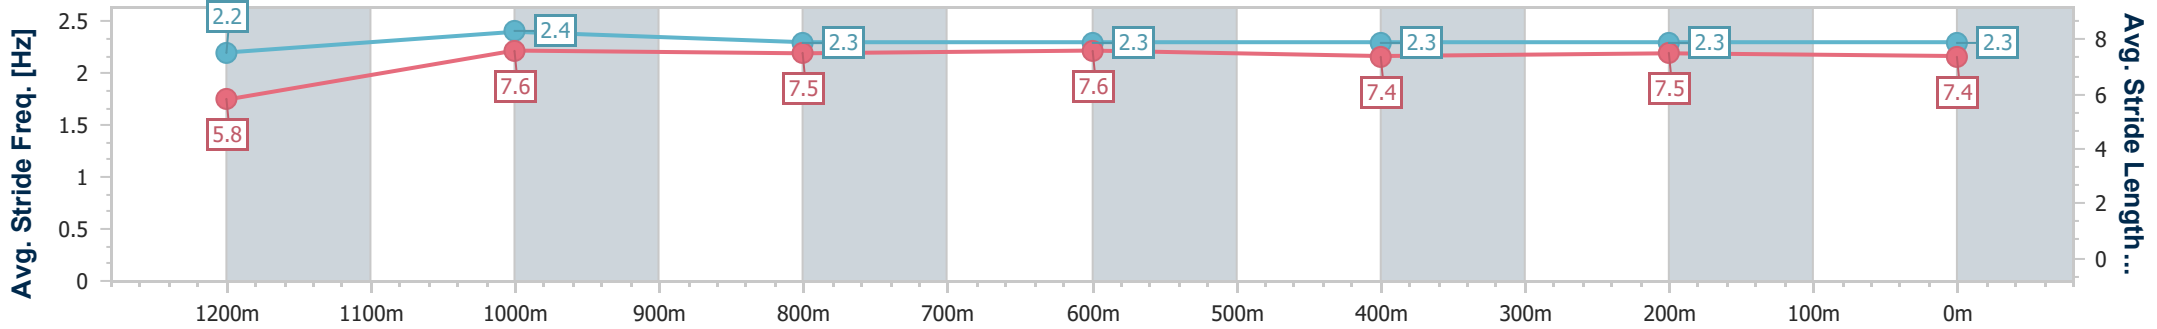

Ipswich QLD Professional

Race 6: SEVEN Class 2 Plate - 1350m

19 September 2024 - 15:42

Track Rating: Good 4, Weather: Fine, Rail Position: +1m Entire

Section	Overall	1200m	1000m	800m	600m	400m	200m
Section Times	1:21.62 [4] (0:11.97)	1:09.65 [9] (0:11.24)	0:58.41 [9] (0:11.58)	0:46.83 [9] (0:11.45)	0:35.38 [9] (0:11.90)	0:23.48 [7] (0:11.59)	0:11.89 [5] (0:11.89)
Average Speed [km/h]	45.1	64.1	62.5	62.9	60.3	62.1	60.6
Top Speed [km/h]	64.8	65.2	62.9	64.0	62.1	63.6	61.7
Avg. Dist. to Rail [m]	5.3	2.9	0.9	0.3	0.2	0.7	0.7
Avg. Stride Freq. [Hz]	2.2	2.4	2.3	2.3	2.3	2.3	2.3
Avg. Stride Length [m]	5.8	7.6	7.5	7.6	7.4	7.5	7.4