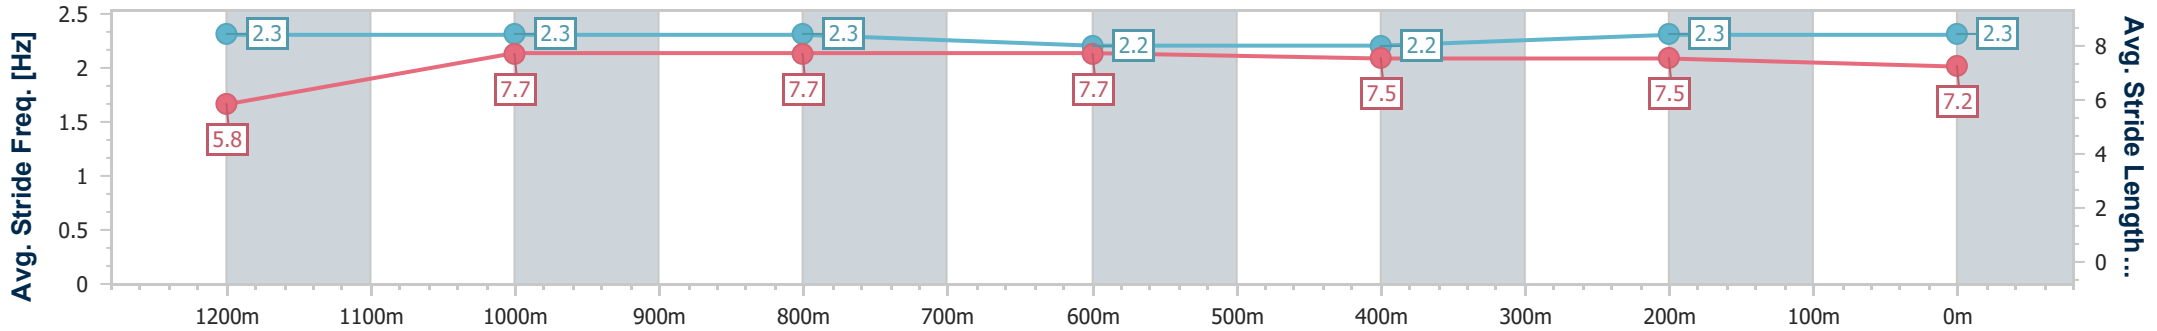

Ipswich QLD Professional

Race 6: SEVEN Class 2 Plate - 1350m

19 September 2024 - 15:42

Track Rating: Good 4, Weather: Fine, Rail Position: +1m Entire

Section	Overall	1200m	1000m	800m	600m	400m	200m
Section Times	1:21.39 [2] (0:11.39)	1:10.00 [4] (0:11.38)	0:58.62 [5] (0:11.50)	0:47.12 [5] (0:11.74)	0:35.38 [5] (0:11.81)	0:23.57 [4] (0:11.69)	0:11.88 [4] (0:11.88)
Average Speed [km/h]	47.5	63.3	62.7	61.2	60.5	61.5	60.5
Top Speed [km/h]	64.6	64.5	63.2	63.2	60.9	63.1	62.3
Avg. Dist. to Rail [m]	3.6	2.5	0.6	0.8	1.4	1.2	3.1
Avg. Stride Freq. [Hz]	2.3	2.3	2.3	2.2	2.2	2.3	2.3
Avg. Stride Length [m]	5.8	7.7	7.7	7.7	7.5	7.5	7.2