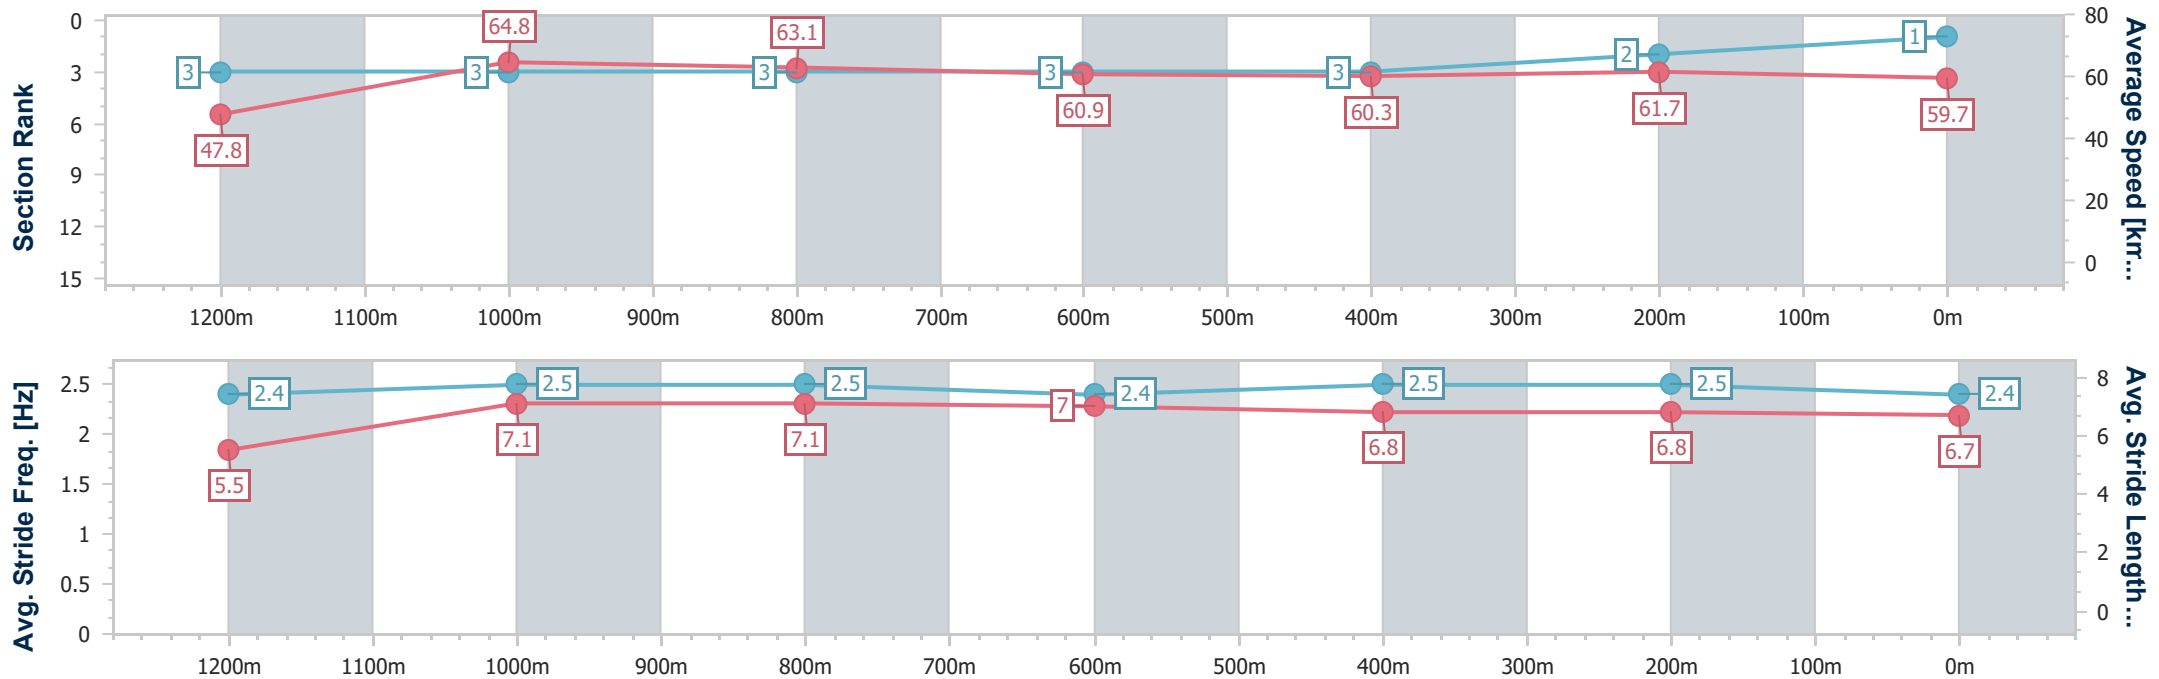

19 September 2024 - 15:42

Track Rating: Good 4, Weather: Fine, Rail Position: +1m Entire

Section	Overall	1200m	1000m	800m	600m	400m	200m
Section Times	1:21.32 [1] (0:11.35)	1:09.97 [3] (0:11.12)	0:58.85 [3] (0:11.43)	0:47.42 [3] (0:11.80)	0:35.62 [3] (0:11.88)	0:23.74 [3] (0:11.69)	0:12.05 [2] (0:12.05)
Average Speed [km/h]	47.8	64.8	63.1	60.9	60.3	61.7	59.7
Top Speed [km/h]	65.8	66.0	63.9	62.1	61.5	62.5	62.2
Avg. Dist. to Rail [m]	7.4	2.6	0.7	0.6	0.7	1.5	2.4
Avg. Stride Freq. [Hz]	2.4	2.5	2.5	2.4	2.5	2.5	2.4
Avg. Stride Length [m]	5.5	7.1	7.1	7.0	6.8	6.8	6.7