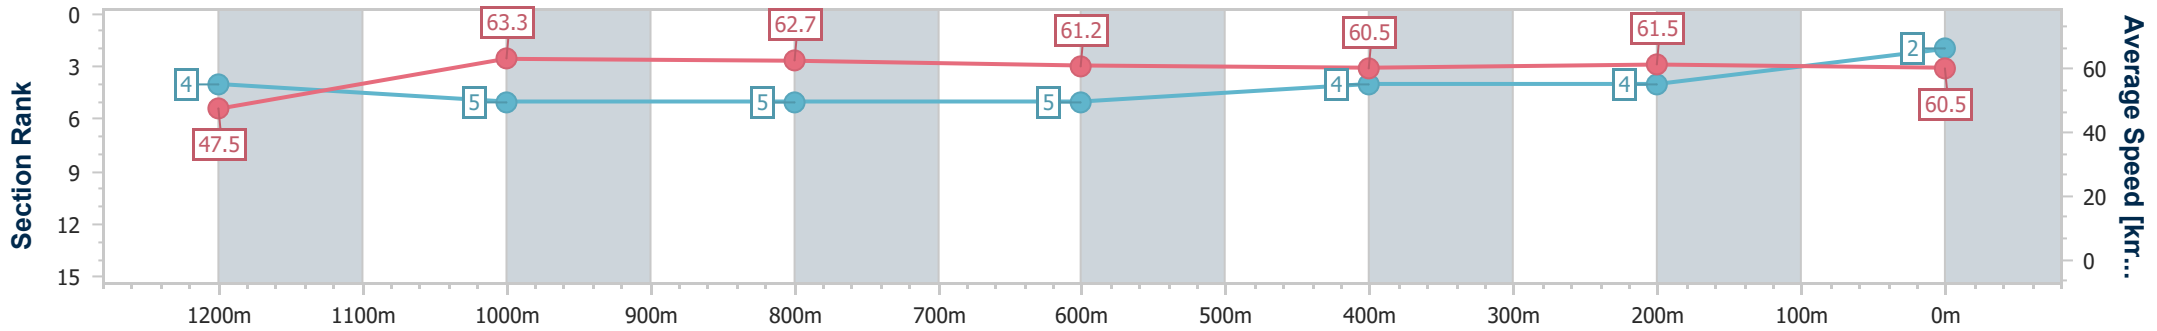

Ipswich QLD Professional

Race 6: SEVEN Class 2 Plate - 1350m

19 September 2024 - 15:42

Track Rating: Good 4, Weather: Fine, Rail Position: +1m Entire

Section	Overall	1200m	1000m	800m	600m	400m	200m
Section Times	1:21.39 [2] (0:11.39)	1:10.00 [4] (0:11.38)	0:58.62 [5] (0:11.50)	0:47.12 [5] (0:11.74)	0:35.38 [5] (0:11.81)	0:23.57 [4] (0:11.69)	0:11.88 [4] (0:11.88)
Average Speed [km/h]	47.5	63.3	62.7	61.2	60.5	61.5	60.5
Top Speed [km/h]	64.6	64.5	63.2	63.2	60.9	63.1	62.3
Avg. Dist. to Rail [m]	3.6	2.5	0.6	0.8	1.4	1.2	3.1
Avg. Stride Freq. [Hz]	2.3	2.3	2.3	2.2	2.2	2.3	2.3
Avg. Stride Length [m]	5.8	7.7	7.7	7.7	7.5	7.5	7.2