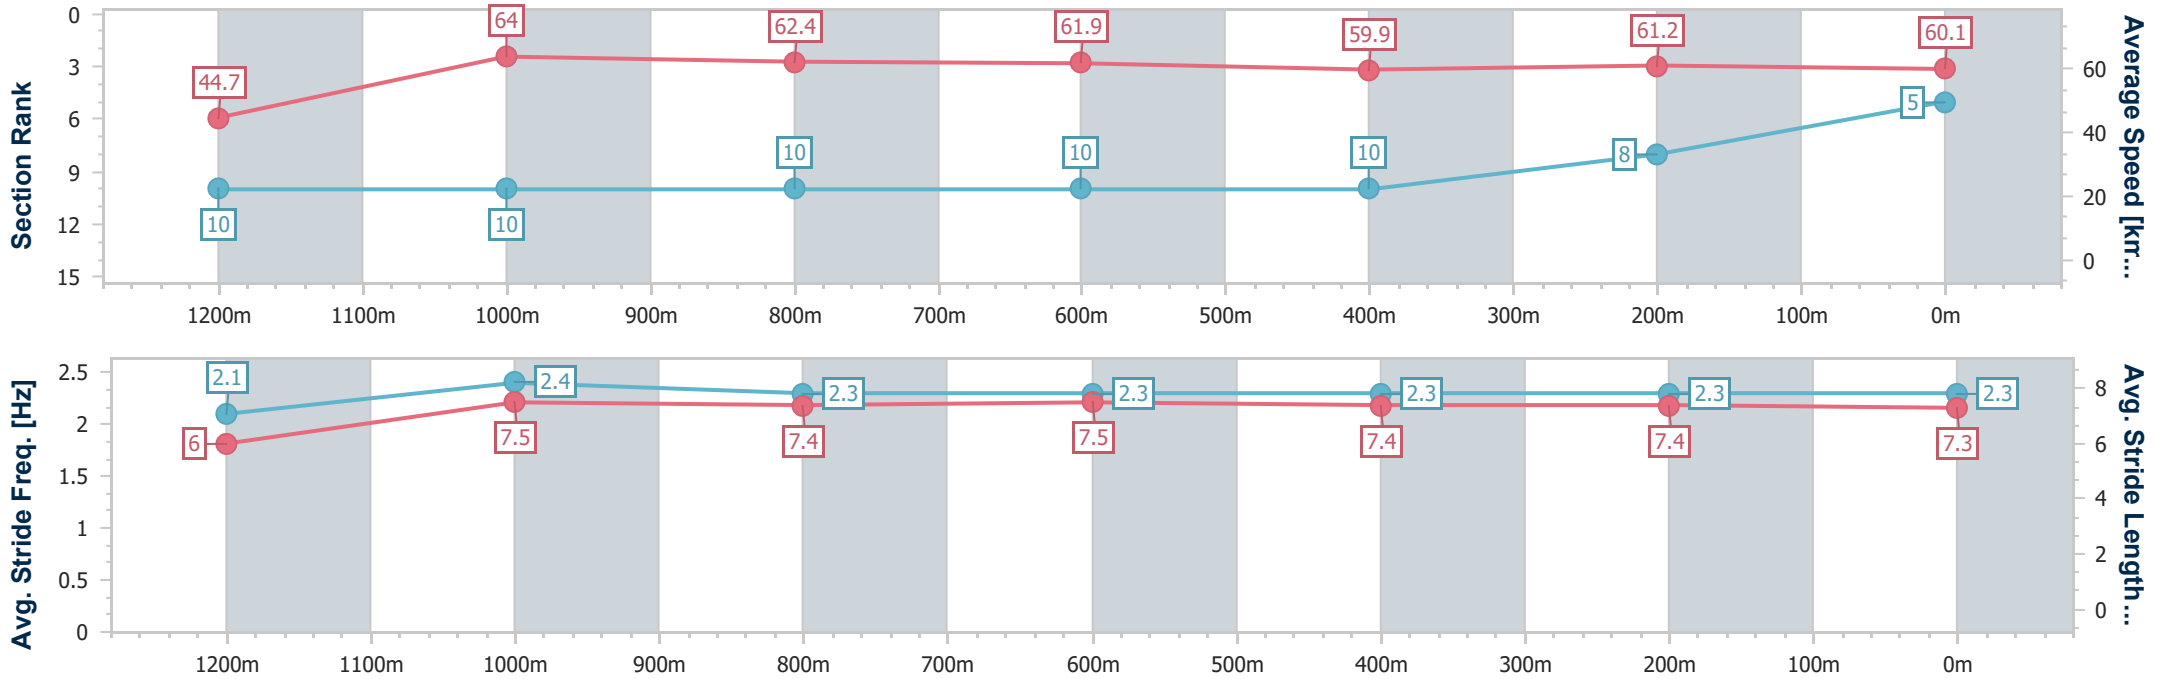

- [] Ranking at each section and finish
- .-.- No data available at this section
- NA No data available

Horse/Jockey Name	Veandechance
Final Rank	5
Fastest Section Time (Section)	0:11.30 (1200m)
Top Speed [km/h] (Section)	64.6 (1200m)
Race State	Finished

Ipswich QLD Professional

Race 6: SEVEN Class 2 Plate - 1350m

19 September 2024 - 15:42

Track Rating: Good 4, Weather: Fine, Rail Position: +1m Entire

Section	Overall	1200m	1000m	800m	600m	400m	200m
Section Times	1:22.10 [5] (0:12.04)	1:10.06 [10] (0:11.30)	0:58.76 [10] (0:11.48)	0:47.28 [10] (0:11.60)	0:35.68 [10] (0:12.00)	0:23.68 [10] (0:11.74)	0:11.94 [8] (0:11.94)
Average Speed [km/h]	44.7	64.0	62.4	61.9	59.9	61.2	60.1
Top Speed [km/h]	63.6	64.6	63.8	63.4	60.6	61.9	61.7
Avg. Dist. to Rail [m]	6.2	2.0	0.7	0.9	0.4	1.5	4.8
Avg. Stride Freq. [Hz]	2.1	2.4	2.3	2.3	2.3	2.3	2.3
Avg. Stride Length [m]	6.0	7.5	7.4	7.5	7.4	7.4	7.3

- [] Ranking at each section and finish
- .-.- No data available at this section
- NA No data available

Horse/Jockey Name	Snow Boum
Final Rank	6
Fastest Section Time (Section)	0:11.27 (1200m)
Top Speed [km/h] (Section)	64.8 (1200m)
Race State	Finished