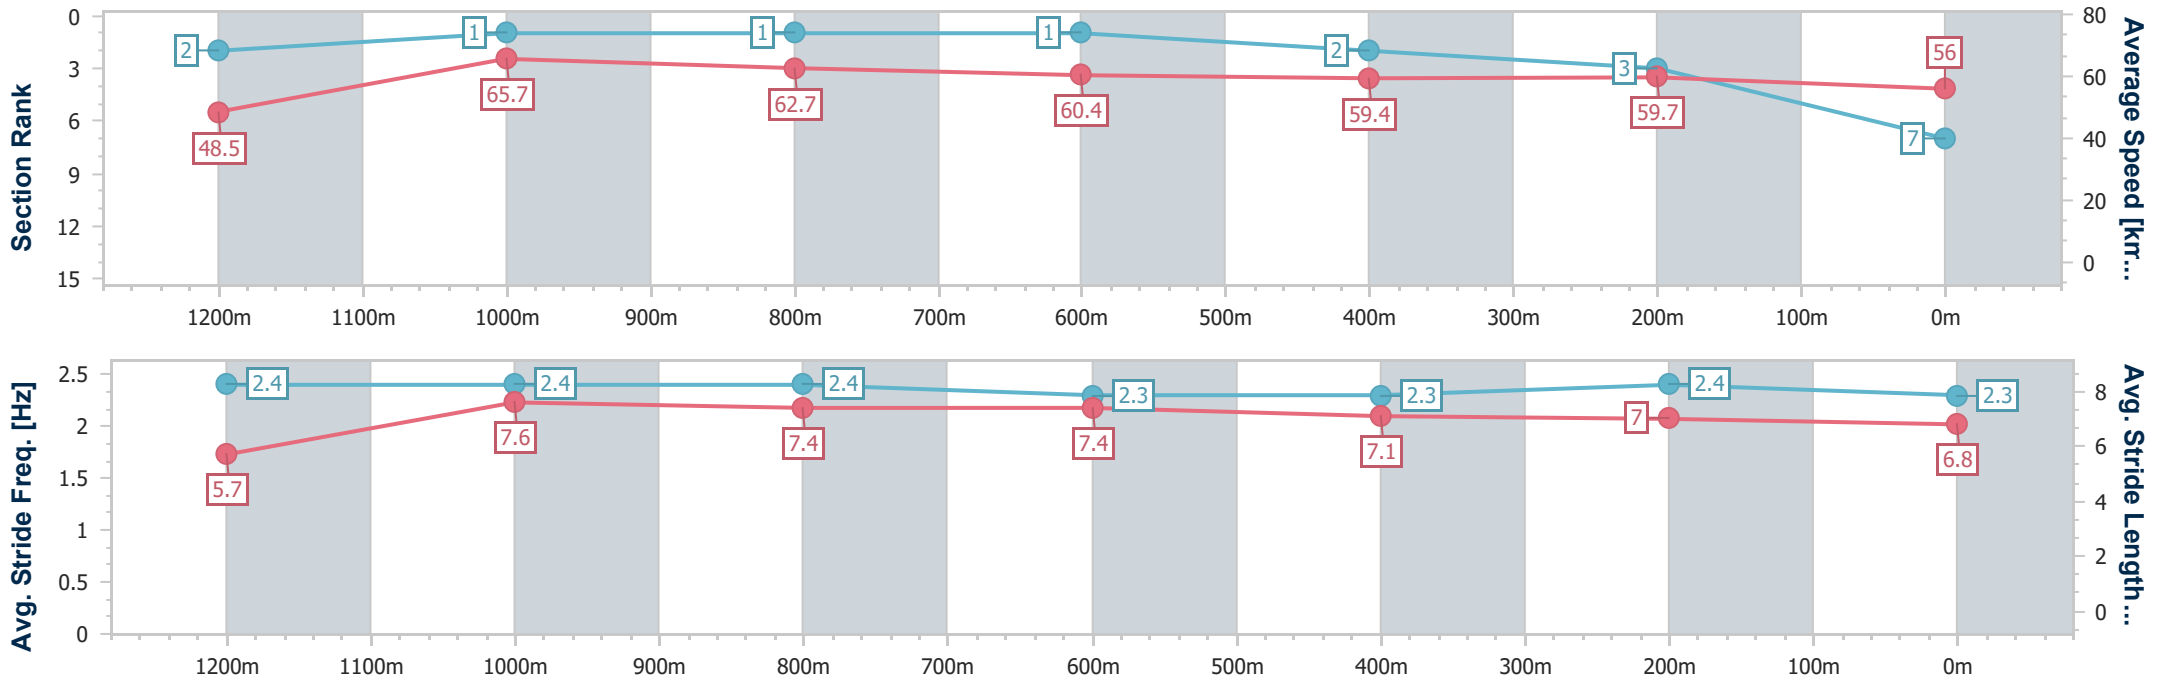

Ipswich QLD Professional

Race 6: SEVEN Class 2 Plate - 1350m

19 September 2024 - 15:42

Track Rating: Good 4, Weather: Fine, Rail Position: +1m Entire

Section	Overall	1200m	1000m	800m	600m	400m	200m
Section Times	1:22.32 [7] (0:11.12)	1:11.20 [2] (0:10.98)	1:00.22 [1] (0:11.43)	0:48.79 [1] (0:11.86)	0:36.93 [1] (0:12.05)	0:24.88 [2] (0:12.03)	0:12.85 [3] (0:12.85)
Average Speed [km/h]	48.5	65.7	62.7	60.4	59.4	59.7	56.0
Top Speed [km/h]	65.7	66.5	64.2	61.4	59.9	60.1	58.7
Avg. Dist. to Rail [m]	2.5	1.5	0.7	1.0	1.3	1.3	0.8
Avg. Stride Freq. [Hz]	2.4	2.4	2.4	2.3	2.3	2.4	2.3
Avg. Stride Length [m]	5.7	7.6	7.4	7.4	7.1	7.0	6.8