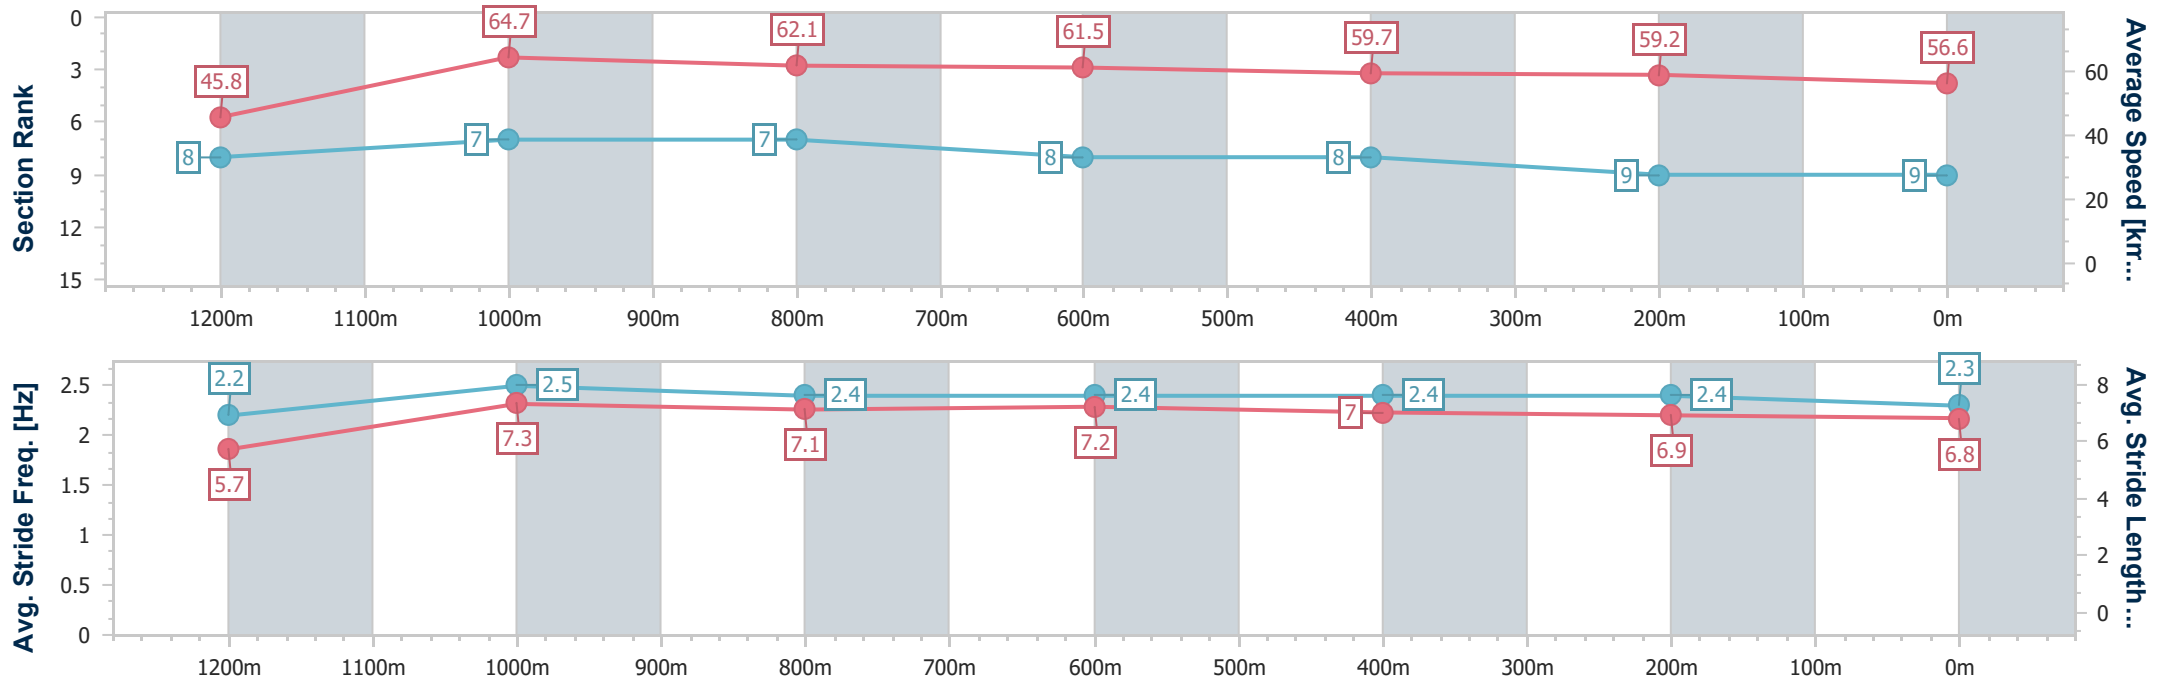

Ipswich QLD Professional

Race 6: SEVEN Class 2 Plate - 1350m

19 September 2024 - 15:42

Track Rating: Good 4, Weather: Fine, Rail Position: +1m Entire

Section	Overall	1200m	1000m	800m	600m	400m	200m
Section Times	1:22.94 [9] (0:11.81)	1:11.13 [8] (0:11.14)	0:59.99 [7] (0:11.53)	0:48.46 [7] (0:11.68)	0:36.78 [8] (0:12.00)	0:24.78 [8] (0:12.07)	0:12.71 [9] (0:12.71)
Average Speed [km/h]	45.8	64.7	62.1	61.5	59.7	59.2	56.6
Top Speed [km/h]	64.5	65.3	63.3	62.3	60.3	60.2	58.5
Avg. Dist. to Rail [m]	3.5	1.3	0.9	1.4	1.2	1.0	1.5
Avg. Stride Freq. [Hz]	2.2	2.5	2.4	2.4	2.4	2.4	2.3
Avg. Stride Length [m]	5.7	7.3	7.1	7.2	7.0	6.9	6.8

- [] Ranking at each section and finish
- .-.- No data available at this section
- NA No data available

Horse/Jockey Name	Press Lightly
Final Rank	10
Fastest Section Time (Section)	0:11.25 (1200m)
Top Speed [km/h] (Section)	65.0 (1200m)
Race State	Finished