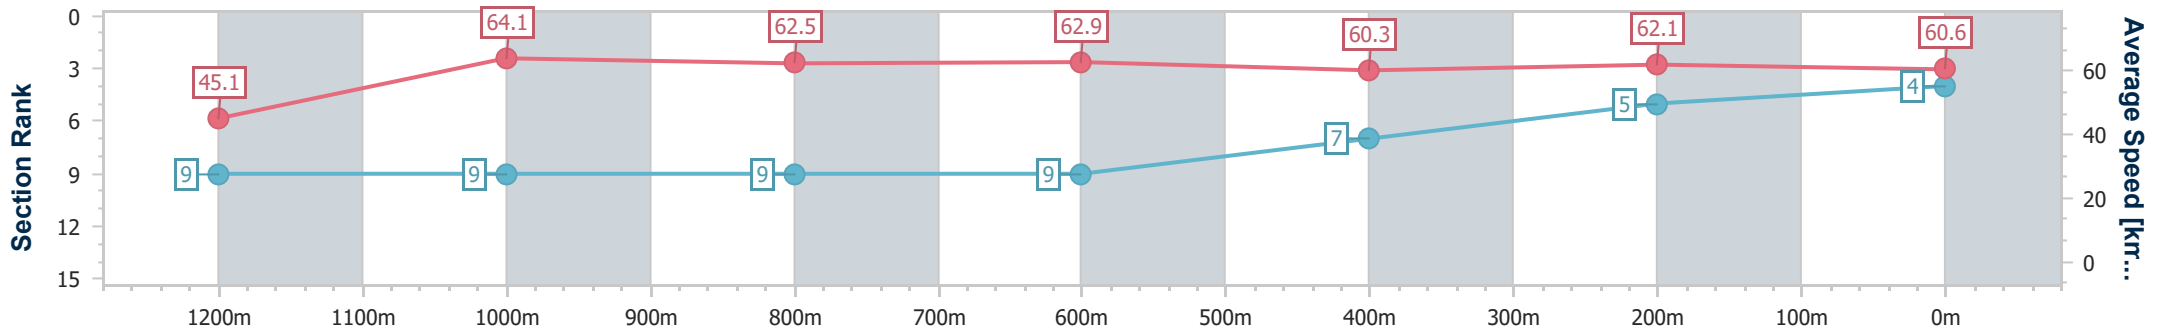

Ipswich QLD Professional

Race 6: SEVEN Class 2 Plate - 1350m

19 September 2024 - 15:42

Track Rating: Good 4, Weather: Fine, Rail Position: +1m Entire

Section	Overall	1200m	1000m	800m	600m	400m	200m
Section Times	1:21.62 [4] (0:11.97)	1:09.65 [9] (0:11.24)	0:58.41 [9] (0:11.58)	0:46.83 [9] (0:11.45)	0:35.38 [9] (0:11.90)	0:23.48 [7] (0:11.59)	0:11.89 [5] (0:11.89)
Average Speed [km/h]	45.1	64.1	62.5	62.9	60.3	62.1	60.6
Top Speed [km/h]	64.8	65.2	62.9	64.0	62.1	63.6	61.7
Avg. Dist. to Rail [m]	5.3	2.9	0.9	0.3	0.2	0.7	0.7
Avg. Stride Freq. [Hz]	2.2	2.4	2.3	2.3	2.3	2.3	2.3
Avg. Stride Length [m]	5.8	7.6	7.5	7.6	7.4	7.5	7.4