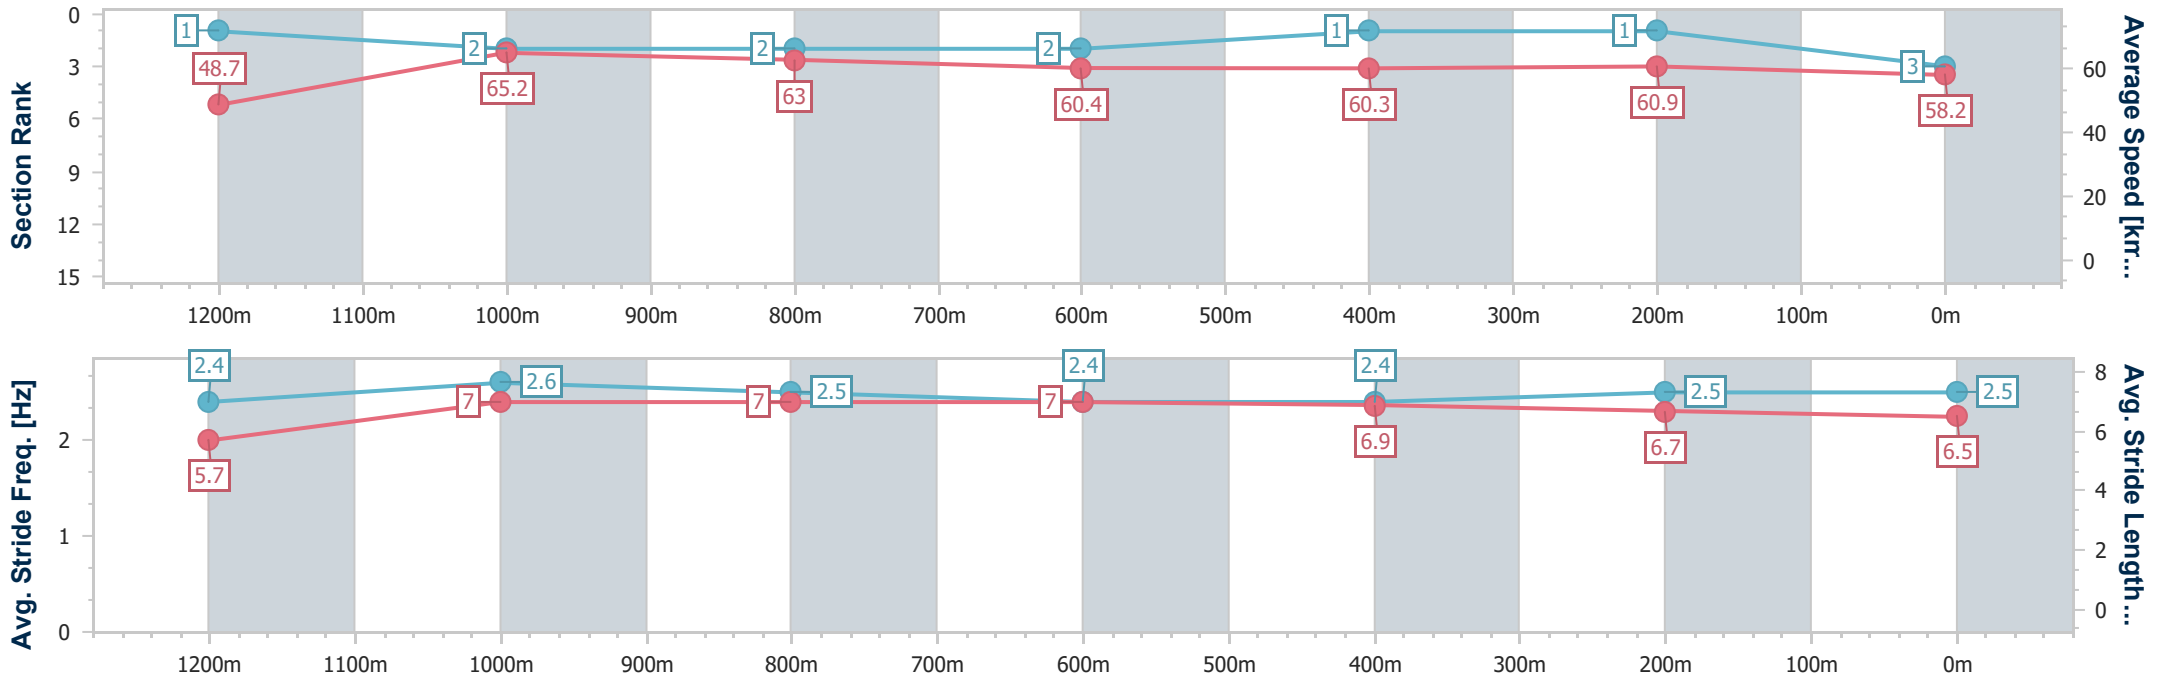

Ipswich QLD Professional

Race 6: SEVEN Class 2 Plate - 1350m

19 September 2024 - 15:42

Track Rating: Good 4, Weather: Fine, Rail Position: +1m Entire

Section	Overall	1200m	1000m	800m	600m	400m	200m
Section Times	1:21.59 [3] (0:11.09)	1:10.50 [1] (0:11.08)	0:59.42 [2] (0:11.41)	0:48.01 [2] (0:11.91)	0:36.10 [2] (0:11.93)	0:24.17 [1] (0:11.80)	0:12.37 [1] (0:12.37)
Average Speed [km/h]	48.7	65.2	63.0	60.4	60.3	60.9	58.2
Top Speed [km/h]	65.4	65.3	64.6	61.7	60.8	61.6	60.4
Avg. Dist. to Rail [m]	5.2	2.1	0.3	0.3	0.8	0.8	0.9
Avg. Stride Freq. [Hz]	2.4	2.6	2.5	2.4	2.4	2.5	2.5
Avg. Stride Length [m]	5.7	7.0	7.0	7.0	6.9	6.7	6.5

- [] Ranking at each section and finish
- .-.- No data available at this section
- NA No data available

Horse/Jockey Name	Houston Rocket
Final Rank	4
Fastest Section Time (Section)	0:11.24 (1200m)
Top Speed [km/h] (Section)	65.2 (1200m)
Race State	Finished