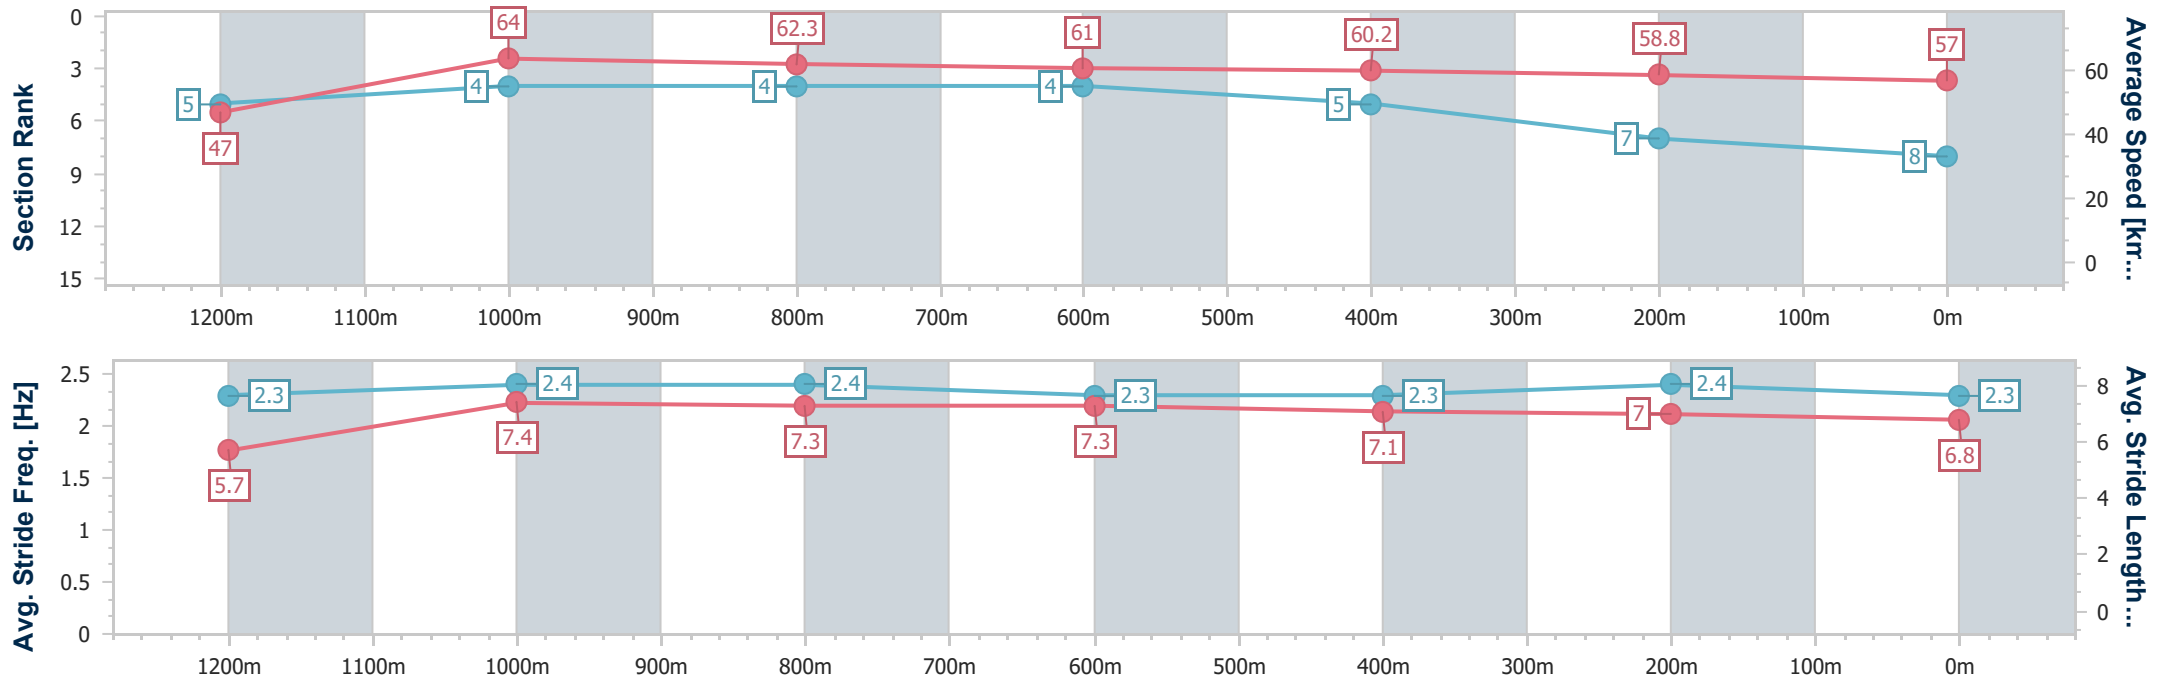

Ipswich QLD Professional

Race 6: SEVEN Class 2 Plate - 1350m

19 September 2024 - 15:42

Track Rating: Good 4, Weather: Fine, Rail Position: +1m Entire

Section	Overall	1200m	1000m	800m	600m	400m	200m
Section Times	1:22.69 [8] (0:11.44)	1:11.25 [5] (0:11.25)	1:00.00 [4] (0:11.54)	0:48.46 [4] (0:11.75)	0:36.71 [4] (0:11.89)	0:24.82 [5] (0:12.18)	0:12.64 [7] (0:12.64)
Average Speed [km/h]	47.0	64.0	62.3	61.0	60.2	58.8	57.0
Top Speed [km/h]	63.9	65.0	62.9	62.9	60.5	60.5	58.3
Avg. Dist. to Rail [m]	0.9	0.9	1.0	1.4	1.4	0.5	0.3
Avg. Stride Freq. [Hz]	2.3	2.4	2.4	2.3	2.3	2.4	2.3
Avg. Stride Length [m]	5.7	7.4	7.3	7.3	7.1	7.0	6.8