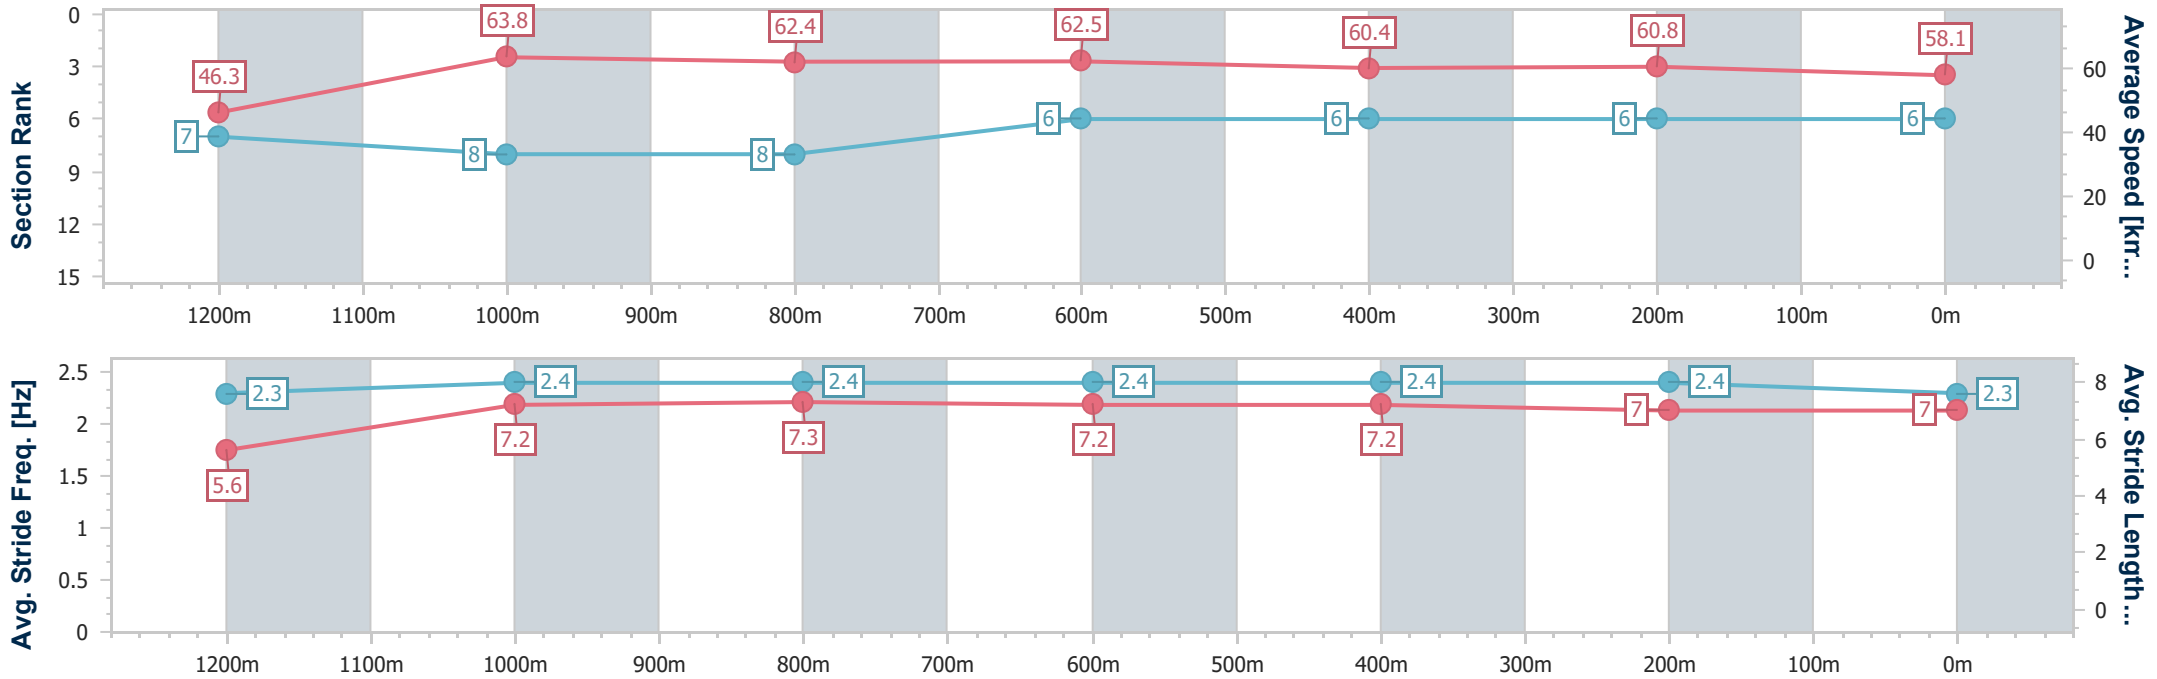

Ipswich QLD Professional

Race 6: SEVEN Class 2 Plate - 1350m

19 September 2024 - 15:42

Track Rating: Good 4, Weather: Fine, Rail Position: +1m Entire

Section	Overall	1200m	1000m	800m	600m	400m	200m
Section Times	1:22.26 [6] (0:11.69)	1:10.57 [7] (0:11.27)	0:59.30 [8] (0:11.55)	0:47.75 [8] (0:11.57)	0:36.18 [6] (0:11.89)	0:24.29 [6] (0:11.91)	0:12.38 [6] (0:12.38)
Average Speed [km/h]	46.3	63.8	62.4	62.5	60.4	60.8	58.1
Top Speed [km/h]	63.5	64.8	63.2	63.9	62.2	61.3	60.1
Avg. Dist. to Rail [m]	4.1	1.7	0.5	0.6	0.6	1.3	3.3
Avg. Stride Freq. [Hz]	2.3	2.4	2.4	2.4	2.4	2.4	2.3
Avg. Stride Length [m]	5.6	7.2	7.3	7.2	7.2	7.0	7.0

- [] Ranking at each section and finish
- .-.- No data available at this section
- NA No data available

Horse/Jockey Name	Count Nicholas
Final Rank	7
Fastest Section Time (Section)	0:10.98 (1200m)
Top Speed [km/h] (Section)	66.5 (1200m)
Race State	Finished