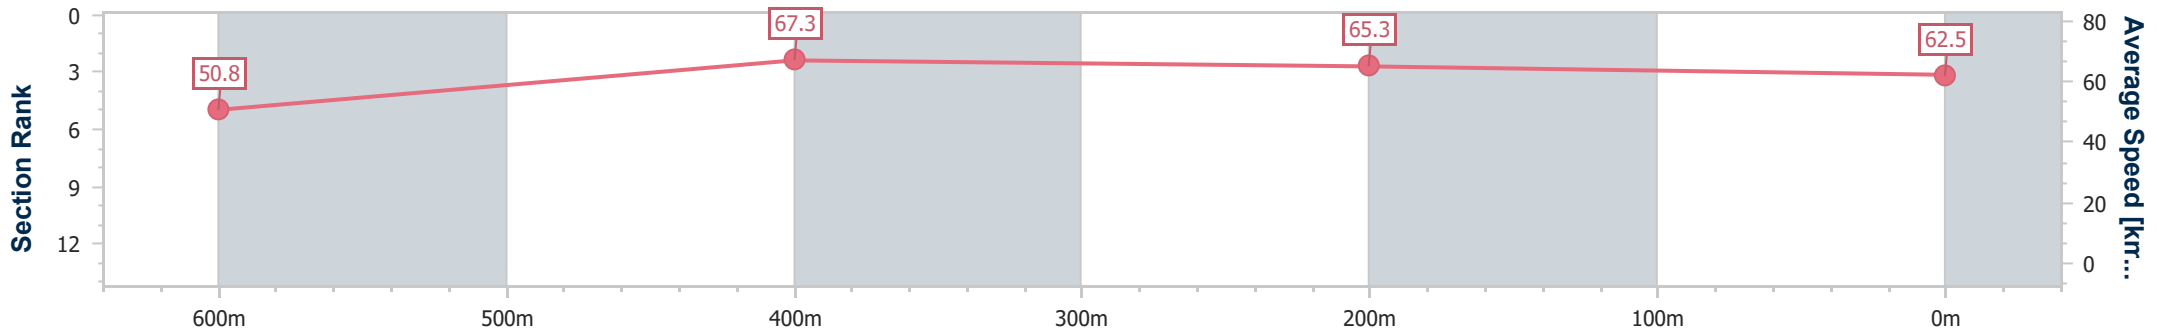

### Ipswich QLD Professional

Race 5: TAB BENCHMARK 65 Handicap - 800m

19 September 2024 - 15:05

Track Rating: Good 4, Weather: Fine, Rail Position: +1m Entire

Section	Overall	600m	400m	200m
Section Times	0:47.40 [9] (0:14.18)	0:33.22 [10] (0:10.73)	0:22.49 [10] (0:11.00)	0:11.49 [9] (0:11.49)
Average Speed [km/h]	50.8	67.3	65.3	62.5
Top Speed [km/h]	67.7	68.8	66.6	64.3
Avg. Dist. to Rail [m]	5.2	1.2	0.7	2.7
Avg. Stride Freq. [Hz]	2.4	2.5	2.5	2.4
Avg. Stride Length [m]	5.8	7.4	7.3	7.2