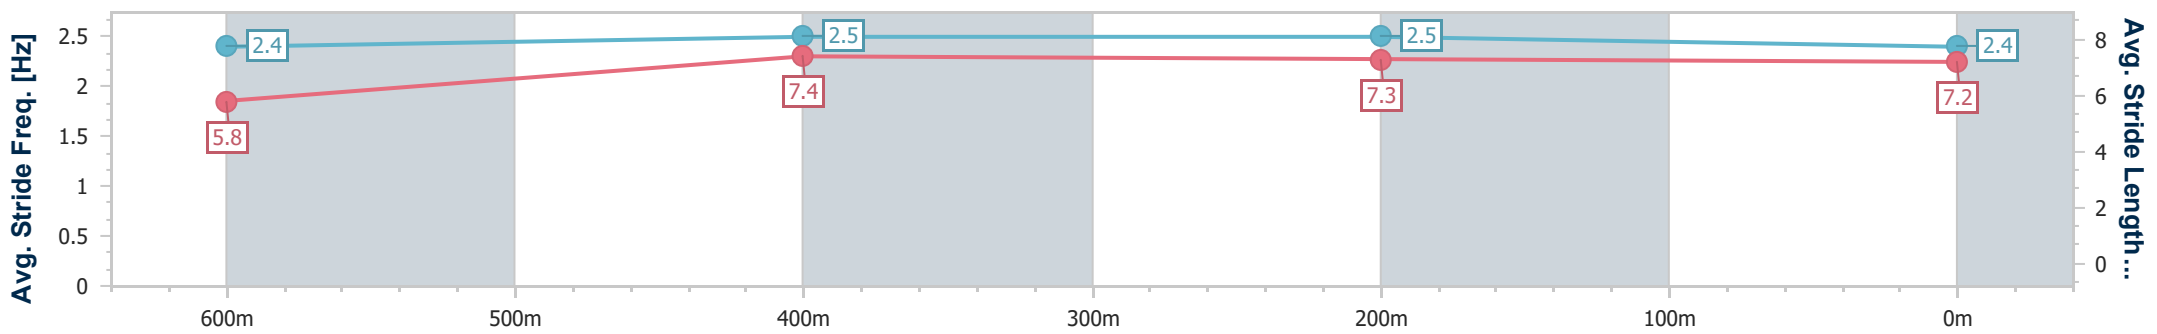

### Ipswich QLD Professional

Race 5: TAB BENCHMARK 65 Handicap - 800m

19 September 2024 - 15:05

Track Rating: Good 4, Weather: Fine, Rail Position: +1m Entire

Section	Overall	600m	400m	200m
Section Times	0:47.40 [9] (0:14.18)	0:33.22 [10] (0:10.73)	0:22.49 [10] (0:11.00)	0:11.49 [9] (0:11.49)
Average Speed [km/h]	50.8	67.3	65.3	62.5
Top Speed [km/h]	67.7	68.8	66.6	64.3
Avg. Dist. to Rail [m]	5.2	1.2	0.7	2.7
Avg. Stride Freq. [Hz]	2.4	2.5	2.5	2.4
Avg. Stride Length [m]	5.8	7.4	7.3	7.2