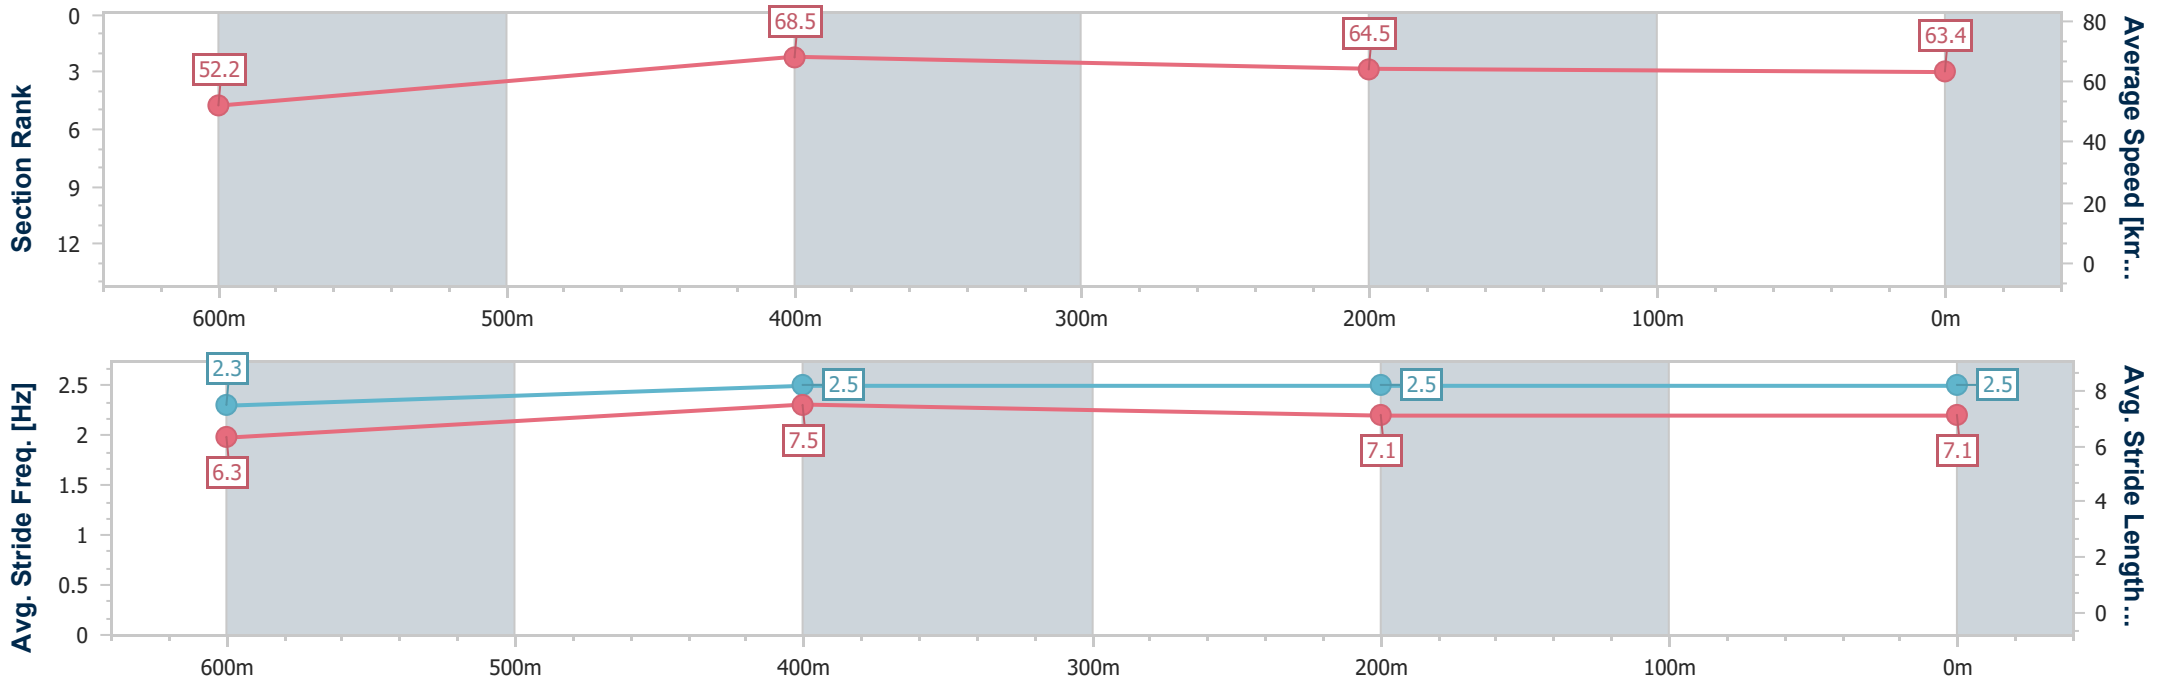

### Ipswich QLD Professional

Race 5: TAB BENCHMARK 65 Handicap - 800m

19 September 2024 - 15:05

Track Rating: Good 4, Weather: Fine, Rail Position: +1m Entire

Section	Overall	600m	400m	200m
Section Times	0:47.05 [5] (0:13.84)	0:33.21 [9] (0:10.58)	0:22.63 [8] (0:11.27)	0:11.36 [8] (0:11.36)
Average Speed [km/h]	52.2	68.5	64.5	63.4
Top Speed [km/h]	68.3	68.7	66.5	66.6
Avg. Dist. to Rail [m]	8.0	3.6	4.0	7.7
Avg. Stride Freq. [Hz]	2.3	2.5	2.5	2.5
Avg. Stride Length [m]	6.3	7.5	7.1	7.1