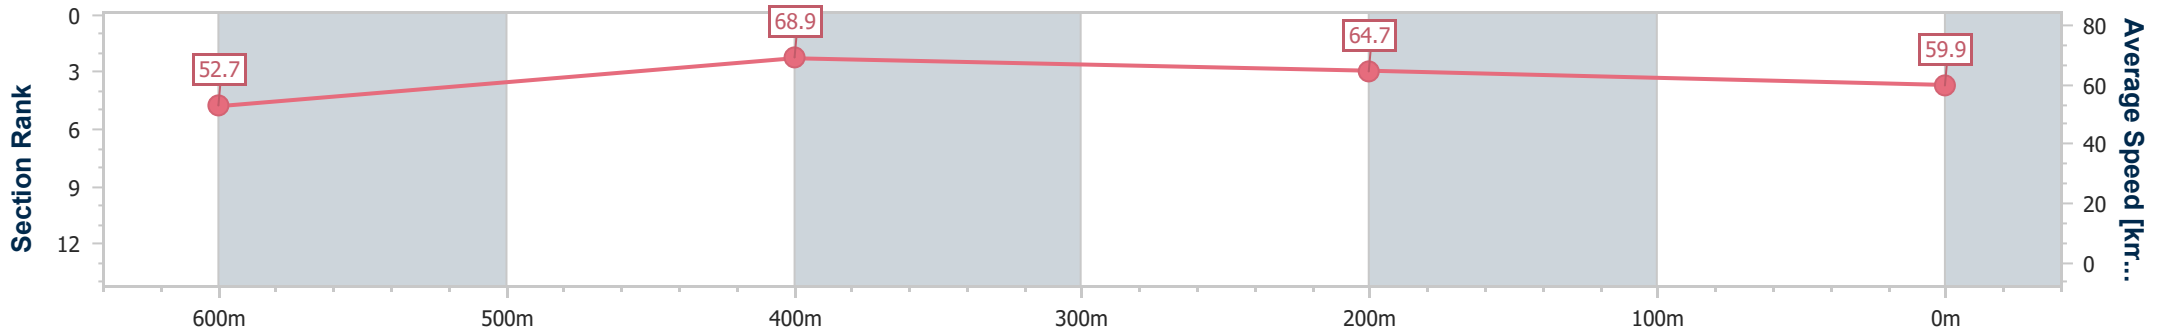

### Ipswich QLD Professional

Race 5: TAB BENCHMARK 65 Handicap - 800m

19 September 2024 - 15:05

Track Rating: Good 4, Weather: Fine, Rail Position: +1m Entire

Section	Overall	600m	400m	200m
Section Times	0:47.50 [10] (0:13.65)	0:33.85 [5] (0:10.58)	0:23.27 [5] (0:11.23)	0:12.04 [6] (0:12.04)
Average Speed [km/h]	52.7	68.9	64.7	59.9
Top Speed [km/h]	68.3	69.6	66.6	64.3
Avg. Dist. to Rail [m]	5.4	3.0	3.3	4.7
Avg. Stride Freq. [Hz]	2.4	2.5	2.4	2.3
Avg. Stride Length [m]	6.2	7.7	7.4	7.2

- [ ] Ranking at each section and finish
- .-.- No data available at this section
- NA No data available

Horse/Jockey Name	Super Rupert
Final Rank	11
Fastest Section Time (Section)	0:10.61 (600m)
Top Speed [km/h] (Section)	68.6 (600m)
Race State	Finished