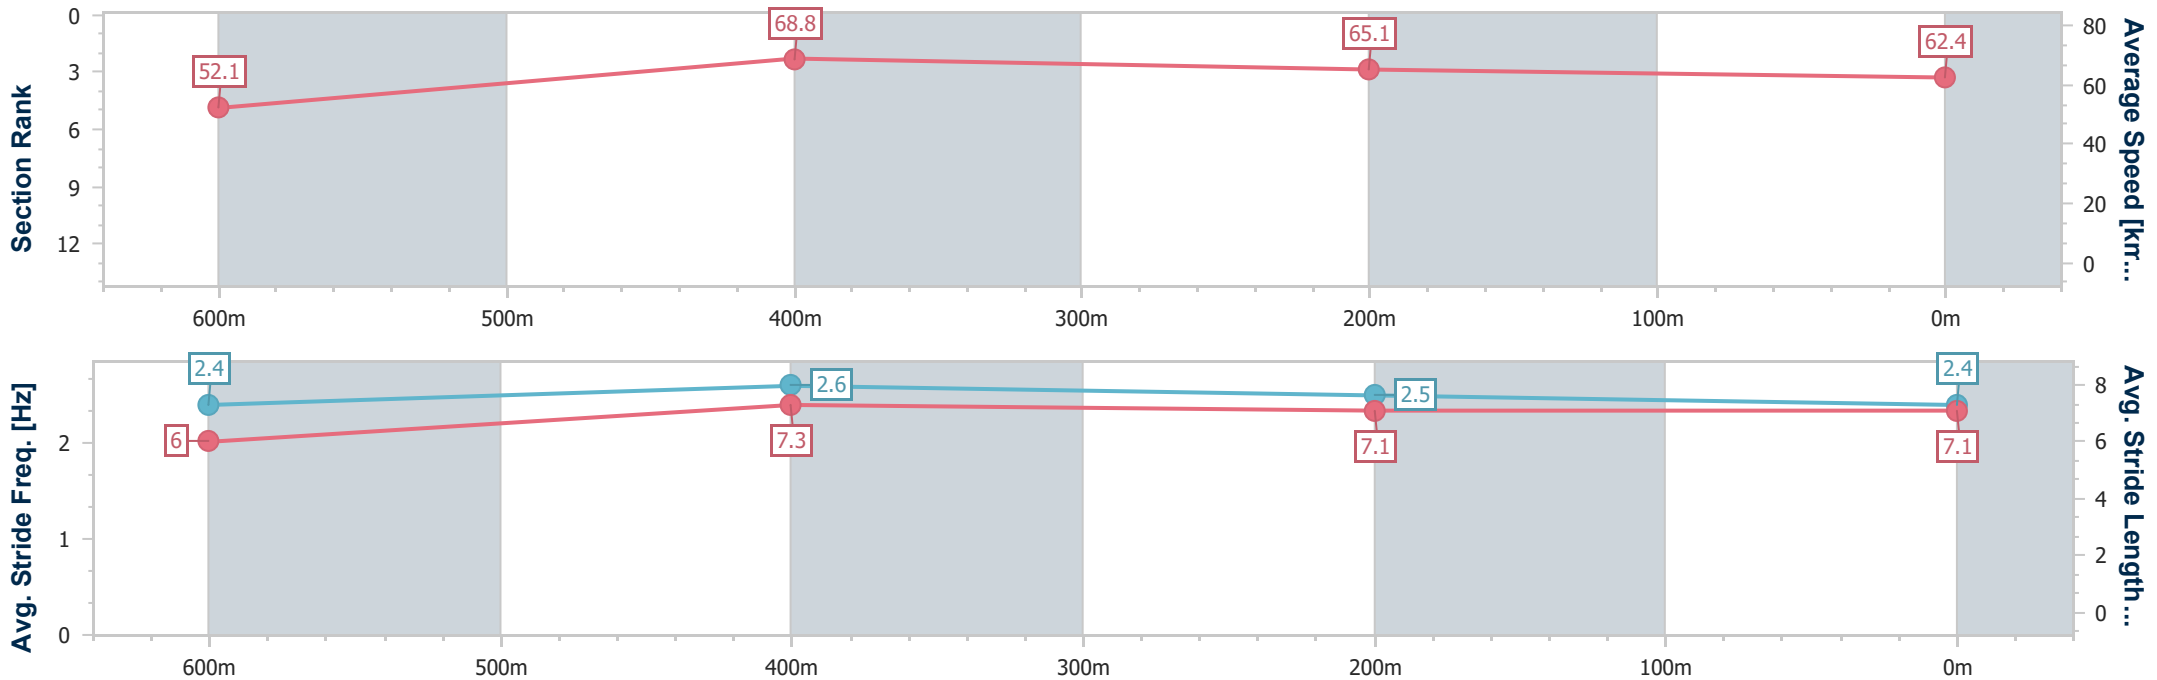

### Ipswich QLD Professional

Race 5: TAB BENCHMARK 65 Handicap - 800m

19 September 2024 - 15:05

Track Rating: Good 4, Weather: Fine, Rail Position: +1m Entire

Section	Overall	600m	400m	200m
Section Times	0:47.07 [7] (0:13.81)	0:33.26 [8] (0:10.53)	0:22.73 [7] (0:11.16)	0:11.57 [7] (0:11.57)
Average Speed [km/h]	52.1	68.8	65.1	62.4
Top Speed [km/h]	68.3	70.0	67.2	64.6
Avg. Dist. to Rail [m]	3.1	1.1	3.2	4.8
Avg. Stride Freq. [Hz]	2.4	2.6	2.5	2.4
Avg. Stride Length [m]	6.0	7.3	7.1	7.1