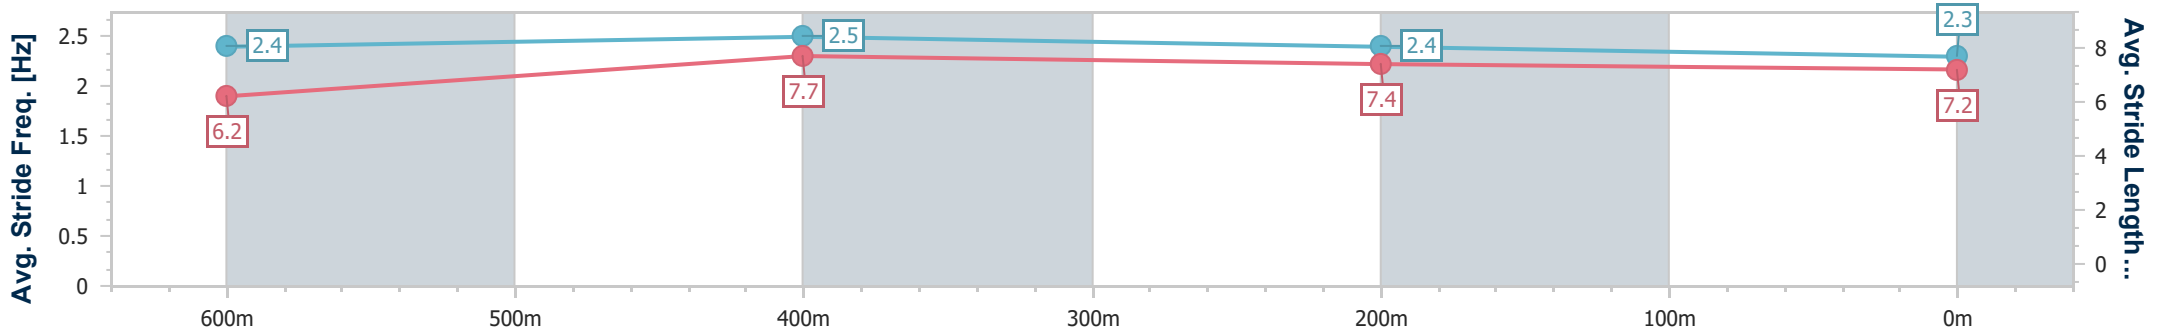

### Ipswich QLD Professional

Race 5: TAB BENCHMARK 65 Handicap - 800m

19 September 2024 - 15:05

Track Rating: Good 4, Weather: Fine, Rail Position: +1m Entire

Section	Overall	600m	400m	200m
Section Times	0:47.50 [10] (0:13.65)	0:33.85 [5] (0:10.58)	0:23.27 [5] (0:11.23)	0:12.04 [6] (0:12.04)
Average Speed [km/h]	52.7	68.9	64.7	59.9
Top Speed [km/h]	68.3	69.6	66.6	64.3
Avg. Dist. to Rail [m]	5.4	3.0	3.3	4.7
Avg. Stride Freq. [Hz]	2.4	2.5	2.4	2.3
Avg. Stride Length [m]	6.2	7.7	7.4	7.2

- [ ] Ranking at each section and finish
- .-.- No data available at this section
- NA No data available

Horse/Jockey Name	Super Rupert
Final Rank	11
Fastest Section Time (Section)	0:10.61 (600m)
Top Speed [km/h] (Section)	68.6 (600m)
Race State	Finished