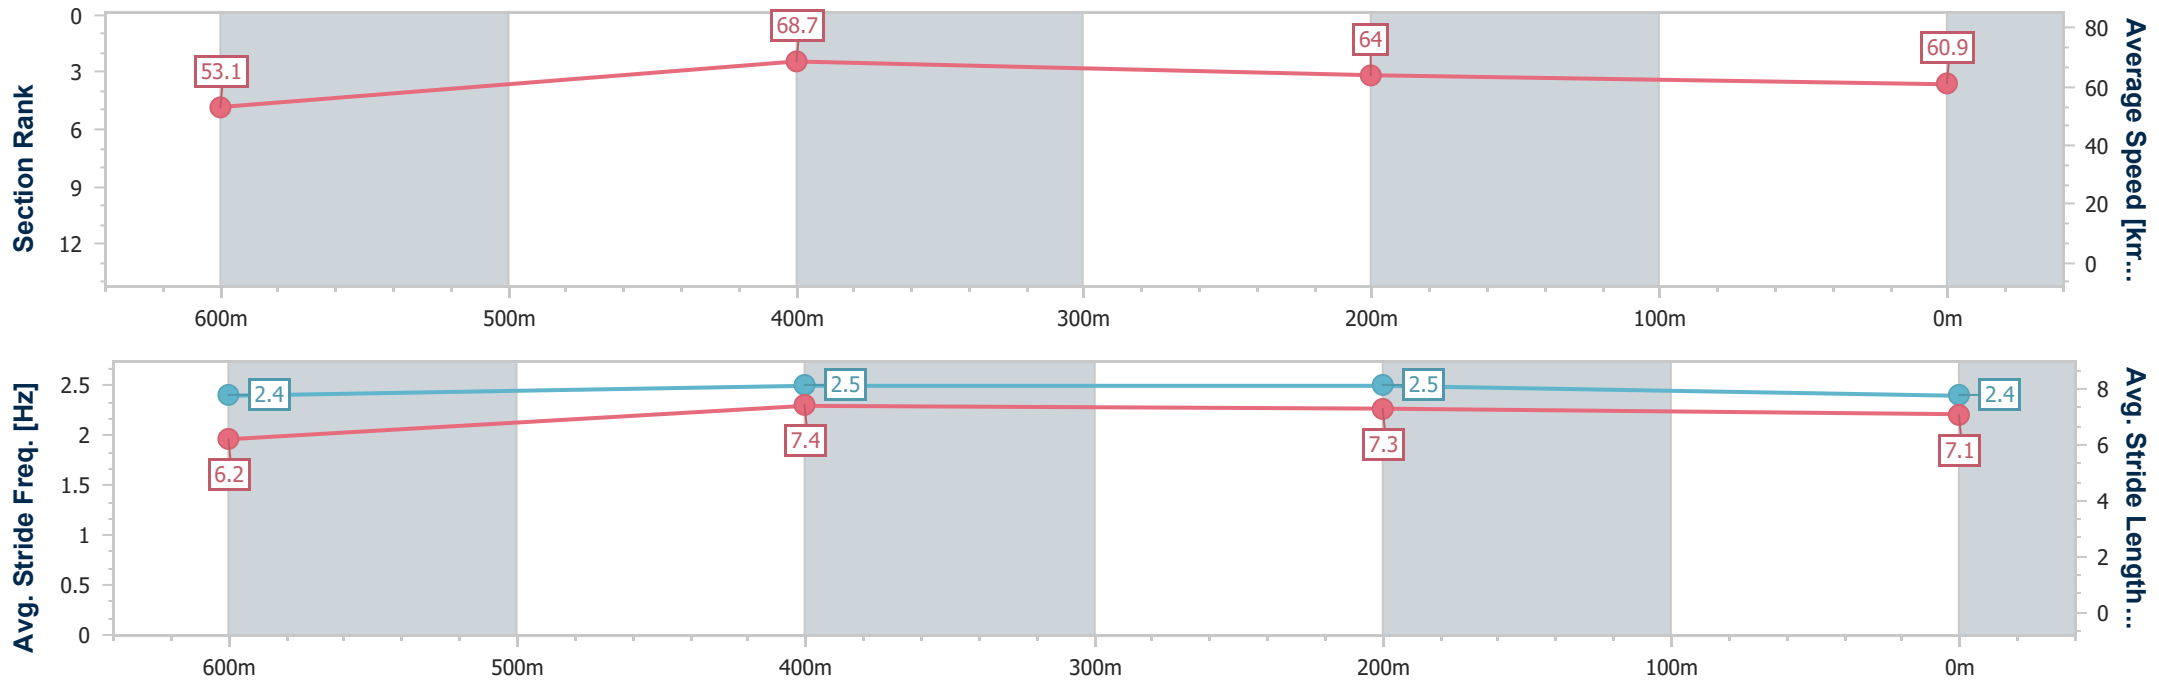

### Ipswich QLD Professional

Race 5: TAB BENCHMARK 65 Handicap - 800m

19 September 2024 - 15:05

Track Rating: Good 4, Weather: Fine, Rail Position: +1m Entire

Section	Overall	600m	400m	200m
Section Times	0:46.96 [4] (0:13.54)	0:33.42 [2] (0:10.40)	0:23.02 [1] (0:11.20)	0:11.82 [1] (0:11.82)
Average Speed [km/h]	53.1	68.7	64.0	60.9
Top Speed [km/h]	68.5	70.4	66.6	64.5
Avg. Dist. to Rail [m]	1.3	1.4	1.5	0.2
Avg. Stride Freq. [Hz]	2.4	2.5	2.5	2.4
Avg. Stride Length [m]	6.2	7.4	7.3	7.1