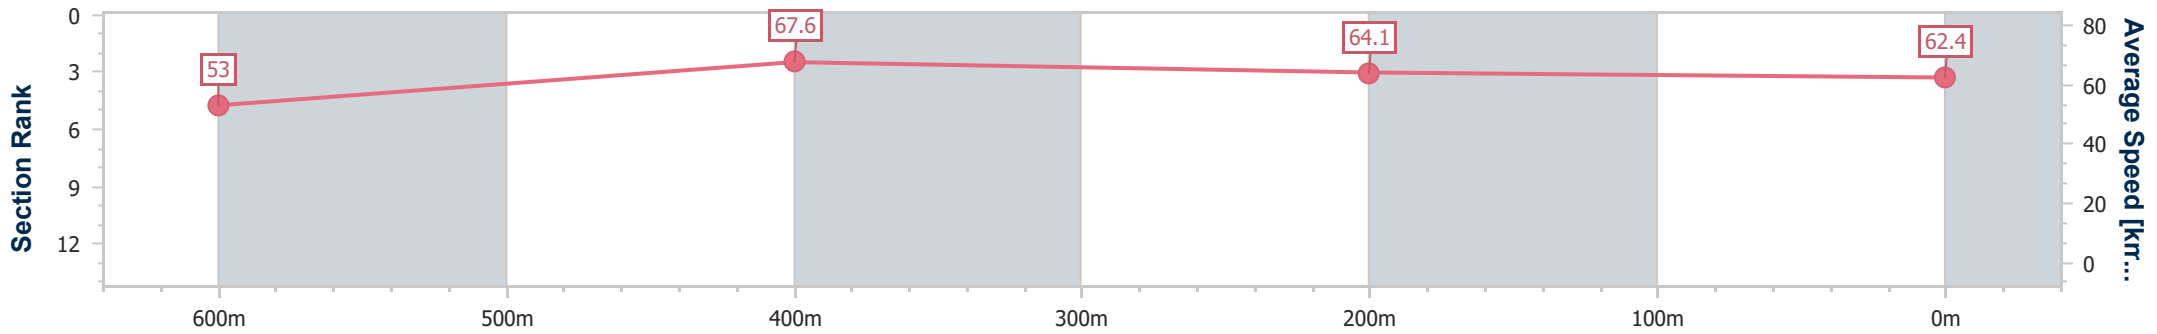

- [ ] Ranking at each section and finish
- .-.- No data available at this section
- NA No data available

Horse/Jockey Name	Star Of Kings
Final Rank	4
Fastest Section Time (Section)	0:10.40 (600m)
Top Speed [km/h] (Section)	70.4 (600m)
Race State	Finished