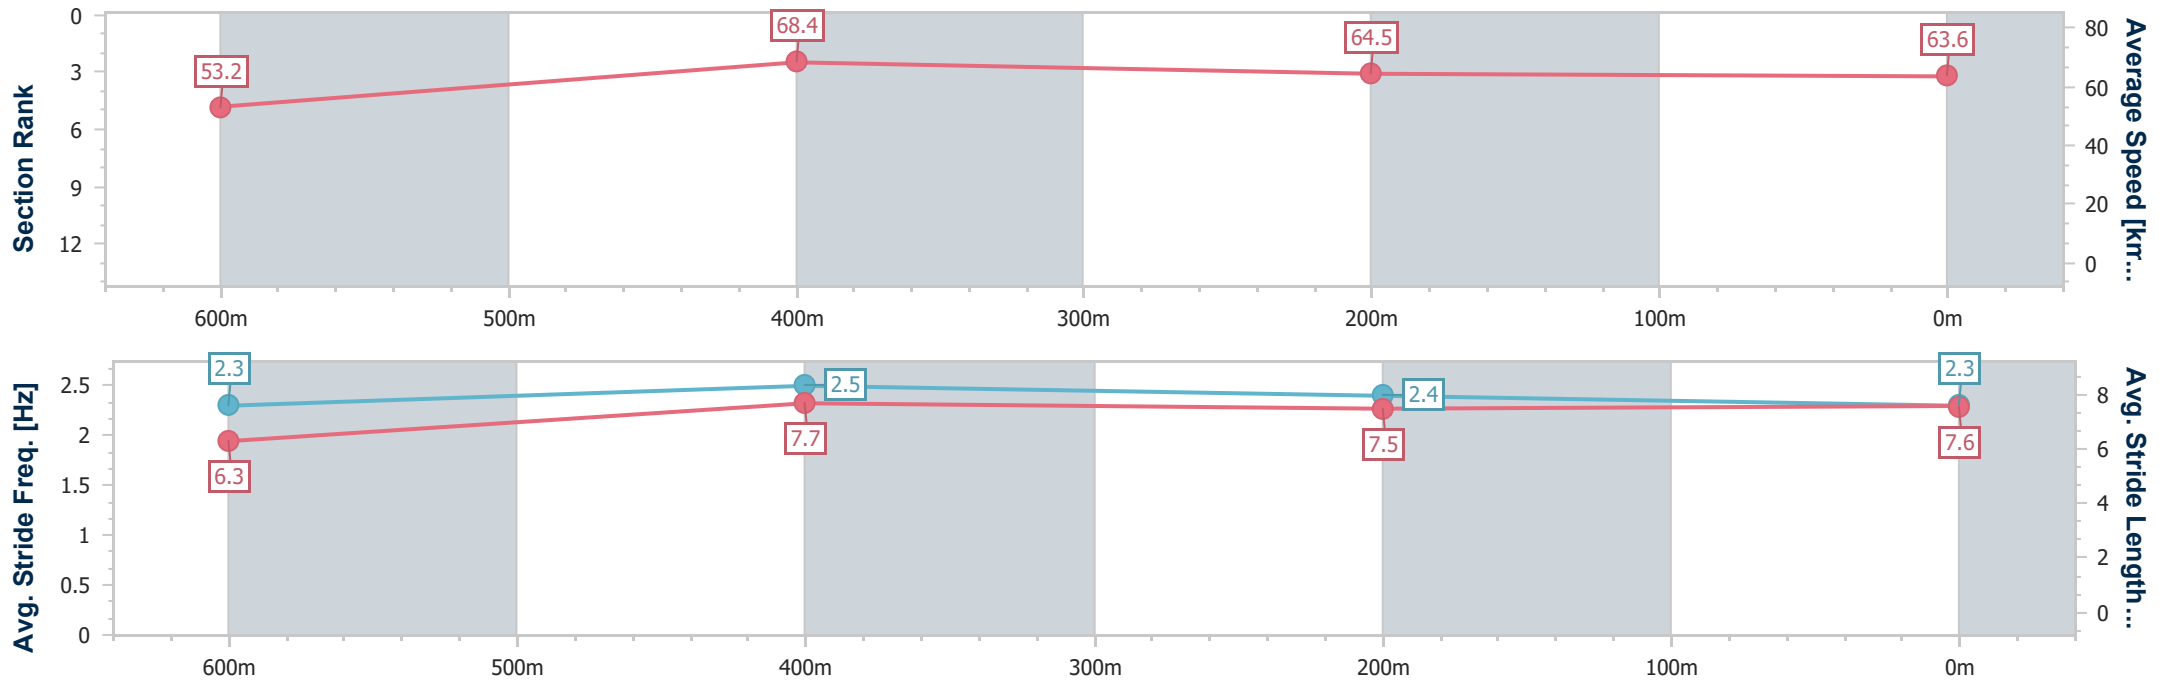

### Ipswich QLD Professional

Race 5: TAB BENCHMARK 65 Handicap - 800m

19 September 2024 - 15:05

Track Rating: Good 4, Weather: Fine, Rail Position: +1m Entire

Section	Overall	600m	400m	200m
Section Times	0:46.52 [1] (0:13.56)	0:32.96 [3] (0:10.47)	0:22.49 [3] (0:11.15)	0:11.34 [3] (0:11.34)
Average Speed [km/h]	53.2	68.4	64.5	63.6
Top Speed [km/h]	69.7	70.4	65.9	65.8
Avg. Dist. to Rail [m]	7.3	1.2	0.2	0.5
Avg. Stride Freq. [Hz]	2.3	2.5	2.4	2.3
Avg. Stride Length [m]	6.3	7.7	7.5	7.6