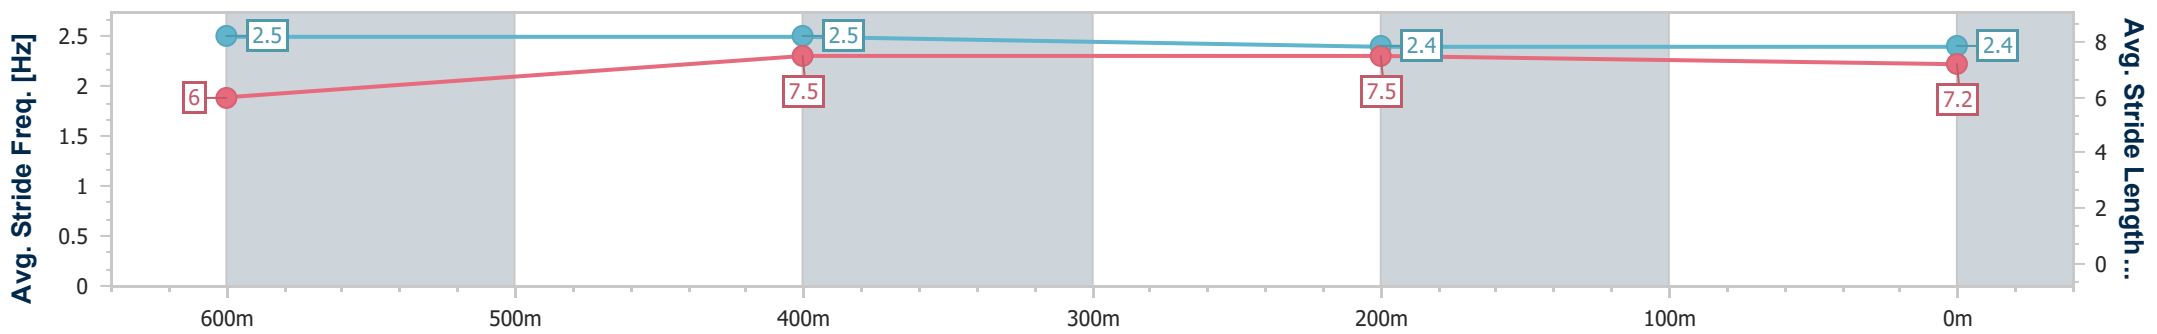

### Ipswich QLD Professional

Race 5: TAB BENCHMARK 65 Handicap - 800m

19 September 2024 - 15:05

Track Rating: Good 4, Weather: Fine, Rail Position: +1m Entire

Section	Overall	600m	400m	200m
Section Times	0:46.86 [3] (0:13.62)	0:33.24 [4] (0:10.57)	0:22.67 [4] (0:11.15)	0:11.52 [4] (0:11.52)
Average Speed [km/h]	53.0	67.6	64.1	62.4
Top Speed [km/h]	69.1	69.9	65.3	64.8
Avg. Dist. to Rail [m]	3.2	1.5	1.9	0.8
Avg. Stride Freq. [Hz]	2.5	2.5	2.4	2.4
Avg. Stride Length [m]	6.0	7.5	7.5	7.2

- [ ] Ranking at each section and finish
- .-.- No data available at this section
- NA No data available

Horse/Jockey Name	Star Of Kings
Final Rank	4
Fastest Section Time (Section)	0:10.40 (600m)
Top Speed [km/h] (Section)	70.4 (600m)
Race State	Finished