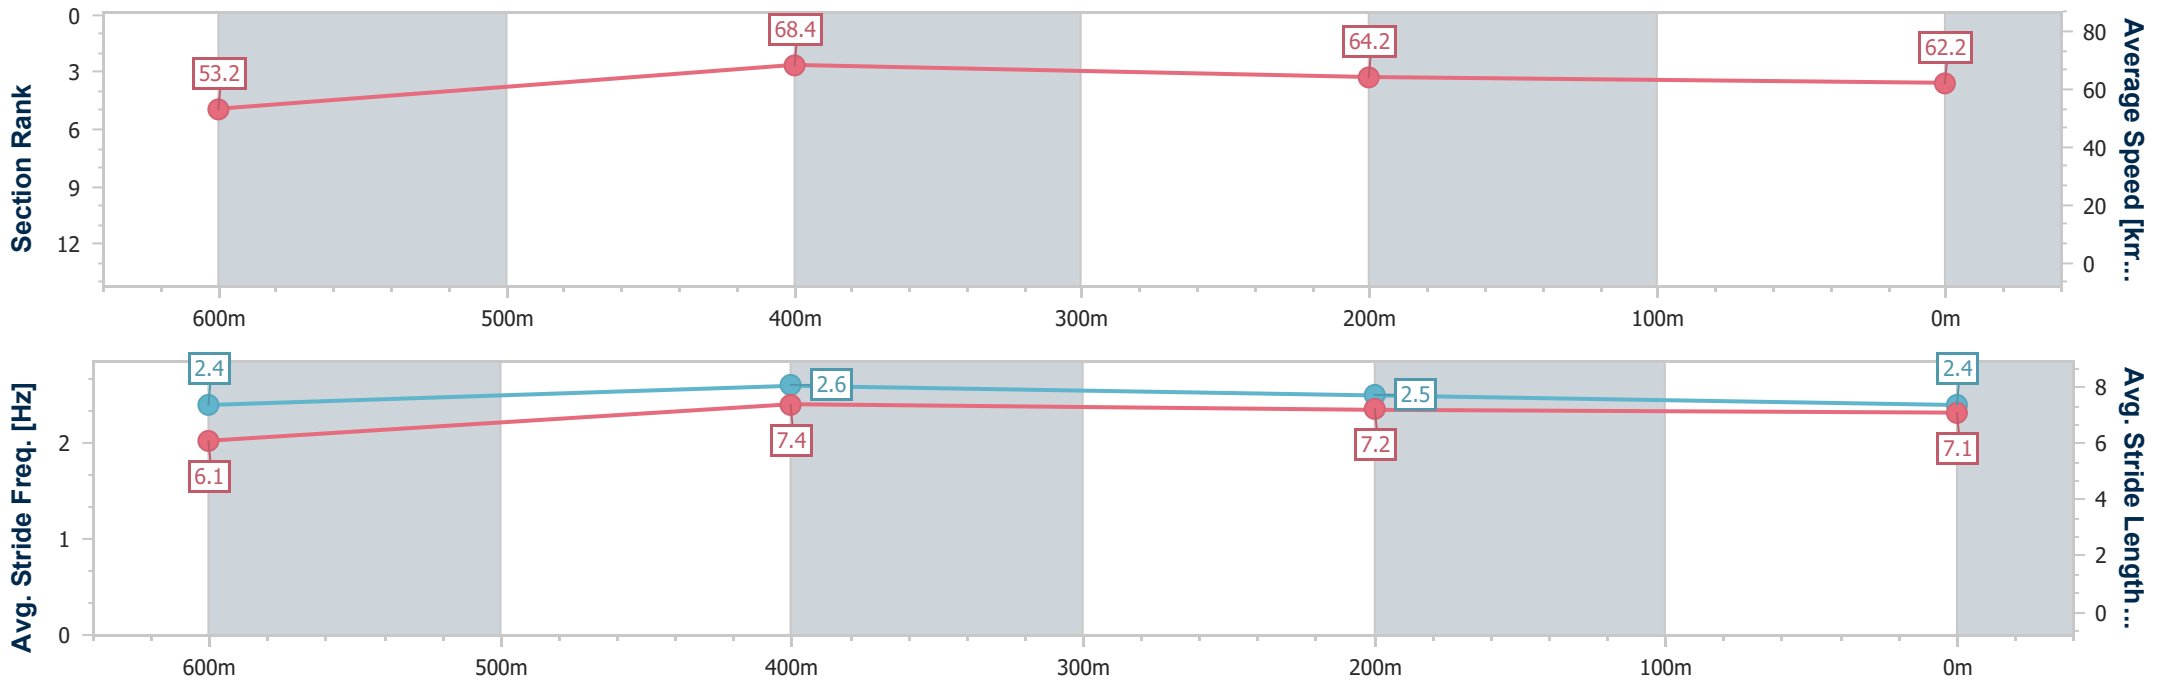

### Ipswich QLD Professional

Race 5: TAB BENCHMARK 65 Handicap - 800m

19 September 2024 - 15:05

Track Rating: Good 4, Weather: Fine, Rail Position: +1m Entire

Section	Overall	600m	400m	200m
Section Times	0:46.74 [2] (0:13.51)	0:33.23 [1] (0:10.48)	0:22.75 [2] (0:11.18)	0:11.57 [2] (0:11.57)
Average Speed [km/h]	53.2	68.4	64.2	62.2
Top Speed [km/h]	69.9	71.1	66.0	64.2
Avg. Dist. to Rail [m]	8.1	1.8	1.0	3.8
Avg. Stride Freq. [Hz]	2.4	2.6	2.5	2.4
Avg. Stride Length [m]	6.1	7.4	7.2	7.1