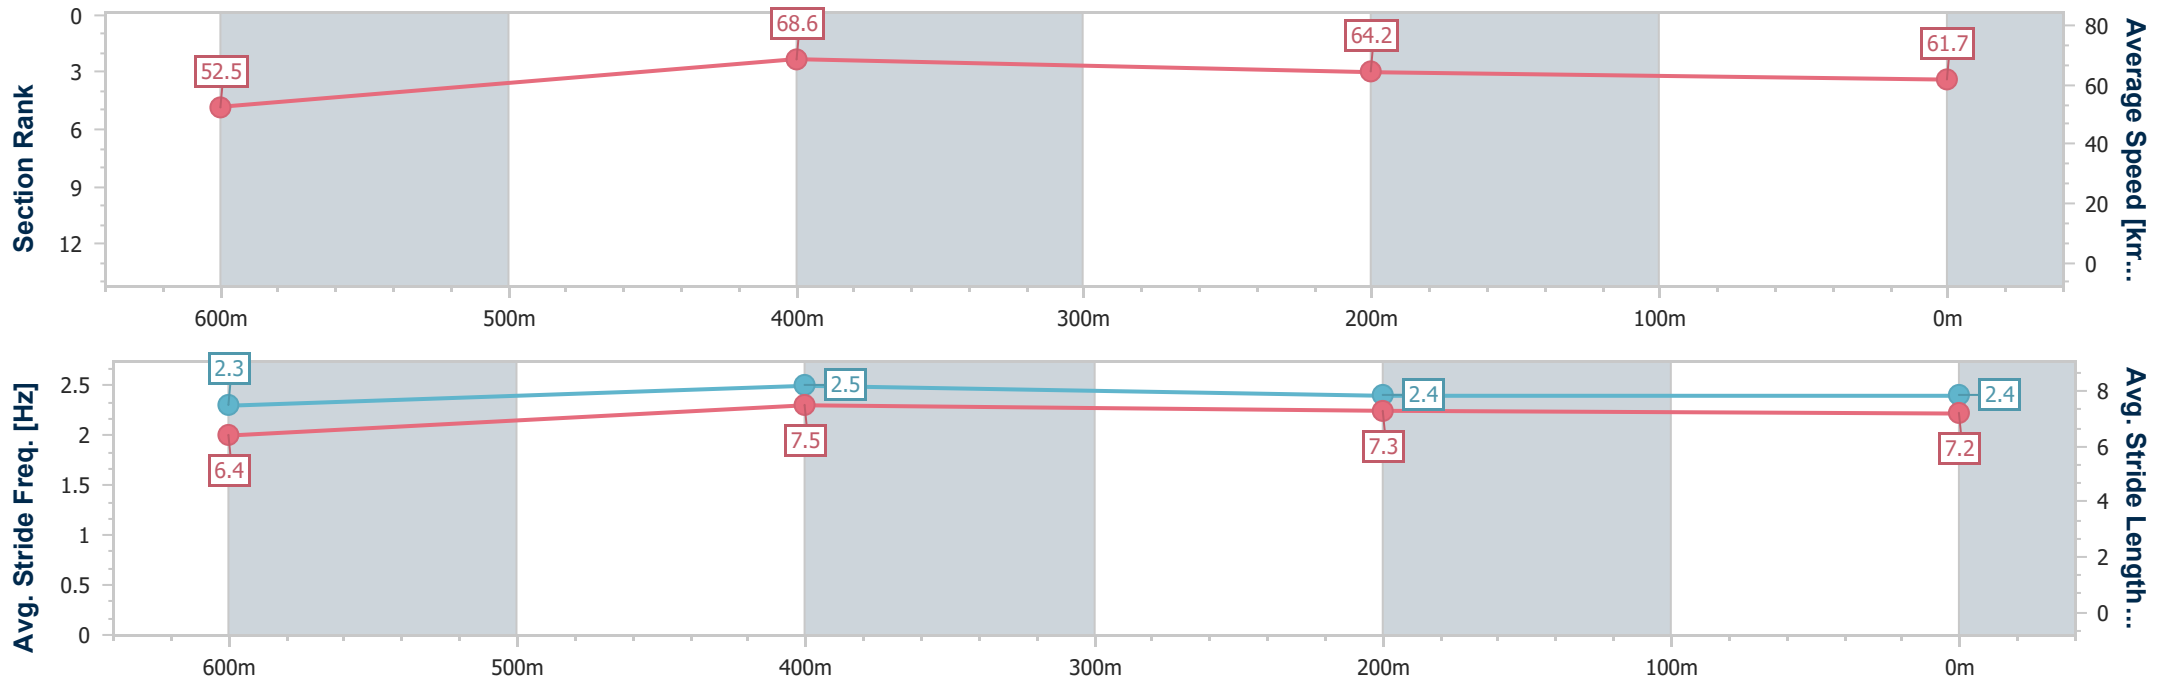

### Ipswich QLD Professional

Race 5: TAB BENCHMARK 65 Handicap - 800m

19 September 2024 - 15:05

Track Rating: Good 4, Weather: Fine, Rail Position: +1m Entire

Section	Overall	600m	400m	200m
Section Times	0:47.08 [8] (0:13.78)	0:33.30 [7] (0:10.45)	0:22.85 [6] (0:11.16)	0:11.69 [5] (0:11.69)
Average Speed [km/h]	52.5	68.6	64.2	61.7
Top Speed [km/h]	68.6	69.7	65.7	64.5
Avg. Dist. to Rail [m]	5.7	0.9	0.9	1.3
Avg. Stride Freq. [Hz]	2.3	2.5	2.4	2.4
Avg. Stride Length [m]	6.4	7.5	7.3	7.2

- [ ] Ranking at each section and finish
- .-.- No data available at this section
- NA No data available

Horse/Jockey Name	Gazzman
Final Rank	9
Fastest Section Time (Section)	0:10.73 (600m)
Top Speed [km/h] (Section)	68.8 (600m)
Race State	Finished