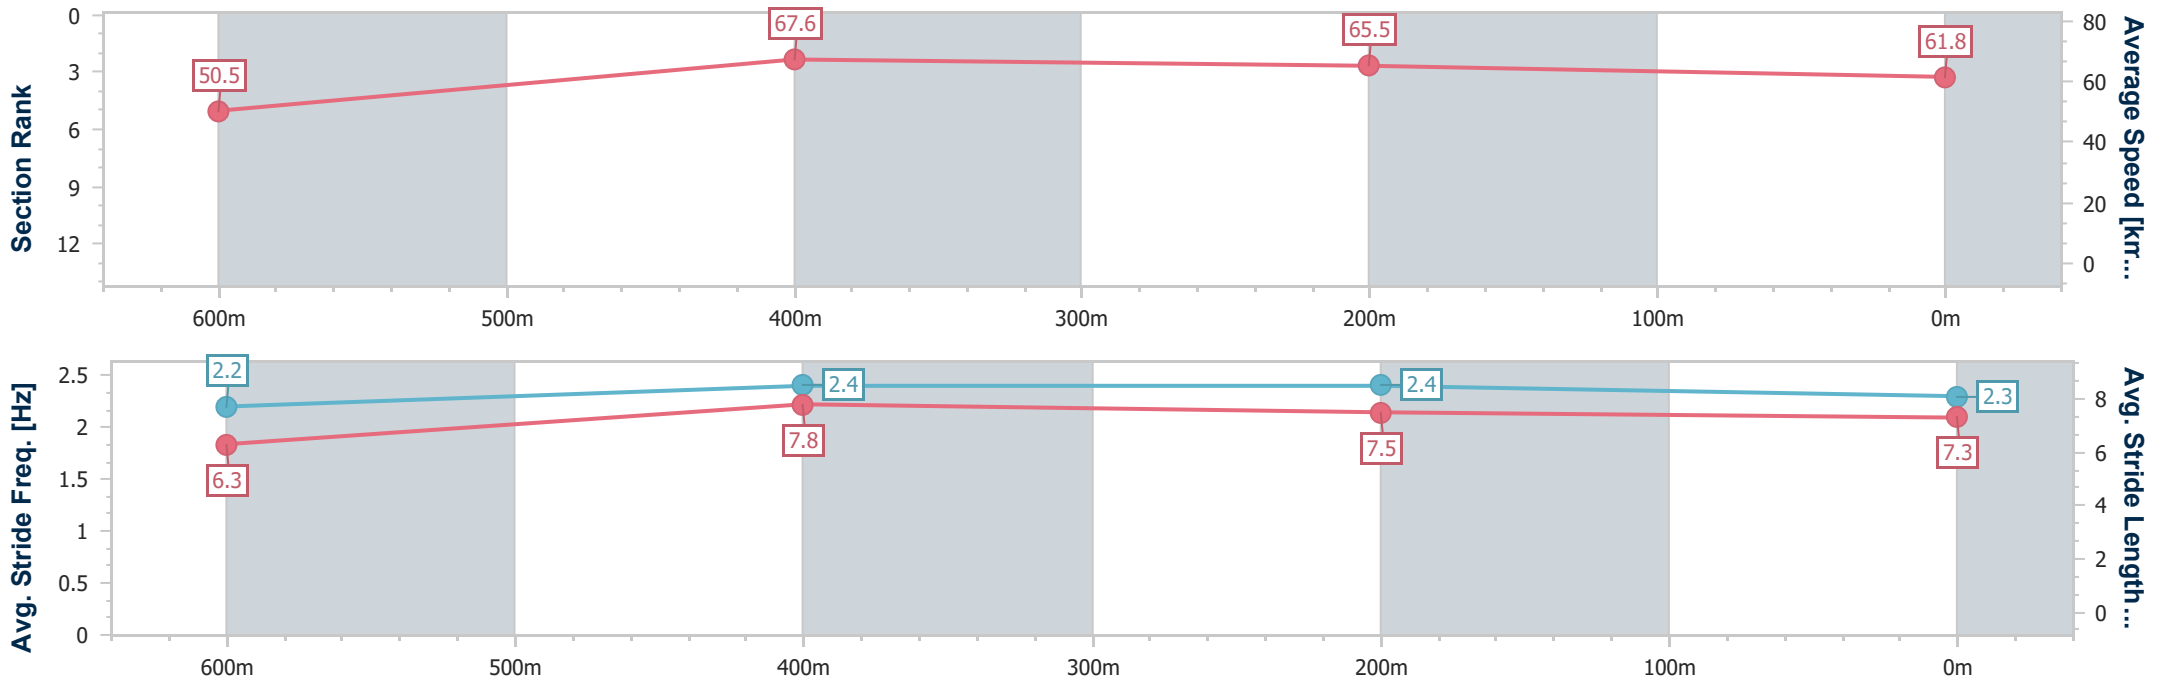

- [ ] Ranking at each section and finish
- .-.- No data available at this section
- NA No data available

Horse/Jockey Name	Super Rupert
Final Rank	11
Fastest Section Time (Section)	0:10.61 (600m)
Top Speed [km/h] (Section)	68.6 (600m)
Race State	Finished

### Ipswich QLD Professional

Race 5: TAB BENCHMARK 65 Handicap - 800m

19 September 2024 - 15:05

Track Rating: Good 4, Weather: Fine, Rail Position: +1m Entire

Section	Overall	600m	400m	200m
Section Times	0:47.53 [11] (0:14.29)	0:33.24 [11] (0:10.61)	0:22.63 [9] (0:11.03)	0:11.60 [10] (0:11.60)
Average Speed [km/h]	50.5	67.6	65.5	61.8
Top Speed [km/h]	68.0	68.6	67.1	65.0
Avg. Dist. to Rail [m]	5.7	1.4	2.3	5.8
Avg. Stride Freq. [Hz]	2.2	2.4	2.4	2.3
Avg. Stride Length [m]	6.3	7.8	7.5	7.3

- [ ] Ranking at each section and finish
- .-.- No data available at this section
- NA No data available

Horse/Jockey Name	Albion Square
Final Rank	6
Fastest Section Time (Section)	--:--
Top Speed [km/h] (Section)	--
Race State	DidNotTrack