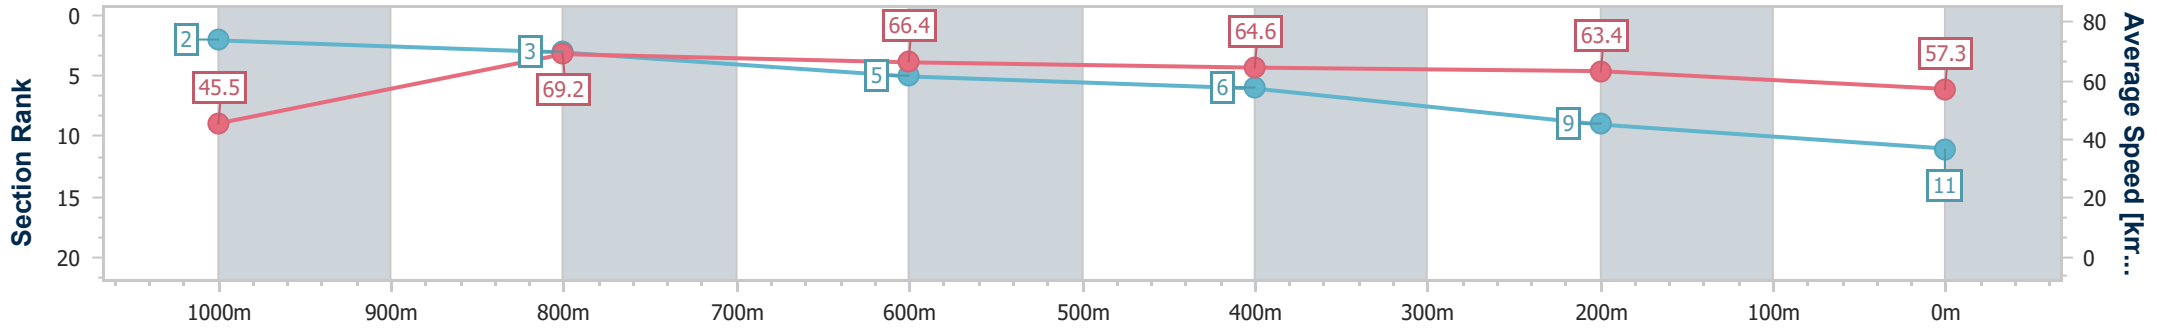

Horse/Jockey Name	Blue Eye Dame
Final Rank	11
Fastest Section Time (Section)	0:08.74 (Overall)
Top Speed [km/h] (Section)	70.6 (1000m)
Race State	Finished

Doomben QLD Professional
Race 3: SPRING CARNIVAL BOOK NOW QTIS Three-Year-Old
Fillies Maiden Plate - 1110m
18 September 2024 - 14:54
Track Rating: Good 4, Weather: Fine, Rail Position: +11m Entire

BRISBANE
RACING CLUB

Section	Overall	1000m	800m	600m	400m	200m
Section Times	1:05.57 [11] (0:08.74)	0:56.83 [2] (0:10.49)	0:46.34 [3] (0:11.01)	0:35.33 [5] (0:11.35)	0:23.98 [6] (0:11.46)	0:12.52 [9] (0:12.52)
Average Speed [km/h]	45.5	69.2	66.4	64.6	63.4	57.3
Top Speed [km/h]	67.6	70.6	67.8	66.1	64.8	61.2
Avg. Dist. to Rail [m]	7.8	3.1	3.4	3.6	4.3	4.1
Avg. Stride Freq. [Hz]	2.4	2.5	2.5	2.4	2.4	2.3
Avg. Stride Length [m]	5.3	7.5	7.5	7.5	7.4	6.9

- [ ] Ranking at each section and finish
- -.-.- No data available at this section
- NA No data available