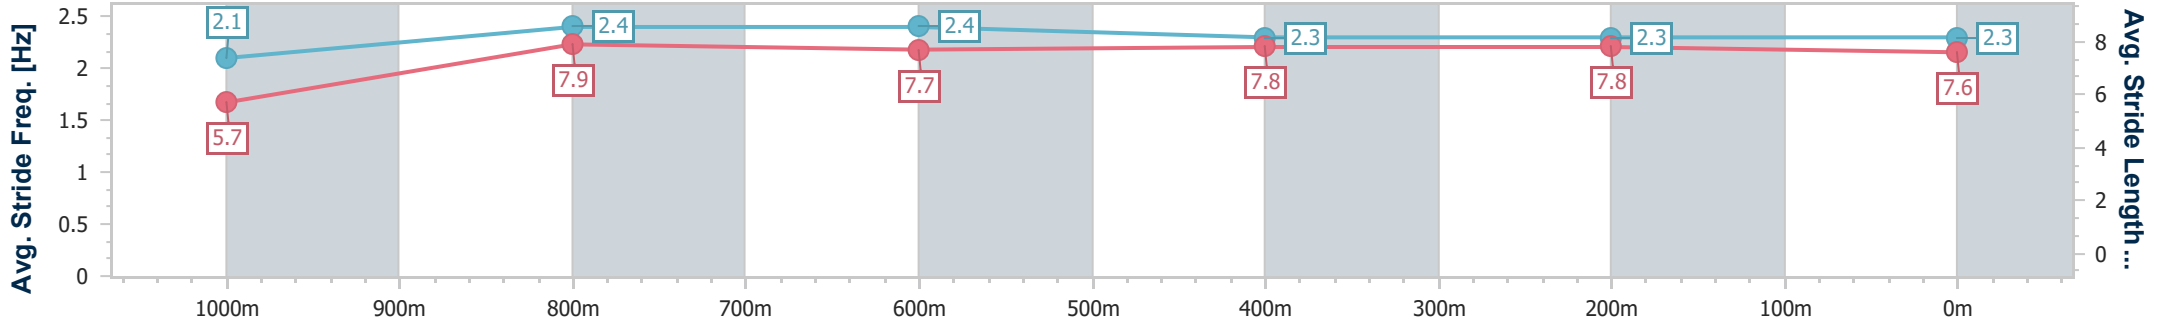

Horse/Jockey Name	Canya Berich
Final Rank	3
Fastest Section Time (Section)	0:09.05 (Overall)
Top Speed [km/h] (Section)	68.0 (800m)
Race State	Finished

Doomben QLD Professional
Race 3: SPRING CARNIVAL BOOK NOW QTIS Three-Year-Old
Fillies Maiden Plate - 1110m
18 September 2024 - 14:54
Track Rating: Good 4, Weather: Fine, Rail Position: +11m Entire

BRISBANE
RACING CLUB

Section	Overall	1000m	800m	600m	400m	200m
Section Times	1:04.39 [3] (0:09.05)	0:55.34 [10] (0:10.81)	0:44.53 [9] (0:10.91)	0:33.62 [9] (0:11.20)	0:22.42 [10] (0:10.97)	0:11.45 [5] (0:11.45)
Average Speed [km/h]	43.6	67.0	66.1	63.9	65.3	63.0
Top Speed [km/h]	64.8	67.9	68.0	65.6	66.4	64.8
Avg. Dist. to Rail [m]	4.8	1.9	0.6	1.1	1.5	2.3
Avg. Stride Freq. [Hz]	2.1	2.4	2.4	2.3	2.3	2.3
Avg. Stride Length [m]	5.7	7.9	7.7	7.8	7.8	7.6

- [ ] Ranking at each section and finish
- -.-.- No data available at this section
- NA No data available