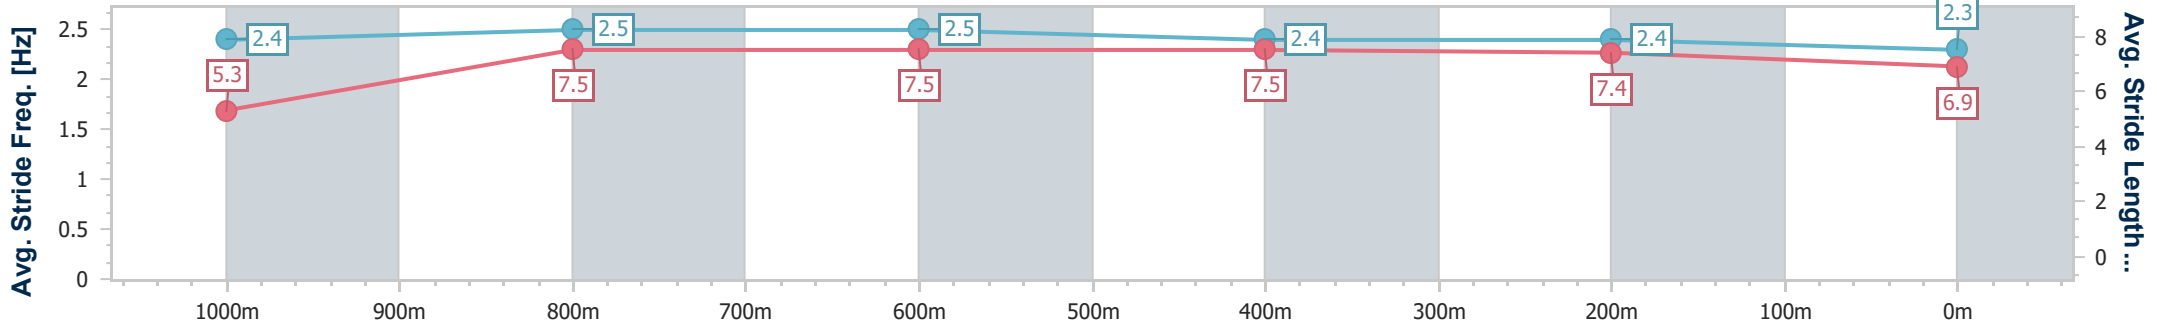

Horse/Jockey Name	Blue Eye Dame
Final Rank	11
Fastest Section Time (Section)	0:08.74 (Overall)
Top Speed [km/h] (Section)	70.6 (1000m)
Race State	Finished

Doomben QLD Professional
Race 3: SPRING CARNIVAL BOOK NOW QTIS Three-Year-Old
Fillies Maiden Plate - 1110m
18 September 2024 - 14:54
Track Rating: Good 4, Weather: Fine, Rail Position: +11m Entire

BRISBANE
RACING CLUB

Section	Overall	1000m	800m	600m	400m	200m
Section Times	1:05.57 [11] (0:08.74)	0:56.83 [2] (0:10.49)	0:46.34 [3] (0:11.01)	0:35.33 [5] (0:11.35)	0:23.98 [6] (0:11.46)	0:12.52 [9] (0:12.52)
Average Speed [km/h]	45.5	69.2	66.4	64.6	63.4	57.3
Top Speed [km/h]	67.6	70.6	67.8	66.1	64.8	61.2
Avg. Dist. to Rail [m]	7.8	3.1	3.4	3.6	4.3	4.1
Avg. Stride Freq. [Hz]	2.4	2.5	2.5	2.4	2.4	2.3
Avg. Stride Length [m]	5.3	7.5	7.5	7.5	7.4	6.9

- [ ] Ranking at each section and finish
- -.-.- No data available at this section
- NA No data available