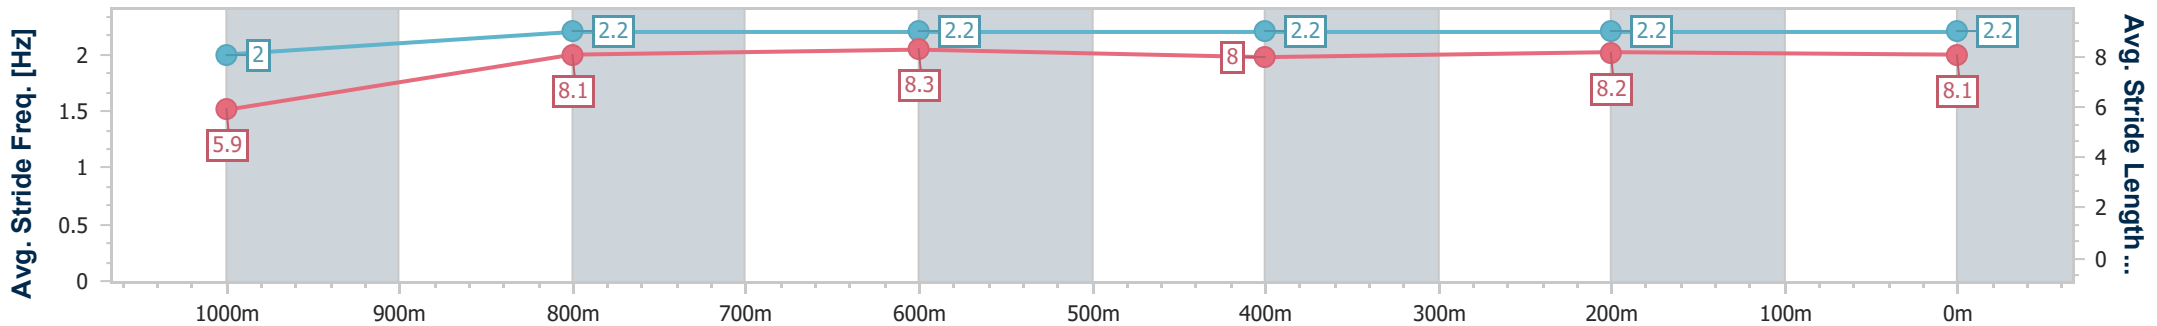

Horse/Jockey Name	Lady Lazarus
Final Rank	6
Fastest Section Time (Section)	0:09.02 (Overall)
Top Speed [km/h] (Section)	67.4 (600m)
Race State	Finished

Doomben QLD Professional
Race 3: SPRING CARNIVAL BOOK NOW QTIS Three-Year-Old
Fillies Maiden Plate - 1110m
18 September 2024 - 14:54
Track Rating: Good 4, Weather: Fine, Rail Position: +11m Entire

BRISBANE
RACING CLUB

Section	Overall	1000m	800m	600m	400m	200m
Section Times	1:04.70 [6] (0:09.02)	0:55.68 [9] (0:11.04)	0:44.64 [10] (0:10.78)	0:33.86 [10] (0:11.04)	0:22.82 [9] (0:11.33)	0:11.49 [10] (0:11.49)
Average Speed [km/h]	43.9	65.2	66.6	64.9	63.4	62.6
Top Speed [km/h]	62.5	66.3	67.4	67.4	64.5	64.6
Avg. Dist. to Rail [m]	1.1	0.3	0.7	1.0	1.3	1.5
Avg. Stride Freq. [Hz]	2.0	2.2	2.2	2.2	2.2	2.2
Avg. Stride Length [m]	5.9	8.1	8.3	8.0	8.2	8.1

- [ ] Ranking at each section and finish
- -.-.- No data available at this section
- NA No data available