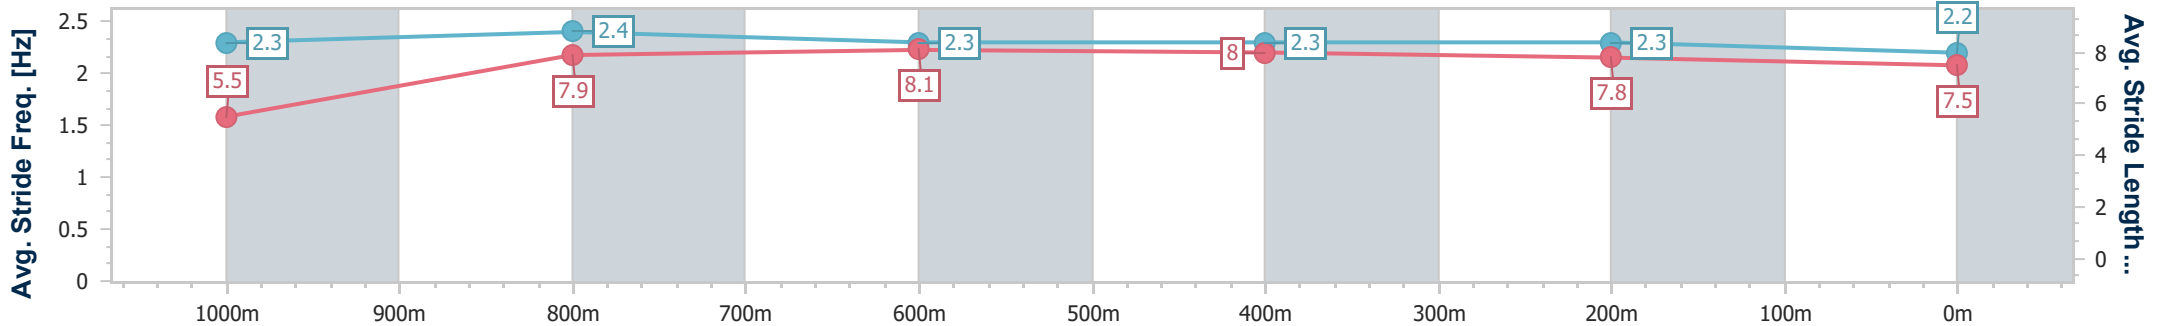

Horse/Jockey Name	Pierata's Gem
Final Rank	4
Fastest Section Time (Section)	0:08.71 (Overall)
Top Speed [km/h] (Section)	68.5 (800m)
Race State	Finished

Doomben QLD Professional
Race 3: SPRING CARNIVAL BOOK NOW QTIS Three-Year-Old
Fillies Maiden Plate - 1110m
18 September 2024 - 14:54
Track Rating: Good 4, Weather: Fine, Rail Position: +11m Entire

BRISBANE
RACING CLUB

Section	Overall	1000m	800m	600m	400m	200m
Section Times	1:04.44 [4] (0:08.71)	0:55.73 [1] (0:10.67)	0:45.06 [5] (0:10.77)	0:34.29 [4] (0:11.13)	0:23.16 [3] (0:11.19)	0:11.97 [3] (0:11.97)
Average Speed [km/h]	45.4	67.4	66.6	64.8	64.2	60.0
Top Speed [km/h]	65.5	68.2	68.5	66.6	64.8	63.5
Avg. Dist. to Rail [m]	3.1	0.7	0.7	0.8	0.9	1.1
Avg. Stride Freq. [Hz]	2.3	2.4	2.3	2.3	2.3	2.2
Avg. Stride Length [m]	5.5	7.9	8.1	8.0	7.8	7.5

- [ ] Ranking at each section and finish
- -.-.- No data available at this section
- NA No data available