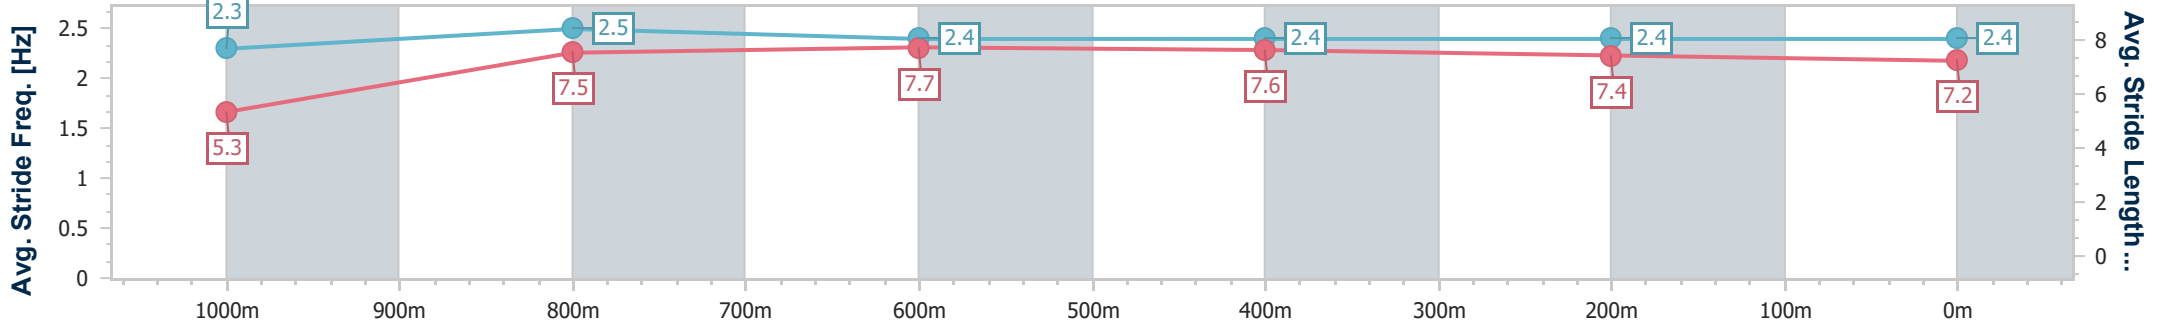

Horse/Jockey Name	Cooly Rocks
Final Rank	7
Fastest Section Time (Section)	0:08.85 (Overall)
Top Speed [km/h] (Section)	67.8 (800m)
Race State	Finished

Doomben QLD Professional
Race 3: SPRING CARNIVAL BOOK NOW QTIS Three-Year-Old
Fillies Maiden Plate - 1110m
18 September 2024 - 14:54
Track Rating: Good 4, Weather: Fine, Rail Position: +11m Entire

BRISBANE
RACING CLUB

Section	Overall	1000m	800m	600m	400m	200m
Section Times	1:04.79 [7] (0:08.85)	0:55.94 [7] (0:10.78)	0:45.16 [7] (0:10.73)	0:34.43 [6] (0:11.18)	0:23.25 [5] (0:11.45)	0:11.80 [7] (0:11.80)
Average Speed [km/h]	45.1	66.6	67.1	64.5	62.9	60.9
Top Speed [km/h]	64.3	67.7	67.8	66.9	63.6	62.9
Avg. Dist. to Rail [m]	2.5	0.5	0.1	0.2	0.8	0.5
Avg. Stride Freq. [Hz]	2.3	2.5	2.4	2.4	2.4	2.4
Avg. Stride Length [m]	5.3	7.5	7.7	7.6	7.4	7.2

- [ ] Ranking at each section and finish
- -.-.- No data available at this section
- NA No data available