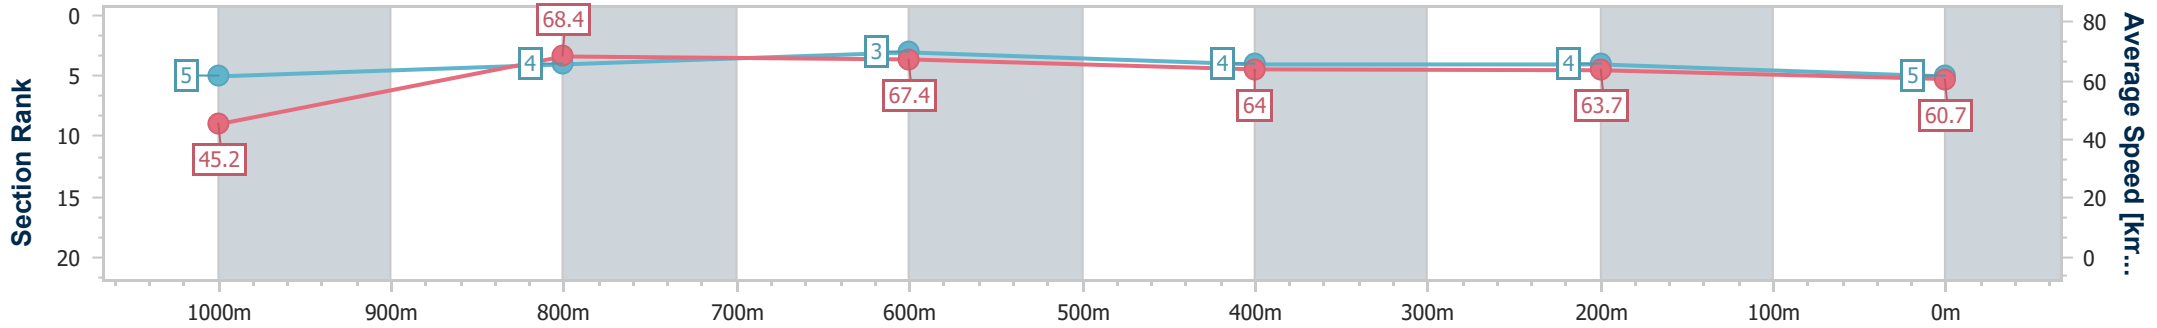

Horse/Jockey Name	Kettlebell
Final Rank	5
Fastest Section Time (Section)	0:08.78 (Overall)
Top Speed [km/h] (Section)	70.9 (1000m)
Race State	Finished

Doomben QLD Professional
Race 3: SPRING CARNIVAL BOOK NOW QTIS Three-Year-Old
Fillies Maiden Plate - 1110m
18 September 2024 - 14:54
Track Rating: Good 4, Weather: Fine, Rail Position: +11m Entire

BRISBANE
RACING CLUB

Section	Overall	1000m	800m	600m	400m	200m
Section Times	1:04.57 [5] (0:08.78)	0:55.79 [5] (0:10.53)	0:45.26 [4] (0:10.81)	0:34.45 [3] (0:11.25)	0:23.20 [4] (0:11.30)	0:11.90 [4] (0:11.90)
Average Speed [km/h]	45.2	68.4	67.4	64.0	63.7	60.7
Top Speed [km/h]	66.5	70.9	67.9	66.8	65.4	62.7
Avg. Dist. to Rail [m]	5.7	1.7	1.8	0.7	1.6	1.3
Avg. Stride Freq. [Hz]	2.2	2.5	2.4	2.4	2.3	2.3
Avg. Stride Length [m]	5.6	7.6	7.6	7.6	7.6	7.2

- [ ] Ranking at each section and finish
- -.-.- No data available at this section
- NA No data available