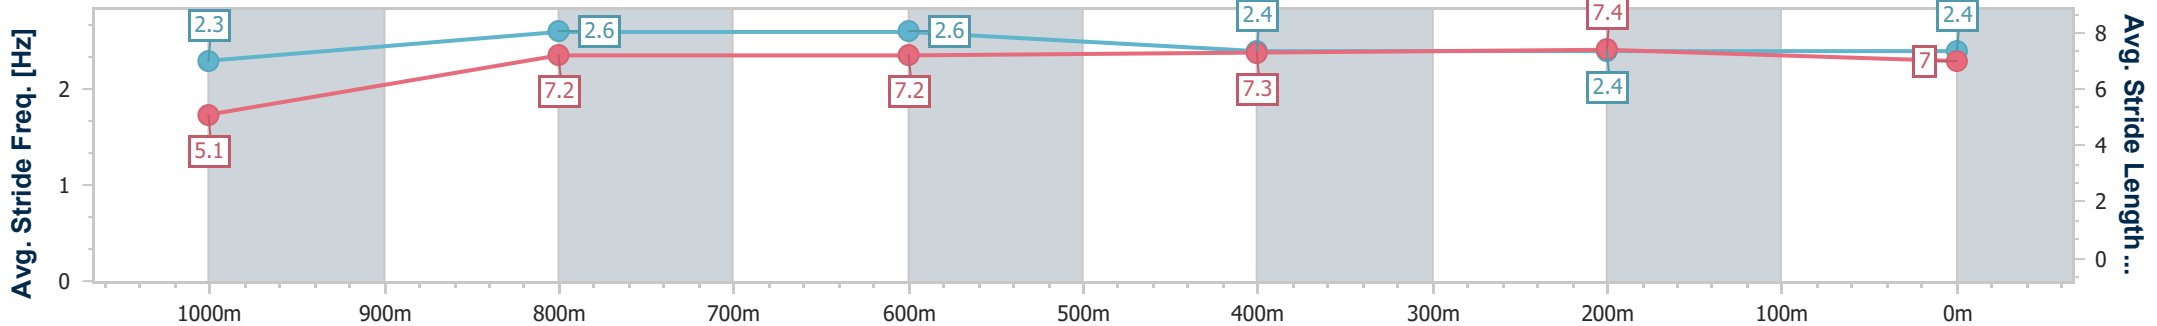

Horse/Jockey Name	In Great Spirit
Final Rank	9
Fastest Section Time (Section)	0:09.26 (Overall)
Top Speed [km/h] (Section)	70.3 (800m)
Race State	Finished

Doomben QLD Professional
Race 3: SPRING CARNIVAL BOOK NOW QTIS Three-Year-Old
Fillies Maiden Plate - 1110m
18 September 2024 - 14:54
Track Rating: Good 4, Weather: Fine, Rail Position: +11m Entire

BRISBANE
RACING CLUB

Section	Overall	1000m	800m	600m	400m	200m
Section Times	1:05.44 [9] (0:09.26)	0:56.18 [11] (0:10.86)	0:45.32 [11] (0:10.75)	0:34.57 [11] (0:11.33)	0:23.24 [11] (0:11.28)	0:11.96 [11] (0:11.96)
Average Speed [km/h]	42.9	66.7	67.6	64.5	64.0	60.1
Top Speed [km/h]	64.8	67.7	70.3	68.9	65.6	63.0
Avg. Dist. to Rail [m]	1.5	1.1	2.9	2.4	1.6	1.6
Avg. Stride Freq. [Hz]	2.3	2.6	2.6	2.4	2.4	2.4
Avg. Stride Length [m]	5.1	7.2	7.2	7.3	7.4	7.0

- [ ] Ranking at each section and finish
- -.-.- No data available at this section
- NA No data available