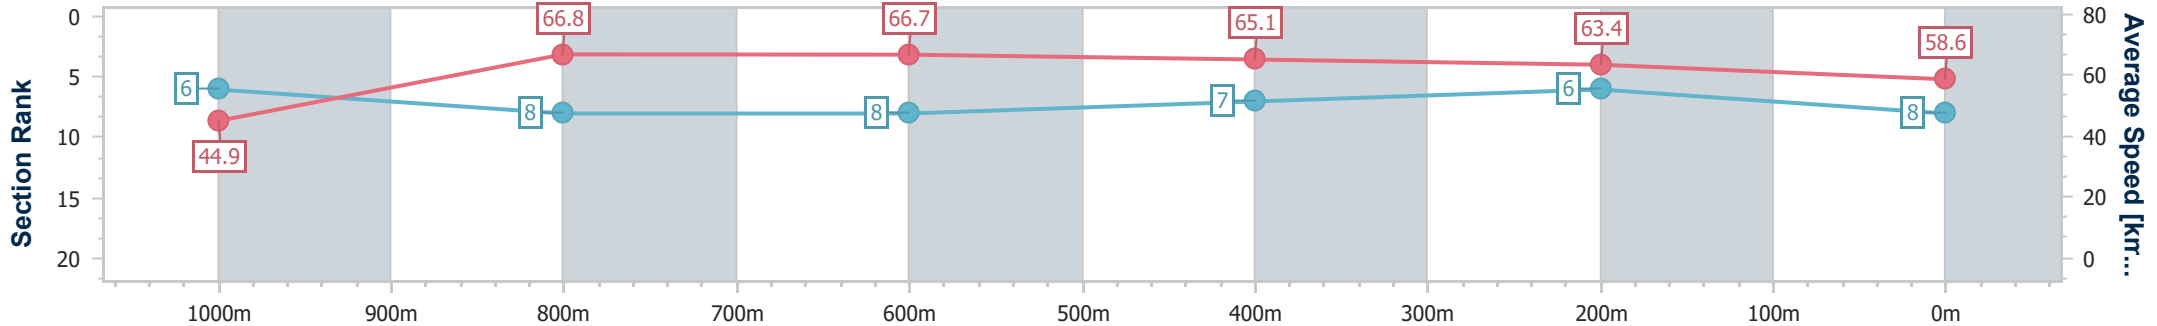

Horse/Jockey Name	Mishani Express
Final Rank	8
Fastest Section Time (Section)	0:08.82 (Overall)
Top Speed [km/h] (Section)	68.1 (800m)
Race State	Finished

Doomben QLD Professional
Race 3: SPRING CARNIVAL BOOK NOW QTIS Three-Year-Old
Fillies Maiden Plate - 1110m
18 September 2024 - 14:54
Track Rating: Good 4, Weather: Fine, Rail Position: +11m Entire

BRISBANE
RACING CLUB

Section	Overall	1000m	800m	600m	400m	200m
Section Times	1:05.26 [8] (0:08.82)	0:56.44 [6] (0:10.86)	0:45.58 [8] (0:10.86)	0:34.72 [8] (0:11.10)	0:23.62 [7] (0:11.34)	0:12.28 [6] (0:12.28)
Average Speed [km/h]	44.9	66.8	66.7	65.1	63.4	58.6
Top Speed [km/h]	63.7	67.6	68.1	66.8	64.5	61.2
Avg. Dist. to Rail [m]	3.9	1.4	1.8	1.0	1.1	0.8
Avg. Stride Freq. [Hz]	2.3	2.5	2.5	2.4	2.4	2.3
Avg. Stride Length [m]	5.4	7.3	7.2	7.4	7.4	7.1

- [ ] Ranking at each section and finish
- -.-.- No data available at this section
- NA No data available