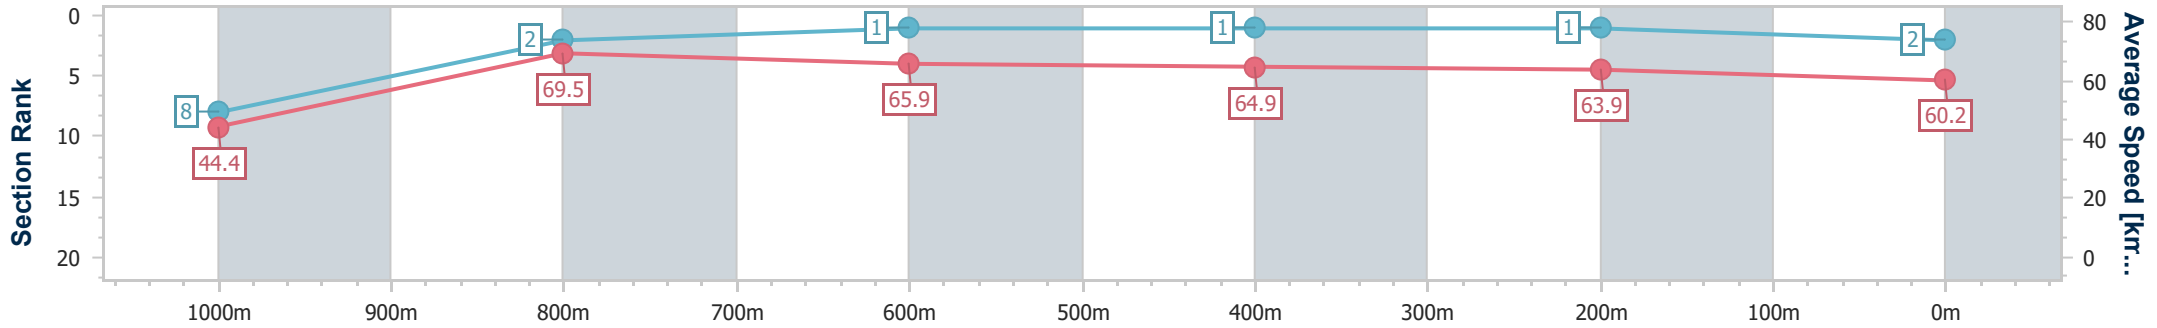

Horse/Jockey Name	Blind Desire
Final Rank	2
Fastest Section Time (Section)	0:08.85 (Overall)
Top Speed [km/h] (Section)	70.4 (1000m)
Race State	Finished

Doomben QLD Professional
Race 3: SPRING CARNIVAL BOOK NOW QTIS Three-Year-Old
Fillies Maiden Plate - 1110m
18 September 2024 - 14:54
Track Rating: Good 4, Weather: Fine, Rail Position: +11m Entire

BRISBANE
RACING CLUB

Section	Overall	1000m	800m	600m	400m	200m
Section Times	1:04.14 [2] (0:08.85)	0:55.29 [8] (0:10.31)	0:44.98 [2] (0:10.81)	0:34.17 [1] (0:10.99)	0:23.18 [1] (0:11.21)	0:11.97 [1] (0:11.97)
Average Speed [km/h]	44.4	69.5	65.9	64.9	63.9	60.2
Top Speed [km/h]	68.2	70.4	68.2	65.7	64.7	63.0
Avg. Dist. to Rail [m]	2.0	1.8	2.1	2.1	1.8	1.3
Avg. Stride Freq. [Hz]	2.5	2.8	2.7	2.6	2.6	2.5
Avg. Stride Length [m]	4.9	7.0	6.9	7.0	6.9	6.6

- [ ] Ranking at each section and finish
- -.-.- No data available at this section
- NA No data available