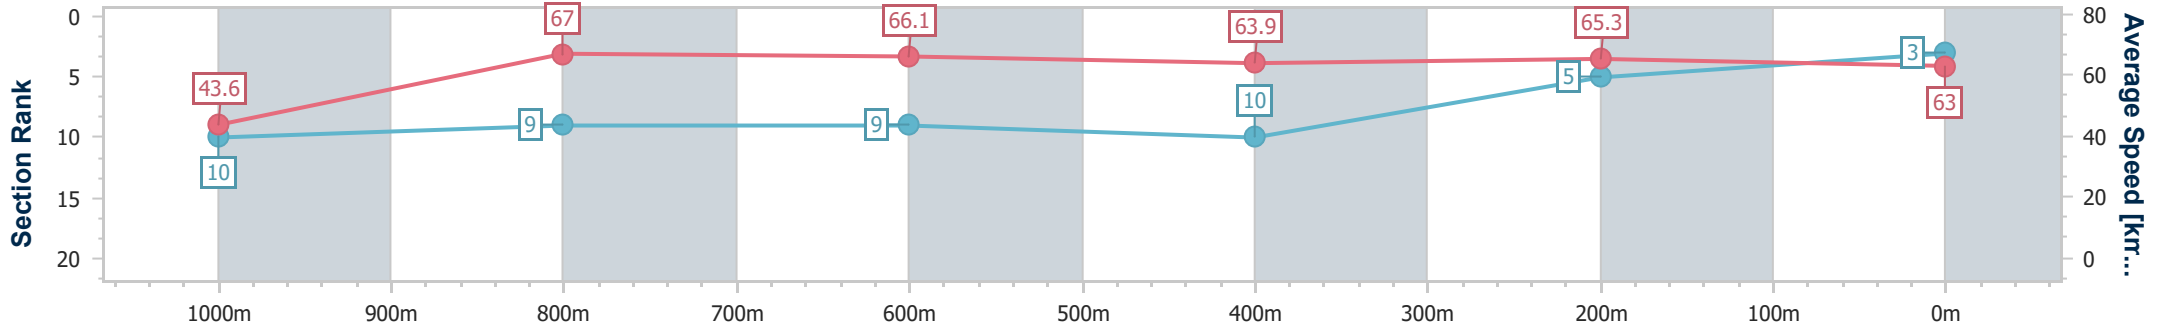

Horse/Jockey Name	Canya Berich
Final Rank	3
Fastest Section Time (Section)	0:09.05 (Overall)
Top Speed [km/h] (Section)	68.0 (800m)
Race State	Finished

Doomben QLD Professional
Race 3: SPRING CARNIVAL BOOK NOW QTIS Three-Year-Old
Fillies Maiden Plate - 1110m
18 September 2024 - 14:54
Track Rating: Good 4, Weather: Fine, Rail Position: +11m Entire

BRISBANE
RACING CLUB

Section	Overall	1000m	800m	600m	400m	200m
Section Times	1:04.39 [3] (0:09.05)	0:55.34 [10] (0:10.81)	0:44.53 [9] (0:10.91)	0:33.62 [9] (0:11.20)	0:22.42 [10] (0:10.97)	0:11.45 [5] (0:11.45)
Average Speed [km/h]	43.6	67.0	66.1	63.9	65.3	63.0
Top Speed [km/h]	64.8	67.9	68.0	65.6	66.4	64.8
Avg. Dist. to Rail [m]	4.8	1.9	0.6	1.1	1.5	2.3
Avg. Stride Freq. [Hz]	2.1	2.4	2.4	2.3	2.3	2.3
Avg. Stride Length [m]	5.7	7.9	7.7	7.8	7.8	7.6

- [ ] Ranking at each section and finish
- -.-.- No data available at this section
- NA No data available