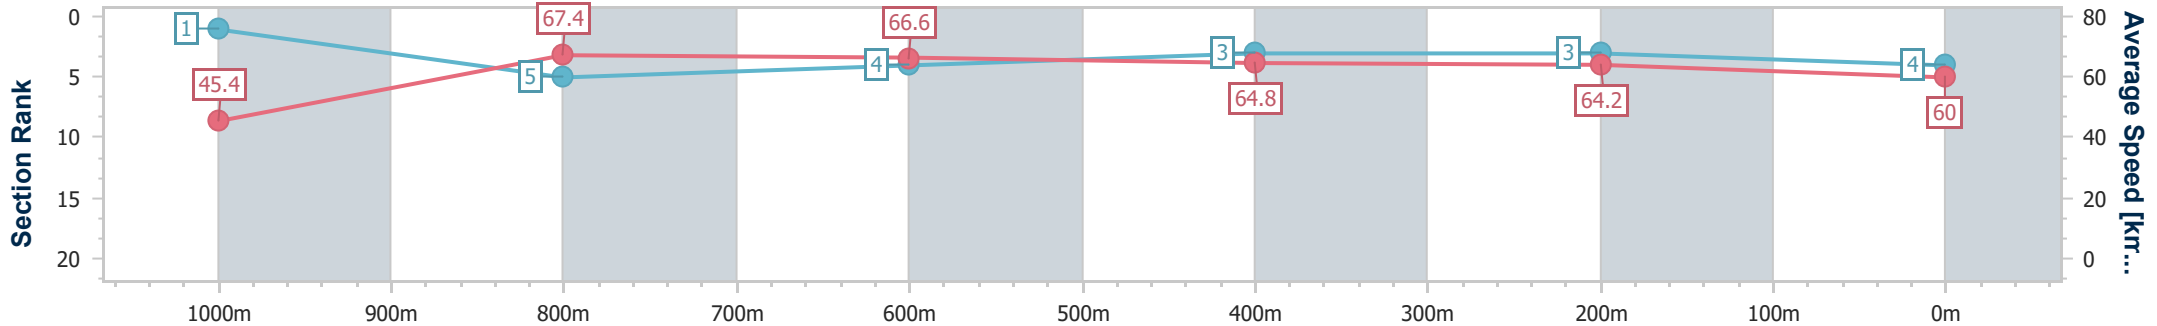

Horse/Jockey Name	Pierata's Gem
Final Rank	4
Fastest Section Time (Section)	0:08.71 (Overall)
Top Speed [km/h] (Section)	68.5 (800m)
Race State	Finished

Doomben QLD Professional
Race 3: SPRING CARNIVAL BOOK NOW QTIS Three-Year-Old
Fillies Maiden Plate - 1110m
18 September 2024 - 14:54
Track Rating: Good 4, Weather: Fine, Rail Position: +11m Entire

BRISBANE
RACING CLUB

Section	Overall	1000m	800m	600m	400m	200m
Section Times	1:04.44 [4] (0:08.71)	0:55.73 [1] (0:10.67)	0:45.06 [5] (0:10.77)	0:34.29 [4] (0:11.13)	0:23.16 [3] (0:11.19)	0:11.97 [3] (0:11.97)
Average Speed [km/h]	45.4	67.4	66.6	64.8	64.2	60.0
Top Speed [km/h]	65.5	68.2	68.5	66.6	64.8	63.5
Avg. Dist. to Rail [m]	3.1	0.7	0.7	0.8	0.9	1.1
Avg. Stride Freq. [Hz]	2.3	2.4	2.3	2.3	2.3	2.2
Avg. Stride Length [m]	5.5	7.9	8.1	8.0	7.8	7.5

- [ ] Ranking at each section and finish
- -.-.- No data available at this section
- NA No data available