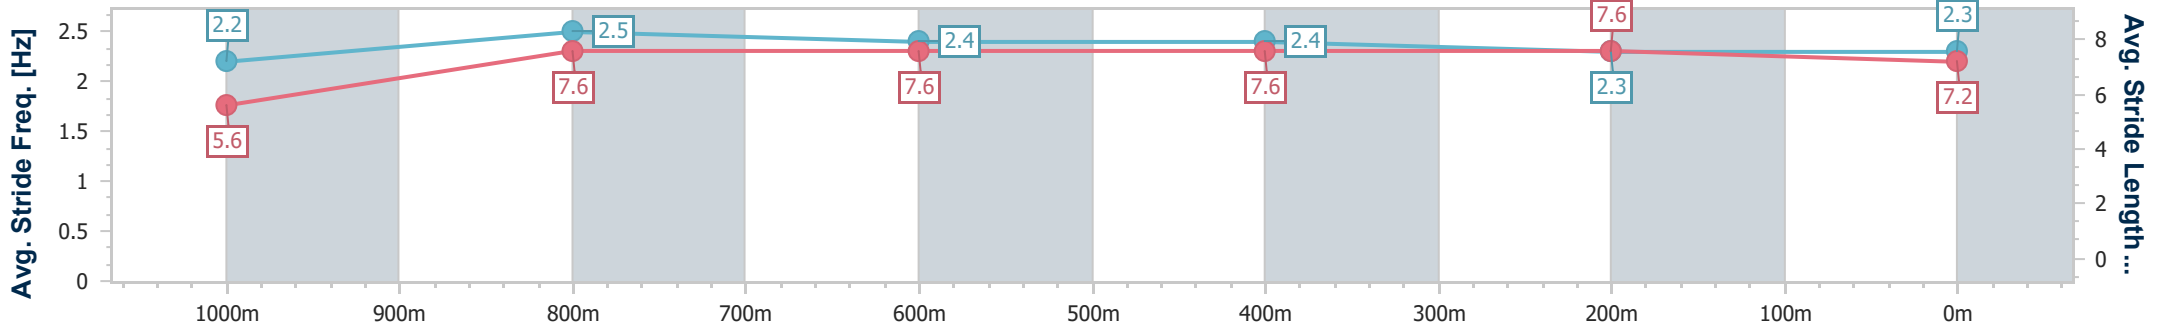

Horse/Jockey Name	Kettlebell
Final Rank	5
Fastest Section Time (Section)	0:08.78 (Overall)
Top Speed [km/h] (Section)	70.9 (1000m)
Race State	Finished

Doomben QLD Professional
Race 3: SPRING CARNIVAL BOOK NOW QTIS Three-Year-Old
Fillies Maiden Plate - 1110m
18 September 2024 - 14:54
Track Rating: Good 4, Weather: Fine, Rail Position: +11m Entire

BRISBANE
RACING CLUB

Section	Overall	1000m	800m	600m	400m	200m
Section Times	1:04.57 [5] (0:08.78)	0:55.79 [5] (0:10.53)	0:45.26 [4] (0:10.81)	0:34.45 [3] (0:11.25)	0:23.20 [4] (0:11.30)	0:11.90 [4] (0:11.90)
Average Speed [km/h]	45.2	68.4	67.4	64.0	63.7	60.7
Top Speed [km/h]	66.5	70.9	67.9	66.8	65.4	62.7
Avg. Dist. to Rail [m]	5.7	1.7	1.8	0.7	1.6	1.3
Avg. Stride Freq. [Hz]	2.2	2.5	2.4	2.4	2.3	2.3
Avg. Stride Length [m]	5.6	7.6	7.6	7.6	7.6	7.2

- [ ] Ranking at each section and finish
- -.-.- No data available at this section
- NA No data available