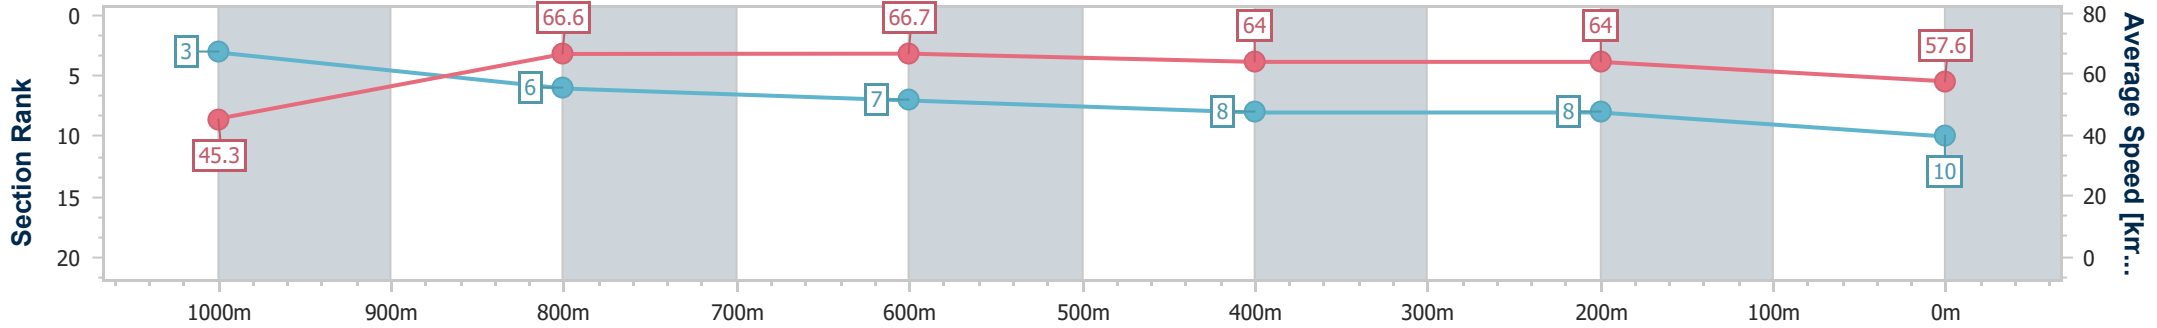

Horse/Jockey Name	Stromboli Delight
Final Rank	10
Fastest Section Time (Section)	0:08.74 (Overall)
Top Speed [km/h] (Section)	67.9 (800m)
Race State	Finished

Doomben QLD Professional
Race 3: SPRING CARNIVAL BOOK NOW QTIS Three-Year-Old
Fillies Maiden Plate - 1110m
18 September 2024 - 14:54
Track Rating: Good 4, Weather: Fine, Rail Position: +11m Entire

BRISBANE
RACING CLUB

Section	Overall	1000m	800m	600m	400m	200m
Section Times	1:05.54 [10] (0:08.74)	0:56.80 [3] (0:10.87)	0:45.93 [6] (0:10.83)	0:35.10 [7] (0:11.31)	0:23.79 [8] (0:11.29)	0:12.50 [8] (0:12.50)
Average Speed [km/h]	45.3	66.6	66.7	64.0	64.0	57.6
Top Speed [km/h]	64.6	67.7	67.9	65.4	65.4	61.7
Avg. Dist. to Rail [m]	6.4	2.2	1.1	1.1	3.2	3.8
Avg. Stride Freq. [Hz]	2.3	2.5	2.5	2.3	2.4	2.3
Avg. Stride Length [m]	5.5	7.3	7.4	7.6	7.4	7.0

- [ ] Ranking at each section and finish
- -.-.- No data available at this section
- NA No data available