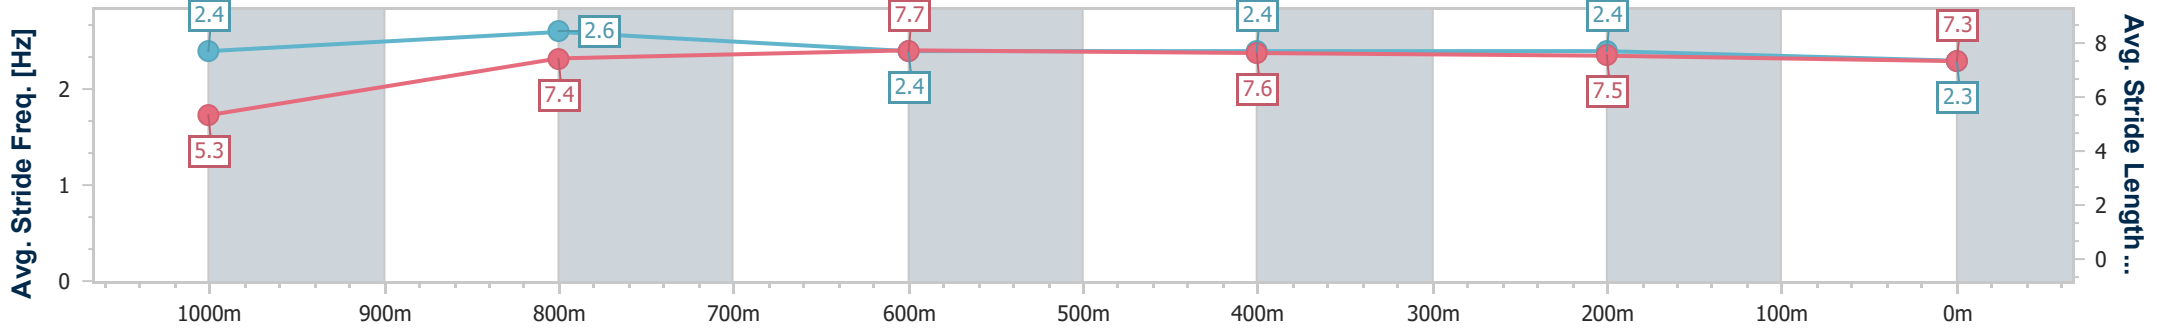

Horse/Jockey Name	Bollinger Miss
Final Rank	1
Fastest Section Time (Section)	0:08.74 (Overall)
Top Speed [km/h] (Section)	71.9 (1000m)
Race State	Finished

Doomben QLD Professional
Race 3: SPRING CARNIVAL BOOK NOW QTIS Three-Year-Old
Fillies Maiden Plate - 1110m
18 September 2024 - 14:54
Track Rating: Good 4, Weather: Fine, Rail Position: +11m Entire

BRISBANE
RACING CLUB

Section	Overall	1000m	800m	600m	400m	200m
Section Times	1:04.01 [1] (0:08.74)	0:55.27 [3] (0:10.35)	0:44.92 [1] (0:10.93)	0:33.99 [2] (0:11.08)	0:22.91 [2] (0:11.09)	0:11.82 [2] (0:11.82)
Average Speed [km/h]	45.3	70.3	66.8	65.1	65.0	61.0
Top Speed [km/h]	68.5	71.9	67.8	66.8	66.3	63.9
Avg. Dist. to Rail [m]	9.0	4.2	2.5	0.7	1.0	1.2
Avg. Stride Freq. [Hz]	2.4	2.6	2.4	2.4	2.4	2.3
Avg. Stride Length [m]	5.3	7.4	7.7	7.6	7.5	7.3

- [ ] Ranking at each section and finish
- -.-.- No data available at this section
- NA No data available