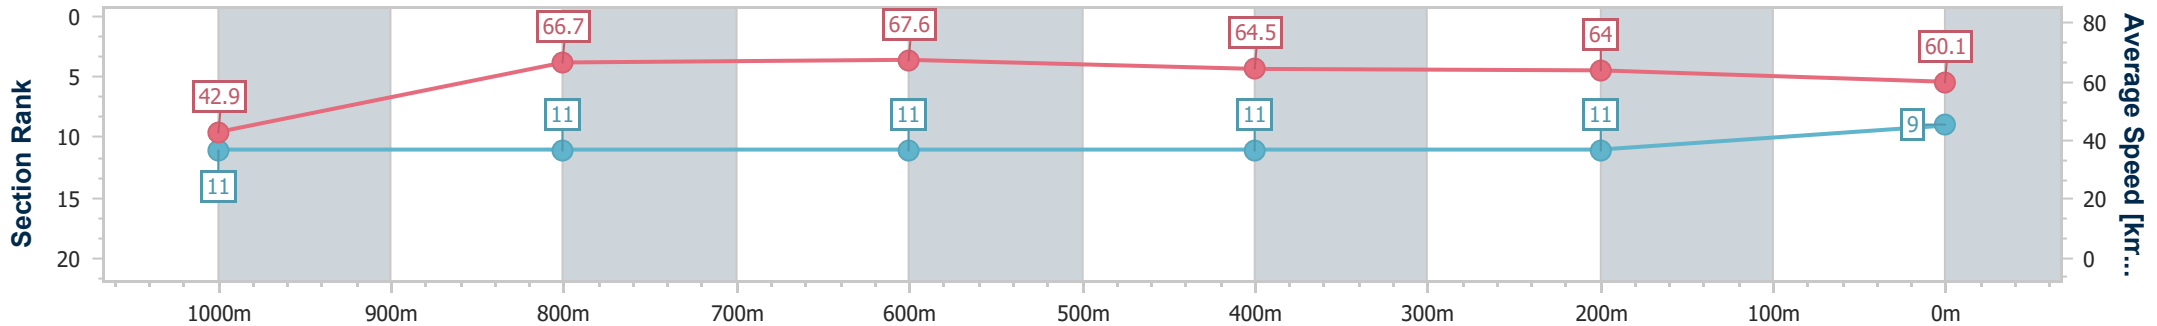

Horse/Jockey Name	In Great Spirit
Final Rank	9
Fastest Section Time (Section)	0:09.26 (Overall)
Top Speed [km/h] (Section)	70.3 (800m)
Race State	Finished

Doomben QLD Professional
Race 3: SPRING CARNIVAL BOOK NOW QTIS Three-Year-Old
Fillies Maiden Plate - 1110m
18 September 2024 - 14:54
Track Rating: Good 4, Weather: Fine, Rail Position: +11m Entire

BRISBANE
RACING CLUB

Section	Overall	1000m	800m	600m	400m	200m
Section Times	1:05.44 [9] (0:09.26)	0:56.18 [11] (0:10.86)	0:45.32 [11] (0:10.75)	0:34.57 [11] (0:11.33)	0:23.24 [11] (0:11.28)	0:11.96 [11] (0:11.96)
Average Speed [km/h]	42.9	66.7	67.6	64.5	64.0	60.1
Top Speed [km/h]	64.8	67.7	70.3	68.9	65.6	63.0
Avg. Dist. to Rail [m]	1.5	1.1	2.9	2.4	1.6	1.6
Avg. Stride Freq. [Hz]	2.3	2.6	2.6	2.4	2.4	2.4
Avg. Stride Length [m]	5.1	7.2	7.2	7.3	7.4	7.0

- [ ] Ranking at each section and finish
- -.-.- No data available at this section
- NA No data available