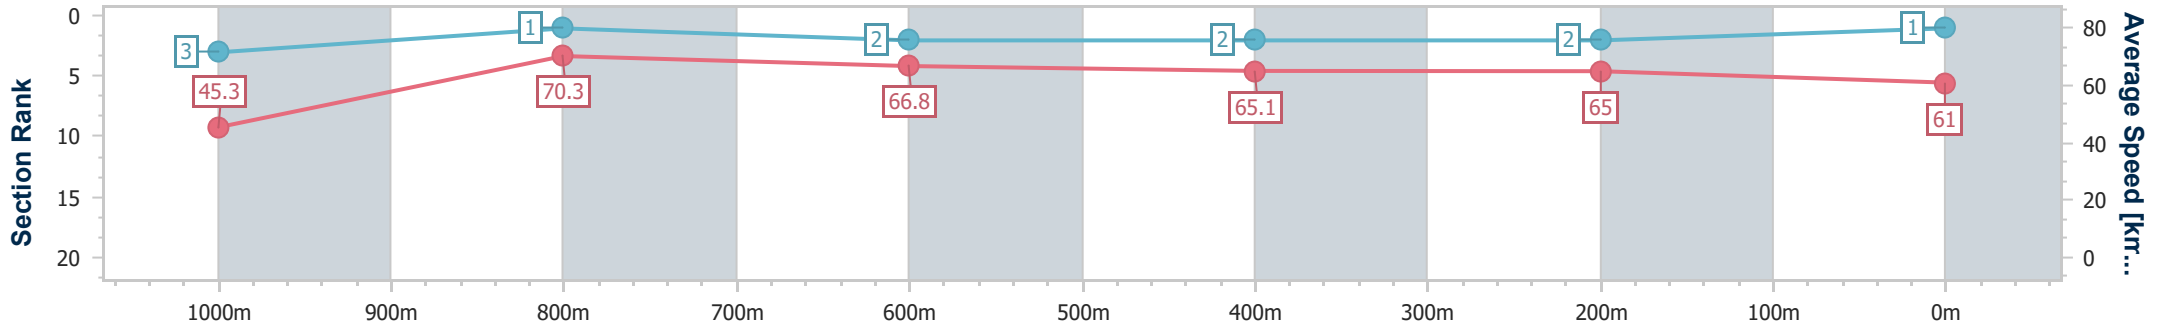

Horse/Jockey Name	Bollinger Miss
Final Rank	1
Fastest Section Time (Section)	0:08.74 (Overall)
Top Speed [km/h] (Section)	71.9 (1000m)
Race State	Finished

Doomben QLD Professional
Race 3: SPRING CARNIVAL BOOK NOW QTIS Three-Year-Old
Fillies Maiden Plate - 1110m
18 September 2024 - 14:54
Track Rating: Good 4, Weather: Fine, Rail Position: +11m Entire

BRISBANE
RACING CLUB

Section	Overall	1000m	800m	600m	400m	200m
Section Times	1:04.01 [1] (0:08.74)	0:55.27 [3] (0:10.35)	0:44.92 [1] (0:10.93)	0:33.99 [2] (0:11.08)	0:22.91 [2] (0:11.09)	0:11.82 [2] (0:11.82)
Average Speed [km/h]	45.3	70.3	66.8	65.1	65.0	61.0
Top Speed [km/h]	68.5	71.9	67.8	66.8	66.3	63.9
Avg. Dist. to Rail [m]	9.0	4.2	2.5	0.7	1.0	1.2
Avg. Stride Freq. [Hz]	2.4	2.6	2.4	2.4	2.4	2.3
Avg. Stride Length [m]	5.3	7.4	7.7	7.6	7.5	7.3

- [ ] Ranking at each section and finish
- -.-.- No data available at this section
- NA No data available