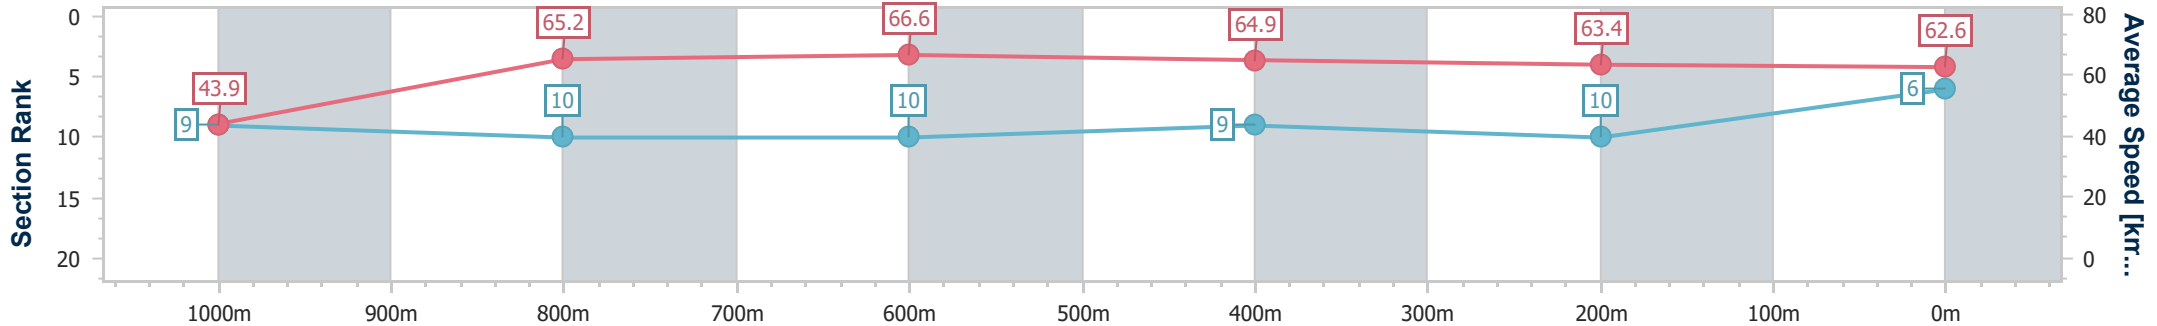

Horse/Jockey Name	Lady Lazarus
Final Rank	6
Fastest Section Time (Section)	0:09.02 (Overall)
Top Speed [km/h] (Section)	67.4 (600m)
Race State	Finished

Doomben QLD Professional
Race 3: SPRING CARNIVAL BOOK NOW QTIS Three-Year-Old
Fillies Maiden Plate - 1110m
18 September 2024 - 14:54
Track Rating: Good 4, Weather: Fine, Rail Position: +11m Entire

BRISBANE
RACING CLUB

Section	Overall	1000m	800m	600m	400m	200m
Section Times	1:04.70 [6] (0:09.02)	0:55.68 [9] (0:11.04)	0:44.64 [10] (0:10.78)	0:33.86 [10] (0:11.04)	0:22.82 [9] (0:11.33)	0:11.49 [10] (0:11.49)
Average Speed [km/h]	43.9	65.2	66.6	64.9	63.4	62.6
Top Speed [km/h]	62.5	66.3	67.4	67.4	64.5	64.6
Avg. Dist. to Rail [m]	1.1	0.3	0.7	1.0	1.3	1.5
Avg. Stride Freq. [Hz]	2.0	2.2	2.2	2.2	2.2	2.2
Avg. Stride Length [m]	5.9	8.1	8.3	8.0	8.2	8.1

- [ ] Ranking at each section and finish
- -.-.- No data available at this section
- NA No data available