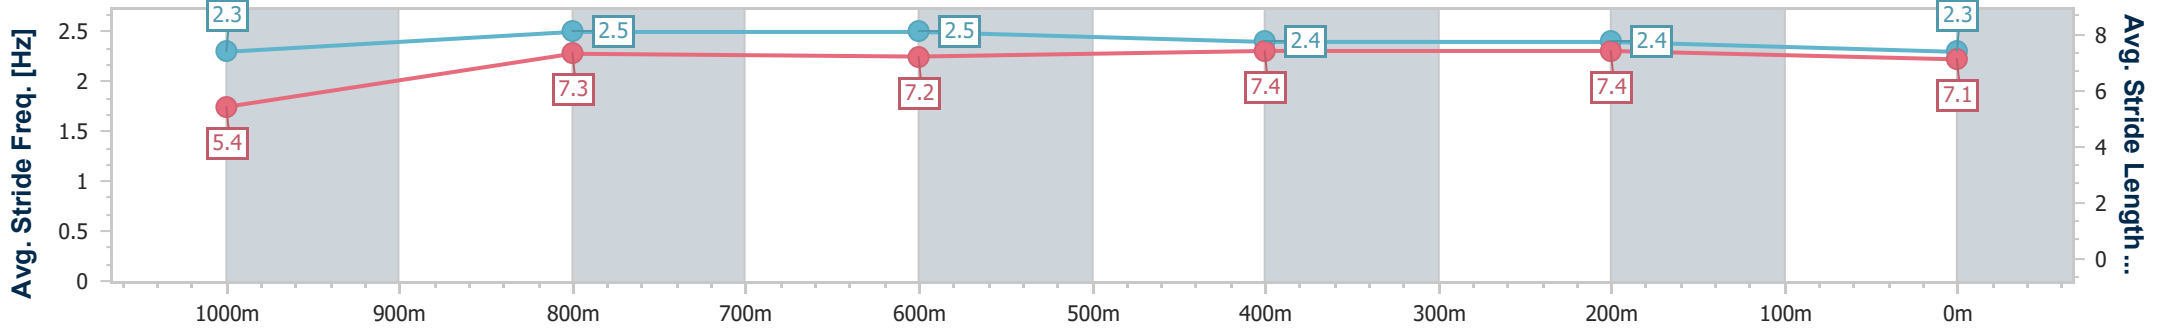

Horse/Jockey Name	Mishani Express
Final Rank	8
Fastest Section Time (Section)	0:08.82 (Overall)
Top Speed [km/h] (Section)	68.1 (800m)
Race State	Finished

Doomben QLD Professional
Race 3: SPRING CARNIVAL BOOK NOW QTIS Three-Year-Old
Fillies Maiden Plate - 1110m
18 September 2024 - 14:54
Track Rating: Good 4, Weather: Fine, Rail Position: +11m Entire

BRISBANE
RACING CLUB

Section	Overall	1000m	800m	600m	400m	200m
Section Times	1:05.26 [8] (0:08.82)	0:56.44 [6] (0:10.86)	0:45.58 [8] (0:10.86)	0:34.72 [8] (0:11.10)	0:23.62 [7] (0:11.34)	0:12.28 [6] (0:12.28)
Average Speed [km/h]	44.9	66.8	66.7	65.1	63.4	58.6
Top Speed [km/h]	63.7	67.6	68.1	66.8	64.5	61.2
Avg. Dist. to Rail [m]	3.9	1.4	1.8	1.0	1.1	0.8
Avg. Stride Freq. [Hz]	2.3	2.5	2.5	2.4	2.4	2.3
Avg. Stride Length [m]	5.4	7.3	7.2	7.4	7.4	7.1

- [ ] Ranking at each section and finish
- -.-.- No data available at this section
- NA No data available