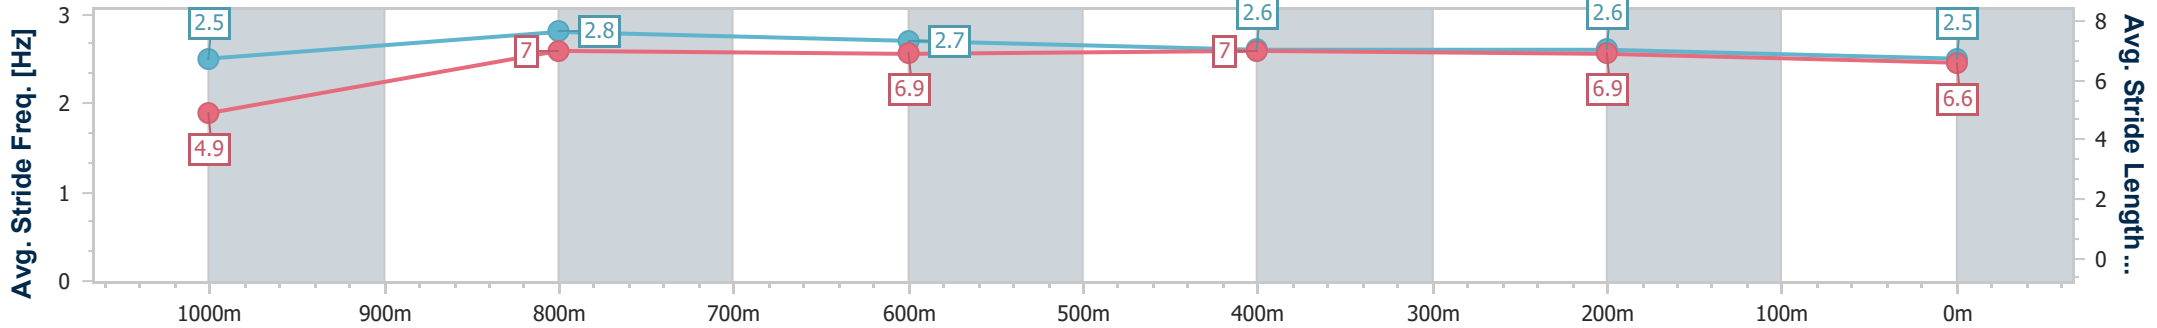

Horse/Jockey Name	Blind Desire
Final Rank	2
Fastest Section Time (Section)	0:08.85 (Overall)
Top Speed [km/h] (Section)	70.4 (1000m)
Race State	Finished

Doomben QLD Professional
Race 3: SPRING CARNIVAL BOOK NOW QTIS Three-Year-Old
Fillies Maiden Plate - 1110m
18 September 2024 - 14:54
Track Rating: Good 4, Weather: Fine, Rail Position: +11m Entire

BRISBANE
RACING CLUB

Section	Overall	1000m	800m	600m	400m	200m
Section Times	1:04.14 [2] (0:08.85)	0:55.29 [8] (0:10.31)	0:44.98 [2] (0:10.81)	0:34.17 [1] (0:10.99)	0:23.18 [1] (0:11.21)	0:11.97 [1] (0:11.97)
Average Speed [km/h]	44.4	69.5	65.9	64.9	63.9	60.2
Top Speed [km/h]	68.2	70.4	68.2	65.7	64.7	63.0
Avg. Dist. to Rail [m]	2.0	1.8	2.1	2.1	1.8	1.3
Avg. Stride Freq. [Hz]	2.5	2.8	2.7	2.6	2.6	2.5
Avg. Stride Length [m]	4.9	7.0	6.9	7.0	6.9	6.6

- [ ] Ranking at each section and finish
- -.-.- No data available at this section
- NA No data available