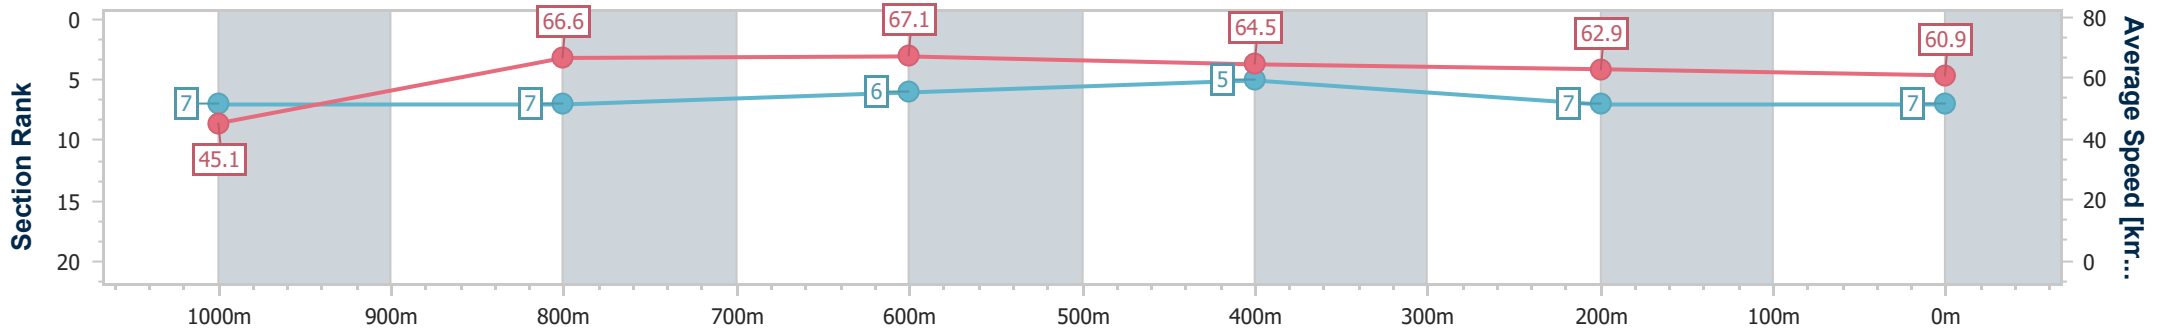

Horse/Jockey Name	Cooly Rocks
Final Rank	7
Fastest Section Time (Section)	0:08.85 (Overall)
Top Speed [km/h] (Section)	67.8 (800m)
Race State	Finished

Doomben QLD Professional
Race 3: SPRING CARNIVAL BOOK NOW QTIS Three-Year-Old
Fillies Maiden Plate - 1110m
18 September 2024 - 14:54
Track Rating: Good 4, Weather: Fine, Rail Position: +11m Entire

BRISBANE
RACING CLUB

Section	Overall	1000m	800m	600m	400m	200m
Section Times	1:04.79 [7] (0:08.85)	0:55.94 [7] (0:10.78)	0:45.16 [7] (0:10.73)	0:34.43 [6] (0:11.18)	0:23.25 [5] (0:11.45)	0:11.80 [7] (0:11.80)
Average Speed [km/h]	45.1	66.6	67.1	64.5	62.9	60.9
Top Speed [km/h]	64.3	67.7	67.8	66.9	63.6	62.9
Avg. Dist. to Rail [m]	2.5	0.5	0.1	0.2	0.8	0.5
Avg. Stride Freq. [Hz]	2.3	2.5	2.4	2.4	2.4	2.4
Avg. Stride Length [m]	5.3	7.5	7.7	7.6	7.4	7.2

- [ ] Ranking at each section and finish
- -.-.- No data available at this section
- NA No data available