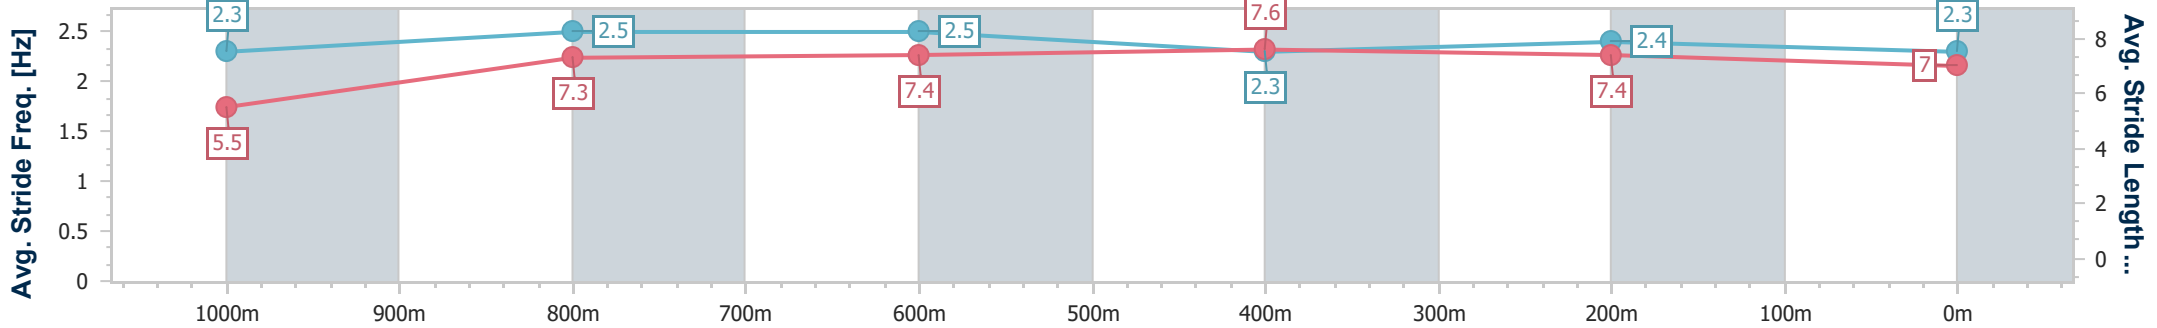

Horse/Jockey Name	Stromboli Delight
Final Rank	10
Fastest Section Time (Section)	0:08.74 (Overall)
Top Speed [km/h] (Section)	67.9 (800m)
Race State	Finished

Doomben QLD Professional
Race 3: SPRING CARNIVAL BOOK NOW QTIS Three-Year-Old
Fillies Maiden Plate - 1110m
18 September 2024 - 14:54
Track Rating: Good 4, Weather: Fine, Rail Position: +11m Entire

BRISBANE
RACING CLUB

Section	Overall	1000m	800m	600m	400m	200m
Section Times	1:05.54 [10] (0:08.74)	0:56.80 [3] (0:10.87)	0:45.93 [6] (0:10.83)	0:35.10 [7] (0:11.31)	0:23.79 [8] (0:11.29)	0:12.50 [8] (0:12.50)
Average Speed [km/h]	45.3	66.6	66.7	64.0	64.0	57.6
Top Speed [km/h]	64.6	67.7	67.9	65.4	65.4	61.7
Avg. Dist. to Rail [m]	6.4	2.2	1.1	1.1	3.2	3.8
Avg. Stride Freq. [Hz]	2.3	2.5	2.5	2.3	2.4	2.3
Avg. Stride Length [m]	5.5	7.3	7.4	7.6	7.4	7.0

- [ ] Ranking at each section and finish
- -.-.- No data available at this section
- NA No data available