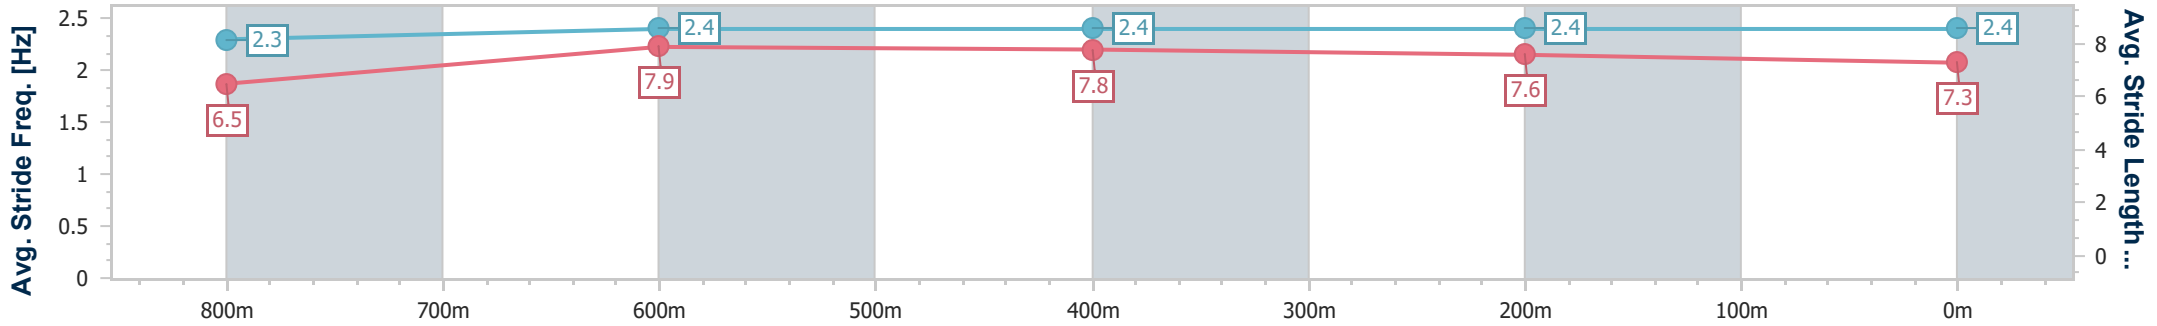

Eagle Farm QLD Professional
Race 8: LADBROKES BLACKBOOK QUALITY Handicap - 1000m

14 September 2024 - 16:12

Track Rating: Good 4, Weather: Fine, Rail Position: True

BRISBANE RACING CLUB

Section	Overall	800m	600m	400m	200m
Section Times	0:57.36 [2] (0:13.31)	0:44.05 [7] (0:10.60)	0:33.45 [6] (0:10.99)	0:22.46 [5] (0:10.81)	0:11.65 [1] (0:11.65)
Average Speed [km/h]	54.3	68.2	66.5	66.6	61.8
Top Speed [km/h]	68.9	70.4	68.5	68.4	65.0
Avg. Dist. to Rail [m]	2.5	1.5	2.7	6.8	5.8
Avg. Stride Freq. [Hz]	2.3	2.4	2.4	2.4	2.4
Avg. Stride Length [m]	6.5	7.9	7.8	7.6	7.3