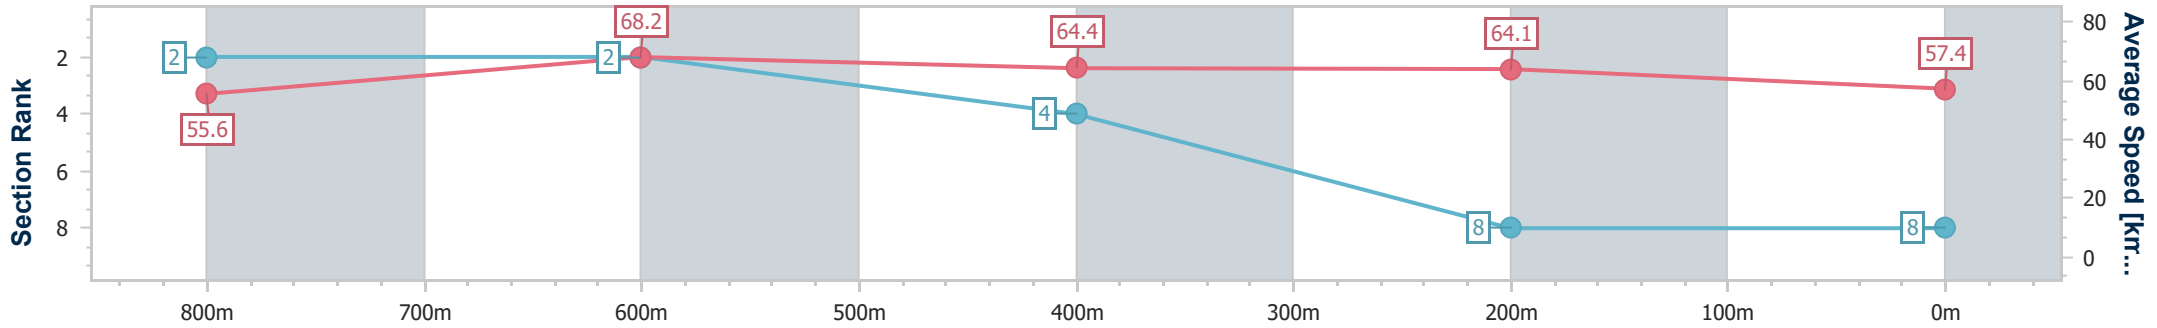

Eagle Farm QLD Professional
Race 8: LADBROKES BLACKBOOK QUALITY Handicap - 1000m

14 September 2024 - 16:12

Track Rating: Good 4, Weather: Fine, Rail Position: True

BRISBANE RACING CLUB

Section	Overall	800m	600m	400m	200m
Section Times	0:58.55 [8] (0:13.02)	0:45.53 [2] (0:10.66)	0:34.87 [2] (0:11.13)	0:23.74 [4] (0:11.21)	0:12.53 [8] (0:12.53)
Average Speed [km/h]	55.6	68.2	64.4	64.1	57.4
Top Speed [km/h]	68.4	70.6	65.2	66.2	61.1
Avg. Dist. to Rail [m]	4.3	1.7	1.3	0.6	1.7
Avg. Stride Freq. [Hz]	2.5	2.2	2.4	2.4	2.2
Avg. Stride Length [m]	6.2	8.4	7.3	7.4	7.1

- [] Ranking at each section and finish
- .-.- No data available at this section
- NA No data available