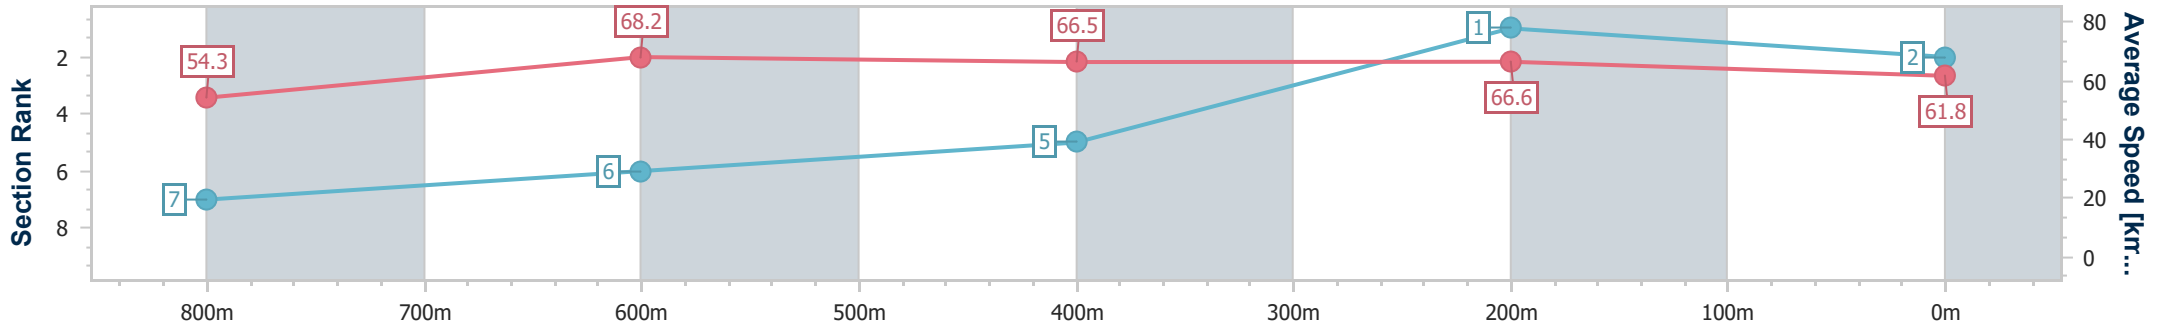

Eagle Farm QLD Professional
Race 8: LADBROKES BLACKBOOK QUALITY Handicap - 1000m

14 September 2024 - 16:12

Track Rating: Good 4, Weather: Fine, Rail Position: True

BRISBANE RACING CLUB

Section	Overall	800m	600m	400m	200m
Section Times	0:57.36 [2] (0:13.31)	0:44.05 [7] (0:10.60)	0:33.45 [6] (0:10.99)	0:22.46 [5] (0:10.81)	0:11.65 [1] (0:11.65)
Average Speed [km/h]	54.3	68.2	66.5	66.6	61.8
Top Speed [km/h]	68.9	70.4	68.5	68.4	65.0
Avg. Dist. to Rail [m]	2.5	1.5	2.7	6.8	5.8
Avg. Stride Freq. [Hz]	2.3	2.4	2.4	2.4	2.4
Avg. Stride Length [m]	6.5	7.9	7.8	7.6	7.3