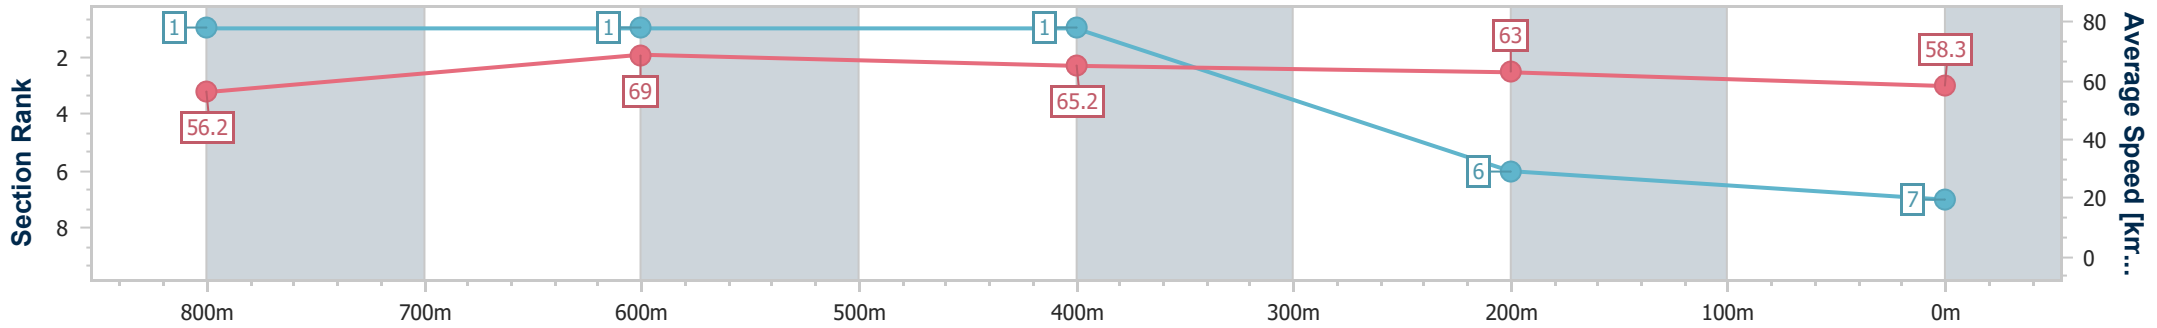

Eagle Farm QLD Professional
Race 8: LADBROKES BLACKBOOK QUALITY Handicap - 1000m

14 September 2024 - 16:12

Track Rating: Good 4, Weather: Fine, Rail Position: True

BRISBANE RACING CLUB

Section	Overall	800m	600m	400m	200m
Section Times	0:58.36 [7] (0:12.89)	0:45.47 [1] (0:10.60)	0:34.87 [1] (0:11.07)	0:23.80 [1] (0:11.39)	0:12.41 [6] (0:12.41)
Average Speed [km/h]	56.2	69.0	65.2	63.0	58.3
Top Speed [km/h]	70.9	70.9	65.6	65.7	60.8
Avg. Dist. to Rail [m]	5.3	3.1	0.6	2.5	3.2
Avg. Stride Freq. [Hz]	2.5	2.4	2.4	2.4	2.3
Avg. Stride Length [m]	6.2	7.8	7.4	7.3	7.2