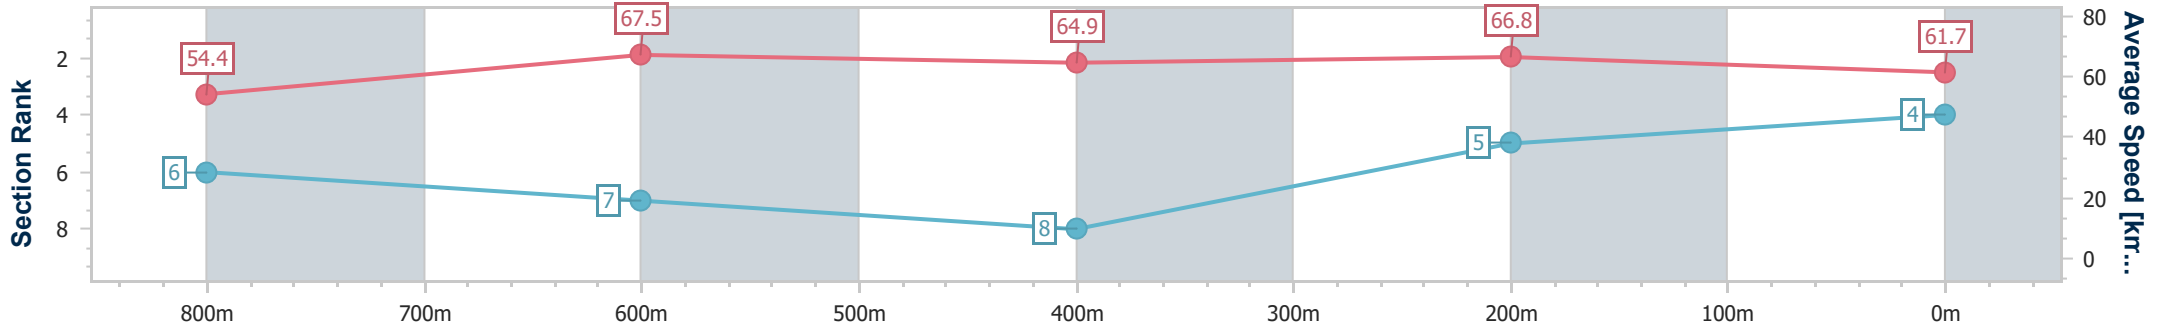

Eagle Farm QLD Professional
Race 8: LADBROKES BLACKBOOK QUALITY Handicap - 1000m

14 September 2024 - 16:12

Track Rating: Good 4, Weather: Fine, Rail Position: True

BRISBANE RACING CLUB

Section	Overall	800m	600m	400m	200m
Section Times	0:57.56 [4] (0:13.28)	0:44.28 [6] (0:10.70)	0:33.58 [7] (0:11.16)	0:22.42 [8] (0:10.79)	0:11.63 [5] (0:11.63)
Average Speed [km/h]	54.4	67.5	64.9	66.8	61.7
Top Speed [km/h]	67.9	68.7	66.9	67.9	64.6
Avg. Dist. to Rail [m]	2.5	1.0	1.0	5.1	5.7
Avg. Stride Freq. [Hz]	2.2	2.5	2.4	2.5	2.4
Avg. Stride Length [m]	6.6	7.7	7.5	7.5	7.2

- [] Ranking at each section and finish
- .-.- No data available at this section
- NA No data available

Horse/Jockey Name	Hidden Wealth
Final Rank	5
Fastest Section Time (Section)	0:10.72 (800m)
Top Speed [km/h] (Section)	68.9 (800m)
Race State	Finished