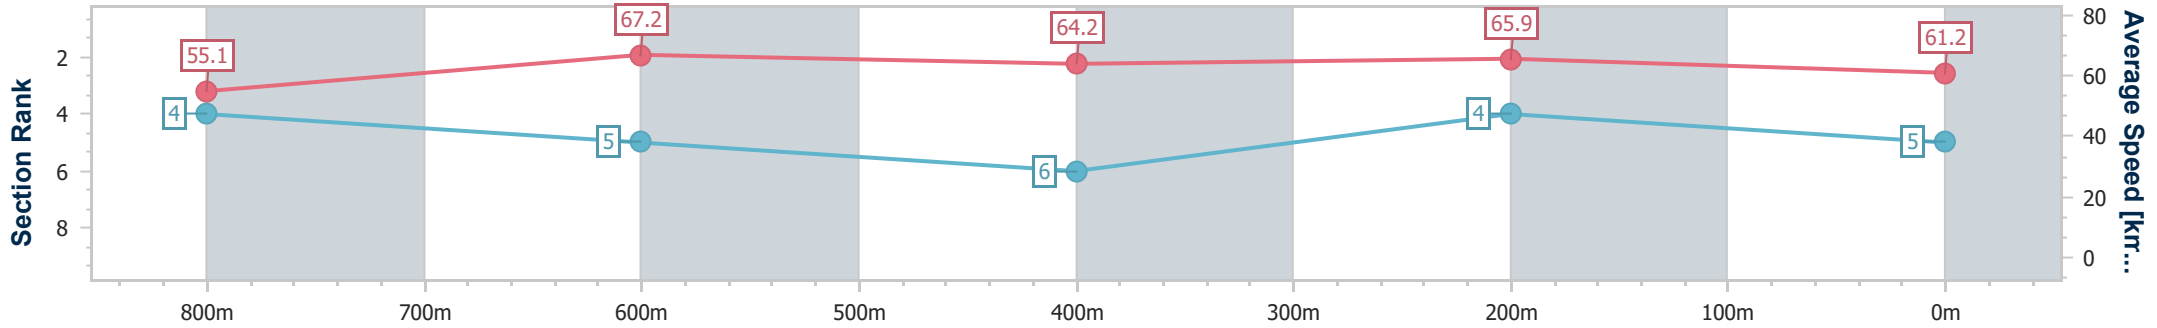

- [] Ranking at each section and finish
- .-.- No data available at this section
- NA No data available

Horse/Jockey Name	Hidden Wealth
Final Rank	5
Fastest Section Time (Section)	0:10.72 (800m)
Top Speed [km/h] (Section)	68.9 (800m)
Race State	Finished

Eagle Farm QLD Professional
Race 8: LADBROKES BLACKBOOK QUALITY Handicap - 1000m

14 September 2024 - 16:12

Track Rating: Good 4, Weather: Fine, Rail Position: True

BRISBANE RACING CLUB

Section	Overall	800m	600m	400m	200m
Section Times	0:57.70 [5] (0:13.13)	0:44.57 [4] (0:10.72)	0:33.85 [5] (0:11.17)	0:22.68 [6] (0:10.89)	0:11.79 [4] (0:11.79)
Average Speed [km/h]	55.1	67.2	64.2	65.9	61.2
Top Speed [km/h]	67.8	68.9	66.0	67.2	65.6
Avg. Dist. to Rail [m]	1.3	1.0	1.2	0.9	0.2
Avg. Stride Freq. [Hz]	2.4	2.5	2.4	2.5	2.4
Avg. Stride Length [m]	6.3	7.5	7.4	7.2	7.1

- [] Ranking at each section and finish
- .-.- No data available at this section
- NA No data available

Horse/Jockey Name	Voulait
Final Rank	6
Fastest Section Time (Section)	0:10.53 (800m)
Top Speed [km/h] (Section)	70.3 (800m)
Race State	Finished