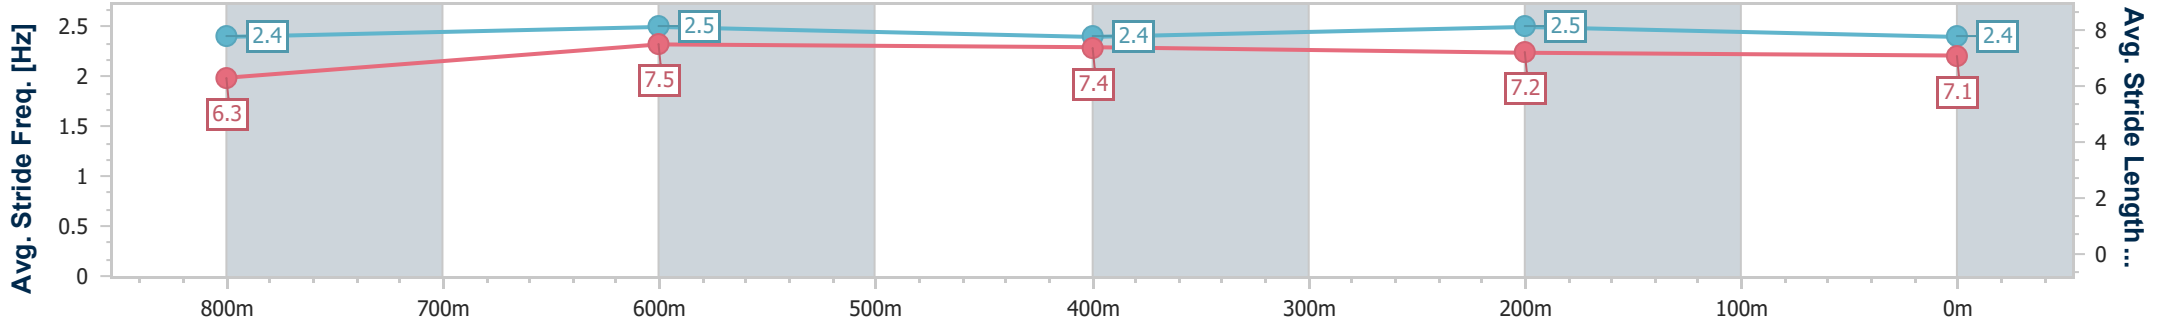

- [] Ranking at each section and finish
- .-.- No data available at this section
- NA No data available

Horse/Jockey Name	Hidden Wealth
Final Rank	5
Fastest Section Time (Section)	0:10.72 (800m)
Top Speed [km/h] (Section)	68.9 (800m)
Race State	Finished

Eagle Farm QLD Professional
Race 8: LADBROKES BLACKBOOK QUALITY Handicap - 1000m

14 September 2024 - 16:12

Track Rating: Good 4, Weather: Fine, Rail Position: True

BRISBANE RACING CLUB

Section	Overall	800m	600m	400m	200m
Section Times	0:57.70 [5] (0:13.13)	0:44.57 [4] (0:10.72)	0:33.85 [5] (0:11.17)	0:22.68 [6] (0:10.89)	0:11.79 [4] (0:11.79)
Average Speed [km/h]	55.1	67.2	64.2	65.9	61.2
Top Speed [km/h]	67.8	68.9	66.0	67.2	65.6
Avg. Dist. to Rail [m]	1.3	1.0	1.2	0.9	0.2
Avg. Stride Freq. [Hz]	2.4	2.5	2.4	2.5	2.4
Avg. Stride Length [m]	6.3	7.5	7.4	7.2	7.1