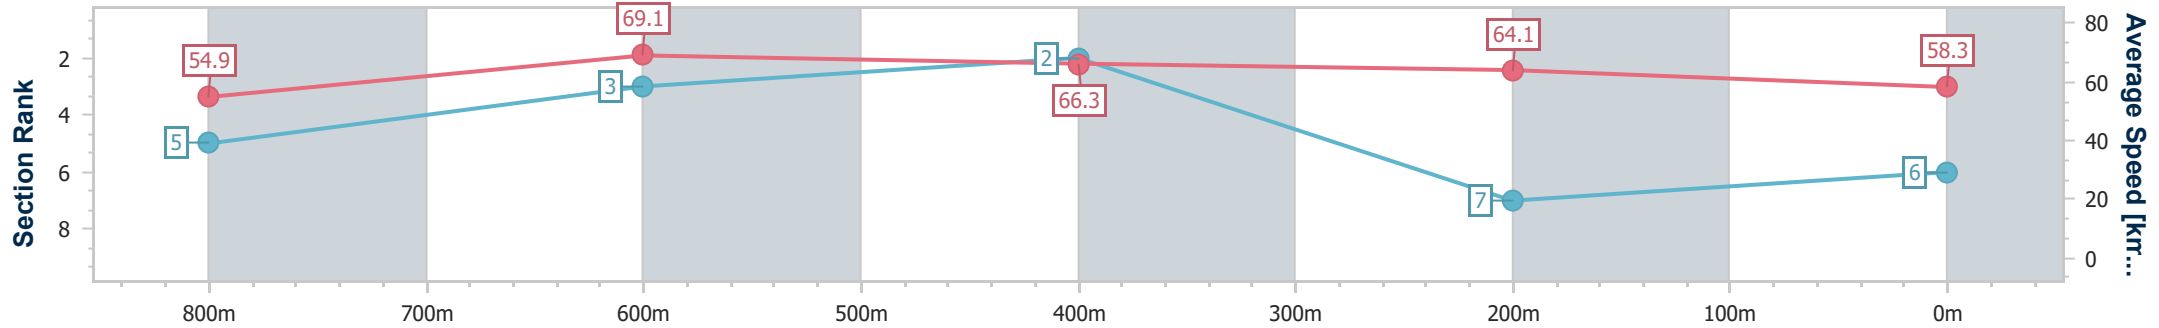

Eagle Farm QLD Professional
Race 8: LADBROKES BLACKBOOK QUALITY Handicap - 1000m

14 September 2024 - 16:12

Track Rating: Good 4, Weather: Fine, Rail Position: True

BRISBANE RACING CLUB

Section	Overall	800m	600m	400m	200m
Section Times	0:58.34 [6] (0:13.21)	0:45.13 [5] (0:10.53)	0:34.60 [3] (0:11.00)	0:23.60 [2] (0:11.22)	0:12.38 [7] (0:12.38)
Average Speed [km/h]	54.9	69.1	66.3	64.1	58.3
Top Speed [km/h]	70.3	70.3	67.7	65.2	61.6
Avg. Dist. to Rail [m]	5.6	2.6	2.2	5.2	4.8
Avg. Stride Freq. [Hz]	2.4	2.4	2.4	2.4	2.2
Avg. Stride Length [m]	6.4	7.9	7.6	7.5	7.2