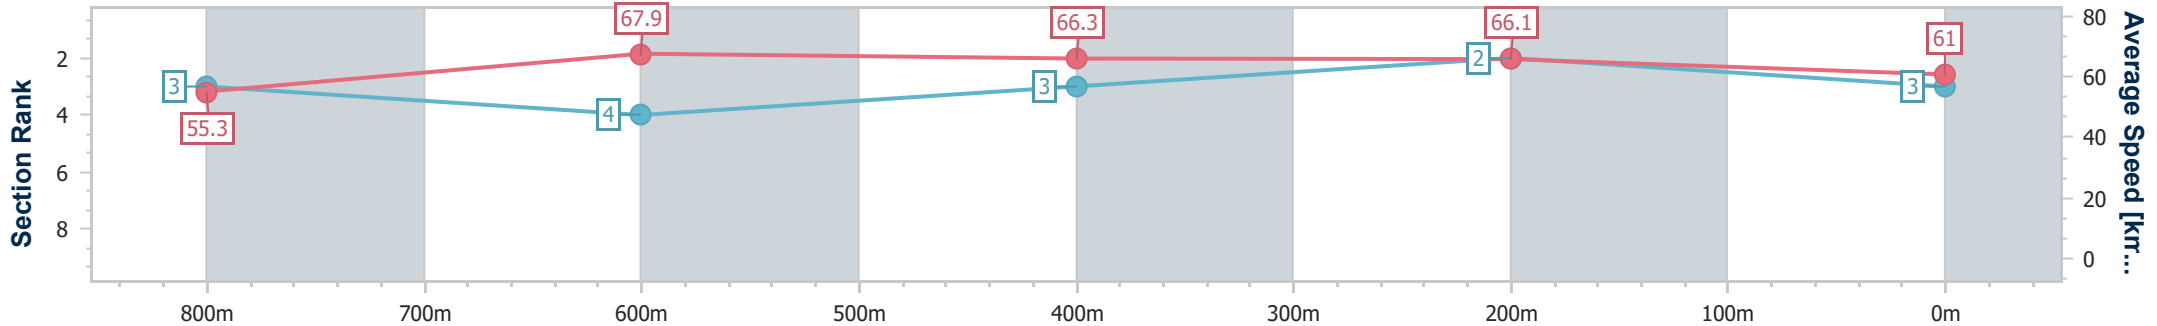

Eagle Farm QLD Professional
Race 8: LADBROKES BLACKBOOK QUALITY Handicap - 1000m

14 September 2024 - 16:12

Track Rating: Good 4, Weather: Fine, Rail Position: True

BRISBANE RACING CLUB

Section	Overall	800m	600m	400m	200m
Section Times	0:57.46 [3] (0:13.11)	0:44.35 [3] (0:10.69)	0:33.66 [4] (0:10.96)	0:22.70 [3] (0:10.95)	0:11.75 [2] (0:11.75)
Average Speed [km/h]	55.3	67.9	66.3	66.1	61.0
Top Speed [km/h]	69.0	69.1	67.1	67.2	64.3
Avg. Dist. to Rail [m]	3.6	2.2	2.0	4.5	3.4
Avg. Stride Freq. [Hz]	2.3	2.3	2.3	2.3	2.2
Avg. Stride Length [m]	6.6	8.1	7.9	8.0	7.6