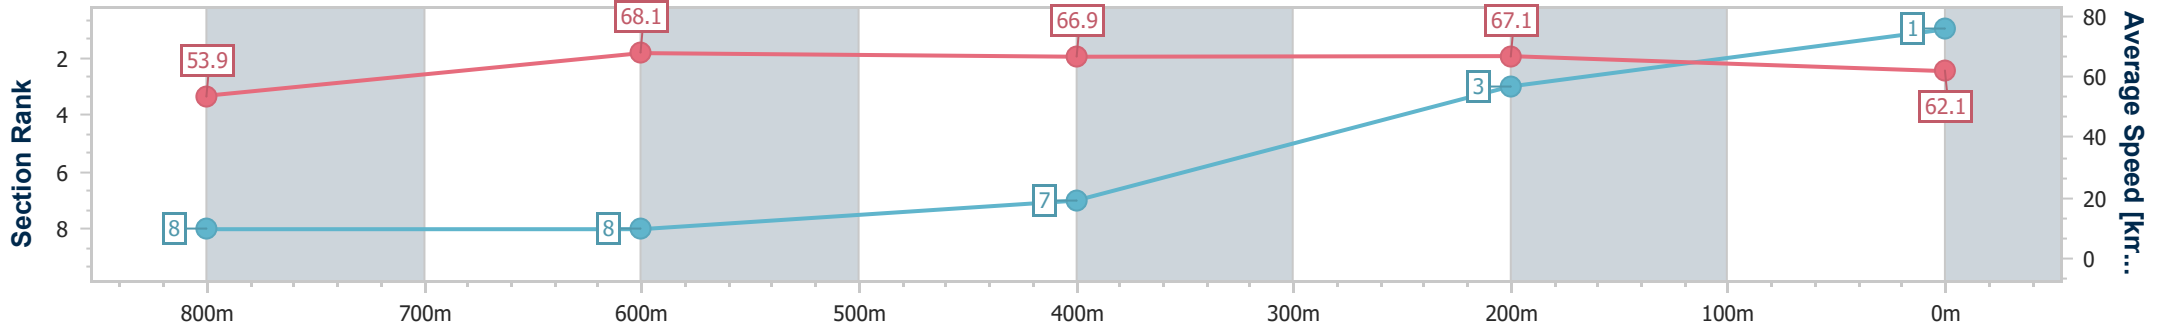

14 September 2024 - 16:12

Track Rating: Good 4, Weather: Fine, Rail Position: True

BRISBANE RACING CLUB

Section	Overall	800m	600m	400m	200m
Section Times	0:57.33 [1] (0:13.48)	0:43.85 [8] (0:10.68)	0:33.17 [8] (0:10.88)	0:22.29 [7] (0:10.69)	0:11.60 [3] (0:11.60)
Average Speed [km/h]	53.9	68.1	66.9	67.1	62.1
Top Speed [km/h]	68.3	69.0	67.2	68.6	65.5
Avg. Dist. to Rail [m]	7.3	1.6	1.7	5.2	4.3
Avg. Stride Freq. [Hz]	2.3	2.4	2.4	2.4	2.3
Avg. Stride Length [m]	6.4	7.9	7.9	7.7	7.4