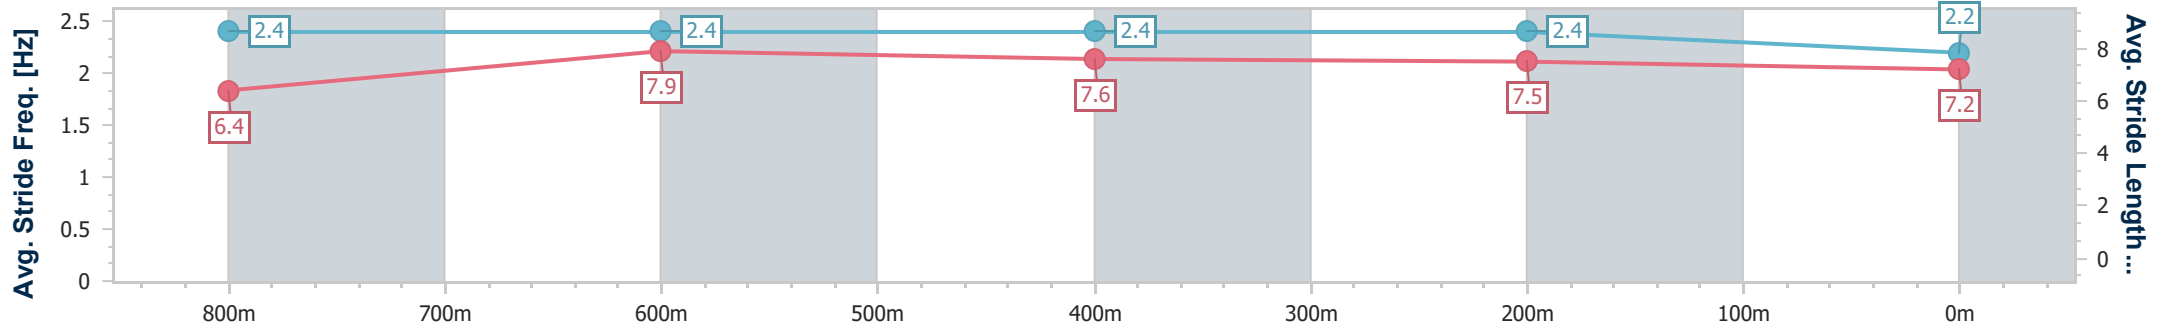

Eagle Farm QLD Professional
Race 8: LADBROKES BLACKBOOK QUALITY Handicap - 1000m

14 September 2024 - 16:12

Track Rating: Good 4, Weather: Fine, Rail Position: True

BRISBANE RACING CLUB

Section	Overall	800m	600m	400m	200m
Section Times	0:58.34 [6] (0:13.21)	0:45.13 [5] (0:10.53)	0:34.60 [3] (0:11.00)	0:23.60 [2] (0:11.22)	0:12.38 [7] (0:12.38)
Average Speed [km/h]	54.9	69.1	66.3	64.1	58.3
Top Speed [km/h]	70.3	70.3	67.7	65.2	61.6
Avg. Dist. to Rail [m]	5.6	2.6	2.2	5.2	4.8
Avg. Stride Freq. [Hz]	2.4	2.4	2.4	2.4	2.2
Avg. Stride Length [m]	6.4	7.9	7.6	7.5	7.2