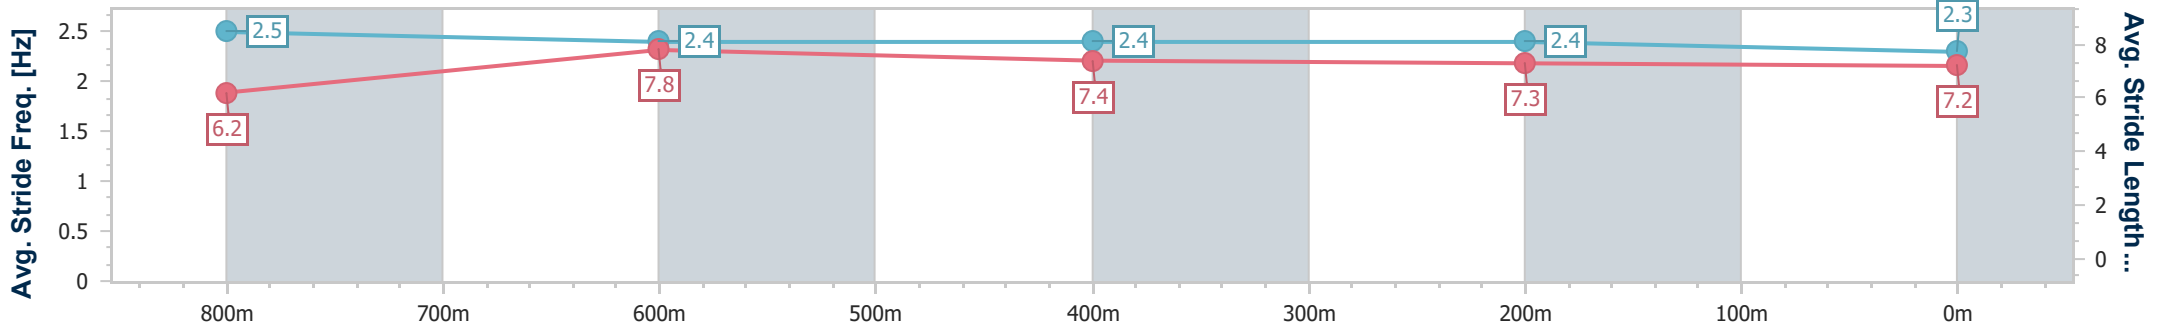

Eagle Farm QLD Professional
Race 8: LADBROKES BLACKBOOK QUALITY Handicap - 1000m

14 September 2024 - 16:12

Track Rating: Good 4, Weather: Fine, Rail Position: True

BRISBANE RACING CLUB

Section	Overall	800m	600m	400m	200m
Section Times	0:58.36 [7] (0:12.89)	0:45.47 [1] (0:10.60)	0:34.87 [1] (0:11.07)	0:23.80 [1] (0:11.39)	0:12.41 [6] (0:12.41)
Average Speed [km/h]	56.2	69.0	65.2	63.0	58.3
Top Speed [km/h]	70.9	70.9	65.6	65.7	60.8
Avg. Dist. to Rail [m]	5.3	3.1	0.6	2.5	3.2
Avg. Stride Freq. [Hz]	2.5	2.4	2.4	2.4	2.3
Avg. Stride Length [m]	6.2	7.8	7.4	7.3	7.2