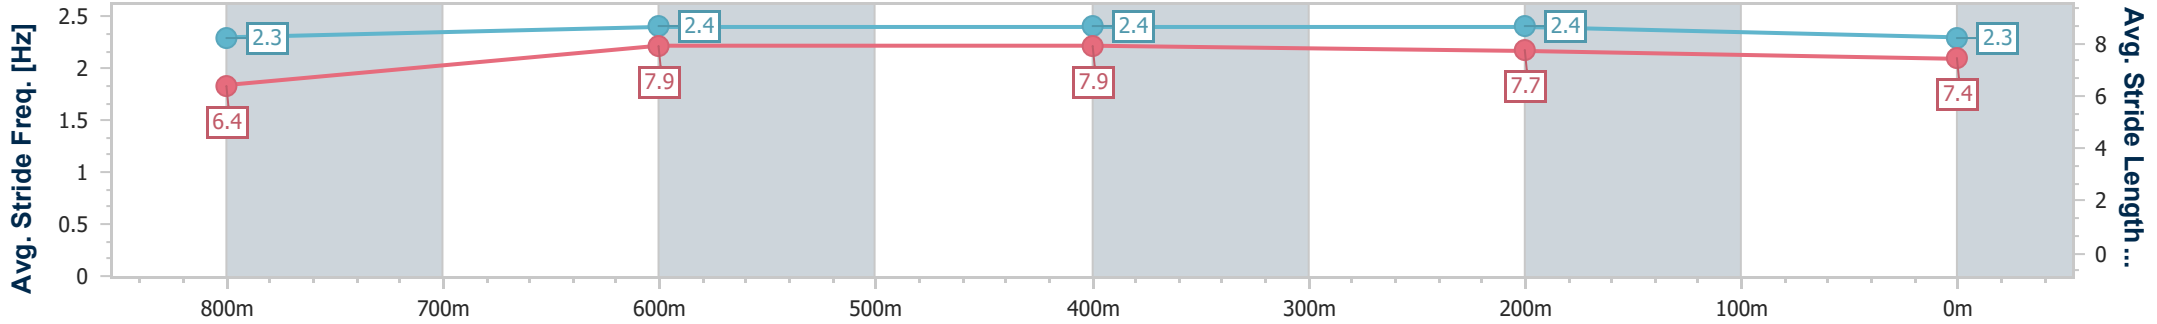

14 September 2024 - 16:12

Track Rating: Good 4, Weather: Fine, Rail Position: True

BRISBANE RACING CLUB

Section	Overall	800m	600m	400m	200m
Section Times	0:57.33 [1] (0:13.48)	0:43.85 [8] (0:10.68)	0:33.17 [8] (0:10.88)	0:22.29 [7] (0:10.69)	0:11.60 [3] (0:11.60)
Average Speed [km/h]	53.9	68.1	66.9	67.1	62.1
Top Speed [km/h]	68.3	69.0	67.2	68.6	65.5
Avg. Dist. to Rail [m]	7.3	1.6	1.7	5.2	4.3
Avg. Stride Freq. [Hz]	2.3	2.4	2.4	2.4	2.3
Avg. Stride Length [m]	6.4	7.9	7.9	7.7	7.4