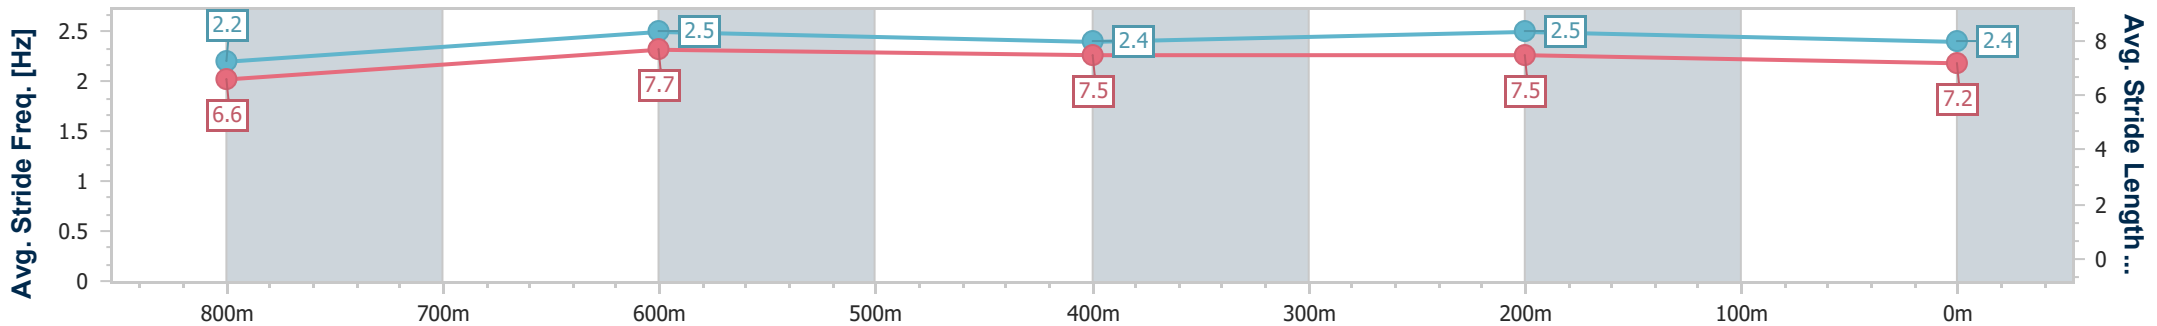

Eagle Farm QLD Professional
Race 8: LADBROKES BLACKBOOK QUALITY Handicap - 1000m

14 September 2024 - 16:12

Track Rating: Good 4, Weather: Fine, Rail Position: True

BRISBANE RACING CLUB

Section	Overall	800m	600m	400m	200m
Section Times	0:57.56 [4] (0:13.28)	0:44.28 [6] (0:10.70)	0:33.58 [7] (0:11.16)	0:22.42 [8] (0:10.79)	0:11.63 [5] (0:11.63)
Average Speed [km/h]	54.4	67.5	64.9	66.8	61.7
Top Speed [km/h]	67.9	68.7	66.9	67.9	64.6
Avg. Dist. to Rail [m]	2.5	1.0	1.0	5.1	5.7
Avg. Stride Freq. [Hz]	2.2	2.5	2.4	2.5	2.4
Avg. Stride Length [m]	6.6	7.7	7.5	7.5	7.2

- [] Ranking at each section and finish
- .-.- No data available at this section
- NA No data available

Horse/Jockey Name	Hidden Wealth
Final Rank	5
Fastest Section Time (Section)	0:10.72 (800m)
Top Speed [km/h] (Section)	68.9 (800m)
Race State	Finished