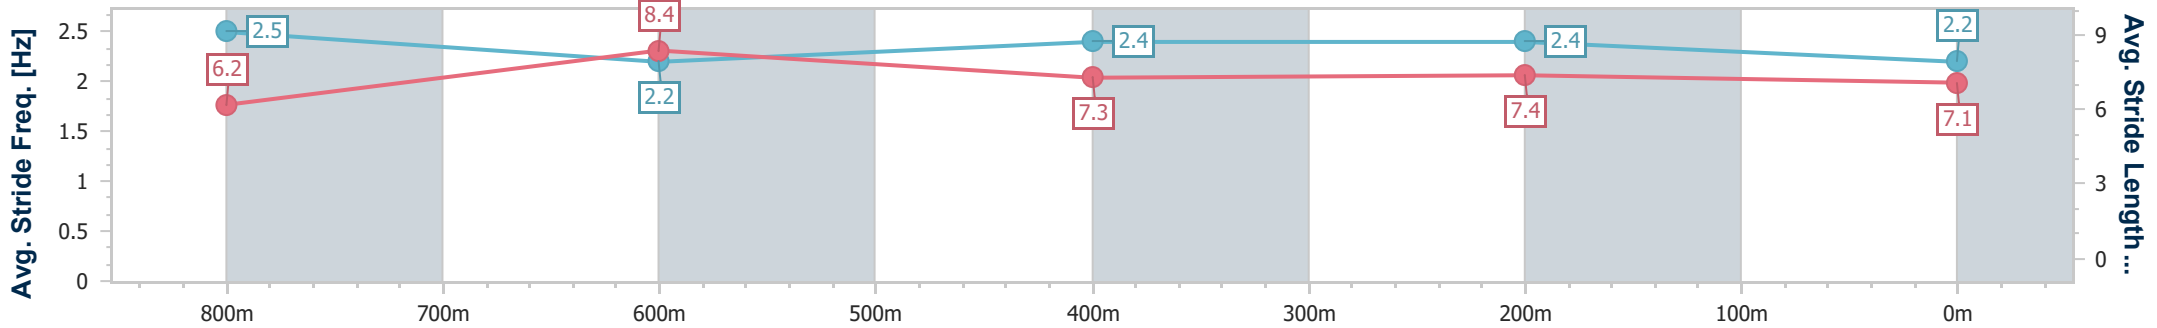

Eagle Farm QLD Professional
Race 8: LADBROKES BLACKBOOK QUALITY Handicap - 1000m

14 September 2024 - 16:12

Track Rating: Good 4, Weather: Fine, Rail Position: True

BRISBANE RACING CLUB

Section	Overall	800m	600m	400m	200m
Section Times	0:58.55 [8] (0:13.02)	0:45.53 [2] (0:10.66)	0:34.87 [2] (0:11.13)	0:23.74 [4] (0:11.21)	0:12.53 [8] (0:12.53)
Average Speed [km/h]	55.6	68.2	64.4	64.1	57.4
Top Speed [km/h]	68.4	70.6	65.2	66.2	61.1
Avg. Dist. to Rail [m]	4.3	1.7	1.3	0.6	1.7
Avg. Stride Freq. [Hz]	2.5	2.2	2.4	2.4	2.2
Avg. Stride Length [m]	6.2	8.4	7.3	7.4	7.1

- [] Ranking at each section and finish
- .-.- No data available at this section
- NA No data available