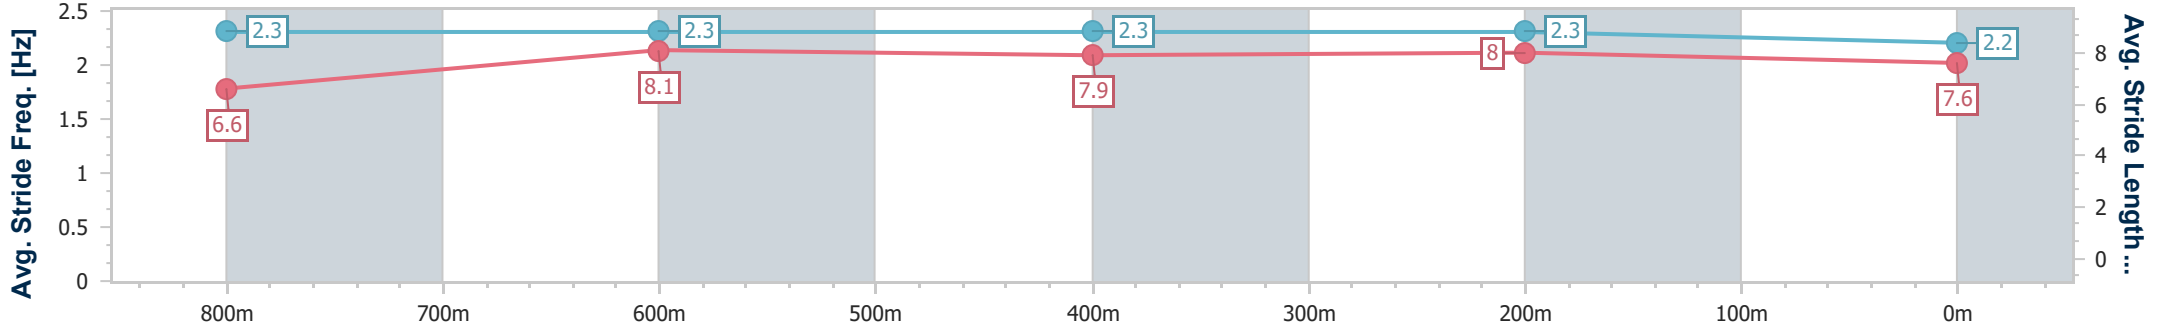

Eagle Farm QLD Professional
Race 8: LADBROKES BLACKBOOK QUALITY Handicap - 1000m

14 September 2024 - 16:12

Track Rating: Good 4, Weather: Fine, Rail Position: True

BRISBANE RACING CLUB

Section	Overall	800m	600m	400m	200m
Section Times	0:57.46 [3] (0:13.11)	0:44.35 [3] (0:10.69)	0:33.66 [4] (0:10.96)	0:22.70 [3] (0:10.95)	0:11.75 [2] (0:11.75)
Average Speed [km/h]	55.3	67.9	66.3	66.1	61.0
Top Speed [km/h]	69.0	69.1	67.1	67.2	64.3
Avg. Dist. to Rail [m]	3.6	2.2	2.0	4.5	3.4
Avg. Stride Freq. [Hz]	2.3	2.3	2.3	2.3	2.2
Avg. Stride Length [m]	6.6	8.1	7.9	8.0	7.6