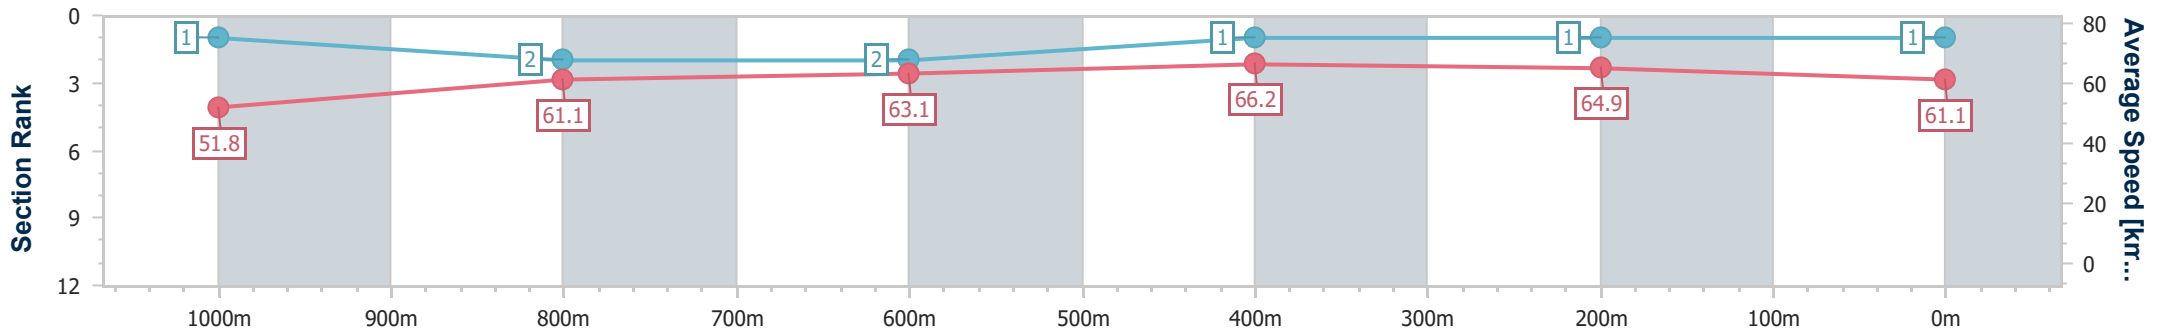

Horse/Jockey Name	Manhood
Final Rank	1
Fastest Section Time (Section)	0:11.04 (400m)
Top Speed [km/h] (Section)	67.6 (600m)
Race State	Finished

Eagle Farm QLD Professional
Race 6: EVA AIR Class 6 Plate - 1200m
14 September 2024 - 15:01
Track Rating: Good 4, Weather: Fine, Rail Position: True

BRISBANE
RACING CLUB

Section	Overall	1000m	800m	600m	400m	200m
Section Times	1:11.23 [1] (0:13.91)	0:57.32 [1] (0:11.89)	0:45.43 [2] (0:11.49)	0:33.94 [2] (0:11.08)	0:22.86 [1] (0:11.04)	0:11.82 [1] (0:11.82)
Average Speed [km/h]	51.8	61.1	63.1	66.2	64.9	61.1
Top Speed [km/h]	61.7	62.3	64.6	67.6	66.6	63.7
Avg. Dist. to Rail [m]	2.1	2.1	1.4	3.3	8.9	9.1
Avg. Stride Freq. [Hz]	2.2	2.2	2.2	2.3	2.3	2.3
Avg. Stride Length [m]	6.6	7.8	7.9	8.0	7.9	7.5

- [ ] Ranking at each section and finish
- -.-.- No data available at this section
- NA No data available