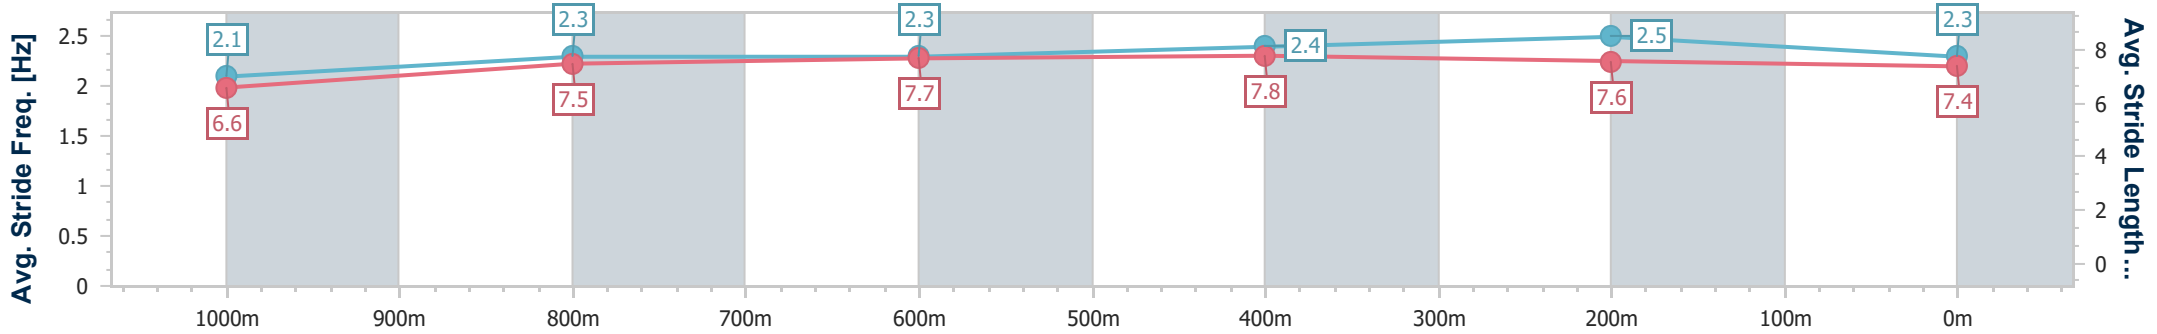

Horse/Jockey Name	Tribeca Star
Final Rank	2
Fastest Section Time (Section)	0:10.36 (400m)
Top Speed [km/h] (Section)	69.5 (400m)
Race State	Finished

Eagle Farm QLD Professional
Race 6: EVA AIR Class 6 Plate - 1200m
14 September 2024 - 15:01
Track Rating: Good 4, Weather: Fine, Rail Position: True

BRISBANE
RACING CLUB

Section	Overall	1000m	800m	600m	400m	200m
Section Times	1:11.24 [2] (0:14.72)	0:56.52 [7] (0:11.86)	0:44.66 [7] (0:11.67)	0:32.99 [7] (0:11.15)	0:21.84 [7] (0:10.36)	0:11.48 [7] (0:11.48)
Average Speed [km/h]	49.0	61.6	62.4	65.6	68.4	62.8
Top Speed [km/h]	61.5	63.2	64.4	68.5	69.5	65.9
Avg. Dist. to Rail [m]	4.1	2.2	2.8	3.7	10.9	12.7
Avg. Stride Freq. [Hz]	2.1	2.3	2.3	2.4	2.5	2.3
Avg. Stride Length [m]	6.6	7.5	7.7	7.8	7.6	7.4

- [ ] Ranking at each section and finish
- -.-.- No data available at this section
- NA No data available