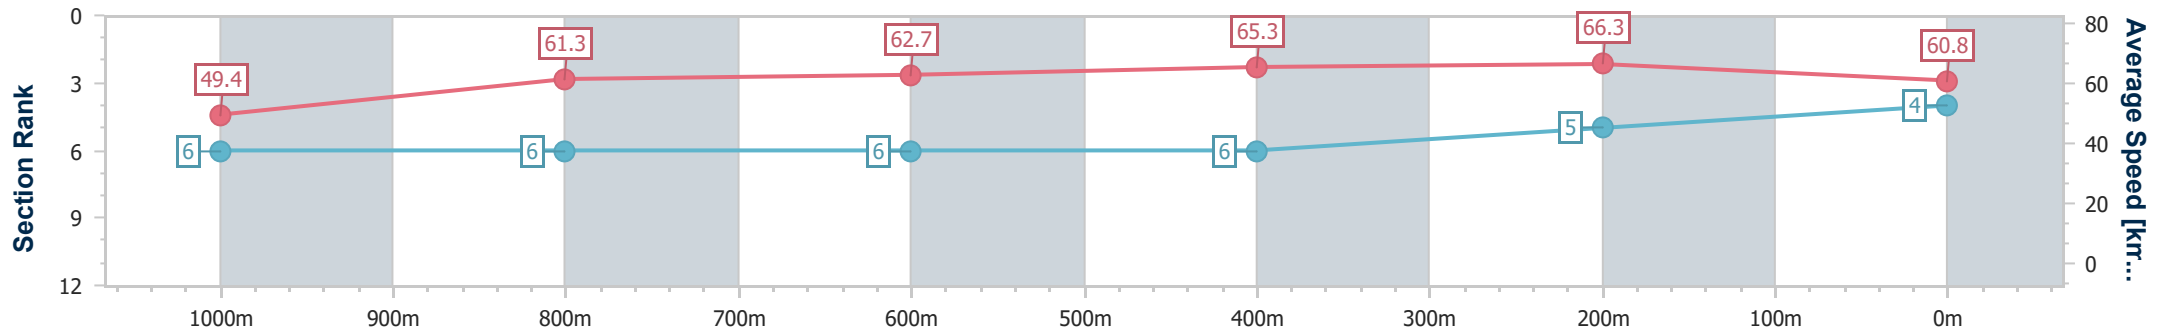

Horse/Jockey Name	Evocator
Final Rank	4
Fastest Section Time (Section)	0:10.85 (400m)
Top Speed [km/h] (Section)	67.5 (600m)
Race State	Finished

Eagle Farm QLD Professional
Race 6: EVA AIR Class 6 Plate - 1200m
14 September 2024 - 15:01
Track Rating: Good 4, Weather: Fine, Rail Position: True

BRISBANE
RACING CLUB

Section	Overall	1000m	800m	600m	400m	200m
Section Times	1:11.58 [4] (0:14.53)	0:57.05 [6] (0:11.76)	0:45.29 [6] (0:11.47)	0:33.82 [6] (0:11.12)	0:22.70 [6] (0:10.85)	0:11.85 [5] (0:11.85)
Average Speed [km/h]	49.4	61.3	62.7	65.3	66.3	60.8
Top Speed [km/h]	62.6	62.5	64.6	67.5	67.5	64.9
Avg. Dist. to Rail [m]	2.2	0.3	0.3	1.7	6.3	8.0
Avg. Stride Freq. [Hz]	2.1	2.3	2.3	2.4	2.4	2.3
Avg. Stride Length [m]	6.4	7.5	7.6	7.7	7.8	7.4

- [ ] Ranking at each section and finish
- -.-.- No data available at this section
- NA No data available