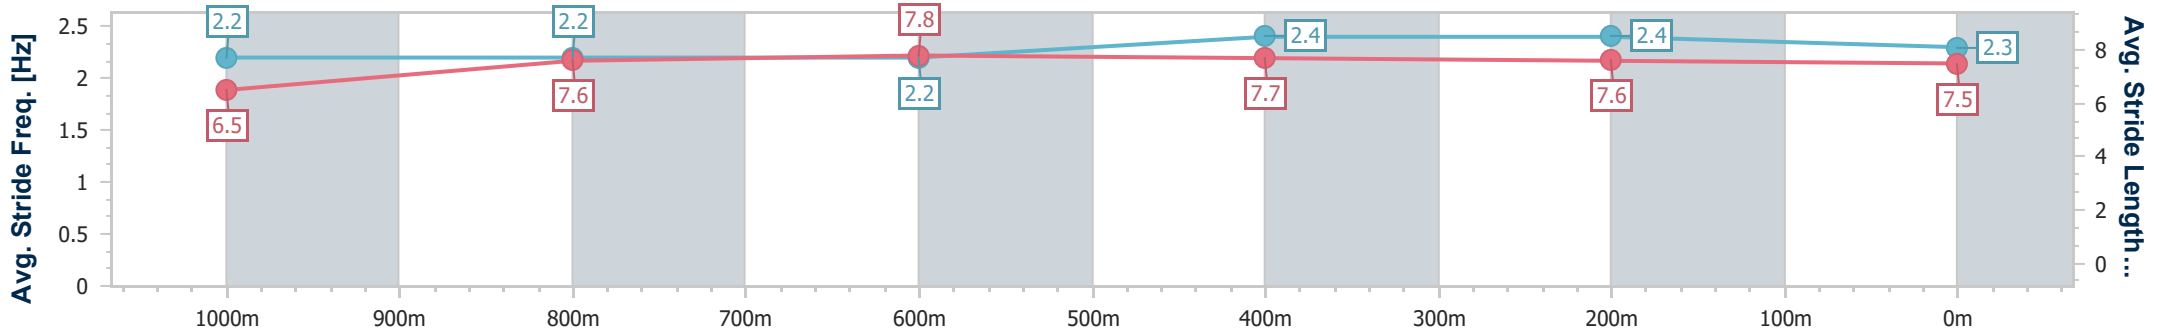

Horse/Jockey Name	Cloudland
Final Rank	3
Fastest Section Time (Section)	0:10.88 (400m)
Top Speed [km/h] (Section)	68.1 (600m)
Race State	Finished

Eagle Farm QLD Professional
Race 6: EVA AIR Class 6 Plate - 1200m
14 September 2024 - 15:01
Track Rating: Good 4, Weather: Fine, Rail Position: True

BRISBANE
RACING CLUB

Section	Overall	1000m	800m	600m	400m	200m
Section Times	1:11.34 [3] (0:14.18)	0:57.16 [3] (0:11.89)	0:45.27 [4] (0:11.53)	0:33.74 [3] (0:11.04)	0:22.70 [3] (0:10.88)	0:11.82 [2] (0:11.82)
Average Speed [km/h]	51.0	60.8	62.8	66.1	66.3	60.8
Top Speed [km/h]	62.3	62.0	64.8	68.1	67.5	64.8
Avg. Dist. to Rail [m]	4.6	1.4	0.6	3.6	6.8	7.0
Avg. Stride Freq. [Hz]	2.2	2.2	2.2	2.4	2.4	2.3
Avg. Stride Length [m]	6.5	7.6	7.8	7.7	7.6	7.5

- [ ] Ranking at each section and finish
- -.-.- No data available at this section
- NA No data available