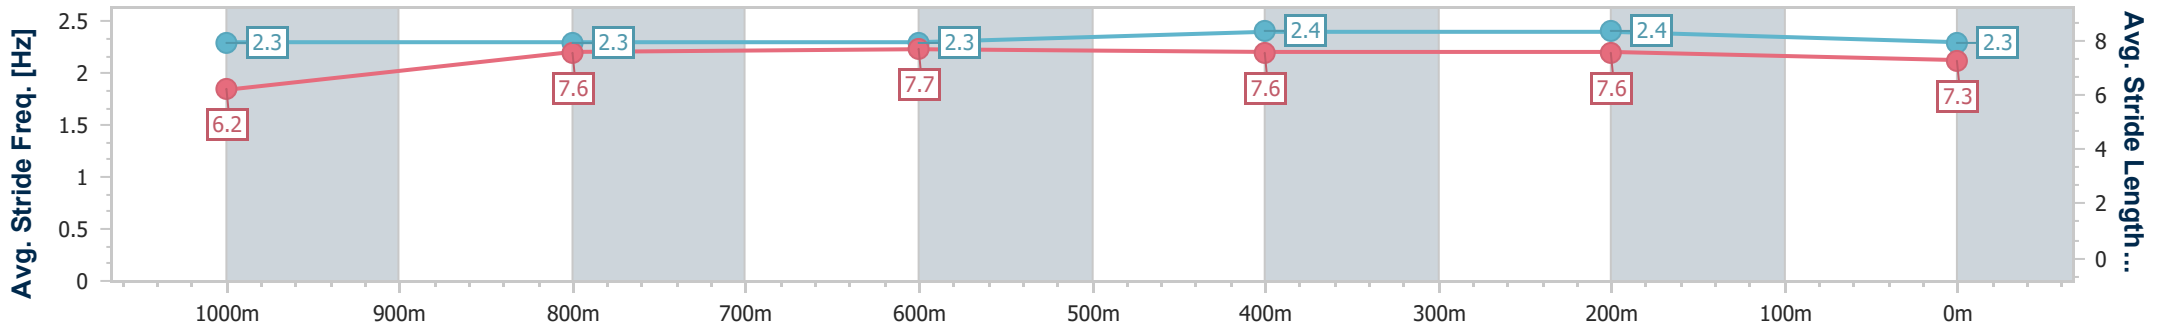

Horse/Jockey Name	Pocket Full
Final Rank	6
Fastest Section Time (Section)	0:10.83 (400m)
Top Speed [km/h] (Section)	67.7 (600m)
Race State	Finished

Eagle Farm QLD Professional
Race 6: EVA AIR Class 6 Plate - 1200m
14 September 2024 - 15:01
Track Rating: Good 4, Weather: Fine, Rail Position: True

BRISBANE
RACING CLUB

Section	Overall	1000m	800m	600m	400m	200m
Section Times	1:11.78 [6] (0:14.21)	0:57.57 [4] (0:11.84)	0:45.73 [3] (0:11.62)	0:34.11 [5] (0:11.12)	0:22.99 [5] (0:10.83)	0:12.16 [4] (0:12.16)
Average Speed [km/h]	50.8	61.1	62.3	65.6	66.5	59.3
Top Speed [km/h]	62.2	62.5	64.3	67.7	67.4	64.8
Avg. Dist. to Rail [m]	2.9	0.8	0.9	3.5	10.2	8.9
Avg. Stride Freq. [Hz]	2.3	2.3	2.3	2.4	2.4	2.3
Avg. Stride Length [m]	6.2	7.6	7.7	7.6	7.6	7.3

- [ ] Ranking at each section and finish
- -.-.- No data available at this section
- NA No data available