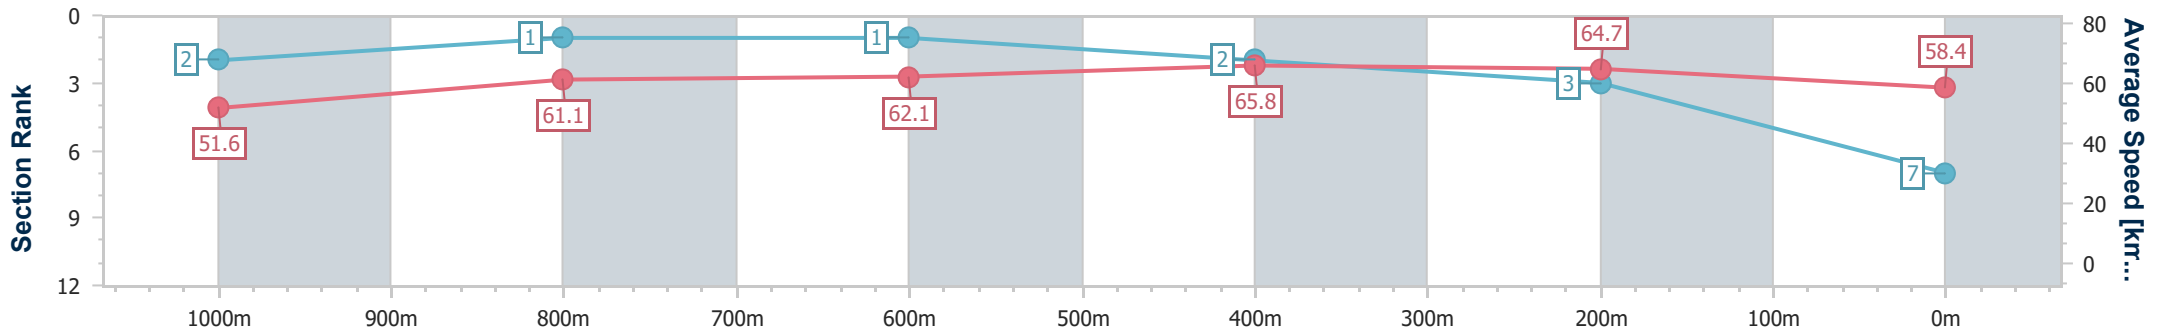

Horse/Jockey Name	Surfers Royale
Final Rank	7
Fastest Section Time (Section)	0:11.14 (400m)
Top Speed [km/h] (Section)	67.5 (400m)
Race State	Finished

Eagle Farm QLD Professional
Race 6: EVA AIR Class 6 Plate - 1200m
14 September 2024 - 15:01
Track Rating: Good 4, Weather: Fine, Rail Position: True

BRISBANE
RACING CLUB

Section	Overall	1000m	800m	600m	400m	200m
Section Times	1:11.96 [7] (0:13.95)	0:58.01 [2] (0:11.78)	0:46.23 [1] (0:11.54)	0:34.69 [1] (0:11.21)	0:23.48 [2] (0:11.14)	0:12.34 [3] (0:12.34)
Average Speed [km/h]	51.6	61.1	62.1	65.8	64.7	58.4
Top Speed [km/h]	61.3	62.2	63.8	67.3	67.5	62.0
Avg. Dist. to Rail [m]	0.6	0.8	0.5	4.6	6.7	5.2
Avg. Stride Freq. [Hz]	2.2	2.3	2.3	2.4	2.4	2.2
Avg. Stride Length [m]	6.4	7.6	7.5	7.5	7.5	7.3

- [ ] Ranking at each section and finish
- -.-.- No data available at this section
- NA No data available