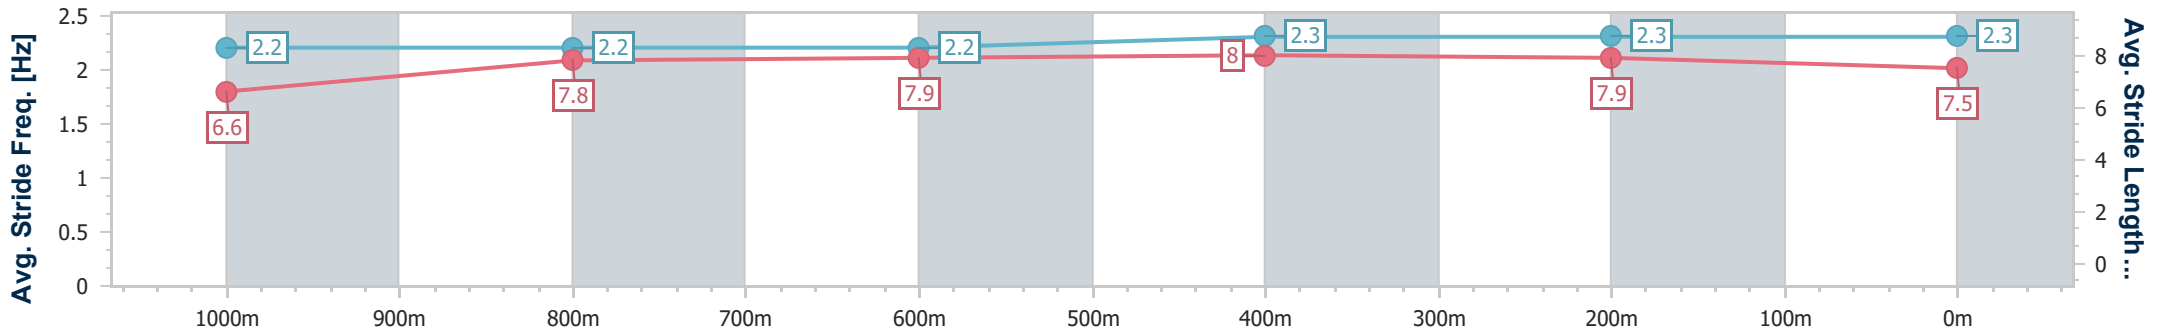

Horse/Jockey Name	Manhood
Final Rank	1
Fastest Section Time (Section)	0:11.04 (400m)
Top Speed [km/h] (Section)	67.6 (600m)
Race State	Finished

Eagle Farm QLD Professional
Race 6: EVA AIR Class 6 Plate - 1200m
14 September 2024 - 15:01
Track Rating: Good 4, Weather: Fine, Rail Position: True

BRISBANE
RACING CLUB

Section	Overall	1000m	800m	600m	400m	200m
Section Times	1:11.23 [1] (0:13.91)	0:57.32 [1] (0:11.89)	0:45.43 [2] (0:11.49)	0:33.94 [2] (0:11.08)	0:22.86 [1] (0:11.04)	0:11.82 [1] (0:11.82)
Average Speed [km/h]	51.8	61.1	63.1	66.2	64.9	61.1
Top Speed [km/h]	61.7	62.3	64.6	67.6	66.6	63.7
Avg. Dist. to Rail [m]	2.1	2.1	1.4	3.3	8.9	9.1
Avg. Stride Freq. [Hz]	2.2	2.2	2.2	2.3	2.3	2.3
Avg. Stride Length [m]	6.6	7.8	7.9	8.0	7.9	7.5

- [ ] Ranking at each section and finish
- -.-.- No data available at this section
- NA No data available