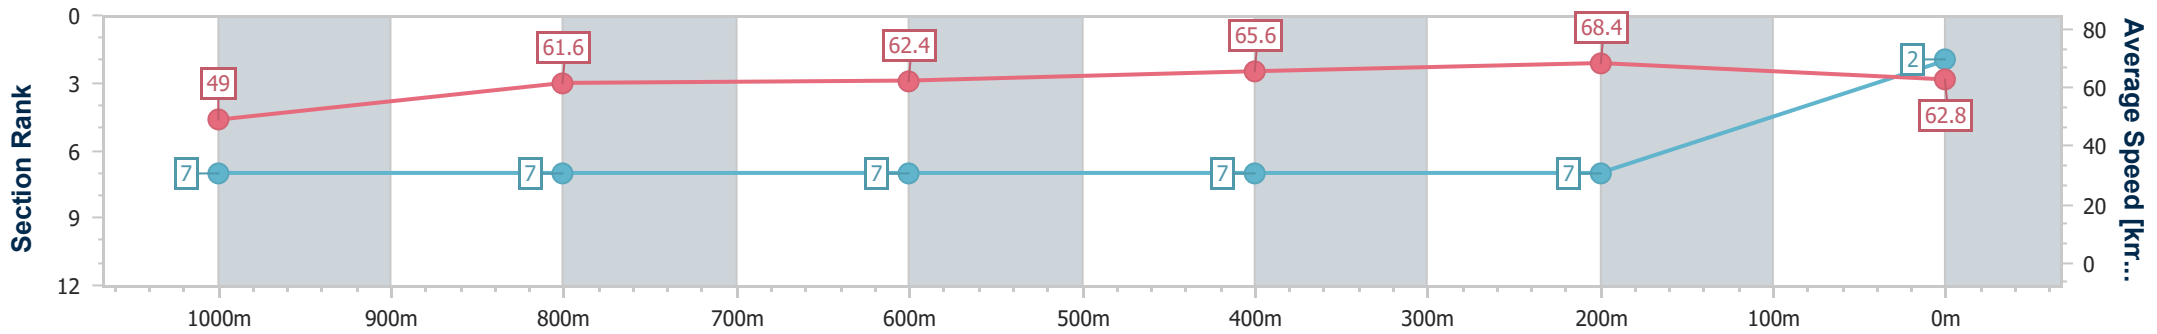

Horse/Jockey Name	Tribeca Star
Final Rank	2
Fastest Section Time (Section)	0:10.36 (400m)
Top Speed [km/h] (Section)	69.5 (400m)
Race State	Finished

Eagle Farm QLD Professional
Race 6: EVA AIR Class 6 Plate - 1200m
14 September 2024 - 15:01
Track Rating: Good 4, Weather: Fine, Rail Position: True

BRISBANE
RACING CLUB

Section	Overall	1000m	800m	600m	400m	200m
Section Times	1:11.24 [2] (0:14.72)	0:56.52 [7] (0:11.86)	0:44.66 [7] (0:11.67)	0:32.99 [7] (0:11.15)	0:21.84 [7] (0:10.36)	0:11.48 [7] (0:11.48)
Average Speed [km/h]	49.0	61.6	62.4	65.6	68.4	62.8
Top Speed [km/h]	61.5	63.2	64.4	68.5	69.5	65.9
Avg. Dist. to Rail [m]	4.1	2.2	2.8	3.7	10.9	12.7
Avg. Stride Freq. [Hz]	2.1	2.3	2.3	2.4	2.5	2.3
Avg. Stride Length [m]	6.6	7.5	7.7	7.8	7.6	7.4

- [ ] Ranking at each section and finish
- -.-.- No data available at this section
- NA No data available