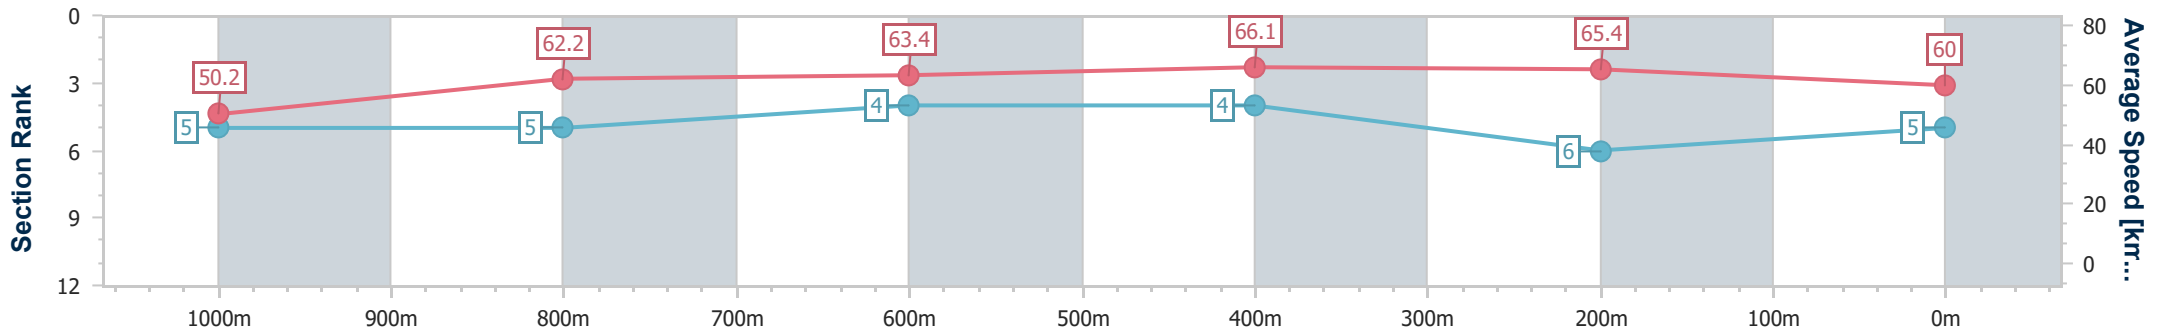

Horse/Jockey Name	He's Heaven
Final Rank	5
Fastest Section Time (Section)	0:10.98 (400m)
Top Speed [km/h] (Section)	68.3 (400m)
Race State	Finished

Eagle Farm QLD Professional
Race 6: EVA AIR Class 6 Plate - 1200m
14 September 2024 - 15:01
Track Rating: Good 4, Weather: Fine, Rail Position: True

BRISBANE
RACING CLUB

Section	Overall	1000m	800m	600m	400m	200m
Section Times	1:11.77 [5] (0:14.35)	0:57.42 [5] (0:11.76)	0:45.66 [5] (0:11.49)	0:34.17 [4] (0:11.16)	0:23.01 [4] (0:10.98)	0:12.03 [6] (0:12.03)
Average Speed [km/h]	50.2	62.2	63.4	66.1	65.4	60.0
Top Speed [km/h]	62.1	63.6	65.3	67.7	68.3	64.4
Avg. Dist. to Rail [m]	3.4	3.2	2.1	4.9	10.8	10.7
Avg. Stride Freq. [Hz]	2.2	2.4	2.4	2.5	2.5	2.4
Avg. Stride Length [m]	6.3	7.2	7.5	7.5	7.3	7.0

- [ ] Ranking at each section and finish
- -.-.- No data available at this section
- NA No data available