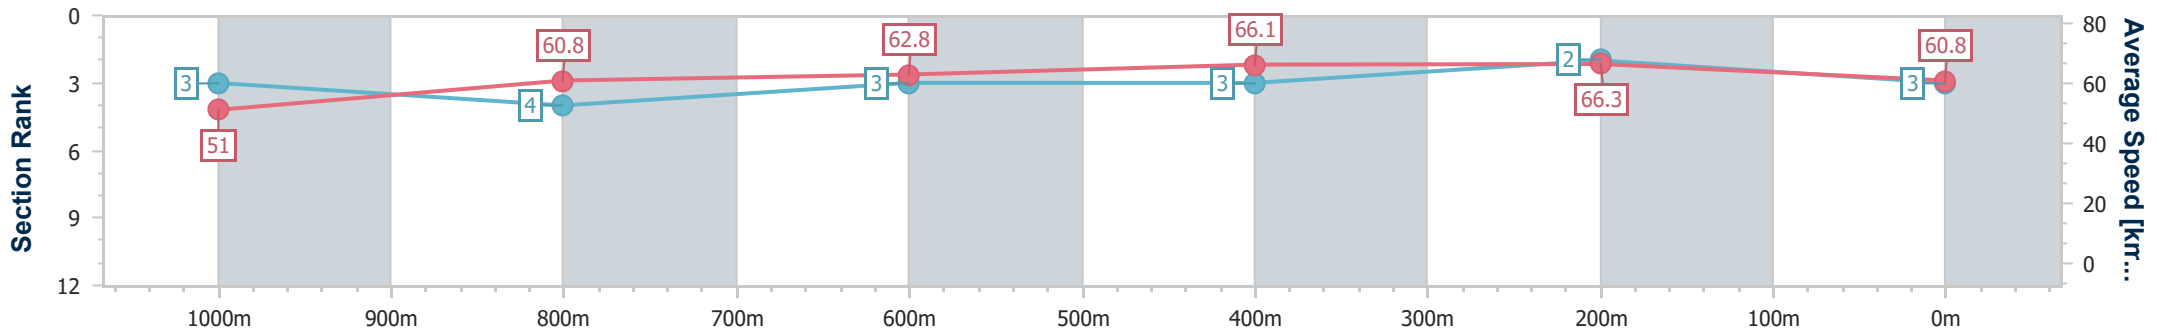

Eagle Farm QLD Professional  
 Race 6: EVA AIR Class 6 Plate - 1200m  
 14 September 2024 - 15:01  
 Track Rating: Good 4, Weather: Fine, Rail Position: True

BRISBANE  
RACING CLUB

| Section                | Overall                  | 1000m                    | 800m                     | 600m                     | 400m                     | 200m                     |
|------------------------|--------------------------|--------------------------|--------------------------|--------------------------|--------------------------|--------------------------|
| Section Times          | 1:11.34 [3]<br>(0:14.18) | 0:57.16 [3]<br>(0:11.89) | 0:45.27 [4]<br>(0:11.53) | 0:33.74 [3]<br>(0:11.04) | 0:22.70 [3]<br>(0:10.88) | 0:11.82 [2]<br>(0:11.82) |
| Average Speed [km/h]   | 51.0                     | 60.8                     | 62.8                     | 66.1                     | 66.3                     | 60.8                     |
| Top Speed [km/h]       | 62.3                     | 62.0                     | 64.8                     | 68.1                     | 67.5                     | 64.8                     |
| Avg. Dist. to Rail [m] | 4.6                      | 1.4                      | 0.6                      | 3.6                      | 6.8                      | 7.0                      |
| Avg. Stride Freq. [Hz] | 2.2                      | 2.2                      | 2.2                      | 2.4                      | 2.4                      | 2.3                      |
| Avg. Stride Length [m] | 6.5                      | 7.6                      | 7.8                      | 7.7                      | 7.6                      | 7.5                      |