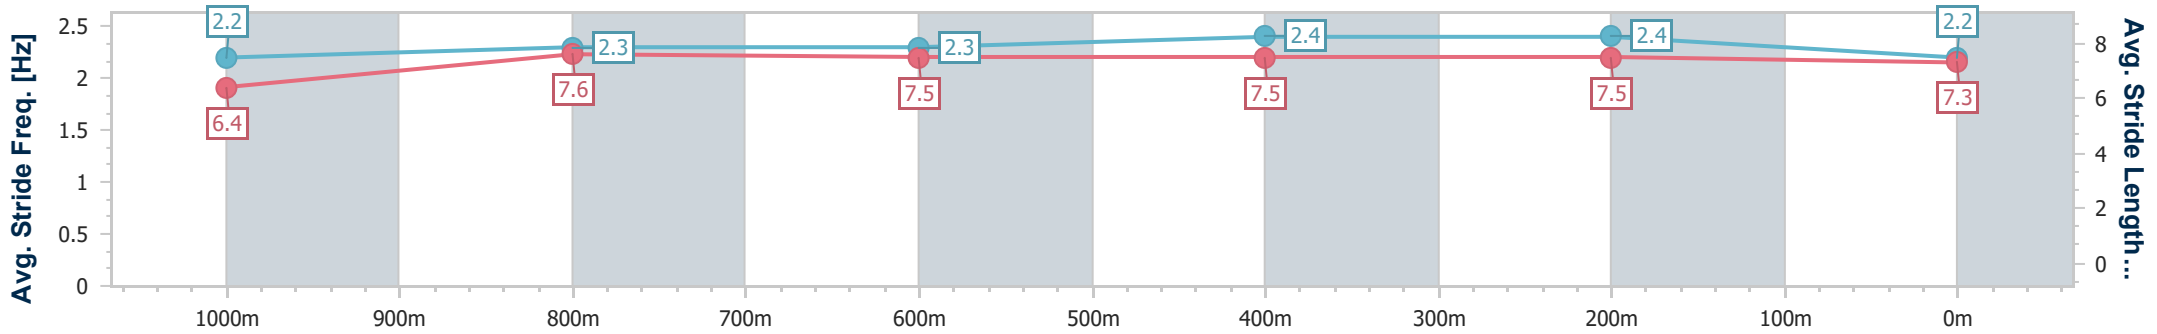

Horse/Jockey Name	Surfers Royale
Final Rank	7
Fastest Section Time (Section)	0:11.14 (400m)
Top Speed [km/h] (Section)	67.5 (400m)
Race State	Finished

Eagle Farm QLD Professional
Race 6: EVA AIR Class 6 Plate - 1200m
14 September 2024 - 15:01
Track Rating: Good 4, Weather: Fine, Rail Position: True

BRISBANE
RACING CLUB

Section	Overall	1000m	800m	600m	400m	200m
Section Times	1:11.96 [7] (0:13.95)	0:58.01 [2] (0:11.78)	0:46.23 [1] (0:11.54)	0:34.69 [1] (0:11.21)	0:23.48 [2] (0:11.14)	0:12.34 [3] (0:12.34)
Average Speed [km/h]	51.6	61.1	62.1	65.8	64.7	58.4
Top Speed [km/h]	61.3	62.2	63.8	67.3	67.5	62.0
Avg. Dist. to Rail [m]	0.6	0.8	0.5	4.6	6.7	5.2
Avg. Stride Freq. [Hz]	2.2	2.3	2.3	2.4	2.4	2.2
Avg. Stride Length [m]	6.4	7.6	7.5	7.5	7.5	7.3

- [ ] Ranking at each section and finish
- -.-.- No data available at this section
- NA No data available