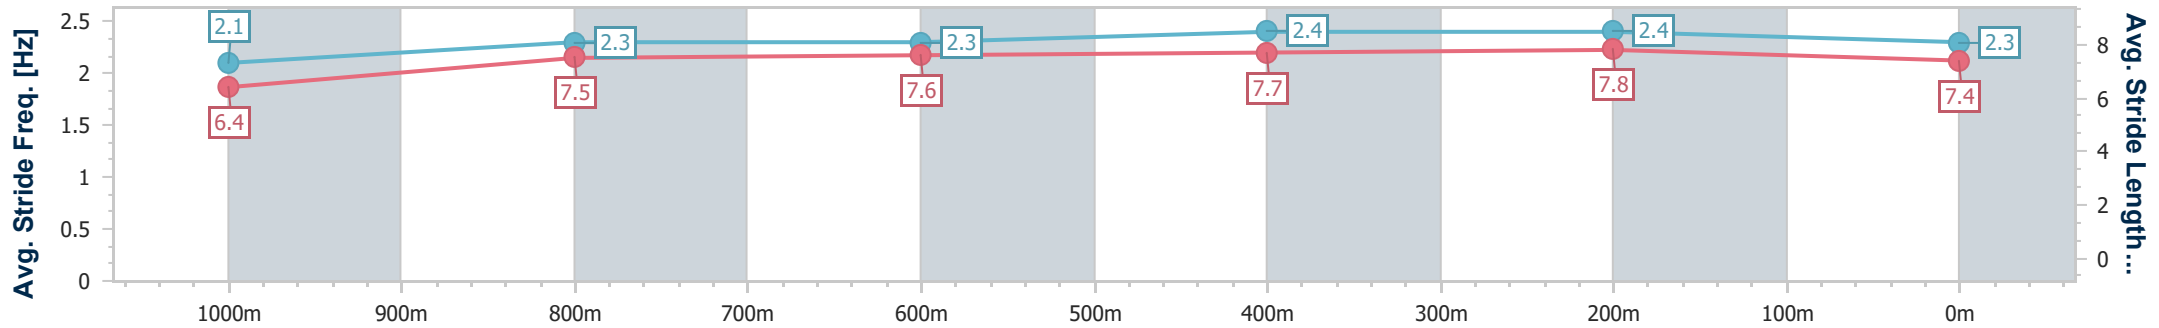

Horse/Jockey Name	Evocator
Final Rank	4
Fastest Section Time (Section)	0:10.85 (400m)
Top Speed [km/h] (Section)	67.5 (600m)
Race State	Finished

Eagle Farm QLD Professional
Race 6: EVA AIR Class 6 Plate - 1200m
14 September 2024 - 15:01
Track Rating: Good 4, Weather: Fine, Rail Position: True

BRISBANE
RACING CLUB

Section	Overall	1000m	800m	600m	400m	200m
Section Times	1:11.58 [4] (0:14.53)	0:57.05 [6] (0:11.76)	0:45.29 [6] (0:11.47)	0:33.82 [6] (0:11.12)	0:22.70 [6] (0:10.85)	0:11.85 [5] (0:11.85)
Average Speed [km/h]	49.4	61.3	62.7	65.3	66.3	60.8
Top Speed [km/h]	62.6	62.5	64.6	67.5	67.5	64.9
Avg. Dist. to Rail [m]	2.2	0.3	0.3	1.7	6.3	8.0
Avg. Stride Freq. [Hz]	2.1	2.3	2.3	2.4	2.4	2.3
Avg. Stride Length [m]	6.4	7.5	7.6	7.7	7.8	7.4

- [ ] Ranking at each section and finish
- -.-.- No data available at this section
- NA No data available