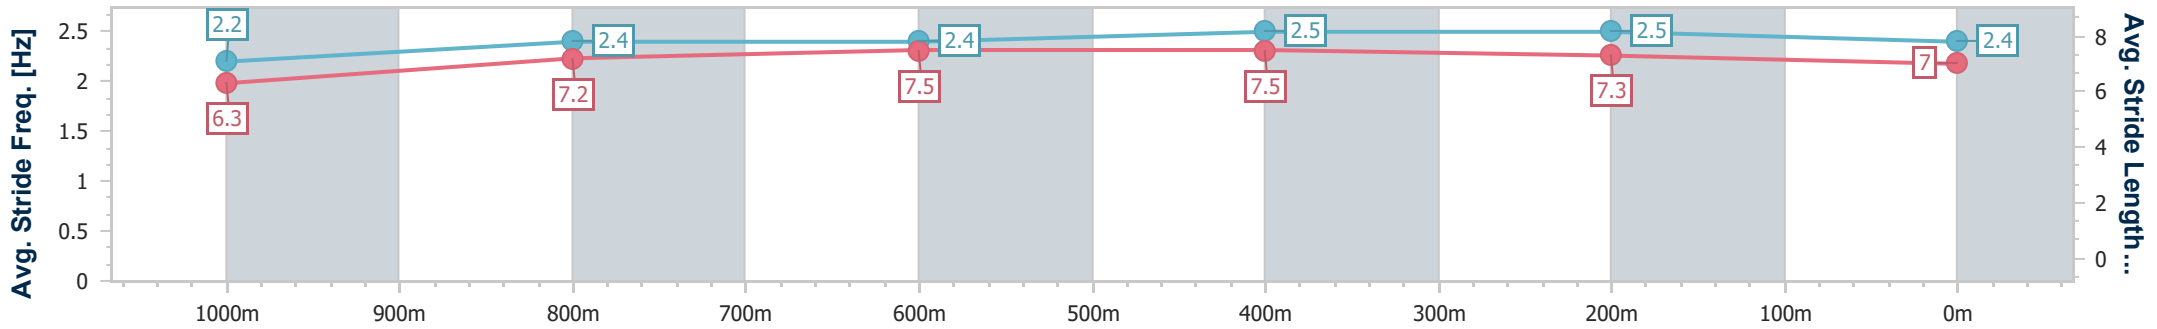

Horse/Jockey Name	He's Heaven
Final Rank	5
Fastest Section Time (Section)	0:10.98 (400m)
Top Speed [km/h] (Section)	68.3 (400m)
Race State	Finished

Eagle Farm QLD Professional
Race 6: EVA AIR Class 6 Plate - 1200m
14 September 2024 - 15:01
Track Rating: Good 4, Weather: Fine, Rail Position: True

BRISBANE
RACING CLUB

Section	Overall	1000m	800m	600m	400m	200m
Section Times	1:11.77 [5] (0:14.35)	0:57.42 [5] (0:11.76)	0:45.66 [5] (0:11.49)	0:34.17 [4] (0:11.16)	0:23.01 [4] (0:10.98)	0:12.03 [6] (0:12.03)
Average Speed [km/h]	50.2	62.2	63.4	66.1	65.4	60.0
Top Speed [km/h]	62.1	63.6	65.3	67.7	68.3	64.4
Avg. Dist. to Rail [m]	3.4	3.2	2.1	4.9	10.8	10.7
Avg. Stride Freq. [Hz]	2.2	2.4	2.4	2.5	2.5	2.4
Avg. Stride Length [m]	6.3	7.2	7.5	7.5	7.3	7.0

- [ ] Ranking at each section and finish
- -.-.- No data available at this section
- NA No data available