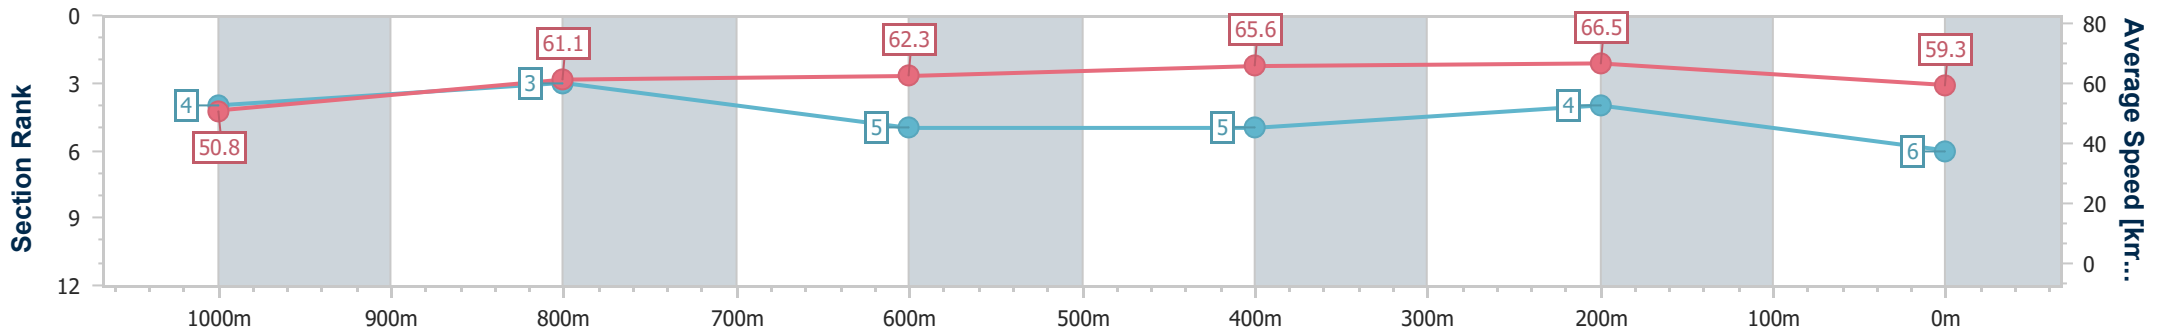

Horse/Jockey Name	Pocket Full
Final Rank	6
Fastest Section Time (Section)	0:10.83 (400m)
Top Speed [km/h] (Section)	67.7 (600m)
Race State	Finished

Eagle Farm QLD Professional
Race 6: EVA AIR Class 6 Plate - 1200m
14 September 2024 - 15:01
Track Rating: Good 4, Weather: Fine, Rail Position: True

BRISBANE
RACING CLUB

Section	Overall	1000m	800m	600m	400m	200m
Section Times	1:11.78 [6] (0:14.21)	0:57.57 [4] (0:11.84)	0:45.73 [3] (0:11.62)	0:34.11 [5] (0:11.12)	0:22.99 [5] (0:10.83)	0:12.16 [4] (0:12.16)
Average Speed [km/h]	50.8	61.1	62.3	65.6	66.5	59.3
Top Speed [km/h]	62.2	62.5	64.3	67.7	67.4	64.8
Avg. Dist. to Rail [m]	2.9	0.8	0.9	3.5	10.2	8.9
Avg. Stride Freq. [Hz]	2.3	2.3	2.3	2.4	2.4	2.3
Avg. Stride Length [m]	6.2	7.6	7.7	7.6	7.6	7.3

- [ ] Ranking at each section and finish
- -.-.- No data available at this section
- NA No data available