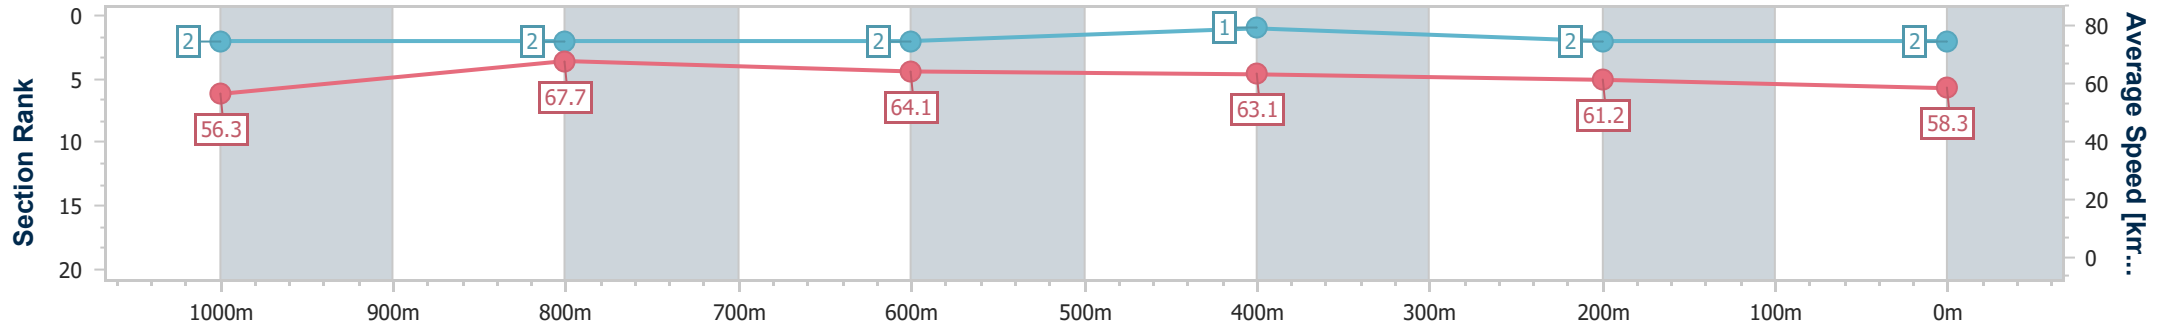

Horse/Jockey Name	Barmera
Final Rank	2
Fastest Section Time (Section)	0:10.62 (1000m)
Top Speed [km/h] (Section)	71.0 (Overall)
Race State	Finished

Ladbrokes Cannon Park QLD Professional
Race 8: ELLIS BEACH BAR & GRILL RATINGS BAND 0 - 55
Handicap - 1250m

13 September 2024 - 16:24

Track Rating: Soft 5, Weather: Fine, Rail Position: True

Section	Overall	1000m	800m	600m	400m	200m
Section Times	1:13.60 [2] (0:16.01)	0:57.59 [2] (0:10.62)	0:46.97 [2] (0:11.19)	0:35.78 [2] (0:11.53)	0:24.25 [1] (0:11.93)	0:12.32 [2] (0:12.32)
Average Speed [km/h]	56.3	67.7	64.1	63.1	61.2	58.3
Top Speed [km/h]	71.0	68.7	66.2	64.1	62.9	60.1
Avg. Dist. to Rail [m]	5.1	1.0	2.1	1.5	4.6	4.3
Avg. Stride Freq. [Hz]	2.3	2.4	2.2	2.3	2.3	2.2
Avg. Stride Length [m]	6.8	7.9	8.3	7.6	7.5	7.3

- [ ] Ranking at each section and finish
- -.-.- No data available at this section
- NA No data available