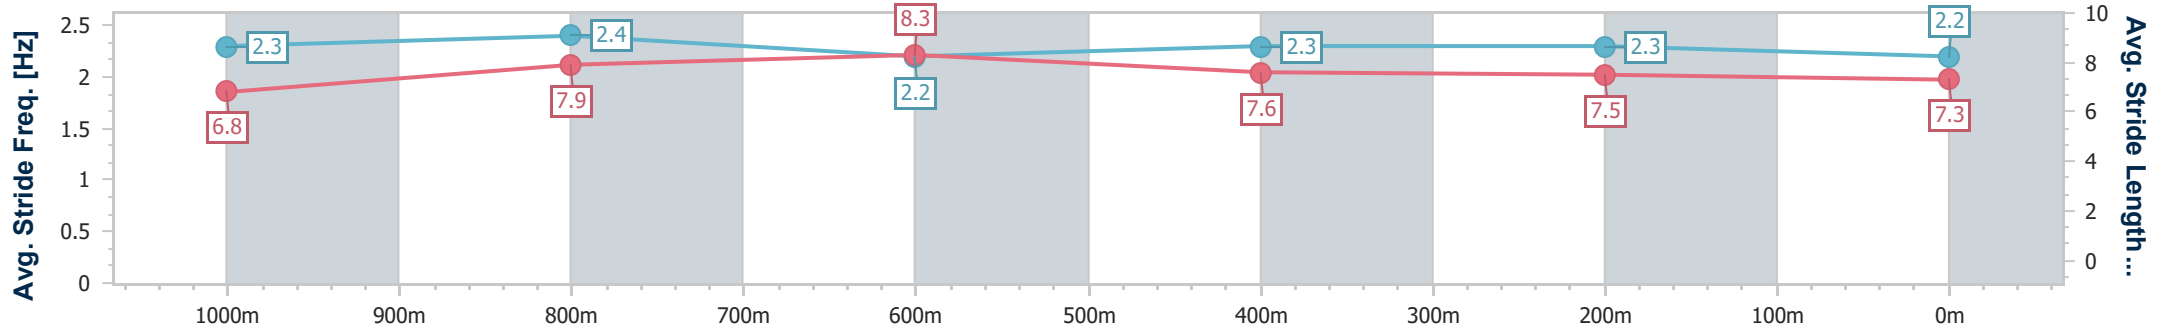

Horse/Jockey Name	Barmera
Final Rank	2
Fastest Section Time (Section)	0:10.62 (1000m)
Top Speed [km/h] (Section)	71.0 (Overall)
Race State	Finished

Ladbrokes Cannon Park QLD Professional
Race 8: ELLIS BEACH BAR & GRILL RATINGS BAND 0 - 55
Handicap - 1250m

13 September 2024 - 16:24

Track Rating: Soft 5, Weather: Fine, Rail Position: True

Section	Overall	1000m	800m	600m	400m	200m
Section Times	1:13.60 [2] (0:16.01)	0:57.59 [2] (0:10.62)	0:46.97 [2] (0:11.19)	0:35.78 [2] (0:11.53)	0:24.25 [1] (0:11.93)	0:12.32 [2] (0:12.32)
Average Speed [km/h]	56.3	67.7	64.1	63.1	61.2	58.3
Top Speed [km/h]	71.0	68.7	66.2	64.1	62.9	60.1
Avg. Dist. to Rail [m]	5.1	1.0	2.1	1.5	4.6	4.3
Avg. Stride Freq. [Hz]	2.3	2.4	2.2	2.3	2.3	2.2
Avg. Stride Length [m]	6.8	7.9	8.3	7.6	7.5	7.3

- [ ] Ranking at each section and finish
- -.-.- No data available at this section
- NA No data available