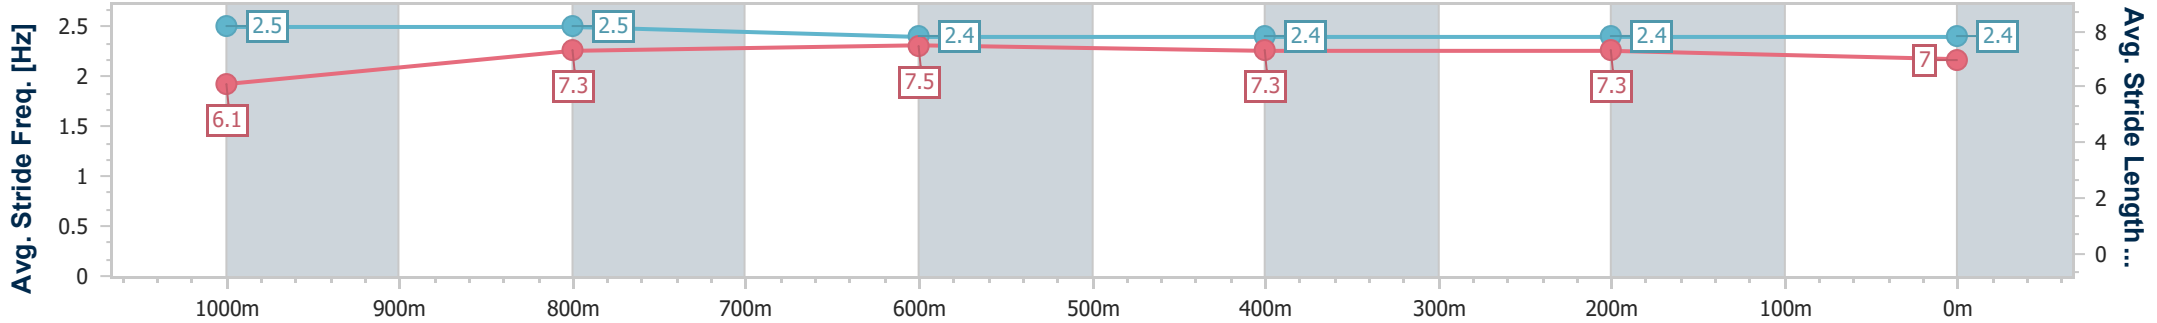

Horse/Jockey Name	Nic's Dream
Final Rank	5
Fastest Section Time (Section)	0:10.86 (1000m)
Top Speed [km/h] (Section)	67.6 (1000m)
Race State	Finished

Ladbrokes Cannon Park QLD Professional
Race 8: ELLIS BEACH BAR & GRILL RATINGS BAND 0 - 55
Handicap - 1250m

13 September 2024 - 16:24

Track Rating: Soft 5, Weather: Fine, Rail Position: True

Section	Overall	1000m	800m	600m	400m	200m
Section Times	1:13.96 [5] (0:16.64)	0:57.32 [10] (0:10.86)	0:46.46 [11] (0:11.16)	0:35.30 [11] (0:11.63)	0:23.67 [10] (0:11.64)	0:12.03 [9] (0:12.03)
Average Speed [km/h]	54.4	66.5	64.5	62.9	62.9	59.7
Top Speed [km/h]	66.2	67.6	65.8	65.2	63.8	63.2
Avg. Dist. to Rail [m]	2.4	0.6	1.3	2.4	4.7	3.7
Avg. Stride Freq. [Hz]	2.5	2.5	2.4	2.4	2.4	2.4
Avg. Stride Length [m]	6.1	7.3	7.5	7.3	7.3	7.0

- [ ] Ranking at each section and finish
- -.-.- No data available at this section
- NA No data available