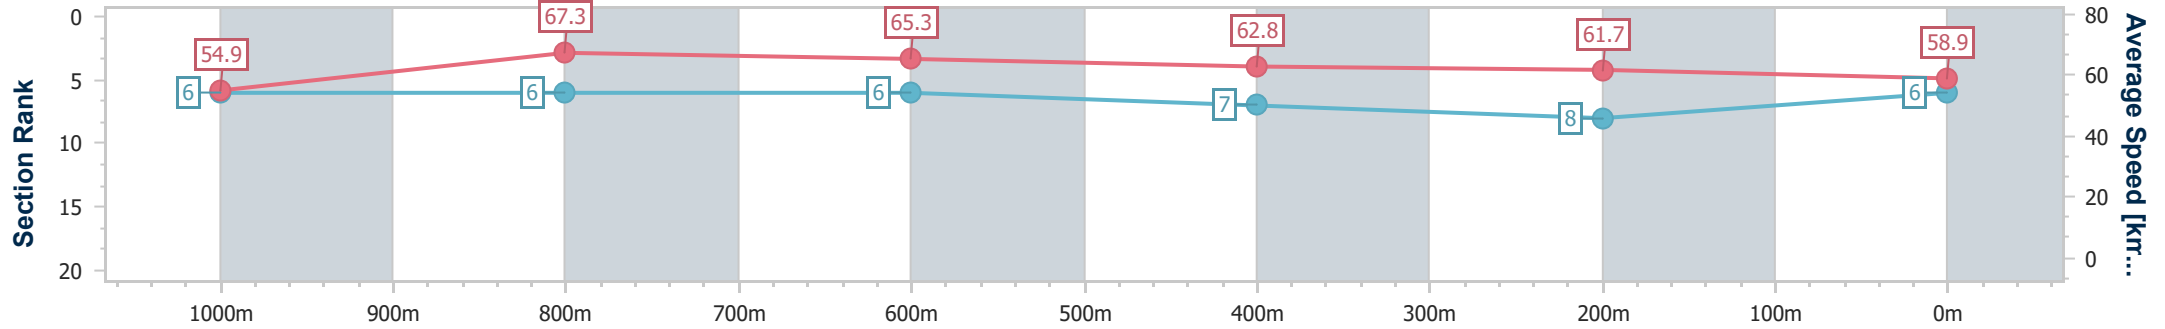

Horse/Jockey Name	Strathcona
Final Rank	6
Fastest Section Time (Section)	0:10.78 (1000m)
Top Speed [km/h] (Section)	67.9 (1000m)
Race State	Finished

Ladbrokes Cannon Park QLD Professional
Race 8: ELLIS BEACH BAR & GRILL RATINGS BAND 0 - 55
Handicap - 1250m

13 September 2024 - 16:24

Track Rating: Soft 5, Weather: Fine, Rail Position: True

Section	Overall	1000m	800m	600m	400m	200m
Section Times	1:14.06 [6] (0:16.30)	0:57.76 [6] (0:10.78)	0:46.98 [6] (0:11.01)	0:35.97 [6] (0:11.85)	0:24.12 [7] (0:11.92)	0:12.20 [8] (0:12.20)
Average Speed [km/h]	54.9	67.3	65.3	62.8	61.7	58.9
Top Speed [km/h]	67.8	67.9	66.9	64.3	63.2	60.8
Avg. Dist. to Rail [m]	1.9	1.7	2.7	4.2	8.5	8.0
Avg. Stride Freq. [Hz]	2.3	2.4	2.3	2.3	2.3	2.2
Avg. Stride Length [m]	6.6	7.8	7.8	7.7	7.5	7.3

- [ ] Ranking at each section and finish
- -.-.- No data available at this section
- NA No data available