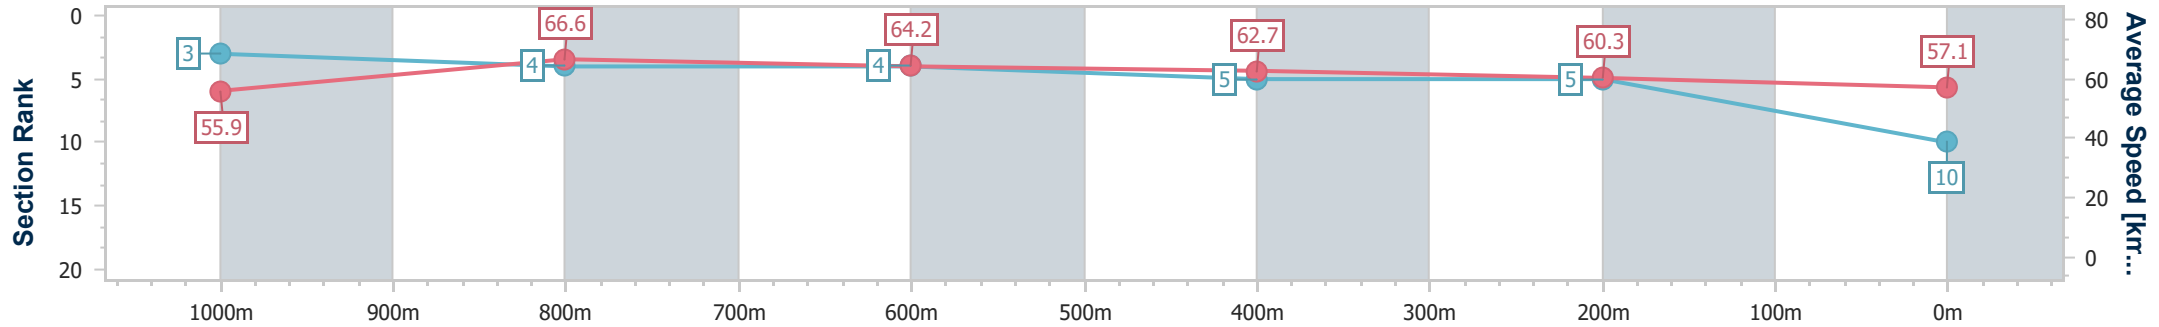

Horse/Jockey Name	Guapo
Final Rank	10
Fastest Section Time (Section)	0:10.75 (1000m)
Top Speed [km/h] (Section)	69.6 (Overall)
Race State	Finished

Ladbrokes Cannon Park QLD Professional
Race 8: ELLIS BEACH BAR & GRILL RATINGS BAND 0 - 55
Handicap - 1250m

13 September 2024 - 16:24

Track Rating: Soft 5, Weather: Fine, Rail Position: True

Section	Overall	1000m	800m	600m	400m	200m
Section Times	1:14.32 [10] (0:16.05)	0:58.27 [3] (0:10.75)	0:47.52 [4] (0:11.17)	0:36.35 [4] (0:11.65)	0:24.70 [5] (0:12.07)	0:12.63 [5] (0:12.63)
Average Speed [km/h]	55.9	66.6	64.2	62.7	60.3	57.1
Top Speed [km/h]	69.6	68.5	65.9	64.4	62.2	59.5
Avg. Dist. to Rail [m]	5.3	1.3	1.8	2.0	4.9	5.0
Avg. Stride Freq. [Hz]	2.4	2.4	2.3	2.3	2.3	2.2
Avg. Stride Length [m]	6.6	7.7	7.7	7.6	7.4	7.1

- [ ] Ranking at each section and finish
- -.-.- No data available at this section
- NA No data available