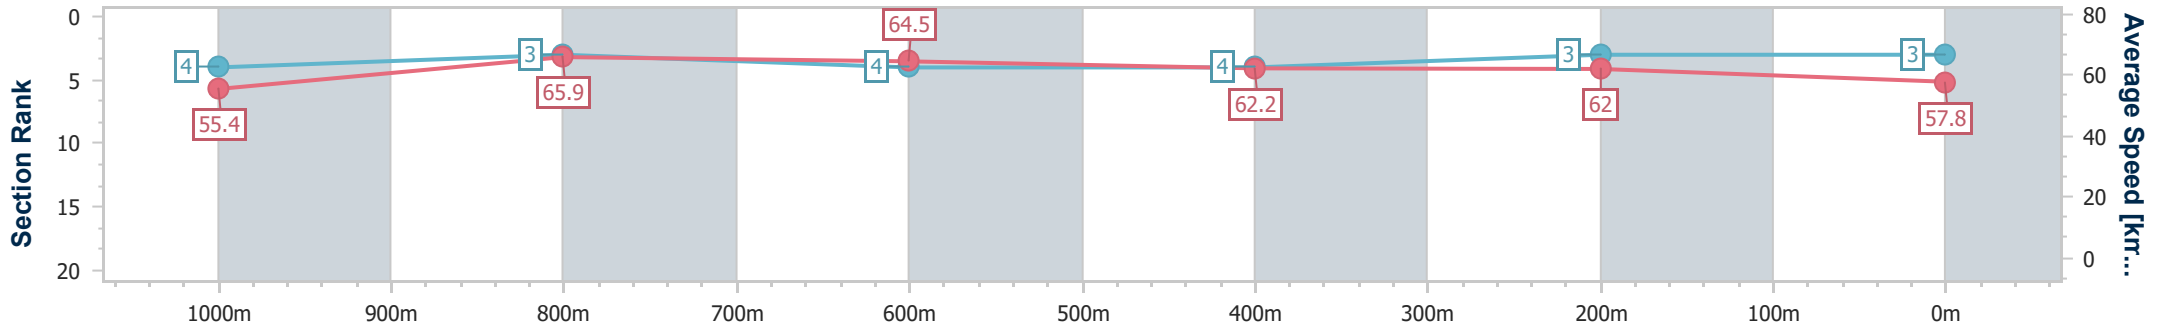

Horse/Jockey Name	Lord Power
Final Rank	3
Fastest Section Time (Section)	0:10.73 (1000m)
Top Speed [km/h] (Section)	68.2 (Overall)
Race State	Finished

Ladbrokes Cannon Park QLD Professional
Race 8: ELLIS BEACH BAR & GRILL RATINGS BAND 0 - 55
Handicap - 1250m

13 September 2024 - 16:24

Track Rating: Soft 5, Weather: Fine, Rail Position: True

Section	Overall	1000m	800m	600m	400m	200m
Section Times	1:13.74 [3] (0:16.06)	0:57.68 [4] (0:10.73)	0:46.95 [3] (0:11.18)	0:35.77 [4] (0:11.60)	0:24.17 [4] (0:11.73)	0:12.44 [3] (0:12.44)
Average Speed [km/h]	55.4	65.9	64.5	62.2	62.0	57.8
Top Speed [km/h]	68.2	66.4	65.2	64.1	62.8	60.7
Avg. Dist. to Rail [m]	1.8	2.3	0.6	1.0	3.3	1.6
Avg. Stride Freq. [Hz]	2.3	2.4	2.3	2.3	2.3	2.3
Avg. Stride Length [m]	6.7	7.6	7.8	7.5	7.4	7.1

- [ ] Ranking at each section and finish
- -.-.-.- No data available at this section
- NA No data available