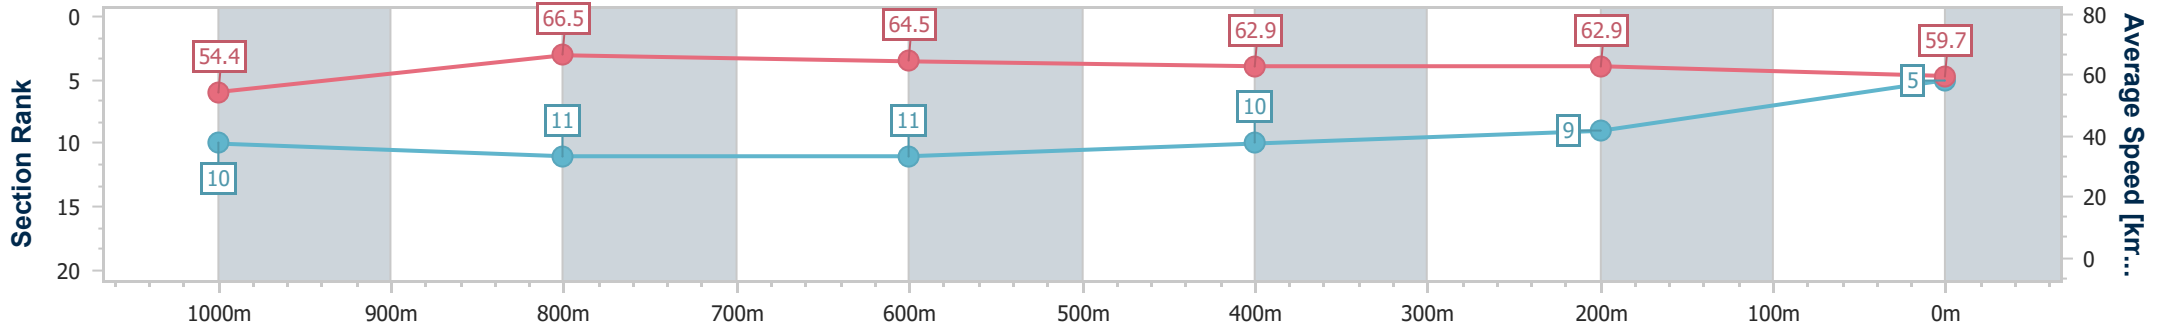

Horse/Jockey Name	Nic's Dream
Final Rank	5
Fastest Section Time (Section)	0:10.86 (1000m)
Top Speed [km/h] (Section)	67.6 (1000m)
Race State	Finished

Ladbrokes Cannon Park QLD Professional
Race 8: ELLIS BEACH BAR & GRILL RATINGS BAND 0 - 55
Handicap - 1250m

13 September 2024 - 16:24

Track Rating: Soft 5, Weather: Fine, Rail Position: True

Section	Overall	1000m	800m	600m	400m	200m
Section Times	1:13.96 [5] (0:16.64)	0:57.32 [10] (0:10.86)	0:46.46 [11] (0:11.16)	0:35.30 [11] (0:11.63)	0:23.67 [10] (0:11.64)	0:12.03 [9] (0:12.03)
Average Speed [km/h]	54.4	66.5	64.5	62.9	62.9	59.7
Top Speed [km/h]	66.2	67.6	65.8	65.2	63.8	63.2
Avg. Dist. to Rail [m]	2.4	0.6	1.3	2.4	4.7	3.7
Avg. Stride Freq. [Hz]	2.5	2.5	2.4	2.4	2.4	2.4
Avg. Stride Length [m]	6.1	7.3	7.5	7.3	7.3	7.0

- [ ] Ranking at each section and finish
- -.-.- No data available at this section
- NA No data available