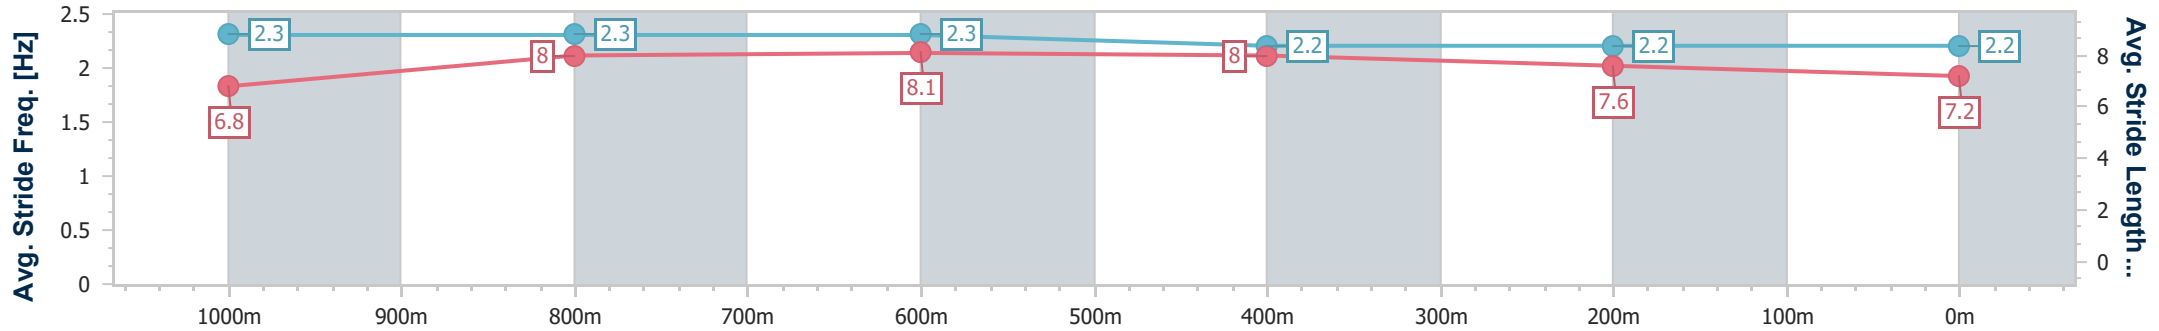

Horse/Jockey Name	Vee Eight Power
Final Rank	11
Fastest Section Time (Section)	0:10.98 (1000m)
Top Speed [km/h] (Section)	68.8 (Overall)
Race State	Finished

Ladbrokes Cannon Park QLD Professional
Race 8: ELLIS BEACH BAR & GRILL RATINGS BAND 0 - 55
Handicap - 1250m

13 September 2024 - 16:24

Track Rating: Soft 5, Weather: Fine, Rail Position: True

Section	Overall	1000m	800m	600m	400m	200m
Section Times	1:14.41 [11] (0:16.32)	0:58.09 [7] (0:10.98)	0:47.11 [7] (0:11.04)	0:36.07 [7] (0:11.57)	0:24.50 [6] (0:11.94)	0:12.56 [7] (0:12.56)
Average Speed [km/h]	55.3	65.8	65.5	63.1	61.2	57.4
Top Speed [km/h]	68.8	68.8	66.8	64.9	62.4	59.4
Avg. Dist. to Rail [m]	4.6	1.3	1.5	2.1	8.5	11.1
Avg. Stride Freq. [Hz]	2.3	2.3	2.3	2.2	2.2	2.2
Avg. Stride Length [m]	6.8	8.0	8.1	8.0	7.6	7.2

- [ ] Ranking at each section and finish
- -.-.- No data available at this section
- NA No data available