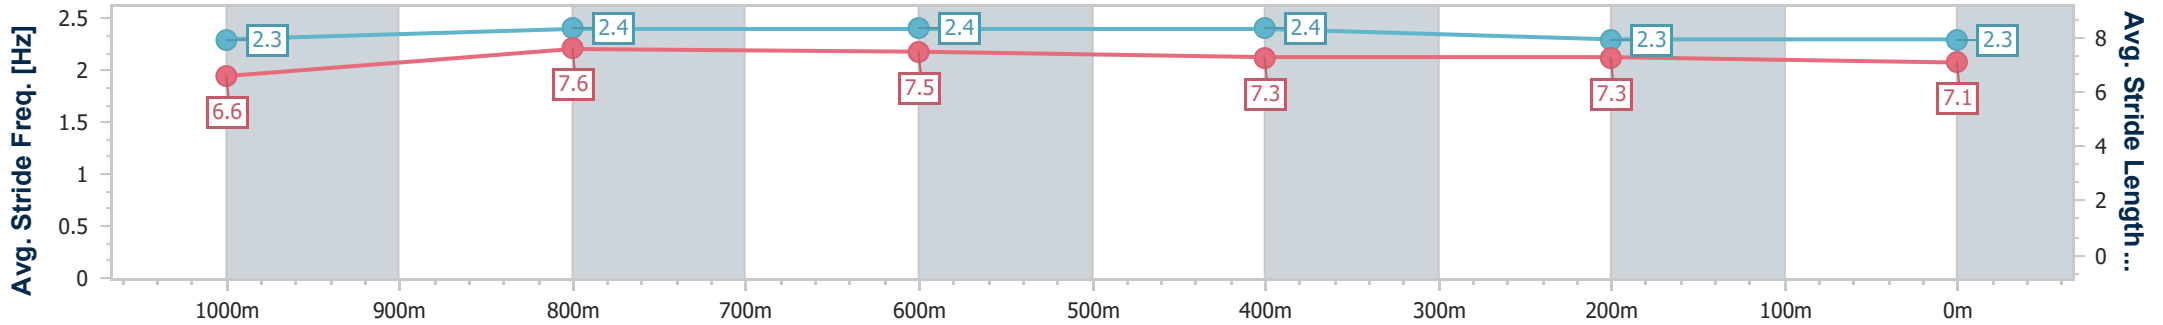

Horse/Jockey Name	Rose Of Athens
Final Rank	1
Fastest Section Time (Section)	0:10.68 (1000m)
Top Speed [km/h] (Section)	69.5 (Overall)
Race State	Finished

Ladbrokes Cannon Park QLD Professional
Race 8: ELLIS BEACH BAR & GRILL RATINGS BAND 0 - 55
Handicap - 1250m

13 September 2024 - 16:24

Track Rating: Soft 5, Weather: Fine, Rail Position: True

Section	Overall	1000m	800m	600m	400m	200m
Section Times	1:13.56 [1] (0:15.93)	0:57.63 [1] (0:10.68)	0:46.95 [1] (0:11.15)	0:35.80 [1] (0:11.63)	0:24.17 [2] (0:11.88)	0:12.29 [1] (0:12.29)
Average Speed [km/h]	56.1	66.3	64.5	62.4	61.2	58.7
Top Speed [km/h]	69.5	67.8	65.6	63.4	61.9	60.9
Avg. Dist. to Rail [m]	4.3	2.5	0.4	1.1	4.6	4.8
Avg. Stride Freq. [Hz]	2.3	2.4	2.4	2.4	2.3	2.3
Avg. Stride Length [m]	6.6	7.6	7.5	7.3	7.3	7.1

- [ ] Ranking at each section and finish
- -.-.- No data available at this section
- NA No data available