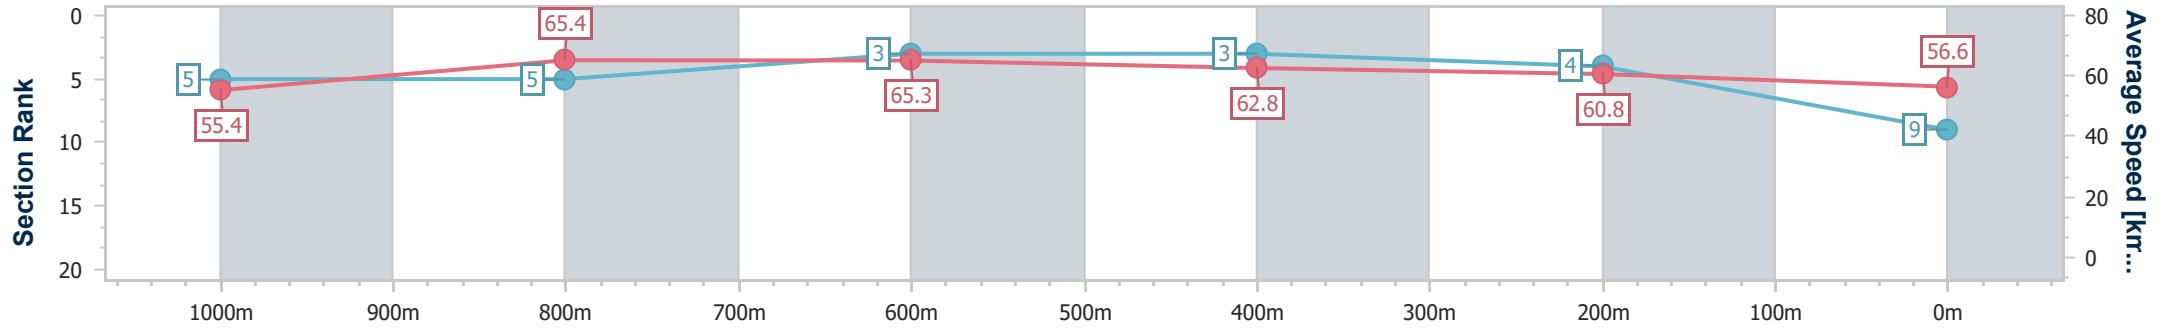

Horse/Jockey Name	Irresistible Force
Final Rank	9
Fastest Section Time (Section)	0:10.79 (1000m)
Top Speed [km/h] (Section)	68.8 (Overall)
Race State	Finished

Ladbrokes Cannon Park QLD Professional
Race 8: ELLIS BEACH BAR & GRILL RATINGS BAND 0 - 55
Handicap - 1250m

13 September 2024 - 16:24

Track Rating: Soft 5, Weather: Fine, Rail Position: True

Section	Overall	1000m	800m	600m	400m	200m
Section Times	1:14.26 [9] (0:16.14)	0:58.12 [5] (0:10.79)	0:47.33 [5] (0:11.02)	0:36.31 [3] (0:11.60)	0:24.71 [3] (0:12.03)	0:12.68 [4] (0:12.68)
Average Speed [km/h]	55.4	65.4	65.3	62.8	60.8	56.6
Top Speed [km/h]	68.8	66.7	66.0	64.6	61.5	59.8
Avg. Dist. to Rail [m]	2.4	2.8	0.2	1.8	6.3	8.3
Avg. Stride Freq. [Hz]	2.2	2.3	2.2	2.2	2.3	2.2
Avg. Stride Length [m]	7.0	7.6	7.8	7.6	7.4	7.1

- [ ] Ranking at each section and finish
- -.-.- No data available at this section
- NA No data available