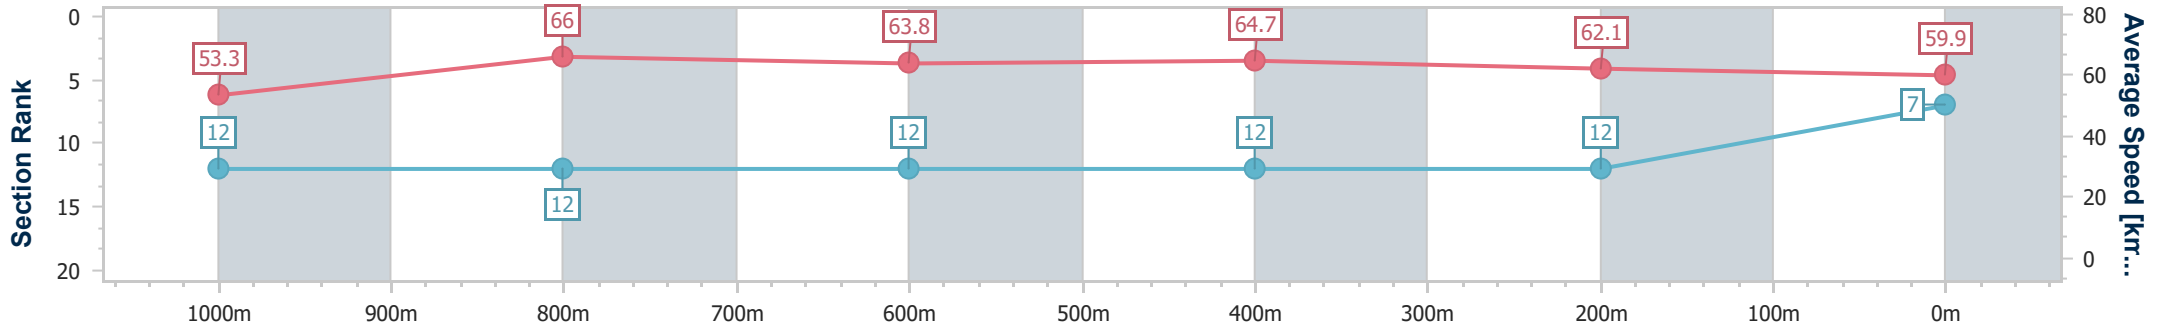

Horse/Jockey Name	Legal Challenge
Final Rank	7
Fastest Section Time (Section)	0:10.86 (1000m)
Top Speed [km/h] (Section)	67.5 (Overall)
Race State	Finished

Ladbrokes Cannon Park QLD Professional
Race 8: ELLIS BEACH BAR & GRILL RATINGS BAND 0 - 55
Handicap - 1250m

13 September 2024 - 16:24

Track Rating: Soft 5, Weather: Fine, Rail Position: True

Section	Overall	1000m	800m	600m	400m	200m
Section Times	1:14.20 [7] (0:16.84)	0:57.36 [12] (0:10.86)	0:46.50 [12] (0:11.26)	0:35.24 [12] (0:11.38)	0:23.86 [12] (0:11.90)	0:11.96 [12] (0:11.96)
Average Speed [km/h]	53.3	66.0	63.8	64.7	62.1	59.9
Top Speed [km/h]	67.5	66.9	65.4	65.4	62.9	61.3
Avg. Dist. to Rail [m]	1.8	0.8	1.1	3.1	9.5	10.9
Avg. Stride Freq. [Hz]	2.2	2.4	2.2	2.3	2.3	2.2
Avg. Stride Length [m]	6.7	7.8	7.9	7.8	7.5	7.5

- [ ] Ranking at each section and finish
- -.-.- No data available at this section
- NA No data available