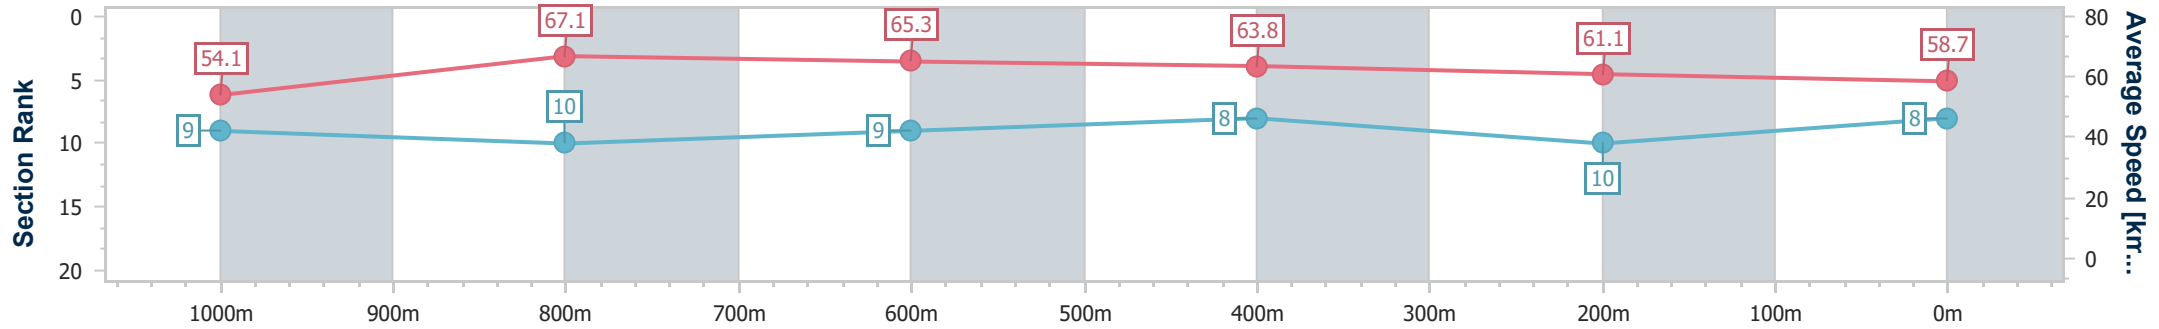

Horse/Jockey Name	Ferus
Final Rank	8
Fastest Section Time (Section)	0:10.80 (1000m)
Top Speed [km/h] (Section)	68.4 (1000m)
Race State	Finished

Ladbrokes Cannon Park QLD Professional
Race 8: ELLIS BEACH BAR & GRILL RATINGS BAND 0 - 55
Handicap - 1250m

13 September 2024 - 16:24

Track Rating: Soft 5, Weather: Fine, Rail Position: True

Section	Overall	1000m	800m	600m	400m	200m
Section Times	1:14.25 [8] (0:16.62)	0:57.63 [9] (0:10.80)	0:46.83 [10] (0:11.02)	0:35.81 [9] (0:11.54)	0:24.27 [8] (0:12.03)	0:12.24 [10] (0:12.24)
Average Speed [km/h]	54.1	67.1	65.3	63.8	61.1	58.7
Top Speed [km/h]	66.9	68.4	66.5	65.3	62.8	60.1
Avg. Dist. to Rail [m]	1.0	1.6	2.0	3.1	8.2	9.2
Avg. Stride Freq. [Hz]	2.2	2.3	2.3	2.3	2.2	2.2
Avg. Stride Length [m]	6.9	8.0	8.1	7.9	7.6	7.4

- [ ] Ranking at each section and finish
- -.-.- No data available at this section
- NA No data available