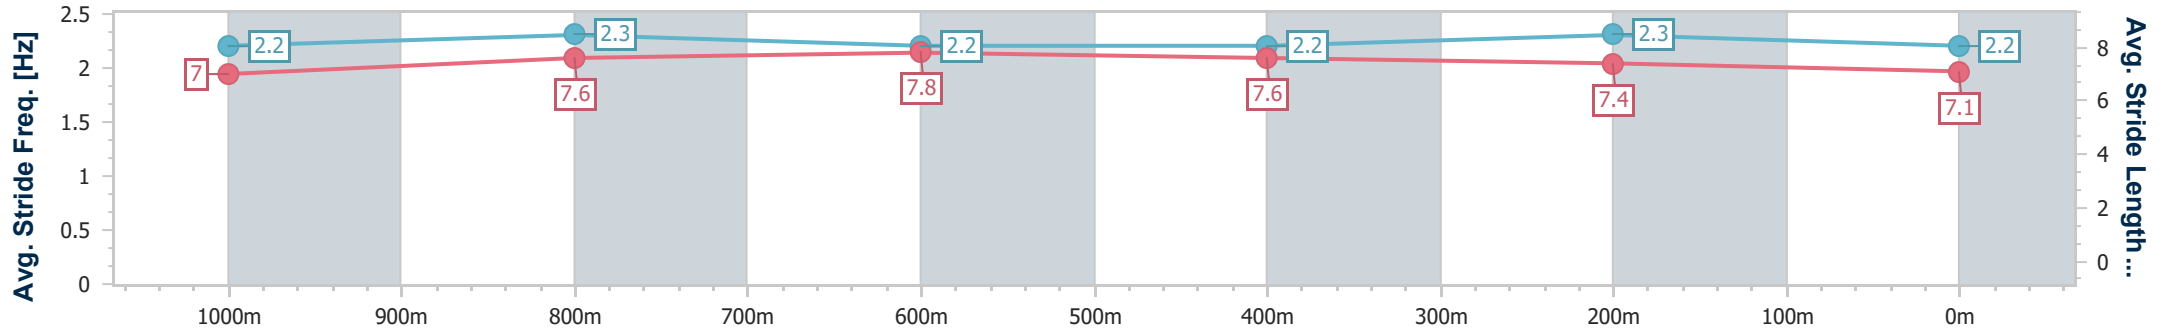

Horse/Jockey Name	Irresistible Force
Final Rank	9
Fastest Section Time (Section)	0:10.79 (1000m)
Top Speed [km/h] (Section)	68.8 (Overall)
Race State	Finished

Ladbrokes Cannon Park QLD Professional
Race 8: ELLIS BEACH BAR & GRILL RATINGS BAND 0 - 55
Handicap - 1250m

13 September 2024 - 16:24

Track Rating: Soft 5, Weather: Fine, Rail Position: True

Section	Overall	1000m	800m	600m	400m	200m
Section Times	1:14.26 [9] (0:16.14)	0:58.12 [5] (0:10.79)	0:47.33 [5] (0:11.02)	0:36.31 [3] (0:11.60)	0:24.71 [3] (0:12.03)	0:12.68 [4] (0:12.68)
Average Speed [km/h]	55.4	65.4	65.3	62.8	60.8	56.6
Top Speed [km/h]	68.8	66.7	66.0	64.6	61.5	59.8
Avg. Dist. to Rail [m]	2.4	2.8	0.2	1.8	6.3	8.3
Avg. Stride Freq. [Hz]	2.2	2.3	2.2	2.2	2.3	2.2
Avg. Stride Length [m]	7.0	7.6	7.8	7.6	7.4	7.1

- [ ] Ranking at each section and finish
- -.-.- No data available at this section
- NA No data available