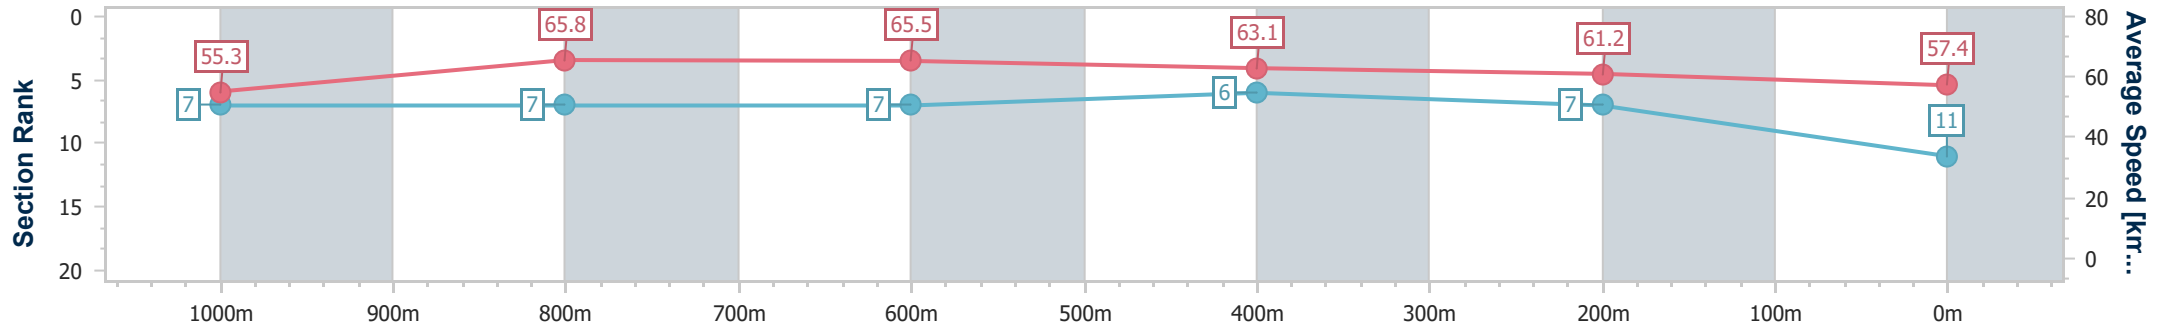

Horse/Jockey Name	Vee Eight Power
Final Rank	11
Fastest Section Time (Section)	0:10.98 (1000m)
Top Speed [km/h] (Section)	68.8 (Overall)
Race State	Finished

Ladbrokes Cannon Park QLD Professional
Race 8: ELLIS BEACH BAR & GRILL RATINGS BAND 0 - 55
Handicap - 1250m

13 September 2024 - 16:24

Track Rating: Soft 5, Weather: Fine, Rail Position: True

Section	Overall	1000m	800m	600m	400m	200m
Section Times	1:14.41 [11] (0:16.32)	0:58.09 [7] (0:10.98)	0:47.11 [7] (0:11.04)	0:36.07 [7] (0:11.57)	0:24.50 [6] (0:11.94)	0:12.56 [7] (0:12.56)
Average Speed [km/h]	55.3	65.8	65.5	63.1	61.2	57.4
Top Speed [km/h]	68.8	68.8	66.8	64.9	62.4	59.4
Avg. Dist. to Rail [m]	4.6	1.3	1.5	2.1	8.5	11.1
Avg. Stride Freq. [Hz]	2.3	2.3	2.3	2.2	2.2	2.2
Avg. Stride Length [m]	6.8	8.0	8.1	8.0	7.6	7.2

- [ ] Ranking at each section and finish
- -.-.- No data available at this section
- NA No data available