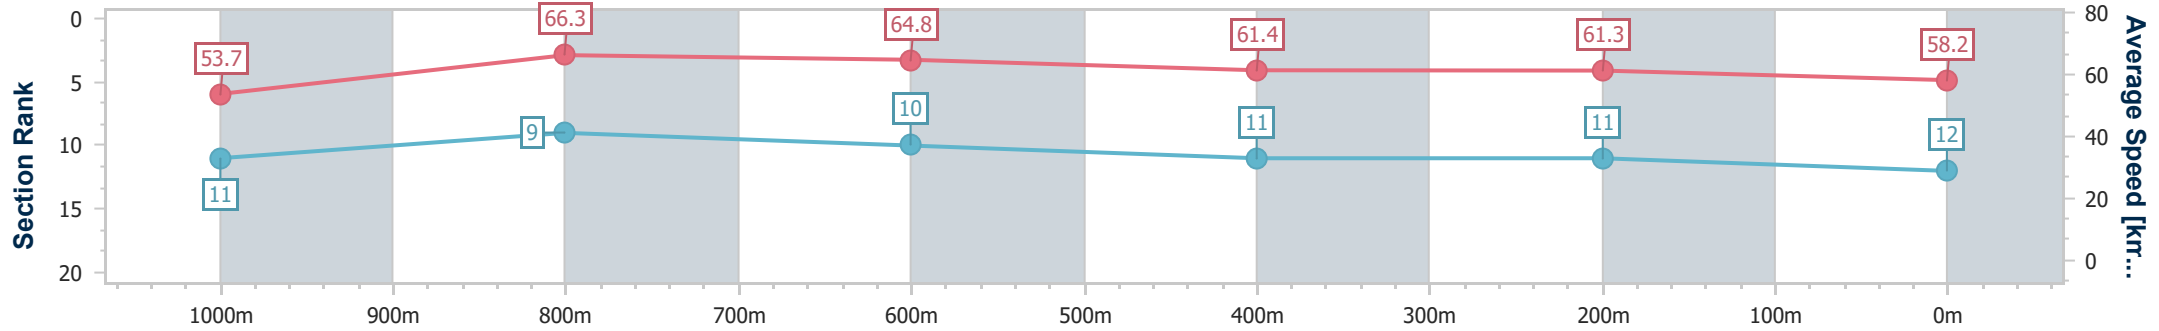

Horse/Jockey Name	Wandjina Spirit
Final Rank	12
Fastest Section Time (Section)	0:10.69 (1000m)
Top Speed [km/h] (Section)	67.2 (1000m)
Race State	Finished

Ladbrokes Cannon Park QLD Professional
Race 8: ELLIS BEACH BAR & GRILL RATINGS BAND 0 - 55
Handicap - 1250m

13 September 2024 - 16:24

Track Rating: Soft 5, Weather: Fine, Rail Position: True

Section	Overall	1000m	800m	600m	400m	200m
Section Times	1:14.51 [12] (0:16.70)	0:57.81 [11] (0:10.69)	0:47.12 [9] (0:11.14)	0:35.98 [10] (0:11.76)	0:24.22 [11] (0:11.85)	0:12.37 [11] (0:12.37)
Average Speed [km/h]	53.7	66.3	64.8	61.4	61.3	58.2
Top Speed [km/h]	66.1	67.2	66.9	64.2	61.8	61.1
Avg. Dist. to Rail [m]	1.3	2.0	1.1	1.2	3.6	2.3
Avg. Stride Freq. [Hz]	2.3	2.4	2.3	2.3	2.3	2.3
Avg. Stride Length [m]	6.4	7.7	7.7	7.6	7.5	7.1

- [ ] Ranking at each section and finish
- -.-.- No data available at this section
- NA No data available