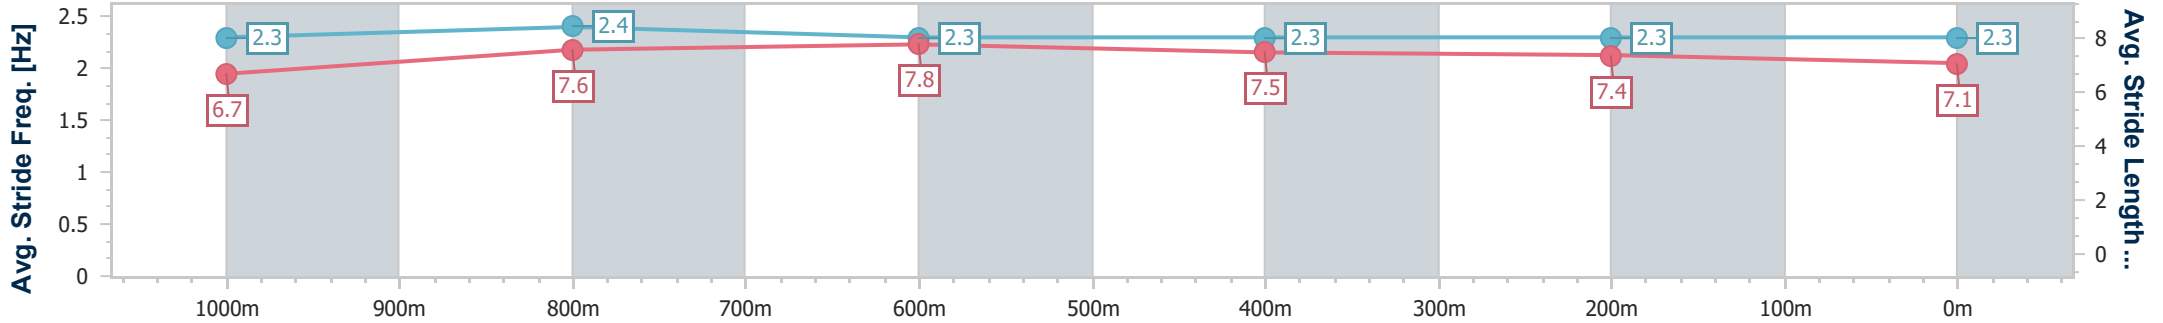

Horse/Jockey Name	Lord Power
Final Rank	3
Fastest Section Time (Section)	0:10.73 (1000m)
Top Speed [km/h] (Section)	68.2 (Overall)
Race State	Finished

Ladbrokes Cannon Park QLD Professional
Race 8: ELLIS BEACH BAR & GRILL RATINGS BAND 0 - 55
Handicap - 1250m

13 September 2024 - 16:24

Track Rating: Soft 5, Weather: Fine, Rail Position: True

Section	Overall	1000m	800m	600m	400m	200m
Section Times	1:13.74 [3] (0:16.06)	0:57.68 [4] (0:10.73)	0:46.95 [3] (0:11.18)	0:35.77 [4] (0:11.60)	0:24.17 [4] (0:11.73)	0:12.44 [3] (0:12.44)
Average Speed [km/h]	55.4	65.9	64.5	62.2	62.0	57.8
Top Speed [km/h]	68.2	66.4	65.2	64.1	62.8	60.7
Avg. Dist. to Rail [m]	1.8	2.3	0.6	1.0	3.3	1.6
Avg. Stride Freq. [Hz]	2.3	2.4	2.3	2.3	2.3	2.3
Avg. Stride Length [m]	6.7	7.6	7.8	7.5	7.4	7.1

- [ ] Ranking at each section and finish
- -.-.-.- No data available at this section
- NA No data available