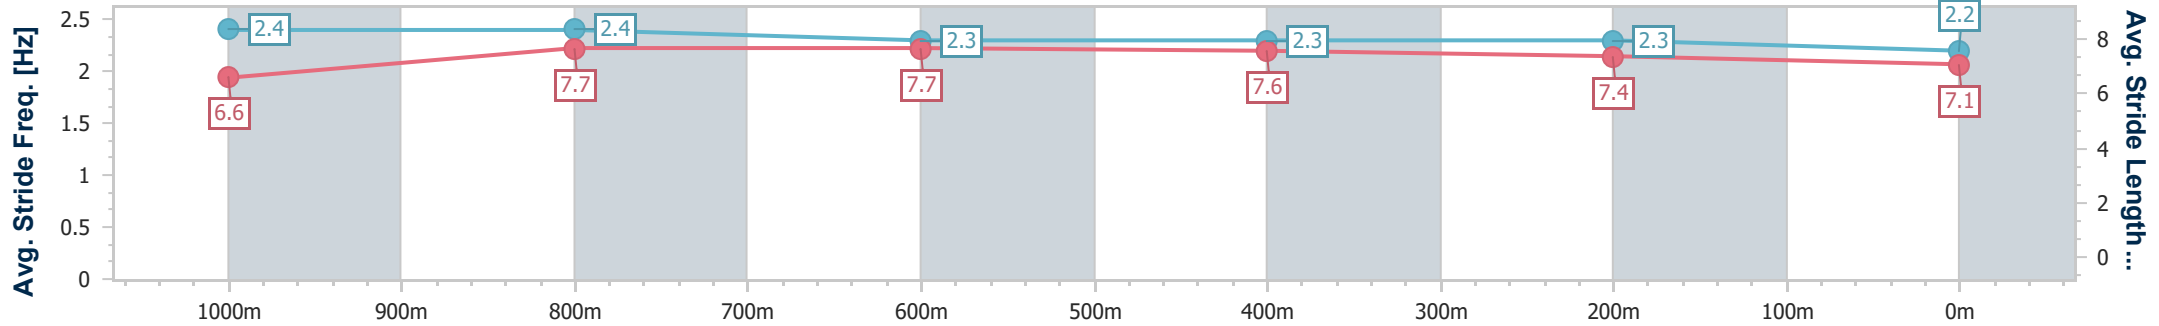

Horse/Jockey Name	Guapo
Final Rank	10
Fastest Section Time (Section)	0:10.75 (1000m)
Top Speed [km/h] (Section)	69.6 (Overall)
Race State	Finished

Ladbrokes Cannon Park QLD Professional
Race 8: ELLIS BEACH BAR & GRILL RATINGS BAND 0 - 55
Handicap - 1250m

13 September 2024 - 16:24

Track Rating: Soft 5, Weather: Fine, Rail Position: True

Section	Overall	1000m	800m	600m	400m	200m
Section Times	1:14.32 [10] (0:16.05)	0:58.27 [3] (0:10.75)	0:47.52 [4] (0:11.17)	0:36.35 [4] (0:11.65)	0:24.70 [5] (0:12.07)	0:12.63 [5] (0:12.63)
Average Speed [km/h]	55.9	66.6	64.2	62.7	60.3	57.1
Top Speed [km/h]	69.6	68.5	65.9	64.4	62.2	59.5
Avg. Dist. to Rail [m]	5.3	1.3	1.8	2.0	4.9	5.0
Avg. Stride Freq. [Hz]	2.4	2.4	2.3	2.3	2.3	2.2
Avg. Stride Length [m]	6.6	7.7	7.7	7.6	7.4	7.1

- [ ] Ranking at each section and finish
- -.-.- No data available at this section
- NA No data available