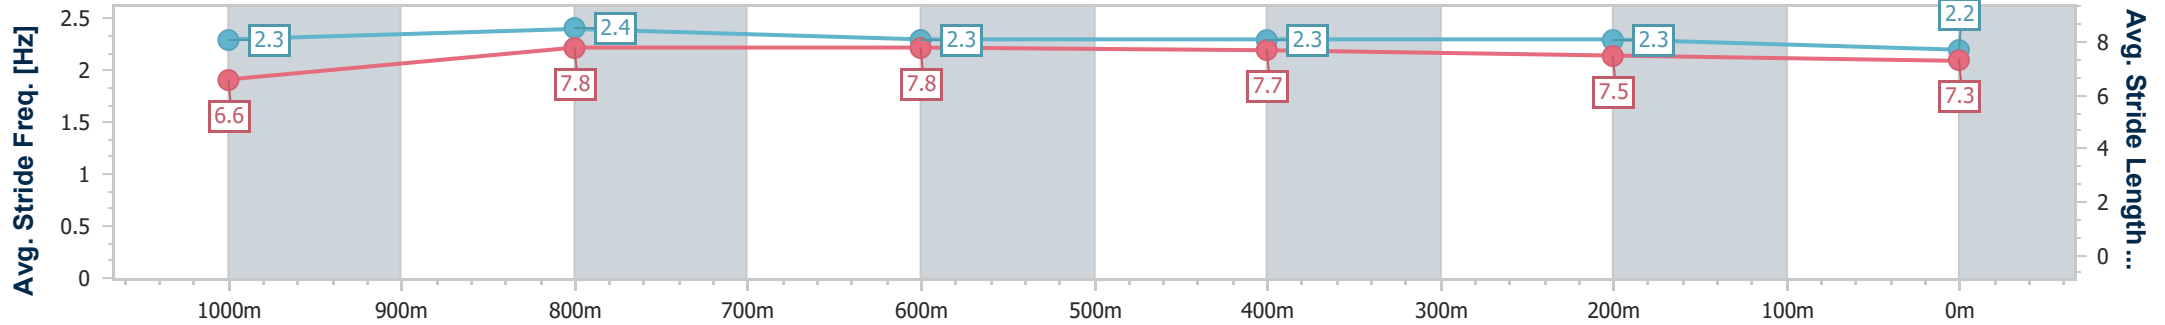

Horse/Jockey Name	Strathcona
Final Rank	6
Fastest Section Time (Section)	0:10.78 (1000m)
Top Speed [km/h] (Section)	67.9 (1000m)
Race State	Finished

Ladbrokes Cannon Park QLD Professional
Race 8: ELLIS BEACH BAR & GRILL RATINGS BAND 0 - 55
Handicap - 1250m

13 September 2024 - 16:24

Track Rating: Soft 5, Weather: Fine, Rail Position: True

Section	Overall	1000m	800m	600m	400m	200m
Section Times	1:14.06 [6] (0:16.30)	0:57.76 [6] (0:10.78)	0:46.98 [6] (0:11.01)	0:35.97 [6] (0:11.85)	0:24.12 [7] (0:11.92)	0:12.20 [8] (0:12.20)
Average Speed [km/h]	54.9	67.3	65.3	62.8	61.7	58.9
Top Speed [km/h]	67.8	67.9	66.9	64.3	63.2	60.8
Avg. Dist. to Rail [m]	1.9	1.7	2.7	4.2	8.5	8.0
Avg. Stride Freq. [Hz]	2.3	2.4	2.3	2.3	2.3	2.2
Avg. Stride Length [m]	6.6	7.8	7.8	7.7	7.5	7.3

- [ ] Ranking at each section and finish
- -.-.- No data available at this section
- NA No data available