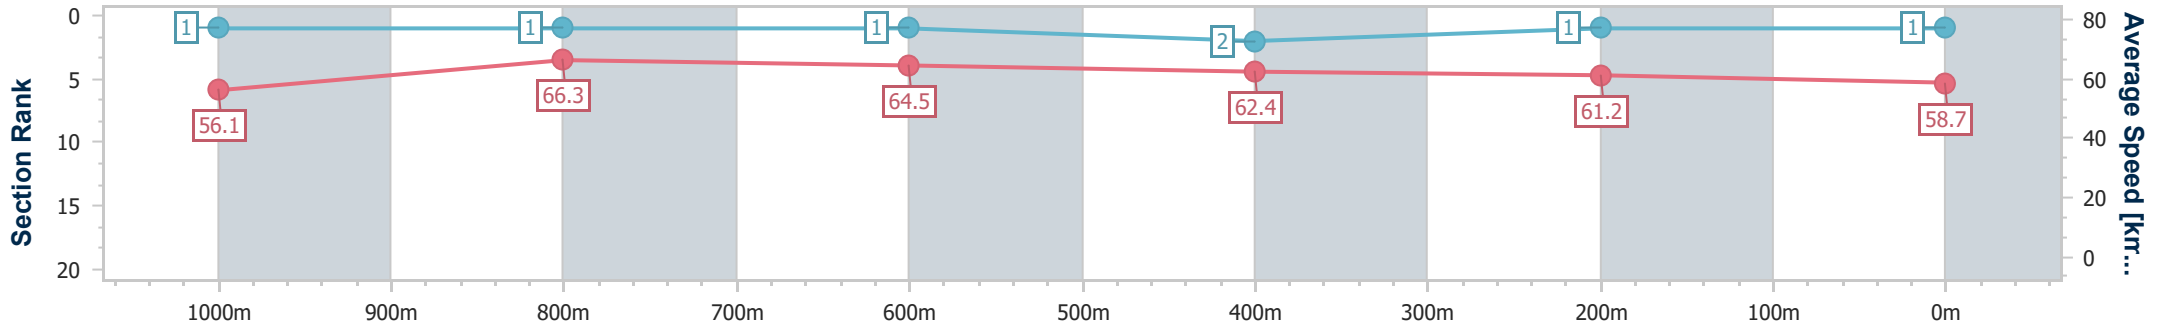

Horse/Jockey Name	Rose Of Athens
Final Rank	1
Fastest Section Time (Section)	0:10.68 (1000m)
Top Speed [km/h] (Section)	69.5 (Overall)
Race State	Finished

Ladbrokes Cannon Park QLD Professional
Race 8: ELLIS BEACH BAR & GRILL RATINGS BAND 0 - 55
Handicap - 1250m

13 September 2024 - 16:24

Track Rating: Soft 5, Weather: Fine, Rail Position: True

Section	Overall	1000m	800m	600m	400m	200m
Section Times	1:13.56 [1] (0:15.93)	0:57.63 [1] (0:10.68)	0:46.95 [1] (0:11.15)	0:35.80 [1] (0:11.63)	0:24.17 [2] (0:11.88)	0:12.29 [1] (0:12.29)
Average Speed [km/h]	56.1	66.3	64.5	62.4	61.2	58.7
Top Speed [km/h]	69.5	67.8	65.6	63.4	61.9	60.9
Avg. Dist. to Rail [m]	4.3	2.5	0.4	1.1	4.6	4.8
Avg. Stride Freq. [Hz]	2.3	2.4	2.4	2.4	2.3	2.3
Avg. Stride Length [m]	6.6	7.6	7.5	7.3	7.3	7.1

- [ ] Ranking at each section and finish
- -.-.- No data available at this section
- NA No data available