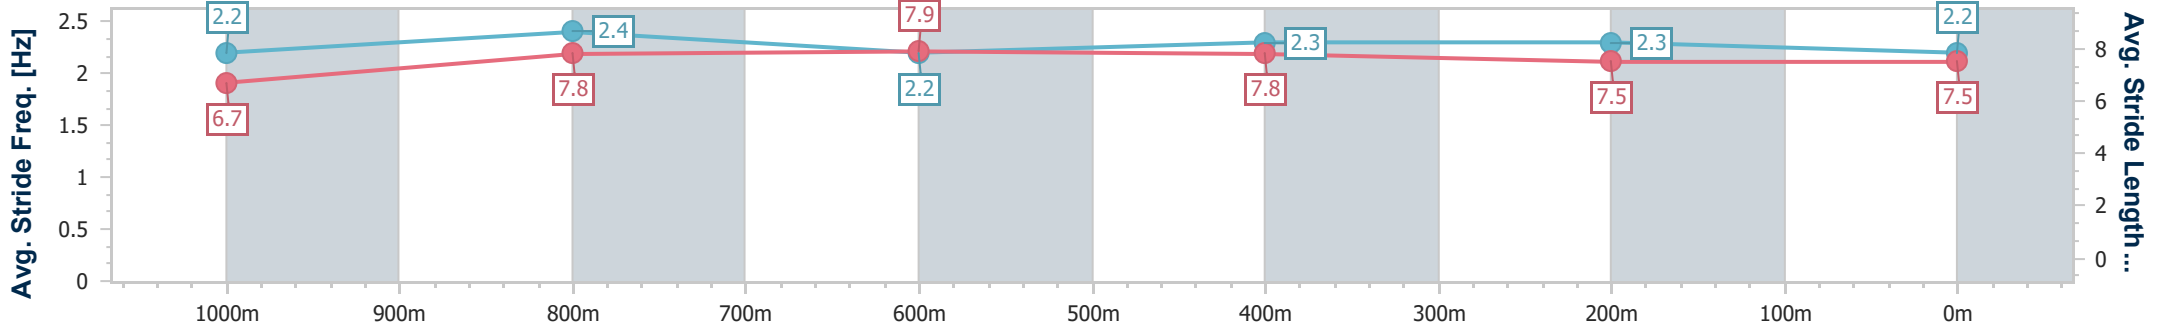

Horse/Jockey Name	Legal Challenge
Final Rank	7
Fastest Section Time (Section)	0:10.86 (1000m)
Top Speed [km/h] (Section)	67.5 (Overall)
Race State	Finished

Ladbrokes Cannon Park QLD Professional
Race 8: ELLIS BEACH BAR & GRILL RATINGS BAND 0 - 55
Handicap - 1250m

13 September 2024 - 16:24

Track Rating: Soft 5, Weather: Fine, Rail Position: True

Section	Overall	1000m	800m	600m	400m	200m
Section Times	1:14.20 [7] (0:16.84)	0:57.36 [12] (0:10.86)	0:46.50 [12] (0:11.26)	0:35.24 [12] (0:11.38)	0:23.86 [12] (0:11.90)	0:11.96 [12] (0:11.96)
Average Speed [km/h]	53.3	66.0	63.8	64.7	62.1	59.9
Top Speed [km/h]	67.5	66.9	65.4	65.4	62.9	61.3
Avg. Dist. to Rail [m]	1.8	0.8	1.1	3.1	9.5	10.9
Avg. Stride Freq. [Hz]	2.2	2.4	2.2	2.3	2.3	2.2
Avg. Stride Length [m]	6.7	7.8	7.9	7.8	7.5	7.5

- [ ] Ranking at each section and finish
- -.-.- No data available at this section
- NA No data available