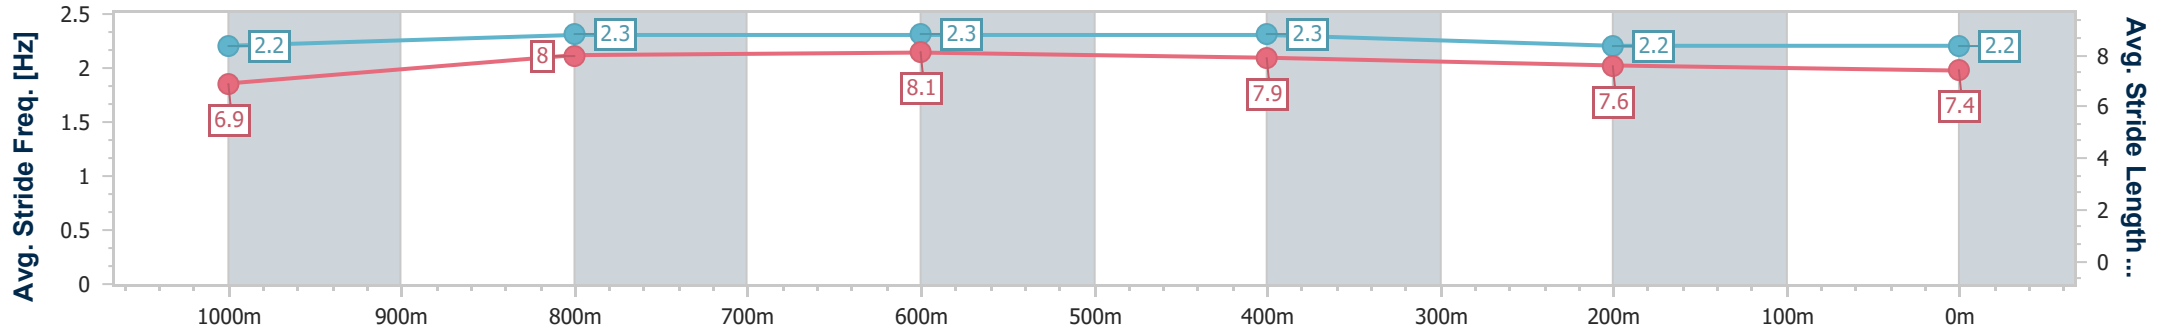

Horse/Jockey Name	Ferus
Final Rank	8
Fastest Section Time (Section)	0:10.80 (1000m)
Top Speed [km/h] (Section)	68.4 (1000m)
Race State	Finished

Ladbrokes Cannon Park QLD Professional
Race 8: ELLIS BEACH BAR & GRILL RATINGS BAND 0 - 55
Handicap - 1250m

13 September 2024 - 16:24

Track Rating: Soft 5, Weather: Fine, Rail Position: True

Section	Overall	1000m	800m	600m	400m	200m
Section Times	1:14.25 [8] (0:16.62)	0:57.63 [9] (0:10.80)	0:46.83 [10] (0:11.02)	0:35.81 [9] (0:11.54)	0:24.27 [8] (0:12.03)	0:12.24 [10] (0:12.24)
Average Speed [km/h]	54.1	67.1	65.3	63.8	61.1	58.7
Top Speed [km/h]	66.9	68.4	66.5	65.3	62.8	60.1
Avg. Dist. to Rail [m]	1.0	1.6	2.0	3.1	8.2	9.2
Avg. Stride Freq. [Hz]	2.2	2.3	2.3	2.3	2.2	2.2
Avg. Stride Length [m]	6.9	8.0	8.1	7.9	7.6	7.4

- [ ] Ranking at each section and finish
- -.-.- No data available at this section
- NA No data available