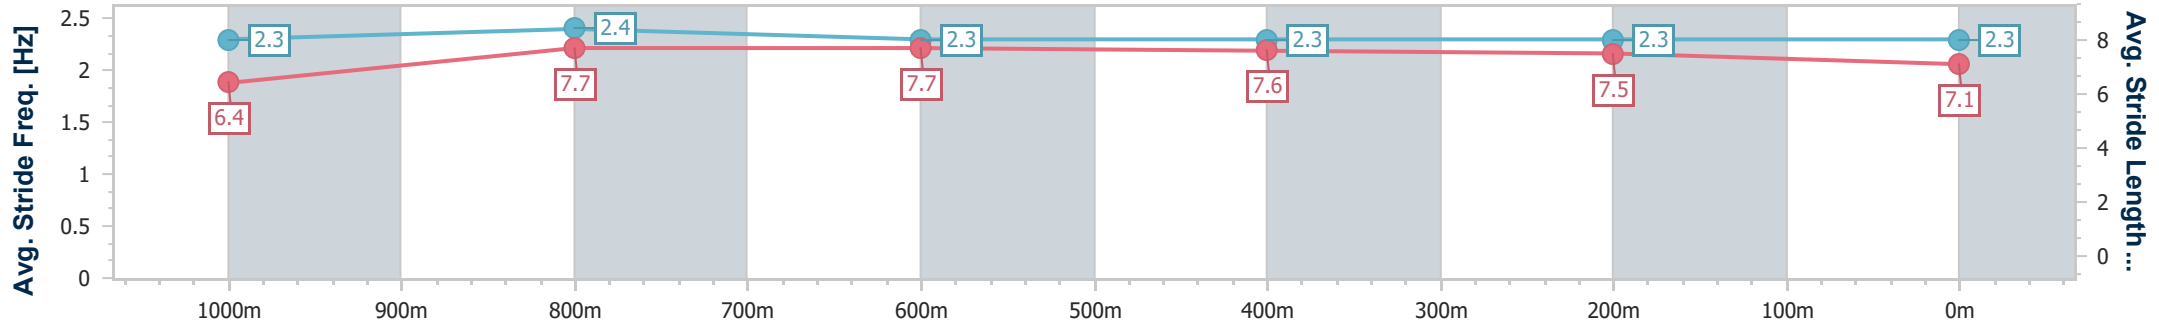

Horse/Jockey Name	Wandjina Spirit
Final Rank	12
Fastest Section Time (Section)	0:10.69 (1000m)
Top Speed [km/h] (Section)	67.2 (1000m)
Race State	Finished

Ladbrokes Cannon Park QLD Professional
Race 8: ELLIS BEACH BAR & GRILL RATINGS BAND 0 - 55
Handicap - 1250m

13 September 2024 - 16:24

Track Rating: Soft 5, Weather: Fine, Rail Position: True

Section	Overall	1000m	800m	600m	400m	200m
Section Times	1:14.51 [12] (0:16.70)	0:57.81 [11] (0:10.69)	0:47.12 [9] (0:11.14)	0:35.98 [10] (0:11.76)	0:24.22 [11] (0:11.85)	0:12.37 [11] (0:12.37)
Average Speed [km/h]	53.7	66.3	64.8	61.4	61.3	58.2
Top Speed [km/h]	66.1	67.2	66.9	64.2	61.8	61.1
Avg. Dist. to Rail [m]	1.3	2.0	1.1	1.2	3.6	2.3
Avg. Stride Freq. [Hz]	2.3	2.4	2.3	2.3	2.3	2.3
Avg. Stride Length [m]	6.4	7.7	7.7	7.6	7.5	7.1

- [ ] Ranking at each section and finish
- -.-.- No data available at this section
- NA No data available