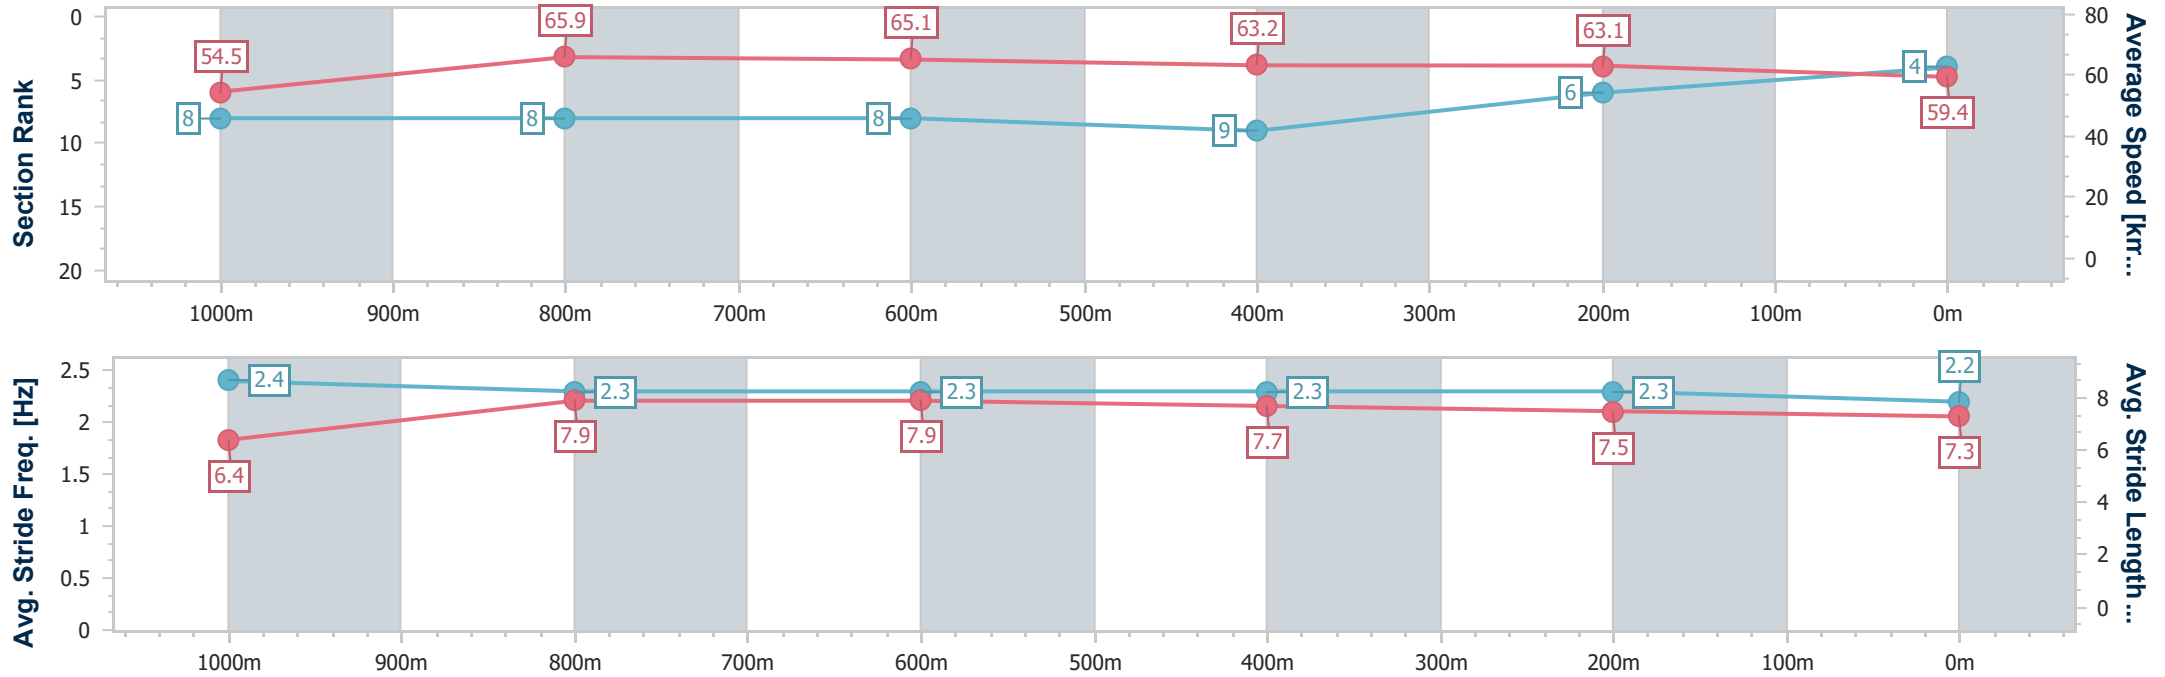

Horse/Jockey Name	Lean Eagle
Final Rank	4
Fastest Section Time (Section)	0:10.90 (1000m)
Top Speed [km/h] (Section)	68.0 (Overall)
Race State	Finished

Ladbrokes Cannon Park QLD Professional
Race 8: ELLIS BEACH BAR & GRILL RATINGS BAND 0 - 55
Handicap - 1250m

13 September 2024 - 16:24

Track Rating: Soft 5, Weather: Fine, Rail Position: True

Section	Overall	1000m	800m	600m	400m	200m
Section Times	1:13.82 [4] (0:16.48)	0:57.34 [8] (0:10.90)	0:46.44 [8] (0:11.06)	0:35.38 [8] (0:11.62)	0:23.76 [9] (0:11.64)	0:12.12 [6]
Average Speed [km/h]	54.5	65.9	65.1	63.2	63.1	59.4
Top Speed [km/h]	68.0	67.0	66.7	65.4	63.8	62.1
Avg. Dist. to Rail [m]	1.4	1.3	2.1	2.8	7.5	9.5
Avg. Stride Freq. [Hz]	2.4	2.3	2.3	2.3	2.3	2.2
Avg. Stride Length [m]	6.4	7.9	7.9	7.7	7.5	7.3

- [ ] Ranking at each section and finish
- -.-.- No data available at this section
- NA No data available