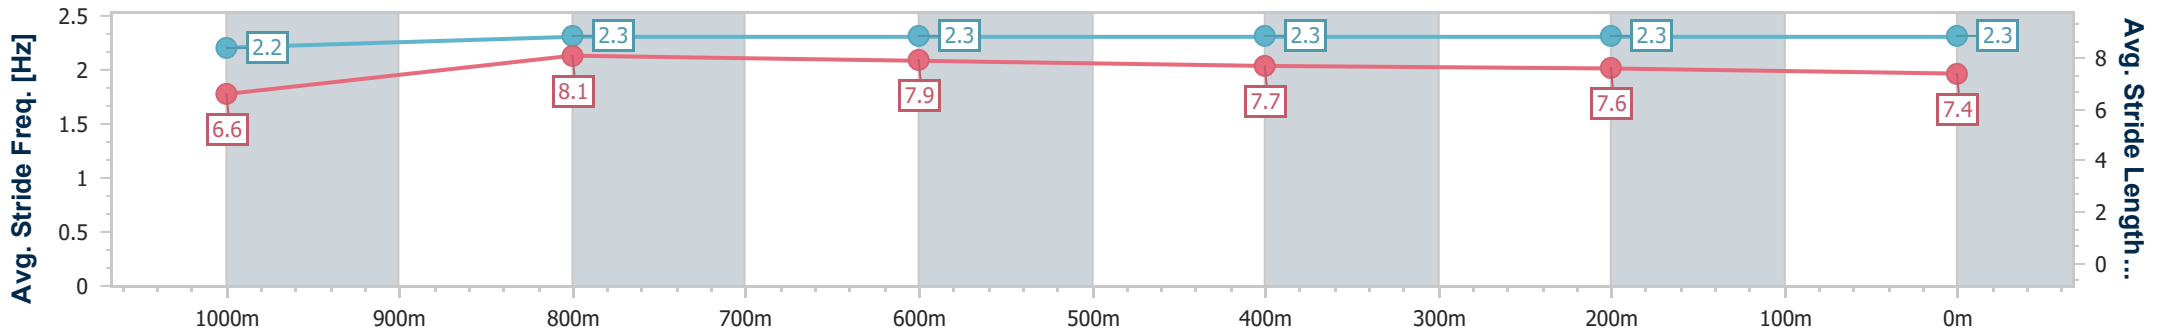

Horse/Jockey Name	Tycoon Beau
Final Rank	5
Fastest Section Time (Section)	0:10.58 (1000m)
Top Speed [km/h] (Section)	67.8 (Overall)
Race State	Finished

Ladbrokes Cannon Park QLD Professional
Race 7: PATRON'S CUP BENCHMARK 70 Handicap - 1250m
13 September 2024 - 15:43
Track Rating: Soft 5, Weather: Fine, Rail Position: True

Section	Overall	1000m	800m	600m	400m	200m
Section Times	1:13.74 [5] (0:16.75)	0:56.99 [12] (0:10.58)	0:46.41 [11] (0:11.22)	0:35.19 [10] (0:11.69)	0:23.50 [10] (0:11.84)	0:11.66 [10]
Average Speed [km/h]	53.3	65.9	64.2	63.2	62.4	61.6
Top Speed [km/h]	67.8	67.8	65.5	63.8	63.5	62.8
Avg. Dist. to Rail [m]	3.6	3.9	0.8	3.5	9.8	12.6
Avg. Stride Freq. [Hz]	2.2	2.3	2.3	2.3	2.3	2.3
Avg. Stride Length [m]	6.6	8.1	7.9	7.7	7.6	7.4

- [ ] Ranking at each section and finish
- -.-.- No data available at this section
- NA No data available