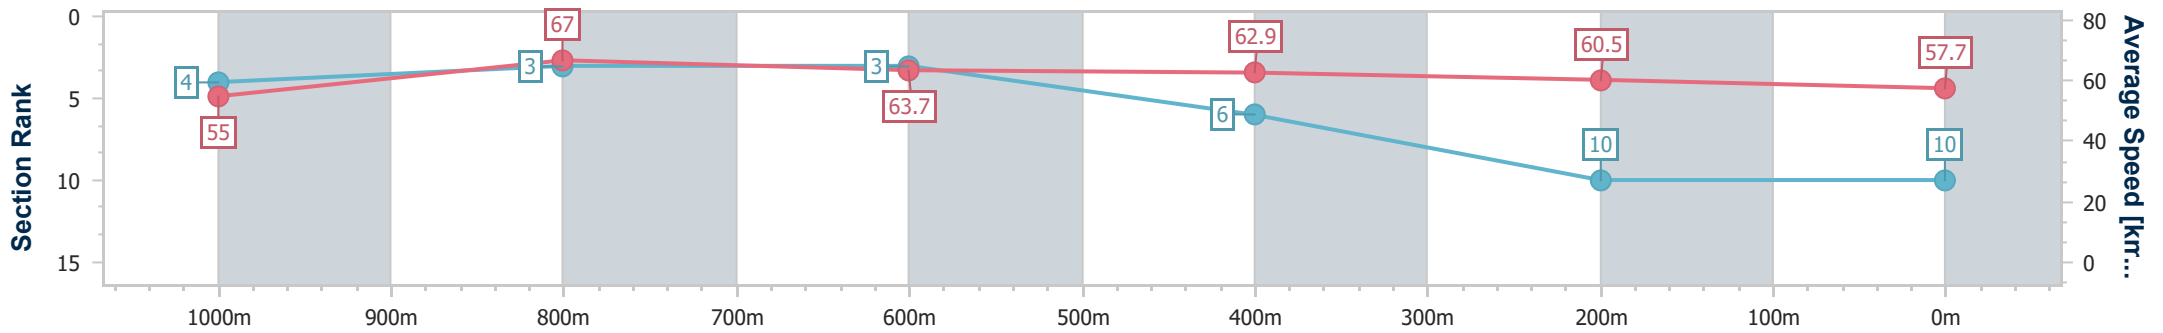

Horse/Jockey Name	Rough Cut Jewel
Final Rank	10
Fastest Section Time (Section)	0:10.64 (1000m)
Top Speed [km/h] (Section)	68.3 (1000m)
Race State	Finished

Ladbrokes Cannon Park QLD Professional
Race 7: PATRON'S CUP BENCHMARK 70 Handicap - 1250m
13 September 2024 - 15:43
Track Rating: Soft 5, Weather: Fine, Rail Position: True

Section	Overall	1000m	800m	600m	400m	200m
Section Times	1:14.55 [10] (0:16.21)	0:58.34 [4] (0:10.64)	0:47.70 [3] (0:11.33)	0:36.37 [3] (0:11.72)	0:24.65 [6] (0:12.18)	0:12.47 [10] (0:12.47)
Average Speed [km/h]	55.0	67.0	63.7	62.9	60.5	57.7
Top Speed [km/h]	68.1	68.3	64.9	63.9	61.6	60.0
Avg. Dist. to Rail [m]	3.2	1.8	2.1	4.0	8.7	9.7
Avg. Stride Freq. [Hz]	2.4	2.5	2.4	2.4	2.4	2.3
Avg. Stride Length [m]	6.3	7.4	7.3	7.3	7.0	6.8

- [ ] Ranking at each section and finish
- -.-.- No data available at this section
- NA No data available