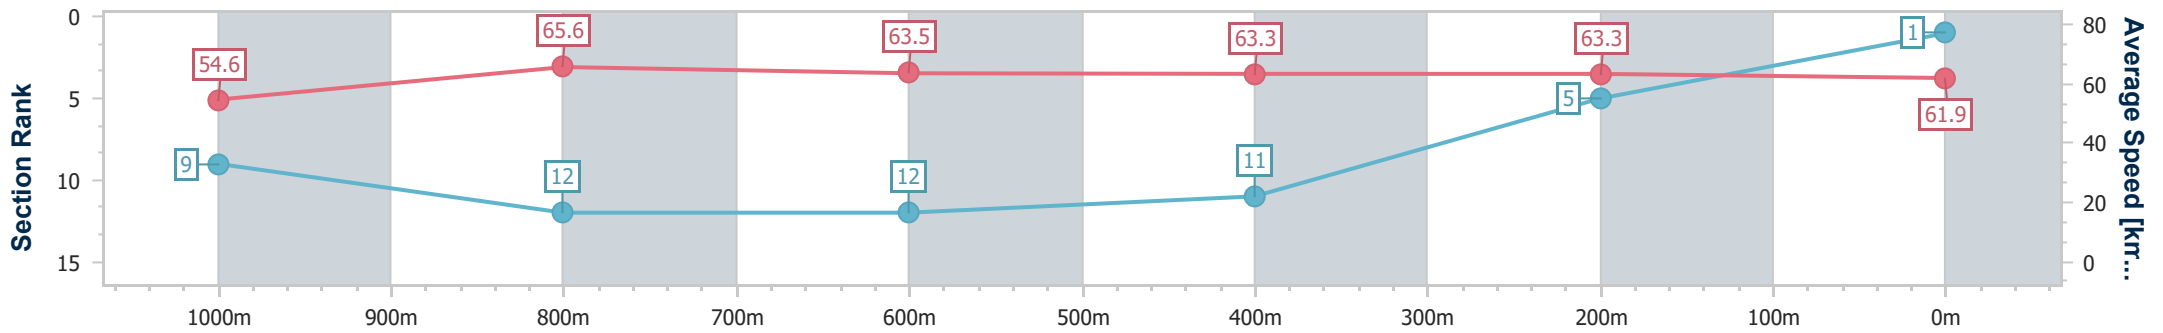

Horse/Jockey Name	Spirit Meister
Final Rank	1
Fastest Section Time (Section)	0:10.90 (1000m)
Top Speed [km/h] (Section)	69.5 (Overall)
Race State	Finished

Ladbrokes Cannon Park QLD Professional
Race 7: PATRON'S CUP BENCHMARK 70 Handicap - 1250m
13 September 2024 - 15:43
Track Rating: Soft 5, Weather: Fine, Rail Position: True

Section	Overall	1000m	800m	600m	400m	200m
Section Times	1:13.44 [1] (0:16.48)	0:56.96 [9] (0:10.90)	0:46.06 [12] (0:11.32)	0:34.74 [12] (0:11.55)	0:23.19 [11] (0:11.57)	0:11.62 [5]
Average Speed [km/h]	54.6	65.6	63.5	63.3	63.3	61.9
Top Speed [km/h]	69.5	67.5	65.5	63.9	63.8	63.5
Avg. Dist. to Rail [m]	4.3	2.0	2.7	2.4	6.1	5.9
Avg. Stride Freq. [Hz]	2.3	2.3	2.2	2.2	2.1	2.3
Avg. Stride Length [m]	6.7	8.0	7.9	7.9	8.3	7.4

- [ ] Ranking at each section and finish
- -.-.- No data available at this section
- NA No data available