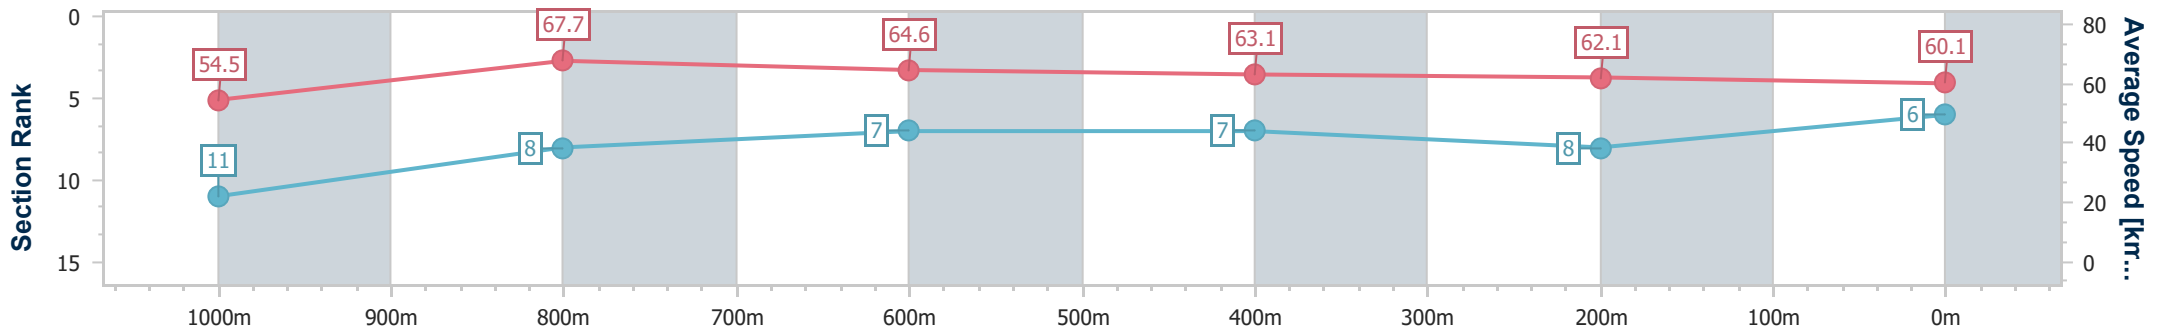

Horse/Jockey Name	Crowning Moment
Final Rank	6
Fastest Section Time (Section)	0:10.65 (1000m)
Top Speed [km/h] (Section)	69.9 (1000m)
Race State	Finished

Ladbrokes Cannon Park QLD Professional
Race 7: PATRON'S CUP BENCHMARK 70 Handicap - 1250m
13 September 2024 - 15:43
Track Rating: Soft 5, Weather: Fine, Rail Position: True

Section	Overall	1000m	800m	600m	400m	200m
Section Times	1:13.92 [6] (0:16.55)	0:57.37 [11] (0:10.65)	0:46.72 [8] (0:11.18)	0:35.54 [7] (0:11.64)	0:23.90 [7] (0:11.93)	0:11.97 [8]
Average Speed [km/h]	54.5	67.7	64.6	63.1	62.1	60.1
Top Speed [km/h]	69.5	69.9	65.9	64.9	62.4	62.1
Avg. Dist. to Rail [m]	4.7	1.4	2.9	3.5	10.8	12.3
Avg. Stride Freq. [Hz]	2.4	2.4	2.3	2.3	2.3	2.2
Avg. Stride Length [m]	6.5	7.8	7.8	7.6	7.4	7.4

- [ ] Ranking at each section and finish
- -.-.- No data available at this section
- NA No data available