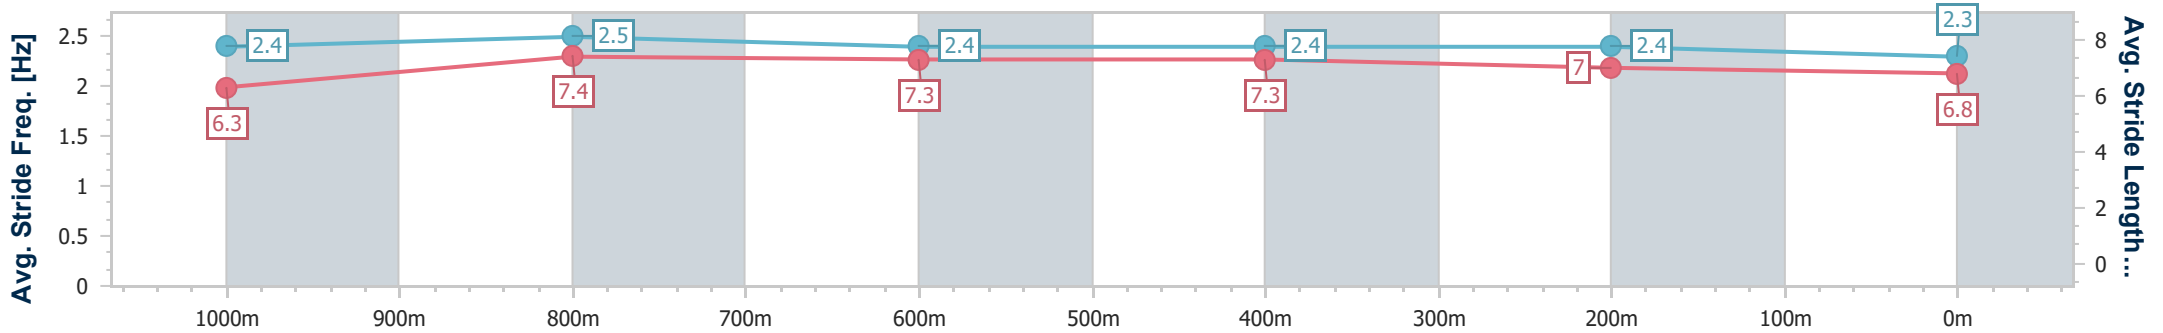

Horse/Jockey Name	Rough Cut Jewel
Final Rank	10
Fastest Section Time (Section)	0:10.64 (1000m)
Top Speed [km/h] (Section)	68.3 (1000m)
Race State	Finished

Ladbrokes Cannon Park QLD Professional
Race 7: PATRON'S CUP BENCHMARK 70 Handicap - 1250m
13 September 2024 - 15:43
Track Rating: Soft 5, Weather: Fine, Rail Position: True

Section	Overall	1000m	800m	600m	400m	200m
Section Times	1:14.55 [10] (0:16.21)	0:58.34 [4] (0:10.64)	0:47.70 [3] (0:11.33)	0:36.37 [3] (0:11.72)	0:24.65 [6] (0:12.18)	0:12.47 [10] (0:12.47)
Average Speed [km/h]	55.0	67.0	63.7	62.9	60.5	57.7
Top Speed [km/h]	68.1	68.3	64.9	63.9	61.6	60.0
Avg. Dist. to Rail [m]	3.2	1.8	2.1	4.0	8.7	9.7
Avg. Stride Freq. [Hz]	2.4	2.5	2.4	2.4	2.4	2.3
Avg. Stride Length [m]	6.3	7.4	7.3	7.3	7.0	6.8

- [ ] Ranking at each section and finish
- -.-.- No data available at this section
- NA No data available