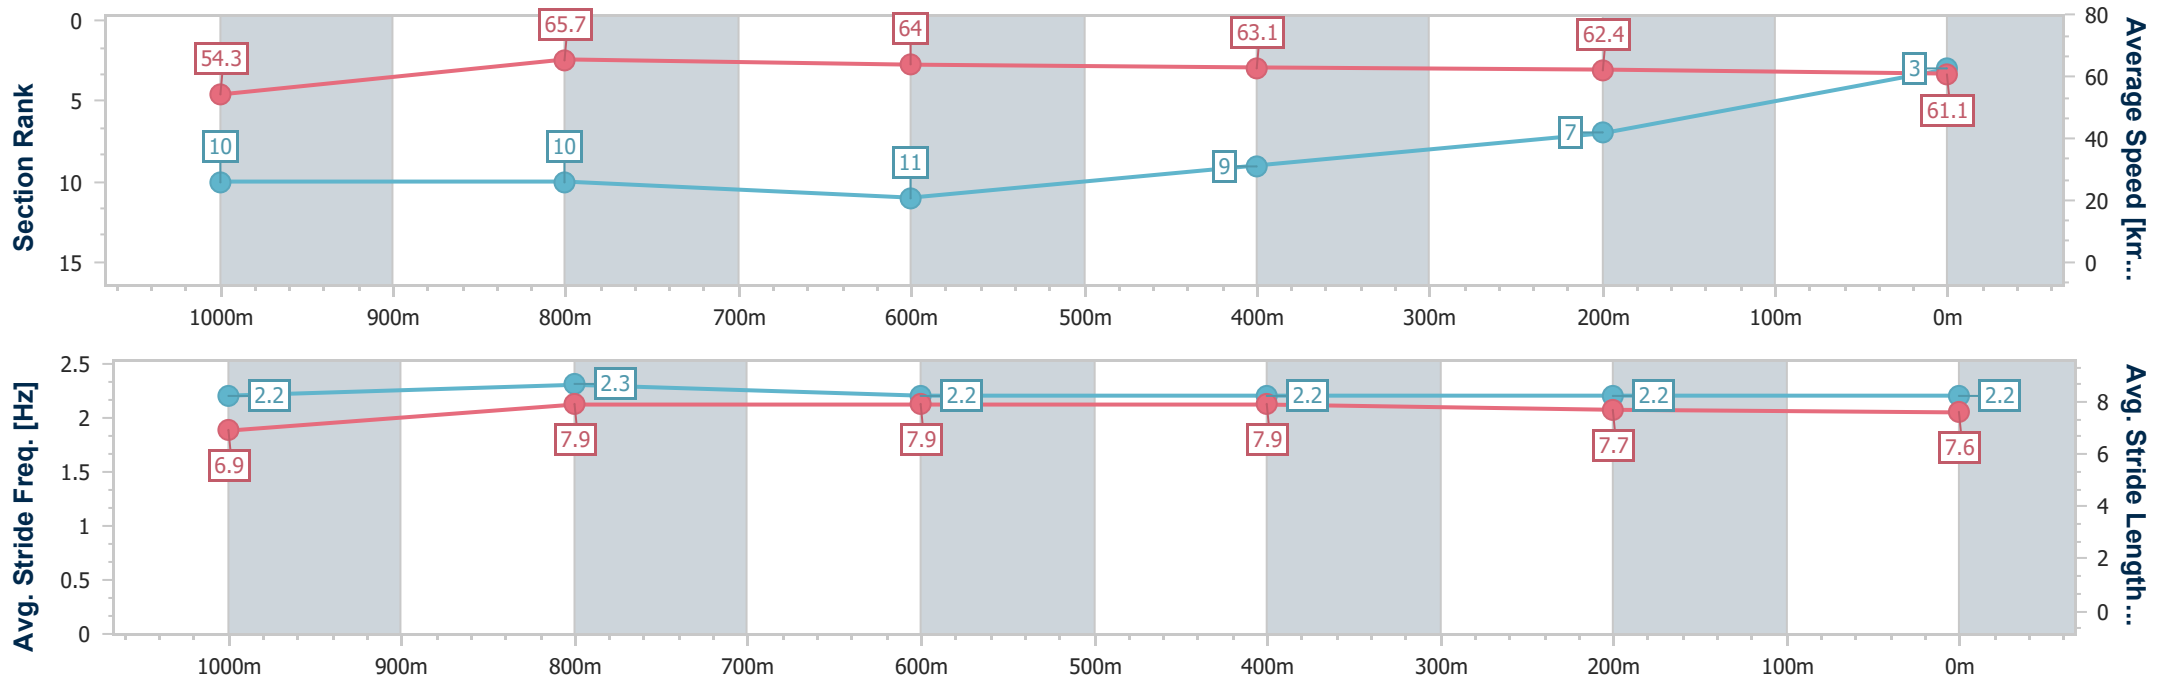

Horse/Jockey Name	Call Me Mo
Final Rank	3
Fastest Section Time (Section)	0:10.80 (1000m)
Top Speed [km/h] (Section)	66.3 (1000m)
Race State	Finished

Ladbrokes Cannon Park QLD Professional
Race 7: PATRON'S CUP BENCHMARK 70 Handicap - 1250m

13 September 2024 - 15:43

Track Rating: Soft 5, Weather: Fine, Rail Position: True

Section	Overall	1000m	800m	600m	400m	200m
Section Times	1:13.62 [3] (0:16.53)	0:57.09 [10] (0:10.80)	0:46.29 [10] (0:11.23)	0:35.06 [11] (0:11.63)	0:23.43 [9] (0:11.65)	0:11.78 [7] (0:11.78)
Average Speed [km/h]	54.3	65.7	64.0	63.1	62.4	61.1
Top Speed [km/h]	66.1	66.3	65.9	64.1	63.6	62.9
Avg. Dist. to Rail [m]	1.7	1.9	1.3	2.5	2.8	2.1
Avg. Stride Freq. [Hz]	2.2	2.3	2.2	2.2	2.2	2.2
Avg. Stride Length [m]	6.9	7.9	7.9	7.9	7.7	7.6

- [ ] Ranking at each section and finish
- -.-.- No data available at this section
- NA No data available