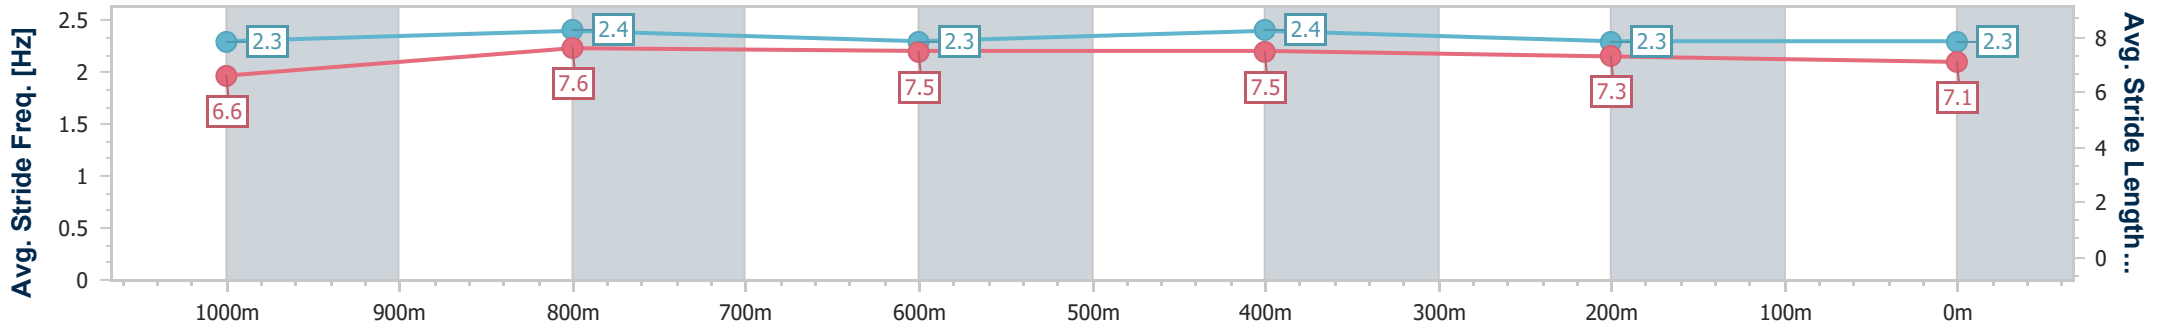

Horse/Jockey Name	Shaggy Rogers
Final Rank	4
Fastest Section Time (Section)	0:10.70 (1000m)
Top Speed [km/h] (Section)	71.3 (Overall)
Race State	Finished

Ladbrokes Cannon Park QLD Professional
Race 7: PATRON'S CUP BENCHMARK 70 Handicap - 1250m
13 September 2024 - 15:43
Track Rating: Soft 5, Weather: Fine, Rail Position: True

Section	Overall	1000m	800m	600m	400m	200m
Section Times	1:13.68 [4] (0:16.09)	0:57.59 [2] (0:10.70)	0:46.89 [2] (0:11.29)	0:35.60 [2] (0:11.48)	0:24.12 [2] (0:11.95)	0:12.17 [1] (0:12.17)
Average Speed [km/h]	55.8	66.8	63.9	63.1	61.7	59.0
Top Speed [km/h]	71.3	69.5	64.9	64.9	62.7	60.0
Avg. Dist. to Rail [m]	2.1	1.1	0.8	1.8	7.6	8.2
Avg. Stride Freq. [Hz]	2.3	2.4	2.3	2.4	2.3	2.3
Avg. Stride Length [m]	6.6	7.6	7.5	7.5	7.3	7.1

- [ ] Ranking at each section and finish
- -.-.- No data available at this section
- NA No data available