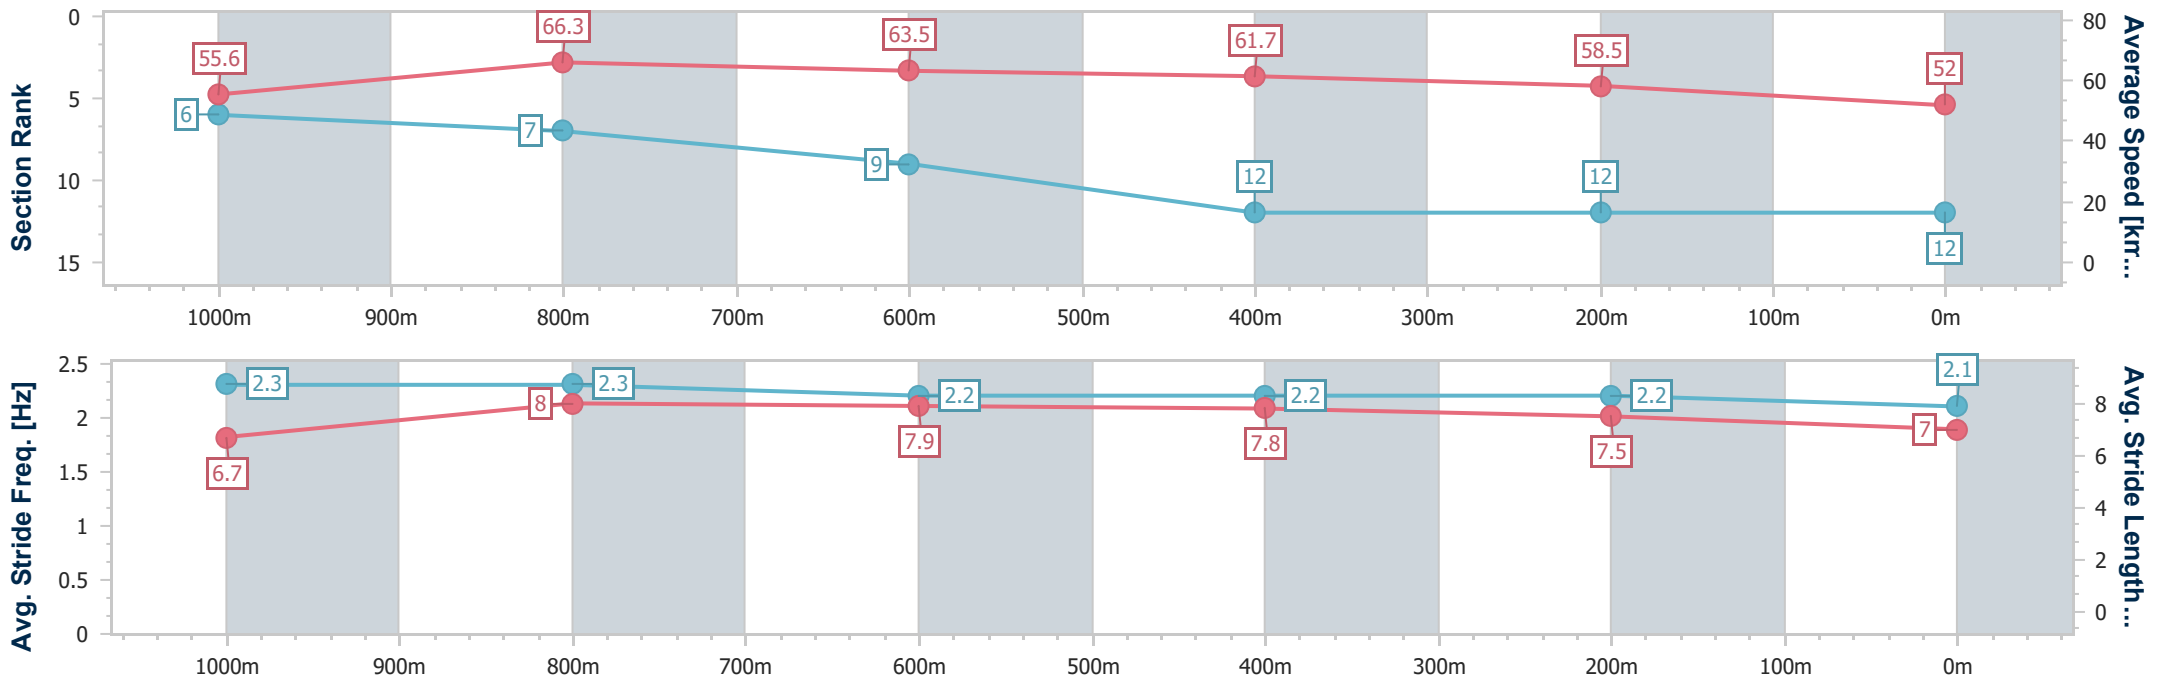

Ladbrokes Cannon Park QLD Professional  
 Race 7: PATRON'S CUP BENCHMARK 70 Handicap - 1250m  
 13 September 2024 - 15:43  
 Track Rating: Soft 5, Weather: Fine, Rail Position: True

Section	Overall	1000m	800m	600m	400m	200m
Section Times	1:15.11 [11] (0:16.26)	0:58.85 [5] (0:10.85)	0:48.00 [6] (0:11.08)	0:36.92 [4] (0:11.69)	0:25.23 [5] (0:12.12)	0:13.11 [9] (0:13.11)
Average Speed [km/h]	56.3	68.0	64.9	62.5	60.1	54.8
Top Speed [km/h]	69.1	69.3	65.7	65.2	61.5	57.8
Avg. Dist. to Rail [m]	8.0	3.5	3.1	2.6	4.8	5.1
Avg. Stride Freq. [Hz]	2.4	2.5	2.5	2.5	2.4	2.3
Avg. Stride Length [m]	6.5	7.5	7.3	7.1	6.9	6.6

- [ ] Ranking at each section and finish
- .-.- No data available at this section
- NA No data available

Horse/Jockey Name	Coolmeans
Final Rank	12
Fastest Section Time (Section)	0:10.80 (1000m)
Top Speed [km/h] (Section)	69.0 (Overall)
Race State	Finished

Ladbrokes Cannon Park QLD Professional  
 Race 7: PATRON'S CUP BENCHMARK 70 Handicap - 1250m  
 13 September 2024 - 15:43  
 Track Rating: Soft 5, Weather: Fine, Rail Position: True

Section	Overall	1000m	800m	600m	400m	200m
Section Times	1:16.68 [12] (0:16.36)	1:00.32 [6] (0:10.80)	0:49.52 [7] (0:11.35)	0:38.17 [9] (0:11.84)	0:26.33 [12] (0:12.48)	0:13.85 [12] (0:13.85)
Average Speed [km/h]	55.6	66.3	63.5	61.7	58.5	52.0
Top Speed [km/h]	69.0	68.6	65.5	62.2	60.8	55.7
Avg. Dist. to Rail [m]	5.4	1.0	2.6	2.0	5.8	7.2
Avg. Stride Freq. [Hz]	2.3	2.3	2.2	2.2	2.2	2.1
Avg. Stride Length [m]	6.7	8.0	7.9	7.8	7.5	7.0

- [ ] Ranking at each section and finish
- .-.- No data available at this section
- NA No data available