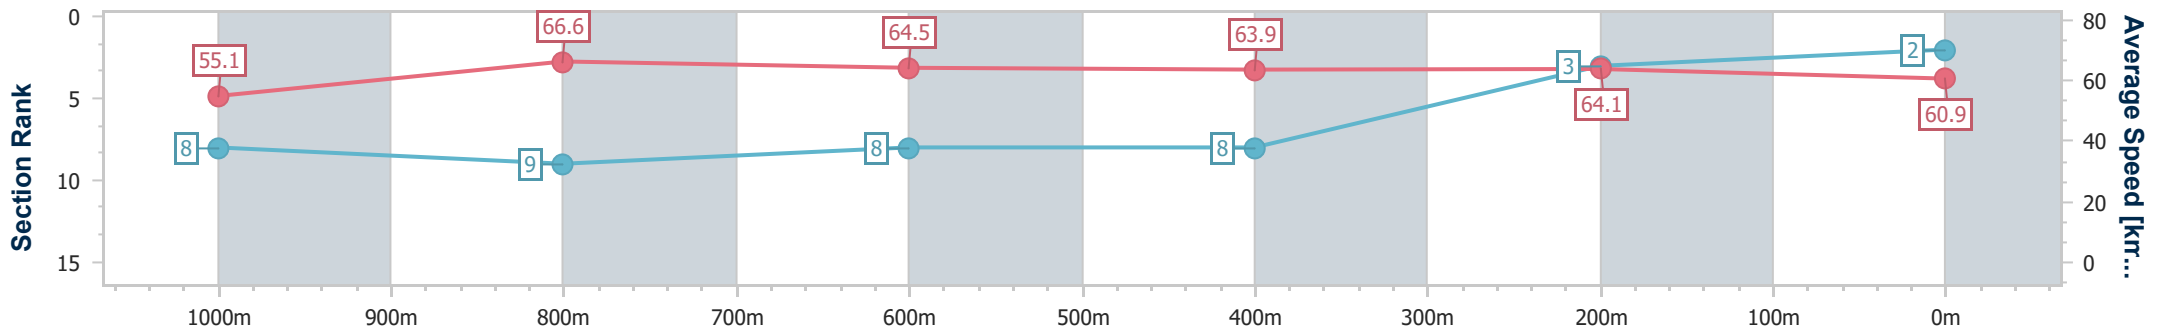

Horse/Jockey Name	Mikado
Final Rank	2
Fastest Section Time (Section)	0:10.86 (1000m)
Top Speed [km/h] (Section)	69.1 (1000m)
Race State	Finished

Ladbrokes Cannon Park QLD Professional
Race 7: PATRON'S CUP BENCHMARK 70 Handicap - 1250m

13 September 2024 - 15:43

Track Rating: Soft 5, Weather: Fine, Rail Position: True

Section	Overall	1000m	800m	600m	400m	200m
Section Times	1:13.49 [2] (0:16.45)	0:57.04 [8] (0:10.86)	0:46.18 [9] (0:11.19)	0:34.99 [8] (0:11.62)	0:23.37 [8] (0:11.58)	0:11.79 [3] (0:11.79)
Average Speed [km/h]	55.1	66.6	64.5	63.9	64.1	60.9
Top Speed [km/h]	69.0	69.1	65.6	64.6	64.7	63.9
Avg. Dist. to Rail [m]	6.1	1.6	3.3	5.2	11.3	11.6
Avg. Stride Freq. [Hz]	2.3	2.3	2.3	2.4	2.4	2.3
Avg. Stride Length [m]	6.7	7.9	7.8	7.5	7.4	7.2

- [ ] Ranking at each section and finish
- -.-.- No data available at this section
- NA No data available