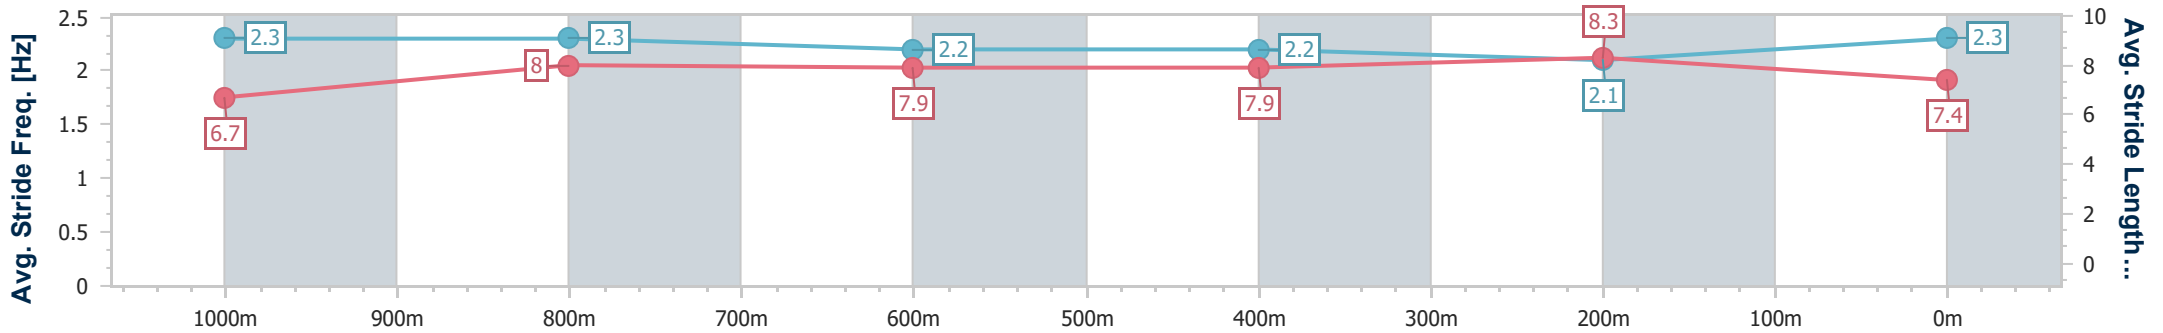

Horse/Jockey Name	Spirit Meister
Final Rank	1
Fastest Section Time (Section)	0:10.90 (1000m)
Top Speed [km/h] (Section)	69.5 (Overall)
Race State	Finished

Ladbrokes Cannon Park QLD Professional
Race 7: PATRON'S CUP BENCHMARK 70 Handicap - 1250m
13 September 2024 - 15:43
Track Rating: Soft 5, Weather: Fine, Rail Position: True

Section	Overall	1000m	800m	600m	400m	200m
Section Times	1:13.44 [1] (0:16.48)	0:56.96 [9] (0:10.90)	0:46.06 [12] (0:11.32)	0:34.74 [12] (0:11.55)	0:23.19 [11] (0:11.57)	0:11.62 [5]
Average Speed [km/h]	54.6	65.6	63.5	63.3	63.3	61.9
Top Speed [km/h]	69.5	67.5	65.5	63.9	63.8	63.5
Avg. Dist. to Rail [m]	4.3	2.0	2.7	2.4	6.1	5.9
Avg. Stride Freq. [Hz]	2.3	2.3	2.2	2.2	2.1	2.3
Avg. Stride Length [m]	6.7	8.0	7.9	7.9	8.3	7.4

- [ ] Ranking at each section and finish
- -.-.- No data available at this section
- NA No data available