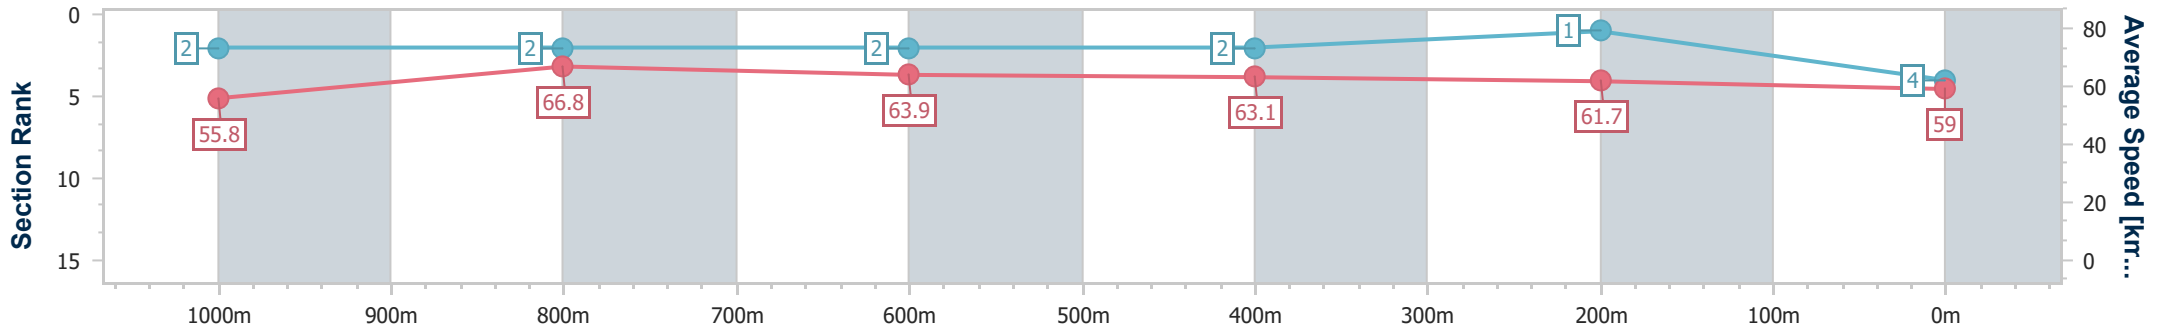

Horse/Jockey Name	Shaggy Rogers
Final Rank	4
Fastest Section Time (Section)	0:10.70 (1000m)
Top Speed [km/h] (Section)	71.3 (Overall)
Race State	Finished

Ladbrokes Cannon Park QLD Professional
Race 7: PATRON'S CUP BENCHMARK 70 Handicap - 1250m
13 September 2024 - 15:43
Track Rating: Soft 5, Weather: Fine, Rail Position: True

Section	Overall	1000m	800m	600m	400m	200m
Section Times	1:13.68 [4] (0:16.09)	0:57.59 [2] (0:10.70)	0:46.89 [2] (0:11.29)	0:35.60 [2] (0:11.48)	0:24.12 [2] (0:11.95)	0:12.17 [1] (0:12.17)
Average Speed [km/h]	55.8	66.8	63.9	63.1	61.7	59.0
Top Speed [km/h]	71.3	69.5	64.9	64.9	62.7	60.0
Avg. Dist. to Rail [m]	2.1	1.1	0.8	1.8	7.6	8.2
Avg. Stride Freq. [Hz]	2.3	2.4	2.3	2.4	2.3	2.3
Avg. Stride Length [m]	6.6	7.6	7.5	7.5	7.3	7.1

- [ ] Ranking at each section and finish
- -.-.- No data available at this section
- NA No data available