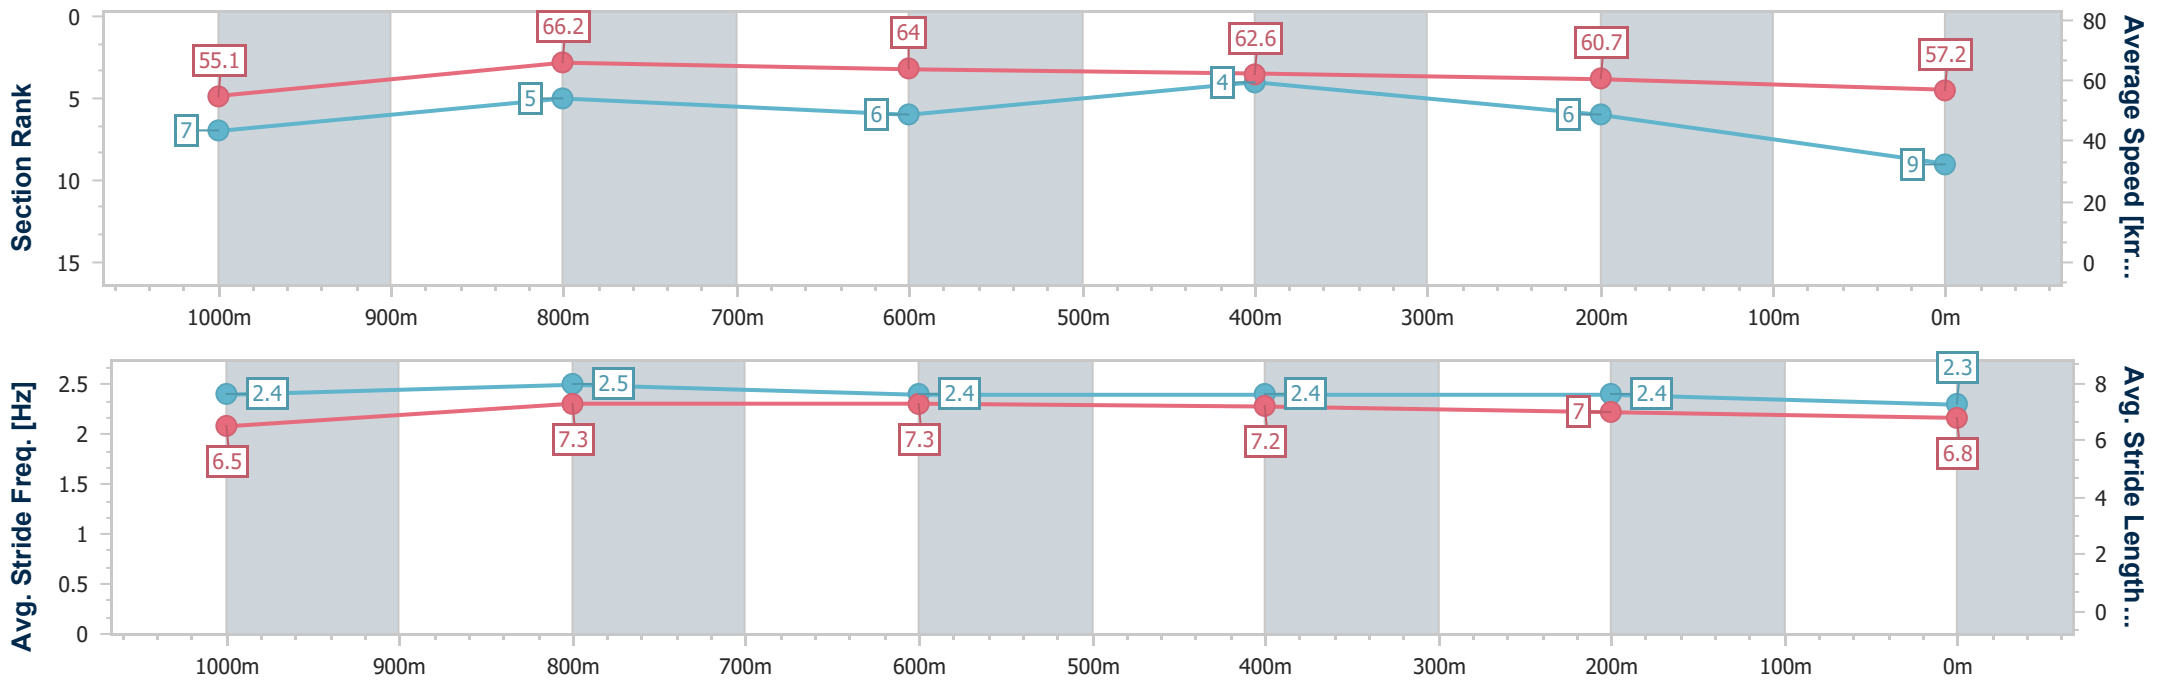

Ladbrokes Cannon Park QLD Professional  
 Race 7: PATRON'S CUP BENCHMARK 70 Handicap - 1250m  
 13 September 2024 - 15:43  
 Track Rating: Soft 5, Weather: Fine, Rail Position: True

Section	Overall	1000m	800m	600m	400m	200m
Section Times	1:14.33 [8] (0:16.11)	0:58.22 [3] (0:10.84)	0:47.38 [4] (0:11.26)	0:36.12 [5] (0:11.63)	0:24.49 [3] (0:11.95)	0:12.54 [4] (0:12.54)
Average Speed [km/h]	55.9	66.3	64.0	63.7	61.7	57.3
Top Speed [km/h]	68.0	67.9	65.5	64.3	62.4	61.2
Avg. Dist. to Rail [m]	1.0	1.3	3.0	4.4	8.0	8.3
Avg. Stride Freq. [Hz]	2.5	2.5	2.4	2.4	2.5	2.4
Avg. Stride Length [m]	6.4	7.3	7.4	7.3	6.9	6.6

- [ ] Ranking at each section and finish
- .-.- No data available at this section
- NA No data available

Horse/Jockey Name	Greenheart
Final Rank	9
Fastest Section Time (Section)	0:10.72 (1000m)
Top Speed [km/h] (Section)	68.6 (1000m)
Race State	Finished

Ladbrokes Cannon Park QLD Professional  
 Race 7: PATRON'S CUP BENCHMARK 70 Handicap - 1250m  
 13 September 2024 - 15:43  
 Track Rating: Soft 5, Weather: Fine, Rail Position: True

Section	Overall	1000m	800m	600m	400m	200m
Section Times	1:14.40 [9] (0:16.37)	0:58.03 [7] (0:10.72)	0:47.31 [5] (0:11.24)	0:36.07 [6] (0:11.51)	0:24.56 [4] (0:11.99)	0:12.57 [6] (0:12.57)
Average Speed [km/h]	55.1	66.2	64.0	62.6	60.7	57.2
Top Speed [km/h]	67.5	68.6	66.6	63.4	61.6	59.9
Avg. Dist. to Rail [m]	2.4	2.2	1.1	0.9	4.9	5.9
Avg. Stride Freq. [Hz]	2.4	2.5	2.4	2.4	2.4	2.3
Avg. Stride Length [m]	6.5	7.3	7.3	7.2	7.0	6.8