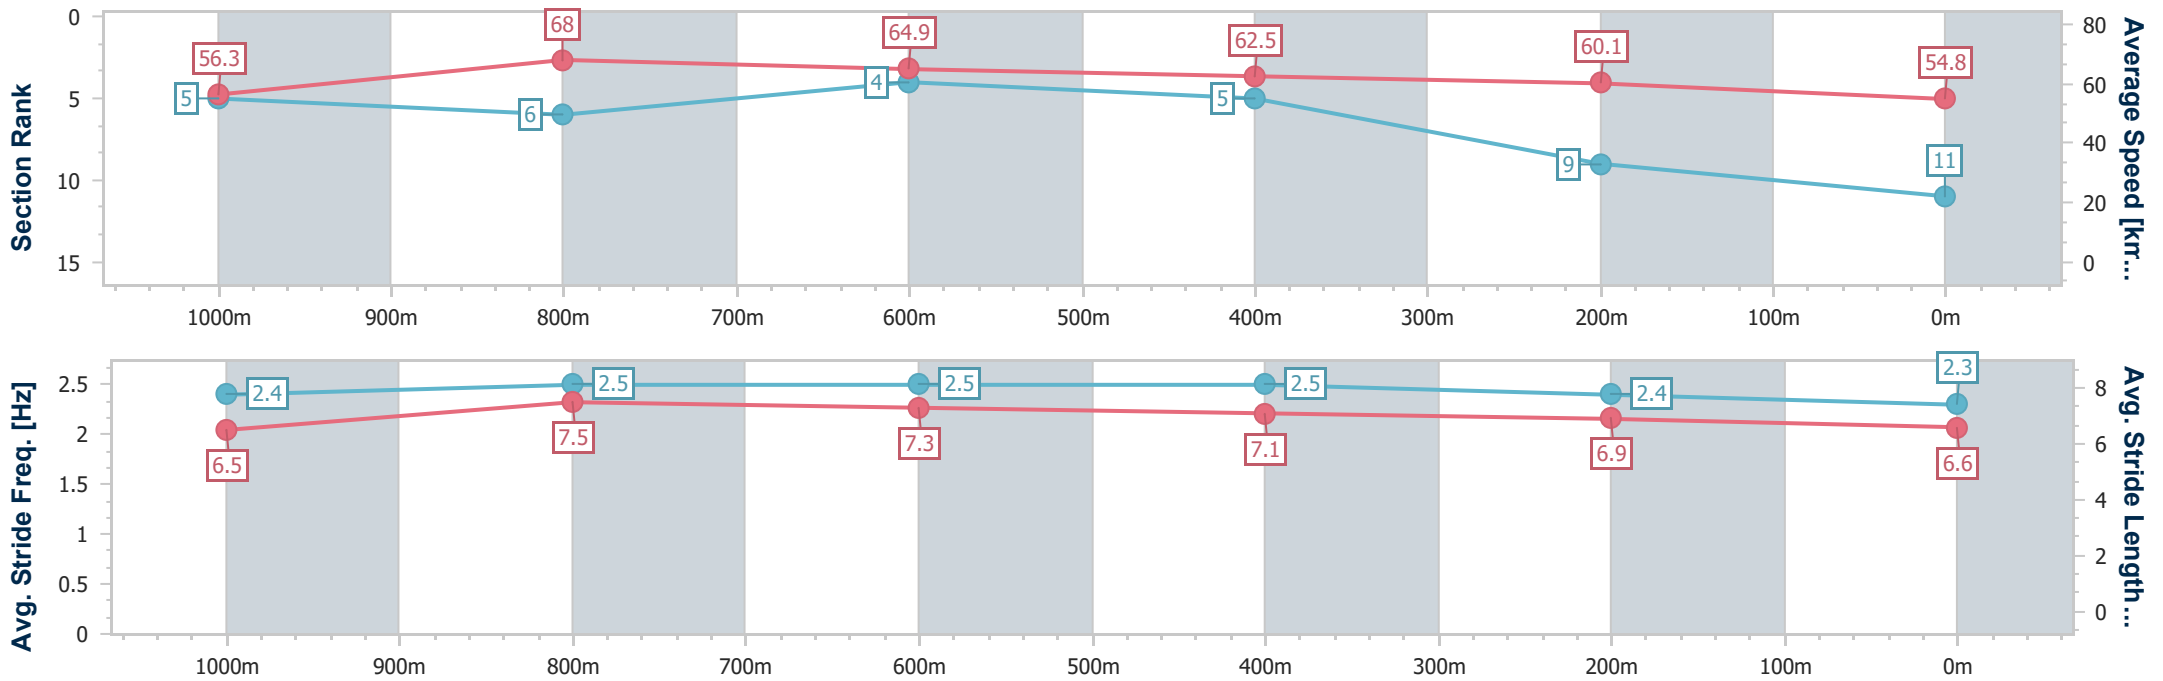

Ladbrokes Cannon Park QLD Professional  
 Race 7: PATRON'S CUP BENCHMARK 70 Handicap - 1250m  
 13 September 2024 - 15:43  
 Track Rating: Soft 5, Weather: Fine, Rail Position: True

Section	Overall	1000m	800m	600m	400m	200m
Section Times	1:14.55 [10] (0:16.21)	0:58.34 [4] (0:10.64)	0:47.70 [3] (0:11.33)	0:36.37 [3] (0:11.72)	0:24.65 [6] (0:12.18)	0:12.47 [10] (0:12.47)
Average Speed [km/h]	55.0	67.0	63.7	62.9	60.5	57.7
Top Speed [km/h]	68.1	68.3	64.9	63.9	61.6	60.0
Avg. Dist. to Rail [m]	3.2	1.8	2.1	4.0	8.7	9.7
Avg. Stride Freq. [Hz]	2.4	2.5	2.4	2.4	2.4	2.3
Avg. Stride Length [m]	6.3	7.4	7.3	7.3	7.0	6.8

- [ ] Ranking at each section and finish
- .-.- No data available at this section
- NA No data available

Horse/Jockey Name	Sealion
Final Rank	11
Fastest Section Time (Section)	0:10.85 (1000m)
Top Speed [km/h] (Section)	69.3 (1000m)
Race State	Finished

Ladbrokes Cannon Park QLD Professional  
 Race 7: PATRON'S CUP BENCHMARK 70 Handicap - 1250m  
 13 September 2024 - 15:43  
 Track Rating: Soft 5, Weather: Fine, Rail Position: True

Section	Overall	1000m	800m	600m	400m	200m
Section Times	1:15.11 [11] (0:16.26)	0:58.85 [5] (0:10.85)	0:48.00 [6] (0:11.08)	0:36.92 [4] (0:11.69)	0:25.23 [5] (0:12.12)	0:13.11 [9] (0:13.11)
Average Speed [km/h]	56.3	68.0	64.9	62.5	60.1	54.8
Top Speed [km/h]	69.1	69.3	65.7	65.2	61.5	57.8
Avg. Dist. to Rail [m]	8.0	3.5	3.1	2.6	4.8	5.1
Avg. Stride Freq. [Hz]	2.4	2.5	2.5	2.5	2.4	2.3
Avg. Stride Length [m]	6.5	7.5	7.3	7.1	6.9	6.6