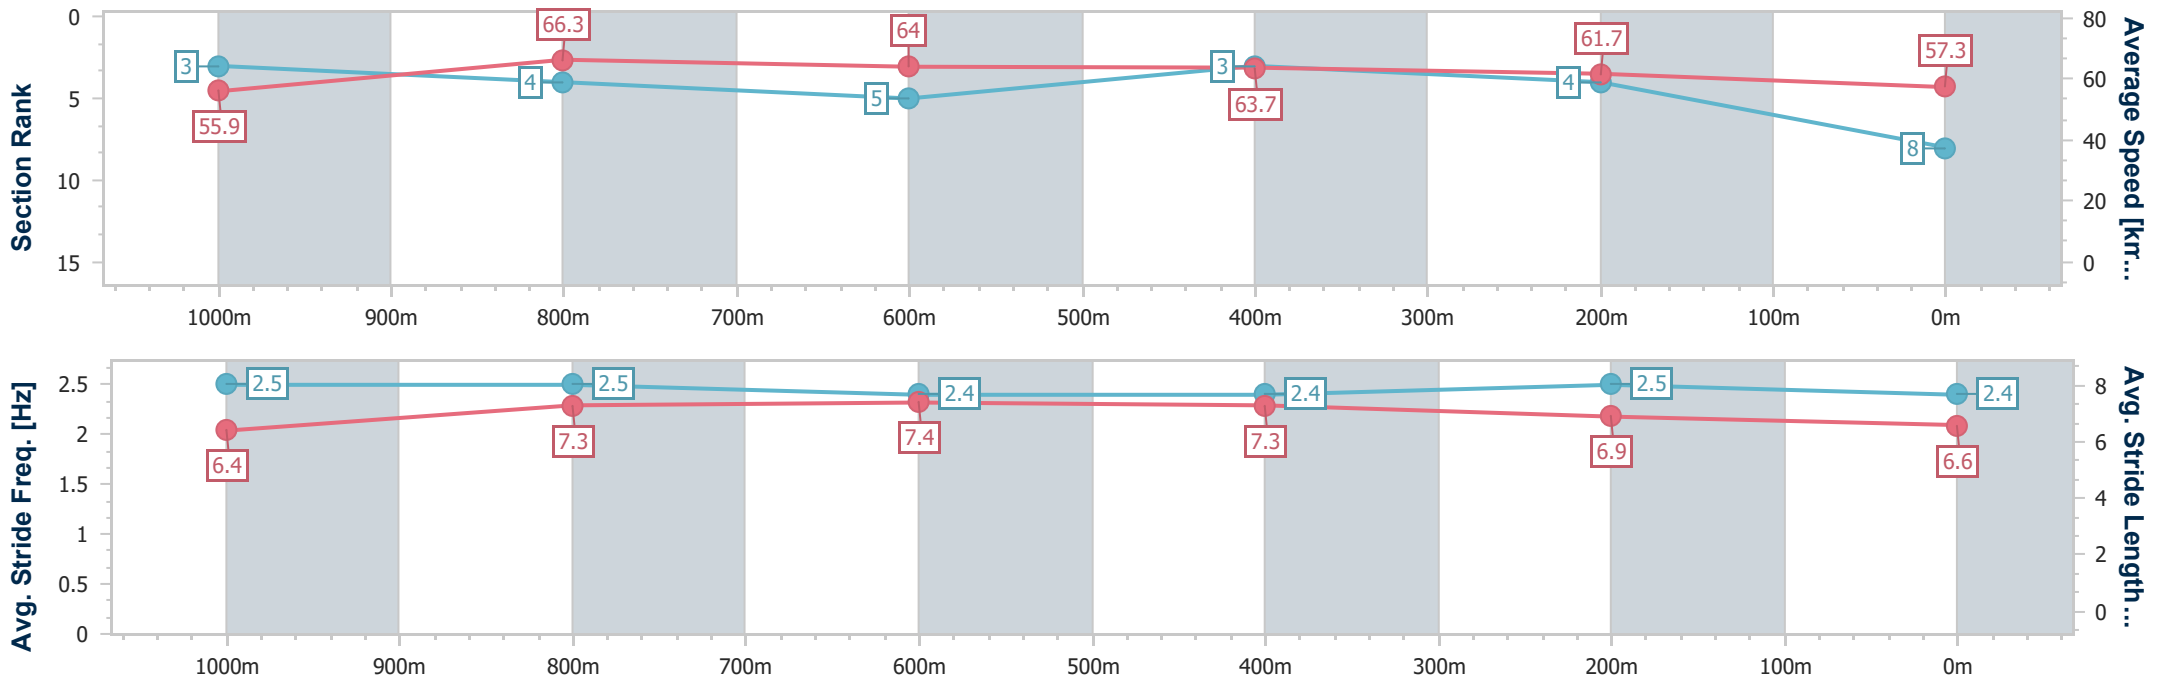

Ladbrokes Cannon Park QLD Professional  
 Race 7: PATRON'S CUP BENCHMARK 70 Handicap - 1250m  
 13 September 2024 - 15:43  
 Track Rating: Soft 5, Weather: Fine, Rail Position: True

Section	Overall	1000m	800m	600m	400m	200m
Section Times	1:14.14 [7] (0:15.98)	0:58.16 [1] (0:10.55)	0:47.61 [1] (0:11.36)	0:36.25 [1] (0:11.66)	0:24.59 [1] (0:11.98)	0:12.61 [2] (0:12.61)
Average Speed [km/h]	55.0	65.5	63.3	62.5	61.2	57.1
Top Speed [km/h]	68.5	67.4	64.1	64.3	62.2	59.8
Avg. Dist. to Rail [m]	6.9	5.4	0.3	1.8	5.7	7.1
Avg. Stride Freq. [Hz]	2.4	2.4	2.4	2.4	2.4	2.3
Avg. Stride Length [m]	6.4	7.6	7.4	7.3	7.1	6.9

- [ ] Ranking at each section and finish
- .-.- No data available at this section
- NA No data available

Horse/Jockey Name	Amnesty
Final Rank	8
Fastest Section Time (Section)	0:10.84 (1000m)
Top Speed [km/h] (Section)	68.0 (Overall)
Race State	Finished

Ladbrokes Cannon Park QLD Professional  
 Race 7: PATRON'S CUP BENCHMARK 70 Handicap - 1250m  
 13 September 2024 - 15:43  
 Track Rating: Soft 5, Weather: Fine, Rail Position: True

Section	Overall	1000m	800m	600m	400m	200m
Section Times	1:14.33 [8] (0:16.11)	0:58.22 [3] (0:10.84)	0:47.38 [4] (0:11.26)	0:36.12 [5] (0:11.63)	0:24.49 [3] (0:11.95)	0:12.54 [4] (0:12.54)
Average Speed [km/h]	55.9	66.3	64.0	63.7	61.7	57.3
Top Speed [km/h]	68.0	67.9	65.5	64.3	62.4	61.2
Avg. Dist. to Rail [m]	1.0	1.3	3.0	4.4	8.0	8.3
Avg. Stride Freq. [Hz]	2.5	2.5	2.4	2.4	2.5	2.4
Avg. Stride Length [m]	6.4	7.3	7.4	7.3	6.9	6.6