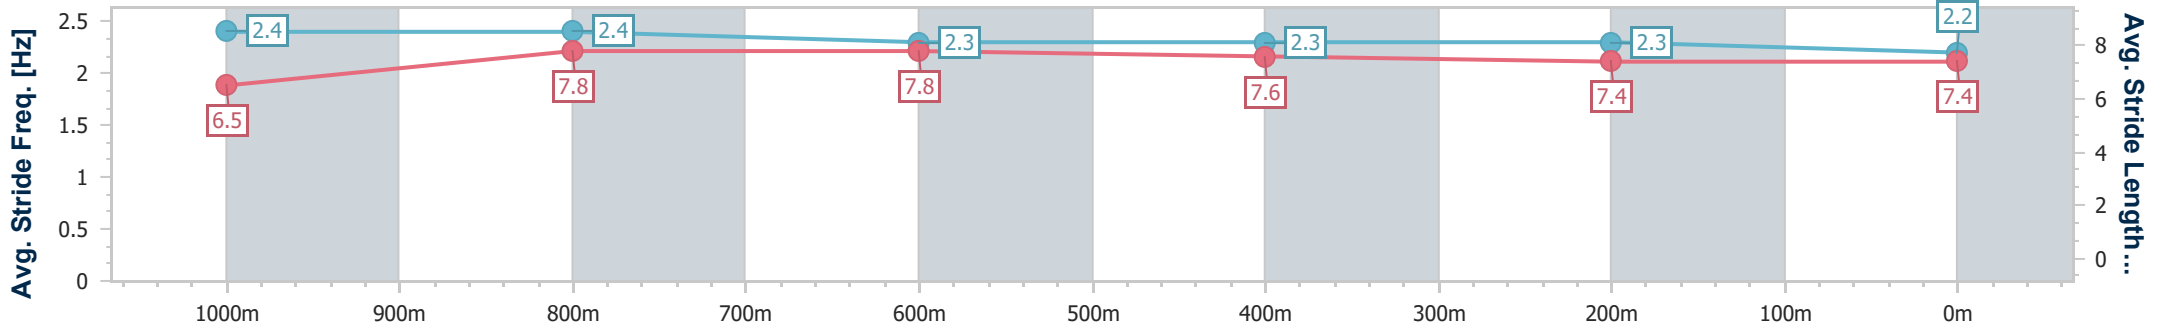

Horse/Jockey Name	Crowning Moment
Final Rank	6
Fastest Section Time (Section)	0:10.65 (1000m)
Top Speed [km/h] (Section)	69.9 (1000m)
Race State	Finished

Ladbrokes Cannon Park QLD Professional
Race 7: PATRON'S CUP BENCHMARK 70 Handicap - 1250m
13 September 2024 - 15:43
Track Rating: Soft 5, Weather: Fine, Rail Position: True

Section	Overall	1000m	800m	600m	400m	200m
Section Times	1:13.92 [6] (0:16.55)	0:57.37 [11] (0:10.65)	0:46.72 [8] (0:11.18)	0:35.54 [7] (0:11.64)	0:23.90 [7] (0:11.93)	0:11.97 [8]
Average Speed [km/h]	54.5	67.7	64.6	63.1	62.1	60.1
Top Speed [km/h]	69.5	69.9	65.9	64.9	62.4	62.1
Avg. Dist. to Rail [m]	4.7	1.4	2.9	3.5	10.8	12.3
Avg. Stride Freq. [Hz]	2.4	2.4	2.3	2.3	2.3	2.2
Avg. Stride Length [m]	6.5	7.8	7.8	7.6	7.4	7.4

- [ ] Ranking at each section and finish
- -.-.- No data available at this section
- NA No data available