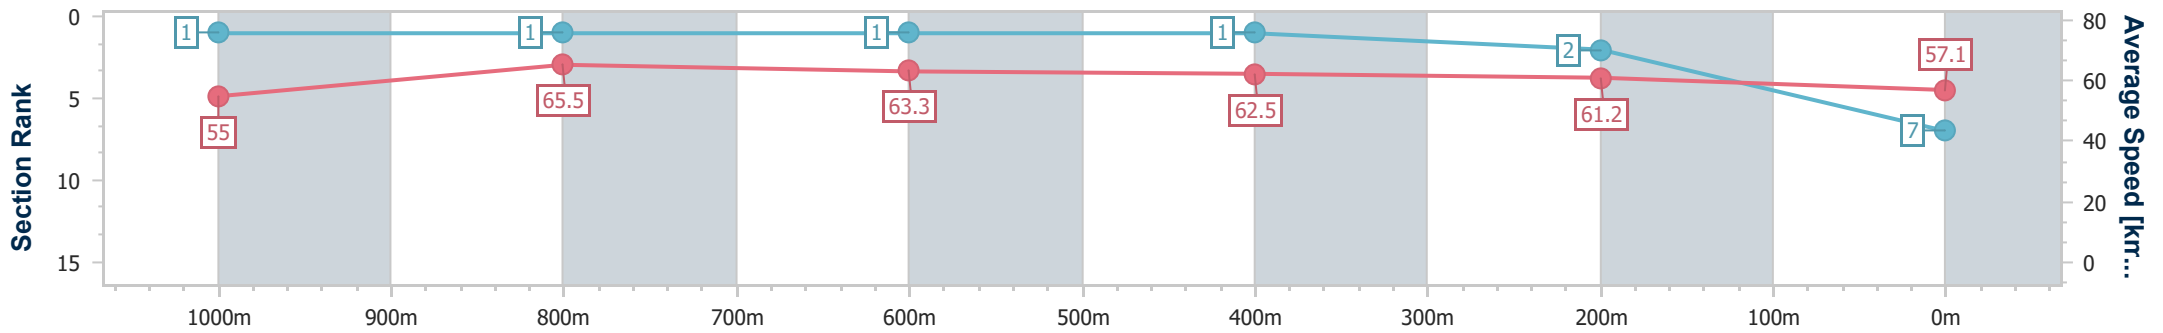

Horse/Jockey Name	Bonython
Final Rank	7
Fastest Section Time (Section)	0:10.55 (1000m)
Top Speed [km/h] (Section)	68.5 (Overall)
Race State	Finished

Ladbrokes Cannon Park QLD Professional
Race 7: PATRON'S CUP BENCHMARK 70 Handicap - 1250m
13 September 2024 - 15:43
Track Rating: Soft 5, Weather: Fine, Rail Position: True

Section	Overall	1000m	800m	600m	400m	200m
Section Times	1:14.14 [7] (0:15.98)	0:58.16 [1] (0:10.55)	0:47.61 [1] (0:11.36)	0:36.25 [1] (0:11.66)	0:24.59 [1] (0:11.98)	0:12.61 [2] (0:12.61)
Average Speed [km/h]	55.0	65.5	63.3	62.5	61.2	57.1
Top Speed [km/h]	68.5	67.4	64.1	64.3	62.2	59.8
Avg. Dist. to Rail [m]	6.9	5.4	0.3	1.8	5.7	7.1
Avg. Stride Freq. [Hz]	2.4	2.4	2.4	2.4	2.4	2.3
Avg. Stride Length [m]	6.4	7.6	7.4	7.3	7.1	6.9

- [ ] Ranking at each section and finish
- -.-.- No data available at this section
- NA No data available