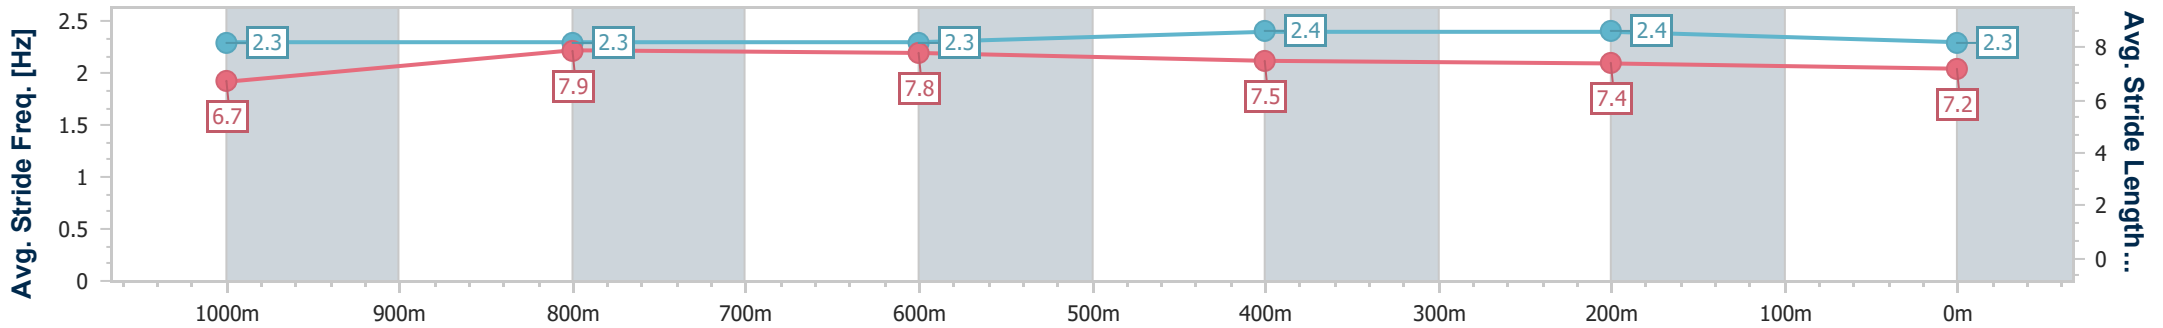

Horse/Jockey Name	Mikado
Final Rank	2
Fastest Section Time (Section)	0:10.86 (1000m)
Top Speed [km/h] (Section)	69.1 (1000m)
Race State	Finished

Ladbrokes Cannon Park QLD Professional
Race 7: PATRON'S CUP BENCHMARK 70 Handicap - 1250m

13 September 2024 - 15:43

Track Rating: Soft 5, Weather: Fine, Rail Position: True

Section	Overall	1000m	800m	600m	400m	200m
Section Times	1:13.49 [2] (0:16.45)	0:57.04 [8] (0:10.86)	0:46.18 [9] (0:11.19)	0:34.99 [8] (0:11.62)	0:23.37 [8] (0:11.58)	0:11.79 [3] (0:11.79)
Average Speed [km/h]	55.1	66.6	64.5	63.9	64.1	60.9
Top Speed [km/h]	69.0	69.1	65.6	64.6	64.7	63.9
Avg. Dist. to Rail [m]	6.1	1.6	3.3	5.2	11.3	11.6
Avg. Stride Freq. [Hz]	2.3	2.3	2.3	2.4	2.4	2.3
Avg. Stride Length [m]	6.7	7.9	7.8	7.5	7.4	7.2

- [ ] Ranking at each section and finish
- -.-.- No data available at this section
- NA No data available