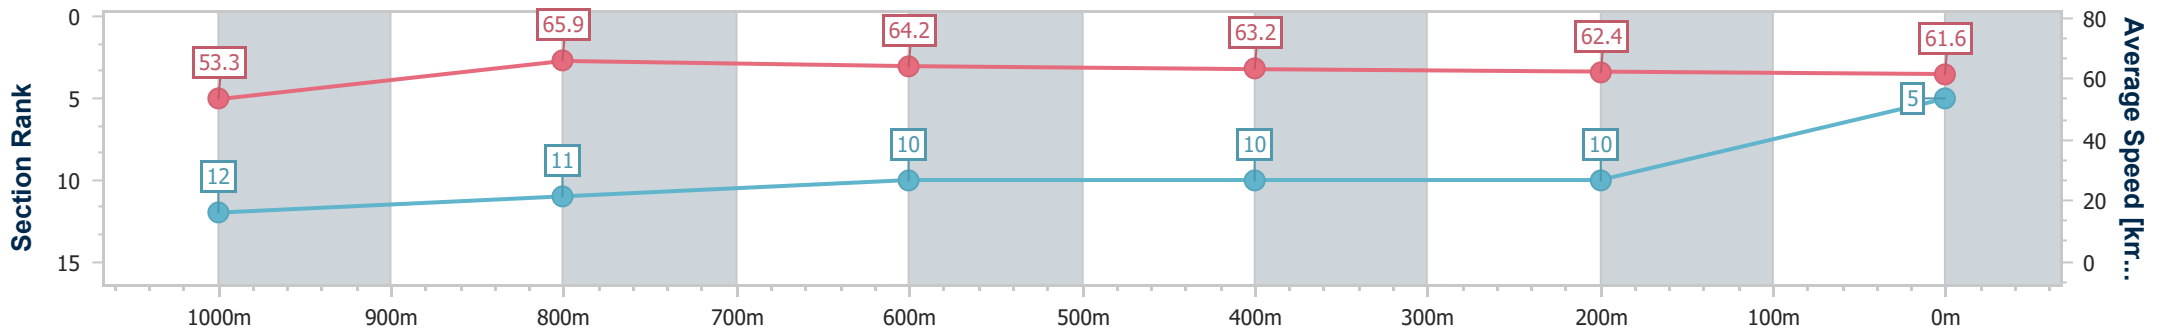

Horse/Jockey Name	Tycoon Beau
Final Rank	5
Fastest Section Time (Section)	0:10.58 (1000m)
Top Speed [km/h] (Section)	67.8 (Overall)
Race State	Finished

Ladbrokes Cannon Park QLD Professional
Race 7: PATRON'S CUP BENCHMARK 70 Handicap - 1250m
13 September 2024 - 15:43
Track Rating: Soft 5, Weather: Fine, Rail Position: True

Section	Overall	1000m	800m	600m	400m	200m
Section Times	1:13.74 [5] (0:16.75)	0:56.99 [12] (0:10.58)	0:46.41 [11] (0:11.22)	0:35.19 [10] (0:11.69)	0:23.50 [10] (0:11.84)	0:11.66 [10]
Average Speed [km/h]	53.3	65.9	64.2	63.2	62.4	61.6
Top Speed [km/h]	67.8	67.8	65.5	63.8	63.5	62.8
Avg. Dist. to Rail [m]	3.6	3.9	0.8	3.5	9.8	12.6
Avg. Stride Freq. [Hz]	2.2	2.3	2.3	2.3	2.3	2.3
Avg. Stride Length [m]	6.6	8.1	7.9	7.7	7.6	7.4

- [ ] Ranking at each section and finish
- -.-.- No data available at this section
- NA No data available