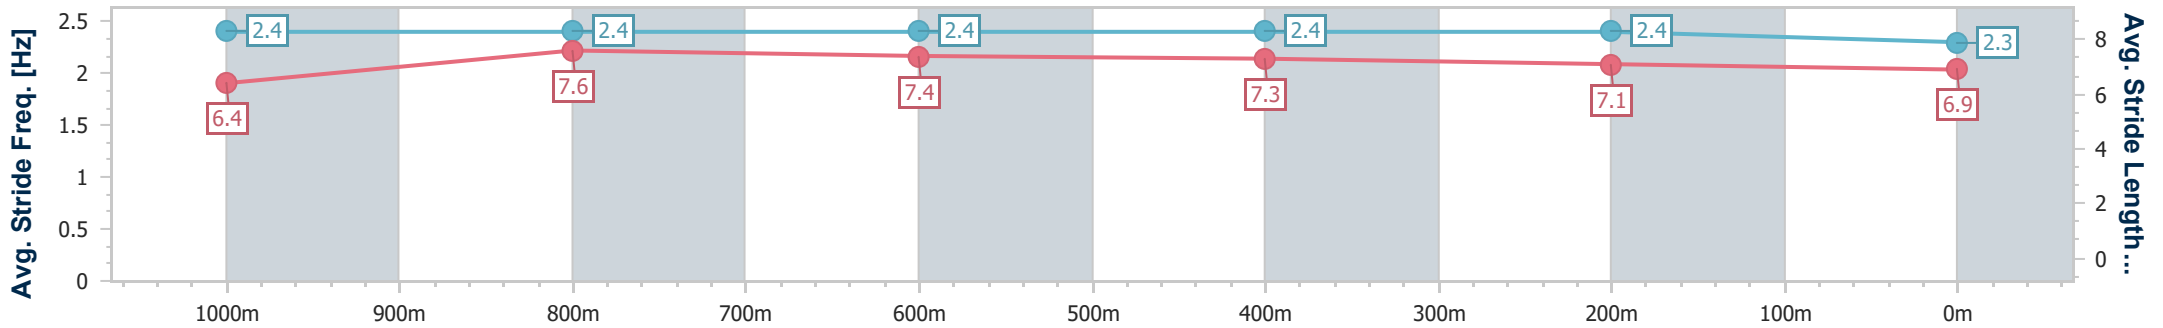

Horse/Jockey Name	Bonython
Final Rank	7
Fastest Section Time (Section)	0:10.55 (1000m)
Top Speed [km/h] (Section)	68.5 (Overall)
Race State	Finished

Ladbrokes Cannon Park QLD Professional
Race 7: PATRON'S CUP BENCHMARK 70 Handicap - 1250m
13 September 2024 - 15:43
Track Rating: Soft 5, Weather: Fine, Rail Position: True

Section	Overall	1000m	800m	600m	400m	200m
Section Times	1:14.14 [7] (0:15.98)	0:58.16 [1] (0:10.55)	0:47.61 [1] (0:11.36)	0:36.25 [1] (0:11.66)	0:24.59 [1] (0:11.98)	0:12.61 [2] (0:12.61)
Average Speed [km/h]	55.0	65.5	63.3	62.5	61.2	57.1
Top Speed [km/h]	68.5	67.4	64.1	64.3	62.2	59.8
Avg. Dist. to Rail [m]	6.9	5.4	0.3	1.8	5.7	7.1
Avg. Stride Freq. [Hz]	2.4	2.4	2.4	2.4	2.4	2.3
Avg. Stride Length [m]	6.4	7.6	7.4	7.3	7.1	6.9

- [ ] Ranking at each section and finish
- -.-.- No data available at this section
- NA No data available