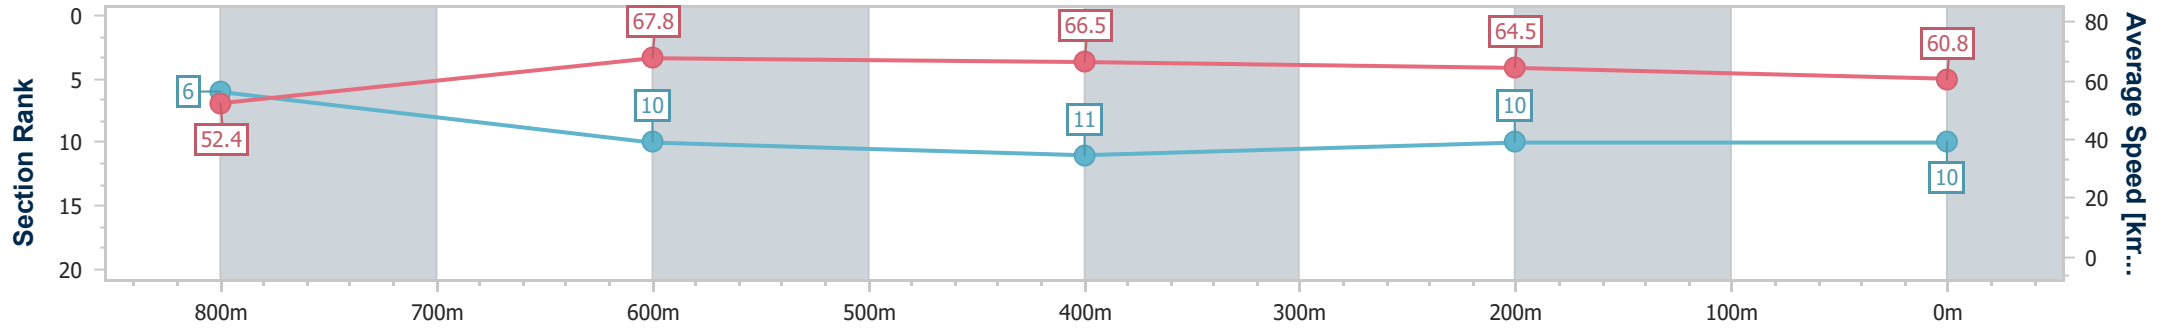

Horse/Jockey Name	Deluxe Legend
Final Rank	10
Fastest Section Time (Section)	0:10.31 (Overall)
Top Speed [km/h] (Section)	70.4 (800m)
Race State	Finished

Ladbrokes Cannon Park QLD Professional
Race 6: ELAINE PICCONE MEMORIAL RATINGS BAND 0 - 58
Handicap - 950m

13 September 2024 - 15:07

Track Rating: Soft 5, Weather: Fine, Rail Position: True

Section	Overall	800m	600m	400m	200m
Section Times	0:55.02 [10] (0:10.31)	0:44.71 [6] (0:10.64)	0:34.07 [10] (0:10.94)	0:23.13 [11] (0:11.28)	0:11.85 [10] (0:11.85)
Average Speed [km/h]	52.4	67.8	66.5	64.5	60.8
Top Speed [km/h]	66.0	70.4	69.3	65.2	64.0
Avg. Dist. to Rail [m]	2.0	1.3	1.6	4.2	3.4
Avg. Stride Freq. [Hz]	2.4	2.5	2.4	2.5	2.4
Avg. Stride Length [m]	6.0	7.5	7.7	7.3	7.1

- [ ] Ranking at each section and finish
- -.-.- No data available at this section
- NA No data available