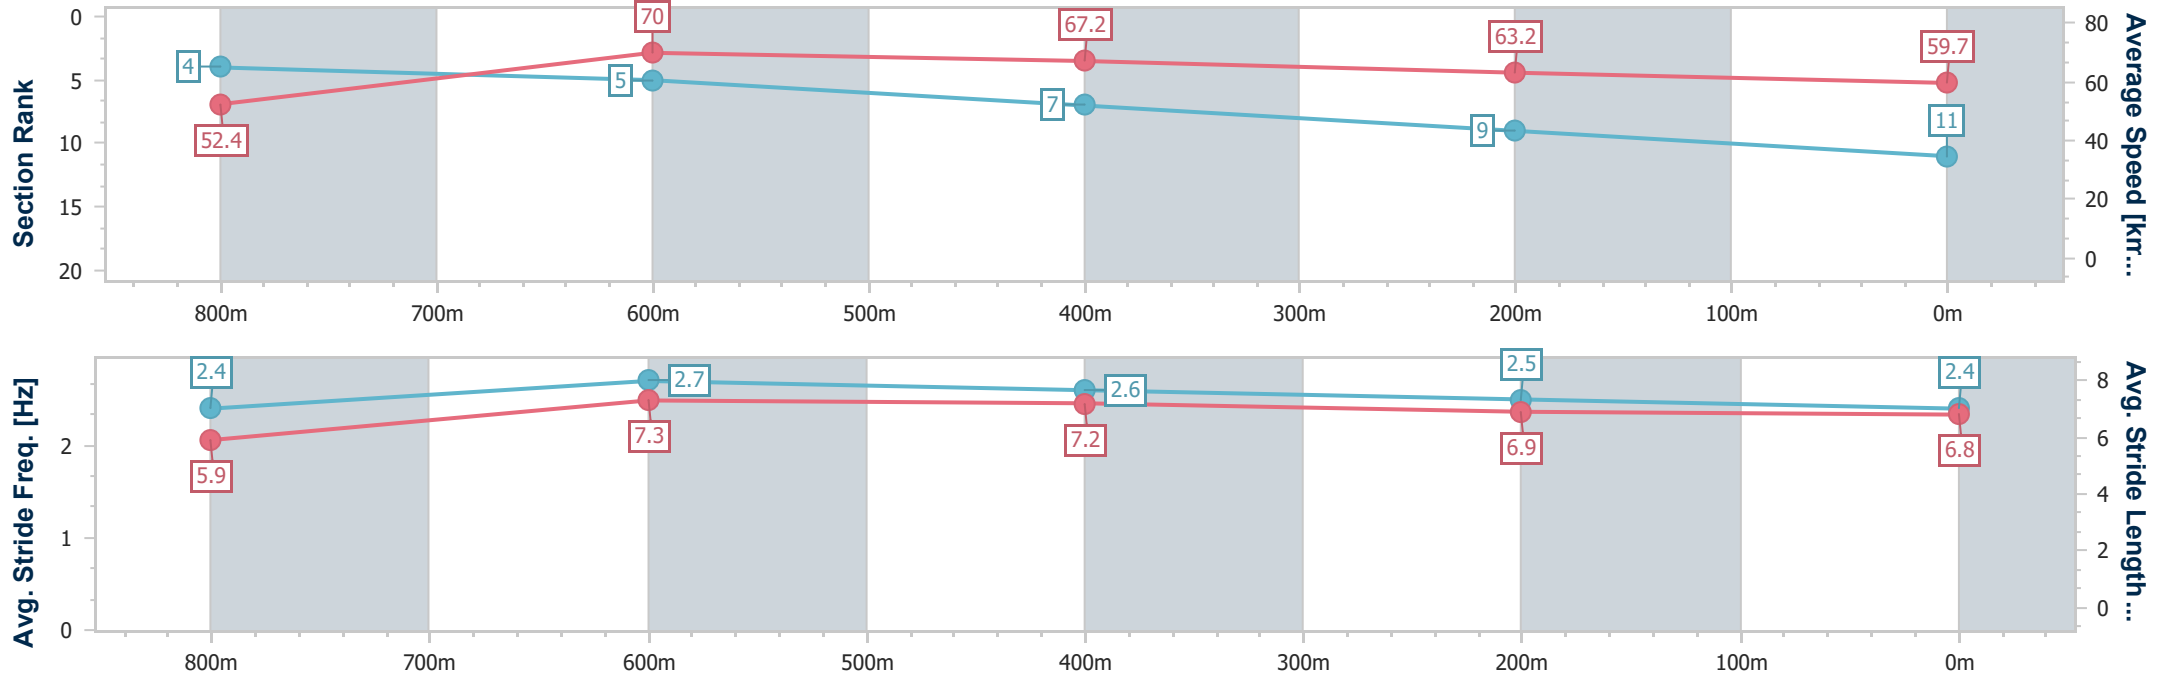

- [ ] Ranking at each section and finish
- .-.- No data available at this section
- NA No data available

Horse/Jockey Name	Bean Warrior
Final Rank	11
Fastest Section Time (Section)	0:10.29 (Overall)
Top Speed [km/h] (Section)	70.9 (800m)
Race State	Finished

Ladbrokes Cannon Park QLD Professional  
 Race 6: ELAINE PICCONE MEMORIAL RATINGS BAND 0 - 58  
 Handicap - 950m

13 September 2024 - 15:07

Track Rating: Soft 5, Weather: Fine, Rail Position: True

Section	Overall	800m	600m	400m	200m
Section Times	0:55.24 [11] (0:10.29)	0:44.95 [4] (0:10.30)	0:34.65 [5] (0:11.02)	0:23.63 [7] (0:11.56)	0:12.07 [9] (0:12.07)
Average Speed [km/h]	52.4	70.0	67.2	63.2	59.7
Top Speed [km/h]	69.6	70.9	69.9	65.6	62.0
Avg. Dist. to Rail [m]	9.3	4.7	4.2	6.9	9.3
Avg. Stride Freq. [Hz]	2.4	2.7	2.6	2.5	2.4
Avg. Stride Length [m]	5.9	7.3	7.2	6.9	6.8