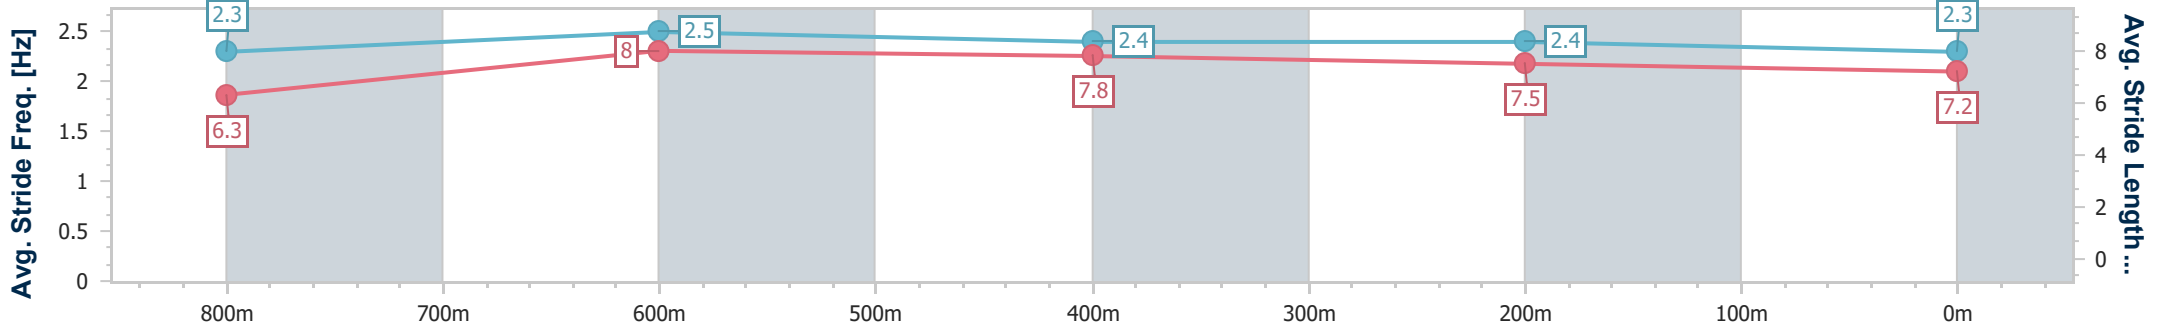

Horse/Jockey Name	Jawgo
Final Rank	2
Fastest Section Time (Section)	0:10.06 (Overall)
Top Speed [km/h] (Section)	72.2 (800m)
Race State	Finished

Ladbrokes Cannon Park QLD Professional
Race 6: ELAINE PICCONE MEMORIAL RATINGS BAND 0 - 58
Handicap - 950m

13 September 2024 - 15:07

Track Rating: Soft 5, Weather: Fine, Rail Position: True

Section	Overall	800m	600m	400m	200m
Section Times	0:54.67 [2] (0:10.06)	0:44.61 [1] (0:10.14)	0:34.47 [1] (0:10.77)	0:23.70 [1] (0:11.41)	0:12.29 [1] (0:12.29)
Average Speed [km/h]	53.6	71.0	67.0	63.5	58.5
Top Speed [km/h]	70.0	72.2	69.5	65.0	61.7
Avg. Dist. to Rail [m]	5.3	1.2	0.7	4.5	4.6
Avg. Stride Freq. [Hz]	2.3	2.5	2.4	2.4	2.3
Avg. Stride Length [m]	6.3	8.0	7.8	7.5	7.2

- [ ] Ranking at each section and finish
- -.-.- No data available at this section
- NA No data available