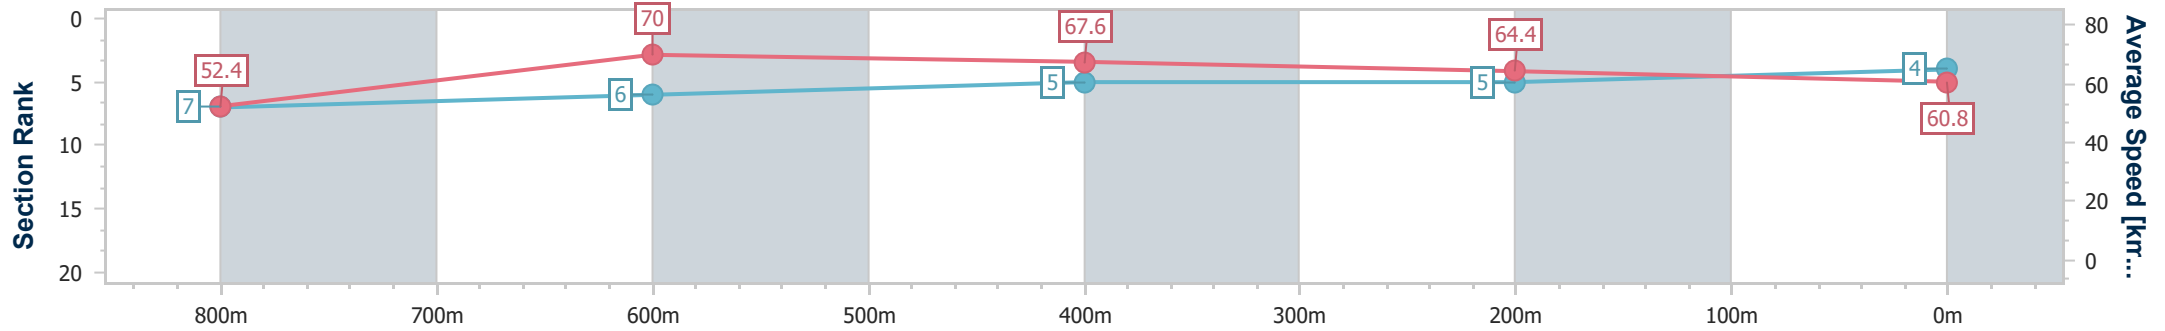

Horse/Jockey Name	Delancy
Final Rank	4
Fastest Section Time (Section)	0:10.29 (800m)
Top Speed [km/h] (Section)	70.9 (800m)
Race State	Finished

Ladbrokes Cannon Park QLD Professional
Race 6: ELAINE PICCONE MEMORIAL RATINGS BAND 0 - 58
Handicap - 950m

13 September 2024 - 15:07

Track Rating: Soft 5, Weather: Fine, Rail Position: True

Section	Overall	800m	600m	400m	200m
Section Times	0:54.73 [4] (0:10.36)	0:44.37 [7] (0:10.29)	0:34.08 [6] (0:10.90)	0:23.18 [5] (0:11.37)	0:11.81 [5] (0:11.81)
Average Speed [km/h]	52.4	70.0	67.6	64.4	60.8
Top Speed [km/h]	69.7	70.9	70.3	66.4	64.5
Avg. Dist. to Rail [m]	8.2	4.4	3.7	7.4	8.9
Avg. Stride Freq. [Hz]	2.4	2.5	2.4	2.4	2.3
Avg. Stride Length [m]	6.1	7.7	7.7	7.5	7.4

- [ ] Ranking at each section and finish
- -.-.-.- No data available at this section
- NA No data available