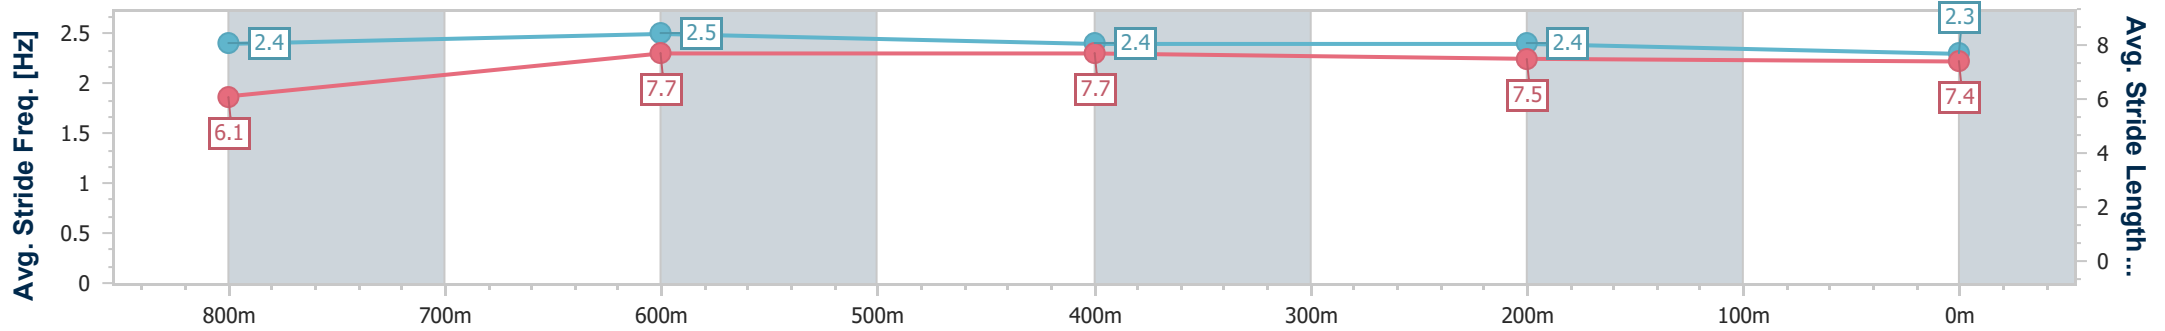

Horse/Jockey Name	Delancy
Final Rank	4
Fastest Section Time (Section)	0:10.29 (800m)
Top Speed [km/h] (Section)	70.9 (800m)
Race State	Finished

Ladbrokes Cannon Park QLD Professional
Race 6: ELAINE PICCONE MEMORIAL RATINGS BAND 0 - 58
Handicap - 950m

13 September 2024 - 15:07

Track Rating: Soft 5, Weather: Fine, Rail Position: True

Section	Overall	800m	600m	400m	200m
Section Times	0:54.73 [4] (0:10.36)	0:44.37 [7] (0:10.29)	0:34.08 [6] (0:10.90)	0:23.18 [5] (0:11.37)	0:11.81 [5] (0:11.81)
Average Speed [km/h]	52.4	70.0	67.6	64.4	60.8
Top Speed [km/h]	69.7	70.9	70.3	66.4	64.5
Avg. Dist. to Rail [m]	8.2	4.4	3.7	7.4	8.9
Avg. Stride Freq. [Hz]	2.4	2.5	2.4	2.4	2.3
Avg. Stride Length [m]	6.1	7.7	7.7	7.5	7.4

- [ ] Ranking at each section and finish
- -.-.-.- No data available at this section
- NA No data available