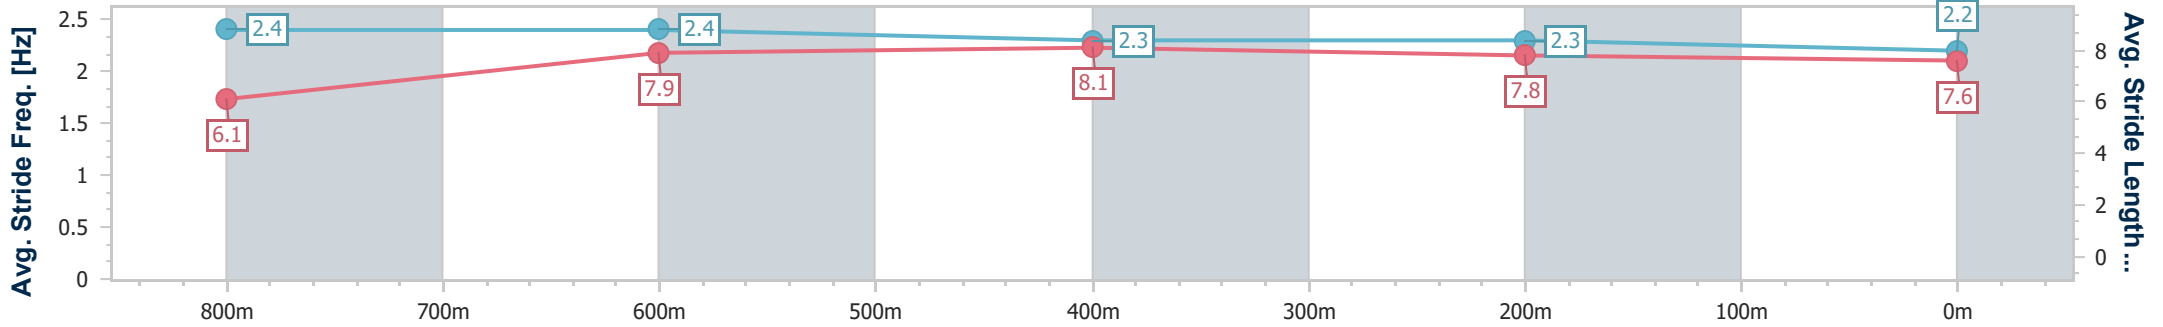

Horse/Jockey Name	Aglot
Final Rank	6
Fastest Section Time (Section)	0:10.38 (Overall)
Top Speed [km/h] (Section)	71.1 (800m)
Race State	Finished

Ladbroke's Cannon Park QLD Professional
Race 6: ELAINE PICCONE MEMORIAL RATINGS BAND 0 - 58
Handicap - 950m

13 September 2024 - 15:07

Track Rating: Soft 5, Weather: Fine, Rail Position: True

Section	Overall	800m	600m	400m	200m
Section Times	0:54.86 [6] (0:10.38)	0:44.48 [9] (0:10.44)	0:34.04 [9] (0:10.78)	0:23.26 [6] (0:11.32)	0:11.94 [5] (0:11.94)
Average Speed [km/h]	52.0	69.0	67.0	64.3	60.3
Top Speed [km/h]	68.4	71.1	68.5	67.5	64.1
Avg. Dist. to Rail [m]	3.7	0.6	1.0	4.5	2.4
Avg. Stride Freq. [Hz]	2.4	2.4	2.3	2.3	2.2
Avg. Stride Length [m]	6.1	7.9	8.1	7.8	7.6

- [ ] Ranking at each section and finish
- -.-.- No data available at this section
- NA No data available