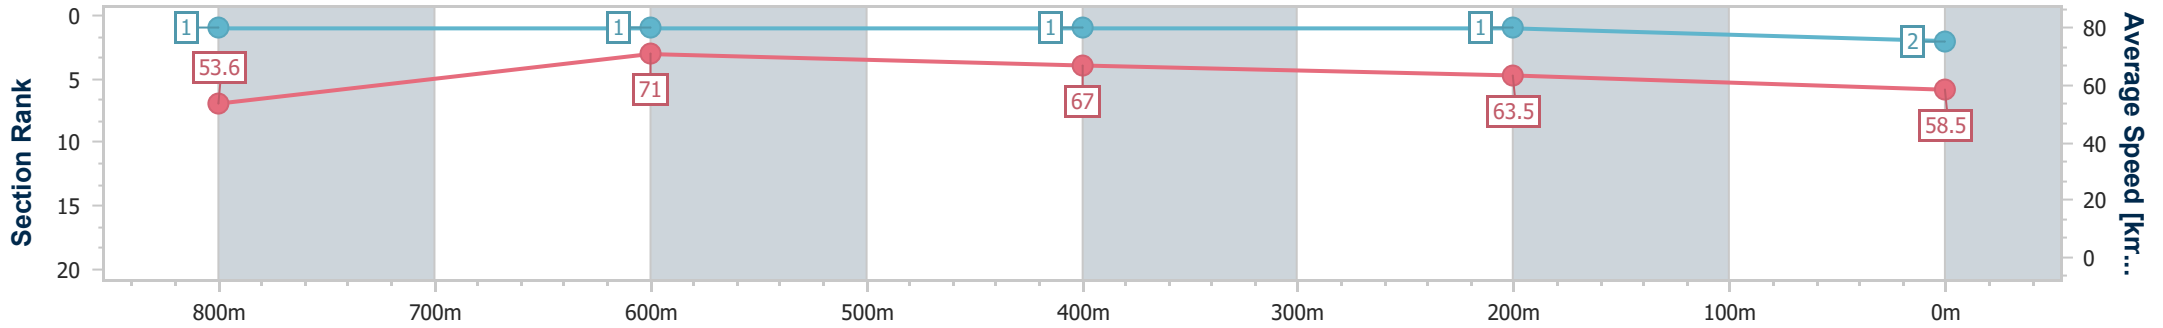

Horse/Jockey Name	Jawgo
Final Rank	2
Fastest Section Time (Section)	0:10.06 (Overall)
Top Speed [km/h] (Section)	72.2 (800m)
Race State	Finished

Ladbrokes Cannon Park QLD Professional
Race 6: ELAINE PICCONE MEMORIAL RATINGS BAND 0 - 58
Handicap - 950m

13 September 2024 - 15:07

Track Rating: Soft 5, Weather: Fine, Rail Position: True

Section	Overall	800m	600m	400m	200m
Section Times	0:54.67 [2] (0:10.06)	0:44.61 [1] (0:10.14)	0:34.47 [1] (0:10.77)	0:23.70 [1] (0:11.41)	0:12.29 [1] (0:12.29)
Average Speed [km/h]	53.6	71.0	67.0	63.5	58.5
Top Speed [km/h]	70.0	72.2	69.5	65.0	61.7
Avg. Dist. to Rail [m]	5.3	1.2	0.7	4.5	4.6
Avg. Stride Freq. [Hz]	2.3	2.5	2.4	2.4	2.3
Avg. Stride Length [m]	6.3	8.0	7.8	7.5	7.2

- [ ] Ranking at each section and finish
- -.-.- No data available at this section
- NA No data available