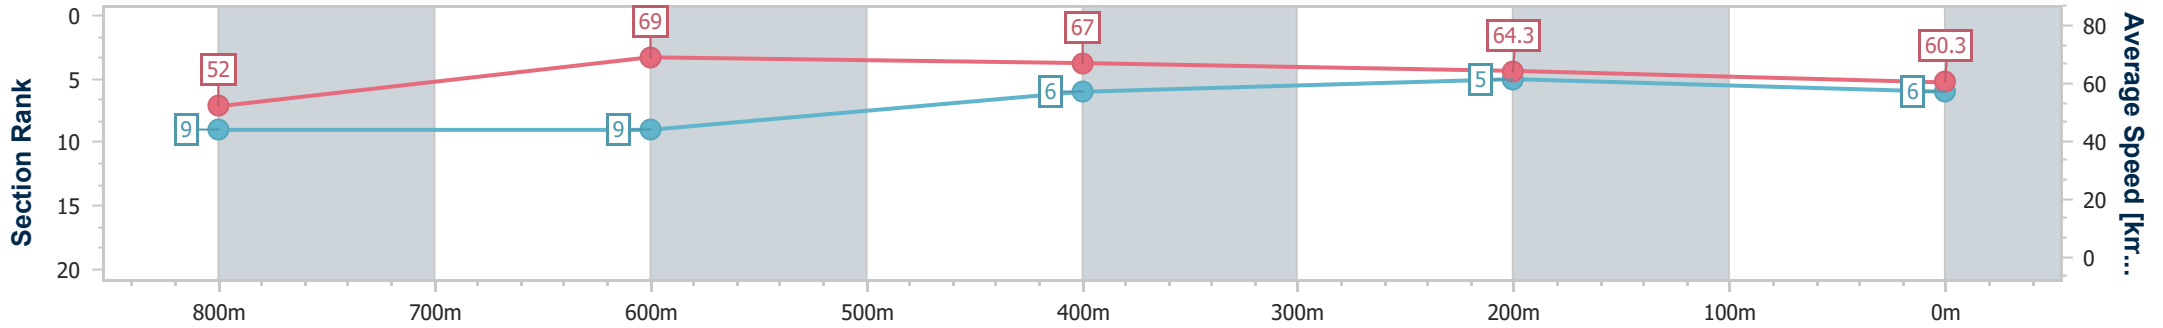

Horse/Jockey Name	Aglot
Final Rank	6
Fastest Section Time (Section)	0:10.38 (Overall)
Top Speed [km/h] (Section)	71.1 (800m)
Race State	Finished

Ladbroke's Cannon Park QLD Professional
Race 6: ELAINE PICCONE MEMORIAL RATINGS BAND 0 - 58
Handicap - 950m

13 September 2024 - 15:07

Track Rating: Soft 5, Weather: Fine, Rail Position: True

Section	Overall	800m	600m	400m	200m
Section Times	0:54.86 [6] (0:10.38)	0:44.48 [9] (0:10.44)	0:34.04 [9] (0:10.78)	0:23.26 [6] (0:11.32)	0:11.94 [5] (0:11.94)
Average Speed [km/h]	52.0	69.0	67.0	64.3	60.3
Top Speed [km/h]	68.4	71.1	68.5	67.5	64.1
Avg. Dist. to Rail [m]	3.7	0.6	1.0	4.5	2.4
Avg. Stride Freq. [Hz]	2.4	2.4	2.3	2.3	2.2
Avg. Stride Length [m]	6.1	7.9	8.1	7.8	7.6

- [ ] Ranking at each section and finish
- -.-.- No data available at this section
- NA No data available