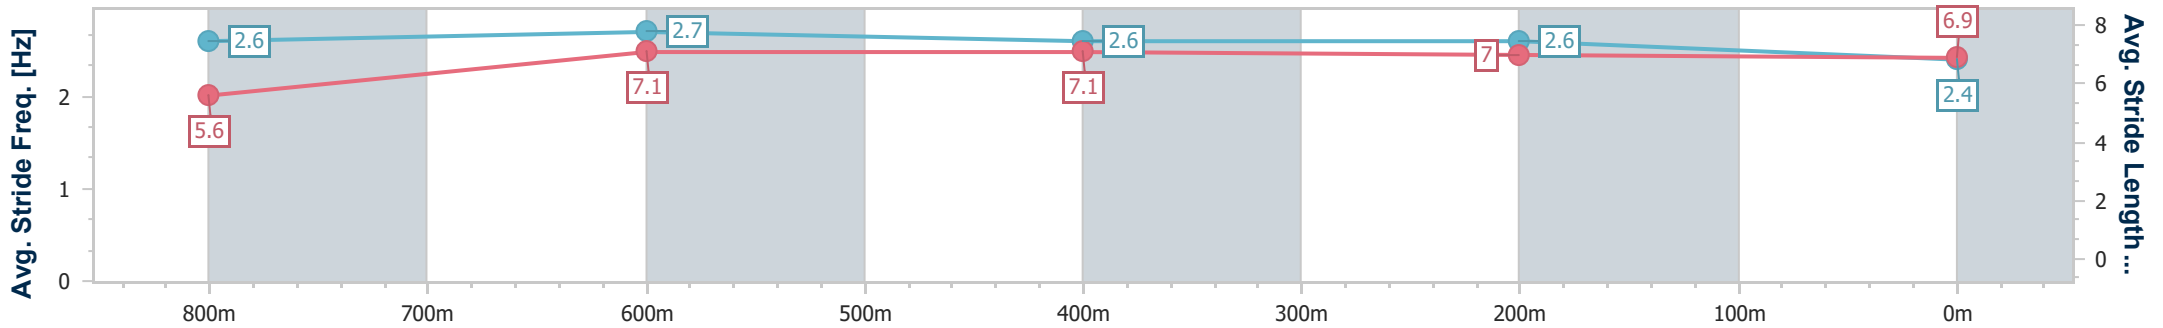

Horse/Jockey Name	Hartshorn
Final Rank	1
Fastest Section Time (Section)	0:10.18 (Overall)
Top Speed [km/h] (Section)	71.7 (800m)
Race State	Finished

Ladbroke's Cannon Park QLD Professional
Race 6: ELAINE PICCONE MEMORIAL RATINGS BAND 0 - 58
Handicap - 950m

13 September 2024 - 15:07

Track Rating: Soft 5, Weather: Fine, Rail Position: True

Section	Overall	800m	600m	400m	200m
Section Times	0:54.49 [1] (0:10.18)	0:44.31 [2] (0:10.25)	0:34.06 [3] (0:10.82)	0:23.24 [3] (0:11.29)	0:11.95 [3] (0:11.95)
Average Speed [km/h]	53.1	70.4	67.5	65.3	60.1
Top Speed [km/h]	71.7	71.7	70.3	66.0	64.3
Avg. Dist. to Rail [m]	5.9	2.0	2.5	9.4	10.3
Avg. Stride Freq. [Hz]	2.6	2.7	2.6	2.6	2.4
Avg. Stride Length [m]	5.6	7.1	7.1	7.0	6.9

- [ ] Ranking at each section and finish
- -.-.- No data available at this section
- NA No data available