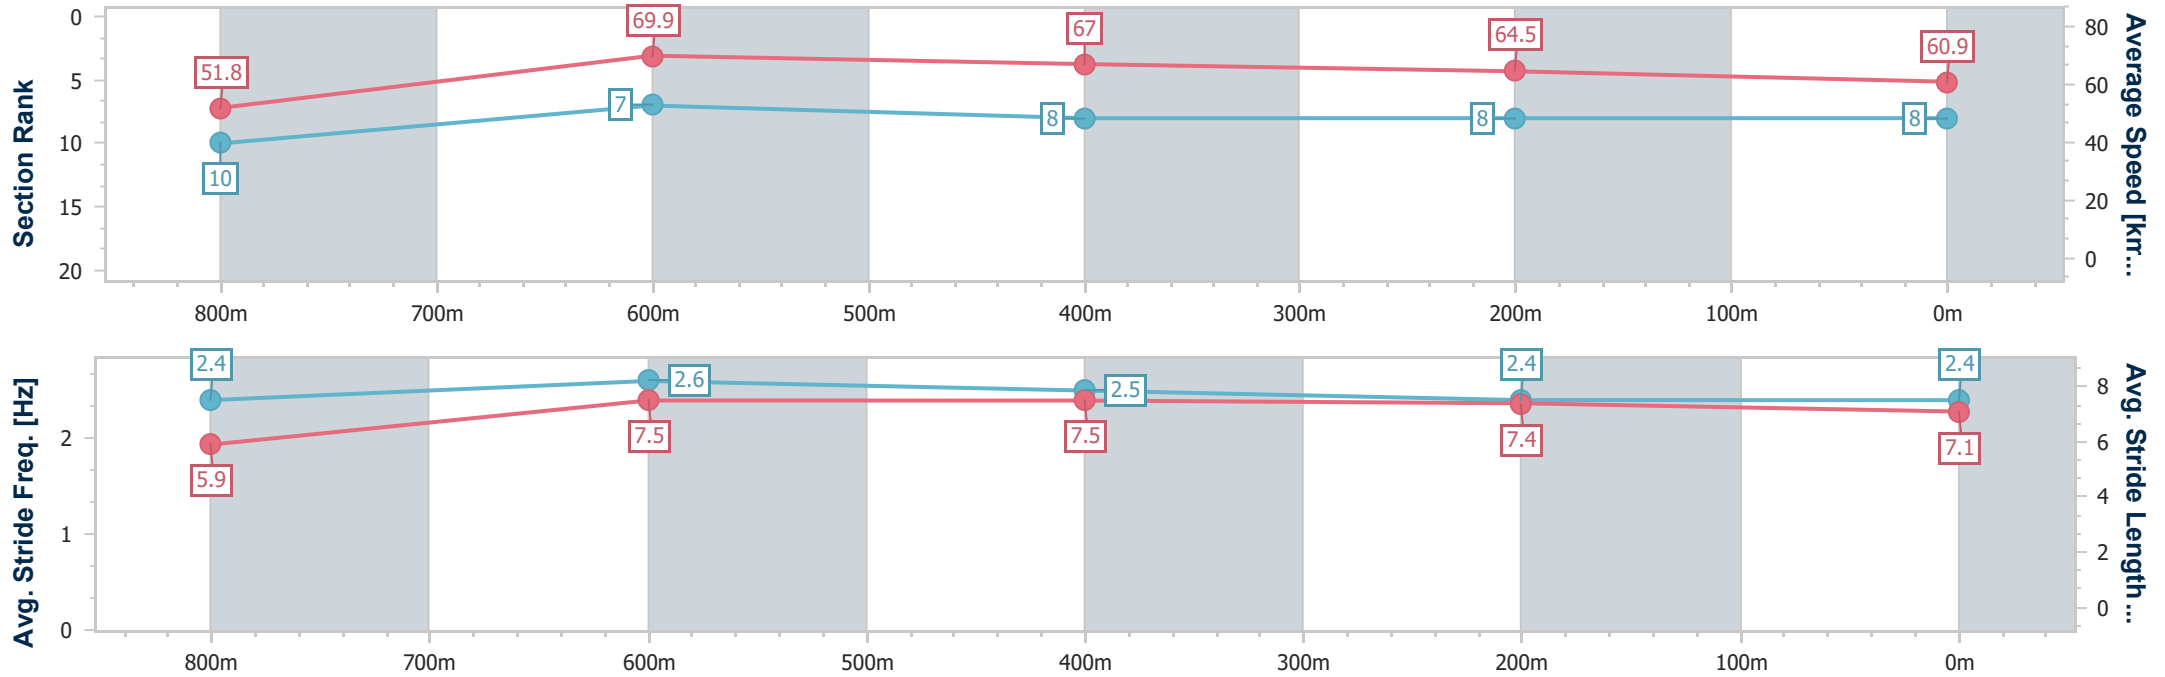

Horse/Jockey Name	Shere Khan
Final Rank	8
Fastest Section Time (Section)	0:10.28 (800m)
Top Speed [km/h] (Section)	71.4 (800m)
Race State	Finished

Ladbrokes Cannon Park QLD Professional
Race 6: ELAINE PICCONE MEMORIAL RATINGS BAND 0 - 58
Handicap - 950m

13 September 2024 - 15:07

Track Rating: Soft 5, Weather: Fine, Rail Position: True

Section	Overall	800m	600m	400m	200m
Section Times	0:54.90 [8] (0:10.47)	0:44.43 [10] (0:10.28)	0:34.15 [7] (0:10.95)	0:23.20 [8] (0:11.39)	0:11.81 [8] (0:11.81)
Average Speed [km/h]	51.8	69.9	67.0	64.5	60.9
Top Speed [km/h]	69.9	71.4	68.9	66.1	63.1
Avg. Dist. to Rail [m]	8.7	2.9	2.7	8.7	10.4
Avg. Stride Freq. [Hz]	2.4	2.6	2.5	2.4	2.4
Avg. Stride Length [m]	5.9	7.5	7.5	7.4	7.1

- [ ] Ranking at each section and finish
- -.-.- No data available at this section
- NA No data available