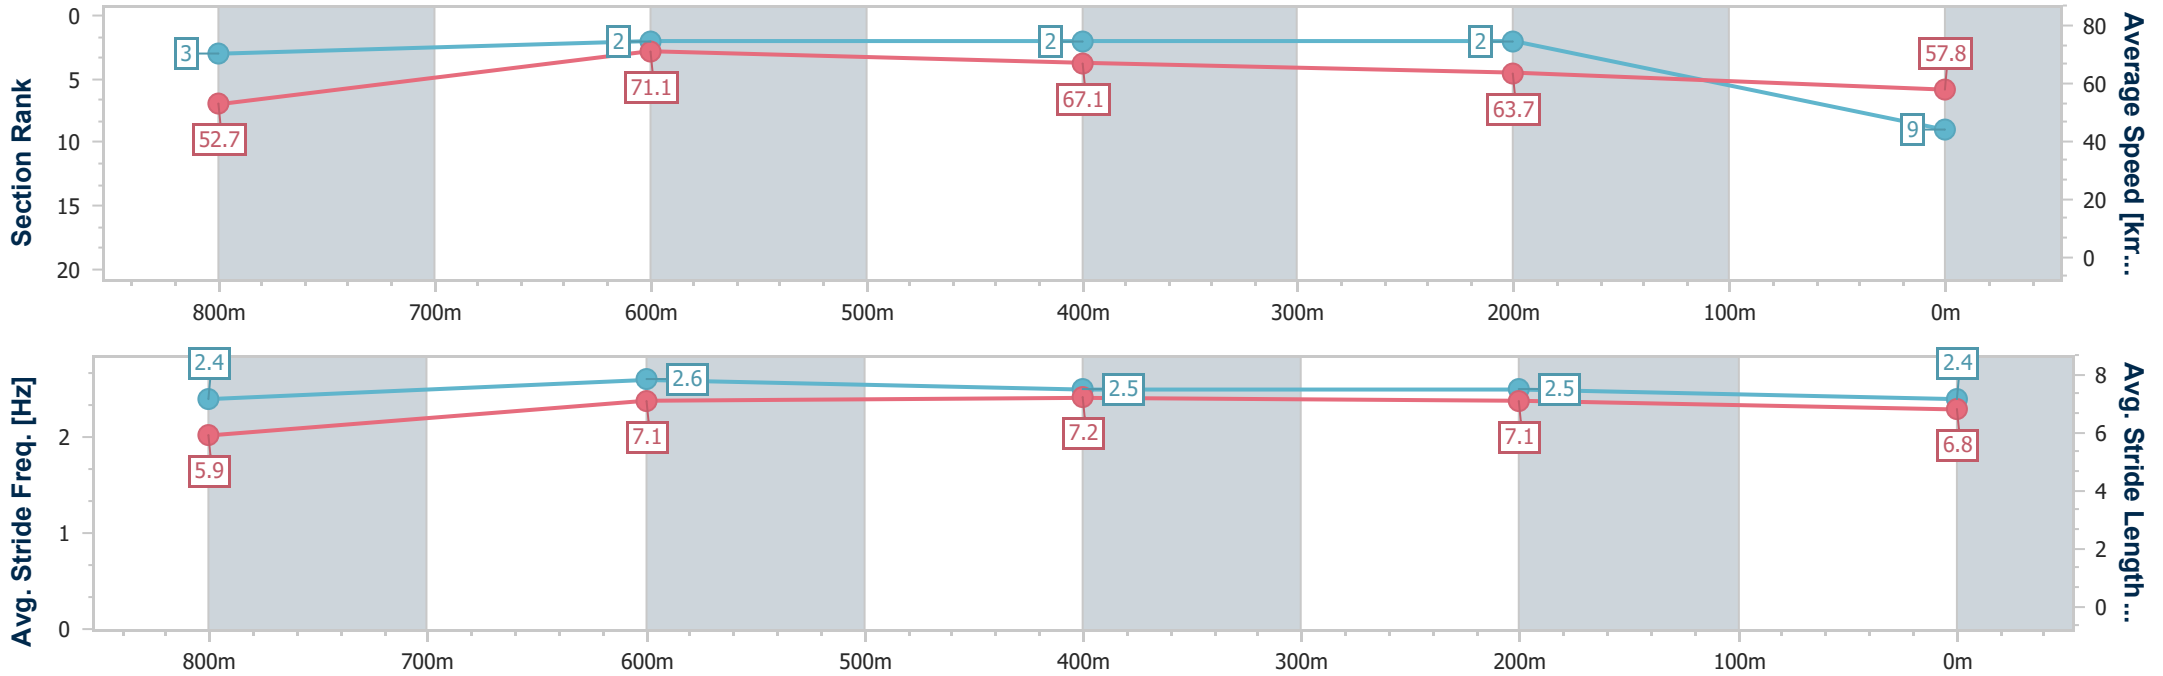

- [ ] Ranking at each section and finish
- .-.- No data available at this section
- NA No data available

Horse/Jockey Name	Bakersfield
Final Rank	9
Fastest Section Time (Section)	0:10.15 (800m)
Top Speed [km/h] (Section)	71.8 (800m)
Race State	Finished

Ladbroke's Cannon Park QLD Professional  
 Race 6: ELAINE PICCONE MEMORIAL RATINGS BAND 0 - 58  
 Handicap - 950m

13 September 2024 - 15:07

Track Rating: Soft 5, Weather: Fine, Rail Position: True

Section	Overall	800m	600m	400m	200m
Section Times	0:54.91 [9] (0:10.26)	0:44.65 [3] (0:10.15)	0:34.50 [2] (0:10.69)	0:23.81 [2] (0:11.37)	0:12.44 [2] (0:12.44)
Average Speed [km/h]	52.7	71.1	67.1	63.7	57.8
Top Speed [km/h]	71.0	71.8	69.7	65.3	60.4
Avg. Dist. to Rail [m]	10.5	1.7	0.5	3.4	6.2
Avg. Stride Freq. [Hz]	2.4	2.6	2.5	2.5	2.4
Avg. Stride Length [m]	5.9	7.1	7.2	7.1	6.8