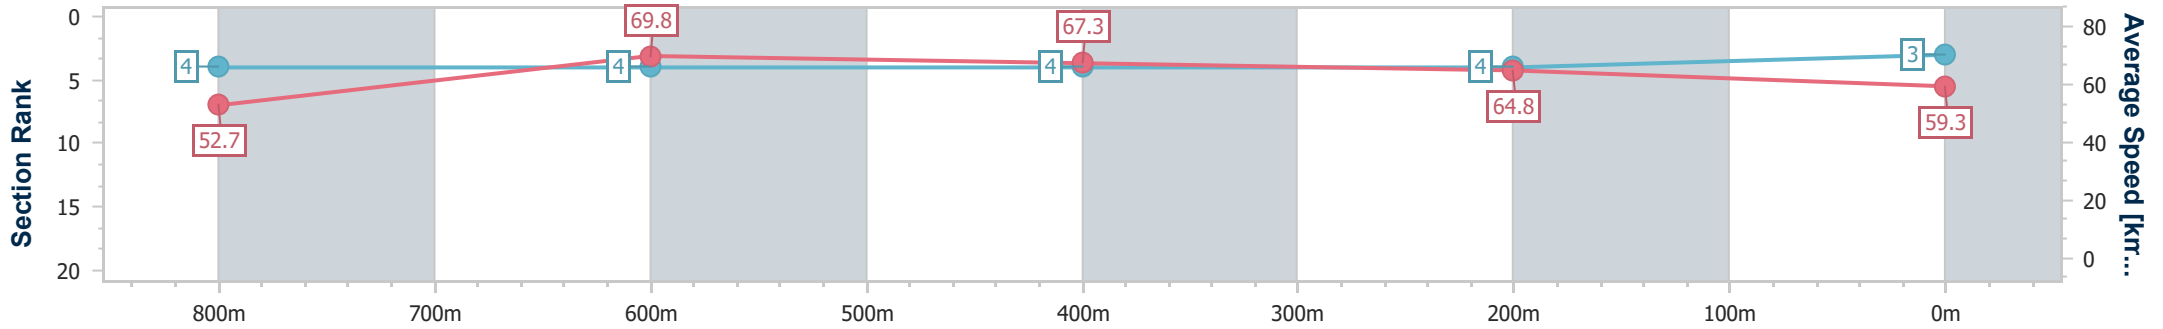

Horse/Jockey Name	Yamabushi
Final Rank	3
Fastest Section Time (Section)	0:10.28 (800m)
Top Speed [km/h] (Section)	71.2 (800m)
Race State	Finished

Ladbrokes Cannon Park QLD Professional
Race 6: ELAINE PICCONE MEMORIAL RATINGS BAND 0 - 58
Handicap - 950m

13 September 2024 - 15:07

Track Rating: Soft 5, Weather: Fine, Rail Position: True

Section	Overall	800m	600m	400m	200m
Section Times	0:54.69 [3] (0:10.29)	0:44.40 [4] (0:10.28)	0:34.12 [4] (0:10.79)	0:23.33 [4] (0:11.19)	0:12.14 [4] (0:12.14)
Average Speed [km/h]	52.7	69.8	67.3	64.8	59.3
Top Speed [km/h]	69.2	71.2	70.2	66.5	63.3
Avg. Dist. to Rail [m]	4.7	1.4	1.4	4.3	5.1
Avg. Stride Freq. [Hz]	2.6	2.7	2.6	2.6	2.4
Avg. Stride Length [m]	5.6	7.1	7.2	7.0	6.7

- [ ] Ranking at each section and finish
- -.-.- No data available at this section
- NA No data available