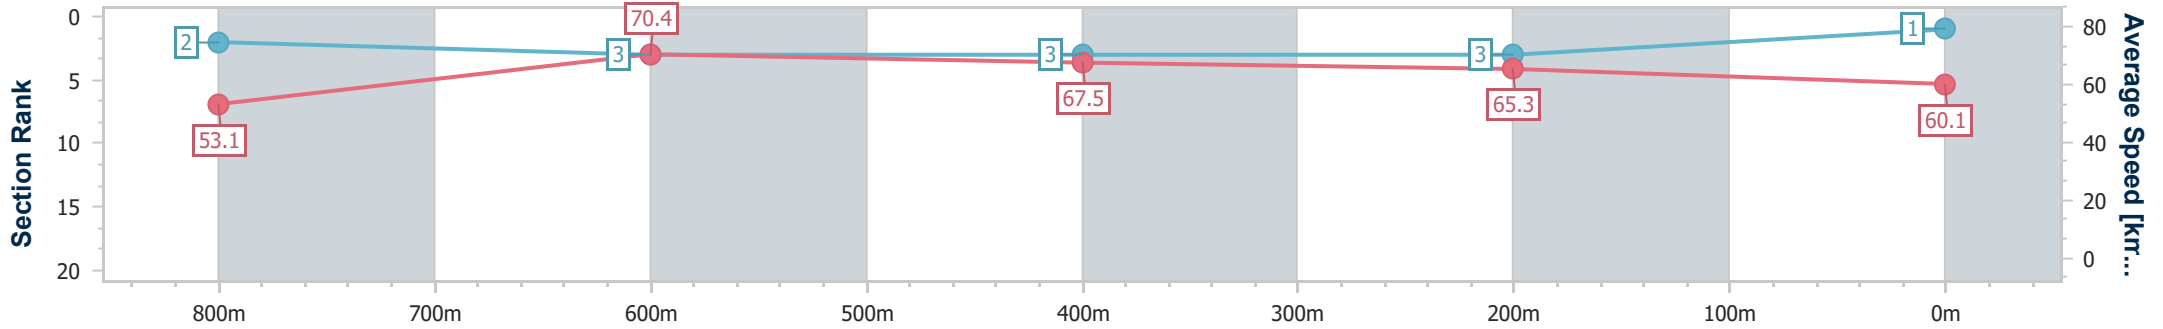

Horse/Jockey Name	Hartshorn
Final Rank	1
Fastest Section Time (Section)	0:10.18 (Overall)
Top Speed [km/h] (Section)	71.7 (800m)
Race State	Finished

Ladbroke's Cannon Park QLD Professional
Race 6: ELAINE PICCONE MEMORIAL RATINGS BAND 0 - 58
Handicap - 950m

13 September 2024 - 15:07

Track Rating: Soft 5, Weather: Fine, Rail Position: True

Section	Overall	800m	600m	400m	200m
Section Times	0:54.49 [1] (0:10.18)	0:44.31 [2] (0:10.25)	0:34.06 [3] (0:10.82)	0:23.24 [3] (0:11.29)	0:11.95 [3] (0:11.95)
Average Speed [km/h]	53.1	70.4	67.5	65.3	60.1
Top Speed [km/h]	71.7	71.7	70.3	66.0	64.3
Avg. Dist. to Rail [m]	5.9	2.0	2.5	9.4	10.3
Avg. Stride Freq. [Hz]	2.6	2.7	2.6	2.6	2.4
Avg. Stride Length [m]	5.6	7.1	7.1	7.0	6.9

- [ ] Ranking at each section and finish
- -.-.- No data available at this section
- NA No data available