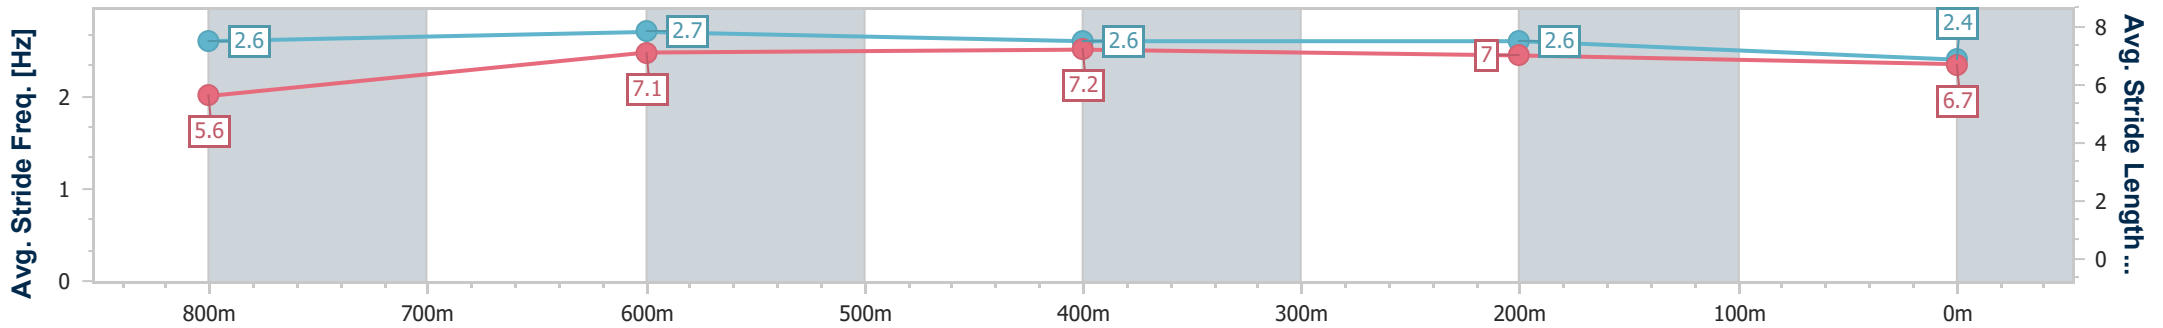

Horse/Jockey Name	Yamabushi
Final Rank	3
Fastest Section Time (Section)	0:10.28 (800m)
Top Speed [km/h] (Section)	71.2 (800m)
Race State	Finished

Ladbrokes Cannon Park QLD Professional
Race 6: ELAINE PICCONE MEMORIAL RATINGS BAND 0 - 58
Handicap - 950m

13 September 2024 - 15:07

Track Rating: Soft 5, Weather: Fine, Rail Position: True

Section	Overall	800m	600m	400m	200m
Section Times	0:54.69 [3] (0:10.29)	0:44.40 [4] (0:10.28)	0:34.12 [4] (0:10.79)	0:23.33 [4] (0:11.19)	0:12.14 [4] (0:12.14)
Average Speed [km/h]	52.7	69.8	67.3	64.8	59.3
Top Speed [km/h]	69.2	71.2	70.2	66.5	63.3
Avg. Dist. to Rail [m]	4.7	1.4	1.4	4.3	5.1
Avg. Stride Freq. [Hz]	2.6	2.7	2.6	2.6	2.4
Avg. Stride Length [m]	5.6	7.1	7.2	7.0	6.7

- [ ] Ranking at each section and finish
- -.-.- No data available at this section
- NA No data available