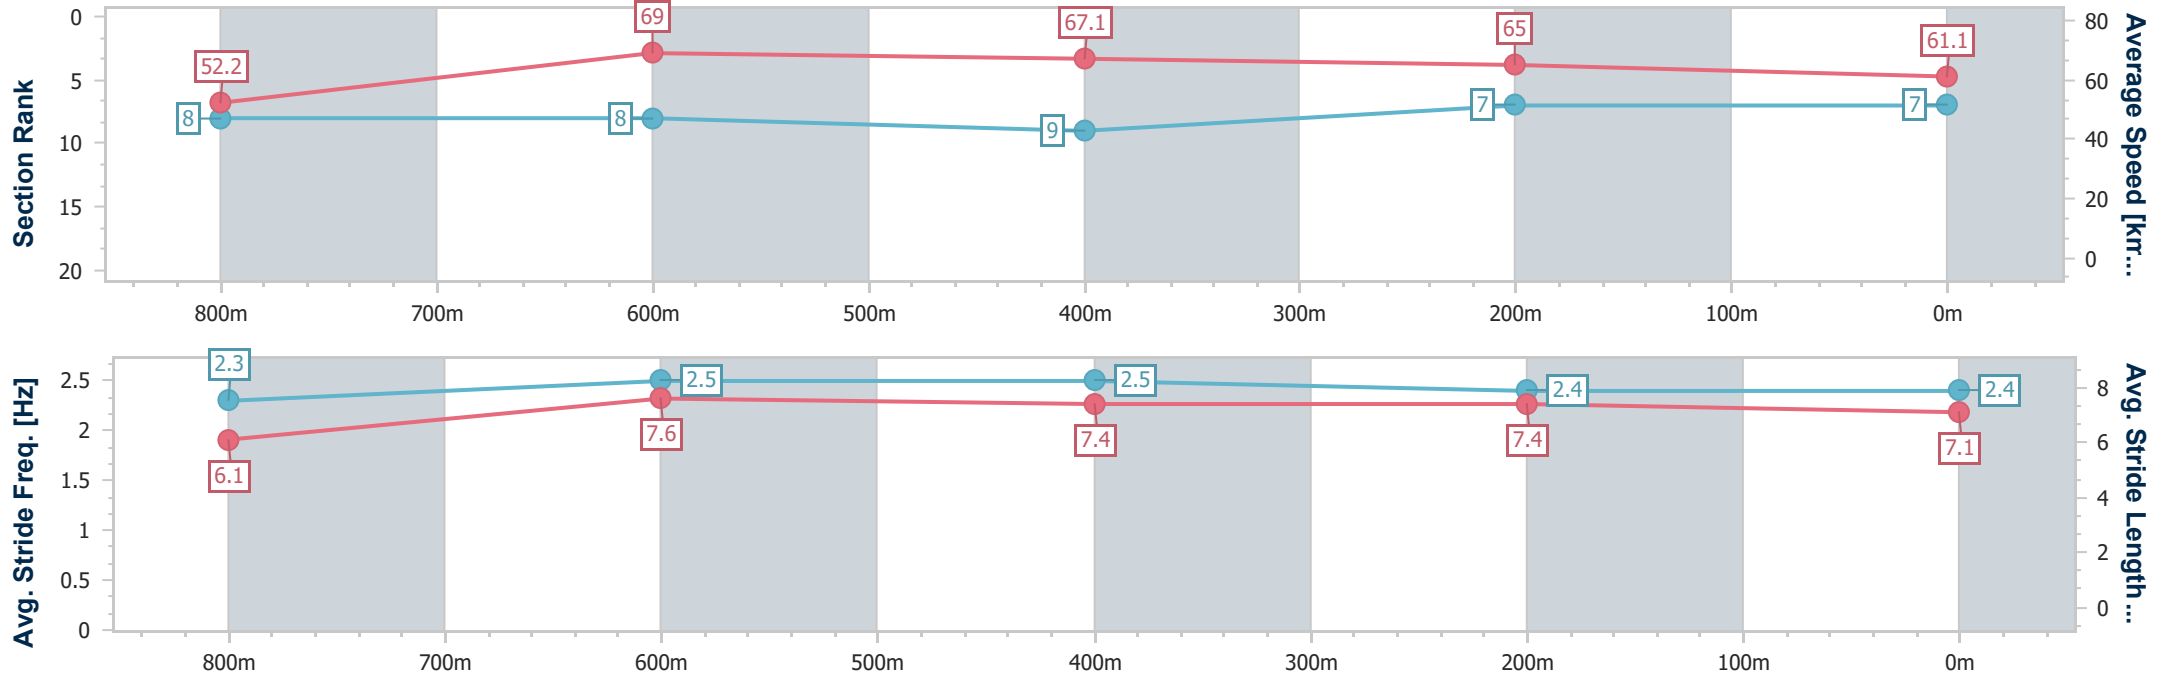

Horse/Jockey Name	Prophetsess
Final Rank	7
Fastest Section Time (Section)	0:10.37 (Overall)
Top Speed [km/h] (Section)	69.7 (800m)
Race State	Finished

Ladbrokes Cannon Park QLD Professional
Race 6: ELAINE PICCONE MEMORIAL RATINGS BAND 0 - 58
Handicap - 950m

13 September 2024 - 15:07

Track Rating: Soft 5, Weather: Fine, Rail Position: True

Section	Overall	800m	600m	400m	200m
Section Times	0:54.89 [7] (0:10.37)	0:44.52 [8] (0:10.44)	0:34.08 [8] (0:10.97)	0:23.11 [9] (0:11.29)	0:11.82 [7] (0:11.82)
Average Speed [km/h]	52.2	69.0	67.1	65.0	61.1
Top Speed [km/h]	68.1	69.7	68.7	67.4	63.7
Avg. Dist. to Rail [m]	6.3	1.6	3.6	6.8	6.5
Avg. Stride Freq. [Hz]	2.3	2.5	2.5	2.4	2.4
Avg. Stride Length [m]	6.1	7.6	7.4	7.4	7.1

- [ ] Ranking at each section and finish
- -.-.- No data available at this section
- NA No data available