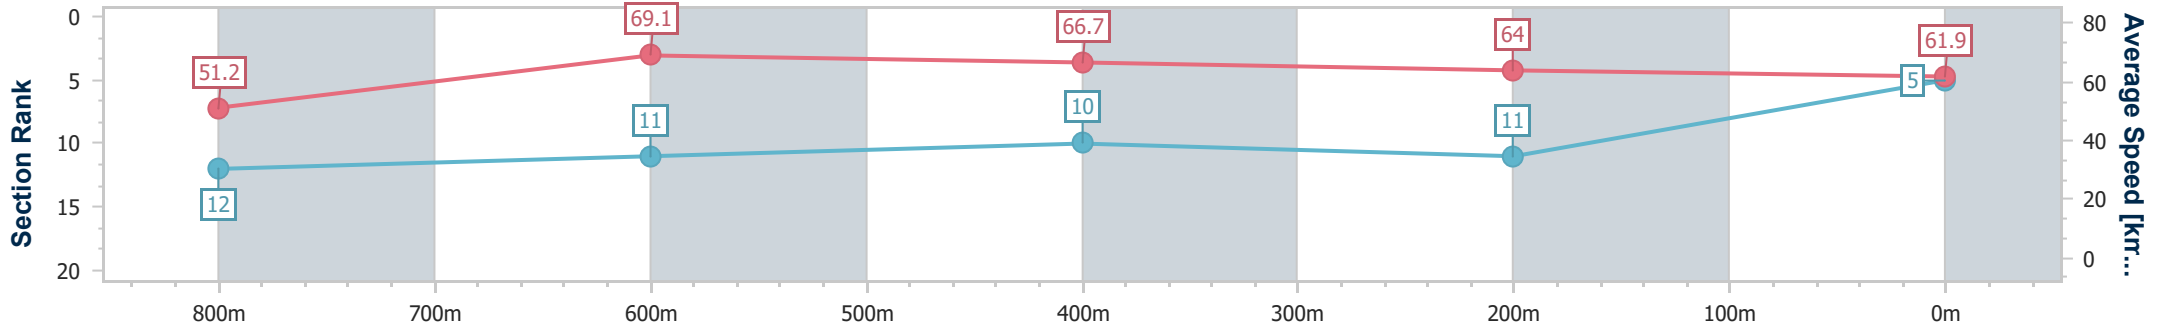

Horse/Jockey Name	My Artie
Final Rank	5
Fastest Section Time (Section)	0:10.43 (800m)
Top Speed [km/h] (Section)	70.7 (800m)
Race State	Finished

Ladbrokes Cannon Park QLD Professional
Race 6: ELAINE PICCONE MEMORIAL RATINGS BAND 0 - 58
Handicap - 950m

13 September 2024 - 15:07

Track Rating: Soft 5, Weather: Fine, Rail Position: True

Section	Overall	800m	600m	400m	200m
Section Times	0:54.84 [5] (0:10.60)	0:44.24 [12] (0:10.43)	0:33.81 [11] (0:10.84)	0:22.97 [10] (0:11.34)	0:11.63 [11] (0:11.63)
Average Speed [km/h]	51.2	69.1	66.7	64.0	61.9
Top Speed [km/h]	67.6	70.7	69.8	65.1	64.4
Avg. Dist. to Rail [m]	7.7	0.6	1.0	5.0	5.1
Avg. Stride Freq. [Hz]	2.3	2.5	2.5	2.4	2.4
Avg. Stride Length [m]	6.1	7.6	7.5	7.3	7.3

- [ ] Ranking at each section and finish
- -.-.- No data available at this section
- NA No data available