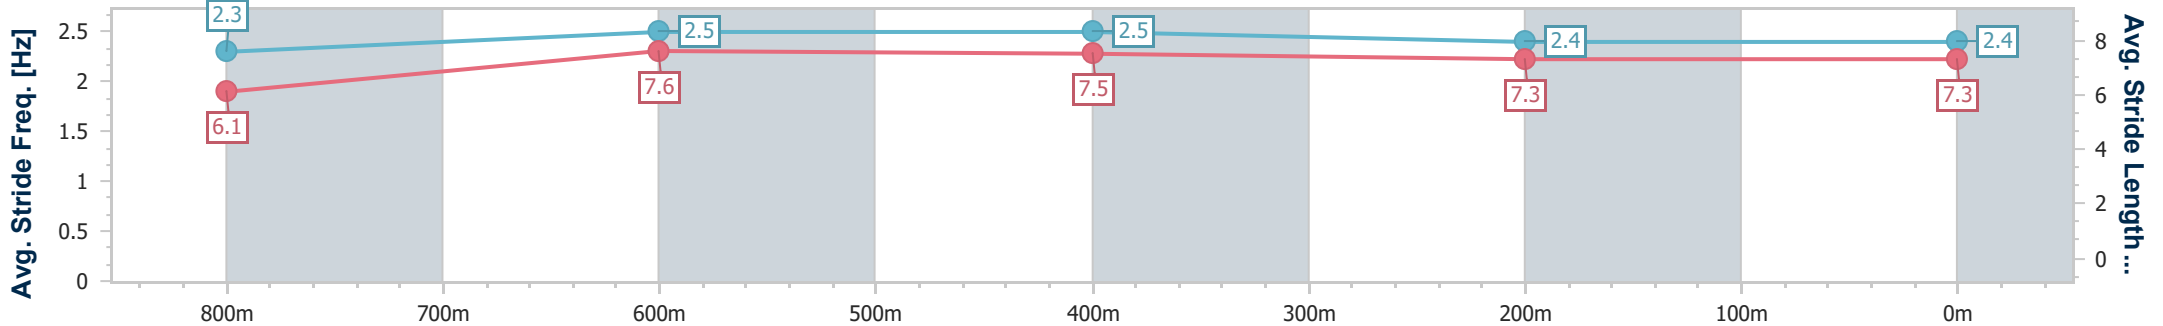

Horse/Jockey Name	My Artie
Final Rank	5
Fastest Section Time (Section)	0:10.43 (800m)
Top Speed [km/h] (Section)	70.7 (800m)
Race State	Finished

Ladbrokes Cannon Park QLD Professional
Race 6: ELAINE PICCONE MEMORIAL RATINGS BAND 0 - 58
Handicap - 950m

13 September 2024 - 15:07

Track Rating: Soft 5, Weather: Fine, Rail Position: True

Section	Overall	800m	600m	400m	200m
Section Times	0:54.84 [5] (0:10.60)	0:44.24 [12] (0:10.43)	0:33.81 [11] (0:10.84)	0:22.97 [10] (0:11.34)	0:11.63 [11] (0:11.63)
Average Speed [km/h]	51.2	69.1	66.7	64.0	61.9
Top Speed [km/h]	67.6	70.7	69.8	65.1	64.4
Avg. Dist. to Rail [m]	7.7	0.6	1.0	5.0	5.1
Avg. Stride Freq. [Hz]	2.3	2.5	2.5	2.4	2.4
Avg. Stride Length [m]	6.1	7.6	7.5	7.3	7.3

- [ ] Ranking at each section and finish
- -.-.- No data available at this section
- NA No data available