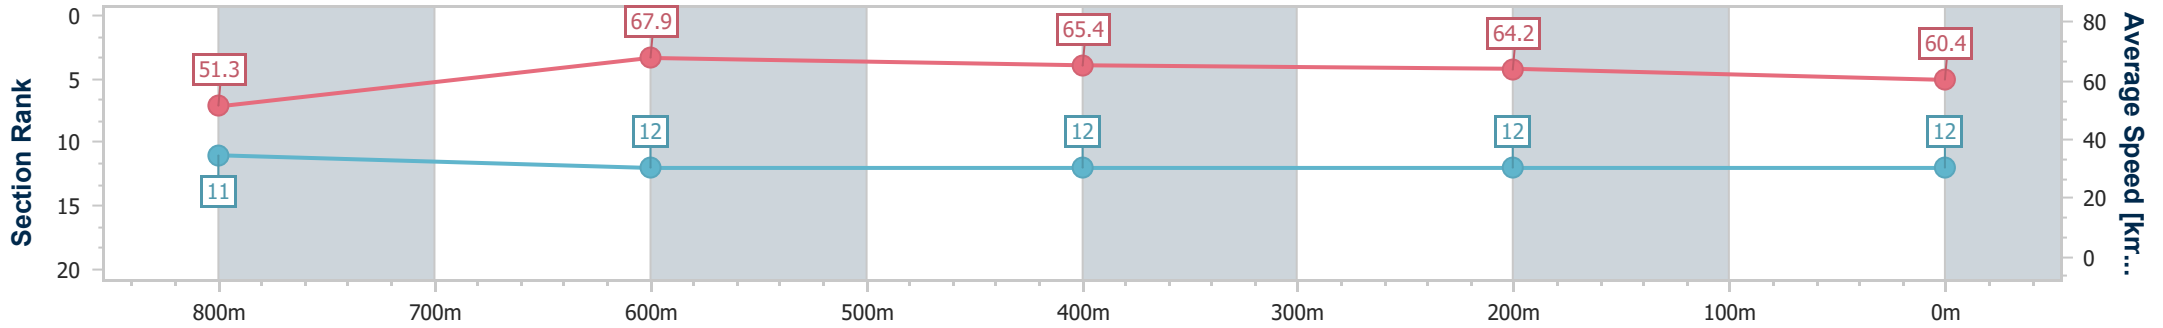

- [ ] Ranking at each section and finish
- .-.- No data available at this section
- NA No data available

Horse/Jockey Name	Dominant Rose
Final Rank	12
Fastest Section Time (Section)	0:10.55 (Overall)
Top Speed [km/h] (Section)	70.2 (800m)
Race State	Finished

Ladbrokes Cannon Park QLD Professional  
Race 6: ELAINE PICCONE MEMORIAL RATINGS BAND 0 - 58  
Handicap - 950m

13 September 2024 - 15:07

Track Rating: Soft 5, Weather: Fine, Rail Position: True

Section	Overall	800m	600m	400m	200m
Section Times	0:55.52 [12] (0:10.55)	0:44.97 [11] (0:10.60)	0:34.37 [12] (0:11.08)	0:23.29 [12] (0:11.39)	0:11.90 [12] (0:11.90)
Average Speed [km/h]	51.3	67.9	65.4	64.2	60.4
Top Speed [km/h]	69.2	70.2	68.2	65.7	63.9
Avg. Dist. to Rail [m]	2.6	0.5	1.1	5.5	6.0
Avg. Stride Freq. [Hz]	2.3	2.4	2.4	2.4	2.3
Avg. Stride Length [m]	6.2	7.7	7.8	7.5	7.3