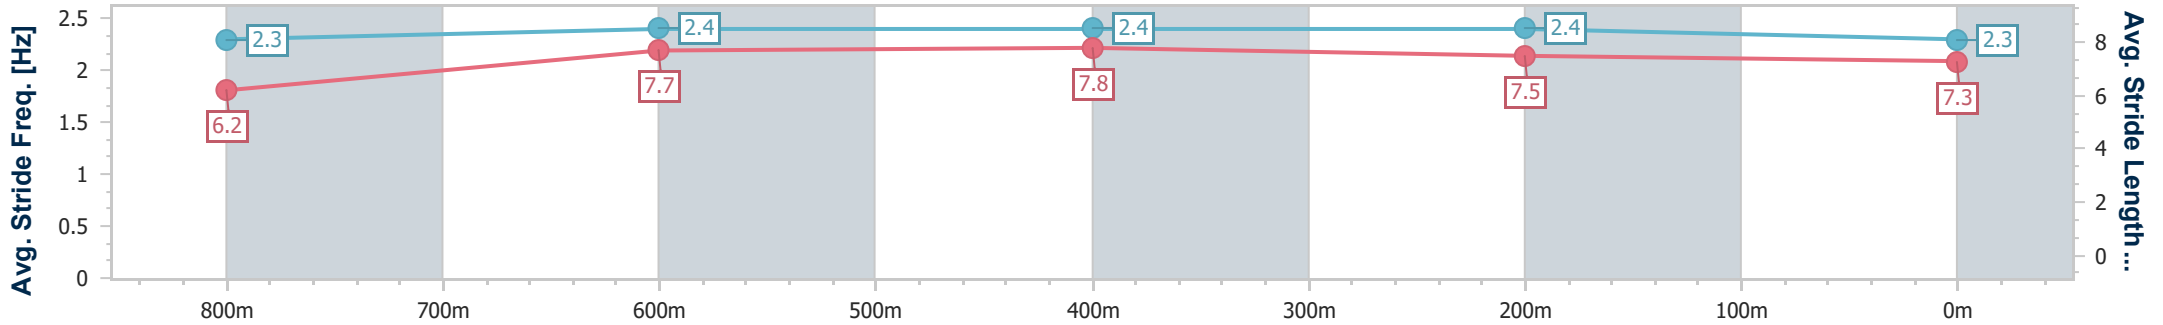

Horse/Jockey Name	Dominant Rose
Final Rank	12
Fastest Section Time (Section)	0:10.55 (Overall)
Top Speed [km/h] (Section)	70.2 (800m)
Race State	Finished

Ladbrokes Cannon Park QLD Professional
Race 6: ELAINE PICCONE MEMORIAL RATINGS BAND 0 - 58
Handicap - 950m

13 September 2024 - 15:07

Track Rating: Soft 5, Weather: Fine, Rail Position: True

Section	Overall	800m	600m	400m	200m
Section Times	0:55.52 [12] (0:10.55)	0:44.97 [11] (0:10.60)	0:34.37 [12] (0:11.08)	0:23.29 [12] (0:11.39)	0:11.90 [12] (0:11.90)
Average Speed [km/h]	51.3	67.9	65.4	64.2	60.4
Top Speed [km/h]	69.2	70.2	68.2	65.7	63.9
Avg. Dist. to Rail [m]	2.6	0.5	1.1	5.5	6.0
Avg. Stride Freq. [Hz]	2.3	2.4	2.4	2.4	2.3
Avg. Stride Length [m]	6.2	7.7	7.8	7.5	7.3

- [ ] Ranking at each section and finish
- -.-.- No data available at this section
- NA No data available