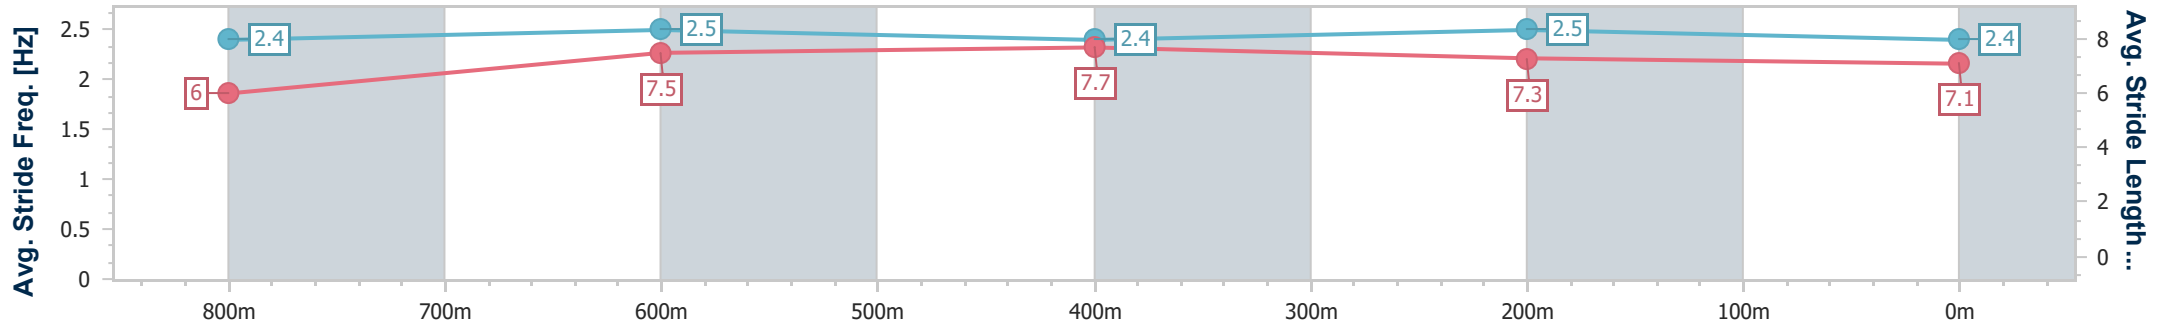

Horse/Jockey Name	Deluxe Legend
Final Rank	10
Fastest Section Time (Section)	0:10.31 (Overall)
Top Speed [km/h] (Section)	70.4 (800m)
Race State	Finished

Ladbrokes Cannon Park QLD Professional
Race 6: ELAINE PICCONE MEMORIAL RATINGS BAND 0 - 58
Handicap - 950m

13 September 2024 - 15:07

Track Rating: Soft 5, Weather: Fine, Rail Position: True

Section	Overall	800m	600m	400m	200m
Section Times	0:55.02 [10] (0:10.31)	0:44.71 [6] (0:10.64)	0:34.07 [10] (0:10.94)	0:23.13 [11] (0:11.28)	0:11.85 [10] (0:11.85)
Average Speed [km/h]	52.4	67.8	66.5	64.5	60.8
Top Speed [km/h]	66.0	70.4	69.3	65.2	64.0
Avg. Dist. to Rail [m]	2.0	1.3	1.6	4.2	3.4
Avg. Stride Freq. [Hz]	2.4	2.5	2.4	2.5	2.4
Avg. Stride Length [m]	6.0	7.5	7.7	7.3	7.1

- [ ] Ranking at each section and finish
- -.-.- No data available at this section
- NA No data available