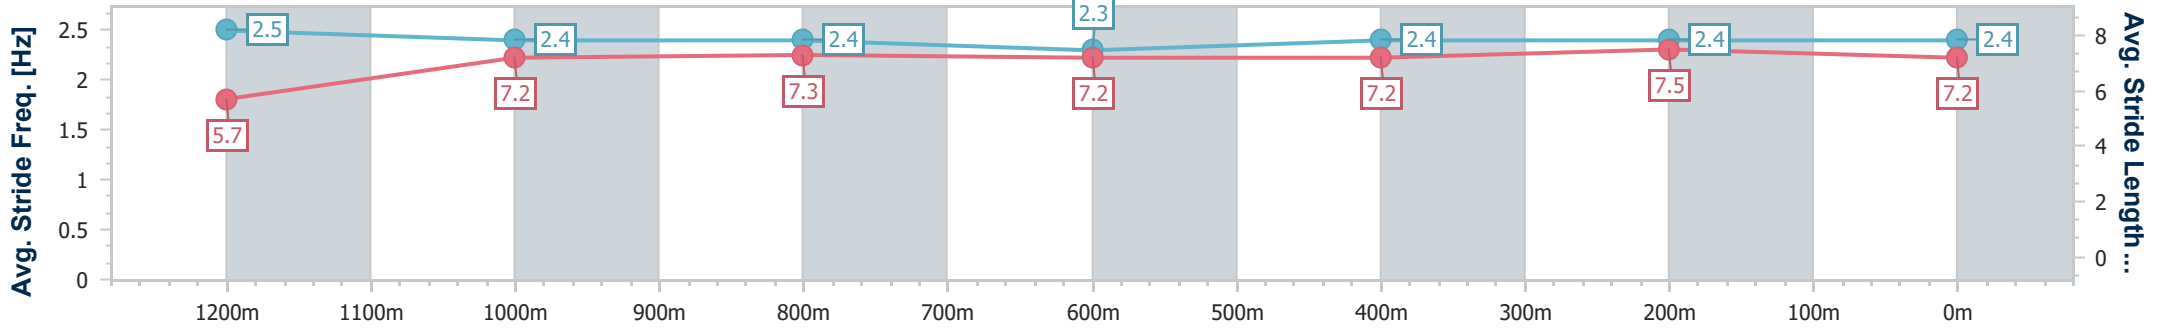

Doomben QLD Professional

Race 7: SKY RACING Class 4 Handicap - 1350m

11 September 2024 - 16:04

Track Rating: Good 4, Weather: Overcast, Rail Position: +9.5m Entire

BRISBANE RACING CLUB

Section	Overall	1200m	1000m	800m	600m	400m	200m
Section Times	1:19.54 [2] (0:10.71)	1:08.83 [1] (0:11.33)	0:57.50 [2] (0:11.33)	0:46.17 [1] (0:11.97)	0:34.20 [1] (0:11.71)	0:22.49 [1] (0:10.92)	0:11.57 [1] (0:11.57)
Average Speed [km/h]	50.5	63.3	63.6	60.3	61.3	65.8	62.4
Top Speed [km/h]	66.7	66.3	65.4	60.9	63.5	67.7	66.0
Avg. Dist. to Rail [m]	5.4	0.5	0.4	0.4	0.4	1.9	2.4
Avg. Stride Freq. [Hz]	2.5	2.4	2.4	2.3	2.4	2.4	2.4
Avg. Stride Length [m]	5.7	7.2	7.3	7.2	7.2	7.5	7.2