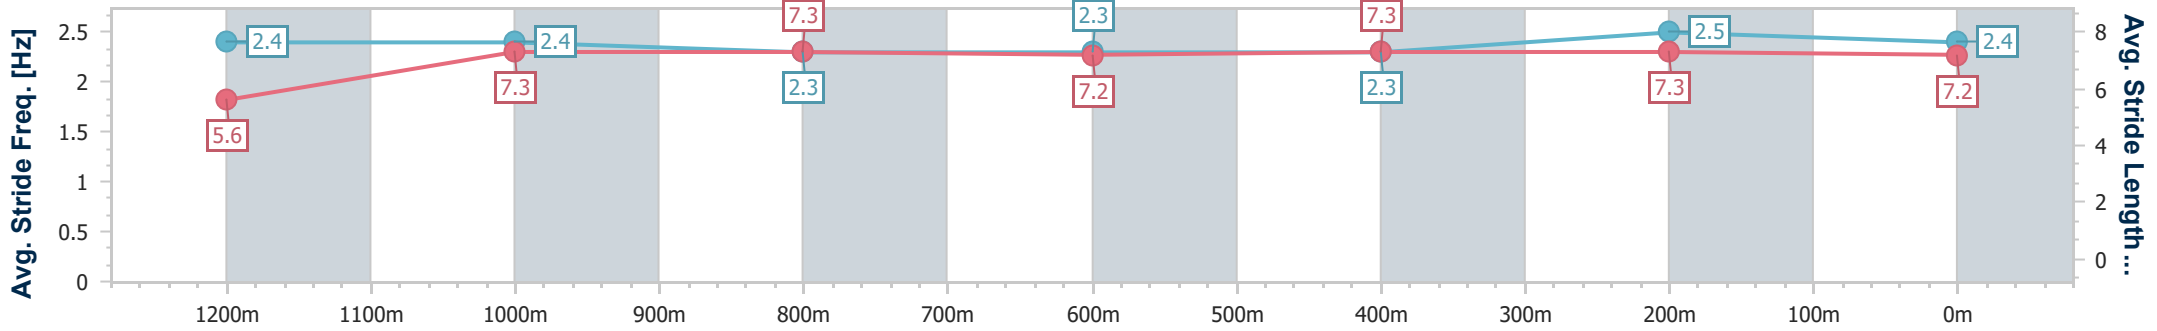

Doomben QLD Professional

Race 7: SKY RACING Class 4 Handicap - 1350m

11 September 2024 - 16:04

Track Rating: Good 4, Weather: Overcast, Rail Position: +9.5m Entire

BRISBANE RACING CLUB

Section	Overall	1200m	1000m	800m	600m	400m	200m
Section Times	1:20.22 [8] (0:11.17)	1:09.05 [6] (0:11.39)	0:57.66 [6] (0:11.58)	0:46.08 [7] (0:11.91)	0:34.17 [7] (0:11.61)	0:22.56 [8] (0:11.01)	0:11.55 [8] (0:11.55)
Average Speed [km/h]	48.6	63.2	62.0	59.8	61.2	64.6	62.2
Top Speed [km/h]	64.0	64.8	63.3	62.3	63.6	65.7	64.8
Avg. Dist. to Rail [m]	0.6	0.3	0.8	1.7	2.9	5.0	3.4
Avg. Stride Freq. [Hz]	2.4	2.4	2.3	2.3	2.3	2.5	2.4
Avg. Stride Length [m]	5.6	7.3	7.3	7.2	7.3	7.3	7.2

- [] Ranking at each section and finish
- .-.- No data available at this section
- NA No data available