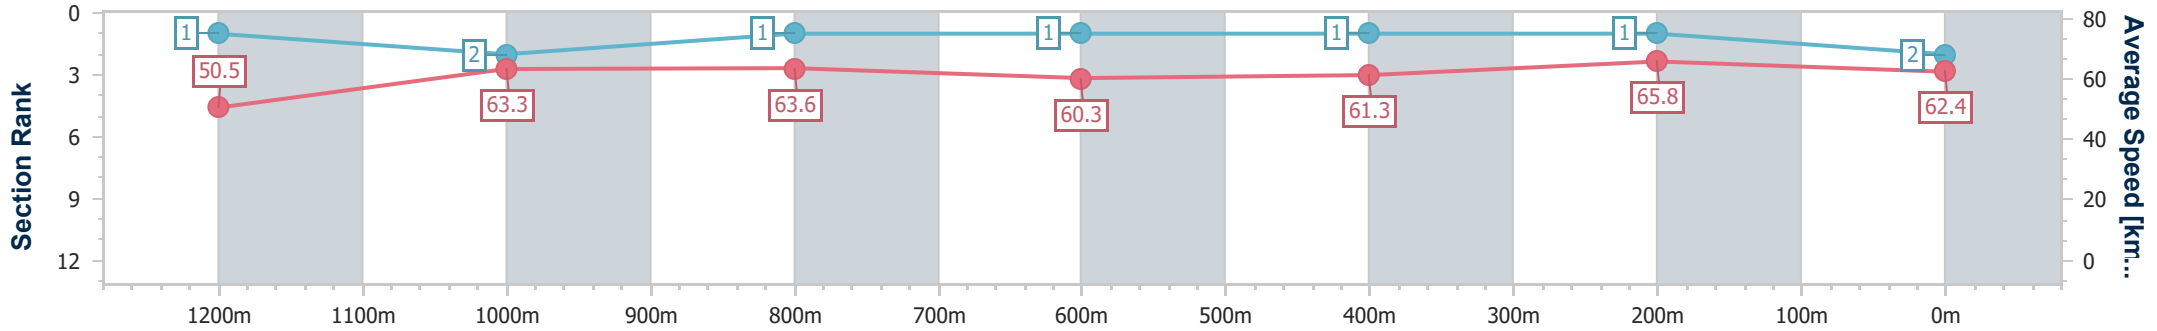

Doomben QLD Professional

Race 7: SKY RACING Class 4 Handicap - 1350m

11 September 2024 - 16:04

Track Rating: Good 4, Weather: Overcast, Rail Position: +9.5m Entire

BRISBANE RACING CLUB

Section	Overall	1200m	1000m	800m	600m	400m	200m
Section Times	1:19.54 [2] (0:10.71)	1:08.83 [1] (0:11.33)	0:57.50 [2] (0:11.33)	0:46.17 [1] (0:11.97)	0:34.20 [1] (0:11.71)	0:22.49 [1] (0:10.92)	0:11.57 [1] (0:11.57)
Average Speed [km/h]	50.5	63.3	63.6	60.3	61.3	65.8	62.4
Top Speed [km/h]	66.7	66.3	65.4	60.9	63.5	67.7	66.0
Avg. Dist. to Rail [m]	5.4	0.5	0.4	0.4	0.4	1.9	2.4
Avg. Stride Freq. [Hz]	2.5	2.4	2.4	2.3	2.4	2.4	2.4
Avg. Stride Length [m]	5.7	7.2	7.3	7.2	7.2	7.5	7.2