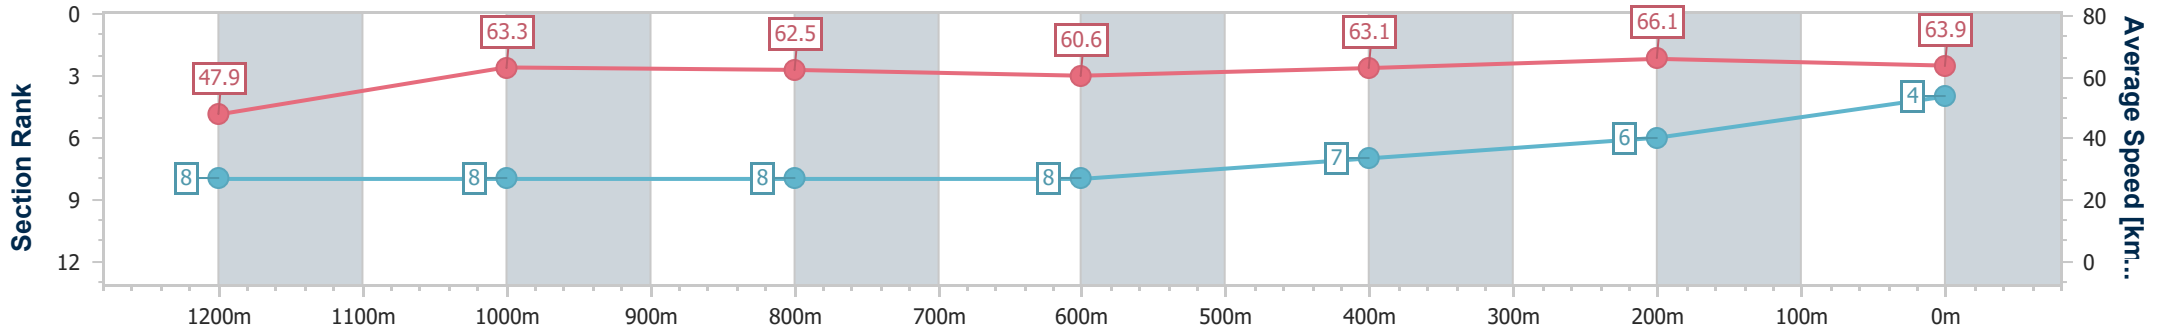

Doomben QLD Professional

Race 7: SKY RACING Class 4 Handicap - 1350m

11 September 2024 - 16:04

Track Rating: Good 4, Weather: Overcast, Rail Position: +9.5m Entire

BRISBANE RACING CLUB

Section	Overall	1200m	1000m	800m	600m	400m	200m
Section Times	1:19.79 [4] (0:11.27)	1:08.52 [8] (0:11.38)	0:57.14 [8] (0:11.59)	0:45.55 [8] (0:11.92)	0:33.63 [8] (0:11.43)	0:22.20 [7] (0:10.90)	0:11.30 [6] (0:11.30)
Average Speed [km/h]	47.9	63.3	62.5	60.6	63.1	66.1	63.9
Top Speed [km/h]	63.8	65.0	63.7	62.3	65.3	66.6	66.3
Avg. Dist. to Rail [m]	3.2	0.9	1.4	1.0	0.6	1.5	3.8
Avg. Stride Freq. [Hz]	2.2	2.2	2.1	2.1	2.2	2.3	2.3
Avg. Stride Length [m]	6.1	8.0	8.0	7.9	7.9	8.1	7.9