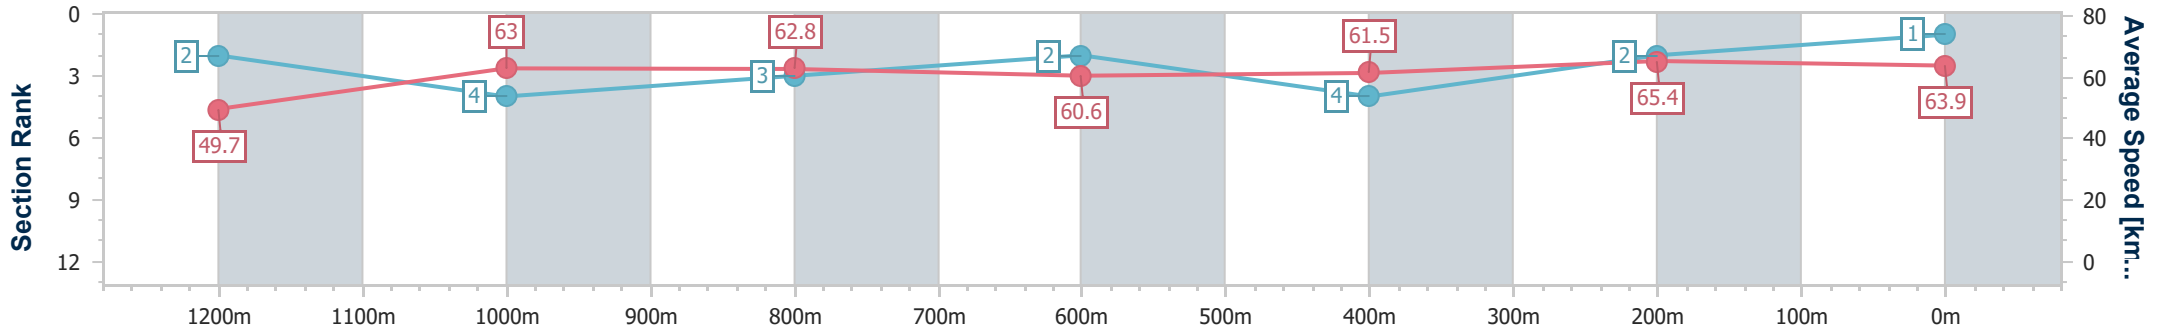

11 September 2024 - 16:04

Track Rating: Good 4, Weather: Overcast, Rail Position: +9.5m Entire

BRISBANE RACING CLUB

Section	Overall	1200m	1000m	800m	600m	400m	200m
Section Times	1:19.43 [1] (0:10.85)	1:08.58 [2] (0:11.42)	0:57.16 [4] (0:11.48)	0:45.68 [3] (0:11.88)	0:33.80 [2] (0:11.60)	0:22.20 [4] (0:10.93)	0:11.27 [2] (0:11.27)
Average Speed [km/h]	49.7	63.0	62.8	60.6	61.5	65.4	63.9
Top Speed [km/h]	65.6	65.7	63.9	63.4	63.8	66.7	66.3
Avg. Dist. to Rail [m]	2.3	0.4	0.4	0.5	1.4	1.8	0.5
Avg. Stride Freq. [Hz]	2.3	2.4	2.4	2.3	2.4	2.4	2.4
Avg. Stride Length [m]	6.1	7.3	7.3	7.2	7.3	7.4	7.4