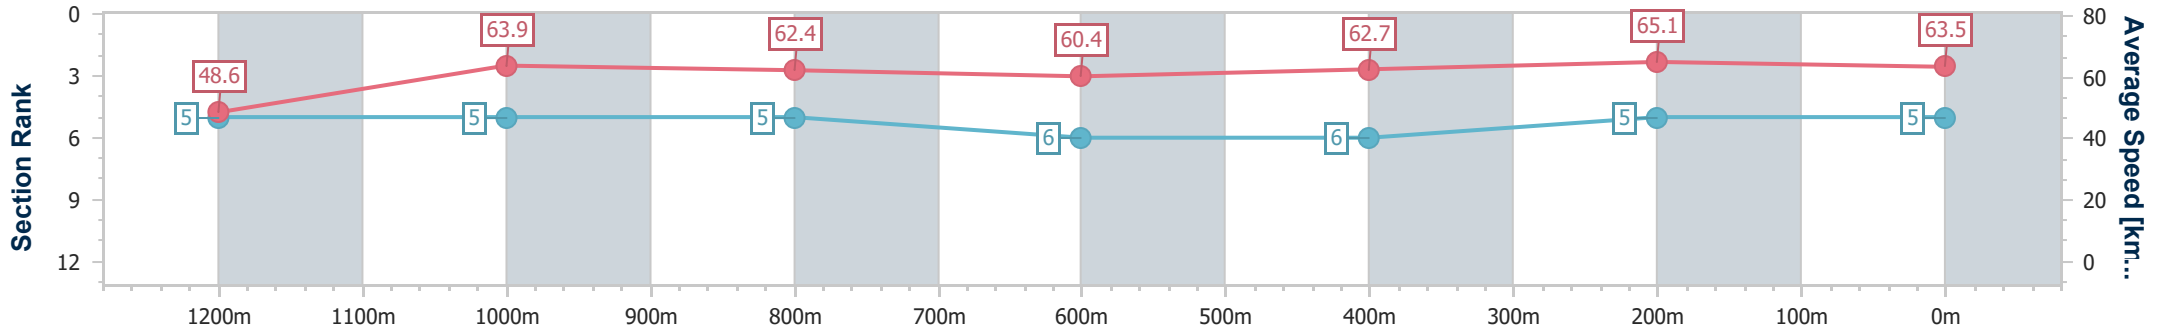

Doomben QLD Professional

Race 7: SKY RACING Class 4 Handicap - 1350m

11 September 2024 - 16:04

Track Rating: Good 4, Weather: Overcast, Rail Position: +9.5m Entire

BRISBANE RACING CLUB

Section	Overall	1200m	1000m	800m	600m	400m	200m
Section Times	1:19.82 [5] (0:11.13)	1:08.69 [5] (0:11.29)	0:57.40 [5] (0:11.60)	0:45.80 [5] (0:11.98)	0:33.82 [6] (0:11.46)	0:22.36 [6] (0:11.00)	0:11.36 [5] (0:11.36)
Average Speed [km/h]	48.6	63.9	62.4	60.4	62.7	65.1	63.5
Top Speed [km/h]	62.4	66.5	63.8	62.3	64.7	66.9	67.2
Avg. Dist. to Rail [m]	1.3	0.8	1.2	1.2	0.8	1.5	0.6
Avg. Stride Freq. [Hz]	2.1	2.3	2.3	2.3	2.4	2.4	2.3
Avg. Stride Length [m]	6.5	7.6	7.3	7.2	7.5	7.7	7.5

- [] Ranking at each section and finish
- .-.- No data available at this section
- NA No data available

Horse/Jockey Name	Genetic Freak
Final Rank	6
Fastest Section Time (Section)	0:10.91 (Overall)
Top Speed [km/h] (Section)	66.7 (1200m)
Race State	Finished