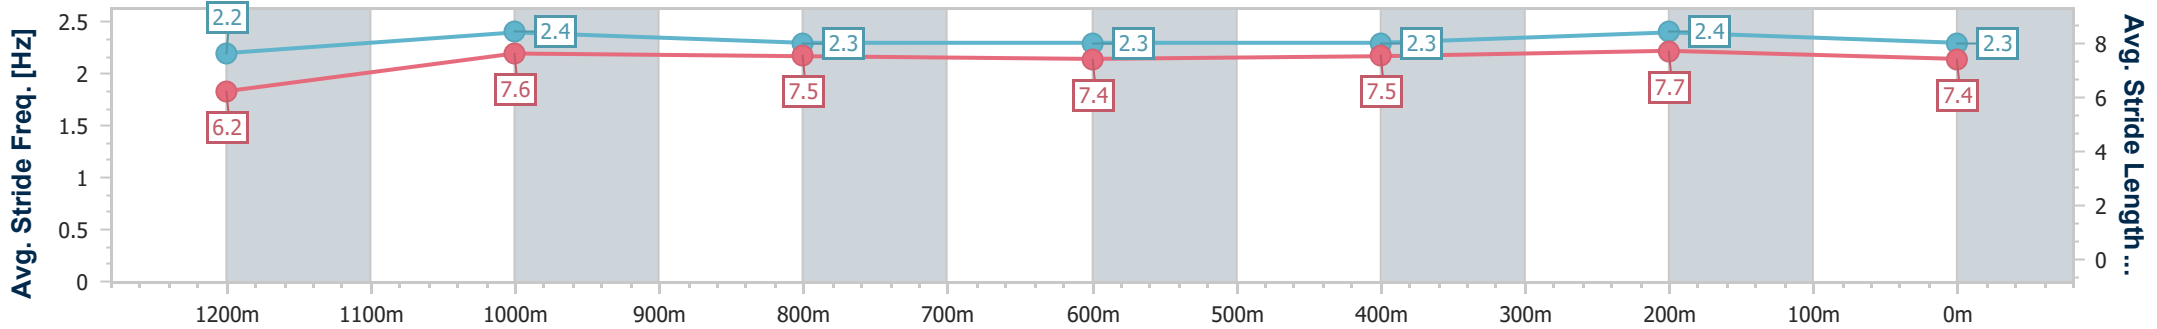

Doomben QLD Professional

Race 7: SKY RACING Class 4 Handicap - 1350m

11 September 2024 - 16:04

Track Rating: Good 4, Weather: Overcast, Rail Position: +9.5m Entire

BRISBANE RACING CLUB

Section	Overall	1200m	1000m	800m	600m	400m	200m
Section Times	1:19.78 [3] (0:11.07)	1:08.71 [4] (0:10.94)	0:57.77 [1] (0:11.44)	0:46.33 [2] (0:12.21)	0:34.12 [3] (0:11.54)	0:22.58 [2] (0:10.96)	0:11.62 [3] (0:11.62)
Average Speed [km/h]	48.9	65.8	63.1	59.4	62.0	65.4	62.0
Top Speed [km/h]	67.5	68.0	64.7	61.0	63.3	68.0	66.2
Avg. Dist. to Rail [m]	8.0	2.1	0.9	1.1	1.2	0.6	0.4
Avg. Stride Freq. [Hz]	2.2	2.4	2.3	2.3	2.3	2.4	2.3
Avg. Stride Length [m]	6.2	7.6	7.5	7.4	7.5	7.7	7.4