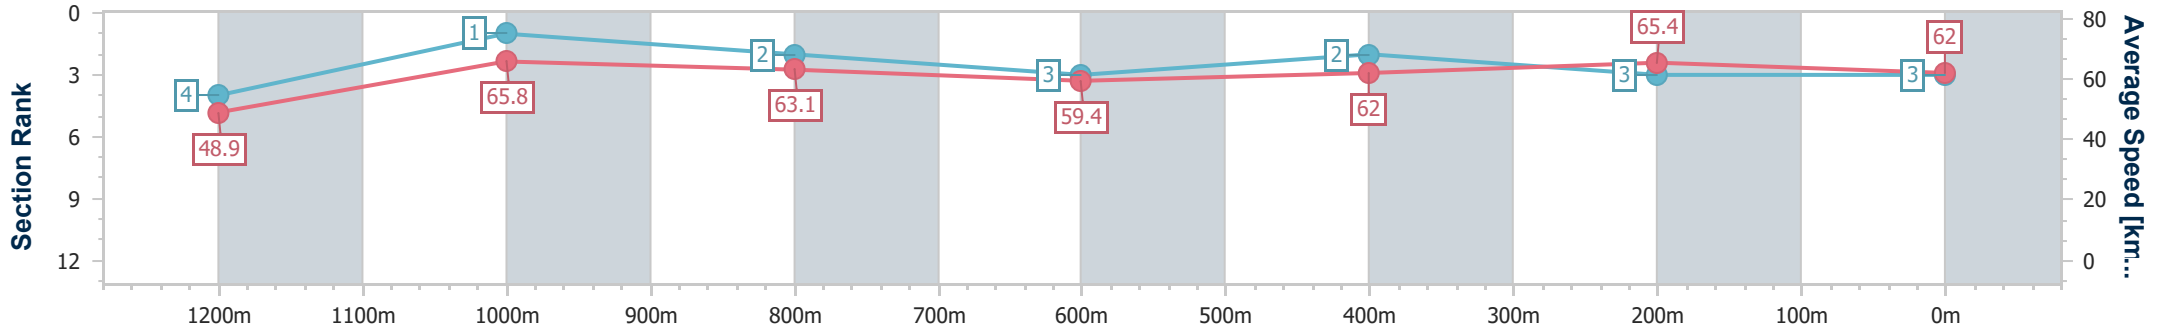

Doomben QLD Professional

Race 7: SKY RACING Class 4 Handicap - 1350m

11 September 2024 - 16:04

Track Rating: Good 4, Weather: Overcast, Rail Position: +9.5m Entire

BRISBANE RACING CLUB

Section	Overall	1200m	1000m	800m	600m	400m	200m
Section Times	1:19.78 [3] (0:11.07)	1:08.71 [4] (0:10.94)	0:57.77 [1] (0:11.44)	0:46.33 [2] (0:12.21)	0:34.12 [3] (0:11.54)	0:22.58 [2] (0:10.96)	0:11.62 [3] (0:11.62)
Average Speed [km/h]	48.9	65.8	63.1	59.4	62.0	65.4	62.0
Top Speed [km/h]	67.5	68.0	64.7	61.0	63.3	68.0	66.2
Avg. Dist. to Rail [m]	8.0	2.1	0.9	1.1	1.2	0.6	0.4
Avg. Stride Freq. [Hz]	2.2	2.4	2.3	2.3	2.3	2.4	2.3
Avg. Stride Length [m]	6.2	7.6	7.5	7.4	7.5	7.7	7.4