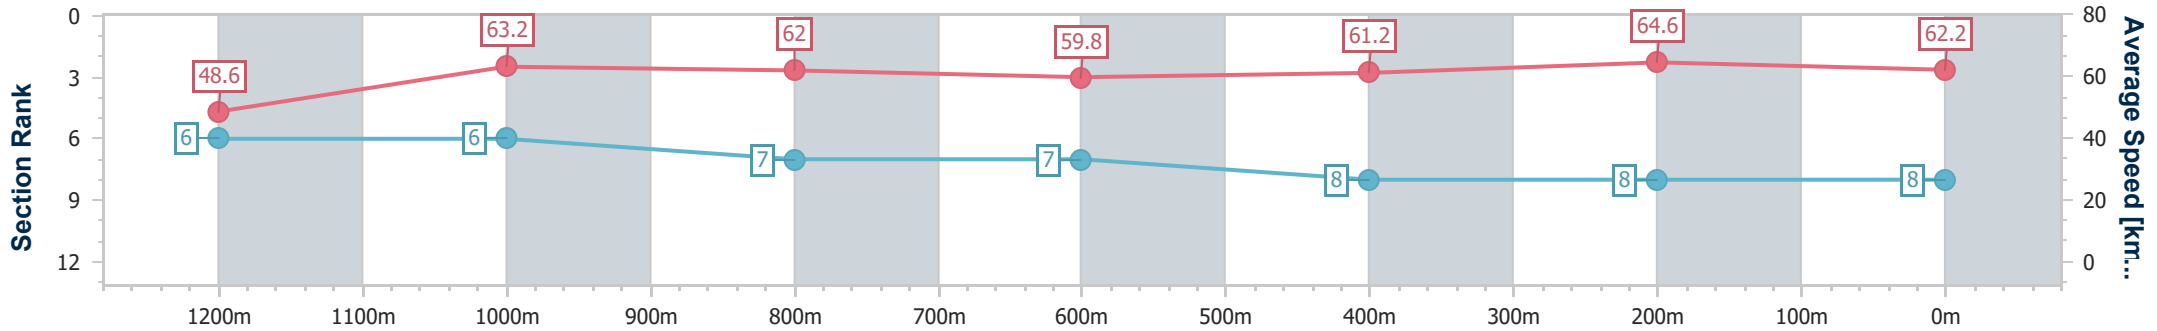

Doomben QLD Professional

Race 7: SKY RACING Class 4 Handicap - 1350m

11 September 2024 - 16:04

Track Rating: Good 4, Weather: Overcast, Rail Position: +9.5m Entire

BRISBANE RACING CLUB

Section	Overall	1200m	1000m	800m	600m	400m	200m
Section Times	1:20.22 [8] (0:11.17)	1:09.05 [6] (0:11.39)	0:57.66 [6] (0:11.58)	0:46.08 [7] (0:11.91)	0:34.17 [7] (0:11.61)	0:22.56 [8] (0:11.01)	0:11.55 [8] (0:11.55)
Average Speed [km/h]	48.6	63.2	62.0	59.8	61.2	64.6	62.2
Top Speed [km/h]	64.0	64.8	63.3	62.3	63.6	65.7	64.8
Avg. Dist. to Rail [m]	0.6	0.3	0.8	1.7	2.9	5.0	3.4
Avg. Stride Freq. [Hz]	2.4	2.4	2.3	2.3	2.3	2.5	2.4
Avg. Stride Length [m]	5.6	7.3	7.3	7.2	7.3	7.3	7.2

- [] Ranking at each section and finish
- .-.- No data available at this section
- NA No data available