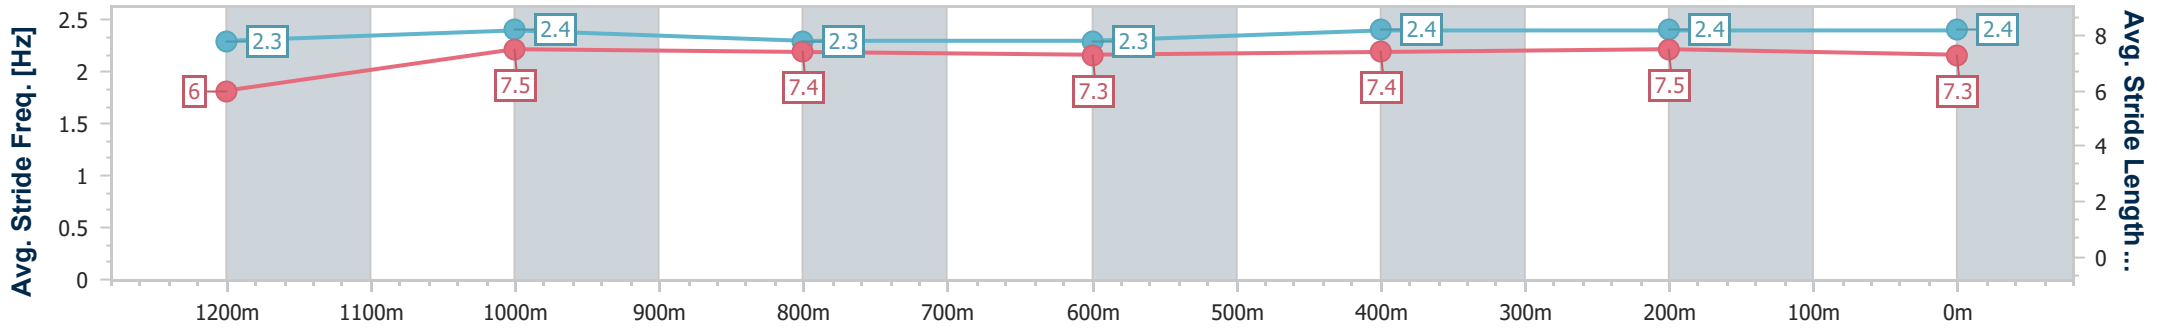

- [] Ranking at each section and finish
- .-.- No data available at this section
- NA No data available

Horse/Jockey Name	Genetic Freak
Final Rank	6
Fastest Section Time (Section)	0:10.91 (Overall)
Top Speed [km/h] (Section)	66.7 (1200m)
Race State	Finished

Doomben QLD Professional

Race 7: SKY RACING Class 4 Handicap - 1350m

11 September 2024 - 16:04

Track Rating: Good 4, Weather: Overcast, Rail Position: +9.5m Entire

BRISBANE RACING CLUB

Section	Overall	1200m	1000m	800m	600m	400m	200m
Section Times	1:19.95 [6] (0:10.91)	1:09.04 [3] (0:11.21)	0:57.83 [3] (0:11.66)	0:46.17 [4] (0:11.93)	0:34.24 [4] (0:11.50)	0:22.74 [3] (0:11.04)	0:11.70 [4] (0:11.70)
Average Speed [km/h]	49.5	64.2	62.1	60.5	63.0	65.4	61.4
Top Speed [km/h]	66.2	66.7	63.5	61.8	64.3	66.1	64.0
Avg. Dist. to Rail [m]	3.9	0.9	0.8	1.2	1.3	1.5	2.2
Avg. Stride Freq. [Hz]	2.3	2.4	2.3	2.3	2.4	2.4	2.4
Avg. Stride Length [m]	6.0	7.5	7.4	7.3	7.4	7.5	7.3