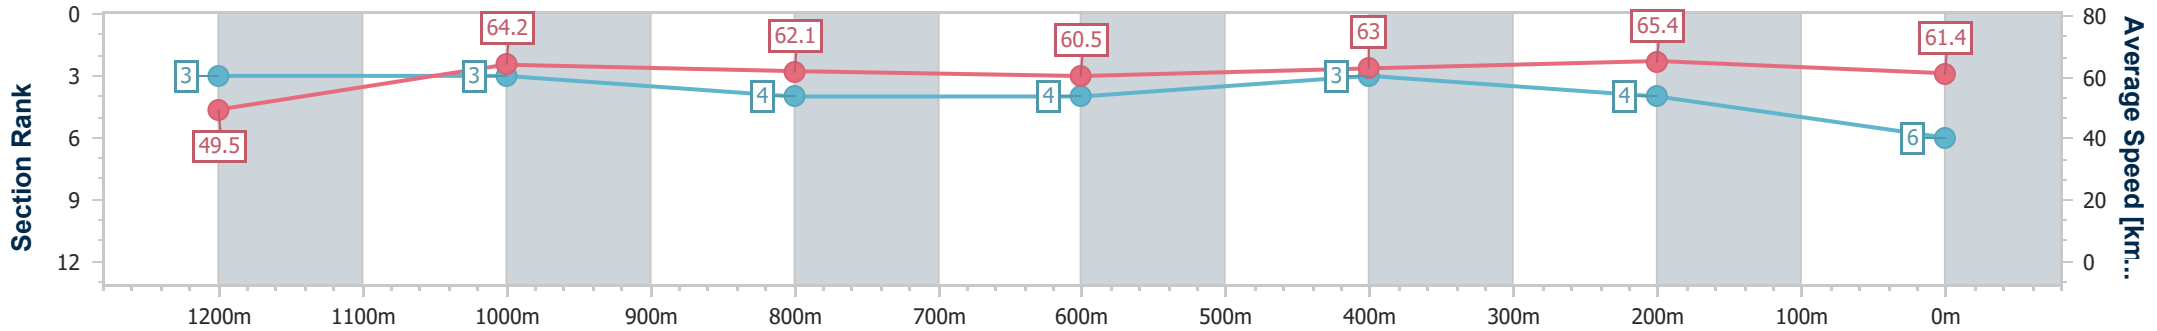

- [] Ranking at each section and finish
- .-.- No data available at this section
- NA No data available

Horse/Jockey Name	Genetic Freak
Final Rank	6
Fastest Section Time (Section)	0:10.91 (Overall)
Top Speed [km/h] (Section)	66.7 (1200m)
Race State	Finished

Doomben QLD Professional

Race 7: SKY RACING Class 4 Handicap - 1350m

11 September 2024 - 16:04

Track Rating: Good 4, Weather: Overcast, Rail Position: +9.5m Entire

BRISBANE RACING CLUB

Section	Overall	1200m	1000m	800m	600m	400m	200m
Section Times	1:19.95 [6] (0:10.91)	1:09.04 [3] (0:11.21)	0:57.83 [3] (0:11.66)	0:46.17 [4] (0:11.93)	0:34.24 [4] (0:11.50)	0:22.74 [3] (0:11.04)	0:11.70 [4] (0:11.70)
Average Speed [km/h]	49.5	64.2	62.1	60.5	63.0	65.4	61.4
Top Speed [km/h]	66.2	66.7	63.5	61.8	64.3	66.1	64.0
Avg. Dist. to Rail [m]	3.9	0.9	0.8	1.2	1.3	1.5	2.2
Avg. Stride Freq. [Hz]	2.3	2.4	2.3	2.3	2.4	2.4	2.4
Avg. Stride Length [m]	6.0	7.5	7.4	7.3	7.4	7.5	7.3