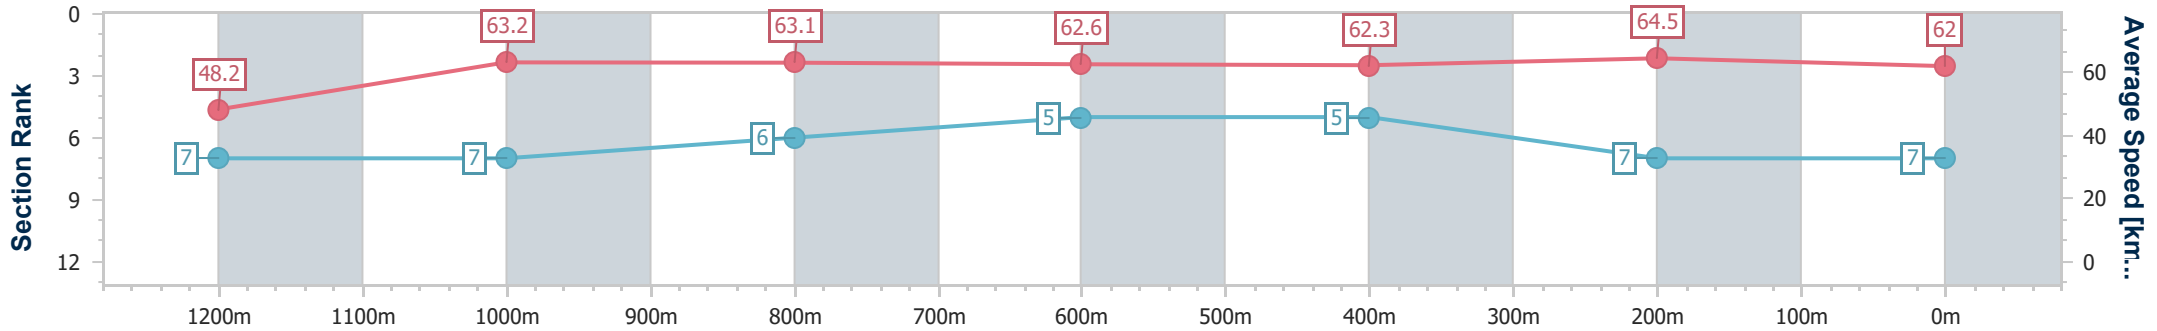

Doomben QLD Professional

Race 7: SKY RACING Class 4 Handicap - 1350m

11 September 2024 - 16:04

Track Rating: Good 4, Weather: Overcast, Rail Position: +9.5m Entire

BRISBANE RACING CLUB

Section	Overall	1200m	1000m	800m	600m	400m	200m
Section Times	1:20.19 [7] (0:11.20)	1:08.99 [7] (0:11.37)	0:57.62 [7] (0:11.50)	0:46.12 [6] (0:11.65)	0:34.47 [5] (0:11.68)	0:22.79 [5] (0:11.19)	0:11.60 [7] (0:11.60)
Average Speed [km/h]	48.2	63.2	63.1	62.6	62.3	64.5	62.0
Top Speed [km/h]	64.5	64.6	63.6	63.5	63.5	65.2	65.0
Avg. Dist. to Rail [m]	5.3	2.1	2.2	2.6	2.4	2.4	4.8
Avg. Stride Freq. [Hz]	2.1	2.1	2.2	2.1	2.2	2.2	2.2
Avg. Stride Length [m]	6.5	8.3	8.2	8.1	8.0	8.1	8.0

- [] Ranking at each section and finish
- .-.- No data available at this section
- NA No data available

Horse/Jockey Name	Zattastar
Final Rank	8
Fastest Section Time (Section)	0:11.01 (400m)
Top Speed [km/h] (Section)	65.7 (400m)
Race State	Finished