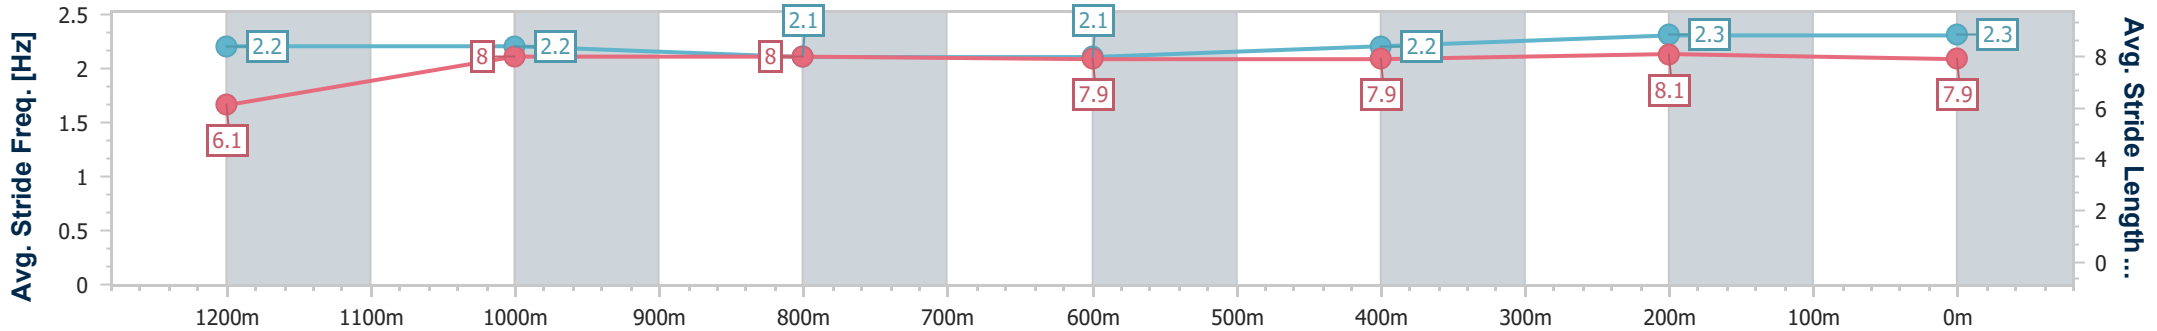

Doomben QLD Professional

Race 7: SKY RACING Class 4 Handicap - 1350m

11 September 2024 - 16:04

Track Rating: Good 4, Weather: Overcast, Rail Position: +9.5m Entire

BRISBANE RACING CLUB

Section	Overall	1200m	1000m	800m	600m	400m	200m
Section Times	1:19.79 [4] (0:11.27)	1:08.52 [8] (0:11.38)	0:57.14 [8] (0:11.59)	0:45.55 [8] (0:11.92)	0:33.63 [8] (0:11.43)	0:22.20 [7] (0:10.90)	0:11.30 [6] (0:11.30)
Average Speed [km/h]	47.9	63.3	62.5	60.6	63.1	66.1	63.9
Top Speed [km/h]	63.8	65.0	63.7	62.3	65.3	66.6	66.3
Avg. Dist. to Rail [m]	3.2	0.9	1.4	1.0	0.6	1.5	3.8
Avg. Stride Freq. [Hz]	2.2	2.2	2.1	2.1	2.2	2.3	2.3
Avg. Stride Length [m]	6.1	8.0	8.0	7.9	7.9	8.1	7.9