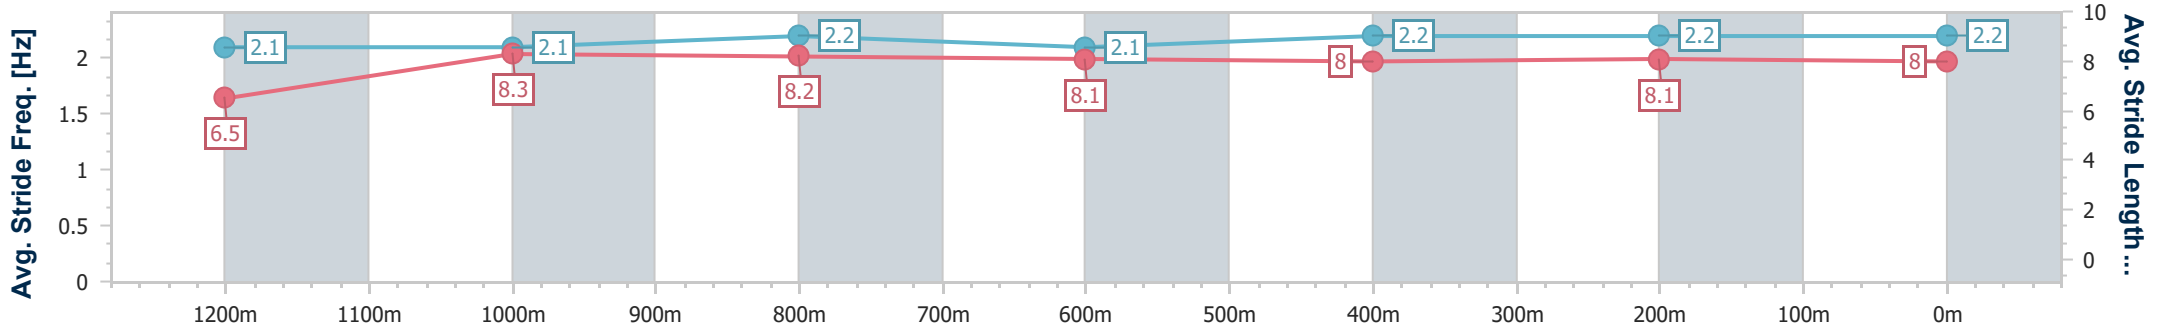

Doomben QLD Professional

Race 7: SKY RACING Class 4 Handicap - 1350m

11 September 2024 - 16:04

Track Rating: Good 4, Weather: Overcast, Rail Position: +9.5m Entire

BRISBANE RACING CLUB

Section	Overall	1200m	1000m	800m	600m	400m	200m
Section Times	1:20.19 [7] (0:11.20)	1:08.99 [7] (0:11.37)	0:57.62 [7] (0:11.50)	0:46.12 [6] (0:11.65)	0:34.47 [5] (0:11.68)	0:22.79 [5] (0:11.19)	0:11.60 [7] (0:11.60)
Average Speed [km/h]	48.2	63.2	63.1	62.6	62.3	64.5	62.0
Top Speed [km/h]	64.5	64.6	63.6	63.5	63.5	65.2	65.0
Avg. Dist. to Rail [m]	5.3	2.1	2.2	2.6	2.4	2.4	4.8
Avg. Stride Freq. [Hz]	2.1	2.1	2.2	2.1	2.2	2.2	2.2
Avg. Stride Length [m]	6.5	8.3	8.2	8.1	8.0	8.1	8.0