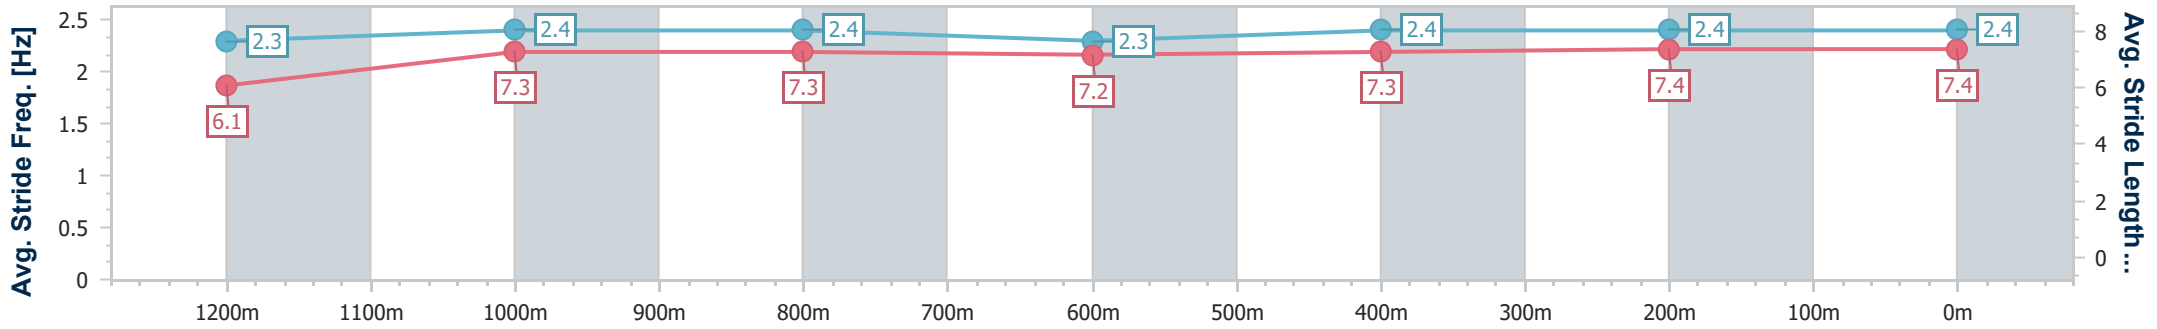

11 September 2024 - 16:04

Track Rating: Good 4, Weather: Overcast, Rail Position: +9.5m Entire

BRISBANE RACING CLUB

Section	Overall	1200m	1000m	800m	600m	400m	200m
Section Times	1:19.43 [1] (0:10.85)	1:08.58 [2] (0:11.42)	0:57.16 [4] (0:11.48)	0:45.68 [3] (0:11.88)	0:33.80 [2] (0:11.60)	0:22.20 [4] (0:10.93)	0:11.27 [2] (0:11.27)
Average Speed [km/h]	49.7	63.0	62.8	60.6	61.5	65.4	63.9
Top Speed [km/h]	65.6	65.7	63.9	63.4	63.8	66.7	66.3
Avg. Dist. to Rail [m]	2.3	0.4	0.4	0.5	1.4	1.8	0.5
Avg. Stride Freq. [Hz]	2.3	2.4	2.4	2.3	2.4	2.4	2.4
Avg. Stride Length [m]	6.1	7.3	7.3	7.2	7.3	7.4	7.4