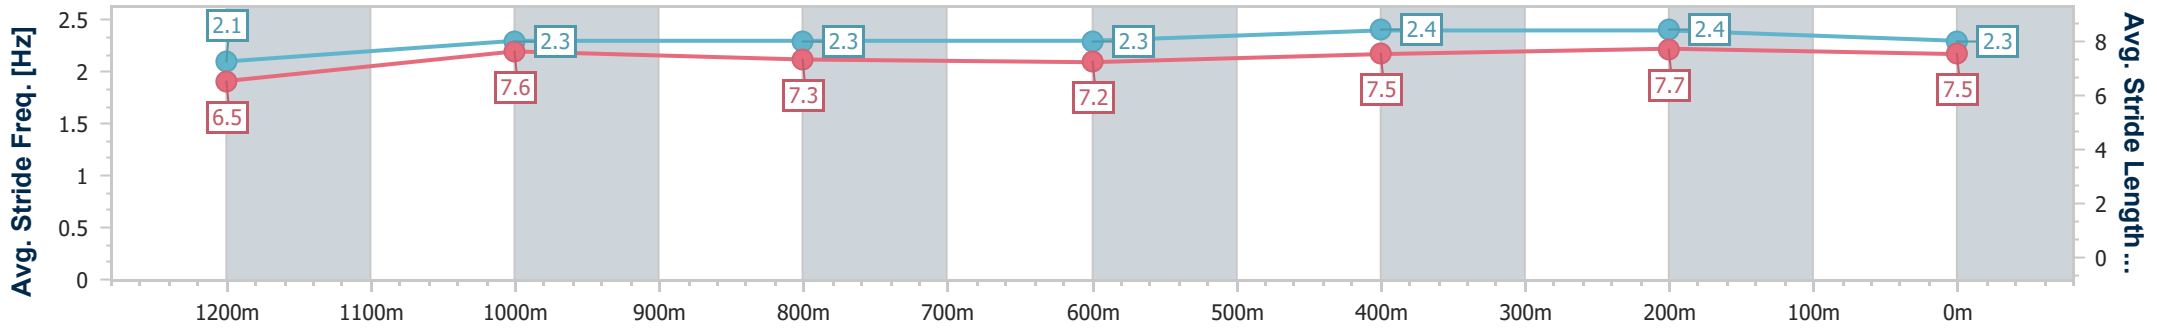

Doomben QLD Professional

Race 7: SKY RACING Class 4 Handicap - 1350m

11 September 2024 - 16:04

Track Rating: Good 4, Weather: Overcast, Rail Position: +9.5m Entire

BRISBANE RACING CLUB

Section	Overall	1200m	1000m	800m	600m	400m	200m
Section Times	1:19.82 [5] (0:11.13)	1:08.69 [5] (0:11.29)	0:57.40 [5] (0:11.60)	0:45.80 [5] (0:11.98)	0:33.82 [6] (0:11.46)	0:22.36 [6] (0:11.00)	0:11.36 [5] (0:11.36)
Average Speed [km/h]	48.6	63.9	62.4	60.4	62.7	65.1	63.5
Top Speed [km/h]	62.4	66.5	63.8	62.3	64.7	66.9	67.2
Avg. Dist. to Rail [m]	1.3	0.8	1.2	1.2	0.8	1.5	0.6
Avg. Stride Freq. [Hz]	2.1	2.3	2.3	2.3	2.4	2.4	2.3
Avg. Stride Length [m]	6.5	7.6	7.3	7.2	7.5	7.7	7.5

- [] Ranking at each section and finish
- .-.- No data available at this section
- NA No data available

Horse/Jockey Name	Genetic Freak
Final Rank	6
Fastest Section Time (Section)	0:10.91 (Overall)
Top Speed [km/h] (Section)	66.7 (1200m)
Race State	Finished