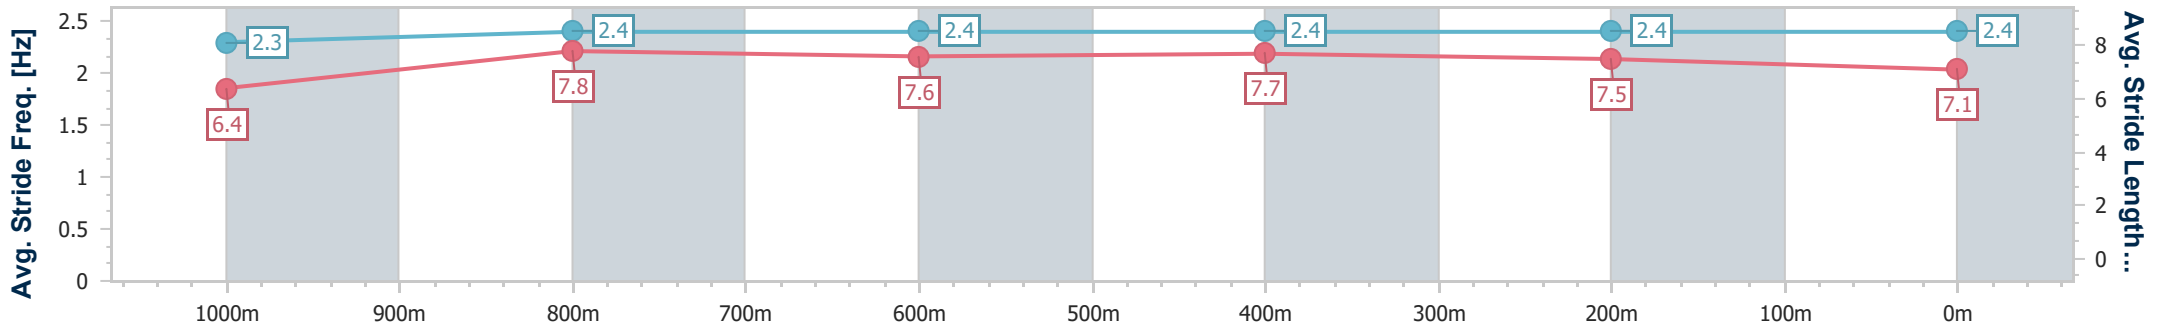

Doomben QLD Professional
Race 4: SKY RACING BENCHMARK 78 Handicap - 1200m
 07 September 2024 - 13:43
 Track Rating: Good 3, Weather: Fine, Rail Position: +1m Entire

BRISBANE
RACING CLUB

Section	Overall	1000m	800m	600m	400m	200m
Section Times	1:08.95 [3] (0:13.57)	0:55.38 [9] (0:10.51)	0:44.87 [9] (0:10.84)	0:34.03 [8] (0:10.98)	0:23.05 [7] (0:11.21)	0:11.84 [5] (0:11.84)
Average Speed [km/h]	53.1	68.7	67.2	66.3	64.2	60.8
Top Speed [km/h]	67.4	70.4	68.1	67.9	65.8	63.4
Avg. Dist. to Rail [m]	4.7	0.9	1.9	1.5	1.0	1.2
Avg. Stride Freq. [Hz]	2.3	2.4	2.4	2.4	2.4	2.4
Avg. Stride Length [m]	6.4	7.8	7.6	7.7	7.5	7.1