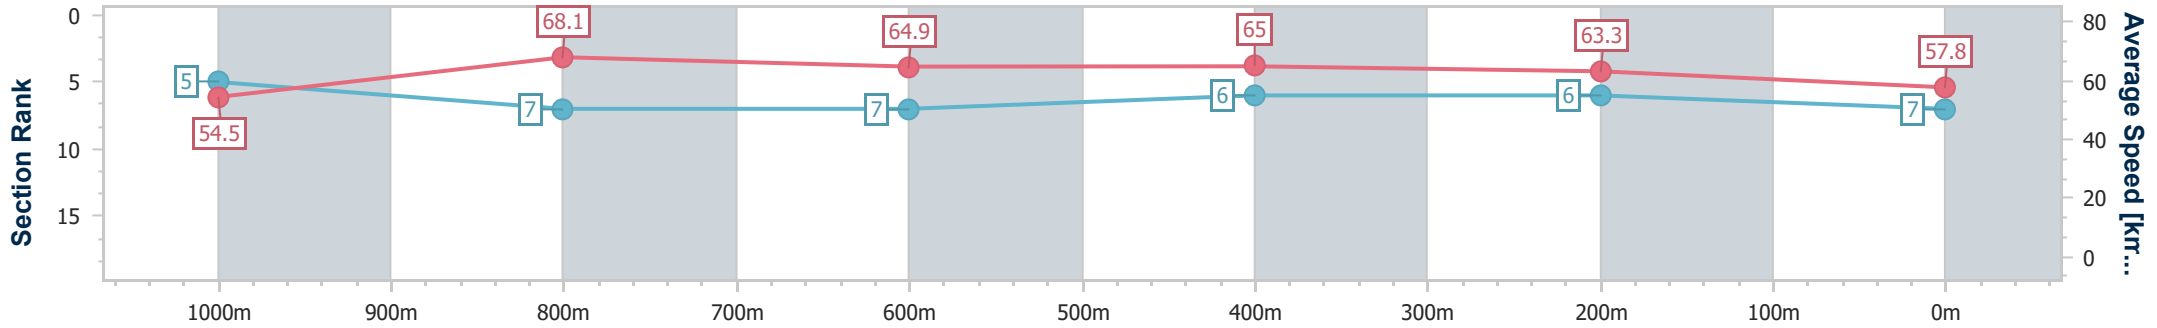

Doomben QLD Professional

Race 4: SKY RACING BENCHMARK 78 Handicap - 1200m

07 September 2024 - 13:43

Track Rating: Good 3, Weather: Fine, Rail Position: +1m Entire

BRISBANE RACING CLUB

Section	Overall	1000m	800m	600m	400m	200m
Section Times	1:09.63 [7] (0:13.20)	0:56.43 [5] (0:10.60)	0:45.83 [7] (0:11.06)	0:34.77 [7] (0:10.98)	0:23.79 [6] (0:11.34)	0:12.45 [6] (0:12.45)
Average Speed [km/h]	54.5	68.1	64.9	65.0	63.3	57.8
Top Speed [km/h]	69.0	70.2	66.9	66.9	64.9	61.3
Avg. Dist. to Rail [m]	0.9	0.3	0.6	1.1	1.0	0.4
Avg. Stride Freq. [Hz]	2.4	2.5	2.5	2.5	2.4	2.4
Avg. Stride Length [m]	6.2	7.5	7.3	7.3	7.2	6.8