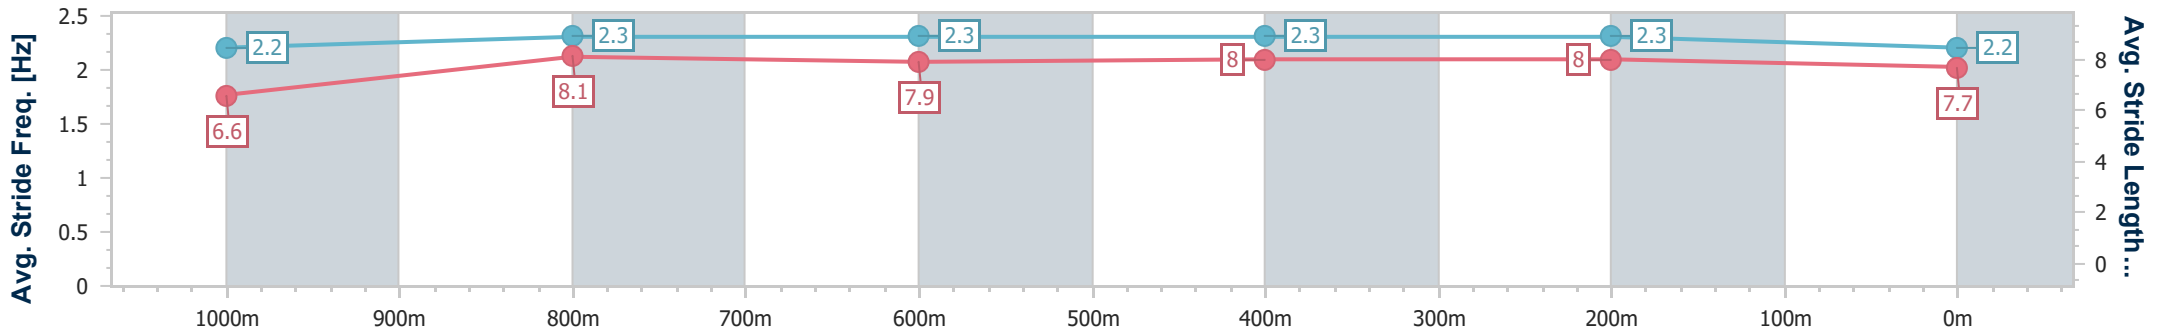

Doomben QLD Professional
Race 4: SKY RACING BENCHMARK 78 Handicap - 1200m
 07 September 2024 - 13:43
 Track Rating: Good 3, Weather: Fine, Rail Position: +1m Entire

BRISBANE
RACING CLUB

Section	Overall	1000m	800m	600m	400m	200m
Section Times	1:08.92 [1] (0:13.81)	0:55.11 [11] (0:10.78)	0:44.33 [11] (0:10.83)	0:33.50 [11] (0:10.88)	0:22.62 [11] (0:10.98)	0:11.64 [9] (0:11.64)
Average Speed [km/h]	52.2	66.8	66.1	65.8	65.5	61.8
Top Speed [km/h]	65.7	67.3	66.9	66.5	67.2	63.5
Avg. Dist. to Rail [m]	6.3	0.9	0.7	1.2	1.3	1.8
Avg. Stride Freq. [Hz]	2.2	2.3	2.3	2.3	2.3	2.2
Avg. Stride Length [m]	6.6	8.1	7.9	8.0	8.0	7.7