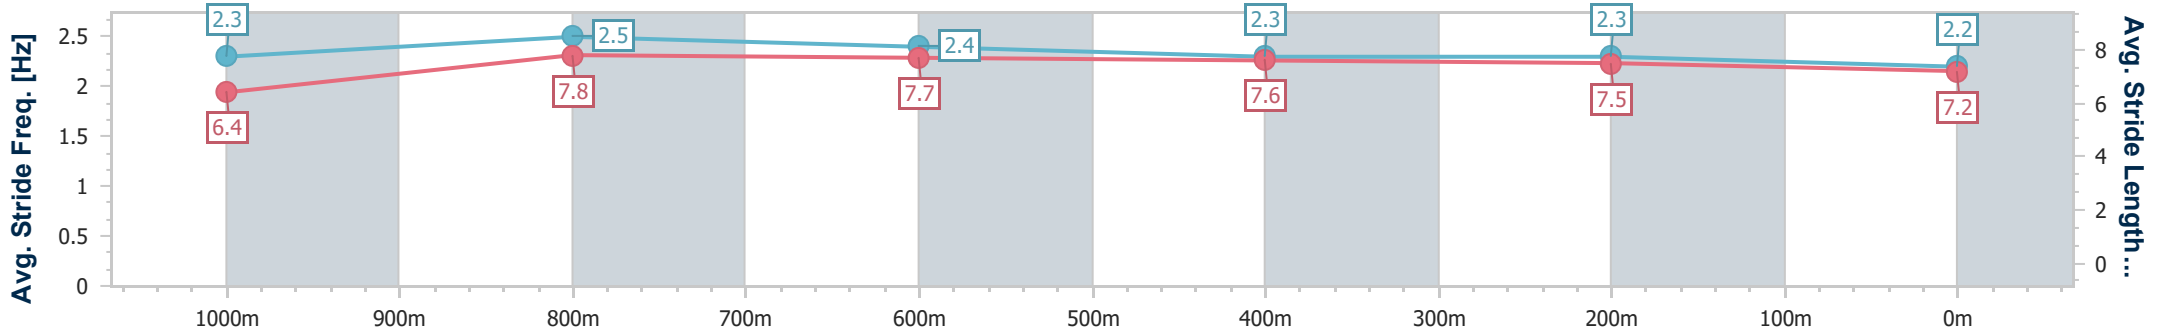

Doomben QLD Professional

Race 4: SKY RACING BENCHMARK 78 Handicap - 1200m

07 September 2024 - 13:43

Track Rating: Good 3, Weather: Fine, Rail Position: +1m Entire

BRISBANE RACING CLUB

Section	Overall	1000m	800m	600m	400m	200m
Section Times	1:09.72 [10] (0:13.01)	0:56.71 [2] (0:10.50)	0:46.21 [1] (0:11.04)	0:35.17 [3] (0:11.04)	0:24.13 [1] (0:11.50)	0:12.63 [3] (0:12.63)
Average Speed [km/h]	55.6	68.4	64.3	64.0	62.2	57.0
Top Speed [km/h]	71.5	71.3	67.3	67.4	64.1	61.6
Avg. Dist. to Rail [m]	10.8	1.1	2.6	3.8	2.1	1.3
Avg. Stride Freq. [Hz]	2.4	2.5	2.4	2.4	2.4	2.3
Avg. Stride Length [m]	6.3	7.4	7.5	7.4	7.2	7.0

- [] Ranking at each section and finish
- .-.- No data available at this section
- NA No data available

Horse/Jockey Name	Sistine Explorer
Final Rank	11
Fastest Section Time (Section)	0:10.46 (1000m)
Top Speed [km/h] (Section)	72.0 (1000m)
Race State	Finished

Doomben QLD Professional
Race 4: SKY RACING BENCHMARK 78 Handicap - 1200m
 07 September 2024 - 13:43
 Track Rating: Good 3, Weather: Fine, Rail Position: +1m Entire

BRISBANE
RACING CLUB

Section	Overall	1000m	800m	600m	400m	200m
Section Times	1:10.38 [11] (0:13.14)	0:57.24 [4] (0:10.46)	0:46.78 [4] (0:11.18)	0:35.60 [6] (0:11.39)	0:24.21 [10] (0:11.58)	0:12.63 [11] (0:12.63)
Average Speed [km/h]	54.9	69.6	65.9	64.2	62.5	57.0
Top Speed [km/h]	69.8	72.0	67.6	65.7	63.5	61.2
Avg. Dist. to Rail [m]	4.3	2.6	4.3	3.1	2.2	2.9
Avg. Stride Freq. [Hz]	2.3	2.5	2.4	2.3	2.3	2.2
Avg. Stride Length [m]	6.4	7.8	7.7	7.6	7.5	7.2