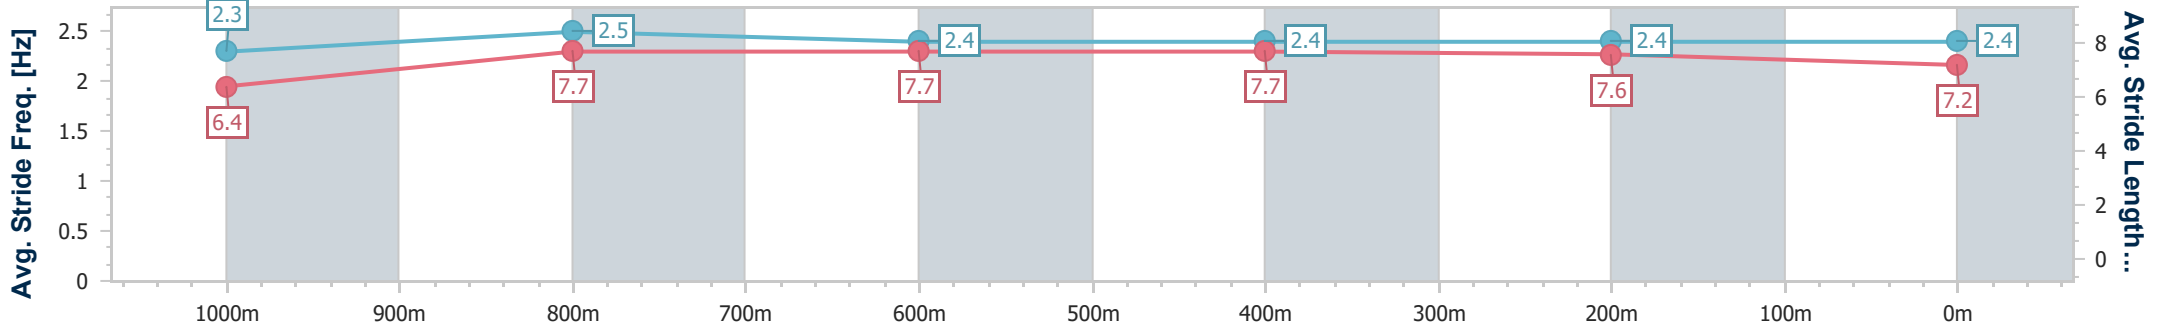

Horse/Jockey Name	Daytona
Final Rank	2
Fastest Section Time (Section)	0:10.52 (1000m)
Top Speed [km/h] (Section)	69.9 (1000m)
Race State	Finished

Doomben QLD Professional
Race 4: SKY RACING BENCHMARK 78 Handicap - 1200m
07 September 2024 - 13:43
Track Rating: Good 3, Weather: Fine, Rail Position: +1m Entire

BRISBANE
RACING CLUB

Section	Overall	1000m	800m	600m	400m	200m
Section Times	1:08.93 [2] (0:13.67)	0:55.26 [10] (0:10.52)	0:44.74 [10] (0:11.03)	0:33.71 [10] (0:10.91)	0:22.80 [9] (0:11.07)	0:11.73 [7] (0:11.73)
Average Speed [km/h]	52.8	68.4	66.8	66.7	65.3	61.5
Top Speed [km/h]	67.7	69.9	69.9	68.6	66.5	63.5
Avg. Dist. to Rail [m]	2.7	0.7	4.0	2.5	2.7	3.8
Avg. Stride Freq. [Hz]	2.3	2.5	2.4	2.4	2.4	2.4
Avg. Stride Length [m]	6.4	7.7	7.7	7.7	7.6	7.2

- [ ] Ranking at each section and finish
- -.-.- No data available at this section
- NA No data available