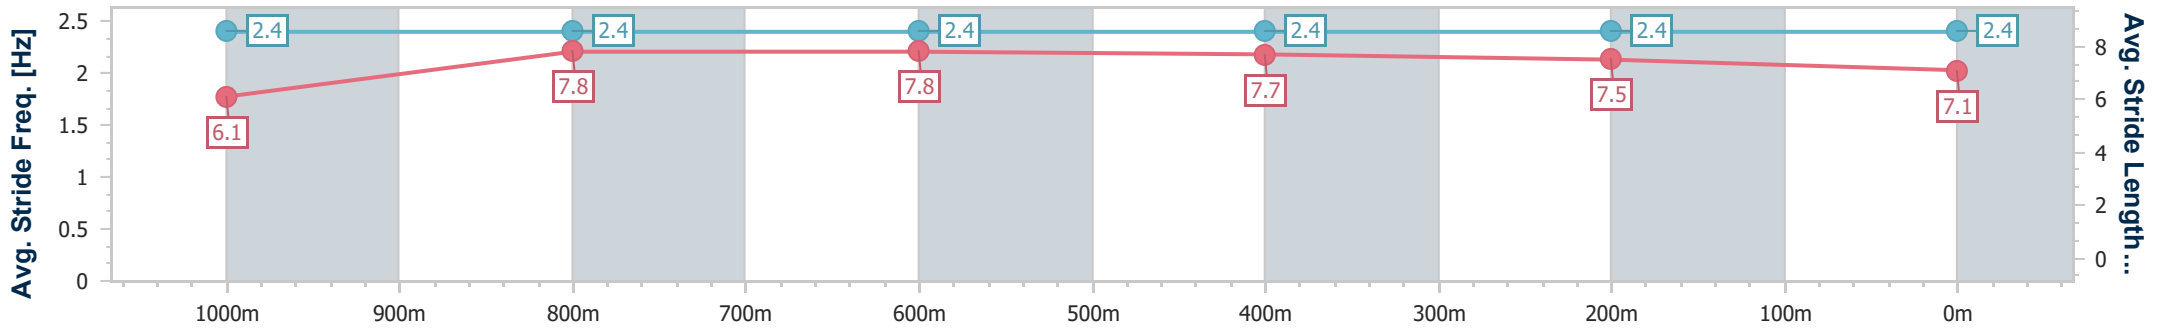

Doomben QLD Professional

Race 4: SKY RACING BENCHMARK 78 Handicap - 1200m

07 September 2024 - 13:43

Track Rating: Good 3, Weather: Fine, Rail Position: +1m Entire

BRISBANE RACING CLUB

Section	Overall	1000m	800m	600m	400m	200m
Section Times	1:09.06 [4] (0:13.32)	0:55.74 [7] (0:10.43)	0:45.31 [6] (0:10.91)	0:34.40 [5] (0:11.18)	0:23.22 [5] (0:11.20)	0:12.02 [1] (0:12.02)
Average Speed [km/h]	54.1	69.2	67.6	66.1	64.9	60.0
Top Speed [km/h]	68.9	70.0	68.5	66.8	66.4	64.2
Avg. Dist. to Rail [m]	3.9	1.4	4.4	4.9	4.8	3.3
Avg. Stride Freq. [Hz]	2.4	2.4	2.4	2.4	2.4	2.4
Avg. Stride Length [m]	6.1	7.8	7.8	7.7	7.5	7.1