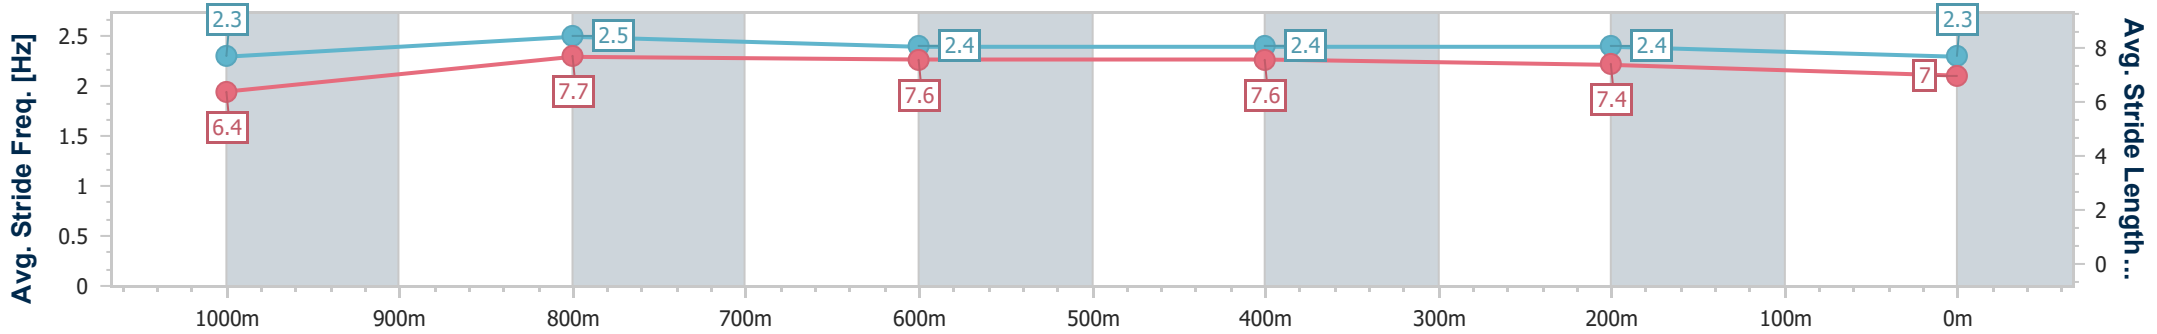

- [] Ranking at each section and finish
- .-.- No data available at this section
- NA No data available

Horse/Jockey Name	I See You Coming
Final Rank	9
Fastest Section Time (Section)	0:10.43 (1000m)
Top Speed [km/h] (Section)	71.7 (1000m)
Race State	Finished

Doomben QLD Professional

Race 4: SKY RACING BENCHMARK 78 Handicap - 1200m

07 September 2024 - 13:43

Track Rating: Good 3, Weather: Fine, Rail Position: +1m Entire

BRISBANE RACING CLUB

Section	Overall	1000m	800m	600m	400m	200m
Section Times	1:09.71 [9] (0:13.22)	0:56.49 [6] (0:10.43)	0:46.06 [5] (0:10.90)	0:35.16 [4] (0:11.28)	0:23.88 [4] (0:11.28)	0:12.60 [4] (0:12.60)
Average Speed [km/h]	54.5	69.3	66.6	65.6	64.1	57.4
Top Speed [km/h]	69.3	71.7	67.8	67.0	65.2	62.1
Avg. Dist. to Rail [m]	2.0	0.6	2.5	4.3	4.0	4.1
Avg. Stride Freq. [Hz]	2.3	2.5	2.4	2.4	2.4	2.3
Avg. Stride Length [m]	6.4	7.7	7.6	7.6	7.4	7.0

- [] Ranking at each section and finish
- .-.- No data available at this section
- NA No data available

Horse/Jockey Name	This Is One
Final Rank	10
Fastest Section Time (Section)	0:10.50 (1000m)
Top Speed [km/h] (Section)	71.5 (Overall)
Race State	Finished