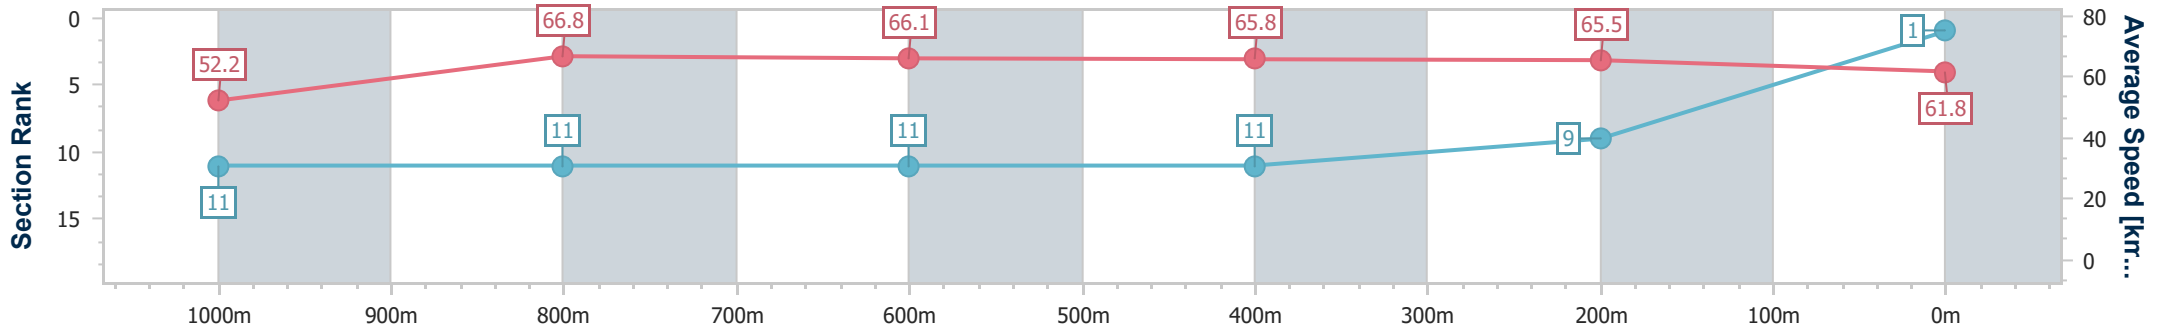

Horse/Jockey Name	Safework
Final Rank	1
Fastest Section Time (Section)	0:10.78 (1000m)
Top Speed [km/h] (Section)	67.3 (1000m)
Race State	Finished

Doomben QLD Professional
Race 4: SKY RACING BENCHMARK 78 Handicap - 1200m
07 September 2024 - 13:43
Track Rating: Good 3, Weather: Fine, Rail Position: +1m Entire

BRISBANE
RACING CLUB

Section	Overall	1000m	800m	600m	400m	200m
Section Times	1:08.92 [1] (0:13.81)	0:55.11 [11] (0:10.78)	0:44.33 [11] (0:10.83)	0:33.50 [11] (0:10.88)	0:22.62 [11] (0:10.98)	0:11.64 [9] (0:11.64)
Average Speed [km/h]	52.2	66.8	66.1	65.8	65.5	61.8
Top Speed [km/h]	65.7	67.3	66.9	66.5	67.2	63.5
Avg. Dist. to Rail [m]	6.3	0.9	0.7	1.2	1.3	1.8
Avg. Stride Freq. [Hz]	2.2	2.3	2.3	2.3	2.3	2.2
Avg. Stride Length [m]	6.6	8.1	7.9	8.0	8.0	7.7

- [ ] Ranking at each section and finish
- -.-.- No data available at this section
- NA No data available