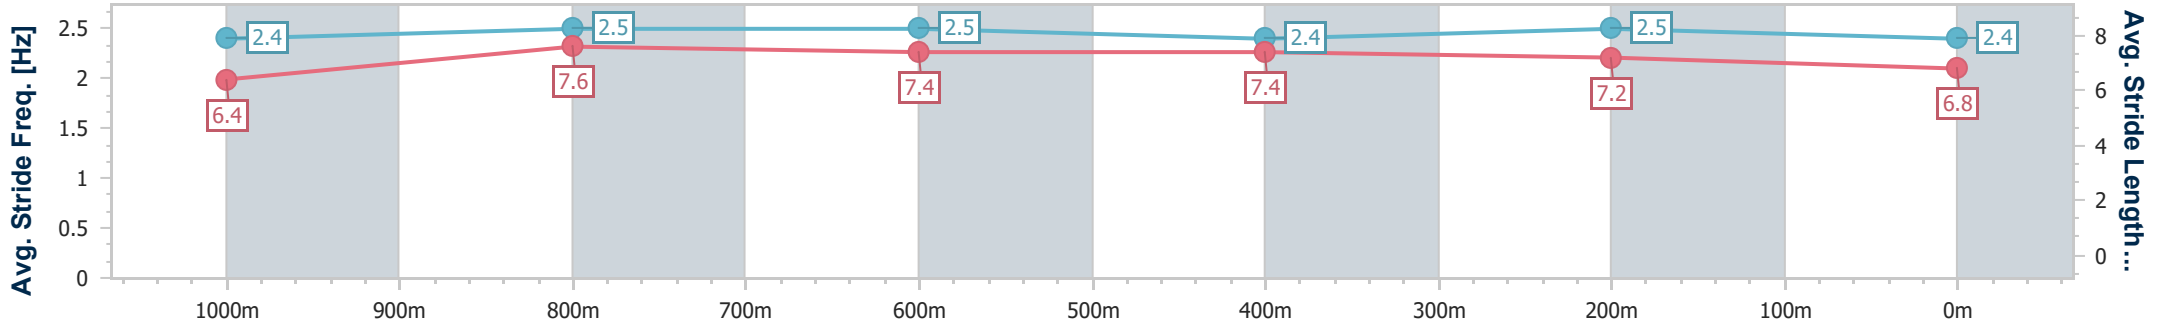

- [] Ranking at each section and finish
- .-.- No data available at this section
- NA No data available

Horse/Jockey Name	Memoria
Final Rank	5
Fastest Section Time (Section)	0:10.56 (1000m)
Top Speed [km/h] (Section)	69.6 (1000m)
Race State	Finished

Doomben QLD Professional
Race 4: SKY RACING BENCHMARK 78 Handicap - 1200m
 07 September 2024 - 13:43
 Track Rating: Good 3, Weather: Fine, Rail Position: +1m Entire

BRISBANE
RACING CLUB

Section	Overall	1000m	800m	600m	400m	200m
Section Times	1:09.48 [5] (0:12.99)	0:56.49 [1] (0:10.56)	0:45.93 [2] (0:10.93)	0:35.00 [1] (0:11.25)	0:23.75 [2] (0:11.31)	0:12.44 [2] (0:12.44)
Average Speed [km/h]	55.6	68.0	66.1	65.2	64.3	57.8
Top Speed [km/h]	69.4	69.6	67.2	67.2	65.2	62.5
Avg. Dist. to Rail [m]	5.2	0.8	1.3	3.3	1.7	0.4
Avg. Stride Freq. [Hz]	2.4	2.5	2.5	2.4	2.5	2.4
Avg. Stride Length [m]	6.4	7.6	7.4	7.4	7.2	6.8