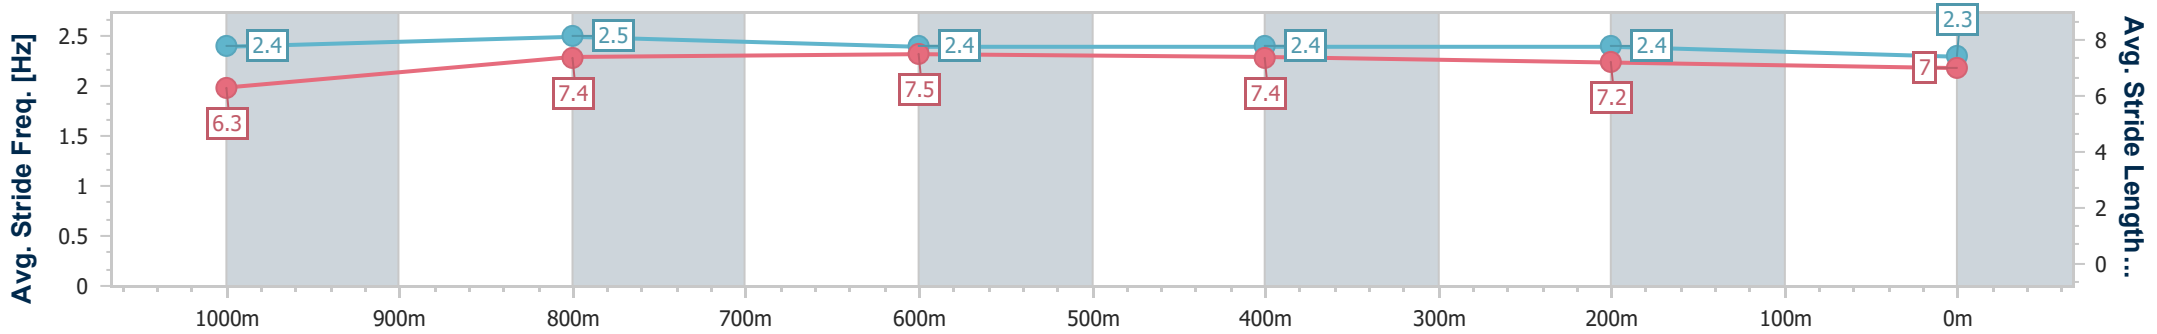

- [] Ranking at each section and finish
- .-.- No data available at this section
- NA No data available

Horse/Jockey Name	This Is One
Final Rank	10
Fastest Section Time (Section)	0:10.50 (1000m)
Top Speed [km/h] (Section)	71.5 (Overall)
Race State	Finished

Doomben QLD Professional

Race 4: SKY RACING BENCHMARK 78 Handicap - 1200m

07 September 2024 - 13:43

Track Rating: Good 3, Weather: Fine, Rail Position: +1m Entire

BRISBANE RACING CLUB

Section	Overall	1000m	800m	600m	400m	200m
Section Times	1:09.72 [10] (0:13.01)	0:56.71 [2] (0:10.50)	0:46.21 [1] (0:11.04)	0:35.17 [3] (0:11.04)	0:24.13 [1] (0:11.50)	0:12.63 [3] (0:12.63)
Average Speed [km/h]	55.6	68.4	64.3	64.0	62.2	57.0
Top Speed [km/h]	71.5	71.3	67.3	67.4	64.1	61.6
Avg. Dist. to Rail [m]	10.8	1.1	2.6	3.8	2.1	1.3
Avg. Stride Freq. [Hz]	2.4	2.5	2.4	2.4	2.4	2.3
Avg. Stride Length [m]	6.3	7.4	7.5	7.4	7.2	7.0