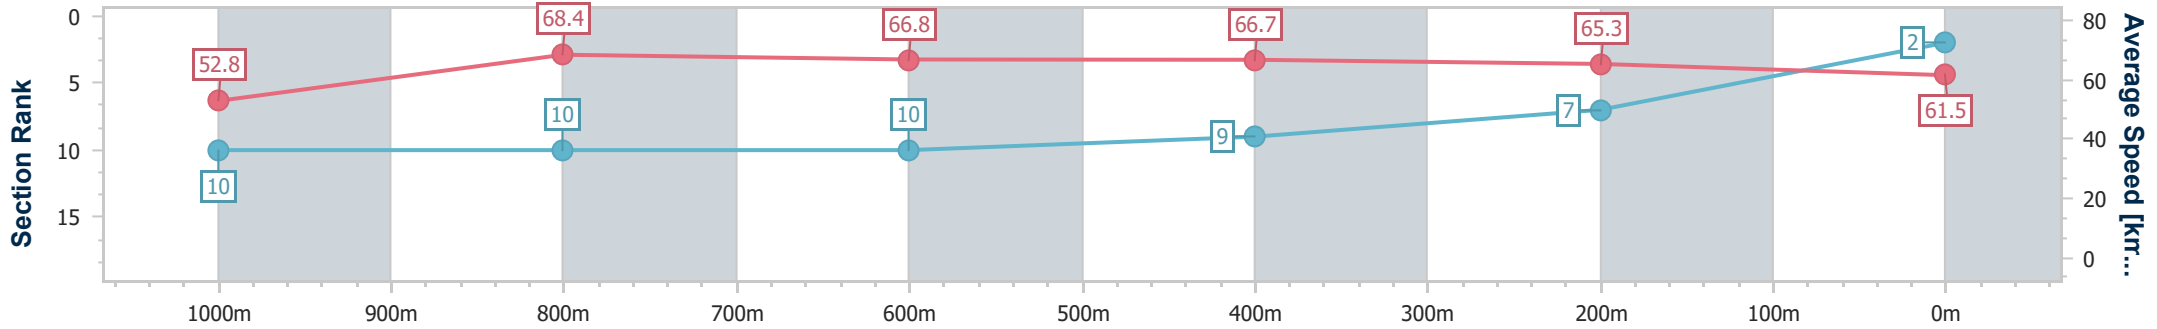

Horse/Jockey Name	Daytona
Final Rank	2
Fastest Section Time (Section)	0:10.52 (1000m)
Top Speed [km/h] (Section)	69.9 (1000m)
Race State	Finished

Doomben QLD Professional
Race 4: SKY RACING BENCHMARK 78 Handicap - 1200m
07 September 2024 - 13:43
Track Rating: Good 3, Weather: Fine, Rail Position: +1m Entire

BRISBANE
RACING CLUB

Section	Overall	1000m	800m	600m	400m	200m
Section Times	1:08.93 [2] (0:13.67)	0:55.26 [10] (0:10.52)	0:44.74 [10] (0:11.03)	0:33.71 [10] (0:10.91)	0:22.80 [9] (0:11.07)	0:11.73 [7] (0:11.73)
Average Speed [km/h]	52.8	68.4	66.8	66.7	65.3	61.5
Top Speed [km/h]	67.7	69.9	69.9	68.6	66.5	63.5
Avg. Dist. to Rail [m]	2.7	0.7	4.0	2.5	2.7	3.8
Avg. Stride Freq. [Hz]	2.3	2.5	2.4	2.4	2.4	2.4
Avg. Stride Length [m]	6.4	7.7	7.7	7.7	7.6	7.2

- [ ] Ranking at each section and finish
- -.-.- No data available at this section
- NA No data available