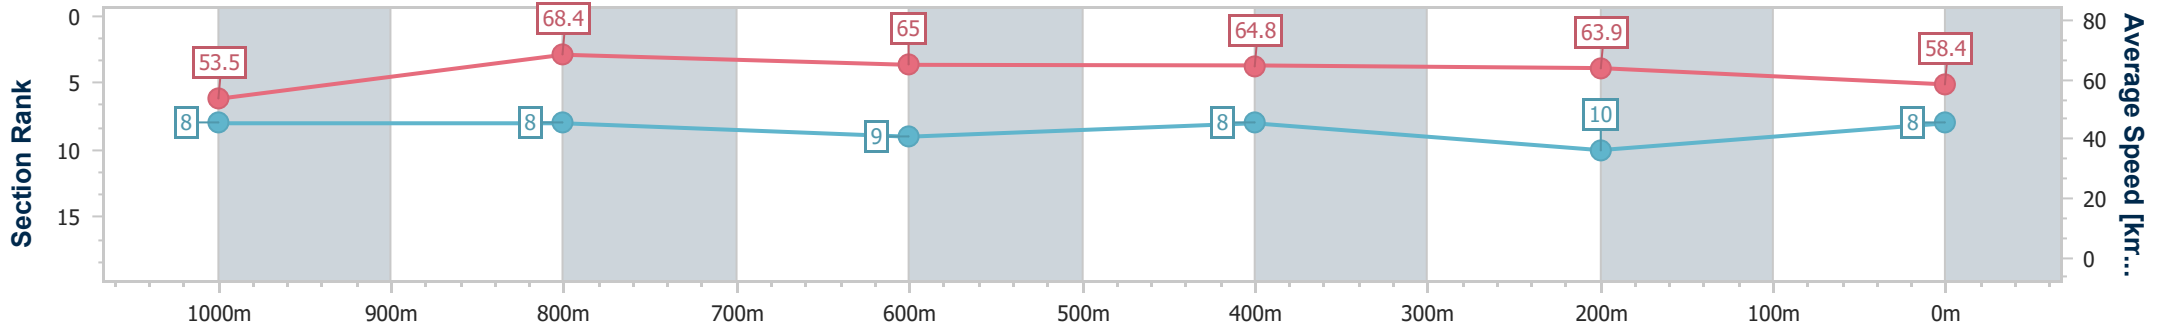

- [] Ranking at each section and finish
- .-.- No data available at this section
- NA No data available

Horse/Jockey Name	Devil's Throat
Final Rank	8
Fastest Section Time (Section)	0:10.51 (1000m)
Top Speed [km/h] (Section)	69.5 (1000m)
Race State	Finished

Doomben QLD Professional
Race 4: SKY RACING BENCHMARK 78 Handicap - 1200m
 07 September 2024 - 13:43
 Track Rating: Good 3, Weather: Fine, Rail Position: +1m Entire

BRISBANE
RACING CLUB

Section	Overall	1000m	800m	600m	400m	200m
Section Times	1:09.69 [8] (0:13.45)	0:56.24 [8] (0:10.51)	0:45.73 [8] (0:11.09)	0:34.64 [9] (0:11.07)	0:23.57 [8] (0:11.24)	0:12.33 [10] (0:12.33)
Average Speed [km/h]	53.5	68.4	65.0	64.8	63.9	58.4
Top Speed [km/h]	68.4	69.5	66.7	65.7	65.0	62.4
Avg. Dist. to Rail [m]	1.7	0.3	0.3	0.8	0.7	1.4
Avg. Stride Freq. [Hz]	2.2	2.3	2.3	2.2	2.3	2.2
Avg. Stride Length [m]	6.8	8.3	7.8	8.0	7.8	7.5