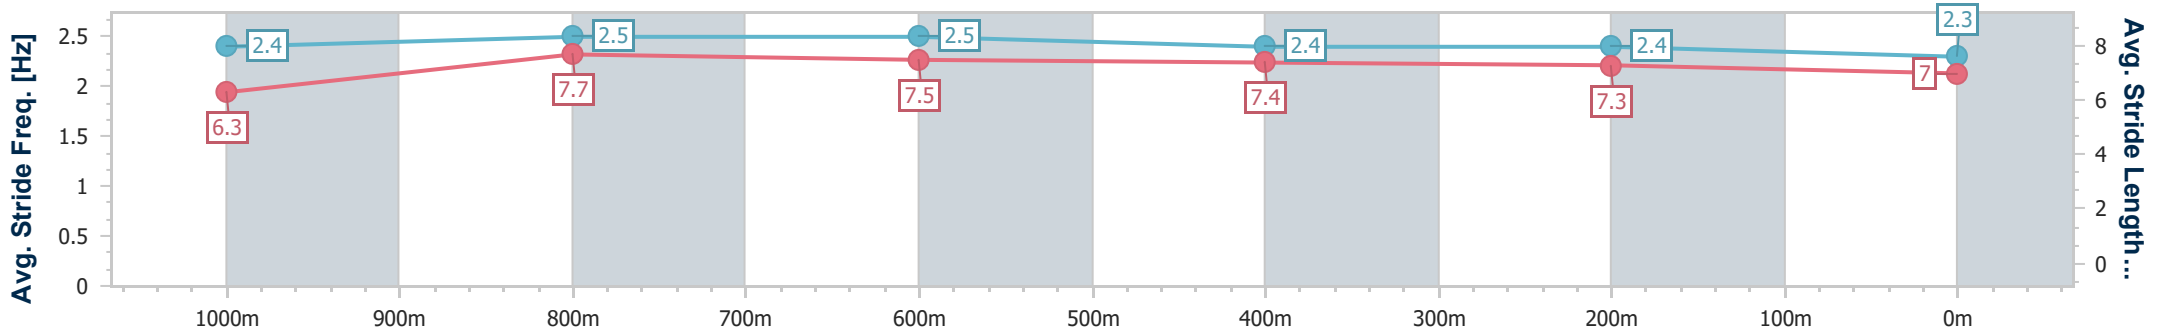

Doomben QLD Professional

Race 4: SKY RACING BENCHMARK 78 Handicap - 1200m

07 September 2024 - 13:43

Track Rating: Good 3, Weather: Fine, Rail Position: +1m Entire

BRISBANE RACING CLUB

Section	Overall	1000m	800m	600m	400m	200m
Section Times	1:09.59 [6] (0:13.10)	0:56.49 [3] (0:10.48)	0:46.01 [3] (0:10.95)	0:35.06 [2] (0:11.25)	0:23.81 [3] (0:11.42)	0:12.39 [7] (0:12.39)
Average Speed [km/h]	55.1	69.1	66.6	64.2	63.5	58.1
Top Speed [km/h]	70.0	71.4	67.7	67.3	64.1	61.1
Avg. Dist. to Rail [m]	7.8	2.3	2.1	1.0	3.3	5.9
Avg. Stride Freq. [Hz]	2.4	2.5	2.5	2.4	2.4	2.3
Avg. Stride Length [m]	6.3	7.7	7.5	7.4	7.3	7.0