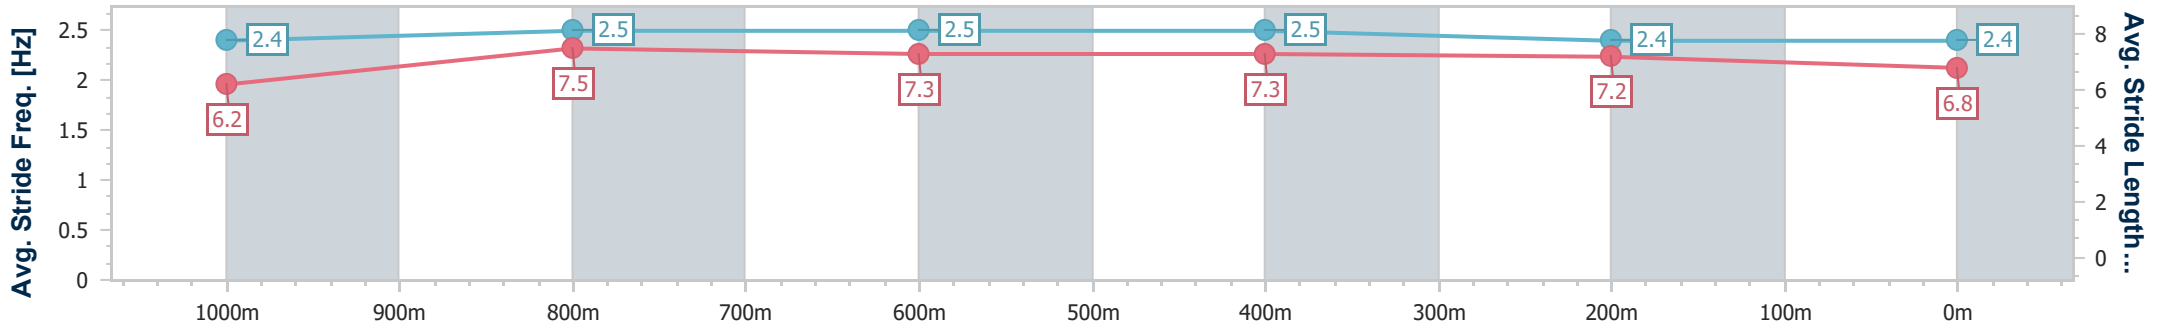

Doomben QLD Professional

Race 4: SKY RACING BENCHMARK 78 Handicap - 1200m

07 September 2024 - 13:43

Track Rating: Good 3, Weather: Fine, Rail Position: +1m Entire

BRISBANE RACING CLUB

Section	Overall	1000m	800m	600m	400m	200m
Section Times	1:09.63 [7] (0:13.20)	0:56.43 [5] (0:10.60)	0:45.83 [7] (0:11.06)	0:34.77 [7] (0:10.98)	0:23.79 [6] (0:11.34)	0:12.45 [6] (0:12.45)
Average Speed [km/h]	54.5	68.1	64.9	65.0	63.3	57.8
Top Speed [km/h]	69.0	70.2	66.9	66.9	64.9	61.3
Avg. Dist. to Rail [m]	0.9	0.3	0.6	1.1	1.0	0.4
Avg. Stride Freq. [Hz]	2.4	2.5	2.5	2.5	2.4	2.4
Avg. Stride Length [m]	6.2	7.5	7.3	7.3	7.2	6.8