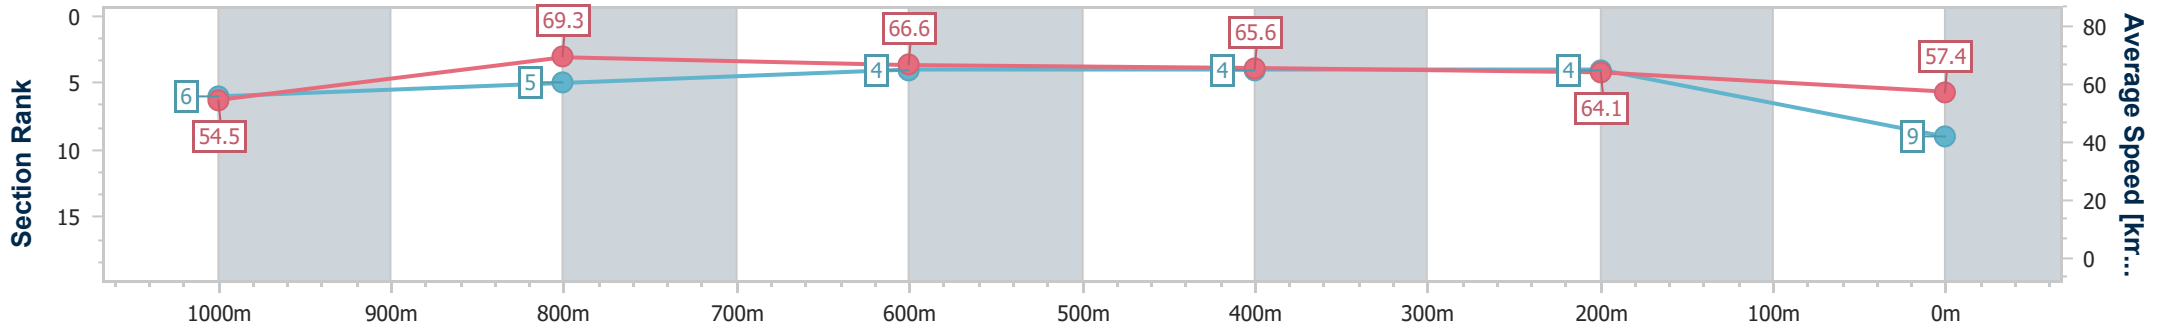

- [] Ranking at each section and finish
- .-.- No data available at this section
- NA No data available

Horse/Jockey Name	I See You Coming
Final Rank	9
Fastest Section Time (Section)	0:10.43 (1000m)
Top Speed [km/h] (Section)	71.7 (1000m)
Race State	Finished

Doomben QLD Professional

Race 4: SKY RACING BENCHMARK 78 Handicap - 1200m

07 September 2024 - 13:43

Track Rating: Good 3, Weather: Fine, Rail Position: +1m Entire

BRISBANE RACING CLUB

Section	Overall	1000m	800m	600m	400m	200m
Section Times	1:09.71 [9] (0:13.22)	0:56.49 [6] (0:10.43)	0:46.06 [5] (0:10.90)	0:35.16 [4] (0:11.28)	0:23.88 [4] (0:11.28)	0:12.60 [4] (0:12.60)
Average Speed [km/h]	54.5	69.3	66.6	65.6	64.1	57.4
Top Speed [km/h]	69.3	71.7	67.8	67.0	65.2	62.1
Avg. Dist. to Rail [m]	2.0	0.6	2.5	4.3	4.0	4.1
Avg. Stride Freq. [Hz]	2.3	2.5	2.4	2.4	2.4	2.3
Avg. Stride Length [m]	6.4	7.7	7.6	7.6	7.4	7.0

- [] Ranking at each section and finish
- .-.- No data available at this section
- NA No data available

Horse/Jockey Name	This Is One
Final Rank	10
Fastest Section Time (Section)	0:10.50 (1000m)
Top Speed [km/h] (Section)	71.5 (Overall)
Race State	Finished