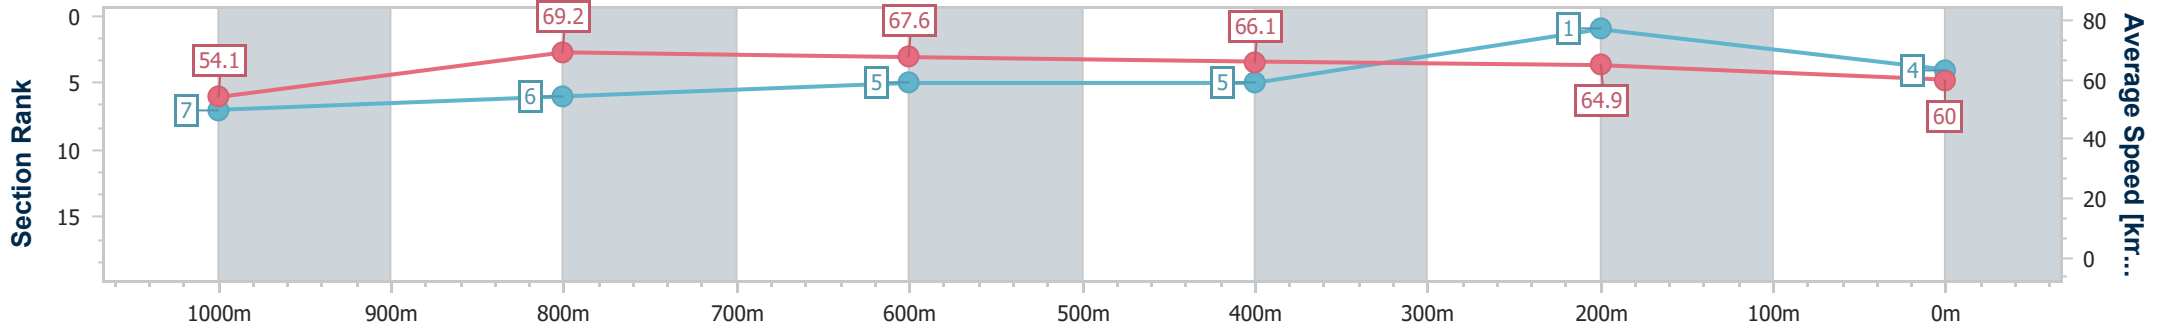

Doomben QLD Professional

Race 4: SKY RACING BENCHMARK 78 Handicap - 1200m

07 September 2024 - 13:43

Track Rating: Good 3, Weather: Fine, Rail Position: +1m Entire

BRISBANE RACING CLUB

Section	Overall	1000m	800m	600m	400m	200m
Section Times	1:09.06 [4] (0:13.32)	0:55.74 [7] (0:10.43)	0:45.31 [6] (0:10.91)	0:34.40 [5] (0:11.18)	0:23.22 [5] (0:11.20)	0:12.02 [1] (0:12.02)
Average Speed [km/h]	54.1	69.2	67.6	66.1	64.9	60.0
Top Speed [km/h]	68.9	70.0	68.5	66.8	66.4	64.2
Avg. Dist. to Rail [m]	3.9	1.4	4.4	4.9	4.8	3.3
Avg. Stride Freq. [Hz]	2.4	2.4	2.4	2.4	2.4	2.4
Avg. Stride Length [m]	6.1	7.8	7.8	7.7	7.5	7.1