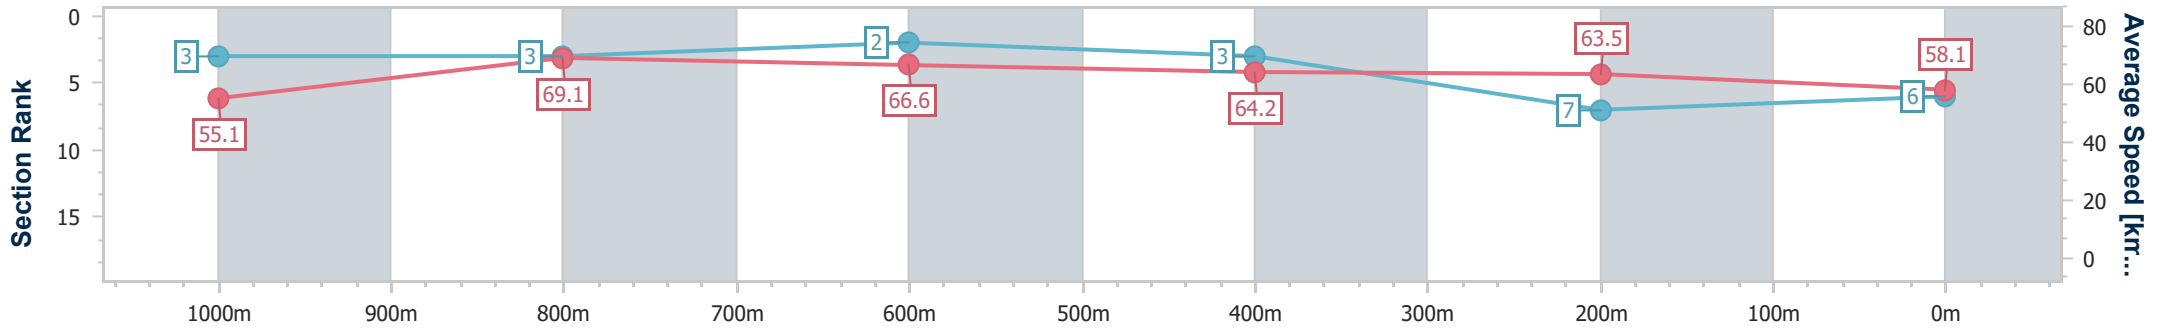

Doomben QLD Professional

Race 4: SKY RACING BENCHMARK 78 Handicap - 1200m

07 September 2024 - 13:43

Track Rating: Good 3, Weather: Fine, Rail Position: +1m Entire

BRISBANE RACING CLUB

Section	Overall	1000m	800m	600m	400m	200m
Section Times	1:09.59 [6] (0:13.10)	0:56.49 [3] (0:10.48)	0:46.01 [3] (0:10.95)	0:35.06 [2] (0:11.25)	0:23.81 [3] (0:11.42)	0:12.39 [7] (0:12.39)
Average Speed [km/h]	55.1	69.1	66.6	64.2	63.5	58.1
Top Speed [km/h]	70.0	71.4	67.7	67.3	64.1	61.1
Avg. Dist. to Rail [m]	7.8	2.3	2.1	1.0	3.3	5.9
Avg. Stride Freq. [Hz]	2.4	2.5	2.5	2.4	2.4	2.3
Avg. Stride Length [m]	6.3	7.7	7.5	7.4	7.3	7.0