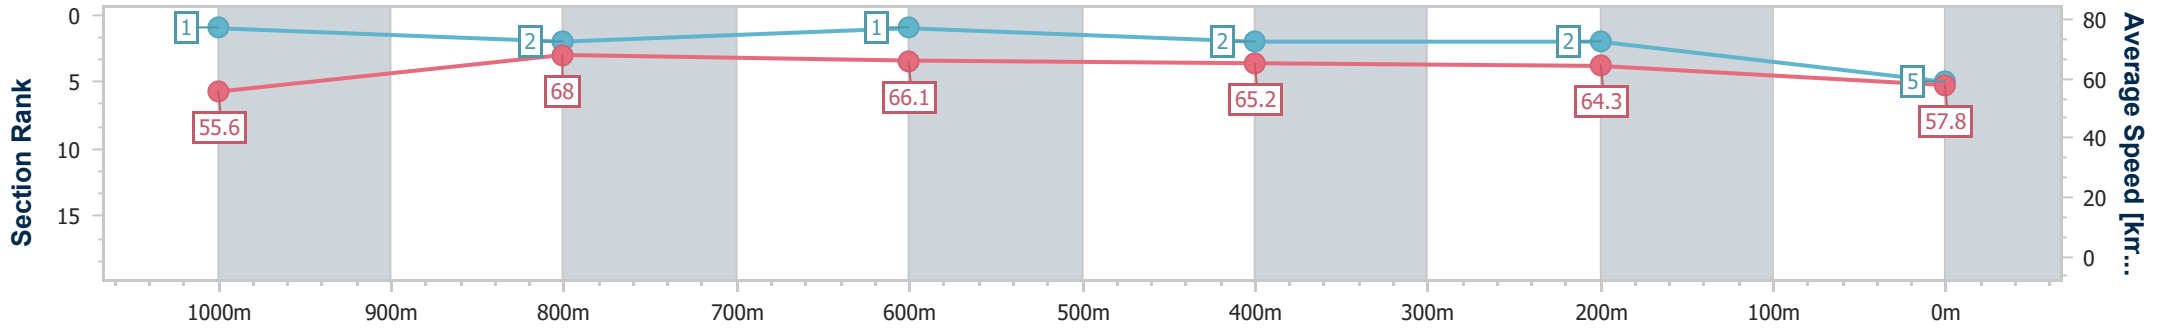

Horse/Jockey Name	Memoria
Final Rank	5
Fastest Section Time (Section)	0:10.56 (1000m)
Top Speed [km/h] (Section)	69.6 (1000m)
Race State	Finished

Doomben QLD Professional
Race 4: SKY RACING BENCHMARK 78 Handicap - 1200m
07 September 2024 - 13:43
Track Rating: Good 3, Weather: Fine, Rail Position: +1m Entire

BRISBANE
RACING CLUB

Section	Overall	1000m	800m	600m	400m	200m
Section Times	1:09.48 [5] (0:12.99)	0:56.49 [1] (0:10.56)	0:45.93 [2] (0:10.93)	0:35.00 [1] (0:11.25)	0:23.75 [2] (0:11.31)	0:12.44 [2] (0:12.44)
Average Speed [km/h]	55.6	68.0	66.1	65.2	64.3	57.8
Top Speed [km/h]	69.4	69.6	67.2	67.2	65.2	62.5
Avg. Dist. to Rail [m]	5.2	0.8	1.3	3.3	1.7	0.4
Avg. Stride Freq. [Hz]	2.4	2.5	2.5	2.4	2.5	2.4
Avg. Stride Length [m]	6.4	7.6	7.4	7.4	7.2	6.8

- [ ] Ranking at each section and finish
- -.-.- No data available at this section
- NA No data available