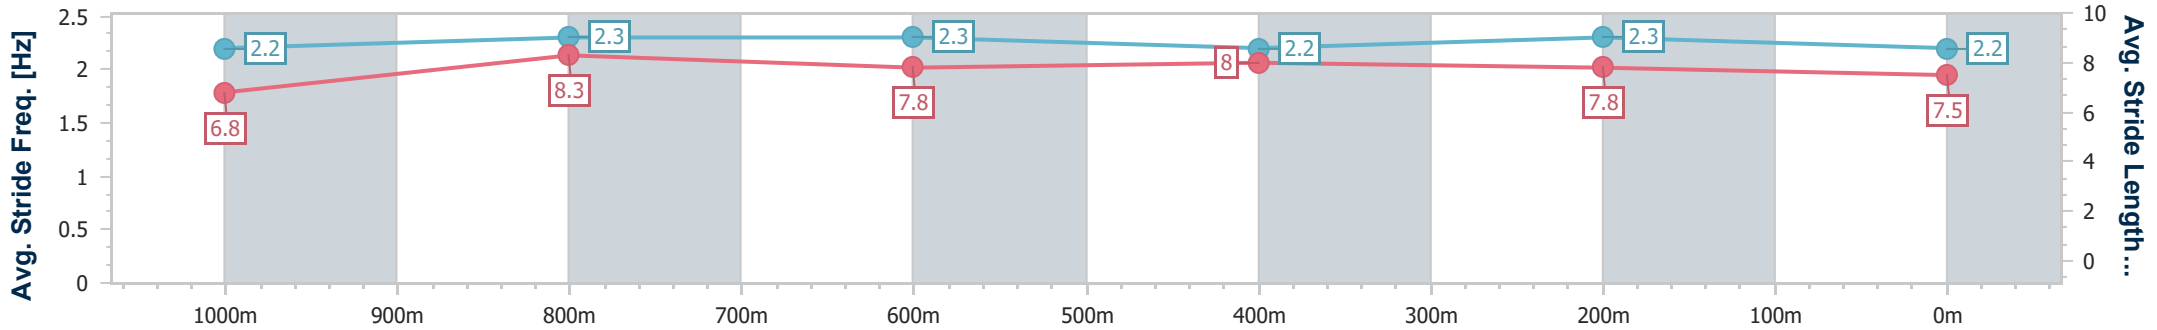

Doomben QLD Professional

Race 4: SKY RACING BENCHMARK 78 Handicap - 1200m

07 September 2024 - 13:43

Track Rating: Good 3, Weather: Fine, Rail Position: +1m Entire

BRISBANE RACING CLUB

Section	Overall	1000m	800m	600m	400m	200m
Section Times	1:09.63 [7] (0:13.20)	0:56.43 [5] (0:10.60)	0:45.83 [7] (0:11.06)	0:34.77 [7] (0:10.98)	0:23.79 [6] (0:11.34)	0:12.45 [6] (0:12.45)
Average Speed [km/h]	54.5	68.1	64.9	65.0	63.3	57.8
Top Speed [km/h]	69.0	70.2	66.9	66.9	64.9	61.3
Avg. Dist. to Rail [m]	0.9	0.3	0.6	1.1	1.0	0.4
Avg. Stride Freq. [Hz]	2.4	2.5	2.5	2.5	2.4	2.4
Avg. Stride Length [m]	6.2	7.5	7.3	7.3	7.2	6.8

- [] Ranking at each section and finish
- .-.- No data available at this section
- NA No data available

Horse/Jockey Name	Devil's Throat
Final Rank	8
Fastest Section Time (Section)	0:10.51 (1000m)
Top Speed [km/h] (Section)	69.5 (1000m)
Race State	Finished

Doomben QLD Professional
Race 4: SKY RACING BENCHMARK 78 Handicap - 1200m
 07 September 2024 - 13:43
 Track Rating: Good 3, Weather: Fine, Rail Position: +1m Entire

BRISBANE
RACING CLUB

Section	Overall	1000m	800m	600m	400m	200m
Section Times	1:09.69 [8] (0:13.45)	0:56.24 [8] (0:10.51)	0:45.73 [8] (0:11.09)	0:34.64 [9] (0:11.07)	0:23.57 [8] (0:11.24)	0:12.33 [10] (0:12.33)
Average Speed [km/h]	53.5	68.4	65.0	64.8	63.9	58.4
Top Speed [km/h]	68.4	69.5	66.7	65.7	65.0	62.4
Avg. Dist. to Rail [m]	1.7	0.3	0.3	0.8	0.7	1.4
Avg. Stride Freq. [Hz]	2.2	2.3	2.3	2.2	2.3	2.2
Avg. Stride Length [m]	6.8	8.3	7.8	8.0	7.8	7.5