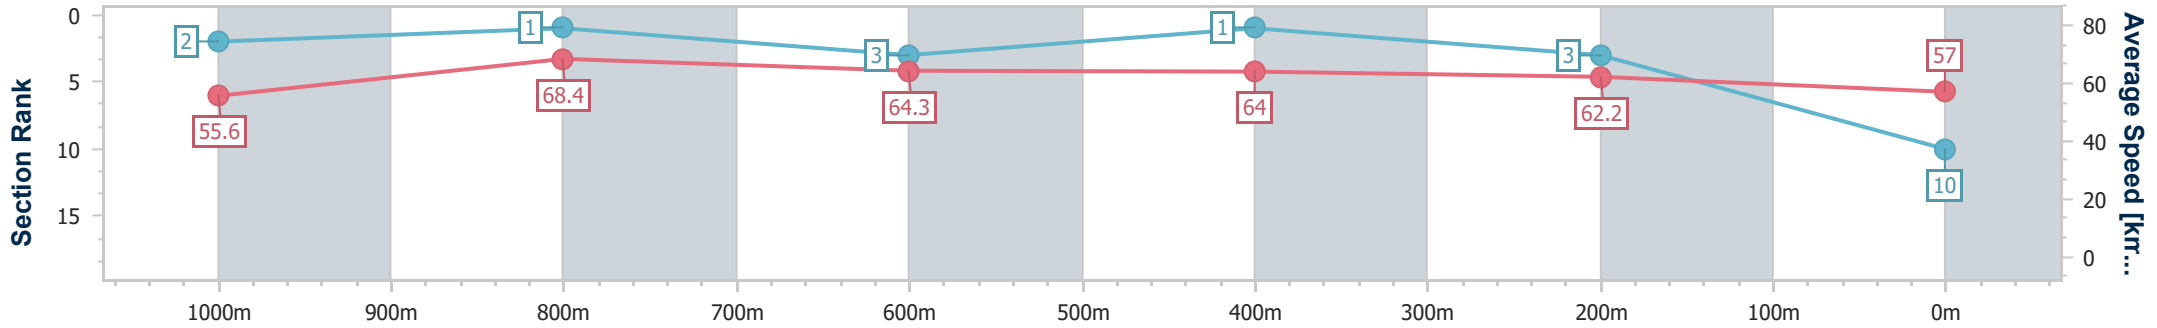

- [] Ranking at each section and finish
- .-.- No data available at this section
- NA No data available

Horse/Jockey Name	This Is One
Final Rank	10
Fastest Section Time (Section)	0:10.50 (1000m)
Top Speed [km/h] (Section)	71.5 (Overall)
Race State	Finished

Doomben QLD Professional

Race 4: SKY RACING BENCHMARK 78 Handicap - 1200m

07 September 2024 - 13:43

Track Rating: Good 3, Weather: Fine, Rail Position: +1m Entire

BRISBANE RACING CLUB

Section	Overall	1000m	800m	600m	400m	200m
Section Times	1:09.72 [10] (0:13.01)	0:56.71 [2] (0:10.50)	0:46.21 [1] (0:11.04)	0:35.17 [3] (0:11.04)	0:24.13 [1] (0:11.50)	0:12.63 [3] (0:12.63)
Average Speed [km/h]	55.6	68.4	64.3	64.0	62.2	57.0
Top Speed [km/h]	71.5	71.3	67.3	67.4	64.1	61.6
Avg. Dist. to Rail [m]	10.8	1.1	2.6	3.8	2.1	1.3
Avg. Stride Freq. [Hz]	2.4	2.5	2.4	2.4	2.4	2.3
Avg. Stride Length [m]	6.3	7.4	7.5	7.4	7.2	7.0