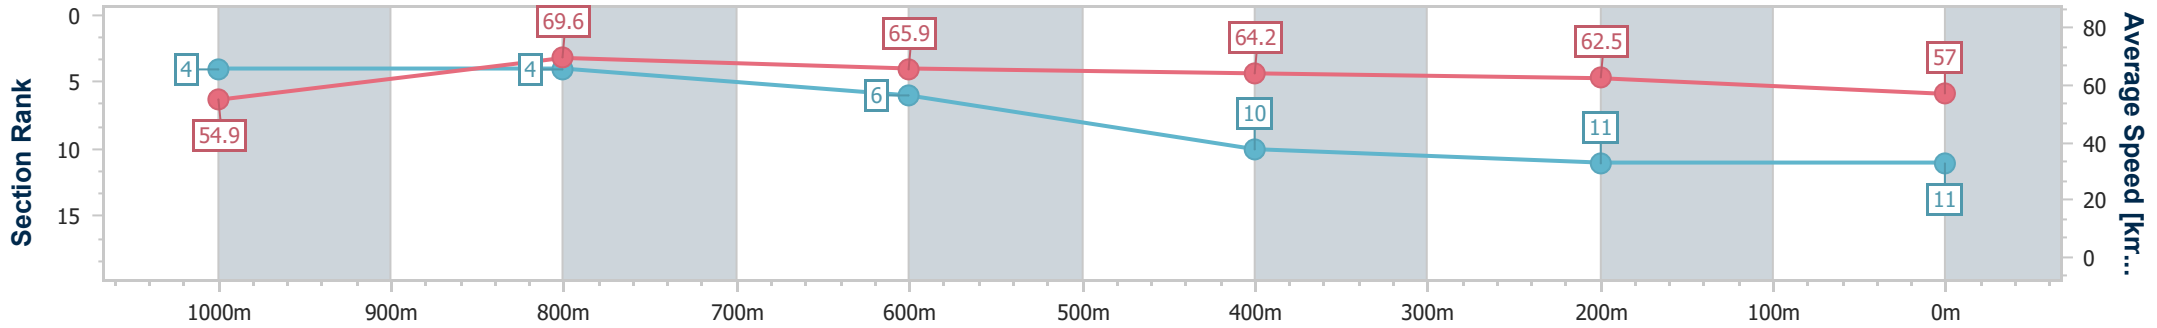

Horse/Jockey Name	Sistine Explorer
Final Rank	11
Fastest Section Time (Section)	0:10.46 (1000m)
Top Speed [km/h] (Section)	72.0 (1000m)
Race State	Finished

Doomben QLD Professional
Race 4: SKY RACING BENCHMARK 78 Handicap - 1200m
07 September 2024 - 13:43
Track Rating: Good 3, Weather: Fine, Rail Position: +1m Entire

BRISBANE
RACING CLUB

Section	Overall	1000m	800m	600m	400m	200m
Section Times	1:10.38 [11] (0:13.14)	0:57.24 [4] (0:10.46)	0:46.78 [4] (0:11.18)	0:35.60 [6] (0:11.39)	0:24.21 [10] (0:11.58)	0:12.63 [11] (0:12.63)
Average Speed [km/h]	54.9	69.6	65.9	64.2	62.5	57.0
Top Speed [km/h]	69.8	72.0	67.6	65.7	63.5	61.2
Avg. Dist. to Rail [m]	4.3	2.6	4.3	3.1	2.2	2.9
Avg. Stride Freq. [Hz]	2.3	2.5	2.4	2.3	2.3	2.2
Avg. Stride Length [m]	6.4	7.8	7.7	7.6	7.5	7.2

- [ ] Ranking at each section and finish
- -.-.- No data available at this section
- NA No data available