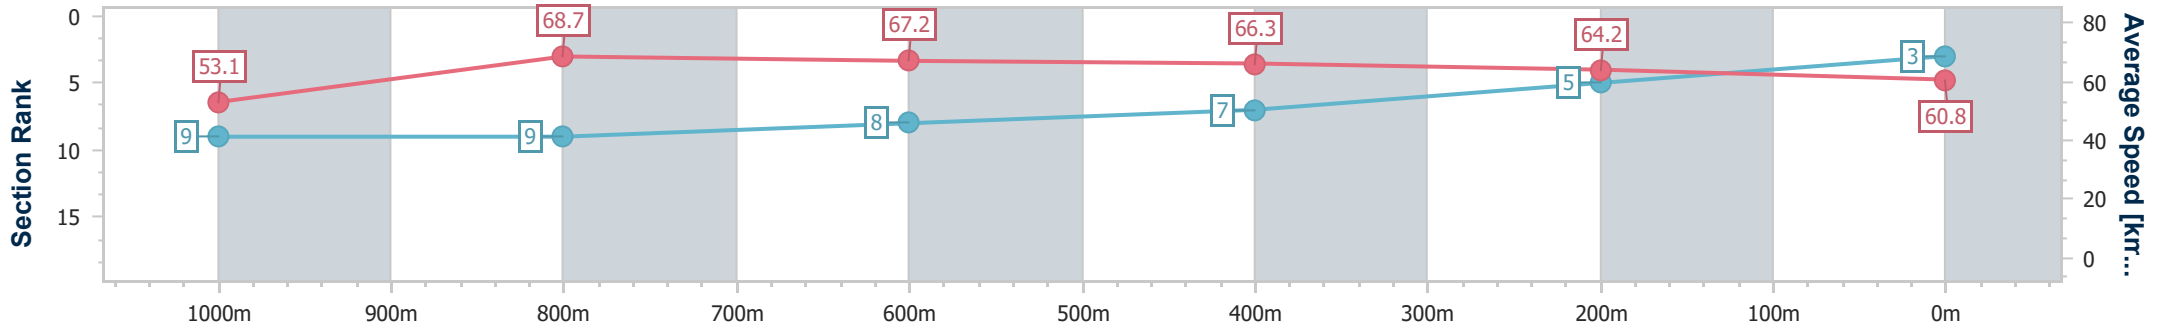

Doomben QLD Professional
Race 4: SKY RACING BENCHMARK 78 Handicap - 1200m
 07 September 2024 - 13:43
 Track Rating: Good 3, Weather: Fine, Rail Position: +1m Entire

BRISBANE
RACING CLUB

Section	Overall	1000m	800m	600m	400m	200m
Section Times	1:08.95 [3] (0:13.57)	0:55.38 [9] (0:10.51)	0:44.87 [9] (0:10.84)	0:34.03 [8] (0:10.98)	0:23.05 [7] (0:11.21)	0:11.84 [5] (0:11.84)
Average Speed [km/h]	53.1	68.7	67.2	66.3	64.2	60.8
Top Speed [km/h]	67.4	70.4	68.1	67.9	65.8	63.4
Avg. Dist. to Rail [m]	4.7	0.9	1.9	1.5	1.0	1.2
Avg. Stride Freq. [Hz]	2.3	2.4	2.4	2.4	2.4	2.4
Avg. Stride Length [m]	6.4	7.8	7.6	7.7	7.5	7.1