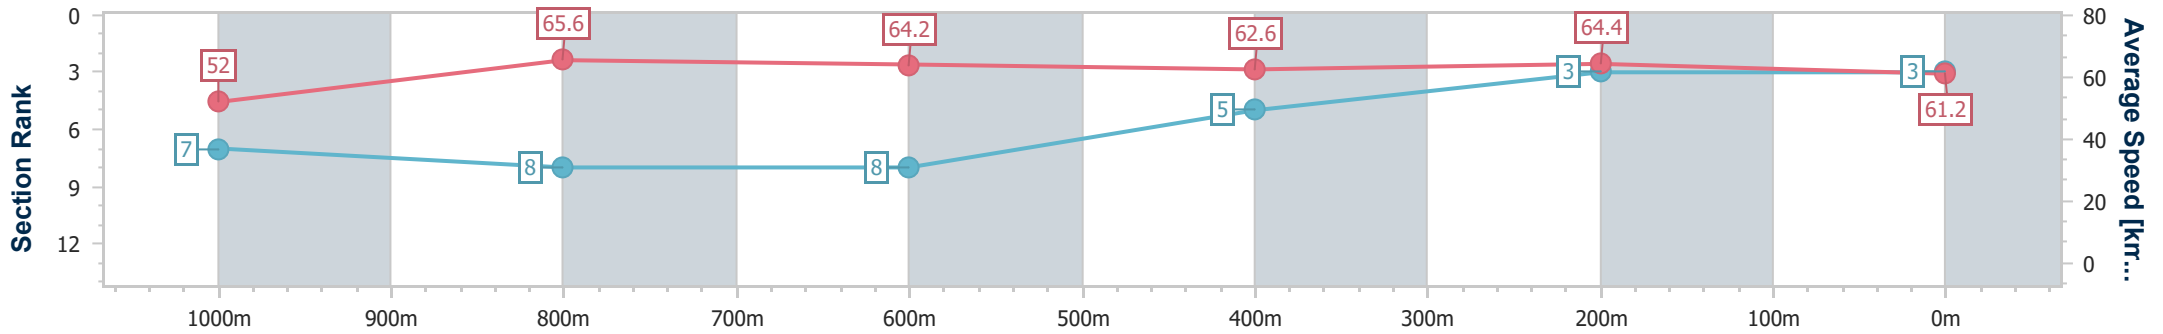

Sunshine Coast QLD Professional

Race 7: DOUBLE R GROUP BENCHMARK 68 Handicap - 1200m

04 September 2024 - 16:07

Track Rating: Good 4, Weather: Fine, Rail Position: +9m Entire

Section	Overall	1000m	800m	600m	400m	200m
Section Times	1:10.73 [3] (0:13.89)	0:56.84 [7] (0:11.03)	0:45.81 [8] (0:11.31)	0:34.50 [8] (0:11.51)	0:22.99 [5] (0:11.17)	0:11.82 [3] (0:11.82)
Average Speed [km/h]	52.0	65.6	64.2	62.6	64.4	61.2
Top Speed [km/h]	66.7	67.0	65.1	64.5	65.5	64.3
Avg. Dist. to Rail [m]	7.5	2.6	1.0	0.5	3.3	3.8
Avg. Stride Freq. [Hz]	2.3	2.4	2.3	2.3	2.4	2.4
Avg. Stride Length [m]	6.2	7.5	7.6	7.5	7.4	7.2