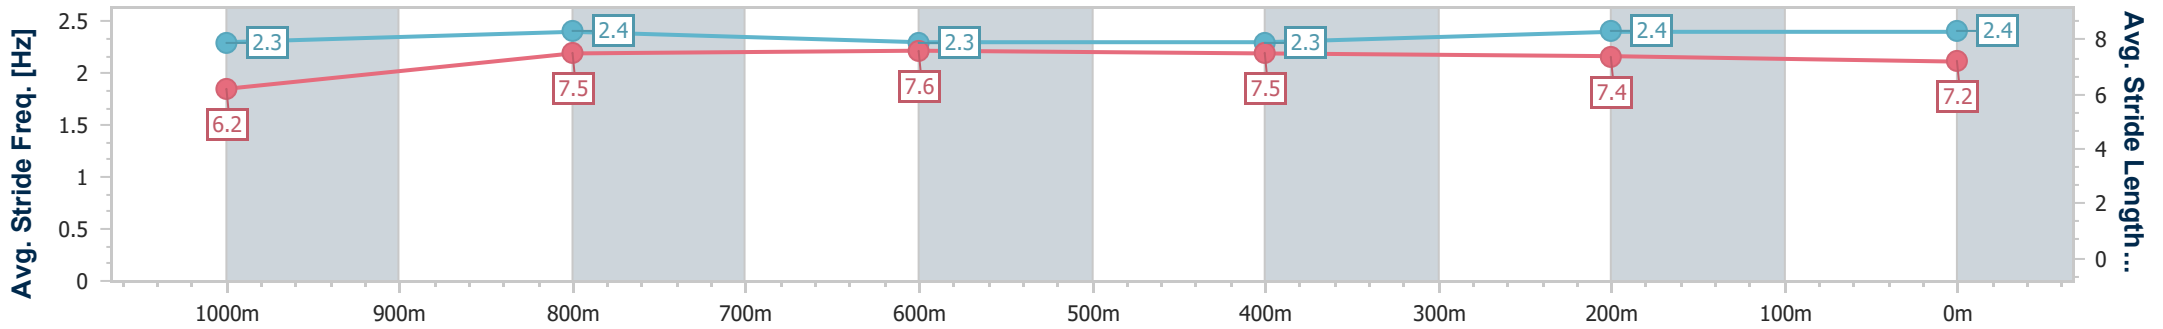

Sunshine Coast QLD Professional

Race 7: DOUBLE R GROUP BENCHMARK 68 Handicap - 1200m

04 September 2024 - 16:07

Track Rating: Good 4, Weather: Fine, Rail Position: +9m Entire

Section	Overall	1000m	800m	600m	400m	200m
Section Times	1:10.73 [3] (0:13.89)	0:56.84 [7] (0:11.03)	0:45.81 [8] (0:11.31)	0:34.50 [8] (0:11.51)	0:22.99 [5] (0:11.17)	0:11.82 [3] (0:11.82)
Average Speed [km/h]	52.0	65.6	64.2	62.6	64.4	61.2
Top Speed [km/h]	66.7	67.0	65.1	64.5	65.5	64.3
Avg. Dist. to Rail [m]	7.5	2.6	1.0	0.5	3.3	3.8
Avg. Stride Freq. [Hz]	2.3	2.4	2.3	2.3	2.4	2.4
Avg. Stride Length [m]	6.2	7.5	7.6	7.5	7.4	7.2