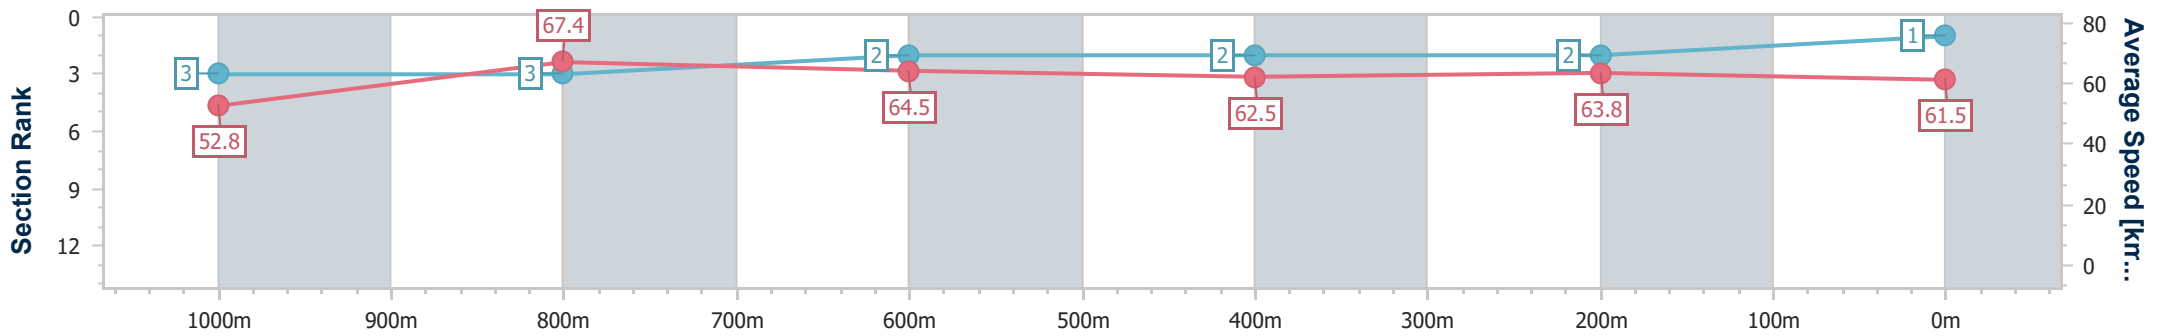

04 September 2024 - 16:07

Track Rating: Good 4, Weather: Fine, Rail Position: +9m Entire

Section	Overall	1000m	800m	600m	400m	200m
Section Times	1:10.36 [1] (0:13.65)	0:56.71 [3] (0:10.82)	0:45.89 [3] (0:11.27)	0:34.62 [2] (0:11.59)	0:23.03 [2] (0:11.29)	0:11.74 [2] (0:11.74)
Average Speed [km/h]	52.8	67.4	64.5	62.5	63.8	61.5
Top Speed [km/h]	68.7	68.7	66.6	62.9	64.5	63.1
Avg. Dist. to Rail [m]	10.2	5.7	2.0	0.8	2.2	1.5
Avg. Stride Freq. [Hz]	2.2	2.4	2.3	2.3	2.3	2.2
Avg. Stride Length [m]	6.7	7.9	7.7	7.7	7.7	7.7