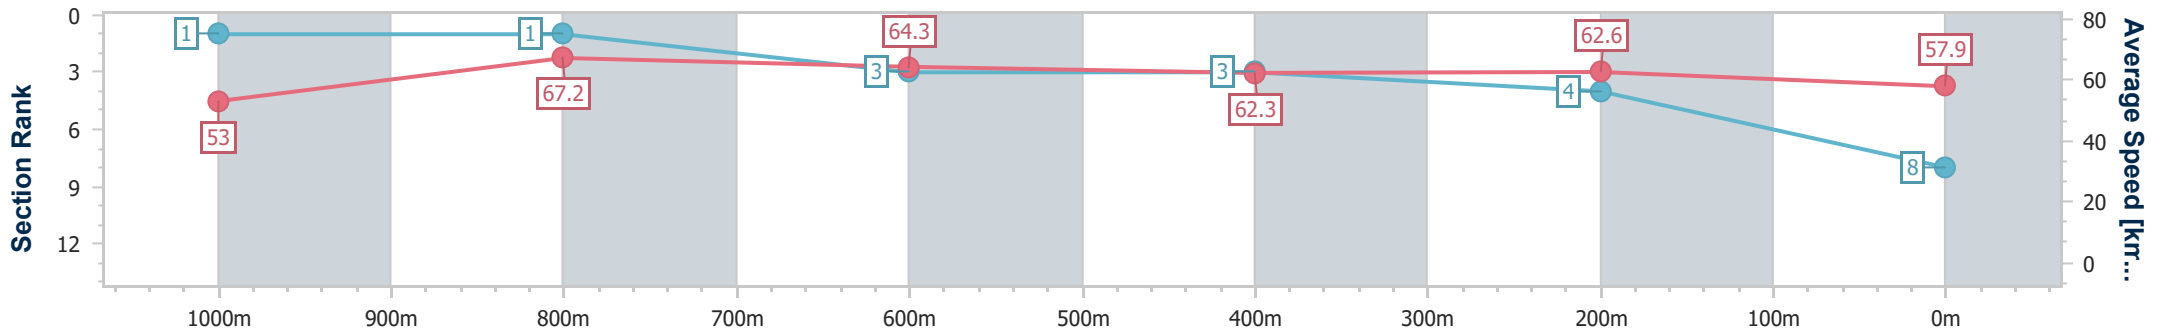

Sunshine Coast QLD Professional

Race 7: DOUBLE R GROUP BENCHMARK 68 Handicap - 1200m

04 September 2024 - 16:07

Track Rating: Good 4, Weather: Fine, Rail Position: +9m Entire

Section	Overall	1000m	800m	600m	400m	200m
Section Times	1:11.44 [8] (0:13.60)	0:57.84 [1] (0:10.80)	0:47.04 [1] (0:11.37)	0:35.67 [3] (0:11.72)	0:23.95 [3] (0:11.47)	0:12.48 [4] (0:12.48)
Average Speed [km/h]	53.0	67.2	64.3	62.3	62.6	57.9
Top Speed [km/h]	67.8	68.1	66.9	62.8	63.7	61.6
Avg. Dist. to Rail [m]	6.9	3.7	2.6	2.2	2.9	3.7
Avg. Stride Freq. [Hz]	2.4	2.5	2.4	2.3	2.3	2.2
Avg. Stride Length [m]	6.1	7.5	7.5	7.4	7.4	7.2

- [] Ranking at each section and finish
- .-.- No data available at this section
- NA No data available

Horse/Jockey Name	Mixed Spice
Final Rank	9
Fastest Section Time (Section)	0:10.96 (1000m)
Top Speed [km/h] (Section)	67.2 (1000m)
Race State	Finished