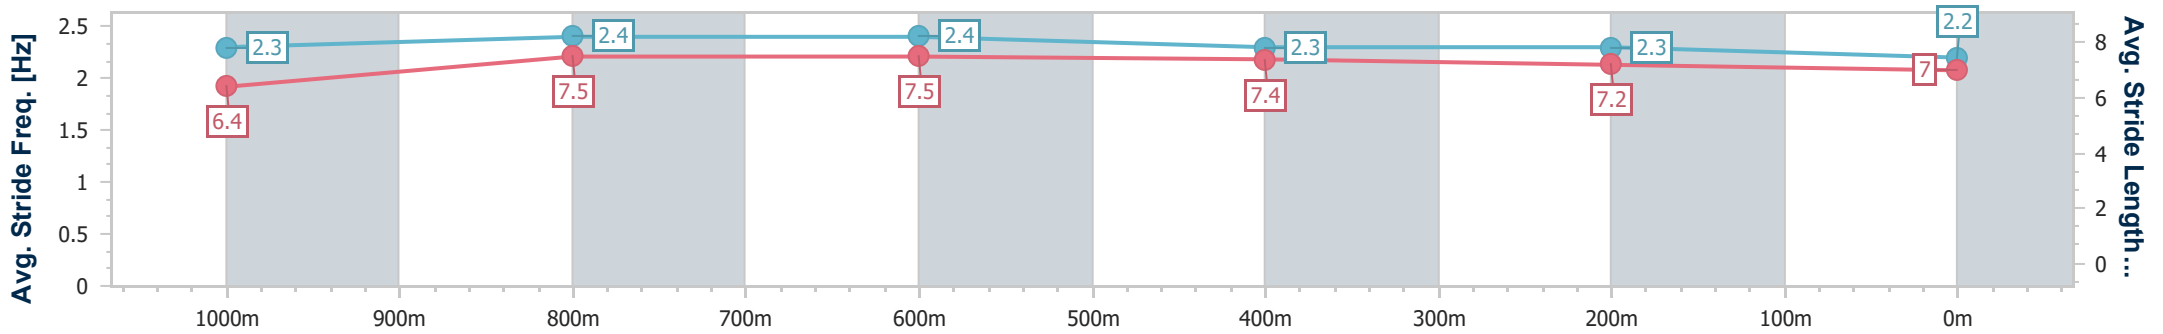

Sunshine Coast QLD Professional

Race 7: DOUBLE R GROUP BENCHMARK 68 Handicap - 1200m

04 September 2024 - 16:07

Track Rating: Good 4, Weather: Fine, Rail Position: +9m Entire

Section	Overall	1000m	800m	600m	400m	200m
Section Times	1:12.77 [10] (0:13.79)	0:58.98 [6] (0:10.96)	0:48.02 [6] (0:11.41)	0:36.61 [6] (0:11.72)	0:24.89 [8] (0:11.78)	0:13.11 [10] (0:13.11)
Average Speed [km/h]	52.2	66.3	64.2	62.0	61.2	54.9
Top Speed [km/h]	66.7	67.9	66.1	63.5	62.5	58.7
Avg. Dist. to Rail [m]	3.7	3.6	2.6	1.9	3.1	2.9
Avg. Stride Freq. [Hz]	2.3	2.4	2.4	2.3	2.3	2.2
Avg. Stride Length [m]	6.4	7.5	7.5	7.4	7.2	7.0

- [] Ranking at each section and finish
- .-.- No data available at this section
- NA No data available