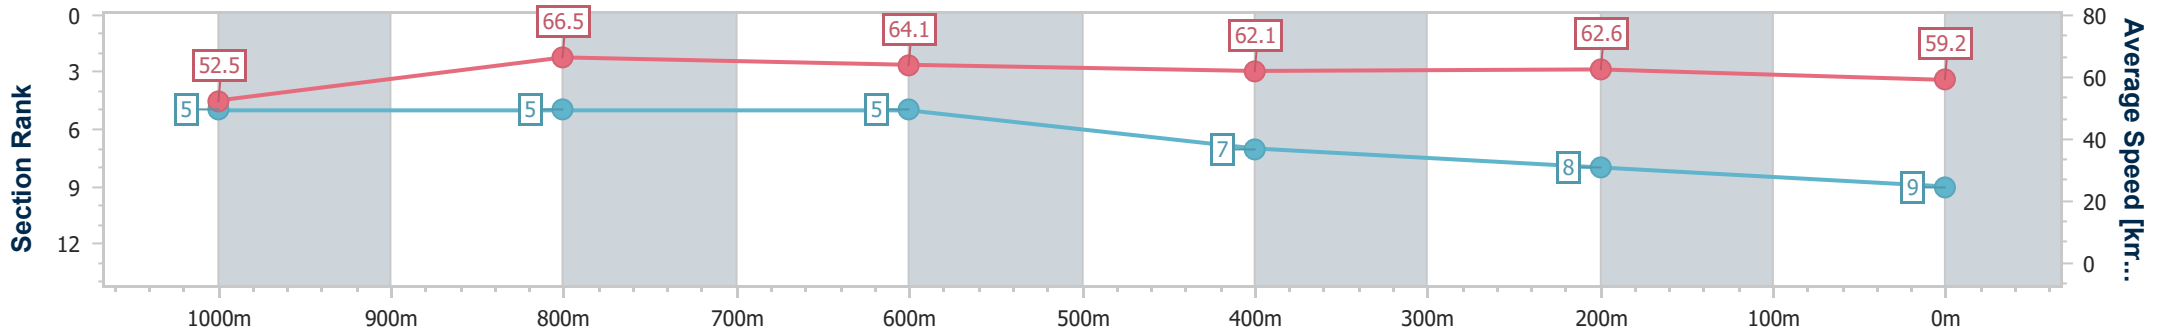

Sunshine Coast QLD Professional

Race 7: DOUBLE R GROUP BENCHMARK 68 Handicap - 1200m

04 September 2024 - 16:07

Track Rating: Good 4, Weather: Fine, Rail Position: +9m Entire

Section	Overall	1000m	800m	600m	400m	200m
Section Times	1:11.53 [9] (0:13.72)	0:57.81 [5] (0:10.96)	0:46.85 [5] (0:11.39)	0:35.46 [5] (0:11.79)	0:23.67 [7] (0:11.48)	0:12.19 [8] (0:12.19)
Average Speed [km/h]	52.5	66.5	64.1	62.1	62.6	59.2
Top Speed [km/h]	65.5	67.2	65.5	63.5	64.1	62.1
Avg. Dist. to Rail [m]	3.8	3.2	2.6	3.0	4.9	5.6
Avg. Stride Freq. [Hz]	2.4	2.5	2.5	2.4	2.5	2.4
Avg. Stride Length [m]	6.2	7.3	7.2	7.1	6.9	6.8

- [] Ranking at each section and finish
- .-.- No data available at this section
- NA No data available

Horse/Jockey Name	Bauhinia Rock
Final Rank	10
Fastest Section Time (Section)	0:10.96 (1000m)
Top Speed [km/h] (Section)	67.9 (1000m)
Race State	Finished