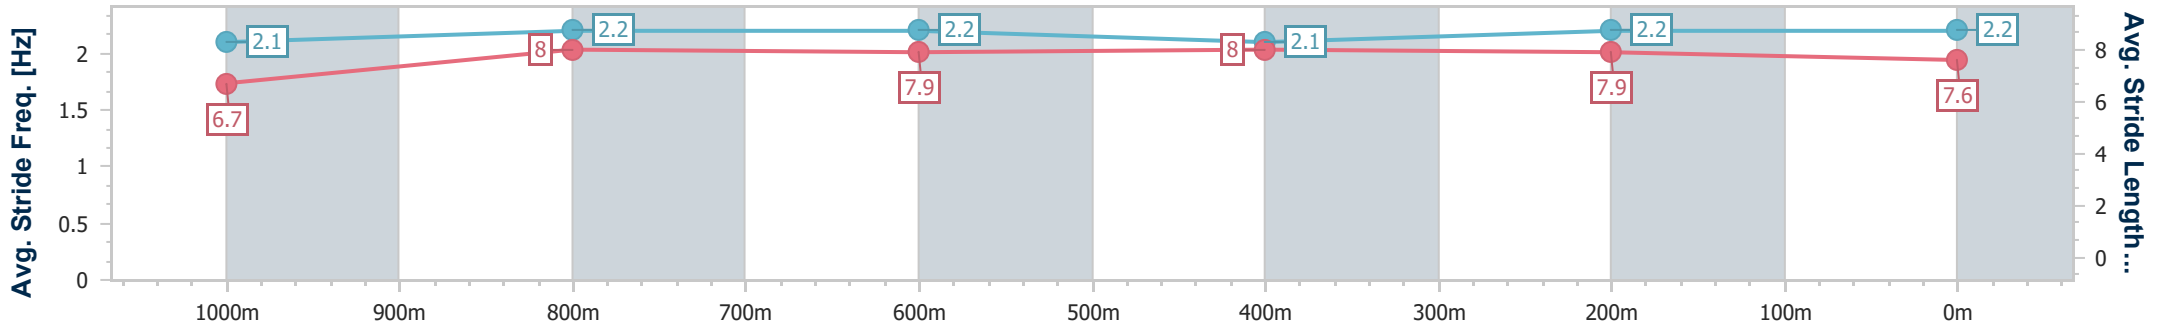

- [] Ranking at each section and finish
- .-.- No data available at this section
- NA No data available

Horse/Jockey Name	The Cullinan
Final Rank	6
Fastest Section Time (Section)	0:11.10 (1000m)
Top Speed [km/h] (Section)	65.8 (1000m)
Race State	Finished

Sunshine Coast QLD Professional

Race 7: DOUBLE R GROUP BENCHMARK 68 Handicap - 1200m

04 September 2024 - 16:07

Track Rating: Good 4, Weather: Fine, Rail Position: +9m Entire

Section	Overall	1000m	800m	600m	400m	200m
Section Times	1:11.19 [6] (0:14.42)	0:56.77 [10] (0:11.10)	0:45.67 [10] (0:11.13)	0:34.54 [10] (0:11.57)	0:22.97 [10] (0:11.21)	0:11.76 [9] (0:11.76)
Average Speed [km/h]	49.8	65.5	65.2	62.4	64.4	61.3
Top Speed [km/h]	64.5	65.8	65.5	64.6	64.6	63.7
Avg. Dist. to Rail [m]	4.6	2.3	1.5	0.8	4.7	5.2
Avg. Stride Freq. [Hz]	2.1	2.2	2.2	2.1	2.2	2.2
Avg. Stride Length [m]	6.7	8.0	7.9	8.0	7.9	7.6

- [] Ranking at each section and finish
- .-.- No data available at this section
- NA No data available

Horse/Jockey Name	New Hampshire
Final Rank	7
Fastest Section Time (Section)	0:10.93 (1000m)
Top Speed [km/h] (Section)	67.8 (1000m)
Race State	Finished