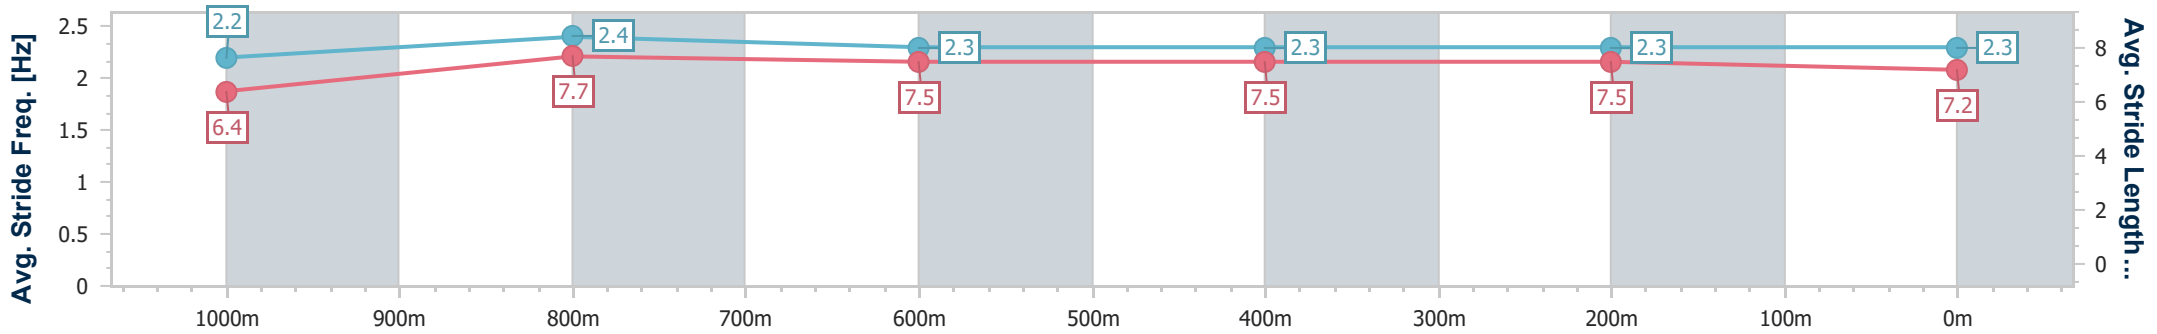

Sunshine Coast QLD Professional

Race 7: DOUBLE R GROUP BENCHMARK 68 Handicap - 1200m

04 September 2024 - 16:07

Track Rating: Good 4, Weather: Fine, Rail Position: +9m Entire

Section	Overall	1000m	800m	600m	400m	200m
Section Times	1:11.22 [7] (0:13.96)	0:57.26 [8] (0:10.93)	0:46.33 [7] (0:11.30)	0:35.03 [7] (0:11.60)	0:23.43 [6] (0:11.41)	0:12.02 [7] (0:12.02)
Average Speed [km/h]	51.5	66.3	63.5	61.9	63.1	59.9
Top Speed [km/h]	67.2	67.8	64.9	62.7	65.1	62.2
Avg. Dist. to Rail [m]	5.2	2.0	1.1	0.9	1.4	1.6
Avg. Stride Freq. [Hz]	2.2	2.4	2.3	2.3	2.3	2.3
Avg. Stride Length [m]	6.4	7.7	7.5	7.5	7.5	7.2