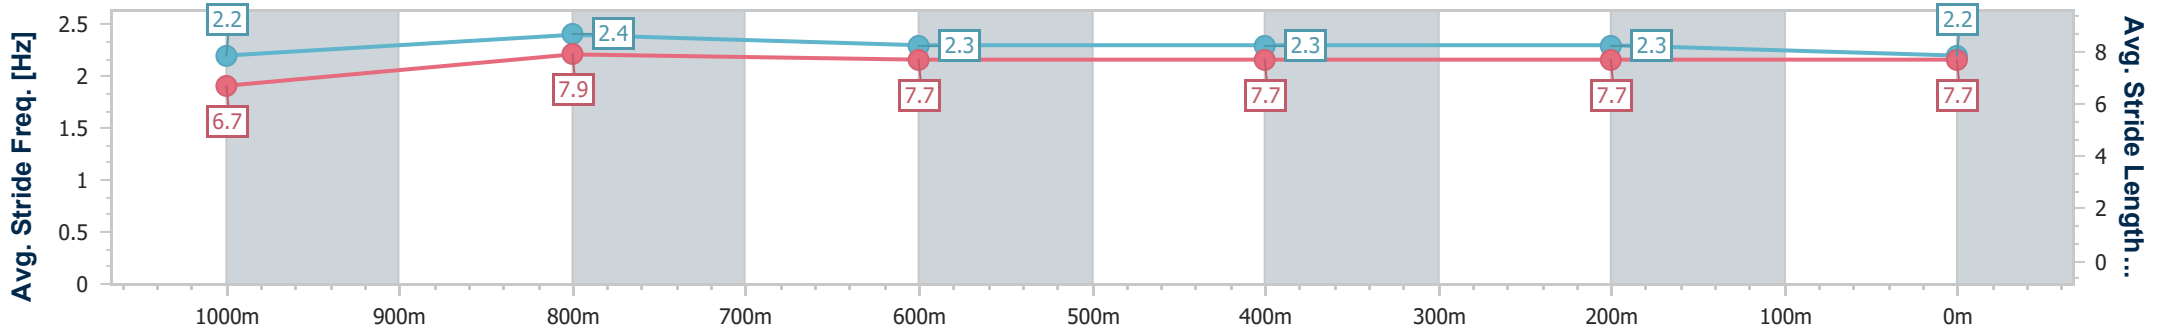

04 September 2024 - 16:07

Track Rating: Good 4, Weather: Fine, Rail Position: +9m Entire

Section	Overall	1000m	800m	600m	400m	200m
Section Times	1:10.36 [1] (0:13.65)	0:56.71 [3] (0:10.82)	0:45.89 [3] (0:11.27)	0:34.62 [2] (0:11.59)	0:23.03 [2] (0:11.29)	0:11.74 [2] (0:11.74)
Average Speed [km/h]	52.8	67.4	64.5	62.5	63.8	61.5
Top Speed [km/h]	68.7	68.7	66.6	62.9	64.5	63.1
Avg. Dist. to Rail [m]	10.2	5.7	2.0	0.8	2.2	1.5
Avg. Stride Freq. [Hz]	2.2	2.4	2.3	2.3	2.3	2.2
Avg. Stride Length [m]	6.7	7.9	7.7	7.7	7.7	7.7