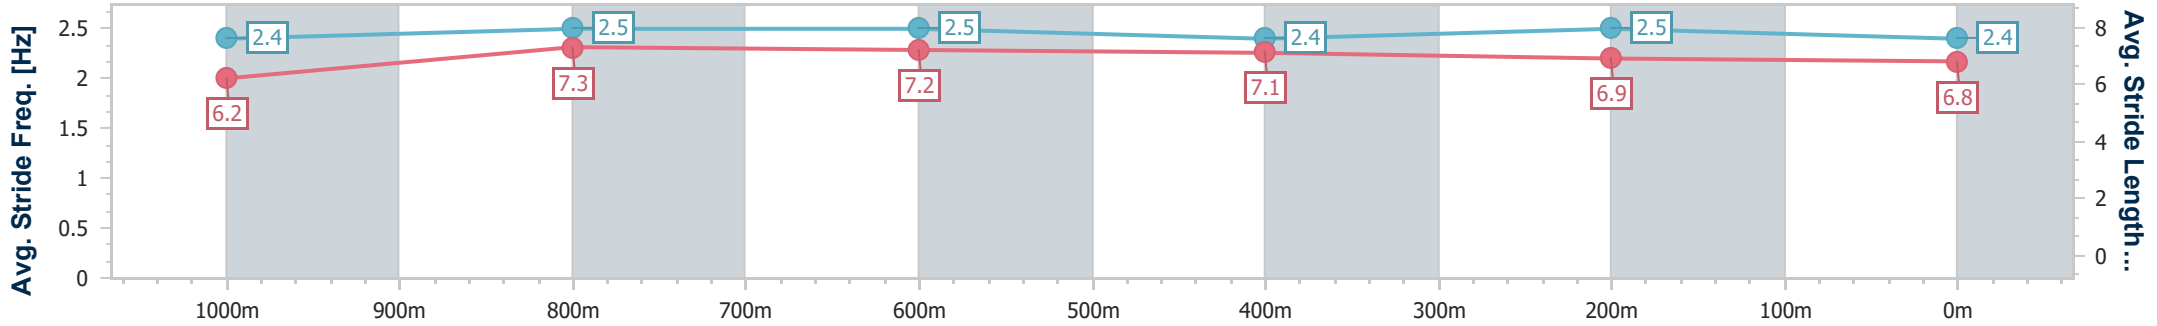

- [] Ranking at each section and finish
- .-.- No data available at this section
- NA No data available

Horse/Jockey Name	Mixed Spice
Final Rank	9
Fastest Section Time (Section)	0:10.96 (1000m)
Top Speed [km/h] (Section)	67.2 (1000m)
Race State	Finished

Sunshine Coast QLD Professional

Race 7: DOUBLE R GROUP BENCHMARK 68 Handicap - 1200m

04 September 2024 - 16:07

Track Rating: Good 4, Weather: Fine, Rail Position: +9m Entire

Section	Overall	1000m	800m	600m	400m	200m
Section Times	1:11.53 [9] (0:13.72)	0:57.81 [5] (0:10.96)	0:46.85 [5] (0:11.39)	0:35.46 [5] (0:11.79)	0:23.67 [7] (0:11.48)	0:12.19 [8] (0:12.19)
Average Speed [km/h]	52.5	66.5	64.1	62.1	62.6	59.2
Top Speed [km/h]	65.5	67.2	65.5	63.5	64.1	62.1
Avg. Dist. to Rail [m]	3.8	3.2	2.6	3.0	4.9	5.6
Avg. Stride Freq. [Hz]	2.4	2.5	2.5	2.4	2.5	2.4
Avg. Stride Length [m]	6.2	7.3	7.2	7.1	6.9	6.8