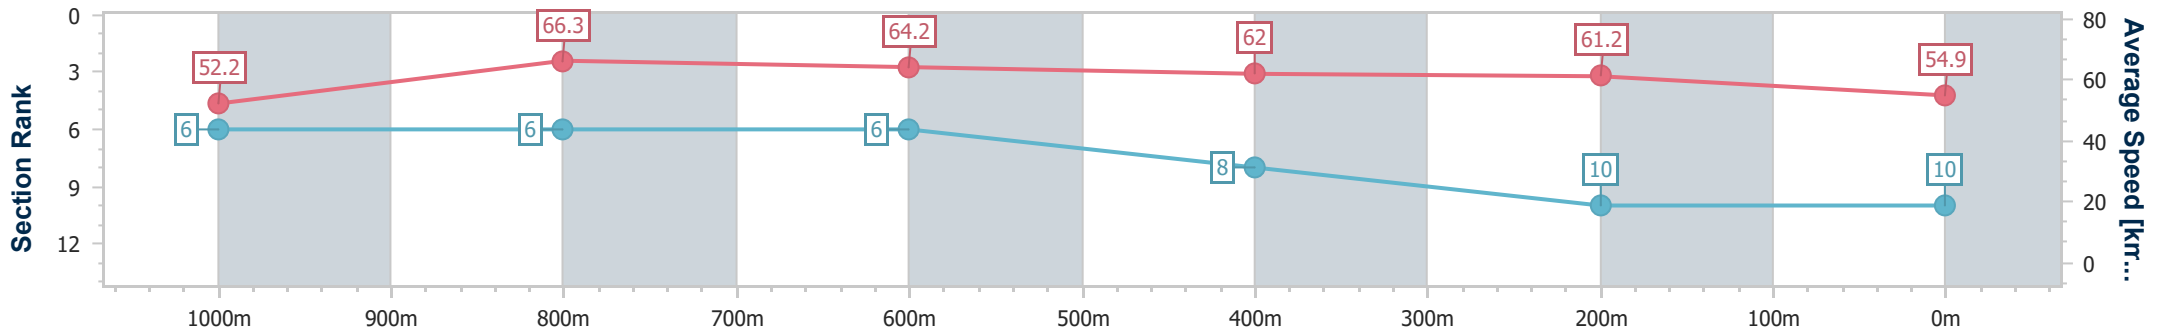

Sunshine Coast QLD Professional

Race 7: DOUBLE R GROUP BENCHMARK 68 Handicap - 1200m

04 September 2024 - 16:07

Track Rating: Good 4, Weather: Fine, Rail Position: +9m Entire

Section	Overall	1000m	800m	600m	400m	200m
Section Times	1:12.77 [10] (0:13.79)	0:58.98 [6] (0:10.96)	0:48.02 [6] (0:11.41)	0:36.61 [6] (0:11.72)	0:24.89 [8] (0:11.78)	0:13.11 [10] (0:13.11)
Average Speed [km/h]	52.2	66.3	64.2	62.0	61.2	54.9
Top Speed [km/h]	66.7	67.9	66.1	63.5	62.5	58.7
Avg. Dist. to Rail [m]	3.7	3.6	2.6	1.9	3.1	2.9
Avg. Stride Freq. [Hz]	2.3	2.4	2.4	2.3	2.3	2.2
Avg. Stride Length [m]	6.4	7.5	7.5	7.4	7.2	7.0

- [] Ranking at each section and finish
- .-.- No data available at this section
- NA No data available