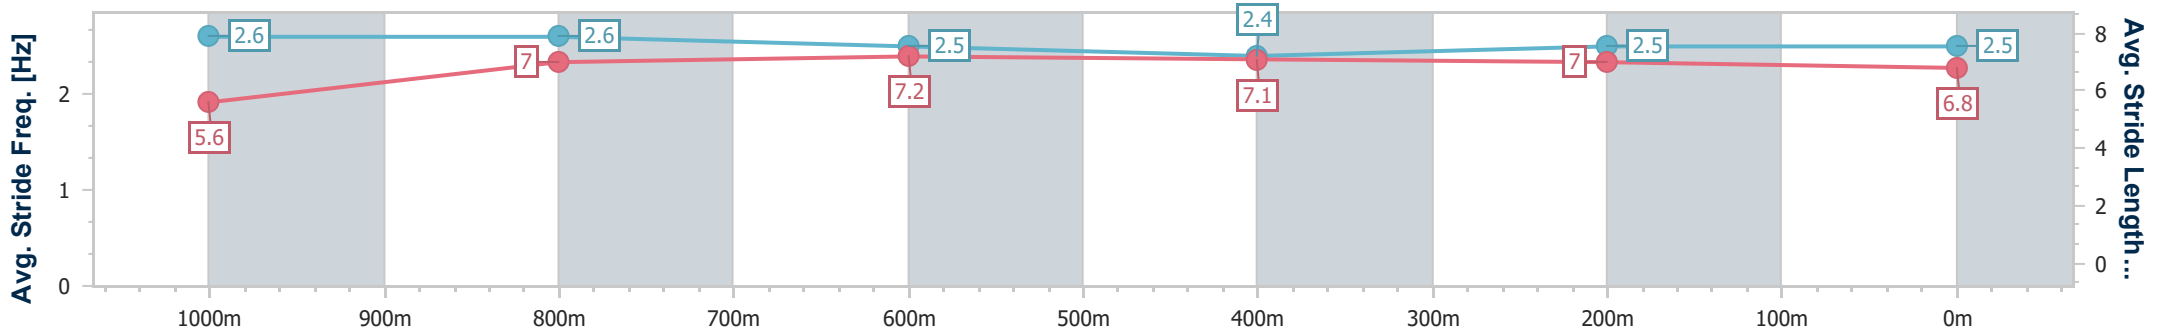

- [] Ranking at each section and finish
- .-.- No data available at this section
- NA No data available

Horse/Jockey Name	Strapparsi
Final Rank	5
Fastest Section Time (Section)	0:10.92 (1000m)
Top Speed [km/h] (Section)	67.4 (Overall)
Race State	Finished

04 September 2024 - 16:07

Track Rating: Good 4, Weather: Fine, Rail Position: +9m Entire

Section	Overall	1000m	800m	600m	400m	200m
Section Times	1:11.05 [5] (0:13.68)	0:57.37 [4] (0:10.92)	0:46.45 [4] (0:11.33)	0:35.12 [4] (0:11.72)	0:23.40 [4] (0:11.31)	0:12.09 [5] (0:12.09)
Average Speed [km/h]	52.8	66.4	64.7	62.3	63.6	59.7
Top Speed [km/h]	67.4	67.1	66.3	62.7	64.3	63.6
Avg. Dist. to Rail [m]	2.5	2.3	3.4	2.3	1.9	2.2
Avg. Stride Freq. [Hz]	2.6	2.6	2.5	2.4	2.5	2.5
Avg. Stride Length [m]	5.6	7.0	7.2	7.1	7.0	6.8