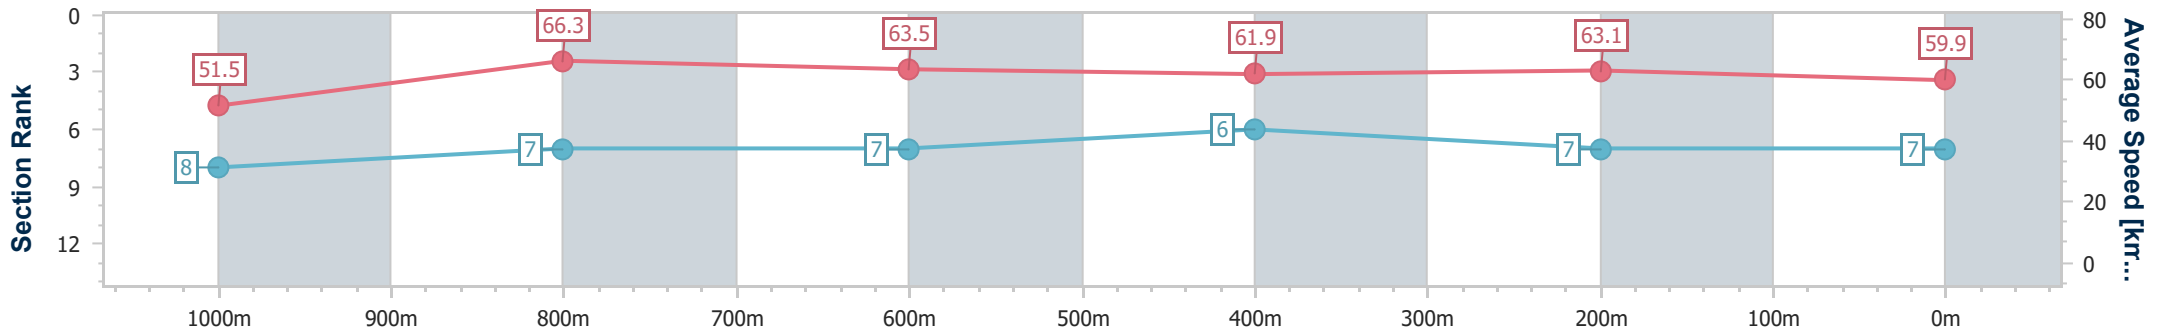

Sunshine Coast QLD Professional

Race 7: DOUBLE R GROUP BENCHMARK 68 Handicap - 1200m

04 September 2024 - 16:07

Track Rating: Good 4, Weather: Fine, Rail Position: +9m Entire

Section	Overall	1000m	800m	600m	400m	200m
Section Times	1:11.22 [7] (0:13.96)	0:57.26 [8] (0:10.93)	0:46.33 [7] (0:11.30)	0:35.03 [7] (0:11.60)	0:23.43 [6] (0:11.41)	0:12.02 [7] (0:12.02)
Average Speed [km/h]	51.5	66.3	63.5	61.9	63.1	59.9
Top Speed [km/h]	67.2	67.8	64.9	62.7	65.1	62.2
Avg. Dist. to Rail [m]	5.2	2.0	1.1	0.9	1.4	1.6
Avg. Stride Freq. [Hz]	2.2	2.4	2.3	2.3	2.3	2.3
Avg. Stride Length [m]	6.4	7.7	7.5	7.5	7.5	7.2