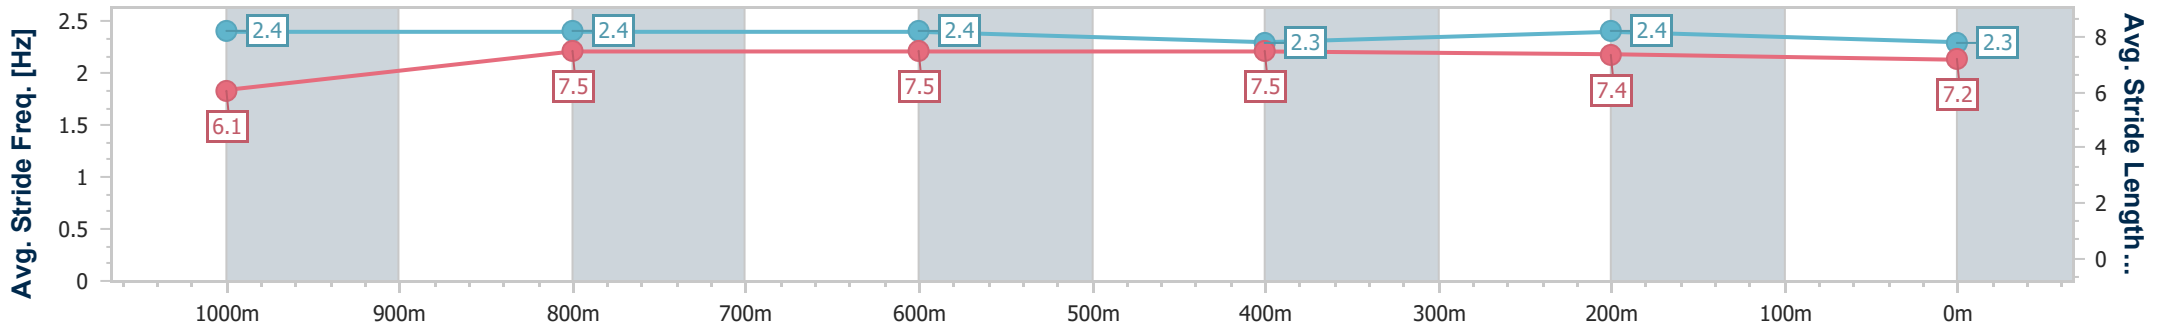

Sunshine Coast QLD Professional

Race 7: DOUBLE R GROUP BENCHMARK 68 Handicap - 1200m

04 September 2024 - 16:07

Track Rating: Good 4, Weather: Fine, Rail Position: +9m Entire

Section	Overall	1000m	800m	600m	400m	200m
Section Times	1:10.81 [4] (0:13.60)	0:57.21 [1] (0:10.86)	0:46.35 [2] (0:11.17)	0:35.18 [1] (0:11.57)	0:23.61 [1] (0:11.40)	0:12.21 [1] (0:12.21)
Average Speed [km/h]	53.1	66.3	64.0	61.5	62.8	59.2
Top Speed [km/h]	67.7	68.2	64.8	62.1	64.3	61.9
Avg. Dist. to Rail [m]	5.0	1.6	1.5	2.5	0.9	1.3
Avg. Stride Freq. [Hz]	2.4	2.4	2.4	2.3	2.4	2.3
Avg. Stride Length [m]	6.1	7.5	7.5	7.5	7.4	7.2