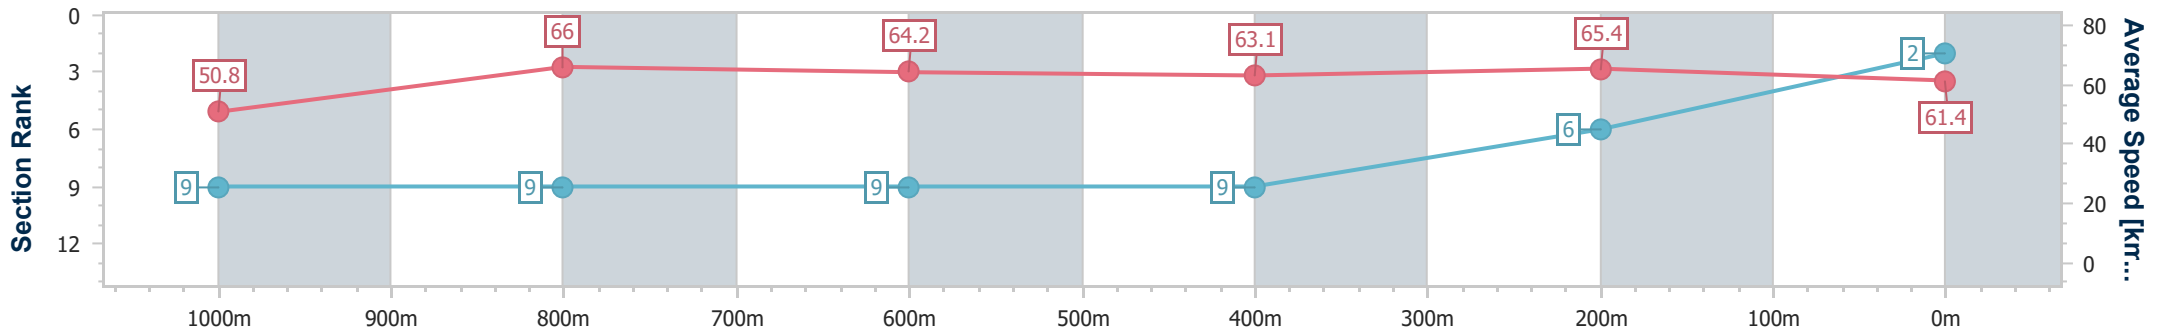

Sunshine Coast QLD Professional

Race 7: DOUBLE R GROUP BENCHMARK 68 Handicap - 1200m

04 September 2024 - 16:07

Track Rating: Good 4, Weather: Fine, Rail Position: +9m Entire

Section	Overall	1000m	800m	600m	400m	200m
Section Times	1:10.70 [2] (0:14.29)	0:56.41 [9] (0:10.95)	0:45.46 [9] (0:11.27)	0:34.19 [9] (0:11.47)	0:22.72 [9] (0:11.03)	0:11.69 [6]
Average Speed [km/h]	50.8	66.0	64.2	63.1	65.4	61.4
Top Speed [km/h]	69.7	69.7	65.6	63.9	66.2	63.7
Avg. Dist. to Rail [m]	7.4	3.0	1.3	0.8	2.7	2.2
Avg. Stride Freq. [Hz]	2.3	2.4	2.4	2.3	2.4	2.3
Avg. Stride Length [m]	6.0	7.5	7.6	7.6	7.6	7.4