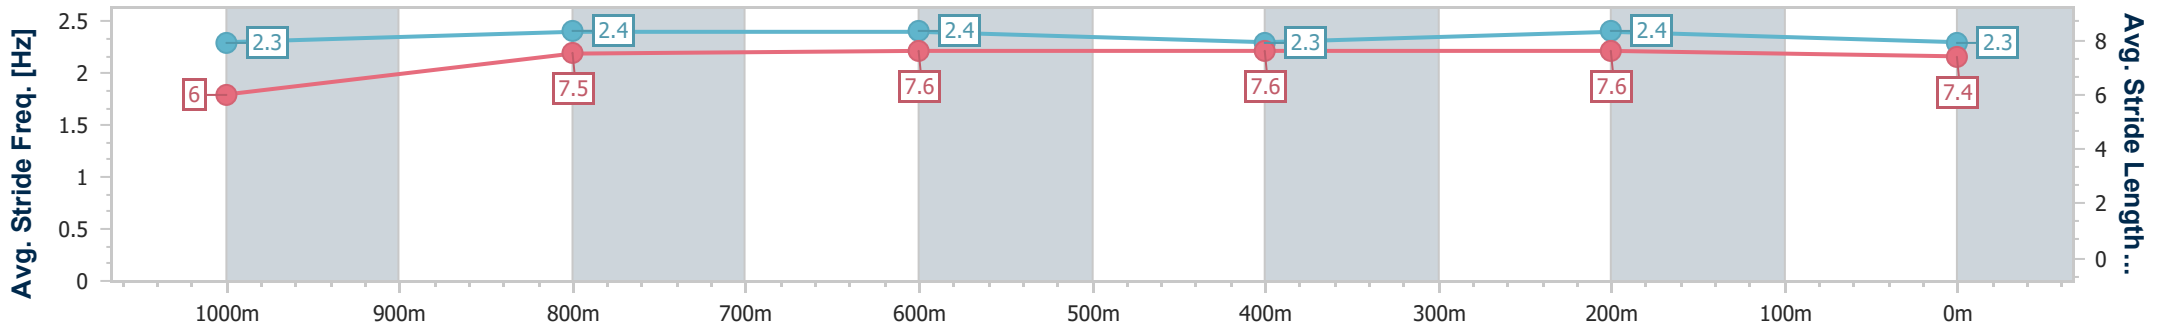

Sunshine Coast QLD Professional

Race 7: DOUBLE R GROUP BENCHMARK 68 Handicap - 1200m

04 September 2024 - 16:07

Track Rating: Good 4, Weather: Fine, Rail Position: +9m Entire

Section	Overall	1000m	800m	600m	400m	200m
Section Times	1:10.70 [2] (0:14.29)	0:56.41 [9] (0:10.95)	0:45.46 [9] (0:11.27)	0:34.19 [9] (0:11.47)	0:22.72 [9] (0:11.03)	0:11.69 [6]
Average Speed [km/h]	50.8	66.0	64.2	63.1	65.4	61.4
Top Speed [km/h]	69.7	69.7	65.6	63.9	66.2	63.7
Avg. Dist. to Rail [m]	7.4	3.0	1.3	0.8	2.7	2.2
Avg. Stride Freq. [Hz]	2.3	2.4	2.4	2.3	2.4	2.3
Avg. Stride Length [m]	6.0	7.5	7.6	7.6	7.6	7.4