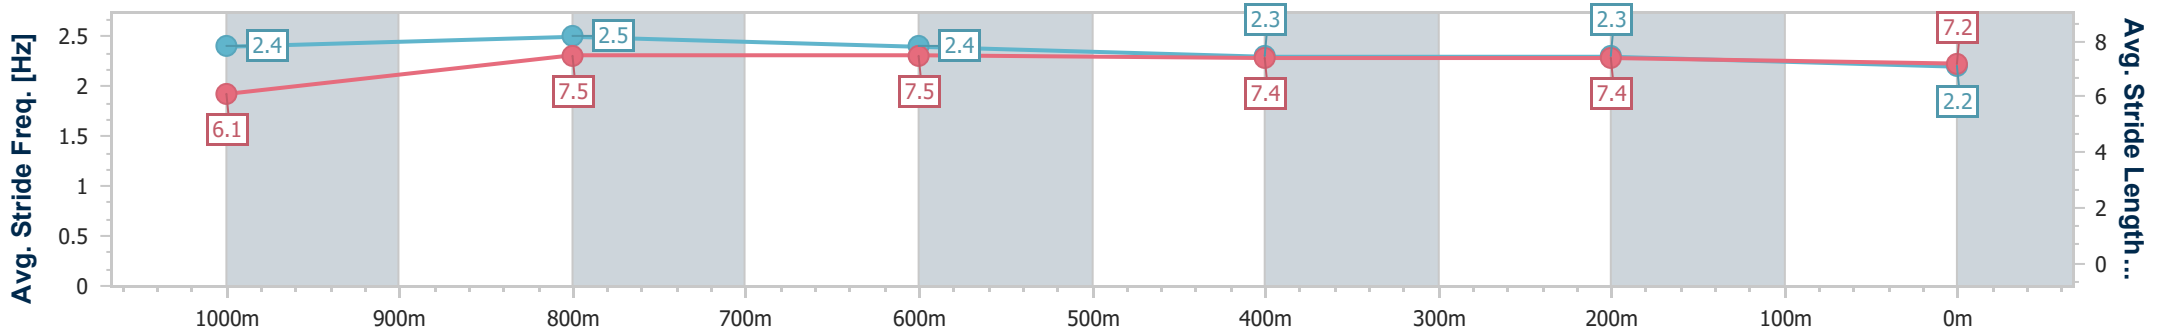

Sunshine Coast QLD Professional

Race 7: DOUBLE R GROUP BENCHMARK 68 Handicap - 1200m

04 September 2024 - 16:07

Track Rating: Good 4, Weather: Fine, Rail Position: +9m Entire

Section	Overall	1000m	800m	600m	400m	200m
Section Times	1:11.44 [8] (0:13.60)	0:57.84 [1] (0:10.80)	0:47.04 [1] (0:11.37)	0:35.67 [3] (0:11.72)	0:23.95 [3] (0:11.47)	0:12.48 [4] (0:12.48)
Average Speed [km/h]	53.0	67.2	64.3	62.3	62.6	57.9
Top Speed [km/h]	67.8	68.1	66.9	62.8	63.7	61.6
Avg. Dist. to Rail [m]	6.9	3.7	2.6	2.2	2.9	3.7
Avg. Stride Freq. [Hz]	2.4	2.5	2.4	2.3	2.3	2.2
Avg. Stride Length [m]	6.1	7.5	7.5	7.4	7.4	7.2

- [] Ranking at each section and finish
- .-.- No data available at this section
- NA No data available

Horse/Jockey Name	Mixed Spice
Final Rank	9
Fastest Section Time (Section)	0:10.96 (1000m)
Top Speed [km/h] (Section)	67.2 (1000m)
Race State	Finished