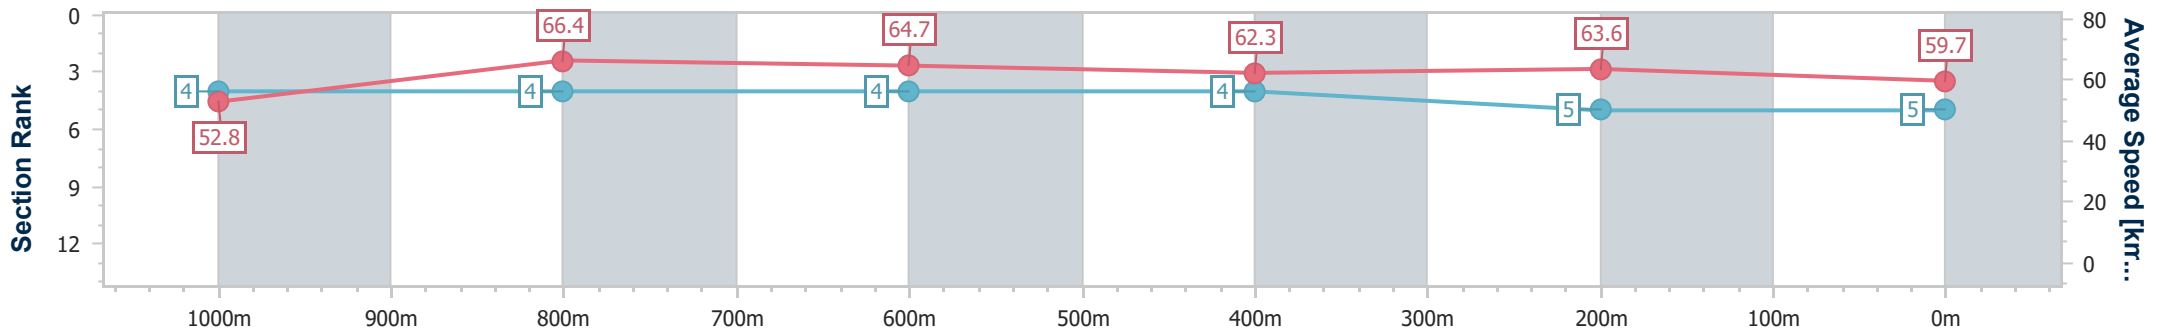

- [] Ranking at each section and finish
- .-.- No data available at this section
- NA No data available

Horse/Jockey Name	Strapparsi
Final Rank	5
Fastest Section Time (Section)	0:10.92 (1000m)
Top Speed [km/h] (Section)	67.4 (Overall)
Race State	Finished

04 September 2024 - 16:07

Track Rating: Good 4, Weather: Fine, Rail Position: +9m Entire

Section	Overall	1000m	800m	600m	400m	200m
Section Times	1:11.05 [5] (0:13.68)	0:57.37 [4] (0:10.92)	0:46.45 [4] (0:11.33)	0:35.12 [4] (0:11.72)	0:23.40 [4] (0:11.31)	0:12.09 [5] (0:12.09)
Average Speed [km/h]	52.8	66.4	64.7	62.3	63.6	59.7
Top Speed [km/h]	67.4	67.1	66.3	62.7	64.3	63.6
Avg. Dist. to Rail [m]	2.5	2.3	3.4	2.3	1.9	2.2
Avg. Stride Freq. [Hz]	2.6	2.6	2.5	2.4	2.5	2.5
Avg. Stride Length [m]	5.6	7.0	7.2	7.1	7.0	6.8