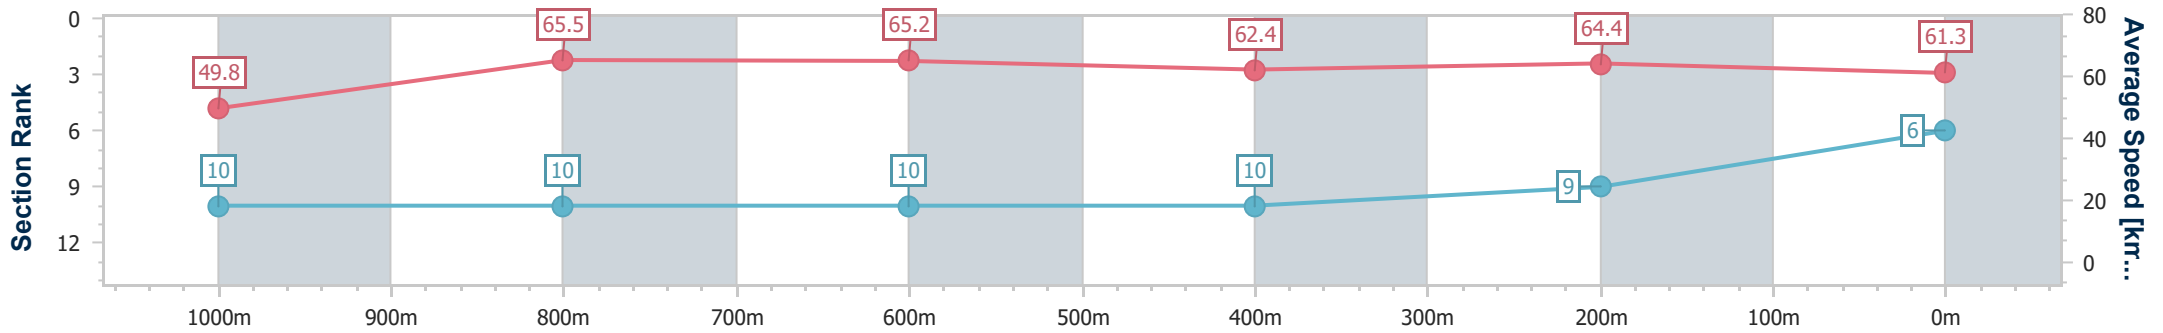

- [] Ranking at each section and finish
- .-.- No data available at this section
- NA No data available

Horse/Jockey Name	The Cullinan
Final Rank	6
Fastest Section Time (Section)	0:11.10 (1000m)
Top Speed [km/h] (Section)	65.8 (1000m)
Race State	Finished

Sunshine Coast QLD Professional

Race 7: DOUBLE R GROUP BENCHMARK 68 Handicap - 1200m

04 September 2024 - 16:07

Track Rating: Good 4, Weather: Fine, Rail Position: +9m Entire

Section	Overall	1000m	800m	600m	400m	200m
Section Times	1:11.19 [6] (0:14.42)	0:56.77 [10] (0:11.10)	0:45.67 [10] (0:11.13)	0:34.54 [10] (0:11.57)	0:22.97 [10] (0:11.21)	0:11.76 [9] (0:11.76)
Average Speed [km/h]	49.8	65.5	65.2	62.4	64.4	61.3
Top Speed [km/h]	64.5	65.8	65.5	64.6	64.6	63.7
Avg. Dist. to Rail [m]	4.6	2.3	1.5	0.8	4.7	5.2
Avg. Stride Freq. [Hz]	2.1	2.2	2.2	2.1	2.2	2.2
Avg. Stride Length [m]	6.7	8.0	7.9	8.0	7.9	7.6