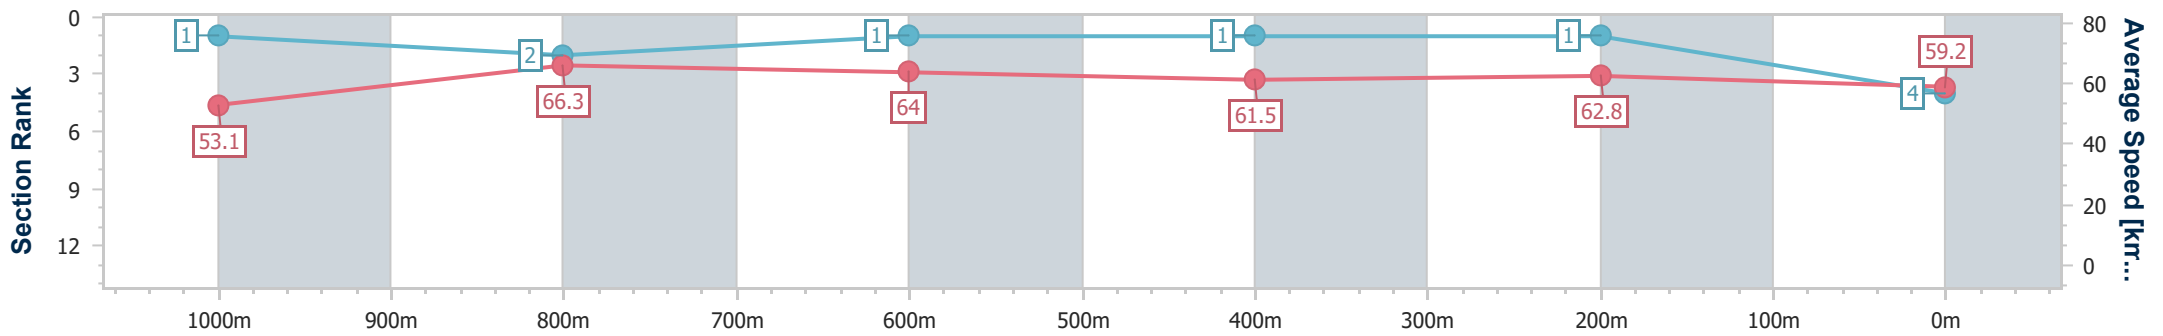

Sunshine Coast QLD Professional

Race 7: DOUBLE R GROUP BENCHMARK 68 Handicap - 1200m

04 September 2024 - 16:07

Track Rating: Good 4, Weather: Fine, Rail Position: +9m Entire

Section	Overall	1000m	800m	600m	400m	200m
Section Times	1:10.81 [4] (0:13.60)	0:57.21 [1] (0:10.86)	0:46.35 [2] (0:11.17)	0:35.18 [1] (0:11.57)	0:23.61 [1] (0:11.40)	0:12.21 [1] (0:12.21)
Average Speed [km/h]	53.1	66.3	64.0	61.5	62.8	59.2
Top Speed [km/h]	67.7	68.2	64.8	62.1	64.3	61.9
Avg. Dist. to Rail [m]	5.0	1.6	1.5	2.5	0.9	1.3
Avg. Stride Freq. [Hz]	2.4	2.4	2.4	2.3	2.4	2.3
Avg. Stride Length [m]	6.1	7.5	7.5	7.5	7.4	7.2