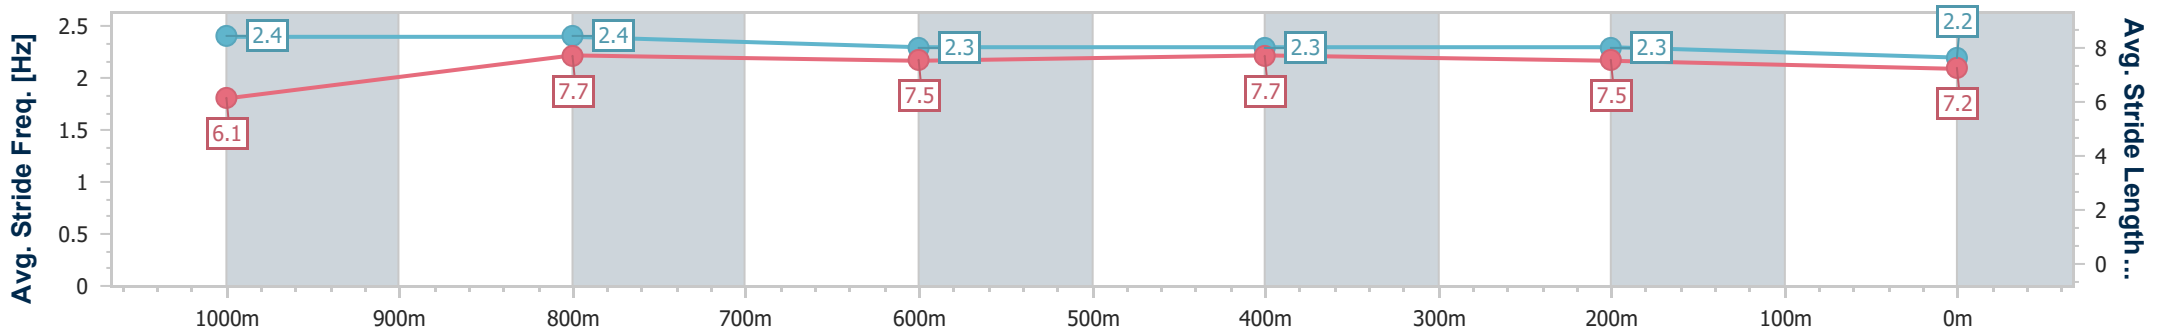

Sunshine Coast QLD Professional

Race 2: SHERRIN RENTALS Maiden Plate - 1200m

04 September 2024 - 13:10

Track Rating: Good 4, Weather: Overcast, Rail Position: +9m Entire

Section	Overall	1000m	800m	600m	400m	200m
Section Times	1:12.60 [10] (0:13.23)	0:59.37 [1] (0:11.09)	0:48.28 [2] (0:12.19)	0:36.09 [4] (0:11.69)	0:24.40 [4] (0:11.62)	0:12.78 [4] (0:12.78)
Average Speed [km/h]	54.4	65.8	61.0	63.0	61.7	56.2
Top Speed [km/h]	67.6	66.9	63.5	63.8	63.6	59.6
Avg. Dist. to Rail [m]	6.6	4.7	5.4	3.8	3.2	3.1
Avg. Stride Freq. [Hz]	2.4	2.4	2.3	2.3	2.3	2.2
Avg. Stride Length [m]	6.1	7.7	7.5	7.7	7.5	7.2

- [] Ranking at each section and finish
- .-.- No data available at this section
- NA No data available

Horse/Jockey Name	Blueprint
Final Rank	11
Fastest Section Time (Section)	0:11.37 (1000m)
Top Speed [km/h] (Section)	65.1 (Overall)
Race State	Finished