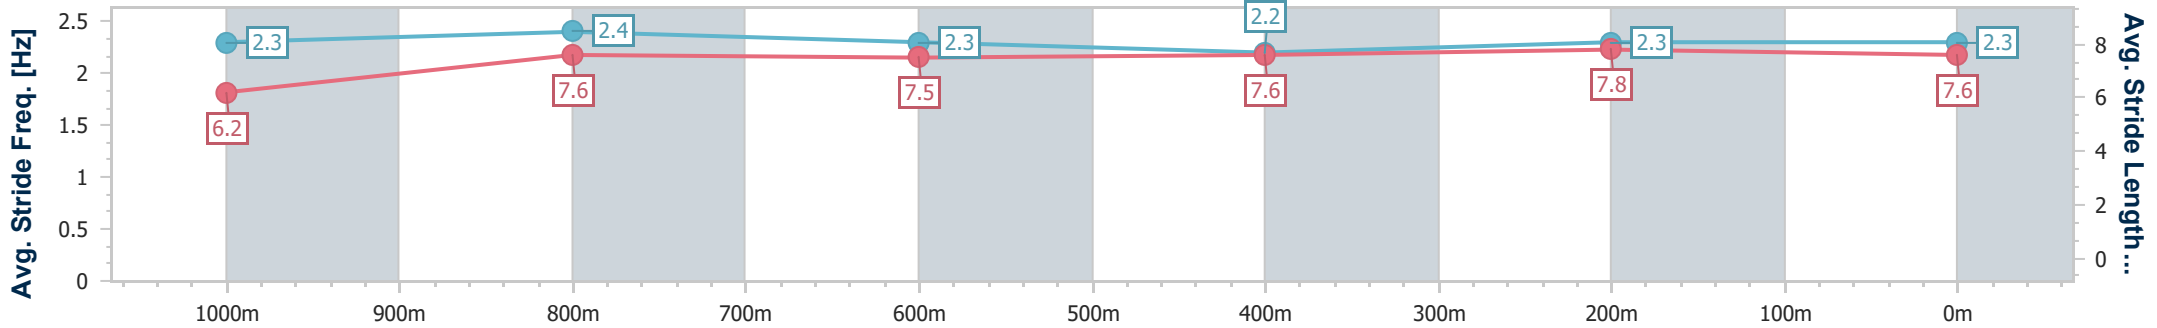

Sunshine Coast QLD Professional

Race 2: SHERRIN RENTALS Maiden Plate - 1200m

04 September 2024 - 13:10

Track Rating: Good 4, Weather: Overcast, Rail Position: +9m Entire

Section	Overall	1000m	800m	600m	400m	200m
Section Times	1:11.83 [3] (0:14.17)	0:57.66 [11] (0:11.23)	0:46.43 [9] (0:11.72)	0:34.71 [9] (0:11.89)	0:22.82 [10] (0:11.13)	0:11.69 [8] (0:11.69)
Average Speed [km/h]	50.9	64.7	62.5	61.6	64.7	61.7
Top Speed [km/h]	65.9	65.8	64.3	63.1	66.2	63.4
Avg. Dist. to Rail [m]	5.8	2.6	3.6	3.0	5.2	6.2
Avg. Stride Freq. [Hz]	2.3	2.4	2.3	2.2	2.3	2.3
Avg. Stride Length [m]	6.2	7.6	7.5	7.6	7.8	7.6