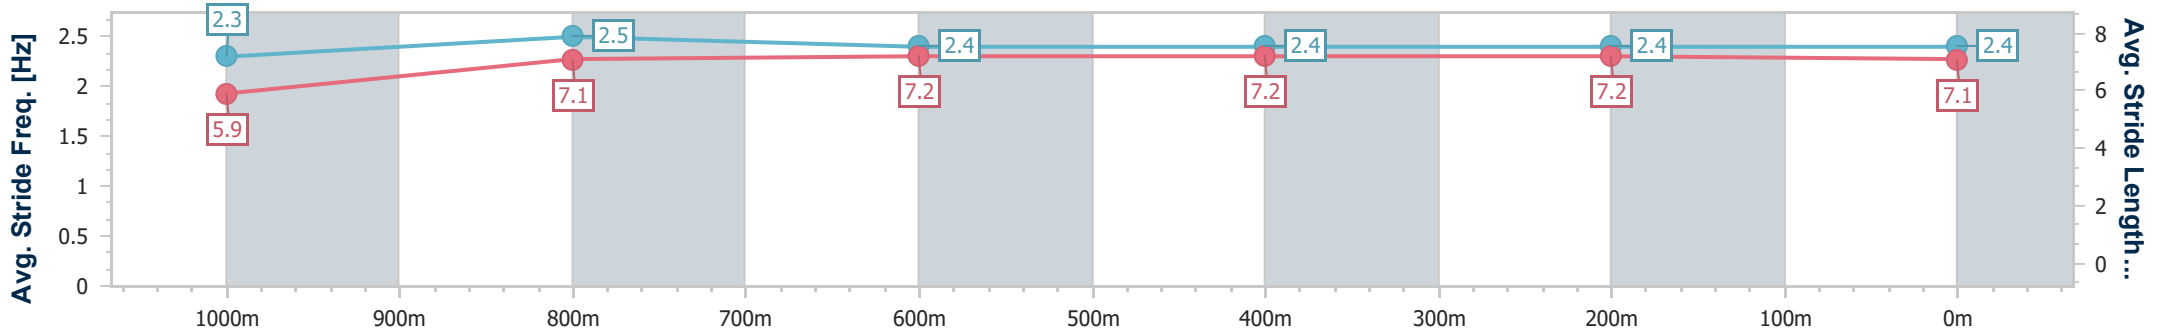

Sunshine Coast QLD Professional

Race 2: SHERRIN RENTALS Maiden Plate - 1200m

04 September 2024 - 13:10

Track Rating: Good 4, Weather: Overcast, Rail Position: +9m Entire

Section	Overall	1000m	800m	600m	400m	200m
Section Times	1:12.35 [7] (0:14.27)	0:58.08 [12] (0:11.47)	0:46.61 [12] (0:11.55)	0:35.06 [12] (0:11.94)	0:23.12 [12] (0:11.42)	0:11.70 [11] (0:11.70)
Average Speed [km/h]	50.6	63.3	62.7	60.6	63.2	61.6
Top Speed [km/h]	63.7	65.0	64.9	61.8	64.6	64.4
Avg. Dist. to Rail [m]	9.2	2.7	1.4	1.3	0.4	1.4
Avg. Stride Freq. [Hz]	2.3	2.5	2.4	2.4	2.4	2.4
Avg. Stride Length [m]	5.9	7.1	7.2	7.2	7.2	7.1