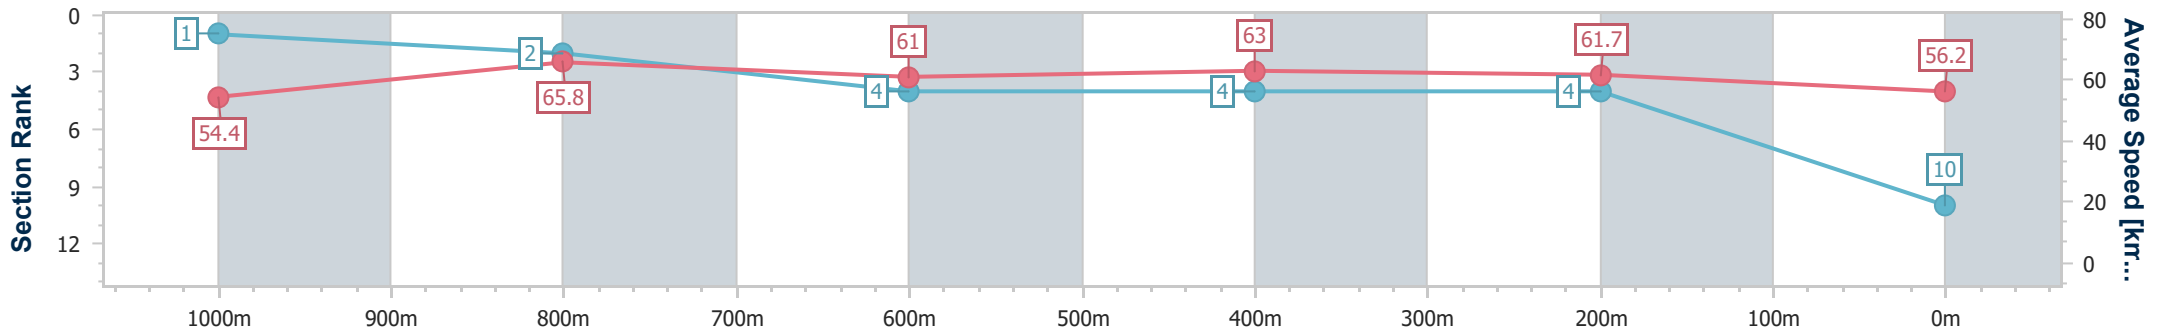

Sunshine Coast QLD Professional

Race 2: SHERRIN RENTALS Maiden Plate - 1200m

04 September 2024 - 13:10

Track Rating: Good 4, Weather: Overcast, Rail Position: +9m Entire

Section	Overall	1000m	800m	600m	400m	200m
Section Times	1:12.60 [10] (0:13.23)	0:59.37 [1] (0:11.09)	0:48.28 [2] (0:12.19)	0:36.09 [4] (0:11.69)	0:24.40 [4] (0:11.62)	0:12.78 [4] (0:12.78)
Average Speed [km/h]	54.4	65.8	61.0	63.0	61.7	56.2
Top Speed [km/h]	67.6	66.9	63.5	63.8	63.6	59.6
Avg. Dist. to Rail [m]	6.6	4.7	5.4	3.8	3.2	3.1
Avg. Stride Freq. [Hz]	2.4	2.4	2.3	2.3	2.3	2.2
Avg. Stride Length [m]	6.1	7.7	7.5	7.7	7.5	7.2

- [] Ranking at each section and finish
- .-.- No data available at this section
- NA No data available

Horse/Jockey Name	Blueprint
Final Rank	11
Fastest Section Time (Section)	0:11.37 (1000m)
Top Speed [km/h] (Section)	65.1 (Overall)
Race State	Finished