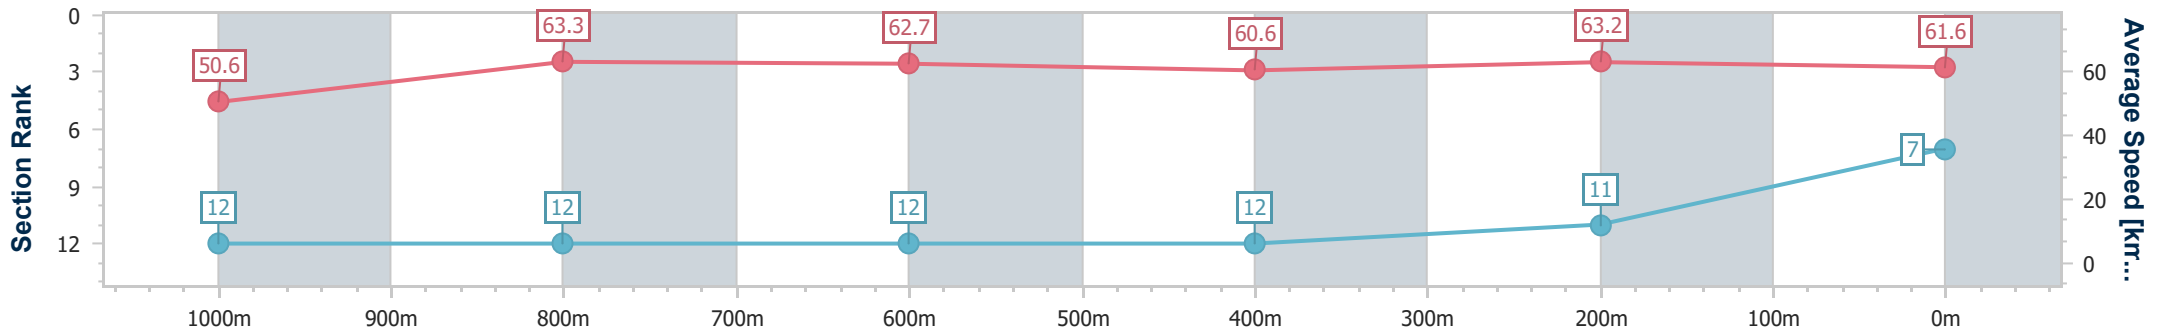

Sunshine Coast QLD Professional

Race 2: SHERRIN RENTALS Maiden Plate - 1200m

04 September 2024 - 13:10

Track Rating: Good 4, Weather: Overcast, Rail Position: +9m Entire

Section	Overall	1000m	800m	600m	400m	200m
Section Times	1:12.35 [7] (0:14.27)	0:58.08 [12] (0:11.47)	0:46.61 [12] (0:11.55)	0:35.06 [12] (0:11.94)	0:23.12 [12] (0:11.42)	0:11.70 [11] (0:11.70)
Average Speed [km/h]	50.6	63.3	62.7	60.6	63.2	61.6
Top Speed [km/h]	63.7	65.0	64.9	61.8	64.6	64.4
Avg. Dist. to Rail [m]	9.2	2.7	1.4	1.3	0.4	1.4
Avg. Stride Freq. [Hz]	2.3	2.5	2.4	2.4	2.4	2.4
Avg. Stride Length [m]	5.9	7.1	7.2	7.2	7.2	7.1