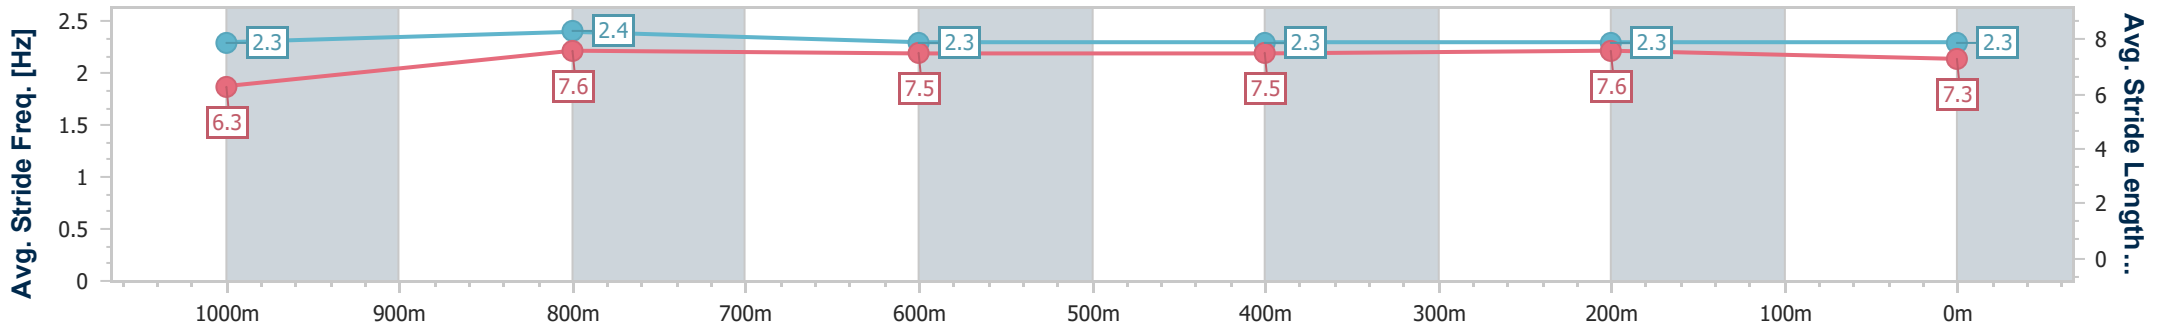

Sunshine Coast QLD Professional

Race 2: SHERRIN RENTALS Maiden Plate - 1200m

04 September 2024 - 13:10

Track Rating: Good 4, Weather: Overcast, Rail Position: +9m Entire

Section	Overall	1000m	800m	600m	400m	200m
Section Times	1:11.96 [4] (0:13.87)	0:58.09 [6] (0:11.23)	0:46.86 [6] (0:11.72)	0:35.14 [6] (0:11.93)	0:23.21 [7] (0:11.33)	0:11.88 [7] (0:11.88)
Average Speed [km/h]	52.0	64.5	62.3	60.8	63.6	60.5
Top Speed [km/h]	66.5	66.2	64.0	63.2	64.2	63.7
Avg. Dist. to Rail [m]	9.1	3.5	2.2	1.3	1.3	2.4
Avg. Stride Freq. [Hz]	2.3	2.4	2.3	2.3	2.3	2.3
Avg. Stride Length [m]	6.3	7.6	7.5	7.5	7.6	7.3