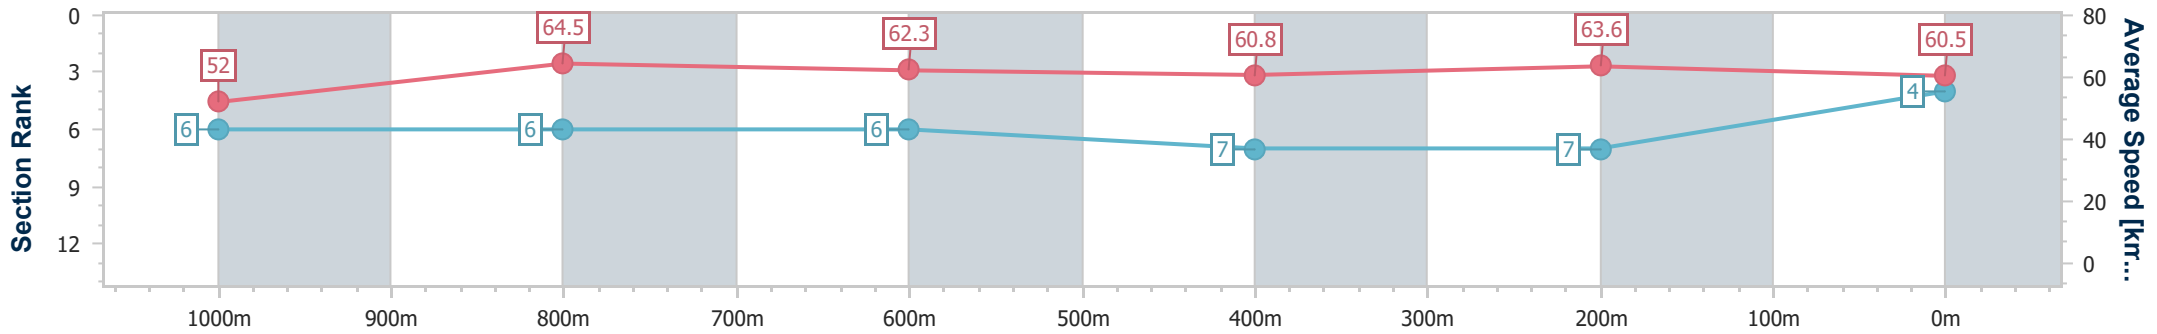

Sunshine Coast QLD Professional

Race 2: SHERRIN RENTALS Maiden Plate - 1200m

04 September 2024 - 13:10

Track Rating: Good 4, Weather: Overcast, Rail Position: +9m Entire

Section	Overall	1000m	800m	600m	400m	200m
Section Times	1:11.96 [4] (0:13.87)	0:58.09 [6] (0:11.23)	0:46.86 [6] (0:11.72)	0:35.14 [6] (0:11.93)	0:23.21 [7] (0:11.33)	0:11.88 [7] (0:11.88)
Average Speed [km/h]	52.0	64.5	62.3	60.8	63.6	60.5
Top Speed [km/h]	66.5	66.2	64.0	63.2	64.2	63.7
Avg. Dist. to Rail [m]	9.1	3.5	2.2	1.3	1.3	2.4
Avg. Stride Freq. [Hz]	2.3	2.4	2.3	2.3	2.3	2.3
Avg. Stride Length [m]	6.3	7.6	7.5	7.5	7.6	7.3