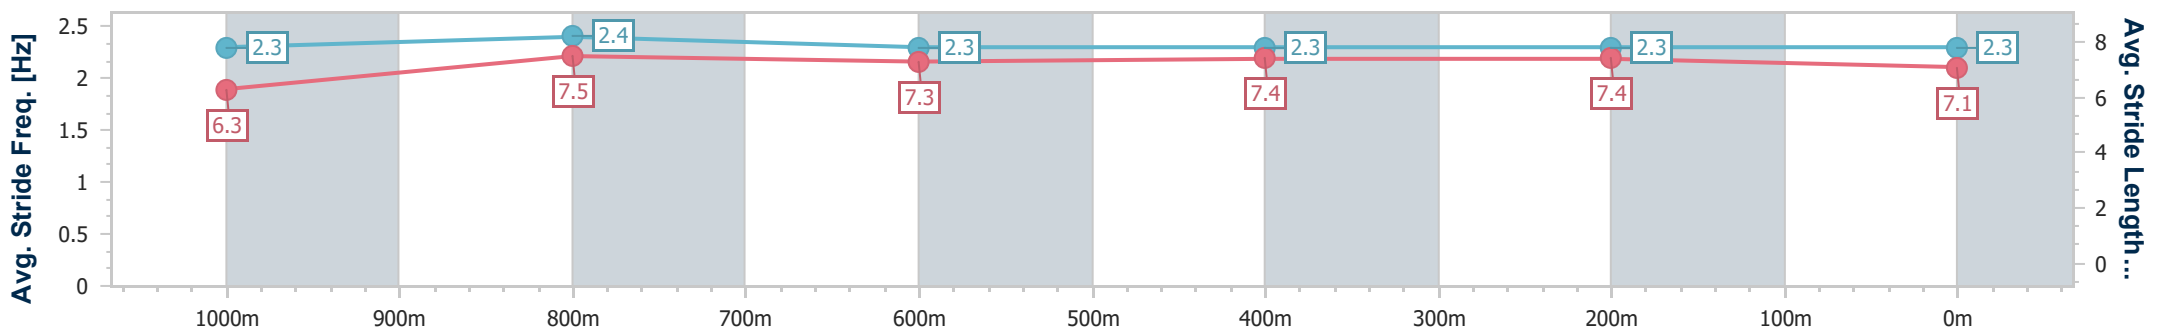

Sunshine Coast QLD Professional

Race 2: SHERRIN RENTALS Maiden Plate - 1200m

04 September 2024 - 13:10

Track Rating: Good 4, Weather: Overcast, Rail Position: +9m Entire

Section	Overall	1000m	800m	600m	400m	200m
Section Times	1:12.39 [8] (0:13.55)	0:58.84 [4] (0:11.15)	0:47.69 [4] (0:11.89)	0:35.80 [5] (0:11.89)	0:23.91 [5] (0:11.56)	0:12.35 [6] (0:12.35)
Average Speed [km/h]	53.0	65.2	61.5	61.1	62.2	58.3
Top Speed [km/h]	67.4	67.4	63.6	62.3	63.6	61.0
Avg. Dist. to Rail [m]	3.4	2.8	2.6	1.3	1.0	1.7
Avg. Stride Freq. [Hz]	2.3	2.4	2.3	2.3	2.3	2.3
Avg. Stride Length [m]	6.3	7.5	7.3	7.4	7.4	7.1

- [] Ranking at each section and finish
- .-.- No data available at this section
- NA No data available

Horse/Jockey Name	Dane Road
Final Rank	9
Fastest Section Time (Section)	0:11.21 (1000m)
Top Speed [km/h] (Section)	66.4 (1000m)
Race State	Finished