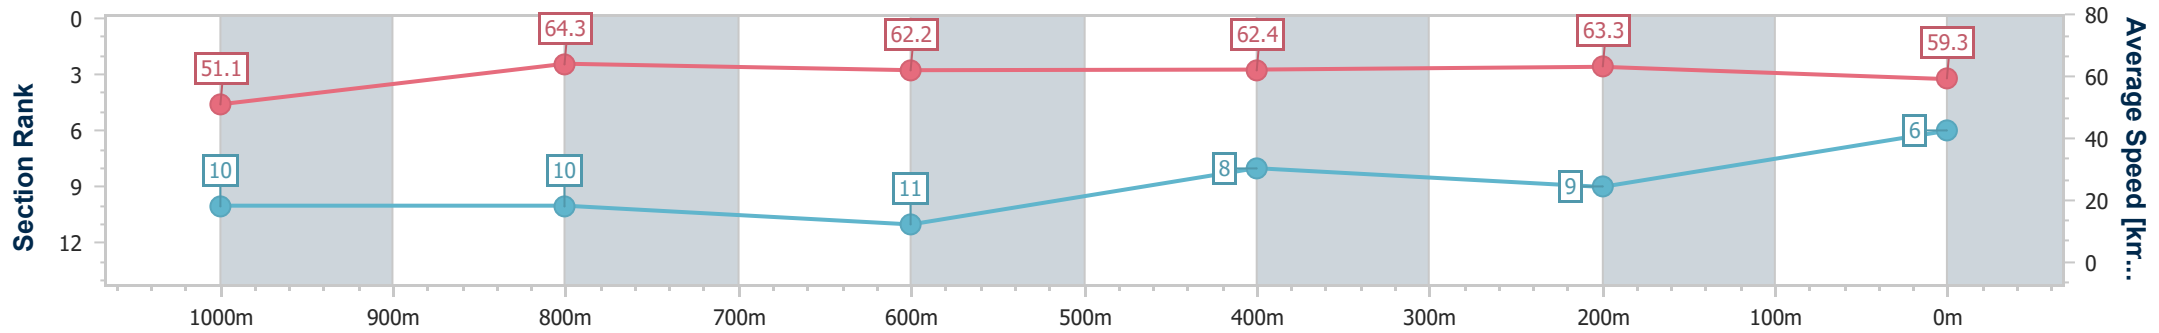

Sunshine Coast QLD Professional

Race 2: SHERRIN RENTALS Maiden Plate - 1200m

04 September 2024 - 13:10

Track Rating: Good 4, Weather: Overcast, Rail Position: +9m Entire

Section	Overall	1000m	800m	600m	400m	200m
Section Times	1:12.32 [6] (0:14.09)	0:58.23 [10] (0:11.32)	0:46.91 [10] (0:11.75)	0:35.16 [11] (0:11.65)	0:23.51 [8] (0:11.36)	0:12.15 [9]
Average Speed [km/h]	51.1	64.3	62.2	62.4	63.3	59.3
Top Speed [km/h]	65.9	65.9	63.5	64.1	64.9	61.7
Avg. Dist. to Rail [m]	7.7	4.1	2.6	2.2	4.4	6.3
Avg. Stride Freq. [Hz]	2.2	2.2	2.2	2.2	2.2	2.2
Avg. Stride Length [m]	6.4	8.0	7.9	8.0	8.0	7.5