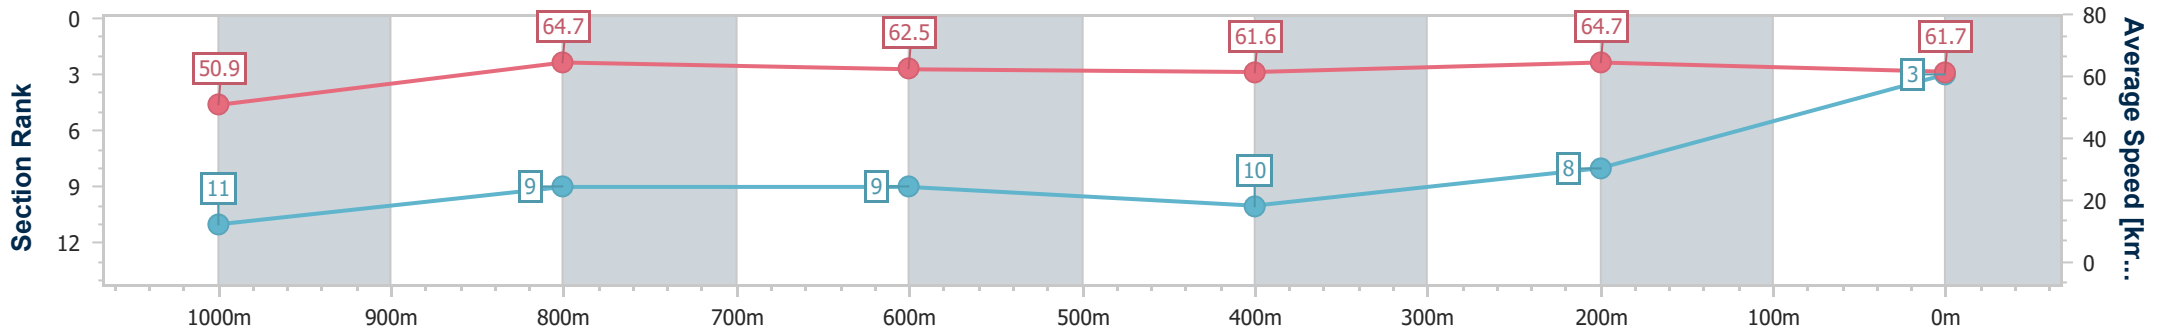

Sunshine Coast QLD Professional

Race 2: SHERRIN RENTALS Maiden Plate - 1200m

04 September 2024 - 13:10

Track Rating: Good 4, Weather: Overcast, Rail Position: +9m Entire

Section	Overall	1000m	800m	600m	400m	200m
Section Times	1:11.83 [3] (0:14.17)	0:57.66 [11] (0:11.23)	0:46.43 [9] (0:11.72)	0:34.71 [9] (0:11.89)	0:22.82 [10] (0:11.13)	0:11.69 [8] (0:11.69)
Average Speed [km/h]	50.9	64.7	62.5	61.6	64.7	61.7
Top Speed [km/h]	65.9	65.8	64.3	63.1	66.2	63.4
Avg. Dist. to Rail [m]	5.8	2.6	3.6	3.0	5.2	6.2
Avg. Stride Freq. [Hz]	2.3	2.4	2.3	2.2	2.3	2.3
Avg. Stride Length [m]	6.2	7.6	7.5	7.6	7.8	7.6