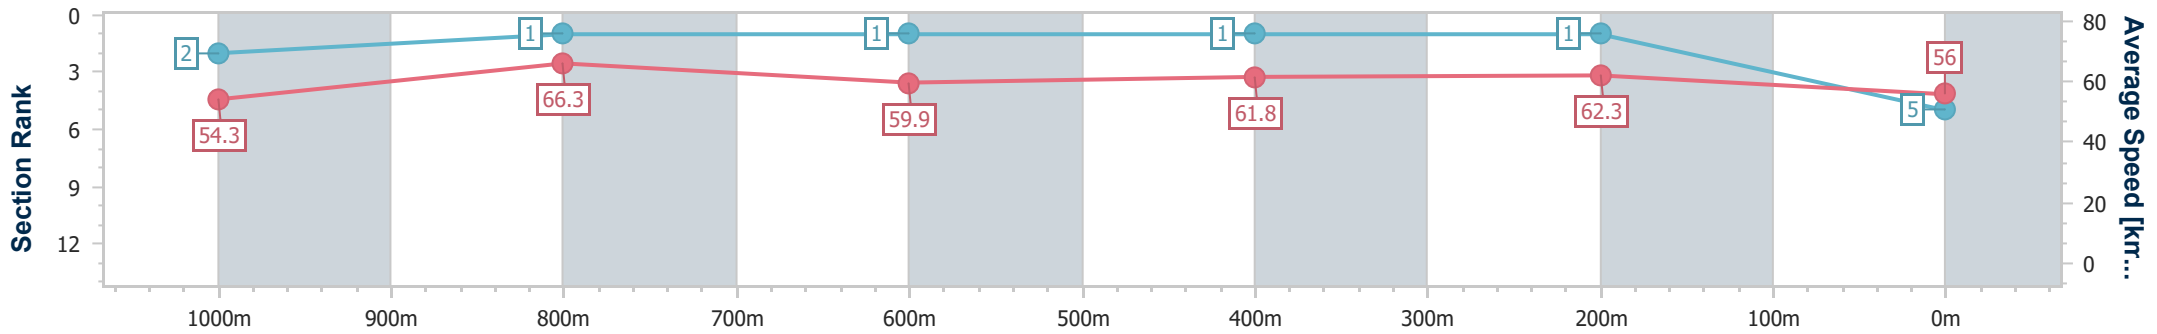

Horse/Jockey Name	Big Demeanor
Final Rank	5
Fastest Section Time (Section)	0:10.91 (1000m)
Top Speed [km/h] (Section)	68.9 (1000m)
Race State	Finished

Sunshine Coast QLD Professional
Race 2: SHERRIN RENTALS Maiden Plate - 1200m

04 September 2024 - 13:10

Track Rating: Good 4, Weather: Overcast, Rail Position: +9m Entire

Section	Overall	1000m	800m	600m	400m	200m
Section Times	1:12.28 [5] (0:13.29)	0:58.99 [2] (0:10.91)	0:48.08 [1] (0:12.03)	0:36.05 [1] (0:11.64)	0:24.41 [1] (0:11.60)	0:12.81 [1] (0:12.81)
Average Speed [km/h]	54.3	66.3	59.9	61.8	62.3	56.0
Top Speed [km/h]	68.2	68.9	61.6	63.8	63.3	59.9
Avg. Dist. to Rail [m]	8.1	3.2	0.5	0.2	0.5	0.3
Avg. Stride Freq. [Hz]	2.4	2.5	2.4	2.4	2.5	2.4
Avg. Stride Length [m]	6.1	7.3	7.0	7.0	6.9	6.4

- [ ] Ranking at each section and finish
- -.-.- No data available at this section
- NA No data available