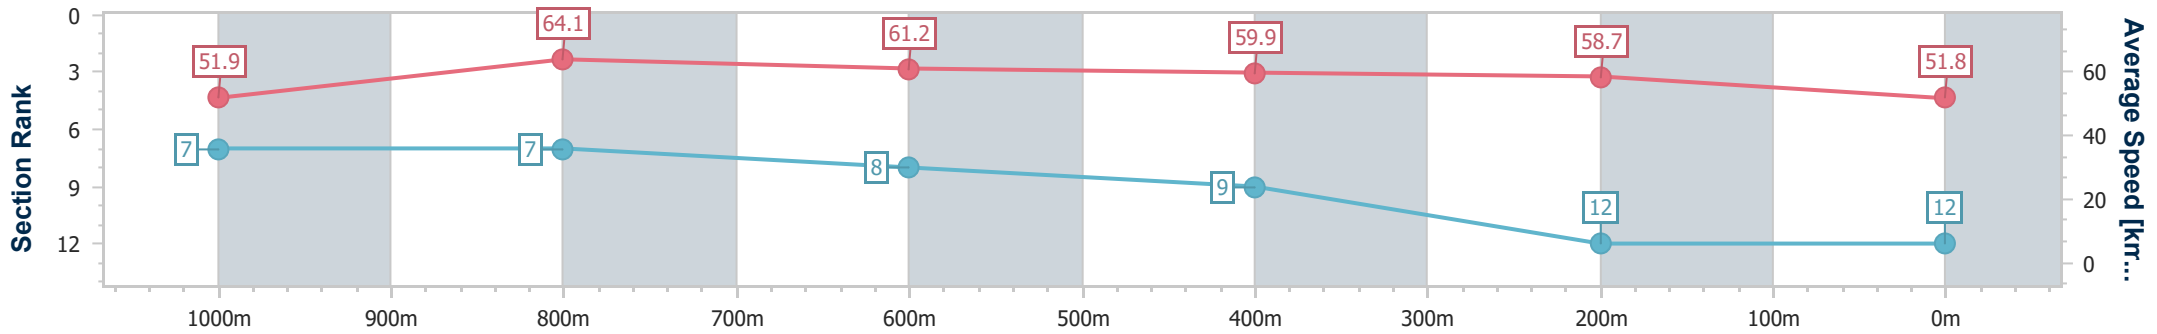

- [] Ranking at each section and finish
- .-.- No data available at this section
- NA No data available

Horse/Jockey Name	Gervonta
Final Rank	12
Fastest Section Time (Section)	0:11.27 (1000m)
Top Speed [km/h] (Section)	65.5 (Overall)
Race State	Finished

Sunshine Coast QLD Professional

Race 2: SHERRIN RENTALS Maiden Plate - 1200m

04 September 2024 - 13:10

Track Rating: Good 4, Weather: Overcast, Rail Position: +9m Entire

Section	Overall	1000m	800m	600m	400m	200m
Section Times	1:15.08 [12] (0:13.90)	1:01.18 [7] (0:11.27)	0:49.91 [7] (0:11.78)	0:38.13 [8] (0:11.97)	0:26.16 [9] (0:12.25)	0:13.91 [12] (0:13.91)
Average Speed [km/h]	51.9	64.1	61.2	59.9	58.7	51.8
Top Speed [km/h]	65.5	65.4	62.9	60.9	60.5	56.1
Avg. Dist. to Rail [m]	5.0	1.5	0.4	0.8	0.9	1.6
Avg. Stride Freq. [Hz]	2.3	2.4	2.3	2.2	2.3	2.1
Avg. Stride Length [m]	6.1	7.6	7.5	7.4	7.2	6.8

- [] Ranking at each section and finish
- .-.- No data available at this section
- NA No data available