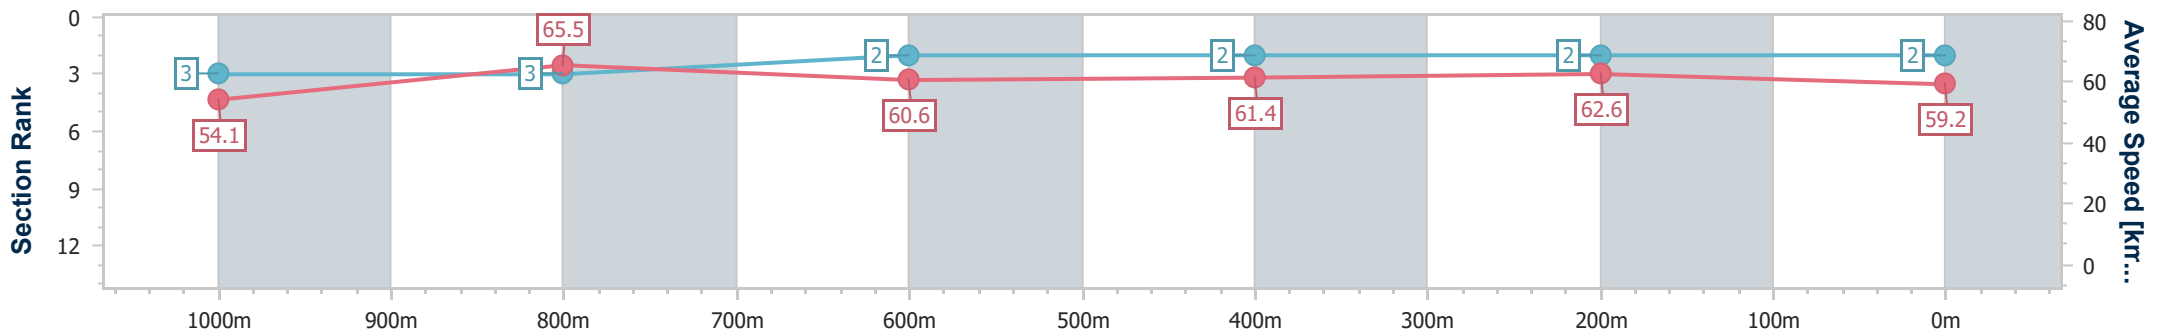

Horse/Jockey Name	Sofala
Final Rank	2
Fastest Section Time (Section)	0:11.06 (1000m)
Top Speed [km/h] (Section)	67.3 (1000m)
Race State	Finished

Sunshine Coast QLD Professional
Race 2: SHERRIN RENTALS Maiden Plate - 1200m

04 September 2024 - 13:10

Track Rating: Good 4, Weather: Overcast, Rail Position: +9m Entire

Section	Overall	1000m	800m	600m	400m	200m
Section Times	1:11.77 [2] (0:13.32)	0:58.45 [3] (0:11.06)	0:47.39 [3] (0:12.01)	0:35.38 [2] (0:11.69)	0:23.69 [2] (0:11.50)	0:12.19 [2] (0:12.19)
Average Speed [km/h]	54.1	65.5	60.6	61.4	62.6	59.2
Top Speed [km/h]	67.2	67.3	64.6	63.6	64.3	61.6
Avg. Dist. to Rail [m]	4.7	3.2	1.6	0.4	1.5	1.8
Avg. Stride Freq. [Hz]	2.4	2.2	2.1	2.3	2.4	2.3
Avg. Stride Length [m]	6.2	8.1	8.1	7.3	7.3	7.2

- [ ] Ranking at each section and finish
- -.-.- No data available at this section
- NA No data available