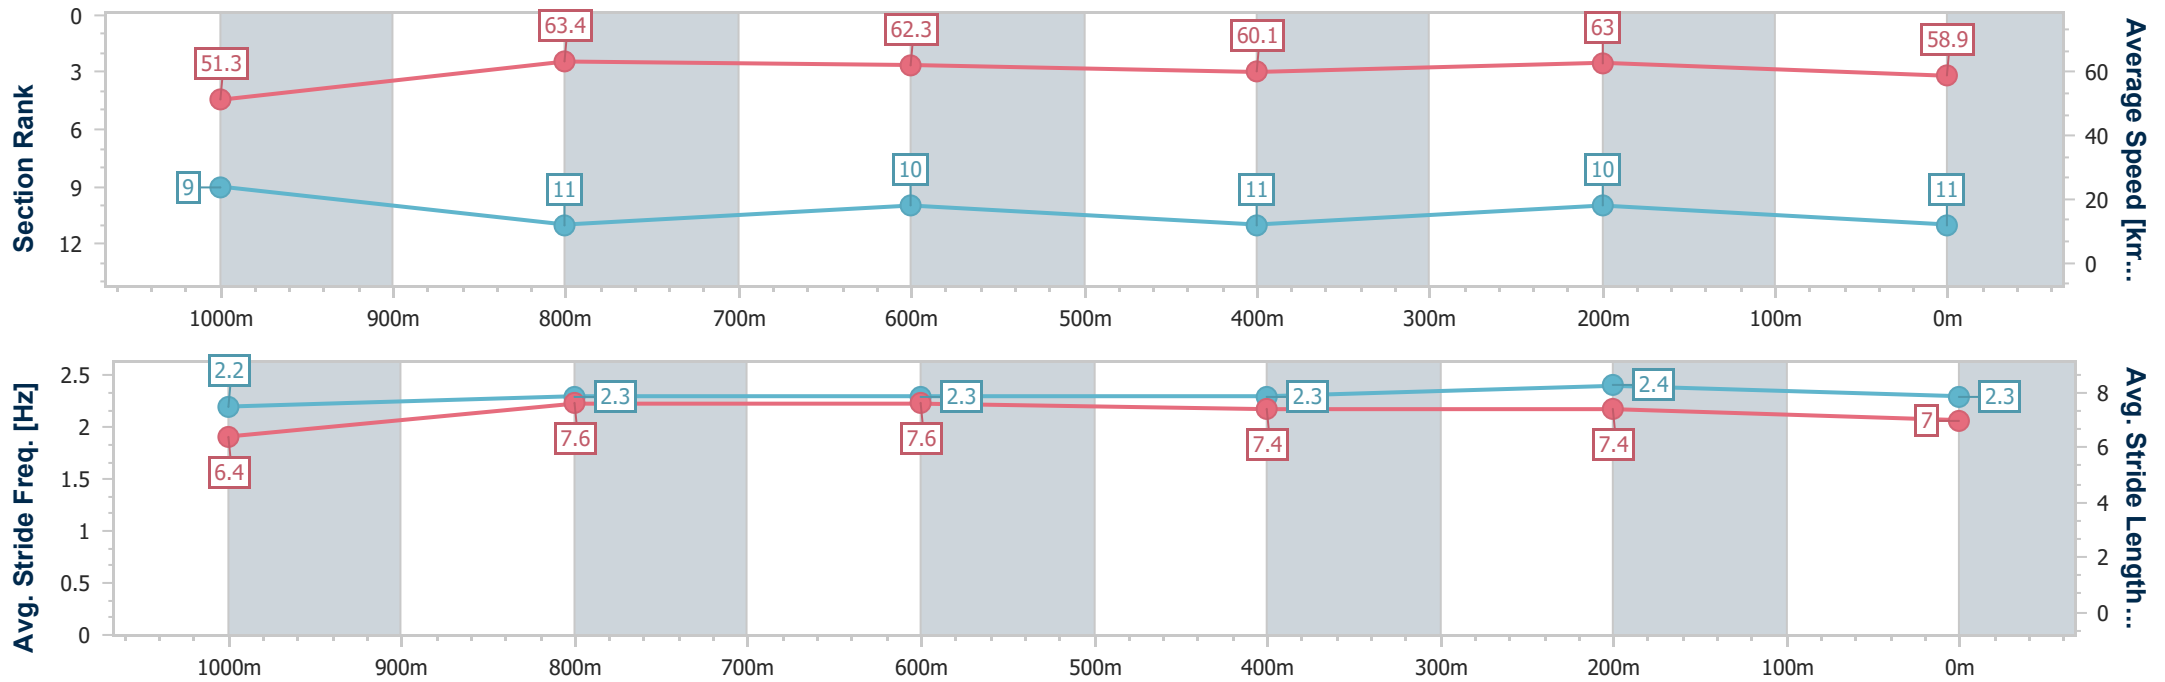

Sunshine Coast QLD Professional

Race 2: SHERRIN RENTALS Maiden Plate - 1200m

04 September 2024 - 13:10

Track Rating: Good 4, Weather: Overcast, Rail Position: +9m Entire

Section	Overall	1000m	800m	600m	400m	200m
Section Times	1:12.60 [10] (0:13.23)	0:59.37 [1] (0:11.09)	0:48.28 [2] (0:12.19)	0:36.09 [4] (0:11.69)	0:24.40 [4] (0:11.62)	0:12.78 [4] (0:12.78)
Average Speed [km/h]	54.4	65.8	61.0	63.0	61.7	56.2
Top Speed [km/h]	67.6	66.9	63.5	63.8	63.6	59.6
Avg. Dist. to Rail [m]	6.6	4.7	5.4	3.8	3.2	3.1
Avg. Stride Freq. [Hz]	2.4	2.4	2.3	2.3	2.3	2.2
Avg. Stride Length [m]	6.1	7.7	7.5	7.7	7.5	7.2

- [] Ranking at each section and finish
- .-.- No data available at this section
- NA No data available

Horse/Jockey Name	Blueprint
Final Rank	11
Fastest Section Time (Section)	0:11.37 (1000m)
Top Speed [km/h] (Section)	65.1 (Overall)
Race State	Finished

Sunshine Coast QLD Professional
Race 2: SHERRIN RENTALS Maiden Plate - 1200m

04 September 2024 - 13:10

Track Rating: Good 4, Weather: Overcast, Rail Position: +9m Entire

Section	Overall	1000m	800m	600m	400m	200m
Section Times	1:12.76 [11] (0:14.09)	0:58.67 [9] (0:11.37)	0:47.30 [11] (0:11.68)	0:35.62 [10] (0:11.96)	0:23.66 [11] (0:11.44)	0:12.22 [10]
Average Speed [km/h]	51.3	63.4	62.3	60.1	63.0	58.9
Top Speed [km/h]	65.1	64.7	64.1	61.6	63.8	61.5
Avg. Dist. to Rail [m]	3.3	2.1	1.0	0.2	2.0	3.1
Avg. Stride Freq. [Hz]	2.2	2.3	2.3	2.3	2.4	2.3
Avg. Stride Length [m]	6.4	7.6	7.6	7.4	7.4	7.0