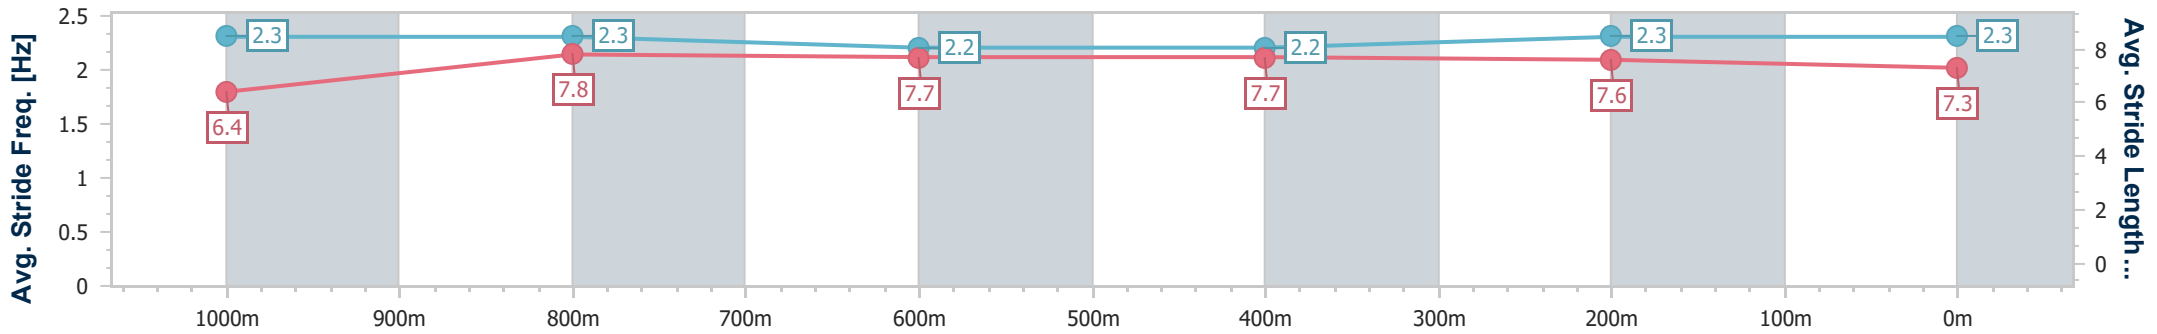

Sunshine Coast QLD Professional

Race 2: SHERRIN RENTALS Maiden Plate - 1200m

04 September 2024 - 13:10

Track Rating: Good 4, Weather: Overcast, Rail Position: +9m Entire

Section	Overall	1000m	800m	600m	400m	200m
Section Times	1:11.64 [1] (0:13.60)	0:58.04 [5] (0:11.11)	0:46.93 [5] (0:11.77)	0:35.16 [3] (0:11.66)	0:23.50 [3] (0:11.54)	0:11.96 [3] (0:11.96)
Average Speed [km/h]	52.9	65.3	61.4	61.9	62.4	60.2
Top Speed [km/h]	66.5	66.5	63.9	62.7	63.7	61.3
Avg. Dist. to Rail [m]	3.0	2.0	0.9	0.3	1.1	2.3
Avg. Stride Freq. [Hz]	2.3	2.3	2.2	2.2	2.3	2.3
Avg. Stride Length [m]	6.4	7.8	7.7	7.7	7.6	7.3