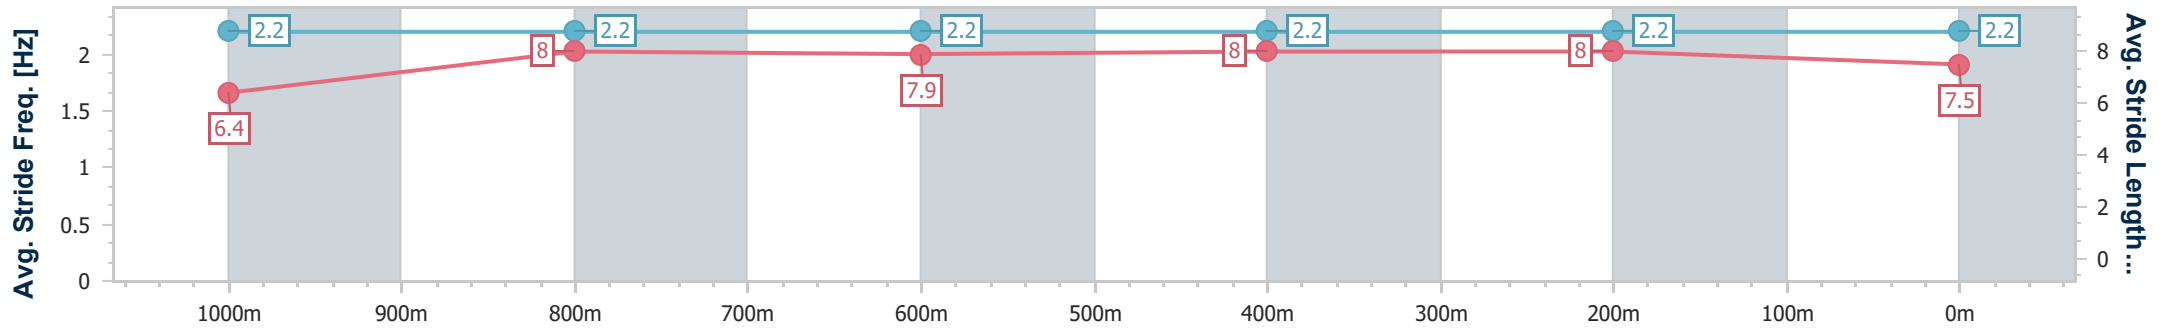

Sunshine Coast QLD Professional

Race 2: SHERRIN RENTALS Maiden Plate - 1200m

04 September 2024 - 13:10

Track Rating: Good 4, Weather: Overcast, Rail Position: +9m Entire

Section	Overall	1000m	800m	600m	400m	200m
Section Times	1:12.32 [6] (0:14.09)	0:58.23 [10] (0:11.32)	0:46.91 [10] (0:11.75)	0:35.16 [11] (0:11.65)	0:23.51 [8] (0:11.36)	0:12.15 [9]
Average Speed [km/h]	51.1	64.3	62.2	62.4	63.3	59.3
Top Speed [km/h]	65.9	65.9	63.5	64.1	64.9	61.7
Avg. Dist. to Rail [m]	7.7	4.1	2.6	2.2	4.4	6.3
Avg. Stride Freq. [Hz]	2.2	2.2	2.2	2.2	2.2	2.2
Avg. Stride Length [m]	6.4	8.0	7.9	8.0	8.0	7.5