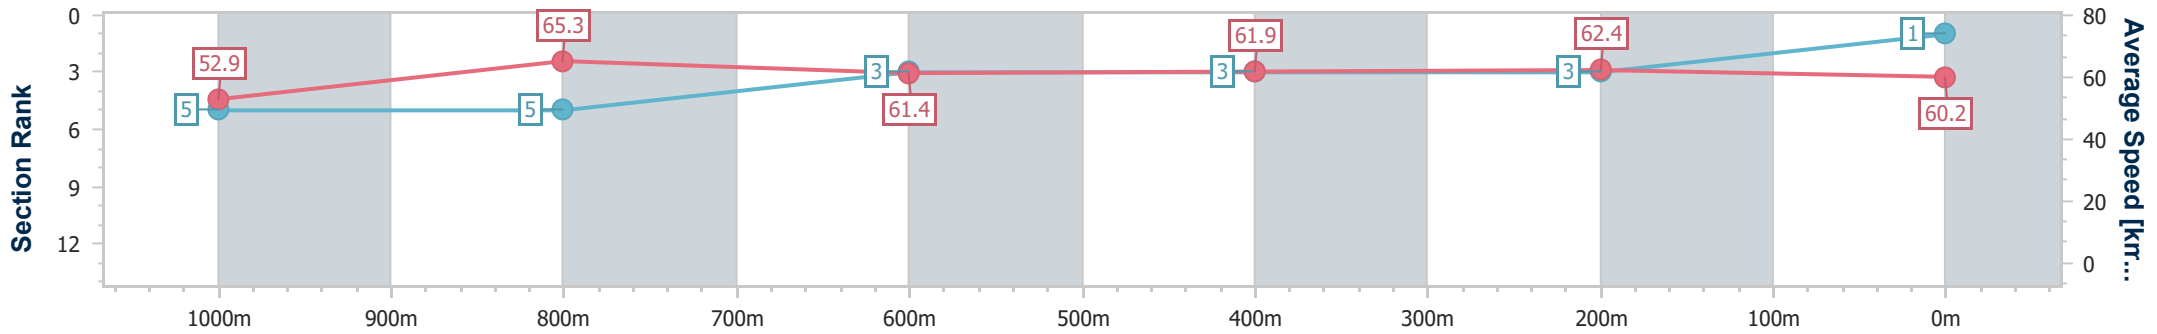

Sunshine Coast QLD Professional

Race 2: SHERRIN RENTALS Maiden Plate - 1200m

04 September 2024 - 13:10

Track Rating: Good 4, Weather: Overcast, Rail Position: +9m Entire

Section	Overall	1000m	800m	600m	400m	200m
Section Times	1:11.64 [1] (0:13.60)	0:58.04 [5] (0:11.11)	0:46.93 [5] (0:11.77)	0:35.16 [3] (0:11.66)	0:23.50 [3] (0:11.54)	0:11.96 [3] (0:11.96)
Average Speed [km/h]	52.9	65.3	61.4	61.9	62.4	60.2
Top Speed [km/h]	66.5	66.5	63.9	62.7	63.7	61.3
Avg. Dist. to Rail [m]	3.0	2.0	0.9	0.3	1.1	2.3
Avg. Stride Freq. [Hz]	2.3	2.3	2.2	2.2	2.3	2.3
Avg. Stride Length [m]	6.4	7.8	7.7	7.7	7.6	7.3