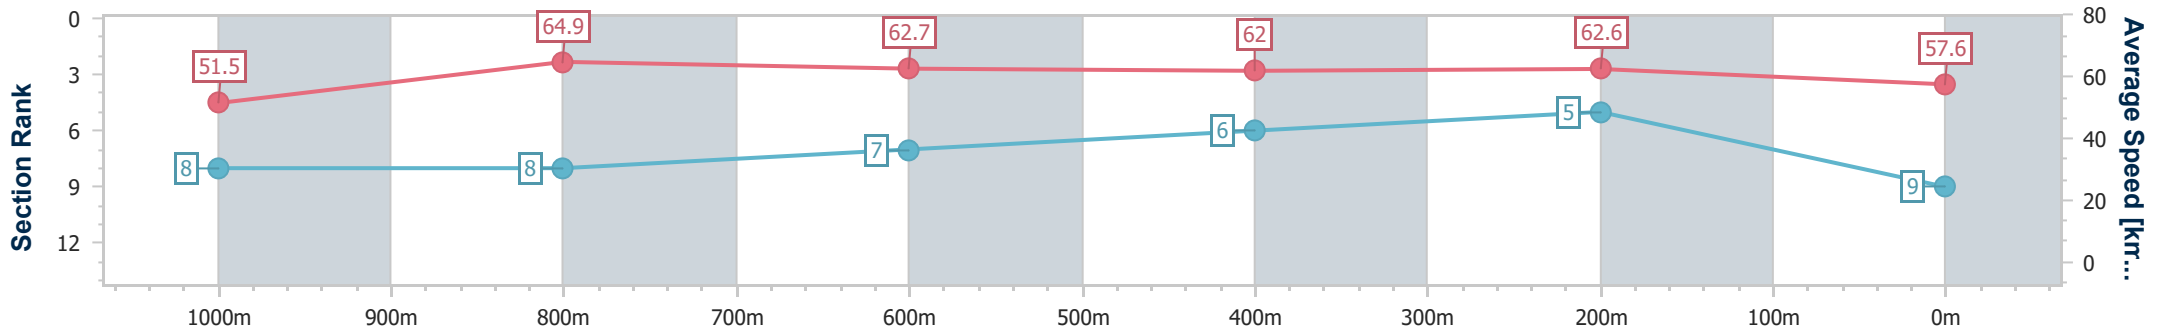

Sunshine Coast QLD Professional

Race 2: SHERRIN RENTALS Maiden Plate - 1200m

04 September 2024 - 13:10

Track Rating: Good 4, Weather: Overcast, Rail Position: +9m Entire

Section	Overall	1000m	800m	600m	400m	200m
Section Times	1:12.52 [9] (0:14.02)	0:58.50 [8] (0:11.21)	0:47.29 [8] (0:11.64)	0:35.65 [7] (0:11.65)	0:24.00 [6] (0:11.50)	0:12.50 [5] (0:12.50)
Average Speed [km/h]	51.5	64.9	62.7	62.0	62.6	57.6
Top Speed [km/h]	66.2	66.4	63.3	63.5	64.0	60.0
Avg. Dist. to Rail [m]	10.8	4.2	2.1	0.6	2.1	3.9
Avg. Stride Freq. [Hz]	2.2	2.4	2.3	2.3	2.4	2.3
Avg. Stride Length [m]	6.3	7.6	7.5	7.5	7.3	7.0