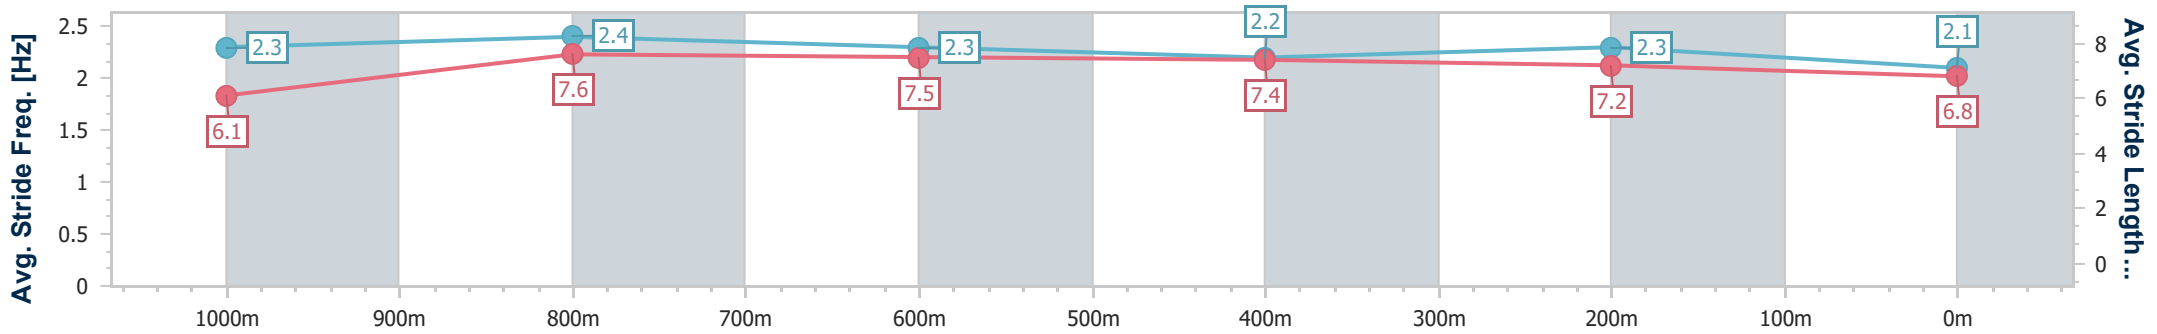

- [] Ranking at each section and finish
- .-.- No data available at this section
- NA No data available

Horse/Jockey Name	Gervonta
Final Rank	12
Fastest Section Time (Section)	0:11.27 (1000m)
Top Speed [km/h] (Section)	65.5 (Overall)
Race State	Finished

Sunshine Coast QLD Professional

Race 2: SHERRIN RENTALS Maiden Plate - 1200m

04 September 2024 - 13:10

Track Rating: Good 4, Weather: Overcast, Rail Position: +9m Entire

Section	Overall	1000m	800m	600m	400m	200m
Section Times	1:15.08 [12] (0:13.90)	1:01.18 [7] (0:11.27)	0:49.91 [7] (0:11.78)	0:38.13 [8] (0:11.97)	0:26.16 [9] (0:12.25)	0:13.91 [12] (0:13.91)
Average Speed [km/h]	51.9	64.1	61.2	59.9	58.7	51.8
Top Speed [km/h]	65.5	65.4	62.9	60.9	60.5	56.1
Avg. Dist. to Rail [m]	5.0	1.5	0.4	0.8	0.9	1.6
Avg. Stride Freq. [Hz]	2.3	2.4	2.3	2.2	2.3	2.1
Avg. Stride Length [m]	6.1	7.6	7.5	7.4	7.2	6.8

- [] Ranking at each section and finish
- .-.- No data available at this section
- NA No data available