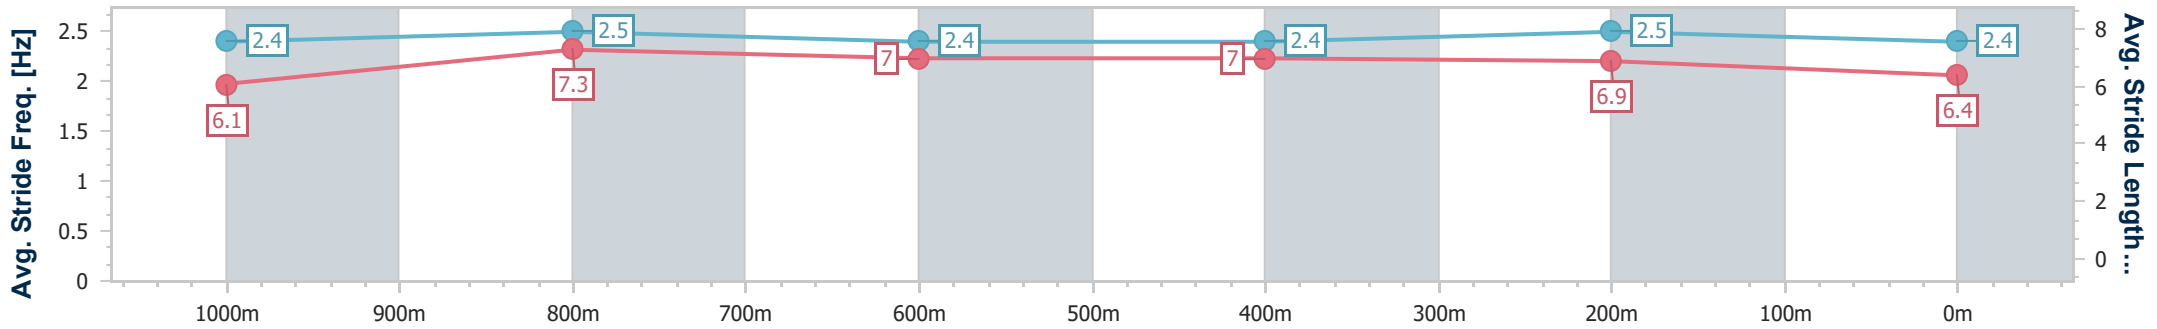

- [] Ranking at each section and finish
- .-.- No data available at this section
- NA No data available

Horse/Jockey Name	Big Demeanor
Final Rank	5
Fastest Section Time (Section)	0:10.91 (1000m)
Top Speed [km/h] (Section)	68.9 (1000m)
Race State	Finished

Sunshine Coast QLD Professional
Race 2: SHERRIN RENTALS Maiden Plate - 1200m

04 September 2024 - 13:10

Track Rating: Good 4, Weather: Overcast, Rail Position: +9m Entire

Section	Overall	1000m	800m	600m	400m	200m
Section Times	1:12.28 [5] (0:13.29)	0:58.99 [2] (0:10.91)	0:48.08 [1] (0:12.03)	0:36.05 [1] (0:11.64)	0:24.41 [1] (0:11.60)	0:12.81 [1] (0:12.81)
Average Speed [km/h]	54.3	66.3	59.9	61.8	62.3	56.0
Top Speed [km/h]	68.2	68.9	61.6	63.8	63.3	59.9
Avg. Dist. to Rail [m]	8.1	3.2	0.5	0.2	0.5	0.3
Avg. Stride Freq. [Hz]	2.4	2.5	2.4	2.4	2.5	2.4
Avg. Stride Length [m]	6.1	7.3	7.0	7.0	6.9	6.4