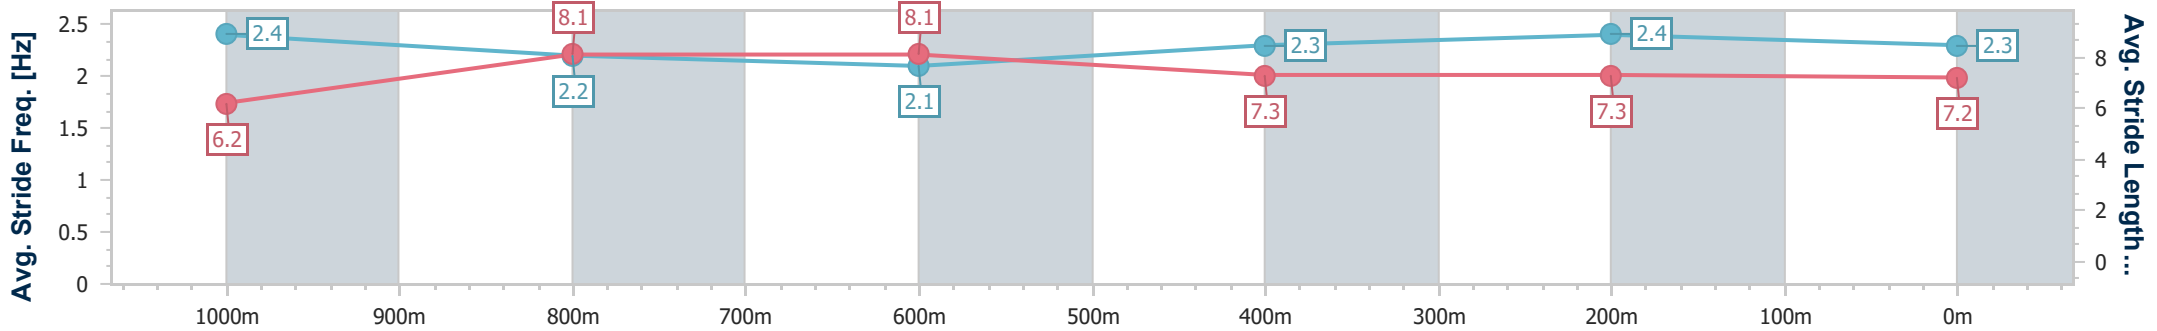

Horse/Jockey Name	Sofala
Final Rank	2
Fastest Section Time (Section)	0:11.06 (1000m)
Top Speed [km/h] (Section)	67.3 (1000m)
Race State	Finished

Sunshine Coast QLD Professional
Race 2: SHERRIN RENTALS Maiden Plate - 1200m

04 September 2024 - 13:10

Track Rating: Good 4, Weather: Overcast, Rail Position: +9m Entire

Section	Overall	1000m	800m	600m	400m	200m
Section Times	1:11.77 [2] (0:13.32)	0:58.45 [3] (0:11.06)	0:47.39 [3] (0:12.01)	0:35.38 [2] (0:11.69)	0:23.69 [2] (0:11.50)	0:12.19 [2] (0:12.19)
Average Speed [km/h]	54.1	65.5	60.6	61.4	62.6	59.2
Top Speed [km/h]	67.2	67.3	64.6	63.6	64.3	61.6
Avg. Dist. to Rail [m]	4.7	3.2	1.6	0.4	1.5	1.8
Avg. Stride Freq. [Hz]	2.4	2.2	2.1	2.3	2.4	2.3
Avg. Stride Length [m]	6.2	8.1	8.1	7.3	7.3	7.2

- [ ] Ranking at each section and finish
- -.-.- No data available at this section
- NA No data available