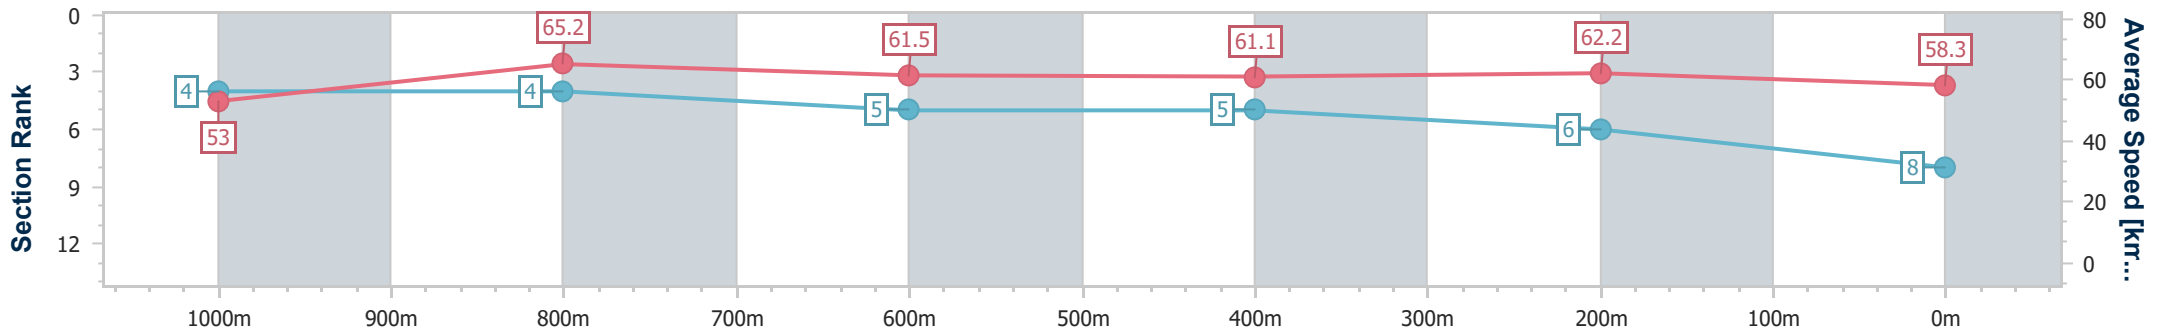

Sunshine Coast QLD Professional

Race 2: SHERRIN RENTALS Maiden Plate - 1200m

04 September 2024 - 13:10

Track Rating: Good 4, Weather: Overcast, Rail Position: +9m Entire

Section	Overall	1000m	800m	600m	400m	200m
Section Times	1:12.39 [8] (0:13.55)	0:58.84 [4] (0:11.15)	0:47.69 [4] (0:11.89)	0:35.80 [5] (0:11.89)	0:23.91 [5] (0:11.56)	0:12.35 [6] (0:12.35)
Average Speed [km/h]	53.0	65.2	61.5	61.1	62.2	58.3
Top Speed [km/h]	67.4	67.4	63.6	62.3	63.6	61.0
Avg. Dist. to Rail [m]	3.4	2.8	2.6	1.3	1.0	1.7
Avg. Stride Freq. [Hz]	2.3	2.4	2.3	2.3	2.3	2.3
Avg. Stride Length [m]	6.3	7.5	7.3	7.4	7.4	7.1

- [] Ranking at each section and finish
- .-.- No data available at this section
- NA No data available

Horse/Jockey Name	Dane Road
Final Rank	9
Fastest Section Time (Section)	0:11.21 (1000m)
Top Speed [km/h] (Section)	66.4 (1000m)
Race State	Finished