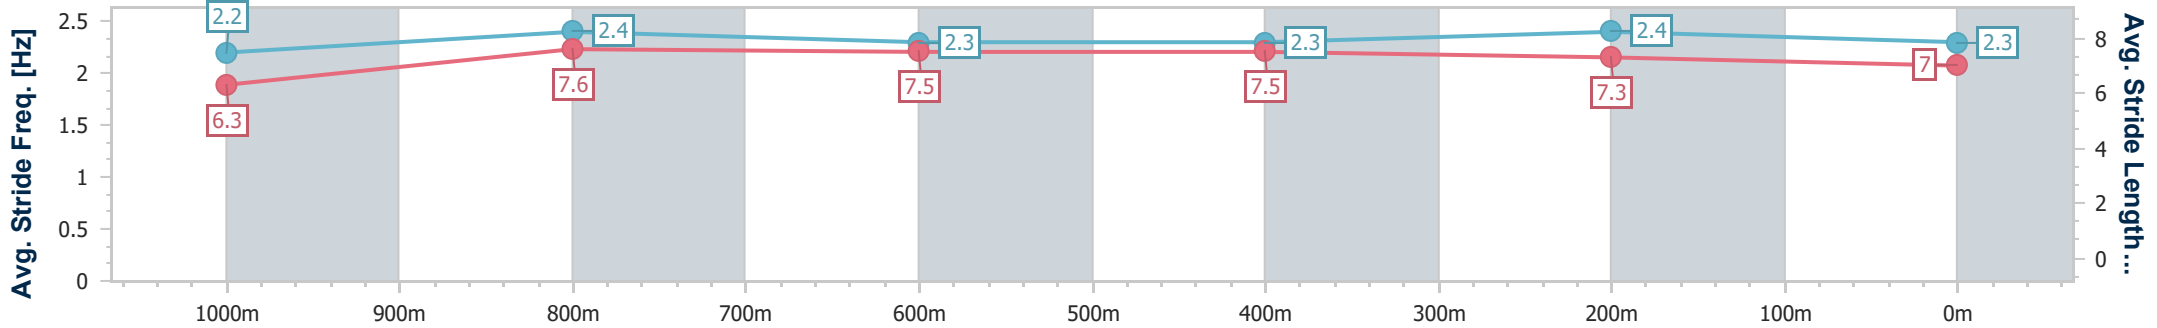

Sunshine Coast QLD Professional

Race 2: SHERRIN RENTALS Maiden Plate - 1200m

04 September 2024 - 13:10

Track Rating: Good 4, Weather: Overcast, Rail Position: +9m Entire

Section	Overall	1000m	800m	600m	400m	200m
Section Times	1:12.52 [9] (0:14.02)	0:58.50 [8] (0:11.21)	0:47.29 [8] (0:11.64)	0:35.65 [7] (0:11.65)	0:24.00 [6] (0:11.50)	0:12.50 [5] (0:12.50)
Average Speed [km/h]	51.5	64.9	62.7	62.0	62.6	57.6
Top Speed [km/h]	66.2	66.4	63.3	63.5	64.0	60.0
Avg. Dist. to Rail [m]	10.8	4.2	2.1	0.6	2.1	3.9
Avg. Stride Freq. [Hz]	2.2	2.4	2.3	2.3	2.4	2.3
Avg. Stride Length [m]	6.3	7.6	7.5	7.5	7.3	7.0