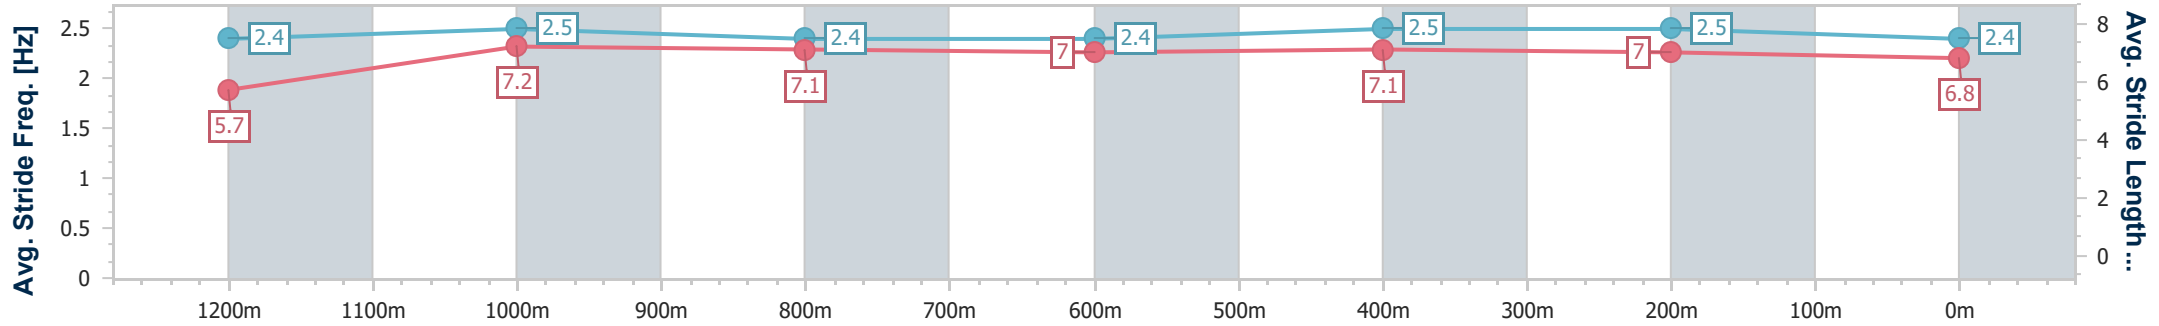

- [ ] Ranking at each section and finish
- .-.- No data available at this section
- NA No data available

Horse/Jockey Name	Bold Hussar
Final Rank	4
Fastest Section Time (Section)	0:07.77 (Overall)
Top Speed [km/h] (Section)	67.0 (400m)
Race State	Finished

Rockhampton QLD Professional  
Race 7: MELBOURNE CUP DAY AT CALLAGHAN PARK Class 3  
Handicap - 1300m

29 August 2024 - 14:42

Track Rating: Soft 5, Weather: Fine, Rail Position: +8m Entire

Section	Overall	1200m	1000m	800m	600m	400m	200m
Section Times	1:16.67 [4] (0:07.77)	1:08.90 [8] (0:11.32)	0:57.58 [7] (0:11.28)	0:46.30 [6] (0:11.76)	0:34.54 [7] (0:11.09)	0:23.45 [7] (0:11.11)	0:12.34 [3] (0:12.34)
Average Speed [km/h]	46.3	63.6	63.7	61.4	65.0	64.7	58.5
Top Speed [km/h]	61.1	65.1	65.3	63.8	65.9	67.0	61.3
Avg. Dist. to Rail [m]	3.2	0.5	0.5	0.8	4.0	8.3	6.7
Avg. Stride Freq. [Hz]	2.4	2.5	2.4	2.4	2.5	2.5	2.4
Avg. Stride Length [m]	5.7	7.2	7.1	7.0	7.1	7.0	6.8