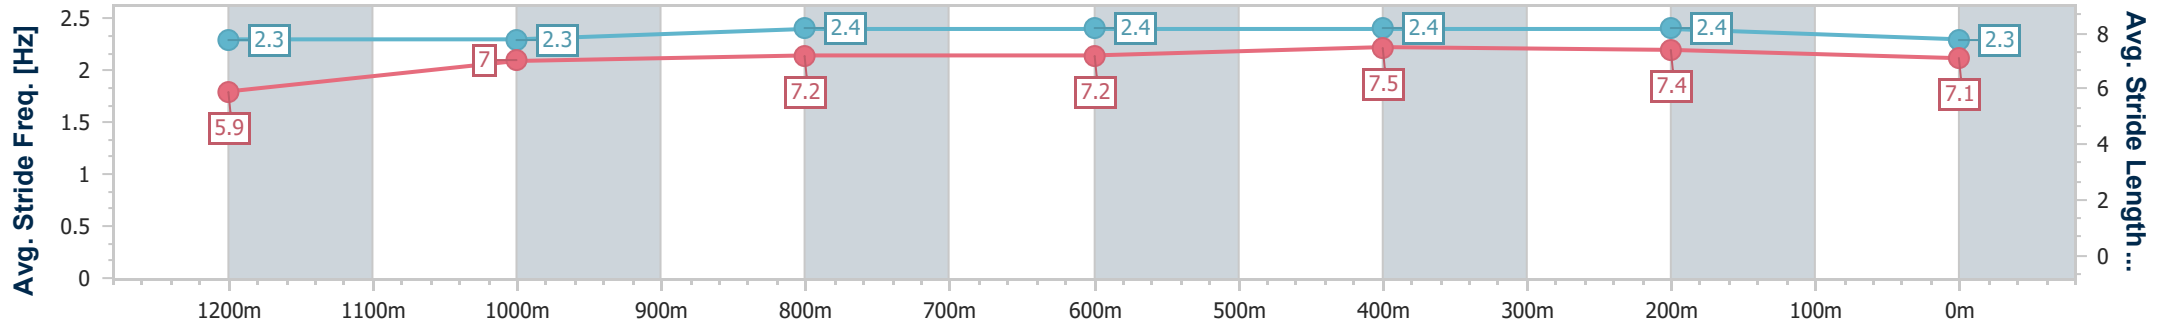

Rockhampton QLD Professional  
 Race 7: MELBOURNE CUP DAY AT CALLAGHAN PARK Class 3  
 Handicap - 1300m

29 August 2024 - 14:42

Track Rating: Soft 5, Weather: Fine, Rail Position: +8m Entire

Section	Overall	1200m	1000m	800m	600m	400m	200m
Section Times	1:17.56 [9] (0:07.92)	1:09.64 [11] (0:11.69)	0:57.95 [10] (0:11.27)	0:46.68 [10] (0:11.82)	0:34.86 [10] (0:11.22)	0:23.64 [9] (0:11.41)	0:12.23 [9] (0:12.23)
Average Speed [km/h]	45.6	61.6	64.0	62.1	64.3	63.1	58.9
Top Speed [km/h]	59.4	64.9	65.3	64.0	66.4	66.3	61.0
Avg. Dist. to Rail [m]	6.4	0.3	0.6	2.5	4.0	4.1	5.3
Avg. Stride Freq. [Hz]	2.2	2.3	2.4	2.4	2.4	2.4	2.3
Avg. Stride Length [m]	5.9	6.9	7.3	7.3	7.5	7.3	7.1

- [ ] Ranking at each section and finish
- .-.- No data available at this section
- NA No data available

Horse/Jockey Name	Kirella Shores
Final Rank	10
Fastest Section Time (Section)	0:07.66 (Overall)
Top Speed [km/h] (Section)	65.9 (600m)
Race State	Finished

Rockhampton QLD Professional  
 Race 7: MELBOURNE CUP DAY AT CALLAGHAN PARK Class 3  
 Handicap - 1300m

29 August 2024 - 14:42

Track Rating: Soft 5, Weather: Fine, Rail Position: +8m Entire

Section	Overall	1200m	1000m	800m	600m	400m	200m
Section Times	1:17.92 [10] (0:07.66)	1:10.26 [7] (0:11.96)	0:58.30 [11] (0:11.40)	0:46.90 [11] (0:11.85)	0:35.05 [11] (0:11.13)	0:23.92 [11] (0:11.39)	0:12.53 [10] (0:12.53)
Average Speed [km/h]	47.3	60.2	63.6	62.5	64.9	63.3	57.4
Top Speed [km/h]	56.7	63.8	64.4	63.7	65.9	65.9	60.8
Avg. Dist. to Rail [m]	5.8	1.5	1.1	3.5	6.1	6.5	6.9
Avg. Stride Freq. [Hz]	2.3	2.3	2.4	2.4	2.4	2.4	2.3
Avg. Stride Length [m]	5.9	7.0	7.2	7.2	7.5	7.4	7.1