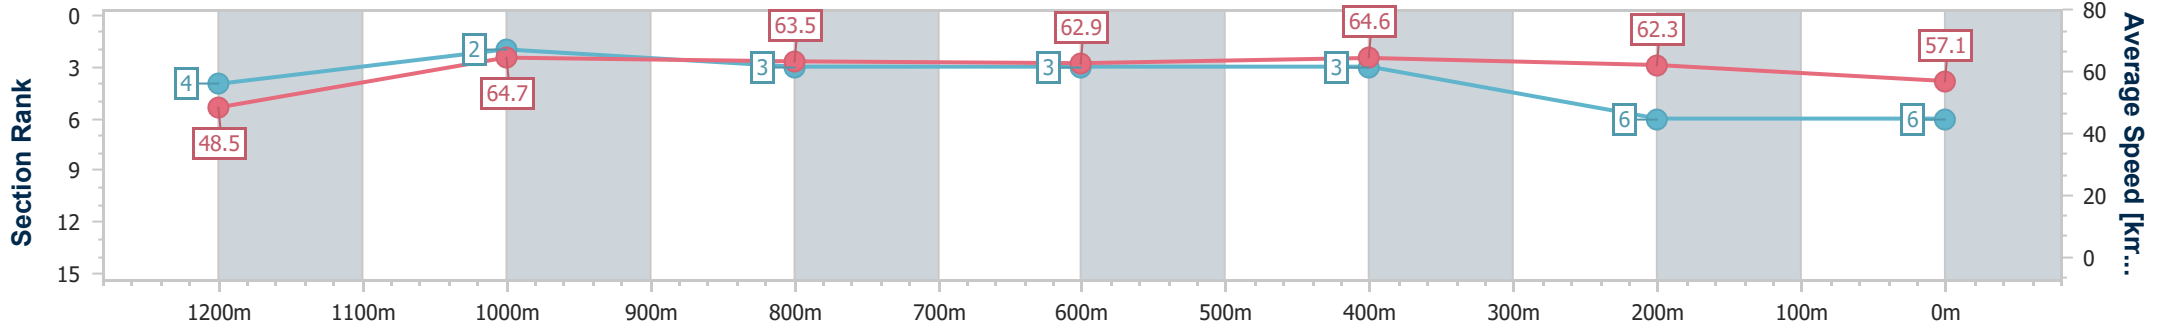

- [ ] Ranking at each section and finish
- .-.- No data available at this section
- NA No data available

Horse/Jockey Name	Noble Heart
Final Rank	6
Fastest Section Time (Section)	0:07.44 (Overall)
Top Speed [km/h] (Section)	65.6 (600m)
Race State	Finished

Rockhampton QLD Professional  
 Race 7: MELBOURNE CUP DAY AT CALLAGHAN PARK Class 3  
 Handicap - 1300m

29 August 2024 - 14:42

Track Rating: Soft 5, Weather: Fine, Rail Position: +8m Entire

Section	Overall	1200m	1000m	800m	600m	400m	200m
Section Times	1:17.09 [6] (0:07.44)	1:09.65 [4] (0:11.13)	0:58.52 [2] (0:11.41)	0:47.11 [3] (0:11.77)	0:35.34 [3] (0:11.18)	0:24.16 [3] (0:11.55)	0:12.61 [6] (0:12.61)
Average Speed [km/h]	48.5	64.7	63.5	62.9	64.6	62.3	57.1
Top Speed [km/h]	62.2	65.4	65.1	64.8	65.6	64.0	60.7
Avg. Dist. to Rail [m]	1.9	0.3	1.1	3.6	4.5	4.5	3.5
Avg. Stride Freq. [Hz]	2.4	2.4	2.4	2.4	2.4	2.4	2.3
Avg. Stride Length [m]	5.9	7.4	7.4	7.3	7.3	7.2	6.9