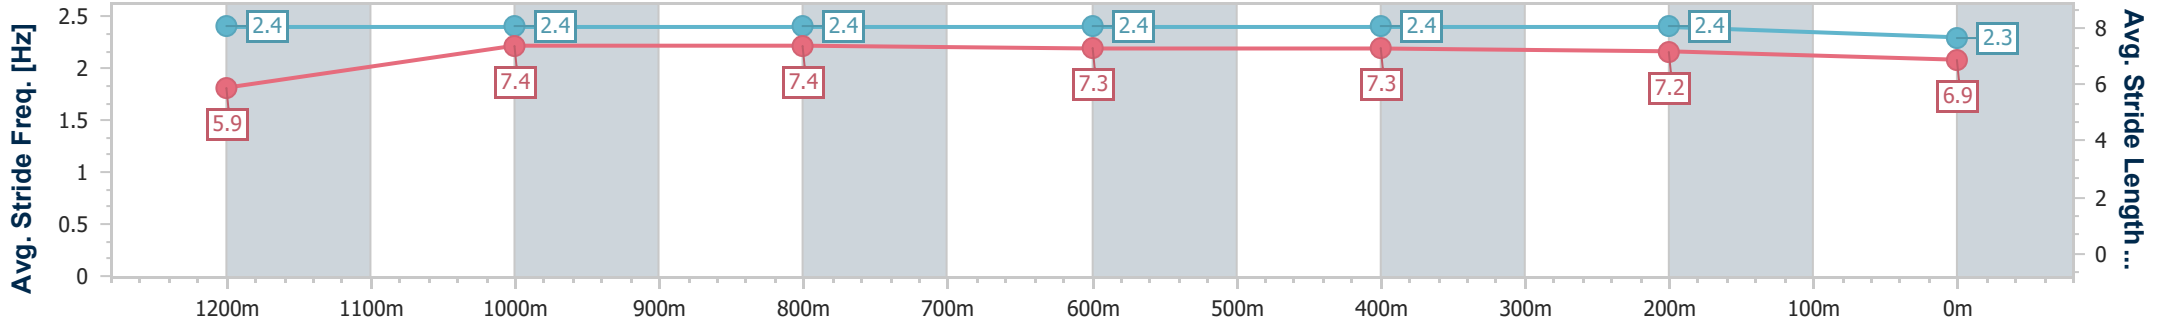

- [ ] Ranking at each section and finish
- .-.- No data available at this section
- NA No data available

Horse/Jockey Name	Noble Heart
Final Rank	6
Fastest Section Time (Section)	0:07.44 (Overall)
Top Speed [km/h] (Section)	65.6 (600m)
Race State	Finished

Rockhampton QLD Professional  
 Race 7: MELBOURNE CUP DAY AT CALLAGHAN PARK Class 3  
 Handicap - 1300m

29 August 2024 - 14:42

Track Rating: Soft 5, Weather: Fine, Rail Position: +8m Entire

Section	Overall	1200m	1000m	800m	600m	400m	200m
Section Times	1:17.09 [6] (0:07.44)	1:09.65 [4] (0:11.13)	0:58.52 [2] (0:11.41)	0:47.11 [3] (0:11.77)	0:35.34 [3] (0:11.18)	0:24.16 [3] (0:11.55)	0:12.61 [6] (0:12.61)
Average Speed [km/h]	48.5	64.7	63.5	62.9	64.6	62.3	57.1
Top Speed [km/h]	62.2	65.4	65.1	64.8	65.6	64.0	60.7
Avg. Dist. to Rail [m]	1.9	0.3	1.1	3.6	4.5	4.5	3.5
Avg. Stride Freq. [Hz]	2.4	2.4	2.4	2.4	2.4	2.4	2.3
Avg. Stride Length [m]	5.9	7.4	7.4	7.3	7.3	7.2	6.9