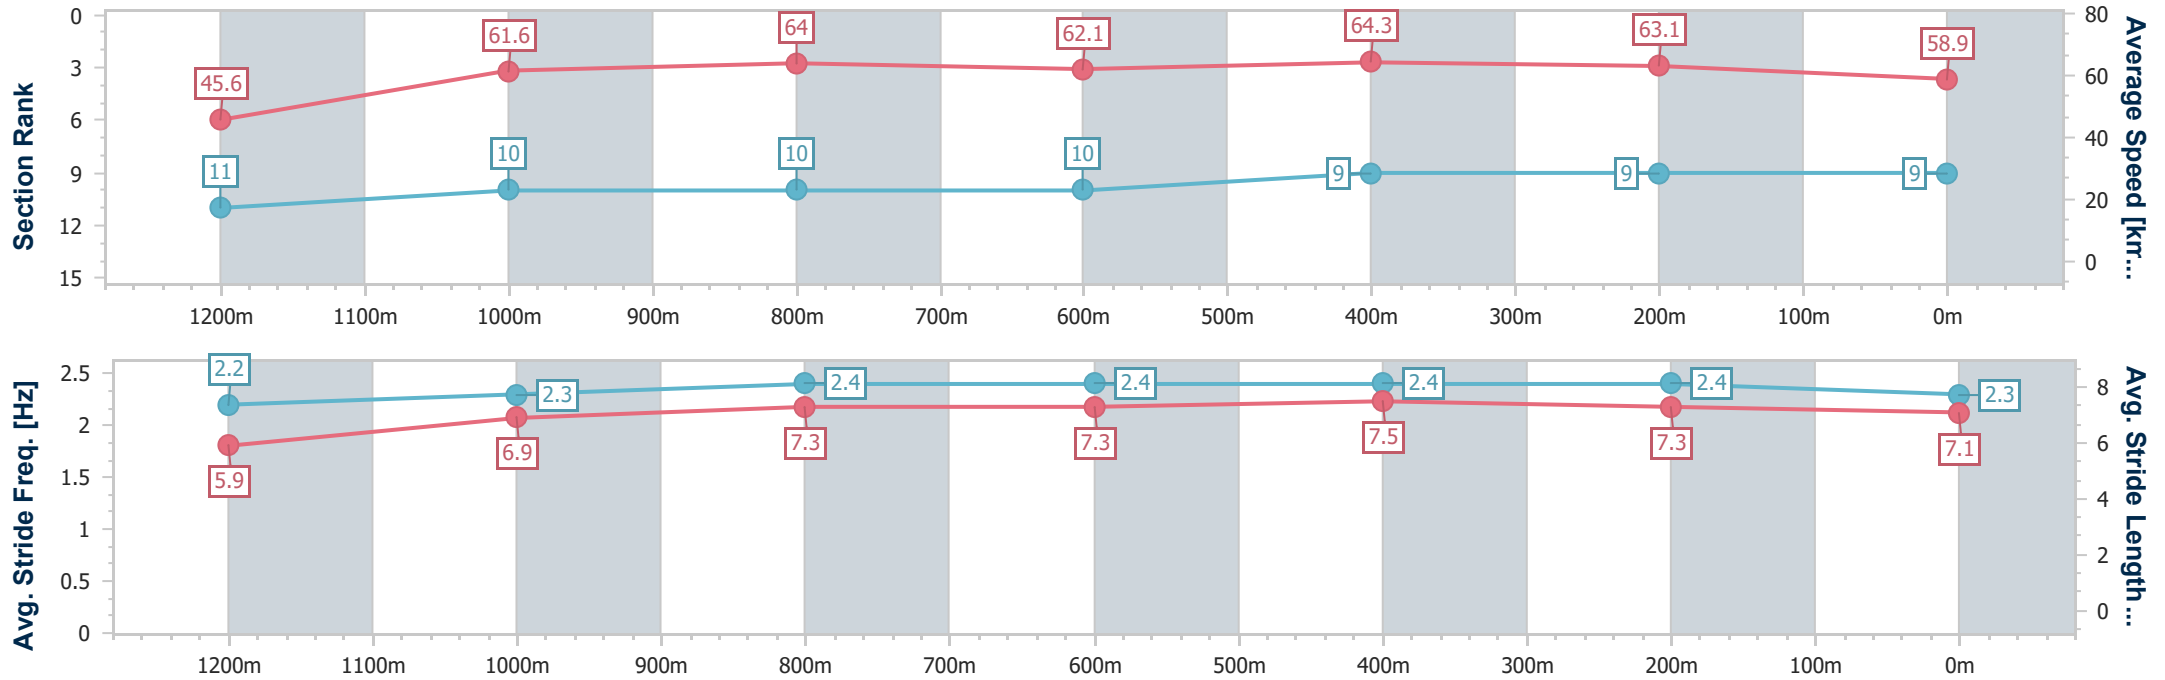

Rockhampton QLD Professional  
 Race 7: MELBOURNE CUP DAY AT CALLAGHAN PARK Class 3  
 Handicap - 1300m

29 August 2024 - 14:42

Track Rating: Soft 5, Weather: Fine, Rail Position: +8m Entire

Section	Overall	1200m	1000m	800m	600m	400m	200m
Section Times	1:17.17 [8] (0:07.34)	1:09.83 [3] (0:11.45)	0:58.38 [4] (0:11.34)	0:47.04 [4] (0:11.85)	0:35.19 [5] (0:11.12)	0:24.07 [5] (0:11.42)	0:12.65 [8] (0:12.65)
Average Speed [km/h]	48.7	62.8	63.7	62.1	64.8	63.1	56.9
Top Speed [km/h]	60.7	64.1	64.8	63.0	65.7	65.2	60.6
Avg. Dist. to Rail [m]	1.1	0.2	0.5	2.6	5.3	8.3	8.4
Avg. Stride Freq. [Hz]	2.2	2.3	2.2	2.2	2.3	2.2	2.1
Avg. Stride Length [m]	6.4	7.3	7.6	7.7	7.9	7.8	7.4

- [ ] Ranking at each section and finish
- .-.- No data available at this section
- NA No data available

Horse/Jockey Name	Shadow Project
Final Rank	9
Fastest Section Time (Section)	0:07.92 (Overall)
Top Speed [km/h] (Section)	66.4 (600m)
Race State	Finished

Rockhampton QLD Professional  
 Race 7: MELBOURNE CUP DAY AT CALLAGHAN PARK Class 3  
 Handicap - 1300m

29 August 2024 - 14:42

Track Rating: Soft 5, Weather: Fine, Rail Position: +8m Entire

Section	Overall	1200m	1000m	800m	600m	400m	200m
Section Times	1:17.56 [9] (0:07.92)	1:09.64 [11] (0:11.69)	0:57.95 [10] (0:11.27)	0:46.68 [10] (0:11.82)	0:34.86 [10] (0:11.22)	0:23.64 [9] (0:11.41)	0:12.23 [9] (0:12.23)
Average Speed [km/h]	45.6	61.6	64.0	62.1	64.3	63.1	58.9
Top Speed [km/h]	59.4	64.9	65.3	64.0	66.4	66.3	61.0
Avg. Dist. to Rail [m]	6.4	0.3	0.6	2.5	4.0	4.1	5.3
Avg. Stride Freq. [Hz]	2.2	2.3	2.4	2.4	2.4	2.4	2.3
Avg. Stride Length [m]	5.9	6.9	7.3	7.3	7.5	7.3	7.1