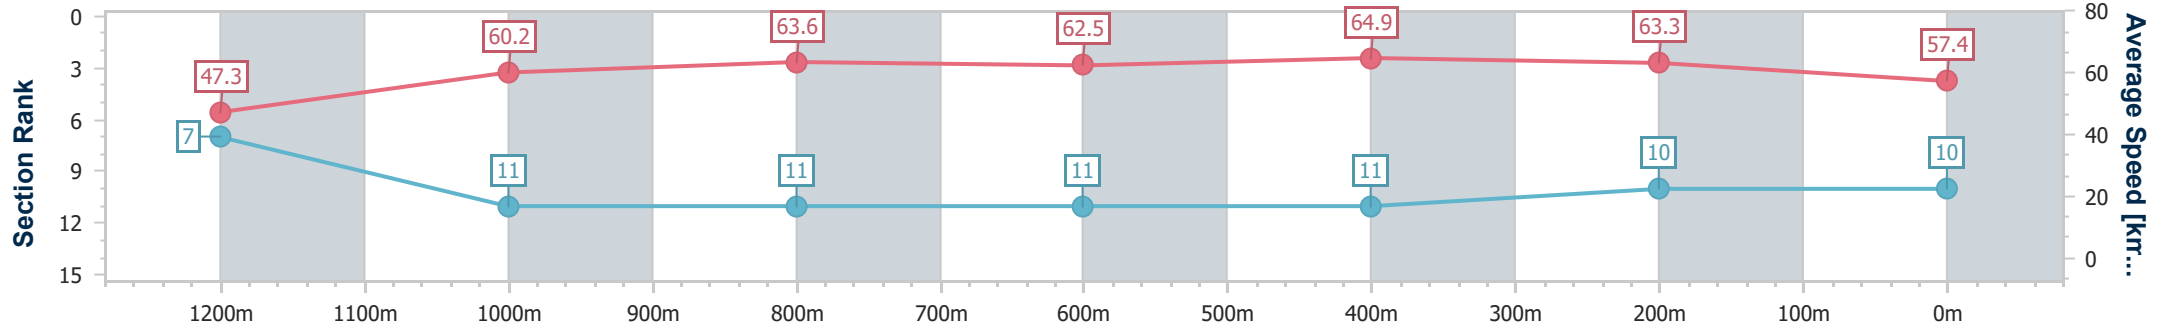

Rockhampton QLD Professional  
 Race 7: MELBOURNE CUP DAY AT CALLAGHAN PARK Class 3  
 Handicap - 1300m

29 August 2024 - 14:42

Track Rating: Soft 5, Weather: Fine, Rail Position: +8m Entire

Section	Overall	1200m	1000m	800m	600m	400m	200m
Section Times	1:17.56 [9] (0:07.92)	1:09.64 [11] (0:11.69)	0:57.95 [10] (0:11.27)	0:46.68 [10] (0:11.82)	0:34.86 [10] (0:11.22)	0:23.64 [9] (0:11.41)	0:12.23 [9] (0:12.23)
Average Speed [km/h]	45.6	61.6	64.0	62.1	64.3	63.1	58.9
Top Speed [km/h]	59.4	64.9	65.3	64.0	66.4	66.3	61.0
Avg. Dist. to Rail [m]	6.4	0.3	0.6	2.5	4.0	4.1	5.3
Avg. Stride Freq. [Hz]	2.2	2.3	2.4	2.4	2.4	2.4	2.3
Avg. Stride Length [m]	5.9	6.9	7.3	7.3	7.5	7.3	7.1

- [ ] Ranking at each section and finish
- .-.- No data available at this section
- NA No data available

Horse/Jockey Name	Kirella Shores
Final Rank	10
Fastest Section Time (Section)	0:07.66 (Overall)
Top Speed [km/h] (Section)	65.9 (600m)
Race State	Finished

Rockhampton QLD Professional  
 Race 7: MELBOURNE CUP DAY AT CALLAGHAN PARK Class 3  
 Handicap - 1300m

29 August 2024 - 14:42

Track Rating: Soft 5, Weather: Fine, Rail Position: +8m Entire

Section	Overall	1200m	1000m	800m	600m	400m	200m
Section Times	1:17.92 [10] (0:07.66)	1:10.26 [7] (0:11.96)	0:58.30 [11] (0:11.40)	0:46.90 [11] (0:11.85)	0:35.05 [11] (0:11.13)	0:23.92 [11] (0:11.39)	0:12.53 [10] (0:12.53)
Average Speed [km/h]	47.3	60.2	63.6	62.5	64.9	63.3	57.4
Top Speed [km/h]	56.7	63.8	64.4	63.7	65.9	65.9	60.8
Avg. Dist. to Rail [m]	5.8	1.5	1.1	3.5	6.1	6.5	6.9
Avg. Stride Freq. [Hz]	2.3	2.3	2.4	2.4	2.4	2.4	2.3
Avg. Stride Length [m]	5.9	7.0	7.2	7.2	7.5	7.4	7.1