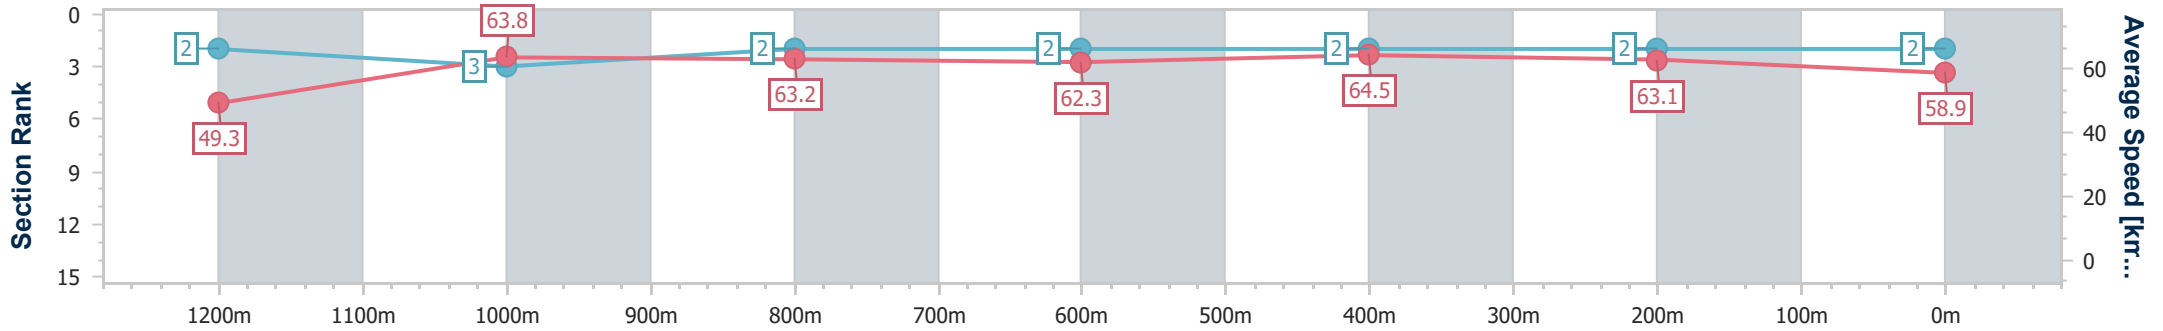

Horse/Jockey Name	Bush Diamond
Final Rank	2
Fastest Section Time (Section)	0:07.30 (Overall)
Top Speed [km/h] (Section)	65.5 (600m)
Race State	Finished

Rockhampton QLD Professional
Race 7: MELBOURNE CUP DAY AT CALLAGHAN PARK Class 3
Handicap - 1300m

29 August 2024 - 14:42

Track Rating: Soft 5, Weather: Fine, Rail Position: +8m Entire

Section	Overall	1200m	1000m	800m	600m	400m	200m
Section Times	1:16.48 [2] (0:07.30)	1:09.18 [2] (0:11.28)	0:57.90 [3] (0:11.36)	0:46.54 [2] (0:11.73)	0:34.81 [2] (0:11.21)	0:23.60 [2] (0:11.39)	0:12.21 [2] (0:12.21)
Average Speed [km/h]	49.3	63.8	63.2	62.3	64.5	63.1	58.9
Top Speed [km/h]	59.9	64.8	64.8	63.4	65.5	65.0	61.2
Avg. Dist. to Rail [m]	0.7	1.0	0.7	2.1	3.8	3.0	1.6
Avg. Stride Freq. [Hz]	2.5	2.5	2.4	2.4	2.5	2.5	2.4
Avg. Stride Length [m]	5.8	7.1	7.0	7.1	7.2	7.1	6.9

- [ ] Ranking at each section and finish
- -.-.- No data available at this section
- NA No data available