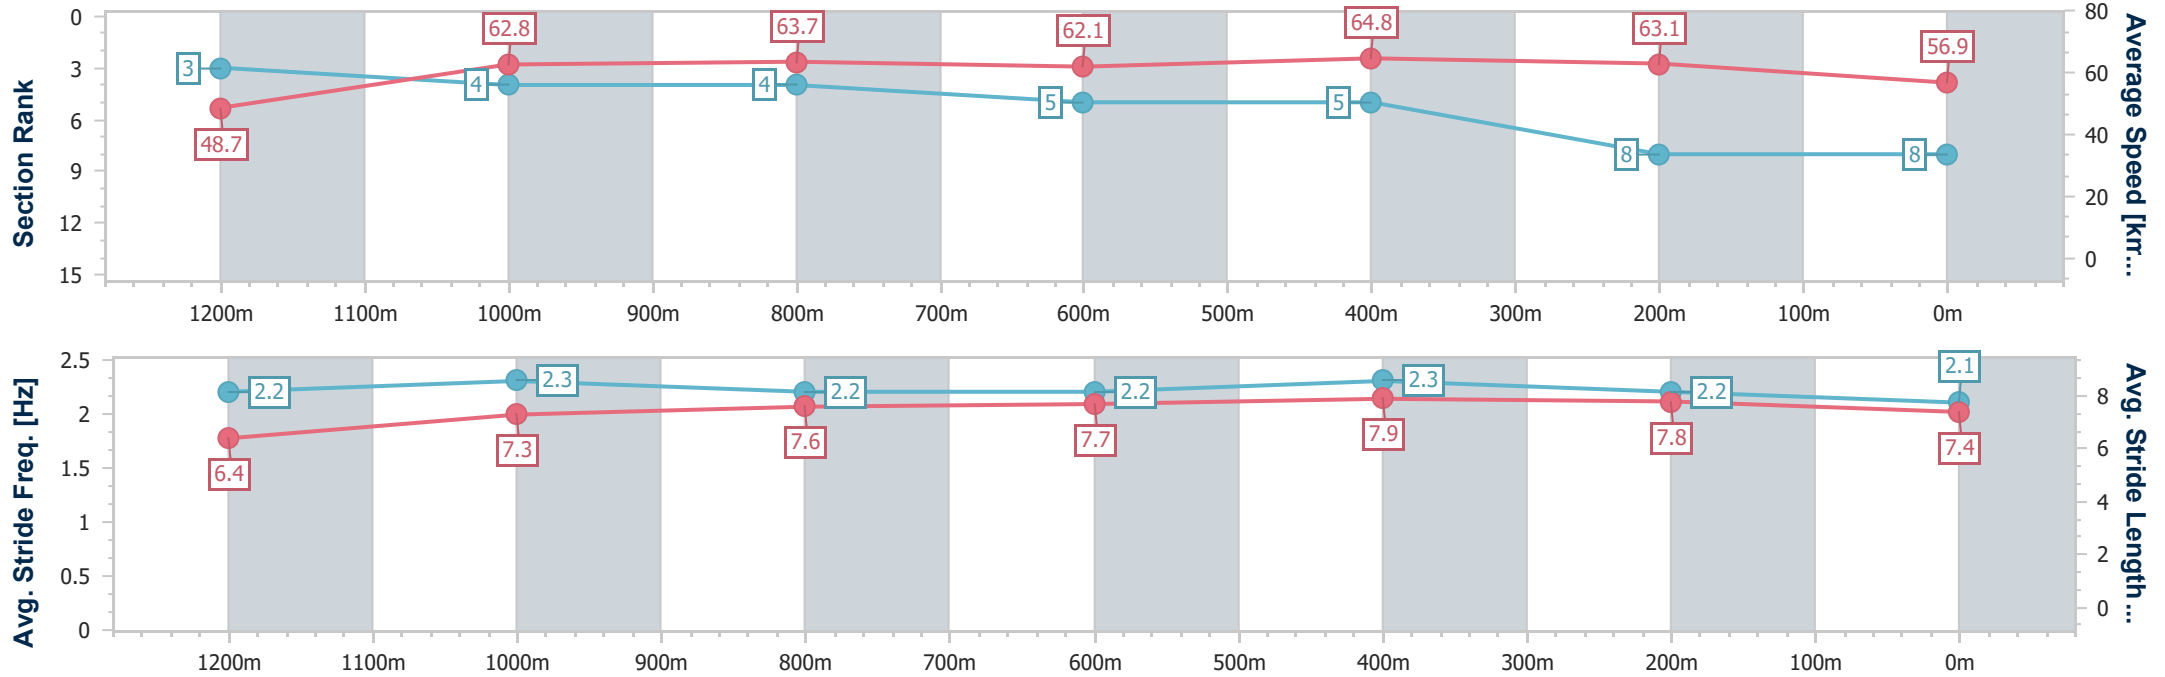

Rockhampton QLD Professional  
 Race 7: MELBOURNE CUP DAY AT CALLAGHAN PARK Class 3  
 Handicap - 1300m

29 August 2024 - 14:42

Track Rating: Soft 5, Weather: Fine, Rail Position: +8m Entire

Section	Overall	1200m	1000m	800m	600m	400m	200m
Section Times	1:17.11 [7] (0:07.53)	1:09.58 [5] (0:11.42)	0:58.16 [5] (0:11.30)	0:46.86 [5] (0:11.65)	0:35.21 [4] (0:11.13)	0:24.08 [4] (0:11.46)	0:12.62 [7] (0:12.62)
Average Speed [km/h]	47.9	63.0	63.5	62.3	64.8	62.9	57.1
Top Speed [km/h]	59.4	65.0	64.7	64.3	65.5	65.3	60.0
Avg. Dist. to Rail [m]	1.1	0.8	0.8	1.4	3.7	5.8	5.3
Avg. Stride Freq. [Hz]	2.2	2.2	2.2	2.2	2.3	2.2	2.1
Avg. Stride Length [m]	6.4	7.5	7.6	7.5	8.0	7.9	7.4

- [ ] Ranking at each section and finish
- .-.- No data available at this section
- NA No data available

Horse/Jockey Name	Hangin' Around
Final Rank	8
Fastest Section Time (Section)	0:07.34 (Overall)
Top Speed [km/h] (Section)	65.7 (600m)
Race State	Finished

Rockhampton QLD Professional  
 Race 7: MELBOURNE CUP DAY AT CALLAGHAN PARK Class 3  
 Handicap - 1300m

29 August 2024 - 14:42

Track Rating: Soft 5, Weather: Fine, Rail Position: +8m Entire

Section	Overall	1200m	1000m	800m	600m	400m	200m
Section Times	1:17.17 [8] (0:07.34)	1:09.83 [3] (0:11.45)	0:58.38 [4] (0:11.34)	0:47.04 [4] (0:11.85)	0:35.19 [5] (0:11.12)	0:24.07 [5] (0:11.42)	0:12.65 [8] (0:12.65)
Average Speed [km/h]	48.7	62.8	63.7	62.1	64.8	63.1	56.9
Top Speed [km/h]	60.7	64.1	64.8	63.0	65.7	65.2	60.6
Avg. Dist. to Rail [m]	1.1	0.2	0.5	2.6	5.3	8.3	8.4
Avg. Stride Freq. [Hz]	2.2	2.3	2.2	2.2	2.3	2.2	2.1
Avg. Stride Length [m]	6.4	7.3	7.6	7.7	7.9	7.8	7.4