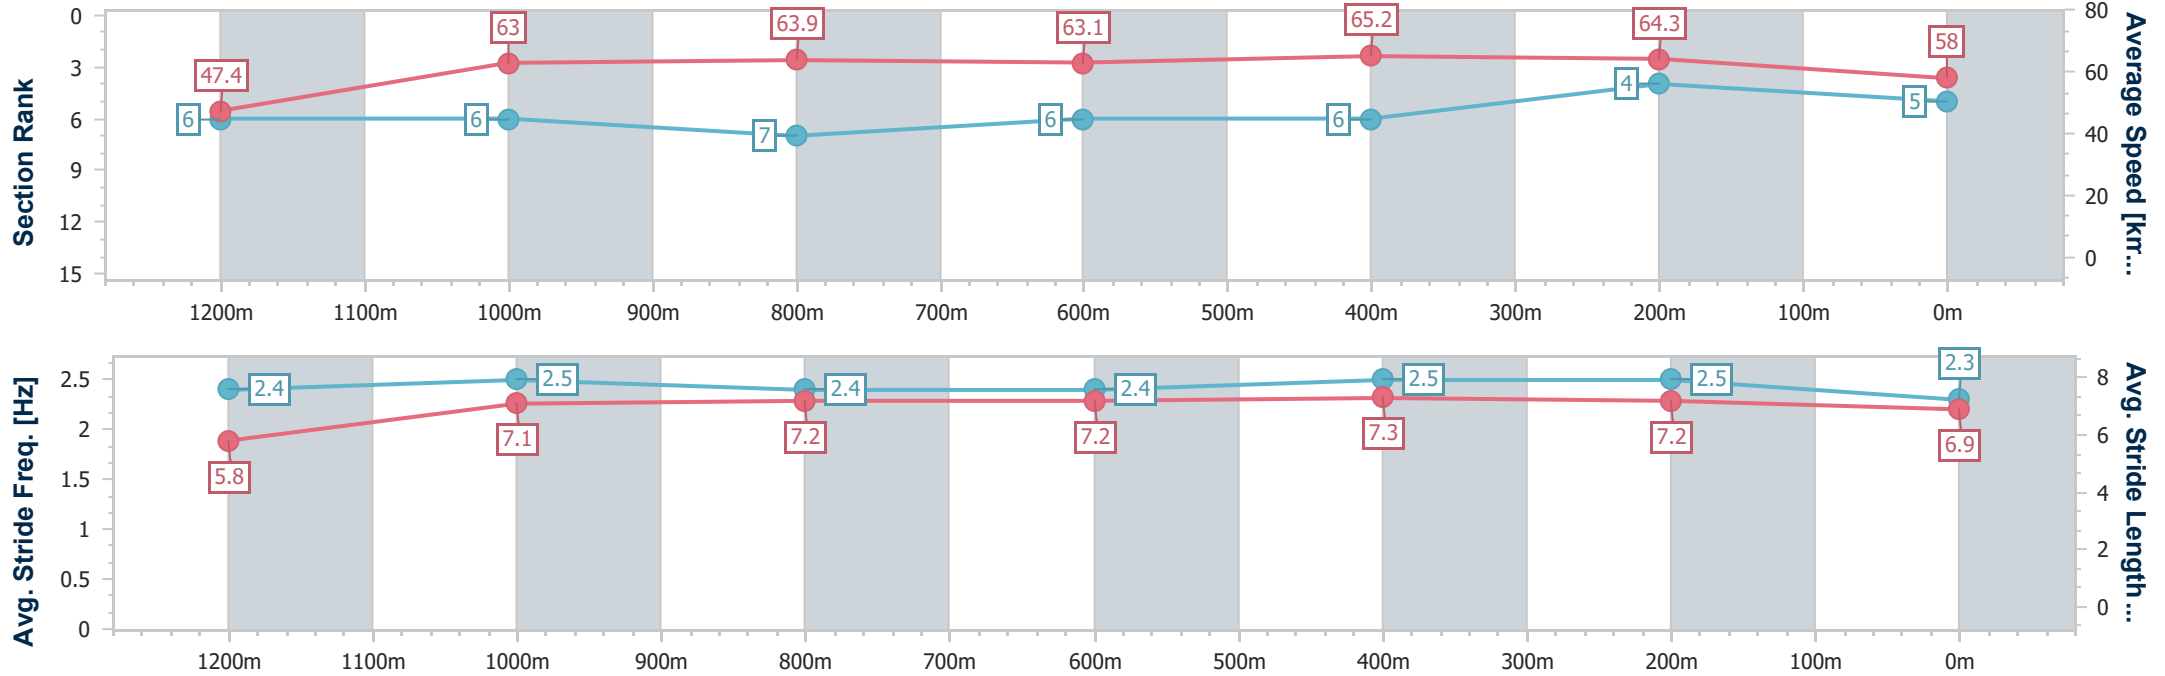

- [ ] Ranking at each section and finish
- .-.- No data available at this section
- NA No data available

Horse/Jockey Name	Connewarre
Final Rank	5
Fastest Section Time (Section)	0:07.63 (Overall)
Top Speed [km/h] (Section)	66.0 (600m)
Race State	Finished

Rockhampton QLD Professional  
Race 7: MELBOURNE CUP DAY AT CALLAGHAN PARK Class 3  
Handicap - 1300m

29 August 2024 - 14:42

Track Rating: Soft 5, Weather: Fine, Rail Position: +8m Entire

Section	Overall	1200m	1000m	800m	600m	400m	200m
Section Times	1:16.79 [5] (0:07.63)	1:09.16 [6] (0:11.42)	0:57.74 [6] (0:11.33)	0:46.41 [7] (0:11.73)	0:34.68 [6] (0:11.08)	0:23.60 [6] (0:11.19)	0:12.41 [4] (0:12.41)
Average Speed [km/h]	47.4	63.0	63.9	63.1	65.2	64.3	58.0
Top Speed [km/h]	58.8	64.5	64.9	64.7	66.0	65.9	62.2
Avg. Dist. to Rail [m]	4.2	0.9	1.0	3.5	7.5	11.2	9.3
Avg. Stride Freq. [Hz]	2.4	2.5	2.4	2.4	2.5	2.5	2.3
Avg. Stride Length [m]	5.8	7.1	7.2	7.2	7.3	7.2	6.9