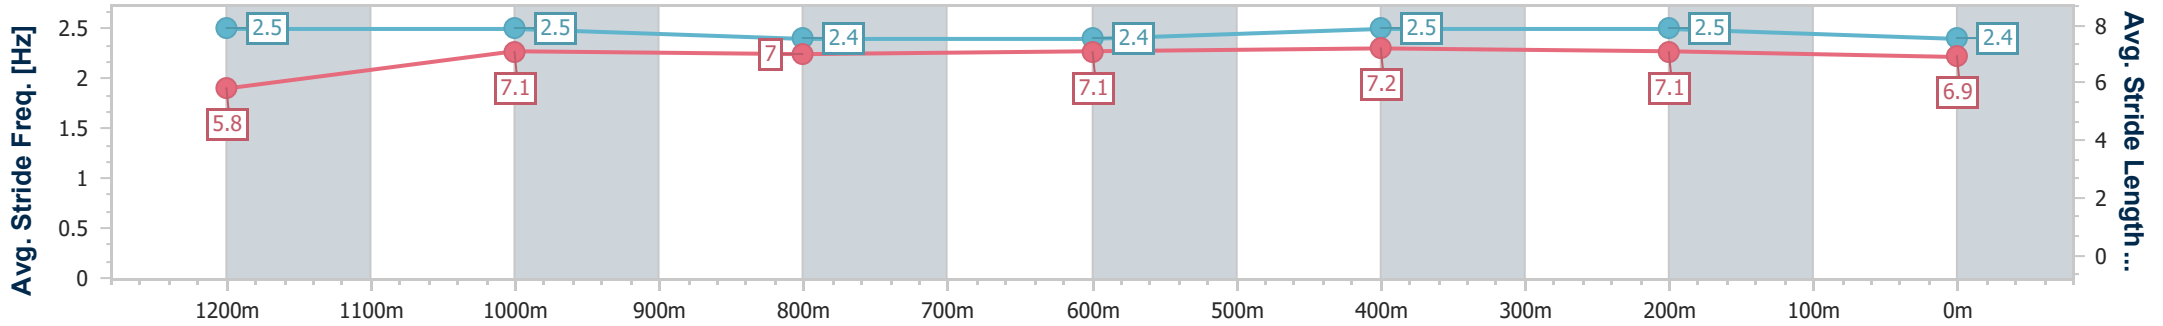

Horse/Jockey Name	Bush Diamond
Final Rank	2
Fastest Section Time (Section)	0:07.30 (Overall)
Top Speed [km/h] (Section)	65.5 (600m)
Race State	Finished

Rockhampton QLD Professional
Race 7: MELBOURNE CUP DAY AT CALLAGHAN PARK Class 3
Handicap - 1300m

29 August 2024 - 14:42

Track Rating: Soft 5, Weather: Fine, Rail Position: +8m Entire

Section	Overall	1200m	1000m	800m	600m	400m	200m
Section Times	1:16.48 [2] (0:07.30)	1:09.18 [2] (0:11.28)	0:57.90 [3] (0:11.36)	0:46.54 [2] (0:11.73)	0:34.81 [2] (0:11.21)	0:23.60 [2] (0:11.39)	0:12.21 [2] (0:12.21)
Average Speed [km/h]	49.3	63.8	63.2	62.3	64.5	63.1	58.9
Top Speed [km/h]	59.9	64.8	64.8	63.4	65.5	65.0	61.2
Avg. Dist. to Rail [m]	0.7	1.0	0.7	2.1	3.8	3.0	1.6
Avg. Stride Freq. [Hz]	2.5	2.5	2.4	2.4	2.5	2.5	2.4
Avg. Stride Length [m]	5.8	7.1	7.0	7.1	7.2	7.1	6.9

- [ ] Ranking at each section and finish
- -.-.- No data available at this section
- NA No data available