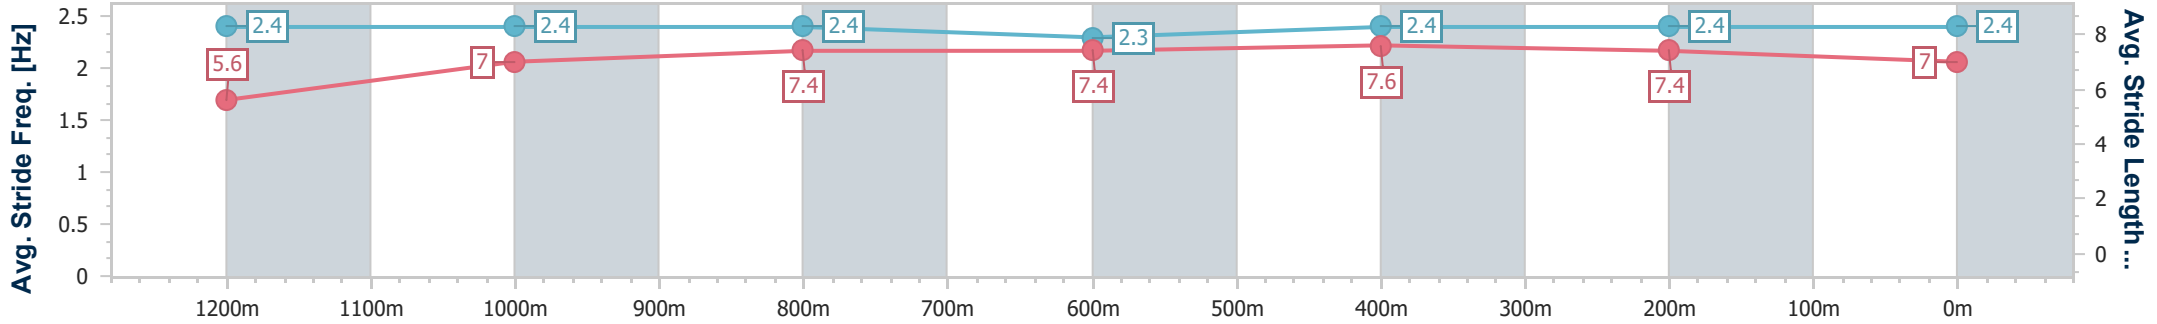

Horse/Jockey Name	Bencoolen
Final Rank	3
Fastest Section Time (Section)	0:07.79 (Overall)
Top Speed [km/h] (Section)	67.1 (600m)
Race State	Finished

Rockhampton QLD Professional
Race 7: MELBOURNE CUP DAY AT CALLAGHAN PARK Class 3
Handicap - 1300m

29 August 2024 - 14:42

Track Rating: Soft 5, Weather: Fine, Rail Position: +8m Entire

Section	Overall	1200m	1000m	800m	600m	400m	200m
Section Times	1:16.55 [3] (0:07.79)	1:08.76 [9] (0:11.47)	0:57.29 [8] (0:11.34)	0:45.95 [8] (0:11.69)	0:34.26 [8] (0:11.03)	0:23.23 [8] (0:11.10)	0:12.13 [5]
Average Speed [km/h]	46.3	62.8	63.5	62.2	65.3	64.9	59.4
Top Speed [km/h]	59.0	66.1	64.4	64.1	67.1	66.5	62.5
Avg. Dist. to Rail [m]	2.7	0.6	0.5	1.3	3.3	5.5	5.0
Avg. Stride Freq. [Hz]	2.4	2.4	2.4	2.3	2.4	2.4	2.4
Avg. Stride Length [m]	5.6	7.0	7.4	7.4	7.6	7.4	7.0

- [ ] Ranking at each section and finish
- -.-.- No data available at this section
- NA No data available