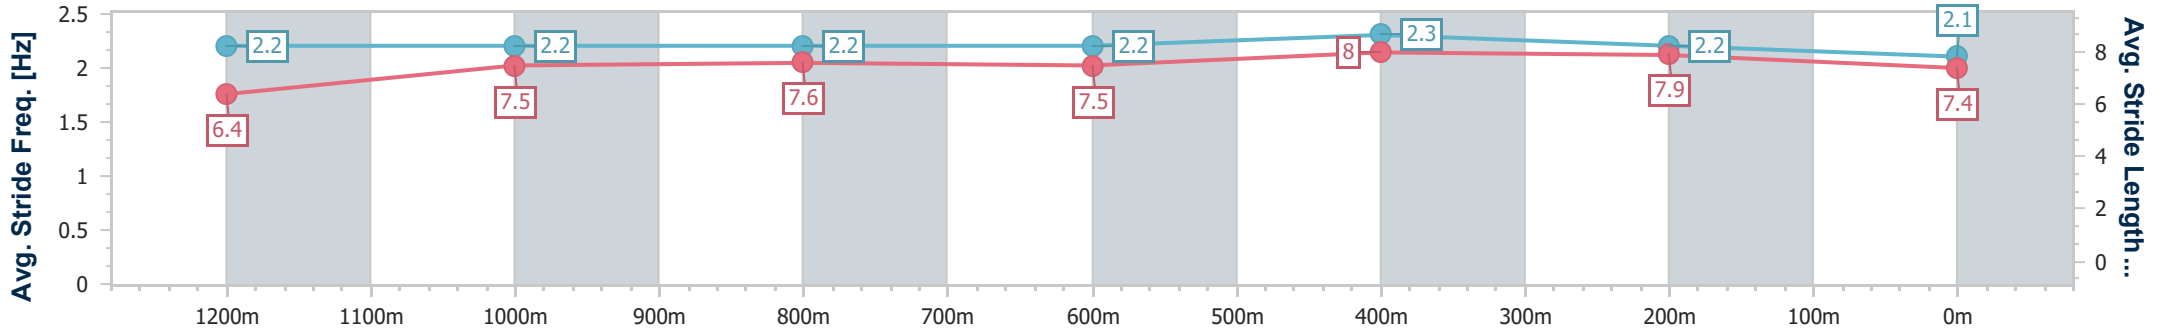

Rockhampton QLD Professional  
 Race 7: MELBOURNE CUP DAY AT CALLAGHAN PARK Class 3  
 Handicap - 1300m

29 August 2024 - 14:42

Track Rating: Soft 5, Weather: Fine, Rail Position: +8m Entire

Section	Overall	1200m	1000m	800m	600m	400m	200m
Section Times	1:17.09 [6] (0:07.44)	1:09.65 [4] (0:11.13)	0:58.52 [2] (0:11.41)	0:47.11 [3] (0:11.77)	0:35.34 [3] (0:11.18)	0:24.16 [3] (0:11.55)	0:12.61 [6] (0:12.61)
Average Speed [km/h]	48.5	64.7	63.5	62.9	64.6	62.3	57.1
Top Speed [km/h]	62.2	65.4	65.1	64.8	65.6	64.0	60.7
Avg. Dist. to Rail [m]	1.9	0.3	1.1	3.6	4.5	4.5	3.5
Avg. Stride Freq. [Hz]	2.4	2.4	2.4	2.4	2.4	2.4	2.3
Avg. Stride Length [m]	5.9	7.4	7.4	7.3	7.3	7.2	6.9

- [ ] Ranking at each section and finish
- .-.- No data available at this section
- NA No data available

Horse/Jockey Name	The Last Saga
Final Rank	7
Fastest Section Time (Section)	0:07.53 (Overall)
Top Speed [km/h] (Section)	65.5 (600m)
Race State	Finished

Rockhampton QLD Professional  
 Race 7: MELBOURNE CUP DAY AT CALLAGHAN PARK Class 3  
 Handicap - 1300m

29 August 2024 - 14:42

Track Rating: Soft 5, Weather: Fine, Rail Position: +8m Entire

Section	Overall	1200m	1000m	800m	600m	400m	200m
Section Times	1:17.11 [7] (0:07.53)	1:09.58 [5] (0:11.42)	0:58.16 [5] (0:11.30)	0:46.86 [5] (0:11.65)	0:35.21 [4] (0:11.13)	0:24.08 [4] (0:11.46)	0:12.62 [7] (0:12.62)
Average Speed [km/h]	47.9	63.0	63.5	62.3	64.8	62.9	57.1
Top Speed [km/h]	59.4	65.0	64.7	64.3	65.5	65.3	60.0
Avg. Dist. to Rail [m]	1.1	0.8	0.8	1.4	3.7	5.8	5.3
Avg. Stride Freq. [Hz]	2.2	2.2	2.2	2.2	2.3	2.2	2.1
Avg. Stride Length [m]	6.4	7.5	7.6	7.5	8.0	7.9	7.4