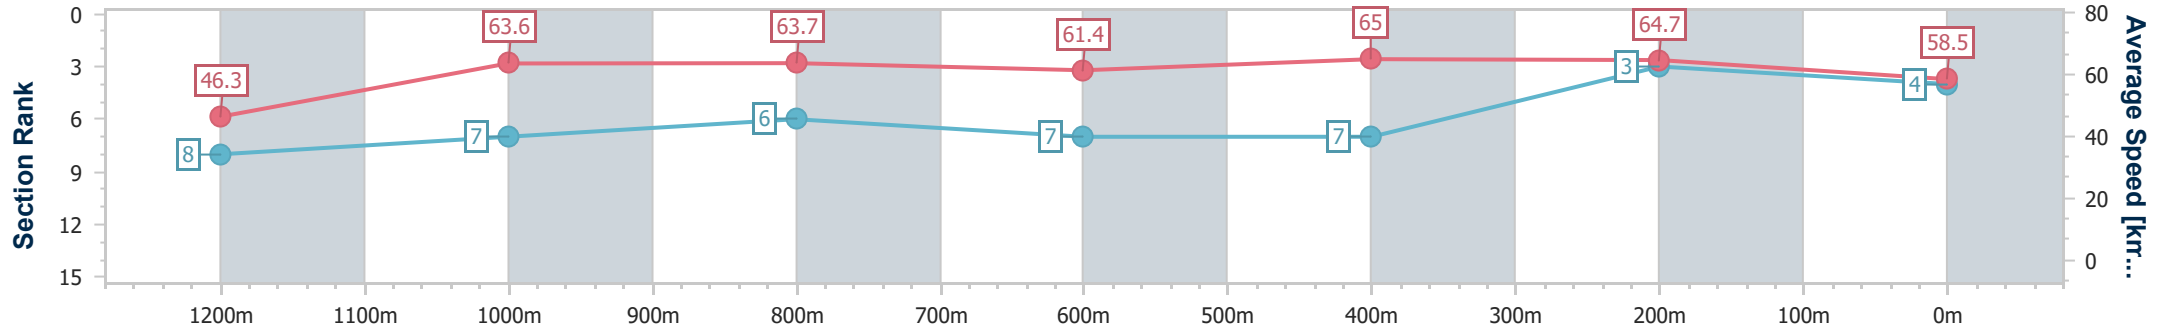

- [ ] Ranking at each section and finish
- .-.- No data available at this section
- NA No data available

Horse/Jockey Name	Bold Hussar
Final Rank	4
Fastest Section Time (Section)	0:07.77 (Overall)
Top Speed [km/h] (Section)	67.0 (400m)
Race State	Finished

Rockhampton QLD Professional  
Race 7: MELBOURNE CUP DAY AT CALLAGHAN PARK Class 3  
Handicap - 1300m

29 August 2024 - 14:42

Track Rating: Soft 5, Weather: Fine, Rail Position: +8m Entire

Section	Overall	1200m	1000m	800m	600m	400m	200m
Section Times	1:16.67 [4] (0:07.77)	1:08.90 [8] (0:11.32)	0:57.58 [7] (0:11.28)	0:46.30 [6] (0:11.76)	0:34.54 [7] (0:11.09)	0:23.45 [7] (0:11.11)	0:12.34 [3] (0:12.34)
Average Speed [km/h]	46.3	63.6	63.7	61.4	65.0	64.7	58.5
Top Speed [km/h]	61.1	65.1	65.3	63.8	65.9	67.0	61.3
Avg. Dist. to Rail [m]	3.2	0.5	0.5	0.8	4.0	8.3	6.7
Avg. Stride Freq. [Hz]	2.4	2.5	2.4	2.4	2.5	2.5	2.4
Avg. Stride Length [m]	5.7	7.2	7.1	7.0	7.1	7.0	6.8