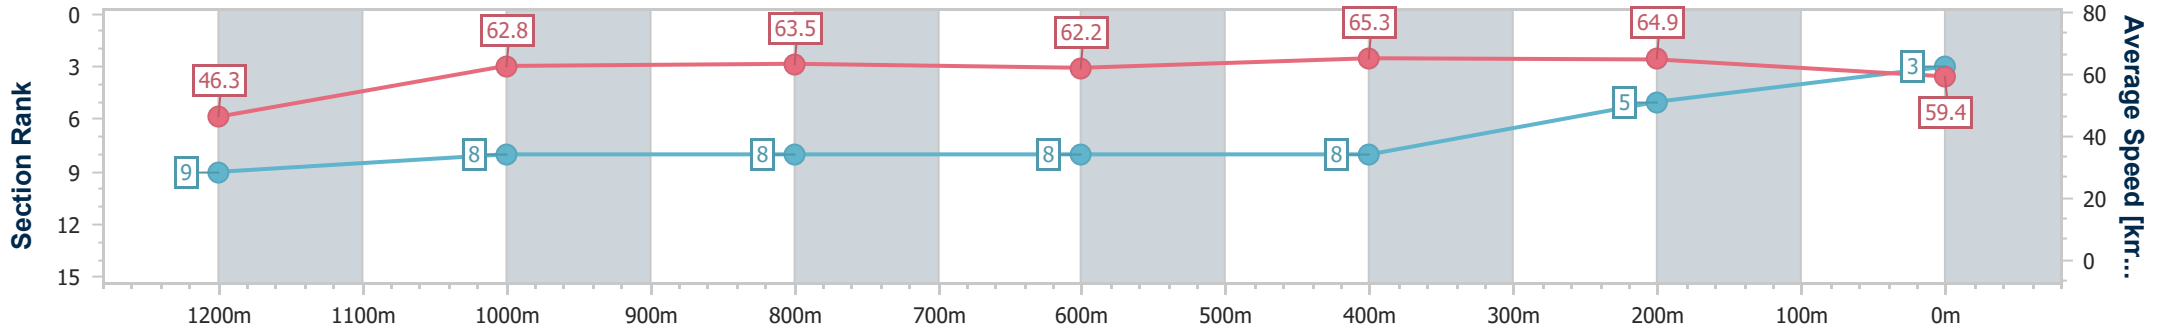

Horse/Jockey Name	Bencoolen
Final Rank	3
Fastest Section Time (Section)	0:07.79 (Overall)
Top Speed [km/h] (Section)	67.1 (600m)
Race State	Finished

Rockhampton QLD Professional
Race 7: MELBOURNE CUP DAY AT CALLAGHAN PARK Class 3
Handicap - 1300m

29 August 2024 - 14:42

Track Rating: Soft 5, Weather: Fine, Rail Position: +8m Entire

Section	Overall	1200m	1000m	800m	600m	400m	200m
Section Times	1:16.55 [3] (0:07.79)	1:08.76 [9] (0:11.47)	0:57.29 [8] (0:11.34)	0:45.95 [8] (0:11.69)	0:34.26 [8] (0:11.03)	0:23.23 [8] (0:11.10)	0:12.13 [5]
Average Speed [km/h]	46.3	62.8	63.5	62.2	65.3	64.9	59.4
Top Speed [km/h]	59.0	66.1	64.4	64.1	67.1	66.5	62.5
Avg. Dist. to Rail [m]	2.7	0.6	0.5	1.3	3.3	5.5	5.0
Avg. Stride Freq. [Hz]	2.4	2.4	2.4	2.3	2.4	2.4	2.4
Avg. Stride Length [m]	5.6	7.0	7.4	7.4	7.6	7.4	7.0

- [ ] Ranking at each section and finish
- -.-.- No data available at this section
- NA No data available