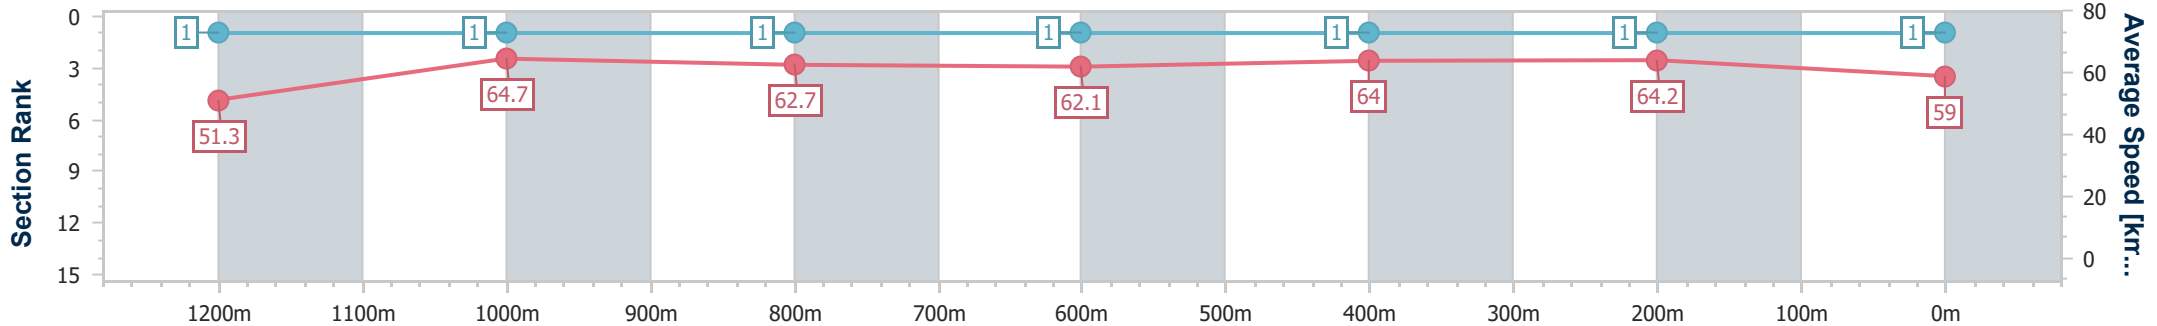

29 August 2024 - 14:42

Track Rating: Soft 5, Weather: Fine, Rail Position: +8m Entire

Section	Overall	1200m	1000m	800m	600m	400m	200m
Section Times	1:16.08 [1] (0:07.14)	1:08.94 [1] (0:11.12)	0:57.82 [1] (0:11.45)	0:46.37 [1] (0:11.69)	0:34.68 [1] (0:11.28)	0:23.40 [1] (0:11.21)	0:12.19 [1] (0:12.19)
Average Speed [km/h]	51.3	64.7	62.7	62.1	64.0	64.2	59.0
Top Speed [km/h]	62.1	65.6	64.8	63.3	64.6	65.0	62.1
Avg. Dist. to Rail [m]	2.7	0.8	0.8	1.2	1.4	2.0	1.6
Avg. Stride Freq. [Hz]	2.4	2.4	2.3	2.3	2.3	2.3	2.2
Avg. Stride Length [m]	6.2	7.4	7.3	7.5	7.7	7.7	7.5