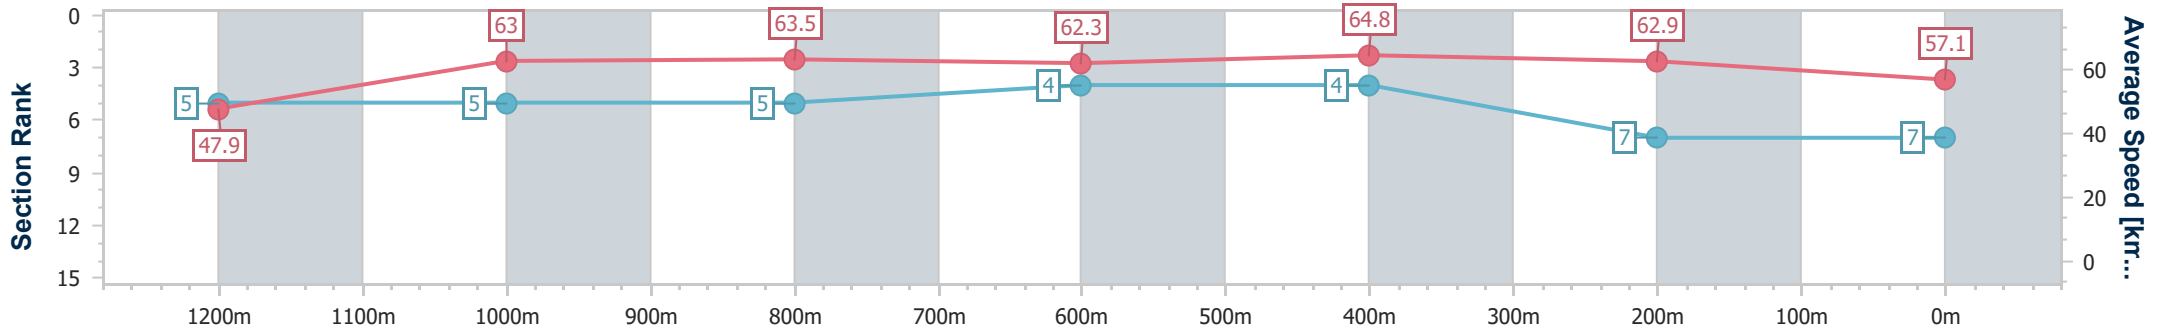

Rockhampton QLD Professional  
 Race 7: MELBOURNE CUP DAY AT CALLAGHAN PARK Class 3  
 Handicap - 1300m

29 August 2024 - 14:42

Track Rating: Soft 5, Weather: Fine, Rail Position: +8m Entire

Section	Overall	1200m	1000m	800m	600m	400m	200m
Section Times	1:17.09 [6] (0:07.44)	1:09.65 [4] (0:11.13)	0:58.52 [2] (0:11.41)	0:47.11 [3] (0:11.77)	0:35.34 [3] (0:11.18)	0:24.16 [3] (0:11.55)	0:12.61 [6] (0:12.61)
Average Speed [km/h]	48.5	64.7	63.5	62.9	64.6	62.3	57.1
Top Speed [km/h]	62.2	65.4	65.1	64.8	65.6	64.0	60.7
Avg. Dist. to Rail [m]	1.9	0.3	1.1	3.6	4.5	4.5	3.5
Avg. Stride Freq. [Hz]	2.4	2.4	2.4	2.4	2.4	2.4	2.3
Avg. Stride Length [m]	5.9	7.4	7.4	7.3	7.3	7.2	6.9

- [ ] Ranking at each section and finish
- .-.- No data available at this section
- NA No data available

Horse/Jockey Name	The Last Saga
Final Rank	7
Fastest Section Time (Section)	0:07.53 (Overall)
Top Speed [km/h] (Section)	65.5 (600m)
Race State	Finished

Rockhampton QLD Professional  
 Race 7: MELBOURNE CUP DAY AT CALLAGHAN PARK Class 3  
 Handicap - 1300m

29 August 2024 - 14:42

Track Rating: Soft 5, Weather: Fine, Rail Position: +8m Entire

Section	Overall	1200m	1000m	800m	600m	400m	200m
Section Times	1:17.11 [7] (0:07.53)	1:09.58 [5] (0:11.42)	0:58.16 [5] (0:11.30)	0:46.86 [5] (0:11.65)	0:35.21 [4] (0:11.13)	0:24.08 [4] (0:11.46)	0:12.62 [7] (0:12.62)
Average Speed [km/h]	47.9	63.0	63.5	62.3	64.8	62.9	57.1
Top Speed [km/h]	59.4	65.0	64.7	64.3	65.5	65.3	60.0
Avg. Dist. to Rail [m]	1.1	0.8	0.8	1.4	3.7	5.8	5.3
Avg. Stride Freq. [Hz]	2.2	2.2	2.2	2.2	2.3	2.2	2.1
Avg. Stride Length [m]	6.4	7.5	7.6	7.5	8.0	7.9	7.4