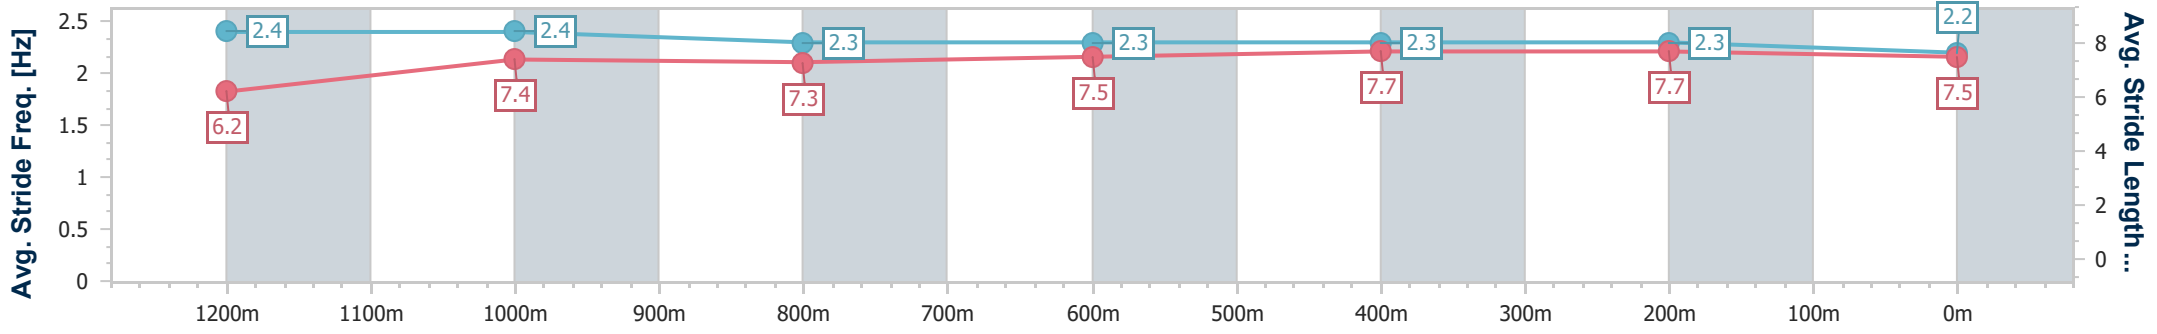

29 August 2024 - 14:42

Track Rating: Soft 5, Weather: Fine, Rail Position: +8m Entire

Section	Overall	1200m	1000m	800m	600m	400m	200m
Section Times	1:16.08 [1] (0:07.14)	1:08.94 [1] (0:11.12)	0:57.82 [1] (0:11.45)	0:46.37 [1] (0:11.69)	0:34.68 [1] (0:11.28)	0:23.40 [1] (0:11.21)	0:12.19 [1] (0:12.19)
Average Speed [km/h]	51.3	64.7	62.7	62.1	64.0	64.2	59.0
Top Speed [km/h]	62.1	65.6	64.8	63.3	64.6	65.0	62.1
Avg. Dist. to Rail [m]	2.7	0.8	0.8	1.2	1.4	2.0	1.6
Avg. Stride Freq. [Hz]	2.4	2.4	2.3	2.3	2.3	2.3	2.2
Avg. Stride Length [m]	6.2	7.4	7.3	7.5	7.7	7.7	7.5