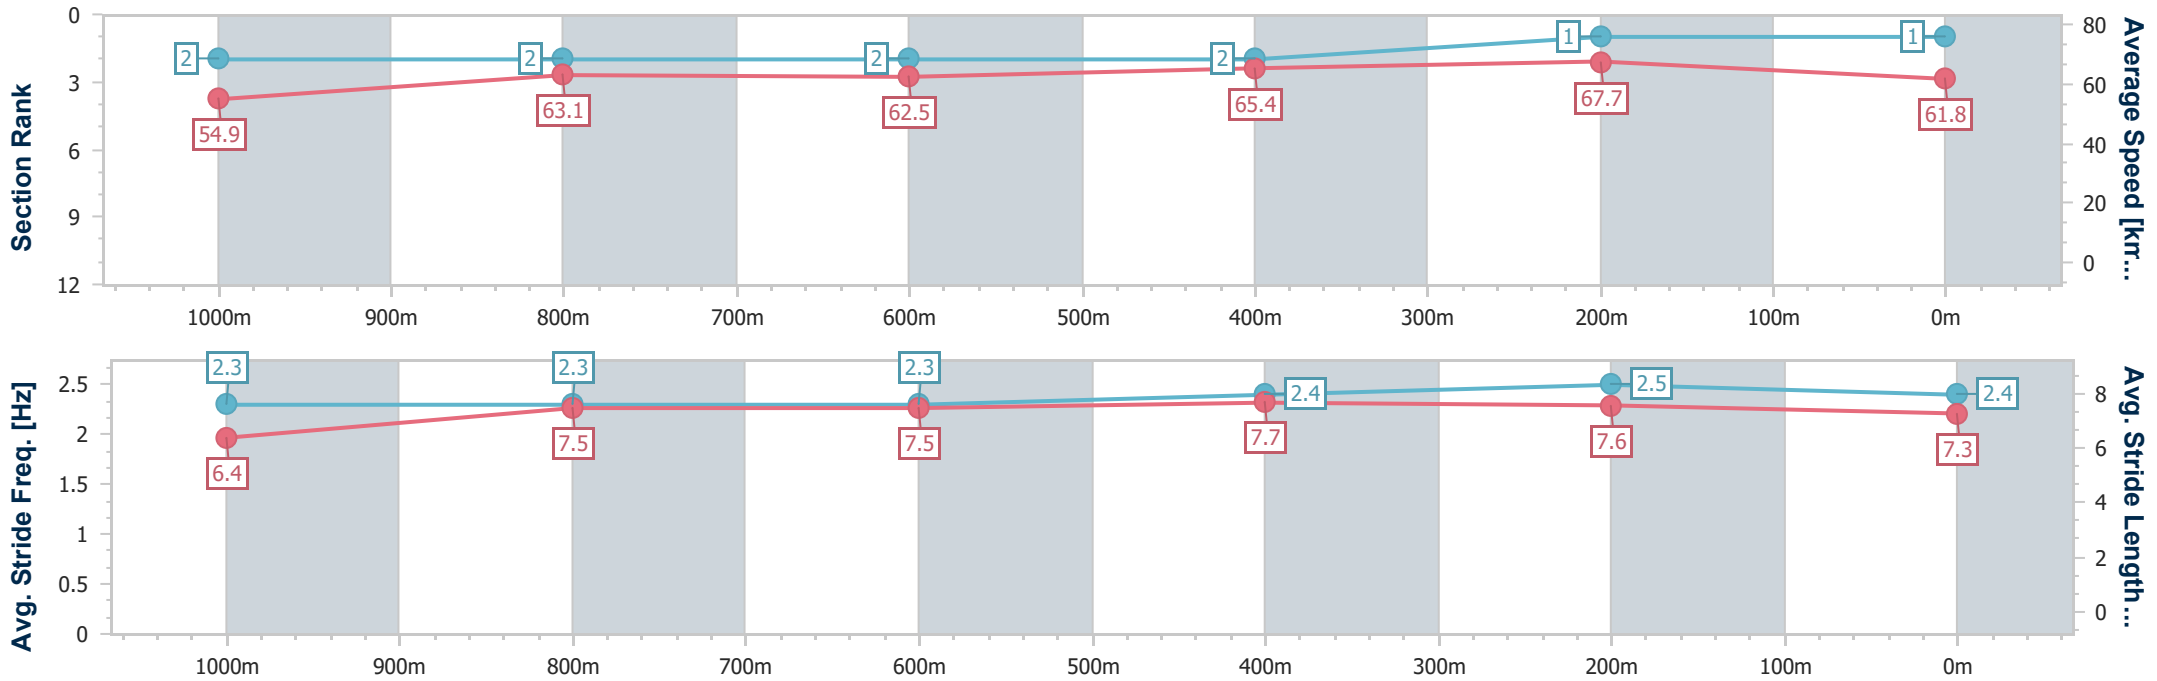

24 August 2024 - 16:02

Track Rating: Good 4, Weather: Fine, Rail Position: +3m Entire

BRISBANE RACING CLUB

Section	Overall	1000m	800m	600m	400m	200m
Section Times	1:09.41 [1] (0:13.15)	0:56.26 [2] (0:11.37)	0:44.89 [2] (0:11.46)	0:33.43 [2] (0:11.18)	0:22.25 [2] (0:10.61)	0:11.64 [1] (0:11.64)
Average Speed [km/h]	54.9	63.1	62.5	65.4	67.7	61.8
Top Speed [km/h]	67.4	65.6	63.5	67.6	69.1	66.0
Avg. Dist. to Rail [m]	4.6	0.5	1.1	2.0	1.3	2.5
Avg. Stride Freq. [Hz]	2.3	2.3	2.3	2.4	2.5	2.4
Avg. Stride Length [m]	6.4	7.5	7.5	7.7	7.6	7.3