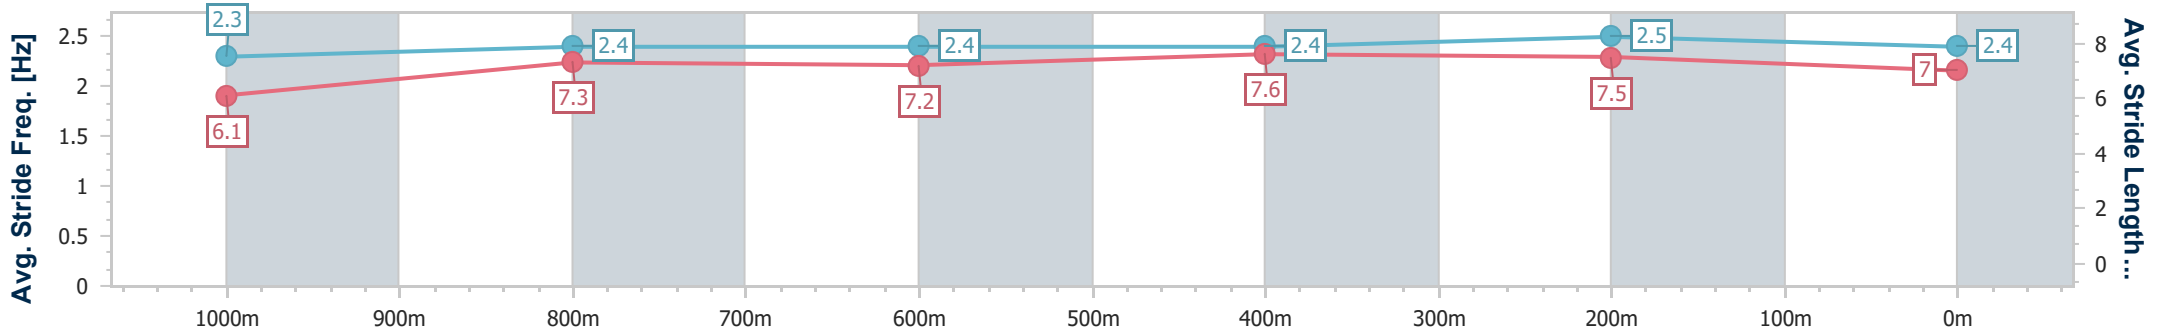

- [] Ranking at each section and finish
- .-.- No data available at this section
- NA No data available

Horse/Jockey Name	Jayanthi
Final Rank	6
Fastest Section Time (Section)	0:10.70 (400m)
Top Speed [km/h] (Section)	68.5 (400m)
Race State	Finished

Doomben QLD Professional
Race 8: SKY RACING Class 6 Plate - 1200m
 24 August 2024 - 16:02
 Track Rating: Good 4, Weather: Fine, Rail Position: +3m Entire

BRISBANE
RACING CLUB

Section	Overall	1000m	800m	600m	400m	200m
Section Times	1:10.15 [6] (0:13.67)	0:56.48 [7] (0:11.52)	0:44.96 [8] (0:11.61)	0:33.35 [8] (0:10.96)	0:22.39 [7] (0:10.70)	0:11.69 [7] (0:11.69)
Average Speed [km/h]	52.7	62.9	62.2	66.0	67.5	61.6
Top Speed [km/h]	65.3	64.6	65.7	66.9	68.5	66.0
Avg. Dist. to Rail [m]	5.0	2.0	1.0	0.5	3.3	5.3
Avg. Stride Freq. [Hz]	2.3	2.4	2.4	2.4	2.5	2.4
Avg. Stride Length [m]	6.1	7.3	7.2	7.6	7.5	7.0