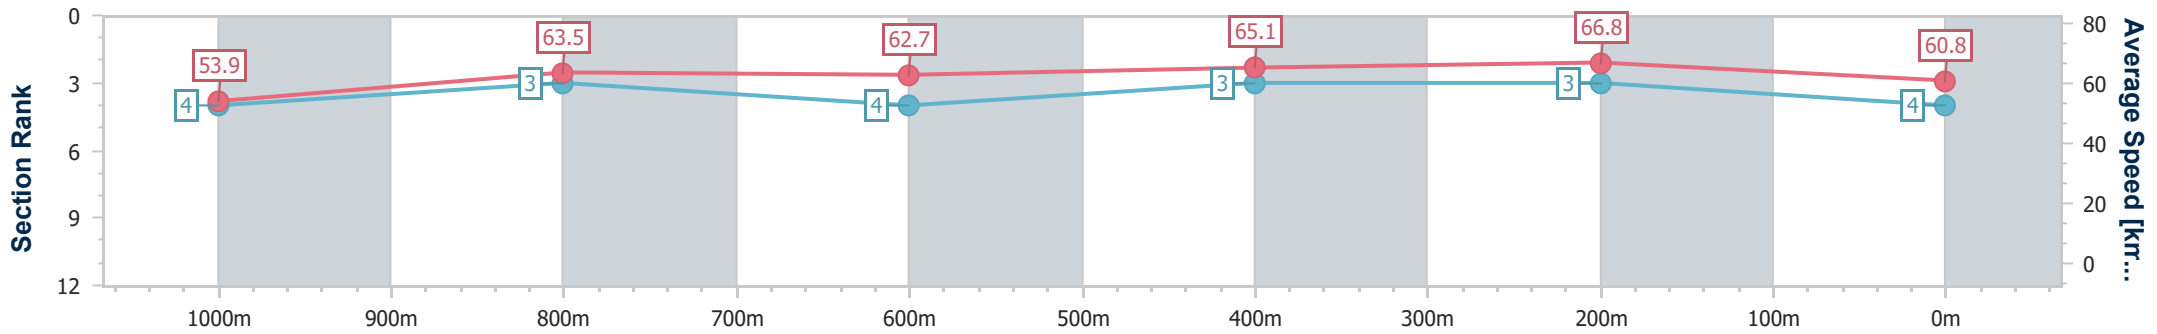

Doomben QLD Professional

Race 8: SKY RACING Class 6 Plate - 1200m

24 August 2024 - 16:02

Track Rating: Good 4, Weather: Fine, Rail Position: +3m Entire

BRISBANE RACING CLUB

Section	Overall	1000m	800m	600m	400m	200m
Section Times	1:10.04 [4] (0:13.38)	0:56.66 [4] (0:11.37)	0:45.29 [3] (0:11.51)	0:33.78 [4] (0:11.12)	0:22.66 [3] (0:10.82)	0:11.84 [3] (0:11.84)
Average Speed [km/h]	53.9	63.5	62.7	65.1	66.8	60.8
Top Speed [km/h]	65.5	65.4	64.6	67.0	67.7	64.7
Avg. Dist. to Rail [m]	2.3	0.6	1.0	0.9	1.9	1.8
Avg. Stride Freq. [Hz]	2.2	2.2	2.2	2.2	2.3	2.2
Avg. Stride Length [m]	6.8	8.0	8.0	8.1	8.1	7.6

- [] Ranking at each section and finish
- .-.- No data available at this section
- NA No data available

Horse/Jockey Name	Mahbaby
Final Rank	5
Fastest Section Time (Section)	0:10.83 (400m)
Top Speed [km/h] (Section)	67.6 (400m)
Race State	Finished