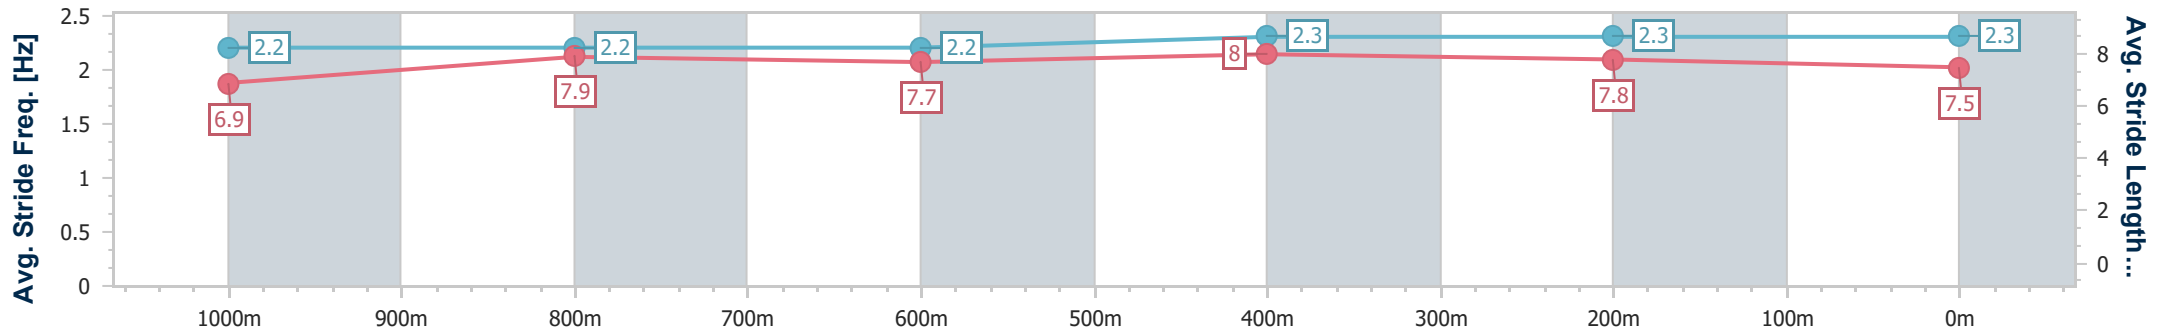

Doomben QLD Professional

Race 8: SKY RACING Class 6 Plate - 1200m

24 August 2024 - 16:02

Track Rating: Good 4, Weather: Fine, Rail Position: +3m Entire

BRISBANE RACING CLUB

Section	Overall	1000m	800m	600m	400m	200m
Section Times	1:09.66 [2] (0:12.98)	0:56.68 [1] (0:11.35)	0:45.33 [1] (0:11.51)	0:33.82 [1] (0:11.10)	0:22.72 [1] (0:10.90)	0:11.82 [2] (0:11.82)
Average Speed [km/h]	55.5	63.5	62.4	64.3	65.6	61.0
Top Speed [km/h]	67.0	66.2	64.5	65.4	66.1	65.4
Avg. Dist. to Rail [m]	4.0	0.5	0.5	1.5	2.2	2.7
Avg. Stride Freq. [Hz]	2.2	2.2	2.2	2.3	2.3	2.3
Avg. Stride Length [m]	6.9	7.9	7.7	8.0	7.8	7.5