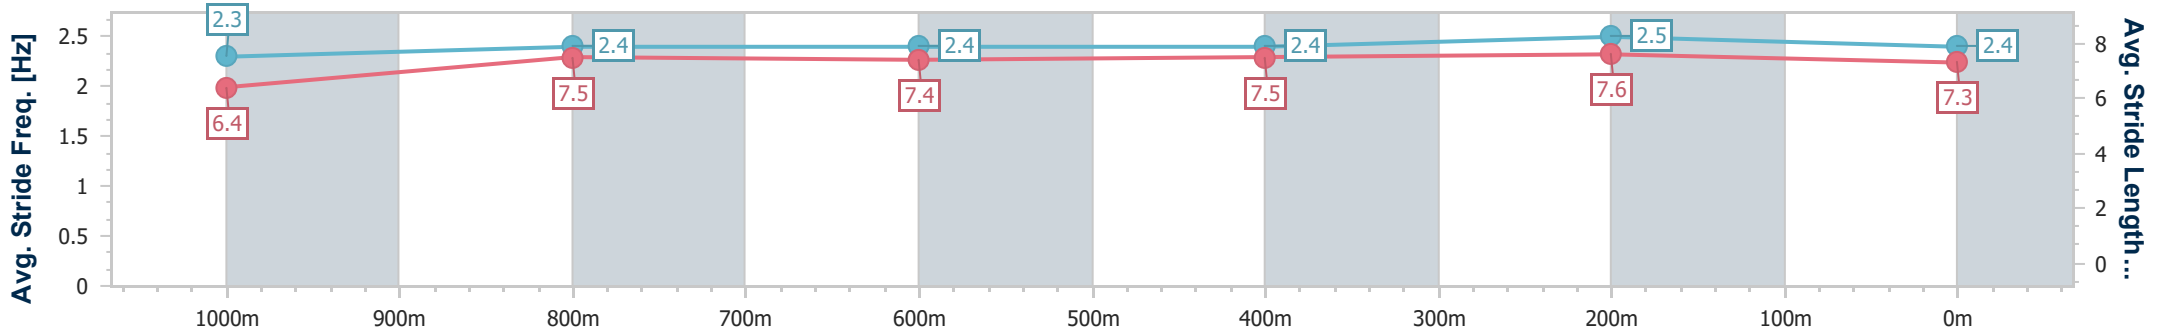

Doomben QLD Professional
Race 8: SKY RACING Class 6 Plate - 1200m
 24 August 2024 - 16:02
 Track Rating: Good 4, Weather: Fine, Rail Position: +3m Entire

BRISBANE
RACING CLUB

Section	Overall	1000m	800m	600m	400m	200m
Section Times	1:09.86 [3] (0:13.61)	0:56.25 [6] (0:11.30)	0:44.95 [5] (0:11.50)	0:33.45 [5] (0:11.25)	0:22.20 [6] (0:10.74)	0:11.46 [5]
Average Speed [km/h]	53.0	63.5	63.0	65.2	67.2	63.0
Top Speed [km/h]	65.6	65.6	65.1	67.4	68.9	65.4
Avg. Dist. to Rail [m]	1.3	0.2	1.4	3.4	3.1	4.1
Avg. Stride Freq. [Hz]	2.3	2.4	2.4	2.4	2.5	2.4
Avg. Stride Length [m]	6.4	7.5	7.4	7.5	7.6	7.3