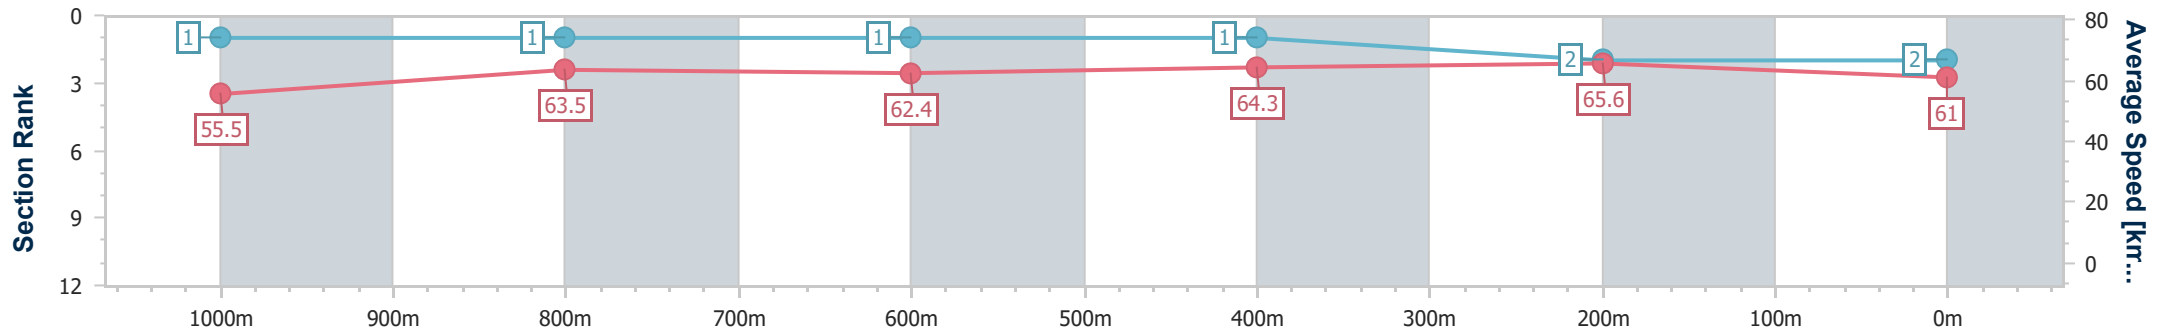

Doomben QLD Professional

Race 8: SKY RACING Class 6 Plate - 1200m

24 August 2024 - 16:02

Track Rating: Good 4, Weather: Fine, Rail Position: +3m Entire

BRISBANE RACING CLUB

Section	Overall	1000m	800m	600m	400m	200m
Section Times	1:09.66 [2] (0:12.98)	0:56.68 [1] (0:11.35)	0:45.33 [1] (0:11.51)	0:33.82 [1] (0:11.10)	0:22.72 [1] (0:10.90)	0:11.82 [2] (0:11.82)
Average Speed [km/h]	55.5	63.5	62.4	64.3	65.6	61.0
Top Speed [km/h]	67.0	66.2	64.5	65.4	66.1	65.4
Avg. Dist. to Rail [m]	4.0	0.5	0.5	1.5	2.2	2.7
Avg. Stride Freq. [Hz]	2.2	2.2	2.2	2.3	2.3	2.3
Avg. Stride Length [m]	6.9	7.9	7.7	8.0	7.8	7.5