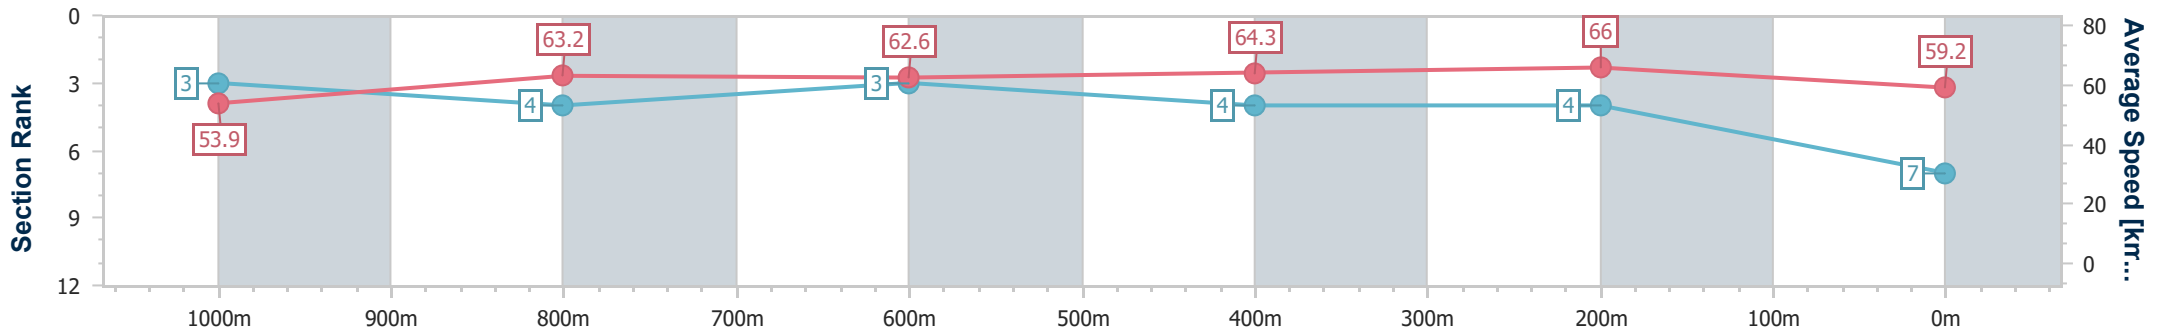

Doomben QLD Professional
Race 8: SKY RACING Class 6 Plate - 1200m
 24 August 2024 - 16:02
 Track Rating: Good 4, Weather: Fine, Rail Position: +3m Entire

BRISBANE
RACING CLUB

Section	Overall	1000m	800m	600m	400m	200m
Section Times	1:10.43 [7] (0:13.35)	0:57.08 [3] (0:11.40)	0:45.68 [4] (0:11.46)	0:34.22 [3] (0:11.21)	0:23.01 [4] (0:10.88)	0:12.13 [4] (0:12.13)
Average Speed [km/h]	53.9	63.2	62.6	64.3	66.0	59.2
Top Speed [km/h]	65.8	65.7	64.1	66.0	69.0	63.9
Avg. Dist. to Rail [m]	1.0	0.6	0.7	1.1	1.3	1.3
Avg. Stride Freq. [Hz]	2.3	2.3	2.3	2.4	2.4	2.3
Avg. Stride Length [m]	6.4	7.5	7.5	7.5	7.5	7.2