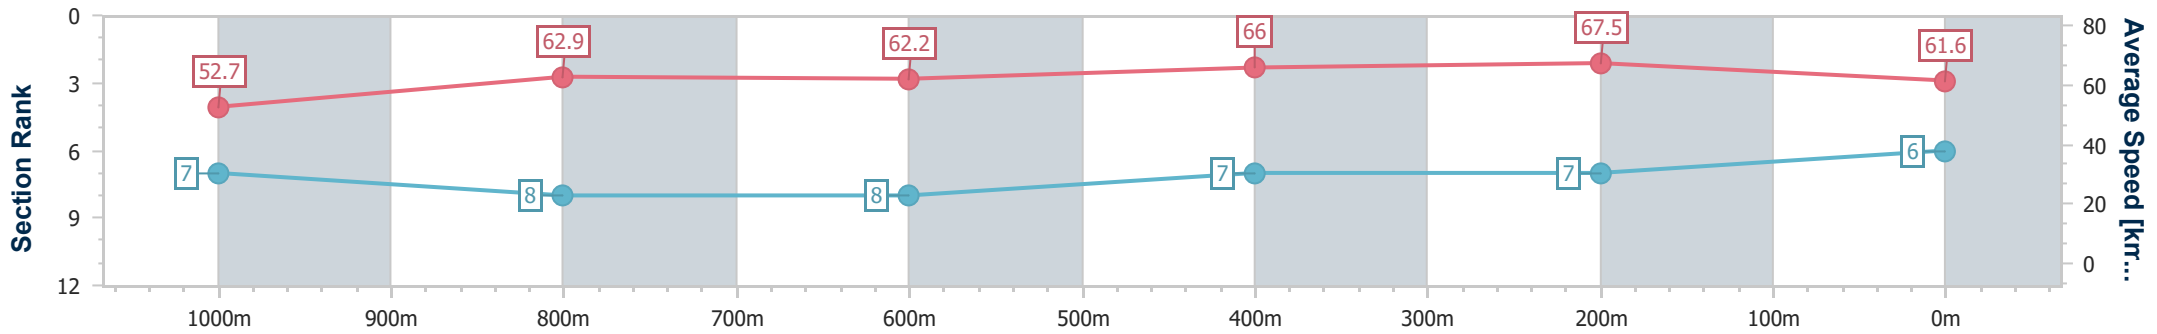

Horse/Jockey Name	Jayanthi
Final Rank	6
Fastest Section Time (Section)	0:10.70 (400m)
Top Speed [km/h] (Section)	68.5 (400m)
Race State	Finished

Doomben QLD Professional
Race 8: SKY RACING Class 6 Plate - 1200m
24 August 2024 - 16:02
Track Rating: Good 4, Weather: Fine, Rail Position: +3m Entire

BRISBANE
RACING CLUB

Section	Overall	1000m	800m	600m	400m	200m
Section Times	1:10.15 [6] (0:13.67)	0:56.48 [7] (0:11.52)	0:44.96 [8] (0:11.61)	0:33.35 [8] (0:10.96)	0:22.39 [7] (0:10.70)	0:11.69 [7] (0:11.69)
Average Speed [km/h]	52.7	62.9	62.2	66.0	67.5	61.6
Top Speed [km/h]	65.3	64.6	65.7	66.9	68.5	66.0
Avg. Dist. to Rail [m]	5.0	2.0	1.0	0.5	3.3	5.3
Avg. Stride Freq. [Hz]	2.3	2.4	2.4	2.4	2.5	2.4
Avg. Stride Length [m]	6.1	7.3	7.2	7.6	7.5	7.0

- [ ] Ranking at each section and finish
- -.-.- No data available at this section
- NA No data available