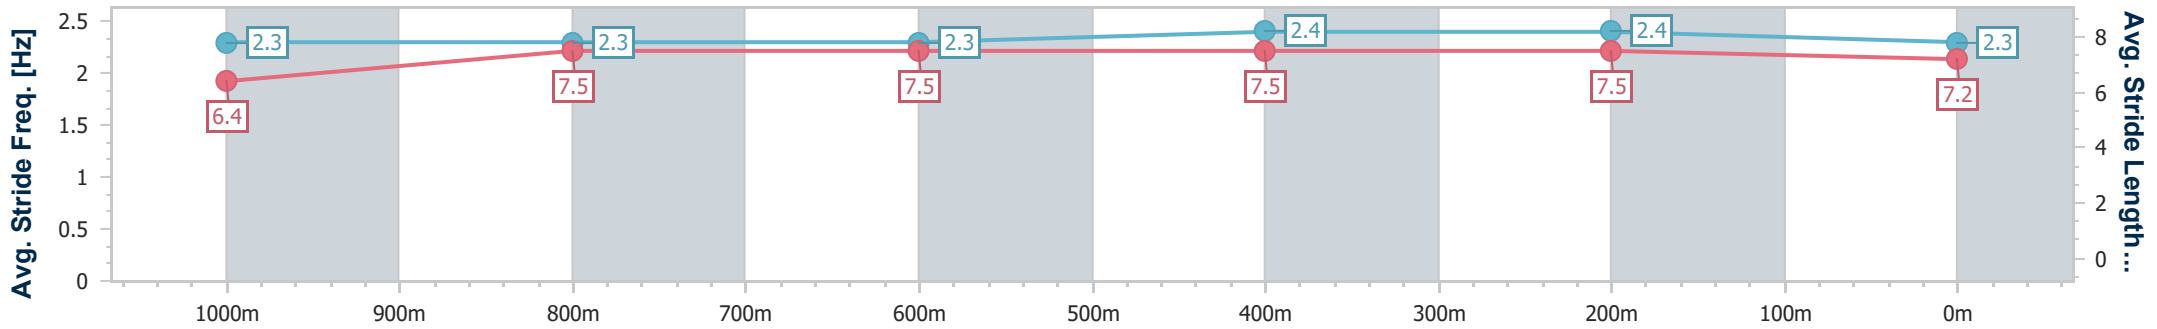

Doomben QLD Professional
Race 8: SKY RACING Class 6 Plate - 1200m
 24 August 2024 - 16:02
 Track Rating: Good 4, Weather: Fine, Rail Position: +3m Entire

BRISBANE
RACING CLUB

Section	Overall	1000m	800m	600m	400m	200m
Section Times	1:10.43 [7] (0:13.35)	0:57.08 [3] (0:11.40)	0:45.68 [4] (0:11.46)	0:34.22 [3] (0:11.21)	0:23.01 [4] (0:10.88)	0:12.13 [4] (0:12.13)
Average Speed [km/h]	53.9	63.2	62.6	64.3	66.0	59.2
Top Speed [km/h]	65.8	65.7	64.1	66.0	69.0	63.9
Avg. Dist. to Rail [m]	1.0	0.6	0.7	1.1	1.3	1.3
Avg. Stride Freq. [Hz]	2.3	2.3	2.3	2.4	2.4	2.3
Avg. Stride Length [m]	6.4	7.5	7.5	7.5	7.5	7.2