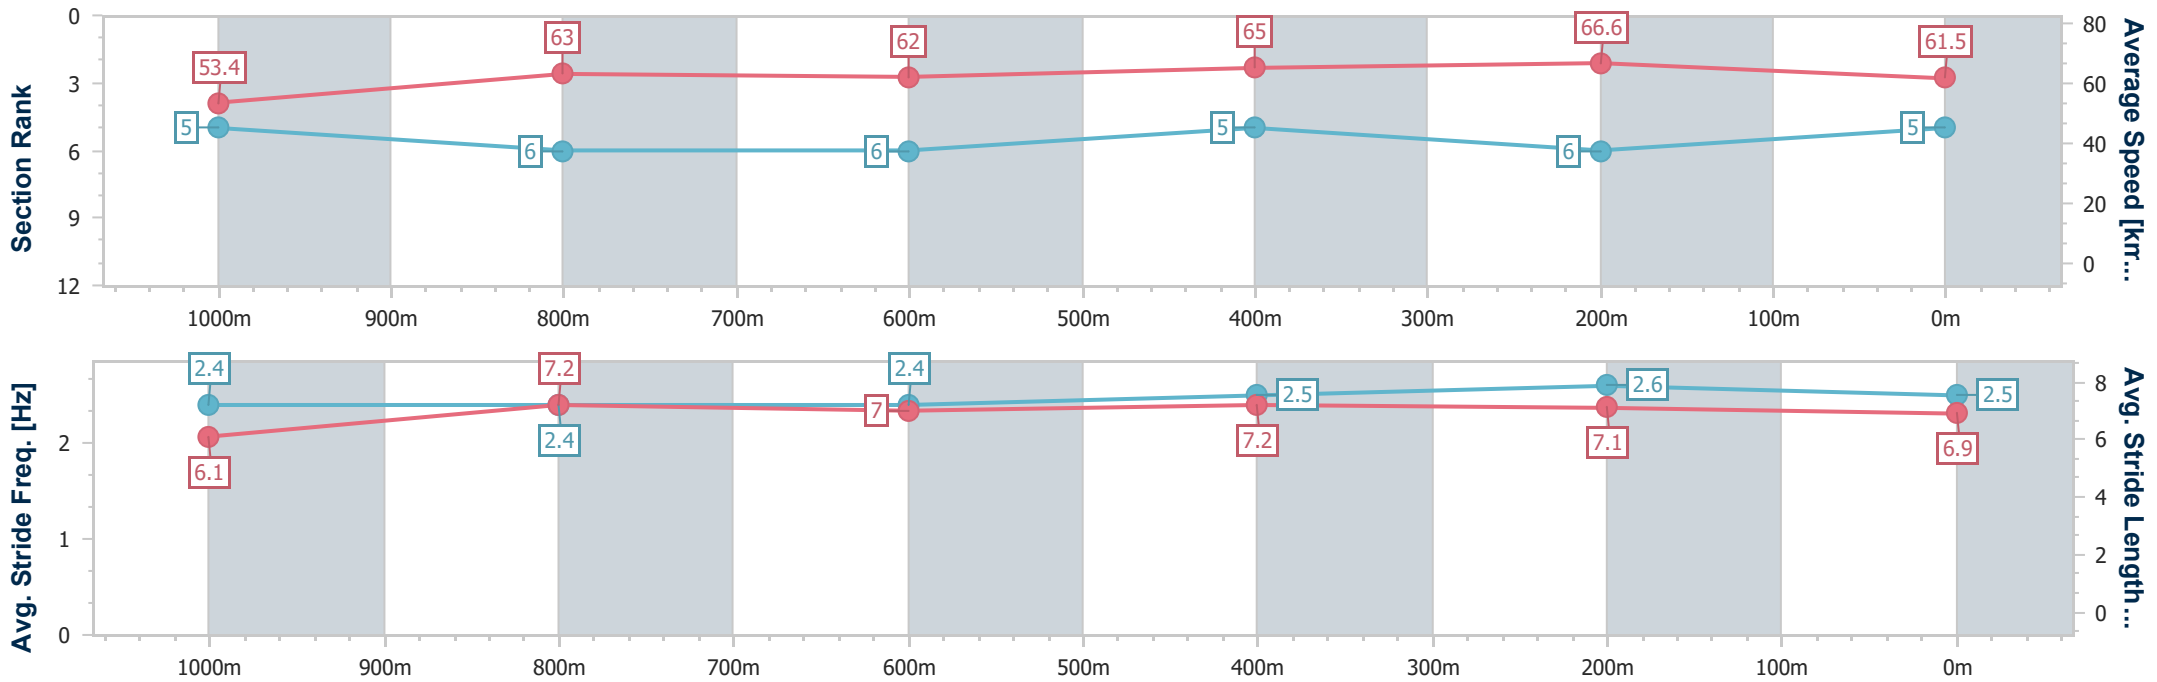

Horse/Jockey Name	Mahbaby
Final Rank	5
Fastest Section Time (Section)	0:10.83 (400m)
Top Speed [km/h] (Section)	67.6 (400m)
Race State	Finished

Doomben QLD Professional
Race 8: SKY RACING Class 6 Plate - 1200m
24 August 2024 - 16:02
Track Rating: Good 4, Weather: Fine, Rail Position: +3m Entire

BRISBANE
RACING CLUB

Section	Overall	1000m	800m	600m	400m	200m
Section Times	1:10.12 [5] (0:13.46)	0:56.66 [5] (0:11.47)	0:45.19 [6] (0:11.61)	0:33.58 [6] (0:11.08)	0:22.50 [5] (0:10.83)	0:11.67 [6] (0:11.67)
Average Speed [km/h]	53.4	63.0	62.0	65.0	66.6	61.5
Top Speed [km/h]	64.7	65.2	64.2	66.8	67.6	64.3
Avg. Dist. to Rail [m]	2.9	1.3	0.9	0.7	2.5	5.9
Avg. Stride Freq. [Hz]	2.4	2.4	2.4	2.5	2.6	2.5
Avg. Stride Length [m]	6.1	7.2	7.0	7.2	7.1	6.9

- [ ] Ranking at each section and finish
- -.-.- No data available at this section
- NA No data available