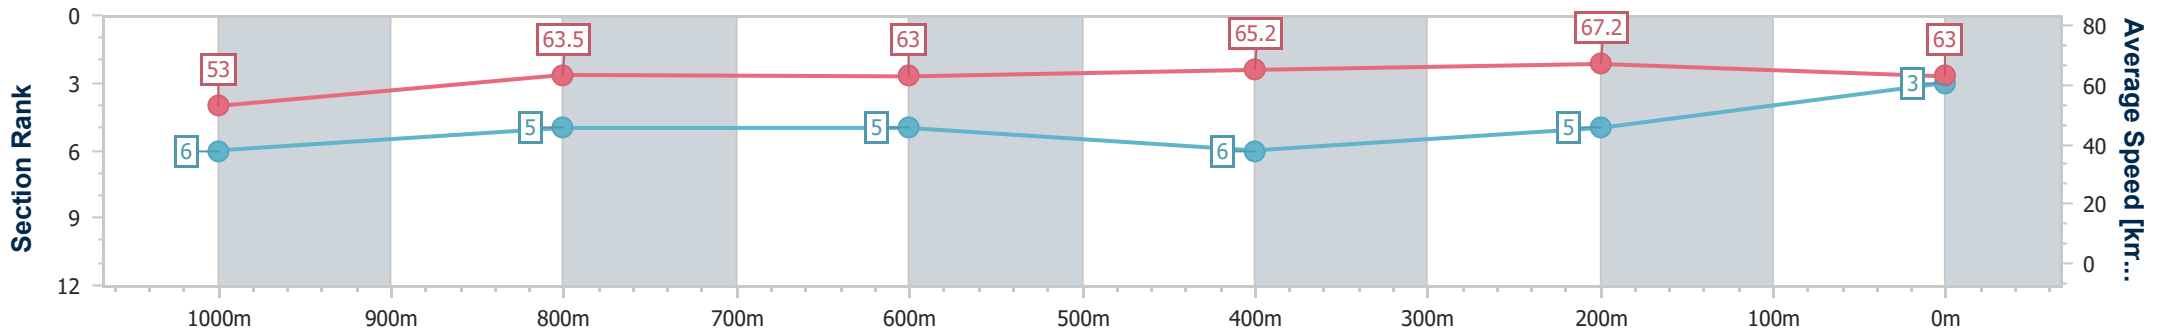

Doomben QLD Professional
Race 8: SKY RACING Class 6 Plate - 1200m
 24 August 2024 - 16:02
 Track Rating: Good 4, Weather: Fine, Rail Position: +3m Entire

BRISBANE
RACING CLUB

Section	Overall	1000m	800m	600m	400m	200m
Section Times	1:09.86 [3] (0:13.61)	0:56.25 [6] (0:11.30)	0:44.95 [5] (0:11.50)	0:33.45 [5] (0:11.25)	0:22.20 [6] (0:10.74)	0:11.46 [5]
Average Speed [km/h]	53.0	63.5	63.0	65.2	67.2	63.0
Top Speed [km/h]	65.6	65.6	65.1	67.4	68.9	65.4
Avg. Dist. to Rail [m]	1.3	0.2	1.4	3.4	3.1	4.1
Avg. Stride Freq. [Hz]	2.3	2.4	2.4	2.4	2.5	2.4
Avg. Stride Length [m]	6.4	7.5	7.4	7.5	7.6	7.3