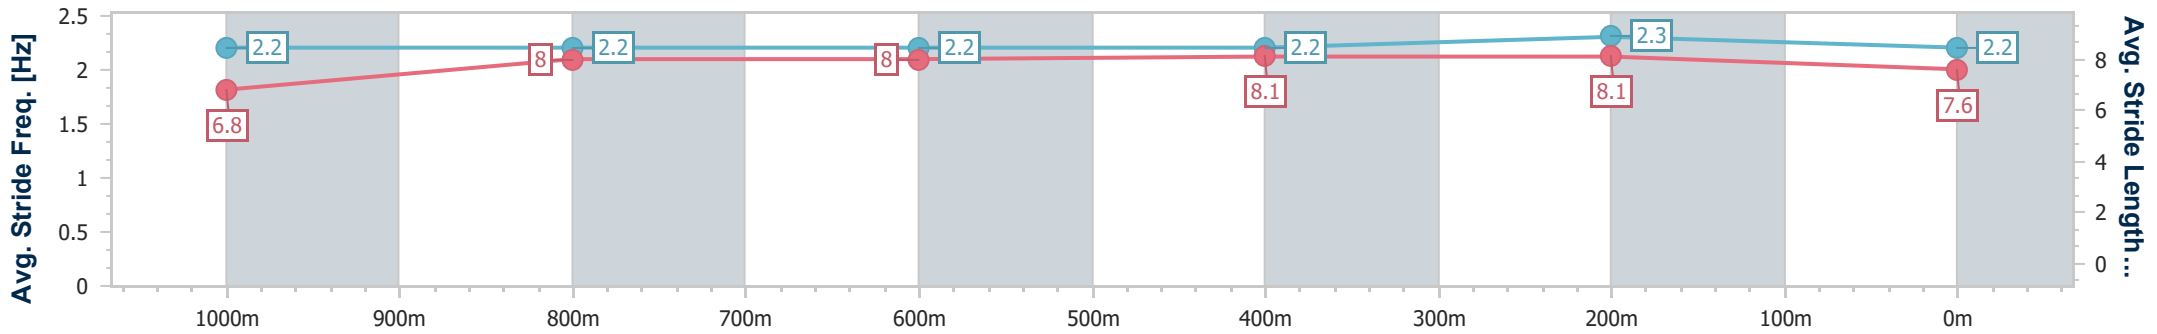

Doomben QLD Professional

Race 8: SKY RACING Class 6 Plate - 1200m

24 August 2024 - 16:02

Track Rating: Good 4, Weather: Fine, Rail Position: +3m Entire

BRISBANE RACING CLUB

Section	Overall	1000m	800m	600m	400m	200m
Section Times	1:10.04 [4] (0:13.38)	0:56.66 [4] (0:11.37)	0:45.29 [3] (0:11.51)	0:33.78 [4] (0:11.12)	0:22.66 [3] (0:10.82)	0:11.84 [3] (0:11.84)
Average Speed [km/h]	53.9	63.5	62.7	65.1	66.8	60.8
Top Speed [km/h]	65.5	65.4	64.6	67.0	67.7	64.7
Avg. Dist. to Rail [m]	2.3	0.6	1.0	0.9	1.9	1.8
Avg. Stride Freq. [Hz]	2.2	2.2	2.2	2.2	2.3	2.2
Avg. Stride Length [m]	6.8	8.0	8.0	8.1	8.1	7.6

- [] Ranking at each section and finish
- .-.- No data available at this section
- NA No data available

Horse/Jockey Name	Mahbaby
Final Rank	5
Fastest Section Time (Section)	0:10.83 (400m)
Top Speed [km/h] (Section)	67.6 (400m)
Race State	Finished