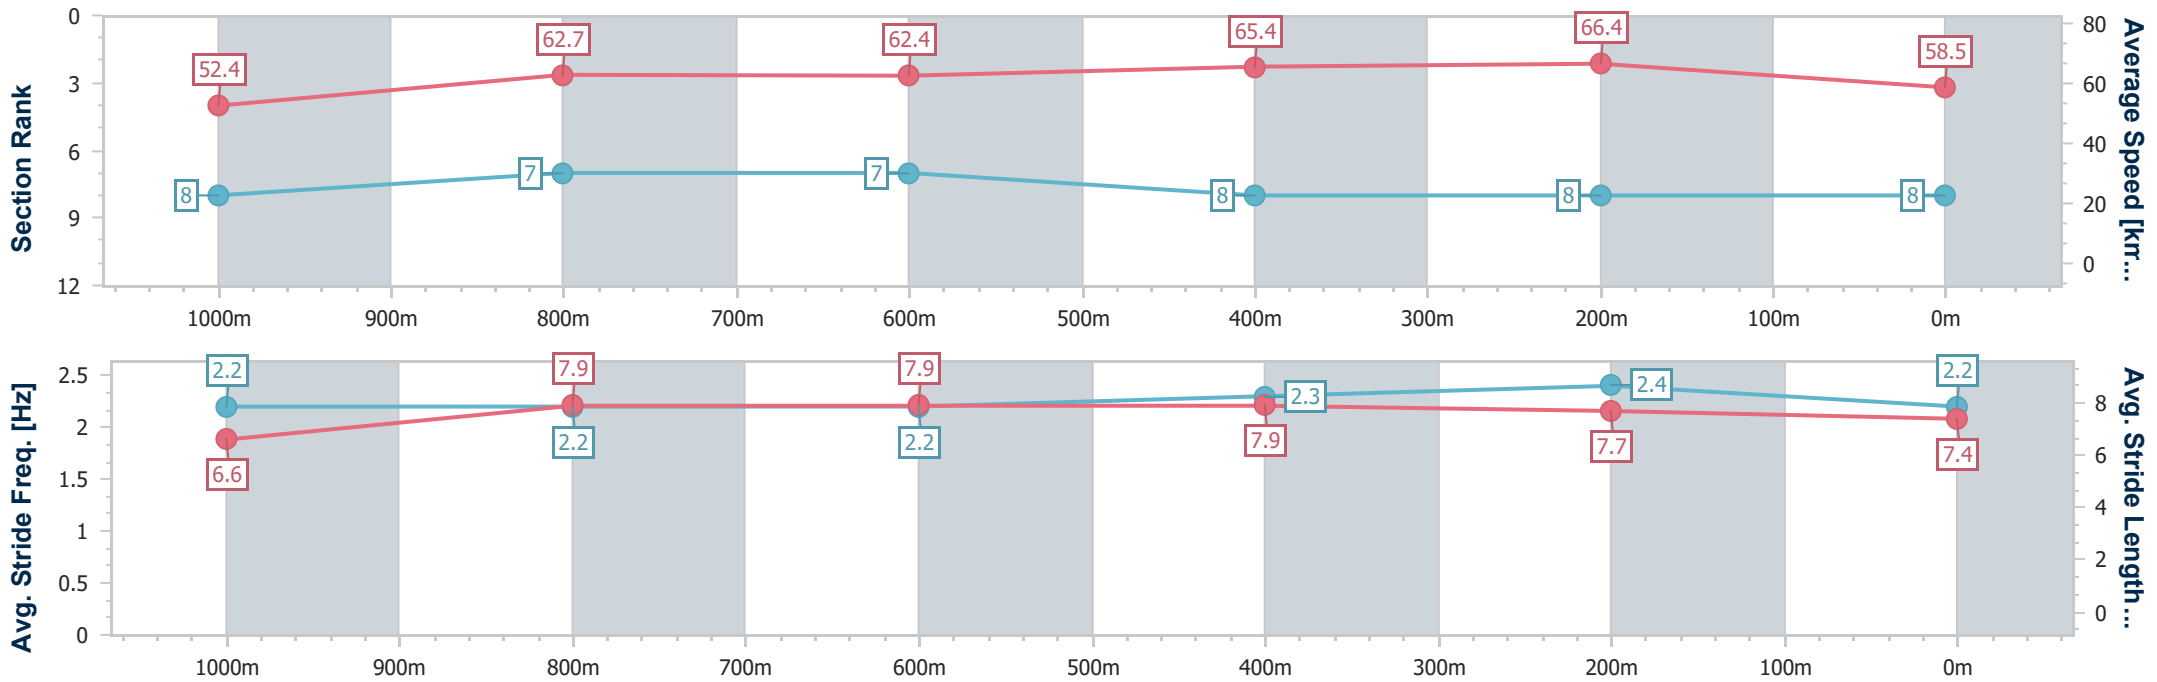

Doomben QLD Professional
Race 8: SKY RACING Class 6 Plate - 1200m
 24 August 2024 - 16:02
 Track Rating: Good 4, Weather: Fine, Rail Position: +3m Entire

BRISBANE
RACING CLUB

Section	Overall	1000m	800m	600m	400m	200m
Section Times	1:10.43 [7] (0:13.35)	0:57.08 [3] (0:11.40)	0:45.68 [4] (0:11.46)	0:34.22 [3] (0:11.21)	0:23.01 [4] (0:10.88)	0:12.13 [4] (0:12.13)
Average Speed [km/h]	53.9	63.2	62.6	64.3	66.0	59.2
Top Speed [km/h]	65.8	65.7	64.1	66.0	69.0	63.9
Avg. Dist. to Rail [m]	1.0	0.6	0.7	1.1	1.3	1.3
Avg. Stride Freq. [Hz]	2.3	2.3	2.3	2.4	2.4	2.3
Avg. Stride Length [m]	6.4	7.5	7.5	7.5	7.5	7.2

- [] Ranking at each section and finish
- .-.- No data available at this section
- NA No data available

Horse/Jockey Name	Hyde
Final Rank	8
Fastest Section Time (Section)	0:10.86 (400m)
Top Speed [km/h] (Section)	67.7 (600m)
Race State	Finished

Doomben QLD Professional
Race 8: SKY RACING Class 6 Plate - 1200m
 24 August 2024 - 16:02
 Track Rating: Good 4, Weather: Fine, Rail Position: +3m Entire

BRISBANE
RACING CLUB

Section	Overall	1000m	800m	600m	400m	200m
Section Times	1:10.99 [8] (0:13.72)	0:57.27 [8] (0:11.45)	0:45.82 [7] (0:11.53)	0:34.29 [7] (0:11.13)	0:23.16 [8] (0:10.86)	0:12.30 [8] (0:12.30)
Average Speed [km/h]	52.4	62.7	62.4	65.4	66.4	58.5
Top Speed [km/h]	65.0	65.1	64.5	67.7	67.6	63.8
Avg. Dist. to Rail [m]	1.8	0.4	0.6	1.7	2.5	1.7
Avg. Stride Freq. [Hz]	2.2	2.2	2.2	2.3	2.4	2.2
Avg. Stride Length [m]	6.6	7.9	7.9	7.9	7.7	7.4

- [] Ranking at each section and finish
- .-.- No data available at this section
- NA No data available