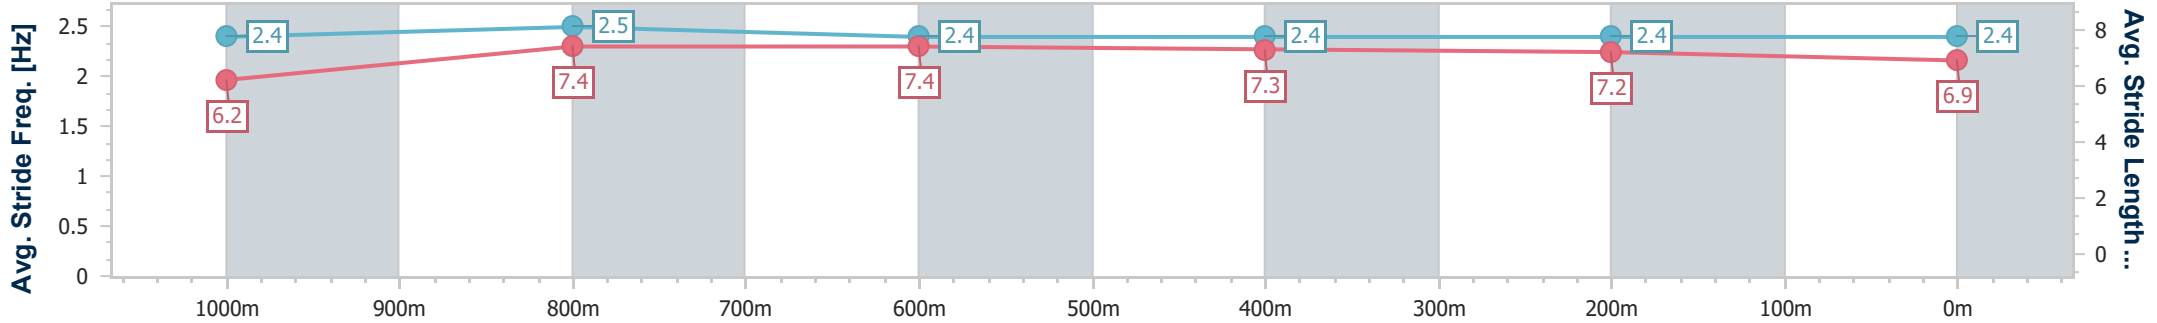

Horse/Jockey Name	Field Of Myrtle
Final Rank	3
Fastest Section Time (Section)	0:10.86 (1000m)
Top Speed [km/h] (Section)	67.7 (1000m)
Race State	Finished

Doomben QLD Professional
Race 7: SPRING CARNIVAL ON SALE NOW BENCHMARK 70
Handicap - 1200m
24 August 2024 - 15:24
Track Rating: Good 4, Weather: Fine, Rail Position: +3m Entire

BRISBANE
RACING CLUB

Section	Overall	1000m	800m	600m	400m	200m
Section Times	1:09.96 [3] (0:13.38)	0:56.58 [4] (0:10.86)	0:45.72 [4] (0:11.18)	0:34.54 [4] (0:11.24)	0:23.30 [4] (0:11.37)	0:11.93 [3] (0:11.93)
Average Speed [km/h]	53.7	66.3	64.6	63.7	63.1	60.4
Top Speed [km/h]	66.8	67.7	65.2	64.4	64.1	61.9
Avg. Dist. to Rail [m]	2.4	1.1	0.2	0.9	1.0	0.7
Avg. Stride Freq. [Hz]	2.4	2.5	2.4	2.4	2.4	2.4
Avg. Stride Length [m]	6.2	7.4	7.4	7.3	7.2	6.9

- [ ] Ranking at each section and finish
- -.-.- No data available at this section
- NA No data available