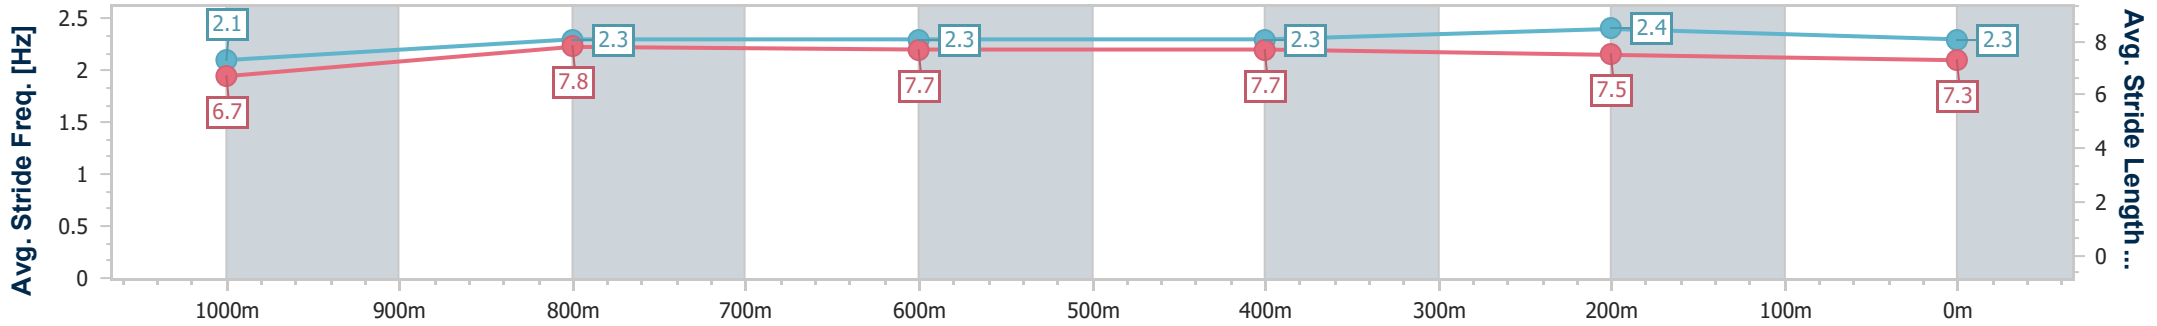

Horse/Jockey Name	Miss Tambo
Final Rank	5
Fastest Section Time (Section)	0:11.01 (400m)
Top Speed [km/h] (Section)	66.3 (400m)
Race State	Finished

Doomben QLD Professional
Race 7: SPRING CARNIVAL ON SALE NOW BENCHMARK 70
Handicap - 1200m
24 August 2024 - 15:24
Track Rating: Good 4, Weather: Fine, Rail Position: +3m Entire

BRISBANE
RACING CLUB

Section	Overall	1000m	800m	600m	400m	200m
Section Times	1:10.17 [5] (0:13.94)	0:56.23 [9] (0:11.06)	0:45.17 [9] (0:11.19)	0:33.98 [9] (0:11.16)	0:22.82 [9] (0:11.01)	0:11.81 [9] (0:11.81)
Average Speed [km/h]	51.9	65.2	64.9	64.4	65.3	61.1
Top Speed [km/h]	65.8	66.0	65.7	65.4	66.3	64.5
Avg. Dist. to Rail [m]	3.3	1.4	1.5	0.5	2.3	5.5
Avg. Stride Freq. [Hz]	2.1	2.3	2.3	2.3	2.4	2.3
Avg. Stride Length [m]	6.7	7.8	7.7	7.7	7.5	7.3

- [ ] Ranking at each section and finish
- -.-.- No data available at this section
- NA No data available