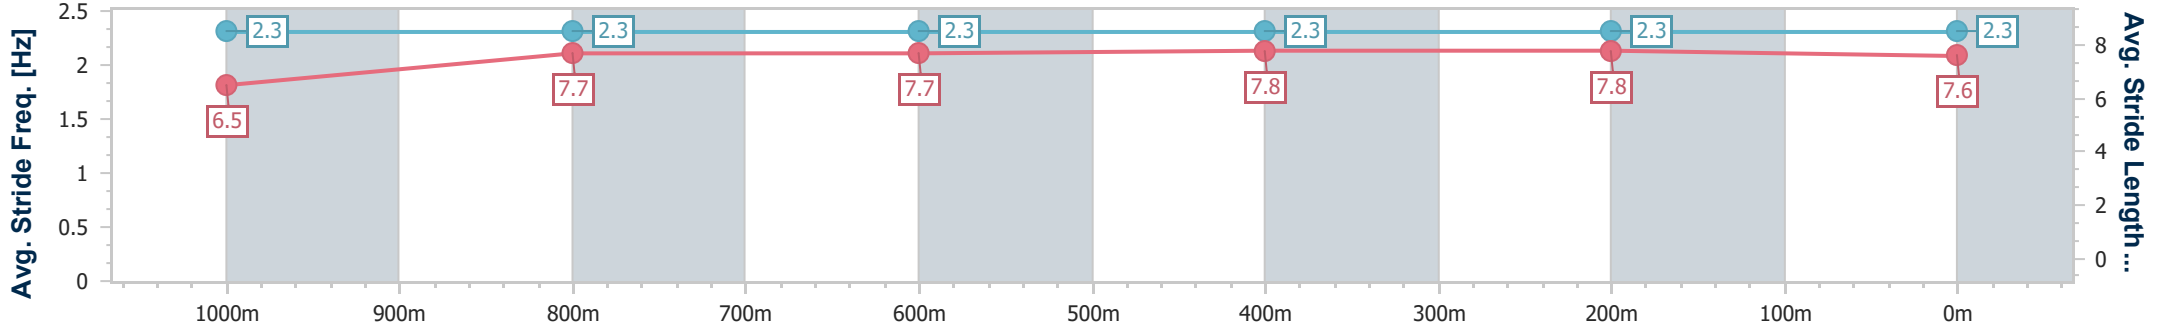

Horse/Jockey Name	Hoot 'N' Holler
Final Rank	1
Fastest Section Time (Section)	0:10.97 (400m)
Top Speed [km/h] (Section)	66.5 (400m)
Race State	Finished

Doomben QLD Professional
Race 7: SPRING CARNIVAL ON SALE NOW BENCHMARK 70
Handicap - 1200m
24 August 2024 - 15:24
Track Rating: Good 4, Weather: Fine, Rail Position: +3m Entire

BRISBANE
RACING CLUB

Section	Overall	1000m	800m	600m	400m	200m
Section Times	1:09.55 [1] (0:13.50)	0:56.05 [5] (0:11.15)	0:44.90 [7] (0:11.26)	0:33.64 [7] (0:11.25)	0:22.39 [7] (0:10.97)	0:11.42 [5] (0:11.42)
Average Speed [km/h]	53.5	64.8	64.8	64.5	65.7	63.1
Top Speed [km/h]	66.5	66.5	65.3	65.7	66.5	66.2
Avg. Dist. to Rail [m]	4.2	1.9	2.5	1.7	1.4	3.2
Avg. Stride Freq. [Hz]	2.3	2.3	2.3	2.3	2.3	2.3
Avg. Stride Length [m]	6.5	7.7	7.7	7.8	7.8	7.6

- [ ] Ranking at each section and finish
- -.-.- No data available at this section
- NA No data available