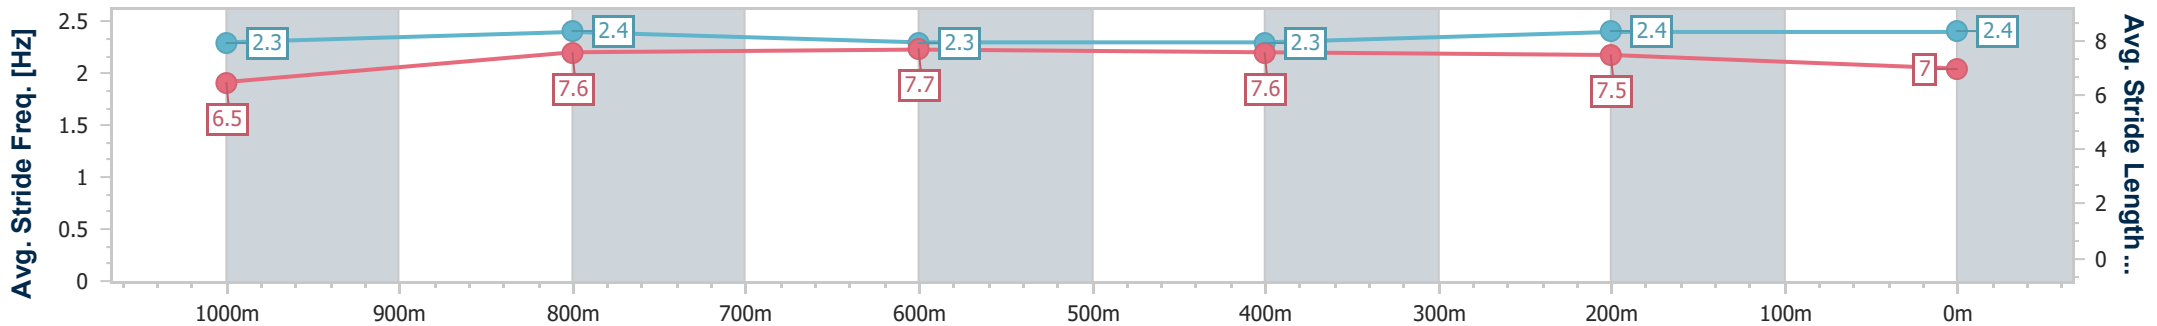

Horse/Jockey Name	Drammatica
Final Rank	6
Fastest Section Time (Section)	0:11.01 (1000m)
Top Speed [km/h] (Section)	67.0 (1000m)
Race State	Finished

Doomben QLD Professional
Race 7: SPRING CARNIVAL ON SALE NOW BENCHMARK 70
Handicap - 1200m
24 August 2024 - 15:24
Track Rating: Good 4, Weather: Fine, Rail Position: +3m Entire

BRISBANE
RACING CLUB

Section	Overall	1000m	800m	600m	400m	200m
Section Times	1:10.25 [6] (0:13.55)	0:56.70 [6] (0:11.01)	0:45.69 [6] (0:11.17)	0:34.52 [6] (0:11.24)	0:23.28 [5] (0:11.20)	0:12.08 [6] (0:12.08)
Average Speed [km/h]	53.2	65.3	64.9	63.8	64.1	59.6
Top Speed [km/h]	66.2	67.0	65.9	64.8	65.5	63.7
Avg. Dist. to Rail [m]	0.4	0.4	0.8	0.8	1.5	0.5
Avg. Stride Freq. [Hz]	2.3	2.4	2.3	2.3	2.4	2.4
Avg. Stride Length [m]	6.5	7.6	7.7	7.6	7.5	7.0

- [ ] Ranking at each section and finish
- -.-.- No data available at this section
- NA No data available