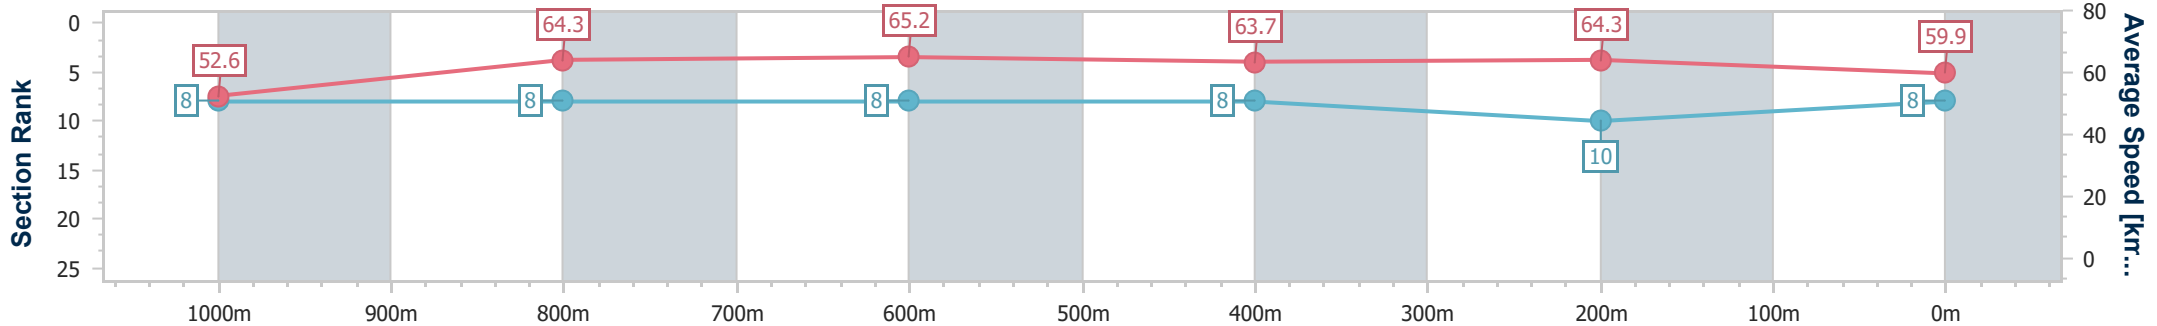

Horse/Jockey Name	Bohemian Lad
Final Rank	8
Fastest Section Time (Section)	0:11.09 (800m)
Top Speed [km/h] (Section)	66.3 (Overall)
Race State	Finished

Doomben QLD Professional
Race 7: SPRING CARNIVAL ON SALE NOW BENCHMARK 70
Handicap - 1200m
24 August 2024 - 15:24
Track Rating: Good 4, Weather: Fine, Rail Position: +3m Entire

BRISBANE
RACING CLUB

Section	Overall	1000m	800m	600m	400m	200m
Section Times	1:10.39 [8] (0:13.71)	0:56.68 [8] (0:11.18)	0:45.50 [8] (0:11.09)	0:34.41 [8] (0:11.20)	0:23.21 [8] (0:11.18)	0:12.03 [10] (0:12.03)
Average Speed [km/h]	52.6	64.3	65.2	63.7	64.3	59.9
Top Speed [km/h]	66.3	66.0	65.9	64.5	66.1	63.3
Avg. Dist. to Rail [m]	2.9	0.7	0.4	1.1	1.1	3.6
Avg. Stride Freq. [Hz]	2.3	2.3	2.3	2.3	2.3	2.3
Avg. Stride Length [m]	6.4	7.9	7.8	7.8	7.8	7.4

- [ ] Ranking at each section and finish
- -.-.- No data available at this section
- NA No data available