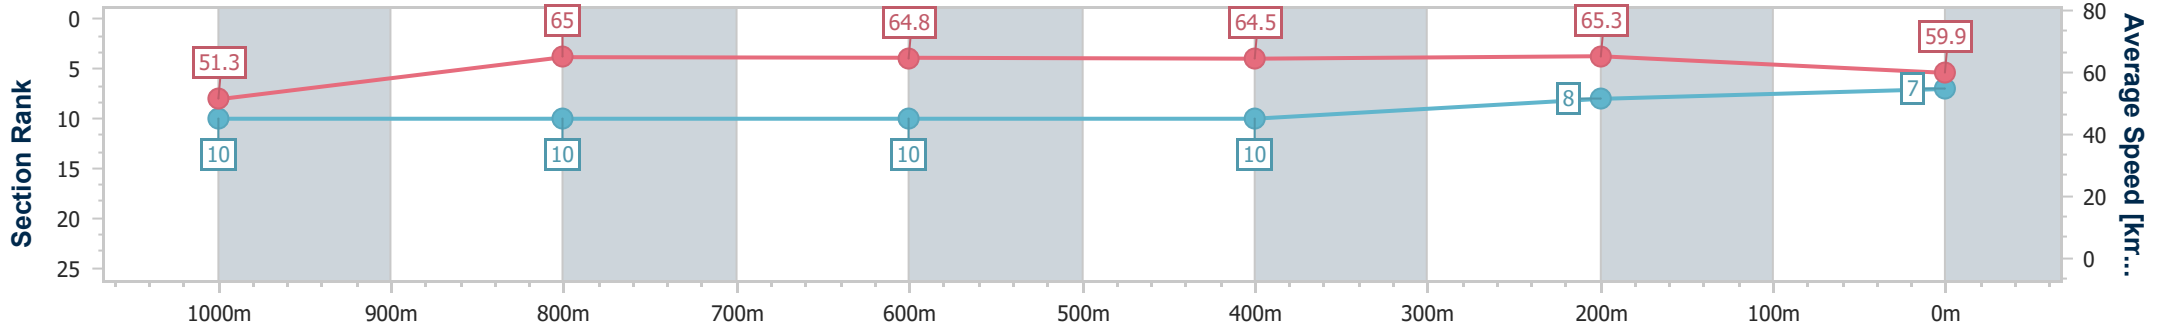

Horse/Jockey Name	Yes To Excess
Final Rank	7
Fastest Section Time (Section)	0:10.97 (400m)
Top Speed [km/h] (Section)	67.2 (1000m)
Race State	Finished

Doomben QLD Professional
Race 7: SPRING CARNIVAL ON SALE NOW BENCHMARK 70
Handicap - 1200m
24 August 2024 - 15:24
Track Rating: Good 4, Weather: Fine, Rail Position: +3m Entire

BRISBANE
RACING CLUB

Section	Overall	1000m	800m	600m	400m	200m
Section Times	1:10.38 [7] (0:14.05)	0:56.33 [10] (0:11.09)	0:45.24 [10] (0:11.12)	0:34.12 [10] (0:11.12)	0:23.00 [10] (0:10.97)	0:12.03 [8] (0:12.03)
Average Speed [km/h]	51.3	65.0	64.8	64.5	65.3	59.9
Top Speed [km/h]	66.2	67.2	66.2	66.1	67.0	63.8
Avg. Dist. to Rail [m]	3.5	0.4	0.1	0.7	1.2	0.6
Avg. Stride Freq. [Hz]	2.2	2.3	2.3	2.3	2.3	2.3
Avg. Stride Length [m]	6.4	7.8	7.5	7.7	7.7	7.4

- [ ] Ranking at each section and finish
- -.-.- No data available at this section
- NA No data available