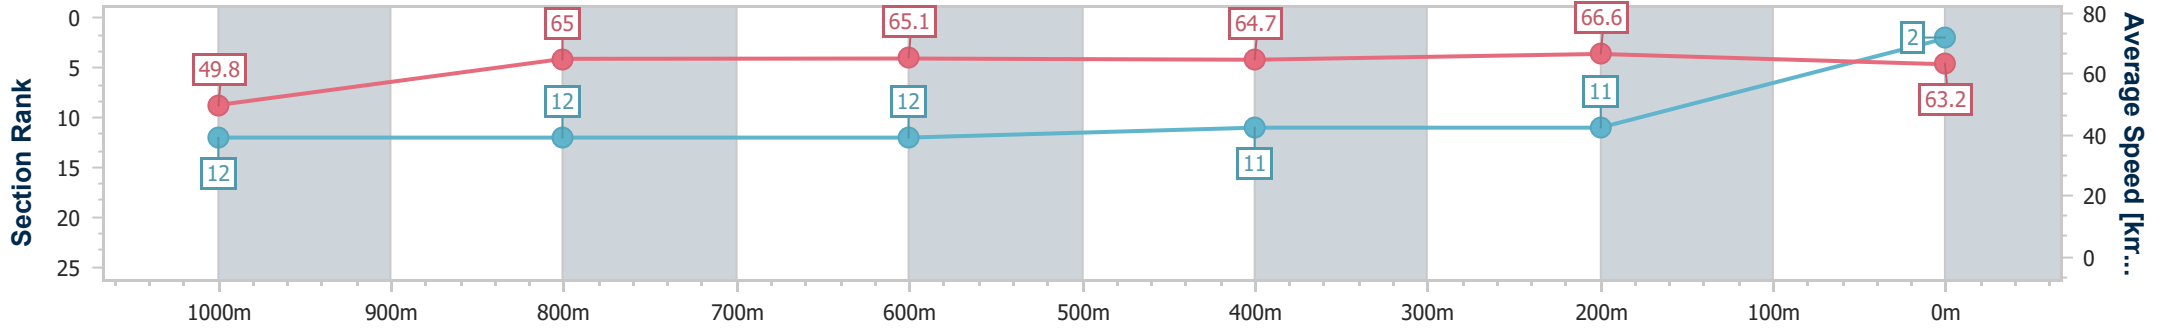

Horse/Jockey Name	Cardone
Final Rank	2
Fastest Section Time (Section)	0:10.76 (400m)
Top Speed [km/h] (Section)	67.6 (400m)
Race State	Finished

Doomben QLD Professional
Race 7: SPRING CARNIVAL ON SALE NOW BENCHMARK 70
Handicap - 1200m
24 August 2024 - 15:24
Track Rating: Good 4, Weather: Fine, Rail Position: +3m Entire

BRISBANE
RACING CLUB

Section	Overall	1000m	800m	600m	400m	200m
Section Times	1:09.81 [2] (0:14.44)	0:55.37 [12] (0:11.10)	0:44.27 [12] (0:11.08)	0:33.19 [12] (0:11.02)	0:22.17 [11] (0:10.76)	0:11.41 [11] (0:11.41)
Average Speed [km/h]	49.8	65.0	65.1	64.7	66.6	63.2
Top Speed [km/h]	65.6	65.7	65.9	66.3	67.6	64.8
Avg. Dist. to Rail [m]	6.6	0.5	0.5	1.8	1.5	3.5
Avg. Stride Freq. [Hz]	2.2	2.3	2.3	2.3	2.3	2.4
Avg. Stride Length [m]	6.2	7.8	7.9	7.8	7.9	7.4

- [ ] Ranking at each section and finish
- -.-.- No data available at this section
- NA No data available