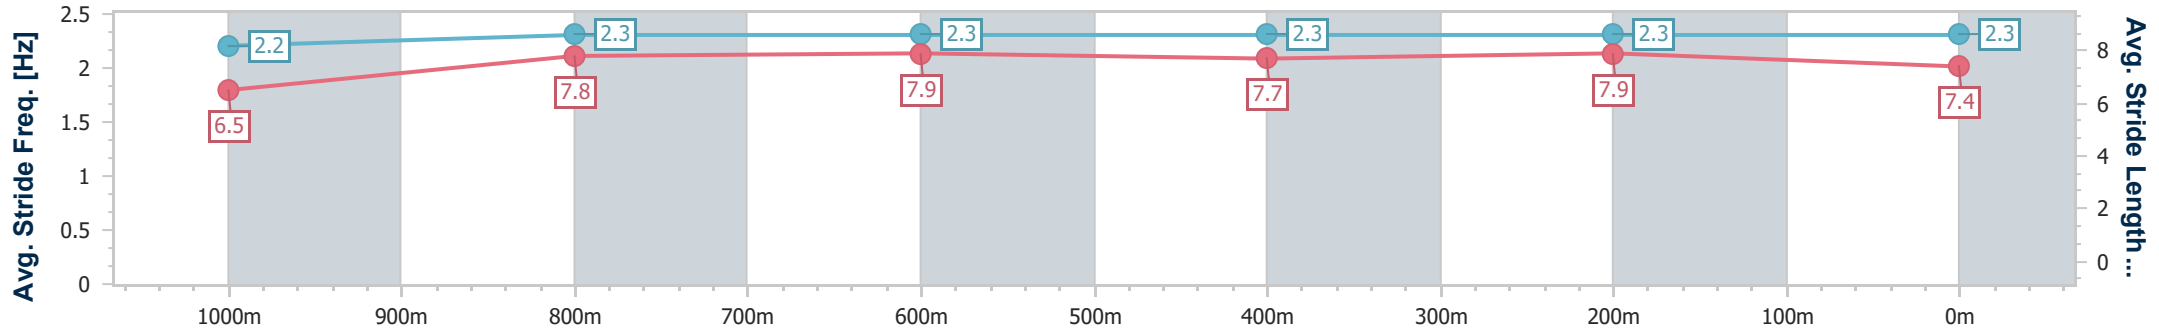

Horse/Jockey Name	Immortality
Final Rank	11
Fastest Section Time (Section)	0:11.01 (400m)
Top Speed [km/h] (Section)	66.6 (400m)
Race State	Finished

Doomben QLD Professional
Race 7: SPRING CARNIVAL ON SALE NOW BENCHMARK 70
Handicap - 1200m
24 August 2024 - 15:24
Track Rating: Good 4, Weather: Fine, Rail Position: +3m Entire

BRISBANE
RACING CLUB

Section	Overall	1000m	800m	600m	400m	200m
Section Times	1:10.61 [11] (0:14.16)	0:56.45 [11] (0:11.15)	0:45.30 [11] (0:11.14)	0:34.16 [11] (0:11.20)	0:22.96 [12] (0:11.01)	0:11.95 [12] (0:11.95)
Average Speed [km/h]	51.0	64.8	65.1	64.2	65.5	60.4
Top Speed [km/h]	63.7	65.6	65.6	65.6	66.6	63.7
Avg. Dist. to Rail [m]	6.9	1.6	0.9	0.4	2.4	5.9
Avg. Stride Freq. [Hz]	2.2	2.3	2.3	2.3	2.3	2.3
Avg. Stride Length [m]	6.5	7.8	7.9	7.7	7.9	7.4

- [ ] Ranking at each section and finish
- -.-.- No data available at this section
- NA No data available