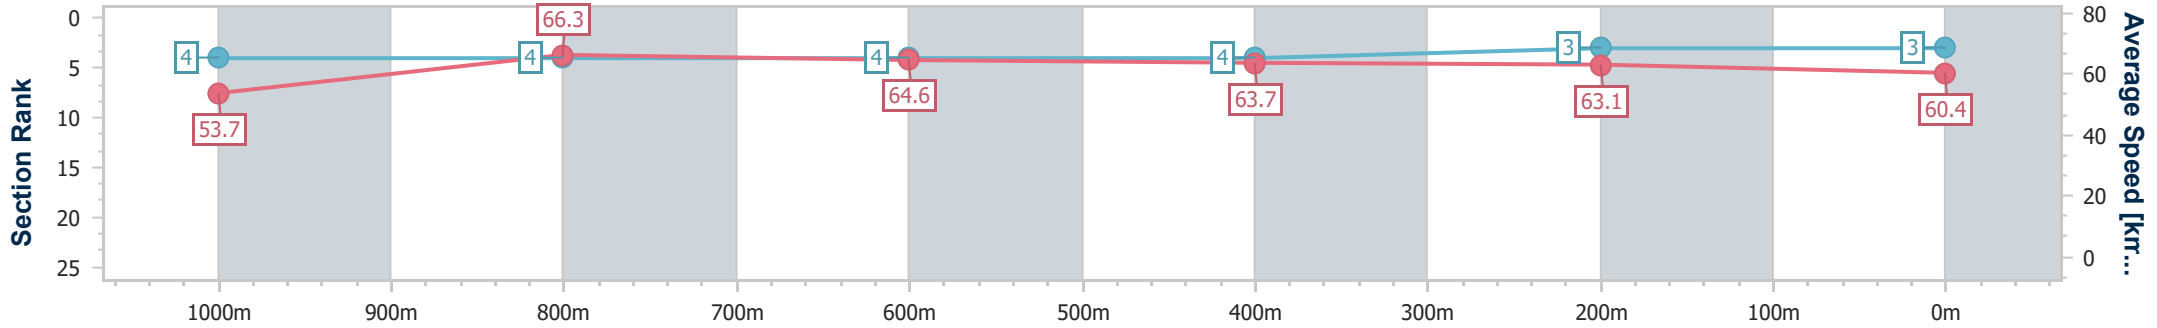

Horse/Jockey Name	Field Of Myrtle
Final Rank	3
Fastest Section Time (Section)	0:10.86 (1000m)
Top Speed [km/h] (Section)	67.7 (1000m)
Race State	Finished

Doomben QLD Professional
Race 7: SPRING CARNIVAL ON SALE NOW BENCHMARK 70
Handicap - 1200m
24 August 2024 - 15:24
Track Rating: Good 4, Weather: Fine, Rail Position: +3m Entire

BRISBANE
RACING CLUB

Section	Overall	1000m	800m	600m	400m	200m
Section Times	1:09.96 [3] (0:13.38)	0:56.58 [4] (0:10.86)	0:45.72 [4] (0:11.18)	0:34.54 [4] (0:11.24)	0:23.30 [4] (0:11.37)	0:11.93 [3] (0:11.93)
Average Speed [km/h]	53.7	66.3	64.6	63.7	63.1	60.4
Top Speed [km/h]	66.8	67.7	65.2	64.4	64.1	61.9
Avg. Dist. to Rail [m]	2.4	1.1	0.2	0.9	1.0	0.7
Avg. Stride Freq. [Hz]	2.4	2.5	2.4	2.4	2.4	2.4
Avg. Stride Length [m]	6.2	7.4	7.4	7.3	7.2	6.9

- [ ] Ranking at each section and finish
- -.-.- No data available at this section
- NA No data available