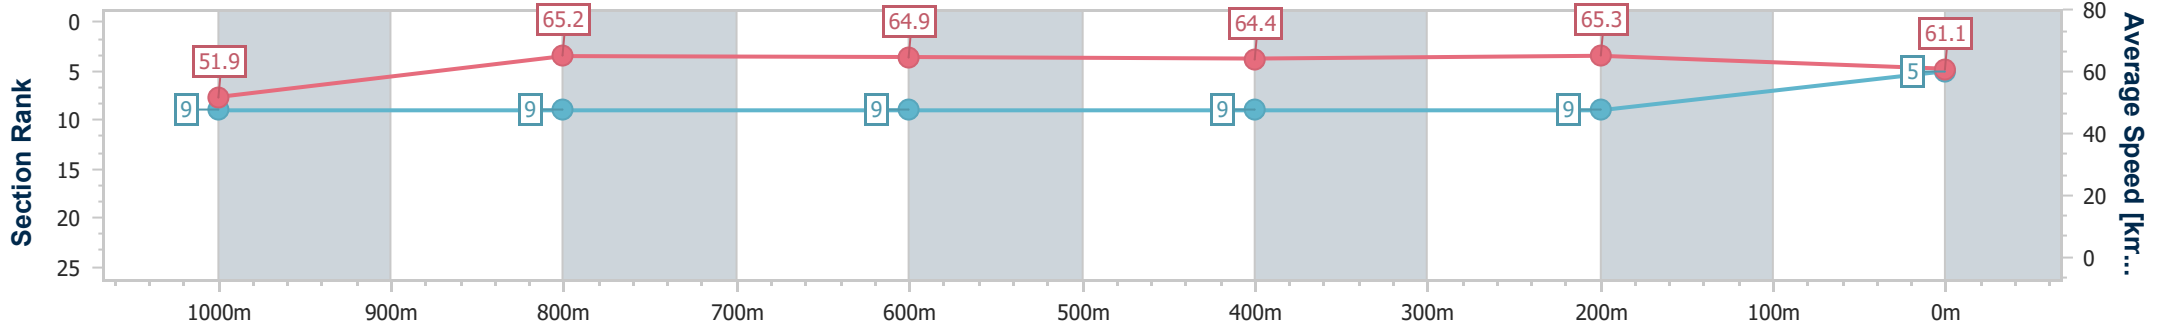

Horse/Jockey Name	Miss Tambo
Final Rank	5
Fastest Section Time (Section)	0:11.01 (400m)
Top Speed [km/h] (Section)	66.3 (400m)
Race State	Finished

Doomben QLD Professional
Race 7: SPRING CARNIVAL ON SALE NOW BENCHMARK 70
Handicap - 1200m
24 August 2024 - 15:24
Track Rating: Good 4, Weather: Fine, Rail Position: +3m Entire

BRISBANE
RACING CLUB

Section	Overall	1000m	800m	600m	400m	200m
Section Times	1:10.17 [5] (0:13.94)	0:56.23 [9] (0:11.06)	0:45.17 [9] (0:11.19)	0:33.98 [9] (0:11.16)	0:22.82 [9] (0:11.01)	0:11.81 [9] (0:11.81)
Average Speed [km/h]	51.9	65.2	64.9	64.4	65.3	61.1
Top Speed [km/h]	65.8	66.0	65.7	65.4	66.3	64.5
Avg. Dist. to Rail [m]	3.3	1.4	1.5	0.5	2.3	5.5
Avg. Stride Freq. [Hz]	2.1	2.3	2.3	2.3	2.4	2.3
Avg. Stride Length [m]	6.7	7.8	7.7	7.7	7.5	7.3

- [ ] Ranking at each section and finish
- -.-.- No data available at this section
- NA No data available