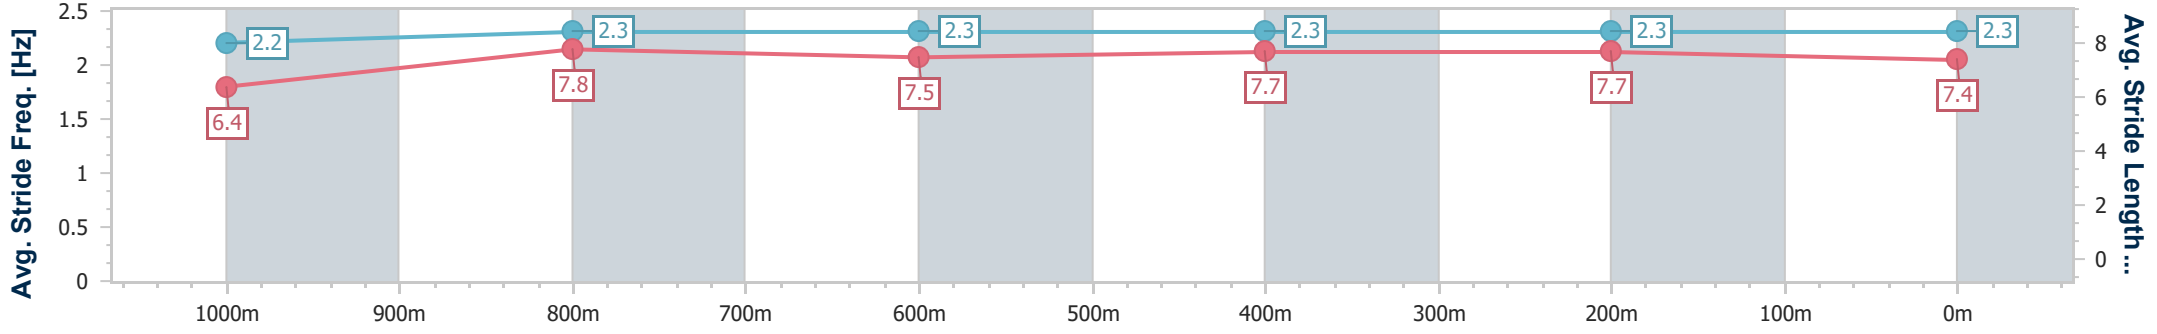

Horse/Jockey Name	Yes To Excess
Final Rank	7
Fastest Section Time (Section)	0:10.97 (400m)
Top Speed [km/h] (Section)	67.2 (1000m)
Race State	Finished

Doomben QLD Professional
Race 7: SPRING CARNIVAL ON SALE NOW BENCHMARK 70
Handicap - 1200m
24 August 2024 - 15:24
Track Rating: Good 4, Weather: Fine, Rail Position: +3m Entire

BRISBANE
RACING CLUB

Section	Overall	1000m	800m	600m	400m	200m
Section Times	1:10.38 [7] (0:14.05)	0:56.33 [10] (0:11.09)	0:45.24 [10] (0:11.12)	0:34.12 [10] (0:11.12)	0:23.00 [10] (0:10.97)	0:12.03 [8] (0:12.03)
Average Speed [km/h]	51.3	65.0	64.8	64.5	65.3	59.9
Top Speed [km/h]	66.2	67.2	66.2	66.1	67.0	63.8
Avg. Dist. to Rail [m]	3.5	0.4	0.1	0.7	1.2	0.6
Avg. Stride Freq. [Hz]	2.2	2.3	2.3	2.3	2.3	2.3
Avg. Stride Length [m]	6.4	7.8	7.5	7.7	7.7	7.4

- [ ] Ranking at each section and finish
- -.-.- No data available at this section
- NA No data available