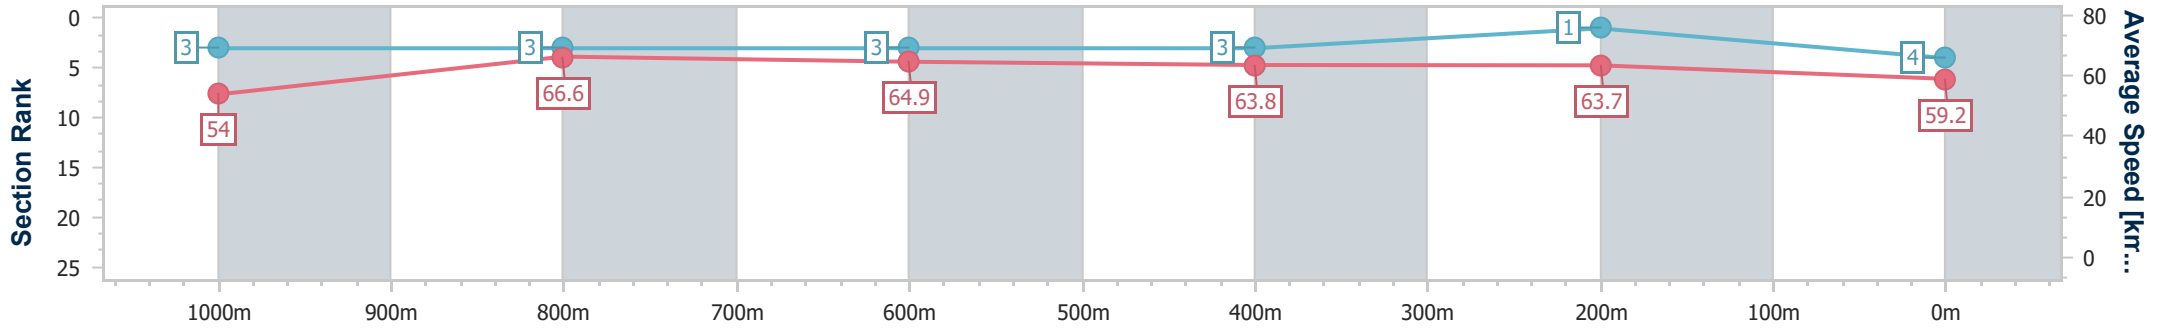

Horse/Jockey Name	Lovewillcomelater
Final Rank	4
Fastest Section Time (Section)	0:10.86 (1000m)
Top Speed [km/h] (Section)	68.3 (1000m)
Race State	Finished

Doomben QLD Professional
Race 7: SPRING CARNIVAL ON SALE NOW BENCHMARK 70
Handicap - 1200m
24 August 2024 - 15:24
Track Rating: Good 4, Weather: Fine, Rail Position: +3m Entire

BRISBANE
RACING CLUB

Section	Overall	1000m	800m	600m	400m	200m
Section Times	1:10.07 [4] (0:13.32)	0:56.75 [3] (0:10.86)	0:45.89 [3] (0:11.19)	0:34.70 [3] (0:11.28)	0:23.42 [3] (0:11.29)	0:12.13 [1] (0:12.13)
Average Speed [km/h]	54.0	66.6	64.9	63.8	63.7	59.2
Top Speed [km/h]	68.2	68.3	66.3	64.5	64.6	62.5
Avg. Dist. to Rail [m]	8.7	2.3	1.3	0.6	0.6	1.9
Avg. Stride Freq. [Hz]	2.2	2.3	2.2	2.2	2.3	2.2
Avg. Stride Length [m]	6.8	8.2	8.1	8.1	7.9	7.4

- [ ] Ranking at each section and finish
- -.-.- No data available at this section
- NA No data available