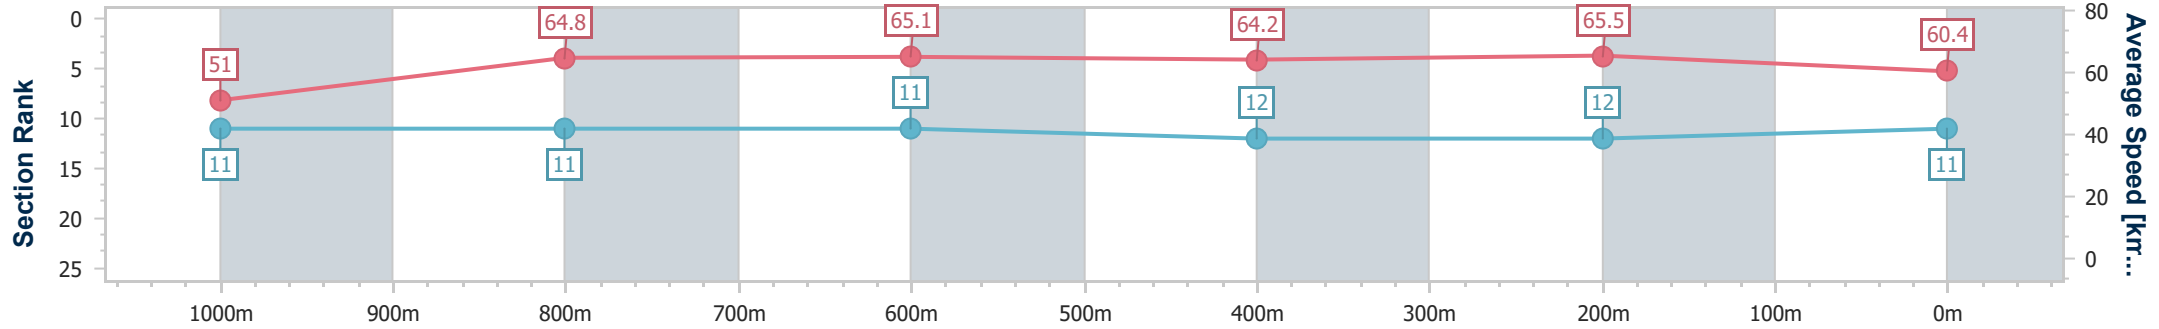

Horse/Jockey Name	Immortality
Final Rank	11
Fastest Section Time (Section)	0:11.01 (400m)
Top Speed [km/h] (Section)	66.6 (400m)
Race State	Finished

Doomben QLD Professional
Race 7: SPRING CARNIVAL ON SALE NOW BENCHMARK 70
Handicap - 1200m
24 August 2024 - 15:24
Track Rating: Good 4, Weather: Fine, Rail Position: +3m Entire

BRISBANE
RACING CLUB

Section	Overall	1000m	800m	600m	400m	200m
Section Times	1:10.61 [11] (0:14.16)	0:56.45 [11] (0:11.15)	0:45.30 [11] (0:11.14)	0:34.16 [11] (0:11.20)	0:22.96 [12] (0:11.01)	0:11.95 [12] (0:11.95)
Average Speed [km/h]	51.0	64.8	65.1	64.2	65.5	60.4
Top Speed [km/h]	63.7	65.6	65.6	65.6	66.6	63.7
Avg. Dist. to Rail [m]	6.9	1.6	0.9	0.4	2.4	5.9
Avg. Stride Freq. [Hz]	2.2	2.3	2.3	2.3	2.3	2.3
Avg. Stride Length [m]	6.5	7.8	7.9	7.7	7.9	7.4

- [ ] Ranking at each section and finish
- -.-.- No data available at this section
- NA No data available