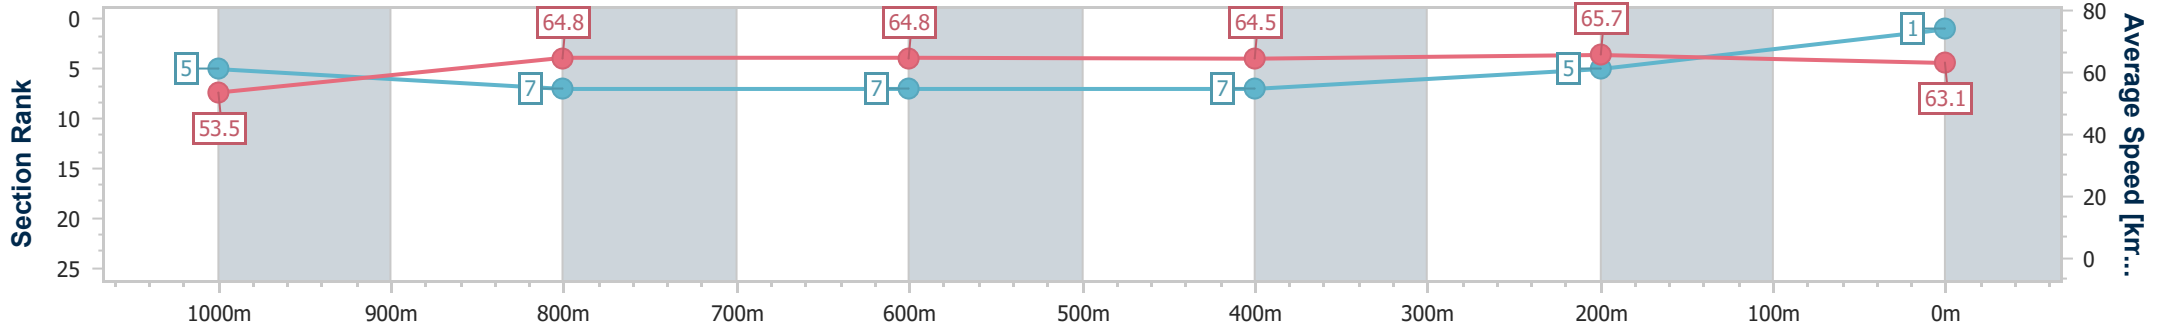

Horse/Jockey Name	Hoot 'N' Holler
Final Rank	1
Fastest Section Time (Section)	0:10.97 (400m)
Top Speed [km/h] (Section)	66.5 (400m)
Race State	Finished

Doomben QLD Professional
Race 7: SPRING CARNIVAL ON SALE NOW BENCHMARK 70
Handicap - 1200m
24 August 2024 - 15:24
Track Rating: Good 4, Weather: Fine, Rail Position: +3m Entire

BRISBANE
RACING CLUB

Section	Overall	1000m	800m	600m	400m	200m
Section Times	1:09.55 [1] (0:13.50)	0:56.05 [5] (0:11.15)	0:44.90 [7] (0:11.26)	0:33.64 [7] (0:11.25)	0:22.39 [7] (0:10.97)	0:11.42 [5] (0:11.42)
Average Speed [km/h]	53.5	64.8	64.8	64.5	65.7	63.1
Top Speed [km/h]	66.5	66.5	65.3	65.7	66.5	66.2
Avg. Dist. to Rail [m]	4.2	1.9	2.5	1.7	1.4	3.2
Avg. Stride Freq. [Hz]	2.3	2.3	2.3	2.3	2.3	2.3
Avg. Stride Length [m]	6.5	7.7	7.7	7.8	7.8	7.6

- [ ] Ranking at each section and finish
- -.-.- No data available at this section
- NA No data available