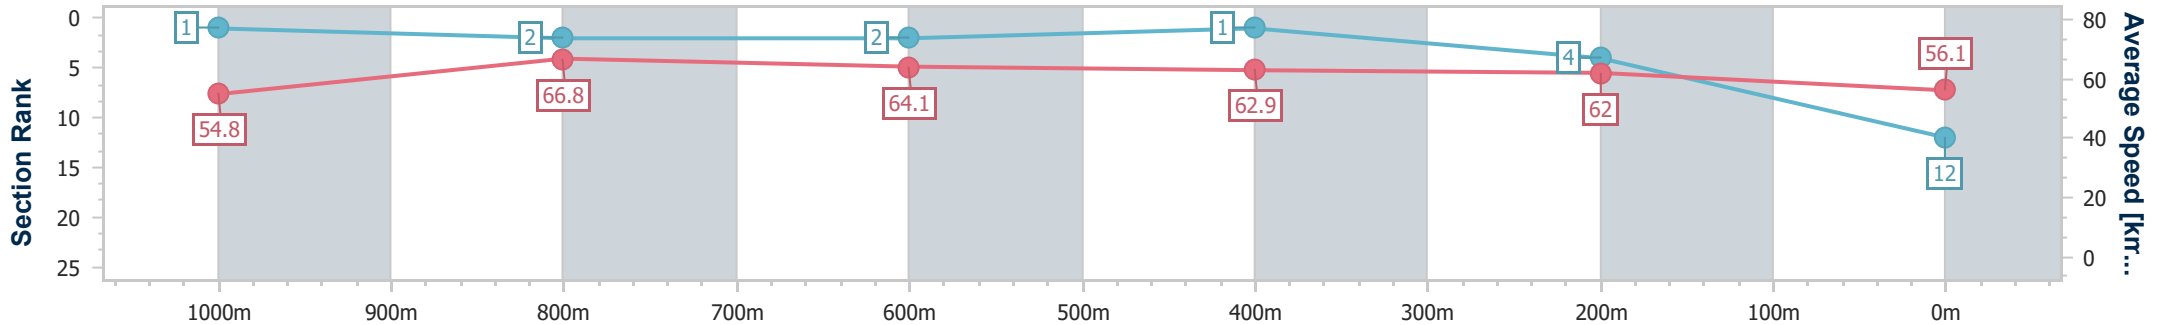

Horse/Jockey Name	Tsarina Sophia
Final Rank	12
Fastest Section Time (Section)	0:10.81 (1000m)
Top Speed [km/h] (Section)	69.3 (Overall)
Race State	Finished

Doomben QLD Professional
Race 7: SPRING CARNIVAL ON SALE NOW BENCHMARK 70
Handicap - 1200m
24 August 2024 - 15:24
Track Rating: Good 4, Weather: Fine, Rail Position: +3m Entire

BRISBANE
RACING CLUB

Section	Overall	1000m	800m	600m	400m	200m
Section Times	1:10.88 [12] (0:13.15)	0:57.73 [1] (0:10.81)	0:46.92 [2] (0:11.22)	0:35.70 [2] (0:11.33)	0:24.37 [1] (0:11.57)	0:12.80 [4] (0:12.80)
Average Speed [km/h]	54.8	66.8	64.1	62.9	62.0	56.1
Top Speed [km/h]	69.3	68.2	65.8	63.5	62.8	60.3
Avg. Dist. to Rail [m]	3.3	1.1	0.3	1.6	2.2	1.1
Avg. Stride Freq. [Hz]	2.3	2.5	2.4	2.4	2.4	2.3
Avg. Stride Length [m]	6.6	7.4	7.3	7.3	7.2	6.8

- [ ] Ranking at each section and finish
- -.-.- No data available at this section
- NA No data available