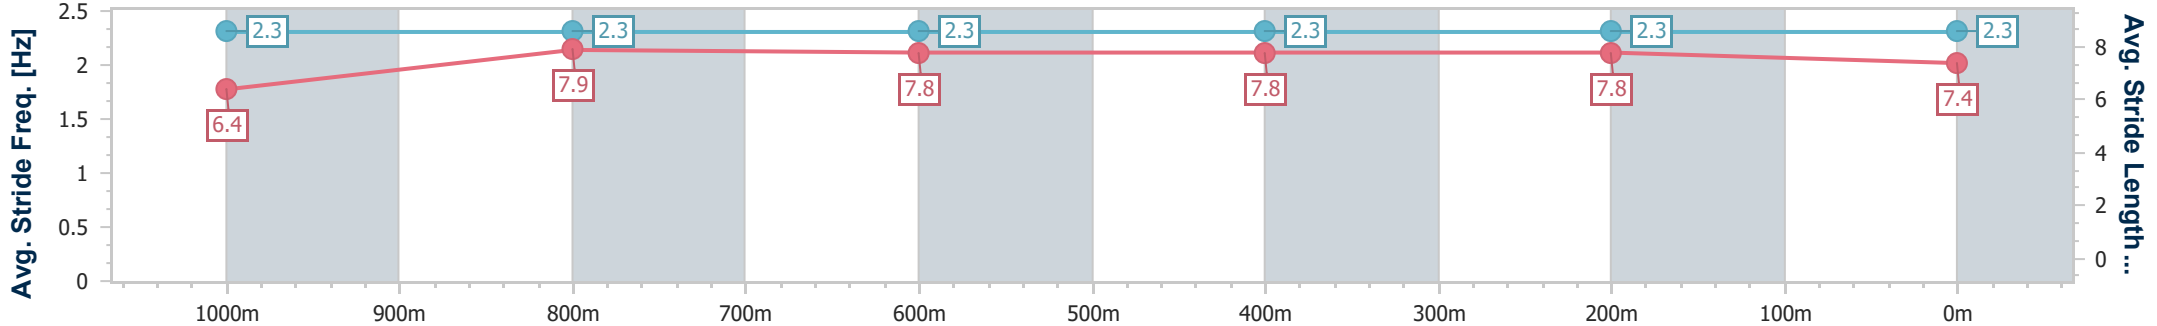

Horse/Jockey Name	Bohemian Lad
Final Rank	8
Fastest Section Time (Section)	0:11.09 (800m)
Top Speed [km/h] (Section)	66.3 (Overall)
Race State	Finished

Doomben QLD Professional
Race 7: SPRING CARNIVAL ON SALE NOW BENCHMARK 70
Handicap - 1200m
24 August 2024 - 15:24
Track Rating: Good 4, Weather: Fine, Rail Position: +3m Entire

BRISBANE
RACING CLUB

Section	Overall	1000m	800m	600m	400m	200m
Section Times	1:10.39 [8] (0:13.71)	0:56.68 [8] (0:11.18)	0:45.50 [8] (0:11.09)	0:34.41 [8] (0:11.20)	0:23.21 [8] (0:11.18)	0:12.03 [10] (0:12.03)
Average Speed [km/h]	52.6	64.3	65.2	63.7	64.3	59.9
Top Speed [km/h]	66.3	66.0	65.9	64.5	66.1	63.3
Avg. Dist. to Rail [m]	2.9	0.7	0.4	1.1	1.1	3.6
Avg. Stride Freq. [Hz]	2.3	2.3	2.3	2.3	2.3	2.3
Avg. Stride Length [m]	6.4	7.9	7.8	7.8	7.8	7.4

- [ ] Ranking at each section and finish
- -.-.- No data available at this section
- NA No data available