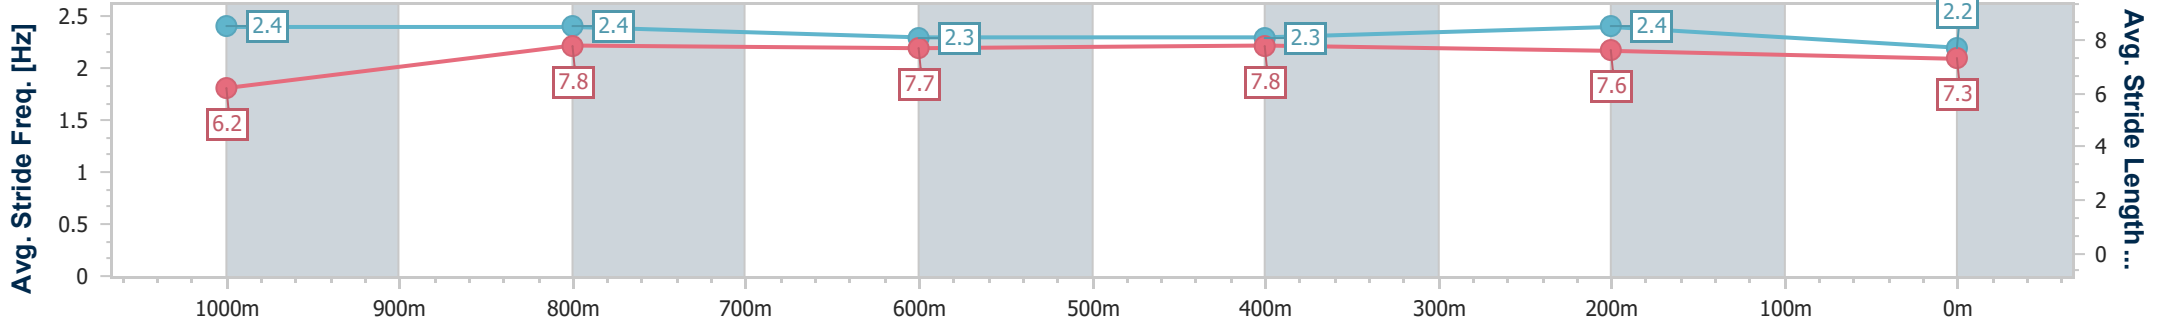

Horse/Jockey Name	Starry Eyes
Final Rank	9
Fastest Section Time (Section)	0:10.93 (1000m)
Top Speed [km/h] (Section)	68.2 (1000m)
Race State	Finished

Doomben QLD Professional
Race 7: SPRING CARNIVAL ON SALE NOW BENCHMARK 70
Handicap - 1200m
24 August 2024 - 15:24
Track Rating: Good 4, Weather: Fine, Rail Position: +3m Entire

BRISBANE
RACING CLUB

Section	Overall	1000m	800m	600m	400m	200m
Section Times	1:10.40 [9] (0:13.57)	0:56.83 [7] (0:10.93)	0:45.90 [5] (0:11.22)	0:34.68 [5] (0:11.34)	0:23.34 [6] (0:11.12)	0:12.22 [7] (0:12.22)
Average Speed [km/h]	53.1	66.4	65.0	64.1	64.9	58.8
Top Speed [km/h]	67.6	68.2	66.1	65.8	65.6	63.7
Avg. Dist. to Rail [m]	6.6	3.1	2.8	1.6	1.7	3.0
Avg. Stride Freq. [Hz]	2.4	2.4	2.3	2.3	2.4	2.2
Avg. Stride Length [m]	6.2	7.8	7.7	7.8	7.6	7.3

- [ ] Ranking at each section and finish
- -.-.- No data available at this section
- NA No data available