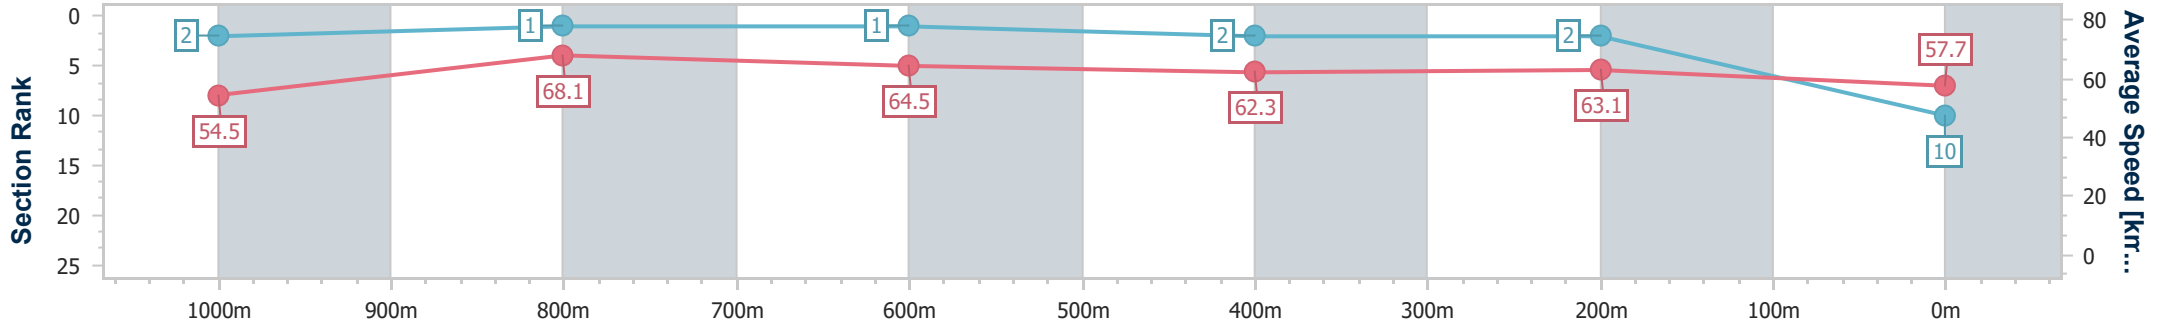

Horse/Jockey Name	The Wolf
Final Rank	10
Fastest Section Time (Section)	0:10.66 (1000m)
Top Speed [km/h] (Section)	70.4 (1000m)
Race State	Finished

Doomben QLD Professional
Race 7: SPRING CARNIVAL ON SALE NOW BENCHMARK 70
Handicap - 1200m
24 August 2024 - 15:24
Track Rating: Good 4, Weather: Fine, Rail Position: +3m Entire

BRISBANE
RACING CLUB

Section	Overall	1000m	800m	600m	400m	200m
Section Times	1:10.47 [10] (0:13.20)	0:57.27 [2] (0:10.66)	0:46.61 [1] (0:11.23)	0:35.38 [1] (0:11.52)	0:23.86 [2] (0:11.38)	0:12.48 [2] (0:12.48)
Average Speed [km/h]	54.5	68.1	64.5	62.3	63.1	57.7
Top Speed [km/h]	68.9	70.4	66.1	63.5	64.1	60.8
Avg. Dist. to Rail [m]	5.8	2.0	1.2	0.9	1.1	0.3
Avg. Stride Freq. [Hz]	2.3	2.4	2.4	2.3	2.4	2.3
Avg. Stride Length [m]	6.4	7.6	7.6	7.4	7.4	7.0

- [ ] Ranking at each section and finish
- -.-.- No data available at this section
- NA No data available