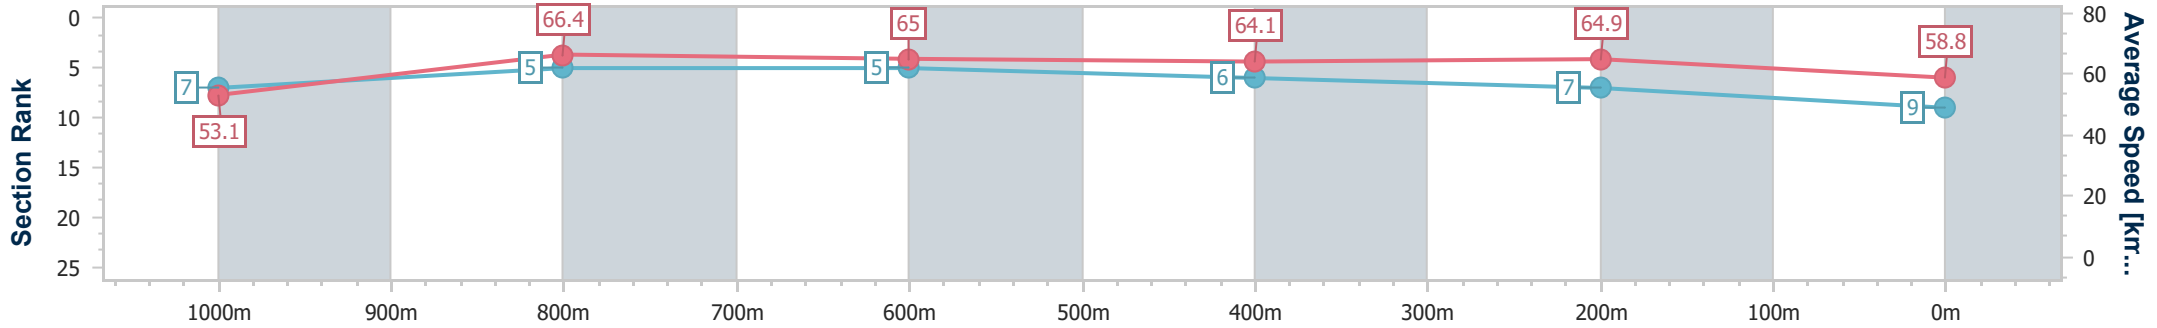

Horse/Jockey Name	Starry Eyes
Final Rank	9
Fastest Section Time (Section)	0:10.93 (1000m)
Top Speed [km/h] (Section)	68.2 (1000m)
Race State	Finished

Doomben QLD Professional
Race 7: SPRING CARNIVAL ON SALE NOW BENCHMARK 70
Handicap - 1200m
24 August 2024 - 15:24
Track Rating: Good 4, Weather: Fine, Rail Position: +3m Entire

BRISBANE
RACING CLUB

Section	Overall	1000m	800m	600m	400m	200m
Section Times	1:10.40 [9] (0:13.57)	0:56.83 [7] (0:10.93)	0:45.90 [5] (0:11.22)	0:34.68 [5] (0:11.34)	0:23.34 [6] (0:11.12)	0:12.22 [7] (0:12.22)
Average Speed [km/h]	53.1	66.4	65.0	64.1	64.9	58.8
Top Speed [km/h]	67.6	68.2	66.1	65.8	65.6	63.7
Avg. Dist. to Rail [m]	6.6	3.1	2.8	1.6	1.7	3.0
Avg. Stride Freq. [Hz]	2.4	2.4	2.3	2.3	2.4	2.2
Avg. Stride Length [m]	6.2	7.8	7.7	7.8	7.6	7.3

- [ ] Ranking at each section and finish
- -.-.- No data available at this section
- NA No data available