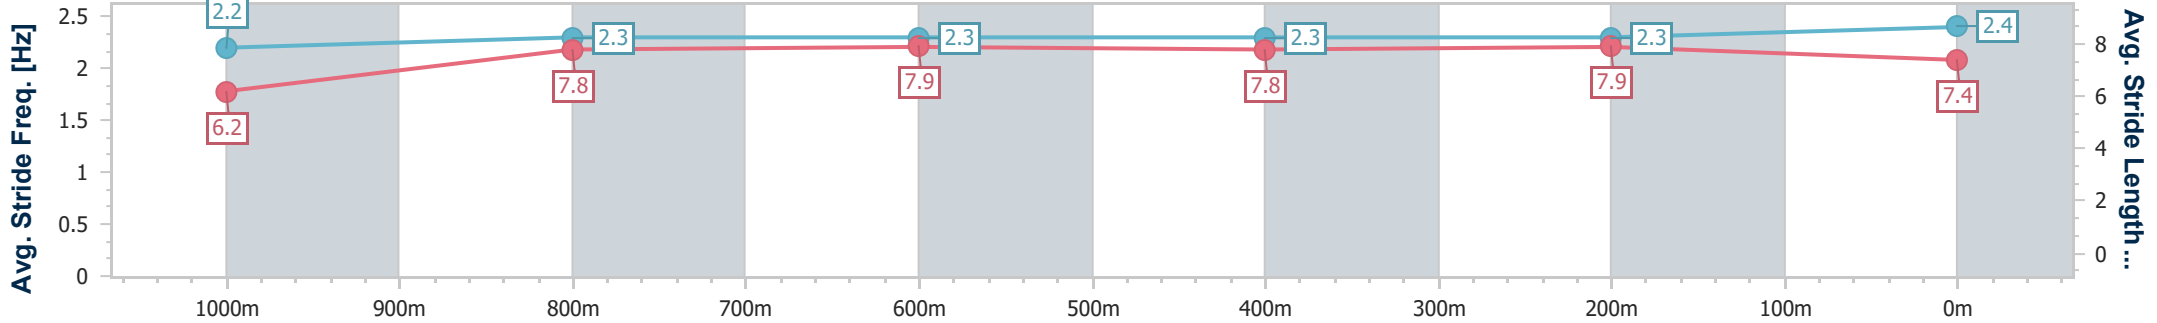

Horse/Jockey Name	Cardone
Final Rank	2
Fastest Section Time (Section)	0:10.76 (400m)
Top Speed [km/h] (Section)	67.6 (400m)
Race State	Finished

Doomben QLD Professional
Race 7: SPRING CARNIVAL ON SALE NOW BENCHMARK 70
Handicap - 1200m
24 August 2024 - 15:24
Track Rating: Good 4, Weather: Fine, Rail Position: +3m Entire

BRISBANE
RACING CLUB

Section	Overall	1000m	800m	600m	400m	200m
Section Times	1:09.81 [2] (0:14.44)	0:55.37 [12] (0:11.10)	0:44.27 [12] (0:11.08)	0:33.19 [12] (0:11.02)	0:22.17 [11] (0:10.76)	0:11.41 [11] (0:11.41)
Average Speed [km/h]	49.8	65.0	65.1	64.7	66.6	63.2
Top Speed [km/h]	65.6	65.7	65.9	66.3	67.6	64.8
Avg. Dist. to Rail [m]	6.6	0.5	0.5	1.8	1.5	3.5
Avg. Stride Freq. [Hz]	2.2	2.3	2.3	2.3	2.3	2.4
Avg. Stride Length [m]	6.2	7.8	7.9	7.8	7.9	7.4

- [ ] Ranking at each section and finish
- -.-.- No data available at this section
- NA No data available