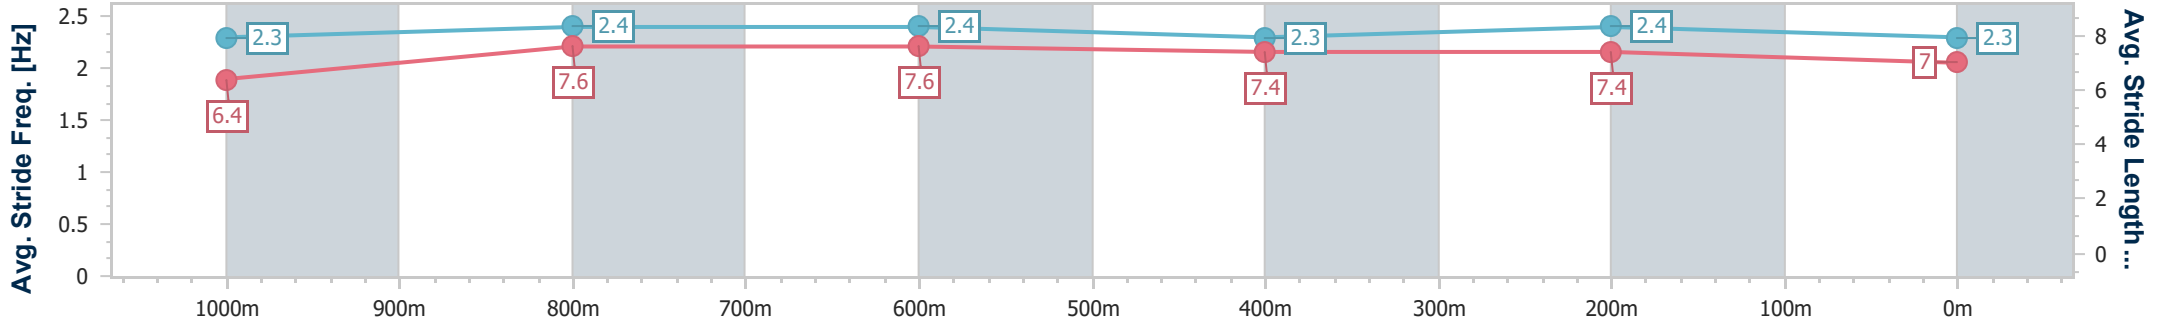

Horse/Jockey Name	The Wolf
Final Rank	10
Fastest Section Time (Section)	0:10.66 (1000m)
Top Speed [km/h] (Section)	70.4 (1000m)
Race State	Finished

Doomben QLD Professional
Race 7: SPRING CARNIVAL ON SALE NOW BENCHMARK 70
Handicap - 1200m
24 August 2024 - 15:24
Track Rating: Good 4, Weather: Fine, Rail Position: +3m Entire

BRISBANE
RACING CLUB

Section	Overall	1000m	800m	600m	400m	200m
Section Times	1:10.47 [10] (0:13.20)	0:57.27 [2] (0:10.66)	0:46.61 [1] (0:11.23)	0:35.38 [1] (0:11.52)	0:23.86 [2] (0:11.38)	0:12.48 [2] (0:12.48)
Average Speed [km/h]	54.5	68.1	64.5	62.3	63.1	57.7
Top Speed [km/h]	68.9	70.4	66.1	63.5	64.1	60.8
Avg. Dist. to Rail [m]	5.8	2.0	1.2	0.9	1.1	0.3
Avg. Stride Freq. [Hz]	2.3	2.4	2.4	2.3	2.4	2.3
Avg. Stride Length [m]	6.4	7.6	7.6	7.4	7.4	7.0

- [ ] Ranking at each section and finish
- -.-.- No data available at this section
- NA No data available