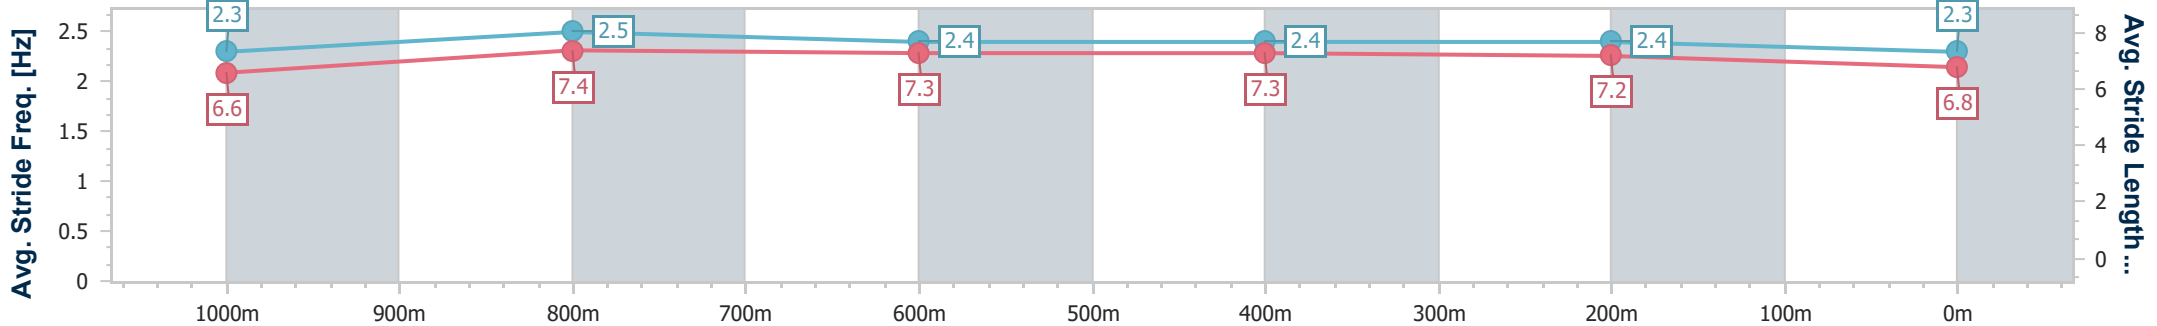

Horse/Jockey Name	Tsarina Sophia
Final Rank	12
Fastest Section Time (Section)	0:10.81 (1000m)
Top Speed [km/h] (Section)	69.3 (Overall)
Race State	Finished

Doomben QLD Professional
Race 7: SPRING CARNIVAL ON SALE NOW BENCHMARK 70
Handicap - 1200m
24 August 2024 - 15:24
Track Rating: Good 4, Weather: Fine, Rail Position: +3m Entire

BRISBANE
RACING CLUB

Section	Overall	1000m	800m	600m	400m	200m
Section Times	1:10.88 [12] (0:13.15)	0:57.73 [1] (0:10.81)	0:46.92 [2] (0:11.22)	0:35.70 [2] (0:11.33)	0:24.37 [1] (0:11.57)	0:12.80 [4] (0:12.80)
Average Speed [km/h]	54.8	66.8	64.1	62.9	62.0	56.1
Top Speed [km/h]	69.3	68.2	65.8	63.5	62.8	60.3
Avg. Dist. to Rail [m]	3.3	1.1	0.3	1.6	2.2	1.1
Avg. Stride Freq. [Hz]	2.3	2.5	2.4	2.4	2.4	2.3
Avg. Stride Length [m]	6.6	7.4	7.3	7.3	7.2	6.8

- [ ] Ranking at each section and finish
- -.-.- No data available at this section
- NA No data available