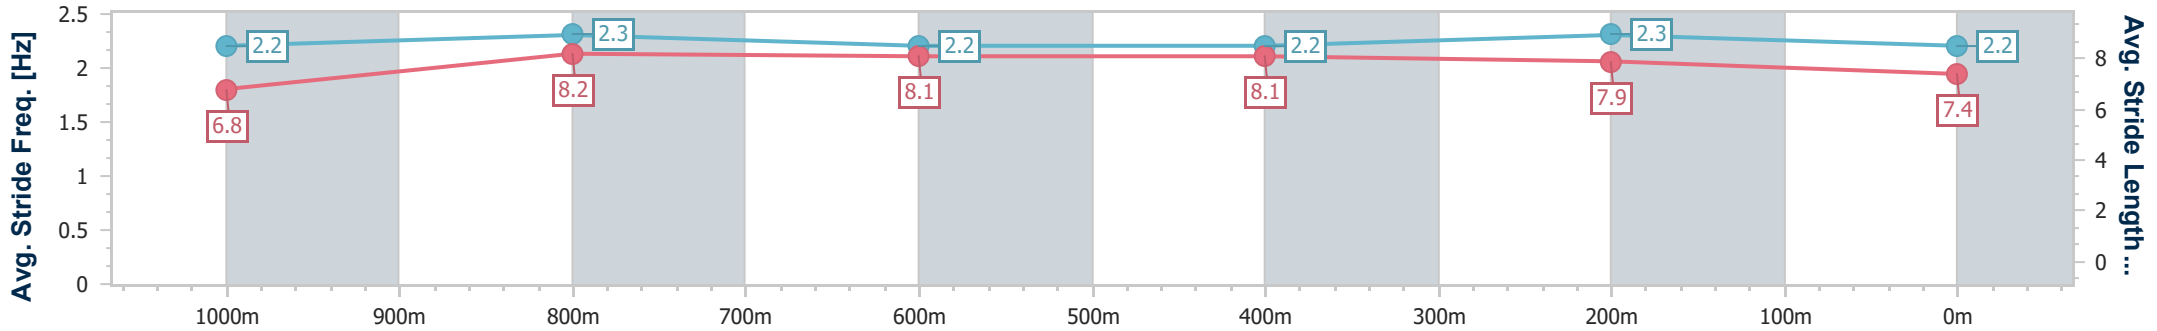

Horse/Jockey Name	Lovewillcomelater
Final Rank	4
Fastest Section Time (Section)	0:10.86 (1000m)
Top Speed [km/h] (Section)	68.3 (1000m)
Race State	Finished

Doomben QLD Professional
Race 7: SPRING CARNIVAL ON SALE NOW BENCHMARK 70
Handicap - 1200m
24 August 2024 - 15:24
Track Rating: Good 4, Weather: Fine, Rail Position: +3m Entire

BRISBANE
RACING CLUB

Section	Overall	1000m	800m	600m	400m	200m
Section Times	1:10.07 [4] (0:13.32)	0:56.75 [3] (0:10.86)	0:45.89 [3] (0:11.19)	0:34.70 [3] (0:11.28)	0:23.42 [3] (0:11.29)	0:12.13 [1] (0:12.13)
Average Speed [km/h]	54.0	66.6	64.9	63.8	63.7	59.2
Top Speed [km/h]	68.2	68.3	66.3	64.5	64.6	62.5
Avg. Dist. to Rail [m]	8.7	2.3	1.3	0.6	0.6	1.9
Avg. Stride Freq. [Hz]	2.2	2.3	2.2	2.2	2.3	2.2
Avg. Stride Length [m]	6.8	8.2	8.1	8.1	7.9	7.4

- [ ] Ranking at each section and finish
- -.-.- No data available at this section
- NA No data available