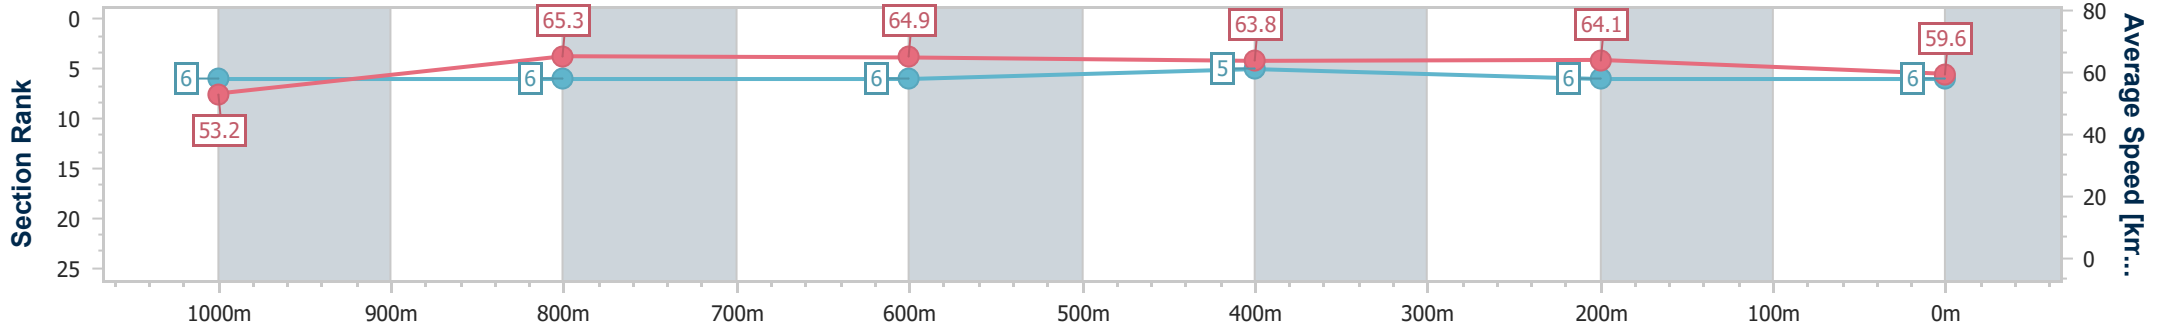

Horse/Jockey Name	Drammatica
Final Rank	6
Fastest Section Time (Section)	0:11.01 (1000m)
Top Speed [km/h] (Section)	67.0 (1000m)
Race State	Finished

Doomben QLD Professional
Race 7: SPRING CARNIVAL ON SALE NOW BENCHMARK 70
Handicap - 1200m
24 August 2024 - 15:24
Track Rating: Good 4, Weather: Fine, Rail Position: +3m Entire

BRISBANE
RACING CLUB

Section	Overall	1000m	800m	600m	400m	200m
Section Times	1:10.25 [6] (0:13.55)	0:56.70 [6] (0:11.01)	0:45.69 [6] (0:11.17)	0:34.52 [6] (0:11.24)	0:23.28 [5] (0:11.20)	0:12.08 [6] (0:12.08)
Average Speed [km/h]	53.2	65.3	64.9	63.8	64.1	59.6
Top Speed [km/h]	66.2	67.0	65.9	64.8	65.5	63.7
Avg. Dist. to Rail [m]	0.4	0.4	0.8	0.8	1.5	0.5
Avg. Stride Freq. [Hz]	2.3	2.4	2.3	2.3	2.4	2.4
Avg. Stride Length [m]	6.5	7.6	7.7	7.6	7.5	7.0

- [ ] Ranking at each section and finish
- -.-.- No data available at this section
- NA No data available