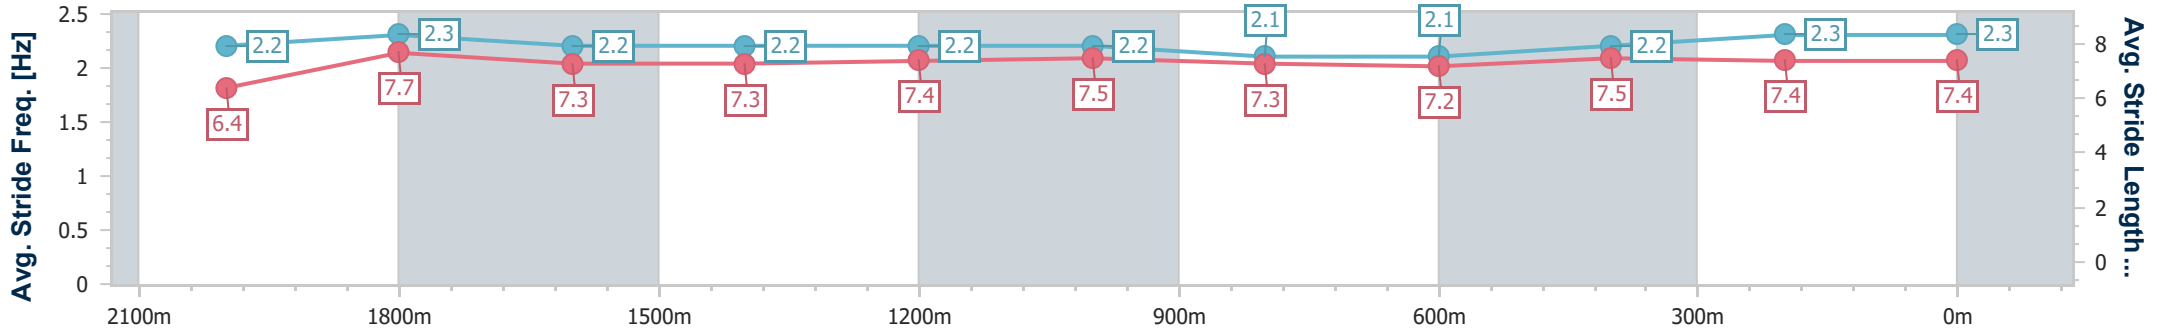

24 August 2024 - 13:03

Track Rating: Good 4, Weather: Fine, Rail Position: +3m Entire

BRISBANE
RACING CLUB

Section	Overall	2000m	1800m	1600m	1400m	1200m	1000m	800m	600m	400m	200m
Section Times	2:16.40 [1] (0:14.33)	2:02.07 [3] (0:11.46)	1:50.61 [3] (0:12.30)	1:38.31 [5] (0:12.55)	1:25.76 [5] (0:12.27)	1:13.49 [4] (0:12.26)	1:01.23 [5] (0:12.88)	0:48.35 [4] (0:12.85)	0:35.50 [5] (0:11.86)	0:23.64 [3] (0:11.64)	0:12.00 [3] (0:12.00)
Average Speed [km/h]	50.3	63.0	57.7	57.0	58.4	58.7	56.0	56.2	60.1	61.8	60.0
Top Speed [km/h]	63.5	64.9	60.4	57.7	59.4	59.6	57.5	60.5	61.3	62.5	61.5
Avg. Dist. to Rail [m]	1.7	2.0	2.6	1.4	0.6	0.4	0.2	0.3	1.0	0.6	2.4
Avg. Stride Freq. [Hz]	2.2	2.3	2.2	2.2	2.2	2.2	2.1	2.1	2.2	2.3	2.3
Avg. Stride Length [m]	6.4	7.7	7.3	7.3	7.4	7.5	7.3	7.2	7.5	7.4	7.4