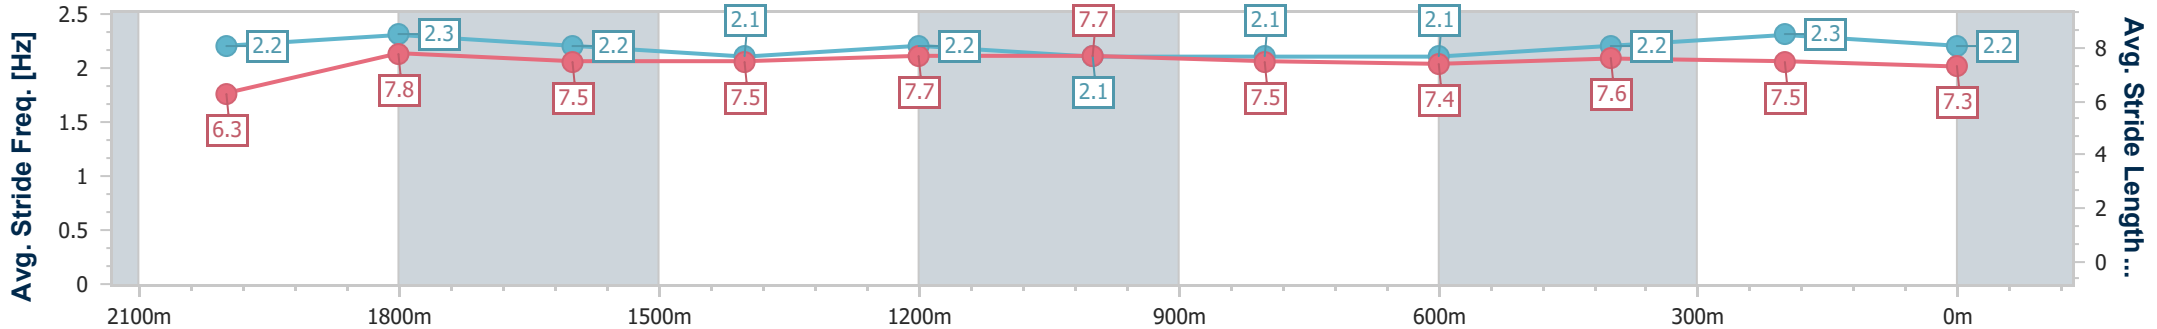

Doomben QLD Professional
Race 3: COUNTRY MUSIC RACEDAY 7 SEPTEMBER Class 3
Plate - 2200m

24 August 2024 - 13:03

Track Rating: Good 4, Weather: Fine, Rail Position: +3m Entire

BRISBANE
RACING CLUB

Section	Overall	2000m	1800m	1600m	1400m	1200m	1000m	800m	600m	400m	200m
Section Times	2:16.95 [6] (0:14.09)	2:02.86 [1] (0:11.42)	1:51.44 [2] (0:12.37)	1:39.07 [2] (0:12.55)	1:26.52 [2] (0:12.18)	1:14.34 [2] (0:12.36)	1:01.98 [2] (0:12.88)	0:49.10 [2] (0:12.78)	0:36.32 [2] (0:11.99)	0:24.33 [2] (0:11.76)	0:12.57 [2] (0:12.57)
Average Speed [km/h]	51.2	62.9	58.0	57.2	59.2	58.2	56.0	56.4	59.9	60.9	57.1
Top Speed [km/h]	65.4	65.4	60.6	57.7	60.5	59.8	57.5	58.8	61.1	61.7	60.1
Avg. Dist. to Rail [m]	1.1	1.0	1.0	0.9	0.3	1.1	0.8	0.3	0.6	1.7	0.6
Avg. Stride Freq. [Hz]	2.2	2.3	2.2	2.1	2.2	2.1	2.1	2.1	2.2	2.3	2.2
Avg. Stride Length [m]	6.3	7.8	7.5	7.5	7.7	7.7	7.5	7.4	7.6	7.5	7.3