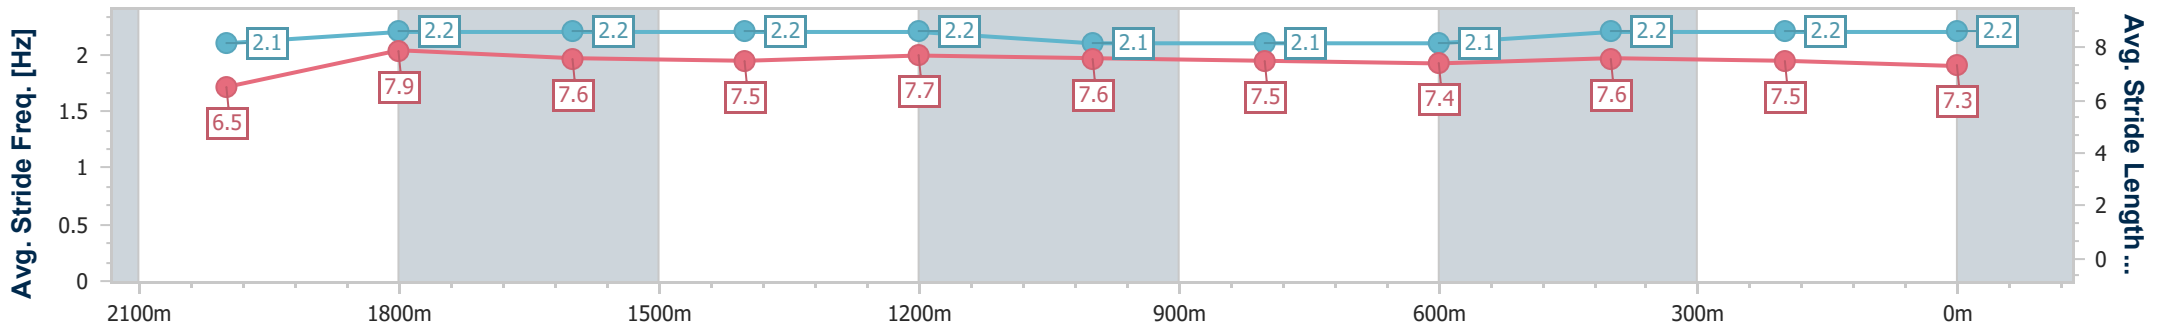

Horse/Jockey Name	Security Advisor
Final Rank	9
Fastest Section Time (Section)	0:11.43 (2000m)
Top Speed [km/h] (Section)	65.1 (2000m)
Race State	Finished

Doomben QLD Professional
Race 3: COUNTRY MUSIC RACEDAY 7 SEPTEMBER Class 3
Plate - 2200m
24 August 2024 - 13:03
Track Rating: Good 4, Weather: Fine, Rail Position: +3m Entire

BRISBANE
RACING CLUB

Section	Overall	2000m	1800m	1600m	1400m	1200m	1000m	800m	600m	400m	200m
Section Times	2:17.42 [9] (0:14.51)	2:02.91 [5] (0:11.43)	1:51.48 [5] (0:12.14)	1:39.34 [4] (0:12.37)	1:26.97 [3] (0:12.17)	1:14.80 [3] (0:12.51)	1:02.29 [3] (0:12.88)	0:49.41 [3] (0:12.85)	0:36.56 [4] (0:12.15)	0:24.41 [5] (0:11.95)	0:12.46 [6] (0:12.46)
Average Speed [km/h]	49.6	63.1	59.4	58.3	60.1	57.4	56.3	56.4	59.6	60.2	57.7
Top Speed [km/h]	64.9	65.1	61.1	59.1	60.4	59.4	57.4	59.6	60.4	60.8	60.0
Avg. Dist. to Rail [m]	5.6	0.8	0.6	0.7	2.0	2.7	1.9	1.3	1.0	0.4	0.6
Avg. Stride Freq. [Hz]	2.1	2.2	2.2	2.2	2.2	2.1	2.1	2.1	2.2	2.2	2.2
Avg. Stride Length [m]	6.5	7.9	7.6	7.5	7.7	7.6	7.5	7.4	7.6	7.5	7.3

- [ ] Ranking at each section and finish
- -.-.- No data available at this section
- NA No data available