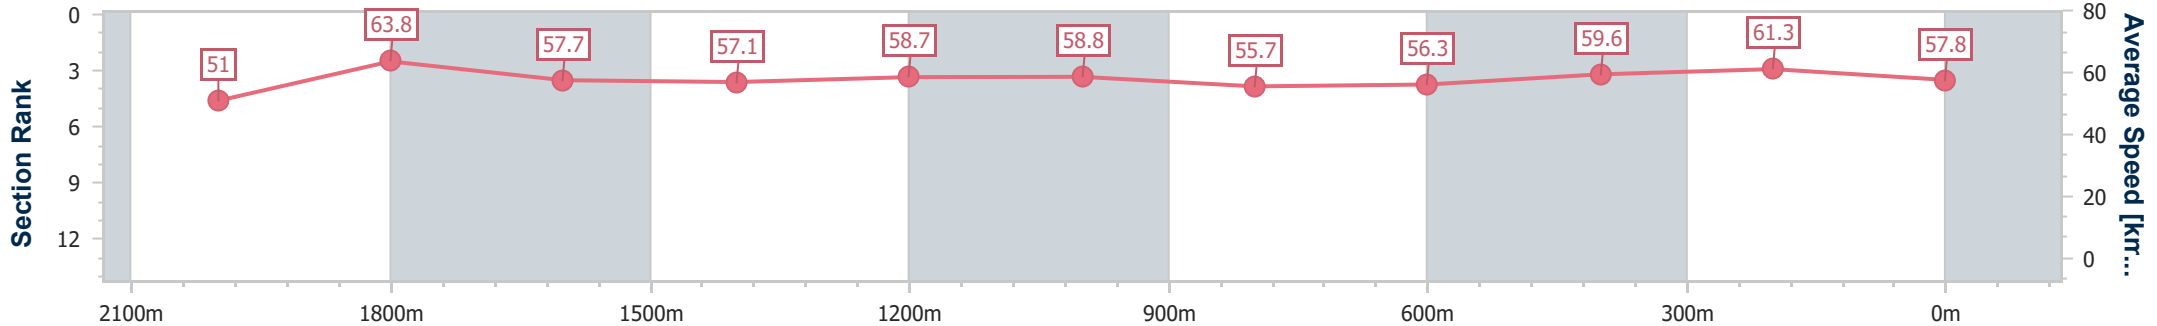

Doomben QLD Professional
Race 3: COUNTRY MUSIC RACEDAY 7 SEPTEMBER Class 3
Plate - 2200m

BRISBANE
RACING CLUB

24 August 2024 - 13:03

Track Rating: Good 4, Weather: Fine, Rail Position: +3m Entire

Section	Overall	2000m	1800m	1600m	1400m	1200m	1000m	800m	600m	400m	200m
Section Times	2:16.66 [4] (0:14.12)	2:02.54 [2] (0:11.29)	1:51.25 [1] (0:12.35)	1:38.90 [1] (0:12.54)	1:26.36 [1] (0:12.26)	1:14.10 [1] (0:12.25)	1:01.85 [1] (0:12.91)	0:48.94 [1] (0:12.79)	0:36.15 [1] (0:11.98)	0:24.17 [1] (0:11.76)	0:12.41 [1] (0:12.41)
Average Speed [km/h]	51.0	63.8	57.7	57.1	58.7	58.8	55.7	56.3	59.6	61.3	57.8
Top Speed [km/h]	66.3	66.0	60.8	57.8	59.6	60.0	57.2	58.4	60.6	62.3	60.6
Avg. Dist. to Rail [m]	2.0	2.1	1.9	1.5	0.5	0.4	0.2	0.2	0.8	1.8	0.8
Avg. Stride Freq. [Hz]	2.2	2.3	2.2	2.1	2.2	2.1	2.1	2.1	2.2	2.3	2.2
Avg. Stride Length [m]	6.3	7.8	7.4	7.4	7.5	7.7	7.5	7.4	7.5	7.5	7.4