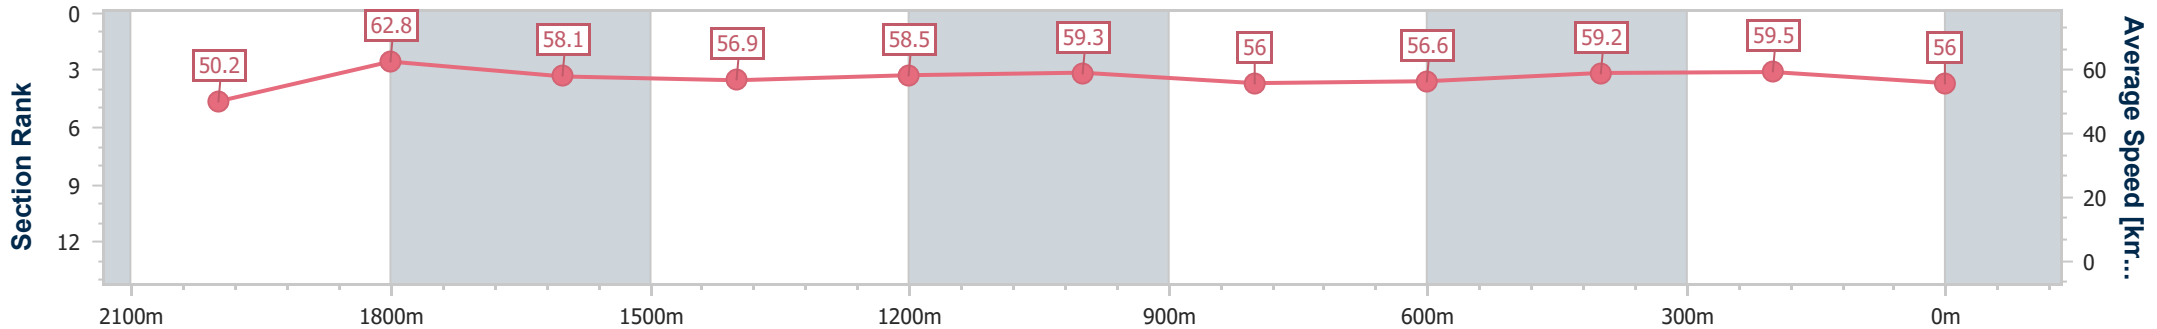

Horse/Jockey Name	Kenshin Maru
Final Rank	10
Fastest Section Time (Section)	0:11.46 (2000m)
Top Speed [km/h] (Section)	64.8 (2000m)
Race State	Finished

Doomben QLD Professional
Race 3: COUNTRY MUSIC RACEDAY 7 SEPTEMBER Class 3
Plate - 2200m
24 August 2024 - 13:03
Track Rating: Good 4, Weather: Fine, Rail Position: +3m Entire

BRISBANE
RACING CLUB

Section	Overall	2000m	1800m	1600m	1400m	1200m	1000m	800m	600m	400m	200m
Section Times	2:17.91 [10] (0:14.38)	2:03.53 [4] (0:11.46)	1:52.07 [4] (0:12.23)	1:39.84 [3] (0:12.54)	1:27.30 [4] (0:12.38)	1:14.92 [5] (0:12.18)	1:02.74 [4] (0:12.89)	0:49.85 [5] (0:12.75)	0:37.10 [3] (0:12.16)	0:24.94 [4] (0:12.06)	0:12.88 [8] (0:12.88)
Average Speed [km/h]	50.2	62.8	58.1	56.9	58.5	59.3	56.0	56.6	59.2	59.5	56.0
Top Speed [km/h]	64.1	64.8	60.0	57.8	60.4	60.2	57.6	60.0	60.0	60.7	58.5
Avg. Dist. to Rail [m]	2.3	1.2	2.6	1.4	0.8	1.1	0.7	0.5	0.5	0.9	1.0
Avg. Stride Freq. [Hz]	2.3	2.3	2.2	2.2	2.2	2.2	2.1	2.1	2.2	2.2	2.2
Avg. Stride Length [m]	6.2	7.7	7.3	7.3	7.5	7.7	7.3	7.3	7.5	7.4	7.2

- [ ] Ranking at each section and finish
- -.-.- No data available at this section
- NA No data available