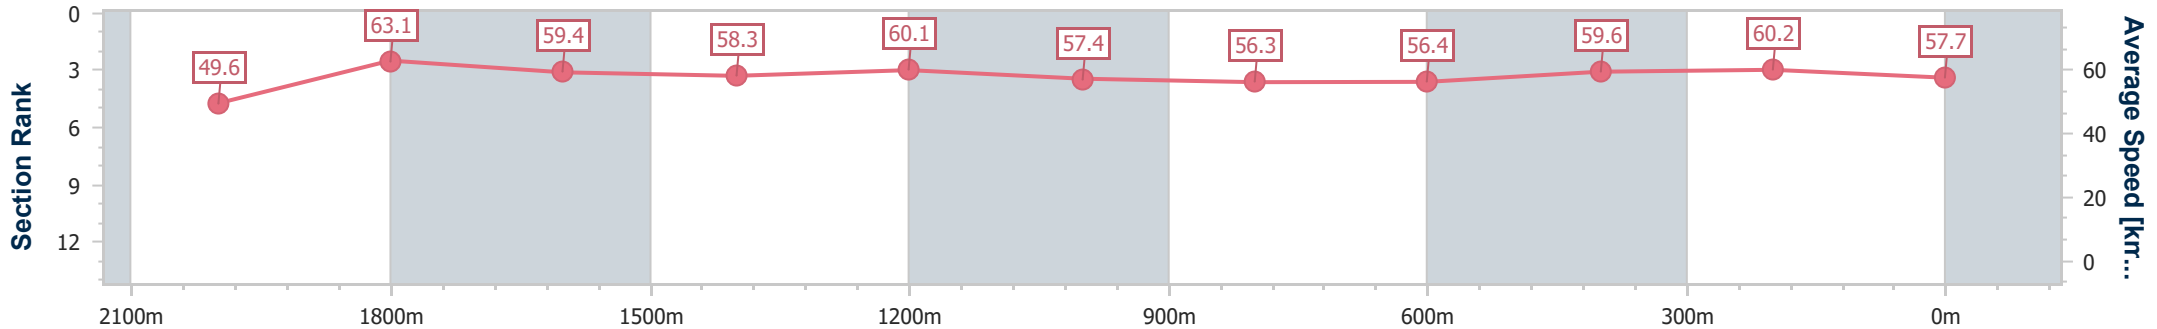

Horse/Jockey Name	Security Advisor
Final Rank	9
Fastest Section Time (Section)	0:11.43 (2000m)
Top Speed [km/h] (Section)	65.1 (2000m)
Race State	Finished

Doomben QLD Professional
Race 3: COUNTRY MUSIC RACEDAY 7 SEPTEMBER Class 3
Plate - 2200m
24 August 2024 - 13:03
Track Rating: Good 4, Weather: Fine, Rail Position: +3m Entire

BRISBANE
RACING CLUB

Section	Overall	2000m	1800m	1600m	1400m	1200m	1000m	800m	600m	400m	200m
Section Times	2:17.42 [9] (0:14.51)	2:02.91 [5] (0:11.43)	1:51.48 [5] (0:12.14)	1:39.34 [4] (0:12.37)	1:26.97 [3] (0:12.17)	1:14.80 [3] (0:12.51)	1:02.29 [3] (0:12.88)	0:49.41 [3] (0:12.85)	0:36.56 [4] (0:12.15)	0:24.41 [5] (0:11.95)	0:12.46 [6] (0:12.46)
Average Speed [km/h]	49.6	63.1	59.4	58.3	60.1	57.4	56.3	56.4	59.6	60.2	57.7
Top Speed [km/h]	64.9	65.1	61.1	59.1	60.4	59.4	57.4	59.6	60.4	60.8	60.0
Avg. Dist. to Rail [m]	5.6	0.8	0.6	0.7	2.0	2.7	1.9	1.3	1.0	0.4	0.6
Avg. Stride Freq. [Hz]	2.1	2.2	2.2	2.2	2.2	2.1	2.1	2.1	2.2	2.2	2.2
Avg. Stride Length [m]	6.5	7.9	7.6	7.5	7.7	7.6	7.5	7.4	7.6	7.5	7.3

- [ ] Ranking at each section and finish
- -.-.- No data available at this section
- NA No data available