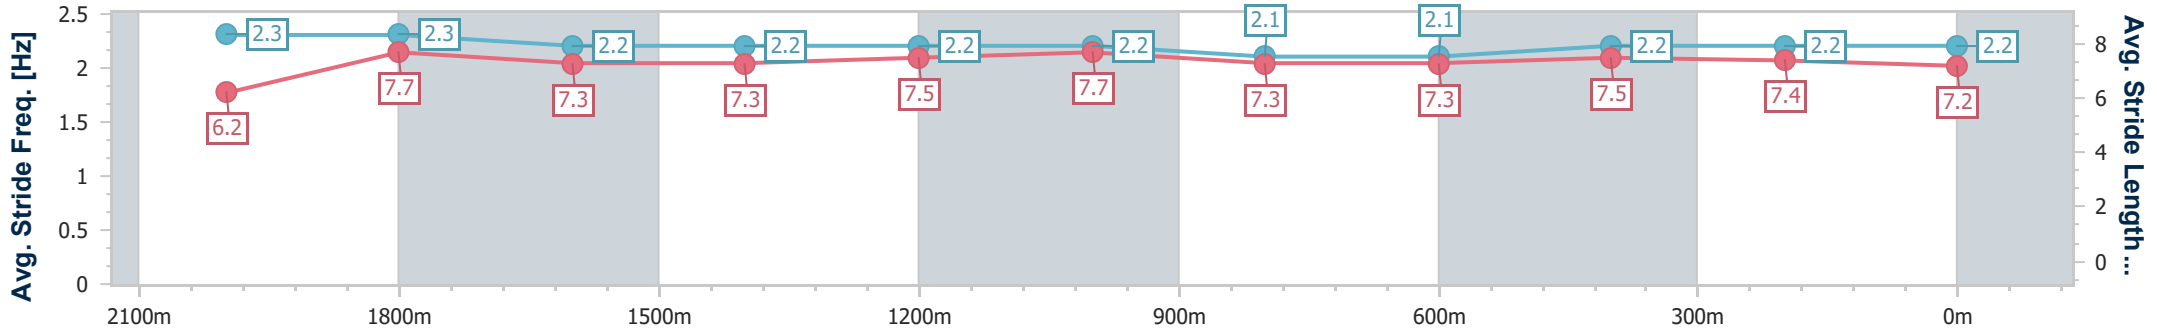

Horse/Jockey Name	Kenshin Maru
Final Rank	10
Fastest Section Time (Section)	0:11.46 (2000m)
Top Speed [km/h] (Section)	64.8 (2000m)
Race State	Finished

Doomben QLD Professional
Race 3: COUNTRY MUSIC RACEDAY 7 SEPTEMBER Class 3
Plate - 2200m
24 August 2024 - 13:03
Track Rating: Good 4, Weather: Fine, Rail Position: +3m Entire

BRISBANE
RACING CLUB

Section	Overall	2000m	1800m	1600m	1400m	1200m	1000m	800m	600m	400m	200m
Section Times	2:17.91 [10] (0:14.38)	2:03.53 [4] (0:11.46)	1:52.07 [4] (0:12.23)	1:39.84 [3] (0:12.54)	1:27.30 [4] (0:12.38)	1:14.92 [5] (0:12.18)	1:02.74 [4] (0:12.89)	0:49.85 [5] (0:12.75)	0:37.10 [3] (0:12.16)	0:24.94 [4] (0:12.06)	0:12.88 [8] (0:12.88)
Average Speed [km/h]	50.2	62.8	58.1	56.9	58.5	59.3	56.0	56.6	59.2	59.5	56.0
Top Speed [km/h]	64.1	64.8	60.0	57.8	60.4	60.2	57.6	60.0	60.0	60.7	58.5
Avg. Dist. to Rail [m]	2.3	1.2	2.6	1.4	0.8	1.1	0.7	0.5	0.5	0.9	1.0
Avg. Stride Freq. [Hz]	2.3	2.3	2.2	2.2	2.2	2.2	2.1	2.1	2.2	2.2	2.2
Avg. Stride Length [m]	6.2	7.7	7.3	7.3	7.5	7.7	7.3	7.3	7.5	7.4	7.2

- [ ] Ranking at each section and finish
- -.-.- No data available at this section
- NA No data available