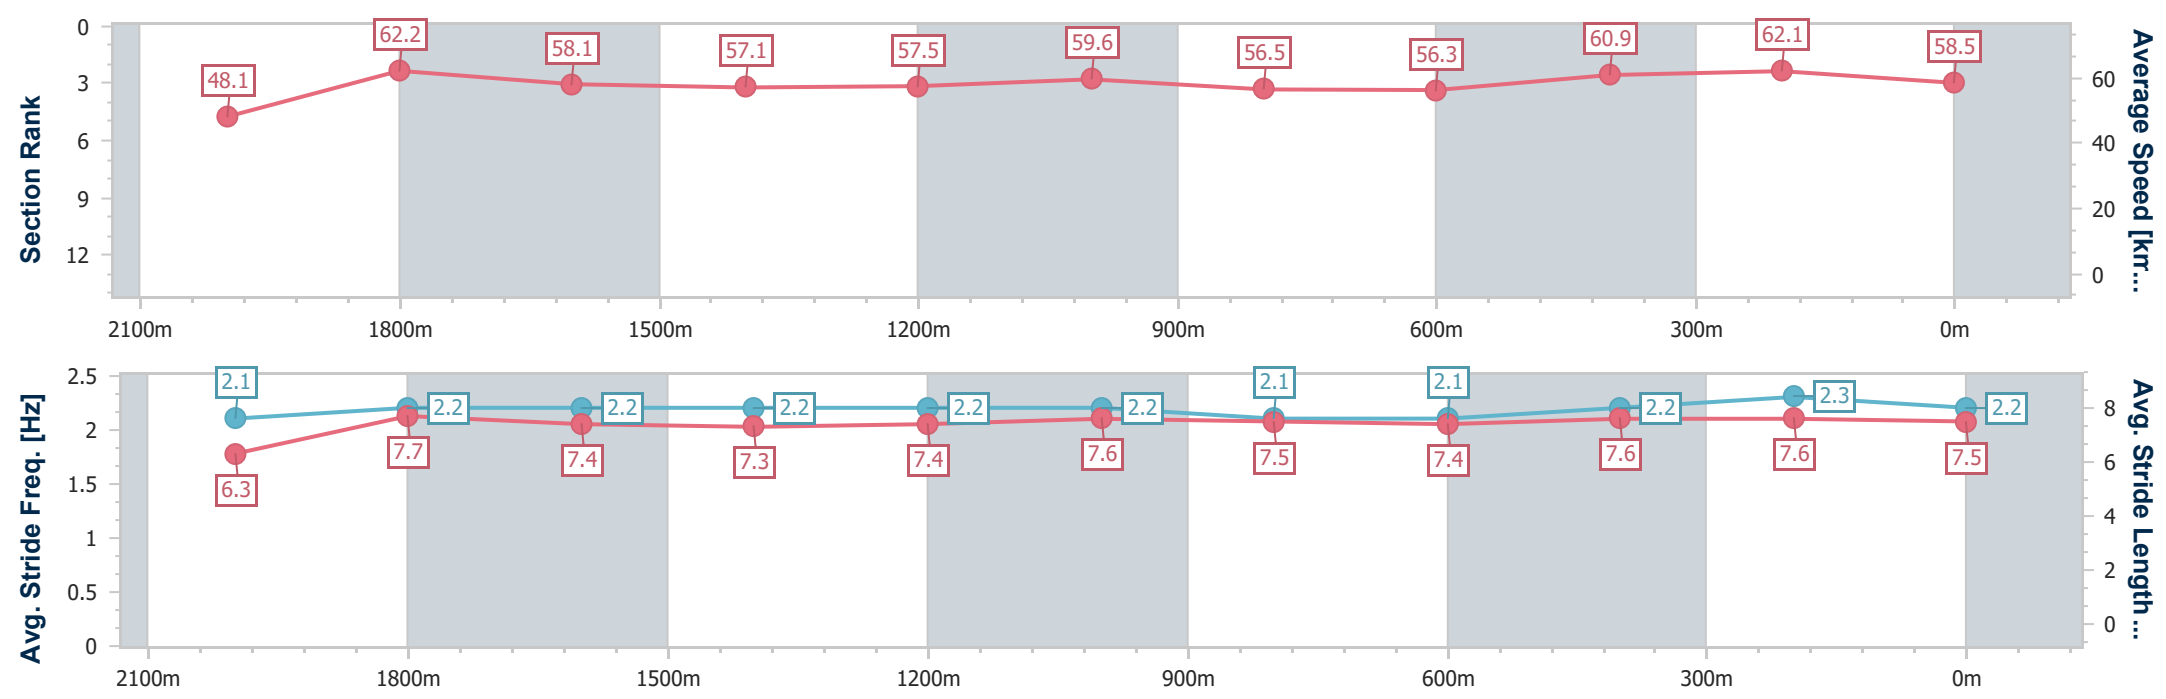

Horse/Jockey Name	Contreras
Final Rank	7
Fastest Section Time (Section)	0:11.56 (2000m)
Top Speed [km/h] (Section)	63.1 (400m)
Race State	Finished

Doomben QLD Professional
Race 3: COUNTRY MUSIC RACEDAY 7 SEPTEMBER Class 3
Plate - 2200m
24 August 2024 - 13:03
Track Rating: Good 4, Weather: Fine, Rail Position: +3m Entire

BRISBANE
RACING CLUB

Section	Overall	2000m	1800m	1600m	1400m	1200m	1000m	800m	600m	400m	200m
Section Times	2:17.32 [7] (0:14.99)	2:02.33 [8] (0:11.56)	1:50.77 [9] (0:12.27)	1:38.50 [9] (0:12.57)	1:25.93 [9] (0:12.55)	1:13.38 [9] (0:12.07)	1:01.31 [9] (0:12.79)	0:48.52 [9] (0:12.81)	0:35.71 [9] (0:11.83)	0:23.88 [9] (0:11.59)	0:12.29 [7] (0:12.29)
Average Speed [km/h]	48.1	62.2	58.1	57.1	57.5	59.6	56.5	56.3	60.9	62.1	58.5
Top Speed [km/h]	62.7	62.8	61.0	58.9	60.7	61.5	58.2	59.3	61.3	63.1	61.5
Avg. Dist. to Rail [m]	6.2	0.9	1.5	1.0	0.4	1.4	1.1	0.7	0.5	1.3	2.4
Avg. Stride Freq. [Hz]	2.1	2.2	2.2	2.2	2.2	2.2	2.1	2.1	2.2	2.3	2.2
Avg. Stride Length [m]	6.3	7.7	7.4	7.3	7.4	7.6	7.5	7.4	7.6	7.6	7.5

[ ] Ranking at each section and finish
-.-.- No data available at this section
NA No data available