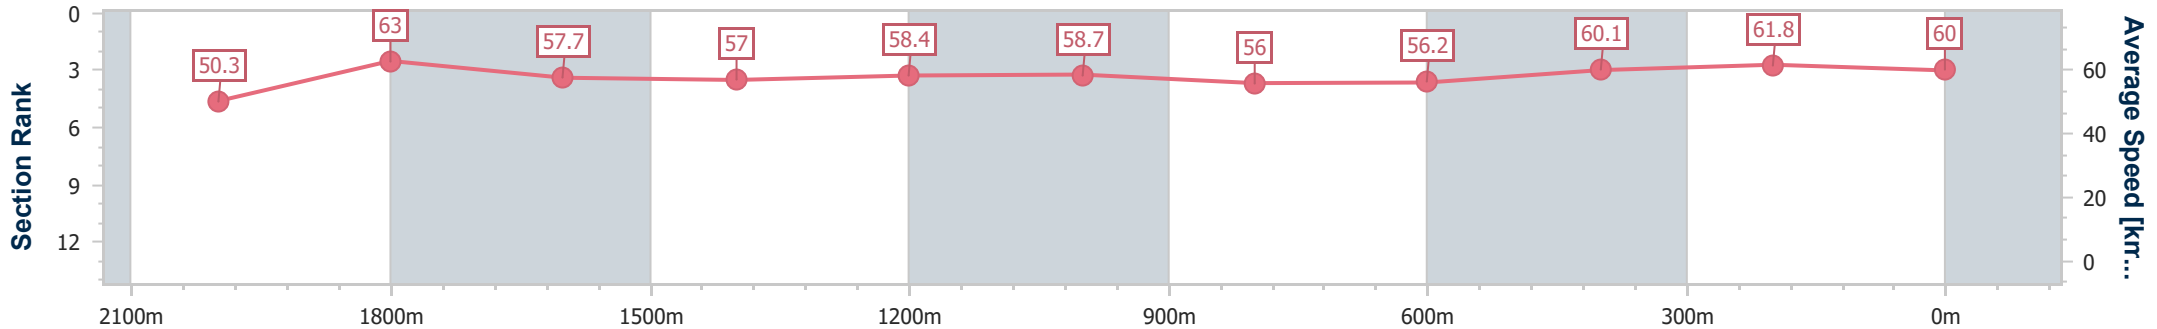

24 August 2024 - 13:03

Track Rating: Good 4, Weather: Fine, Rail Position: +3m Entire

BRISBANE
RACING CLUB

Section	Overall	2000m	1800m	1600m	1400m	1200m	1000m	800m	600m	400m	200m
Section Times	2:16.40 [1] (0:14.33)	2:02.07 [3] (0:11.46)	1:50.61 [3] (0:12.30)	1:38.31 [5] (0:12.55)	1:25.76 [5] (0:12.27)	1:13.49 [4] (0:12.26)	1:01.23 [5] (0:12.88)	0:48.35 [4] (0:12.85)	0:35.50 [5] (0:11.86)	0:23.64 [3] (0:11.64)	0:12.00 [3] (0:12.00)
Average Speed [km/h]	50.3	63.0	57.7	57.0	58.4	58.7	56.0	56.2	60.1	61.8	60.0
Top Speed [km/h]	63.5	64.9	60.4	57.7	59.4	59.6	57.5	60.5	61.3	62.5	61.5
Avg. Dist. to Rail [m]	1.7	2.0	2.6	1.4	0.6	0.4	0.2	0.3	1.0	0.6	2.4
Avg. Stride Freq. [Hz]	2.2	2.3	2.2	2.2	2.2	2.2	2.1	2.1	2.2	2.3	2.3
Avg. Stride Length [m]	6.4	7.7	7.3	7.3	7.4	7.5	7.3	7.2	7.5	7.4	7.4