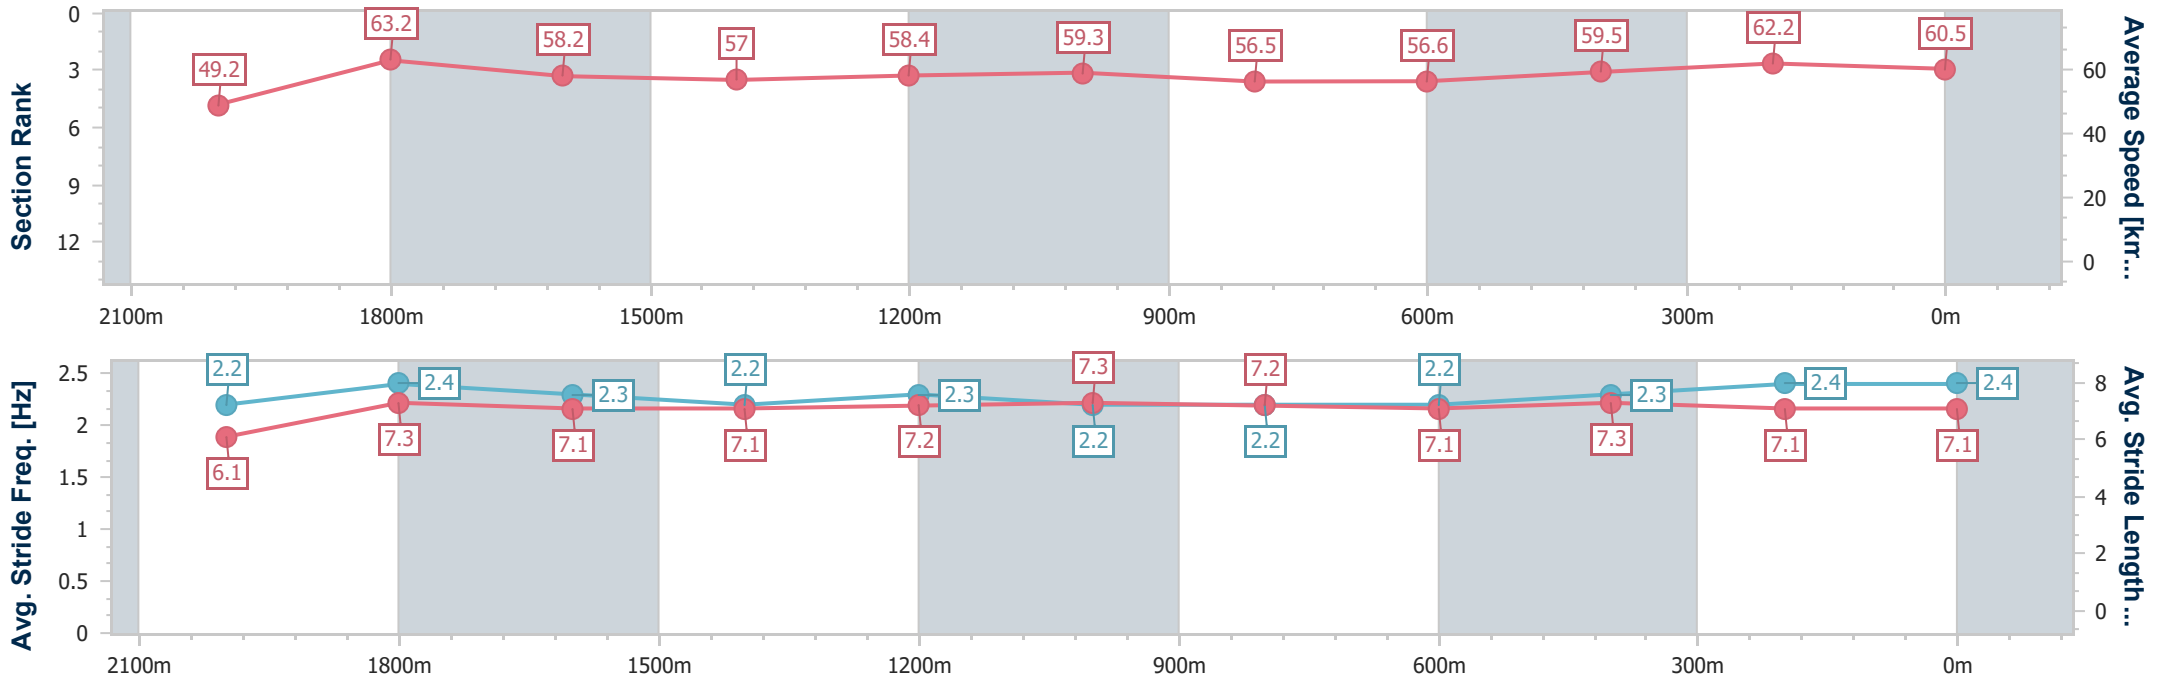

Doomben QLD Professional
Race 3: COUNTRY MUSIC RACEDAY 7 SEPTEMBER Class 3
Plate - 2200m

24 August 2024 - 13:03

Track Rating: Good 4, Weather: Fine, Rail Position: +3m Entire

BRISBANE
RACING CLUB

Section	Overall	2000m	1800m	1600m	1400m	1200m	1000m	800m	600m	400m	200m
Section Times	2:16.61 [3] (0:14.65)	2:01.96 [6] (0:11.42)	1:50.54 [6] (0:12.22)	1:38.32 [6] (0:12.58)	1:25.74 [6] (0:12.39)	1:13.35 [6] (0:12.15)	1:01.20 [6] (0:12.82)	0:48.38 [6] (0:12.77)	0:35.61 [6] (0:12.10)	0:23.51 [6] (0:11.59)	0:11.92 [5] (0:11.92)
Average Speed [km/h]	49.2	63.2	58.2	57.0	58.4	59.3	56.5	56.6	59.5	62.2	60.5
Top Speed [km/h]	64.4	65.3	60.7	57.5	60.1	60.4	58.4	60.7	60.7	63.9	63.2
Avg. Dist. to Rail [m]	1.8	1.5	1.8	0.9	0.9	1.9	1.6	1.4	0.3	0.5	1.9
Avg. Stride Freq. [Hz]	2.2	2.4	2.3	2.2	2.3	2.2	2.2	2.2	2.3	2.4	2.4
Avg. Stride Length [m]	6.1	7.3	7.1	7.1	7.2	7.3	7.2	7.1	7.3	7.1	7.1

- [] Ranking at each section and finish
- .-.- No data available at this section
- NA No data available

Horse/Jockey Name	Our Anchorage
Final Rank	4
Fastest Section Time (Section)	0:11.29 (2000m)
Top Speed [km/h] (Section)	66.3 (Overall)
Race State	Finished