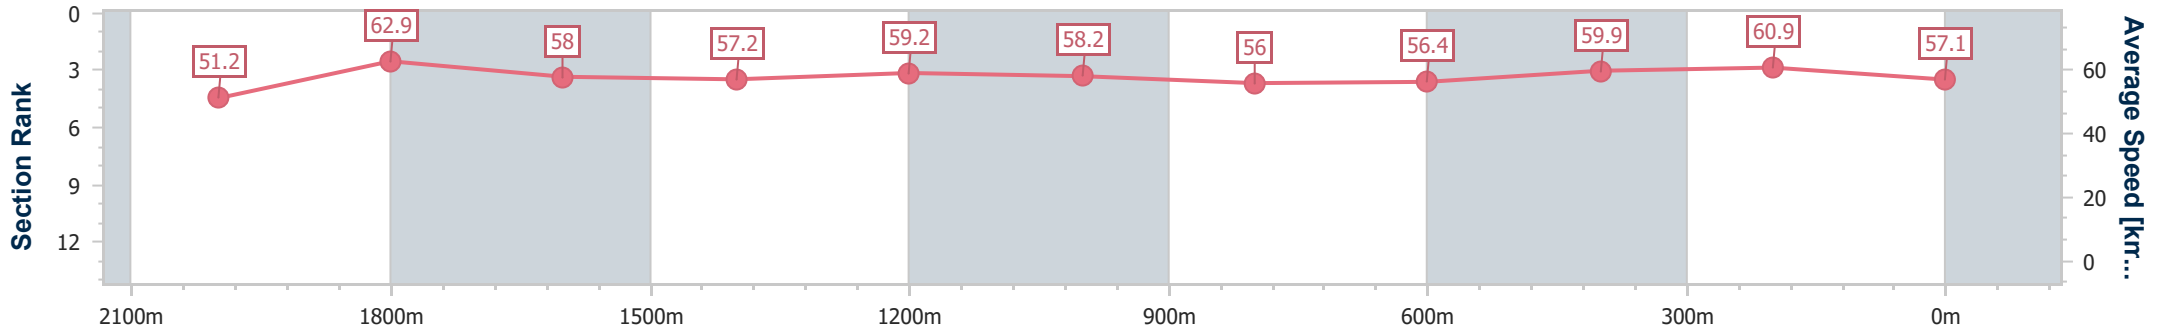

Doomben QLD Professional
Race 3: COUNTRY MUSIC RACEDAY 7 SEPTEMBER Class 3
Plate - 2200m

24 August 2024 - 13:03

Track Rating: Good 4, Weather: Fine, Rail Position: +3m Entire

BRISBANE
RACING CLUB

Section	Overall	2000m	1800m	1600m	1400m	1200m	1000m	800m	600m	400m	200m
Section Times	2:16.95 [6] (0:14.09)	2:02.86 [1] (0:11.42)	1:51.44 [2] (0:12.37)	1:39.07 [2] (0:12.55)	1:26.52 [2] (0:12.18)	1:14.34 [2] (0:12.36)	1:01.98 [2] (0:12.88)	0:49.10 [2] (0:12.78)	0:36.32 [2] (0:11.99)	0:24.33 [2] (0:11.76)	0:12.57 [2] (0:12.57)
Average Speed [km/h]	51.2	62.9	58.0	57.2	59.2	58.2	56.0	56.4	59.9	60.9	57.1
Top Speed [km/h]	65.4	65.4	60.6	57.7	60.5	59.8	57.5	58.8	61.1	61.7	60.1
Avg. Dist. to Rail [m]	1.1	1.0	1.0	0.9	0.3	1.1	0.8	0.3	0.6	1.7	0.6
Avg. Stride Freq. [Hz]	2.2	2.3	2.2	2.1	2.2	2.1	2.1	2.1	2.2	2.3	2.2
Avg. Stride Length [m]	6.3	7.8	7.5	7.5	7.7	7.7	7.5	7.4	7.6	7.5	7.3