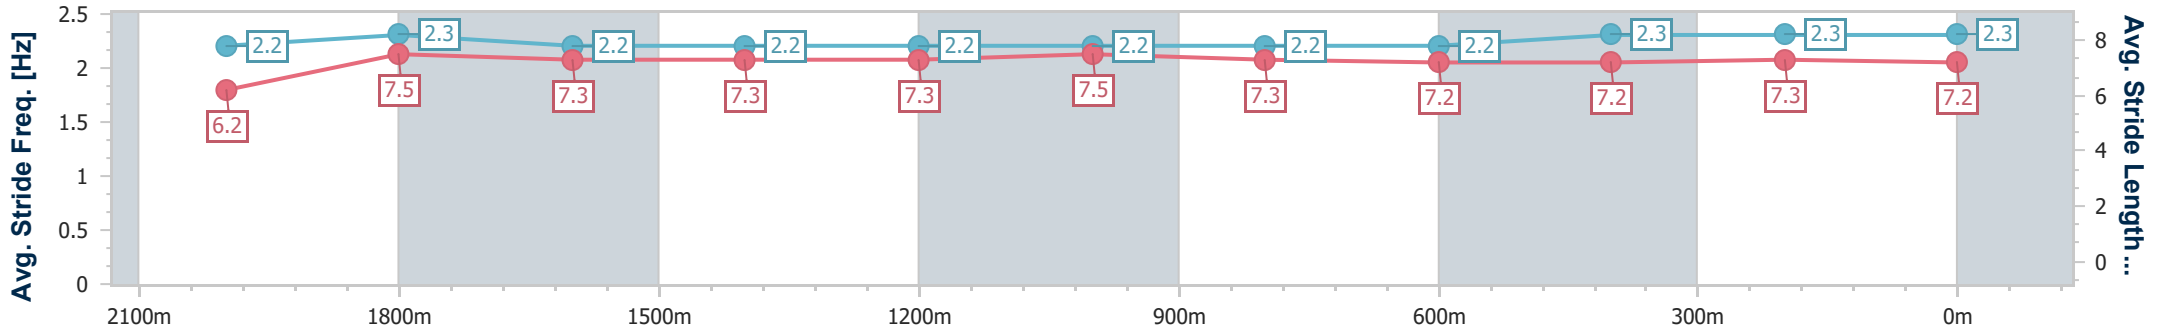

Doomben QLD Professional
Race 3: COUNTRY MUSIC RACEDAY 7 SEPTEMBER Class 3
Plate - 2200m

24 August 2024 - 13:03

Track Rating: Good 4, Weather: Fine, Rail Position: +3m Entire

BRISBANE
RACING CLUB

Section	Overall	2000m	1800m	1600m	1400m	1200m	1000m	800m	600m	400m	200m
Section Times	2:17.33 [8] (0:14.77)	2:02.56 [7] (0:11.55)	1:51.01 [7] (0:12.31)	1:38.70 [7] (0:12.51)	1:26.19 [7] (0:12.44)	1:13.75 [7] (0:12.07)	1:01.68 [7] (0:12.83)	0:48.85 [7] (0:12.83)	0:36.02 [7] (0:11.97)	0:24.05 [8] (0:11.88)	0:12.17 [9] (0:12.17)
Average Speed [km/h]	48.9	62.4	58.0	57.3	58.1	59.5	56.5	56.6	60.2	60.9	59.0
Top Speed [km/h]	62.0	63.3	60.7	58.0	60.9	61.7	58.5	59.9	60.7	62.2	60.7
Avg. Dist. to Rail [m]	4.0	0.5	0.9	0.6	0.4	1.7	1.3	1.1	0.5	3.1	4.4
Avg. Stride Freq. [Hz]	2.2	2.3	2.2	2.2	2.2	2.2	2.2	2.2	2.3	2.3	2.3
Avg. Stride Length [m]	6.2	7.5	7.3	7.3	7.3	7.5	7.3	7.2	7.2	7.3	7.2

- [] Ranking at each section and finish
- .-.- No data available at this section
- NA No data available

Horse/Jockey Name	Security Advisor
Final Rank	9
Fastest Section Time (Section)	0:11.43 (2000m)
Top Speed [km/h] (Section)	65.1 (2000m)
Race State	Finished