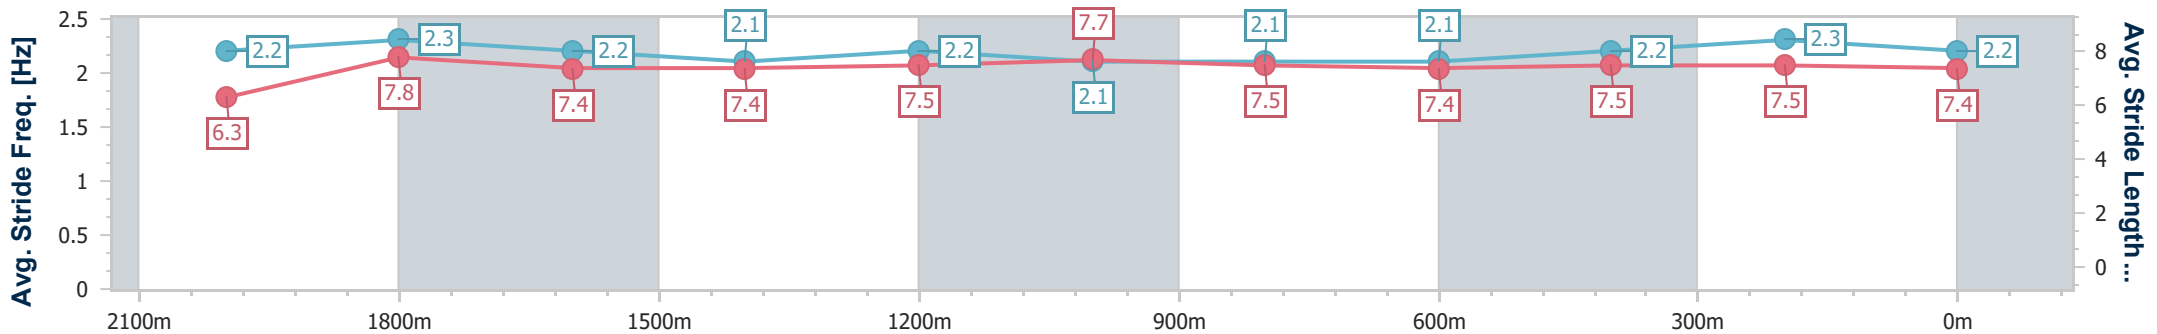

Doomben QLD Professional
Race 3: COUNTRY MUSIC RACEDAY 7 SEPTEMBER Class 3
Plate - 2200m

BRISBANE
RACING CLUB

24 August 2024 - 13:03

Track Rating: Good 4, Weather: Fine, Rail Position: +3m Entire

Section	Overall	2000m	1800m	1600m	1400m	1200m	1000m	800m	600m	400m	200m
Section Times	2:16.66 [4] (0:14.12)	2:02.54 [2] (0:11.29)	1:51.25 [1] (0:12.35)	1:38.90 [1] (0:12.54)	1:26.36 [1] (0:12.26)	1:14.10 [1] (0:12.25)	1:01.85 [1] (0:12.91)	0:48.94 [1] (0:12.79)	0:36.15 [1] (0:11.98)	0:24.17 [1] (0:11.76)	0:12.41 [1] (0:12.41)
Average Speed [km/h]	51.0	63.8	57.7	57.1	58.7	58.8	55.7	56.3	59.6	61.3	57.8
Top Speed [km/h]	66.3	66.0	60.8	57.8	59.6	60.0	57.2	58.4	60.6	62.3	60.6
Avg. Dist. to Rail [m]	2.0	2.1	1.9	1.5	0.5	0.4	0.2	0.2	0.8	1.8	0.8
Avg. Stride Freq. [Hz]	2.2	2.3	2.2	2.1	2.2	2.1	2.1	2.1	2.2	2.3	2.2
Avg. Stride Length [m]	6.3	7.8	7.4	7.4	7.5	7.7	7.5	7.4	7.5	7.5	7.4