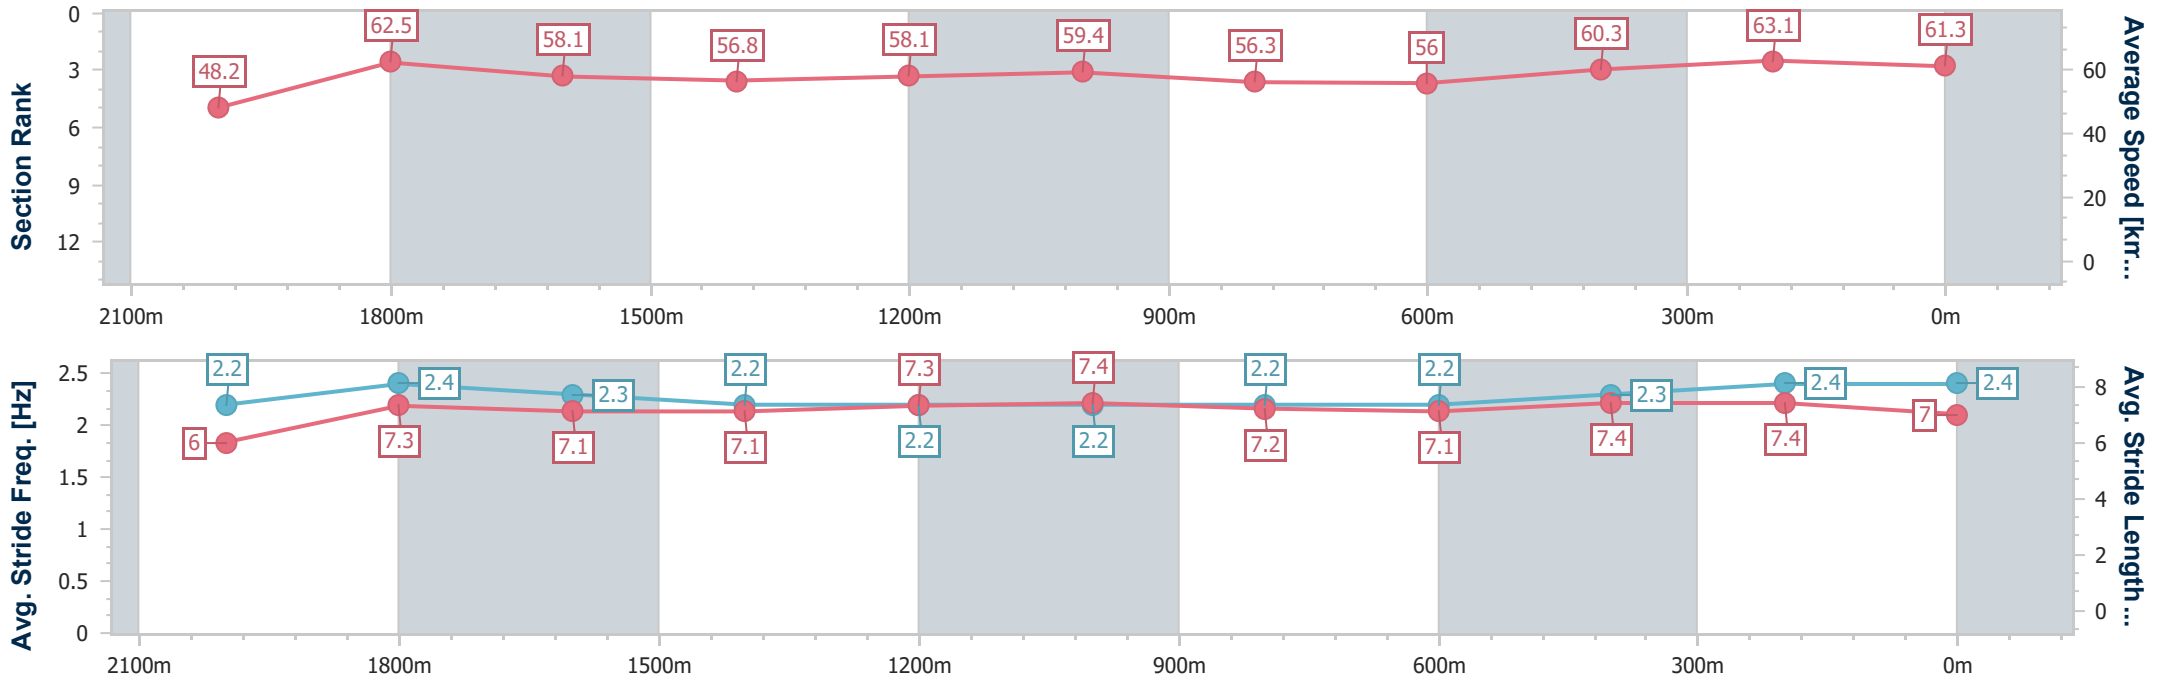

Doomben QLD Professional
Race 3: COUNTRY MUSIC RACEDAY 7 SEPTEMBER Class 3
Plate - 2200m

24 August 2024 - 13:03

Track Rating: Good 4, Weather: Fine, Rail Position: +3m Entire

BRISBANE
RACING CLUB

Section	Overall	2000m	1800m	1600m	1400m	1200m	1000m	800m	600m	400m	200m
Section Times	2:16.41 [2] (0:14.99)	2:01.42 [9] (0:11.48)	1:49.94 [8] (0:12.19)	1:37.75 [8] (0:12.60)	1:25.15 [8] (0:12.41)	1:12.74 [8] (0:12.16)	1:00.58 [8] (0:12.80)	0:47.78 [8] (0:12.84)	0:34.94 [8] (0:11.79)	0:23.15 [7] (0:11.41)	0:11.74 [4] (0:11.74)
Average Speed [km/h]	48.2	62.5	58.1	56.8	58.1	59.4	56.3	56.0	60.3	63.1	61.3
Top Speed [km/h]	64.4	64.6	61.1	57.6	61.0	61.7	58.5	60.2	62.2	64.8	63.2
Avg. Dist. to Rail [m]	5.2	2.2	2.9	1.6	0.5	0.9	0.5	0.4	1.6	1.8	1.8
Avg. Stride Freq. [Hz]	2.2	2.4	2.3	2.2	2.2	2.2	2.2	2.2	2.3	2.4	2.4
Avg. Stride Length [m]	6.0	7.3	7.1	7.1	7.3	7.4	7.2	7.1	7.4	7.4	7.0

- [] Ranking at each section and finish
- .-.- No data available at this section
- NA No data available

Horse/Jockey Name	Intuitu
Final Rank	3
Fastest Section Time (Section)	0:11.42 (2000m)
Top Speed [km/h] (Section)	65.3 (2000m)
Race State	Finished