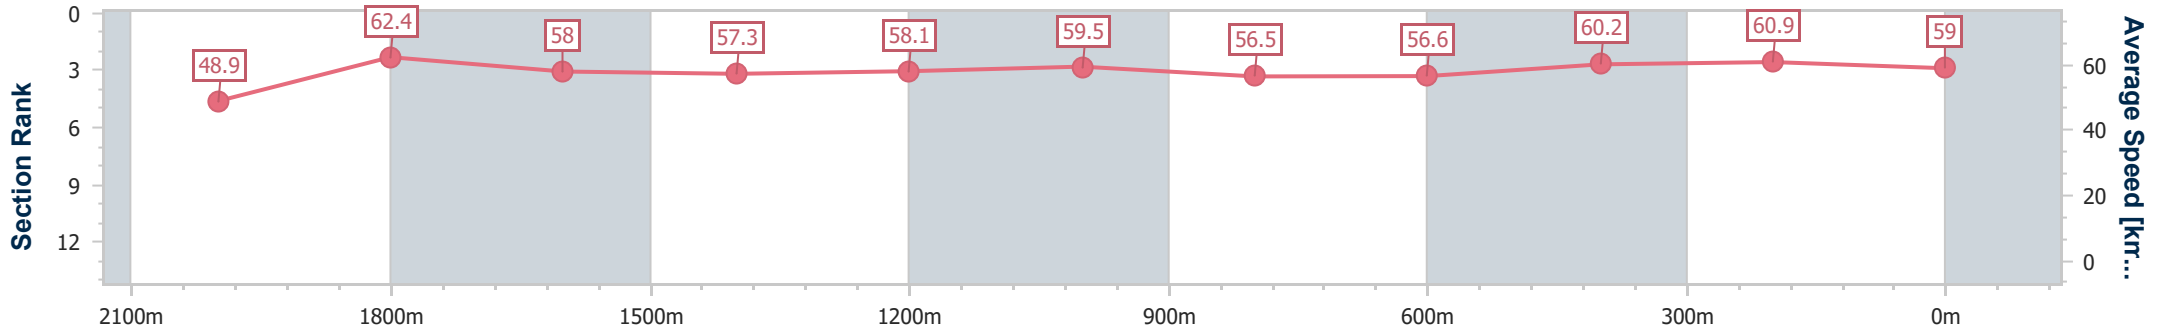

Doomben QLD Professional
Race 3: COUNTRY MUSIC RACEDAY 7 SEPTEMBER Class 3
Plate - 2200m

24 August 2024 - 13:03

Track Rating: Good 4, Weather: Fine, Rail Position: +3m Entire

BRISBANE
RACING CLUB

Section	Overall	2000m	1800m	1600m	1400m	1200m	1000m	800m	600m	400m	200m
Section Times	2:17.33 [8] (0:14.77)	2:02.56 [7] (0:11.55)	1:51.01 [7] (0:12.31)	1:38.70 [7] (0:12.51)	1:26.19 [7] (0:12.44)	1:13.75 [7] (0:12.07)	1:01.68 [7] (0:12.83)	0:48.85 [7] (0:12.83)	0:36.02 [7] (0:11.97)	0:24.05 [8] (0:11.88)	0:12.17 [9] (0:12.17)
Average Speed [km/h]	48.9	62.4	58.0	57.3	58.1	59.5	56.5	56.6	60.2	60.9	59.0
Top Speed [km/h]	62.0	63.3	60.7	58.0	60.9	61.7	58.5	59.9	60.7	62.2	60.7
Avg. Dist. to Rail [m]	4.0	0.5	0.9	0.6	0.4	1.7	1.3	1.1	0.5	3.1	4.4
Avg. Stride Freq. [Hz]	2.2	2.3	2.2	2.2	2.2	2.2	2.2	2.2	2.3	2.3	2.3
Avg. Stride Length [m]	6.2	7.5	7.3	7.3	7.3	7.5	7.3	7.2	7.2	7.3	7.2

- [] Ranking at each section and finish
- .-.- No data available at this section
- NA No data available

Horse/Jockey Name	Security Advisor
Final Rank	9
Fastest Section Time (Section)	0:11.43 (2000m)
Top Speed [km/h] (Section)	65.1 (2000m)
Race State	Finished