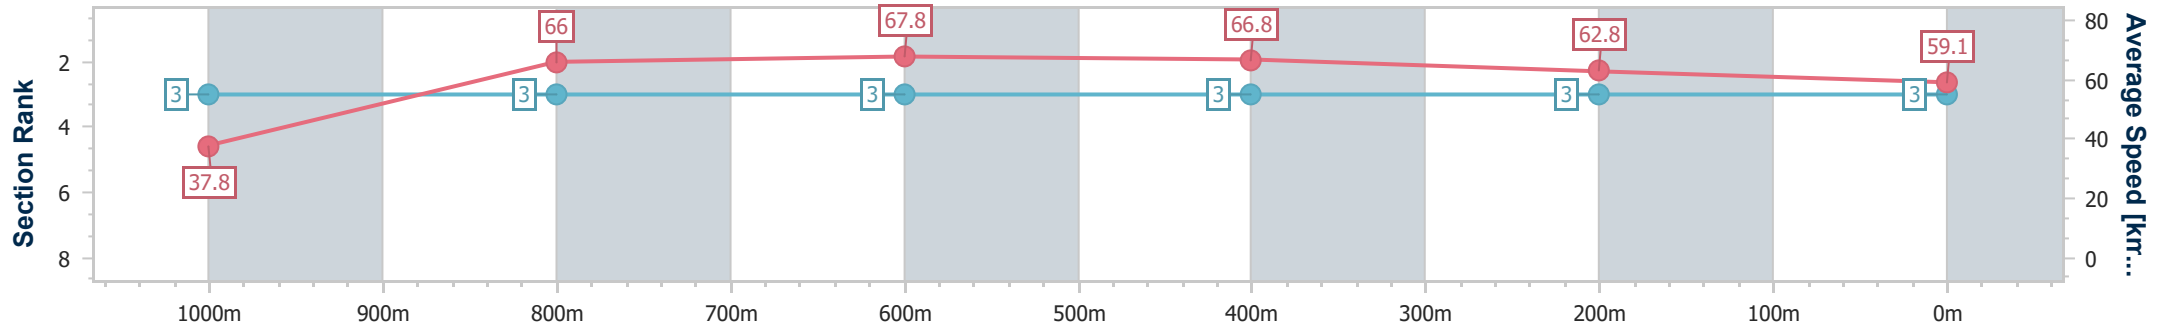

Aquis Park Gold Coast Poly QLD Professional

Race 5: 4FRONT BENCHMARK 65 Handicap - 1050m

24 August 2024 - 15:17

Track Rating: Synthetic, Weather: Fine, Rail Position: True

Section	Overall	1000m	800m	600m	400m	200m
Section Times	1:00.95 [3] (0:04.82)	0:56.13 [3] (0:10.91)	0:45.22 [3] (0:10.65)	0:34.57 [3] (0:10.83)	0:23.74 [3] (0:11.51)	0:12.23 [3] (0:12.23)
Average Speed [km/h]	37.8	66.0	67.8	66.8	62.8	59.1
Top Speed [km/h]	56.4	69.2	69.1	69.2	64.5	63.5
Avg. Dist. to Rail [m]	0.8	0.1	0.7	0.8	3.3	5.0
Avg. Stride Freq. [Hz]	2.2	2.7	2.6	2.6	2.6	2.5
Avg. Stride Length [m]	4.6	6.9	7.2	7.1	6.7	6.4