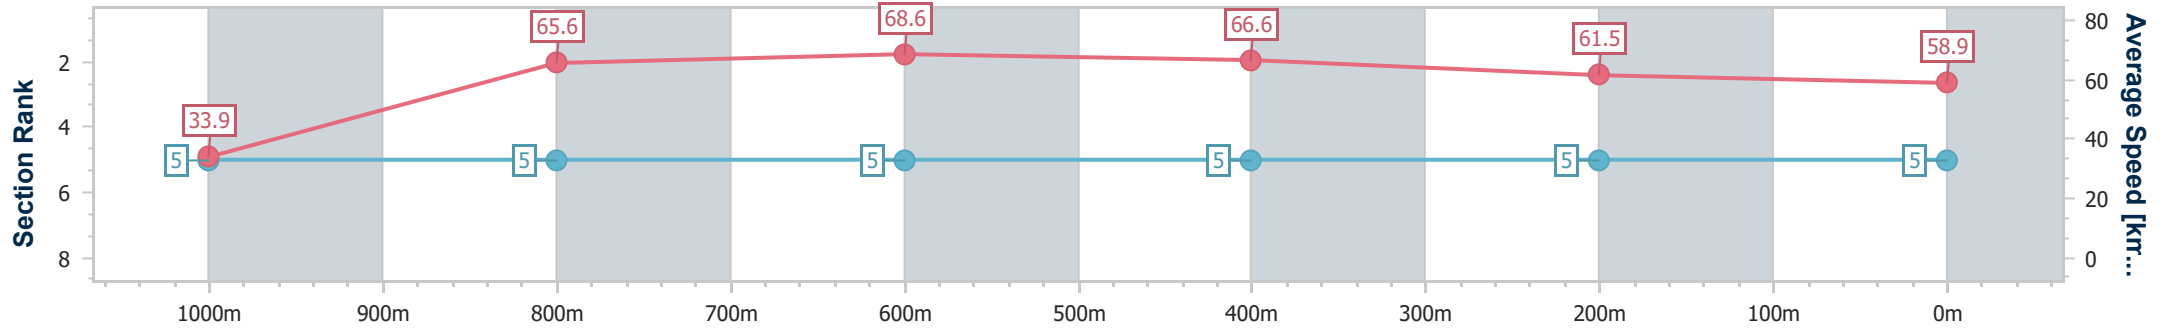

- [] Ranking at each section and finish
- .-.- No data available at this section
- NA No data available

Horse/Jockey Name	Crown Guinea
Final Rank	5
Fastest Section Time (Section)	0:05.32 (Overall)
Top Speed [km/h] (Section)	70.0 (800m)
Race State	Finished

Aquis Park Gold Coast Poly QLD Professional

Race 5: 4FRONT BENCHMARK 65 Handicap - 1050m

24 August 2024 - 15:17

Track Rating: Synthetic, Weather: Fine, Rail Position: True

Section	Overall	1000m	800m	600m	400m	200m
Section Times	1:01.65 [5] (0:05.32)	0:56.33 [5] (0:11.03)	0:45.30 [5] (0:10.57)	0:34.73 [5] (0:10.78)	0:23.95 [5] (0:11.68)	0:12.27 [5] (0:12.27)
Average Speed [km/h]	33.9	65.6	68.6	66.6	61.5	58.9
Top Speed [km/h]	54.3	69.8	70.0	69.5	62.6	61.7
Avg. Dist. to Rail [m]	2.2	0.5	1.4	0.8	0.2	1.5
Avg. Stride Freq. [Hz]	2.1	2.6	2.6	2.5	2.5	2.4
Avg. Stride Length [m]	4.2	7.2	7.4	7.4	6.9	6.8

- [] Ranking at each section and finish
- .-.- No data available at this section
- NA No data available