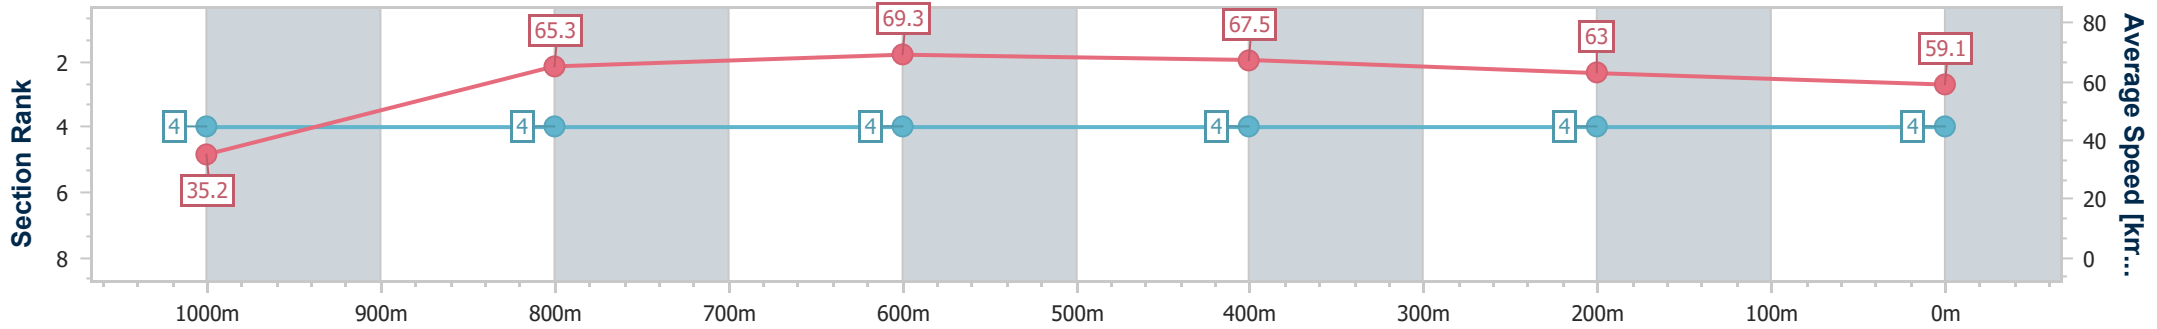

Aquis Park Gold Coast Poly QLD Professional

Race 5: 4FRONT BENCHMARK 65 Handicap - 1050m

24 August 2024 - 15:17

Track Rating: Synthetic, Weather: Fine, Rail Position: True

Section	Overall	1000m	800m	600m	400m	200m
Section Times	1:01.21 [4] (0:05.13)	0:56.08 [4] (0:11.05)	0:45.03 [4] (0:10.52)	0:34.51 [4] (0:10.84)	0:23.67 [4] (0:11.46)	0:12.21 [4] (0:12.21)
Average Speed [km/h]	35.2	65.3	69.3	67.5	63.0	59.1
Top Speed [km/h]	54.4	68.1	70.2	70.1	65.2	62.7
Avg. Dist. to Rail [m]	5.4	2.0	2.3	3.3	2.8	4.9
Avg. Stride Freq. [Hz]	1.8	2.6	2.6	2.6	2.5	2.4
Avg. Stride Length [m]	5.1	7.1	7.4	7.3	6.9	6.7

- [] Ranking at each section and finish
- .-.- No data available at this section
- NA No data available

Horse/Jockey Name	Crown Guinea
Final Rank	5
Fastest Section Time (Section)	0:05.32 (Overall)
Top Speed [km/h] (Section)	70.0 (800m)
Race State	Finished