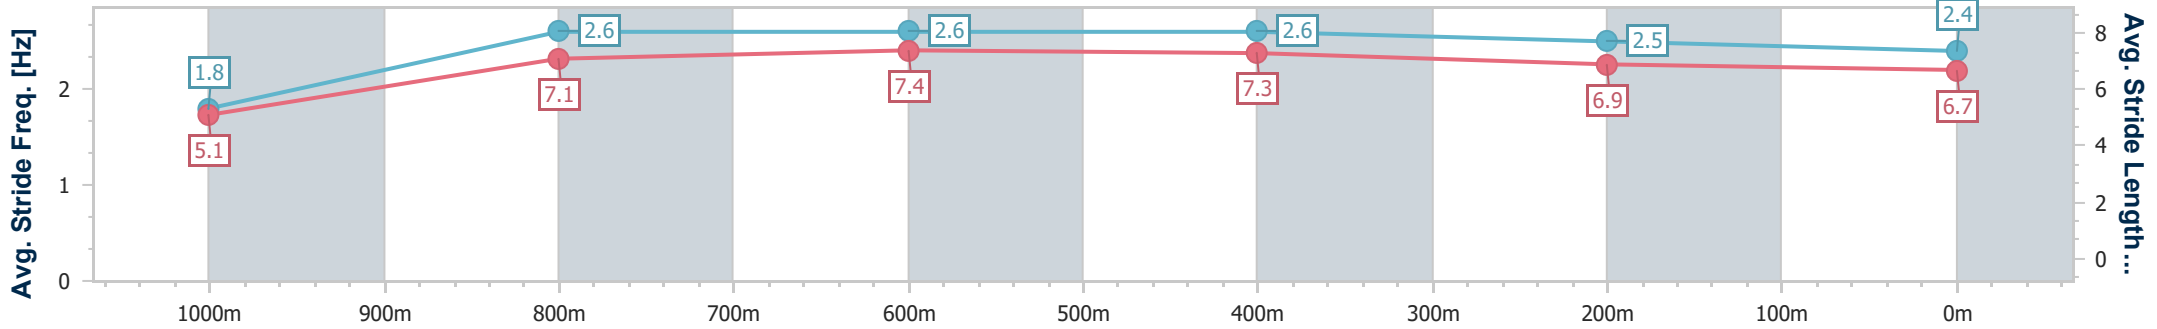

Aquis Park Gold Coast Poly QLD Professional

Race 5: 4FRONT BENCHMARK 65 Handicap - 1050m

24 August 2024 - 15:17

Track Rating: Synthetic, Weather: Fine, Rail Position: True

Section	Overall	1000m	800m	600m	400m	200m
Section Times	1:01.21 [4] (0:05.13)	0:56.08 [4] (0:11.05)	0:45.03 [4] (0:10.52)	0:34.51 [4] (0:10.84)	0:23.67 [4] (0:11.46)	0:12.21 [4] (0:12.21)
Average Speed [km/h]	35.2	65.3	69.3	67.5	63.0	59.1
Top Speed [km/h]	54.4	68.1	70.2	70.1	65.2	62.7
Avg. Dist. to Rail [m]	5.4	2.0	2.3	3.3	2.8	4.9
Avg. Stride Freq. [Hz]	1.8	2.6	2.6	2.6	2.5	2.4
Avg. Stride Length [m]	5.1	7.1	7.4	7.3	6.9	6.7

- [] Ranking at each section and finish
- .-.- No data available at this section
- NA No data available

Horse/Jockey Name	Crown Guinea
Final Rank	5
Fastest Section Time (Section)	0:05.32 (Overall)
Top Speed [km/h] (Section)	70.0 (800m)
Race State	Finished