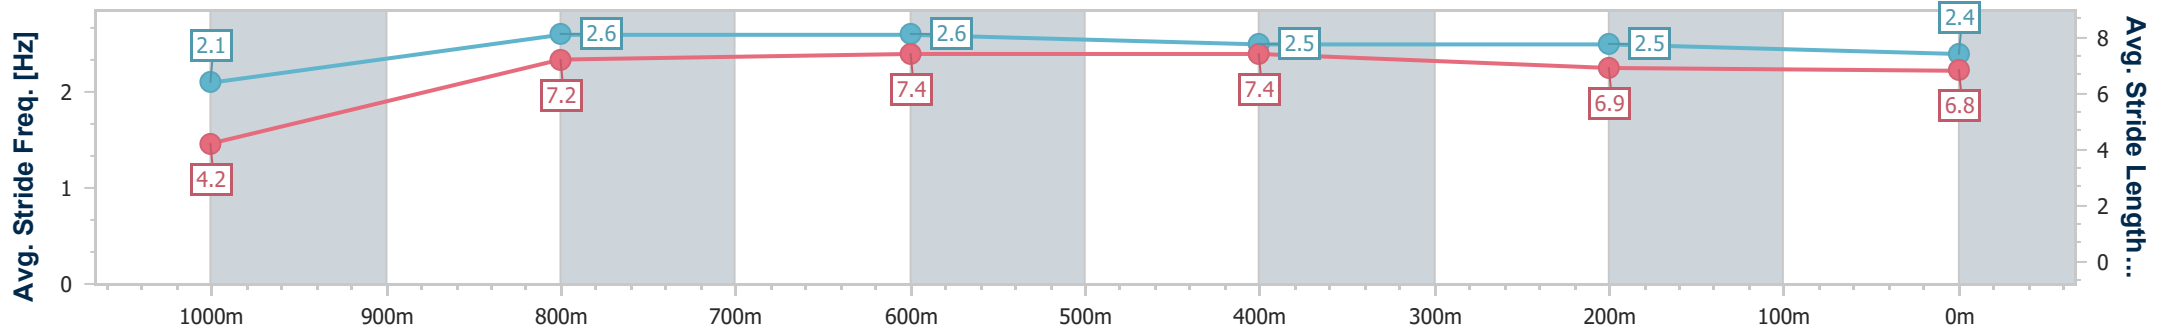

- [] Ranking at each section and finish
- .-.- No data available at this section
- NA No data available

Horse/Jockey Name	Crown Guinea
Final Rank	5
Fastest Section Time (Section)	0:05.32 (Overall)
Top Speed [km/h] (Section)	70.0 (800m)
Race State	Finished

Aquis Park Gold Coast Poly QLD Professional

Race 5: 4FRONT BENCHMARK 65 Handicap - 1050m

24 August 2024 - 15:17

Track Rating: Synthetic, Weather: Fine, Rail Position: True

Section	Overall	1000m	800m	600m	400m	200m
Section Times	1:01.65 [5] (0:05.32)	0:56.33 [5] (0:11.03)	0:45.30 [5] (0:10.57)	0:34.73 [5] (0:10.78)	0:23.95 [5] (0:11.68)	0:12.27 [5] (0:12.27)
Average Speed [km/h]	33.9	65.6	68.6	66.6	61.5	58.9
Top Speed [km/h]	54.3	69.8	70.0	69.5	62.6	61.7
Avg. Dist. to Rail [m]	2.2	0.5	1.4	0.8	0.2	1.5
Avg. Stride Freq. [Hz]	2.1	2.6	2.6	2.5	2.5	2.4
Avg. Stride Length [m]	4.2	7.2	7.4	7.4	6.9	6.8

- [] Ranking at each section and finish
- .-.- No data available at this section
- NA No data available