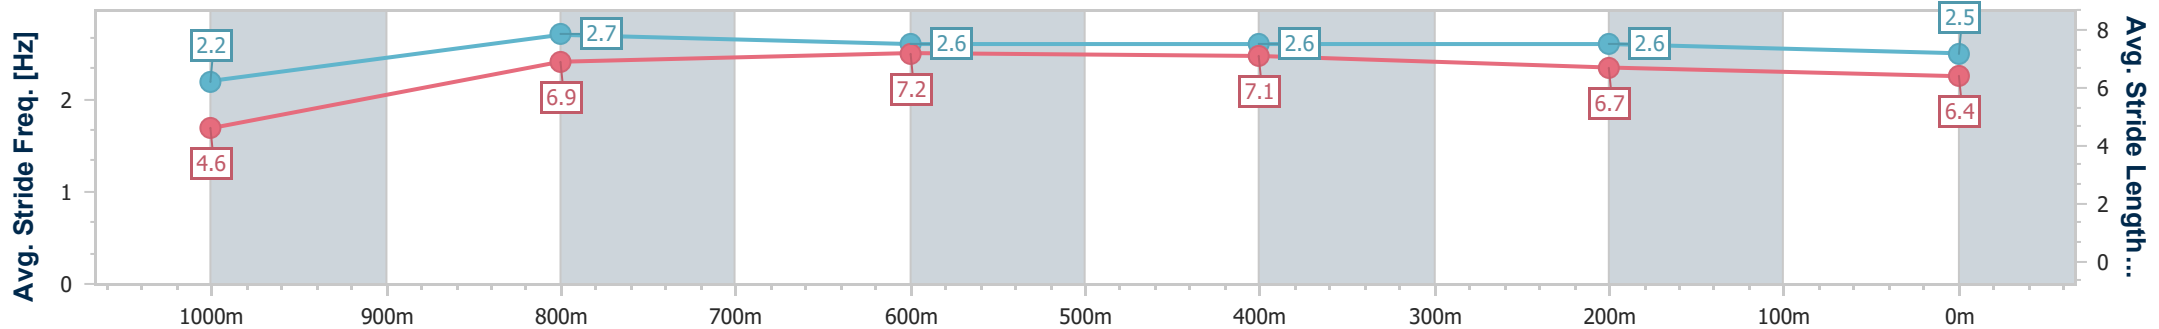

- [] Ranking at each section and finish
- .-.- No data available at this section
- NA No data available

Horse/Jockey Name	Cosmic Serenade
Final Rank	3
Fastest Section Time (Section)	0:04.82 (Overall)
Top Speed [km/h] (Section)	69.2 (600m)
Race State	Finished

Aquis Park Gold Coast Poly QLD Professional

Race 5: 4FRONT BENCHMARK 65 Handicap - 1050m

24 August 2024 - 15:17

Track Rating: Synthetic, Weather: Fine, Rail Position: True

Section	Overall	1000m	800m	600m	400m	200m
Section Times	1:00.95 [3] (0:04.82)	0:56.13 [3] (0:10.91)	0:45.22 [3] (0:10.65)	0:34.57 [3] (0:10.83)	0:23.74 [3] (0:11.51)	0:12.23 [3] (0:12.23)
Average Speed [km/h]	37.8	66.0	67.8	66.8	62.8	59.1
Top Speed [km/h]	56.4	69.2	69.1	69.2	64.5	63.5
Avg. Dist. to Rail [m]	0.8	0.1	0.7	0.8	3.3	5.0
Avg. Stride Freq. [Hz]	2.2	2.7	2.6	2.6	2.6	2.5
Avg. Stride Length [m]	4.6	6.9	7.2	7.1	6.7	6.4