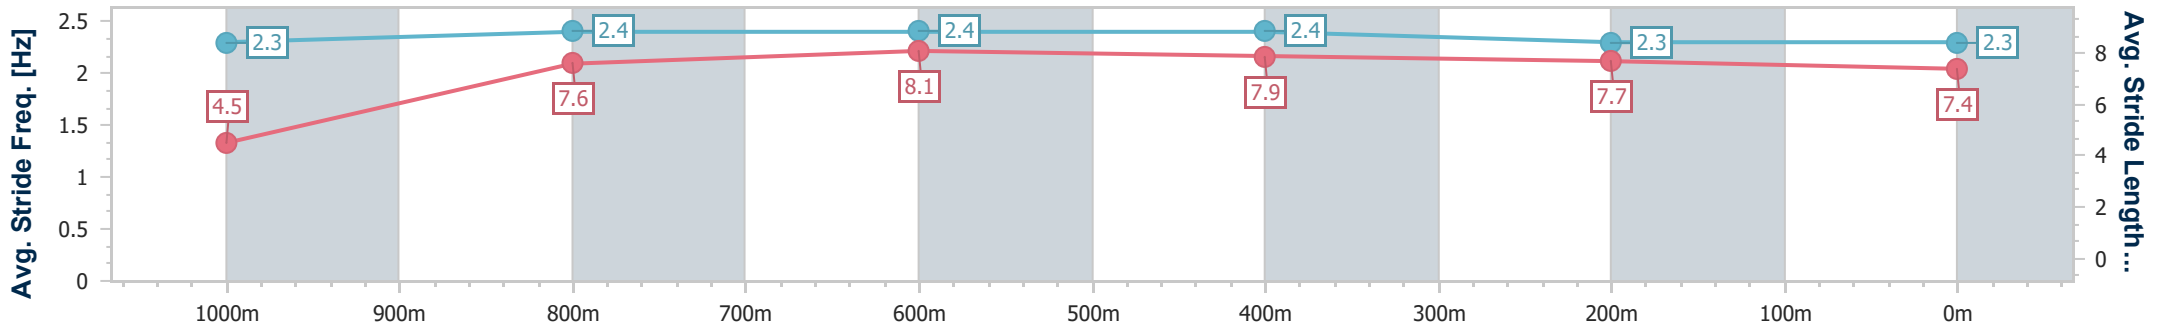

24 August 2024 - 15:17

Track Rating: Synthetic, Weather: Fine, Rail Position: True

Section	Overall	1000m	800m	600m	400m	200m
Section Times	0:59.79 [1] (0:04.73)	0:55.06 [2] (0:10.67)	0:44.39 [2] (0:10.27)	0:34.12 [2] (0:10.76)	0:23.36 [2] (0:11.40)	0:11.96 [2] (0:11.96)
Average Speed [km/h]	38.4	67.4	71.2	67.9	63.5	60.5
Top Speed [km/h]	57.5	71.1	72.2	70.8	65.7	62.6
Avg. Dist. to Rail [m]	2.5	0.4	2.5	3.4	3.1	3.5
Avg. Stride Freq. [Hz]	2.3	2.4	2.4	2.4	2.3	2.3
Avg. Stride Length [m]	4.5	7.6	8.1	7.9	7.7	7.4