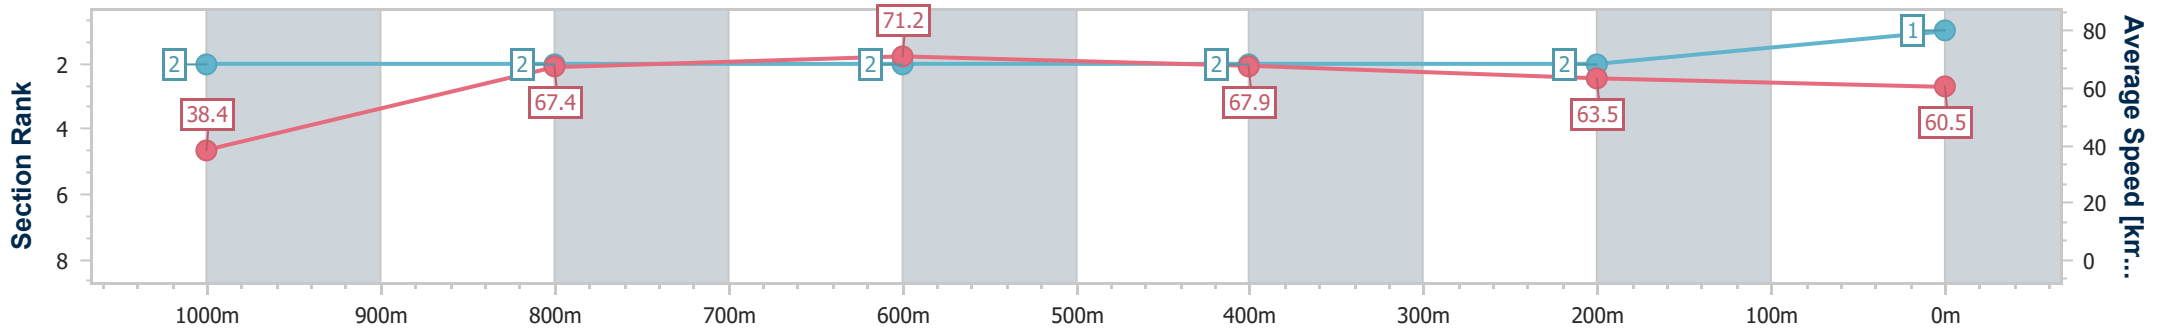

24 August 2024 - 15:17

Track Rating: Synthetic, Weather: Fine, Rail Position: True

Section	Overall	1000m	800m	600m	400m	200m
Section Times	0:59.79 [1] (0:04.73)	0:55.06 [2] (0:10.67)	0:44.39 [2] (0:10.27)	0:34.12 [2] (0:10.76)	0:23.36 [2] (0:11.40)	0:11.96 [2] (0:11.96)
Average Speed [km/h]	38.4	67.4	71.2	67.9	63.5	60.5
Top Speed [km/h]	57.5	71.1	72.2	70.8	65.7	62.6
Avg. Dist. to Rail [m]	2.5	0.4	2.5	3.4	3.1	3.5
Avg. Stride Freq. [Hz]	2.3	2.4	2.4	2.4	2.3	2.3
Avg. Stride Length [m]	4.5	7.6	8.1	7.9	7.7	7.4