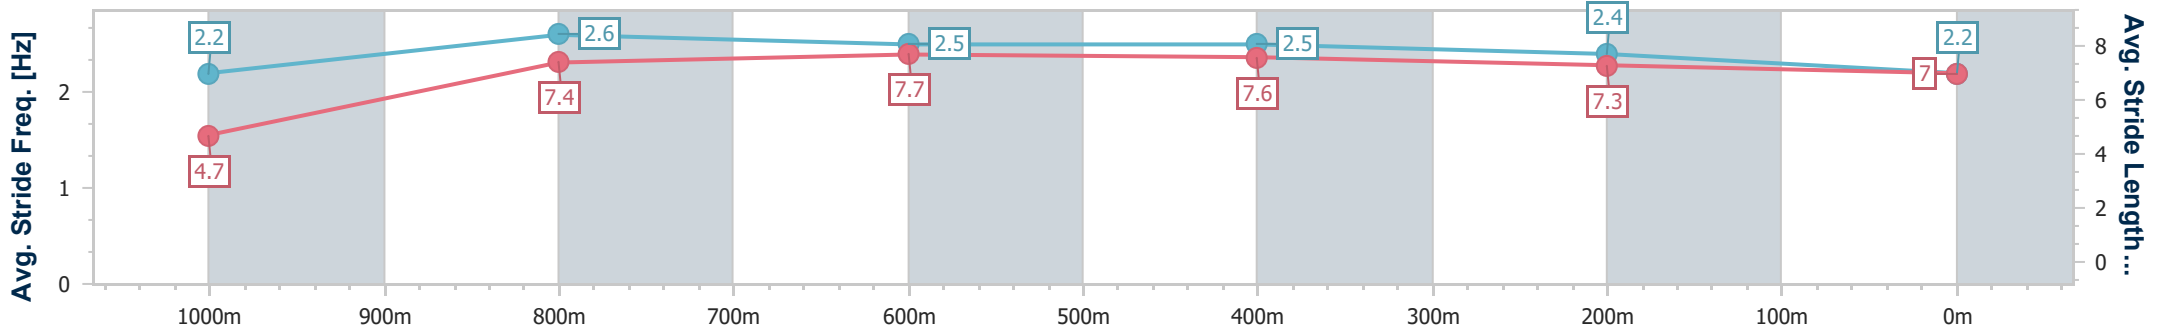

Aquis Park Gold Coast Poly QLD Professional

Race 5: 4FRONT BENCHMARK 65 Handicap - 1050m

24 August 2024 - 15:17

Track Rating: Synthetic, Weather: Fine, Rail Position: True

Section	Overall	1000m	800m	600m	400m	200m
Section Times	1:00.51 [2] (0:04.65)	0:55.86 [1] (0:10.63)	0:45.23 [1] (0:10.36)	0:34.87 [1] (0:10.75)	0:24.12 [1] (0:11.36)	0:12.76 [1] (0:12.76)
Average Speed [km/h]	38.8	67.8	70.1	67.6	63.3	56.7
Top Speed [km/h]	59.1	71.2	71.3	70.4	66.1	60.7
Avg. Dist. to Rail [m]	4.5	2.2	1.3	1.6	0.3	1.1
Avg. Stride Freq. [Hz]	2.2	2.6	2.5	2.5	2.4	2.2
Avg. Stride Length [m]	4.7	7.4	7.7	7.6	7.3	7.0

- [] Ranking at each section and finish
- .-.- No data available at this section
- NA No data available

Horse/Jockey Name	Cosmic Serenade
Final Rank	3
Fastest Section Time (Section)	0:04.82 (Overall)
Top Speed [km/h] (Section)	69.2 (600m)
Race State	Finished