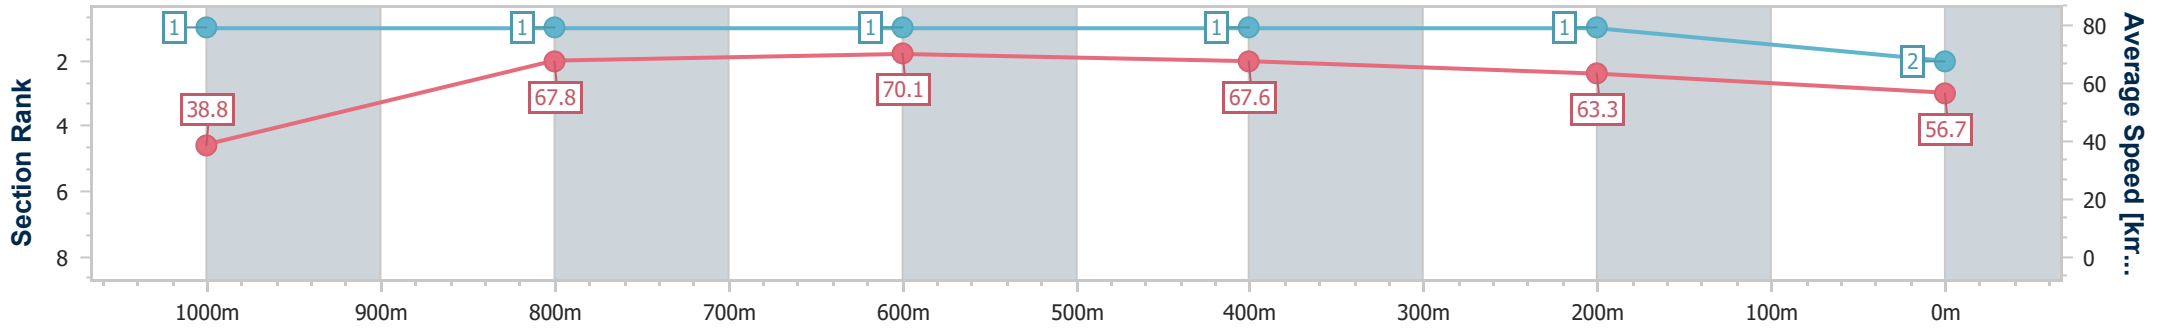

- [] Ranking at each section and finish
- .-.- No data available at this section
- NA No data available

Horse/Jockey Name	Cosmic Serenade
Final Rank	3
Fastest Section Time (Section)	0:04.82 (Overall)
Top Speed [km/h] (Section)	69.2 (600m)
Race State	Finished