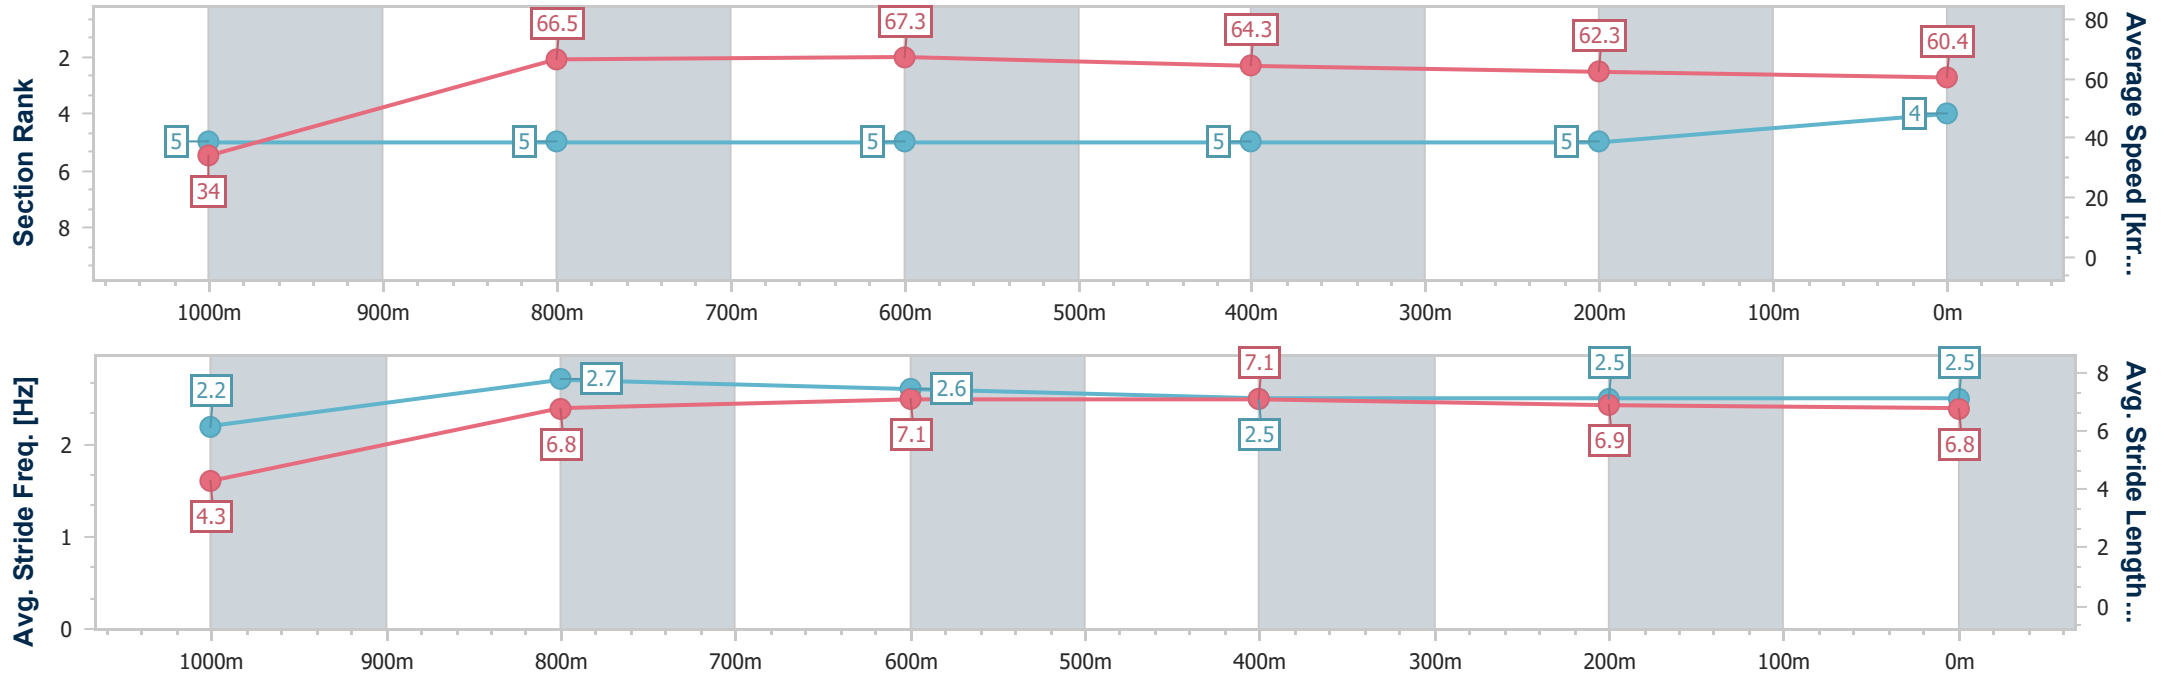

Aquis Park Gold Coast Poly QLD Professional
 Race 4: FLOWERS FOR EVERYONE Maiden Plate - 1050m
 24 August 2024 - 14:42
 Track Rating: Synthetic, Weather: Fine, Rail Position: True

| Section | Overall | 1000m | 800m | 600m | 400m | 200m |
|------------------------|--------------------------|--------------------------|--------------------------|--------------------------|--------------------------|-------------|
| Section Times | 1:01.88 [4] (0:05.34) | 0:56.54 [5] (0:10.86) | 0:45.68 [5] (0:10.75) | 0:34.93 [5] (0:11.33) | 0:23.60 [5] (0:11.60) | 0:12.00 [5] |
| Average Speed [km/h] | 34.0 | 66.5 | 67.3 | 64.3 | 62.3 | 60.4 |
| Top Speed [km/h] | 58.5 | 69.6 | 68.7 | 66.4 | 63.3 | 61.9 |
| Avg. Dist. to Rail [m] | 3.9 | 2.8 | 0.8 | 2.3 | 1.6 | 1.6 |
| Avg. Stride Freq. [Hz] | 2.2 | 2.7 | 2.6 | 2.5 | 2.5 | 2.5 |
| Avg. Stride Length [m] | 4.3 | 6.8 | 7.1 | 7.1 | 6.9 | 6.8 |