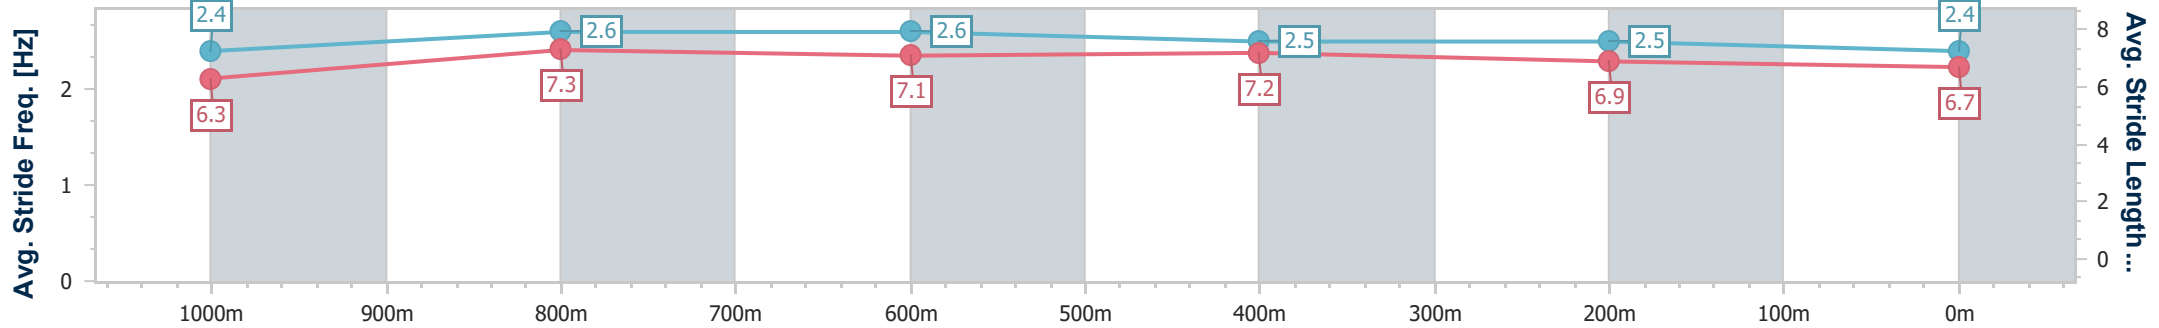

Horse/Jockey Name	Dare To Share
Final Rank	3
Fastest Section Time (Section)	0:10.59 (1000m)
Top Speed [km/h] (Section)	69.7 (1000m)
Race State	Finished

Aquis Park Gold Coast Poly QLD Professional
Race 3: BUSINESS INSURANCE GROUP OPEN Handicap - 1200m

24 August 2024 - 14:09

Track Rating: Synthetic, Weather: Fine, Rail Position: True

Section	Overall	1000m	800m	600m	400m	200m
Section Times	1:09.59 [3] (0:13.29)	0:56.30 [3] (0:10.59)	0:45.71 [3] (0:10.91)	0:34.80 [3] (0:11.07)	0:23.73 [3] (0:11.41)	0:12.32 [3] (0:12.32)
Average Speed [km/h]	54.3	68.7	67.9	66.1	63.3	59.0
Top Speed [km/h]	69.2	69.7	69.4	67.7	65.8	62.3
Avg. Dist. to Rail [m]	5.5	4.9	5.1	3.7	2.5	3.9
Avg. Stride Freq. [Hz]	2.4	2.6	2.6	2.5	2.5	2.4
Avg. Stride Length [m]	6.3	7.3	7.1	7.2	6.9	6.7

- [ ] Ranking at each section and finish
- -.-.- No data available at this section
- NA No data available