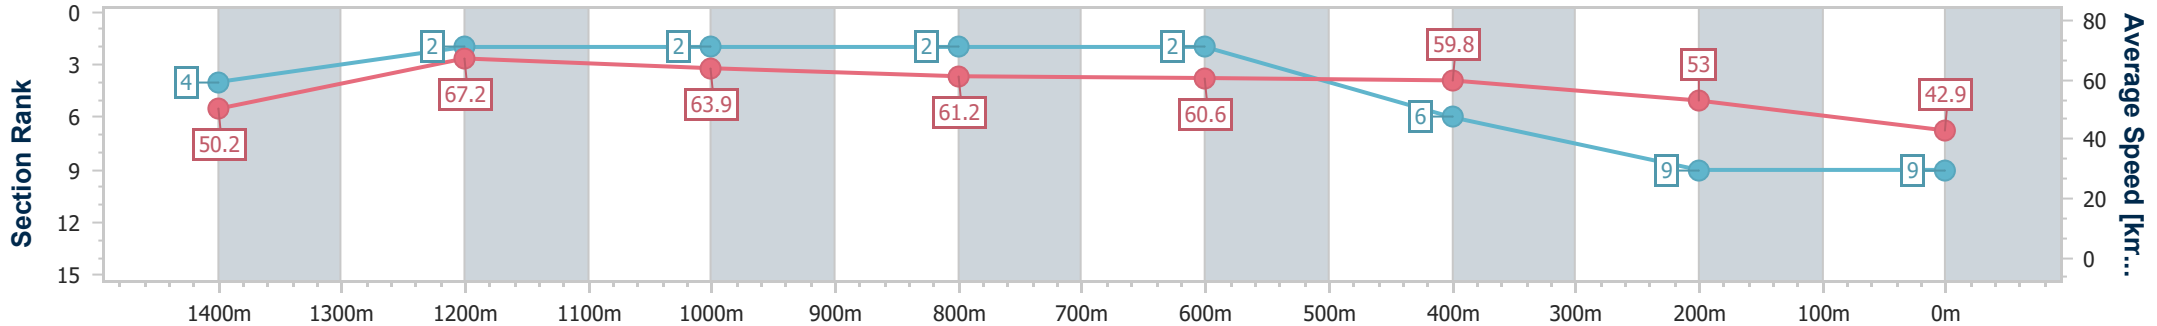

Aquis Park Gold Coast Poly QLD Professional
Race 7: JOAN HADDOCK MEMORIAL Maiden Handicap - 1540m

24 August 2024 - 16:33

Track Rating: Synthetic, Weather: Fine, Rail Position: True

| Section | Overall | 1400m | 1200m | 1000m | 800m | 600m | 400m | 200m |
|------------------------|--------------------------|--------------------------|--------------------------|--------------------------|--------------------------|--------------------------|--------------------------|--------------------------|
| Section Times | 1:39.19 [9] (0:10.10) | 1:29.09 [4] (0:11.06) | 1:18.03 [2] (0:11.33) | 1:06.70 [2] (0:11.88) | 0:54.82 [2] (0:11.92) | 0:42.90 [2] (0:12.14) | 0:30.76 [6] (0:13.79) | 0:16.97 [9] (0:16.97) |
| Average Speed [km/h] | 50.2 | 67.2 | 63.9 | 61.2 | 60.6 | 59.8 | 53.0 | 42.9 |
| Top Speed [km/h] | 65.3 | 70.0 | 66.4 | 63.1 | 62.9 | 62.6 | 56.1 | 48.5 |
| Avg. Dist. to Rail [m] | 8.2 | 3.5 | 1.2 | 0.9 | 0.5 | 0.7 | 3.3 | 9.4 |
| Avg. Stride Freq. [Hz] | 2.2 | 2.4 | 2.3 | 2.2 | 2.2 | 2.2 | 2.1 | 2.0 |
| Avg. Stride Length [m] | 6.3 | 7.8 | 7.8 | 7.8 | 7.5 | 7.5 | 6.9 | 6.0 |