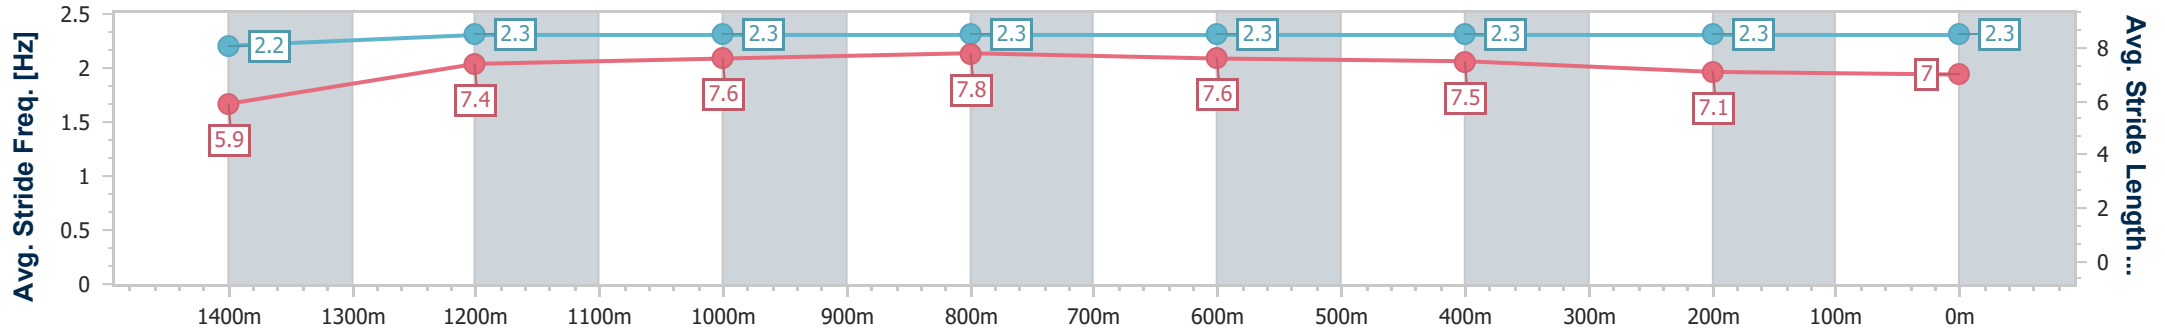

Horse/Jockey Name	Midnight Boom
Final Rank	6
Fastest Section Time (Section)	0:10.45 (Overall)
Top Speed [km/h] (Section)	64.8 (1000m)
Race State	Finished

Aquis Park Gold Coast Poly QLD Professional
Race 6: MADSEN PROPERTY BENCHMARK 62 Handicap - 1540m

24 August 2024 - 15:55

Track Rating: Synthetic, Weather: Fine, Rail Position: True

Section	Overall	1400m	1200m	1000m	800m	600m	400m	200m
Section Times	1:32.62 [6] (0:10.45)	1:22.17 [4] (0:11.72)	1:10.45 [5] (0:11.27)	0:59.18 [5] (0:11.23)	0:47.95 [5] (0:11.38)	0:36.57 [5] (0:11.69)	0:24.88 [6] (0:12.30)	0:12.58 [7] (0:12.58)
Average Speed [km/h]	48.1	61.7	64.0	64.2	63.0	62.1	58.7	57.5
Top Speed [km/h]	61.4	62.7	64.6	64.8	64.0	63.4	60.0	58.4
Avg. Dist. to Rail [m]	4.1	0.8	1.2	1.5	0.6	0.9	2.0	3.2
Avg. Stride Freq. [Hz]	2.2	2.3	2.3	2.3	2.3	2.3	2.3	2.3
Avg. Stride Length [m]	5.9	7.4	7.6	7.8	7.6	7.5	7.1	7.0

- [ ] Ranking at each section and finish
- -.-.- No data available at this section
- NA No data available