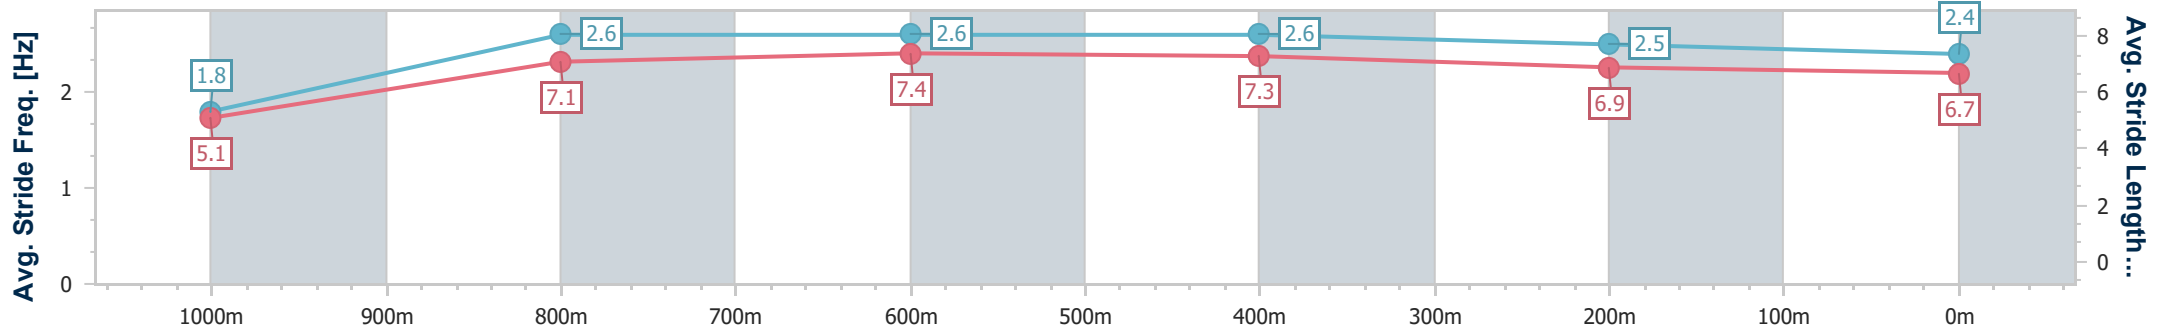

Aquis Park Gold Coast Poly QLD Professional

Race 5: 4FRONT BENCHMARK 65 Handicap - 1050m

24 August 2024 - 15:17

Track Rating: Synthetic, Weather: Fine, Rail Position: True

| Section | Overall | 1000m | 800m | 600m | 400m | 200m |
|------------------------|--------------------------|--------------------------|--------------------------|--------------------------|--------------------------|--------------------------|
| Section Times | 1:01.21 [4] (0:05.13) | 0:56.08 [4] (0:11.05) | 0:45.03 [4] (0:10.52) | 0:34.51 [4] (0:10.84) | 0:23.67 [4] (0:11.46) | 0:12.21 [4] (0:12.21) |
| Average Speed [km/h] | 35.2 | 65.3 | 69.3 | 67.5 | 63.0 | 59.1 |
| Top Speed [km/h] | 54.4 | 68.1 | 70.2 | 70.1 | 65.2 | 62.7 |
| Avg. Dist. to Rail [m] | 5.4 | 2.0 | 2.3 | 3.3 | 2.8 | 4.9 |
| Avg. Stride Freq. [Hz] | 1.8 | 2.6 | 2.6 | 2.6 | 2.5 | 2.4 |
| Avg. Stride Length [m] | 5.1 | 7.1 | 7.4 | 7.3 | 6.9 | 6.7 |