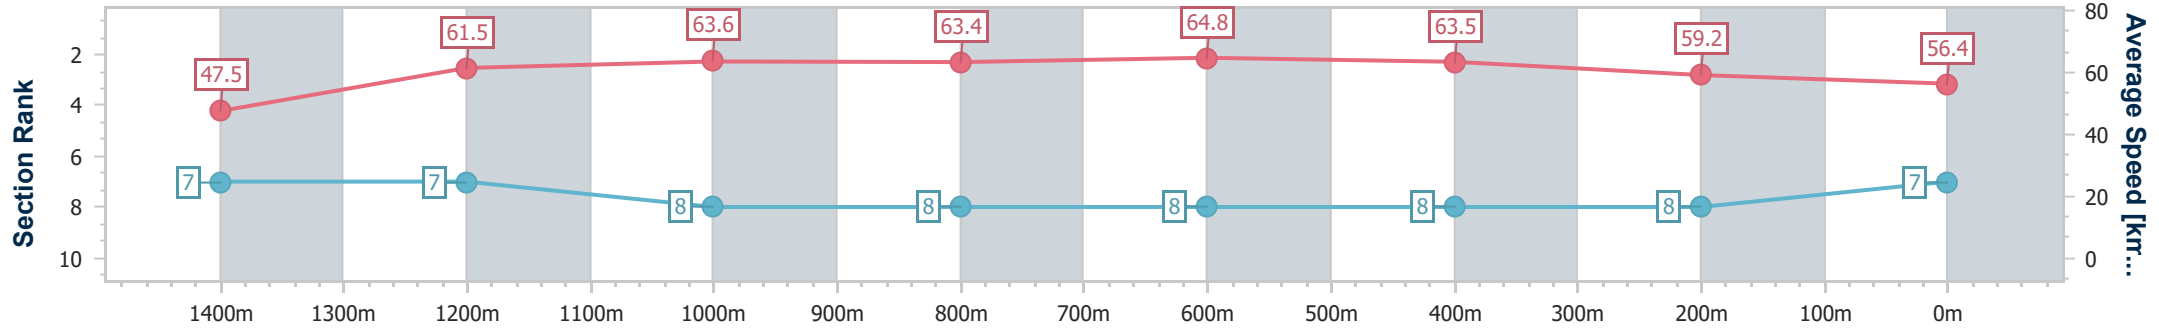

Horse/Jockey Name	Pauli
Final Rank	7
Fastest Section Time (Section)	0:10.67 (Overall)
Top Speed [km/h] (Section)	66.6 (600m)
Race State	Finished

Aquis Park Gold Coast Poly QLD Professional
Race 6: MADSEN PROPERTY BENCHMARK 62 Handicap - 1540m

24 August 2024 - 15:55

Track Rating: Synthetic, Weather: Fine, Rail Position: True

Section	Overall	1400m	1200m	1000m	800m	600m	400m	200m
Section Times	1:32.93 [7] (0:10.67)	1:22.26 [7] (0:11.78)	1:10.48 [7] (0:11.35)	0:59.13 [8] (0:11.38)	0:47.75 [8] (0:11.21)	0:36.54 [8] (0:11.44)	0:25.10 [8] (0:12.27)	0:12.83 [8] (0:12.83)
Average Speed [km/h]	47.5	61.5	63.6	63.4	64.8	63.5	59.2	56.4
Top Speed [km/h]	62.0	63.0	64.6	64.5	66.0	66.6	60.2	57.9
Avg. Dist. to Rail [m]	6.2	1.2	2.5	2.6	1.2	2.2	5.6	5.9
Avg. Stride Freq. [Hz]	2.2	2.3	2.2	2.2	2.3	2.3	2.3	2.2
Avg. Stride Length [m]	6.0	7.6	7.9	7.9	7.8	7.7	7.2	7.2

- [ ] Ranking at each section and finish
- -.-.- No data available at this section
- NA No data available