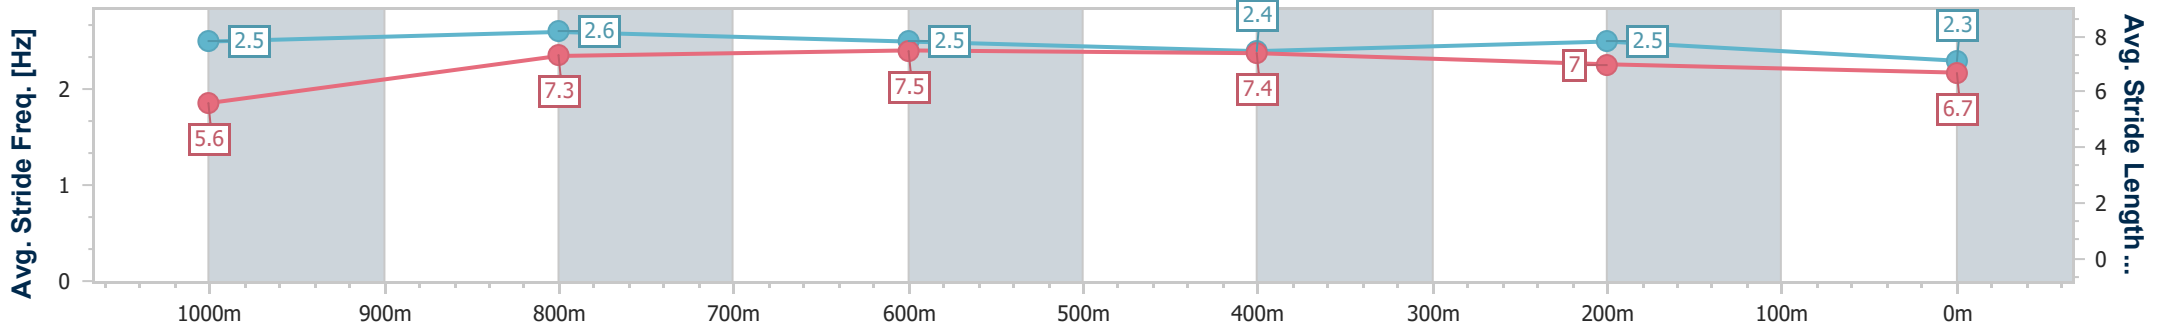

Horse/Jockey Name	Ocean Alps
Final Rank	10
Fastest Section Time (Section)	0:10.74 (1000m)
Top Speed [km/h] (Section)	69.9 (1000m)
Race State	Finished

Aquis Park Gold Coast Poly QLD Professional
Race 2: REMEMBERING WILLIAM AND ELSIE MORGAN
BENCHMARK 55 Handicap - 1150m

24 August 2024 - 13:34

Track Rating: Synthetic, Weather: Fine, Rail Position: True

Section	Overall	1000m	800m	600m	400m	200m
Section Times	1:08.58 [10] (0:10.90)	0:57.68 [6] (0:10.74)	0:46.94 [6] (0:10.91)	0:36.03 [6] (0:11.24)	0:24.79 [6] (0:11.80)	0:12.99 [8] (0:12.99)
Average Speed [km/h]	49.7	67.8	66.9	64.7	61.6	55.7
Top Speed [km/h]	67.2	69.9	68.6	66.4	62.8	59.0
Avg. Dist. to Rail [m]	6.1	4.7	2.5	2.1	5.3	7.5
Avg. Stride Freq. [Hz]	2.5	2.6	2.5	2.4	2.5	2.3
Avg. Stride Length [m]	5.6	7.3	7.5	7.4	7.0	6.7

- [ ] Ranking at each section and finish
- -.-.- No data available at this section
- NA No data available