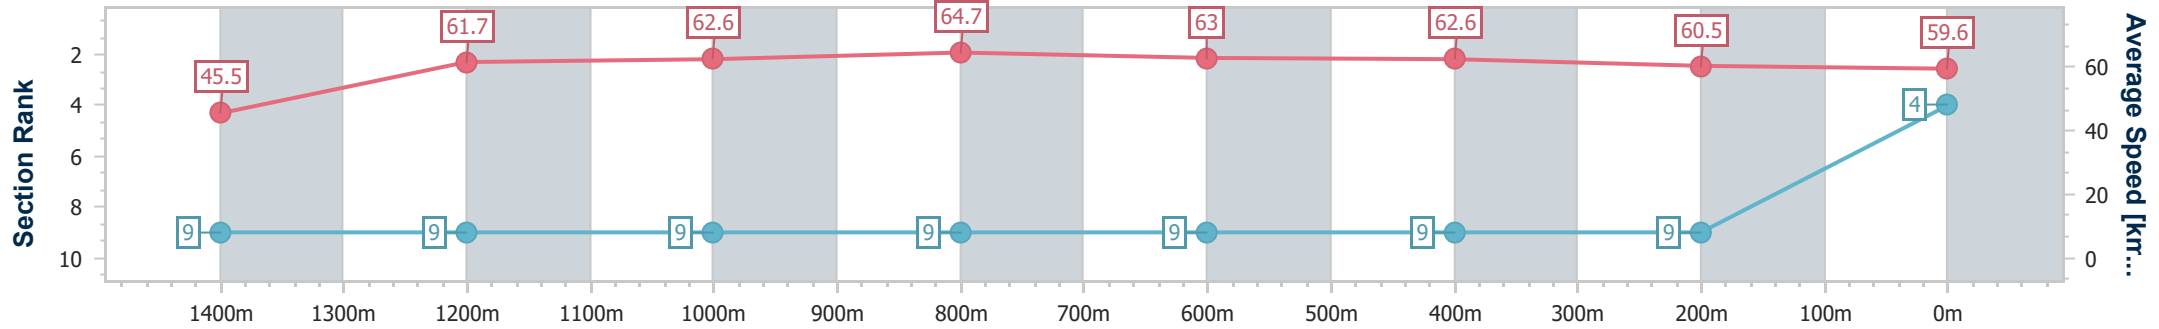

Aquis Park Gold Coast Poly QLD Professional
Race 6: MADSEN PROPERTY BENCHMARK 62 Handicap - 1540m

24 August 2024 - 15:55

Track Rating: Synthetic, Weather: Fine, Rail Position: True

| Section | Overall | 1400m | 1200m | 1000m | 800m | 600m | 400m | 200m |
|------------------------|--------------------------|--------------------------|--------------------------|--------------------------|--------------------------|--------------------------|--------------------------|--------------------------|
| Section Times | 1:32.52 [4] (0:11.08) | 1:21.44 [9] (0:11.73) | 1:09.71 [9] (0:11.50) | 0:58.21 [9] (0:11.16) | 0:47.05 [9] (0:11.47) | 0:35.58 [9] (0:11.52) | 0:24.06 [9] (0:11.90) | 0:12.16 [9] (0:12.16) |
| Average Speed [km/h] | 45.5 | 61.7 | 62.6 | 64.7 | 63.0 | 62.6 | 60.5 | 59.6 |
| Top Speed [km/h] | 61.1 | 62.7 | 64.0 | 65.1 | 63.9 | 64.3 | 61.3 | 61.4 |
| Avg. Dist. to Rail [m] | 5.9 | 0.7 | 0.9 | 0.3 | 1.1 | 0.6 | 0.5 | 0.3 |
| Avg. Stride Freq. [Hz] | 2.2 | 2.5 | 2.5 | 2.5 | 2.5 | 2.5 | 2.5 | 2.5 |
| Avg. Stride Length [m] | 5.7 | 6.8 | 7.0 | 7.1 | 6.9 | 6.9 | 6.7 | 6.6 |