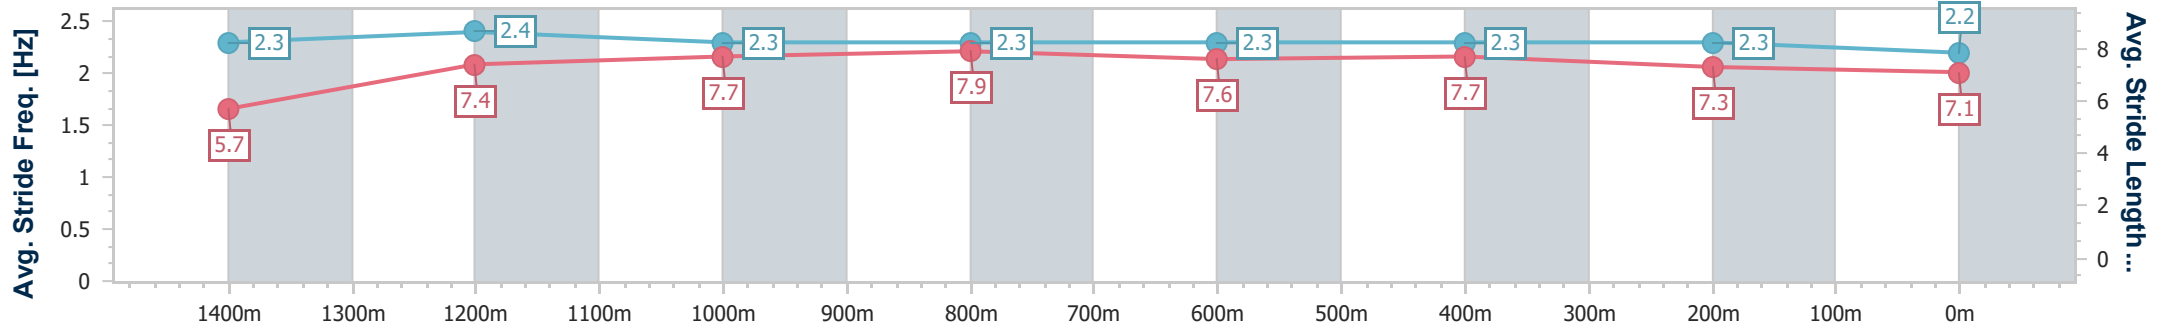

Horse/Jockey Name	Cordozar
Final Rank	5
Fastest Section Time (Section)	0:10.66 (Overall)
Top Speed [km/h] (Section)	65.5 (1400m)
Race State	Finished

Aquis Park Gold Coast Poly QLD Professional
Race 6: MADSEN PROPERTY BENCHMARK 62 Handicap - 1540m

24 August 2024 - 15:55

Track Rating: Synthetic, Weather: Fine, Rail Position: True

Section	Overall	1400m	1200m	1000m	800m	600m	400m	200m
Section Times	1:32.62 [5] (0:10.66)	1:21.96 [6] (0:11.59)	1:10.37 [6] (0:11.28)	0:59.09 [6] (0:11.28)	0:47.81 [6] (0:11.34)	0:36.47 [6] (0:11.52)	0:24.95 [5] (0:12.24)	0:12.71 [6] (0:12.71)
Average Speed [km/h]	47.3	63.6	63.8	64.1	63.8	62.7	59.0	57.0
Top Speed [km/h]	63.9	65.5	64.3	64.3	64.4	64.3	60.1	58.1
Avg. Dist. to Rail [m]	7.8	2.7	1.7	1.5	0.9	1.0	2.2	3.9
Avg. Stride Freq. [Hz]	2.3	2.4	2.3	2.3	2.3	2.3	2.3	2.2
Avg. Stride Length [m]	5.7	7.4	7.7	7.9	7.6	7.7	7.3	7.1

- [ ] Ranking at each section and finish
- -.-.- No data available at this section
- NA No data available