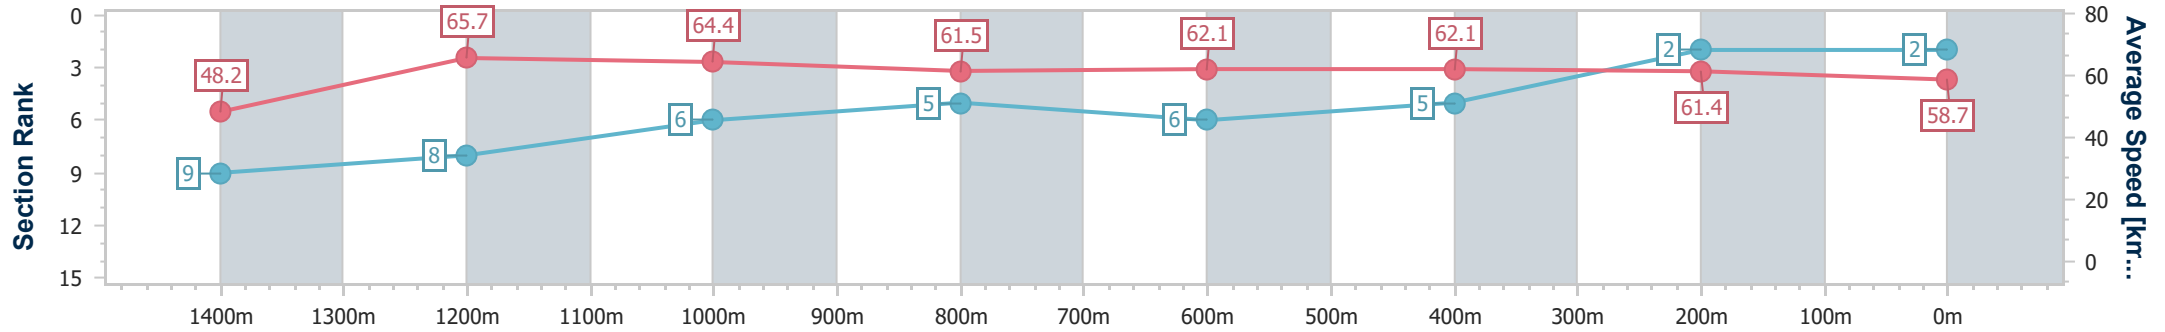

Aquis Park Gold Coast Poly QLD Professional
Race 7: JOAN HADDOCK MEMORIAL Maiden Handicap - 1540m

24 August 2024 - 16:33

Track Rating: Synthetic, Weather: Fine, Rail Position: True

| Section | Overall | 1400m | 1200m | 1000m | 800m | 600m | 400m | 200m |
|------------------------|--------------------------|--------------------------|--------------------------|--------------------------|--------------------------|--------------------------|--------------------------|--------------------------|
| Section Times | 1:32.55 [2] (0:10.55) | 1:22.00 [9] (0:11.05) | 1:10.95 [8] (0:11.20) | 0:59.75 [6] (0:11.83) | 0:47.92 [5] (0:11.75) | 0:36.17 [6] (0:11.79) | 0:24.38 [5] (0:11.97) | 0:12.41 [2] (0:12.41) |
| Average Speed [km/h] | 48.2 | 65.7 | 64.4 | 61.5 | 62.1 | 62.1 | 61.4 | 58.7 |
| Top Speed [km/h] | 64.3 | 67.2 | 65.3 | 63.6 | 63.7 | 63.2 | 63.0 | 62.0 |
| Avg. Dist. to Rail [m] | 4.6 | 0.6 | 0.9 | 1.2 | 1.5 | 3.1 | 4.8 | 6.6 |
| Avg. Stride Freq. [Hz] | 2.1 | 2.3 | 2.2 | 2.1 | 2.2 | 2.2 | 2.3 | 2.2 |
| Avg. Stride Length [m] | 6.4 | 8.0 | 8.2 | 8.0 | 7.9 | 7.8 | 7.5 | 7.3 |