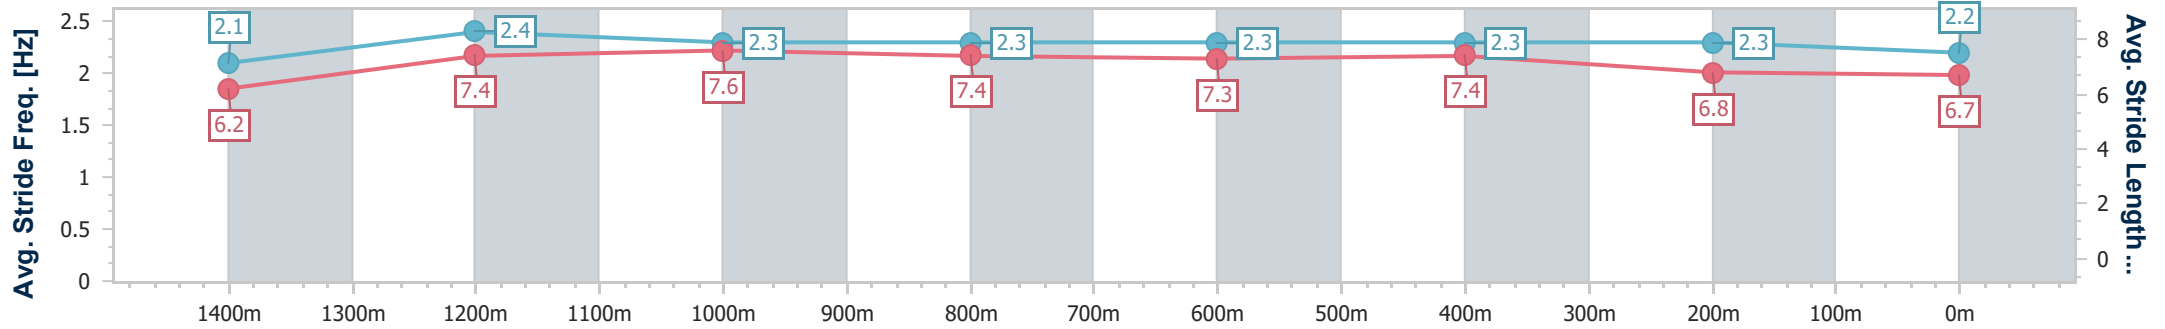

Aquis Park Gold Coast Poly QLD Professional
Race 7: JOAN HADDOCK MEMORIAL Maiden Handicap - 1540m

24 August 2024 - 16:33

Track Rating: Synthetic, Weather: Fine, Rail Position: True

| Section | Overall | 1400m | 1200m | 1000m | 800m | 600m | 400m | 200m |
|------------------------|--------------------------|--------------------------|--------------------------|--------------------------|--------------------------|--------------------------|--------------------------|--------------------------|
| Section Times | 1:33.91 [6] (0:10.21) | 1:23.70 [5] (0:11.20) | 1:12.50 [5] (0:11.35) | 1:01.15 [5] (0:11.87) | 0:49.28 [6] (0:11.72) | 0:37.56 [4] (0:11.58) | 0:25.98 [2] (0:12.60) | 0:13.38 [3] (0:13.38) |
| Average Speed [km/h] | 49.3 | 64.4 | 63.7 | 60.7 | 60.5 | 62.0 | 57.3 | 54.3 |
| Top Speed [km/h] | 65.4 | 66.7 | 65.9 | 63.0 | 63.3 | 63.6 | 59.6 | 56.4 |
| Avg. Dist. to Rail [m] | 2.1 | 0.7 | 0.6 | 1.3 | 2.9 | 1.3 | 1.4 | 2.4 |
| Avg. Stride Freq. [Hz] | 2.1 | 2.4 | 2.3 | 2.3 | 2.3 | 2.3 | 2.3 | 2.2 |
| Avg. Stride Length [m] | 6.2 | 7.4 | 7.6 | 7.4 | 7.3 | 7.4 | 6.8 | 6.7 |