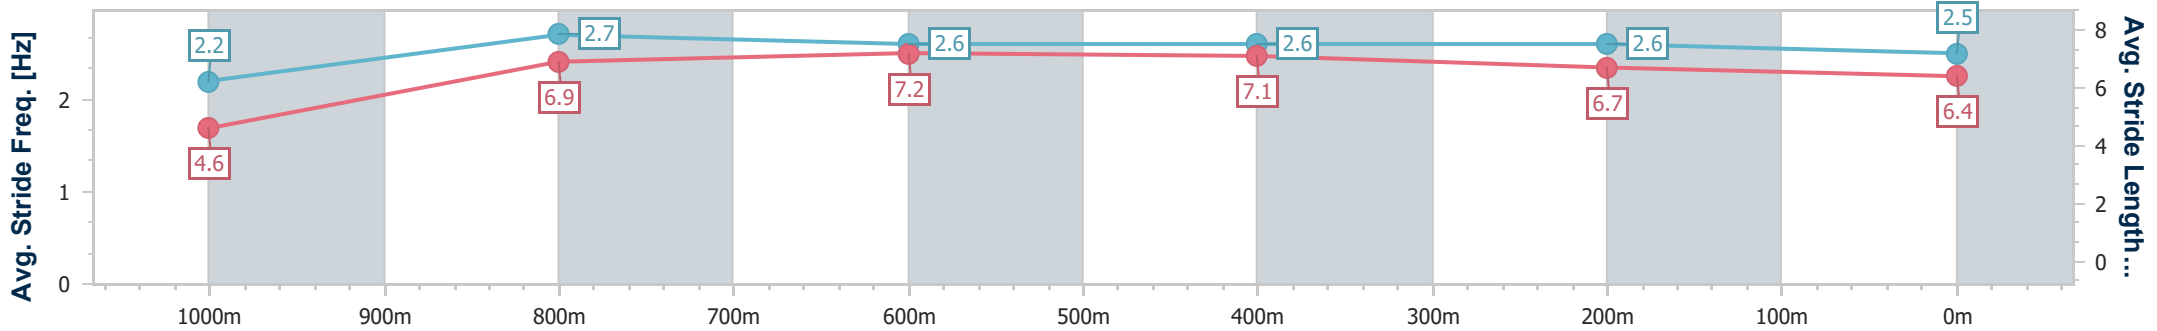

Aquis Park Gold Coast Poly QLD Professional

Race 5: 4FRONT BENCHMARK 65 Handicap - 1050m

24 August 2024 - 15:17

Track Rating: Synthetic, Weather: Fine, Rail Position: True

| Section | Overall | 1000m | 800m | 600m | 400m | 200m |
|------------------------|--------------------------|--------------------------|--------------------------|--------------------------|--------------------------|--------------------------|
| Section Times | 1:00.95 [3] (0:04.82) | 0:56.13 [3] (0:10.91) | 0:45.22 [3] (0:10.65) | 0:34.57 [3] (0:10.83) | 0:23.74 [3] (0:11.51) | 0:12.23 [3] (0:12.23) |
| Average Speed [km/h] | 37.8 | 66.0 | 67.8 | 66.8 | 62.8 | 59.1 |
| Top Speed [km/h] | 56.4 | 69.2 | 69.1 | 69.2 | 64.5 | 63.5 |
| Avg. Dist. to Rail [m] | 0.8 | 0.1 | 0.7 | 0.8 | 3.3 | 5.0 |
| Avg. Stride Freq. [Hz] | 2.2 | 2.7 | 2.6 | 2.6 | 2.6 | 2.5 |
| Avg. Stride Length [m] | 4.6 | 6.9 | 7.2 | 7.1 | 6.7 | 6.4 |