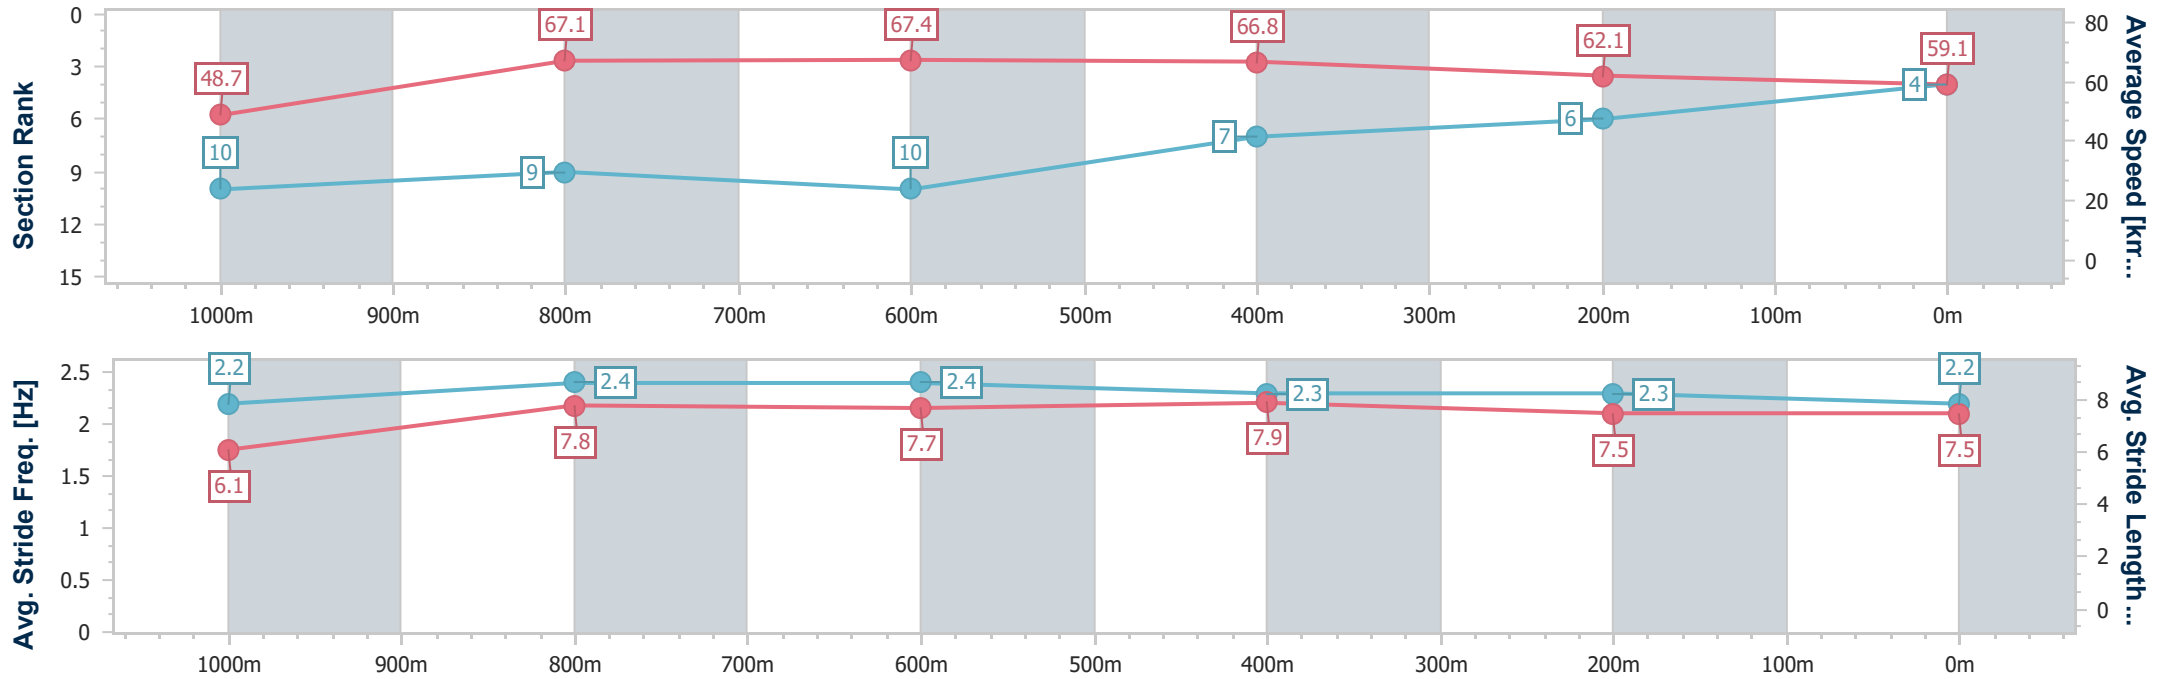

Horse/Jockey Name	Cherbourg
Final Rank	4
Fastest Section Time (Section)	0:10.90 (600m)
Top Speed [km/h] (Section)	69.5 (600m)
Race State	Finished

Aquis Park Gold Coast Poly QLD Professional
Race 2: REMEMBERING WILLIAM AND ELSIE MORGAN
BENCHMARK 55 Handicap - 1150m

24 August 2024 - 13:34

Track Rating: Synthetic, Weather: Fine, Rail Position: True

Section	Overall	1000m	800m	600m	400m	200m
Section Times	1:07.70 [4] (0:11.08)	0:56.62 [10] (0:10.92)	0:45.70 [9] (0:10.96)	0:34.74 [10] (0:10.90)	0:23.84 [7] (0:11.65)	0:12.19 [6] (0:12.19)
Average Speed [km/h]	48.7	67.1	67.4	66.8	62.1	59.1
Top Speed [km/h]	65.0	69.2	68.6	69.5	65.4	60.5
Avg. Dist. to Rail [m]	9.1	5.5	4.6	2.6	4.7	6.9
Avg. Stride Freq. [Hz]	2.2	2.4	2.4	2.3	2.3	2.2
Avg. Stride Length [m]	6.1	7.8	7.7	7.9	7.5	7.5

- [ ] Ranking at each section and finish
- -.-.- No data available at this section
- NA No data available