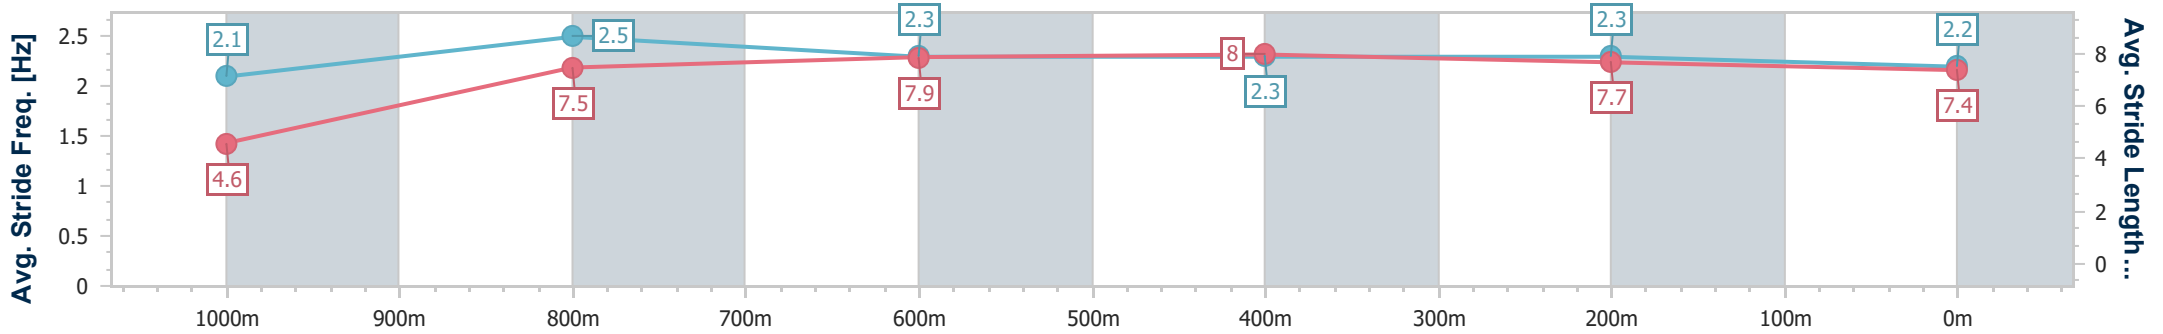

Horse/Jockey Name	Newsbeat
Final Rank	3
Fastest Section Time (Section)	0:05.04 (Overall)
Top Speed [km/h] (Section)	68.7 (1000m)
Race State	Finished

Aquis Park Gold Coast Poly QLD Professional
Race 4: FLOWERS FOR EVERYONE Maiden Plate - 1050m
24 August 2024 - 14:42
Track Rating: Synthetic, Weather: Fine, Rail Position: True

Section	Overall	1000m	800m	600m	400m	200m
Section Times	1:01.53 [3] (0:05.04)	0:56.49 [1] (0:10.88)	0:45.61 [2] (0:11.03)	0:34.58 [4] (0:11.09)	0:23.49 [4] (0:11.33)	0:12.16 [3] (0:12.16)
Average Speed [km/h]	35.6	66.3	65.5	64.8	63.8	59.3
Top Speed [km/h]	56.6	68.7	67.8	66.5	64.8	62.3
Avg. Dist. to Rail [m]	1.1	0.5	0.5	0.4	2.2	3.2
Avg. Stride Freq. [Hz]	2.1	2.5	2.3	2.3	2.3	2.2
Avg. Stride Length [m]	4.6	7.5	7.9	8.0	7.7	7.4

- [ ] Ranking at each section and finish
- -.-.- No data available at this section
- NA No data available