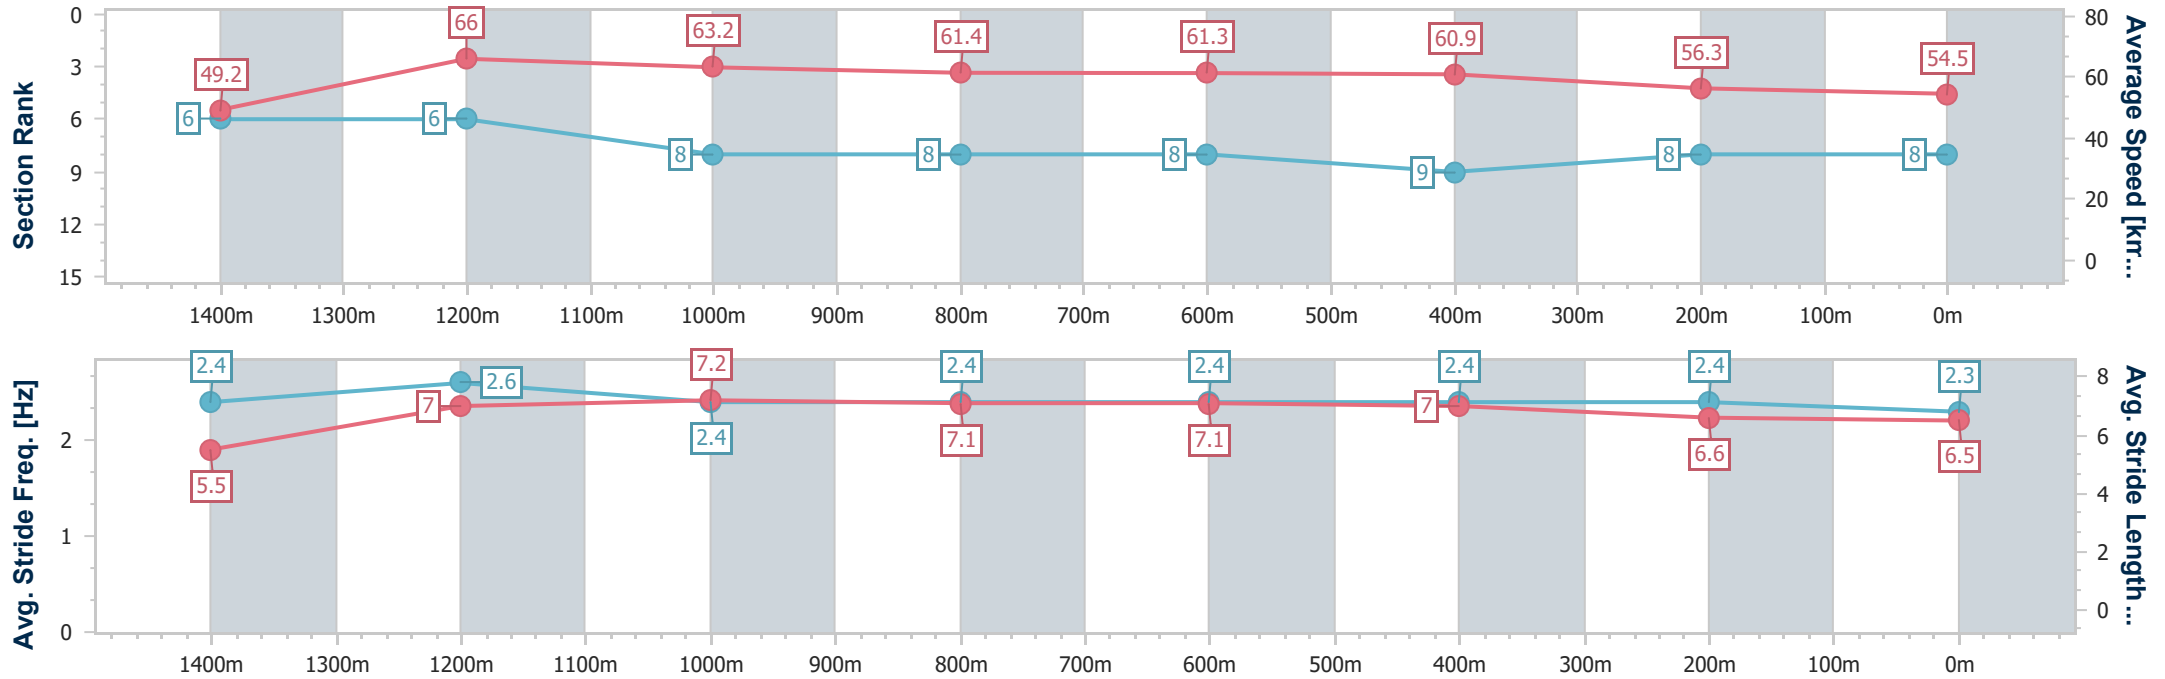

Horse/Jockey Name	Windflower
Final Rank	8
Fastest Section Time (Section)	0:10.25 (Overall)
Top Speed [km/h] (Section)	68.1 (1400m)
Race State	Finished

Aquis Park Gold Coast Poly QLD Professional
Race 7: JOAN HADDOCK MEMORIAL Maiden Handicap - 1540m

24 August 2024 - 16:33

Track Rating: Synthetic, Weather: Fine, Rail Position: True

Section	Overall	1400m	1200m	1000m	800m	600m	400m	200m
Section Times	1:35.12 [8] (0:10.25)	1:24.87 [6] (0:11.27)	1:13.60 [6] (0:11.41)	1:02.19 [8] (0:11.87)	0:50.32 [8] (0:11.98)	0:38.34 [8] (0:12.09)	0:26.25 [9] (0:12.95)	0:13.30 [8] (0:13.30)
Average Speed [km/h]	49.2	66.0	63.2	61.4	61.3	60.9	56.3	54.5
Top Speed [km/h]	63.0	68.1	66.9	63.7	63.5	64.5	58.5	57.2
Avg. Dist. to Rail [m]	6.8	3.3	3.2	4.3	3.0	3.8	2.9	3.6
Avg. Stride Freq. [Hz]	2.4	2.6	2.4	2.4	2.4	2.4	2.4	2.3
Avg. Stride Length [m]	5.5	7.0	7.2	7.1	7.1	7.0	6.6	6.5

- [ ] Ranking at each section and finish
- -.-.- No data available at this section
- NA No data available