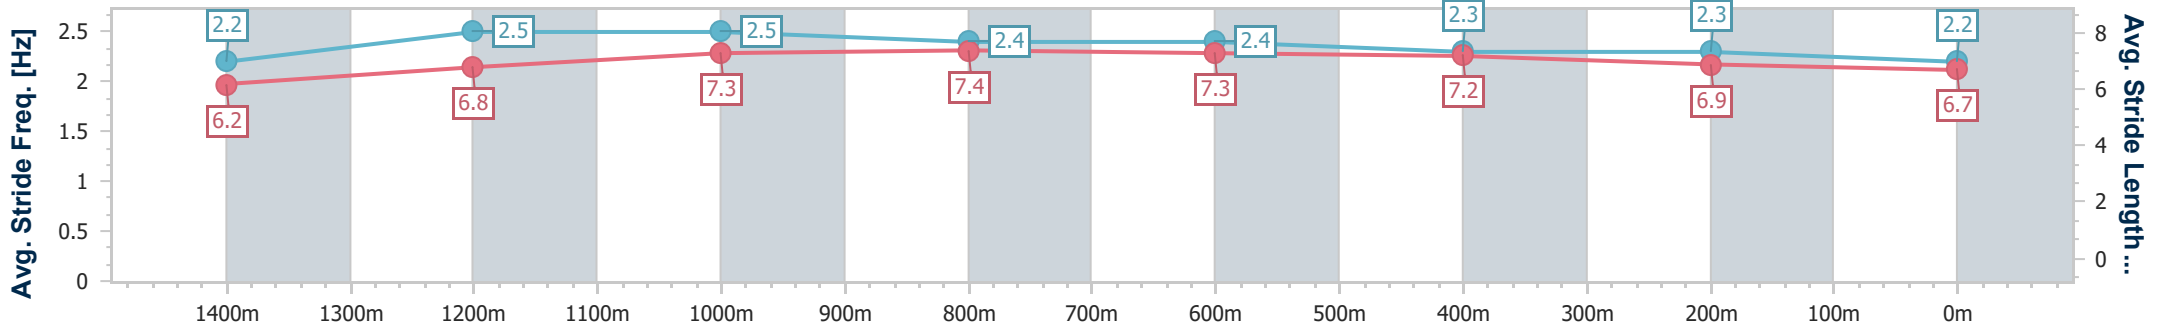

Horse/Jockey Name	Biggie
Final Rank	9
Fastest Section Time (Section)	0:10.16 (Overall)
Top Speed [km/h] (Section)	66.7 (1000m)
Race State	Finished

Aquis Park Gold Coast Poly QLD Professional
Race 6: MADSEN PROPERTY BENCHMARK 62 Handicap - 1540m

24 August 2024 - 15:55

Track Rating: Synthetic, Weather: Fine, Rail Position: True

Section	Overall	1400m	1200m	1000m	800m	600m	400m	200m
Section Times	1:33.11 [9] (0:10.16)	1:22.95 [1] (0:11.62)	1:11.33 [1] (0:11.06)	1:00.27 [1] (0:11.10)	0:49.17 [1] (0:11.29)	0:37.88 [1] (0:11.89)	0:25.99 [1] (0:12.64)	0:13.35 [3] (0:13.35)
Average Speed [km/h]	49.8	61.6	65.1	65.2	63.5	60.5	57.0	54.1
Top Speed [km/h]	62.5	63.8	66.2	66.7	65.2	62.8	58.3	55.6
Avg. Dist. to Rail [m]	5.2	0.7	2.0	2.0	0.7	0.4	0.7	1.0
Avg. Stride Freq. [Hz]	2.2	2.5	2.5	2.4	2.4	2.3	2.3	2.2
Avg. Stride Length [m]	6.2	6.8	7.3	7.4	7.3	7.2	6.9	6.7

- [ ] Ranking at each section and finish
- -.-.- No data available at this section
- NA No data available