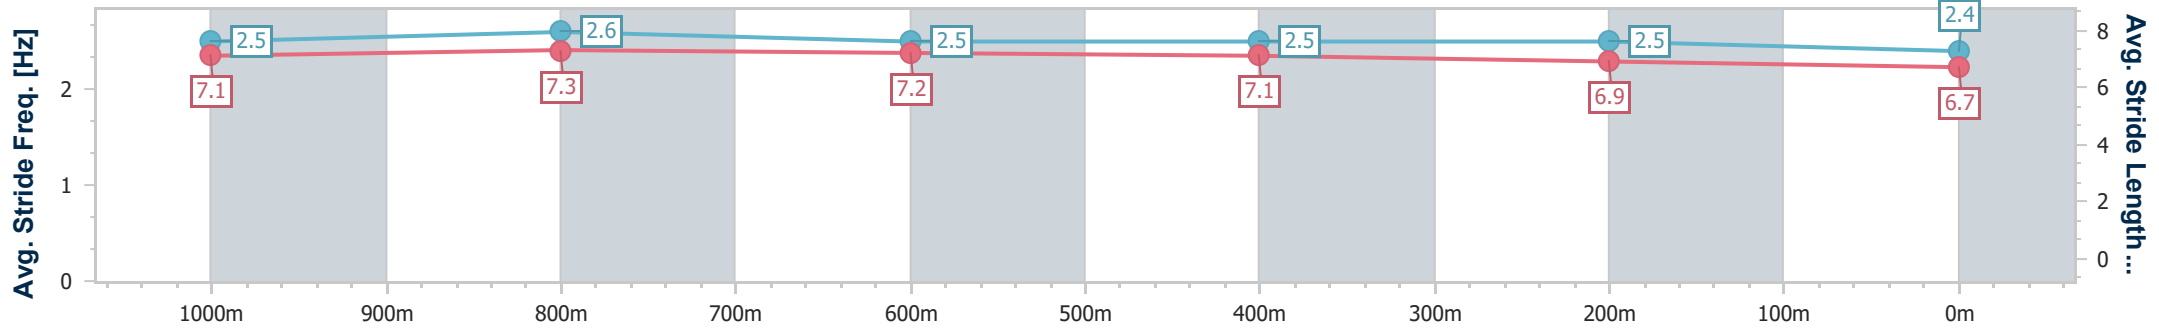

Horse/Jockey Name	Little Iffy
Final Rank	5
Fastest Section Time (Section)	0:10.70 (1000m)
Top Speed [km/h] (Section)	70.3 (1000m)
Race State	Finished

Aquis Park Gold Coast Poly QLD Professional
Race 1: QUEENSLAND BRAIN INSTITUTE MND Maiden Handicap - 1200m

24 August 2024 - 12:59

Track Rating: Synthetic , Weather: Fine, Rail Position: True

Section	Overall	1000m	800m	600m	400m	200m
Section Times	1:10.09 [5] (0:12.49)	0:57.60 [2] (0:10.70)	0:46.90 [3] (0:11.09)	0:35.81 [3] (0:11.28)	0:24.53 [1] (0:11.89)	0:12.64 [4] (0:12.64)
Average Speed [km/h]	57.8	67.8	65.7	64.1	60.8	57.2
Top Speed [km/h]	68.7	70.3	67.6	65.2	62.5	60.1
Avg. Dist. to Rail [m]	6.2	2.7	2.2	1.3	2.2	5.3
Avg. Stride Freq. [Hz]	2.5	2.6	2.5	2.5	2.5	2.4
Avg. Stride Length [m]	7.1	7.3	7.2	7.1	6.9	6.7

- [ ] Ranking at each section and finish
- -.-.- No data available at this section
- NA No data available