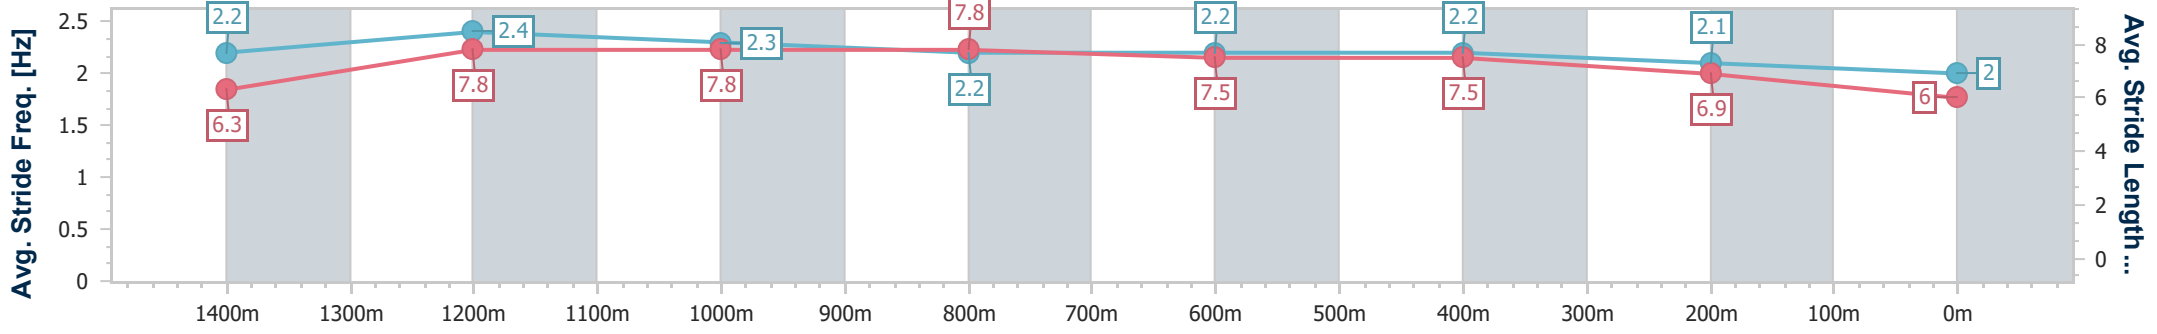

Aquis Park Gold Coast Poly QLD Professional
Race 7: JOAN HADDOCK MEMORIAL Maiden Handicap - 1540m

24 August 2024 - 16:33

Track Rating: Synthetic, Weather: Fine, Rail Position: True

| Section | Overall | 1400m | 1200m | 1000m | 800m | 600m | 400m | 200m |
|------------------------|--------------------------|--------------------------|--------------------------|--------------------------|--------------------------|--------------------------|--------------------------|--------------------------|
| Section Times | 1:39.19 [9] (0:10.10) | 1:29.09 [4] (0:11.06) | 1:18.03 [2] (0:11.33) | 1:06.70 [2] (0:11.88) | 0:54.82 [2] (0:11.92) | 0:42.90 [2] (0:12.14) | 0:30.76 [6] (0:13.79) | 0:16.97 [9] (0:16.97) |
| Average Speed [km/h] | 50.2 | 67.2 | 63.9 | 61.2 | 60.6 | 59.8 | 53.0 | 42.9 |
| Top Speed [km/h] | 65.3 | 70.0 | 66.4 | 63.1 | 62.9 | 62.6 | 56.1 | 48.5 |
| Avg. Dist. to Rail [m] | 8.2 | 3.5 | 1.2 | 0.9 | 0.5 | 0.7 | 3.3 | 9.4 |
| Avg. Stride Freq. [Hz] | 2.2 | 2.4 | 2.3 | 2.2 | 2.2 | 2.2 | 2.1 | 2.0 |
| Avg. Stride Length [m] | 6.3 | 7.8 | 7.8 | 7.8 | 7.5 | 7.5 | 6.9 | 6.0 |