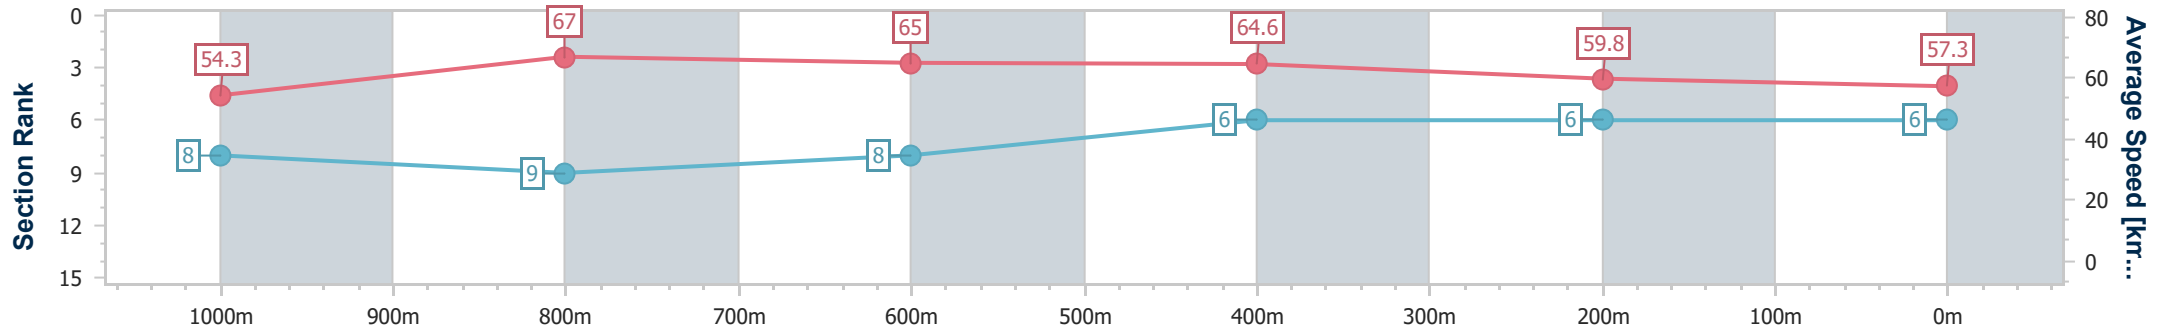

Horse/Jockey Name	All I Want Is You
Final Rank	6
Fastest Section Time (Section)	0:10.77 (1000m)
Top Speed [km/h] (Section)	68.2 (1000m)
Race State	Finished

Aquis Park Gold Coast Poly QLD Professional
Race 1: QUEENSLAND BRAIN INSTITUTE MND Maiden Handicap - 1200m

24 August 2024 - 12:59

Track Rating: Synthetic , Weather: Fine, Rail Position: True

Section	Overall	1000m	800m	600m	400m	200m
Section Times	1:10.81 [6] (0:13.25)	0:57.56 [8] (0:10.77)	0:46.79 [9] (0:11.06)	0:35.73 [8] (0:11.06)	0:24.67 [6] (0:12.02)	0:12.65 [6] (0:12.65)
Average Speed [km/h]	54.3	67.0	65.0	64.6	59.8	57.3
Top Speed [km/h]	65.7	68.2	66.9	67.0	62.0	59.1
Avg. Dist. to Rail [m]	3.5	1.2	0.3	1.1	1.1	2.9
Avg. Stride Freq. [Hz]	2.3	2.4	2.4	2.4	2.4	2.3
Avg. Stride Length [m]	7.2	7.8	7.5	7.3	7.1	7.0

- [ ] Ranking at each section and finish
- -.-.- No data available at this section
- NA No data available