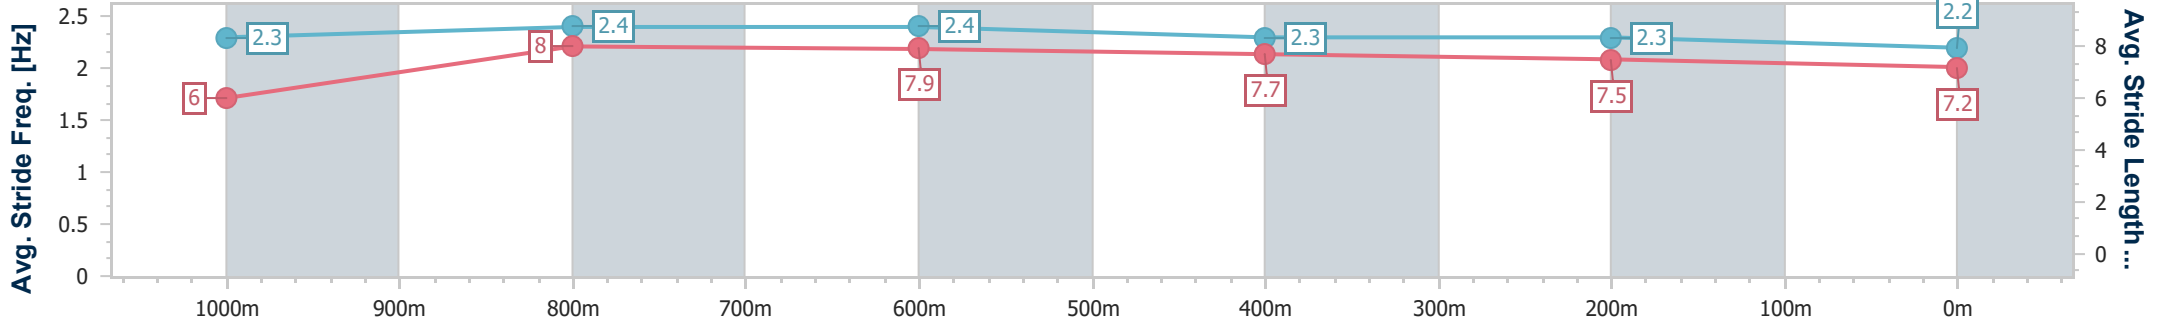

Horse/Jockey Name	King Kryptos
Final Rank	2
Fastest Section Time (Section)	0:10.36 (1000m)
Top Speed [km/h] (Section)	71.3 (1000m)
Race State	Finished

Aquis Park Gold Coast Poly QLD Professional
Race 2: REMEMBERING WILLIAM AND ELSIE MORGAN
BENCHMARK 55 Handicap - 1150m

24 August 2024 - 13:34

Track Rating: Synthetic, Weather: Fine, Rail Position: True

Section	Overall	1000m	800m	600m	400m	200m
Section Times	1:07.44 [2] (0:10.75)	0:56.69 [4] (0:10.36)	0:46.33 [2] (0:10.79)	0:35.54 [2] (0:11.10)	0:24.44 [2] (0:11.66)	0:12.78 [2] (0:12.78)
Average Speed [km/h]	50.3	70.0	67.5	65.4	61.9	56.8
Top Speed [km/h]	68.3	71.3	68.6	68.2	63.4	59.7
Avg. Dist. to Rail [m]	3.4	2.4	2.6	1.5	2.1	1.5
Avg. Stride Freq. [Hz]	2.3	2.4	2.4	2.3	2.3	2.2
Avg. Stride Length [m]	6.0	8.0	7.9	7.7	7.5	7.2

- [ ] Ranking at each section and finish
- -.-.- No data available at this section
- NA No data available