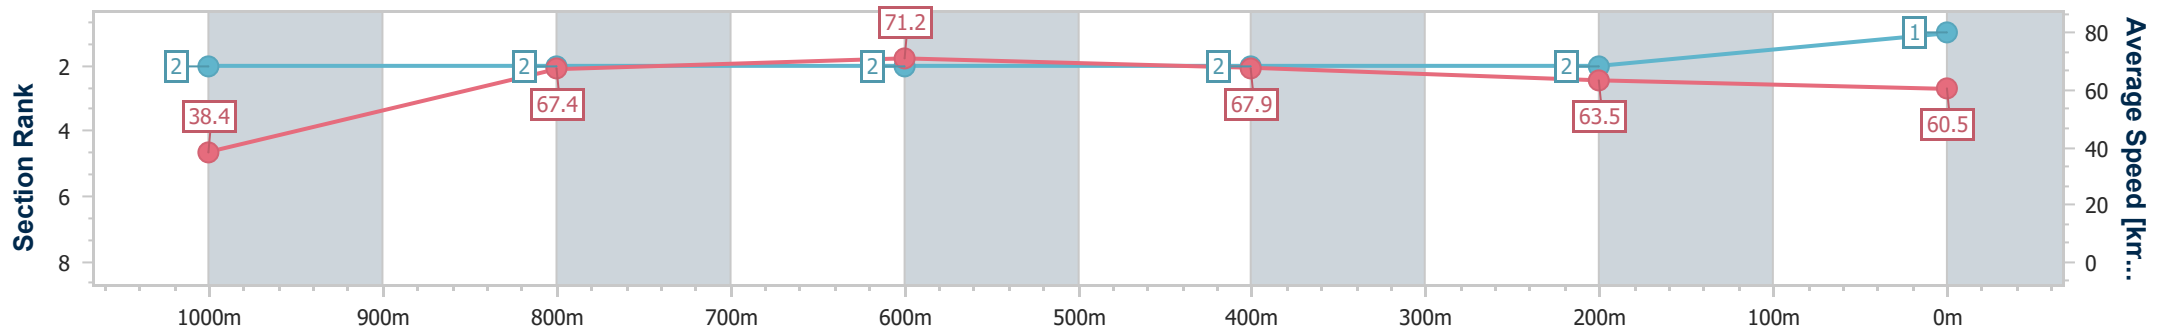

Aquis Park Gold Coast Poly QLD Professional

Race 5: 4FRONT BENCHMARK 65 Handicap - 1050m

24 August 2024 - 15:17

Track Rating: Synthetic, Weather: Fine, Rail Position: True

| Section | Overall | 1000m | 800m | 600m | 400m | 200m |
|------------------------|--------------------------|--------------------------|--------------------------|--------------------------|--------------------------|--------------------------|
| Section Times | 0:59.79 [1] (0:04.73) | 0:55.06 [2] (0:10.67) | 0:44.39 [2] (0:10.27) | 0:34.12 [2] (0:10.76) | 0:23.36 [2] (0:11.40) | 0:11.96 [2] (0:11.96) |
| Average Speed [km/h] | 38.4 | 67.4 | 71.2 | 67.9 | 63.5 | 60.5 |
| Top Speed [km/h] | 57.5 | 71.1 | 72.2 | 70.8 | 65.7 | 62.6 |
| Avg. Dist. to Rail [m] | 2.5 | 0.4 | 2.5 | 3.4 | 3.1 | 3.5 |
| Avg. Stride Freq. [Hz] | 2.3 | 2.4 | 2.4 | 2.4 | 2.3 | 2.3 |
| Avg. Stride Length [m] | 4.5 | 7.6 | 8.1 | 7.9 | 7.7 | 7.4 |