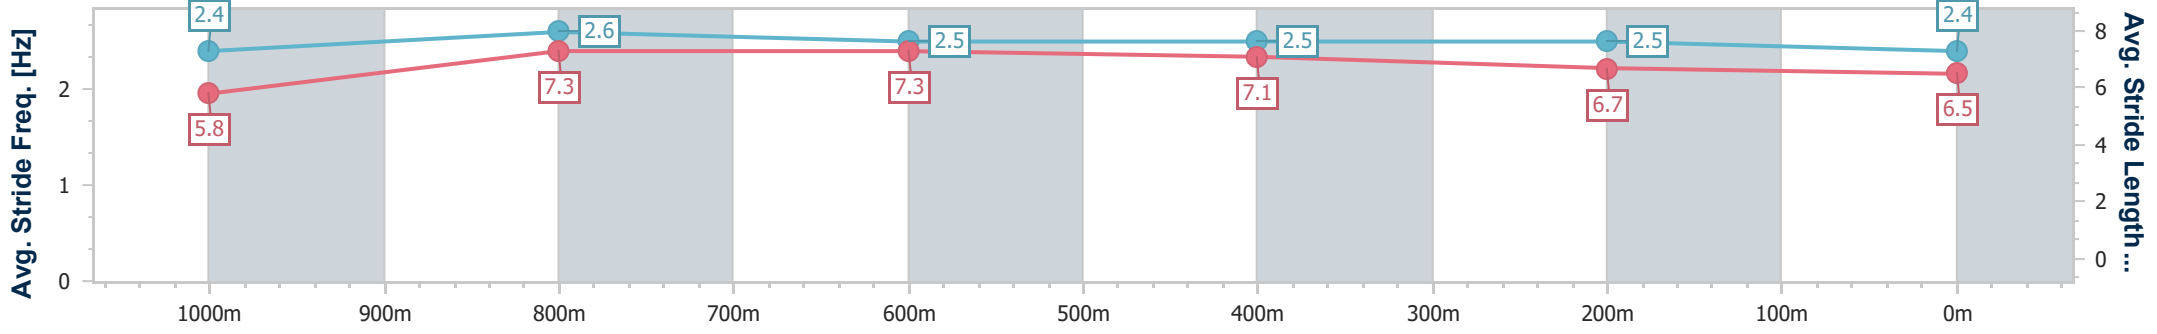

Horse/Jockey Name	Rudimentary
Final Rank	8
Fastest Section Time (Section)	0:10.67 (1000m)
Top Speed [km/h] (Section)	69.5 (1000m)
Race State	Finished

Aquis Park Gold Coast Poly QLD Professional
Race 2: REMEMBERING WILLIAM AND ELSIE MORGAN
BENCHMARK 55 Handicap - 1150m

24 August 2024 - 13:34

Track Rating: Synthetic, Weather: Fine, Rail Position: True

Section	Overall	1000m	800m	600m	400m	200m
Section Times	1:08.41 [8] (0:10.91)	0:57.50 [7] (0:10.67)	0:46.83 [5] (0:10.81)	0:36.02 [4] (0:11.14)	0:24.88 [4] (0:11.89)	0:12.99 [5] (0:12.99)
Average Speed [km/h]	49.6	67.4	66.8	64.5	60.4	55.8
Top Speed [km/h]	66.0	69.5	68.6	66.6	62.1	58.3
Avg. Dist. to Rail [m]	1.4	0.9	0.6	0.7	1.0	2.5
Avg. Stride Freq. [Hz]	2.4	2.6	2.5	2.5	2.5	2.4
Avg. Stride Length [m]	5.8	7.3	7.3	7.1	6.7	6.5

- [ ] Ranking at each section and finish
- -.-.- No data available at this section
- NA No data available