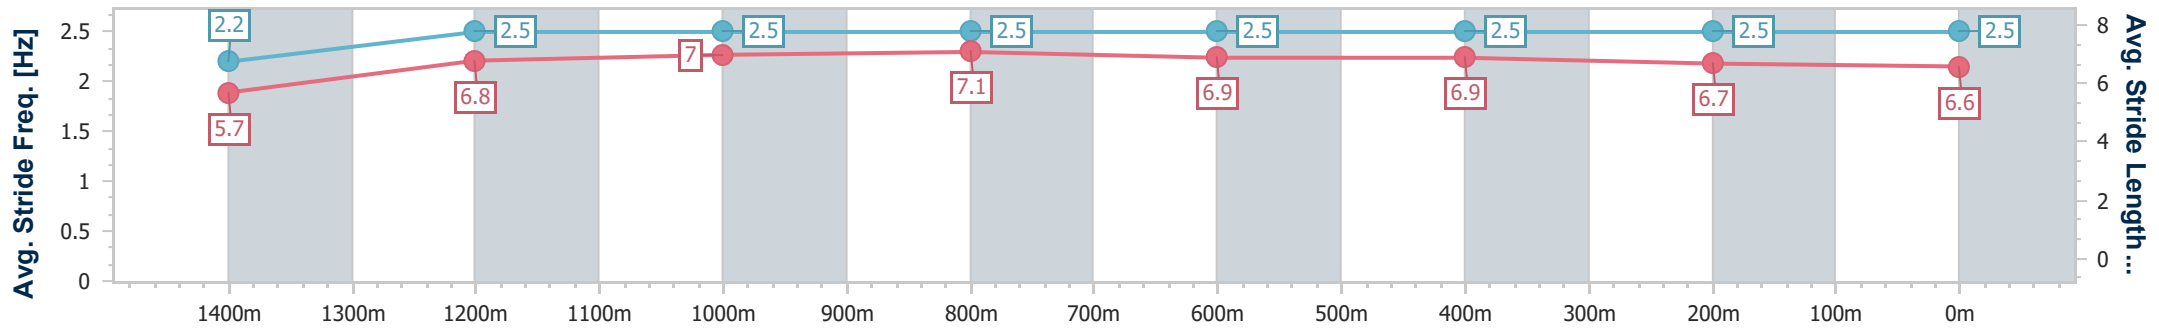

Horse/Jockey Name	Sly Corner
Final Rank	4
Fastest Section Time (Section)	0:11.08 (Overall)
Top Speed [km/h] (Section)	65.1 (1000m)
Race State	Finished

Aquis Park Gold Coast Poly QLD Professional
Race 6: MADSEN PROPERTY BENCHMARK 62 Handicap - 1540m

24 August 2024 - 15:55

Track Rating: Synthetic, Weather: Fine, Rail Position: True

Section	Overall	1400m	1200m	1000m	800m	600m	400m	200m
Section Times	1:32.52 [4] (0:11.08)	1:21.44 [9] (0:11.73)	1:09.71 [9] (0:11.50)	0:58.21 [9] (0:11.16)	0:47.05 [9] (0:11.47)	0:35.58 [9] (0:11.52)	0:24.06 [9] (0:11.90)	0:12.16 [9] (0:12.16)
Average Speed [km/h]	45.5	61.7	62.6	64.7	63.0	62.6	60.5	59.6
Top Speed [km/h]	61.1	62.7	64.0	65.1	63.9	64.3	61.3	61.4
Avg. Dist. to Rail [m]	5.9	0.7	0.9	0.3	1.1	0.6	0.5	0.3
Avg. Stride Freq. [Hz]	2.2	2.5	2.5	2.5	2.5	2.5	2.5	2.5
Avg. Stride Length [m]	5.7	6.8	7.0	7.1	6.9	6.9	6.7	6.6

- [ ] Ranking at each section and finish
- -.-.- No data available at this section
- NA No data available