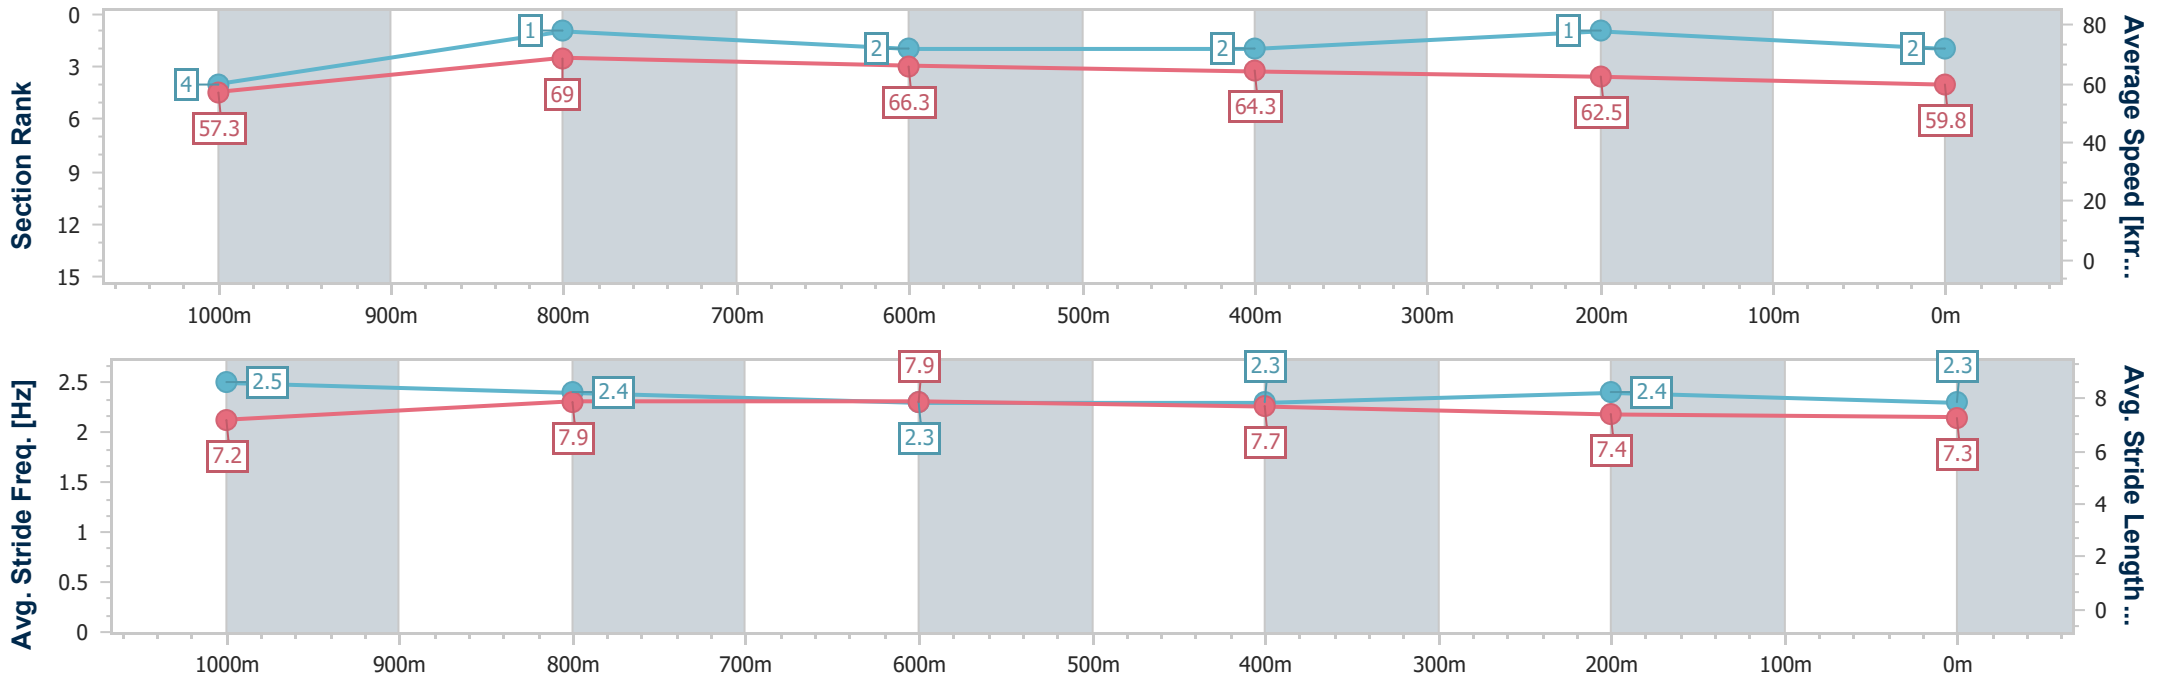

Horse/Jockey Name	Exposition
Final Rank	2
Fastest Section Time (Section)	0:10.53 (1000m)
Top Speed [km/h] (Section)	70.5 (1000m)
Race State	Finished

Aquis Park Gold Coast Poly QLD Professional
Race 1: QUEENSLAND BRAIN INSTITUTE MND Maiden
Handicap - 1200m

24 August 2024 - 12:59

Track Rating: Synthetic , Weather: Fine, Rail Position: True

Section	Overall	1000m	800m	600m	400m	200m
Section Times	1:09.20 [2] (0:12.58)	0:56.62 [4] (0:10.53)	0:46.09 [1] (0:11.15)	0:34.94 [2] (0:11.33)	0:23.61 [2] (0:11.57)	0:12.04 [1] (0:12.04)
Average Speed [km/h]	57.3	69.0	66.3	64.3	62.5	59.8
Top Speed [km/h]	69.8	70.5	67.1	66.3	64.3	62.3
Avg. Dist. to Rail [m]	7.7	3.9	4.4	3.0	3.5	5.6
Avg. Stride Freq. [Hz]	2.5	2.4	2.3	2.3	2.4	2.3
Avg. Stride Length [m]	7.2	7.9	7.9	7.7	7.4	7.3

- [ ] Ranking at each section and finish
- -.-.- No data available at this section
- NA No data available