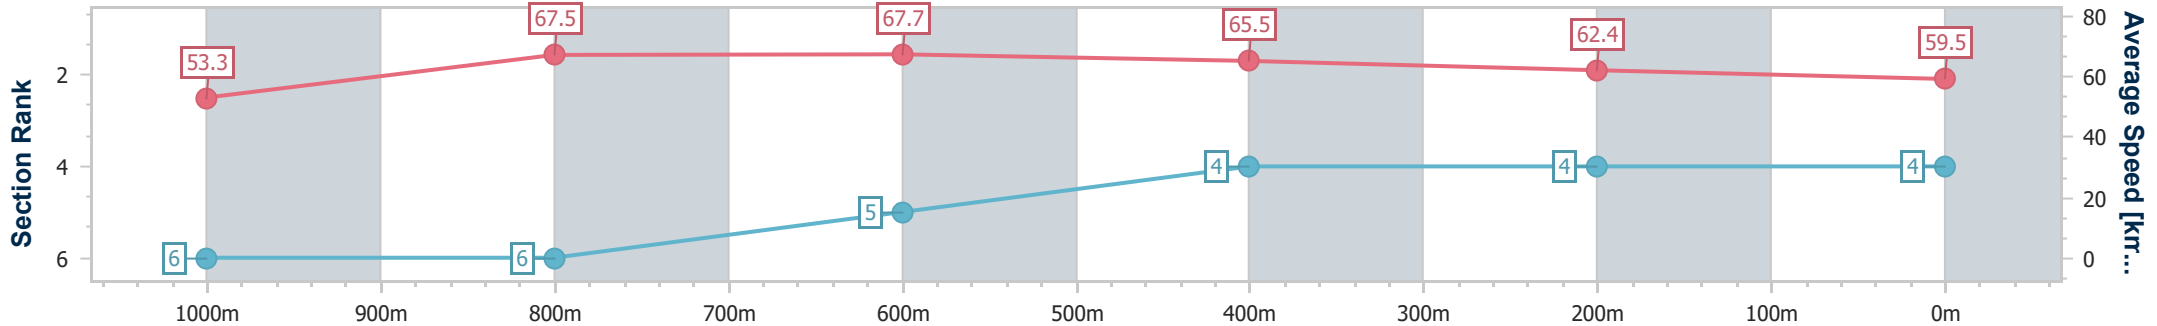

Horse/Jockey Name	Selling Sunset
Final Rank	4
Fastest Section Time (Section)	0:10.71 (1000m)
Top Speed [km/h] (Section)	69.0 (800m)
Race State	Finished

Aquis Park Gold Coast Poly QLD Professional
Race 3: BUSINESS INSURANCE GROUP OPEN Handicap - 1200m

24 August 2024 - 14:09

Track Rating: Synthetic, Weather: Fine, Rail Position: True

Section	Overall	1000m	800m	600m	400m	200m
Section Times	1:09.82 [4] (0:13.50)	0:56.32 [6] (0:10.71)	0:45.61 [6] (0:10.73)	0:34.88 [5] (0:11.11)	0:23.77 [4] (0:11.61)	0:12.16 [4] (0:12.16)
Average Speed [km/h]	53.3	67.5	67.7	65.5	62.4	59.5
Top Speed [km/h]	68.3	68.6	69.0	68.1	63.9	61.8
Avg. Dist. to Rail [m]	1.4	1.4	1.8	2.2	3.3	3.1
Avg. Stride Freq. [Hz]	2.5	2.5	2.5	2.5	2.5	2.5
Avg. Stride Length [m]	6.0	7.5	7.4	7.3	7.0	6.7

- [ ] Ranking at each section and finish
- -.-.- No data available at this section
- NA No data available