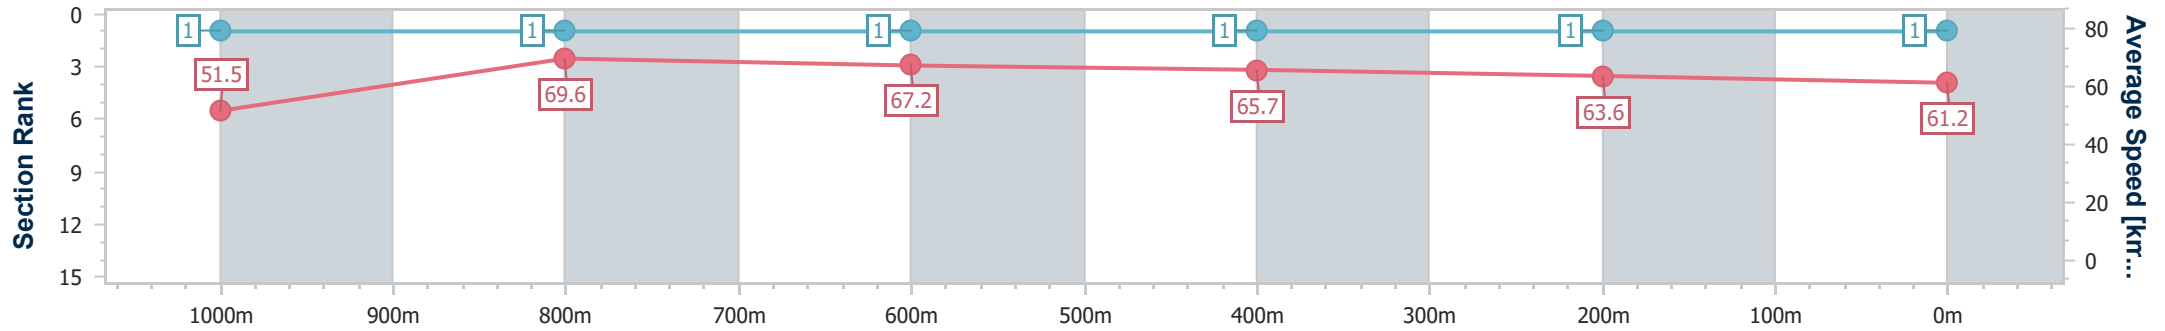

Horse/Jockey Name	Rich Minx
Final Rank	1
Fastest Section Time (Section)	0:10.33 (1000m)
Top Speed [km/h] (Section)	71.2 (1000m)
Race State	Finished

Aquis Park Gold Coast Poly QLD Professional
Race 2: REMEMBERING WILLIAM AND ELSIE MORGAN
BENCHMARK 55 Handicap - 1150m

24 August 2024 - 13:34

Track Rating: Synthetic, Weather: Fine, Rail Position: True

Section	Overall	1000m	800m	600m	400m	200m
Section Times	1:05.83 [1] (0:10.54)	0:55.29 [1] (0:10.33)	0:44.96 [1] (0:10.79)	0:34.17 [1] (0:11.00)	0:23.17 [1] (0:11.34)	0:11.83 [1] (0:11.83)
Average Speed [km/h]	51.5	69.6	67.2	65.7	63.6	61.2
Top Speed [km/h]	68.2	71.2	69.4	67.9	64.6	63.3
Avg. Dist. to Rail [m]	2.5	0.8	1.0	1.1	0.3	0.6
Avg. Stride Freq. [Hz]	2.4	2.5	2.4	2.4	2.4	2.4
Avg. Stride Length [m]	6.0	7.8	7.7	7.6	7.3	7.1

- [ ] Ranking at each section and finish
- -.-.- No data available at this section
- NA No data available