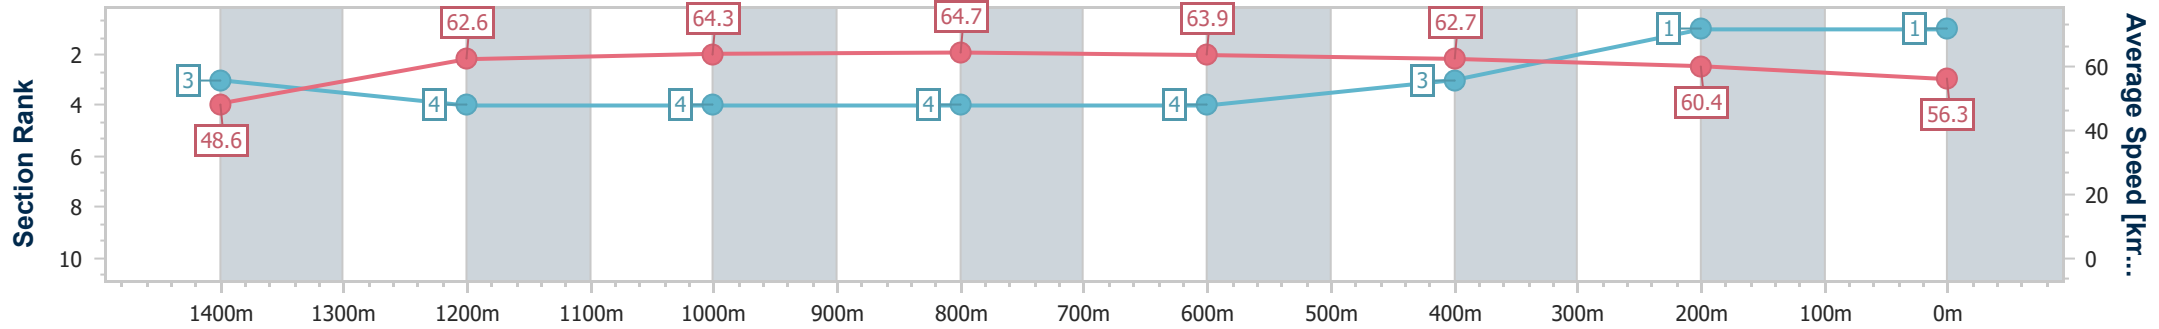

Horse/Jockey Name	Wonforwazza
Final Rank	1
Fastest Section Time (Section)	0:10.39 (Overall)
Top Speed [km/h] (Section)	64.9 (1000m)
Race State	Finished

Aquis Park Gold Coast Poly QLD Professional
Race 6: MADSEN PROPERTY BENCHMARK 62 Handicap - 1540m

24 August 2024 - 15:55

Track Rating: Synthetic, Weather: Fine, Rail Position: True

Section	Overall	1400m	1200m	1000m	800m	600m	400m	200m
Section Times	1:32.20 [1] (0:10.39)	1:21.81 [3] (0:11.65)	1:10.16 [4] (0:11.18)	0:58.98 [4] (0:11.19)	0:47.79 [4] (0:11.38)	0:36.41 [4] (0:11.57)	0:24.84 [3] (0:12.03)	0:12.81 [1] (0:12.81)
Average Speed [km/h]	48.6	62.6	64.3	64.7	63.9	62.7	60.4	56.3
Top Speed [km/h]	62.3	63.8	64.9	64.9	64.1	63.8	61.4	58.3
Avg. Dist. to Rail [m]	2.4	1.8	2.1	1.9	1.7	1.9	2.8	3.3
Avg. Stride Freq. [Hz]	2.2	2.3	2.3	2.3	2.3	2.3	2.3	2.2
Avg. Stride Length [m]	6.1	7.6	7.9	7.9	7.9	7.6	7.3	7.0

- [ ] Ranking at each section and finish
- -.-.- No data available at this section
- NA No data available