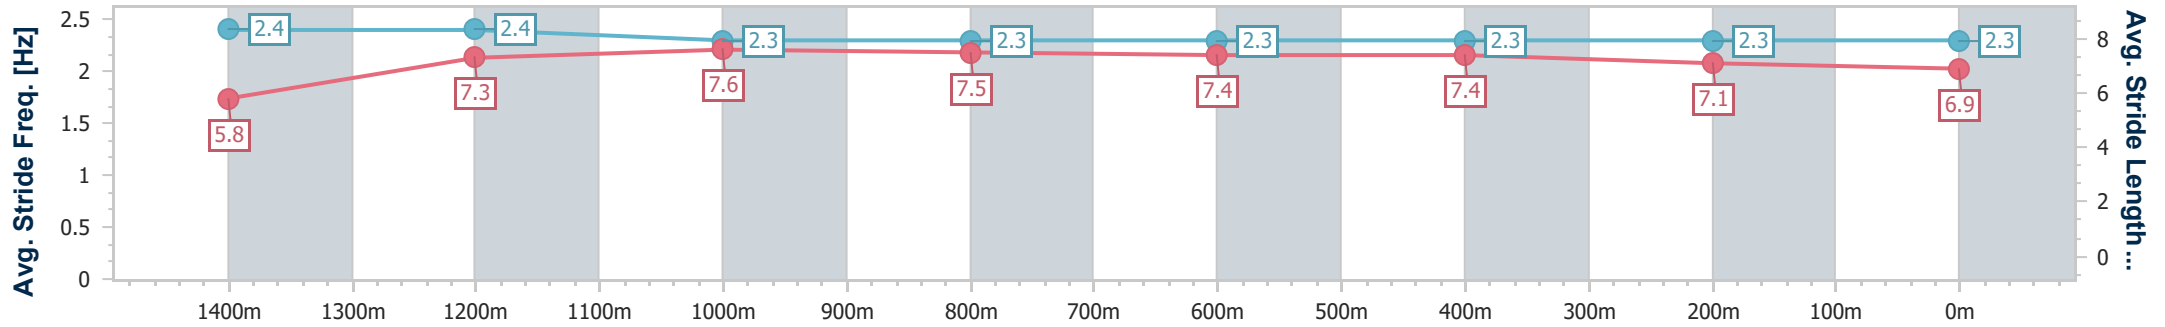

Aquis Park Gold Coast Poly QLD Professional
Race 7: JOAN HADDOCK MEMORIAL Maiden Handicap - 1540m

24 August 2024 - 16:33

Track Rating: Synthetic, Weather: Fine, Rail Position: True

| Section | Overall | 1400m | 1200m | 1000m | 800m | 600m | 400m | 200m |
|------------------------|--------------------------|--------------------------|--------------------------|--------------------------|--------------------------|--------------------------|--------------------------|--------------------------|
| Section Times | 1:33.56 [3] (0:09.99) | 1:23.57 [2] (0:11.20) | 1:12.37 [3] (0:11.32) | 1:01.05 [3] (0:12.00) | 0:49.05 [4] (0:12.08) | 0:36.97 [7] (0:11.96) | 0:25.01 [7] (0:12.30) | 0:12.71 [5] (0:12.71) |
| Average Speed [km/h] | 50.7 | 65.2 | 63.9 | 61.0 | 61.5 | 61.9 | 59.6 | 57.3 |
| Top Speed [km/h] | 64.9 | 67.0 | 65.8 | 62.8 | 63.5 | 63.9 | 60.6 | 60.4 |
| Avg. Dist. to Rail [m] | 4.8 | 1.5 | 3.3 | 4.5 | 5.0 | 5.3 | 5.6 | 7.4 |
| Avg. Stride Freq. [Hz] | 2.4 | 2.4 | 2.3 | 2.3 | 2.3 | 2.3 | 2.3 | 2.3 |
| Avg. Stride Length [m] | 5.8 | 7.3 | 7.6 | 7.5 | 7.4 | 7.4 | 7.1 | 6.9 |