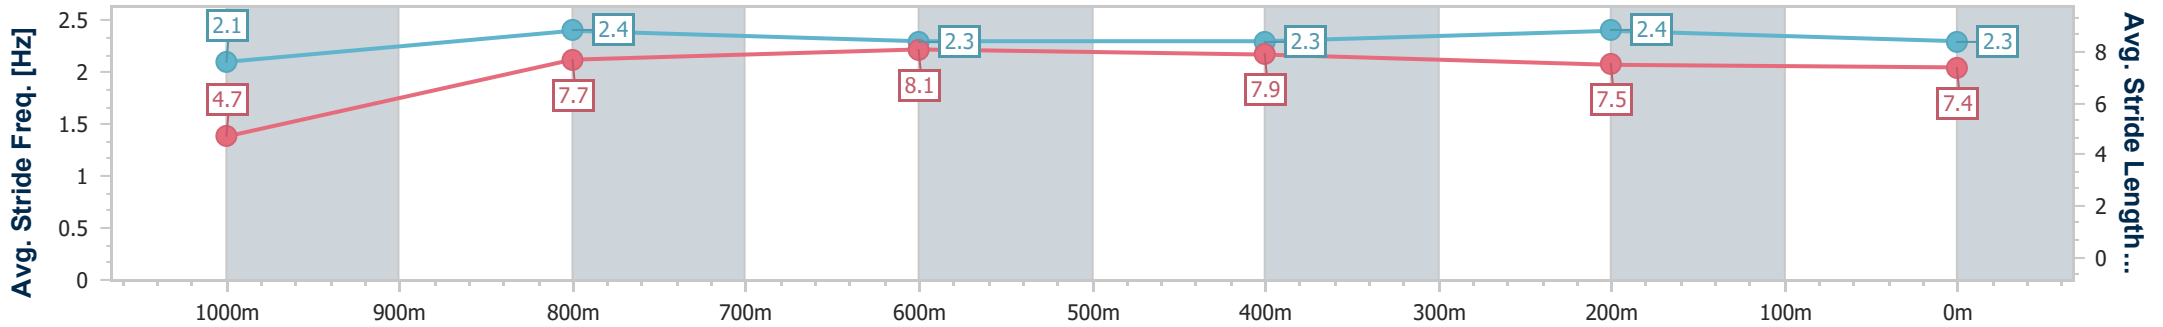

Horse/Jockey Name	Herecomesantorini
Final Rank	2
Fastest Section Time (Section)	0:05.05 (Overall)
Top Speed [km/h] (Section)	69.5 (1000m)
Race State	Finished

Aquis Park Gold Coast Poly QLD Professional
Race 4: FLOWERS FOR EVERYONE Maiden Plate - 1050m
24 August 2024 - 14:42
Track Rating: Synthetic, Weather: Fine, Rail Position: True

Section	Overall	1000m	800m	600m	400m	200m
Section Times	1:00.81 [2] (0:05.05)	0:55.76 [2] (0:10.78)	0:44.98 [1] (0:10.75)	0:34.23 [1] (0:11.13)	0:23.10 [2] (0:11.27)	0:11.83 [2] (0:11.83)
Average Speed [km/h]	35.9	67.2	66.9	64.9	64.1	61.1
Top Speed [km/h]	58.5	69.5	68.8	66.8	65.2	63.5
Avg. Dist. to Rail [m]	2.4	1.8	0.6	0.7	1.0	1.2
Avg. Stride Freq. [Hz]	2.1	2.4	2.3	2.3	2.4	2.3
Avg. Stride Length [m]	4.7	7.7	8.1	7.9	7.5	7.4

- [ ] Ranking at each section and finish
- -.-.- No data available at this section
- NA No data available