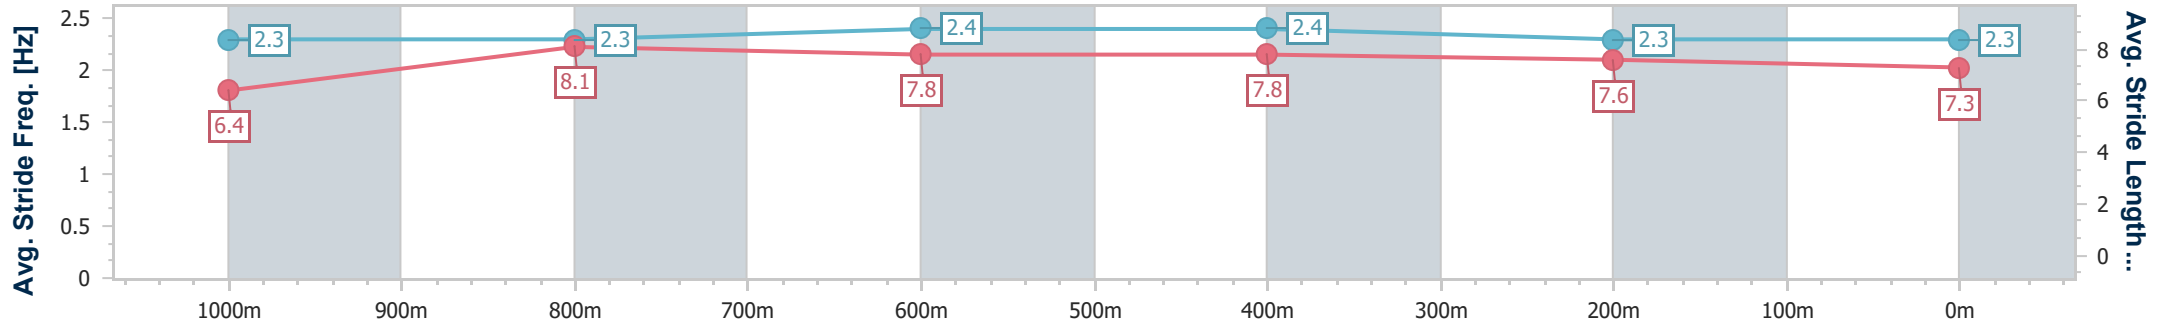

Horse/Jockey Name	The Billionaire
Final Rank	2
Fastest Section Time (Section)	0:10.53 (1000m)
Top Speed [km/h] (Section)	69.6 (1000m)
Race State	Finished

Aquis Park Gold Coast Poly QLD Professional
Race 3: BUSINESS INSURANCE GROUP OPEN Handicap - 1200m

24 August 2024 - 14:09

Track Rating: Synthetic, Weather: Fine, Rail Position: True

Section	Overall	1000m	800m	600m	400m	200m
Section Times	1:09.04 [2] (0:13.36)	0:55.68 [4] (0:10.53)	0:45.15 [4] (0:10.89)	0:34.26 [2] (0:10.93)	0:23.33 [2] (0:11.28)	0:12.05 [2] (0:12.05)
Average Speed [km/h]	53.8	68.4	66.8	66.5	64.0	60.2
Top Speed [km/h]	68.6	69.6	68.2	68.5	65.5	63.0
Avg. Dist. to Rail [m]	2.9	0.6	2.0	2.3	1.3	3.3
Avg. Stride Freq. [Hz]	2.3	2.3	2.4	2.4	2.3	2.3
Avg. Stride Length [m]	6.4	8.1	7.8	7.8	7.6	7.3

- [ ] Ranking at each section and finish
- -.-.- No data available at this section
- NA No data available