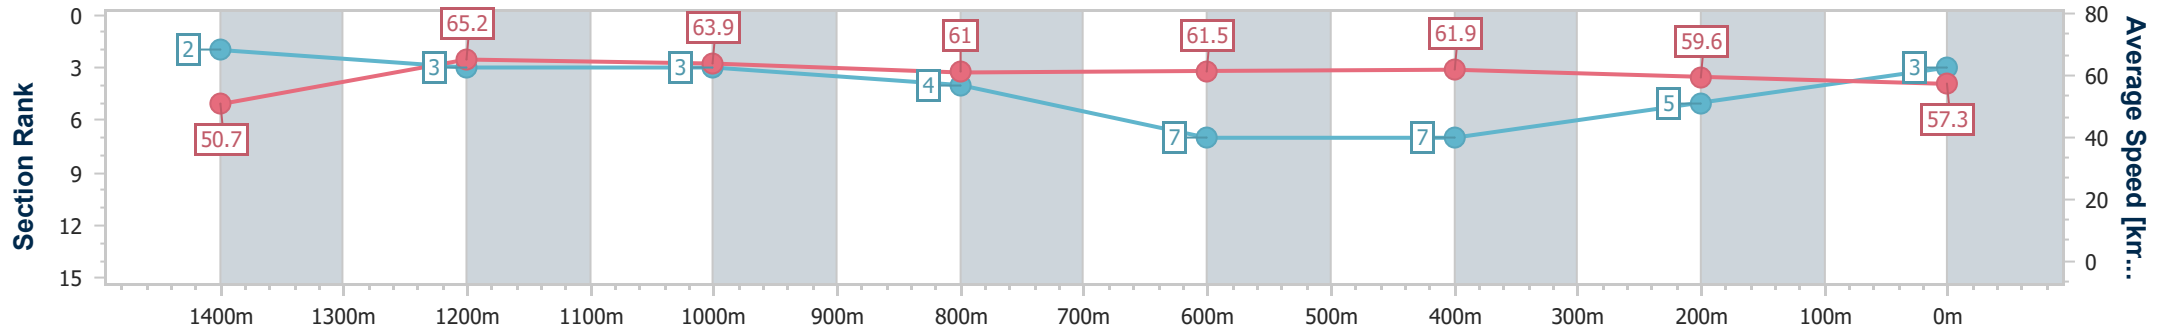

Aquis Park Gold Coast Poly QLD Professional
Race 7: JOAN HADDOCK MEMORIAL Maiden Handicap - 1540m

24 August 2024 - 16:33

Track Rating: Synthetic, Weather: Fine, Rail Position: True

| Section | Overall | 1400m | 1200m | 1000m | 800m | 600m | 400m | 200m |
|------------------------|--------------------------|--------------------------|--------------------------|--------------------------|--------------------------|--------------------------|--------------------------|--------------------------|
| Section Times | 1:33.56 [3] (0:09.99) | 1:23.57 [2] (0:11.20) | 1:12.37 [3] (0:11.32) | 1:01.05 [3] (0:12.00) | 0:49.05 [4] (0:12.08) | 0:36.97 [7] (0:11.96) | 0:25.01 [7] (0:12.30) | 0:12.71 [5] (0:12.71) |
| Average Speed [km/h] | 50.7 | 65.2 | 63.9 | 61.0 | 61.5 | 61.9 | 59.6 | 57.3 |
| Top Speed [km/h] | 64.9 | 67.0 | 65.8 | 62.8 | 63.5 | 63.9 | 60.6 | 60.4 |
| Avg. Dist. to Rail [m] | 4.8 | 1.5 | 3.3 | 4.5 | 5.0 | 5.3 | 5.6 | 7.4 |
| Avg. Stride Freq. [Hz] | 2.4 | 2.4 | 2.3 | 2.3 | 2.3 | 2.3 | 2.3 | 2.3 |
| Avg. Stride Length [m] | 5.8 | 7.3 | 7.6 | 7.5 | 7.4 | 7.4 | 7.1 | 6.9 |