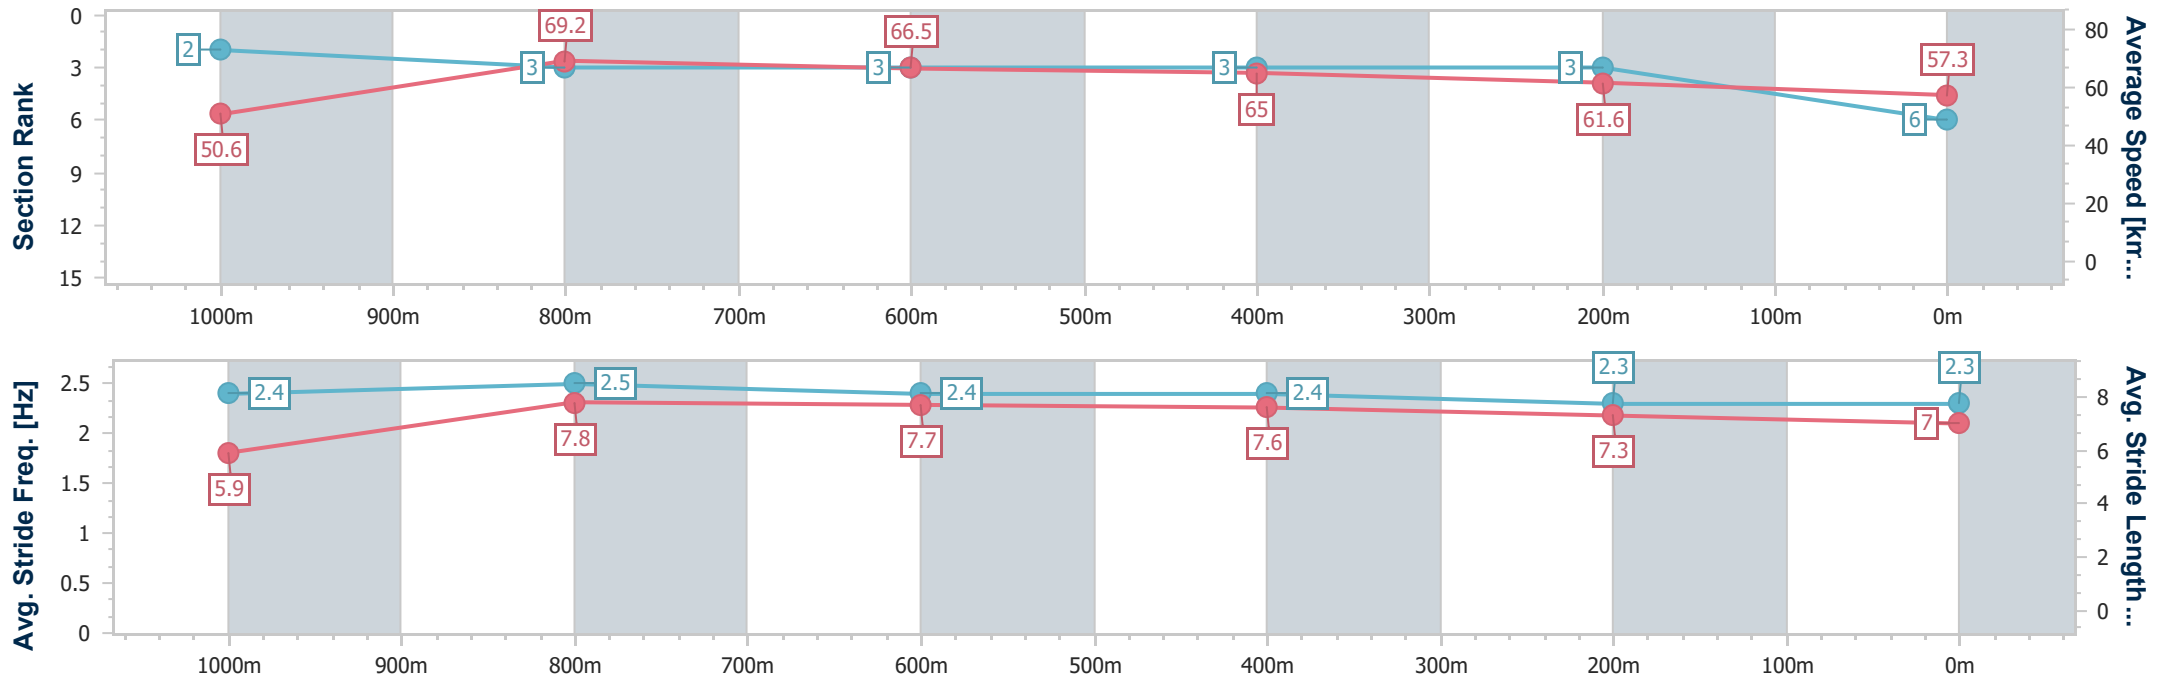

Horse/Jockey Name	Prince Of Marakesh
Final Rank	6
Fastest Section Time (Section)	0:10.52 (1000m)
Top Speed [km/h] (Section)	71.6 (1000m)
Race State	Finished

Aquis Park Gold Coast Poly QLD Professional
Race 2: REMEMBERING WILLIAM AND ELSIE MORGAN
BENCHMARK 55 Handicap - 1150m

24 August 2024 - 13:34

Track Rating: Synthetic, Weather: Fine, Rail Position: True

Section	Overall	1000m	800m	600m	400m	200m
Section Times	1:07.82 [6] (0:10.64)	0:57.18 [2] (0:10.52)	0:46.66 [3] (0:11.01)	0:35.65 [3] (0:11.28)	0:24.37 [3] (0:11.77)	0:12.60 [3] (0:12.60)
Average Speed [km/h]	50.6	69.2	66.5	65.0	61.6	57.3
Top Speed [km/h]	68.9	71.6	68.5	67.4	63.5	60.4
Avg. Dist. to Rail [m]	3.9	2.5	3.8	3.3	4.5	6.3
Avg. Stride Freq. [Hz]	2.4	2.5	2.4	2.4	2.3	2.3
Avg. Stride Length [m]	5.9	7.8	7.7	7.6	7.3	7.0

- [ ] Ranking at each section and finish
- -.-.- No data available at this section
- NA No data available