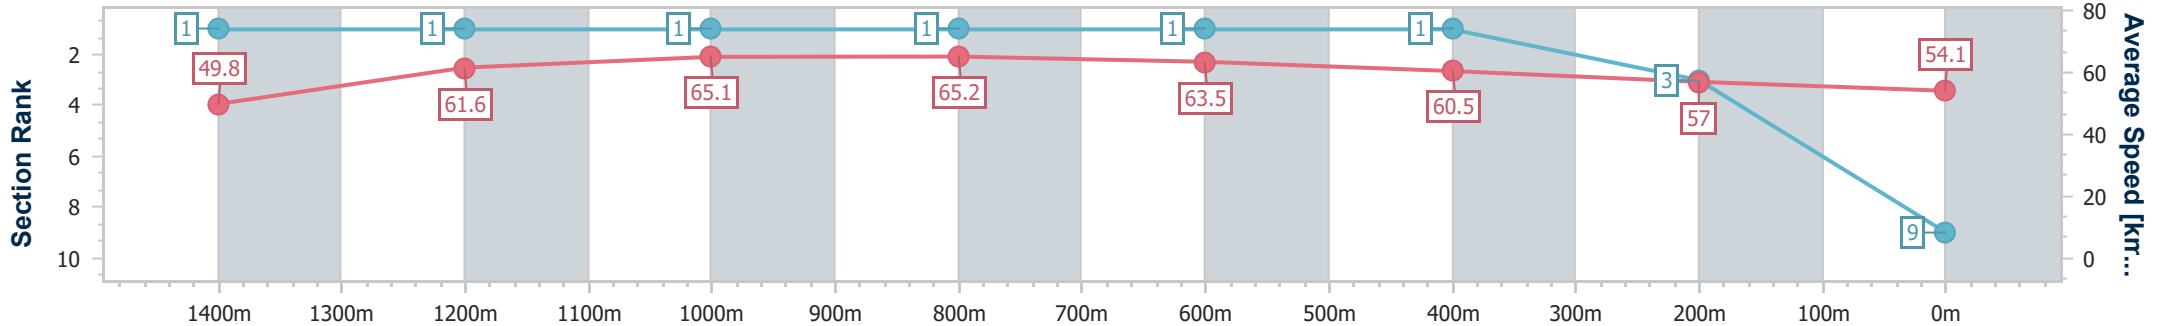

Horse/Jockey Name	Biggie
Final Rank	9
Fastest Section Time (Section)	0:10.16 (Overall)
Top Speed [km/h] (Section)	66.7 (1000m)
Race State	Finished

Aquis Park Gold Coast Poly QLD Professional
Race 6: MADSEN PROPERTY BENCHMARK 62 Handicap - 1540m

24 August 2024 - 15:55

Track Rating: Synthetic, Weather: Fine, Rail Position: True

Section	Overall	1400m	1200m	1000m	800m	600m	400m	200m
Section Times	1:33.11 [9] (0:10.16)	1:22.95 [1] (0:11.62)	1:11.33 [1] (0:11.06)	1:00.27 [1] (0:11.10)	0:49.17 [1] (0:11.29)	0:37.88 [1] (0:11.89)	0:25.99 [1] (0:12.64)	0:13.35 [3] (0:13.35)
Average Speed [km/h]	49.8	61.6	65.1	65.2	63.5	60.5	57.0	54.1
Top Speed [km/h]	62.5	63.8	66.2	66.7	65.2	62.8	58.3	55.6
Avg. Dist. to Rail [m]	5.2	0.7	2.0	2.0	0.7	0.4	0.7	1.0
Avg. Stride Freq. [Hz]	2.2	2.5	2.5	2.4	2.4	2.3	2.3	2.2
Avg. Stride Length [m]	6.2	6.8	7.3	7.4	7.3	7.2	6.9	6.7

- [ ] Ranking at each section and finish
- -.-.- No data available at this section
- NA No data available