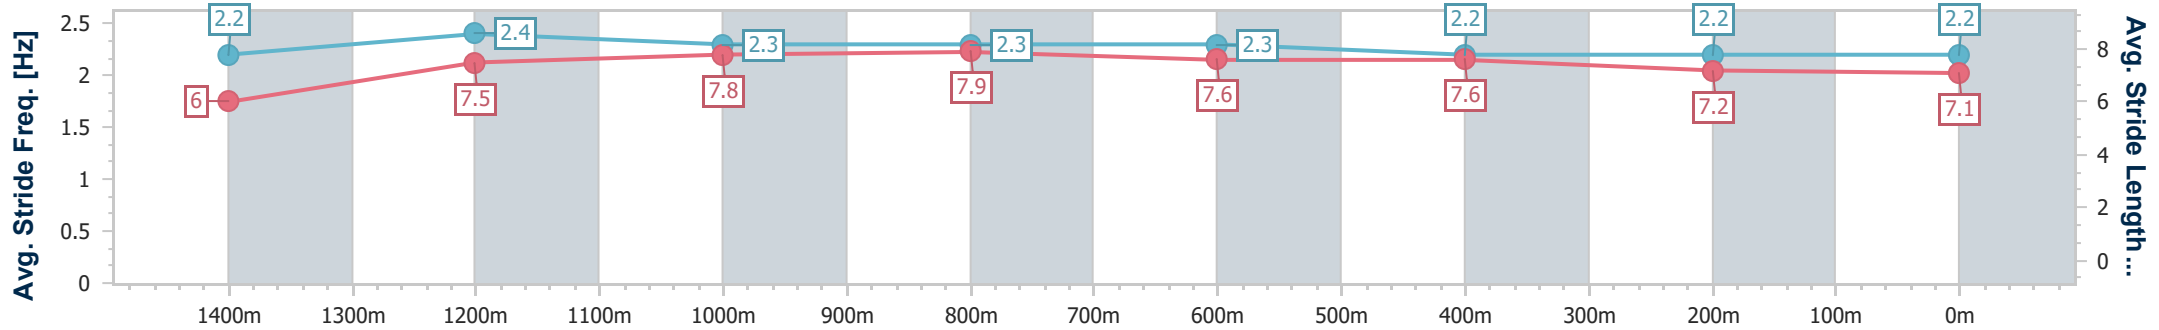

Horse/Jockey Name	Skater
Final Rank	3
Fastest Section Time (Section)	0:10.46 (Overall)
Top Speed [km/h] (Section)	67.1 (1200m)
Race State	Finished

Aquis Park Gold Coast Poly QLD Professional
Race 6: MADSEN PROPERTY BENCHMARK 62 Handicap - 1540m

24 August 2024 - 15:55

Track Rating: Synthetic, Weather: Fine, Rail Position: True

Section	Overall	1400m	1200m	1000m	800m	600m	400m	200m
Section Times	1:32.39 [3] (0:10.46)	1:21.93 [5] (0:11.46)	1:10.47 [3] (0:10.99)	0:59.48 [3] (0:11.21)	0:48.27 [3] (0:11.36)	0:36.91 [3] (0:11.78)	0:25.13 [2] (0:12.41)	0:12.72 [2] (0:12.72)
Average Speed [km/h]	48.2	63.7	65.6	64.7	63.3	61.5	58.3	56.7
Top Speed [km/h]	62.7	64.6	67.1	65.5	64.5	64.5	59.0	59.1
Avg. Dist. to Rail [m]	5.0	2.2	3.0	2.2	0.5	0.9	2.6	4.5
Avg. Stride Freq. [Hz]	2.2	2.4	2.3	2.3	2.3	2.2	2.2	2.2
Avg. Stride Length [m]	6.0	7.5	7.8	7.9	7.6	7.6	7.2	7.1

- [ ] Ranking at each section and finish
- -.-.- No data available at this section
- NA No data available