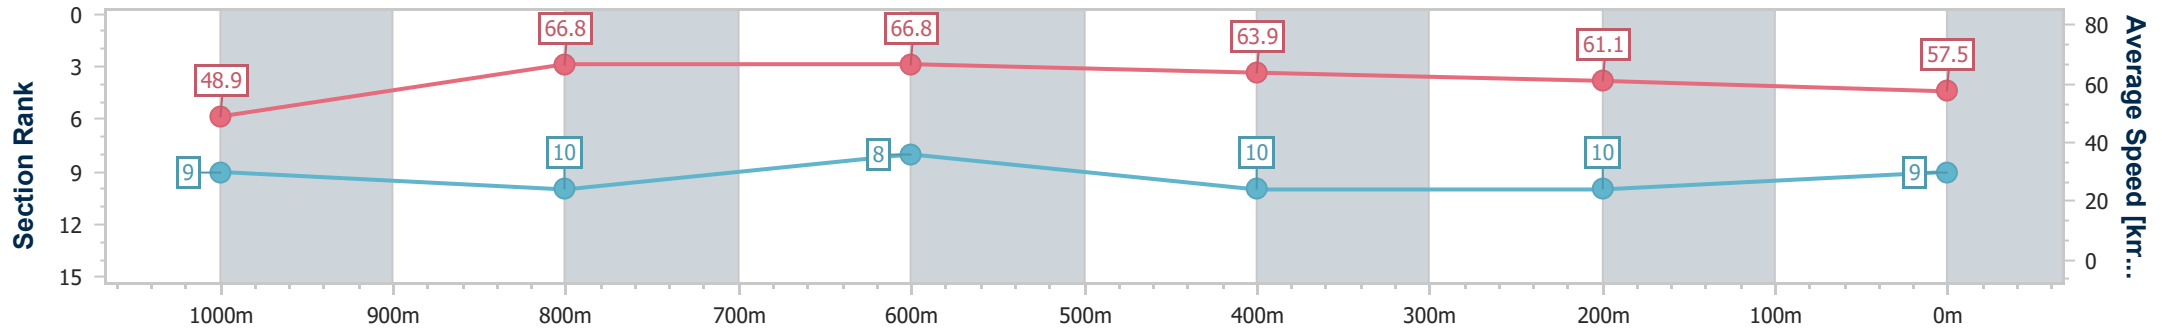

Horse/Jockey Name	Flying Bat
Final Rank	9
Fastest Section Time (Section)	0:10.84 (800m)
Top Speed [km/h] (Section)	70.0 (1000m)
Race State	Finished

Aquis Park Gold Coast Poly QLD Professional
Race 2: REMEMBERING WILLIAM AND ELSIE MORGAN
BENCHMARK 55 Handicap - 1150m

24 August 2024 - 13:34

Track Rating: Synthetic, Weather: Fine, Rail Position: True

Section	Overall	1000m	800m	600m	400m	200m
Section Times	1:08.46 [9] (0:11.06)	0:57.40 [9] (0:10.95)	0:46.45 [10] (0:10.84)	0:35.61 [8] (0:11.27)	0:24.34 [10] (0:11.77)	0:12.57 [10] (0:12.57)
Average Speed [km/h]	48.9	66.8	66.8	63.9	61.1	57.5
Top Speed [km/h]	68.1	70.0	68.6	68.2	62.0	60.5
Avg. Dist. to Rail [m]	4.7	4.4	1.9	0.5	1.7	3.8
Avg. Stride Freq. [Hz]	2.3	2.4	2.4	2.3	2.3	2.2
Avg. Stride Length [m]	6.0	7.8	7.8	7.7	7.5	7.3

- [ ] Ranking at each section and finish
- -.-.- No data available at this section
- NA No data available