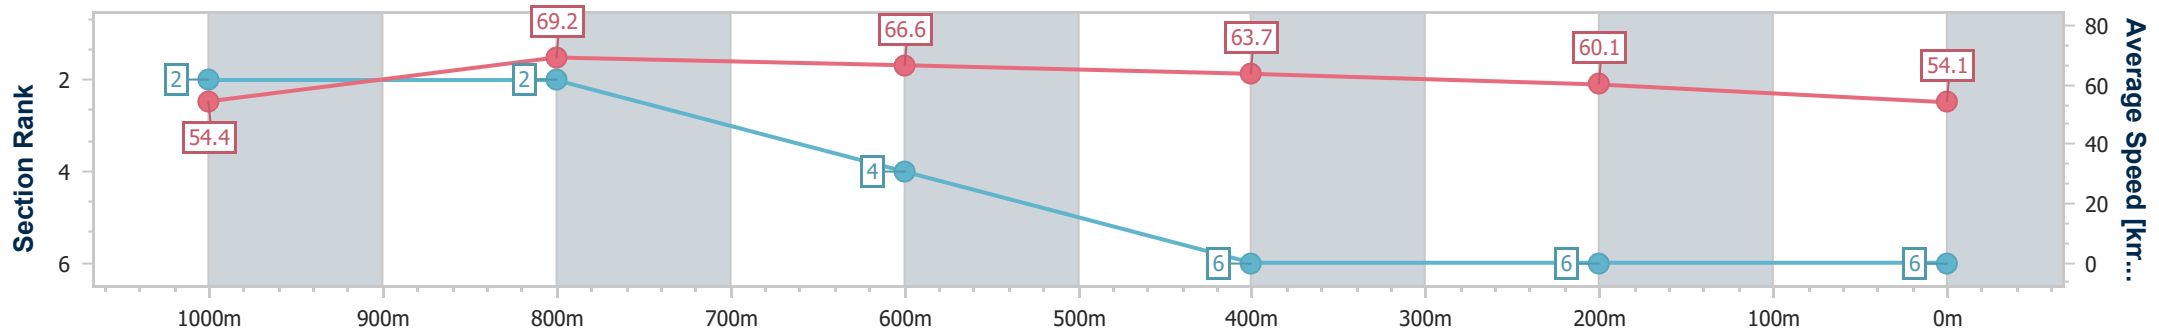

Horse/Jockey Name	Mort Doyle
Final Rank	6
Fastest Section Time (Section)	0:10.52 (1000m)
Top Speed [km/h] (Section)	69.9 (1000m)
Race State	Finished

Aquis Park Gold Coast Poly QLD Professional
Race 3: BUSINESS INSURANCE GROUP OPEN Handicap - 1200m

24 August 2024 - 14:09

Track Rating: Synthetic, Weather: Fine, Rail Position: True

Section	Overall	1000m	800m	600m	400m	200m
Section Times	1:11.77 [6] (0:13.23)	0:58.54 [2] (0:10.52)	0:48.02 [2] (0:11.11)	0:36.91 [4] (0:11.48)	0:25.43 [6] (0:12.06)	0:13.37 [6] (0:13.37)
Average Speed [km/h]	54.4	69.2	66.6	63.7	60.1	54.1
Top Speed [km/h]	69.5	69.9	67.8	67.1	63.0	58.9
Avg. Dist. to Rail [m]	2.8	3.2	4.6	4.0	3.5	4.9
Avg. Stride Freq. [Hz]	2.5	2.5	2.5	2.4	2.3	2.2
Avg. Stride Length [m]	6.1	7.7	7.5	7.3	7.2	6.8

- [ ] Ranking at each section and finish
- -.-.- No data available at this section
- NA No data available