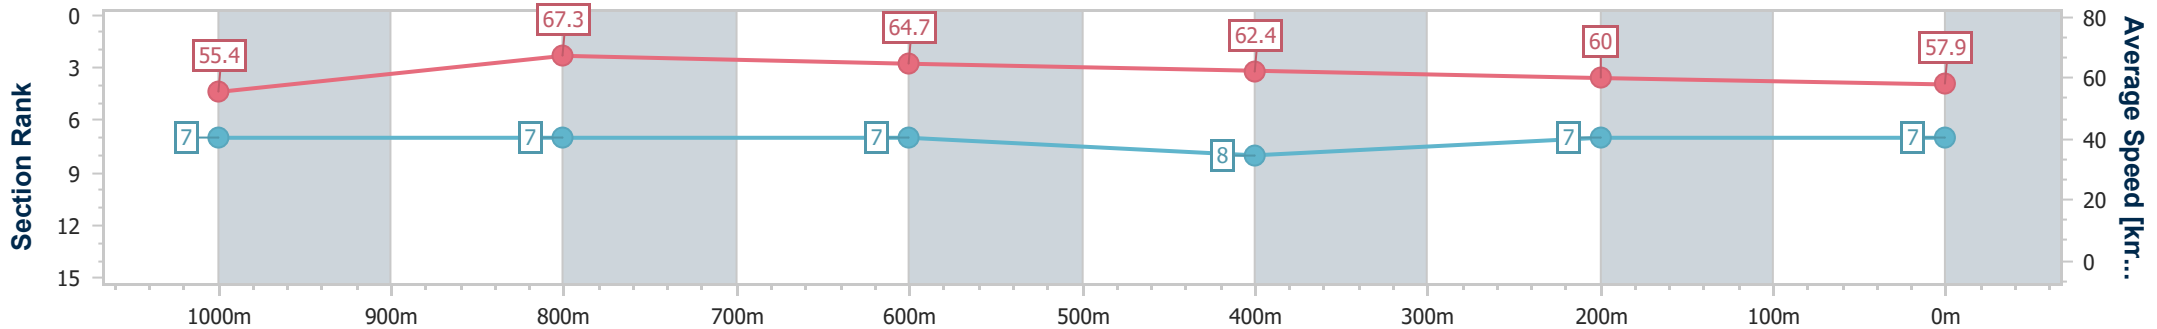

Horse/Jockey Name	Not A Single Drink
Final Rank	7
Fastest Section Time (Section)	0:10.74 (1000m)
Top Speed [km/h] (Section)	68.1 (1000m)
Race State	Finished

Aquis Park Gold Coast Poly QLD Professional
Race 1: QUEENSLAND BRAIN INSTITUTE MND Maiden
Handicap - 1200m

24 August 2024 - 12:59

Track Rating: Synthetic , Weather: Fine, Rail Position: True

Section	Overall	1000m	800m	600m	400m	200m
Section Times	1:11.30 [7] (0:13.01)	0:58.29 [7] (0:10.74)	0:47.55 [7] (0:11.32)	0:36.23 [7] (0:11.67)	0:24.56 [8] (0:12.07)	0:12.49 [7] (0:12.49)
Average Speed [km/h]	55.4	67.3	64.7	62.4	60.0	57.9
Top Speed [km/h]	67.7	68.1	65.2	64.1	60.7	59.0
Avg. Dist. to Rail [m]	1.6	1.9	3.1	2.5	2.0	3.7
Avg. Stride Freq. [Hz]	2.3	2.3	2.3	2.2	2.2	2.1
Avg. Stride Length [m]	7.4	8.0	7.8	7.8	7.7	7.5

- [ ] Ranking at each section and finish
- -.-.- No data available at this section
- NA No data available