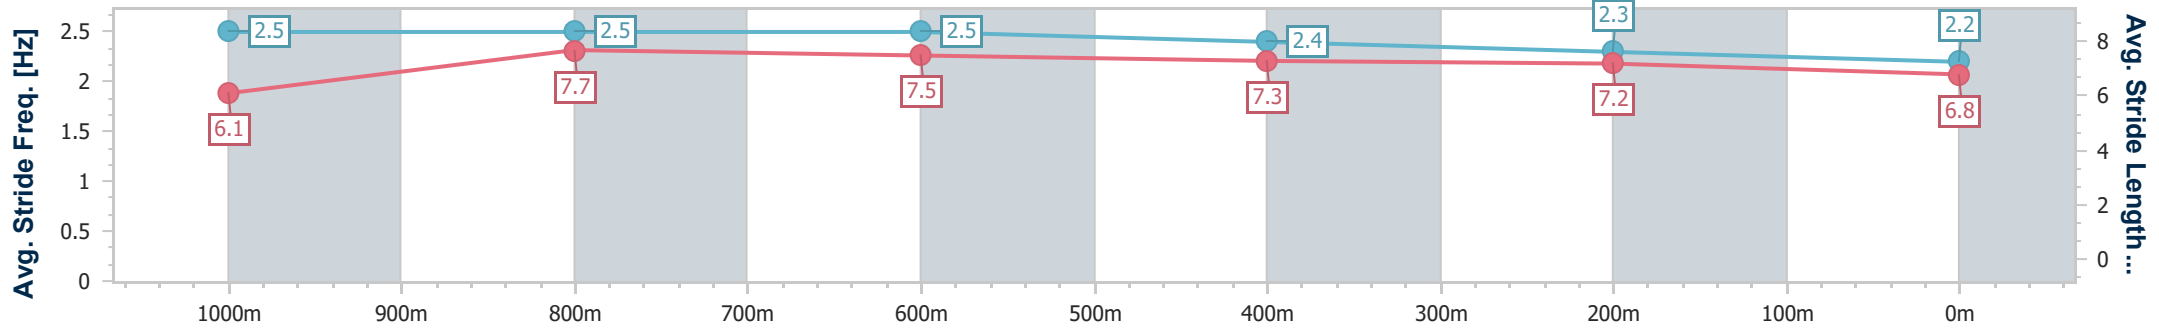

Horse/Jockey Name	Mort Doyle
Final Rank	6
Fastest Section Time (Section)	0:10.52 (1000m)
Top Speed [km/h] (Section)	69.9 (1000m)
Race State	Finished

Aquis Park Gold Coast Poly QLD Professional
Race 3: BUSINESS INSURANCE GROUP OPEN Handicap - 1200m

24 August 2024 - 14:09

Track Rating: Synthetic, Weather: Fine, Rail Position: True

Section	Overall	1000m	800m	600m	400m	200m
Section Times	1:11.77 [6] (0:13.23)	0:58.54 [2] (0:10.52)	0:48.02 [2] (0:11.11)	0:36.91 [4] (0:11.48)	0:25.43 [6] (0:12.06)	0:13.37 [6] (0:13.37)
Average Speed [km/h]	54.4	69.2	66.6	63.7	60.1	54.1
Top Speed [km/h]	69.5	69.9	67.8	67.1	63.0	58.9
Avg. Dist. to Rail [m]	2.8	3.2	4.6	4.0	3.5	4.9
Avg. Stride Freq. [Hz]	2.5	2.5	2.5	2.4	2.3	2.2
Avg. Stride Length [m]	6.1	7.7	7.5	7.3	7.2	6.8

- [ ] Ranking at each section and finish
- -.-.- No data available at this section
- NA No data available