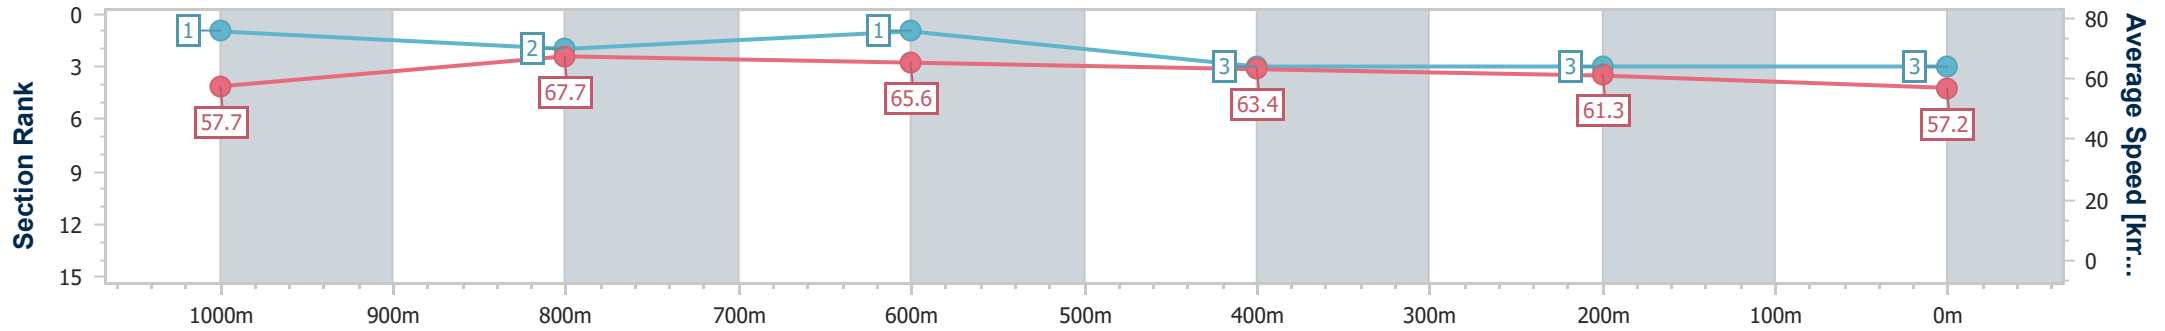

Horse/Jockey Name	Fast Da
Final Rank	3
Fastest Section Time (Section)	0:10.69 (1000m)
Top Speed [km/h] (Section)	68.8 (Overall)
Race State	Finished

Aquis Park Gold Coast Poly QLD Professional
Race 1: QUEENSLAND BRAIN INSTITUTE MND Maiden Handicap - 1200m

24 August 2024 - 12:59

Track Rating: Synthetic , Weather: Fine, Rail Position: True

Section	Overall	1000m	800m	600m	400m	200m
Section Times	1:09.94 [3] (0:12.44)	0:57.50 [1] (0:10.69)	0:46.81 [2] (0:11.08)	0:35.73 [1] (0:11.39)	0:24.34 [3] (0:11.78)	0:12.56 [3] (0:12.56)
Average Speed [km/h]	57.7	67.7	65.6	63.4	61.3	57.2
Top Speed [km/h]	68.8	68.8	66.9	65.2	62.1	59.8
Avg. Dist. to Rail [m]	4.7	1.4	1.5	1.5	1.8	4.3
Avg. Stride Freq. [Hz]	2.6	2.5	2.5	2.4	2.4	2.3
Avg. Stride Length [m]	7.0	7.4	7.4	7.4	7.1	6.8

- [ ] Ranking at each section and finish
- -.-.- No data available at this section
- NA No data available