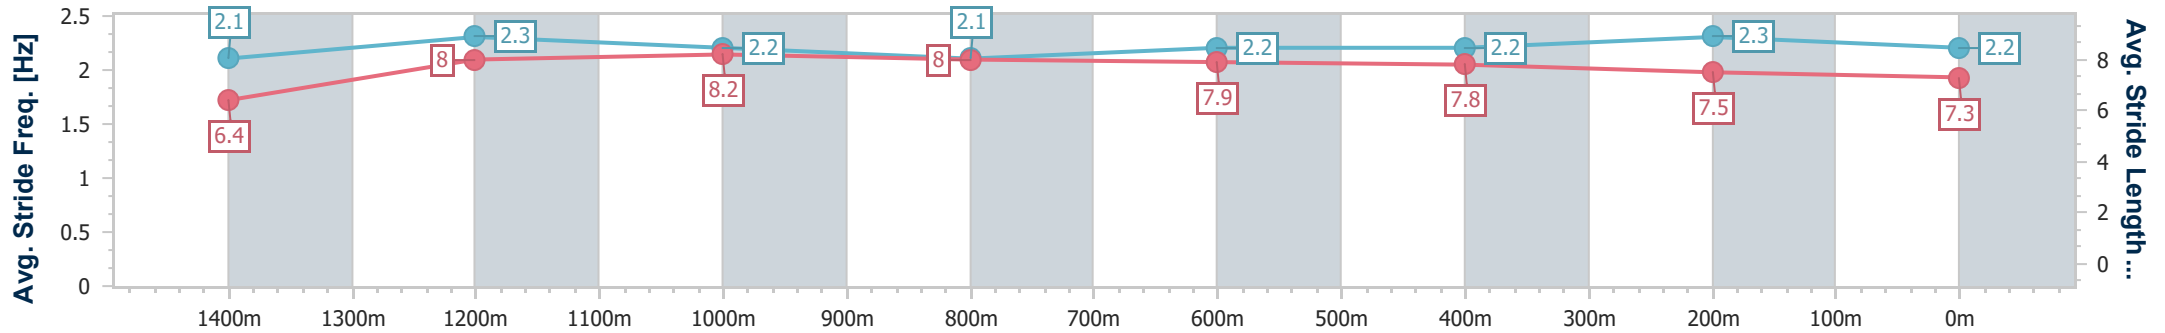

Horse/Jockey Name	Capital Boss
Final Rank	2
Fastest Section Time (Section)	0:10.55 (Overall)
Top Speed [km/h] (Section)	67.2 (1400m)
Race State	Finished

Aquis Park Gold Coast Poly QLD Professional
Race 7: JOAN HADDOCK MEMORIAL Maiden Handicap - 1540m

24 August 2024 - 16:33

Track Rating: Synthetic, Weather: Fine, Rail Position: True

Section	Overall	1400m	1200m	1000m	800m	600m	400m	200m
Section Times	1:32.55 [2] (0:10.55)	1:22.00 [9] (0:11.05)	1:10.95 [8] (0:11.20)	0:59.75 [6] (0:11.83)	0:47.92 [5] (0:11.75)	0:36.17 [6] (0:11.79)	0:24.38 [5] (0:11.97)	0:12.41 [2] (0:12.41)
Average Speed [km/h]	48.2	65.7	64.4	61.5	62.1	62.1	61.4	58.7
Top Speed [km/h]	64.3	67.2	65.3	63.6	63.7	63.2	63.0	62.0
Avg. Dist. to Rail [m]	4.6	0.6	0.9	1.2	1.5	3.1	4.8	6.6
Avg. Stride Freq. [Hz]	2.1	2.3	2.2	2.1	2.2	2.2	2.3	2.2
Avg. Stride Length [m]	6.4	8.0	8.2	8.0	7.9	7.8	7.5	7.3

- [ ] Ranking at each section and finish
- -.-.- No data available at this section
- NA No data available