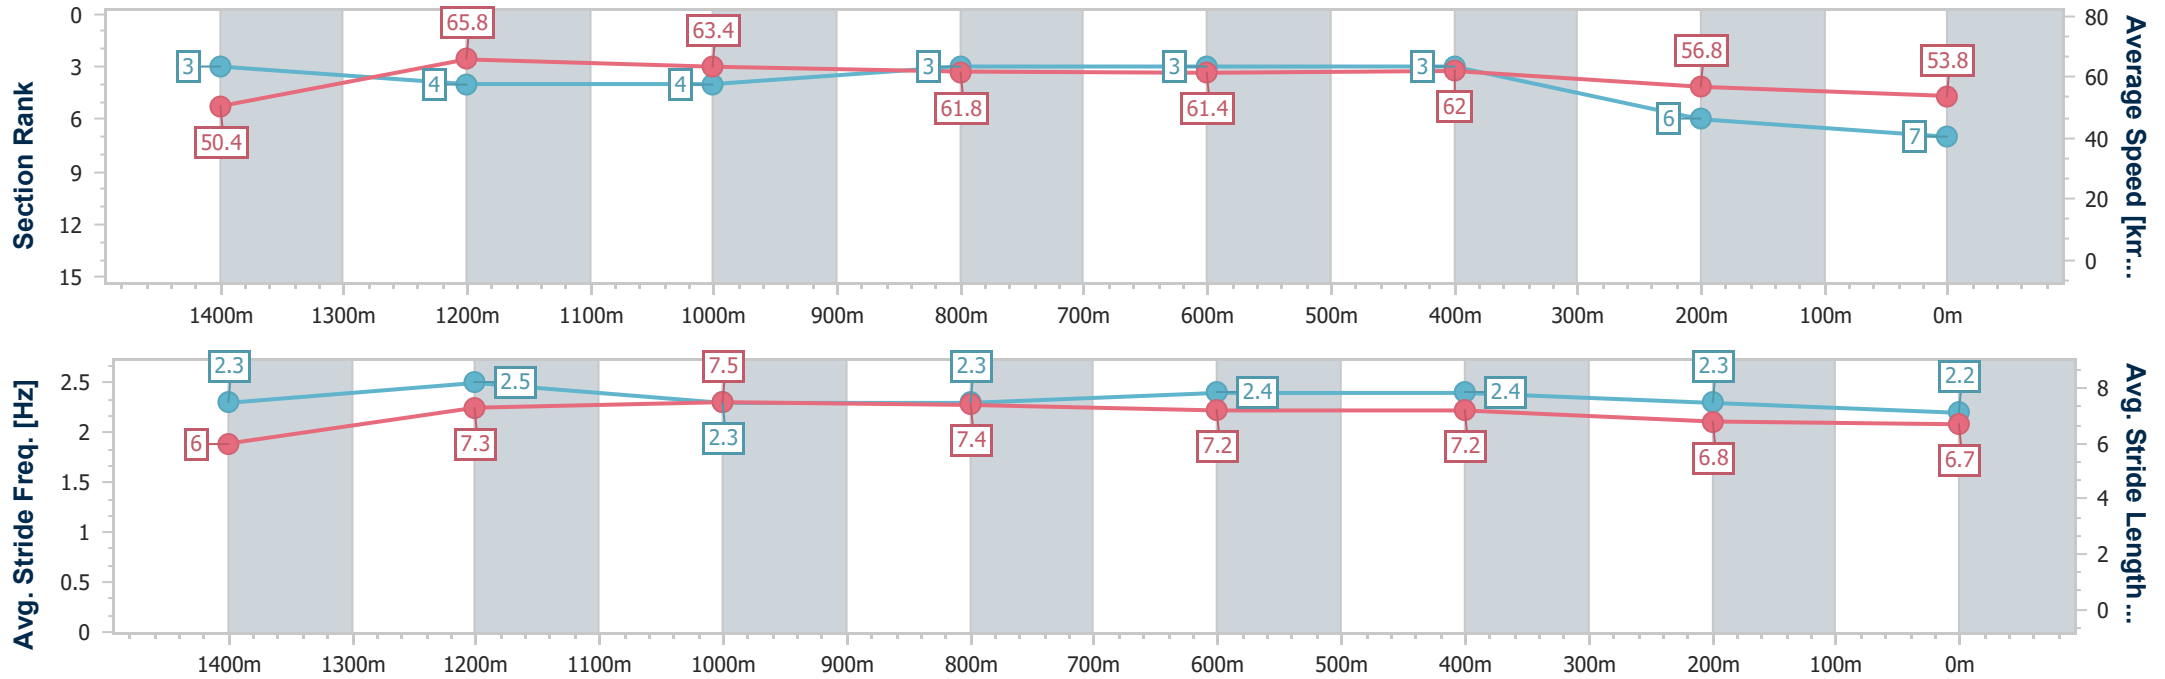

Horse/Jockey Name	Enolaba
Final Rank	7
Fastest Section Time (Section)	0:10.07 (Overall)
Top Speed [km/h] (Section)	68.0 (1400m)
Race State	Finished

Aquis Park Gold Coast Poly QLD Professional
Race 7: JOAN HADDOCK MEMORIAL Maiden Handicap - 1540m

24 August 2024 - 16:33

Track Rating: Synthetic, Weather: Fine, Rail Position: True

Section	Overall	1400m	1200m	1000m	800m	600m	400m	200m
Section Times	1:34.41 [7] (0:10.07)	1:24.34 [3] (0:11.26)	1:13.08 [4] (0:11.39)	1:01.69 [4] (0:11.76)	0:49.93 [3] (0:11.87)	0:38.06 [3] (0:11.73)	0:26.33 [3] (0:12.80)	0:13.53 [6] (0:13.53)
Average Speed [km/h]	50.4	65.8	63.4	61.8	61.4	62.0	56.8	53.8
Top Speed [km/h]	65.3	68.0	65.7	63.0	63.9	64.6	59.1	56.3
Avg. Dist. to Rail [m]	6.3	2.9	2.6	2.6	1.9	1.8	2.8	3.9
Avg. Stride Freq. [Hz]	2.3	2.5	2.3	2.3	2.4	2.4	2.3	2.2
Avg. Stride Length [m]	6.0	7.3	7.5	7.4	7.2	7.2	6.8	6.7

- [ ] Ranking at each section and finish
- -.-.- No data available at this section
- NA No data available