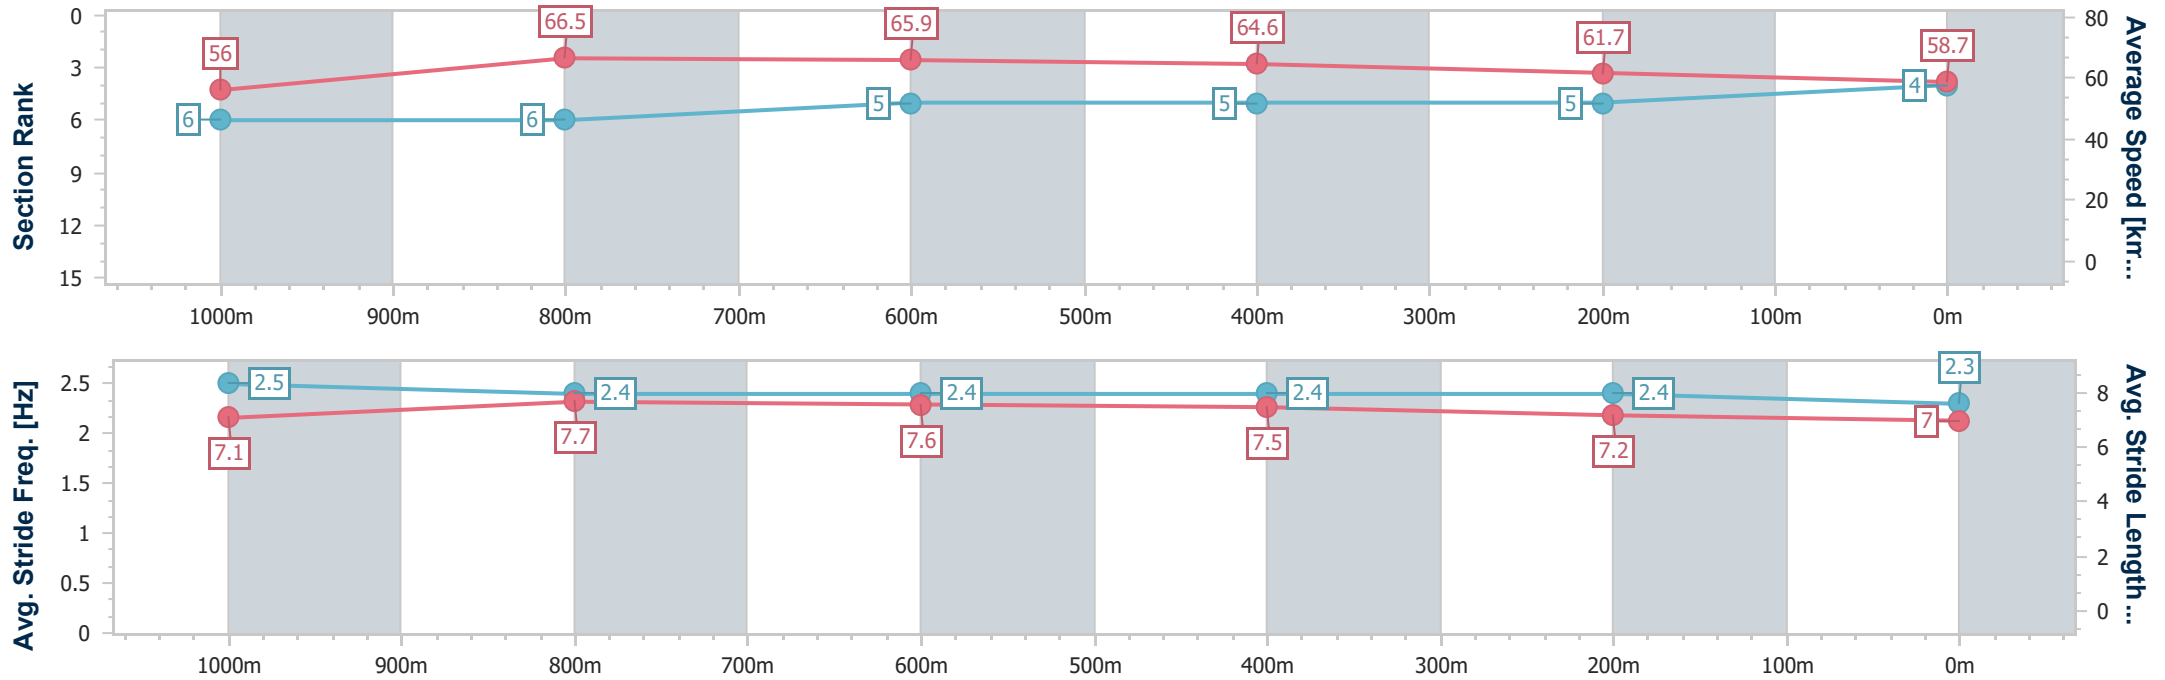

Horse/Jockey Name	Coco Jewel
Final Rank	4
Fastest Section Time (Section)	0:10.88 (1000m)
Top Speed [km/h] (Section)	67.4 (1000m)
Race State	Finished

Aquis Park Gold Coast Poly QLD Professional
Race 1: QUEENSLAND BRAIN INSTITUTE MND Maiden Handicap - 1200m

24 August 2024 - 12:59

Track Rating: Synthetic , Weather: Fine, Rail Position: True

Section	Overall	1000m	800m	600m	400m	200m
Section Times	1:10.06 [4] (0:12.83)	0:57.23 [6] (0:10.88)	0:46.35 [6] (0:11.02)	0:35.33 [5] (0:11.26)	0:24.07 [5] (0:11.72)	0:12.35 [5] (0:12.35)
Average Speed [km/h]	56.0	66.5	65.9	64.6	61.7	58.7
Top Speed [km/h]	67.4	67.4	66.7	67.1	63.1	60.4
Avg. Dist. to Rail [m]	1.6	1.3	1.5	2.3	4.9	7.8
Avg. Stride Freq. [Hz]	2.5	2.4	2.4	2.4	2.4	2.3
Avg. Stride Length [m]	7.1	7.7	7.6	7.5	7.2	7.0

- [ ] Ranking at each section and finish
- -.-.- No data available at this section
- NA No data available