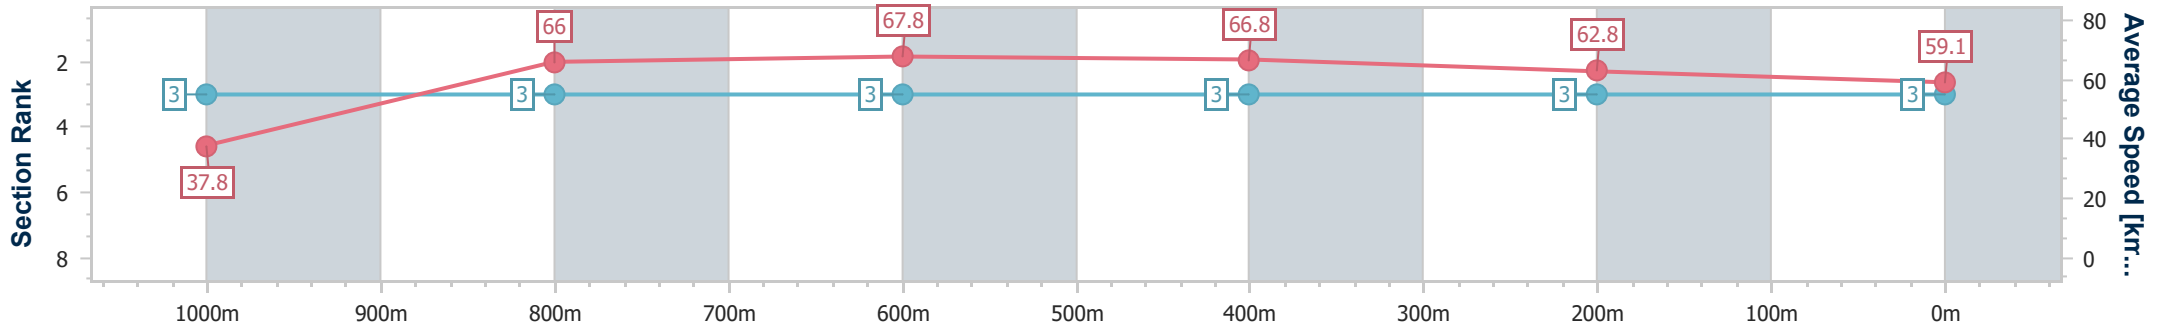

Aquis Park Gold Coast Poly QLD Professional

Race 5: 4FRONT BENCHMARK 65 Handicap - 1050m

24 August 2024 - 15:17

Track Rating: Synthetic, Weather: Fine, Rail Position: True

| Section | Overall | 1000m | 800m | 600m | 400m | 200m |
|------------------------|--------------------------|--------------------------|--------------------------|--------------------------|--------------------------|--------------------------|
| Section Times | 1:00.95 [3] (0:04.82) | 0:56.13 [3] (0:10.91) | 0:45.22 [3] (0:10.65) | 0:34.57 [3] (0:10.83) | 0:23.74 [3] (0:11.51) | 0:12.23 [3] (0:12.23) |
| Average Speed [km/h] | 37.8 | 66.0 | 67.8 | 66.8 | 62.8 | 59.1 |
| Top Speed [km/h] | 56.4 | 69.2 | 69.1 | 69.2 | 64.5 | 63.5 |
| Avg. Dist. to Rail [m] | 0.8 | 0.1 | 0.7 | 0.8 | 3.3 | 5.0 |
| Avg. Stride Freq. [Hz] | 2.2 | 2.7 | 2.6 | 2.6 | 2.6 | 2.5 |
| Avg. Stride Length [m] | 4.6 | 6.9 | 7.2 | 7.1 | 6.7 | 6.4 |