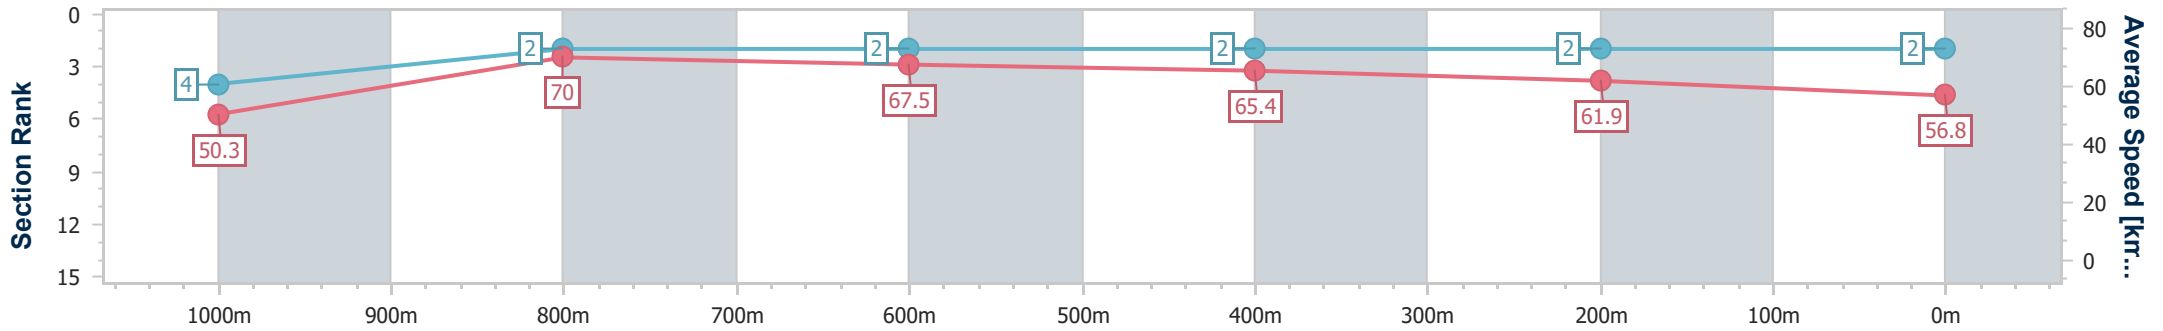

Horse/Jockey Name	King Kryptos
Final Rank	2
Fastest Section Time (Section)	0:10.36 (1000m)
Top Speed [km/h] (Section)	71.3 (1000m)
Race State	Finished

Aquis Park Gold Coast Poly QLD Professional
Race 2: REMEMBERING WILLIAM AND ELSIE MORGAN
BENCHMARK 55 Handicap - 1150m

24 August 2024 - 13:34

Track Rating: Synthetic, Weather: Fine, Rail Position: True

Section	Overall	1000m	800m	600m	400m	200m
Section Times	1:07.44 [2] (0:10.75)	0:56.69 [4] (0:10.36)	0:46.33 [2] (0:10.79)	0:35.54 [2] (0:11.10)	0:24.44 [2] (0:11.66)	0:12.78 [2] (0:12.78)
Average Speed [km/h]	50.3	70.0	67.5	65.4	61.9	56.8
Top Speed [km/h]	68.3	71.3	68.6	68.2	63.4	59.7
Avg. Dist. to Rail [m]	3.4	2.4	2.6	1.5	2.1	1.5
Avg. Stride Freq. [Hz]	2.3	2.4	2.4	2.3	2.3	2.2
Avg. Stride Length [m]	6.0	8.0	7.9	7.7	7.5	7.2

- [ ] Ranking at each section and finish
- -.-.- No data available at this section
- NA No data available