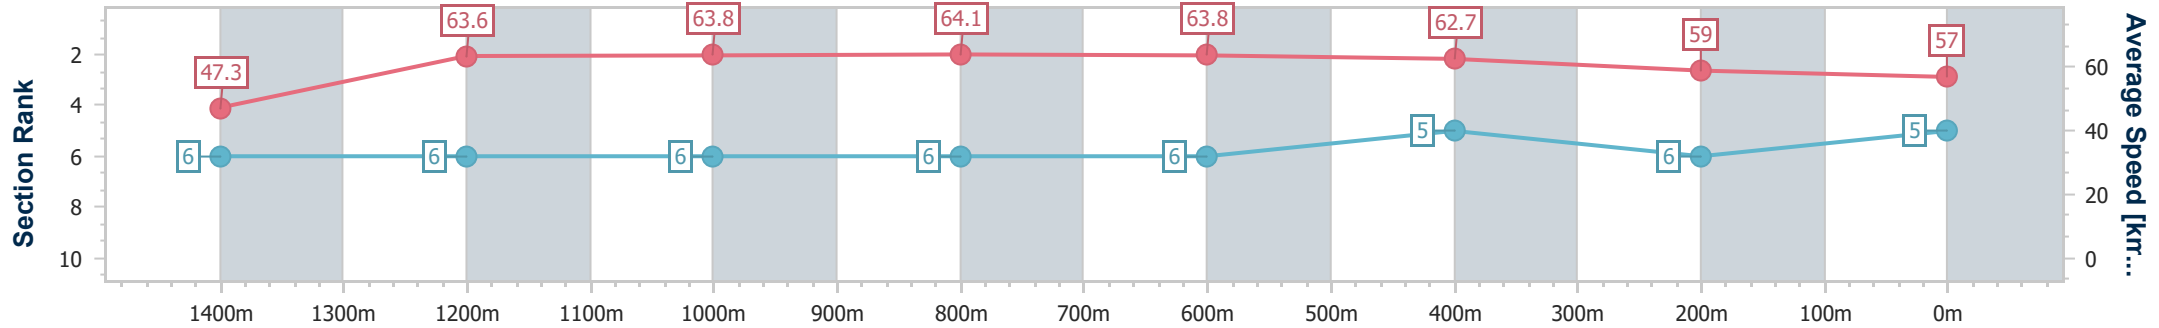

Aquis Park Gold Coast Poly QLD Professional
Race 6: MADSEN PROPERTY BENCHMARK 62 Handicap - 1540m

24 August 2024 - 15:55

Track Rating: Synthetic, Weather: Fine, Rail Position: True

| Section | Overall | 1400m | 1200m | 1000m | 800m | 600m | 400m | 200m |
|------------------------|--------------------------|--------------------------|--------------------------|--------------------------|--------------------------|--------------------------|--------------------------|--------------------------|
| Section Times | 1:32.62 [5] (0:10.66) | 1:21.96 [6] (0:11.59) | 1:10.37 [6] (0:11.28) | 0:59.09 [6] (0:11.28) | 0:47.81 [6] (0:11.34) | 0:36.47 [6] (0:11.52) | 0:24.95 [5] (0:12.24) | 0:12.71 [6] (0:12.71) |
| Average Speed [km/h] | 47.3 | 63.6 | 63.8 | 64.1 | 63.8 | 62.7 | 59.0 | 57.0 |
| Top Speed [km/h] | 63.9 | 65.5 | 64.3 | 64.3 | 64.4 | 64.3 | 60.1 | 58.1 |
| Avg. Dist. to Rail [m] | 7.8 | 2.7 | 1.7 | 1.5 | 0.9 | 1.0 | 2.2 | 3.9 |
| Avg. Stride Freq. [Hz] | 2.3 | 2.4 | 2.3 | 2.3 | 2.3 | 2.3 | 2.3 | 2.2 |
| Avg. Stride Length [m] | 5.7 | 7.4 | 7.7 | 7.9 | 7.6 | 7.7 | 7.3 | 7.1 |