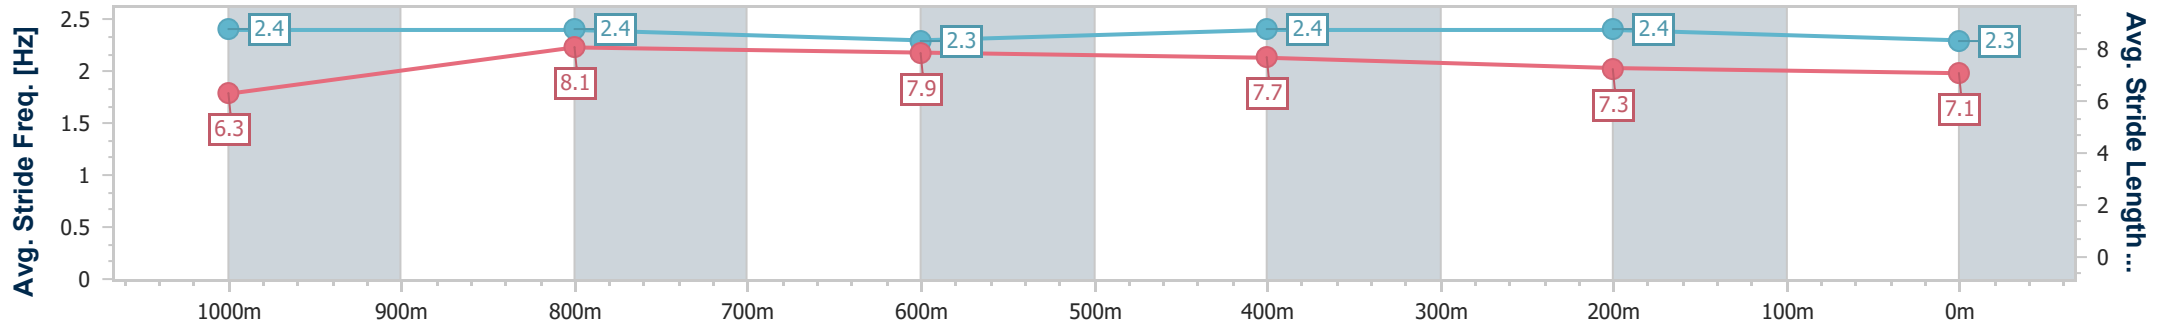

Horse/Jockey Name	Richon
Final Rank	1
Fastest Section Time (Section)	0:10.56 (1000m)
Top Speed [km/h] (Section)	69.5 (1000m)
Race State	Finished

Aquis Park Gold Coast Poly QLD Professional
Race 3: BUSINESS INSURANCE GROUP OPEN Handicap - 1200m

24 August 2024 - 14:09

Track Rating: Synthetic, Weather: Fine, Rail Position: True

Section	Overall	1000m	800m	600m	400m	200m
Section Times	1:08.98 [1] (0:13.16)	0:55.82 [1] (0:10.56)	0:45.26 [1] (0:10.88)	0:34.38 [1] (0:11.01)	0:23.37 [1] (0:11.35)	0:12.02 [1] (0:12.02)
Average Speed [km/h]	54.7	68.7	66.2	65.5	63.5	60.4
Top Speed [km/h]	68.1	69.5	67.9	67.3	64.8	63.1
Avg. Dist. to Rail [m]	1.1	1.7	0.6	0.8	0.9	2.3
Avg. Stride Freq. [Hz]	2.4	2.4	2.3	2.4	2.4	2.3
Avg. Stride Length [m]	6.3	8.1	7.9	7.7	7.3	7.1

- [ ] Ranking at each section and finish
- -.-.- No data available at this section
- NA No data available