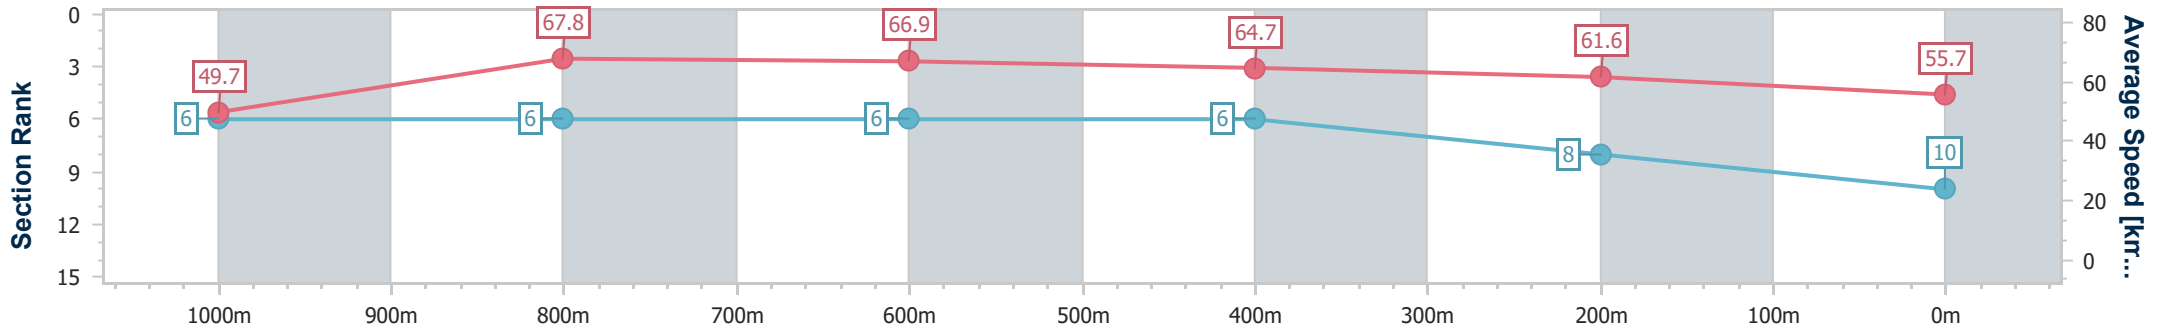

Horse/Jockey Name	Ocean Alps
Final Rank	10
Fastest Section Time (Section)	0:10.74 (1000m)
Top Speed [km/h] (Section)	69.9 (1000m)
Race State	Finished

Aquis Park Gold Coast Poly QLD Professional
Race 2: REMEMBERING WILLIAM AND ELSIE MORGAN
BENCHMARK 55 Handicap - 1150m

24 August 2024 - 13:34

Track Rating: Synthetic, Weather: Fine, Rail Position: True

Section	Overall	1000m	800m	600m	400m	200m
Section Times	1:08.58 [10] (0:10.90)	0:57.68 [6] (0:10.74)	0:46.94 [6] (0:10.91)	0:36.03 [6] (0:11.24)	0:24.79 [6] (0:11.80)	0:12.99 [8] (0:12.99)
Average Speed [km/h]	49.7	67.8	66.9	64.7	61.6	55.7
Top Speed [km/h]	67.2	69.9	68.6	66.4	62.8	59.0
Avg. Dist. to Rail [m]	6.1	4.7	2.5	2.1	5.3	7.5
Avg. Stride Freq. [Hz]	2.5	2.6	2.5	2.4	2.5	2.3
Avg. Stride Length [m]	5.6	7.3	7.5	7.4	7.0	6.7

- [ ] Ranking at each section and finish
- -.-.- No data available at this section
- NA No data available