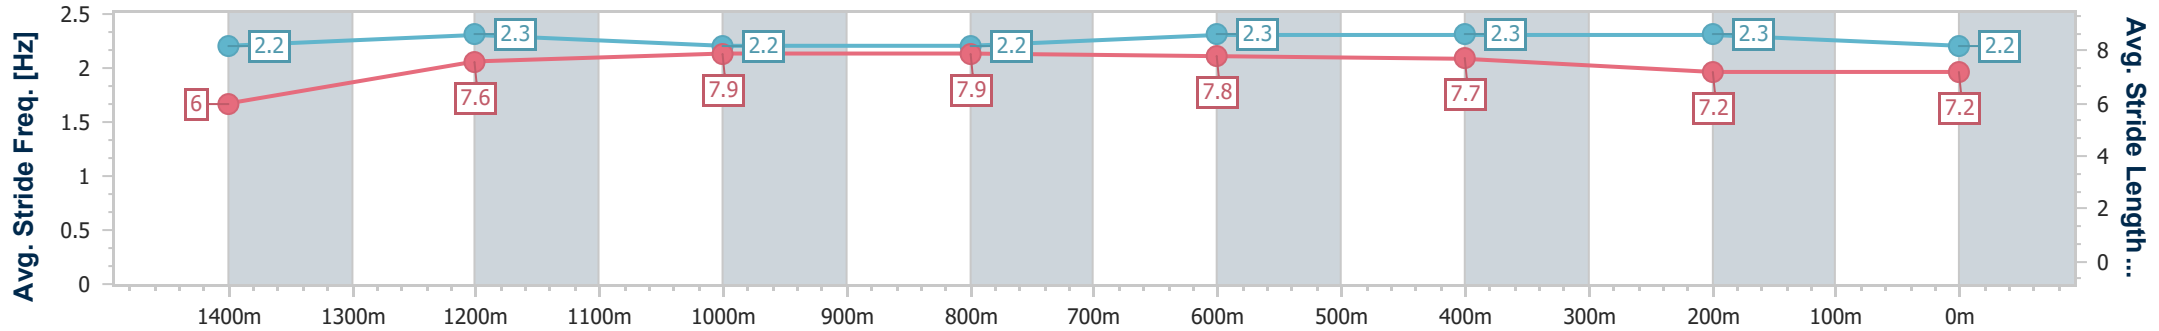

Horse/Jockey Name	Pauli
Final Rank	7
Fastest Section Time (Section)	0:10.67 (Overall)
Top Speed [km/h] (Section)	66.6 (600m)
Race State	Finished

Aquis Park Gold Coast Poly QLD Professional
Race 6: MADSEN PROPERTY BENCHMARK 62 Handicap - 1540m

24 August 2024 - 15:55

Track Rating: Synthetic, Weather: Fine, Rail Position: True

Section	Overall	1400m	1200m	1000m	800m	600m	400m	200m
Section Times	1:32.93 [7] (0:10.67)	1:22.26 [7] (0:11.78)	1:10.48 [7] (0:11.35)	0:59.13 [8] (0:11.38)	0:47.75 [8] (0:11.21)	0:36.54 [8] (0:11.44)	0:25.10 [8] (0:12.27)	0:12.83 [8] (0:12.83)
Average Speed [km/h]	47.5	61.5	63.6	63.4	64.8	63.5	59.2	56.4
Top Speed [km/h]	62.0	63.0	64.6	64.5	66.0	66.6	60.2	57.9
Avg. Dist. to Rail [m]	6.2	1.2	2.5	2.6	1.2	2.2	5.6	5.9
Avg. Stride Freq. [Hz]	2.2	2.3	2.2	2.2	2.3	2.3	2.3	2.2
Avg. Stride Length [m]	6.0	7.6	7.9	7.9	7.8	7.7	7.2	7.2

- [ ] Ranking at each section and finish
- -.-.- No data available at this section
- NA No data available