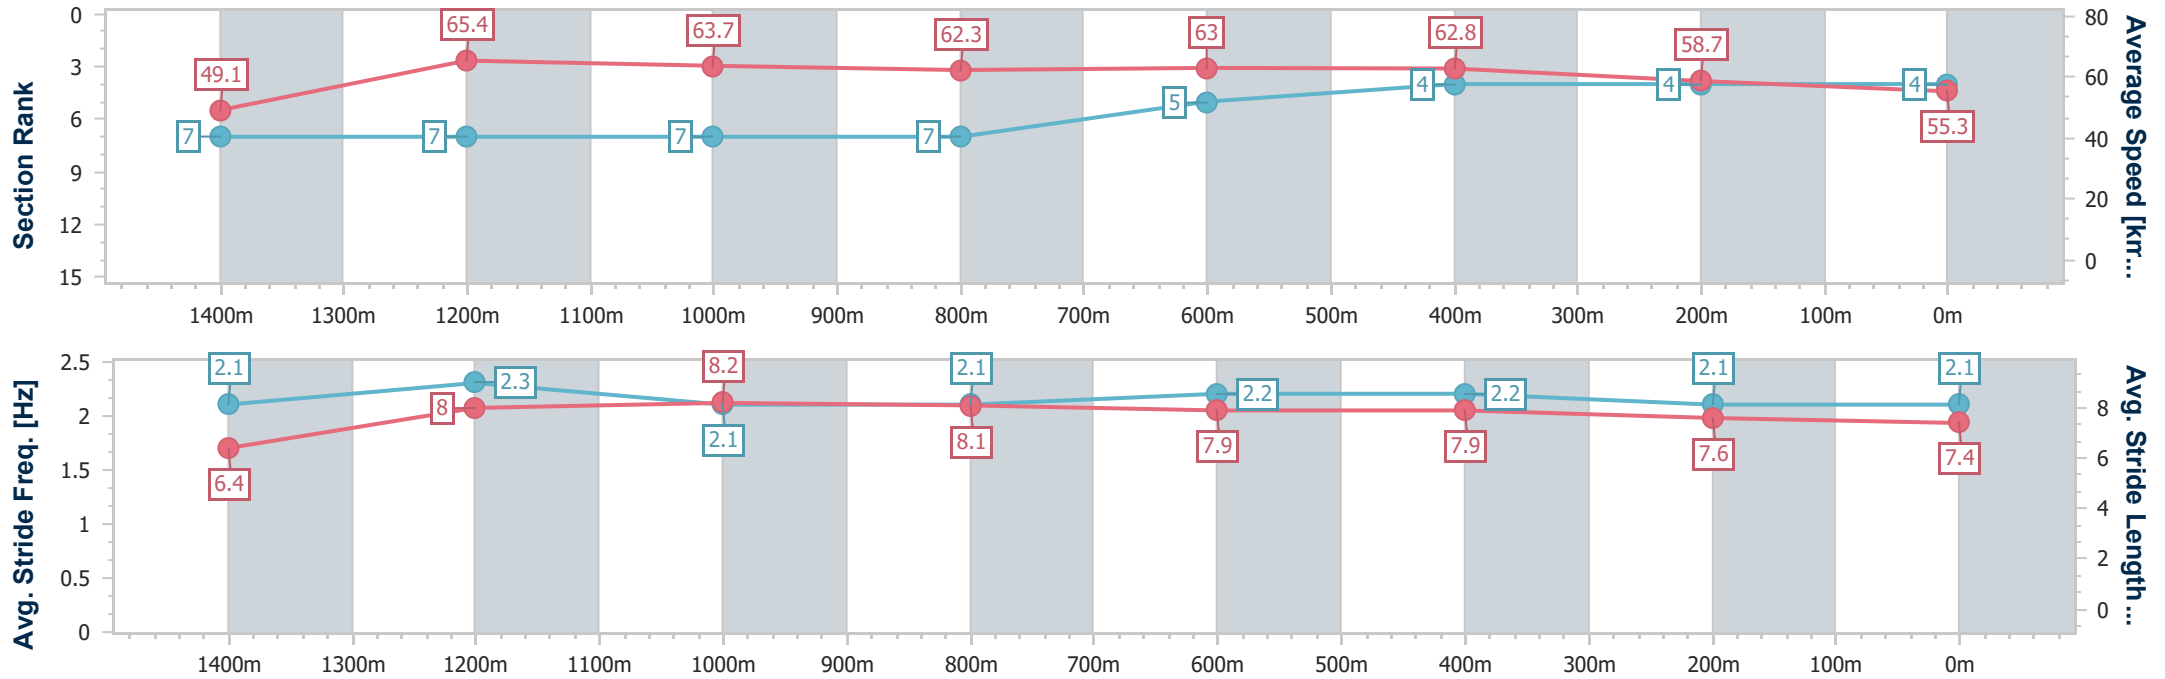

Horse/Jockey Name	Loyalty Counts
Final Rank	4
Fastest Section Time (Section)	0:10.32 (Overall)
Top Speed [km/h] (Section)	67.9 (1400m)
Race State	Finished

Aquis Park Gold Coast Poly QLD Professional
Race 7: JOAN HADDOCK MEMORIAL Maiden Handicap - 1540m

24 August 2024 - 16:33

Track Rating: Synthetic, Weather: Fine, Rail Position: True

Section	Overall	1400m	1200m	1000m	800m	600m	400m	200m
Section Times	1:33.67 [4] (0:10.32)	1:23.35 [7] (0:11.24)	1:12.11 [7] (0:11.36)	1:00.75 [7] (0:11.76)	0:48.99 [7] (0:11.69)	0:37.30 [5] (0:11.74)	0:25.56 [4] (0:12.45)	0:13.11 [4] (0:13.11)
Average Speed [km/h]	49.1	65.4	63.7	62.3	63.0	62.8	58.7	55.3
Top Speed [km/h]	63.9	67.9	66.0	64.6	65.6	64.9	60.8	56.4
Avg. Dist. to Rail [m]	4.1	2.0	2.0	3.9	3.3	4.1	3.9	4.2
Avg. Stride Freq. [Hz]	2.1	2.3	2.1	2.1	2.2	2.2	2.1	2.1
Avg. Stride Length [m]	6.4	8.0	8.2	8.1	7.9	7.9	7.6	7.4

- [ ] Ranking at each section and finish
- -.-.- No data available at this section
- NA No data available