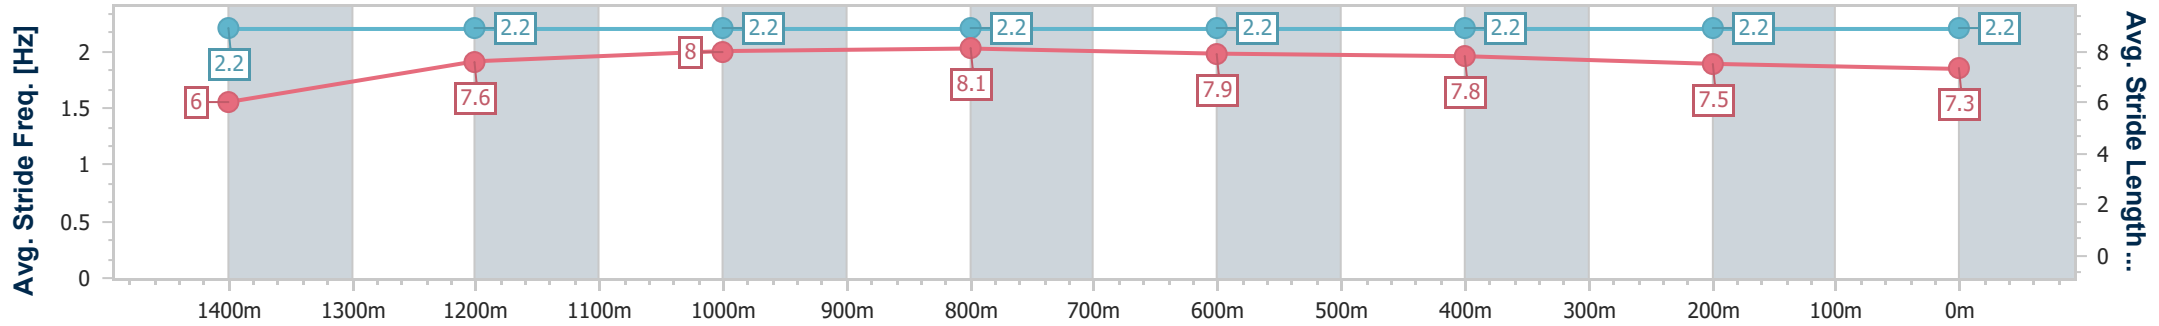

Aquis Park Gold Coast Poly QLD Professional
Race 6: MADSEN PROPERTY BENCHMARK 62 Handicap - 1540m

24 August 2024 - 15:55

Track Rating: Synthetic, Weather: Fine, Rail Position: True

| Section | Overall | 1400m | 1200m | 1000m | 800m | 600m | 400m | 200m |
|------------------------|--------------------------|--------------------------|--------------------------|--------------------------|--------------------------|--------------------------|--------------------------|--------------------------|
| Section Times | 1:32.32 [2] (0:10.75) | 1:21.57 [8] (0:11.76) | 1:09.81 [8] (0:11.25) | 0:58.56 [7] (0:11.18) | 0:47.38 [7] (0:11.36) | 0:36.02 [7] (0:11.51) | 0:24.51 [7] (0:12.05) | 0:12.46 [4] (0:12.46) |
| Average Speed [km/h] | 46.9 | 61.4 | 64.1 | 64.6 | 63.9 | 63.1 | 60.1 | 57.9 |
| Top Speed [km/h] | 61.8 | 62.1 | 65.1 | 65.1 | 64.7 | 64.8 | 61.0 | 59.5 |
| Avg. Dist. to Rail [m] | 3.6 | 0.7 | 1.1 | 1.0 | 1.8 | 1.9 | 3.5 | 6.0 |
| Avg. Stride Freq. [Hz] | 2.2 | 2.2 | 2.2 | 2.2 | 2.2 | 2.2 | 2.2 | 2.2 |
| Avg. Stride Length [m] | 6.0 | 7.6 | 8.0 | 8.1 | 7.9 | 7.8 | 7.5 | 7.3 |