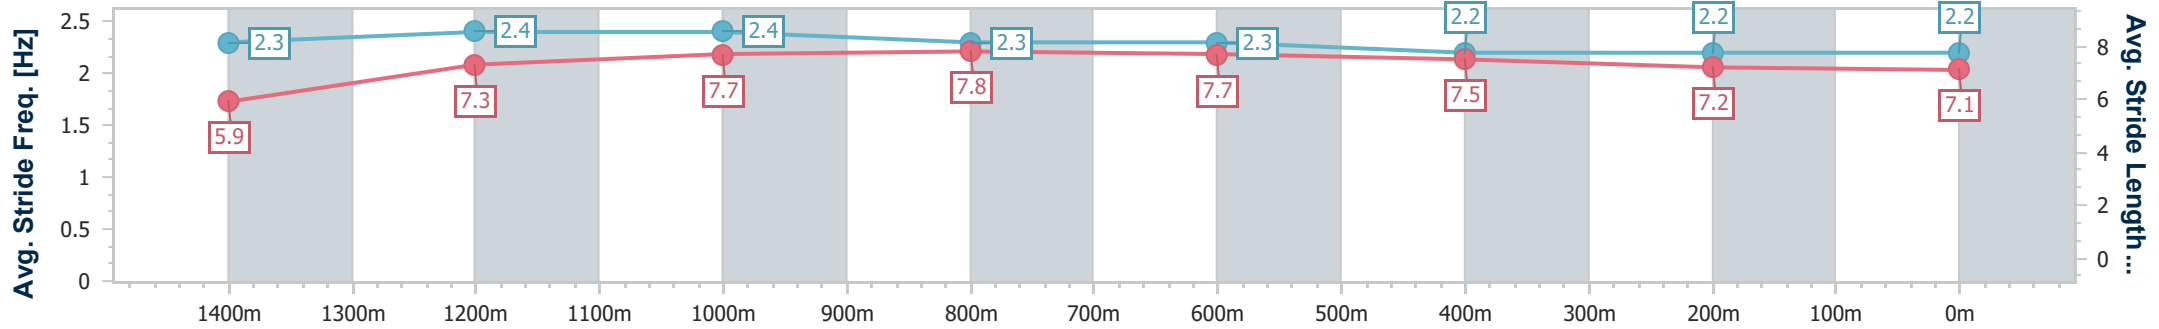

Horse/Jockey Name	Friend In Need
Final Rank	8
Fastest Section Time (Section)	0:10.17 (Overall)
Top Speed [km/h] (Section)	66.2 (1200m)
Race State	Finished

Aquis Park Gold Coast Poly QLD Professional
Race 6: MADSEN PROPERTY BENCHMARK 62 Handicap - 1540m

24 August 2024 - 15:55

Track Rating: Synthetic, Weather: Fine, Rail Position: True

Section	Overall	1400m	1200m	1000m	800m	600m	400m	200m
Section Times	1:32.94 [8] (0:10.17)	1:22.77 [2] (0:11.62)	1:11.15 [2] (0:11.09)	1:00.06 [2] (0:11.09)	0:48.97 [2] (0:11.49)	0:37.48 [2] (0:11.92)	0:25.56 [4] (0:12.53)	0:13.03 [5] (0:13.03)
Average Speed [km/h]	49.6	62.7	64.9	64.9	63.0	60.6	57.3	55.7
Top Speed [km/h]	63.9	63.8	66.2	65.8	64.1	62.1	58.7	56.4
Avg. Dist. to Rail [m]	8.0	1.1	1.5	1.4	0.8	0.4	0.4	1.8
Avg. Stride Freq. [Hz]	2.3	2.4	2.4	2.3	2.3	2.2	2.2	2.2
Avg. Stride Length [m]	5.9	7.3	7.7	7.8	7.7	7.5	7.2	7.1

- [ ] Ranking at each section and finish
- -.-.- No data available at this section
- NA No data available