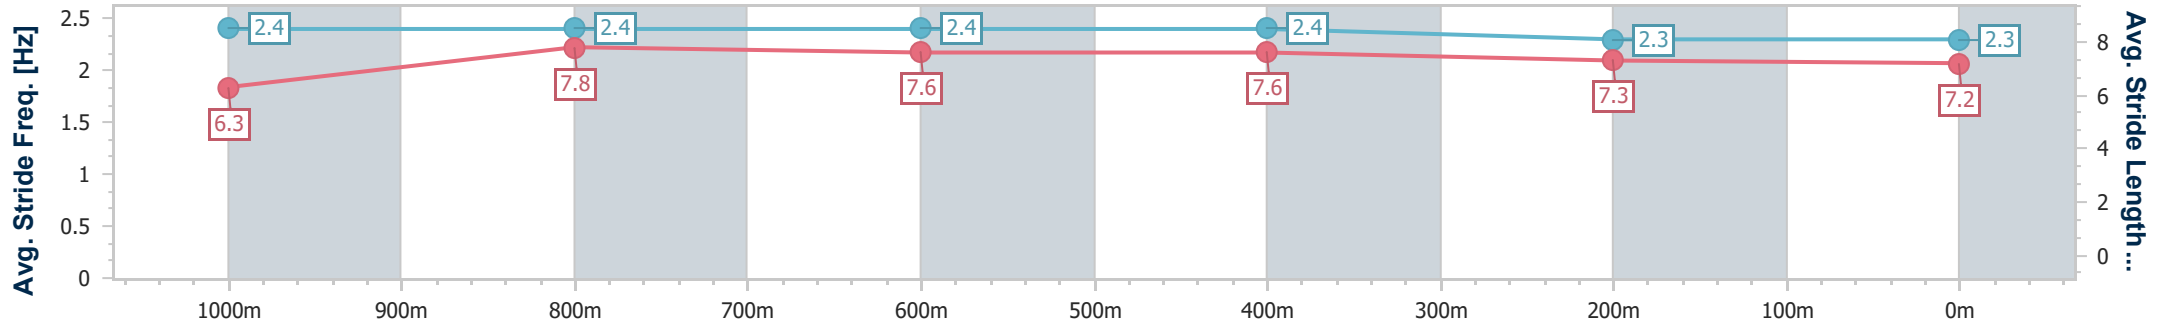

Horse/Jockey Name	Pagato
Final Rank	5
Fastest Section Time (Section)	0:10.64 (1000m)
Top Speed [km/h] (Section)	69.5 (1000m)
Race State	Finished

Aquis Park Gold Coast Poly QLD Professional
Race 3: BUSINESS INSURANCE GROUP OPEN Handicap - 1200m

24 August 2024 - 14:09

Track Rating: Synthetic, Weather: Fine, Rail Position: True

Section	Overall	1000m	800m	600m	400m	200m
Section Times	1:10.00 [5] (0:13.37)	0:56.63 [5] (0:10.64)	0:45.99 [5] (0:10.99)	0:35.00 [6] (0:11.13)	0:23.87 [5] (0:11.69)	0:12.18 [5] (0:12.18)
Average Speed [km/h]	53.8	68.6	66.8	64.9	61.8	58.9
Top Speed [km/h]	69.3	69.5	68.0	68.4	63.2	61.5
Avg. Dist. to Rail [m]	4.5	3.6	3.3	1.6	2.4	3.1
Avg. Stride Freq. [Hz]	2.4	2.4	2.4	2.4	2.3	2.3
Avg. Stride Length [m]	6.3	7.8	7.6	7.6	7.3	7.2

- [ ] Ranking at each section and finish
- -.-.- No data available at this section
- NA No data available