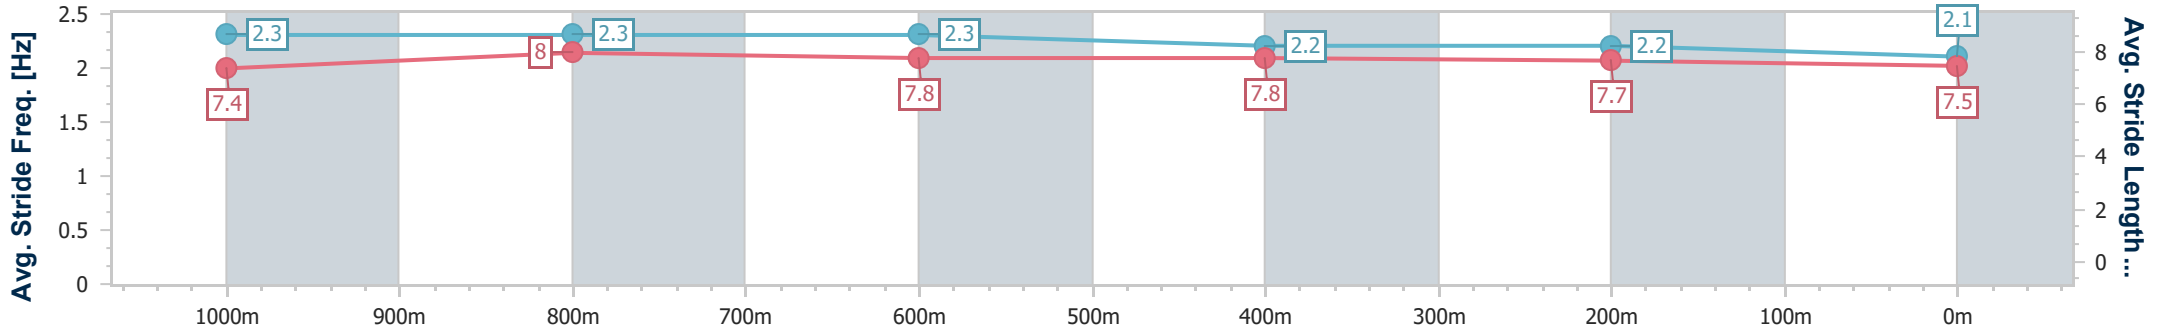

Horse/Jockey Name	Not A Single Drink
Final Rank	7
Fastest Section Time (Section)	0:10.74 (1000m)
Top Speed [km/h] (Section)	68.1 (1000m)
Race State	Finished

Aquis Park Gold Coast Poly QLD Professional
Race 1: QUEENSLAND BRAIN INSTITUTE MND Maiden
Handicap - 1200m

24 August 2024 - 12:59

Track Rating: Synthetic , Weather: Fine, Rail Position: True

Section	Overall	1000m	800m	600m	400m	200m
Section Times	1:11.30 [7] (0:13.01)	0:58.29 [7] (0:10.74)	0:47.55 [7] (0:11.32)	0:36.23 [7] (0:11.67)	0:24.56 [8] (0:12.07)	0:12.49 [7] (0:12.49)
Average Speed [km/h]	55.4	67.3	64.7	62.4	60.0	57.9
Top Speed [km/h]	67.7	68.1	65.2	64.1	60.7	59.0
Avg. Dist. to Rail [m]	1.6	1.9	3.1	2.5	2.0	3.7
Avg. Stride Freq. [Hz]	2.3	2.3	2.3	2.2	2.2	2.1
Avg. Stride Length [m]	7.4	8.0	7.8	7.8	7.7	7.5

- [ ] Ranking at each section and finish
- -.-.- No data available at this section
- NA No data available