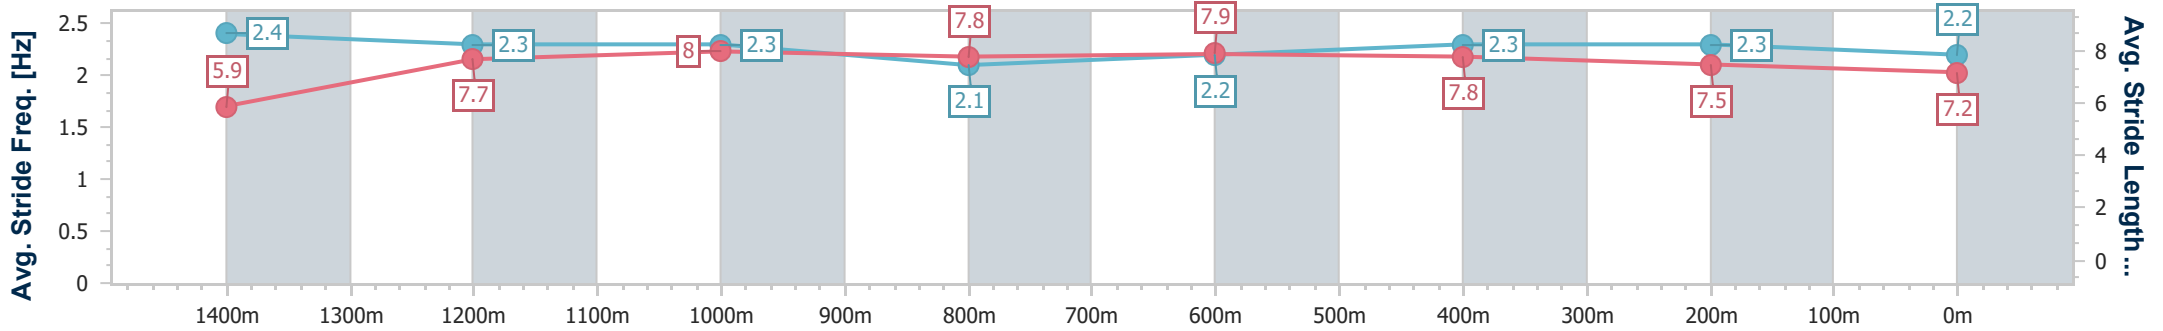

Aquis Park Gold Coast Poly QLD Professional
Race 7: JOAN HADDOCK MEMORIAL Maiden Handicap - 1540m

24 August 2024 - 16:33

Track Rating: Synthetic, Weather: Fine, Rail Position: True

| Section | Overall | 1400m | 1200m | 1000m | 800m | 600m | 400m | 200m |
|------------------------|--------------------------|--------------------------|--------------------------|--------------------------|--------------------------|--------------------------|--------------------------|--------------------------|
| Section Times | 1:31.74 [1] (0:09.85) | 1:21.89 [1] (0:11.16) | 1:10.73 [1] (0:11.18) | 0:59.55 [1] (0:11.99) | 0:47.56 [1] (0:11.81) | 0:35.75 [1] (0:11.30) | 0:24.45 [1] (0:11.89) | 0:12.56 [1] (0:12.56) |
| Average Speed [km/h] | 51.4 | 65.0 | 64.7 | 60.6 | 61.5 | 64.4 | 61.1 | 57.8 |
| Top Speed [km/h] | 69.3 | 69.0 | 66.3 | 61.8 | 65.2 | 66.6 | 62.2 | 60.3 |
| Avg. Dist. to Rail [m] | 9.3 | 0.6 | 1.1 | 1.2 | 0.8 | 1.3 | 1.9 | 2.2 |
| Avg. Stride Freq. [Hz] | 2.4 | 2.3 | 2.3 | 2.1 | 2.2 | 2.3 | 2.3 | 2.2 |
| Avg. Stride Length [m] | 5.9 | 7.7 | 8.0 | 7.8 | 7.9 | 7.8 | 7.5 | 7.2 |