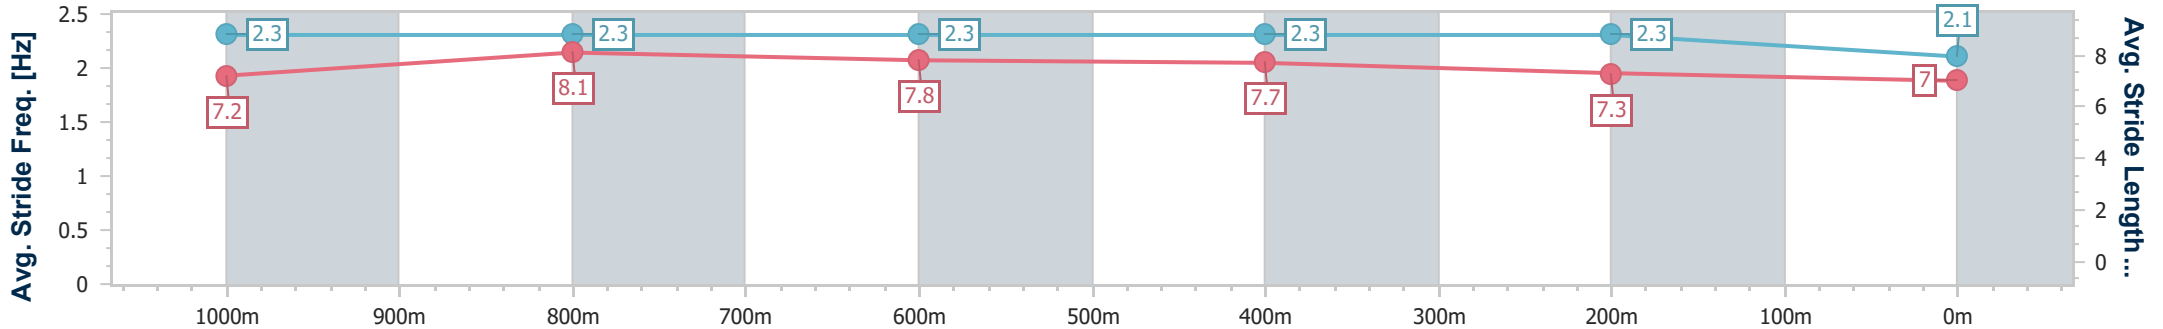

Horse/Jockey Name	Kinzhal
Final Rank	9
Fastest Section Time (Section)	0:10.68 (1000m)
Top Speed [km/h] (Section)	69.0 (1000m)
Race State	Finished

Aquis Park Gold Coast Poly QLD Professional
Race 1: QUEENSLAND BRAIN INSTITUTE MND Maiden Handicap - 1200m

24 August 2024 - 12:59

Track Rating: Synthetic , Weather: Fine, Rail Position: True

Section	Overall	1000m	800m	600m	400m	200m
Section Times	1:12.34 [9] (0:13.32)	0:59.02 [9] (0:10.68)	0:48.34 [8] (0:11.37)	0:36.97 [9] (0:11.48)	0:25.49 [9] (0:12.08)	0:13.41 [9] (0:13.41)
Average Speed [km/h]	54.1	67.5	64.0	62.7	59.5	54.0
Top Speed [km/h]	65.6	69.0	66.0	64.9	60.4	58.6
Avg. Dist. to Rail [m]	2.8	1.3	2.0	1.0	0.7	2.0
Avg. Stride Freq. [Hz]	2.3	2.3	2.3	2.3	2.3	2.1
Avg. Stride Length [m]	7.2	8.1	7.8	7.7	7.3	7.0

- [ ] Ranking at each section and finish
- -.-.- No data available at this section
- NA No data available