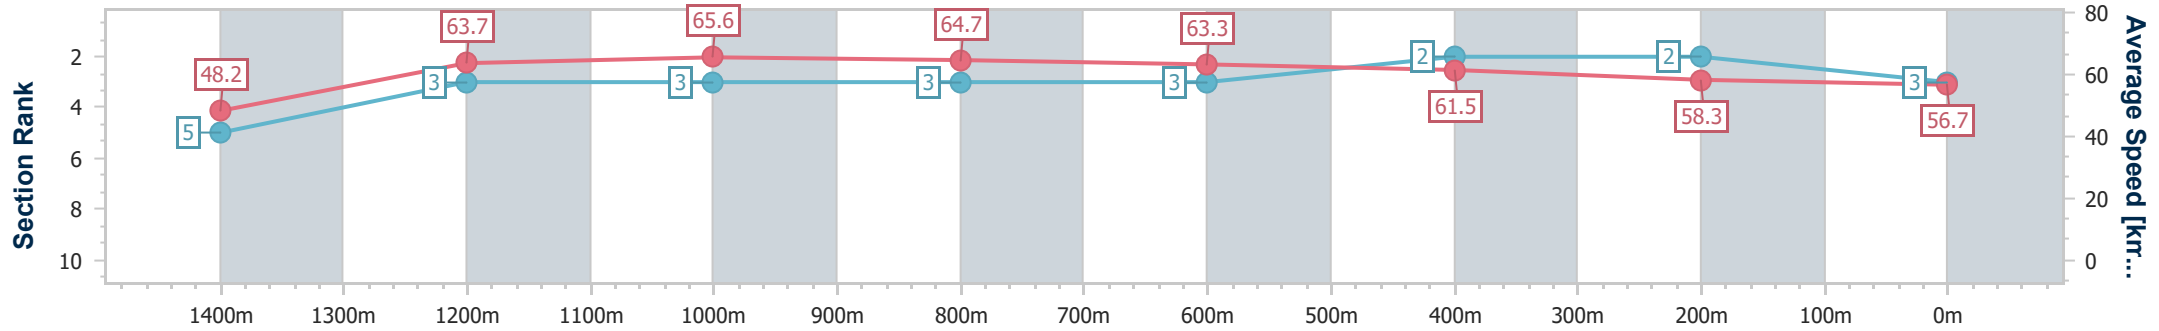

Horse/Jockey Name	Skater
Final Rank	3
Fastest Section Time (Section)	0:10.46 (Overall)
Top Speed [km/h] (Section)	67.1 (1200m)
Race State	Finished

Aquis Park Gold Coast Poly QLD Professional
Race 6: MADSEN PROPERTY BENCHMARK 62 Handicap - 1540m

24 August 2024 - 15:55

Track Rating: Synthetic, Weather: Fine, Rail Position: True

Section	Overall	1400m	1200m	1000m	800m	600m	400m	200m
Section Times	1:32.39 [3] (0:10.46)	1:21.93 [5] (0:11.46)	1:10.47 [3] (0:10.99)	0:59.48 [3] (0:11.21)	0:48.27 [3] (0:11.36)	0:36.91 [3] (0:11.78)	0:25.13 [2] (0:12.41)	0:12.72 [2] (0:12.72)
Average Speed [km/h]	48.2	63.7	65.6	64.7	63.3	61.5	58.3	56.7
Top Speed [km/h]	62.7	64.6	67.1	65.5	64.5	64.5	59.0	59.1
Avg. Dist. to Rail [m]	5.0	2.2	3.0	2.2	0.5	0.9	2.6	4.5
Avg. Stride Freq. [Hz]	2.2	2.4	2.3	2.3	2.3	2.2	2.2	2.2
Avg. Stride Length [m]	6.0	7.5	7.8	7.9	7.6	7.6	7.2	7.1

- [ ] Ranking at each section and finish
- -.-.- No data available at this section
- NA No data available