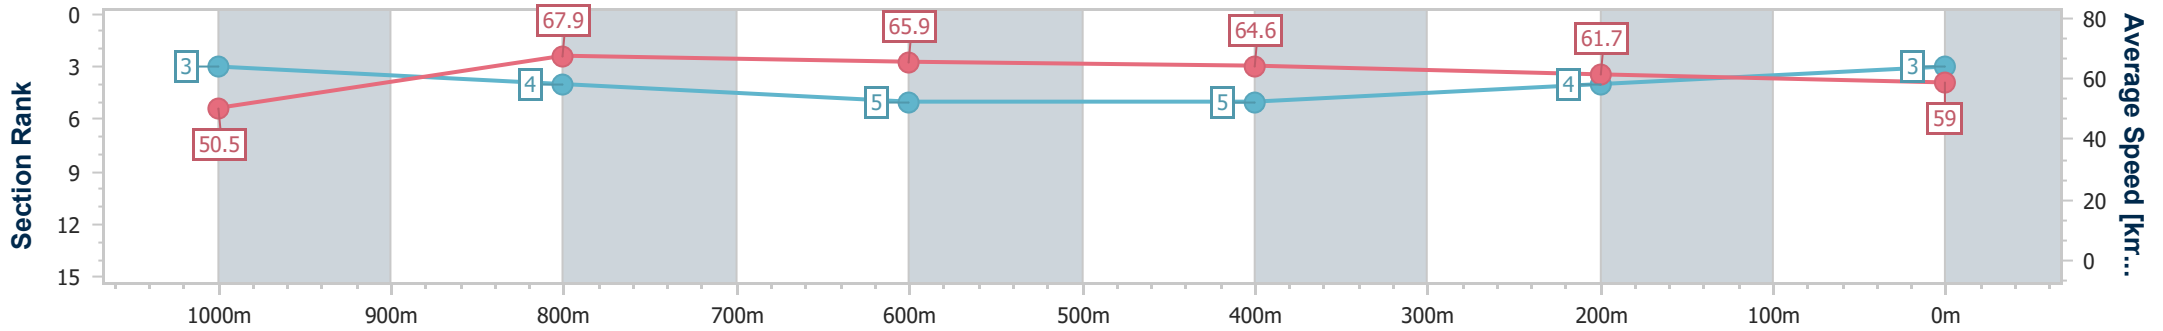

Horse/Jockey Name	Stern Impulse
Final Rank	3
Fastest Section Time (Section)	0:10.68 (1000m)
Top Speed [km/h] (Section)	69.1 (1000m)
Race State	Finished

Aquis Park Gold Coast Poly QLD Professional
Race 2: REMEMBERING WILLIAM AND ELSIE MORGAN
BENCHMARK 55 Handicap - 1150m

24 August 2024 - 13:34

Track Rating: Synthetic, Weather: Fine, Rail Position: True

Section	Overall	1000m	800m	600m	400m	200m
Section Times	1:07.58 [3] (0:10.71)	0:56.87 [3] (0:10.68)	0:46.19 [4] (0:11.03)	0:35.16 [5] (0:11.20)	0:23.96 [5] (0:11.73)	0:12.23 [4] (0:12.23)
Average Speed [km/h]	50.5	67.9	65.9	64.6	61.7	59.0
Top Speed [km/h]	66.8	69.1	67.8	66.5	63.0	60.7
Avg. Dist. to Rail [m]	5.7	2.5	1.8	1.5	3.1	5.7
Avg. Stride Freq. [Hz]	2.4	2.5	2.4	2.4	2.3	2.3
Avg. Stride Length [m]	5.9	7.6	7.6	7.5	7.4	7.1

- [ ] Ranking at each section and finish
- -.-.- No data available at this section
- NA No data available