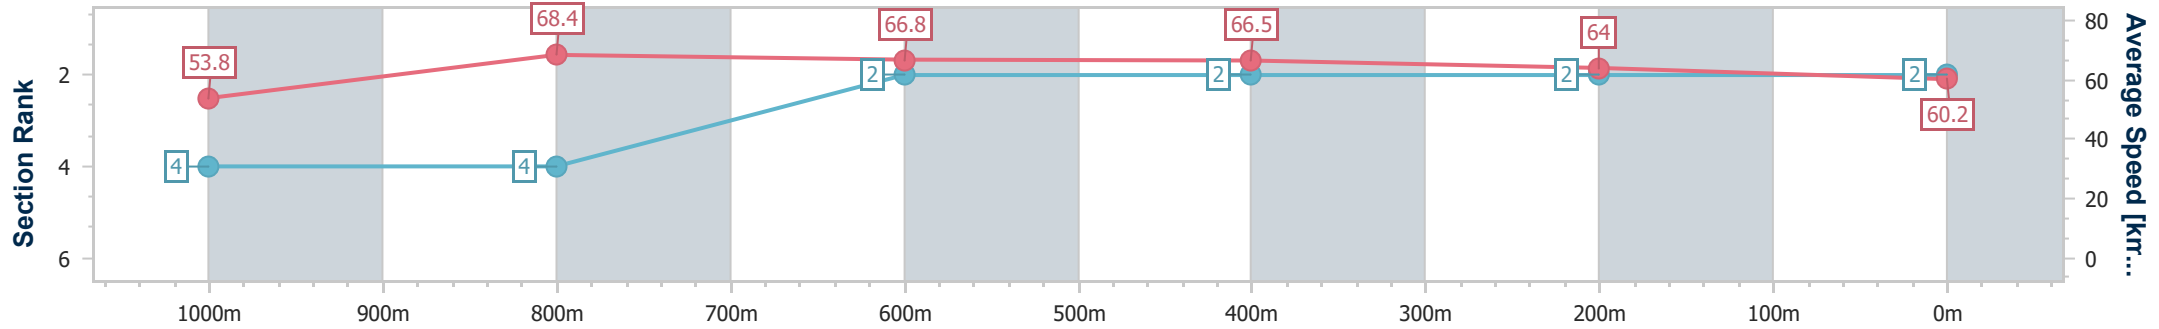

Horse/Jockey Name	The Billionaire
Final Rank	2
Fastest Section Time (Section)	0:10.53 (1000m)
Top Speed [km/h] (Section)	69.6 (1000m)
Race State	Finished

Aquis Park Gold Coast Poly QLD Professional
Race 3: BUSINESS INSURANCE GROUP OPEN Handicap - 1200m

24 August 2024 - 14:09

Track Rating: Synthetic, Weather: Fine, Rail Position: True

Section	Overall	1000m	800m	600m	400m	200m
Section Times	1:09.04 [2] (0:13.36)	0:55.68 [4] (0:10.53)	0:45.15 [4] (0:10.89)	0:34.26 [2] (0:10.93)	0:23.33 [2] (0:11.28)	0:12.05 [2] (0:12.05)
Average Speed [km/h]	53.8	68.4	66.8	66.5	64.0	60.2
Top Speed [km/h]	68.6	69.6	68.2	68.5	65.5	63.0
Avg. Dist. to Rail [m]	2.9	0.6	2.0	2.3	1.3	3.3
Avg. Stride Freq. [Hz]	2.3	2.3	2.4	2.4	2.3	2.3
Avg. Stride Length [m]	6.4	8.1	7.8	7.8	7.6	7.3

- [ ] Ranking at each section and finish
- -.-.- No data available at this section
- NA No data available