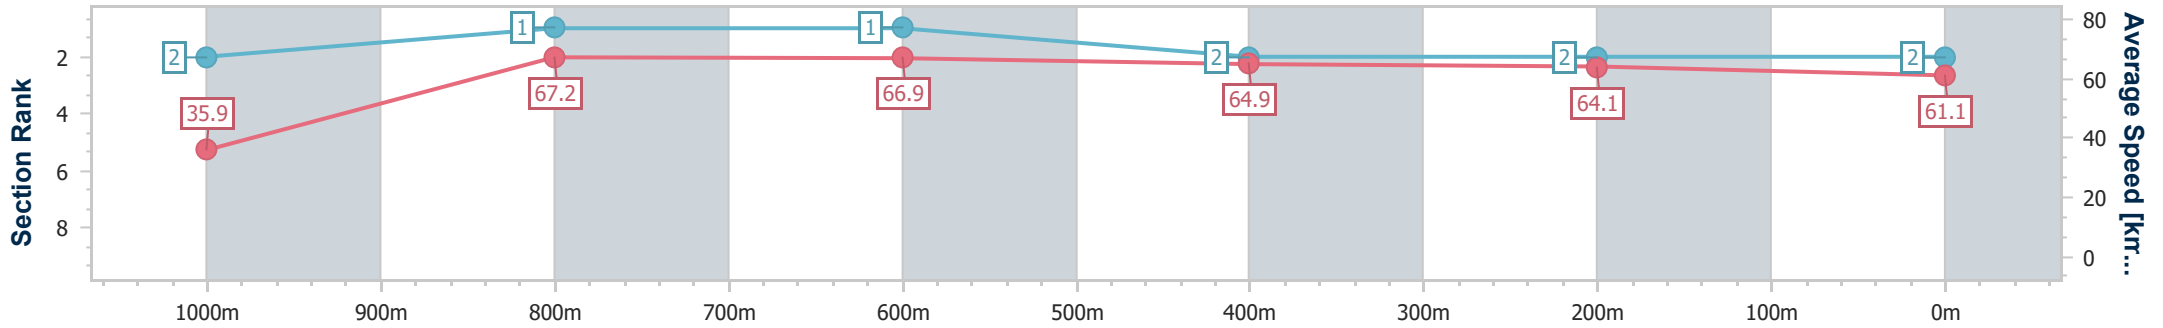

Horse/Jockey Name	Herecomesantorini
Final Rank	2
Fastest Section Time (Section)	0:05.05 (Overall)
Top Speed [km/h] (Section)	69.5 (1000m)
Race State	Finished

Aquis Park Gold Coast Poly QLD Professional
Race 4: FLOWERS FOR EVERYONE Maiden Plate - 1050m
24 August 2024 - 14:42
Track Rating: Synthetic, Weather: Fine, Rail Position: True

Section	Overall	1000m	800m	600m	400m	200m
Section Times	1:00.81 [2] (0:05.05)	0:55.76 [2] (0:10.78)	0:44.98 [1] (0:10.75)	0:34.23 [1] (0:11.13)	0:23.10 [2] (0:11.27)	0:11.83 [2] (0:11.83)
Average Speed [km/h]	35.9	67.2	66.9	64.9	64.1	61.1
Top Speed [km/h]	58.5	69.5	68.8	66.8	65.2	63.5
Avg. Dist. to Rail [m]	2.4	1.8	0.6	0.7	1.0	1.2
Avg. Stride Freq. [Hz]	2.1	2.4	2.3	2.3	2.4	2.3
Avg. Stride Length [m]	4.7	7.7	8.1	7.9	7.5	7.4

- [ ] Ranking at each section and finish
- -.-.- No data available at this section
- NA No data available