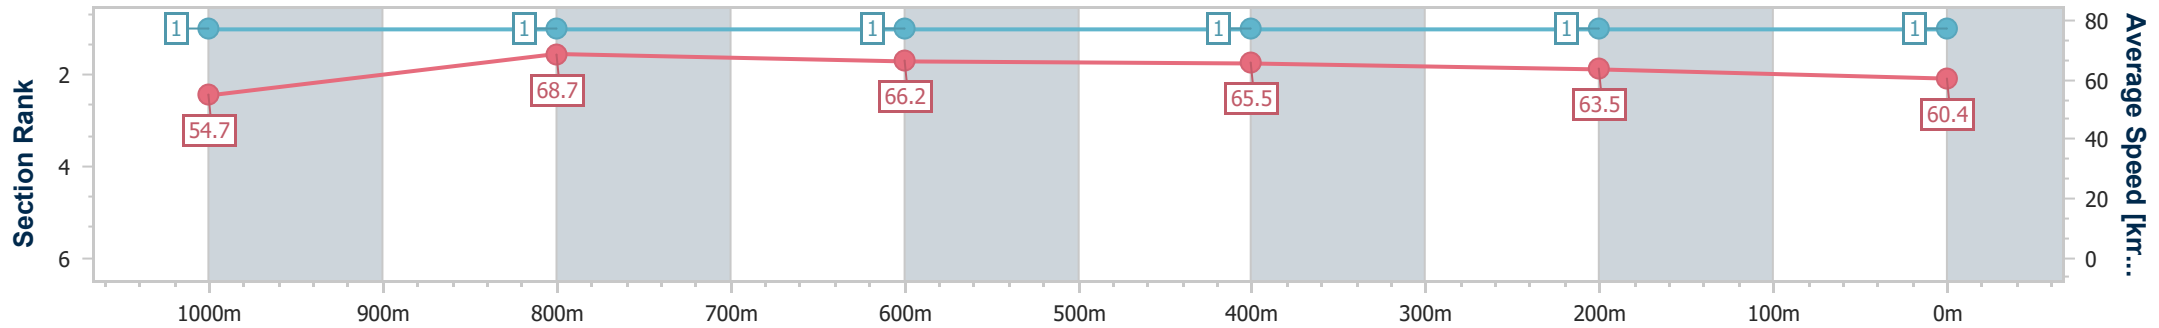

Horse/Jockey Name	Richon
Final Rank	1
Fastest Section Time (Section)	0:10.56 (1000m)
Top Speed [km/h] (Section)	69.5 (1000m)
Race State	Finished

Aquis Park Gold Coast Poly QLD Professional
Race 3: BUSINESS INSURANCE GROUP OPEN Handicap - 1200m

24 August 2024 - 14:09

Track Rating: Synthetic, Weather: Fine, Rail Position: True

Section	Overall	1000m	800m	600m	400m	200m
Section Times	1:08.98 [1] (0:13.16)	0:55.82 [1] (0:10.56)	0:45.26 [1] (0:10.88)	0:34.38 [1] (0:11.01)	0:23.37 [1] (0:11.35)	0:12.02 [1] (0:12.02)
Average Speed [km/h]	54.7	68.7	66.2	65.5	63.5	60.4
Top Speed [km/h]	68.1	69.5	67.9	67.3	64.8	63.1
Avg. Dist. to Rail [m]	1.1	1.7	0.6	0.8	0.9	2.3
Avg. Stride Freq. [Hz]	2.4	2.4	2.3	2.4	2.4	2.3
Avg. Stride Length [m]	6.3	8.1	7.9	7.7	7.3	7.1

- [ ] Ranking at each section and finish
- -.-.- No data available at this section
- NA No data available