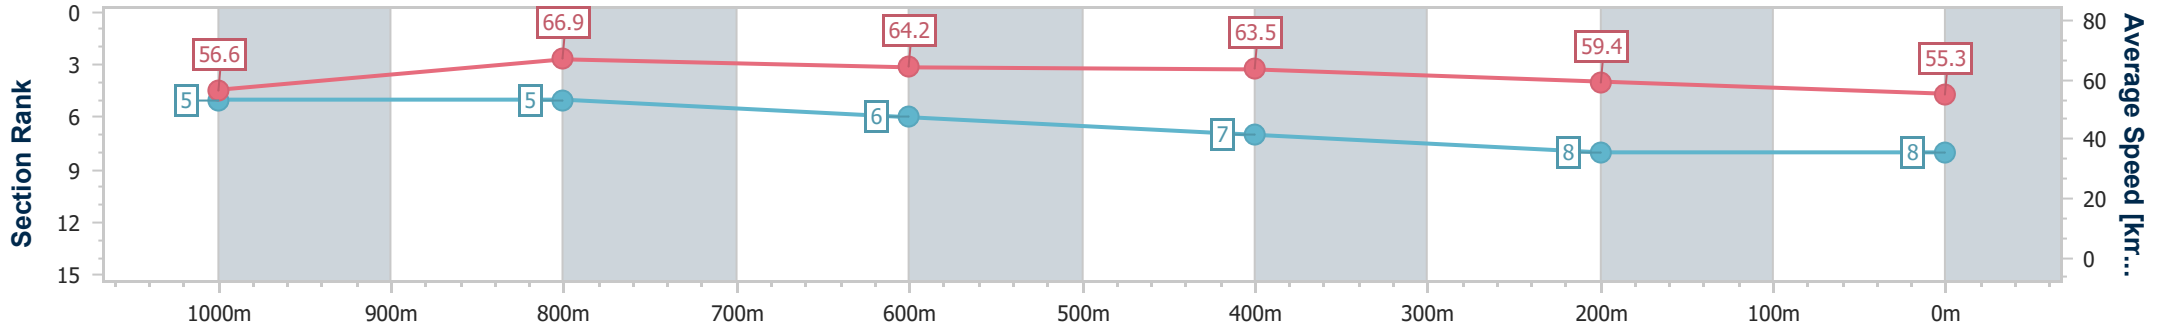

Horse/Jockey Name	Ready Neddy Go
Final Rank	8
Fastest Section Time (Section)	0:10.86 (1000m)
Top Speed [km/h] (Section)	70.0 (1000m)
Race State	Finished

Aquis Park Gold Coast Poly QLD Professional
Race 1: QUEENSLAND BRAIN INSTITUTE MND Maiden Handicap - 1200m

24 August 2024 - 12:59

Track Rating: Synthetic , Weather: Fine, Rail Position: True

Section	Overall	1000m	800m	600m	400m	200m
Section Times	1:11.82 [8] (0:12.71)	0:59.11 [5] (0:10.86)	0:48.25 [5] (0:11.44)	0:36.81 [6] (0:11.58)	0:25.23 [7] (0:12.23)	0:13.00 [8] (0:13.00)
Average Speed [km/h]	56.6	66.9	64.2	63.5	59.4	55.3
Top Speed [km/h]	68.4	70.0	64.8	66.1	61.2	59.2
Avg. Dist. to Rail [m]	4.3	3.1	3.6	4.1	4.0	5.3
Avg. Stride Freq. [Hz]	2.5	2.3	2.3	2.3	2.2	2.1
Avg. Stride Length [m]	7.0	8.0	7.8	7.8	7.4	7.1

- [ ] Ranking at each section and finish
- -.-.- No data available at this section
- NA No data available