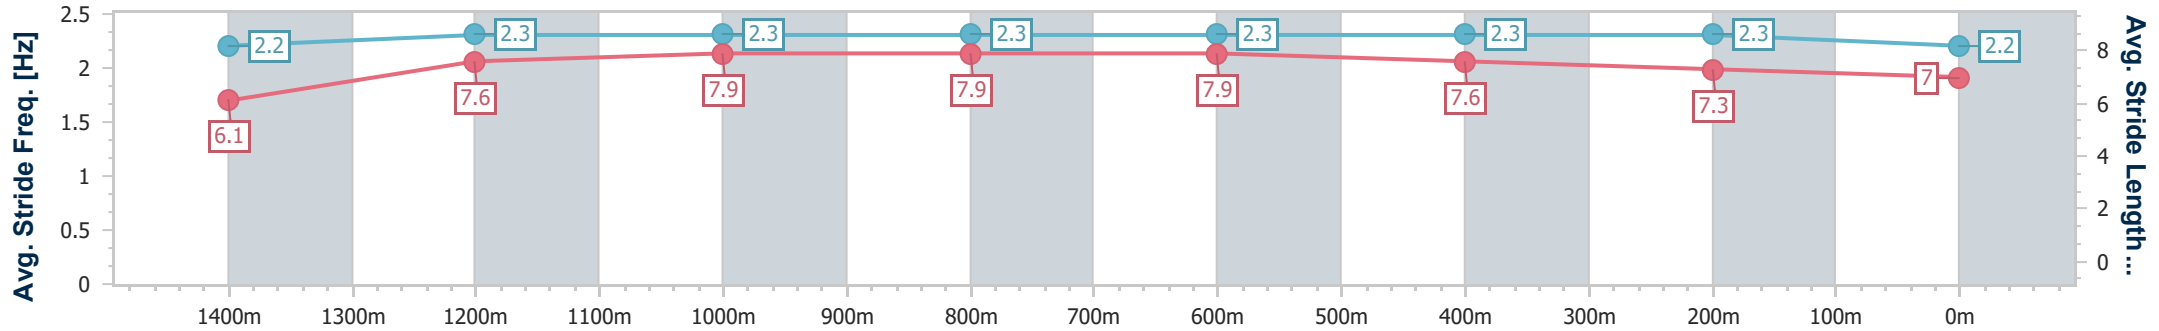

Horse/Jockey Name	Wonforwazza
Final Rank	1
Fastest Section Time (Section)	0:10.39 (Overall)
Top Speed [km/h] (Section)	64.9 (1000m)
Race State	Finished

Aquis Park Gold Coast Poly QLD Professional
Race 6: MADSEN PROPERTY BENCHMARK 62 Handicap - 1540m

24 August 2024 - 15:55

Track Rating: Synthetic, Weather: Fine, Rail Position: True

Section	Overall	1400m	1200m	1000m	800m	600m	400m	200m
Section Times	1:32.20 [1] (0:10.39)	1:21.81 [3] (0:11.65)	1:10.16 [4] (0:11.18)	0:58.98 [4] (0:11.19)	0:47.79 [4] (0:11.38)	0:36.41 [4] (0:11.57)	0:24.84 [3] (0:12.03)	0:12.81 [1] (0:12.81)
Average Speed [km/h]	48.6	62.6	64.3	64.7	63.9	62.7	60.4	56.3
Top Speed [km/h]	62.3	63.8	64.9	64.9	64.1	63.8	61.4	58.3
Avg. Dist. to Rail [m]	2.4	1.8	2.1	1.9	1.7	1.9	2.8	3.3
Avg. Stride Freq. [Hz]	2.2	2.3	2.3	2.3	2.3	2.3	2.3	2.2
Avg. Stride Length [m]	6.1	7.6	7.9	7.9	7.9	7.6	7.3	7.0

- [ ] Ranking at each section and finish
- -.-.- No data available at this section
- NA No data available