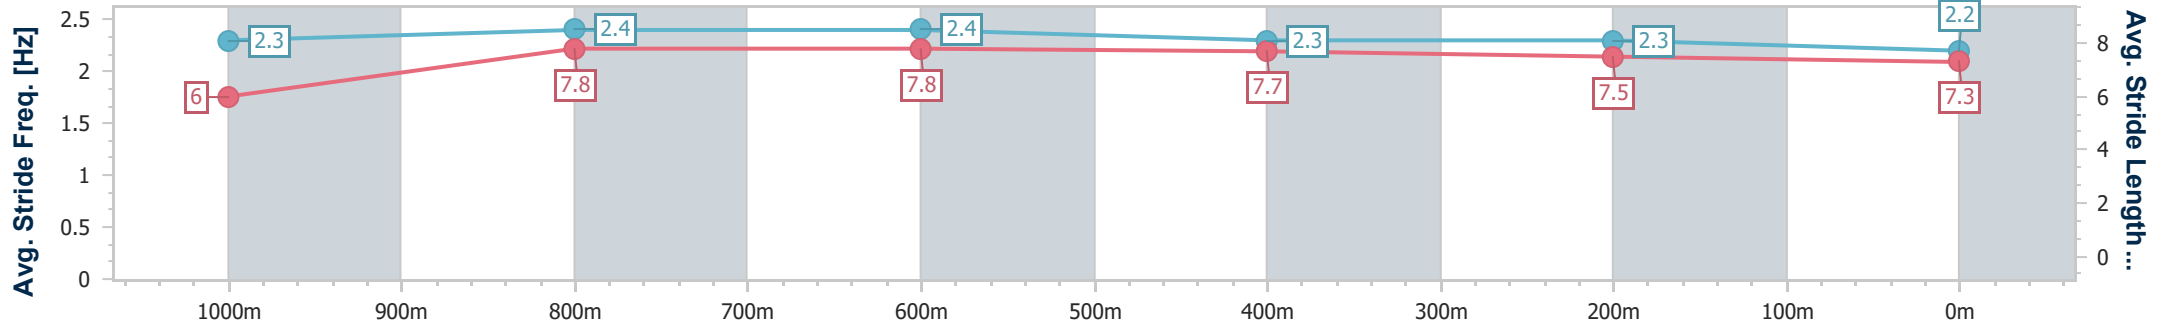

Horse/Jockey Name	Flying Bat
Final Rank	9
Fastest Section Time (Section)	0:10.84 (800m)
Top Speed [km/h] (Section)	70.0 (1000m)
Race State	Finished

Aquis Park Gold Coast Poly QLD Professional
Race 2: REMEMBERING WILLIAM AND ELSIE MORGAN
BENCHMARK 55 Handicap - 1150m

24 August 2024 - 13:34

Track Rating: Synthetic, Weather: Fine, Rail Position: True

Section	Overall	1000m	800m	600m	400m	200m
Section Times	1:08.46 [9] (0:11.06)	0:57.40 [9] (0:10.95)	0:46.45 [10] (0:10.84)	0:35.61 [8] (0:11.27)	0:24.34 [10] (0:11.77)	0:12.57 [10] (0:12.57)
Average Speed [km/h]	48.9	66.8	66.8	63.9	61.1	57.5
Top Speed [km/h]	68.1	70.0	68.6	68.2	62.0	60.5
Avg. Dist. to Rail [m]	4.7	4.4	1.9	0.5	1.7	3.8
Avg. Stride Freq. [Hz]	2.3	2.4	2.4	2.3	2.3	2.2
Avg. Stride Length [m]	6.0	7.8	7.8	7.7	7.5	7.3

- [ ] Ranking at each section and finish
- -.-.- No data available at this section
- NA No data available