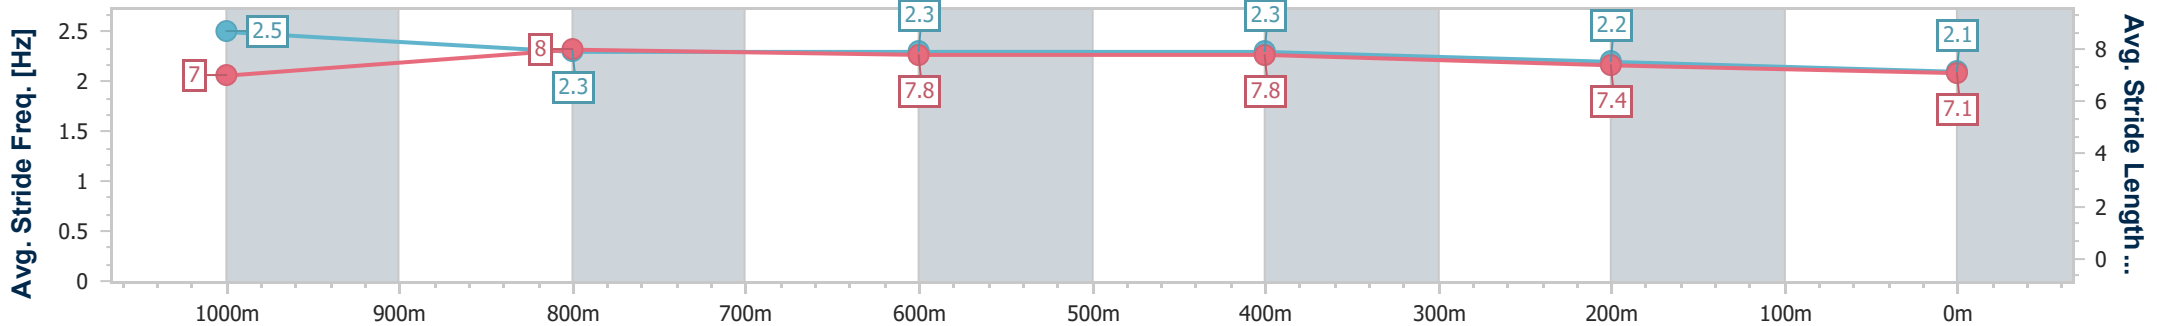

Horse/Jockey Name	Ready Neddy Go
Final Rank	8
Fastest Section Time (Section)	0:10.86 (1000m)
Top Speed [km/h] (Section)	70.0 (1000m)
Race State	Finished

Aquis Park Gold Coast Poly QLD Professional
Race 1: QUEENSLAND BRAIN INSTITUTE MND Maiden Handicap - 1200m

24 August 2024 - 12:59

Track Rating: Synthetic , Weather: Fine, Rail Position: True

Section	Overall	1000m	800m	600m	400m	200m
Section Times	1:11.82 [8] (0:12.71)	0:59.11 [5] (0:10.86)	0:48.25 [5] (0:11.44)	0:36.81 [6] (0:11.58)	0:25.23 [7] (0:12.23)	0:13.00 [8] (0:13.00)
Average Speed [km/h]	56.6	66.9	64.2	63.5	59.4	55.3
Top Speed [km/h]	68.4	70.0	64.8	66.1	61.2	59.2
Avg. Dist. to Rail [m]	4.3	3.1	3.6	4.1	4.0	5.3
Avg. Stride Freq. [Hz]	2.5	2.3	2.3	2.3	2.2	2.1
Avg. Stride Length [m]	7.0	8.0	7.8	7.8	7.4	7.1

- [ ] Ranking at each section and finish
- -.-.- No data available at this section
- NA No data available