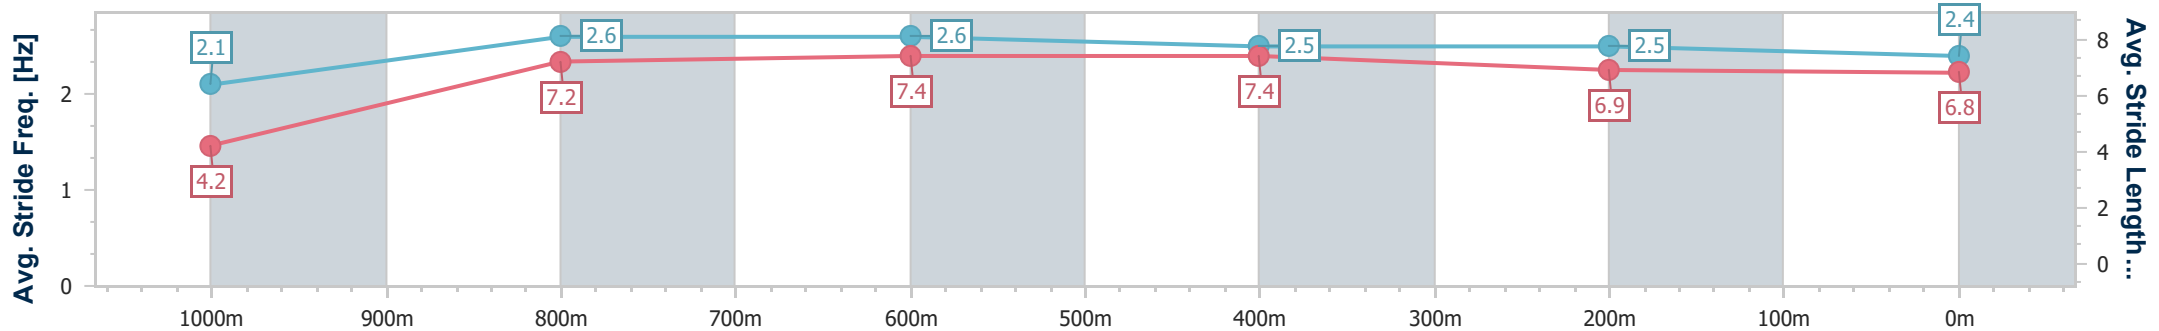

Aquis Park Gold Coast Poly QLD Professional

Race 5: 4FRONT BENCHMARK 65 Handicap - 1050m

24 August 2024 - 15:17

Track Rating: Synthetic, Weather: Fine, Rail Position: True

| Section | Overall | 1000m | 800m | 600m | 400m | 200m |
|------------------------|--------------------------|--------------------------|--------------------------|--------------------------|--------------------------|--------------------------|
| Section Times | 1:01.65 [5] (0:05.32) | 0:56.33 [5] (0:11.03) | 0:45.30 [5] (0:10.57) | 0:34.73 [5] (0:10.78) | 0:23.95 [5] (0:11.68) | 0:12.27 [5] (0:12.27) |
| Average Speed [km/h] | 33.9 | 65.6 | 68.6 | 66.6 | 61.5 | 58.9 |
| Top Speed [km/h] | 54.3 | 69.8 | 70.0 | 69.5 | 62.6 | 61.7 |
| Avg. Dist. to Rail [m] | 2.2 | 0.5 | 1.4 | 0.8 | 0.2 | 1.5 |
| Avg. Stride Freq. [Hz] | 2.1 | 2.6 | 2.6 | 2.5 | 2.5 | 2.4 |
| Avg. Stride Length [m] | 4.2 | 7.2 | 7.4 | 7.4 | 6.9 | 6.8 |