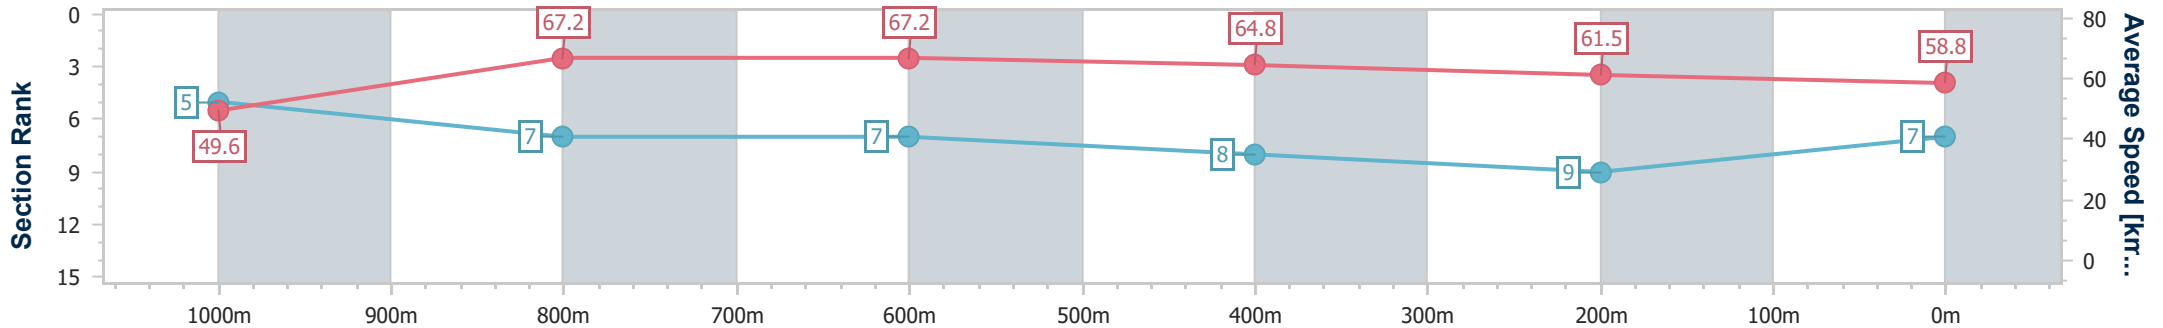

Horse/Jockey Name	Roman Hussler
Final Rank	7
Fastest Section Time (Section)	0:10.89 (Overall)
Top Speed [km/h] (Section)	68.6 (1000m)
Race State	Finished

Aquis Park Gold Coast Poly QLD Professional
Race 2: REMEMBERING WILLIAM AND ELSIE MORGAN
BENCHMARK 55 Handicap - 1150m

24 August 2024 - 13:34

Track Rating: Synthetic, Weather: Fine, Rail Position: True

Section	Overall	1000m	800m	600m	400m	200m
Section Times	1:07.94 [7] (0:10.89)	0:57.05 [5] (0:10.90)	0:46.15 [7] (0:10.95)	0:35.20 [7] (0:11.21)	0:23.99 [8] (0:11.68)	0:12.31 [9] (0:12.31)
Average Speed [km/h]	49.6	67.2	67.2	64.8	61.5	58.8
Top Speed [km/h]	66.0	68.6	68.2	67.4	63.1	60.0
Avg. Dist. to Rail [m]	6.9	5.5	3.5	1.1	0.6	0.6
Avg. Stride Freq. [Hz]	2.3	2.5	2.4	2.4	2.3	2.3
Avg. Stride Length [m]	5.9	7.6	7.7	7.6	7.3	7.2

- [ ] Ranking at each section and finish
- -.-.- No data available at this section
- NA No data available