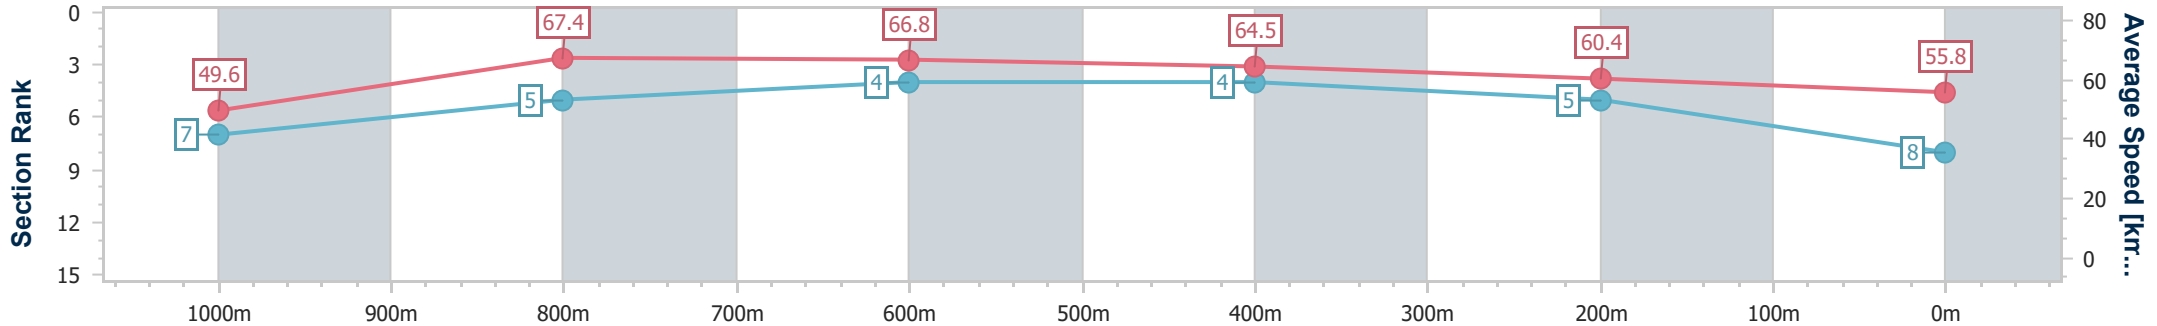

Horse/Jockey Name	Rudimentary
Final Rank	8
Fastest Section Time (Section)	0:10.67 (1000m)
Top Speed [km/h] (Section)	69.5 (1000m)
Race State	Finished

Aquis Park Gold Coast Poly QLD Professional
Race 2: REMEMBERING WILLIAM AND ELSIE MORGAN
BENCHMARK 55 Handicap - 1150m

24 August 2024 - 13:34

Track Rating: Synthetic, Weather: Fine, Rail Position: True

Section	Overall	1000m	800m	600m	400m	200m
Section Times	1:08.41 [8] (0:10.91)	0:57.50 [7] (0:10.67)	0:46.83 [5] (0:10.81)	0:36.02 [4] (0:11.14)	0:24.88 [4] (0:11.89)	0:12.99 [5] (0:12.99)
Average Speed [km/h]	49.6	67.4	66.8	64.5	60.4	55.8
Top Speed [km/h]	66.0	69.5	68.6	66.6	62.1	58.3
Avg. Dist. to Rail [m]	1.4	0.9	0.6	0.7	1.0	2.5
Avg. Stride Freq. [Hz]	2.4	2.6	2.5	2.5	2.5	2.4
Avg. Stride Length [m]	5.8	7.3	7.3	7.1	6.7	6.5

- [ ] Ranking at each section and finish
- -.-.- No data available at this section
- NA No data available