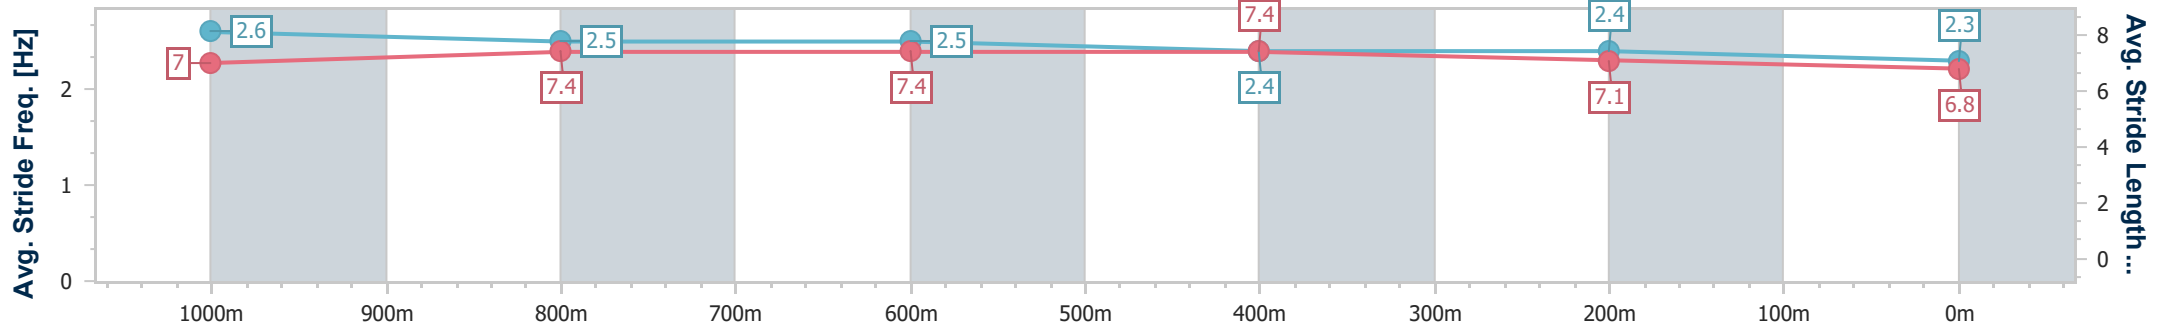

Horse/Jockey Name	Fast Da
Final Rank	3
Fastest Section Time (Section)	0:10.69 (1000m)
Top Speed [km/h] (Section)	68.8 (Overall)
Race State	Finished

Aquis Park Gold Coast Poly QLD Professional
Race 1: QUEENSLAND BRAIN INSTITUTE MND Maiden Handicap - 1200m

24 August 2024 - 12:59

Track Rating: Synthetic , Weather: Fine, Rail Position: True

Section	Overall	1000m	800m	600m	400m	200m
Section Times	1:09.94 [3] (0:12.44)	0:57.50 [1] (0:10.69)	0:46.81 [2] (0:11.08)	0:35.73 [1] (0:11.39)	0:24.34 [3] (0:11.78)	0:12.56 [3] (0:12.56)
Average Speed [km/h]	57.7	67.7	65.6	63.4	61.3	57.2
Top Speed [km/h]	68.8	68.8	66.9	65.2	62.1	59.8
Avg. Dist. to Rail [m]	4.7	1.4	1.5	1.5	1.8	4.3
Avg. Stride Freq. [Hz]	2.6	2.5	2.5	2.4	2.4	2.3
Avg. Stride Length [m]	7.0	7.4	7.4	7.4	7.1	6.8

- [ ] Ranking at each section and finish
- -.-.- No data available at this section
- NA No data available