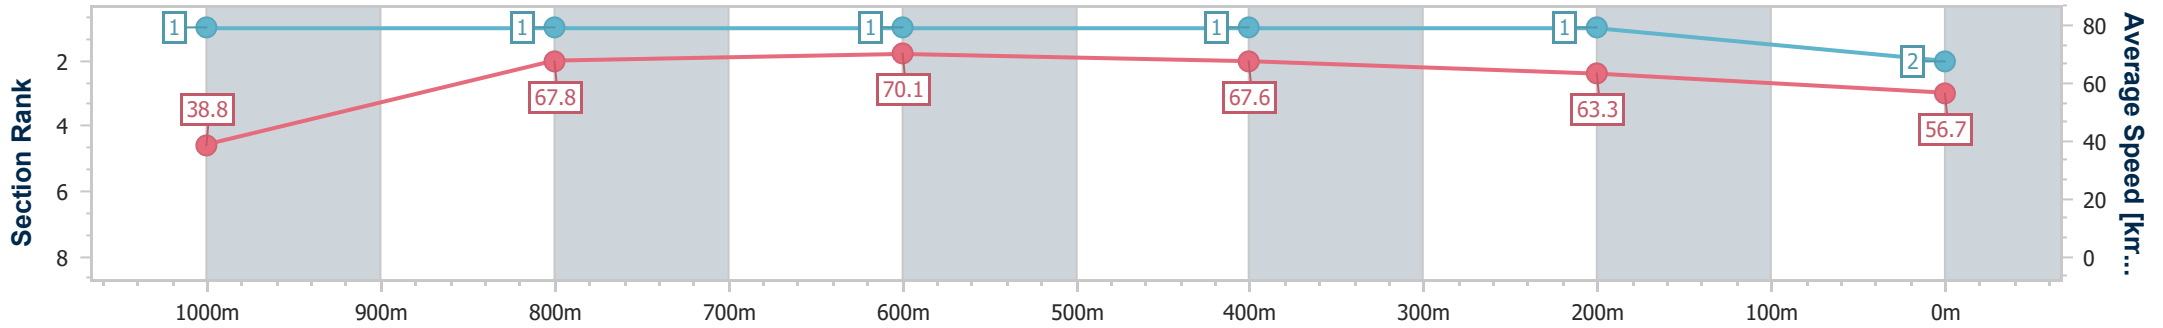

Aquis Park Gold Coast Poly QLD Professional

Race 5: 4FRONT BENCHMARK 65 Handicap - 1050m

24 August 2024 - 15:17

Track Rating: Synthetic, Weather: Fine, Rail Position: True

| Section | Overall | 1000m | 800m | 600m | 400m | 200m |
|------------------------|--------------------------|--------------------------|--------------------------|--------------------------|--------------------------|--------------------------|
| Section Times | 1:00.51 [2] (0:04.65) | 0:55.86 [1] (0:10.63) | 0:45.23 [1] (0:10.36) | 0:34.87 [1] (0:10.75) | 0:24.12 [1] (0:11.36) | 0:12.76 [1] (0:12.76) |
| Average Speed [km/h] | 38.8 | 67.8 | 70.1 | 67.6 | 63.3 | 56.7 |
| Top Speed [km/h] | 59.1 | 71.2 | 71.3 | 70.4 | 66.1 | 60.7 |
| Avg. Dist. to Rail [m] | 4.5 | 2.2 | 1.3 | 1.6 | 0.3 | 1.1 |
| Avg. Stride Freq. [Hz] | 2.2 | 2.6 | 2.5 | 2.5 | 2.4 | 2.2 |
| Avg. Stride Length [m] | 4.7 | 7.4 | 7.7 | 7.6 | 7.3 | 7.0 |