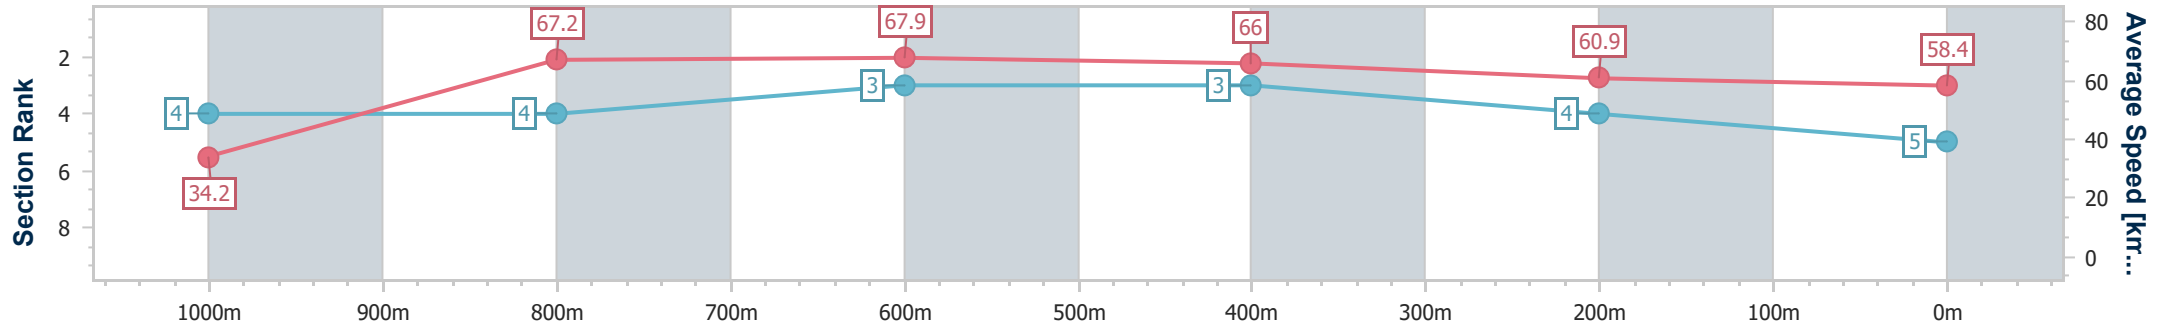

Horse/Jockey Name	Girl Among Many
Final Rank	5
Fastest Section Time (Section)	0:05.28 (Overall)
Top Speed [km/h] (Section)	70.9 (1000m)
Race State	Finished

Aquis Park Gold Coast Poly QLD Professional
Race 4: FLOWERS FOR EVERYONE Maiden Plate - 1050m
24 August 2024 - 14:42
Track Rating: Synthetic, Weather: Fine, Rail Position: True

Section	Overall	1000m	800m	600m	400m	200m
Section Times	1:02.23 [5] (0:05.28)	0:56.95 [4] (0:10.85)	0:46.10 [4] (0:10.78)	0:35.32 [3] (0:11.07)	0:24.25 [3] (0:11.89)	0:12.36 [4] (0:12.36)
Average Speed [km/h]	34.2	67.2	67.9	66.0	60.9	58.4
Top Speed [km/h]	56.1	70.9	69.5	68.7	61.9	61.3
Avg. Dist. to Rail [m]	5.6	5.0	3.4	2.4	2.9	2.9
Avg. Stride Freq. [Hz]	2.2	2.6	2.5	2.5	2.4	2.3
Avg. Stride Length [m]	4.3	7.1	7.4	7.4	7.1	7.0

- [ ] Ranking at each section and finish
- -.-.- No data available at this section
- NA No data available