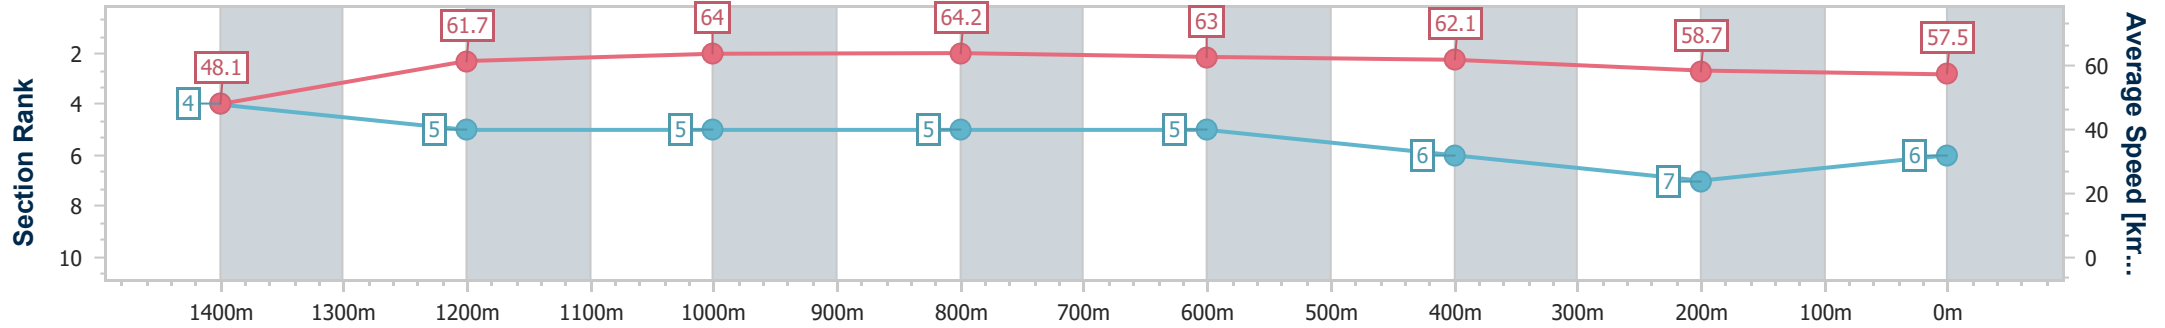

Horse/Jockey Name	Midnight Boom
Final Rank	6
Fastest Section Time (Section)	0:10.45 (Overall)
Top Speed [km/h] (Section)	64.8 (1000m)
Race State	Finished

Aquis Park Gold Coast Poly QLD Professional
Race 6: MADSEN PROPERTY BENCHMARK 62 Handicap - 1540m

24 August 2024 - 15:55

Track Rating: Synthetic, Weather: Fine, Rail Position: True

Section	Overall	1400m	1200m	1000m	800m	600m	400m	200m
Section Times	1:32.62 [6] (0:10.45)	1:22.17 [4] (0:11.72)	1:10.45 [5] (0:11.27)	0:59.18 [5] (0:11.23)	0:47.95 [5] (0:11.38)	0:36.57 [5] (0:11.69)	0:24.88 [6] (0:12.30)	0:12.58 [7] (0:12.58)
Average Speed [km/h]	48.1	61.7	64.0	64.2	63.0	62.1	58.7	57.5
Top Speed [km/h]	61.4	62.7	64.6	64.8	64.0	63.4	60.0	58.4
Avg. Dist. to Rail [m]	4.1	0.8	1.2	1.5	0.6	0.9	2.0	3.2
Avg. Stride Freq. [Hz]	2.2	2.3	2.3	2.3	2.3	2.3	2.3	2.3
Avg. Stride Length [m]	5.9	7.4	7.6	7.8	7.6	7.5	7.1	7.0

- [ ] Ranking at each section and finish
- -.-.- No data available at this section
- NA No data available