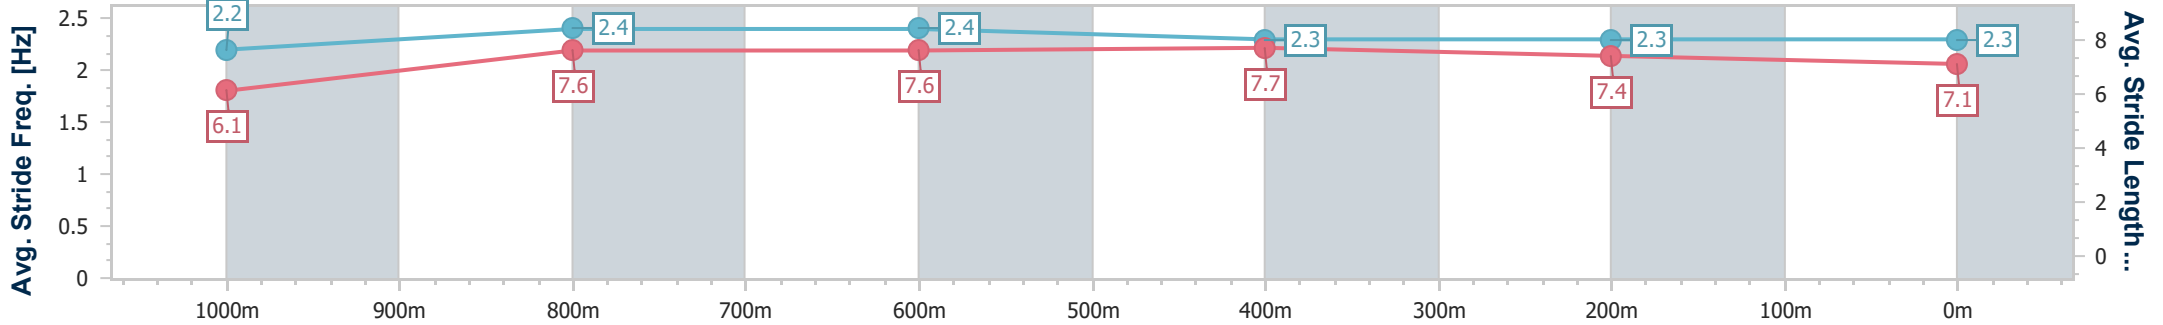

Horse/Jockey Name	Riva D'amor
Final Rank	5
Fastest Section Time (Section)	0:10.89 (800m)
Top Speed [km/h] (Section)	69.0 (1000m)
Race State	Finished

Aquis Park Gold Coast Poly QLD Professional
Race 2: REMEMBERING WILLIAM AND ELSIE MORGAN
BENCHMARK 55 Handicap - 1150m

24 August 2024 - 13:34

Track Rating: Synthetic, Weather: Fine, Rail Position: True

Section	Overall	1000m	800m	600m	400m	200m
Section Times	1:07.71 [5] (0:11.02)	0:56.69 [8] (0:10.97)	0:45.72 [8] (0:10.89)	0:34.83 [9] (0:11.14)	0:23.69 [9] (0:11.55)	0:12.14 [7] (0:12.14)
Average Speed [km/h]	49.3	66.3	66.9	64.8	62.7	59.6
Top Speed [km/h]	64.7	69.0	67.8	68.0	64.1	61.7
Avg. Dist. to Rail [m]	8.5	4.0	2.2	1.1	4.8	8.7
Avg. Stride Freq. [Hz]	2.2	2.4	2.4	2.3	2.3	2.3
Avg. Stride Length [m]	6.1	7.6	7.6	7.7	7.4	7.1

- [ ] Ranking at each section and finish
- -.-.- No data available at this section
- NA No data available