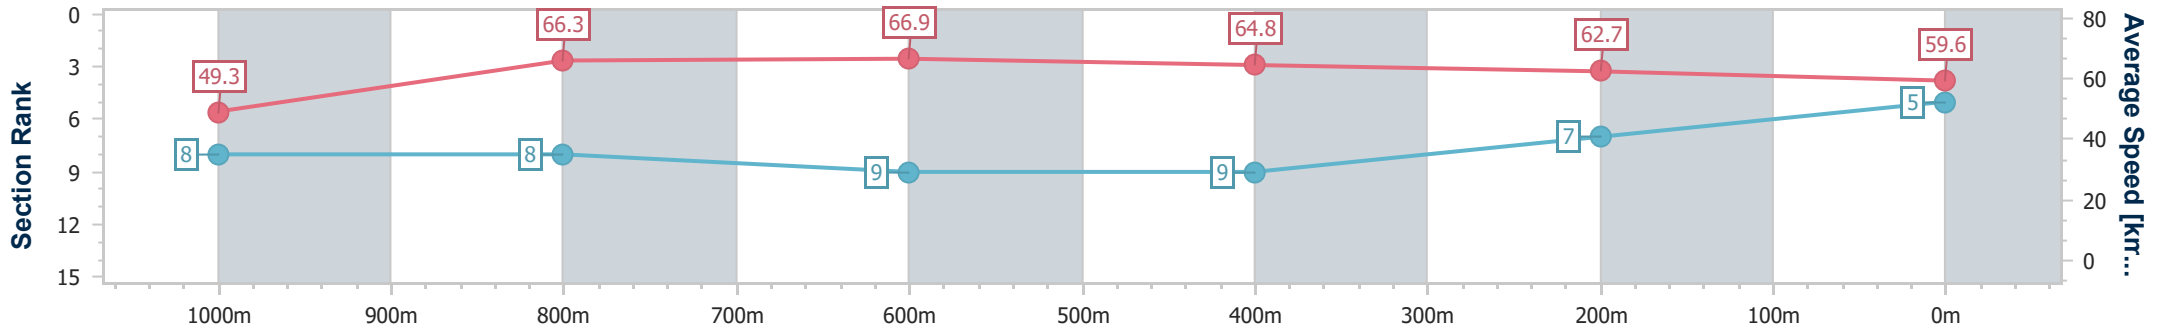

Horse/Jockey Name	Riva D'amor
Final Rank	5
Fastest Section Time (Section)	0:10.89 (800m)
Top Speed [km/h] (Section)	69.0 (1000m)
Race State	Finished

Aquis Park Gold Coast Poly QLD Professional
Race 2: REMEMBERING WILLIAM AND ELSIE MORGAN
BENCHMARK 55 Handicap - 1150m

24 August 2024 - 13:34

Track Rating: Synthetic, Weather: Fine, Rail Position: True

Section	Overall	1000m	800m	600m	400m	200m
Section Times	1:07.71 [5] (0:11.02)	0:56.69 [8] (0:10.97)	0:45.72 [8] (0:10.89)	0:34.83 [9] (0:11.14)	0:23.69 [9] (0:11.55)	0:12.14 [7] (0:12.14)
Average Speed [km/h]	49.3	66.3	66.9	64.8	62.7	59.6
Top Speed [km/h]	64.7	69.0	67.8	68.0	64.1	61.7
Avg. Dist. to Rail [m]	8.5	4.0	2.2	1.1	4.8	8.7
Avg. Stride Freq. [Hz]	2.2	2.4	2.4	2.3	2.3	2.3
Avg. Stride Length [m]	6.1	7.6	7.6	7.7	7.4	7.1

- [ ] Ranking at each section and finish
- -.-.- No data available at this section
- NA No data available