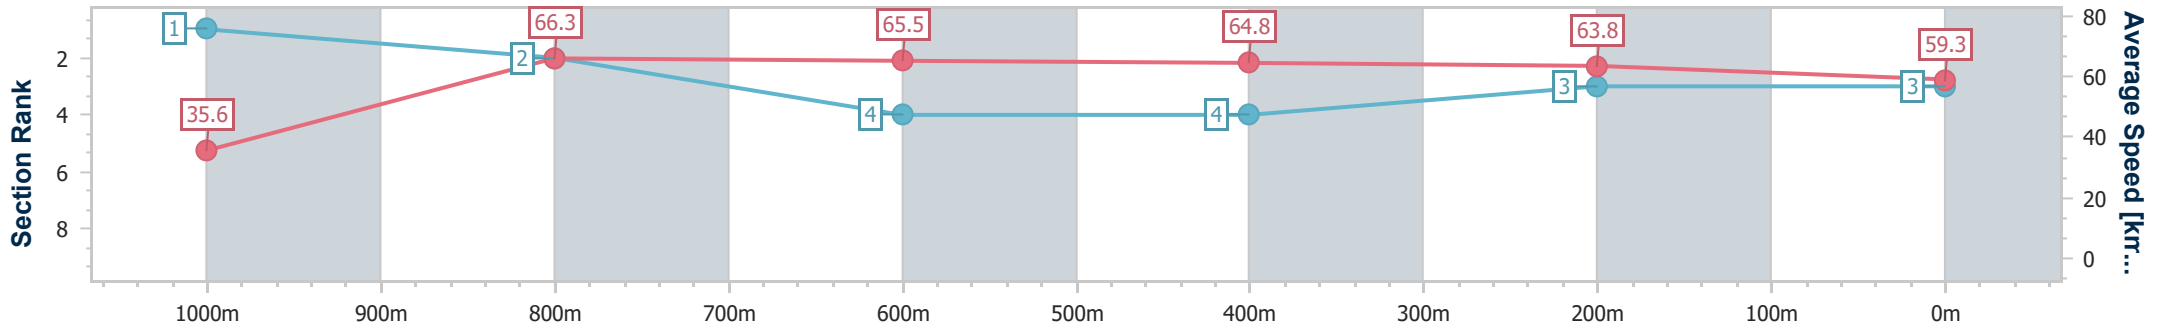

Aquis Park Gold Coast Poly QLD Professional
 Race 4: FLOWERS FOR EVERYONE Maiden Plate - 1050m
 24 August 2024 - 14:42
 Track Rating: Synthetic, Weather: Fine, Rail Position: True

| Section | Overall | 1000m | 800m | 600m | 400m | 200m |
|------------------------|--------------------------|--------------------------|--------------------------|--------------------------|--------------------------|--------------------------|
| Section Times | 1:01.53 [3] (0:05.04) | 0:56.49 [1] (0:10.88) | 0:45.61 [2] (0:11.03) | 0:34.58 [4] (0:11.09) | 0:23.49 [4] (0:11.33) | 0:12.16 [3] (0:12.16) |
| Average Speed [km/h] | 35.6 | 66.3 | 65.5 | 64.8 | 63.8 | 59.3 |
| Top Speed [km/h] | 56.6 | 68.7 | 67.8 | 66.5 | 64.8 | 62.3 |
| Avg. Dist. to Rail [m] | 1.1 | 0.5 | 0.5 | 0.4 | 2.2 | 3.2 |
| Avg. Stride Freq. [Hz] | 2.1 | 2.5 | 2.3 | 2.3 | 2.3 | 2.2 |
| Avg. Stride Length [m] | 4.6 | 7.5 | 7.9 | 8.0 | 7.7 | 7.4 |