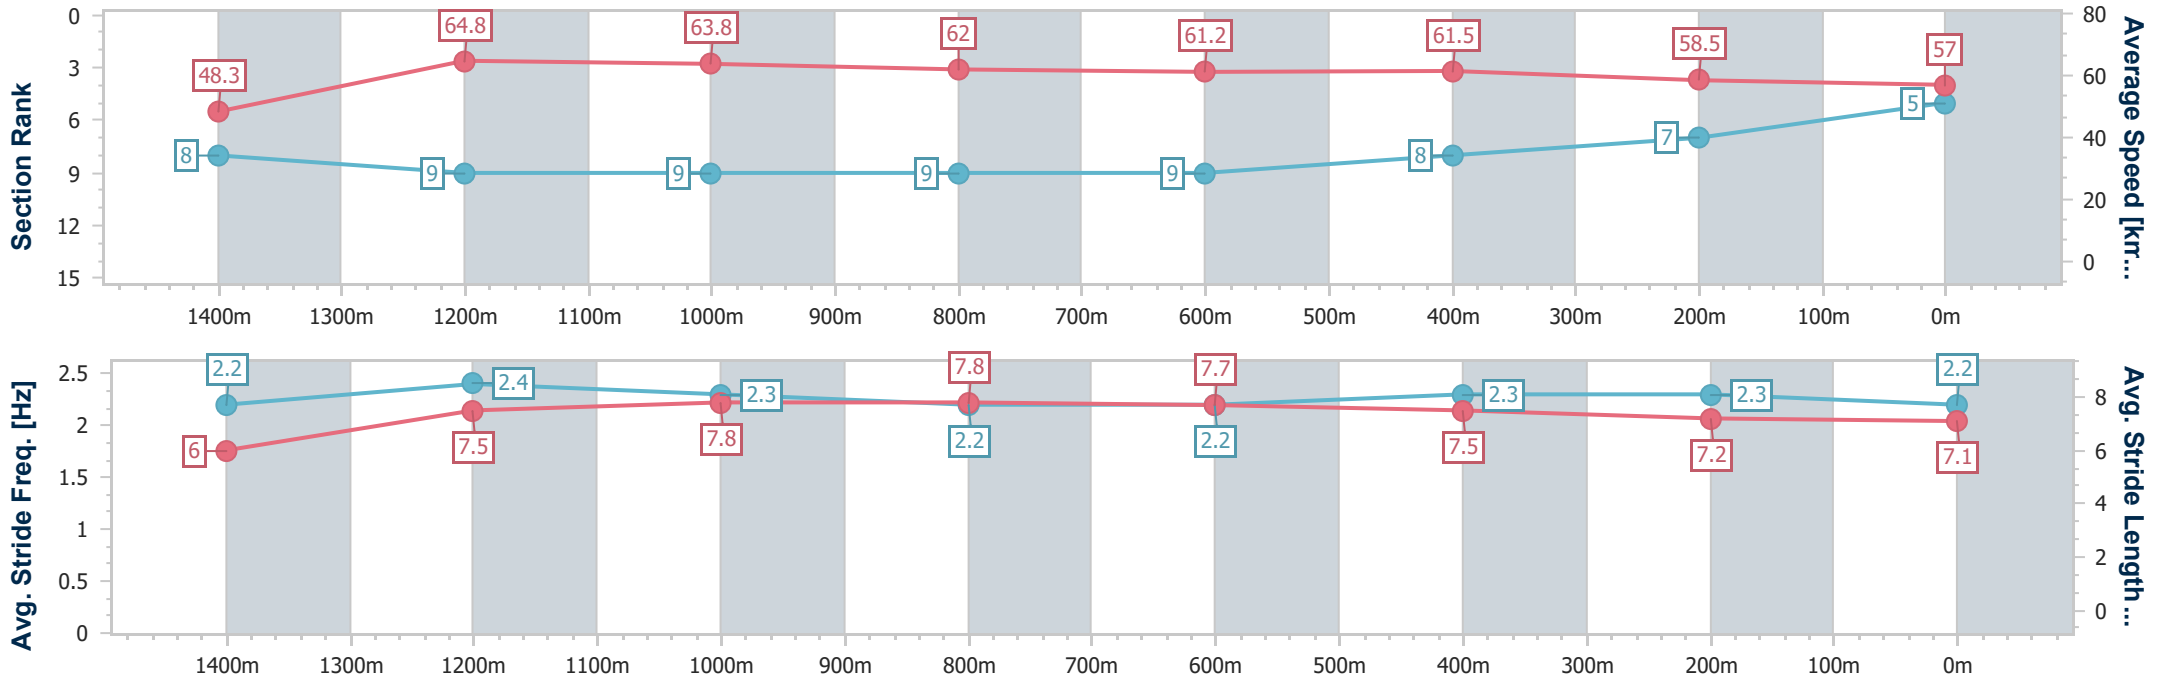

Horse/Jockey Name	Seapark
Final Rank	5
Fastest Section Time (Section)	0:10.51 (Overall)
Top Speed [km/h] (Section)	66.6 (1400m)
Race State	Finished

Aquis Park Gold Coast Poly QLD Professional
Race 7: JOAN HADDOCK MEMORIAL Maiden Handicap - 1540m

24 August 2024 - 16:33

Track Rating: Synthetic, Weather: Fine, Rail Position: True

Section	Overall	1400m	1200m	1000m	800m	600m	400m	200m
Section Times	1:33.73 [5] (0:10.51)	1:23.22 [8] (0:11.32)	1:11.90 [9] (0:11.30)	1:00.60 [9] (0:11.74)	0:48.86 [9] (0:11.94)	0:36.92 [9] (0:11.79)	0:25.13 [8] (0:12.36)	0:12.77 [7] (0:12.77)
Average Speed [km/h]	48.3	64.8	63.8	62.0	61.2	61.5	58.5	57.0
Top Speed [km/h]	62.4	66.6	66.0	64.0	62.4	63.5	60.5	58.6
Avg. Dist. to Rail [m]	6.4	2.2	3.5	3.1	1.7	1.2	1.0	1.1
Avg. Stride Freq. [Hz]	2.2	2.4	2.3	2.2	2.2	2.3	2.3	2.2
Avg. Stride Length [m]	6.0	7.5	7.8	7.8	7.7	7.5	7.2	7.1

- [ ] Ranking at each section and finish
- -.-.- No data available at this section
- NA No data available