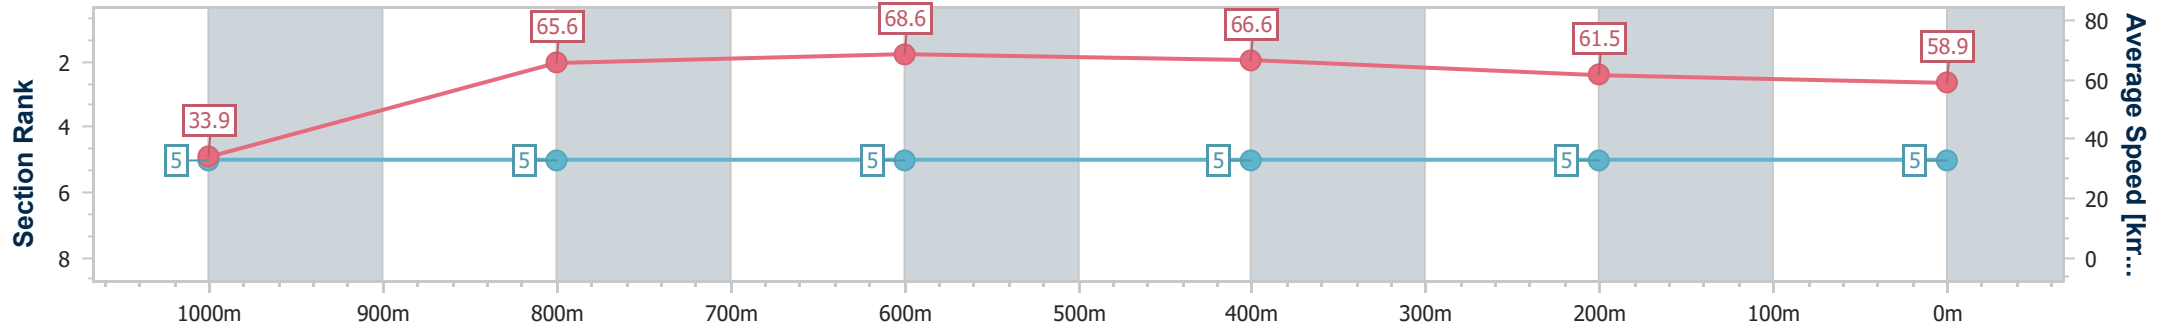

Aquis Park Gold Coast Poly QLD Professional

Race 5: 4FRONT BENCHMARK 65 Handicap - 1050m

24 August 2024 - 15:17

Track Rating: Synthetic, Weather: Fine, Rail Position: True

| Section | Overall | 1000m | 800m | 600m | 400m | 200m |
|------------------------|--------------------------|--------------------------|--------------------------|--------------------------|--------------------------|--------------------------|
| Section Times | 1:01.65 [5] (0:05.32) | 0:56.33 [5] (0:11.03) | 0:45.30 [5] (0:10.57) | 0:34.73 [5] (0:10.78) | 0:23.95 [5] (0:11.68) | 0:12.27 [5] (0:12.27) |
| Average Speed [km/h] | 33.9 | 65.6 | 68.6 | 66.6 | 61.5 | 58.9 |
| Top Speed [km/h] | 54.3 | 69.8 | 70.0 | 69.5 | 62.6 | 61.7 |
| Avg. Dist. to Rail [m] | 2.2 | 0.5 | 1.4 | 0.8 | 0.2 | 1.5 |
| Avg. Stride Freq. [Hz] | 2.1 | 2.6 | 2.6 | 2.5 | 2.5 | 2.4 |
| Avg. Stride Length [m] | 4.2 | 7.2 | 7.4 | 7.4 | 6.9 | 6.8 |