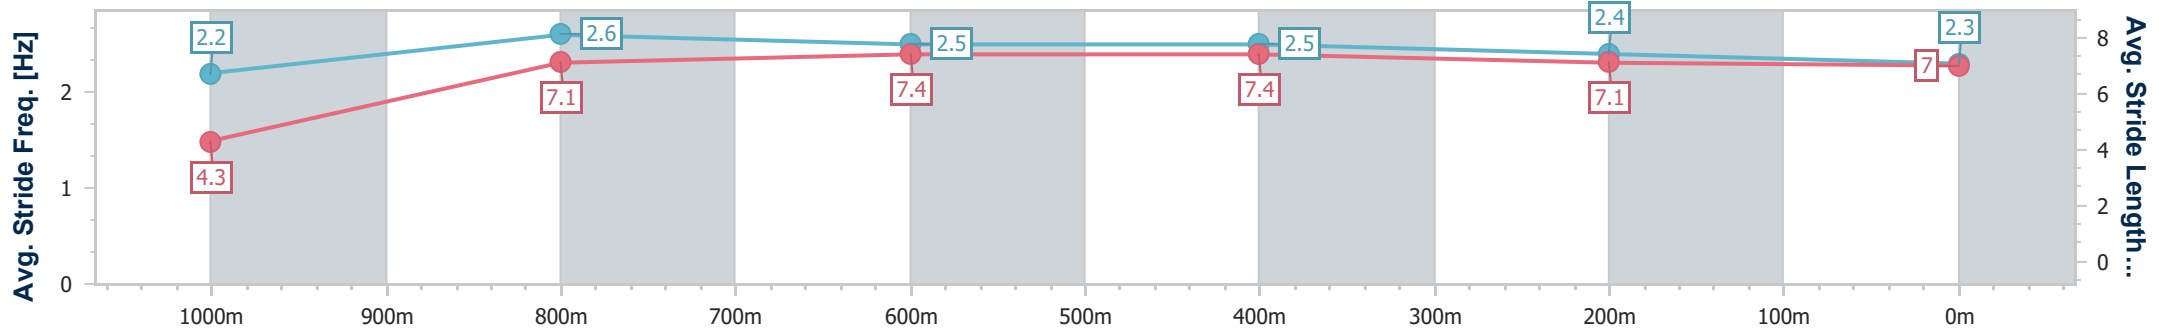

- [] Ranking at each section and finish
- .-.- No data available at this section
- NA No data available

| | |
|--------------------------------|-------------------|
| Horse/Jockey Name | Girl Among Many |
| Final Rank | 5 |
| Fastest Section Time (Section) | 0:05.28 (Overall) |
| Top Speed [km/h] (Section) | 70.9 (1000m) |
| Race State | Finished |

Aquis Park Gold Coast Poly QLD Professional
 Race 4: FLOWERS FOR EVERYONE Maiden Plate - 1050m
 24 August 2024 - 14:42
 Track Rating: Synthetic, Weather: Fine, Rail Position: True

| Section | Overall | 1000m | 800m | 600m | 400m | 200m |
|------------------------|--------------------------|--------------------------|--------------------------|--------------------------|--------------------------|--------------------------|
| Section Times | 1:02.23 [5] (0:05.28) | 0:56.95 [4] (0:10.85) | 0:46.10 [4] (0:10.78) | 0:35.32 [3] (0:11.07) | 0:24.25 [3] (0:11.89) | 0:12.36 [4] (0:12.36) |
| Average Speed [km/h] | 34.2 | 67.2 | 67.9 | 66.0 | 60.9 | 58.4 |
| Top Speed [km/h] | 56.1 | 70.9 | 69.5 | 68.7 | 61.9 | 61.3 |
| Avg. Dist. to Rail [m] | 5.6 | 5.0 | 3.4 | 2.4 | 2.9 | 2.9 |
| Avg. Stride Freq. [Hz] | 2.2 | 2.6 | 2.5 | 2.5 | 2.4 | 2.3 |
| Avg. Stride Length [m] | 4.3 | 7.1 | 7.4 | 7.4 | 7.1 | 7.0 |