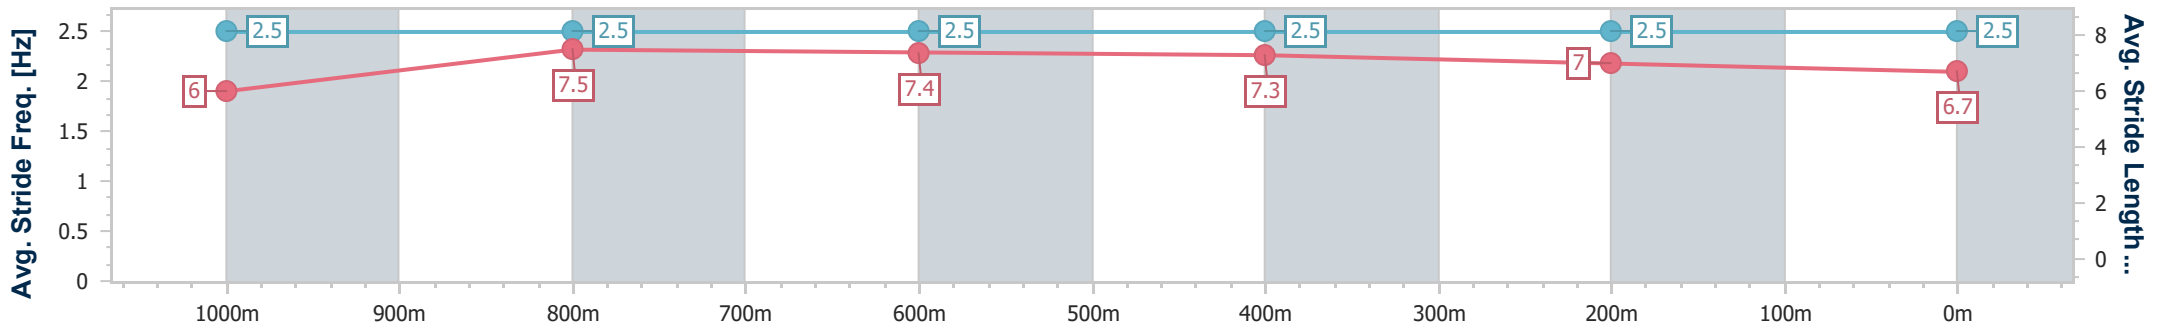

Horse/Jockey Name	Selling Sunset
Final Rank	4
Fastest Section Time (Section)	0:10.71 (1000m)
Top Speed [km/h] (Section)	69.0 (800m)
Race State	Finished

Aquis Park Gold Coast Poly QLD Professional
Race 3: BUSINESS INSURANCE GROUP OPEN Handicap - 1200m

24 August 2024 - 14:09

Track Rating: Synthetic, Weather: Fine, Rail Position: True

Section	Overall	1000m	800m	600m	400m	200m
Section Times	1:09.82 [4] (0:13.50)	0:56.32 [6] (0:10.71)	0:45.61 [6] (0:10.73)	0:34.88 [5] (0:11.11)	0:23.77 [4] (0:11.61)	0:12.16 [4] (0:12.16)
Average Speed [km/h]	53.3	67.5	67.7	65.5	62.4	59.5
Top Speed [km/h]	68.3	68.6	69.0	68.1	63.9	61.8
Avg. Dist. to Rail [m]	1.4	1.4	1.8	2.2	3.3	3.1
Avg. Stride Freq. [Hz]	2.5	2.5	2.5	2.5	2.5	2.5
Avg. Stride Length [m]	6.0	7.5	7.4	7.3	7.0	6.7

- [ ] Ranking at each section and finish
- -.-.- No data available at this section
- NA No data available