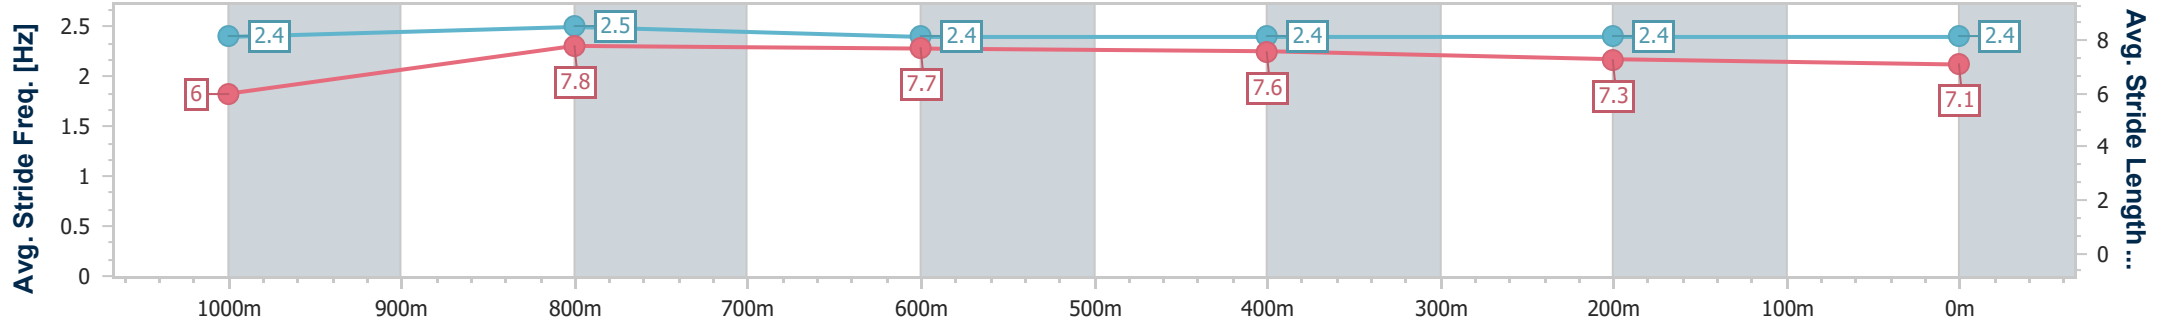

Horse/Jockey Name	Rich Minx
Final Rank	1
Fastest Section Time (Section)	0:10.33 (1000m)
Top Speed [km/h] (Section)	71.2 (1000m)
Race State	Finished

Aquis Park Gold Coast Poly QLD Professional
Race 2: REMEMBERING WILLIAM AND ELSIE MORGAN
BENCHMARK 55 Handicap - 1150m

24 August 2024 - 13:34

Track Rating: Synthetic, Weather: Fine, Rail Position: True

Section	Overall	1000m	800m	600m	400m	200m
Section Times	1:05.83 [1] (0:10.54)	0:55.29 [1] (0:10.33)	0:44.96 [1] (0:10.79)	0:34.17 [1] (0:11.00)	0:23.17 [1] (0:11.34)	0:11.83 [1] (0:11.83)
Average Speed [km/h]	51.5	69.6	67.2	65.7	63.6	61.2
Top Speed [km/h]	68.2	71.2	69.4	67.9	64.6	63.3
Avg. Dist. to Rail [m]	2.5	0.8	1.0	1.1	0.3	0.6
Avg. Stride Freq. [Hz]	2.4	2.5	2.4	2.4	2.4	2.4
Avg. Stride Length [m]	6.0	7.8	7.7	7.6	7.3	7.1

- [ ] Ranking at each section and finish
- -.-.- No data available at this section
- NA No data available