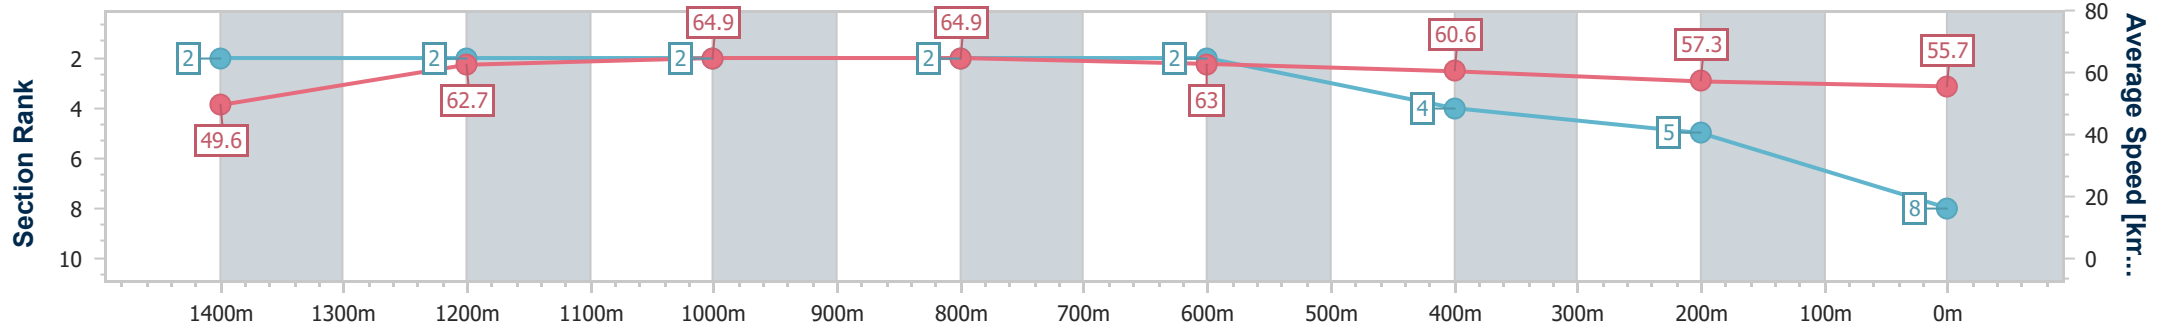

Horse/Jockey Name	Friend In Need
Final Rank	8
Fastest Section Time (Section)	0:10.17 (Overall)
Top Speed [km/h] (Section)	66.2 (1200m)
Race State	Finished

Aquis Park Gold Coast Poly QLD Professional
Race 6: MADSEN PROPERTY BENCHMARK 62 Handicap - 1540m

24 August 2024 - 15:55

Track Rating: Synthetic, Weather: Fine, Rail Position: True

Section	Overall	1400m	1200m	1000m	800m	600m	400m	200m
Section Times	1:32.94 [8] (0:10.17)	1:22.77 [2] (0:11.62)	1:11.15 [2] (0:11.09)	1:00.06 [2] (0:11.09)	0:48.97 [2] (0:11.49)	0:37.48 [2] (0:11.92)	0:25.56 [4] (0:12.53)	0:13.03 [5] (0:13.03)
Average Speed [km/h]	49.6	62.7	64.9	64.9	63.0	60.6	57.3	55.7
Top Speed [km/h]	63.9	63.8	66.2	65.8	64.1	62.1	58.7	56.4
Avg. Dist. to Rail [m]	8.0	1.1	1.5	1.4	0.8	0.4	0.4	1.8
Avg. Stride Freq. [Hz]	2.3	2.4	2.4	2.3	2.3	2.2	2.2	2.2
Avg. Stride Length [m]	5.9	7.3	7.7	7.8	7.7	7.5	7.2	7.1

- [ ] Ranking at each section and finish
- -.-.- No data available at this section
- NA No data available