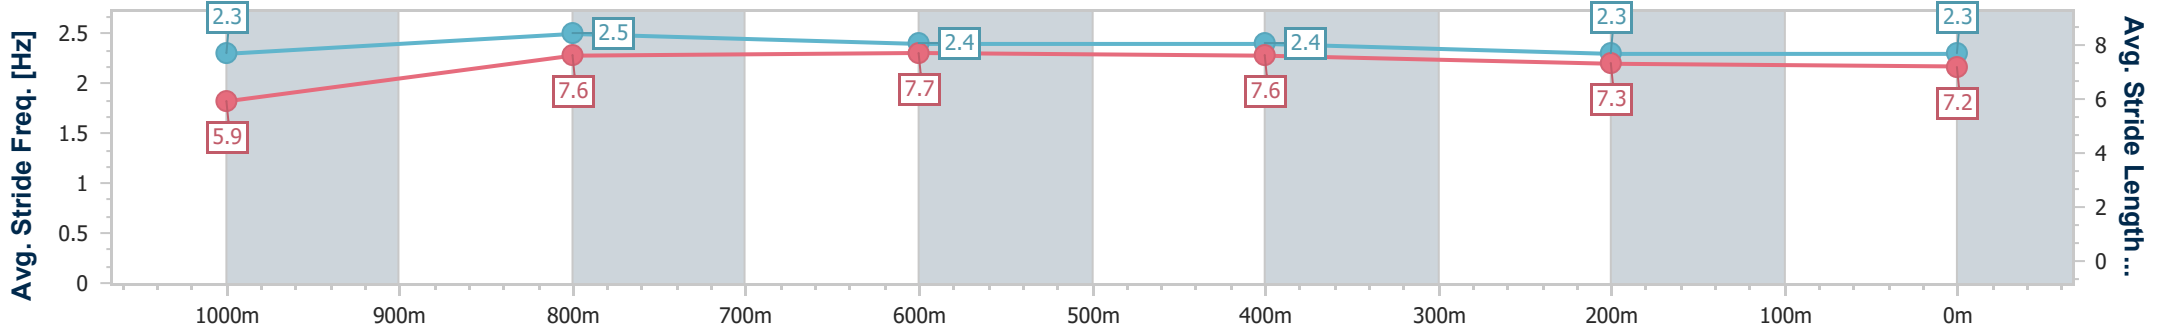

Horse/Jockey Name	Roman Hussler
Final Rank	7
Fastest Section Time (Section)	0:10.89 (Overall)
Top Speed [km/h] (Section)	68.6 (1000m)
Race State	Finished

Aquis Park Gold Coast Poly QLD Professional
Race 2: REMEMBERING WILLIAM AND ELSIE MORGAN
BENCHMARK 55 Handicap - 1150m

24 August 2024 - 13:34

Track Rating: Synthetic, Weather: Fine, Rail Position: True

Section	Overall	1000m	800m	600m	400m	200m
Section Times	1:07.94 [7] (0:10.89)	0:57.05 [5] (0:10.90)	0:46.15 [7] (0:10.95)	0:35.20 [7] (0:11.21)	0:23.99 [8] (0:11.68)	0:12.31 [9] (0:12.31)
Average Speed [km/h]	49.6	67.2	67.2	64.8	61.5	58.8
Top Speed [km/h]	66.0	68.6	68.2	67.4	63.1	60.0
Avg. Dist. to Rail [m]	6.9	5.5	3.5	1.1	0.6	0.6
Avg. Stride Freq. [Hz]	2.3	2.5	2.4	2.4	2.3	2.3
Avg. Stride Length [m]	5.9	7.6	7.7	7.6	7.3	7.2

- [ ] Ranking at each section and finish
- -.-.- No data available at this section
- NA No data available