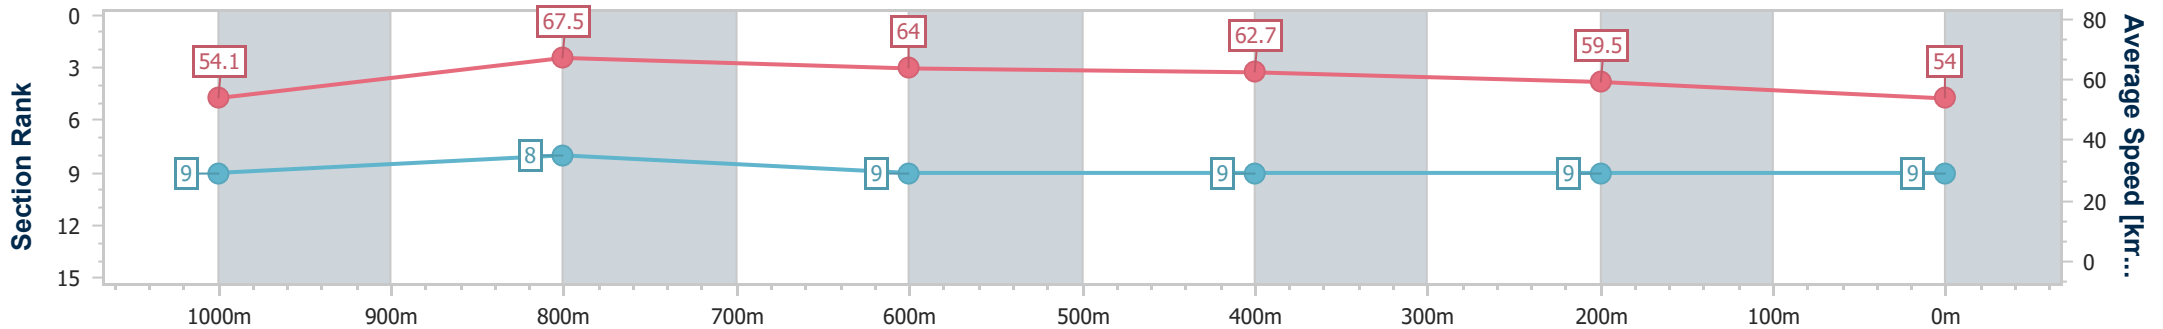

Horse/Jockey Name	Kinzhal
Final Rank	9
Fastest Section Time (Section)	0:10.68 (1000m)
Top Speed [km/h] (Section)	69.0 (1000m)
Race State	Finished

Aquis Park Gold Coast Poly QLD Professional
Race 1: QUEENSLAND BRAIN INSTITUTE MND Maiden Handicap - 1200m

24 August 2024 - 12:59

Track Rating: Synthetic , Weather: Fine, Rail Position: True

Section	Overall	1000m	800m	600m	400m	200m
Section Times	1:12.34 [9] (0:13.32)	0:59.02 [9] (0:10.68)	0:48.34 [8] (0:11.37)	0:36.97 [9] (0:11.48)	0:25.49 [9] (0:12.08)	0:13.41 [9] (0:13.41)
Average Speed [km/h]	54.1	67.5	64.0	62.7	59.5	54.0
Top Speed [km/h]	65.6	69.0	66.0	64.9	60.4	58.6
Avg. Dist. to Rail [m]	2.8	1.3	2.0	1.0	0.7	2.0
Avg. Stride Freq. [Hz]	2.3	2.3	2.3	2.3	2.3	2.1
Avg. Stride Length [m]	7.2	8.1	7.8	7.7	7.3	7.0

- [ ] Ranking at each section and finish
- -.-.- No data available at this section
- NA No data available