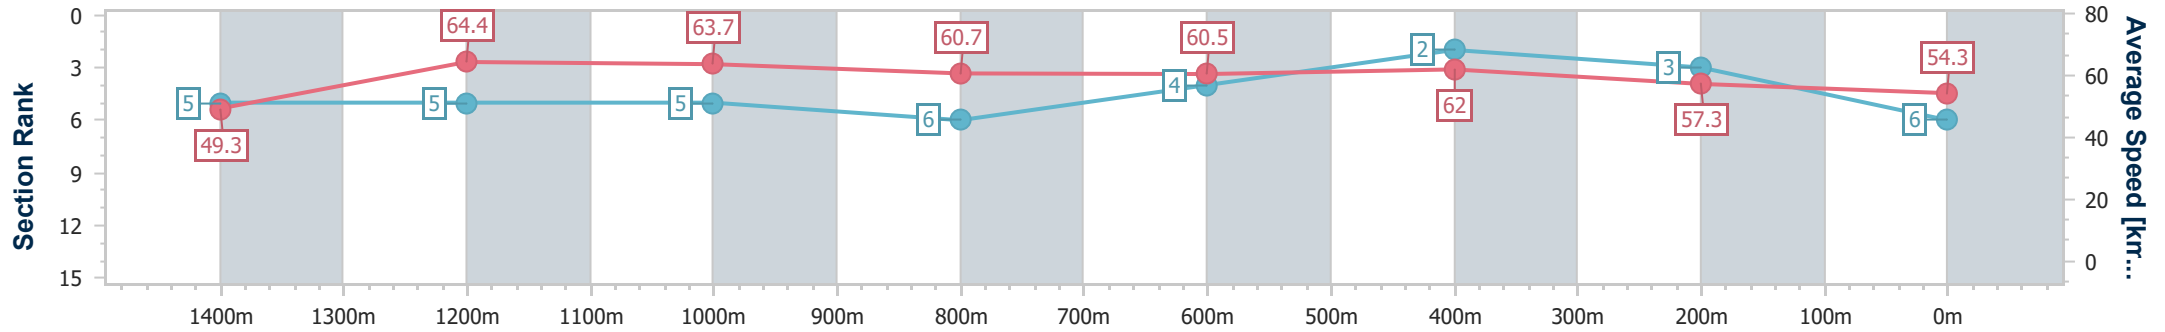

Aquis Park Gold Coast Poly QLD Professional
Race 7: JOAN HADDOCK MEMORIAL Maiden Handicap - 1540m

24 August 2024 - 16:33

Track Rating: Synthetic, Weather: Fine, Rail Position: True

| Section | Overall | 1400m | 1200m | 1000m | 800m | 600m | 400m | 200m |
|------------------------|--------------------------|--------------------------|--------------------------|--------------------------|--------------------------|--------------------------|--------------------------|--------------------------|
| Section Times | 1:33.91 [6] (0:10.21) | 1:23.70 [5] (0:11.20) | 1:12.50 [5] (0:11.35) | 1:01.15 [5] (0:11.87) | 0:49.28 [6] (0:11.72) | 0:37.56 [4] (0:11.58) | 0:25.98 [2] (0:12.60) | 0:13.38 [3] (0:13.38) |
| Average Speed [km/h] | 49.3 | 64.4 | 63.7 | 60.7 | 60.5 | 62.0 | 57.3 | 54.3 |
| Top Speed [km/h] | 65.4 | 66.7 | 65.9 | 63.0 | 63.3 | 63.6 | 59.6 | 56.4 |
| Avg. Dist. to Rail [m] | 2.1 | 0.7 | 0.6 | 1.3 | 2.9 | 1.3 | 1.4 | 2.4 |
| Avg. Stride Freq. [Hz] | 2.1 | 2.4 | 2.3 | 2.3 | 2.3 | 2.3 | 2.3 | 2.2 |
| Avg. Stride Length [m] | 6.2 | 7.4 | 7.6 | 7.4 | 7.3 | 7.4 | 6.8 | 6.7 |