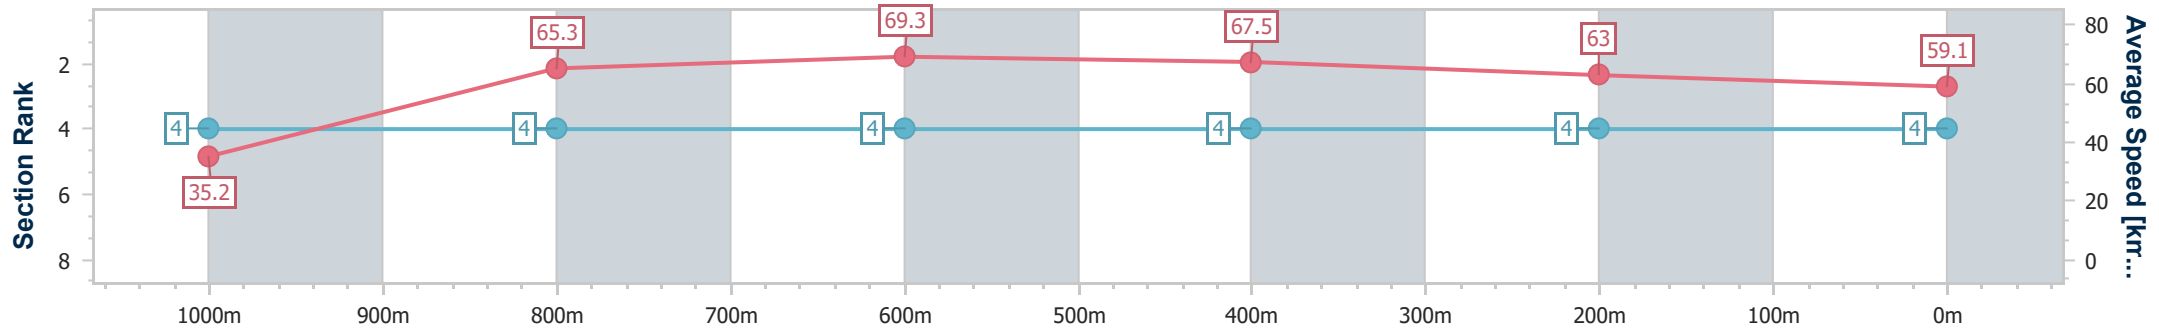

Aquis Park Gold Coast Poly QLD Professional

Race 5: 4FRONT BENCHMARK 65 Handicap - 1050m

24 August 2024 - 15:17

Track Rating: Synthetic, Weather: Fine, Rail Position: True

| Section | Overall | 1000m | 800m | 600m | 400m | 200m |
|------------------------|--------------------------|--------------------------|--------------------------|--------------------------|--------------------------|--------------------------|
| Section Times | 1:01.21 [4] (0:05.13) | 0:56.08 [4] (0:11.05) | 0:45.03 [4] (0:10.52) | 0:34.51 [4] (0:10.84) | 0:23.67 [4] (0:11.46) | 0:12.21 [4] (0:12.21) |
| Average Speed [km/h] | 35.2 | 65.3 | 69.3 | 67.5 | 63.0 | 59.1 |
| Top Speed [km/h] | 54.4 | 68.1 | 70.2 | 70.1 | 65.2 | 62.7 |
| Avg. Dist. to Rail [m] | 5.4 | 2.0 | 2.3 | 3.3 | 2.8 | 4.9 |
| Avg. Stride Freq. [Hz] | 1.8 | 2.6 | 2.6 | 2.6 | 2.5 | 2.4 |
| Avg. Stride Length [m] | 5.1 | 7.1 | 7.4 | 7.3 | 6.9 | 6.7 |