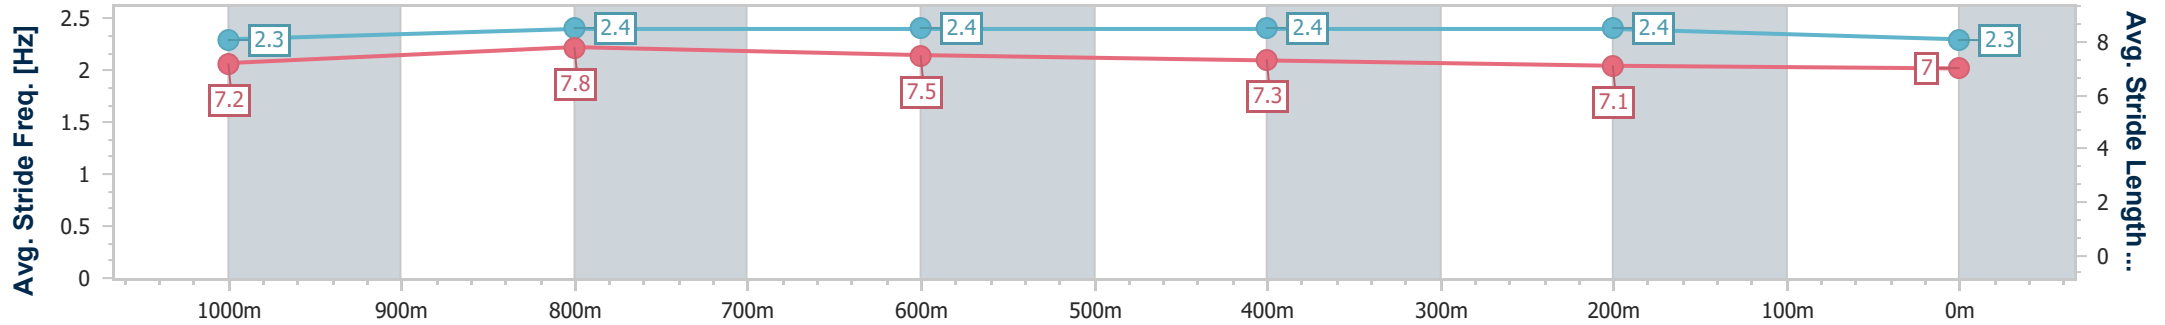

Horse/Jockey Name	All I Want Is You
Final Rank	6
Fastest Section Time (Section)	0:10.77 (1000m)
Top Speed [km/h] (Section)	68.2 (1000m)
Race State	Finished

Aquis Park Gold Coast Poly QLD Professional
Race 1: QUEENSLAND BRAIN INSTITUTE MND Maiden Handicap - 1200m

24 August 2024 - 12:59

Track Rating: Synthetic , Weather: Fine, Rail Position: True

Section	Overall	1000m	800m	600m	400m	200m
Section Times	1:10.81 [6] (0:13.25)	0:57.56 [8] (0:10.77)	0:46.79 [9] (0:11.06)	0:35.73 [8] (0:11.06)	0:24.67 [6] (0:12.02)	0:12.65 [6] (0:12.65)
Average Speed [km/h]	54.3	67.0	65.0	64.6	59.8	57.3
Top Speed [km/h]	65.7	68.2	66.9	67.0	62.0	59.1
Avg. Dist. to Rail [m]	3.5	1.2	0.3	1.1	1.1	2.9
Avg. Stride Freq. [Hz]	2.3	2.4	2.4	2.4	2.4	2.3
Avg. Stride Length [m]	7.2	7.8	7.5	7.3	7.1	7.0

- [ ] Ranking at each section and finish
- -.-.- No data available at this section
- NA No data available