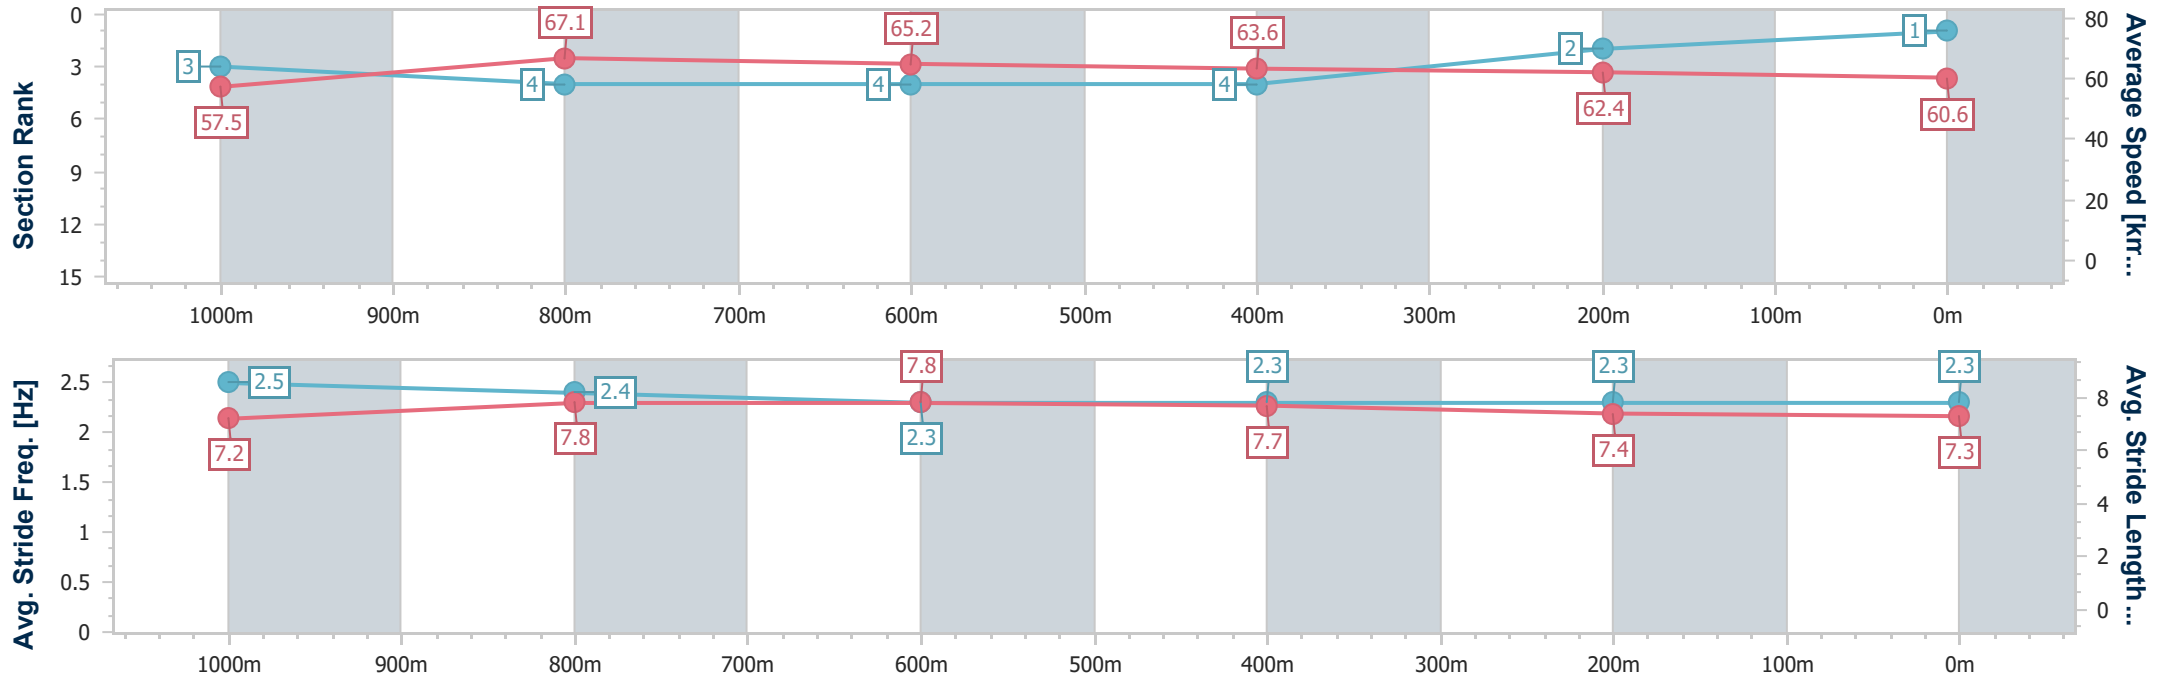

Horse/Jockey Name	Lunar Eight
Final Rank	1
Fastest Section Time (Section)	0:10.74 (1000m)
Top Speed [km/h] (Section)	68.9 (1000m)
Race State	Finished

Aquis Park Gold Coast Poly QLD Professional
Race 1: QUEENSLAND BRAIN INSTITUTE MND Maiden Handicap - 1200m

24 August 2024 - 12:59

Track Rating: Synthetic , Weather: Fine, Rail Position: True

Section	Overall	1000m	800m	600m	400m	200m
Section Times	1:09.19 [1] (0:12.52)	0:56.67 [3] (0:10.74)	0:45.93 [4] (0:11.14)	0:34.79 [4] (0:11.33)	0:23.46 [4] (0:11.52)	0:11.94 [2] (0:11.94)
Average Speed [km/h]	57.5	67.1	65.2	63.6	62.4	60.6
Top Speed [km/h]	68.9	68.9	66.4	65.2	63.6	62.1
Avg. Dist. to Rail [m]	2.0	0.2	1.5	1.3	0.6	2.0
Avg. Stride Freq. [Hz]	2.5	2.4	2.3	2.3	2.3	2.3
Avg. Stride Length [m]	7.2	7.8	7.8	7.7	7.4	7.3

- [ ] Ranking at each section and finish
- -.-.- No data available at this section
- NA No data available