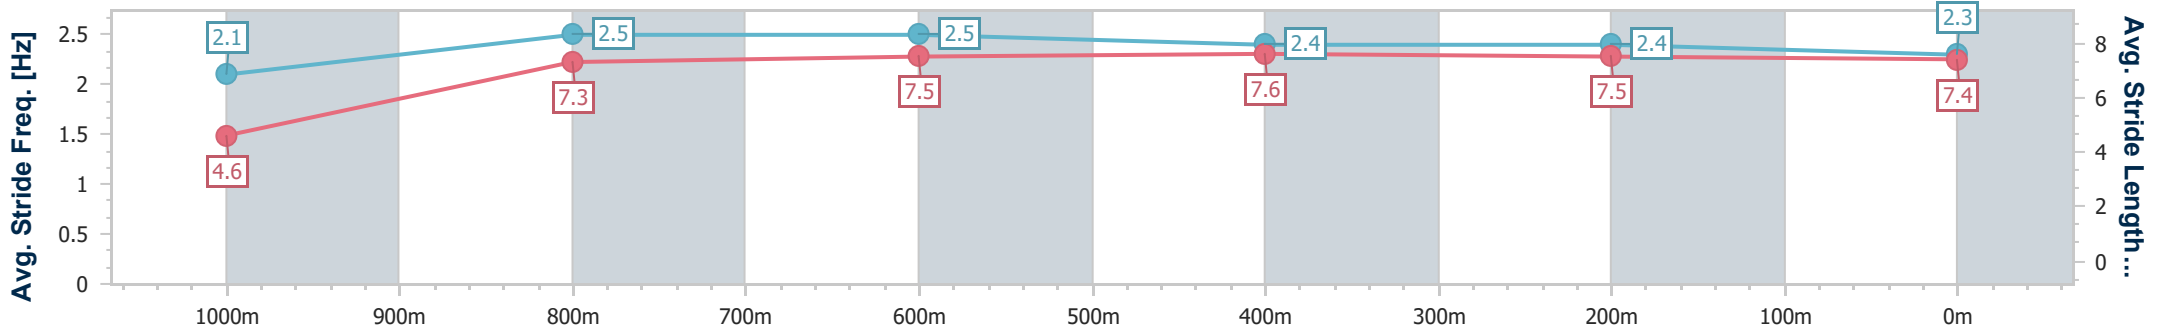

Horse/Jockey Name	Watch This One
Final Rank	1
Fastest Section Time (Section)	0:05.10 (Overall)
Top Speed [km/h] (Section)	69.2 (1000m)
Race State	Finished

Aquis Park Gold Coast Poly QLD Professional
Race 4: FLOWERS FOR EVERYONE Maiden Plate - 1050m
24 August 2024 - 14:42
Track Rating: Synthetic, Weather: Fine, Rail Position: True

Section	Overall	1000m	800m	600m	400m	200m
Section Times	1:00.47 [1] (0:05.10)	0:55.37 [3] (0:10.88)	0:44.49 [3] (0:10.76)	0:33.73 [2] (0:10.95)	0:22.78 [1] (0:11.21)	0:11.57 [1] (0:11.57)
Average Speed [km/h]	35.4	66.8	67.0	66.0	64.3	62.3
Top Speed [km/h]	57.0	69.2	68.9	68.5	65.1	64.0
Avg. Dist. to Rail [m]	3.7	2.6	0.5	0.7	2.2	2.3
Avg. Stride Freq. [Hz]	2.1	2.5	2.5	2.4	2.4	2.3
Avg. Stride Length [m]	4.6	7.3	7.5	7.6	7.5	7.4

- [ ] Ranking at each section and finish
- -.-.- No data available at this section
- NA No data available