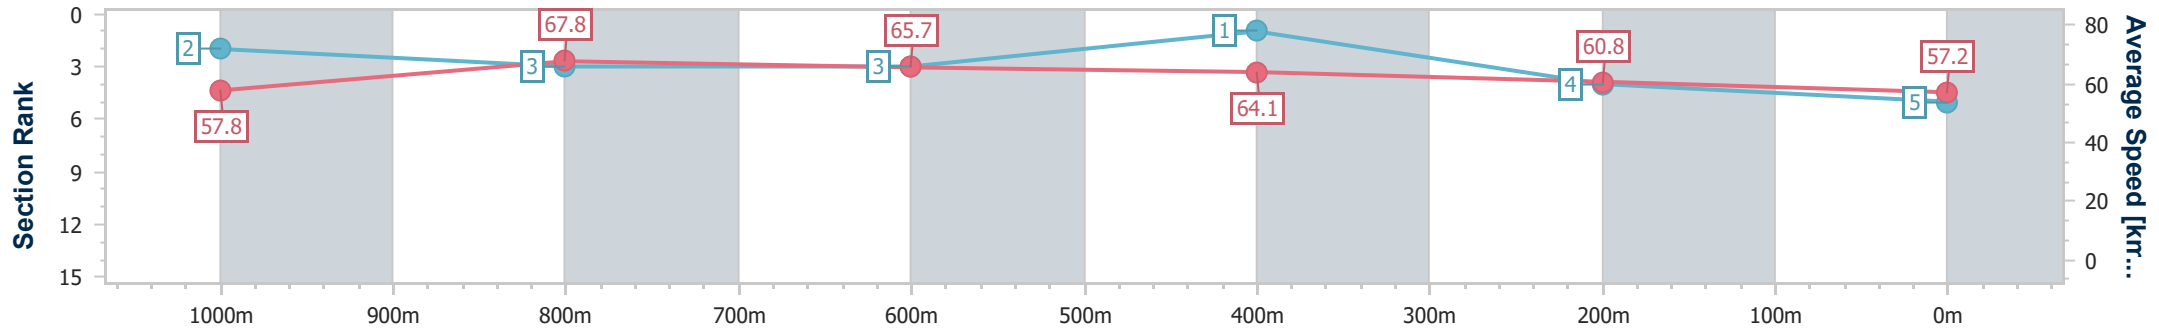

Horse/Jockey Name	Little Iffy
Final Rank	5
Fastest Section Time (Section)	0:10.70 (1000m)
Top Speed [km/h] (Section)	70.3 (1000m)
Race State	Finished

Aquis Park Gold Coast Poly QLD Professional
Race 1: QUEENSLAND BRAIN INSTITUTE MND Maiden Handicap - 1200m

24 August 2024 - 12:59

Track Rating: Synthetic , Weather: Fine, Rail Position: True

Section	Overall	1000m	800m	600m	400m	200m
Section Times	1:10.09 [5] (0:12.49)	0:57.60 [2] (0:10.70)	0:46.90 [3] (0:11.09)	0:35.81 [3] (0:11.28)	0:24.53 [1] (0:11.89)	0:12.64 [4] (0:12.64)
Average Speed [km/h]	57.8	67.8	65.7	64.1	60.8	57.2
Top Speed [km/h]	68.7	70.3	67.6	65.2	62.5	60.1
Avg. Dist. to Rail [m]	6.2	2.7	2.2	1.3	2.2	5.3
Avg. Stride Freq. [Hz]	2.5	2.6	2.5	2.5	2.5	2.4
Avg. Stride Length [m]	7.1	7.3	7.2	7.1	6.9	6.7

- [ ] Ranking at each section and finish
- -.-.- No data available at this section
- NA No data available