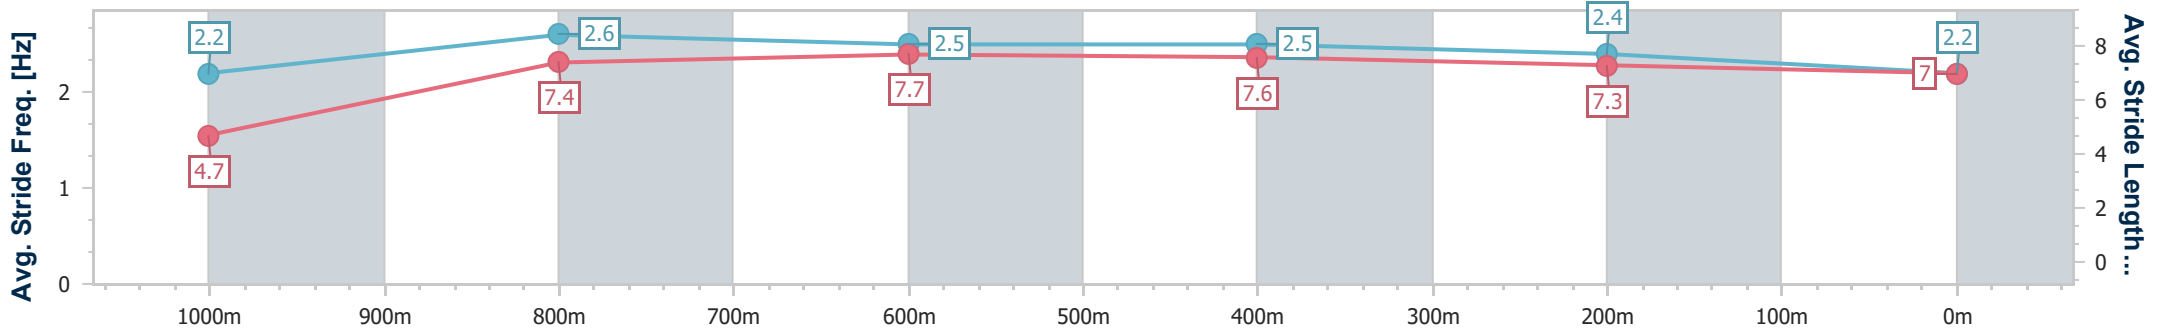

Aquis Park Gold Coast Poly QLD Professional

Race 5: 4FRONT BENCHMARK 65 Handicap - 1050m

24 August 2024 - 15:17

Track Rating: Synthetic, Weather: Fine, Rail Position: True

| Section | Overall | 1000m | 800m | 600m | 400m | 200m |
|------------------------|--------------------------|--------------------------|--------------------------|--------------------------|--------------------------|--------------------------|
| Section Times | 1:00.51 [2] (0:04.65) | 0:55.86 [1] (0:10.63) | 0:45.23 [1] (0:10.36) | 0:34.87 [1] (0:10.75) | 0:24.12 [1] (0:11.36) | 0:12.76 [1] (0:12.76) |
| Average Speed [km/h] | 38.8 | 67.8 | 70.1 | 67.6 | 63.3 | 56.7 |
| Top Speed [km/h] | 59.1 | 71.2 | 71.3 | 70.4 | 66.1 | 60.7 |
| Avg. Dist. to Rail [m] | 4.5 | 2.2 | 1.3 | 1.6 | 0.3 | 1.1 |
| Avg. Stride Freq. [Hz] | 2.2 | 2.6 | 2.5 | 2.5 | 2.4 | 2.2 |
| Avg. Stride Length [m] | 4.7 | 7.4 | 7.7 | 7.6 | 7.3 | 7.0 |