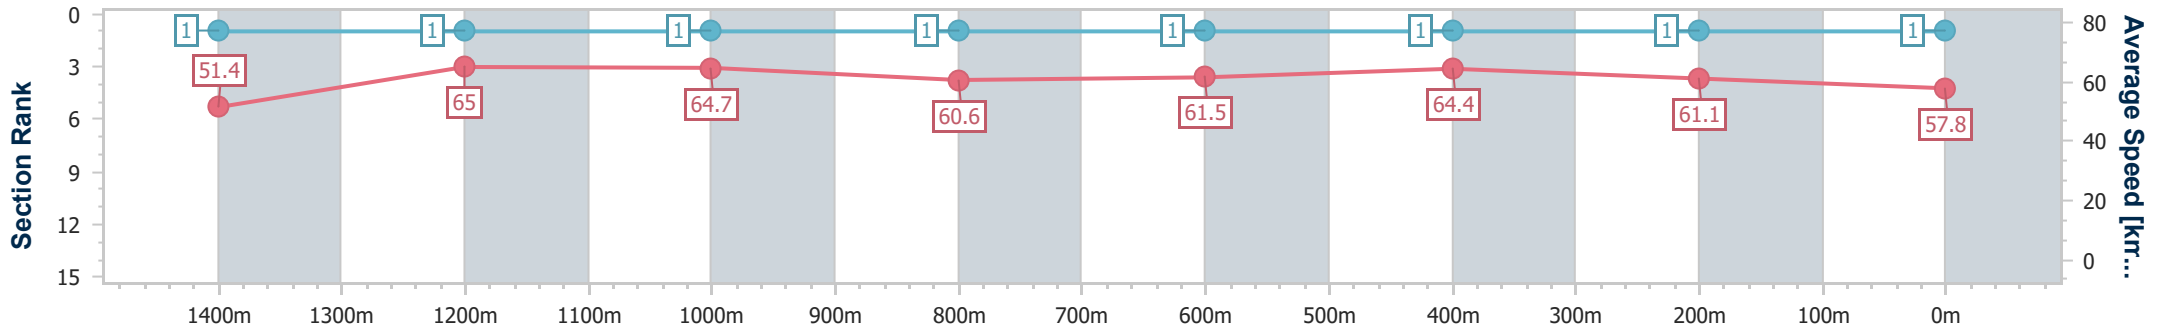

Aquis Park Gold Coast Poly QLD Professional
Race 7: JOAN HADDOCK MEMORIAL Maiden Handicap - 1540m

24 August 2024 - 16:33

Track Rating: Synthetic, Weather: Fine, Rail Position: True

| Section | Overall | 1400m | 1200m | 1000m | 800m | 600m | 400m | 200m |
|------------------------|--------------------------|--------------------------|--------------------------|--------------------------|--------------------------|--------------------------|--------------------------|--------------------------|
| Section Times | 1:31.74 [1] (0:09.85) | 1:21.89 [1] (0:11.16) | 1:10.73 [1] (0:11.18) | 0:59.55 [1] (0:11.99) | 0:47.56 [1] (0:11.81) | 0:35.75 [1] (0:11.30) | 0:24.45 [1] (0:11.89) | 0:12.56 [1] (0:12.56) |
| Average Speed [km/h] | 51.4 | 65.0 | 64.7 | 60.6 | 61.5 | 64.4 | 61.1 | 57.8 |
| Top Speed [km/h] | 69.3 | 69.0 | 66.3 | 61.8 | 65.2 | 66.6 | 62.2 | 60.3 |
| Avg. Dist. to Rail [m] | 9.3 | 0.6 | 1.1 | 1.2 | 0.8 | 1.3 | 1.9 | 2.2 |
| Avg. Stride Freq. [Hz] | 2.4 | 2.3 | 2.3 | 2.1 | 2.2 | 2.3 | 2.3 | 2.2 |
| Avg. Stride Length [m] | 5.9 | 7.7 | 8.0 | 7.8 | 7.9 | 7.8 | 7.5 | 7.2 |