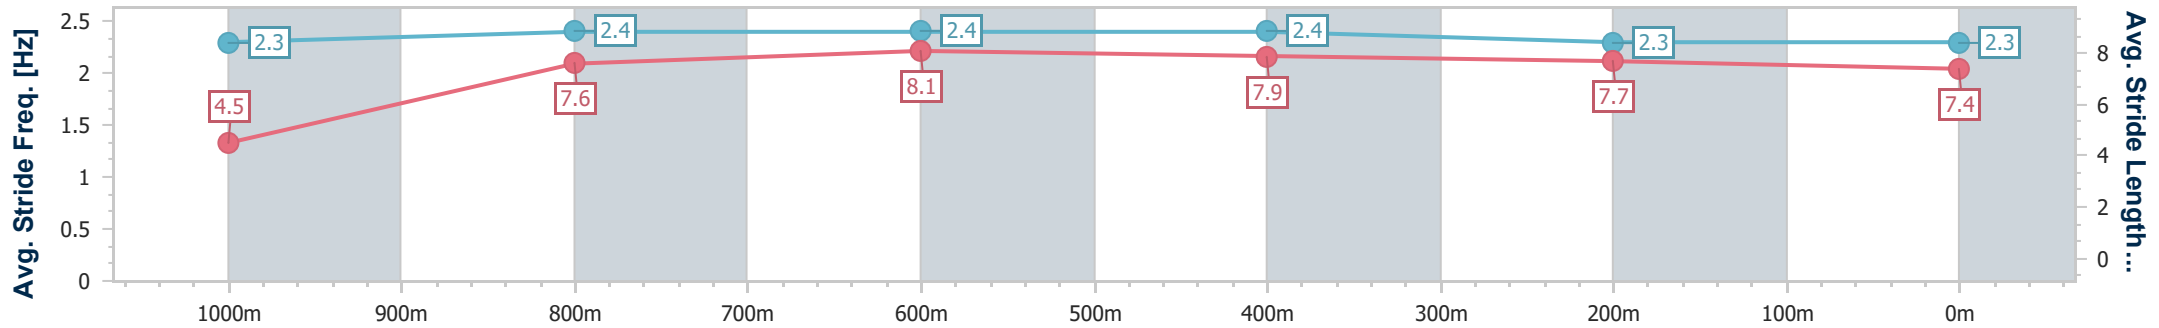

Aquis Park Gold Coast Poly QLD Professional

Race 5: 4FRONT BENCHMARK 65 Handicap - 1050m

24 August 2024 - 15:17

Track Rating: Synthetic, Weather: Fine, Rail Position: True

| Section | Overall | 1000m | 800m | 600m | 400m | 200m |
|------------------------|--------------------------|--------------------------|--------------------------|--------------------------|--------------------------|--------------------------|
| Section Times | 0:59.79 [1] (0:04.73) | 0:55.06 [2] (0:10.67) | 0:44.39 [2] (0:10.27) | 0:34.12 [2] (0:10.76) | 0:23.36 [2] (0:11.40) | 0:11.96 [2] (0:11.96) |
| Average Speed [km/h] | 38.4 | 67.4 | 71.2 | 67.9 | 63.5 | 60.5 |
| Top Speed [km/h] | 57.5 | 71.1 | 72.2 | 70.8 | 65.7 | 62.6 |
| Avg. Dist. to Rail [m] | 2.5 | 0.4 | 2.5 | 3.4 | 3.1 | 3.5 |
| Avg. Stride Freq. [Hz] | 2.3 | 2.4 | 2.4 | 2.4 | 2.3 | 2.3 |
| Avg. Stride Length [m] | 4.5 | 7.6 | 8.1 | 7.9 | 7.7 | 7.4 |