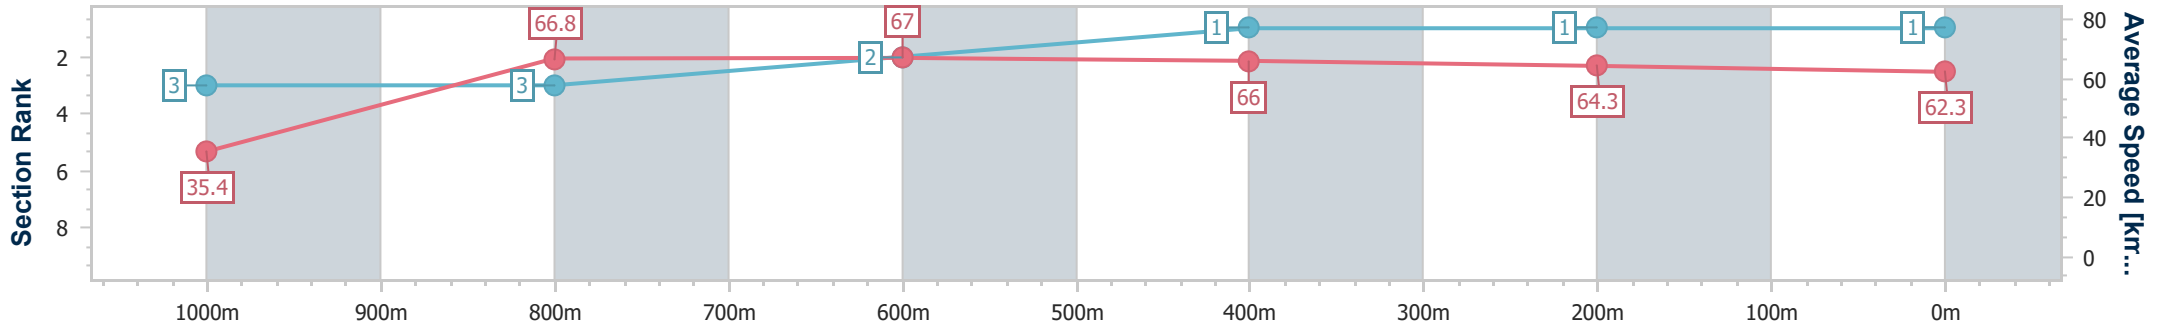

Horse/Jockey Name	Watch This One
Final Rank	1
Fastest Section Time (Section)	0:05.10 (Overall)
Top Speed [km/h] (Section)	69.2 (1000m)
Race State	Finished

Aquis Park Gold Coast Poly QLD Professional
Race 4: FLOWERS FOR EVERYONE Maiden Plate - 1050m
24 August 2024 - 14:42
Track Rating: Synthetic, Weather: Fine, Rail Position: True

Section	Overall	1000m	800m	600m	400m	200m
Section Times	1:00.47 [1] (0:05.10)	0:55.37 [3] (0:10.88)	0:44.49 [3] (0:10.76)	0:33.73 [2] (0:10.95)	0:22.78 [1] (0:11.21)	0:11.57 [1] (0:11.57)
Average Speed [km/h]	35.4	66.8	67.0	66.0	64.3	62.3
Top Speed [km/h]	57.0	69.2	68.9	68.5	65.1	64.0
Avg. Dist. to Rail [m]	3.7	2.6	0.5	0.7	2.2	2.3
Avg. Stride Freq. [Hz]	2.1	2.5	2.5	2.4	2.4	2.3
Avg. Stride Length [m]	4.6	7.3	7.5	7.6	7.5	7.4

- [ ] Ranking at each section and finish
- -.-.- No data available at this section
- NA No data available