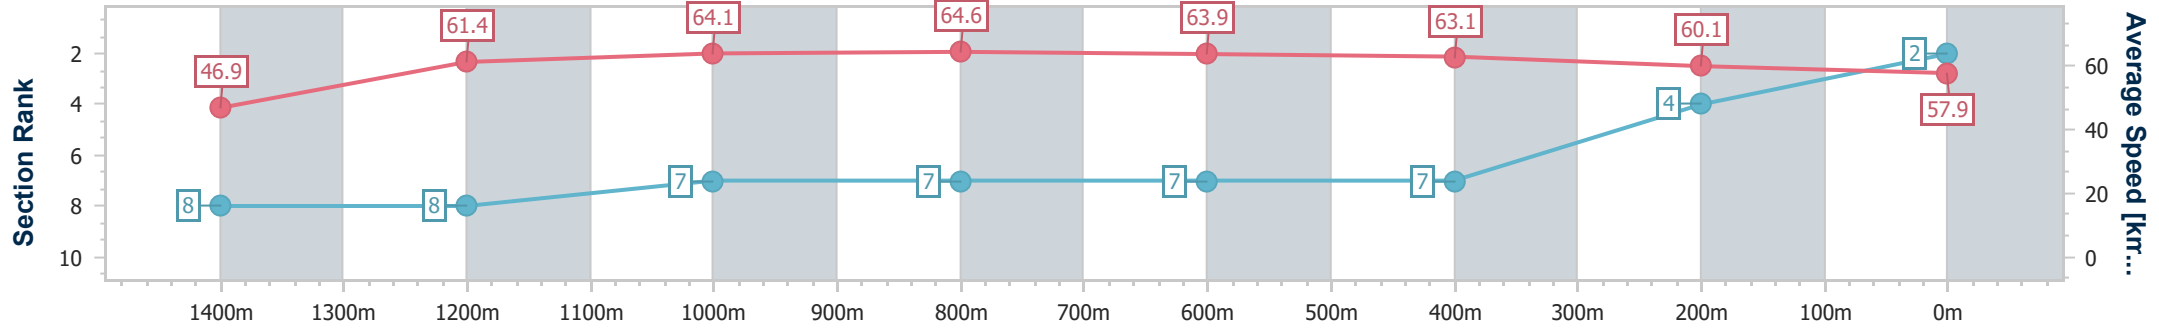

Aquis Park Gold Coast Poly QLD Professional
Race 6: MADSEN PROPERTY BENCHMARK 62 Handicap - 1540m

24 August 2024 - 15:55

Track Rating: Synthetic, Weather: Fine, Rail Position: True

| Section | Overall | 1400m | 1200m | 1000m | 800m | 600m | 400m | 200m |
|------------------------|--------------------------|--------------------------|--------------------------|--------------------------|--------------------------|--------------------------|--------------------------|--------------------------|
| Section Times | 1:32.32 [2] (0:10.75) | 1:21.57 [8] (0:11.76) | 1:09.81 [8] (0:11.25) | 0:58.56 [7] (0:11.18) | 0:47.38 [7] (0:11.36) | 0:36.02 [7] (0:11.51) | 0:24.51 [7] (0:12.05) | 0:12.46 [4] (0:12.46) |
| Average Speed [km/h] | 46.9 | 61.4 | 64.1 | 64.6 | 63.9 | 63.1 | 60.1 | 57.9 |
| Top Speed [km/h] | 61.8 | 62.1 | 65.1 | 65.1 | 64.7 | 64.8 | 61.0 | 59.5 |
| Avg. Dist. to Rail [m] | 3.6 | 0.7 | 1.1 | 1.0 | 1.8 | 1.9 | 3.5 | 6.0 |
| Avg. Stride Freq. [Hz] | 2.2 | 2.2 | 2.2 | 2.2 | 2.2 | 2.2 | 2.2 | 2.2 |
| Avg. Stride Length [m] | 6.0 | 7.6 | 8.0 | 8.1 | 7.9 | 7.8 | 7.5 | 7.3 |