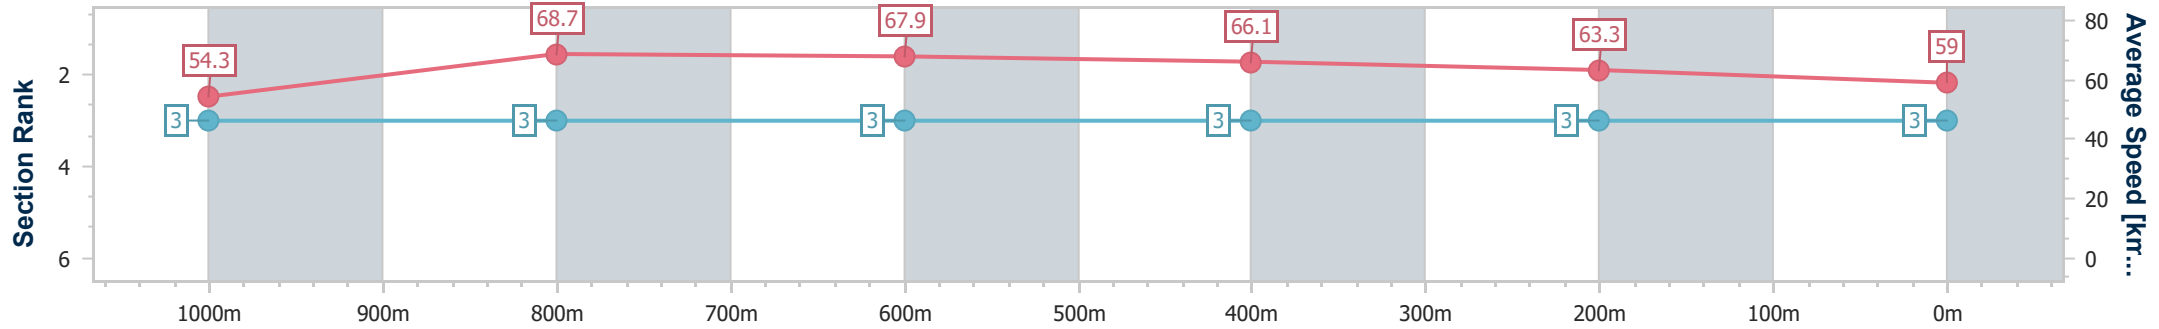

Horse/Jockey Name	Dare To Share
Final Rank	3
Fastest Section Time (Section)	0:10.59 (1000m)
Top Speed [km/h] (Section)	69.7 (1000m)
Race State	Finished

Aquis Park Gold Coast Poly QLD Professional
Race 3: BUSINESS INSURANCE GROUP OPEN Handicap - 1200m

24 August 2024 - 14:09

Track Rating: Synthetic, Weather: Fine, Rail Position: True

Section	Overall	1000m	800m	600m	400m	200m
Section Times	1:09.59 [3] (0:13.29)	0:56.30 [3] (0:10.59)	0:45.71 [3] (0:10.91)	0:34.80 [3] (0:11.07)	0:23.73 [3] (0:11.41)	0:12.32 [3] (0:12.32)
Average Speed [km/h]	54.3	68.7	67.9	66.1	63.3	59.0
Top Speed [km/h]	69.2	69.7	69.4	67.7	65.8	62.3
Avg. Dist. to Rail [m]	5.5	4.9	5.1	3.7	2.5	3.9
Avg. Stride Freq. [Hz]	2.4	2.6	2.6	2.5	2.5	2.4
Avg. Stride Length [m]	6.3	7.3	7.1	7.2	6.9	6.7

- [ ] Ranking at each section and finish
- -.-.- No data available at this section
- NA No data available