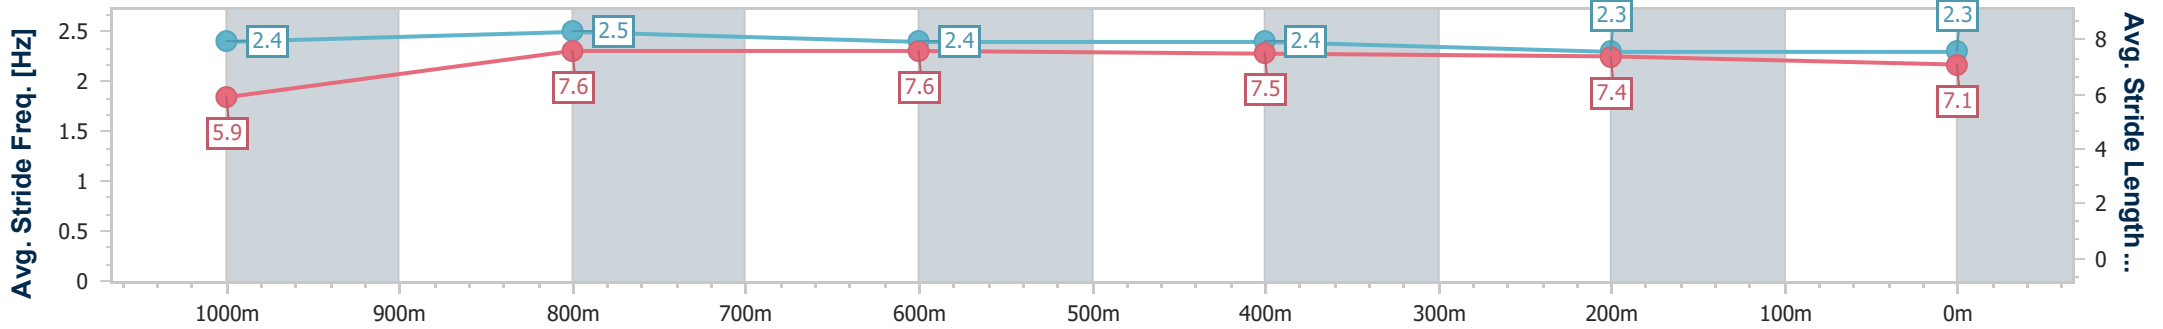

Horse/Jockey Name	Stern Impulse
Final Rank	3
Fastest Section Time (Section)	0:10.68 (1000m)
Top Speed [km/h] (Section)	69.1 (1000m)
Race State	Finished

Aquis Park Gold Coast Poly QLD Professional
Race 2: REMEMBERING WILLIAM AND ELSIE MORGAN
BENCHMARK 55 Handicap - 1150m

24 August 2024 - 13:34

Track Rating: Synthetic, Weather: Fine, Rail Position: True

Section	Overall	1000m	800m	600m	400m	200m
Section Times	1:07.58 [3] (0:10.71)	0:56.87 [3] (0:10.68)	0:46.19 [4] (0:11.03)	0:35.16 [5] (0:11.20)	0:23.96 [5] (0:11.73)	0:12.23 [4] (0:12.23)
Average Speed [km/h]	50.5	67.9	65.9	64.6	61.7	59.0
Top Speed [km/h]	66.8	69.1	67.8	66.5	63.0	60.7
Avg. Dist. to Rail [m]	5.7	2.5	1.8	1.5	3.1	5.7
Avg. Stride Freq. [Hz]	2.4	2.5	2.4	2.4	2.3	2.3
Avg. Stride Length [m]	5.9	7.6	7.6	7.5	7.4	7.1

- [ ] Ranking at each section and finish
- -.-.- No data available at this section
- NA No data available