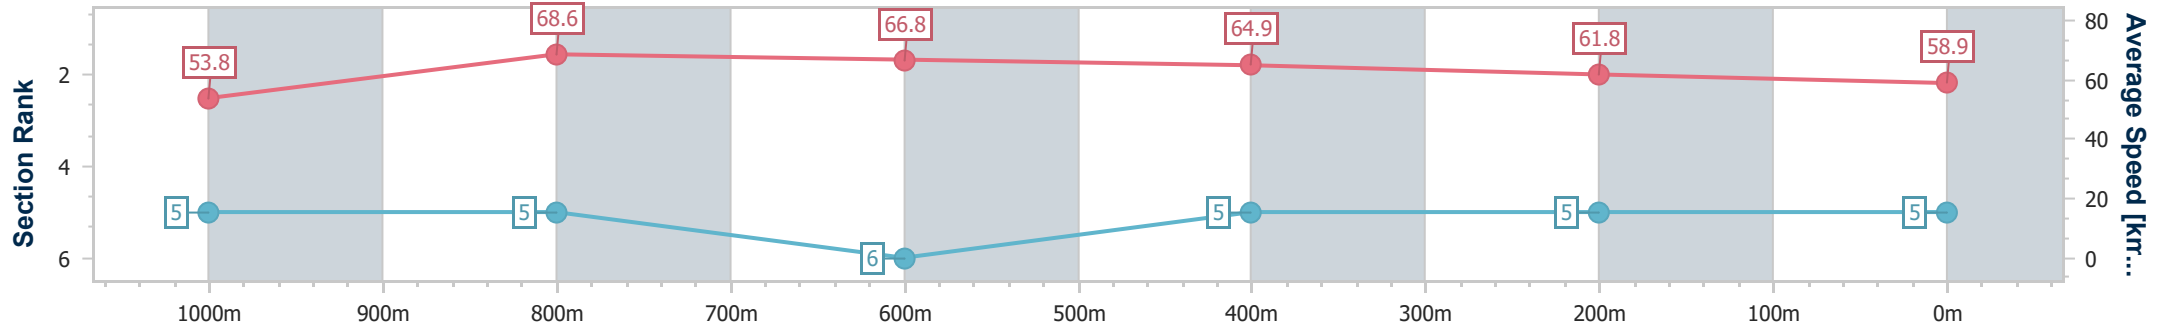

Horse/Jockey Name	Pagato
Final Rank	5
Fastest Section Time (Section)	0:10.64 (1000m)
Top Speed [km/h] (Section)	69.5 (1000m)
Race State	Finished

Aquis Park Gold Coast Poly QLD Professional
Race 3: BUSINESS INSURANCE GROUP OPEN Handicap - 1200m

24 August 2024 - 14:09

Track Rating: Synthetic, Weather: Fine, Rail Position: True

Section	Overall	1000m	800m	600m	400m	200m
Section Times	1:10.00 [5] (0:13.37)	0:56.63 [5] (0:10.64)	0:45.99 [5] (0:10.99)	0:35.00 [6] (0:11.13)	0:23.87 [5] (0:11.69)	0:12.18 [5] (0:12.18)
Average Speed [km/h]	53.8	68.6	66.8	64.9	61.8	58.9
Top Speed [km/h]	69.3	69.5	68.0	68.4	63.2	61.5
Avg. Dist. to Rail [m]	4.5	3.6	3.3	1.6	2.4	3.1
Avg. Stride Freq. [Hz]	2.4	2.4	2.4	2.4	2.3	2.3
Avg. Stride Length [m]	6.3	7.8	7.6	7.6	7.3	7.2

- [ ] Ranking at each section and finish
- -.-.- No data available at this section
- NA No data available