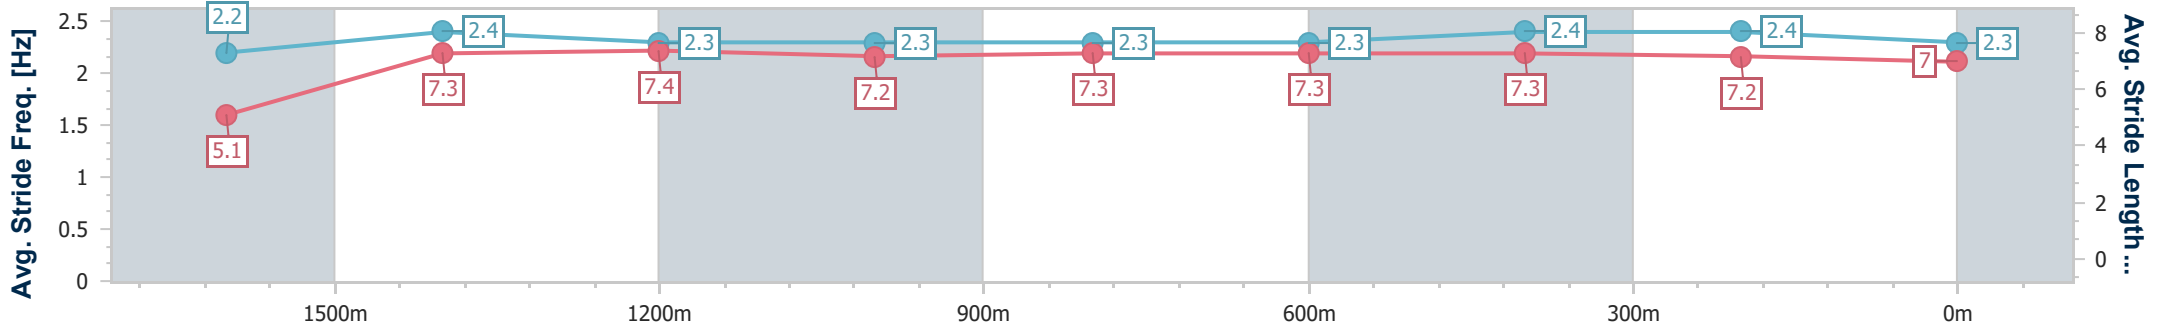

Track Rating: Good 4, Weather: Fine, Rail Position: +8m Entire

Section	Overall	1600m	1400m	1200m	1000m	800m	600m	400m	200m
Section Times	1:43.52 [1] (0:08.99)	1:34.53 [5] (0:11.25)	1:23.28 [4] (0:11.37)	1:11.91 [4] (0:12.00)	0:59.91 [4] (0:12.17)	0:47.74 [4] (0:12.12)	0:35.62 [6] (0:11.76)	0:23.86 [6] (0:11.66)	0:12.20 [5] (0:12.20)
Average Speed [km/h]	40.0	64.0	63.4	60.2	59.4	59.4	61.8	62.1	58.8
Top Speed [km/h]	60.5	65.4	65.2	60.7	60.4	60.5	62.5	63.0	61.0
Avg. Dist. to Rail [m]	1.6	0.4	0.7	0.5	0.8	0.4	1.3	2.3	3.5
Avg. Stride Freq. [Hz]	2.2	2.4	2.4	2.3	2.3	2.3	2.3	2.4	2.3
Avg. Stride Length [m]	5.2	7.3	7.4	7.3	7.3	7.3	7.4	7.3	7.2

- [] Ranking at each section and finish
- .-.- No data available at this section
- NA No data available

Horse/Jockey Name	Diana's Affair
Final Rank	2
Fastest Section Time (Section)	0:08.98 (Overall)
Top Speed [km/h] (Section)	66.4 (1600m)
Race State	Finished

Ipswich QLD Professional
 Race 5: ROSE JENSEN KENT LAWYERS BENCHMARK 62
 Handicap - 1700m
 23 August 2024 - 14:04

Track Rating: Good 4, Weather: Fine, Rail Position: +8m Entire

Section	Overall	1600m	1400m	1200m	1000m	800m	600m	400m	200m
Section Times	1:43.62 [2] (0:08.98)	1:34.64 [4] (0:11.28)	1:23.36 [5] (0:11.50)	1:11.86 [5] (0:12.11)	0:59.75 [6] (0:12.09)	0:47.66 [6] (0:11.80)	0:35.86 [5] (0:11.46)	0:24.40 [3] (0:11.85)	0:12.55 [1] (0:12.55)
Average Speed [km/h]	40.1	64.0	62.7	59.8	59.6	61.3	63.3	61.3	57.5
Top Speed [km/h]	61.8	66.4	64.4	61.1	61.1	62.4	64.7	63.4	59.2
Avg. Dist. to Rail [m]	3.0	0.5	1.1	1.2	0.9	1.1	2.0	3.2	2.9
Avg. Stride Freq. [Hz]	2.2	2.4	2.3	2.3	2.3	2.3	2.4	2.4	2.3
Avg. Stride Length [m]	5.1	7.3	7.4	7.2	7.3	7.3	7.3	7.2	7.0