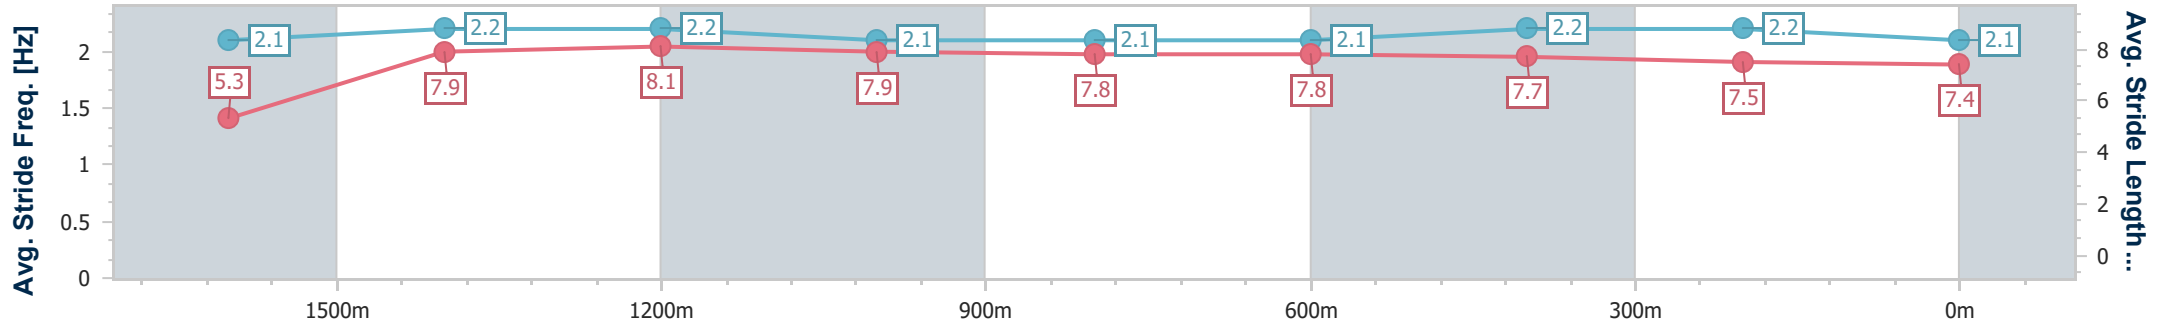

Ipswich QLD Professional
 Race 5: ROSE JENSEN KENT LAWYERS BENCHMARK 62
 Handicap - 1700m
 23 August 2024 - 14:04

Track Rating: Good 4, Weather: Fine, Rail Position: +8m Entire

Section	Overall	1600m	1400m	1200m	1000m	800m	600m	400m	200m			
Section Times	1:44.42 [6] (0:09.41)	1:35.01 [8] (0:11.53)	1:23.48 [8] (0:11.28)	1:12.20 [8] (0:12.21)	0:59.99 [9] (0:11.88)	0:48.11 [9] (0:11.74)	0:36.37 [8] (0:11.80)	0:24.57 [7] (0:12.00)	0:12.57 [7] (0:12.57)			
Average Speed [km/h]	38.1	62.5	64.1	59.1	60.7	61.6	61.6	60.3	57.2			
Top Speed [km/h]	59.1	64.3	65.1	61.1	61.7	62.3	62.9	61.1	59.8			
Avg. Dist. to Rail [m]	6.1	0.9	0.5	0.7	0.4	1.0	2.1	2.4	4.0			
Avg. Stride Freq. [Hz]	2.0	2.2	2.2	2.1	2.2	2.2	2.2	2.2	2.1			
Avg. Stride Length [m]	5.5	7.8	8.0	7.7	7.8	7.7	7.8	7.7	7.5			

- [] Ranking at each section and finish
- .-.- No data available at this section
- NA No data available

Horse/Jockey Name	Bold Contender
Final Rank	7
Fastest Section Time (Section)	0:09.31 (Overall)
Top Speed [km/h] (Section)	65.2 (1400m)
Race State	Finished

Ipswich QLD Professional
 Race 5: ROSE JENSEN KENT LAWYERS BENCHMARK 62
 Handicap - 1700m
 23 August 2024 - 14:04

Track Rating: Good 4, Weather: Fine, Rail Position: +8m Entire

Section	Overall	1600m	1400m	1200m	1000m	800m	600m	400m	200m
Section Times	1:44.65 [7] (0:09.31)	1:35.34 [7] (0:11.33)	1:24.01 [7] (0:11.26)	1:12.75 [6] (0:11.95)	1:00.80 [5] (0:12.10)	0:48.70 [5] (0:12.08)	0:36.62 [7] (0:11.85)	0:24.77 [8] (0:12.10)	0:12.67 [8] (0:12.67)
Average Speed [km/h]	38.8	63.4	63.8	60.2	59.5	59.6	60.6	59.4	56.9
Top Speed [km/h]	60.9	64.5	65.2	62.2	60.4	60.3	61.0	60.4	59.1
Avg. Dist. to Rail [m]	4.8	0.5	0.5	0.2	0.1	0.2	0.5	0.7	0.3
Avg. Stride Freq. [Hz]	2.1	2.2	2.2	2.1	2.1	2.1	2.2	2.2	2.1
Avg. Stride Length [m]	5.3	7.9	8.1	7.9	7.8	7.8	7.7	7.5	7.4