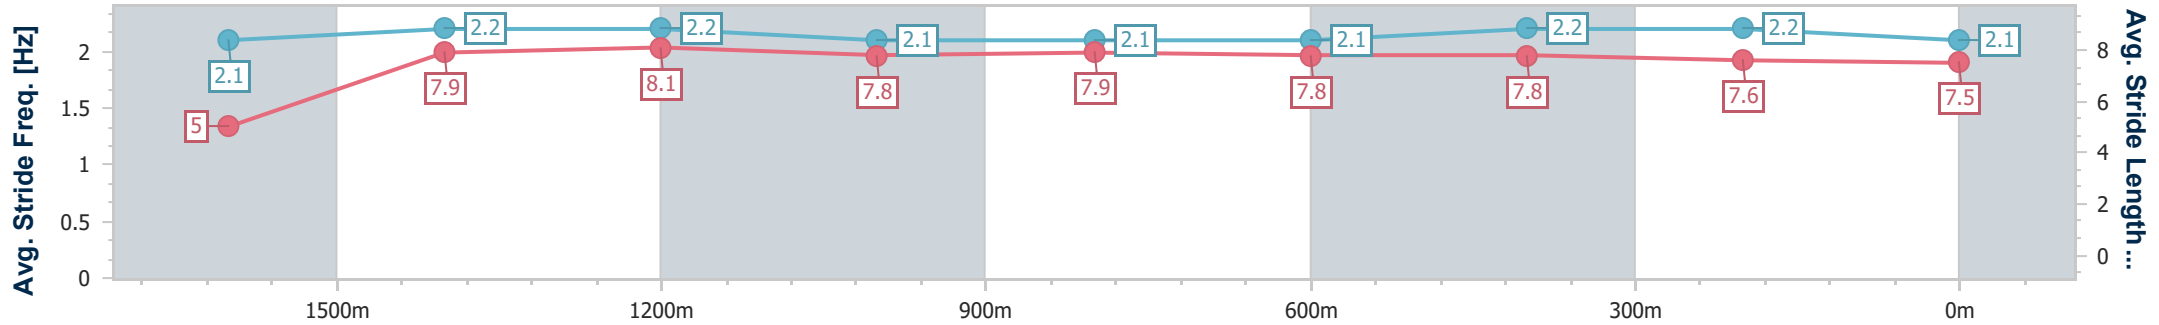

Ipswich QLD Professional
 Race 5: ROSE JENSEN KENT LAWYERS BENCHMARK 62
 Handicap - 1700m
 23 August 2024 - 14:04

Track Rating: Good 4, Weather: Fine, Rail Position: +8m Entire

Section	Overall	1600m	1400m	1200m	1000m	800m	600m	400m	200m
Section Times	1:44.65 [7] (0:09.31)	1:35.34 [7] (0:11.33)	1:24.01 [7] (0:11.26)	1:12.75 [6] (0:11.95)	1:00.80 [5] (0:12.10)	0:48.70 [5] (0:12.08)	0:36.62 [7] (0:11.85)	0:24.77 [8] (0:12.10)	0:12.67 [8] (0:12.67)
Average Speed [km/h]	38.8	63.4	63.8	60.2	59.5	59.6	60.6	59.4	56.9
Top Speed [km/h]	60.9	64.5	65.2	62.2	60.4	60.3	61.0	60.4	59.1
Avg. Dist. to Rail [m]	4.8	0.5	0.5	0.2	0.1	0.2	0.5	0.7	0.3
Avg. Stride Freq. [Hz]	2.1	2.2	2.2	2.1	2.1	2.1	2.2	2.2	2.1
Avg. Stride Length [m]	5.3	7.9	8.1	7.9	7.8	7.8	7.7	7.5	7.4

- [] Ranking at each section and finish
- .-.- No data available at this section
- NA No data available

Horse/Jockey Name	Sir Boo
Final Rank	8
Fastest Section Time (Section)	0:09.70 (Overall)
Top Speed [km/h] (Section)	65.3 (1400m)
Race State	Finished

Ipswich QLD Professional
 Race 5: ROSE JENSEN KENT LAWYERS BENCHMARK 62
 Handicap - 1700m
 23 August 2024 - 14:04

Track Rating: Good 4, Weather: Fine, Rail Position: +8m Entire

Section	Overall	1600m	1400m	1200m	1000m	800m	600m	400m	200m
Section Times	1:44.66 [8] (0:09.70)	1:34.96 [9] (0:11.34)	1:23.62 [9] (0:11.19)	1:12.43 [9] (0:11.99)	1:00.44 [8] (0:11.95)	0:48.49 [8] (0:12.03)	0:36.46 [9] (0:11.80)	0:24.66 [9] (0:12.08)	0:12.58 [9] (0:12.58)
Average Speed [km/h]	37.1	63.6	64.1	59.8	60.2	60.0	61.4	59.6	57.4
Top Speed [km/h]	61.2	64.2	65.3	61.6	61.0	61.6	61.9	62.1	58.9
Avg. Dist. to Rail [m]	5.2	0.4	0.8	0.5	0.1	0.3	1.0	1.5	3.9
Avg. Stride Freq. [Hz]	2.1	2.2	2.2	2.1	2.1	2.1	2.2	2.2	2.1
Avg. Stride Length [m]	5.0	7.9	8.1	7.8	7.9	7.8	7.8	7.6	7.5