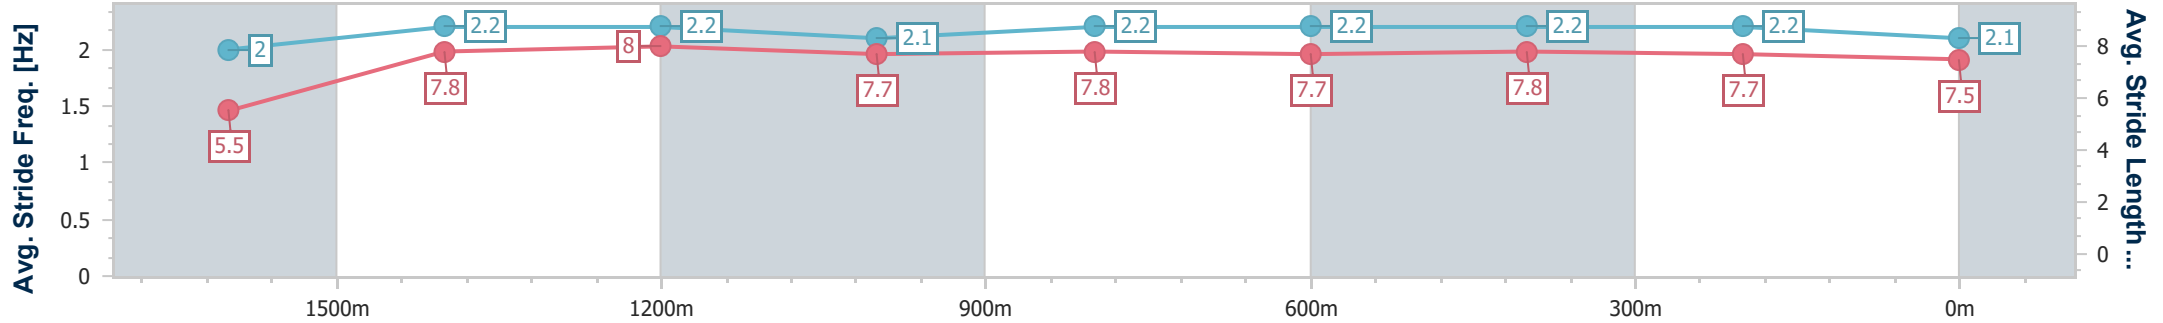

Ipswich QLD Professional
 Race 5: ROSE JENSEN KENT LAWYERS BENCHMARK 62
 Handicap - 1700m
 23 August 2024 - 14:04

Track Rating: Good 4, Weather: Fine, Rail Position: +8m Entire

Section	Overall	1600m	1400m	1200m	1000m	800m	600m	400m	200m
Section Times	1:43.96 [5] (0:08.79)	1:35.17 [2] (0:11.01)	1:24.16 [1] (0:11.34)	1:12.82 [1] (0:11.97)	1:00.85 [1] (0:12.21)	0:48.64 [1] (0:12.13)	0:36.51 [1] (0:11.73)	0:24.78 [2] (0:12.06)	0:12.72 [4] (0:12.72)
Average Speed [km/h]	41.0	65.3	63.5	60.4	58.9	59.1	61.3	59.3	56.6
Top Speed [km/h]	63.2	66.6	65.9	61.0	59.9	60.7	62.0	60.5	58.3
Avg. Dist. to Rail [m]	2.5	0.3	0.1	0.2	0.1	0.4	0.7	1.0	1.3
Avg. Stride Freq. [Hz]	2.2	2.5	2.4	2.3	2.2	2.3	2.3	2.3	2.3
Avg. Stride Length [m]	5.3	7.3	7.5	7.3	7.3	7.3	7.3	7.2	6.9

- [] Ranking at each section and finish
- .-.- No data available at this section
- NA No data available

Horse/Jockey Name	The Love Rocket
Final Rank	6
Fastest Section Time (Section)	0:09.41 (Overall)
Top Speed [km/h] (Section)	65.1 (1400m)
Race State	Finished

Ipswich QLD Professional
 Race 5: ROSE JENSEN KENT LAWYERS BENCHMARK 62
 Handicap - 1700m
 23 August 2024 - 14:04

Track Rating: Good 4, Weather: Fine, Rail Position: +8m Entire

Section	Overall	1600m	1400m	1200m	1000m	800m	600m	400m	200m			
Section Times	1:44.42 [6] (0:09.41)	1:35.01 [8] (0:11.53)	1:23.48 [8] (0:11.28)	1:12.20 [8] (0:12.21)	0:59.99 [9] (0:11.88)	0:48.11 [9] (0:11.74)	0:36.37 [8] (0:11.80)	0:24.57 [7] (0:12.00)	0:12.57 [7] (0:12.57)			
Average Speed [km/h]	38.1	62.5	64.1	59.1	60.7	61.6	61.6	60.3	57.2			
Top Speed [km/h]	59.1	64.3	65.1	61.1	61.7	62.3	62.9	61.1	59.8			
Avg. Dist. to Rail [m]	6.1	0.9	0.5	0.7	0.4	1.0	2.1	2.4	4.0			
Avg. Stride Freq. [Hz]	2.0	2.2	2.2	2.1	2.2	2.2	2.2	2.2	2.1			
Avg. Stride Length [m]	5.5	7.8	8.0	7.7	7.8	7.7	7.8	7.7	7.5			