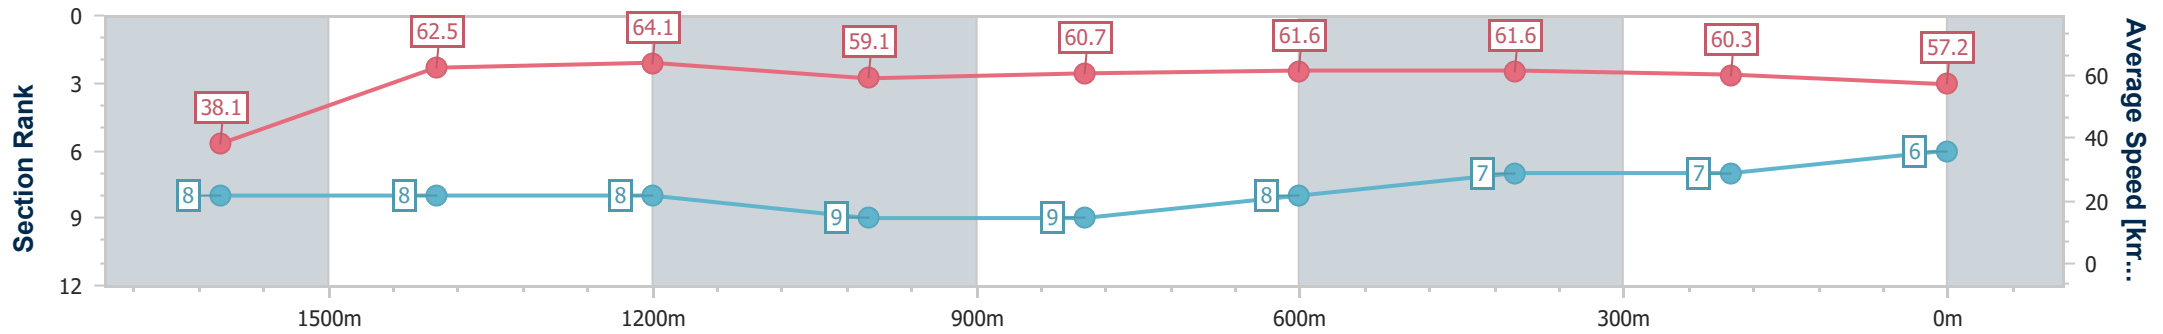

Ipswich QLD Professional
 Race 5: ROSE JENSEN KENT LAWYERS BENCHMARK 62
 Handicap - 1700m
 23 August 2024 - 14:04

Track Rating: Good 4, Weather: Fine, Rail Position: +8m Entire

Section	Overall	1600m	1400m	1200m	1000m	800m	600m	400m	200m
Section Times	1:43.96 [5] (0:08.79)	1:35.17 [2] (0:11.01)	1:24.16 [1] (0:11.34)	1:12.82 [1] (0:11.97)	1:00.85 [1] (0:12.21)	0:48.64 [1] (0:12.13)	0:36.51 [1] (0:11.73)	0:24.78 [2] (0:12.06)	0:12.72 [4] (0:12.72)
Average Speed [km/h]	41.0	65.3	63.5	60.4	58.9	59.1	61.3	59.3	56.6
Top Speed [km/h]	63.2	66.6	65.9	61.0	59.9	60.7	62.0	60.5	58.3
Avg. Dist. to Rail [m]	2.5	0.3	0.1	0.2	0.1	0.4	0.7	1.0	1.3
Avg. Stride Freq. [Hz]	2.2	2.5	2.4	2.3	2.2	2.3	2.3	2.3	2.3
Avg. Stride Length [m]	5.3	7.3	7.5	7.3	7.3	7.3	7.3	7.2	6.9

- [] Ranking at each section and finish
- .-.- No data available at this section
- NA No data available

Horse/Jockey Name	The Love Rocket
Final Rank	6
Fastest Section Time (Section)	0:09.41 (Overall)
Top Speed [km/h] (Section)	65.1 (1400m)
Race State	Finished

Ipswich QLD Professional
 Race 5: ROSE JENSEN KENT LAWYERS BENCHMARK 62
 Handicap - 1700m
 23 August 2024 - 14:04

Track Rating: Good 4, Weather: Fine, Rail Position: +8m Entire

Section	Overall	1600m	1400m	1200m	1000m	800m	600m	400m	200m			
Section Times	1:44.42 [6] (0:09.41)	1:35.01 [8] (0:11.53)	1:23.48 [8] (0:11.28)	1:12.20 [8] (0:12.21)	0:59.99 [9] (0:11.88)	0:48.11 [9] (0:11.74)	0:36.37 [8] (0:11.80)	0:24.57 [7] (0:12.00)	0:12.57 [7] (0:12.57)			
Average Speed [km/h]	38.1	62.5	64.1	59.1	60.7	61.6	61.6	60.3	57.2			
Top Speed [km/h]	59.1	64.3	65.1	61.1	61.7	62.3	62.9	61.1	59.8			
Avg. Dist. to Rail [m]	6.1	0.9	0.5	0.7	0.4	1.0	2.1	2.4	4.0			
Avg. Stride Freq. [Hz]	2.0	2.2	2.2	2.1	2.2	2.2	2.2	2.2	2.1			
Avg. Stride Length [m]	5.5	7.8	8.0	7.7	7.8	7.7	7.8	7.7	7.5			