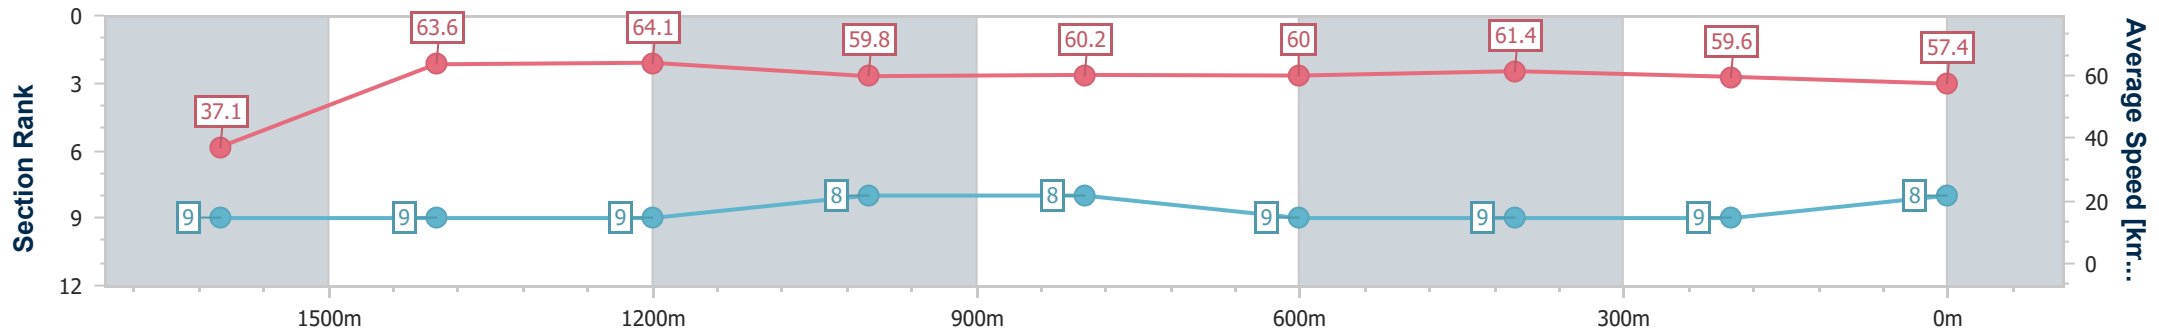

Ipswich QLD Professional
 Race 5: ROSE JENSEN KENT LAWYERS BENCHMARK 62
 Handicap - 1700m
 23 August 2024 - 14:04

Track Rating: Good 4, Weather: Fine, Rail Position: +8m Entire

Section	Overall	1600m	1400m	1200m	1000m	800m	600m	400m	200m
Section Times	1:44.65 [7] (0:09.31)	1:35.34 [7] (0:11.33)	1:24.01 [7] (0:11.26)	1:12.75 [6] (0:11.95)	1:00.80 [5] (0:12.10)	0:48.70 [5] (0:12.08)	0:36.62 [7] (0:11.85)	0:24.77 [8] (0:12.10)	0:12.67 [8] (0:12.67)
Average Speed [km/h]	38.8	63.4	63.8	60.2	59.5	59.6	60.6	59.4	56.9
Top Speed [km/h]	60.9	64.5	65.2	62.2	60.4	60.3	61.0	60.4	59.1
Avg. Dist. to Rail [m]	4.8	0.5	0.5	0.2	0.1	0.2	0.5	0.7	0.3
Avg. Stride Freq. [Hz]	2.1	2.2	2.2	2.1	2.1	2.1	2.2	2.2	2.1
Avg. Stride Length [m]	5.3	7.9	8.1	7.9	7.8	7.8	7.7	7.5	7.4

- [] Ranking at each section and finish
- .-.- No data available at this section
- NA No data available

Horse/Jockey Name	Sir Boo
Final Rank	8
Fastest Section Time (Section)	0:09.70 (Overall)
Top Speed [km/h] (Section)	65.3 (1400m)
Race State	Finished

Ipswich QLD Professional
 Race 5: ROSE JENSEN KENT LAWYERS BENCHMARK 62
 Handicap - 1700m
 23 August 2024 - 14:04

Track Rating: Good 4, Weather: Fine, Rail Position: +8m Entire

Section	Overall	1600m	1400m	1200m	1000m	800m	600m	400m	200m
Section Times	1:44.66 [8] (0:09.70)	1:34.96 [9] (0:11.34)	1:23.62 [9] (0:11.19)	1:12.43 [9] (0:11.99)	1:00.44 [8] (0:11.95)	0:48.49 [8] (0:12.03)	0:36.46 [9] (0:11.80)	0:24.66 [9] (0:12.08)	0:12.58 [9] (0:12.58)
Average Speed [km/h]	37.1	63.6	64.1	59.8	60.2	60.0	61.4	59.6	57.4
Top Speed [km/h]	61.2	64.2	65.3	61.6	61.0	61.6	61.9	62.1	58.9
Avg. Dist. to Rail [m]	5.2	0.4	0.8	0.5	0.1	0.3	1.0	1.5	3.9
Avg. Stride Freq. [Hz]	2.1	2.2	2.2	2.1	2.1	2.1	2.2	2.2	2.1
Avg. Stride Length [m]	5.0	7.9	8.1	7.8	7.9	7.8	7.8	7.6	7.5