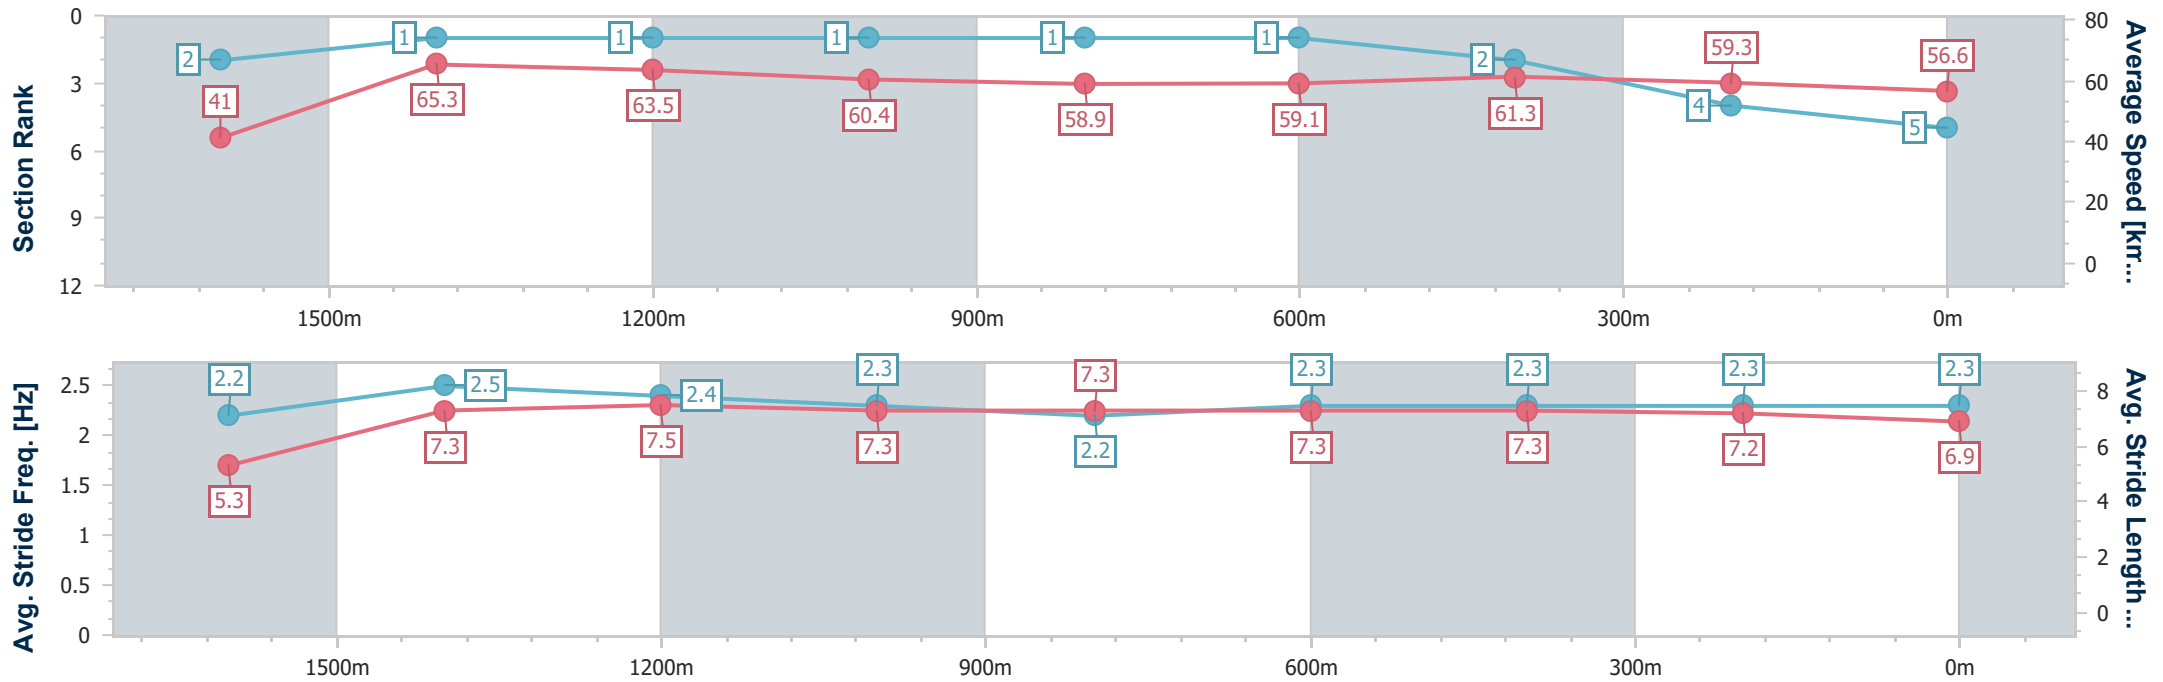

Ipswich QLD Professional
 Race 5: ROSE JENSEN KENT LAWYERS BENCHMARK 62
 Handicap - 1700m
 23 August 2024 - 14:04

Track Rating: Good 4, Weather: Fine, Rail Position: +8m Entire

Section	Overall	1600m	1400m	1200m	1000m	800m	600m	400m	200m
Section Times	1:43.95 [4] (0:09.02)	1:34.93 [6] (0:11.46)	1:23.47 [6] (0:11.49)	1:11.98 [7] (0:12.15)	0:59.83 [7] (0:11.98)	0:47.85 [7] (0:11.42)	0:36.43 [2] (0:11.60)	0:24.83 [1] (0:12.11)	0:12.72 [3] (0:12.72)
Average Speed [km/h]	40.0	62.9	62.9	59.4	60.4	63.4	62.3	59.6	56.8
Top Speed [km/h]	60.0	64.7	64.5	60.4	60.8	64.9	64.6	60.7	58.8
Avg. Dist. to Rail [m]	6.4	1.6	1.0	0.9	1.1	2.0	1.4	0.8	0.4
Avg. Stride Freq. [Hz]	2.0	2.2	2.2	2.1	2.1	2.3	2.2	2.2	2.2
Avg. Stride Length [m]	5.6	7.9	8.0	7.7	7.9	7.8	7.8	7.4	7.2

- [] Ranking at each section and finish
- .-.- No data available at this section
- NA No data available

Horse/Jockey Name	Grinzing Knight
Final Rank	5
Fastest Section Time (Section)	0:08.79 (Overall)
Top Speed [km/h] (Section)	66.6 (1600m)
Race State	Finished

Ipswich QLD Professional
 Race 5: ROSE JENSEN KENT LAWYERS BENCHMARK 62
 Handicap - 1700m
 23 August 2024 - 14:04

Track Rating: Good 4, Weather: Fine, Rail Position: +8m Entire

Section	Overall	1600m	1400m	1200m	1000m	800m	600m	400m	200m
Section Times	1:43.96 [5] (0:08.79)	1:35.17 [2] (0:11.01)	1:24.16 [1] (0:11.34)	1:12.82 [1] (0:11.97)	1:00.85 [1] (0:12.21)	0:48.64 [1] (0:12.13)	0:36.51 [1] (0:11.73)	0:24.78 [2] (0:12.06)	0:12.72 [4] (0:12.72)
Average Speed [km/h]	41.0	65.3	63.5	60.4	58.9	59.1	61.3	59.3	56.6
Top Speed [km/h]	63.2	66.6	65.9	61.0	59.9	60.7	62.0	60.5	58.3
Avg. Dist. to Rail [m]	2.5	0.3	0.1	0.2	0.1	0.4	0.7	1.0	1.3
Avg. Stride Freq. [Hz]	2.2	2.5	2.4	2.3	2.2	2.3	2.3	2.3	2.3
Avg. Stride Length [m]	5.3	7.3	7.5	7.3	7.3	7.3	7.3	7.2	6.9