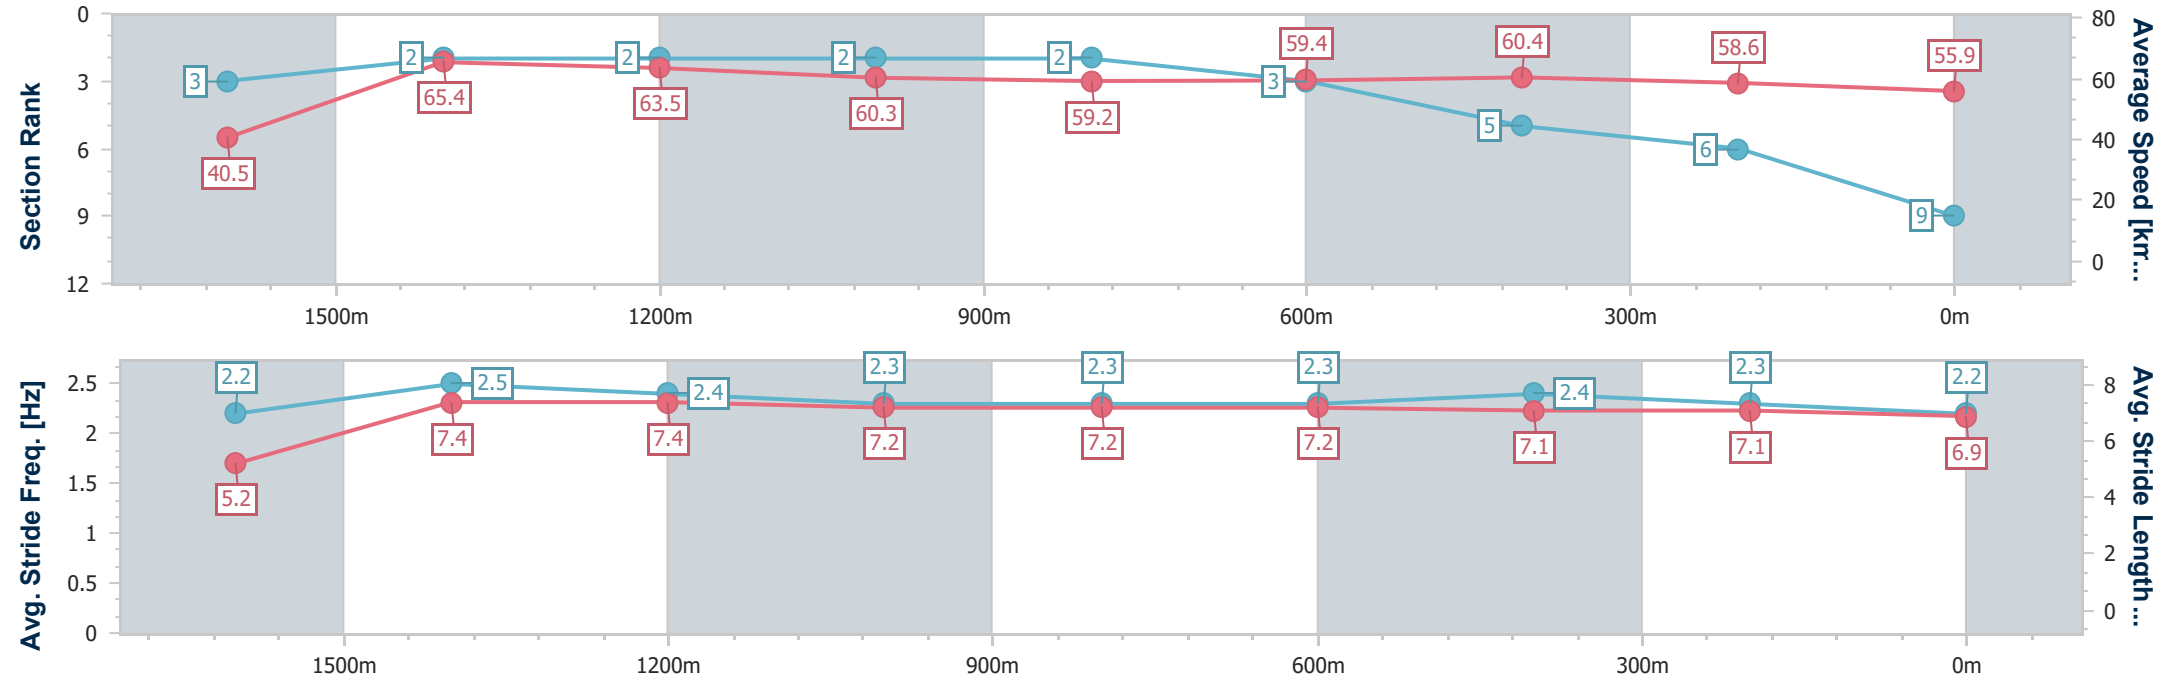

Ipswich QLD Professional
 Race 5: ROSE JENSEN KENT LAWYERS BENCHMARK 62
 Handicap - 1700m
 23 August 2024 - 14:04

Track Rating: Good 4, Weather: Fine, Rail Position: +8m Entire

Section	Overall	1600m	1400m	1200m	1000m	800m	600m	400m	200m
Section Times	1:44.66 [8] (0:09.70)	1:34.96 [9] (0:11.34)	1:23.62 [9] (0:11.19)	1:12.43 [9] (0:11.99)	1:00.44 [8] (0:11.95)	0:48.49 [8] (0:12.03)	0:36.46 [9] (0:11.80)	0:24.66 [9] (0:12.08)	0:12.58 [9] (0:12.58)
Average Speed [km/h]	37.1	63.6	64.1	59.8	60.2	60.0	61.4	59.6	57.4
Top Speed [km/h]	61.2	64.2	65.3	61.6	61.0	61.6	61.9	62.1	58.9
Avg. Dist. to Rail [m]	5.2	0.4	0.8	0.5	0.1	0.3	1.0	1.5	3.9
Avg. Stride Freq. [Hz]	2.1	2.2	2.2	2.1	2.1	2.1	2.2	2.2	2.1
Avg. Stride Length [m]	5.0	7.9	8.1	7.8	7.9	7.8	7.8	7.6	7.5

- [] Ranking at each section and finish
- .-.- No data available at this section
- NA No data available

Horse/Jockey Name	Rockin' Artie
Final Rank	9
Fastest Section Time (Section)	0:08.92 (Overall)
Top Speed [km/h] (Section)	66.5 (1600m)
Race State	Finished

Ipswich QLD Professional
 Race 5: ROSE JENSEN KENT LAWYERS BENCHMARK 62
 Handicap - 1700m
 23 August 2024 - 14:04

Track Rating: Good 4, Weather: Fine, Rail Position: +8m Entire

Section	Overall	1600m	1400m	1200m	1000m	800m	600m	400m	200m
Section Times	1:44.74 [9] (0:08.92)	1:35.82 [3] (0:11.01)	1:24.81 [2] (0:11.38)	1:13.43 [2] (0:11.95)	1:01.48 [2] (0:12.16)	0:49.32 [2] (0:12.15)	0:37.17 [3] (0:11.96)	0:25.21 [5] (0:12.31)	0:12.90 [6] (0:12.90)
Average Speed [km/h]	40.5	65.4	63.5	60.3	59.2	59.4	60.4	58.6	55.9
Top Speed [km/h]	62.5	66.5	65.4	61.1	60.0	61.2	61.6	59.4	58.0
Avg. Dist. to Rail [m]	4.6	2.1	0.5	0.4	0.4	0.5	1.1	1.2	1.7
Avg. Stride Freq. [Hz]	2.2	2.5	2.4	2.3	2.3	2.3	2.4	2.3	2.2
Avg. Stride Length [m]	5.2	7.4	7.4	7.2	7.2	7.2	7.1	7.1	6.9

- [] Ranking at each section and finish
- .-.- No data available at this section
- NA No data available