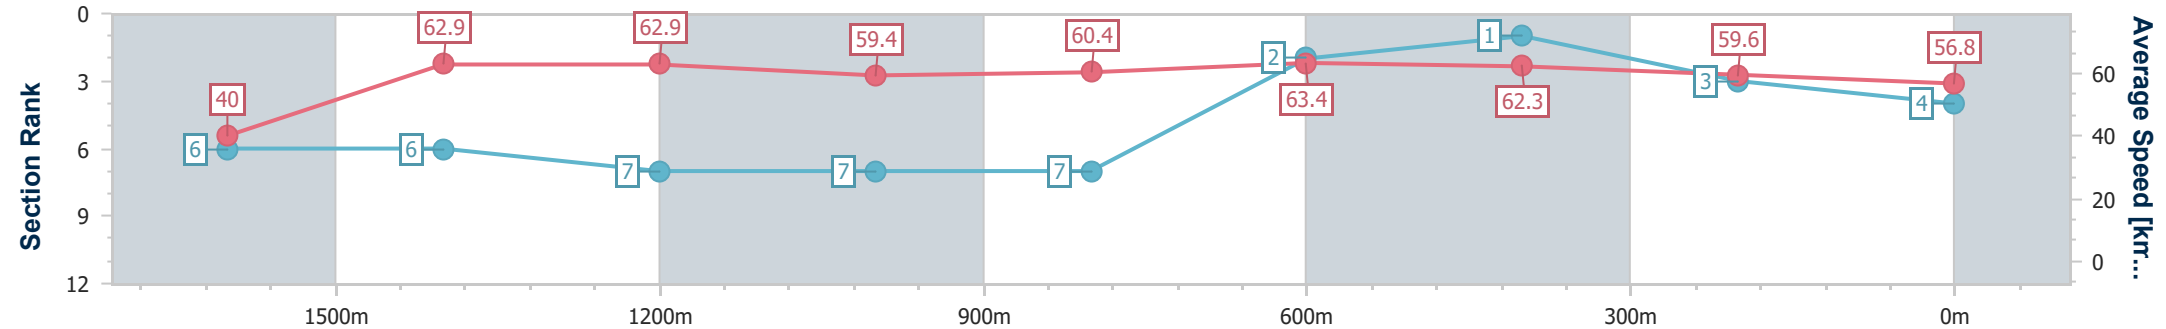

- [] Ranking at each section and finish
- .-.- No data available at this section
- NA No data available

Horse/Jockey Name	Toolatamate
Final Rank	4
Fastest Section Time (Section)	0:09.02 (Overall)
Top Speed [km/h] (Section)	64.9 (800m)
Race State	Finished

Ipswich QLD Professional
 Race 5: ROSE JENSEN KENT LAWYERS BENCHMARK 62
 Handicap - 1700m
 23 August 2024 - 14:04

Track Rating: Good 4, Weather: Fine, Rail Position: +8m Entire

Section	Overall	1600m	1400m	1200m	1000m	800m	600m	400m	200m
Section Times	1:43.95 [4] (0:09.02)	1:34.93 [6] (0:11.46)	1:23.47 [6] (0:11.49)	1:11.98 [7] (0:12.15)	0:59.83 [7] (0:11.98)	0:47.85 [7] (0:11.42)	0:36.43 [2] (0:11.60)	0:24.83 [1] (0:12.11)	0:12.72 [3] (0:12.72)
Average Speed [km/h]	40.0	62.9	62.9	59.4	60.4	63.4	62.3	59.6	56.8
Top Speed [km/h]	60.0	64.7	64.5	60.4	60.8	64.9	64.6	60.7	58.8
Avg. Dist. to Rail [m]	6.4	1.6	1.0	0.9	1.1	2.0	1.4	0.8	0.4
Avg. Stride Freq. [Hz]	2.0	2.2	2.2	2.1	2.1	2.3	2.2	2.2	2.2
Avg. Stride Length [m]	5.6	7.9	8.0	7.7	7.9	7.8	7.8	7.4	7.2