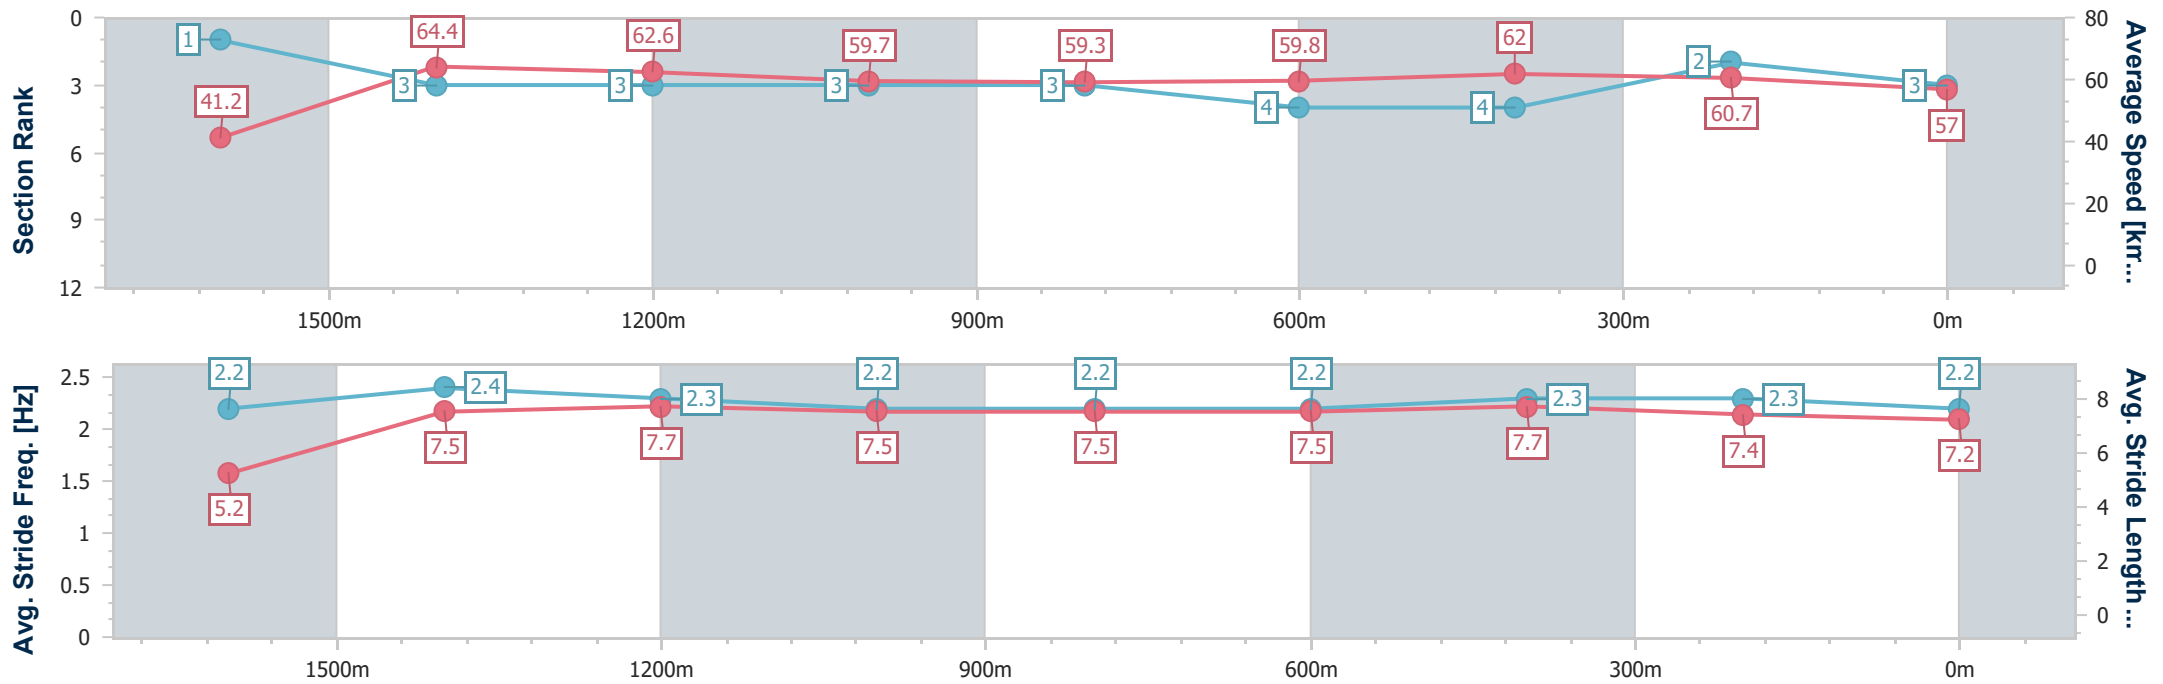

Ipswich QLD Professional
 Race 5: ROSE JENSEN KENT LAWYERS BENCHMARK 62
 Handicap - 1700m
 23 August 2024 - 14:04

Track Rating: Good 4, Weather: Fine, Rail Position: +8m Entire

Section	Overall	1600m	1400m	1200m	1000m	800m	600m	400m	200m
Section Times	1:43.62 [2] (0:08.98)	1:34.64 [4] (0:11.28)	1:23.36 [5] (0:11.50)	1:11.86 [5] (0:12.11)	0:59.75 [6] (0:12.09)	0:47.66 [6] (0:11.80)	0:35.86 [5] (0:11.46)	0:24.40 [3] (0:11.85)	0:12.55 [1] (0:12.55)
Average Speed [km/h]	40.1	64.0	62.7	59.8	59.6	61.3	63.3	61.3	57.5
Top Speed [km/h]	61.8	66.4	64.4	61.1	61.1	62.4	64.7	63.4	59.2
Avg. Dist. to Rail [m]	3.0	0.5	1.1	1.2	0.9	1.1	2.0	3.2	2.9
Avg. Stride Freq. [Hz]	2.2	2.4	2.3	2.3	2.3	2.3	2.4	2.4	2.3
Avg. Stride Length [m]	5.1	7.3	7.4	7.2	7.3	7.3	7.3	7.2	7.0

- [] Ranking at each section and finish
- .-.- No data available at this section
- NA No data available

Horse/Jockey Name	Explicable
Final Rank	3
Fastest Section Time (Section)	0:08.76 (Overall)
Top Speed [km/h] (Section)	65.6 (1600m)
Race State	Finished

Ipswich QLD Professional
 Race 5: ROSE JENSEN KENT LAWYERS BENCHMARK 62
 Handicap - 1700m
 23 August 2024 - 14:04

Track Rating: Good 4, Weather: Fine, Rail Position: +8m Entire

Section	Overall	1600m	1400m	1200m	1000m	800m	600m	400m	200m
Section Times	1:43.81 [3] (0:08.76)	1:35.05 [1] (0:11.20)	1:23.85 [3] (0:11.50)	1:12.35 [3] (0:12.02)	1:00.33 [3] (0:12.15)	0:48.18 [3] (0:12.01)	0:36.17 [4] (0:11.62)	0:24.55 [4] (0:11.91)	0:12.64 [2] (0:12.64)
Average Speed [km/h]	41.2	64.4	62.6	59.7	59.3	59.8	62.0	60.7	57.0
Top Speed [km/h]	61.5	65.6	63.9	60.6	60.2	61.8	62.7	62.5	59.5
Avg. Dist. to Rail [m]	4.1	1.3	0.2	0.2	0.2	0.5	0.4	1.8	2.0
Avg. Stride Freq. [Hz]	2.2	2.4	2.3	2.2	2.2	2.2	2.3	2.3	2.2
Avg. Stride Length [m]	5.2	7.5	7.7	7.5	7.5	7.5	7.7	7.4	7.2