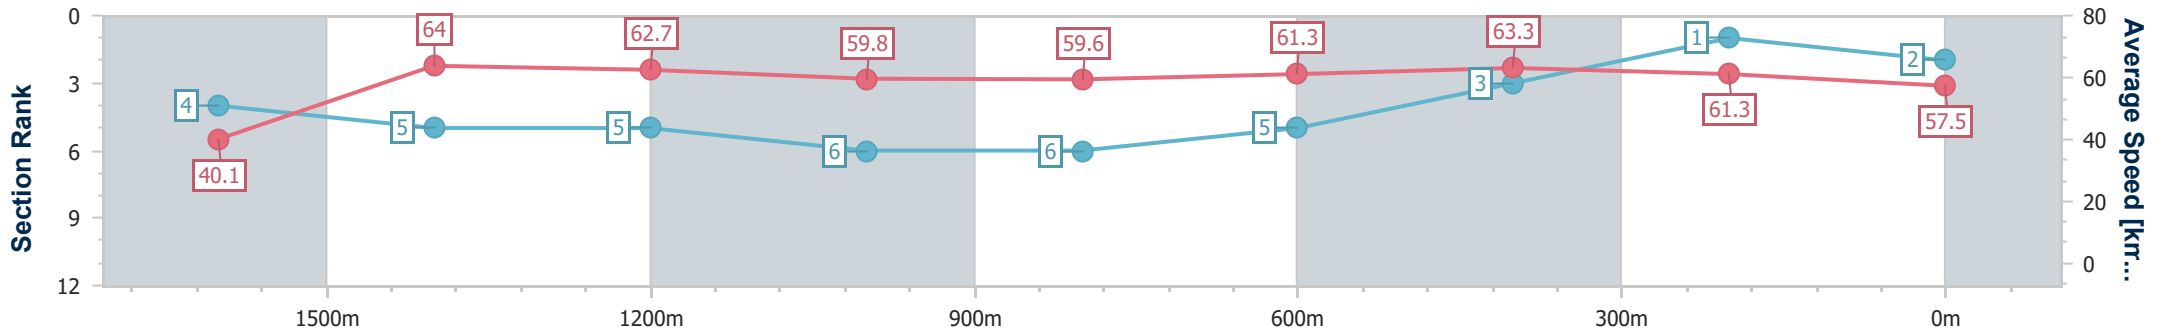

Track Rating: Good 4, Weather: Fine, Rail Position: +8m Entire

Section	Overall	1600m	1400m	1200m	1000m	800m	600m	400m	200m
Section Times	1:43.52 [1] (0:08.99)	1:34.53 [5] (0:11.25)	1:23.28 [4] (0:11.37)	1:11.91 [4] (0:12.00)	0:59.91 [4] (0:12.17)	0:47.74 [4] (0:12.12)	0:35.62 [6] (0:11.76)	0:23.86 [6] (0:11.66)	0:12.20 [5] (0:12.20)
Average Speed [km/h]	40.0	64.0	63.4	60.2	59.4	59.4	61.8	62.1	58.8
Top Speed [km/h]	60.5	65.4	65.2	60.7	60.4	60.5	62.5	63.0	61.0
Avg. Dist. to Rail [m]	1.6	0.4	0.7	0.5	0.8	0.4	1.3	2.3	3.5
Avg. Stride Freq. [Hz]	2.2	2.4	2.4	2.3	2.3	2.3	2.3	2.4	2.3
Avg. Stride Length [m]	5.2	7.3	7.4	7.3	7.3	7.3	7.4	7.3	7.2

- [] Ranking at each section and finish
- .-.- No data available at this section
- NA No data available

Horse/Jockey Name	Diana's Affair
Final Rank	2
Fastest Section Time (Section)	0:08.98 (Overall)
Top Speed [km/h] (Section)	66.4 (1600m)
Race State	Finished

Ipswich QLD Professional
 Race 5: ROSE JENSEN KENT LAWYERS BENCHMARK 62
 Handicap - 1700m
 23 August 2024 - 14:04

Track Rating: Good 4, Weather: Fine, Rail Position: +8m Entire

Section	Overall	1600m	1400m	1200m	1000m	800m	600m	400m	200m
Section Times	1:43.62 [2] (0:08.98)	1:34.64 [4] (0:11.28)	1:23.36 [5] (0:11.50)	1:11.86 [5] (0:12.11)	0:59.75 [6] (0:12.09)	0:47.66 [6] (0:11.80)	0:35.86 [5] (0:11.46)	0:24.40 [3] (0:11.85)	0:12.55 [1] (0:12.55)
Average Speed [km/h]	40.1	64.0	62.7	59.8	59.6	61.3	63.3	61.3	57.5
Top Speed [km/h]	61.8	66.4	64.4	61.1	61.1	62.4	64.7	63.4	59.2
Avg. Dist. to Rail [m]	3.0	0.5	1.1	1.2	0.9	1.1	2.0	3.2	2.9
Avg. Stride Freq. [Hz]	2.2	2.4	2.3	2.3	2.3	2.3	2.4	2.4	2.3
Avg. Stride Length [m]	5.1	7.3	7.4	7.2	7.3	7.3	7.3	7.2	7.0