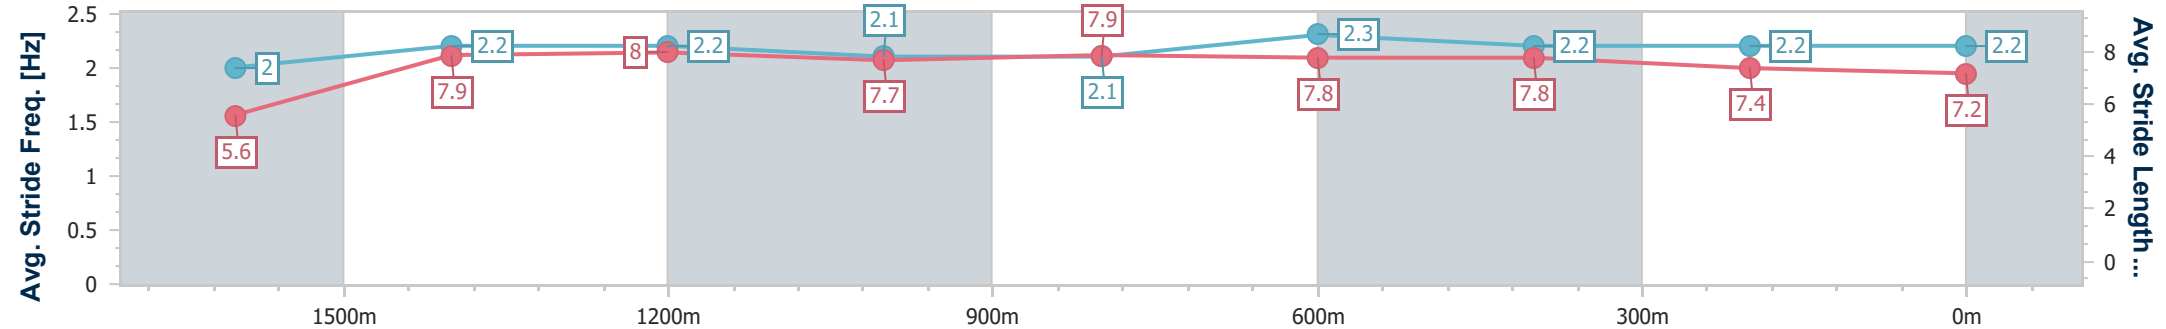

- [] Ranking at each section and finish
- .-.- No data available at this section
- NA No data available

Horse/Jockey Name	Toolatamate
Final Rank	4
Fastest Section Time (Section)	0:09.02 (Overall)
Top Speed [km/h] (Section)	64.9 (800m)
Race State	Finished

Ipswich QLD Professional
 Race 5: ROSE JENSEN KENT LAWYERS BENCHMARK 62
 Handicap - 1700m
 23 August 2024 - 14:04

Track Rating: Good 4, Weather: Fine, Rail Position: +8m Entire

Section	Overall	1600m	1400m	1200m	1000m	800m	600m	400m	200m
Section Times	1:43.95 [4] (0:09.02)	1:34.93 [6] (0:11.46)	1:23.47 [6] (0:11.49)	1:11.98 [7] (0:12.15)	0:59.83 [7] (0:11.98)	0:47.85 [7] (0:11.42)	0:36.43 [2] (0:11.60)	0:24.83 [1] (0:12.11)	0:12.72 [3] (0:12.72)
Average Speed [km/h]	40.0	62.9	62.9	59.4	60.4	63.4	62.3	59.6	56.8
Top Speed [km/h]	60.0	64.7	64.5	60.4	60.8	64.9	64.6	60.7	58.8
Avg. Dist. to Rail [m]	6.4	1.6	1.0	0.9	1.1	2.0	1.4	0.8	0.4
Avg. Stride Freq. [Hz]	2.0	2.2	2.2	2.1	2.1	2.3	2.2	2.2	2.2
Avg. Stride Length [m]	5.6	7.9	8.0	7.7	7.9	7.8	7.8	7.4	7.2