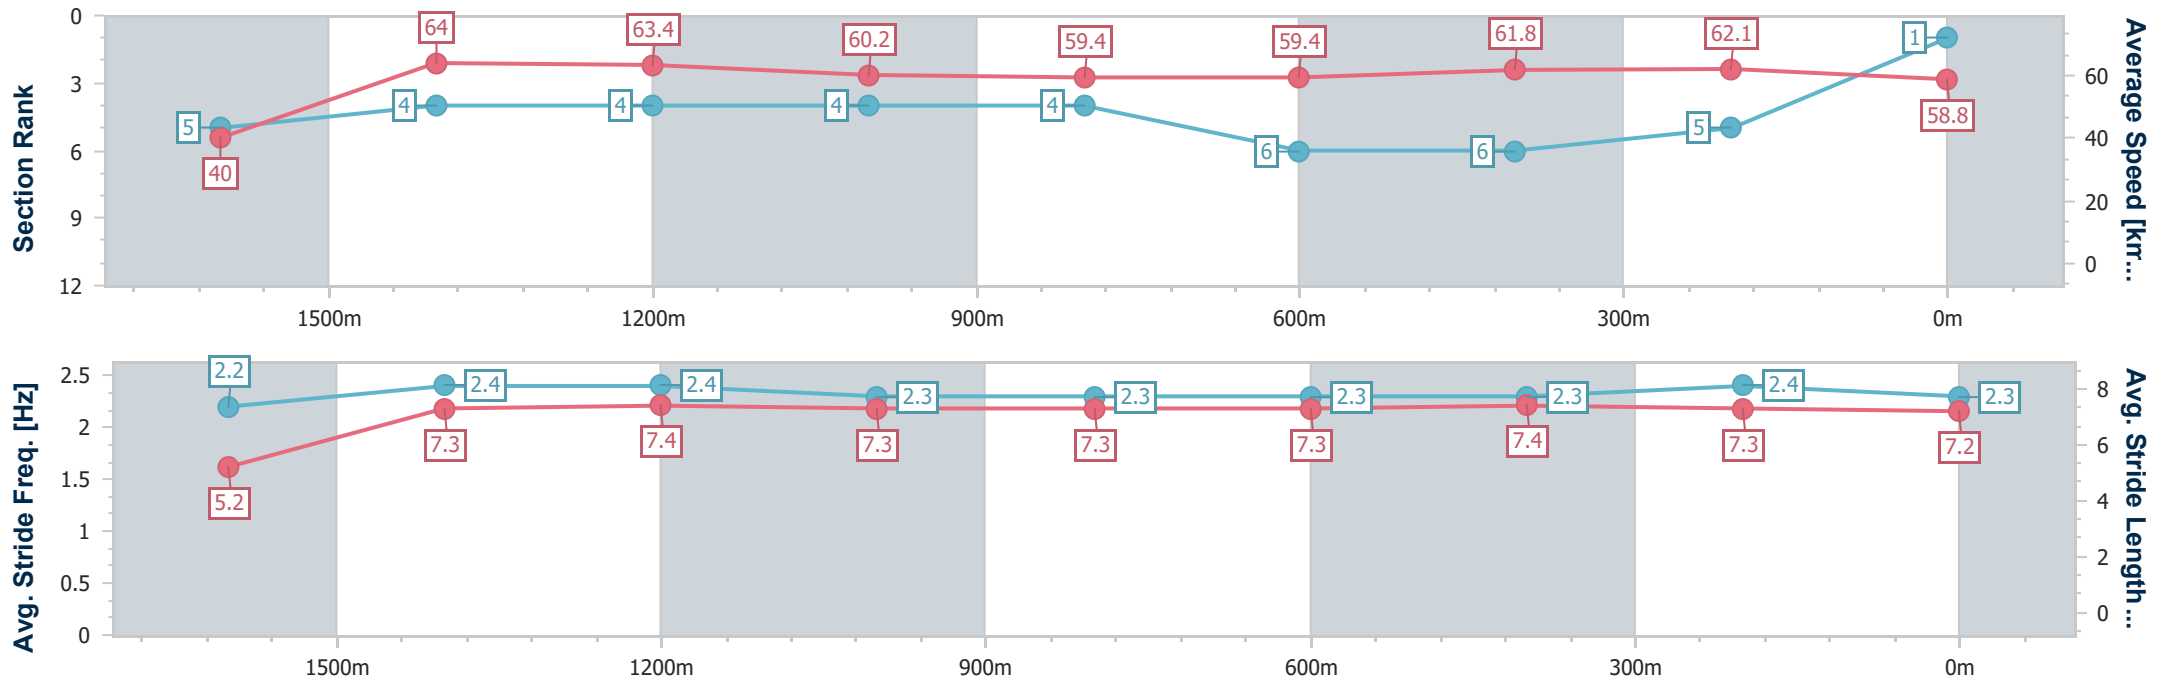

Horse/Jockey Name	Chance With Wolves
Final Rank	1
Fastest Section Time (Section)	0:08.99 (Overall)
Top Speed [km/h] (Section)	65.4 (1600m)
Race State	Finished

Ipswich QLD Professional
 Race 5: ROSE JENSEN KENT LAWYERS BENCHMARK 62
 Handicap - 1700m
 23 August 2024 - 14:04

Track Rating: Good 4, Weather: Fine, Rail Position: +8m Entire

Section	Overall	1600m	1400m	1200m	1000m	800m	600m	400m	200m
Section Times	1:43.52 [1] (0:08.99)	1:34.53 [5] (0:11.25)	1:23.28 [4] (0:11.37)	1:11.91 [4] (0:12.00)	0:59.91 [4] (0:12.17)	0:47.74 [4] (0:12.12)	0:35.62 [6] (0:11.76)	0:23.86 [6] (0:11.66)	0:12.20 [5] (0:12.20)
Average Speed [km/h]	40.0	64.0	63.4	60.2	59.4	59.4	61.8	62.1	58.8
Top Speed [km/h]	60.5	65.4	65.2	60.7	60.4	60.5	62.5	63.0	61.0
Avg. Dist. to Rail [m]	1.6	0.4	0.7	0.5	0.8	0.4	1.3	2.3	3.5
Avg. Stride Freq. [Hz]	2.2	2.4	2.4	2.3	2.3	2.3	2.3	2.4	2.3
Avg. Stride Length [m]	5.2	7.3	7.4	7.3	7.3	7.3	7.4	7.3	7.2