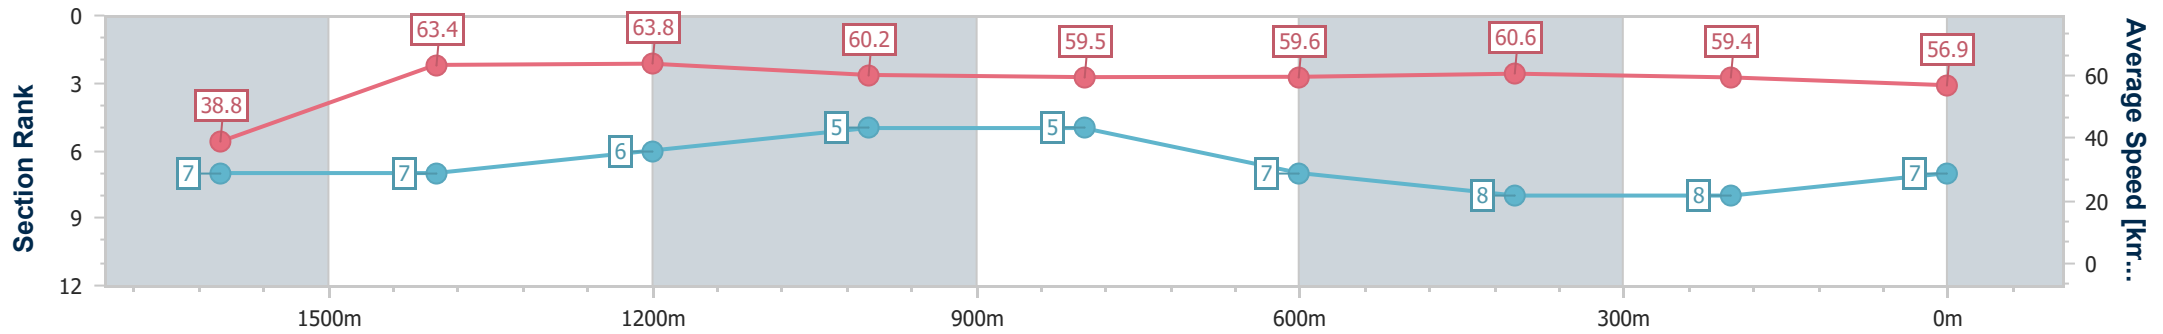

Ipswich QLD Professional
 Race 5: ROSE JENSEN KENT LAWYERS BENCHMARK 62
 Handicap - 1700m
 23 August 2024 - 14:04

Track Rating: Good 4, Weather: Fine, Rail Position: +8m Entire

Section	Overall	1600m	1400m	1200m	1000m	800m	600m	400m	200m			
Section Times	1:44.42 [6] (0:09.41)	1:35.01 [8] (0:11.53)	1:23.48 [8] (0:11.28)	1:12.20 [8] (0:12.21)	0:59.99 [9] (0:11.88)	0:48.11 [9] (0:11.74)	0:36.37 [8] (0:11.80)	0:24.57 [7] (0:12.00)	0:12.57 [7] (0:12.57)			
Average Speed [km/h]	38.1	62.5	64.1	59.1	60.7	61.6	61.6	60.3	57.2			
Top Speed [km/h]	59.1	64.3	65.1	61.1	61.7	62.3	62.9	61.1	59.8			
Avg. Dist. to Rail [m]	6.1	0.9	0.5	0.7	0.4	1.0	2.1	2.4	4.0			
Avg. Stride Freq. [Hz]	2.0	2.2	2.2	2.1	2.2	2.2	2.2	2.2	2.1			
Avg. Stride Length [m]	5.5	7.8	8.0	7.7	7.8	7.7	7.8	7.7	7.5			

- [] Ranking at each section and finish
- .-.- No data available at this section
- NA No data available

Horse/Jockey Name	Bold Contender
Final Rank	7
Fastest Section Time (Section)	0:09.31 (Overall)
Top Speed [km/h] (Section)	65.2 (1400m)
Race State	Finished

Ipswich QLD Professional
 Race 5: ROSE JENSEN KENT LAWYERS BENCHMARK 62
 Handicap - 1700m
 23 August 2024 - 14:04

Track Rating: Good 4, Weather: Fine, Rail Position: +8m Entire

Section	Overall	1600m	1400m	1200m	1000m	800m	600m	400m	200m
Section Times	1:44.65 [7] (0:09.31)	1:35.34 [7] (0:11.33)	1:24.01 [7] (0:11.26)	1:12.75 [6] (0:11.95)	1:00.80 [5] (0:12.10)	0:48.70 [5] (0:12.08)	0:36.62 [7] (0:11.85)	0:24.77 [8] (0:12.10)	0:12.67 [8] (0:12.67)
Average Speed [km/h]	38.8	63.4	63.8	60.2	59.5	59.6	60.6	59.4	56.9
Top Speed [km/h]	60.9	64.5	65.2	62.2	60.4	60.3	61.0	60.4	59.1
Avg. Dist. to Rail [m]	4.8	0.5	0.5	0.2	0.1	0.2	0.5	0.7	0.3
Avg. Stride Freq. [Hz]	2.1	2.2	2.2	2.1	2.1	2.1	2.2	2.2	2.1
Avg. Stride Length [m]	5.3	7.9	8.1	7.9	7.8	7.8	7.7	7.5	7.4