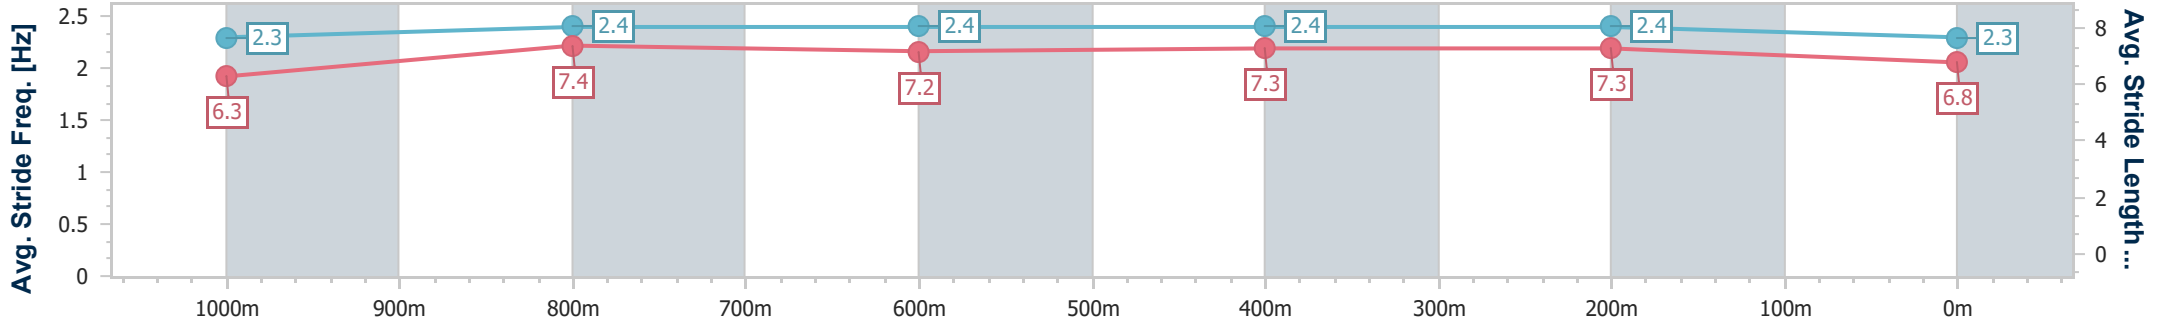

Horse/Jockey Name	Little Vista
Final Rank	6
Fastest Section Time (Section)	0:11.26 (1000m)
Top Speed [km/h] (Section)	66.2 (400m)
Race State	Finished

Sunshine Coast QLD Professional
Race 8: QUEENSLAND HOTELS ASSOCIATION BENCHMARK
65 Handicap - 1200m

21 August 2024 - 17:16

Track Rating: Soft 7, Weather: Fine, Rail Position: +3m Entire

Section	Overall	1000m	800m	600m	400m	200m
Section Times	1:12.20 [6] (0:13.63)	0:58.57 [2] (0:11.26)	0:47.31 [2] (0:11.80)	0:35.51 [2] (0:11.72)	0:23.79 [2] (0:11.29)	0:12.50 [2] (0:12.50)
Average Speed [km/h]	52.9	64.4	61.6	62.2	63.8	57.6
Top Speed [km/h]	65.7	66.0	62.9	63.9	66.2	61.9
Avg. Dist. to Rail [m]	7.6	3.7	1.9	2.2	7.4	10.8
Avg. Stride Freq. [Hz]	2.3	2.4	2.4	2.4	2.4	2.3
Avg. Stride Length [m]	6.3	7.4	7.2	7.3	7.3	6.8

- [ ] Ranking at each section and finish
- -.-.- No data available at this section
- NA No data available