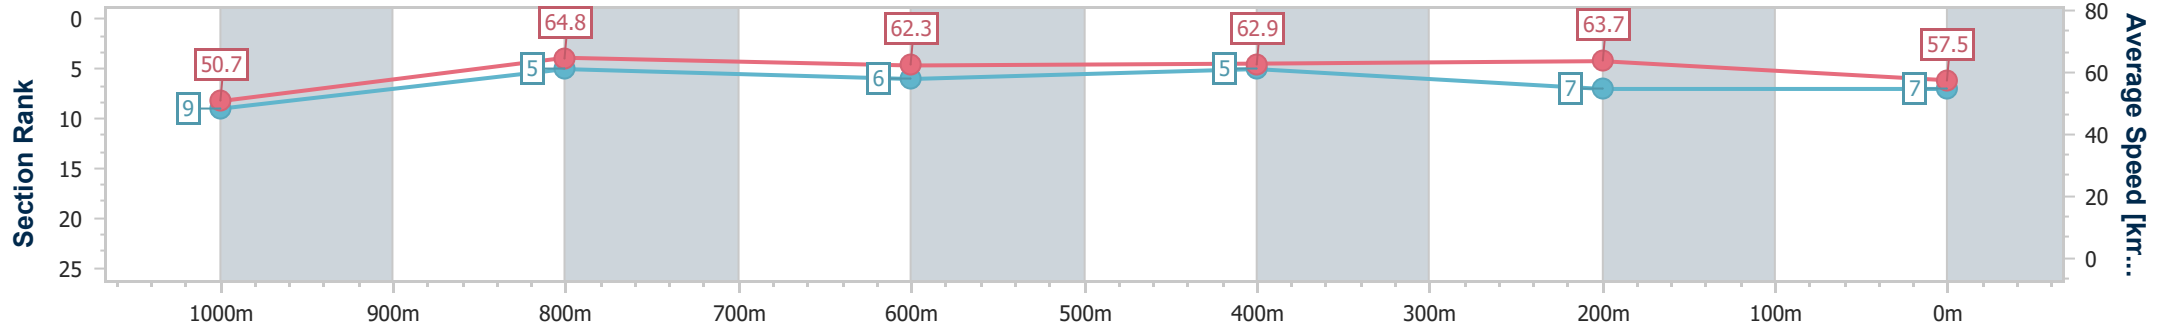

Horse/Jockey Name	Turbulent
Final Rank	7
Fastest Section Time (Section)	0:11.22 (1000m)
Top Speed [km/h] (Section)	66.7 (1000m)
Race State	Finished

Sunshine Coast QLD Professional
Race 8: QUEENSLAND HOTELS ASSOCIATION BENCHMARK
65 Handicap - 1200m
21 August 2024 - 17:16

Track Rating: Soft 7, Weather: Fine, Rail Position: +3m Entire

Section	Overall	1000m	800m	600m	400m	200m
Section Times	1:12.59 [7] (0:14.23)	0:58.36 [9] (0:11.22)	0:47.14 [5] (0:11.73)	0:35.41 [6] (0:11.59)	0:23.82 [5] (0:11.28)	0:12.54 [7] (0:12.54)
Average Speed [km/h]	50.7	64.8	62.3	62.9	63.7	57.5
Top Speed [km/h]	65.9	66.7	63.8	63.4	65.1	62.2
Avg. Dist. to Rail [m]	10.1	4.6	2.7	1.7	9.0	12.2
Avg. Stride Freq. [Hz]	2.2	2.4	2.4	2.4	2.4	2.3
Avg. Stride Length [m]	6.3	7.4	7.3	7.4	7.3	6.9

- [ ] Ranking at each section and finish
- -.-.- No data available at this section
- NA No data available