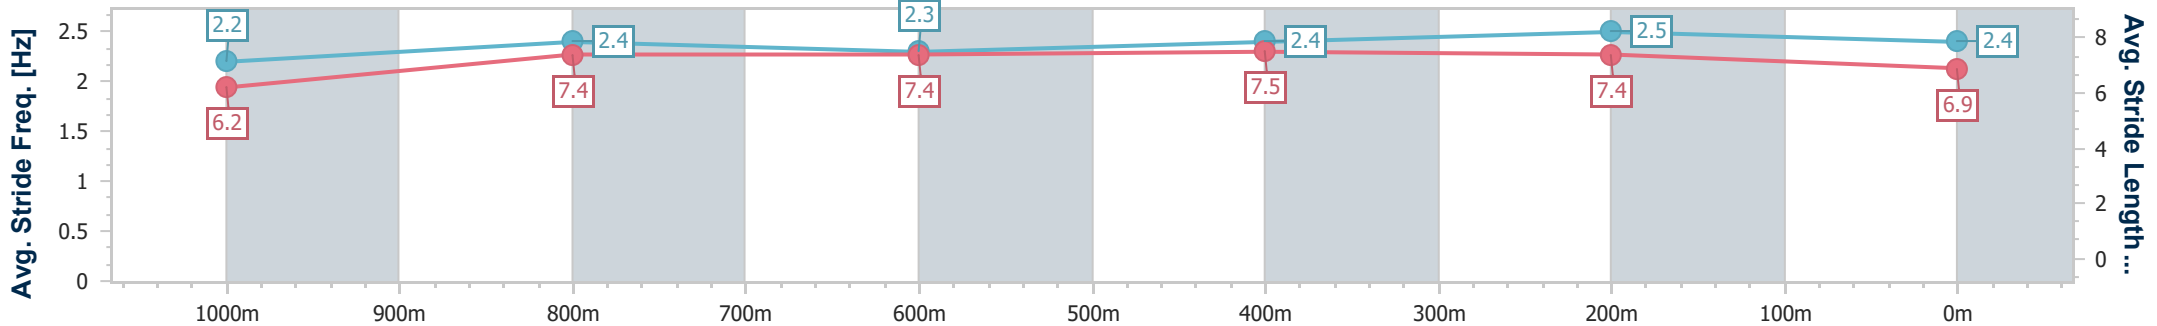

Horse/Jockey Name	Miss Emma
Final Rank	5
Fastest Section Time (Section)	0:11.07 (400m)
Top Speed [km/h] (Section)	65.9 (400m)
Race State	Finished

Sunshine Coast QLD Professional
Race 8: QUEENSLAND HOTELS ASSOCIATION BENCHMARK
65 Handicap - 1200m
21 August 2024 - 17:16

Track Rating: Soft 7, Weather: Fine, Rail Position: +3m Entire

Section	Overall	1000m	800m	600m	400m	200m
Section Times	1:12.19 [5] (0:14.28)	0:57.91 [10] (0:11.53)	0:46.38 [9] (0:11.57)	0:34.81 [9] (0:11.41)	0:23.40 [7] (0:11.07)	0:12.33 [5] (0:12.33)
Average Speed [km/h]	50.5	62.8	63.0	63.7	65.4	58.3
Top Speed [km/h]	62.8	65.0	64.5	65.0	65.9	62.9
Avg. Dist. to Rail [m]	6.8	2.7	2.1	1.6	9.1	13.5
Avg. Stride Freq. [Hz]	2.2	2.4	2.3	2.4	2.5	2.4
Avg. Stride Length [m]	6.2	7.4	7.4	7.5	7.4	6.9

- [ ] Ranking at each section and finish
- -.-.- No data available at this section
- NA No data available