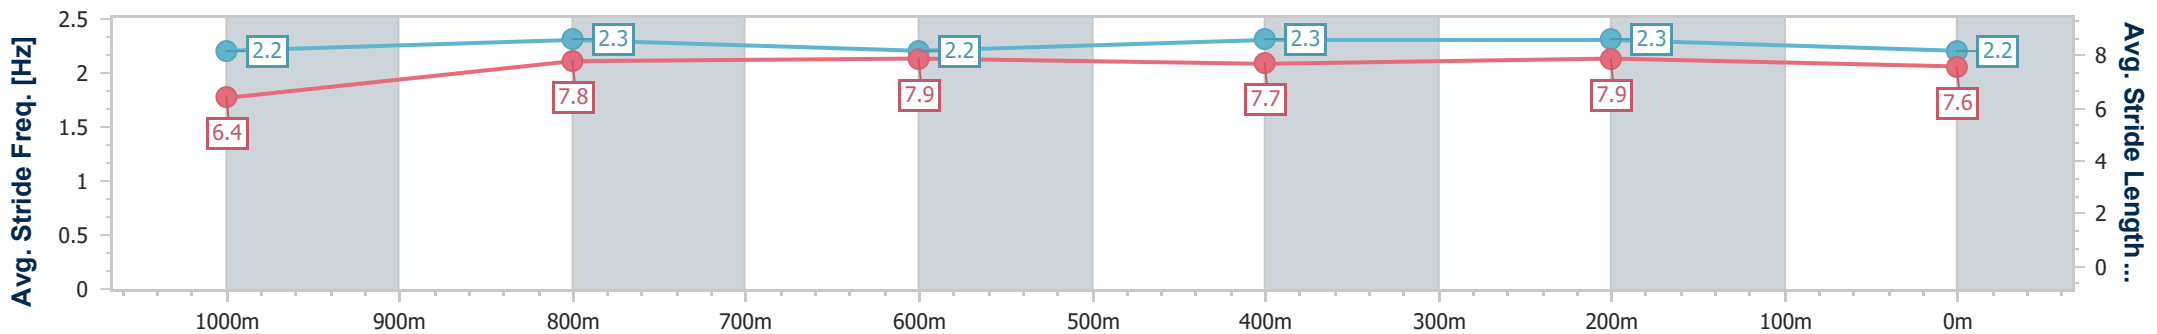

Horse/Jockey Name	Zakiyya
Final Rank	3
Fastest Section Time (Section)	0:11.16 (400m)
Top Speed [km/h] (Section)	65.3 (400m)
Race State	Finished

Sunshine Coast QLD Professional
Race 8: QUEENSLAND HOTELS ASSOCIATION BENCHMARK
65 Handicap - 1200m

21 August 2024 - 17:16

Track Rating: Soft 7, Weather: Fine, Rail Position: +3m Entire

Section	Overall	1000m	800m	600m	400m	200m
Section Times	1:11.91 [3] (0:14.01)	0:57.90 [6] (0:11.47)	0:46.43 [6] (0:11.69)	0:34.74 [5] (0:11.61)	0:23.13 [6] (0:11.16)	0:11.97 [6] (0:11.97)
Average Speed [km/h]	51.4	63.0	63.0	62.8	64.5	60.1
Top Speed [km/h]	63.1	64.4	64.1	64.3	65.3	62.9
Avg. Dist. to Rail [m]	5.5	2.9	3.0	2.4	6.8	8.8
Avg. Stride Freq. [Hz]	2.2	2.3	2.2	2.3	2.3	2.2
Avg. Stride Length [m]	6.4	7.8	7.9	7.7	7.9	7.6

- [ ] Ranking at each section and finish
- -.-.- No data available at this section
- NA No data available