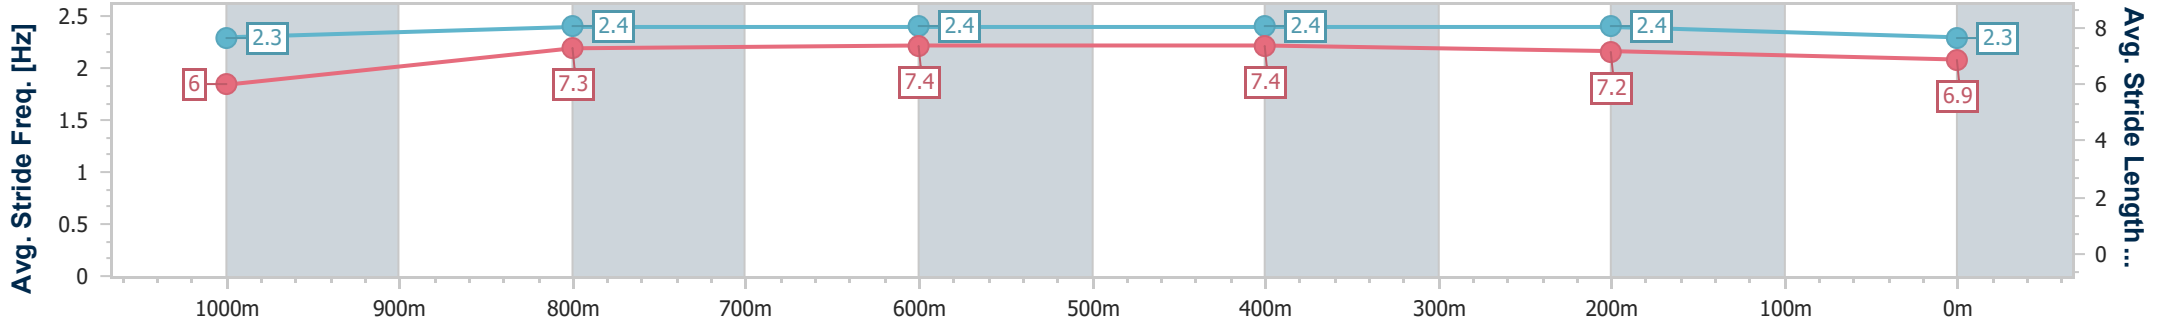

- [] Ranking at each section and finish
- .-.- No data available at this section
- NA No data available

Horse/Jockey Name	She's Jessie
Final Rank	10
Fastest Section Time (Section)	0:11.56 (800m)
Top Speed [km/h] (Section)	65.4 (Overall)
Race State	Finished

- [] Ranking at each section and finish
- .-.- No data available at this section
- NA No data available