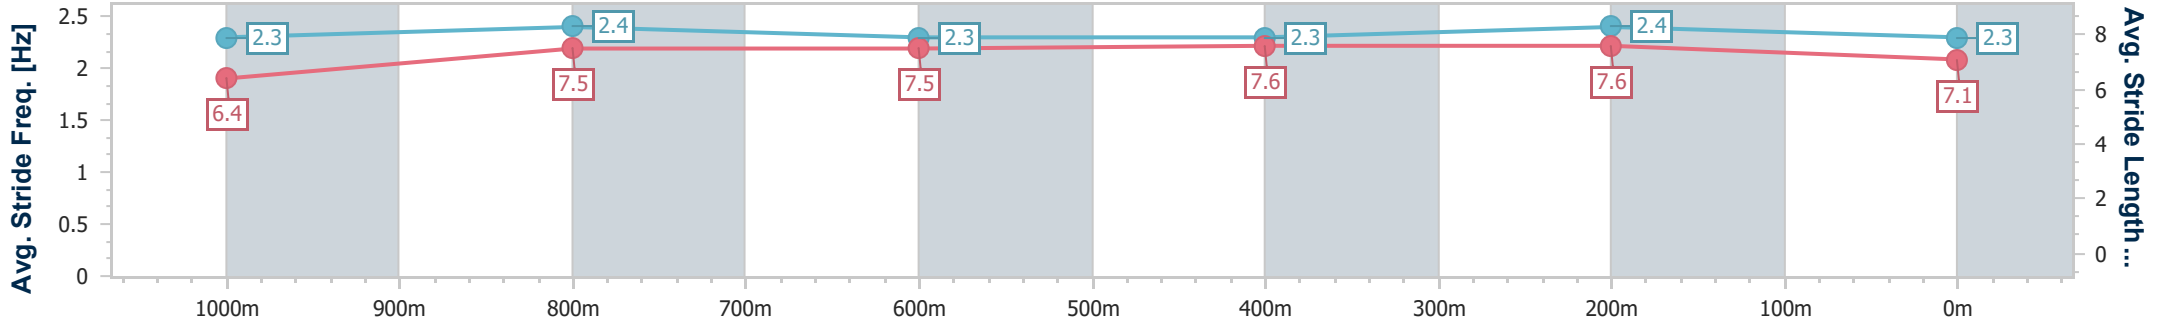

Horse/Jockey Name	Power Of The Brave
Final Rank	4
Fastest Section Time (Section)	0:11.19 (400m)
Top Speed [km/h] (Section)	66.0 (400m)
Race State	Finished

Sunshine Coast QLD Professional
Race 8: QUEENSLAND HOTELS ASSOCIATION BENCHMARK
65 Handicap - 1200m
21 August 2024 - 17:16

Track Rating: Soft 7, Weather: Fine, Rail Position: +3m Entire

Section	Overall	1000m	800m	600m	400m	200m
Section Times	1:11.93 [4] (0:13.74)	0:58.19 [3] (0:11.46)	0:46.73 [3] (0:11.71)	0:35.02 [4] (0:11.60)	0:23.42 [3] (0:11.19)	0:12.23 [3] (0:12.23)
Average Speed [km/h]	52.4	63.3	61.9	62.8	64.4	58.8
Top Speed [km/h]	64.1	64.5	63.7	64.7	66.0	63.5
Avg. Dist. to Rail [m]	4.8	2.7	1.7	1.6	7.9	11.4
Avg. Stride Freq. [Hz]	2.3	2.4	2.3	2.3	2.4	2.3
Avg. Stride Length [m]	6.4	7.5	7.5	7.6	7.6	7.1

- [ ] Ranking at each section and finish
- -.-.- No data available at this section
- NA No data available