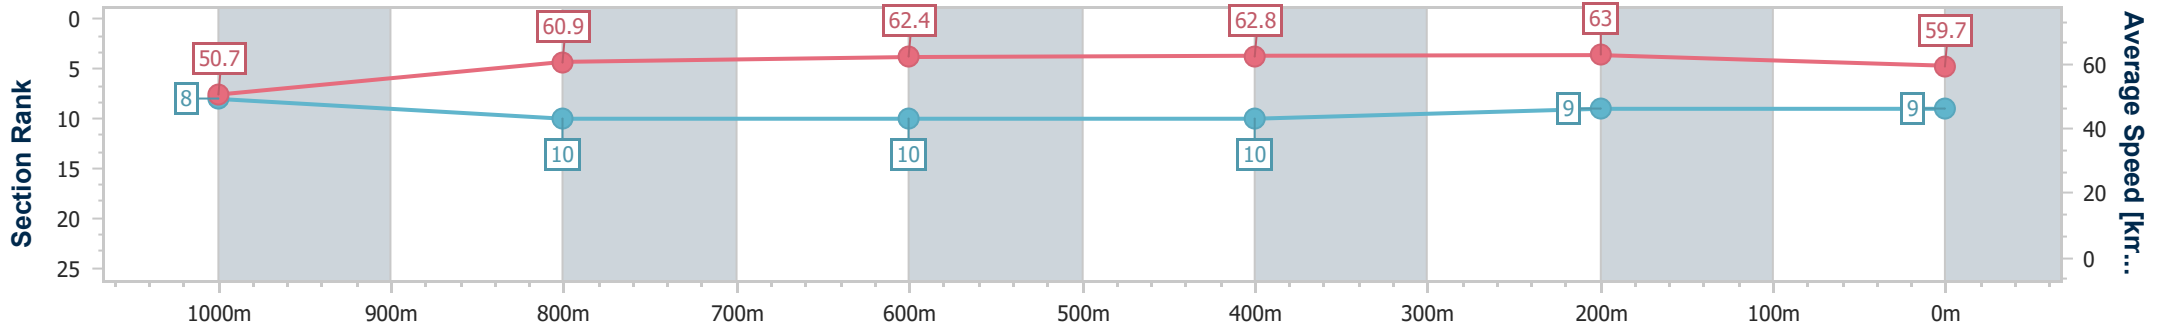

Horse/Jockey Name	The Last Saga
Final Rank	9
Fastest Section Time (Section)	0:11.44 (400m)
Top Speed [km/h] (Section)	64.2 (600m)
Race State	Finished

Sunshine Coast QLD Professional
Race 8: QUEENSLAND HOTELS ASSOCIATION BENCHMARK
65 Handicap - 1200m
21 August 2024 - 17:16

Track Rating: Soft 7, Weather: Fine, Rail Position: +3m Entire

Section	Overall	1000m	800m	600m	400m	200m
Section Times	1:12.68 [9] (0:14.19)	0:58.49 [8] (0:11.87)	0:46.62 [10] (0:11.59)	0:35.03 [10] (0:11.52)	0:23.51 [10] (0:11.44)	0:12.07 [9] (0:12.07)
Average Speed [km/h]	50.7	60.9	62.4	62.8	63.0	59.7
Top Speed [km/h]	62.4	62.1	63.8	64.2	63.7	62.1
Avg. Dist. to Rail [m]	2.6	1.9	0.7	0.8	4.5	5.8
Avg. Stride Freq. [Hz]	2.1	2.2	2.2	2.2	2.2	2.1
Avg. Stride Length [m]	6.6	7.9	8.0	8.1	8.1	7.8

- [ ] Ranking at each section and finish
- -.-.- No data available at this section
- NA No data available