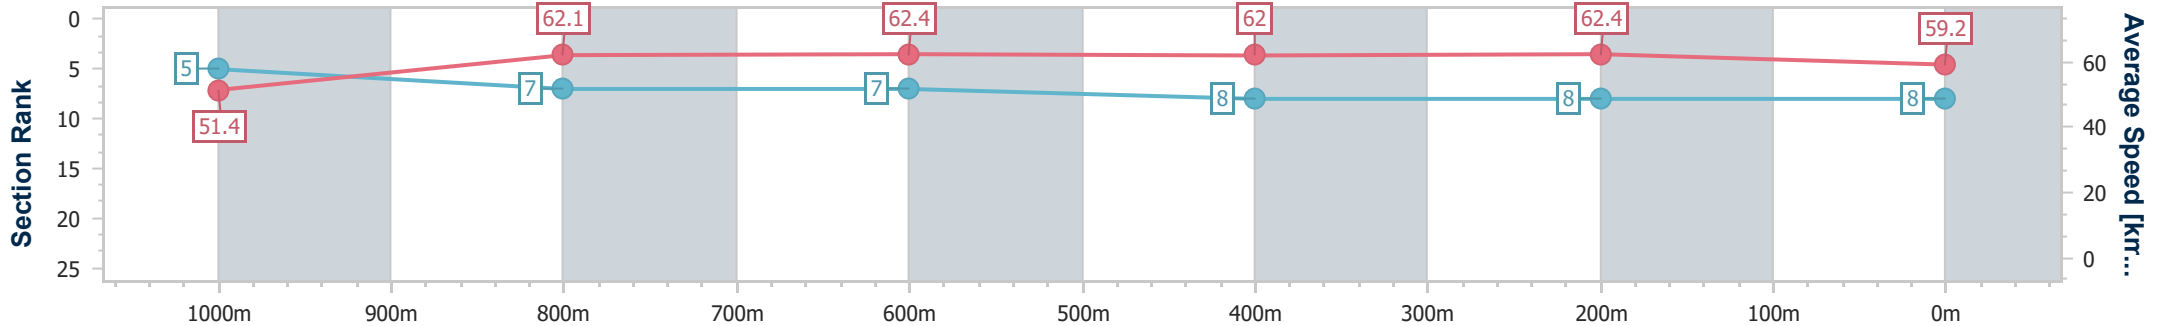

Horse/Jockey Name	Kemi Zabi
Final Rank	8
Fastest Section Time (Section)	0:11.55 (400m)
Top Speed [km/h] (Section)	63.7 (1000m)
Race State	Finished

Sunshine Coast QLD Professional
Race 8: QUEENSLAND HOTELS ASSOCIATION BENCHMARK
65 Handicap - 1200m
21 August 2024 - 17:16

Track Rating: Soft 7, Weather: Fine, Rail Position: +3m Entire

Section	Overall	1000m	800m	600m	400m	200m
Section Times	1:12.62 [8] (0:14.00)	0:58.62 [5] (0:11.68)	0:46.94 [7] (0:11.62)	0:35.32 [7] (0:11.58)	0:23.74 [8] (0:11.55)	0:12.19 [8] (0:12.19)
Average Speed [km/h]	51.4	62.1	62.4	62.0	62.4	59.2
Top Speed [km/h]	62.8	63.7	63.6	63.5	63.4	61.2
Avg. Dist. to Rail [m]	2.9	2.1	1.1	0.4	6.0	8.1
Avg. Stride Freq. [Hz]	2.2	2.2	2.3	2.2	2.3	2.2
Avg. Stride Length [m]	6.5	7.6	7.7	7.7	7.6	7.5

- [ ] Ranking at each section and finish
- -.-.- No data available at this section
- NA No data available