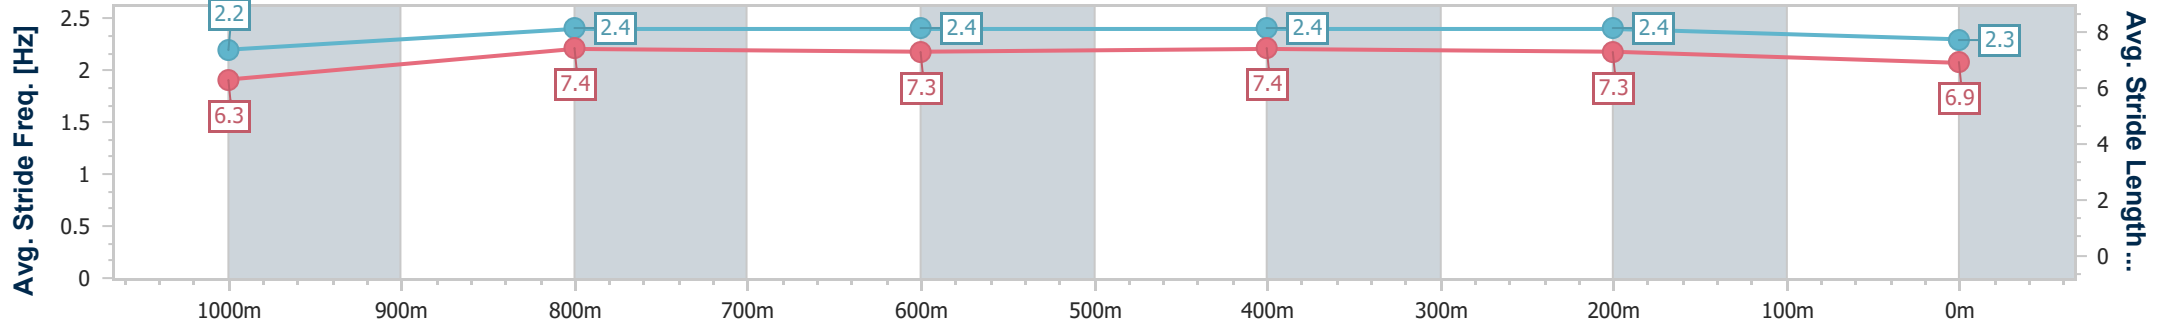

Horse/Jockey Name	Turbulent
Final Rank	7
Fastest Section Time (Section)	0:11.22 (1000m)
Top Speed [km/h] (Section)	66.7 (1000m)
Race State	Finished

Sunshine Coast QLD Professional
Race 8: QUEENSLAND HOTELS ASSOCIATION BENCHMARK
65 Handicap - 1200m
21 August 2024 - 17:16

Track Rating: Soft 7, Weather: Fine, Rail Position: +3m Entire

Section	Overall	1000m	800m	600m	400m	200m
Section Times	1:12.59 [7] (0:14.23)	0:58.36 [9] (0:11.22)	0:47.14 [5] (0:11.73)	0:35.41 [6] (0:11.59)	0:23.82 [5] (0:11.28)	0:12.54 [7] (0:12.54)
Average Speed [km/h]	50.7	64.8	62.3	62.9	63.7	57.5
Top Speed [km/h]	65.9	66.7	63.8	63.4	65.1	62.2
Avg. Dist. to Rail [m]	10.1	4.6	2.7	1.7	9.0	12.2
Avg. Stride Freq. [Hz]	2.2	2.4	2.4	2.4	2.4	2.3
Avg. Stride Length [m]	6.3	7.4	7.3	7.4	7.3	6.9

- [ ] Ranking at each section and finish
- -.-.- No data available at this section
- NA No data available