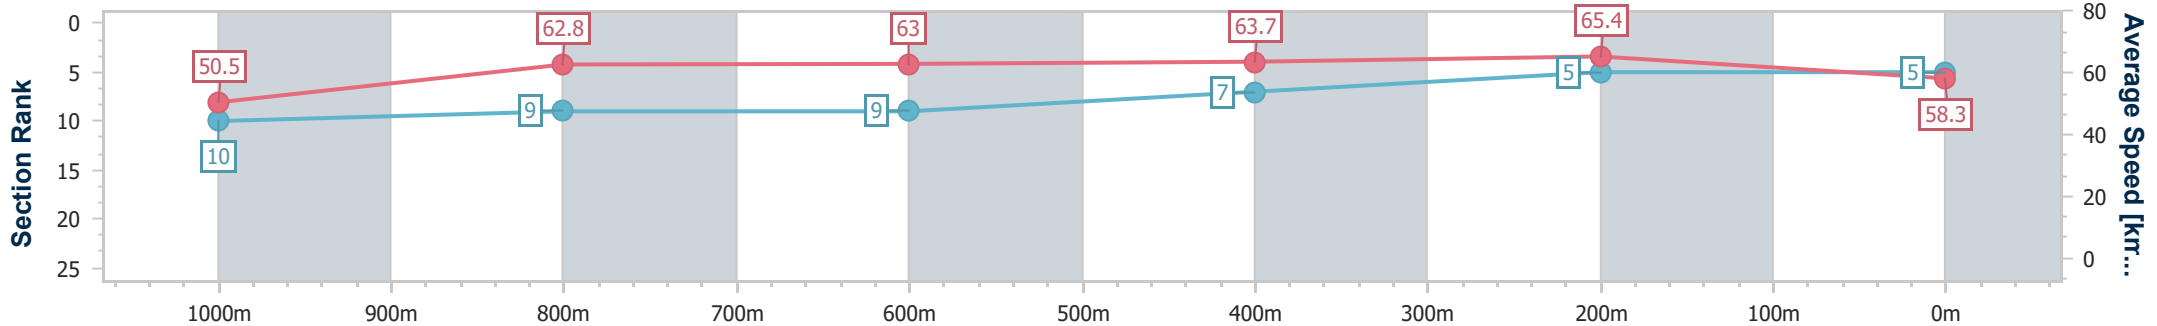

Horse/Jockey Name	Miss Emma
Final Rank	5
Fastest Section Time (Section)	0:11.07 (400m)
Top Speed [km/h] (Section)	65.9 (400m)
Race State	Finished

Sunshine Coast QLD Professional
Race 8: QUEENSLAND HOTELS ASSOCIATION BENCHMARK
65 Handicap - 1200m
21 August 2024 - 17:16

Track Rating: Soft 7, Weather: Fine, Rail Position: +3m Entire

Section	Overall	1000m	800m	600m	400m	200m
Section Times	1:12.19 [5] (0:14.28)	0:57.91 [10] (0:11.53)	0:46.38 [9] (0:11.57)	0:34.81 [9] (0:11.41)	0:23.40 [7] (0:11.07)	0:12.33 [5] (0:12.33)
Average Speed [km/h]	50.5	62.8	63.0	63.7	65.4	58.3
Top Speed [km/h]	62.8	65.0	64.5	65.0	65.9	62.9
Avg. Dist. to Rail [m]	6.8	2.7	2.1	1.6	9.1	13.5
Avg. Stride Freq. [Hz]	2.2	2.4	2.3	2.4	2.5	2.4
Avg. Stride Length [m]	6.2	7.4	7.4	7.5	7.4	6.9

- [ ] Ranking at each section and finish
- -.-.- No data available at this section
- NA No data available