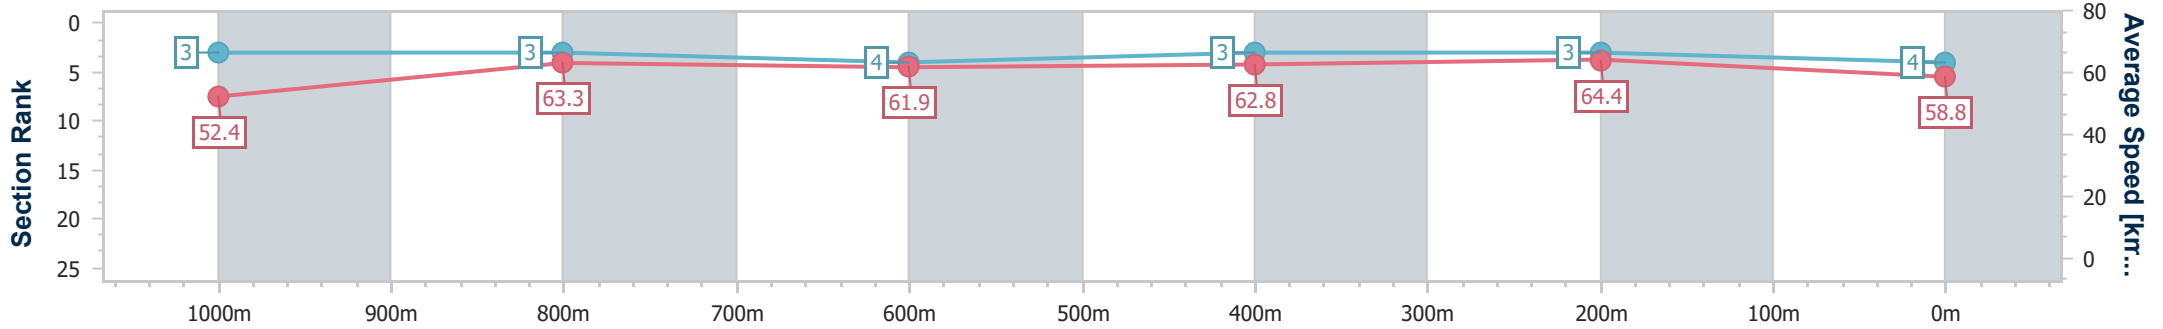

Horse/Jockey Name	Power Of The Brave
Final Rank	4
Fastest Section Time (Section)	0:11.19 (400m)
Top Speed [km/h] (Section)	66.0 (400m)
Race State	Finished

Sunshine Coast QLD Professional
Race 8: QUEENSLAND HOTELS ASSOCIATION BENCHMARK
65 Handicap - 1200m
21 August 2024 - 17:16

Track Rating: Soft 7, Weather: Fine, Rail Position: +3m Entire

Section	Overall	1000m	800m	600m	400m	200m
Section Times	1:11.93 [4] (0:13.74)	0:58.19 [3] (0:11.46)	0:46.73 [3] (0:11.71)	0:35.02 [4] (0:11.60)	0:23.42 [3] (0:11.19)	0:12.23 [3] (0:12.23)
Average Speed [km/h]	52.4	63.3	61.9	62.8	64.4	58.8
Top Speed [km/h]	64.1	64.5	63.7	64.7	66.0	63.5
Avg. Dist. to Rail [m]	4.8	2.7	1.7	1.6	7.9	11.4
Avg. Stride Freq. [Hz]	2.3	2.4	2.3	2.3	2.4	2.3
Avg. Stride Length [m]	6.4	7.5	7.5	7.6	7.6	7.1

- [ ] Ranking at each section and finish
- -.-.- No data available at this section
- NA No data available