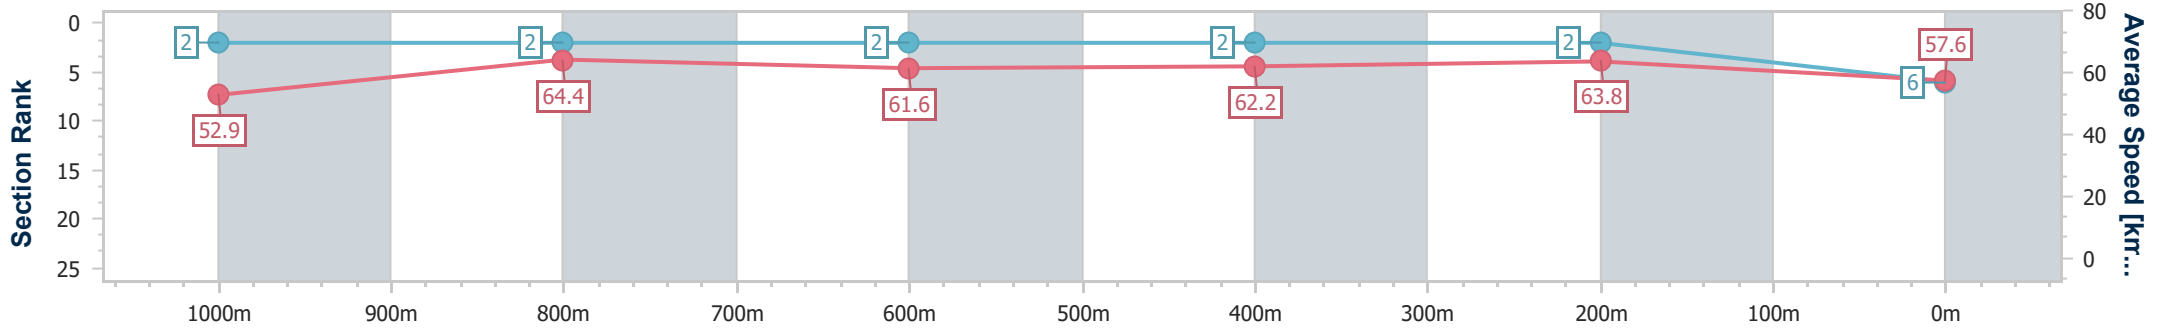

Horse/Jockey Name	Little Vista
Final Rank	6
Fastest Section Time (Section)	0:11.26 (1000m)
Top Speed [km/h] (Section)	66.2 (400m)
Race State	Finished

Sunshine Coast QLD Professional
Race 8: QUEENSLAND HOTELS ASSOCIATION BENCHMARK
65 Handicap - 1200m

21 August 2024 - 17:16

Track Rating: Soft 7, Weather: Fine, Rail Position: +3m Entire

Section	Overall	1000m	800m	600m	400m	200m
Section Times	1:12.20 [6] (0:13.63)	0:58.57 [2] (0:11.26)	0:47.31 [2] (0:11.80)	0:35.51 [2] (0:11.72)	0:23.79 [2] (0:11.29)	0:12.50 [2] (0:12.50)
Average Speed [km/h]	52.9	64.4	61.6	62.2	63.8	57.6
Top Speed [km/h]	65.7	66.0	62.9	63.9	66.2	61.9
Avg. Dist. to Rail [m]	7.6	3.7	1.9	2.2	7.4	10.8
Avg. Stride Freq. [Hz]	2.3	2.4	2.4	2.4	2.4	2.3
Avg. Stride Length [m]	6.3	7.4	7.2	7.3	7.3	6.8

- [ ] Ranking at each section and finish
- -.-.- No data available at this section
- NA No data available