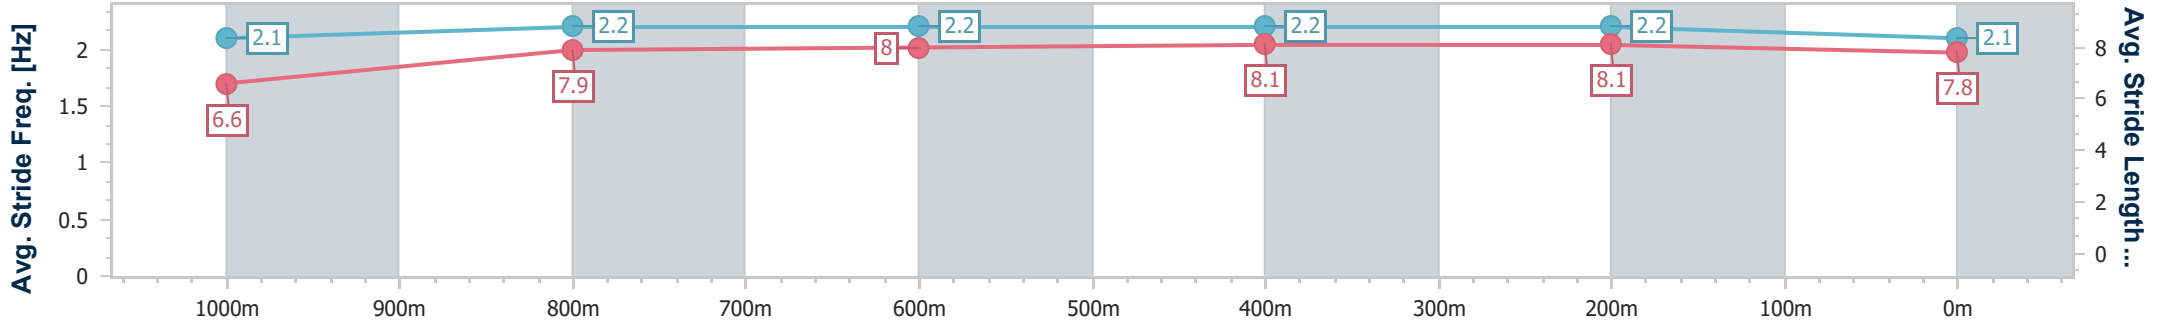

Horse/Jockey Name	The Last Saga
Final Rank	9
Fastest Section Time (Section)	0:11.44 (400m)
Top Speed [km/h] (Section)	64.2 (600m)
Race State	Finished

Sunshine Coast QLD Professional
Race 8: QUEENSLAND HOTELS ASSOCIATION BENCHMARK
65 Handicap - 1200m
21 August 2024 - 17:16

Track Rating: Soft 7, Weather: Fine, Rail Position: +3m Entire

Section	Overall	1000m	800m	600m	400m	200m
Section Times	1:12.68 [9] (0:14.19)	0:58.49 [8] (0:11.87)	0:46.62 [10] (0:11.59)	0:35.03 [10] (0:11.52)	0:23.51 [10] (0:11.44)	0:12.07 [9] (0:12.07)
Average Speed [km/h]	50.7	60.9	62.4	62.8	63.0	59.7
Top Speed [km/h]	62.4	62.1	63.8	64.2	63.7	62.1
Avg. Dist. to Rail [m]	2.6	1.9	0.7	0.8	4.5	5.8
Avg. Stride Freq. [Hz]	2.1	2.2	2.2	2.2	2.2	2.1
Avg. Stride Length [m]	6.6	7.9	8.0	8.1	8.1	7.8

- [ ] Ranking at each section and finish
- -.-.- No data available at this section
- NA No data available