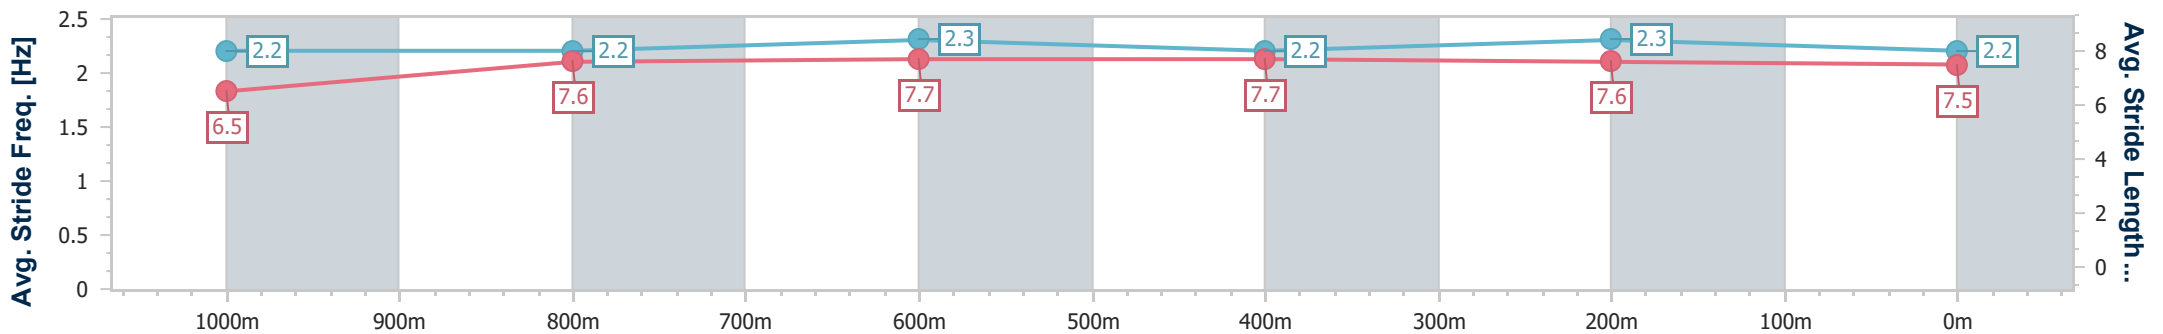

Horse/Jockey Name	Kemi Zabi
Final Rank	8
Fastest Section Time (Section)	0:11.55 (400m)
Top Speed [km/h] (Section)	63.7 (1000m)
Race State	Finished

Sunshine Coast QLD Professional
Race 8: QUEENSLAND HOTELS ASSOCIATION BENCHMARK
65 Handicap - 1200m
21 August 2024 - 17:16

Track Rating: Soft 7, Weather: Fine, Rail Position: +3m Entire

Section	Overall	1000m	800m	600m	400m	200m
Section Times	1:12.62 [8] (0:14.00)	0:58.62 [5] (0:11.68)	0:46.94 [7] (0:11.62)	0:35.32 [7] (0:11.58)	0:23.74 [8] (0:11.55)	0:12.19 [8] (0:12.19)
Average Speed [km/h]	51.4	62.1	62.4	62.0	62.4	59.2
Top Speed [km/h]	62.8	63.7	63.6	63.5	63.4	61.2
Avg. Dist. to Rail [m]	2.9	2.1	1.1	0.4	6.0	8.1
Avg. Stride Freq. [Hz]	2.2	2.2	2.3	2.2	2.3	2.2
Avg. Stride Length [m]	6.5	7.6	7.7	7.7	7.6	7.5

- [ ] Ranking at each section and finish
- -.-.- No data available at this section
- NA No data available