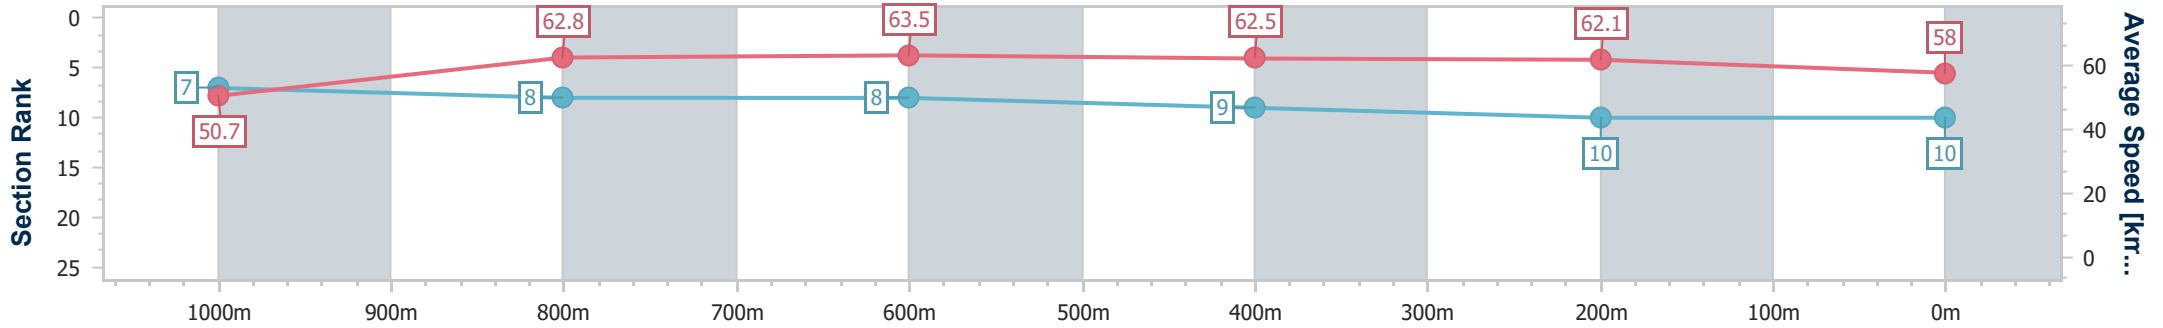

Horse/Jockey Name	She's Jessie
Final Rank	10
Fastest Section Time (Section)	0:11.56 (800m)
Top Speed [km/h] (Section)	65.4 (Overall)
Race State	Finished

Sunshine Coast QLD Professional
Race 8: QUEENSLAND HOTELS ASSOCIATION BENCHMARK
65 Handicap - 1200m

21 August 2024 - 17:16

Track Rating: Soft 7, Weather: Fine, Rail Position: +3m Entire

Section	Overall	1000m	800m	600m	400m	200m
Section Times	1:13.12 [10] (0:14.18)	0:58.94 [7] (0:11.60)	0:47.34 [8] (0:11.56)	0:35.78 [8] (0:11.71)	0:24.07 [9] (0:11.63)	0:12.44 [10] (0:12.44)
Average Speed [km/h]	50.7	62.8	63.5	62.5	62.1	58.0
Top Speed [km/h]	65.4	64.3	64.8	63.5	62.9	60.9
Avg. Dist. to Rail [m]	8.4	4.4	3.6	2.8	8.0	8.9
Avg. Stride Freq. [Hz]	2.3	2.4	2.4	2.4	2.4	2.3
Avg. Stride Length [m]	6.0	7.3	7.4	7.4	7.2	6.9

- [ ] Ranking at each section and finish
- -.-.- No data available at this section
- NA No data available