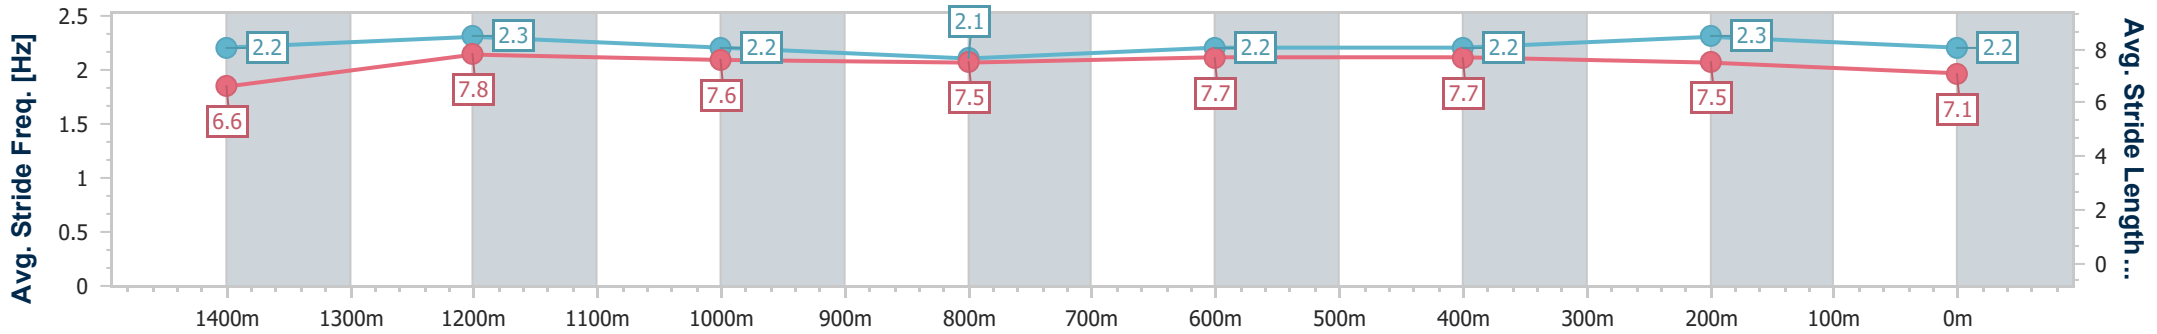

Sunshine Coast QLD Professional

Race 3: MAEVA HOSPITALITY Maiden Plate - 1600m

21 August 2024 - 14:21

Track Rating: Soft 7, Weather: Fine, Rail Position: +3m Entire

Section	Overall	1400m	1200m	1000m	800m	600m	400m	200m
Section Times	1:38.94 [3] (0:14.03)	1:24.91 [13] (0:11.56)	1:13.35 [13] (0:12.26)	1:01.09 [13] (0:12.57)	0:48.52 [13] (0:11.99)	0:36.53 [12] (0:11.93)	0:24.60 [12] (0:11.77)	0:12.83 [7] (0:12.83)
Average Speed [km/h]	51.4	62.8	58.9	57.6	60.8	61.4	61.0	56.0
Top Speed [km/h]	64.0	64.0	62.4	60.2	61.5	62.3	62.3	59.5
Avg. Dist. to Rail [m]	8.2	3.2	3.0	2.6	1.9	2.3	5.2	5.5
Avg. Stride Freq. [Hz]	2.2	2.3	2.2	2.1	2.2	2.2	2.3	2.2
Avg. Stride Length [m]	6.6	7.8	7.6	7.5	7.7	7.7	7.5	7.1

- [ ] Ranking at each section and finish
- .-.- No data available at this section
- NA No data available

Horse/Jockey Name	Shabooh Shalaa
Final Rank	4
Fastest Section Time (Section)	0:11.28 (1400m)
Top Speed [km/h] (Section)	68.5 (1400m)
Race State	Finished