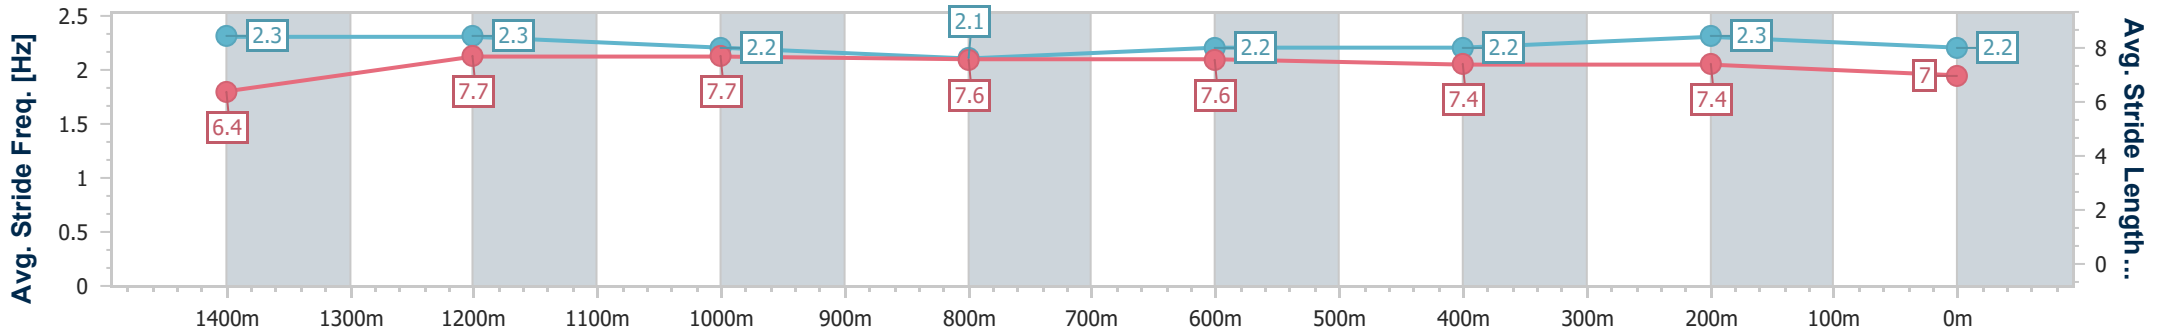

### Sunshine Coast QLD Professional

Race 3: MAEVA HOSPITALITY Maiden Plate - 1600m

21 August 2024 - 14:21

Track Rating: Soft 7, Weather: Fine, Rail Position: +3m Entire

Section	Overall	1400m	1200m	1000m	800m	600m	400m	200m
Section Times	1:39.08 [5] (0:13.44)	1:25.64 [3] (0:11.34)	1:14.30 [4] (0:11.96)	1:02.34 [4] (0:12.61)	0:49.73 [5] (0:12.26)	0:37.47 [5] (0:12.24)	0:25.23 [5] (0:12.08)	0:13.15 [5] (0:13.15)
Average Speed [km/h]	53.6	63.6	60.4	57.4	59.1	59.5	59.7	54.8
Top Speed [km/h]	67.7	67.6	62.6	58.3	60.9	60.8	60.8	58.0
Avg. Dist. to Rail [m]	5.5	2.0	1.7	1.7	1.3	2.0	3.7	2.7
Avg. Stride Freq. [Hz]	2.3	2.3	2.2	2.1	2.2	2.2	2.3	2.2
Avg. Stride Length [m]	6.4	7.7	7.7	7.6	7.6	7.4	7.4	7.0