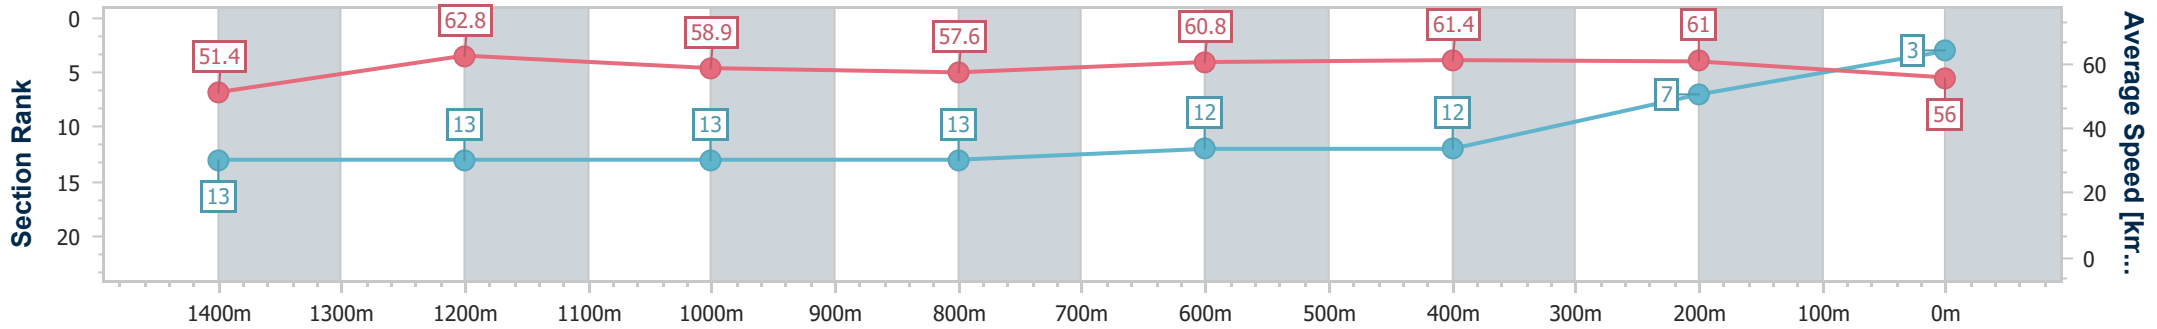

Sunshine Coast QLD Professional

Race 3: MAEVA HOSPITALITY Maiden Plate - 1600m

21 August 2024 - 14:21

Track Rating: Soft 7, Weather: Fine, Rail Position: +3m Entire

Section	Overall	1400m	1200m	1000m	800m	600m	400m	200m
Section Times	1:38.94 [3] (0:14.03)	1:24.91 [13] (0:11.56)	1:13.35 [13] (0:12.26)	1:01.09 [13] (0:12.57)	0:48.52 [13] (0:11.99)	0:36.53 [12] (0:11.93)	0:24.60 [12] (0:11.77)	0:12.83 [7] (0:12.83)
Average Speed [km/h]	51.4	62.8	58.9	57.6	60.8	61.4	61.0	56.0
Top Speed [km/h]	64.0	64.0	62.4	60.2	61.5	62.3	62.3	59.5
Avg. Dist. to Rail [m]	8.2	3.2	3.0	2.6	1.9	2.3	5.2	5.5
Avg. Stride Freq. [Hz]	2.2	2.3	2.2	2.1	2.2	2.2	2.3	2.2
Avg. Stride Length [m]	6.6	7.8	7.6	7.5	7.7	7.7	7.5	7.1