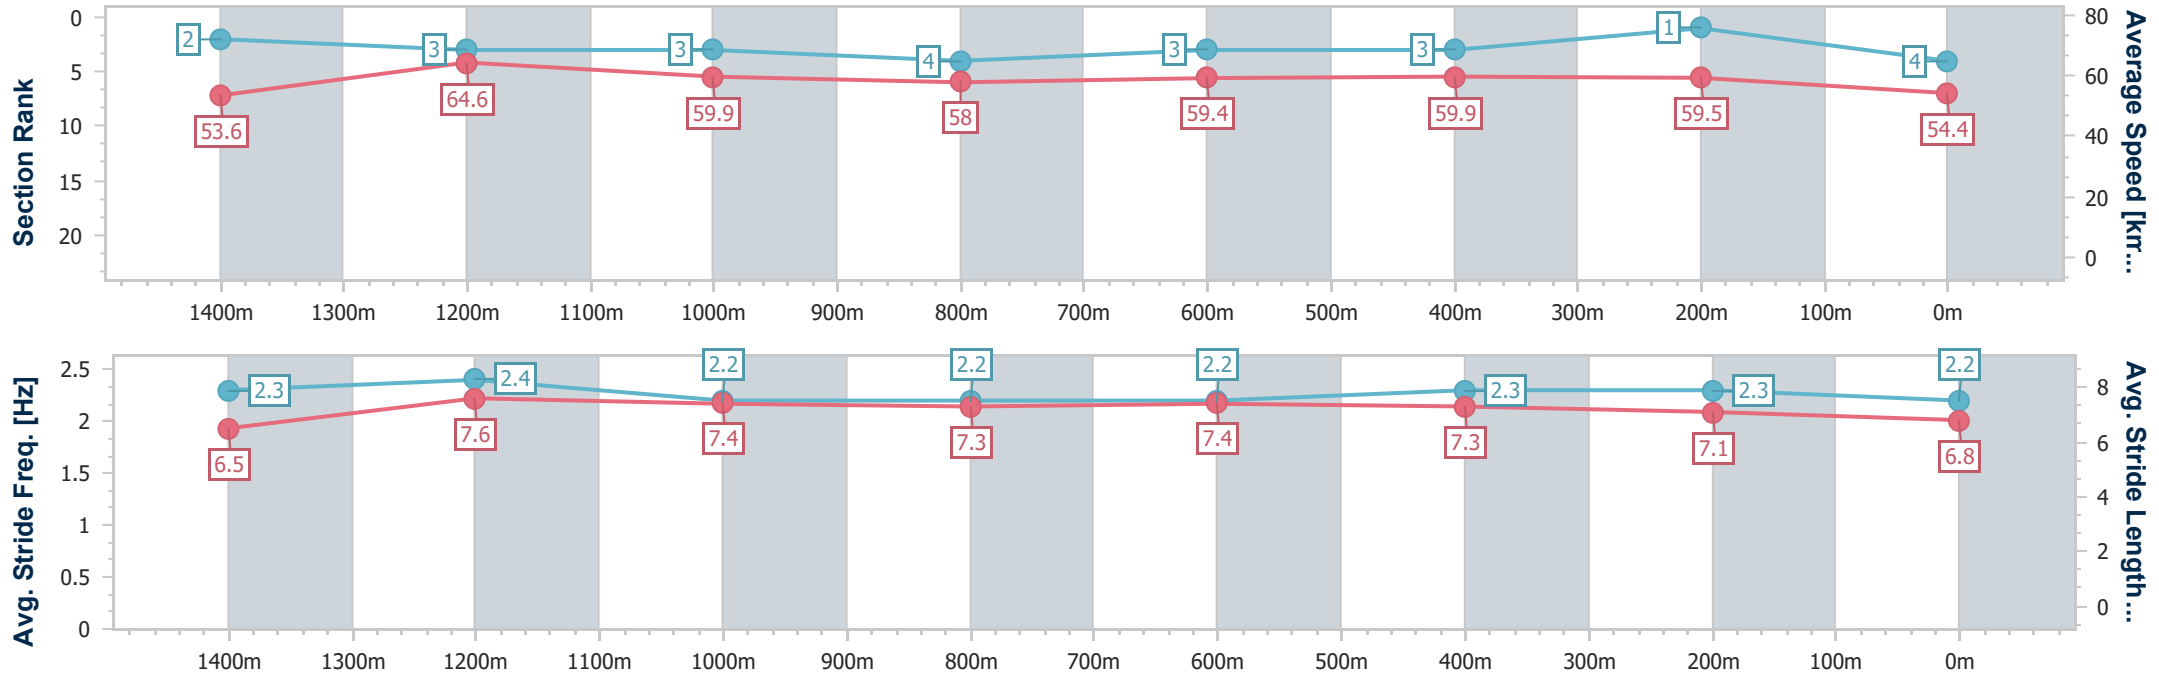

- [ ] Ranking at each section and finish
- .-.- No data available at this section
- NA No data available

Horse/Jockey Name	Shabooh Shalaa
Final Rank	4
Fastest Section Time (Section)	0:11.28 (1400m)
Top Speed [km/h] (Section)	68.5 (1400m)
Race State	Finished

Sunshine Coast QLD Professional

Race 3: MAEVA HOSPITALITY Maiden Plate - 1600m

21 August 2024 - 14:21

Track Rating: Soft 7, Weather: Fine, Rail Position: +3m Entire

Section	Overall	1400m	1200m	1000m	800m	600m	400m	200m
Section Times	1:39.00 [4] (0:13.42)	1:25.58 [2] (0:11.28)	1:14.30 [3] (0:12.01)	1:02.29 [3] (0:12.50)	0:49.79 [4] (0:12.24)	0:37.55 [3] (0:12.17)	0:25.38 [3] (0:12.10)	0:13.28 [1] (0:13.28)
Average Speed [km/h]	53.6	64.6	59.9	58.0	59.4	59.9	59.5	54.4
Top Speed [km/h]	68.5	68.5	62.7	59.5	60.1	61.2	60.7	57.5
Avg. Dist. to Rail [m]	7.8	3.3	3.0	2.3	1.5	2.7	5.7	7.7
Avg. Stride Freq. [Hz]	2.3	2.4	2.2	2.2	2.2	2.3	2.3	2.2
Avg. Stride Length [m]	6.5	7.6	7.4	7.3	7.4	7.3	7.1	6.8