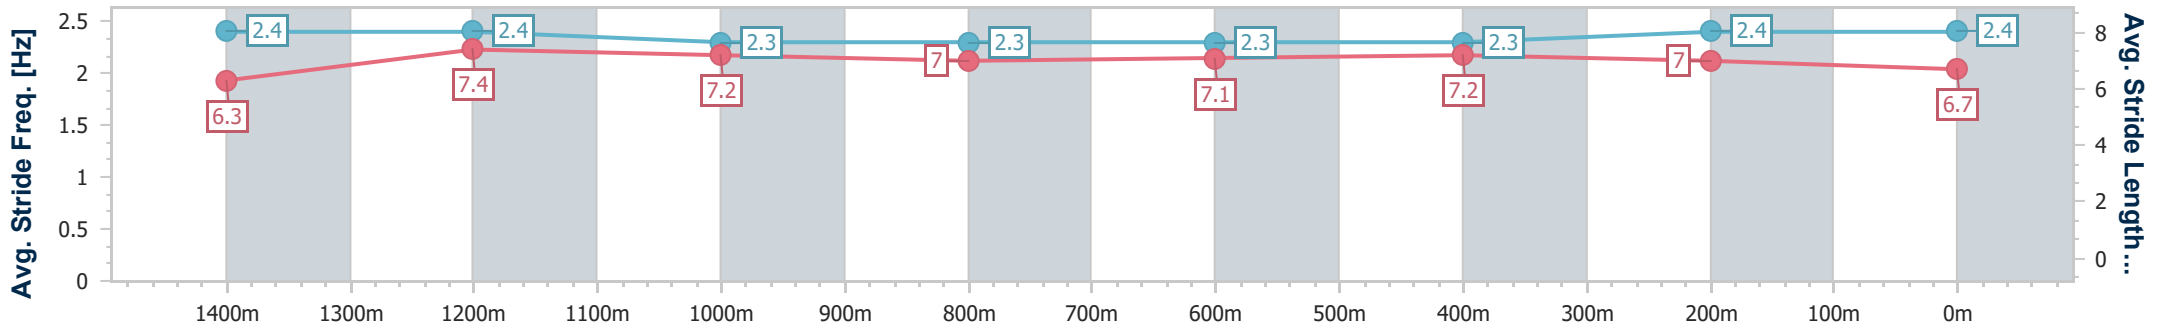

### Sunshine Coast QLD Professional

Race 3: MAEVA HOSPITALITY Maiden Plate - 1600m

21 August 2024 - 14:21

Track Rating: Soft 7, Weather: Fine, Rail Position: +3m Entire

Section	Overall	1400m	1200m	1000m	800m	600m	400m	200m
Section Times	1:38.43 [2] (0:13.51)	1:24.92 [5] (0:11.44)	1:13.48 [5] (0:12.04)	1:01.44 [6] (0:12.52)	0:48.92 [6] (0:12.25)	0:36.67 [6] (0:12.17)	0:24.50 [7] (0:11.89)	0:12.61 [3] (0:12.61)
Average Speed [km/h]	53.4	63.8	59.9	58.0	59.7	60.3	60.6	57.1
Top Speed [km/h]	66.2	66.3	62.6	58.8	61.5	61.2	62.4	59.7
Avg. Dist. to Rail [m]	13.3	5.4	3.7	3.4	2.4	3.5	7.3	8.1
Avg. Stride Freq. [Hz]	2.4	2.4	2.3	2.3	2.3	2.3	2.4	2.4
Avg. Stride Length [m]	6.3	7.4	7.2	7.0	7.1	7.2	7.0	6.7