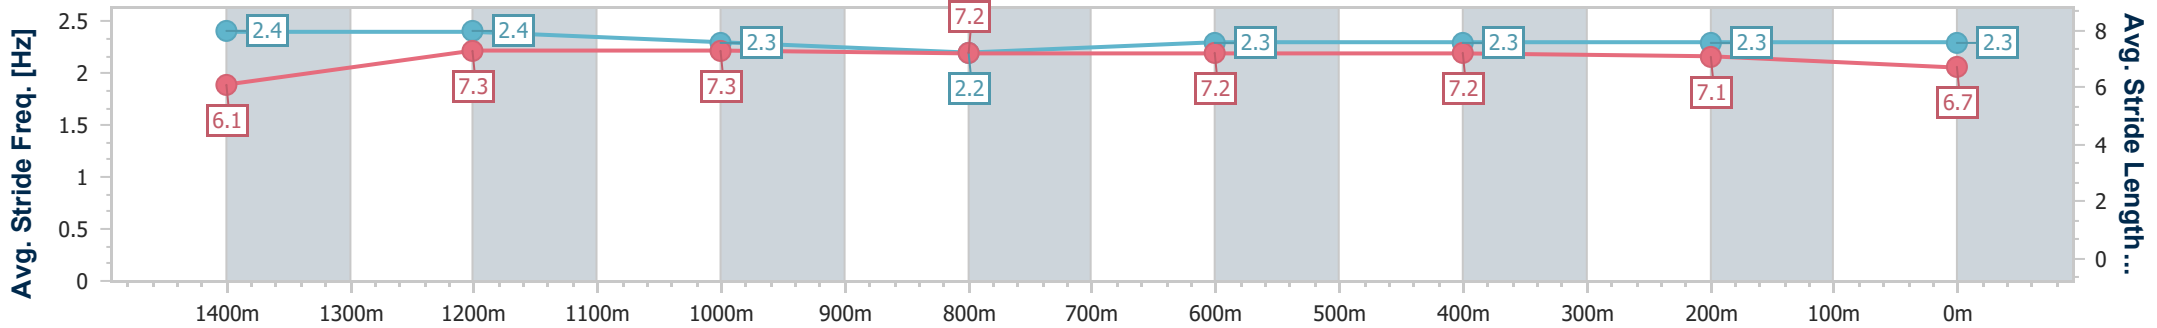

- [ ] Ranking at each section and finish
- .-.- No data available at this section
- NA No data available

Horse/Jockey Name	No Brakes
Final Rank	11
Fastest Section Time (Section)	0:11.50 (1400m)
Top Speed [km/h] (Section)	65.7 (Overall)
Race State	Finished

### Sunshine Coast QLD Professional

Race 3: MAEVA HOSPITALITY Maiden Plate - 1600m

21 August 2024 - 14:21

Track Rating: Soft 7, Weather: Fine, Rail Position: +3m Entire

Section	Overall	1400m	1200m	1000m	800m	600m	400m	200m
Section Times	1:39.50 [11] (0:13.60)	1:25.90 [6] (0:11.50)	1:14.40 [7] (0:12.15)	1:02.25 [9] (0:12.58)	0:49.67 [9] (0:12.14)	0:37.53 [8] (0:12.24)	0:25.29 [10] (0:12.09)	0:13.20 [9] (0:13.20)
Average Speed [km/h]	52.9	63.0	59.5	57.6	59.8	60.0	59.6	54.7
Top Speed [km/h]	65.7	65.3	61.1	59.4	61.3	61.3	61.7	57.6
Avg. Dist. to Rail [m]	4.1	3.3	2.4	2.1	1.6	3.5	7.9	9.9
Avg. Stride Freq. [Hz]	2.4	2.4	2.3	2.2	2.3	2.3	2.3	2.3
Avg. Stride Length [m]	6.1	7.3	7.3	7.2	7.2	7.2	7.1	6.7

- [ ] Ranking at each section and finish
- .-.- No data available at this section
- NA No data available

Horse/Jockey Name	Bramble Bay
Final Rank	12
Fastest Section Time (Section)	0:11.40 (1400m)
Top Speed [km/h] (Section)	67.2 (Overall)
Race State	Finished