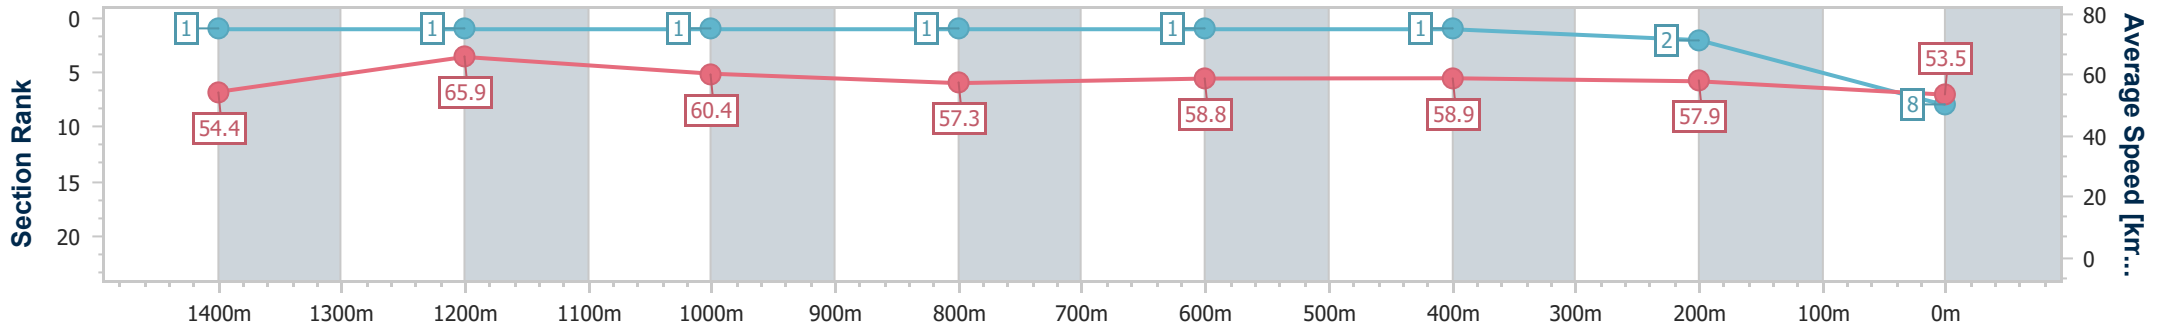

Sunshine Coast QLD Professional

Race 3: MAEVA HOSPITALITY Maiden Plate - 1600m

21 August 2024 - 14:21

Track Rating: Soft 7, Weather: Fine, Rail Position: +3m Entire

Section	Overall	1400m	1200m	1000m	800m	600m	400m	200m					
Section Times	1:39.27 [8] (0:13.23)	1:26.04 [1] (0:11.01)	1:15.03 [1] (0:11.93)	1:03.10 [1] (0:12.68)	0:50.42 [1] (0:12.29)	0:38.13 [1] (0:12.20)	0:25.93 [1] (0:12.44)	0:13.49 [2] (0:13.49)					
Average Speed [km/h]	54.4	65.9	60.4	57.3	58.8	58.9	57.9	53.5					
Top Speed [km/h]	68.2	67.7	62.6	58.2	59.4	59.6	59.1	56.1					
Avg. Dist. to Rail [m]	12.5	3.9	2.5	2.3	1.0	0.3	3.3	5.1					
Avg. Stride Freq. [Hz]	2.3	2.4	2.2	2.2	2.2	2.2	2.2	2.2					
Avg. Stride Length [m]	6.6	7.7	7.5	7.3	7.4	7.3	7.2	6.9					

- [ ] Ranking at each section and finish
- .-.-.- No data available at this section
- NA No data available

Horse/Jockey Name	Lady Deanne
Final Rank	9
Fastest Section Time (Section)	0:11.45 (1400m)
Top Speed [km/h] (Section)	65.2 (1400m)
Race State	Finished