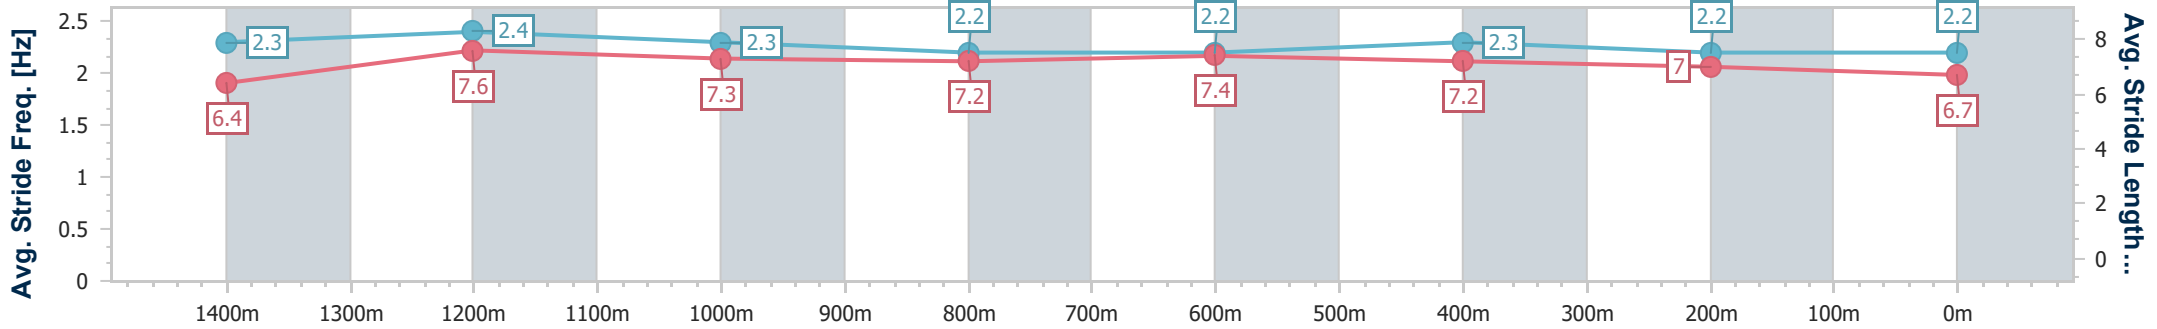

Sunshine Coast QLD Professional

Race 3: MAEVA HOSPITALITY Maiden Plate - 1600m

21 August 2024 - 14:21

Track Rating: Soft 7, Weather: Fine, Rail Position: +3m Entire

Section	Overall	1400m	1200m	1000m	800m	600m	400m	200m
Section Times	1:40.45 [13] (0:13.44)	1:27.01 [4] (0:10.99)	1:16.02 [2] (0:12.03)	1:03.99 [2] (0:12.62)	0:51.37 [3] (0:12.37)	0:39.00 [3] (0:12.28)	0:26.72 [4] (0:12.84)	0:13.88 [13] (0:13.88)
Average Speed [km/h]	53.8	66.0	60.0	57.1	59.1	59.1	56.2	51.8
Top Speed [km/h]	68.0	68.6	65.2	57.9	59.8	59.8	57.9	54.3
Avg. Dist. to Rail [m]	7.9	3.0	2.3	1.9	2.4	1.2	2.0	2.5
Avg. Stride Freq. [Hz]	2.3	2.4	2.3	2.2	2.2	2.3	2.2	2.2
Avg. Stride Length [m]	6.4	7.6	7.3	7.2	7.4	7.2	7.0	6.7

- [ ] Ranking at each section and finish
- .-.- No data available at this section
- NA No data available