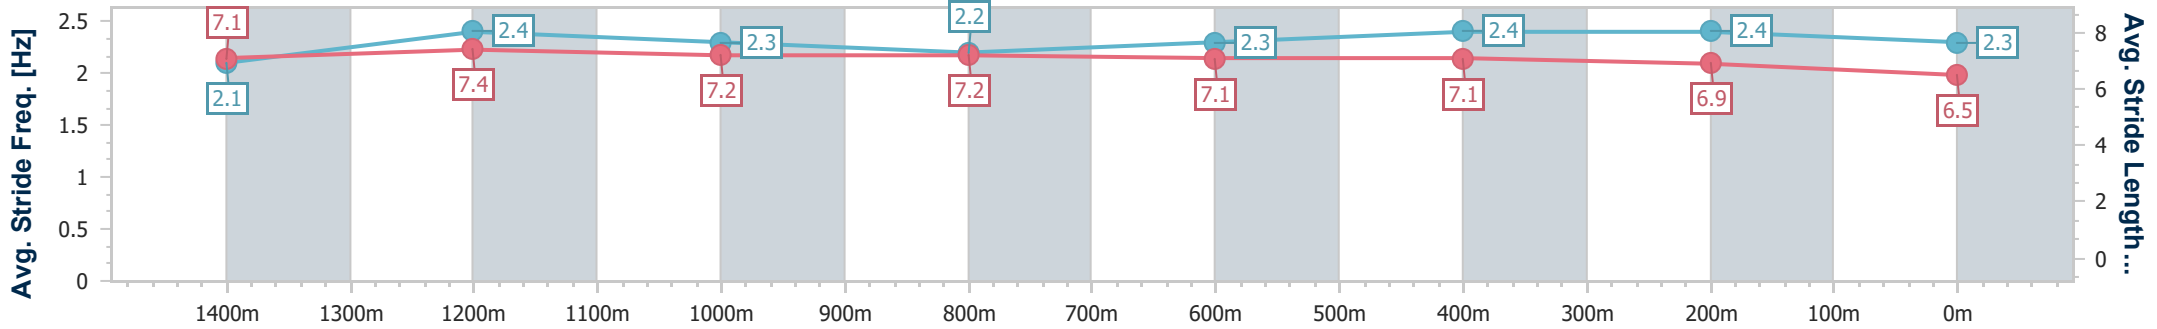

Sunshine Coast QLD Professional

Race 3: MAEVA HOSPITALITY Maiden Plate - 1600m

21 August 2024 - 14:21

Track Rating: Soft 7, Weather: Fine, Rail Position: +3m Entire

Section	Overall	1400m	1200m	1000m	800m	600m	400m	200m
Section Times	1:39.18 [6] (0:13.61)	1:25.57 [7] (0:11.49)	1:14.08 [6] (0:12.05)	1:02.03 [7] (0:12.56)	0:49.47 [7] (0:12.23)	0:37.24 [7] (0:11.95)	0:25.29 [6] (0:12.17)	0:13.12 [6] (0:13.12)
Average Speed [km/h]	52.8	63.3	59.9	57.6	58.8	60.0	59.0	54.9
Top Speed [km/h]	65.5	65.3	62.6	58.5	60.5	61.2	59.8	57.6
Avg. Dist. to Rail [m]	2.9	2.9	3.0	2.5	0.6	1.3	0.9	1.6
Avg. Stride Freq. [Hz]	2.1	2.4	2.3	2.2	2.3	2.4	2.4	2.3
Avg. Stride Length [m]	7.1	7.4	7.2	7.2	7.1	7.1	6.9	6.5