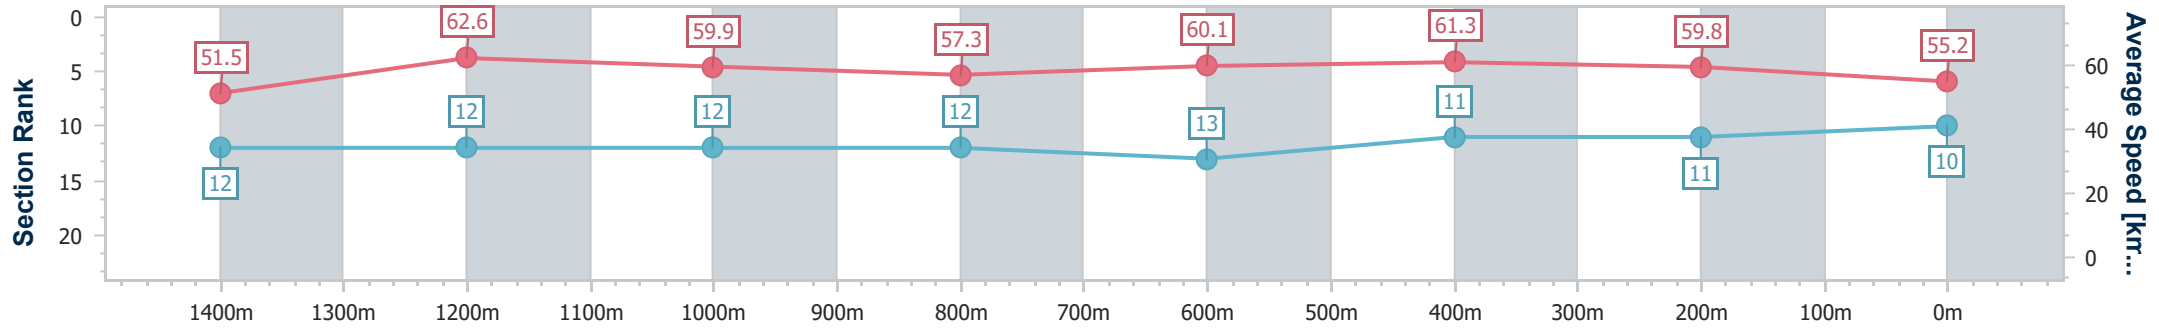

### Sunshine Coast QLD Professional

Race 3: MAEVA HOSPITALITY Maiden Plate - 1600m

21 August 2024 - 14:21

Track Rating: Soft 7, Weather: Fine, Rail Position: +3m Entire

Section	Overall	1400m	1200m	1000m	800m	600m	400m	200m
Section Times	1:39.39 [10] (0:13.96)	1:25.43 [12] (0:11.61)	1:13.82 [12] (0:12.07)	1:01.75 [12] (0:12.65)	0:49.10 [12] (0:12.13)	0:36.97 [13] (0:11.89)	0:25.08 [11] (0:12.02)	0:13.06 [11] (0:13.06)
Average Speed [km/h]	51.5	62.6	59.9	57.3	60.1	61.3	59.8	55.2
Top Speed [km/h]	65.3	65.3	61.9	59.4	61.8	61.8	61.2	57.9
Avg. Dist. to Rail [m]	4.9	3.5	4.3	2.7	2.4	1.8	4.3	5.1
Avg. Stride Freq. [Hz]	2.1	2.2	2.2	2.1	2.1	2.2	2.2	2.1
Avg. Stride Length [m]	6.8	7.9	7.8	7.6	7.8	7.8	7.7	7.2

- [ ] Ranking at each section and finish
- .-.- No data available at this section
- NA No data available

Horse/Jockey Name	No Brakes
Final Rank	11
Fastest Section Time (Section)	0:11.50 (1400m)
Top Speed [km/h] (Section)	65.7 (Overall)
Race State	Finished