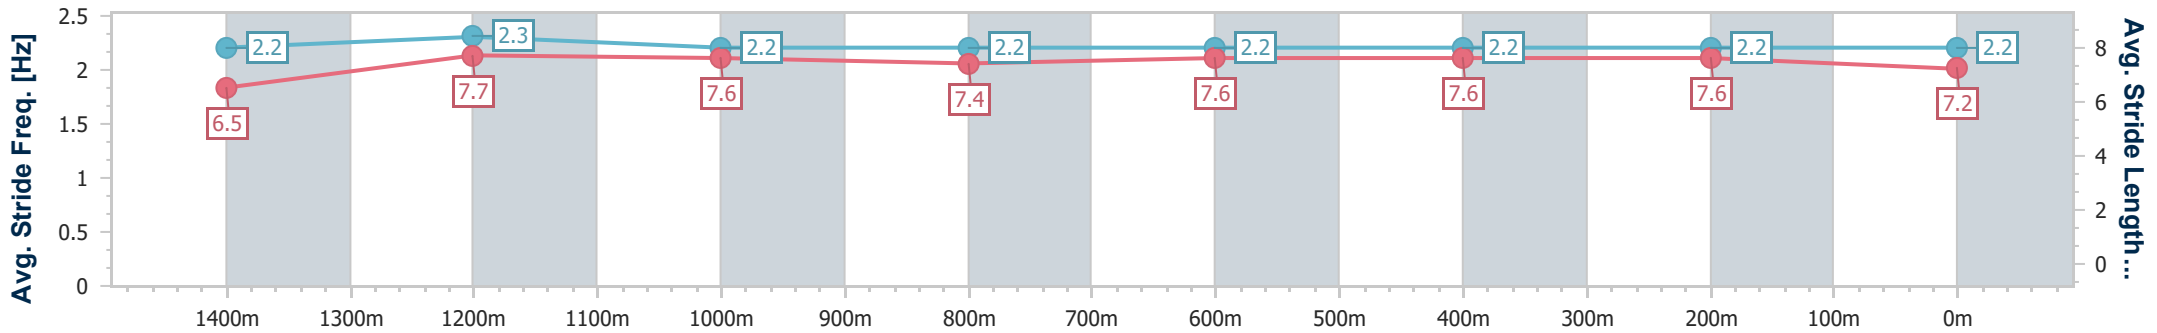

### Sunshine Coast QLD Professional

Race 3: MAEVA HOSPITALITY Maiden Plate - 1600m

21 August 2024 - 14:21

Track Rating: Soft 7, Weather: Fine, Rail Position: +3m Entire

Section	Overall	1400m	1200m	1000m	800m	600m	400m	200m
Section Times	1:38.37 [1] (0:13.76)	1:24.61 [10] (0:11.50)	1:13.11 [10] (0:11.98)	1:01.13 [8] (0:12.54)	0:48.59 [8] (0:12.21)	0:36.38 [9] (0:12.06)	0:24.32 [8] (0:11.81)	0:12.51 [4] (0:12.51)
Average Speed [km/h]	52.6	62.8	60.0	57.8	59.7	60.8	61.0	57.6
Top Speed [km/h]	65.7	64.8	61.8	59.3	61.5	62.4	61.8	60.3
Avg. Dist. to Rail [m]	3.4	1.8	1.8	2.2	2.2	2.6	7.3	9.5
Avg. Stride Freq. [Hz]	2.2	2.3	2.2	2.2	2.2	2.2	2.2	2.2
Avg. Stride Length [m]	6.5	7.7	7.6	7.4	7.6	7.6	7.6	7.2