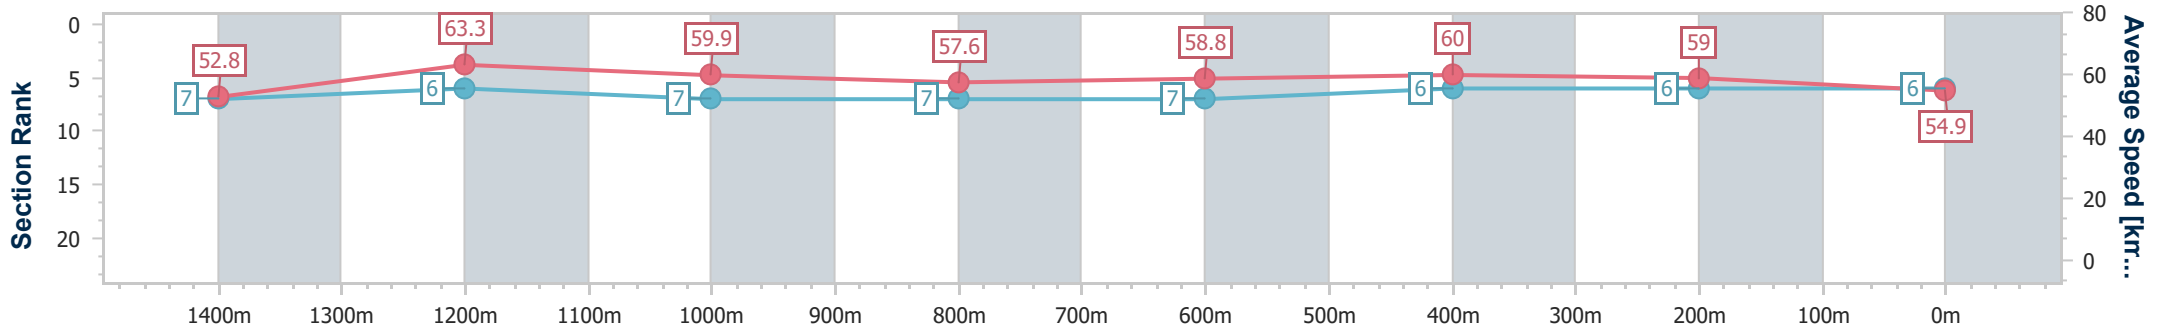

Sunshine Coast QLD Professional

Race 3: MAEVA HOSPITALITY Maiden Plate - 1600m

21 August 2024 - 14:21

Track Rating: Soft 7, Weather: Fine, Rail Position: +3m Entire

Section	Overall	1400m	1200m	1000m	800m	600m	400m	200m
Section Times	1:39.18 [6] (0:13.61)	1:25.57 [7] (0:11.49)	1:14.08 [6] (0:12.05)	1:02.03 [7] (0:12.56)	0:49.47 [7] (0:12.23)	0:37.24 [7] (0:11.95)	0:25.29 [6] (0:12.17)	0:13.12 [6] (0:13.12)
Average Speed [km/h]	52.8	63.3	59.9	57.6	58.8	60.0	59.0	54.9
Top Speed [km/h]	65.5	65.3	62.6	58.5	60.5	61.2	59.8	57.6
Avg. Dist. to Rail [m]	2.9	2.9	3.0	2.5	0.6	1.3	0.9	1.6
Avg. Stride Freq. [Hz]	2.1	2.4	2.3	2.2	2.3	2.4	2.4	2.3
Avg. Stride Length [m]	7.1	7.4	7.2	7.2	7.1	7.1	6.9	6.5