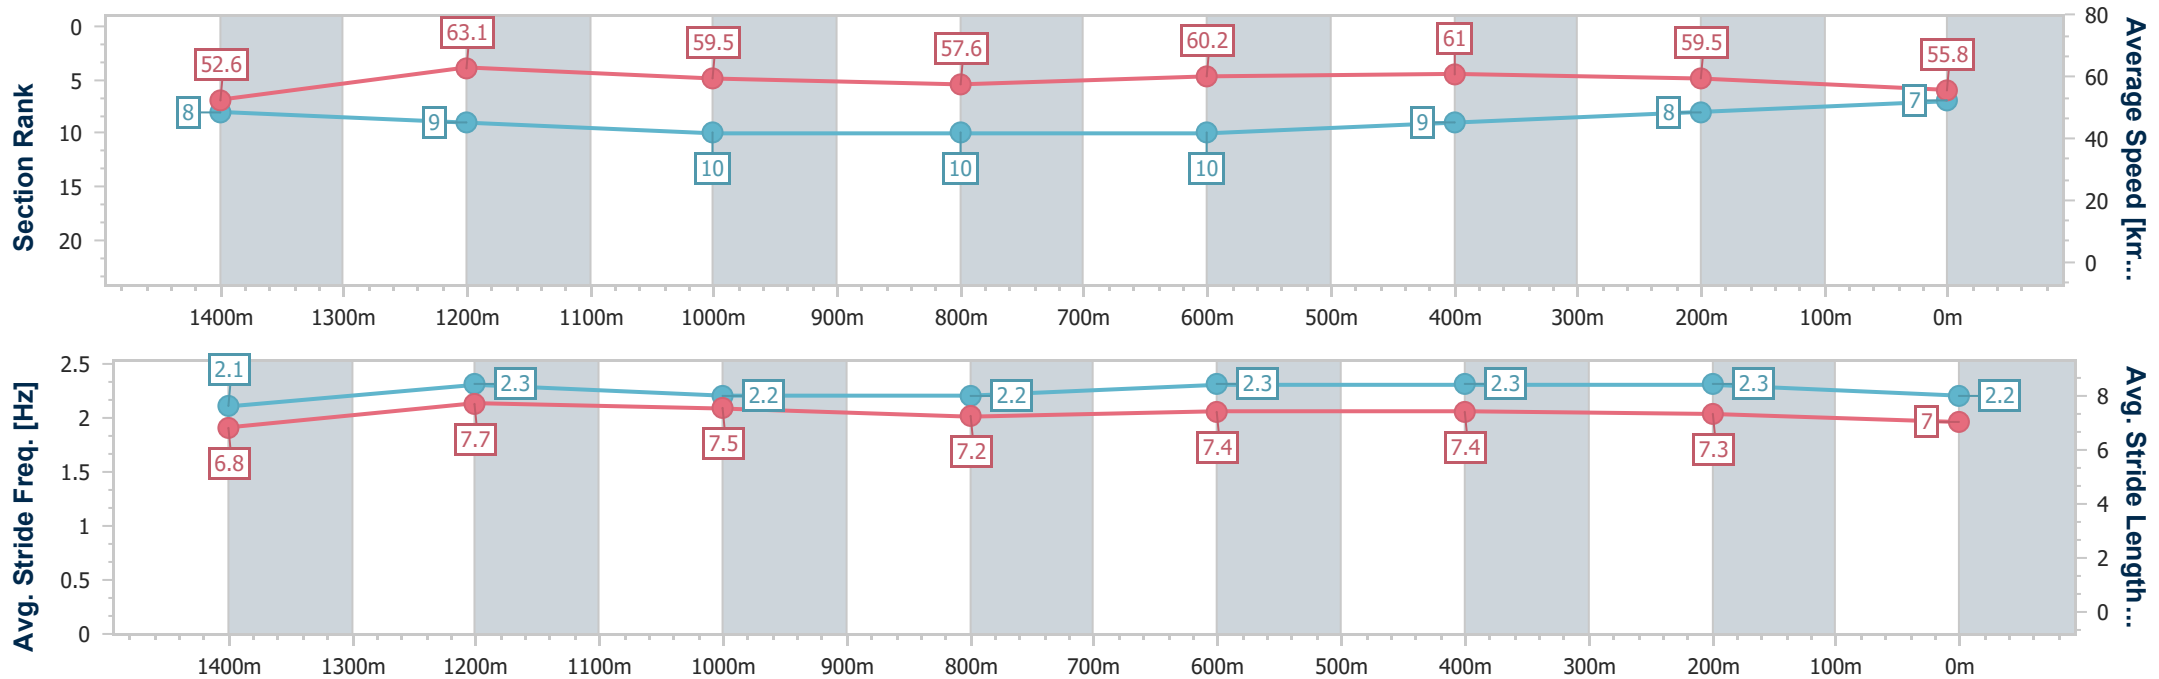

Sunshine Coast QLD Professional

Race 3: MAEVA HOSPITALITY Maiden Plate - 1600m

21 August 2024 - 14:21

Track Rating: Soft 7, Weather: Fine, Rail Position: +3m Entire

Section	Overall	1400m	1200m	1000m	800m	600m	400m	200m
Section Times	1:39.20 [7] (0:13.69)	1:25.51 [8] (0:11.52)	1:13.99 [9] (0:12.12)	1:01.87 [10] (0:12.60)	0:49.27 [10] (0:12.16)	0:37.11 [10] (0:12.12)	0:24.99 [9] (0:12.08)	0:12.91 [8] (0:12.91)
Average Speed [km/h]	52.6	63.1	59.5	57.6	60.2	61.0	59.5	55.8
Top Speed [km/h]	65.5	64.6	60.9	60.0	61.4	61.8	60.4	58.9
Avg. Dist. to Rail [m]	6.2	3.1	3.0	2.9	2.9	4.4	7.2	9.1
Avg. Stride Freq. [Hz]	2.1	2.3	2.2	2.2	2.3	2.3	2.3	2.2
Avg. Stride Length [m]	6.8	7.7	7.5	7.2	7.4	7.4	7.3	7.0