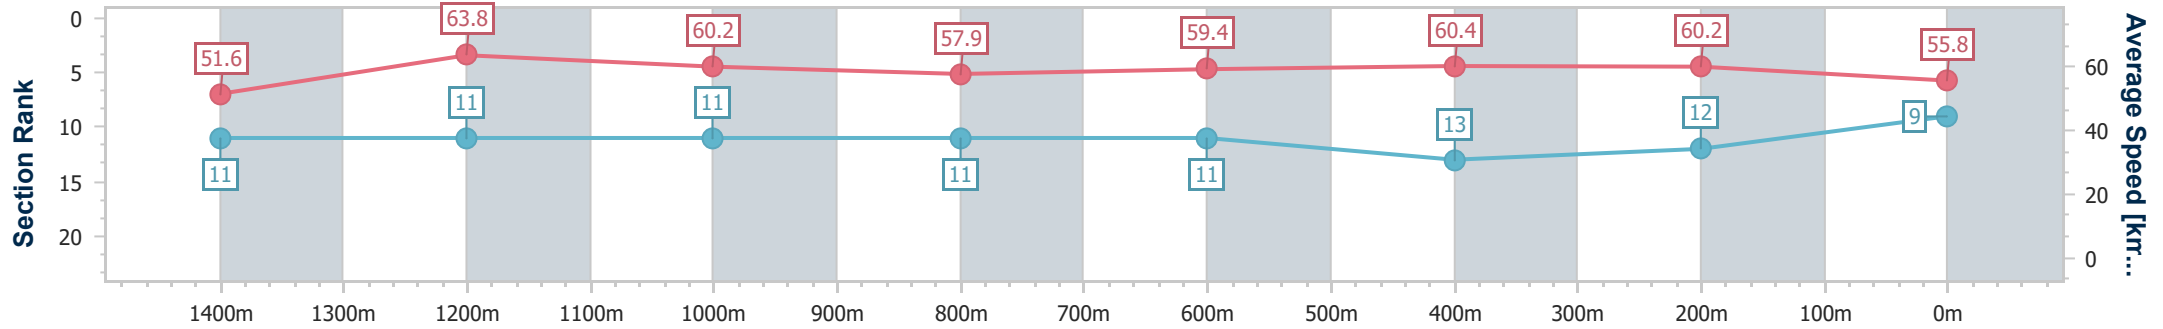

- [ ] Ranking at each section and finish
- .-.-.- No data available at this section
- NA No data available

Horse/Jockey Name	Lady Deanne
Final Rank	9
Fastest Section Time (Section)	0:11.45 (1400m)
Top Speed [km/h] (Section)	65.2 (1400m)
Race State	Finished

Sunshine Coast QLD Professional

Race 3: MAEVA HOSPITALITY Maiden Plate - 1600m

21 August 2024 - 14:21

Track Rating: Soft 7, Weather: Fine, Rail Position: +3m Entire

Section	Overall	1400m	1200m	1000m	800m	600m	400m	200m
Section Times	1:39.38 [9] (0:13.94)	1:25.44 [11] (0:11.45)	1:13.99 [11] (0:12.03)	1:01.96 [11] (0:12.53)	0:49.43 [11] (0:12.39)	0:37.04 [11] (0:12.18)	0:24.86 [13] (0:11.95)	0:12.91 [12] (0:12.91)
Average Speed [km/h]	51.6	63.8	60.2	57.9	59.4	60.4	60.2	55.8
Top Speed [km/h]	63.7	65.2	61.9	59.6	59.7	61.4	61.1	58.9
Avg. Dist. to Rail [m]	11.3	4.6	4.5	4.1	3.5	4.1	7.9	10.6
Avg. Stride Freq. [Hz]	2.2	2.3	2.2	2.2	2.3	2.3	2.3	2.2
Avg. Stride Length [m]	6.5	7.6	7.5	7.2	7.2	7.2	7.3	7.0