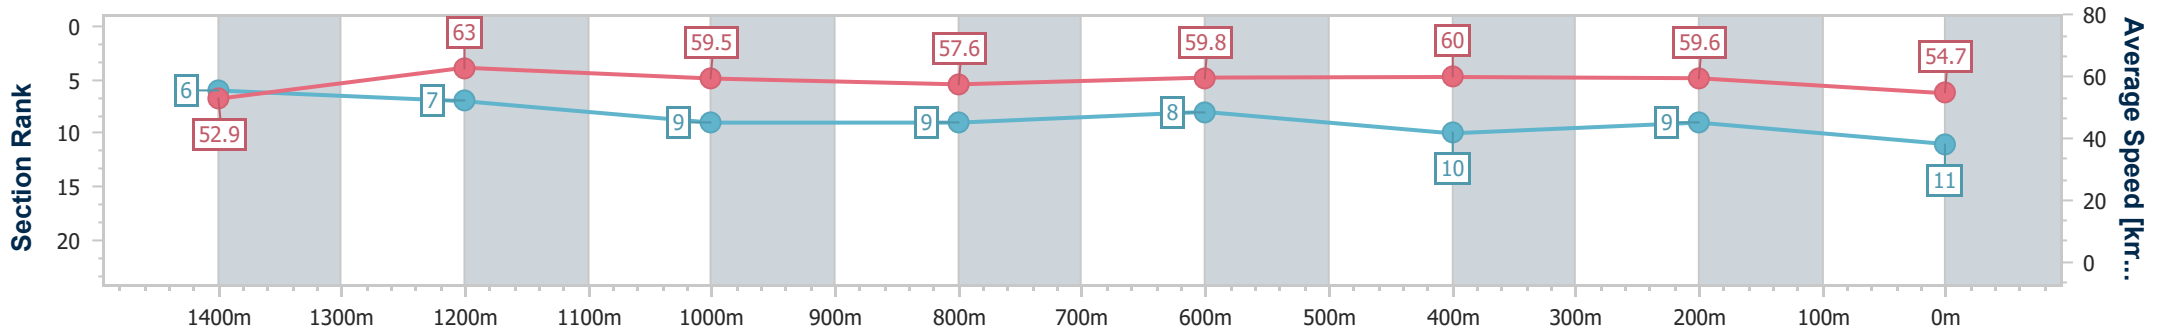

- [ ] Ranking at each section and finish
- .-.- No data available at this section
- NA No data available

Horse/Jockey Name	No Brakes
Final Rank	11
Fastest Section Time (Section)	0:11.50 (1400m)
Top Speed [km/h] (Section)	65.7 (Overall)
Race State	Finished

### Sunshine Coast QLD Professional

Race 3: MAEVA HOSPITALITY Maiden Plate - 1600m

21 August 2024 - 14:21

Track Rating: Soft 7, Weather: Fine, Rail Position: +3m Entire

Section	Overall	1400m	1200m	1000m	800m	600m	400m	200m
Section Times	1:39.50 [11] (0:13.60)	1:25.90 [6] (0:11.50)	1:14.40 [7] (0:12.15)	1:02.25 [9] (0:12.58)	0:49.67 [9] (0:12.14)	0:37.53 [8] (0:12.24)	0:25.29 [10] (0:12.09)	0:13.20 [9] (0:13.20)
Average Speed [km/h]	52.9	63.0	59.5	57.6	59.8	60.0	59.6	54.7
Top Speed [km/h]	65.7	65.3	61.1	59.4	61.3	61.3	61.7	57.6
Avg. Dist. to Rail [m]	4.1	3.3	2.4	2.1	1.6	3.5	7.9	9.9
Avg. Stride Freq. [Hz]	2.4	2.4	2.3	2.2	2.3	2.3	2.3	2.3
Avg. Stride Length [m]	6.1	7.3	7.3	7.2	7.2	7.2	7.1	6.7

- [ ] Ranking at each section and finish
- .-.- No data available at this section
- NA No data available

Horse/Jockey Name	Bramble Bay
Final Rank	12
Fastest Section Time (Section)	0:11.40 (1400m)
Top Speed [km/h] (Section)	67.2 (Overall)
Race State	Finished