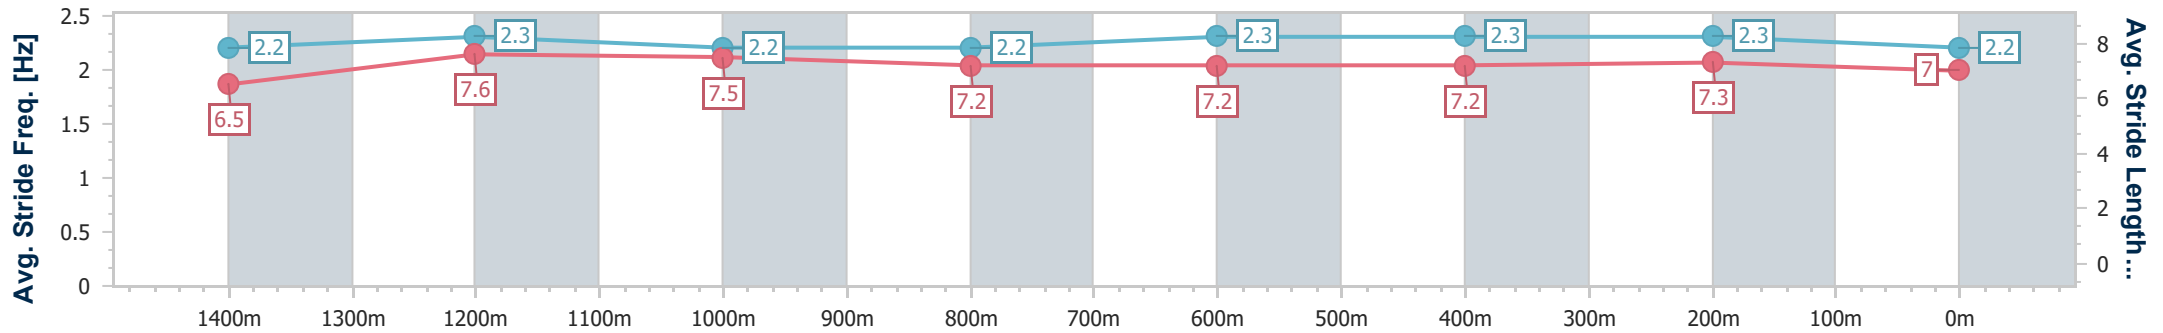

- [ ] Ranking at each section and finish
- .-.-.- No data available at this section
- NA No data available

Horse/Jockey Name	Lady Deanne
Final Rank	9
Fastest Section Time (Section)	0:11.45 (1400m)
Top Speed [km/h] (Section)	65.2 (1400m)
Race State	Finished

Sunshine Coast QLD Professional

Race 3: MAEVA HOSPITALITY Maiden Plate - 1600m

21 August 2024 - 14:21

Track Rating: Soft 7, Weather: Fine, Rail Position: +3m Entire

Section	Overall	1400m	1200m	1000m	800m	600m	400m	200m
Section Times	1:39.38 [9] (0:13.94)	1:25.44 [11] (0:11.45)	1:13.99 [11] (0:12.03)	1:01.96 [11] (0:12.53)	0:49.43 [11] (0:12.39)	0:37.04 [11] (0:12.18)	0:24.86 [13] (0:11.95)	0:12.91 [12] (0:12.91)
Average Speed [km/h]	51.6	63.8	60.2	57.9	59.4	60.4	60.2	55.8
Top Speed [km/h]	63.7	65.2	61.9	59.6	59.7	61.4	61.1	58.9
Avg. Dist. to Rail [m]	11.3	4.6	4.5	4.1	3.5	4.1	7.9	10.6
Avg. Stride Freq. [Hz]	2.2	2.3	2.2	2.2	2.3	2.3	2.3	2.2
Avg. Stride Length [m]	6.5	7.6	7.5	7.2	7.2	7.2	7.3	7.0