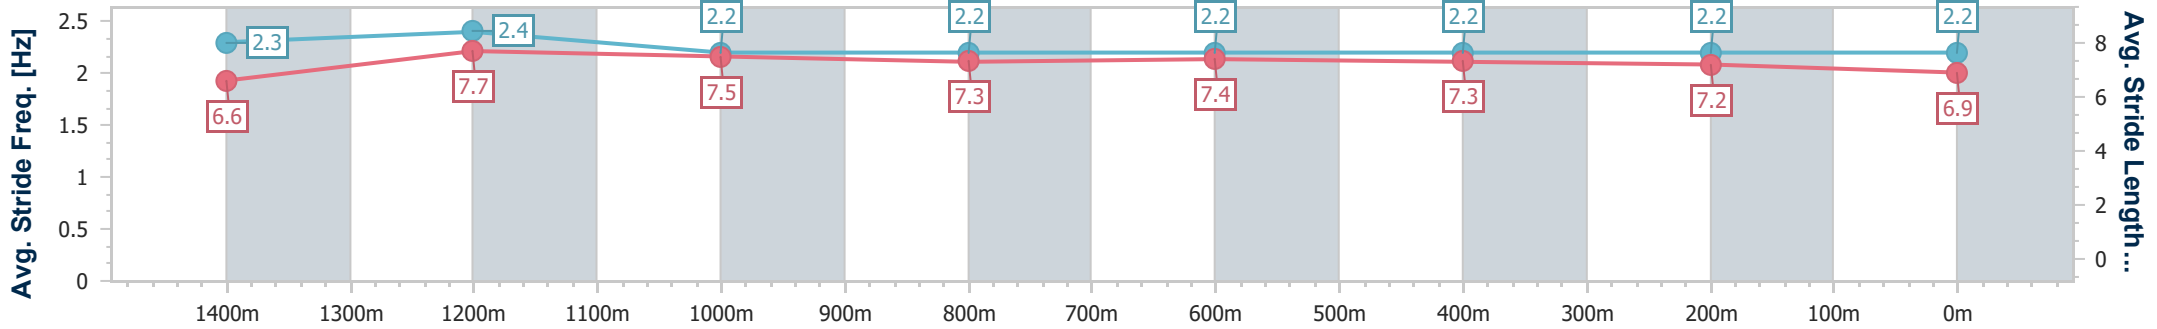

Sunshine Coast QLD Professional

Race 3: MAEVA HOSPITALITY Maiden Plate - 1600m

21 August 2024 - 14:21

Track Rating: Soft 7, Weather: Fine, Rail Position: +3m Entire

Section	Overall	1400m	1200m	1000m	800m	600m	400m	200m					
Section Times	1:39.27 [8] (0:13.23)	1:26.04 [1] (0:11.01)	1:15.03 [1] (0:11.93)	1:03.10 [1] (0:12.68)	0:50.42 [1] (0:12.29)	0:38.13 [1] (0:12.20)	0:25.93 [1] (0:12.44)	0:13.49 [2] (0:13.49)					
Average Speed [km/h]	54.4	65.9	60.4	57.3	58.8	58.9	57.9	53.5					
Top Speed [km/h]	68.2	67.7	62.6	58.2	59.4	59.6	59.1	56.1					
Avg. Dist. to Rail [m]	12.5	3.9	2.5	2.3	1.0	0.3	3.3	5.1					
Avg. Stride Freq. [Hz]	2.3	2.4	2.2	2.2	2.2	2.2	2.2	2.2					
Avg. Stride Length [m]	6.6	7.7	7.5	7.3	7.4	7.3	7.2	6.9					

- [ ] Ranking at each section and finish
- .-.-.- No data available at this section
- NA No data available

Horse/Jockey Name	Lady Deanne
Final Rank	9
Fastest Section Time (Section)	0:11.45 (1400m)
Top Speed [km/h] (Section)	65.2 (1400m)
Race State	Finished