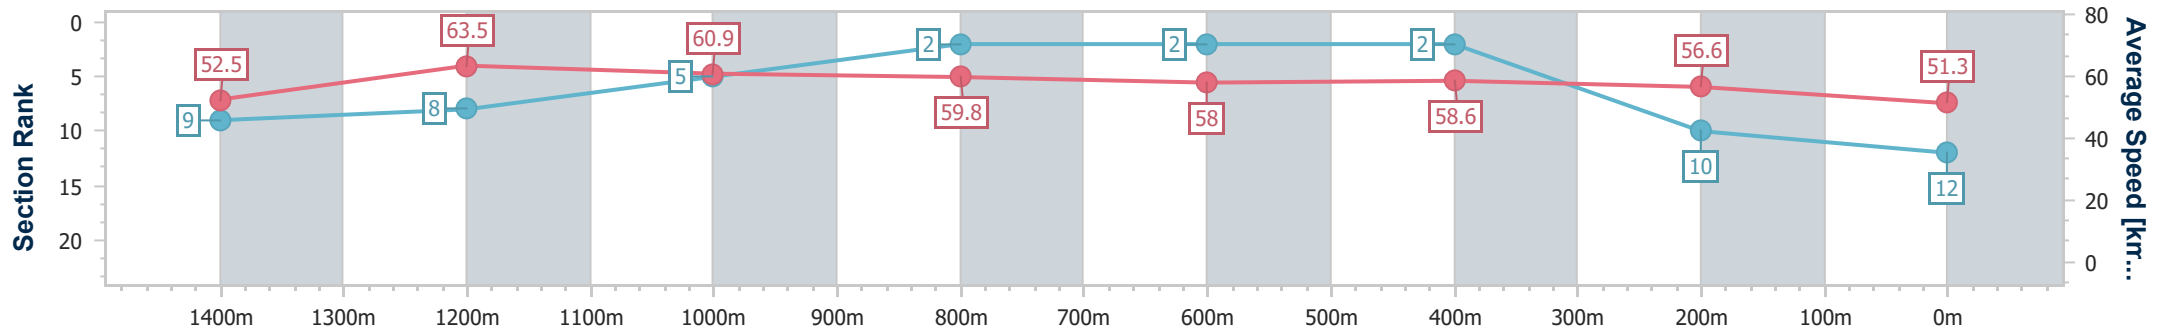

Sunshine Coast QLD Professional

Race 3: MAEVA HOSPITALITY Maiden Plate - 1600m

21 August 2024 - 14:21

Track Rating: Soft 7, Weather: Fine, Rail Position: +3m Entire

Section	Overall	1400m	1200m	1000m	800m	600m	400m	200m
Section Times	1:40.35 [12] (0:13.71)	1:26.64 [9] (0:11.40)	1:15.24 [8] (0:11.82)	1:03.42 [5] (0:12.08)	0:51.34 [2] (0:12.36)	0:38.98 [2] (0:12.22)	0:26.76 [2] (0:12.74)	0:14.02 [10] (0:14.02)
Average Speed [km/h]	52.5	63.5	60.9	59.8	58.0	58.6	56.6	51.3
Top Speed [km/h]	67.2	66.5	62.4	60.2	59.3	59.2	58.4	53.8
Avg. Dist. to Rail [m]	10.1	2.7	2.0	1.5	0.7	1.0	2.3	4.5
Avg. Stride Freq. [Hz]	2.2	2.3	2.2	2.2	2.3	2.3	2.2	2.1
Avg. Stride Length [m]	6.5	7.6	7.5	7.4	7.2	7.2	7.0	6.7