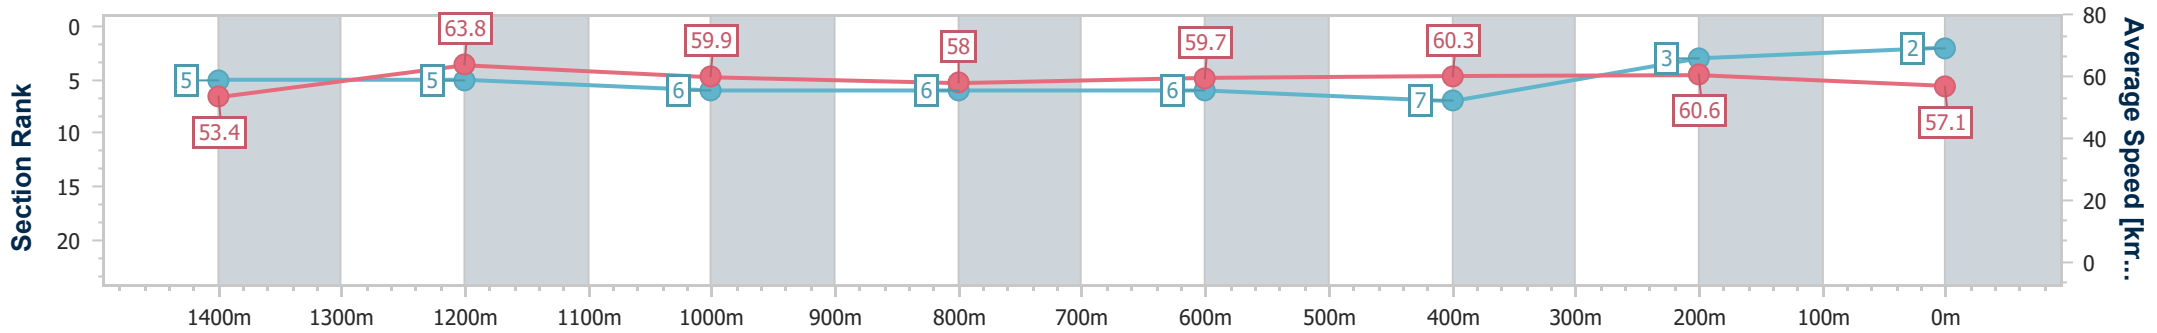

### Sunshine Coast QLD Professional

Race 3: MAEVA HOSPITALITY Maiden Plate - 1600m

21 August 2024 - 14:21

Track Rating: Soft 7, Weather: Fine, Rail Position: +3m Entire

Section	Overall	1400m	1200m	1000m	800m	600m	400m	200m
Section Times	1:38.43 [2] (0:13.51)	1:24.92 [5] (0:11.44)	1:13.48 [5] (0:12.04)	1:01.44 [6] (0:12.52)	0:48.92 [6] (0:12.25)	0:36.67 [6] (0:12.17)	0:24.50 [7] (0:11.89)	0:12.61 [3] (0:12.61)
Average Speed [km/h]	53.4	63.8	59.9	58.0	59.7	60.3	60.6	57.1
Top Speed [km/h]	66.2	66.3	62.6	58.8	61.5	61.2	62.4	59.7
Avg. Dist. to Rail [m]	13.3	5.4	3.7	3.4	2.4	3.5	7.3	8.1
Avg. Stride Freq. [Hz]	2.4	2.4	2.3	2.3	2.3	2.3	2.4	2.4
Avg. Stride Length [m]	6.3	7.4	7.2	7.0	7.1	7.2	7.0	6.7