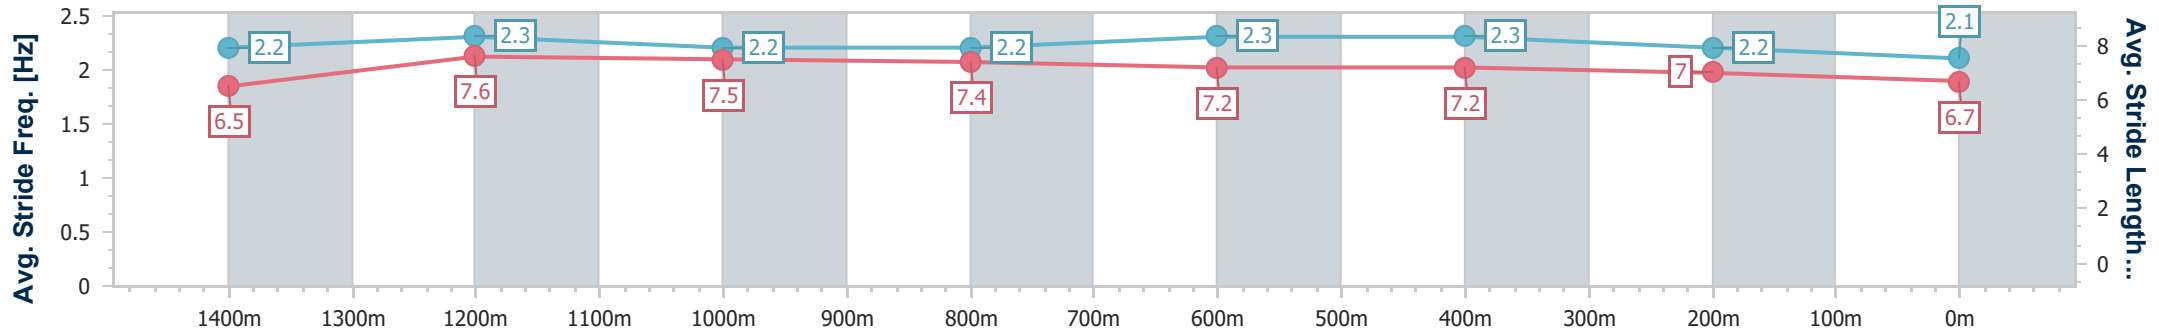

- [ ] Ranking at each section and finish
- .-.- No data available at this section
- NA No data available

Horse/Jockey Name	Bramble Bay
Final Rank	12
Fastest Section Time (Section)	0:11.40 (1400m)
Top Speed [km/h] (Section)	67.2 (Overall)
Race State	Finished

Sunshine Coast QLD Professional

Race 3: MAEVA HOSPITALITY Maiden Plate - 1600m

21 August 2024 - 14:21

Track Rating: Soft 7, Weather: Fine, Rail Position: +3m Entire

Section	Overall	1400m	1200m	1000m	800m	600m	400m	200m
Section Times	1:40.35 [12] (0:13.71)	1:26.64 [9] (0:11.40)	1:15.24 [8] (0:11.82)	1:03.42 [5] (0:12.08)	0:51.34 [2] (0:12.36)	0:38.98 [2] (0:12.22)	0:26.76 [2] (0:12.74)	0:14.02 [10] (0:14.02)
Average Speed [km/h]	52.5	63.5	60.9	59.8	58.0	58.6	56.6	51.3
Top Speed [km/h]	67.2	66.5	62.4	60.2	59.3	59.2	58.4	53.8
Avg. Dist. to Rail [m]	10.1	2.7	2.0	1.5	0.7	1.0	2.3	4.5
Avg. Stride Freq. [Hz]	2.2	2.3	2.2	2.2	2.3	2.3	2.2	2.1
Avg. Stride Length [m]	6.5	7.6	7.5	7.4	7.2	7.2	7.0	6.7