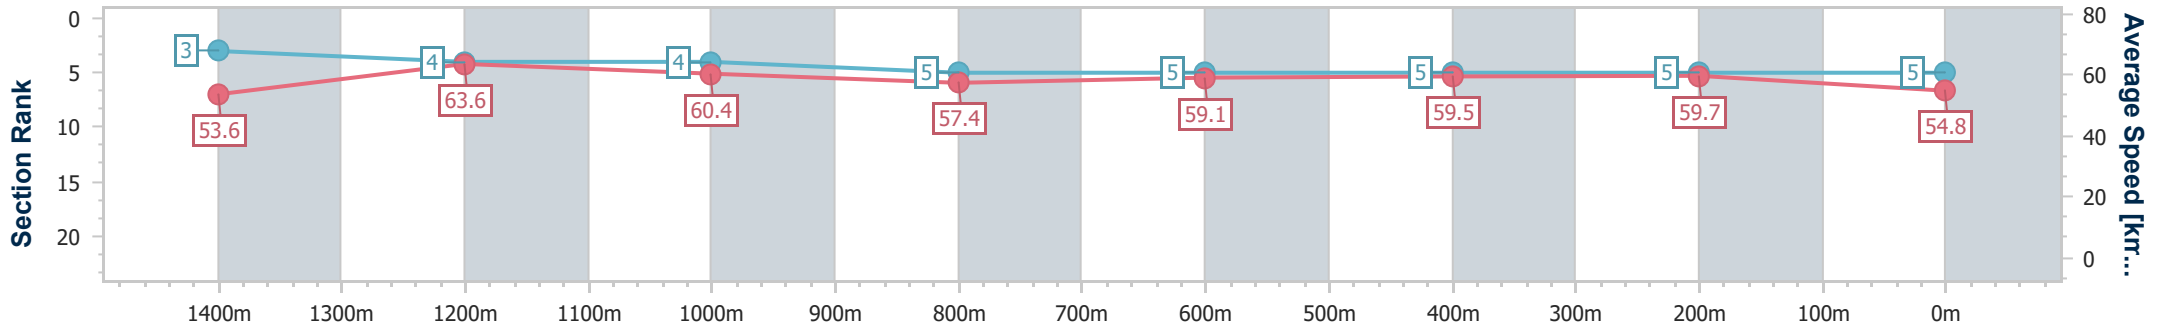

### Sunshine Coast QLD Professional

Race 3: MAEVA HOSPITALITY Maiden Plate - 1600m

21 August 2024 - 14:21

Track Rating: Soft 7, Weather: Fine, Rail Position: +3m Entire

Section	Overall	1400m	1200m	1000m	800m	600m	400m	200m
Section Times	1:39.08 [5] (0:13.44)	1:25.64 [3] (0:11.34)	1:14.30 [4] (0:11.96)	1:02.34 [4] (0:12.61)	0:49.73 [5] (0:12.26)	0:37.47 [5] (0:12.24)	0:25.23 [5] (0:12.08)	0:13.15 [5] (0:13.15)
Average Speed [km/h]	53.6	63.6	60.4	57.4	59.1	59.5	59.7	54.8
Top Speed [km/h]	67.7	67.6	62.6	58.3	60.9	60.8	60.8	58.0
Avg. Dist. to Rail [m]	5.5	2.0	1.7	1.7	1.3	2.0	3.7	2.7
Avg. Stride Freq. [Hz]	2.3	2.3	2.2	2.1	2.2	2.2	2.3	2.2
Avg. Stride Length [m]	6.4	7.7	7.7	7.6	7.6	7.4	7.4	7.0