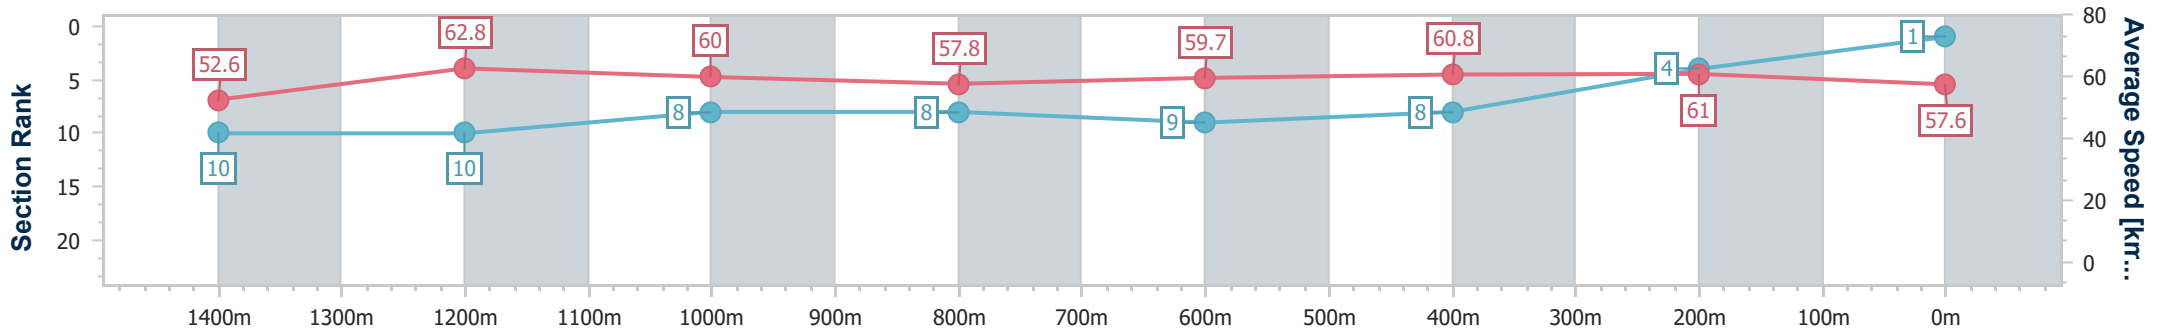

### Sunshine Coast QLD Professional

Race 3: MAEVA HOSPITALITY Maiden Plate - 1600m

21 August 2024 - 14:21

Track Rating: Soft 7, Weather: Fine, Rail Position: +3m Entire

Section	Overall	1400m	1200m	1000m	800m	600m	400m	200m
Section Times	1:38.37 [1] (0:13.76)	1:24.61 [10] (0:11.50)	1:13.11 [10] (0:11.98)	1:01.13 [8] (0:12.54)	0:48.59 [8] (0:12.21)	0:36.38 [9] (0:12.06)	0:24.32 [8] (0:11.81)	0:12.51 [4] (0:12.51)
Average Speed [km/h]	52.6	62.8	60.0	57.8	59.7	60.8	61.0	57.6
Top Speed [km/h]	65.7	64.8	61.8	59.3	61.5	62.4	61.8	60.3
Avg. Dist. to Rail [m]	3.4	1.8	1.8	2.2	2.2	2.6	7.3	9.5
Avg. Stride Freq. [Hz]	2.2	2.3	2.2	2.2	2.2	2.2	2.2	2.2
Avg. Stride Length [m]	6.5	7.7	7.6	7.4	7.6	7.6	7.6	7.2