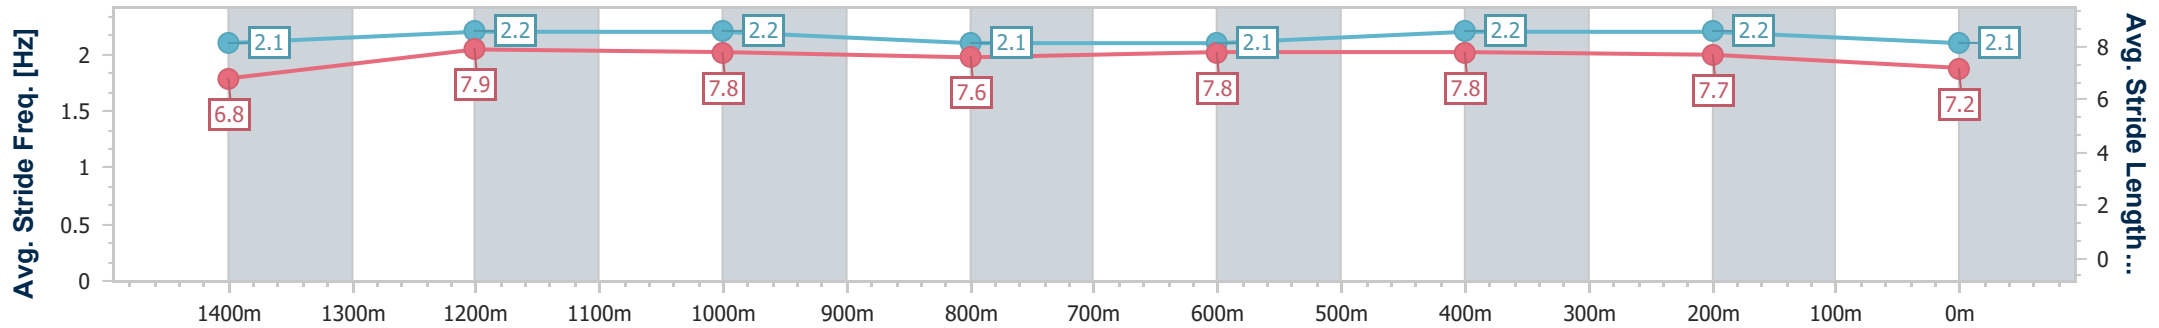

- [ ] Ranking at each section and finish
- .-.- No data available at this section
- NA No data available

Horse/Jockey Name	Fossil Fuel
Final Rank	10
Fastest Section Time (Section)	0:11.61 (1400m)
Top Speed [km/h] (Section)	65.3 (Overall)
Race State	Finished

### Sunshine Coast QLD Professional

Race 3: MAEVA HOSPITALITY Maiden Plate - 1600m

21 August 2024 - 14:21

Track Rating: Soft 7, Weather: Fine, Rail Position: +3m Entire

Section	Overall	1400m	1200m	1000m	800m	600m	400m	200m
Section Times	1:39.39 [10] (0:13.96)	1:25.43 [12] (0:11.61)	1:13.82 [12] (0:12.07)	1:01.75 [12] (0:12.65)	0:49.10 [12] (0:12.13)	0:36.97 [13] (0:11.89)	0:25.08 [11] (0:12.02)	0:13.06 [11] (0:13.06)
Average Speed [km/h]	51.5	62.6	59.9	57.3	60.1	61.3	59.8	55.2
Top Speed [km/h]	65.3	65.3	61.9	59.4	61.8	61.8	61.2	57.9
Avg. Dist. to Rail [m]	4.9	3.5	4.3	2.7	2.4	1.8	4.3	5.1
Avg. Stride Freq. [Hz]	2.1	2.2	2.2	2.1	2.1	2.2	2.2	2.1
Avg. Stride Length [m]	6.8	7.9	7.8	7.6	7.8	7.8	7.7	7.2

- [ ] Ranking at each section and finish
- .-.- No data available at this section
- NA No data available

Horse/Jockey Name	No Brakes
Final Rank	11
Fastest Section Time (Section)	0:11.50 (1400m)
Top Speed [km/h] (Section)	65.7 (Overall)
Race State	Finished