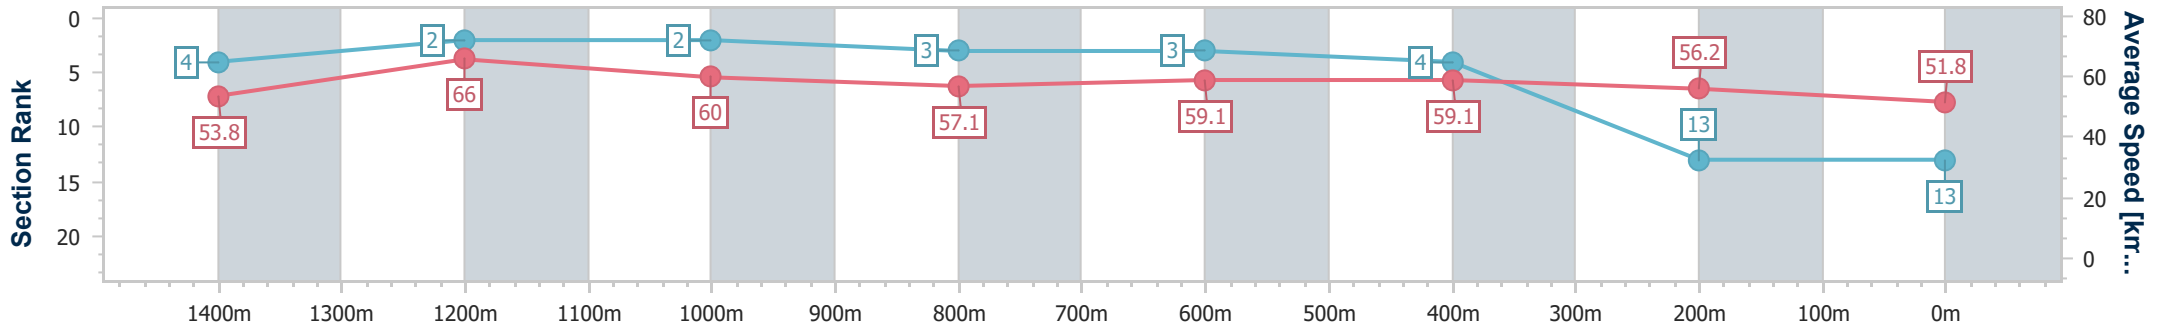

Sunshine Coast QLD Professional

Race 3: MAEVA HOSPITALITY Maiden Plate - 1600m

21 August 2024 - 14:21

Track Rating: Soft 7, Weather: Fine, Rail Position: +3m Entire

Section	Overall	1400m	1200m	1000m	800m	600m	400m	200m
Section Times	1:40.45 [13] (0:13.44)	1:27.01 [4] (0:10.99)	1:16.02 [2] (0:12.03)	1:03.99 [2] (0:12.62)	0:51.37 [3] (0:12.37)	0:39.00 [3] (0:12.28)	0:26.72 [4] (0:12.84)	0:13.88 [13] (0:13.88)
Average Speed [km/h]	53.8	66.0	60.0	57.1	59.1	59.1	56.2	51.8
Top Speed [km/h]	68.0	68.6	65.2	57.9	59.8	59.8	57.9	54.3
Avg. Dist. to Rail [m]	7.9	3.0	2.3	1.9	2.4	1.2	2.0	2.5
Avg. Stride Freq. [Hz]	2.3	2.4	2.3	2.2	2.2	2.3	2.2	2.2
Avg. Stride Length [m]	6.4	7.6	7.3	7.2	7.4	7.2	7.0	6.7

- [ ] Ranking at each section and finish
- .-.- No data available at this section
- NA No data available