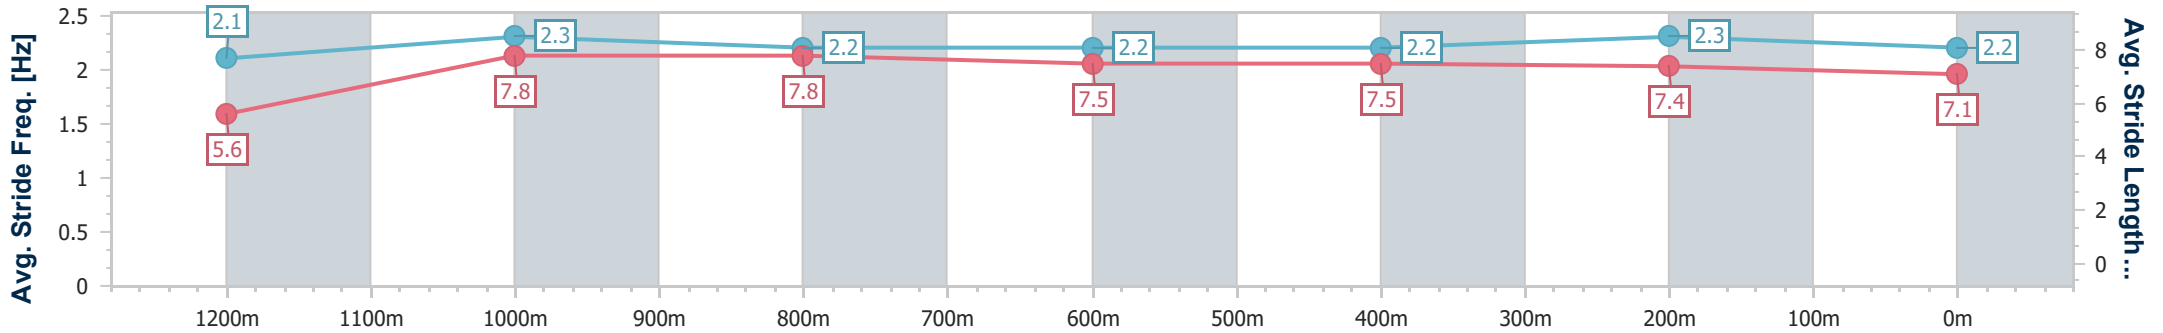

Sunshine Coast QLD Professional

Race 6: CELLARBRATIONS Maiden Handicap - 1300m

21 August 2024 - 16:06

Track Rating: Soft 7, Weather: Fine, Rail Position: +3m Entire

Section	Overall	1200m	1000m	800m	600m	400m	200m
Section Times	1:19.60 [11] (0:08.14)	1:11.46 [12] (0:11.17)	1:00.29 [10] (0:11.57)	0:48.72 [9] (0:11.99)	0:36.73 [8] (0:12.04)	0:24.69 [9] (0:11.90)	0:12.79 [11] (0:12.79)
Average Speed [km/h]	44.2	64.7	62.6	60.1	59.8	60.8	56.7
Top Speed [km/h]	62.5	65.7	64.6	61.8	61.1	61.9	60.6
Avg. Dist. to Rail [m]	3.9	1.6	1.1	0.5	0.7	2.5	3.3
Avg. Stride Freq. [Hz]	2.1	2.3	2.2	2.2	2.2	2.3	2.2
Avg. Stride Length [m]	5.6	7.8	7.8	7.5	7.5	7.4	7.1