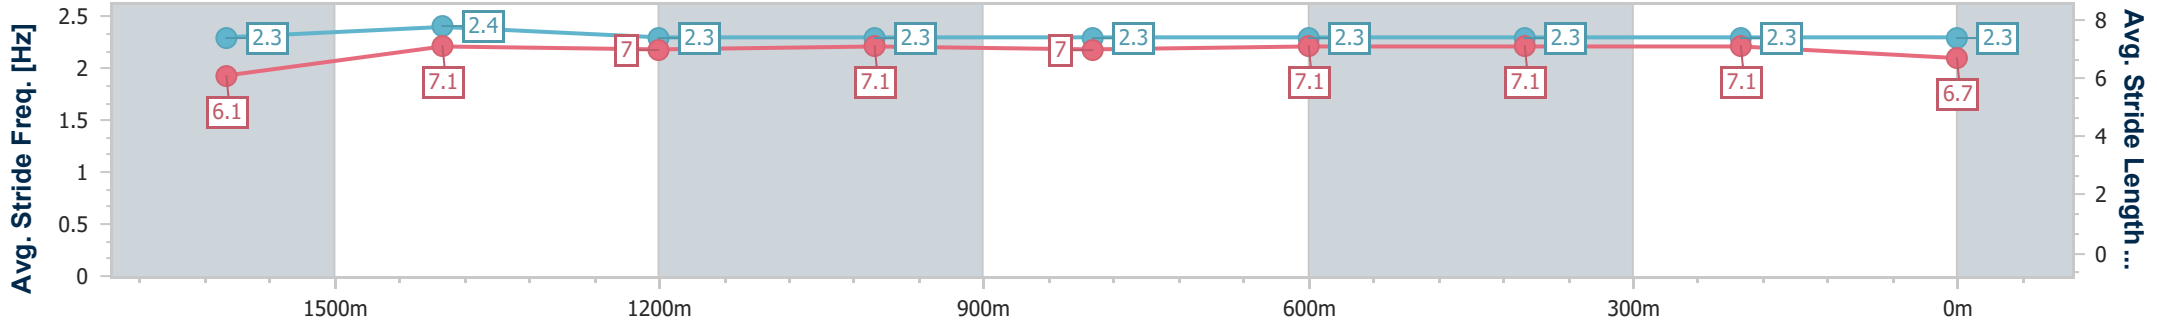

Horse/Jockey Name	Paris Art
Final Rank	7
Fastest Section Time (Section)	0:11.93 (1600m)
Top Speed [km/h] (Section)	64.3 (Overall)
Race State	Finished

Sunshine Coast QLD Professional
Race 5: TOGETHER WE PLAY - KENO Class 1 Handicap - 1800m

21 August 2024 - 15:31

Track Rating: Soft 7, Weather: Fine, Rail Position: +3m Entire

Section	Overall	1600m	1400m	1200m	1000m	800m	600m	400m	200m
Section Times	1:52.71 [7] (0:14.14)	1:38.57 [3] (0:11.93)	1:26.64 [4] (0:12.19)	1:14.45 [5] (0:12.30)	1:02.15 [5] (0:12.69)	0:49.46 [5] (0:12.53)	0:36.93 [5] (0:12.06)	0:24.87 [6] (0:11.96)	0:12.91 [5] (0:12.91)
Average Speed [km/h]	51.1	60.6	59.6	58.6	57.0	57.9	59.8	60.2	55.8
Top Speed [km/h]	64.3	63.4	59.8	59.1	58.1	59.6	60.6	61.2	58.9
Avg. Dist. to Rail [m]	3.6	2.1	2.2	2.4	2.1	1.4	0.3	3.8	5.5
Avg. Stride Freq. [Hz]	2.3	2.4	2.3	2.3	2.3	2.3	2.3	2.3	2.3
Avg. Stride Length [m]	6.1	7.1	7.0	7.1	7.0	7.1	7.1	7.1	6.7

- [ ] Ranking at each section and finish
- -.-.- No data available at this section
- NA No data available