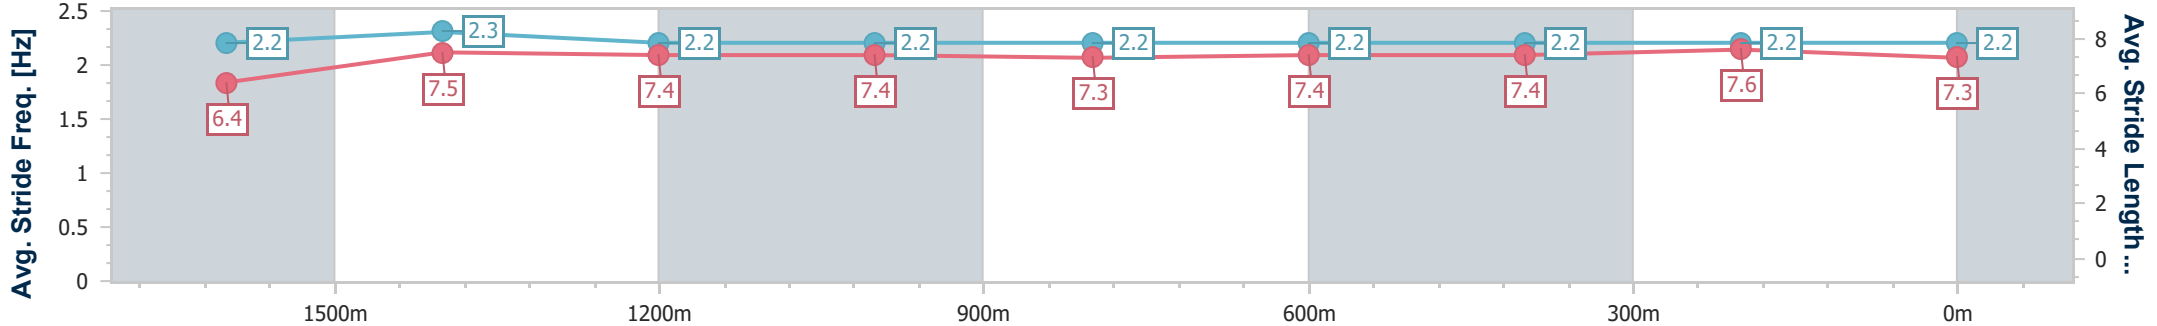

Horse/Jockey Name	Highland Hill
Final Rank	1
Fastest Section Time (Section)	0:11.81 (1600m)
Top Speed [km/h] (Section)	63.3 (Overall)
Race State	Finished

Sunshine Coast QLD Professional
Race 5: TOGETHER WE PLAY - KENO Class 1 Handicap - 1800m

21 August 2024 - 15:31

Track Rating: Soft 7, Weather: Fine, Rail Position: +3m Entire

Section	Overall	1600m	1400m	1200m	1000m	800m	600m	400m	200m				
Section Times	1:51.97 [1] (0:13.94)	1:38.03 [2] (0:11.81)	1:26.22 [1] (0:11.97)	1:14.25 [2] (0:12.36)	1:01.89 [2] (0:12.74)	0:49.15 [2] (0:12.53)	0:36.62 [2] (0:12.16)	0:24.46 [3] (0:11.81)	0:12.65 [1] (0:12.65)				
Average Speed [km/h]	51.6	61.4	60.4	58.3	57.0	58.3	59.4	60.9	57.1				
Top Speed [km/h]	63.3	63.2	63.0	59.5	57.7	59.4	61.3	62.0	59.2				
Avg. Dist. to Rail [m]	2.5	1.2	2.1	3.0	3.1	1.9	0.8	3.0	4.5				
Avg. Stride Freq. [Hz]	2.2	2.3	2.2	2.2	2.2	2.2	2.2	2.2	2.2				
Avg. Stride Length [m]	6.4	7.5	7.4	7.4	7.3	7.4	7.4	7.6	7.3				

- [ ] Ranking at each section and finish
- -.-.- No data available at this section
- NA No data available