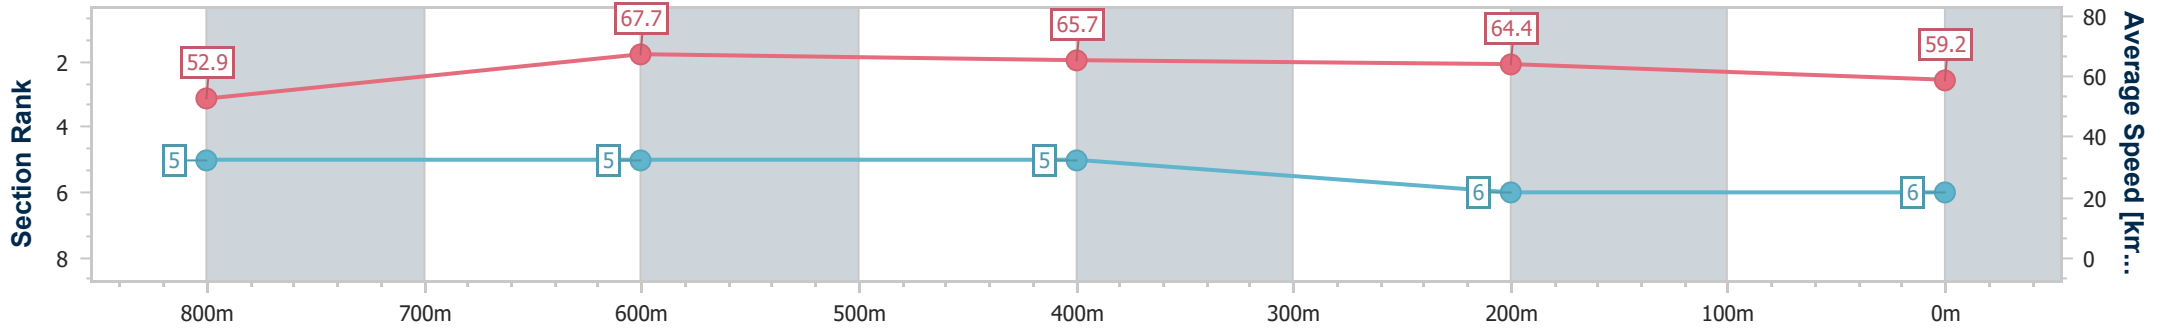

Horse/Jockey Name	Jabali Ridge
Final Rank	6
Fastest Section Time (Section)	0:10.76 (800m)
Top Speed [km/h] (Section)	68.6 (800m)
Race State	Finished

Sunshine Coast QLD Professional
Race 2: THE LONG RUN BY CUB Class 4 Handicap - 1000m
21 August 2024 - 13:47
Track Rating: Soft 7, Weather: Fine, Rail Position: +3m Entire

Section	Overall	800m	600m	400m	200m
Section Times	0:58.94 [6] (0:13.62)	0:45.32 [5] (0:10.76)	0:34.56 [5] (0:11.18)	0:23.38 [5] (0:11.22)	0:12.16 [6] (0:12.16)
Average Speed [km/h]	52.9	67.7	65.7	64.4	59.2
Top Speed [km/h]	67.6	68.6	66.7	65.8	62.1
Avg. Dist. to Rail [m]	5.7	3.5	3.9	6.8	6.8
Avg. Stride Freq. [Hz]	2.4	2.4	2.4	2.4	2.2
Avg. Stride Length [m]	6.1	7.7	7.6	7.6	7.3

- [ ] Ranking at each section and finish
- -.-.- No data available at this section
- NA No data available