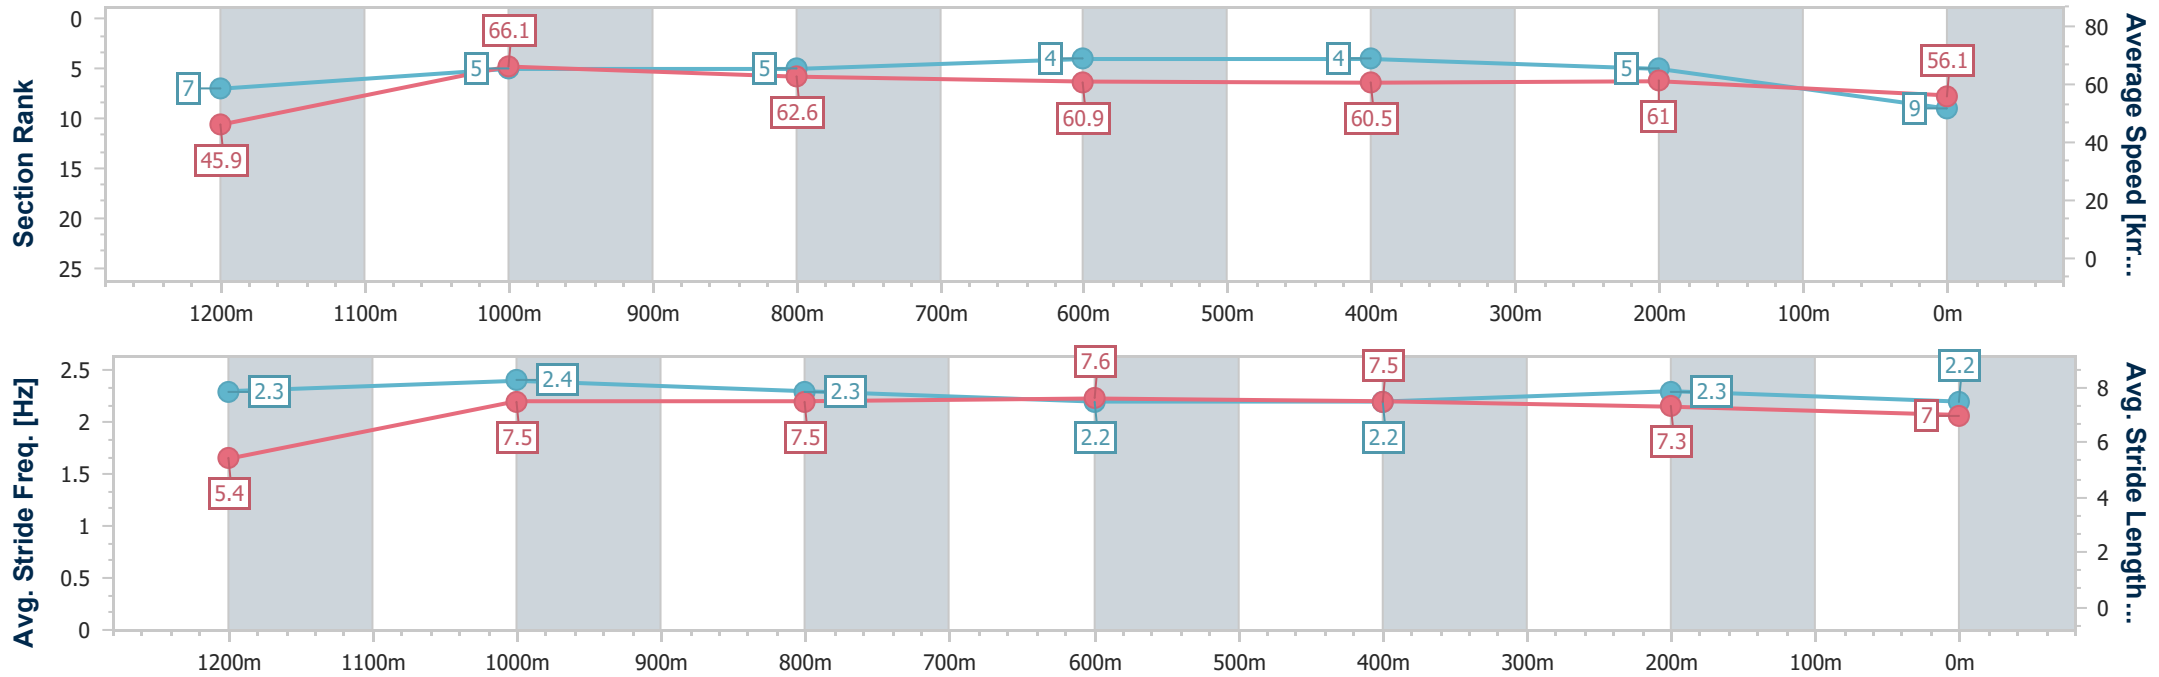

Sunshine Coast QLD Professional

Race 6: CELLARBRATIONS Maiden Handicap - 1300m

21 August 2024 - 16:06

Track Rating: Soft 7, Weather: Fine, Rail Position: +3m Entire

Section	Overall	1200m	1000m	800m	600m	400m	200m
Section Times	1:19.36 [9] (0:07.87)	1:11.49 [7] (0:10.96)	1:00.53 [5] (0:11.68)	0:48.85 [5] (0:12.02)	0:36.83 [4] (0:12.04)	0:24.79 [4] (0:11.85)	0:12.94 [5] (0:12.94)
Average Speed [km/h]	45.9	66.1	62.6	60.9	60.5	61.0	56.1
Top Speed [km/h]	64.0	71.1	65.1	62.5	62.3	62.2	58.9
Avg. Dist. to Rail [m]	5.0	3.2	3.0	2.4	1.7	6.5	7.0
Avg. Stride Freq. [Hz]	2.3	2.4	2.3	2.2	2.2	2.3	2.2
Avg. Stride Length [m]	5.4	7.5	7.5	7.6	7.5	7.3	7.0