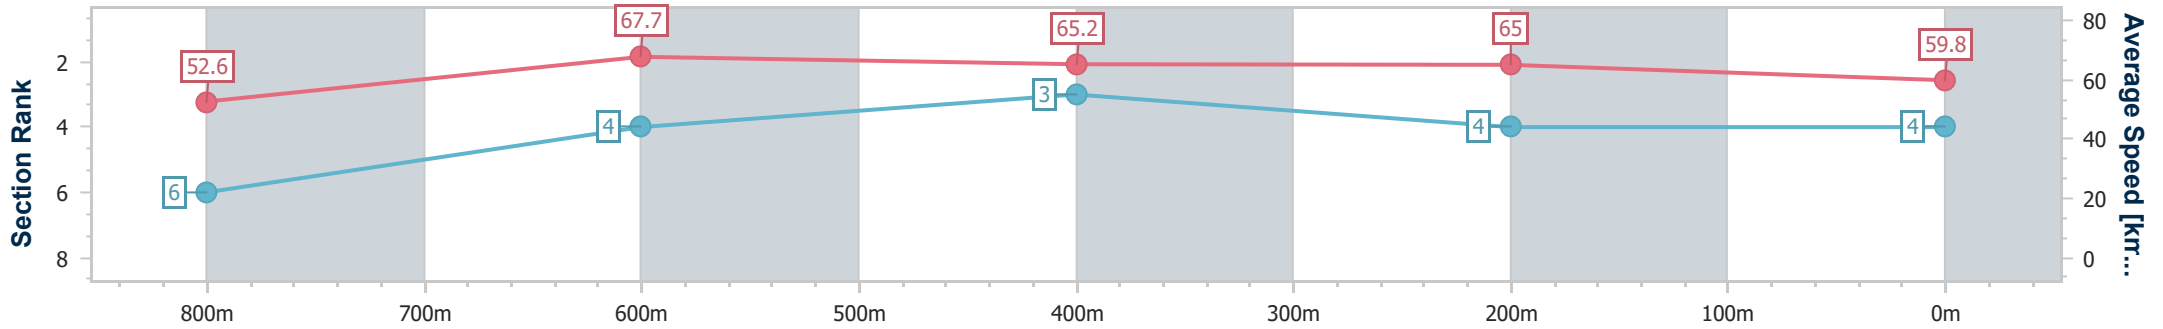

Horse/Jockey Name	Your Too Good
Final Rank	4
Fastest Section Time (Section)	0:10.67 (800m)
Top Speed [km/h] (Section)	69.2 (800m)
Race State	Finished

Sunshine Coast QLD Professional
Race 2: THE LONG RUN BY CUB Class 4 Handicap - 1000m
21 August 2024 - 13:47
Track Rating: Soft 7, Weather: Fine, Rail Position: +3m Entire

Section	Overall	800m	600m	400m	200m
Section Times	0:58.56 [4] (0:13.70)	0:44.86 [6] (0:10.67)	0:34.19 [4] (0:11.08)	0:23.11 [3] (0:11.06)	0:12.05 [4] (0:12.05)
Average Speed [km/h]	52.6	67.7	65.2	65.0	59.8
Top Speed [km/h]	67.4	69.2	66.2	66.4	63.6
Avg. Dist. to Rail [m]	3.1	1.2	0.5	2.8	3.7
Avg. Stride Freq. [Hz]	2.5	2.6	2.5	2.5	2.4
Avg. Stride Length [m]	5.8	7.3	7.2	7.1	6.9

- [ ] Ranking at each section and finish
- -.-.- No data available at this section
- NA No data available