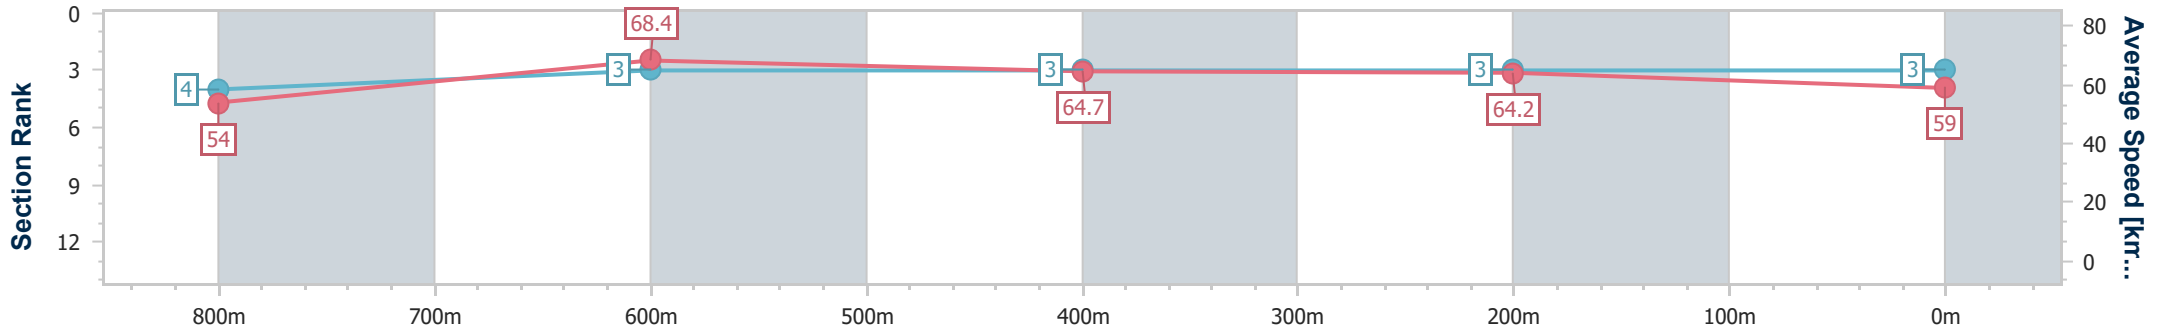

Horse/Jockey Name	King Spirit
Final Rank	3
Fastest Section Time (Section)	0:10.61 (800m)
Top Speed [km/h] (Section)	70.2 (800m)
Race State	Finished

Sunshine Coast QLD Professional
Race 1: PROTEST PAYOUTS - TAB QTIS Three-Year-Old
Maiden Plate - 1000m
21 August 2024 - 13:11

Track Rating: Heavy 8, Weather: Fine, Rail Position: +3m Entire

Section	Overall	800m	600m	400m	200m
Section Times	0:58.63 [3] (0:13.37)	0:45.26 [4] (0:10.61)	0:34.65 [3] (0:11.20)	0:23.45 [3] (0:11.21)	0:12.24 [3] (0:12.24)
Average Speed [km/h]	54.0	68.4	64.7	64.2	59.0
Top Speed [km/h]	68.0	70.2	67.6	65.4	62.3
Avg. Dist. to Rail [m]	5.2	2.0	1.6	3.2	1.0
Avg. Stride Freq. [Hz]	2.4	2.5	2.4	2.4	2.3
Avg. Stride Length [m]	6.1	7.6	7.4	7.3	6.9

- [ ] Ranking at each section and finish
- -.-.- No data available at this section
- NA No data available