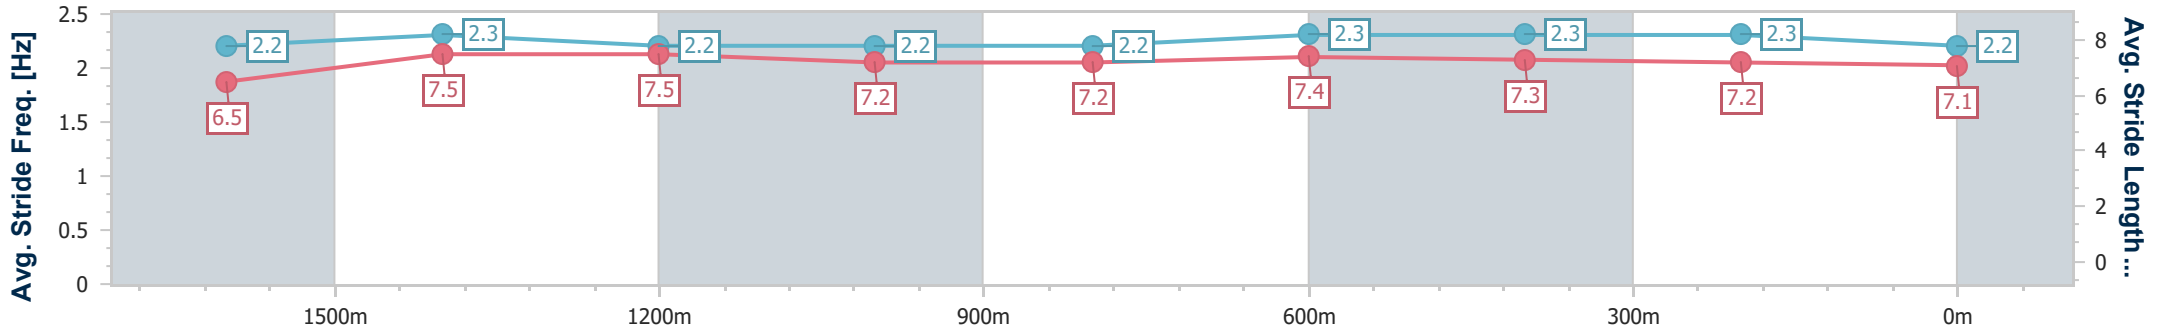

Horse/Jockey Name	Grecian Lass
Final Rank	8
Fastest Section Time (Section)	0:11.59 (1600m)
Top Speed [km/h] (Section)	64.4 (1600m)
Race State	Finished

Sunshine Coast QLD Professional
Race 4: XXXX ULTRA ZERO CARB GREAT TASTE
BENCHMARK 68 Handicap - 1800m

21 August 2024 - 14:56

Track Rating: Soft 7, Weather: Fine, Rail Position: +3m Entire

Section	Overall	1600m	1400m	1200m	1000m	800m	600m	400m	200m				
Section Times	1:52.57 [8] (0:14.23)	1:38.34 [2] (0:11.59)	1:26.75 [2] (0:12.01)	1:14.74 [2] (0:12.75)	1:01.99 [2] (0:12.85)	0:49.14 [2] (0:12.18)	0:36.96 [2] (0:11.86)	0:25.10 [1] (0:12.08)	0:13.02 [6] (0:13.02)				
Average Speed [km/h]	50.8	62.6	60.2	56.7	56.5	59.8	61.3	59.6	55.3				
Top Speed [km/h]	61.5	64.4	61.1	58.7	58.6	61.5	62.2	61.3	58.2				
Avg. Dist. to Rail [m]	4.4	1.8	2.0	3.2	3.0	2.0	1.9	5.2	6.7				
Avg. Stride Freq. [Hz]	2.2	2.3	2.2	2.2	2.2	2.3	2.3	2.3	2.2				
Avg. Stride Length [m]	6.5	7.5	7.5	7.2	7.2	7.4	7.3	7.2	7.1				

- [ ] Ranking at each section and finish
- -.-.- No data available at this section
- NA No data available