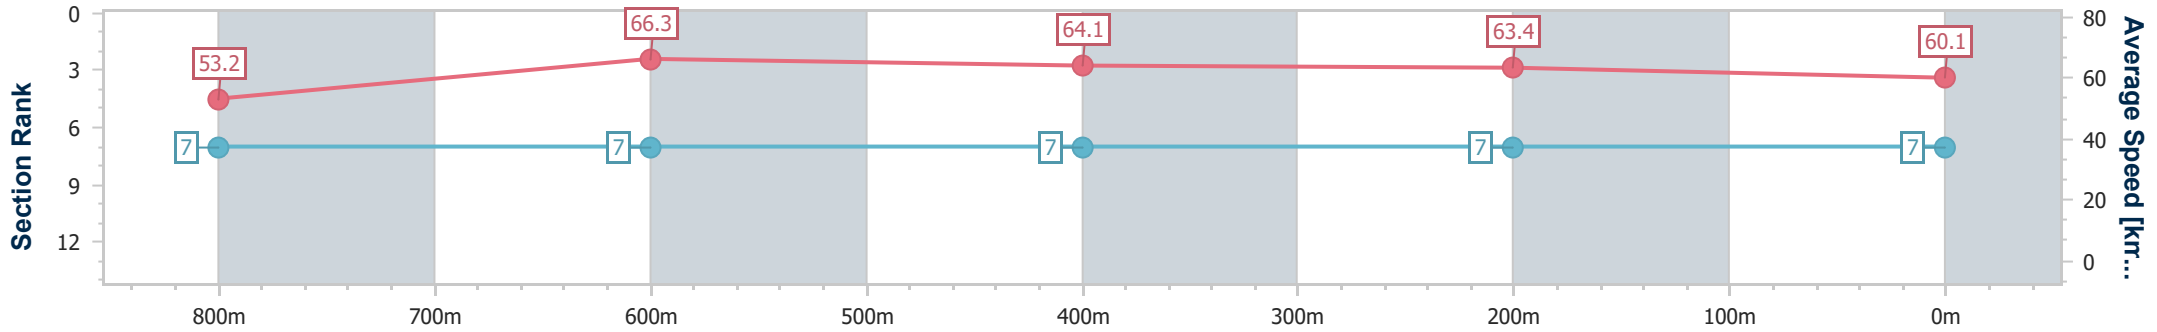

Horse/Jockey Name	Pumicestone Road
Final Rank	7
Fastest Section Time (Section)	0:10.94 (800m)
Top Speed [km/h] (Section)	67.5 (800m)
Race State	Finished

Sunshine Coast QLD Professional
Race 1: PROTEST PAYOUTS - TAB QTIS Three-Year-Old
Maiden Plate - 1000m
21 August 2024 - 13:11

Track Rating: Heavy 8, Weather: Fine, Rail Position: +3m Entire

Section	Overall	800m	600m	400m	200m
Section Times	0:59.19 [7] (0:13.58)	0:45.61 [7] (0:10.94)	0:34.67 [7] (0:11.36)	0:23.31 [7] (0:11.33)	0:11.98 [7] (0:11.98)
Average Speed [km/h]	53.2	66.3	64.1	63.4	60.1
Top Speed [km/h]	67.2	67.5	66.7	64.8	62.6
Avg. Dist. to Rail [m]	4.0	2.7	1.5	5.0	5.1
Avg. Stride Freq. [Hz]	2.4	2.5	2.4	2.4	2.4
Avg. Stride Length [m]	6.1	7.4	7.3	7.3	7.0

- [ ] Ranking at each section and finish
- -.-.- No data available at this section
- NA No data available