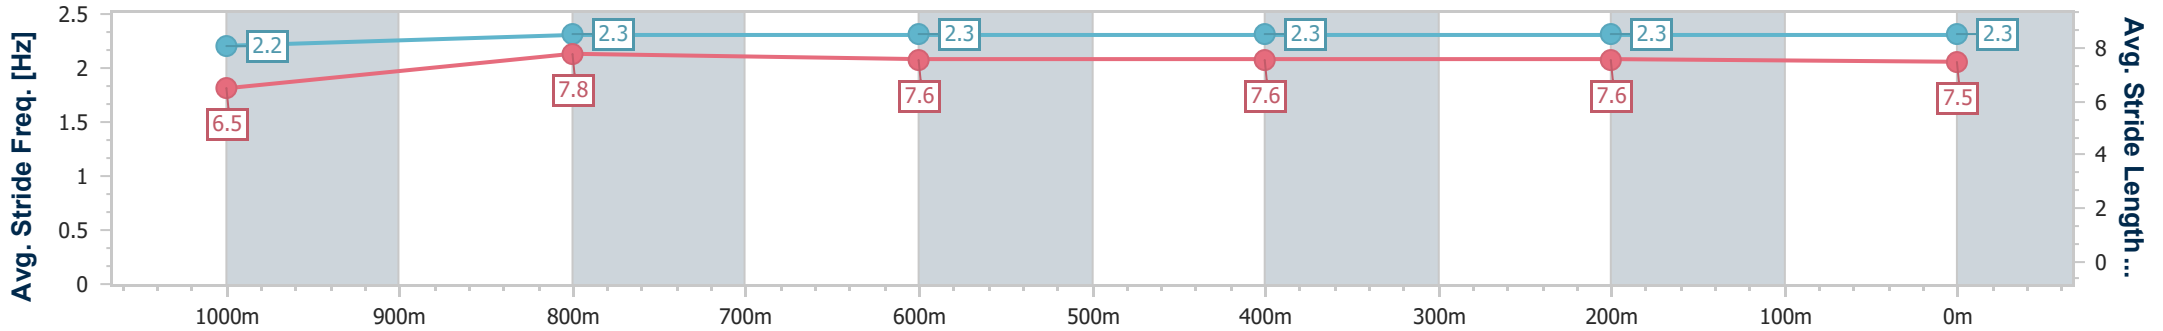

Horse/Jockey Name	I Am Artie
Final Rank	1
Fastest Section Time (Section)	0:11.24 (1000m)
Top Speed [km/h] (Section)	66.3 (Overall)
Race State	Finished

Sunshine Coast QLD Professional
Race 8: QUEENSLAND HOTELS ASSOCIATION BENCHMARK
65 Handicap - 1200m

21 August 2024 - 17:16

Track Rating: Soft 7, Weather: Fine, Rail Position: +3m Entire

Section	Overall	1000m	800m	600m	400m	200m
Section Times	1:11.33 [1] (0:13.62)	0:57.71 [1] (0:11.24)	0:46.47 [1] (0:11.77)	0:34.70 [1] (0:11.67)	0:23.03 [1] (0:11.24)	0:11.79 [1] (0:11.79)
Average Speed [km/h]	52.9	64.4	61.3	61.7	63.8	61.2
Top Speed [km/h]	66.3	66.1	62.3	63.1	65.0	62.8
Avg. Dist. to Rail [m]	6.8	2.6	0.8	0.8	3.7	6.2
Avg. Stride Freq. [Hz]	2.2	2.3	2.3	2.3	2.3	2.3
Avg. Stride Length [m]	6.5	7.8	7.6	7.6	7.6	7.5

- [ ] Ranking at each section and finish
- -.-.- No data available at this section
- NA No data available