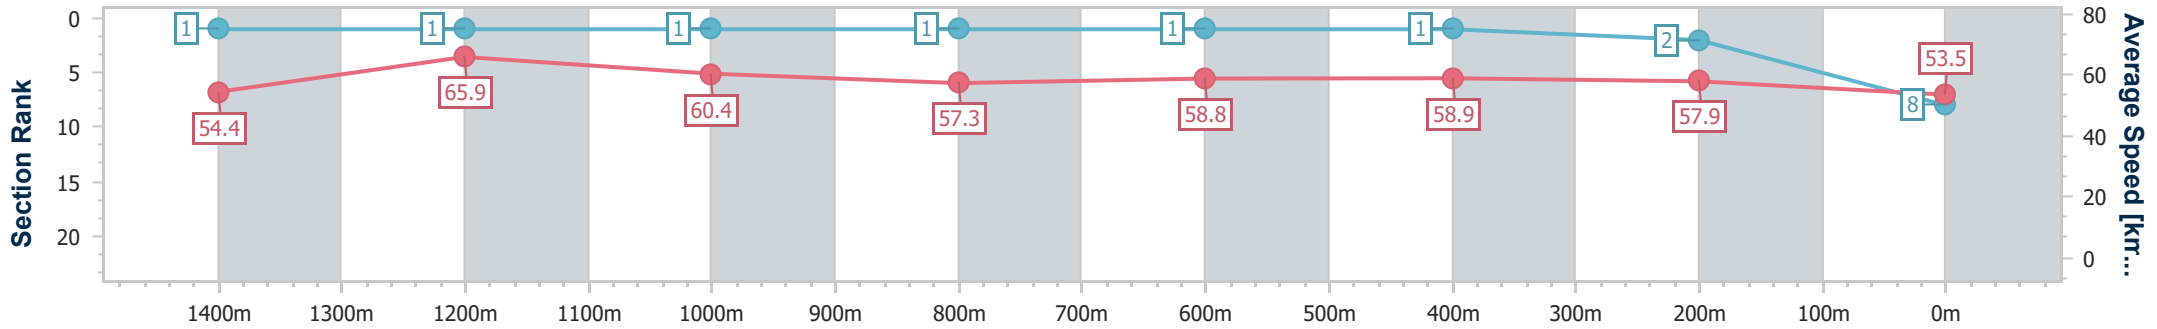

Sunshine Coast QLD Professional

Race 3: MAEVA HOSPITALITY Maiden Plate - 1600m

21 August 2024 - 14:21

Track Rating: Soft 7, Weather: Fine, Rail Position: +3m Entire

Section	Overall	1400m	1200m	1000m	800m	600m	400m	200m						
Section Times	1:39.27 [8] (0:13.23)	1:26.04 [1] (0:11.01)	1:15.03 [1] (0:11.93)	1:03.10 [1] (0:12.68)	0:50.42 [1] (0:12.29)	0:38.13 [1] (0:12.20)	0:25.93 [1] (0:12.44)	0:13.49 [2] (0:13.49)						
Average Speed [km/h]	54.4	65.9	60.4	57.3	58.8	58.9	57.9	53.5						
Top Speed [km/h]	68.2	67.7	62.6	58.2	59.4	59.6	59.1	56.1						
Avg. Dist. to Rail [m]	12.5	3.9	2.5	2.3	1.0	0.3	3.3	5.1						
Avg. Stride Freq. [Hz]	2.3	2.4	2.2	2.2	2.2	2.2	2.2	2.2						
Avg. Stride Length [m]	6.6	7.7	7.5	7.3	7.4	7.3	7.2	6.9						