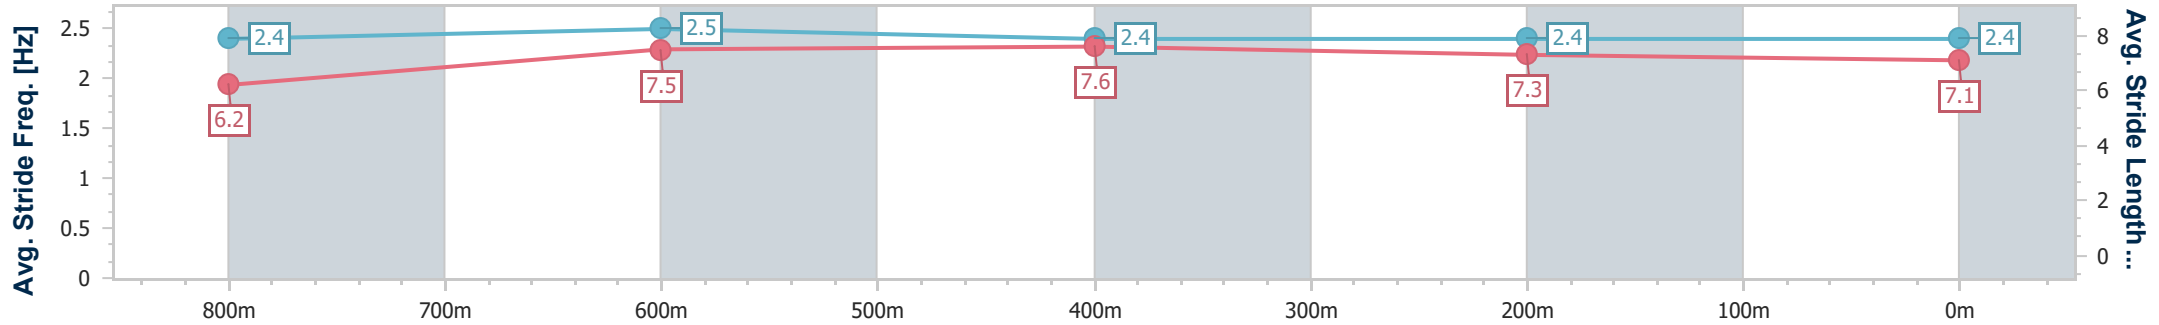

Track Rating: Heavy 8, Weather: Fine, Rail Position: +3m Entire

Section	Overall	800m	600m	400m	200m
Section Times	0:58.44 [1] (0:13.28)	0:45.16 [3] (0:10.88)	0:34.28 [4] (0:11.15)	0:23.13 [4] (0:11.21)	0:11.92 [4] (0:11.92)
Average Speed [km/h]	54.1	67.2	65.3	64.2	60.4
Top Speed [km/h]	68.2	68.1	66.1	65.3	62.7
Avg. Dist. to Rail [m]	7.1	3.9	1.8	5.5	4.8
Avg. Stride Freq. [Hz]	2.4	2.5	2.4	2.4	2.4
Avg. Stride Length [m]	6.2	7.5	7.6	7.3	7.1