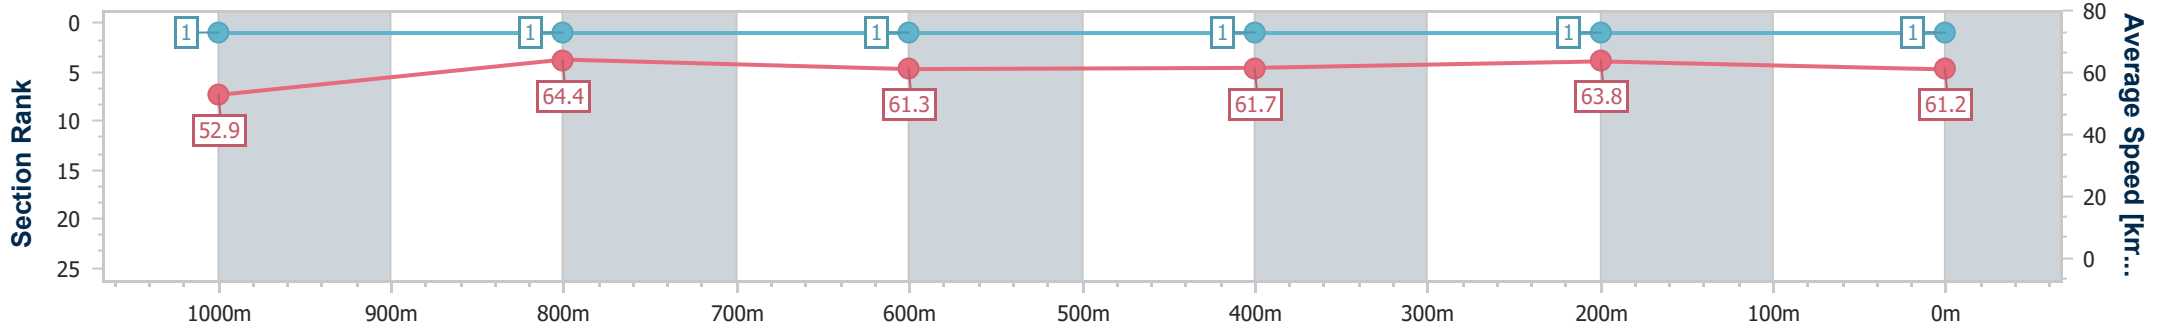

Horse/Jockey Name	I Am Artie
Final Rank	1
Fastest Section Time (Section)	0:11.24 (1000m)
Top Speed [km/h] (Section)	66.3 (Overall)
Race State	Finished

Sunshine Coast QLD Professional
Race 8: QUEENSLAND HOTELS ASSOCIATION BENCHMARK
65 Handicap - 1200m

21 August 2024 - 17:16

Track Rating: Soft 7, Weather: Fine, Rail Position: +3m Entire

Section	Overall	1000m	800m	600m	400m	200m
Section Times	1:11.33 [1] (0:13.62)	0:57.71 [1] (0:11.24)	0:46.47 [1] (0:11.77)	0:34.70 [1] (0:11.67)	0:23.03 [1] (0:11.24)	0:11.79 [1] (0:11.79)
Average Speed [km/h]	52.9	64.4	61.3	61.7	63.8	61.2
Top Speed [km/h]	66.3	66.1	62.3	63.1	65.0	62.8
Avg. Dist. to Rail [m]	6.8	2.6	0.8	0.8	3.7	6.2
Avg. Stride Freq. [Hz]	2.2	2.3	2.3	2.3	2.3	2.3
Avg. Stride Length [m]	6.5	7.8	7.6	7.6	7.6	7.5

- [ ] Ranking at each section and finish
- -.-.- No data available at this section
- NA No data available