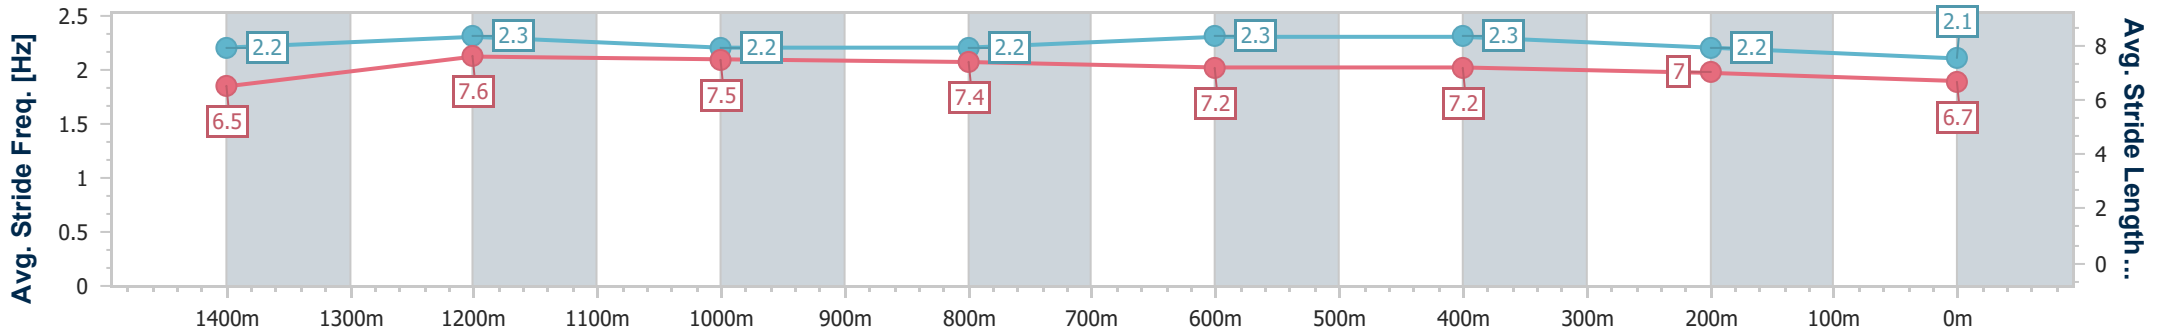

Sunshine Coast QLD Professional

Race 3: MAEVA HOSPITALITY Maiden Plate - 1600m

21 August 2024 - 14:21

Track Rating: Soft 7, Weather: Fine, Rail Position: +3m Entire

Section	Overall	1400m	1200m	1000m	800m	600m	400m	200m
Section Times	1:40.35 [12] (0:13.71)	1:26.64 [9] (0:11.40)	1:15.24 [8] (0:11.82)	1:03.42 [5] (0:12.08)	0:51.34 [2] (0:12.36)	0:38.98 [2] (0:12.22)	0:26.76 [2] (0:12.74)	0:14.02 [10] (0:14.02)
Average Speed [km/h]	52.5	63.5	60.9	59.8	58.0	58.6	56.6	51.3
Top Speed [km/h]	67.2	66.5	62.4	60.2	59.3	59.2	58.4	53.8
Avg. Dist. to Rail [m]	10.1	2.7	2.0	1.5	0.7	1.0	2.3	4.5
Avg. Stride Freq. [Hz]	2.2	2.3	2.2	2.2	2.3	2.3	2.2	2.1
Avg. Stride Length [m]	6.5	7.6	7.5	7.4	7.2	7.2	7.0	6.7