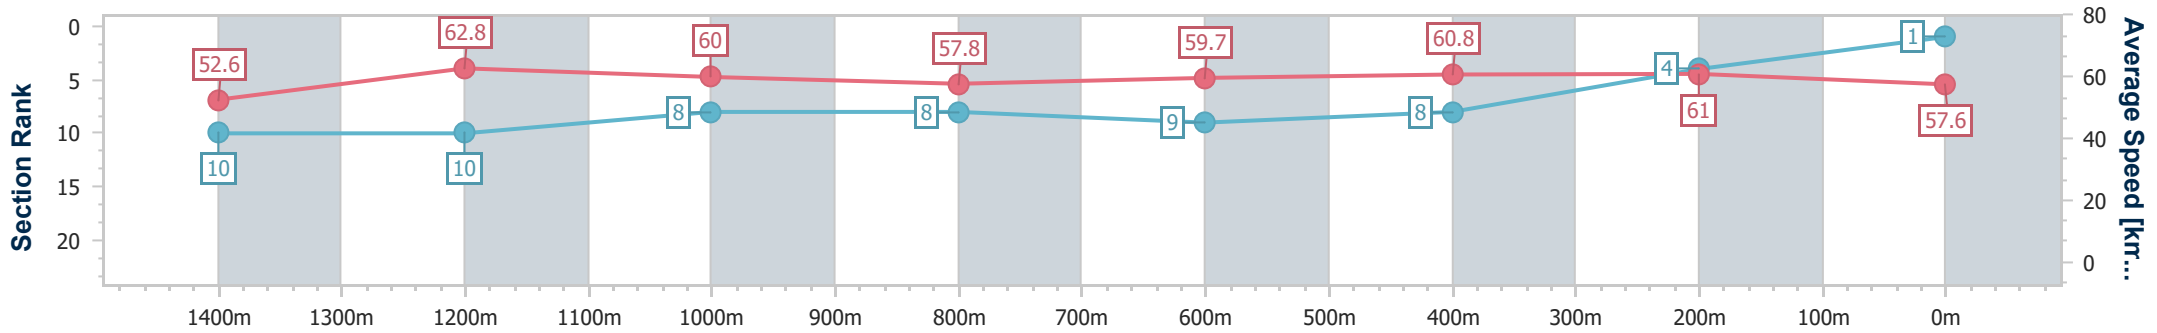

Sunshine Coast QLD Professional

Race 3: MAEVA HOSPITALITY Maiden Plate - 1600m

21 August 2024 - 14:21

Track Rating: Soft 7, Weather: Fine, Rail Position: +3m Entire

Section	Overall	1400m	1200m	1000m	800m	600m	400m	200m
Section Times	1:38.37 [1] (0:13.76)	1:24.61 [10] (0:11.50)	1:13.11 [10] (0:11.98)	1:01.13 [8] (0:12.54)	0:48.59 [8] (0:12.21)	0:36.38 [9] (0:12.06)	0:24.32 [8] (0:11.81)	0:12.51 [4] (0:12.51)
Average Speed [km/h]	52.6	62.8	60.0	57.8	59.7	60.8	61.0	57.6
Top Speed [km/h]	65.7	64.8	61.8	59.3	61.5	62.4	61.8	60.3
Avg. Dist. to Rail [m]	3.4	1.8	1.8	2.2	2.2	2.6	7.3	9.5
Avg. Stride Freq. [Hz]	2.2	2.3	2.2	2.2	2.2	2.2	2.2	2.2
Avg. Stride Length [m]	6.5	7.7	7.6	7.4	7.6	7.6	7.6	7.2