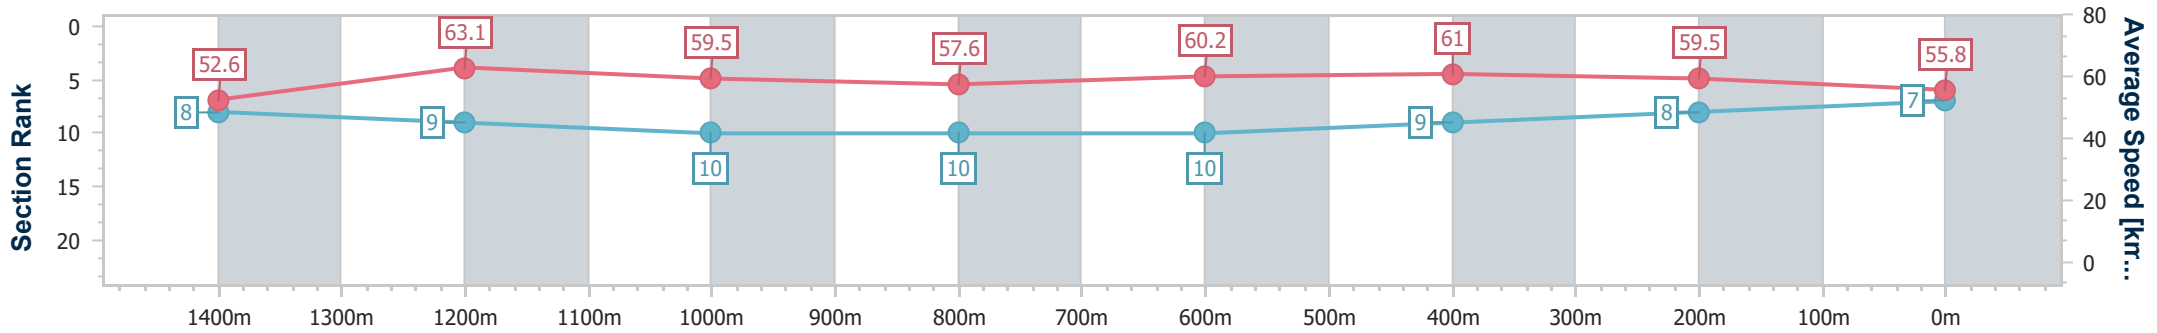

Sunshine Coast QLD Professional

Race 3: MAEVA HOSPITALITY Maiden Plate - 1600m

21 August 2024 - 14:21

Track Rating: Soft 7, Weather: Fine, Rail Position: +3m Entire

Section	Overall	1400m	1200m	1000m	800m	600m	400m	200m
Section Times	1:39.20 [7] (0:13.69)	1:25.51 [8] (0:11.52)	1:13.99 [9] (0:12.12)	1:01.87 [10] (0:12.60)	0:49.27 [10] (0:12.16)	0:37.11 [10] (0:12.12)	0:24.99 [9] (0:12.08)	0:12.91 [8] (0:12.91)
Average Speed [km/h]	52.6	63.1	59.5	57.6	60.2	61.0	59.5	55.8
Top Speed [km/h]	65.5	64.6	60.9	60.0	61.4	61.8	60.4	58.9
Avg. Dist. to Rail [m]	6.2	3.1	3.0	2.9	2.9	4.4	7.2	9.1
Avg. Stride Freq. [Hz]	2.1	2.3	2.2	2.2	2.3	2.3	2.3	2.2
Avg. Stride Length [m]	6.8	7.7	7.5	7.2	7.4	7.4	7.3	7.0