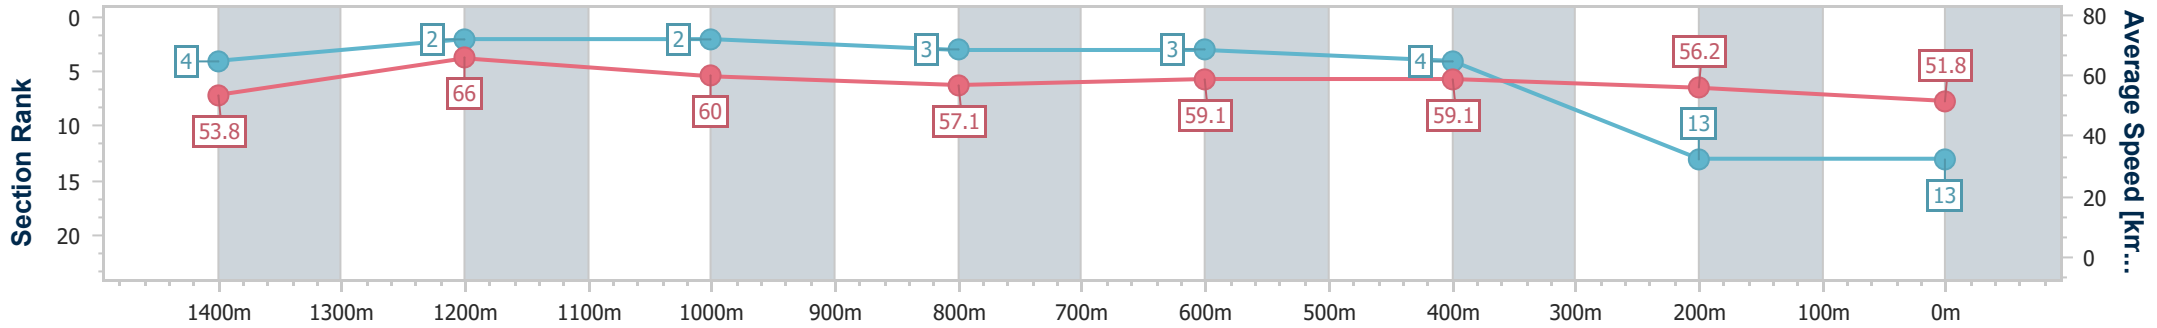

Sunshine Coast QLD Professional

Race 3: MAEVA HOSPITALITY Maiden Plate - 1600m

21 August 2024 - 14:21

Track Rating: Soft 7, Weather: Fine, Rail Position: +3m Entire

Section	Overall	1400m	1200m	1000m	800m	600m	400m	200m
Section Times	1:40.45 [13] (0:13.44)	1:27.01 [4] (0:10.99)	1:16.02 [2] (0:12.03)	1:03.99 [2] (0:12.62)	0:51.37 [3] (0:12.37)	0:39.00 [3] (0:12.28)	0:26.72 [4] (0:12.84)	0:13.88 [13] (0:13.88)
Average Speed [km/h]	53.8	66.0	60.0	57.1	59.1	59.1	56.2	51.8
Top Speed [km/h]	68.0	68.6	65.2	57.9	59.8	59.8	57.9	54.3
Avg. Dist. to Rail [m]	7.9	3.0	2.3	1.9	2.4	1.2	2.0	2.5
Avg. Stride Freq. [Hz]	2.3	2.4	2.3	2.2	2.2	2.3	2.2	2.2
Avg. Stride Length [m]	6.4	7.6	7.3	7.2	7.4	7.2	7.0	6.7