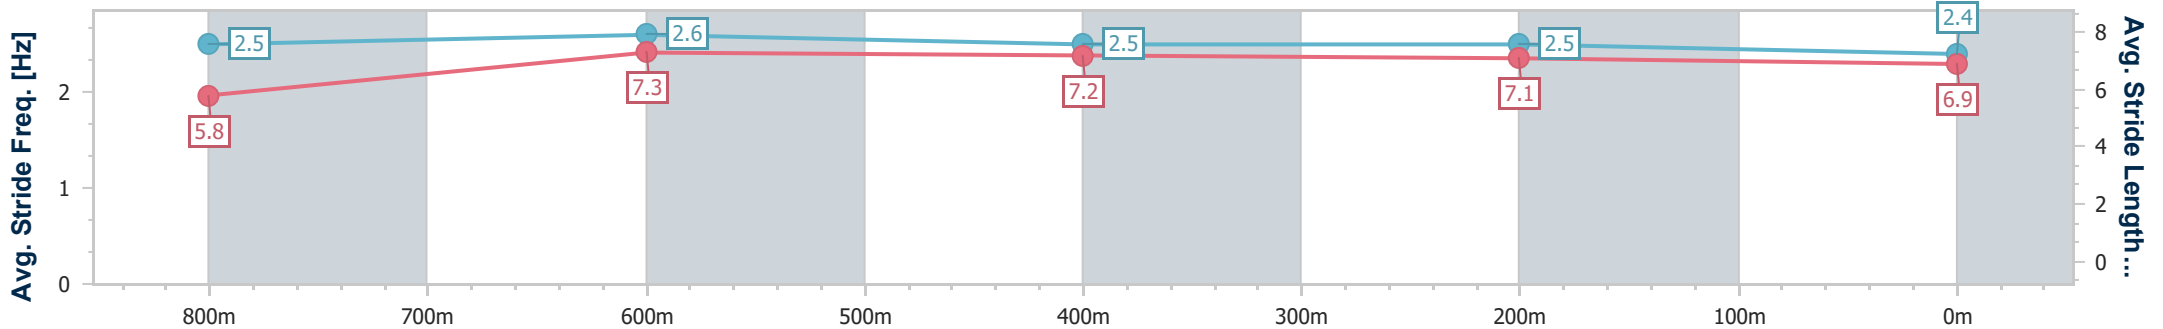

Horse/Jockey Name	Your Too Good
Final Rank	4
Fastest Section Time (Section)	0:10.67 (800m)
Top Speed [km/h] (Section)	69.2 (800m)
Race State	Finished

Sunshine Coast QLD Professional
Race 2: THE LONG RUN BY CUB Class 4 Handicap - 1000m
21 August 2024 - 13:47
Track Rating: Soft 7, Weather: Fine, Rail Position: +3m Entire

Section	Overall	800m	600m	400m	200m
Section Times	0:58.56 [4] (0:13.70)	0:44.86 [6] (0:10.67)	0:34.19 [4] (0:11.08)	0:23.11 [3] (0:11.06)	0:12.05 [4] (0:12.05)
Average Speed [km/h]	52.6	67.7	65.2	65.0	59.8
Top Speed [km/h]	67.4	69.2	66.2	66.4	63.6
Avg. Dist. to Rail [m]	3.1	1.2	0.5	2.8	3.7
Avg. Stride Freq. [Hz]	2.5	2.6	2.5	2.5	2.4
Avg. Stride Length [m]	5.8	7.3	7.2	7.1	6.9

- [ ] Ranking at each section and finish
- -.-.- No data available at this section
- NA No data available