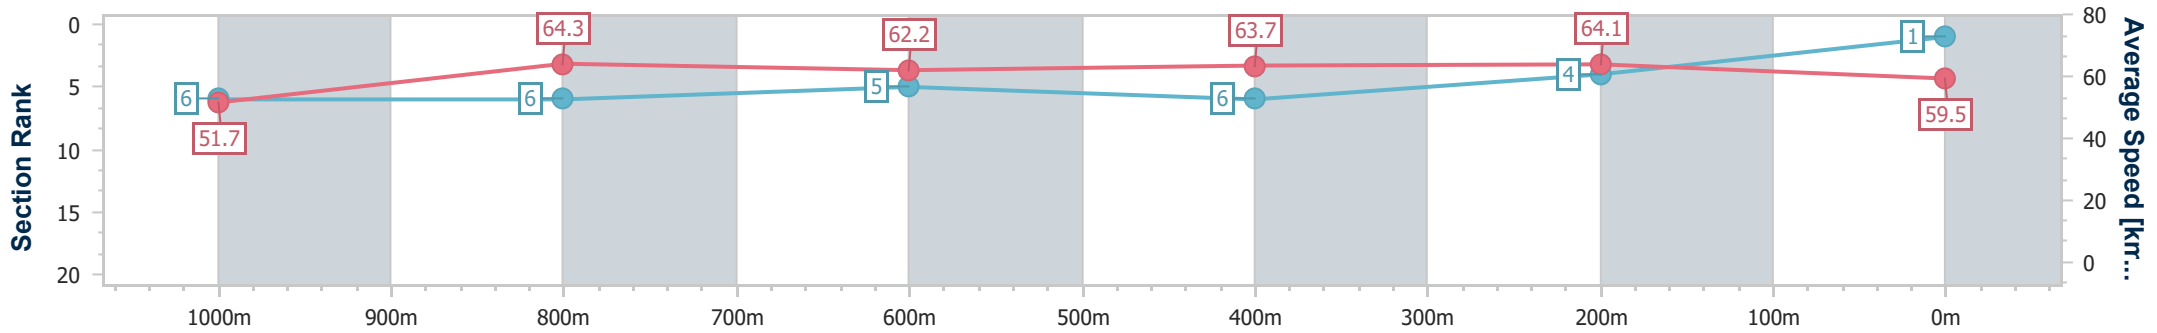

Sunshine Coast QLD Professional

Race 7: HOSTPLUS Class 1 Plate - 1200m

21 August 2024 - 16:41

Track Rating: Soft 7, Weather: Fine, Rail Position: +3m Entire

Section	Overall	1000m	800m	600m	400m	200m
Section Times	1:11.97 [1] (0:13.94)	0:58.03 [6] (0:11.28)	0:46.75 [6] (0:11.74)	0:35.01 [5] (0:11.71)	0:23.30 [6] (0:11.19)	0:12.11 [4]
Average Speed [km/h]	51.7	64.3	62.2	63.7	64.1	59.5
Top Speed [km/h]	65.1	65.8	63.9	65.1	65.7	62.4
Avg. Dist. to Rail [m]	4.7	2.5	3.0	5.1	10.6	9.1
Avg. Stride Freq. [Hz]	2.3	2.3	2.3	2.3	2.4	2.3
Avg. Stride Length [m]	6.2	7.7	7.6	7.7	7.5	7.1