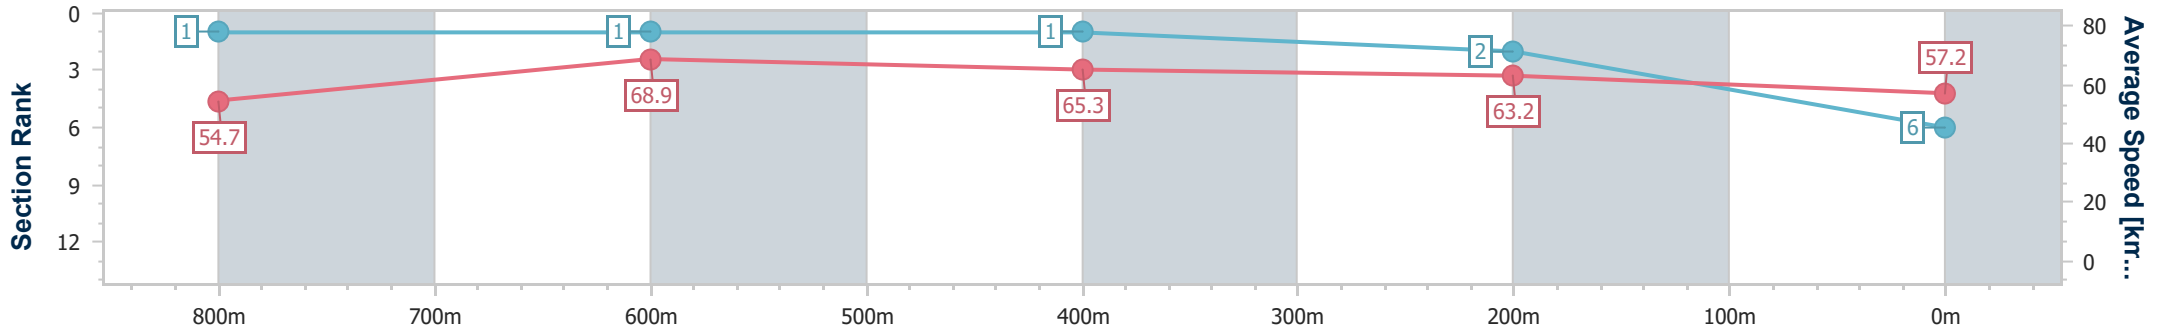

Horse/Jockey Name	Amberinger
Final Rank	6
Fastest Section Time (Section)	0:10.56 (800m)
Top Speed [km/h] (Section)	70.6 (800m)
Race State	Finished

Sunshine Coast QLD Professional
Race 1: PROTEST PAYOUTS - TAB QTIS Three-Year-Old
Maiden Plate - 1000m
21 August 2024 - 13:11

Track Rating: Heavy 8, Weather: Fine, Rail Position: +3m Entire

Section	Overall	800m	600m	400m	200m
Section Times	0:58.88 [6] (0:13.13)	0:45.75 [1] (0:10.56)	0:35.19 [1] (0:11.22)	0:23.97 [1] (0:11.39)	0:12.58 [2] (0:12.58)
Average Speed [km/h]	54.7	68.9	65.3	63.2	57.2
Top Speed [km/h]	70.5	70.6	68.2	64.4	61.2
Avg. Dist. to Rail [m]	9.1	3.5	2.3	2.9	1.8
Avg. Stride Freq. [Hz]	2.4	2.5	2.4	2.4	2.3
Avg. Stride Length [m]	6.3	7.8	7.6	7.3	6.8

- [ ] Ranking at each section and finish
- -.-.- No data available at this section
- NA No data available