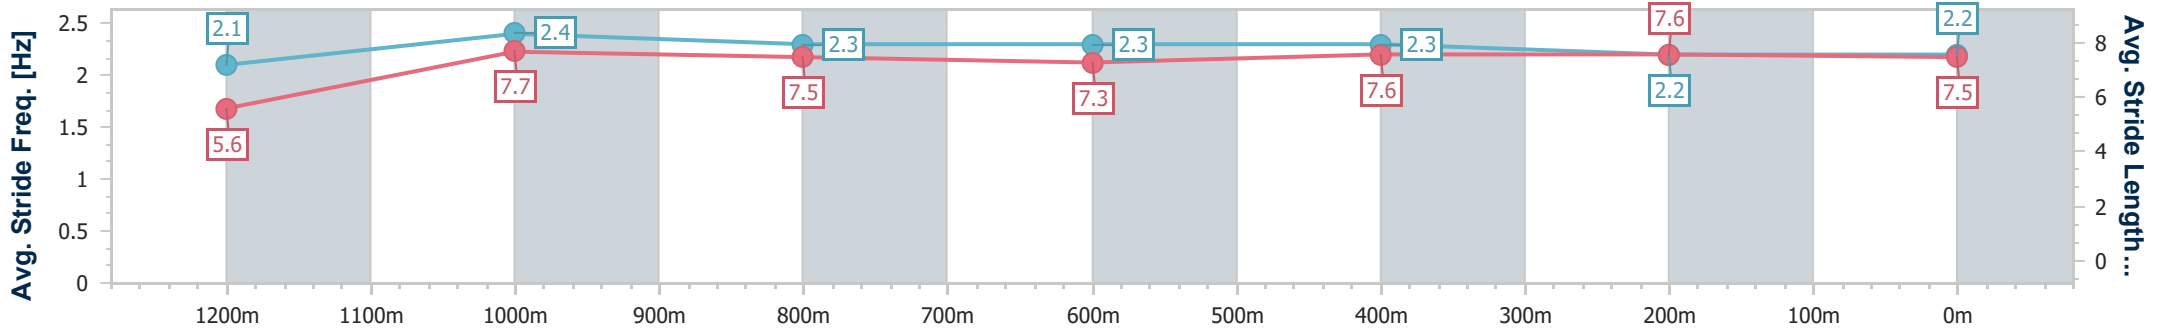

Sunshine Coast QLD Professional

Race 6: CELLARBRATIONS Maiden Handicap - 1300m

21 August 2024 - 16:06

Track Rating: Soft 7, Weather: Fine, Rail Position: +3m Entire

Section	Overall	1200m	1000m	800m	600m	400m	200m
Section Times	1:18.96 [7] (0:07.97)	1:10.99 [9] (0:11.21)	0:59.78 [9] (0:11.75)	0:48.03 [10] (0:12.20)	0:35.83 [11] (0:11.76)	0:24.07 [8] (0:11.68)	0:12.39 [7] (0:12.39)
Average Speed [km/h]	45.2	64.5	62.1	59.7	61.8	61.8	58.5
Top Speed [km/h]	61.5	66.4	64.3	61.0	63.7	63.1	61.2
Avg. Dist. to Rail [m]	12.1	5.3	3.3	1.2	0.8	6.4	6.6
Avg. Stride Freq. [Hz]	2.1	2.4	2.3	2.3	2.3	2.2	2.2
Avg. Stride Length [m]	5.6	7.7	7.5	7.3	7.6	7.6	7.5