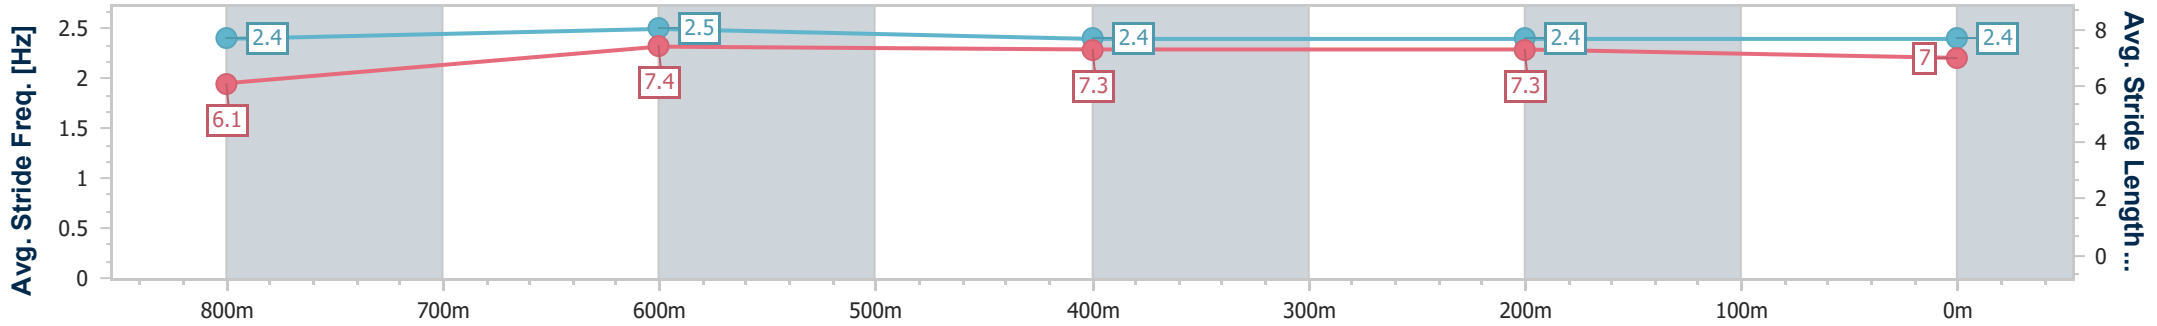

Horse/Jockey Name	Pumicestone Road
Final Rank	7
Fastest Section Time (Section)	0:10.94 (800m)
Top Speed [km/h] (Section)	67.5 (800m)
Race State	Finished

Sunshine Coast QLD Professional
Race 1: PROTEST PAYOUTS - TAB QTIS Three-Year-Old
Maiden Plate - 1000m
21 August 2024 - 13:11

Track Rating: Heavy 8, Weather: Fine, Rail Position: +3m Entire

Section	Overall	800m	600m	400m	200m
Section Times	0:59.19 [7] (0:13.58)	0:45.61 [7] (0:10.94)	0:34.67 [7] (0:11.36)	0:23.31 [7] (0:11.33)	0:11.98 [7] (0:11.98)
Average Speed [km/h]	53.2	66.3	64.1	63.4	60.1
Top Speed [km/h]	67.2	67.5	66.7	64.8	62.6
Avg. Dist. to Rail [m]	4.0	2.7	1.5	5.0	5.1
Avg. Stride Freq. [Hz]	2.4	2.5	2.4	2.4	2.4
Avg. Stride Length [m]	6.1	7.4	7.3	7.3	7.0

- [ ] Ranking at each section and finish
- -.-.- No data available at this section
- NA No data available