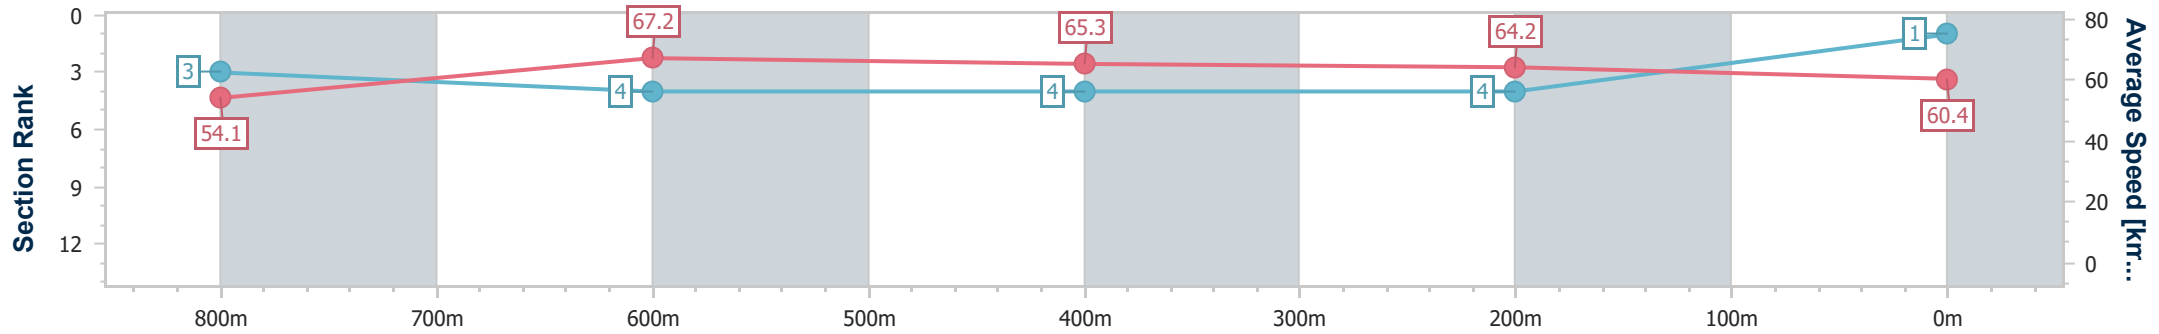

Track Rating: Heavy 8, Weather: Fine, Rail Position: +3m Entire

Section	Overall	800m	600m	400m	200m
Section Times	0:58.44 [1] (0:13.28)	0:45.16 [3] (0:10.88)	0:34.28 [4] (0:11.15)	0:23.13 [4] (0:11.21)	0:11.92 [4] (0:11.92)
Average Speed [km/h]	54.1	67.2	65.3	64.2	60.4
Top Speed [km/h]	68.2	68.1	66.1	65.3	62.7
Avg. Dist. to Rail [m]	7.1	3.9	1.8	5.5	4.8
Avg. Stride Freq. [Hz]	2.4	2.5	2.4	2.4	2.4
Avg. Stride Length [m]	6.2	7.5	7.6	7.3	7.1