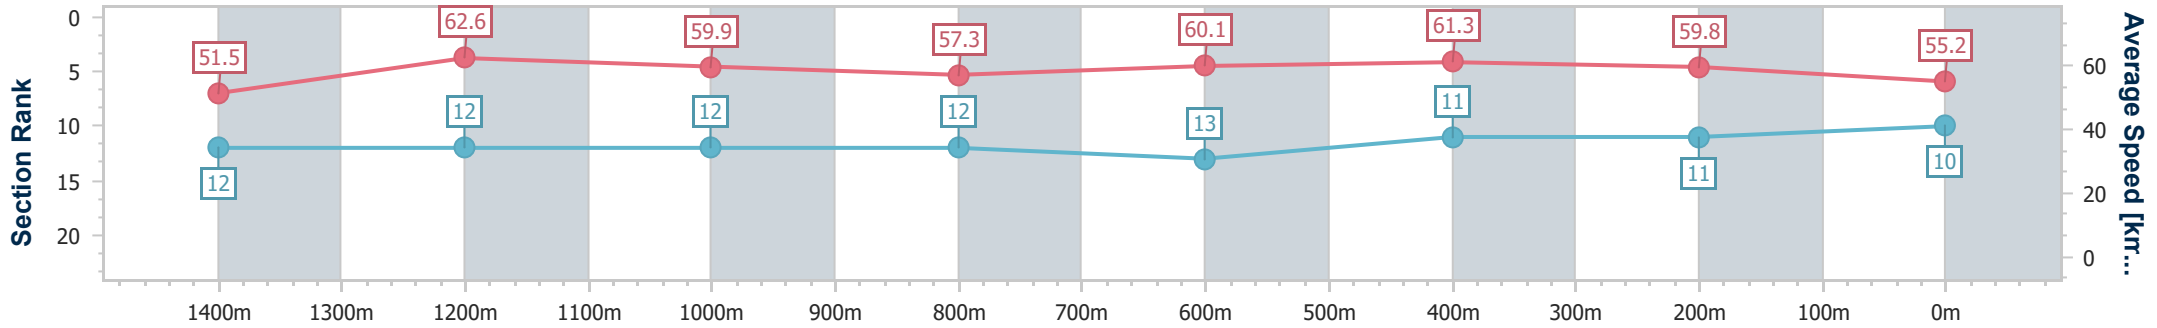

Sunshine Coast QLD Professional

Race 3: MAEVA HOSPITALITY Maiden Plate - 1600m

21 August 2024 - 14:21

Track Rating: Soft 7, Weather: Fine, Rail Position: +3m Entire

Section	Overall	1400m	1200m	1000m	800m	600m	400m	200m
Section Times	1:39.39 [10] (0:13.96)	1:25.43 [12] (0:11.61)	1:13.82 [12] (0:12.07)	1:01.75 [12] (0:12.65)	0:49.10 [12] (0:12.13)	0:36.97 [13] (0:11.89)	0:25.08 [11] (0:12.02)	0:13.06 [11] (0:13.06)
Average Speed [km/h]	51.5	62.6	59.9	57.3	60.1	61.3	59.8	55.2
Top Speed [km/h]	65.3	65.3	61.9	59.4	61.8	61.8	61.2	57.9
Avg. Dist. to Rail [m]	4.9	3.5	4.3	2.7	2.4	1.8	4.3	5.1
Avg. Stride Freq. [Hz]	2.1	2.2	2.2	2.1	2.1	2.2	2.2	2.1
Avg. Stride Length [m]	6.8	7.9	7.8	7.6	7.8	7.8	7.7	7.2