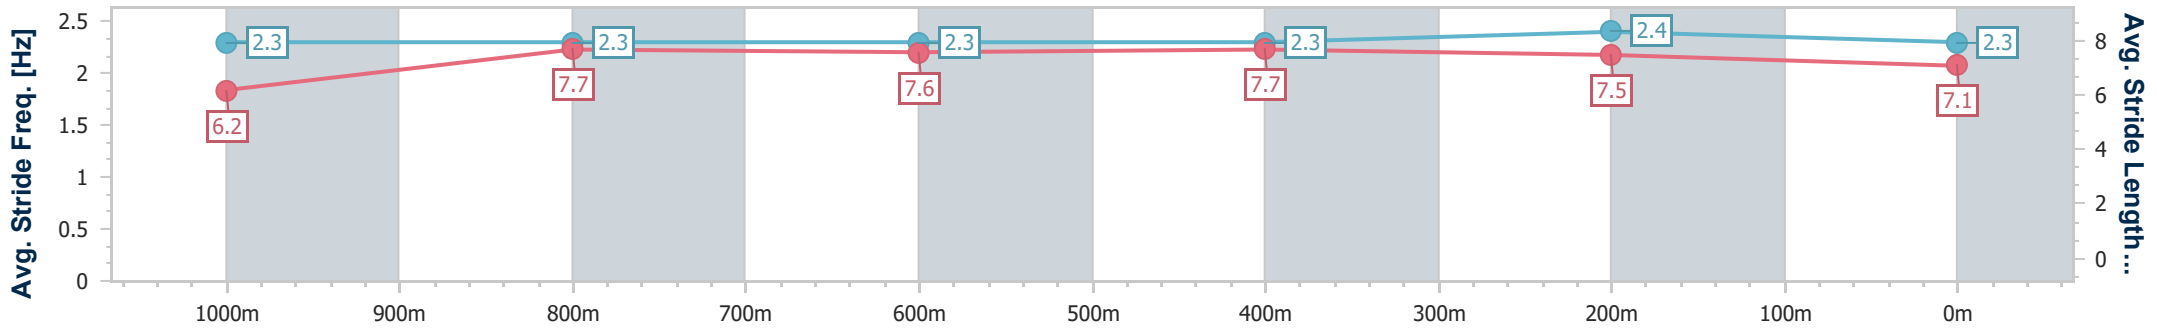

Sunshine Coast QLD Professional

Race 7: HOSTPLUS Class 1 Plate - 1200m

21 August 2024 - 16:41

Track Rating: Soft 7, Weather: Fine, Rail Position: +3m Entire

Section	Overall	1000m	800m	600m	400m	200m
Section Times	1:11.97 [1] (0:13.94)	0:58.03 [6] (0:11.28)	0:46.75 [6] (0:11.74)	0:35.01 [5] (0:11.71)	0:23.30 [6] (0:11.19)	0:12.11 [4]
Average Speed [km/h]	51.7	64.3	62.2	63.7	64.1	59.5
Top Speed [km/h]	65.1	65.8	63.9	65.1	65.7	62.4
Avg. Dist. to Rail [m]	4.7	2.5	3.0	5.1	10.6	9.1
Avg. Stride Freq. [Hz]	2.3	2.3	2.3	2.3	2.4	2.3
Avg. Stride Length [m]	6.2	7.7	7.6	7.7	7.5	7.1