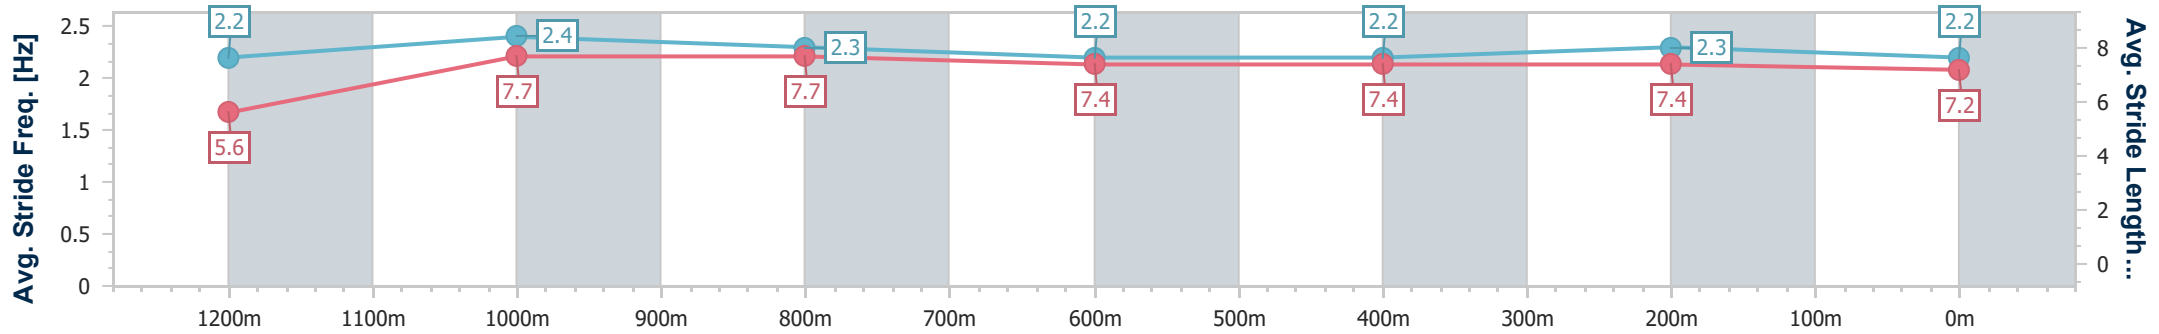

Sunshine Coast QLD Professional

Race 6: CELLARBRATIONS Maiden Handicap - 1300m

21 August 2024 - 16:06

Track Rating: Soft 7, Weather: Fine, Rail Position: +3m Entire

Section	Overall	1200m	1000m	800m	600m	400m	200m
Section Times	1:18.49 [2] (0:07.75)	1:10.74 [4] (0:10.76)	0:59.98 [1] (0:11.42)	0:48.56 [1] (0:12.25)	0:36.31 [1] (0:11.96)	0:24.35 [1] (0:11.64)	0:12.71 [1] (0:12.71)
Average Speed [km/h]	46.6	67.0	63.5	59.2	59.8	62.1	57.1
Top Speed [km/h]	63.0	69.7	68.4	60.1	61.9	63.4	60.5
Avg. Dist. to Rail [m]	13.5	6.8	2.2	0.3	1.7	1.4	3.2
Avg. Stride Freq. [Hz]	2.2	2.4	2.3	2.2	2.2	2.3	2.2
Avg. Stride Length [m]	5.6	7.7	7.7	7.4	7.4	7.4	7.2