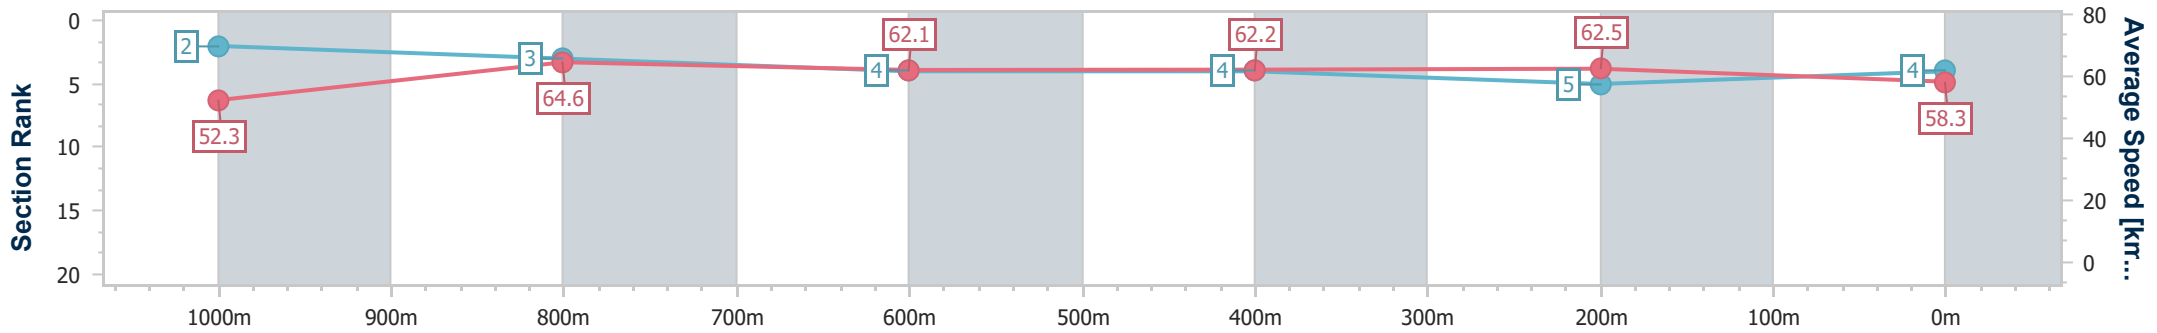

Sunshine Coast QLD Professional

Race 7: HOSTPLUS Class 1 Plate - 1200m

21 August 2024 - 16:41

Track Rating: Soft 7, Weather: Fine, Rail Position: +3m Entire

Section	Overall	1000m	800m	600m	400m	200m
Section Times	1:12.22 [4] (0:13.74)	0:58.48 [2] (0:11.24)	0:47.24 [3] (0:11.71)	0:35.53 [4] (0:11.66)	0:23.87 [4] (0:11.53)	0:12.34 [5] (0:12.34)
Average Speed [km/h]	52.3	64.6	62.1	62.2	62.5	58.3
Top Speed [km/h]	66.4	67.1	63.5	64.4	64.4	61.6
Avg. Dist. to Rail [m]	4.6	3.2	1.9	1.3	4.9	7.1
Avg. Stride Freq. [Hz]	2.4	2.5	2.4	2.4	2.4	2.4
Avg. Stride Length [m]	6.0	7.3	7.2	7.1	7.1	6.8