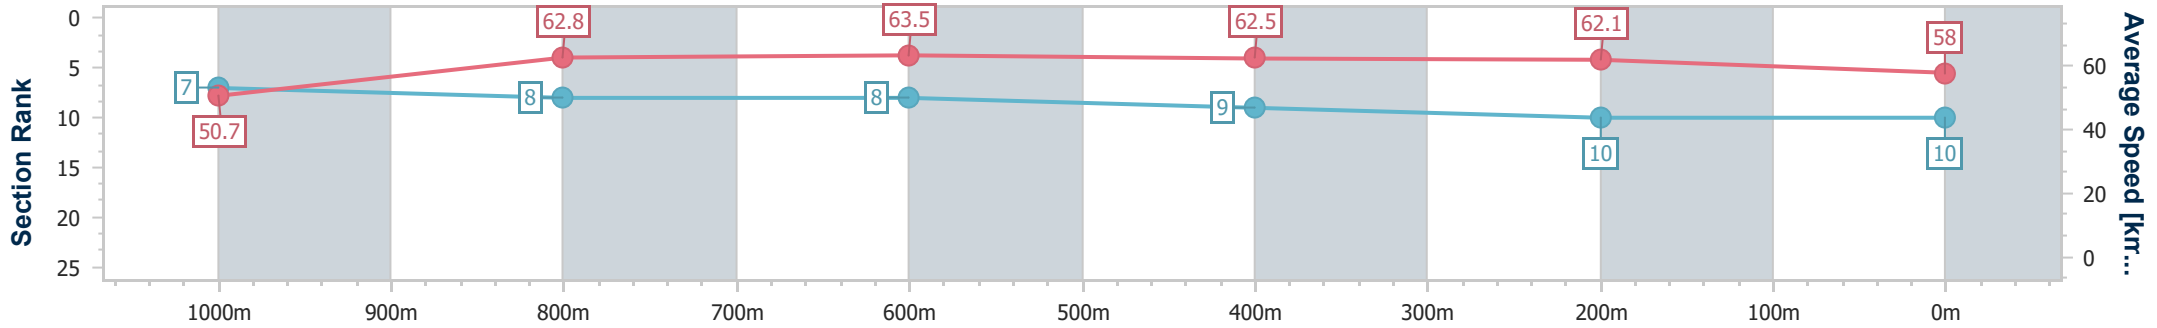

Horse/Jockey Name	She's Jessie
Final Rank	10
Fastest Section Time (Section)	0:11.56 (800m)
Top Speed [km/h] (Section)	65.4 (Overall)
Race State	Finished

Sunshine Coast QLD Professional
Race 8: QUEENSLAND HOTELS ASSOCIATION BENCHMARK
65 Handicap - 1200m

21 August 2024 - 17:16

Track Rating: Soft 7, Weather: Fine, Rail Position: +3m Entire

Section	Overall	1000m	800m	600m	400m	200m
Section Times	1:13.12 [10] (0:14.18)	0:58.94 [7] (0:11.60)	0:47.34 [8] (0:11.56)	0:35.78 [8] (0:11.71)	0:24.07 [9] (0:11.63)	0:12.44 [10] (0:12.44)
Average Speed [km/h]	50.7	62.8	63.5	62.5	62.1	58.0
Top Speed [km/h]	65.4	64.3	64.8	63.5	62.9	60.9
Avg. Dist. to Rail [m]	8.4	4.4	3.6	2.8	8.0	8.9
Avg. Stride Freq. [Hz]	2.3	2.4	2.4	2.4	2.4	2.3
Avg. Stride Length [m]	6.0	7.3	7.4	7.4	7.2	6.9

- [ ] Ranking at each section and finish
- -.-.- No data available at this section
- NA No data available