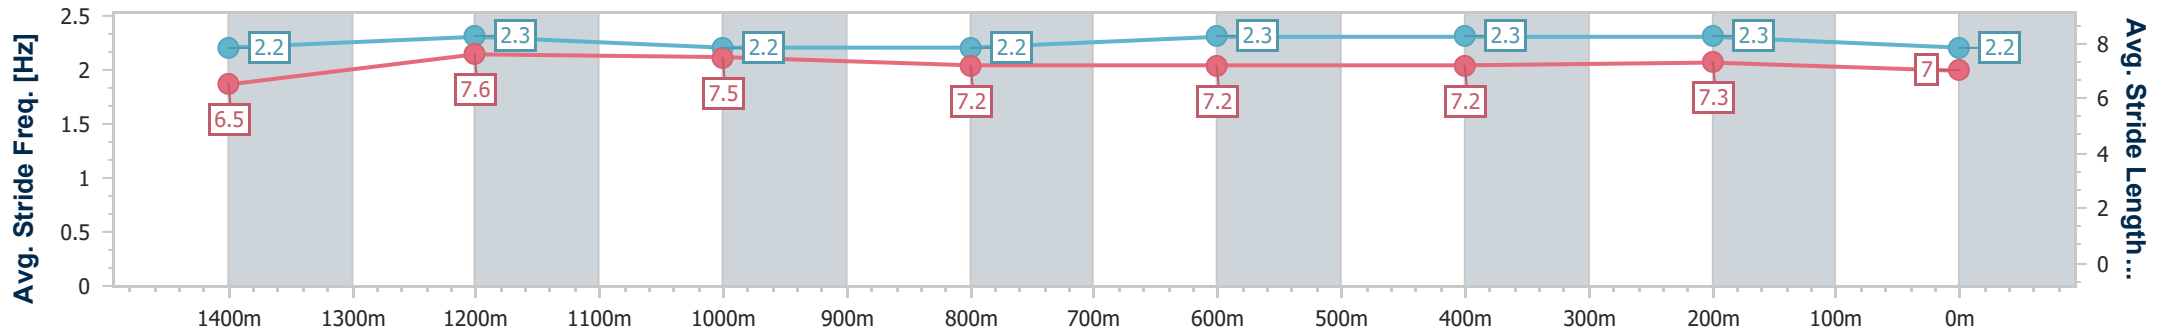

Sunshine Coast QLD Professional

Race 3: MAEVA HOSPITALITY Maiden Plate - 1600m

21 August 2024 - 14:21

Track Rating: Soft 7, Weather: Fine, Rail Position: +3m Entire

Section	Overall	1400m	1200m	1000m	800m	600m	400m	200m
Section Times	1:39.38 [9] (0:13.94)	1:25.44 [11] (0:11.45)	1:13.99 [11] (0:12.03)	1:01.96 [11] (0:12.53)	0:49.43 [11] (0:12.39)	0:37.04 [11] (0:12.18)	0:24.86 [13] (0:11.95)	0:12.91 [12] (0:12.91)
Average Speed [km/h]	51.6	63.8	60.2	57.9	59.4	60.4	60.2	55.8
Top Speed [km/h]	63.7	65.2	61.9	59.6	59.7	61.4	61.1	58.9
Avg. Dist. to Rail [m]	11.3	4.6	4.5	4.1	3.5	4.1	7.9	10.6
Avg. Stride Freq. [Hz]	2.2	2.3	2.2	2.2	2.3	2.3	2.3	2.2
Avg. Stride Length [m]	6.5	7.6	7.5	7.2	7.2	7.2	7.3	7.0