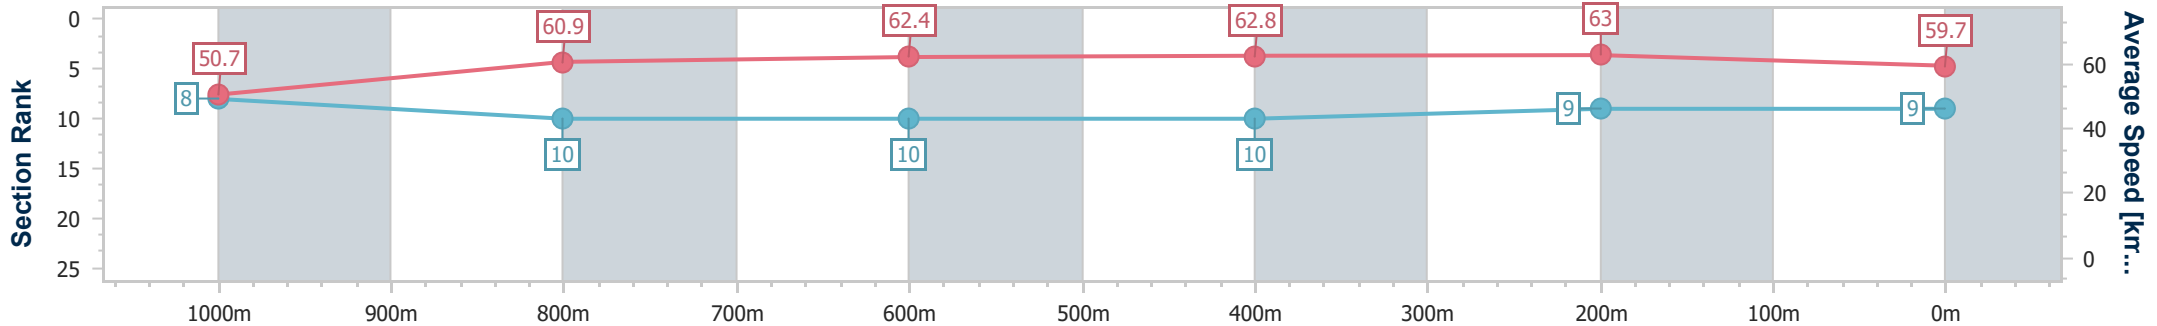

Horse/Jockey Name	The Last Saga
Final Rank	9
Fastest Section Time (Section)	0:11.44 (400m)
Top Speed [km/h] (Section)	64.2 (600m)
Race State	Finished

Sunshine Coast QLD Professional
Race 8: QUEENSLAND HOTELS ASSOCIATION BENCHMARK
65 Handicap - 1200m
21 August 2024 - 17:16

Track Rating: Soft 7, Weather: Fine, Rail Position: +3m Entire

Section	Overall	1000m	800m	600m	400m	200m
Section Times	1:12.68 [9] (0:14.19)	0:58.49 [8] (0:11.87)	0:46.62 [10] (0:11.59)	0:35.03 [10] (0:11.52)	0:23.51 [10] (0:11.44)	0:12.07 [9] (0:12.07)
Average Speed [km/h]	50.7	60.9	62.4	62.8	63.0	59.7
Top Speed [km/h]	62.4	62.1	63.8	64.2	63.7	62.1
Avg. Dist. to Rail [m]	2.6	1.9	0.7	0.8	4.5	5.8
Avg. Stride Freq. [Hz]	2.1	2.2	2.2	2.2	2.2	2.1
Avg. Stride Length [m]	6.6	7.9	8.0	8.1	8.1	7.8

- [ ] Ranking at each section and finish
- -.-.- No data available at this section
- NA No data available