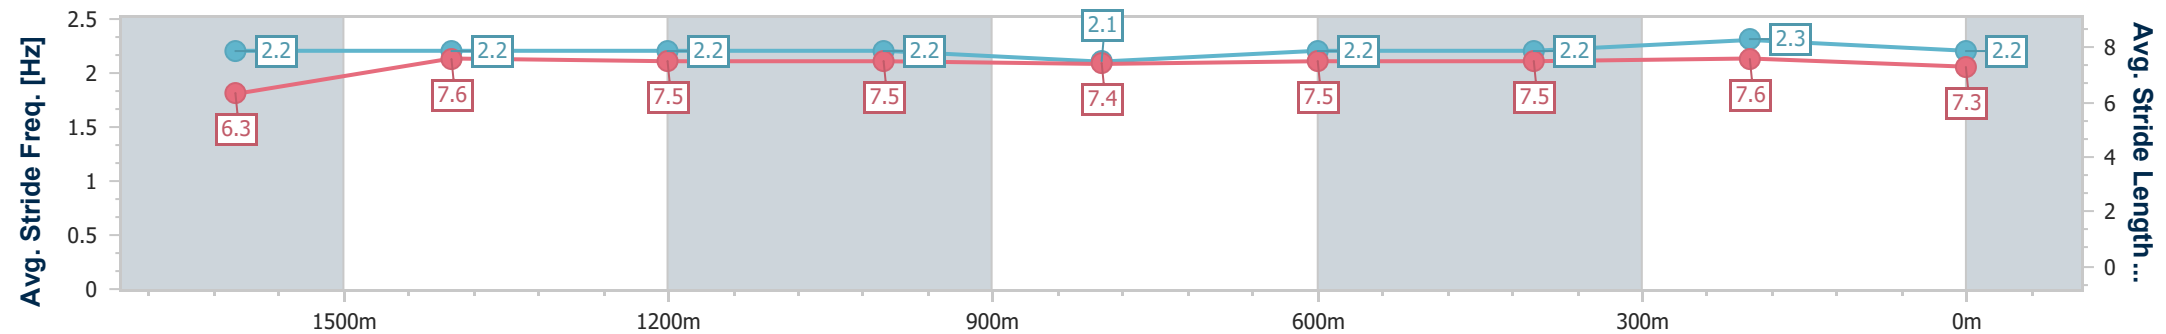

Horse/Jockey Name	Around The Buoy
Final Rank	2
Fastest Section Time (Section)	0:11.62 (400m)
Top Speed [km/h] (Section)	63.2 (1600m)
Race State	Finished

Sunshine Coast QLD Professional
Race 5: TOGETHER WE PLAY - KENO Class 1 Handicap - 1800m

21 August 2024 - 15:31

Track Rating: Soft 7, Weather: Fine, Rail Position: +3m Entire

Section	Overall	1600m	1400m	1200m	1000m	800m	600m	400m	200m				
Section Times	1:52.08 [2] (0:14.78)	1:37.30 [10] (0:11.86)	1:25.44 [9] (0:12.28)	1:13.16 [8] (0:12.29)	1:00.87 [9] (0:12.75)	0:48.12 [9] (0:12.27)	0:35.85 [9] (0:12.03)	0:23.82 [8] (0:11.62)	0:12.20 [8] (0:12.20)				
Average Speed [km/h]	48.8	61.1	58.7	58.7	56.8	59.4	60.3	62.2	59.0				
Top Speed [km/h]	62.9	63.2	59.6	60.1	57.6	60.6	61.6	62.6	60.8				
Avg. Dist. to Rail [m]	6.8	1.0	2.3	2.6	2.2	1.6	1.7	6.6	8.3				
Avg. Stride Freq. [Hz]	2.2	2.2	2.2	2.2	2.1	2.2	2.2	2.3	2.2				
Avg. Stride Length [m]	6.3	7.6	7.5	7.5	7.4	7.5	7.5	7.6	7.3				

- [ ] Ranking at each section and finish
- -.-.- No data available at this section
- NA No data available