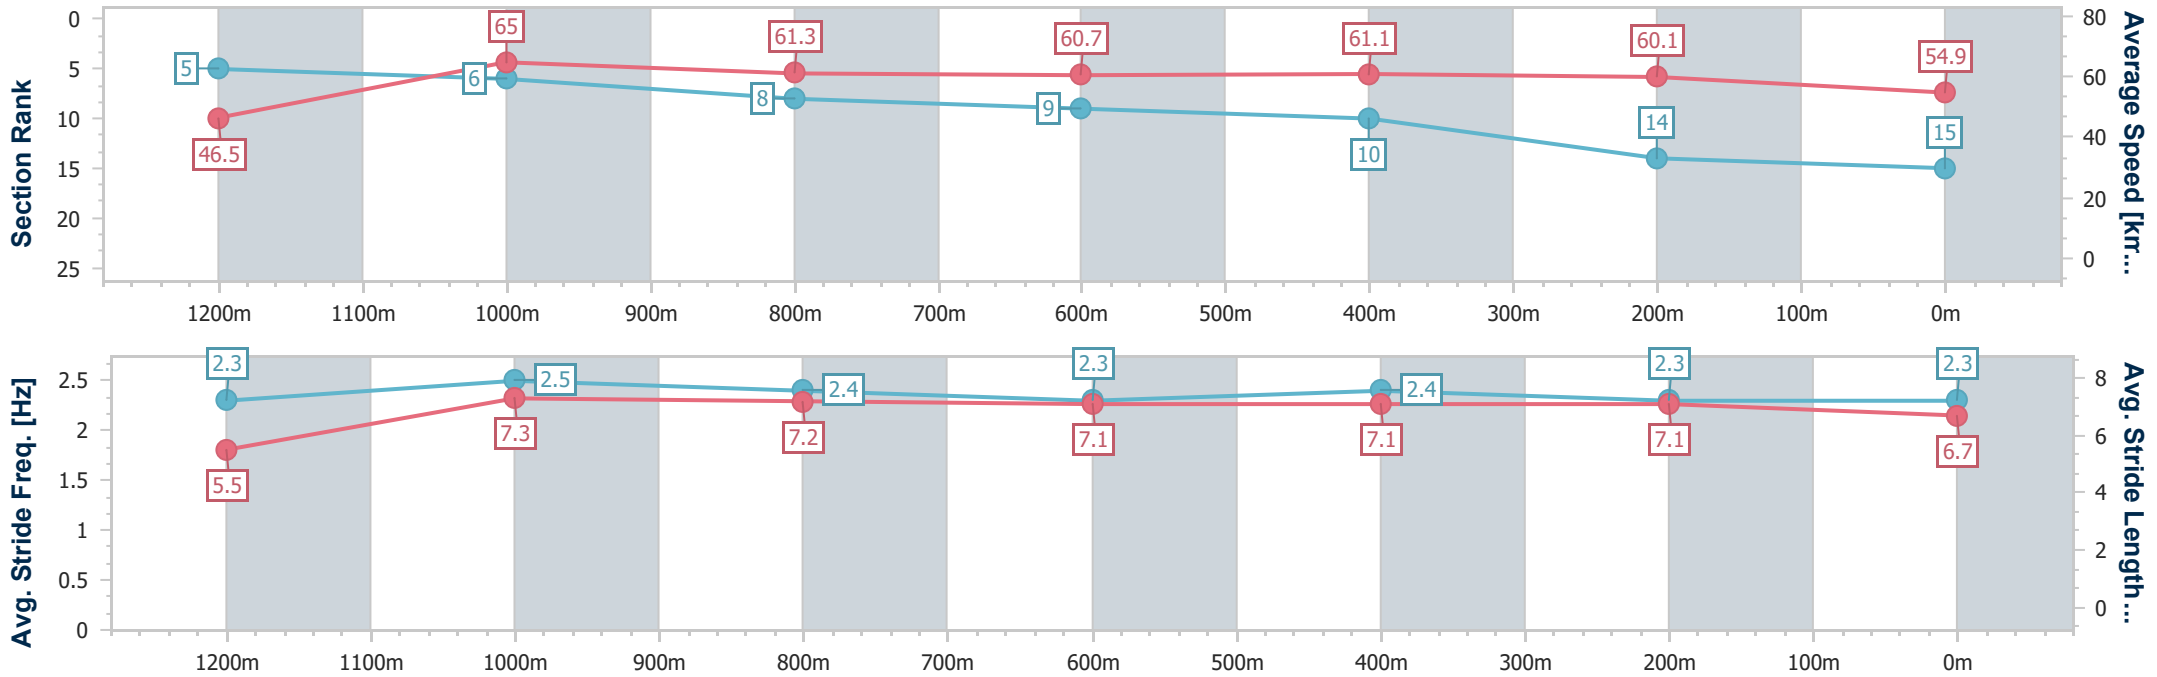

Sunshine Coast QLD Professional

Race 6: CELLARBRATIONS Maiden Handicap - 1300m

21 August 2024 - 16:06

Track Rating: Soft 7, Weather: Fine, Rail Position: +3m Entire

Section	Overall	1200m	1000m	800m	600m	400m	200m
Section Times	1:20.15 [15] (0:07.79)	1:12.36 [5] (0:11.10)	1:01.26 [6] (0:11.92)	0:49.34 [8] (0:12.10)	0:37.24 [9] (0:12.05)	0:25.19 [10] (0:12.04)	0:13.15 [14] (0:13.15)
Average Speed [km/h]	46.5	65.0	61.3	60.7	61.1	60.1	54.9
Top Speed [km/h]	63.3	68.4	63.0	62.8	65.0	61.4	58.3
Avg. Dist. to Rail [m]	10.6	5.6	4.1	2.9	2.5	9.4	10.2
Avg. Stride Freq. [Hz]	2.3	2.5	2.4	2.3	2.4	2.3	2.3
Avg. Stride Length [m]	5.5	7.3	7.2	7.1	7.1	7.1	6.7