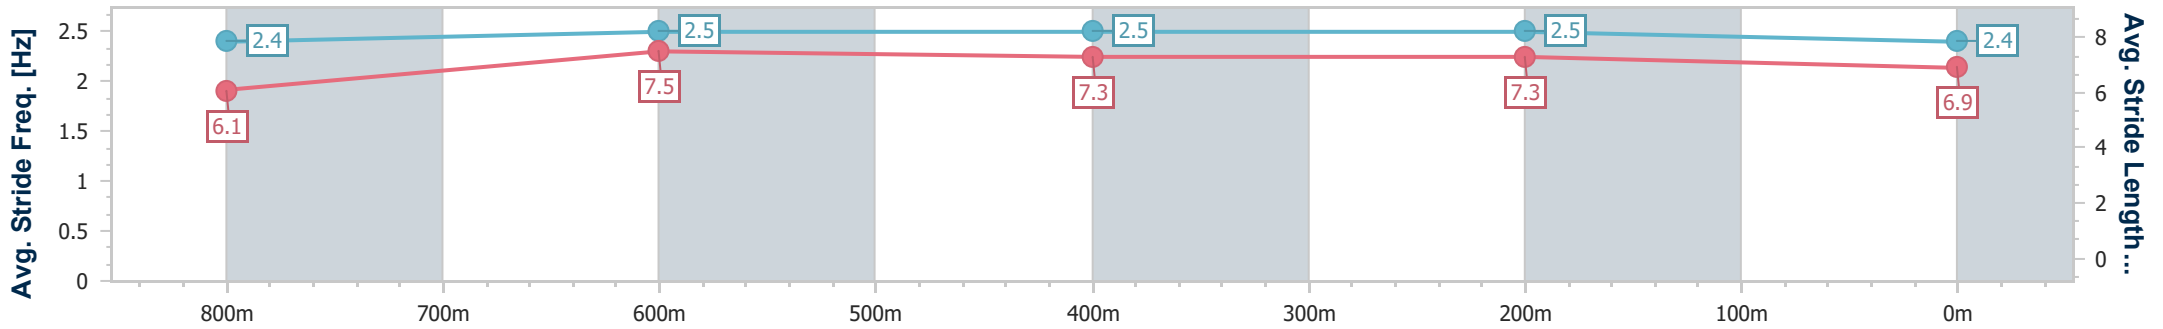

Horse/Jockey Name	Thelwell
Final Rank	2
Fastest Section Time (Section)	0:10.67 (800m)
Top Speed [km/h] (Section)	68.7 (800m)
Race State	Finished

Sunshine Coast QLD Professional
Race 2: THE LONG RUN BY CUB Class 4 Handicap - 1000m
21 August 2024 - 13:47
Track Rating: Soft 7, Weather: Fine, Rail Position: +3m Entire

Section	Overall	800m	600m	400m	200m
Section Times	0:58.20 [2] (0:13.45)	0:44.75 [3] (0:10.67)	0:34.08 [2] (0:11.15)	0:22.93 [1] (0:11.02)	0:11.91 [1] (0:11.91)
Average Speed [km/h]	53.7	67.4	64.7	65.5	60.4
Top Speed [km/h]	67.3	68.7	66.2	67.4	63.6
Avg. Dist. to Rail [m]	3.0	0.8	0.4	2.9	4.5
Avg. Stride Freq. [Hz]	2.4	2.5	2.5	2.5	2.4
Avg. Stride Length [m]	6.1	7.5	7.3	7.3	6.9

- [ ] Ranking at each section and finish
- -.-.- No data available at this section
- NA No data available