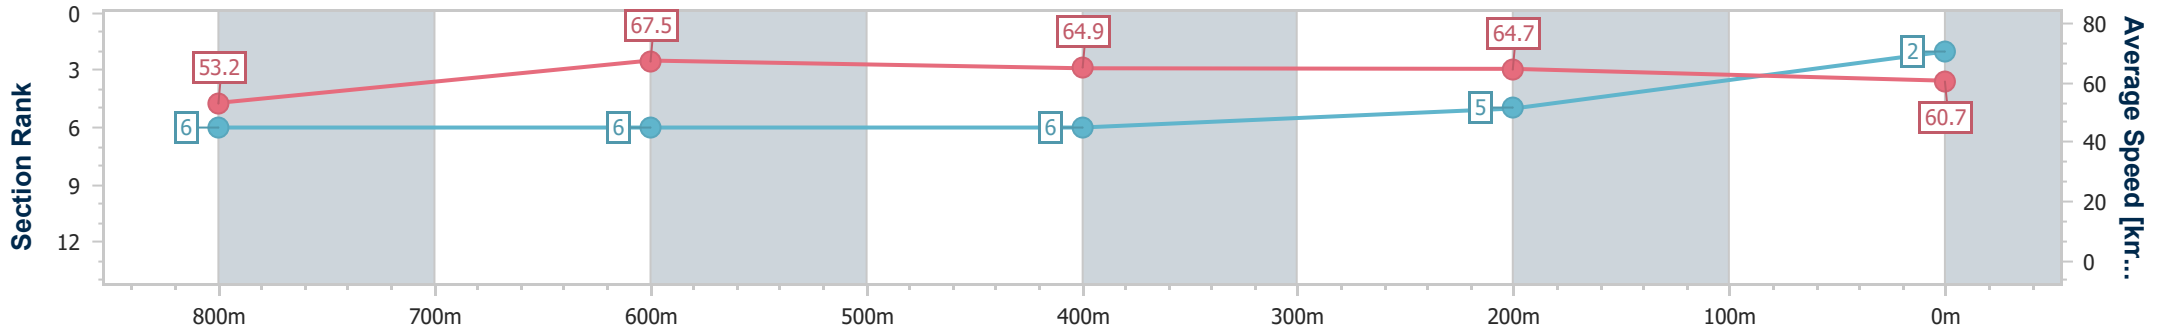

Horse/Jockey Name	Bold Change
Final Rank	2
Fastest Section Time (Section)	0:10.77 (800m)
Top Speed [km/h] (Section)	69.3 (800m)
Race State	Finished

Sunshine Coast QLD Professional
Race 1: PROTEST PAYOUTS - TAB QTIS Three-Year-Old
Maiden Plate - 1000m
21 August 2024 - 13:11

Track Rating: Heavy 8, Weather: Fine, Rail Position: +3m Entire

Section	Overall	800m	600m	400m	200m
Section Times	0:58.47 [2] (0:13.53)	0:44.94 [6] (0:10.77)	0:34.17 [6] (0:11.17)	0:23.00 [6] (0:11.11)	0:11.89 [5] (0:11.89)
Average Speed [km/h]	53.2	67.5	64.9	64.7	60.7
Top Speed [km/h]	67.9	69.3	65.4	65.6	63.1
Avg. Dist. to Rail [m]	7.2	2.9	1.3	4.6	4.9
Avg. Stride Freq. [Hz]	2.4	2.5	2.5	2.5	2.5
Avg. Stride Length [m]	5.9	7.4	7.3	7.2	6.9

- [ ] Ranking at each section and finish
- -.-.- No data available at this section
- NA No data available