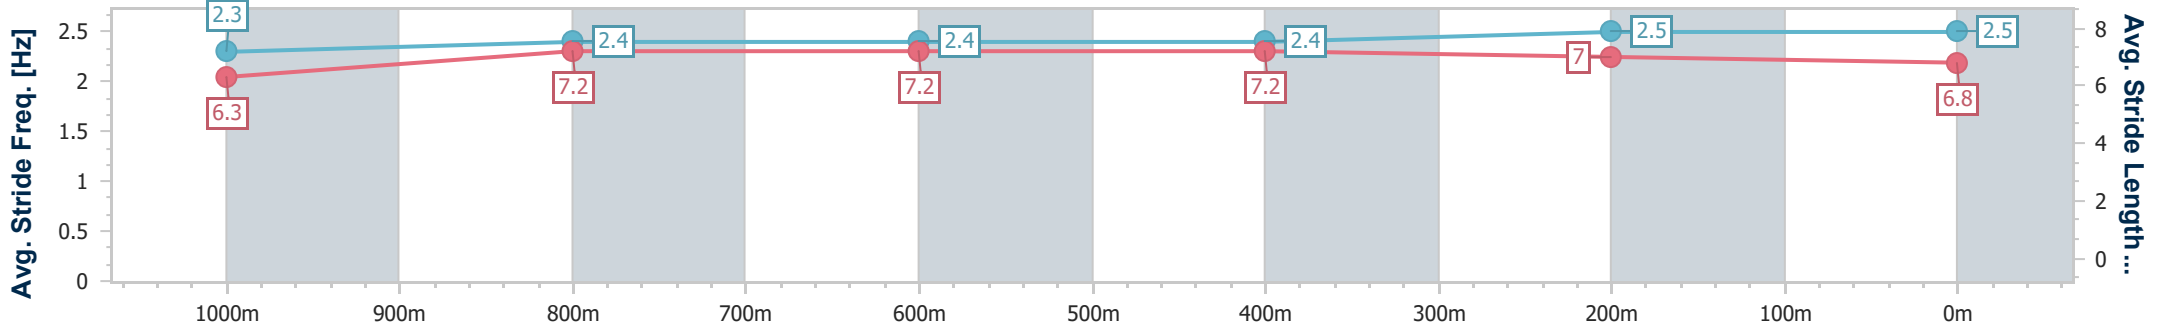

Horse/Jockey Name	Jukebox Glow
Final Rank	2
Fastest Section Time (Section)	0:11.28 (400m)
Top Speed [km/h] (Section)	64.4 (1000m)
Race State	Finished

Sunshine Coast QLD Professional
Race 8: QUEENSLAND HOTELS ASSOCIATION BENCHMARK
65 Handicap - 1200m

21 August 2024 - 17:16

Track Rating: Soft 7, Weather: Fine, Rail Position: +3m Entire

Section	Overall	1000m	800m	600m	400m	200m
Section Times	1:11.81 [2] (0:13.84)	0:57.97 [4] (0:11.49)	0:46.48 [4] (0:11.57)	0:34.91 [3] (0:11.64)	0:23.27 [4] (0:11.28)	0:11.99 [4] (0:11.99)
Average Speed [km/h]	52.0	62.8	62.6	61.8	63.9	59.8
Top Speed [km/h]	63.4	64.4	63.5	63.4	64.4	63.5
Avg. Dist. to Rail [m]	4.0	2.1	0.8	0.4	4.4	6.1
Avg. Stride Freq. [Hz]	2.3	2.4	2.4	2.4	2.5	2.5
Avg. Stride Length [m]	6.3	7.2	7.2	7.2	7.0	6.8

- [ ] Ranking at each section and finish
- -.-.- No data available at this section
- NA No data available