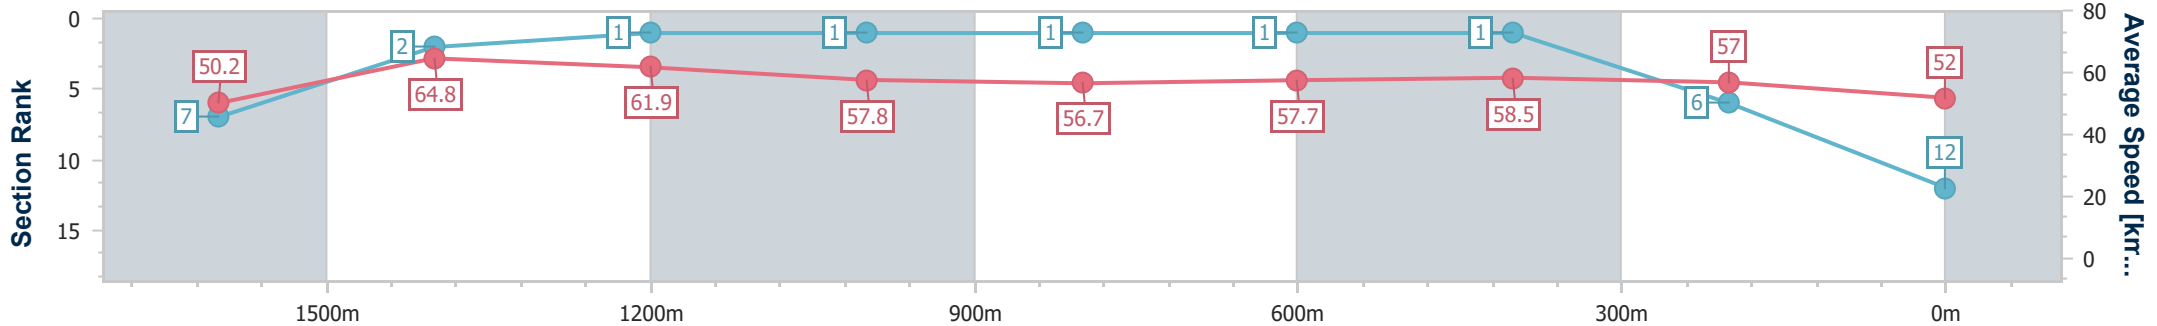

Sunshine Coast QLD Professional
 Race 5: TOGETHER WE PLAY - KENO Class 1 Handicap - 1800m

21 August 2024 - 15:31

Track Rating: Soft 7, Weather: Fine, Rail Position: +3m Entire

Section	Overall	1600m	1400m	1200m	1000m	800m	600m	400m	200m			
Section Times	1:53.67 [12] (0:14.51)	1:39.16 [7] (0:11.31)	1:27.85 [2] (0:11.71)	1:16.14 [1] (0:12.44)	1:03.70 [1] (0:12.68)	0:51.02 [1] (0:12.39)	0:38.63 [1] (0:12.16)	0:26.47 [1] (0:12.62)	0:13.85 [6] (0:13.85)			
Average Speed [km/h]	50.2	64.8	61.9	57.8	56.7	57.7	58.5	57.0	52.0			
Top Speed [km/h]	63.3	65.6	63.9	59.4	57.6	58.7	59.3	58.1	55.3			
Avg. Dist. to Rail [m]	10.0	4.3	2.6	1.2	0.7	1.1	2.3	0.9	0.5			
Avg. Stride Freq. [Hz]	2.1	2.0	2.0	2.1	2.1	2.1	2.2	2.2	2.0			
Avg. Stride Length [m]	6.5	8.9	8.5	7.6	7.4	7.4	7.5	7.3	7.1			