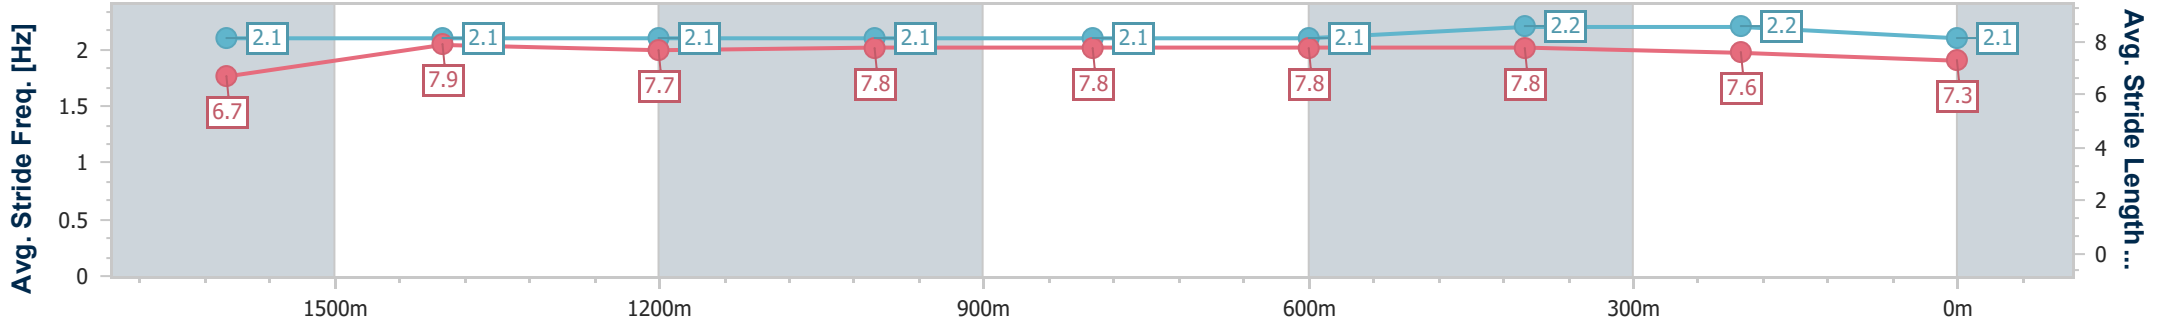

Horse/Jockey Name	Mighty Judd
Final Rank	4
Fastest Section Time (Section)	0:11.84 (1600m)
Top Speed [km/h] (Section)	63.8 (1600m)
Race State	Finished

Sunshine Coast QLD Professional
Race 5: TOGETHER WE PLAY - KENO Class 1 Handicap - 1800m

21 August 2024 - 15:31

Track Rating: Soft 7, Weather: Fine, Rail Position: +3m Entire

Section	Overall	1600m	1400m	1200m	1000m	800m	600m	400m	200m
Section Times	1:52.33 [4] (0:14.26)	1:38.07 [4] (0:11.84)	1:26.23 [5] (0:12.11)	1:14.12 [4] (0:12.24)	1:01.88 [4] (0:12.68)	0:49.20 [4] (0:12.40)	0:36.80 [4] (0:11.92)	0:24.88 [2] (0:11.97)	0:12.91 [2] (0:12.91)
Average Speed [km/h]	51.0	61.3	59.8	59.1	57.2	58.8	60.9	60.2	55.8
Top Speed [km/h]	61.5	63.8	61.0	60.5	57.9	60.4	61.6	61.4	58.5
Avg. Dist. to Rail [m]	6.7	2.7	3.0	3.4	3.2	2.2	1.8	5.9	6.7
Avg. Stride Freq. [Hz]	2.1	2.1	2.1	2.1	2.1	2.1	2.2	2.2	2.1
Avg. Stride Length [m]	6.7	7.9	7.7	7.8	7.8	7.8	7.8	7.6	7.3

- [ ] Ranking at each section and finish
- -.-.- No data available at this section
- NA No data available