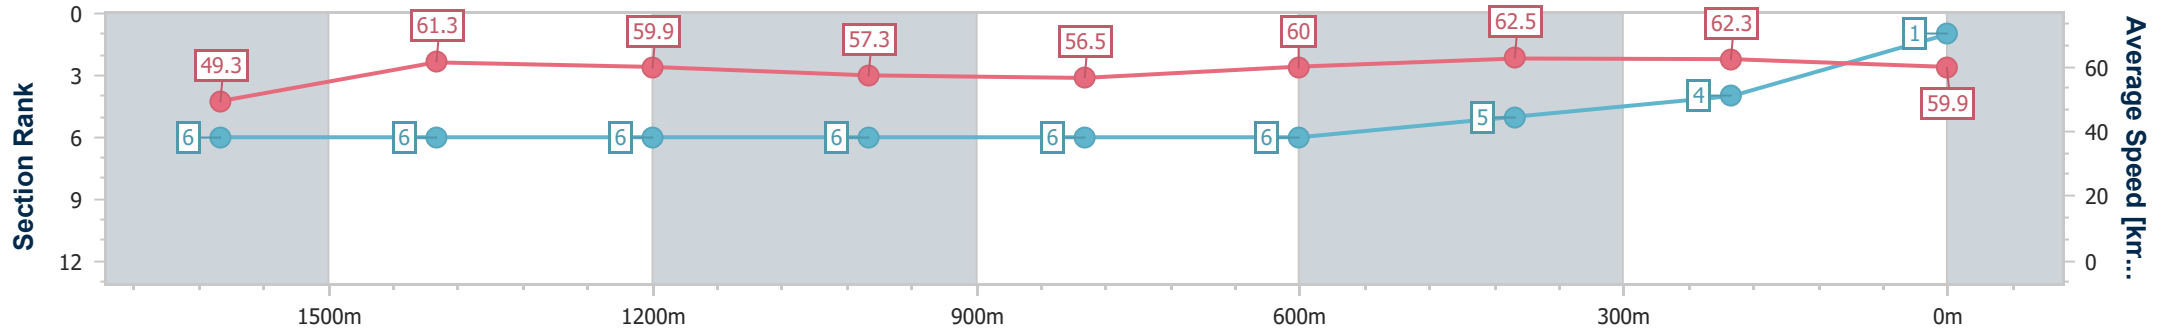

Horse/Jockey Name	Diablo Bolt
Final Rank	1
Fastest Section Time (Section)	0:11.56 (400m)
Top Speed [km/h] (Section)	63.2 (1400m)
Race State	Finished

Sunshine Coast QLD Professional
Race 4: XXXX ULTRA ZERO CARB GREAT TASTE
BENCHMARK 68 Handicap - 1800m

21 August 2024 - 14:56

Track Rating: Soft 7, Weather: Fine, Rail Position: +3m Entire

Section	Overall	1600m	1400m	1200m	1000m	800m	600m	400m	200m				
Section Times	1:51.41 [1] (0:14.72)	1:36.69 [6] (0:11.82)	1:24.87 [6] (0:12.13)	1:12.74 [6] (0:12.64)	1:00.10 [6] (0:12.81)	0:47.29 [6] (0:12.09)	0:35.20 [6] (0:11.65)	0:23.55 [5] (0:11.56)	0:11.99 [4] (0:11.99)				
Average Speed [km/h]	49.3	61.3	59.9	57.3	56.5	60.0	62.5	62.3	59.9				
Top Speed [km/h]	59.9	62.1	63.2	58.6	57.1	62.7	62.9	62.8	62.0				
Avg. Dist. to Rail [m]	6.7	3.0	3.2	3.4	3.0	1.6	1.5	6.0	6.9				
Avg. Stride Freq. [Hz]	2.1	2.2	2.2	2.1	2.1	2.2	2.2	2.2	2.2				
Avg. Stride Length [m]	6.4	7.7	7.6	7.4	7.4	7.7	7.8	7.8	7.5				

- [ ] Ranking at each section and finish
- -.-.- No data available at this section
- NA No data available