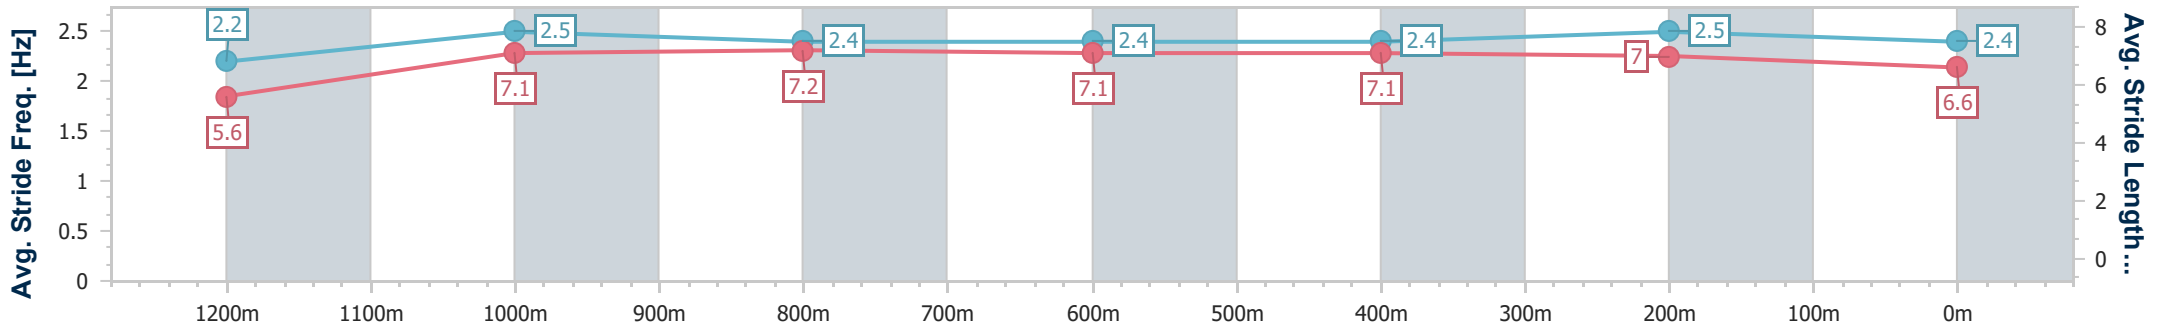

Sunshine Coast QLD Professional

Race 6: CELLARBRATIONS Maiden Handicap - 1300m

21 August 2024 - 16:06

Track Rating: Soft 7, Weather: Fine, Rail Position: +3m Entire

Section	Overall	1200m	1000m	800m	600m	400m	200m
Section Times	1:18.72 [4] (0:07.75)	1:10.97 [3] (0:11.05)	0:59.92 [4] (0:11.65)	0:48.27 [4] (0:12.17)	0:36.10 [5] (0:12.03)	0:24.07 [5] (0:11.45)	0:12.62 [3] (0:12.62)
Average Speed [km/h]	47.0	65.2	62.3	59.7	60.6	62.8	57.4
Top Speed [km/h]	64.4	65.8	64.9	61.0	62.7	64.4	60.6
Avg. Dist. to Rail [m]	3.8	2.5	2.1	1.5	0.8	4.8	6.2
Avg. Stride Freq. [Hz]	2.2	2.5	2.4	2.4	2.4	2.5	2.4
Avg. Stride Length [m]	5.6	7.1	7.2	7.1	7.1	7.0	6.6