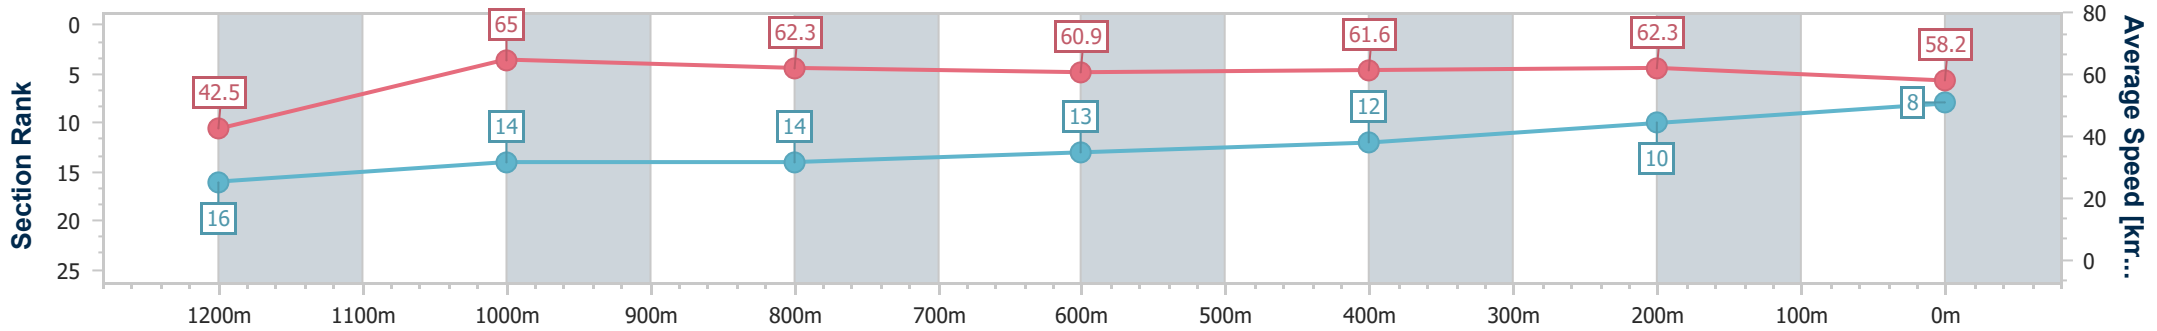

Sunshine Coast QLD Professional

Race 6: CELLARBRATIONS Maiden Handicap - 1300m

21 August 2024 - 16:06

Track Rating: Soft 7, Weather: Fine, Rail Position: +3m Entire

Section	Overall	1200m	1000m	800m	600m	400m	200m
Section Times	1:19.16 [8] (0:08.58)	1:10.58 [16] (0:11.12)	0:59.46 [14] (0:11.67)	0:47.79 [14] (0:11.94)	0:35.85 [13] (0:11.82)	0:24.03 [12] (0:11.62)	0:12.41 [10] (0:12.41)
Average Speed [km/h]	42.5	65.0	62.3	60.9	61.6	62.3	58.2
Top Speed [km/h]	64.0	66.2	64.2	61.8	63.1	63.6	62.1
Avg. Dist. to Rail [m]	14.0	2.9	2.2	1.4	1.0	5.5	5.2
Avg. Stride Freq. [Hz]	2.0	2.4	2.3	2.3	2.3	2.4	2.3
Avg. Stride Length [m]	5.7	7.6	7.6	7.5	7.4	7.3	7.1