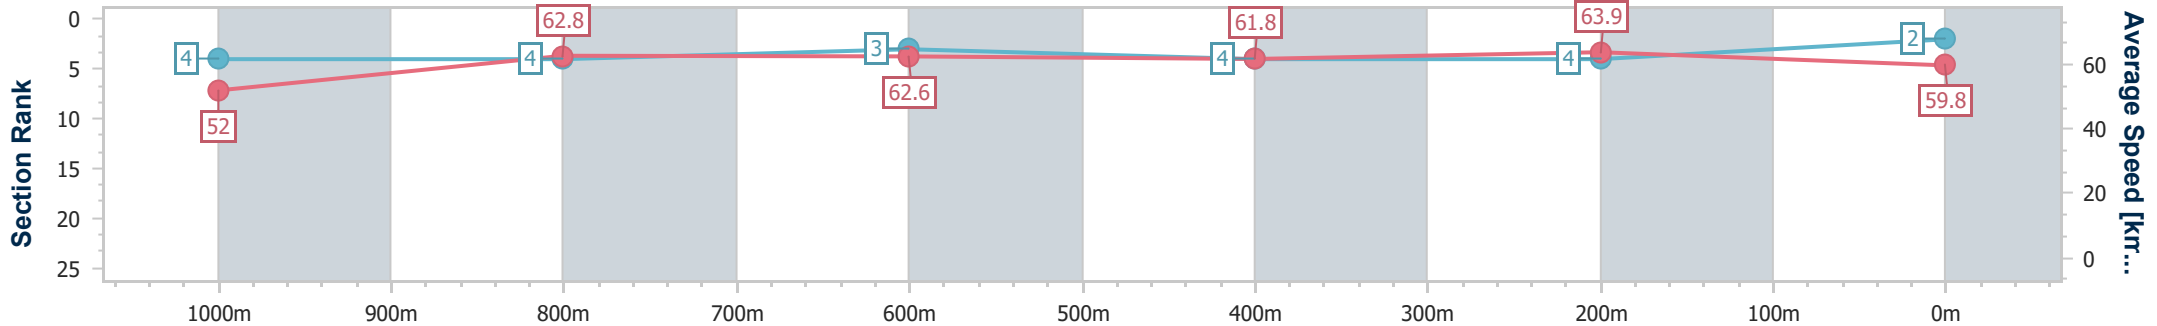

Horse/Jockey Name	Jukebox Glow
Final Rank	2
Fastest Section Time (Section)	0:11.28 (400m)
Top Speed [km/h] (Section)	64.4 (1000m)
Race State	Finished

Sunshine Coast QLD Professional
Race 8: QUEENSLAND HOTELS ASSOCIATION BENCHMARK
65 Handicap - 1200m

21 August 2024 - 17:16

Track Rating: Soft 7, Weather: Fine, Rail Position: +3m Entire

Section	Overall	1000m	800m	600m	400m	200m
Section Times	1:11.81 [2] (0:13.84)	0:57.97 [4] (0:11.49)	0:46.48 [4] (0:11.57)	0:34.91 [3] (0:11.64)	0:23.27 [4] (0:11.28)	0:11.99 [4] (0:11.99)
Average Speed [km/h]	52.0	62.8	62.6	61.8	63.9	59.8
Top Speed [km/h]	63.4	64.4	63.5	63.4	64.4	63.5
Avg. Dist. to Rail [m]	4.0	2.1	0.8	0.4	4.4	6.1
Avg. Stride Freq. [Hz]	2.3	2.4	2.4	2.4	2.5	2.5
Avg. Stride Length [m]	6.3	7.2	7.2	7.2	7.0	6.8

- [ ] Ranking at each section and finish
- -.-.- No data available at this section
- NA No data available