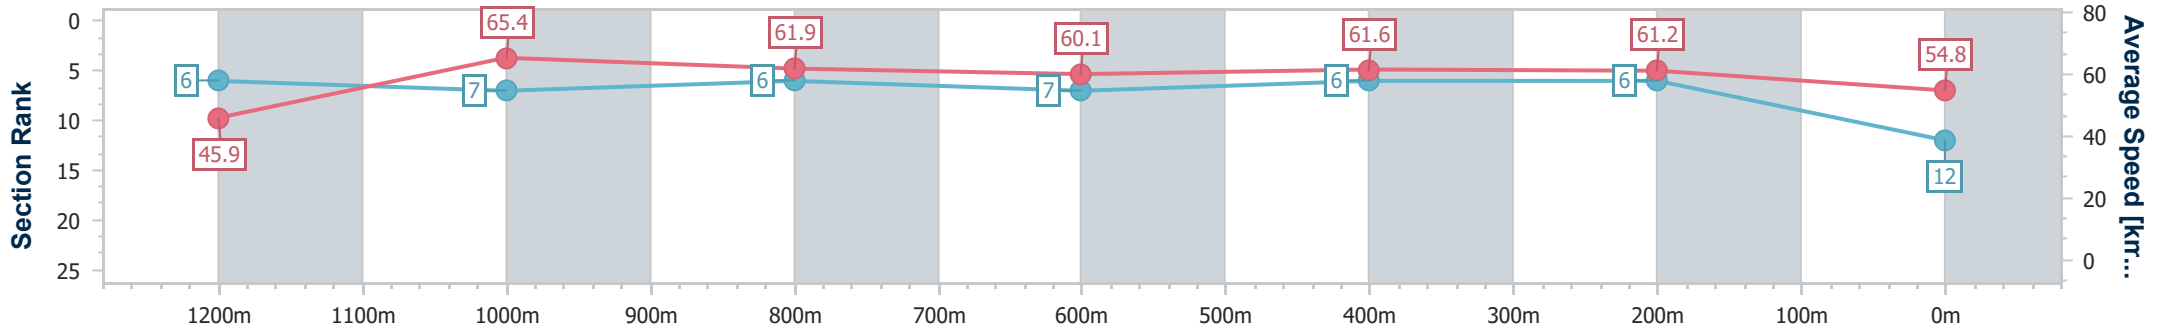

Sunshine Coast QLD Professional

Race 6: CELLARBRATIONS Maiden Handicap - 1300m

21 August 2024 - 16:06

Track Rating: Soft 7, Weather: Fine, Rail Position: +3m Entire

Section	Overall	1200m	1000m	800m	600m	400m	200m
Section Times	1:19.75 [12] (0:07.83)	1:11.92 [6] (0:11.09)	1:00.83 [7] (0:11.75)	0:49.08 [6] (0:12.20)	0:36.88 [7] (0:11.82)	0:25.06 [6] (0:11.85)	0:13.21 [6] (0:13.21)
Average Speed [km/h]	45.9	65.4	61.9	60.1	61.6	61.2	54.8
Top Speed [km/h]	64.8	67.2	65.2	61.5	63.5	63.4	58.2
Avg. Dist. to Rail [m]	7.3	4.0	3.1	1.8	1.6	6.3	7.1
Avg. Stride Freq. [Hz]	2.3	2.3	2.2	2.2	2.3	2.2	2.1
Avg. Stride Length [m]	5.4	7.9	7.6	7.6	7.5	7.6	7.3