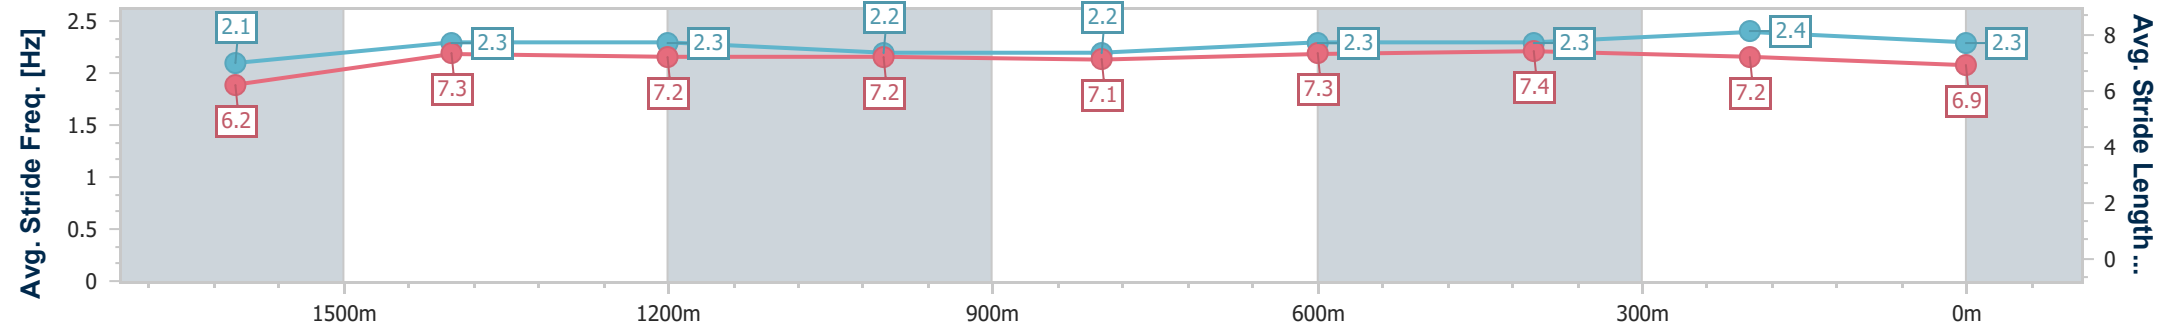

Horse/Jockey Name	Cape Crusader
Final Rank	7
Fastest Section Time (Section)	0:11.60 (600m)
Top Speed [km/h] (Section)	63.7 (600m)
Race State	Finished

Sunshine Coast QLD Professional
Race 4: XXXX ULTRA ZERO CARB GREAT TASTE
BENCHMARK 68 Handicap - 1800m

21 August 2024 - 14:56

Track Rating: Soft 7, Weather: Fine, Rail Position: +3m Entire

Section	Overall	1600m	1400m	1200m	1000m	800m	600m	400m	200m				
Section Times	1:52.28 [7] (0:15.07)	1:37.21 [9] (0:12.04)	1:25.17 [9] (0:12.17)	1:13.00 [9] (0:12.45)	1:00.55 [8] (0:12.72)	0:47.83 [8] (0:11.96)	0:35.87 [7] (0:11.60)	0:24.27 [8] (0:11.68)	0:12.59 [8] (0:12.59)				
Average Speed [km/h]	48.1	60.4	59.2	58.3	56.7	60.5	62.4	61.7	57.2				
Top Speed [km/h]	60.0	63.7	59.7	59.6	58.2	63.2	63.7	63.4	60.8				
Avg. Dist. to Rail [m]	6.9	3.2	2.3	2.1	1.7	0.9	1.0	6.4	9.1				
Avg. Stride Freq. [Hz]	2.1	2.3	2.3	2.2	2.2	2.3	2.3	2.4	2.3				
Avg. Stride Length [m]	6.2	7.3	7.2	7.2	7.1	7.3	7.4	7.2	6.9				

- [ ] Ranking at each section and finish
- -.-.- No data available at this section
- NA No data available