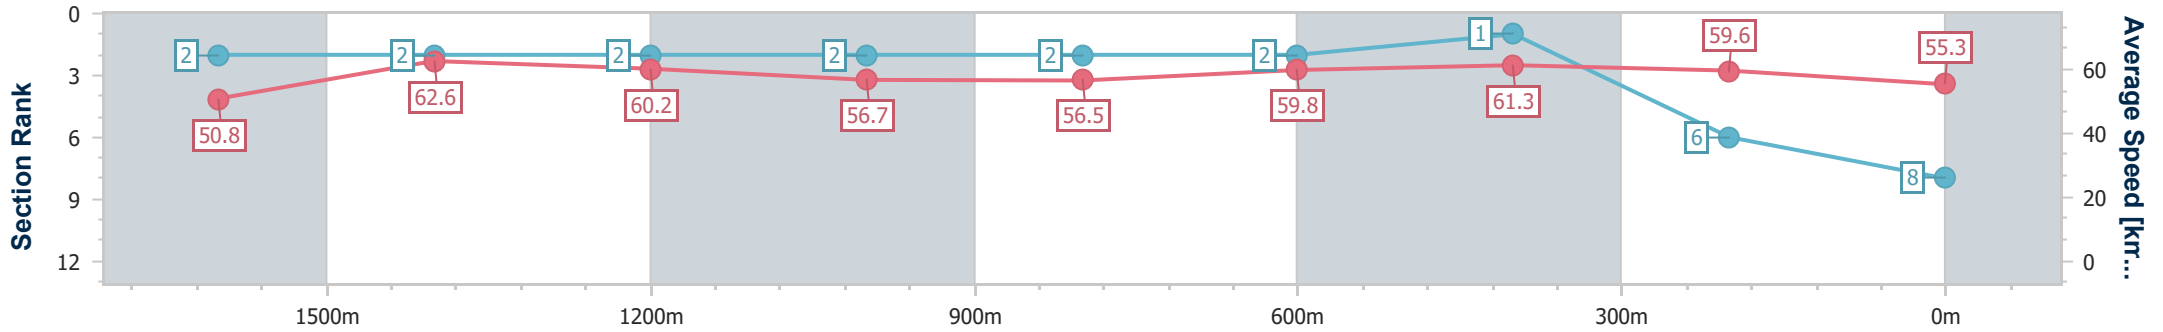

Horse/Jockey Name	Grecian Lass
Final Rank	8
Fastest Section Time (Section)	0:11.59 (1600m)
Top Speed [km/h] (Section)	64.4 (1600m)
Race State	Finished

Sunshine Coast QLD Professional
Race 4: XXXX ULTRA ZERO CARB GREAT TASTE
BENCHMARK 68 Handicap - 1800m

21 August 2024 - 14:56

Track Rating: Soft 7, Weather: Fine, Rail Position: +3m Entire

Section	Overall	1600m	1400m	1200m	1000m	800m	600m	400m	200m				
Section Times	1:52.57 [8] (0:14.23)	1:38.34 [2] (0:11.59)	1:26.75 [2] (0:12.01)	1:14.74 [2] (0:12.75)	1:01.99 [2] (0:12.85)	0:49.14 [2] (0:12.18)	0:36.96 [2] (0:11.86)	0:25.10 [1] (0:12.08)	0:13.02 [6] (0:13.02)				
Average Speed [km/h]	50.8	62.6	60.2	56.7	56.5	59.8	61.3	59.6	55.3				
Top Speed [km/h]	61.5	64.4	61.1	58.7	58.6	61.5	62.2	61.3	58.2				
Avg. Dist. to Rail [m]	4.4	1.8	2.0	3.2	3.0	2.0	1.9	5.2	6.7				
Avg. Stride Freq. [Hz]	2.2	2.3	2.2	2.2	2.2	2.3	2.3	2.3	2.2				
Avg. Stride Length [m]	6.5	7.5	7.5	7.2	7.2	7.4	7.3	7.2	7.1				

- [ ] Ranking at each section and finish
- -.-.- No data available at this section
- NA No data available