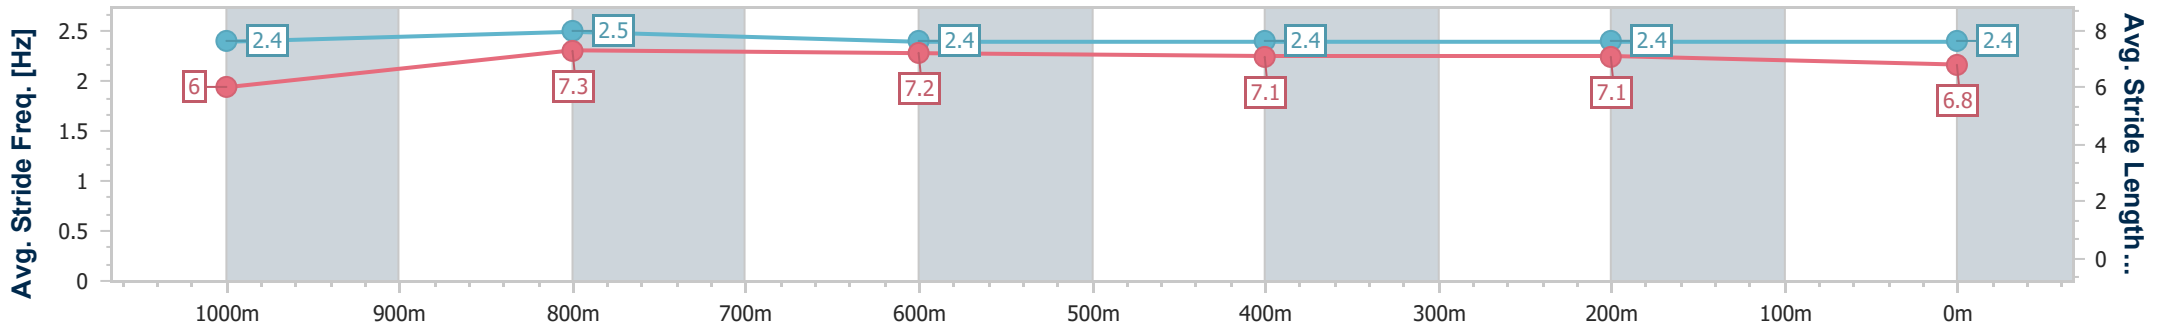

Sunshine Coast QLD Professional

Race 7: HOSTPLUS Class 1 Plate - 1200m

21 August 2024 - 16:41

Track Rating: Soft 7, Weather: Fine, Rail Position: +3m Entire

Section	Overall	1000m	800m	600m	400m	200m
Section Times	1:12.22 [4] (0:13.74)	0:58.48 [2] (0:11.24)	0:47.24 [3] (0:11.71)	0:35.53 [4] (0:11.66)	0:23.87 [4] (0:11.53)	0:12.34 [5] (0:12.34)
Average Speed [km/h]	52.3	64.6	62.1	62.2	62.5	58.3
Top Speed [km/h]	66.4	67.1	63.5	64.4	64.4	61.6
Avg. Dist. to Rail [m]	4.6	3.2	1.9	1.3	4.9	7.1
Avg. Stride Freq. [Hz]	2.4	2.5	2.4	2.4	2.4	2.4
Avg. Stride Length [m]	6.0	7.3	7.2	7.1	7.1	6.8