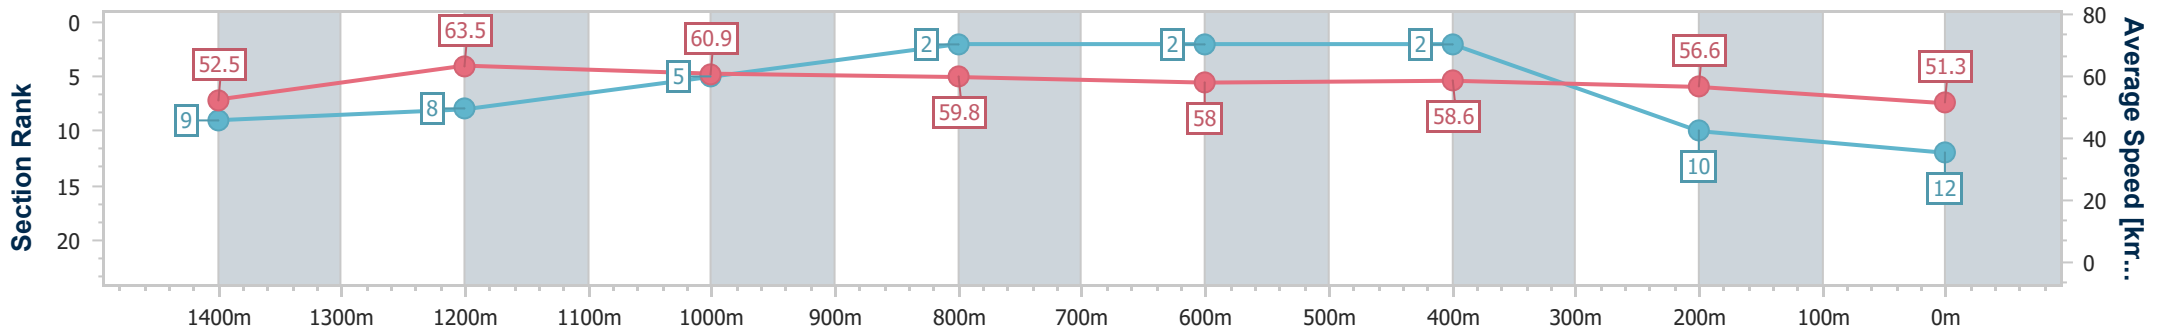

Sunshine Coast QLD Professional

Race 3: MAEVA HOSPITALITY Maiden Plate - 1600m

21 August 2024 - 14:21

Track Rating: Soft 7, Weather: Fine, Rail Position: +3m Entire

Section	Overall	1400m	1200m	1000m	800m	600m	400m	200m
Section Times	1:40.35 [12] (0:13.71)	1:26.64 [9] (0:11.40)	1:15.24 [8] (0:11.82)	1:03.42 [5] (0:12.08)	0:51.34 [2] (0:12.36)	0:38.98 [2] (0:12.22)	0:26.76 [2] (0:12.74)	0:14.02 [10] (0:14.02)
Average Speed [km/h]	52.5	63.5	60.9	59.8	58.0	58.6	56.6	51.3
Top Speed [km/h]	67.2	66.5	62.4	60.2	59.3	59.2	58.4	53.8
Avg. Dist. to Rail [m]	10.1	2.7	2.0	1.5	0.7	1.0	2.3	4.5
Avg. Stride Freq. [Hz]	2.2	2.3	2.2	2.2	2.3	2.3	2.2	2.1
Avg. Stride Length [m]	6.5	7.6	7.5	7.4	7.2	7.2	7.0	6.7