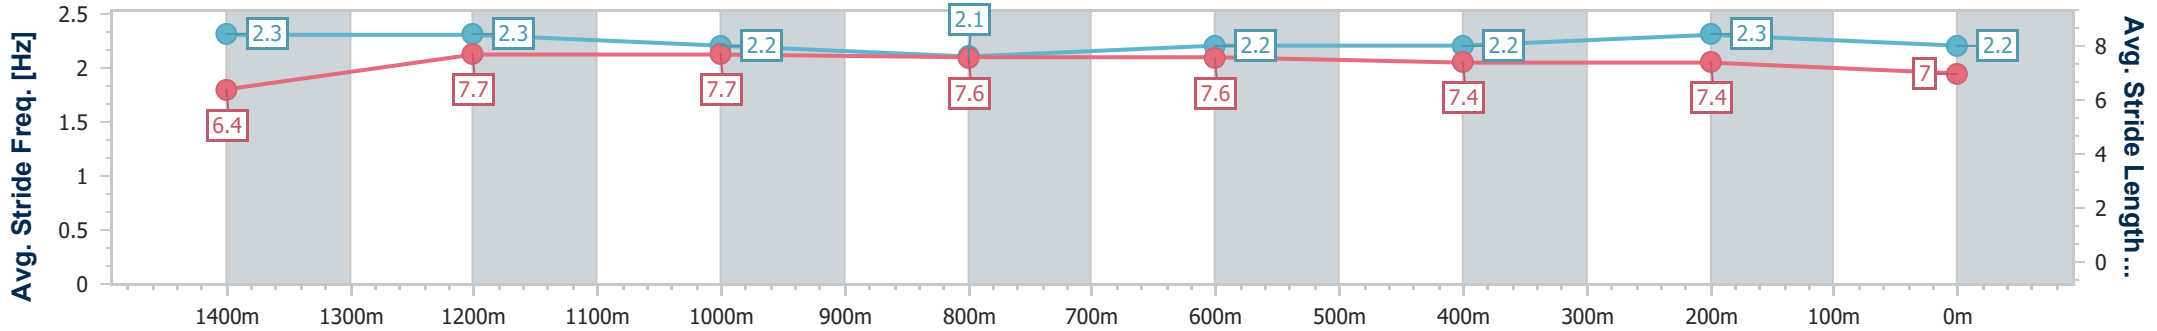

Sunshine Coast QLD Professional

Race 3: MAEVA HOSPITALITY Maiden Plate - 1600m

21 August 2024 - 14:21

Track Rating: Soft 7, Weather: Fine, Rail Position: +3m Entire

Section	Overall	1400m	1200m	1000m	800m	600m	400m	200m
Section Times	1:39.08 [5] (0:13.44)	1:25.64 [3] (0:11.34)	1:14.30 [4] (0:11.96)	1:02.34 [4] (0:12.61)	0:49.73 [5] (0:12.26)	0:37.47 [5] (0:12.24)	0:25.23 [5] (0:12.08)	0:13.15 [5] (0:13.15)
Average Speed [km/h]	53.6	63.6	60.4	57.4	59.1	59.5	59.7	54.8
Top Speed [km/h]	67.7	67.6	62.6	58.3	60.9	60.8	60.8	58.0
Avg. Dist. to Rail [m]	5.5	2.0	1.7	1.7	1.3	2.0	3.7	2.7
Avg. Stride Freq. [Hz]	2.3	2.3	2.2	2.1	2.2	2.2	2.3	2.2
Avg. Stride Length [m]	6.4	7.7	7.7	7.6	7.6	7.4	7.4	7.0