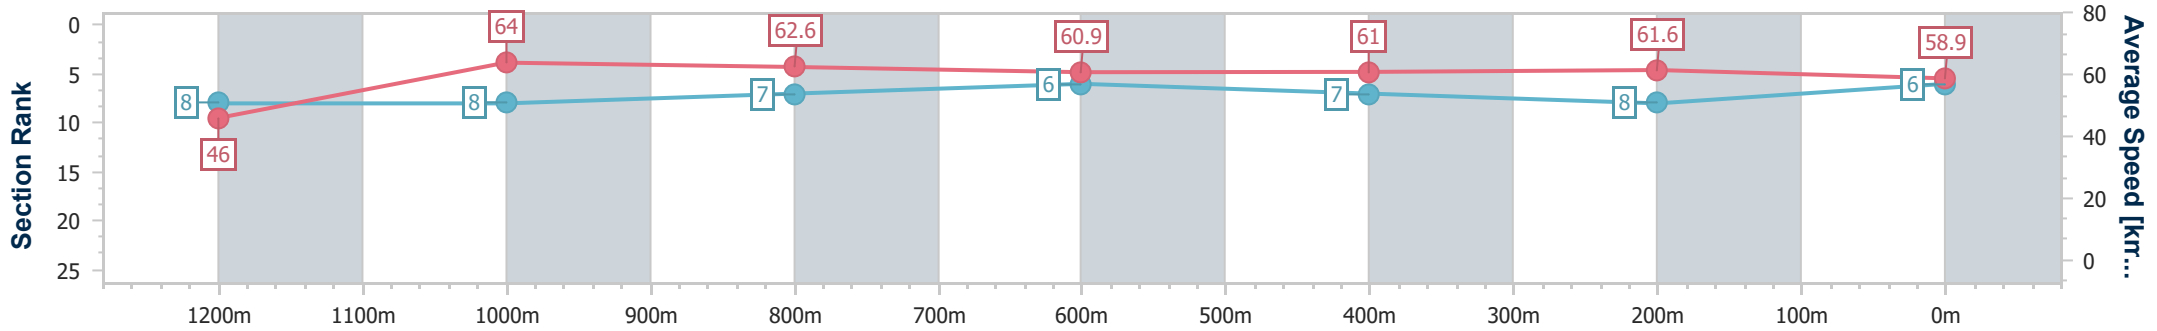

Sunshine Coast QLD Professional

Race 6: CELLARBRATIONS Maiden Handicap - 1300m

21 August 2024 - 16:06

Track Rating: Soft 7, Weather: Fine, Rail Position: +3m Entire

Section	Overall	1200m	1000m	800m	600m	400m	200m
Section Times	1:18.90 [6] (0:07.90)	1:11.00 [8] (0:11.25)	0:59.75 [8] (0:11.63)	0:48.12 [7] (0:12.03)	0:36.09 [6] (0:12.02)	0:24.07 [7] (0:11.75)	0:12.32 [8] (0:12.32)
Average Speed [km/h]	46.0	64.0	62.6	60.9	61.0	61.6	58.9
Top Speed [km/h]	63.4	65.6	64.5	62.6	62.5	62.6	61.4
Avg. Dist. to Rail [m]	6.3	3.6	2.8	2.4	2.2	6.1	5.5
Avg. Stride Freq. [Hz]	2.1	2.3	2.3	2.2	2.2	2.2	2.2
Avg. Stride Length [m]	5.8	7.8	7.6	7.6	7.6	7.7	7.4