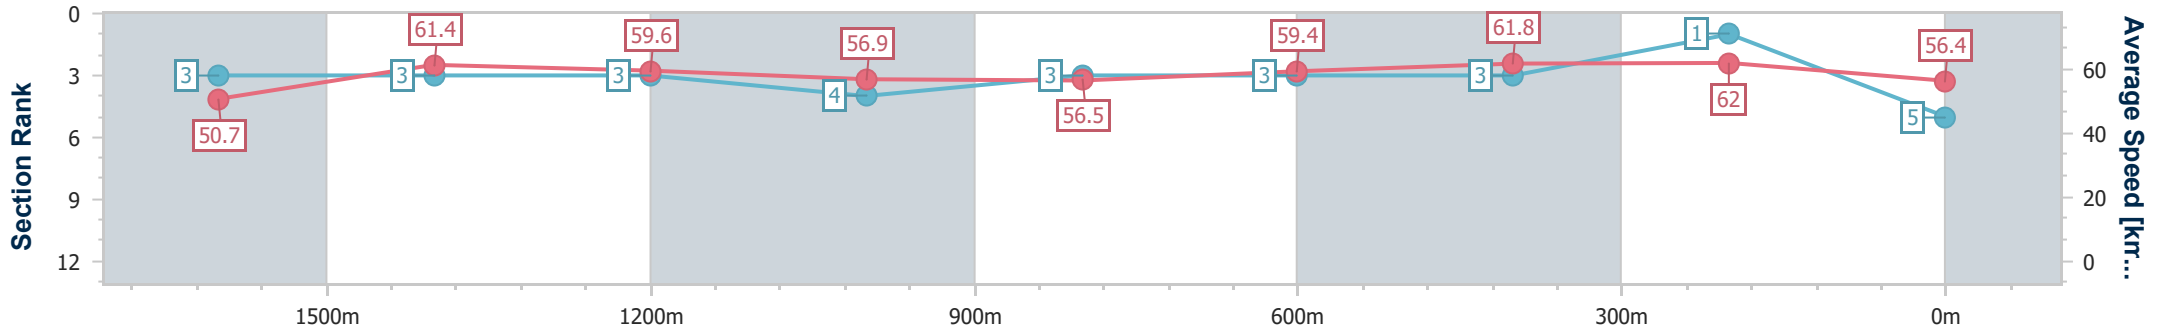

Horse/Jockey Name	Googaz
Final Rank	5
Fastest Section Time (Section)	0:11.61 (400m)
Top Speed [km/h] (Section)	63.7 (400m)
Race State	Finished

Sunshine Coast QLD Professional
Race 4: XXXX ULTRA ZERO CARB GREAT TASTE
BENCHMARK 68 Handicap - 1800m

21 August 2024 - 14:56

Track Rating: Soft 7, Weather: Fine, Rail Position: +3m Entire

Section	Overall	1600m	1400m	1200m	1000m	800m	600m	400m	200m
Section Times	1:52.08 [5] (0:14.27)	1:37.81 [3] (0:11.79)	1:26.02 [3] (0:12.13)	1:13.89 [3] (0:12.66)	1:01.23 [4] (0:12.80)	0:48.43 [3] (0:12.20)	0:36.23 [3] (0:11.83)	0:24.40 [3] (0:11.61)	0:12.79 [1] (0:12.79)
Average Speed [km/h]	50.7	61.4	59.6	56.9	56.5	59.4	61.8	62.0	56.4
Top Speed [km/h]	61.4	62.1	61.1	59.1	58.0	61.7	63.3	63.7	59.9
Avg. Dist. to Rail [m]	1.8	1.6	2.1	2.5	1.9	1.2	2.1	6.9	6.9
Avg. Stride Freq. [Hz]	2.2	2.3	2.2	2.2	2.1	2.2	2.3	2.3	2.2
Avg. Stride Length [m]	6.4	7.4	7.5	7.3	7.2	7.4	7.6	7.5	7.1

- [ ] Ranking at each section and finish
- -.-.- No data available at this section
- NA No data available