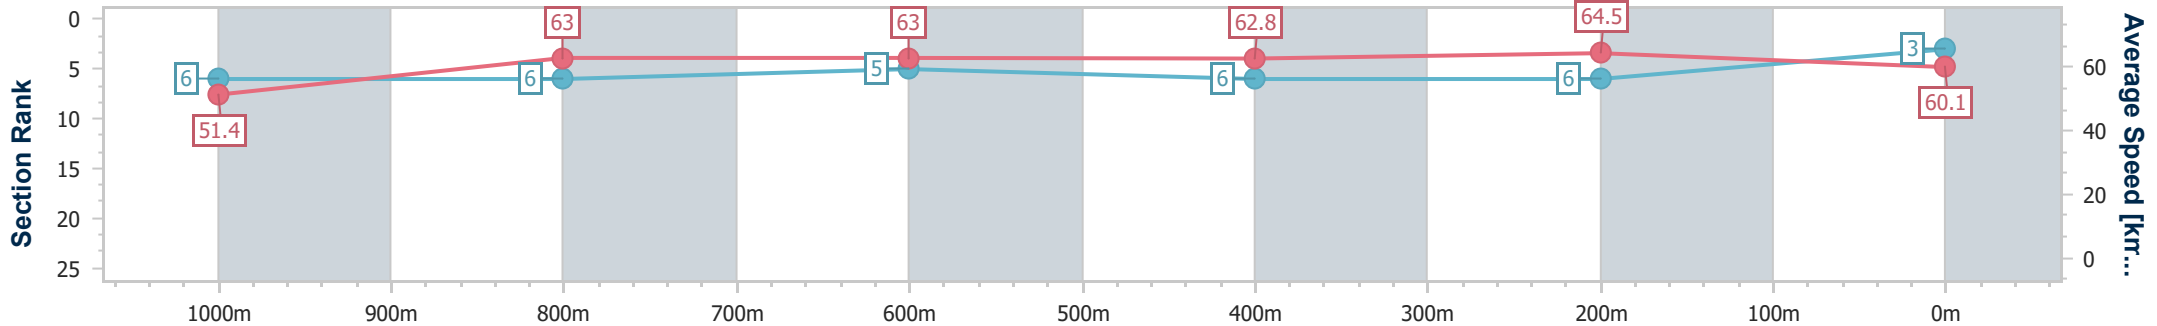

Horse/Jockey Name	Zakiyya
Final Rank	3
Fastest Section Time (Section)	0:11.16 (400m)
Top Speed [km/h] (Section)	65.3 (400m)
Race State	Finished

Sunshine Coast QLD Professional
Race 8: QUEENSLAND HOTELS ASSOCIATION BENCHMARK
65 Handicap - 1200m

21 August 2024 - 17:16

Track Rating: Soft 7, Weather: Fine, Rail Position: +3m Entire

Section	Overall	1000m	800m	600m	400m	200m
Section Times	1:11.91 [3] (0:14.01)	0:57.90 [6] (0:11.47)	0:46.43 [6] (0:11.69)	0:34.74 [5] (0:11.61)	0:23.13 [6] (0:11.16)	0:11.97 [6] (0:11.97)
Average Speed [km/h]	51.4	63.0	63.0	62.8	64.5	60.1
Top Speed [km/h]	63.1	64.4	64.1	64.3	65.3	62.9
Avg. Dist. to Rail [m]	5.5	2.9	3.0	2.4	6.8	8.8
Avg. Stride Freq. [Hz]	2.2	2.3	2.2	2.3	2.3	2.2
Avg. Stride Length [m]	6.4	7.8	7.9	7.7	7.9	7.6

- [ ] Ranking at each section and finish
- -.-.- No data available at this section
- NA No data available