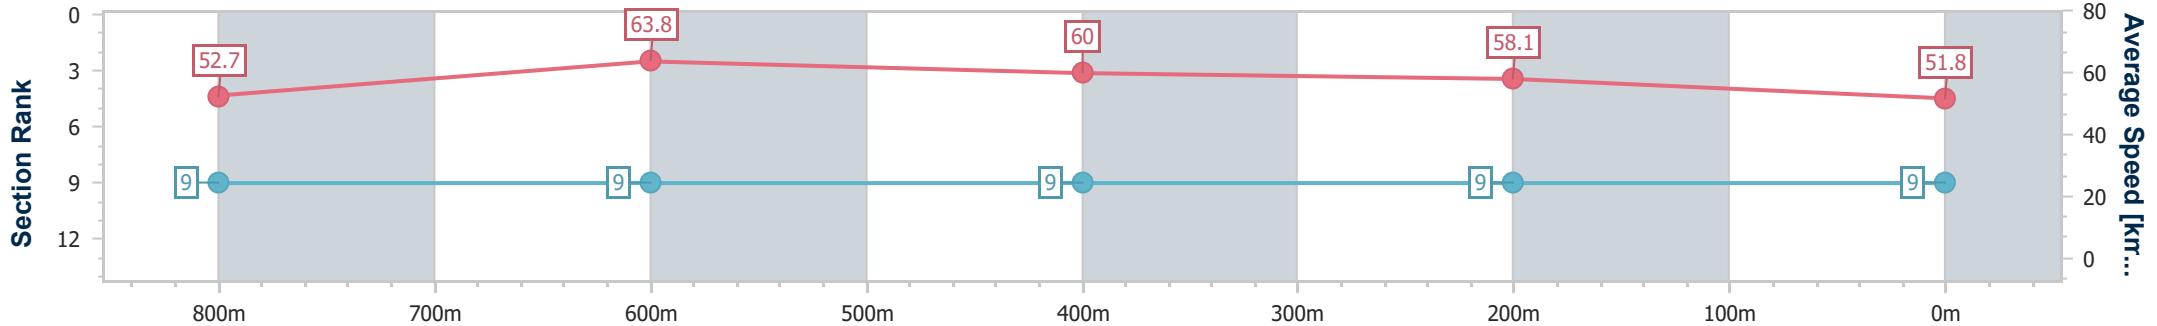

Horse/Jockey Name	Braidwood Prince
Final Rank	9
Fastest Section Time (Section)	0:11.41 (800m)
Top Speed [km/h] (Section)	65.6 (Overall)
Race State	Finished

Sunshine Coast QLD Professional
Race 1: PROTEST PAYOUTS - TAB QTIS Three-Year-Old
Maiden Plate - 1000m
21 August 2024 - 13:11

Track Rating: Heavy 8, Weather: Fine, Rail Position: +3m Entire

Section	Overall	800m	600m	400m	200m
Section Times	1:03.47 [9] (0:13.68)	0:49.79 [9] (0:11.41)	0:38.38 [9] (0:12.10)	0:26.28 [9] (0:12.37)	0:13.91 [9] (0:13.91)
Average Speed [km/h]	52.7	63.8	60.0	58.1	51.8
Top Speed [km/h]	65.6	64.9	62.5	59.8	56.2
Avg. Dist. to Rail [m]	6.0	3.6	1.6	1.9	1.7
Avg. Stride Freq. [Hz]	2.4	2.4	2.4	2.3	2.2
Avg. Stride Length [m]	6.0	7.2	7.0	6.9	6.5

- [ ] Ranking at each section and finish
- -.-.- No data available at this section
- NA No data available