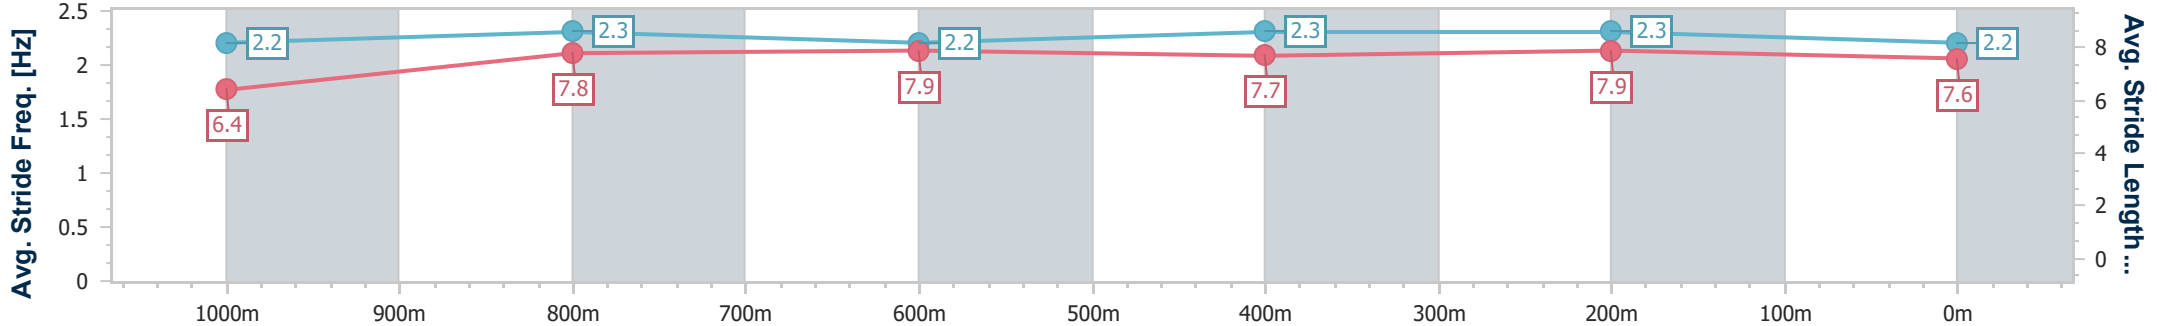

Horse/Jockey Name	Zakiyya
Final Rank	3
Fastest Section Time (Section)	0:11.16 (400m)
Top Speed [km/h] (Section)	65.3 (400m)
Race State	Finished

Sunshine Coast QLD Professional
Race 8: QUEENSLAND HOTELS ASSOCIATION BENCHMARK
65 Handicap - 1200m

21 August 2024 - 17:16

Track Rating: Soft 7, Weather: Fine, Rail Position: +3m Entire

Section	Overall	1000m	800m	600m	400m	200m
Section Times	1:11.91 [3] (0:14.01)	0:57.90 [6] (0:11.47)	0:46.43 [6] (0:11.69)	0:34.74 [5] (0:11.61)	0:23.13 [6] (0:11.16)	0:11.97 [6] (0:11.97)
Average Speed [km/h]	51.4	63.0	63.0	62.8	64.5	60.1
Top Speed [km/h]	63.1	64.4	64.1	64.3	65.3	62.9
Avg. Dist. to Rail [m]	5.5	2.9	3.0	2.4	6.8	8.8
Avg. Stride Freq. [Hz]	2.2	2.3	2.2	2.3	2.3	2.2
Avg. Stride Length [m]	6.4	7.8	7.9	7.7	7.9	7.6

- [ ] Ranking at each section and finish
- -.-.- No data available at this section
- NA No data available