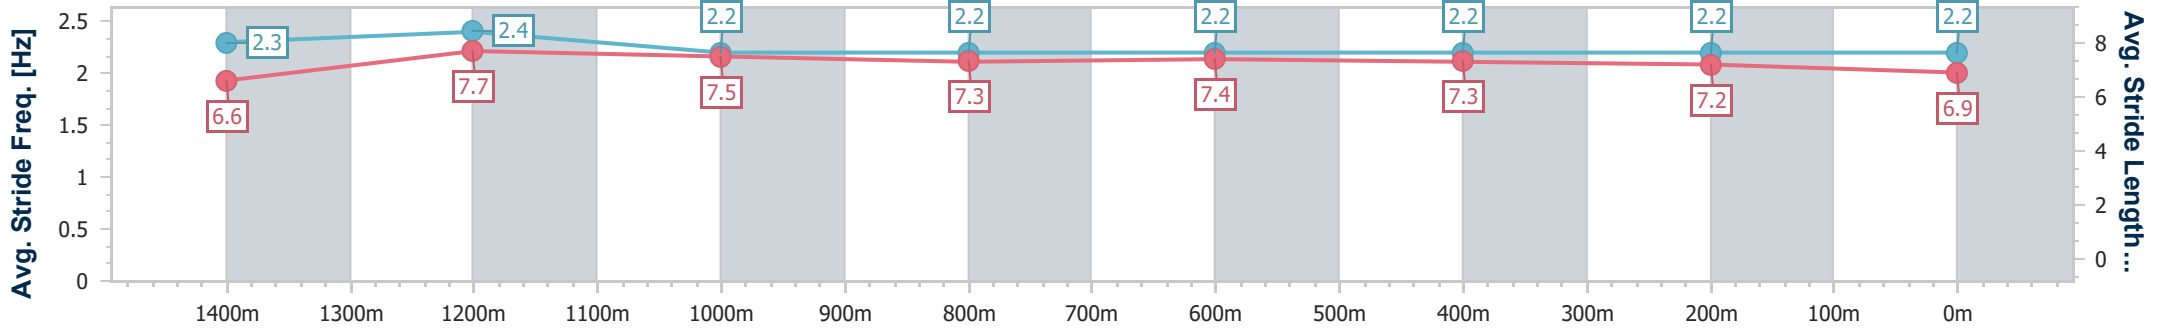

Sunshine Coast QLD Professional

Race 3: MAEVA HOSPITALITY Maiden Plate - 1600m

21 August 2024 - 14:21

Track Rating: Soft 7, Weather: Fine, Rail Position: +3m Entire

Section	Overall	1400m	1200m	1000m	800m	600m	400m	200m						
Section Times	1:39.27 [8] (0:13.23)	1:26.04 [1] (0:11.01)	1:15.03 [1] (0:11.93)	1:03.10 [1] (0:12.68)	0:50.42 [1] (0:12.29)	0:38.13 [1] (0:12.20)	0:25.93 [1] (0:12.44)	0:13.49 [2] (0:13.49)						
Average Speed [km/h]	54.4	65.9	60.4	57.3	58.8	58.9	57.9	53.5						
Top Speed [km/h]	68.2	67.7	62.6	58.2	59.4	59.6	59.1	56.1						
Avg. Dist. to Rail [m]	12.5	3.9	2.5	2.3	1.0	0.3	3.3	5.1						
Avg. Stride Freq. [Hz]	2.3	2.4	2.2	2.2	2.2	2.2	2.2	2.2						
Avg. Stride Length [m]	6.6	7.7	7.5	7.3	7.4	7.3	7.2	6.9						