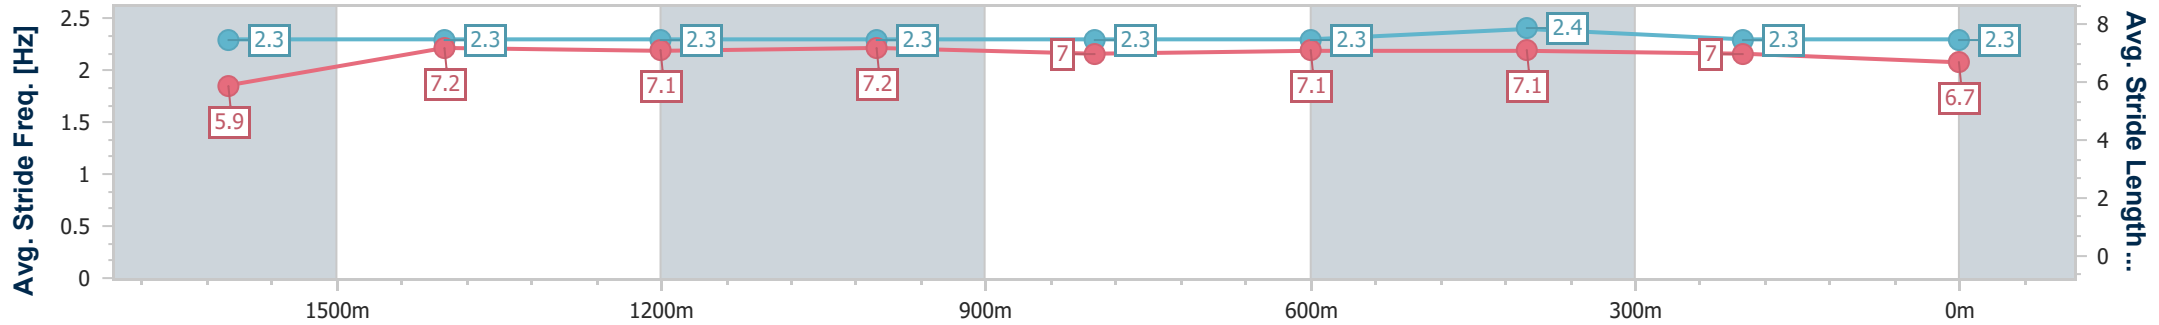

Sunshine Coast QLD Professional
Race 5: TOGETHER WE PLAY - KENO Class 1 Handicap - 1800m

21 August 2024 - 15:31

Track Rating: Soft 7, Weather: Fine, Rail Position: +3m Entire

Section	Overall	1600m	1400m	1200m	1000m	800m	600m	400m	200m			
Section Times	1:53.58 [10] (0:14.64)	1:38.94 [8] (0:11.95)	1:26.99 [8] (0:12.35)	1:14.64 [9] (0:12.10)	1:02.54 [8] (0:12.73)	0:49.81 [8] (0:12.34)	0:37.47 [8] (0:12.17)	0:25.30 [9] (0:12.25)	0:13.05 [11] (0:13.05)			
Average Speed [km/h]	49.9	60.4	58.7	59.7	56.8	59.4	60.2	58.8	55.2			
Top Speed [km/h]	65.8	65.8	59.7	61.4	58.1	60.5	60.8	59.9	57.3			
Avg. Dist. to Rail [m]	4.7	2.8	3.3	3.6	3.2	2.8	3.2	5.6	5.4			
Avg. Stride Freq. [Hz]	2.3	2.3	2.3	2.3	2.3	2.3	2.4	2.3	2.3			
Avg. Stride Length [m]	5.9	7.2	7.1	7.2	7.0	7.1	7.1	7.0	6.7			