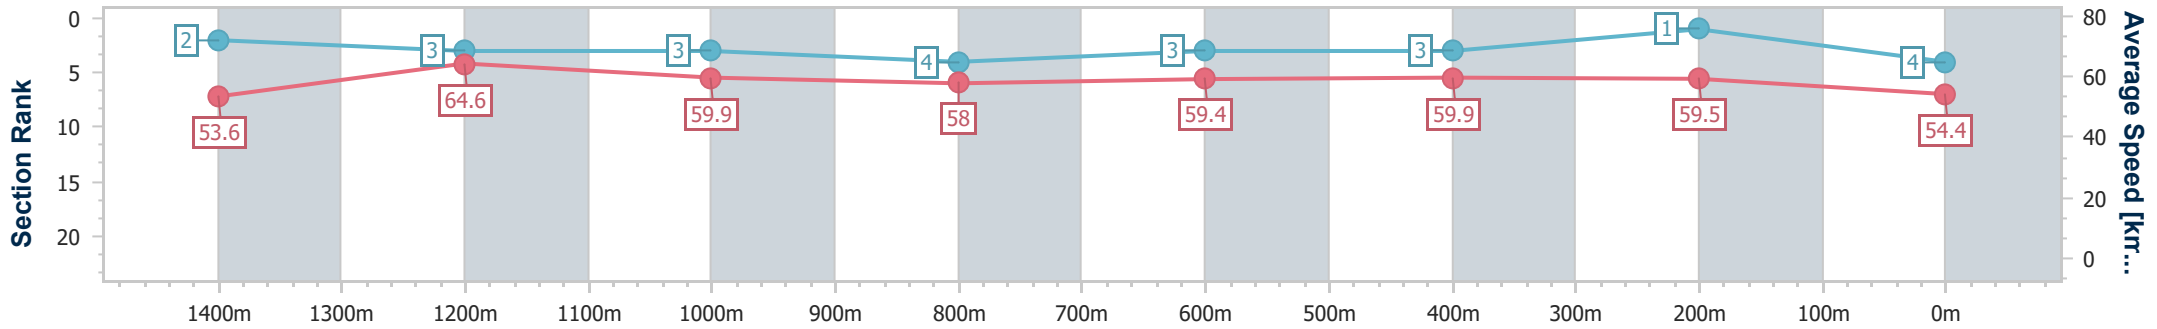

Sunshine Coast QLD Professional

Race 3: MAEVA HOSPITALITY Maiden Plate - 1600m

21 August 2024 - 14:21

Track Rating: Soft 7, Weather: Fine, Rail Position: +3m Entire

Section	Overall	1400m	1200m	1000m	800m	600m	400m	200m
Section Times	1:39.00 [4] (0:13.42)	1:25.58 [2] (0:11.28)	1:14.30 [3] (0:12.01)	1:02.29 [3] (0:12.50)	0:49.79 [4] (0:12.24)	0:37.55 [3] (0:12.17)	0:25.38 [3] (0:12.10)	0:13.28 [1] (0:13.28)
Average Speed [km/h]	53.6	64.6	59.9	58.0	59.4	59.9	59.5	54.4
Top Speed [km/h]	68.5	68.5	62.7	59.5	60.1	61.2	60.7	57.5
Avg. Dist. to Rail [m]	7.8	3.3	3.0	2.3	1.5	2.7	5.7	7.7
Avg. Stride Freq. [Hz]	2.3	2.4	2.2	2.2	2.2	2.3	2.3	2.2
Avg. Stride Length [m]	6.5	7.6	7.4	7.3	7.4	7.3	7.1	6.8