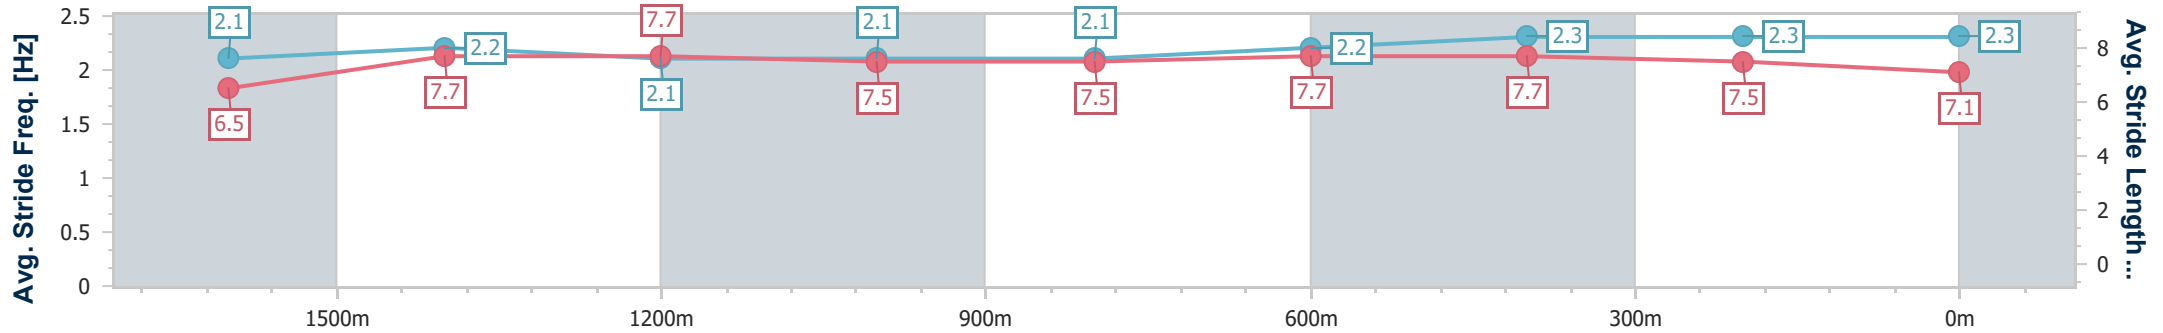

Horse/Jockey Name	Flic En Flac
Final Rank	4
Fastest Section Time (Section)	0:11.41 (400m)
Top Speed [km/h] (Section)	64.2 (400m)
Race State	Finished

Sunshine Coast QLD Professional
Race 4: XXXX ULTRA ZERO CARB GREAT TASTE
BENCHMARK 68 Handicap - 1800m

21 August 2024 - 14:56

Track Rating: Soft 7, Weather: Fine, Rail Position: +3m Entire

Section	Overall	1600m	1400m	1200m	1000m	800m	600m	400m	200m				
Section Times	1:51.90 [4] (0:14.74)	1:37.16 [7] (0:11.95)	1:25.21 [7] (0:12.28)	1:12.93 [7] (0:12.67)	1:00.26 [7] (0:12.78)	0:47.48 [7] (0:12.01)	0:35.47 [8] (0:11.55)	0:23.92 [7] (0:11.41)	0:12.51 [2] (0:12.51)				
Average Speed [km/h]	49.2	61.0	59.0	57.1	56.7	60.8	63.4	63.1	57.6				
Top Speed [km/h]	60.3	61.7	61.2	58.6	58.0	63.6	64.0	64.2	61.9				
Avg. Dist. to Rail [m]	5.7	3.1	3.4	3.7	3.2	2.2	3.1	8.6	10.8				
Avg. Stride Freq. [Hz]	2.1	2.2	2.1	2.1	2.1	2.2	2.3	2.3	2.3				
Avg. Stride Length [m]	6.5	7.7	7.7	7.5	7.5	7.7	7.7	7.5	7.1				

- [ ] Ranking at each section and finish
- -.-.- No data available at this section
- NA No data available