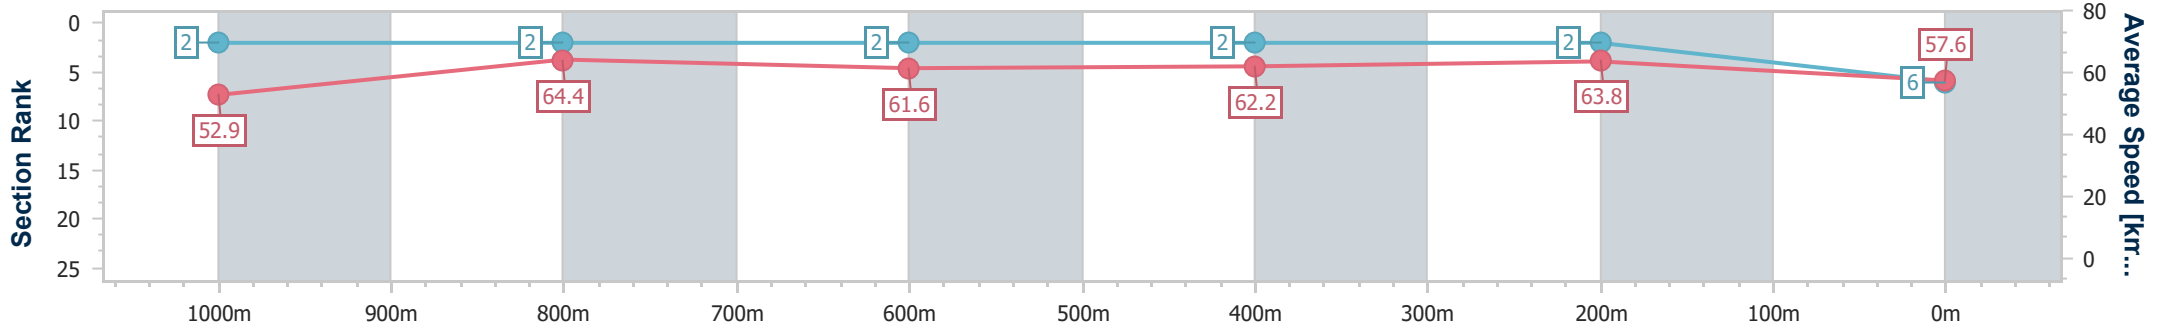

Horse/Jockey Name	Little Vista
Final Rank	6
Fastest Section Time (Section)	0:11.26 (1000m)
Top Speed [km/h] (Section)	66.2 (400m)
Race State	Finished

Sunshine Coast QLD Professional
Race 8: QUEENSLAND HOTELS ASSOCIATION BENCHMARK
65 Handicap - 1200m

21 August 2024 - 17:16

Track Rating: Soft 7, Weather: Fine, Rail Position: +3m Entire

Section	Overall	1000m	800m	600m	400m	200m
Section Times	1:12.20 [6] (0:13.63)	0:58.57 [2] (0:11.26)	0:47.31 [2] (0:11.80)	0:35.51 [2] (0:11.72)	0:23.79 [2] (0:11.29)	0:12.50 [2] (0:12.50)
Average Speed [km/h]	52.9	64.4	61.6	62.2	63.8	57.6
Top Speed [km/h]	65.7	66.0	62.9	63.9	66.2	61.9
Avg. Dist. to Rail [m]	7.6	3.7	1.9	2.2	7.4	10.8
Avg. Stride Freq. [Hz]	2.3	2.4	2.4	2.4	2.4	2.3
Avg. Stride Length [m]	6.3	7.4	7.2	7.3	7.3	6.8

- [ ] Ranking at each section and finish
- -.-.- No data available at this section
- NA No data available