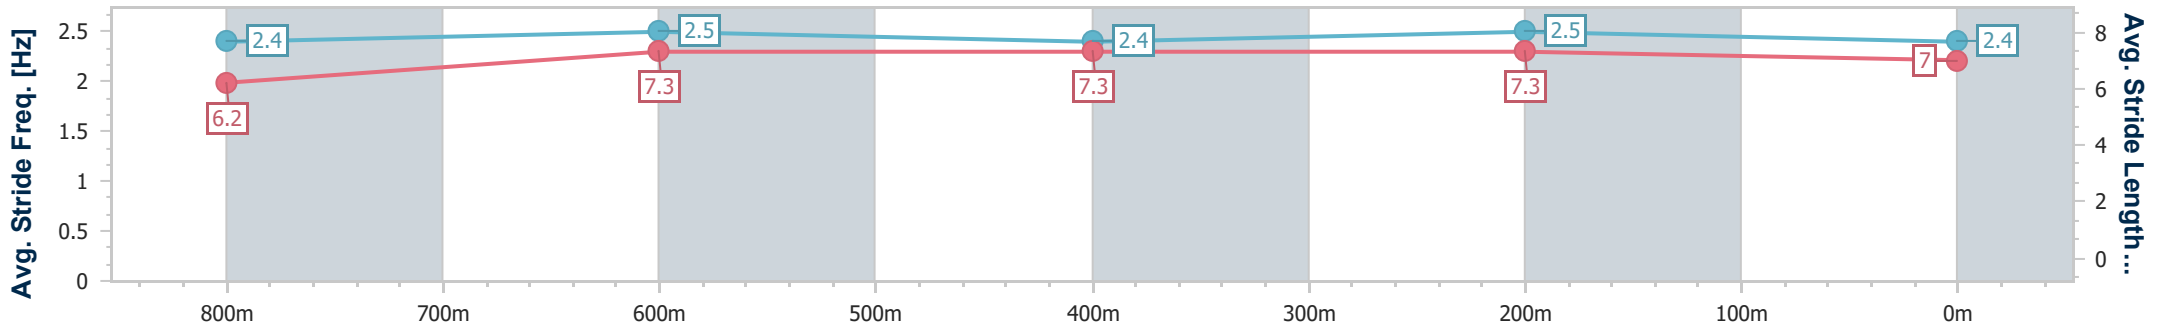

Horse/Jockey Name	Laydownlily
Final Rank	1
Fastest Section Time (Section)	0:10.84 (800m)
Top Speed [km/h] (Section)	67.6 (800m)
Race State	Finished

Sunshine Coast QLD Professional
Race 2: THE LONG RUN BY CUB Class 4 Handicap - 1000m
21 August 2024 - 13:47
Track Rating: Soft 7, Weather: Fine, Rail Position: +3m Entire

Section	Overall	800m	600m	400m	200m
Section Times	0:58.16 [1] (0:13.42)	0:44.74 [2] (0:10.84)	0:33.90 [3] (0:11.28)	0:22.62 [4] (0:10.93)	0:11.69 [3] (0:11.69)
Average Speed [km/h]	53.8	66.8	64.4	66.0	61.5
Top Speed [km/h]	67.3	67.6	65.4	66.6	64.2
Avg. Dist. to Rail [m]	5.0	2.8	1.2	3.9	6.4
Avg. Stride Freq. [Hz]	2.4	2.5	2.4	2.5	2.4
Avg. Stride Length [m]	6.2	7.3	7.3	7.3	7.0

- [ ] Ranking at each section and finish
- -.-.- No data available at this section
- NA No data available