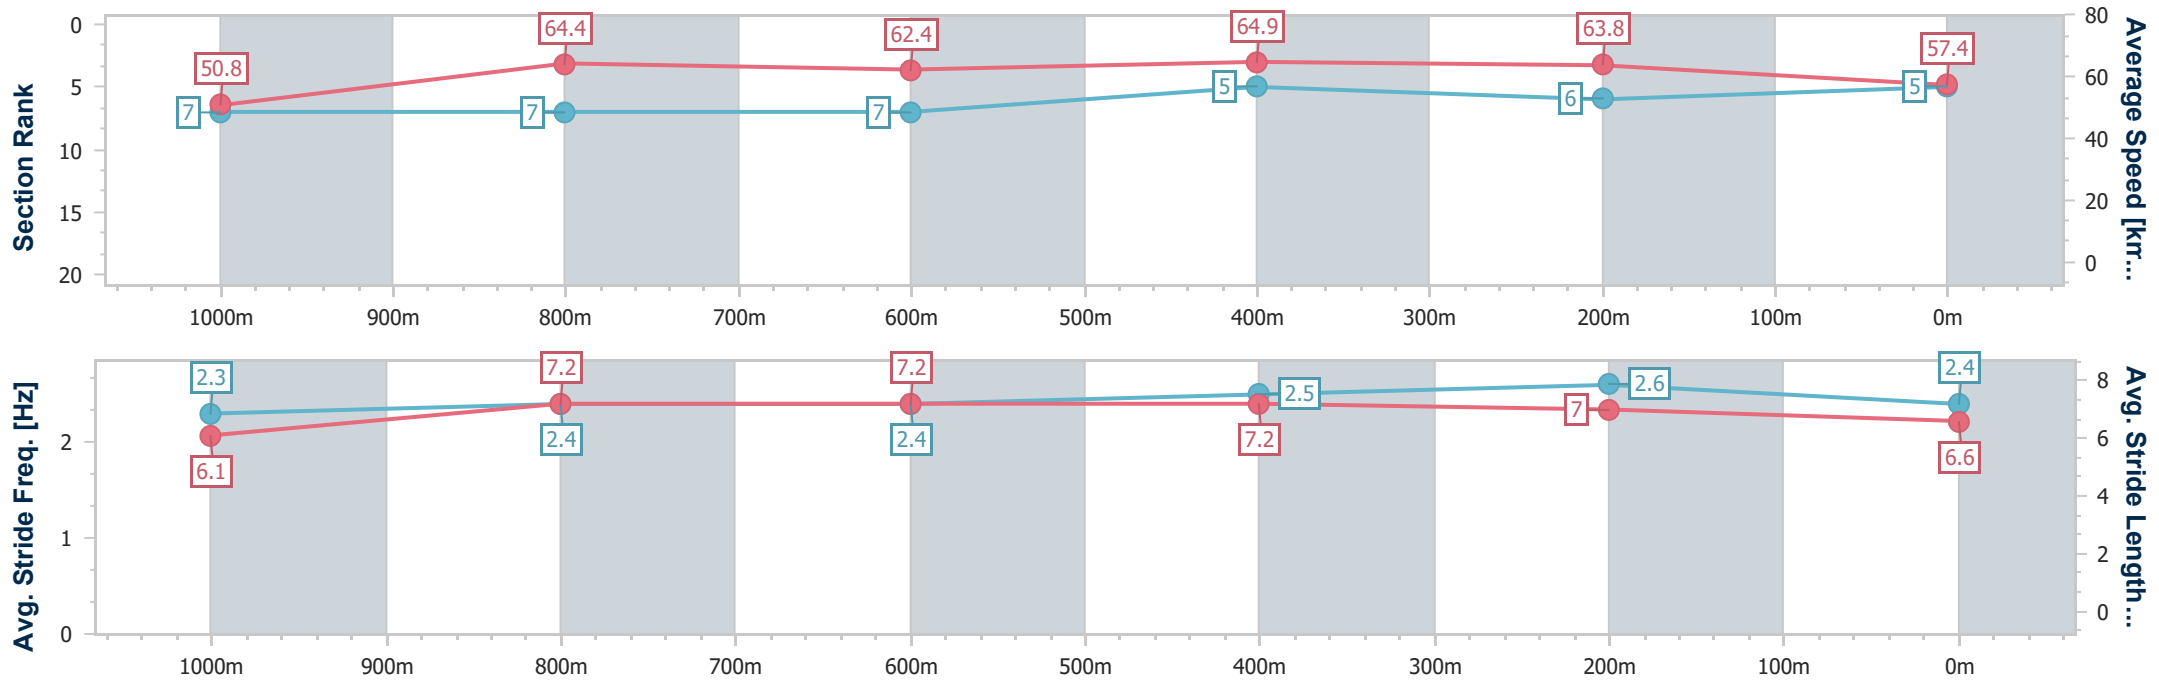

Sunshine Coast QLD Professional

Race 7: HOSTPLUS Class 1 Plate - 1200m

21 August 2024 - 16:41

Track Rating: Soft 7, Weather: Fine, Rail Position: +3m Entire

Section	Overall	1000m	800m	600m	400m	200m
Section Times	1:12.44 [5] (0:14.20)	0:58.24 [7] (0:11.29)	0:46.95 [7] (0:11.72)	0:35.23 [7] (0:11.41)	0:23.82 [5] (0:11.27)	0:12.55 [6] (0:12.55)
Average Speed [km/h]	50.8	64.4	62.4	64.9	63.8	57.4
Top Speed [km/h]	63.9	65.9	64.0	65.0	64.9	61.9
Avg. Dist. to Rail [m]	8.1	3.1	3.0	4.1	9.1	9.8
Avg. Stride Freq. [Hz]	2.3	2.4	2.4	2.5	2.6	2.4
Avg. Stride Length [m]	6.1	7.2	7.2	7.2	7.0	6.6