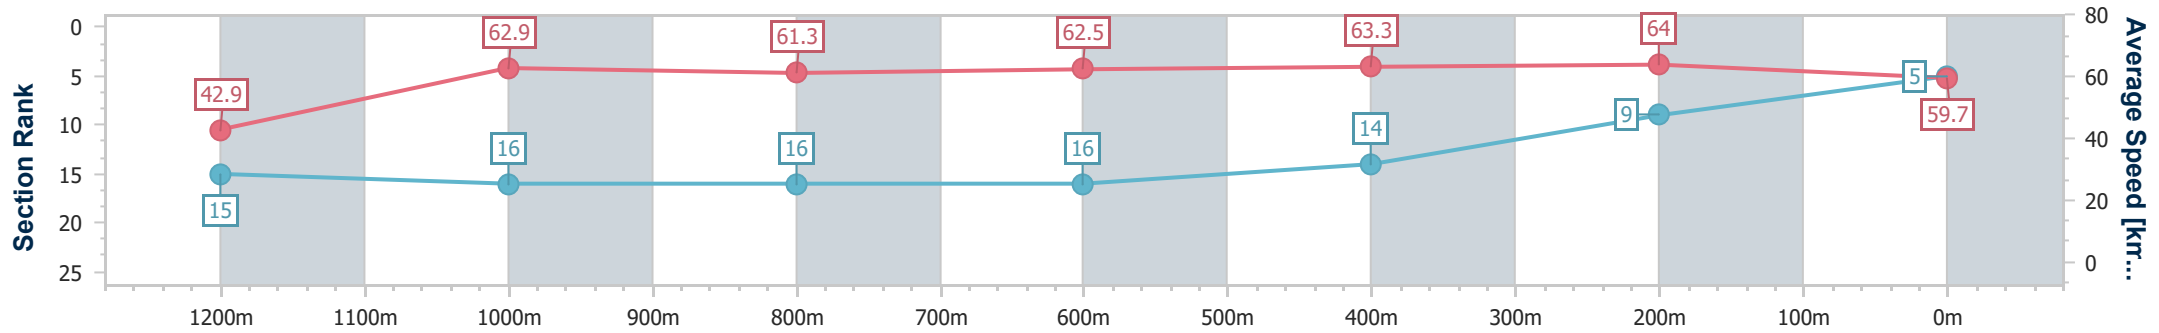

Sunshine Coast QLD Professional

Race 6: CELLARBRATIONS Maiden Handicap - 1300m

21 August 2024 - 16:06

Track Rating: Soft 7, Weather: Fine, Rail Position: +3m Entire

Section	Overall	1200m	1000m	800m	600m	400m	200m
Section Times	1:18.74 [5] (0:08.49)	1:10.25 [15] (0:11.48)	0:58.77 [16] (0:11.91)	0:46.86 [16] (0:11.78)	0:35.08 [16] (0:11.63)	0:23.45 [14] (0:11.30)	0:12.15 [9] (0:12.15)
Average Speed [km/h]	42.9	62.9	61.3	62.5	63.3	64.0	59.7
Top Speed [km/h]	60.0	65.1	63.2	63.6	64.7	65.5	63.0
Avg. Dist. to Rail [m]	16.5	5.9	4.1	2.6	3.6	10.5	8.4
Avg. Stride Freq. [Hz]	2.1	2.3	2.2	2.2	2.2	2.3	2.3
Avg. Stride Length [m]	5.4	7.7	7.7	7.8	7.8	7.7	7.3