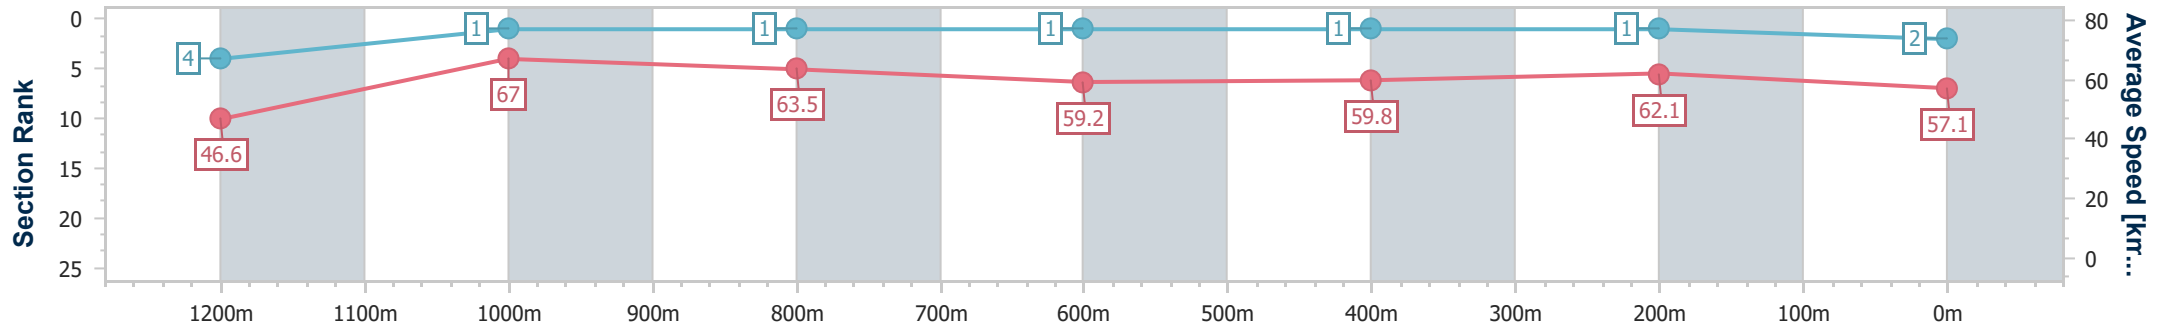

Sunshine Coast QLD Professional

Race 6: CELLARBRATIONS Maiden Handicap - 1300m

21 August 2024 - 16:06

Track Rating: Soft 7, Weather: Fine, Rail Position: +3m Entire

Section	Overall	1200m	1000m	800m	600m	400m	200m
Section Times	1:18.49 [2] (0:07.75)	1:10.74 [4] (0:10.76)	0:59.98 [1] (0:11.42)	0:48.56 [1] (0:12.25)	0:36.31 [1] (0:11.96)	0:24.35 [1] (0:11.64)	0:12.71 [1] (0:12.71)
Average Speed [km/h]	46.6	67.0	63.5	59.2	59.8	62.1	57.1
Top Speed [km/h]	63.0	69.7	68.4	60.1	61.9	63.4	60.5
Avg. Dist. to Rail [m]	13.5	6.8	2.2	0.3	1.7	1.4	3.2
Avg. Stride Freq. [Hz]	2.2	2.4	2.3	2.2	2.2	2.3	2.2
Avg. Stride Length [m]	5.6	7.7	7.7	7.4	7.4	7.4	7.2