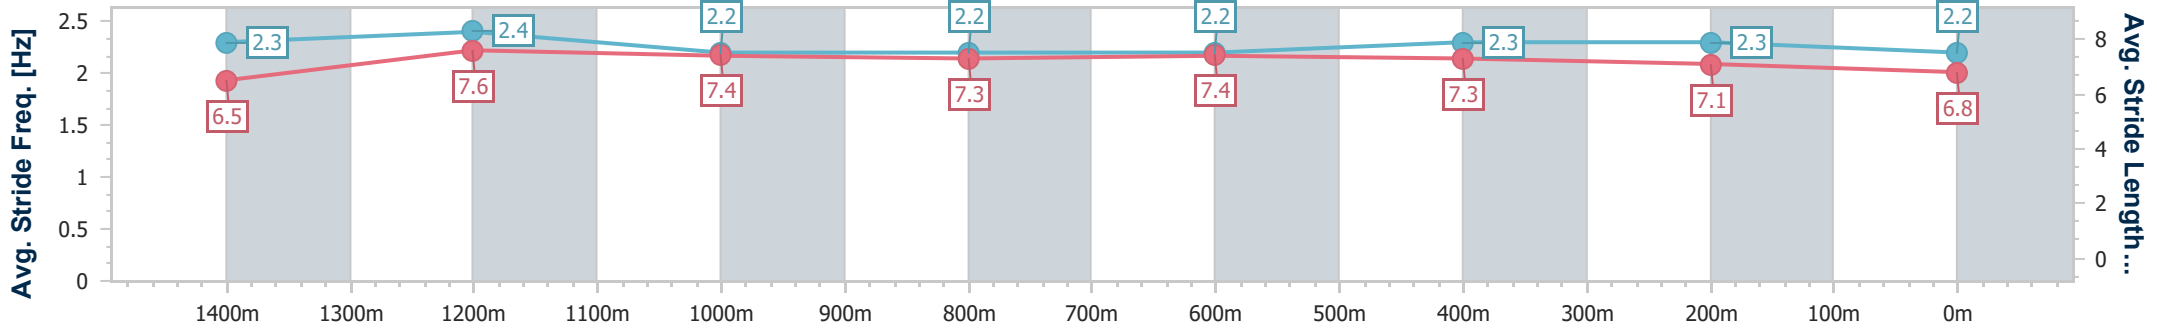

Sunshine Coast QLD Professional

Race 3: MAEVA HOSPITALITY Maiden Plate - 1600m

21 August 2024 - 14:21

Track Rating: Soft 7, Weather: Fine, Rail Position: +3m Entire

Section	Overall	1400m	1200m	1000m	800m	600m	400m	200m
Section Times	1:39.00 [4] (0:13.42)	1:25.58 [2] (0:11.28)	1:14.30 [3] (0:12.01)	1:02.29 [3] (0:12.50)	0:49.79 [4] (0:12.24)	0:37.55 [3] (0:12.17)	0:25.38 [3] (0:12.10)	0:13.28 [1] (0:13.28)
Average Speed [km/h]	53.6	64.6	59.9	58.0	59.4	59.9	59.5	54.4
Top Speed [km/h]	68.5	68.5	62.7	59.5	60.1	61.2	60.7	57.5
Avg. Dist. to Rail [m]	7.8	3.3	3.0	2.3	1.5	2.7	5.7	7.7
Avg. Stride Freq. [Hz]	2.3	2.4	2.2	2.2	2.2	2.3	2.3	2.2
Avg. Stride Length [m]	6.5	7.6	7.4	7.3	7.4	7.3	7.1	6.8