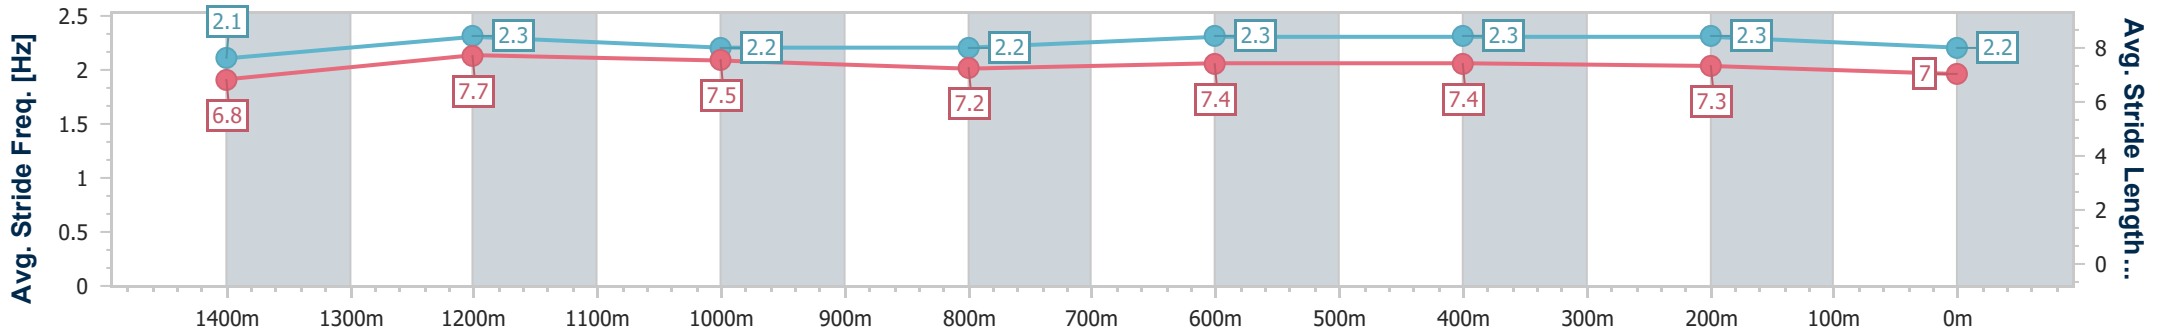

Sunshine Coast QLD Professional

Race 3: MAEVA HOSPITALITY Maiden Plate - 1600m

21 August 2024 - 14:21

Track Rating: Soft 7, Weather: Fine, Rail Position: +3m Entire

Section	Overall	1400m	1200m	1000m	800m	600m	400m	200m
Section Times	1:39.20 [7] (0:13.69)	1:25.51 [8] (0:11.52)	1:13.99 [9] (0:12.12)	1:01.87 [10] (0:12.60)	0:49.27 [10] (0:12.16)	0:37.11 [10] (0:12.12)	0:24.99 [9] (0:12.08)	0:12.91 [8] (0:12.91)
Average Speed [km/h]	52.6	63.1	59.5	57.6	60.2	61.0	59.5	55.8
Top Speed [km/h]	65.5	64.6	60.9	60.0	61.4	61.8	60.4	58.9
Avg. Dist. to Rail [m]	6.2	3.1	3.0	2.9	2.9	4.4	7.2	9.1
Avg. Stride Freq. [Hz]	2.1	2.3	2.2	2.2	2.3	2.3	2.3	2.2
Avg. Stride Length [m]	6.8	7.7	7.5	7.2	7.4	7.4	7.3	7.0