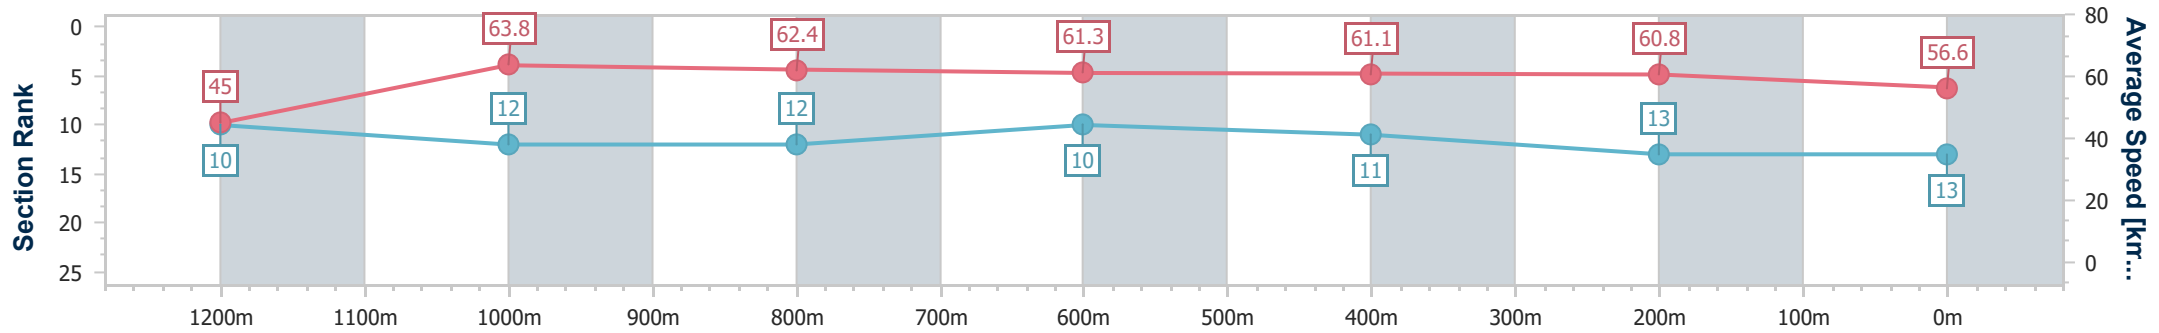

Sunshine Coast QLD Professional

Race 6: CELLARBRATIONS Maiden Handicap - 1300m

21 August 2024 - 16:06

Track Rating: Soft 7, Weather: Fine, Rail Position: +3m Entire

Section	Overall	1200m	1000m	800m	600m	400m	200m
Section Times	1:19.82 [13] (0:08.09)	1:11.73 [10] (0:11.29)	1:00.44 [12] (0:11.68)	0:48.76 [12] (0:11.98)	0:36.78 [10] (0:11.98)	0:24.80 [11] (0:11.92)	0:12.88 [13] (0:12.88)
Average Speed [km/h]	45.0	63.8	62.4	61.3	61.1	60.8	56.6
Top Speed [km/h]	65.8	65.8	63.8	62.5	62.5	62.0	59.9
Avg. Dist. to Rail [m]	8.2	3.6	2.6	2.0	2.3	6.4	5.2
Avg. Stride Freq. [Hz]	2.2	2.3	2.2	2.2	2.2	2.2	2.2
Avg. Stride Length [m]	5.5	7.7	7.7	7.7	7.6	7.6	7.2