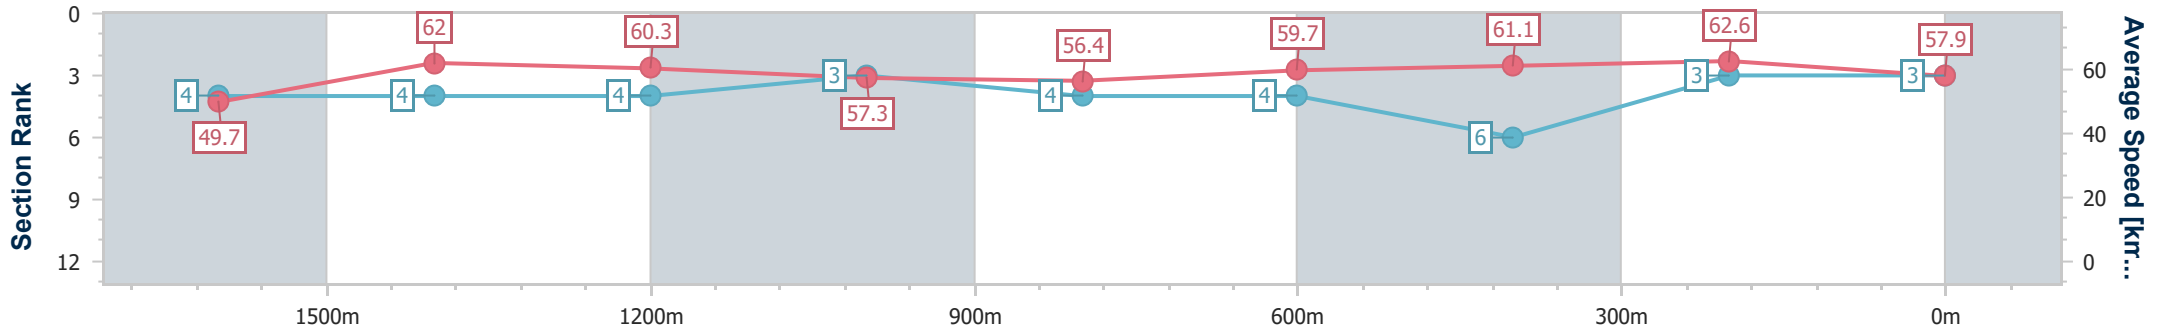

Horse/Jockey Name	Big Ticket Boy
Final Rank	3
Fastest Section Time (Section)	0:11.53 (400m)
Top Speed [km/h] (Section)	64.1 (400m)
Race State	Finished

Sunshine Coast QLD Professional
Race 4: XXXX ULTRA ZERO CARB GREAT TASTE
BENCHMARK 68 Handicap - 1800m

21 August 2024 - 14:56

Track Rating: Soft 7, Weather: Fine, Rail Position: +3m Entire

Section	Overall	1600m	1400m	1200m	1000m	800m	600m	400m	200m				
Section Times	1:51.80 [3] (0:14.53)	1:37.27 [4] (0:11.68)	1:25.59 [4] (0:12.03)	1:13.56 [4] (0:12.60)	1:00.96 [3] (0:12.86)	0:48.10 [4] (0:12.21)	0:35.89 [4] (0:11.97)	0:23.92 [6] (0:11.53)	0:12.39 [3] (0:12.39)				
Average Speed [km/h]	49.7	62.0	60.3	57.3	56.4	59.7	61.1	62.6	57.9				
Top Speed [km/h]	61.3	64.0	63.4	58.9	57.7	61.2	61.8	64.1	60.9				
Avg. Dist. to Rail [m]	3.1	2.5	3.3	3.4	2.9	2.5	2.7	7.4	9.4				
Avg. Stride Freq. [Hz]	2.2	2.3	2.2	2.2	2.2	2.2	2.3	2.4	2.3				
Avg. Stride Length [m]	6.3	7.5	7.3	7.3	7.2	7.3	7.4	7.3	6.9				

- [ ] Ranking at each section and finish
- -.-.- No data available at this section
- NA No data available