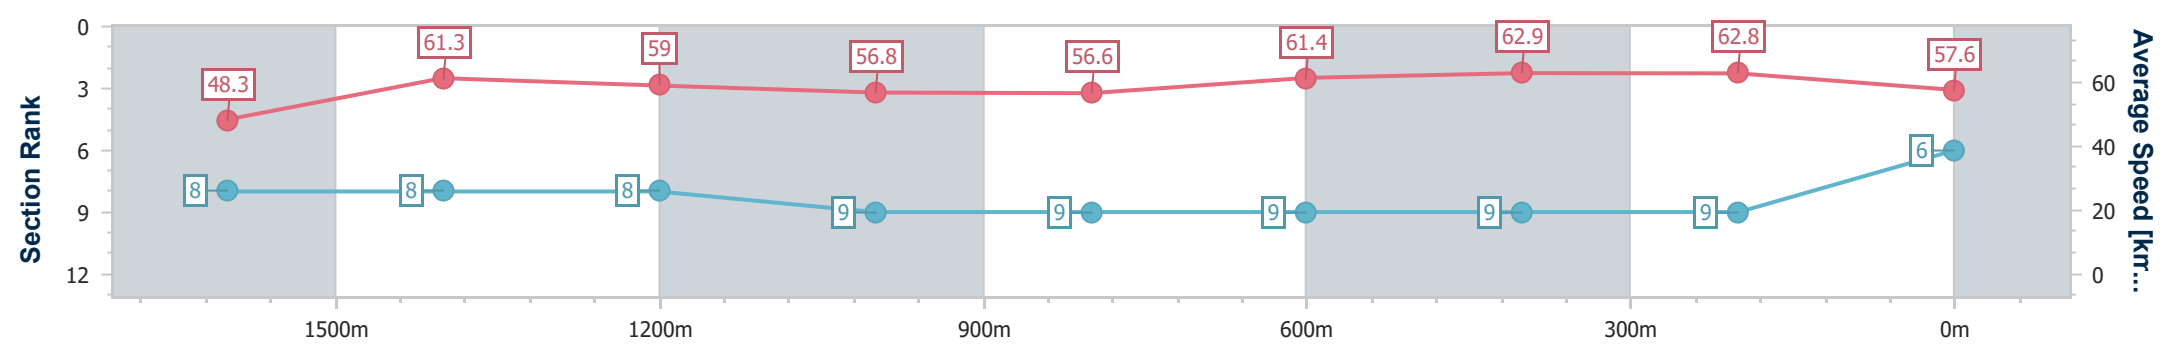

Horse/Jockey Name	Singer Sargent
Final Rank	6
Fastest Section Time (Section)	0:11.49 (400m)
Top Speed [km/h] (Section)	64.3 (800m)
Race State	Finished

Sunshine Coast QLD Professional
Race 4: XXXX ULTRA ZERO CARB GREAT TASTE
BENCHMARK 68 Handicap - 1800m

21 August 2024 - 14:56

Track Rating: Soft 7, Weather: Fine, Rail Position: +3m Entire

Section	Overall	1600m	1400m	1200m	1000m	800m	600m	400m	200m				
Section Times	1:52.24 [6] (0:14.99)	1:37.25 [8] (0:11.86)	1:25.39 [8] (0:12.36)	1:13.03 [8] (0:12.71)	1:00.32 [9] (0:12.80)	0:47.52 [9] (0:11.81)	0:35.71 [9] (0:11.71)	0:24.00 [9] (0:11.49)	0:12.51 [9] (0:12.51)				
Average Speed [km/h]	48.3	61.3	59.0	56.8	56.6	61.4	62.9	62.8	57.6				
Top Speed [km/h]	61.0	62.6	60.0	57.9	58.1	64.3	63.8	63.6	60.9				
Avg. Dist. to Rail [m]	6.4	3.5	3.6	3.4	2.9	1.1	4.3	8.9	10.8				
Avg. Stride Freq. [Hz]	2.1	2.2	2.2	2.1	2.1	2.3	2.3	2.3	2.2				
Avg. Stride Length [m]	6.3	7.6	7.6	7.4	7.4	7.5	7.6	7.6	7.1				

[ ] Ranking at each section and finish
-.-.- No data available at this section
NA No data available