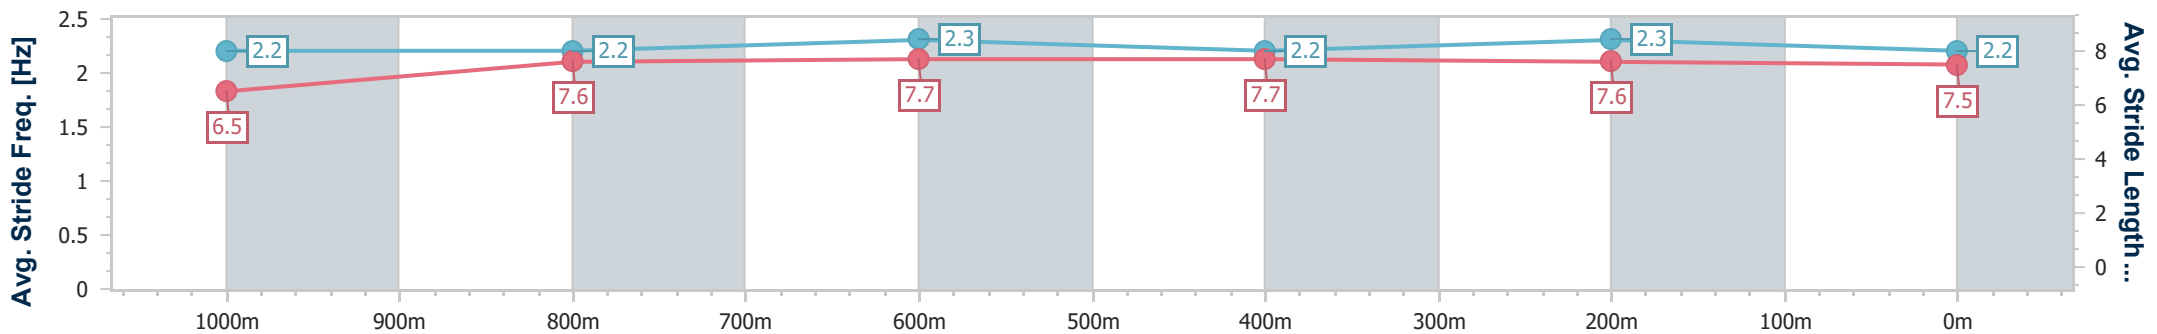

Horse/Jockey Name	Kemi Zabi
Final Rank	8
Fastest Section Time (Section)	0:11.55 (400m)
Top Speed [km/h] (Section)	63.7 (1000m)
Race State	Finished

Sunshine Coast QLD Professional
Race 8: QUEENSLAND HOTELS ASSOCIATION BENCHMARK
65 Handicap - 1200m
21 August 2024 - 17:16

Track Rating: Soft 7, Weather: Fine, Rail Position: +3m Entire

Section	Overall	1000m	800m	600m	400m	200m
Section Times	1:12.62 [8] (0:14.00)	0:58.62 [5] (0:11.68)	0:46.94 [7] (0:11.62)	0:35.32 [7] (0:11.58)	0:23.74 [8] (0:11.55)	0:12.19 [8] (0:12.19)
Average Speed [km/h]	51.4	62.1	62.4	62.0	62.4	59.2
Top Speed [km/h]	62.8	63.7	63.6	63.5	63.4	61.2
Avg. Dist. to Rail [m]	2.9	2.1	1.1	0.4	6.0	8.1
Avg. Stride Freq. [Hz]	2.2	2.2	2.3	2.2	2.3	2.2
Avg. Stride Length [m]	6.5	7.6	7.7	7.7	7.6	7.5

- [ ] Ranking at each section and finish
- -.-.- No data available at this section
- NA No data available