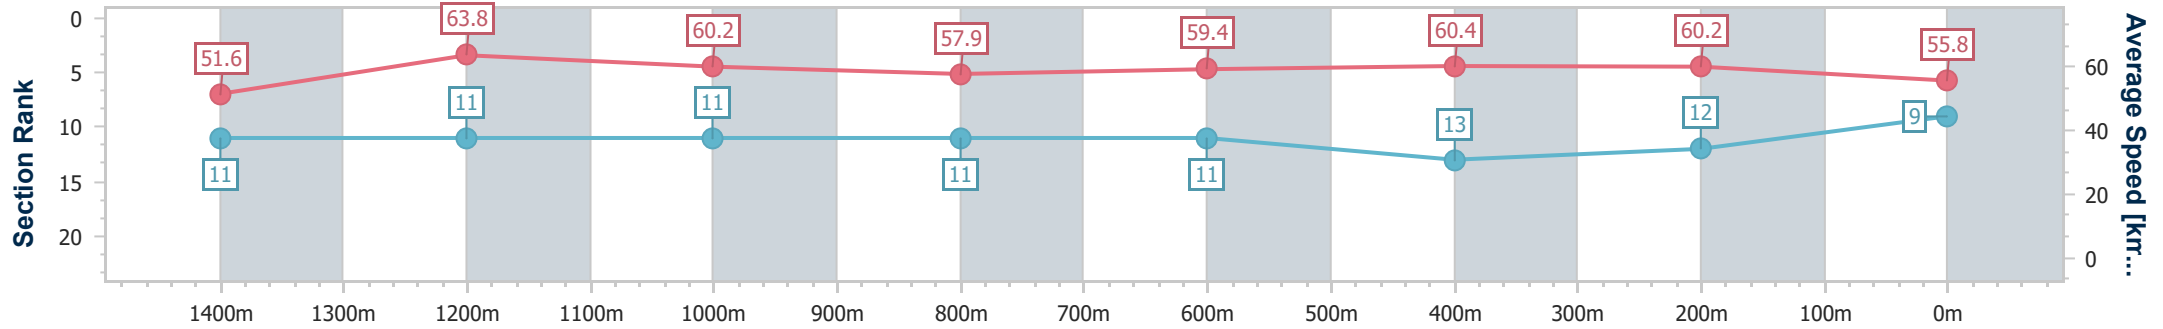

Sunshine Coast QLD Professional

Race 3: MAEVA HOSPITALITY Maiden Plate - 1600m

21 August 2024 - 14:21

Track Rating: Soft 7, Weather: Fine, Rail Position: +3m Entire

Section	Overall	1400m	1200m	1000m	800m	600m	400m	200m
Section Times	1:39.38 [9] (0:13.94)	1:25.44 [11] (0:11.45)	1:13.99 [11] (0:12.03)	1:01.96 [11] (0:12.53)	0:49.43 [11] (0:12.39)	0:37.04 [11] (0:12.18)	0:24.86 [13] (0:11.95)	0:12.91 [12] (0:12.91)
Average Speed [km/h]	51.6	63.8	60.2	57.9	59.4	60.4	60.2	55.8
Top Speed [km/h]	63.7	65.2	61.9	59.6	59.7	61.4	61.1	58.9
Avg. Dist. to Rail [m]	11.3	4.6	4.5	4.1	3.5	4.1	7.9	10.6
Avg. Stride Freq. [Hz]	2.2	2.3	2.2	2.2	2.3	2.3	2.3	2.2
Avg. Stride Length [m]	6.5	7.6	7.5	7.2	7.2	7.2	7.3	7.0