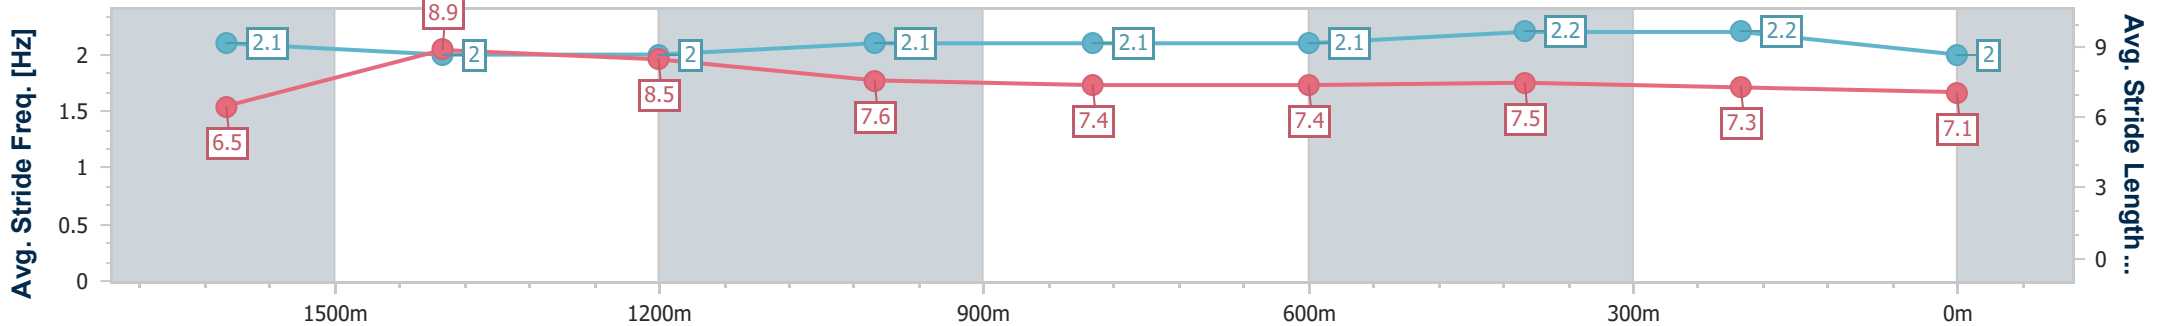

Sunshine Coast QLD Professional
 Race 5: TOGETHER WE PLAY - KENO Class 1 Handicap - 1800m

21 August 2024 - 15:31

Track Rating: Soft 7, Weather: Fine, Rail Position: +3m Entire

Section	Overall	1600m	1400m	1200m	1000m	800m	600m	400m	200m			
Section Times	1:53.67 [12] (0:14.51)	1:39.16 [7] (0:11.31)	1:27.85 [2] (0:11.71)	1:16.14 [1] (0:12.44)	1:03.70 [1] (0:12.68)	0:51.02 [1] (0:12.39)	0:38.63 [1] (0:12.16)	0:26.47 [1] (0:12.62)	0:13.85 [6] (0:13.85)			
Average Speed [km/h]	50.2	64.8	61.9	57.8	56.7	57.7	58.5	57.0	52.0			
Top Speed [km/h]	63.3	65.6	63.9	59.4	57.6	58.7	59.3	58.1	55.3			
Avg. Dist. to Rail [m]	10.0	4.3	2.6	1.2	0.7	1.1	2.3	0.9	0.5			
Avg. Stride Freq. [Hz]	2.1	2.0	2.0	2.1	2.1	2.1	2.2	2.2	2.0			
Avg. Stride Length [m]	6.5	8.9	8.5	7.6	7.4	7.4	7.5	7.3	7.1			