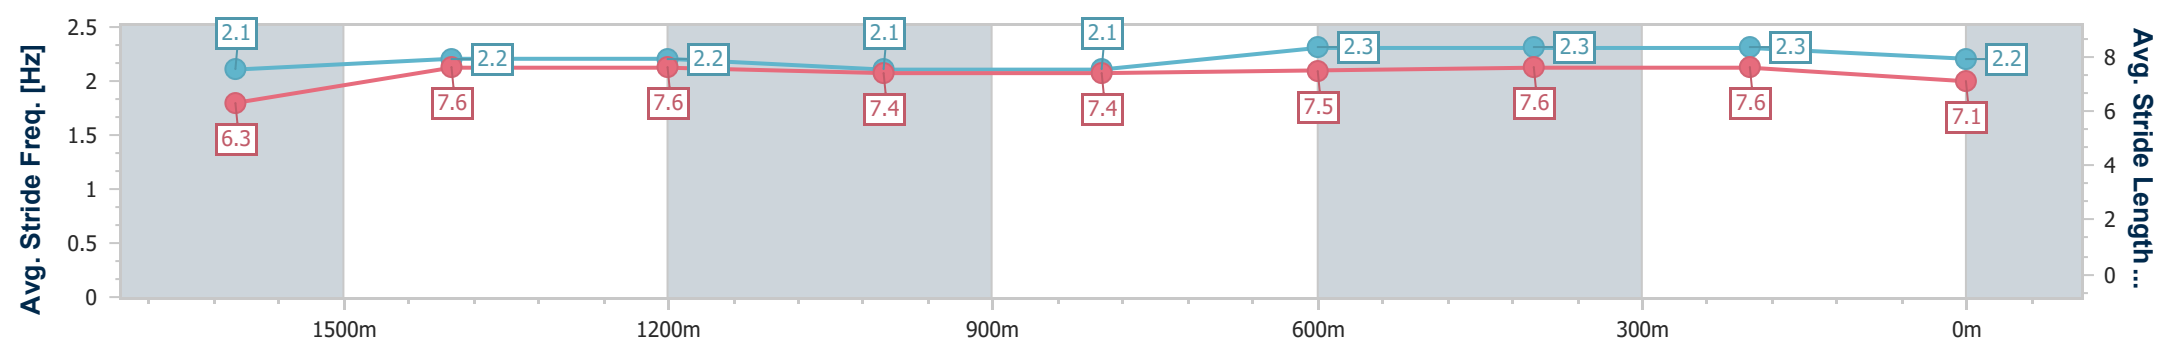

Horse/Jockey Name	Singer Sargent
Final Rank	6
Fastest Section Time (Section)	0:11.49 (400m)
Top Speed [km/h] (Section)	64.3 (800m)
Race State	Finished

Sunshine Coast QLD Professional
Race 4: XXXX ULTRA ZERO CARB GREAT TASTE
BENCHMARK 68 Handicap - 1800m

21 August 2024 - 14:56

Track Rating: Soft 7, Weather: Fine, Rail Position: +3m Entire

Section	Overall	1600m	1400m	1200m	1000m	800m	600m	400m	200m				
Section Times	1:52.24 [6] (0:14.99)	1:37.25 [8] (0:11.86)	1:25.39 [8] (0:12.36)	1:13.03 [8] (0:12.71)	1:00.32 [9] (0:12.80)	0:47.52 [9] (0:11.81)	0:35.71 [9] (0:11.71)	0:24.00 [9] (0:11.49)	0:12.51 [9] (0:12.51)				
Average Speed [km/h]	48.3	61.3	59.0	56.8	56.6	61.4	62.9	62.8	57.6				
Top Speed [km/h]	61.0	62.6	60.0	57.9	58.1	64.3	63.8	63.6	60.9				
Avg. Dist. to Rail [m]	6.4	3.5	3.6	3.4	2.9	1.1	4.3	8.9	10.8				
Avg. Stride Freq. [Hz]	2.1	2.2	2.2	2.1	2.1	2.3	2.3	2.3	2.2				
Avg. Stride Length [m]	6.3	7.6	7.6	7.4	7.4	7.5	7.6	7.6	7.1				

[ ] Ranking at each section and finish
-.-.- No data available at this section
NA No data available