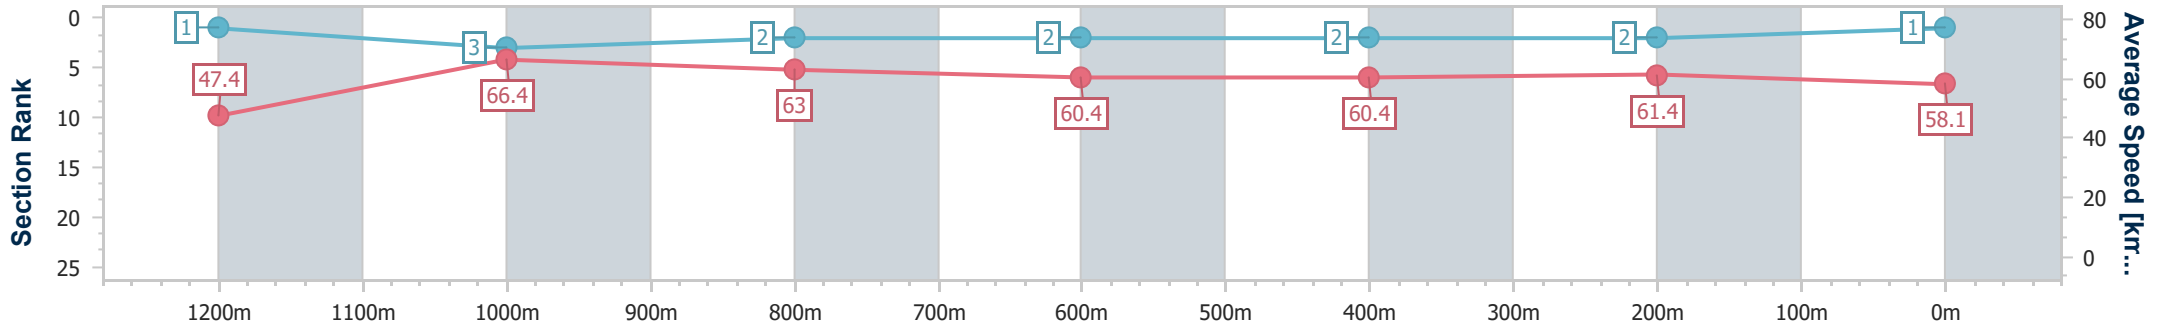

Sunshine Coast QLD Professional

Race 6: CELLARBRATIONS Maiden Handicap - 1300m

21 August 2024 - 16:06

Track Rating: Soft 7, Weather: Fine, Rail Position: +3m Entire

Section	Overall	1200m	1000m	800m	600m	400m	200m
Section Times	1:18.48 [1] (0:07.67)	1:10.81 [1] (0:10.91)	0:59.90 [3] (0:11.52)	0:48.38 [2] (0:12.12)	0:36.26 [2] (0:12.05)	0:24.21 [2] (0:11.74)	0:12.47 [2] (0:12.47)
Average Speed [km/h]	47.4	66.4	63.0	60.4	60.4	61.4	58.1
Top Speed [km/h]	69.9	67.6	64.6	61.7	61.9	62.6	60.2
Avg. Dist. to Rail [m]	9.5	4.7	2.9	1.7	1.1	3.0	4.1
Avg. Stride Freq. [Hz]	2.2	2.0	2.0	2.3	2.3	2.3	2.2
Avg. Stride Length [m]	5.8	9.3	8.5	7.3	7.3	7.4	7.2