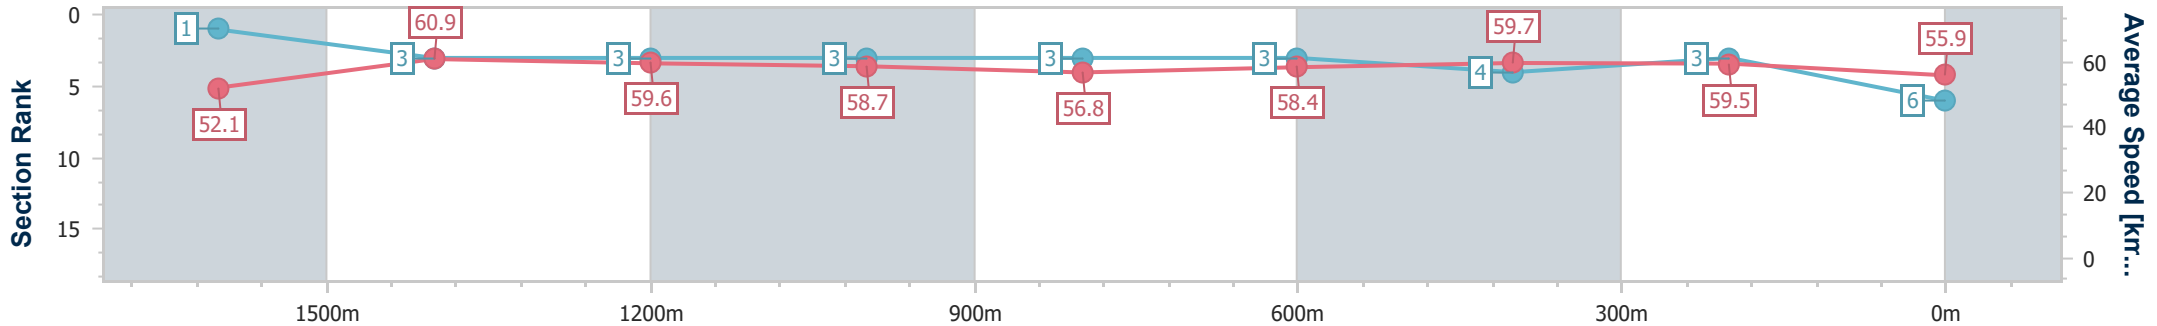

Horse/Jockey Name	Ring Bearer
Final Rank	6
Fastest Section Time (Section)	0:11.93 (1600m)
Top Speed [km/h] (Section)	63.0 (Overall)
Race State	Finished

Sunshine Coast QLD Professional
Race 5: TOGETHER WE PLAY - KENO Class 1 Handicap - 1800m

21 August 2024 - 15:31

Track Rating: Soft 7, Weather: Fine, Rail Position: +3m Entire

Section	Overall	1600m	1400m	1200m	1000m	800m	600m	400m	200m
Section Times	1:52.52 [6] (0:13.91)	1:38.61 [1] (0:11.93)	1:26.68 [3] (0:12.15)	1:14.53 [3] (0:12.32)	1:02.21 [3] (0:12.75)	0:49.46 [3] (0:12.38)	0:37.08 [3] (0:12.13)	0:24.95 [4] (0:12.10)	0:12.85 [3] (0:12.85)
Average Speed [km/h]	52.1	60.9	59.6	58.7	56.8	58.4	59.7	59.5	55.9
Top Speed [km/h]	63.0	61.7	60.6	59.1	57.7	60.0	60.0	59.8	58.5
Avg. Dist. to Rail [m]	5.5	3.0	2.8	2.4	2.2	1.2	0.8	4.1	4.4
Avg. Stride Freq. [Hz]	2.3	2.3	2.3	2.2	2.2	2.2	2.3	2.3	2.2
Avg. Stride Length [m]	6.1	7.2	7.3	7.3	7.2	7.3	7.3	7.3	7.0

- [ ] Ranking at each section and finish
- -.-.- No data available at this section
- NA No data available