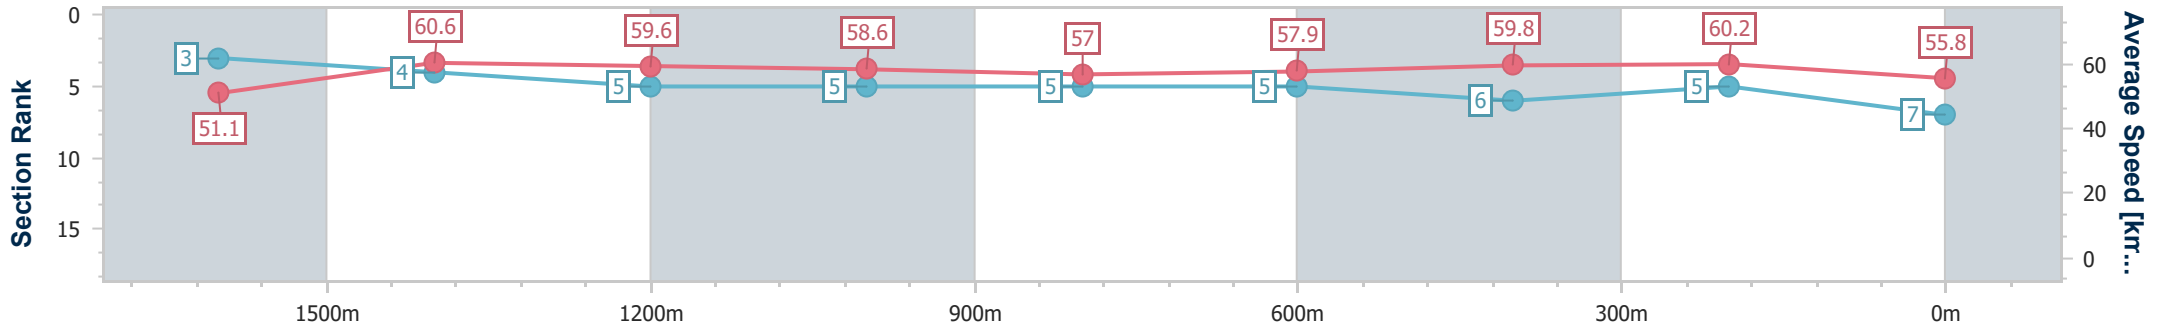

Horse/Jockey Name	Paris Art
Final Rank	7
Fastest Section Time (Section)	0:11.93 (1600m)
Top Speed [km/h] (Section)	64.3 (Overall)
Race State	Finished

Sunshine Coast QLD Professional
Race 5: TOGETHER WE PLAY - KENO Class 1 Handicap - 1800m

21 August 2024 - 15:31

Track Rating: Soft 7, Weather: Fine, Rail Position: +3m Entire

Section	Overall	1600m	1400m	1200m	1000m	800m	600m	400m	200m
Section Times	1:52.71 [7] (0:14.14)	1:38.57 [3] (0:11.93)	1:26.64 [4] (0:12.19)	1:14.45 [5] (0:12.30)	1:02.15 [5] (0:12.69)	0:49.46 [5] (0:12.53)	0:36.93 [5] (0:12.06)	0:24.87 [6] (0:11.96)	0:12.91 [5] (0:12.91)
Average Speed [km/h]	51.1	60.6	59.6	58.6	57.0	57.9	59.8	60.2	55.8
Top Speed [km/h]	64.3	63.4	59.8	59.1	58.1	59.6	60.6	61.2	58.9
Avg. Dist. to Rail [m]	3.6	2.1	2.2	2.4	2.1	1.4	0.3	3.8	5.5
Avg. Stride Freq. [Hz]	2.3	2.4	2.3	2.3	2.3	2.3	2.3	2.3	2.3
Avg. Stride Length [m]	6.1	7.1	7.0	7.1	7.0	7.1	7.1	7.1	6.7

- [ ] Ranking at each section and finish
- -.-.- No data available at this section
- NA No data available