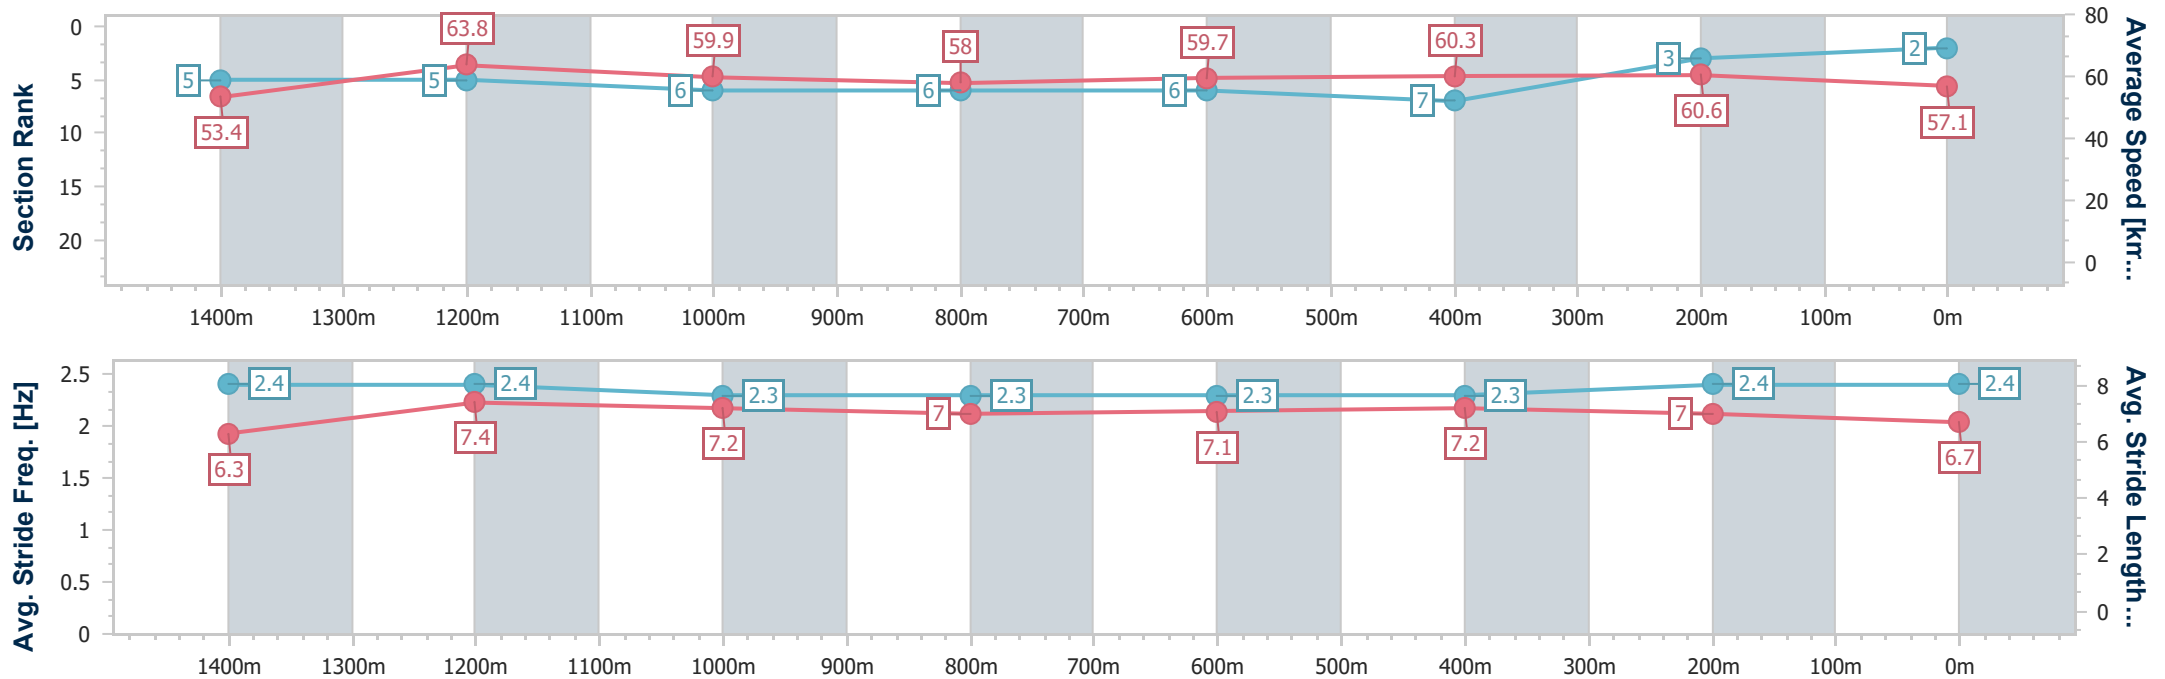

Sunshine Coast QLD Professional

Race 3: MAEVA HOSPITALITY Maiden Plate - 1600m

21 August 2024 - 14:21

Track Rating: Soft 7, Weather: Fine, Rail Position: +3m Entire

Section	Overall	1400m	1200m	1000m	800m	600m	400m	200m
Section Times	1:38.43 [2] (0:13.51)	1:24.92 [5] (0:11.44)	1:13.48 [5] (0:12.04)	1:01.44 [6] (0:12.52)	0:48.92 [6] (0:12.25)	0:36.67 [6] (0:12.17)	0:24.50 [7] (0:11.89)	0:12.61 [3] (0:12.61)
Average Speed [km/h]	53.4	63.8	59.9	58.0	59.7	60.3	60.6	57.1
Top Speed [km/h]	66.2	66.3	62.6	58.8	61.5	61.2	62.4	59.7
Avg. Dist. to Rail [m]	13.3	5.4	3.7	3.4	2.4	3.5	7.3	8.1
Avg. Stride Freq. [Hz]	2.4	2.4	2.3	2.3	2.3	2.3	2.4	2.4
Avg. Stride Length [m]	6.3	7.4	7.2	7.0	7.1	7.2	7.0	6.7