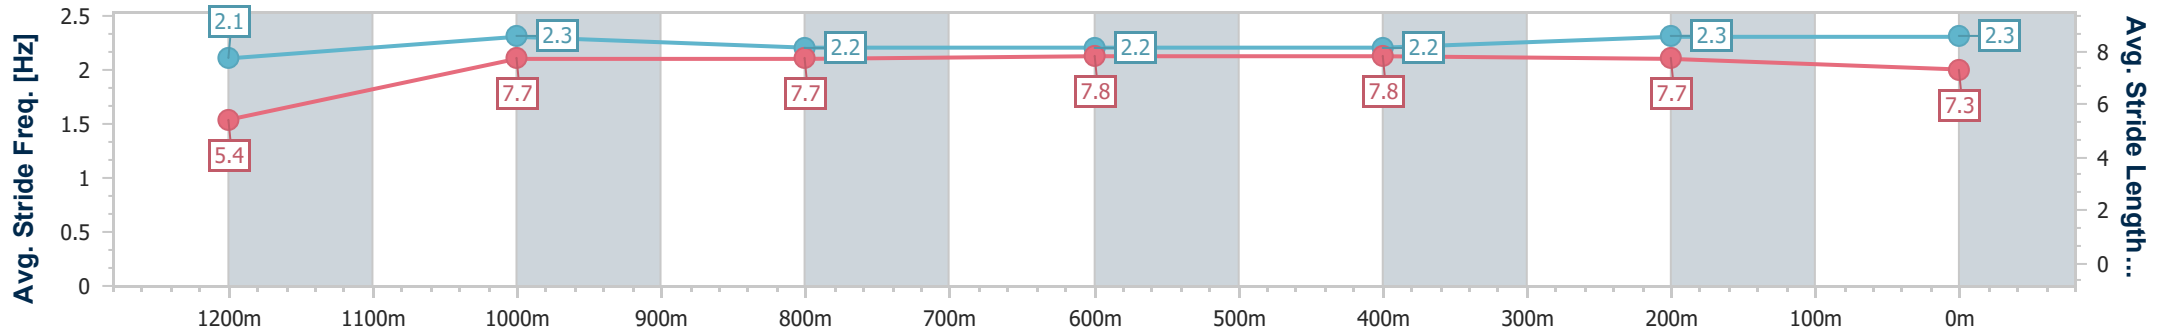

Sunshine Coast QLD Professional

Race 6: CELLARBRATIONS Maiden Handicap - 1300m

21 August 2024 - 16:06

Track Rating: Soft 7, Weather: Fine, Rail Position: +3m Entire

Section	Overall	1200m	1000m	800m	600m	400m	200m
Section Times	1:18.74 [5] (0:08.49)	1:10.25 [15] (0:11.48)	0:58.77 [16] (0:11.91)	0:46.86 [16] (0:11.78)	0:35.08 [16] (0:11.63)	0:23.45 [14] (0:11.30)	0:12.15 [9] (0:12.15)
Average Speed [km/h]	42.9	62.9	61.3	62.5	63.3	64.0	59.7
Top Speed [km/h]	60.0	65.1	63.2	63.6	64.7	65.5	63.0
Avg. Dist. to Rail [m]	16.5	5.9	4.1	2.6	3.6	10.5	8.4
Avg. Stride Freq. [Hz]	2.1	2.3	2.2	2.2	2.2	2.3	2.3
Avg. Stride Length [m]	5.4	7.7	7.7	7.8	7.8	7.7	7.3