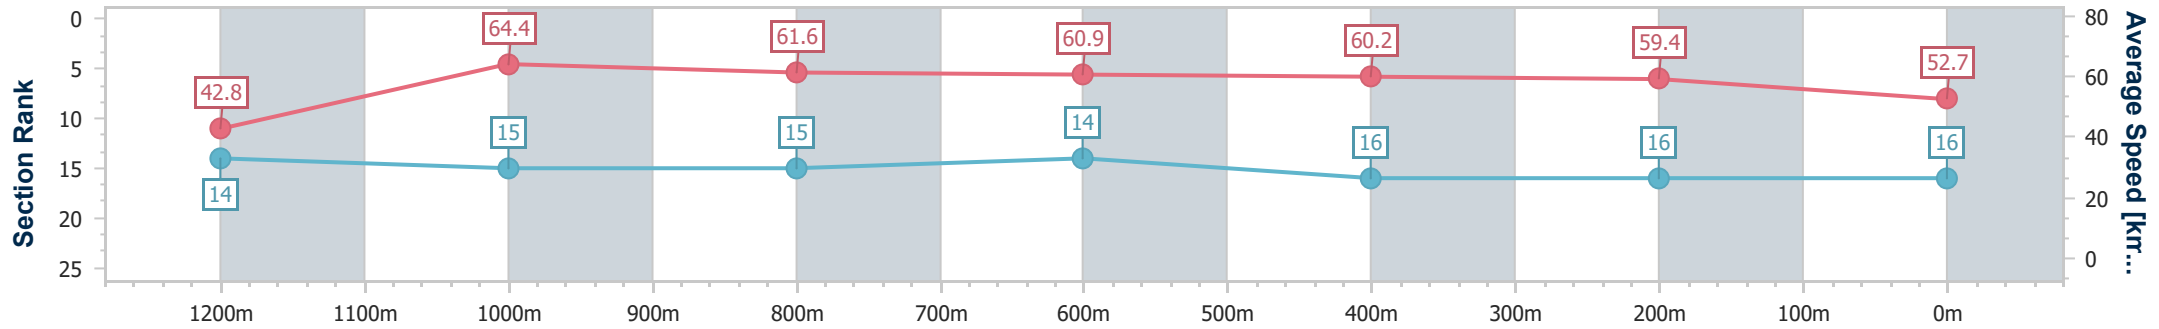

Sunshine Coast QLD Professional

Race 6: CELLARBRATIONS Maiden Handicap - 1300m

21 August 2024 - 16:06

Track Rating: Soft 7, Weather: Fine, Rail Position: +3m Entire

Section	Overall	1200m	1000m	800m	600m	400m	200m
Section Times	1:21.26 [16] (0:08.47)	1:12.79 [14] (0:11.25)	1:01.54 [15] (0:11.82)	0:49.72 [15] (0:11.91)	0:37.81 [14] (0:11.91)	0:25.90 [16] (0:12.16)	0:13.74 [16] (0:13.74)
Average Speed [km/h]	42.8	64.4	61.6	60.9	60.2	59.4	52.7
Top Speed [km/h]	63.3	69.1	63.2	63.1	62.2	62.3	57.3
Avg. Dist. to Rail [m]	15.5	3.8	2.4	0.4	0.6	2.3	4.3
Avg. Stride Freq. [Hz]	2.1	2.5	2.4	2.4	2.4	2.4	2.3
Avg. Stride Length [m]	5.4	7.0	7.0	7.0	6.9	6.9	6.4