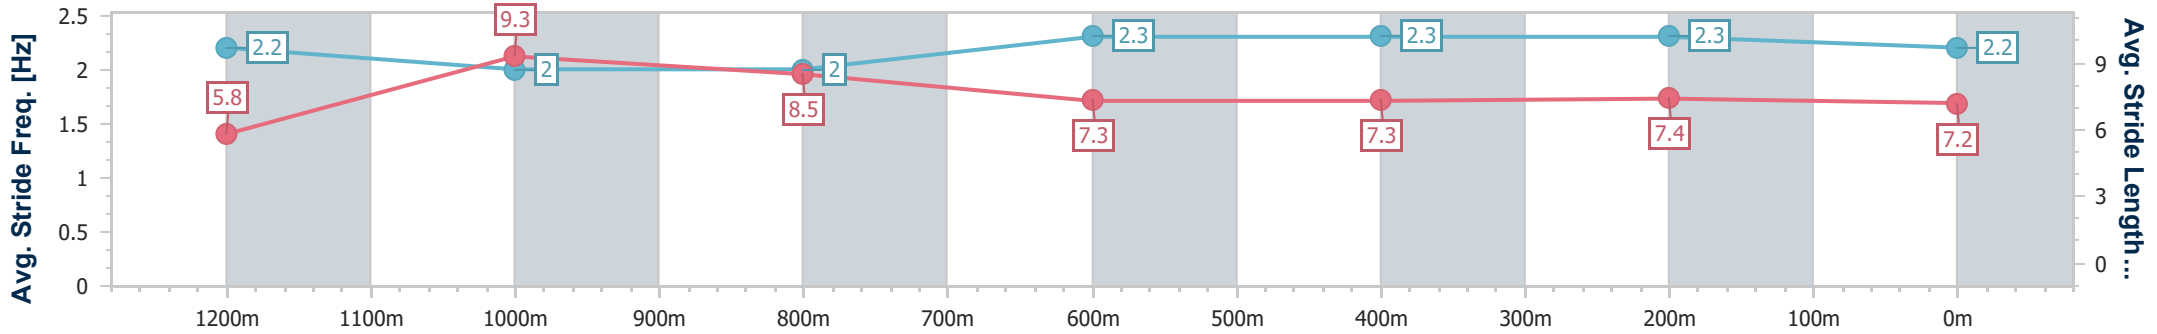

Sunshine Coast QLD Professional

Race 6: CELLARBRATIONS Maiden Handicap - 1300m

21 August 2024 - 16:06

Track Rating: Soft 7, Weather: Fine, Rail Position: +3m Entire

Section	Overall	1200m	1000m	800m	600m	400m	200m
Section Times	1:18.48 [1] (0:07.67)	1:10.81 [1] (0:10.91)	0:59.90 [3] (0:11.52)	0:48.38 [2] (0:12.12)	0:36.26 [2] (0:12.05)	0:24.21 [2] (0:11.74)	0:12.47 [2] (0:12.47)
Average Speed [km/h]	47.4	66.4	63.0	60.4	60.4	61.4	58.1
Top Speed [km/h]	69.9	67.6	64.6	61.7	61.9	62.6	60.2
Avg. Dist. to Rail [m]	9.5	4.7	2.9	1.7	1.1	3.0	4.1
Avg. Stride Freq. [Hz]	2.2	2.0	2.0	2.3	2.3	2.3	2.2
Avg. Stride Length [m]	5.8	9.3	8.5	7.3	7.3	7.4	7.2