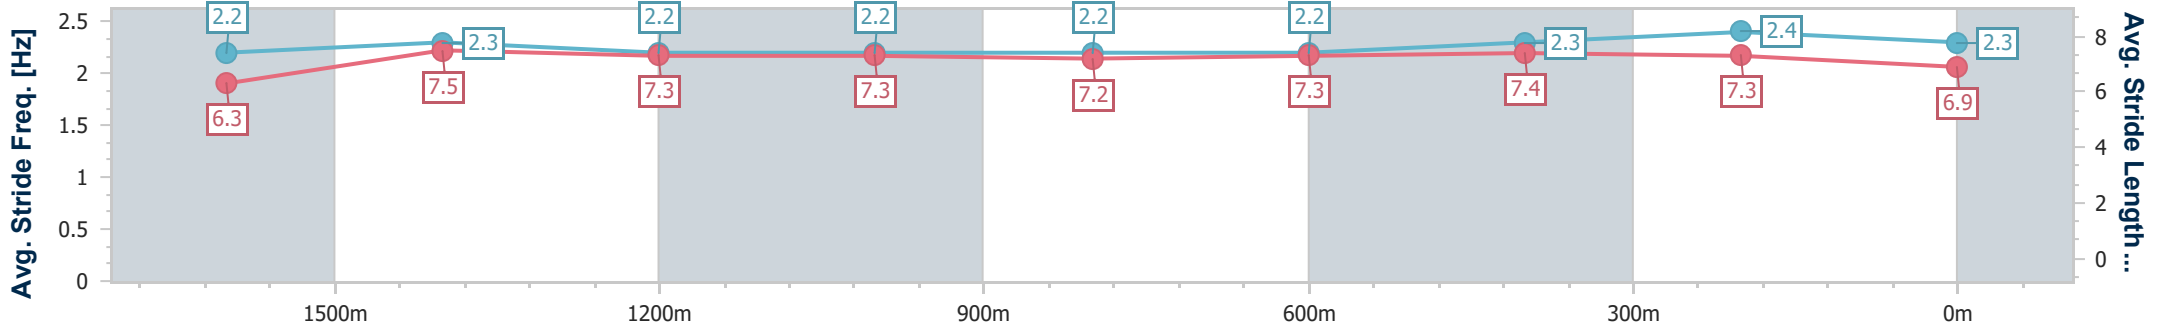

Horse/Jockey Name	Big Ticket Boy
Final Rank	3
Fastest Section Time (Section)	0:11.53 (400m)
Top Speed [km/h] (Section)	64.1 (400m)
Race State	Finished

Sunshine Coast QLD Professional
Race 4: XXXX ULTRA ZERO CARB GREAT TASTE
BENCHMARK 68 Handicap - 1800m

21 August 2024 - 14:56

Track Rating: Soft 7, Weather: Fine, Rail Position: +3m Entire

Section	Overall	1600m	1400m	1200m	1000m	800m	600m	400m	200m				
Section Times	1:51.80 [3] (0:14.53)	1:37.27 [4] (0:11.68)	1:25.59 [4] (0:12.03)	1:13.56 [4] (0:12.60)	1:00.96 [3] (0:12.86)	0:48.10 [4] (0:12.21)	0:35.89 [4] (0:11.97)	0:23.92 [6] (0:11.53)	0:12.39 [3] (0:12.39)				
Average Speed [km/h]	49.7	62.0	60.3	57.3	56.4	59.7	61.1	62.6	57.9				
Top Speed [km/h]	61.3	64.0	63.4	58.9	57.7	61.2	61.8	64.1	60.9				
Avg. Dist. to Rail [m]	3.1	2.5	3.3	3.4	2.9	2.5	2.7	7.4	9.4				
Avg. Stride Freq. [Hz]	2.2	2.3	2.2	2.2	2.2	2.2	2.3	2.4	2.3				
Avg. Stride Length [m]	6.3	7.5	7.3	7.3	7.2	7.3	7.4	7.3	6.9				

- [ ] Ranking at each section and finish
- -.-.- No data available at this section
- NA No data available