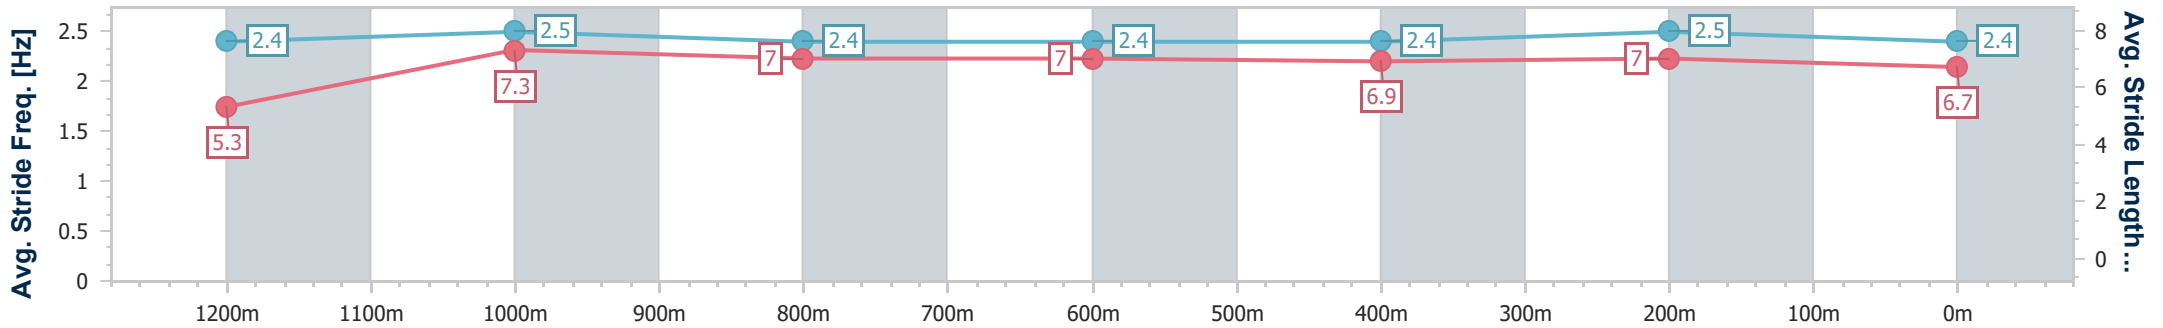

Sunshine Coast QLD Professional

Race 6: CELLARBRATIONS Maiden Handicap - 1300m

21 August 2024 - 16:06

Track Rating: Soft 7, Weather: Fine, Rail Position: +3m Entire

Section	Overall	1200m	1000m	800m	600m	400m	200m
Section Times	1:18.66 [3] (0:07.68)	1:10.98 [2] (0:10.88)	1:00.10 [2] (0:11.68)	0:48.42 [3] (0:12.26)	0:36.16 [3] (0:11.94)	0:24.22 [3] (0:11.72)	0:12.50 [4] (0:12.50)
Average Speed [km/h]	47.0	66.4	61.9	59.5	60.1	61.7	58.0
Top Speed [km/h]	64.8	67.2	64.7	61.1	62.0	62.8	60.8
Avg. Dist. to Rail [m]	7.7	2.9	1.6	1.1	1.4	3.2	4.6
Avg. Stride Freq. [Hz]	2.4	2.5	2.4	2.4	2.4	2.5	2.4
Avg. Stride Length [m]	5.3	7.3	7.0	7.0	6.9	7.0	6.7