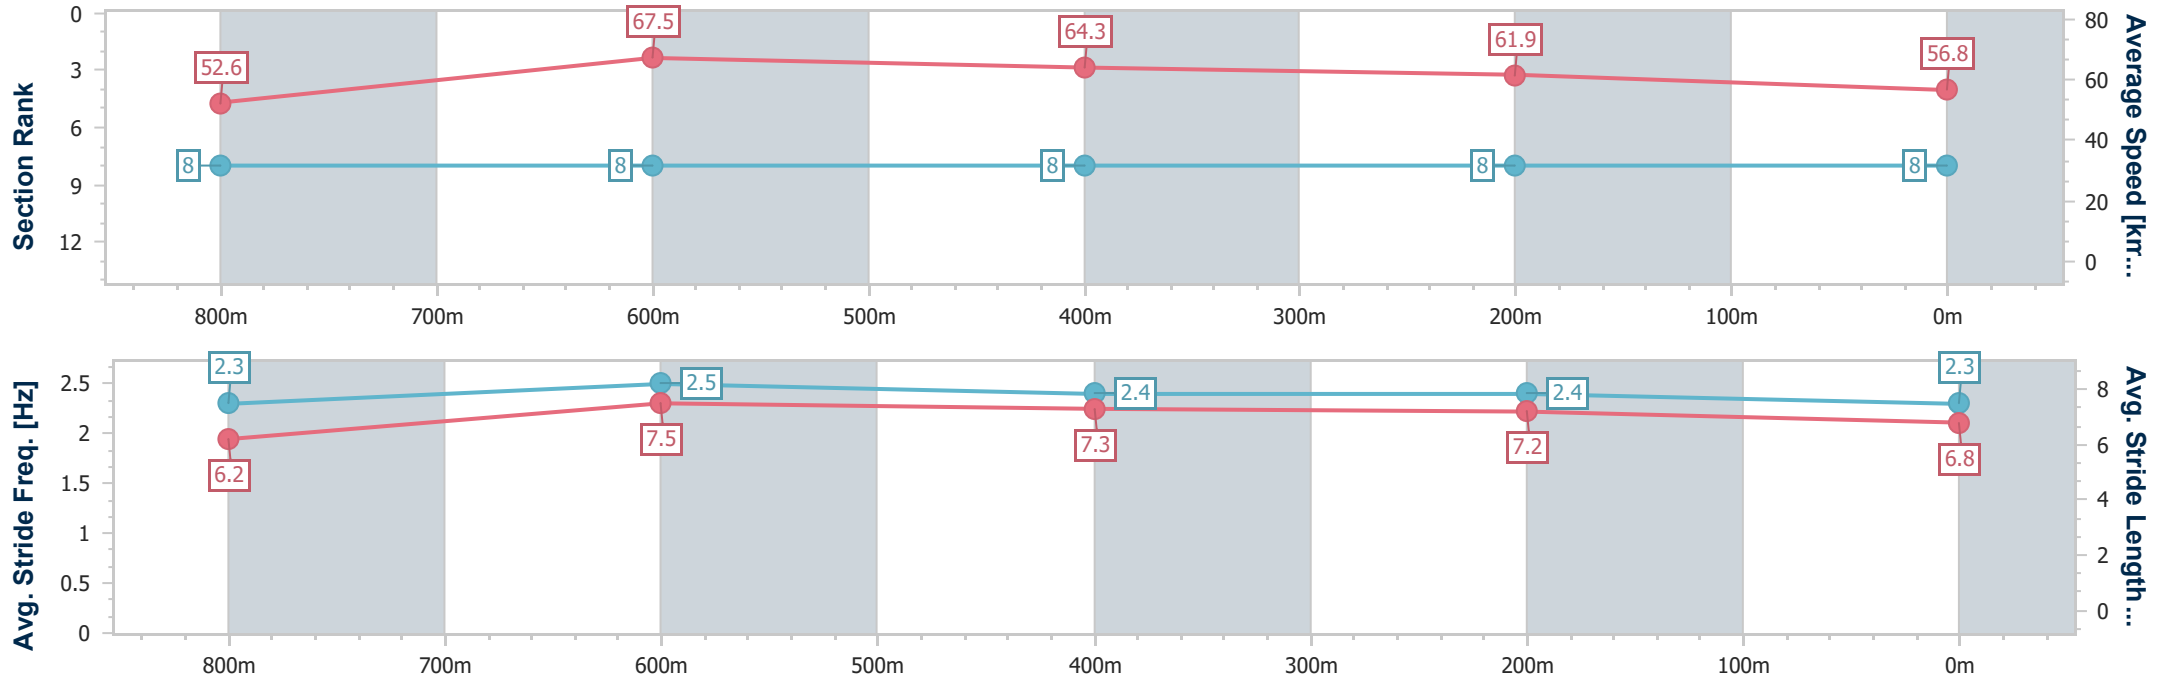

Horse/Jockey Name	Good Day Mae
Final Rank	8
Fastest Section Time (Section)	0:10.88 (800m)
Top Speed [km/h] (Section)	68.4 (800m)
Race State	Finished

Sunshine Coast QLD Professional
Race 1: PROTEST PAYOUTS - TAB QTIS Three-Year-Old
Maiden Plate - 1000m
21 August 2024 - 13:11

Track Rating: Heavy 8, Weather: Fine, Rail Position: +3m Entire

Section	Overall	800m	600m	400m	200m
Section Times	1:00.19 [8] (0:13.65)	0:46.54 [8] (0:10.88)	0:35.66 [8] (0:11.37)	0:24.29 [8] (0:11.64)	0:12.65 [8] (0:12.65)
Average Speed [km/h]	52.6	67.5	64.3	61.9	56.8
Top Speed [km/h]	67.3	68.4	65.7	63.5	59.9
Avg. Dist. to Rail [m]	4.0	4.8	2.4	1.8	2.4
Avg. Stride Freq. [Hz]	2.3	2.5	2.4	2.4	2.3
Avg. Stride Length [m]	6.2	7.5	7.3	7.2	6.8

- [ ] Ranking at each section and finish
- -.-.- No data available at this section
- NA No data available