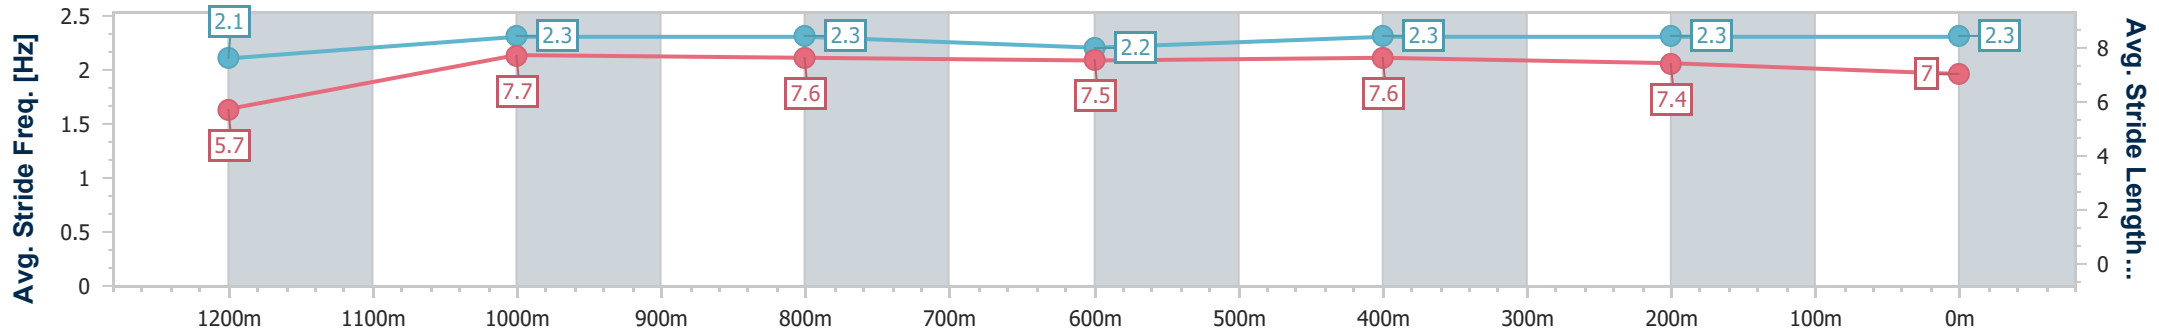

Sunshine Coast QLD Professional

Race 6: CELLARBRATIONS Maiden Handicap - 1300m

21 August 2024 - 16:06

Track Rating: Soft 7, Weather: Fine, Rail Position: +3m Entire

Section	Overall	1200m	1000m	800m	600m	400m	200m
Section Times	1:19.84 [14] (0:08.12)	1:11.72 [11] (0:11.47)	1:00.25 [13] (0:11.76)	0:48.49 [13] (0:12.12)	0:36.37 [15] (0:11.87)	0:24.50 [15] (0:11.72)	0:12.78 [15] (0:12.78)
Average Speed [km/h]	44.9	63.1	61.9	60.9	62.5	61.6	56.5
Top Speed [km/h]	65.3	63.8	62.8	62.0	64.0	63.7	60.4
Avg. Dist. to Rail [m]	14.4	5.8	3.6	3.2	4.3	10.3	10.7
Avg. Stride Freq. [Hz]	2.1	2.3	2.3	2.2	2.3	2.3	2.3
Avg. Stride Length [m]	5.7	7.7	7.6	7.5	7.6	7.4	7.0