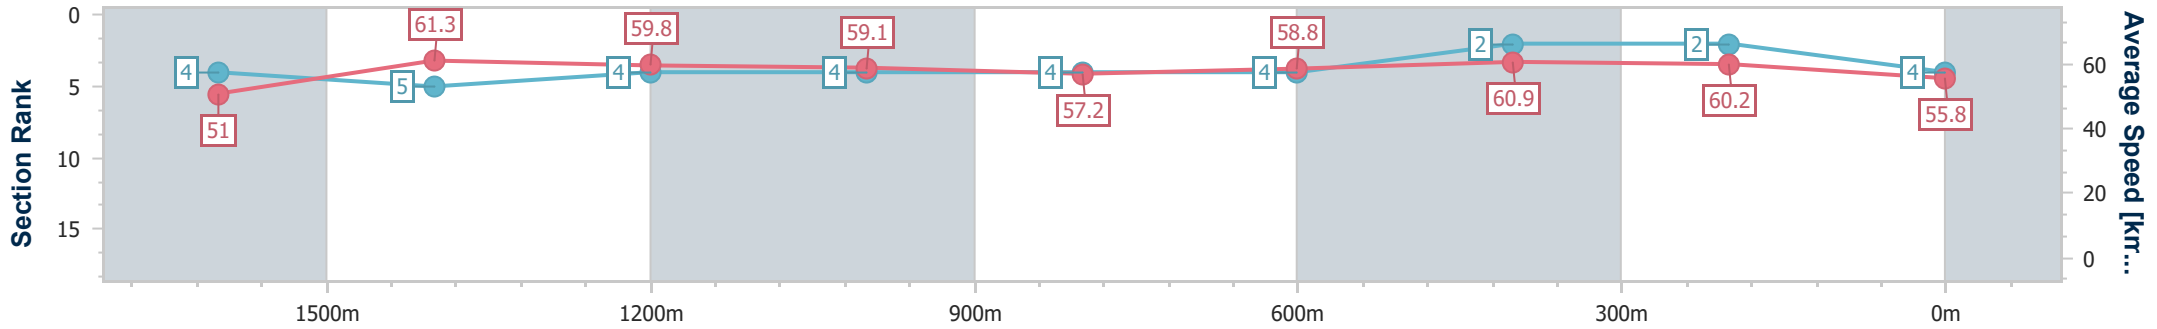

Horse/Jockey Name	Mighty Judd
Final Rank	4
Fastest Section Time (Section)	0:11.84 (1600m)
Top Speed [km/h] (Section)	63.8 (1600m)
Race State	Finished

Sunshine Coast QLD Professional
Race 5: TOGETHER WE PLAY - KENO Class 1 Handicap - 1800m

21 August 2024 - 15:31

Track Rating: Soft 7, Weather: Fine, Rail Position: +3m Entire

Section	Overall	1600m	1400m	1200m	1000m	800m	600m	400m	200m
Section Times	1:52.33 [4] (0:14.26)	1:38.07 [4] (0:11.84)	1:26.23 [5] (0:12.11)	1:14.12 [4] (0:12.24)	1:01.88 [4] (0:12.68)	0:49.20 [4] (0:12.40)	0:36.80 [4] (0:11.92)	0:24.88 [2] (0:11.97)	0:12.91 [2] (0:12.91)
Average Speed [km/h]	51.0	61.3	59.8	59.1	57.2	58.8	60.9	60.2	55.8
Top Speed [km/h]	61.5	63.8	61.0	60.5	57.9	60.4	61.6	61.4	58.5
Avg. Dist. to Rail [m]	6.7	2.7	3.0	3.4	3.2	2.2	1.8	5.9	6.7
Avg. Stride Freq. [Hz]	2.1	2.1	2.1	2.1	2.1	2.1	2.2	2.2	2.1
Avg. Stride Length [m]	6.7	7.9	7.7	7.8	7.8	7.8	7.8	7.6	7.3

- [ ] Ranking at each section and finish
- -.-.- No data available at this section
- NA No data available