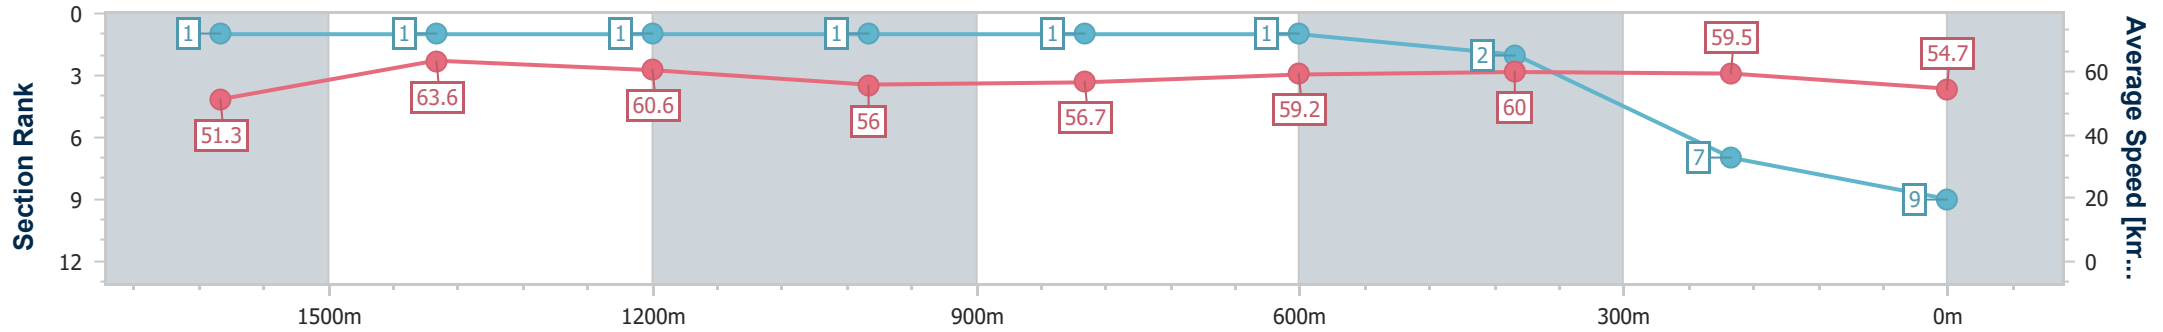

Sunshine Coast QLD Professional
Race 4: XXXX ULTRA ZERO CARB GREAT TASTE
BENCHMARK 68 Handicap - 1800m

21 August 2024 - 14:56

Track Rating: Soft 7, Weather: Fine, Rail Position: +3m Entire

Section	Overall	1600m	1400m	1200m	1000m	800m	600m	400m	200m
Section Times	1:52.78 [9] (0:14.14)	1:38.64 [1] (0:11.52)	1:27.12 [1] (0:11.95)	1:15.17 [1] (0:12.86)	1:02.31 [1] (0:12.75)	0:49.56 [1] (0:12.28)	0:37.28 [1] (0:11.99)	0:25.29 [2] (0:12.10)	0:13.19 [7] (0:13.19)
Average Speed [km/h]	51.3	63.6	60.6	56.0	56.7	59.2	60.0	59.5	54.7
Top Speed [km/h]	62.6	65.5	64.4	57.1	58.3	60.9	61.4	61.1	57.8
Avg. Dist. to Rail [m]	5.4	4.2	2.9	2.2	2.0	1.3	0.4	2.9	4.0
Avg. Stride Freq. [Hz]	2.4	2.5	2.4	2.3	2.3	2.3	2.4	2.4	2.3
Avg. Stride Length [m]	6.0	7.2	7.0	6.8	6.8	7.1	7.0	7.0	6.7