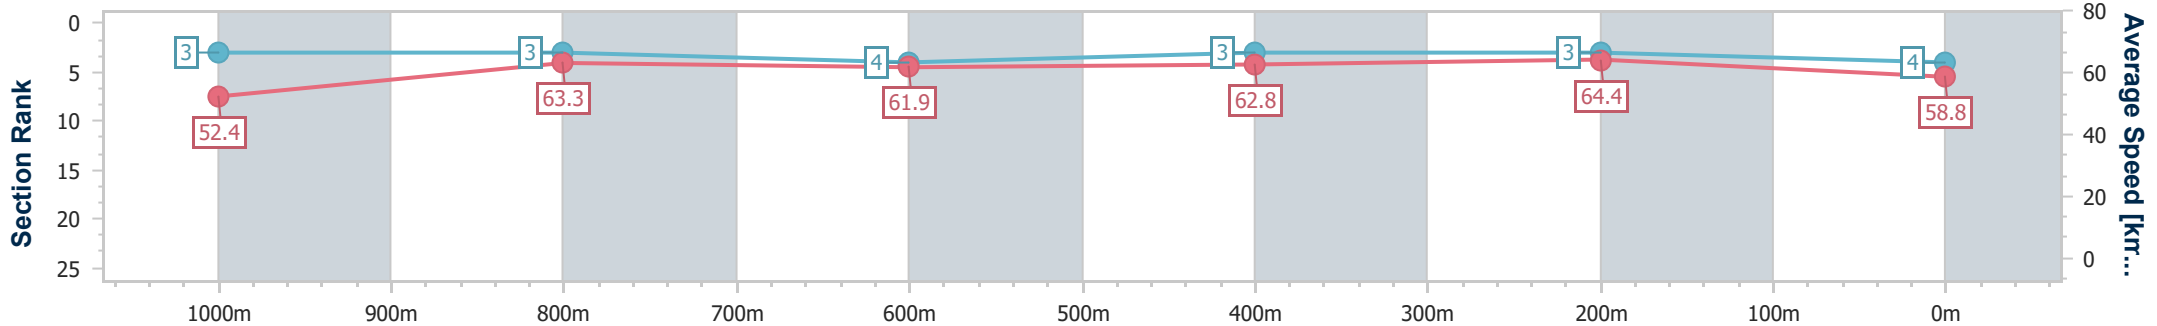

Horse/Jockey Name	Power Of The Brave
Final Rank	4
Fastest Section Time (Section)	0:11.19 (400m)
Top Speed [km/h] (Section)	66.0 (400m)
Race State	Finished

Sunshine Coast QLD Professional
Race 8: QUEENSLAND HOTELS ASSOCIATION BENCHMARK
65 Handicap - 1200m

21 August 2024 - 17:16

Track Rating: Soft 7, Weather: Fine, Rail Position: +3m Entire

Section	Overall	1000m	800m	600m	400m	200m
Section Times	1:11.93 [4] (0:13.74)	0:58.19 [3] (0:11.46)	0:46.73 [3] (0:11.71)	0:35.02 [4] (0:11.60)	0:23.42 [3] (0:11.19)	0:12.23 [3] (0:12.23)
Average Speed [km/h]	52.4	63.3	61.9	62.8	64.4	58.8
Top Speed [km/h]	64.1	64.5	63.7	64.7	66.0	63.5
Avg. Dist. to Rail [m]	4.8	2.7	1.7	1.6	7.9	11.4
Avg. Stride Freq. [Hz]	2.3	2.4	2.3	2.3	2.4	2.3
Avg. Stride Length [m]	6.4	7.5	7.5	7.6	7.6	7.1

- [ ] Ranking at each section and finish
- -.-.- No data available at this section
- NA No data available