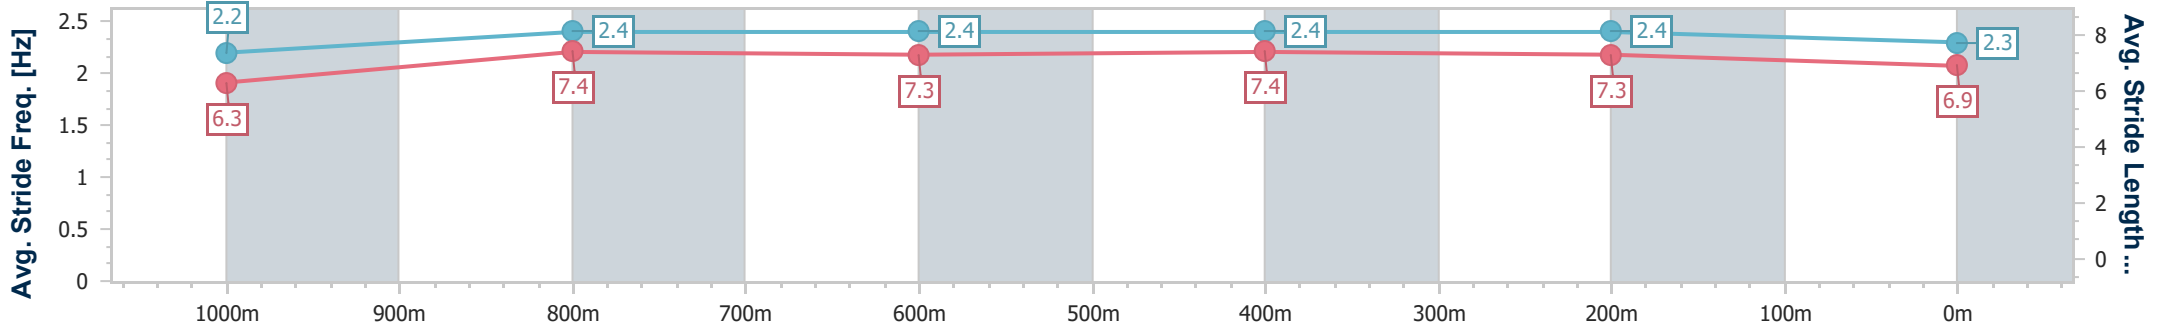

Horse/Jockey Name	Turbulent
Final Rank	7
Fastest Section Time (Section)	0:11.22 (1000m)
Top Speed [km/h] (Section)	66.7 (1000m)
Race State	Finished

Sunshine Coast QLD Professional
Race 8: QUEENSLAND HOTELS ASSOCIATION BENCHMARK
65 Handicap - 1200m

21 August 2024 - 17:16

Track Rating: Soft 7, Weather: Fine, Rail Position: +3m Entire

Section	Overall	1000m	800m	600m	400m	200m
Section Times	1:12.59 [7] (0:14.23)	0:58.36 [9] (0:11.22)	0:47.14 [5] (0:11.73)	0:35.41 [6] (0:11.59)	0:23.82 [5] (0:11.28)	0:12.54 [7] (0:12.54)
Average Speed [km/h]	50.7	64.8	62.3	62.9	63.7	57.5
Top Speed [km/h]	65.9	66.7	63.8	63.4	65.1	62.2
Avg. Dist. to Rail [m]	10.1	4.6	2.7	1.7	9.0	12.2
Avg. Stride Freq. [Hz]	2.2	2.4	2.4	2.4	2.4	2.3
Avg. Stride Length [m]	6.3	7.4	7.3	7.4	7.3	6.9

- [ ] Ranking at each section and finish
- -.-.- No data available at this section
- NA No data available