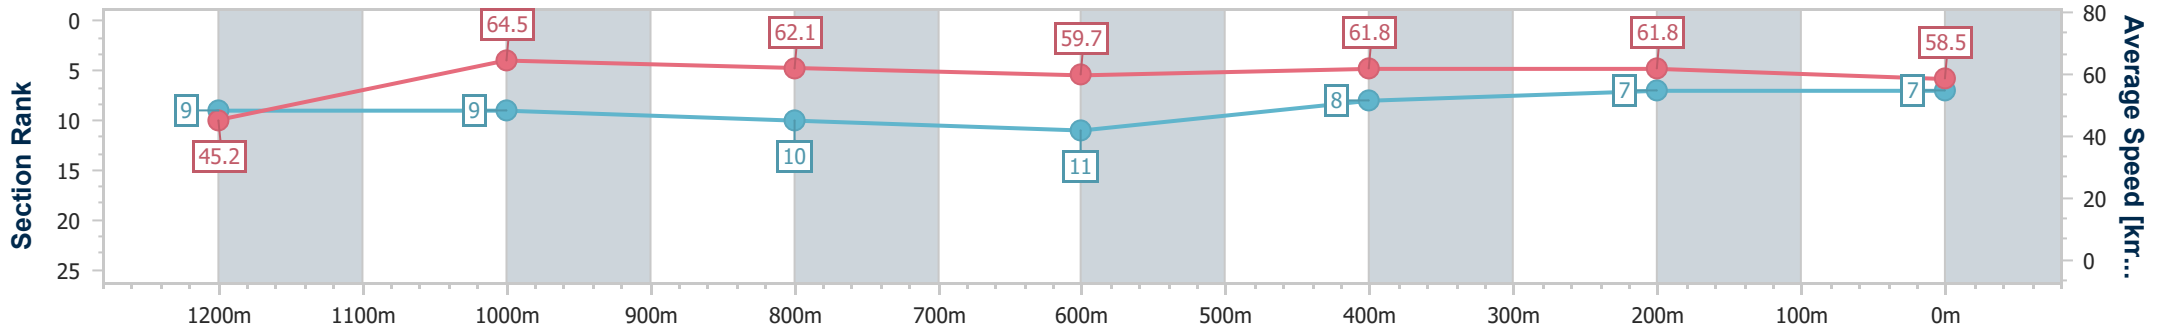

Sunshine Coast QLD Professional

Race 6: CELLARBRATIONS Maiden Handicap - 1300m

21 August 2024 - 16:06

Track Rating: Soft 7, Weather: Fine, Rail Position: +3m Entire

Section	Overall	1200m	1000m	800m	600m	400m	200m
Section Times	1:18.96 [7] (0:07.97)	1:10.99 [9] (0:11.21)	0:59.78 [9] (0:11.75)	0:48.03 [10] (0:12.20)	0:35.83 [11] (0:11.76)	0:24.07 [8] (0:11.68)	0:12.39 [7] (0:12.39)
Average Speed [km/h]	45.2	64.5	62.1	59.7	61.8	61.8	58.5
Top Speed [km/h]	61.5	66.4	64.3	61.0	63.7	63.1	61.2
Avg. Dist. to Rail [m]	12.1	5.3	3.3	1.2	0.8	6.4	6.6
Avg. Stride Freq. [Hz]	2.1	2.4	2.3	2.3	2.3	2.2	2.2
Avg. Stride Length [m]	5.6	7.7	7.5	7.3	7.6	7.6	7.5