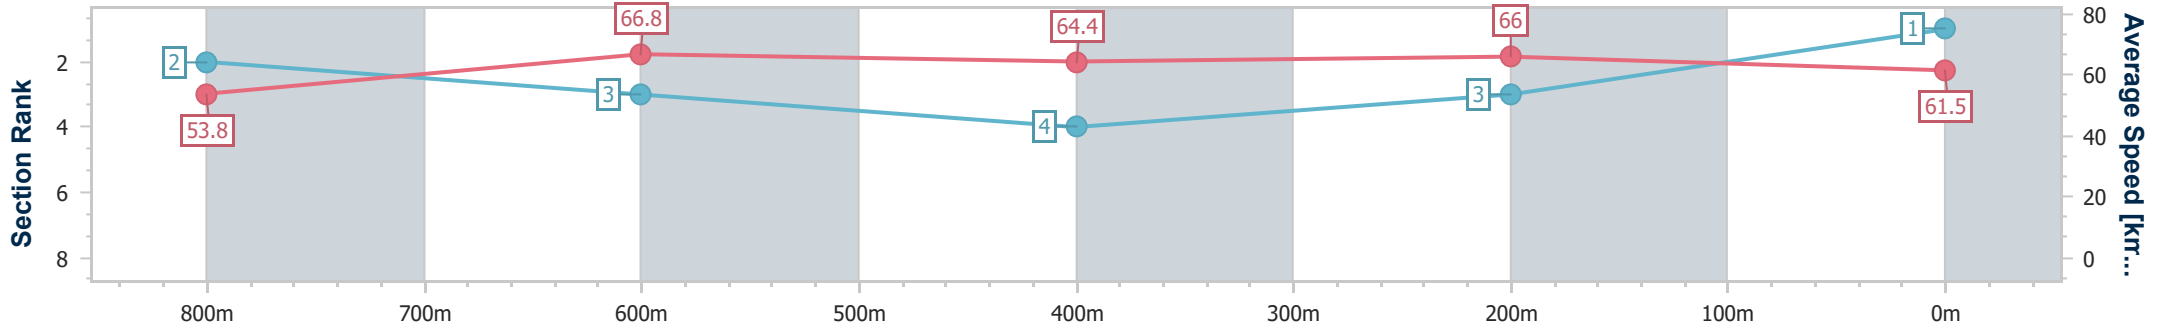

Horse/Jockey Name	Laydownlily
Final Rank	1
Fastest Section Time (Section)	0:10.84 (800m)
Top Speed [km/h] (Section)	67.6 (800m)
Race State	Finished

Sunshine Coast QLD Professional
Race 2: THE LONG RUN BY CUB Class 4 Handicap - 1000m
21 August 2024 - 13:47
Track Rating: Soft 7, Weather: Fine, Rail Position: +3m Entire

Section	Overall	800m	600m	400m	200m
Section Times	0:58.16 [1] (0:13.42)	0:44.74 [2] (0:10.84)	0:33.90 [3] (0:11.28)	0:22.62 [4] (0:10.93)	0:11.69 [3] (0:11.69)
Average Speed [km/h]	53.8	66.8	64.4	66.0	61.5
Top Speed [km/h]	67.3	67.6	65.4	66.6	64.2
Avg. Dist. to Rail [m]	5.0	2.8	1.2	3.9	6.4
Avg. Stride Freq. [Hz]	2.4	2.5	2.4	2.5	2.4
Avg. Stride Length [m]	6.2	7.3	7.3	7.3	7.0

- [ ] Ranking at each section and finish
- -.-.- No data available at this section
- NA No data available