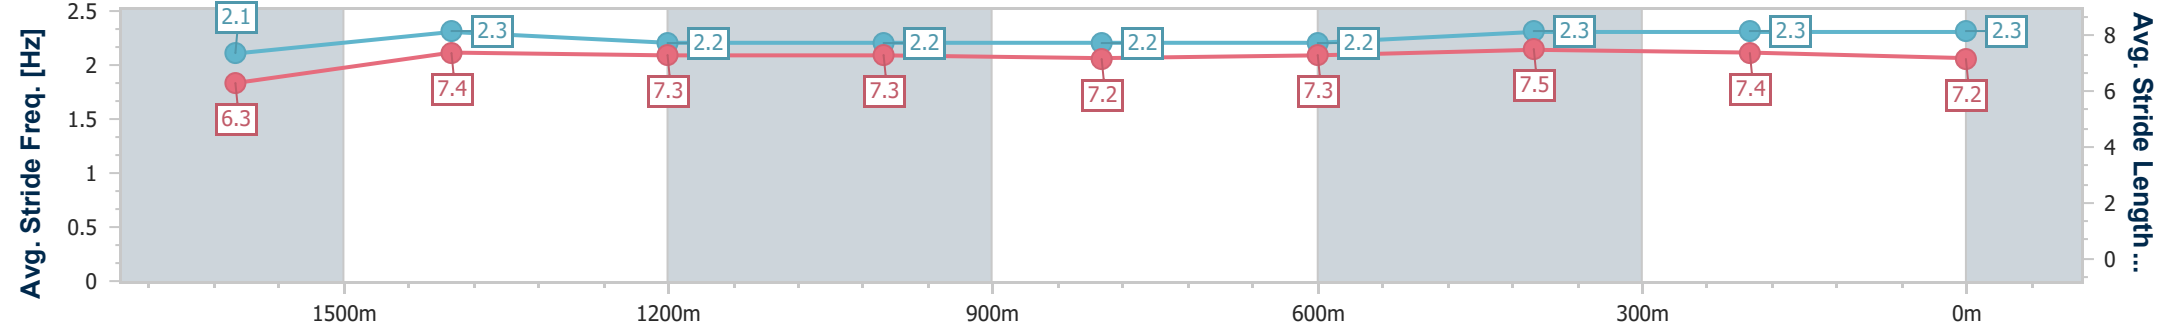

Horse/Jockey Name	Farwest
Final Rank	3
Fastest Section Time (Section)	0:11.58 (400m)
Top Speed [km/h] (Section)	63.1 (400m)
Race State	Finished

Sunshine Coast QLD Professional
Race 5: TOGETHER WE PLAY - KENO Class 1 Handicap - 1800m

21 August 2024 - 15:31

Track Rating: Soft 7, Weather: Fine, Rail Position: +3m Entire

Section	Overall	1600m	1400m	1200m	1000m	800m	600m	400m	200m				
Section Times	1:52.30 [3] (0:14.97)	1:37.33 [12] (0:11.95)	1:25.38 [12] (0:12.47)	1:12.91 [12] (0:12.25)	1:00.66 [11] (0:12.68)	0:47.98 [11] (0:12.16)	0:35.82 [11] (0:11.93)	0:23.89 [11] (0:11.58)	0:12.31 [9] (0:12.31)				
Average Speed [km/h]	48.4	60.6	58.2	58.9	57.2	59.6	61.2	62.0	58.5				
Top Speed [km/h]	60.7	61.6	58.7	60.5	58.1	61.7	62.3	63.1	60.6				
Avg. Dist. to Rail [m]	7.5	2.3	2.4	2.4	2.1	1.3	2.1	7.7	9.7				
Avg. Stride Freq. [Hz]	2.1	2.3	2.2	2.2	2.2	2.2	2.3	2.3	2.3				
Avg. Stride Length [m]	6.3	7.4	7.3	7.3	7.2	7.3	7.5	7.4	7.2				

- [ ] Ranking at each section and finish
- -.-.- No data available at this section
- NA No data available