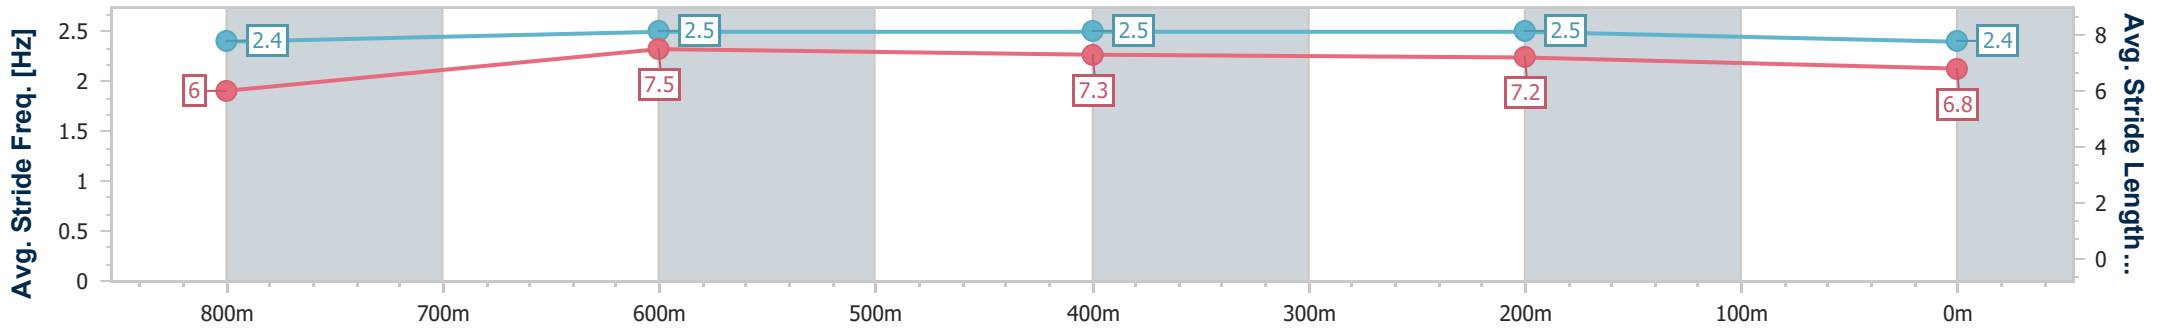

Horse/Jockey Name	Mehajir
Final Rank	5
Fastest Section Time (Section)	0:10.81 (800m)
Top Speed [km/h] (Section)	68.5 (800m)
Race State	Finished

Sunshine Coast QLD Professional
Race 2: THE LONG RUN BY CUB Class 4 Handicap - 1000m
21 August 2024 - 13:47
Track Rating: Soft 7, Weather: Fine, Rail Position: +3m Entire

Section	Overall	800m	600m	400m	200m
Section Times	0:58.82 [5] (0:13.57)	0:45.25 [4] (0:10.81)	0:34.44 [6] (0:11.25)	0:23.19 [6] (0:11.05)	0:12.14 [5] (0:12.14)
Average Speed [km/h]	53.0	67.4	65.1	65.2	59.2
Top Speed [km/h]	66.1	68.5	66.7	65.9	63.4
Avg. Dist. to Rail [m]	2.1	2.2	2.9	4.6	5.5
Avg. Stride Freq. [Hz]	2.4	2.5	2.5	2.5	2.4
Avg. Stride Length [m]	6.0	7.5	7.3	7.2	6.8

- [ ] Ranking at each section and finish
- -.-.- No data available at this section
- NA No data available