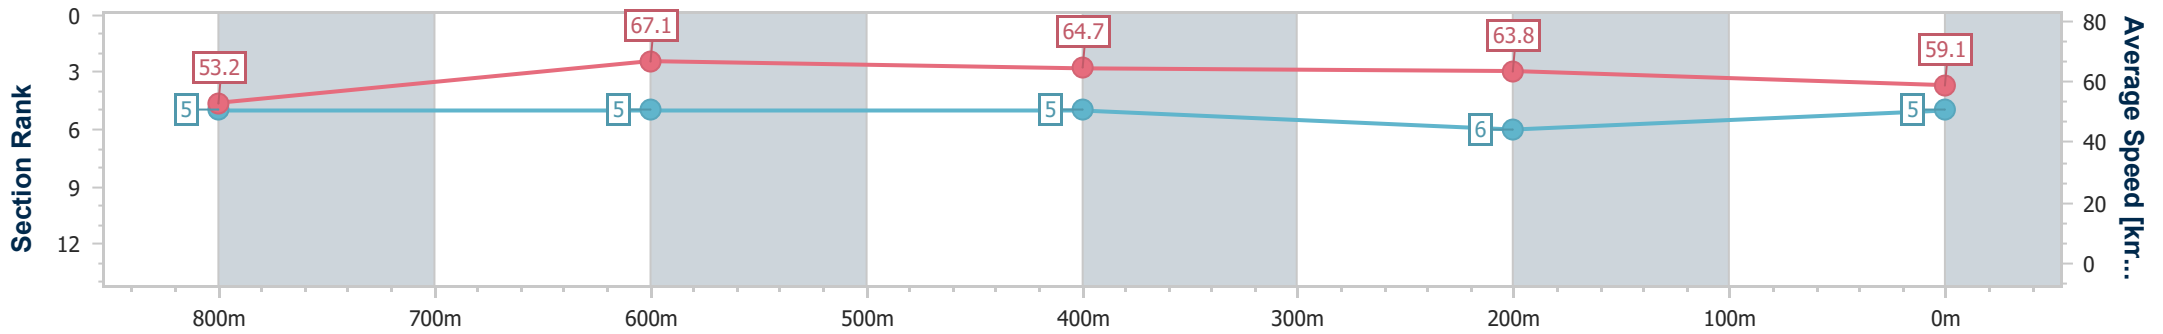

Horse/Jockey Name	Meltdown
Final Rank	5
Fastest Section Time (Section)	0:10.75 (800m)
Top Speed [km/h] (Section)	68.6 (800m)
Race State	Finished

Sunshine Coast QLD Professional
Race 1: PROTEST PAYOUTS - TAB QTIS Three-Year-Old
Maiden Plate - 1000m
21 August 2024 - 13:11

Track Rating: Heavy 8, Weather: Fine, Rail Position: +3m Entire

Section	Overall	800m	600m	400m	200m
Section Times	0:58.84 [5] (0:13.50)	0:45.34 [5] (0:10.75)	0:34.59 [5] (0:11.12)	0:23.47 [5] (0:11.27)	0:12.20 [6] (0:12.20)
Average Speed [km/h]	53.2	67.1	64.7	63.8	59.1
Top Speed [km/h]	67.8	68.6	66.4	65.0	62.5
Avg. Dist. to Rail [m]	2.0	0.8	0.3	2.2	4.0
Avg. Stride Freq. [Hz]	2.3	2.4	2.3	2.3	2.2
Avg. Stride Length [m]	6.3	7.9	7.9	7.7	7.5

- [ ] Ranking at each section and finish
- -.-.- No data available at this section
- NA No data available