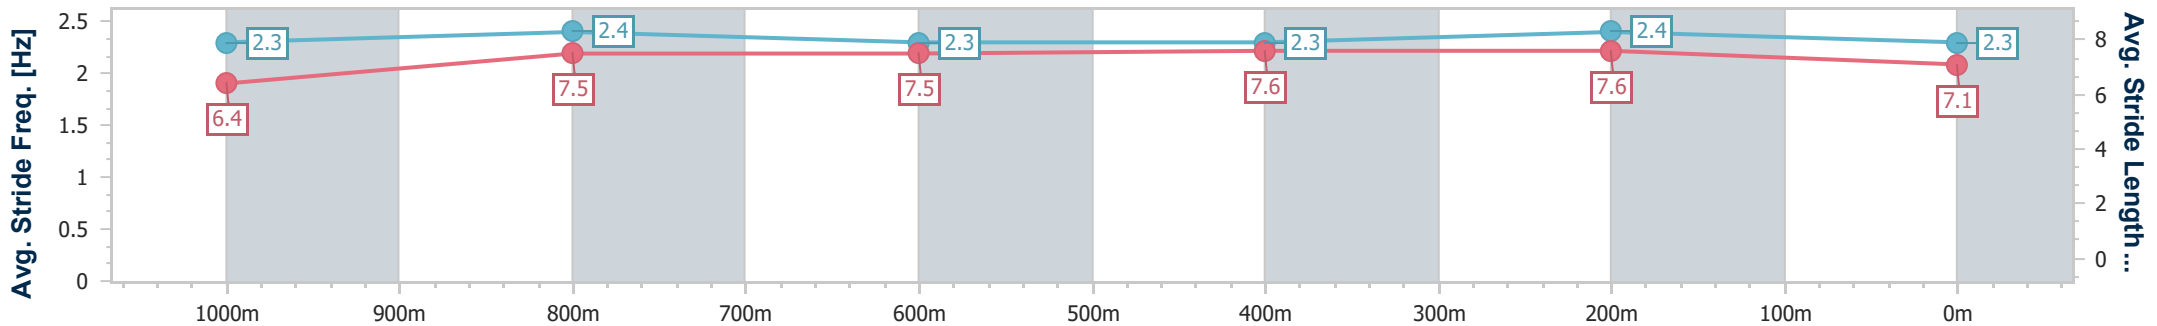

Horse/Jockey Name	Power Of The Brave
Final Rank	4
Fastest Section Time (Section)	0:11.19 (400m)
Top Speed [km/h] (Section)	66.0 (400m)
Race State	Finished

Sunshine Coast QLD Professional
Race 8: QUEENSLAND HOTELS ASSOCIATION BENCHMARK
65 Handicap - 1200m

21 August 2024 - 17:16

Track Rating: Soft 7, Weather: Fine, Rail Position: +3m Entire

Section	Overall	1000m	800m	600m	400m	200m
Section Times	1:11.93 [4] (0:13.74)	0:58.19 [3] (0:11.46)	0:46.73 [3] (0:11.71)	0:35.02 [4] (0:11.60)	0:23.42 [3] (0:11.19)	0:12.23 [3] (0:12.23)
Average Speed [km/h]	52.4	63.3	61.9	62.8	64.4	58.8
Top Speed [km/h]	64.1	64.5	63.7	64.7	66.0	63.5
Avg. Dist. to Rail [m]	4.8	2.7	1.7	1.6	7.9	11.4
Avg. Stride Freq. [Hz]	2.3	2.4	2.3	2.3	2.4	2.3
Avg. Stride Length [m]	6.4	7.5	7.5	7.6	7.6	7.1

- [ ] Ranking at each section and finish
- -.-.- No data available at this section
- NA No data available