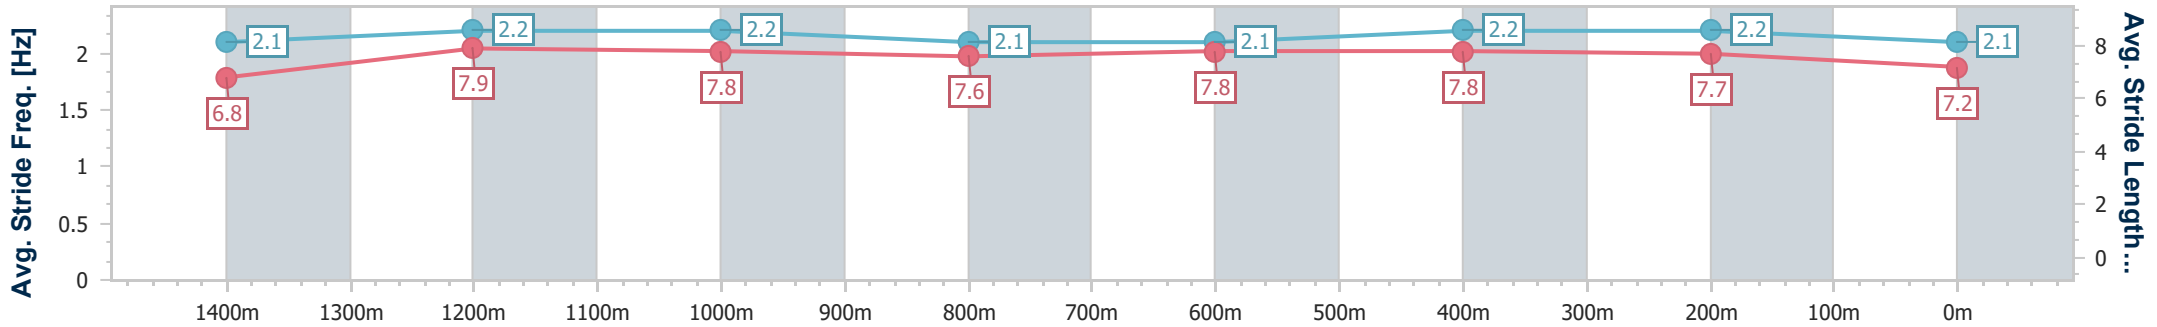

Sunshine Coast QLD Professional

Race 3: MAEVA HOSPITALITY Maiden Plate - 1600m

21 August 2024 - 14:21

Track Rating: Soft 7, Weather: Fine, Rail Position: +3m Entire

Section	Overall	1400m	1200m	1000m	800m	600m	400m	200m
Section Times	1:39.39 [10] (0:13.96)	1:25.43 [12] (0:11.61)	1:13.82 [12] (0:12.07)	1:01.75 [12] (0:12.65)	0:49.10 [12] (0:12.13)	0:36.97 [13] (0:11.89)	0:25.08 [11] (0:12.02)	0:13.06 [11] (0:13.06)
Average Speed [km/h]	51.5	62.6	59.9	57.3	60.1	61.3	59.8	55.2
Top Speed [km/h]	65.3	65.3	61.9	59.4	61.8	61.8	61.2	57.9
Avg. Dist. to Rail [m]	4.9	3.5	4.3	2.7	2.4	1.8	4.3	5.1
Avg. Stride Freq. [Hz]	2.1	2.2	2.2	2.1	2.1	2.2	2.2	2.1
Avg. Stride Length [m]	6.8	7.9	7.8	7.6	7.8	7.8	7.7	7.2