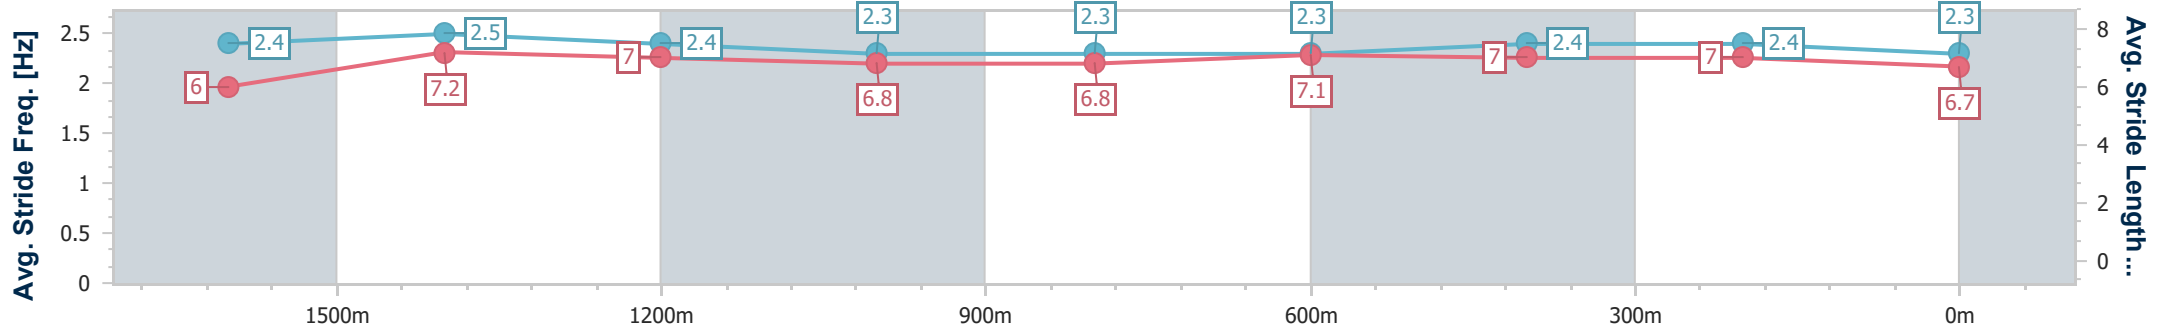

Horse/Jockey Name	Tavis Town
Final Rank	9
Fastest Section Time (Section)	0:11.52 (1600m)
Top Speed [km/h] (Section)	65.5 (1600m)
Race State	Finished

Sunshine Coast QLD Professional
Race 4: XXXX ULTRA ZERO CARB GREAT TASTE
BENCHMARK 68 Handicap - 1800m

21 August 2024 - 14:56

Track Rating: Soft 7, Weather: Fine, Rail Position: +3m Entire

Section	Overall	1600m	1400m	1200m	1000m	800m	600m	400m	200m
Section Times	1:52.78 [9] (0:14.14)	1:38.64 [1] (0:11.52)	1:27.12 [1] (0:11.95)	1:15.17 [1] (0:12.86)	1:02.31 [1] (0:12.75)	0:49.56 [1] (0:12.28)	0:37.28 [1] (0:11.99)	0:25.29 [2] (0:12.10)	0:13.19 [7] (0:13.19)
Average Speed [km/h]	51.3	63.6	60.6	56.0	56.7	59.2	60.0	59.5	54.7
Top Speed [km/h]	62.6	65.5	64.4	57.1	58.3	60.9	61.4	61.1	57.8
Avg. Dist. to Rail [m]	5.4	4.2	2.9	2.2	2.0	1.3	0.4	2.9	4.0
Avg. Stride Freq. [Hz]	2.4	2.5	2.4	2.3	2.3	2.3	2.4	2.4	2.3
Avg. Stride Length [m]	6.0	7.2	7.0	6.8	6.8	7.1	7.0	7.0	6.7

- [ ] Ranking at each section and finish
- -.-.- No data available at this section
- NA No data available