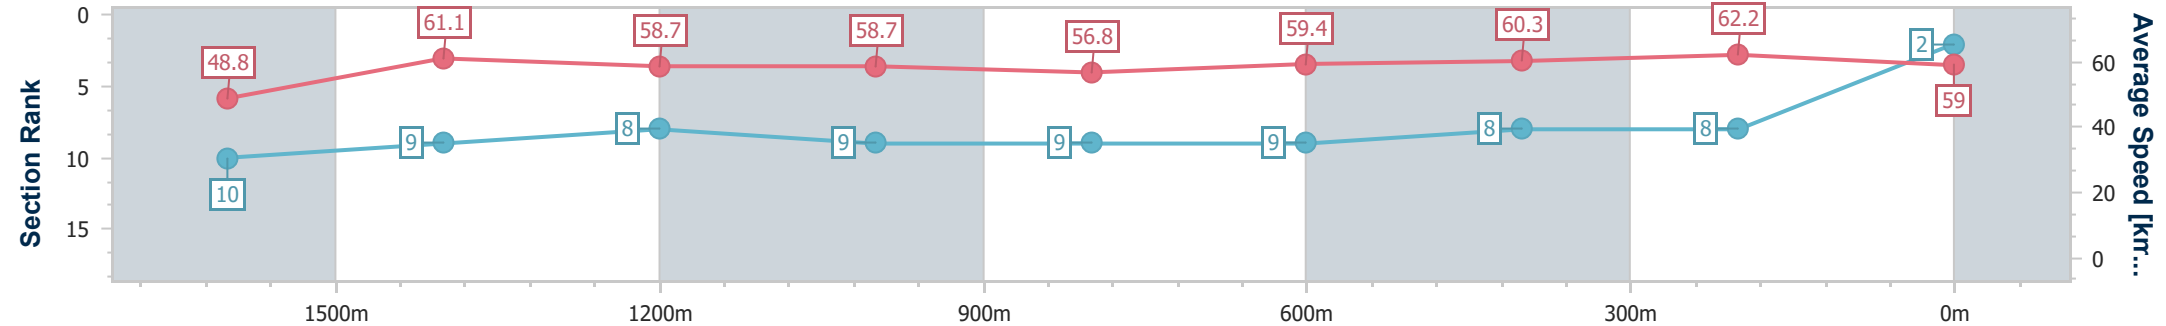

Horse/Jockey Name	Around The Buoy
Final Rank	2
Fastest Section Time (Section)	0:11.62 (400m)
Top Speed [km/h] (Section)	63.2 (1600m)
Race State	Finished

Sunshine Coast QLD Professional
Race 5: TOGETHER WE PLAY - KENO Class 1 Handicap - 1800m

21 August 2024 - 15:31

Track Rating: Soft 7, Weather: Fine, Rail Position: +3m Entire

Section	Overall	1600m	1400m	1200m	1000m	800m	600m	400m	200m				
Section Times	1:52.08 [2] (0:14.78)	1:37.30 [10] (0:11.86)	1:25.44 [9] (0:12.28)	1:13.16 [8] (0:12.29)	1:00.87 [9] (0:12.75)	0:48.12 [9] (0:12.27)	0:35.85 [9] (0:12.03)	0:23.82 [8] (0:11.62)	0:12.20 [8] (0:12.20)				
Average Speed [km/h]	48.8	61.1	58.7	58.7	56.8	59.4	60.3	62.2	59.0				
Top Speed [km/h]	62.9	63.2	59.6	60.1	57.6	60.6	61.6	62.6	60.8				
Avg. Dist. to Rail [m]	6.8	1.0	2.3	2.6	2.2	1.6	1.7	6.6	8.3				
Avg. Stride Freq. [Hz]	2.2	2.2	2.2	2.2	2.1	2.2	2.2	2.3	2.2				
Avg. Stride Length [m]	6.3	7.6	7.5	7.5	7.4	7.5	7.5	7.6	7.3				

- [ ] Ranking at each section and finish
- -.-.- No data available at this section
- NA No data available