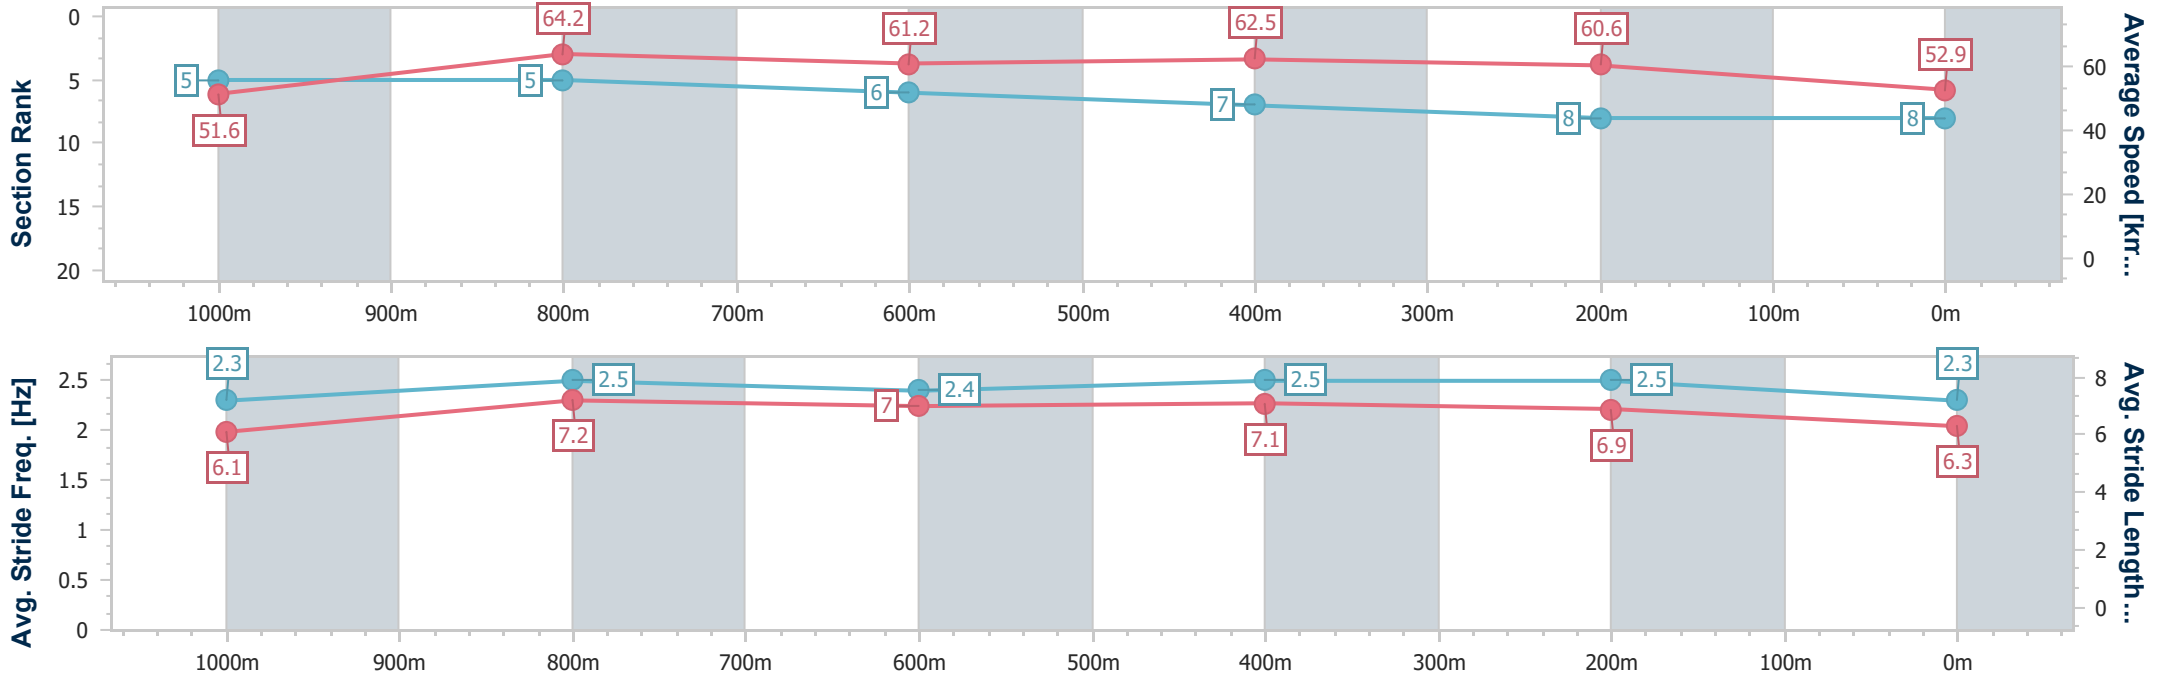

Sunshine Coast QLD Professional

Race 7: HOSTPLUS Class 1 Plate - 1200m

21 August 2024 - 16:41

Track Rating: Soft 7, Weather: Fine, Rail Position: +3m Entire

Section	Overall	1000m	800m	600m	400m	200m
Section Times	1:14.20 [8] (0:13.91)	1:00.29 [5] (0:11.28)	0:49.01 [5] (0:11.88)	0:37.13 [6] (0:11.61)	0:25.52 [7] (0:11.90)	0:13.62 [8] (0:13.62)
Average Speed [km/h]	51.6	64.2	61.2	62.5	60.6	52.9
Top Speed [km/h]	65.2	65.3	61.7	64.1	64.1	57.6
Avg. Dist. to Rail [m]	2.6	1.9	1.7	1.4	4.7	5.1
Avg. Stride Freq. [Hz]	2.3	2.5	2.4	2.5	2.5	2.3
Avg. Stride Length [m]	6.1	7.2	7.0	7.1	6.9	6.3