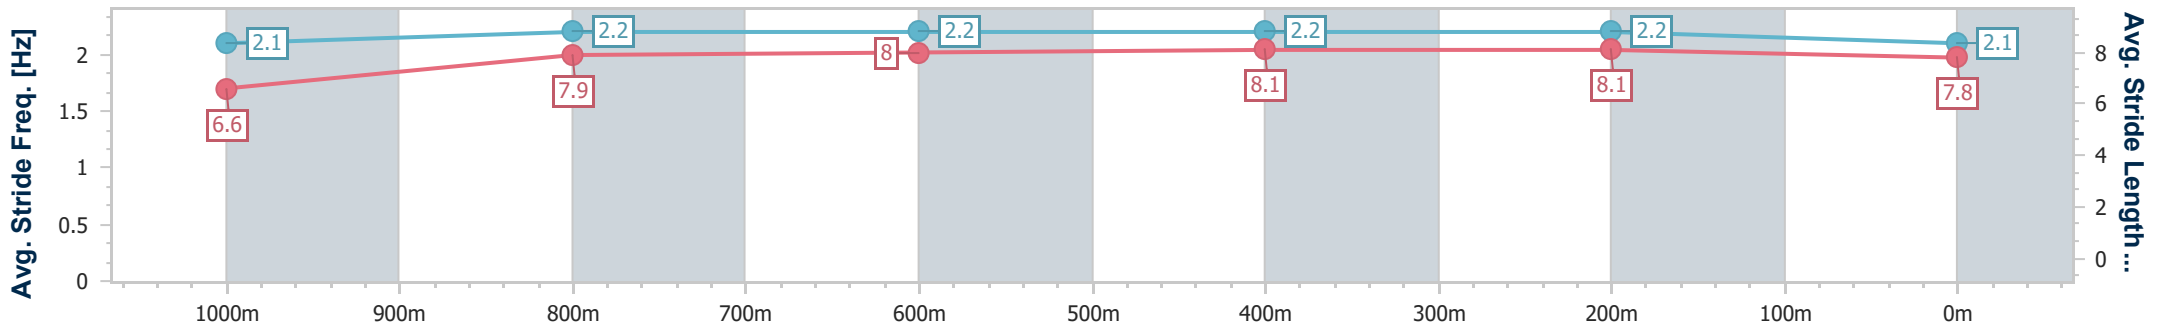

Horse/Jockey Name	The Last Saga
Final Rank	9
Fastest Section Time (Section)	0:11.44 (400m)
Top Speed [km/h] (Section)	64.2 (600m)
Race State	Finished

Sunshine Coast QLD Professional
Race 8: QUEENSLAND HOTELS ASSOCIATION BENCHMARK
65 Handicap - 1200m
21 August 2024 - 17:16

Track Rating: Soft 7, Weather: Fine, Rail Position: +3m Entire

Section	Overall	1000m	800m	600m	400m	200m
Section Times	1:12.68 [9] (0:14.19)	0:58.49 [8] (0:11.87)	0:46.62 [10] (0:11.59)	0:35.03 [10] (0:11.52)	0:23.51 [10] (0:11.44)	0:12.07 [9] (0:12.07)
Average Speed [km/h]	50.7	60.9	62.4	62.8	63.0	59.7
Top Speed [km/h]	62.4	62.1	63.8	64.2	63.7	62.1
Avg. Dist. to Rail [m]	2.6	1.9	0.7	0.8	4.5	5.8
Avg. Stride Freq. [Hz]	2.1	2.2	2.2	2.2	2.2	2.1
Avg. Stride Length [m]	6.6	7.9	8.0	8.1	8.1	7.8

- [ ] Ranking at each section and finish
- -.-.- No data available at this section
- NA No data available