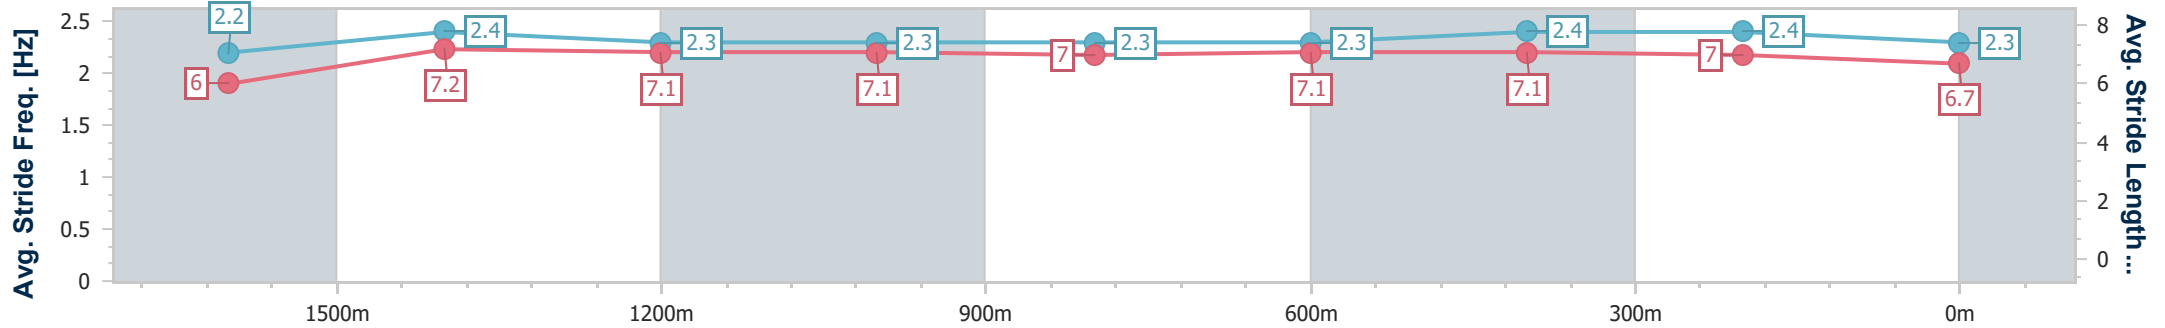

Horse/Jockey Name	Gold Prince
Final Rank	9
Fastest Section Time (Section)	0:11.83 (400m)
Top Speed [km/h] (Section)	62.7 (400m)
Race State	Finished

Sunshine Coast QLD Professional
Race 5: TOGETHER WE PLAY - KENO Class 1 Handicap - 1800m

21 August 2024 - 15:31

Track Rating: Soft 7, Weather: Fine, Rail Position: +3m Entire

Section	Overall	1600m	1400m	1200m	1000m	800m	600m	400m	200m				
Section Times	1:53.28 [9] (0:14.85)	1:38.43 [11] (0:12.07)	1:26.36 [11] (0:12.25)	1:14.11 [10] (0:12.26)	1:01.85 [10] (0:12.63)	0:49.22 [10] (0:12.29)	0:36.93 [10] (0:12.01)	0:24.92 [10] (0:11.83)	0:13.09 [10] (0:13.09)				
Average Speed [km/h]	49.2	60.3	59.3	58.9	57.5	59.4	60.9	61.1	54.9				
Top Speed [km/h]	61.6	61.6	60.7	60.7	58.6	61.3	62.4	62.7	58.4				
Avg. Dist. to Rail [m]	10.5	3.4	3.5	3.7	3.1	2.3	3.0	9.2	10.1				
Avg. Stride Freq. [Hz]	2.2	2.4	2.3	2.3	2.3	2.3	2.4	2.4	2.3				
Avg. Stride Length [m]	6.0	7.2	7.1	7.1	7.0	7.1	7.1	7.0	6.7				

- [ ] Ranking at each section and finish
- -.-.- No data available at this section
- NA No data available