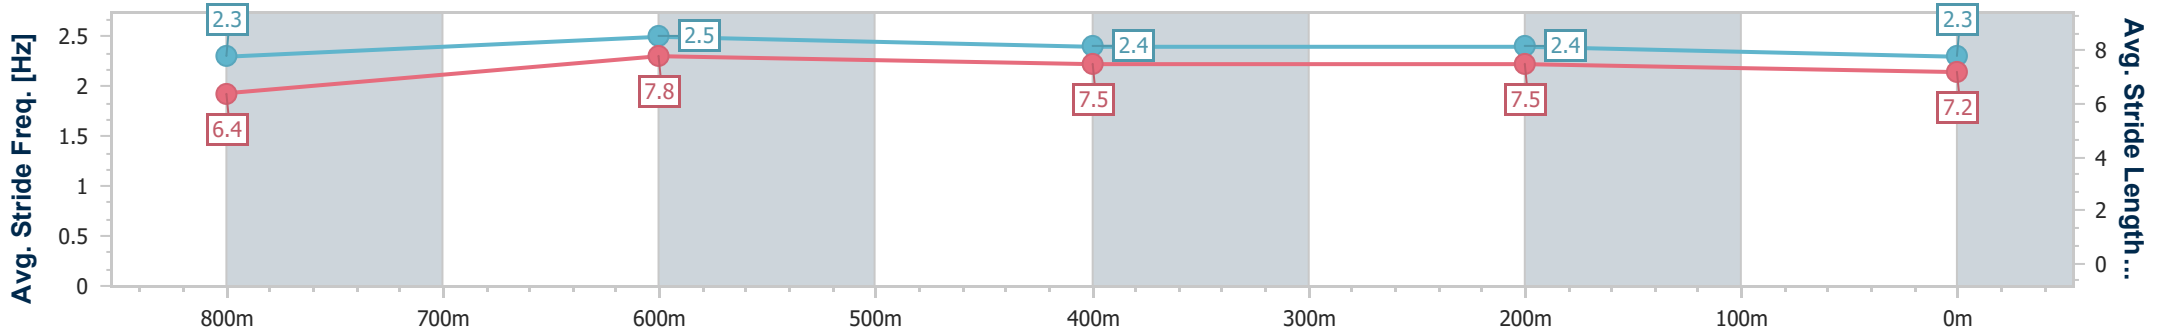

Horse/Jockey Name	Invinovich
Final Rank	3
Fastest Section Time (Section)	0:10.61 (800m)
Top Speed [km/h] (Section)	70.9 (800m)
Race State	Finished

Sunshine Coast QLD Professional
Race 2: THE LONG RUN BY CUB Class 4 Handicap - 1000m
21 August 2024 - 13:47
Track Rating: Soft 7, Weather: Fine, Rail Position: +3m Entire

Section	Overall	800m	600m	400m	200m
Section Times	0:58.42 [3] (0:13.39)	0:45.03 [1] (0:10.61)	0:34.42 [1] (0:11.35)	0:23.07 [2] (0:11.08)	0:11.99 [2] (0:11.99)
Average Speed [km/h]	53.7	69.3	64.4	64.8	60.2
Top Speed [km/h]	70.6	70.9	65.5	66.3	64.2
Avg. Dist. to Rail [m]	6.8	5.2	2.4	4.3	5.4
Avg. Stride Freq. [Hz]	2.3	2.5	2.4	2.4	2.3
Avg. Stride Length [m]	6.4	7.8	7.5	7.5	7.2

- [ ] Ranking at each section and finish
- -.-.- No data available at this section
- NA No data available