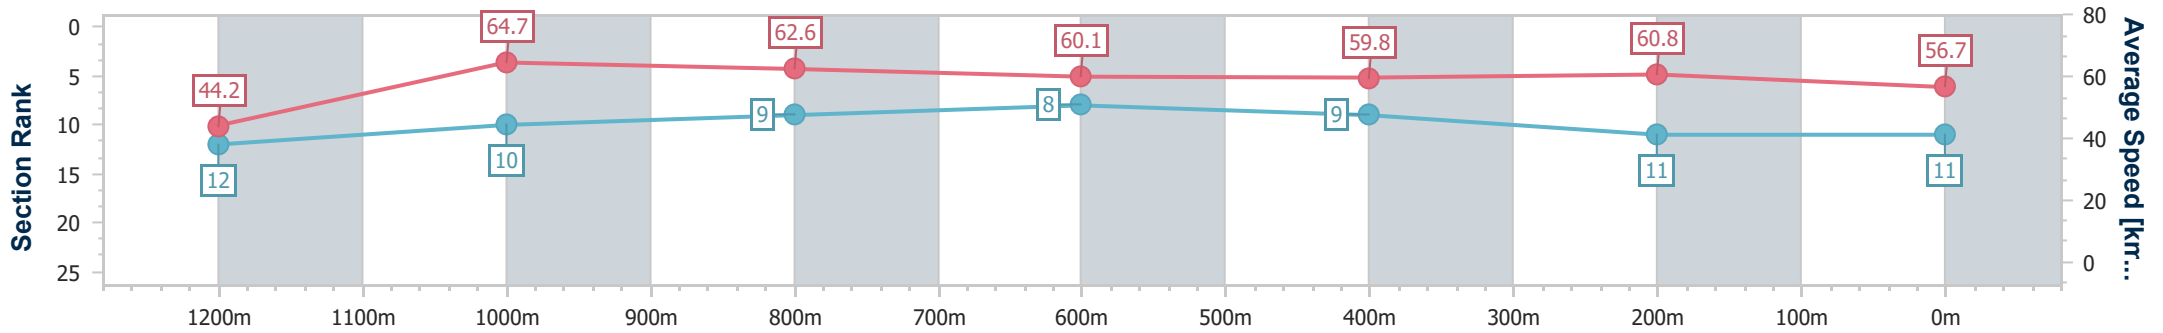

Sunshine Coast QLD Professional

Race 6: CELLARBRATIONS Maiden Handicap - 1300m

21 August 2024 - 16:06

Track Rating: Soft 7, Weather: Fine, Rail Position: +3m Entire

Section	Overall	1200m	1000m	800m	600m	400m	200m
Section Times	1:19.60 [11] (0:08.14)	1:11.46 [12] (0:11.17)	1:00.29 [10] (0:11.57)	0:48.72 [9] (0:11.99)	0:36.73 [8] (0:12.04)	0:24.69 [9] (0:11.90)	0:12.79 [11] (0:12.79)
Average Speed [km/h]	44.2	64.7	62.6	60.1	59.8	60.8	56.7
Top Speed [km/h]	62.5	65.7	64.6	61.8	61.1	61.9	60.6
Avg. Dist. to Rail [m]	3.9	1.6	1.1	0.5	0.7	2.5	3.3
Avg. Stride Freq. [Hz]	2.1	2.3	2.2	2.2	2.2	2.3	2.2
Avg. Stride Length [m]	5.6	7.8	7.8	7.5	7.5	7.4	7.1