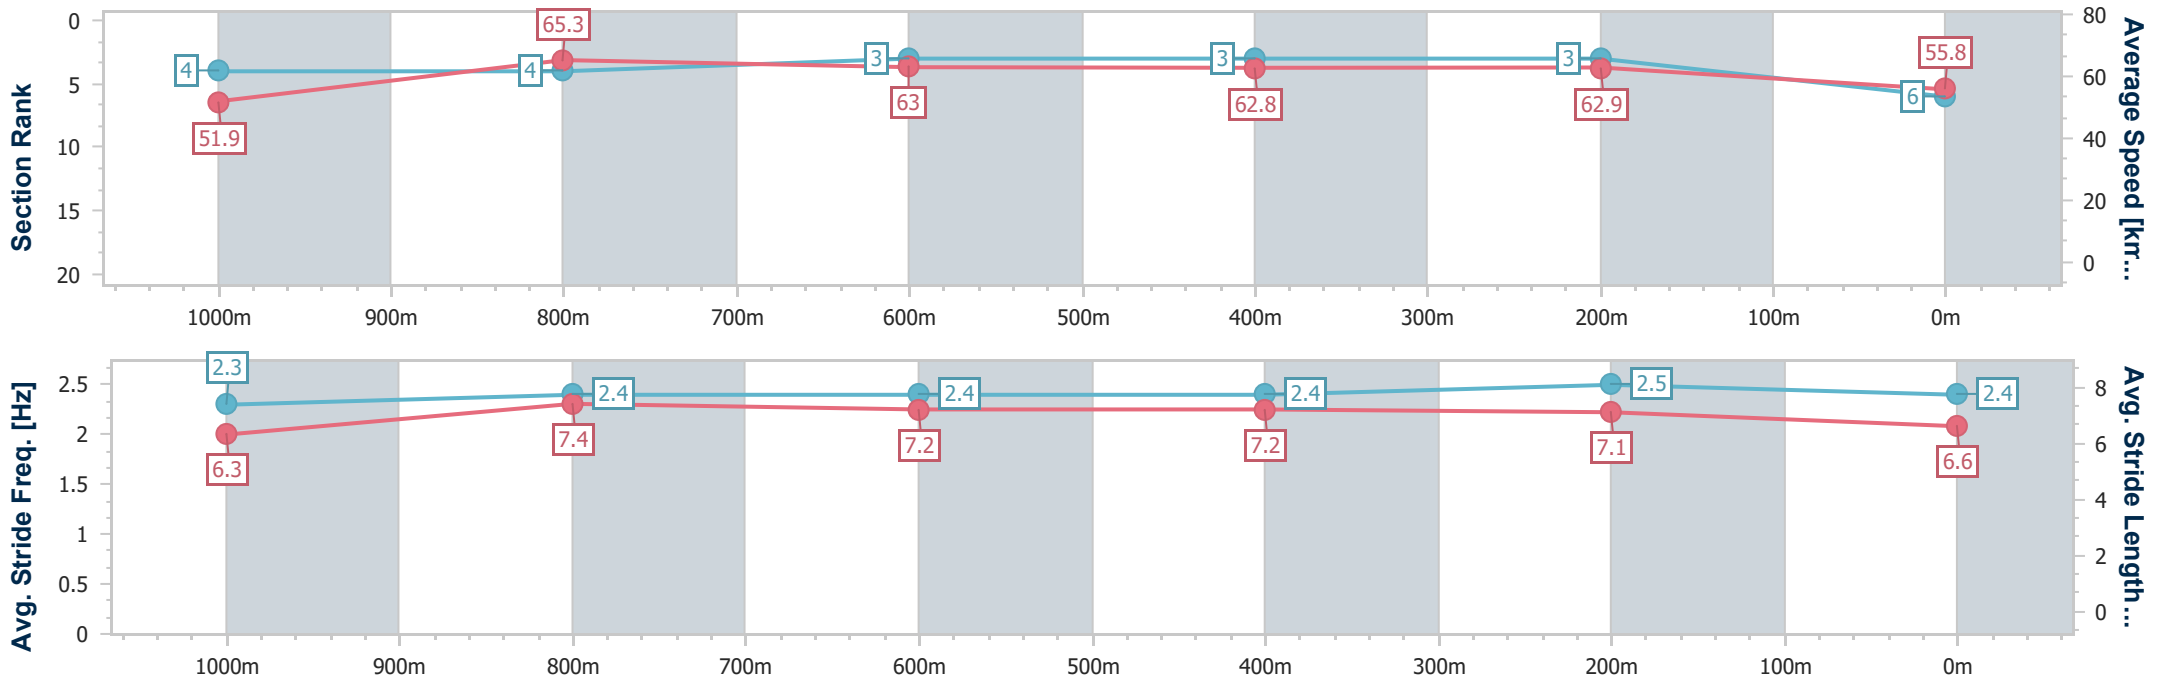

Sunshine Coast QLD Professional

Race 7: HOSTPLUS Class 1 Plate - 1200m

21 August 2024 - 16:41

Track Rating: Soft 7, Weather: Fine, Rail Position: +3m Entire

Section	Overall	1000m	800m	600m	400m	200m
Section Times	1:12.58 [6] (0:13.89)	0:58.69 [4] (0:11.15)	0:47.54 [4] (0:11.60)	0:35.94 [3] (0:11.58)	0:24.36 [3] (0:11.45)	0:12.91 [3] (0:12.91)
Average Speed [km/h]	51.9	65.3	63.0	62.8	62.9	55.8
Top Speed [km/h]	65.0	67.1	64.8	64.2	64.7	59.9
Avg. Dist. to Rail [m]	7.2	4.0	2.5	1.6	5.8	7.2
Avg. Stride Freq. [Hz]	2.3	2.4	2.4	2.4	2.5	2.4
Avg. Stride Length [m]	6.3	7.4	7.2	7.2	7.1	6.6