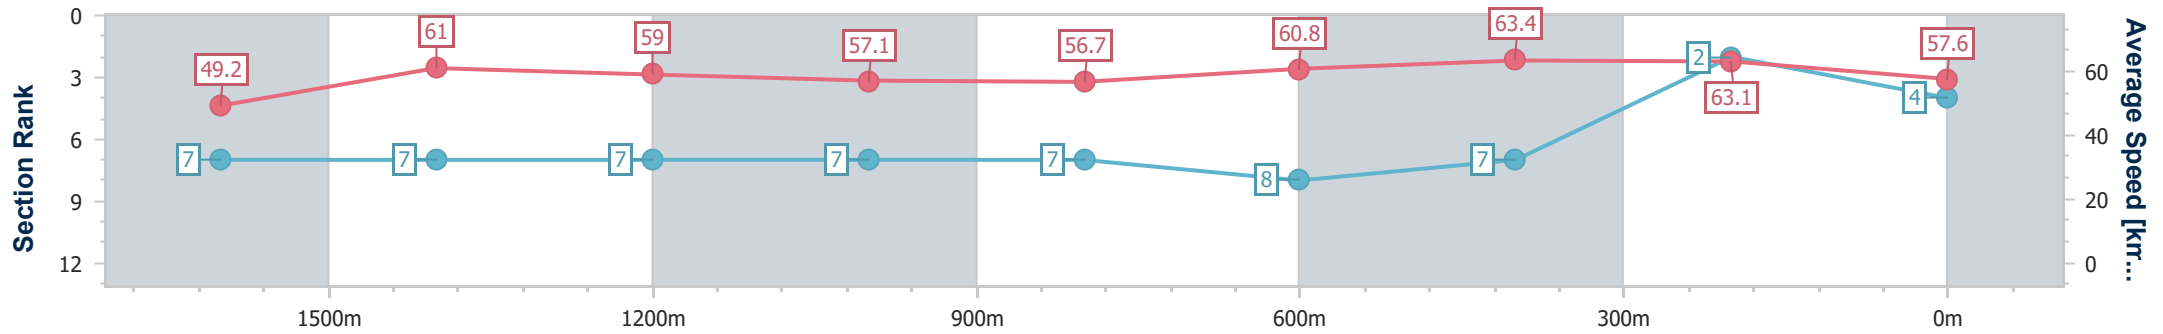

Horse/Jockey Name	Flic En Flac
Final Rank	4
Fastest Section Time (Section)	0:11.41 (400m)
Top Speed [km/h] (Section)	64.2 (400m)
Race State	Finished

Sunshine Coast QLD Professional
Race 4: XXXX ULTRA ZERO CARB GREAT TASTE
BENCHMARK 68 Handicap - 1800m

21 August 2024 - 14:56

Track Rating: Soft 7, Weather: Fine, Rail Position: +3m Entire

Section	Overall	1600m	1400m	1200m	1000m	800m	600m	400m	200m				
Section Times	1:51.90 [4] (0:14.74)	1:37.16 [7] (0:11.95)	1:25.21 [7] (0:12.28)	1:12.93 [7] (0:12.67)	1:00.26 [7] (0:12.78)	0:47.48 [7] (0:12.01)	0:35.47 [8] (0:11.55)	0:23.92 [7] (0:11.41)	0:12.51 [2] (0:12.51)				
Average Speed [km/h]	49.2	61.0	59.0	57.1	56.7	60.8	63.4	63.1	57.6				
Top Speed [km/h]	60.3	61.7	61.2	58.6	58.0	63.6	64.0	64.2	61.9				
Avg. Dist. to Rail [m]	5.7	3.1	3.4	3.7	3.2	2.2	3.1	8.6	10.8				
Avg. Stride Freq. [Hz]	2.1	2.2	2.1	2.1	2.1	2.2	2.3	2.3	2.3				
Avg. Stride Length [m]	6.5	7.7	7.7	7.5	7.5	7.7	7.7	7.5	7.1				

- [ ] Ranking at each section and finish
- -.-.- No data available at this section
- NA No data available