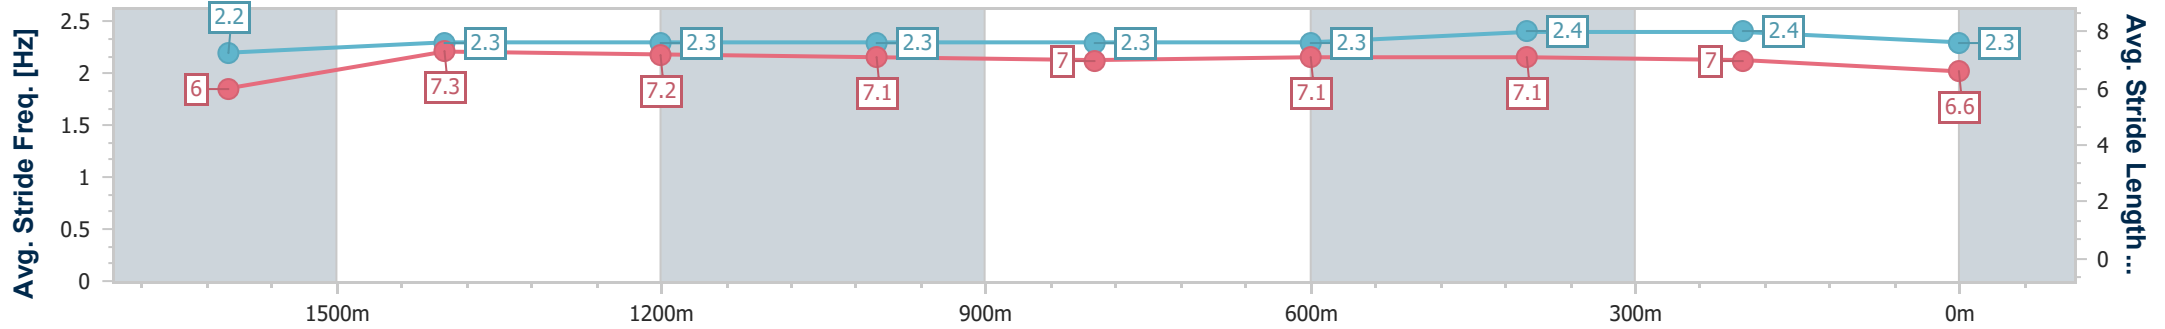

Horse/Jockey Name	Meat Pie Artie
Final Rank	8
Fastest Section Time (Section)	0:11.88 (600m)
Top Speed [km/h] (Section)	63.8 (Overall)
Race State	Finished

Sunshine Coast QLD Professional
Race 5: TOGETHER WE PLAY - KENO Class 1 Handicap - 1800m

21 August 2024 - 15:31

Track Rating: Soft 7, Weather: Fine, Rail Position: +3m Entire

Section	Overall	1600m	1400m	1200m	1000m	800m	600m	400m	200m
Section Times	1:53.21 [8] (0:14.45)	1:38.76 [6] (0:11.91)	1:26.85 [6] (0:12.28)	1:14.57 [7] (0:12.37)	1:02.20 [7] (0:12.71)	0:49.49 [7] (0:12.29)	0:37.20 [7] (0:11.88)	0:25.32 [7] (0:11.98)	0:13.34 [7] (0:13.34)
Average Speed [km/h]	49.9	60.9	58.8	58.5	56.9	59.2	60.6	60.3	53.9
Top Speed [km/h]	63.8	61.4	60.1	59.2	57.8	61.3	62.8	62.7	58.6
Avg. Dist. to Rail [m]	3.4	1.8	2.1	2.4	2.2	1.6	0.6	3.8	5.7
Avg. Stride Freq. [Hz]	2.2	2.3	2.3	2.3	2.3	2.3	2.4	2.4	2.3
Avg. Stride Length [m]	6.0	7.3	7.2	7.1	7.0	7.1	7.1	7.0	6.6

- [ ] Ranking at each section and finish
- -.-.- No data available at this section
- NA No data available