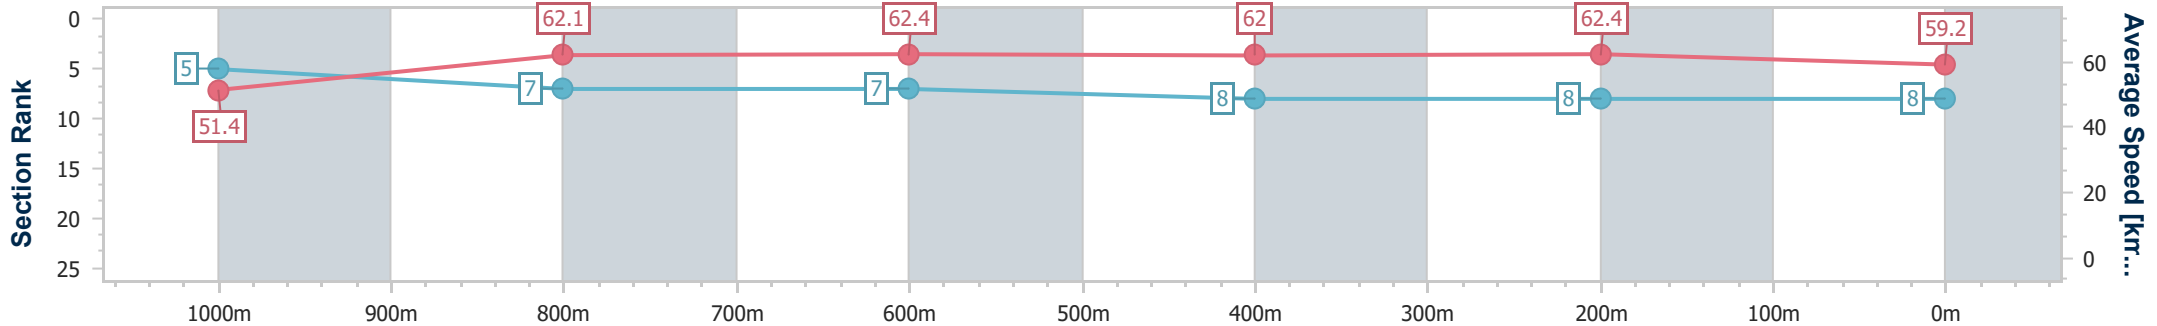

Horse/Jockey Name	Kemi Zabi
Final Rank	8
Fastest Section Time (Section)	0:11.55 (400m)
Top Speed [km/h] (Section)	63.7 (1000m)
Race State	Finished

Sunshine Coast QLD Professional
Race 8: QUEENSLAND HOTELS ASSOCIATION BENCHMARK
65 Handicap - 1200m
21 August 2024 - 17:16

Track Rating: Soft 7, Weather: Fine, Rail Position: +3m Entire

Section	Overall	1000m	800m	600m	400m	200m
Section Times	1:12.62 [8] (0:14.00)	0:58.62 [5] (0:11.68)	0:46.94 [7] (0:11.62)	0:35.32 [7] (0:11.58)	0:23.74 [8] (0:11.55)	0:12.19 [8] (0:12.19)
Average Speed [km/h]	51.4	62.1	62.4	62.0	62.4	59.2
Top Speed [km/h]	62.8	63.7	63.6	63.5	63.4	61.2
Avg. Dist. to Rail [m]	2.9	2.1	1.1	0.4	6.0	8.1
Avg. Stride Freq. [Hz]	2.2	2.2	2.3	2.2	2.3	2.2
Avg. Stride Length [m]	6.5	7.6	7.7	7.7	7.6	7.5

- [ ] Ranking at each section and finish
- -.-.- No data available at this section
- NA No data available