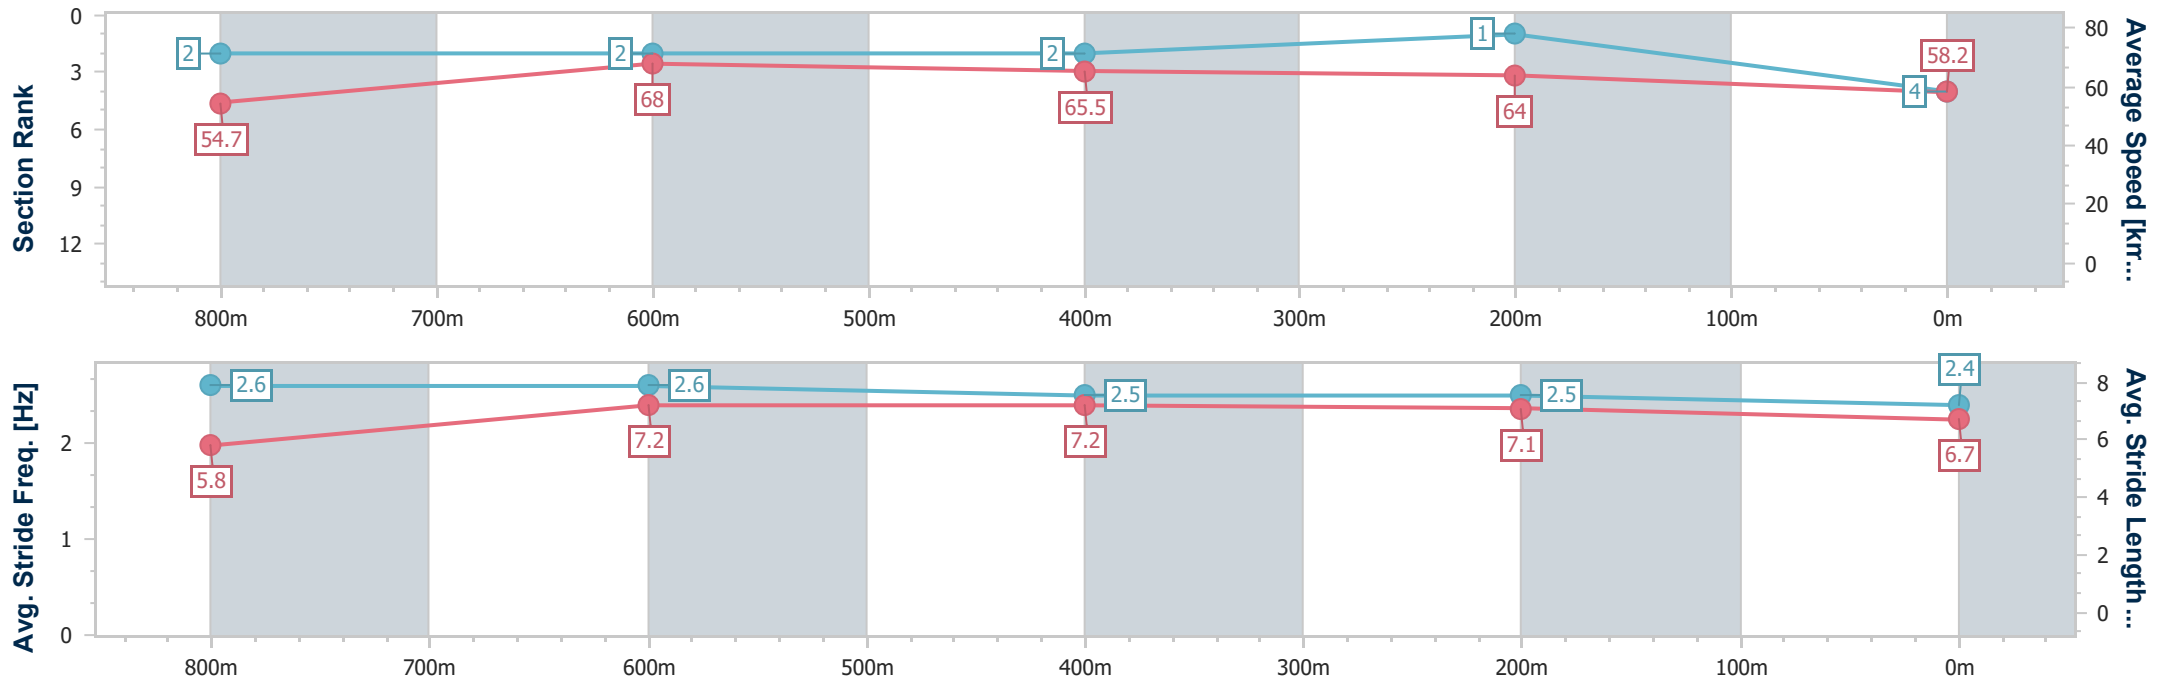

Horse/Jockey Name	Apollo Ten
Final Rank	4
Fastest Section Time (Section)	0:10.76 (800m)
Top Speed [km/h] (Section)	70.5 (Overall)
Race State	Finished

Sunshine Coast QLD Professional
Race 1: PROTEST PAYOUTS - TAB QTIS Three-Year-Old
Maiden Plate - 1000m
21 August 2024 - 13:11

Track Rating: Heavy 8, Weather: Fine, Rail Position: +3m Entire

Section	Overall	800m	600m	400m	200m
Section Times	0:58.67 [4] (0:13.17)	0:45.50 [2] (0:10.76)	0:34.74 [2] (0:11.12)	0:23.62 [2] (0:11.25)	0:12.37 [1] (0:12.37)
Average Speed [km/h]	54.7	68.0	65.5	64.0	58.2
Top Speed [km/h]	70.5	70.5	67.2	64.9	62.1
Avg. Dist. to Rail [m]	10.3	5.2	1.5	3.2	2.9
Avg. Stride Freq. [Hz]	2.6	2.6	2.5	2.5	2.4
Avg. Stride Length [m]	5.8	7.2	7.2	7.1	6.7

- [ ] Ranking at each section and finish
- -.-.- No data available at this section
- NA No data available