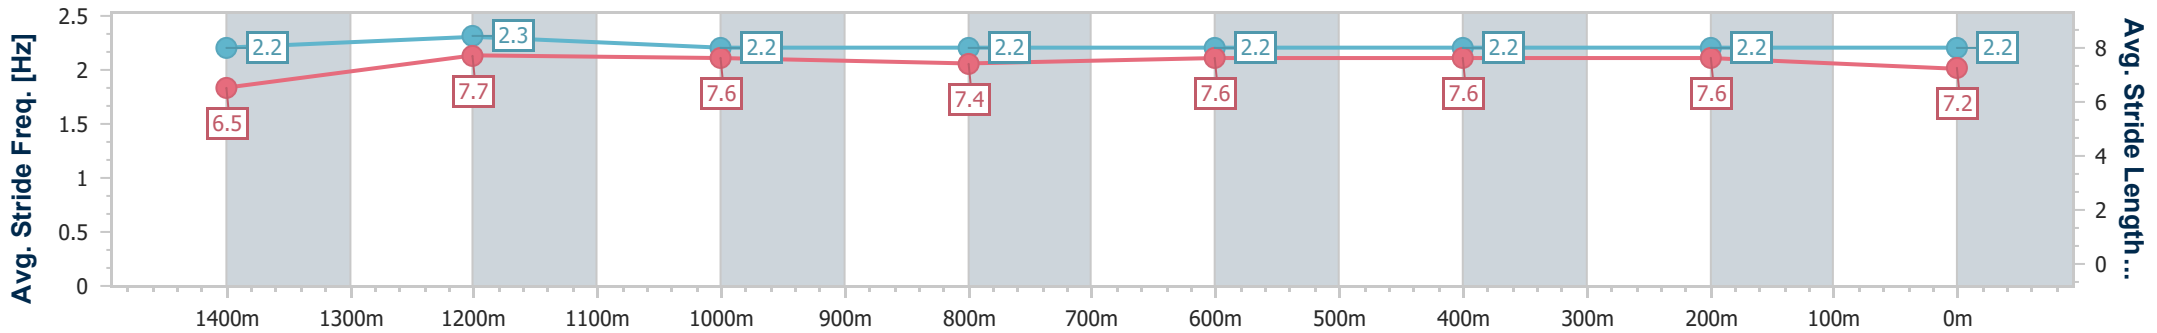

Sunshine Coast QLD Professional

Race 3: MAEVA HOSPITALITY Maiden Plate - 1600m

21 August 2024 - 14:21

Track Rating: Soft 7, Weather: Fine, Rail Position: +3m Entire

Section	Overall	1400m	1200m	1000m	800m	600m	400m	200m
Section Times	1:38.37 [1] (0:13.76)	1:24.61 [10] (0:11.50)	1:13.11 [10] (0:11.98)	1:01.13 [8] (0:12.54)	0:48.59 [8] (0:12.21)	0:36.38 [9] (0:12.06)	0:24.32 [8] (0:11.81)	0:12.51 [4] (0:12.51)
Average Speed [km/h]	52.6	62.8	60.0	57.8	59.7	60.8	61.0	57.6
Top Speed [km/h]	65.7	64.8	61.8	59.3	61.5	62.4	61.8	60.3
Avg. Dist. to Rail [m]	3.4	1.8	1.8	2.2	2.2	2.6	7.3	9.5
Avg. Stride Freq. [Hz]	2.2	2.3	2.2	2.2	2.2	2.2	2.2	2.2
Avg. Stride Length [m]	6.5	7.7	7.6	7.4	7.6	7.6	7.6	7.2