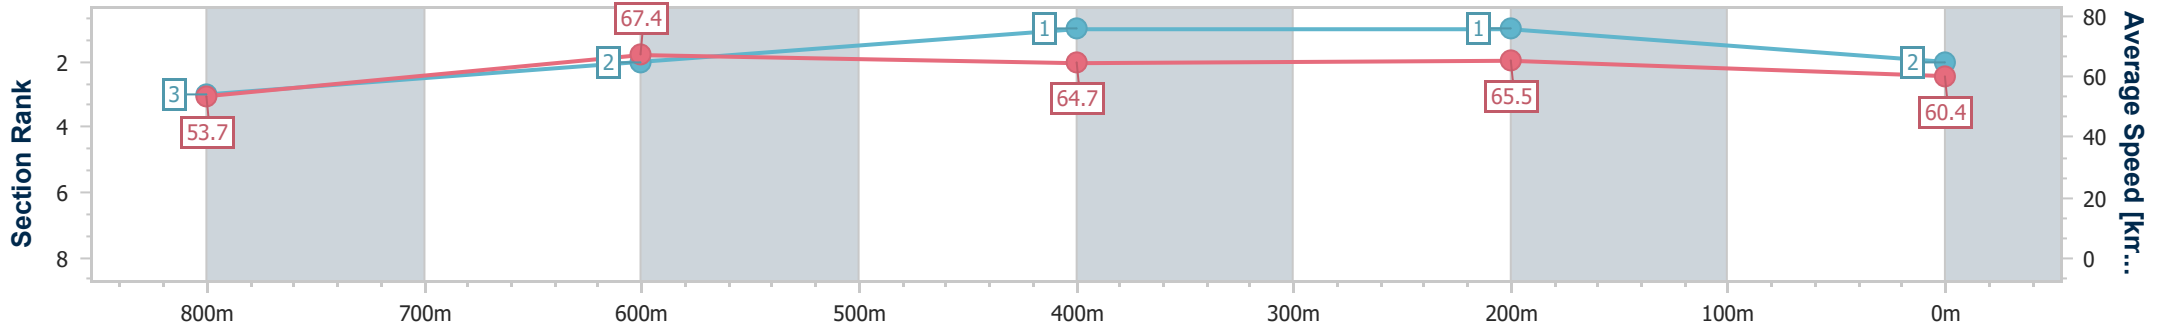

Horse/Jockey Name	Thelwell
Final Rank	2
Fastest Section Time (Section)	0:10.67 (800m)
Top Speed [km/h] (Section)	68.7 (800m)
Race State	Finished

Sunshine Coast QLD Professional
Race 2: THE LONG RUN BY CUB Class 4 Handicap - 1000m
21 August 2024 - 13:47
Track Rating: Soft 7, Weather: Fine, Rail Position: +3m Entire

Section	Overall	800m	600m	400m	200m
Section Times	0:58.20 [2] (0:13.45)	0:44.75 [3] (0:10.67)	0:34.08 [2] (0:11.15)	0:22.93 [1] (0:11.02)	0:11.91 [1] (0:11.91)
Average Speed [km/h]	53.7	67.4	64.7	65.5	60.4
Top Speed [km/h]	67.3	68.7	66.2	67.4	63.6
Avg. Dist. to Rail [m]	3.0	0.8	0.4	2.9	4.5
Avg. Stride Freq. [Hz]	2.4	2.5	2.5	2.5	2.4
Avg. Stride Length [m]	6.1	7.5	7.3	7.3	6.9

- [ ] Ranking at each section and finish
- -.-.- No data available at this section
- NA No data available