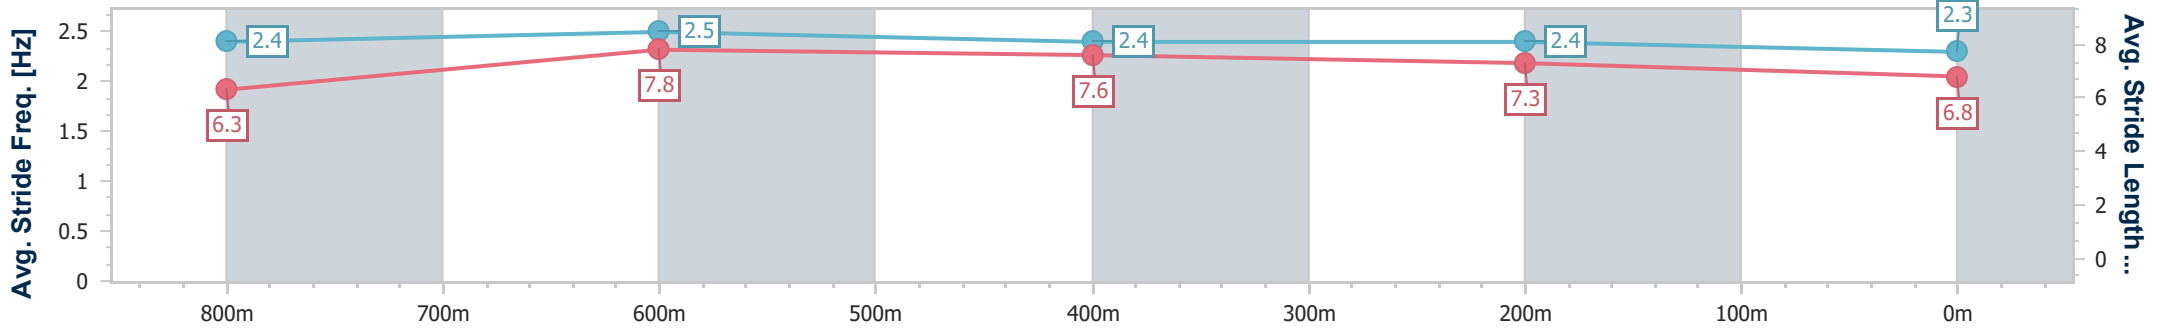

Horse/Jockey Name	Amberinger
Final Rank	6
Fastest Section Time (Section)	0:10.56 (800m)
Top Speed [km/h] (Section)	70.6 (800m)
Race State	Finished

Sunshine Coast QLD Professional
Race 1: PROTEST PAYOUTS - TAB QTIS Three-Year-Old
Maiden Plate - 1000m
21 August 2024 - 13:11

Track Rating: Heavy 8, Weather: Fine, Rail Position: +3m Entire

Section	Overall	800m	600m	400m	200m
Section Times	0:58.88 [6] (0:13.13)	0:45.75 [1] (0:10.56)	0:35.19 [1] (0:11.22)	0:23.97 [1] (0:11.39)	0:12.58 [2] (0:12.58)
Average Speed [km/h]	54.7	68.9	65.3	63.2	57.2
Top Speed [km/h]	70.5	70.6	68.2	64.4	61.2
Avg. Dist. to Rail [m]	9.1	3.5	2.3	2.9	1.8
Avg. Stride Freq. [Hz]	2.4	2.5	2.4	2.4	2.3
Avg. Stride Length [m]	6.3	7.8	7.6	7.3	6.8

- [ ] Ranking at each section and finish
- -.-.- No data available at this section
- NA No data available