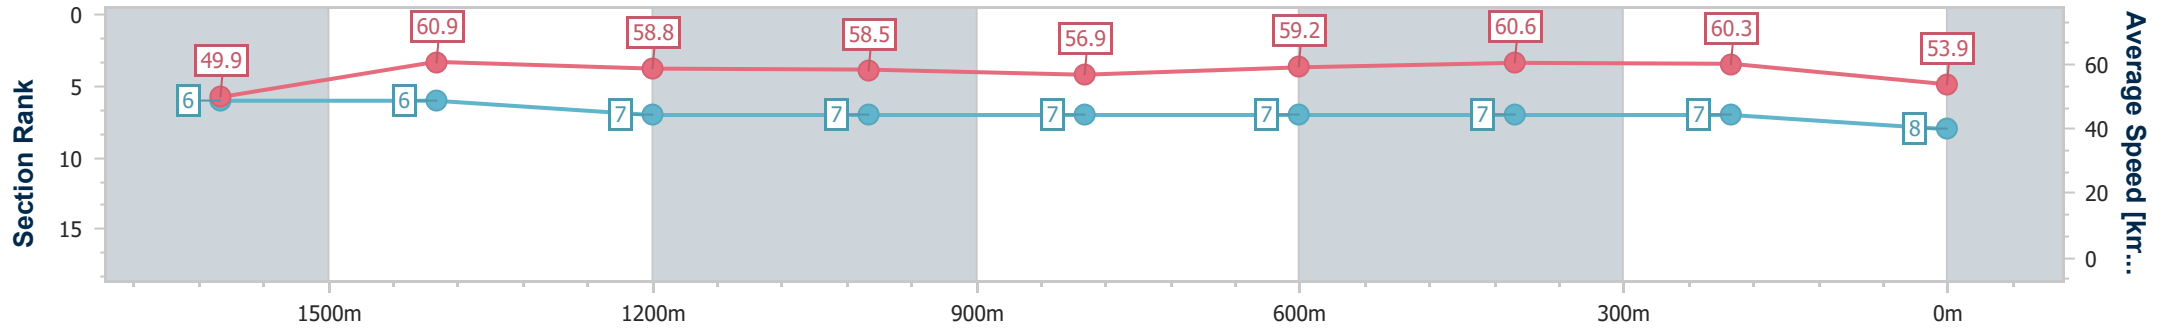

Horse/Jockey Name	Meat Pie Artie
Final Rank	8
Fastest Section Time (Section)	0:11.88 (600m)
Top Speed [km/h] (Section)	63.8 (Overall)
Race State	Finished

Sunshine Coast QLD Professional
Race 5: TOGETHER WE PLAY - KENO Class 1 Handicap - 1800m

21 August 2024 - 15:31

Track Rating: Soft 7, Weather: Fine, Rail Position: +3m Entire

Section	Overall	1600m	1400m	1200m	1000m	800m	600m	400m	200m
Section Times	1:53.21 [8] (0:14.45)	1:38.76 [6] (0:11.91)	1:26.85 [6] (0:12.28)	1:14.57 [7] (0:12.37)	1:02.20 [7] (0:12.71)	0:49.49 [7] (0:12.29)	0:37.20 [7] (0:11.88)	0:25.32 [7] (0:11.98)	0:13.34 [7] (0:13.34)
Average Speed [km/h]	49.9	60.9	58.8	58.5	56.9	59.2	60.6	60.3	53.9
Top Speed [km/h]	63.8	61.4	60.1	59.2	57.8	61.3	62.8	62.7	58.6
Avg. Dist. to Rail [m]	3.4	1.8	2.1	2.4	2.2	1.6	0.6	3.8	5.7
Avg. Stride Freq. [Hz]	2.2	2.3	2.3	2.3	2.3	2.3	2.4	2.4	2.3
Avg. Stride Length [m]	6.0	7.3	7.2	7.1	7.0	7.1	7.1	7.0	6.6

- [ ] Ranking at each section and finish
- -.-.- No data available at this section
- NA No data available