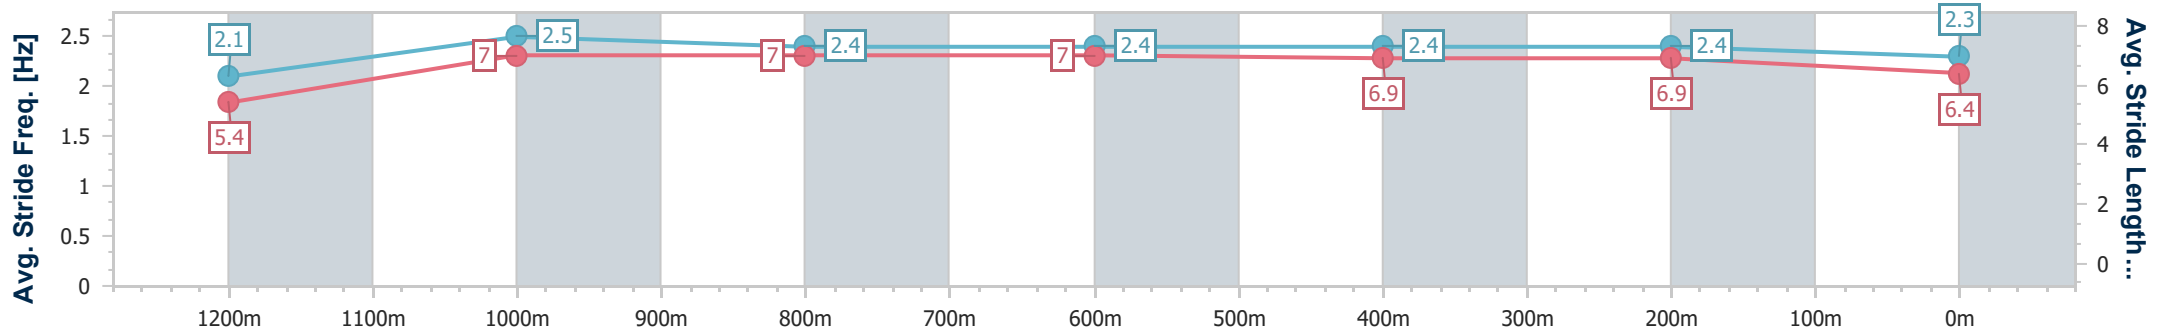

Sunshine Coast QLD Professional

Race 6: CELLARBRATIONS Maiden Handicap - 1300m

21 August 2024 - 16:06

Track Rating: Soft 7, Weather: Fine, Rail Position: +3m Entire

Section	Overall	1200m	1000m	800m	600m	400m	200m
Section Times	1:21.26 [16] (0:08.47)	1:12.79 [14] (0:11.25)	1:01.54 [15] (0:11.82)	0:49.72 [15] (0:11.91)	0:37.81 [14] (0:11.91)	0:25.90 [16] (0:12.16)	0:13.74 [16] (0:13.74)
Average Speed [km/h]	42.8	64.4	61.6	60.9	60.2	59.4	52.7
Top Speed [km/h]	63.3	69.1	63.2	63.1	62.2	62.3	57.3
Avg. Dist. to Rail [m]	15.5	3.8	2.4	0.4	0.6	2.3	4.3
Avg. Stride Freq. [Hz]	2.1	2.5	2.4	2.4	2.4	2.4	2.3
Avg. Stride Length [m]	5.4	7.0	7.0	7.0	6.9	6.9	6.4