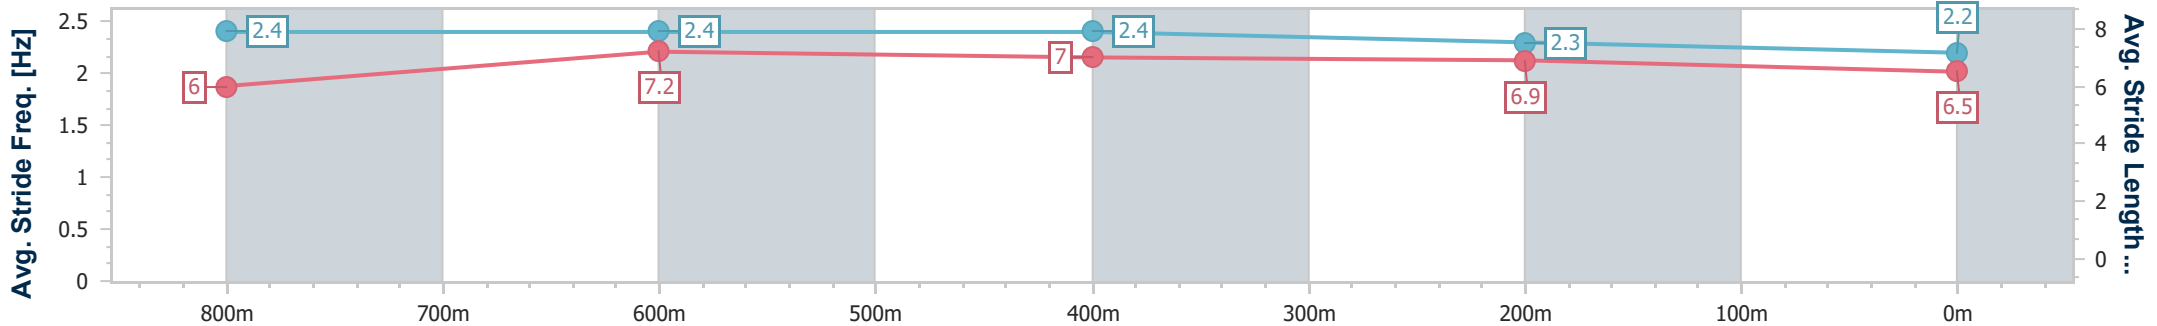

Horse/Jockey Name	Braidwood Prince
Final Rank	9
Fastest Section Time (Section)	0:11.41 (800m)
Top Speed [km/h] (Section)	65.6 (Overall)
Race State	Finished

Sunshine Coast QLD Professional
Race 1: PROTEST PAYOUTS - TAB QTIS Three-Year-Old
Maiden Plate - 1000m
21 August 2024 - 13:11

Track Rating: Heavy 8, Weather: Fine, Rail Position: +3m Entire

Section	Overall	800m	600m	400m	200m
Section Times	1:03.47 [9] (0:13.68)	0:49.79 [9] (0:11.41)	0:38.38 [9] (0:12.10)	0:26.28 [9] (0:12.37)	0:13.91 [9] (0:13.91)
Average Speed [km/h]	52.7	63.8	60.0	58.1	51.8
Top Speed [km/h]	65.6	64.9	62.5	59.8	56.2
Avg. Dist. to Rail [m]	6.0	3.6	1.6	1.9	1.7
Avg. Stride Freq. [Hz]	2.4	2.4	2.4	2.3	2.2
Avg. Stride Length [m]	6.0	7.2	7.0	6.9	6.5

- [ ] Ranking at each section and finish
- -.-.- No data available at this section
- NA No data available