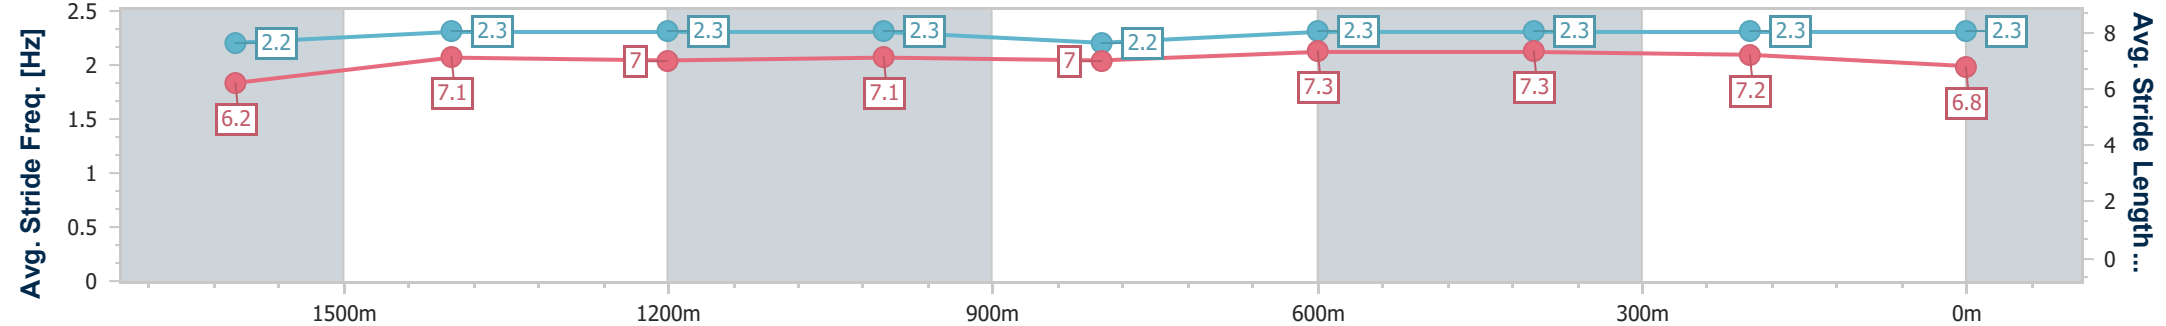

Sunshine Coast QLD Professional
Race 5: TOGETHER WE PLAY - KENO Class 1 Handicap - 1800m

21 August 2024 - 15:31

Track Rating: Soft 7, Weather: Fine, Rail Position: +3m Entire

Section	Overall	1600m	1400m	1200m	1000m	800m	600m	400m	200m			
Section Times	1:53.64 [11] (0:14.75)	1:38.89 [9] (0:12.08)	1:26.81 [10] (0:12.55)	1:14.26 [11] (0:12.33)	1:01.93 [12] (0:12.72)	0:49.21 [12] (0:12.20)	0:37.01 [12] (0:12.02)	0:24.99 [12] (0:11.97)	0:13.02 [12] (0:13.02)			
Average Speed [km/h]	49.1	60.5	57.8	58.7	56.9	60.1	61.1	60.2	55.4			
Top Speed [km/h]	61.0	61.9	58.6	60.7	58.6	62.0	62.0	61.2	58.3			
Avg. Dist. to Rail [m]	6.0	4.0	3.4	3.6	3.1	2.9	4.0	7.9	7.4			
Avg. Stride Freq. [Hz]	2.2	2.3	2.3	2.3	2.2	2.3	2.3	2.3	2.3			
Avg. Stride Length [m]	6.2	7.1	7.0	7.1	7.0	7.3	7.3	7.2	6.8			