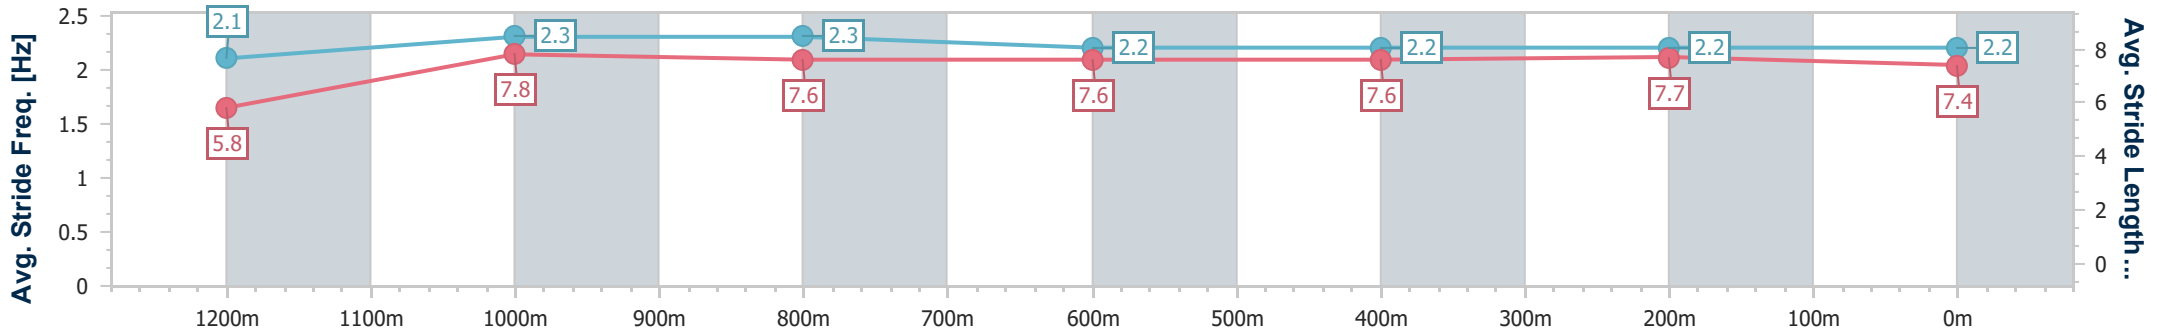

Sunshine Coast QLD Professional

Race 6: CELLARBRATIONS Maiden Handicap - 1300m

21 August 2024 - 16:06

Track Rating: Soft 7, Weather: Fine, Rail Position: +3m Entire

Section	Overall	1200m	1000m	800m	600m	400m	200m
Section Times	1:18.90 [6] (0:07.90)	1:11.00 [8] (0:11.25)	0:59.75 [8] (0:11.63)	0:48.12 [7] (0:12.03)	0:36.09 [6] (0:12.02)	0:24.07 [7] (0:11.75)	0:12.32 [8] (0:12.32)
Average Speed [km/h]	46.0	64.0	62.6	60.9	61.0	61.6	58.9
Top Speed [km/h]	63.4	65.6	64.5	62.6	62.5	62.6	61.4
Avg. Dist. to Rail [m]	6.3	3.6	2.8	2.4	2.2	6.1	5.5
Avg. Stride Freq. [Hz]	2.1	2.3	2.3	2.2	2.2	2.2	2.2
Avg. Stride Length [m]	5.8	7.8	7.6	7.6	7.6	7.7	7.4