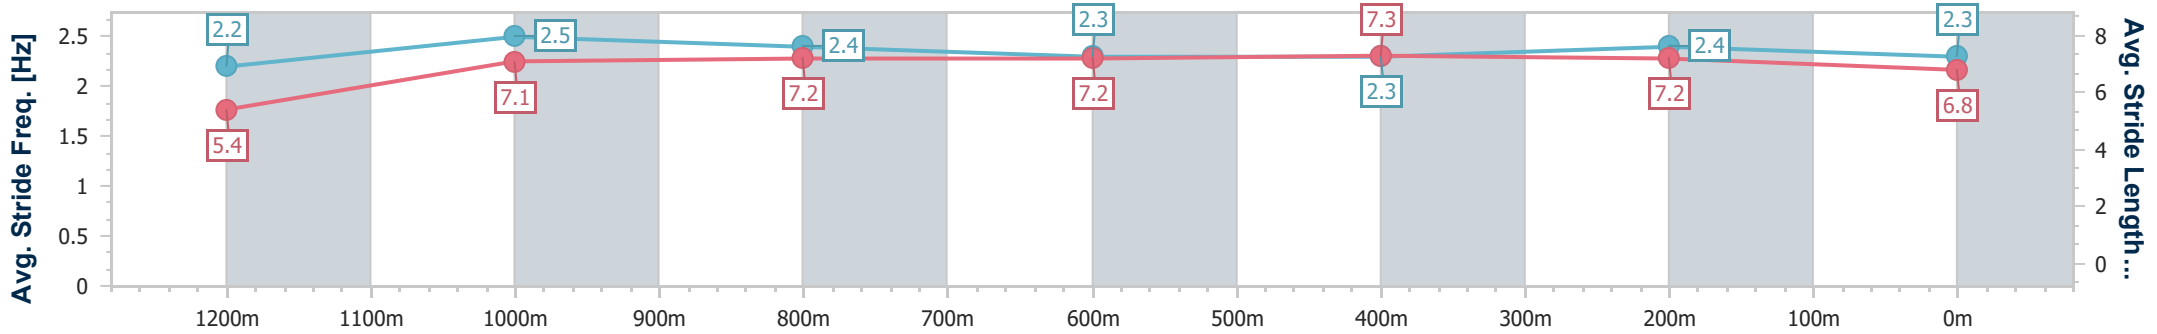

Sunshine Coast QLD Professional

Race 6: CELLARBRATIONS Maiden Handicap - 1300m

21 August 2024 - 16:06

Track Rating: Soft 7, Weather: Fine, Rail Position: +3m Entire

Section	Overall	1200m	1000m	800m	600m	400m	200m
Section Times	1:19.54 [10] (0:08.15)	1:11.39 [13] (0:11.17)	1:00.22 [11] (0:11.73)	0:48.49 [11] (0:12.23)	0:36.26 [12] (0:11.91)	0:24.35 [13] (0:11.67)	0:12.68 [12] (0:12.68)
Average Speed [km/h]	44.5	64.8	62.1	60.2	61.7	61.7	56.9
Top Speed [km/h]	64.1	68.8	63.3	61.6	63.8	63.8	59.7
Avg. Dist. to Rail [m]	10.4	4.0	3.6	3.4	2.6	8.5	9.0
Avg. Stride Freq. [Hz]	2.2	2.5	2.4	2.3	2.3	2.4	2.3
Avg. Stride Length [m]	5.4	7.1	7.2	7.2	7.3	7.2	6.8