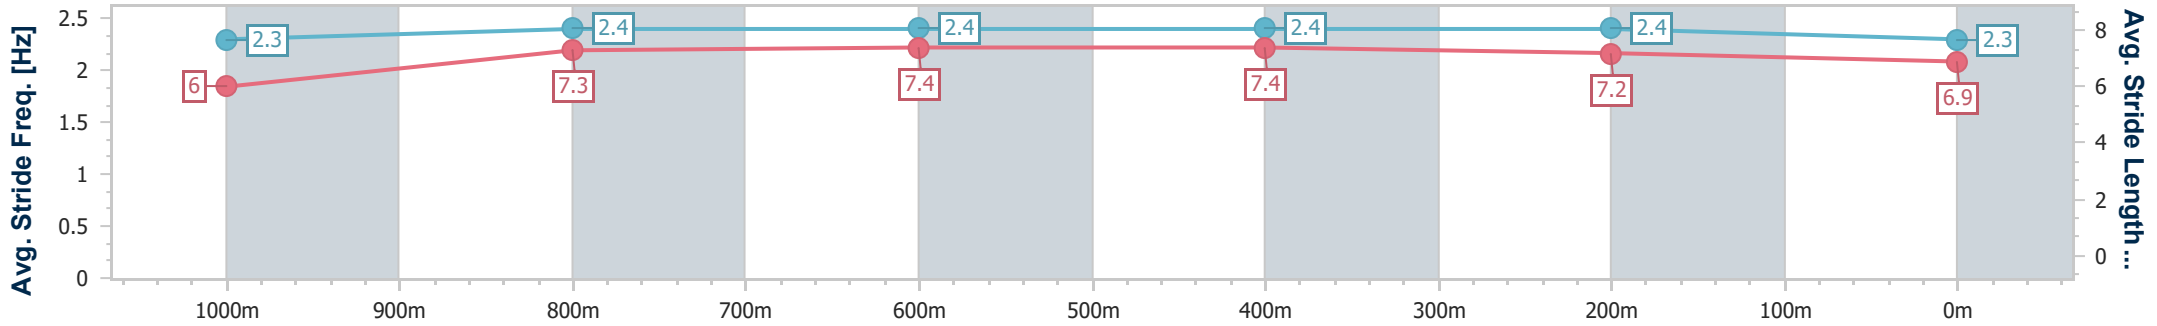

Horse/Jockey Name	She's Jessie
Final Rank	10
Fastest Section Time (Section)	0:11.56 (800m)
Top Speed [km/h] (Section)	65.4 (Overall)
Race State	Finished

Sunshine Coast QLD Professional
Race 8: QUEENSLAND HOTELS ASSOCIATION BENCHMARK
65 Handicap - 1200m

21 August 2024 - 17:16

Track Rating: Soft 7, Weather: Fine, Rail Position: +3m Entire

Section	Overall	1000m	800m	600m	400m	200m
Section Times	1:13.12 [10] (0:14.18)	0:58.94 [7] (0:11.60)	0:47.34 [8] (0:11.56)	0:35.78 [8] (0:11.71)	0:24.07 [9] (0:11.63)	0:12.44 [10] (0:12.44)
Average Speed [km/h]	50.7	62.8	63.5	62.5	62.1	58.0
Top Speed [km/h]	65.4	64.3	64.8	63.5	62.9	60.9
Avg. Dist. to Rail [m]	8.4	4.4	3.6	2.8	8.0	8.9
Avg. Stride Freq. [Hz]	2.3	2.4	2.4	2.4	2.4	2.3
Avg. Stride Length [m]	6.0	7.3	7.4	7.4	7.2	6.9

- [ ] Ranking at each section and finish
- -.-.- No data available at this section
- NA No data available