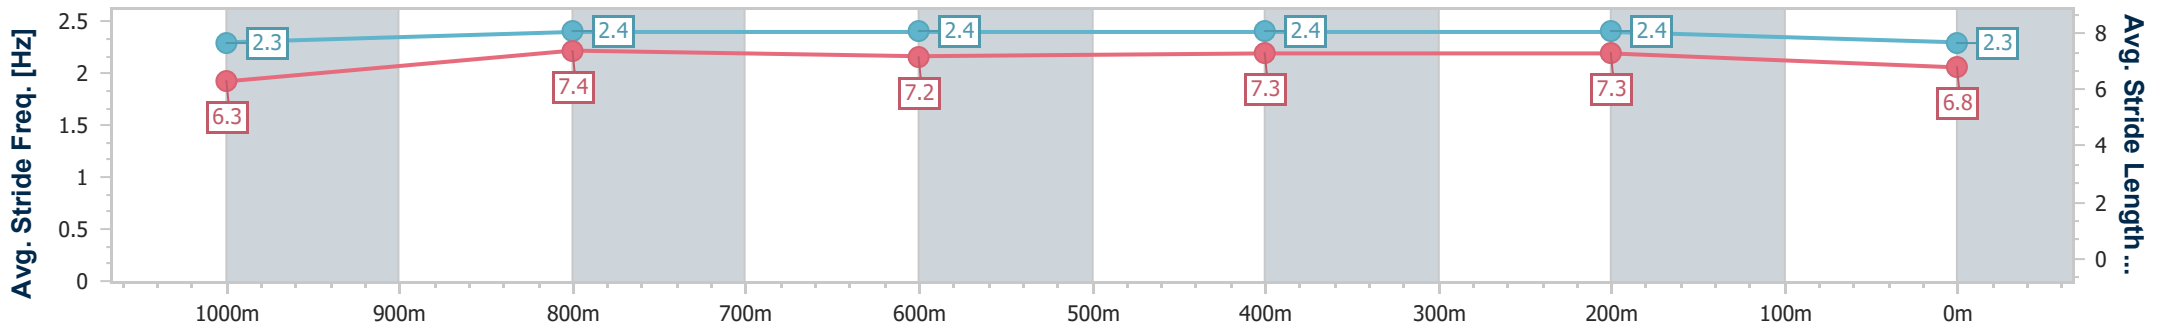

Horse/Jockey Name	Little Vista
Final Rank	6
Fastest Section Time (Section)	0:11.26 (1000m)
Top Speed [km/h] (Section)	66.2 (400m)
Race State	Finished

Sunshine Coast QLD Professional
Race 8: QUEENSLAND HOTELS ASSOCIATION BENCHMARK
65 Handicap - 1200m

21 August 2024 - 17:16

Track Rating: Soft 7, Weather: Fine, Rail Position: +3m Entire

Section	Overall	1000m	800m	600m	400m	200m
Section Times	1:12.20 [6] (0:13.63)	0:58.57 [2] (0:11.26)	0:47.31 [2] (0:11.80)	0:35.51 [2] (0:11.72)	0:23.79 [2] (0:11.29)	0:12.50 [2] (0:12.50)
Average Speed [km/h]	52.9	64.4	61.6	62.2	63.8	57.6
Top Speed [km/h]	65.7	66.0	62.9	63.9	66.2	61.9
Avg. Dist. to Rail [m]	7.6	3.7	1.9	2.2	7.4	10.8
Avg. Stride Freq. [Hz]	2.3	2.4	2.4	2.4	2.4	2.3
Avg. Stride Length [m]	6.3	7.4	7.2	7.3	7.3	6.8

- [ ] Ranking at each section and finish
- -.-.- No data available at this section
- NA No data available