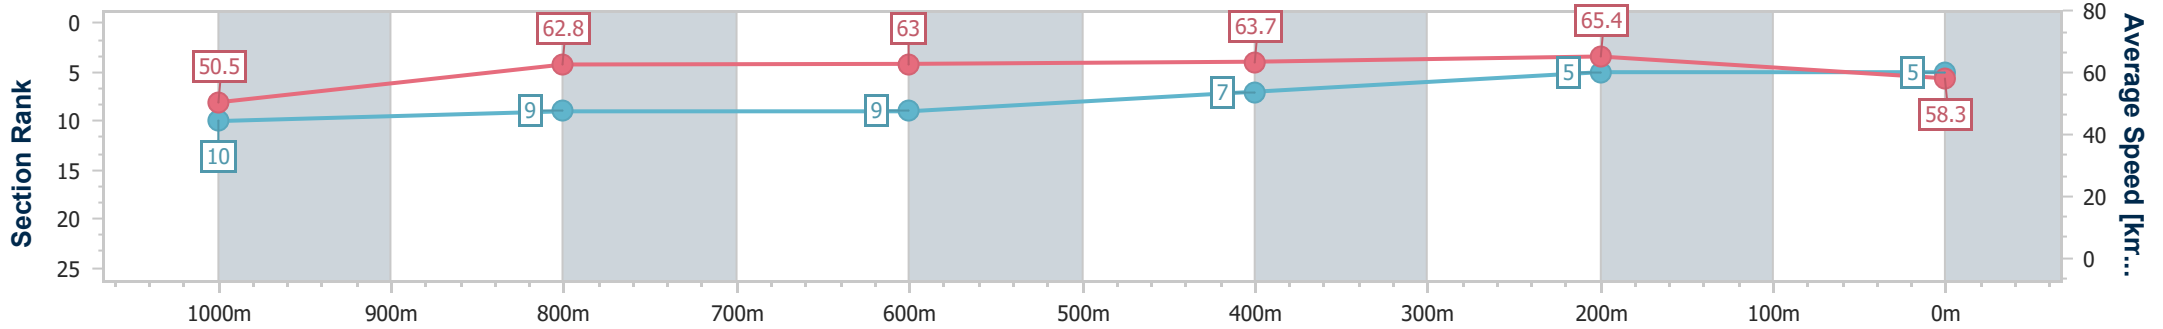

Horse/Jockey Name	Miss Emma
Final Rank	5
Fastest Section Time (Section)	0:11.07 (400m)
Top Speed [km/h] (Section)	65.9 (400m)
Race State	Finished

Sunshine Coast QLD Professional
Race 8: QUEENSLAND HOTELS ASSOCIATION BENCHMARK
65 Handicap - 1200m

21 August 2024 - 17:16

Track Rating: Soft 7, Weather: Fine, Rail Position: +3m Entire

Section	Overall	1000m	800m	600m	400m	200m
Section Times	1:12.19 [5] (0:14.28)	0:57.91 [10] (0:11.53)	0:46.38 [9] (0:11.57)	0:34.81 [9] (0:11.41)	0:23.40 [7] (0:11.07)	0:12.33 [5] (0:12.33)
Average Speed [km/h]	50.5	62.8	63.0	63.7	65.4	58.3
Top Speed [km/h]	62.8	65.0	64.5	65.0	65.9	62.9
Avg. Dist. to Rail [m]	6.8	2.7	2.1	1.6	9.1	13.5
Avg. Stride Freq. [Hz]	2.2	2.4	2.3	2.4	2.5	2.4
Avg. Stride Length [m]	6.2	7.4	7.4	7.5	7.4	6.9

- [ ] Ranking at each section and finish
- -.-.- No data available at this section
- NA No data available