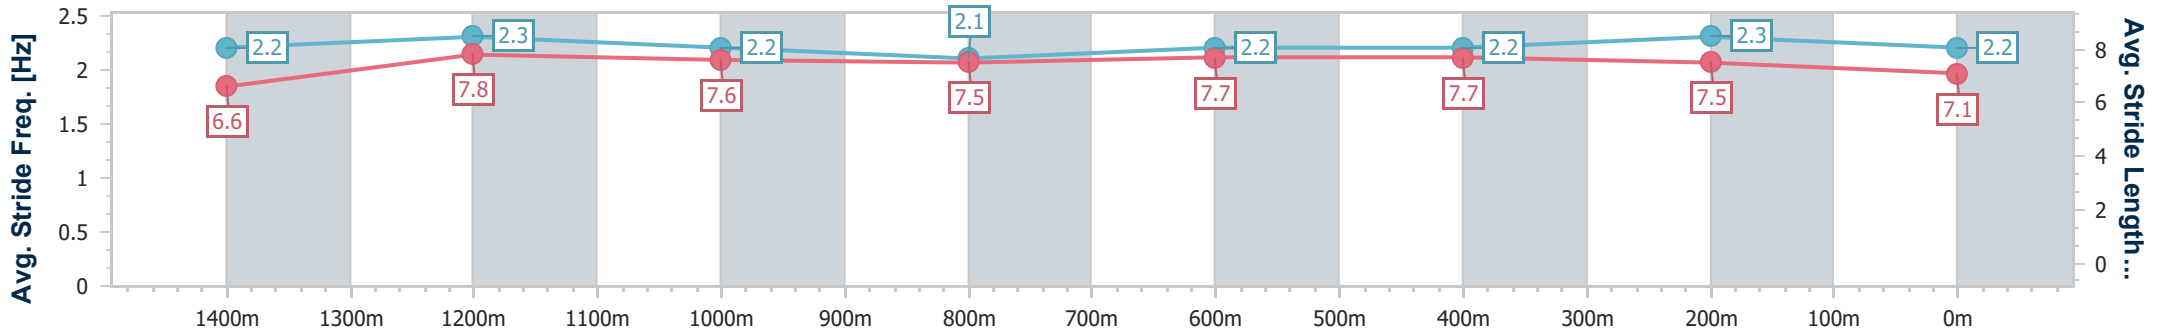

Sunshine Coast QLD Professional

Race 3: MAEVA HOSPITALITY Maiden Plate - 1600m

21 August 2024 - 14:21

Track Rating: Soft 7, Weather: Fine, Rail Position: +3m Entire

Section	Overall	1400m	1200m	1000m	800m	600m	400m	200m
Section Times	1:38.94 [3] (0:14.03)	1:24.91 [13] (0:11.56)	1:13.35 [13] (0:12.26)	1:01.09 [13] (0:12.57)	0:48.52 [13] (0:11.99)	0:36.53 [12] (0:11.93)	0:24.60 [12] (0:11.77)	0:12.83 [7] (0:12.83)
Average Speed [km/h]	51.4	62.8	58.9	57.6	60.8	61.4	61.0	56.0
Top Speed [km/h]	64.0	64.0	62.4	60.2	61.5	62.3	62.3	59.5
Avg. Dist. to Rail [m]	8.2	3.2	3.0	2.6	1.9	2.3	5.2	5.5
Avg. Stride Freq. [Hz]	2.2	2.3	2.2	2.1	2.2	2.2	2.3	2.2
Avg. Stride Length [m]	6.6	7.8	7.6	7.5	7.7	7.7	7.5	7.1