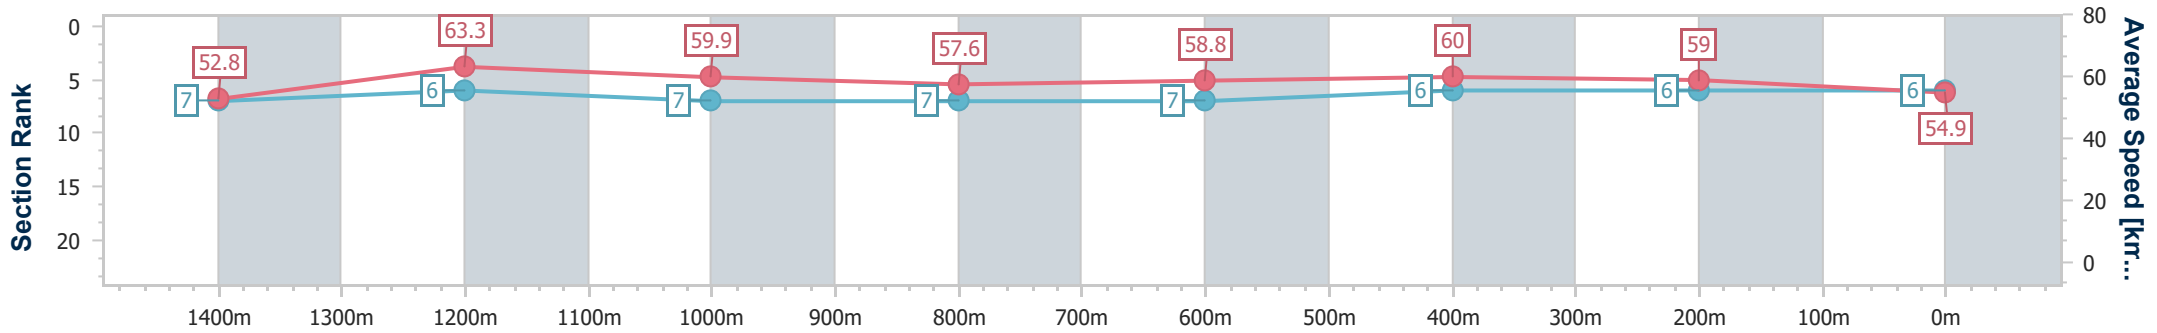

Sunshine Coast QLD Professional

Race 3: MAEVA HOSPITALITY Maiden Plate - 1600m

21 August 2024 - 14:21

Track Rating: Soft 7, Weather: Fine, Rail Position: +3m Entire

Section	Overall	1400m	1200m	1000m	800m	600m	400m	200m
Section Times	1:39.18 [6] (0:13.61)	1:25.57 [7] (0:11.49)	1:14.08 [6] (0:12.05)	1:02.03 [7] (0:12.56)	0:49.47 [7] (0:12.23)	0:37.24 [7] (0:11.95)	0:25.29 [6] (0:12.17)	0:13.12 [6] (0:13.12)
Average Speed [km/h]	52.8	63.3	59.9	57.6	58.8	60.0	59.0	54.9
Top Speed [km/h]	65.5	65.3	62.6	58.5	60.5	61.2	59.8	57.6
Avg. Dist. to Rail [m]	2.9	2.9	3.0	2.5	0.6	1.3	0.9	1.6
Avg. Stride Freq. [Hz]	2.1	2.4	2.3	2.2	2.3	2.4	2.4	2.3
Avg. Stride Length [m]	7.1	7.4	7.2	7.2	7.1	7.1	6.9	6.5