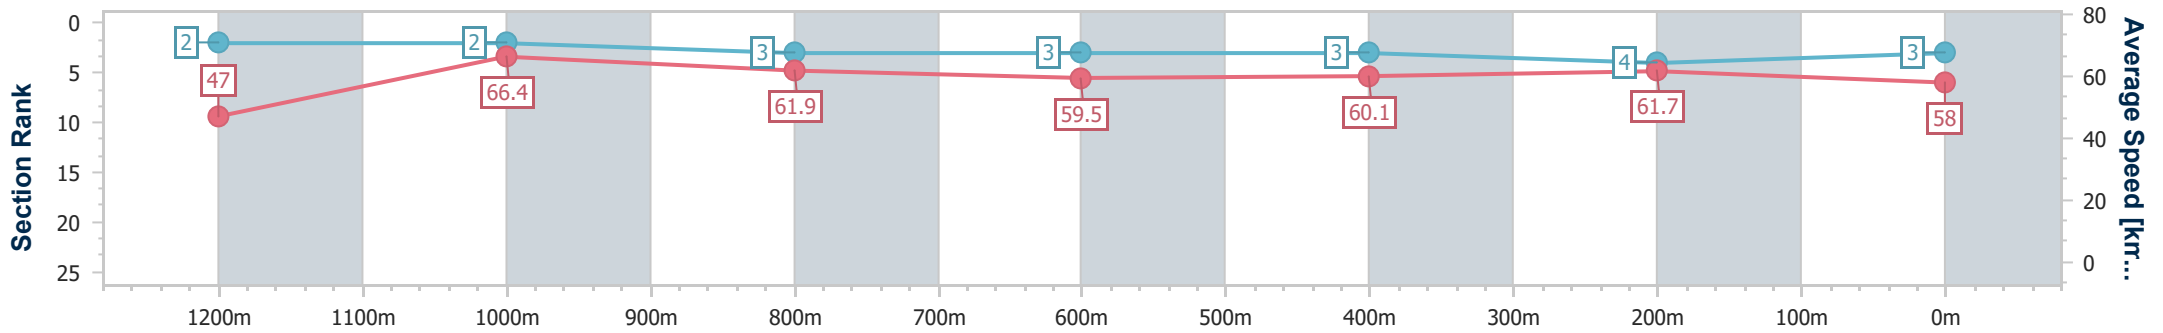

Sunshine Coast QLD Professional

Race 6: CELLARBRATIONS Maiden Handicap - 1300m

21 August 2024 - 16:06

Track Rating: Soft 7, Weather: Fine, Rail Position: +3m Entire

Section	Overall	1200m	1000m	800m	600m	400m	200m
Section Times	1:18.66 [3] (0:07.68)	1:10.98 [2] (0:10.88)	1:00.10 [2] (0:11.68)	0:48.42 [3] (0:12.26)	0:36.16 [3] (0:11.94)	0:24.22 [3] (0:11.72)	0:12.50 [4] (0:12.50)
Average Speed [km/h]	47.0	66.4	61.9	59.5	60.1	61.7	58.0
Top Speed [km/h]	64.8	67.2	64.7	61.1	62.0	62.8	60.8
Avg. Dist. to Rail [m]	7.7	2.9	1.6	1.1	1.4	3.2	4.6
Avg. Stride Freq. [Hz]	2.4	2.5	2.4	2.4	2.4	2.5	2.4
Avg. Stride Length [m]	5.3	7.3	7.0	7.0	6.9	7.0	6.7