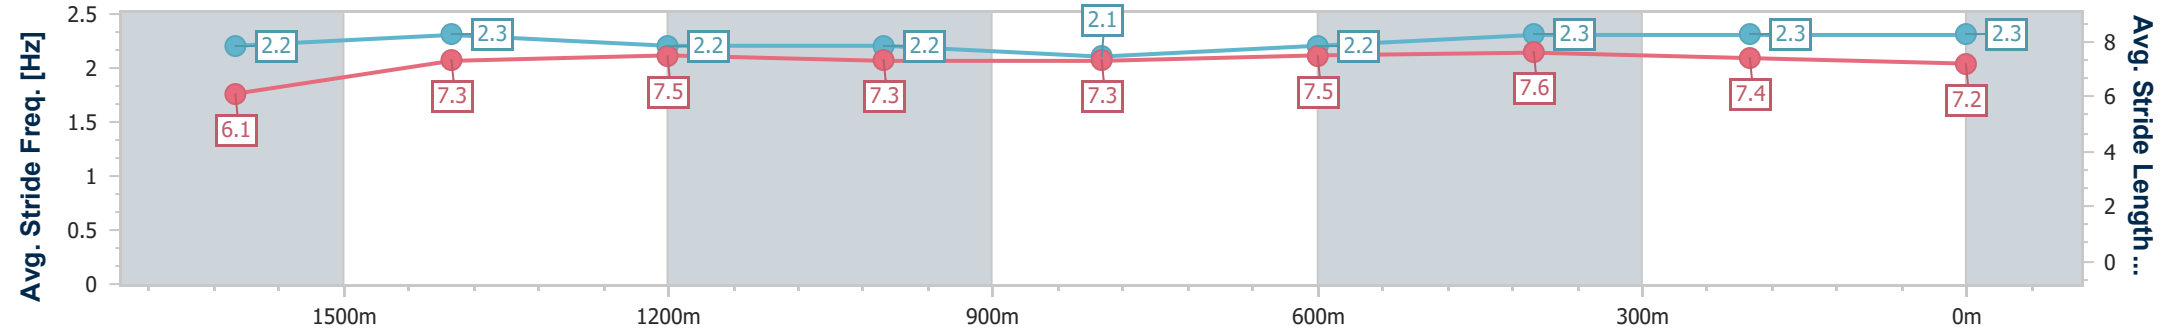

Horse/Jockey Name	Colleagues
Final Rank	2
Fastest Section Time (Section)	0:11.60 (600m)
Top Speed [km/h] (Section)	62.9 (600m)
Race State	Finished

Sunshine Coast QLD Professional
Race 4: XXXX ULTRA ZERO CARB GREAT TASTE
BENCHMARK 68 Handicap - 1800m

21 August 2024 - 14:56

Track Rating: Soft 7, Weather: Fine, Rail Position: +3m Entire

Section	Overall	1600m	1400m	1200m	1000m	800m	600m	400m	200m				
Section Times	1:51.44 [2] (0:14.63)	1:36.81 [5] (0:11.78)	1:25.03 [5] (0:12.08)	1:12.95 [5] (0:12.64)	1:00.31 [5] (0:12.91)	0:47.40 [5] (0:12.05)	0:35.35 [5] (0:11.60)	0:23.75 [4] (0:11.75)	0:12.00 [5] (0:12.00)				
Average Speed [km/h]	49.5	61.4	59.9	57.1	56.1	60.3	62.3	61.0	60.1				
Top Speed [km/h]	61.0	62.3	61.1	58.7	57.7	62.1	62.9	62.7	61.8				
Avg. Dist. to Rail [m]	4.6	2.3	2.4	2.5	2.1	1.3	0.6	4.3	4.8				
Avg. Stride Freq. [Hz]	2.2	2.3	2.2	2.2	2.1	2.2	2.3	2.3	2.3				
Avg. Stride Length [m]	6.1	7.3	7.5	7.3	7.3	7.5	7.6	7.4	7.2				

- [ ] Ranking at each section and finish
- -.-.- No data available at this section
- NA No data available