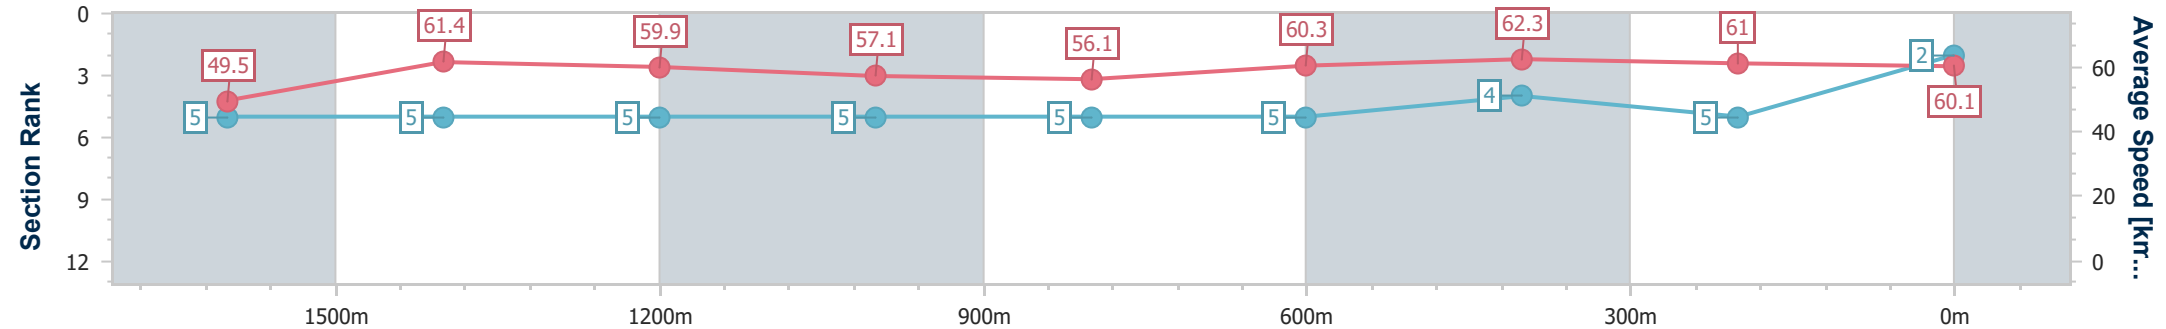

Horse/Jockey Name	Colleagues
Final Rank	2
Fastest Section Time (Section)	0:11.60 (600m)
Top Speed [km/h] (Section)	62.9 (600m)
Race State	Finished

Sunshine Coast QLD Professional
Race 4: XXXX ULTRA ZERO CARB GREAT TASTE
BENCHMARK 68 Handicap - 1800m

21 August 2024 - 14:56

Track Rating: Soft 7, Weather: Fine, Rail Position: +3m Entire

Section	Overall	1600m	1400m	1200m	1000m	800m	600m	400m	200m				
Section Times	1:51.44 [2] (0:14.63)	1:36.81 [5] (0:11.78)	1:25.03 [5] (0:12.08)	1:12.95 [5] (0:12.64)	1:00.31 [5] (0:12.91)	0:47.40 [5] (0:12.05)	0:35.35 [5] (0:11.60)	0:23.75 [4] (0:11.75)	0:12.00 [5] (0:12.00)				
Average Speed [km/h]	49.5	61.4	59.9	57.1	56.1	60.3	62.3	61.0	60.1				
Top Speed [km/h]	61.0	62.3	61.1	58.7	57.7	62.1	62.9	62.7	61.8				
Avg. Dist. to Rail [m]	4.6	2.3	2.4	2.5	2.1	1.3	0.6	4.3	4.8				
Avg. Stride Freq. [Hz]	2.2	2.3	2.2	2.2	2.1	2.2	2.3	2.3	2.3				
Avg. Stride Length [m]	6.1	7.3	7.5	7.3	7.3	7.5	7.6	7.4	7.2				

- [ ] Ranking at each section and finish
- -.-.- No data available at this section
- NA No data available