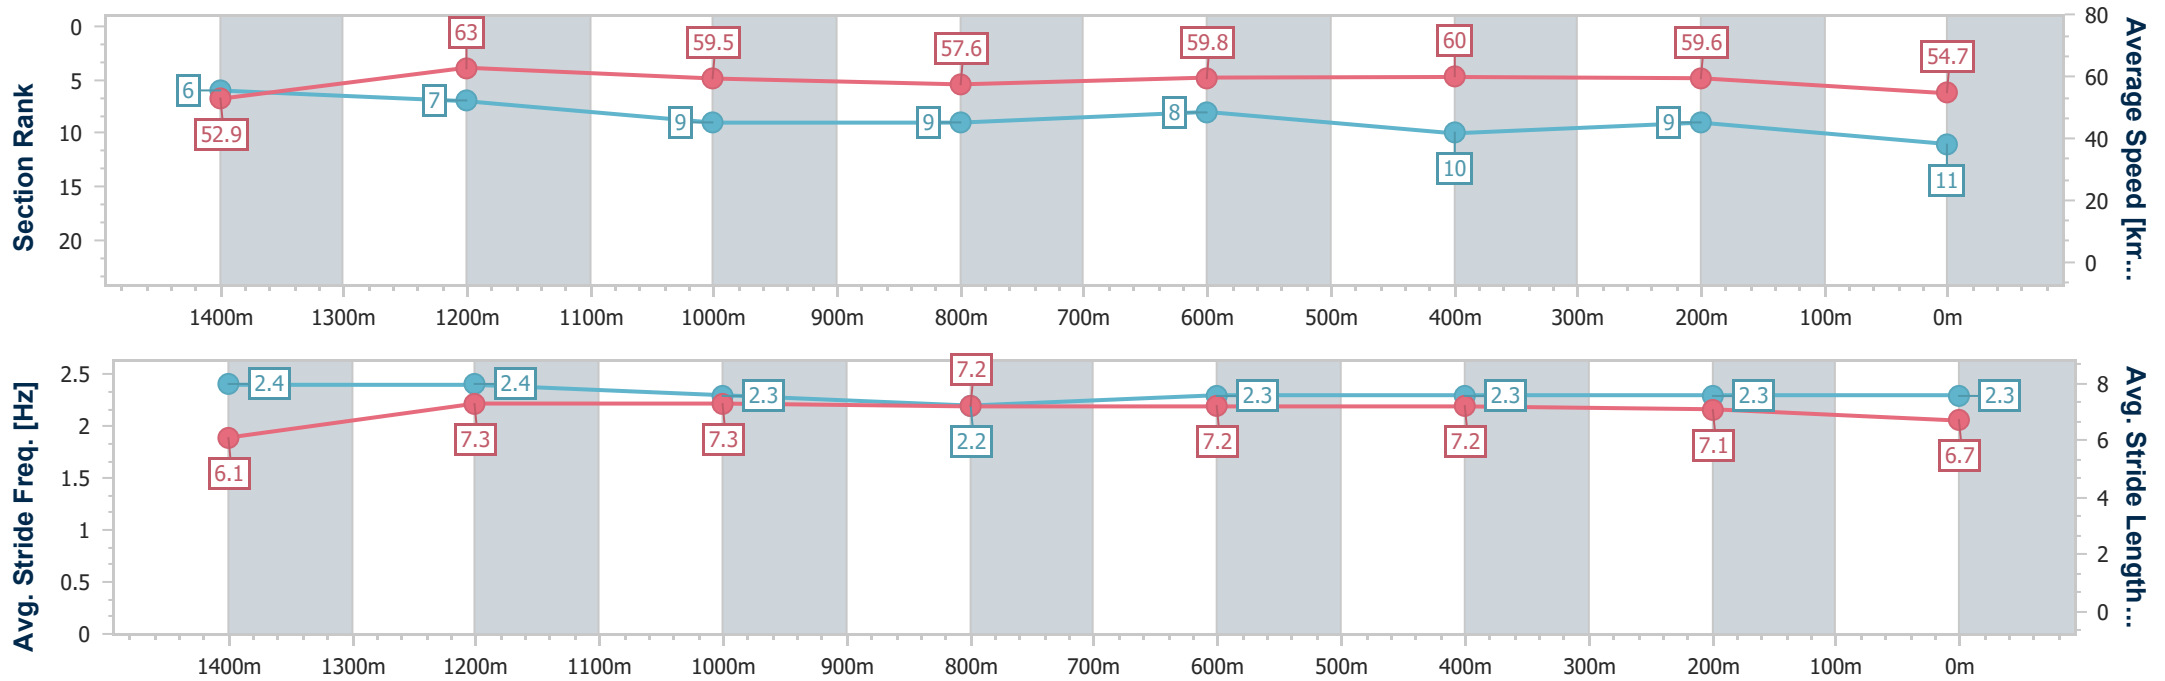

Sunshine Coast QLD Professional

Race 3: MAEVA HOSPITALITY Maiden Plate - 1600m

21 August 2024 - 14:21

Track Rating: Soft 7, Weather: Fine, Rail Position: +3m Entire

Section	Overall	1400m	1200m	1000m	800m	600m	400m	200m
Section Times	1:39.50 [11] (0:13.60)	1:25.90 [6] (0:11.50)	1:14.40 [7] (0:12.15)	1:02.25 [9] (0:12.58)	0:49.67 [9] (0:12.14)	0:37.53 [8] (0:12.24)	0:25.29 [10] (0:12.09)	0:13.20 [9] (0:13.20)
Average Speed [km/h]	52.9	63.0	59.5	57.6	59.8	60.0	59.6	54.7
Top Speed [km/h]	65.7	65.3	61.1	59.4	61.3	61.3	61.7	57.6
Avg. Dist. to Rail [m]	4.1	3.3	2.4	2.1	1.6	3.5	7.9	9.9
Avg. Stride Freq. [Hz]	2.4	2.4	2.3	2.2	2.3	2.3	2.3	2.3
Avg. Stride Length [m]	6.1	7.3	7.3	7.2	7.2	7.2	7.1	6.7