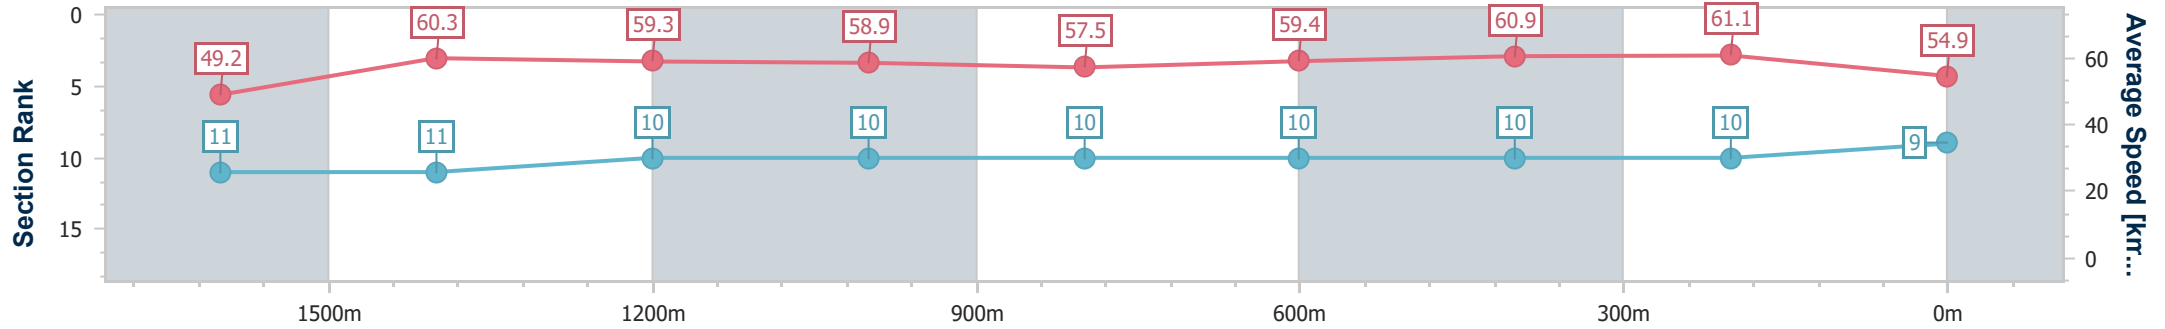

Horse/Jockey Name	Gold Prince
Final Rank	9
Fastest Section Time (Section)	0:11.83 (400m)
Top Speed [km/h] (Section)	62.7 (400m)
Race State	Finished

Sunshine Coast QLD Professional
Race 5: TOGETHER WE PLAY - KENO Class 1 Handicap - 1800m

21 August 2024 - 15:31

Track Rating: Soft 7, Weather: Fine, Rail Position: +3m Entire

Section	Overall	1600m	1400m	1200m	1000m	800m	600m	400m	200m				
Section Times	1:53.28 [9] (0:14.85)	1:38.43 [11] (0:12.07)	1:26.36 [11] (0:12.25)	1:14.11 [10] (0:12.26)	1:01.85 [10] (0:12.63)	0:49.22 [10] (0:12.29)	0:36.93 [10] (0:12.01)	0:24.92 [10] (0:11.83)	0:13.09 [10] (0:13.09)				
Average Speed [km/h]	49.2	60.3	59.3	58.9	57.5	59.4	60.9	61.1	54.9				
Top Speed [km/h]	61.6	61.6	60.7	60.7	58.6	61.3	62.4	62.7	58.4				
Avg. Dist. to Rail [m]	10.5	3.4	3.5	3.7	3.1	2.3	3.0	9.2	10.1				
Avg. Stride Freq. [Hz]	2.2	2.4	2.3	2.3	2.3	2.3	2.4	2.4	2.3				
Avg. Stride Length [m]	6.0	7.2	7.1	7.1	7.0	7.1	7.1	7.0	6.7				

- [ ] Ranking at each section and finish
- -.-.- No data available at this section
- NA No data available