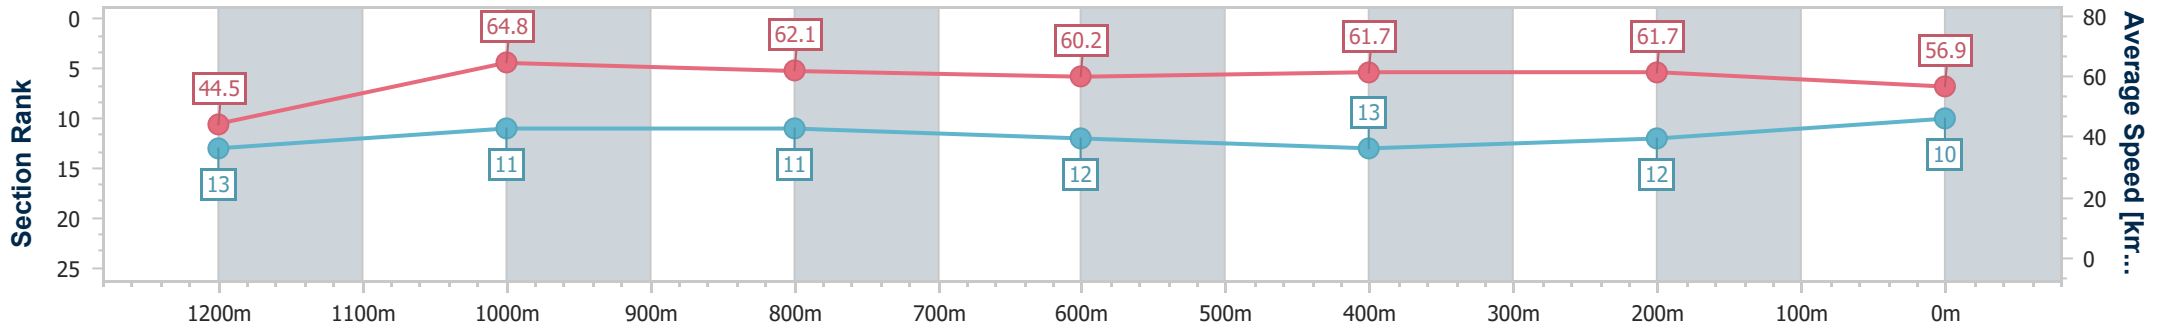

Sunshine Coast QLD Professional

Race 6: CELLARBRATIONS Maiden Handicap - 1300m

21 August 2024 - 16:06

Track Rating: Soft 7, Weather: Fine, Rail Position: +3m Entire

Section	Overall	1200m	1000m	800m	600m	400m	200m
Section Times	1:19.54 [10] (0:08.15)	1:11.39 [13] (0:11.17)	1:00.22 [11] (0:11.73)	0:48.49 [11] (0:12.23)	0:36.26 [12] (0:11.91)	0:24.35 [13] (0:11.67)	0:12.68 [12] (0:12.68)
Average Speed [km/h]	44.5	64.8	62.1	60.2	61.7	61.7	56.9
Top Speed [km/h]	64.1	68.8	63.3	61.6	63.8	63.8	59.7
Avg. Dist. to Rail [m]	10.4	4.0	3.6	3.4	2.6	8.5	9.0
Avg. Stride Freq. [Hz]	2.2	2.5	2.4	2.3	2.3	2.4	2.3
Avg. Stride Length [m]	5.4	7.1	7.2	7.2	7.3	7.2	6.8