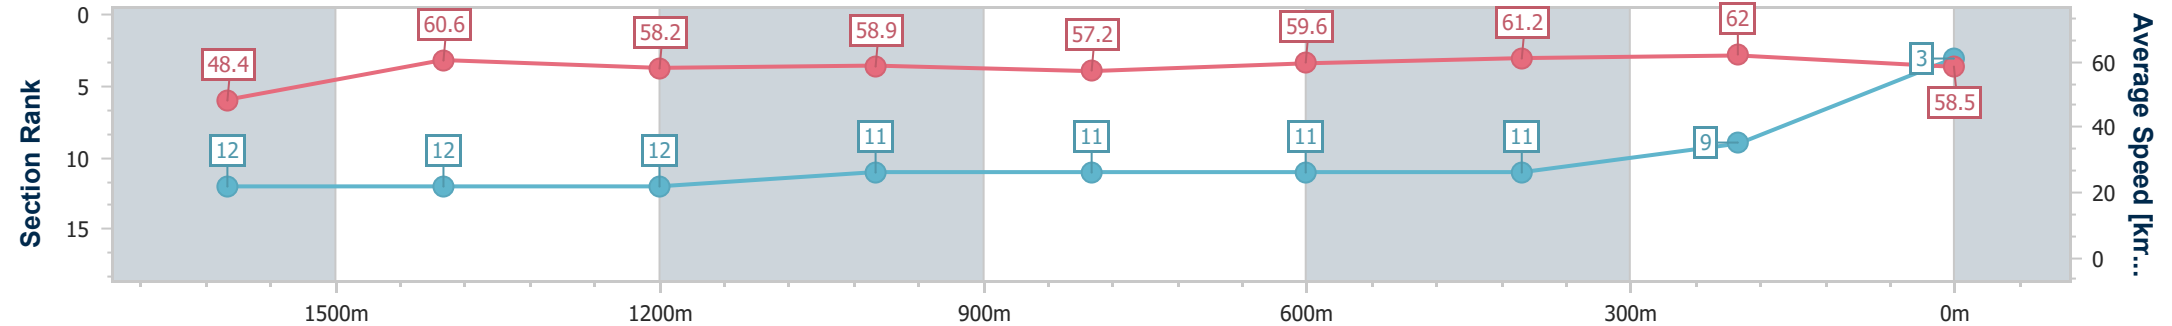

Sunshine Coast QLD Professional
Race 5: TOGETHER WE PLAY - KENO Class 1 Handicap - 1800m

21 August 2024 - 15:31

Track Rating: Soft 7, Weather: Fine, Rail Position: +3m Entire

Section	Overall	1600m	1400m	1200m	1000m	800m	600m	400m	200m				
Section Times	1:52.30 [3] (0:14.97)	1:37.33 [12] (0:11.95)	1:25.38 [12] (0:12.47)	1:12.91 [12] (0:12.25)	1:00.66 [11] (0:12.68)	0:47.98 [11] (0:12.16)	0:35.82 [11] (0:11.93)	0:23.89 [11] (0:11.58)	0:12.31 [9] (0:12.31)				
Average Speed [km/h]	48.4	60.6	58.2	58.9	57.2	59.6	61.2	62.0	58.5				
Top Speed [km/h]	60.7	61.6	58.7	60.5	58.1	61.7	62.3	63.1	60.6				
Avg. Dist. to Rail [m]	7.5	2.3	2.4	2.4	2.1	1.3	2.1	7.7	9.7				
Avg. Stride Freq. [Hz]	2.1	2.3	2.2	2.2	2.2	2.2	2.3	2.3	2.3				
Avg. Stride Length [m]	6.3	7.4	7.3	7.3	7.2	7.3	7.5	7.4	7.2				