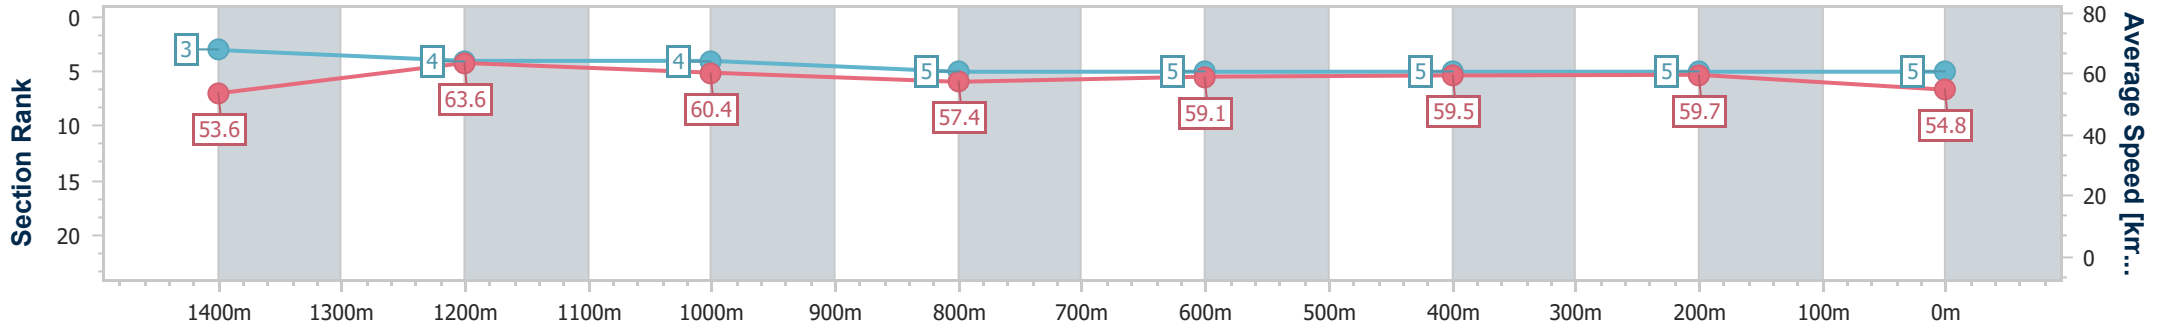

Sunshine Coast QLD Professional

Race 3: MAEVA HOSPITALITY Maiden Plate - 1600m

21 August 2024 - 14:21

Track Rating: Soft 7, Weather: Fine, Rail Position: +3m Entire

Section	Overall	1400m	1200m	1000m	800m	600m	400m	200m
Section Times	1:39.08 [5] (0:13.44)	1:25.64 [3] (0:11.34)	1:14.30 [4] (0:11.96)	1:02.34 [4] (0:12.61)	0:49.73 [5] (0:12.26)	0:37.47 [5] (0:12.24)	0:25.23 [5] (0:12.08)	0:13.15 [5] (0:13.15)
Average Speed [km/h]	53.6	63.6	60.4	57.4	59.1	59.5	59.7	54.8
Top Speed [km/h]	67.7	67.6	62.6	58.3	60.9	60.8	60.8	58.0
Avg. Dist. to Rail [m]	5.5	2.0	1.7	1.7	1.3	2.0	3.7	2.7
Avg. Stride Freq. [Hz]	2.3	2.3	2.2	2.1	2.2	2.2	2.3	2.2
Avg. Stride Length [m]	6.4	7.7	7.7	7.6	7.6	7.4	7.4	7.0