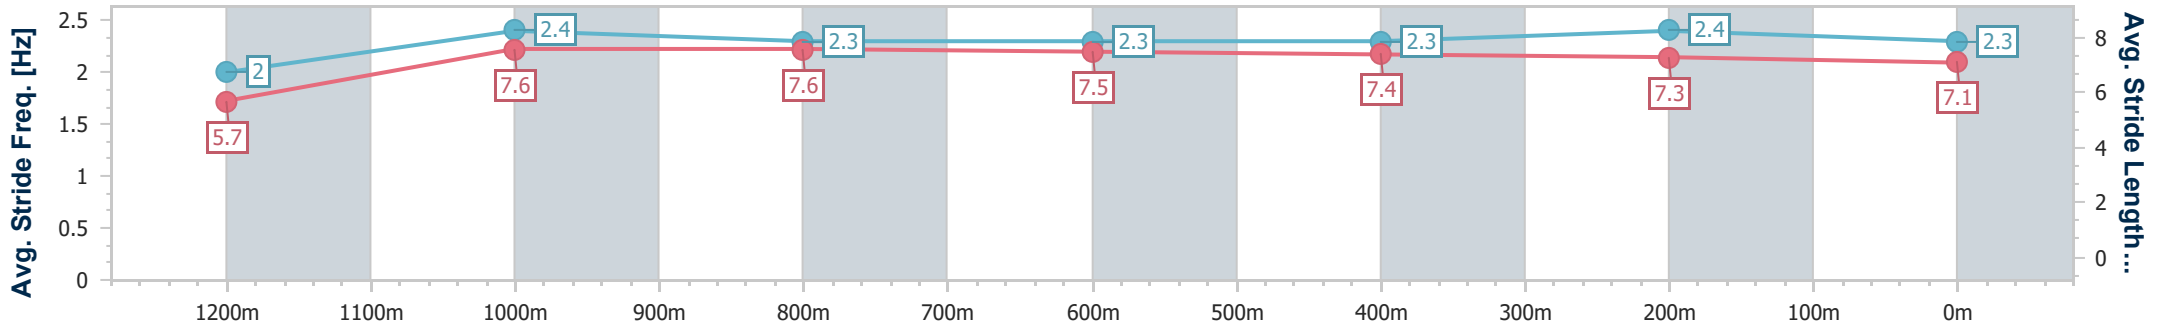

Sunshine Coast QLD Professional

Race 6: CELLARBRATIONS Maiden Handicap - 1300m

21 August 2024 - 16:06

Track Rating: Soft 7, Weather: Fine, Rail Position: +3m Entire

Section	Overall	1200m	1000m	800m	600m	400m	200m
Section Times	1:19.16 [8] (0:08.58)	1:10.58 [16] (0:11.12)	0:59.46 [14] (0:11.67)	0:47.79 [14] (0:11.94)	0:35.85 [13] (0:11.82)	0:24.03 [12] (0:11.62)	0:12.41 [10] (0:12.41)
Average Speed [km/h]	42.5	65.0	62.3	60.9	61.6	62.3	58.2
Top Speed [km/h]	64.0	66.2	64.2	61.8	63.1	63.6	62.1
Avg. Dist. to Rail [m]	14.0	2.9	2.2	1.4	1.0	5.5	5.2
Avg. Stride Freq. [Hz]	2.0	2.4	2.3	2.3	2.3	2.4	2.3
Avg. Stride Length [m]	5.7	7.6	7.6	7.5	7.4	7.3	7.1