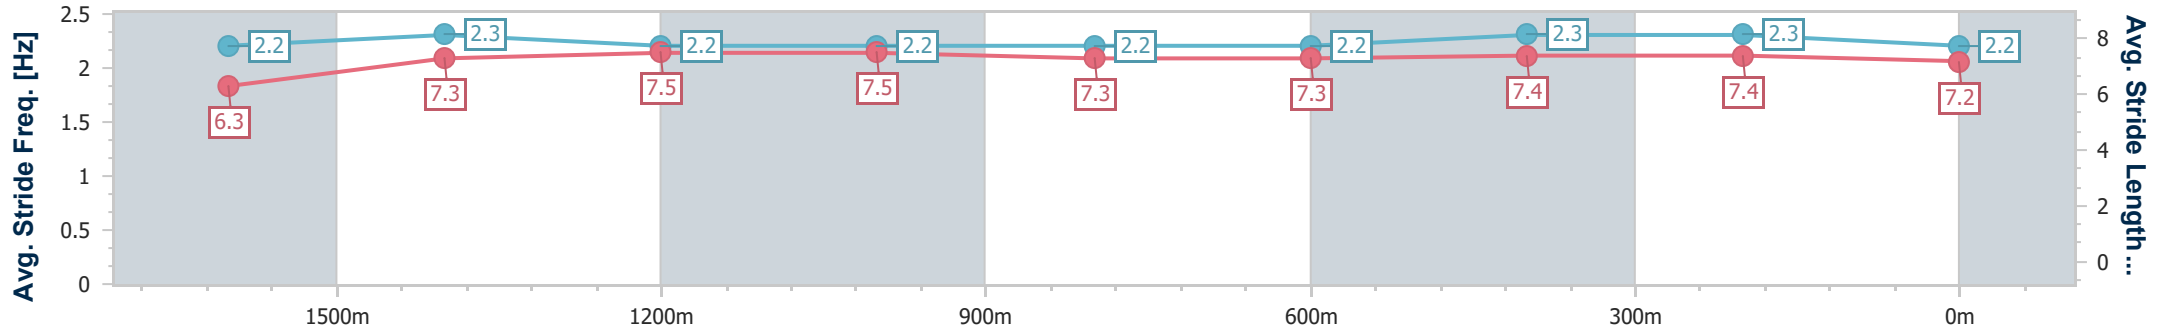

Horse/Jockey Name	Pickaxe
Final Rank	5
Fastest Section Time (Section)	0:11.87 (400m)
Top Speed [km/h] (Section)	61.6 (1400m)
Race State	Finished

Sunshine Coast QLD Professional
Race 5: TOGETHER WE PLAY - KENO Class 1 Handicap - 1800m

21 August 2024 - 15:31

Track Rating: Soft 7, Weather: Fine, Rail Position: +3m Entire

Section	Overall	1600m	1400m	1200m	1000m	800m	600m	400m	200m
Section Times	1:52.33 [5] (0:14.39)	1:37.94 [5] (0:12.00)	1:25.94 [7] (0:12.24)	1:13.70 [6] (0:12.09)	1:01.61 [6] (0:12.75)	0:48.86 [6] (0:12.41)	0:36.45 [6] (0:11.96)	0:24.49 [5] (0:11.87)	0:12.62 [4] (0:12.62)
Average Speed [km/h]	50.6	60.6	59.0	59.7	56.9	58.8	61.2	60.6	57.0
Top Speed [km/h]	61.1	61.4	61.6	61.6	57.9	60.5	61.6	61.2	60.4
Avg. Dist. to Rail [m]	7.3	2.7	2.6	3.0	2.9	2.3	2.6	7.1	8.7
Avg. Stride Freq. [Hz]	2.2	2.3	2.2	2.2	2.2	2.2	2.3	2.3	2.2
Avg. Stride Length [m]	6.3	7.3	7.5	7.5	7.3	7.3	7.4	7.4	7.2

- [ ] Ranking at each section and finish
- -.-.- No data available at this section
- NA No data available