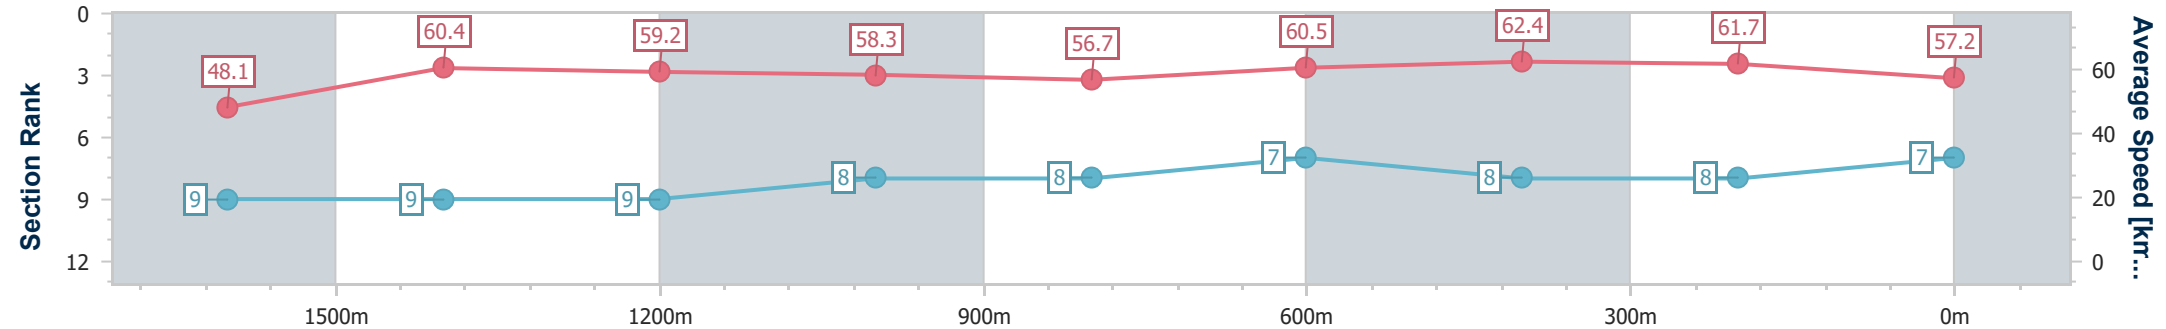

Horse/Jockey Name	Cape Crusader
Final Rank	7
Fastest Section Time (Section)	0:11.60 (600m)
Top Speed [km/h] (Section)	63.7 (600m)
Race State	Finished

Sunshine Coast QLD Professional
Race 4: XXXX ULTRA ZERO CARB GREAT TASTE
BENCHMARK 68 Handicap - 1800m

21 August 2024 - 14:56

Track Rating: Soft 7, Weather: Fine, Rail Position: +3m Entire

Section	Overall	1600m	1400m	1200m	1000m	800m	600m	400m	200m				
Section Times	1:52.28 [7] (0:15.07)	1:37.21 [9] (0:12.04)	1:25.17 [9] (0:12.17)	1:13.00 [9] (0:12.45)	1:00.55 [8] (0:12.72)	0:47.83 [8] (0:11.96)	0:35.87 [7] (0:11.60)	0:24.27 [8] (0:11.68)	0:12.59 [8] (0:12.59)				
Average Speed [km/h]	48.1	60.4	59.2	58.3	56.7	60.5	62.4	61.7	57.2				
Top Speed [km/h]	60.0	63.7	59.7	59.6	58.2	63.2	63.7	63.4	60.8				
Avg. Dist. to Rail [m]	6.9	3.2	2.3	2.1	1.7	0.9	1.0	6.4	9.1				
Avg. Stride Freq. [Hz]	2.1	2.3	2.3	2.2	2.2	2.3	2.3	2.4	2.3				
Avg. Stride Length [m]	6.2	7.3	7.2	7.2	7.1	7.3	7.4	7.2	6.9				

- [ ] Ranking at each section and finish
- -.-.- No data available at this section
- NA No data available