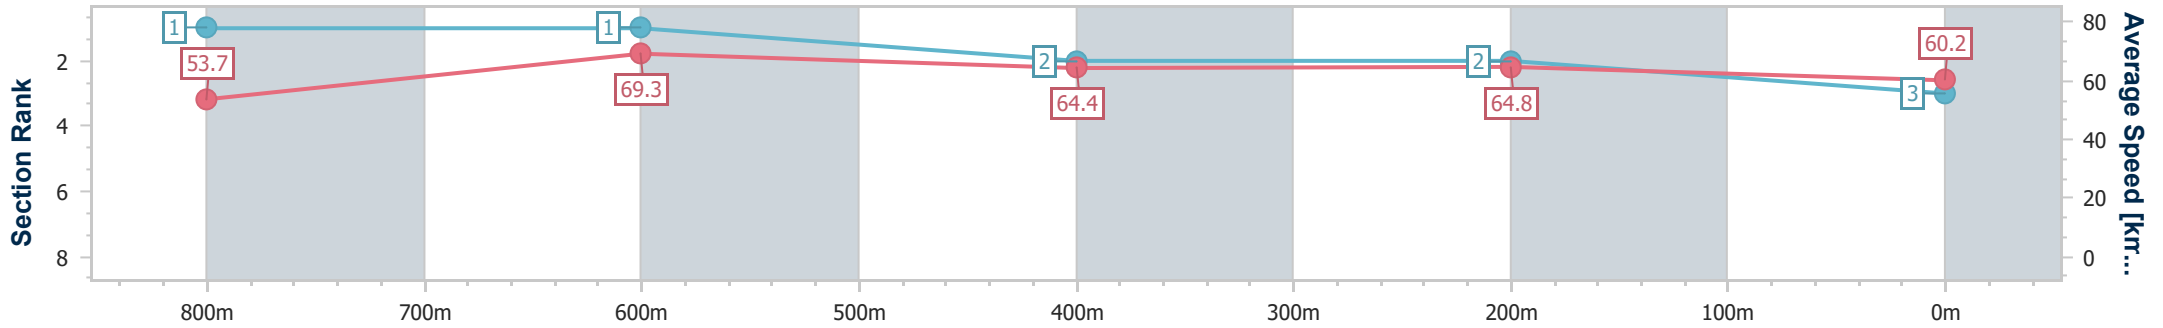

Horse/Jockey Name	Invinovich
Final Rank	3
Fastest Section Time (Section)	0:10.61 (800m)
Top Speed [km/h] (Section)	70.9 (800m)
Race State	Finished

Sunshine Coast QLD Professional
Race 2: THE LONG RUN BY CUB Class 4 Handicap - 1000m
21 August 2024 - 13:47
Track Rating: Soft 7, Weather: Fine, Rail Position: +3m Entire

Section	Overall	800m	600m	400m	200m
Section Times	0:58.42 [3] (0:13.39)	0:45.03 [1] (0:10.61)	0:34.42 [1] (0:11.35)	0:23.07 [2] (0:11.08)	0:11.99 [2] (0:11.99)
Average Speed [km/h]	53.7	69.3	64.4	64.8	60.2
Top Speed [km/h]	70.6	70.9	65.5	66.3	64.2
Avg. Dist. to Rail [m]	6.8	5.2	2.4	4.3	5.4
Avg. Stride Freq. [Hz]	2.3	2.5	2.4	2.4	2.3
Avg. Stride Length [m]	6.4	7.8	7.5	7.5	7.2

- [ ] Ranking at each section and finish
- -.-.- No data available at this section
- NA No data available