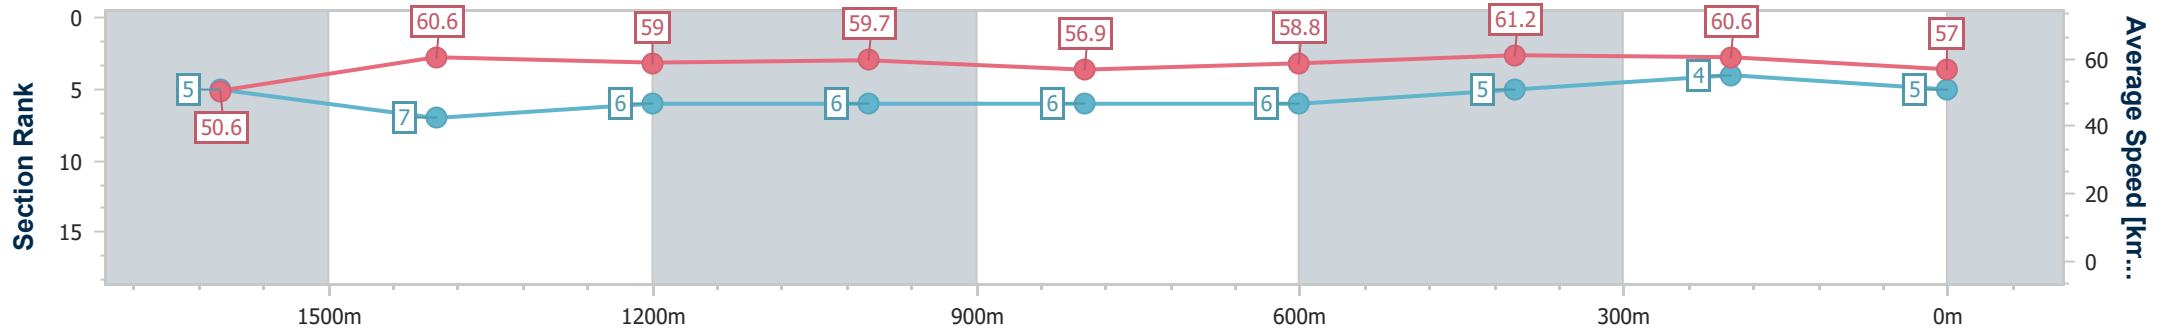

Horse/Jockey Name	Pickaxe
Final Rank	5
Fastest Section Time (Section)	0:11.87 (400m)
Top Speed [km/h] (Section)	61.6 (1400m)
Race State	Finished

Sunshine Coast QLD Professional
Race 5: TOGETHER WE PLAY - KENO Class 1 Handicap - 1800m

21 August 2024 - 15:31

Track Rating: Soft 7, Weather: Fine, Rail Position: +3m Entire

Section	Overall	1600m	1400m	1200m	1000m	800m	600m	400m	200m
Section Times	1:52.33 [5] (0:14.39)	1:37.94 [5] (0:12.00)	1:25.94 [7] (0:12.24)	1:13.70 [6] (0:12.09)	1:01.61 [6] (0:12.75)	0:48.86 [6] (0:12.41)	0:36.45 [6] (0:11.96)	0:24.49 [5] (0:11.87)	0:12.62 [4] (0:12.62)
Average Speed [km/h]	50.6	60.6	59.0	59.7	56.9	58.8	61.2	60.6	57.0
Top Speed [km/h]	61.1	61.4	61.6	61.6	57.9	60.5	61.6	61.2	60.4
Avg. Dist. to Rail [m]	7.3	2.7	2.6	3.0	2.9	2.3	2.6	7.1	8.7
Avg. Stride Freq. [Hz]	2.2	2.3	2.2	2.2	2.2	2.2	2.3	2.3	2.2
Avg. Stride Length [m]	6.3	7.3	7.5	7.5	7.3	7.3	7.4	7.4	7.2

- [ ] Ranking at each section and finish
- -.-.- No data available at this section
- NA No data available