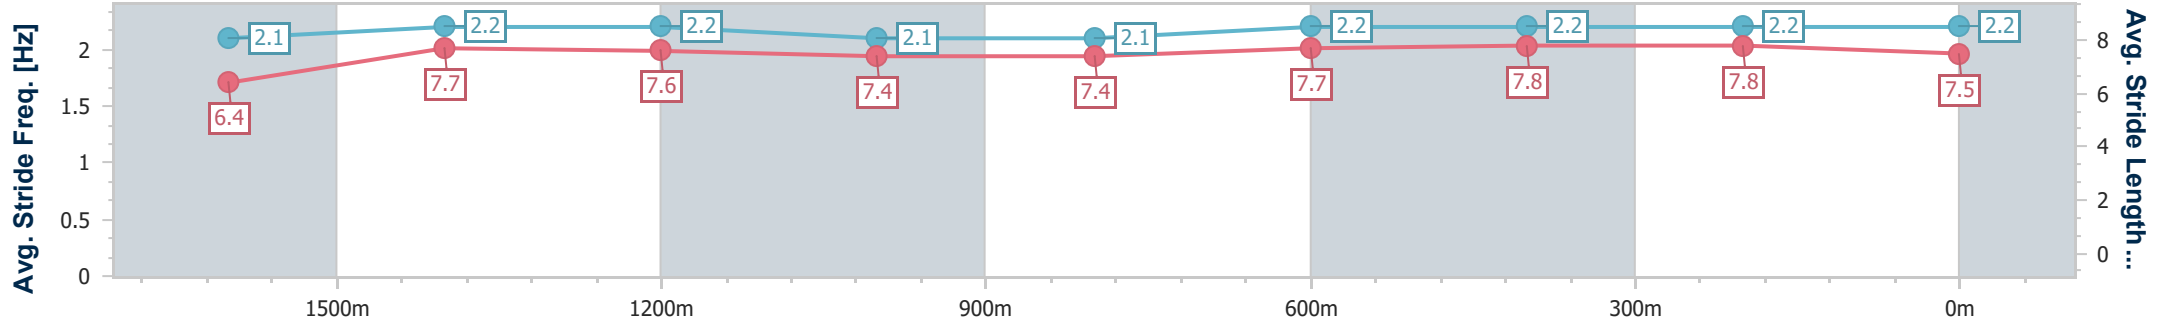

Horse/Jockey Name	Diablo Bolt
Final Rank	1
Fastest Section Time (Section)	0:11.56 (400m)
Top Speed [km/h] (Section)	63.2 (1400m)
Race State	Finished

Sunshine Coast QLD Professional
Race 4: XXXX ULTRA ZERO CARB GREAT TASTE
BENCHMARK 68 Handicap - 1800m

21 August 2024 - 14:56

Track Rating: Soft 7, Weather: Fine, Rail Position: +3m Entire

Section	Overall	1600m	1400m	1200m	1000m	800m	600m	400m	200m				
Section Times	1:51.41 [1] (0:14.72)	1:36.69 [6] (0:11.82)	1:24.87 [6] (0:12.13)	1:12.74 [6] (0:12.64)	1:00.10 [6] (0:12.81)	0:47.29 [6] (0:12.09)	0:35.20 [6] (0:11.65)	0:23.55 [5] (0:11.56)	0:11.99 [4] (0:11.99)				
Average Speed [km/h]	49.3	61.3	59.9	57.3	56.5	60.0	62.5	62.3	59.9				
Top Speed [km/h]	59.9	62.1	63.2	58.6	57.1	62.7	62.9	62.8	62.0				
Avg. Dist. to Rail [m]	6.7	3.0	3.2	3.4	3.0	1.6	1.5	6.0	6.9				
Avg. Stride Freq. [Hz]	2.1	2.2	2.2	2.1	2.1	2.2	2.2	2.2	2.2				
Avg. Stride Length [m]	6.4	7.7	7.6	7.4	7.4	7.7	7.8	7.8	7.5				

- [ ] Ranking at each section and finish
- -.-.- No data available at this section
- NA No data available