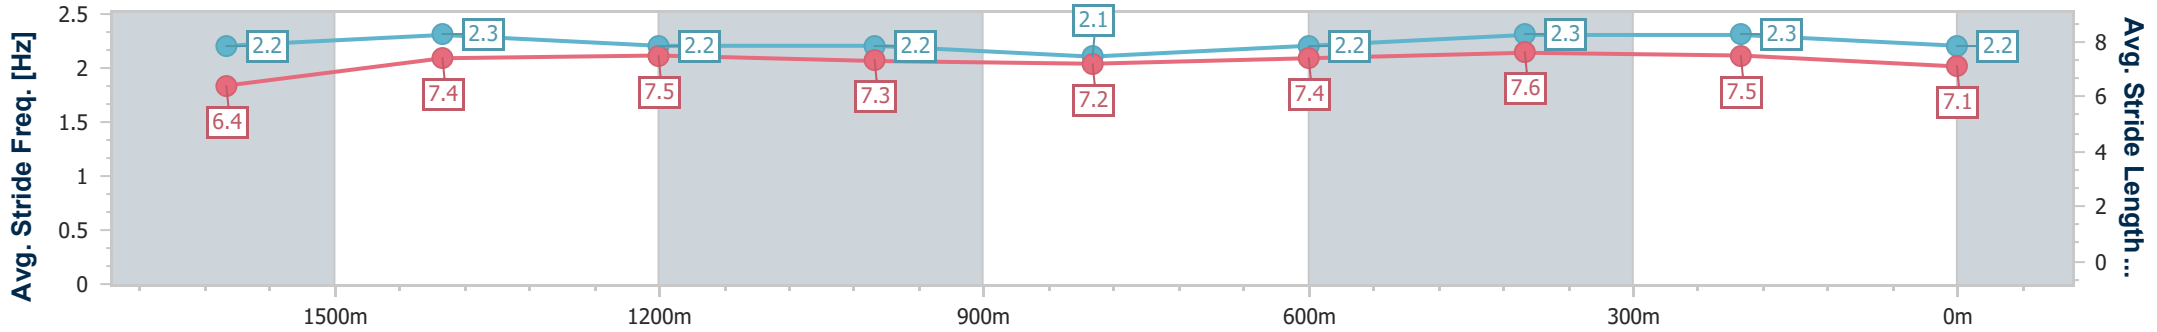

Horse/Jockey Name	Googaz
Final Rank	5
Fastest Section Time (Section)	0:11.61 (400m)
Top Speed [km/h] (Section)	63.7 (400m)
Race State	Finished

Sunshine Coast QLD Professional
Race 4: XXXX ULTRA ZERO CARB GREAT TASTE
BENCHMARK 68 Handicap - 1800m

21 August 2024 - 14:56

Track Rating: Soft 7, Weather: Fine, Rail Position: +3m Entire

Section	Overall	1600m	1400m	1200m	1000m	800m	600m	400m	200m
Section Times	1:52.08 [5] (0:14.27)	1:37.81 [3] (0:11.79)	1:26.02 [3] (0:12.13)	1:13.89 [3] (0:12.66)	1:01.23 [4] (0:12.80)	0:48.43 [3] (0:12.20)	0:36.23 [3] (0:11.83)	0:24.40 [3] (0:11.61)	0:12.79 [1] (0:12.79)
Average Speed [km/h]	50.7	61.4	59.6	56.9	56.5	59.4	61.8	62.0	56.4
Top Speed [km/h]	61.4	62.1	61.1	59.1	58.0	61.7	63.3	63.7	59.9
Avg. Dist. to Rail [m]	1.8	1.6	2.1	2.5	1.9	1.2	2.1	6.9	6.9
Avg. Stride Freq. [Hz]	2.2	2.3	2.2	2.2	2.1	2.2	2.3	2.3	2.2
Avg. Stride Length [m]	6.4	7.4	7.5	7.3	7.2	7.4	7.6	7.5	7.1

- [ ] Ranking at each section and finish
- -.-.- No data available at this section
- NA No data available