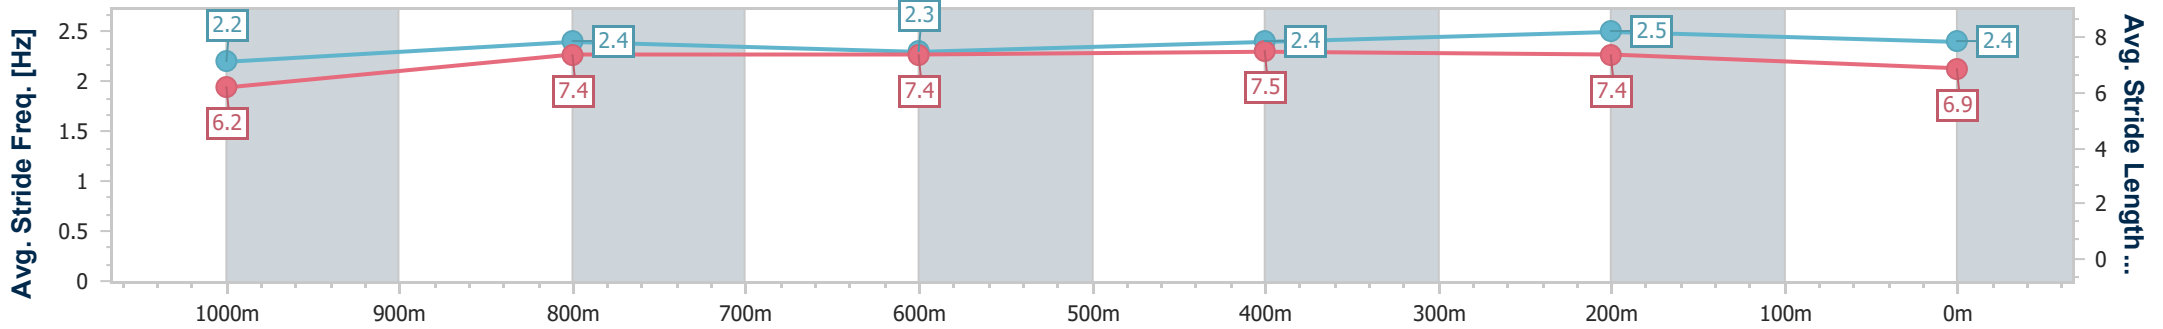

Horse/Jockey Name	Miss Emma
Final Rank	5
Fastest Section Time (Section)	0:11.07 (400m)
Top Speed [km/h] (Section)	65.9 (400m)
Race State	Finished

Sunshine Coast QLD Professional
Race 8: QUEENSLAND HOTELS ASSOCIATION BENCHMARK
65 Handicap - 1200m

21 August 2024 - 17:16

Track Rating: Soft 7, Weather: Fine, Rail Position: +3m Entire

Section	Overall	1000m	800m	600m	400m	200m
Section Times	1:12.19 [5] (0:14.28)	0:57.91 [10] (0:11.53)	0:46.38 [9] (0:11.57)	0:34.81 [9] (0:11.41)	0:23.40 [7] (0:11.07)	0:12.33 [5] (0:12.33)
Average Speed [km/h]	50.5	62.8	63.0	63.7	65.4	58.3
Top Speed [km/h]	62.8	65.0	64.5	65.0	65.9	62.9
Avg. Dist. to Rail [m]	6.8	2.7	2.1	1.6	9.1	13.5
Avg. Stride Freq. [Hz]	2.2	2.4	2.3	2.4	2.5	2.4
Avg. Stride Length [m]	6.2	7.4	7.4	7.5	7.4	6.9

- [ ] Ranking at each section and finish
- -.-.- No data available at this section
- NA No data available