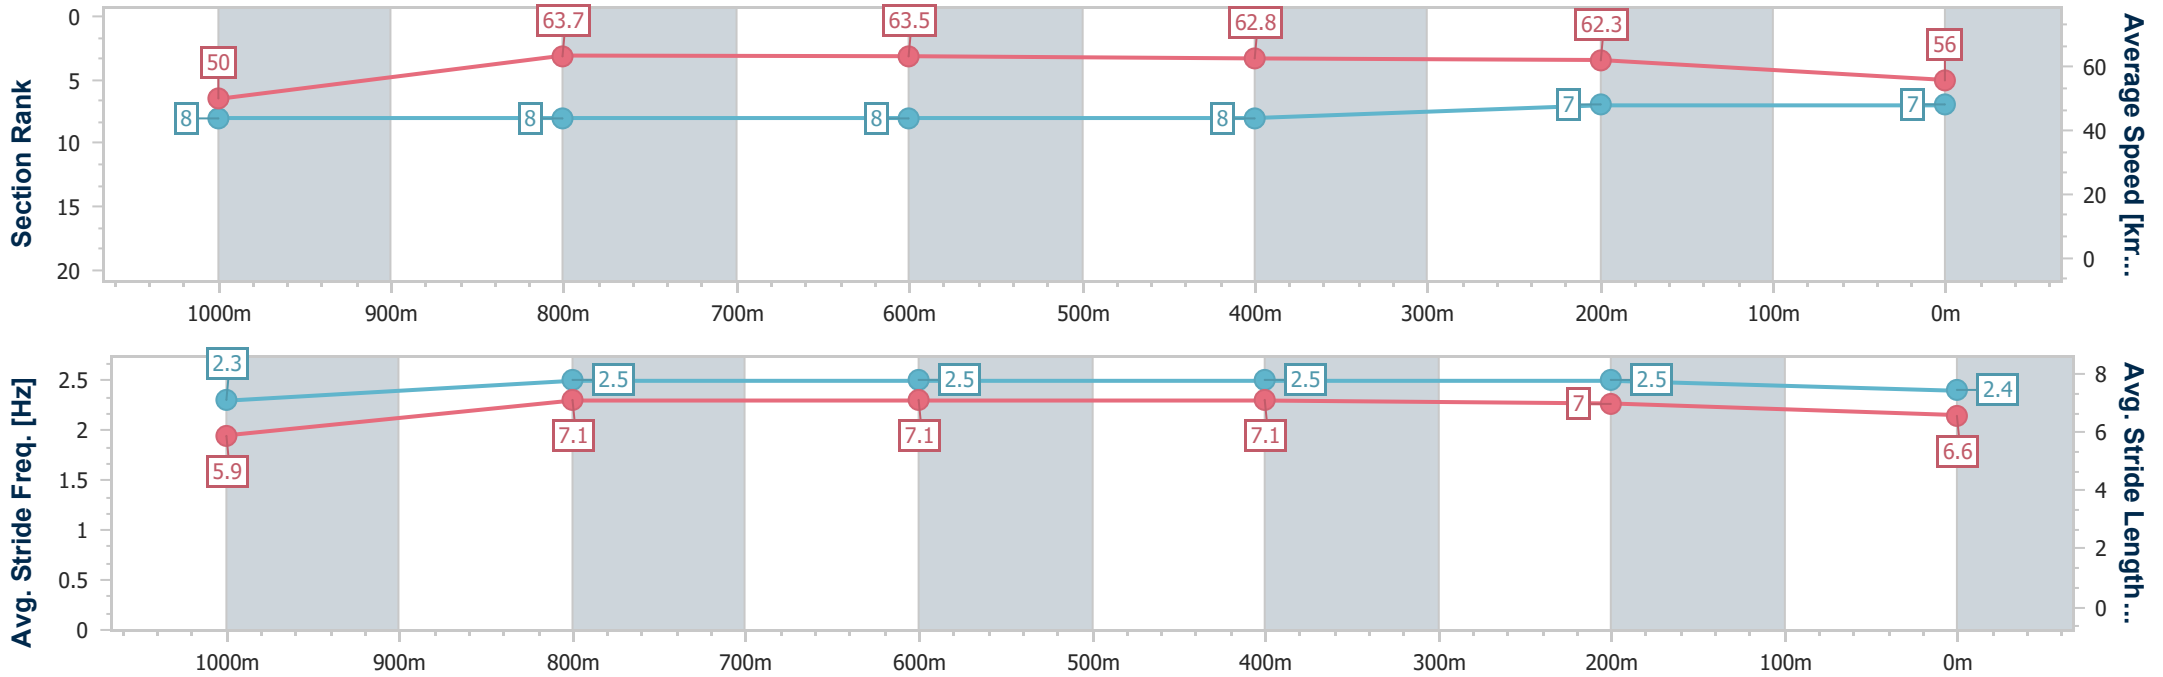

Sunshine Coast QLD Professional

Race 7: HOSTPLUS Class 1 Plate - 1200m

21 August 2024 - 16:41

Track Rating: Soft 7, Weather: Fine, Rail Position: +3m Entire

Section	Overall	1000m	800m	600m	400m	200m
Section Times	1:13.26 [7] (0:14.47)	0:58.79 [8] (0:11.34)	0:47.45 [8] (0:11.42)	0:36.03 [8] (0:11.64)	0:24.39 [8] (0:11.52)	0:12.87 [7] (0:12.87)
Average Speed [km/h]	50.0	63.7	63.5	62.8	62.3	56.0
Top Speed [km/h]	64.8	65.1	64.9	64.9	64.0	60.5
Avg. Dist. to Rail [m]	5.2	2.9	1.0	2.2	8.1	8.0
Avg. Stride Freq. [Hz]	2.3	2.5	2.5	2.5	2.5	2.4
Avg. Stride Length [m]	5.9	7.1	7.1	7.1	7.0	6.6