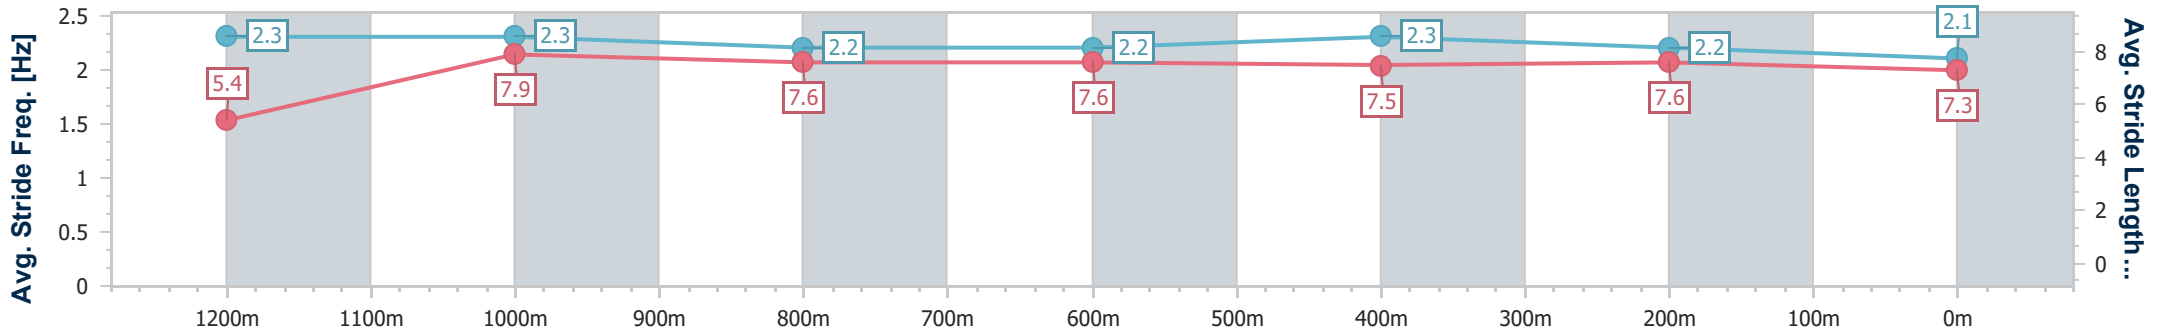

Sunshine Coast QLD Professional

Race 6: CELLARBRATIONS Maiden Handicap - 1300m

21 August 2024 - 16:06

Track Rating: Soft 7, Weather: Fine, Rail Position: +3m Entire

Section	Overall	1200m	1000m	800m	600m	400m	200m
Section Times	1:19.75 [12] (0:07.83)	1:11.92 [6] (0:11.09)	1:00.83 [7] (0:11.75)	0:49.08 [6] (0:12.20)	0:36.88 [7] (0:11.82)	0:25.06 [6] (0:11.85)	0:13.21 [6] (0:13.21)
Average Speed [km/h]	45.9	65.4	61.9	60.1	61.6	61.2	54.8
Top Speed [km/h]	64.8	67.2	65.2	61.5	63.5	63.4	58.2
Avg. Dist. to Rail [m]	7.3	4.0	3.1	1.8	1.6	6.3	7.1
Avg. Stride Freq. [Hz]	2.3	2.3	2.2	2.2	2.3	2.2	2.1
Avg. Stride Length [m]	5.4	7.9	7.6	7.6	7.5	7.6	7.3