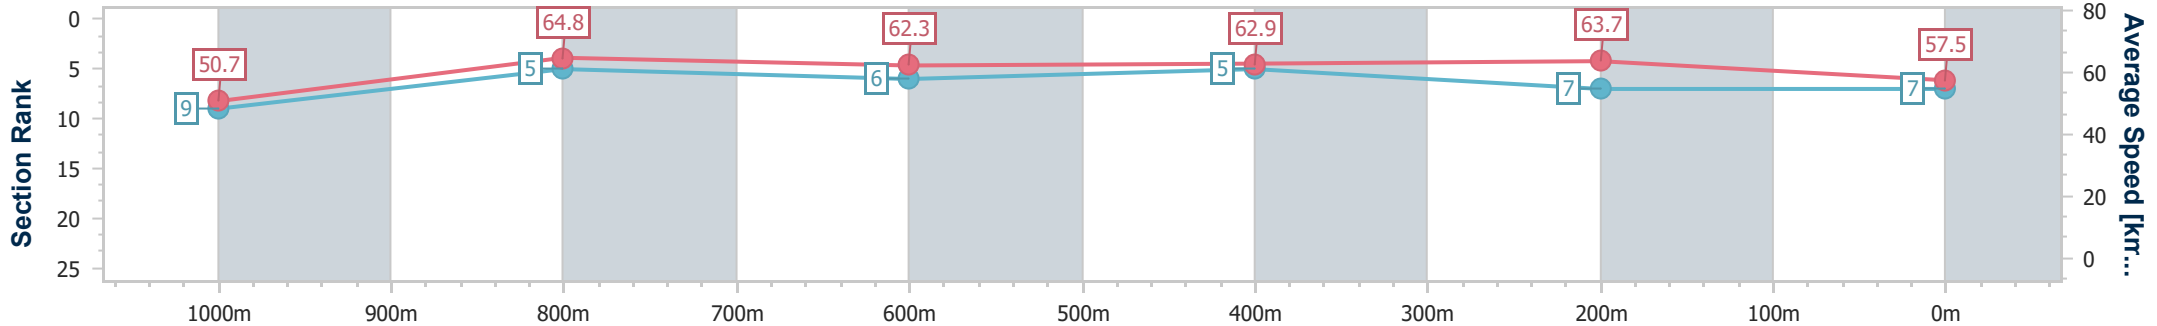

Horse/Jockey Name	Turbulent
Final Rank	7
Fastest Section Time (Section)	0:11.22 (1000m)
Top Speed [km/h] (Section)	66.7 (1000m)
Race State	Finished

Sunshine Coast QLD Professional
Race 8: QUEENSLAND HOTELS ASSOCIATION BENCHMARK
65 Handicap - 1200m

21 August 2024 - 17:16

Track Rating: Soft 7, Weather: Fine, Rail Position: +3m Entire

Section	Overall	1000m	800m	600m	400m	200m
Section Times	1:12.59 [7] (0:14.23)	0:58.36 [9] (0:11.22)	0:47.14 [5] (0:11.73)	0:35.41 [6] (0:11.59)	0:23.82 [5] (0:11.28)	0:12.54 [7] (0:12.54)
Average Speed [km/h]	50.7	64.8	62.3	62.9	63.7	57.5
Top Speed [km/h]	65.9	66.7	63.8	63.4	65.1	62.2
Avg. Dist. to Rail [m]	10.1	4.6	2.7	1.7	9.0	12.2
Avg. Stride Freq. [Hz]	2.2	2.4	2.4	2.4	2.4	2.3
Avg. Stride Length [m]	6.3	7.4	7.3	7.4	7.3	6.9

- [ ] Ranking at each section and finish
- -.-.- No data available at this section
- NA No data available