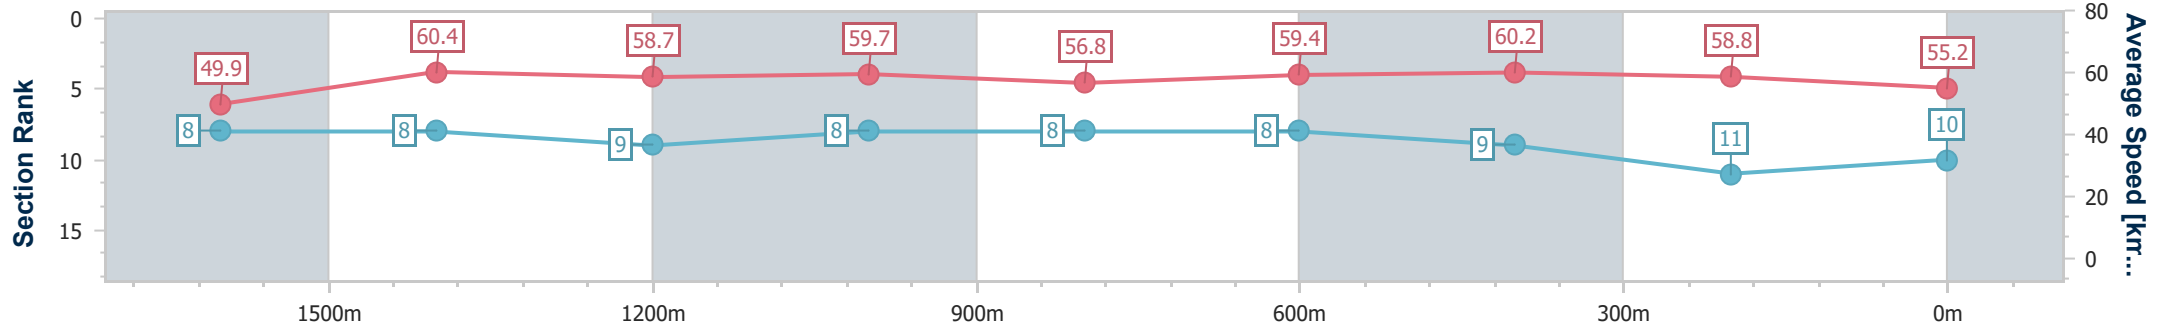

Sunshine Coast QLD Professional
Race 5: TOGETHER WE PLAY - KENO Class 1 Handicap - 1800m

21 August 2024 - 15:31

Track Rating: Soft 7, Weather: Fine, Rail Position: +3m Entire

Section	Overall	1600m	1400m	1200m	1000m	800m	600m	400m	200m			
Section Times	1:53.58 [10] (0:14.64)	1:38.94 [8] (0:11.95)	1:26.99 [8] (0:12.35)	1:14.64 [9] (0:12.10)	1:02.54 [8] (0:12.73)	0:49.81 [8] (0:12.34)	0:37.47 [8] (0:12.17)	0:25.30 [9] (0:12.25)	0:13.05 [11] (0:13.05)			
Average Speed [km/h]	49.9	60.4	58.7	59.7	56.8	59.4	60.2	58.8	55.2			
Top Speed [km/h]	65.8	65.8	59.7	61.4	58.1	60.5	60.8	59.9	57.3			
Avg. Dist. to Rail [m]	4.7	2.8	3.3	3.6	3.2	2.8	3.2	5.6	5.4			
Avg. Stride Freq. [Hz]	2.3	2.3	2.3	2.3	2.3	2.3	2.4	2.3	2.3			
Avg. Stride Length [m]	5.9	7.2	7.1	7.2	7.0	7.1	7.1	7.0	6.7			