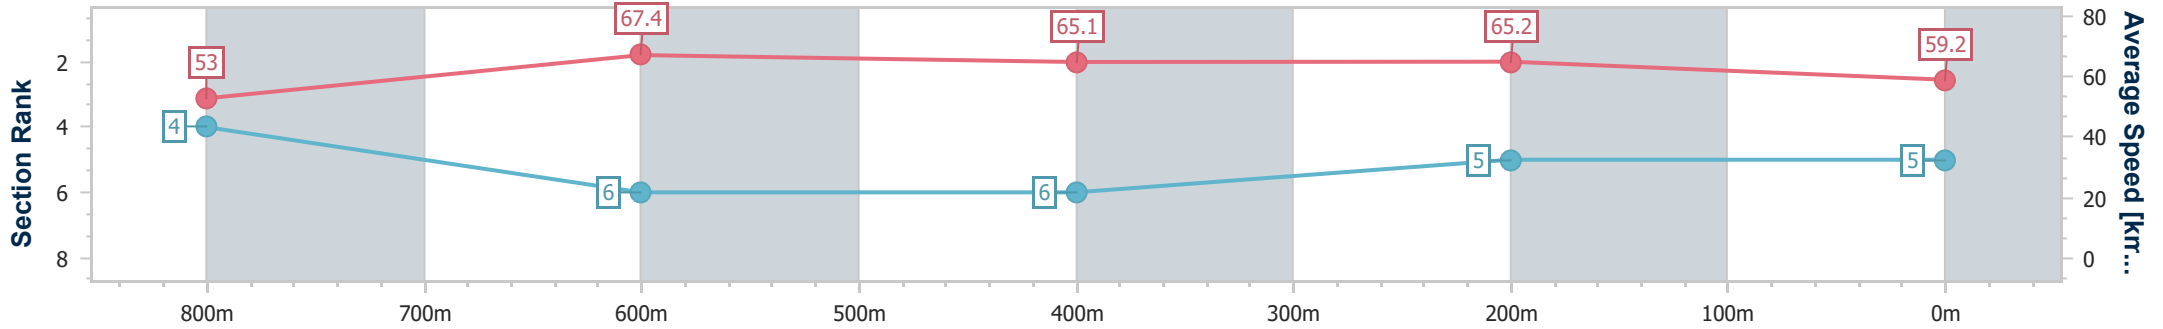

Horse/Jockey Name	Mehajir
Final Rank	5
Fastest Section Time (Section)	0:10.81 (800m)
Top Speed [km/h] (Section)	68.5 (800m)
Race State	Finished

Sunshine Coast QLD Professional
Race 2: THE LONG RUN BY CUB Class 4 Handicap - 1000m
21 August 2024 - 13:47
Track Rating: Soft 7, Weather: Fine, Rail Position: +3m Entire

Section	Overall	800m	600m	400m	200m
Section Times	0:58.82 [5] (0:13.57)	0:45.25 [4] (0:10.81)	0:34.44 [6] (0:11.25)	0:23.19 [6] (0:11.05)	0:12.14 [5] (0:12.14)
Average Speed [km/h]	53.0	67.4	65.1	65.2	59.2
Top Speed [km/h]	66.1	68.5	66.7	65.9	63.4
Avg. Dist. to Rail [m]	2.1	2.2	2.9	4.6	5.5
Avg. Stride Freq. [Hz]	2.4	2.5	2.5	2.5	2.4
Avg. Stride Length [m]	6.0	7.5	7.3	7.2	6.8

- [ ] Ranking at each section and finish
- -.-.- No data available at this section
- NA No data available