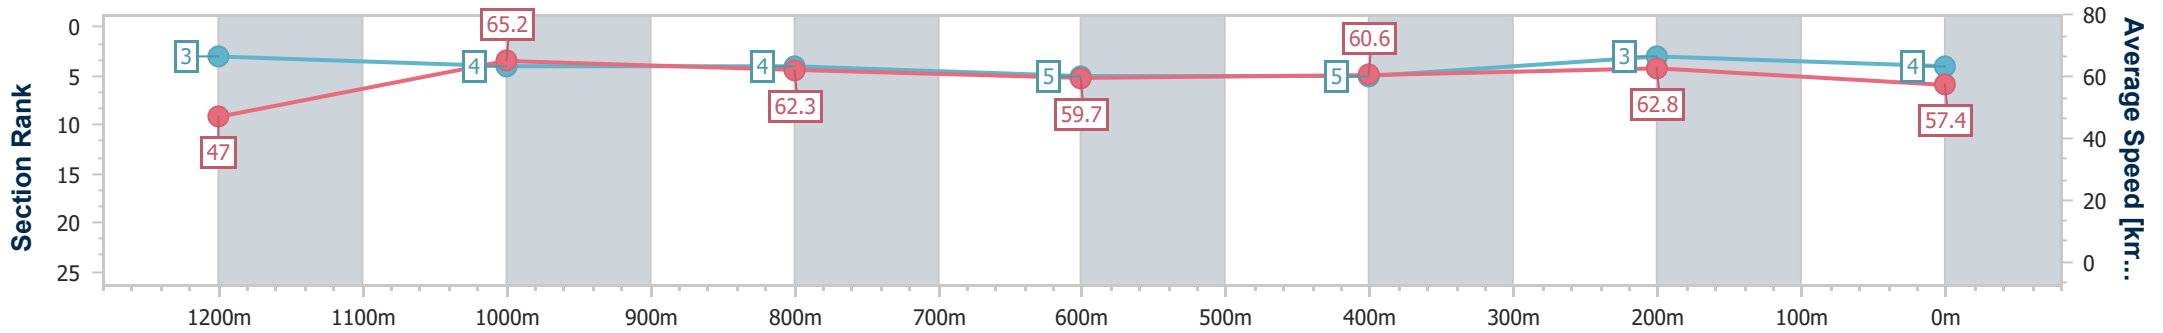

Sunshine Coast QLD Professional

Race 6: CELLARBRATIONS Maiden Handicap - 1300m

21 August 2024 - 16:06

Track Rating: Soft 7, Weather: Fine, Rail Position: +3m Entire

Section	Overall	1200m	1000m	800m	600m	400m	200m
Section Times	1:18.72 [4] (0:07.75)	1:10.97 [3] (0:11.05)	0:59.92 [4] (0:11.65)	0:48.27 [4] (0:12.17)	0:36.10 [5] (0:12.03)	0:24.07 [5] (0:11.45)	0:12.62 [3] (0:12.62)
Average Speed [km/h]	47.0	65.2	62.3	59.7	60.6	62.8	57.4
Top Speed [km/h]	64.4	65.8	64.9	61.0	62.7	64.4	60.6
Avg. Dist. to Rail [m]	3.8	2.5	2.1	1.5	0.8	4.8	6.2
Avg. Stride Freq. [Hz]	2.2	2.5	2.4	2.4	2.4	2.5	2.4
Avg. Stride Length [m]	5.6	7.1	7.2	7.1	7.1	7.0	6.6