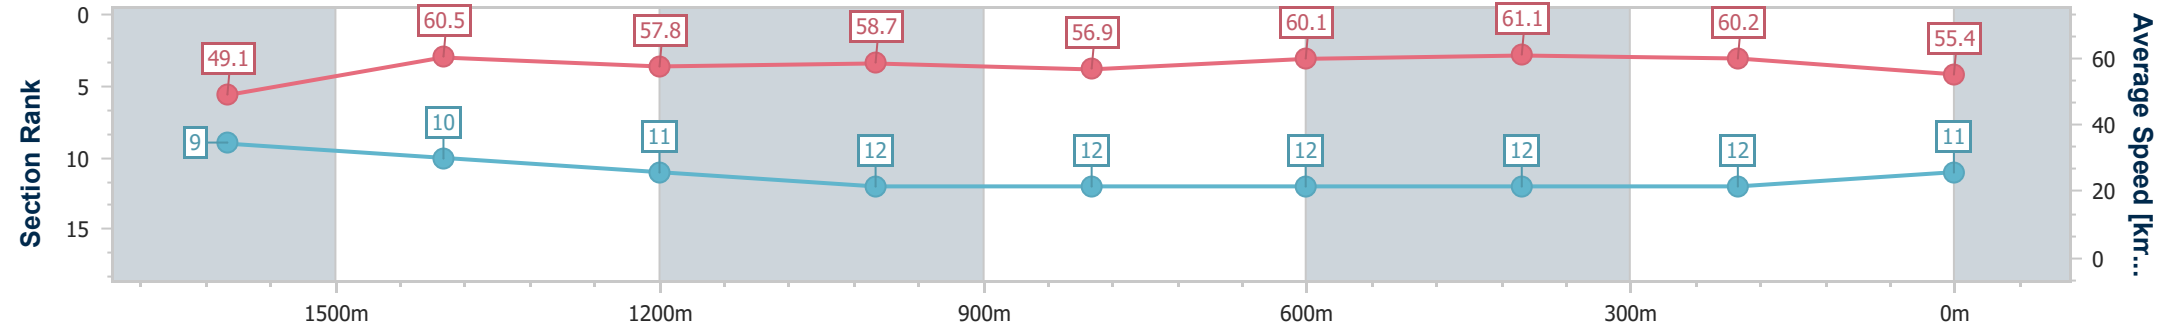

Sunshine Coast QLD Professional
Race 5: TOGETHER WE PLAY - KENO Class 1 Handicap - 1800m

21 August 2024 - 15:31

Track Rating: Soft 7, Weather: Fine, Rail Position: +3m Entire

Section	Overall	1600m	1400m	1200m	1000m	800m	600m	400m	200m			
Section Times	1:53.64 [11] (0:14.75)	1:38.89 [9] (0:12.08)	1:26.81 [10] (0:12.55)	1:14.26 [11] (0:12.33)	1:01.93 [12] (0:12.72)	0:49.21 [12] (0:12.20)	0:37.01 [12] (0:12.02)	0:24.99 [12] (0:11.97)	0:13.02 [12] (0:13.02)			
Average Speed [km/h]	49.1	60.5	57.8	58.7	56.9	60.1	61.1	60.2	55.4			
Top Speed [km/h]	61.0	61.9	58.6	60.7	58.6	62.0	62.0	61.2	58.3			
Avg. Dist. to Rail [m]	6.0	4.0	3.4	3.6	3.1	2.9	4.0	7.9	7.4			
Avg. Stride Freq. [Hz]	2.2	2.3	2.3	2.3	2.2	2.3	2.3	2.3	2.3			
Avg. Stride Length [m]	6.2	7.1	7.0	7.1	7.0	7.3	7.3	7.2	6.8			