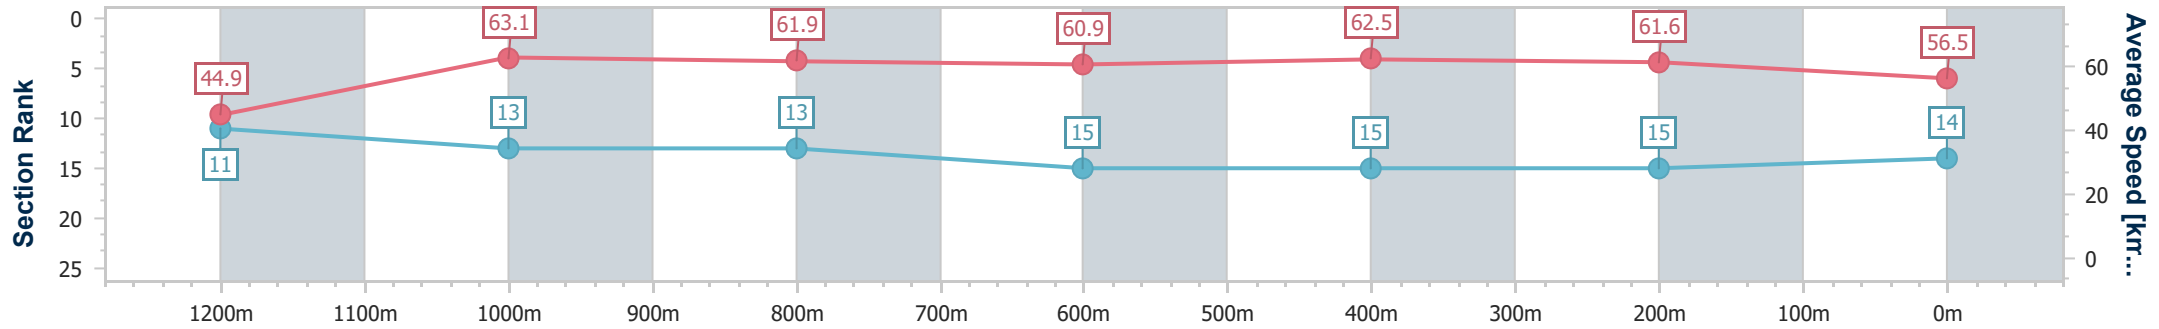

Sunshine Coast QLD Professional

Race 6: CELLARBRATIONS Maiden Handicap - 1300m

21 August 2024 - 16:06

Track Rating: Soft 7, Weather: Fine, Rail Position: +3m Entire

Section	Overall	1200m	1000m	800m	600m	400m	200m
Section Times	1:19.84 [14] (0:08.12)	1:11.72 [11] (0:11.47)	1:00.25 [13] (0:11.76)	0:48.49 [13] (0:12.12)	0:36.37 [15] (0:11.87)	0:24.50 [15] (0:11.72)	0:12.78 [15] (0:12.78)
Average Speed [km/h]	44.9	63.1	61.9	60.9	62.5	61.6	56.5
Top Speed [km/h]	65.3	63.8	62.8	62.0	64.0	63.7	60.4
Avg. Dist. to Rail [m]	14.4	5.8	3.6	3.2	4.3	10.3	10.7
Avg. Stride Freq. [Hz]	2.1	2.3	2.3	2.2	2.3	2.3	2.3
Avg. Stride Length [m]	5.7	7.7	7.6	7.5	7.6	7.4	7.0