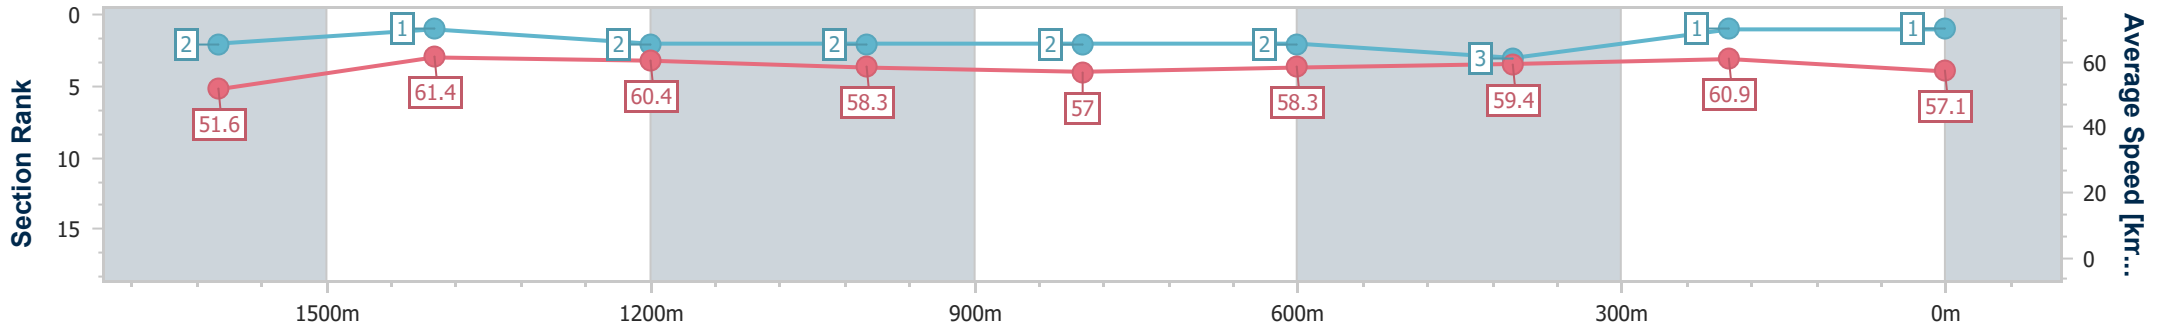

Horse/Jockey Name	Highland Hill
Final Rank	1
Fastest Section Time (Section)	0:11.81 (1600m)
Top Speed [km/h] (Section)	63.3 (Overall)
Race State	Finished

Sunshine Coast QLD Professional
Race 5: TOGETHER WE PLAY - KENO Class 1 Handicap - 1800m

21 August 2024 - 15:31

Track Rating: Soft 7, Weather: Fine, Rail Position: +3m Entire

Section	Overall	1600m	1400m	1200m	1000m	800m	600m	400m	200m				
Section Times	1:51.97 [1] (0:13.94)	1:38.03 [2] (0:11.81)	1:26.22 [1] (0:11.97)	1:14.25 [2] (0:12.36)	1:01.89 [2] (0:12.74)	0:49.15 [2] (0:12.53)	0:36.62 [2] (0:12.16)	0:24.46 [3] (0:11.81)	0:12.65 [1] (0:12.65)				
Average Speed [km/h]	51.6	61.4	60.4	58.3	57.0	58.3	59.4	60.9	57.1				
Top Speed [km/h]	63.3	63.2	63.0	59.5	57.7	59.4	61.3	62.0	59.2				
Avg. Dist. to Rail [m]	2.5	1.2	2.1	3.0	3.1	1.9	0.8	3.0	4.5				
Avg. Stride Freq. [Hz]	2.2	2.3	2.2	2.2	2.2	2.2	2.2	2.2	2.2				
Avg. Stride Length [m]	6.4	7.5	7.4	7.4	7.3	7.4	7.4	7.6	7.3				

- [ ] Ranking at each section and finish
- -.-.- No data available at this section
- NA No data available