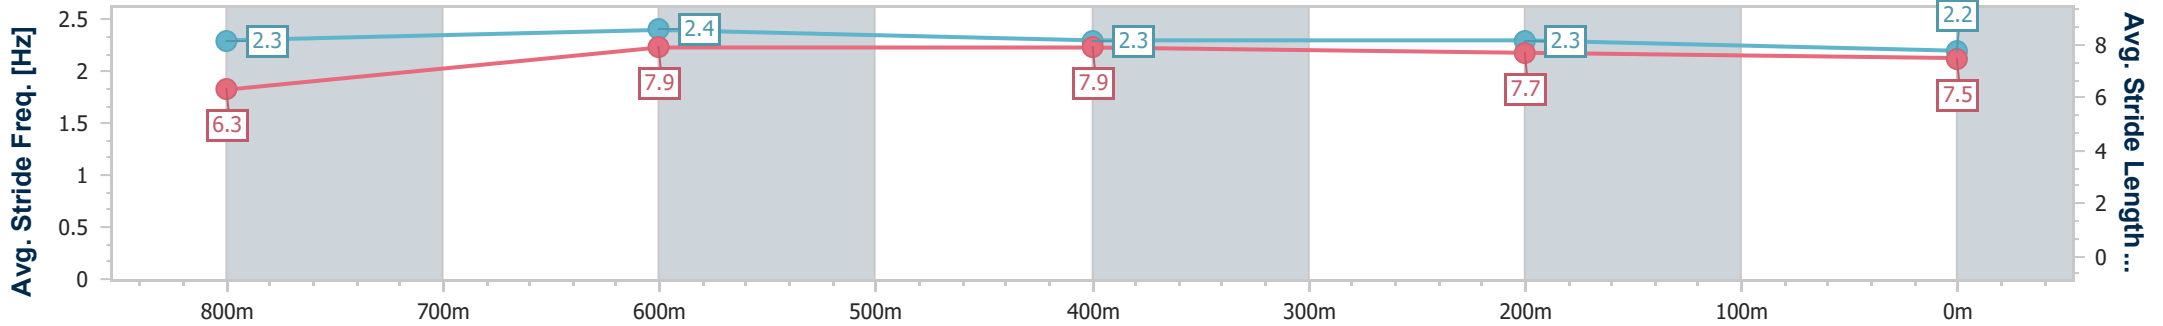

Horse/Jockey Name	Meltdown
Final Rank	5
Fastest Section Time (Section)	0:10.75 (800m)
Top Speed [km/h] (Section)	68.6 (800m)
Race State	Finished

Sunshine Coast QLD Professional
Race 1: PROTEST PAYOUTS - TAB QTIS Three-Year-Old
Maiden Plate - 1000m
21 August 2024 - 13:11

Track Rating: Heavy 8, Weather: Fine, Rail Position: +3m Entire

Section	Overall	800m	600m	400m	200m
Section Times	0:58.84 [5] (0:13.50)	0:45.34 [5] (0:10.75)	0:34.59 [5] (0:11.12)	0:23.47 [5] (0:11.27)	0:12.20 [6] (0:12.20)
Average Speed [km/h]	53.2	67.1	64.7	63.8	59.1
Top Speed [km/h]	67.8	68.6	66.4	65.0	62.5
Avg. Dist. to Rail [m]	2.0	0.8	0.3	2.2	4.0
Avg. Stride Freq. [Hz]	2.3	2.4	2.3	2.3	2.2
Avg. Stride Length [m]	6.3	7.9	7.9	7.7	7.5

- [ ] Ranking at each section and finish
- -.-.- No data available at this section
- NA No data available