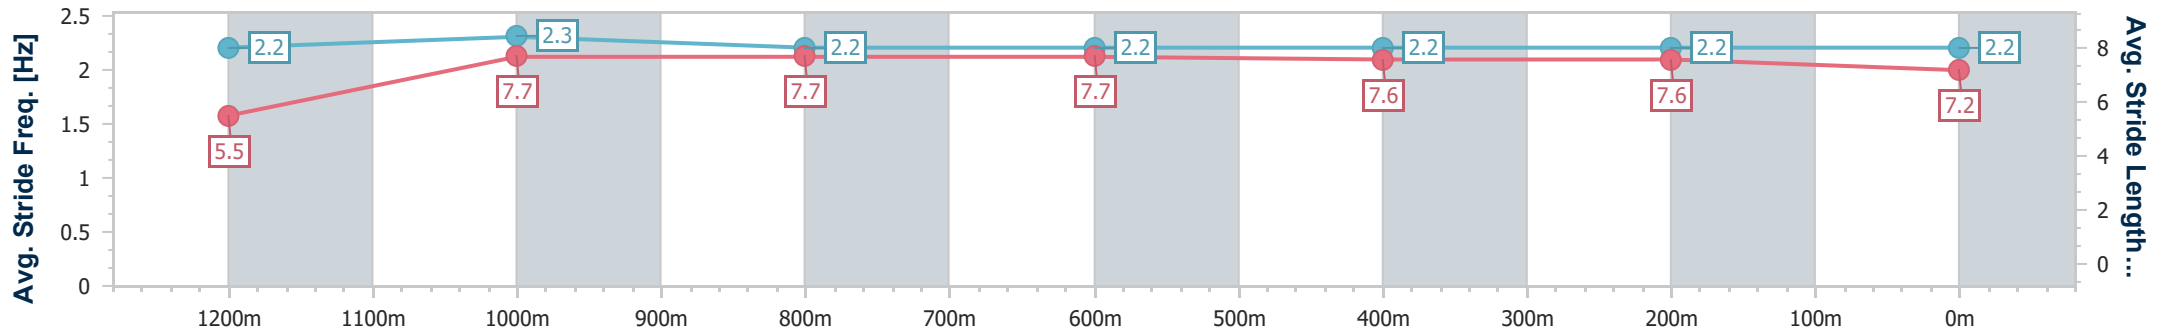

Sunshine Coast QLD Professional

Race 6: CELLARBRATIONS Maiden Handicap - 1300m

21 August 2024 - 16:06

Track Rating: Soft 7, Weather: Fine, Rail Position: +3m Entire

Section	Overall	1200m	1000m	800m	600m	400m	200m
Section Times	1:19.82 [13] (0:08.09)	1:11.73 [10] (0:11.29)	1:00.44 [12] (0:11.68)	0:48.76 [12] (0:11.98)	0:36.78 [10] (0:11.98)	0:24.80 [11] (0:11.92)	0:12.88 [13] (0:12.88)
Average Speed [km/h]	45.0	63.8	62.4	61.3	61.1	60.8	56.6
Top Speed [km/h]	65.8	65.8	63.8	62.5	62.5	62.0	59.9
Avg. Dist. to Rail [m]	8.2	3.6	2.6	2.0	2.3	6.4	5.2
Avg. Stride Freq. [Hz]	2.2	2.3	2.2	2.2	2.2	2.2	2.2
Avg. Stride Length [m]	5.5	7.7	7.7	7.7	7.6	7.6	7.2