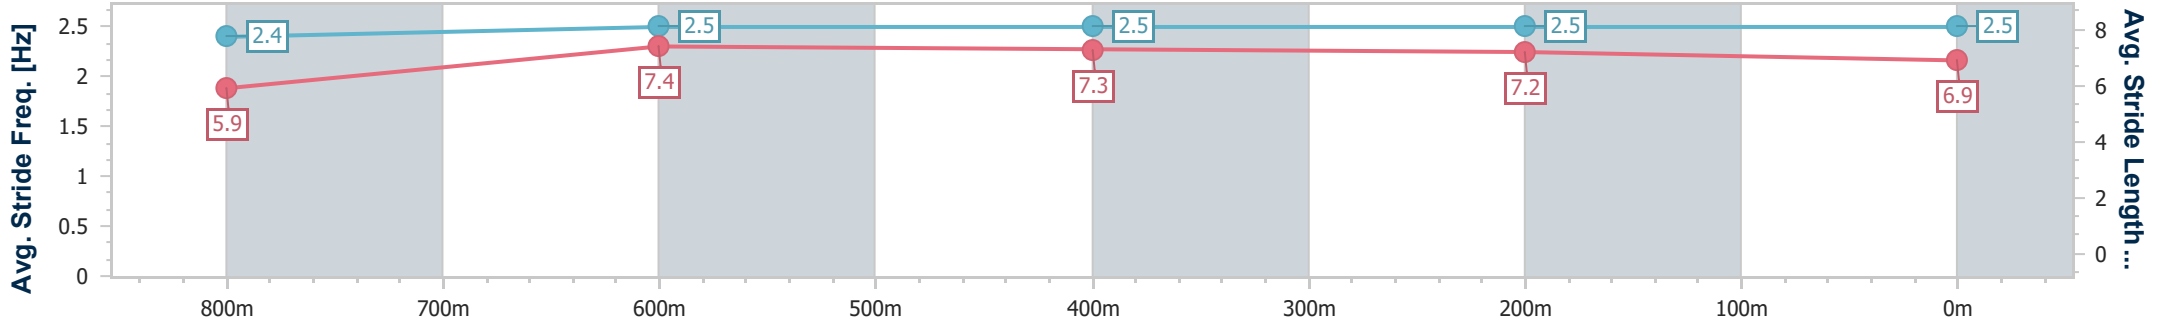

Horse/Jockey Name	Bold Change
Final Rank	2
Fastest Section Time (Section)	0:10.77 (800m)
Top Speed [km/h] (Section)	69.3 (800m)
Race State	Finished

Sunshine Coast QLD Professional
Race 1: PROTEST PAYOUTS - TAB QTIS Three-Year-Old
Maiden Plate - 1000m
21 August 2024 - 13:11

Track Rating: Heavy 8, Weather: Fine, Rail Position: +3m Entire

Section	Overall	800m	600m	400m	200m
Section Times	0:58.47 [2] (0:13.53)	0:44.94 [6] (0:10.77)	0:34.17 [6] (0:11.17)	0:23.00 [6] (0:11.11)	0:11.89 [5] (0:11.89)
Average Speed [km/h]	53.2	67.5	64.9	64.7	60.7
Top Speed [km/h]	67.9	69.3	65.4	65.6	63.1
Avg. Dist. to Rail [m]	7.2	2.9	1.3	4.6	4.9
Avg. Stride Freq. [Hz]	2.4	2.5	2.5	2.5	2.5
Avg. Stride Length [m]	5.9	7.4	7.3	7.2	6.9

- [ ] Ranking at each section and finish
- -.-.- No data available at this section
- NA No data available