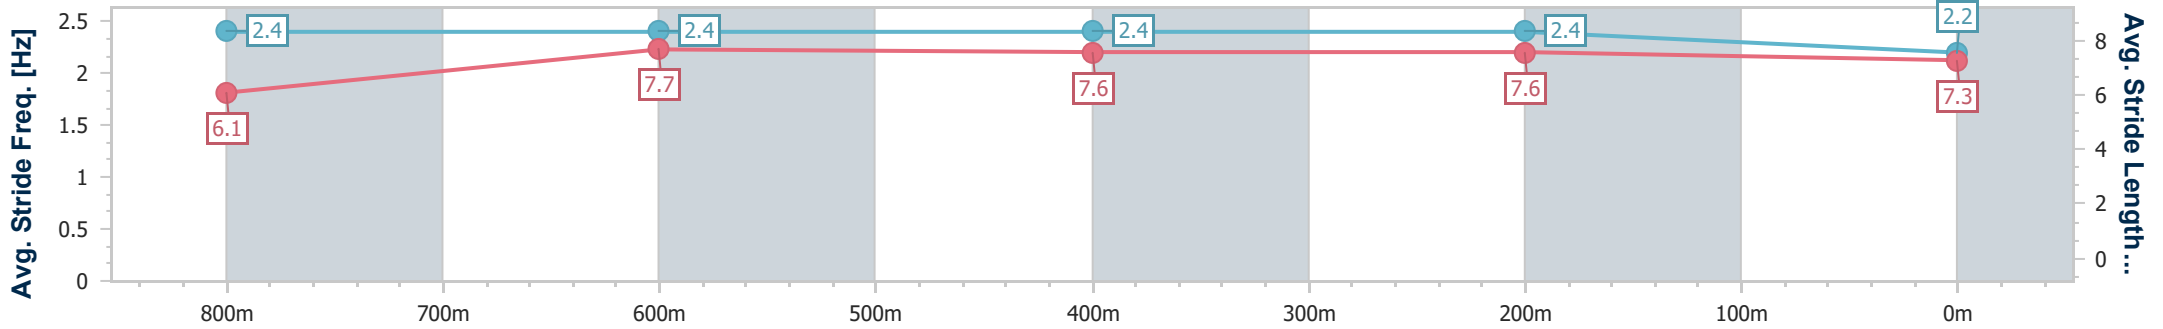

Horse/Jockey Name	Jabali Ridge
Final Rank	6
Fastest Section Time (Section)	0:10.76 (800m)
Top Speed [km/h] (Section)	68.6 (800m)
Race State	Finished

Sunshine Coast QLD Professional
Race 2: THE LONG RUN BY CUB Class 4 Handicap - 1000m
21 August 2024 - 13:47
Track Rating: Soft 7, Weather: Fine, Rail Position: +3m Entire

Section	Overall	800m	600m	400m	200m
Section Times	0:58.94 [6] (0:13.62)	0:45.32 [5] (0:10.76)	0:34.56 [5] (0:11.18)	0:23.38 [5] (0:11.22)	0:12.16 [6] (0:12.16)
Average Speed [km/h]	52.9	67.7	65.7	64.4	59.2
Top Speed [km/h]	67.6	68.6	66.7	65.8	62.1
Avg. Dist. to Rail [m]	5.7	3.5	3.9	6.8	6.8
Avg. Stride Freq. [Hz]	2.4	2.4	2.4	2.4	2.2
Avg. Stride Length [m]	6.1	7.7	7.6	7.6	7.3

- [ ] Ranking at each section and finish
- -.-.- No data available at this section
- NA No data available