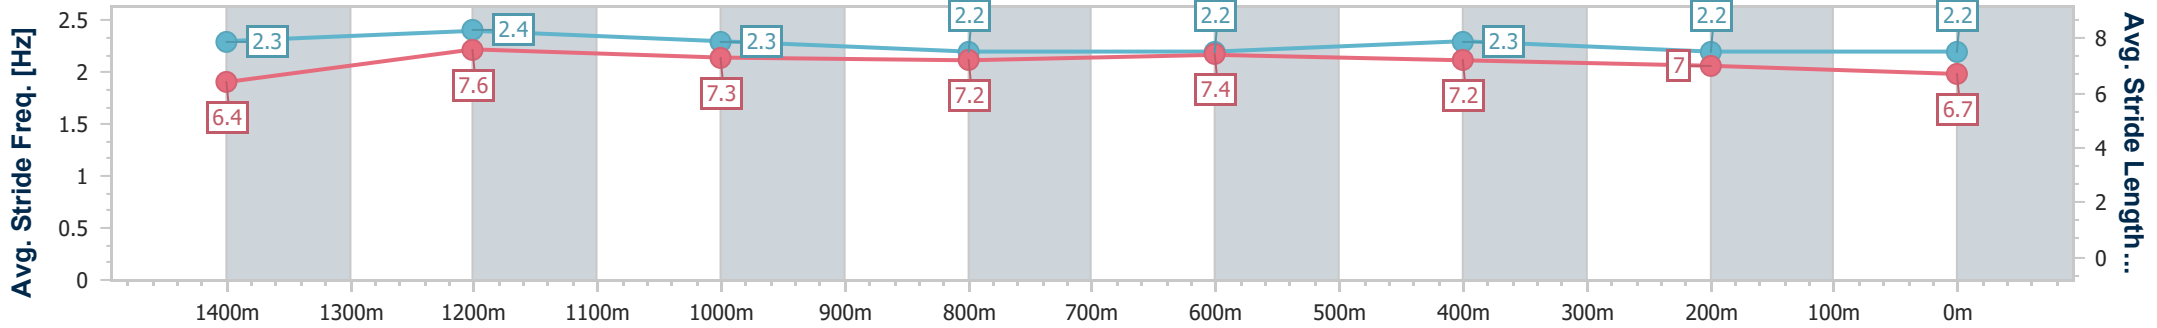

Sunshine Coast QLD Professional

Race 3: MAEVA HOSPITALITY Maiden Plate - 1600m

21 August 2024 - 14:21

Track Rating: Soft 7, Weather: Fine, Rail Position: +3m Entire

Section	Overall	1400m	1200m	1000m	800m	600m	400m	200m
Section Times	1:40.45 [13] (0:13.44)	1:27.01 [4] (0:10.99)	1:16.02 [2] (0:12.03)	1:03.99 [2] (0:12.62)	0:51.37 [3] (0:12.37)	0:39.00 [3] (0:12.28)	0:26.72 [4] (0:12.84)	0:13.88 [13] (0:13.88)
Average Speed [km/h]	53.8	66.0	60.0	57.1	59.1	59.1	56.2	51.8
Top Speed [km/h]	68.0	68.6	65.2	57.9	59.8	59.8	57.9	54.3
Avg. Dist. to Rail [m]	7.9	3.0	2.3	1.9	2.4	1.2	2.0	2.5
Avg. Stride Freq. [Hz]	2.3	2.4	2.3	2.2	2.2	2.3	2.2	2.2
Avg. Stride Length [m]	6.4	7.6	7.3	7.2	7.4	7.2	7.0	6.7