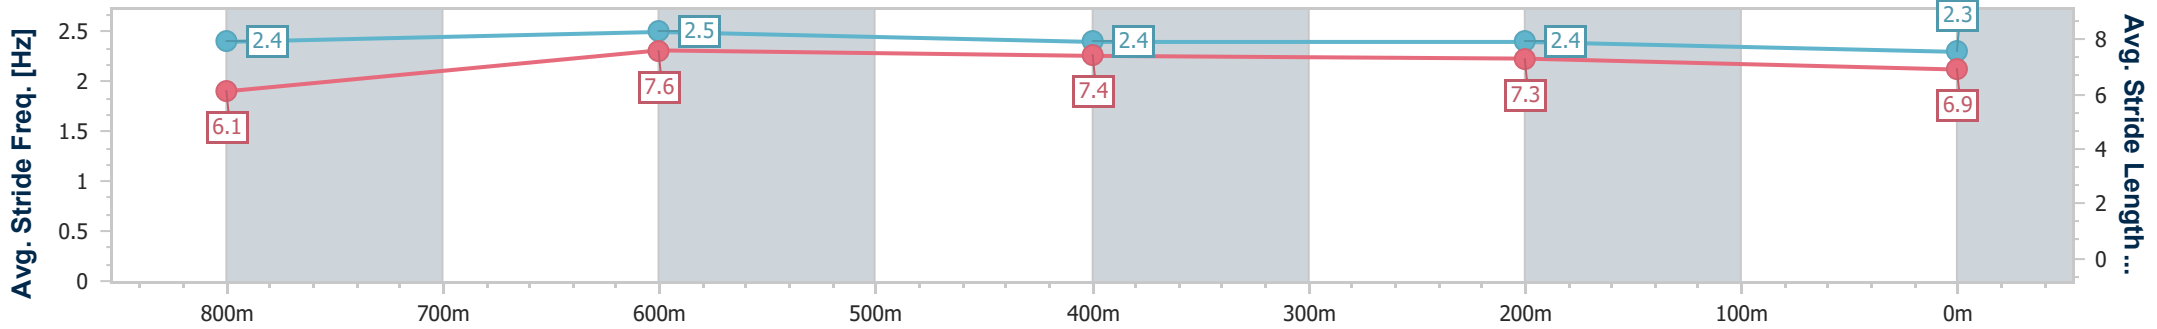

Horse/Jockey Name	King Spirit
Final Rank	3
Fastest Section Time (Section)	0:10.61 (800m)
Top Speed [km/h] (Section)	70.2 (800m)
Race State	Finished

Sunshine Coast QLD Professional
Race 1: PROTEST PAYOUTS - TAB QTIS Three-Year-Old
Maiden Plate - 1000m
21 August 2024 - 13:11

Track Rating: Heavy 8, Weather: Fine, Rail Position: +3m Entire

Section	Overall	800m	600m	400m	200m
Section Times	0:58.63 [3] (0:13.37)	0:45.26 [4] (0:10.61)	0:34.65 [3] (0:11.20)	0:23.45 [3] (0:11.21)	0:12.24 [3] (0:12.24)
Average Speed [km/h]	54.0	68.4	64.7	64.2	59.0
Top Speed [km/h]	68.0	70.2	67.6	65.4	62.3
Avg. Dist. to Rail [m]	5.2	2.0	1.6	3.2	1.0
Avg. Stride Freq. [Hz]	2.4	2.5	2.4	2.4	2.3
Avg. Stride Length [m]	6.1	7.6	7.4	7.3	6.9

- [ ] Ranking at each section and finish
- -.-.- No data available at this section
- NA No data available