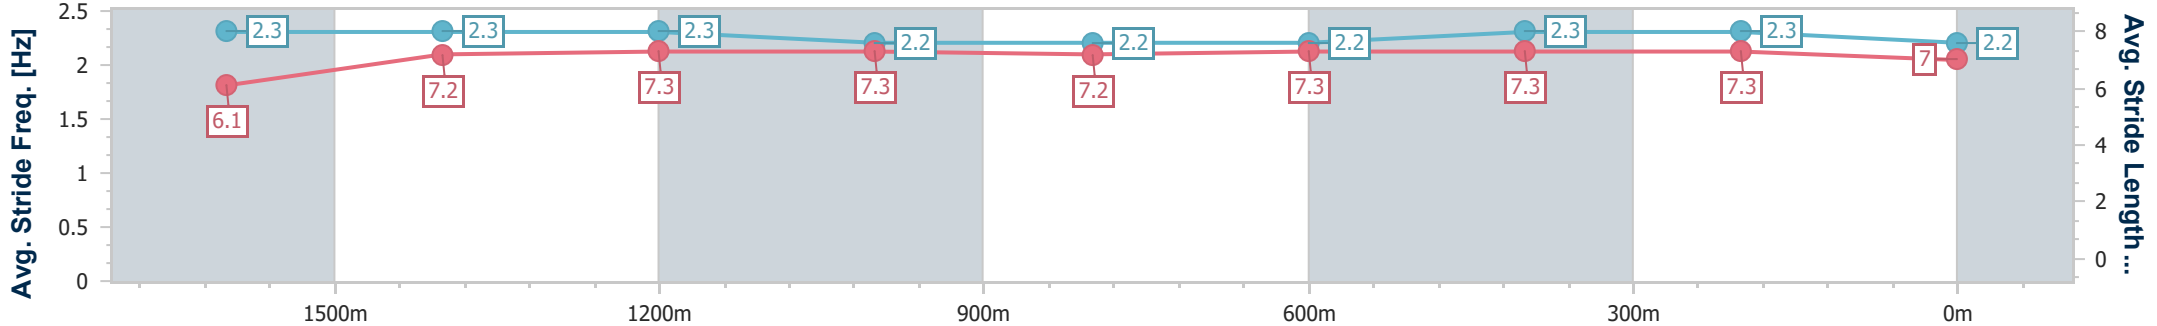

Horse/Jockey Name	Ring Bearer
Final Rank	6
Fastest Section Time (Section)	0:11.93 (1600m)
Top Speed [km/h] (Section)	63.0 (Overall)
Race State	Finished

Sunshine Coast QLD Professional
Race 5: TOGETHER WE PLAY - KENO Class 1 Handicap - 1800m

21 August 2024 - 15:31

Track Rating: Soft 7, Weather: Fine, Rail Position: +3m Entire

Section	Overall	1600m	1400m	1200m	1000m	800m	600m	400m	200m
Section Times	1:52.52 [6] (0:13.91)	1:38.61 [1] (0:11.93)	1:26.68 [3] (0:12.15)	1:14.53 [3] (0:12.32)	1:02.21 [3] (0:12.75)	0:49.46 [3] (0:12.38)	0:37.08 [3] (0:12.13)	0:24.95 [4] (0:12.10)	0:12.85 [3] (0:12.85)
Average Speed [km/h]	52.1	60.9	59.6	58.7	56.8	58.4	59.7	59.5	55.9
Top Speed [km/h]	63.0	61.7	60.6	59.1	57.7	60.0	60.0	59.8	58.5
Avg. Dist. to Rail [m]	5.5	3.0	2.8	2.4	2.2	1.2	0.8	4.1	4.4
Avg. Stride Freq. [Hz]	2.3	2.3	2.3	2.2	2.2	2.2	2.3	2.3	2.2
Avg. Stride Length [m]	6.1	7.2	7.3	7.3	7.2	7.3	7.3	7.3	7.0

- [ ] Ranking at each section and finish
- -.-.- No data available at this section
- NA No data available