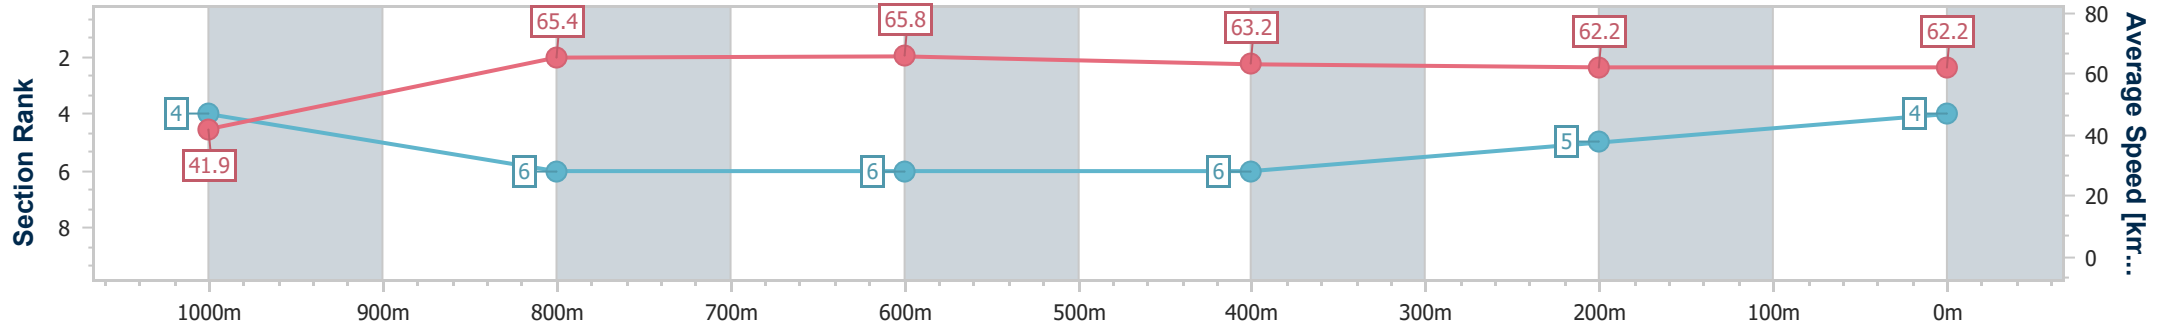

Horse/Jockey Name	Time To Testify
Final Rank	4
Fastest Section Time (Section)	0:08.60 (Overall)
Top Speed [km/h] (Section)	67.4 (1000m)
Race State	Finished

Ipswich QLD Professional
Race 2: ALL STATES WIDE LOAD ESCORT Class 5 Handicap - 1100m

19 August 2024 - 13:13

Track Rating: Soft 7, Weather: Fine, Rail Position: True

Section	Overall	1000m	800m	600m	400m	200m
Section Times	1:04.89 [4] (0:08.60)	0:56.29 [4] (0:10.98)	0:45.31 [6] (0:10.89)	0:34.42 [6] (0:11.31)	0:23.11 [6] (0:11.52)	0:11.59 [5] (0:11.59)
Average Speed [km/h]	41.9	65.4	65.8	63.2	62.2	62.2
Top Speed [km/h]	61.1	67.4	66.6	64.6	63.6	63.7
Avg. Dist. to Rail [m]	5.7	0.8	1.2	1.5	1.5	0.2
Avg. Stride Freq. [Hz]	2.2	2.4	2.4	2.3	2.4	2.4
Avg. Stride Length [m]	5.5	7.6	7.6	7.5	7.2	7.2

- [ ] Ranking at each section and finish
- -.-.- No data available at this section
- NA No data available