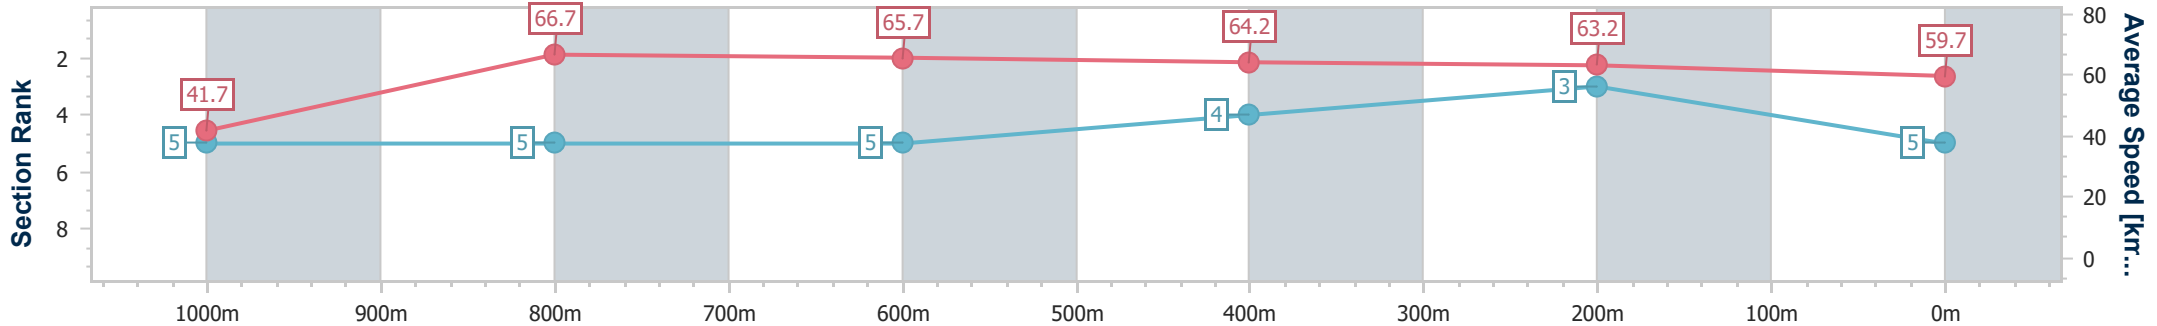

- [ ] Ranking at each section and finish
- .-.- No data available at this section
- NA No data available

Horse/Jockey Name	Pole Position
Final Rank	5
Fastest Section Time (Section)	0:08.61 (Overall)
Top Speed [km/h] (Section)	68.0 (1000m)
Race State	Finished

Ipswich QLD Professional  
Race 2: ALL STATES WIDE LOAD ESCORT Class 5 Handicap - 1100m

19 August 2024 - 13:13

Track Rating: Soft 7, Weather: Fine, Rail Position: True

Section	Overall	1000m	800m	600m	400m	200m
Section Times	1:05.01 [5] (0:08.61)	0:56.40 [5] (0:10.86)	0:45.54 [5] (0:10.93)	0:34.61 [5] (0:11.23)	0:23.38 [4] (0:11.38)	0:12.00 [3] (0:12.00)
Average Speed [km/h]	41.7	66.7	65.7	64.2	63.2	59.7
Top Speed [km/h]	62.0	68.0	66.6	64.6	64.6	62.1
Avg. Dist. to Rail [m]	6.8	1.6	0.3	0.3	0.8	2.4
Avg. Stride Freq. [Hz]	2.1	2.4	2.3	2.3	2.3	2.2
Avg. Stride Length [m]	5.5	7.7	7.9	7.7	7.6	7.4