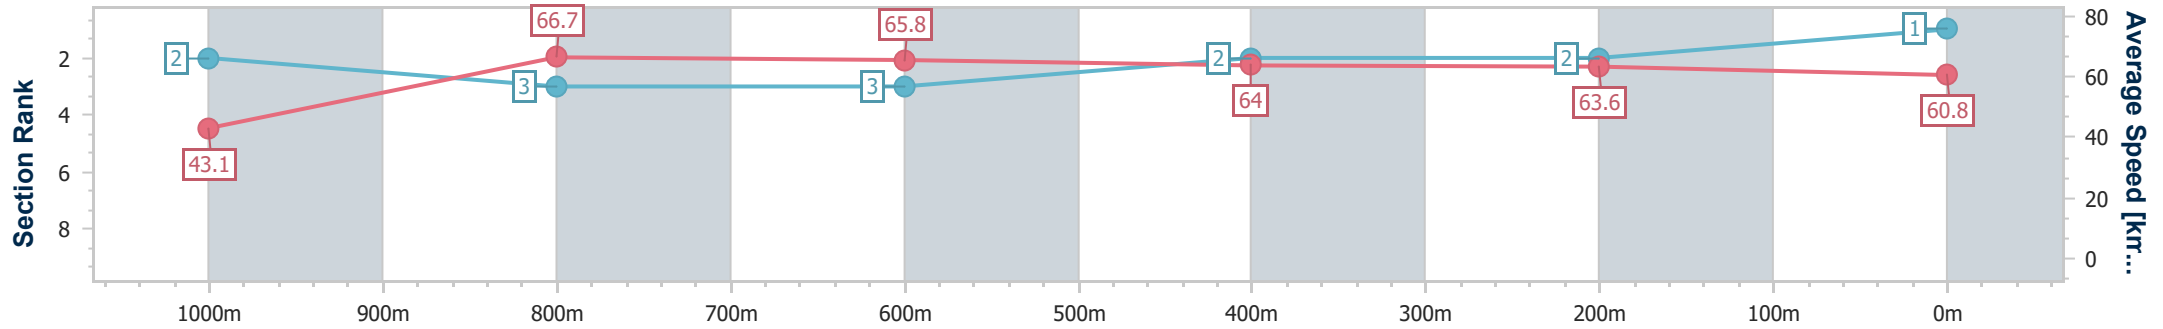

Horse/Jockey Name	Godfather
Final Rank	1
Fastest Section Time (Section)	0:08.32 (Overall)
Top Speed [km/h] (Section)	68.6 (1000m)
Race State	Finished

Ipswich QLD Professional
Race 2: ALL STATES WIDE LOAD ESCORT Class 5 Handicap - 1100m

19 August 2024 - 13:13

Track Rating: Soft 7, Weather: Fine, Rail Position: True

Section	Overall	1000m	800m	600m	400m	200m
Section Times	1:04.55 [1] (0:08.32)	0:56.23 [2] (0:10.86)	0:45.37 [3] (0:10.95)	0:34.42 [3] (0:11.26)	0:23.16 [2] (0:11.31)	0:11.85 [2] (0:11.85)
Average Speed [km/h]	43.1	66.7	65.8	64.0	63.6	60.8
Top Speed [km/h]	64.7	68.6	67.5	64.4	64.2	63.3
Avg. Dist. to Rail [m]	4.2	1.3	0.4	0.6	0.5	1.8
Avg. Stride Freq. [Hz]	2.3	2.4	2.4	2.3	2.4	2.3
Avg. Stride Length [m]	5.3	7.7	7.7	7.6	7.5	7.4

- [ ] Ranking at each section and finish
- -.-.- No data available at this section
- NA No data available