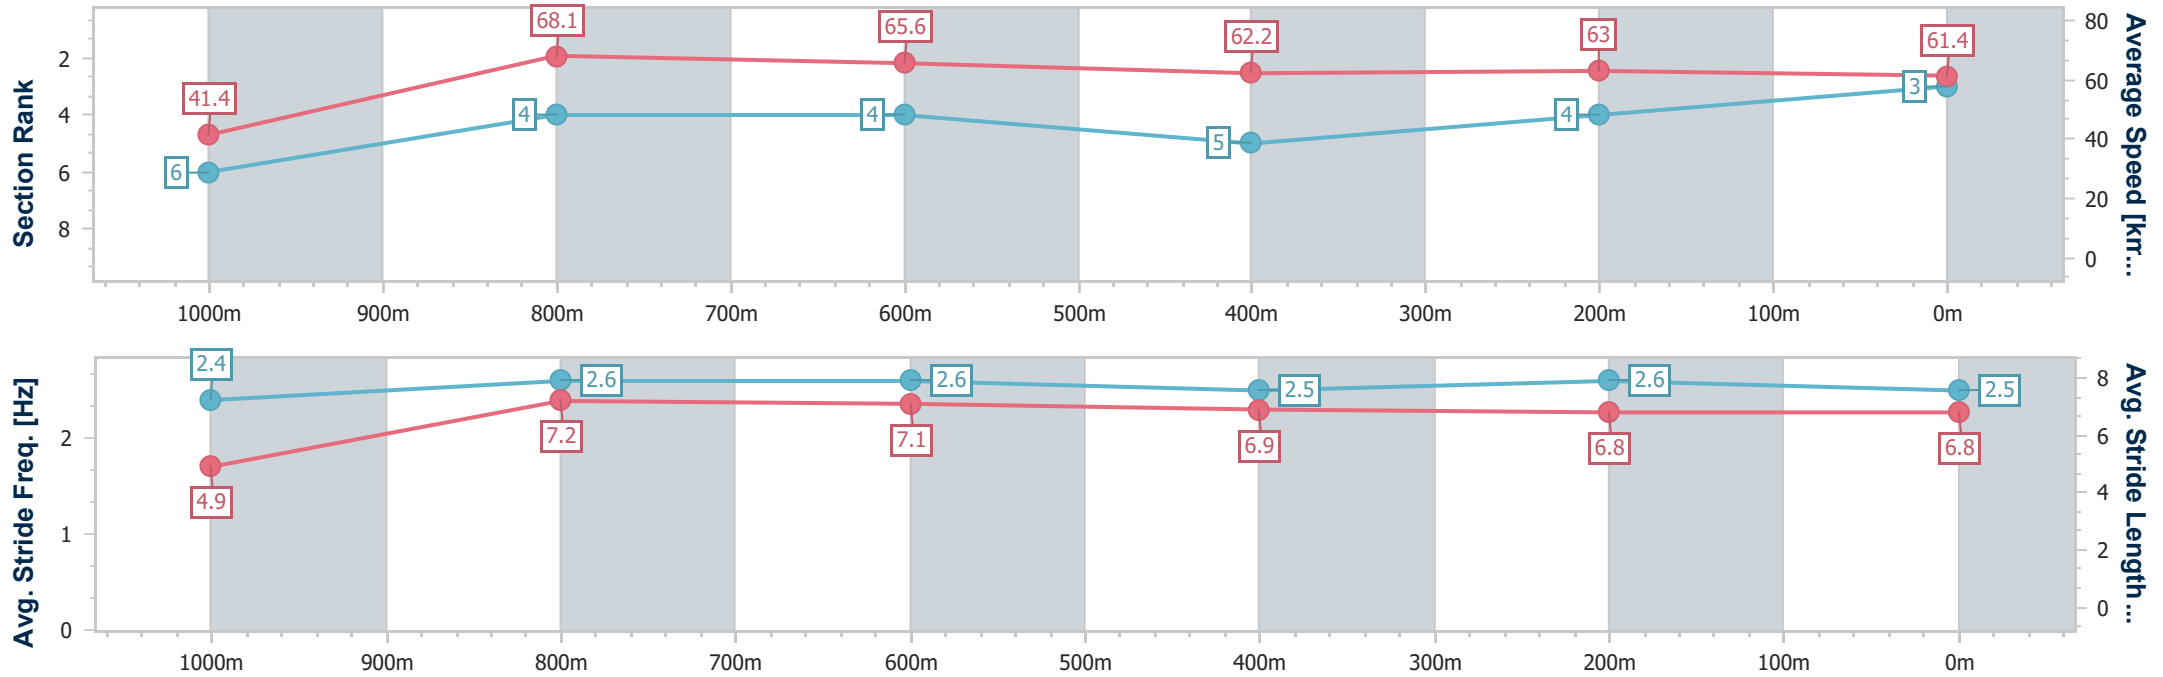

Horse/Jockey Name	Tokyo Sins
Final Rank	3
Fastest Section Time (Section)	0:08.76 (Overall)
Top Speed [km/h] (Section)	69.6 (1000m)
Race State	Finished

Ipswich QLD Professional
Race 2: ALL STATES WIDE LOAD ESCORT Class 5 Handicap - 1100m

19 August 2024 - 13:13

Track Rating: Soft 7, Weather: Fine, Rail Position: True

Section	Overall	1000m	800m	600m	400m	200m
Section Times	1:04.88 [3] (0:08.76)	0:56.12 [6] (0:10.58)	0:45.54 [4] (0:10.87)	0:34.67 [4] (0:11.53)	0:23.14 [5] (0:11.40)	0:11.74 [4] (0:11.74)
Average Speed [km/h]	41.4	68.1	65.6	62.2	63.0	61.4
Top Speed [km/h]	65.3	69.6	68.1	63.8	63.9	63.5
Avg. Dist. to Rail [m]	5.4	0.5	1.3	1.1	0.7	0.9
Avg. Stride Freq. [Hz]	2.4	2.6	2.6	2.5	2.6	2.5
Avg. Stride Length [m]	4.9	7.2	7.1	6.9	6.8	6.8

- [ ] Ranking at each section and finish
- -.-.- No data available at this section
- NA No data available