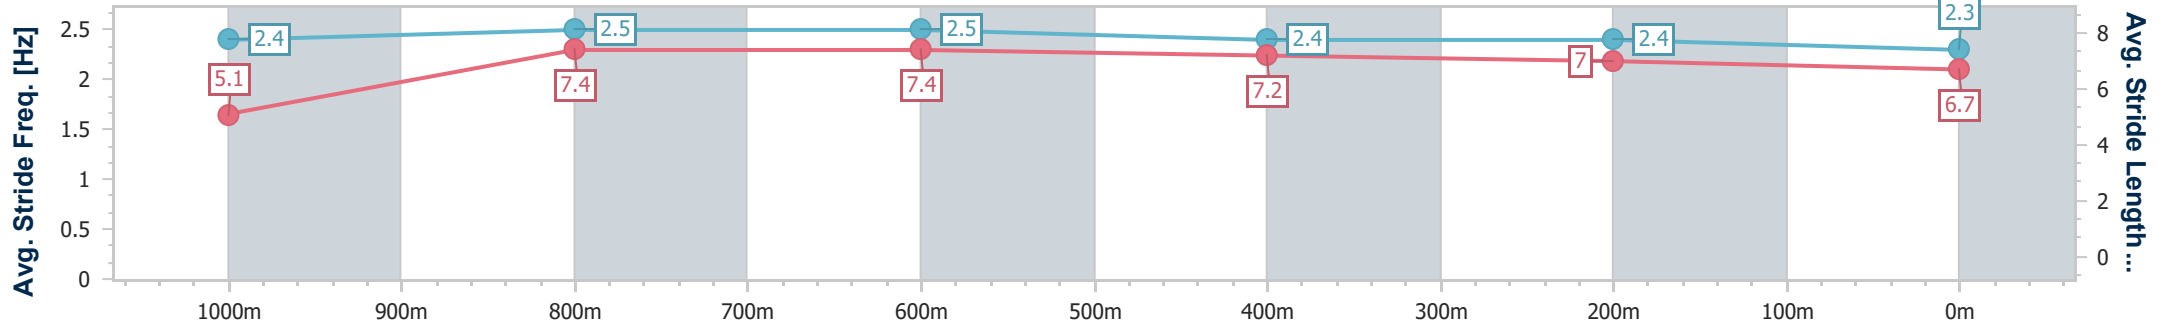

Ipswich QLD Professional  
Race 2: ALL STATES WIDE LOAD ESCORT Class 5 Handicap - 1100m

19 August 2024 - 13:13

Track Rating: Soft 7, Weather: Fine, Rail Position: True

Section	Overall	1000m	800m	600m	400m	200m
Section Times	1:05.01 [5] (0:08.61)	0:56.40 [5] (0:10.86)	0:45.54 [5] (0:10.93)	0:34.61 [5] (0:11.23)	0:23.38 [4] (0:11.38)	0:12.00 [3] (0:12.00)
Average Speed [km/h]	41.7	66.7	65.7	64.2	63.2	59.7
Top Speed [km/h]	62.0	68.0	66.6	64.6	64.6	62.1
Avg. Dist. to Rail [m]	6.8	1.6	0.3	0.3	0.8	2.4
Avg. Stride Freq. [Hz]	2.1	2.4	2.3	2.3	2.3	2.2
Avg. Stride Length [m]	5.5	7.7	7.9	7.7	7.6	7.4

- [ ] Ranking at each section and finish
- .-.- No data available at this section
- NA No data available

Horse/Jockey Name	Miss Helmut
Final Rank	6
Fastest Section Time (Section)	0:08.26 (Overall)
Top Speed [km/h] (Section)	68.4 (1000m)
Race State	Finished

Ipswich QLD Professional  
Race 2: ALL STATES WIDE LOAD ESCORT Class 5 Handicap - 1100m

19 August 2024 - 13:13

Track Rating: Soft 7, Weather: Fine, Rail Position: True

Section	Overall	1000m	800m	600m	400m	200m
Section Times	1:06.16 [6] (0:08.26)	0:57.90 [1] (0:10.68)	0:47.22 [1] (0:10.96)	0:36.26 [1] (0:11.55)	0:24.71 [3] (0:11.89)	0:12.82 [6] (0:12.82)
Average Speed [km/h]	43.6	67.5	65.4	62.1	60.3	56.3
Top Speed [km/h]	64.8	68.4	67.2	63.5	61.4	58.9
Avg. Dist. to Rail [m]	2.9	0.4	0.7	0.8	1.2	1.2
Avg. Stride Freq. [Hz]	2.4	2.5	2.5	2.4	2.4	2.3
Avg. Stride Length [m]	5.1	7.4	7.4	7.2	7.0	6.7

- [ ] Ranking at each section and finish
- .-.- No data available at this section
- NA No data available