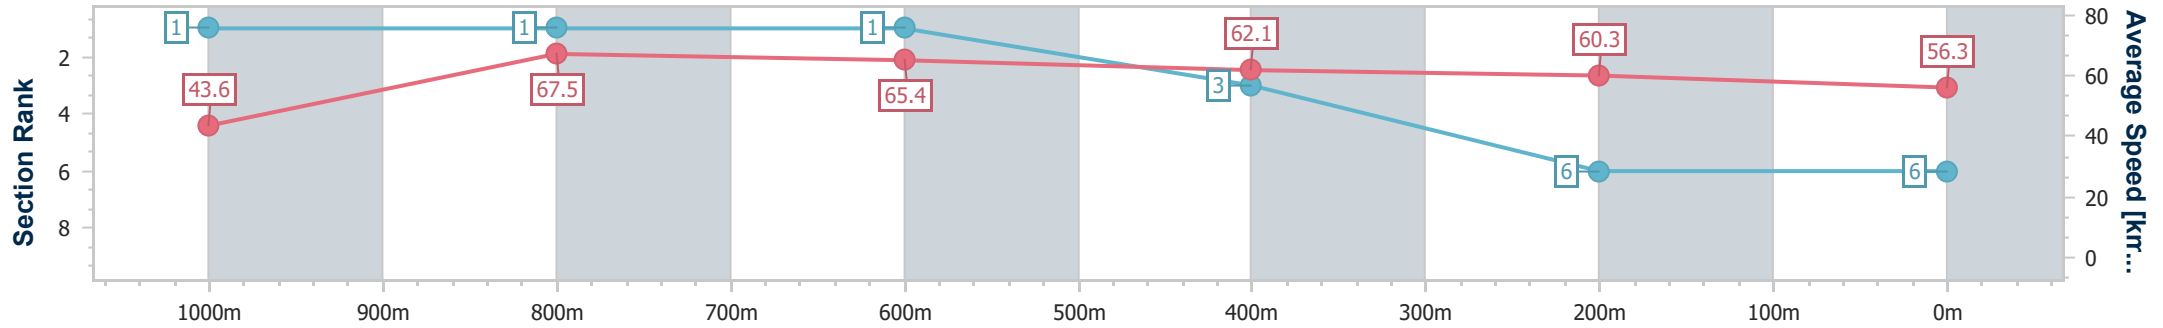

- [ ] Ranking at each section and finish
- .-.- No data available at this section
- NA No data available

Horse/Jockey Name	Miss Helmut
Final Rank	6
Fastest Section Time (Section)	0:08.26 (Overall)
Top Speed [km/h] (Section)	68.4 (1000m)
Race State	Finished

Ipswich QLD Professional  
Race 2: ALL STATES WIDE LOAD ESCORT Class 5 Handicap - 1100m

19 August 2024 - 13:13

Track Rating: Soft 7, Weather: Fine, Rail Position: True

Section	Overall	1000m	800m	600m	400m	200m
Section Times	1:06.16 [6] (0:08.26)	0:57.90 [1] (0:10.68)	0:47.22 [1] (0:10.96)	0:36.26 [1] (0:11.55)	0:24.71 [3] (0:11.89)	0:12.82 [6] (0:12.82)
Average Speed [km/h]	43.6	67.5	65.4	62.1	60.3	56.3
Top Speed [km/h]	64.8	68.4	67.2	63.5	61.4	58.9
Avg. Dist. to Rail [m]	2.9	0.4	0.7	0.8	1.2	1.2
Avg. Stride Freq. [Hz]	2.4	2.5	2.5	2.4	2.4	2.3
Avg. Stride Length [m]	5.1	7.4	7.4	7.2	7.0	6.7