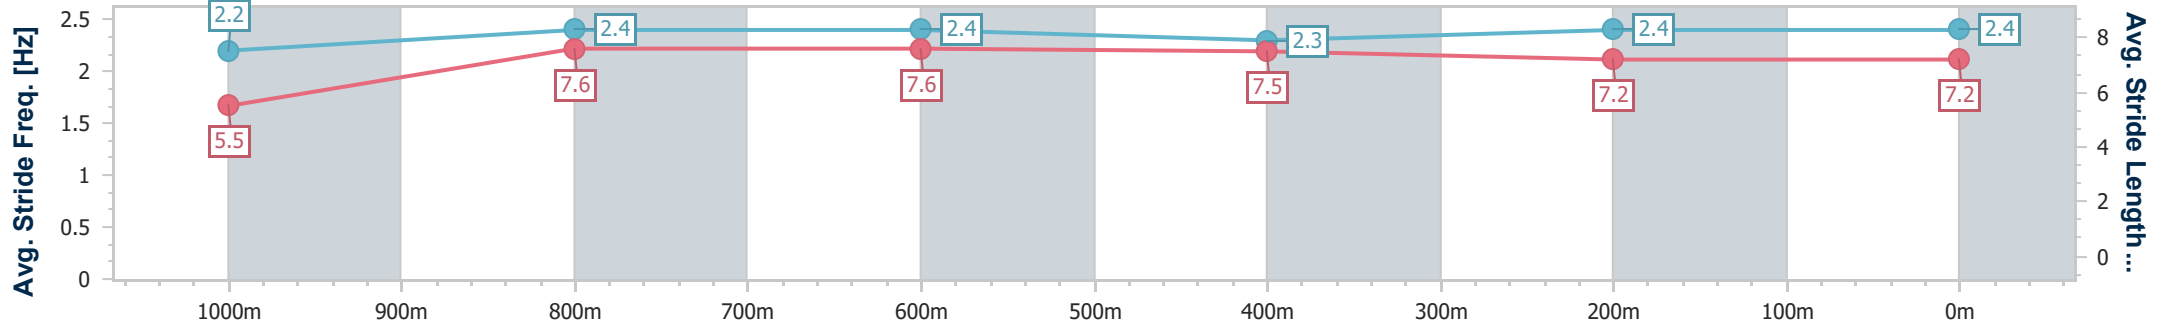

- [ ] Ranking at each section and finish
- .-.- No data available at this section
- NA No data available

Horse/Jockey Name	Time To Testify
Final Rank	4
Fastest Section Time (Section)	0:08.60 (Overall)
Top Speed [km/h] (Section)	67.4 (1000m)
Race State	Finished

Ipswich QLD Professional  
Race 2: ALL STATES WIDE LOAD ESCORT Class 5 Handicap - 1100m

19 August 2024 - 13:13

Track Rating: Soft 7, Weather: Fine, Rail Position: True

Section	Overall	1000m	800m	600m	400m	200m
Section Times	1:04.89 [4] (0:08.60)	0:56.29 [4] (0:10.98)	0:45.31 [6] (0:10.89)	0:34.42 [6] (0:11.31)	0:23.11 [6] (0:11.52)	0:11.59 [5] (0:11.59)
Average Speed [km/h]	41.9	65.4	65.8	63.2	62.2	62.2
Top Speed [km/h]	61.1	67.4	66.6	64.6	63.6	63.7
Avg. Dist. to Rail [m]	5.7	0.8	1.2	1.5	1.5	0.2
Avg. Stride Freq. [Hz]	2.2	2.4	2.4	2.3	2.4	2.4
Avg. Stride Length [m]	5.5	7.6	7.6	7.5	7.2	7.2