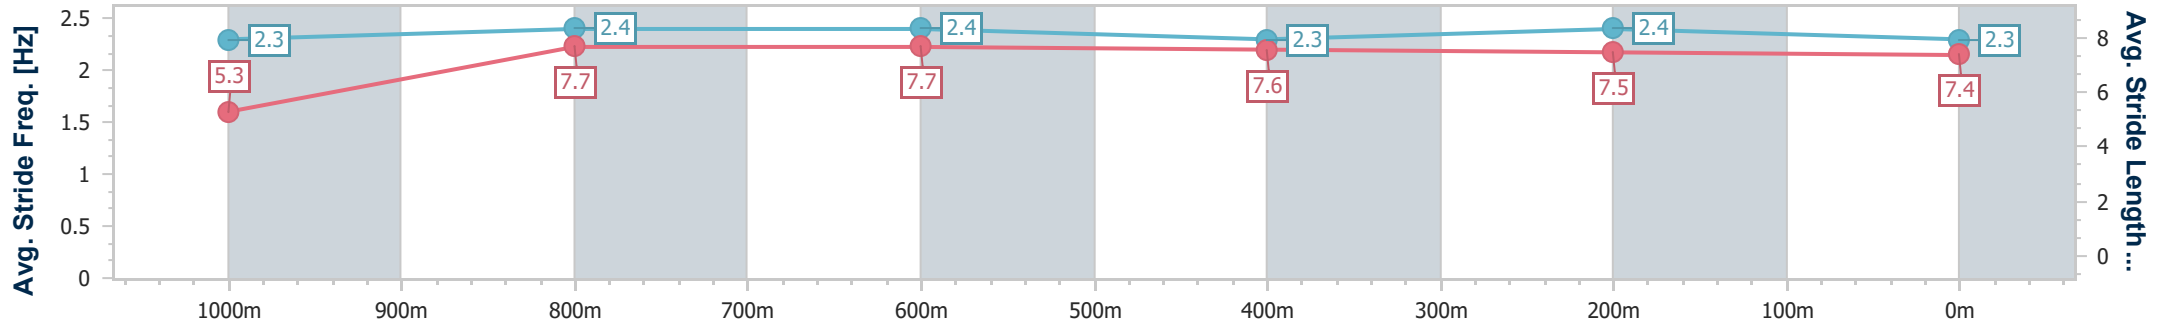

Horse/Jockey Name	Godfather
Final Rank	1
Fastest Section Time (Section)	0:08.32 (Overall)
Top Speed [km/h] (Section)	68.6 (1000m)
Race State	Finished

Ipswich QLD Professional
Race 2: ALL STATES WIDE LOAD ESCORT Class 5 Handicap - 1100m

19 August 2024 - 13:13

Track Rating: Soft 7, Weather: Fine, Rail Position: True

Section	Overall	1000m	800m	600m	400m	200m
Section Times	1:04.55 [1] (0:08.32)	0:56.23 [2] (0:10.86)	0:45.37 [3] (0:10.95)	0:34.42 [3] (0:11.26)	0:23.16 [2] (0:11.31)	0:11.85 [2] (0:11.85)
Average Speed [km/h]	43.1	66.7	65.8	64.0	63.6	60.8
Top Speed [km/h]	64.7	68.6	67.5	64.4	64.2	63.3
Avg. Dist. to Rail [m]	4.2	1.3	0.4	0.6	0.5	1.8
Avg. Stride Freq. [Hz]	2.3	2.4	2.4	2.3	2.4	2.3
Avg. Stride Length [m]	5.3	7.7	7.7	7.6	7.5	7.4

- [ ] Ranking at each section and finish
- -.-.- No data available at this section
- NA No data available