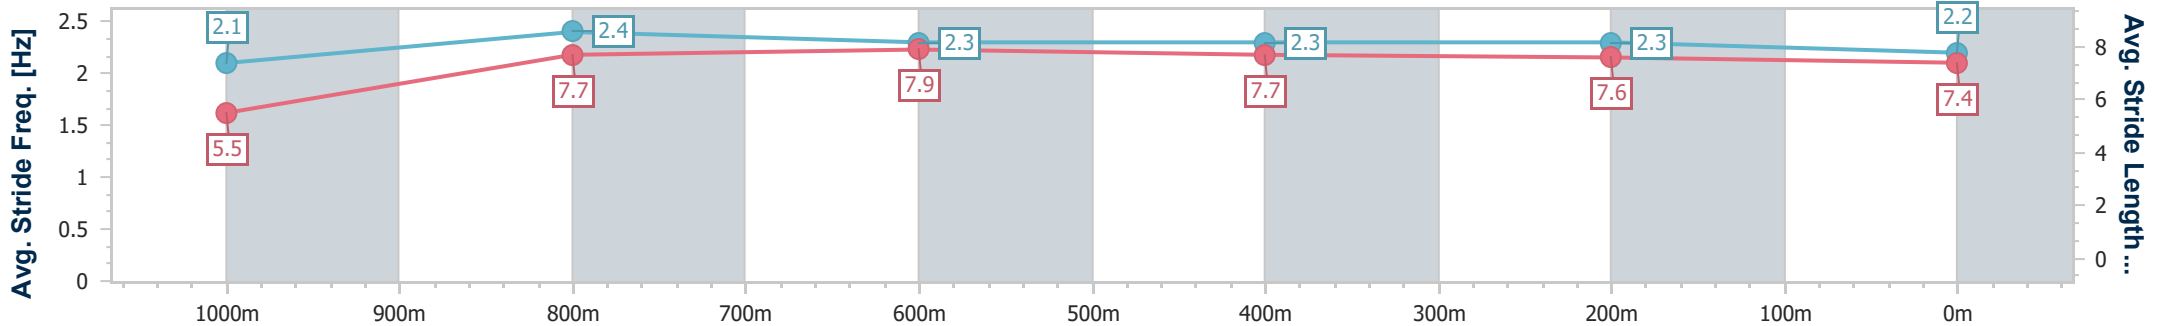

- [ ] Ranking at each section and finish
- .-.- No data available at this section
- NA No data available

Horse/Jockey Name	Pole Position
Final Rank	5
Fastest Section Time (Section)	0:08.61 (Overall)
Top Speed [km/h] (Section)	68.0 (1000m)
Race State	Finished

Ipswich QLD Professional  
Race 2: ALL STATES WIDE LOAD ESCORT Class 5 Handicap - 1100m

19 August 2024 - 13:13

Track Rating: Soft 7, Weather: Fine, Rail Position: True

Section	Overall	1000m	800m	600m	400m	200m
Section Times	1:05.01 [5] (0:08.61)	0:56.40 [5] (0:10.86)	0:45.54 [5] (0:10.93)	0:34.61 [5] (0:11.23)	0:23.38 [4] (0:11.38)	0:12.00 [3] (0:12.00)
Average Speed [km/h]	41.7	66.7	65.7	64.2	63.2	59.7
Top Speed [km/h]	62.0	68.0	66.6	64.6	64.6	62.1
Avg. Dist. to Rail [m]	6.8	1.6	0.3	0.3	0.8	2.4
Avg. Stride Freq. [Hz]	2.1	2.4	2.3	2.3	2.3	2.2
Avg. Stride Length [m]	5.5	7.7	7.9	7.7	7.6	7.4