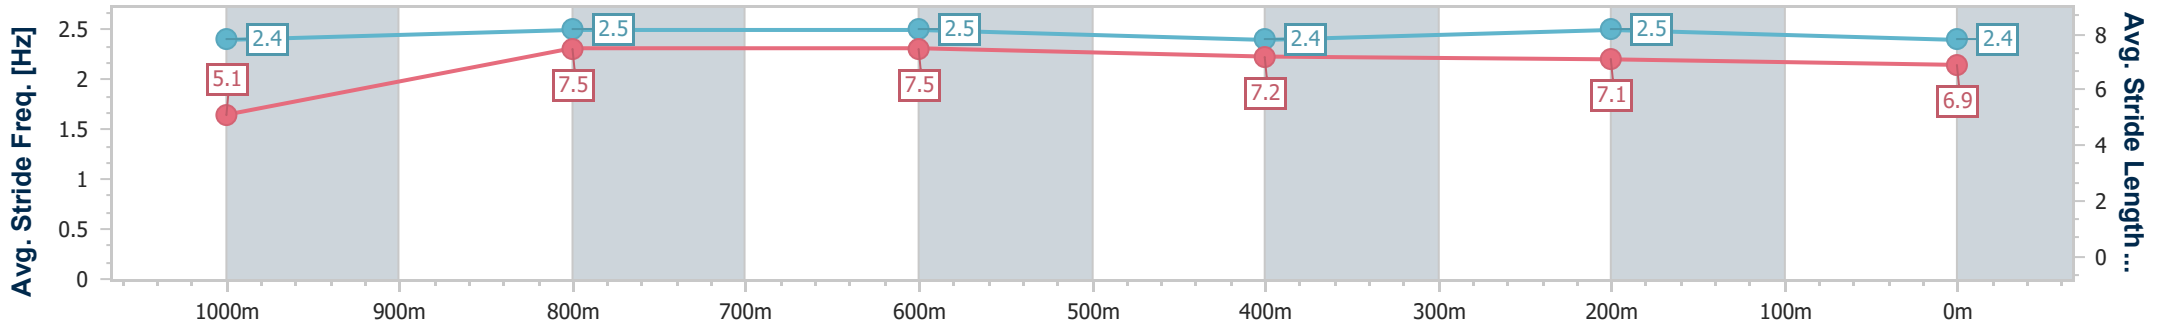

Horse/Jockey Name	Clover's Prince
Final Rank	2
Fastest Section Time (Section)	0:08.36 (Overall)
Top Speed [km/h] (Section)	68.0 (1000m)
Race State	Finished

Ipswich QLD Professional
Race 2: ALL STATES WIDE LOAD ESCORT Class 5 Handicap - 1100m

19 August 2024 - 13:13

Track Rating: Soft 7, Weather: Fine, Rail Position: True

Section	Overall	1000m	800m	600m	400m	200m
Section Times	1:04.67 [2] (0:08.36)	0:56.31 [3] (0:10.68)	0:45.63 [2] (0:10.92)	0:34.71 [2] (0:11.33)	0:23.38 [1] (0:11.37)	0:12.01 [1] (0:12.01)
Average Speed [km/h]	43.0	67.7	65.8	63.4	63.0	60.2
Top Speed [km/h]	65.6	68.0	67.3	64.1	64.0	62.4
Avg. Dist. to Rail [m]	4.8	1.7	0.3	1.0	1.2	1.5
Avg. Stride Freq. [Hz]	2.4	2.5	2.5	2.4	2.5	2.4
Avg. Stride Length [m]	5.1	7.5	7.5	7.2	7.1	6.9

- [ ] Ranking at each section and finish
- -.-.- No data available at this section
- NA No data available