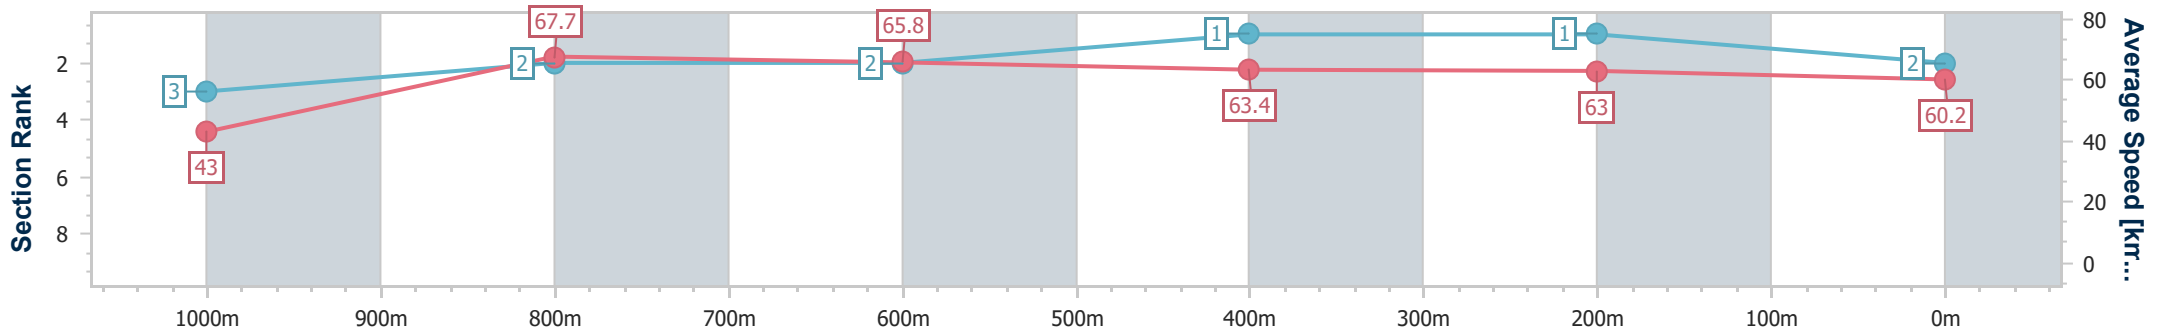

Horse/Jockey Name	Clover's Prince
Final Rank	2
Fastest Section Time (Section)	0:08.36 (Overall)
Top Speed [km/h] (Section)	68.0 (1000m)
Race State	Finished

Ipswich QLD Professional
Race 2: ALL STATES WIDE LOAD ESCORT Class 5 Handicap - 1100m

19 August 2024 - 13:13

Track Rating: Soft 7, Weather: Fine, Rail Position: True

Section	Overall	1000m	800m	600m	400m	200m
Section Times	1:04.67 [2] (0:08.36)	0:56.31 [3] (0:10.68)	0:45.63 [2] (0:10.92)	0:34.71 [2] (0:11.33)	0:23.38 [1] (0:11.37)	0:12.01 [1] (0:12.01)
Average Speed [km/h]	43.0	67.7	65.8	63.4	63.0	60.2
Top Speed [km/h]	65.6	68.0	67.3	64.1	64.0	62.4
Avg. Dist. to Rail [m]	4.8	1.7	0.3	1.0	1.2	1.5
Avg. Stride Freq. [Hz]	2.4	2.5	2.5	2.4	2.5	2.4
Avg. Stride Length [m]	5.1	7.5	7.5	7.2	7.1	6.9

- [ ] Ranking at each section and finish
- -.-.- No data available at this section
- NA No data available